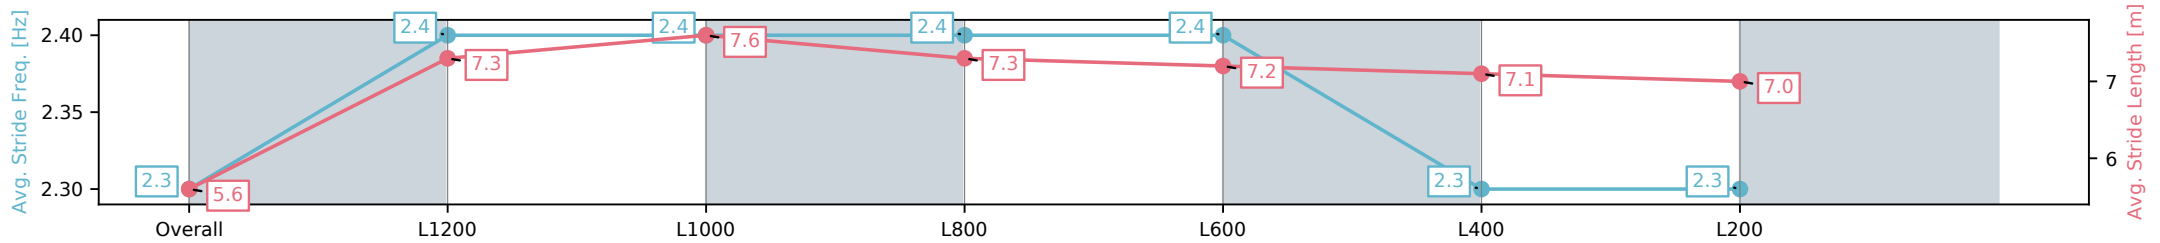

Section	Overall	L1200	L1000	L800	L600	L400	L200
Section Times	1:26.61 [9] (0:15.47)	1:11.14 [8] (0:11.08)	1:00.06 [8] (0:11.52)	0:48.54 [8] (0:11.87)	0:36.67 [11] (0:12.08)	0:24.59 [11] (0:12.05)	0:12.54 [11] (0:12.54)
Average Speed [km/h]	46.6	65.4	64.4	62.6	61.3	59.8	57.4
Top Speed [km/h]	66.9	65.9	65.0	63.7	63.6	61.5	58.4
Avg. Dist. to Rail [m]	11.0	5.0	6.0	6.2	7.0	9.3	11.1
Avg. Stride Freq. [Hz]	2.3	2.4	2.4	2.4	2.4	2.3	2.3
Avg. Stride Length [m]	5.6	7.3	7.6	7.3	7.2	7.1	7.0