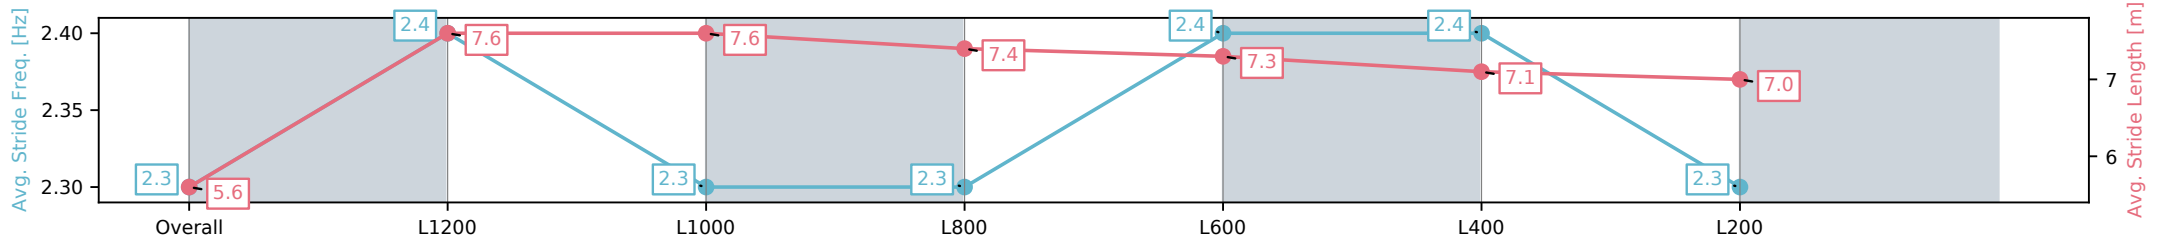

Section	Overall	L1200	L1000	L800	L600	L400	L200
Section Times	1:25.83 [4] (0:15.69)	1:10.14 [9] (0:10.92)	0:59.22 [9] (0:11.50)	0:47.72 [9] (0:11.70)	0:36.02 [8] (0:11.66)	0:24.36 [8] (0:11.73)	0:12.63 [4] (0:12.63)
Average Speed [km/h]	45.8	66.2	63.9	62.8	63.1	61.4	57.0
Top Speed [km/h]	65.8	67.1	65.5	63.6	64.5	64.4	59.2
Avg. Dist. to Rail [m]	7.6	2.8	4.1	3.8	5.5	8.4	10.6
Avg. Stride Freq. [Hz]	2.3	2.4	2.3	2.3	2.4	2.4	2.3
Avg. Stride Length [m]	5.6	7.6	7.6	7.4	7.3	7.1	7.0