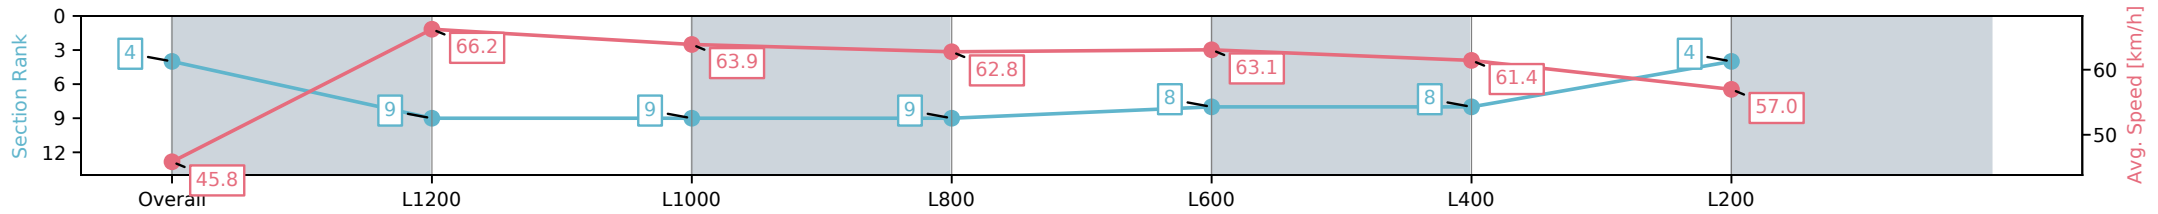

Section	Overall	L1200	L1000	L800	L600	L400	L200
Section Times	1:25.83 [4] (0:15.69)	1:10.14 [9] (0:10.92)	0:59.22 [9] (0:11.50)	0:47.72 [9] (0:11.70)	0:36.02 [8] (0:11.66)	0:24.36 [8] (0:11.73)	0:12.63 [4] (0:12.63)
Average Speed [km/h]	45.8	66.2	63.9	62.8	63.1	61.4	57.0
Top Speed [km/h]	65.8	67.1	65.5	63.6	64.5	64.4	59.2
Avg. Dist. to Rail [m]	7.6	2.8	4.1	3.8	5.5	8.4	10.6
Avg. Stride Freq. [Hz]	2.3	2.4	2.3	2.3	2.4	2.4	2.3
Avg. Stride Length [m]	5.6	7.6	7.6	7.4	7.3	7.1	7.0