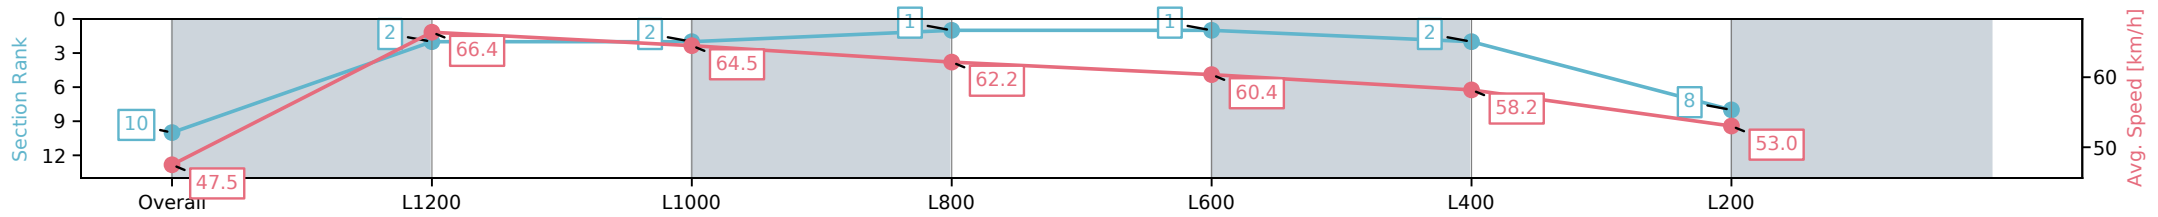

Section	Overall	L1200	L1000	L800	L600	L400	L200
Section Times	1:27.01 [10] (0:15.14)	1:11.87 [2] (0:10.89)	1:00.98 [2] (0:11.25)	0:49.73 [1] (0:11.73)	0:38.00 [1] (0:12.04)	0:25.96 [2] (0:12.37)	0:13.59 [8] (0:13.59)
Average Speed [km/h]	47.5	66.4	64.5	62.2	60.4	58.2	53.0
Top Speed [km/h]	68.2	67.2	66.1	63.8	61.5	60.2	56.0
Avg. Dist. to Rail [m]	7.2	3.0	2.2	2.1	2.5	4.2	5.3
Avg. Stride Freq. [Hz]	2.3	2.3	2.3	2.3	2.3	2.3	2.1
Avg. Stride Length [m]	5.6	7.9	7.8	7.6	7.2	7.2	6.9