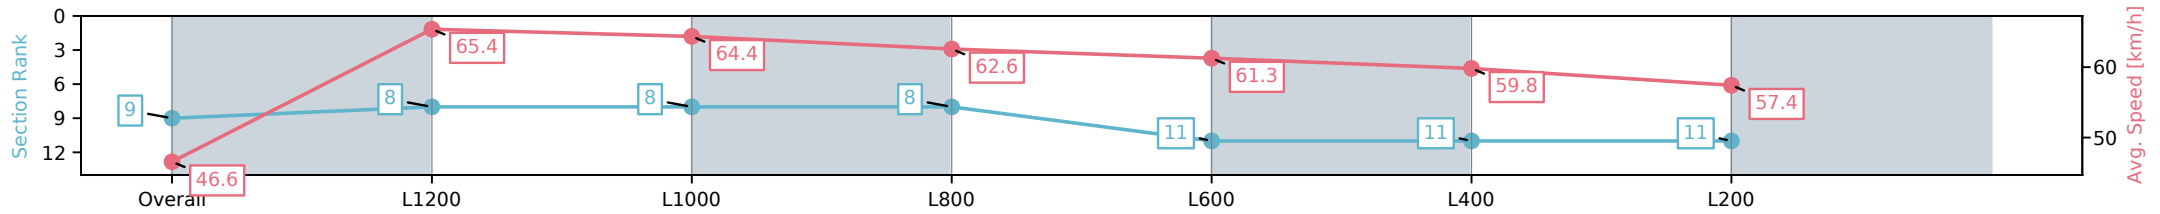

Section	Overall	L1200	L1000	L800	L600	L400	L200
Section Times	1:26.61 [9] (0:15.47)	1:11.14 [8] (0:11.08)	1:00.06 [8] (0:11.52)	0:48.54 [8] (0:11.87)	0:36.67 [11] (0:12.08)	0:24.59 [11] (0:12.05)	0:12.54 [11] (0:12.54)
Average Speed [km/h]	46.6	65.4	64.4	62.6	61.3	59.8	57.4
Top Speed [km/h]	66.9	65.9	65.0	63.7	63.6	61.5	58.4
Avg. Dist. to Rail [m]	11.0	5.0	6.0	6.2	7.0	9.3	11.1
Avg. Stride Freq. [Hz]	2.3	2.4	2.4	2.4	2.4	2.3	2.3
Avg. Stride Length [m]	5.6	7.3	7.6	7.3	7.2	7.1	7.0