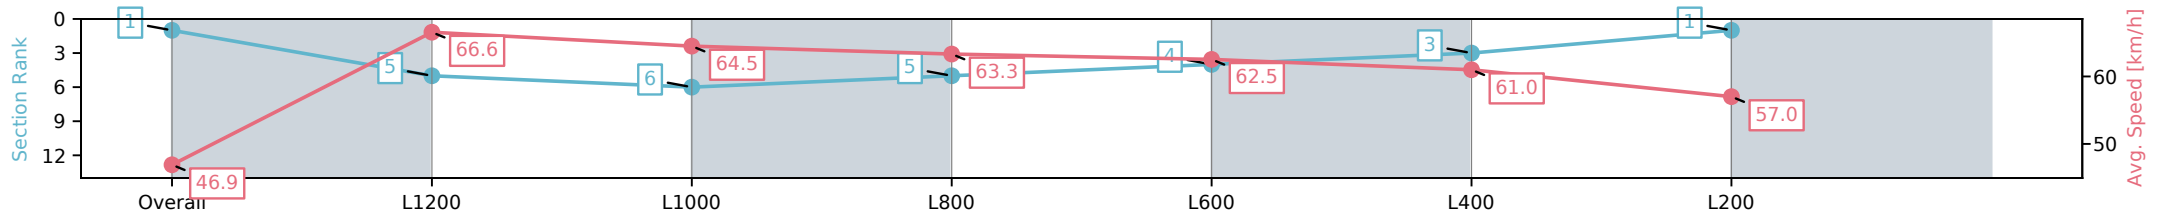

Horse/Jockey Name	ELLIOTTO/Jacob Opperman
Finish Rank	1
Fastest Section Time (Section)	0:10.88 (L1200)
Top Speed [km/h] (Section)	68.5 (Overall)
Race State	Finished

Thomas Farms RC Murray Bridge SA - Professional

Race 8: Carlton Draught Rating 0 - 56 Handicap - 1400m

24 January 2025 - 6:23PM

Track Rating: Good 4, Weather: Fine, Rail Position: +6m 1200m Chute, +9m Remainder

Section	Overall	L1200	L1000	L800	L600	L400	L200
Section Times	1:25.55 [1] (0:15.36)	1:10.19 [5] (0:10.88)	0:59.31 [6] (0:11.41)	0:47.90 [5] (0:11.68)	0:36.22 [4] (0:11.77)	0:24.45 [3] (0:11.80)	0:12.65 [1] (0:12.65)
Average Speed [km/h]	46.9	66.6	64.5	63.3	62.5	61.0	57.0
Top Speed [km/h]	67.5	68.5	65.5	64.1	64.0	62.7	58.8
Avg. Dist. to Rail [m]	9.4	3.9	4.9	5.3	5.5	7.0	8.3
Avg. Stride Freq. [Hz]	2.3	2.4	2.3	2.3	2.3	2.4	2.3
Avg. Stride Length [m]	5.8	7.7	7.5	7.4	7.4	7.2	6.8

- [ ] Ranking at each section and finish
- -:-:- No data available at this section
- NA No data available