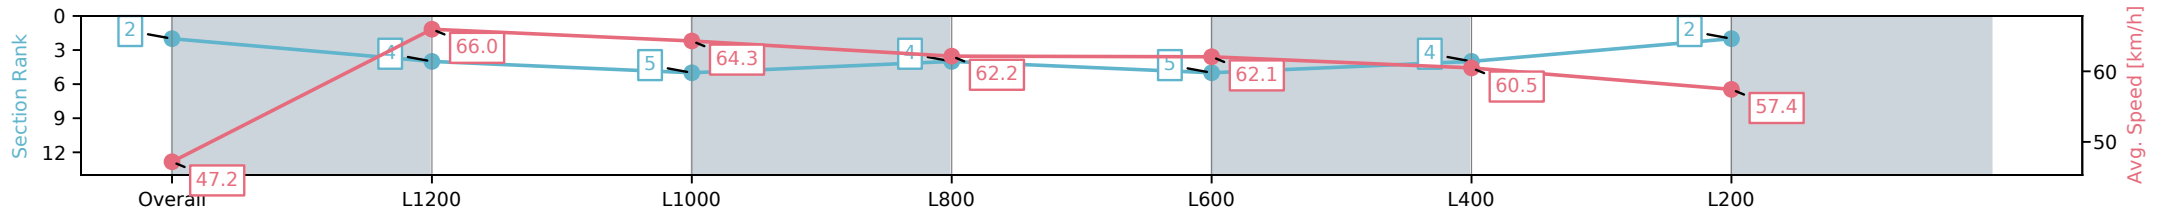

Section	Overall	L1200	L1000	L800	L600	L400	L200
Section Times	1:25.60 [2] (0:15.24)	1:10.36 [4] (0:10.96)	0:59.40 [5] (0:11.41)	0:47.99 [4] (0:11.77)	0:36.22 [5] (0:11.79)	0:24.43 [4] (0:11.90)	0:12.53 [2] (0:12.53)
Average Speed [km/h]	47.2	66.0	64.3	62.2	62.1	60.5	57.4
Top Speed [km/h]	66.3	66.9	65.1	63.4	62.7	61.3	59.8
Avg. Dist. to Rail [m]	6.2	3.1	3.6	3.4	4.2	5.7	5.4
Avg. Stride Freq. [Hz]	2.2	2.3	2.2	2.2	2.2	2.2	2.2
Avg. Stride Length [m]	6.0	7.8	7.9	7.7	7.7	7.5	7.3