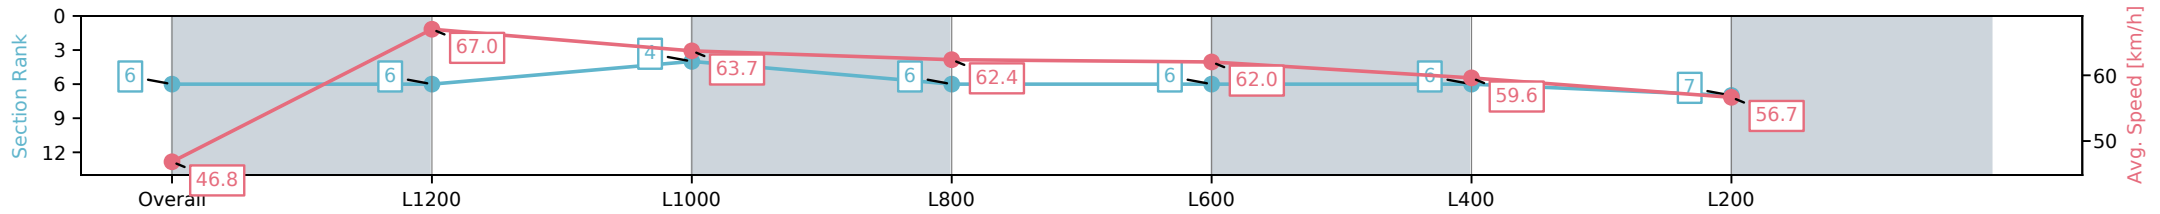

Section	Overall	L1200	L1000	L800	L600	L400	L200
Section Times	1:26.11 [6] (0:15.38)	1:10.73 [6] (0:10.75)	0:59.98 [4] (0:11.54)	0:48.44 [6] (0:11.86)	0:36.58 [6] (0:11.79)	0:24.79 [6] (0:12.08)	0:12.71 [7] (0:12.71)
Average Speed [km/h]	46.8	67.0	63.7	62.4	62.0	59.6	56.7
Top Speed [km/h]	67.0	68.1	65.4	63.6	63.7	60.7	59.4
Avg. Dist. to Rail [m]	5.1	0.6	4.4	5.2	4.0	6.0	8.0
Avg. Stride Freq. [Hz]	2.3	2.5	2.4	2.4	2.4	2.4	2.4
Avg. Stride Length [m]	5.6	7.5	7.2	7.2	7.0	6.9	6.7