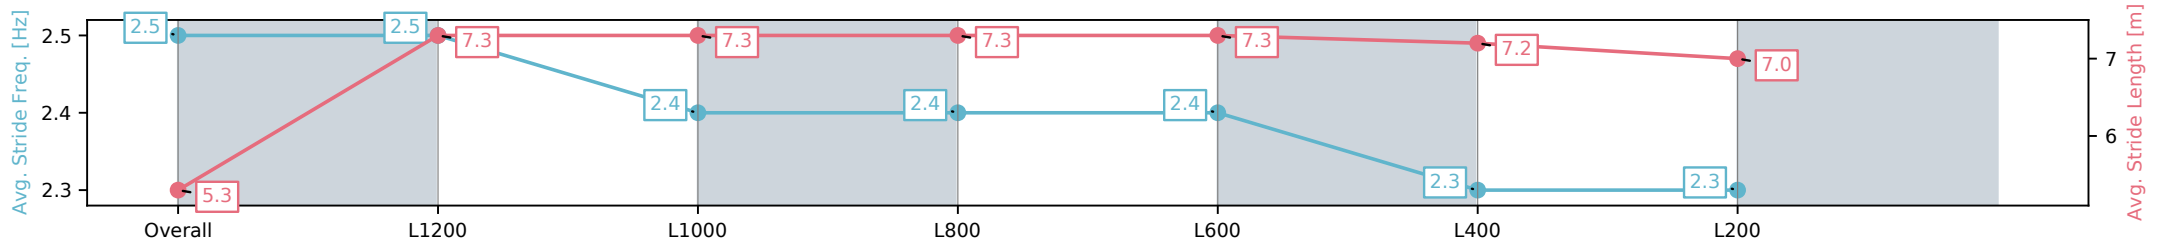

Section	Overall	L1200	L1000	L800	L600	L400	L200
Section Times	1:25.76 [3] (0:15.42)	1:10.34 [7] (0:11.02)	0:59.32 [7] (0:11.41)	0:47.91 [7] (0:11.76)	0:36.15 [7] (0:11.74)	0:24.41 [7] (0:11.89)	0:12.52 [5] (0:12.52)
Average Speed [km/h]	46.7	65.5	64.0	62.1	62.1	60.6	57.5
Top Speed [km/h]	66.3	66.9	65.4	63.5	63.1	63.2	59.9
Avg. Dist. to Rail [m]	5.6	2.8	2.8	2.7	3.4	2.9	3.4
Avg. Stride Freq. [Hz]	2.5	2.5	2.4	2.4	2.4	2.3	2.3
Avg. Stride Length [m]	5.3	7.3	7.3	7.3	7.3	7.2	7.0