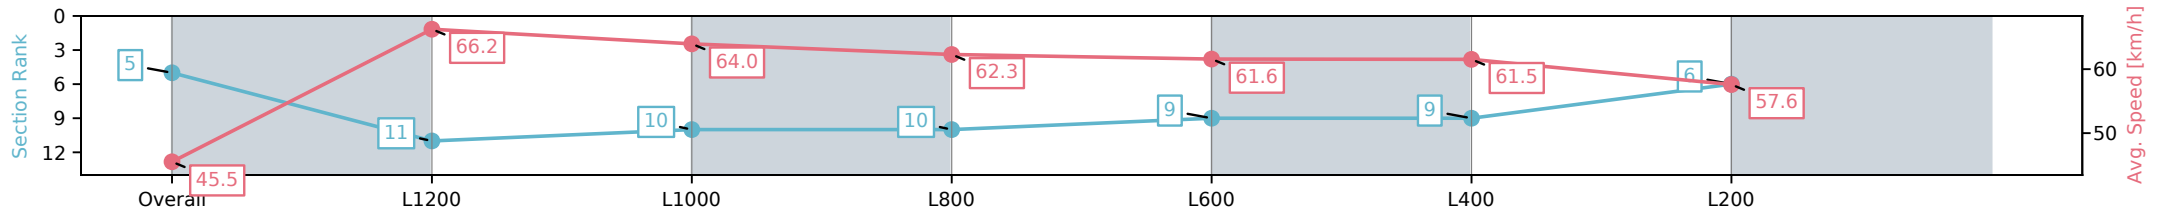

Section	Overall	L1200	L1000	L800	L600	L400	L200
Section Times	1:25.88 [5] (0:15.81)	1:10.07 [11] (0:10.88)	0:59.19 [10] (0:11.43)	0:47.76 [10] (0:11.72)	0:36.04 [9] (0:11.83)	0:24.21 [9] (0:11.72)	0:12.49 [6] (0:12.49)
Average Speed [km/h]	45.5	66.2	64.0	62.3	61.6	61.5	57.6
Top Speed [km/h]	66.4	67.8	65.0	63.5	62.6	62.2	60.2
Avg. Dist. to Rail [m]	7.9	0.7	2.8	2.7	3.7	9.4	11.0
Avg. Stride Freq. [Hz]	2.2	2.4	2.3	2.3	2.3	2.4	2.3
Avg. Stride Length [m]	5.7	7.7	7.6	7.5	7.4	7.2	6.9