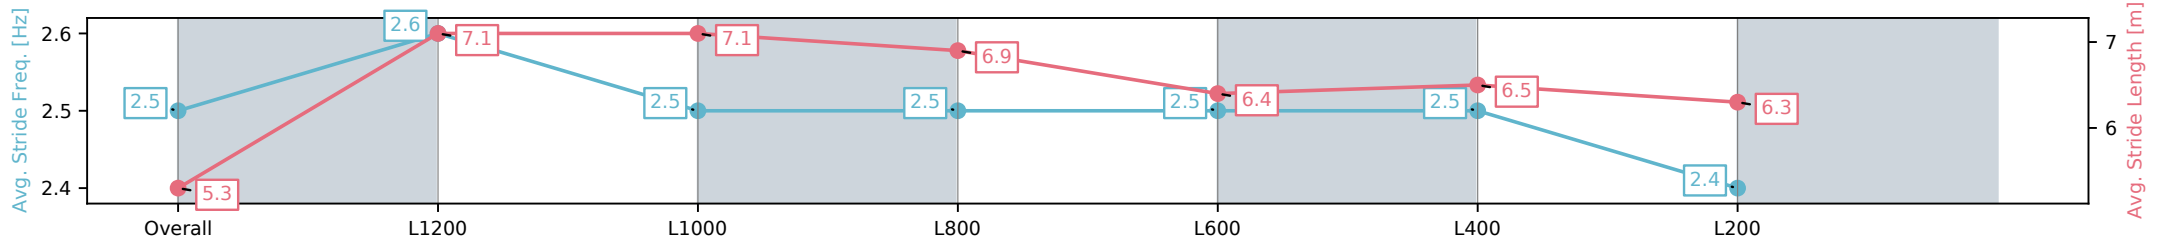

Section	Overall	L1200	L1000	L800	L600	L400	L200
Section Times	1:27.04 [11] (0:15.11)	1:11.93 [1] (0:10.79)	1:01.14 [1] (0:11.44)	0:49.70 [3] (0:11.83)	0:37.87 [3] (0:12.07)	0:25.80 [5] (0:12.36)	0:13.44 [9] (0:13.44)
Average Speed [km/h]	47.7	66.9	63.5	60.9	60.0	58.3	53.6
Top Speed [km/h]	67.6	68.2	65.1	62.4	61.1	59.5	55.5
Avg. Dist. to Rail [m]	8.4	3.3	1.7	0.5	2.4	5.7	5.9
Avg. Stride Freq. [Hz]	2.5	2.6	2.5	2.5	2.5	2.5	2.4
Avg. Stride Length [m]	5.3	7.1	7.1	6.9	6.4	6.5	6.3