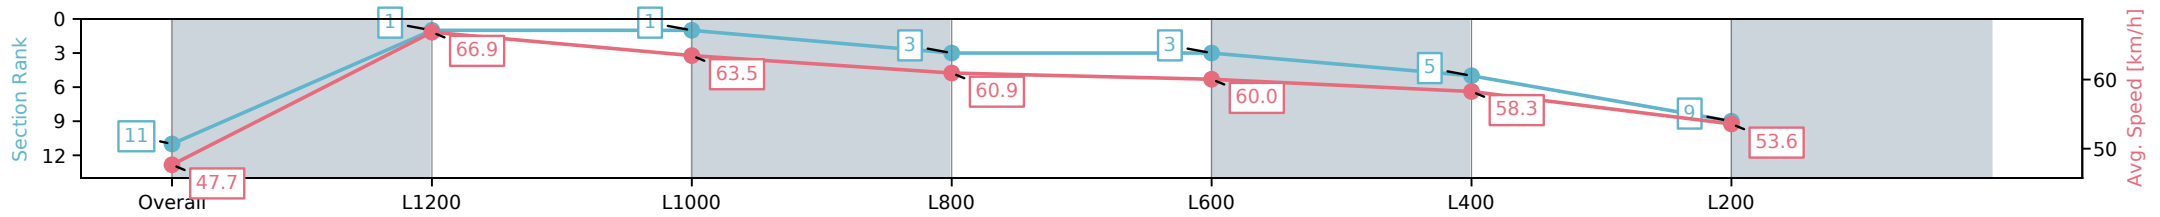

Section	Overall	L1200	L1000	L800	L600	L400	L200
Section Times	1:27.04 [11] (0:15.11)	1:11.93 [1] (0:10.79)	1:01.14 [1] (0:11.44)	0:49.70 [3] (0:11.83)	0:37.87 [3] (0:12.07)	0:25.80 [5] (0:12.36)	0:13.44 [9] (0:13.44)
Average Speed [km/h]	47.7	66.9	63.5	60.9	60.0	58.3	53.6
Top Speed [km/h]	67.6	68.2	65.1	62.4	61.1	59.5	55.5
Avg. Dist. to Rail [m]	8.4	3.3	1.7	0.5	2.4	5.7	5.9
Avg. Stride Freq. [Hz]	2.5	2.6	2.5	2.5	2.5	2.5	2.4
Avg. Stride Length [m]	5.3	7.1	7.1	6.9	6.4	6.5	6.3