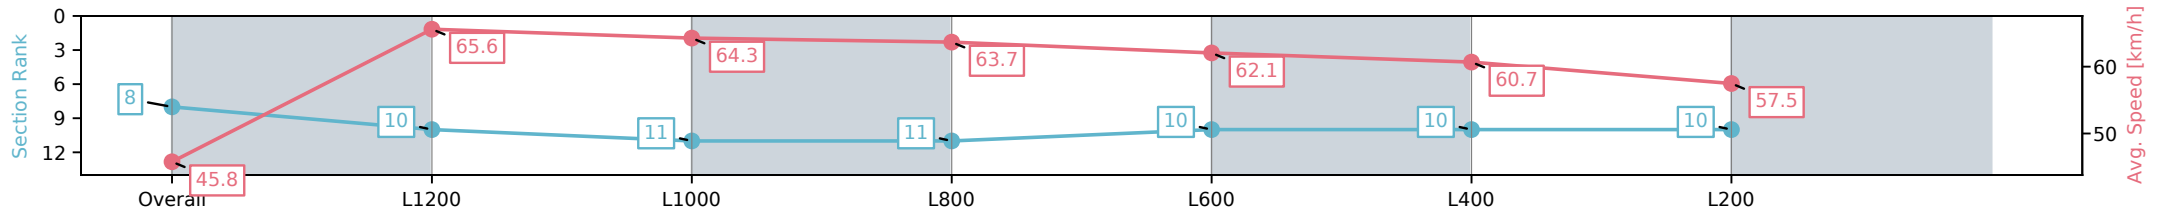

Section	Overall	L1200	L1000	L800	L600	L400	L200
Section Times	1:26.19 [8] (0:15.75)	1:10.44 [10] (0:11.02)	0:59.42 [11] (0:11.48)	0:47.94 [11] (0:11.60)	0:36.34 [10] (0:11.94)	0:24.40 [10] (0:11.83)	0:12.57 [10] (0:12.56)
Average Speed [km/h]	45.8	65.6	64.3	63.7	62.1	60.7	57.5
Top Speed [km/h]	65.4	66.3	65.3	64.3	64.5	62.4	60.8
Avg. Dist. to Rail [m]	11.3	3.0	4.6	5.2	7.3	11.2	11.5
Avg. Stride Freq. [Hz]	2.1	2.2	2.1	2.2	2.1	2.2	2.1
Avg. Stride Length [m]	6.0	8.1	8.3	8.0	8.1	7.8	7.2