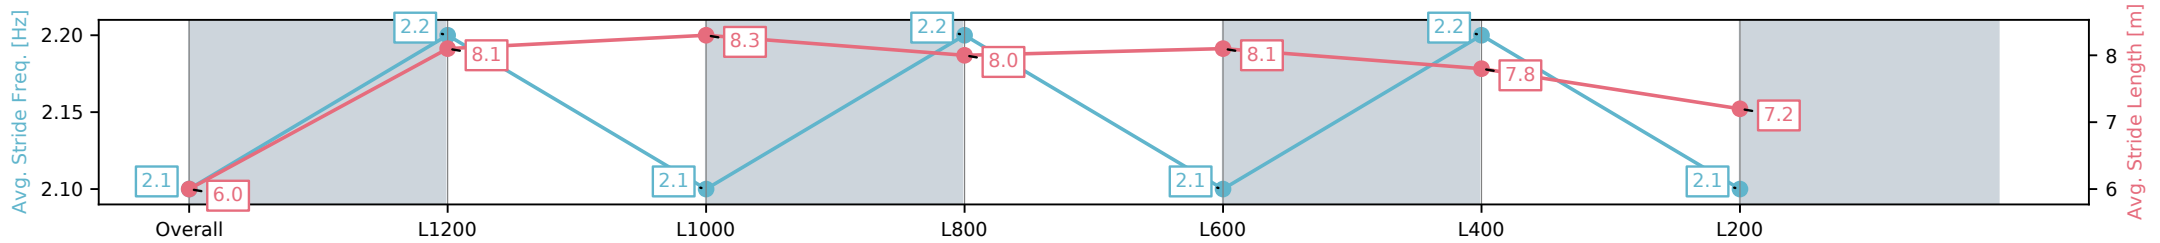

Section	Overall	L1200	L1000	L800	L600	L400	L200
Section Times	1:26.19 [8] (0:15.75)	1:10.44 [10] (0:11.02)	0:59.42 [11] (0:11.48)	0:47.94 [11] (0:11.60)	0:36.34 [10] (0:11.94)	0:24.40 [10] (0:11.83)	0:12.57 [10] (0:12.56)
Average Speed [km/h]	45.8	65.6	64.3	63.7	62.1	60.7	57.5
Top Speed [km/h]	65.4	66.3	65.3	64.3	64.5	62.4	60.8
Avg. Dist. to Rail [m]	11.3	3.0	4.6	5.2	7.3	11.2	11.5
Avg. Stride Freq. [Hz]	2.1	2.2	2.1	2.2	2.1	2.2	2.1
Avg. Stride Length [m]	6.0	8.1	8.3	8.0	8.1	7.8	7.2