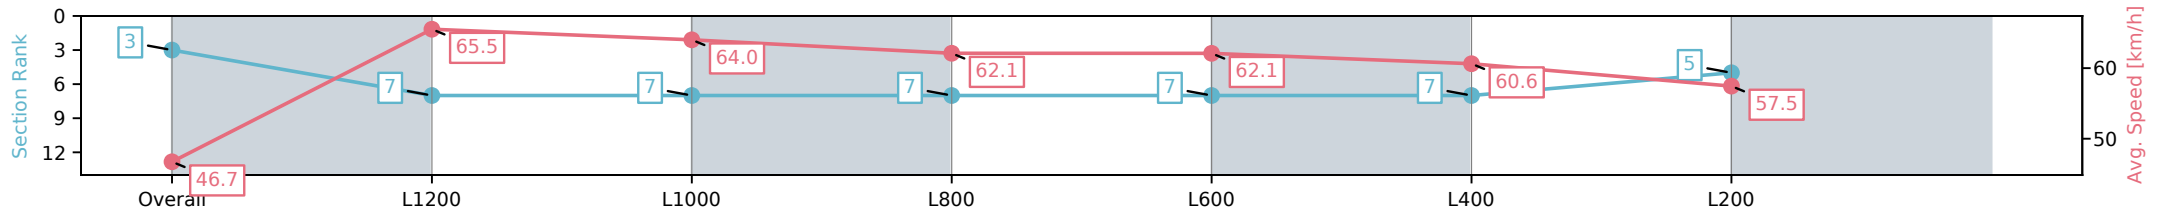

Section	Overall	L1200	L1000	L800	L600	L400	L200
Section Times	1:25.76 [3] (0:15.42)	1:10.34 [7] (0:11.02)	0:59.32 [7] (0:11.41)	0:47.91 [7] (0:11.76)	0:36.15 [7] (0:11.74)	0:24.41 [7] (0:11.89)	0:12.52 [5] (0:12.52)
Average Speed [km/h]	46.7	65.5	64.0	62.1	62.1	60.6	57.5
Top Speed [km/h]	66.3	66.9	65.4	63.5	63.1	63.2	59.9
Avg. Dist. to Rail [m]	5.6	2.8	2.8	2.7	3.4	2.9	3.4
Avg. Stride Freq. [Hz]	2.5	2.5	2.4	2.4	2.4	2.3	2.3
Avg. Stride Length [m]	5.3	7.3	7.3	7.3	7.3	7.2	7.0