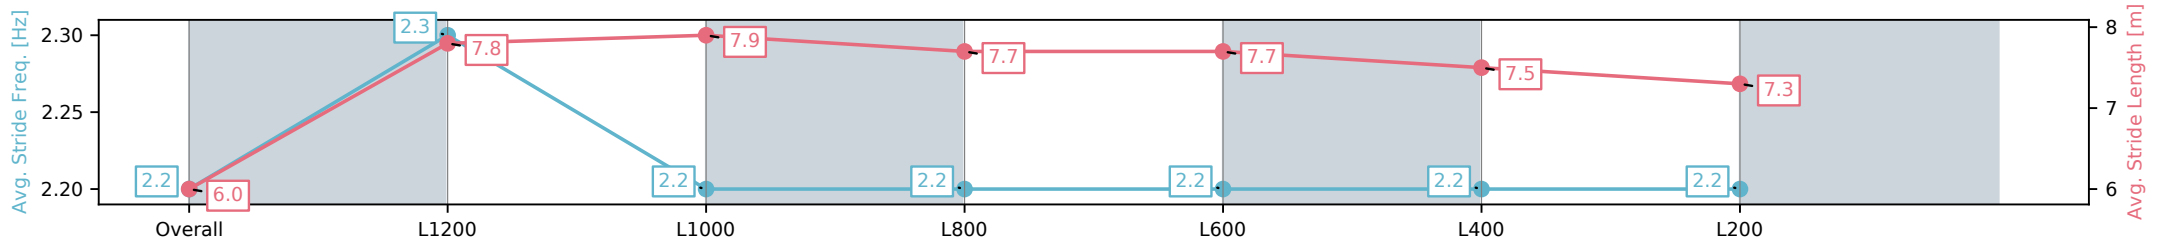

Section	Overall	L1200	L1000	L800	L600	L400	L200
Section Times	1:25.60 [2] (0:15.24)	1:10.36 [4] (0:10.96)	0:59.40 [5] (0:11.41)	0:47.99 [4] (0:11.77)	0:36.22 [5] (0:11.79)	0:24.43 [4] (0:11.90)	0:12.53 [2] (0:12.53)
Average Speed [km/h]	47.2	66.0	64.3	62.2	62.1	60.5	57.4
Top Speed [km/h]	66.3	66.9	65.1	63.4	62.7	61.3	59.8
Avg. Dist. to Rail [m]	6.2	3.1	3.6	3.4	4.2	5.7	5.4
Avg. Stride Freq. [Hz]	2.2	2.3	2.2	2.2	2.2	2.2	2.2
Avg. Stride Length [m]	6.0	7.8	7.9	7.7	7.7	7.5	7.3