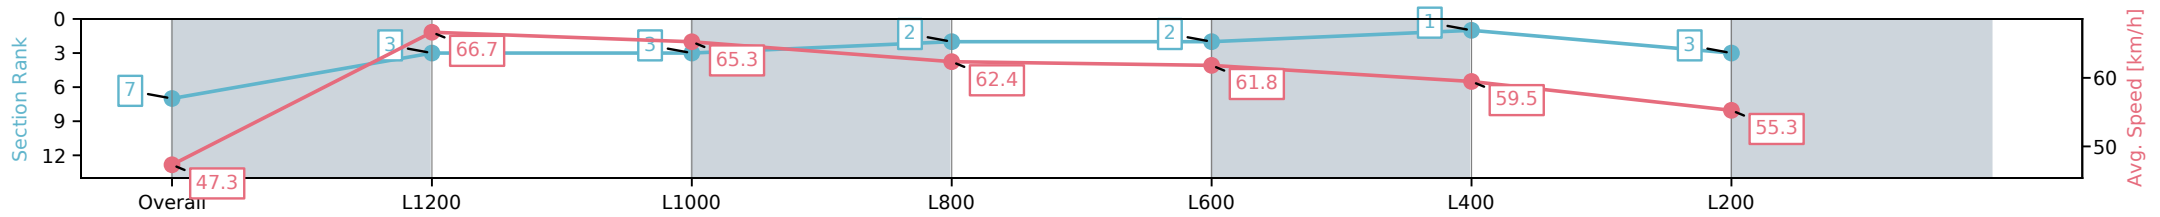

Section	Overall	L1200	L1000	L800	L600	L400	L200
Section Times	1:26.13 [7] (0:15.22)	1:10.91 [3] (0:10.85)	1:00.06 [3] (0:11.26)	0:48.80 [2] (0:11.81)	0:36.99 [2] (0:11.85)	0:25.14 [1] (0:12.12)	0:13.02 [3] (0:13.02)
Average Speed [km/h]	47.3	66.7	65.3	62.4	61.8	59.5	55.3
Top Speed [km/h]	66.6	67.6	66.6	63.5	62.7	61.5	58.3
Avg. Dist. to Rail [m]	8.1	3.5	4.2	4.5	4.3	5.7	6.9
Avg. Stride Freq. [Hz]	2.4	2.6	2.5	2.5	2.5	2.5	2.5
Avg. Stride Length [m]	5.4	7.2	7.2	7.0	6.8	6.5	6.2