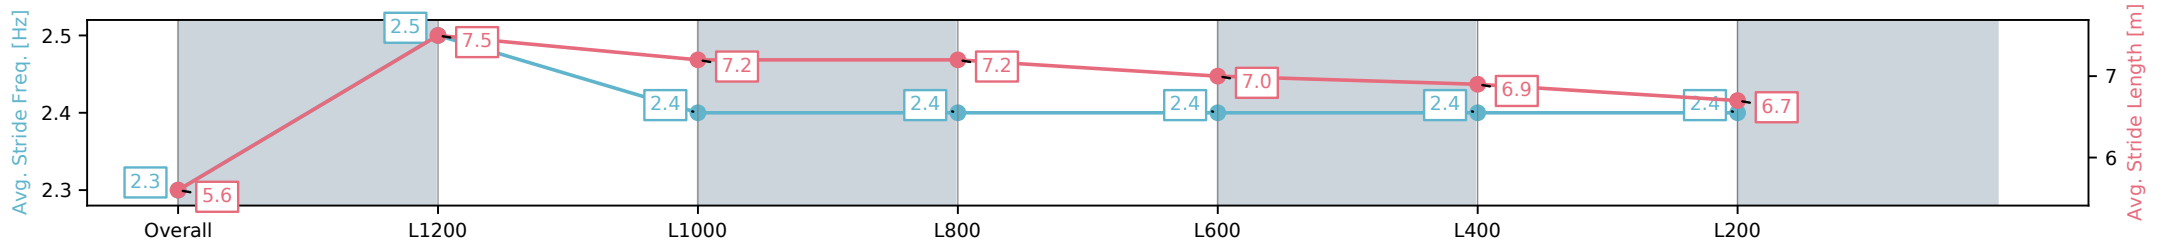

Section	Overall	L1200	L1000	L800	L600	L400	L200
Section Times	1:26.11 [6] (0:15.38)	1:10.73 [6] (0:10.75)	0:59.98 [4] (0:11.54)	0:48.44 [6] (0:11.86)	0:36.58 [6] (0:11.79)	0:24.79 [6] (0:12.08)	0:12.71 [7] (0:12.71)
Average Speed [km/h]	46.8	67.0	63.7	62.4	62.0	59.6	56.7
Top Speed [km/h]	67.0	68.1	65.4	63.6	63.7	60.7	59.4
Avg. Dist. to Rail [m]	5.1	0.6	4.4	5.2	4.0	6.0	8.0
Avg. Stride Freq. [Hz]	2.3	2.5	2.4	2.4	2.4	2.4	2.4
Avg. Stride Length [m]	5.6	7.5	7.2	7.2	7.0	6.9	6.7