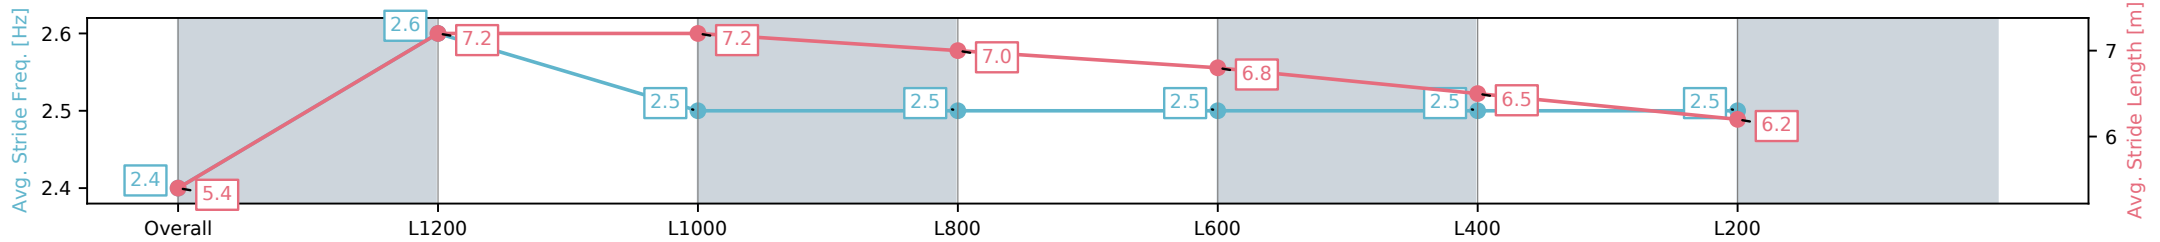

Section	Overall	L1200	L1000	L800	L600	L400	L200
Section Times	1:26.13 [7] (0:15.22)	1:10.91 [3] (0:10.85)	1:00.06 [3] (0:11.26)	0:48.80 [2] (0:11.81)	0:36.99 [2] (0:11.85)	0:25.14 [1] (0:12.12)	0:13.02 [3] (0:13.02)
Average Speed [km/h]	47.3	66.7	65.3	62.4	61.8	59.5	55.3
Top Speed [km/h]	66.6	67.6	66.6	63.5	62.7	61.5	58.3
Avg. Dist. to Rail [m]	8.1	3.5	4.2	4.5	4.3	5.7	6.9
Avg. Stride Freq. [Hz]	2.4	2.6	2.5	2.5	2.5	2.5	2.5
Avg. Stride Length [m]	5.4	7.2	7.2	7.0	6.8	6.5	6.2