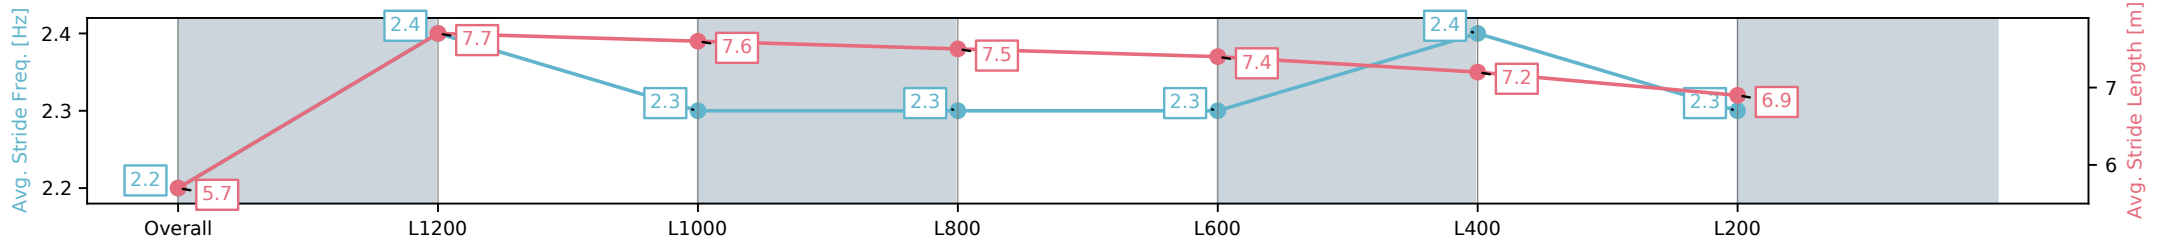

Section	Overall	L1200	L1000	L800	L600	L400	L200
Section Times	1:25.88 [5] (0:15.81)	1:10.07 [11] (0:10.88)	0:59.19 [10] (0:11.43)	0:47.76 [10] (0:11.72)	0:36.04 [9] (0:11.83)	0:24.21 [9] (0:11.72)	0:12.49 [6] (0:12.49)
Average Speed [km/h]	45.5	66.2	64.0	62.3	61.6	61.5	57.6
Top Speed [km/h]	66.4	67.8	65.0	63.5	62.6	62.2	60.2
Avg. Dist. to Rail [m]	7.9	0.7	2.8	2.7	3.7	9.4	11.0
Avg. Stride Freq. [Hz]	2.2	2.4	2.3	2.3	2.3	2.4	2.3
Avg. Stride Length [m]	5.7	7.7	7.6	7.5	7.4	7.2	6.9