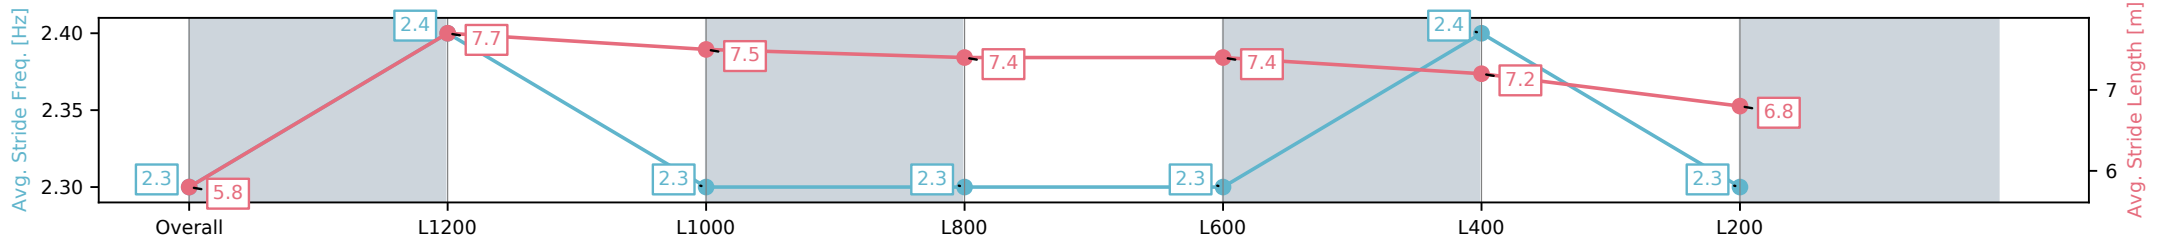

Horse/Jockey Name	ELLIOTTO/Jacob Opperman
Finish Rank	1
Fastest Section Time (Section)	0:10.88 (L1200)
Top Speed [km/h] (Section)	68.5 (Overall)
Race State	Finished

Thomas Farms RC Murray Bridge SA - Professional

Race 8: Carlton Draught Rating 0 - 56 Handicap - 1400m

24 January 2025 - 6:23PM

Track Rating: Good 4, Weather: Fine, Rail Position: +6m 1200m Chute, +9m Remainder

Section	Overall	L1200	L1000	L800	L600	L400	L200
Section Times	1:25.55 [1] (0:15.36)	1:10.19 [5] (0:10.88)	0:59.31 [6] (0:11.41)	0:47.90 [5] (0:11.68)	0:36.22 [4] (0:11.77)	0:24.45 [3] (0:11.80)	0:12.65 [1] (0:12.65)
Average Speed [km/h]	46.9	66.6	64.5	63.3	62.5	61.0	57.0
Top Speed [km/h]	67.5	68.5	65.5	64.1	64.0	62.7	58.8
Avg. Dist. to Rail [m]	9.4	3.9	4.9	5.3	5.5	7.0	8.3
Avg. Stride Freq. [Hz]	2.3	2.4	2.3	2.3	2.3	2.4	2.3
Avg. Stride Length [m]	5.8	7.7	7.5	7.4	7.4	7.2	6.8

- [ ] Ranking at each section and finish
- -:-:- No data available at this section
- NA No data available