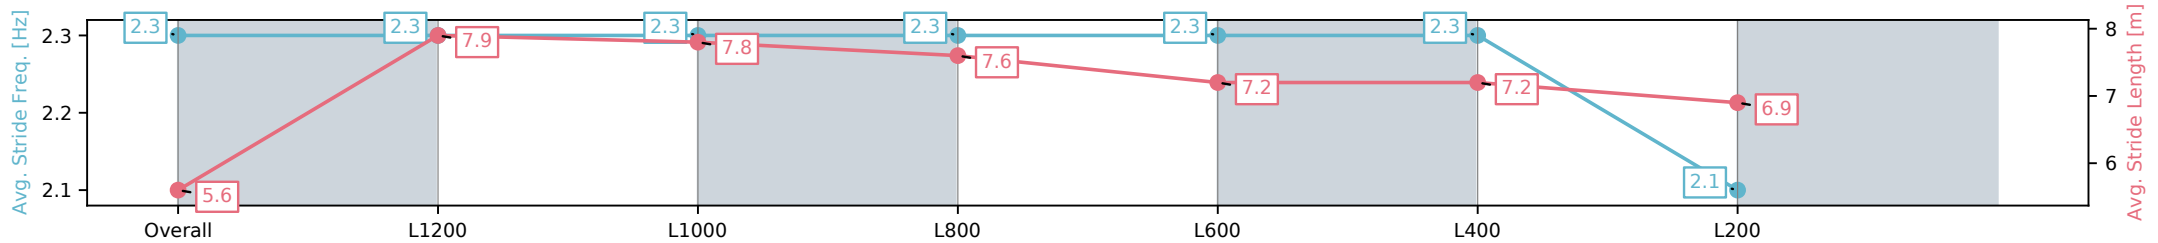

Section	Overall	L1200	L1000	L800	L600	L400	L200
Section Times	1:27.01 [10] (0:15.14)	1:11.87 [2] (0:10.89)	1:00.98 [2] (0:11.25)	0:49.73 [1] (0:11.73)	0:38.00 [1] (0:12.04)	0:25.96 [2] (0:12.37)	0:13.59 [8] (0:13.59)
Average Speed [km/h]	47.5	66.4	64.5	62.2	60.4	58.2	53.0
Top Speed [km/h]	68.2	67.2	66.1	63.8	61.5	60.2	56.0
Avg. Dist. to Rail [m]	7.2	3.0	2.2	2.1	2.5	4.2	5.3
Avg. Stride Freq. [Hz]	2.3	2.3	2.3	2.3	2.3	2.3	2.1
Avg. Stride Length [m]	5.6	7.9	7.8	7.6	7.2	7.2	6.9