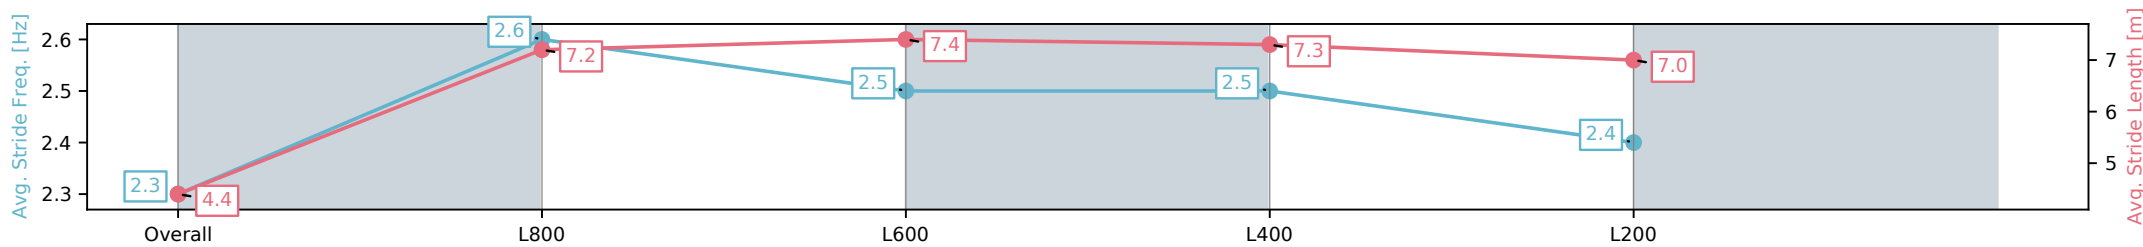

Horse/Jockey Name	BRIMARVI ROSEMARIE/Teagan Voorham
Finish Rank	4
Fastest Section Time (Section)	0:10.79 (L600)
Top Speed [km/h] (Section)	68.5 (L800)
Race State	Finished

Thomas Farms RC Murray Bridge SA - Professional
Race 1: Magic Millions 8th March 2025 Maiden Plate - 900m
24 January 2025 - 2:08PM
Track Rating: Good 4, Weather: Fine, Rail Position: +6m 1200m
Chute, +9m Remainder

Section	Overall	L800	L600	L400	L200
Section Times	0:53.43 [4] (0:09.09)	0:44.34 [10] (0:11.00)	0:33.34 [9] (0:10.79)	0:22.55 [8] (0:10.92)	0:11.63 [8] (0:11.63)
Average Speed [km/h]	39.7	66.1	67.5	66.0	61.9
Top Speed [km/h]	64.2	67.7	68.5	68.1	64.8
Avg. Dist. to Rail [m]	3.9	3.1	2.8	5.6	5.3
Avg. Stride Freq. [Hz]	2.3	2.6	2.5	2.5	2.4
Avg. Stride Length [m]	4.4	7.2	7.4	7.3	7.0

[ ] Ranking at each section and finish
-:-:- No data available at this section
NA No data available