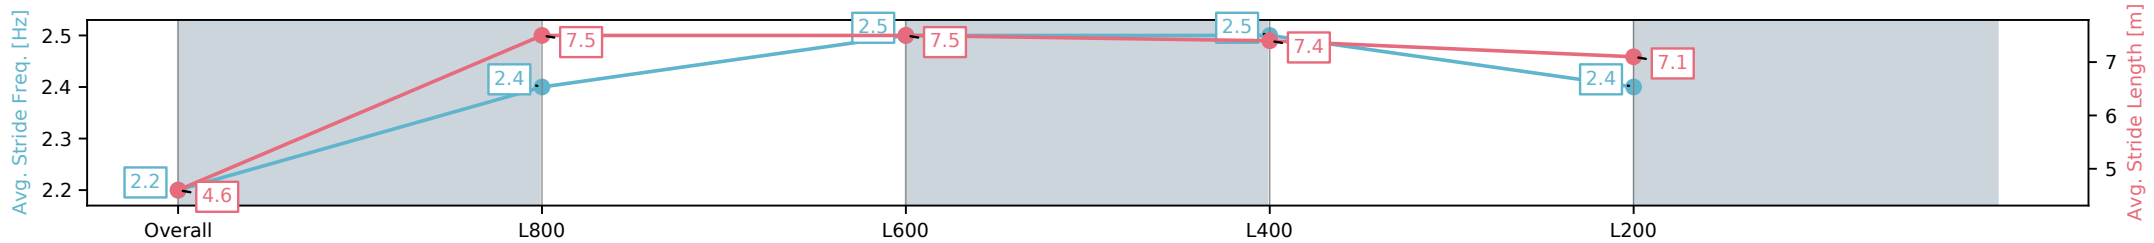

Section	Overall	L800	L600	L400	L200
Section Times	0:53.56 [6] (0:09.04)	0:44.52 [9] (0:10.97)	0:33.55 [7] (0:10.81)	0:22.74 [6] (0:10.96)	0:11.78 [7] (0:11.78)
Average Speed [km/h]	39.9	66.6	68.2	65.7	61.1
Top Speed [km/h]	64.2	68.7	69.1	68.7	63.6
Avg. Dist. to Rail [m]	7.0	5.0	6.0	13.2	15.8
Avg. Stride Freq. [Hz]	2.2	2.4	2.5	2.5	2.4
Avg. Stride Length [m]	4.6	7.5	7.5	7.4	7.1