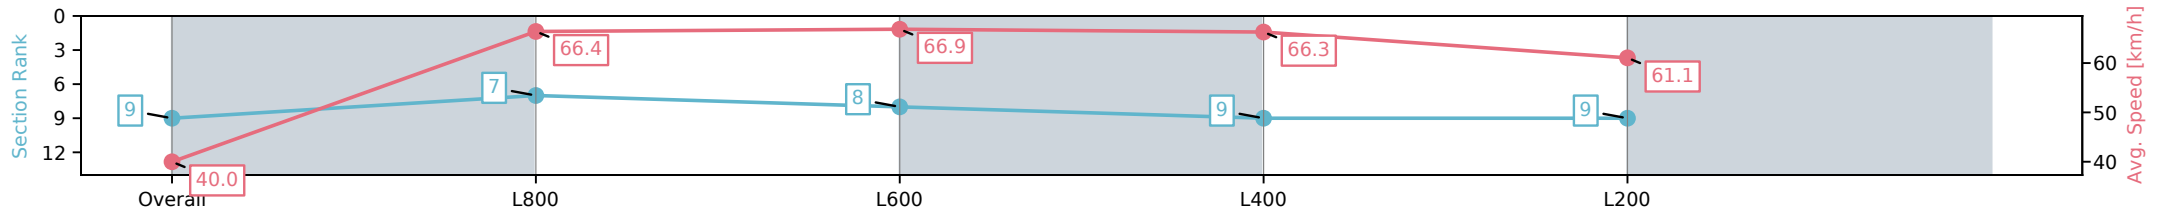

Section	Overall	L800	L600	L400	L200
Section Times	0:53.70 [9] (0:09.02)	0:44.68 [7] (0:11.02)	0:33.66 [8] (0:11.00)	0:22.66 [9] (0:10.86)	0:11.80 [9] (0:11.80)
Average Speed [km/h]	40.0	66.4	66.9	66.3	61.1
Top Speed [km/h]	64.6	67.4	67.8	68.1	63.9
Avg. Dist. to Rail [m]	4.8	4.3	5.9	9.8	10.7
Avg. Stride Freq. [Hz]	2.4	2.6	2.5	2.5	2.4
Avg. Stride Length [m]	4.1	7.2	7.3	7.2	7.1