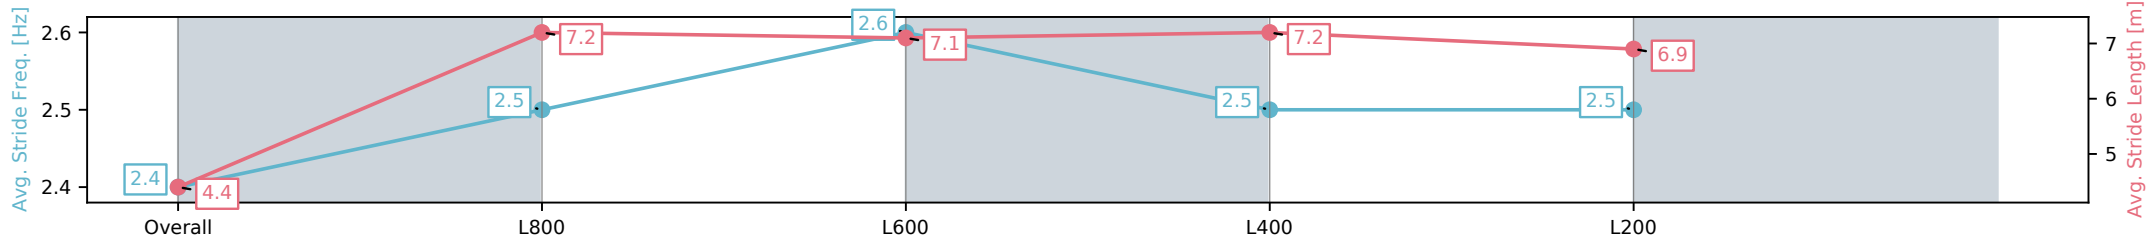

Section	Overall	L800	L600	L400	L200
Section Times	0:53.33 [3] (0:08.72)	0:44.61 [2] (0:11.07)	0:33.54 [4] (0:10.82)	0:22.72 [4] (0:10.97)	0:11.75 [2] (0:11.75)
Average Speed [km/h]	41.4	66.2	68.0	65.6	61.2
Top Speed [km/h]	65.7	67.1	70.8	67.8	63.2
Avg. Dist. to Rail [m]	2.9	4.6	5.3	7.0	6.9
Avg. Stride Freq. [Hz]	2.4	2.5	2.6	2.5	2.5
Avg. Stride Length [m]	4.4	7.2	7.1	7.2	6.9