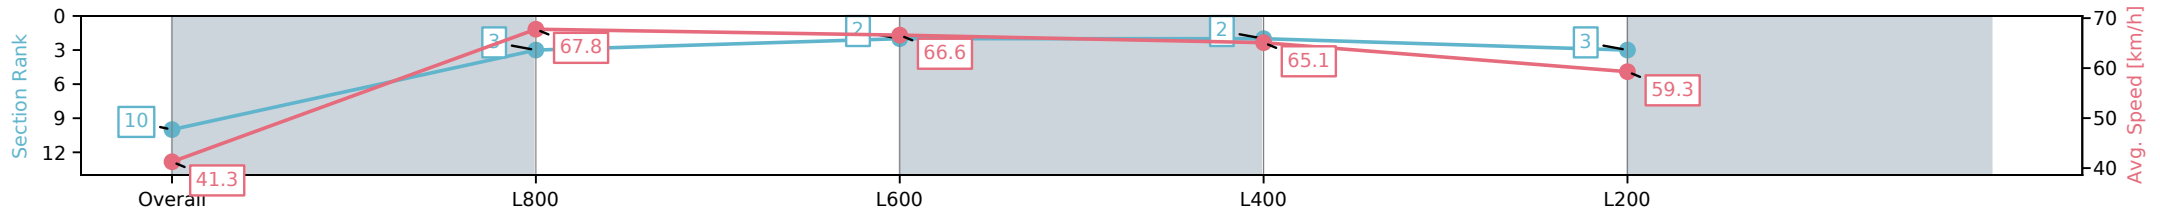

Horse/Jockey Name	PRINCESS NOW/Polly Brewster
Finish Rank	10
Fastest Section Time (Section)	0:10.82 (L800)
Top Speed [km/h] (Section)	69.1 (Overall)
Race State	Finished

Thomas Farms RC Murray Bridge SA - Professional

Race 1: Magic Millions 8th March 2025 Maiden Plate - 900m

24 January 2025 - 2:08PM

Track Rating: Good 4, Weather: Fine, Rail Position: +6m 1200m
Chute, +9m Remainder

Section	Overall	L800	L600	L400	L200
Section Times	0:53.77 [10] (0:08.73)	0:45.04 [3] (0:10.82)	0:34.22 [2] (0:11.03)	0:23.19 [2] (0:11.06)	0:12.13 [3] (0:12.13)
Average Speed [km/h]	41.3	67.8	66.6	65.1	59.3
Top Speed [km/h]	65.3	69.1	68.3	67.0	62.6
Avg. Dist. to Rail [m]	5.3	5.4	5.0	8.3	7.7
Avg. Stride Freq. [Hz]	2.4	2.5	2.5	2.5	2.4
Avg. Stride Length [m]	4.4	7.4	7.3	7.1	7.0

- [ ] Ranking at each section and finish
- -:-:- No data available at this section
- NA No data available