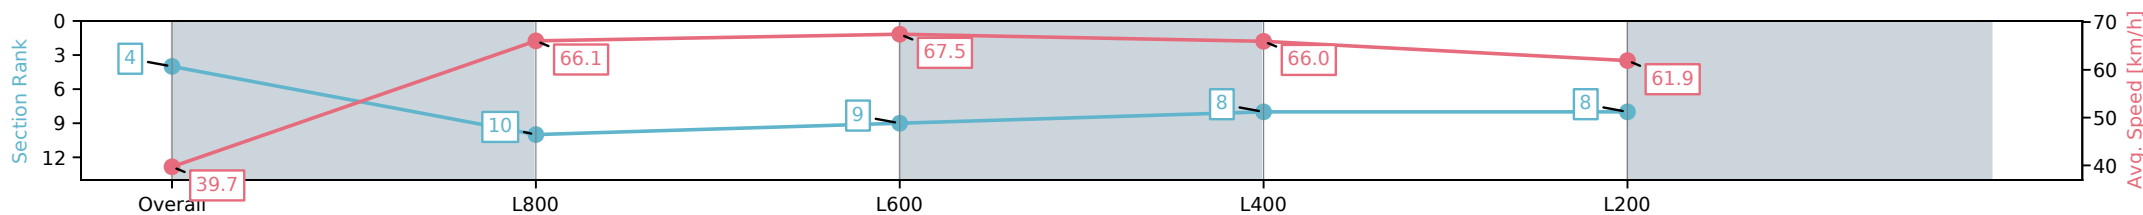

Horse/Jockey Name	BRIMARVI ROSEMARIE/Teagan Voorham
Finish Rank	4
Fastest Section Time (Section)	0:10.79 (L600)
Top Speed [km/h] (Section)	68.5 (L800)
Race State	Finished

Thomas Farms RC Murray Bridge SA - Professional
Race 1: Magic Millions 8th March 2025 Maiden Plate - 900m
24 January 2025 - 2:08PM
Track Rating: Good 4, Weather: Fine, Rail Position: +6m 1200m
Chute, +9m Remainder

Section	Overall	L800	L600	L400	L200
Section Times	0:53.43 [4] (0:09.09)	0:44.34 [10] (0:11.00)	0:33.34 [9] (0:10.79)	0:22.55 [8] (0:10.92)	0:11.63 [8] (0:11.63)
Average Speed [km/h]	39.7	66.1	67.5	66.0	61.9
Top Speed [km/h]	64.2	67.7	68.5	68.1	64.8
Avg. Dist. to Rail [m]	3.9	3.1	2.8	5.6	5.3
Avg. Stride Freq. [Hz]	2.3	2.6	2.5	2.5	2.4
Avg. Stride Length [m]	4.4	7.2	7.4	7.3	7.0

[ ] Ranking at each section and finish
-:-:- No data available at this section
NA No data available