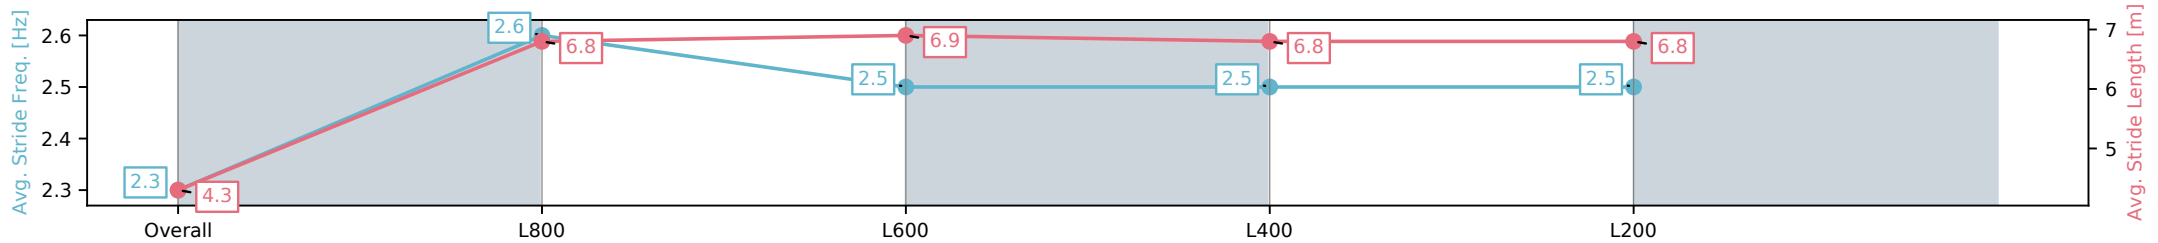

Section	Overall	L800	L600	L400	L200
Section Times	0:53.60 [7] (0:09.04)	0:44.56 [8] (0:11.10)	0:33.46 [11] (0:11.04)	0:22.42 [11] (0:10.97)	0:11.45 [10] (0:11.45)
Average Speed [km/h]	40.0	66.4	66.7	65.6	62.9
Top Speed [km/h]	62.6	67.1	67.9	68.3	64.6
Avg. Dist. to Rail [m]	8.4	6.8	5.7	7.1	5.1
Avg. Stride Freq. [Hz]	2.3	2.6	2.5	2.5	2.5
Avg. Stride Length [m]	4.3	6.8	6.9	6.8	6.8