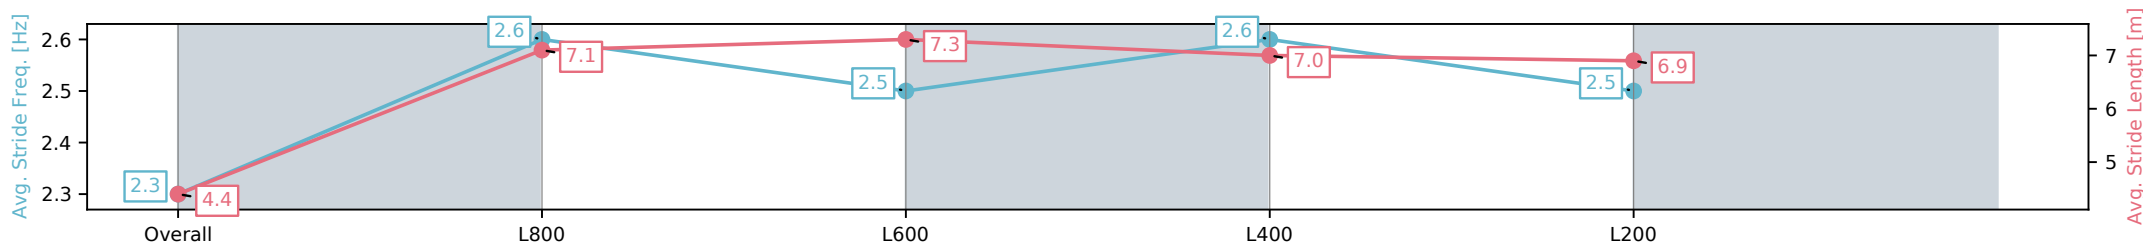

Horse/Jockey Name	SO GRAND/Brooke King
Finish Rank	5
Fastest Section Time (Section)	0:10.92 (L400)
Top Speed [km/h] (Section)	68.7 (L800)
Race State	Finished

Thomas Farms RC Murray Bridge SA - Professional
Race 1: Magic Millions 8th March 2025 Maiden Plate - 900m
24 January 2025 - 2:08PM
Track Rating: Good 4, Weather: Fine, Rail Position: +6m 1200m
Chute, +9m Remainder

Section	Overall	L800	L600	L400	L200
Section Times	0:53.45 [5] (0:08.89)	0:44.56 [5] (0:11.02)	0:33.54 [6] (0:10.93)	0:22.61 [7] (0:10.92)	0:11.69 [5] (0:11.69)
Average Speed [km/h]	40.5	66.4	67.4	65.9	61.6
Top Speed [km/h]	64.4	68.0	68.7	68.6	64.7
Avg. Dist. to Rail [m]	5.2	5.0	5.8	12.2	14.1
Avg. Stride Freq. [Hz]	2.3	2.6	2.5	2.6	2.5
Avg. Stride Length [m]	4.4	7.1	7.3	7.0	6.9

[ ] Ranking at each section and finish
-:-:- No data available at this section
NA No data available