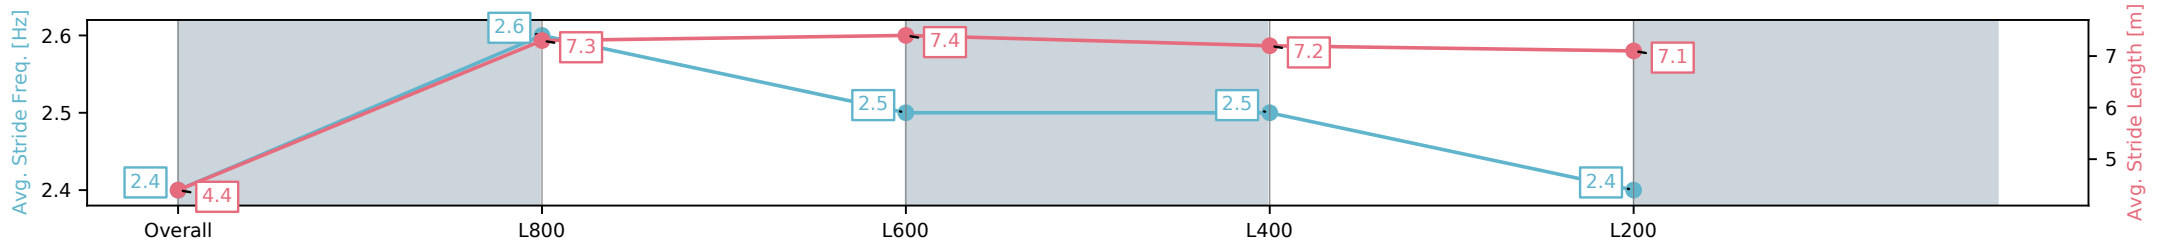

Section	Overall	L800	L600	L400	L200
Section Times	0:53.63 [8] (0:08.77)	0:44.86 [4] (0:10.81)	0:34.05 [3] (0:11.01)	0:23.04 [3] (0:11.18)	0:11.86 [6] (0:11.86)
Average Speed [km/h]	40.9	67.0	65.6	64.4	60.7
Top Speed [km/h]	66.6	68.2	67.3	65.8	63.5
Avg. Dist. to Rail [m]	4.8	1.3	1.3	4.0	4.5
Avg. Stride Freq. [Hz]	2.4	2.6	2.5	2.5	2.4
Avg. Stride Length [m]	4.4	7.3	7.4	7.2	7.1