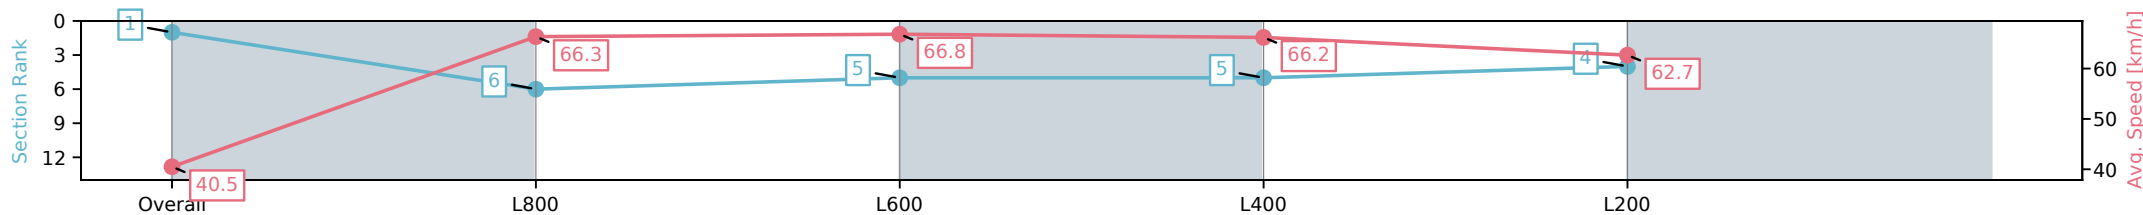

Section	Overall	L800	L600	L400	L200
Section Times	0:53.17 [1] (0:08.90)	0:44.27 [6] (0:10.96)	0:33.31 [5] (0:10.93)	0:22.38 [5] (0:10.88)	0:11.50 [4] (0:11.50)
Average Speed [km/h]	40.5	66.3	66.8	66.2	62.7
Top Speed [km/h]	63.7	67.6	68.1	67.6	64.3
Avg. Dist. to Rail [m]	3.7	3.2	3.9	9.4	9.6
Avg. Stride Freq. [Hz]	2.3	2.5	2.5	2.5	2.5
Avg. Stride Length [m]	4.4	7.3	7.3	7.1	6.9