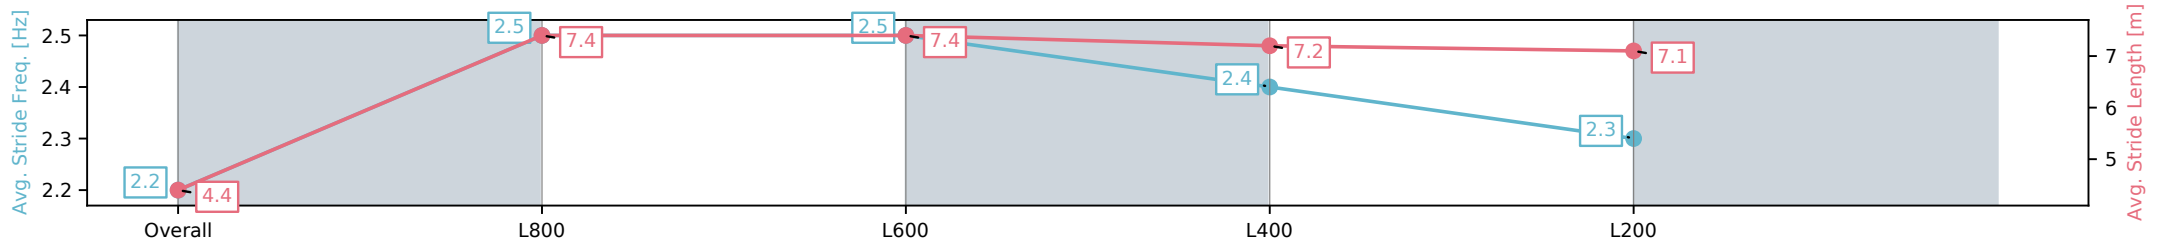

Section	Overall	L800	L600	L400	L200
Section Times	0:54.69 [11] (0:09.12)	0:45.57 [11] (0:10.97)	0:34.60 [10] (0:11.02)	0:23.58 [10] (0:11.22)	0:12.36 [11] (0:12.36)
Average Speed [km/h]	39.7	66.8	67.1	64.2	58.2
Top Speed [km/h]	62.7	68.8	68.2	66.3	62.0
Avg. Dist. to Rail [m]	7.6	5.6	7.2	13.3	13.0
Avg. Stride Freq. [Hz]	2.2	2.5	2.5	2.4	2.3
Avg. Stride Length [m]	4.4	7.4	7.4	7.2	7.1