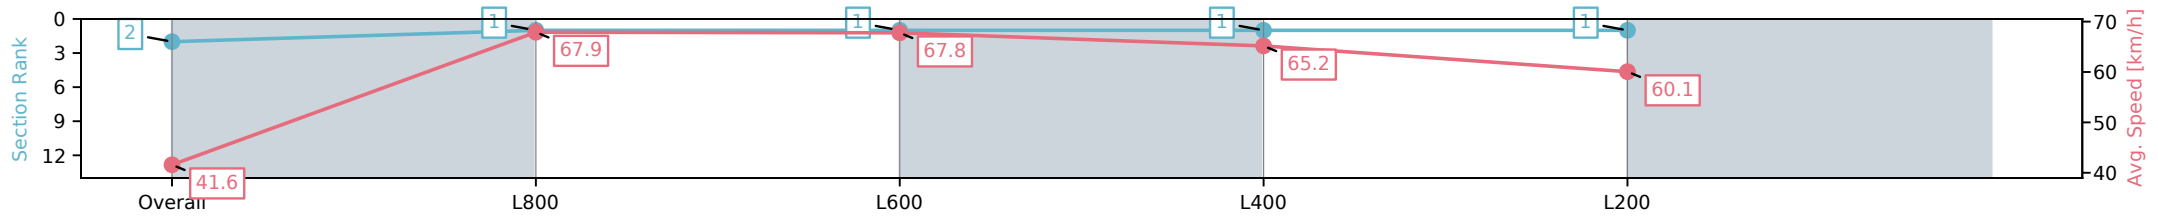

Section	Overall	L800	L600	L400	L200
Section Times	0:53.29 [2] (0:08.68)	0:44.61 [1] (0:10.75)	0:33.86 [1] (0:10.81)	0:23.05 [1] (0:11.05)	0:12.00 [1] (0:12.00)
Average Speed [km/h]	41.6	67.9	67.8	65.2	60.1
Top Speed [km/h]	66.5	69.6	68.4	67.5	62.8
Avg. Dist. to Rail [m]	3.4	4.3	4.1	4.2	3.6
Avg. Stride Freq. [Hz]	2.4	2.5	2.5	2.5	2.4
Avg. Stride Length [m]	4.4	7.3	7.4	7.2	7.0