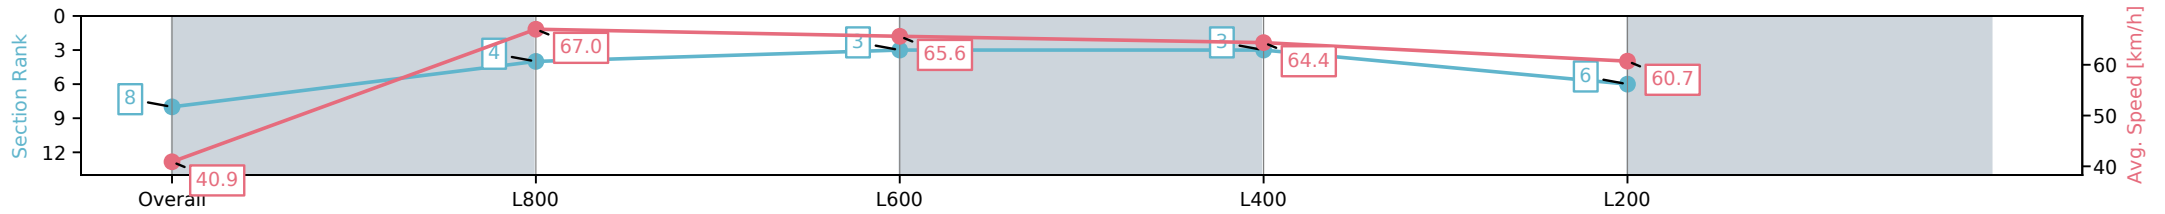

Section	Overall	L800	L600	L400	L200
Section Times	0:53.63 [8] (0:08.77)	0:44.86 [4] (0:10.81)	0:34.05 [3] (0:11.01)	0:23.04 [3] (0:11.18)	0:11.86 [6] (0:11.86)
Average Speed [km/h]	40.9	67.0	65.6	64.4	60.7
Top Speed [km/h]	66.6	68.2	67.3	65.8	63.5
Avg. Dist. to Rail [m]	4.8	1.3	1.3	4.0	4.5
Avg. Stride Freq. [Hz]	2.4	2.6	2.5	2.5	2.4
Avg. Stride Length [m]	4.4	7.3	7.4	7.2	7.1