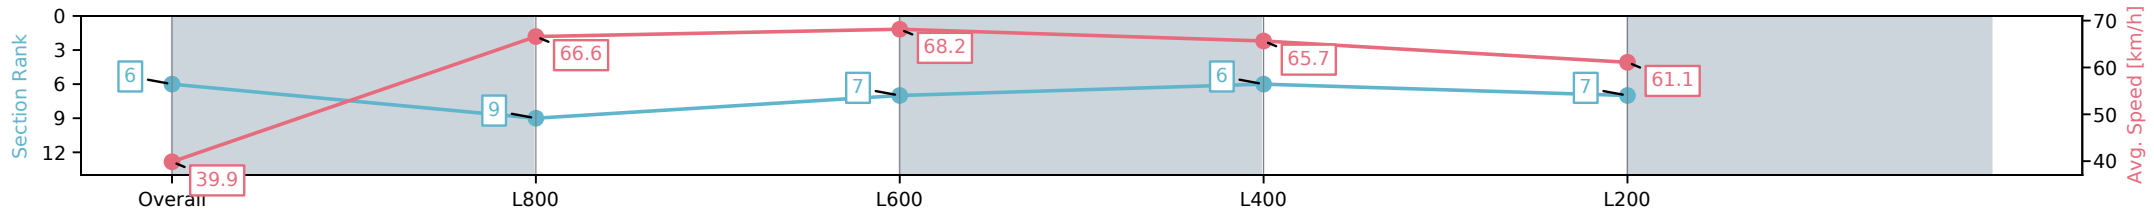

Section	Overall	L800	L600	L400	L200
Section Times	0:53.56 [6] (0:09.04)	0:44.52 [9] (0:10.97)	0:33.55 [7] (0:10.81)	0:22.74 [6] (0:10.96)	0:11.78 [7] (0:11.78)
Average Speed [km/h]	39.9	66.6	68.2	65.7	61.1
Top Speed [km/h]	64.2	68.7	69.1	68.7	63.6
Avg. Dist. to Rail [m]	7.0	5.0	6.0	13.2	15.8
Avg. Stride Freq. [Hz]	2.2	2.4	2.5	2.5	2.4
Avg. Stride Length [m]	4.6	7.5	7.5	7.4	7.1