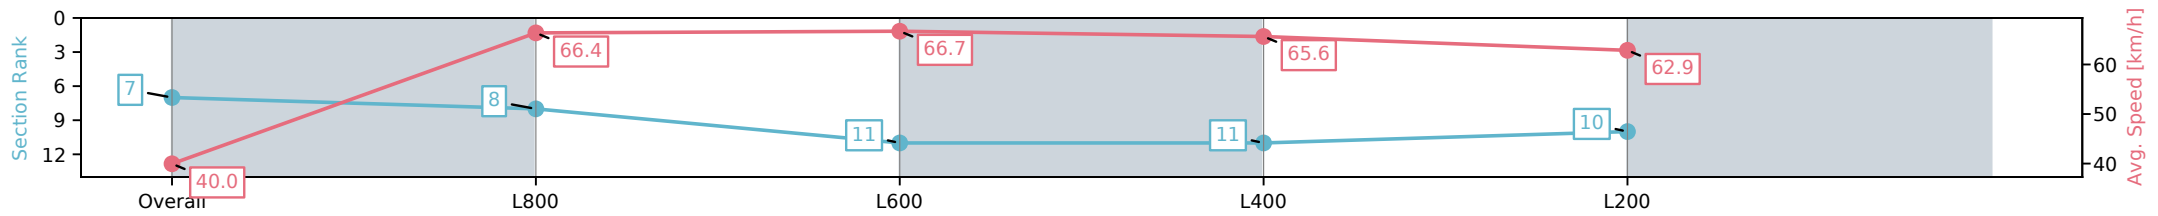

Section	Overall	L800	L600	L400	L200
Section Times	0:53.60 [7] (0:09.04)	0:44.56 [8] (0:11.10)	0:33.46 [11] (0:11.04)	0:22.42 [11] (0:10.97)	0:11.45 [10] (0:11.45)
Average Speed [km/h]	40.0	66.4	66.7	65.6	62.9
Top Speed [km/h]	62.6	67.1	67.9	68.3	64.6
Avg. Dist. to Rail [m]	8.4	6.8	5.7	7.1	5.1
Avg. Stride Freq. [Hz]	2.3	2.6	2.5	2.5	2.5
Avg. Stride Length [m]	4.3	6.8	6.9	6.8	6.8