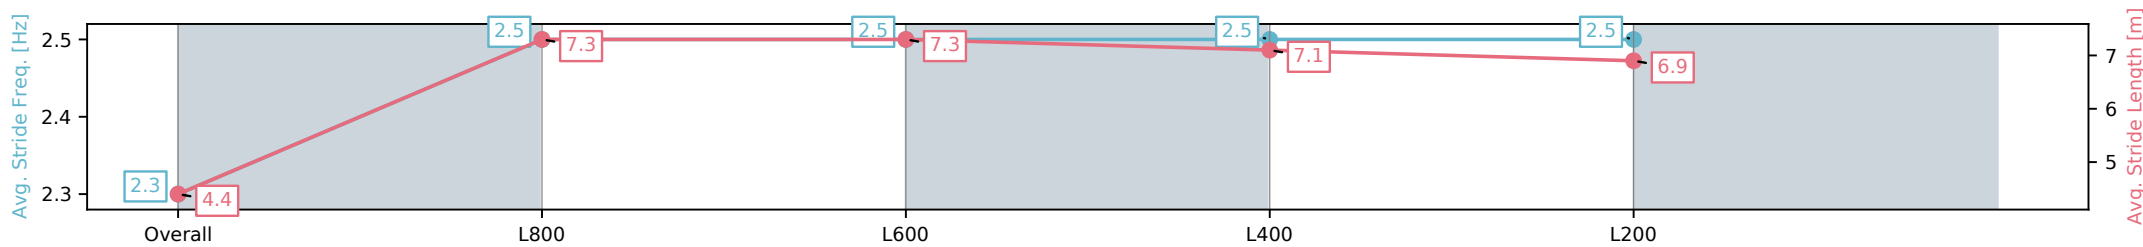

Section	Overall	L800	L600	L400	L200
Section Times	0:53.17 [1] (0:08.90)	0:44.27 [6] (0:10.96)	0:33.31 [5] (0:10.93)	0:22.38 [5] (0:10.88)	0:11.50 [4] (0:11.50)
Average Speed [km/h]	40.5	66.3	66.8	66.2	62.7
Top Speed [km/h]	63.7	67.6	68.1	67.6	64.3
Avg. Dist. to Rail [m]	3.7	3.2	3.9	9.4	9.6
Avg. Stride Freq. [Hz]	2.3	2.5	2.5	2.5	2.5
Avg. Stride Length [m]	4.4	7.3	7.3	7.1	6.9