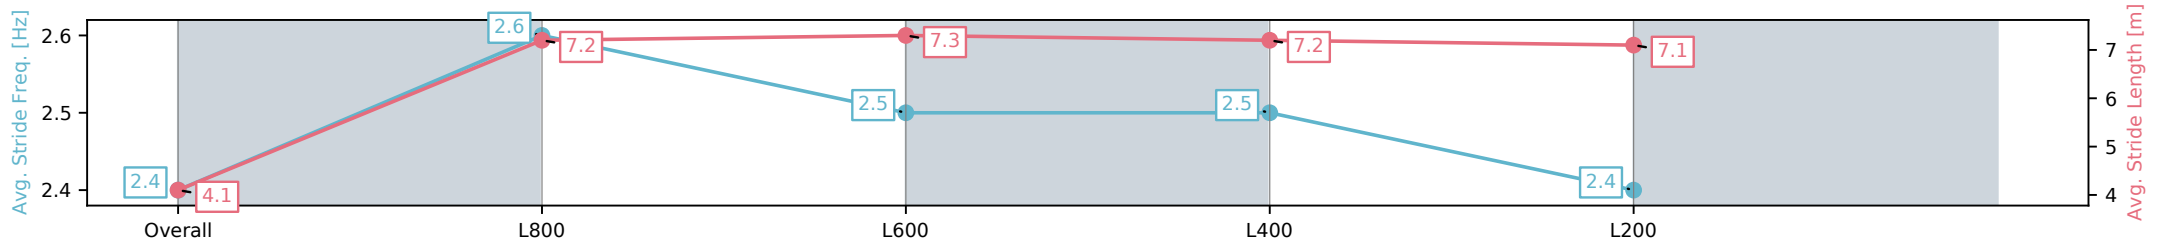

Section	Overall	L800	L600	L400	L200
Section Times	0:53.70 [9] (0:09.02)	0:44.68 [7] (0:11.02)	0:33.66 [8] (0:11.00)	0:22.66 [9] (0:10.86)	0:11.80 [9] (0:11.80)
Average Speed [km/h]	40.0	66.4	66.9	66.3	61.1
Top Speed [km/h]	64.6	67.4	67.8	68.1	63.9
Avg. Dist. to Rail [m]	4.8	4.3	5.9	9.8	10.7
Avg. Stride Freq. [Hz]	2.4	2.6	2.5	2.5	2.4
Avg. Stride Length [m]	4.1	7.2	7.3	7.2	7.1