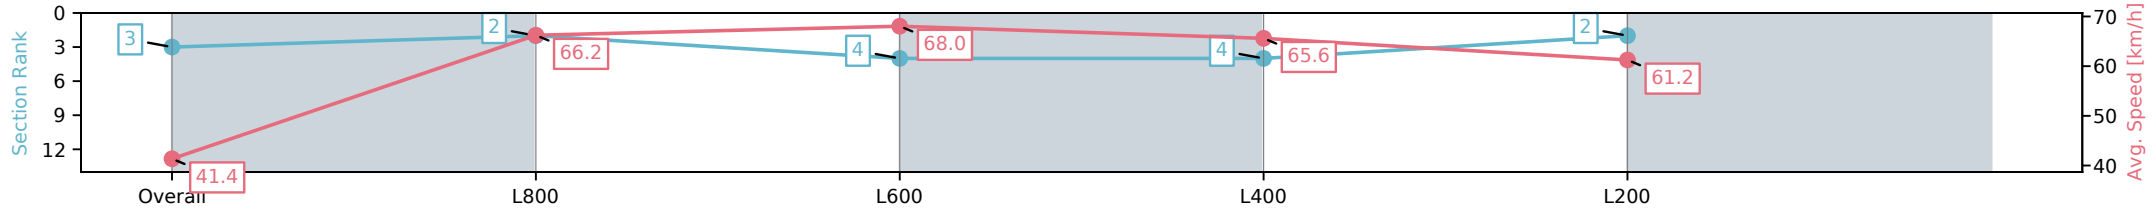

Section	Overall	L800	L600	L400	L200
Section Times	0:53.33 [3] (0:08.72)	0:44.61 [2] (0:11.07)	0:33.54 [4] (0:10.82)	0:22.72 [4] (0:10.97)	0:11.75 [2] (0:11.75)
Average Speed [km/h]	41.4	66.2	68.0	65.6	61.2
Top Speed [km/h]	65.7	67.1	70.8	67.8	63.2
Avg. Dist. to Rail [m]	2.9	4.6	5.3	7.0	6.9
Avg. Stride Freq. [Hz]	2.4	2.5	2.6	2.5	2.5
Avg. Stride Length [m]	4.4	7.2	7.1	7.2	6.9