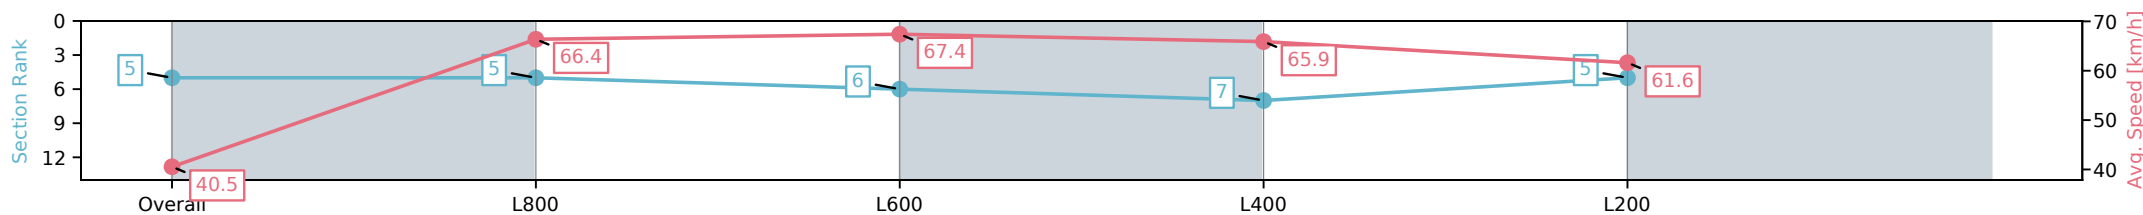

Horse/Jockey Name	SO GRAND/Brooke King
Finish Rank	5
Fastest Section Time (Section)	0:10.92 (L400)
Top Speed [km/h] (Section)	68.7 (L800)
Race State	Finished

Thomas Farms RC Murray Bridge SA - Professional
Race 1: Magic Millions 8th March 2025 Maiden Plate - 900m
24 January 2025 - 2:08PM
Track Rating: Good 4, Weather: Fine, Rail Position: +6m 1200m
Chute, +9m Remainder

Section	Overall	L800	L600	L400	L200
Section Times	0:53.45 [5] (0:08.89)	0:44.56 [5] (0:11.02)	0:33.54 [6] (0:10.93)	0:22.61 [7] (0:10.92)	0:11.69 [5] (0:11.69)
Average Speed [km/h]	40.5	66.4	67.4	65.9	61.6
Top Speed [km/h]	64.4	68.0	68.7	68.6	64.7
Avg. Dist. to Rail [m]	5.2	5.0	5.8	12.2	14.1
Avg. Stride Freq. [Hz]	2.3	2.6	2.5	2.6	2.5
Avg. Stride Length [m]	4.4	7.1	7.3	7.0	6.9

[ ] Ranking at each section and finish
-:-:- No data available at this section
NA No data available