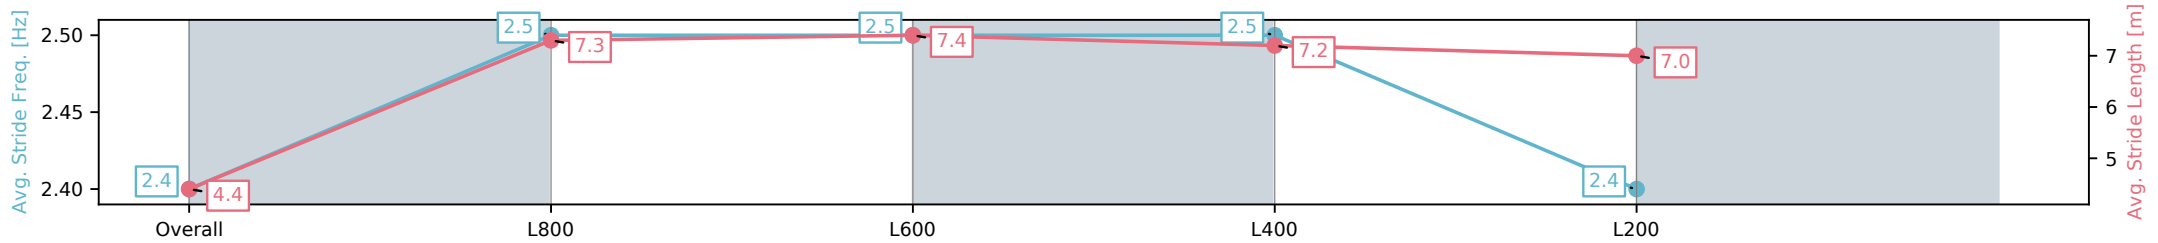

Section	Overall	L800	L600	L400	L200
Section Times	0:53.29 [2] (0:08.68)	0:44.61 [1] (0:10.75)	0:33.86 [1] (0:10.81)	0:23.05 [1] (0:11.05)	0:12.00 [1] (0:12.00)
Average Speed [km/h]	41.6	67.9	67.8	65.2	60.1
Top Speed [km/h]	66.5	69.6	68.4	67.5	62.8
Avg. Dist. to Rail [m]	3.4	4.3	4.1	4.2	3.6
Avg. Stride Freq. [Hz]	2.4	2.5	2.5	2.5	2.4
Avg. Stride Length [m]	4.4	7.3	7.4	7.2	7.0