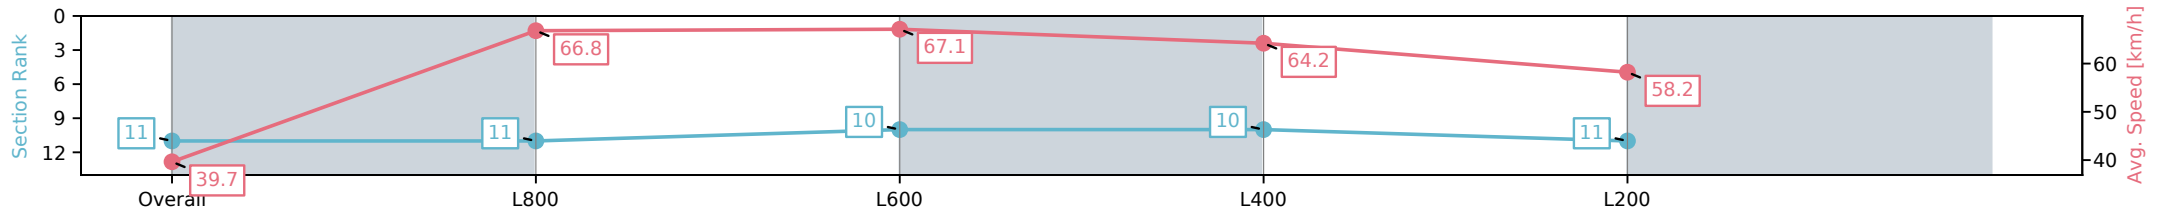

Section	Overall	L800	L600	L400	L200
Section Times	0:54.69 [11] (0:09.12)	0:45.57 [11] (0:10.97)	0:34.60 [10] (0:11.02)	0:23.58 [10] (0:11.22)	0:12.36 [11] (0:12.36)
Average Speed [km/h]	39.7	66.8	67.1	64.2	58.2
Top Speed [km/h]	62.7	68.8	68.2	66.3	62.0
Avg. Dist. to Rail [m]	7.6	5.6	7.2	13.3	13.0
Avg. Stride Freq. [Hz]	2.2	2.5	2.5	2.4	2.3
Avg. Stride Length [m]	4.4	7.4	7.4	7.2	7.1