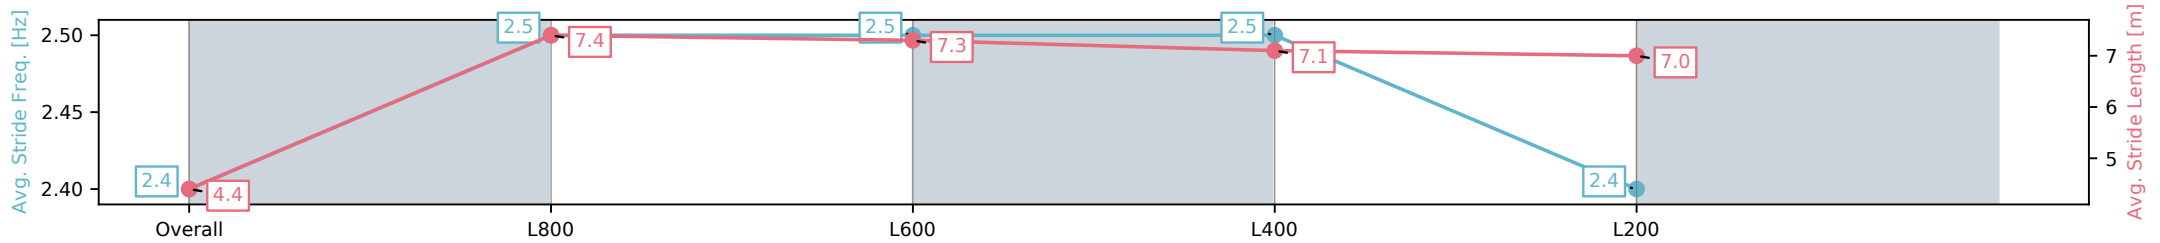

Horse/Jockey Name	PRINCESS NOW/Polly Brewster
Finish Rank	10
Fastest Section Time (Section)	0:10.82 (L800)
Top Speed [km/h] (Section)	69.1 (Overall)
Race State	Finished

Thomas Farms RC Murray Bridge SA - Professional

Race 1: Magic Millions 8th March 2025 Maiden Plate - 900m

24 January 2025 - 2:08PM

Track Rating: Good 4, Weather: Fine, Rail Position: +6m 1200m
Chute, +9m Remainder

Section	Overall	L800	L600	L400	L200
Section Times	0:53.77 [10] (0:08.73)	0:45.04 [3] (0:10.82)	0:34.22 [2] (0:11.03)	0:23.19 [2] (0:11.06)	0:12.13 [3] (0:12.13)
Average Speed [km/h]	41.3	67.8	66.6	65.1	59.3
Top Speed [km/h]	65.3	69.1	68.3	67.0	62.6
Avg. Dist. to Rail [m]	5.3	5.4	5.0	8.3	7.7
Avg. Stride Freq. [Hz]	2.4	2.5	2.5	2.5	2.4
Avg. Stride Length [m]	4.4	7.4	7.3	7.1	7.0

- [ ] Ranking at each section and finish
- -:-:- No data available at this section
- NA No data available