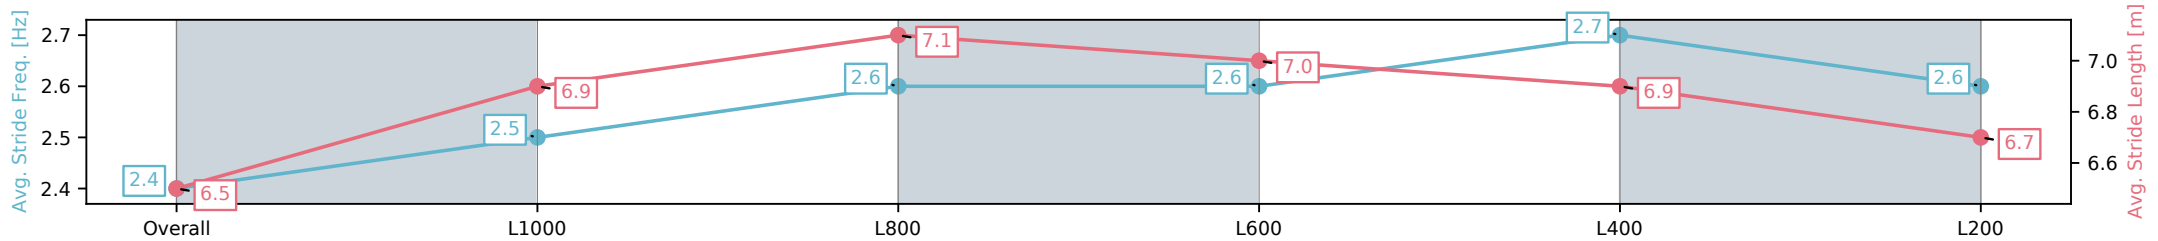

Section	Overall	L1000	L800	L600	L400	L200
Section Times	1:04.01 [2] (0:08.74)	0:55.27 [5] (0:11.35)	0:43.92 [7] (0:11.01)	0:32.91 [6] (0:10.92)	0:21.99 [6] (0:10.57)	0:11.41 [2] (0:11.41)
Average Speed [km/h]	41.1	63.6	66.1	67.1	68.2	63.1
Top Speed [km/h]	62.1	65.4	67.4	68.9	68.9	66.7
Avg. Dist. to Rail [m]	6.4	1.8	2.5	5.0	9.8	9.9
Avg. Stride Freq. [Hz]	2.4	2.5	2.6	2.6	2.7	2.6
Avg. Stride Length [m]	6.5	6.9	7.1	7.0	6.9	6.7