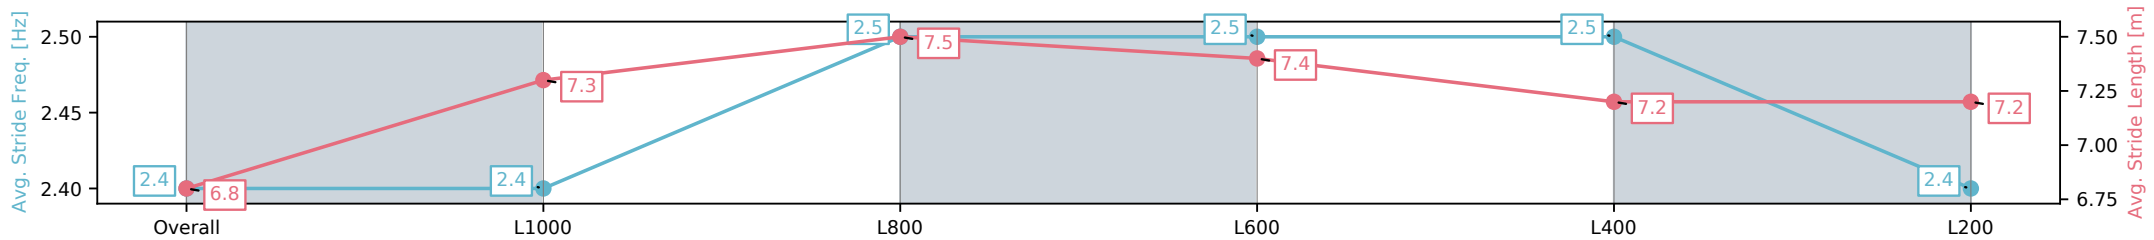

Section	Overall	L1000	L800	L600	L400	L200
Section Times	1:04.32 [6] (0:08.62)	0:55.70 [4] (0:11.22)	0:44.48 [4] (0:11.02)	0:33.46 [4] (0:11.07)	0:22.39 [4] (0:10.81)	0:11.58 [6] (0:11.57)
Average Speed [km/h]	41.7	64.2	66.2	66.3	66.6	62.2
Top Speed [km/h]	60.9	65.8	68.3	68.3	68.3	64.6
Avg. Dist. to Rail [m]	3.0	1.0	3.6	4.6	8.4	10.2
Avg. Stride Freq. [Hz]	2.4	2.4	2.5	2.5	2.5	2.4
Avg. Stride Length [m]	6.8	7.3	7.5	7.4	7.2	7.2