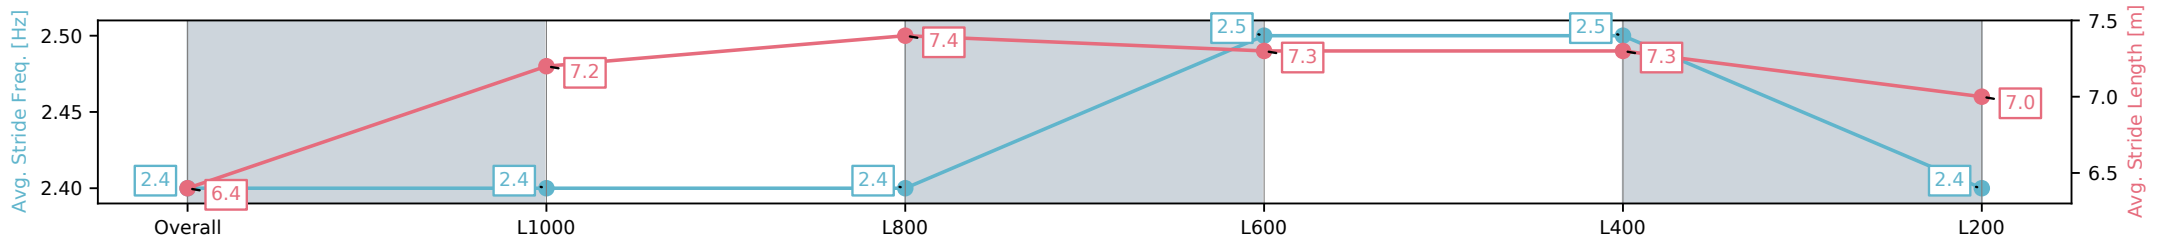

Thomas Farms RC Murray Bridge SA - Professional

Race 5: Carlton Draught Handicap - 1100m

18 January 2025 - 2:49PM

Track Rating: Good 4, Weather: Fine, Rail Position: 3.5m  
800m-400m;2m 400m-WP, 0Rem

Section	Overall	L1000	L800	L600	L400	L200
Section Times	1:05.24 [8] (0:08.94)	0:56.30 [9] (0:11.36)	0:44.94 [8] (0:11.25)	0:33.69 [9] (0:11.02)	0:22.67 [8] (0:11.06)	0:11.61 [8] (0:11.61)
Average Speed [km/h]	40.3	63.3	64.5	65.5	65.2	62.0
Top Speed [km/h]	62.9	65.0	65.9	66.6	66.8	64.4
Avg. Dist. to Rail [m]	0.7	0.9	1.7	1.5	5.1	6.6
Avg. Stride Freq. [Hz]	2.4	2.4	2.4	2.5	2.5	2.4
Avg. Stride Length [m]	6.4	7.2	7.4	7.3	7.3	7.0