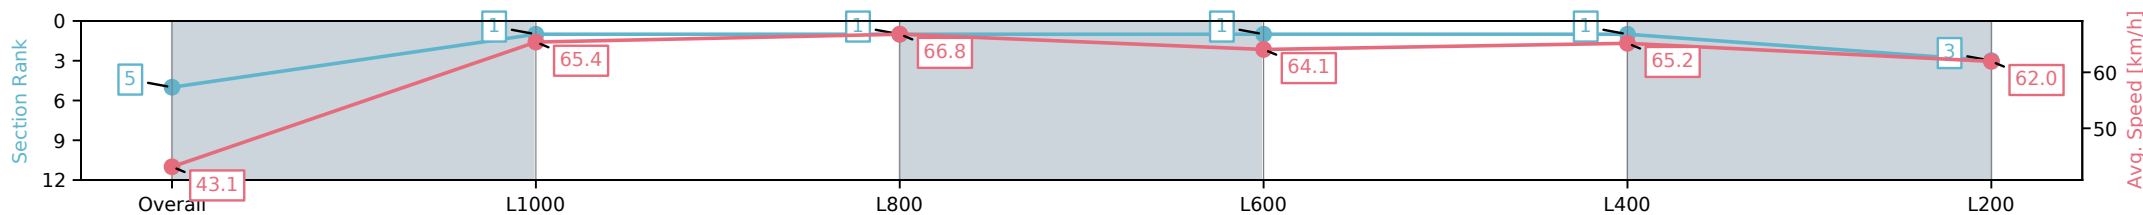

Thomas Farms RC Murray Bridge SA - Professional

Race 5: Carlton Draught Handicap - 1100m

18 January 2025 - 2:49PM

Track Rating: Good 4, Weather: Fine, Rail Position: 3.5m  
800m-400m;2m 400m-WP, 0Rem

Section	Overall	L1000	L800	L600	L400	L200
Section Times	1:04.24 [5] (0:08.37)	0:55.87 [1] (0:11.00)	0:44.87 [1] (0:10.87)	0:34.00 [1] (0:11.34)	0:22.66 [1] (0:11.03)	0:11.63 [3] (0:11.63)
Average Speed [km/h]	43.1	65.4	66.8	64.1	65.2	62.0
Top Speed [km/h]	64.2	66.3	68.4	65.7	66.2	64.0
Avg. Dist. to Rail [m]	7.0	2.0	1.8	2.5	4.4	4.6
Avg. Stride Freq. [Hz]	2.5	2.4	2.4	2.4	2.4	2.4
Avg. Stride Length [m]	6.8	7.6	7.6	7.4	7.5	7.3