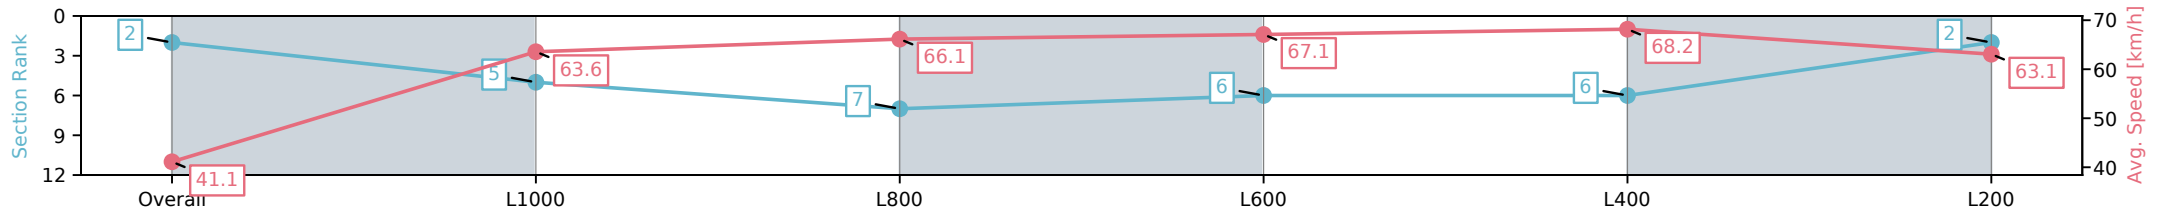

Section	Overall	L1000	L800	L600	L400	L200
Section Times	1:04.01 [2] (0:08.74)	0:55.27 [5] (0:11.35)	0:43.92 [7] (0:11.01)	0:32.91 [6] (0:10.92)	0:21.99 [6] (0:10.57)	0:11.41 [2] (0:11.41)
Average Speed [km/h]	41.1	63.6	66.1	67.1	68.2	63.1
Top Speed [km/h]	62.1	65.4	67.4	68.9	68.9	66.7
Avg. Dist. to Rail [m]	6.4	1.8	2.5	5.0	9.8	9.9
Avg. Stride Freq. [Hz]	2.4	2.5	2.6	2.6	2.7	2.6
Avg. Stride Length [m]	6.5	6.9	7.1	7.0	6.9	6.7