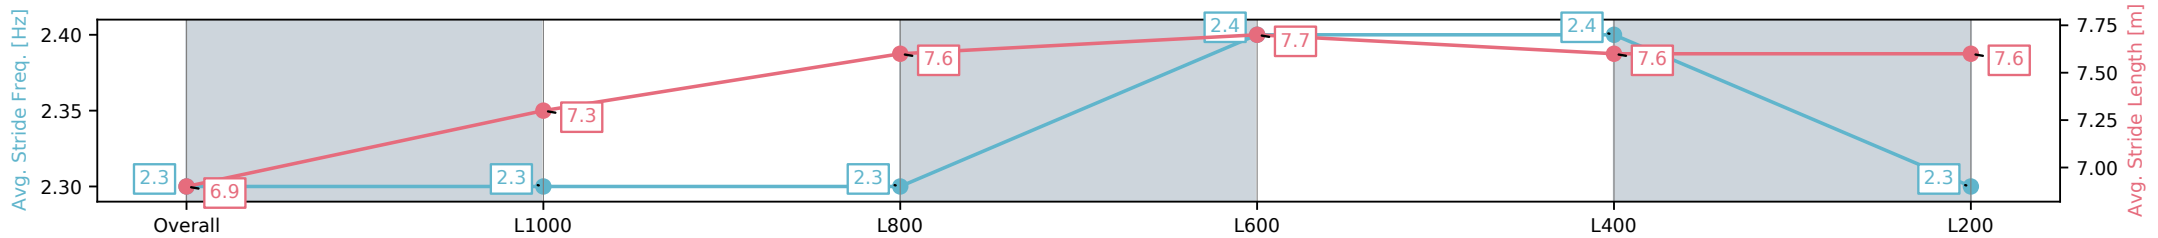

Section	Overall	L1000	L800	L600	L400	L200
Section Times	1:04.49 [7] (0:08.76)	0:55.73 [6] (0:11.59)	0:44.14 [9] (0:11.05)	0:33.09 [8] (0:10.89)	0:22.20 [7] (0:10.86)	0:11.34 [7] (0:11.34)
Average Speed [km/h]	41.2	62.0	66.1	67.1	66.4	63.5
Top Speed [km/h]	59.7	64.6	68.1	68.0	68.0	65.7
Avg. Dist. to Rail [m]	9.2	3.2	3.8	4.1	8.4	10.5
Avg. Stride Freq. [Hz]	2.3	2.3	2.3	2.4	2.4	2.3
Avg. Stride Length [m]	6.9	7.3	7.6	7.7	7.6	7.6