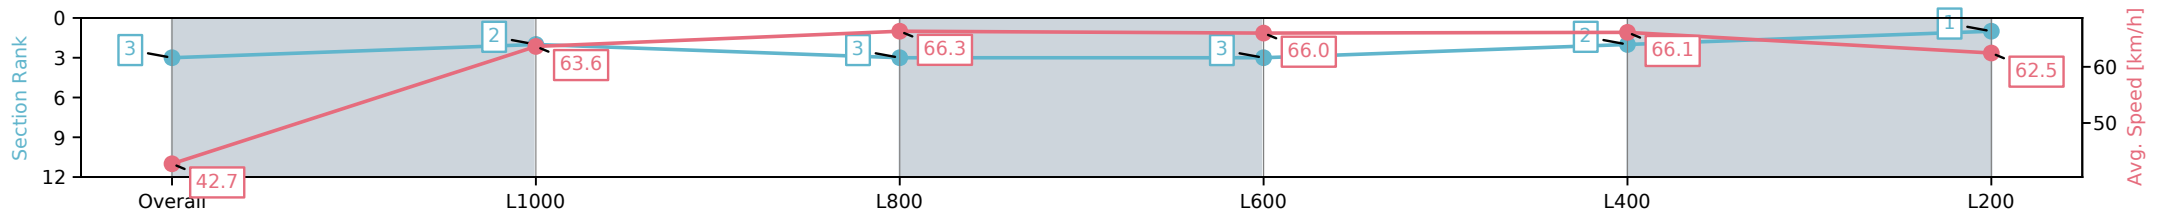

Section	Overall	L1000	L800	L600	L400	L200
Section Times	1:04.07 [3] (0:08.45)	0:55.62 [2] (0:11.32)	0:44.30 [3] (0:10.92)	0:33.38 [3] (0:10.97)	0:22.41 [2] (0:10.90)	0:11.51 [1] (0:11.51)
Average Speed [km/h]	42.7	63.6	66.3	66.0	66.1	62.5
Top Speed [km/h]	62.5	64.8	68.2	67.4	67.0	65.4
Avg. Dist. to Rail [m]	4.2	1.4	1.7	1.5	3.6	4.6
Avg. Stride Freq. [Hz]	2.3	2.3	2.4	2.4	2.5	2.4
Avg. Stride Length [m]	7.2	7.7	7.8	7.7	7.4	7.2