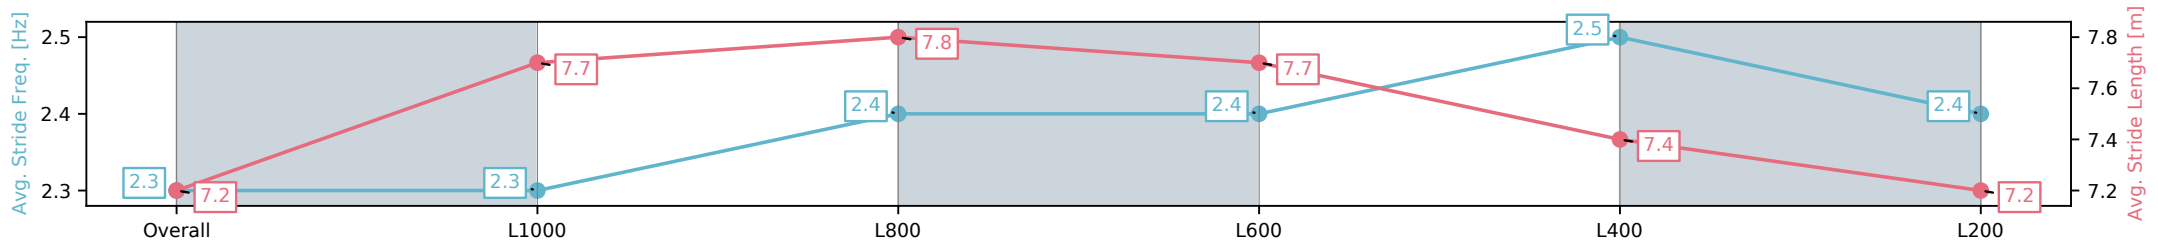

Section	Overall	L1000	L800	L600	L400	L200
Section Times	1:04.07 [3] (0:08.45)	0:55.62 [2] (0:11.32)	0:44.30 [3] (0:10.92)	0:33.38 [3] (0:10.97)	0:22.41 [2] (0:10.90)	0:11.51 [1] (0:11.51)
Average Speed [km/h]	42.7	63.6	66.3	66.0	66.1	62.5
Top Speed [km/h]	62.5	64.8	68.2	67.4	67.0	65.4
Avg. Dist. to Rail [m]	4.2	1.4	1.7	1.5	3.6	4.6
Avg. Stride Freq. [Hz]	2.3	2.3	2.4	2.4	2.5	2.4
Avg. Stride Length [m]	7.2	7.7	7.8	7.7	7.4	7.2