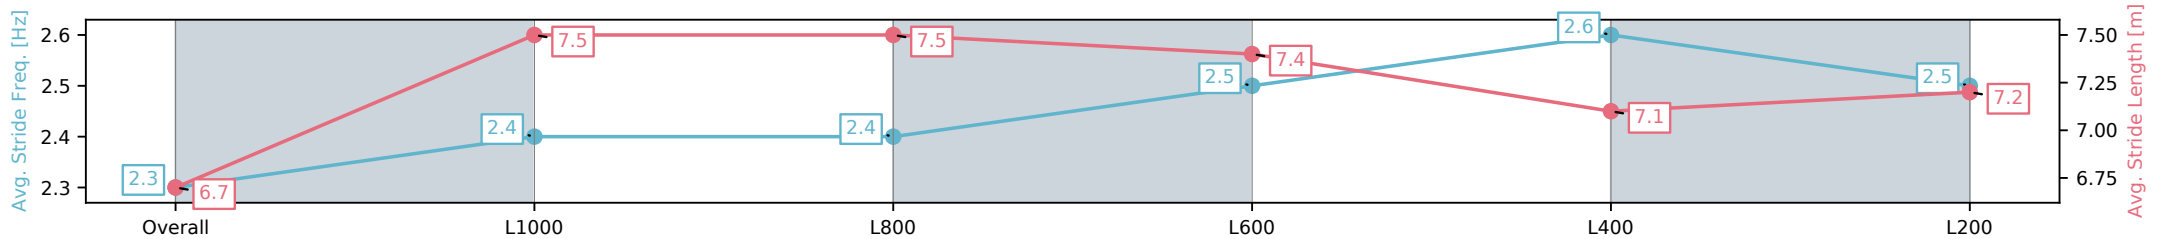

Section	Overall	L1000	L800	L600	L400	L200
Section Times	1:03.75 [1] (0:08.93)	0:54.82 [8] (0:11.02)	0:43.80 [5] (0:11.07)	0:32.73 [5] (0:10.96)	0:21.77 [5] (0:10.66)	0:11.11 [4] (0:11.11)
Average Speed [km/h]	40.3	65.4	65.8	66.5	67.6	64.8
Top Speed [km/h]	63.3	66.3	66.5	67.8	68.7	67.0
Avg. Dist. to Rail [m]	0.7	0.8	3.0	3.3	7.0	8.0
Avg. Stride Freq. [Hz]	2.3	2.4	2.4	2.5	2.6	2.5
Avg. Stride Length [m]	6.7	7.5	7.5	7.4	7.1	7.2