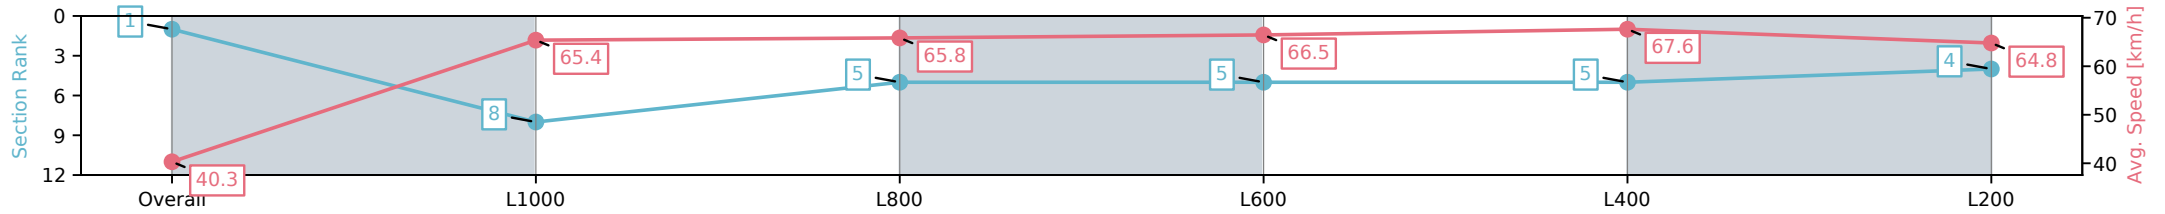

Section	Overall	L1000	L800	L600	L400	L200
Section Times	1:03.75 [1] (0:08.93)	0:54.82 [8] (0:11.02)	0:43.80 [5] (0:11.07)	0:32.73 [5] (0:10.96)	0:21.77 [5] (0:10.66)	0:11.11 [4] (0:11.11)
Average Speed [km/h]	40.3	65.4	65.8	66.5	67.6	64.8
Top Speed [km/h]	63.3	66.3	66.5	67.8	68.7	67.0
Avg. Dist. to Rail [m]	0.7	0.8	3.0	3.3	7.0	8.0
Avg. Stride Freq. [Hz]	2.3	2.4	2.4	2.5	2.6	2.5
Avg. Stride Length [m]	6.7	7.5	7.5	7.4	7.1	7.2