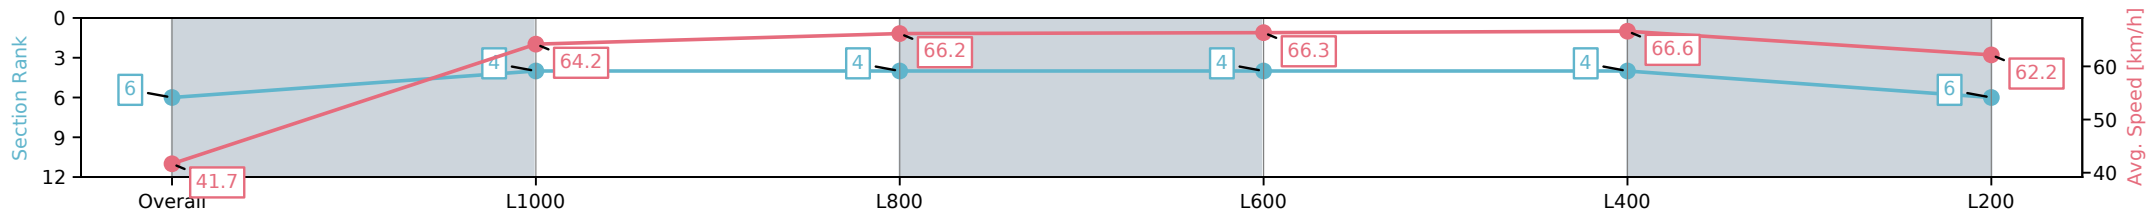

Section	Overall	L1000	L800	L600	L400	L200
Section Times	1:04.32 [6] (0:08.62)	0:55.70 [4] (0:11.22)	0:44.48 [4] (0:11.02)	0:33.46 [4] (0:11.07)	0:22.39 [4] (0:10.81)	0:11.58 [6] (0:11.57)
Average Speed [km/h]	41.7	64.2	66.2	66.3	66.6	62.2
Top Speed [km/h]	60.9	65.8	68.3	68.3	68.3	64.6
Avg. Dist. to Rail [m]	3.0	1.0	3.6	4.6	8.4	10.2
Avg. Stride Freq. [Hz]	2.4	2.4	2.5	2.5	2.5	2.4
Avg. Stride Length [m]	6.8	7.3	7.5	7.4	7.2	7.2