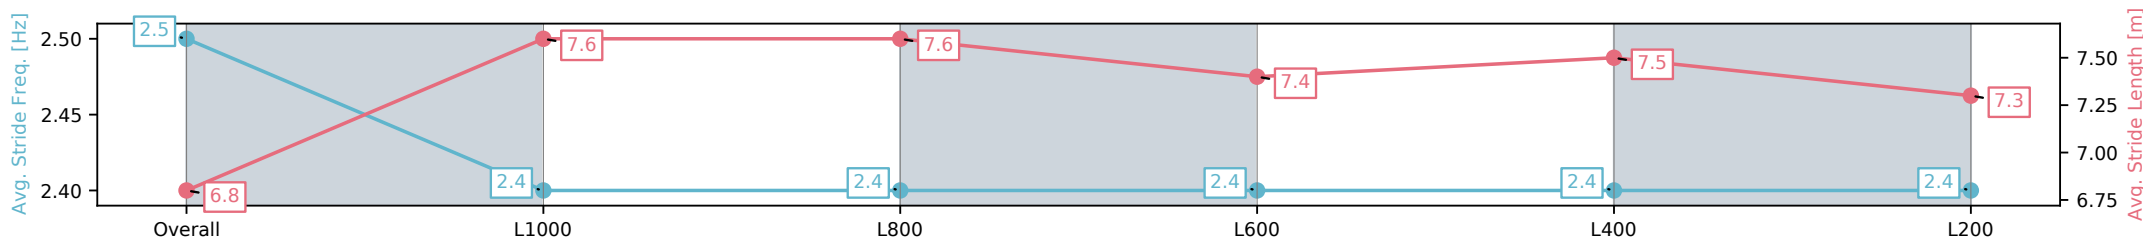

Thomas Farms RC Murray Bridge SA - Professional

Race 5: Carlton Draught Handicap - 1100m

18 January 2025 - 2:49PM

Track Rating: Good 4, Weather: Fine, Rail Position: 3.5m  
800m-400m;2m 400m-WP, 0Rem

Section	Overall	L1000	L800	L600	L400	L200
Section Times	1:04.24 [5] (0:08.37)	0:55.87 [1] (0:11.00)	0:44.87 [1] (0:10.87)	0:34.00 [1] (0:11.34)	0:22.66 [1] (0:11.03)	0:11.63 [3] (0:11.63)
Average Speed [km/h]	43.1	65.4	66.8	64.1	65.2	62.0
Top Speed [km/h]	64.2	66.3	68.4	65.7	66.2	64.0
Avg. Dist. to Rail [m]	7.0	2.0	1.8	2.5	4.4	4.6
Avg. Stride Freq. [Hz]	2.5	2.4	2.4	2.4	2.4	2.4
Avg. Stride Length [m]	6.8	7.6	7.6	7.4	7.5	7.3