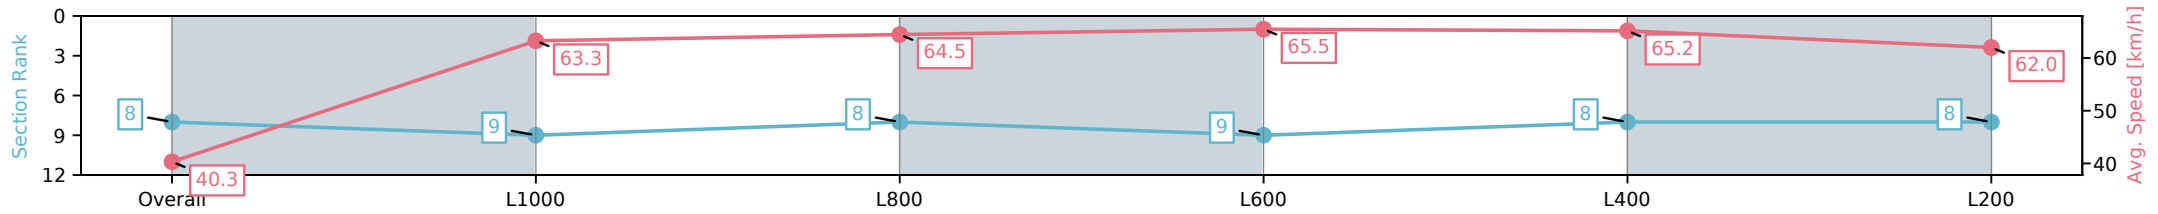

Thomas Farms RC Murray Bridge SA - Professional

Race 5: Carlton Draught Handicap - 1100m

18 January 2025 - 2:49PM

Track Rating: Good 4, Weather: Fine, Rail Position: 3.5m  
800m-400m;2m 400m-WP, 0Rem

Section	Overall	L1000	L800	L600	L400	L200
Section Times	1:05.24 [8] (0:08.94)	0:56.30 [9] (0:11.36)	0:44.94 [8] (0:11.25)	0:33.69 [9] (0:11.02)	0:22.67 [8] (0:11.06)	0:11.61 [8] (0:11.61)
Average Speed [km/h]	40.3	63.3	64.5	65.5	65.2	62.0
Top Speed [km/h]	62.9	65.0	65.9	66.6	66.8	64.4
Avg. Dist. to Rail [m]	0.7	0.9	1.7	1.5	5.1	6.6
Avg. Stride Freq. [Hz]	2.4	2.4	2.4	2.5	2.5	2.4
Avg. Stride Length [m]	6.4	7.2	7.4	7.3	7.3	7.0