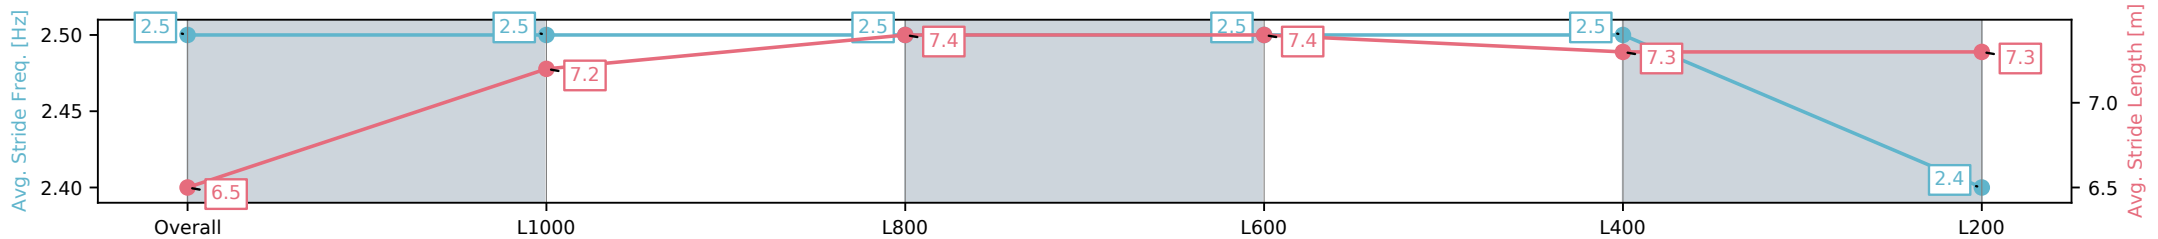

Thomas Farms RC Murray Bridge SA - Professional

Race 5: Carlton Draught Handicap - 1100m

18 January 2025 - 2:49PM

Track Rating: Good 4, Weather: Fine, Rail Position: 3.5m  
800m-400m;2m 400m-WP, 0Rem

Section	Overall	L1000	L800	L600	L400	L200
Section Times	1:04.18 [4] (0:08.53)	0:55.65 [3] (0:11.10)	0:44.55 [2] (0:10.94)	0:33.61 [2] (0:11.15)	0:22.46 [3] (0:10.98)	0:11.48 [5] (0:11.48)
Average Speed [km/h]	42.2	64.9	66.5	66.1	65.6	62.8
Top Speed [km/h]	63.0	66.1	67.1	67.2	66.5	65.5
Avg. Dist. to Rail [m]	5.4	1.0	2.7	5.6	6.1	7.6
Avg. Stride Freq. [Hz]	2.5	2.5	2.5	2.5	2.5	2.4
Avg. Stride Length [m]	6.5	7.2	7.4	7.4	7.3	7.3