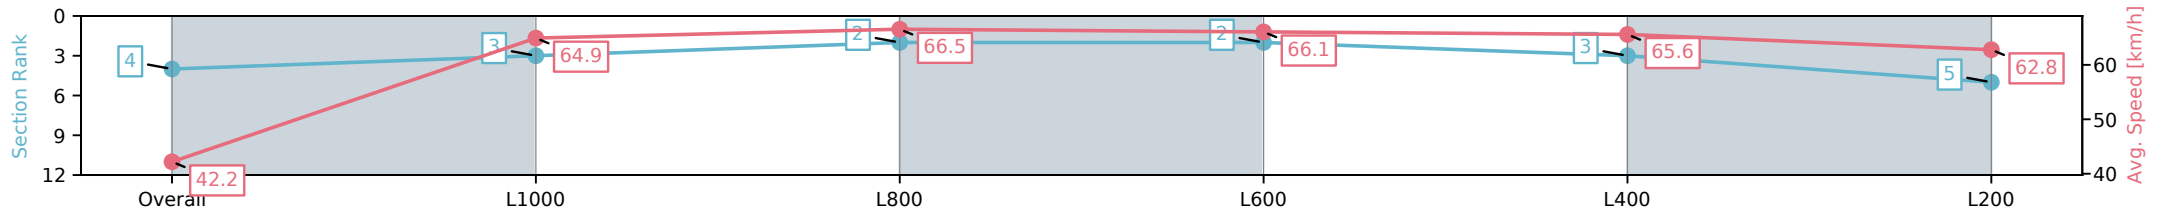

Thomas Farms RC Murray Bridge SA - Professional

Race 5: Carlton Draught Handicap - 1100m

18 January 2025 - 2:49PM

Track Rating: Good 4, Weather: Fine, Rail Position: 3.5m  
800m-400m;2m 400m-WP, 0Rem

Section	Overall	L1000	L800	L600	L400	L200
Section Times	1:04.18 [4] (0:08.53)	0:55.65 [3] (0:11.10)	0:44.55 [2] (0:10.94)	0:33.61 [2] (0:11.15)	0:22.46 [3] (0:10.98)	0:11.48 [5] (0:11.48)
Average Speed [km/h]	42.2	64.9	66.5	66.1	65.6	62.8
Top Speed [km/h]	63.0	66.1	67.1	67.2	66.5	65.5
Avg. Dist. to Rail [m]	5.4	1.0	2.7	5.6	6.1	7.6
Avg. Stride Freq. [Hz]	2.5	2.5	2.5	2.5	2.5	2.4
Avg. Stride Length [m]	6.5	7.2	7.4	7.4	7.3	7.3