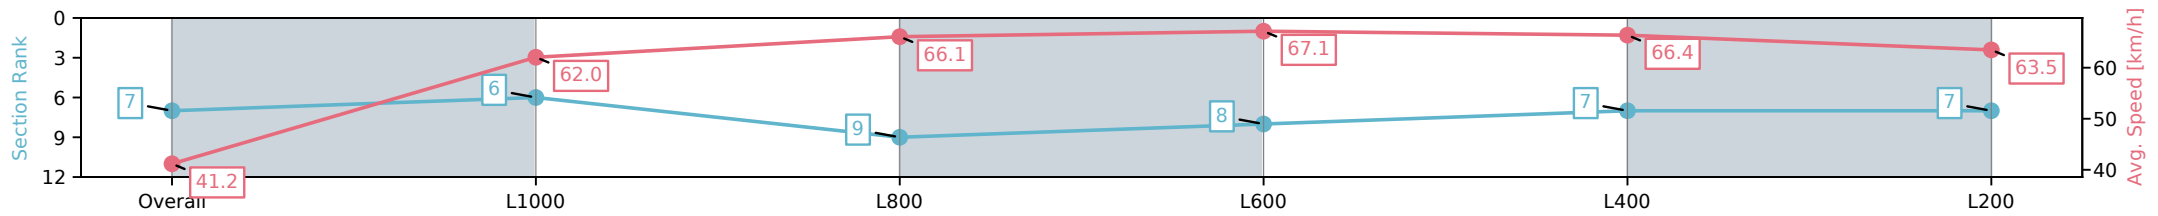

Section	Overall	L1000	L800	L600	L400	L200
Section Times	1:04.49 [7] (0:08.76)	0:55.73 [6] (0:11.59)	0:44.14 [9] (0:11.05)	0:33.09 [8] (0:10.89)	0:22.20 [7] (0:10.86)	0:11.34 [7] (0:11.34)
Average Speed [km/h]	41.2	62.0	66.1	67.1	66.4	63.5
Top Speed [km/h]	59.7	64.6	68.1	68.0	68.0	65.7
Avg. Dist. to Rail [m]	9.2	3.2	3.8	4.1	8.4	10.5
Avg. Stride Freq. [Hz]	2.3	2.3	2.3	2.4	2.4	2.3
Avg. Stride Length [m]	6.9	7.3	7.6	7.7	7.6	7.6