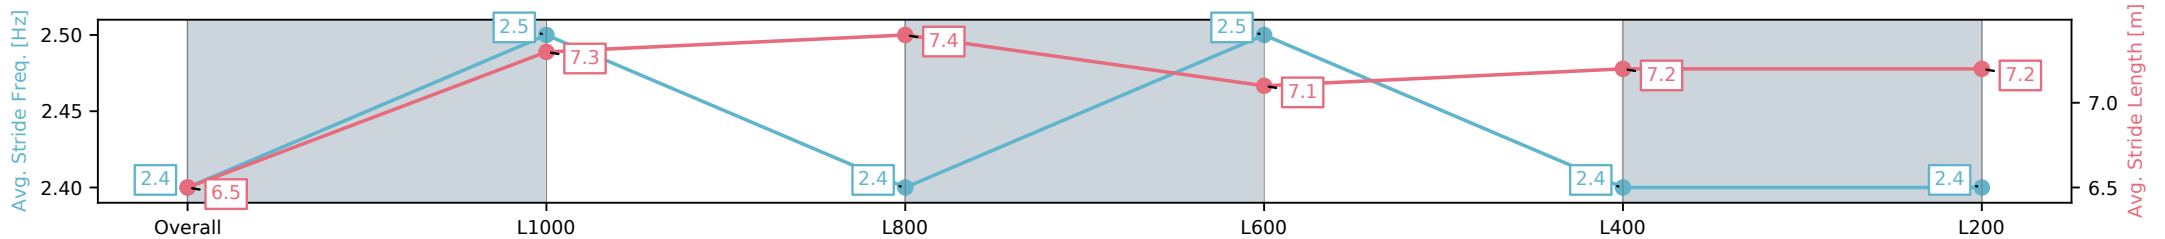

Thomas Farms RC Murray Bridge SA - Professional

Race 5: Carlton Draught Handicap - 1100m

18 January 2025 - 2:49PM

Track Rating: Good 4, Weather: Fine, Rail Position: 3.5m  
800m-400m;2m 400m-WP, 0Rem

Section	Overall	L1000	L800	L600	L400	L200
Section Times	1:05.50 [9] (0:08.77)	0:56.73 [7] (0:11.25)	0:45.48 [6] (0:11.15)	0:34.33 [7] (0:11.43)	0:22.90 [9] (0:11.12)	0:11.78 [9] (0:11.78)
Average Speed [km/h]	41.1	64.0	65.6	64.7	64.7	61.1
Top Speed [km/h]	62.0	65.1	66.9	65.3	67.1	64.0
Avg. Dist. to Rail [m]	4.3	1.6	4.4	6.6	8.9	9.7
Avg. Stride Freq. [Hz]	2.4	2.5	2.4	2.5	2.4	2.4
Avg. Stride Length [m]	6.5	7.3	7.4	7.1	7.2	7.2

- [ ] Ranking at each section and finish
- :-:- No data available at this section
- NA No data available