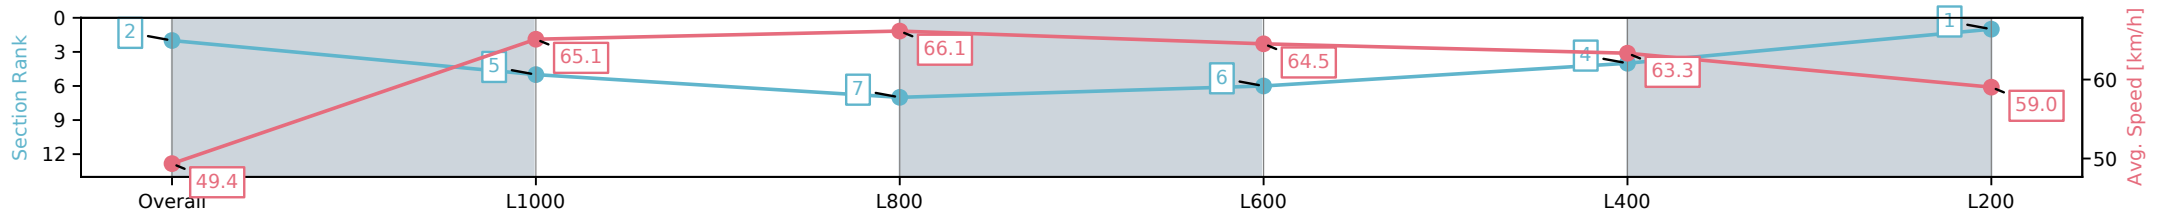

Section	Overall	L1000	L800	L600	L400	L200
Section Times	1:11.88 [2] (0:14.59)	0:57.29 [5] (0:11.07)	0:46.22 [7] (0:11.17)	0:35.05 [6] (0:11.49)	0:23.56 [4] (0:11.36)	0:12.20 [1] (0:12.20)
Average Speed [km/h]	49.4	65.1	66.1	64.5	63.3	59.0
Top Speed [km/h]	66.2	67.0	67.1	66.3	64.8	61.5
Avg. Dist. to Rail [m]	7.9	3.0	6.9	7.3	10.9	11.2
Avg. Stride Freq. [Hz]	2.4	2.4	2.4	2.4	2.4	2.3
Avg. Stride Length [m]	5.8	7.7	7.6	7.6	7.2	7.1