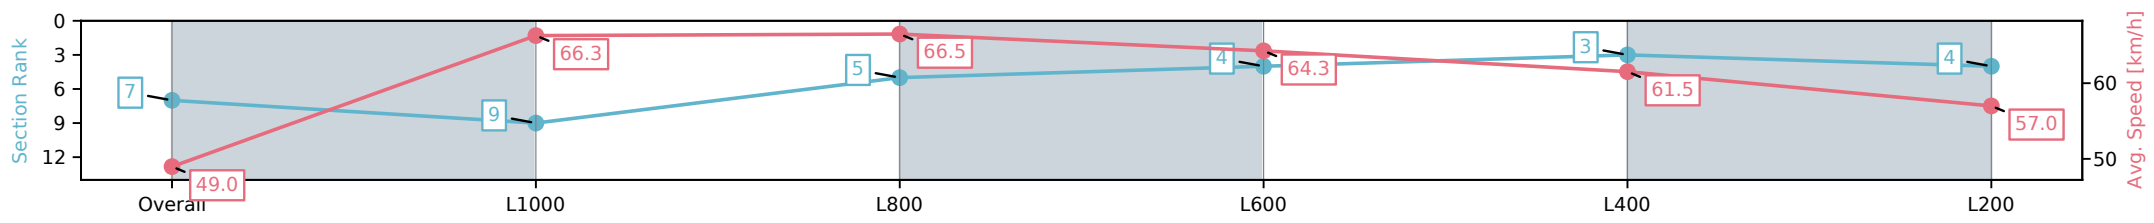

Section	Overall	L1000	L800	L600	L400	L200
Section Times	1:12.52 [7] (0:14.73)	0:57.79 [9] (0:10.86)	0:46.93 [5] (0:11.09)	0:35.84 [4] (0:11.53)	0:24.31 [3] (0:11.70)	0:12.61 [4] (0:12.61)
Average Speed [km/h]	49.0	66.3	66.5	64.3	61.5	57.0
Top Speed [km/h]	66.6	68.3	67.5	65.9	65.2	60.0
Avg. Dist. to Rail [m]	7.6	3.4	6.5	7.0	10.2	10.1
Avg. Stride Freq. [Hz]	2.3	2.4	2.4	2.4	2.3	2.2
Avg. Stride Length [m]	5.8	7.3	7.4	7.5	7.3	7.1