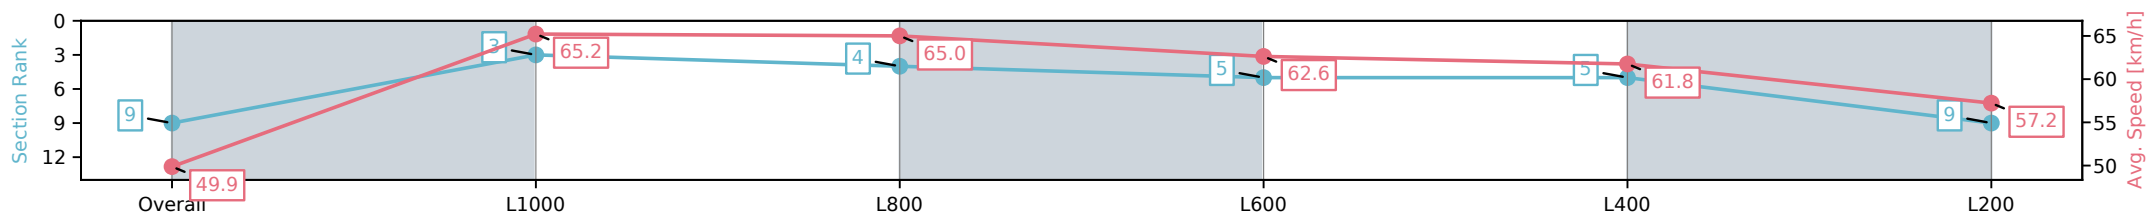

Section	Overall	L1000	L800	L600	L400	L200
Section Times	1:12.70 [9] (0:14.45)	0:58.25 [3] (0:11.04)	0:47.21 [4] (0:11.24)	0:35.97 [5] (0:11.72)	0:24.25 [5] (0:11.66)	0:12.59 [9] (0:12.59)
Average Speed [km/h]	49.9	65.2	65.0	62.6	61.8	57.2
Top Speed [km/h]	65.4	65.9	66.3	63.5	63.0	60.0
Avg. Dist. to Rail [m]	3.5	1.3	4.5	4.7	6.6	6.9
Avg. Stride Freq. [Hz]	2.3	2.4	2.4	2.4	2.4	2.3
Avg. Stride Length [m]	6.1	7.6	7.6	7.3	7.1	6.8