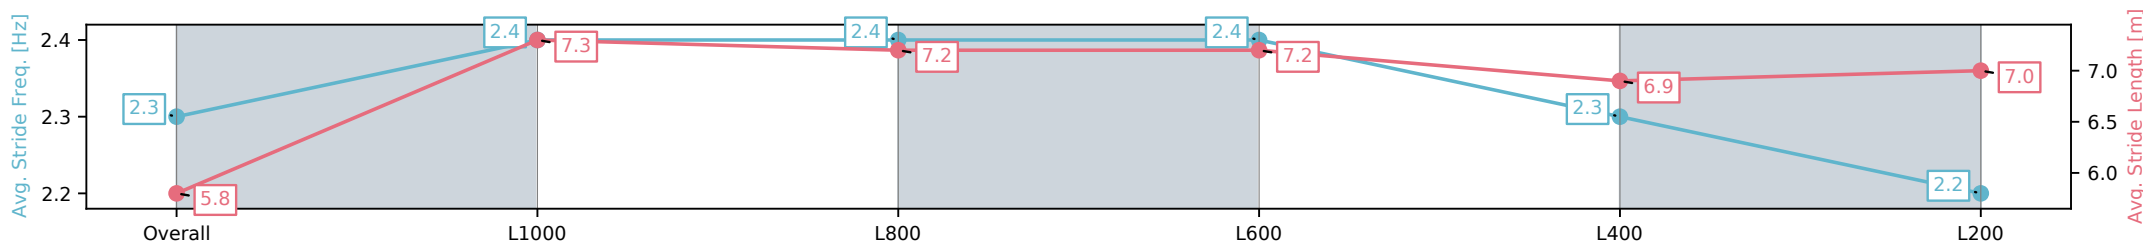

Section	Overall	L1000	L800	L600	L400	L200
Section Times	1:12.84 [10] (0:14.31)	0:58.53 [1] (0:10.86)	0:47.67 [1] (0:11.26)	0:36.41 [1] (0:11.74)	0:24.67 [2] (0:11.95)	0:12.72 [10] (0:12.72)
Average Speed [km/h]	50.3	66.2	65.3	62.5	60.2	56.7
Top Speed [km/h]	66.6	66.6	66.4	63.8	61.9	58.5
Avg. Dist. to Rail [m]	8.6	2.4	5.5	4.7	6.6	7.2
Avg. Stride Freq. [Hz]	2.3	2.4	2.4	2.4	2.3	2.2
Avg. Stride Length [m]	5.8	7.3	7.2	7.2	6.9	7.0