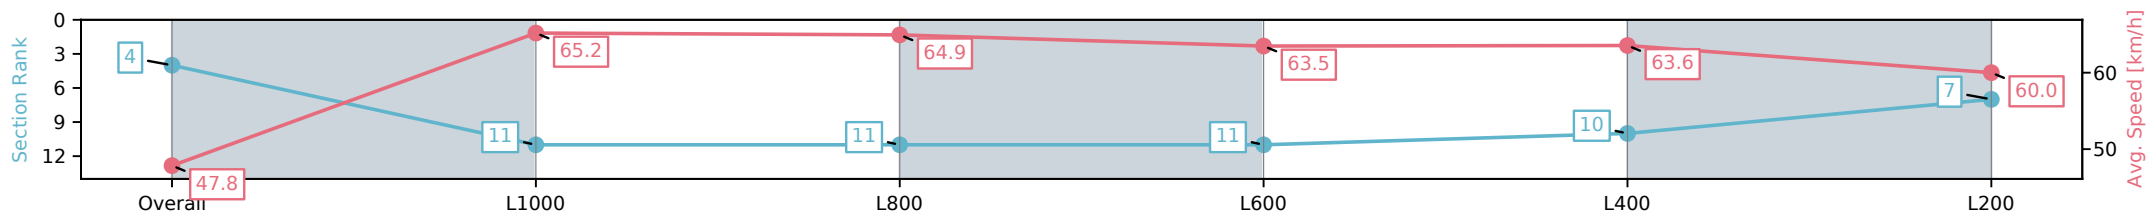

Section	Overall	L1000	L800	L600	L400	L200
Section Times	1:12.08 [4] (0:15.04)	0:57.04 [11] (0:11.05)	0:45.99 [11] (0:11.21)	0:34.78 [11] (0:11.43)	0:23.35 [10] (0:11.35)	0:12.00 [7] (0:12.00)
Average Speed [km/h]	47.8	65.2	64.9	63.5	63.6	60.0
Top Speed [km/h]	64.3	65.8	66.1	64.7	64.7	61.5
Avg. Dist. to Rail [m]	1.7	0.7	3.0	2.7	9.1	11.3
Avg. Stride Freq. [Hz]	2.2	2.3	2.3	2.3	2.3	2.3
Avg. Stride Length [m]	6.2	7.8	7.7	7.8	7.6	7.4