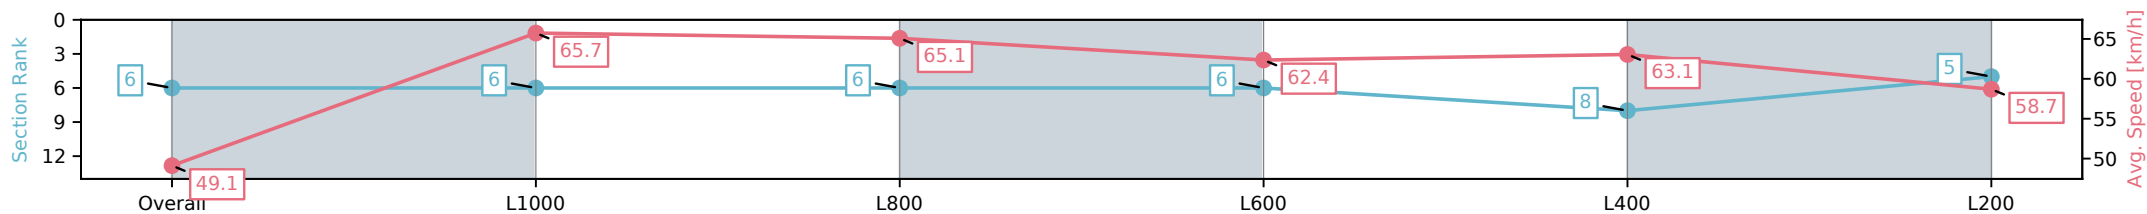

Section	Overall	L1000	L800	L600	L400	L200
Section Times	1:12.27 [6] (0:14.66)	0:57.61 [6] (0:10.96)	0:46.65 [6] (0:11.21)	0:35.44 [6] (0:11.74)	0:23.70 [8] (0:11.42)	0:12.28 [5] (0:12.28)
Average Speed [km/h]	49.1	65.7	65.1	62.4	63.1	58.7
Top Speed [km/h]	64.8	67.0	66.3	64.6	64.6	61.2
Avg. Dist. to Rail [m]	2.5	1.0	3.5	4.5	8.2	8.1
Avg. Stride Freq. [Hz]	2.2	2.4	2.3	2.3	2.4	2.3
Avg. Stride Length [m]	6.2	7.7	7.7	7.5	7.3	7.0