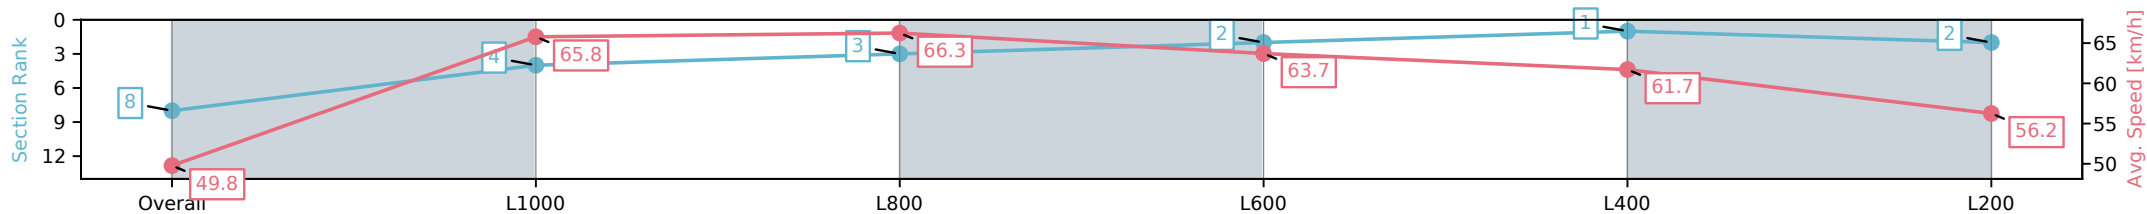

Section	Overall	L1000	L800	L600	L400	L200
Section Times	1:12.57 [8] (0:14.48)	0:58.09 [4] (0:10.96)	0:47.13 [3] (0:11.06)	0:36.07 [2] (0:11.59)	0:24.48 [1] (0:11.66)	0:12.82 [2] (0:12.82)
Average Speed [km/h]	49.8	65.8	66.3	63.7	61.7	56.2
Top Speed [km/h]	64.5	66.7	66.7	65.7	63.5	59.2
Avg. Dist. to Rail [m]	5.4	1.5	5.1	6.2	8.4	7.4
Avg. Stride Freq. [Hz]	2.4	2.5	2.5	2.5	2.5	2.4
Avg. Stride Length [m]	5.5	7.0	7.2	6.8	6.8	6.2