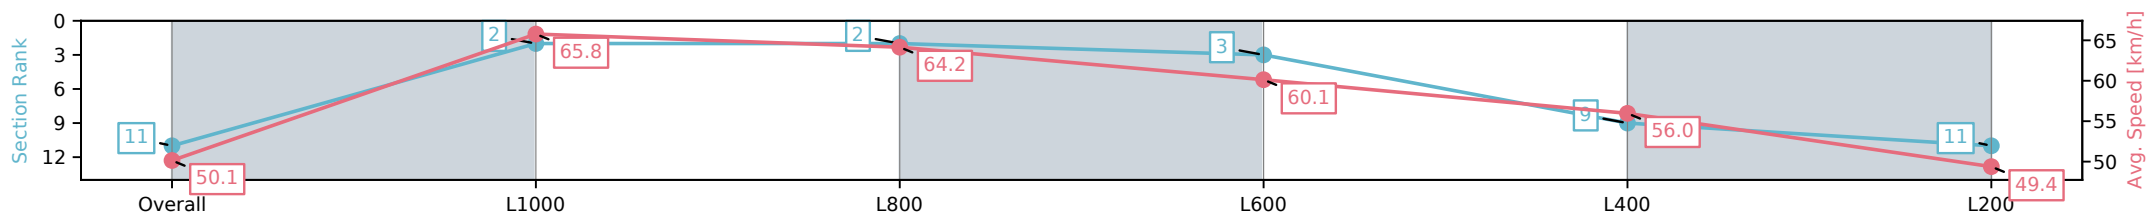

Horse/Jockey Name	FLEETING CHANCE/Dom Tourneur
Finish Rank	11
Fastest Section Time (Section)	0:10.95 (L1000)
Top Speed [km/h] (Section)	67.0 (Overall)
Race State	Finished

Thomas Farms RC Murray Bridge SA - Professional

Race 8: Aussie Twilight Races Fri 24th Jan Handicap - 1200m

11 January 2025 - 4:43PM

Track Rating: Good 4, Weather: Fine, Rail Position: +4m 1200m Chute, +7m Remainder

Section	Overall	L1000	L800	L600	L400	L200
Section Times	1:16.14 [11] (0:14.34)	1:01.80 [2] (0:10.95)	0:50.85 [2] (0:11.36)	0:39.49 [3] (0:12.06)	0:27.43 [9] (0:12.87)	0:14.56 [11] (0:14.56)
Average Speed [km/h]	50.1	65.8	64.2	60.1	56.0	49.4
Top Speed [km/h]	67.0	66.4	65.5	61.9	58.4	53.8
Avg. Dist. to Rail [m]	5.9	1.0	3.6	1.7	3.6	4.1
Avg. Stride Freq. [Hz]	2.2	2.3	2.2	2.2	2.1	2.0
Avg. Stride Length [m]	6.3	8.1	8.0	7.6	7.4	6.9

Report Created: Sat 11 January 2025 17:38:35 GMT+11 (Note: Timing is based on positional data)

- [ ] Ranking at each section and finish
- -:-:- No data available at this section
- NA No data available