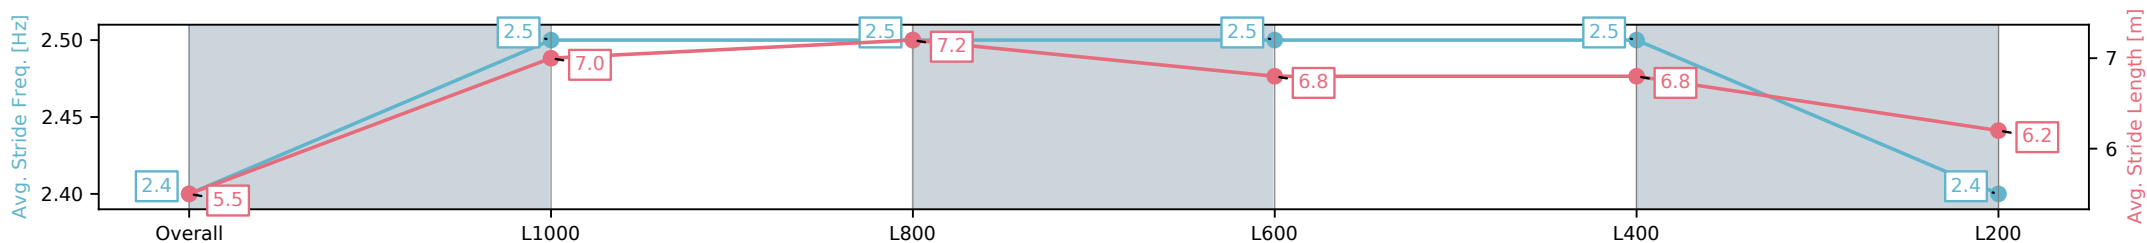

Section	Overall	L1000	L800	L600	L400	L200
Section Times	1:12.57 [8] (0:14.48)	0:58.09 [4] (0:10.96)	0:47.13 [3] (0:11.06)	0:36.07 [2] (0:11.59)	0:24.48 [1] (0:11.66)	0:12.82 [2] (0:12.82)
Average Speed [km/h]	49.8	65.8	66.3	63.7	61.7	56.2
Top Speed [km/h]	64.5	66.7	66.7	65.7	63.5	59.2
Avg. Dist. to Rail [m]	5.4	1.5	5.1	6.2	8.4	7.4
Avg. Stride Freq. [Hz]	2.4	2.5	2.5	2.5	2.5	2.4
Avg. Stride Length [m]	5.5	7.0	7.2	6.8	6.8	6.2