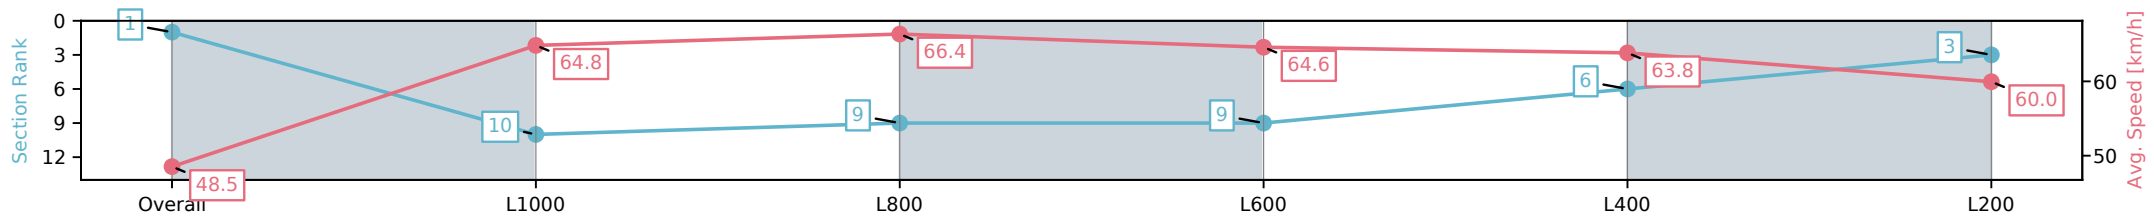

Race 8: Aussie Twilight Races Fri 24th Jan Handicap - 1200m

11 January 2025 - 4:43PM

Track Rating: Good 4, Weather: Fine, Rail Position: +4m 1200m Chute, +7m Remainder

Section	Overall	L1000	L800	L600	L400	L200
Section Times	1:11.81 [1] (0:14.85)	0:56.96 [10] (0:11.10)	0:45.86 [9] (0:11.09)	0:34.77 [9] (0:11.49)	0:23.28 [6] (0:11.26)	0:12.02 [3] (0:12.02)
Average Speed [km/h]	48.5	64.8	66.4	64.6	63.8	60.0
Top Speed [km/h]	66.6	66.5	67.1	65.8	65.1	61.9
Avg. Dist. to Rail [m]	8.3	3.1	6.0	7.6	13.1	14.0
Avg. Stride Freq. [Hz]	2.3	2.4	2.4	2.4	2.4	2.3
Avg. Stride Length [m]	5.8	7.2	7.3	7.2	7.1	6.8