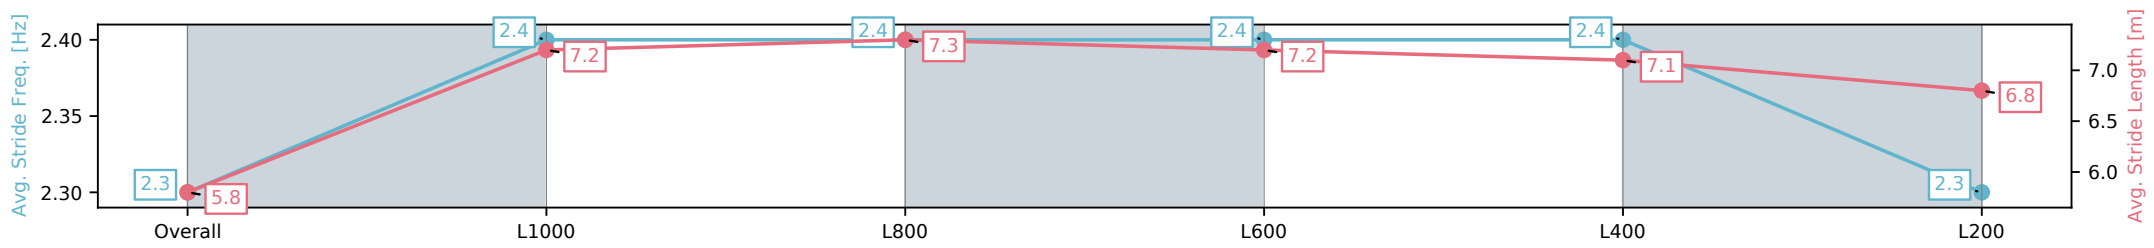

Race 8: Aussie Twilight Races Fri 24th Jan Handicap - 1200m

11 January 2025 - 4:43PM

Track Rating: Good 4, Weather: Fine, Rail Position: +4m 1200m Chute, +7m Remainder

Section	Overall	L1000	L800	L600	L400	L200
Section Times	1:11.81 [1] (0:14.85)	0:56.96 [10] (0:11.10)	0:45.86 [9] (0:11.09)	0:34.77 [9] (0:11.49)	0:23.28 [6] (0:11.26)	0:12.02 [3] (0:12.02)
Average Speed [km/h]	48.5	64.8	66.4	64.6	63.8	60.0
Top Speed [km/h]	66.6	66.5	67.1	65.8	65.1	61.9
Avg. Dist. to Rail [m]	8.3	3.1	6.0	7.6	13.1	14.0
Avg. Stride Freq. [Hz]	2.3	2.4	2.4	2.4	2.4	2.3
Avg. Stride Length [m]	5.8	7.2	7.3	7.2	7.1	6.8