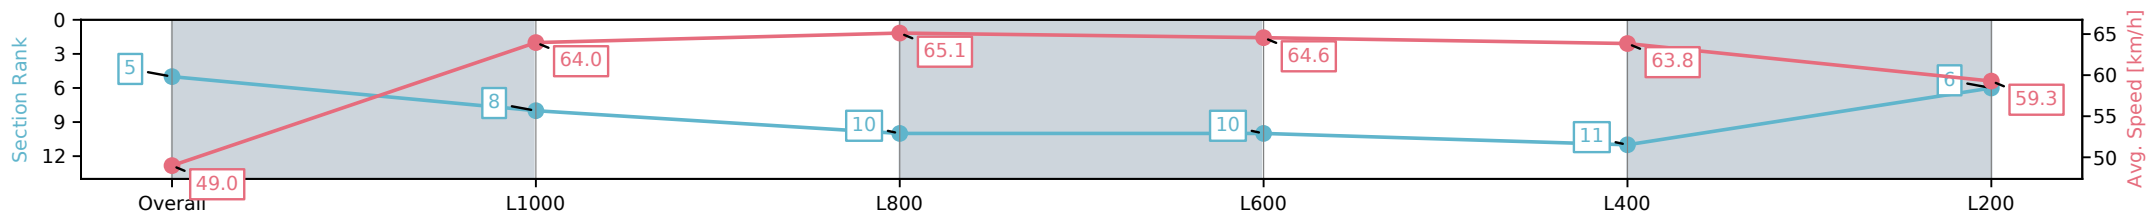

Section	Overall	L1000	L800	L600	L400	L200
Section Times	1:12.15 [5] (0:14.71)	0:57.44 [8] (0:11.26)	0:46.18 [10] (0:11.28)	0:34.90 [10] (0:11.48)	0:23.42 [11] (0:11.28)	0:12.13 [6] (0:12.13)
Average Speed [km/h]	49.0	64.0	65.1	64.6	63.8	59.3
Top Speed [km/h]	64.5	64.7	66.6	65.2	65.0	61.5
Avg. Dist. to Rail [m]	5.2	1.2	5.1	7.6	14.1	14.2
Avg. Stride Freq. [Hz]	2.3	2.3	2.4	2.4	2.5	2.4
Avg. Stride Length [m]	5.8	7.2	7.2	7.1	6.8	6.6