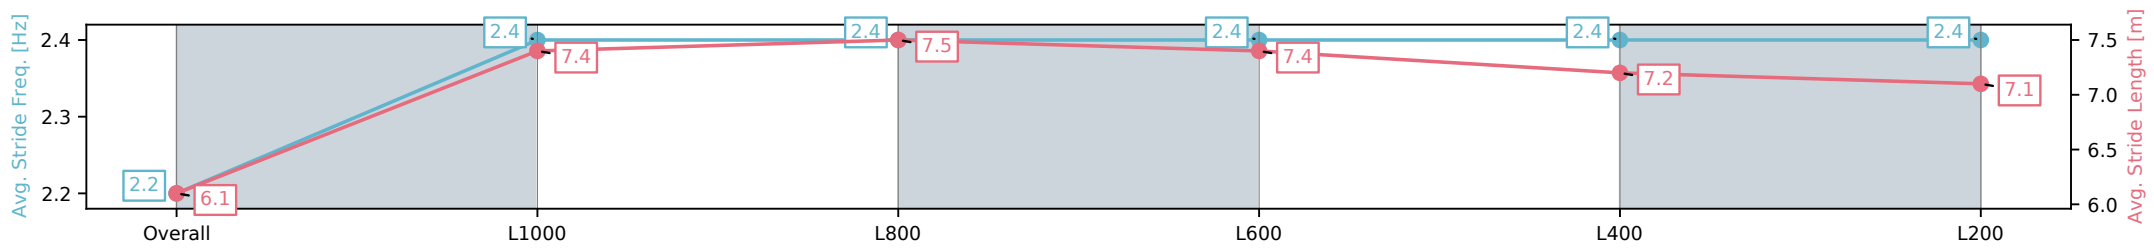

Section	Overall	L1000	L800	L600	L400	L200
Section Times	1:12.05 [3] (0:14.70)	0:57.35 [7] (0:11.08)	0:46.27 [8] (0:11.18)	0:35.09 [8] (0:11.59)	0:23.50 [7] (0:11.55)	0:11.95 [8] (0:11.95)
Average Speed [km/h]	48.9	65.1	65.5	63.5	62.4	60.2
Top Speed [km/h]	65.2	65.6	66.6	64.7	64.2	62.3
Avg. Dist. to Rail [m]	4.2	0.8	5.1	5.4	9.5	11.0
Avg. Stride Freq. [Hz]	2.2	2.4	2.4	2.4	2.4	2.4
Avg. Stride Length [m]	6.1	7.4	7.5	7.4	7.2	7.1