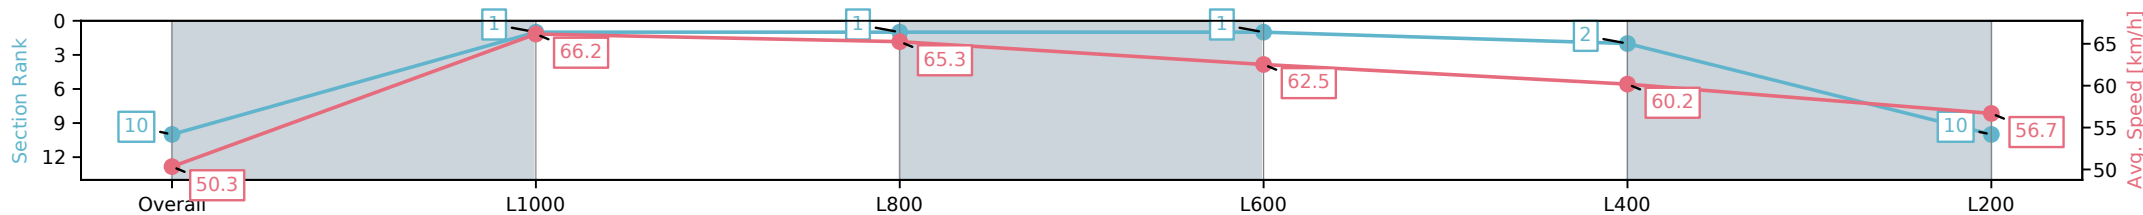

Section	Overall	L1000	L800	L600	L400	L200
Section Times	1:12.84 [10] (0:14.31)	0:58.53 [1] (0:10.86)	0:47.67 [1] (0:11.26)	0:36.41 [1] (0:11.74)	0:24.67 [2] (0:11.95)	0:12.72 [10] (0:12.72)
Average Speed [km/h]	50.3	66.2	65.3	62.5	60.2	56.7
Top Speed [km/h]	66.6	66.6	66.4	63.8	61.9	58.5
Avg. Dist. to Rail [m]	8.6	2.4	5.5	4.7	6.6	7.2
Avg. Stride Freq. [Hz]	2.3	2.4	2.4	2.4	2.3	2.2
Avg. Stride Length [m]	5.8	7.3	7.2	7.2	6.9	7.0