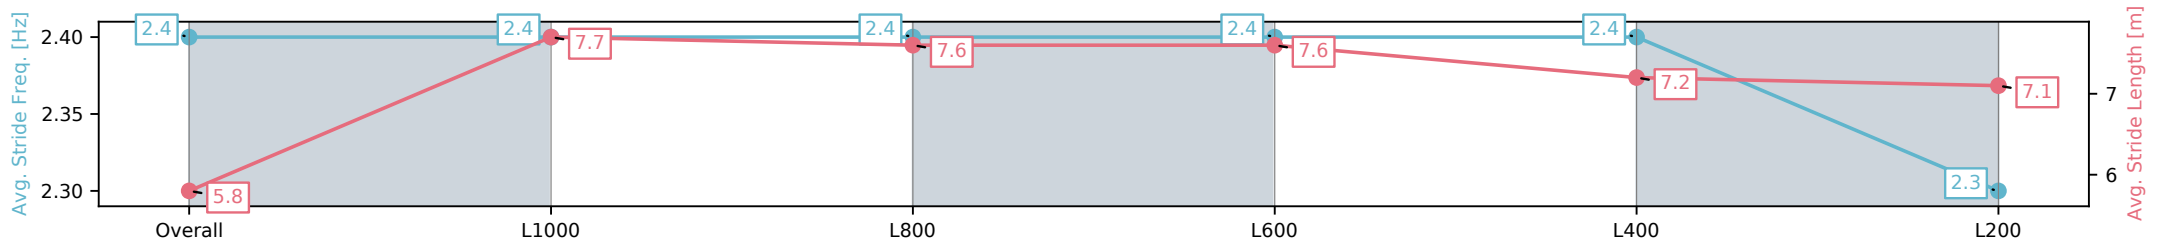

Section	Overall	L1000	L800	L600	L400	L200
Section Times	1:11.88 [2] (0:14.59)	0:57.29 [5] (0:11.07)	0:46.22 [7] (0:11.17)	0:35.05 [6] (0:11.49)	0:23.56 [4] (0:11.36)	0:12.20 [1] (0:12.20)
Average Speed [km/h]	49.4	65.1	66.1	64.5	63.3	59.0
Top Speed [km/h]	66.2	67.0	67.1	66.3	64.8	61.5
Avg. Dist. to Rail [m]	7.9	3.0	6.9	7.3	10.9	11.2
Avg. Stride Freq. [Hz]	2.4	2.4	2.4	2.4	2.4	2.3
Avg. Stride Length [m]	5.8	7.7	7.6	7.6	7.2	7.1