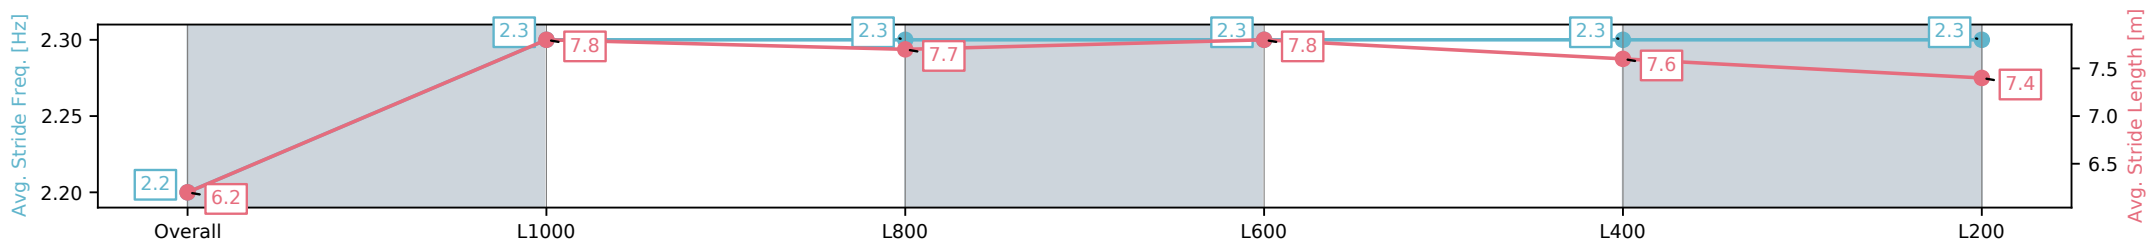

Section	Overall	L1000	L800	L600	L400	L200
Section Times	1:12.08 [4] (0:15.04)	0:57.04 [11] (0:11.05)	0:45.99 [11] (0:11.21)	0:34.78 [11] (0:11.43)	0:23.35 [10] (0:11.35)	0:12.00 [7] (0:12.00)
Average Speed [km/h]	47.8	65.2	64.9	63.5	63.6	60.0
Top Speed [km/h]	64.3	65.8	66.1	64.7	64.7	61.5
Avg. Dist. to Rail [m]	1.7	0.7	3.0	2.7	9.1	11.3
Avg. Stride Freq. [Hz]	2.2	2.3	2.3	2.3	2.3	2.3
Avg. Stride Length [m]	6.2	7.8	7.7	7.8	7.6	7.4