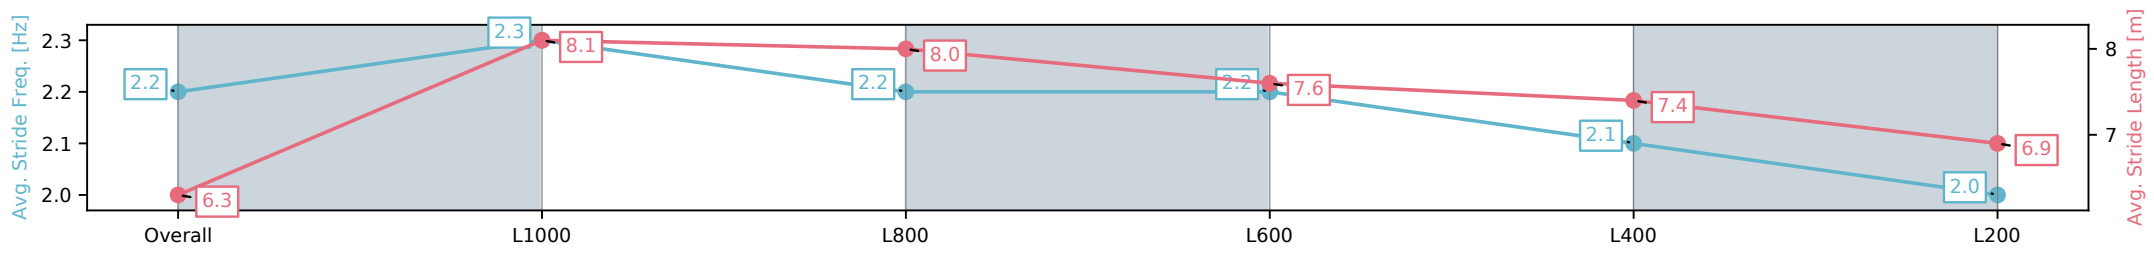

Section	Overall	L1000	L800	L600	L400	L200
Section Times	1:16.14 [11] (0:14.34)	1:01.80 [2] (0:10.95)	0:50.85 [2] (0:11.36)	0:39.49 [3] (0:12.06)	0:27.43 [9] (0:12.87)	0:14.56 [11] (0:14.56)
Average Speed [km/h]	50.1	65.8	64.2	60.1	56.0	49.4
Top Speed [km/h]	67.0	66.4	65.5	61.9	58.4	53.8
Avg. Dist. to Rail [m]	5.9	1.0	3.6	1.7	3.6	4.1
Avg. Stride Freq. [Hz]	2.2	2.3	2.2	2.2	2.1	2.0
Avg. Stride Length [m]	6.3	8.1	8.0	7.6	7.4	6.9