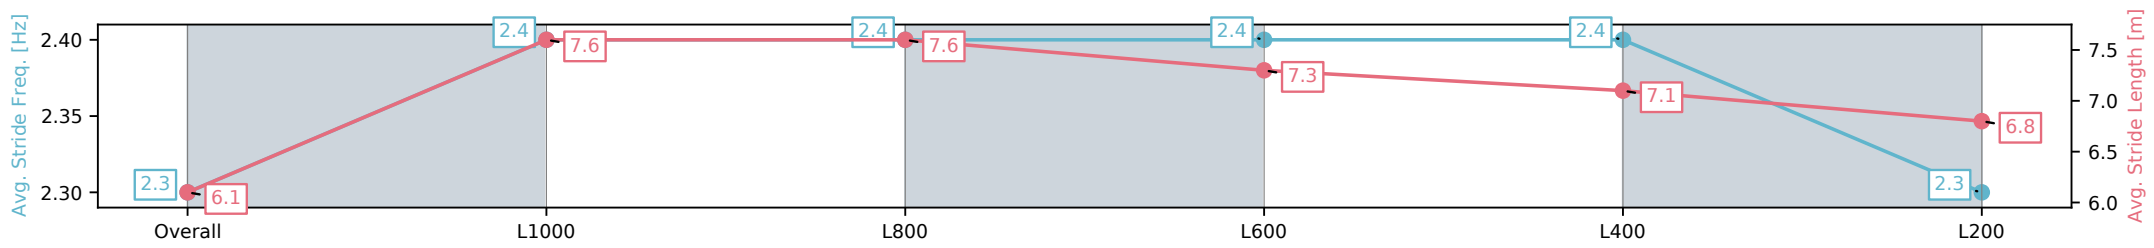

Section	Overall	L1000	L800	L600	L400	L200
Section Times	1:12.70 [9] (0:14.45)	0:58.25 [3] (0:11.04)	0:47.21 [4] (0:11.24)	0:35.97 [5] (0:11.72)	0:24.25 [5] (0:11.66)	0:12.59 [9] (0:12.59)
Average Speed [km/h]	49.9	65.2	65.0	62.6	61.8	57.2
Top Speed [km/h]	65.4	65.9	66.3	63.5	63.0	60.0
Avg. Dist. to Rail [m]	3.5	1.3	4.5	4.7	6.6	6.9
Avg. Stride Freq. [Hz]	2.3	2.4	2.4	2.4	2.4	2.3
Avg. Stride Length [m]	6.1	7.6	7.6	7.3	7.1	6.8