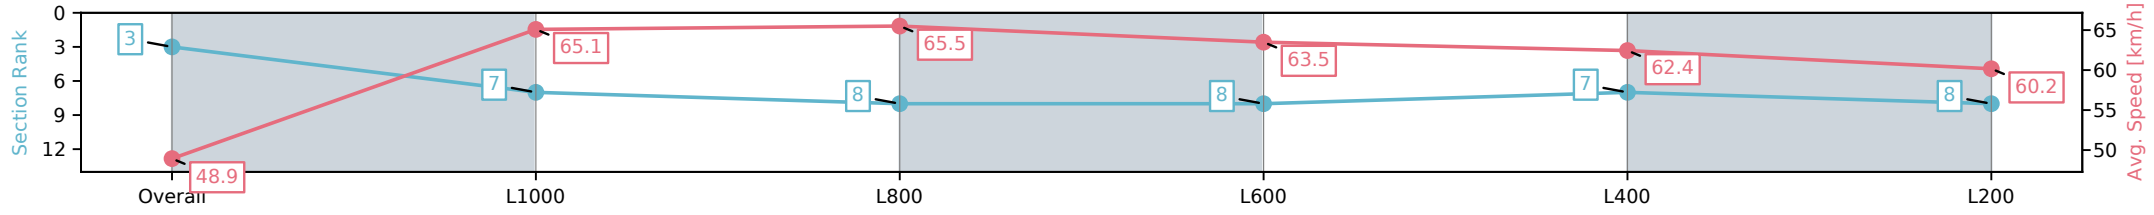

Section	Overall	L1000	L800	L600	L400	L200
Section Times	1:12.05 [3] (0:14.70)	0:57.35 [7] (0:11.08)	0:46.27 [8] (0:11.18)	0:35.09 [8] (0:11.59)	0:23.50 [7] (0:11.55)	0:11.95 [8] (0:11.95)
Average Speed [km/h]	48.9	65.1	65.5	63.5	62.4	60.2
Top Speed [km/h]	65.2	65.6	66.6	64.7	64.2	62.3
Avg. Dist. to Rail [m]	4.2	0.8	5.1	5.4	9.5	11.0
Avg. Stride Freq. [Hz]	2.2	2.4	2.4	2.4	2.4	2.4
Avg. Stride Length [m]	6.1	7.4	7.5	7.4	7.2	7.1