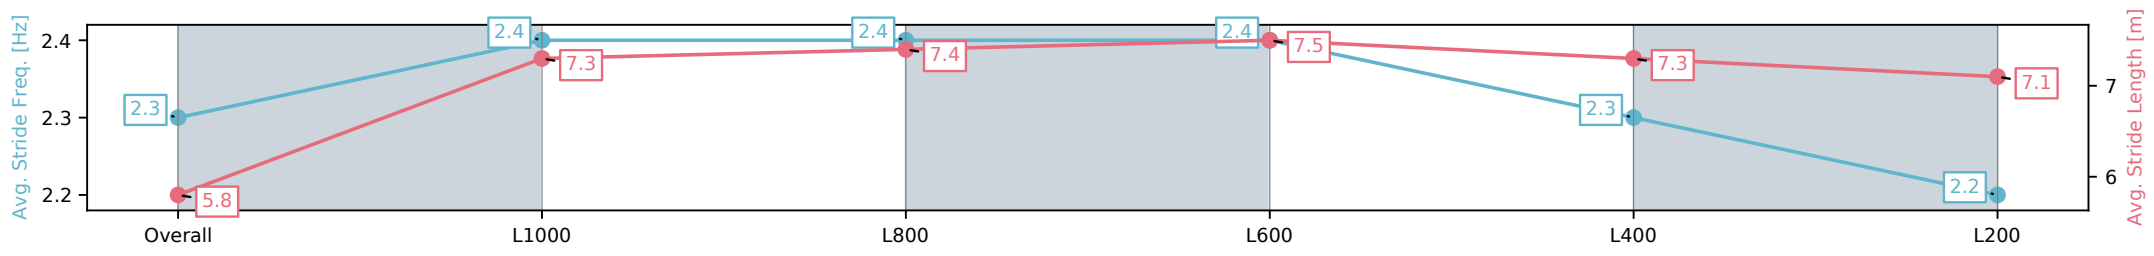

Section	Overall	L1000	L800	L600	L400	L200
Section Times	1:12.52 [7] (0:14.73)	0:57.79 [9] (0:10.86)	0:46.93 [5] (0:11.09)	0:35.84 [4] (0:11.53)	0:24.31 [3] (0:11.70)	0:12.61 [4] (0:12.61)
Average Speed [km/h]	49.0	66.3	66.5	64.3	61.5	57.0
Top Speed [km/h]	66.6	68.3	67.5	65.9	65.2	60.0
Avg. Dist. to Rail [m]	7.6	3.4	6.5	7.0	10.2	10.1
Avg. Stride Freq. [Hz]	2.3	2.4	2.4	2.4	2.3	2.2
Avg. Stride Length [m]	5.8	7.3	7.4	7.5	7.3	7.1