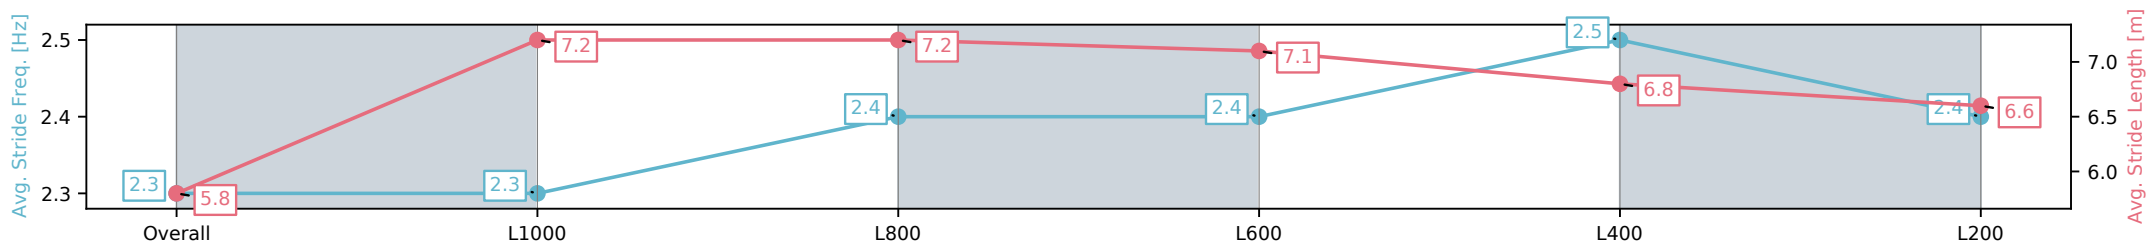

Section	Overall	L1000	L800	L600	L400	L200
Section Times	1:12.15 [5] (0:14.71)	0:57.44 [8] (0:11.26)	0:46.18 [10] (0:11.28)	0:34.90 [10] (0:11.48)	0:23.42 [11] (0:11.28)	0:12.13 [6] (0:12.13)
Average Speed [km/h]	49.0	64.0	65.1	64.6	63.8	59.3
Top Speed [km/h]	64.5	64.7	66.6	65.2	65.0	61.5
Avg. Dist. to Rail [m]	5.2	1.2	5.1	7.6	14.1	14.2
Avg. Stride Freq. [Hz]	2.3	2.3	2.4	2.4	2.5	2.4
Avg. Stride Length [m]	5.8	7.2	7.2	7.1	6.8	6.6