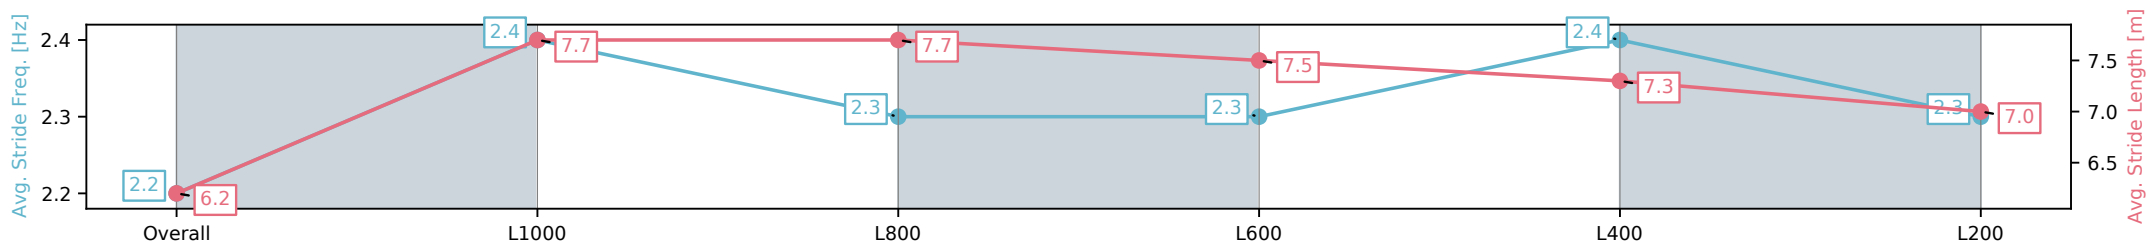

Section	Overall	L1000	L800	L600	L400	L200
Section Times	1:12.27 [6] (0:14.66)	0:57.61 [6] (0:10.96)	0:46.65 [6] (0:11.21)	0:35.44 [6] (0:11.74)	0:23.70 [8] (0:11.42)	0:12.28 [5] (0:12.28)
Average Speed [km/h]	49.1	65.7	65.1	62.4	63.1	58.7
Top Speed [km/h]	64.8	67.0	66.3	64.6	64.6	61.2
Avg. Dist. to Rail [m]	2.5	1.0	3.5	4.5	8.2	8.1
Avg. Stride Freq. [Hz]	2.2	2.4	2.3	2.3	2.4	2.3
Avg. Stride Length [m]	6.2	7.7	7.7	7.5	7.3	7.0