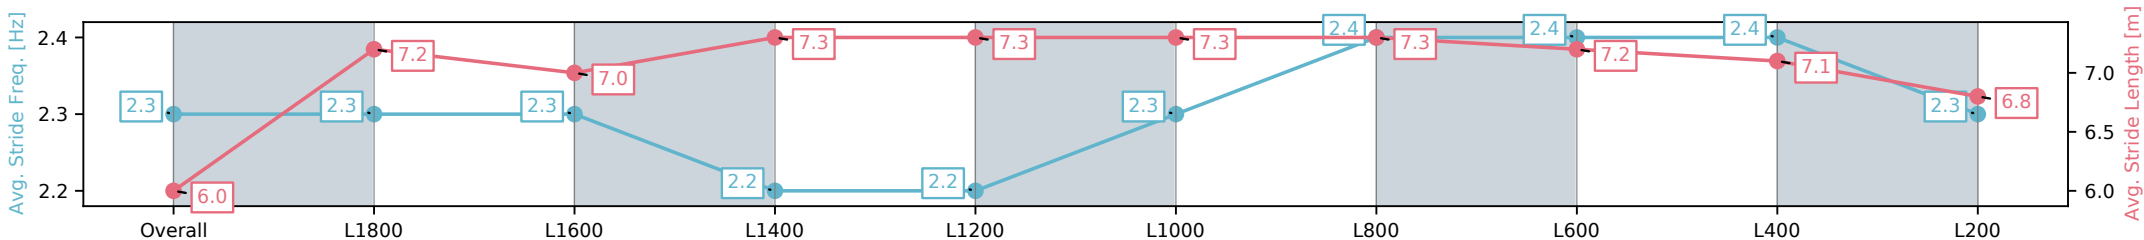

- [ ] Ranking at each section and finish
- :-:- No data available at this section
- NA No data available

Horse/Jockey Name	MAGNETIC EDGE/Zoe Lloyd
Finish Rank	6
Fastest Section Time (Section)	0:11.70 (L400)
Top Speed [km/h] (Section)	63.9 (L1000)
Race State	Finished

Thomas Farms RC Murray Bridge SA - Professional

Race 6: Carlton Draught Handicap - 2000m

04 January 2025 - 11:28AM

Track Rating: Good 4, Weather: Fine, Rail Position: True

Section	Overall	L1800	L1600	L1400	L1200	L1000	L800	L600	L400	L200
Section Times	2:03.99 [6] (0:15.14)	1:48.85 [8] (0:11.92)	1:36.93 [8] (0:12.43)	1:24.50 [8] (0:12.31)	1:12.19 [7] (0:12.27)	0:59.92 [5] (0:12.09)	0:47.83 [5] (0:11.92)	0:35.91 [7] (0:11.89)	0:24.02 [8] (0:11.70)	0:12.32 [7] (0:12.32)
Average Speed [km/h]	47.6	60.3	58.0	58.5	58.7	60.6	62.1	62.2	61.6	58.4
Top Speed [km/h]	60.0	61.7	59.1	59.0	60.1	61.7	63.9	63.8	62.5	60.6
Avg. Dist. to Rail [m]	4.2	1.0	0.6	0.7	1.4	3.4	5.3	6.4	8.5	8.4
Avg. Stride Freq. [Hz]	2.3	2.3	2.3	2.2	2.2	2.3	2.4	2.4	2.4	2.3
Avg. Stride Length [m]	6.0	7.2	7.0	7.3	7.3	7.3	7.3	7.2	7.1	6.8

- [ ] Ranking at each section and finish
- :-:- No data available at this section
- NA No data available

Horse/Jockey Name	MARCOLT/Lachlan Neindorf
Finish Rank	7
Fastest Section Time (Section)	0:11.74 (L800)
Top Speed [km/h] (Section)	63.7 (L800)
Race State	Finished