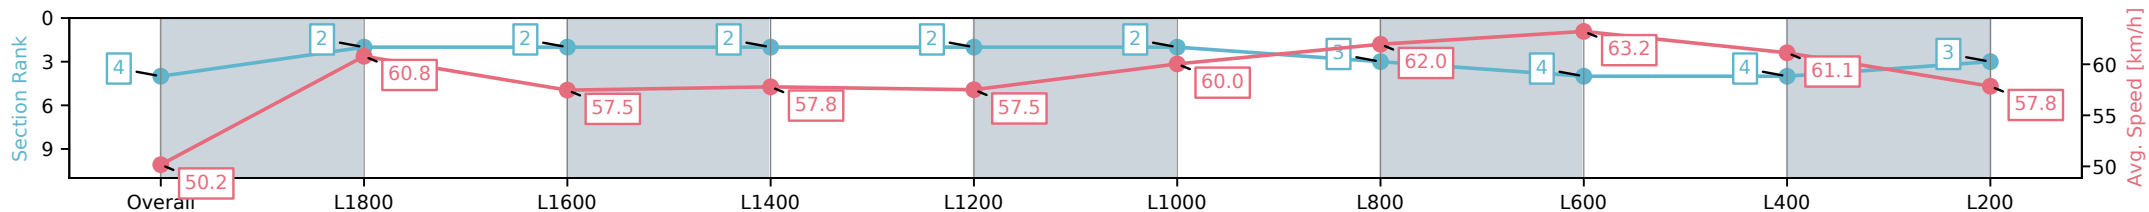

Thomas Farms RC Murray Bridge SA - Professional

Race 6: Carlton Draught Handicap - 2000m

04 January 2025 - 11:28AM

Track Rating: Good 4, Weather: Fine, Rail Position: True

Section	Overall	L1800	L1600	L1400	L1200	L1000	L800	L600	L400	L200
Section Times	2:03.74 [4] (0:14.36)	1:49.38 [2] (0:11.85)	1:37.53 [2] (0:12.51)	1:25.02 [2] (0:12.47)	1:12.55 [2] (0:12.56)	0:59.98 [2] (0:12.21)	0:47.77 [3] (0:11.89)	0:35.88 [4] (0:11.65)	0:24.23 [4] (0:11.77)	0:12.46 [3] (0:12.46)
Average Speed [km/h]	50.2	60.8	57.5	57.8	57.5	60.0	62.0	63.2	61.1	57.8
Top Speed [km/h]	61.6	61.8	58.6	58.4	58.0	61.7	63.9	64.8	62.5	59.5
Avg. Dist. to Rail [m]	2.8	0.9	0.5	1.5	1.6	3.7	4.7	5.1	6.7	6.9
Avg. Stride Freq. [Hz]	2.2	2.3	2.2	2.2	2.2	2.2	2.3	2.3	2.3	2.2
Avg. Stride Length [m]	6.5	7.4	7.2	7.0	7.1	7.4	7.6	7.6	7.5	7.3