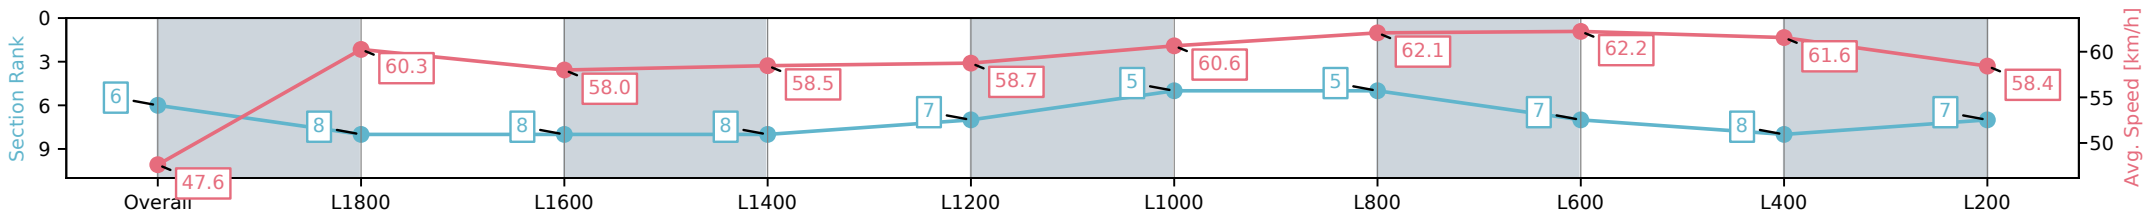

Thomas Farms RC Murray Bridge SA - Professional

Race 6: Carlton Draught Handicap - 2000m

04 January 2025 - 11:28AM

Track Rating: Good 4, Weather: Fine, Rail Position: True

Section	Overall	L1800	L1600	L1400	L1200	L1000	L800	L600	L400	L200
Section Times	2:03.99 [6] (0:15.14)	1:48.85 [8] (0:11.92)	1:36.93 [8] (0:12.43)	1:24.50 [8] (0:12.31)	1:12.19 [7] (0:12.27)	0:59.92 [5] (0:12.09)	0:47.83 [5] (0:11.92)	0:35.91 [7] (0:11.89)	0:24.02 [8] (0:11.70)	0:12.32 [7] (0:12.32)
Average Speed [km/h]	47.6	60.3	58.0	58.5	58.7	60.6	62.1	62.2	61.6	58.4
Top Speed [km/h]	60.0	61.7	59.1	59.0	60.1	61.7	63.9	63.8	62.5	60.6
Avg. Dist. to Rail [m]	4.2	1.0	0.6	0.7	1.4	3.4	5.3	6.4	8.5	8.4
Avg. Stride Freq. [Hz]	2.3	2.3	2.3	2.2	2.2	2.3	2.4	2.4	2.4	2.3
Avg. Stride Length [m]	6.0	7.2	7.0	7.3	7.3	7.3	7.3	7.2	7.1	6.8

- [ ] Ranking at each section and finish
- :-:- No data available at this section
- NA No data available

Horse/Jockey Name	MARCOLT/Lachlan Neindorf
Finish Rank	7
Fastest Section Time (Section)	0:11.74 (L800)
Top Speed [km/h] (Section)	63.7 (L800)
Race State	Finished