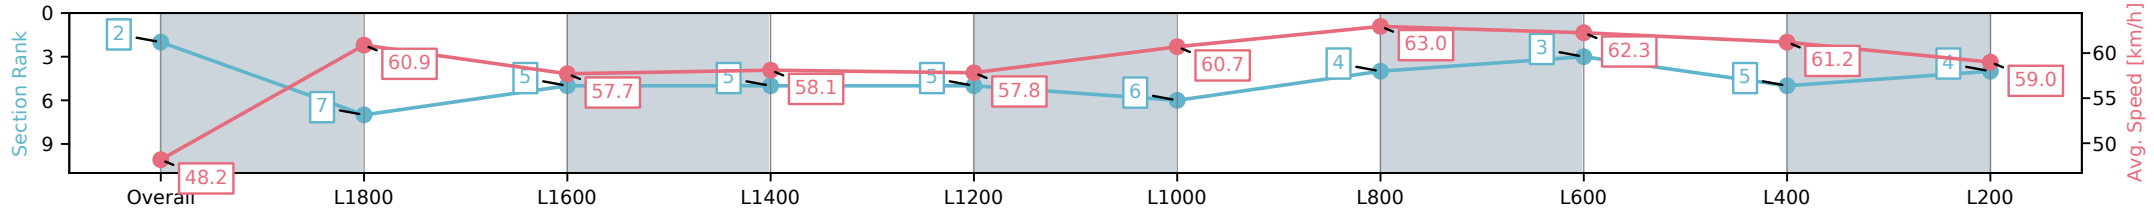

Thomas Farms RC Murray Bridge SA - Professional

Race 6: Carlton Draught Handicap - 2000m

04 January 2025 - 11:28AM

Track Rating: Good 4, Weather: Fine, Rail Position: True

Section	Overall	L1800	L1600	L1400	L1200	L1000	L800	L600	L400	L200
Section Times	2:03.51 [2] (0:14.97)	1:48.54 [7] (0:11.81)	1:36.73 [5] (0:12.49)	1:24.24 [5] (0:12.40)	1:11.84 [5] (0:12.46)	0:59.38 [6] (0:12.01)	0:47.37 [4] (0:11.64)	0:35.73 [3] (0:11.75)	0:23.98 [5] (0:11.76)	0:12.22 [4] (0:12.22)
Average Speed [km/h]	48.2	60.9	57.7	58.1	57.8	60.7	63.0	62.3	61.2	59.0
Top Speed [km/h]	60.7	62.5	59.7	59.0	59.0	63.0	63.4	63.3	62.4	60.0
Avg. Dist. to Rail [m]	3.2	0.5	0.6	0.6	0.8	2.6	3.6	3.7	4.7	4.6
Avg. Stride Freq. [Hz]	2.1	2.2	2.2	2.2	2.1	2.2	2.2	2.3	2.3	2.2
Avg. Stride Length [m]	6.5	7.3	7.0	7.2	7.3	7.2	7.4	7.3	7.1	7.1