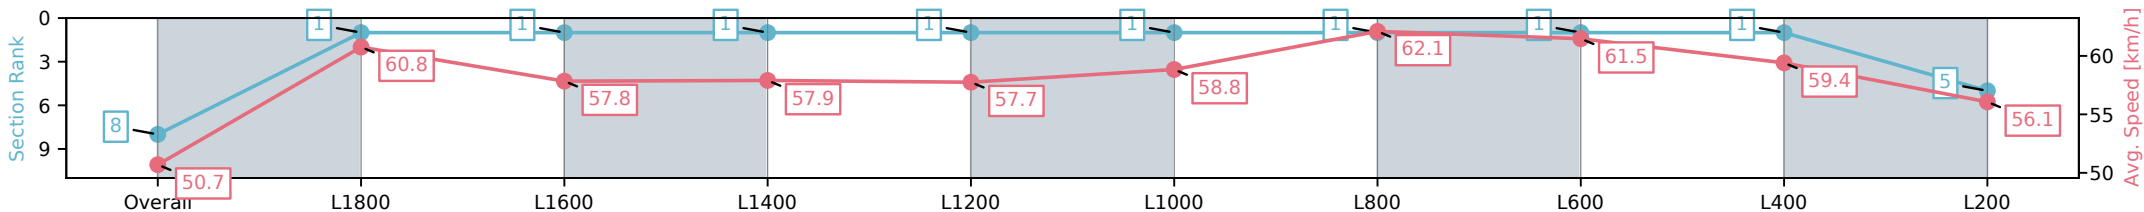

Thomas Farms RC Murray Bridge SA - Professional

Race 6: Carlton Draught Handicap - 2000m

04 January 2025 - 11:28AM

Track Rating: Good 4, Weather: Fine, Rail Position: True

Section	Overall	L1800	L1600	L1400	L1200	L1000	L800	L600	L400	L200
Section Times	2:04.32 [8] (0:14.21)	1:50.11 [1] (0:11.82)	1:38.29 [1] (0:12.44)	1:25.85 [1] (0:12.43)	1:13.42 [1] (0:12.50)	1:00.92 [1] (0:12.37)	0:48.55 [1] (0:11.75)	0:36.80 [1] (0:11.83)	0:24.97 [1] (0:12.14)	0:12.83 [5] (0:12.83)
Average Speed [km/h]	50.7	60.8	57.8	57.9	57.7	58.8	62.1	61.5	59.4	56.1
Top Speed [km/h]	62.3	62.2	59.1	58.9	58.1	60.9	62.6	62.2	61.1	57.7
Avg. Dist. to Rail [m]	0.6	0.6	0.5	0.6	0.9	2.3	2.7	2.4	3.1	3.0
Avg. Stride Freq. [Hz]	2.1	2.1	2.1	2.0	2.0	2.1	2.2	2.2	2.2	2.1
Avg. Stride Length [m]	6.8	7.8	7.5	7.5	7.5	7.5	7.5	7.4	7.2	7.2

- [ ] Ranking at each section and finish
- :-:- No data available at this section
- NA No data available