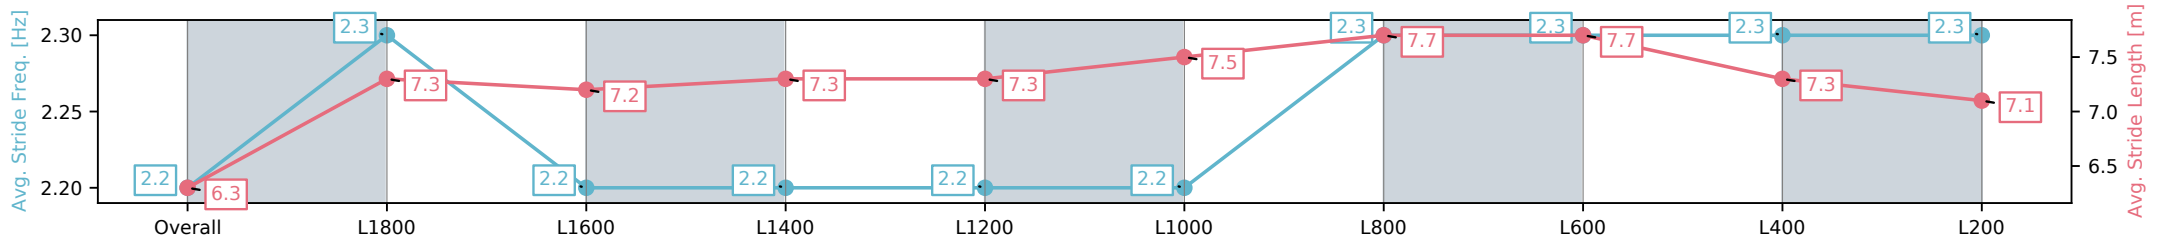

Thomas Farms RC Murray Bridge SA - Professional

Race 6: Carlton Draught Handicap - 2000m

04 January 2025 - 11:28AM

Track Rating: Good 4, Weather: Fine, Rail Position: True

Section	Overall	L1800	L1600	L1400	L1200	L1000	L800	L600	L400	L200
Section Times	2:03.75 [5] (0:14.83)	1:48.92 [6] (0:11.98)	1:36.94 [6] (0:12.48)	1:24.46 [6] (0:12.40)	1:12.06 [6] (0:12.51)	0:59.55 [7] (0:12.18)	0:47.37 [8] (0:11.68)	0:35.69 [6] (0:11.56)	0:24.13 [6] (0:11.94)	0:12.19 [6] (0:12.19)
Average Speed [km/h]	48.5	60.0	57.6	58.1	57.6	60.2	62.7	62.9	60.3	59.0
Top Speed [km/h]	60.9	61.7	59.8	58.6	58.8	62.3	64.1	64.1	61.9	60.2
Avg. Dist. to Rail [m]	2.1	0.9	0.3	0.7	1.5	3.3	3.5	2.5	4.3	7.2
Avg. Stride Freq. [Hz]	2.2	2.3	2.2	2.2	2.2	2.2	2.3	2.3	2.3	2.3
Avg. Stride Length [m]	6.3	7.3	7.2	7.3	7.3	7.5	7.7	7.7	7.3	7.1

- [ ] Ranking at each section and finish
- :-:- No data available at this section
- NA No data available

Horse/Jockey Name	MAGNETIC EDGE/Zoe Lloyd
Finish Rank	6
Fastest Section Time (Section)	0:11.70 (L400)
Top Speed [km/h] (Section)	63.9 (L1000)
Race State	Finished