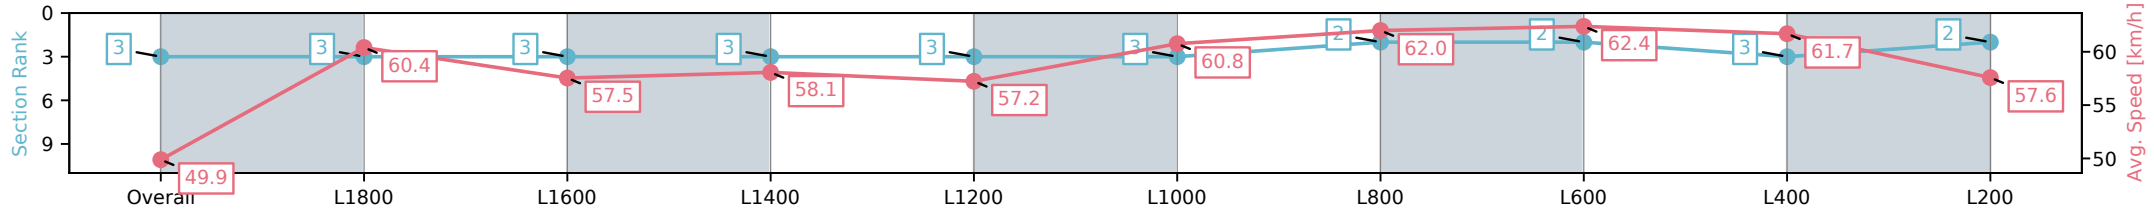

Thomas Farms RC Murray Bridge SA - Professional

Race 6: Carlton Draught Handicap - 2000m

04 January 2025 - 11:28AM

Track Rating: Good 4, Weather: Fine, Rail Position: True

Section	Overall	L1800	L1600	L1400	L1200	L1000	L800	L600	L400	L200
Section Times	2:03.66 [3] (0:14.47)	1:49.19 [3] (0:11.91)	1:37.28 [3] (0:12.55)	1:24.73 [3] (0:12.39)	1:12.34 [3] (0:12.59)	0:59.75 [3] (0:12.03)	0:47.72 [2] (0:11.83)	0:35.89 [2] (0:11.70)	0:24.19 [3] (0:11.69)	0:12.50 [2] (0:12.50)
Average Speed [km/h]	49.9	60.4	57.5	58.1	57.2	60.8	62.0	62.4	61.7	57.6
Top Speed [km/h]	61.2	61.1	59.1	59.2	57.7	62.8	62.9	63.6	62.8	59.9
Avg. Dist. to Rail [m]	1.0	0.4	1.1	1.0	1.2	3.1	3.5	3.5	4.7	3.7
Avg. Stride Freq. [Hz]	2.2	2.2	2.2	2.2	2.2	2.2	2.3	2.3	2.3	2.2
Avg. Stride Length [m]	6.4	7.3	7.3	7.3	7.4	7.5	7.6	7.4	7.3	7.2