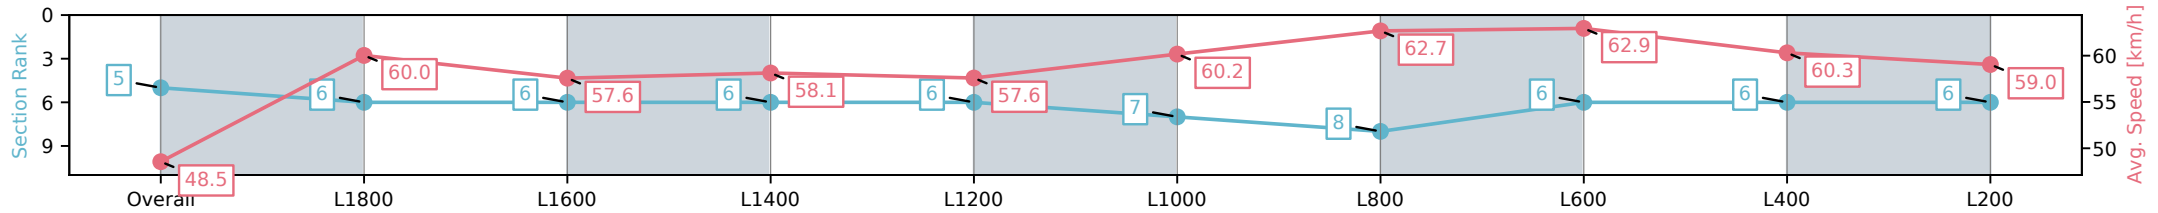

Thomas Farms RC Murray Bridge SA - Professional

Race 6: Carlton Draught Handicap - 2000m

04 January 2025 - 11:28AM

Track Rating: Good 4, Weather: Fine, Rail Position: True

Section	Overall	L1800	L1600	L1400	L1200	L1000	L800	L600	L400	L200
Section Times	2:03.75 [5] (0:14.83)	1:48.92 [6] (0:11.98)	1:36.94 [6] (0:12.48)	1:24.46 [6] (0:12.40)	1:12.06 [6] (0:12.51)	0:59.55 [7] (0:12.18)	0:47.37 [8] (0:11.68)	0:35.69 [6] (0:11.56)	0:24.13 [6] (0:11.94)	0:12.19 [6] (0:12.19)
Average Speed [km/h]	48.5	60.0	57.6	58.1	57.6	60.2	62.7	62.9	60.3	59.0
Top Speed [km/h]	60.9	61.7	59.8	58.6	58.8	62.3	64.1	64.1	61.9	60.2
Avg. Dist. to Rail [m]	2.1	0.9	0.3	0.7	1.5	3.3	3.5	2.5	4.3	7.2
Avg. Stride Freq. [Hz]	2.2	2.3	2.2	2.2	2.2	2.2	2.3	2.3	2.3	2.3
Avg. Stride Length [m]	6.3	7.3	7.2	7.3	7.3	7.5	7.7	7.7	7.3	7.1

- [ ] Ranking at each section and finish
- :-:- No data available at this section
- NA No data available

Horse/Jockey Name	MAGNETIC EDGE/Zoe Lloyd
Finish Rank	6
Fastest Section Time (Section)	0:11.70 (L400)
Top Speed [km/h] (Section)	63.9 (L1000)
Race State	Finished