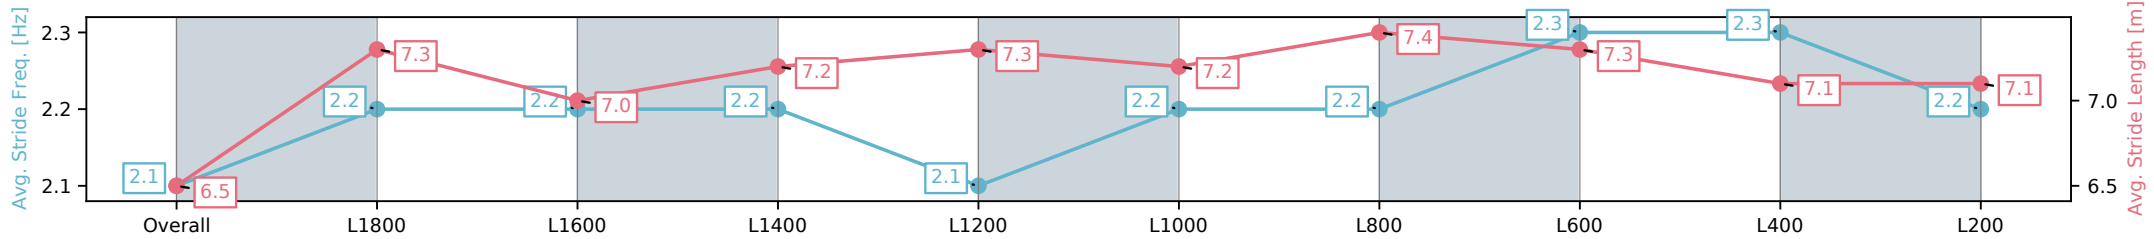

Thomas Farms RC Murray Bridge SA - Professional

Race 6: Carlton Draught Handicap - 2000m

04 January 2025 - 11:28AM

Track Rating: Good 4, Weather: Fine, Rail Position: True

Section	Overall	L1800	L1600	L1400	L1200	L1000	L800	L600	L400	L200
Section Times	2:03.51 [2] (0:14.97)	1:48.54 [7] (0:11.81)	1:36.73 [5] (0:12.49)	1:24.24 [5] (0:12.40)	1:11.84 [5] (0:12.46)	0:59.38 [6] (0:12.01)	0:47.37 [4] (0:11.64)	0:35.73 [3] (0:11.75)	0:23.98 [5] (0:11.76)	0:12.22 [4] (0:12.22)
Average Speed [km/h]	48.2	60.9	57.7	58.1	57.8	60.7	63.0	62.3	61.2	59.0
Top Speed [km/h]	60.7	62.5	59.7	59.0	59.0	63.0	63.4	63.3	62.4	60.0
Avg. Dist. to Rail [m]	3.2	0.5	0.6	0.6	0.8	2.6	3.6	3.7	4.7	4.6
Avg. Stride Freq. [Hz]	2.1	2.2	2.2	2.2	2.1	2.2	2.2	2.3	2.3	2.2
Avg. Stride Length [m]	6.5	7.3	7.0	7.2	7.3	7.2	7.4	7.3	7.1	7.1