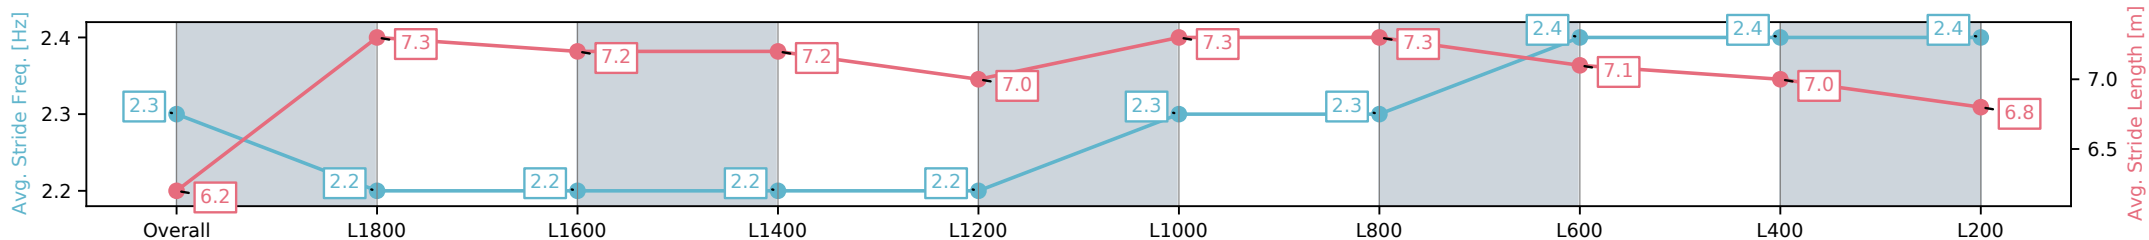

- [ ] Ranking at each section and finish
- :-:- No data available at this section
- NA No data available

Horse/Jockey Name	MARCOLT/Lachlan Neindorf
Finish Rank	7
Fastest Section Time (Section)	0:11.74 (L800)
Top Speed [km/h] (Section)	63.7 (L800)
Race State	Finished

Thomas Farms RC Murray Bridge SA - Professional

Race 6: Carlton Draught Handicap - 2000m

04 January 2025 - 11:28AM

Track Rating: Good 4, Weather: Fine, Rail Position: True

Section	Overall	L1800	L1600	L1400	L1200	L1000	L800	L600	L400	L200
Section Times	2:04.27 [7] (0:14.54)	1:49.73 [5] (0:12.30)	1:37.43 [7] (0:12.63)	1:24.80 [7] (0:12.39)	1:12.41 [8] (0:12.54)	0:59.87 [8] (0:11.98)	0:47.89 [7] (0:11.74)	0:36.15 [8] (0:11.82)	0:24.33 [7] (0:11.84)	0:12.49 [8] (0:12.49)
Average Speed [km/h]	49.5	58.7	57.1	58.2	57.6	61.4	62.8	62.4	60.8	57.7
Top Speed [km/h]	59.3	59.5	58.6	58.7	59.4	62.8	63.7	63.7	61.9	59.9
Avg. Dist. to Rail [m]	5.1	1.1	0.5	0.5	1.3	4.6	4.8	5.4	7.2	6.1
Avg. Stride Freq. [Hz]	2.3	2.2	2.2	2.2	2.2	2.3	2.3	2.4	2.4	2.4
Avg. Stride Length [m]	6.2	7.3	7.2	7.2	7.0	7.3	7.3	7.1	7.0	6.8