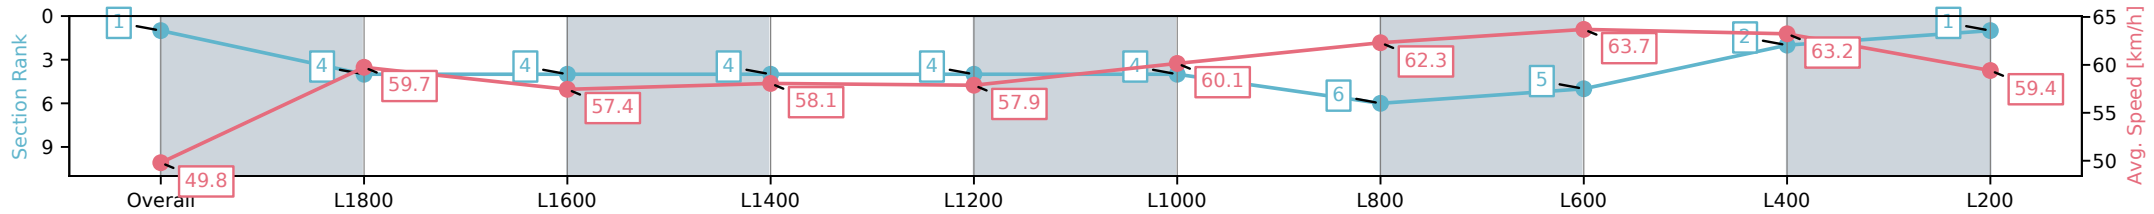

Race 6: Carlton Draught Handicap - 2000m

04 January 2025 - 11:28AM

Track Rating: Good 4, Weather: Fine, Rail Position: True

Section	Overall	L1800	L1600	L1400	L1200	L1000	L800	L600	L400	L200
Section Times	2:02.98 [1] (0:14.47)	1:48.51 [4] (0:12.05)	1:36.46 [4] (0:12.55)	1:23.91 [4] (0:12.39)	1:11.52 [4] (0:12.47)	0:59.05 [4] (0:12.26)	0:46.79 [6] (0:11.76)	0:35.03 [5] (0:11.51)	0:23.52 [2] (0:11.40)	0:12.12 [1] (0:12.12)
Average Speed [km/h]	49.8	59.7	57.4	58.1	57.9	60.1	62.3	63.7	63.2	59.4
Top Speed [km/h]	60.7	60.5	59.8	59.4	59.0	62.5	63.2	65.2	65.1	60.8
Avg. Dist. to Rail [m]	1.5	0.6	0.9	1.8	2.9	4.5	3.5	4.6	7.1	5.5
Avg. Stride Freq. [Hz]	2.3	2.4	2.3	2.2	2.2	2.3	2.3	2.4	2.4	2.3
Avg. Stride Length [m]	6.2	7.1	7.0	7.2	7.2	7.3	7.3	7.1	7.4	7.2