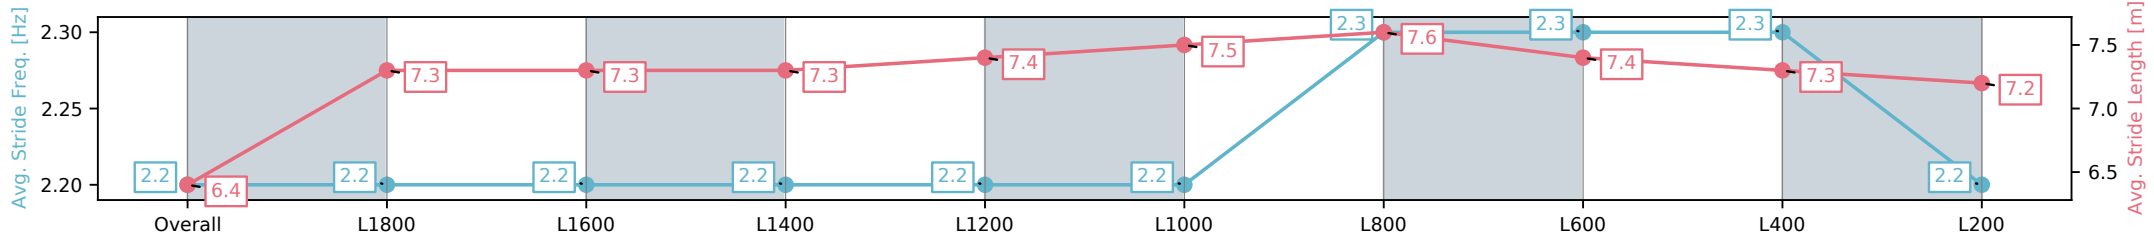

Thomas Farms RC Murray Bridge SA - Professional

Race 6: Carlton Draught Handicap - 2000m

04 January 2025 - 11:28AM

Track Rating: Good 4, Weather: Fine, Rail Position: True

Section	Overall	L1800	L1600	L1400	L1200	L1000	L800	L600	L400	L200
Section Times	2:03.66 [3] (0:14.47)	1:49.19 [3] (0:11.91)	1:37.28 [3] (0:12.55)	1:24.73 [3] (0:12.39)	1:12.34 [3] (0:12.59)	0:59.75 [3] (0:12.03)	0:47.72 [2] (0:11.83)	0:35.89 [2] (0:11.70)	0:24.19 [3] (0:11.69)	0:12.50 [2] (0:12.50)
Average Speed [km/h]	49.9	60.4	57.5	58.1	57.2	60.8	62.0	62.4	61.7	57.6
Top Speed [km/h]	61.2	61.1	59.1	59.2	57.7	62.8	62.9	63.6	62.8	59.9
Avg. Dist. to Rail [m]	1.0	0.4	1.1	1.0	1.2	3.1	3.5	3.5	4.7	3.7
Avg. Stride Freq. [Hz]	2.2	2.2	2.2	2.2	2.2	2.2	2.3	2.3	2.3	2.2
Avg. Stride Length [m]	6.4	7.3	7.3	7.3	7.4	7.5	7.6	7.4	7.3	7.2

[ ] Ranking at each section and finish  
 -:-:- No data available at this section  
 NA No data available

Horse/Jockey Name	EAGLELOU/Kayla Crowther
Finish Rank	4
Fastest Section Time (Section)	0:11.65 (L600)
Top Speed [km/h] (Section)	64.8 (L800)
Race State	Finished