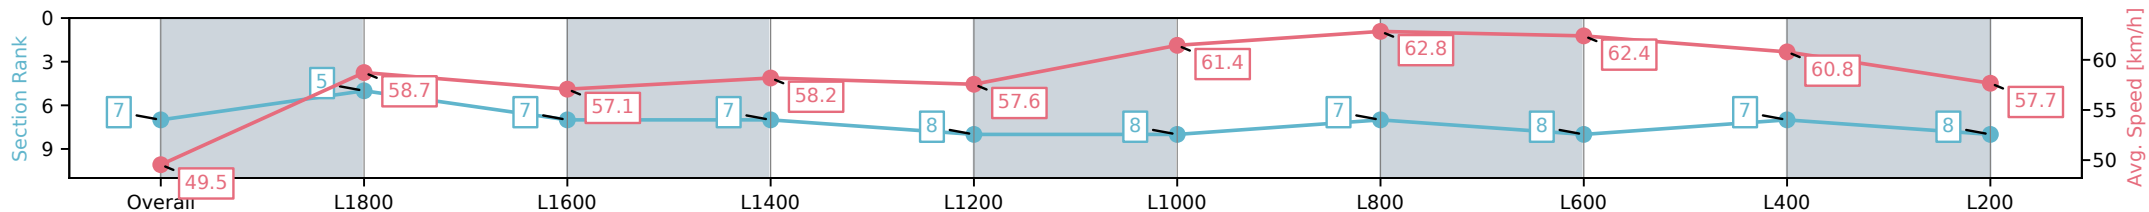

Thomas Farms RC Murray Bridge SA - Professional

Race 6: Carlton Draught Handicap - 2000m

04 January 2025 - 11:28AM

Track Rating: Good 4, Weather: Fine, Rail Position: True

Section	Overall	L1800	L1600	L1400	L1200	L1000	L800	L600	L400	L200
Section Times	2:04.27 [7] (0:14.54)	1:49.73 [5] (0:12.30)	1:37.43 [7] (0:12.63)	1:24.80 [7] (0:12.39)	1:12.41 [8] (0:12.54)	0:59.87 [8] (0:11.98)	0:47.89 [7] (0:11.74)	0:36.15 [8] (0:11.82)	0:24.33 [7] (0:11.84)	0:12.49 [8] (0:12.49)
Average Speed [km/h]	49.5	58.7	57.1	58.2	57.6	61.4	62.8	62.4	60.8	57.7
Top Speed [km/h]	59.3	59.5	58.6	58.7	59.4	62.8	63.7	63.7	61.9	59.9
Avg. Dist. to Rail [m]	5.1	1.1	0.5	0.5	1.3	4.6	4.8	5.4	7.2	6.1
Avg. Stride Freq. [Hz]	2.3	2.2	2.2	2.2	2.2	2.3	2.3	2.4	2.4	2.4
Avg. Stride Length [m]	6.2	7.3	7.2	7.2	7.0	7.3	7.3	7.1	7.0	6.8