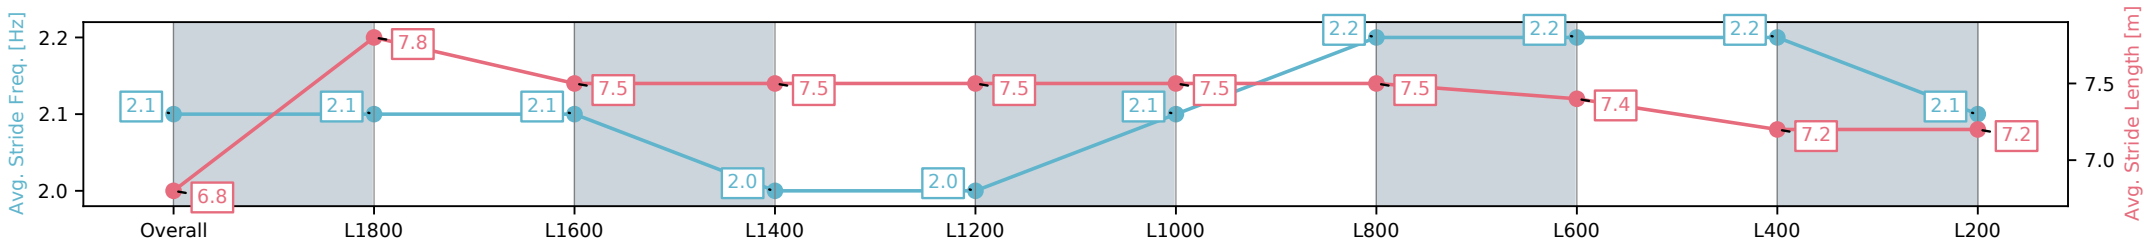

Thomas Farms RC Murray Bridge SA - Professional

Race 6: Carlton Draught Handicap - 2000m

04 January 2025 - 11:28AM

Track Rating: Good 4, Weather: Fine, Rail Position: True

Section	Overall	L1800	L1600	L1400	L1200	L1000	L800	L600	L400	L200
Section Times	2:04.32 [8] (0:14.21)	1:50.11 [1] (0:11.82)	1:38.29 [1] (0:12.44)	1:25.85 [1] (0:12.43)	1:13.42 [1] (0:12.50)	1:00.92 [1] (0:12.37)	0:48.55 [1] (0:11.75)	0:36.80 [1] (0:11.83)	0:24.97 [1] (0:12.14)	0:12.83 [5] (0:12.83)
Average Speed [km/h]	50.7	60.8	57.8	57.9	57.7	58.8	62.1	61.5	59.4	56.1
Top Speed [km/h]	62.3	62.2	59.1	58.9	58.1	60.9	62.6	62.2	61.1	57.7
Avg. Dist. to Rail [m]	0.6	0.6	0.5	0.6	0.9	2.3	2.7	2.4	3.1	3.0
Avg. Stride Freq. [Hz]	2.1	2.1	2.1	2.0	2.0	2.1	2.2	2.2	2.2	2.1
Avg. Stride Length [m]	6.8	7.8	7.5	7.5	7.5	7.5	7.5	7.4	7.2	7.2

- [ ] Ranking at each section and finish
- :-:- No data available at this section
- NA No data available