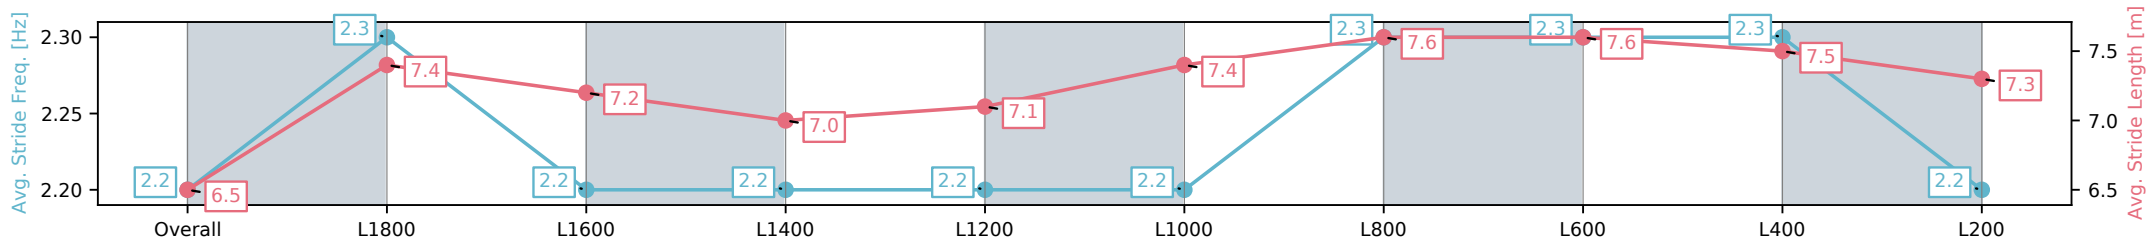

Thomas Farms RC Murray Bridge SA - Professional

Race 6: Carlton Draught Handicap - 2000m

04 January 2025 - 11:28AM

Track Rating: Good 4, Weather: Fine, Rail Position: True

Section	Overall	L1800	L1600	L1400	L1200	L1000	L800	L600	L400	L200
Section Times	2:03.74 [4] (0:14.36)	1:49.38 [2] (0:11.85)	1:37.53 [2] (0:12.51)	1:25.02 [2] (0:12.47)	1:12.55 [2] (0:12.56)	0:59.98 [2] (0:12.21)	0:47.77 [3] (0:11.89)	0:35.88 [4] (0:11.65)	0:24.23 [4] (0:11.77)	0:12.46 [3] (0:12.46)
Average Speed [km/h]	50.2	60.8	57.5	57.8	57.5	60.0	62.0	63.2	61.1	57.8
Top Speed [km/h]	61.6	61.8	58.6	58.4	58.0	61.7	63.9	64.8	62.5	59.5
Avg. Dist. to Rail [m]	2.8	0.9	0.5	1.5	1.6	3.7	4.7	5.1	6.7	6.9
Avg. Stride Freq. [Hz]	2.2	2.3	2.2	2.2	2.2	2.2	2.3	2.3	2.3	2.2
Avg. Stride Length [m]	6.5	7.4	7.2	7.0	7.1	7.4	7.6	7.6	7.5	7.3