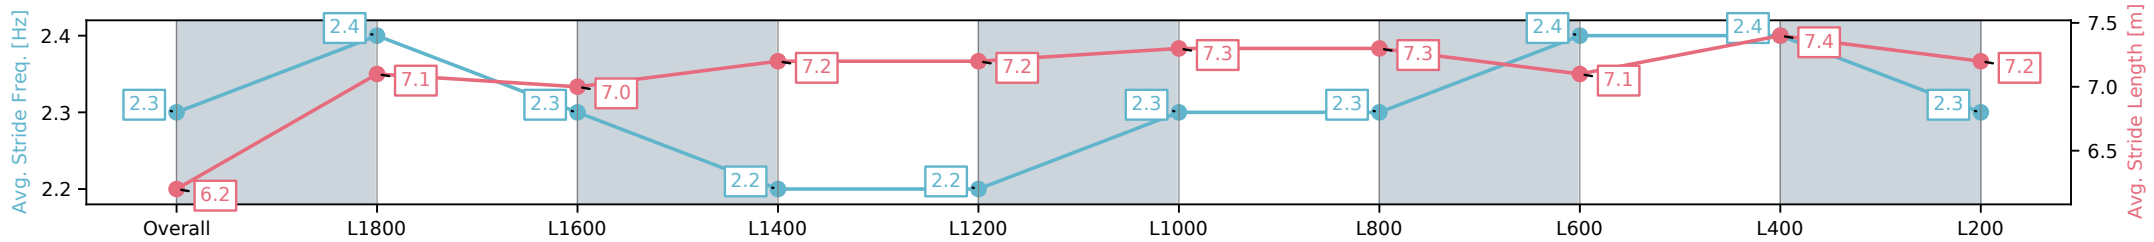

Race 6: Carlton Draught Handicap - 2000m

04 January 2025 - 11:28AM

Track Rating: Good 4, Weather: Fine, Rail Position: True

Section	Overall	L1800	L1600	L1400	L1200	L1000	L800	L600	L400	L200
Section Times	2:02.98 [1] (0:14.47)	1:48.51 [4] (0:12.05)	1:36.46 [4] (0:12.55)	1:23.91 [4] (0:12.39)	1:11.52 [4] (0:12.47)	0:59.05 [4] (0:12.26)	0:46.79 [6] (0:11.76)	0:35.03 [5] (0:11.51)	0:23.52 [2] (0:11.40)	0:12.12 [1] (0:12.12)
Average Speed [km/h]	49.8	59.7	57.4	58.1	57.9	60.1	62.3	63.7	63.2	59.4
Top Speed [km/h]	60.7	60.5	59.8	59.4	59.0	62.5	63.2	65.2	65.1	60.8
Avg. Dist. to Rail [m]	1.5	0.6	0.9	1.8	2.9	4.5	3.5	4.6	7.1	5.5
Avg. Stride Freq. [Hz]	2.3	2.4	2.3	2.2	2.2	2.3	2.3	2.4	2.4	2.3
Avg. Stride Length [m]	6.2	7.1	7.0	7.2	7.2	7.3	7.3	7.1	7.4	7.2