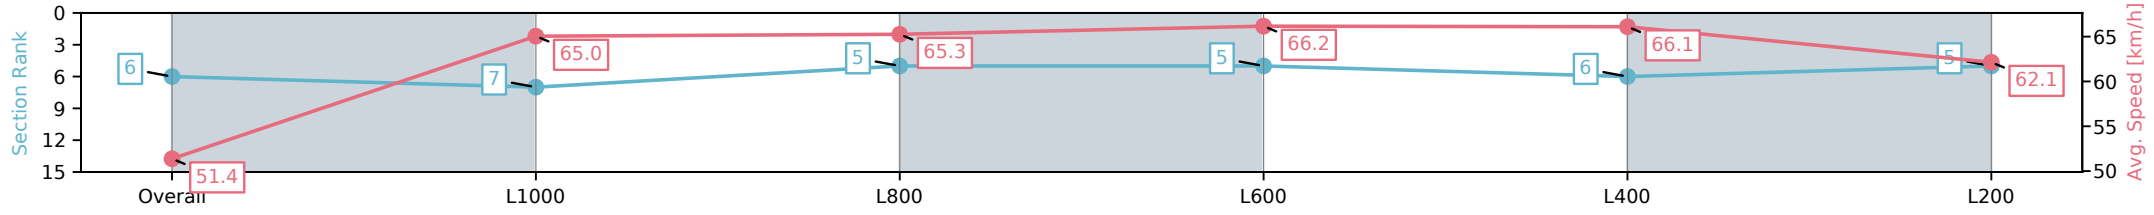

Thomas Farms RC Murray Bridge SA - Professional

Race 3: Sportsbet Fast Form Maiden Plate - 1200m

04 January 2025 - 10:06AM

Track Rating: Good 4, Weather: Fine, Rail Position: True

Section	Overall	L1000	L800	L600	L400	L200
Section Times	1:10.27 [6] (0:14.07)	0:56.20 [7] (0:11.12)	0:45.08 [5] (0:11.28)	0:33.80 [5] (0:11.20)	0:22.60 [6] (0:10.94)	0:11.66 [5] (0:11.66)
Average Speed [km/h]	51.4	65.0	65.3	66.2	66.1	62.1
Top Speed [km/h]	63.5	65.4	65.9	66.8	68.0	65.2
Avg. Dist. to Rail [m]	15.4	4.8	6.0	5.5	7.0	8.1
Avg. Stride Freq. [Hz]	2.0	2.3	2.3	2.4	2.4	2.4
Avg. Stride Length [m]	7.0	7.3	7.3	7.3	7.1	6.9