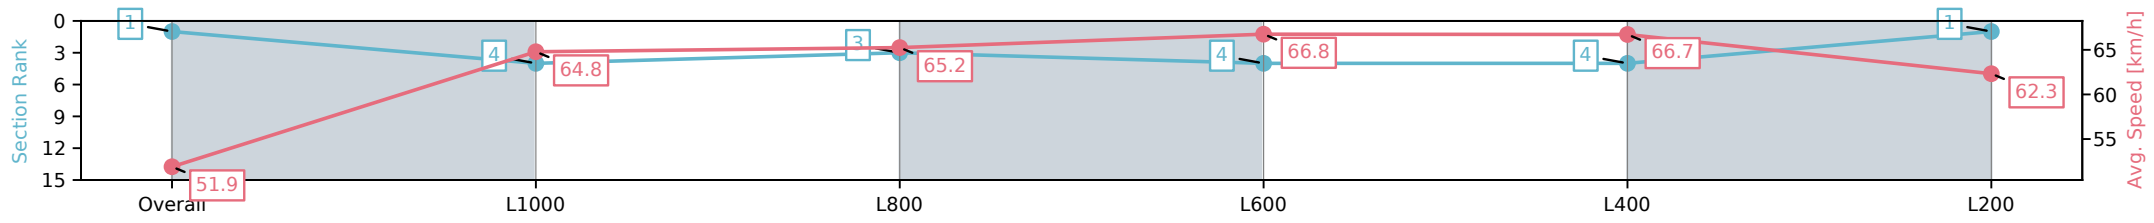

Race 3: Sportsbet Fast Form Maiden Plate - 1200m

04 January 2025 - 10:06AM

Track Rating: Good 4, Weather: Fine, Rail Position: True

Section	Overall	L1000	L800	L600	L400	L200
Section Times	1:09.82 [1] (0:13.91)	0:55.91 [4] (0:11.15)	0:44.76 [3] (0:11.26)	0:33.50 [4] (0:11.09)	0:22.41 [4] (0:10.82)	0:11.59 [1] (0:11.59)
Average Speed [km/h]	51.9	64.8	65.2	66.8	66.7	62.3
Top Speed [km/h]	64.6	65.8	66.8	68.4	68.1	65.6
Avg. Dist. to Rail [m]	12.0	4.0	5.4	5.5	8.8	9.3
Avg. Stride Freq. [Hz]	2.1	2.4	2.4	2.5	2.5	2.4
Avg. Stride Length [m]	7.1	7.4	7.5	7.4	7.4	7.2