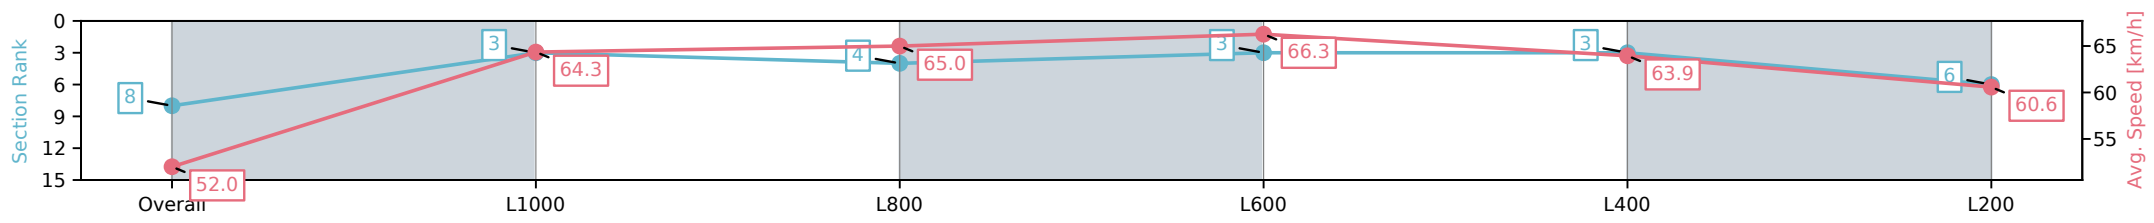

Thomas Farms RC Murray Bridge SA - Professional

Race 3: Sportsbet Fast Form Maiden Plate - 1200m

04 January 2025 - 10:06AM

Track Rating: Good 4, Weather: Fine, Rail Position: True

Section	Overall	L1000	L800	L600	L400	L200
Section Times	1:10.60 [8] (0:13.87)	0:56.73 [3] (0:11.21)	0:45.52 [4] (0:11.22)	0:34.30 [3] (0:11.08)	0:23.22 [3] (0:11.30)	0:11.92 [6] (0:11.92)
Average Speed [km/h]	52.0	64.3	65.0	66.3	63.9	60.6
Top Speed [km/h]	64.4	65.7	66.0	67.8	65.7	62.3
Avg. Dist. to Rail [m]	8.1	1.3	3.4	3.5	6.0	6.4
Avg. Stride Freq. [Hz]	1.9	2.4	2.4	2.4	2.4	2.3
Avg. Stride Length [m]	7.5	7.5	7.6	7.4	7.4	7.3