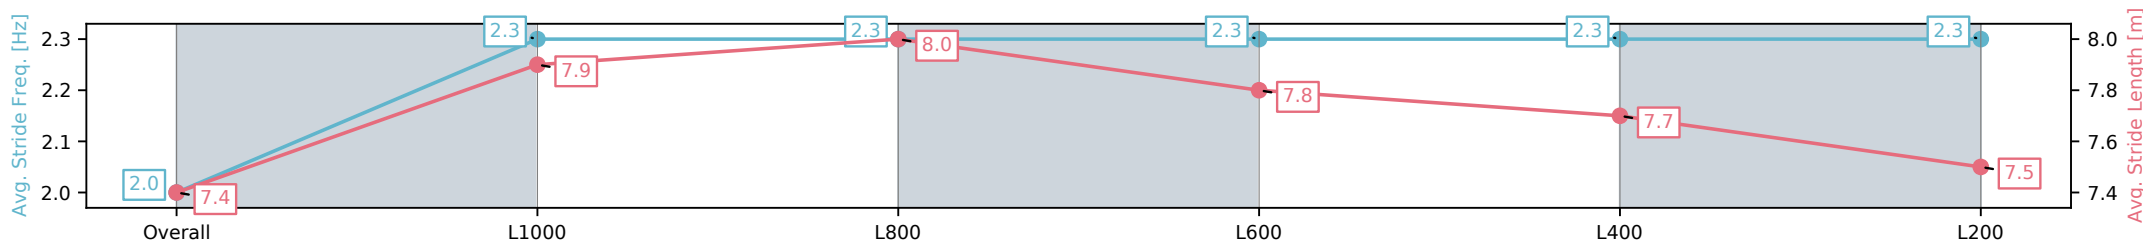

Thomas Farms RC Murray Bridge SA - Professional

Race 3: Sportsbet Fast Form Maiden Plate - 1200m

04 January 2025 - 10:06AM

Track Rating: Good 4, Weather: Fine, Rail Position: True

Section	Overall	L1000	L800	L600	L400	L200
Section Times	1:09.99 [3] (0:13.72)	0:56.27 [1] (0:11.03)	0:45.24 [1] (0:11.19)	0:34.05 [1] (0:11.07)	0:22.98 [1] (0:11.34)	0:11.64 [2] (0:11.64)
Average Speed [km/h]	52.6	65.5	65.0	66.2	63.8	62.1
Top Speed [km/h]	65.3	66.9	66.2	67.5	66.3	63.8
Avg. Dist. to Rail [m]	6.2	0.7	2.5	3.7	5.5	6.4
Avg. Stride Freq. [Hz]	2.0	2.3	2.3	2.3	2.3	2.3
Avg. Stride Length [m]	7.4	7.9	8.0	7.8	7.7	7.5