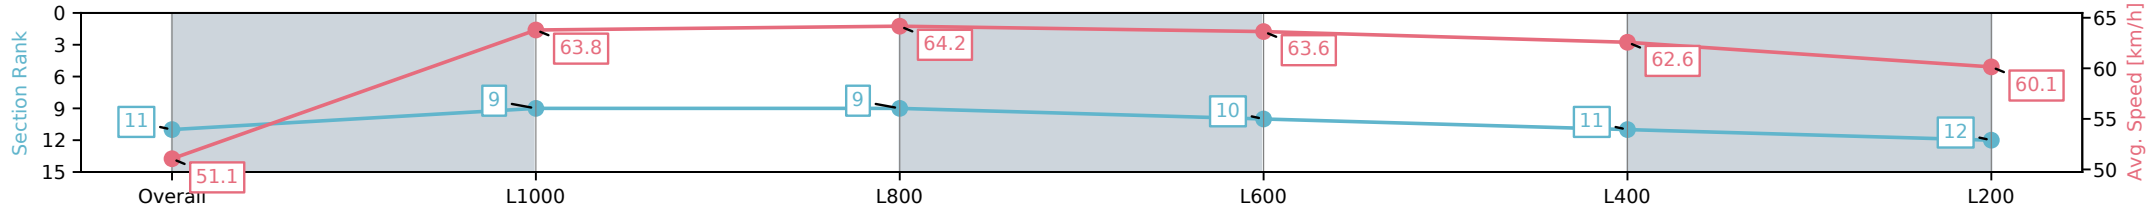

Thomas Farms RC Murray Bridge SA - Professional

Race 3: Sportsbet Fast Form Maiden Plate - 1200m

04 January 2025 - 10:06AM

Track Rating: Good 4, Weather: Fine, Rail Position: True

Section	Overall	L1000	L800	L600	L400	L200
Section Times	1:11.95 [11] (0:14.16)	0:57.79 [9] (0:11.32)	0:46.47 [9] (0:11.38)	0:35.09 [10] (0:11.52)	0:23.57 [11] (0:11.54)	0:12.03 [12] (0:12.03)
Average Speed [km/h]	51.1	63.8	64.2	63.6	62.6	60.1
Top Speed [km/h]	64.7	65.0	65.0	64.9	63.6	62.3
Avg. Dist. to Rail [m]	10.4	1.9	3.3	3.5	6.2	8.2
Avg. Stride Freq. [Hz]	1.9	2.3	2.3	2.3	2.3	2.2
Avg. Stride Length [m]	7.5	7.3	7.3	7.3	7.3	7.1