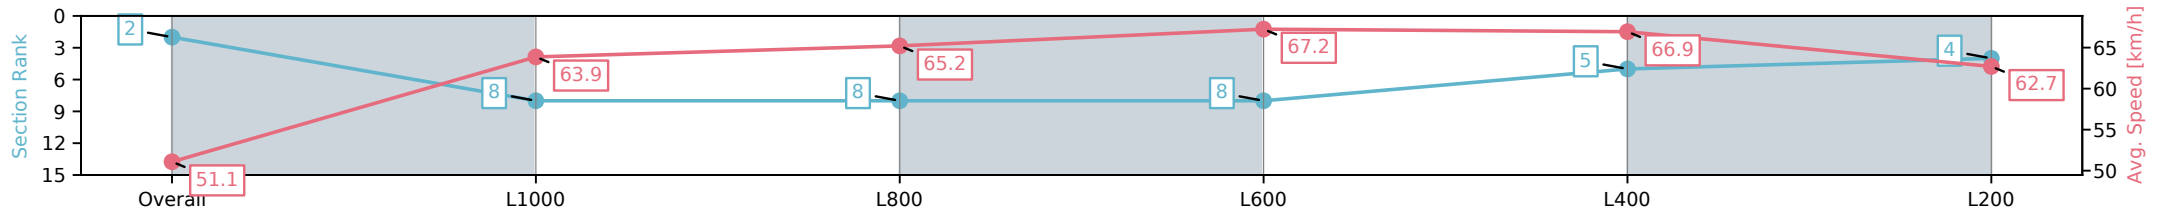

Thomas Farms RC Murray Bridge SA - Professional

Race 3: Sportsbet Fast Form Maiden Plate - 1200m

04 January 2025 - 10:06AM

Track Rating: Good 4, Weather: Fine, Rail Position: True

Section	Overall	L1000	L800	L600	L400	L200
Section Times	1:09.97 [2] (0:14.12)	0:55.85 [8] (0:11.31)	0:44.54 [8] (0:11.22)	0:33.32 [8] (0:11.02)	0:22.30 [5] (0:10.77)	0:11.53 [4] (0:11.53)
Average Speed [km/h]	51.1	63.9	65.2	67.2	66.9	62.7
Top Speed [km/h]	64.1	64.5	66.1	67.9	69.4	65.4
Avg. Dist. to Rail [m]	11.9	3.0	5.1	6.1	9.5	9.4
Avg. Stride Freq. [Hz]	2.2	2.5	2.5	2.6	2.6	2.5
Avg. Stride Length [m]	6.5	7.0	7.3	7.2	7.1	7.0