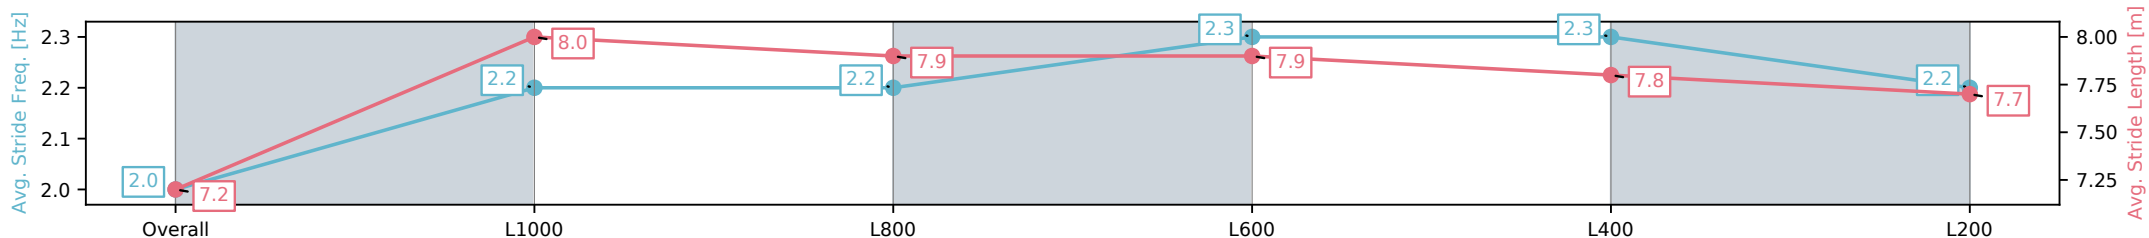

Thomas Farms RC Murray Bridge SA - Professional

Race 3: Sportsbet Fast Form Maiden Plate - 1200m

04 January 2025 - 10:06AM

Track Rating: Good 4, Weather: Fine, Rail Position: True

Section	Overall	L1000	L800	L600	L400	L200
Section Times	1:10.08 [4] (0:13.76)	0:56.32 [2] (0:11.13)	0:45.19 [2] (0:11.16)	0:34.03 [2] (0:11.12)	0:22.91 [2] (0:11.22)	0:11.69 [3] (0:11.69)
Average Speed [km/h]	52.5	64.9	65.5	65.9	64.4	62.0
Top Speed [km/h]	65.5	66.4	67.2	67.7	65.4	64.7
Avg. Dist. to Rail [m]	12.6	1.4	2.9	3.4	6.0	7.7
Avg. Stride Freq. [Hz]	2.0	2.2	2.2	2.3	2.3	2.2
Avg. Stride Length [m]	7.2	8.0	7.9	7.9	7.8	7.7