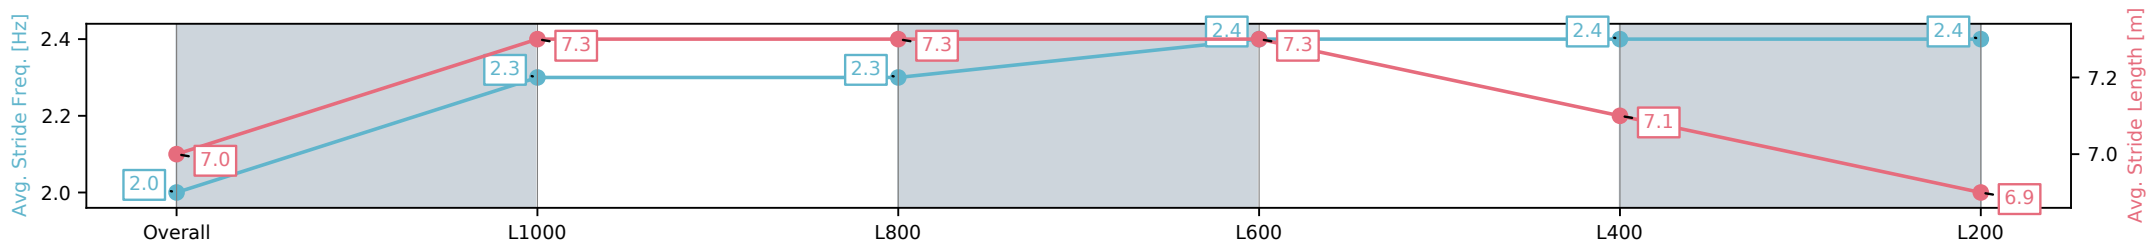

Thomas Farms RC Murray Bridge SA - Professional

Race 3: Sportsbet Fast Form Maiden Plate - 1200m

04 January 2025 - 10:06AM

Track Rating: Good 4, Weather: Fine, Rail Position: True

Section	Overall	L1000	L800	L600	L400	L200
Section Times	1:10.27 [6] (0:14.07)	0:56.20 [7] (0:11.12)	0:45.08 [5] (0:11.28)	0:33.80 [5] (0:11.20)	0:22.60 [6] (0:10.94)	0:11.66 [5] (0:11.66)
Average Speed [km/h]	51.4	65.0	65.3	66.2	66.1	62.1
Top Speed [km/h]	63.5	65.4	65.9	66.8	68.0	65.2
Avg. Dist. to Rail [m]	15.4	4.8	6.0	5.5	7.0	8.1
Avg. Stride Freq. [Hz]	2.0	2.3	2.3	2.4	2.4	2.4
Avg. Stride Length [m]	7.0	7.3	7.3	7.3	7.1	6.9