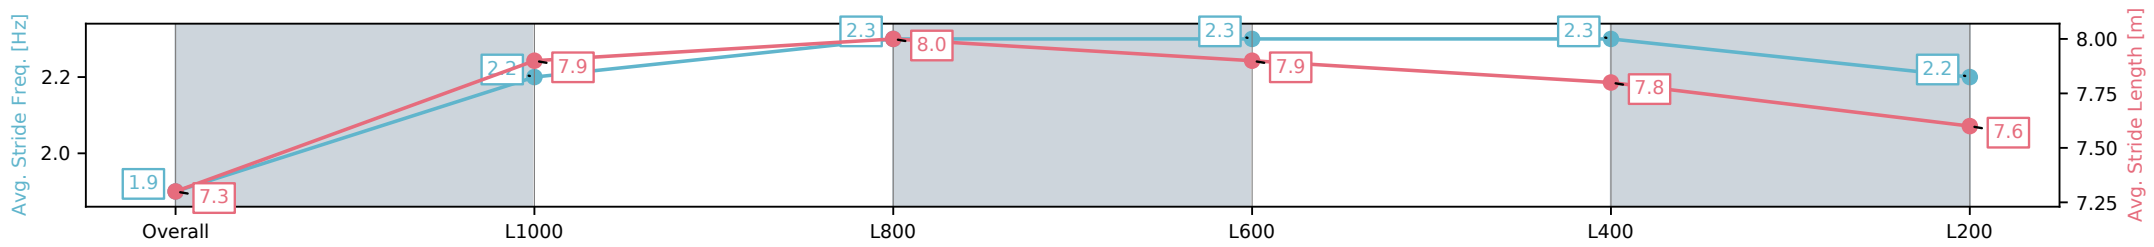

Thomas Farms RC Murray Bridge SA - Professional

Race 3: Sportsbet Fast Form Maiden Plate - 1200m

04 January 2025 - 10:06AM

Track Rating: Good 4, Weather: Fine, Rail Position: True

Section	Overall	L1000	L800	L600	L400	L200
Section Times	1:11.58 [9] (0:14.39)	0:57.19 [12] (0:11.32)	0:45.87 [11] (0:11.31)	0:34.56 [11] (0:11.32)	0:23.24 [10] (0:11.32)	0:11.92 [10] (0:11.92)
Average Speed [km/h]	50.2	63.9	65.2	65.5	63.9	60.7
Top Speed [km/h]	64.5	65.1	66.6	67.2	66.7	62.9
Avg. Dist. to Rail [m]	10.1	5.4	6.5	6.2	9.1	8.9
Avg. Stride Freq. [Hz]	1.9	2.2	2.3	2.3	2.3	2.2
Avg. Stride Length [m]	7.3	7.9	8.0	7.9	7.8	7.6