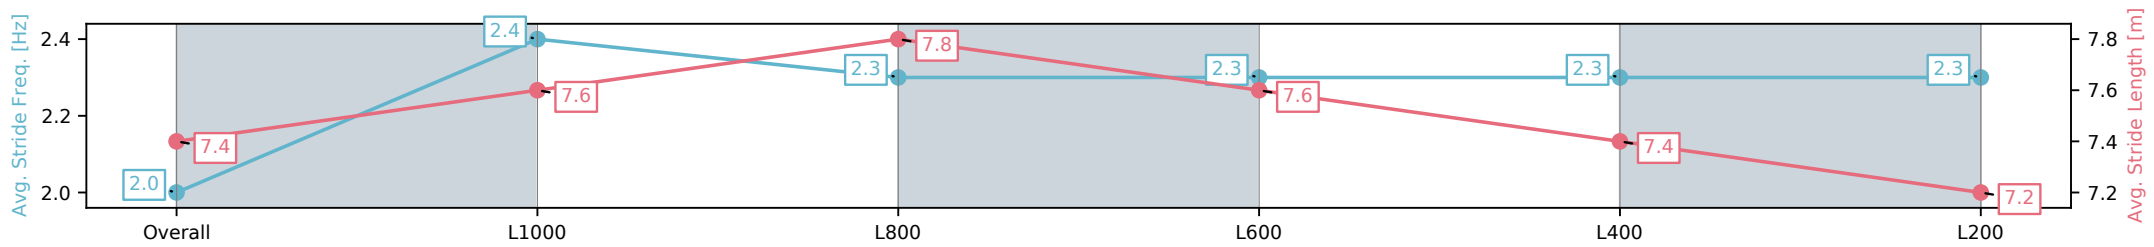

Thomas Farms RC Murray Bridge SA - Professional

Race 3: Sportsbet Fast Form Maiden Plate - 1200m

04 January 2025 - 10:06AM

Track Rating: Good 4, Weather: Fine, Rail Position: True

Section	Overall	L1000	L800	L600	L400	L200
Section Times	1:11.75 [10] (0:14.06)	0:57.69 [6] (0:11.16)	0:46.53 [6] (0:11.25)	0:35.28 [6] (0:11.40)	0:23.88 [8] (0:11.73)	0:12.15 [9] (0:12.15)
Average Speed [km/h]	51.3	64.6	64.6	64.0	61.6	59.5
Top Speed [km/h]	65.3	65.5	66.1	65.3	63.7	61.7
Avg. Dist. to Rail [m]	5.8	0.6	2.5	2.5	3.7	4.6
Avg. Stride Freq. [Hz]	2.0	2.4	2.3	2.3	2.3	2.3
Avg. Stride Length [m]	7.4	7.6	7.8	7.6	7.4	7.2