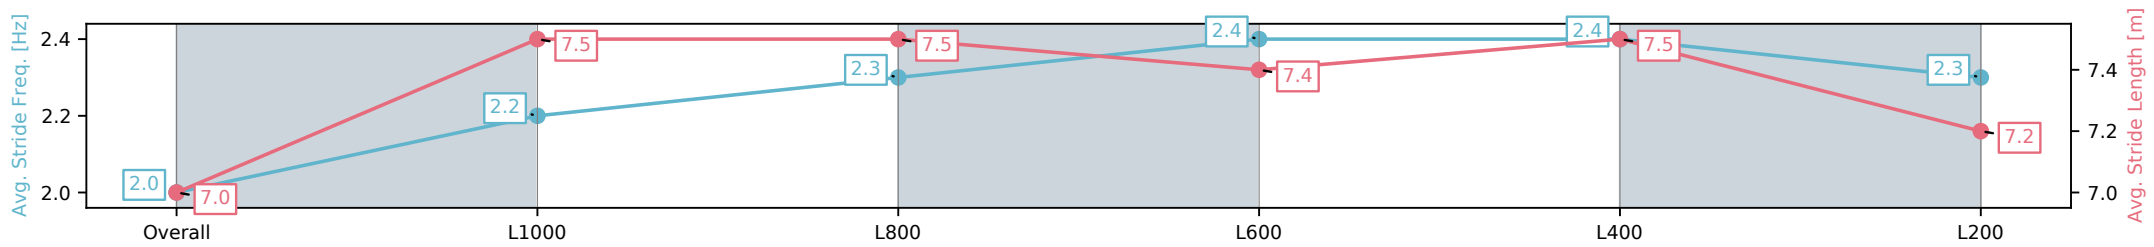

Thomas Farms RC Murray Bridge SA - Professional

Race 3: Sportsbet Fast Form Maiden Plate - 1200m

04 January 2025 - 10:06AM

Track Rating: Good 4, Weather: Fine, Rail Position: True

Section	Overall	L1000	L800	L600	L400	L200
Section Times	1:10.25 [5] (0:14.32)	0:55.93 [11] (0:11.28)	0:44.64 [10] (0:11.15)	0:33.49 [9] (0:11.18)	0:22.31 [9] (0:10.89)	0:11.42 [8] (0:11.42)
Average Speed [km/h]	50.4	64.2	65.5	66.1	66.4	63.3
Top Speed [km/h]	64.9	65.1	66.3	67.4	68.0	65.0
Avg. Dist. to Rail [m]	10.0	2.3	3.9	4.7	7.2	7.9
Avg. Stride Freq. [Hz]	2.0	2.2	2.3	2.4	2.4	2.3
Avg. Stride Length [m]	7.0	7.5	7.5	7.4	7.5	7.2