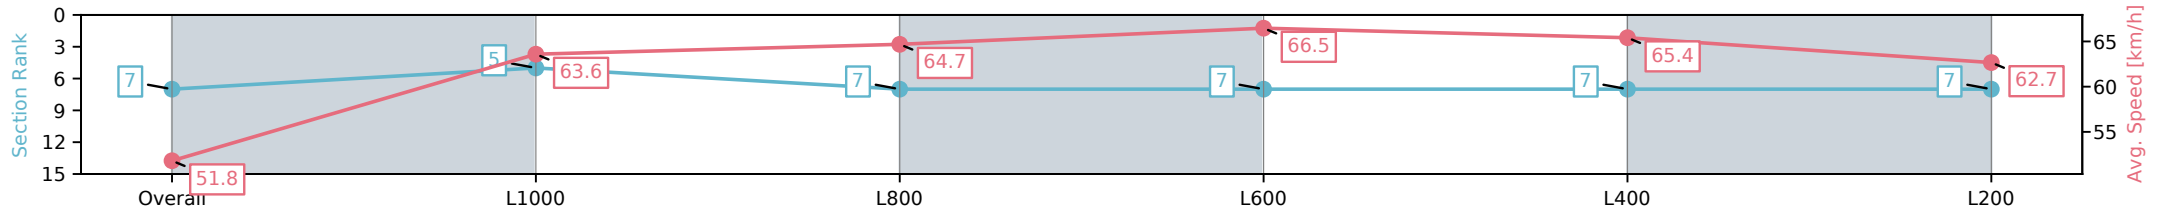

Thomas Farms RC Murray Bridge SA - Professional

Race 3: Sportsbet Fast Form Maiden Plate - 1200m

04 January 2025 - 10:06AM

Track Rating: Good 4, Weather: Fine, Rail Position: True

Section	Overall	L1000	L800	L600	L400	L200
Section Times	1:10.32 [7] (0:13.94)	0:56.38 [5] (0:11.40)	0:44.98 [7] (0:11.28)	0:33.69 [7] (0:11.11)	0:22.58 [7] (0:11.05)	0:11.53 [7] (0:11.53)
Average Speed [km/h]	51.8	63.6	64.7	66.5	65.4	62.7
Top Speed [km/h]	64.1	64.0	65.7	67.7	67.5	64.9
Avg. Dist. to Rail [m]	7.5	2.8	4.5	4.4	7.2	7.7
Avg. Stride Freq. [Hz]	2.4	2.3	2.3	2.5	2.4	2.4
Avg. Stride Length [m]	6.0	7.1	7.2	7.1	7.0	7.0