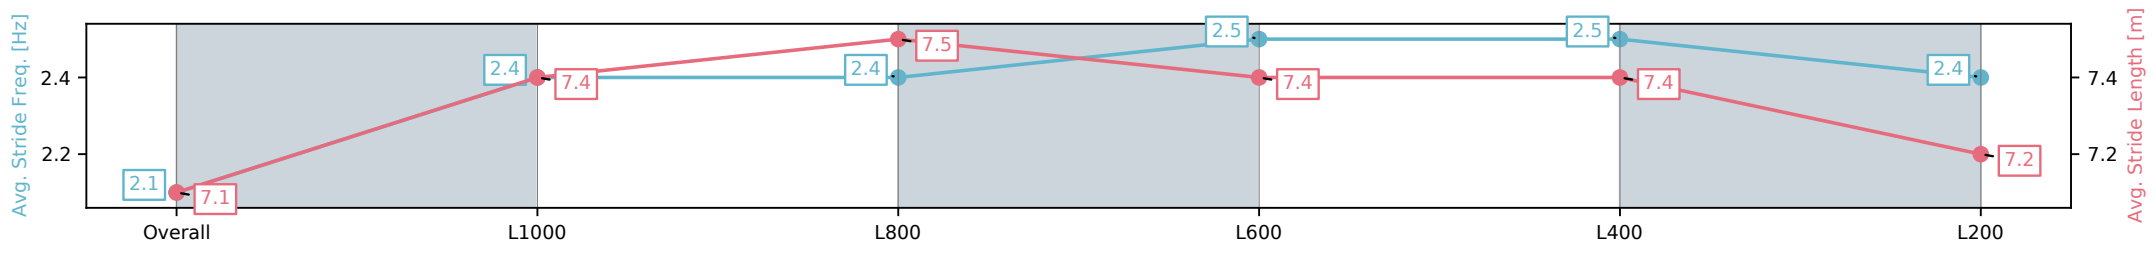

Race 3: Sportsbet Fast Form Maiden Plate - 1200m

04 January 2025 - 10:06AM

Track Rating: Good 4, Weather: Fine, Rail Position: True

Section	Overall	L1000	L800	L600	L400	L200
Section Times	1:09.82 [1] (0:13.91)	0:55.91 [4] (0:11.15)	0:44.76 [3] (0:11.26)	0:33.50 [4] (0:11.09)	0:22.41 [4] (0:10.82)	0:11.59 [1] (0:11.59)
Average Speed [km/h]	51.9	64.8	65.2	66.8	66.7	62.3
Top Speed [km/h]	64.6	65.8	66.8	68.4	68.1	65.6
Avg. Dist. to Rail [m]	12.0	4.0	5.4	5.5	8.8	9.3
Avg. Stride Freq. [Hz]	2.1	2.4	2.4	2.5	2.5	2.4
Avg. Stride Length [m]	7.1	7.4	7.5	7.4	7.4	7.2