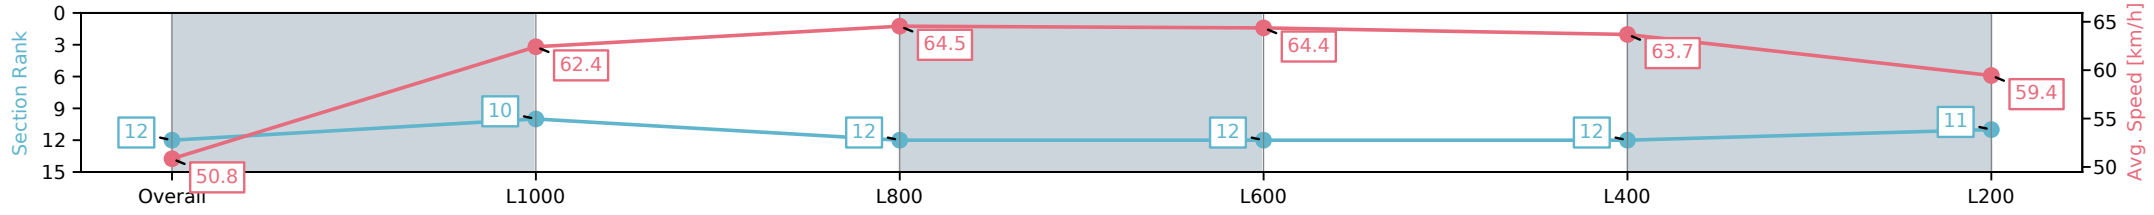

Thomas Farms RC Murray Bridge SA - Professional

Race 3: Sportsbet Fast Form Maiden Plate - 1200m

04 January 2025 - 10:06AM

Track Rating: Good 4, Weather: Fine, Rail Position: True

Section	Overall	L1000	L800	L600	L400	L200
Section Times	1:11.97 [12] (0:14.20)	0:57.77 [10] (0:11.57)	0:46.19 [12] (0:11.30)	0:34.89 [12] (0:11.39)	0:23.50 [12] (0:11.35)	0:12.15 [11] (0:12.15)
Average Speed [km/h]	50.8	62.4	64.5	64.4	63.7	59.4
Top Speed [km/h]	64.5	63.6	66.2	65.7	66.0	62.7
Avg. Dist. to Rail [m]	10.1	2.5	3.5	3.9	6.5	7.4
Avg. Stride Freq. [Hz]	2.0	2.4	2.4	2.5	2.4	2.3
Avg. Stride Length [m]	7.1	7.2	7.4	7.3	7.2	7.0