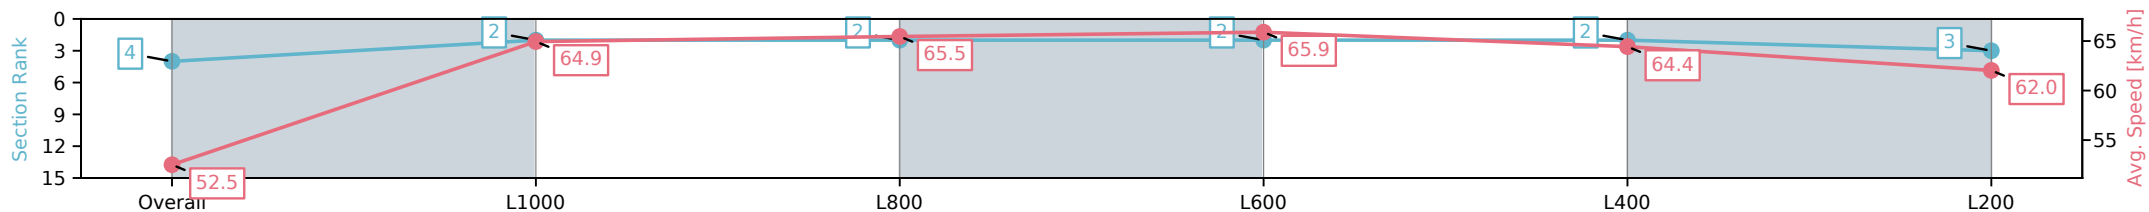

Thomas Farms RC Murray Bridge SA - Professional

Race 3: Sportsbet Fast Form Maiden Plate - 1200m

04 January 2025 - 10:06AM

Track Rating: Good 4, Weather: Fine, Rail Position: True

Section	Overall	L1000	L800	L600	L400	L200
Section Times	1:10.08 [4] (0:13.76)	0:56.32 [2] (0:11.13)	0:45.19 [2] (0:11.16)	0:34.03 [2] (0:11.12)	0:22.91 [2] (0:11.22)	0:11.69 [3] (0:11.69)
Average Speed [km/h]	52.5	64.9	65.5	65.9	64.4	62.0
Top Speed [km/h]	65.5	66.4	67.2	67.7	65.4	64.7
Avg. Dist. to Rail [m]	12.6	1.4	2.9	3.4	6.0	7.7
Avg. Stride Freq. [Hz]	2.0	2.2	2.2	2.3	2.3	2.2
Avg. Stride Length [m]	7.2	8.0	7.9	7.9	7.8	7.7