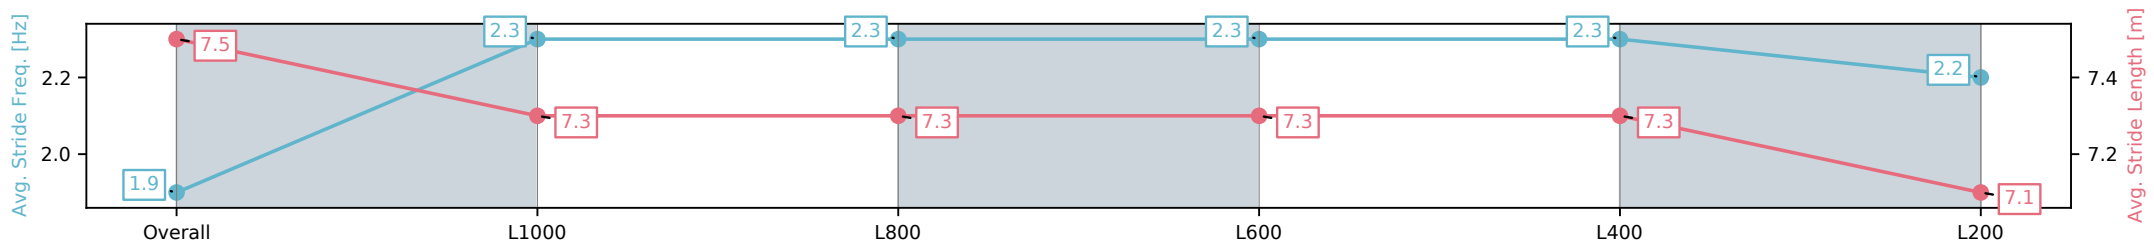

Thomas Farms RC Murray Bridge SA - Professional

Race 3: Sportsbet Fast Form Maiden Plate - 1200m

04 January 2025 - 10:06AM

Track Rating: Good 4, Weather: Fine, Rail Position: True

Section	Overall	L1000	L800	L600	L400	L200
Section Times	1:11.95 [11] (0:14.16)	0:57.79 [9] (0:11.32)	0:46.47 [9] (0:11.38)	0:35.09 [10] (0:11.52)	0:23.57 [11] (0:11.54)	0:12.03 [12] (0:12.03)
Average Speed [km/h]	51.1	63.8	64.2	63.6	62.6	60.1
Top Speed [km/h]	64.7	65.0	65.0	64.9	63.6	62.3
Avg. Dist. to Rail [m]	10.4	1.9	3.3	3.5	6.2	8.2
Avg. Stride Freq. [Hz]	1.9	2.3	2.3	2.3	2.3	2.2
Avg. Stride Length [m]	7.5	7.3	7.3	7.3	7.3	7.1