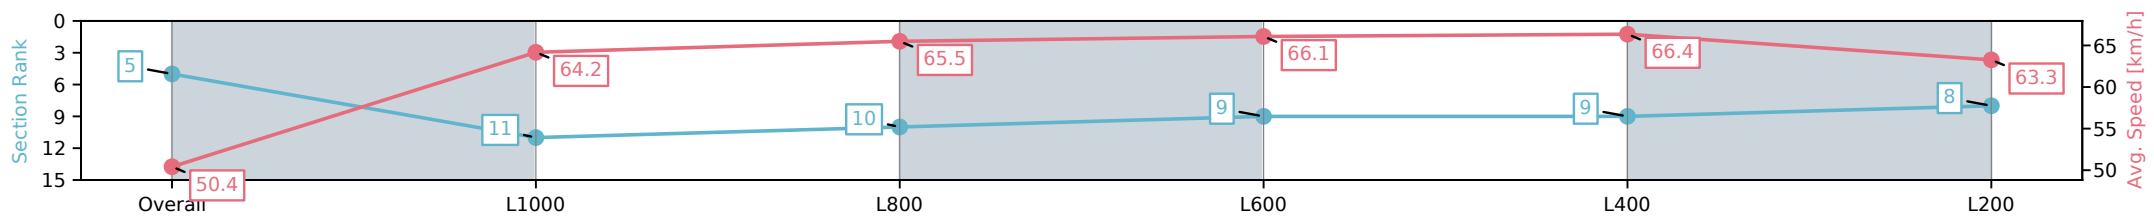

Thomas Farms RC Murray Bridge SA - Professional

Race 3: Sportsbet Fast Form Maiden Plate - 1200m

04 January 2025 - 10:06AM

Track Rating: Good 4, Weather: Fine, Rail Position: True

Section	Overall	L1000	L800	L600	L400	L200
Section Times	1:10.25 [5] (0:14.32)	0:55.93 [11] (0:11.28)	0:44.64 [10] (0:11.15)	0:33.49 [9] (0:11.18)	0:22.31 [9] (0:10.89)	0:11.42 [8] (0:11.42)
Average Speed [km/h]	50.4	64.2	65.5	66.1	66.4	63.3
Top Speed [km/h]	64.9	65.1	66.3	67.4	68.0	65.0
Avg. Dist. to Rail [m]	10.0	2.3	3.9	4.7	7.2	7.9
Avg. Stride Freq. [Hz]	2.0	2.2	2.3	2.4	2.4	2.3
Avg. Stride Length [m]	7.0	7.5	7.5	7.4	7.5	7.2