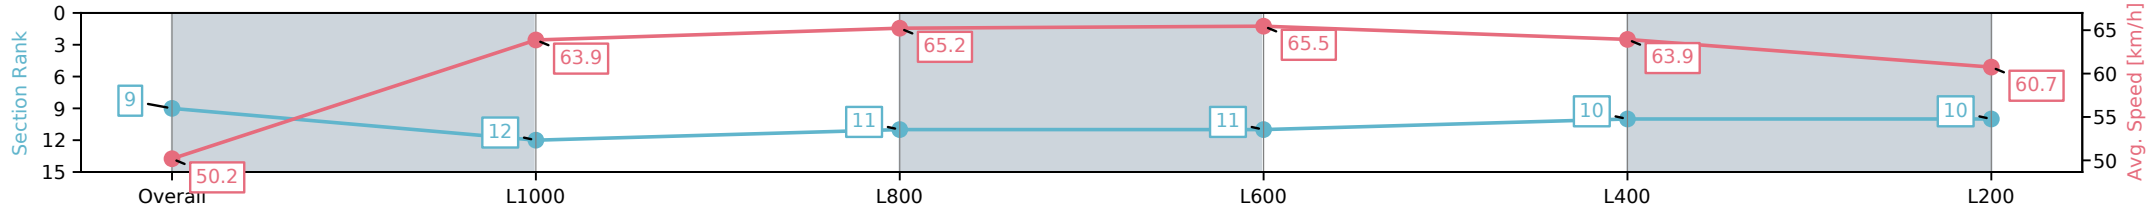

Thomas Farms RC Murray Bridge SA - Professional

Race 3: Sportsbet Fast Form Maiden Plate - 1200m

04 January 2025 - 10:06AM

Track Rating: Good 4, Weather: Fine, Rail Position: True

Section	Overall	L1000	L800	L600	L400	L200
Section Times	1:11.58 [9] (0:14.39)	0:57.19 [12] (0:11.32)	0:45.87 [11] (0:11.31)	0:34.56 [11] (0:11.32)	0:23.24 [10] (0:11.32)	0:11.92 [10] (0:11.92)
Average Speed [km/h]	50.2	63.9	65.2	65.5	63.9	60.7
Top Speed [km/h]	64.5	65.1	66.6	67.2	66.7	62.9
Avg. Dist. to Rail [m]	10.1	5.4	6.5	6.2	9.1	8.9
Avg. Stride Freq. [Hz]	1.9	2.2	2.3	2.3	2.3	2.2
Avg. Stride Length [m]	7.3	7.9	8.0	7.9	7.8	7.6