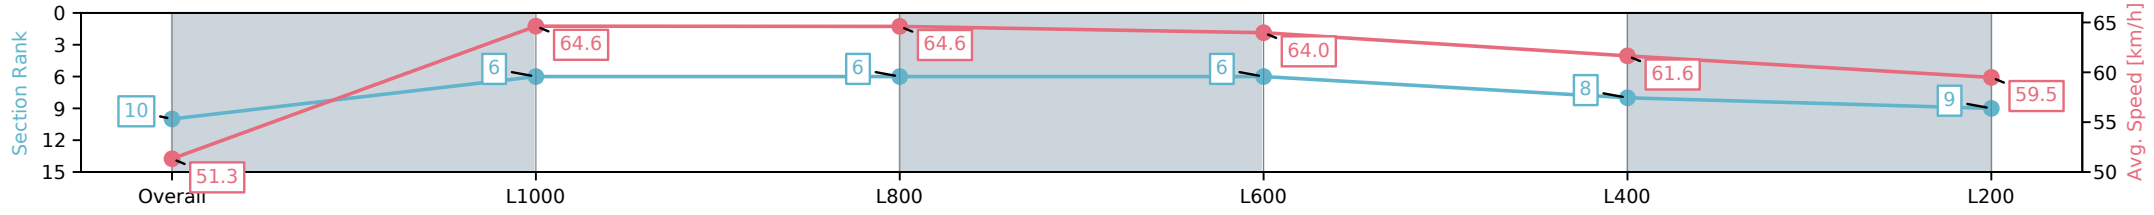

Thomas Farms RC Murray Bridge SA - Professional

Race 3: Sportsbet Fast Form Maiden Plate - 1200m

04 January 2025 - 10:06AM

Track Rating: Good 4, Weather: Fine, Rail Position: True

Section	Overall	L1000	L800	L600	L400	L200
Section Times	1:11.75 [10] (0:14.06)	0:57.69 [6] (0:11.16)	0:46.53 [6] (0:11.25)	0:35.28 [6] (0:11.40)	0:23.88 [8] (0:11.73)	0:12.15 [9] (0:12.15)
Average Speed [km/h]	51.3	64.6	64.6	64.0	61.6	59.5
Top Speed [km/h]	65.3	65.5	66.1	65.3	63.7	61.7
Avg. Dist. to Rail [m]	5.8	0.6	2.5	2.5	3.7	4.6
Avg. Stride Freq. [Hz]	2.0	2.4	2.3	2.3	2.3	2.3
Avg. Stride Length [m]	7.4	7.6	7.8	7.6	7.4	7.2