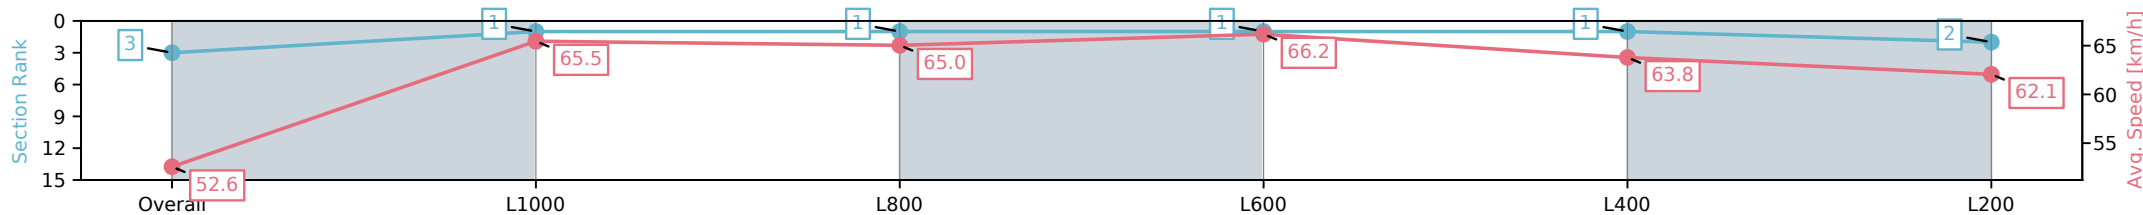

Thomas Farms RC Murray Bridge SA - Professional

Race 3: Sportsbet Fast Form Maiden Plate - 1200m

04 January 2025 - 10:06AM

Track Rating: Good 4, Weather: Fine, Rail Position: True

Section	Overall	L1000	L800	L600	L400	L200
Section Times	1:09.99 [3] (0:13.72)	0:56.27 [1] (0:11.03)	0:45.24 [1] (0:11.19)	0:34.05 [1] (0:11.07)	0:22.98 [1] (0:11.34)	0:11.64 [2] (0:11.64)
Average Speed [km/h]	52.6	65.5	65.0	66.2	63.8	62.1
Top Speed [km/h]	65.3	66.9	66.2	67.5	66.3	63.8
Avg. Dist. to Rail [m]	6.2	0.7	2.5	3.7	5.5	6.4
Avg. Stride Freq. [Hz]	2.0	2.3	2.3	2.3	2.3	2.3
Avg. Stride Length [m]	7.4	7.9	8.0	7.8	7.7	7.5