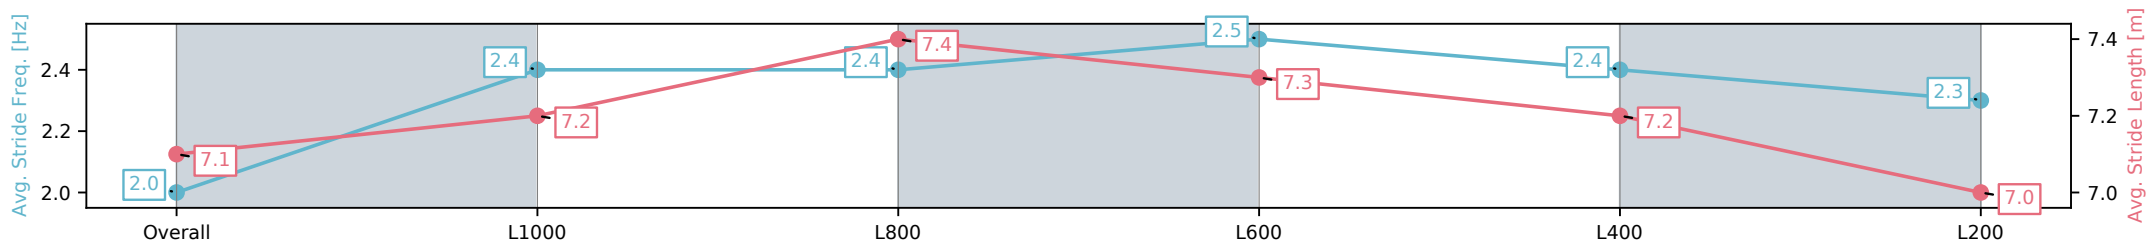

Thomas Farms RC Murray Bridge SA - Professional

Race 3: Sportsbet Fast Form Maiden Plate - 1200m

04 January 2025 - 10:06AM

Track Rating: Good 4, Weather: Fine, Rail Position: True

Section	Overall	L1000	L800	L600	L400	L200
Section Times	1:11.97 [12] (0:14.20)	0:57.77 [10] (0:11.57)	0:46.19 [12] (0:11.30)	0:34.89 [12] (0:11.39)	0:23.50 [12] (0:11.35)	0:12.15 [11] (0:12.15)
Average Speed [km/h]	50.8	62.4	64.5	64.4	63.7	59.4
Top Speed [km/h]	64.5	63.6	66.2	65.7	66.0	62.7
Avg. Dist. to Rail [m]	10.1	2.5	3.5	3.9	6.5	7.4
Avg. Stride Freq. [Hz]	2.0	2.4	2.4	2.5	2.4	2.3
Avg. Stride Length [m]	7.1	7.2	7.4	7.3	7.2	7.0

[] Ranking at each section and finish
 -:-:- No data available at this section
 NA No data available