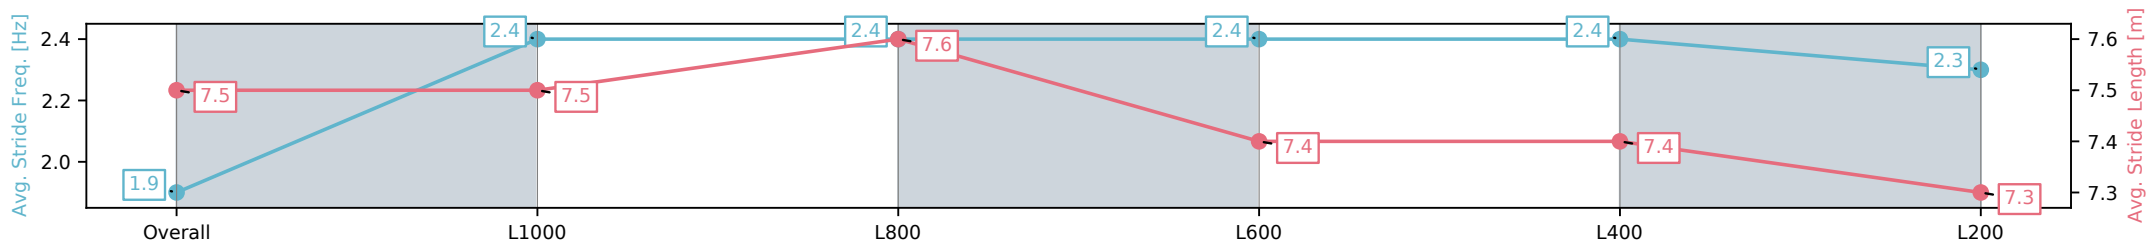

Thomas Farms RC Murray Bridge SA - Professional

Race 3: Sportsbet Fast Form Maiden Plate - 1200m

04 January 2025 - 10:06AM

Track Rating: Good 4, Weather: Fine, Rail Position: True

Section	Overall	L1000	L800	L600	L400	L200
Section Times	1:10.60 [8] (0:13.87)	0:56.73 [3] (0:11.21)	0:45.52 [4] (0:11.22)	0:34.30 [3] (0:11.08)	0:23.22 [3] (0:11.30)	0:11.92 [6] (0:11.92)
Average Speed [km/h]	52.0	64.3	65.0	66.3	63.9	60.6
Top Speed [km/h]	64.4	65.7	66.0	67.8	65.7	62.3
Avg. Dist. to Rail [m]	8.1	1.3	3.4	3.5	6.0	6.4
Avg. Stride Freq. [Hz]	1.9	2.4	2.4	2.4	2.4	2.3
Avg. Stride Length [m]	7.5	7.5	7.6	7.4	7.4	7.3