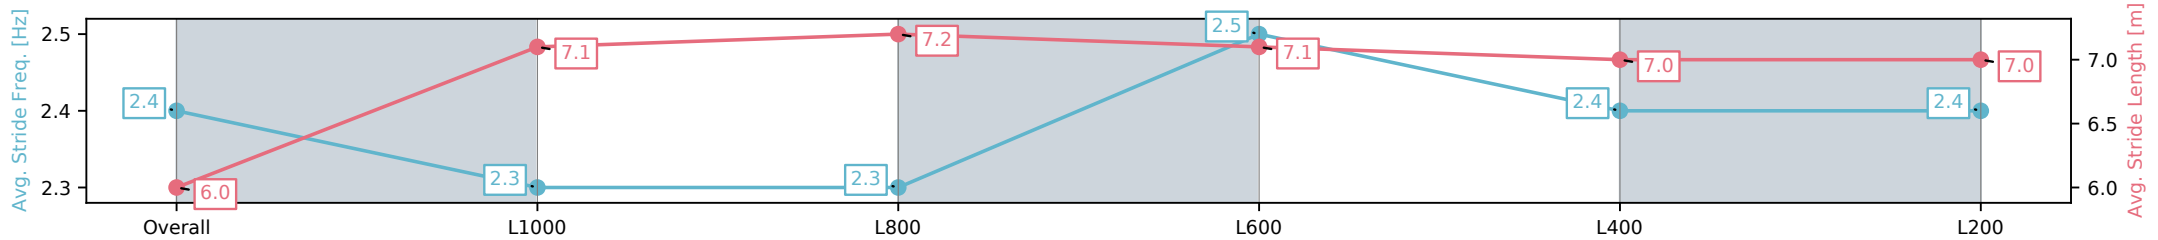

Thomas Farms RC Murray Bridge SA - Professional

Race 3: Sportsbet Fast Form Maiden Plate - 1200m

04 January 2025 - 10:06AM

Track Rating: Good 4, Weather: Fine, Rail Position: True

Section	Overall	L1000	L800	L600	L400	L200
Section Times	1:10.32 [7] (0:13.94)	0:56.38 [5] (0:11.40)	0:44.98 [7] (0:11.28)	0:33.69 [7] (0:11.11)	0:22.58 [7] (0:11.05)	0:11.53 [7] (0:11.53)
Average Speed [km/h]	51.8	63.6	64.7	66.5	65.4	62.7
Top Speed [km/h]	64.1	64.0	65.7	67.7	67.5	64.9
Avg. Dist. to Rail [m]	7.5	2.8	4.5	4.4	7.2	7.7
Avg. Stride Freq. [Hz]	2.4	2.3	2.3	2.5	2.4	2.4
Avg. Stride Length [m]	6.0	7.1	7.2	7.1	7.0	7.0