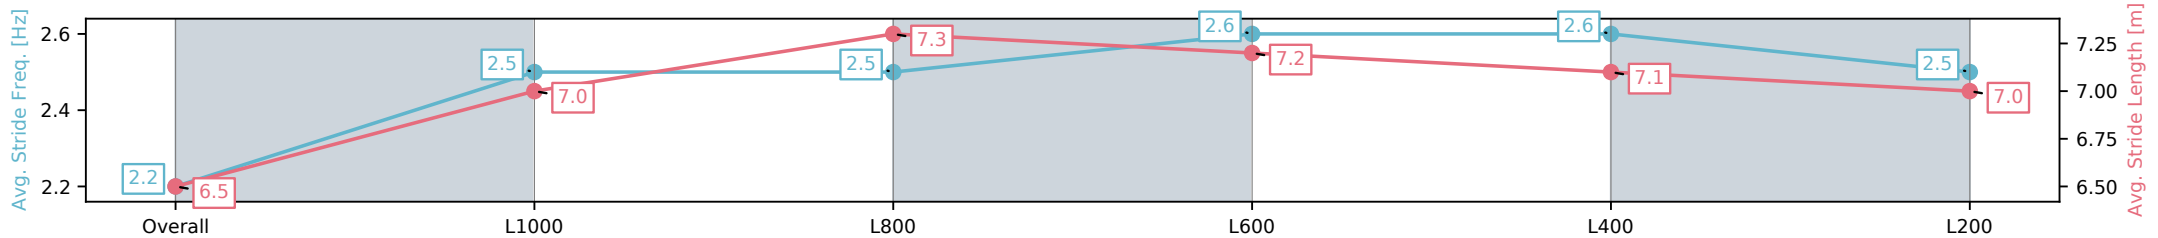

Thomas Farms RC Murray Bridge SA - Professional

Race 3: Sportsbet Fast Form Maiden Plate - 1200m

04 January 2025 - 10:06AM

Track Rating: Good 4, Weather: Fine, Rail Position: True

Section	Overall	L1000	L800	L600	L400	L200
Section Times	1:09.97 [2] (0:14.12)	0:55.85 [8] (0:11.31)	0:44.54 [8] (0:11.22)	0:33.32 [8] (0:11.02)	0:22.30 [5] (0:10.77)	0:11.53 [4] (0:11.53)
Average Speed [km/h]	51.1	63.9	65.2	67.2	66.9	62.7
Top Speed [km/h]	64.1	64.5	66.1	67.9	69.4	65.4
Avg. Dist. to Rail [m]	11.9	3.0	5.1	6.1	9.5	9.4
Avg. Stride Freq. [Hz]	2.2	2.5	2.5	2.6	2.6	2.5
Avg. Stride Length [m]	6.5	7.0	7.3	7.2	7.1	7.0