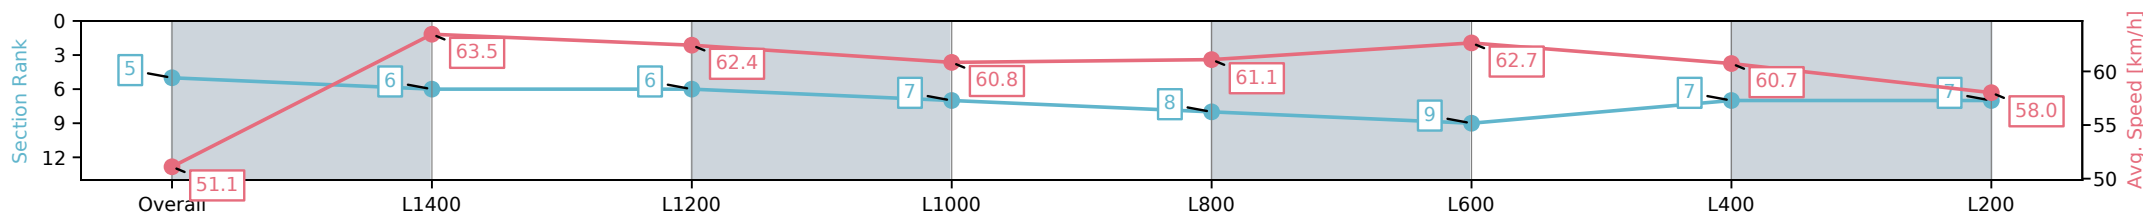

Thomas Farms RC Murray Bridge SA - Professional

Race 8: Thomas Farms Handicap - 1600m

21 December 2024 - 4:45PM

Track Rating: Good 4, Weather: Fine, Rail Position: +3m 1200m
Chute, True Remainder

Section	Overall	L1400	L1200	L1000	L800	L600	L400	L200
Section Times	1:37.06 [5] (0:14.11)	1:22.95 [6] (0:11.34)	1:11.61 [6] (0:11.55)	1:00.06 [7] (0:12.07)	0:47.99 [8] (0:12.00)	0:35.99 [9] (0:11.72)	0:24.27 [7] (0:11.86)	0:12.41 [7] (0:12.41)
Average Speed [km/h]	51.1	63.5	62.4	60.8	61.1	62.7	60.7	58.0
Top Speed [km/h]	63.4	64.2	64.2	61.3	62.2	63.7	62.9	58.6
Avg. Dist. to Rail [m]	6.8	2.0	2.4	3.5	3.9	4.7	6.3	5.7
Avg. Stride Freq. [Hz]	2.2	2.3	2.3	2.3	2.3	2.3	2.3	2.3
Avg. Stride Length [m]	6.6	7.3	7.2	7.2	7.1	7.4	7.2	7.0