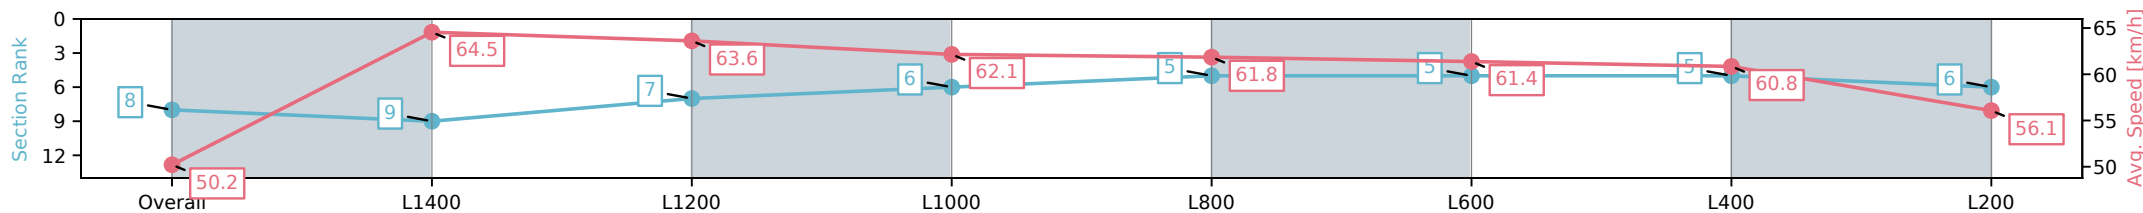

Thomas Farms RC Murray Bridge SA - Professional

Race 8: Thomas Farms Handicap - 1600m

21 December 2024 - 4:45PM

Track Rating: Good 4, Weather: Fine, Rail Position: +3m 1200m
Chute, True Remainder

Section	Overall	L1400	L1200	L1000	L800	L600	L400	L200
Section Times	1:37.38 [8] (0:14.38)	1:23.00 [9] (0:11.13)	1:11.87 [7] (0:11.36)	1:00.51 [6] (0:11.94)	0:48.57 [5] (0:11.91)	0:36.66 [5] (0:11.97)	0:24.69 [5] (0:11.84)	0:12.85 [6] (0:12.85)
Average Speed [km/h]	50.2	64.5	63.6	62.1	61.8	61.4	60.8	56.1
Top Speed [km/h]	63.9	65.1	64.6	63.0	62.3	62.6	62.3	58.6
Avg. Dist. to Rail [m]	7.3	3.0	4.3	5.8	4.7	4.7	8.1	9.6
Avg. Stride Freq. [Hz]	2.1	2.3	2.3	2.2	2.3	2.3	2.4	2.3
Avg. Stride Length [m]	6.7	7.8	7.8	7.5	7.6	7.3	7.1	6.9