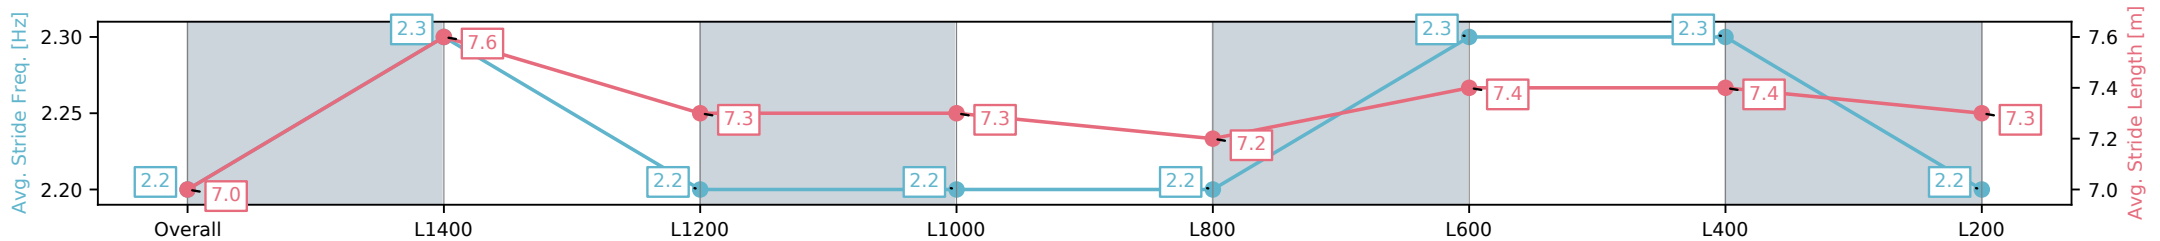

Race 8: Thomas Farms Handicap - 1600m

21 December 2024 - 4:45PM

Track Rating: Good 4, Weather: Fine, Rail Position: +3m 1200m
Chute, True Remainder

Section	Overall	L1400	L1200	L1000	L800	L600	L400	L200
Section Times	1:36.68 [1] (0:13.42)	1:23.26 [2] (0:11.25)	1:12.01 [2] (0:11.67)	1:00.34 [2] (0:12.01)	0:48.33 [2] (0:12.14)	0:36.19 [2] (0:11.82)	0:24.37 [2] (0:11.76)	0:12.61 [1] (0:12.61)
Average Speed [km/h]	53.7	64.0	61.9	60.8	60.4	61.8	61.3	57.0
Top Speed [km/h]	65.5	64.8	64.0	61.4	61.6	62.7	62.5	59.6
Avg. Dist. to Rail [m]	3.9	1.8	1.7	3.0	3.4	3.6	5.2	5.4
Avg. Stride Freq. [Hz]	2.2	2.3	2.2	2.2	2.2	2.3	2.3	2.2
Avg. Stride Length [m]	7.0	7.6	7.3	7.3	7.2	7.4	7.4	7.3