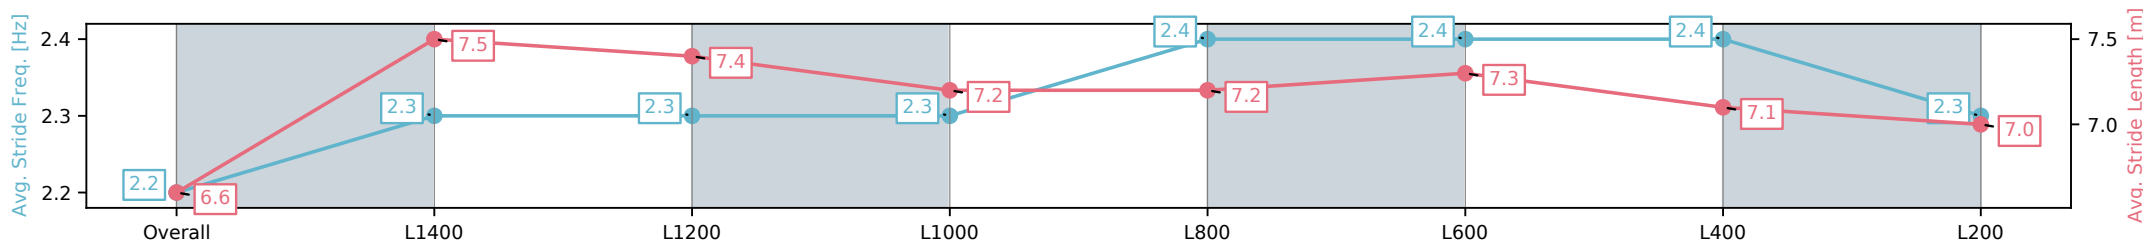

[] Ranking at each section and finish
 -:-:- No data available at this section
 NA No data available

Horse/Jockey Name	SPARKUP/Ben Price
Finish Rank	6
Fastest Section Time (Section)	0:11.33 (L1400)
Top Speed [km/h] (Section)	64.7 (Overall)
Race State	Finished

Thomas Farms RC Murray Bridge SA - Professional

Race 8: Thomas Farms Handicap - 1600m

21 December 2024 - 4:45PM

Track Rating: Good 4, Weather: Fine, Rail Position: +3m 1200m
Chute, True Remainder

Section	Overall	L1400	L1200	L1000	L800	L600	L400	L200
Section Times	1:37.17 [6] (0:13.93)	1:23.24 [4] (0:11.33)	1:11.91 [4] (0:11.60)	1:00.31 [5] (0:12.17)	0:48.14 [7] (0:12.01)	0:36.13 [8] (0:11.77)	0:24.36 [8] (0:11.92)	0:12.44 [8] (0:12.44)
Average Speed [km/h]	51.8	63.5	62.3	60.7	60.8	61.8	60.4	58.0
Top Speed [km/h]	63.5	64.7	64.3	62.1	61.6	63.1	61.9	58.8
Avg. Dist. to Rail [m]	5.5	1.9	3.5	5.0	3.2	2.6	4.5	4.3
Avg. Stride Freq. [Hz]	2.2	2.3	2.3	2.3	2.4	2.4	2.4	2.3
Avg. Stride Length [m]	6.6	7.5	7.4	7.2	7.2	7.3	7.1	7.0