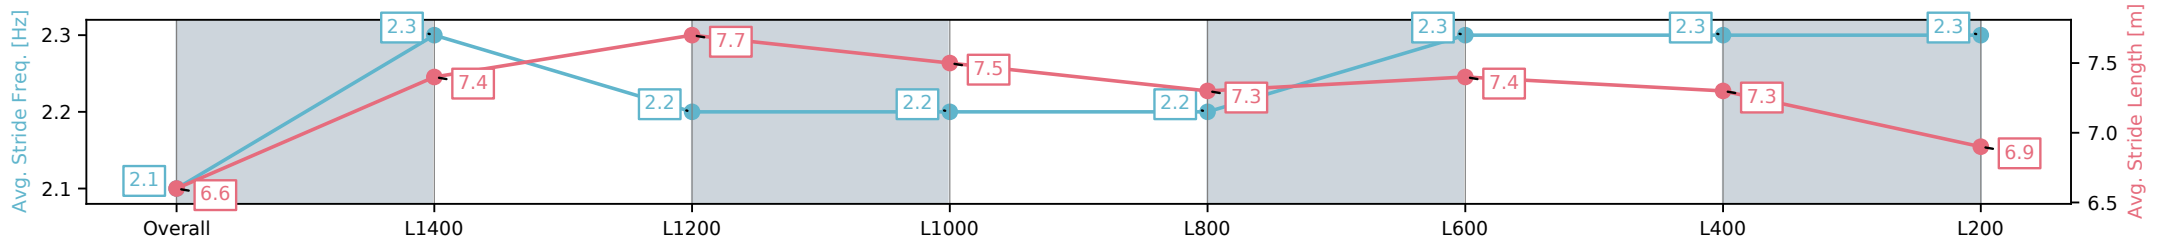

Thomas Farms RC Murray Bridge SA - Professional

Race 8: Thomas Farms Handicap - 1600m

21 December 2024 - 4:45PM

Track Rating: Good 4, Weather: Fine, Rail Position: +3m 1200m
Chute, True Remainder

Section	Overall	L1400	L1200	L1000	L800	L600	L400	L200
Section Times	1:37.53 [10] (0:14.35)	1:23.18 [8] (0:11.36)	1:11.82 [8] (0:11.54)	1:00.28 [10] (0:12.08)	0:48.20 [11] (0:12.06)	0:36.14 [11] (0:11.92)	0:24.22 [11] (0:11.78)	0:12.44 [10] (0:12.44)
Average Speed [km/h]	50.2	63.4	62.5	60.7	61.1	61.9	61.2	57.9
Top Speed [km/h]	62.2	64.2	64.5	62.4	62.5	62.7	62.0	61.1
Avg. Dist. to Rail [m]	5.4	2.1	2.4	3.7	4.7	6.4	10.6	11.0
Avg. Stride Freq. [Hz]	2.1	2.3	2.2	2.2	2.2	2.3	2.3	2.3
Avg. Stride Length [m]	6.6	7.4	7.7	7.5	7.3	7.4	7.3	6.9