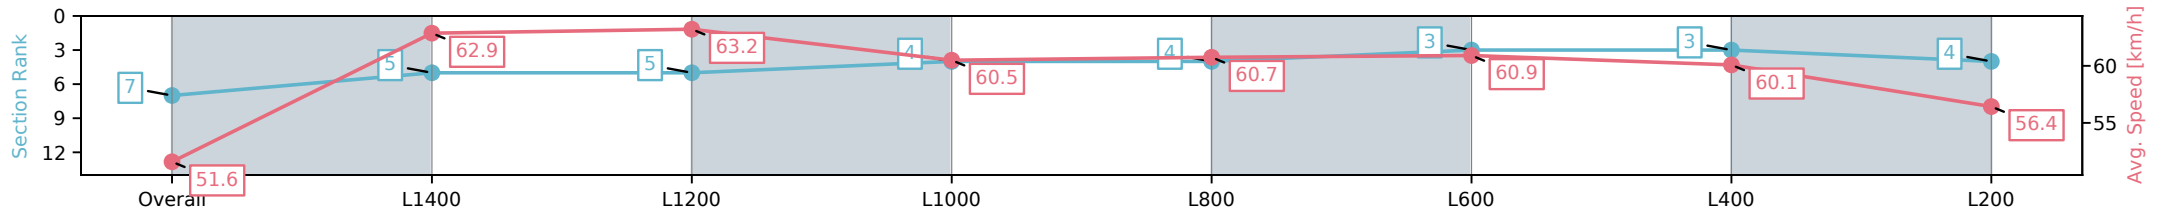

Thomas Farms RC Murray Bridge SA - Professional

Race 8: Thomas Farms Handicap - 1600m

21 December 2024 - 4:45PM

Track Rating: Good 4, Weather: Fine, Rail Position: +3m 1200m
Chute, True Remainder

Section	Overall	L1400	L1200	L1000	L800	L600	L400	L200
Section Times	1:37.26 [7] (0:13.94)	1:23.32 [5] (0:11.47)	1:11.85 [5] (0:11.39)	1:00.46 [4] (0:11.93)	0:48.53 [4] (0:11.88)	0:36.65 [3] (0:11.90)	0:24.75 [3] (0:11.99)	0:12.76 [4] (0:12.76)
Average Speed [km/h]	51.6	62.9	63.2	60.5	60.7	60.9	60.1	56.4
Top Speed [km/h]	63.2	64.9	65.1	60.9	61.3	62.0	61.4	59.0
Avg. Dist. to Rail [m]	2.0	1.0	1.1	0.5	0.6	2.0	5.7	6.2
Avg. Stride Freq. [Hz]	2.2	2.2	2.2	2.1	2.2	2.2	2.3	2.2
Avg. Stride Length [m]	6.8	7.9	8.1	7.8	7.6	7.4	7.3	7.0