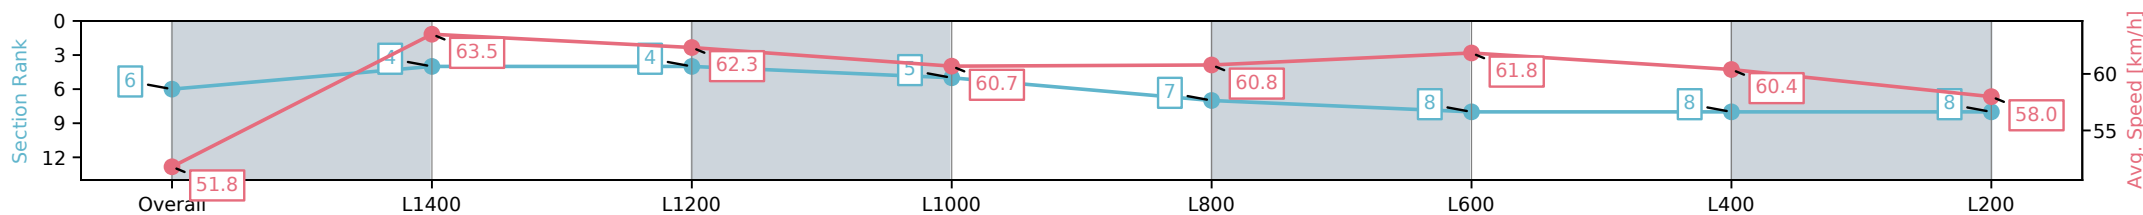

Thomas Farms RC Murray Bridge SA - Professional

Race 8: Thomas Farms Handicap - 1600m

21 December 2024 - 4:45PM

Track Rating: Good 4, Weather: Fine, Rail Position: +3m 1200m
Chute, True Remainder

Section	Overall	L1400	L1200	L1000	L800	L600	L400	L200
Section Times	1:37.17 [6] (0:13.93)	1:23.24 [4] (0:11.33)	1:11.91 [4] (0:11.60)	1:00.31 [5] (0:12.17)	0:48.14 [7] (0:12.01)	0:36.13 [8] (0:11.77)	0:24.36 [8] (0:11.92)	0:12.44 [8] (0:12.44)
Average Speed [km/h]	51.8	63.5	62.3	60.7	60.8	61.8	60.4	58.0
Top Speed [km/h]	63.5	64.7	64.3	62.1	61.6	63.1	61.9	58.8
Avg. Dist. to Rail [m]	5.5	1.9	3.5	5.0	3.2	2.6	4.5	4.3
Avg. Stride Freq. [Hz]	2.2	2.3	2.3	2.3	2.4	2.4	2.4	2.3
Avg. Stride Length [m]	6.6	7.5	7.4	7.2	7.2	7.3	7.1	7.0