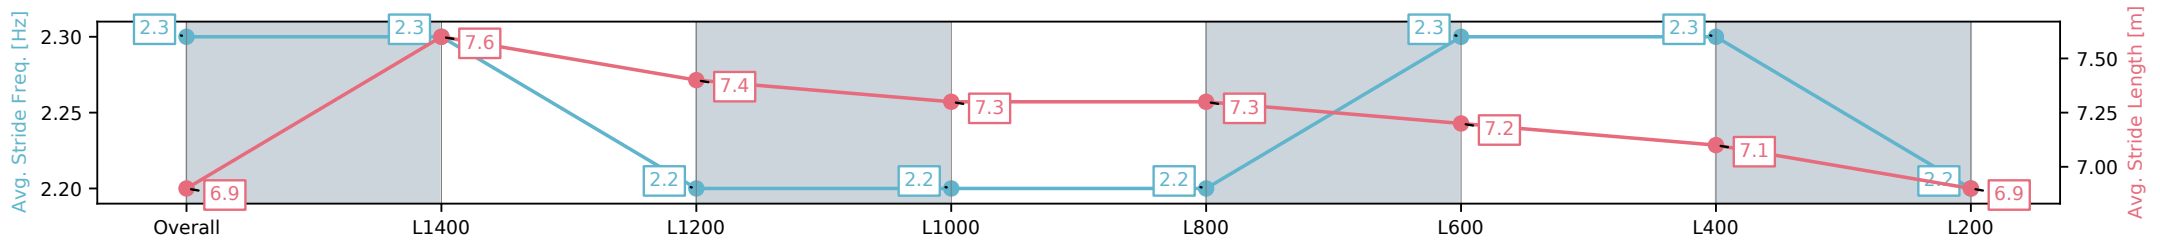

Thomas Farms RC Murray Bridge SA - Professional

Race 8: Thomas Farms Handicap - 1600m

21 December 2024 - 4:45PM

Track Rating: Good 4, Weather: Fine, Rail Position: +3m 1200m
Chute, True Remainder

Section	Overall	L1400	L1200	L1000	L800	L600	L400	L200
Section Times	1:36.97 [3] (0:13.28)	1:23.68 [1] (0:11.10)	1:12.58 [1] (0:11.70)	1:00.88 [1] (0:12.02)	0:48.86 [1] (0:12.16)	0:36.70 [1] (0:11.92)	0:24.78 [1] (0:11.97)	0:12.81 [2] (0:12.81)
Average Speed [km/h]	54.2	64.8	61.6	60.6	60.0	60.9	60.1	56.3
Top Speed [km/h]	66.3	66.8	63.0	61.0	60.5	61.8	61.4	58.5
Avg. Dist. to Rail [m]	3.6	0.6	0.7	2.1	2.5	2.1	2.6	2.5
Avg. Stride Freq. [Hz]	2.3	2.3	2.2	2.2	2.2	2.3	2.3	2.2
Avg. Stride Length [m]	6.9	7.6	7.4	7.3	7.3	7.2	7.1	6.9