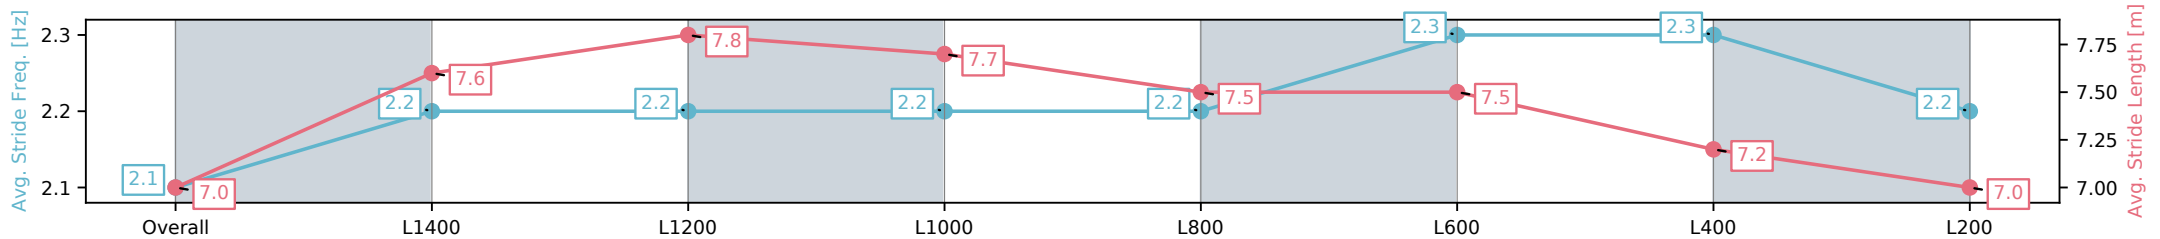

Thomas Farms RC Murray Bridge SA - Professional

Race 8: Thomas Farms Handicap - 1600m

21 December 2024 - 4:45PM

Track Rating: Good 4, Weather: Fine, Rail Position: +3m 1200m
Chute, True Remainder

Section	Overall	L1400	L1200	L1000	L800	L600	L400	L200
Section Times	1:37.38 [9] (0:13.56)	1:23.82 [3] (0:11.34)	1:12.48 [3] (0:11.65)	1:00.83 [3] (0:12.00)	0:48.83 [3] (0:12.07)	0:36.76 [4] (0:11.89)	0:24.87 [4] (0:11.98)	0:12.89 [3] (0:12.89)
Average Speed [km/h]	53.2	63.5	61.8	60.8	60.9	61.9	60.0	55.9
Top Speed [km/h]	64.1	63.9	62.5	61.5	61.9	62.4	62.2	58.6
Avg. Dist. to Rail [m]	2.3	1.3	1.6	2.6	4.3	4.6	7.1	7.7
Avg. Stride Freq. [Hz]	2.1	2.2	2.2	2.2	2.2	2.3	2.3	2.2
Avg. Stride Length [m]	7.0	7.6	7.8	7.7	7.5	7.5	7.2	7.0