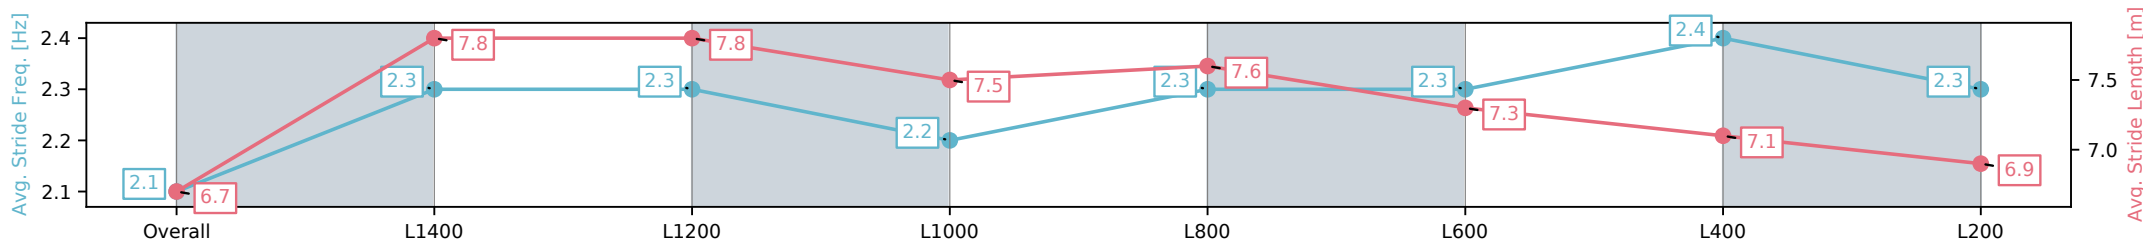

Thomas Farms RC Murray Bridge SA - Professional

Race 8: Thomas Farms Handicap - 1600m

21 December 2024 - 4:45PM

Track Rating: Good 4, Weather: Fine, Rail Position: +3m 1200m
Chute, True Remainder

Section	Overall	L1400	L1200	L1000	L800	L600	L400	L200
Section Times	1:37.38 [8] (0:14.38)	1:23.00 [9] (0:11.13)	1:11.87 [7] (0:11.36)	1:00.51 [6] (0:11.94)	0:48.57 [5] (0:11.91)	0:36.66 [5] (0:11.97)	0:24.69 [5] (0:11.84)	0:12.85 [6] (0:12.85)
Average Speed [km/h]	50.2	64.5	63.6	62.1	61.8	61.4	60.8	56.1
Top Speed [km/h]	63.9	65.1	64.6	63.0	62.3	62.6	62.3	58.6
Avg. Dist. to Rail [m]	7.3	3.0	4.3	5.8	4.7	4.7	8.1	9.6
Avg. Stride Freq. [Hz]	2.1	2.3	2.3	2.2	2.3	2.3	2.4	2.3
Avg. Stride Length [m]	6.7	7.8	7.8	7.5	7.6	7.3	7.1	6.9