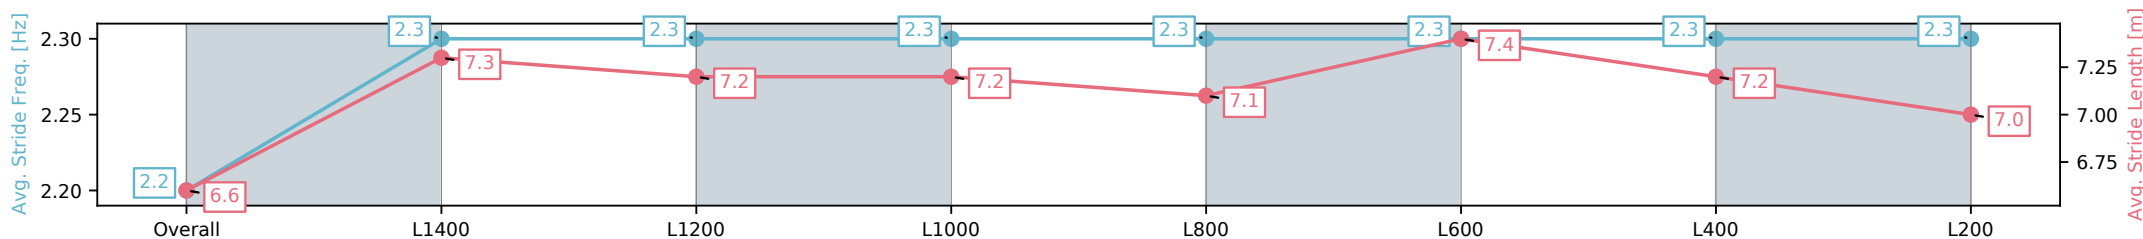

Thomas Farms RC Murray Bridge SA - Professional

Race 8: Thomas Farms Handicap - 1600m

21 December 2024 - 4:45PM

Track Rating: Good 4, Weather: Fine, Rail Position: +3m 1200m
Chute, True Remainder

Section	Overall	L1400	L1200	L1000	L800	L600	L400	L200
Section Times	1:37.06 [5] (0:14.11)	1:22.95 [6] (0:11.34)	1:11.61 [6] (0:11.55)	1:00.06 [7] (0:12.07)	0:47.99 [8] (0:12.00)	0:35.99 [9] (0:11.72)	0:24.27 [7] (0:11.86)	0:12.41 [7] (0:12.41)
Average Speed [km/h]	51.1	63.5	62.4	60.8	61.1	62.7	60.7	58.0
Top Speed [km/h]	63.4	64.2	64.2	61.3	62.2	63.7	62.9	58.6
Avg. Dist. to Rail [m]	6.8	2.0	2.4	3.5	3.9	4.7	6.3	5.7
Avg. Stride Freq. [Hz]	2.2	2.3	2.3	2.3	2.3	2.3	2.3	2.3
Avg. Stride Length [m]	6.6	7.3	7.2	7.2	7.1	7.4	7.2	7.0

[] Ranking at each section and finish
 -:-:- No data available at this section
 NA No data available

Horse/Jockey Name	SPARKUP/Ben Price
Finish Rank	6
Fastest Section Time (Section)	0:11.33 (L1400)
Top Speed [km/h] (Section)	64.7 (Overall)
Race State	Finished