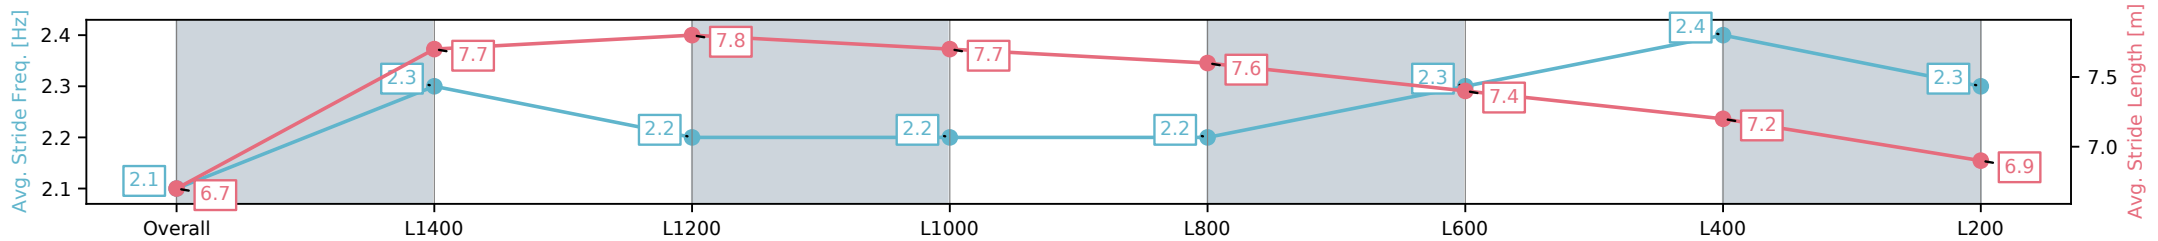

Thomas Farms RC Murray Bridge SA - Professional

Race 8: Thomas Farms Handicap - 1600m

21 December 2024 - 4:45PM

Track Rating: Good 4, Weather: Fine, Rail Position: +3m 1200m
Chute, True Remainder

Section	Overall	L1400	L1200	L1000	L800	L600	L400	L200
Section Times	1:36.97 [2] (0:14.43)	1:22.54 [10] (0:11.28)	1:11.26 [9] (0:11.47)	0:59.79 [8] (0:11.84)	0:47.95 [6] (0:11.89)	0:36.06 [6] (0:11.88)	0:24.18 [6] (0:11.73)	0:12.45 [5] (0:12.45)
Average Speed [km/h]	49.9	63.8	63.0	62.2	61.9	62.0	61.3	57.8
Top Speed [km/h]	63.3	64.9	64.5	63.2	62.6	62.7	62.8	60.1
Avg. Dist. to Rail [m]	6.3	2.7	3.2	4.5	4.4	5.3	8.8	10.0
Avg. Stride Freq. [Hz]	2.1	2.3	2.2	2.2	2.2	2.3	2.4	2.3
Avg. Stride Length [m]	6.7	7.7	7.8	7.7	7.6	7.4	7.2	6.9