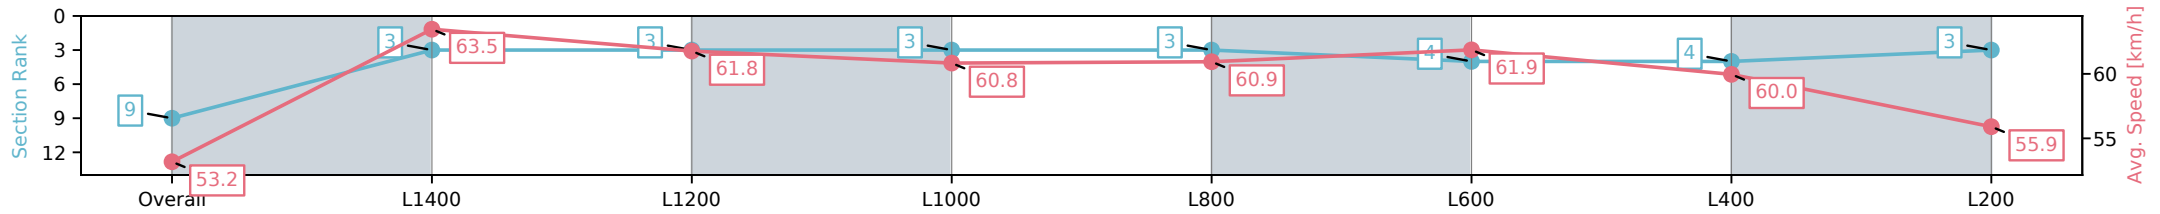

- [] Ranking at each section and finish
- :-:- No data available at this section
- NA No data available

Horse/Jockey Name	WEST CLIFF/Taylor Johnstone
Finish Rank	10
Fastest Section Time (Section)	0:11.36 (L1400)
Top Speed [km/h] (Section)	64.5 (L1400)
Race State	Finished