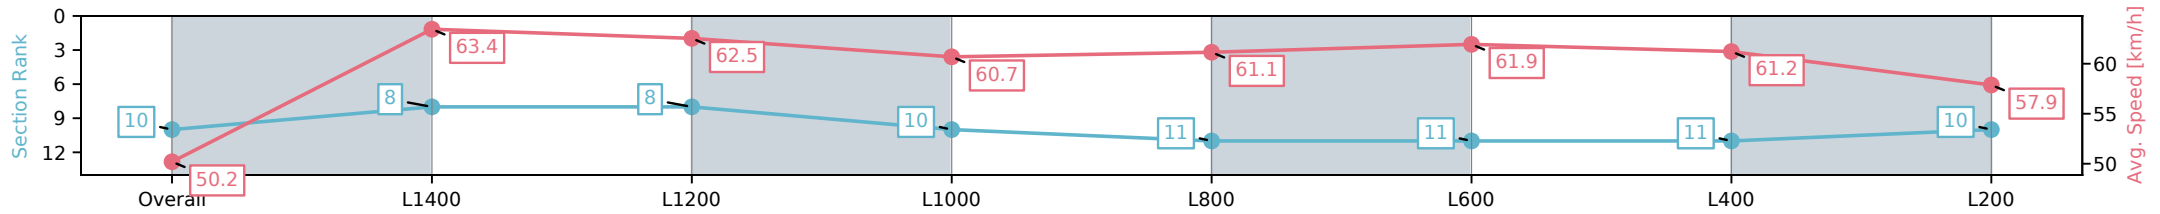

Thomas Farms RC Murray Bridge SA - Professional

Race 8: Thomas Farms Handicap - 1600m

21 December 2024 - 4:45PM

Track Rating: Good 4, Weather: Fine, Rail Position: +3m 1200m
Chute, True Remainder

Section	Overall	L1400	L1200	L1000	L800	L600	L400	L200
Section Times	1:37.53 [10] (0:14.35)	1:23.18 [8] (0:11.36)	1:11.82 [8] (0:11.54)	1:00.28 [10] (0:12.08)	0:48.20 [11] (0:12.06)	0:36.14 [11] (0:11.92)	0:24.22 [11] (0:11.78)	0:12.44 [10] (0:12.44)
Average Speed [km/h]	50.2	63.4	62.5	60.7	61.1	61.9	61.2	57.9
Top Speed [km/h]	62.2	64.2	64.5	62.4	62.5	62.7	62.0	61.1
Avg. Dist. to Rail [m]	5.4	2.1	2.4	3.7	4.7	6.4	10.6	11.0
Avg. Stride Freq. [Hz]	2.1	2.3	2.2	2.2	2.2	2.3	2.3	2.3
Avg. Stride Length [m]	6.6	7.4	7.7	7.5	7.3	7.4	7.3	6.9