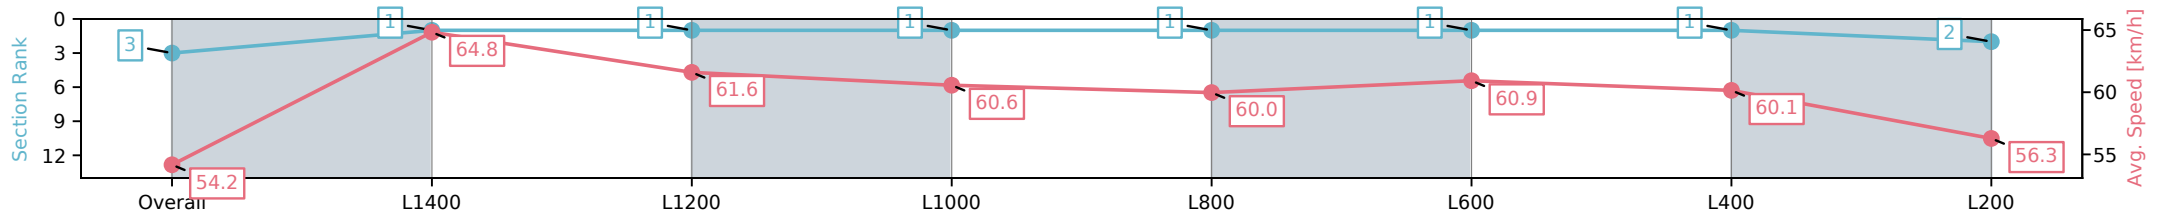

Thomas Farms RC Murray Bridge SA - Professional

Race 8: Thomas Farms Handicap - 1600m

21 December 2024 - 4:45PM

Track Rating: Good 4, Weather: Fine, Rail Position: +3m 1200m
Chute, True Remainder

Section	Overall	L1400	L1200	L1000	L800	L600	L400	L200
Section Times	1:36.97 [3] (0:13.28)	1:23.68 [1] (0:11.10)	1:12.58 [1] (0:11.70)	1:00.88 [1] (0:12.02)	0:48.86 [1] (0:12.16)	0:36.70 [1] (0:11.92)	0:24.78 [1] (0:11.97)	0:12.81 [2] (0:12.81)
Average Speed [km/h]	54.2	64.8	61.6	60.6	60.0	60.9	60.1	56.3
Top Speed [km/h]	66.3	66.8	63.0	61.0	60.5	61.8	61.4	58.5
Avg. Dist. to Rail [m]	3.6	0.6	0.7	2.1	2.5	2.1	2.6	2.5
Avg. Stride Freq. [Hz]	2.3	2.3	2.2	2.2	2.2	2.3	2.3	2.2
Avg. Stride Length [m]	6.9	7.6	7.4	7.3	7.3	7.2	7.1	6.9