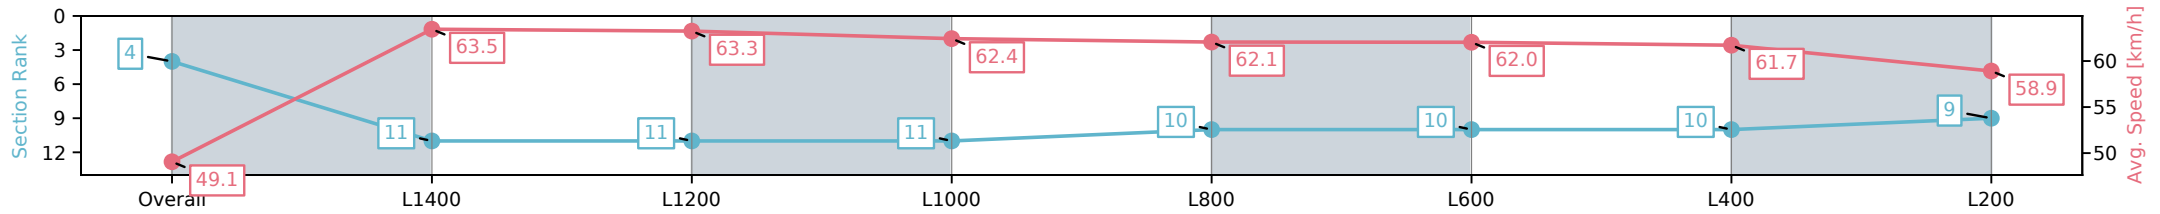

Thomas Farms RC Murray Bridge SA - Professional

Race 8: Thomas Farms Handicap - 1600m

21 December 2024 - 4:45PM

Track Rating: Good 4, Weather: Fine, Rail Position: +3m 1200m
Chute, True Remainder

Section	Overall	L1400	L1200	L1000	L800	L600	L400	L200
Section Times	1:37.01 [4] (0:14.68)	1:22.33 [11] (0:11.34)	1:10.99 [11] (0:11.44)	0:59.55 [11] (0:11.82)	0:47.73 [10] (0:11.88)	0:35.85 [10] (0:11.97)	0:23.88 [10] (0:11.66)	0:12.22 [9] (0:12.22)
Average Speed [km/h]	49.1	63.5	63.3	62.4	62.1	62.0	61.7	58.9
Top Speed [km/h]	61.3	64.5	64.4	62.9	63.2	62.9	62.9	61.1
Avg. Dist. to Rail [m]	3.6	2.9	3.4	4.7	5.2	6.8	10.3	12.3
Avg. Stride Freq. [Hz]	2.1	2.3	2.3	2.3	2.3	2.3	2.4	2.3
Avg. Stride Length [m]	6.4	7.1	7.2	7.2	7.1	7.0	6.9	6.8