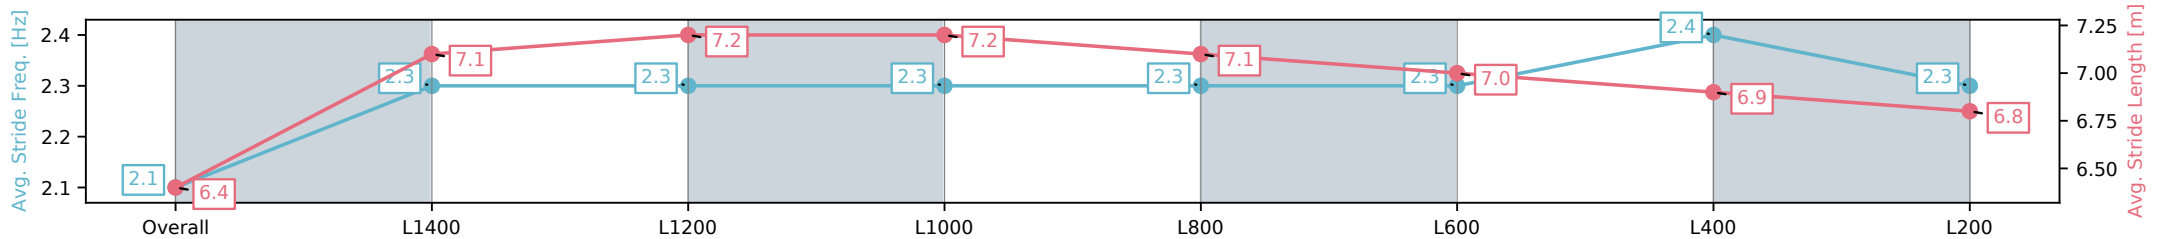

Thomas Farms RC Murray Bridge SA - Professional

Race 8: Thomas Farms Handicap - 1600m

21 December 2024 - 4:45PM

Track Rating: Good 4, Weather: Fine, Rail Position: +3m 1200m
Chute, True Remainder

Section	Overall	L1400	L1200	L1000	L800	L600	L400	L200
Section Times	1:37.01 [4] (0:14.68)	1:22.33 [11] (0:11.34)	1:10.99 [11] (0:11.44)	0:59.55 [11] (0:11.82)	0:47.73 [10] (0:11.88)	0:35.85 [10] (0:11.97)	0:23.88 [10] (0:11.66)	0:12.22 [9] (0:12.22)
Average Speed [km/h]	49.1	63.5	63.3	62.4	62.1	62.0	61.7	58.9
Top Speed [km/h]	61.3	64.5	64.4	62.9	63.2	62.9	62.9	61.1
Avg. Dist. to Rail [m]	3.6	2.9	3.4	4.7	5.2	6.8	10.3	12.3
Avg. Stride Freq. [Hz]	2.1	2.3	2.3	2.3	2.3	2.3	2.4	2.3
Avg. Stride Length [m]	6.4	7.1	7.2	7.2	7.1	7.0	6.9	6.8