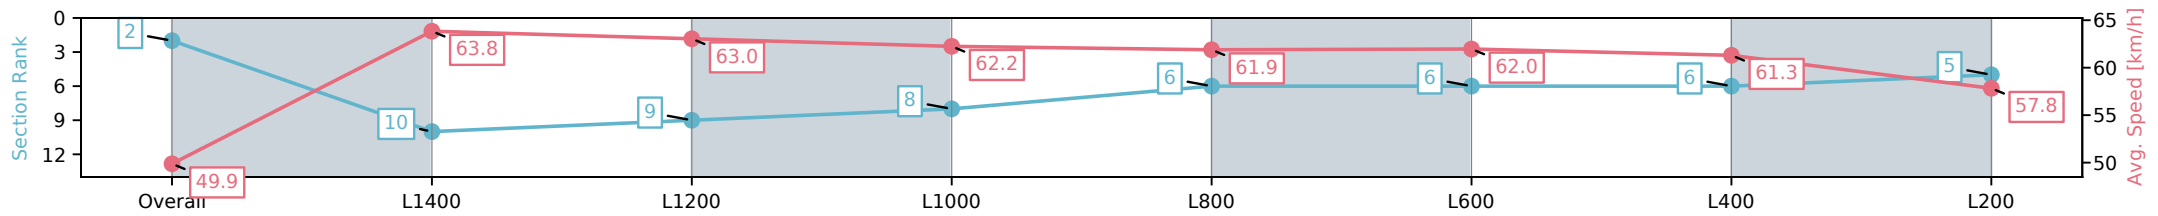

Thomas Farms RC Murray Bridge SA - Professional

Race 8: Thomas Farms Handicap - 1600m

21 December 2024 - 4:45PM

Track Rating: Good 4, Weather: Fine, Rail Position: +3m 1200m
Chute, True Remainder

Section	Overall	L1400	L1200	L1000	L800	L600	L400	L200
Section Times	1:36.97 [2] (0:14.43)	1:22.54 [10] (0:11.28)	1:11.26 [9] (0:11.47)	0:59.79 [8] (0:11.84)	0:47.95 [6] (0:11.89)	0:36.06 [6] (0:11.88)	0:24.18 [6] (0:11.73)	0:12.45 [5] (0:12.45)
Average Speed [km/h]	49.9	63.8	63.0	62.2	61.9	62.0	61.3	57.8
Top Speed [km/h]	63.3	64.9	64.5	63.2	62.6	62.7	62.8	60.1
Avg. Dist. to Rail [m]	6.3	2.7	3.2	4.5	4.4	5.3	8.8	10.0
Avg. Stride Freq. [Hz]	2.1	2.3	2.2	2.2	2.2	2.3	2.4	2.3
Avg. Stride Length [m]	6.7	7.7	7.8	7.7	7.6	7.4	7.2	6.9