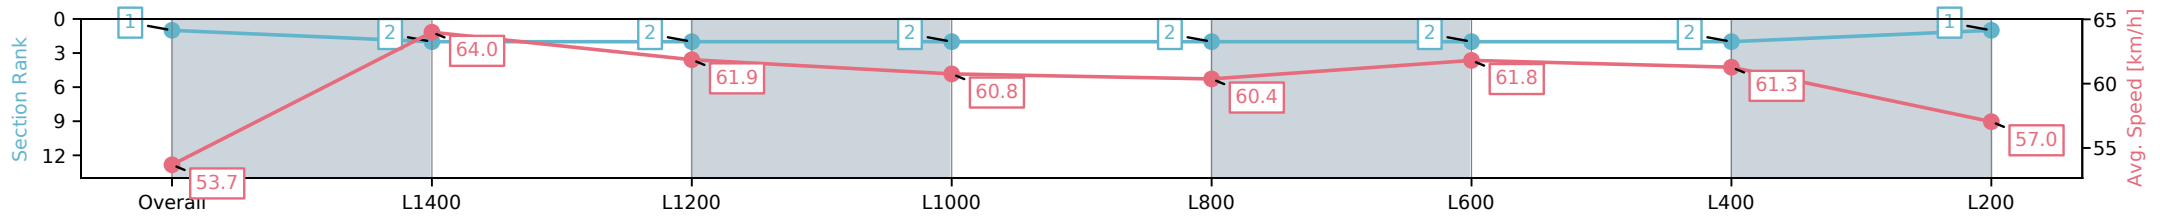

Race 8: Thomas Farms Handicap - 1600m

21 December 2024 - 4:45PM

Track Rating: Good 4, Weather: Fine, Rail Position: +3m 1200m
Chute, True Remainder

Section	Overall	L1400	L1200	L1000	L800	L600	L400	L200
Section Times	1:36.68 [1] (0:13.42)	1:23.26 [2] (0:11.25)	1:12.01 [2] (0:11.67)	1:00.34 [2] (0:12.01)	0:48.33 [2] (0:12.14)	0:36.19 [2] (0:11.82)	0:24.37 [2] (0:11.76)	0:12.61 [1] (0:12.61)
Average Speed [km/h]	53.7	64.0	61.9	60.8	60.4	61.8	61.3	57.0
Top Speed [km/h]	65.5	64.8	64.0	61.4	61.6	62.7	62.5	59.6
Avg. Dist. to Rail [m]	3.9	1.8	1.7	3.0	3.4	3.6	5.2	5.4
Avg. Stride Freq. [Hz]	2.2	2.3	2.2	2.2	2.2	2.3	2.3	2.2
Avg. Stride Length [m]	7.0	7.6	7.3	7.3	7.2	7.4	7.4	7.3