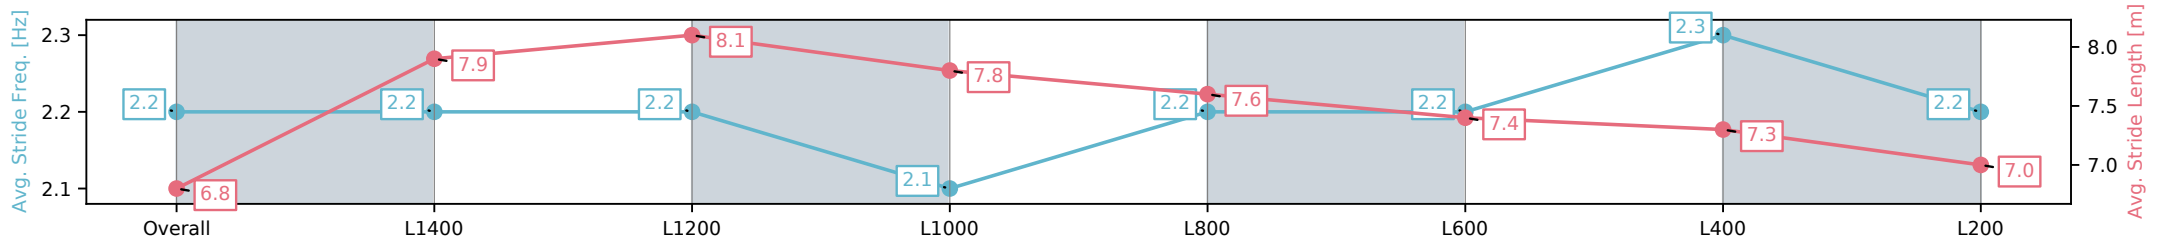

Thomas Farms RC Murray Bridge SA - Professional

Race 8: Thomas Farms Handicap - 1600m

21 December 2024 - 4:45PM

Track Rating: Good 4, Weather: Fine, Rail Position: +3m 1200m
Chute, True Remainder

Section	Overall	L1400	L1200	L1000	L800	L600	L400	L200
Section Times	1:37.26 [7] (0:13.94)	1:23.32 [5] (0:11.47)	1:11.85 [5] (0:11.39)	1:00.46 [4] (0:11.93)	0:48.53 [4] (0:11.88)	0:36.65 [3] (0:11.90)	0:24.75 [3] (0:11.99)	0:12.76 [4] (0:12.76)
Average Speed [km/h]	51.6	62.9	63.2	60.5	60.7	60.9	60.1	56.4
Top Speed [km/h]	63.2	64.9	65.1	60.9	61.3	62.0	61.4	59.0
Avg. Dist. to Rail [m]	2.0	1.0	1.1	0.5	0.6	2.0	5.7	6.2
Avg. Stride Freq. [Hz]	2.2	2.2	2.2	2.1	2.2	2.2	2.3	2.2
Avg. Stride Length [m]	6.8	7.9	8.1	7.8	7.6	7.4	7.3	7.0