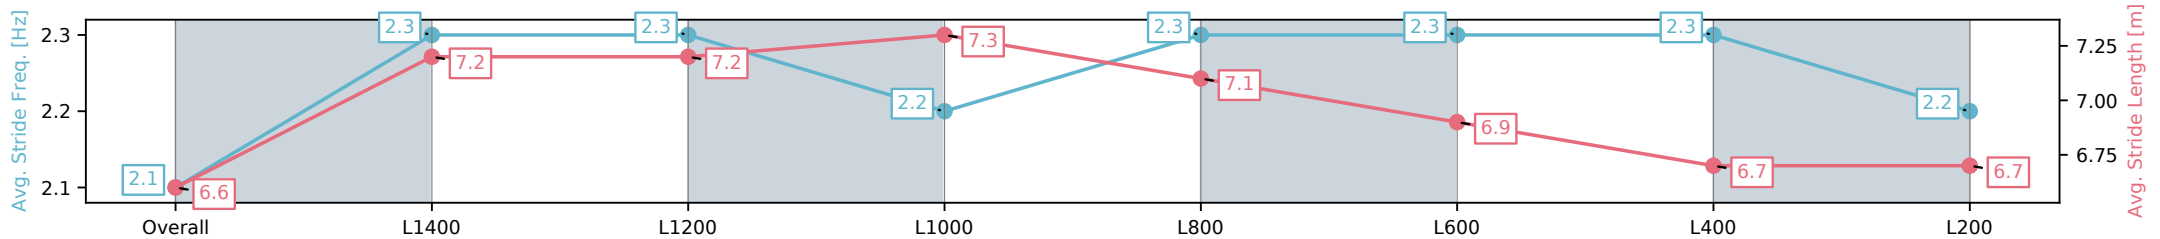

Thomas Farms RC Murray Bridge SA - Professional

Race 8: Thomas Farms Handicap - 1600m

21 December 2024 - 4:45PM

Track Rating: Good 4, Weather: Fine, Rail Position: +3m 1200m
Chute, True Remainder

Section	Overall	L1400	L1200	L1000	L800	L600	L400	L200
Section Times	1:37.72 [11] (0:14.33)	1:23.39 [7] (0:11.45)	1:11.94 [10] (0:11.42)	1:00.52 [9] (0:11.91)	0:48.61 [9] (0:11.90)	0:36.71 [7] (0:11.99)	0:24.72 [9] (0:12.12)	0:12.60 [11] (0:12.60)
Average Speed [km/h]	50.3	62.8	63.2	60.7	60.9	60.7	59.4	57.1
Top Speed [km/h]	61.8	64.1	64.6	62.2	61.4	61.3	61.0	57.7
Avg. Dist. to Rail [m]	4.0	0.4	0.3	0.9	1.4	2.3	3.1	4.0
Avg. Stride Freq. [Hz]	2.1	2.3	2.3	2.2	2.3	2.3	2.3	2.2
Avg. Stride Length [m]	6.6	7.2	7.2	7.3	7.1	6.9	6.7	6.7

- [] Ranking at each section and finish
- :-:- No data available at this section
- NA No data available