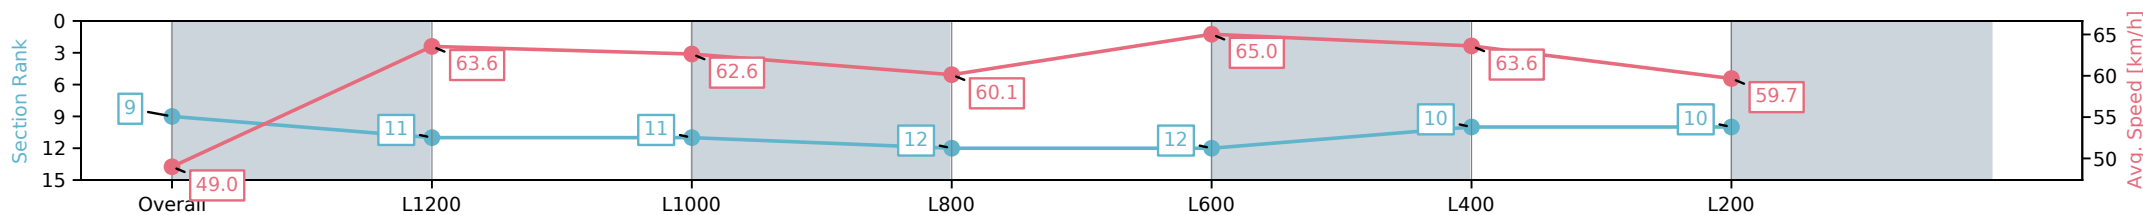

Section	Overall	L1200	L1000	L800	L600	L400	L200
Section Times	1:24.59 [9] (0:14.71)	1:09.88 [11] (0:11.35)	0:58.53 [11] (0:11.65)	0:46.88 [12] (0:12.19)	0:34.69 [12] (0:11.31)	0:23.38 [10] (0:11.31)	0:12.07 [10] (0:12.07)
Average Speed [km/h]	49.0	63.6	62.6	60.1	65.0	63.6	59.7
Top Speed [km/h]	63.3	65.6	64.2	62.7	66.2	65.5	62.0
Avg. Dist. to Rail [m]	6.8	2.0	2.6	3.4	5.0	6.3	8.6
Avg. Stride Freq. [Hz]	2.3	2.4	2.3	2.3	2.4	2.4	2.3
Avg. Stride Length [m]	6.1	7.5	7.5	7.5	7.3	7.4	7.3