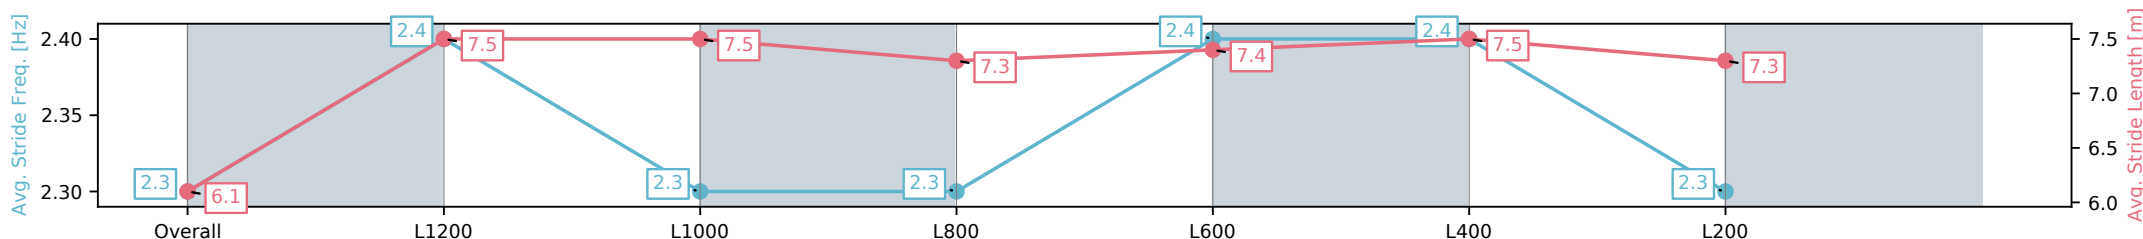

Section	Overall	L1200	L1000	L800	L600	L400	L200
Section Times	1:24.59 [9] (0:14.71)	1:09.88 [11] (0:11.35)	0:58.53 [11] (0:11.65)	0:46.88 [12] (0:12.19)	0:34.69 [12] (0:11.31)	0:23.38 [10] (0:11.31)	0:12.07 [10] (0:12.07)
Average Speed [km/h]	49.0	63.6	62.6	60.1	65.0	63.6	59.7
Top Speed [km/h]	63.3	65.6	64.2	62.7	66.2	65.5	62.0
Avg. Dist. to Rail [m]	6.8	2.0	2.6	3.4	5.0	6.3	8.6
Avg. Stride Freq. [Hz]	2.3	2.4	2.3	2.3	2.4	2.4	2.3
Avg. Stride Length [m]	6.1	7.5	7.5	7.5	7.3	7.4	7.3