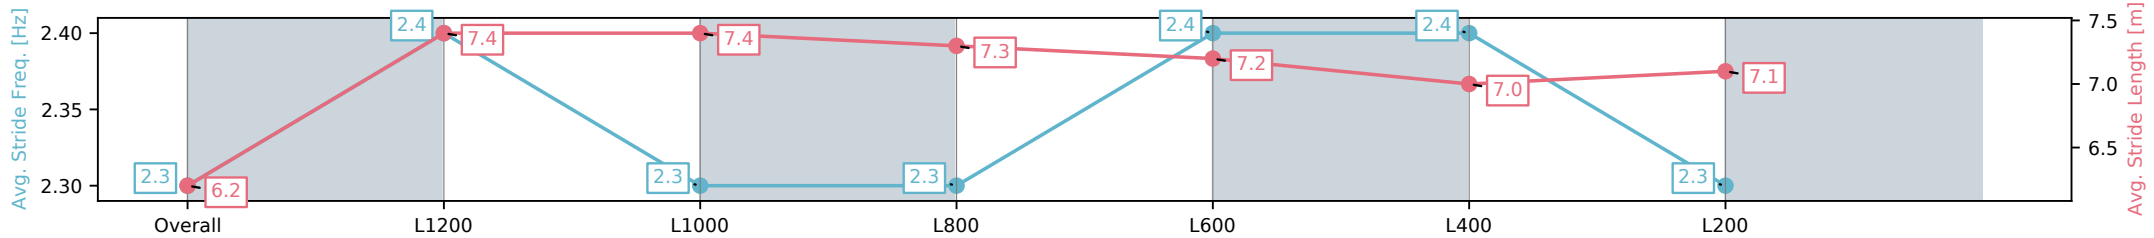

Section	Overall	L1200	L1000	L800	L600	L400	L200
Section Times	1:24.80 [10] (0:14.22)	1:10.58 [5] (0:11.28)	0:59.29 [5] (0:11.66)	0:47.63 [5] (0:11.96)	0:35.67 [4] (0:11.56)	0:24.10 [5] (0:11.64)	0:12.46 [9] (0:12.46)
Average Speed [km/h]	50.7	63.8	62.3	60.7	62.9	61.8	57.8
Top Speed [km/h]	62.9	64.7	63.1	62.7	64.2	63.0	60.4
Avg. Dist. to Rail [m]	1.3	1.5	1.7	1.5	2.8	6.1	6.7
Avg. Stride Freq. [Hz]	2.3	2.4	2.3	2.3	2.4	2.4	2.3
Avg. Stride Length [m]	6.2	7.4	7.4	7.3	7.2	7.0	7.1