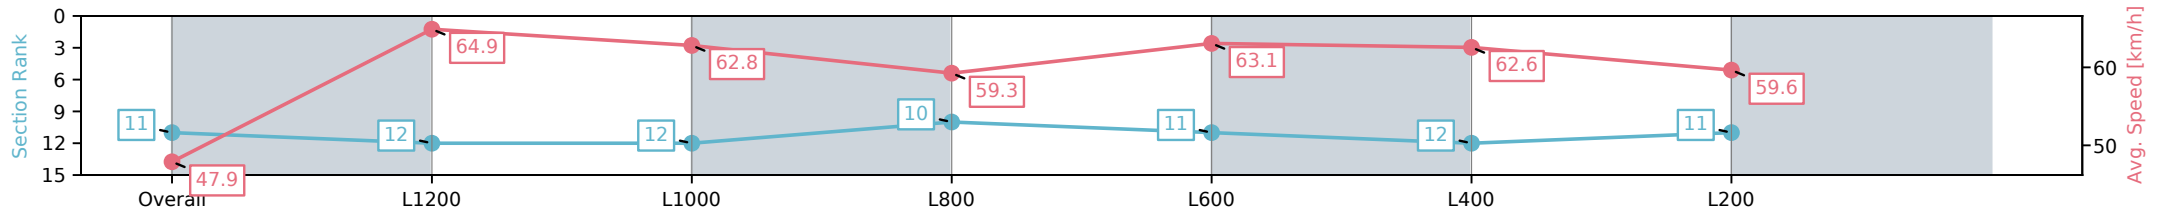

Section	Overall	L1200	L1000	L800	L600	L400	L200
Section Times	1:24.86 [11] (0:15.04)	1:09.82 [12] (0:11.09)	0:58.73 [12] (0:11.39)	0:47.34 [10] (0:12.21)	0:35.13 [11] (0:11.55)	0:23.58 [12] (0:11.51)	0:12.07 [11] (0:12.07)
Average Speed [km/h]	47.9	64.9	62.8	59.3	63.1	62.6	59.6
Top Speed [km/h]	64.9	67.1	64.6	62.1	64.3	64.7	61.0
Avg. Dist. to Rail [m]	2.2	2.3	1.2	1.1	3.0	5.2	9.6
Avg. Stride Freq. [Hz]	2.1	2.3	2.2	2.2	2.4	2.4	2.3
Avg. Stride Length [m]	6.4	7.8	7.7	7.3	7.4	7.4	7.2