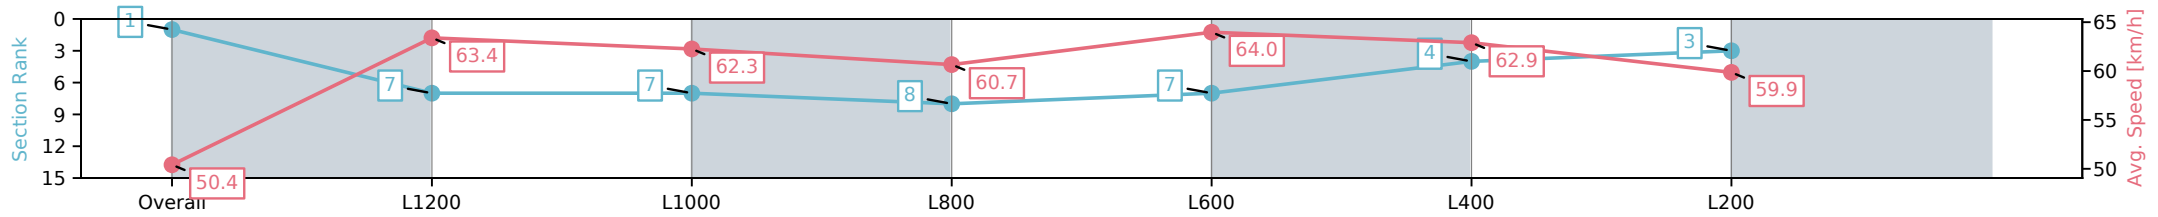

Race 6: Murray Bridge Hotel Handicap - 1400m

21 December 2024 - 3:28PM

Track Rating: Good 4, Weather: Fine, Rail Position: +3m 1200m  
Chute, True Remainder

Section	Overall	L1200	L1000	L800	L600	L400	L200
Section Times	1:24.15 [1] (0:14.28)	1:09.87 [7] (0:11.37)	0:58.50 [7] (0:11.69)	0:46.81 [8] (0:11.95)	0:34.86 [7] (0:11.40)	0:23.46 [4] (0:11.43)	0:12.03 [3] (0:12.03)
Average Speed [km/h]	50.4	63.4	62.3	60.7	64.0	62.9	59.9
Top Speed [km/h]	64.9	65.3	64.6	64.2	65.2	63.7	61.8
Avg. Dist. to Rail [m]	2.4	1.2	2.0	1.4	3.3	6.8	7.2
Avg. Stride Freq. [Hz]	2.3	2.4	2.4	2.4	2.4	2.4	2.4
Avg. Stride Length [m]	6.1	7.2	7.3	7.1	7.2	7.3	7.0