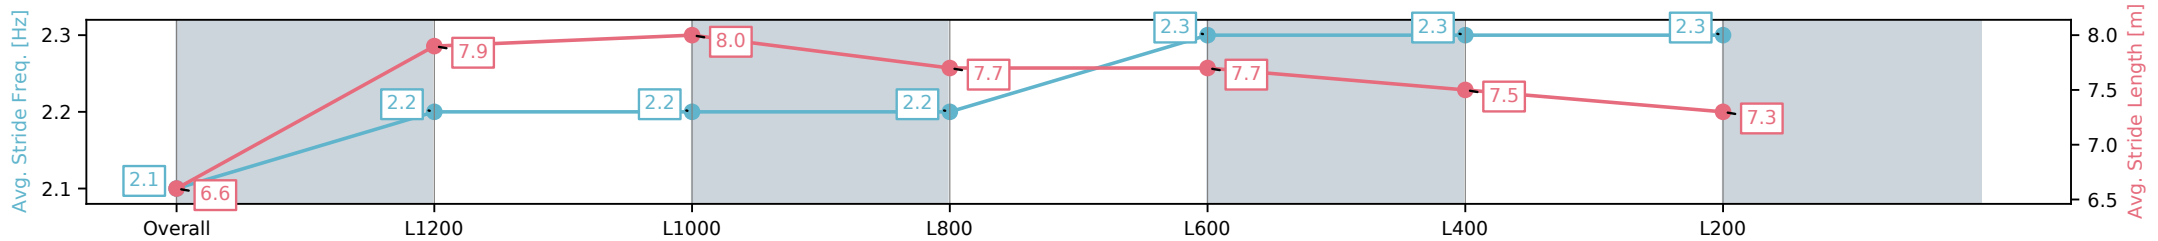

Section	Overall	L1200	L1000	L800	L600	L400	L200
Section Times	1:24.26 [2] (0:14.38)	1:09.88 [8] (0:11.46)	0:58.42 [9] (0:11.64)	0:46.78 [9] (0:12.19)	0:34.59 [10] (0:11.34)	0:23.25 [9] (0:11.31)	0:11.94 [6] (0:11.94)
Average Speed [km/h]	50.1	63.0	62.8	60.3	64.7	63.7	60.4
Top Speed [km/h]	62.2	64.6	64.6	62.8	65.9	65.5	63.1
Avg. Dist. to Rail [m]	3.7	2.2	3.4	3.9	4.7	9.8	11.6
Avg. Stride Freq. [Hz]	2.1	2.2	2.2	2.2	2.3	2.3	2.3
Avg. Stride Length [m]	6.6	7.9	8.0	7.7	7.7	7.5	7.3