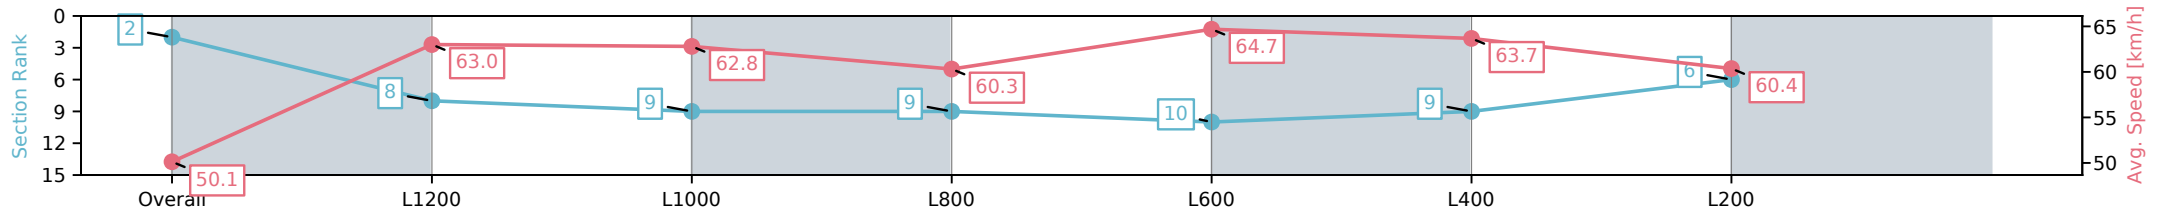

Section	Overall	L1200	L1000	L800	L600	L400	L200
Section Times	1:24.26 [2] (0:14.38)	1:09.88 [8] (0:11.46)	0:58.42 [9] (0:11.64)	0:46.78 [9] (0:12.19)	0:34.59 [10] (0:11.34)	0:23.25 [9] (0:11.31)	0:11.94 [6] (0:11.94)
Average Speed [km/h]	50.1	63.0	62.8	60.3	64.7	63.7	60.4
Top Speed [km/h]	62.2	64.6	64.6	62.8	65.9	65.5	63.1
Avg. Dist. to Rail [m]	3.7	2.2	3.4	3.9	4.7	9.8	11.6
Avg. Stride Freq. [Hz]	2.1	2.2	2.2	2.2	2.3	2.3	2.3
Avg. Stride Length [m]	6.6	7.9	8.0	7.7	7.7	7.5	7.3