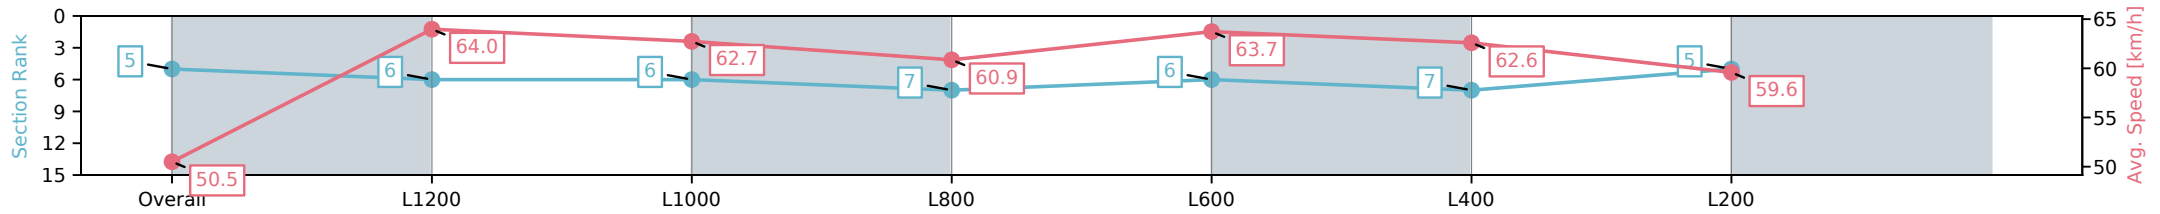

Section	Overall	L1200	L1000	L800	L600	L400	L200
Section Times	1:24.36 [5] (0:14.27)	1:10.09 [6] (0:11.28)	0:58.81 [6] (0:11.64)	0:47.17 [7] (0:12.07)	0:35.10 [6] (0:11.51)	0:23.59 [7] (0:11.48)	0:12.11 [5] (0:12.11)
Average Speed [km/h]	50.5	64.0	62.7	60.9	63.7	62.6	59.6
Top Speed [km/h]	64.6	64.8	63.9	63.9	65.1	63.5	62.2
Avg. Dist. to Rail [m]	6.9	2.0	2.9	4.0	3.9	5.4	4.5
Avg. Stride Freq. [Hz]	2.1	2.2	2.3	2.2	2.3	2.3	2.3
Avg. Stride Length [m]	6.6	7.8	7.6	7.5	7.7	7.5	7.3