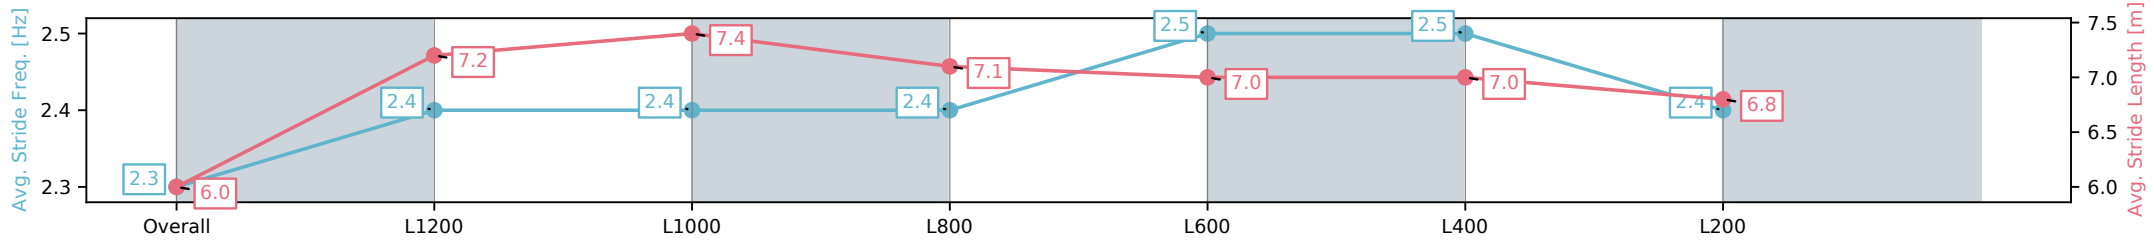

Section	Overall	L1200	L1000	L800	L600	L400	L200
Section Times	1:24.44 [7] (0:14.44)	1:10.00 [9] (0:11.27)	0:58.73 [8] (0:11.47)	0:47.26 [6] (0:12.17)	0:35.09 [8] (0:11.63)	0:23.46 [8] (0:11.35)	0:12.11 [8] (0:12.11)
Average Speed [km/h]	50.0	64.1	64.2	61.0	63.4	63.5	59.5
Top Speed [km/h]	61.3	66.5	66.3	63.1	64.4	64.5	62.5
Avg. Dist. to Rail [m]	8.3	4.1	4.6	5.8	5.9	12.4	13.4
Avg. Stride Freq. [Hz]	2.3	2.4	2.4	2.4	2.5	2.5	2.4
Avg. Stride Length [m]	6.0	7.2	7.4	7.1	7.0	7.0	6.8