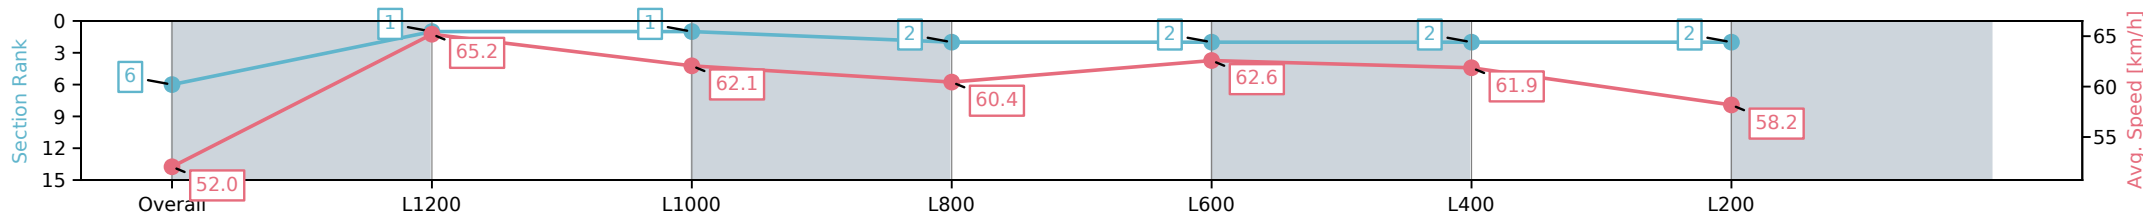

Section	Overall	L1200	L1000	L800	L600	L400	L200
Section Times	1:24.43 [6] (0:13.84)	1:10.59 [1] (0:11.05)	0:59.54 [1] (0:11.72)	0:47.82 [2] (0:12.13)	0:35.69 [2] (0:11.68)	0:24.01 [2] (0:11.63)	0:12.38 [2] (0:12.38)
Average Speed [km/h]	52.0	65.2	62.1	60.4	62.6	61.9	58.2
Top Speed [km/h]	64.0	66.8	65.0	62.3	65.1	62.9	61.8
Avg. Dist. to Rail [m]	1.2	0.4	1.9	3.8	3.4	3.3	1.6
Avg. Stride Freq. [Hz]	2.3	2.4	2.4	2.3	2.4	2.5	2.4
Avg. Stride Length [m]	6.4	7.4	7.2	7.1	7.1	6.9	6.7