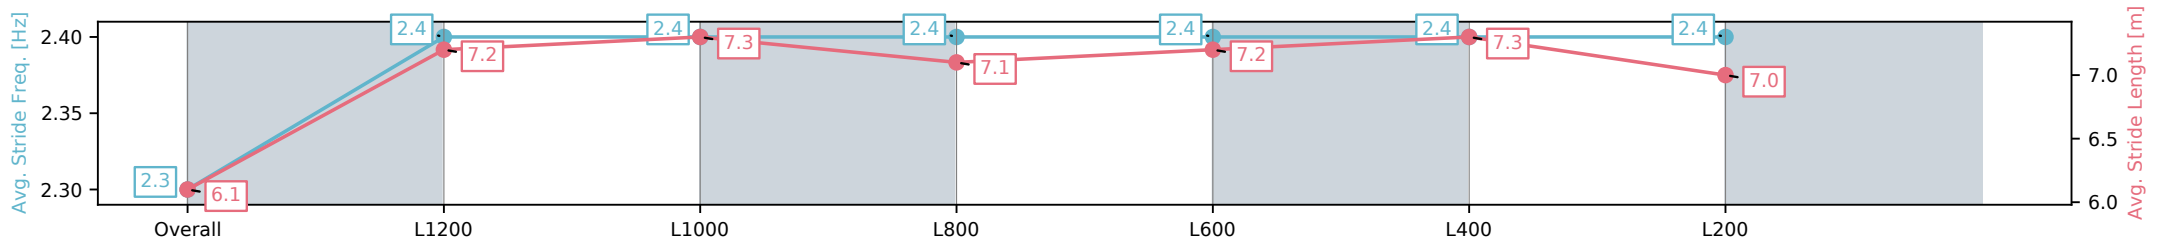

Race 6: Murray Bridge Hotel Handicap - 1400m

21 December 2024 - 3:28PM

Track Rating: Good 4, Weather: Fine, Rail Position: +3m 1200m  
Chute, True Remainder

Section	Overall	L1200	L1000	L800	L600	L400	L200
Section Times	1:24.15 [1] (0:14.28)	1:09.87 [7] (0:11.37)	0:58.50 [7] (0:11.69)	0:46.81 [8] (0:11.95)	0:34.86 [7] (0:11.40)	0:23.46 [4] (0:11.43)	0:12.03 [3] (0:12.03)
Average Speed [km/h]	50.4	63.4	62.3	60.7	64.0	62.9	59.9
Top Speed [km/h]	64.9	65.3	64.6	64.2	65.2	63.7	61.8
Avg. Dist. to Rail [m]	2.4	1.2	2.0	1.4	3.3	6.8	7.2
Avg. Stride Freq. [Hz]	2.3	2.4	2.4	2.4	2.4	2.4	2.4
Avg. Stride Length [m]	6.1	7.2	7.3	7.1	7.2	7.3	7.0