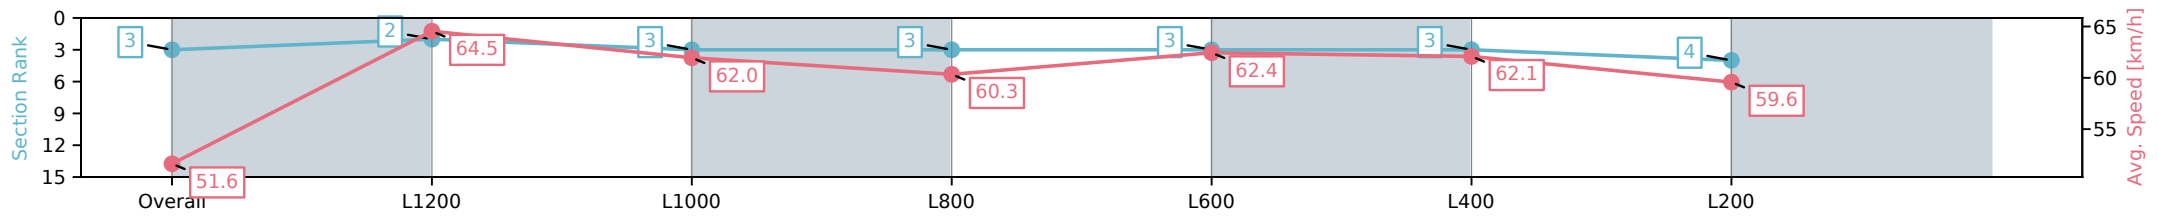

Section	Overall	L1200	L1000	L800	L600	L400	L200
Section Times	1:24.28 [3] (0:13.97)	1:10.31 [2] (0:11.18)	0:59.13 [3] (0:11.77)	0:47.36 [3] (0:12.00)	0:35.36 [3] (0:11.66)	0:23.70 [3] (0:11.60)	0:12.10 [4] (0:12.10)
Average Speed [km/h]	51.6	64.5	62.0	60.3	62.4	62.1	59.6
Top Speed [km/h]	65.0	65.4	63.0	62.0	63.2	64.0	61.3
Avg. Dist. to Rail [m]	4.9	3.3	2.3	1.3	3.2	7.7	8.2
Avg. Stride Freq. [Hz]	2.2	2.3	2.3	2.2	2.4	2.4	2.3
Avg. Stride Length [m]	6.5	7.8	7.5	7.4	7.3	7.2	7.2