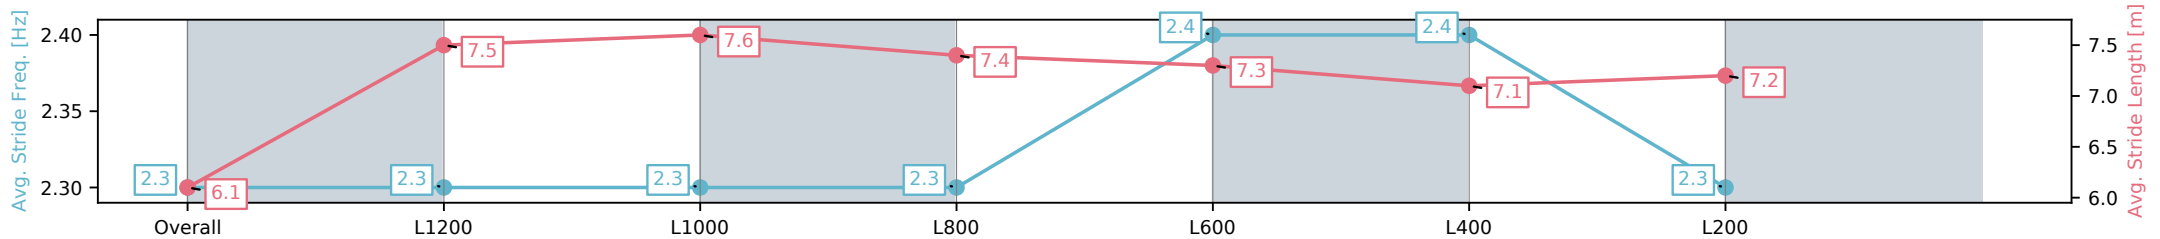

Horse/Jockey Name	RUSSIAN DANCER/Jade Doyle
Finish Rank	12
Fastest Section Time (Section)	0:11.40 (L1200)
Top Speed [km/h] (Section)	64.1 (Overall)
Race State	Finished

Thomas Farms RC Murray Bridge SA - Professional

Race 6: Murray Bridge Hotel Handicap - 1400m

21 December 2024 - 3:28PM

Track Rating: Good 4, Weather: Fine, Rail Position: +3m 1200m
Chute, True Remainder

Section	Overall	L1200	L1000	L800	L600	L400	L200
Section Times	1:24.86 [12] (0:14.55)	1:10.31 [10] (0:11.40)	0:58.91 [10] (0:11.59)	0:47.32 [11] (0:12.00)	0:35.32 [9] (0:11.70)	0:23.62 [11] (0:11.57)	0:12.04 [12] (0:12.04)
Average Speed [km/h]	49.5	63.4	63.3	61.6	63.2	62.2	59.8
Top Speed [km/h]	62.1	64.1	64.1	64.0	64.1	63.6	60.9
Avg. Dist. to Rail [m]	5.9	3.0	3.9	5.2	6.2	7.6	10.7
Avg. Stride Freq. [Hz]	2.3	2.3	2.3	2.3	2.4	2.4	2.3
Avg. Stride Length [m]	6.1	7.5	7.6	7.4	7.3	7.1	7.2

- [ ] Ranking at each section and finish
- -:-:- No data available at this section
- NA No data available