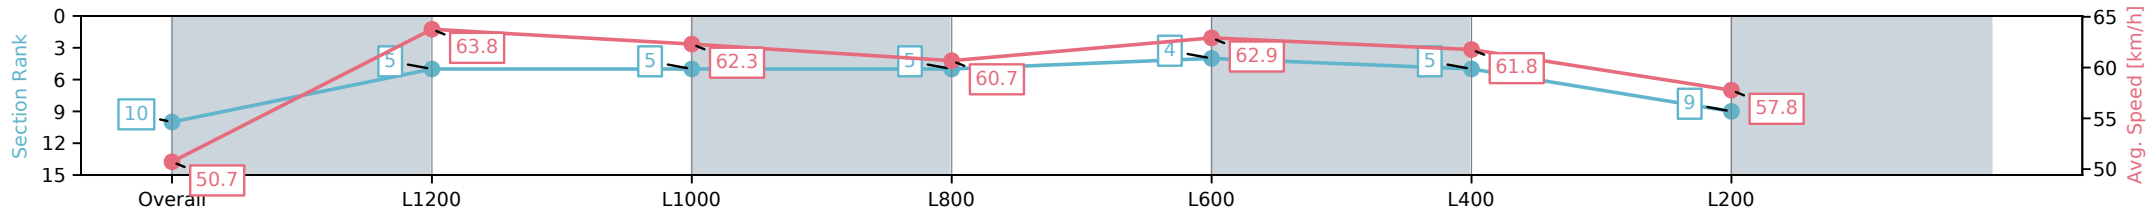

Section	Overall	L1200	L1000	L800	L600	L400	L200
Section Times	1:24.80 [10] (0:14.22)	1:10.58 [5] (0:11.28)	0:59.29 [5] (0:11.66)	0:47.63 [5] (0:11.96)	0:35.67 [4] (0:11.56)	0:24.10 [5] (0:11.64)	0:12.46 [9] (0:12.46)
Average Speed [km/h]	50.7	63.8	62.3	60.7	62.9	61.8	57.8
Top Speed [km/h]	62.9	64.7	63.1	62.7	64.2	63.0	60.4
Avg. Dist. to Rail [m]	1.3	1.5	1.7	1.5	2.8	6.1	6.7
Avg. Stride Freq. [Hz]	2.3	2.4	2.3	2.3	2.4	2.4	2.3
Avg. Stride Length [m]	6.2	7.4	7.4	7.3	7.2	7.0	7.1