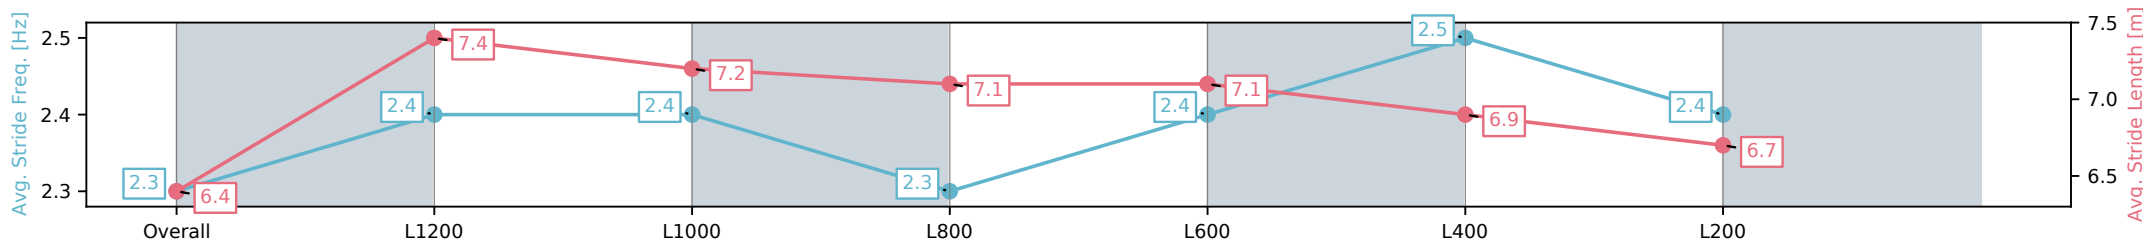

Section	Overall	L1200	L1000	L800	L600	L400	L200
Section Times	1:24.43 [6] (0:13.84)	1:10.59 [1] (0:11.05)	0:59.54 [1] (0:11.72)	0:47.82 [2] (0:12.13)	0:35.69 [2] (0:11.68)	0:24.01 [2] (0:11.63)	0:12.38 [2] (0:12.38)
Average Speed [km/h]	52.0	65.2	62.1	60.4	62.6	61.9	58.2
Top Speed [km/h]	64.0	66.8	65.0	62.3	65.1	62.9	61.8
Avg. Dist. to Rail [m]	1.2	0.4	1.9	3.8	3.4	3.3	1.6
Avg. Stride Freq. [Hz]	2.3	2.4	2.4	2.3	2.4	2.5	2.4
Avg. Stride Length [m]	6.4	7.4	7.2	7.1	7.1	6.9	6.7