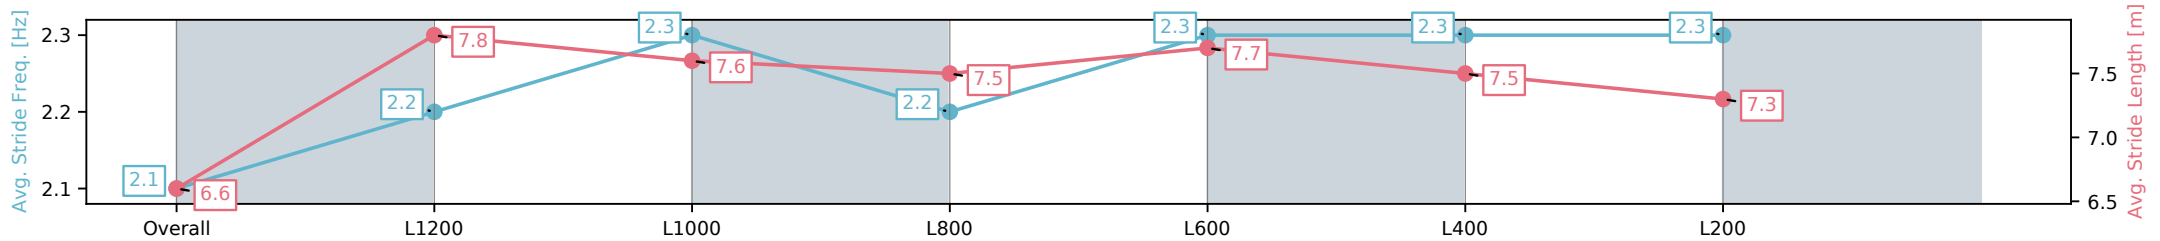

Section	Overall	L1200	L1000	L800	L600	L400	L200
Section Times	1:24.36 [5] (0:14.27)	1:10.09 [6] (0:11.28)	0:58.81 [6] (0:11.64)	0:47.17 [7] (0:12.07)	0:35.10 [6] (0:11.51)	0:23.59 [7] (0:11.48)	0:12.11 [5] (0:12.11)
Average Speed [km/h]	50.5	64.0	62.7	60.9	63.7	62.6	59.6
Top Speed [km/h]	64.6	64.8	63.9	63.9	65.1	63.5	62.2
Avg. Dist. to Rail [m]	6.9	2.0	2.9	4.0	3.9	5.4	4.5
Avg. Stride Freq. [Hz]	2.1	2.2	2.3	2.2	2.3	2.3	2.3
Avg. Stride Length [m]	6.6	7.8	7.6	7.5	7.7	7.5	7.3