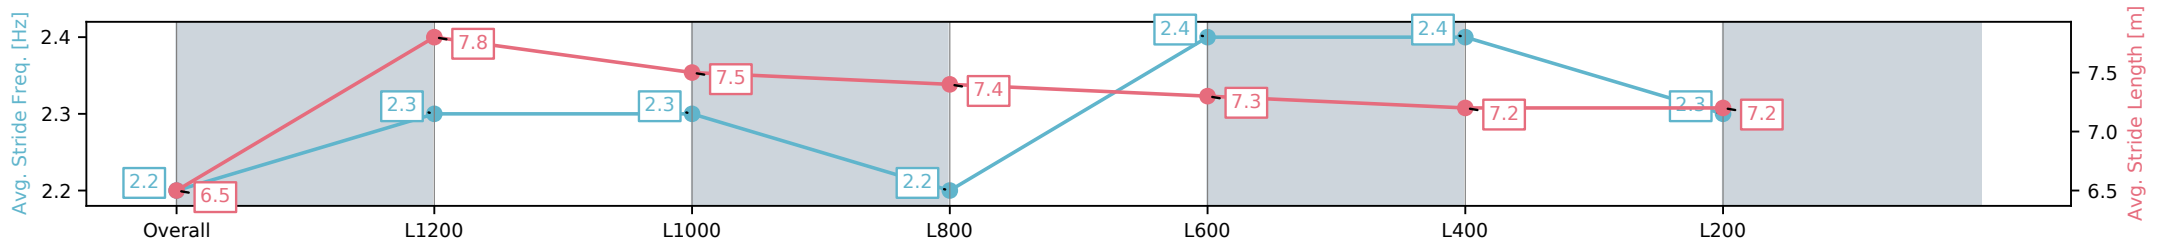

Section	Overall	L1200	L1000	L800	L600	L400	L200
Section Times	1:24.28 [3] (0:13.97)	1:10.31 [2] (0:11.18)	0:59.13 [3] (0:11.77)	0:47.36 [3] (0:12.00)	0:35.36 [3] (0:11.66)	0:23.70 [3] (0:11.60)	0:12.10 [4] (0:12.10)
Average Speed [km/h]	51.6	64.5	62.0	60.3	62.4	62.1	59.6
Top Speed [km/h]	65.0	65.4	63.0	62.0	63.2	64.0	61.3
Avg. Dist. to Rail [m]	4.9	3.3	2.3	1.3	3.2	7.7	8.2
Avg. Stride Freq. [Hz]	2.2	2.3	2.3	2.2	2.4	2.4	2.3
Avg. Stride Length [m]	6.5	7.8	7.5	7.4	7.3	7.2	7.2