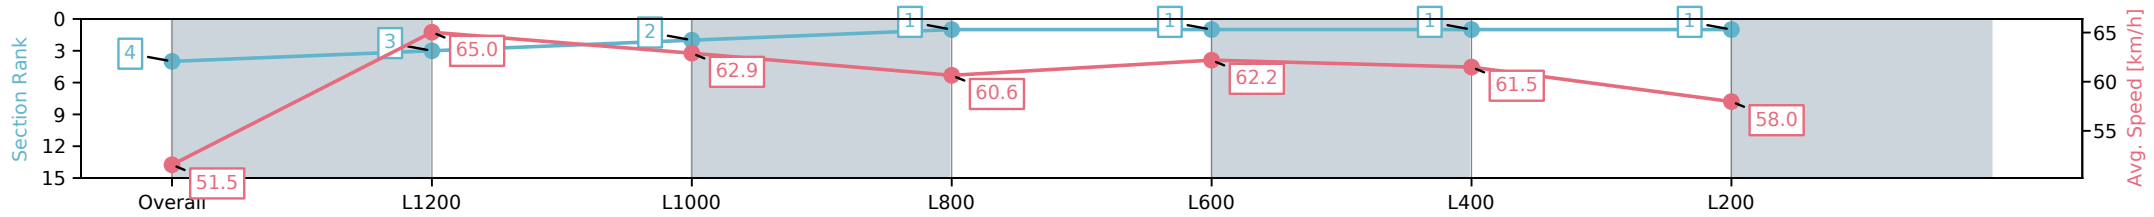

Section	Overall	L1200	L1000	L800	L600	L400	L200
Section Times	1:24.32 [4] (0:13.98)	1:10.34 [3] (0:11.06)	0:59.28 [2] (0:11.55)	0:47.73 [1] (0:11.89)	0:35.84 [1] (0:11.71)	0:24.13 [1] (0:11.71)	0:12.42 [1] (0:12.42)
Average Speed [km/h]	51.5	65.0	62.9	60.6	62.2	61.5	58.0
Top Speed [km/h]	63.8	66.2	65.5	62.1	63.0	63.7	60.4
Avg. Dist. to Rail [m]	3.2	2.1	1.4	0.6	2.6	5.0	5.9
Avg. Stride Freq. [Hz]	2.2	2.3	2.2	2.2	2.3	2.3	2.2
Avg. Stride Length [m]	6.5	8.0	7.9	7.6	7.5	7.3	7.1