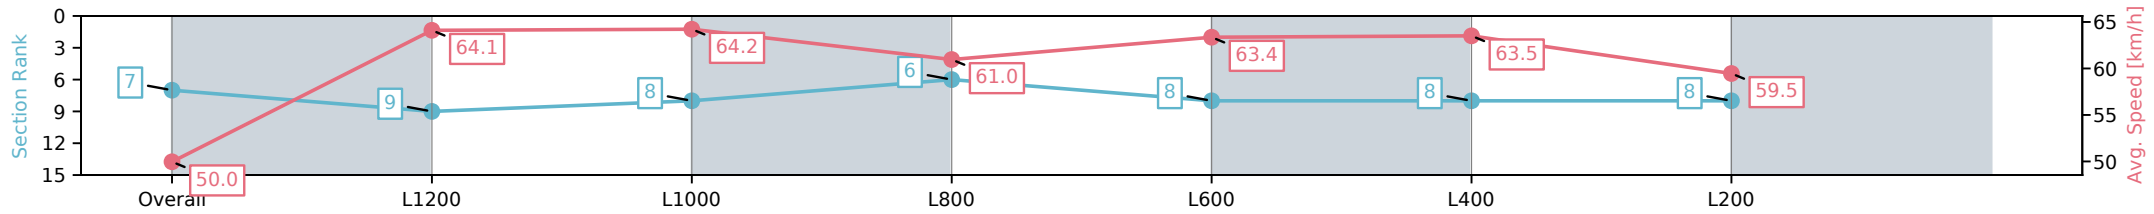

Section	Overall	L1200	L1000	L800	L600	L400	L200
Section Times	1:24.44 [7] (0:14.44)	1:10.00 [9] (0:11.27)	0:58.73 [8] (0:11.47)	0:47.26 [6] (0:12.17)	0:35.09 [8] (0:11.63)	0:23.46 [8] (0:11.35)	0:12.11 [8] (0:12.11)
Average Speed [km/h]	50.0	64.1	64.2	61.0	63.4	63.5	59.5
Top Speed [km/h]	61.3	66.5	66.3	63.1	64.4	64.5	62.5
Avg. Dist. to Rail [m]	8.3	4.1	4.6	5.8	5.9	12.4	13.4
Avg. Stride Freq. [Hz]	2.3	2.4	2.4	2.4	2.5	2.5	2.4
Avg. Stride Length [m]	6.0	7.2	7.4	7.1	7.0	7.0	6.8