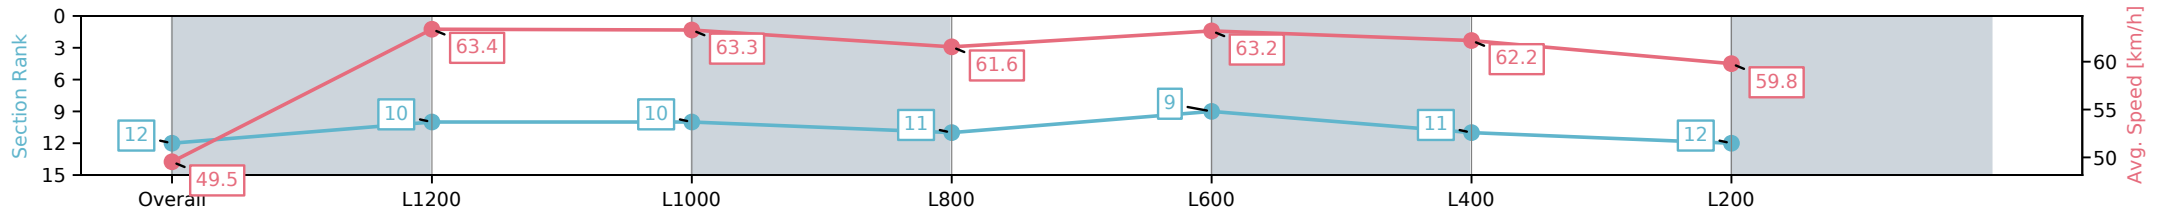

Horse/Jockey Name	RUSSIAN DANCER/Jade Doyle
Finish Rank	12
Fastest Section Time (Section)	0:11.40 (L1200)
Top Speed [km/h] (Section)	64.1 (Overall)
Race State	Finished

Thomas Farms RC Murray Bridge SA - Professional

Race 6: Murray Bridge Hotel Handicap - 1400m

21 December 2024 - 3:28PM

Track Rating: Good 4, Weather: Fine, Rail Position: +3m 1200m
Chute, True Remainder

Section	Overall	L1200	L1000	L800	L600	L400	L200
Section Times	1:24.86 [12] (0:14.55)	1:10.31 [10] (0:11.40)	0:58.91 [10] (0:11.59)	0:47.32 [11] (0:12.00)	0:35.32 [9] (0:11.70)	0:23.62 [11] (0:11.57)	0:12.04 [12] (0:12.04)
Average Speed [km/h]	49.5	63.4	63.3	61.6	63.2	62.2	59.8
Top Speed [km/h]	62.1	64.1	64.1	64.0	64.1	63.6	60.9
Avg. Dist. to Rail [m]	5.9	3.0	3.9	5.2	6.2	7.6	10.7
Avg. Stride Freq. [Hz]	2.3	2.3	2.3	2.3	2.4	2.4	2.3
Avg. Stride Length [m]	6.1	7.5	7.6	7.4	7.3	7.1	7.2

- [ ] Ranking at each section and finish
- -:-:- No data available at this section
- NA No data available