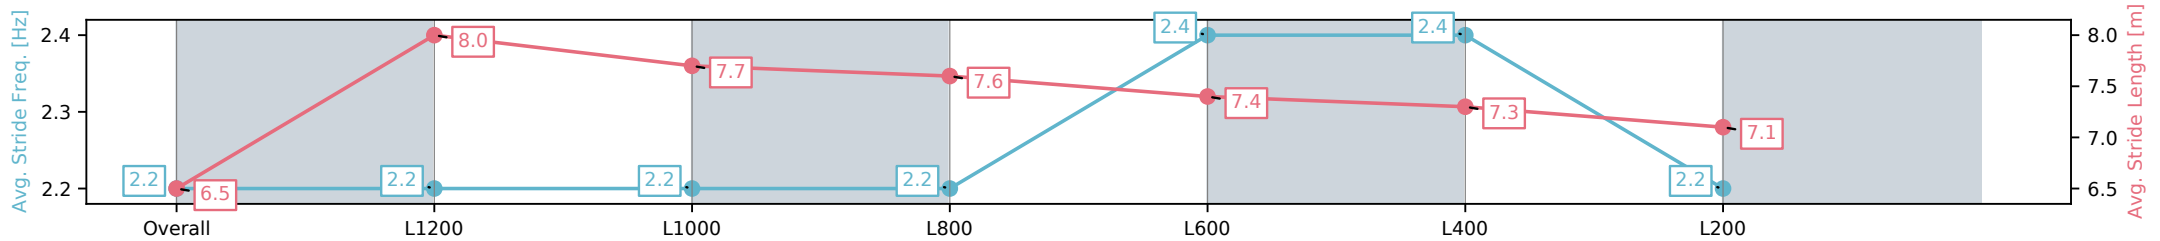

Section	Overall	L1200	L1000	L800	L600	L400	L200
Section Times	1:24.56 [8] (0:14.13)	1:10.43 [4] (0:11.25)	0:59.18 [4] (0:11.71)	0:47.47 [4] (0:12.08)	0:35.39 [5] (0:11.59)	0:23.80 [6] (0:11.56)	0:12.24 [6] (0:12.24)
Average Speed [km/h]	51.0	64.1	62.2	60.4	63.4	62.2	58.8
Top Speed [km/h]	63.2	65.2	63.4	62.3	64.1	63.7	61.3
Avg. Dist. to Rail [m]	2.3	1.8	2.3	2.9	4.9	8.3	9.4
Avg. Stride Freq. [Hz]	2.2	2.2	2.2	2.2	2.4	2.4	2.2
Avg. Stride Length [m]	6.5	8.0	7.7	7.6	7.4	7.3	7.1