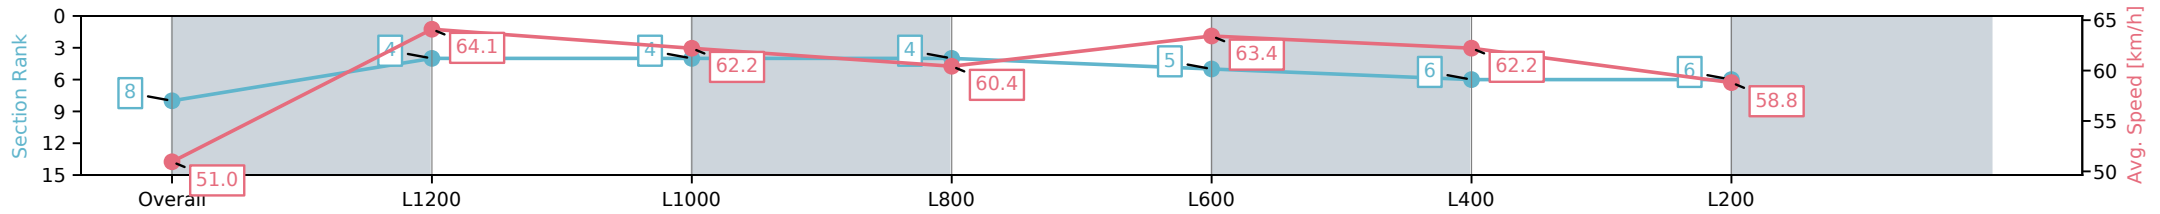

Section	Overall	L1200	L1000	L800	L600	L400	L200
Section Times	1:24.56 [8] (0:14.13)	1:10.43 [4] (0:11.25)	0:59.18 [4] (0:11.71)	0:47.47 [4] (0:12.08)	0:35.39 [5] (0:11.59)	0:23.80 [6] (0:11.56)	0:12.24 [6] (0:12.24)
Average Speed [km/h]	51.0	64.1	62.2	60.4	63.4	62.2	58.8
Top Speed [km/h]	63.2	65.2	63.4	62.3	64.1	63.7	61.3
Avg. Dist. to Rail [m]	2.3	1.8	2.3	2.9	4.9	8.3	9.4
Avg. Stride Freq. [Hz]	2.2	2.2	2.2	2.2	2.4	2.4	2.2
Avg. Stride Length [m]	6.5	8.0	7.7	7.6	7.4	7.3	7.1