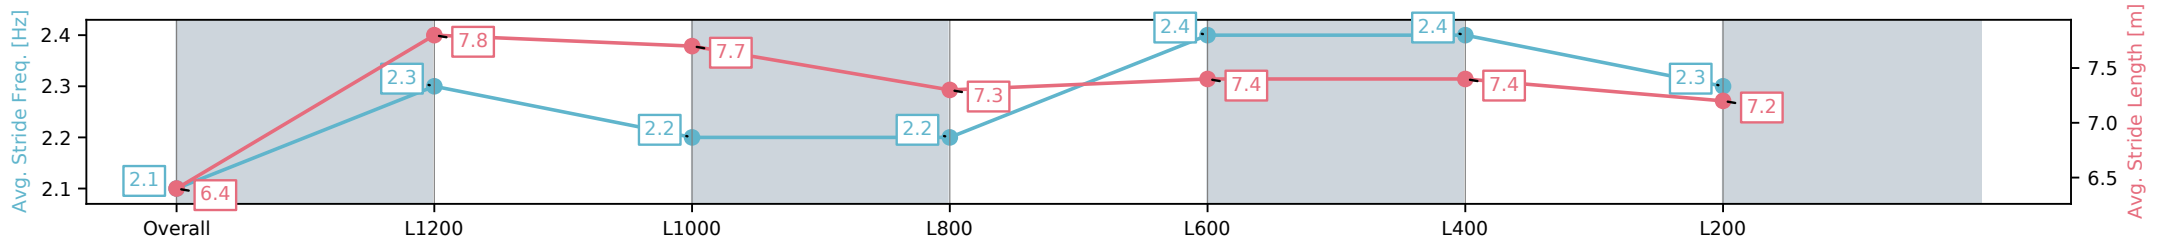

Section	Overall	L1200	L1000	L800	L600	L400	L200
Section Times	1:24.86 [11] (0:15.04)	1:09.82 [12] (0:11.09)	0:58.73 [12] (0:11.39)	0:47.34 [10] (0:12.21)	0:35.13 [11] (0:11.55)	0:23.58 [12] (0:11.51)	0:12.07 [11] (0:12.07)
Average Speed [km/h]	47.9	64.9	62.8	59.3	63.1	62.6	59.6
Top Speed [km/h]	64.9	67.1	64.6	62.1	64.3	64.7	61.0
Avg. Dist. to Rail [m]	2.2	2.3	1.2	1.1	3.0	5.2	9.6
Avg. Stride Freq. [Hz]	2.1	2.3	2.2	2.2	2.4	2.4	2.3
Avg. Stride Length [m]	6.4	7.8	7.7	7.3	7.4	7.4	7.2