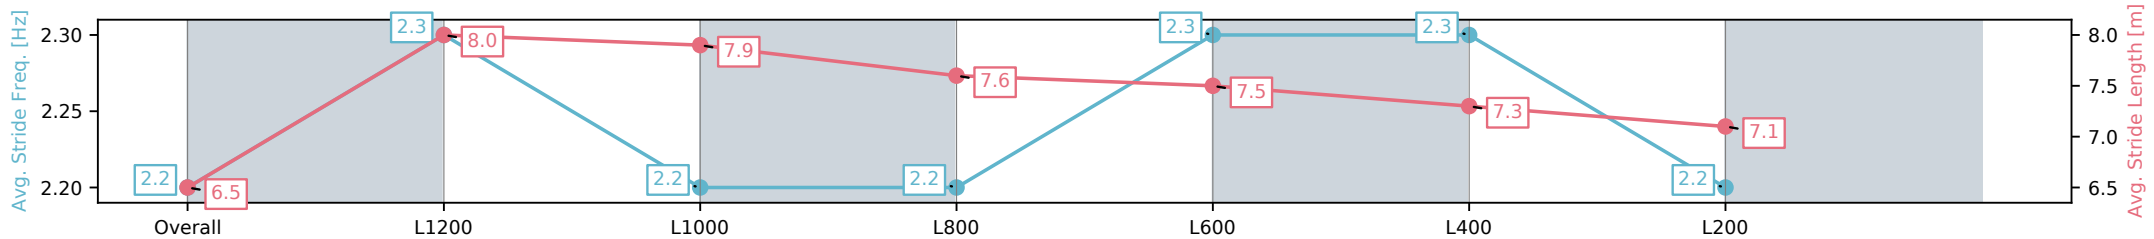

Section	Overall	L1200	L1000	L800	L600	L400	L200
Section Times	1:24.32 [4] (0:13.98)	1:10.34 [3] (0:11.06)	0:59.28 [2] (0:11.55)	0:47.73 [1] (0:11.89)	0:35.84 [1] (0:11.71)	0:24.13 [1] (0:11.71)	0:12.42 [1] (0:12.42)
Average Speed [km/h]	51.5	65.0	62.9	60.6	62.2	61.5	58.0
Top Speed [km/h]	63.8	66.2	65.5	62.1	63.0	63.7	60.4
Avg. Dist. to Rail [m]	3.2	2.1	1.4	0.6	2.6	5.0	5.9
Avg. Stride Freq. [Hz]	2.2	2.3	2.2	2.2	2.3	2.3	2.2
Avg. Stride Length [m]	6.5	8.0	7.9	7.6	7.5	7.3	7.1