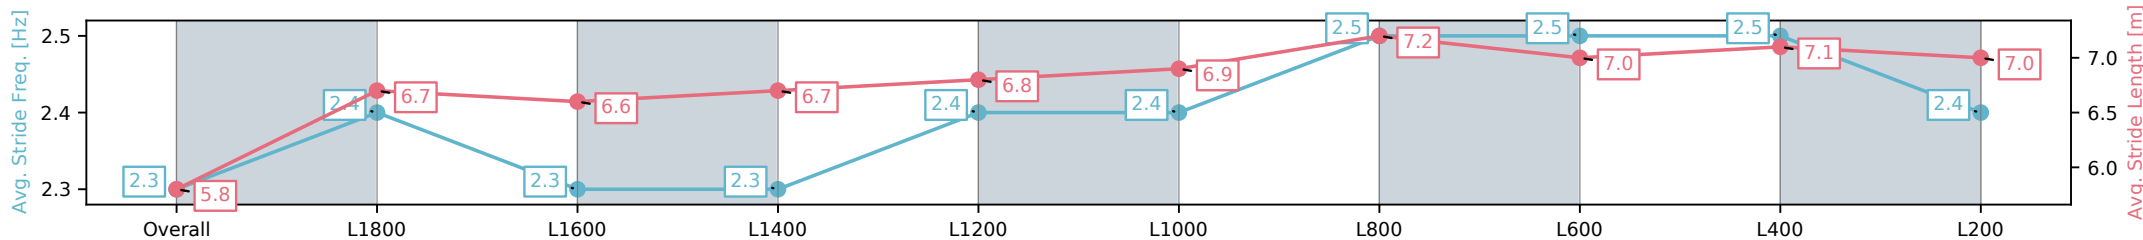

Horse/Jockey Name	DISAGREEABLE MISS/Alana Livesey
Finish Rank	7
Fastest Section Time (Section)	0:11.35 (L600)
Top Speed [km/h] (Section)	65.0 (L600)
Race State	Finished

Thomas Farms RC Murray Bridge SA - Professional
Race 10: Beyond Ink Handicap (Heat of Sportsbet Skybeau Series) - 2000m

12 October 2024 - 5:30PM

Track Rating: Good 3, Weather: Fine, Rail Position: True

Section	Overall	L1800	L1600	L1400	L1200	L1000	L800	L600	L400	L200
Section Times	2:04.75 [7] (0:15.15)	1:49.60 [9] (0:12.76)	1:36.84 [9] (0:13.05)	1:23.79 [8] (0:12.86)	1:10.93 [8] (0:12.32)	0:58.61 [7] (0:12.43)	0:46.18 [7] (0:11.46)	0:34.72 [7] (0:11.35)	0:23.37 [7] (0:11.36)	0:12.01 [7] (0:12.01)
Average Speed [km/h]	47.6	56.6	55.3	56.0	58.5	58.4	63.7	64.1	63.4	60.0
Top Speed [km/h]	57.9	58.6	56.8	59.2	59.1	61.9	64.9	64.9	65.0	62.3
Avg. Dist. to Rail [m]	7.9	1.2	0.7	0.5	0.2	1.4	2.8	2.9	5.0	8.6
Avg. Stride Freq. [Hz]	2.3	2.4	2.3	2.3	2.4	2.4	2.5	2.5	2.5	2.4
Avg. Stride Length [m]	5.8	6.7	6.6	6.6	6.7	6.8	6.9	7.2	7.0	7.0

- [ ] Ranking at each section and finish
- -:-:- No data available at this section
- NA No data available