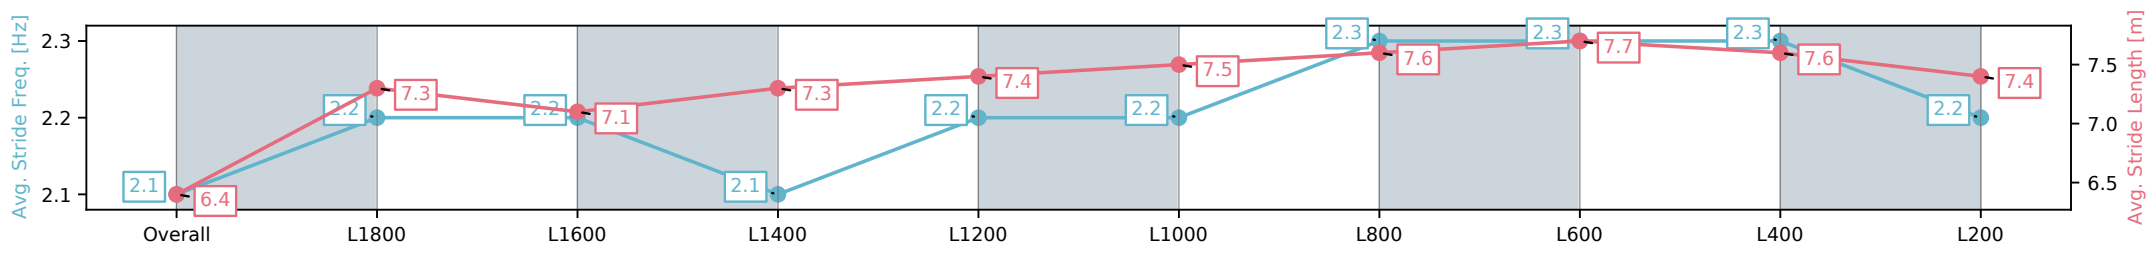

Horse/Jockey Name	EUREKA'S VICTORY/Stacey Metcalfe
Finish Rank	5
Fastest Section Time (Section)	0:11.47 (L600)
Top Speed [km/h] (Section)	64.4 (L800)
Race State	Finished

Thomas Farms RC Murray Bridge SA - Professional
Race 10: Beyond Ink Handicap (Heat of Sportsbet Skybeau Series) - 2000m

12 October 2024 - 5:30PM

Track Rating: Good 3, Weather: Fine, Rail Position: True

Section	Overall	L1800	L1600	L1400	L1200	L1000	L800	L600	L400	L200
Section Times	2:04.66 [5] (0:14.50)	1:50.16 [2] (0:12.71)	1:37.45 [2] (0:12.98)	1:24.47 [2] (0:12.79)	1:11.68 [2] (0:12.42)	0:59.26 [2] (0:12.28)	0:46.97 [2] (0:11.90)	0:35.07 [4] (0:11.47)	0:23.60 [4] (0:11.54)	0:12.06 [6] (0:12.06)
Average Speed [km/h]	49.8	56.6	55.5	56.2	58.0	59.2	61.7	63.7	62.5	59.7
Top Speed [km/h]	59.2	59.1	56.6	57.5	58.7	60.8	63.0	64.4	63.8	61.1
Avg. Dist. to Rail [m]	2.9	1.0	0.4	0.6	1.0	2.2	3.8	3.9	6.0	6.6
Avg. Stride Freq. [Hz]	2.1	2.2	2.2	2.1	2.2	2.2	2.3	2.3	2.3	2.2
Avg. Stride Length [m]	6.4	7.3	7.1	7.3	7.4	7.5	7.6	7.7	7.6	7.4

[ ] Ranking at each section and finish
-:-:- No data available at this section
NA No data available