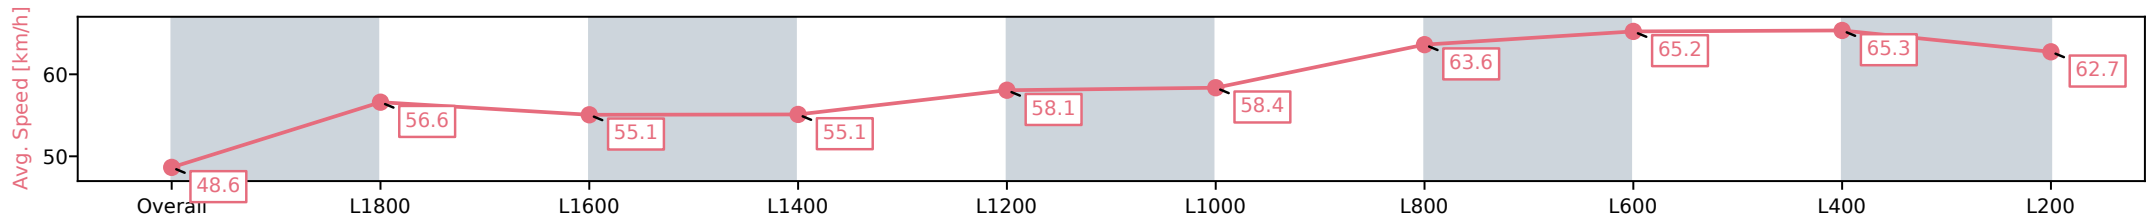

Horse/Jockey Name	GHETTO SUPASTAR/Caitlin Jones
Finish Rank	2
Fastest Section Time (Section)	0:11.03 (L400)
Top Speed [km/h] (Section)	66.2 (L800)
Race State	Finished

Thomas Farms RC Murray Bridge SA - Professional
Race 10: Beyond Ink Handicap (Heat of Sportsbet Skybeau Series) - 2000m

12 October 2024 - 5:30PM

Track Rating: Good 3, Weather: Fine, Rail Position: True

Section	Overall	L1800	L1600	L1400	L1200	L1000	L800	L600	L400	L200
Section Times	2:03.77 [2] (0:14.81)	1:48.96 [5] (0:12.78)	1:36.18 [5] (0:13.15)	1:23.03 [7] (0:13.07)	1:09.96 [7] (0:12.43)	0:57.53 [8] (0:12.43)	0:45.10 [8] (0:11.44)	0:33.66 [8] (0:11.16)	0:22.50 [6] (0:11.03)	0:11.47 [2] (0:11.47)
Average Speed [km/h]	48.6	56.6	55.1	55.1	58.1	58.4	63.6	65.2	65.3	62.7
Top Speed [km/h]	57.6	57.6	55.8	57.2	58.5	60.7	65.6	66.2	65.6	65.1
Avg. Dist. to Rail [m]	7.2	1.4	2.0	1.5	1.0	1.8	2.2	2.6	6.5	6.8
Avg. Stride Freq. [Hz]	2.1	2.1	2.1	2.1	2.1	2.1	2.2	2.3	2.3	2.2
Avg. Stride Length [m]	6.3	7.4	7.3	7.4	7.6	7.7	7.8	7.9	8.0	7.8

[ ] Ranking at each section and finish
-:-:- No data available at this section
NA No data available