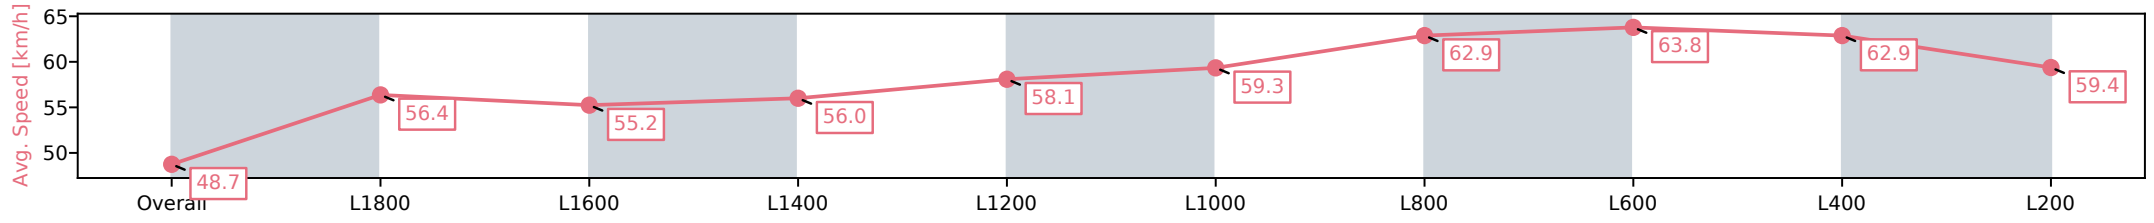

Thomas Farms RC Murray Bridge SA - Professional

Race 10: Beyond Ink Handicap (Heat of Sportsbet Skybeau Series) - 2000m

12 October 2024 - 5:30PM

Track Rating: Good 3, Weather: Fine, Rail Position: True

Section	Overall	L1800	L1600	L1400	L1200	L1000	L800	L600	L400	L200
Section Times	2:04.96 [9] (0:14.78)	1:50.18 [4] (0:12.79)	1:37.39 [4] (0:13.11)	1:24.28 [6] (0:12.85)	1:11.43 [5] (0:12.41)	0:59.02 [6] (0:12.27)	0:46.75 [5] (0:11.68)	0:35.07 [6] (0:11.49)	0:23.58 [8] (0:11.45)	0:12.13 [9] (0:12.13)
Average Speed [km/h]	48.7	56.4	55.2	56.0	58.1	59.3	62.9	63.8	62.9	59.4
Top Speed [km/h]	58.2	57.6	56.3	57.8	58.8	62.1	63.9	64.4	64.1	61.8
Avg. Dist. to Rail [m]	3.1	0.5	1.6	1.3	1.5	2.3	3.9	4.1	7.3	9.0
Avg. Stride Freq. [Hz]	2.1	2.2	2.2	2.2	2.2	2.2	2.3	2.3	2.3	2.2
Avg. Stride Length [m]	6.3	7.1	7.1	7.2	7.4	7.4	7.7	7.6	7.5	7.5