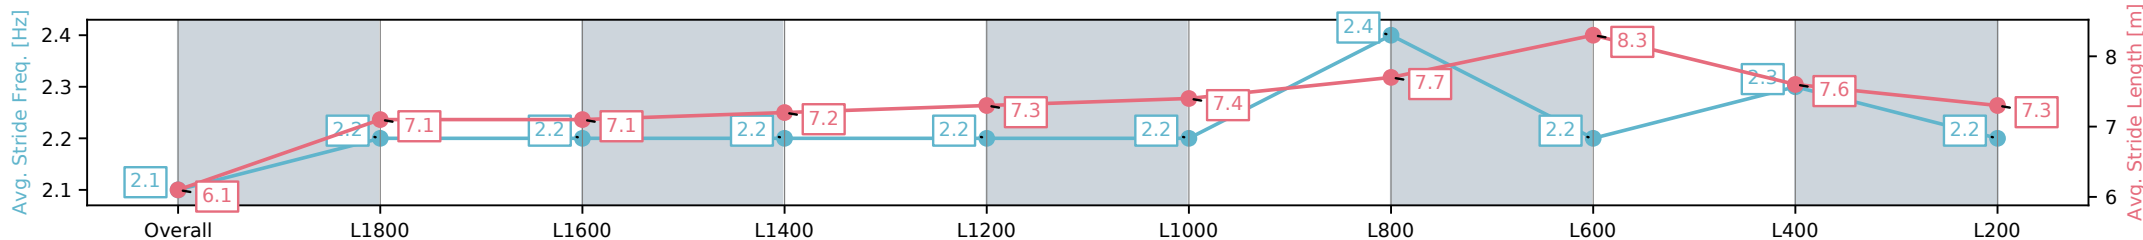

Horse/Jockey Name	SACRED KENSHI/Sairyn Fawke
Finish Rank	10
Fastest Section Time (Section)	0:11.19 (L600)
Top Speed [km/h] (Section)	67.6 (L1000)
Race State	Finished

Thomas Farms RC Murray Bridge SA - Professional
Race 10: Beyond Ink Handicap (Heat of Sportsbet Skybeau Series) - 2000m

12 October 2024 - 5:30PM

Track Rating: Good 3, Weather: Fine, Rail Position: True

Section	Overall	L1800	L1600	L1400	L1200	L1000	L800	L600	L400	L200
Section Times	2:05.02 [10] (0:15.31)	1:49.71 [10] (0:12.93)	1:36.78 [10] (0:13.21)	1:23.57 [10] (0:12.80)	1:10.77 [10] (0:12.25)	0:58.52 [9] (0:12.43)	0:46.09 [9] (0:11.31)	0:34.78 [9] (0:11.19)	0:23.59 [9] (0:11.39)	0:12.20 [8] (0:12.20)
Average Speed [km/h]	47.0	55.8	54.7	56.2	58.8	58.9	65.2	66.0	63.3	59.0
Top Speed [km/h]	55.9	57.0	56.9	59.2	59.3	61.8	67.6	67.4	65.4	61.3
Avg. Dist. to Rail [m]	4.9	0.8	1.1	1.3	1.3	3.1	4.8	5.9	9.7	11.0
Avg. Stride Freq. [Hz]	2.1	2.2	2.2	2.2	2.2	2.2	2.4	2.2	2.3	2.2
Avg. Stride Length [m]	6.1	7.1	7.1	7.2	7.3	7.4	7.7	8.3	7.6	7.3

- [ ] Ranking at each section and finish
- -:-:- No data available at this section
- NA No data available