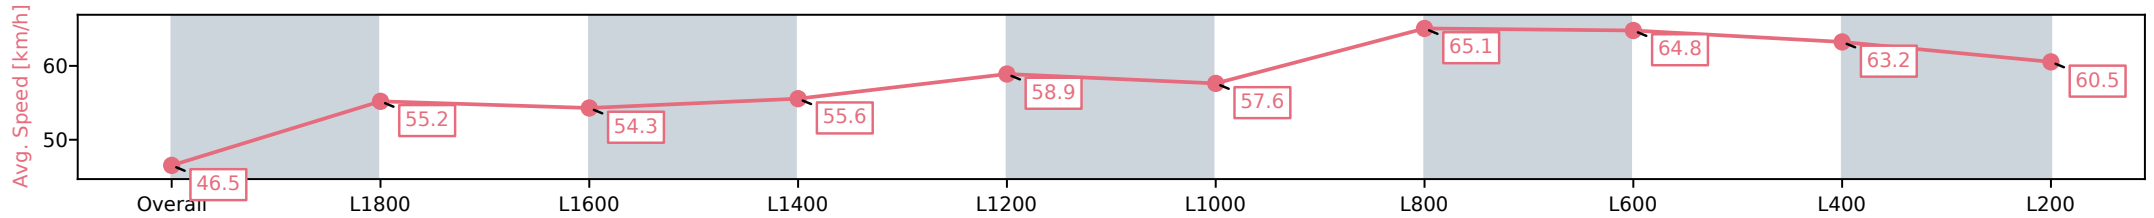

Thomas Farms RC Murray Bridge SA - Professional

Race 10: Beyond Ink Handicap (Heat of Sportsbet Skybeau Series) - 2000m

12 October 2024 - 5:30PM

Track Rating: Good 3, Weather: Fine, Rail Position: True

Section	Overall	L1800	L1600	L1400	L1200	L1000	L800	L600	L400	L200
Section Times	2:05.39 [13] (0:15.51)	1:49.88 [12] (0:13.04)	1:36.84 [13] (0:13.24)	1:23.60 [12] (0:12.98)	1:10.62 [13] (0:12.23)	0:58.39 [13] (0:12.64)	0:45.75 [13] (0:11.21)	0:34.54 [13] (0:11.27)	0:23.27 [12] (0:11.40)	0:11.87 [13] (0:11.87)
Average Speed [km/h]	46.5	55.2	54.3	55.6	58.9	57.6	65.1	64.8	63.2	60.5
Top Speed [km/h]	55.4	55.5	55.6	57.6	60.3	62.1	66.0	65.7	64.4	62.8
Avg. Dist. to Rail [m]	6.1	0.7	0.3	0.4	1.2	2.2	2.8	3.2	7.0	9.1
Avg. Stride Freq. [Hz]	2.1	2.1	2.0	2.0	2.1	2.0	2.2	2.2	2.2	2.1
Avg. Stride Length [m]	6.1	7.4	7.3	7.4	7.4	7.5	7.5	7.8	8.0	7.8