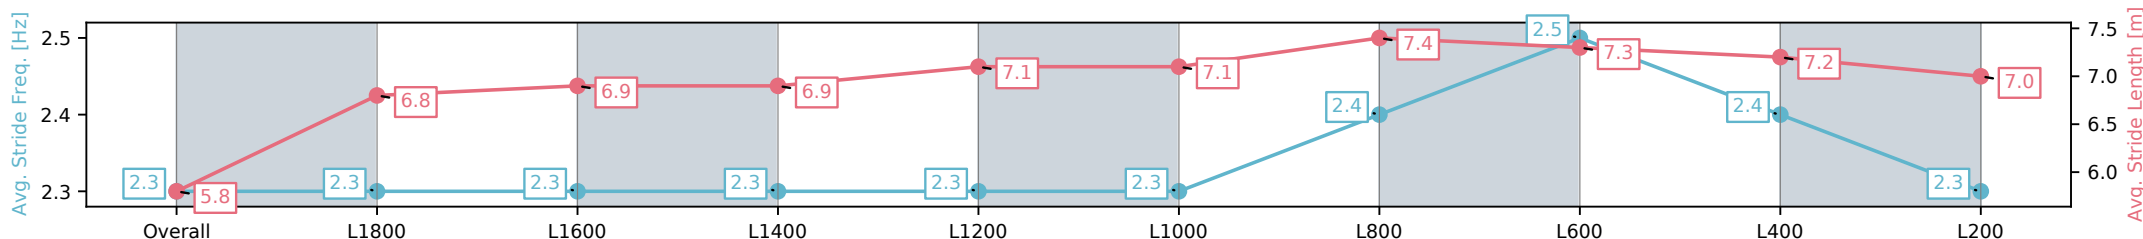

Horse/Jockey Name	DUNALLEY/Lachlan Neindorf
Finish Rank	6
Fastest Section Time (Section)	0:11.45 (L600)
Top Speed [km/h] (Section)	65.8 (L800)
Race State	Finished

Thomas Farms RC Murray Bridge SA - Professional
Race 10: Beyond Ink Handicap (Heat of Sportsbet Skybeau Series) - 2000m

12 October 2024 - 5:30PM

Track Rating: Good 3, Weather: Fine, Rail Position: True

Section	Overall	L1800	L1600	L1400	L1200	L1000	L800	L600	L400	L200
Section Times	2:04.70 [6] (0:15.09)	1:49.61 [8] (0:12.56)	1:37.04 [7] (0:12.70)	1:24.34 [3] (0:12.79)	1:11.55 [3] (0:12.43)	0:59.12 [3] (0:12.22)	0:46.90 [3] (0:11.67)	0:35.23 [2] (0:11.45)	0:23.78 [2] (0:11.50)	0:12.28 [4] (0:12.28)
Average Speed [km/h]	47.7	56.2	56.0	56.3	57.8	59.0	62.7	64.4	62.6	58.6
Top Speed [km/h]	58.1	58.3	56.8	57.7	58.8	61.9	65.2	65.8	64.6	61.1
Avg. Dist. to Rail [m]	0.9	4.0	4.7	3.9	2.6	0.9	3.5	5.3	5.9	6.0
Avg. Stride Freq. [Hz]	2.3	2.3	2.3	2.3	2.3	2.3	2.4	2.5	2.4	2.3
Avg. Stride Length [m]	5.8	6.8	6.9	6.9	7.1	7.1	7.4	7.3	7.2	7.0

- [ ] Ranking at each section and finish
- -:-:- No data available at this section
- NA No data available