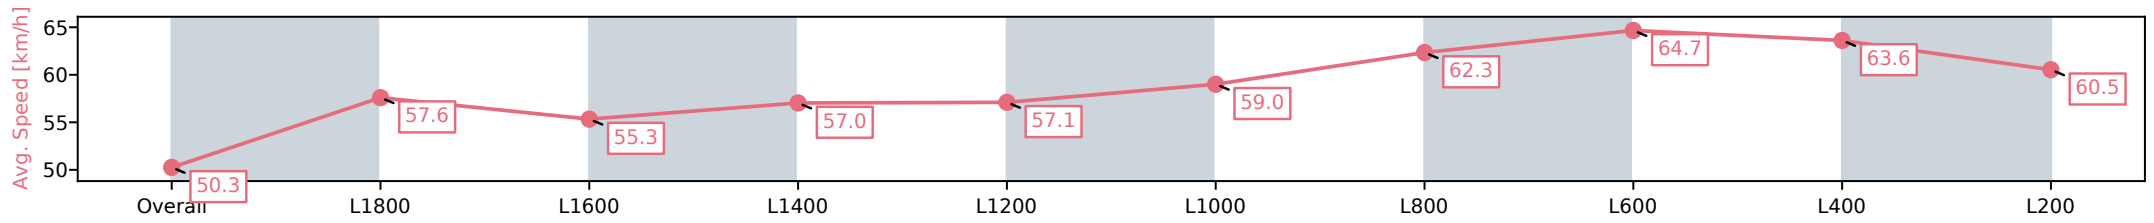

12 October 2024 - 5:30PM

Track Rating: Good 3, Weather: Fine, Rail Position: True

Section	Overall	L1800	L1600	L1400	L1200	L1000	L800	L600	L400	L200
Section Times	2:03.77 [1] (0:14.34)	1:49.43 [1] (0:12.61)	1:36.82 [1] (0:13.03)	1:23.79 [1] (0:12.63)	1:11.16 [1] (0:12.61)	0:58.55 [1] (0:12.34)	0:46.21 [1] (0:11.68)	0:34.53 [1] (0:11.32)	0:23.21 [1] (0:11.32)	0:11.89 [1] (0:11.89)
Average Speed [km/h]	50.3	57.6	55.3	57.0	57.1	59.0	62.3	64.7	63.6	60.5
Top Speed [km/h]	59.9	59.8	55.8	58.3	58.1	60.9	64.7	65.3	65.0	62.2
Avg. Dist. to Rail [m]	7.6	2.0	0.7	0.7	0.8	1.9	2.6	3.8	6.2	6.5
Avg. Stride Freq. [Hz]	2.2	2.3	2.2	2.2	2.2	2.2	2.2	2.2	2.3	2.3
Avg. Stride Length [m]	6.3	7.1	7.0	7.0	7.2	7.2	7.4	7.6	7.6	7.4