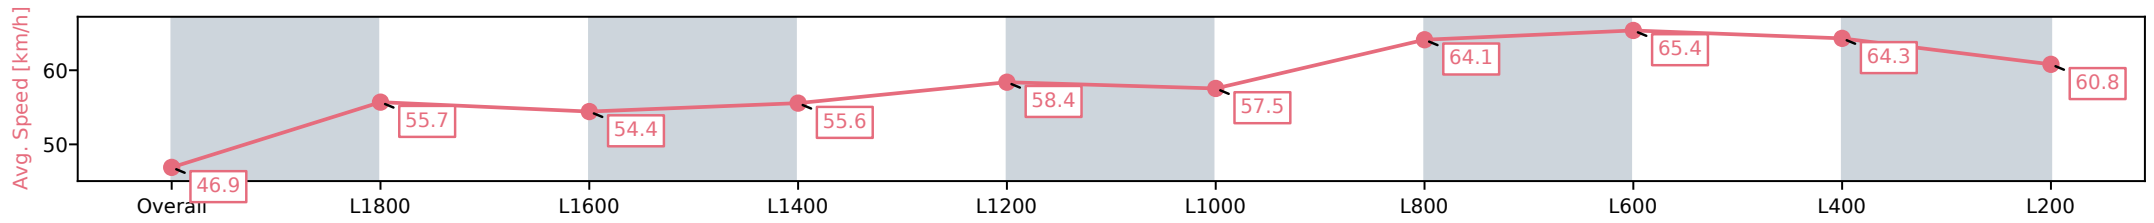

Horse/Jockey Name	SMILING ASSASSIN/Kayla Crowther
Finish Rank	11
Fastest Section Time (Section)	0:11.20 (L400)
Top Speed [km/h] (Section)	66.5 (L800)
Race State	Finished

Thomas Farms RC Murray Bridge SA - Professional
Race 10: Beyond Ink Handicap (Heat of Sportsbet Skybeau Series) - 2000m

12 October 2024 - 5:30PM

Track Rating: Good 3, Weather: Fine, Rail Position: True

Section	Overall	L1800	L1600	L1400	L1200	L1000	L800	L600	L400	L200
Section Times	2:05.23 [11] (0:15.35)	1:49.88 [11] (0:12.94)	1:36.94 [11] (0:13.24)	1:23.70 [11] (0:12.96)	1:10.74 [11] (0:12.32)	0:58.42 [11] (0:12.61)	0:45.81 [12] (0:11.42)	0:34.39 [12] (0:11.34)	0:23.05 [13] (0:11.20)	0:11.85 [12] (0:11.85)
Average Speed [km/h]	46.9	55.7	54.4	55.6	58.4	57.5	64.1	65.4	64.3	60.8
Top Speed [km/h]	56.6	56.6	55.8	57.9	59.6	60.5	66.2	66.5	65.9	62.8
Avg. Dist. to Rail [m]	2.9	0.5	0.4	0.1	0.3	1.4	3.9	6.1	9.1	11.2
Avg. Stride Freq. [Hz]	2.1	2.1	2.1	2.1	2.1	2.1	2.3	2.3	2.3	2.2
Avg. Stride Length [m]	6.1	7.2	7.2	7.3	7.5	7.4	7.7	7.7	7.7	7.6

[ ] Ranking at each section and finish
-:-:- No data available at this section
NA No data available