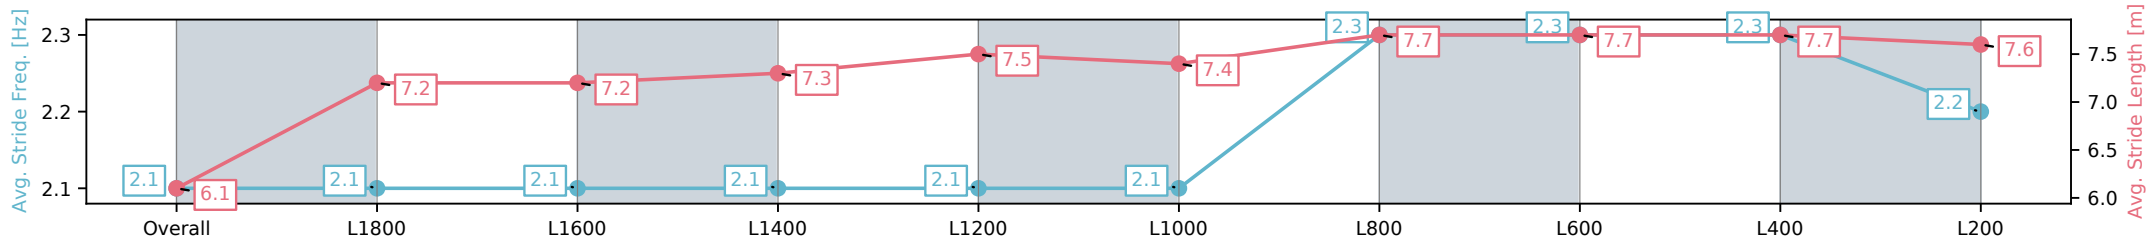

Horse/Jockey Name	SMILING ASSASSIN/Kayla Crowther
Finish Rank	11
Fastest Section Time (Section)	0:11.20 (L400)
Top Speed [km/h] (Section)	66.5 (L800)
Race State	Finished

Thomas Farms RC Murray Bridge SA - Professional
Race 10: Beyond Ink Handicap (Heat of Sportsbet Skybeau Series) - 2000m

12 October 2024 - 5:30PM

Track Rating: Good 3, Weather: Fine, Rail Position: True

Section	Overall	L1800	L1600	L1400	L1200	L1000	L800	L600	L400	L200
Section Times	2:05.23 [11] (0:15.35)	1:49.88 [11] (0:12.94)	1:36.94 [11] (0:13.24)	1:23.70 [11] (0:12.96)	1:10.74 [11] (0:12.32)	0:58.42 [11] (0:12.61)	0:45.81 [12] (0:11.42)	0:34.39 [12] (0:11.34)	0:23.05 [13] (0:11.20)	0:11.85 [12] (0:11.85)
Average Speed [km/h]	46.9	55.7	54.4	55.6	58.4	57.5	64.1	65.4	64.3	60.8
Top Speed [km/h]	56.6	56.6	55.8	57.9	59.6	60.5	66.2	66.5	65.9	62.8
Avg. Dist. to Rail [m]	2.9	0.5	0.4	0.1	0.3	1.4	3.9	6.1	9.1	11.2
Avg. Stride Freq. [Hz]	2.1	2.1	2.1	2.1	2.1	2.1	2.3	2.3	2.3	2.2
Avg. Stride Length [m]	6.1	7.2	7.2	7.3	7.5	7.4	7.7	7.7	7.7	7.6

[ ] Ranking at each section and finish
-:-:- No data available at this section
NA No data available