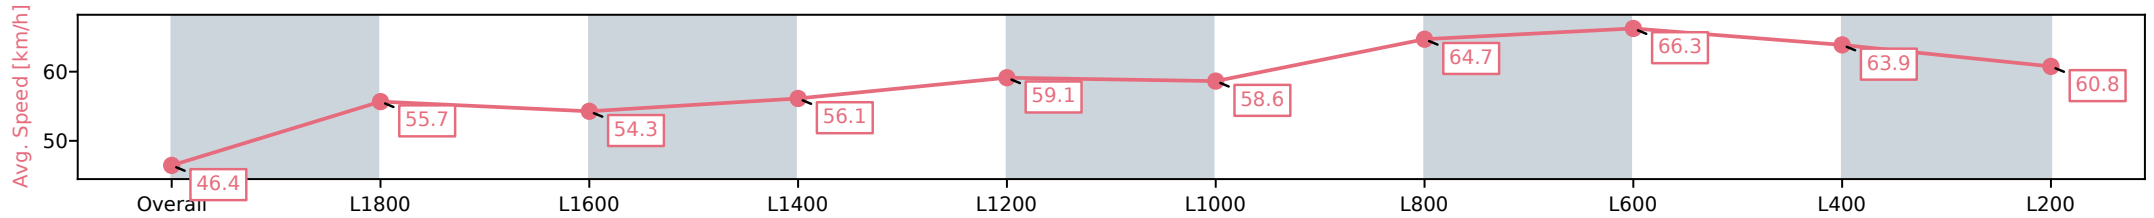

Horse/Jockey Name	MAGNETIC EDGE/Samuel Payne
Finish Rank	8
Fastest Section Time (Section)	0:10.97 (L600)
Top Speed [km/h] (Section)	68.0 (L800)
Race State	Finished

Thomas Farms RC Murray Bridge SA - Professional
Race 10: Beyond Ink Handicap (Heat of Sportsbet Skybeau Series) - 2000m

12 October 2024 - 5:30PM

Track Rating: Good 3, Weather: Fine, Rail Position: True

Section	Overall	L1800	L1600	L1400	L1200	L1000	L800	L600	L400	L200
Section Times	2:04.77 [8] (0:15.52)	1:49.25 [13] (0:13.00)	1:36.25 [12] (0:13.31)	1:22.94 [13] (0:12.83)	1:10.11 [12] (0:12.20)	0:57.91 [12] (0:12.49)	0:45.42 [11] (0:11.32)	0:34.10 [11] (0:10.97)	0:23.13 [10] (0:11.27)	0:11.86 [10] (0:11.86)
Average Speed [km/h]	46.4	55.7	54.3	56.1	59.1	58.6	64.7	66.3	63.9	60.8
Top Speed [km/h]	56.1	56.9	55.7	58.5	60.1	61.8	68.0	68.0	65.2	63.1
Avg. Dist. to Rail [m]	7.2	1.3	1.3	1.5	1.7	3.2	3.5	2.4	7.4	10.0
Avg. Stride Freq. [Hz]	2.1	2.2	2.2	2.2	2.2	2.2	2.3	2.4	2.4	2.3
Avg. Stride Length [m]	6.0	7.0	7.0	7.0	7.2	7.4	7.4	7.7	7.5	7.4

- [ ] Ranking at each section and finish
- -:-:- No data available at this section
- NA No data available