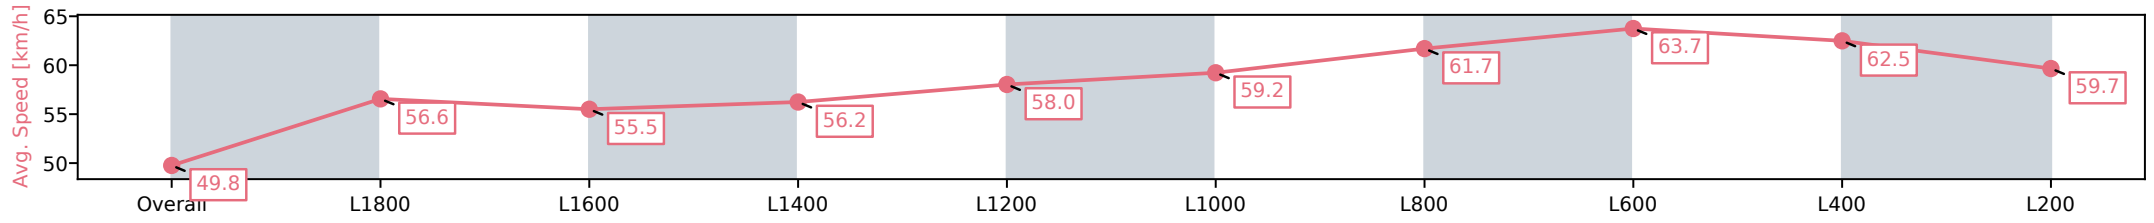

Horse/Jockey Name	EUREKA'S VICTORY/Stacey Metcalfe
Finish Rank	5
Fastest Section Time (Section)	0:11.47 (L600)
Top Speed [km/h] (Section)	64.4 (L800)
Race State	Finished

Thomas Farms RC Murray Bridge SA - Professional
Race 10: Beyond Ink Handicap (Heat of Sportsbet Skybeau Series) - 2000m

12 October 2024 - 5:30PM

Track Rating: Good 3, Weather: Fine, Rail Position: True

Section	Overall	L1800	L1600	L1400	L1200	L1000	L800	L600	L400	L200
Section Times	2:04.66 [5] (0:14.50)	1:50.16 [2] (0:12.71)	1:37.45 [2] (0:12.98)	1:24.47 [2] (0:12.79)	1:11.68 [2] (0:12.42)	0:59.26 [2] (0:12.28)	0:46.97 [2] (0:11.90)	0:35.07 [4] (0:11.47)	0:23.60 [4] (0:11.54)	0:12.06 [6] (0:12.06)
Average Speed [km/h]	49.8	56.6	55.5	56.2	58.0	59.2	61.7	63.7	62.5	59.7
Top Speed [km/h]	59.2	59.1	56.6	57.5	58.7	60.8	63.0	64.4	63.8	61.1
Avg. Dist. to Rail [m]	2.9	1.0	0.4	0.6	1.0	2.2	3.8	3.9	6.0	6.6
Avg. Stride Freq. [Hz]	2.1	2.2	2.2	2.1	2.2	2.2	2.3	2.3	2.3	2.2
Avg. Stride Length [m]	6.4	7.3	7.1	7.3	7.4	7.5	7.6	7.7	7.6	7.4

[ ] Ranking at each section and finish
-:-:- No data available at this section
NA No data available