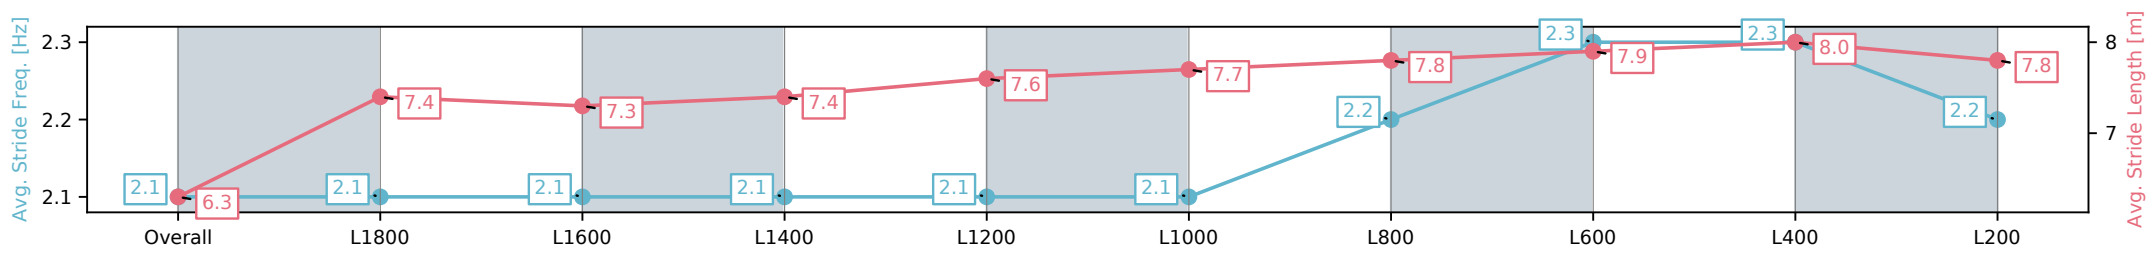

Horse/Jockey Name	GHETTO SUPASTAR/Caitlin Jones
Finish Rank	2
Fastest Section Time (Section)	0:11.03 (L400)
Top Speed [km/h] (Section)	66.2 (L800)
Race State	Finished

Thomas Farms RC Murray Bridge SA - Professional
Race 10: Beyond Ink Handicap (Heat of Sportsbet Skybeau Series) - 2000m

12 October 2024 - 5:30PM

Track Rating: Good 3, Weather: Fine, Rail Position: True

Section	Overall	L1800	L1600	L1400	L1200	L1000	L800	L600	L400	L200
Section Times	2:03.77 [2] (0:14.81)	1:48.96 [5] (0:12.78)	1:36.18 [5] (0:13.15)	1:23.03 [7] (0:13.07)	1:09.96 [7] (0:12.43)	0:57.53 [8] (0:12.43)	0:45.10 [8] (0:11.44)	0:33.66 [8] (0:11.16)	0:22.50 [6] (0:11.03)	0:11.47 [2] (0:11.47)
Average Speed [km/h]	48.6	56.6	55.1	55.1	58.1	58.4	63.6	65.2	65.3	62.7
Top Speed [km/h]	57.6	57.6	55.8	57.2	58.5	60.7	65.6	66.2	65.6	65.1
Avg. Dist. to Rail [m]	7.2	1.4	2.0	1.5	1.0	1.8	2.2	2.6	6.5	6.8
Avg. Stride Freq. [Hz]	2.1	2.1	2.1	2.1	2.1	2.1	2.2	2.3	2.3	2.2
Avg. Stride Length [m]	6.3	7.4	7.3	7.4	7.6	7.7	7.8	7.9	8.0	7.8

[ ] Ranking at each section and finish
-:-:- No data available at this section
NA No data available