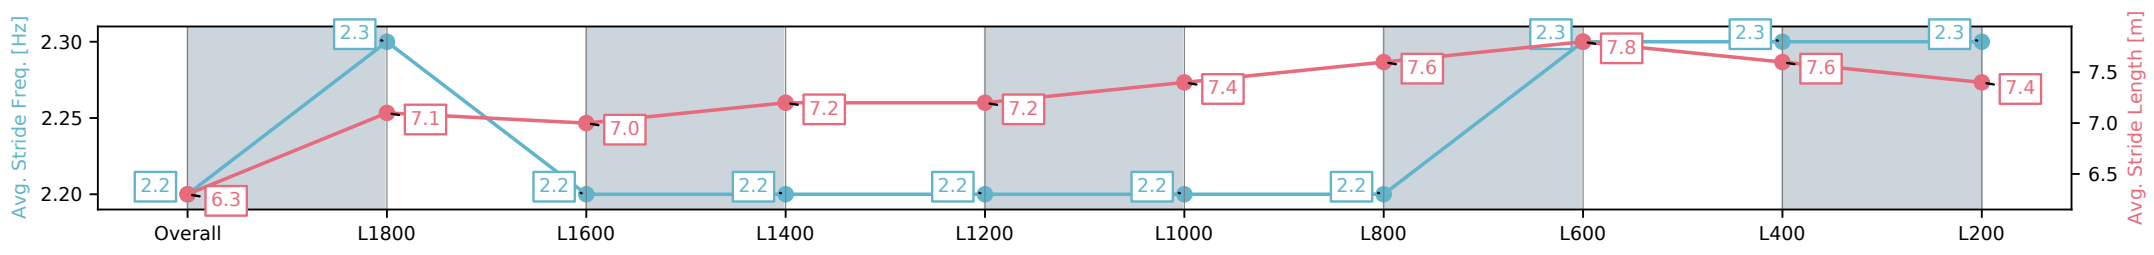

12 October 2024 - 5:30PM

Track Rating: Good 3, Weather: Fine, Rail Position: True

Section	Overall	L1800	L1600	L1400	L1200	L1000	L800	L600	L400	L200
Section Times	2:03.77 [1] (0:14.34)	1:49.43 [1] (0:12.61)	1:36.82 [1] (0:13.03)	1:23.79 [1] (0:12.63)	1:11.16 [1] (0:12.61)	0:58.55 [1] (0:12.34)	0:46.21 [1] (0:11.68)	0:34.53 [1] (0:11.32)	0:23.21 [1] (0:11.32)	0:11.89 [1] (0:11.89)
Average Speed [km/h]	50.3	57.6	55.3	57.0	57.1	59.0	62.3	64.7	63.6	60.5
Top Speed [km/h]	59.9	59.8	55.8	58.3	58.1	60.9	64.7	65.3	65.0	62.2
Avg. Dist. to Rail [m]	7.6	2.0	0.7	0.7	0.8	1.9	2.6	3.8	6.2	6.5
Avg. Stride Freq. [Hz]	2.2	2.3	2.2	2.2	2.2	2.2	2.2	2.2	2.3	2.3
Avg. Stride Length [m]	6.3	7.1	7.0	7.0	7.2	7.2	7.4	7.6	7.6	7.4