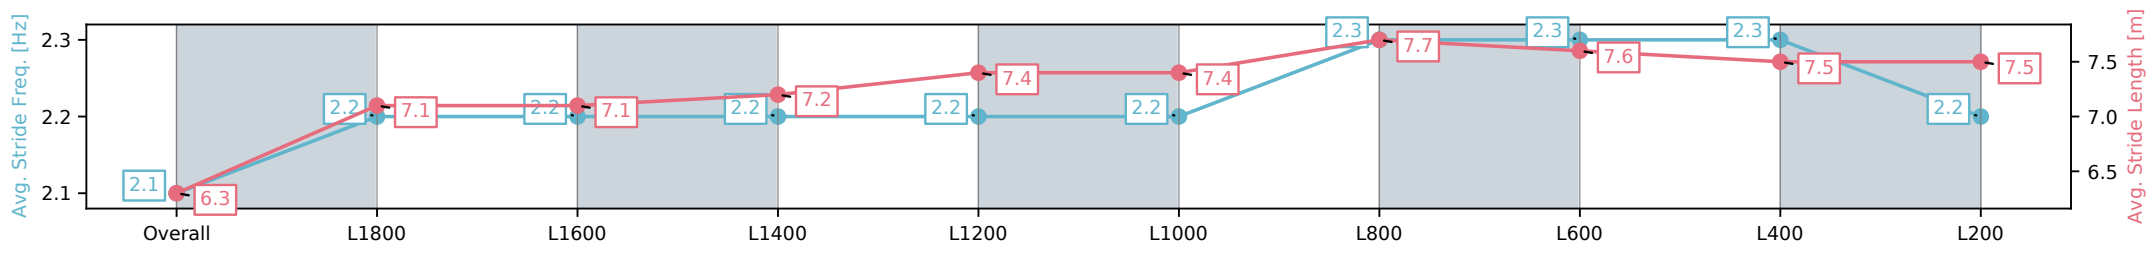

Thomas Farms RC Murray Bridge SA - Professional

Race 10: Beyond Ink Handicap (Heat of Sportsbet Skybeau Series) - 2000m

12 October 2024 - 5:30PM

Track Rating: Good 3, Weather: Fine, Rail Position: True

Section	Overall	L1800	L1600	L1400	L1200	L1000	L800	L600	L400	L200
Section Times	2:04.96 [9] (0:14.78)	1:50.18 [4] (0:12.79)	1:37.39 [4] (0:13.11)	1:24.28 [6] (0:12.85)	1:11.43 [5] (0:12.41)	0:59.02 [6] (0:12.27)	0:46.75 [5] (0:11.68)	0:35.07 [6] (0:11.49)	0:23.58 [8] (0:11.45)	0:12.13 [9] (0:12.13)
Average Speed [km/h]	48.7	56.4	55.2	56.0	58.1	59.3	62.9	63.8	62.9	59.4
Top Speed [km/h]	58.2	57.6	56.3	57.8	58.8	62.1	63.9	64.4	64.1	61.8
Avg. Dist. to Rail [m]	3.1	0.5	1.6	1.3	1.5	2.3	3.9	4.1	7.3	9.0
Avg. Stride Freq. [Hz]	2.1	2.2	2.2	2.2	2.2	2.2	2.3	2.3	2.3	2.2
Avg. Stride Length [m]	6.3	7.1	7.1	7.2	7.4	7.4	7.7	7.6	7.5	7.5