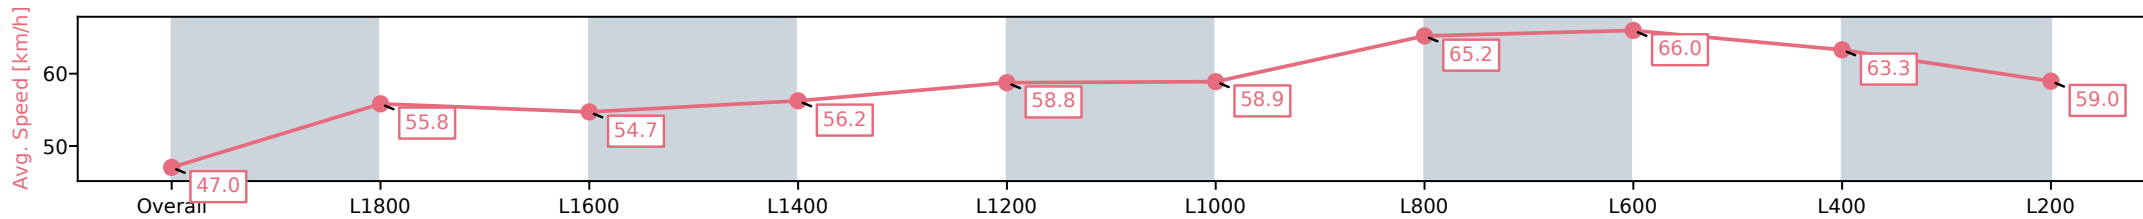

Horse/Jockey Name	SACRED KENSHI/Sairyn Fawke
Finish Rank	10
Fastest Section Time (Section)	0:11.19 (L600)
Top Speed [km/h] (Section)	67.6 (L1000)
Race State	Finished

Thomas Farms RC Murray Bridge SA - Professional
Race 10: Beyond Ink Handicap (Heat of Sportsbet Skybeau Series) - 2000m

12 October 2024 - 5:30PM

Track Rating: Good 3, Weather: Fine, Rail Position: True

Section	Overall	L1800	L1600	L1400	L1200	L1000	L800	L600	L400	L200
Section Times	2:05.02 [10] (0:15.31)	1:49.71 [10] (0:12.93)	1:36.78 [10] (0:13.21)	1:23.57 [10] (0:12.80)	1:10.77 [10] (0:12.25)	0:58.52 [9] (0:12.43)	0:46.09 [9] (0:11.31)	0:34.78 [9] (0:11.19)	0:23.59 [9] (0:11.39)	0:12.20 [8] (0:12.20)
Average Speed [km/h]	47.0	55.8	54.7	56.2	58.8	58.9	65.2	66.0	63.3	59.0
Top Speed [km/h]	55.9	57.0	56.9	59.2	59.3	61.8	67.6	67.4	65.4	61.3
Avg. Dist. to Rail [m]	4.9	0.8	1.1	1.3	1.3	3.1	4.8	5.9	9.7	11.0
Avg. Stride Freq. [Hz]	2.1	2.2	2.2	2.2	2.2	2.2	2.4	2.2	2.3	2.2
Avg. Stride Length [m]	6.1	7.1	7.1	7.2	7.3	7.4	7.7	8.3	7.6	7.3

- [ ] Ranking at each section and finish
- -:-:- No data available at this section
- NA No data available