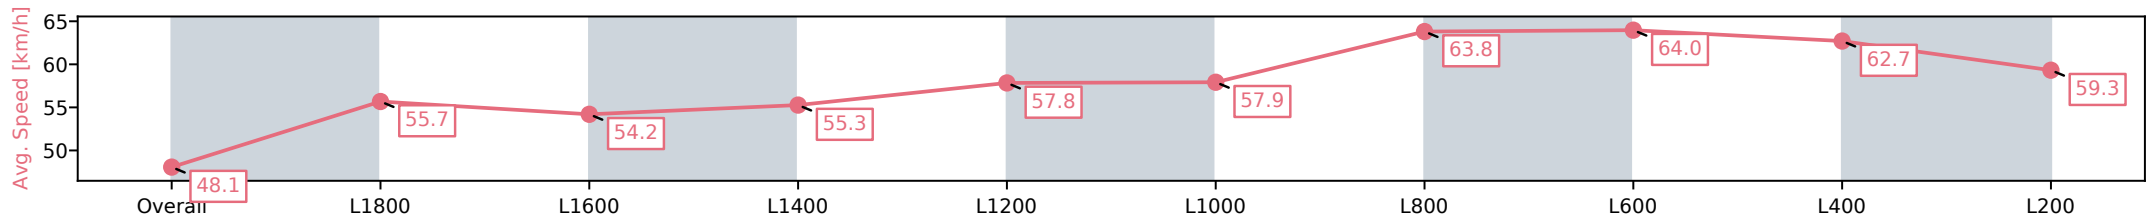

Horse/Jockey Name	SANDASTAN/Tatum Bull
Finish Rank	12
Fastest Section Time (Section)	0:11.28 (L600)
Top Speed [km/h] (Section)	66.0 (L1000)
Race State	Finished

Thomas Farms RC Murray Bridge SA - Professional
Race 10: Beyond Ink Handicap (Heat of Sportsbet Skybeau Series) - 2000m

12 October 2024 - 5:30PM

Track Rating: Good 3, Weather: Fine, Rail Position: True

Section	Overall	L1800	L1600	L1400	L1200	L1000	L800	L600	L400	L200
Section Times	2:05.32 [12] (0:14.96)	1:50.36 [6] (0:12.85)	1:37.51 [8] (0:13.27)	1:24.24 [9] (0:13.02)	1:11.22 [9] (0:12.46)	0:58.76 [10] (0:12.50)	0:46.26 [10] (0:11.35)	0:34.91 [10] (0:11.28)	0:23.62 [11] (0:11.48)	0:12.14 [11] (0:12.14)
Average Speed [km/h]	48.1	55.7	54.2	55.3	57.8	57.9	63.8	64.0	62.7	59.3
Top Speed [km/h]	56.8	56.7	55.8	58.0	58.3	61.6	66.0	65.2	63.5	61.4
Avg. Dist. to Rail [m]	0.8	1.3	0.3	0.1	0.2	0.9	1.3	1.2	4.6	6.4
Avg. Stride Freq. [Hz]	2.0	2.1	2.1	2.1	2.1	2.1	2.2	2.2	2.2	2.1
Avg. Stride Length [m]	6.5	7.3	7.2	7.4	7.6	7.7	8.0	7.9	7.8	7.6

- [ ] Ranking at each section and finish
- -:-:- No data available at this section
- NA No data available