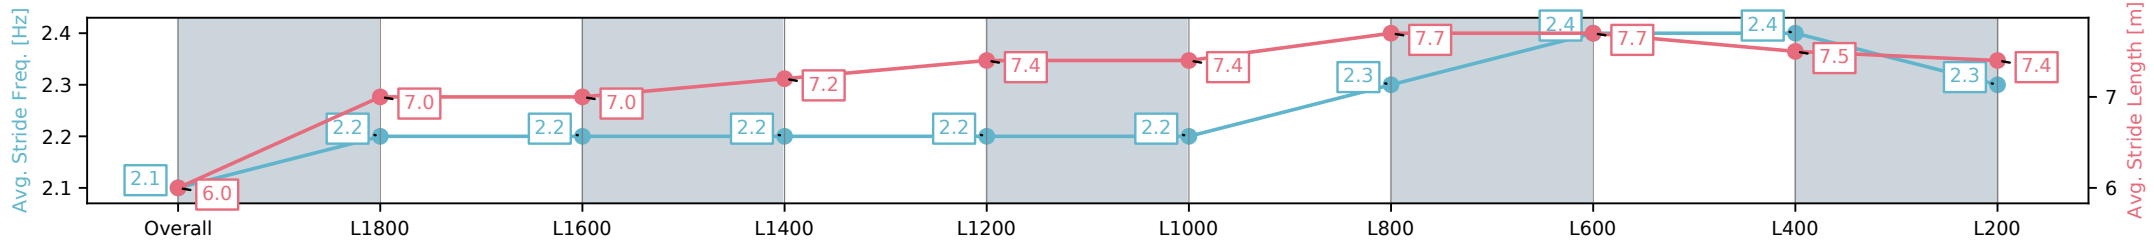

Horse/Jockey Name	MAGNETIC EDGE/Samuel Payne
Finish Rank	8
Fastest Section Time (Section)	0:10.97 (L600)
Top Speed [km/h] (Section)	68.0 (L800)
Race State	Finished

Thomas Farms RC Murray Bridge SA - Professional
Race 10: Beyond Ink Handicap (Heat of Sportsbet Skybeau Series) - 2000m

12 October 2024 - 5:30PM

Track Rating: Good 3, Weather: Fine, Rail Position: True

Section	Overall	L1800	L1600	L1400	L1200	L1000	L800	L600	L400	L200
Section Times	2:04.77 [8] (0:15.52)	1:49.25 [13] (0:13.00)	1:36.25 [12] (0:13.31)	1:22.94 [13] (0:12.83)	1:10.11 [12] (0:12.20)	0:57.91 [12] (0:12.49)	0:45.42 [11] (0:11.32)	0:34.10 [11] (0:10.97)	0:23.13 [10] (0:11.27)	0:11.86 [10] (0:11.86)
Average Speed [km/h]	46.4	55.7	54.3	56.1	59.1	58.6	64.7	66.3	63.9	60.8
Top Speed [km/h]	56.1	56.9	55.7	58.5	60.1	61.8	68.0	68.0	65.2	63.1
Avg. Dist. to Rail [m]	7.2	1.3	1.3	1.5	1.7	3.2	3.5	2.4	7.4	10.0
Avg. Stride Freq. [Hz]	2.1	2.2	2.2	2.2	2.2	2.2	2.3	2.4	2.4	2.3
Avg. Stride Length [m]	6.0	7.0	7.0	7.0	7.2	7.4	7.4	7.7	7.5	7.4

- [ ] Ranking at each section and finish
- -:-:- No data available at this section
- NA No data available