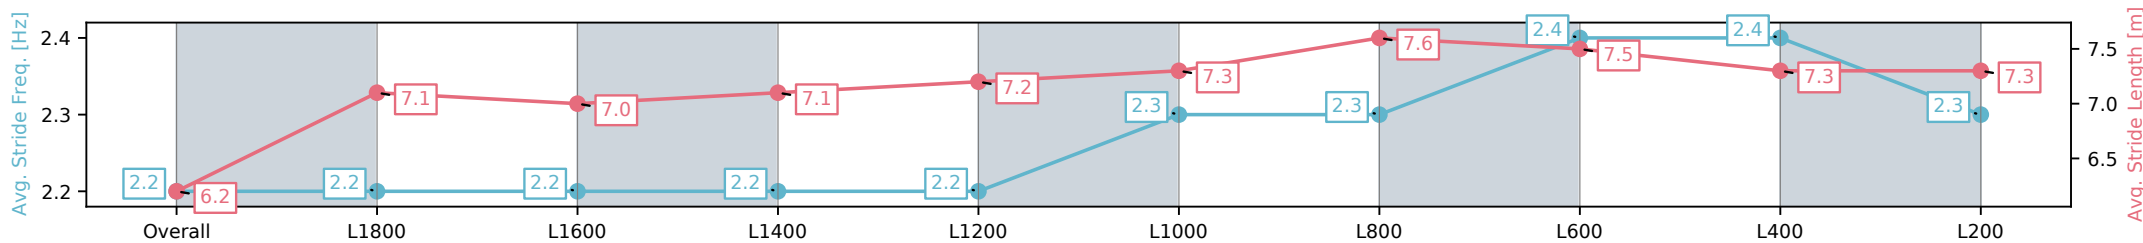

Horse/Jockey Name	YURI ROYALE/Jake Toeroek
Finish Rank	3
Fastest Section Time (Section)	0:11.39 (L400)
Top Speed [km/h] (Section)	66.4 (L800)
Race State	Finished

Thomas Farms RC Murray Bridge SA - Professional
Race 10: Beyond Ink Handicap (Heat of Sportsbet Skybeau Series) - 2000m

12 October 2024 - 5:30PM

Track Rating: Good 3, Weather: Fine, Rail Position: True

Section	Overall	L1800	L1600	L1400	L1200	L1000	L800	L600	L400	L200
Section Times	2:04.32 [3] (0:14.75)	1:49.57 [3] (0:12.68)	1:36.89 [3] (0:12.98)	1:23.91 [4] (0:12.83)	1:11.08 [4] (0:12.44)	0:58.64 [4] (0:12.22)	0:46.42 [4] (0:11.66)	0:34.76 [3] (0:11.41)	0:23.35 [3] (0:11.39)	0:11.96 [3] (0:11.96)
Average Speed [km/h]	48.8	56.6	55.6	56.1	57.9	59.8	63.0	64.8	63.2	60.2
Top Speed [km/h]	58.7	58.4	56.7	57.5	58.7	62.0	65.4	66.4	65.1	61.8
Avg. Dist. to Rail [m]	2.8	0.5	0.6	0.7	1.1	2.5	4.2	5.7	7.0	6.6
Avg. Stride Freq. [Hz]	2.2	2.2	2.2	2.2	2.2	2.3	2.3	2.4	2.4	2.3
Avg. Stride Length [m]	6.2	7.1	7.0	7.0	7.1	7.2	7.3	7.6	7.5	7.3

- [ ] Ranking at each section and finish
- -:-:- No data available at this section
- NA No data available