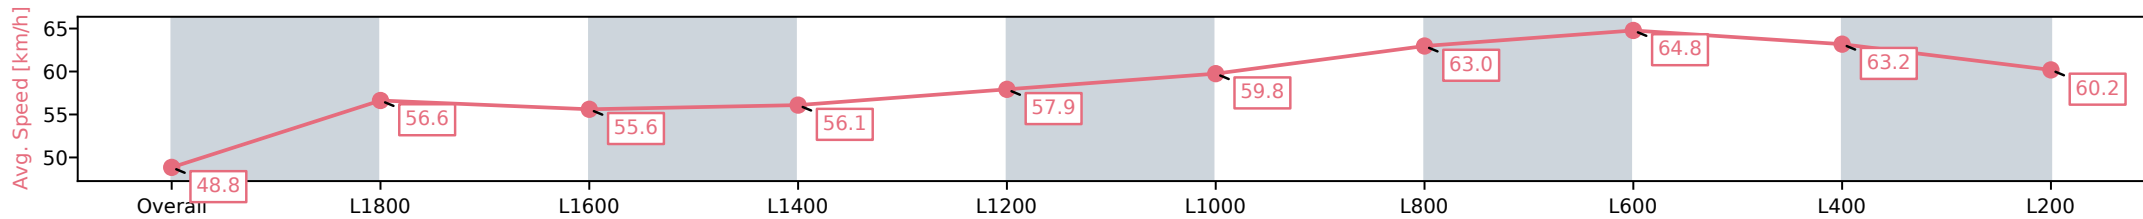

Horse/Jockey Name	YURI ROYALE/Jake Toeroek
Finish Rank	3
Fastest Section Time (Section)	0:11.39 (L400)
Top Speed [km/h] (Section)	66.4 (L800)
Race State	Finished

Thomas Farms RC Murray Bridge SA - Professional
Race 10: Beyond Ink Handicap (Heat of Sportsbet Skybeau Series) - 2000m

12 October 2024 - 5:30PM

Track Rating: Good 3, Weather: Fine, Rail Position: True

Section	Overall	L1800	L1600	L1400	L1200	L1000	L800	L600	L400	L200
Section Times	2:04.32 [3] (0:14.75)	1:49.57 [3] (0:12.68)	1:36.89 [3] (0:12.98)	1:23.91 [4] (0:12.83)	1:11.08 [4] (0:12.44)	0:58.64 [4] (0:12.22)	0:46.42 [4] (0:11.66)	0:34.76 [3] (0:11.41)	0:23.35 [3] (0:11.39)	0:11.96 [3] (0:11.96)
Average Speed [km/h]	48.8	56.6	55.6	56.1	57.9	59.8	63.0	64.8	63.2	60.2
Top Speed [km/h]	58.7	58.4	56.7	57.5	58.7	62.0	65.4	66.4	65.1	61.8
Avg. Dist. to Rail [m]	2.8	0.5	0.6	0.7	1.1	2.5	4.2	5.7	7.0	6.6
Avg. Stride Freq. [Hz]	2.2	2.2	2.2	2.2	2.2	2.3	2.3	2.4	2.4	2.3
Avg. Stride Length [m]	6.2	7.1	7.0	7.0	7.1	7.2	7.3	7.6	7.5	7.3

- [ ] Ranking at each section and finish
- -:-:- No data available at this section
- NA No data available