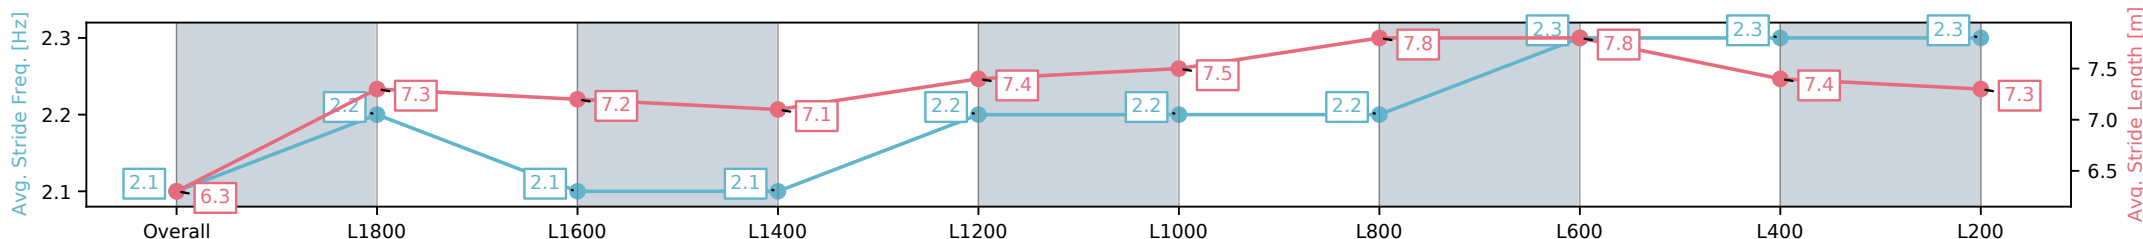

Horse/Jockey Name	ARUGAMAMA/Jason Holder
Finish Rank	4
Fastest Section Time (Section)	0:11.33 (L600)
Top Speed [km/h] (Section)	66.0 (L800)
Race State	Finished

Thomas Farms RC Murray Bridge SA - Professional
Race 10: Beyond Ink Handicap (Heat of Sportsbet Skybeau Series) - 2000m

12 October 2024 - 5:30PM

Track Rating: Good 3, Weather: Fine, Rail Position: True

Section	Overall	L1800	L1600	L1400	L1200	L1000	L800	L600	L400	L200
Section Times	2:04.46 [4] (0:14.98)	1:49.48 [7] (0:12.67)	1:36.81 [6] (0:13.01)	1:23.80 [5] (0:12.88)	1:10.92 [6] (0:12.35)	0:58.57 [5] (0:12.35)	0:46.22 [6] (0:11.56)	0:34.65 [5] (0:11.33)	0:23.32 [5] (0:11.45)	0:11.87 [5] (0:11.87)
Average Speed [km/h]	48.0	56.9	55.5	55.9	58.3	58.9	63.1	64.7	62.9	60.7
Top Speed [km/h]	57.0	58.1	56.8	58.3	58.7	61.8	64.1	66.0	65.2	61.8
Avg. Dist. to Rail [m]	5.6	0.7	0.6	0.1	0.4	1.6	3.1	3.9	5.1	5.9
Avg. Stride Freq. [Hz]	2.1	2.2	2.1	2.1	2.2	2.2	2.2	2.3	2.3	2.3
Avg. Stride Length [m]	6.3	7.3	7.2	7.1	7.4	7.5	7.8	7.8	7.4	7.3

- [ ] Ranking at each section and finish
- -:-:- No data available at this section
- NA No data available