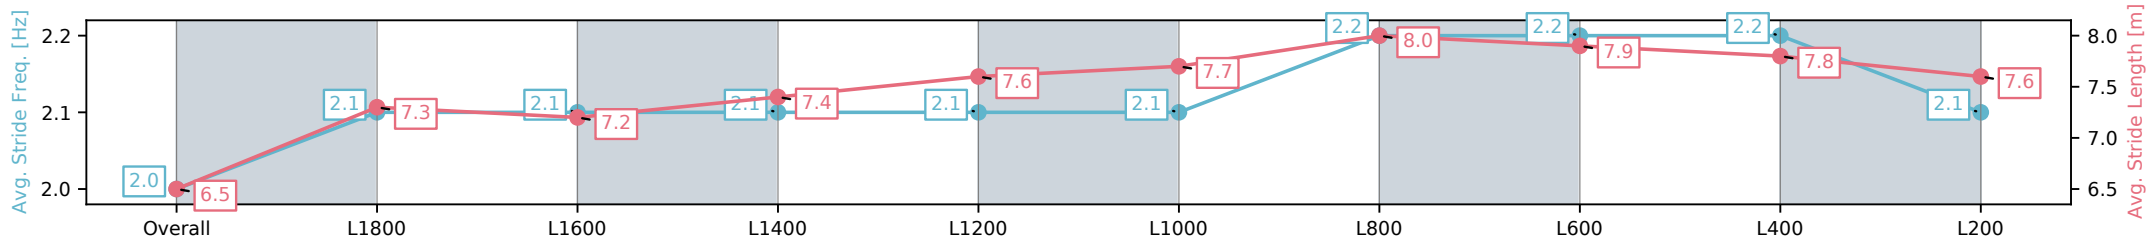

Horse/Jockey Name	SANDASTAN/Tatum Bull
Finish Rank	12
Fastest Section Time (Section)	0:11.28 (L600)
Top Speed [km/h] (Section)	66.0 (L1000)
Race State	Finished

Thomas Farms RC Murray Bridge SA - Professional
Race 10: Beyond Ink Handicap (Heat of Sportsbet Skybeau Series) - 2000m

12 October 2024 - 5:30PM

Track Rating: Good 3, Weather: Fine, Rail Position: True

Section	Overall	L1800	L1600	L1400	L1200	L1000	L800	L600	L400	L200
Section Times	2:05.32 [12] (0:14.96)	1:50.36 [6] (0:12.85)	1:37.51 [8] (0:13.27)	1:24.24 [9] (0:13.02)	1:11.22 [9] (0:12.46)	0:58.76 [10] (0:12.50)	0:46.26 [10] (0:11.35)	0:34.91 [10] (0:11.28)	0:23.62 [11] (0:11.48)	0:12.14 [11] (0:12.14)
Average Speed [km/h]	48.1	55.7	54.2	55.3	57.8	57.9	63.8	64.0	62.7	59.3
Top Speed [km/h]	56.8	56.7	55.8	58.0	58.3	61.6	66.0	65.2	63.5	61.4
Avg. Dist. to Rail [m]	0.8	1.3	0.3	0.1	0.2	0.9	1.3	1.2	4.6	6.4
Avg. Stride Freq. [Hz]	2.0	2.1	2.1	2.1	2.1	2.1	2.2	2.2	2.2	2.1
Avg. Stride Length [m]	6.5	7.3	7.2	7.4	7.6	7.7	8.0	7.9	7.8	7.6

- [ ] Ranking at each section and finish
- -:-:- No data available at this section
- NA No data available