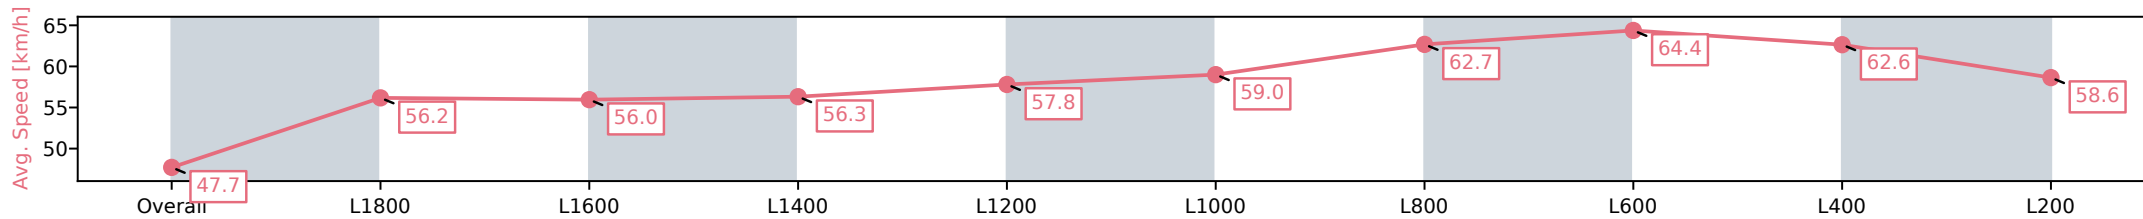

Horse/Jockey Name	DUNALLEY/Lachlan Neindorf
Finish Rank	6
Fastest Section Time (Section)	0:11.45 (L600)
Top Speed [km/h] (Section)	65.8 (L800)
Race State	Finished

Thomas Farms RC Murray Bridge SA - Professional
Race 10: Beyond Ink Handicap (Heat of Sportsbet Skybeau Series) - 2000m

12 October 2024 - 5:30PM

Track Rating: Good 3, Weather: Fine, Rail Position: True

Section	Overall	L1800	L1600	L1400	L1200	L1000	L800	L600	L400	L200
Section Times	2:04.70 [6] (0:15.09)	1:49.61 [8] (0:12.56)	1:37.04 [7] (0:12.70)	1:24.34 [3] (0:12.79)	1:11.55 [3] (0:12.43)	0:59.12 [3] (0:12.22)	0:46.90 [3] (0:11.67)	0:35.23 [2] (0:11.45)	0:23.78 [2] (0:11.50)	0:12.28 [4] (0:12.28)
Average Speed [km/h]	47.7	56.2	56.0	56.3	57.8	59.0	62.7	64.4	62.6	58.6
Top Speed [km/h]	58.1	58.3	56.8	57.7	58.8	61.9	65.2	65.8	64.6	61.1
Avg. Dist. to Rail [m]	0.9	4.0	4.7	3.9	2.6	0.9	3.5	5.3	5.9	6.0
Avg. Stride Freq. [Hz]	2.3	2.3	2.3	2.3	2.3	2.3	2.4	2.5	2.4	2.3
Avg. Stride Length [m]	5.8	6.8	6.9	6.9	7.1	7.1	7.4	7.3	7.2	7.0

- [ ] Ranking at each section and finish
- -:-:- No data available at this section
- NA No data available