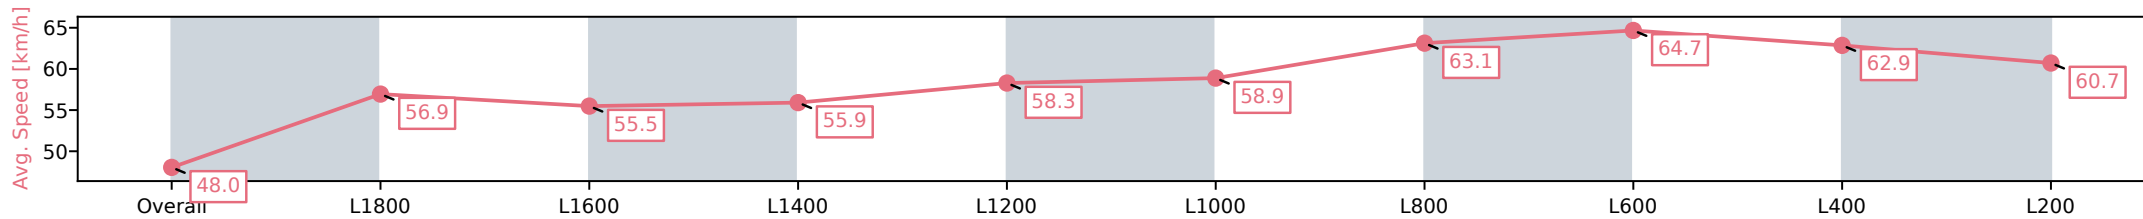

Horse/Jockey Name	ARUGAMAMA/Jason Holder
Finish Rank	4
Fastest Section Time (Section)	0:11.33 (L600)
Top Speed [km/h] (Section)	66.0 (L800)
Race State	Finished

Thomas Farms RC Murray Bridge SA - Professional
Race 10: Beyond Ink Handicap (Heat of Sportsbet Skybeau Series) - 2000m

12 October 2024 - 5:30PM

Track Rating: Good 3, Weather: Fine, Rail Position: True

Section	Overall	L1800	L1600	L1400	L1200	L1000	L800	L600	L400	L200
Section Times	2:04.46 [4] (0:14.98)	1:49.48 [7] (0:12.67)	1:36.81 [6] (0:13.01)	1:23.80 [5] (0:12.88)	1:10.92 [6] (0:12.35)	0:58.57 [5] (0:12.35)	0:46.22 [6] (0:11.56)	0:34.65 [5] (0:11.33)	0:23.32 [5] (0:11.45)	0:11.87 [5] (0:11.87)
Average Speed [km/h]	48.0	56.9	55.5	55.9	58.3	58.9	63.1	64.7	62.9	60.7
Top Speed [km/h]	57.0	58.1	56.8	58.3	58.7	61.8	64.1	66.0	65.2	61.8
Avg. Dist. to Rail [m]	5.6	0.7	0.6	0.1	0.4	1.6	3.1	3.9	5.1	5.9
Avg. Stride Freq. [Hz]	2.1	2.2	2.1	2.1	2.2	2.2	2.2	2.3	2.3	2.3
Avg. Stride Length [m]	6.3	7.3	7.2	7.1	7.4	7.5	7.8	7.8	7.4	7.3

- [ ] Ranking at each section and finish
- -:-:- No data available at this section
- NA No data available