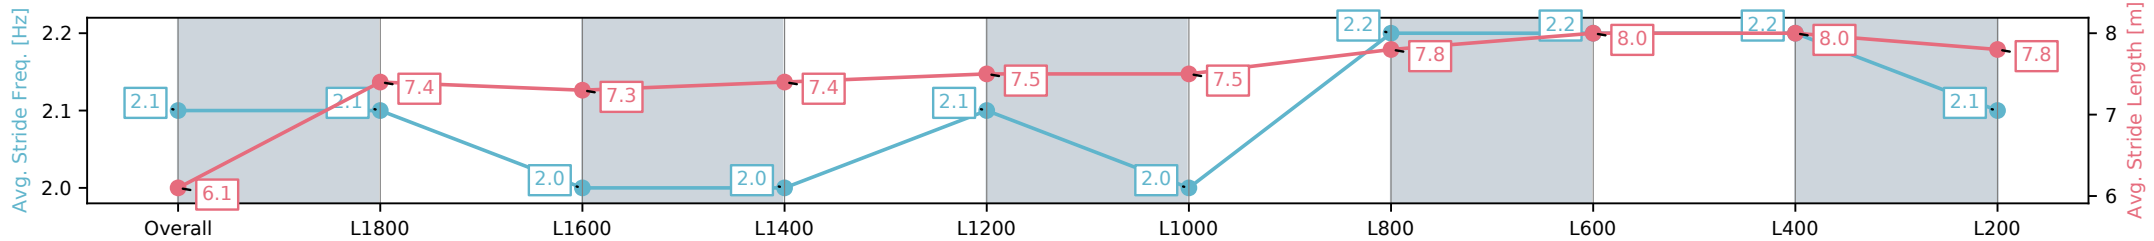

Thomas Farms RC Murray Bridge SA - Professional

Race 10: Beyond Ink Handicap (Heat of Sportsbet Skybeau Series) - 2000m

12 October 2024 - 5:30PM

Track Rating: Good 3, Weather: Fine, Rail Position: True

Section	Overall	L1800	L1600	L1400	L1200	L1000	L800	L600	L400	L200
Section Times	2:05.39 [13] (0:15.51)	1:49.88 [12] (0:13.04)	1:36.84 [13] (0:13.24)	1:23.60 [12] (0:12.98)	1:10.62 [13] (0:12.23)	0:58.39 [13] (0:12.64)	0:45.75 [13] (0:11.21)	0:34.54 [13] (0:11.27)	0:23.27 [12] (0:11.40)	0:11.87 [13] (0:11.87)
Average Speed [km/h]	46.5	55.2	54.3	55.6	58.9	57.6	65.1	64.8	63.2	60.5
Top Speed [km/h]	55.4	55.5	55.6	57.6	60.3	62.1	66.0	65.7	64.4	62.8
Avg. Dist. to Rail [m]	6.1	0.7	0.3	0.4	1.2	2.2	2.8	3.2	7.0	9.1
Avg. Stride Freq. [Hz]	2.1	2.1	2.0	2.0	2.1	2.0	2.2	2.2	2.2	2.1
Avg. Stride Length [m]	6.1	7.4	7.3	7.4	7.4	7.5	7.5	7.8	8.0	7.8