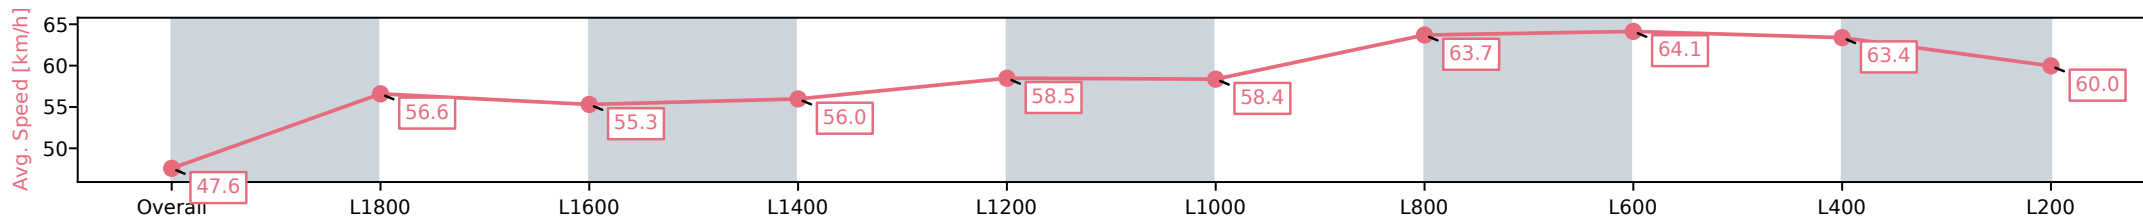

Horse/Jockey Name	DISAGREEABLE MISS/Alana Livesey
Finish Rank	7
Fastest Section Time (Section)	0:11.35 (L600)
Top Speed [km/h] (Section)	65.0 (L600)
Race State	Finished

Thomas Farms RC Murray Bridge SA - Professional
Race 10: Beyond Ink Handicap (Heat of Sportsbet Skybeau Series) - 2000m

12 October 2024 - 5:30PM

Track Rating: Good 3, Weather: Fine, Rail Position: True

Section	Overall	L1800	L1600	L1400	L1200	L1000	L800	L600	L400	L200
Section Times	2:04.75 [7] (0:15.15)	1:49.60 [9] (0:12.76)	1:36.84 [9] (0:13.05)	1:23.79 [8] (0:12.86)	1:10.93 [8] (0:12.32)	0:58.61 [7] (0:12.43)	0:46.18 [7] (0:11.46)	0:34.72 [7] (0:11.35)	0:23.37 [7] (0:11.36)	0:12.01 [7] (0:12.01)
Average Speed [km/h]	47.6	56.6	55.3	56.0	58.5	58.4	63.7	64.1	63.4	60.0
Top Speed [km/h]	57.9	58.6	56.8	59.2	59.1	61.9	64.9	64.9	65.0	62.3
Avg. Dist. to Rail [m]	7.9	1.2	0.7	0.5	0.2	1.4	2.8	2.9	5.0	8.6
Avg. Stride Freq. [Hz]	2.3	2.4	2.3	2.3	2.4	2.4	2.5	2.5	2.5	2.4
Avg. Stride Length [m]	5.8	6.7	6.6	6.6	6.7	6.8	6.9	7.2	7.0	7.0

- [ ] Ranking at each section and finish
- -:-:- No data available at this section
- NA No data available