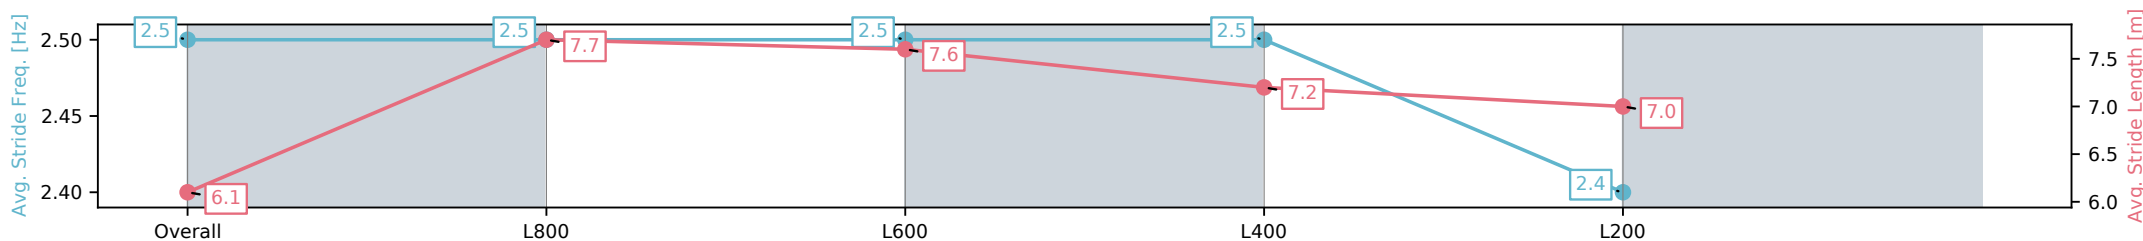

Section	Overall	L800	L600	L400	L200
Section Times	0:57.01 [6] (0:13.14)	0:43.87 [3] (0:10.26)	0:33.61 [3] (0:10.65)	0:22.96 [3] (0:11.09)	0:11.87 [6] (0:11.87)
Average Speed [km/h]	54.9	70.9	68.1	65.0	60.6
Top Speed [km/h]	71.6	72.0	69.2	67.1	63.1
Avg. Dist. to Rail [m]	4.4	4.0	2.0	4.2	5.5
Avg. Stride Freq. [Hz]	2.5	2.5	2.5	2.5	2.4
Avg. Stride Length [m]	6.1	7.7	7.6	7.2	7.0