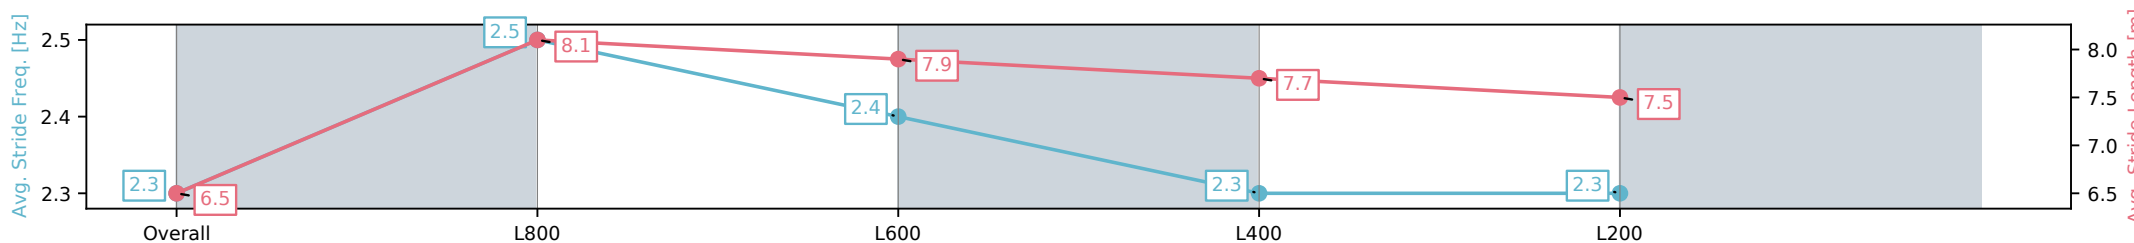

Section	Overall	L800	L600	L400	L200
Section Times	0:56.91 [5] (0:13.34)	0:43.57 [4] (0:10.07)	0:33.50 [4] (0:10.71)	0:22.79 [5] (0:11.18)	0:11.61 [8] (0:11.61)
Average Speed [km/h]	54.0	70.2	67.9	64.5	62.0
Top Speed [km/h]	71.6	72.0	70.1	66.2	63.2
Avg. Dist. to Rail [m]	2.2	2.8	2.2	4.1	7.2
Avg. Stride Freq. [Hz]	2.3	2.5	2.4	2.3	2.3
Avg. Stride Length [m]	6.5	8.1	7.9	7.7	7.5