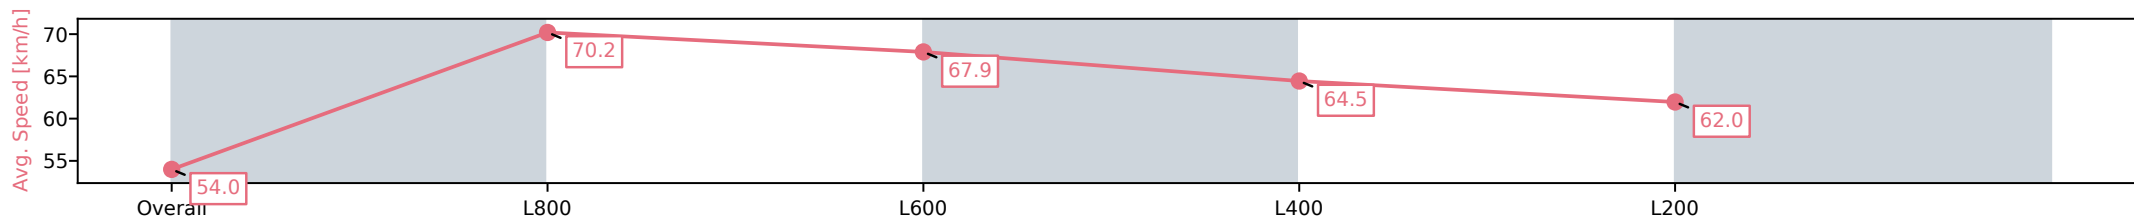

Section	Overall	L800	L600	L400	L200
Section Times	0:56.91 [5] (0:13.34)	0:43.57 [4] (0:10.07)	0:33.50 [4] (0:10.71)	0:22.79 [5] (0:11.18)	0:11.61 [8] (0:11.61)
Average Speed [km/h]	54.0	70.2	67.9	64.5	62.0
Top Speed [km/h]	71.6	72.0	70.1	66.2	63.2
Avg. Dist. to Rail [m]	2.2	2.8	2.2	4.1	7.2
Avg. Stride Freq. [Hz]	2.3	2.5	2.4	2.3	2.3
Avg. Stride Length [m]	6.5	8.1	7.9	7.7	7.5