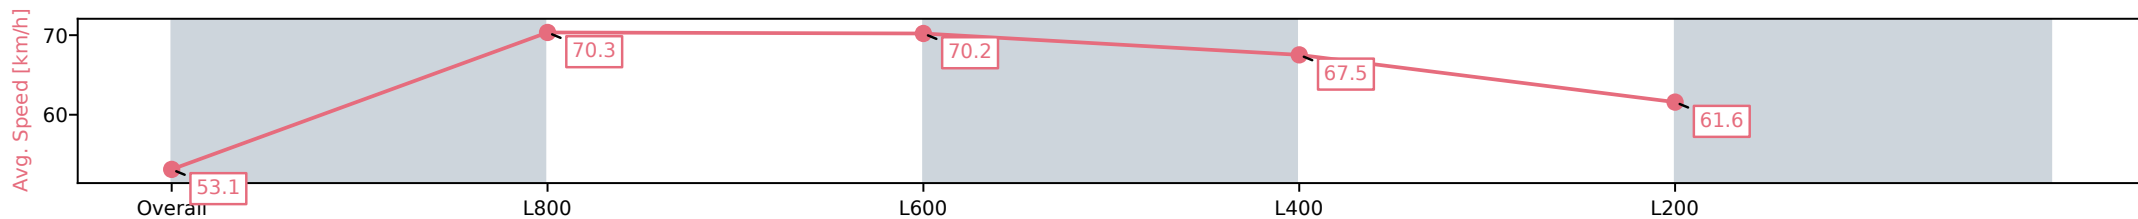

Section	Overall	L800	L600	L400	L200
Section Times	0:56.82 [4] (0:13.57)	0:43.24 [7] (0:10.37)	0:32.87 [7] (0:10.52)	0:22.35 [8] (0:10.66)	0:11.69 [5] (0:11.69)
Average Speed [km/h]	53.1	70.3	70.2	67.5	61.6
Top Speed [km/h]	69.9	72.0	71.8	69.6	65.6
Avg. Dist. to Rail [m]	7.0	5.2	6.1	10.8	12.9
Avg. Stride Freq. [Hz]	2.3	2.4	2.4	2.4	2.3
Avg. Stride Length [m]	6.4	8.1	8.0	7.8	7.6