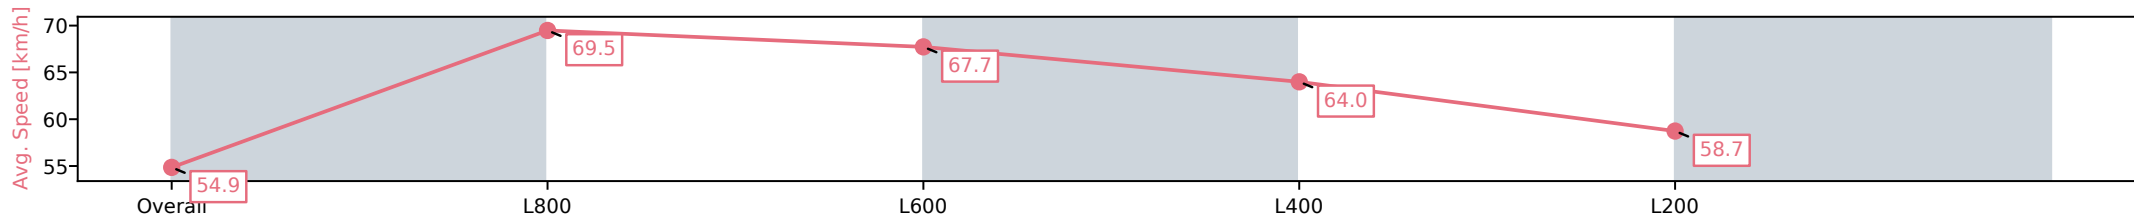

Section	Overall	L800	L600	L400	L200
Section Times	0:57.33 [8] (0:13.14)	0:44.19 [2] (0:09.95)	0:34.24 [2] (0:10.74)	0:23.50 [1] (0:11.26)	0:12.24 [3] (0:12.24)
Average Speed [km/h]	54.9	69.5	67.7	64.0	58.7
Top Speed [km/h]	69.8	71.6	69.2	65.4	62.3
Avg. Dist. to Rail [m]	5.8	4.5	2.2	4.2	4.9
Avg. Stride Freq. [Hz]	2.4	2.5	2.4	2.4	2.3
Avg. Stride Length [m]	6.2	7.9	7.7	7.3	7.1