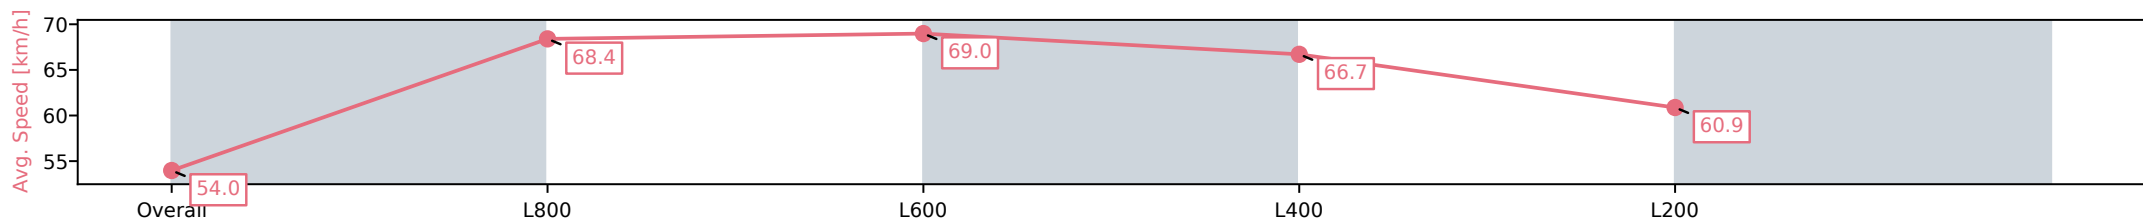

Section	Overall	L800	L600	L400	L200
Section Times	0:56.70 [2] (0:13.36)	0:43.34 [5] (0:10.14)	0:33.20 [5] (0:10.57)	0:22.62 [4] (0:10.79)	0:11.83 [1] (0:11.83)
Average Speed [km/h]	54.0	68.4	69.0	66.7	60.9
Top Speed [km/h]	70.8	70.2	71.2	68.3	65.1
Avg. Dist. to Rail [m]	4.8	5.2	3.3	6.0	7.6
Avg. Stride Freq. [Hz]	2.4	2.6	2.5	2.5	2.4
Avg. Stride Length [m]	6.1	7.7	7.4	7.3	7.1