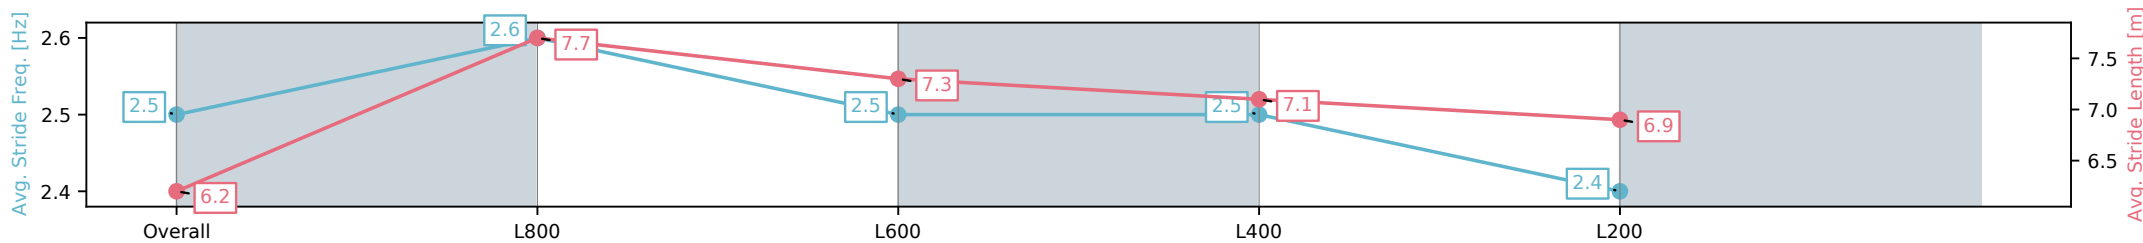

Section	Overall	L800	L600	L400	L200
Section Times	0:57.21 [7] (0:12.96)	0:44.25 [1] (0:10.09)	0:34.16 [1] (0:10.79)	0:23.37 [2] (0:11.20)	0:12.17 [2] (0:12.17)
Average Speed [km/h]	55.6	69.8	67.3	64.4	59.1
Top Speed [km/h]	71.6	71.3	69.1	66.4	62.8
Avg. Dist. to Rail [m]	2.9	3.5	2.0	3.6	3.5
Avg. Stride Freq. [Hz]	2.5	2.6	2.5	2.5	2.4
Avg. Stride Length [m]	6.2	7.7	7.3	7.1	6.9