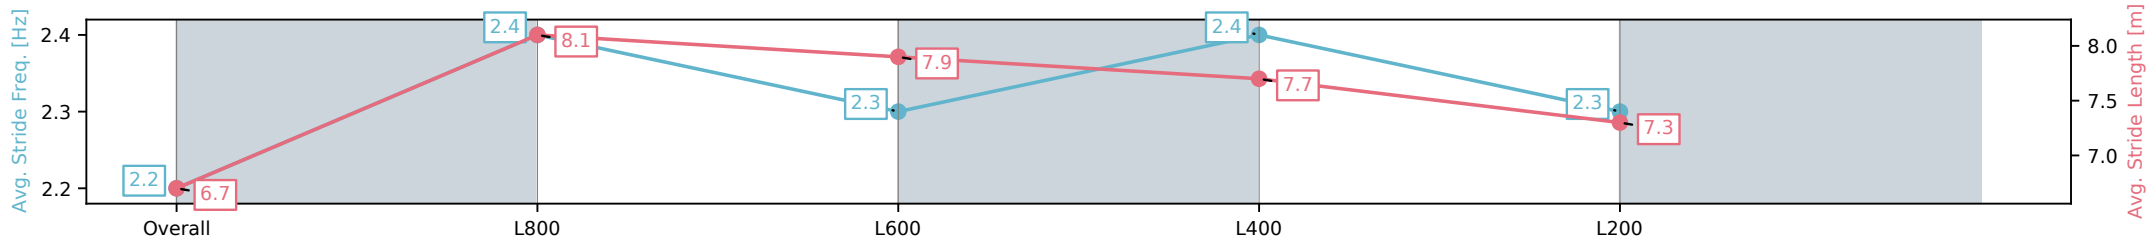

Race 5: Bridge Carpet Court Andrew Mills 1000 Guineas
(Heat of Sportsbet Rebel Raider Series) - 1000m

12 October 2024 - 2:18PM

Track Rating: Good 3, Weather: Fine, Rail Position: True

Section	Overall	L800	L600	L400	L200
Section Times	0:56.64 [1] (0:13.48)	0:43.16 [6] (0:10.26)	0:32.90 [6] (0:10.63)	0:22.27 [6] (0:10.78)	0:11.49 [7] (0:11.49)
Average Speed [km/h]	53.6	70.9	68.1	66.8	62.6
Top Speed [km/h]	70.3	72.6	69.9	68.0	67.4
Avg. Dist. to Rail [m]	6.2	4.7	1.7	4.5	7.0
Avg. Stride Freq. [Hz]	2.2	2.4	2.3	2.4	2.3
Avg. Stride Length [m]	6.7	8.1	7.9	7.7	7.3