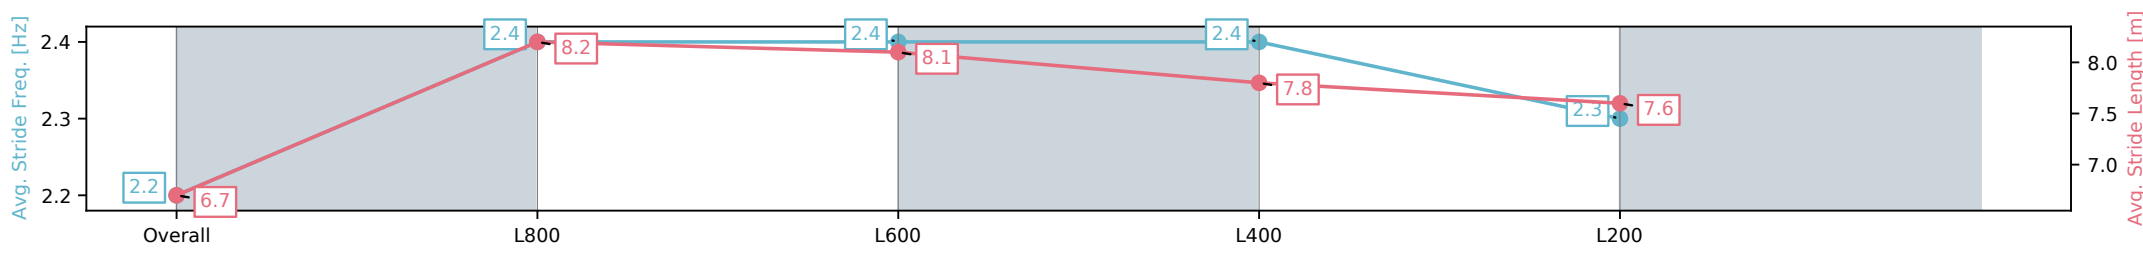

Section	Overall	L800	L600	L400	L200
Section Times	0:56.78 [3] (0:13.80)	0:42.98 [9] (0:10.27)	0:32.71 [8] (0:10.39)	0:22.32 [7] (0:10.64)	0:11.68 [4] (0:11.68)
Average Speed [km/h]	52.3	70.8	70.3	67.6	61.7
Top Speed [km/h]	71.3	72.3	71.4	70.2	64.5
Avg. Dist. to Rail [m]	6.6	3.8	3.4	7.3	8.8
Avg. Stride Freq. [Hz]	2.2	2.4	2.4	2.4	2.3
Avg. Stride Length [m]	6.7	8.2	8.1	7.8	7.6