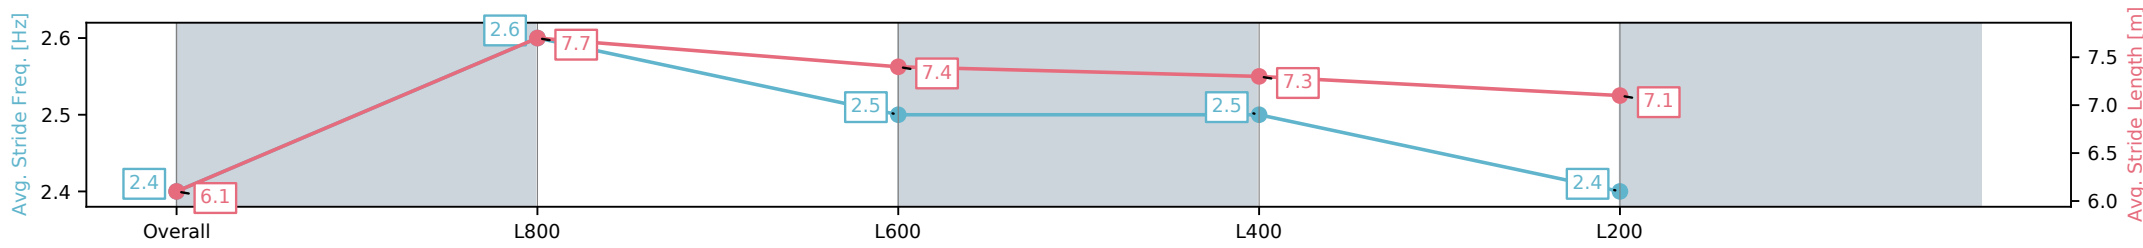

Section	Overall	L800	L600	L400	L200
Section Times	0:56.70 [2] (0:13.36)	0:43.34 [5] (0:10.14)	0:33.20 [5] (0:10.57)	0:22.62 [4] (0:10.79)	0:11.83 [1] (0:11.83)
Average Speed [km/h]	54.0	68.4	69.0	66.7	60.9
Top Speed [km/h]	70.8	70.2	71.2	68.3	65.1
Avg. Dist. to Rail [m]	4.8	5.2	3.3	6.0	7.6
Avg. Stride Freq. [Hz]	2.4	2.6	2.5	2.5	2.4
Avg. Stride Length [m]	6.1	7.7	7.4	7.3	7.1