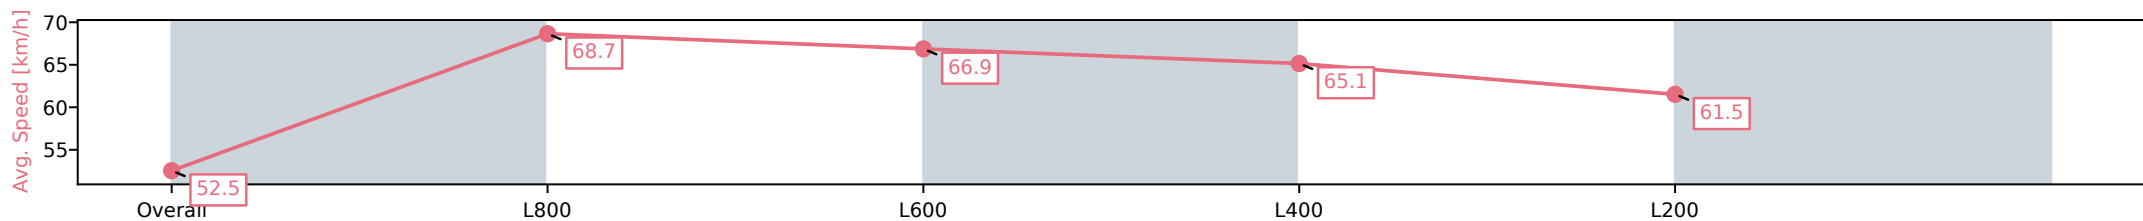

Horse/Jockey Name	SILVER LIFESTYLE/Kayla Crowther
Finish Rank	9
Fastest Section Time (Section)	0:10.57 (L800)
Top Speed [km/h] (Section)	70.6 (Overall)
Race State	Finished

Thomas Farms RC Murray Bridge SA - Professional

Race 5: Bridge Carpet Court Andrew Mills 1000 Guineas
(Heat of Sportsbet Rebel Raider Series) - 1000m

12 October 2024 - 2:18PM

Track Rating: Good 3, Weather: Fine, Rail Position: True

Section	Overall	L800	L600	L400	L200
Section Times	0:58.02 [9] (0:13.74)	0:44.28 [8] (0:10.57)	0:33.70 [9] (0:10.94)	0:22.76 [9] (0:11.06)	0:11.70 [9] (0:11.70)
Average Speed [km/h]	52.5	68.7	66.9	65.1	61.5
Top Speed [km/h]	68.3	70.6	68.3	66.5	64.1
Avg. Dist. to Rail [m]	1.6	3.4	3.7	6.9	8.9
Avg. Stride Freq. [Hz]	2.3	2.4	2.4	2.4	2.3
Avg. Stride Length [m]	6.3	7.8	7.7	7.6	7.5

- [ ] Ranking at each section and finish
- -:-:- No data available at this section
- NA No data available