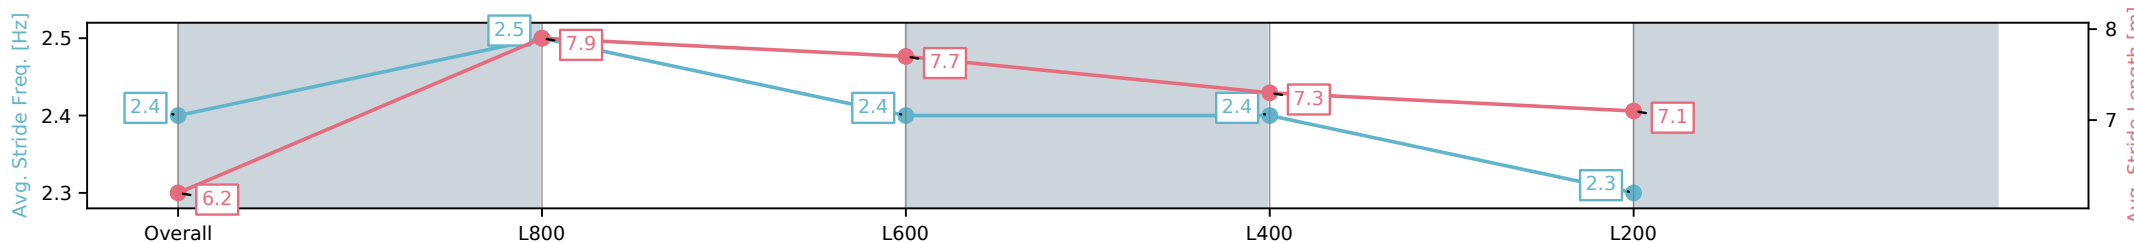

Section	Overall	L800	L600	L400	L200
Section Times	0:57.33 [8] (0:13.14)	0:44.19 [2] (0:09.95)	0:34.24 [2] (0:10.74)	0:23.50 [1] (0:11.26)	0:12.24 [3] (0:12.24)
Average Speed [km/h]	54.9	69.5	67.7	64.0	58.7
Top Speed [km/h]	69.8	71.6	69.2	65.4	62.3
Avg. Dist. to Rail [m]	5.8	4.5	2.2	4.2	4.9
Avg. Stride Freq. [Hz]	2.4	2.5	2.4	2.4	2.3
Avg. Stride Length [m]	6.2	7.9	7.7	7.3	7.1