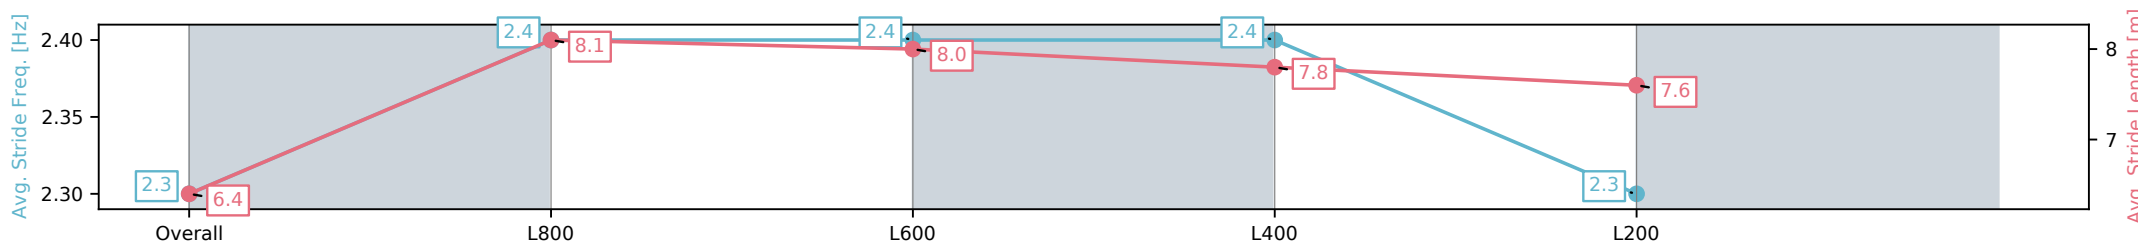

Section	Overall	L800	L600	L400	L200
Section Times	0:56.82 [4] (0:13.57)	0:43.24 [7] (0:10.37)	0:32.87 [7] (0:10.52)	0:22.35 [8] (0:10.66)	0:11.69 [5] (0:11.69)
Average Speed [km/h]	53.1	70.3	70.2	67.5	61.6
Top Speed [km/h]	69.9	72.0	71.8	69.6	65.6
Avg. Dist. to Rail [m]	7.0	5.2	6.1	10.8	12.9
Avg. Stride Freq. [Hz]	2.3	2.4	2.4	2.4	2.3
Avg. Stride Length [m]	6.4	8.1	8.0	7.8	7.6