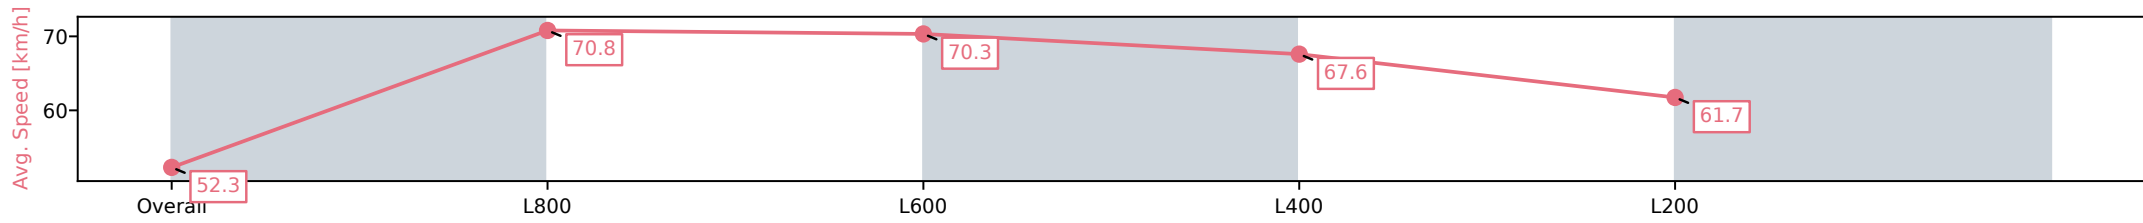

Section	Overall	L800	L600	L400	L200
Section Times	0:56.78 [3] (0:13.80)	0:42.98 [9] (0:10.27)	0:32.71 [8] (0:10.39)	0:22.32 [7] (0:10.64)	0:11.68 [4] (0:11.68)
Average Speed [km/h]	52.3	70.8	70.3	67.6	61.7
Top Speed [km/h]	71.3	72.3	71.4	70.2	64.5
Avg. Dist. to Rail [m]	6.6	3.8	3.4	7.3	8.8
Avg. Stride Freq. [Hz]	2.2	2.4	2.4	2.4	2.3
Avg. Stride Length [m]	6.7	8.2	8.1	7.8	7.6