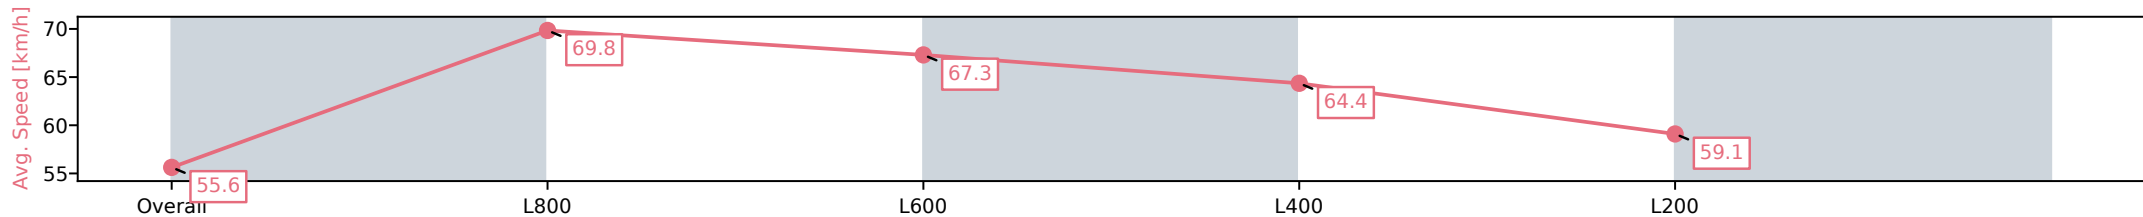

Section	Overall	L800	L600	L400	L200
Section Times	0:57.21 [7] (0:12.96)	0:44.25 [1] (0:10.09)	0:34.16 [1] (0:10.79)	0:23.37 [2] (0:11.20)	0:12.17 [2] (0:12.17)
Average Speed [km/h]	55.6	69.8	67.3	64.4	59.1
Top Speed [km/h]	71.6	71.3	69.1	66.4	62.8
Avg. Dist. to Rail [m]	2.9	3.5	2.0	3.6	3.5
Avg. Stride Freq. [Hz]	2.5	2.6	2.5	2.5	2.4
Avg. Stride Length [m]	6.2	7.7	7.3	7.1	6.9