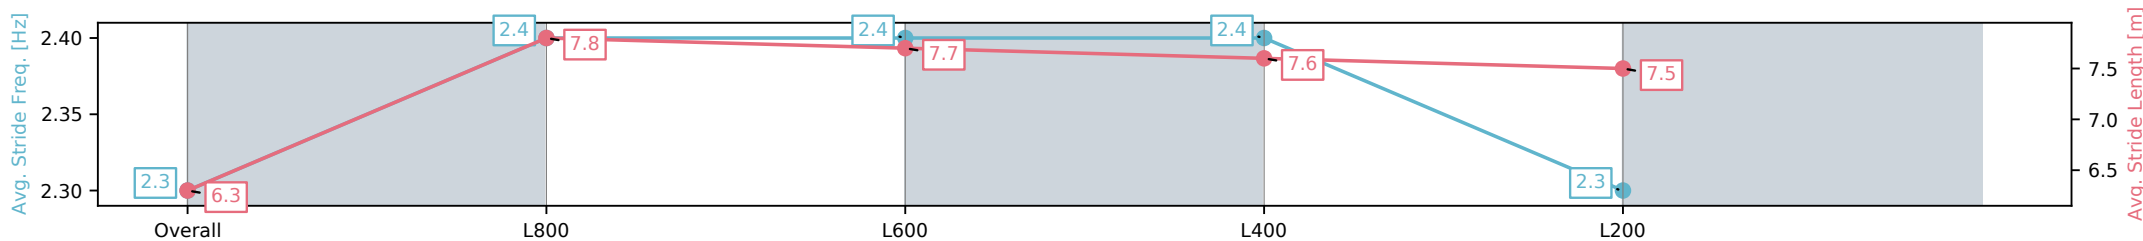

- [] Ranking at each section and finish
- :-:- No data available at this section
- NA No data available

Horse/Jockey Name	SILVER LIFESTYLE/Kayla Crowther
Finish Rank	9
Fastest Section Time (Section)	0:10.57 (L800)
Top Speed [km/h] (Section)	70.6 (Overall)
Race State	Finished

Section	Overall	L800	L600	L400	L200
Section Times	0:58.02 [9] (0:13.74)	0:44.28 [8] (0:10.57)	0:33.70 [9] (0:10.94)	0:22.76 [9] (0:11.06)	0:11.70 [9] (0:11.70)
Average Speed [km/h]	52.5	68.7	66.9	65.1	61.5
Top Speed [km/h]	68.3	70.6	68.3	66.5	64.1
Avg. Dist. to Rail [m]	1.6	3.4	3.7	6.9	8.9
Avg. Stride Freq. [Hz]	2.3	2.4	2.4	2.4	2.3
Avg. Stride Length [m]	6.3	7.8	7.7	7.6	7.5