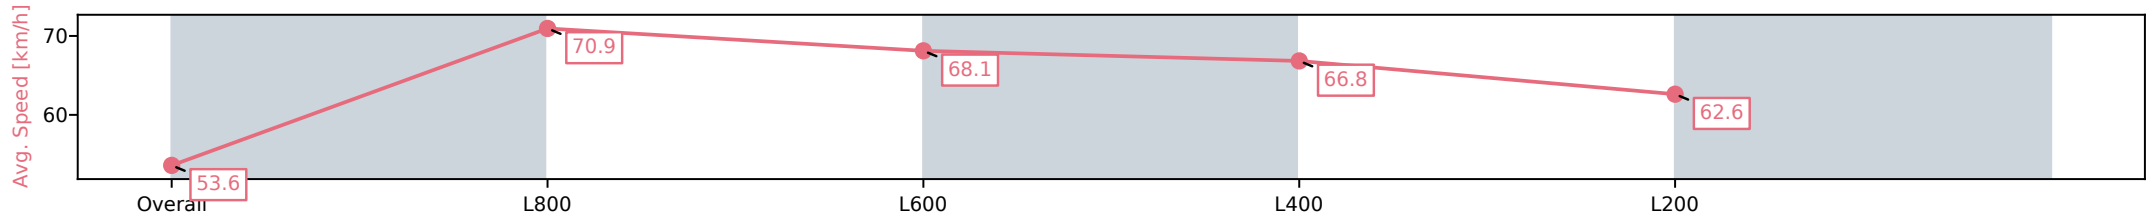

Race 5: Bridge Carpet Court Andrew Mills 1000 Guineas
(Heat of Sportsbet Rebel Raider Series) - 1000m

12 October 2024 - 2:18PM

Track Rating: Good 3, Weather: Fine, Rail Position: True

Section	Overall	L800	L600	L400	L200
Section Times	0:56.64 [1] (0:13.48)	0:43.16 [6] (0:10.26)	0:32.90 [6] (0:10.63)	0:22.27 [6] (0:10.78)	0:11.49 [7] (0:11.49)
Average Speed [km/h]	53.6	70.9	68.1	66.8	62.6
Top Speed [km/h]	70.3	72.6	69.9	68.0	67.4
Avg. Dist. to Rail [m]	6.2	4.7	1.7	4.5	7.0
Avg. Stride Freq. [Hz]	2.2	2.4	2.3	2.4	2.3
Avg. Stride Length [m]	6.7	8.1	7.9	7.7	7.3