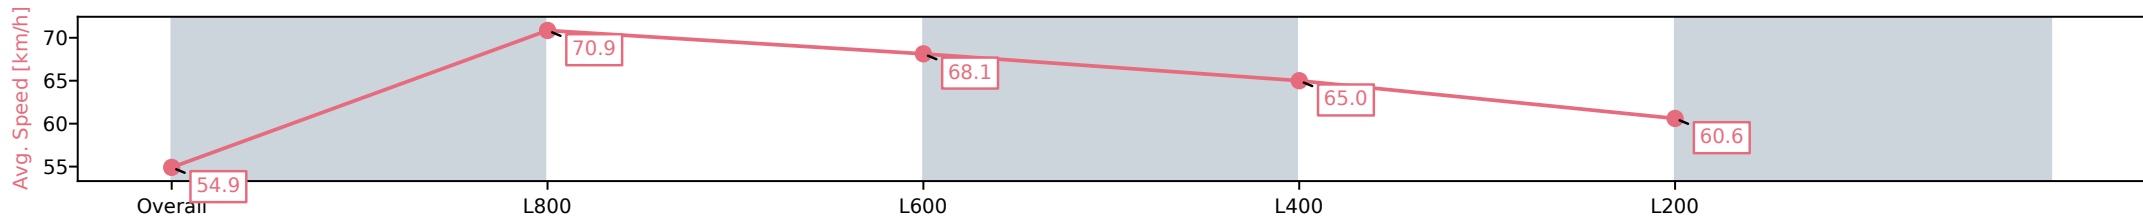

Section	Overall	L800	L600	L400	L200
Section Times	0:57.01 [6] (0:13.14)	0:43.87 [3] (0:10.26)	0:33.61 [3] (0:10.65)	0:22.96 [3] (0:11.09)	0:11.87 [6] (0:11.87)
Average Speed [km/h]	54.9	70.9	68.1	65.0	60.6
Top Speed [km/h]	71.6	72.0	69.2	67.1	63.1
Avg. Dist. to Rail [m]	4.4	4.0	2.0	4.2	5.5
Avg. Stride Freq. [Hz]	2.5	2.5	2.5	2.5	2.4
Avg. Stride Length [m]	6.1	7.7	7.6	7.2	7.0