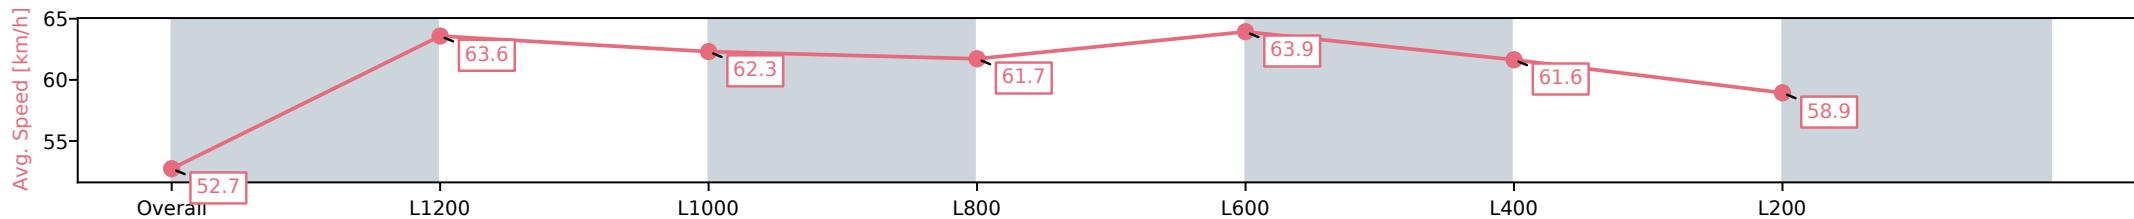

Thomas Farms RC Murray Bridge SA - Professional

Race 4: Bleasdale Wines Handicap - 1400m

12 October 2024 - 1:42PM

Track Rating: Good 4, Weather: Fine, Rail Position: True

Section	Overall	L1200	L1000	L800	L600	L400	L200
Section Times	1:23.84 [5] (0:13.65)	1:10.19 [1] (0:11.34)	0:58.85 [1] (0:11.72)	0:47.13 [2] (0:11.87)	0:35.26 [2] (0:11.37)	0:23.89 [3] (0:11.68)	0:12.21 [4] (0:12.21)
Average Speed [km/h]	52.7	63.6	62.3	61.7	63.9	61.6	58.9
Top Speed [km/h]	64.2	64.4	62.8	63.5	64.5	62.9	61.1
Avg. Dist. to Rail [m]	5.3	2.1	2.9	3.3	2.2	3.3	3.7
Avg. Stride Freq. [Hz]	2.3	2.4	2.3	2.3	2.5	2.4	2.4
Avg. Stride Length [m]	6.4	7.5	7.4	7.4	7.3	7.2	7.0