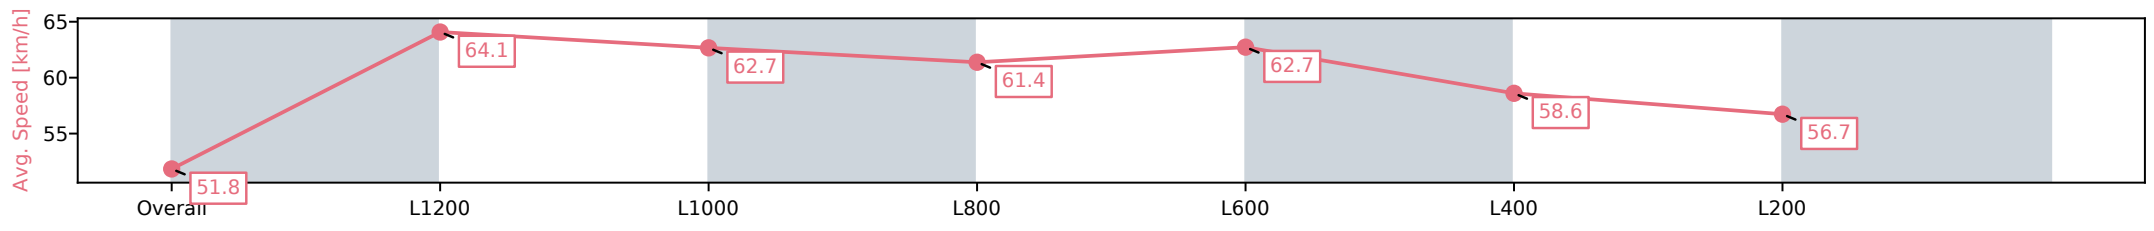

Thomas Farms RC Murray Bridge SA - Professional

Race 4: Bleasdale Wines Handicap - 1400m

12 October 2024 - 1:42PM

Track Rating: Good 4, Weather: Fine, Rail Position: True

Section	Overall	L1200	L1000	L800	L600	L400	L200
Section Times	1:25.60 [8] (0:13.91)	1:11.69 [4] (0:11.25)	1:00.44 [3] (0:11.73)	0:48.71 [3] (0:12.04)	0:36.67 [4] (0:11.68)	0:24.99 [7] (0:12.30)	0:12.69 [8] (0:12.69)
Average Speed [km/h]	51.8	64.1	62.7	61.4	62.7	58.6	56.7
Top Speed [km/h]	64.4	65.3	63.7	62.6	64.0	61.3	57.6
Avg. Dist. to Rail [m]	6.3	2.8	3.9	5.3	4.0	5.8	3.3
Avg. Stride Freq. [Hz]	2.3	2.4	2.3	2.3	2.3	2.3	2.2
Avg. Stride Length [m]	6.2	7.4	7.5	7.4	7.4	7.2	7.1