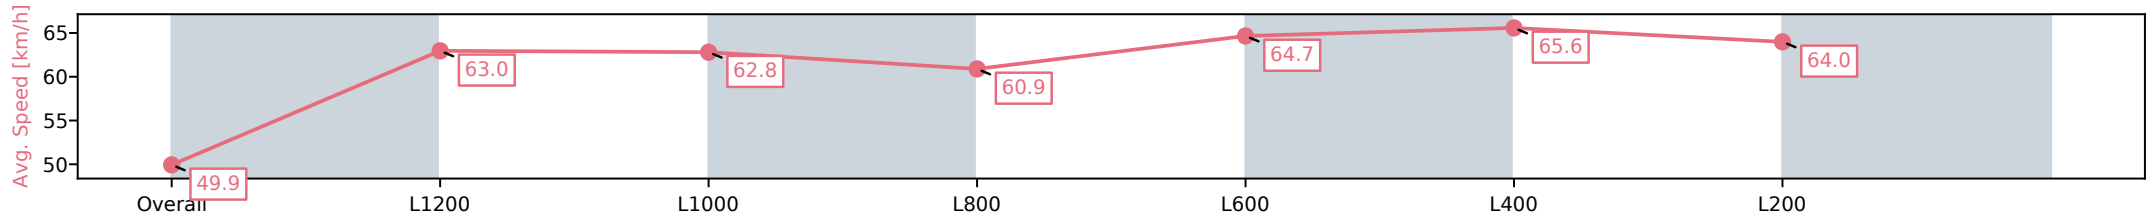

Race 4: Bleasdale Wines Handicap - 1400m

12 October 2024 - 1:42PM

Track Rating: Good 4, Weather: Fine, Rail Position: True

Section	Overall	L1200	L1000	L800	L600	L400	L200
Section Times	1:22.83 [1] (0:14.43)	1:08.40 [8] (0:11.43)	0:56.97 [8] (0:11.51)	0:45.46 [7] (0:11.96)	0:33.50 [8] (0:11.26)	0:22.24 [6] (0:11.00)	0:11.24 [3] (0:11.24)
Average Speed [km/h]	49.9	63.0	62.8	60.9	64.7	65.6	64.0
Top Speed [km/h]	64.0	64.6	64.7	62.3	66.7	66.6	65.3
Avg. Dist. to Rail [m]	1.6	0.7	1.1	2.2	2.5	6.8	8.7
Avg. Stride Freq. [Hz]	2.3	2.4	2.4	2.4	2.4	2.4	2.4
Avg. Stride Length [m]	5.9	7.1	7.2	7.2	7.5	7.4	7.4