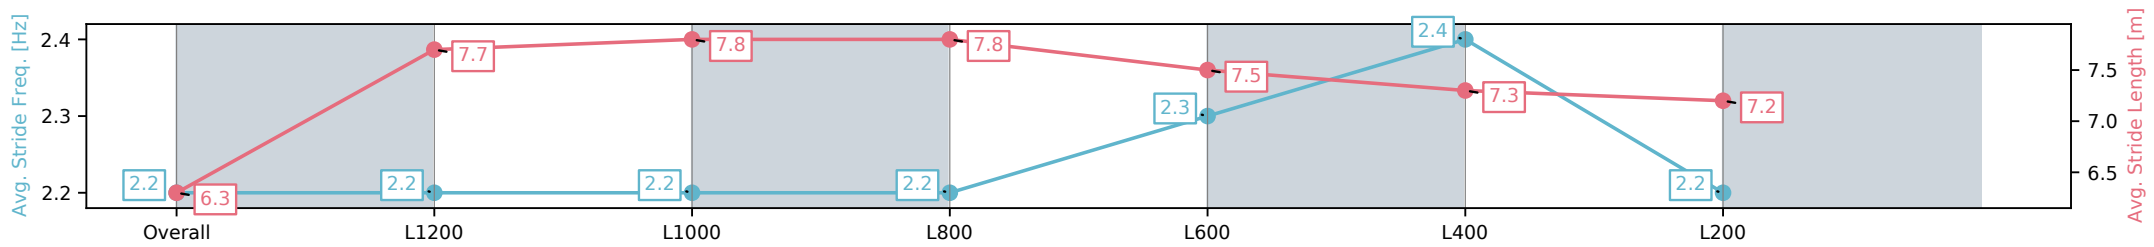

Thomas Farms RC Murray Bridge SA - Professional

Race 4: Bleasdale Wines Handicap - 1400m

12 October 2024 - 1:42PM

Track Rating: Good 4, Weather: Fine, Rail Position: True

Section	Overall	L1200	L1000	L800	L600	L400	L200
Section Times	1:24.54 [6] (0:14.00)	1:10.54 [5] (0:11.52)	0:59.02 [6] (0:11.66)	0:47.36 [6] (0:11.84)	0:35.52 [6] (0:11.53)	0:23.99 [5] (0:11.36)	0:12.63 [7] (0:12.63)
Average Speed [km/h]	51.5	62.6	63.0	61.9	63.6	63.4	57.0
Top Speed [km/h]	64.5	64.5	64.0	63.8	64.4	64.5	61.8
Avg. Dist. to Rail [m]	1.6	1.9	3.5	4.0	3.9	7.6	9.2
Avg. Stride Freq. [Hz]	2.2	2.2	2.2	2.2	2.3	2.4	2.2
Avg. Stride Length [m]	6.3	7.7	7.8	7.8	7.5	7.3	7.2