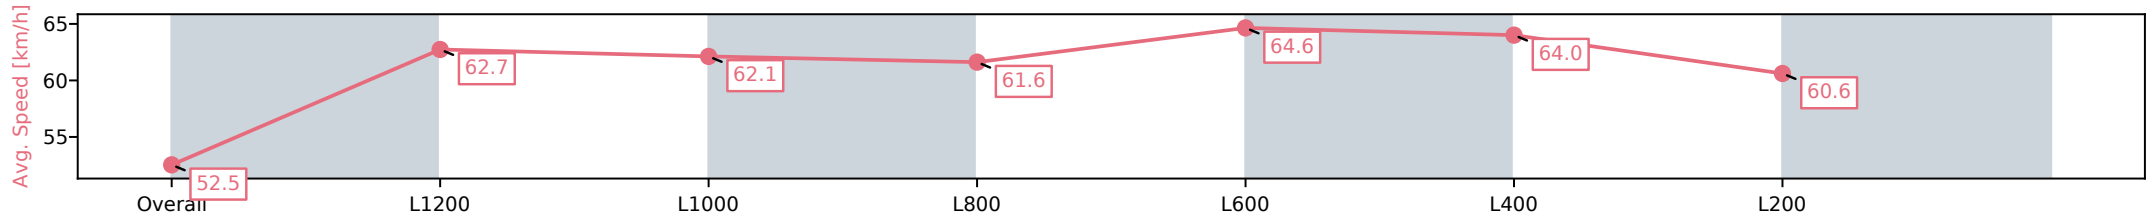

Thomas Farms RC Murray Bridge SA - Professional

Race 4: Bleasdale Wines Handicap - 1400m

12 October 2024 - 1:42PM

Track Rating: Good 4, Weather: Fine, Rail Position: True

Section	Overall	L1200	L1000	L800	L600	L400	L200
Section Times	1:23.02 [2] (0:13.74)	1:09.28 [2] (0:11.50)	0:57.78 [4] (0:11.70)	0:46.08 [4] (0:11.74)	0:34.34 [3] (0:11.20)	0:23.14 [1] (0:11.26)	0:11.88 [1] (0:11.88)
Average Speed [km/h]	52.5	62.7	62.1	61.6	64.6	64.0	60.6
Top Speed [km/h]	64.0	63.7	63.0	62.7	67.8	67.5	62.4
Avg. Dist. to Rail [m]	4.0	1.3	2.2	1.0	1.3	5.6	6.3
Avg. Stride Freq. [Hz]	2.3	2.3	2.3	2.3	2.4	2.4	2.3
Avg. Stride Length [m]	6.3	7.3	7.4	7.4	7.4	7.1	6.8