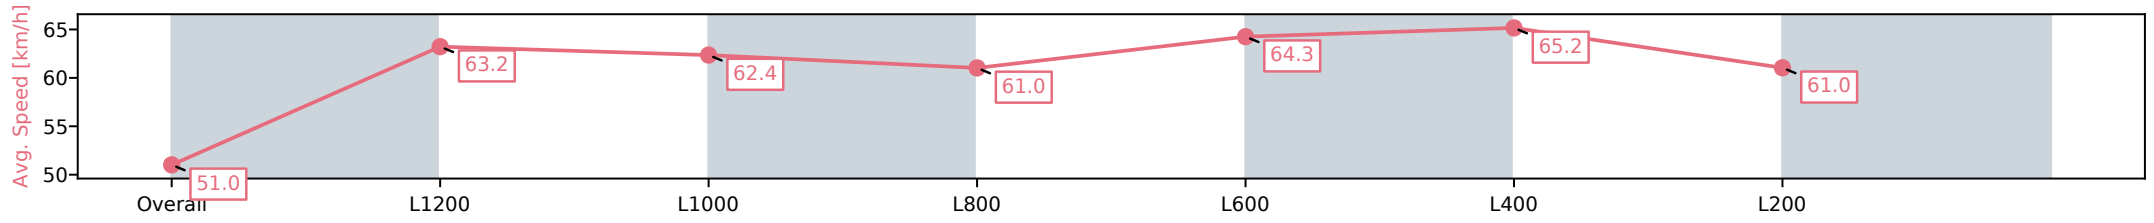

Thomas Farms RC Murray Bridge SA - Professional

Race 4: Bleasdale Wines Handicap - 1400m

12 October 2024 - 1:42PM

Track Rating: Good 4, Weather: Fine, Rail Position: True

Section	Overall	L1200	L1000	L800	L600	L400	L200
Section Times	1:23.12 [3] (0:14.12)	1:09.00 [7] (0:11.38)	0:57.62 [5] (0:11.61)	0:46.01 [5] (0:11.86)	0:34.15 [5] (0:11.31)	0:22.84 [4] (0:11.05)	0:11.79 [2] (0:11.79)
Average Speed [km/h]	51.0	63.2	62.4	61.0	64.3	65.2	61.0
Top Speed [km/h]	64.4	64.3	63.0	62.9	66.8	66.9	64.2
Avg. Dist. to Rail [m]	0.4	0.2	1.0	1.1	2.4	5.9	6.6
Avg. Stride Freq. [Hz]	2.2	2.4	2.4	2.3	2.4	2.5	2.4
Avg. Stride Length [m]	6.4	7.3	7.3	7.3	7.3	7.2	7.1