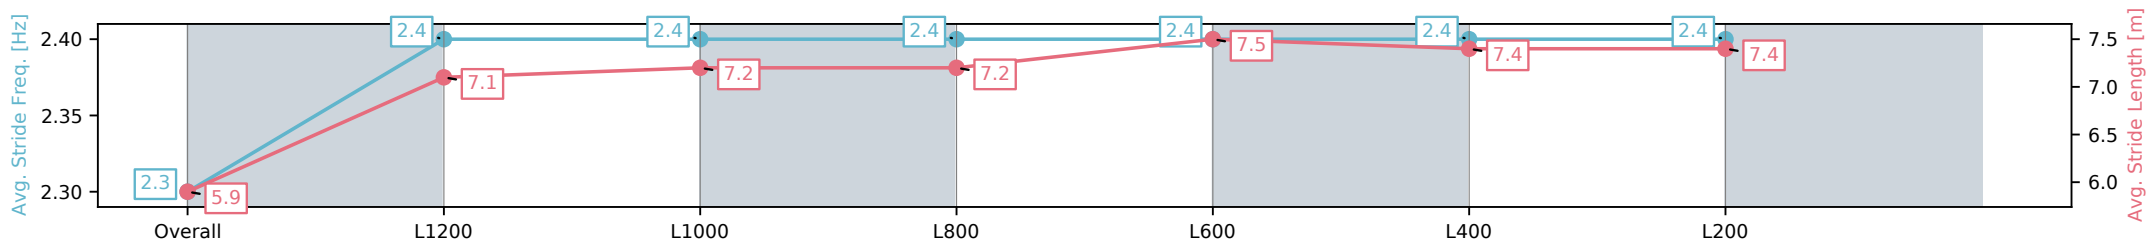

Race 4: Bleasdale Wines Handicap - 1400m

12 October 2024 - 1:42PM

Track Rating: Good 4, Weather: Fine, Rail Position: True

Section	Overall	L1200	L1000	L800	L600	L400	L200
Section Times	1:22.83 [1] (0:14.43)	1:08.40 [8] (0:11.43)	0:56.97 [8] (0:11.51)	0:45.46 [7] (0:11.96)	0:33.50 [8] (0:11.26)	0:22.24 [6] (0:11.00)	0:11.24 [3] (0:11.24)
Average Speed [km/h]	49.9	63.0	62.8	60.9	64.7	65.6	64.0
Top Speed [km/h]	64.0	64.6	64.7	62.3	66.7	66.6	65.3
Avg. Dist. to Rail [m]	1.6	0.7	1.1	2.2	2.5	6.8	8.7
Avg. Stride Freq. [Hz]	2.3	2.4	2.4	2.4	2.4	2.4	2.4
Avg. Stride Length [m]	5.9	7.1	7.2	7.2	7.5	7.4	7.4