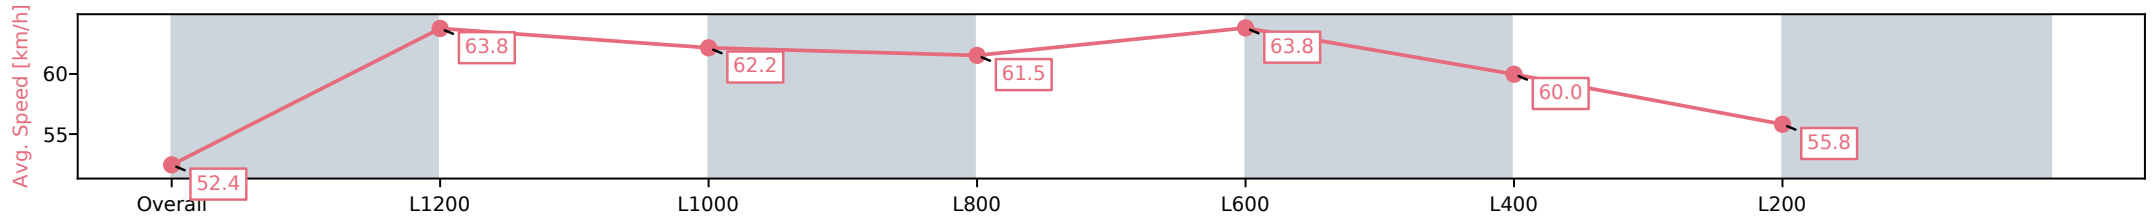

Thomas Farms RC Murray Bridge SA - Professional

Race 4: Bleasdale Wines Handicap - 1400m

12 October 2024 - 1:42PM

Track Rating: Good 4, Weather: Fine, Rail Position: True

Section	Overall	L1200	L1000	L800	L600	L400	L200
Section Times	1:24.82 [7] (0:13.74)	1:11.08 [2] (0:11.27)	0:59.81 [2] (0:11.68)	0:48.13 [1] (0:11.85)	0:36.28 [1] (0:11.37)	0:24.91 [2] (0:12.00)	0:12.91 [6] (0:12.91)
Average Speed [km/h]	52.4	63.8	62.2	61.5	63.8	60.0	55.8
Top Speed [km/h]	63.7	64.1	63.6	62.7	65.0	63.1	58.6
Avg. Dist. to Rail [m]	2.4	0.2	1.5	2.6	1.9	2.6	4.0
Avg. Stride Freq. [Hz]	2.2	2.3	2.3	2.3	2.4	2.4	2.2
Avg. Stride Length [m]	6.6	7.6	7.4	7.4	7.4	7.2	6.8