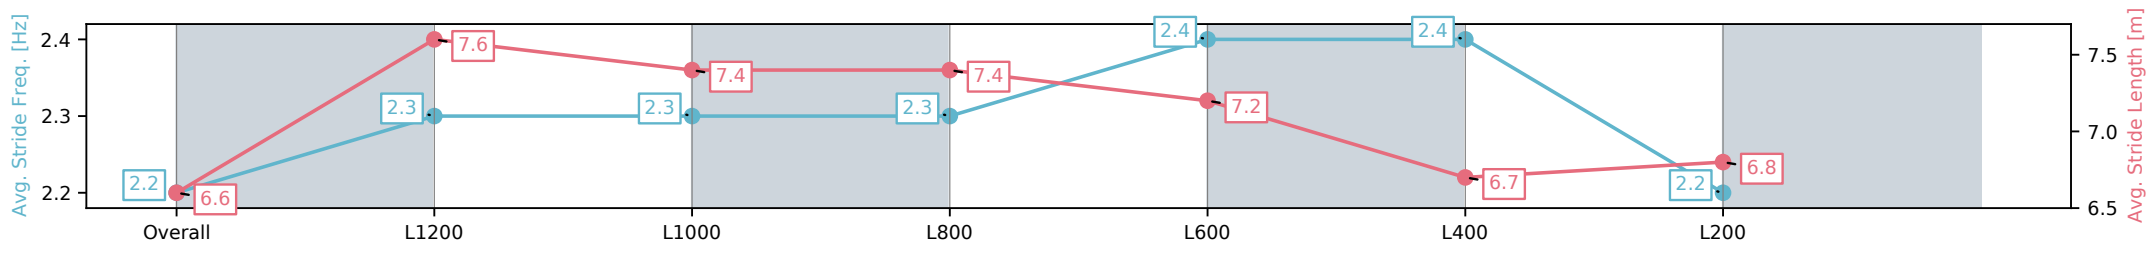

[] Ranking at each section and finish
 -:-:- No data available at this section
 NA No data available

Horse/Jockey Name	RISING LEGEND/Joe Bowditch
Finish Rank	7
Fastest Section Time (Section)	0:11.27 (L1200)
Top Speed [km/h] (Section)	65.0 (L800)
Race State	Finished

Thomas Farms RC Murray Bridge SA - Professional

Race 4: Bleasdale Wines Handicap - 1400m

12 October 2024 - 1:42PM

Track Rating: Good 4, Weather: Fine, Rail Position: True

Section	Overall	L1200	L1000	L800	L600	L400	L200
Section Times	1:24.82 [7] (0:13.74)	1:11.08 [2] (0:11.27)	0:59.81 [2] (0:11.68)	0:48.13 [1] (0:11.85)	0:36.28 [1] (0:11.37)	0:24.91 [2] (0:12.00)	0:12.91 [6] (0:12.91)
Average Speed [km/h]	52.4	63.8	62.2	61.5	63.8	60.0	55.8
Top Speed [km/h]	63.7	64.1	63.6	62.7	65.0	63.1	58.6
Avg. Dist. to Rail [m]	2.4	0.2	1.5	2.6	1.9	2.6	4.0
Avg. Stride Freq. [Hz]	2.2	2.3	2.3	2.3	2.4	2.4	2.2
Avg. Stride Length [m]	6.6	7.6	7.4	7.4	7.4	7.2	6.8

[] Ranking at each section and finish
 -:-:- No data available at this section
 NA No data available

Horse/Jockey Name	MYSTERY DEEL/Justin Potter
Finish Rank	8
Fastest Section Time (Section)	0:11.25 (L1200)
Top Speed [km/h] (Section)	65.3 (Overall)
Race State	Finished