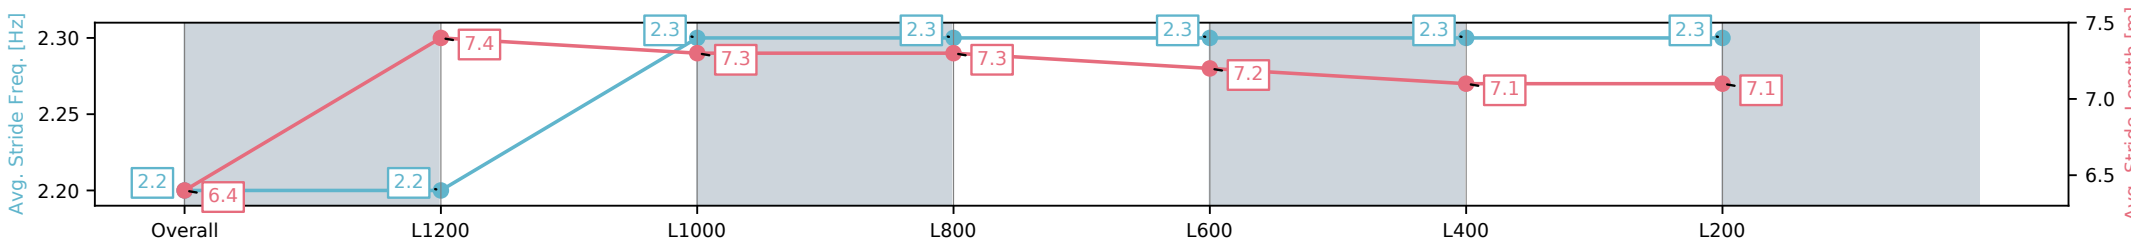

Thomas Farms RC Murray Bridge SA - Professional

Race 4: Bleasdale Wines Handicap - 1400m

12 October 2024 - 1:42PM

Track Rating: Good 4, Weather: Fine, Rail Position: True

Section	Overall	L1200	L1000	L800	L600	L400	L200
Section Times	1:23.51 [4] (0:14.12)	1:09.39 [6] (0:11.67)	0:57.72 [7] (0:11.64)	0:46.08 [8] (0:11.83)	0:34.25 [7] (0:11.46)	0:22.79 [8] (0:11.09)	0:11.70 [5] (0:11.70)
Average Speed [km/h]	51.0	61.9	62.7	61.8	64.0	64.9	61.6
Top Speed [km/h]	63.2	63.8	64.6	63.2	65.2	65.6	64.0
Avg. Dist. to Rail [m]	3.0	2.4	2.6	3.5	4.1	7.5	9.6
Avg. Stride Freq. [Hz]	2.2	2.2	2.3	2.3	2.3	2.3	2.3
Avg. Stride Length [m]	6.4	7.4	7.3	7.3	7.2	7.1	7.1