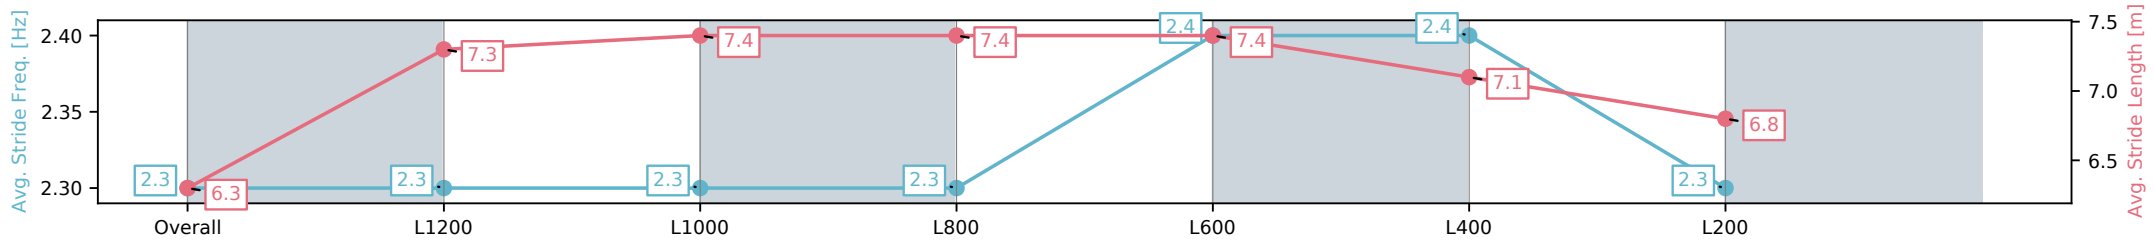

Thomas Farms RC Murray Bridge SA - Professional

Race 4: Bleasdale Wines Handicap - 1400m

12 October 2024 - 1:42PM

Track Rating: Good 4, Weather: Fine, Rail Position: True

Section	Overall	L1200	L1000	L800	L600	L400	L200
Section Times	1:23.02 [2] (0:13.74)	1:09.28 [2] (0:11.50)	0:57.78 [4] (0:11.70)	0:46.08 [4] (0:11.74)	0:34.34 [3] (0:11.20)	0:23.14 [1] (0:11.26)	0:11.88 [1] (0:11.88)
Average Speed [km/h]	52.5	62.7	62.1	61.6	64.6	64.0	60.6
Top Speed [km/h]	64.0	63.7	63.0	62.7	67.8	67.5	62.4
Avg. Dist. to Rail [m]	4.0	1.3	2.2	1.0	1.3	5.6	6.3
Avg. Stride Freq. [Hz]	2.3	2.3	2.3	2.3	2.4	2.4	2.3
Avg. Stride Length [m]	6.3	7.3	7.4	7.4	7.4	7.1	6.8