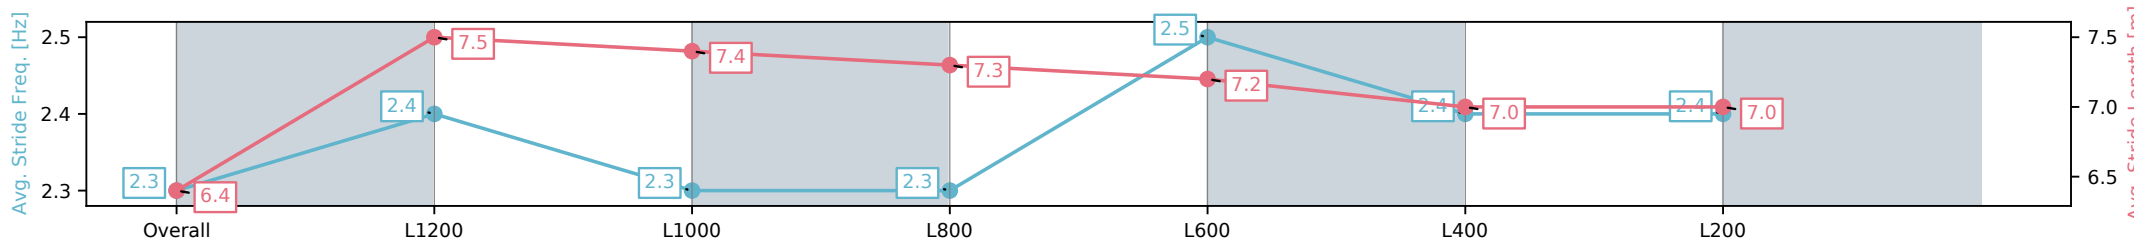

Thomas Farms RC Murray Bridge SA - Professional

Race 4: Bleasdale Wines Handicap - 1400m

12 October 2024 - 1:42PM

Track Rating: Good 4, Weather: Fine, Rail Position: True

Section	Overall	L1200	L1000	L800	L600	L400	L200
Section Times	1:23.84 [5] (0:13.65)	1:10.19 [1] (0:11.34)	0:58.85 [1] (0:11.72)	0:47.13 [2] (0:11.87)	0:35.26 [2] (0:11.37)	0:23.89 [3] (0:11.68)	0:12.21 [4] (0:12.21)
Average Speed [km/h]	52.7	63.6	62.3	61.7	63.9	61.6	58.9
Top Speed [km/h]	64.2	64.4	62.8	63.5	64.5	62.9	61.1
Avg. Dist. to Rail [m]	5.3	2.1	2.9	3.3	2.2	3.3	3.7
Avg. Stride Freq. [Hz]	2.3	2.4	2.3	2.3	2.5	2.4	2.4
Avg. Stride Length [m]	6.4	7.5	7.4	7.4	7.3	7.2	7.0