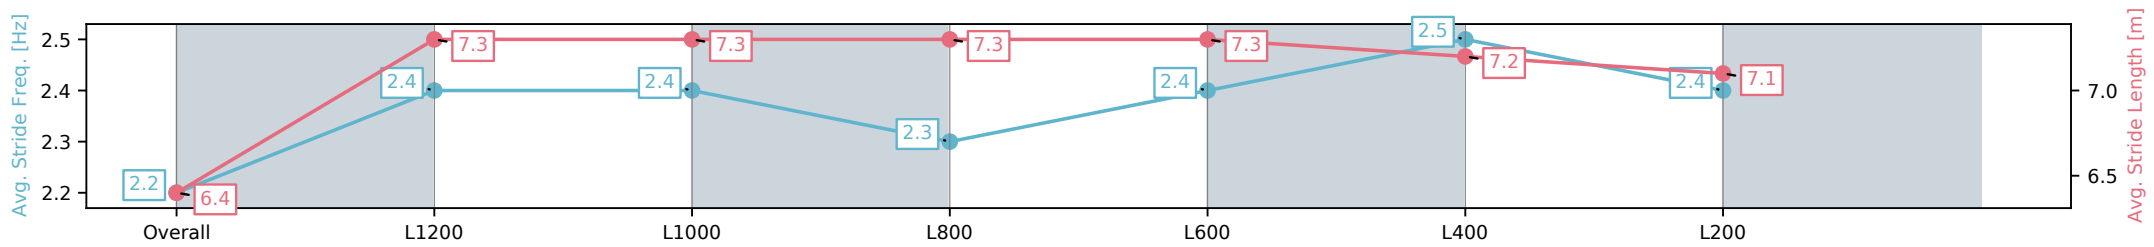

Thomas Farms RC Murray Bridge SA - Professional

Race 4: Bleasdale Wines Handicap - 1400m

12 October 2024 - 1:42PM

Track Rating: Good 4, Weather: Fine, Rail Position: True

Section	Overall	L1200	L1000	L800	L600	L400	L200
Section Times	1:23.12 [3] (0:14.12)	1:09.00 [7] (0:11.38)	0:57.62 [5] (0:11.61)	0:46.01 [5] (0:11.86)	0:34.15 [5] (0:11.31)	0:22.84 [4] (0:11.05)	0:11.79 [2] (0:11.79)
Average Speed [km/h]	51.0	63.2	62.4	61.0	64.3	65.2	61.0
Top Speed [km/h]	64.4	64.3	63.0	62.9	66.8	66.9	64.2
Avg. Dist. to Rail [m]	0.4	0.2	1.0	1.1	2.4	5.9	6.6
Avg. Stride Freq. [Hz]	2.2	2.4	2.4	2.3	2.4	2.5	2.4
Avg. Stride Length [m]	6.4	7.3	7.3	7.3	7.3	7.2	7.1