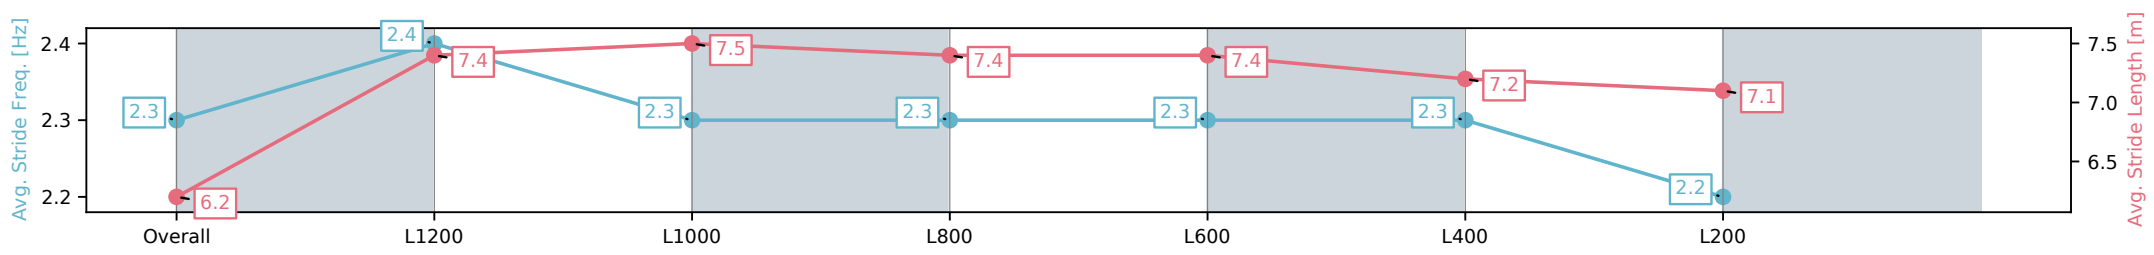

Thomas Farms RC Murray Bridge SA - Professional

Race 4: Bleasdale Wines Handicap - 1400m

12 October 2024 - 1:42PM

Track Rating: Good 4, Weather: Fine, Rail Position: True

Section	Overall	L1200	L1000	L800	L600	L400	L200
Section Times	1:25.60 [8] (0:13.91)	1:11.69 [4] (0:11.25)	1:00.44 [3] (0:11.73)	0:48.71 [3] (0:12.04)	0:36.67 [4] (0:11.68)	0:24.99 [7] (0:12.30)	0:12.69 [8] (0:12.69)
Average Speed [km/h]	51.8	64.1	62.7	61.4	62.7	58.6	56.7
Top Speed [km/h]	64.4	65.3	63.7	62.6	64.0	61.3	57.6
Avg. Dist. to Rail [m]	6.3	2.8	3.9	5.3	4.0	5.8	3.3
Avg. Stride Freq. [Hz]	2.3	2.4	2.3	2.3	2.3	2.3	2.2
Avg. Stride Length [m]	6.2	7.4	7.5	7.4	7.4	7.2	7.1