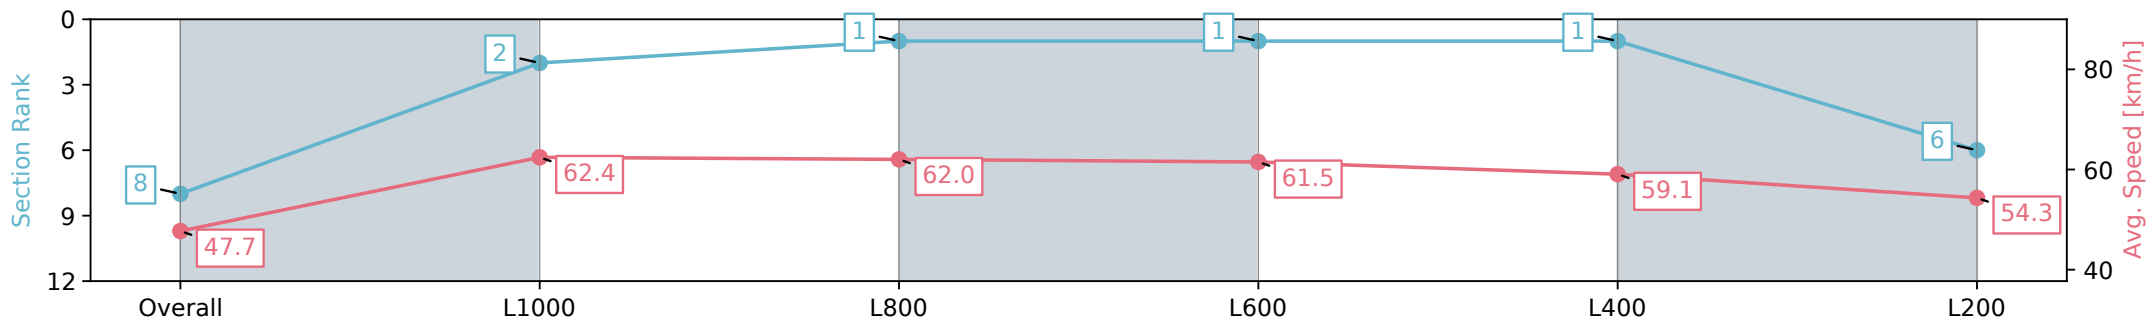

Section	Overall	L1000	L800	L600	L400	L200
Section Times	1:15.50 [8] (0:15.09)	1:00.41 [2] (0:11.52)	0:48.89 [1] (0:11.68)	0:37.21 [1] (0:11.78)	0:25.43 [1] (0:12.19)	0:13.24 [6] (0:13.24)
Average Speed [km/h]	47.7	62.4	62.0	61.5	59.1	54.3
Top Speed [km/h]	63.0	63.2	63.6	62.3	60.7	57.8
Avg. Dist. to Rail [m]	2.9	1.8	1.5	2.1	5.0	5.3
Avg. Stride Freq. [Hz]	2.4	2.5	2.4	2.5	2.5	2.3
Avg. Stride Length [m]	5.8	7.0	7.2	6.9	6.6	6.5