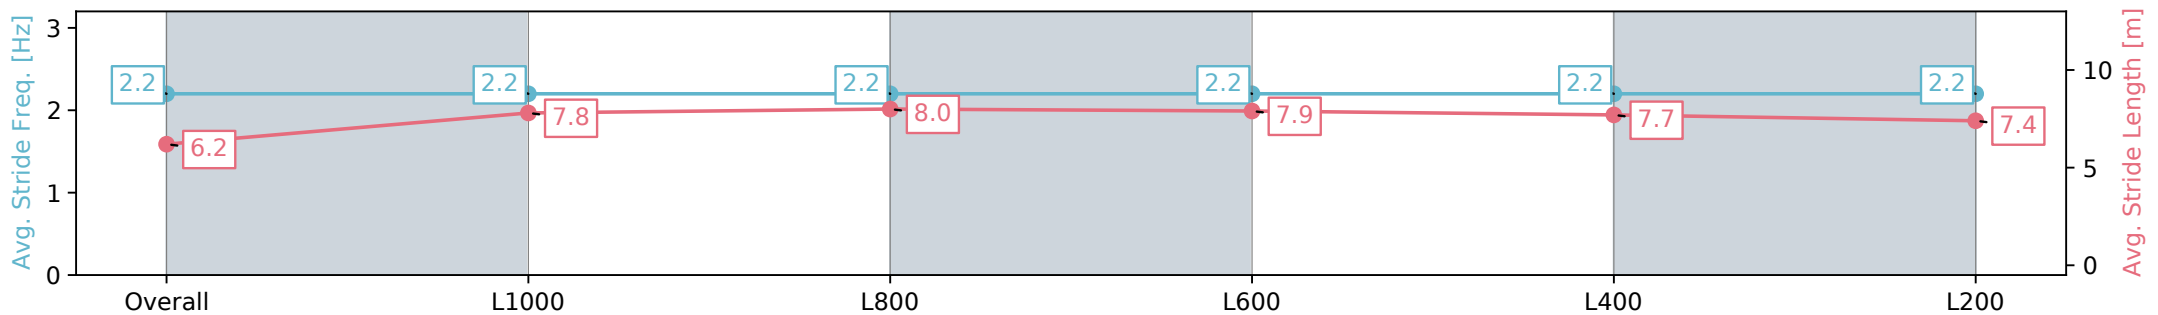

Section	Overall	L1000	L800	L600	L400	L200
Section Times	1:14.27 [4] (0:15.47)	0:58.80 [7] (0:11.67)	0:47.13 [7] (0:11.56)	0:35.57 [7] (0:11.81)	0:23.76 [8] (0:11.75)	0:12.01 [7] (0:12.01)
Average Speed [km/h]	46.6	61.7	62.9	61.8	61.2	60.0
Top Speed [km/h]	62.3	64.0	65.3	63.5	62.4	61.8
Avg. Dist. to Rail [m]	4.0	0.8	3.0	3.2	5.6	8.8
Avg. Stride Freq. [Hz]	2.2	2.2	2.2	2.2	2.2	2.2
Avg. Stride Length [m]	6.2	7.8	8.0	7.9	7.7	7.4