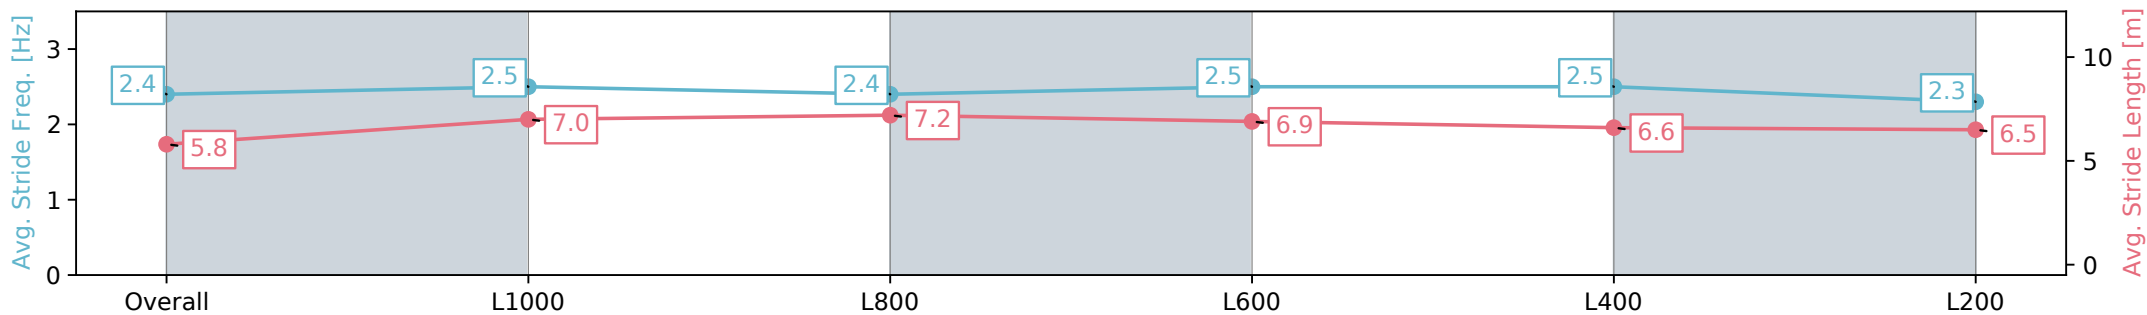

Section	Overall	L1000	L800	L600	L400	L200
Section Times	1:15.50 [8] (0:15.09)	1:00.41 [2] (0:11.52)	0:48.89 [1] (0:11.68)	0:37.21 [1] (0:11.78)	0:25.43 [1] (0:12.19)	0:13.24 [6] (0:13.24)
Average Speed [km/h]	47.7	62.4	62.0	61.5	59.1	54.3
Top Speed [km/h]	63.0	63.2	63.6	62.3	60.7	57.8
Avg. Dist. to Rail [m]	2.9	1.8	1.5	2.1	5.0	5.3
Avg. Stride Freq. [Hz]	2.4	2.5	2.4	2.5	2.5	2.3
Avg. Stride Length [m]	5.8	7.0	7.2	6.9	6.6	6.5