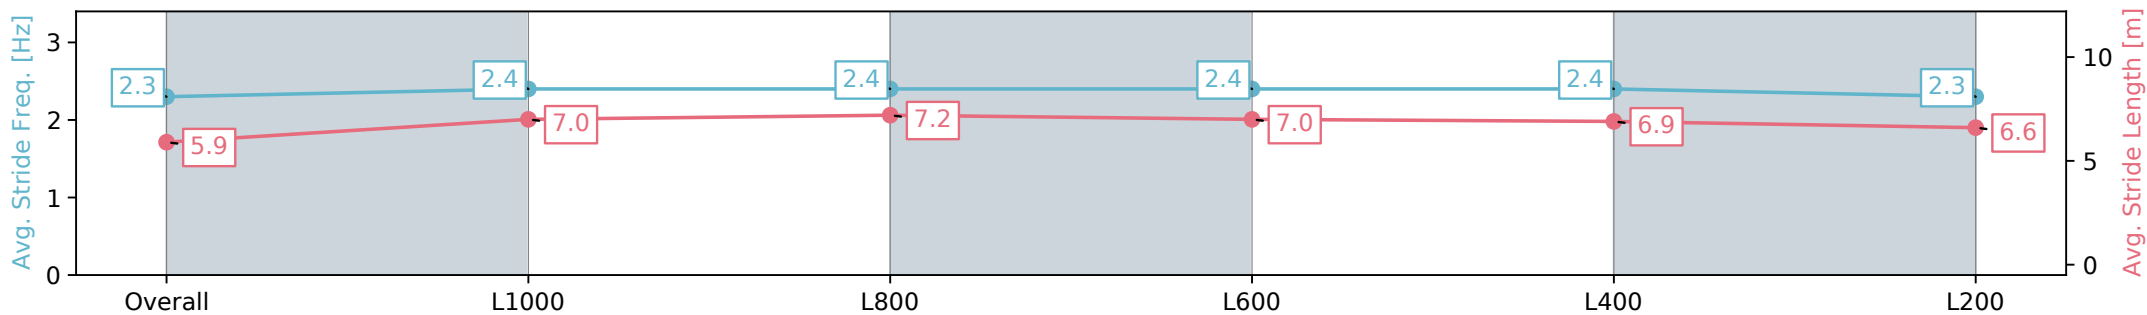

- [] Ranking at each section and finish
- :-:- No data available at this section
- NA No data available

Horse/Jockey Name	FLYING D'AMORE/Lachlan Neindorf
Finish Rank	9
Fastest Section Time (Section)	0:11.65 (L1000)
Top Speed [km/h] (Section)	64.3 (L1000)
Race State	Finished

Section	Overall	L1000	L800	L600	L400	L200
Section Times	1:15.68 [9] (0:14.99)	1:00.69 [1] (0:11.65)	0:49.04 [2] (0:11.69)	0:37.35 [2] (0:11.83)	0:25.52 [2] (0:12.28)	0:13.24 [8] (0:13.24)
Average Speed [km/h]	48.0	61.9	62.4	61.7	58.6	54.5
Top Speed [km/h]	61.6	62.8	64.3	62.8	61.2	56.7
Avg. Dist. to Rail [m]	2.9	0.6	4.3	3.3	6.0	7.4
Avg. Stride Freq. [Hz]	2.3	2.4	2.4	2.4	2.4	2.3
Avg. Stride Length [m]	5.9	7.0	7.2	7.0	6.9	6.6