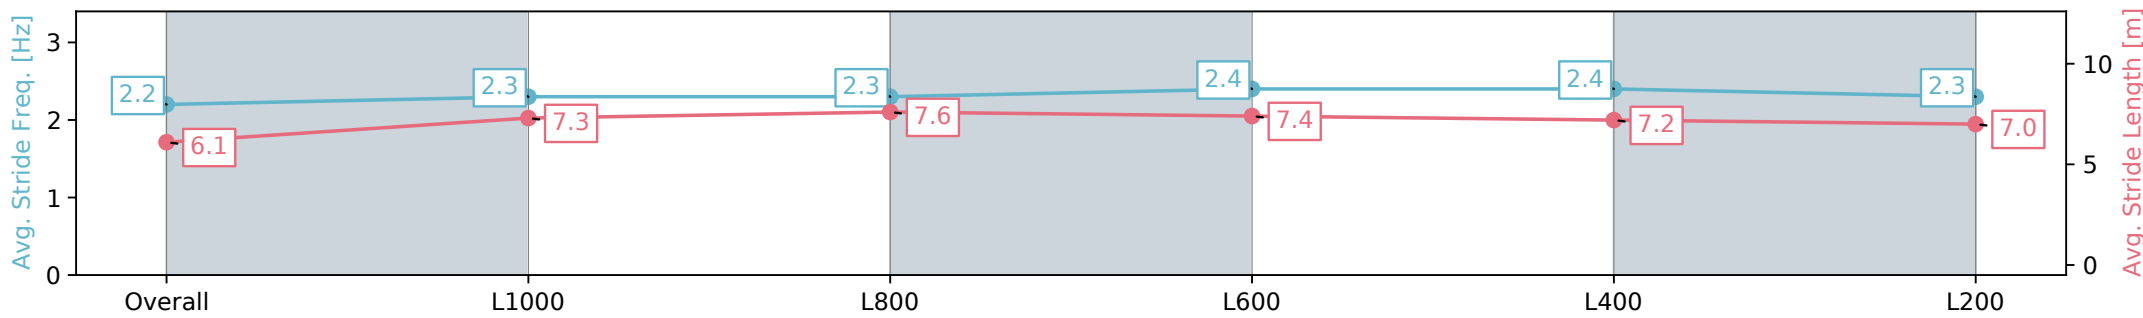

Section	Overall	L1000	L800	L600	L400	L200
Section Times	1:14.10 [2] (0:15.49)	0:58.61 [8] (0:11.71)	0:46.90 [8] (0:11.54)	0:35.36 [8] (0:11.57)	0:23.78 [6] (0:11.36)	0:12.42 [1] (0:12.42)
Average Speed [km/h]	46.6	61.5	63.3	63.3	63.4	58.0
Top Speed [km/h]	60.2	63.6	64.5	65.3	65.2	59.9
Avg. Dist. to Rail [m]	3.2	0.4	4.2	4.6	6.9	7.0
Avg. Stride Freq. [Hz]	2.2	2.3	2.3	2.4	2.4	2.3
Avg. Stride Length [m]	6.1	7.3	7.6	7.4	7.2	7.0