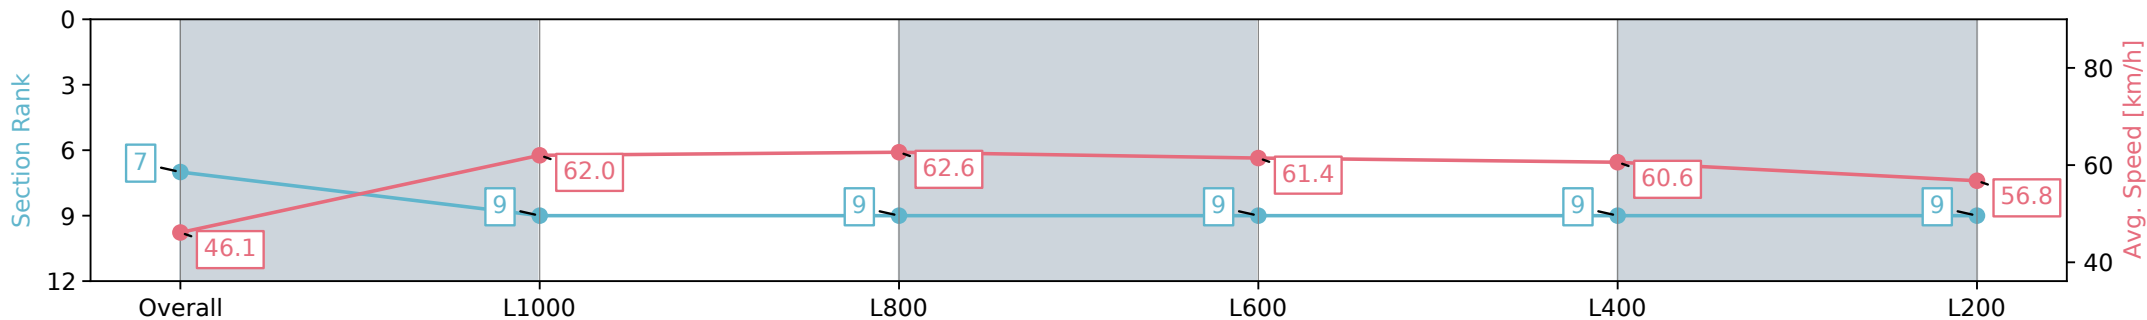

Section	Overall	L1000	L800	L600	L400	L200
Section Times	1:15.16 [7] (0:15.63)	0:59.53 [9] (0:11.61)	0:47.92 [9] (0:11.60)	0:36.32 [9] (0:11.75)	0:24.57 [9] (0:11.89)	0:12.68 [9] (0:12.68)
Average Speed [km/h]	46.1	62.0	62.6	61.4	60.6	56.8
Top Speed [km/h]	61.2	63.7	64.8	62.6	63.1	59.6
Avg. Dist. to Rail [m]	3.7	1.7	2.6	1.3	3.1	3.3
Avg. Stride Freq. [Hz]	2.4	2.5	2.4	2.4	2.4	2.4
Avg. Stride Length [m]	5.7	7.0	7.2	7.1	7.0	6.7