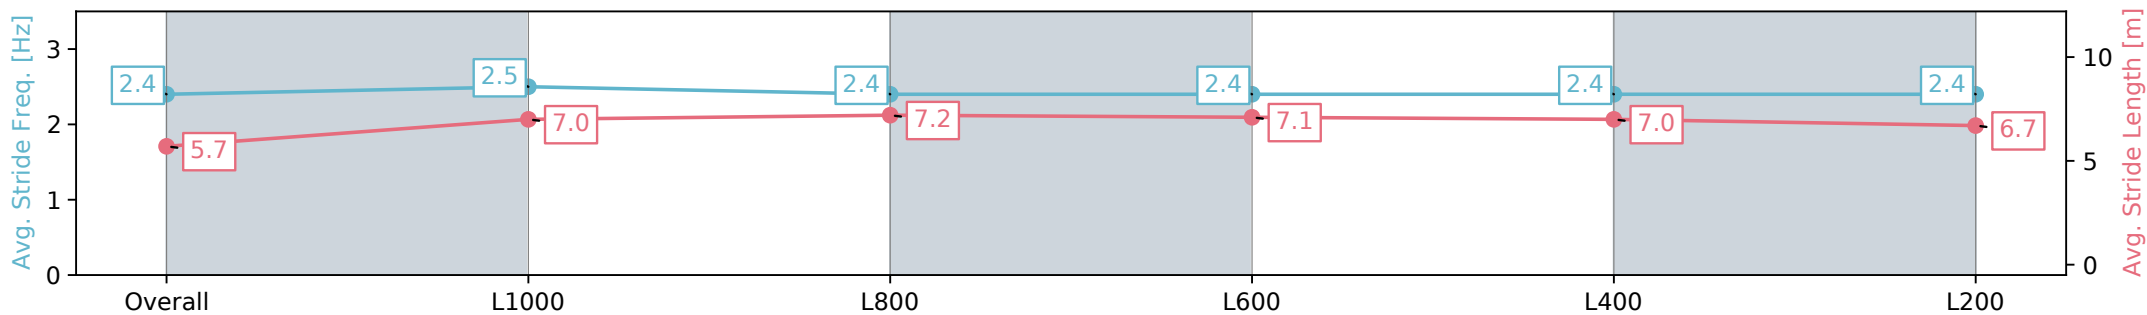

Section	Overall	L1000	L800	L600	L400	L200
Section Times	1:15.16 [7] (0:15.63)	0:59.53 [9] (0:11.61)	0:47.92 [9] (0:11.60)	0:36.32 [9] (0:11.75)	0:24.57 [9] (0:11.89)	0:12.68 [9] (0:12.68)
Average Speed [km/h]	46.1	62.0	62.6	61.4	60.6	56.8
Top Speed [km/h]	61.2	63.7	64.8	62.6	63.1	59.6
Avg. Dist. to Rail [m]	3.7	1.7	2.6	1.3	3.1	3.3
Avg. Stride Freq. [Hz]	2.4	2.5	2.4	2.4	2.4	2.4
Avg. Stride Length [m]	5.7	7.0	7.2	7.1	7.0	6.7