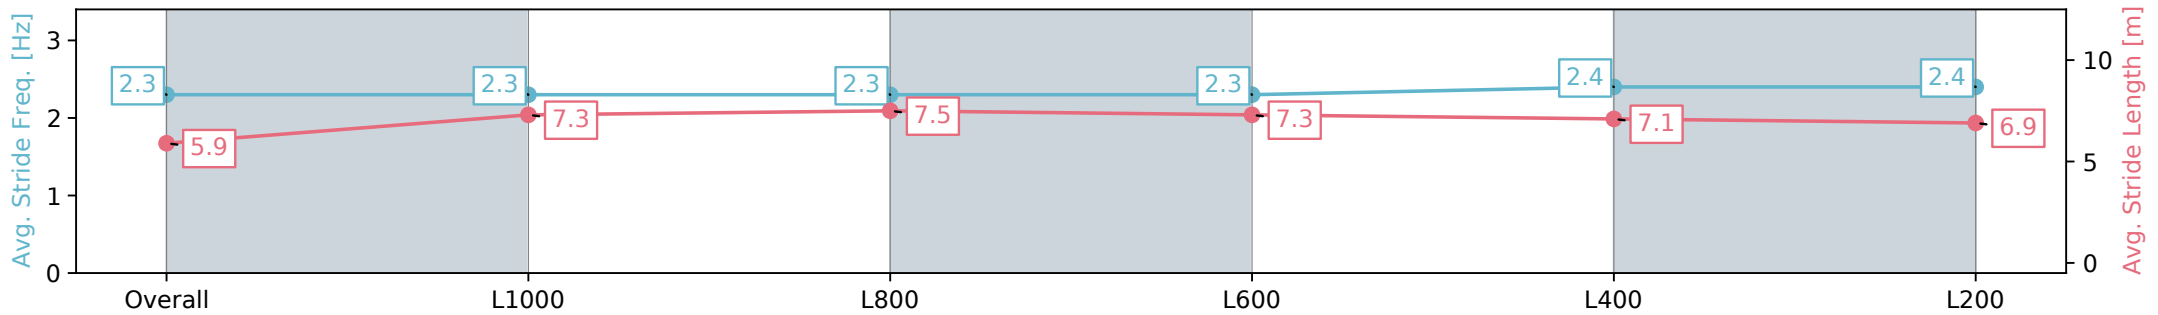

Race 6: Sportsbet Jockey Watch Class One Handicap - 1200m

18 September 2024 - 3:06PM

Track Rating: Good 4, Weather: Fine, Rail Position: +7m 1200m Chute, +10m Remainder

Section	Overall	L1000	L800	L600	L400	L200
Section Times	1:14.04 [1] (0:15.26)	0:58.78 [5] (0:11.71)	0:47.07 [6] (0:11.54)	0:35.53 [6] (0:11.84)	0:23.69 [7] (0:11.56)	0:12.13 [2] (0:12.13)
Average Speed [km/h]	47.2	61.5	63.2	61.7	62.3	59.4
Top Speed [km/h]	61.7	63.0	64.7	63.0	64.4	61.3
Avg. Dist. to Rail [m]	2.0	0.3	3.8	3.7	7.4	9.4
Avg. Stride Freq. [Hz]	2.3	2.3	2.3	2.3	2.4	2.4
Avg. Stride Length [m]	5.9	7.3	7.5	7.3	7.1	6.9