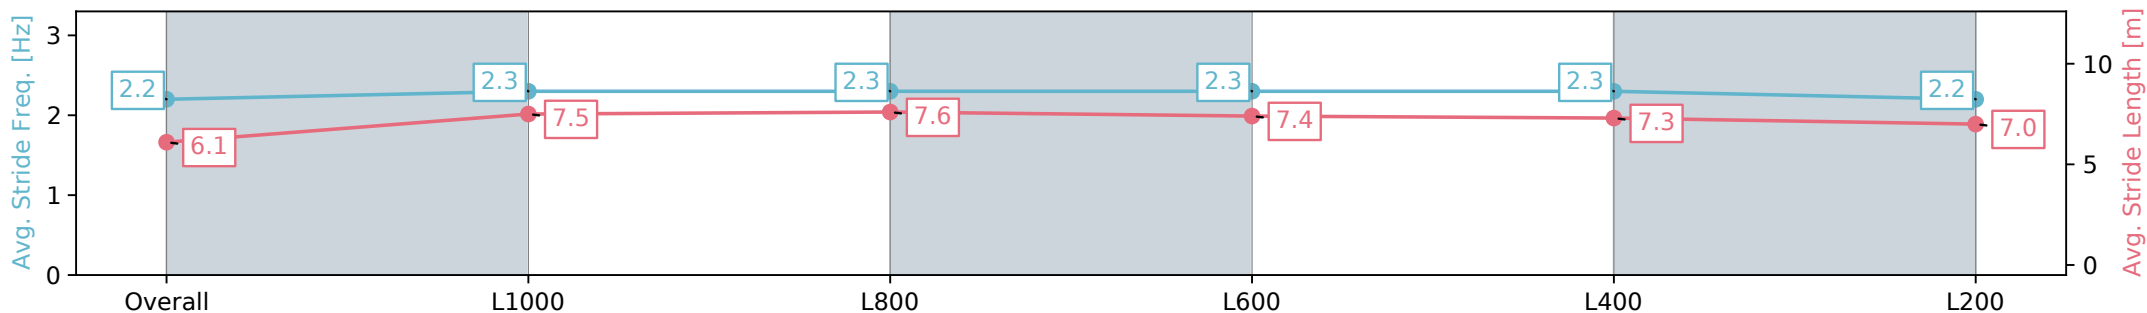

Section	Overall	L1000	L800	L600	L400	L200
Section Times	1:14.75 [5] (0:15.12)	0:59.63 [3] (0:11.61)	0:48.02 [3] (0:11.65)	0:36.37 [3] (0:11.82)	0:24.55 [4] (0:11.87)	0:12.68 [4] (0:12.68)
Average Speed [km/h]	47.6	62.0	62.7	61.7	60.6	56.8
Top Speed [km/h]	63.4	63.2	64.5	63.1	63.2	59.8
Avg. Dist. to Rail [m]	1.8	0.8	3.6	3.6	6.6	6.4
Avg. Stride Freq. [Hz]	2.2	2.3	2.3	2.3	2.3	2.2
Avg. Stride Length [m]	6.1	7.5	7.6	7.4	7.3	7.0