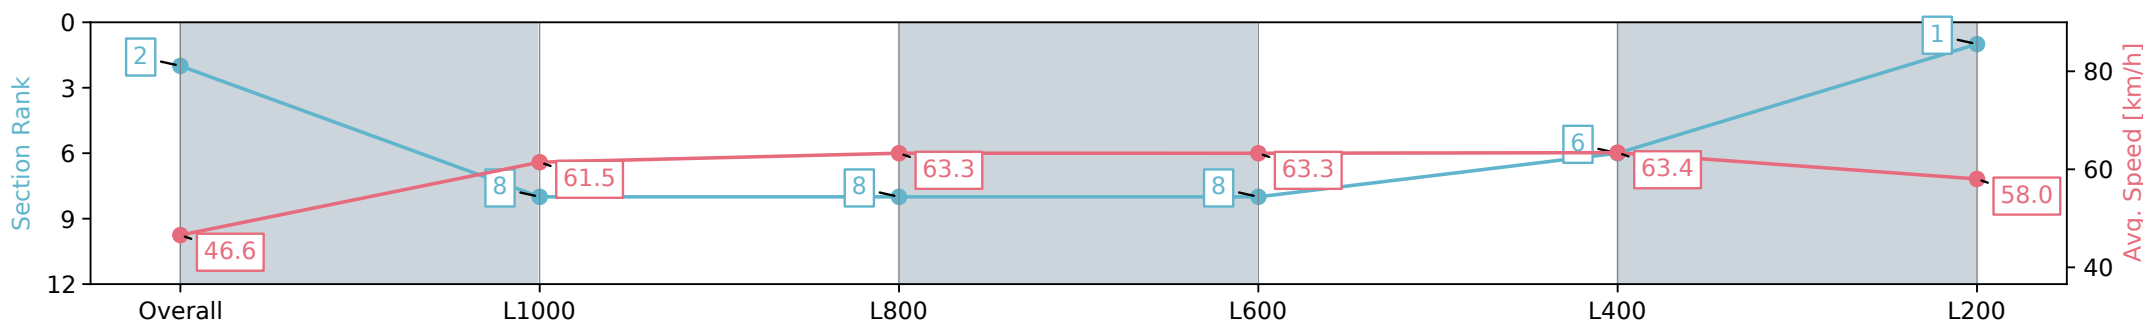

Section	Overall	L1000	L800	L600	L400	L200
Section Times	1:14.10 [2] (0:15.49)	0:58.61 [8] (0:11.71)	0:46.90 [8] (0:11.54)	0:35.36 [8] (0:11.57)	0:23.78 [6] (0:11.36)	0:12.42 [1] (0:12.42)
Average Speed [km/h]	46.6	61.5	63.3	63.3	63.4	58.0
Top Speed [km/h]	60.2	63.6	64.5	65.3	65.2	59.9
Avg. Dist. to Rail [m]	3.2	0.4	4.2	4.6	6.9	7.0
Avg. Stride Freq. [Hz]	2.2	2.3	2.3	2.4	2.4	2.3
Avg. Stride Length [m]	6.1	7.3	7.6	7.4	7.2	7.0