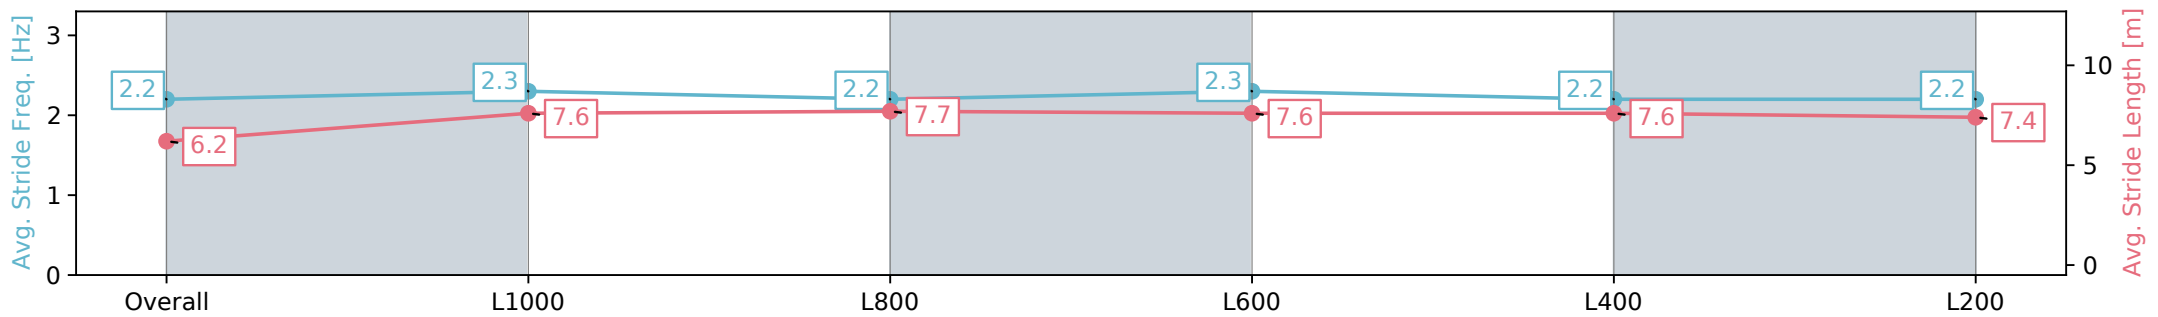

Section	Overall	L1000	L800	L600	L400	L200
Section Times	1:14.17 [3] (0:15.19)	0:58.98 [4] (0:11.59)	0:47.39 [4] (0:11.71)	0:35.68 [4] (0:11.82)	0:23.86 [5] (0:11.73)	0:12.13 [3] (0:12.13)
Average Speed [km/h]	47.4	62.1	62.5	62.2	61.4	59.4
Top Speed [km/h]	62.0	63.8	64.8	63.3	62.7	60.6
Avg. Dist. to Rail [m]	1.5	1.0	4.0	5.5	8.0	7.9
Avg. Stride Freq. [Hz]	2.2	2.3	2.2	2.3	2.2	2.2
Avg. Stride Length [m]	6.2	7.6	7.7	7.6	7.6	7.4