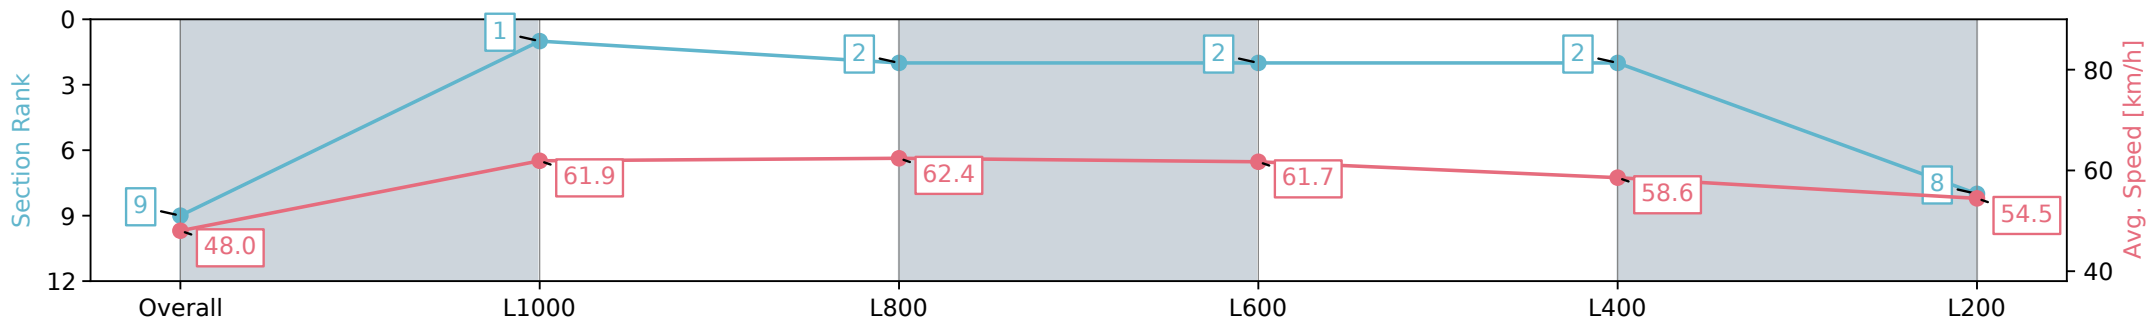

Section	Overall	L1000	L800	L600	L400	L200
Section Times	1:15.68 [9] (0:14.99)	1:00.69 [1] (0:11.65)	0:49.04 [2] (0:11.69)	0:37.35 [2] (0:11.83)	0:25.52 [2] (0:12.28)	0:13.24 [8] (0:13.24)
Average Speed [km/h]	48.0	61.9	62.4	61.7	58.6	54.5
Top Speed [km/h]	61.6	62.8	64.3	62.8	61.2	56.7
Avg. Dist. to Rail [m]	2.9	0.6	4.3	3.3	6.0	7.4
Avg. Stride Freq. [Hz]	2.3	2.4	2.4	2.4	2.4	2.3
Avg. Stride Length [m]	5.9	7.0	7.2	7.0	6.9	6.6