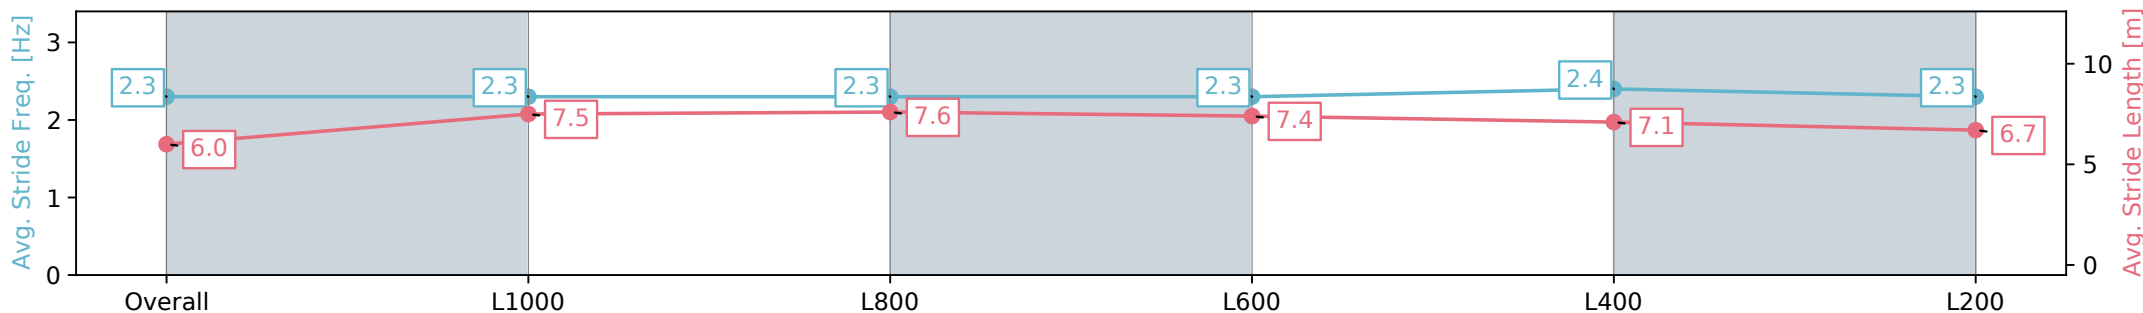

Section	Overall	L1000	L800	L600	L400	L200
Section Times	1:14.85 [6] (0:15.28)	0:59.56 [6] (0:11.56)	0:47.99 [5] (0:11.64)	0:36.35 [5] (0:11.69)	0:24.66 [3] (0:11.92)	0:12.74 [5] (0:12.74)
Average Speed [km/h]	47.0	62.2	62.4	62.0	60.5	56.5
Top Speed [km/h]	62.1	64.4	64.4	63.7	62.6	58.7
Avg. Dist. to Rail [m]	2.4	1.4	2.3	2.0	2.5	2.4
Avg. Stride Freq. [Hz]	2.3	2.3	2.3	2.3	2.4	2.3
Avg. Stride Length [m]	6.0	7.5	7.6	7.4	7.1	6.7