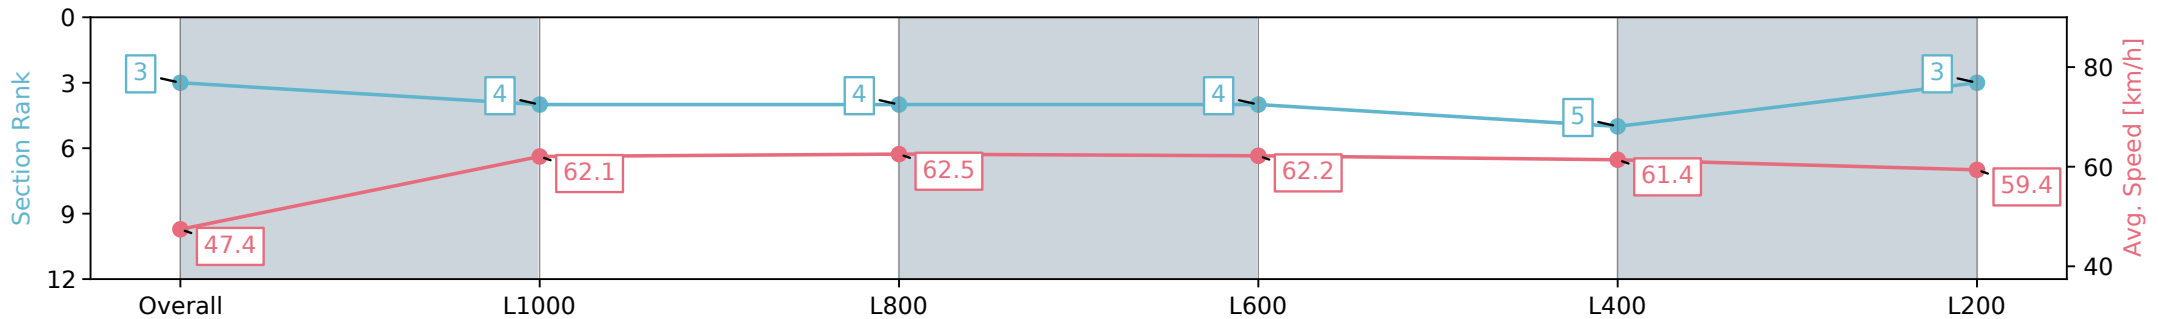

Section	Overall	L1000	L800	L600	L400	L200
Section Times	1:14.17 [3] (0:15.19)	0:58.98 [4] (0:11.59)	0:47.39 [4] (0:11.71)	0:35.68 [4] (0:11.82)	0:23.86 [5] (0:11.73)	0:12.13 [3] (0:12.13)
Average Speed [km/h]	47.4	62.1	62.5	62.2	61.4	59.4
Top Speed [km/h]	62.0	63.8	64.8	63.3	62.7	60.6
Avg. Dist. to Rail [m]	1.5	1.0	4.0	5.5	8.0	7.9
Avg. Stride Freq. [Hz]	2.2	2.3	2.2	2.3	2.2	2.2
Avg. Stride Length [m]	6.2	7.6	7.7	7.6	7.6	7.4