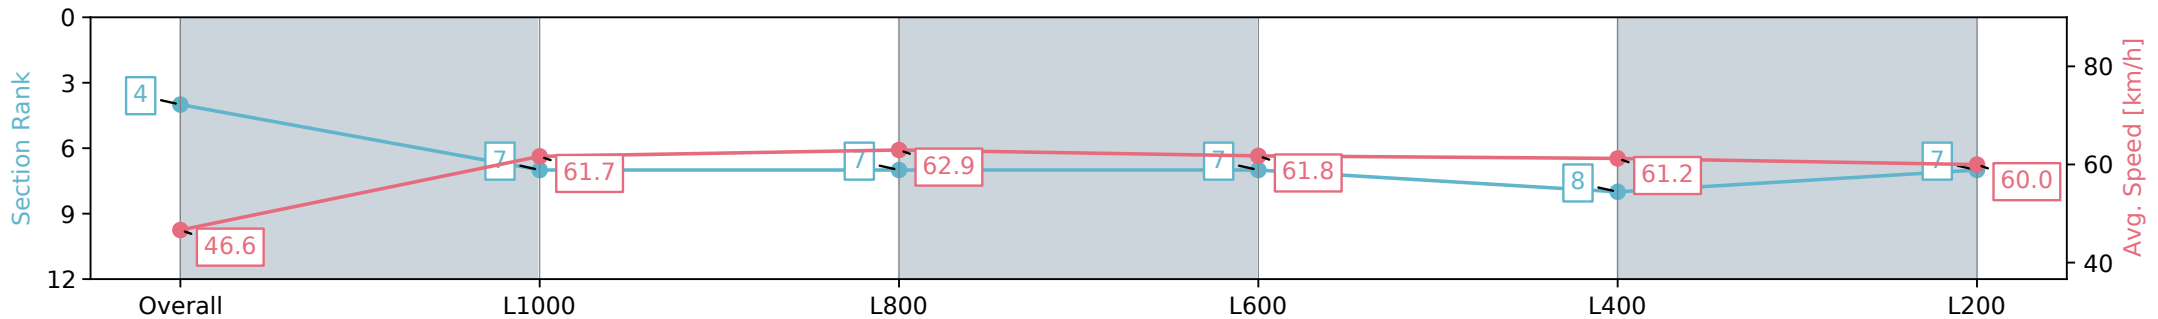

Section	Overall	L1000	L800	L600	L400	L200
Section Times	1:14.27 [4] (0:15.47)	0:58.80 [7] (0:11.67)	0:47.13 [7] (0:11.56)	0:35.57 [7] (0:11.81)	0:23.76 [8] (0:11.75)	0:12.01 [7] (0:12.01)
Average Speed [km/h]	46.6	61.7	62.9	61.8	61.2	60.0
Top Speed [km/h]	62.3	64.0	65.3	63.5	62.4	61.8
Avg. Dist. to Rail [m]	4.0	0.8	3.0	3.2	5.6	8.8
Avg. Stride Freq. [Hz]	2.2	2.2	2.2	2.2	2.2	2.2
Avg. Stride Length [m]	6.2	7.8	8.0	7.9	7.7	7.4