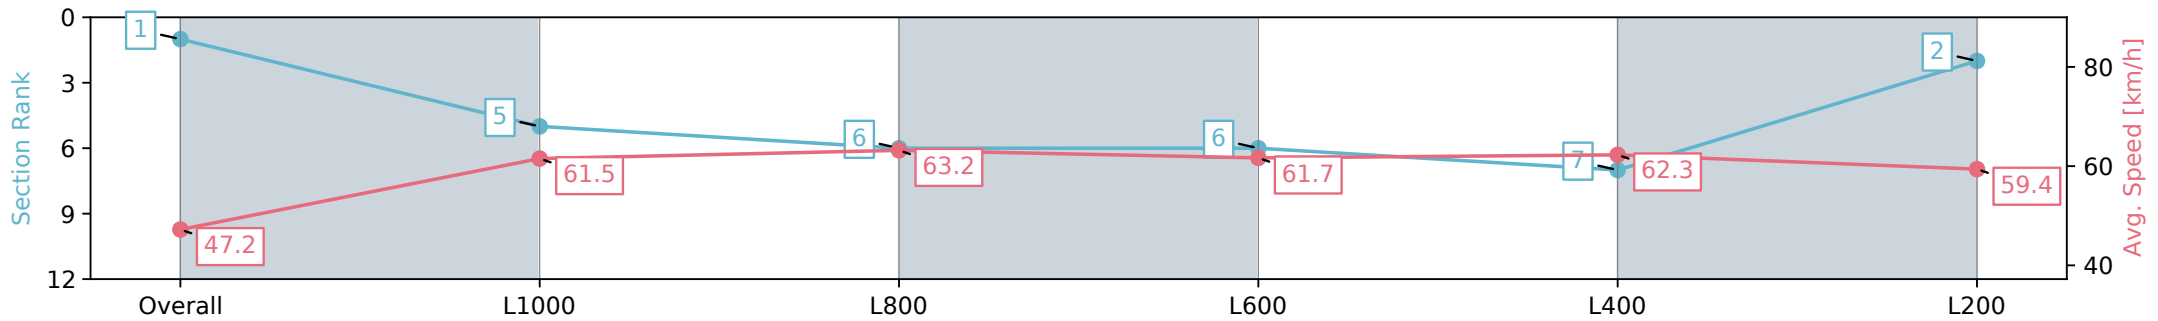

Race 6: Sportsbet Jockey Watch Class One Handicap - 1200m

18 September 2024 - 3:06PM

Track Rating: Good 4, Weather: Fine, Rail Position: +7m 1200m Chute, +10m Remainder

Section	Overall	L1000	L800	L600	L400	L200
Section Times	1:14.04 [1] (0:15.26)	0:58.78 [5] (0:11.71)	0:47.07 [6] (0:11.54)	0:35.53 [6] (0:11.84)	0:23.69 [7] (0:11.56)	0:12.13 [2] (0:12.13)
Average Speed [km/h]	47.2	61.5	63.2	61.7	62.3	59.4
Top Speed [km/h]	61.7	63.0	64.7	63.0	64.4	61.3
Avg. Dist. to Rail [m]	2.0	0.3	3.8	3.7	7.4	9.4
Avg. Stride Freq. [Hz]	2.3	2.3	2.3	2.3	2.4	2.4
Avg. Stride Length [m]	5.9	7.3	7.5	7.3	7.1	6.9