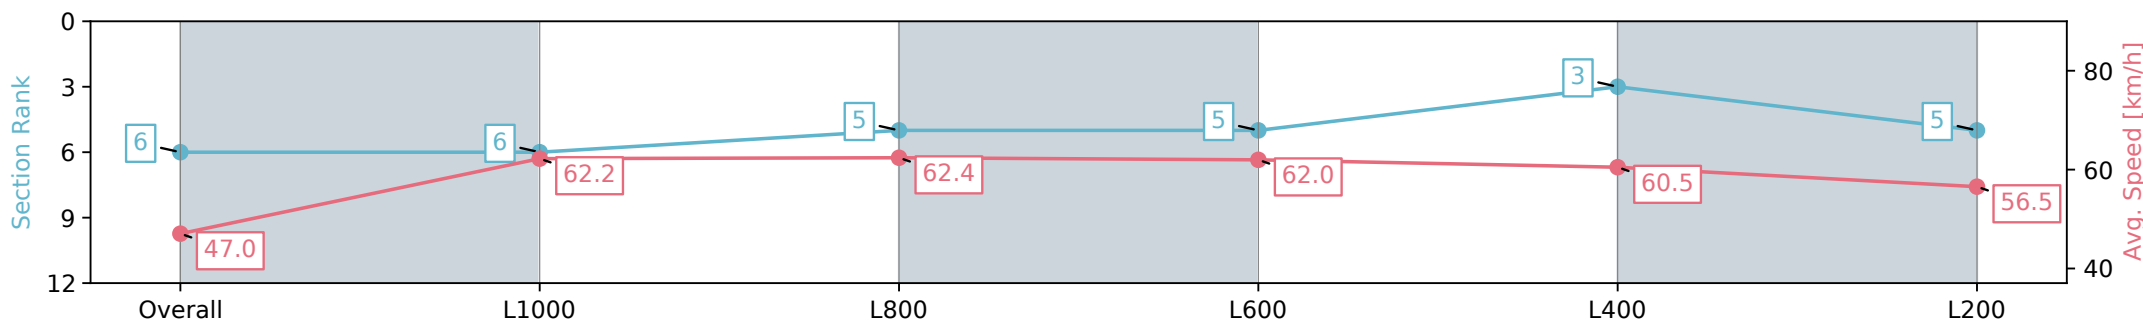

Section	Overall	L1000	L800	L600	L400	L200
Section Times	1:14.85 [6] (0:15.28)	0:59.56 [6] (0:11.56)	0:47.99 [5] (0:11.64)	0:36.35 [5] (0:11.69)	0:24.66 [3] (0:11.92)	0:12.74 [5] (0:12.74)
Average Speed [km/h]	47.0	62.2	62.4	62.0	60.5	56.5
Top Speed [km/h]	62.1	64.4	64.4	63.7	62.6	58.7
Avg. Dist. to Rail [m]	2.4	1.4	2.3	2.0	2.5	2.4
Avg. Stride Freq. [Hz]	2.3	2.3	2.3	2.3	2.4	2.3
Avg. Stride Length [m]	6.0	7.5	7.6	7.4	7.1	6.7