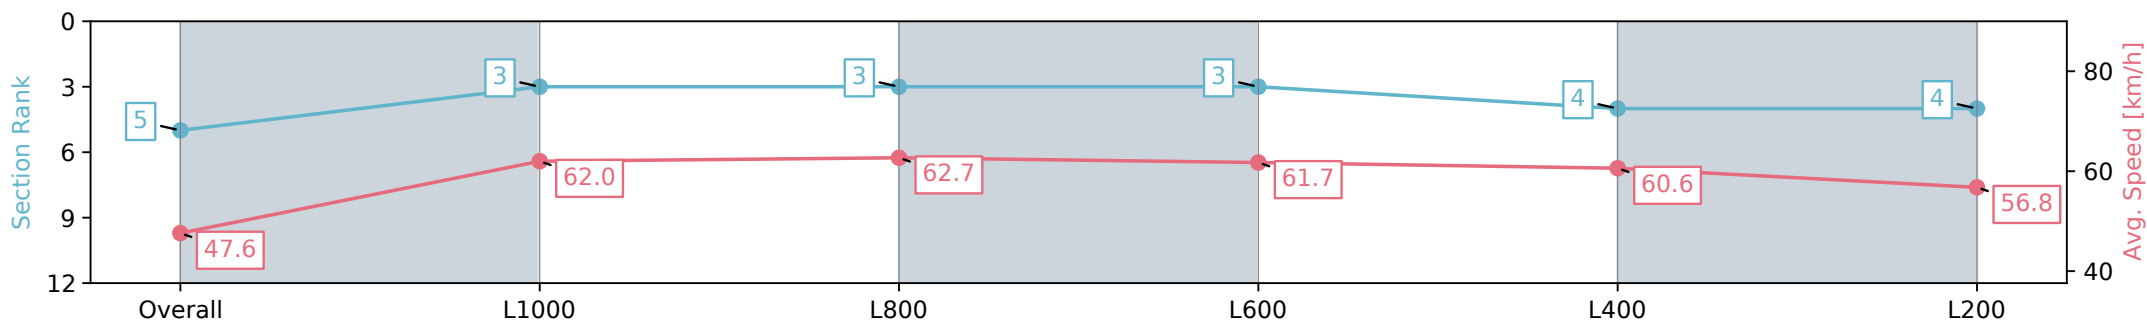

Section	Overall	L1000	L800	L600	L400	L200
Section Times	1:14.75 [5] (0:15.12)	0:59.63 [3] (0:11.61)	0:48.02 [3] (0:11.65)	0:36.37 [3] (0:11.82)	0:24.55 [4] (0:11.87)	0:12.68 [4] (0:12.68)
Average Speed [km/h]	47.6	62.0	62.7	61.7	60.6	56.8
Top Speed [km/h]	63.4	63.2	64.5	63.1	63.2	59.8
Avg. Dist. to Rail [m]	1.8	0.8	3.6	3.6	6.6	6.4
Avg. Stride Freq. [Hz]	2.2	2.3	2.3	2.3	2.3	2.2
Avg. Stride Length [m]	6.1	7.5	7.6	7.4	7.3	7.0