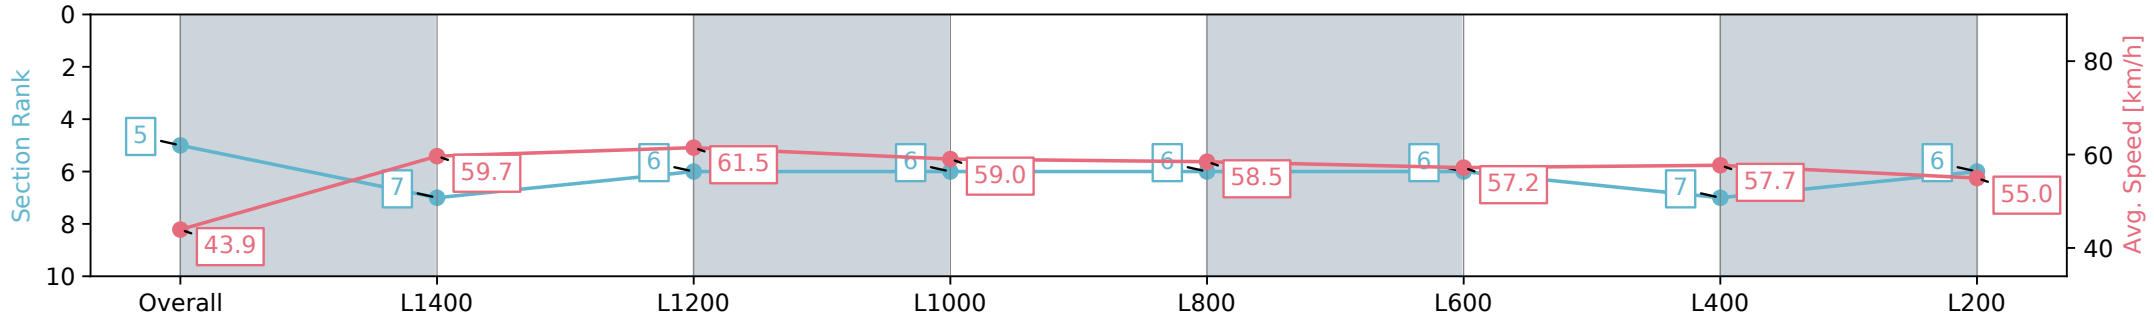

Thomas Farms RC Murray Bridge SA - Professional

Race 1: Thomas Farms Maiden Plate - 1600m

18 September 2024 - 12:11PM

Track Rating: Good 4, Weather: Fine, Rail Position: +7m 1200m Chute, +10m Remainder

Section	Overall	L1400	L1200	L1000	L800	L600	L400	L200
Section Times	1:43.53 [5] (0:16.42)	1:27.11 [7] (0:12.05)	1:15.06 [6] (0:11.75)	1:03.31 [6] (0:12.34)	0:50.97 [6] (0:12.56)	0:38.41 [6] (0:12.83)	0:25.58 [7] (0:12.48)	0:13.10 [6] (0:13.10)
Average Speed [km/h]	43.9	59.7	61.5	59.0	58.5	57.2	57.7	55.0
Top Speed [km/h]	60.9	60.8	62.9	61.7	59.3	58.2	58.6	57.2
Avg. Dist. to Rail [m]	5.0	1.6	1.4	2.5	3.6	5.2	7.6	6.6
Avg. Stride Freq. [Hz]	2.2	2.4	2.4	2.3	2.3	2.3	2.3	2.3
Avg. Stride Length [m]	5.5	6.8	7.1	7.0	7.1	6.8	6.9	6.8

[] Ranking at each section and finish
 -:-:- No data available at this section
 NA No data available

Horse/Jockey Name	JACKSON RUN/Sairyn Fawke
Finish Rank	6
Fastest Section Time (Section)	0:11.73 (L1200)
Top Speed [km/h] (Section)	61.8 (L1400)
Race State	Finished