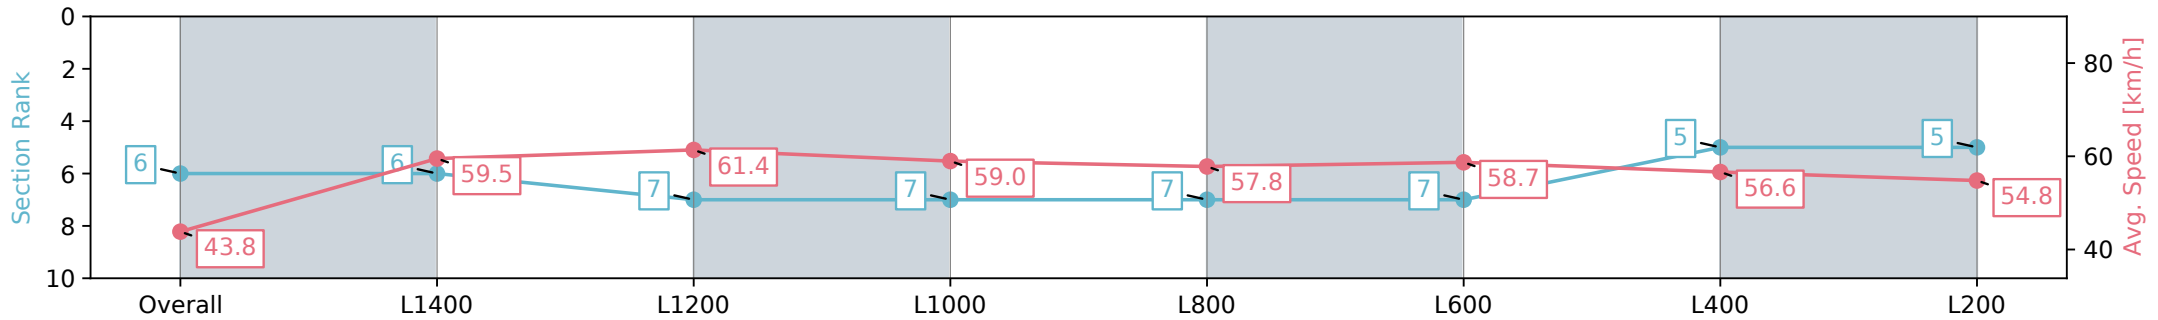

Thomas Farms RC Murray Bridge SA - Professional

Race 1: Thomas Farms Maiden Plate - 1600m

18 September 2024 - 12:11PM

Track Rating: Good 4, Weather: Fine, Rail Position: +7m 1200m Chute, +10m Remainder

Section	Overall	L1400	L1200	L1000	L800	L600	L400	L200
Section Times	1:43.58 [6] (0:16.41)	1:27.17 [6] (0:12.12)	1:15.05 [7] (0:11.73)	1:03.32 [7] (0:12.33)	0:50.99 [7] (0:12.62)	0:38.37 [7] (0:12.51)	0:25.86 [5] (0:12.70)	0:13.16 [5] (0:13.16)
Average Speed [km/h]	43.8	59.5	61.4	59.0	57.8	58.7	56.6	54.8
Top Speed [km/h]	59.9	61.1	61.8	60.0	58.7	59.3	59.3	55.8
Avg. Dist. to Rail [m]	3.7	0.3	0.2	1.7	3.1	4.6	7.6	5.7
Avg. Stride Freq. [Hz]	2.2	2.2	2.3	2.3	2.2	2.3	2.3	2.2
Avg. Stride Length [m]	5.6	7.4	7.4	7.2	7.2	7.1	7.0	6.8