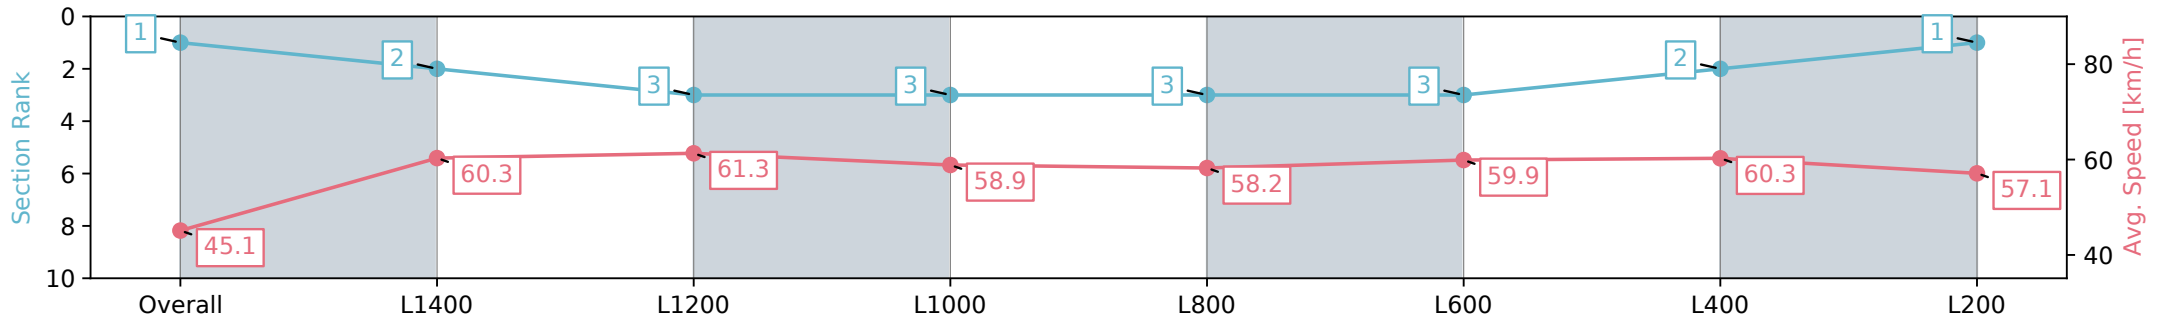

Race 1: Thomas Farms Maiden Plate - 1600m

18 September 2024 - 12:11PM

Track Rating: Good 4, Weather: Fine, Rail Position: +7m 1200m Chute, +10m Remainder

Section	Overall	L1400	L1200	L1000	L800	L600	L400	L200
Section Times	1:41.34 [1] (0:15.97)	1:25.37 [2] (0:11.91)	1:13.46 [3] (0:11.78)	1:01.68 [3] (0:12.36)	0:49.32 [3] (0:12.55)	0:36.77 [3] (0:12.22)	0:24.55 [2] (0:11.93)	0:12.62 [1] (0:12.62)
Average Speed [km/h]	45.1	60.3	61.3	58.9	58.2	59.9	60.3	57.1
Top Speed [km/h]	59.9	61.8	62.2	60.4	59.5	61.6	62.5	58.6
Avg. Dist. to Rail [m]	3.7	0.7	1.1	2.1	2.8	4.1	7.4	7.5
Avg. Stride Freq. [Hz]	2.2	2.3	2.3	2.2	2.2	2.3	2.3	2.2
Avg. Stride Length [m]	5.7	7.2	7.5	7.4	7.2	7.3	7.3	7.1