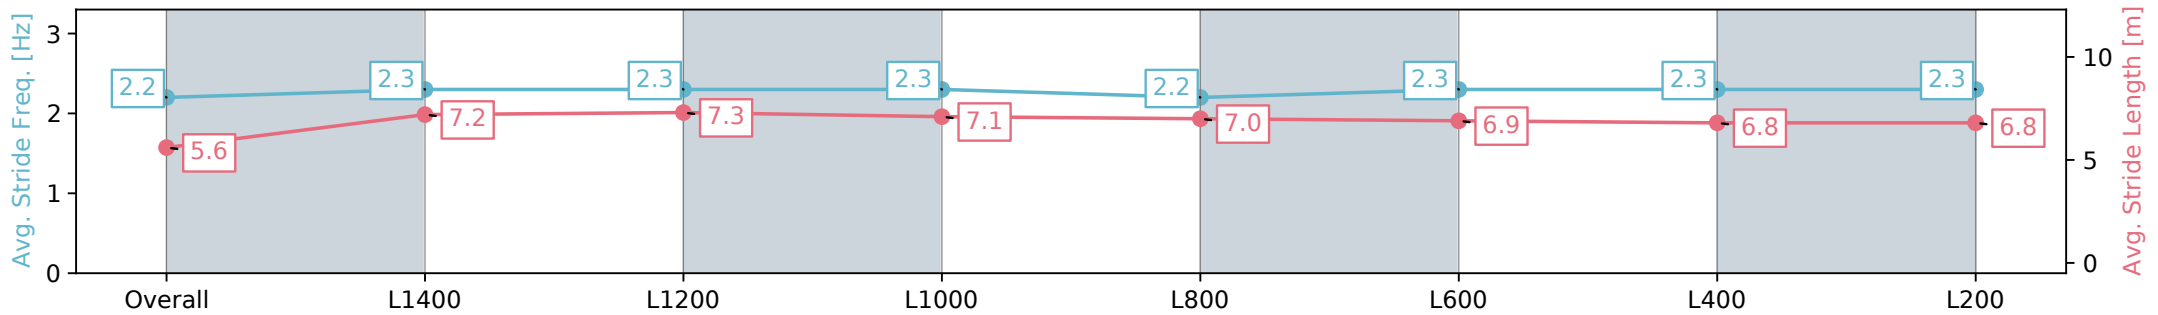

Thomas Farms RC Murray Bridge SA - Professional

Race 1: Thomas Farms Maiden Plate - 1600m

18 September 2024 - 12:11PM

Track Rating: Good 4, Weather: Fine, Rail Position: +7m 1200m
Chute, +10m Remainder

Section	Overall	L1400	L1200	L1000	L800	L600	L400	L200
Section Times	1:42.02 [2] (0:16.11)	1:25.91 [5] (0:12.06)	1:13.85 [4] (0:11.79)	1:02.06 [5] (0:12.44)	0:49.62 [4] (0:12.54)	0:37.08 [4] (0:12.35)	0:24.73 [4] (0:12.16)	0:12.57 [4] (0:12.56)
Average Speed [km/h]	44.7	59.8	61.2	58.9	58.3	59.0	59.2	57.3
Top Speed [km/h]	59.7	61.1	61.8	60.1	59.1	60.1	60.0	58.7
Avg. Dist. to Rail [m]	4.2	1.3	1.7	3.0	3.1	3.4	5.5	5.5
Avg. Stride Freq. [Hz]	2.2	2.3	2.3	2.3	2.2	2.3	2.3	2.3
Avg. Stride Length [m]	5.6	7.2	7.3	7.1	7.0	6.9	6.8	6.8