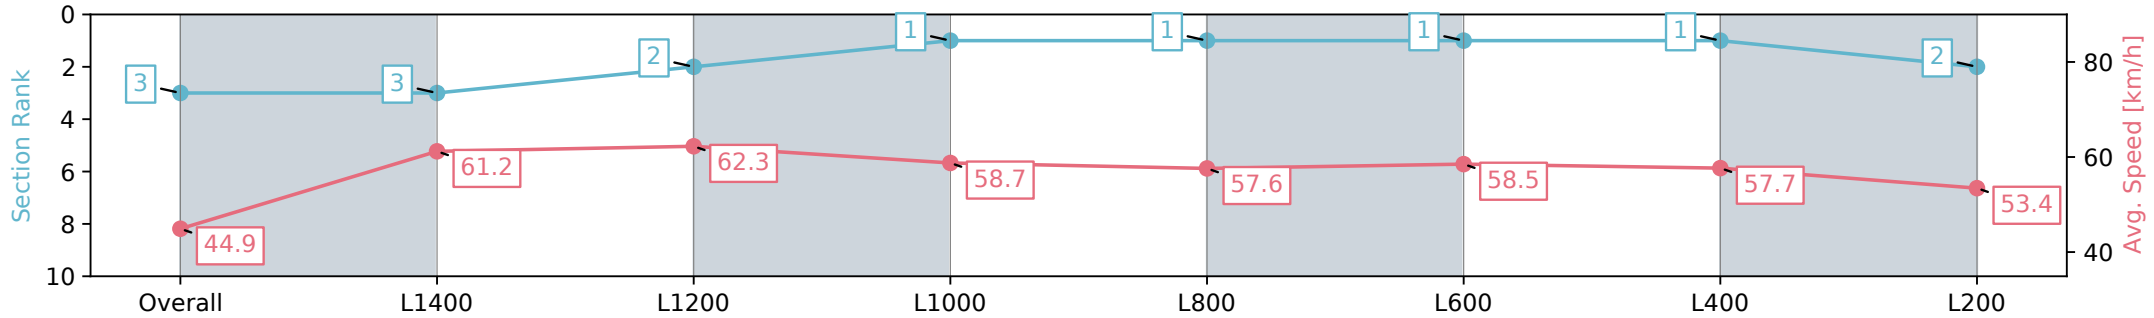

Thomas Farms RC Murray Bridge SA - Professional

Race 1: Thomas Farms Maiden Plate - 1600m

18 September 2024 - 12:11PM

Track Rating: Good 4, Weather: Fine, Rail Position: +7m 1200m Chute, +10m Remainder

Section	Overall	L1400	L1200	L1000	L800	L600	L400	L200
Section Times	1:42.71 [3] (0:16.06)	1:26.65 [3] (0:11.75)	1:14.90 [2] (0:11.59)	1:03.31 [1] (0:12.36)	0:50.95 [1] (0:12.56)	0:38.38 [1] (0:12.42)	0:25.96 [1] (0:12.49)	0:13.47 [2] (0:13.47)
Average Speed [km/h]	44.9	61.2	62.3	58.7	57.6	58.5	57.7	53.4
Top Speed [km/h]	60.6	63.0	63.7	60.4	58.8	60.1	59.3	55.1
Avg. Dist. to Rail [m]	4.8	1.9	1.9	1.5	1.4	2.4	4.8	4.8
Avg. Stride Freq. [Hz]	2.3	2.4	2.4	2.4	2.3	2.4	2.4	2.3
Avg. Stride Length [m]	5.5	7.0	7.2	6.9	6.8	6.8	6.7	6.4