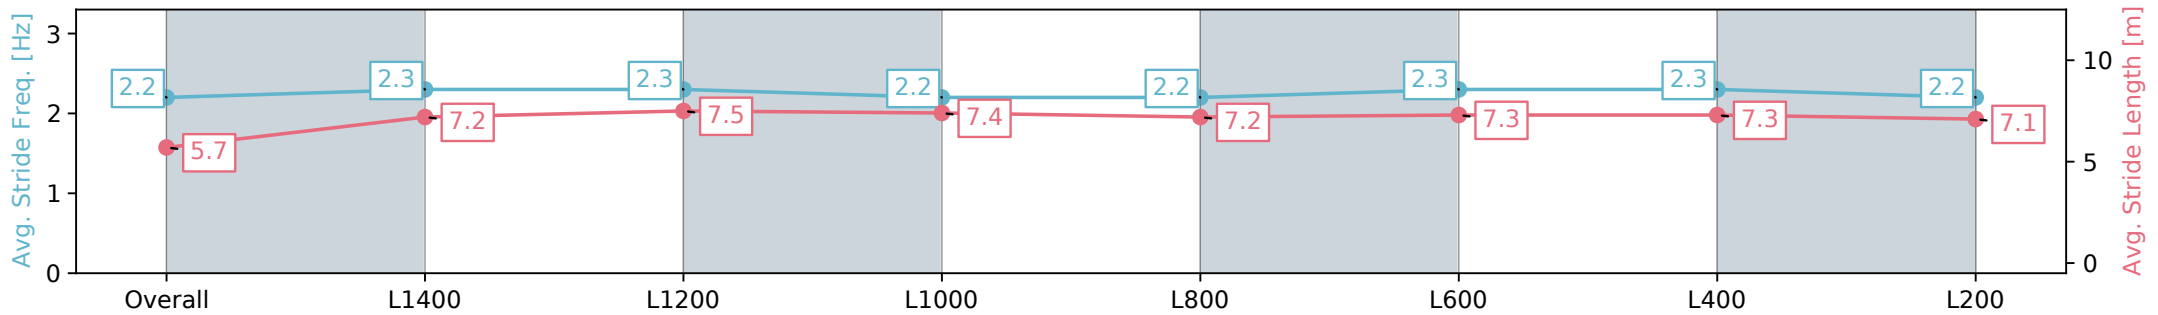

Race 1: Thomas Farms Maiden Plate - 1600m

18 September 2024 - 12:11PM

Track Rating: Good 4, Weather: Fine, Rail Position: +7m 1200m Chute, +10m Remainder

Section	Overall	L1400	L1200	L1000	L800	L600	L400	L200
Section Times	1:41.34 [1] (0:15.97)	1:25.37 [2] (0:11.91)	1:13.46 [3] (0:11.78)	1:01.68 [3] (0:12.36)	0:49.32 [3] (0:12.55)	0:36.77 [3] (0:12.22)	0:24.55 [2] (0:11.93)	0:12.62 [1] (0:12.62)
Average Speed [km/h]	45.1	60.3	61.3	58.9	58.2	59.9	60.3	57.1
Top Speed [km/h]	59.9	61.8	62.2	60.4	59.5	61.6	62.5	58.6
Avg. Dist. to Rail [m]	3.7	0.7	1.1	2.1	2.8	4.1	7.4	7.5
Avg. Stride Freq. [Hz]	2.2	2.3	2.3	2.2	2.2	2.3	2.3	2.2
Avg. Stride Length [m]	5.7	7.2	7.5	7.4	7.2	7.3	7.3	7.1