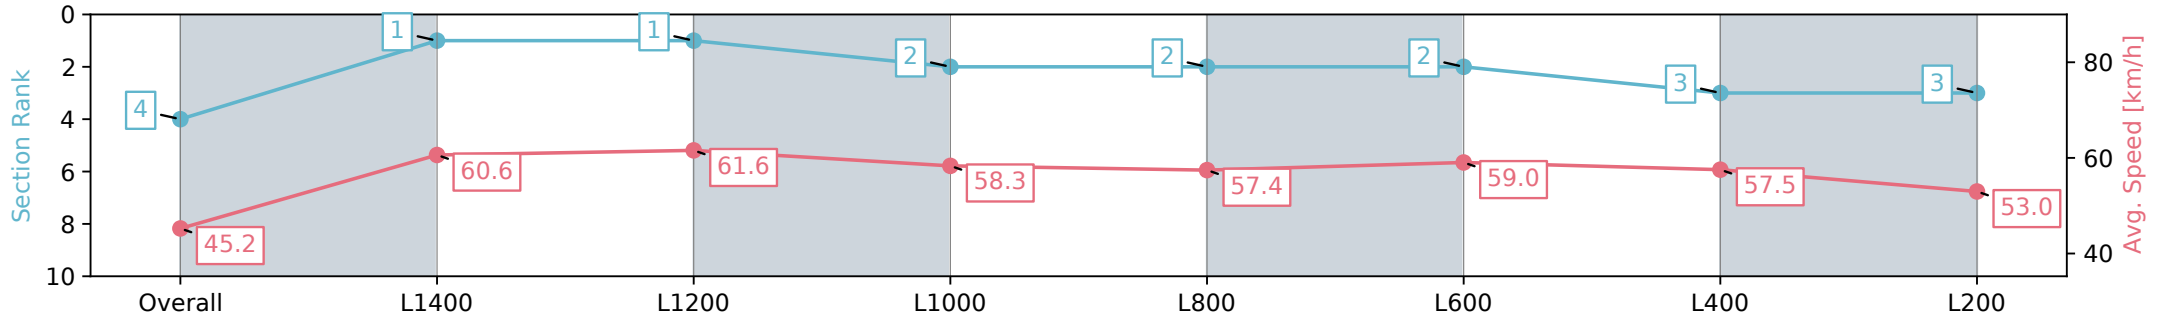

Thomas Farms RC Murray Bridge SA - Professional

Race 1: Thomas Farms Maiden Plate - 1600m

18 September 2024 - 12:11PM

Track Rating: Good 4, Weather: Fine, Rail Position: +7m 1200m Chute, +10m Remainder

Section	Overall	L1400	L1200	L1000	L800	L600	L400	L200
Section Times	1:42.91 [4] (0:15.92)	1:26.99 [1] (0:11.88)	1:15.11 [1] (0:11.69)	1:03.42 [2] (0:12.42)	0:51.00 [2] (0:12.62)	0:38.38 [2] (0:12.27)	0:26.11 [3] (0:12.52)	0:13.59 [3] (0:13.59)
Average Speed [km/h]	45.2	60.6	61.6	58.3	57.4	59.0	57.5	53.0
Top Speed [km/h]	59.8	61.8	62.9	60.5	58.3	60.4	60.1	55.4
Avg. Dist. to Rail [m]	2.7	0.3	0.4	1.1	1.2	1.8	3.1	2.6
Avg. Stride Freq. [Hz]	2.3	2.4	2.4	2.4	2.3	2.4	2.4	2.3
Avg. Stride Length [m]	5.4	7.0	7.1	6.9	6.8	6.8	6.6	6.3