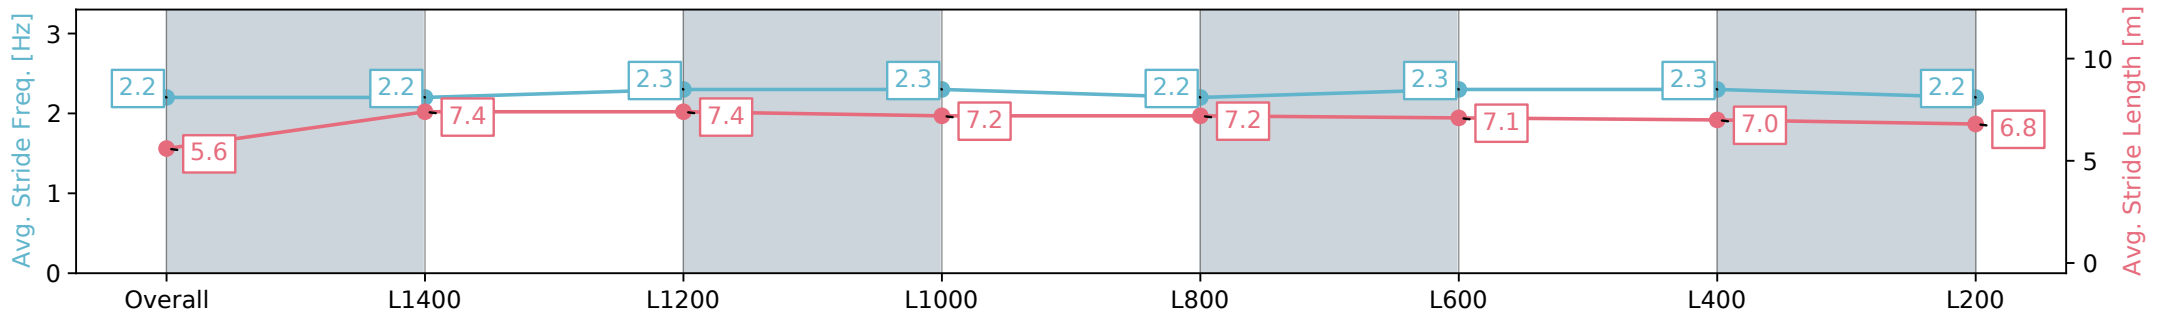

Thomas Farms RC Murray Bridge SA - Professional

Race 1: Thomas Farms Maiden Plate - 1600m

18 September 2024 - 12:11PM

Track Rating: Good 4, Weather: Fine, Rail Position: +7m 1200m Chute, +10m Remainder

Section	Overall	L1400	L1200	L1000	L800	L600	L400	L200
Section Times	1:43.58 [6] (0:16.41)	1:27.17 [6] (0:12.12)	1:15.05 [7] (0:11.73)	1:03.32 [7] (0:12.33)	0:50.99 [7] (0:12.62)	0:38.37 [7] (0:12.51)	0:25.86 [5] (0:12.70)	0:13.16 [5] (0:13.16)
Average Speed [km/h]	43.8	59.5	61.4	59.0	57.8	58.7	56.6	54.8
Top Speed [km/h]	59.9	61.1	61.8	60.0	58.7	59.3	59.3	55.8
Avg. Dist. to Rail [m]	3.7	0.3	0.2	1.7	3.1	4.6	7.6	5.7
Avg. Stride Freq. [Hz]	2.2	2.2	2.3	2.3	2.2	2.3	2.3	2.2
Avg. Stride Length [m]	5.6	7.4	7.4	7.2	7.2	7.1	7.0	6.8