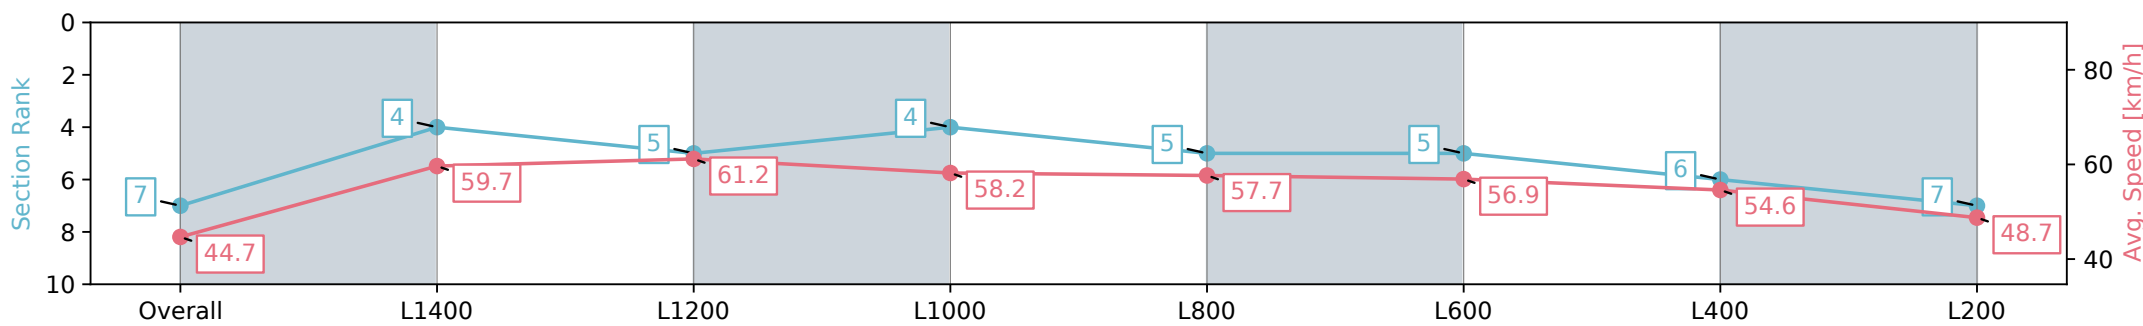

Thomas Farms RC Murray Bridge SA - Professional

Race 1: Thomas Farms Maiden Plate - 1600m

18 September 2024 - 12:11PM

Track Rating: Good 4, Weather: Fine, Rail Position: +7m 1200m Chute, +10m Remainder

Section	Overall	L1400	L1200	L1000	L800	L600	L400	L200
Section Times	1:45.78 [7] (0:16.11)	1:29.67 [4] (0:12.07)	1:17.60 [5] (0:11.77)	1:05.83 [4] (0:12.47)	0:53.36 [5] (0:12.62)	0:40.74 [5] (0:12.78)	0:27.96 [6] (0:13.20)	0:14.76 [7] (0:14.76)
Average Speed [km/h]	44.7	59.7	61.2	58.2	57.7	56.9	54.6	48.7
Top Speed [km/h]	59.0	61.1	61.7	59.6	59.3	58.9	56.5	51.9
Avg. Dist. to Rail [m]	2.7	0.2	0.4	1.4	2.2	2.9	4.7	4.3
Avg. Stride Freq. [Hz]	2.3	2.4	2.4	2.4	2.4	2.4	2.4	2.2
Avg. Stride Length [m]	5.4	6.9	7.0	6.8	6.8	6.6	6.4	6.2

[] Ranking at each section and finish
 -:-:- No data available at this section
 NA No data available