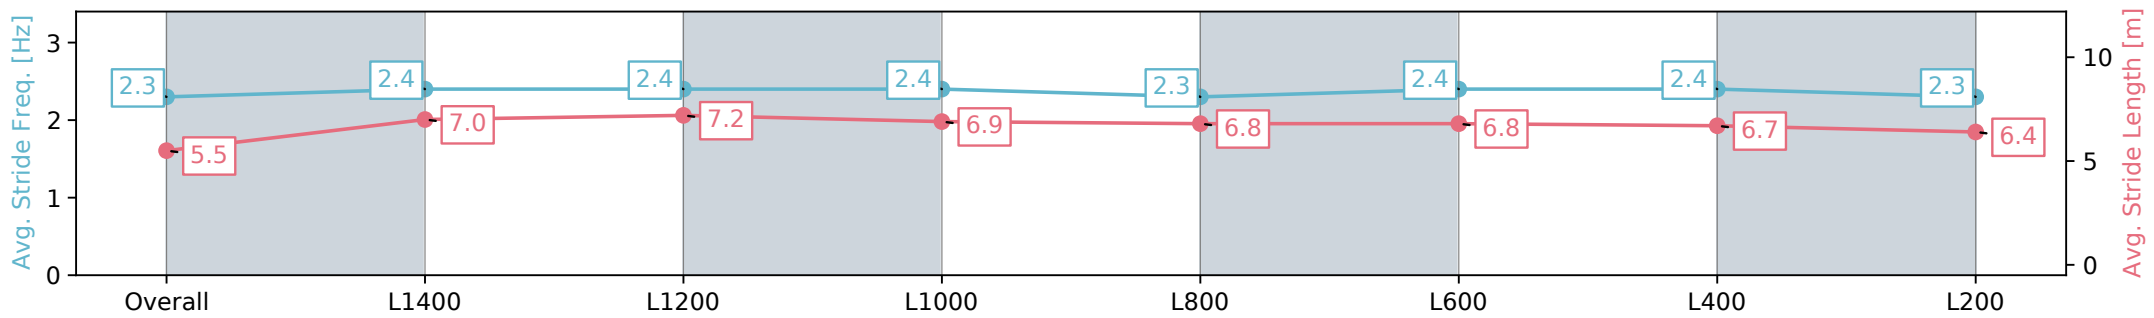

Thomas Farms RC Murray Bridge SA - Professional

Race 1: Thomas Farms Maiden Plate - 1600m

18 September 2024 - 12:11PM

Track Rating: Good 4, Weather: Fine, Rail Position: +7m 1200m Chute, +10m Remainder

Section	Overall	L1400	L1200	L1000	L800	L600	L400	L200
Section Times	1:42.71 [3] (0:16.06)	1:26.65 [3] (0:11.75)	1:14.90 [2] (0:11.59)	1:03.31 [1] (0:12.36)	0:50.95 [1] (0:12.56)	0:38.38 [1] (0:12.42)	0:25.96 [1] (0:12.49)	0:13.47 [2] (0:13.47)
Average Speed [km/h]	44.9	61.2	62.3	58.7	57.6	58.5	57.7	53.4
Top Speed [km/h]	60.6	63.0	63.7	60.4	58.8	60.1	59.3	55.1
Avg. Dist. to Rail [m]	4.8	1.9	1.9	1.5	1.4	2.4	4.8	4.8
Avg. Stride Freq. [Hz]	2.3	2.4	2.4	2.4	2.3	2.4	2.4	2.3
Avg. Stride Length [m]	5.5	7.0	7.2	6.9	6.8	6.8	6.7	6.4