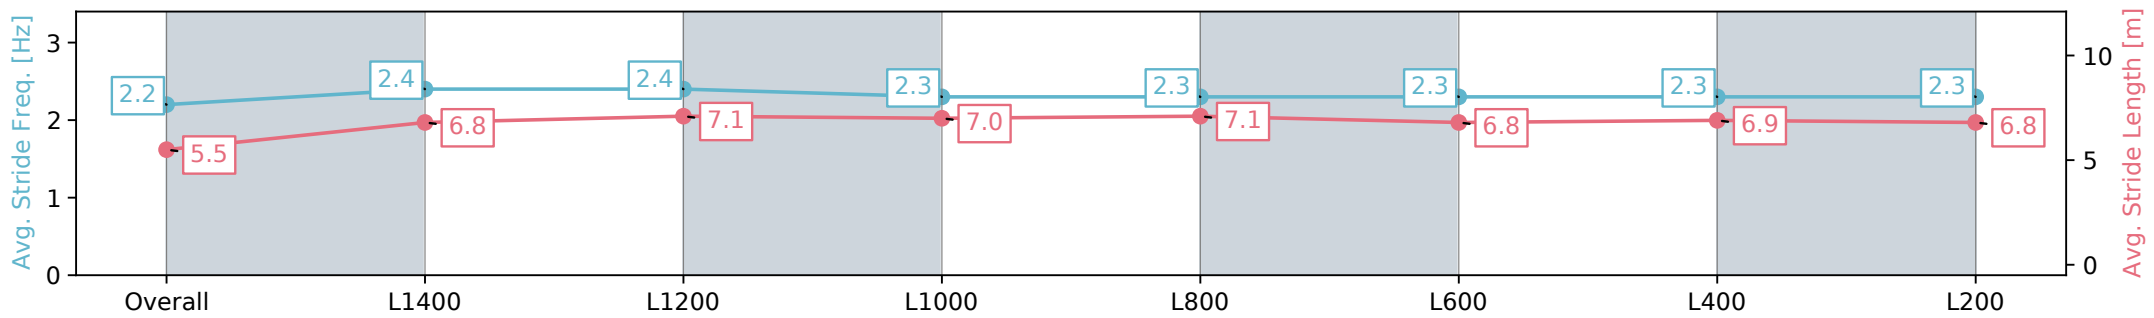

Thomas Farms RC Murray Bridge SA - Professional

Race 1: Thomas Farms Maiden Plate - 1600m

18 September 2024 - 12:11PM

Track Rating: Good 4, Weather: Fine, Rail Position: +7m 1200m Chute, +10m Remainder

Section	Overall	L1400	L1200	L1000	L800	L600	L400	L200
Section Times	1:43.53 [5] (0:16.42)	1:27.11 [7] (0:12.05)	1:15.06 [6] (0:11.75)	1:03.31 [6] (0:12.34)	0:50.97 [6] (0:12.56)	0:38.41 [6] (0:12.83)	0:25.58 [7] (0:12.48)	0:13.10 [6] (0:13.10)
Average Speed [km/h]	43.9	59.7	61.5	59.0	58.5	57.2	57.7	55.0
Top Speed [km/h]	60.9	60.8	62.9	61.7	59.3	58.2	58.6	57.2
Avg. Dist. to Rail [m]	5.0	1.6	1.4	2.5	3.6	5.2	7.6	6.6
Avg. Stride Freq. [Hz]	2.2	2.4	2.4	2.3	2.3	2.3	2.3	2.3
Avg. Stride Length [m]	5.5	6.8	7.1	7.0	7.1	6.8	6.9	6.8