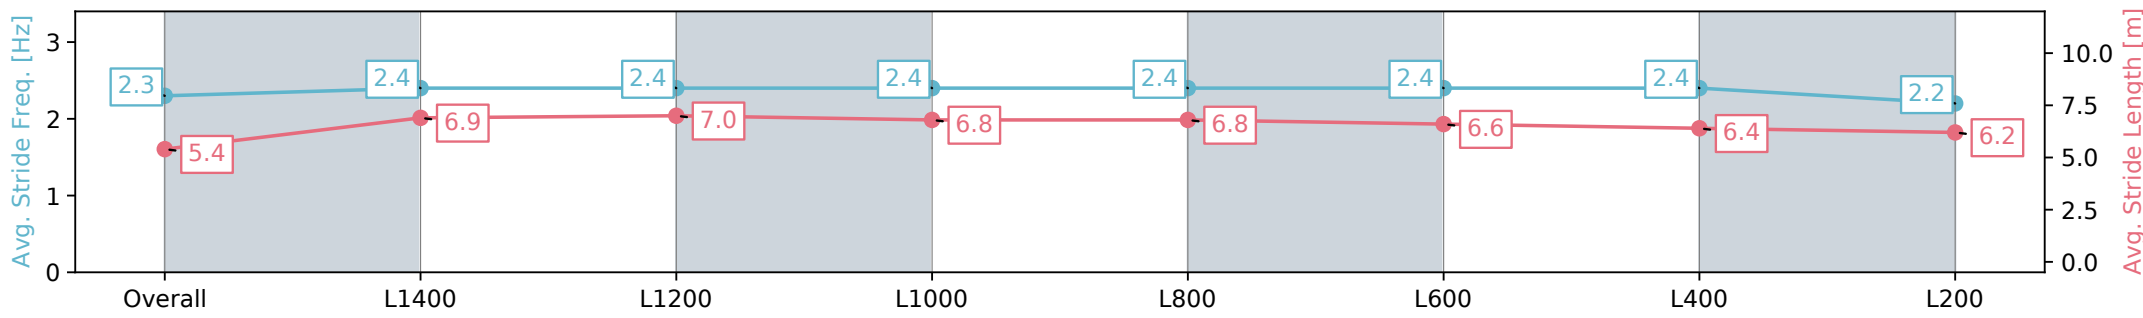

Thomas Farms RC Murray Bridge SA - Professional

Race 1: Thomas Farms Maiden Plate - 1600m

18 September 2024 - 12:11PM

Track Rating: Good 4, Weather: Fine, Rail Position: +7m 1200m Chute, +10m Remainder

Section	Overall	L1400	L1200	L1000	L800	L600	L400	L200
Section Times	1:45.78 [7] (0:16.11)	1:29.67 [4] (0:12.07)	1:17.60 [5] (0:11.77)	1:05.83 [4] (0:12.47)	0:53.36 [5] (0:12.62)	0:40.74 [5] (0:12.78)	0:27.96 [6] (0:13.20)	0:14.76 [7] (0:14.76)
Average Speed [km/h]	44.7	59.7	61.2	58.2	57.7	56.9	54.6	48.7
Top Speed [km/h]	59.0	61.1	61.7	59.6	59.3	58.9	56.5	51.9
Avg. Dist. to Rail [m]	2.7	0.2	0.4	1.4	2.2	2.9	4.7	4.3
Avg. Stride Freq. [Hz]	2.3	2.4	2.4	2.4	2.4	2.4	2.4	2.2
Avg. Stride Length [m]	5.4	6.9	7.0	6.8	6.8	6.6	6.4	6.2

[] Ranking at each section and finish
 -:-:- No data available at this section
 NA No data available