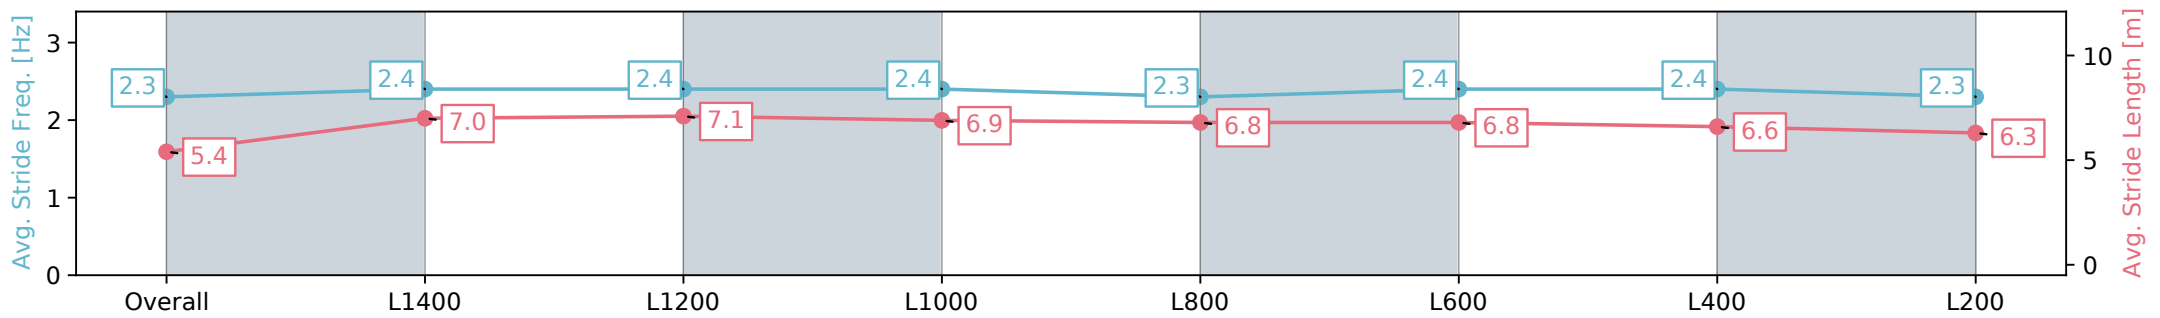

Thomas Farms RC Murray Bridge SA - Professional

Race 1: Thomas Farms Maiden Plate - 1600m

18 September 2024 - 12:11PM

Track Rating: Good 4, Weather: Fine, Rail Position: +7m 1200m Chute, +10m Remainder

Section	Overall	L1400	L1200	L1000	L800	L600	L400	L200
Section Times	1:42.91 [4] (0:15.92)	1:26.99 [1] (0:11.88)	1:15.11 [1] (0:11.69)	1:03.42 [2] (0:12.42)	0:51.00 [2] (0:12.62)	0:38.38 [2] (0:12.27)	0:26.11 [3] (0:12.52)	0:13.59 [3] (0:13.59)
Average Speed [km/h]	45.2	60.6	61.6	58.3	57.4	59.0	57.5	53.0
Top Speed [km/h]	59.8	61.8	62.9	60.5	58.3	60.4	60.1	55.4
Avg. Dist. to Rail [m]	2.7	0.3	0.4	1.1	1.2	1.8	3.1	2.6
Avg. Stride Freq. [Hz]	2.3	2.4	2.4	2.4	2.3	2.4	2.4	2.3
Avg. Stride Length [m]	5.4	7.0	7.1	6.9	6.8	6.8	6.6	6.3