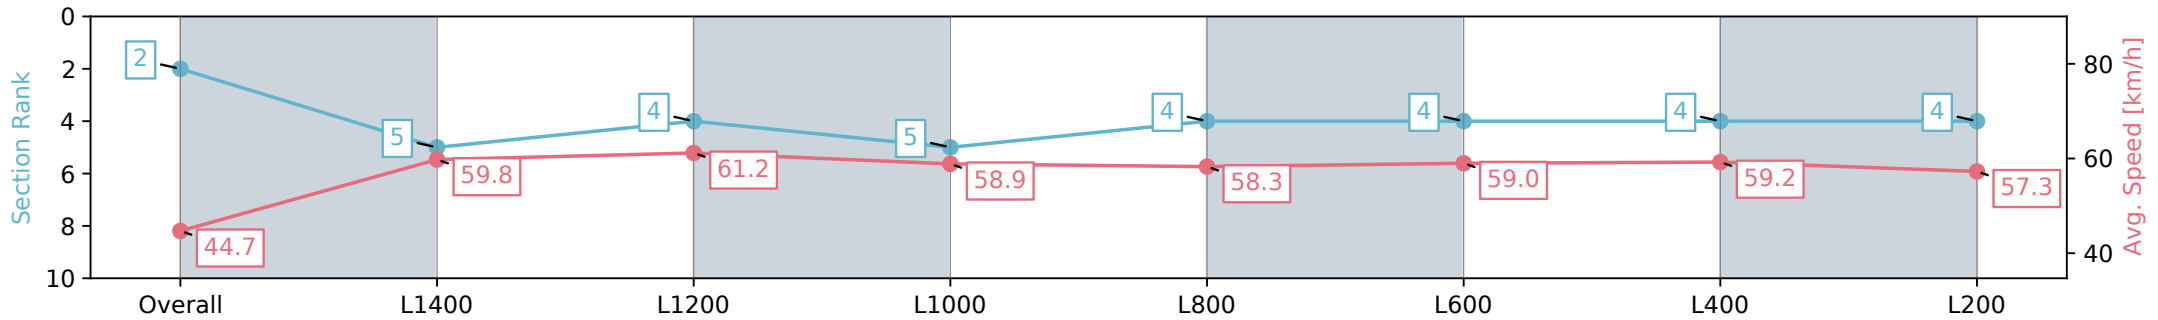

Thomas Farms RC Murray Bridge SA - Professional

Race 1: Thomas Farms Maiden Plate - 1600m

18 September 2024 - 12:11PM

Track Rating: Good 4, Weather: Fine, Rail Position: +7m 1200m
Chute, +10m Remainder

Section	Overall	L1400	L1200	L1000	L800	L600	L400	L200
Section Times	1:42.02 [2] (0:16.11)	1:25.91 [5] (0:12.06)	1:13.85 [4] (0:11.79)	1:02.06 [5] (0:12.44)	0:49.62 [4] (0:12.54)	0:37.08 [4] (0:12.35)	0:24.73 [4] (0:12.16)	0:12.57 [4] (0:12.56)
Average Speed [km/h]	44.7	59.8	61.2	58.9	58.3	59.0	59.2	57.3
Top Speed [km/h]	59.7	61.1	61.8	60.1	59.1	60.1	60.0	58.7
Avg. Dist. to Rail [m]	4.2	1.3	1.7	3.0	3.1	3.4	5.5	5.5
Avg. Stride Freq. [Hz]	2.2	2.3	2.3	2.3	2.2	2.3	2.3	2.3
Avg. Stride Length [m]	5.6	7.2	7.3	7.1	7.0	6.9	6.8	6.8