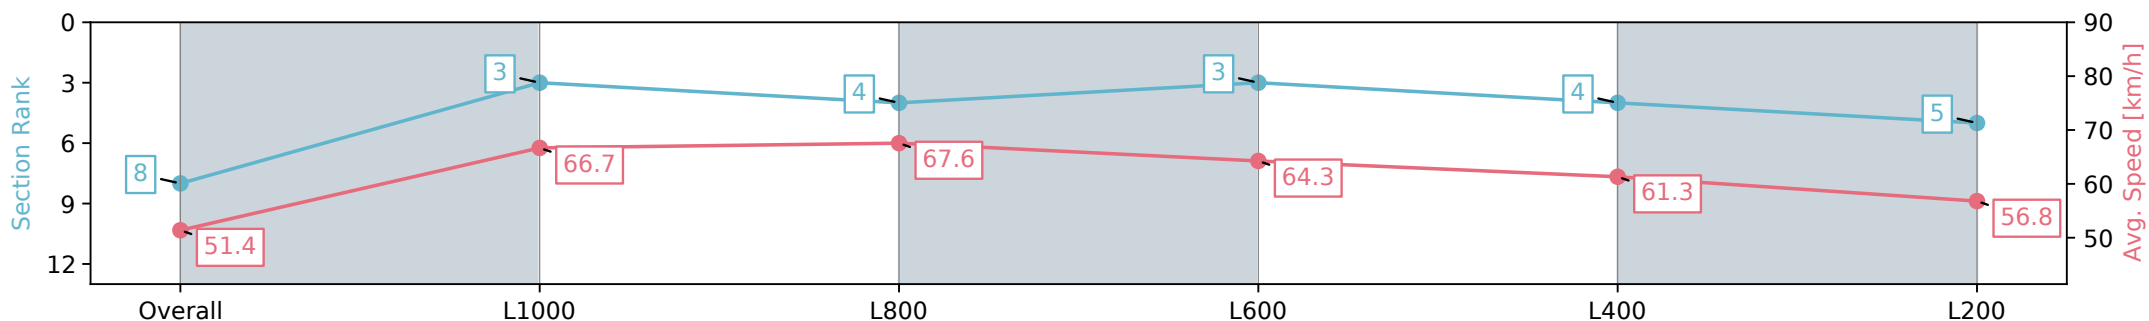

Section	Overall	L1000	L800	L600	L400	L200
Section Times	1:11.37 [8] (0:14.03)	0:57.34 [3] (0:10.79)	0:46.55 [4] (0:10.74)	0:35.81 [3] (0:11.38)	0:24.43 [4] (0:11.74)	0:12.69 [5] (0:12.69)
Average Speed [km/h]	51.4	66.7	67.6	64.3	61.3	56.8
Top Speed [km/h]	67.4	68.5	69.1	66.3	62.9	59.0
Avg. Dist. to Rail [m]	1.6	0.9	2.0	4.5	7.7	7.3
Avg. Stride Freq. [Hz]	2.3	2.4	2.3	2.3	2.3	2.2
Avg. Stride Length [m]	6.1	7.8	8.0	7.7	7.4	7.1