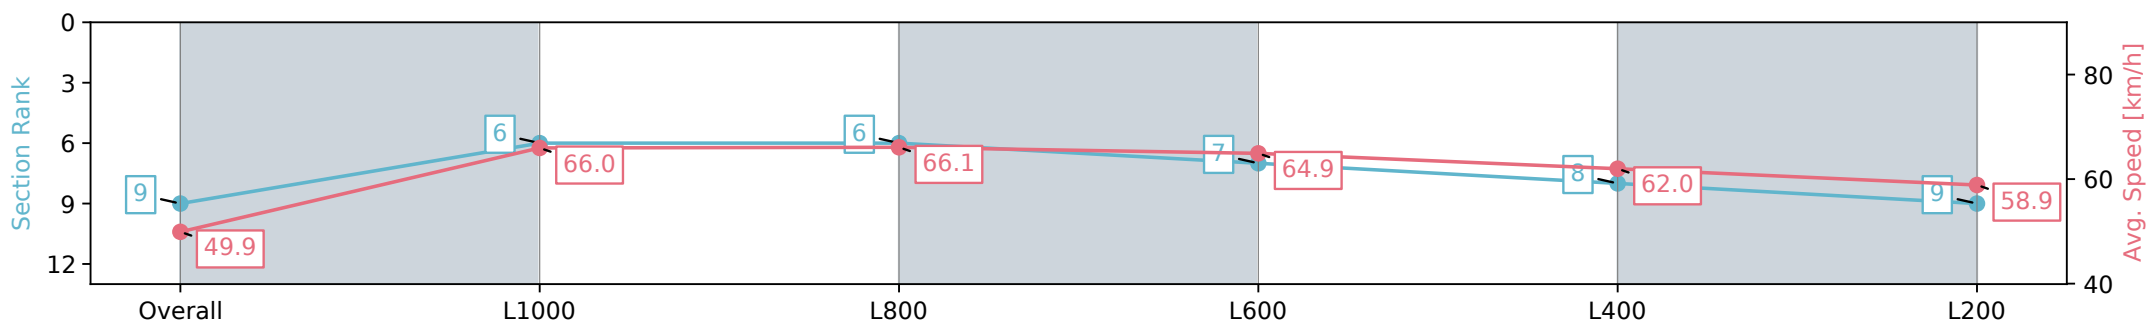

Horse/Jockey Name	CORK HARBOUR/Ben Price
Finish Rank	9
Fastest Section Time (Section)	0:10.92 (L1000)
Top Speed [km/h] (Section)	67.6 (L1000)
Race State	Finished

Thomas Farms RC Murray Bridge SA - Professional

Race 7: Sportsbet Jockey Watch Colts, Geldings & Entires
Rating 0 - 56 Handicap - 1200m

04 September 2024 - 3:41PM

Track Rating: Good 4, Weather: Fine, Rail Position: +7.5m, chute
1200m +4.5

Section	Overall	L1000	L800	L600	L400	L200
Section Times	1:11.43 [9] (0:14.42)	0:57.01 [6] (0:10.92)	0:46.09 [6] (0:11.01)	0:35.08 [7] (0:11.24)	0:23.84 [8] (0:11.61)	0:12.23 [9] (0:12.23)
Average Speed [km/h]	49.9	66.0	66.1	64.9	62.0	58.9
Top Speed [km/h]	65.6	67.4	67.6	66.5	63.7	60.2
Avg. Dist. to Rail [m]	0.9	0.9	2.7	3.4	5.3	5.4
Avg. Stride Freq. [Hz]	2.3	2.4	2.4	2.4	2.4	2.3
Avg. Stride Length [m]	6.0	7.4	7.5	7.3	7.2	7.0

[ ] Ranking at each section and finish
-:-:- No data available at this section
NA No data available