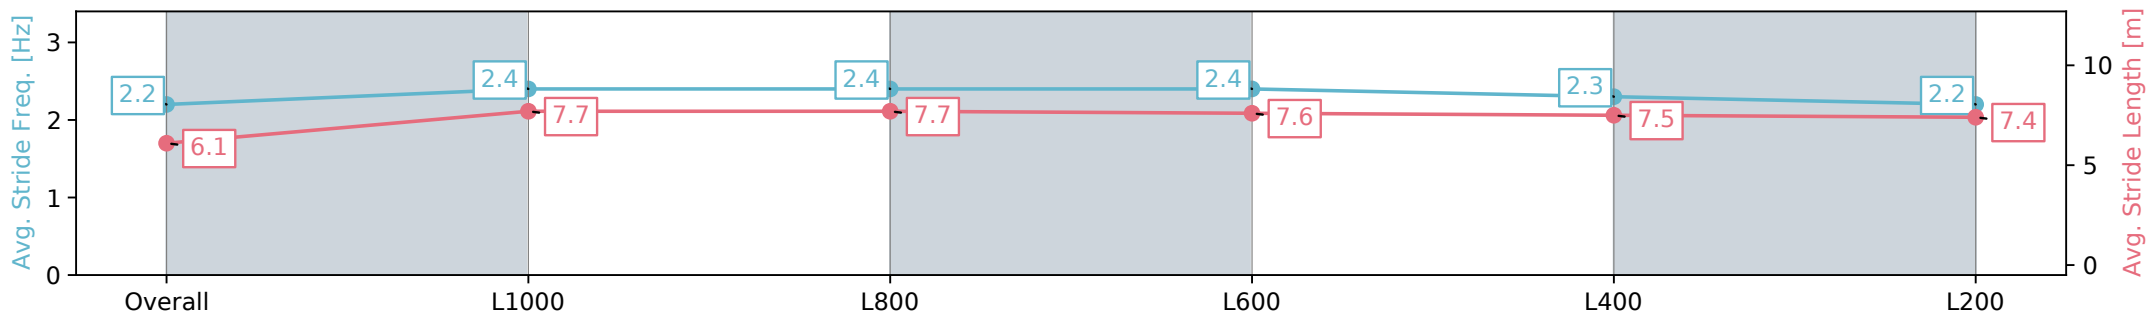

Section	Overall	L1000	L800	L600	L400	L200
Section Times	1:11.16 [7] (0:14.50)	0:56.66 [7] (0:10.91)	0:45.75 [7] (0:10.97)	0:34.78 [8] (0:11.19)	0:23.59 [7] (0:11.42)	0:12.17 [8] (0:12.17)
Average Speed [km/h]	49.6	65.9	66.4	65.1	63.1	59.1
Top Speed [km/h]	65.9	68.4	67.6	67.4	66.0	60.2
Avg. Dist. to Rail [m]	3.3	0.5	2.7	3.2	6.3	6.5
Avg. Stride Freq. [Hz]	2.2	2.4	2.4	2.4	2.3	2.2
Avg. Stride Length [m]	6.1	7.7	7.7	7.6	7.5	7.4