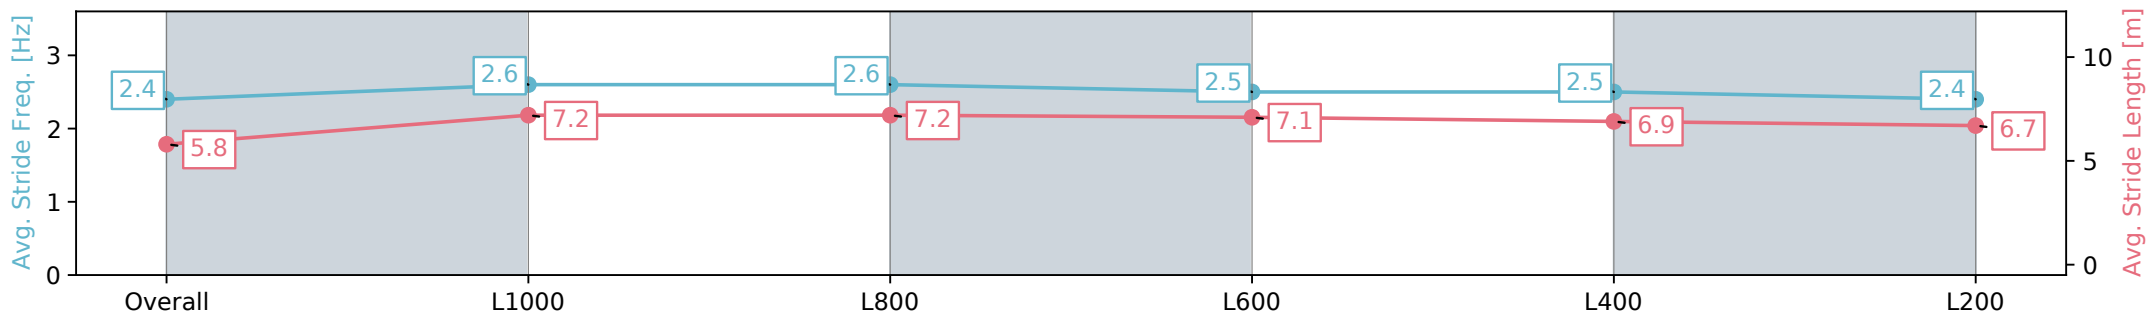

Section	Overall	L1000	L800	L600	L400	L200
Section Times	1:10.87 [5] (0:14.12)	0:56.75 [4] (0:10.67)	0:46.08 [3] (0:10.87)	0:35.21 [4] (0:11.27)	0:23.94 [3] (0:11.57)	0:12.36 [4] (0:12.36)
Average Speed [km/h]	51.0	67.6	67.2	65.1	62.1	58.3
Top Speed [km/h]	66.9	68.6	68.6	66.5	64.2	59.7
Avg. Dist. to Rail [m]	6.0	1.9	4.3	4.6	7.1	6.7
Avg. Stride Freq. [Hz]	2.4	2.6	2.6	2.5	2.5	2.4
Avg. Stride Length [m]	5.8	7.2	7.2	7.1	6.9	6.7