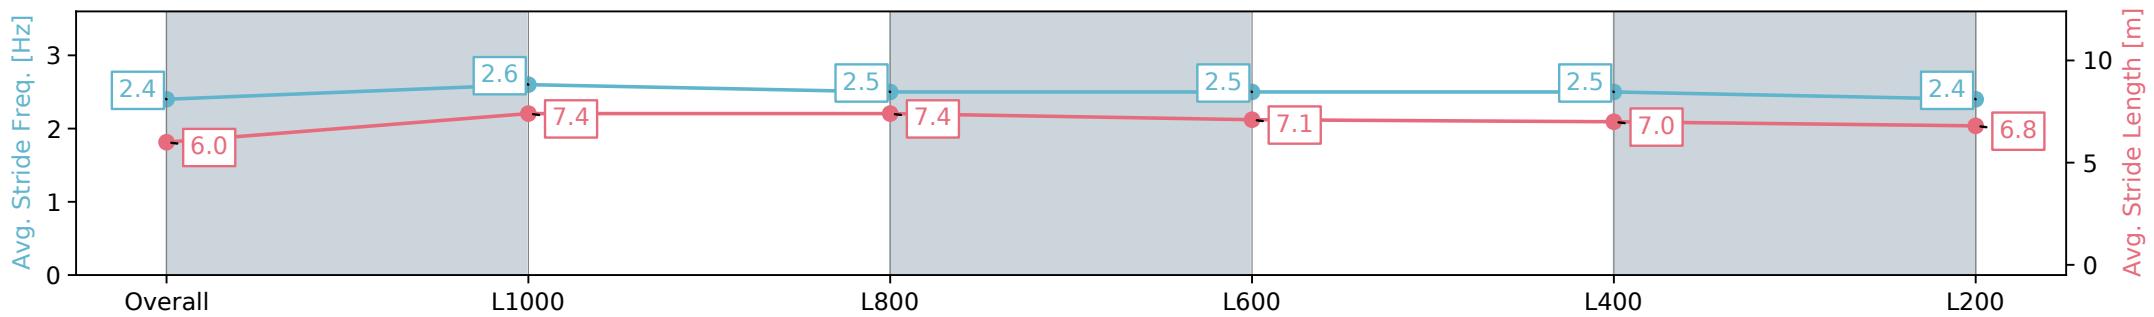

Section	Overall	L1000	L800	L600	L400	L200
Section Times	1:10.80 [4] (0:13.82)	0:56.98 [2] (0:10.57)	0:46.40 [1] (0:10.91)	0:35.49 [1] (0:11.33)	0:24.16 [1] (0:11.57)	0:12.58 [1] (0:12.57)
Average Speed [km/h]	52.1	68.1	66.7	64.4	62.1	57.3
Top Speed [km/h]	68.5	68.8	68.5	65.2	64.6	59.5
Avg. Dist. to Rail [m]	2.7	0.8	3.1	3.3	4.4	3.5
Avg. Stride Freq. [Hz]	2.4	2.6	2.5	2.5	2.5	2.4
Avg. Stride Length [m]	6.0	7.4	7.4	7.1	7.0	6.8