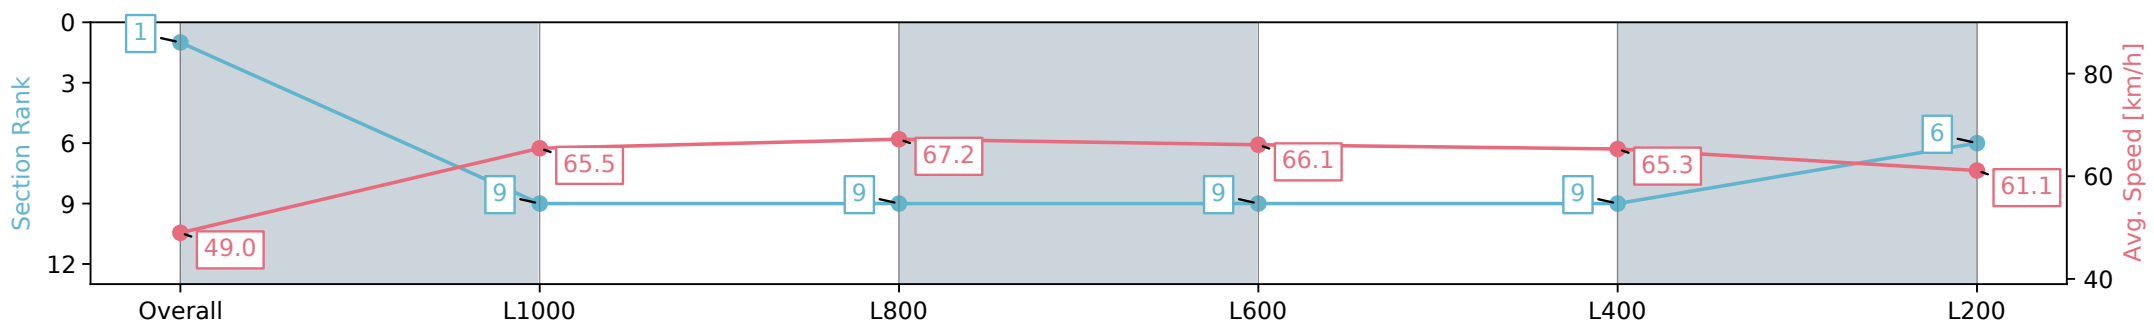

Race 7: Sportsbet Jockey Watch Colts, Geldings & Entires  
Rating 0 - 56 Handicap - 1200m

04 September 2024 - 3:41PM

Track Rating: Good 4, Weather: Fine, Rail Position: +7.5m, chute 1200m +4.5

Section	Overall	L1000	L800	L600	L400	L200
Section Times	1:10.51 [1] (0:14.70)	0:55.81 [9] (0:11.00)	0:44.81 [9] (0:10.90)	0:33.91 [9] (0:11.08)	0:22.83 [9] (0:11.04)	0:11.79 [6] (0:11.79)
Average Speed [km/h]	49.0	65.5	67.2	66.1	65.3	61.1
Top Speed [km/h]	63.7	66.3	68.1	67.2	67.0	62.9
Avg. Dist. to Rail [m]	4.6	0.5	4.2	5.3	9.2	7.7
Avg. Stride Freq. [Hz]	2.1	2.3	2.3	2.3	2.4	2.3
Avg. Stride Length [m]	6.4	7.9	8.0	7.7	7.7	7.5