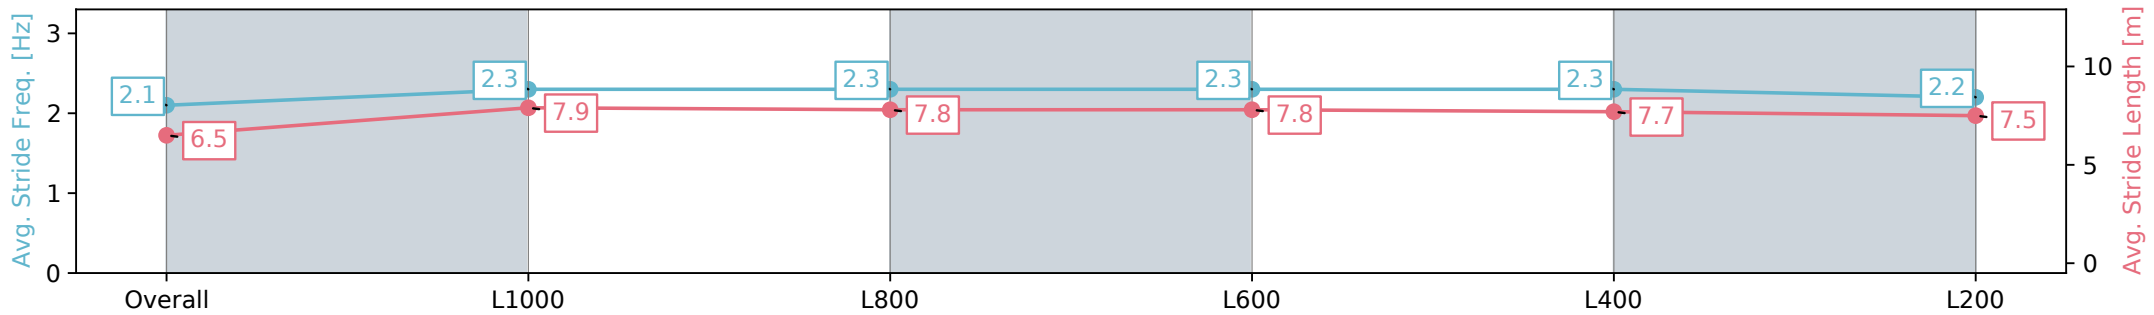

Section	Overall	L1000	L800	L600	L400	L200
Section Times	1:10.93 [6] (0:14.56)	0:56.36 [8] (0:10.92)	0:45.44 [8] (0:10.85)	0:34.59 [6] (0:11.04)	0:23.55 [6] (0:11.42)	0:12.13 [7] (0:12.13)
Average Speed [km/h]	49.4	66.0	67.2	66.0	63.1	59.4
Top Speed [km/h]	65.1	67.4	67.8	67.0	65.5	60.9
Avg. Dist. to Rail [m]	6.1	1.3	3.9	3.4	6.3	7.1
Avg. Stride Freq. [Hz]	2.1	2.3	2.3	2.3	2.3	2.2
Avg. Stride Length [m]	6.5	7.9	7.8	7.8	7.7	7.5