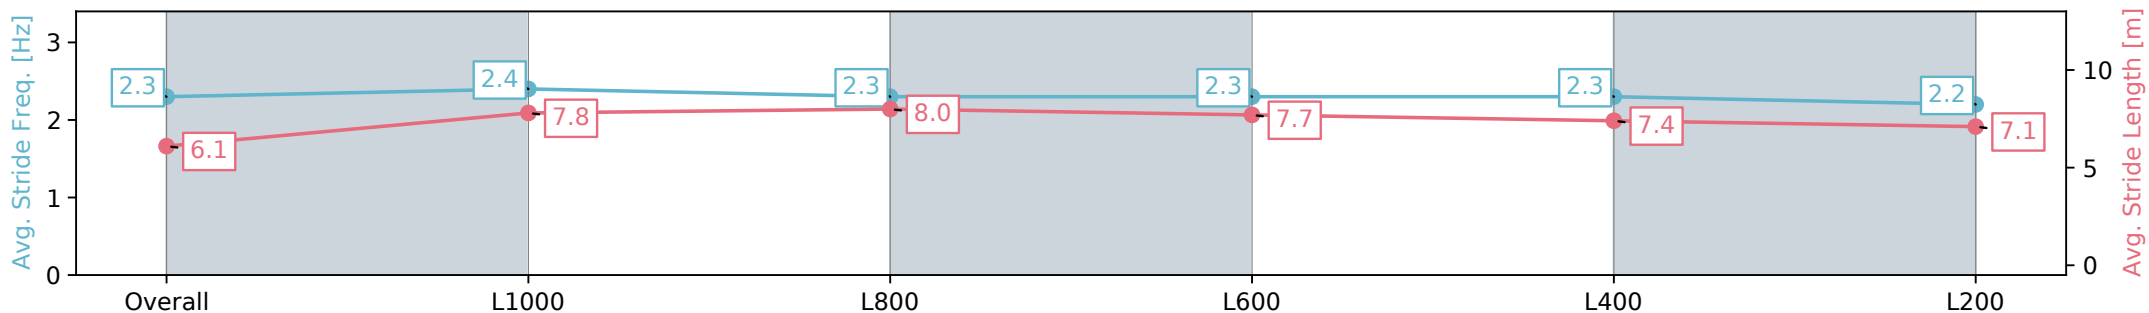

Section	Overall	L1000	L800	L600	L400	L200
Section Times	1:11.37 [8] (0:14.03)	0:57.34 [3] (0:10.79)	0:46.55 [4] (0:10.74)	0:35.81 [3] (0:11.38)	0:24.43 [4] (0:11.74)	0:12.69 [5] (0:12.69)
Average Speed [km/h]	51.4	66.7	67.6	64.3	61.3	56.8
Top Speed [km/h]	67.4	68.5	69.1	66.3	62.9	59.0
Avg. Dist. to Rail [m]	1.6	0.9	2.0	4.5	7.7	7.3
Avg. Stride Freq. [Hz]	2.3	2.4	2.3	2.3	2.3	2.2
Avg. Stride Length [m]	6.1	7.8	8.0	7.7	7.4	7.1