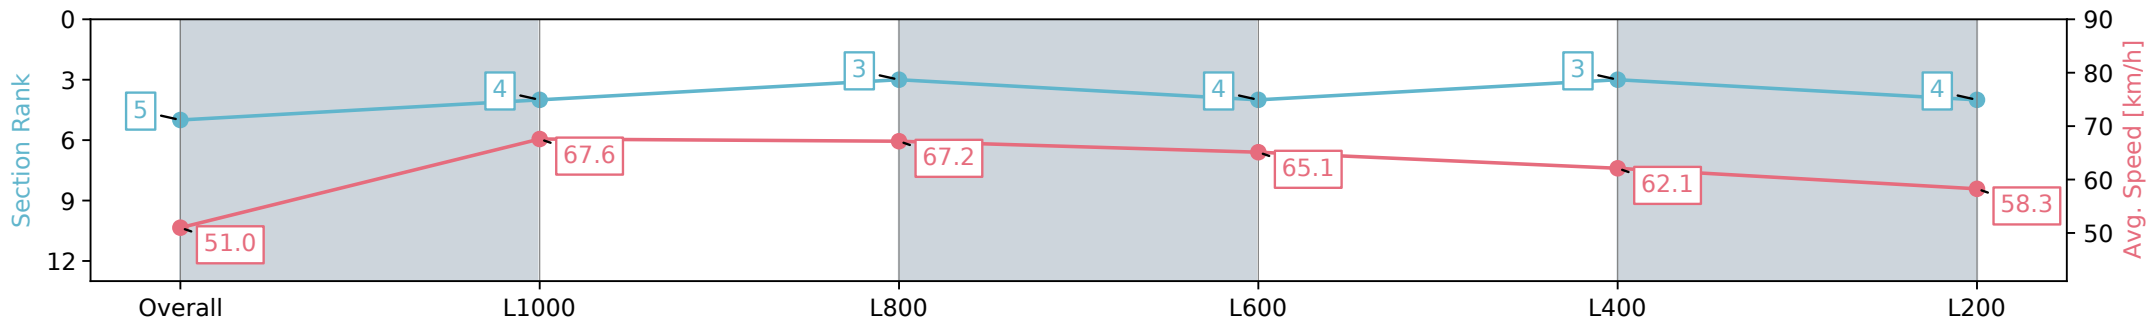

Section	Overall	L1000	L800	L600	L400	L200
Section Times	1:10.87 [5] (0:14.12)	0:56.75 [4] (0:10.67)	0:46.08 [3] (0:10.87)	0:35.21 [4] (0:11.27)	0:23.94 [3] (0:11.57)	0:12.36 [4] (0:12.36)
Average Speed [km/h]	51.0	67.6	67.2	65.1	62.1	58.3
Top Speed [km/h]	66.9	68.6	68.6	66.5	64.2	59.7
Avg. Dist. to Rail [m]	6.0	1.9	4.3	4.6	7.1	6.7
Avg. Stride Freq. [Hz]	2.4	2.6	2.6	2.5	2.5	2.4
Avg. Stride Length [m]	5.8	7.2	7.2	7.1	6.9	6.7