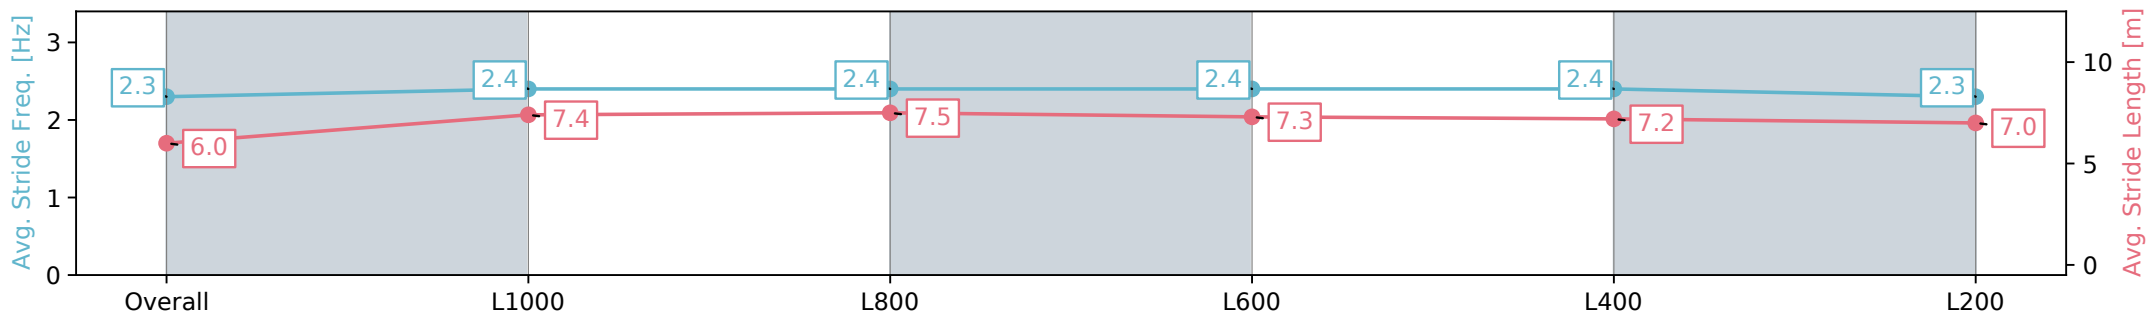

- [ ] Ranking at each section and finish
- :-:- No data available at this section
- NA No data available

Horse/Jockey Name	CORK HARBOUR/Ben Price
Finish Rank	9
Fastest Section Time (Section)	0:10.92 (L1000)
Top Speed [km/h] (Section)	67.6 (L1000)
Race State	Finished

Section	Overall	L1000	L800	L600	L400	L200
Section Times	1:11.43 [9] (0:14.42)	0:57.01 [6] (0:10.92)	0:46.09 [6] (0:11.01)	0:35.08 [7] (0:11.24)	0:23.84 [8] (0:11.61)	0:12.23 [9] (0:12.23)
Average Speed [km/h]	49.9	66.0	66.1	64.9	62.0	58.9
Top Speed [km/h]	65.6	67.4	67.6	66.5	63.7	60.2
Avg. Dist. to Rail [m]	0.9	0.9	2.7	3.4	5.3	5.4
Avg. Stride Freq. [Hz]	2.3	2.4	2.4	2.4	2.4	2.3
Avg. Stride Length [m]	6.0	7.4	7.5	7.3	7.2	7.0