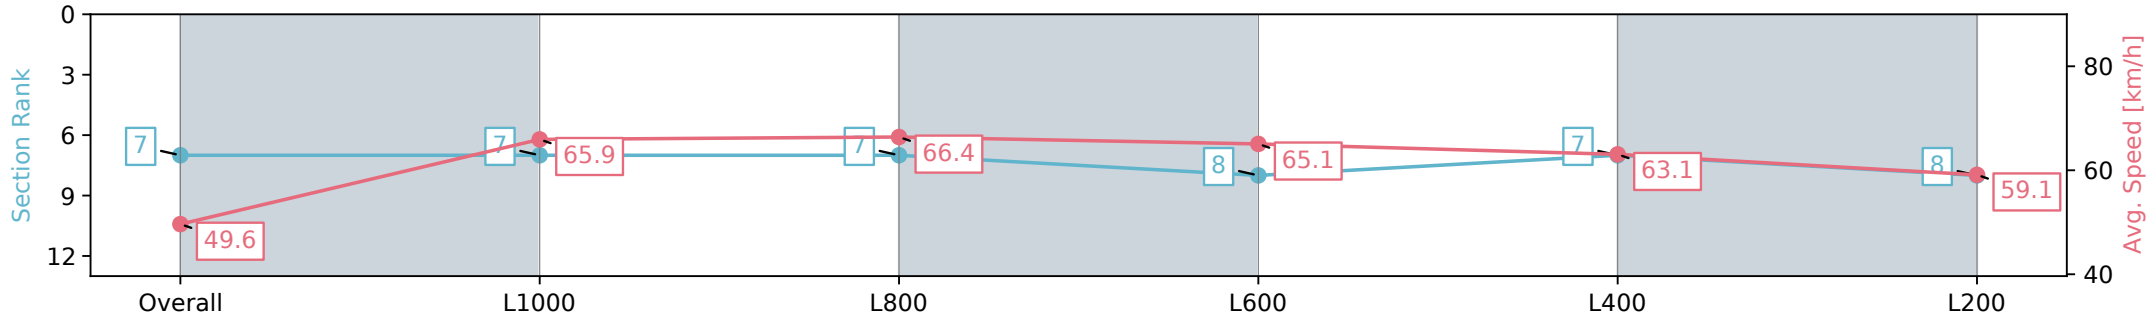

Section	Overall	L1000	L800	L600	L400	L200
Section Times	1:11.16 [7] (0:14.50)	0:56.66 [7] (0:10.91)	0:45.75 [7] (0:10.97)	0:34.78 [8] (0:11.19)	0:23.59 [7] (0:11.42)	0:12.17 [8] (0:12.17)
Average Speed [km/h]	49.6	65.9	66.4	65.1	63.1	59.1
Top Speed [km/h]	65.9	68.4	67.6	67.4	66.0	60.2
Avg. Dist. to Rail [m]	3.3	0.5	2.7	3.2	6.3	6.5
Avg. Stride Freq. [Hz]	2.2	2.4	2.4	2.4	2.3	2.2
Avg. Stride Length [m]	6.1	7.7	7.7	7.6	7.5	7.4