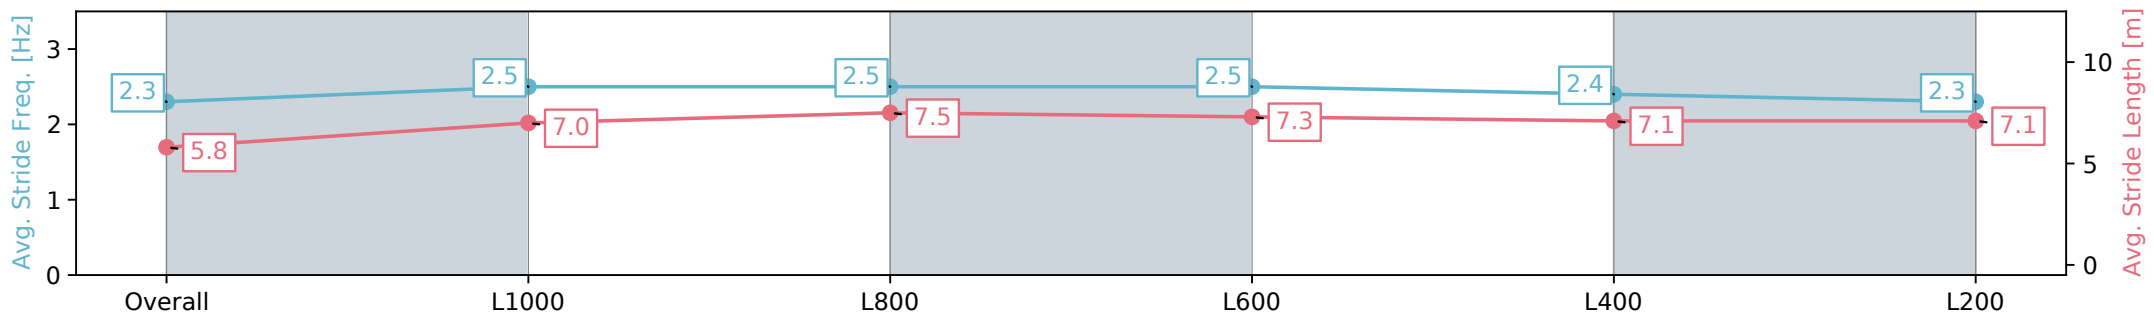

Section	Overall	L1000	L800	L600	L400	L200
Section Times	1:11.52 [10] (0:14.83)	0:56.69 [10] (0:10.97)	0:45.72 [10] (0:10.86)	0:34.86 [10] (0:11.26)	0:23.60 [10] (0:11.50)	0:12.10 [10] (0:12.10)
Average Speed [km/h]	48.6	65.7	67.0	64.5	62.6	59.5
Top Speed [km/h]	63.1	66.8	68.0	67.2	64.4	61.2
Avg. Dist. to Rail [m]	7.7	0.6	2.9	2.5	3.6	3.3
Avg. Stride Freq. [Hz]	2.3	2.5	2.5	2.5	2.4	2.3
Avg. Stride Length [m]	5.8	7.0	7.5	7.3	7.1	7.1