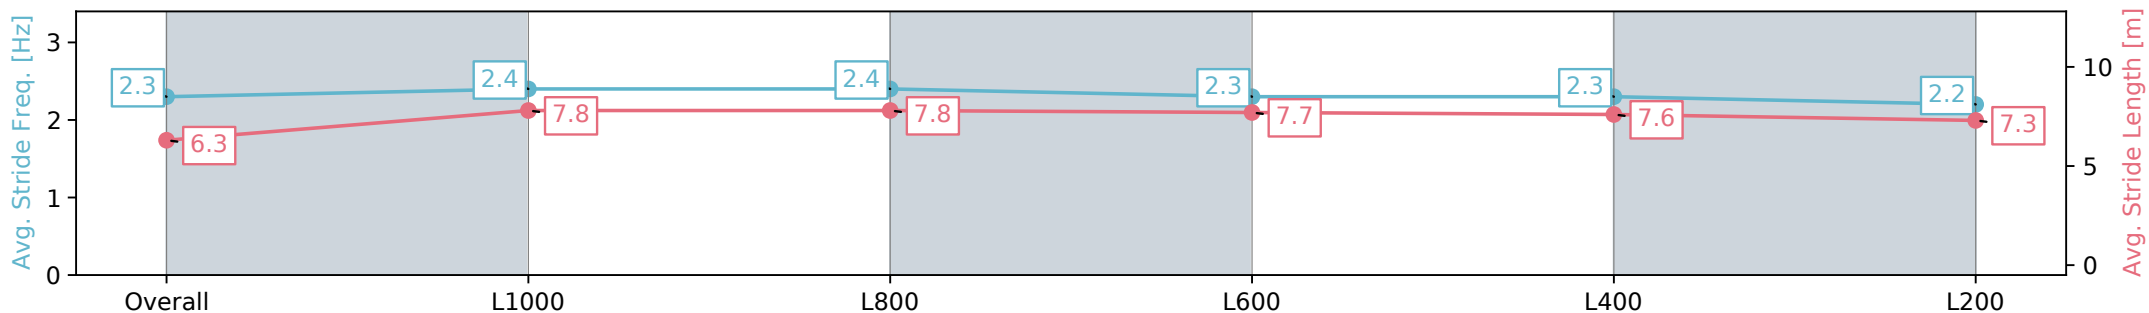

Section	Overall	L1000	L800	L600	L400	L200
Section Times	1:10.65 [3] (0:13.77)	0:56.88 [1] (0:10.69)	0:46.19 [2] (0:10.95)	0:35.24 [2] (0:11.33)	0:23.91 [2] (0:11.48)	0:12.43 [1] (0:12.43)
Average Speed [km/h]	52.3	67.3	66.7	64.6	62.8	57.9
Top Speed [km/h]	68.1	68.2	68.4	66.3	64.4	60.8
Avg. Dist. to Rail [m]	5.7	1.1	4.0	3.9	4.8	4.9
Avg. Stride Freq. [Hz]	2.3	2.4	2.4	2.3	2.3	2.2
Avg. Stride Length [m]	6.3	7.8	7.8	7.7	7.6	7.3