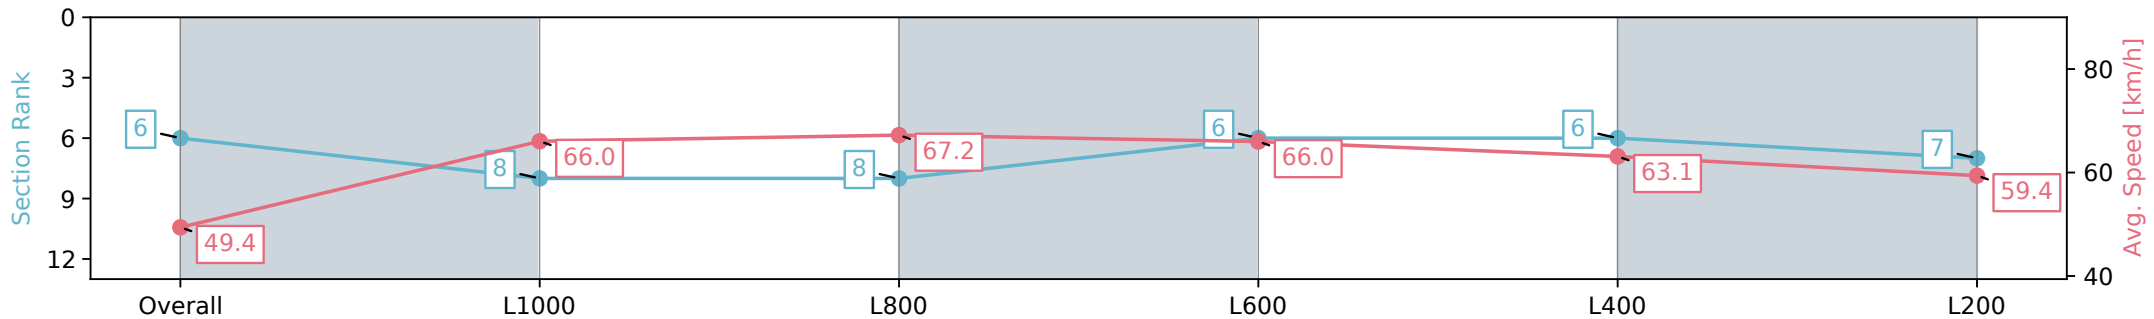

Section	Overall	L1000	L800	L600	L400	L200
Section Times	1:10.93 [6] (0:14.56)	0:56.36 [8] (0:10.92)	0:45.44 [8] (0:10.85)	0:34.59 [6] (0:11.04)	0:23.55 [6] (0:11.42)	0:12.13 [7] (0:12.13)
Average Speed [km/h]	49.4	66.0	67.2	66.0	63.1	59.4
Top Speed [km/h]	65.1	67.4	67.8	67.0	65.5	60.9
Avg. Dist. to Rail [m]	6.1	1.3	3.9	3.4	6.3	7.1
Avg. Stride Freq. [Hz]	2.1	2.3	2.3	2.3	2.3	2.2
Avg. Stride Length [m]	6.5	7.9	7.8	7.8	7.7	7.5