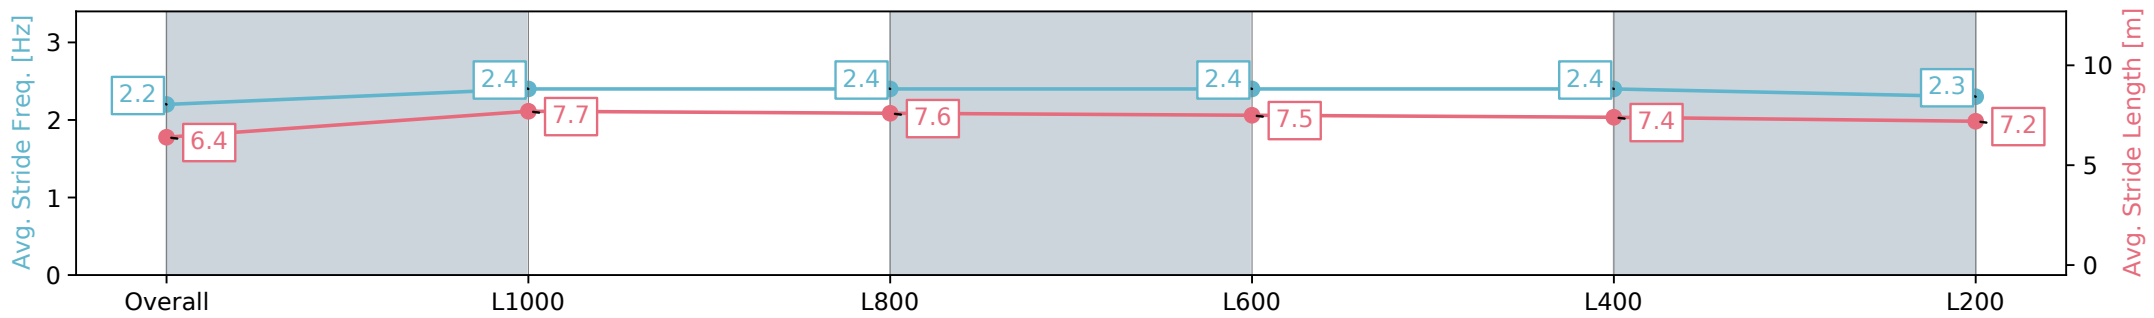

Section	Overall	L1000	L800	L600	L400	L200
Section Times	1:10.52 [2] (0:14.28)	0:56.24 [5] (0:10.99)	0:45.25 [5] (0:10.94)	0:34.31 [5] (0:11.06)	0:23.25 [5] (0:11.24)	0:12.01 [3] (0:12.01)
Average Speed [km/h]	50.4	65.7	66.9	66.3	64.1	59.9
Top Speed [km/h]	65.8	67.0	68.6	67.5	65.5	62.6
Avg. Dist. to Rail [m]	5.7	2.1	5.0	4.7	8.2	6.5
Avg. Stride Freq. [Hz]	2.2	2.4	2.4	2.4	2.4	2.3
Avg. Stride Length [m]	6.4	7.7	7.6	7.5	7.4	7.2