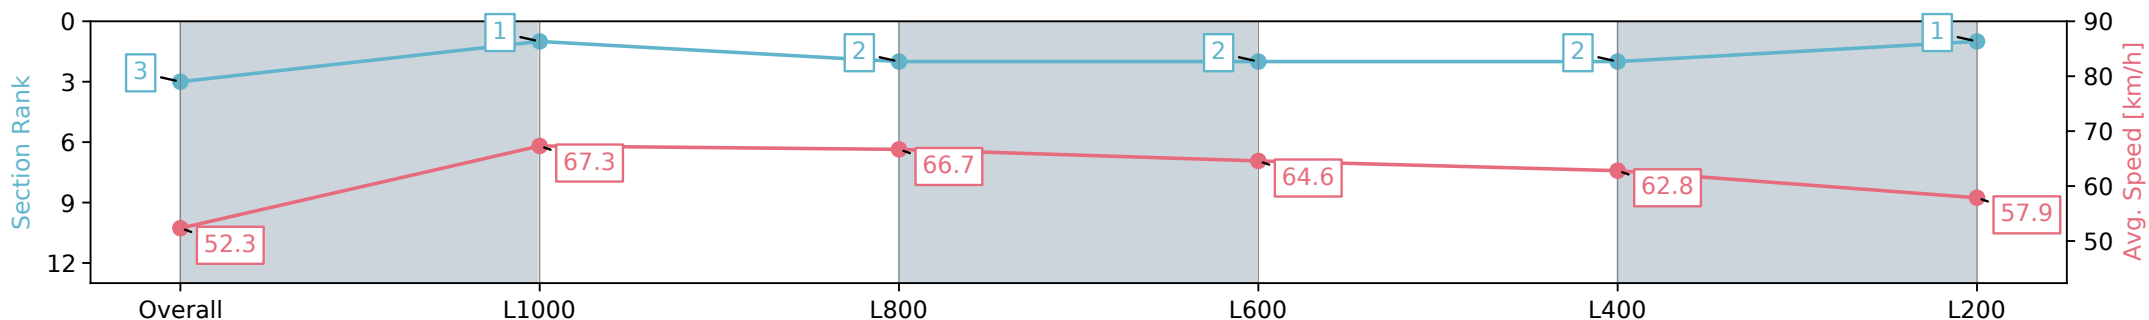

Section	Overall	L1000	L800	L600	L400	L200
Section Times	1:10.65 [3] (0:13.77)	0:56.88 [1] (0:10.69)	0:46.19 [2] (0:10.95)	0:35.24 [2] (0:11.33)	0:23.91 [2] (0:11.48)	0:12.43 [1] (0:12.43)
Average Speed [km/h]	52.3	67.3	66.7	64.6	62.8	57.9
Top Speed [km/h]	68.1	68.2	68.4	66.3	64.4	60.8
Avg. Dist. to Rail [m]	5.7	1.1	4.0	3.9	4.8	4.9
Avg. Stride Freq. [Hz]	2.3	2.4	2.4	2.3	2.3	2.2
Avg. Stride Length [m]	6.3	7.8	7.8	7.7	7.6	7.3