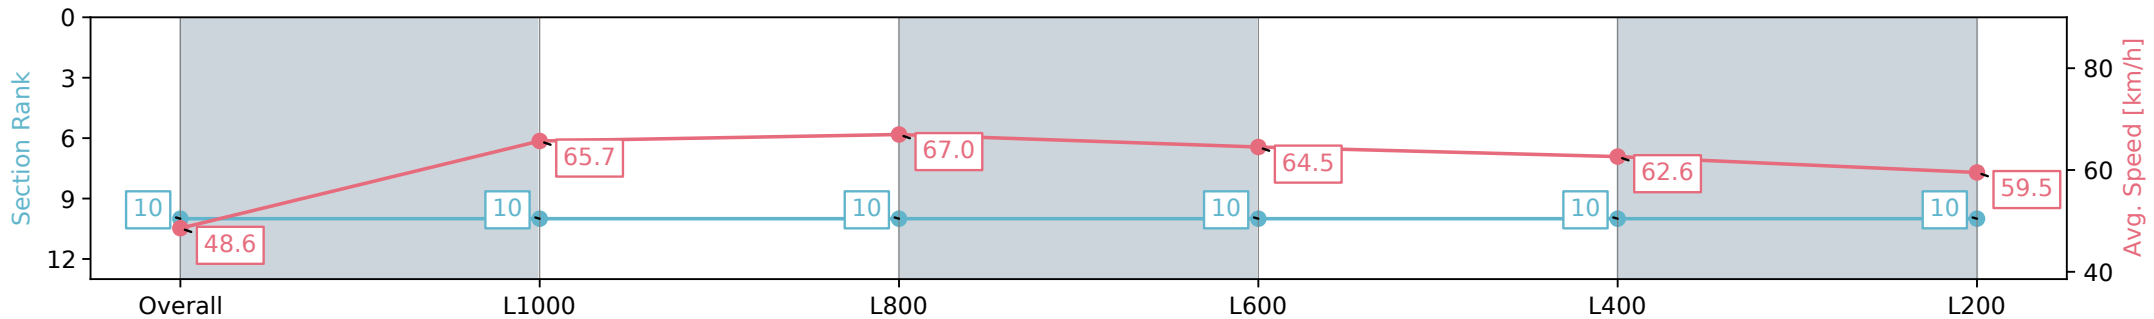

Section	Overall	L1000	L800	L600	L400	L200
Section Times	1:11.52 [10] (0:14.83)	0:56.69 [10] (0:10.97)	0:45.72 [10] (0:10.86)	0:34.86 [10] (0:11.26)	0:23.60 [10] (0:11.50)	0:12.10 [10] (0:12.10)
Average Speed [km/h]	48.6	65.7	67.0	64.5	62.6	59.5
Top Speed [km/h]	63.1	66.8	68.0	67.2	64.4	61.2
Avg. Dist. to Rail [m]	7.7	0.6	2.9	2.5	3.6	3.3
Avg. Stride Freq. [Hz]	2.3	2.5	2.5	2.5	2.4	2.3
Avg. Stride Length [m]	5.8	7.0	7.5	7.3	7.1	7.1