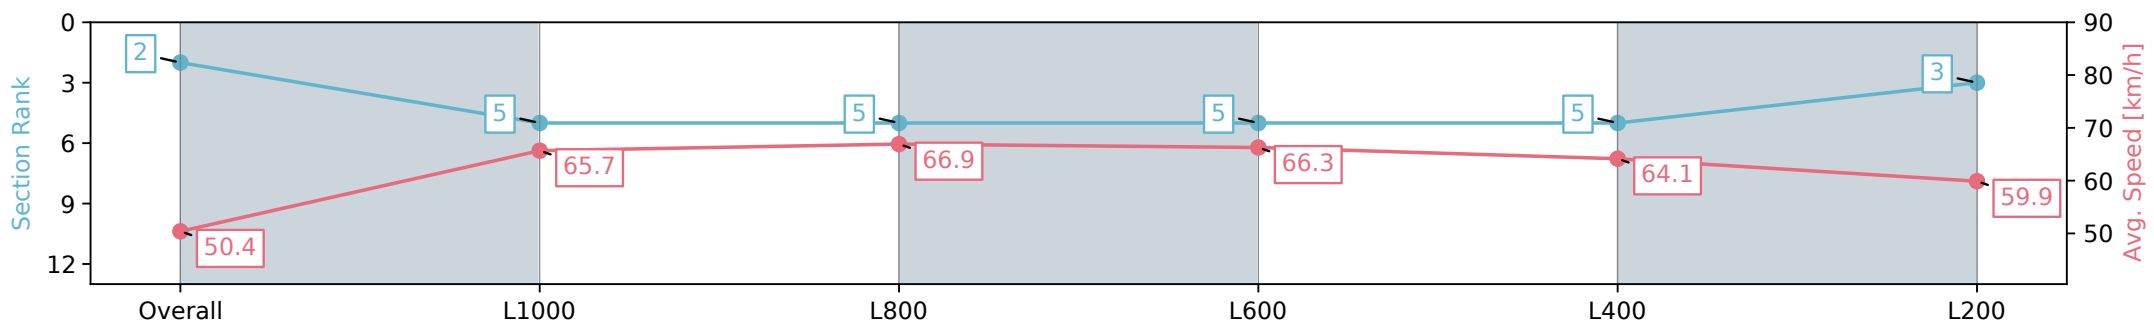

Section	Overall	L1000	L800	L600	L400	L200
Section Times	1:10.52 [2] (0:14.28)	0:56.24 [5] (0:10.99)	0:45.25 [5] (0:10.94)	0:34.31 [5] (0:11.06)	0:23.25 [5] (0:11.24)	0:12.01 [3] (0:12.01)
Average Speed [km/h]	50.4	65.7	66.9	66.3	64.1	59.9
Top Speed [km/h]	65.8	67.0	68.6	67.5	65.5	62.6
Avg. Dist. to Rail [m]	5.7	2.1	5.0	4.7	8.2	6.5
Avg. Stride Freq. [Hz]	2.2	2.4	2.4	2.4	2.4	2.3
Avg. Stride Length [m]	6.4	7.7	7.6	7.5	7.4	7.2