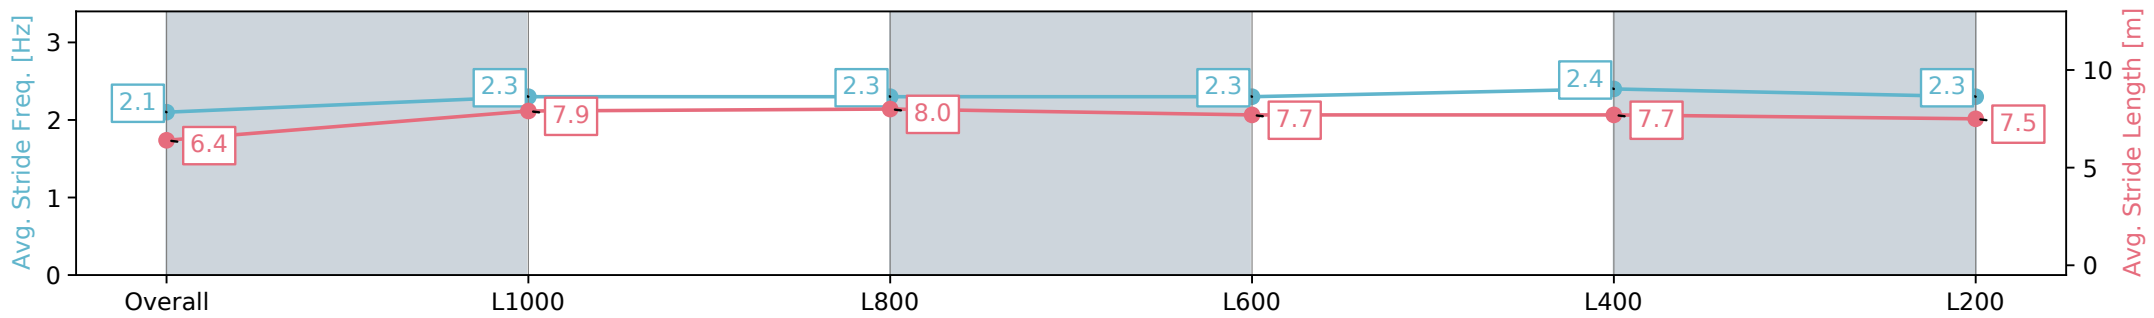

Race 7: Sportsbet Jockey Watch Colts, Geldings & Entires  
Rating 0 - 56 Handicap - 1200m

04 September 2024 - 3:41PM

Track Rating: Good 4, Weather: Fine, Rail Position: +7.5m, chute 1200m +4.5

Section	Overall	L1000	L800	L600	L400	L200
Section Times	1:10.51 [1] (0:14.70)	0:55.81 [9] (0:11.00)	0:44.81 [9] (0:10.90)	0:33.91 [9] (0:11.08)	0:22.83 [9] (0:11.04)	0:11.79 [6] (0:11.79)
Average Speed [km/h]	49.0	65.5	67.2	66.1	65.3	61.1
Top Speed [km/h]	63.7	66.3	68.1	67.2	67.0	62.9
Avg. Dist. to Rail [m]	4.6	0.5	4.2	5.3	9.2	7.7
Avg. Stride Freq. [Hz]	2.1	2.3	2.3	2.3	2.4	2.3
Avg. Stride Length [m]	6.4	7.9	8.0	7.7	7.7	7.5