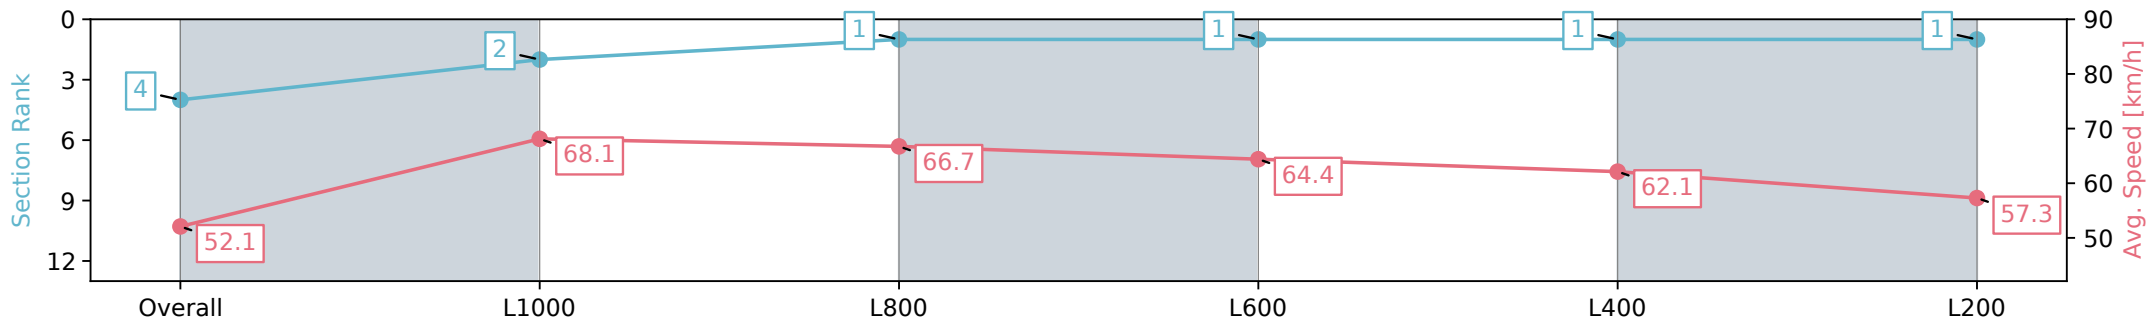

Section	Overall	L1000	L800	L600	L400	L200
Section Times	1:10.80 [4] (0:13.82)	0:56.98 [2] (0:10.57)	0:46.40 [1] (0:10.91)	0:35.49 [1] (0:11.33)	0:24.16 [1] (0:11.57)	0:12.58 [1] (0:12.57)
Average Speed [km/h]	52.1	68.1	66.7	64.4	62.1	57.3
Top Speed [km/h]	68.5	68.8	68.5	65.2	64.6	59.5
Avg. Dist. to Rail [m]	2.7	0.8	3.1	3.3	4.4	3.5
Avg. Stride Freq. [Hz]	2.4	2.6	2.5	2.5	2.5	2.4
Avg. Stride Length [m]	6.0	7.4	7.4	7.1	7.0	6.8