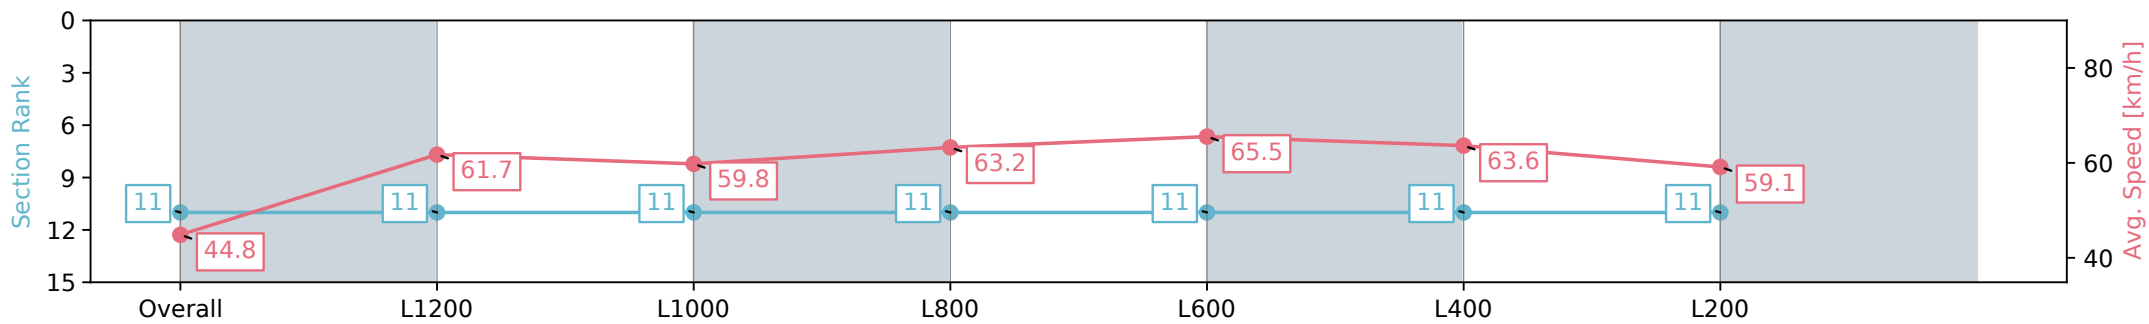

Horse/Jockey Name	ARTPARK/Alana Livesey
Finish Rank	11
Fastest Section Time (Section)	0:11.32 (L400)
Top Speed [km/h] (Section)	66.6 (L800)
Race State	Finished

Thomas Farms RC Murray Bridge SA - Professional

Race 5: Thomas Farms Class One Handicap - 1400m

04 September 2024 - 2:31PM

Track Rating: Good 4, Weather: Fine, Rail Position: +7.5m, chute 1200m +4.5

Section	Overall	L1200	L1000	L800	L600	L400	L200
Section Times	1:26.79 [11] (0:16.04)	1:10.75 [11] (0:11.71)	0:59.04 [11] (0:12.38)	0:46.66 [11] (0:11.83)	0:34.83 [11] (0:11.34)	0:23.49 [11] (0:11.32)	0:12.17 [11] (0:12.17)
Average Speed [km/h]	44.8	61.7	59.8	63.2	65.5	63.6	59.1
Top Speed [km/h]	63.4	63.5	61.6	66.3	66.6	65.8	61.6
Avg. Dist. to Rail [m]	8.4	2.9	5.2	7.8	8.0	10.5	10.4
Avg. Stride Freq. [Hz]	2.3	2.4	2.3	2.5	2.5	2.5	2.4
Avg. Stride Length [m]	5.4	7.3	7.1	7.2	7.2	7.1	7.0

- [ ] Ranking at each section and finish
- -:-:- No data available at this section
- NA No data available