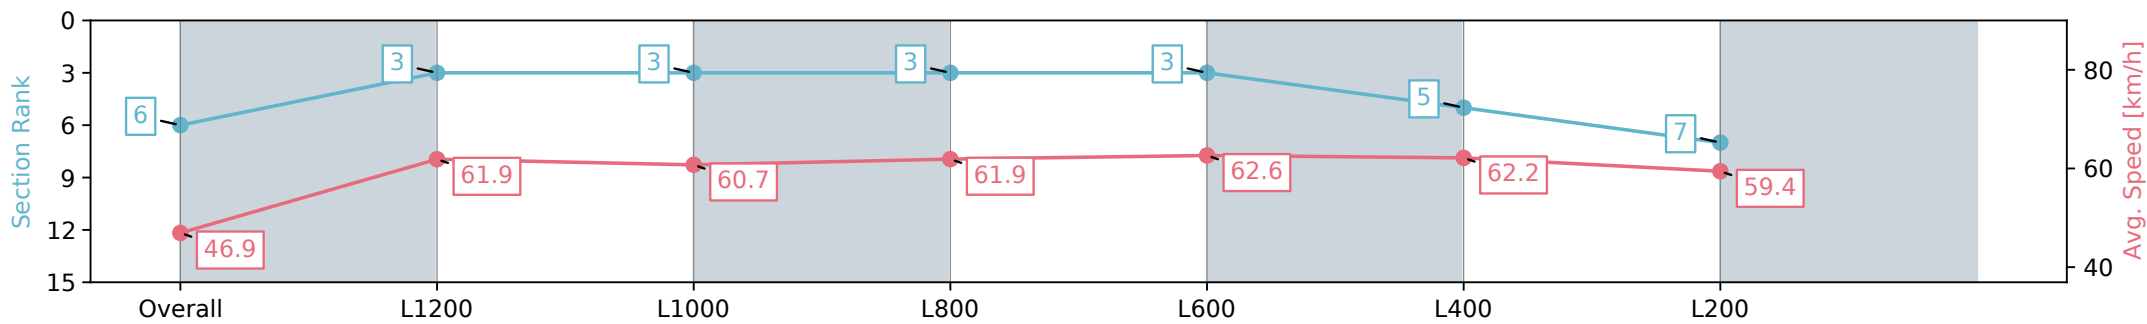

Thomas Farms RC Murray Bridge SA - Professional

Race 5: Thomas Farms Class One Handicap - 1400m

04 September 2024 - 2:31PM

Track Rating: Good 4, Weather: Fine, Rail Position: +7.5m, chute 1200m +4.5

Section	Overall	L1200	L1000	L800	L600	L400	L200
Section Times	1:26.36 [6] (0:15.36)	1:11.00 [3] (0:11.68)	0:59.32 [3] (0:12.06)	0:47.26 [3] (0:11.89)	0:35.37 [3] (0:11.66)	0:23.71 [5] (0:11.59)	0:12.12 [7] (0:12.12)
Average Speed [km/h]	46.9	61.9	60.7	61.9	62.6	62.2	59.4
Top Speed [km/h]	63.0	63.1	62.4	64.0	64.6	64.0	61.2
Avg. Dist. to Rail [m]	6.9	2.5	3.8	4.1	3.8	8.4	8.5
Avg. Stride Freq. [Hz]	2.3	2.3	2.3	2.3	2.4	2.3	2.3
Avg. Stride Length [m]	5.7	7.3	7.3	7.3	7.3	7.4	7.2