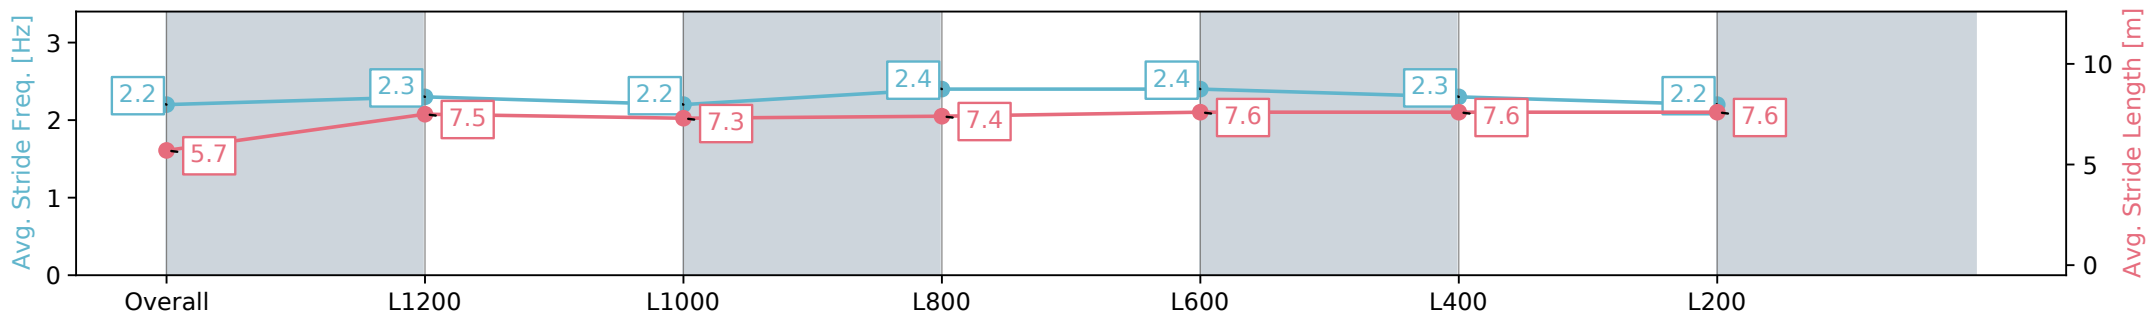

Thomas Farms RC Murray Bridge SA - Professional

Race 5: Thomas Farms Class One Handicap - 1400m

04 September 2024 - 2:31PM

Track Rating: Good 4, Weather: Fine, Rail Position: +7.5m, chute 1200m +4.5

Section	Overall	L1200	L1000	L800	L600	L400	L200
Section Times	1:25.67 [3] (0:15.84)	1:09.83 [10] (0:11.72)	0:58.11 [10] (0:12.48)	0:45.63 [10] (0:11.65)	0:33.98 [10] (0:11.31)	0:22.67 [7] (0:10.93)	0:11.74 [5] (0:11.74)
Average Speed [km/h]	45.4	61.7	58.8	63.4	65.0	65.8	61.5
Top Speed [km/h]	64.0	63.9	60.3	65.3	65.7	66.7	64.8
Avg. Dist. to Rail [m]	6.8	2.1	3.7	5.0	5.1	11.4	11.0
Avg. Stride Freq. [Hz]	2.2	2.3	2.2	2.4	2.4	2.3	2.2
Avg. Stride Length [m]	5.7	7.5	7.3	7.4	7.6	7.6	7.6