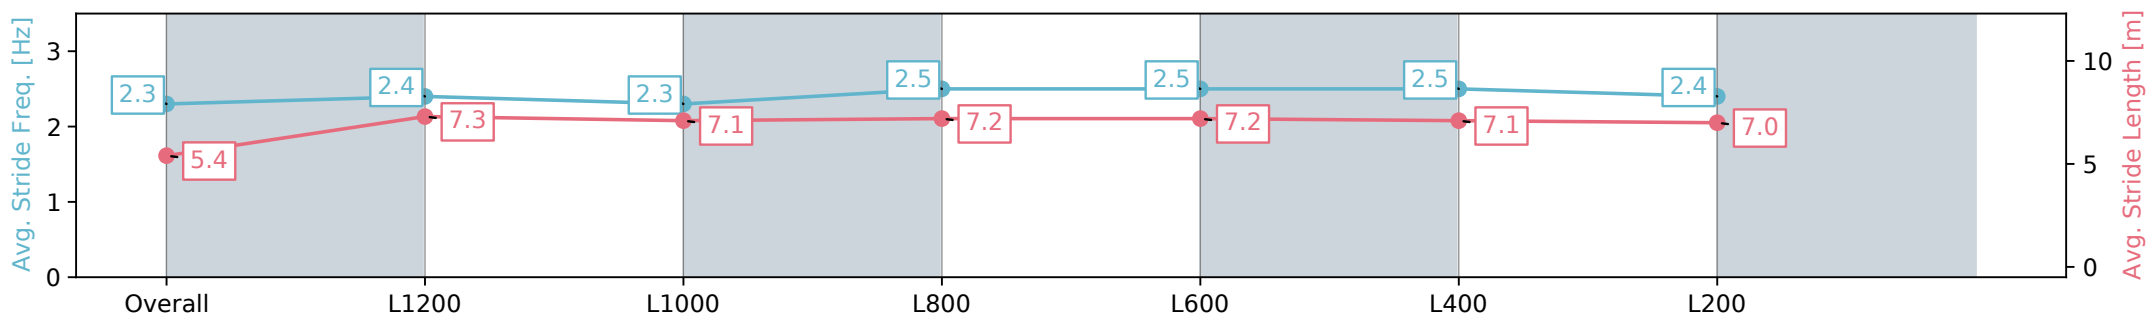

Horse/Jockey Name	ARTPARK/Alana Livesey
Finish Rank	11
Fastest Section Time (Section)	0:11.32 (L400)
Top Speed [km/h] (Section)	66.6 (L800)
Race State	Finished

Thomas Farms RC Murray Bridge SA - Professional

Race 5: Thomas Farms Class One Handicap - 1400m

04 September 2024 - 2:31PM

Track Rating: Good 4, Weather: Fine, Rail Position: +7.5m, chute 1200m +4.5

Section	Overall	L1200	L1000	L800	L600	L400	L200
Section Times	1:26.79 [11] (0:16.04)	1:10.75 [11] (0:11.71)	0:59.04 [11] (0:12.38)	0:46.66 [11] (0:11.83)	0:34.83 [11] (0:11.34)	0:23.49 [11] (0:11.32)	0:12.17 [11] (0:12.17)
Average Speed [km/h]	44.8	61.7	59.8	63.2	65.5	63.6	59.1
Top Speed [km/h]	63.4	63.5	61.6	66.3	66.6	65.8	61.6
Avg. Dist. to Rail [m]	8.4	2.9	5.2	7.8	8.0	10.5	10.4
Avg. Stride Freq. [Hz]	2.3	2.4	2.3	2.5	2.5	2.5	2.4
Avg. Stride Length [m]	5.4	7.3	7.1	7.2	7.2	7.1	7.0

- [ ] Ranking at each section and finish
- -:-:- No data available at this section
- NA No data available