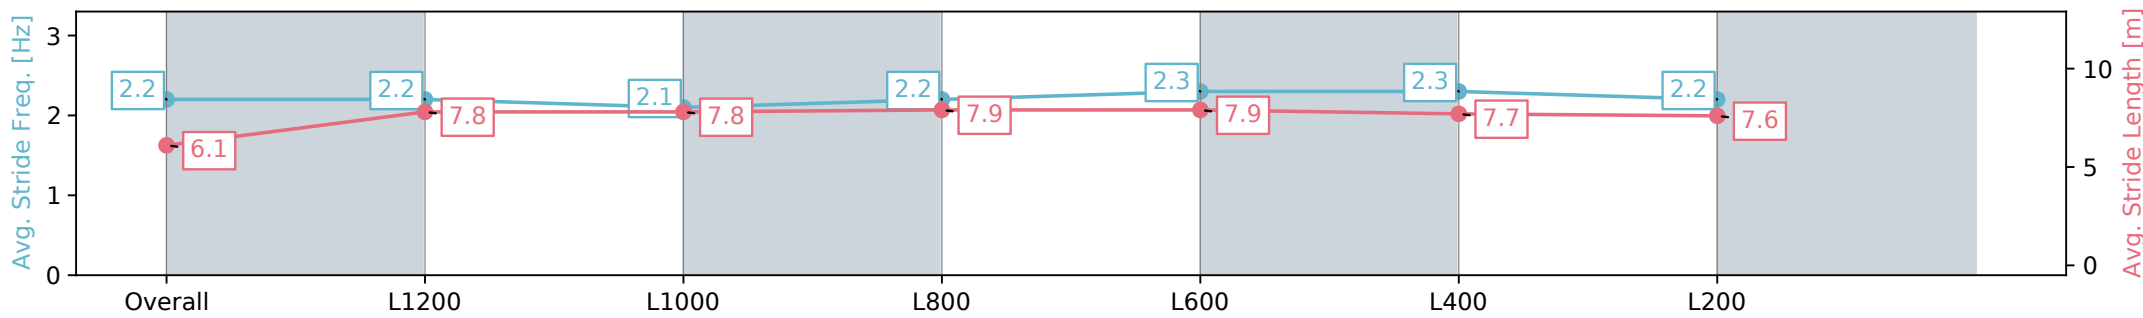

Horse/Jockey Name	HIGH ON SUGAR/Kayla Crowther
Finish Rank	1
Fastest Section Time (Section)	0:11.24 (L400)
Top Speed [km/h] (Section)	65.9 (L600)
Race State	Finished

Thomas Farms RC Murray Bridge SA - Professional

Race 5: Thomas Farms Class One Handicap - 1400m

04 September 2024 - 2:31PM

Track Rating: Good 4, Weather: Fine, Rail Position: +7.5m, chute 1200m +4.5

Section	Overall	L1200	L1000	L800	L600	L400	L200
Section Times	1:24.92 [1] (0:15.27)	1:09.65 [2] (0:11.60)	0:58.05 [2] (0:12.04)	0:46.01 [2] (0:11.69)	0:34.32 [2] (0:11.28)	0:23.04 [2] (0:11.24)	0:11.80 [2] (0:11.80)
Average Speed [km/h]	47.2	62.2	61.0	62.7	64.8	64.0	61.0
Top Speed [km/h]	63.8	63.9	61.5	63.7	65.9	65.9	63.1
Avg. Dist. to Rail [m]	3.2	1.9	3.4	3.9	4.0	9.0	8.3
Avg. Stride Freq. [Hz]	2.2	2.2	2.1	2.2	2.3	2.3	2.2
Avg. Stride Length [m]	6.1	7.8	7.8	7.8	7.9	7.9	7.6

[ ] Ranking at each section and finish
-:-:- No data available at this section
NA No data available