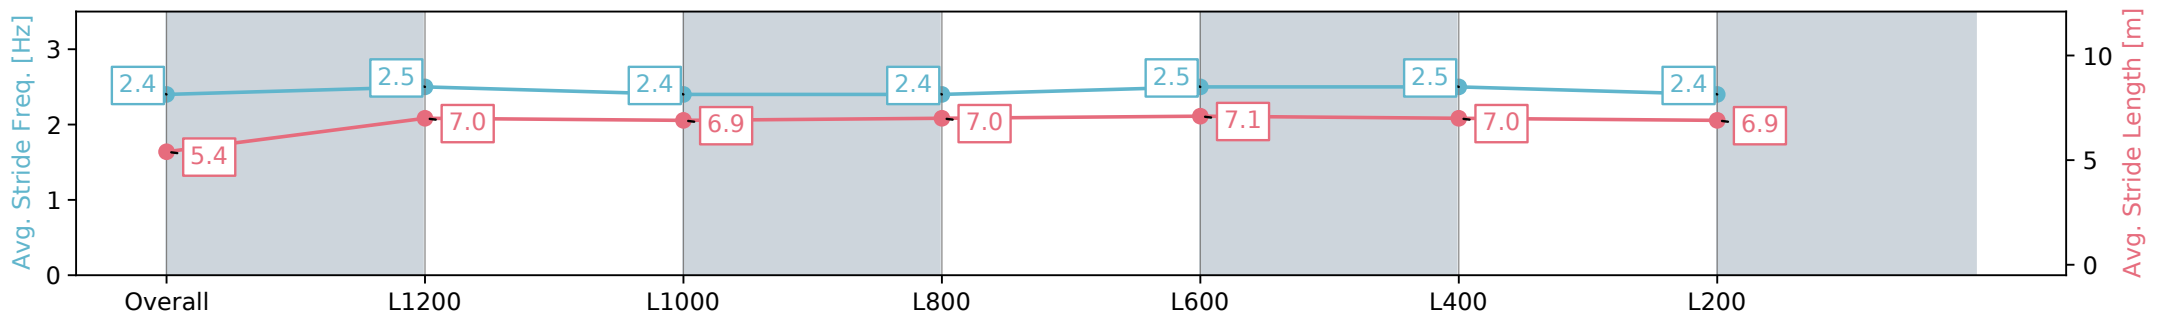

Thomas Farms RC Murray Bridge SA - Professional

Race 5: Thomas Farms Class One Handicap - 1400m

04 September 2024 - 2:31PM

Track Rating: Good 4, Weather: Fine, Rail Position: +7.5m, chute 1200m +4.5

Section	Overall	L1200	L1000	L800	L600	L400	L200
Section Times	1:26.31 [5] (0:15.59)	1:10.72 [6] (0:11.65)	0:59.07 [5] (0:12.23)	0:46.84 [5] (0:11.81)	0:35.03 [6] (0:11.61)	0:23.42 [6] (0:11.28)	0:12.14 [6] (0:12.14)
Average Speed [km/h]	46.2	62.1	60.0	62.2	63.2	63.9	59.3
Top Speed [km/h]	62.8	63.2	61.3	63.3	63.8	66.1	61.1
Avg. Dist. to Rail [m]	7.6	2.3	4.1	3.8	5.4	8.1	9.4
Avg. Stride Freq. [Hz]	2.4	2.5	2.4	2.4	2.5	2.5	2.4
Avg. Stride Length [m]	5.4	7.0	6.9	7.0	7.1	7.0	6.9