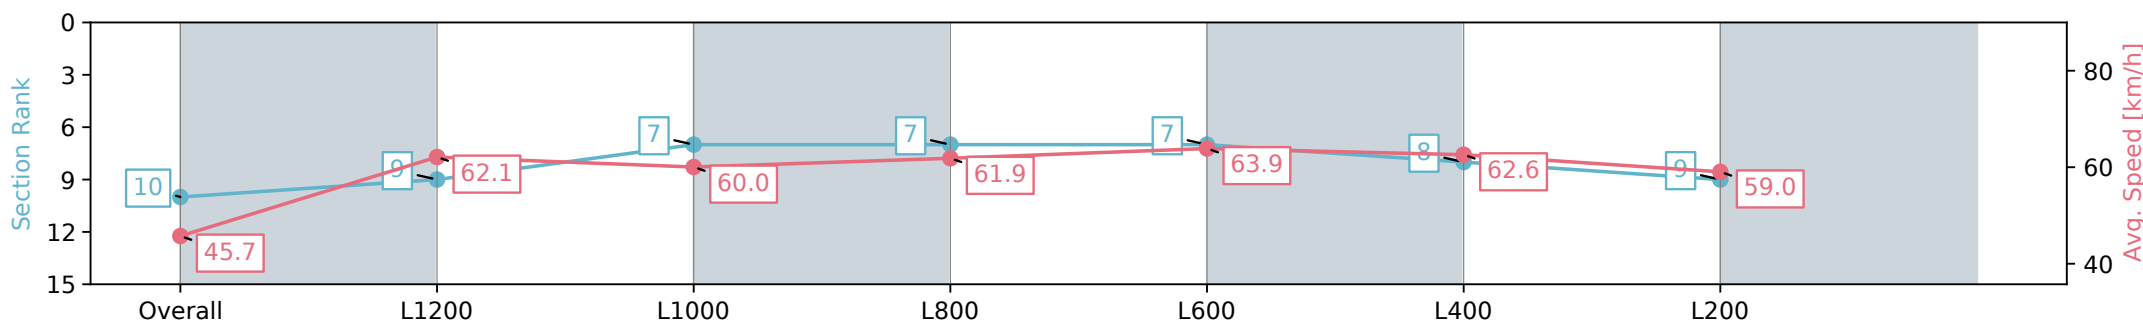

[] Ranking at each section and finish
 -:-:- No data available at this section
 NA No data available

Horse/Jockey Name	ARTPARK/Alana Livesey
Finish Rank	11
Fastest Section Time (Section)	0:11.32 (L400)
Top Speed [km/h] (Section)	66.6 (L800)
Race State	Finished