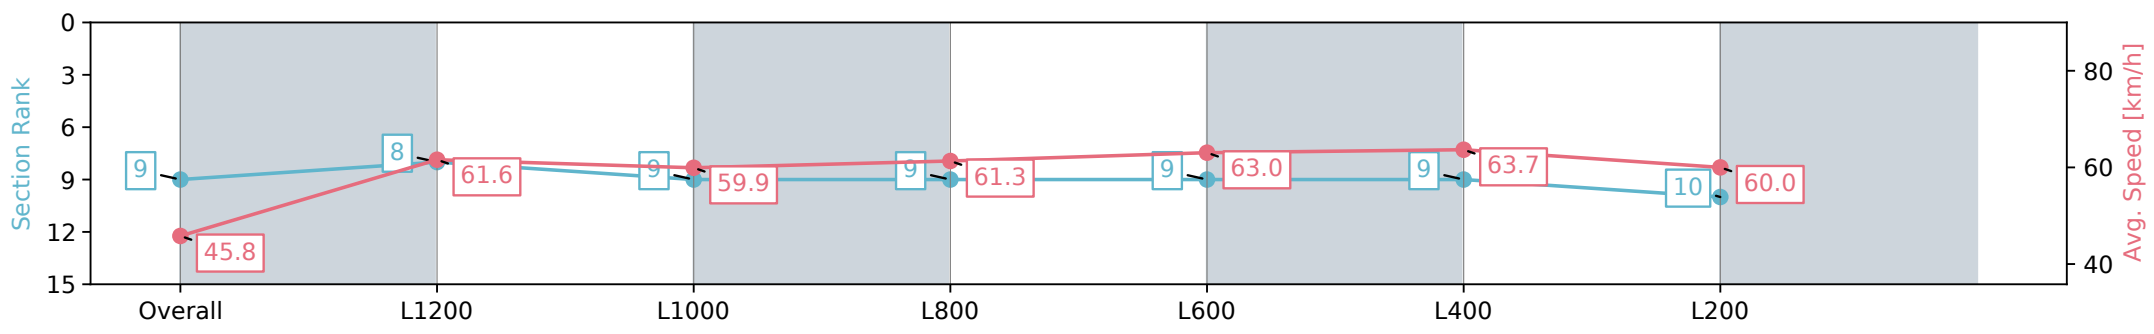

Thomas Farms RC Murray Bridge SA - Professional

Race 5: Thomas Farms Class One Handicap - 1400m

04 September 2024 - 2:31PM

Track Rating: Good 4, Weather: Fine, Rail Position: +7.5m, chute 1200m +4.5

Section	Overall	L1200	L1000	L800	L600	L400	L200
Section Times	1:26.55 [9] (0:15.71)	1:10.84 [8] (0:11.76)	0:59.08 [9] (0:12.26)	0:46.82 [9] (0:11.95)	0:34.87 [9] (0:11.54)	0:23.33 [9] (0:11.31)	0:12.02 [10] (0:12.02)
Average Speed [km/h]	45.8	61.6	59.9	61.3	63.0	63.7	60.0
Top Speed [km/h]	63.4	63.8	61.0	63.7	64.3	65.6	62.7
Avg. Dist. to Rail [m]	8.3	3.3	4.2	3.3	2.9	5.8	6.4
Avg. Stride Freq. [Hz]	2.3	2.4	2.3	2.4	2.4	2.5	2.4
Avg. Stride Length [m]	5.5	7.1	7.1	7.2	7.2	7.2	7.0