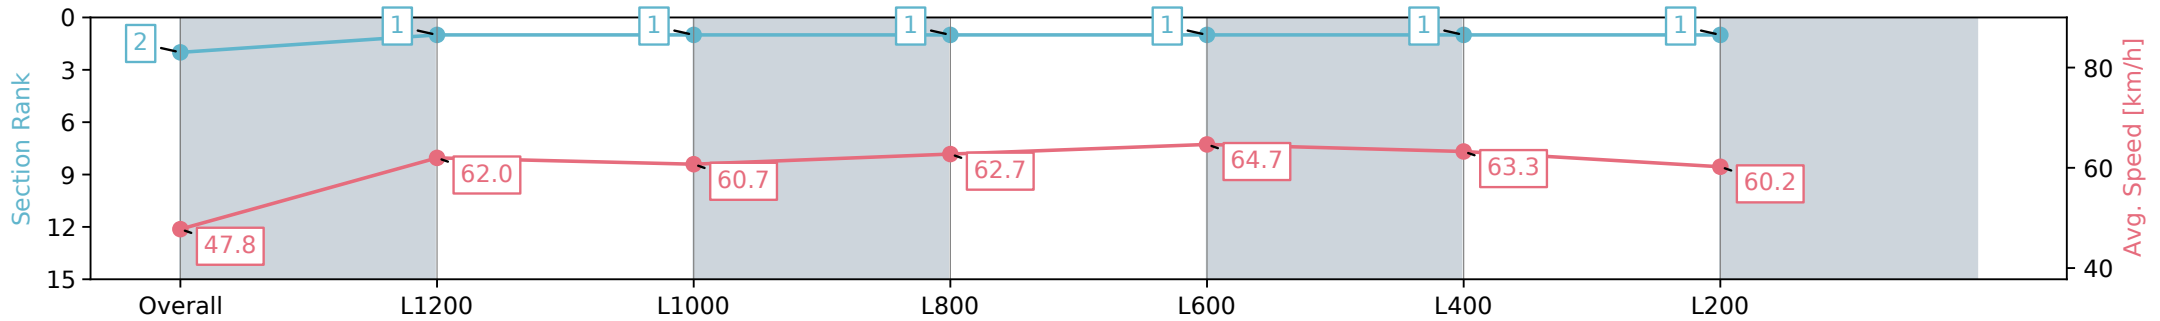

Thomas Farms RC Murray Bridge SA - Professional

Race 5: Thomas Farms Class One Handicap - 1400m

04 September 2024 - 2:31PM

Track Rating: Good 4, Weather: Fine, Rail Position: +7.5m, chute 1200m +4.5

Section	Overall	L1200	L1000	L800	L600	L400	L200
Section Times	1:25.04 [2] (0:15.08)	1:09.96 [1] (0:11.63)	0:58.33 [1] (0:11.98)	0:46.35 [1] (0:11.73)	0:34.62 [1] (0:11.30)	0:23.32 [1] (0:11.37)	0:11.95 [1] (0:11.95)
Average Speed [km/h]	47.8	62.0	60.7	62.7	64.7	63.3	60.2
Top Speed [km/h]	63.5	63.1	62.2	64.5	65.9	64.8	61.7
Avg. Dist. to Rail [m]	3.9	0.6	2.1	4.3	3.7	5.4	4.5
Avg. Stride Freq. [Hz]	2.3	2.3	2.3	2.3	2.4	2.4	2.3
Avg. Stride Length [m]	5.8	7.4	7.4	7.4	7.5	7.4	7.3