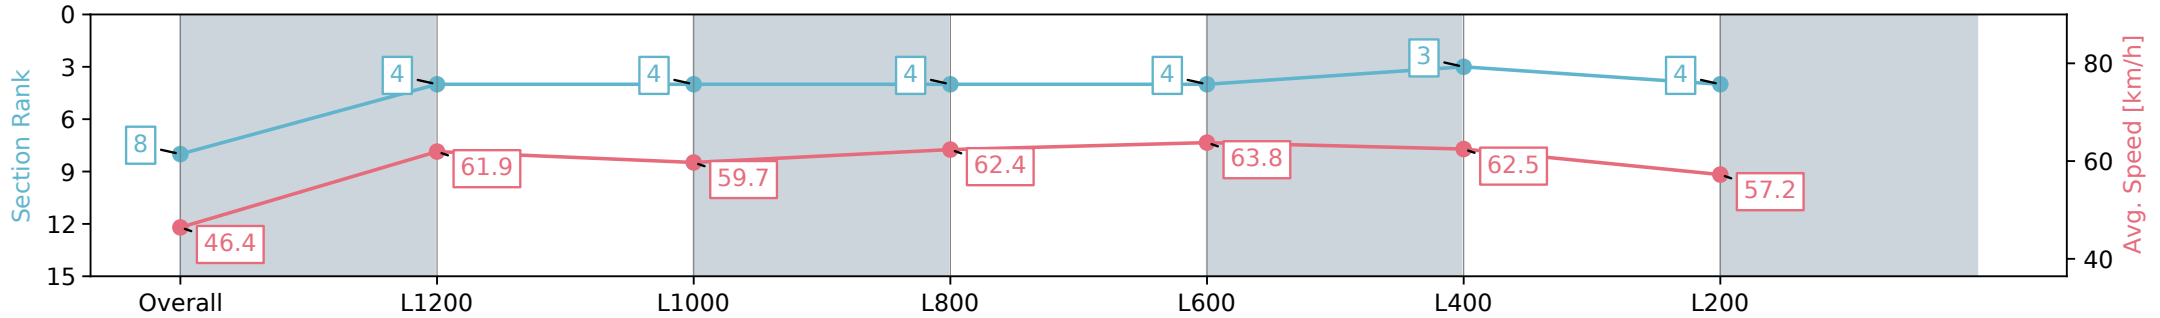

Thomas Farms RC Murray Bridge SA - Professional

Race 5: Thomas Farms Class One Handicap - 1400m

04 September 2024 - 2:31PM

Track Rating: Good 4, Weather: Fine, Rail Position: +7.5m, chute 1200m +4.5

Section	Overall	L1200	L1000	L800	L600	L400	L200
Section Times	1:26.51 [8] (0:15.51)	1:11.00 [4] (0:11.65)	0:59.35 [4] (0:12.17)	0:47.18 [4] (0:11.67)	0:35.51 [4] (0:11.41)	0:24.10 [3] (0:11.52)	0:12.58 [4] (0:12.57)
Average Speed [km/h]	46.4	61.9	59.7	62.4	63.8	62.5	57.2
Top Speed [km/h]	62.4	63.7	60.7	64.5	65.0	65.0	60.4
Avg. Dist. to Rail [m]	4.6	1.6	2.2	1.9	2.9	6.4	5.9
Avg. Stride Freq. [Hz]	2.3	2.4	2.3	2.3	2.4	2.4	2.3
Avg. Stride Length [m]	5.8	7.3	7.2	7.3	7.4	7.1	6.8