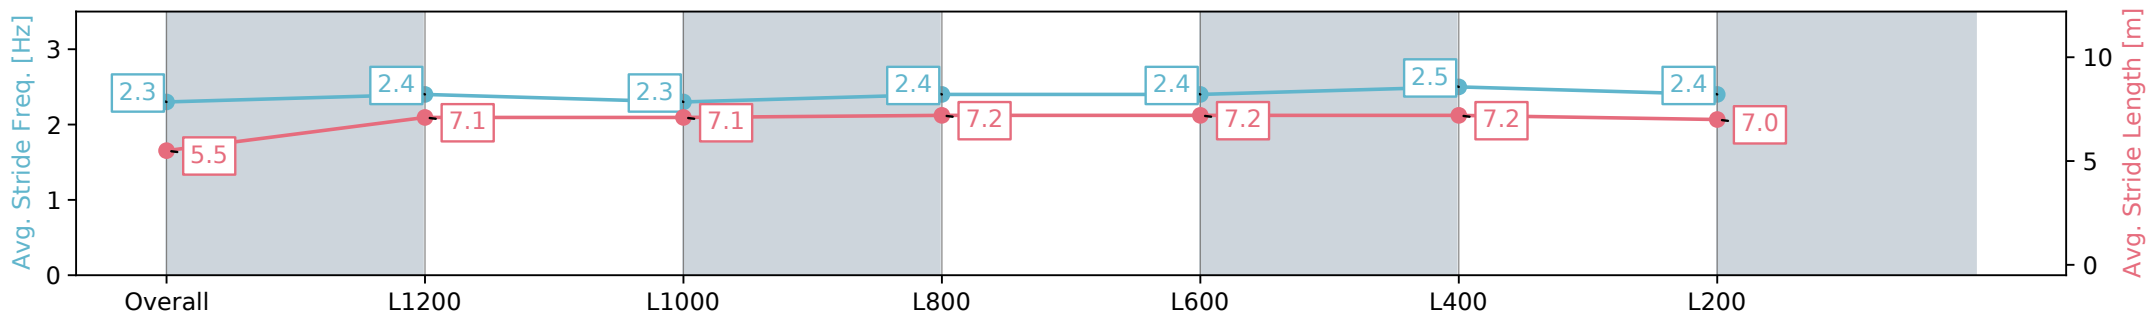

Thomas Farms RC Murray Bridge SA - Professional

Race 5: Thomas Farms Class One Handicap - 1400m

04 September 2024 - 2:31PM

Track Rating: Good 4, Weather: Fine, Rail Position: +7.5m, chute 1200m +4.5

Section	Overall	L1200	L1000	L800	L600	L400	L200
Section Times	1:26.55 [9] (0:15.71)	1:10.84 [8] (0:11.76)	0:59.08 [9] (0:12.26)	0:46.82 [9] (0:11.95)	0:34.87 [9] (0:11.54)	0:23.33 [9] (0:11.31)	0:12.02 [10] (0:12.02)
Average Speed [km/h]	45.8	61.6	59.9	61.3	63.0	63.7	60.0
Top Speed [km/h]	63.4	63.8	61.0	63.7	64.3	65.6	62.7
Avg. Dist. to Rail [m]	8.3	3.3	4.2	3.3	2.9	5.8	6.4
Avg. Stride Freq. [Hz]	2.3	2.4	2.3	2.4	2.4	2.5	2.4
Avg. Stride Length [m]	5.5	7.1	7.1	7.2	7.2	7.2	7.0