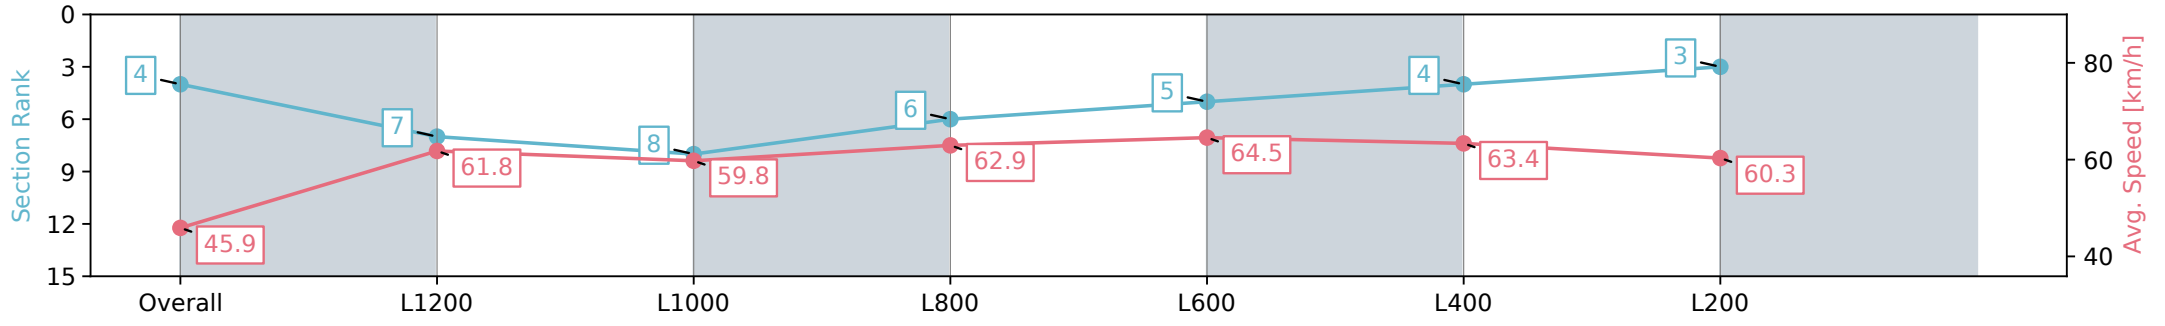

Thomas Farms RC Murray Bridge SA - Professional

Race 5: Thomas Farms Class One Handicap - 1400m

04 September 2024 - 2:31PM

Track Rating: Good 4, Weather: Fine, Rail Position: +7.5m, chute 1200m +4.5

Section	Overall	L1200	L1000	L800	L600	L400	L200
Section Times	1:25.79 [4] (0:15.70)	1:10.09 [7] (0:11.66)	0:58.43 [8] (0:12.15)	0:46.28 [6] (0:11.62)	0:34.66 [5] (0:11.35)	0:23.31 [4] (0:11.38)	0:11.93 [3] (0:11.93)
Average Speed [km/h]	45.9	61.8	59.8	62.9	64.5	63.4	60.3
Top Speed [km/h]	63.2	63.4	60.5	65.0	65.9	65.3	62.3
Avg. Dist. to Rail [m]	4.7	0.3	1.8	3.1	4.6	10.1	10.5
Avg. Stride Freq. [Hz]	2.3	2.3	2.2	2.3	2.3	2.3	2.3
Avg. Stride Length [m]	5.7	7.5	7.3	7.6	7.7	7.5	7.5