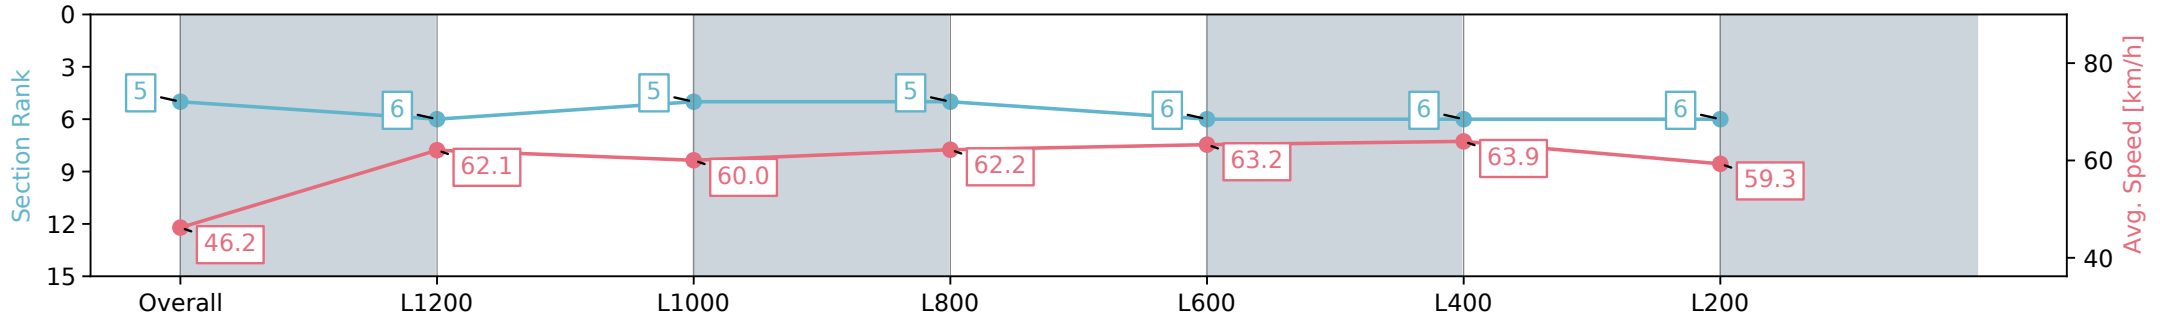

Thomas Farms RC Murray Bridge SA - Professional

Race 5: Thomas Farms Class One Handicap - 1400m

04 September 2024 - 2:31PM

Track Rating: Good 4, Weather: Fine, Rail Position: +7.5m, chute 1200m +4.5

Section	Overall	L1200	L1000	L800	L600	L400	L200
Section Times	1:26.31 [5] (0:15.59)	1:10.72 [6] (0:11.65)	0:59.07 [5] (0:12.23)	0:46.84 [5] (0:11.81)	0:35.03 [6] (0:11.61)	0:23.42 [6] (0:11.28)	0:12.14 [6] (0:12.14)
Average Speed [km/h]	46.2	62.1	60.0	62.2	63.2	63.9	59.3
Top Speed [km/h]	62.8	63.2	61.3	63.3	63.8	66.1	61.1
Avg. Dist. to Rail [m]	7.6	2.3	4.1	3.8	5.4	8.1	9.4
Avg. Stride Freq. [Hz]	2.4	2.5	2.4	2.4	2.5	2.5	2.4
Avg. Stride Length [m]	5.4	7.0	6.9	7.0	7.1	7.0	6.9