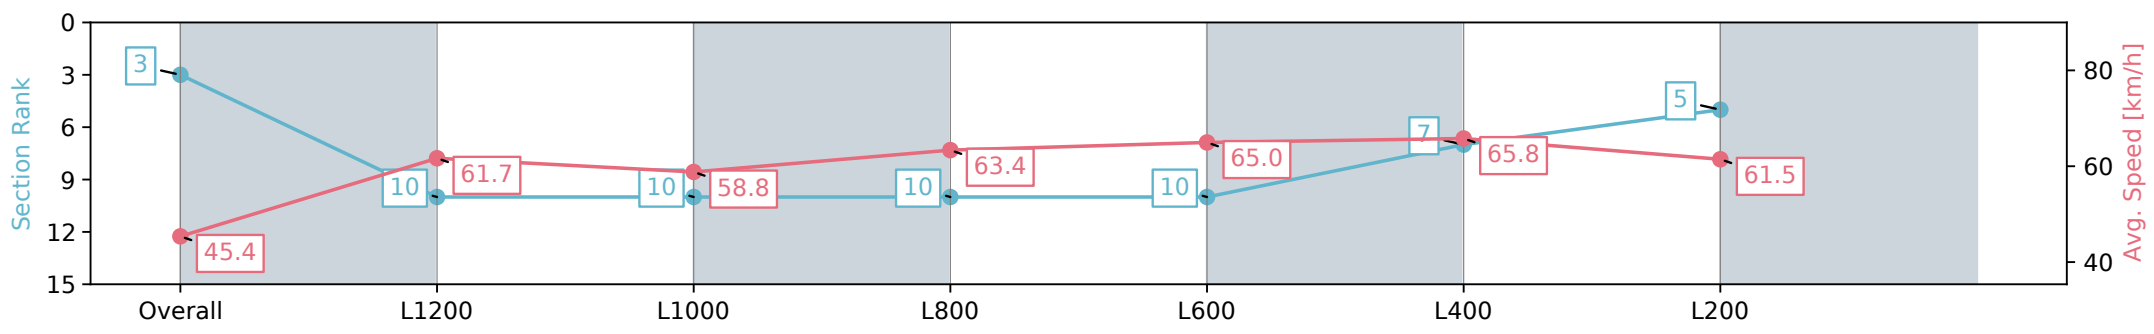

Thomas Farms RC Murray Bridge SA - Professional

Race 5: Thomas Farms Class One Handicap - 1400m

04 September 2024 - 2:31PM

Track Rating: Good 4, Weather: Fine, Rail Position: +7.5m, chute 1200m +4.5

Section	Overall	L1200	L1000	L800	L600	L400	L200
Section Times	1:25.67 [3] (0:15.84)	1:09.83 [10] (0:11.72)	0:58.11 [10] (0:12.48)	0:45.63 [10] (0:11.65)	0:33.98 [10] (0:11.31)	0:22.67 [7] (0:10.93)	0:11.74 [5] (0:11.74)
Average Speed [km/h]	45.4	61.7	58.8	63.4	65.0	65.8	61.5
Top Speed [km/h]	64.0	63.9	60.3	65.3	65.7	66.7	64.8
Avg. Dist. to Rail [m]	6.8	2.1	3.7	5.0	5.1	11.4	11.0
Avg. Stride Freq. [Hz]	2.2	2.3	2.2	2.4	2.4	2.3	2.2
Avg. Stride Length [m]	5.7	7.5	7.3	7.4	7.6	7.6	7.6