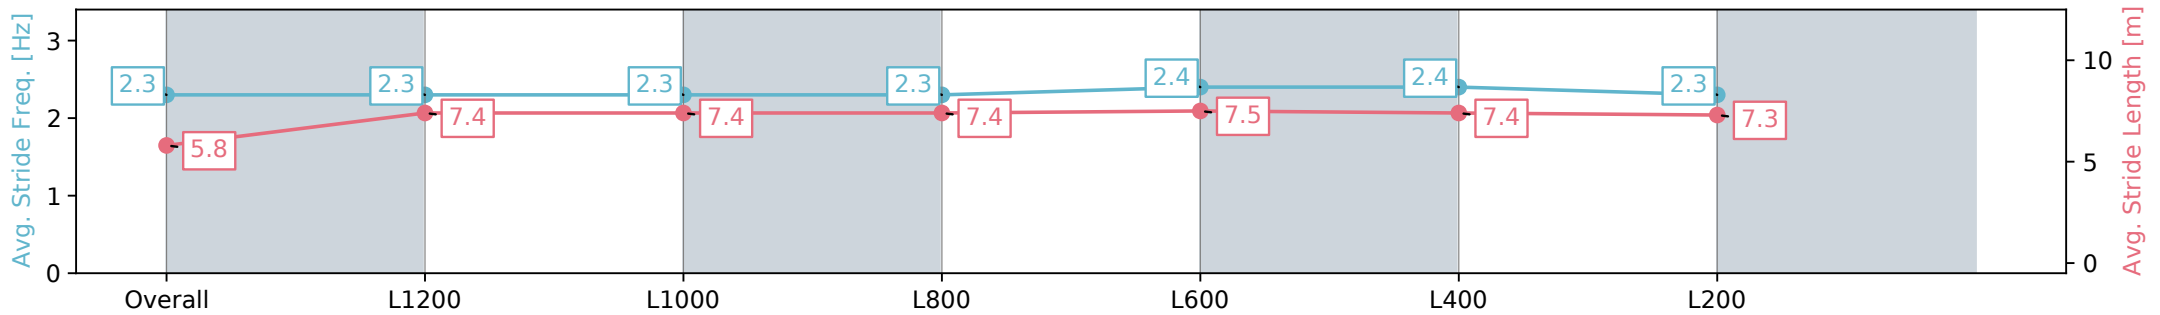

Thomas Farms RC Murray Bridge SA - Professional

Race 5: Thomas Farms Class One Handicap - 1400m

04 September 2024 - 2:31PM

Track Rating: Good 4, Weather: Fine, Rail Position: +7.5m, chute 1200m +4.5

Section	Overall	L1200	L1000	L800	L600	L400	L200
Section Times	1:25.04 [2] (0:15.08)	1:09.96 [1] (0:11.63)	0:58.33 [1] (0:11.98)	0:46.35 [1] (0:11.73)	0:34.62 [1] (0:11.30)	0:23.32 [1] (0:11.37)	0:11.95 [1] (0:11.95)
Average Speed [km/h]	47.8	62.0	60.7	62.7	64.7	63.3	60.2
Top Speed [km/h]	63.5	63.1	62.2	64.5	65.9	64.8	61.7
Avg. Dist. to Rail [m]	3.9	0.6	2.1	4.3	3.7	5.4	4.5
Avg. Stride Freq. [Hz]	2.3	2.3	2.3	2.3	2.4	2.4	2.3
Avg. Stride Length [m]	5.8	7.4	7.4	7.4	7.5	7.4	7.3