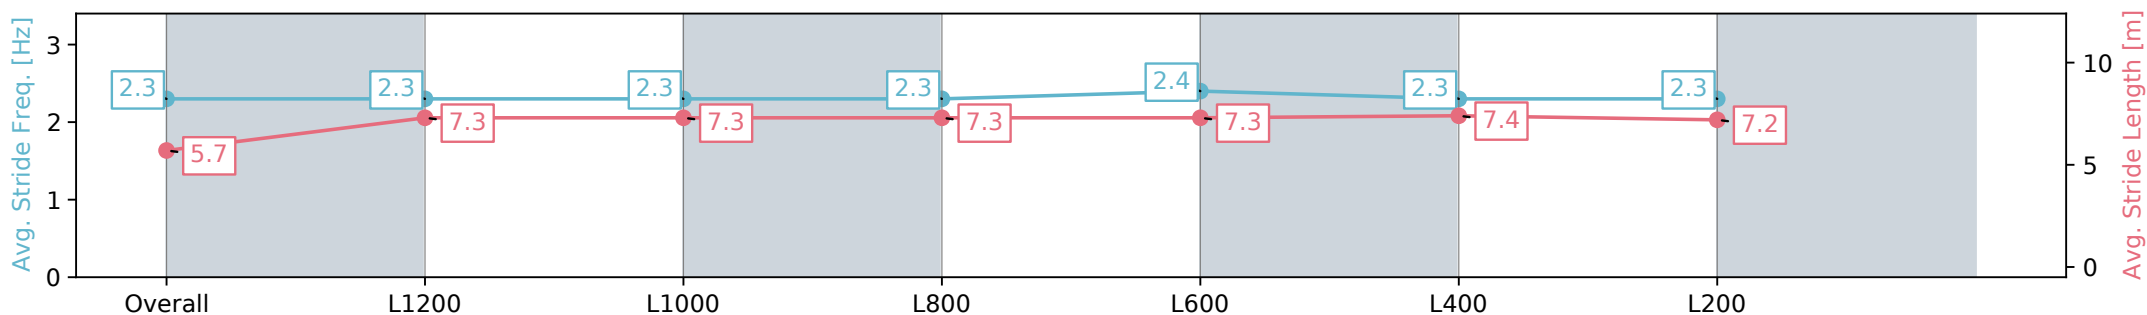

- [] Ranking at each section and finish
- :-:- No data available at this section
- NA No data available

Horse/Jockey Name	LION'S INSTINCT/Sairyn Fawke
Finish Rank	7
Fastest Section Time (Section)	0:11.22 (L400)
Top Speed [km/h] (Section)	66.2 (L800)
Race State	Finished