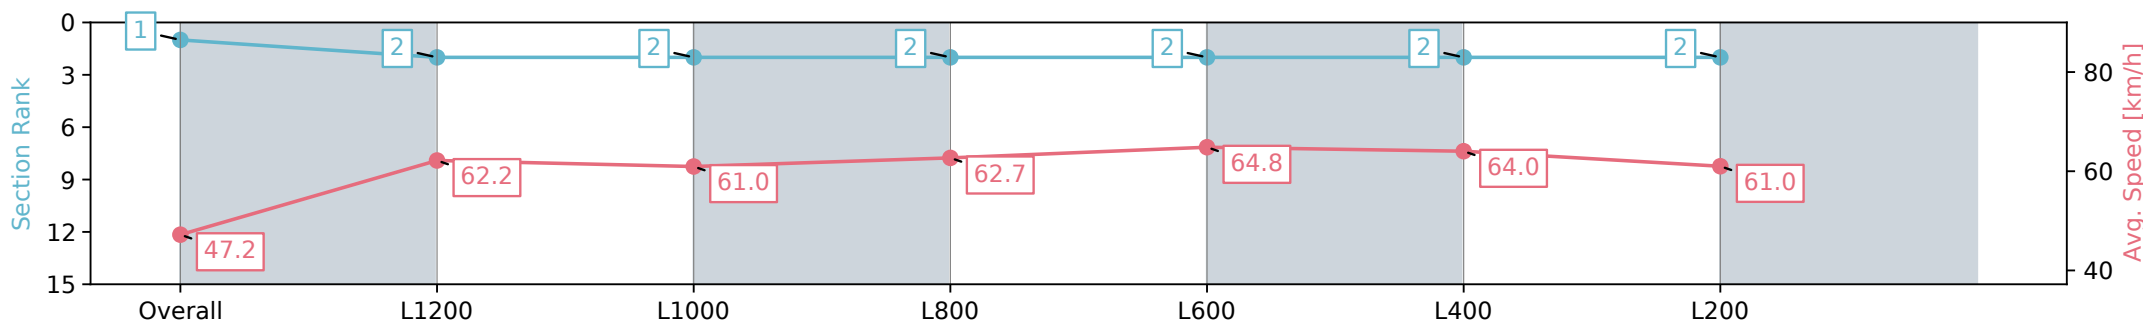

Horse/Jockey Name	HIGH ON SUGAR/Kayla Crowther
Finish Rank	1
Fastest Section Time (Section)	0:11.24 (L400)
Top Speed [km/h] (Section)	65.9 (L600)
Race State	Finished

Thomas Farms RC Murray Bridge SA - Professional

Race 5: Thomas Farms Class One Handicap - 1400m

04 September 2024 - 2:31PM

Track Rating: Good 4, Weather: Fine, Rail Position: +7.5m, chute 1200m +4.5

Section	Overall	L1200	L1000	L800	L600	L400	L200
Section Times	1:24.92 [1] (0:15.27)	1:09.65 [2] (0:11.60)	0:58.05 [2] (0:12.04)	0:46.01 [2] (0:11.69)	0:34.32 [2] (0:11.28)	0:23.04 [2] (0:11.24)	0:11.80 [2] (0:11.80)
Average Speed [km/h]	47.2	62.2	61.0	62.7	64.8	64.0	61.0
Top Speed [km/h]	63.8	63.9	61.5	63.7	65.9	65.9	63.1
Avg. Dist. to Rail [m]	3.2	1.9	3.4	3.9	4.0	9.0	8.3
Avg. Stride Freq. [Hz]	2.2	2.2	2.1	2.2	2.3	2.3	2.2
Avg. Stride Length [m]	6.1	7.8	7.8	7.8	7.9	7.9	7.6

[ ] Ranking at each section and finish
-:-:- No data available at this section
NA No data available