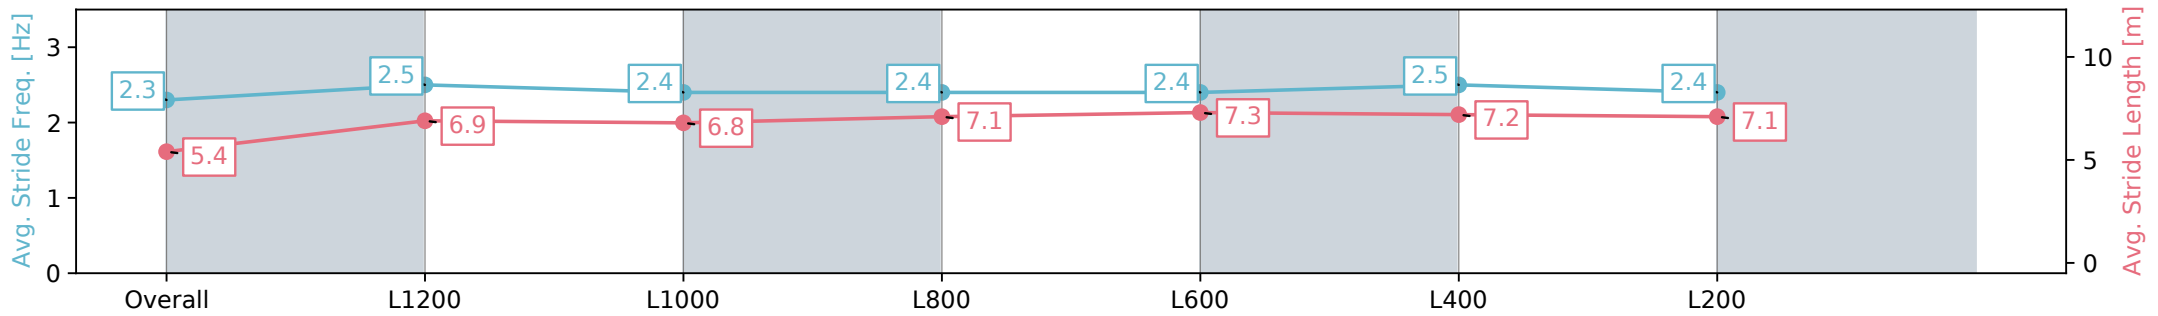

Thomas Farms RC Murray Bridge SA - Professional

Race 5: Thomas Farms Class One Handicap - 1400m

04 September 2024 - 2:31PM

Track Rating: Good 4, Weather: Fine, Rail Position: +7.5m, chute 1200m +4.5

Section	Overall	L1200	L1000	L800	L600	L400	L200
Section Times	1:26.39 [7] (0:16.13)	1:10.26 [12] (0:11.80)	0:58.46 [12] (0:12.40)	0:46.06 [12] (0:11.66)	0:34.40 [12] (0:11.27)	0:23.13 [10] (0:11.22)	0:11.91 [8] (0:11.91)
Average Speed [km/h]	44.7	61.2	58.7	63.0	64.7	64.2	60.5
Top Speed [km/h]	62.3	63.5	60.6	65.2	66.2	65.1	62.5
Avg. Dist. to Rail [m]	7.3	1.8	2.4	3.3	3.6	8.9	10.1
Avg. Stride Freq. [Hz]	2.3	2.5	2.4	2.4	2.4	2.5	2.4
Avg. Stride Length [m]	5.4	6.9	6.8	7.1	7.3	7.2	7.1