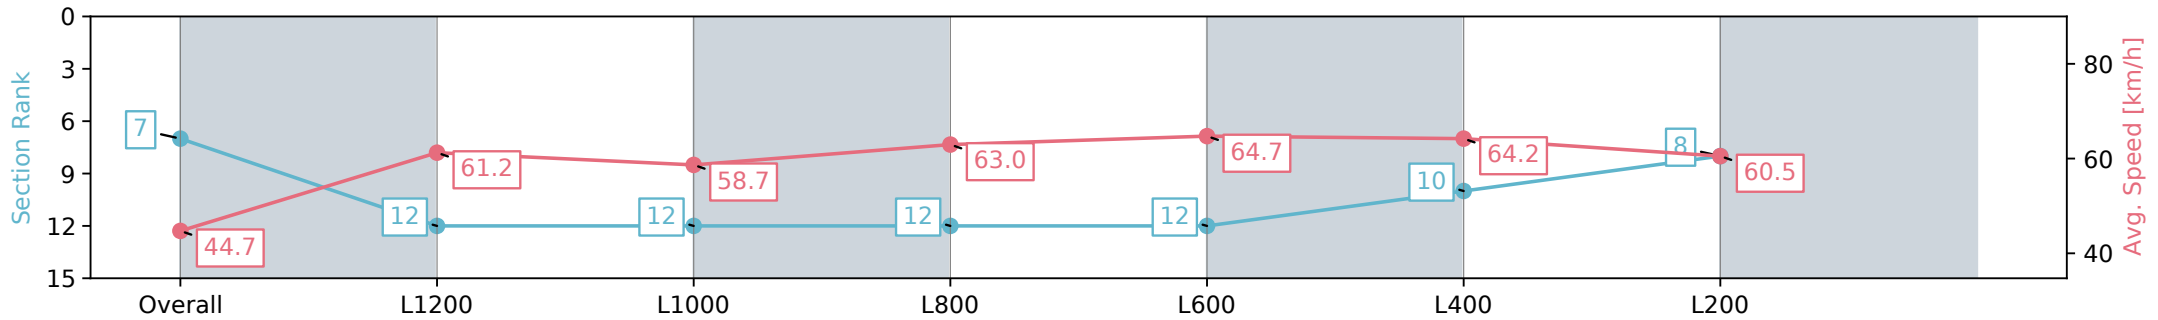

Thomas Farms RC Murray Bridge SA - Professional

Race 5: Thomas Farms Class One Handicap - 1400m

04 September 2024 - 2:31PM

Track Rating: Good 4, Weather: Fine, Rail Position: +7.5m, chute 1200m +4.5

Section	Overall	L1200	L1000	L800	L600	L400	L200
Section Times	1:26.39 [7] (0:16.13)	1:10.26 [12] (0:11.80)	0:58.46 [12] (0:12.40)	0:46.06 [12] (0:11.66)	0:34.40 [12] (0:11.27)	0:23.13 [10] (0:11.22)	0:11.91 [8] (0:11.91)
Average Speed [km/h]	44.7	61.2	58.7	63.0	64.7	64.2	60.5
Top Speed [km/h]	62.3	63.5	60.6	65.2	66.2	65.1	62.5
Avg. Dist. to Rail [m]	7.3	1.8	2.4	3.3	3.6	8.9	10.1
Avg. Stride Freq. [Hz]	2.3	2.5	2.4	2.4	2.4	2.5	2.4
Avg. Stride Length [m]	5.4	6.9	6.8	7.1	7.3	7.2	7.1