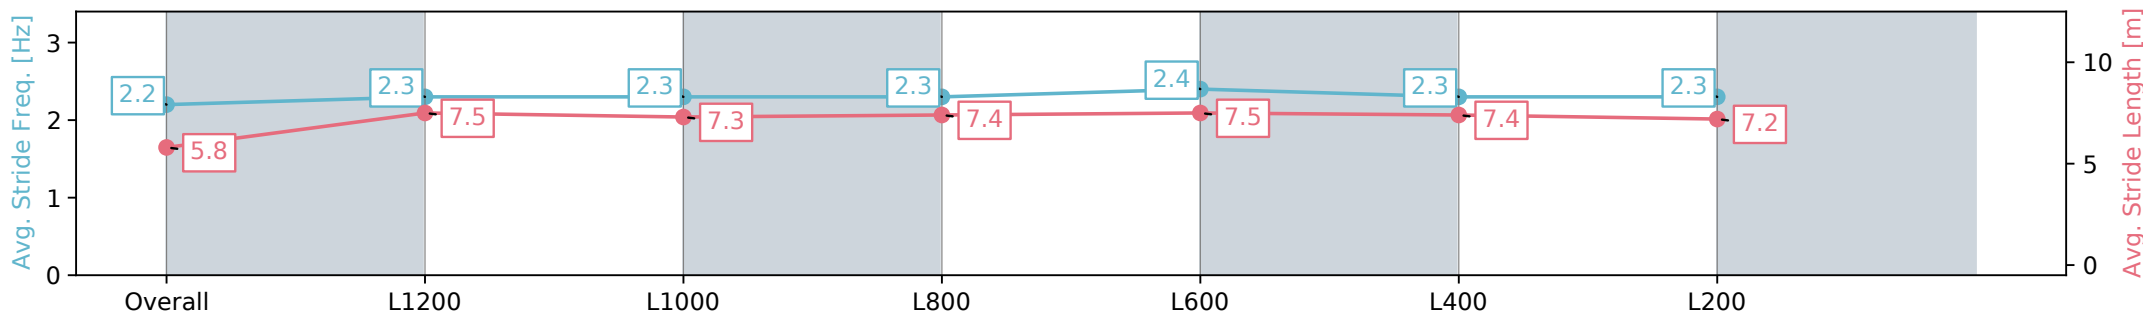

[] Ranking at each section and finish
 -:-:- No data available at this section
 NA No data available

Horse/Jockey Name	ARTPARK/Alana Livesey
Finish Rank	11
Fastest Section Time (Section)	0:11.32 (L400)
Top Speed [km/h] (Section)	66.6 (L800)
Race State	Finished