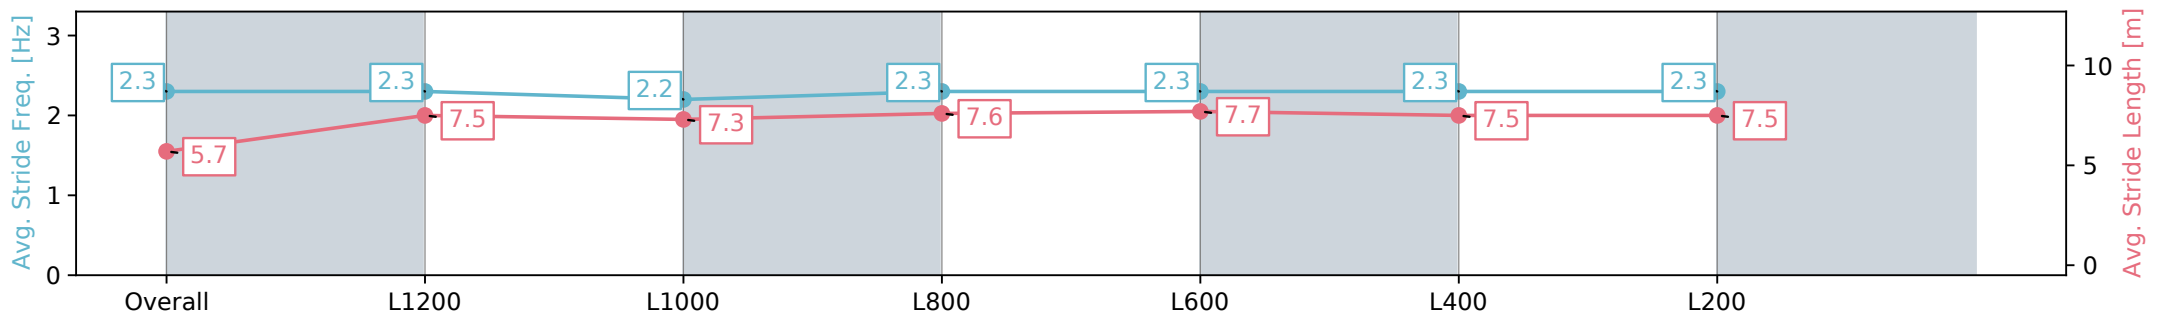

Thomas Farms RC Murray Bridge SA - Professional

Race 5: Thomas Farms Class One Handicap - 1400m

04 September 2024 - 2:31PM

Track Rating: Good 4, Weather: Fine, Rail Position: +7.5m, chute 1200m +4.5

Section	Overall	L1200	L1000	L800	L600	L400	L200
Section Times	1:25.79 [4] (0:15.70)	1:10.09 [7] (0:11.66)	0:58.43 [8] (0:12.15)	0:46.28 [6] (0:11.62)	0:34.66 [5] (0:11.35)	0:23.31 [4] (0:11.38)	0:11.93 [3] (0:11.93)
Average Speed [km/h]	45.9	61.8	59.8	62.9	64.5	63.4	60.3
Top Speed [km/h]	63.2	63.4	60.5	65.0	65.9	65.3	62.3
Avg. Dist. to Rail [m]	4.7	0.3	1.8	3.1	4.6	10.1	10.5
Avg. Stride Freq. [Hz]	2.3	2.3	2.2	2.3	2.3	2.3	2.3
Avg. Stride Length [m]	5.7	7.5	7.3	7.6	7.7	7.5	7.5