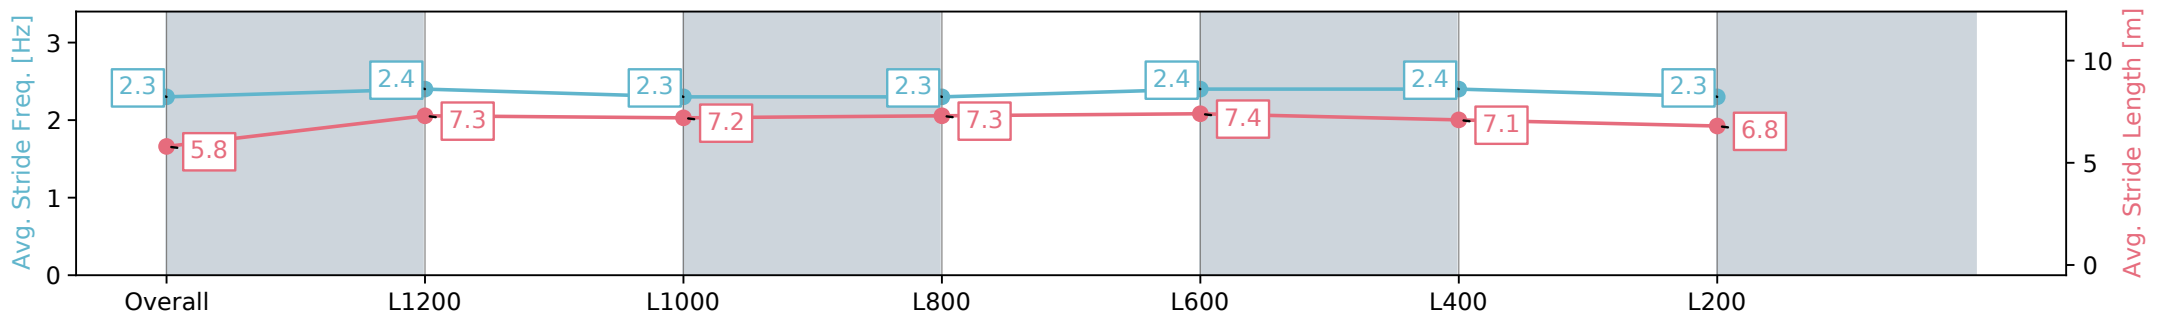

Thomas Farms RC Murray Bridge SA - Professional

Race 5: Thomas Farms Class One Handicap - 1400m

04 September 2024 - 2:31PM

Track Rating: Good 4, Weather: Fine, Rail Position: +7.5m, chute 1200m +4.5

Section	Overall	L1200	L1000	L800	L600	L400	L200
Section Times	1:26.51 [8] (0:15.51)	1:11.00 [4] (0:11.65)	0:59.35 [4] (0:12.17)	0:47.18 [4] (0:11.67)	0:35.51 [4] (0:11.41)	0:24.10 [3] (0:11.52)	0:12.58 [4] (0:12.57)
Average Speed [km/h]	46.4	61.9	59.7	62.4	63.8	62.5	57.2
Top Speed [km/h]	62.4	63.7	60.7	64.5	65.0	65.0	60.4
Avg. Dist. to Rail [m]	4.6	1.6	2.2	1.9	2.9	6.4	5.9
Avg. Stride Freq. [Hz]	2.3	2.4	2.3	2.3	2.4	2.4	2.3
Avg. Stride Length [m]	5.8	7.3	7.2	7.3	7.4	7.1	6.8