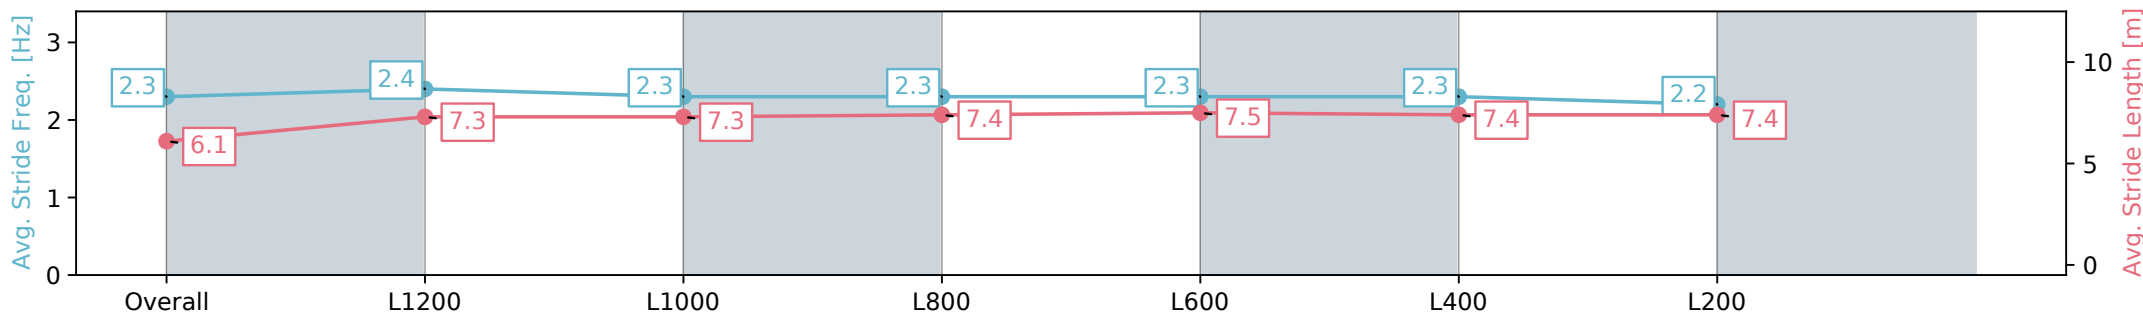

Section	Overall	L1200	L1000	L800	L600	L400	L200
Section Times	1:26.92 [6] (0:15.67)	1:11.25 [8] (0:11.59)	0:59.66 [8] (0:12.18)	0:47.48 [9] (0:12.00)	0:35.48 [7] (0:11.73)	0:23.75 [7] (0:11.62)	0:12.13 [8] (0:12.13)
Average Speed [km/h]	45.9	62.5	60.8	61.9	62.7	62.0	59.3
Top Speed [km/h]	63.5	63.7	62.7	62.6	64.1	64.1	60.4
Avg. Dist. to Rail [m]	3.0	3.1	5.9	5.9	5.5	9.0	9.9
Avg. Stride Freq. [Hz]	2.3	2.4	2.3	2.3	2.3	2.3	2.2
Avg. Stride Length [m]	6.1	7.3	7.3	7.4	7.5	7.4	7.4