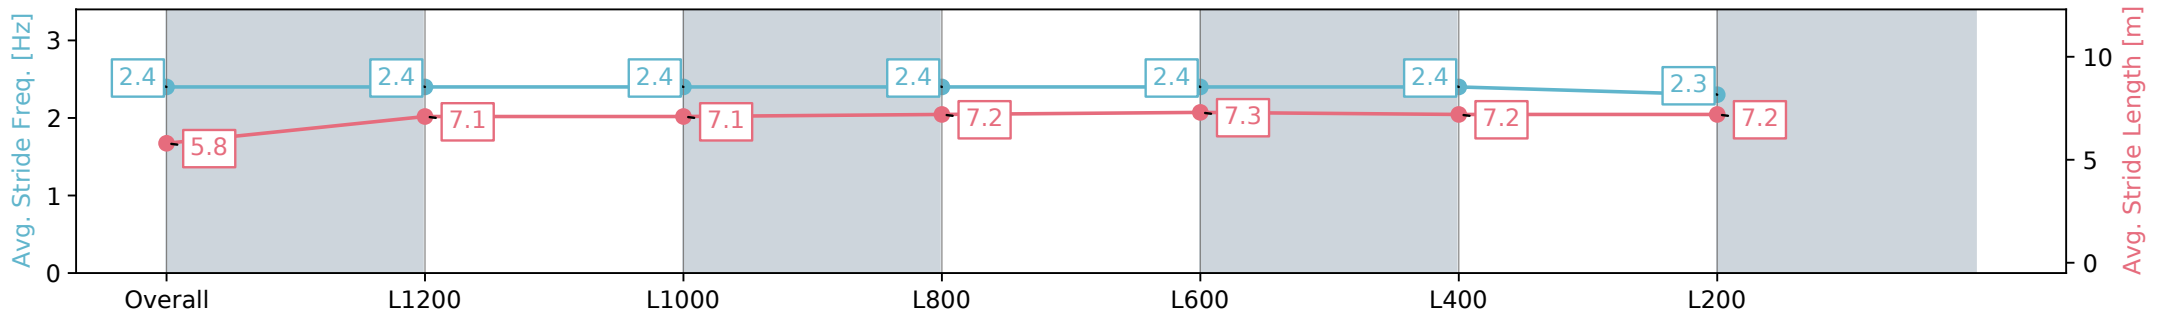

Section	Overall	L1200	L1000	L800	L600	L400	L200
Section Times	1:27.35 [8] (0:16.00)	1:11.35 [12] (0:11.84)	0:59.51 [13] (0:12.18)	0:47.33 [12] (0:11.87)	0:35.46 [12] (0:11.77)	0:23.69 [13] (0:11.66)	0:12.03 [12] (0:12.03)
Average Speed [km/h]	45.1	61.2	60.2	61.9	62.2	61.8	59.8
Top Speed [km/h]	62.8	63.5	61.6	63.1	63.4	63.3	61.4
Avg. Dist. to Rail [m]	10.8	5.4	4.0	3.7	4.4	7.0	7.5
Avg. Stride Freq. [Hz]	2.4	2.4	2.4	2.4	2.4	2.4	2.3
Avg. Stride Length [m]	5.8	7.1	7.1	7.2	7.3	7.2	7.2