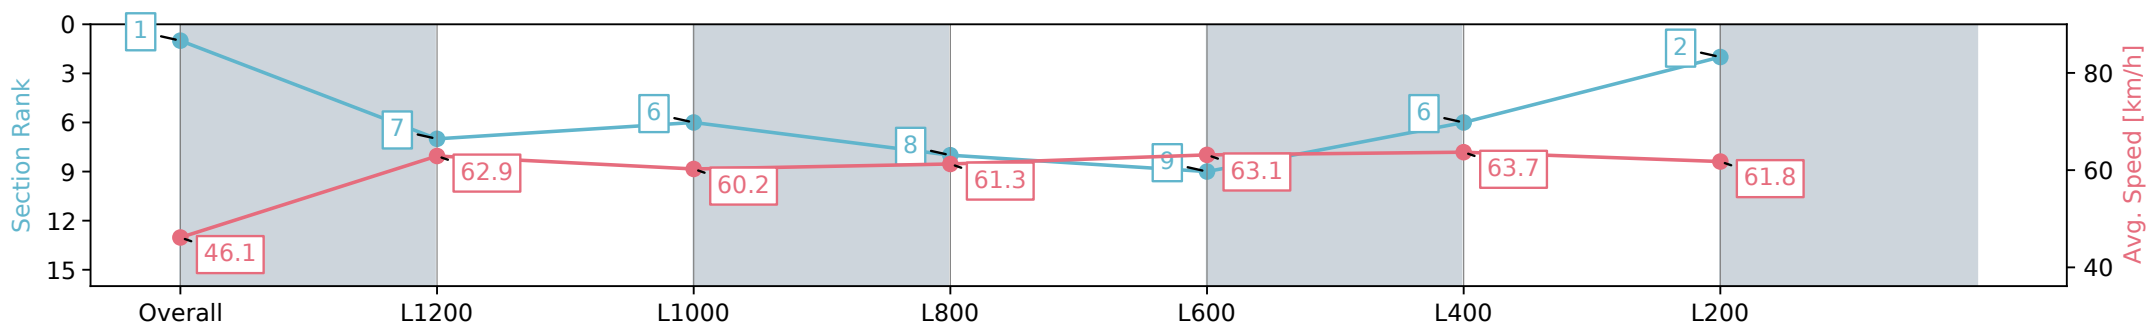

Horse/Jockey Name	FAST BUBBLES/Jake Toeroek
Finish Rank	1
Fastest Section Time (Section)	0:11.28 (L400)
Top Speed [km/h] (Section)	65.9 (Overall)
Race State	Finished

Thomas Farms RC Murray Bridge SA - Professional

Race 4: Dutton's Easy to do Business with!! Maiden Plate - 1400m

04 September 2024 - 1:55PM

Track Rating: Good 4, Weather: Fine, Rail Position: +7.5m, chute 1200m +4.5

Section	Overall	L1200	L1000	L800	L600	L400	L200
Section Times	1:26.07 [1] (0:15.62)	1:10.45 [7] (0:11.51)	0:58.94 [6] (0:12.27)	0:46.67 [8] (0:12.07)	0:34.60 [9] (0:11.64)	0:22.96 [6] (0:11.28)	0:11.67 [2] (0:11.67)
Average Speed [km/h]	46.1	62.9	60.2	61.3	63.1	63.7	61.8
Top Speed [km/h]	65.9	64.9	62.3	62.6	64.4	65.0	63.0
Avg. Dist. to Rail [m]	9.7	5.0	5.3	5.1	5.1	8.6	8.2
Avg. Stride Freq. [Hz]	2.3	2.4	2.3	2.3	2.4	2.4	2.4
Avg. Stride Length [m]	6.1	7.3	7.3	7.3	7.4	7.4	7.3

Report Created: Wed 04 September 2024 17:39:12 GMT+10 (Note: Timing is based on positional data)

- [ ] Ranking at each section and finish
- -:-:- No data available at this section
- NA No data available