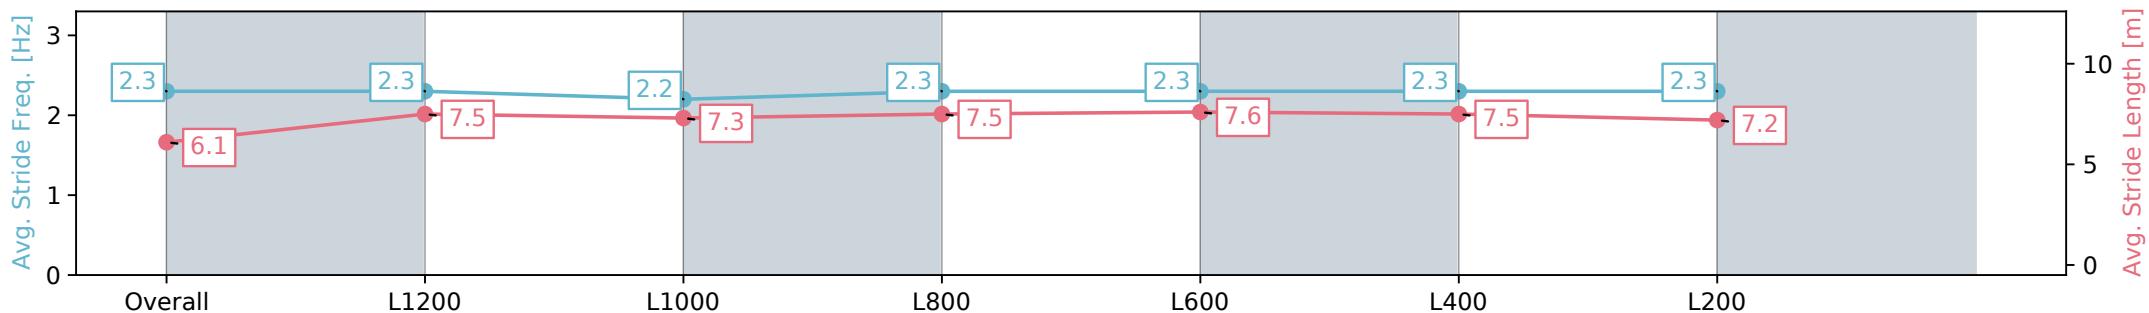

Section	Overall	L1200	L1000	L800	L600	L400	L200
Section Times	1:27.39 [9] (0:16.01)	1:11.38 [13] (0:11.60)	0:59.78 [12] (0:12.45)	0:47.33 [13] (0:11.96)	0:35.37 [13] (0:11.52)	0:23.85 [12] (0:11.46)	0:12.39 [10] (0:12.39)
Average Speed [km/h]	45.0	62.5	59.5	61.7	64.1	62.8	58.1
Top Speed [km/h]	62.6	63.5	60.8	62.5	64.9	64.8	60.8
Avg. Dist. to Rail [m]	9.2	5.4	5.6	5.1	6.3	10.7	11.0
Avg. Stride Freq. [Hz]	2.3	2.3	2.2	2.3	2.3	2.3	2.3
Avg. Stride Length [m]	6.1	7.5	7.3	7.5	7.6	7.5	7.2