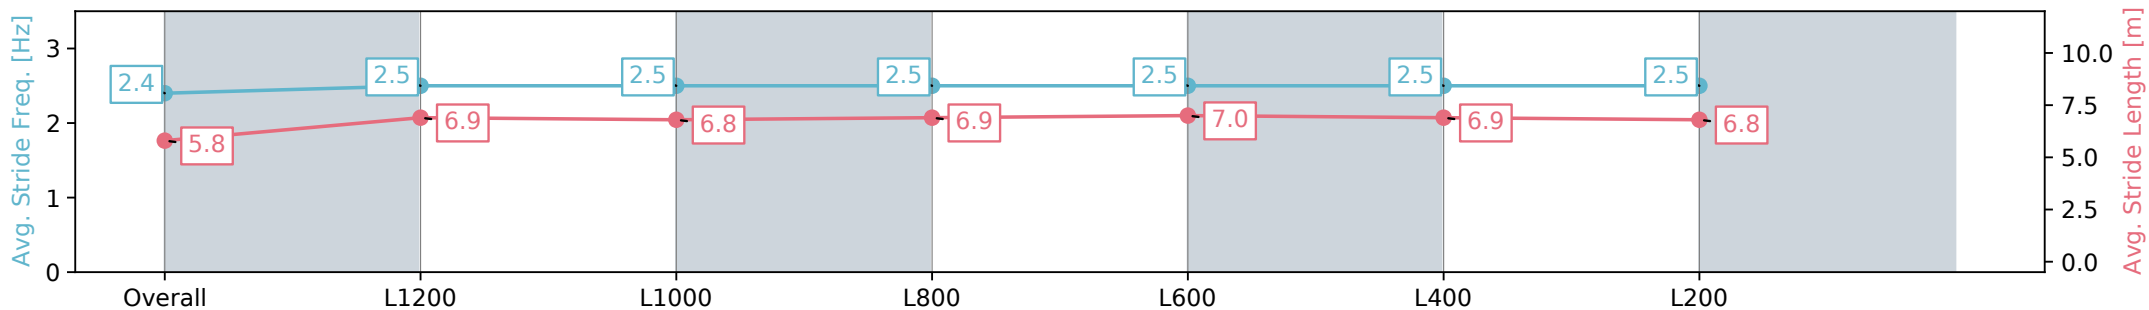

Section	Overall	L1200	L1000	L800	L600	L400	L200
Section Times	1:26.59 [4] (0:15.59)	1:11.00 [6] (0:11.55)	0:59.45 [7] (0:11.99)	0:47.46 [5] (0:12.07)	0:35.39 [4] (0:11.71)	0:23.68 [5] (0:11.68)	0:12.00 [4] (0:12.00)
Average Speed [km/h]	46.2	62.4	60.9	60.7	62.2	61.6	60.0
Top Speed [km/h]	62.5	63.1	61.6	61.8	62.8	62.7	60.8
Avg. Dist. to Rail [m]	1.6	1.1	2.9	3.3	2.9	6.0	6.9
Avg. Stride Freq. [Hz]	2.4	2.5	2.5	2.5	2.5	2.5	2.5
Avg. Stride Length [m]	5.8	6.9	6.8	6.8	6.9	6.9	6.8