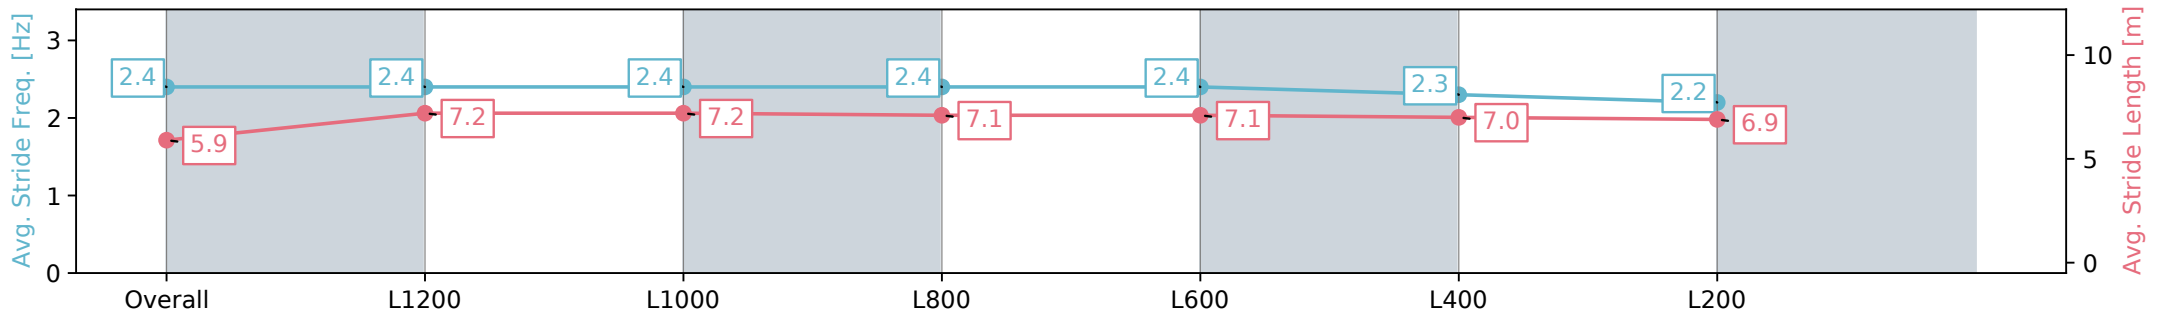

Horse/Jockey Name	IVA DREAM/Jason Holder
Finish Rank	13
Fastest Section Time (Section)	0:11.45 (L1200)
Top Speed [km/h] (Section)	64.3 (Overall)
Race State	Finished

Thomas Farms RC Murray Bridge SA - Professional

Race 4: Dutton's Easy to do Business with!! Maiden Plate - 1400m

04 September 2024 - 1:55PM

Track Rating: Good 4, Weather: Fine, Rail Position: +7.5m, chute 1200m +4.5

Section	Overall	L1200	L1000	L800	L600	L400	L200
Section Times	1:28.65 [13] (0:15.48)	1:13.17 [4] (0:11.45)	1:01.72 [3] (0:12.20)	0:49.52 [4] (0:12.15)	0:37.37 [6] (0:12.22)	0:25.15 [11] (0:12.18)	0:12.97 [13] (0:12.97)
Average Speed [km/h]	46.6	63.1	60.5	60.8	60.2	59.1	55.5
Top Speed [km/h]	64.0	64.3	61.2	61.6	61.5	60.2	57.6
Avg. Dist. to Rail [m]	9.1	4.6	4.7	5.2	5.5	7.7	7.2
Avg. Stride Freq. [Hz]	2.4	2.4	2.4	2.4	2.4	2.3	2.2
Avg. Stride Length [m]	5.9	7.2	7.2	7.1	7.1	7.0	6.9

- [ ] Ranking at each section and finish
- -:-:- No data available at this section
- NA No data available