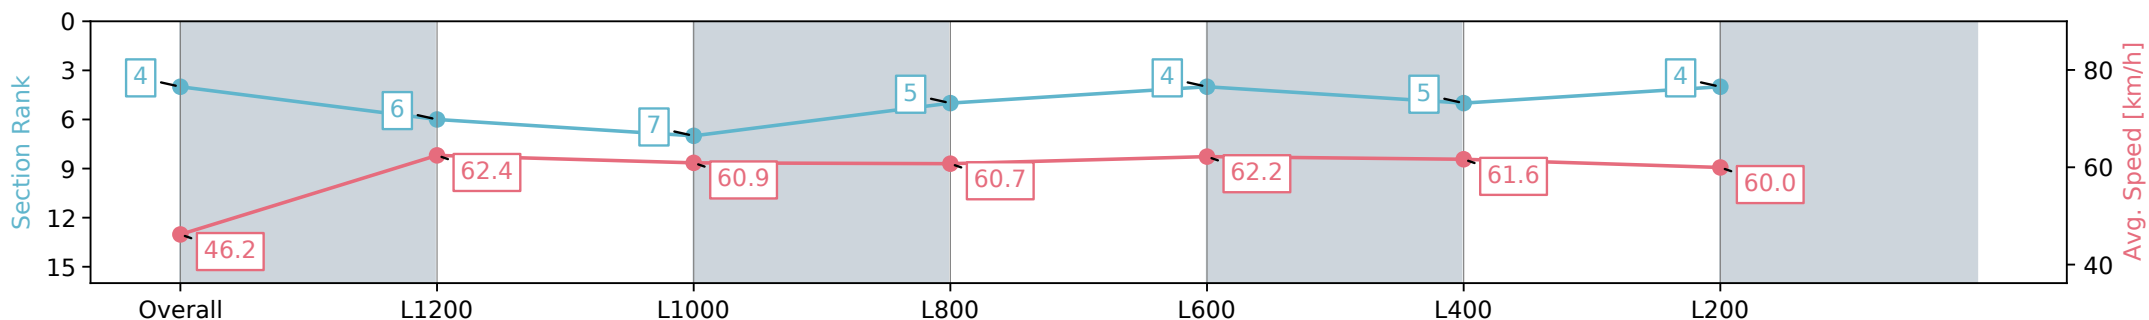

Section	Overall	L1200	L1000	L800	L600	L400	L200
Section Times	1:26.59 [4] (0:15.59)	1:11.00 [6] (0:11.55)	0:59.45 [7] (0:11.99)	0:47.46 [5] (0:12.07)	0:35.39 [4] (0:11.71)	0:23.68 [5] (0:11.68)	0:12.00 [4] (0:12.00)
Average Speed [km/h]	46.2	62.4	60.9	60.7	62.2	61.6	60.0
Top Speed [km/h]	62.5	63.1	61.6	61.8	62.8	62.7	60.8
Avg. Dist. to Rail [m]	1.6	1.1	2.9	3.3	2.9	6.0	6.9
Avg. Stride Freq. [Hz]	2.4	2.5	2.5	2.5	2.5	2.5	2.5
Avg. Stride Length [m]	5.8	6.9	6.8	6.8	6.9	6.9	6.8