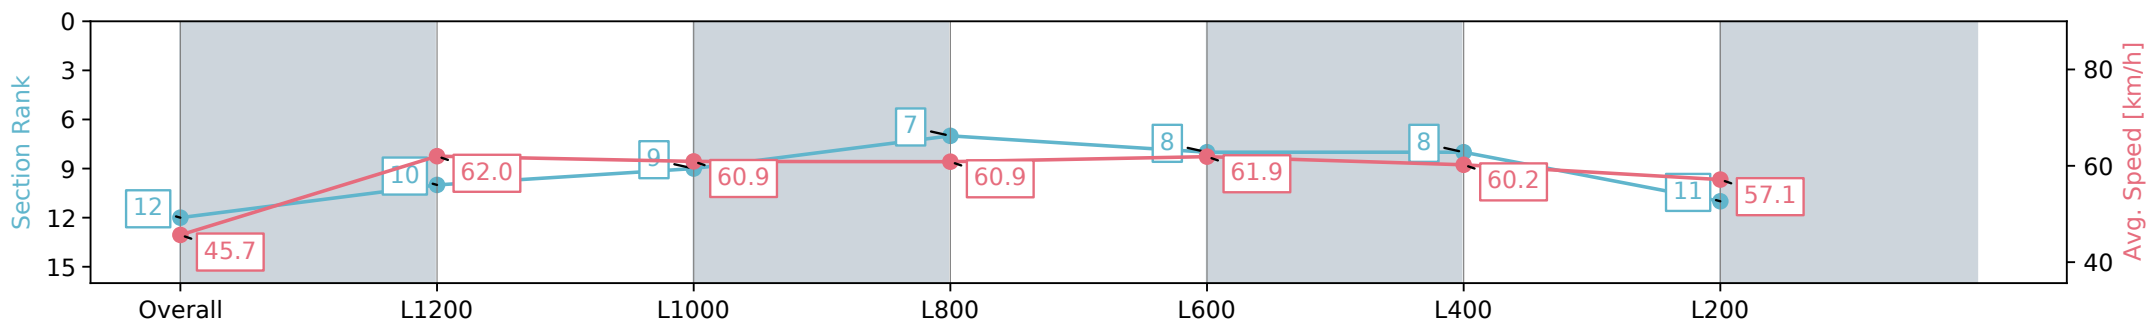

Horse/Jockey Name	CHOLULA/Dylan Caboche
Finish Rank	12
Fastest Section Time (Section)	0:11.63 (L1200)
Top Speed [km/h] (Section)	63.1 (Overall)
Race State	Finished

Thomas Farms RC Murray Bridge SA - Professional

Race 4: Dutton's Easy to do Business with!! Maiden Plate - 1400m

04 September 2024 - 1:55PM

Track Rating: Good 4, Weather: Fine, Rail Position: +7.5m, chute 1200m +4.5

Section	Overall	L1200	L1000	L800	L600	L400	L200
Section Times	1:27.79 [12] (0:15.79)	1:12.00 [10] (0:11.63)	1:00.37 [9] (0:11.97)	0:48.40 [7] (0:12.07)	0:36.33 [8] (0:11.78)	0:24.55 [8] (0:11.94)	0:12.61 [11] (0:12.61)
Average Speed [km/h]	45.7	62.0	60.9	60.9	61.9	60.2	57.1
Top Speed [km/h]	62.7	63.1	61.6	62.3	62.5	62.1	59.0
Avg. Dist. to Rail [m]	2.8	1.4	2.6	3.9	3.0	3.9	4.5
Avg. Stride Freq. [Hz]	2.2	2.2	2.1	2.1	2.1	2.2	2.1
Avg. Stride Length [m]	6.4	7.9	7.9	7.8	8.0	7.6	7.6

Report Created: Wed 04 September 2024 17:39:21 GMT+10 (Note: Timing is based on positional data)

- [ ] Ranking at each section and finish
- -:-:- No data available at this section
- NA No data available