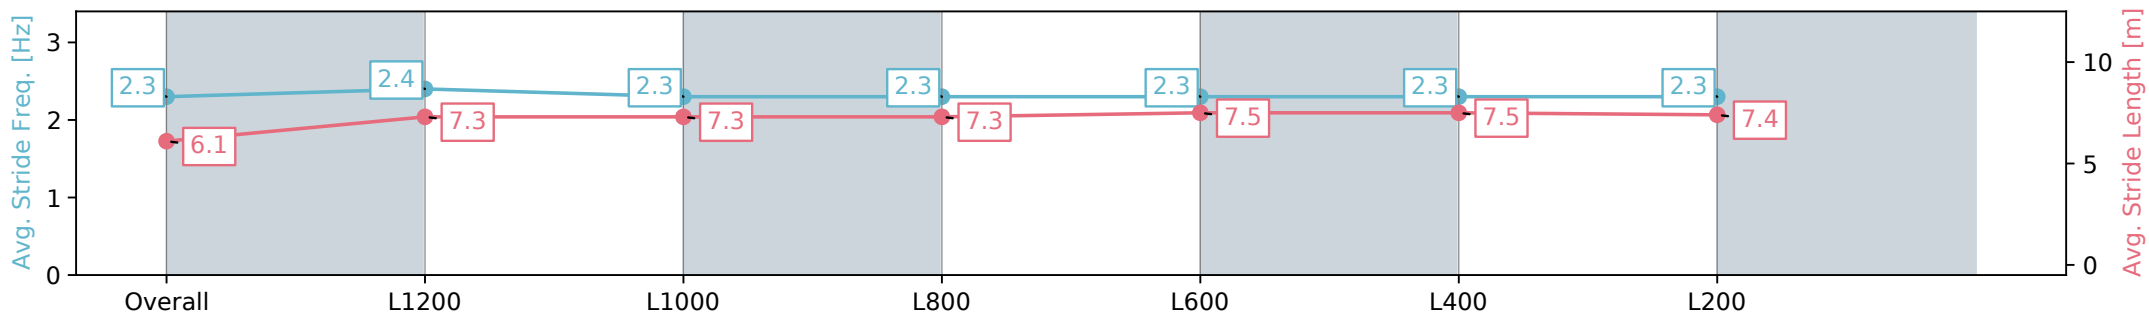

Section	Overall	L1200	L1000	L800	L600	L400	L200
Section Times	1:26.11 [2] (0:15.56)	1:10.54 [5] (0:11.53)	0:59.01 [5] (0:12.08)	0:46.93 [6] (0:12.10)	0:34.83 [5] (0:11.60)	0:23.23 [4] (0:11.40)	0:11.83 [1] (0:11.83)
Average Speed [km/h]	46.2	62.8	61.0	60.8	63.0	63.2	60.8
Top Speed [km/h]	62.7	64.7	61.4	62.4	63.4	64.4	61.9
Avg. Dist. to Rail [m]	5.4	3.5	4.5	4.3	3.9	7.0	7.0
Avg. Stride Freq. [Hz]	2.3	2.4	2.3	2.3	2.3	2.3	2.3
Avg. Stride Length [m]	6.1	7.3	7.3	7.3	7.5	7.5	7.4