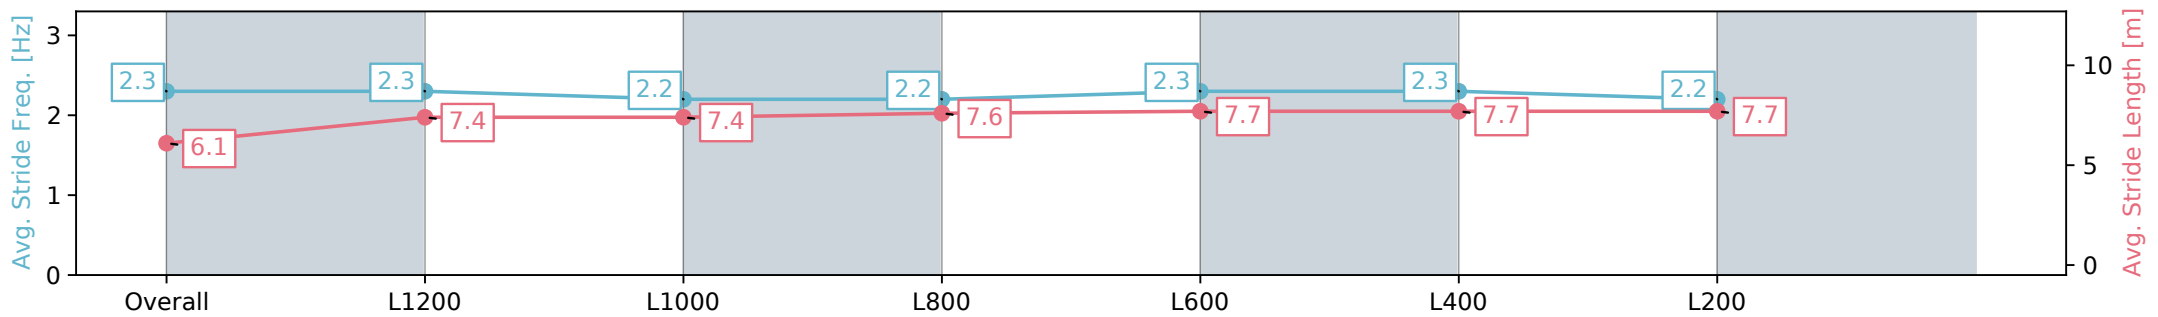

Section	Overall	L1200	L1000	L800	L600	L400	L200
Section Times	1:26.34 [3] (0:15.76)	1:10.58 [9] (0:11.68)	0:58.90 [10] (0:12.30)	0:46.60 [10] (0:12.01)	0:34.59 [11] (0:11.61)	0:22.98 [9] (0:11.37)	0:11.61 [6] (0:11.61)
Average Speed [km/h]	45.7	62.0	59.9	61.6	63.5	63.4	62.0
Top Speed [km/h]	63.9	64.0	60.7	62.9	64.8	64.7	62.8
Avg. Dist. to Rail [m]	7.0	4.2	4.9	5.3	6.5	10.1	10.0
Avg. Stride Freq. [Hz]	2.3	2.3	2.2	2.2	2.3	2.3	2.2
Avg. Stride Length [m]	6.1	7.4	7.4	7.6	7.7	7.7	7.7