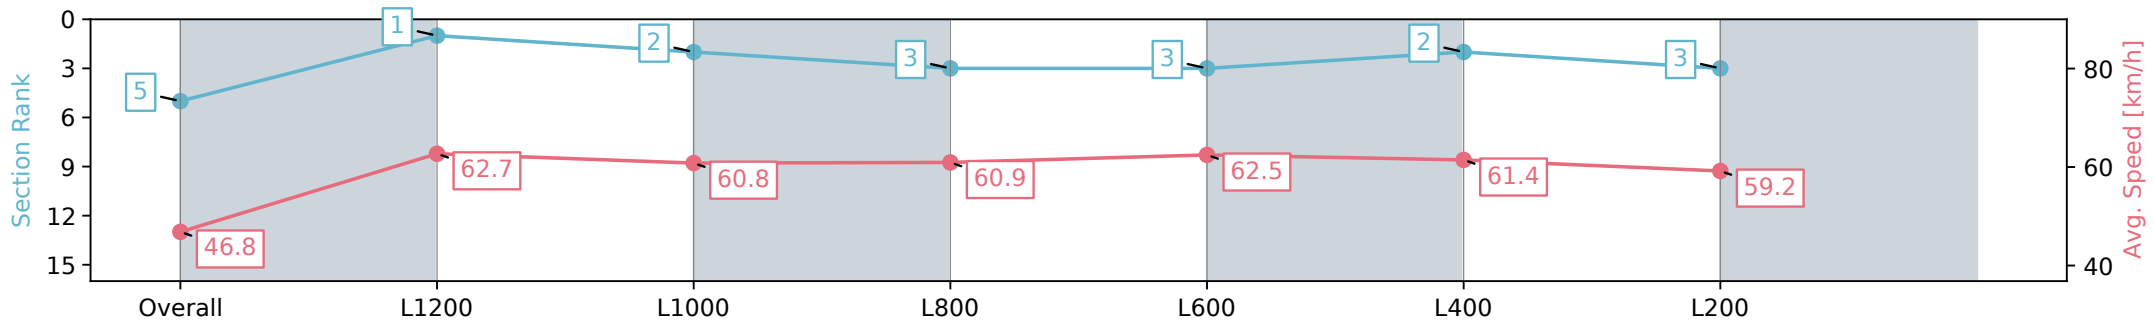

Section	Overall	L1200	L1000	L800	L600	L400	L200
Section Times	1:26.59 [5] (0:15.39)	1:11.20 [1] (0:11.51)	0:59.69 [2] (0:12.07)	0:47.62 [3] (0:12.03)	0:35.59 [3] (0:11.70)	0:23.89 [2] (0:11.72)	0:12.17 [3] (0:12.17)
Average Speed [km/h]	46.8	62.7	60.8	60.9	62.5	61.4	59.2
Top Speed [km/h]	64.2	64.3	61.8	62.1	62.9	62.7	60.3
Avg. Dist. to Rail [m]	6.6	3.1	3.8	3.8	3.7	5.1	4.0
Avg. Stride Freq. [Hz]	2.4	2.4	2.4	2.3	2.4	2.4	2.3
Avg. Stride Length [m]	6.0	7.0	7.2	7.4	7.3	7.2	7.1