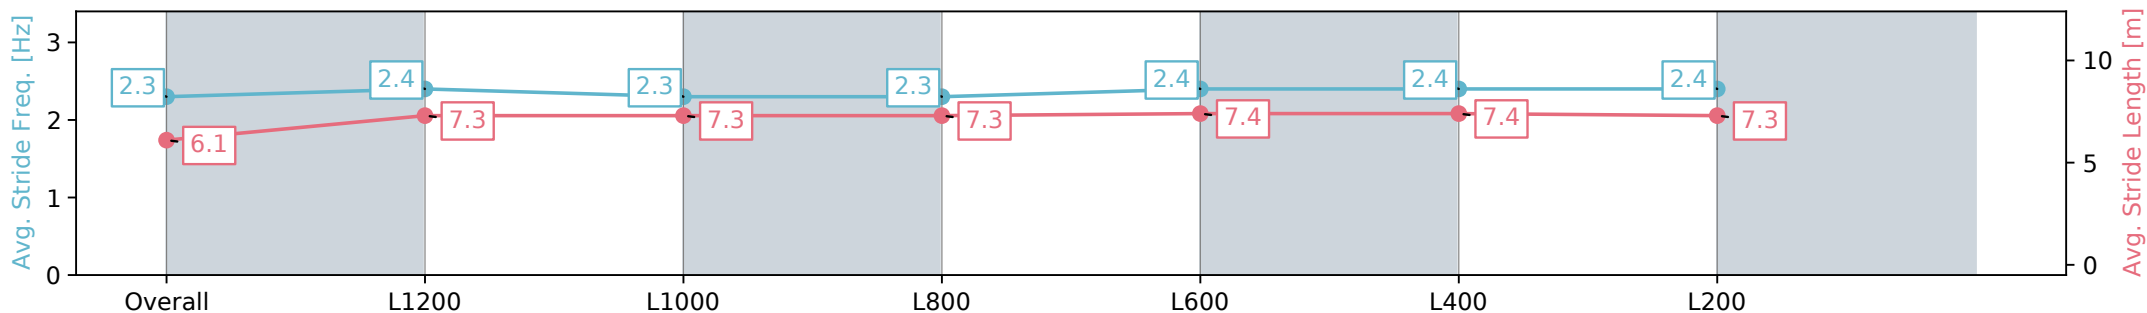

Race 4: Dutton's Easy to do Business with!! Maiden Plate - 1400m

04 September 2024 - 1:55PM

Track Rating: Good 4, Weather: Fine, Rail Position: +7.5m, chute 1200m +4.5

Section	Overall	L1200	L1000	L800	L600	L400	L200
Section Times	1:26.07 [1] (0:15.62)	1:10.45 [7] (0:11.51)	0:58.94 [6] (0:12.27)	0:46.67 [8] (0:12.07)	0:34.60 [9] (0:11.64)	0:22.96 [6] (0:11.28)	0:11.67 [2] (0:11.67)
Average Speed [km/h]	46.1	62.9	60.2	61.3	63.1	63.7	61.8
Top Speed [km/h]	65.9	64.9	62.3	62.6	64.4	65.0	63.0
Avg. Dist. to Rail [m]	9.7	5.0	5.3	5.1	5.1	8.6	8.2
Avg. Stride Freq. [Hz]	2.3	2.4	2.3	2.3	2.4	2.4	2.4
Avg. Stride Length [m]	6.1	7.3	7.3	7.3	7.4	7.4	7.3