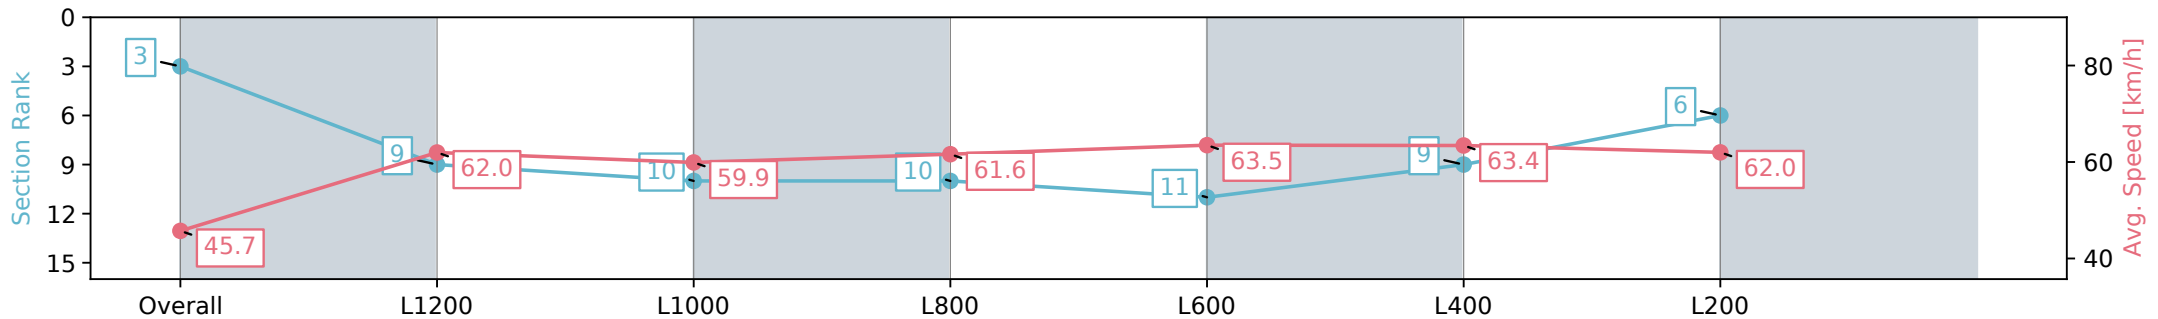

Section	Overall	L1200	L1000	L800	L600	L400	L200
Section Times	1:26.34 [3] (0:15.76)	1:10.58 [9] (0:11.68)	0:58.90 [10] (0:12.30)	0:46.60 [10] (0:12.01)	0:34.59 [11] (0:11.61)	0:22.98 [9] (0:11.37)	0:11.61 [6] (0:11.61)
Average Speed [km/h]	45.7	62.0	59.9	61.6	63.5	63.4	62.0
Top Speed [km/h]	63.9	64.0	60.7	62.9	64.8	64.7	62.8
Avg. Dist. to Rail [m]	7.0	4.2	4.9	5.3	6.5	10.1	10.0
Avg. Stride Freq. [Hz]	2.3	2.3	2.2	2.2	2.3	2.3	2.2
Avg. Stride Length [m]	6.1	7.4	7.4	7.6	7.7	7.7	7.7