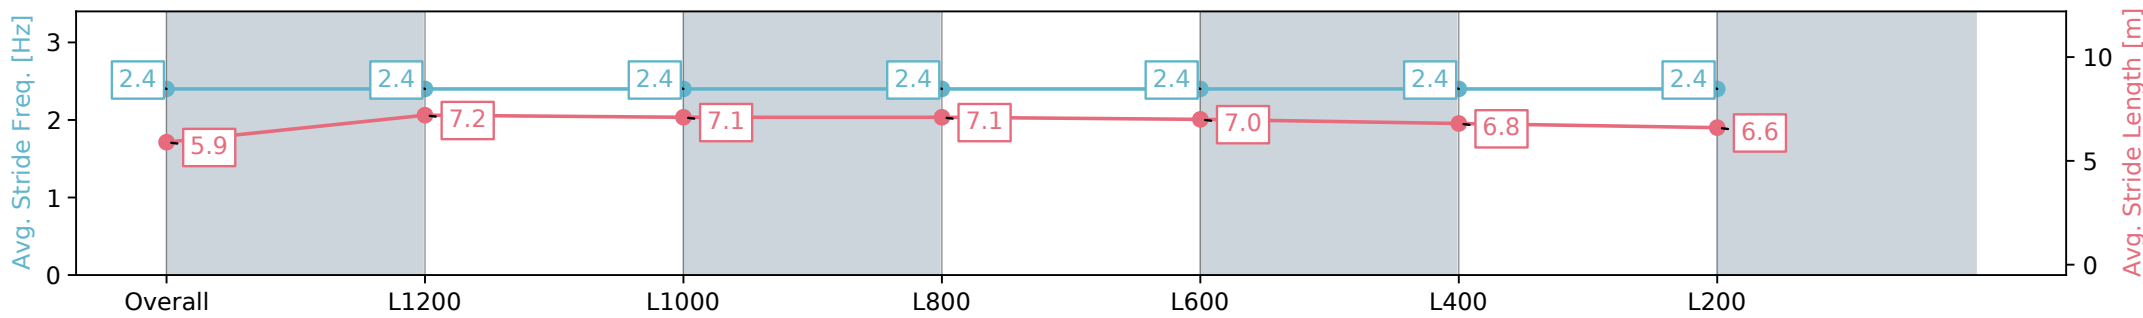

Horse/Jockey Name	BAD TO THE BONE/Rochelle Milnes
Finish Rank	11
Fastest Section Time (Section)	0:11.46 (L1200)
Top Speed [km/h] (Section)	65.2 (Overall)
Race State	Finished

Thomas Farms RC Murray Bridge SA - Professional

Race 4: Dutton's Easy to do Business with!! Maiden Plate - 1400m

04 September 2024 - 1:55PM

Track Rating: Good 4, Weather: Fine, Rail Position: +7.5m, chute 1200m +4.5

Section	Overall	L1200	L1000	L800	L600	L400	L200
Section Times	1:27.59 [11] (0:15.47)	1:12.12 [3] (0:11.46)	1:00.66 [4] (0:11.94)	0:48.72 [1] (0:11.91)	0:36.81 [1] (0:11.88)	0:24.93 [1] (0:12.11)	0:12.82 [7] (0:12.82)
Average Speed [km/h]	46.5	63.1	61.7	61.6	61.7	59.4	56.2
Top Speed [km/h]	65.1	65.2	62.0	62.2	62.6	61.3	58.2
Avg. Dist. to Rail [m]	6.9	3.5	4.4	4.1	4.2	5.5	6.4
Avg. Stride Freq. [Hz]	2.4	2.4	2.4	2.4	2.4	2.4	2.4
Avg. Stride Length [m]	5.9	7.2	7.1	7.1	7.0	6.8	6.6

[ ] Ranking at each section and finish
-:-:- No data available at this section
NA No data available