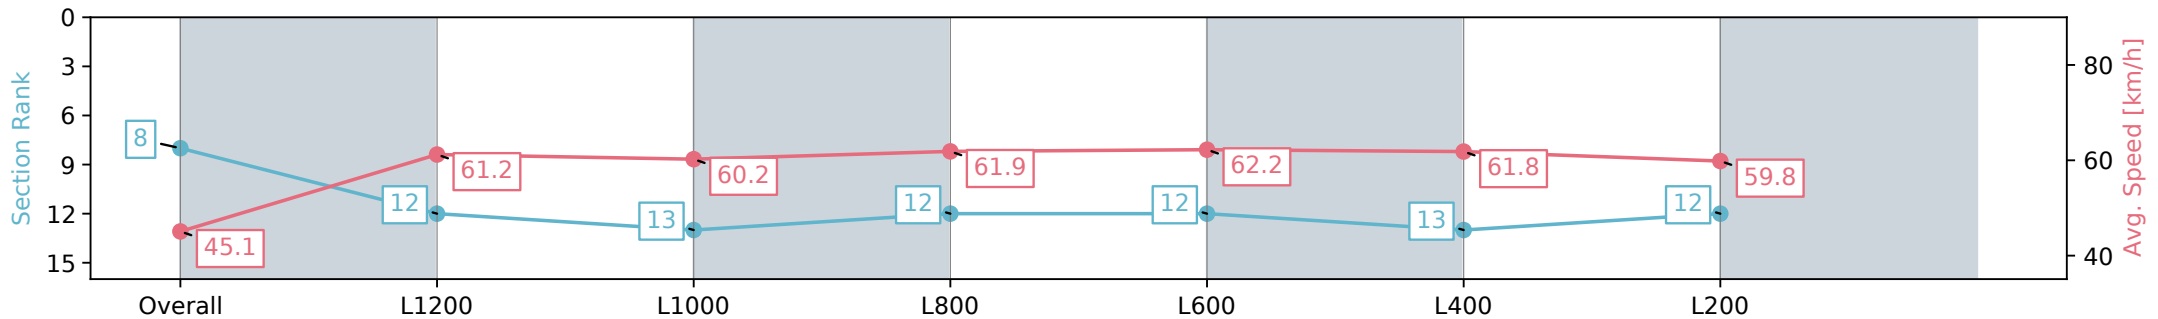

Section	Overall	L1200	L1000	L800	L600	L400	L200
Section Times	1:27.35 [8] (0:16.00)	1:11.35 [12] (0:11.84)	0:59.51 [13] (0:12.18)	0:47.33 [12] (0:11.87)	0:35.46 [12] (0:11.77)	0:23.69 [13] (0:11.66)	0:12.03 [12] (0:12.03)
Average Speed [km/h]	45.1	61.2	60.2	61.9	62.2	61.8	59.8
Top Speed [km/h]	62.8	63.5	61.6	63.1	63.4	63.3	61.4
Avg. Dist. to Rail [m]	10.8	5.4	4.0	3.7	4.4	7.0	7.5
Avg. Stride Freq. [Hz]	2.4	2.4	2.4	2.4	2.4	2.4	2.3
Avg. Stride Length [m]	5.8	7.1	7.1	7.2	7.3	7.2	7.2