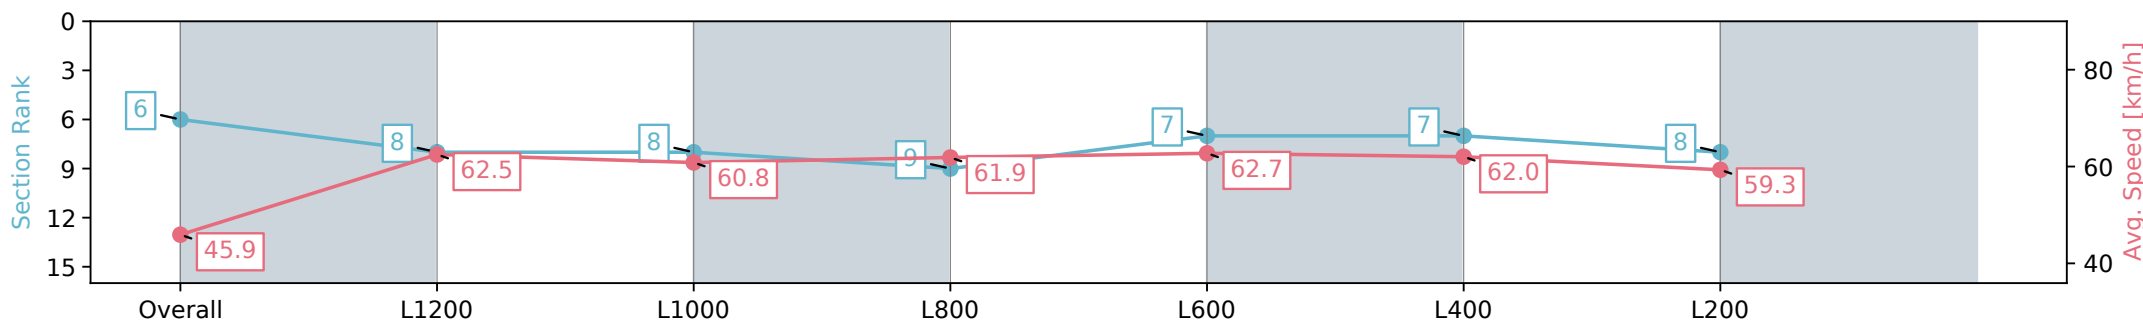

Section	Overall	L1200	L1000	L800	L600	L400	L200
Section Times	1:26.92 [6] (0:15.67)	1:11.25 [8] (0:11.59)	0:59.66 [8] (0:12.18)	0:47.48 [9] (0:12.00)	0:35.48 [7] (0:11.73)	0:23.75 [7] (0:11.62)	0:12.13 [8] (0:12.13)
Average Speed [km/h]	45.9	62.5	60.8	61.9	62.7	62.0	59.3
Top Speed [km/h]	63.5	63.7	62.7	62.6	64.1	64.1	60.4
Avg. Dist. to Rail [m]	3.0	3.1	5.9	5.9	5.5	9.0	9.9
Avg. Stride Freq. [Hz]	2.3	2.4	2.3	2.3	2.3	2.3	2.2
Avg. Stride Length [m]	6.1	7.3	7.3	7.4	7.5	7.4	7.4