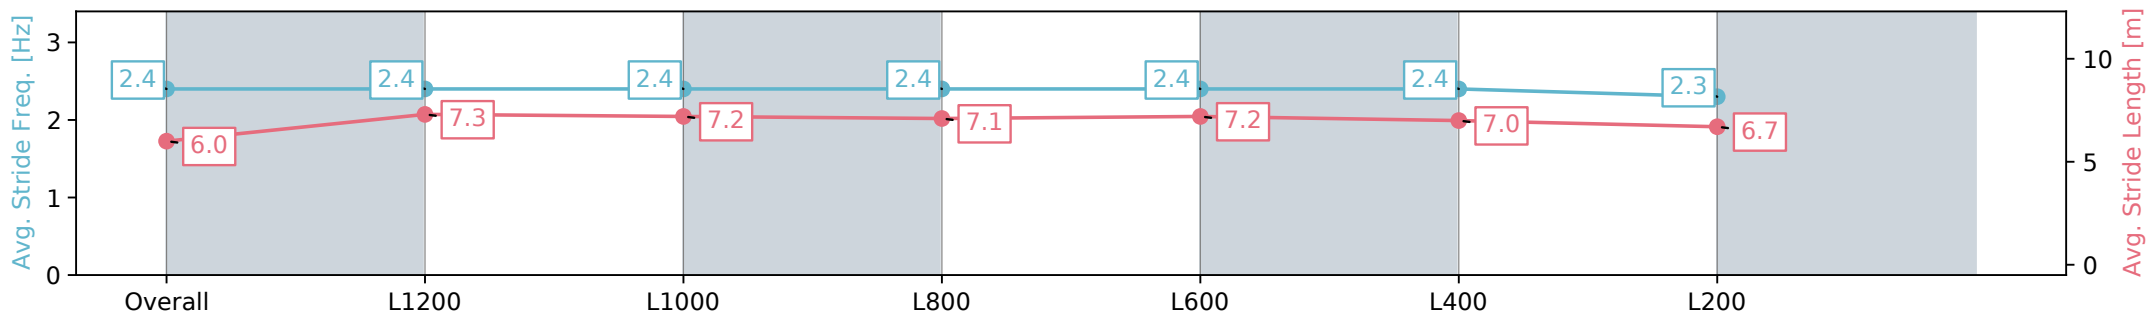

Section	Overall	L1200	L1000	L800	L600	L400	L200
Section Times	1:27.49 [10] (0:15.46)	1:12.03 [2] (0:11.43)	1:00.60 [1] (0:11.99)	0:48.61 [2] (0:12.07)	0:36.54 [2] (0:11.77)	0:24.77 [3] (0:11.99)	0:12.78 [5] (0:12.78)
Average Speed [km/h]	46.6	63.1	60.7	60.5	61.9	60.0	56.3
Top Speed [km/h]	64.7	64.8	61.7	61.9	63.4	63.0	58.9
Avg. Dist. to Rail [m]	2.7	1.2	2.2	3.1	2.7	3.9	4.2
Avg. Stride Freq. [Hz]	2.4	2.4	2.4	2.4	2.4	2.4	2.3
Avg. Stride Length [m]	6.0	7.3	7.2	7.1	7.2	7.0	6.7