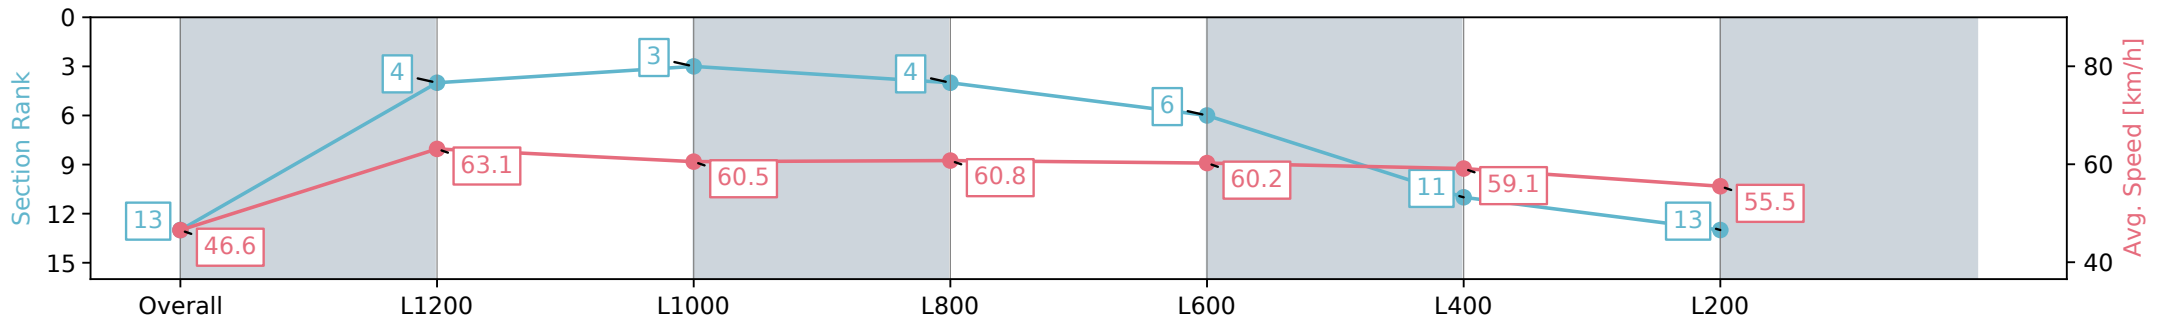

Horse/Jockey Name	IVA DREAM/Jason Holder
Finish Rank	13
Fastest Section Time (Section)	0:11.45 (L1200)
Top Speed [km/h] (Section)	64.3 (Overall)
Race State	Finished

Thomas Farms RC Murray Bridge SA - Professional

Race 4: Dutton's Easy to do Business with!! Maiden Plate - 1400m

04 September 2024 - 1:55PM

Track Rating: Good 4, Weather: Fine, Rail Position: +7.5m, chute 1200m +4.5

Section	Overall	L1200	L1000	L800	L600	L400	L200
Section Times	1:28.65 [13] (0:15.48)	1:13.17 [4] (0:11.45)	1:01.72 [3] (0:12.20)	0:49.52 [4] (0:12.15)	0:37.37 [6] (0:12.22)	0:25.15 [11] (0:12.18)	0:12.97 [13] (0:12.97)
Average Speed [km/h]	46.6	63.1	60.5	60.8	60.2	59.1	55.5
Top Speed [km/h]	64.0	64.3	61.2	61.6	61.5	60.2	57.6
Avg. Dist. to Rail [m]	9.1	4.6	4.7	5.2	5.5	7.7	7.2
Avg. Stride Freq. [Hz]	2.4	2.4	2.4	2.4	2.4	2.3	2.2
Avg. Stride Length [m]	5.9	7.2	7.2	7.1	7.1	7.0	6.9

- [ ] Ranking at each section and finish
- -:-:- No data available at this section
- NA No data available