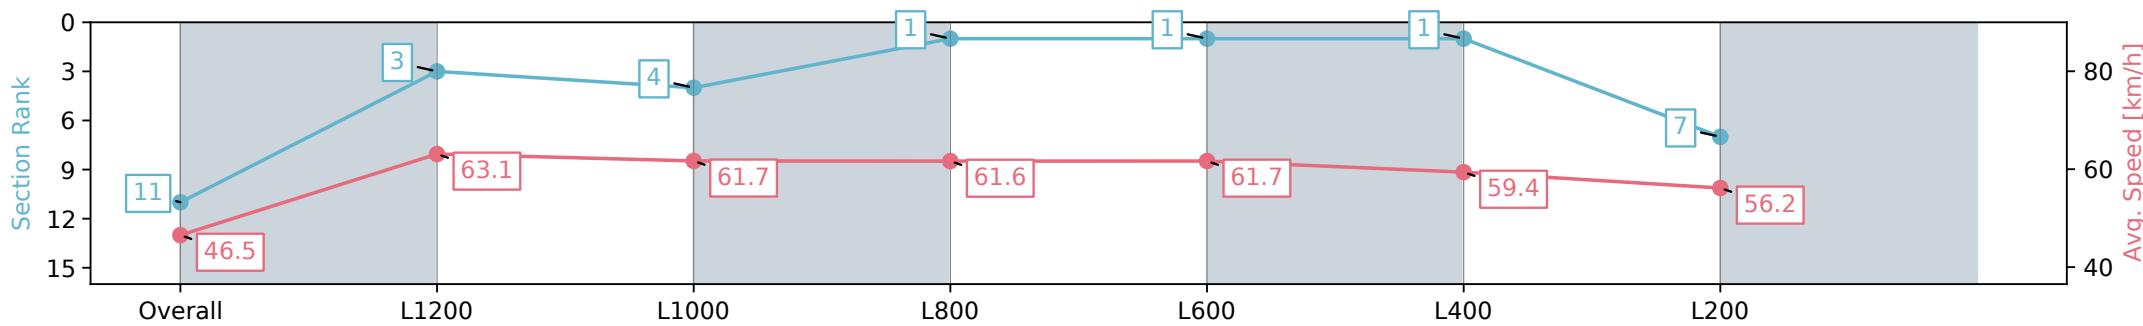

Horse/Jockey Name	BAD TO THE BONE/Rochelle Milnes
Finish Rank	11
Fastest Section Time (Section)	0:11.46 (L1200)
Top Speed [km/h] (Section)	65.2 (Overall)
Race State	Finished

Thomas Farms RC Murray Bridge SA - Professional

Race 4: Dutton's Easy to do Business with!! Maiden Plate - 1400m

04 September 2024 - 1:55PM

Track Rating: Good 4, Weather: Fine, Rail Position: +7.5m, chute 1200m +4.5

Section	Overall	L1200	L1000	L800	L600	L400	L200
Section Times	1:27.59 [11] (0:15.47)	1:12.12 [3] (0:11.46)	1:00.66 [4] (0:11.94)	0:48.72 [1] (0:11.91)	0:36.81 [1] (0:11.88)	0:24.93 [1] (0:12.11)	0:12.82 [7] (0:12.82)
Average Speed [km/h]	46.5	63.1	61.7	61.6	61.7	59.4	56.2
Top Speed [km/h]	65.1	65.2	62.0	62.2	62.6	61.3	58.2
Avg. Dist. to Rail [m]	6.9	3.5	4.4	4.1	4.2	5.5	6.4
Avg. Stride Freq. [Hz]	2.4	2.4	2.4	2.4	2.4	2.4	2.4
Avg. Stride Length [m]	5.9	7.2	7.1	7.1	7.0	6.8	6.6

[ ] Ranking at each section and finish
-:-:- No data available at this section
NA No data available