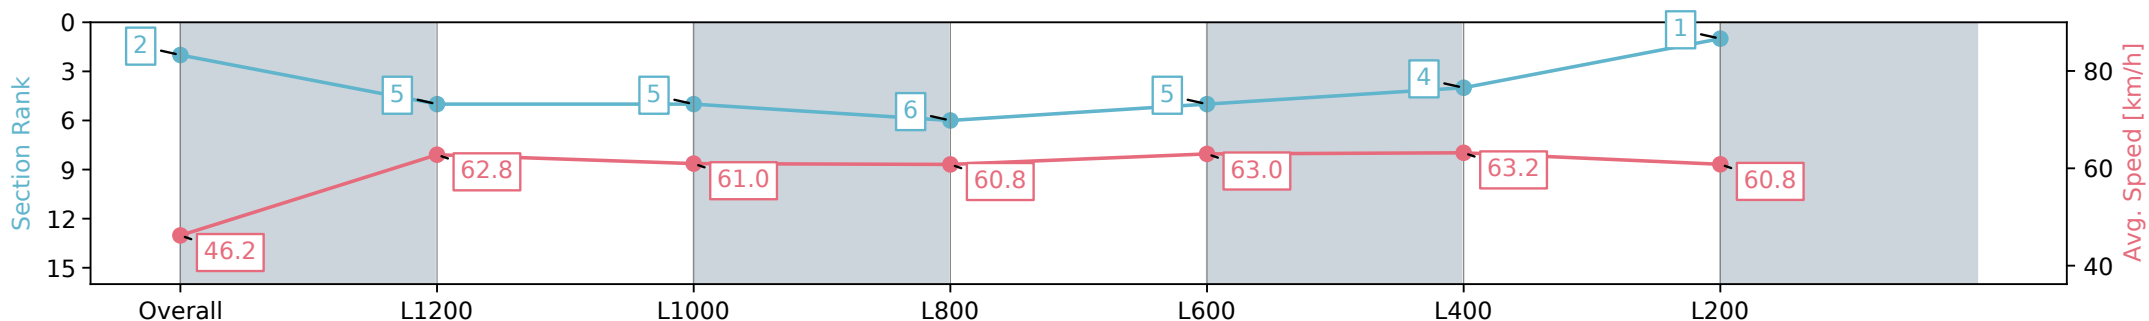

Section	Overall	L1200	L1000	L800	L600	L400	L200
Section Times	1:26.11 [2] (0:15.56)	1:10.54 [5] (0:11.53)	0:59.01 [5] (0:12.08)	0:46.93 [6] (0:12.10)	0:34.83 [5] (0:11.60)	0:23.23 [4] (0:11.40)	0:11.83 [1] (0:11.83)
Average Speed [km/h]	46.2	62.8	61.0	60.8	63.0	63.2	60.8
Top Speed [km/h]	62.7	64.7	61.4	62.4	63.4	64.4	61.9
Avg. Dist. to Rail [m]	5.4	3.5	4.5	4.3	3.9	7.0	7.0
Avg. Stride Freq. [Hz]	2.3	2.4	2.3	2.3	2.3	2.3	2.3
Avg. Stride Length [m]	6.1	7.3	7.3	7.3	7.5	7.5	7.4