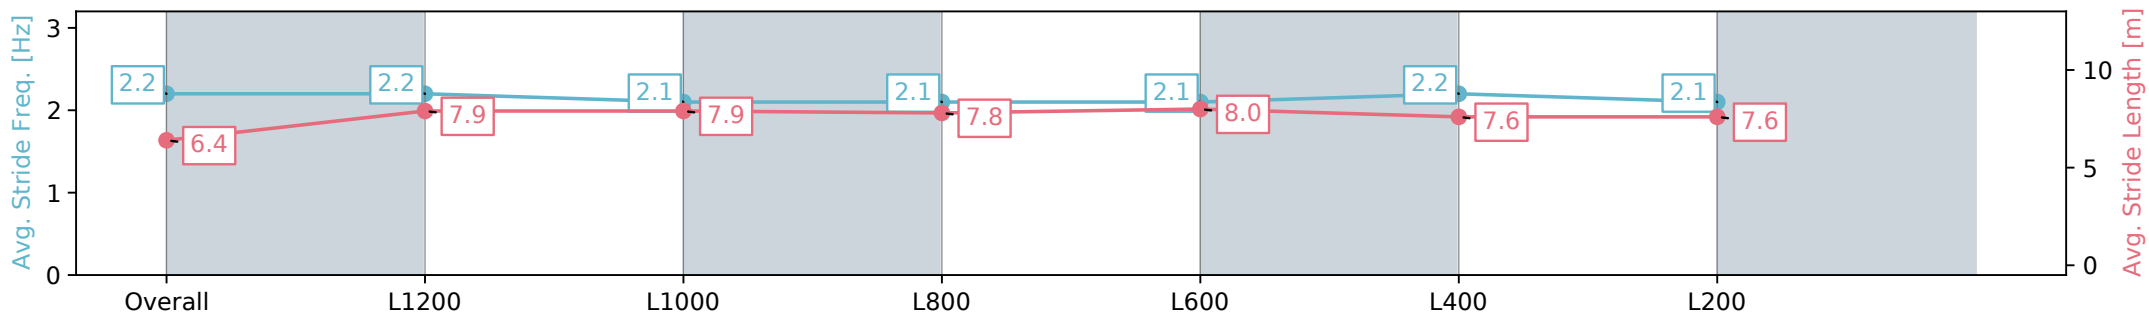

Horse/Jockey Name	CHOLULA/Dylan Caboche
Finish Rank	12
Fastest Section Time (Section)	0:11.63 (L1200)
Top Speed [km/h] (Section)	63.1 (Overall)
Race State	Finished

Thomas Farms RC Murray Bridge SA - Professional

Race 4: Dutton's Easy to do Business with!! Maiden Plate - 1400m

04 September 2024 - 1:55PM

Track Rating: Good 4, Weather: Fine, Rail Position: +7.5m, chute 1200m +4.5

Section	Overall	L1200	L1000	L800	L600	L400	L200
Section Times	1:27.79 [12] (0:15.79)	1:12.00 [10] (0:11.63)	1:00.37 [9] (0:11.97)	0:48.40 [7] (0:12.07)	0:36.33 [8] (0:11.78)	0:24.55 [8] (0:11.94)	0:12.61 [11] (0:12.61)
Average Speed [km/h]	45.7	62.0	60.9	60.9	61.9	60.2	57.1
Top Speed [km/h]	62.7	63.1	61.6	62.3	62.5	62.1	59.0
Avg. Dist. to Rail [m]	2.8	1.4	2.6	3.9	3.0	3.9	4.5
Avg. Stride Freq. [Hz]	2.2	2.2	2.1	2.1	2.1	2.2	2.1
Avg. Stride Length [m]	6.4	7.9	7.9	7.8	8.0	7.6	7.6

Report Created: Wed 04 September 2024 17:39:21 GMT+10 (Note: Timing is based on positional data)

- [ ] Ranking at each section and finish
- -:-:- No data available at this section
- NA No data available