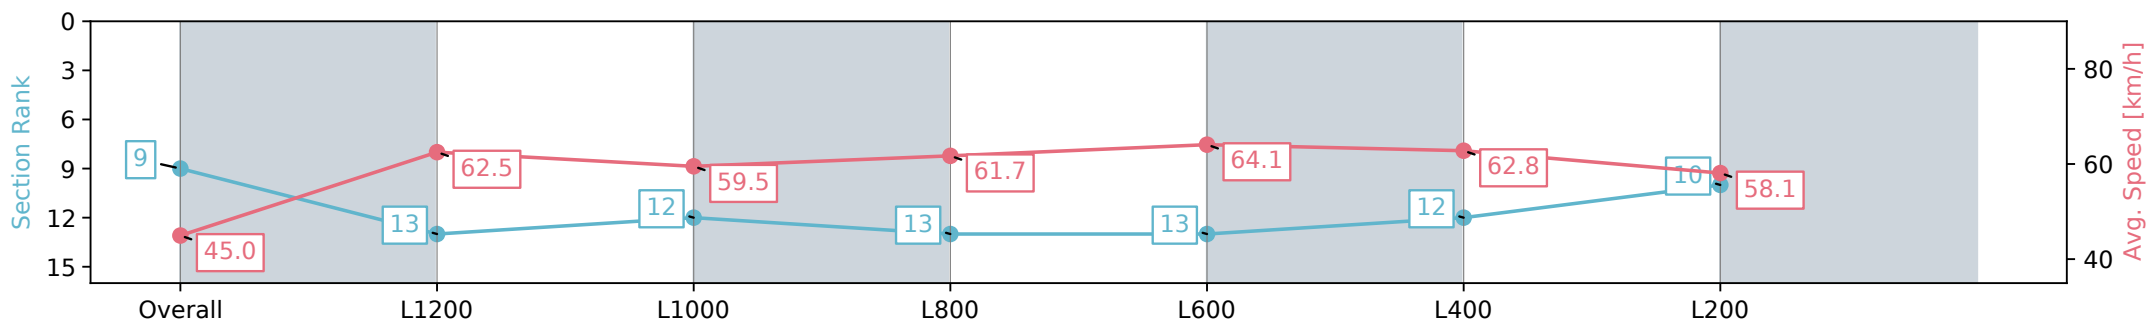

Section	Overall	L1200	L1000	L800	L600	L400	L200
Section Times	1:27.39 [9] (0:16.01)	1:11.38 [13] (0:11.60)	0:59.78 [12] (0:12.45)	0:47.33 [13] (0:11.96)	0:35.37 [13] (0:11.52)	0:23.85 [12] (0:11.46)	0:12.39 [10] (0:12.39)
Average Speed [km/h]	45.0	62.5	59.5	61.7	64.1	62.8	58.1
Top Speed [km/h]	62.6	63.5	60.8	62.5	64.9	64.8	60.8
Avg. Dist. to Rail [m]	9.2	5.4	5.6	5.1	6.3	10.7	11.0
Avg. Stride Freq. [Hz]	2.3	2.3	2.2	2.3	2.3	2.3	2.3
Avg. Stride Length [m]	6.1	7.5	7.3	7.5	7.6	7.5	7.2