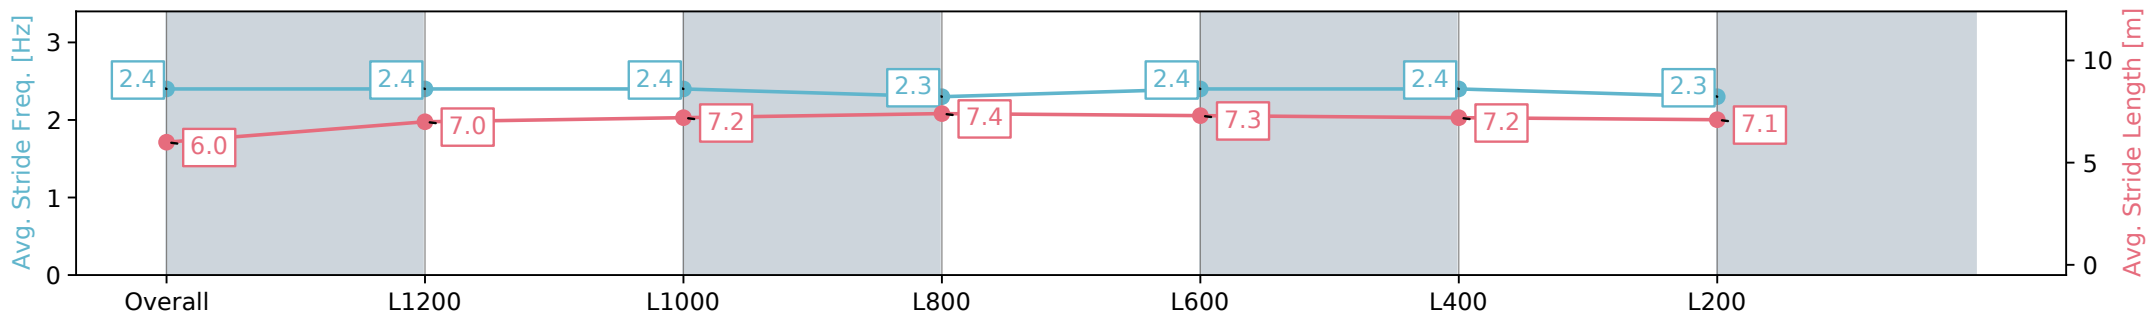

Section	Overall	L1200	L1000	L800	L600	L400	L200
Section Times	1:26.59 [5] (0:15.39)	1:11.20 [1] (0:11.51)	0:59.69 [2] (0:12.07)	0:47.62 [3] (0:12.03)	0:35.59 [3] (0:11.70)	0:23.89 [2] (0:11.72)	0:12.17 [3] (0:12.17)
Average Speed [km/h]	46.8	62.7	60.8	60.9	62.5	61.4	59.2
Top Speed [km/h]	64.2	64.3	61.8	62.1	62.9	62.7	60.3
Avg. Dist. to Rail [m]	6.6	3.1	3.8	3.8	3.7	5.1	4.0
Avg. Stride Freq. [Hz]	2.4	2.4	2.4	2.3	2.4	2.4	2.3
Avg. Stride Length [m]	6.0	7.0	7.2	7.4	7.3	7.2	7.1