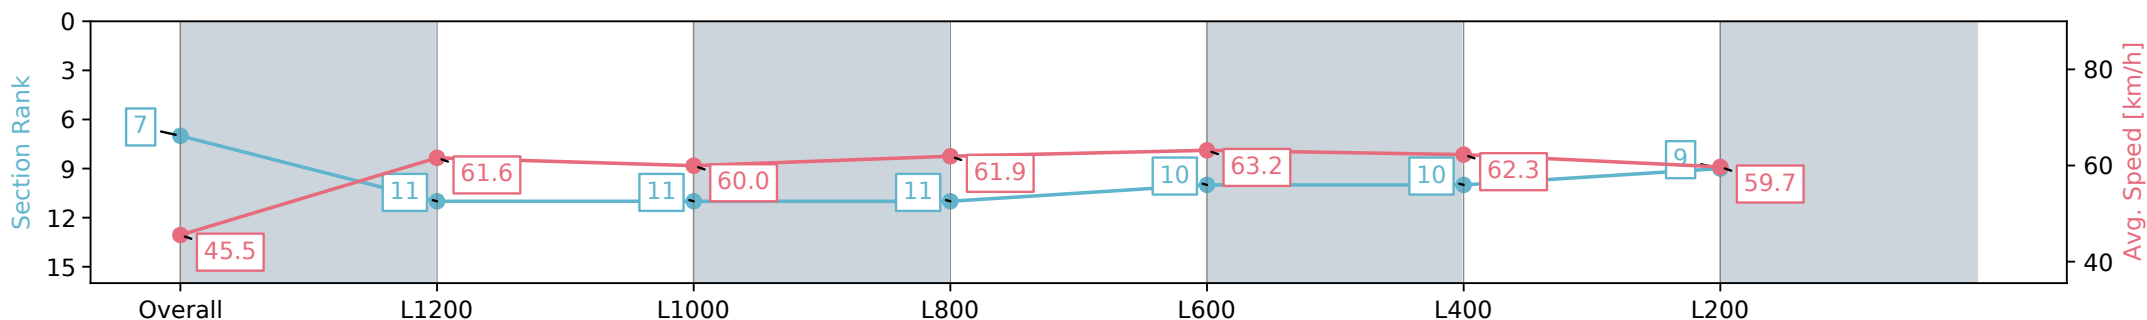

Section	Overall	L1200	L1000	L800	L600	L400	L200
Section Times	1:27.01 [7] (0:15.82)	1:11.19 [11] (0:11.72)	0:59.47 [11] (0:12.25)	0:47.22 [11] (0:11.95)	0:35.27 [10] (0:11.64)	0:23.63 [10] (0:11.56)	0:12.07 [9] (0:12.07)
Average Speed [km/h]	45.5	61.6	60.0	61.9	63.2	62.3	59.7
Top Speed [km/h]	63.0	63.2	61.0	63.3	63.9	63.8	61.3
Avg. Dist. to Rail [m]	4.4	2.7	4.0	5.4	5.4	9.2	10.5
Avg. Stride Freq. [Hz]	2.4	2.4	2.4	2.4	2.5	2.5	2.4
Avg. Stride Length [m]	5.7	7.0	7.0	7.0	7.1	7.0	6.8