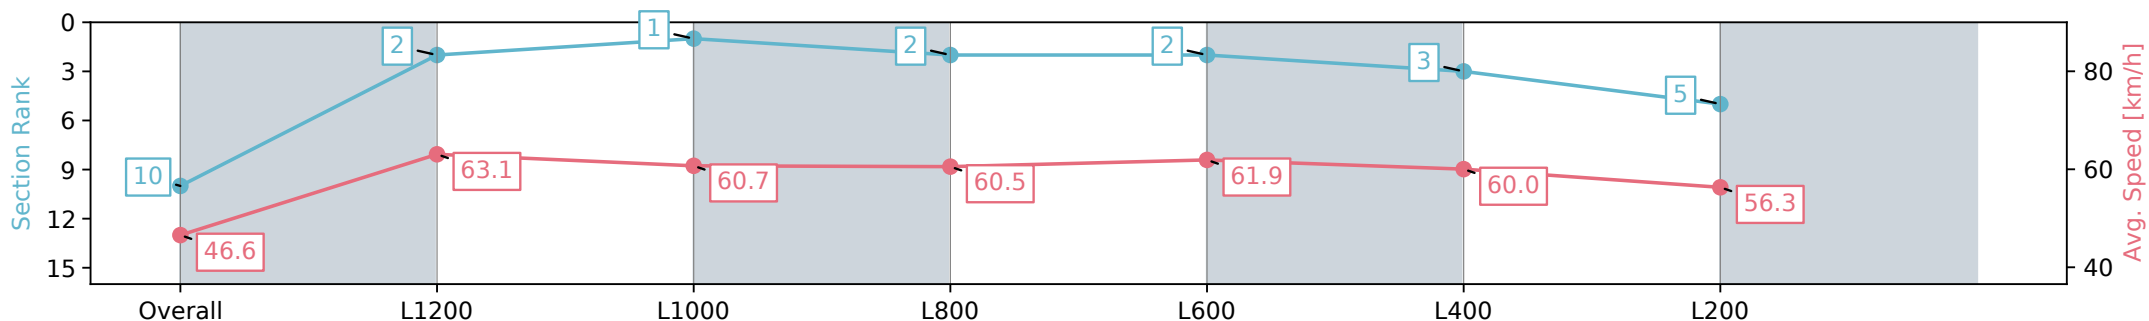

Horse/Jockey Name	MATEO/Jessica Eaton
Finish Rank	10
Fastest Section Time (Section)	0:11.43 (L1200)
Top Speed [km/h] (Section)	64.8 (Overall)
Race State	Finished

Thomas Farms RC Murray Bridge SA - Professional

Race 4: Dutton's Easy to do Business with!! Maiden Plate - 1400m

04 September 2024 - 1:55PM

Track Rating: Good 4, Weather: Fine, Rail Position: +7.5m, chute 1200m +4.5

Section	Overall	L1200	L1000	L800	L600	L400	L200
Section Times	1:27.49 [10] (0:15.46)	1:12.03 [2] (0:11.43)	1:00.60 [1] (0:11.99)	0:48.61 [2] (0:12.07)	0:36.54 [2] (0:11.77)	0:24.77 [3] (0:11.99)	0:12.78 [5] (0:12.78)
Average Speed [km/h]	46.6	63.1	60.7	60.5	61.9	60.0	56.3
Top Speed [km/h]	64.7	64.8	61.7	61.9	63.4	63.0	58.9
Avg. Dist. to Rail [m]	2.7	1.2	2.2	3.1	2.7	3.9	4.2
Avg. Stride Freq. [Hz]	2.4	2.4	2.4	2.4	2.4	2.4	2.3
Avg. Stride Length [m]	6.0	7.3	7.2	7.1	7.2	7.0	6.7

Report Created: Wed 04 September 2024 17:39:20 GMT+10 (Note: Timing is based on positional data)

- [ ] Ranking at each section and finish
- -:-:- No data available at this section
- NA No data available