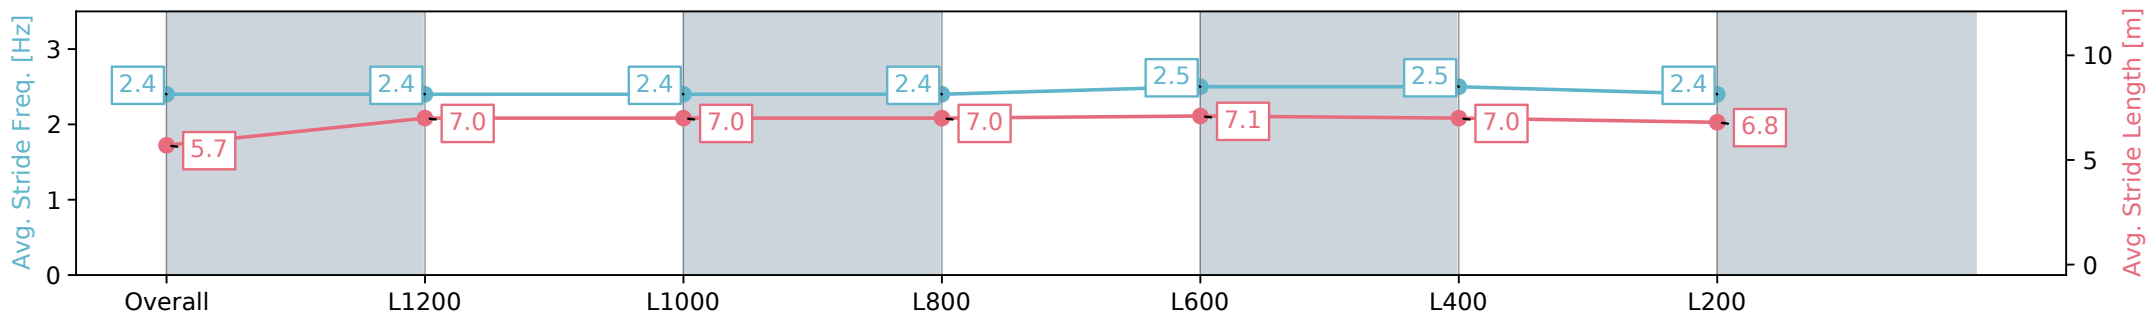

Section	Overall	L1200	L1000	L800	L600	L400	L200
Section Times	1:27.01 [7] (0:15.82)	1:11.19 [11] (0:11.72)	0:59.47 [11] (0:12.25)	0:47.22 [11] (0:11.95)	0:35.27 [10] (0:11.64)	0:23.63 [10] (0:11.56)	0:12.07 [9] (0:12.07)
Average Speed [km/h]	45.5	61.6	60.0	61.9	63.2	62.3	59.7
Top Speed [km/h]	63.0	63.2	61.0	63.3	63.9	63.8	61.3
Avg. Dist. to Rail [m]	4.4	2.7	4.0	5.4	5.4	9.2	10.5
Avg. Stride Freq. [Hz]	2.4	2.4	2.4	2.4	2.5	2.5	2.4
Avg. Stride Length [m]	5.7	7.0	7.0	7.0	7.1	7.0	6.8