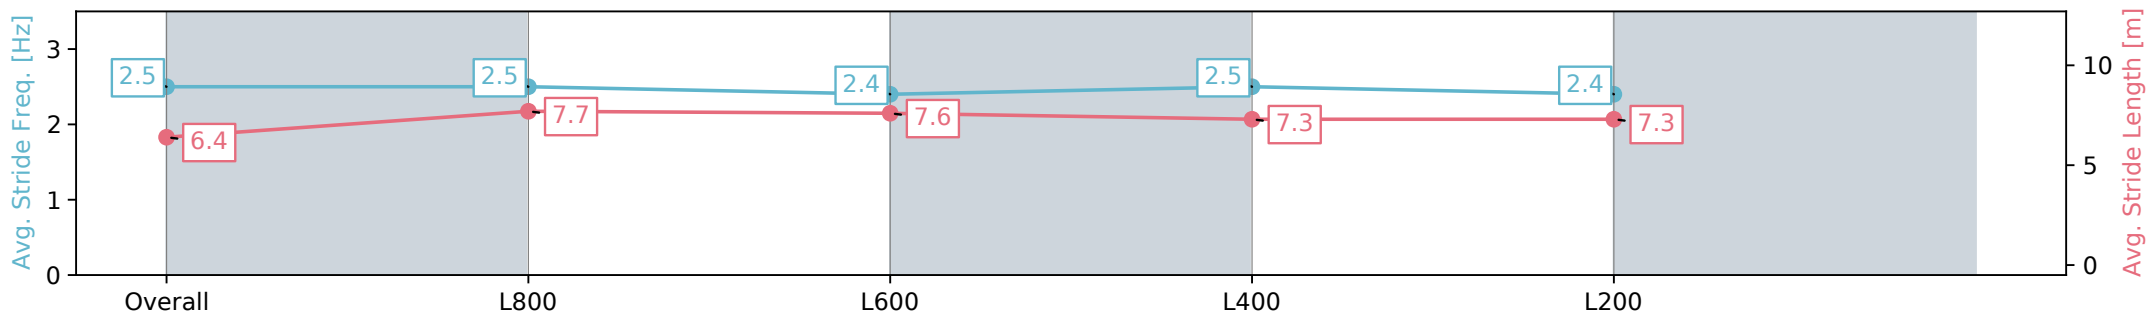

Section	Overall	L800	L600	L400	L200
Section Times	0:58.28 [7] (0:14.04)	0:44.24 [7] (0:10.79)	0:33.45 [6] (0:10.98)	0:22.47 [6] (0:11.00)	0:11.47 [6] (0:11.47)
Average Speed [km/h]	51.3	67.8	67.0	65.5	62.7
Top Speed [km/h]	68.2	69.0	68.1	66.5	64.9
Avg. Dist. to Rail [m]	1.0	4.6	5.5	6.9	7.3
Avg. Stride Freq. [Hz]	2.5	2.5	2.4	2.5	2.4
Avg. Stride Length [m]	6.4	7.7	7.6	7.3	7.3