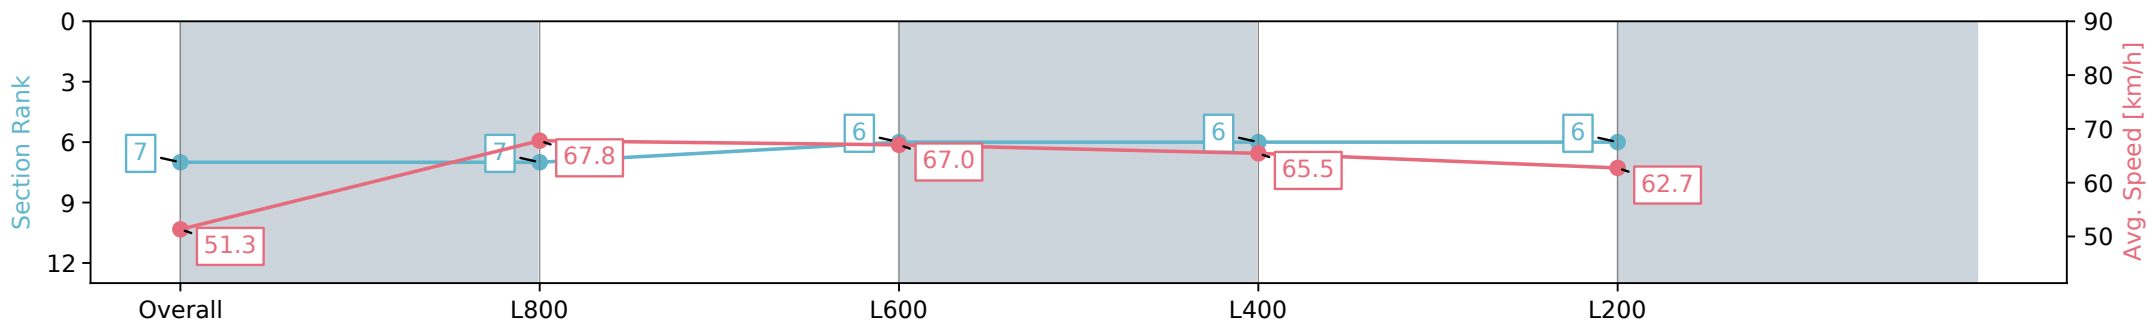

Section	Overall	L800	L600	L400	L200
Section Times	0:58.28 [7] (0:14.04)	0:44.24 [7] (0:10.79)	0:33.45 [6] (0:10.98)	0:22.47 [6] (0:11.00)	0:11.47 [6] (0:11.47)
Average Speed [km/h]	51.3	67.8	67.0	65.5	62.7
Top Speed [km/h]	68.2	69.0	68.1	66.5	64.9
Avg. Dist. to Rail [m]	1.0	4.6	5.5	6.9	7.3
Avg. Stride Freq. [Hz]	2.5	2.5	2.4	2.5	2.4
Avg. Stride Length [m]	6.4	7.7	7.6	7.3	7.3