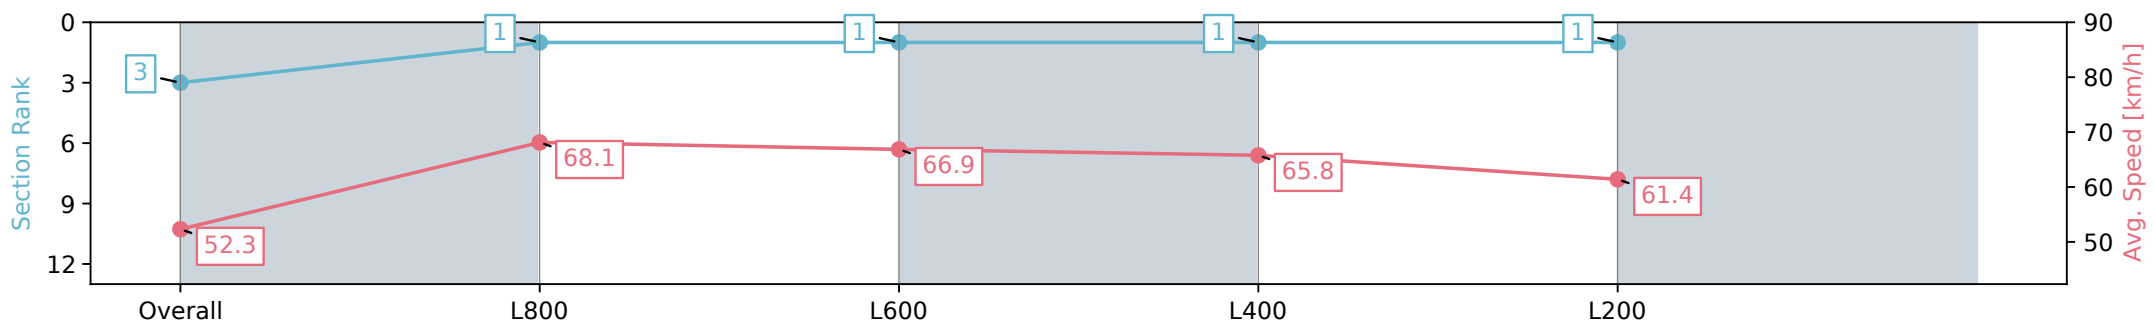

Section	Overall	L800	L600	L400	L200
Section Times	0:57.91 [3] (0:13.77)	0:44.14 [1] (0:10.65)	0:33.49 [1] (0:10.81)	0:22.68 [1] (0:10.95)	0:11.73 [1] (0:11.73)
Average Speed [km/h]	52.3	68.1	66.9	65.8	61.4
Top Speed [km/h]	69.2	70.0	67.5	67.6	63.5
Avg. Dist. to Rail [m]	1.6	2.5	1.2	5.0	4.2
Avg. Stride Freq. [Hz]	2.6	2.5	2.5	2.5	2.4
Avg. Stride Length [m]	6.2	7.5	7.5	7.3	7.2