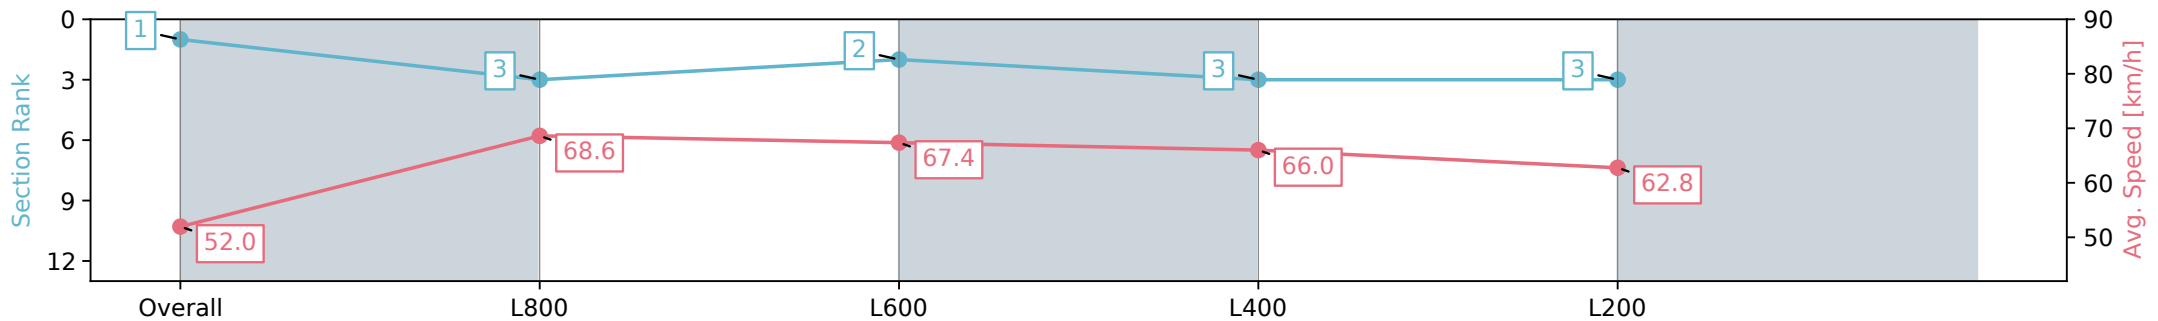

Section	Overall	L800	L600	L400	L200
Section Times	0:57.80 [1] (0:13.86)	0:43.94 [3] (0:10.65)	0:33.29 [2] (0:10.91)	0:22.38 [3] (0:10.91)	0:11.47 [3] (0:11.47)
Average Speed [km/h]	52.0	68.6	67.4	66.0	62.8
Top Speed [km/h]	69.2	69.6	69.0	66.6	65.7
Avg. Dist. to Rail [m]	0.9	3.7	5.1	9.0	9.2
Avg. Stride Freq. [Hz]	2.6	2.5	2.5	2.5	2.4
Avg. Stride Length [m]	6.2	7.5	7.2	7.2	7.2