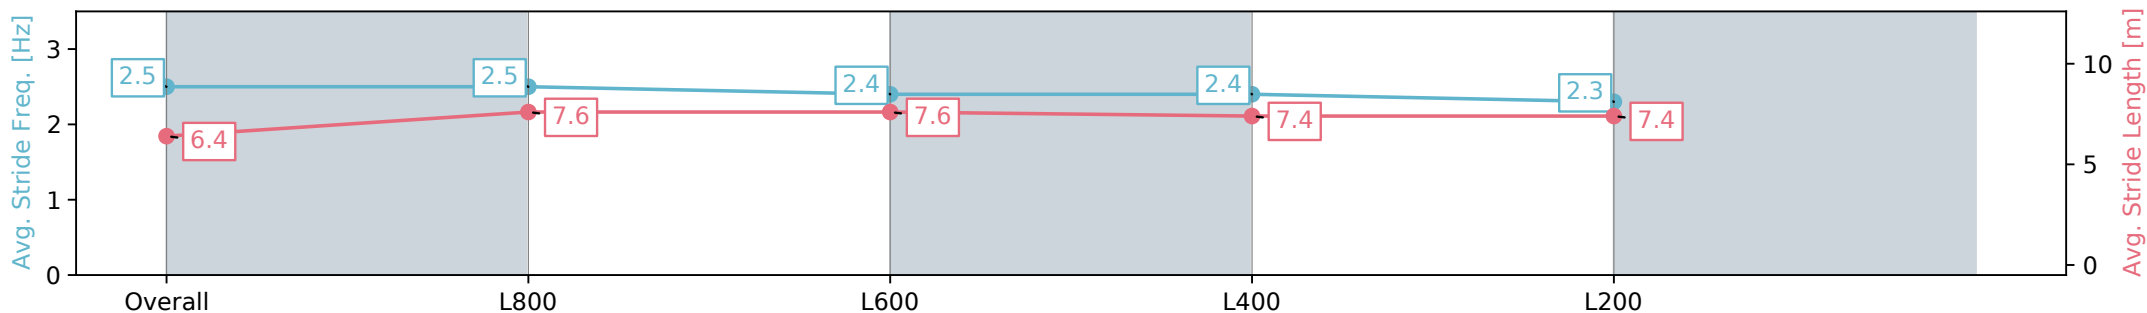

Section	Overall	L800	L600	L400	L200
Section Times	0:58.80 [9] (0:14.28)	0:44.52 [9] (0:10.72)	0:33.80 [9] (0:11.04)	0:22.76 [9] (0:11.07)	0:11.69 [10] (0:11.69)
Average Speed [km/h]	50.4	67.8	66.6	65.1	61.6
Top Speed [km/h]	67.8	68.7	68.0	67.1	64.0
Avg. Dist. to Rail [m]	1.3	2.7	5.6	11.1	13.2
Avg. Stride Freq. [Hz]	2.5	2.5	2.4	2.4	2.3
Avg. Stride Length [m]	6.4	7.6	7.6	7.4	7.4