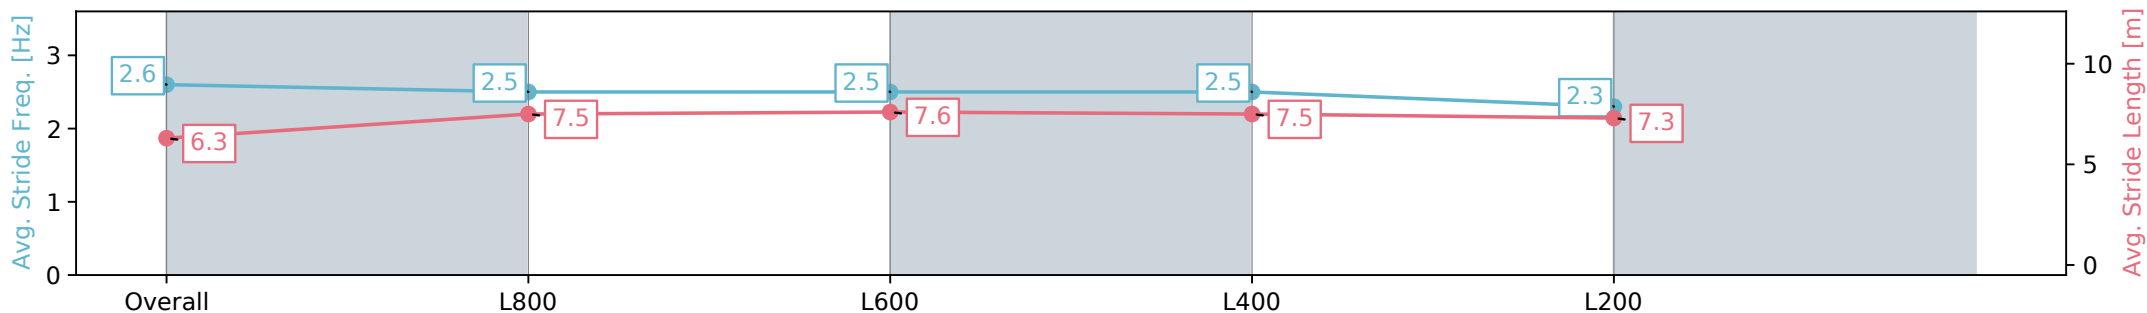

Section	Overall	L800	L600	L400	L200
Section Times	0:58.07 [4] (0:13.84)	0:44.23 [2] (0:10.74)	0:33.49 [3] (0:10.77)	0:22.72 [2] (0:10.96)	0:11.76 [2] (0:11.76)
Average Speed [km/h]	52.0	68.4	68.1	65.6	61.3
Top Speed [km/h]	68.6	69.4	69.2	68.0	63.9
Avg. Dist. to Rail [m]	4.0	5.4	5.0	6.9	7.4
Avg. Stride Freq. [Hz]	2.6	2.5	2.5	2.5	2.3
Avg. Stride Length [m]	6.3	7.5	7.6	7.5	7.3