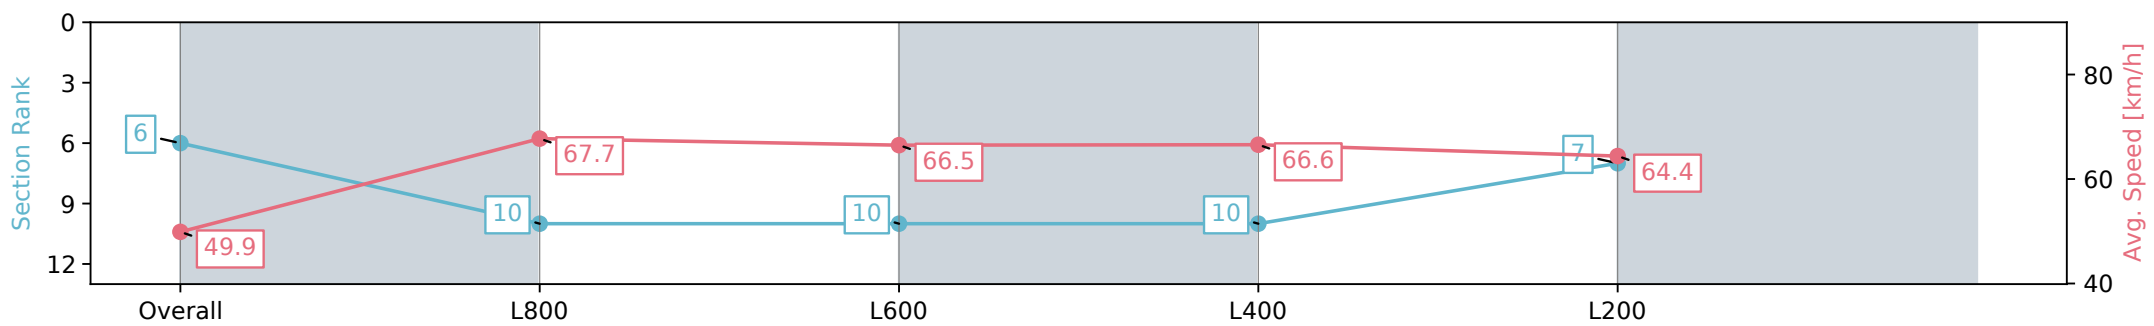

Section	Overall	L800	L600	L400	L200
Section Times	0:58.11 [6] (0:14.43)	0:43.68 [10] (0:10.75)	0:32.93 [10] (0:10.92)	0:22.01 [10] (0:10.81)	0:11.20 [7] (0:11.20)
Average Speed [km/h]	49.9	67.7	66.5	66.6	64.4
Top Speed [km/h]	67.5	68.6	67.9	67.3	65.5
Avg. Dist. to Rail [m]	1.3	3.0	2.3	5.3	9.8
Avg. Stride Freq. [Hz]	2.3	2.4	2.4	2.4	2.3
Avg. Stride Length [m]	6.7	8.0	7.8	7.7	7.7