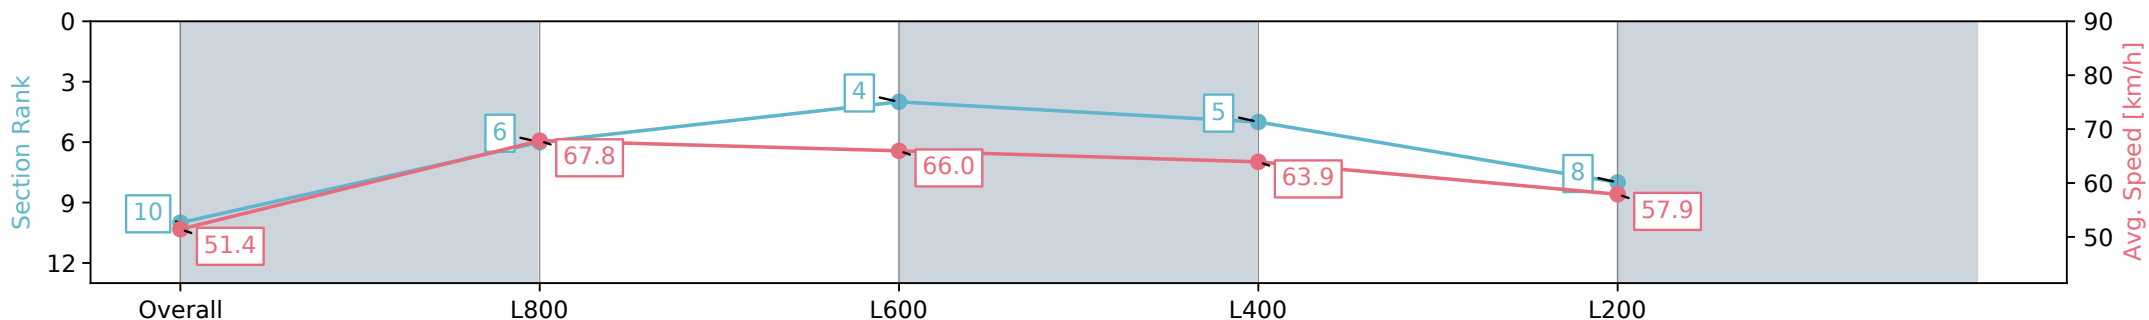

Section	Overall	L800	L600	L400	L200
Section Times	0:59.41 [10] (0:14.00)	0:45.41 [6] (0:10.70)	0:34.71 [4] (0:11.00)	0:23.71 [5] (0:11.27)	0:12.44 [8] (0:12.44)
Average Speed [km/h]	51.4	67.8	66.0	63.9	57.9
Top Speed [km/h]	68.5	69.1	67.3	66.2	61.1
Avg. Dist. to Rail [m]	1.3	2.1	2.6	5.4	7.7
Avg. Stride Freq. [Hz]	2.6	2.6	2.6	2.5	2.4
Avg. Stride Length [m]	6.1	7.2	7.2	7.0	6.7