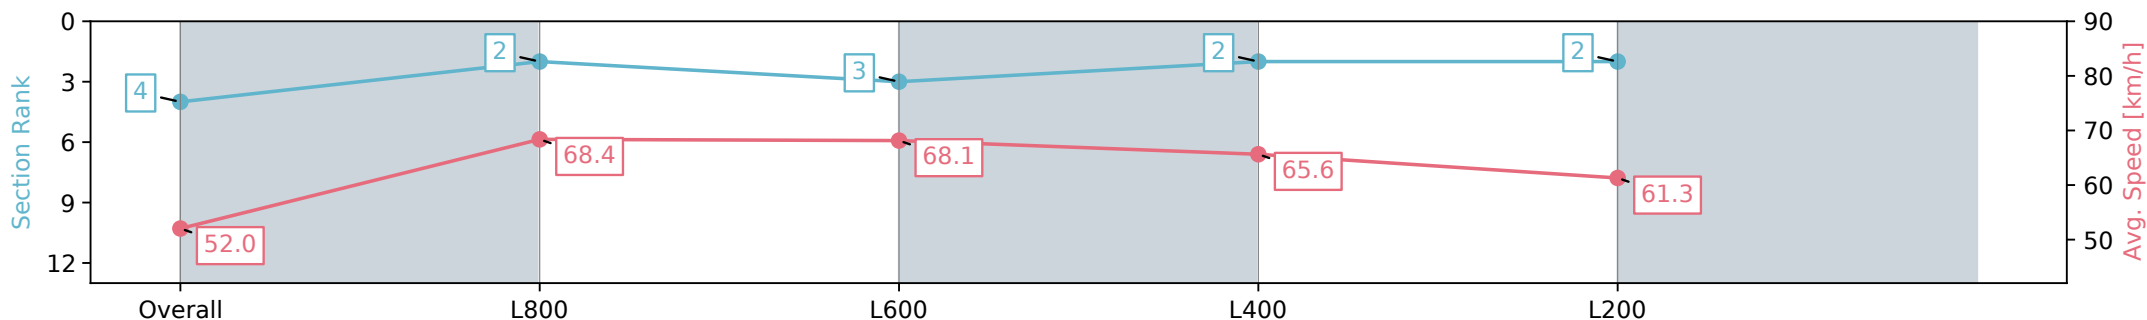

Section	Overall	L800	L600	L400	L200
Section Times	0:58.07 [4] (0:13.84)	0:44.23 [2] (0:10.74)	0:33.49 [3] (0:10.77)	0:22.72 [2] (0:10.96)	0:11.76 [2] (0:11.76)
Average Speed [km/h]	52.0	68.4	68.1	65.6	61.3
Top Speed [km/h]	68.6	69.4	69.2	68.0	63.9
Avg. Dist. to Rail [m]	4.0	5.4	5.0	6.9	7.4
Avg. Stride Freq. [Hz]	2.6	2.5	2.5	2.5	2.3
Avg. Stride Length [m]	6.3	7.5	7.6	7.5	7.3