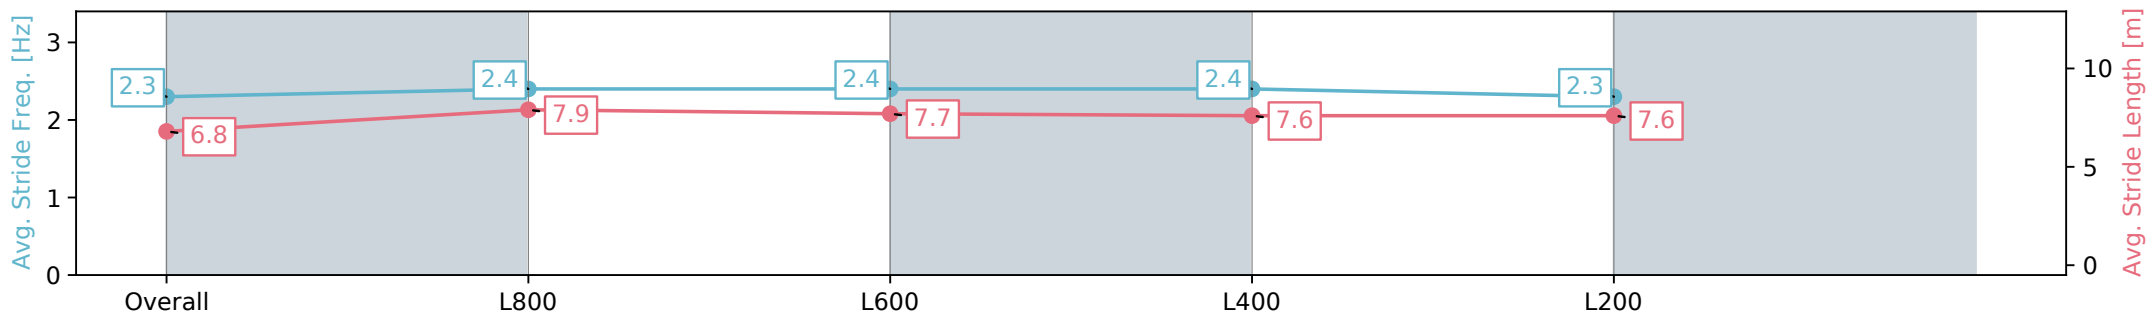

Section	Overall	L800	L600	L400	L200
Section Times	0:57.86 [2] (0:14.08)	0:43.78 [8] (0:10.88)	0:32.90 [8] (0:10.93)	0:21.97 [7] (0:10.77)	0:11.20 [4] (0:11.20)
Average Speed [km/h]	51.2	66.8	66.6	66.8	64.3
Top Speed [km/h]	68.1	68.7	68.0	68.8	67.1
Avg. Dist. to Rail [m]	0.8	3.0	2.5	3.3	5.4
Avg. Stride Freq. [Hz]	2.3	2.4	2.4	2.4	2.3
Avg. Stride Length [m]	6.8	7.9	7.7	7.6	7.6