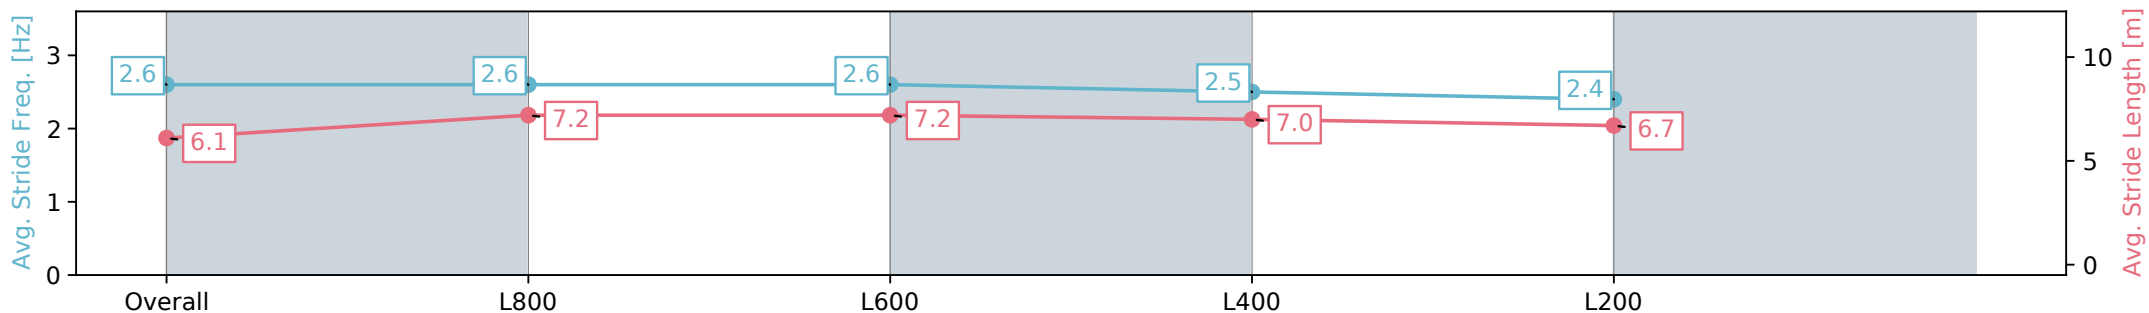

Section	Overall	L800	L600	L400	L200
Section Times	0:59.41 [10] (0:14.00)	0:45.41 [6] (0:10.70)	0:34.71 [4] (0:11.00)	0:23.71 [5] (0:11.27)	0:12.44 [8] (0:12.44)
Average Speed [km/h]	51.4	67.8	66.0	63.9	57.9
Top Speed [km/h]	68.5	69.1	67.3	66.2	61.1
Avg. Dist. to Rail [m]	1.3	2.1	2.6	5.4	7.7
Avg. Stride Freq. [Hz]	2.6	2.6	2.6	2.5	2.4
Avg. Stride Length [m]	6.1	7.2	7.2	7.0	6.7