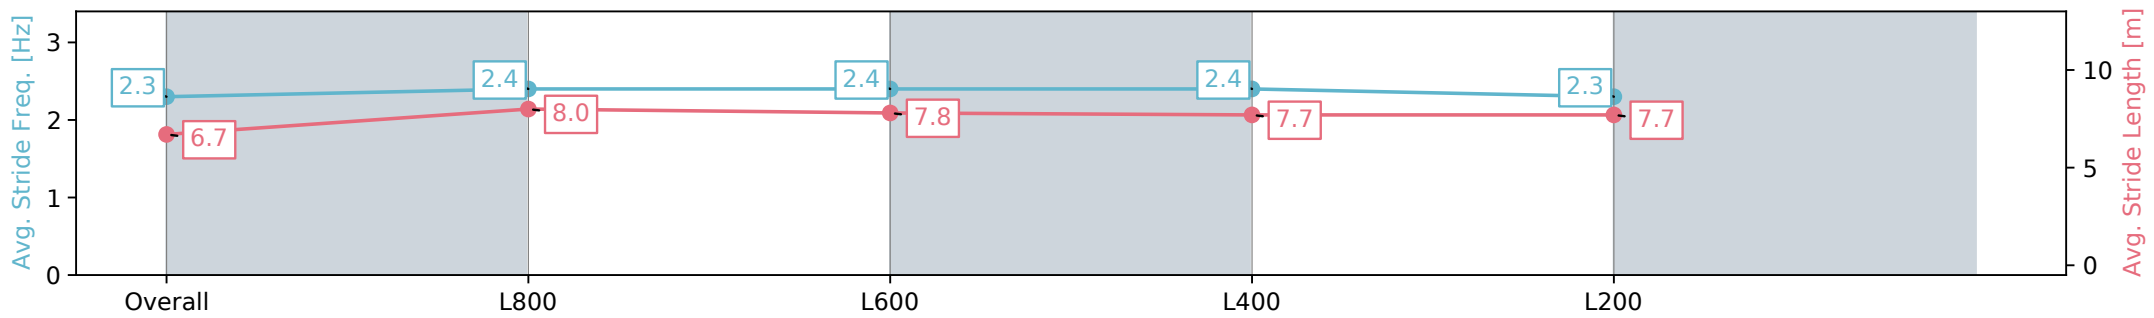

Section	Overall	L800	L600	L400	L200
Section Times	0:58.11 [6] (0:14.43)	0:43.68 [10] (0:10.75)	0:32.93 [10] (0:10.92)	0:22.01 [10] (0:10.81)	0:11.20 [7] (0:11.20)
Average Speed [km/h]	49.9	67.7	66.5	66.6	64.4
Top Speed [km/h]	67.5	68.6	67.9	67.3	65.5
Avg. Dist. to Rail [m]	1.3	3.0	2.3	5.3	9.8
Avg. Stride Freq. [Hz]	2.3	2.4	2.4	2.4	2.3
Avg. Stride Length [m]	6.7	8.0	7.8	7.7	7.7