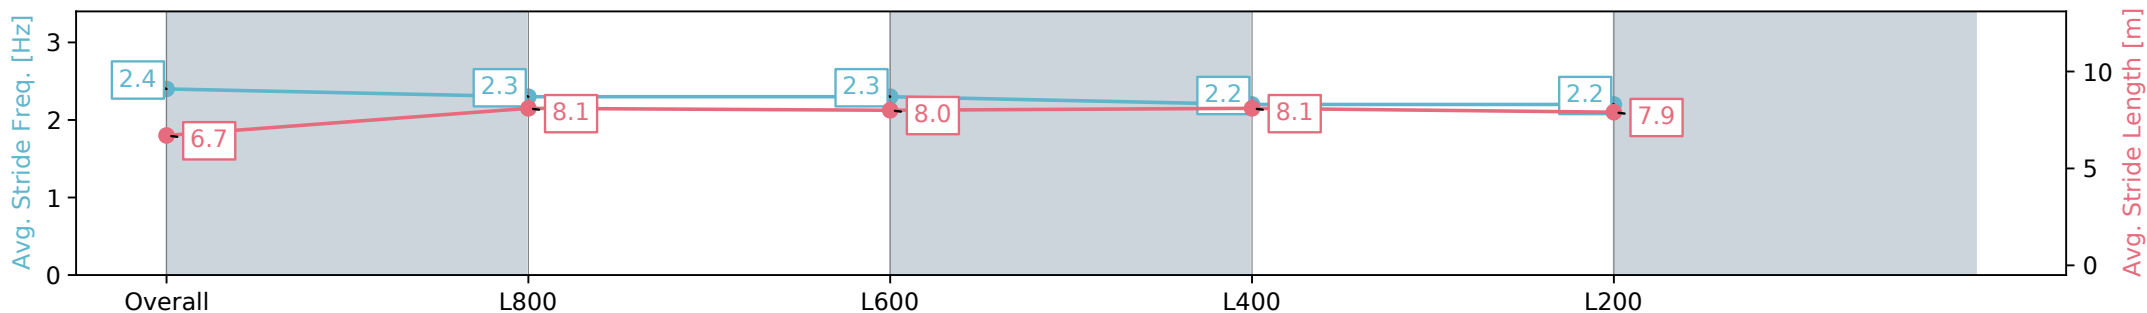

Section	Overall	L800	L600	L400	L200
Section Times	0:58.09 [5] (0:13.99)	0:44.10 [5] (0:10.71)	0:33.39 [5] (0:10.94)	0:22.45 [4] (0:11.03)	0:11.42 [5] (0:11.42)
Average Speed [km/h]	51.6	68.3	67.2	65.2	63.1
Top Speed [km/h]	67.4	68.9	68.0	66.8	64.4
Avg. Dist. to Rail [m]	5.2	5.5	4.8	7.8	11.2
Avg. Stride Freq. [Hz]	2.4	2.3	2.3	2.2	2.2
Avg. Stride Length [m]	6.7	8.1	8.0	8.1	7.9