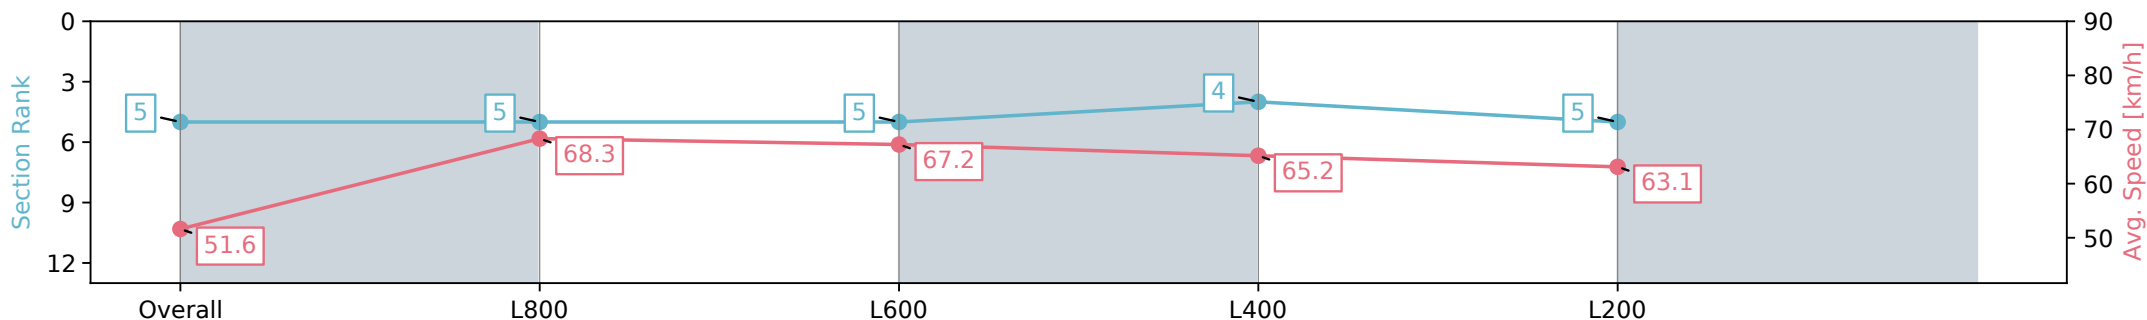

Section	Overall	L800	L600	L400	L200
Section Times	0:58.09 [5] (0:13.99)	0:44.10 [5] (0:10.71)	0:33.39 [5] (0:10.94)	0:22.45 [4] (0:11.03)	0:11.42 [5] (0:11.42)
Average Speed [km/h]	51.6	68.3	67.2	65.2	63.1
Top Speed [km/h]	67.4	68.9	68.0	66.8	64.4
Avg. Dist. to Rail [m]	5.2	5.5	4.8	7.8	11.2
Avg. Stride Freq. [Hz]	2.4	2.3	2.3	2.2	2.2
Avg. Stride Length [m]	6.7	8.1	8.0	8.1	7.9