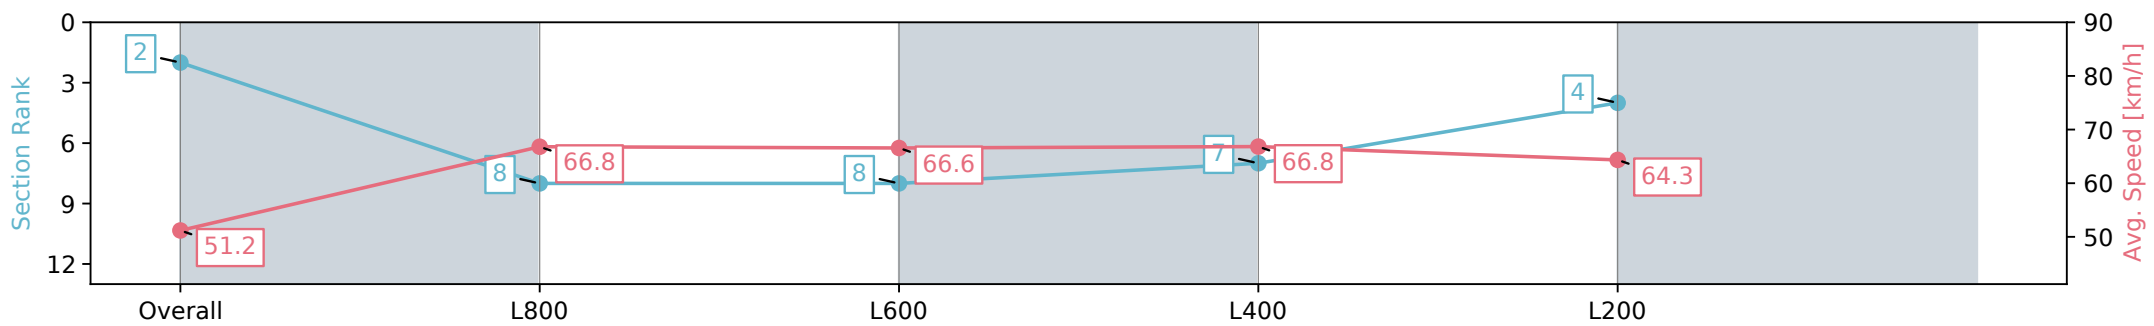

Section	Overall	L800	L600	L400	L200
Section Times	0:57.86 [2] (0:14.08)	0:43.78 [8] (0:10.88)	0:32.90 [8] (0:10.93)	0:21.97 [7] (0:10.77)	0:11.20 [4] (0:11.20)
Average Speed [km/h]	51.2	66.8	66.6	66.8	64.3
Top Speed [km/h]	68.1	68.7	68.0	68.8	67.1
Avg. Dist. to Rail [m]	0.8	3.0	2.5	3.3	5.4
Avg. Stride Freq. [Hz]	2.3	2.4	2.4	2.4	2.3
Avg. Stride Length [m]	6.8	7.9	7.7	7.6	7.6