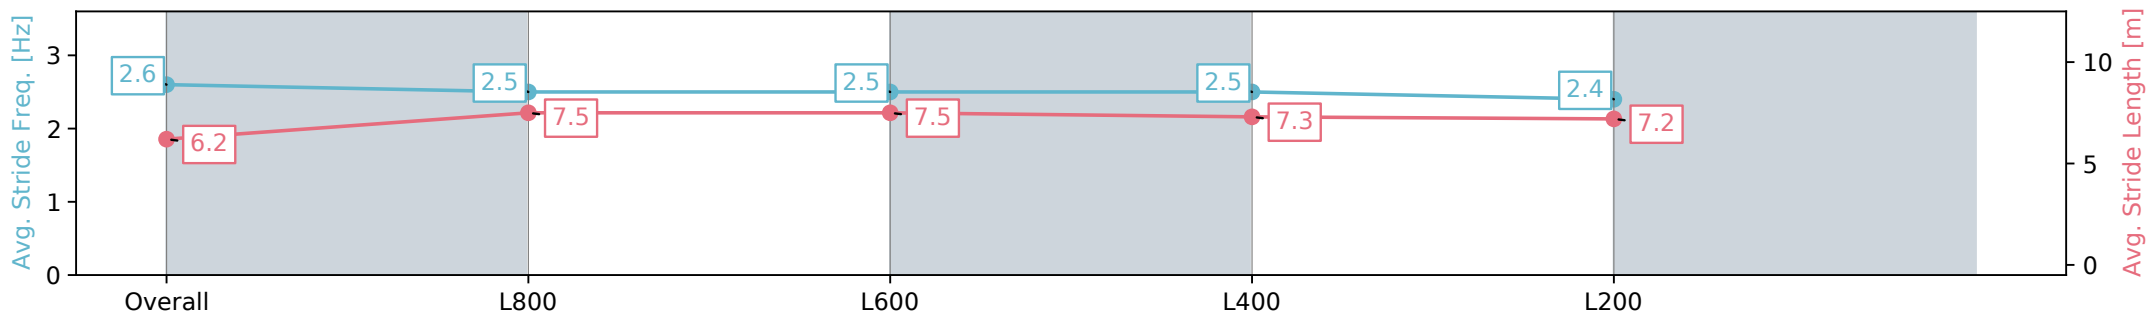

Section	Overall	L800	L600	L400	L200
Section Times	0:57.91 [3] (0:13.77)	0:44.14 [1] (0:10.65)	0:33.49 [1] (0:10.81)	0:22.68 [1] (0:10.95)	0:11.73 [1] (0:11.73)
Average Speed [km/h]	52.3	68.1	66.9	65.8	61.4
Top Speed [km/h]	69.2	70.0	67.5	67.6	63.5
Avg. Dist. to Rail [m]	1.6	2.5	1.2	5.0	4.2
Avg. Stride Freq. [Hz]	2.6	2.5	2.5	2.5	2.4
Avg. Stride Length [m]	6.2	7.5	7.5	7.3	7.2