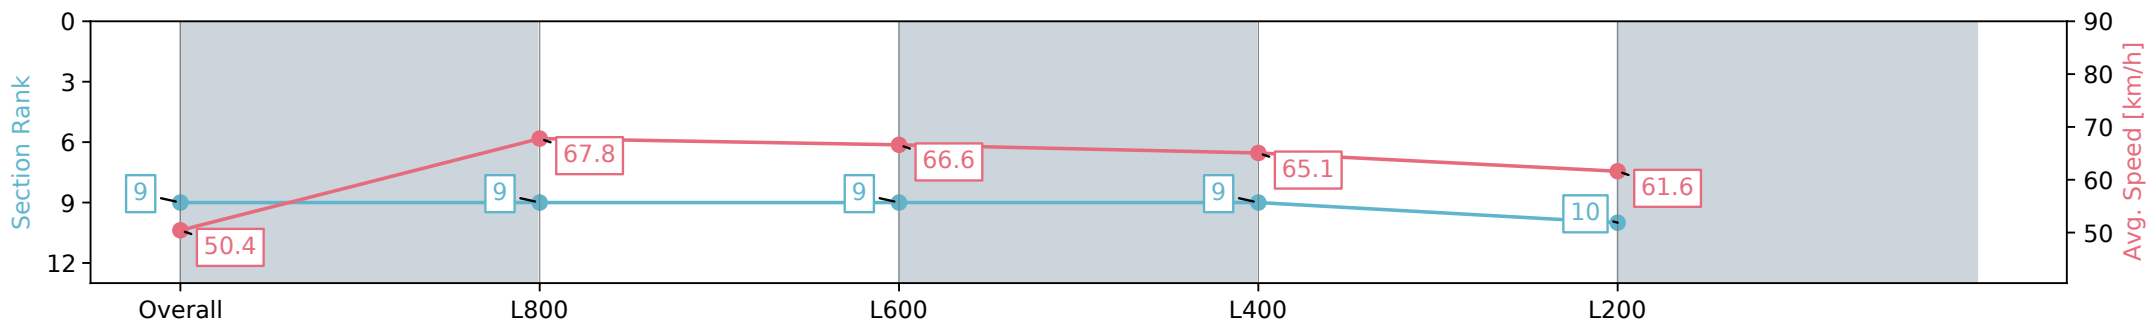

Section	Overall	L800	L600	L400	L200
Section Times	0:58.80 [9] (0:14.28)	0:44.52 [9] (0:10.72)	0:33.80 [9] (0:11.04)	0:22.76 [9] (0:11.07)	0:11.69 [10] (0:11.69)
Average Speed [km/h]	50.4	67.8	66.6	65.1	61.6
Top Speed [km/h]	67.8	68.7	68.0	67.1	64.0
Avg. Dist. to Rail [m]	1.3	2.7	5.6	11.1	13.2
Avg. Stride Freq. [Hz]	2.5	2.5	2.4	2.4	2.3
Avg. Stride Length [m]	6.4	7.6	7.6	7.4	7.4