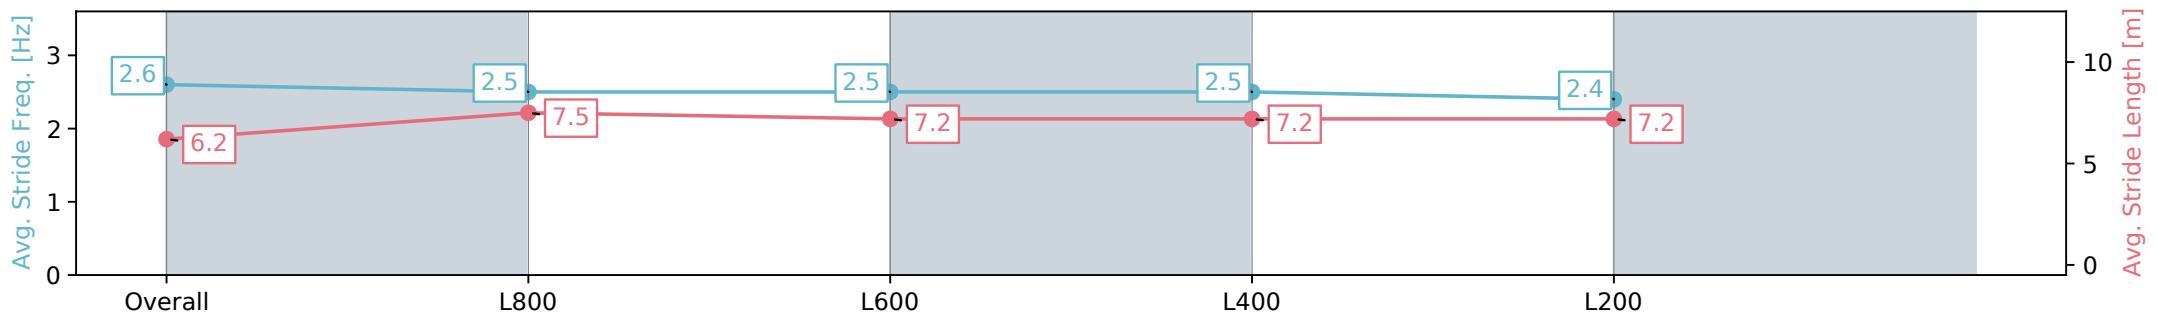

Section	Overall	L800	L600	L400	L200
Section Times	0:57.80 [1] (0:13.86)	0:43.94 [3] (0:10.65)	0:33.29 [2] (0:10.91)	0:22.38 [3] (0:10.91)	0:11.47 [3] (0:11.47)
Average Speed [km/h]	52.0	68.6	67.4	66.0	62.8
Top Speed [km/h]	69.2	69.6	69.0	66.6	65.7
Avg. Dist. to Rail [m]	0.9	3.7	5.1	9.0	9.2
Avg. Stride Freq. [Hz]	2.6	2.5	2.5	2.5	2.4
Avg. Stride Length [m]	6.2	7.5	7.2	7.2	7.2