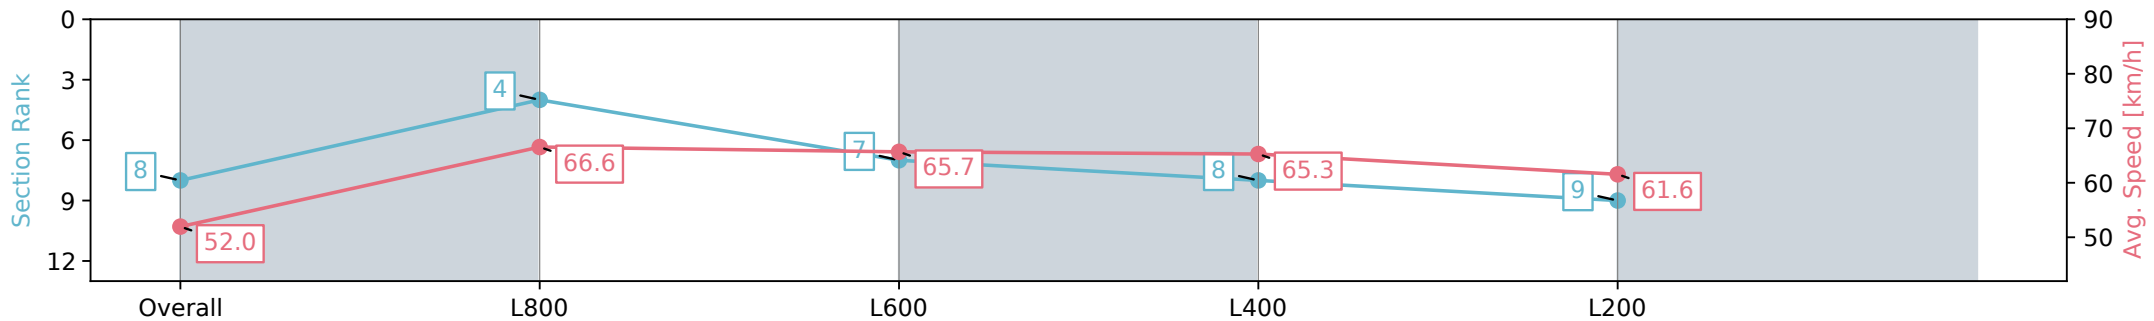

Section	Overall	L800	L600	L400	L200
Section Times	0:58.70 [8] (0:13.87)	0:44.83 [4] (0:10.98)	0:33.85 [7] (0:11.13)	0:22.72 [8] (0:11.02)	0:11.70 [9] (0:11.70)
Average Speed [km/h]	52.0	66.6	65.7	65.3	61.6
Top Speed [km/h]	68.5	68.3	68.6	66.5	64.7
Avg. Dist. to Rail [m]	2.5	4.3	3.9	8.1	11.0
Avg. Stride Freq. [Hz]	2.6	2.5	2.5	2.5	2.4
Avg. Stride Length [m]	6.1	7.2	7.2	7.3	7.1