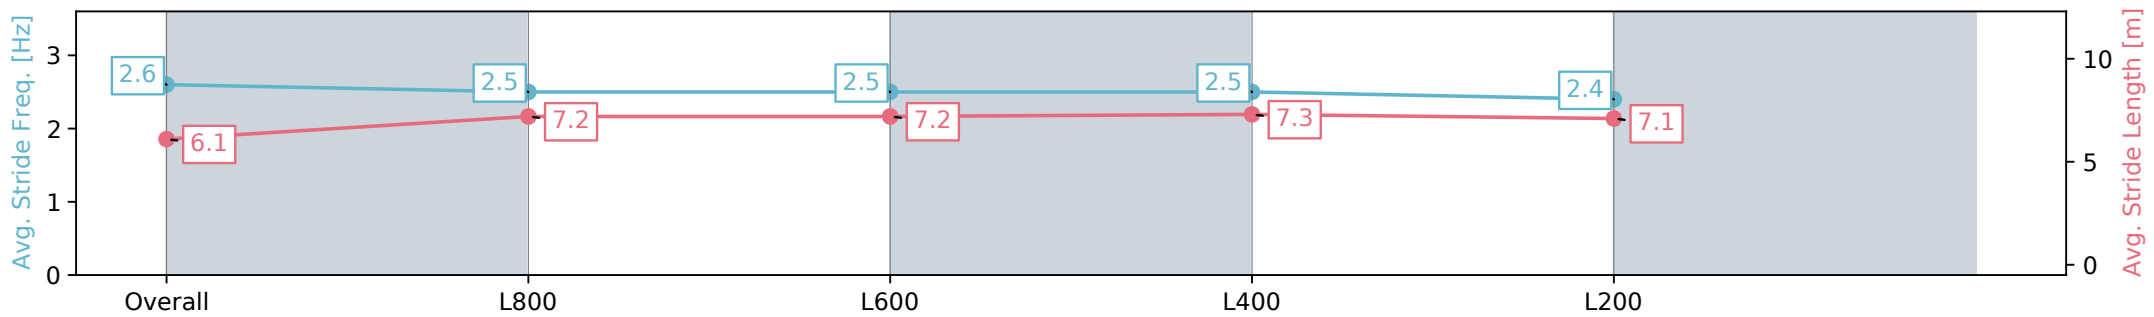

Section	Overall	L800	L600	L400	L200
Section Times	0:58.70 [8] (0:13.87)	0:44.83 [4] (0:10.98)	0:33.85 [7] (0:11.13)	0:22.72 [8] (0:11.02)	0:11.70 [9] (0:11.70)
Average Speed [km/h]	52.0	66.6	65.7	65.3	61.6
Top Speed [km/h]	68.5	68.3	68.6	66.5	64.7
Avg. Dist. to Rail [m]	2.5	4.3	3.9	8.1	11.0
Avg. Stride Freq. [Hz]	2.6	2.5	2.5	2.5	2.4
Avg. Stride Length [m]	6.1	7.2	7.2	7.3	7.1