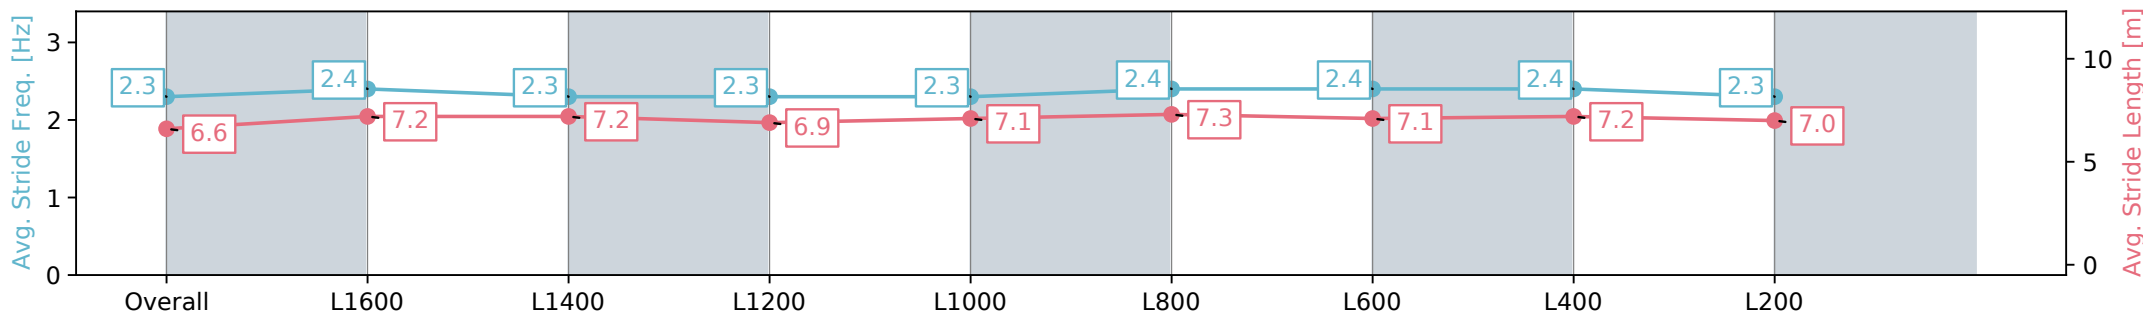

Section	Overall	L1600	L1400	L1200	L1000	L800	L600	L400	L200
Section Times	1:52.54 [8] (0:15.90)	1:36.64 [15] (0:11.67)	1:24.97 [15] (0:11.90)	1:13.07 [15] (0:12.83)	1:00.24 [15] (0:12.26)	0:47.98 [15] (0:11.95)	0:36.03 [12] (0:11.83)	0:24.20 [12] (0:11.83)	0:12.37 [11] (0:12.37)
Average Speed [km/h]	45.3	61.7	60.5	56.2	59.7	61.9	62.7	60.8	58.2
Top Speed [km/h]	59.2	63.0	62.7	62.0	61.4	63.1	64.1	62.1	60.0
Avg. Dist. to Rail [m]	4.6	3.0	1.3	1.1	3.3	5.0	7.4	13.0	11.7
Avg. Stride Freq. [Hz]	2.3	2.4	2.3	2.3	2.3	2.4	2.4	2.4	2.3
Avg. Stride Length [m]	6.6	7.2	7.2	6.9	7.1	7.3	7.1	7.2	7.0