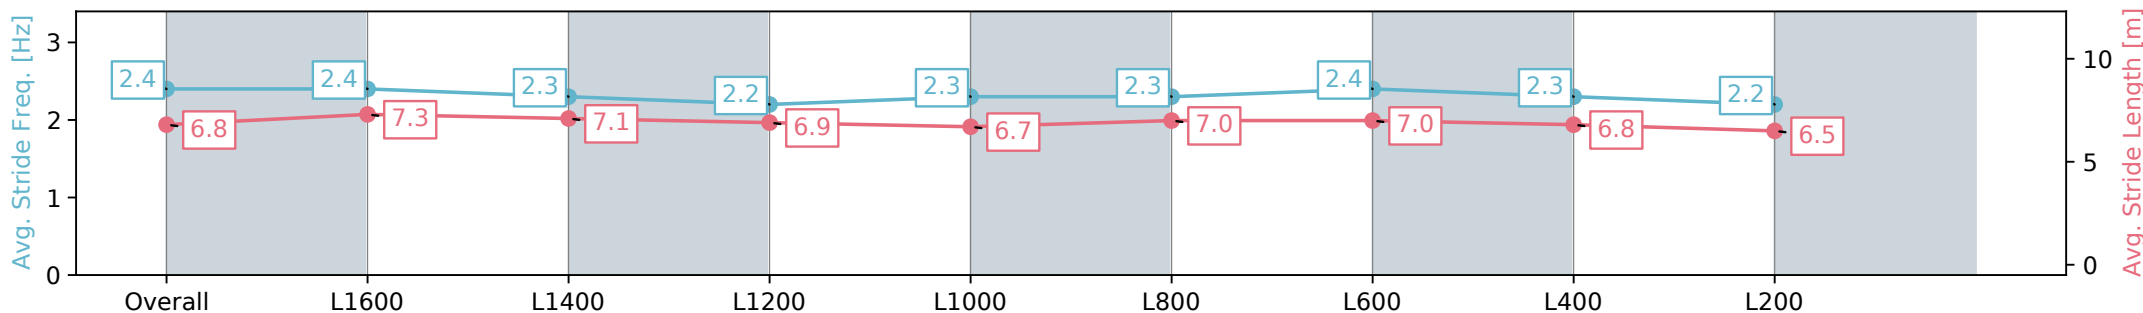

Horse/Jockey Name	FRUSCIANTE/Margaret Collett
Finish Rank	15
Fastest Section Time (Section)	0:11.30 (L1600)
Top Speed [km/h] (Section)	64.6 (Overall)
Race State	Finished

Thomas Farms RC Murray Bridge SA - Professional

Race 8: Mannum & Terminus Hotel Balaklava Rating 0 - 56 Handicap - 1800m

14 August 2024 - 4:46PM

Track Rating: Good 4, Weather: Fine, Rail Position: +1.5m 1200m Ch., +4.5m Remainder

Section	Overall	L1600	L1400	L1200	L1000	L800	L600	L400	L200
Section Times	1:54.23 [15] (0:14.62)	1:39.61 [3] (0:11.30)	1:28.31 [3] (0:12.17)	1:16.14 [4] (0:12.67)	1:03.47 [4] (0:12.76)	0:50.71 [4] (0:12.31)	0:38.40 [5] (0:12.23)	0:26.17 [7] (0:12.64)	0:13.53 [15] (0:13.53)
Average Speed [km/h]	49.3	63.7	59.3	56.8	57.1	59.3	59.2	57.0	53.2
Top Speed [km/h]	63.8	64.6	62.1	60.1	58.8	60.5	60.9	58.7	55.6
Avg. Dist. to Rail [m]	0.5	0.4	0.4	0.9	2.3	3.0	1.8	2.7	3.0
Avg. Stride Freq. [Hz]	2.4	2.4	2.3	2.2	2.3	2.3	2.4	2.3	2.2
Avg. Stride Length [m]	6.8	7.3	7.1	6.9	6.7	7.0	7.0	6.8	6.5

Report Created: Wed 14 August 2024 18:13:34 GMT+10 (Note: Timing is based on positional data)

- [ ] Ranking at each section and finish
- -:-:- No data available at this section
- NA No data available