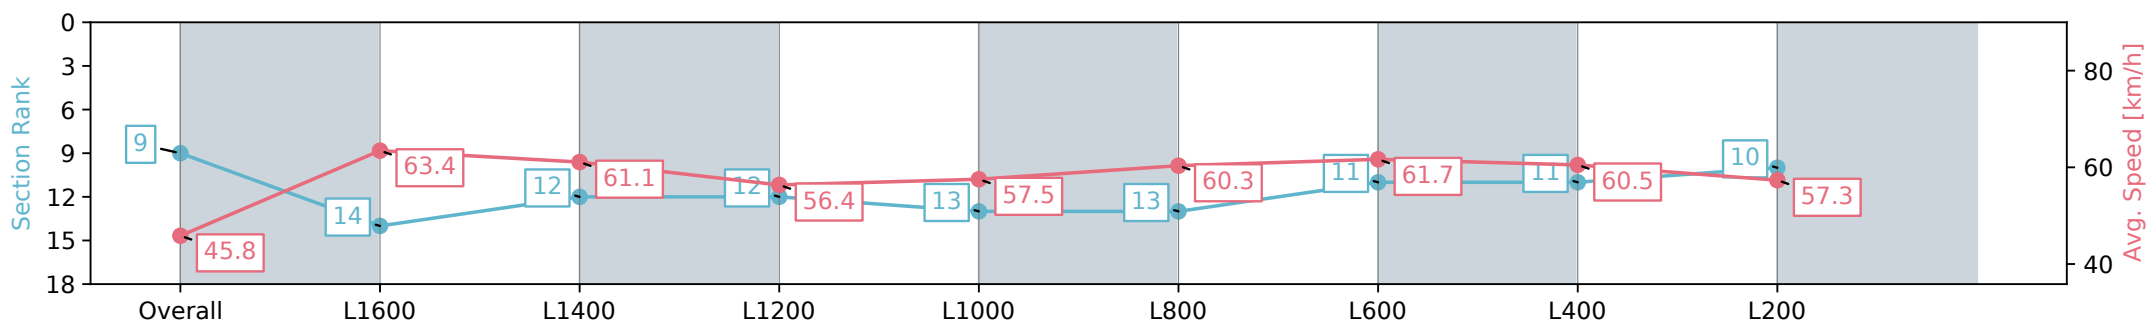

Section	Overall	L1600	L1400	L1200	L1000	L800	L600	L400	L200
Section Times	1:52.68 [9] (0:15.70)	1:36.98 [14] (0:11.35)	1:25.63 [12] (0:11.80)	1:13.83 [12] (0:12.78)	1:01.05 [13] (0:12.69)	0:48.36 [13] (0:12.09)	0:36.27 [11] (0:11.80)	0:24.47 [11] (0:11.91)	0:12.56 [10] (0:12.56)
Average Speed [km/h]	45.8	63.4	61.1	56.4	57.5	60.3	61.7	60.5	57.3
Top Speed [km/h]	60.3	66.1	62.0	59.2	58.8	61.9	62.6	61.1	58.8
Avg. Dist. to Rail [m]	0.4	0.2	0.6	0.9	2.6	2.8	2.8	4.5	5.2
Avg. Stride Freq. [Hz]	2.3	2.4	2.3	2.2	2.3	2.3	2.3	2.3	2.3
Avg. Stride Length [m]	6.7	7.1	6.9	6.7	6.7	7.0	7.1	6.9	6.8