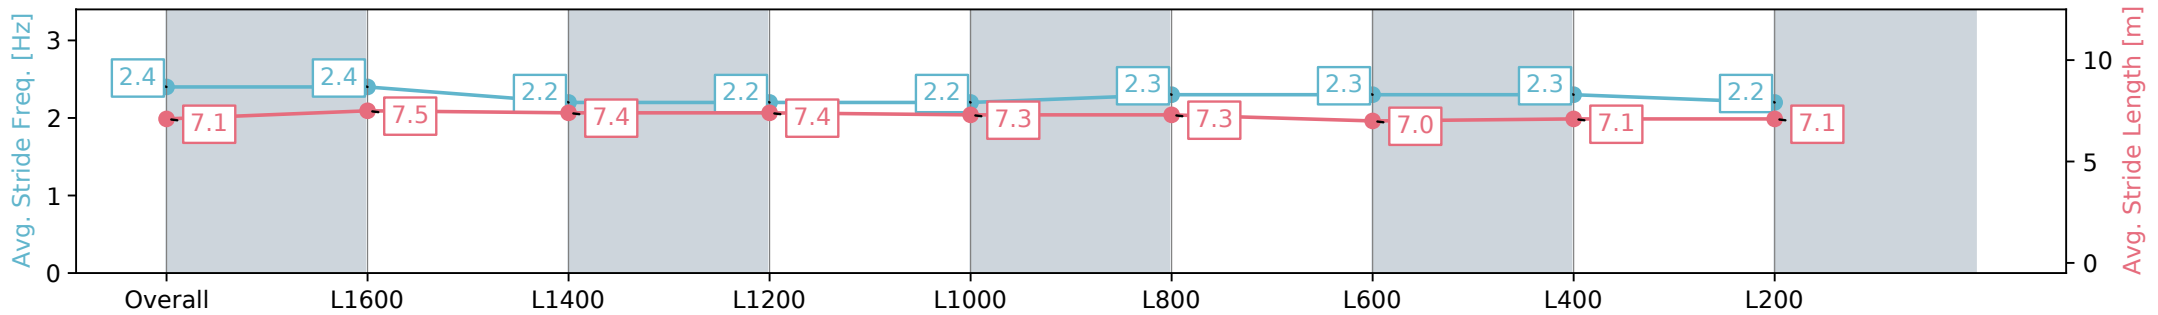

Section	Overall	L1600	L1400	L1200	L1000	L800	L600	L400	L200
Section Times	1:52.81 [10] (0:14.48)	1:38.33 [1] (0:11.25)	1:27.08 [2] (0:12.15)	1:14.93 [2] (0:12.68)	1:02.25 [2] (0:12.78)	0:49.47 [2] (0:12.26)	0:37.21 [2] (0:12.04)	0:25.17 [3] (0:12.25)	0:12.92 [7] (0:12.92)
Average Speed [km/h]	49.7	64.0	59.3	56.9	57.5	59.9	60.6	58.8	55.8
Top Speed [km/h]	63.9	65.9	62.0	57.9	58.9	61.2	61.1	60.3	57.0
Avg. Dist. to Rail [m]	7.3	3.2	2.0	3.1	3.7	4.2	3.3	5.7	4.7
Avg. Stride Freq. [Hz]	2.4	2.4	2.2	2.2	2.2	2.3	2.3	2.3	2.2
Avg. Stride Length [m]	7.1	7.5	7.4	7.4	7.3	7.3	7.0	7.1	7.1