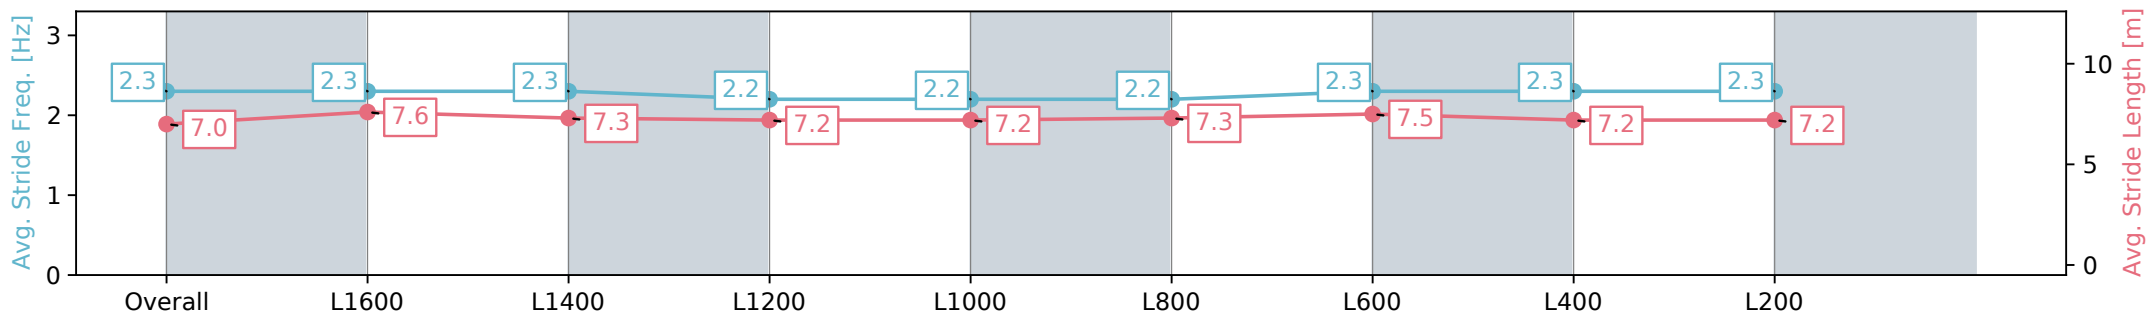

Section	Overall	L1600	L1400	L1200	L1000	L800	L600	L400	L200
Section Times	1:52.20 [3] (0:15.02)	1:37.18 [6] (0:11.37)	1:25.81 [6] (0:11.96)	1:13.85 [7] (0:12.78)	1:01.07 [8] (0:12.75)	0:48.32 [8] (0:12.34)	0:35.98 [9] (0:11.87)	0:24.11 [10] (0:11.97)	0:12.14 [9] (0:12.14)
Average Speed [km/h]	48.0	63.3	60.3	56.4	57.3	59.4	61.7	60.1	59.4
Top Speed [km/h]	62.2	64.5	62.8	57.6	59.3	60.8	62.1	61.8	60.1
Avg. Dist. to Rail [m]	0.7	1.4	1.2	1.6	2.8	3.4	4.5	10.1	9.0
Avg. Stride Freq. [Hz]	2.3	2.3	2.3	2.2	2.2	2.2	2.3	2.3	2.3
Avg. Stride Length [m]	7.0	7.6	7.3	7.2	7.2	7.3	7.5	7.2	7.2