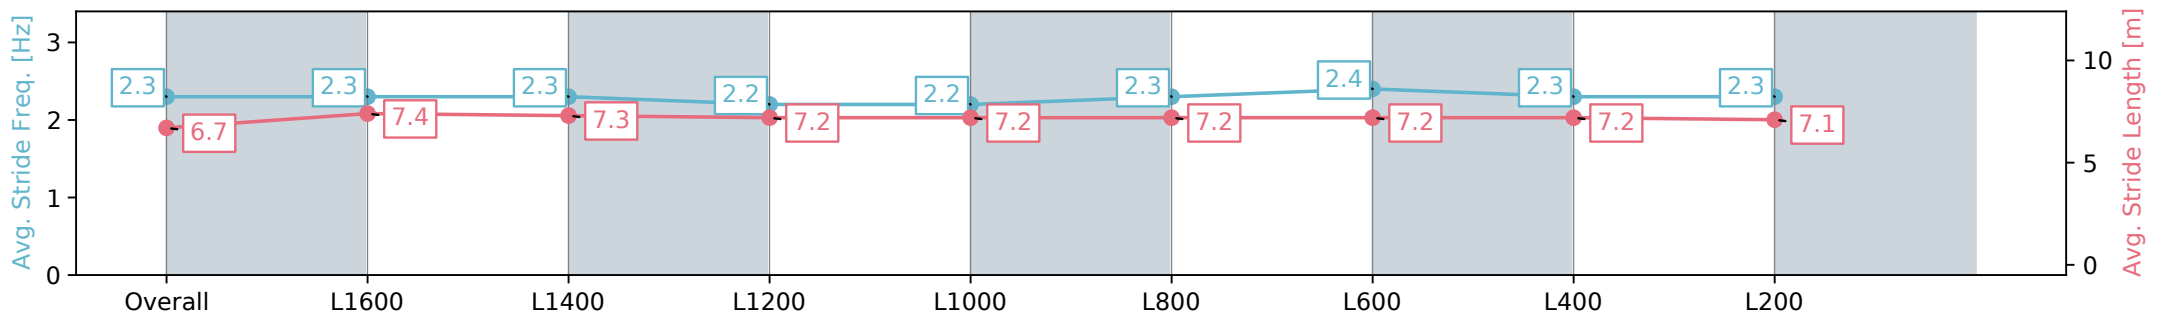

Section	Overall	L1600	L1400	L1200	L1000	L800	L600	L400	L200
Section Times	1:52.89 [12] (0:15.63)	1:37.26 [13] (0:11.56)	1:25.70 [14] (0:11.87)	1:13.83 [14] (0:12.73)	1:01.10 [14] (0:12.69)	0:48.41 [14] (0:12.24)	0:36.17 [15] (0:11.89)	0:24.28 [14] (0:11.86)	0:12.42 [12] (0:12.42)
Average Speed [km/h]	46.2	62.2	60.7	56.7	57.7	60.0	61.4	60.7	58.0
Top Speed [km/h]	59.8	63.4	62.3	59.2	59.1	61.9	62.7	61.5	59.9
Avg. Dist. to Rail [m]	2.6	2.2	1.6	1.7	3.4	3.7	3.6	6.7	7.2
Avg. Stride Freq. [Hz]	2.3	2.3	2.3	2.2	2.2	2.3	2.4	2.3	2.3
Avg. Stride Length [m]	6.7	7.4	7.3	7.2	7.2	7.2	7.2	7.2	7.1