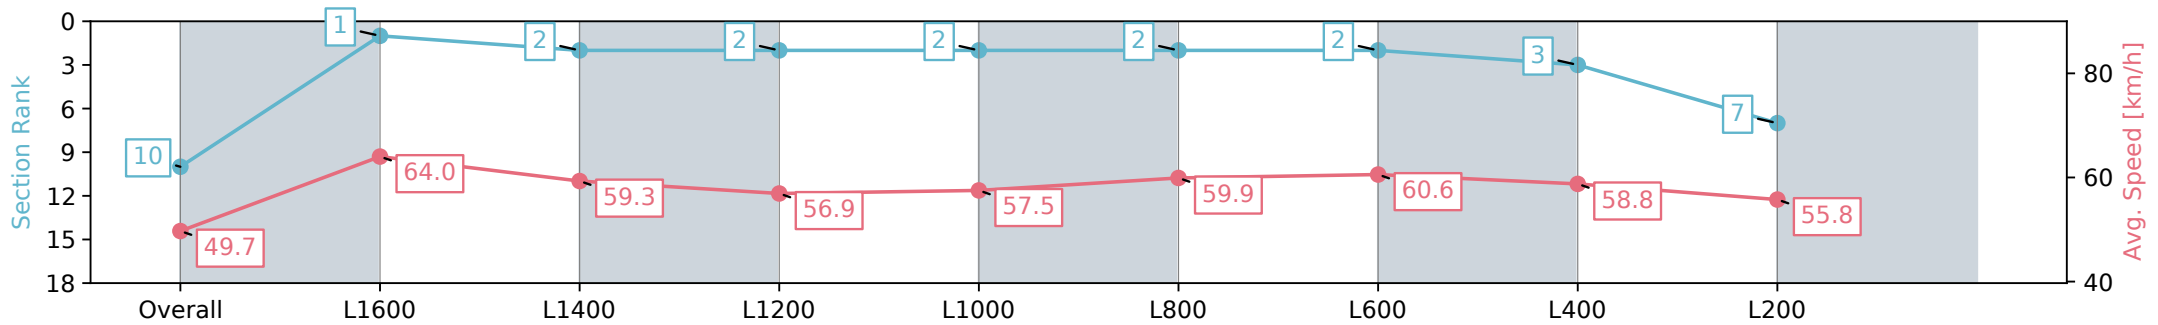

Section	Overall	L1600	L1400	L1200	L1000	L800	L600	L400	L200
Section Times	1:52.81 [10] (0:14.48)	1:38.33 [1] (0:11.25)	1:27.08 [2] (0:12.15)	1:14.93 [2] (0:12.68)	1:02.25 [2] (0:12.78)	0:49.47 [2] (0:12.26)	0:37.21 [2] (0:12.04)	0:25.17 [3] (0:12.25)	0:12.92 [7] (0:12.92)
Average Speed [km/h]	49.7	64.0	59.3	56.9	57.5	59.9	60.6	58.8	55.8
Top Speed [km/h]	63.9	65.9	62.0	57.9	58.9	61.2	61.1	60.3	57.0
Avg. Dist. to Rail [m]	7.3	3.2	2.0	3.1	3.7	4.2	3.3	5.7	4.7
Avg. Stride Freq. [Hz]	2.4	2.4	2.2	2.2	2.2	2.3	2.3	2.3	2.2
Avg. Stride Length [m]	7.1	7.5	7.4	7.4	7.3	7.3	7.0	7.1	7.1