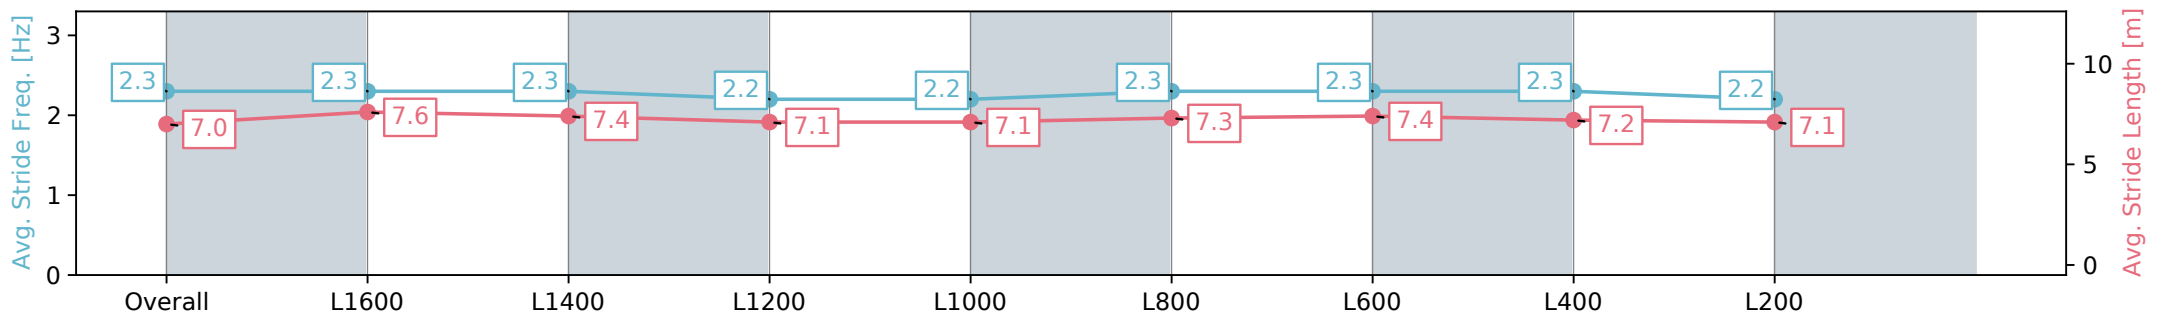

Section	Overall	L1600	L1400	L1200	L1000	L800	L600	L400	L200
Section Times	1:52.28 [5] (0:15.08)	1:37.20 [8] (0:11.34)	1:25.86 [7] (0:11.96)	1:13.90 [8] (0:12.72)	1:01.18 [7] (0:12.70)	0:48.48 [7] (0:12.13)	0:36.35 [6] (0:11.93)	0:24.42 [5] (0:11.92)	0:12.50 [5] (0:12.50)
Average Speed [km/h]	47.7	63.5	60.2	56.7	57.2	60.1	61.3	60.3	57.7
Top Speed [km/h]	62.7	64.8	62.7	58.8	59.4	61.5	62.0	61.8	58.7
Avg. Dist. to Rail [m]	0.6	0.7	0.5	1.0	2.1	2.6	3.6	7.7	5.8
Avg. Stride Freq. [Hz]	2.3	2.3	2.3	2.2	2.2	2.3	2.3	2.3	2.2
Avg. Stride Length [m]	7.0	7.6	7.4	7.1	7.1	7.3	7.4	7.2	7.1