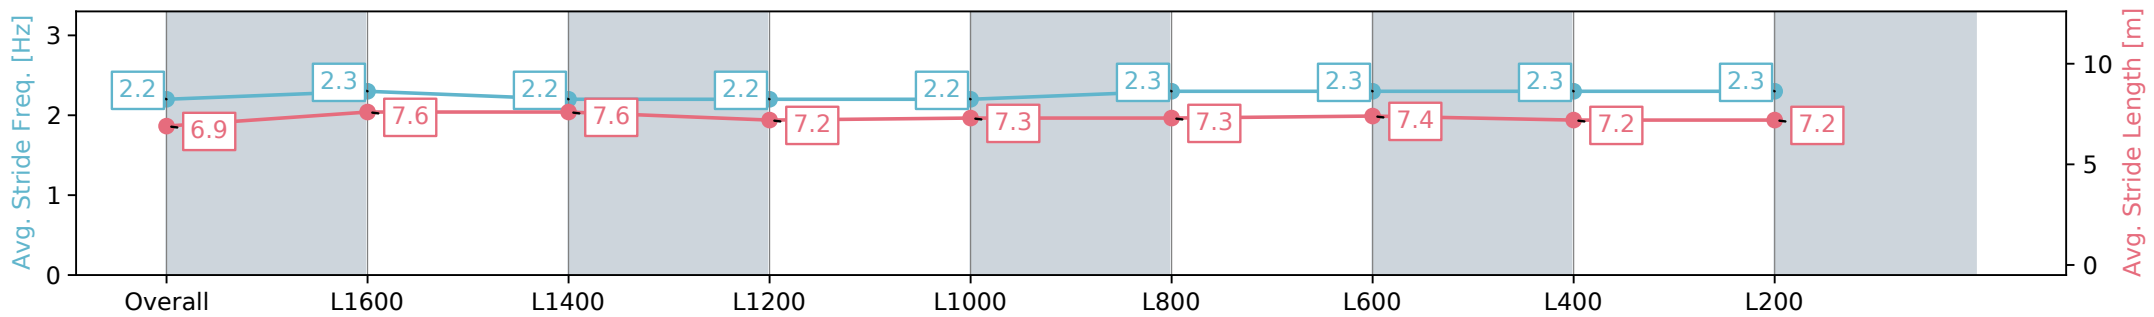

Section	Overall	L1600	L1400	L1200	L1000	L800	L600	L400	L200
Section Times	1:52.35 [6] (0:15.60)	1:36.75 [12] (0:11.32)	1:25.43 [11] (0:11.87)	1:13.56 [11] (0:12.76)	1:00.80 [11] (0:12.65)	0:48.15 [11] (0:12.17)	0:35.98 [10] (0:11.70)	0:24.28 [8] (0:11.93)	0:12.35 [8] (0:12.35)
Average Speed [km/h]	46.2	63.5	60.6	56.5	57.2	59.6	61.5	60.5	58.2
Top Speed [km/h]	61.8	65.4	62.8	58.9	58.2	60.8	62.4	61.6	59.7
Avg. Dist. to Rail [m]	2.5	1.3	0.3	0.4	1.2	1.7	1.0	4.4	2.7
Avg. Stride Freq. [Hz]	2.2	2.3	2.2	2.2	2.2	2.3	2.3	2.3	2.3
Avg. Stride Length [m]	6.9	7.6	7.6	7.2	7.3	7.3	7.4	7.2	7.2