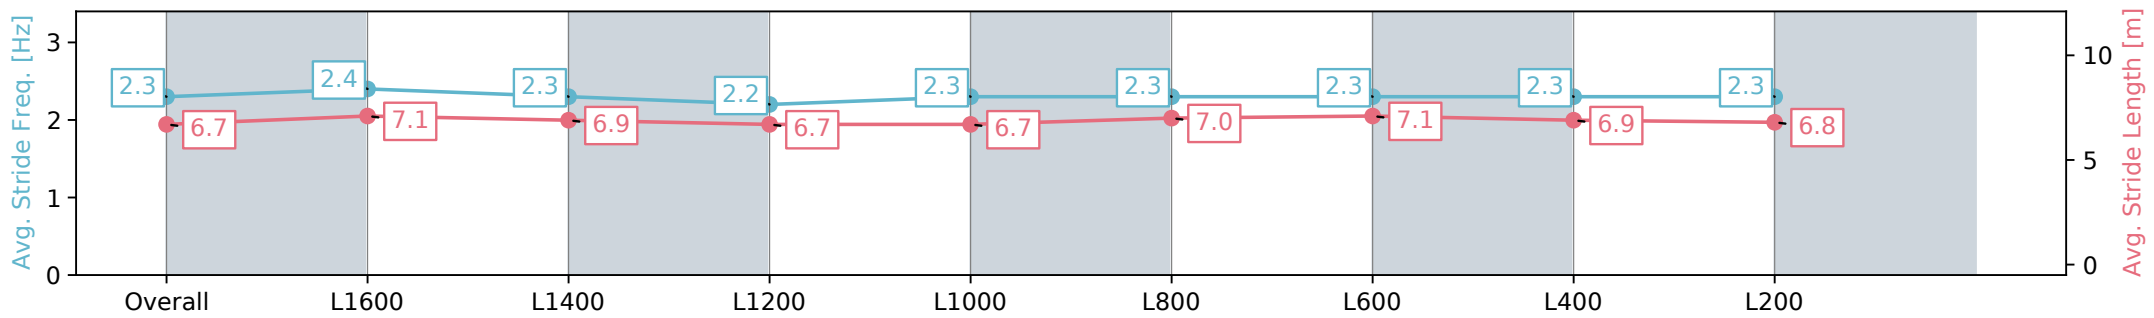

Section	Overall	L1600	L1400	L1200	L1000	L800	L600	L400	L200
Section Times	1:52.68 [9] (0:15.70)	1:36.98 [14] (0:11.35)	1:25.63 [12] (0:11.80)	1:13.83 [12] (0:12.78)	1:01.05 [13] (0:12.69)	0:48.36 [13] (0:12.09)	0:36.27 [11] (0:11.80)	0:24.47 [11] (0:11.91)	0:12.56 [10] (0:12.56)
Average Speed [km/h]	45.8	63.4	61.1	56.4	57.5	60.3	61.7	60.5	57.3
Top Speed [km/h]	60.3	66.1	62.0	59.2	58.8	61.9	62.6	61.1	58.8
Avg. Dist. to Rail [m]	0.4	0.2	0.6	0.9	2.6	2.8	2.8	4.5	5.2
Avg. Stride Freq. [Hz]	2.3	2.4	2.3	2.2	2.3	2.3	2.3	2.3	2.3
Avg. Stride Length [m]	6.7	7.1	6.9	6.7	6.7	7.0	7.1	6.9	6.8