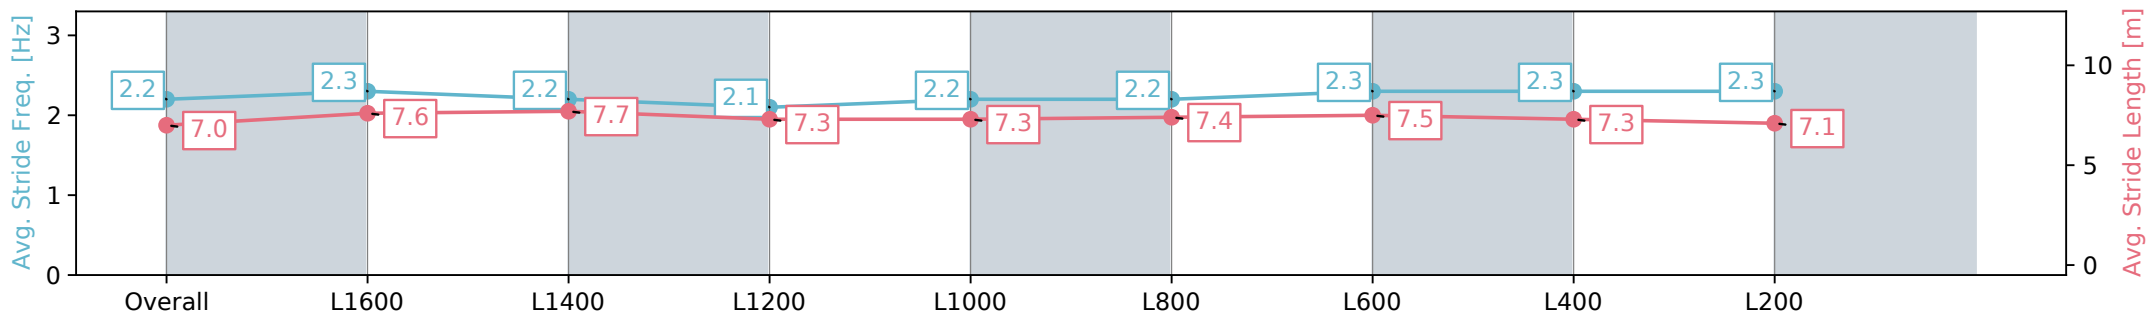

Section	Overall	L1600	L1400	L1200	L1000	L800	L600	L400	L200
Section Times	1:52.25 [4] (0:15.10)	1:37.15 [9] (0:11.45)	1:25.70 [8] (0:11.70)	1:14.00 [6] (0:12.68)	1:01.32 [6] (0:12.84)	0:48.48 [6] (0:12.24)	0:36.24 [7] (0:11.85)	0:24.39 [6] (0:11.86)	0:12.53 [2] (0:12.53)
Average Speed [km/h]	47.7	62.9	61.5	56.9	56.9	60.3	62.2	60.6	57.5
Top Speed [km/h]	61.6	63.8	63.3	58.2	58.0	63.0	63.0	62.0	59.7
Avg. Dist. to Rail [m]	4.6	2.7	1.7	1.8	2.9	4.6	5.8	10.5	7.7
Avg. Stride Freq. [Hz]	2.2	2.3	2.2	2.1	2.2	2.2	2.3	2.3	2.3
Avg. Stride Length [m]	7.0	7.6	7.7	7.3	7.3	7.4	7.5	7.3	7.1