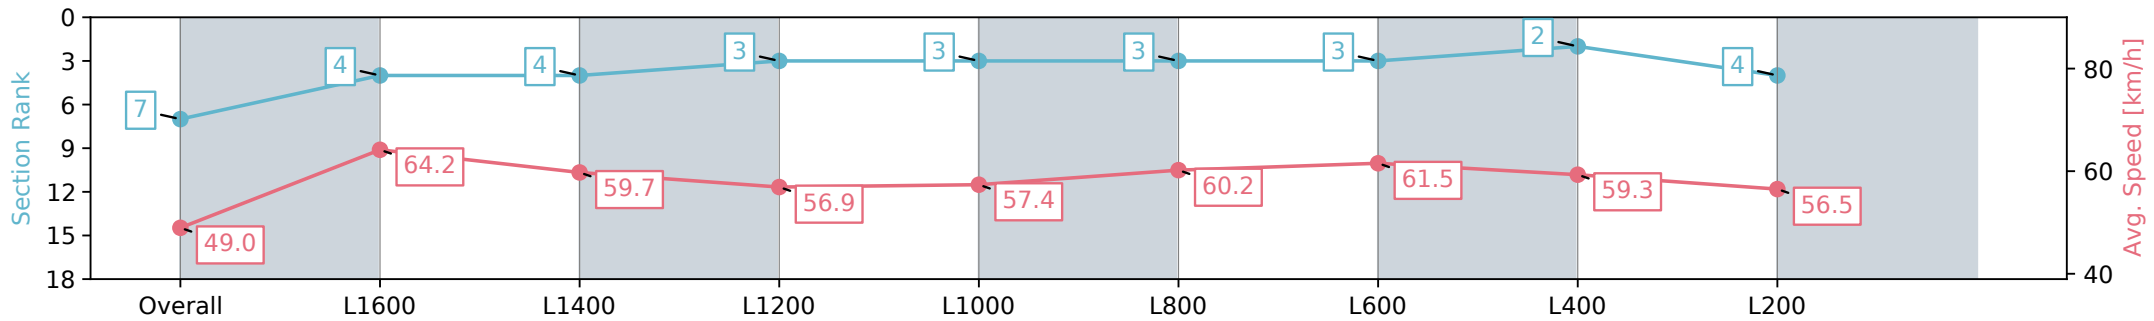

Section	Overall	L1600	L1400	L1200	L1000	L800	L600	L400	L200
Section Times	1:52.49 [7] (0:14.73)	1:37.76 [4] (0:11.22)	1:26.54 [4] (0:12.06)	1:14.48 [3] (0:12.69)	1:01.79 [3] (0:12.79)	0:49.00 [3] (0:12.21)	0:36.79 [3] (0:11.92)	0:24.87 [2] (0:12.13)	0:12.74 [4] (0:12.74)
Average Speed [km/h]	49.0	64.2	59.7	56.9	57.4	60.2	61.5	59.3	56.5
Top Speed [km/h]	63.4	64.7	63.5	58.5	59.0	61.4	62.6	61.5	57.9
Avg. Dist. to Rail [m]	10.7	4.0	3.0	3.0	3.7	3.9	4.7	7.7	5.2
Avg. Stride Freq. [Hz]	2.3	2.4	2.3	2.2	2.3	2.3	2.4	2.3	2.3
Avg. Stride Length [m]	7.0	7.5	7.3	7.1	7.1	7.2	7.2	7.0	6.8