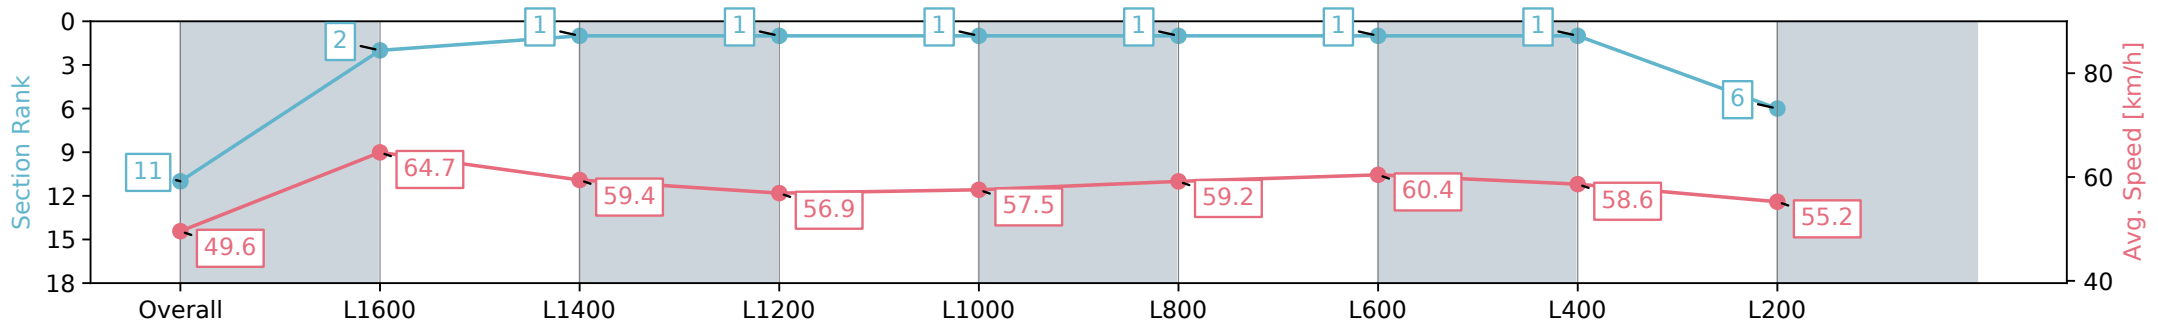

Section	Overall	L1600	L1400	L1200	L1000	L800	L600	L400	L200
Section Times	1:52.84 [11] (0:14.54)	1:38.30 [2] (0:11.11)	1:27.19 [1] (0:12.12)	1:15.07 [1] (0:12.69)	1:02.38 [1] (0:12.62)	0:49.76 [1] (0:12.36)	0:37.40 [1] (0:12.10)	0:25.30 [1] (0:12.27)	0:13.03 [6] (0:13.03)
Average Speed [km/h]	49.6	64.7	59.4	56.9	57.5	59.2	60.4	58.6	55.2
Top Speed [km/h]	64.8	66.2	62.0	58.3	58.5	60.2	61.9	59.7	56.8
Avg. Dist. to Rail [m]	2.7	1.3	0.1	0.7	1.7	3.2	3.7	4.3	2.8
Avg. Stride Freq. [Hz]	2.4	2.4	2.3	2.2	2.2	2.3	2.3	2.3	2.3
Avg. Stride Length [m]	6.9	7.4	7.2	7.1	7.2	7.3	7.2	6.9	6.7