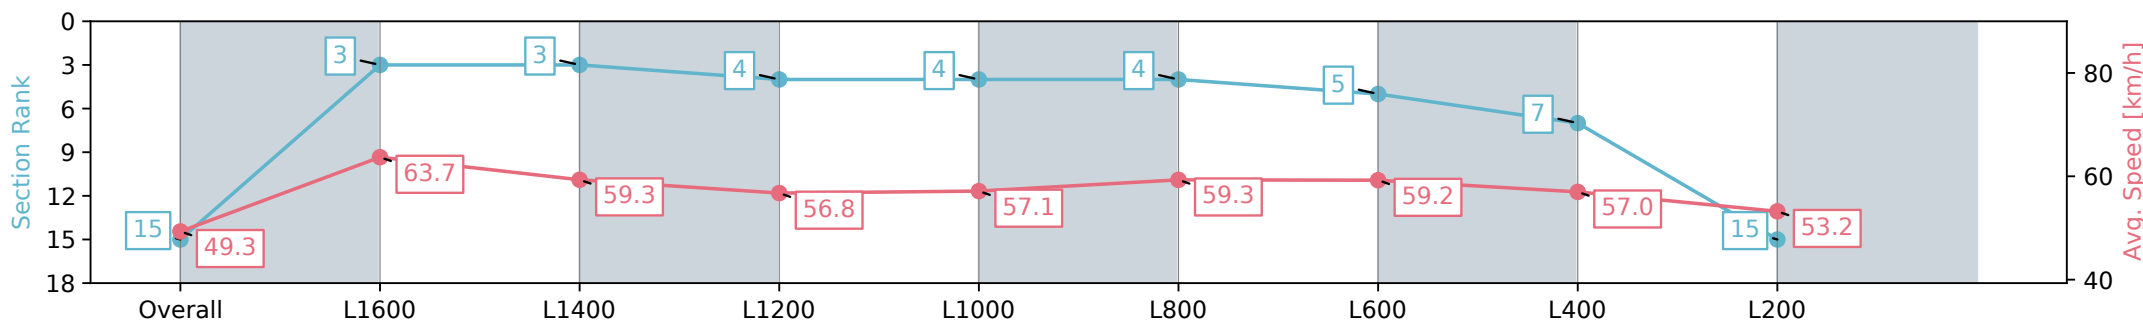

Horse/Jockey Name	FRUSCIANTE/Margaret Collett
Finish Rank	15
Fastest Section Time (Section)	0:11.30 (L1600)
Top Speed [km/h] (Section)	64.6 (Overall)
Race State	Finished

Thomas Farms RC Murray Bridge SA - Professional

Race 8: Mannum & Terminus Hotel Balaklava Rating 0 - 56 Handicap - 1800m

14 August 2024 - 4:46PM

Track Rating: Good 4, Weather: Fine, Rail Position: +1.5m 1200m Ch., +4.5m Remainder

Section	Overall	L1600	L1400	L1200	L1000	L800	L600	L400	L200
Section Times	1:54.23 [15] (0:14.62)	1:39.61 [3] (0:11.30)	1:28.31 [3] (0:12.17)	1:16.14 [4] (0:12.67)	1:03.47 [4] (0:12.76)	0:50.71 [4] (0:12.31)	0:38.40 [5] (0:12.23)	0:26.17 [7] (0:12.64)	0:13.53 [15] (0:13.53)
Average Speed [km/h]	49.3	63.7	59.3	56.8	57.1	59.3	59.2	57.0	53.2
Top Speed [km/h]	63.8	64.6	62.1	60.1	58.8	60.5	60.9	58.7	55.6
Avg. Dist. to Rail [m]	0.5	0.4	0.4	0.9	2.3	3.0	1.8	2.7	3.0
Avg. Stride Freq. [Hz]	2.4	2.4	2.3	2.2	2.3	2.3	2.4	2.3	2.2
Avg. Stride Length [m]	6.8	7.3	7.1	6.9	6.7	7.0	7.0	6.8	6.5

Report Created: Wed 14 August 2024 18:13:34 GMT+10 (Note: Timing is based on positional data)

- [ ] Ranking at each section and finish
- -:-:- No data available at this section
- NA No data available