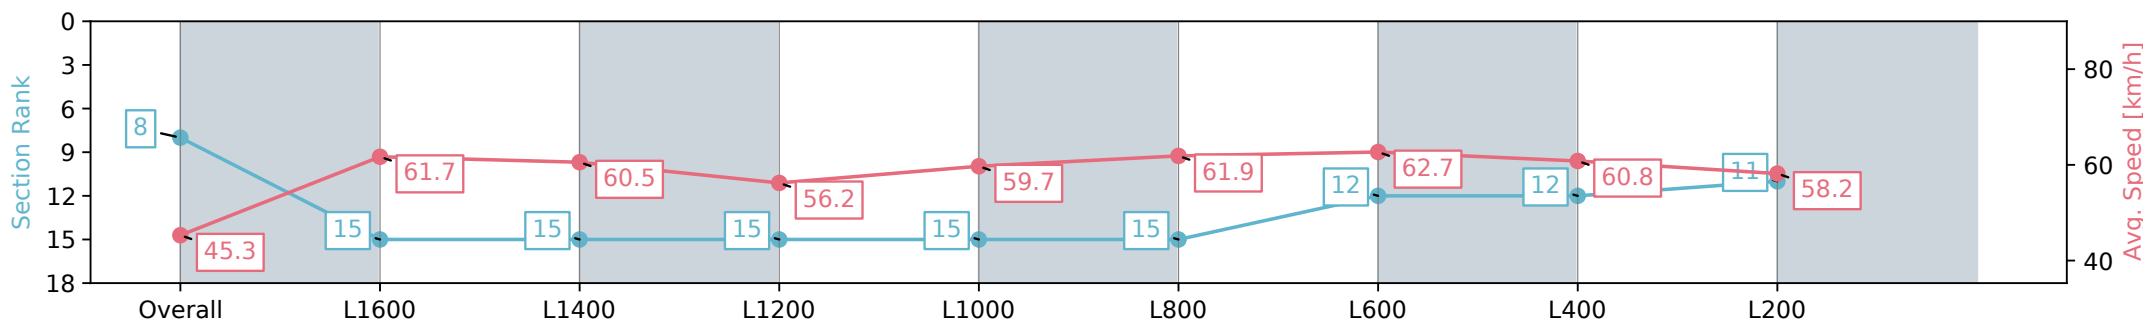

Section	Overall	L1600	L1400	L1200	L1000	L800	L600	L400	L200
Section Times	1:52.54 [8] (0:15.90)	1:36.64 [15] (0:11.67)	1:24.97 [15] (0:11.90)	1:13.07 [15] (0:12.83)	1:00.24 [15] (0:12.26)	0:47.98 [15] (0:11.95)	0:36.03 [12] (0:11.83)	0:24.20 [12] (0:11.83)	0:12.37 [11] (0:12.37)
Average Speed [km/h]	45.3	61.7	60.5	56.2	59.7	61.9	62.7	60.8	58.2
Top Speed [km/h]	59.2	63.0	62.7	62.0	61.4	63.1	64.1	62.1	60.0
Avg. Dist. to Rail [m]	4.6	3.0	1.3	1.1	3.3	5.0	7.4	13.0	11.7
Avg. Stride Freq. [Hz]	2.3	2.4	2.3	2.3	2.3	2.4	2.4	2.4	2.3
Avg. Stride Length [m]	6.6	7.2	7.2	6.9	7.1	7.3	7.1	7.2	7.0