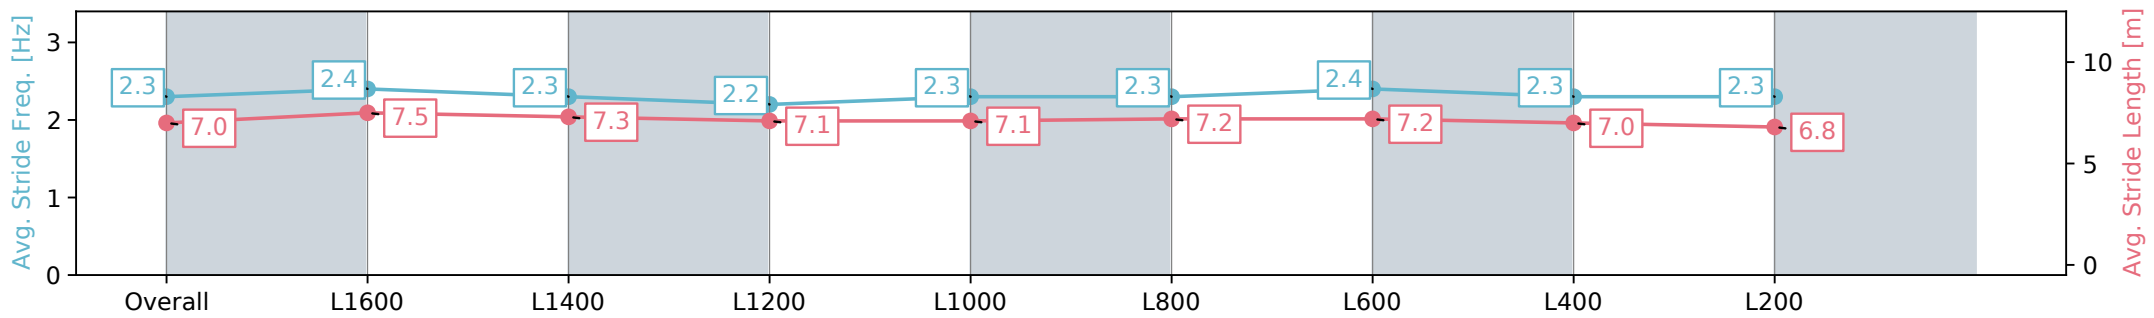

Section	Overall	L1600	L1400	L1200	L1000	L800	L600	L400	L200
Section Times	1:52.49 [7] (0:14.73)	1:37.76 [4] (0:11.22)	1:26.54 [4] (0:12.06)	1:14.48 [3] (0:12.69)	1:01.79 [3] (0:12.79)	0:49.00 [3] (0:12.21)	0:36.79 [3] (0:11.92)	0:24.87 [2] (0:12.13)	0:12.74 [4] (0:12.74)
Average Speed [km/h]	49.0	64.2	59.7	56.9	57.4	60.2	61.5	59.3	56.5
Top Speed [km/h]	63.4	64.7	63.5	58.5	59.0	61.4	62.6	61.5	57.9
Avg. Dist. to Rail [m]	10.7	4.0	3.0	3.0	3.7	3.9	4.7	7.7	5.2
Avg. Stride Freq. [Hz]	2.3	2.4	2.3	2.2	2.3	2.3	2.4	2.3	2.3
Avg. Stride Length [m]	7.0	7.5	7.3	7.1	7.1	7.2	7.2	7.0	6.8