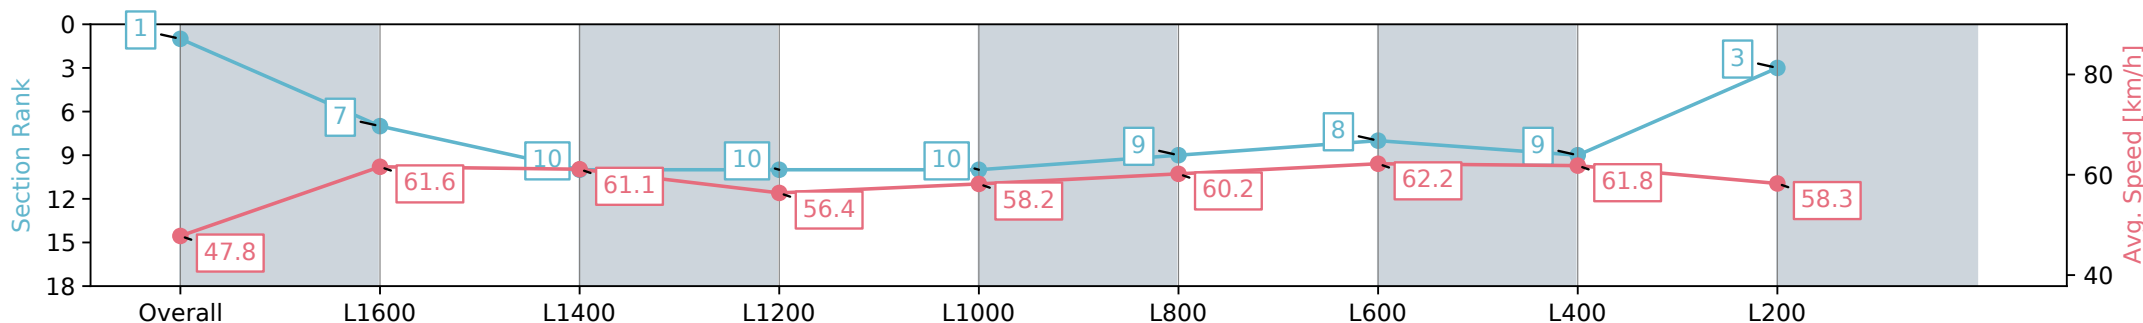

Horse/Jockey Name	FLYING ASSASSIN/Tala Hutchinson
Finish Rank	1
Fastest Section Time (Section)	0:11.65 (L400)
Top Speed [km/h] (Section)	63.5 (L800)
Race State	Finished

Thomas Farms RC Murray Bridge SA - Professional

Race 8: Mannum & Terminus Hotel Balaklava Rating 0 - 56
Handicap - 1800m

14 August 2024 - 4:46PM

Track Rating: Good 4, Weather: Fine, Rail Position: +1.5m 1200m
Ch., +4.5m Remainder

Section	Overall	L1600	L1400	L1200	L1000	L800	L600	L400	L200
Section Times	1:52.11 [1] (0:15.06)	1:37.05 [7] (0:11.71)	1:25.34 [10] (0:11.78)	1:13.56 [10] (0:12.81)	1:00.75 [10] (0:12.59)	0:48.16 [9] (0:12.25)	0:35.91 [8] (0:11.88)	0:24.03 [9] (0:11.65)	0:12.38 [3] (0:12.38)
Average Speed [km/h]	47.8	61.6	61.1	56.4	58.2	60.2	62.2	61.8	58.3
Top Speed [km/h]	60.6	62.3	62.5	59.0	59.4	61.4	63.5	63.5	60.2
Avg. Dist. to Rail [m]	5.8	3.4	1.6	1.9	3.5	4.6	6.8	11.2	8.1
Avg. Stride Freq. [Hz]	2.4	2.4	2.4	2.3	2.3	2.3	2.3	2.3	2.2
Avg. Stride Length [m]	6.6	7.1	7.1	6.7	6.7	7.0	7.3	7.4	7.2

Report Created: Wed 14 August 2024 18:13:19 GMT+10 (Note: Timing is based on positional data)

- [ ] Ranking at each section and finish
- -:-:- No data available at this section
- NA No data available