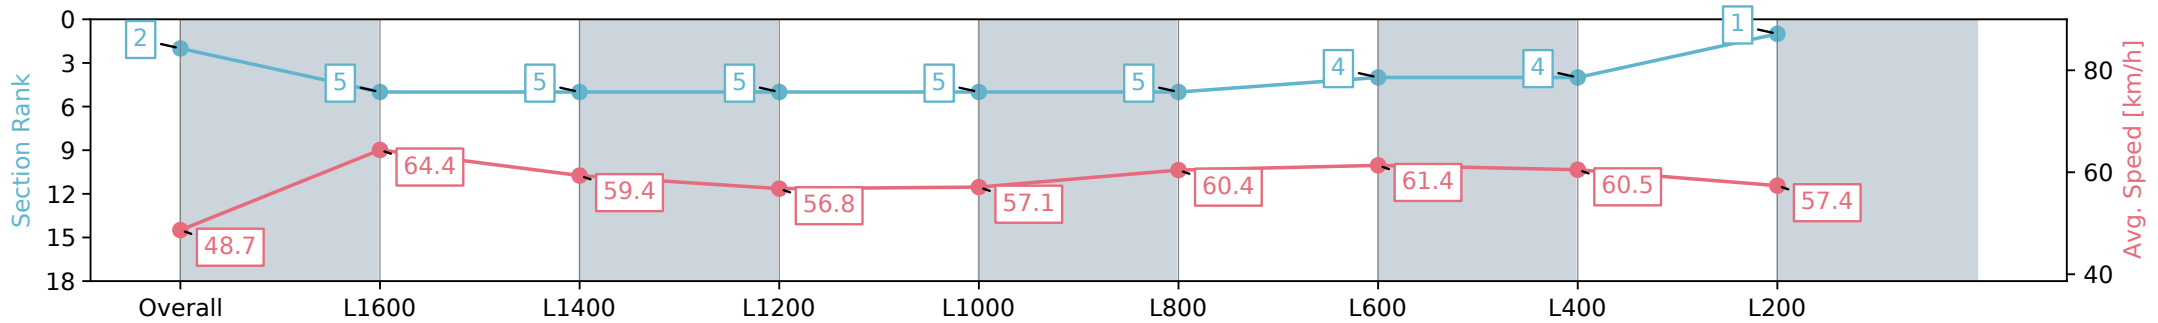

Section	Overall	L1600	L1400	L1200	L1000	L800	L600	L400	L200
Section Times	1:52.17 [2] (0:14.80)	1:37.37 [5] (0:11.18)	1:26.19 [5] (0:12.13)	1:14.06 [5] (0:12.69)	1:01.37 [5] (0:12.77)	0:48.60 [5] (0:12.21)	0:36.39 [4] (0:11.92)	0:24.47 [4] (0:11.90)	0:12.57 [1] (0:12.56)
Average Speed [km/h]	48.7	64.4	59.4	56.8	57.1	60.4	61.4	60.5	57.4
Top Speed [km/h]	63.2	65.2	63.4	58.1	59.1	62.5	62.2	62.4	58.3
Avg. Dist. to Rail [m]	6.4	1.2	0.8	0.8	2.4	4.6	4.2	4.8	3.9
Avg. Stride Freq. [Hz]	2.3	2.4	2.2	2.2	2.2	2.3	2.3	2.3	2.3
Avg. Stride Length [m]	7.0	7.5	7.4	7.1	7.2	7.3	7.3	7.1	7.0