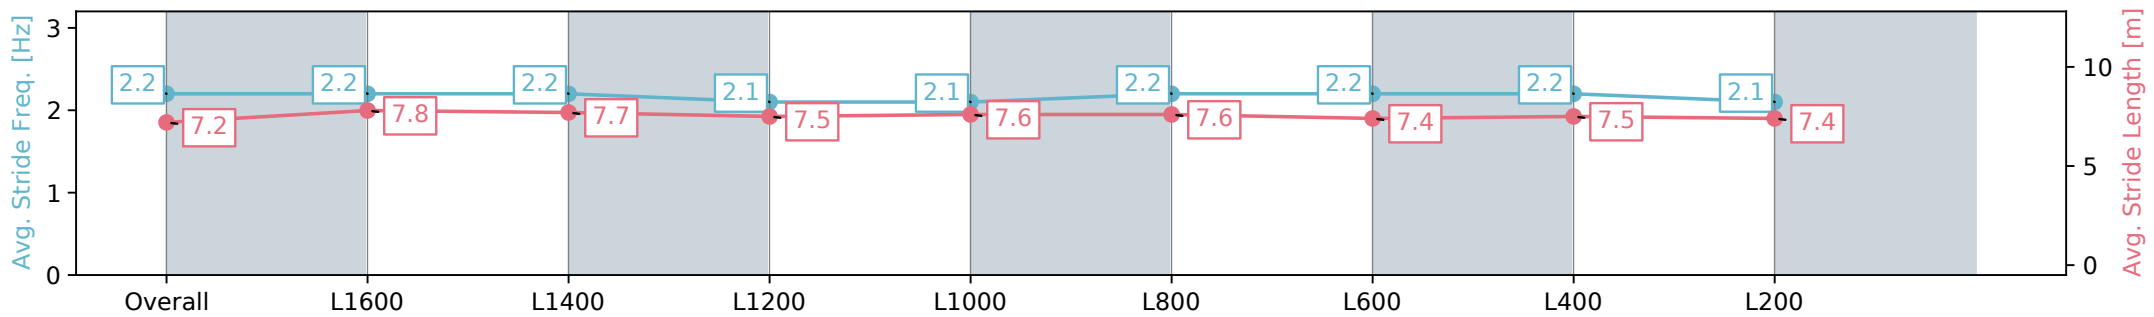

Section	Overall	L1600	L1400	L1200	L1000	L800	L600	L400	L200
Section Times	1:53.07 [13] (0:15.23)	1:37.84 [11] (0:11.86)	1:25.98 [13] (0:11.80)	1:14.18 [13] (0:12.72)	1:01.46 [12] (0:12.70)	0:48.76 [12] (0:12.26)	0:36.50 [14] (0:12.04)	0:24.46 [13] (0:11.89)	0:12.57 [13] (0:12.56)
Average Speed [km/h]	47.2	60.6	61.1	56.7	57.7	59.6	60.8	60.7	57.2
Top Speed [km/h]	59.9	61.9	62.1	58.9	59.0	61.8	61.7	61.8	59.2
Avg. Dist. to Rail [m]	7.6	3.7	2.3	2.7	3.4	3.2	4.0	7.5	7.9
Avg. Stride Freq. [Hz]	2.2	2.2	2.2	2.1	2.1	2.2	2.2	2.2	2.1
Avg. Stride Length [m]	7.2	7.8	7.7	7.5	7.6	7.6	7.4	7.5	7.4