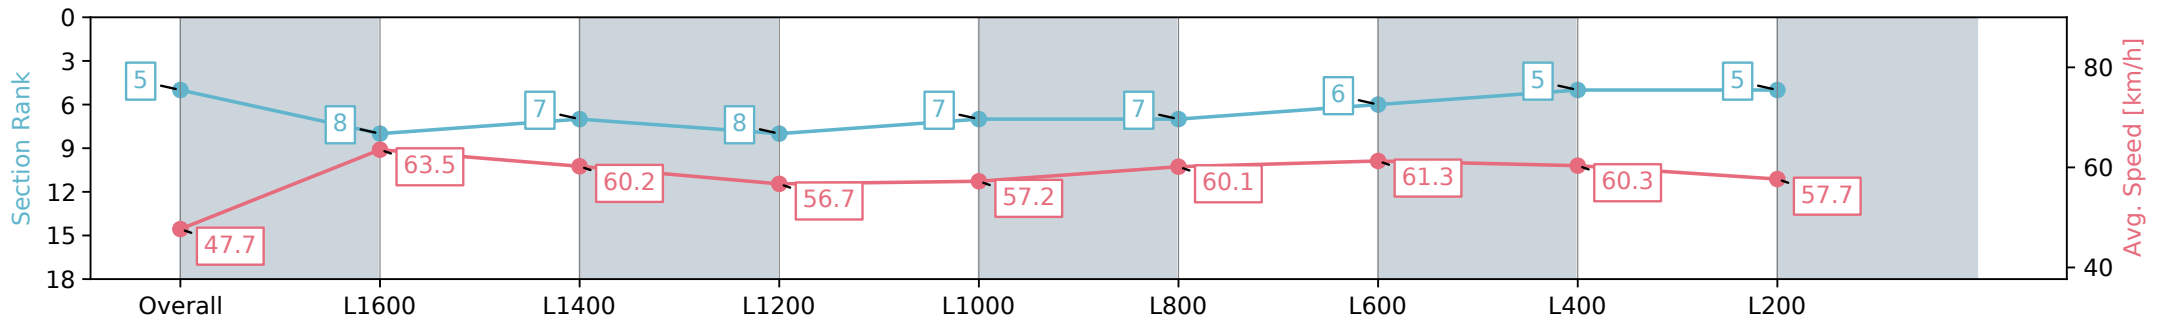

Section	Overall	L1600	L1400	L1200	L1000	L800	L600	L400	L200
Section Times	1:52.28 [5] (0:15.08)	1:37.20 [8] (0:11.34)	1:25.86 [7] (0:11.96)	1:13.90 [8] (0:12.72)	1:01.18 [7] (0:12.70)	0:48.48 [7] (0:12.13)	0:36.35 [6] (0:11.93)	0:24.42 [5] (0:11.92)	0:12.50 [5] (0:12.50)
Average Speed [km/h]	47.7	63.5	60.2	56.7	57.2	60.1	61.3	60.3	57.7
Top Speed [km/h]	62.7	64.8	62.7	58.8	59.4	61.5	62.0	61.8	58.7
Avg. Dist. to Rail [m]	0.6	0.7	0.5	1.0	2.1	2.6	3.6	7.7	5.8
Avg. Stride Freq. [Hz]	2.3	2.3	2.3	2.2	2.2	2.3	2.3	2.3	2.2
Avg. Stride Length [m]	7.0	7.6	7.4	7.1	7.1	7.3	7.4	7.2	7.1