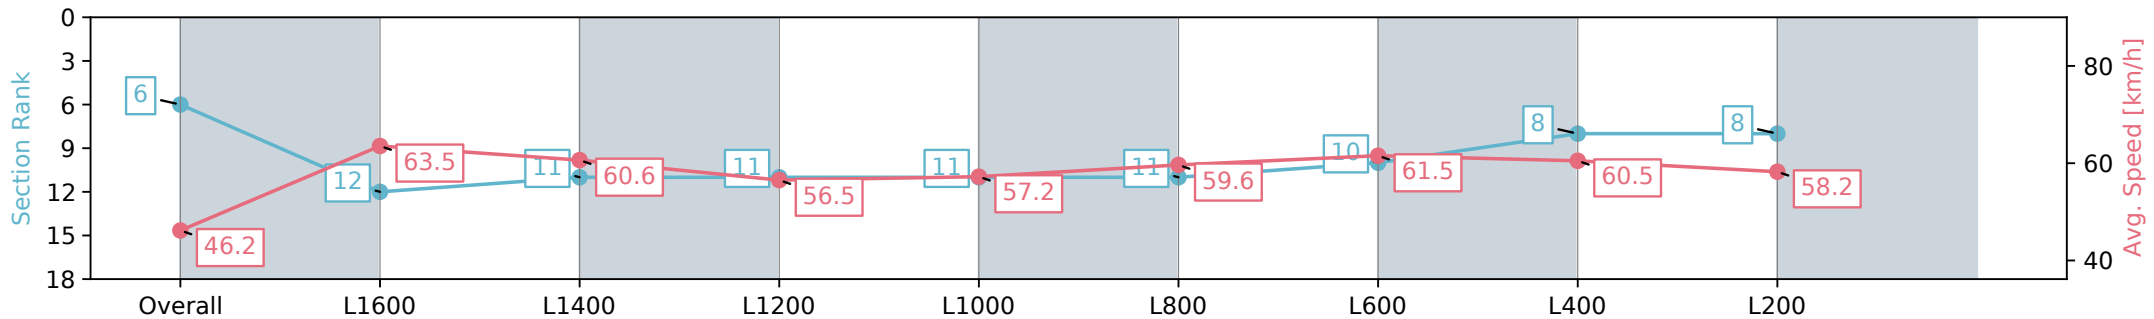

Section	Overall	L1600	L1400	L1200	L1000	L800	L600	L400	L200
Section Times	1:52.35 [6] (0:15.60)	1:36.75 [12] (0:11.32)	1:25.43 [11] (0:11.87)	1:13.56 [11] (0:12.76)	1:00.80 [11] (0:12.65)	0:48.15 [11] (0:12.17)	0:35.98 [10] (0:11.70)	0:24.28 [8] (0:11.93)	0:12.35 [8] (0:12.35)
Average Speed [km/h]	46.2	63.5	60.6	56.5	57.2	59.6	61.5	60.5	58.2
Top Speed [km/h]	61.8	65.4	62.8	58.9	58.2	60.8	62.4	61.6	59.7
Avg. Dist. to Rail [m]	2.5	1.3	0.3	0.4	1.2	1.7	1.0	4.4	2.7
Avg. Stride Freq. [Hz]	2.2	2.3	2.2	2.2	2.2	2.3	2.3	2.3	2.3
Avg. Stride Length [m]	6.9	7.6	7.6	7.2	7.3	7.3	7.4	7.2	7.2