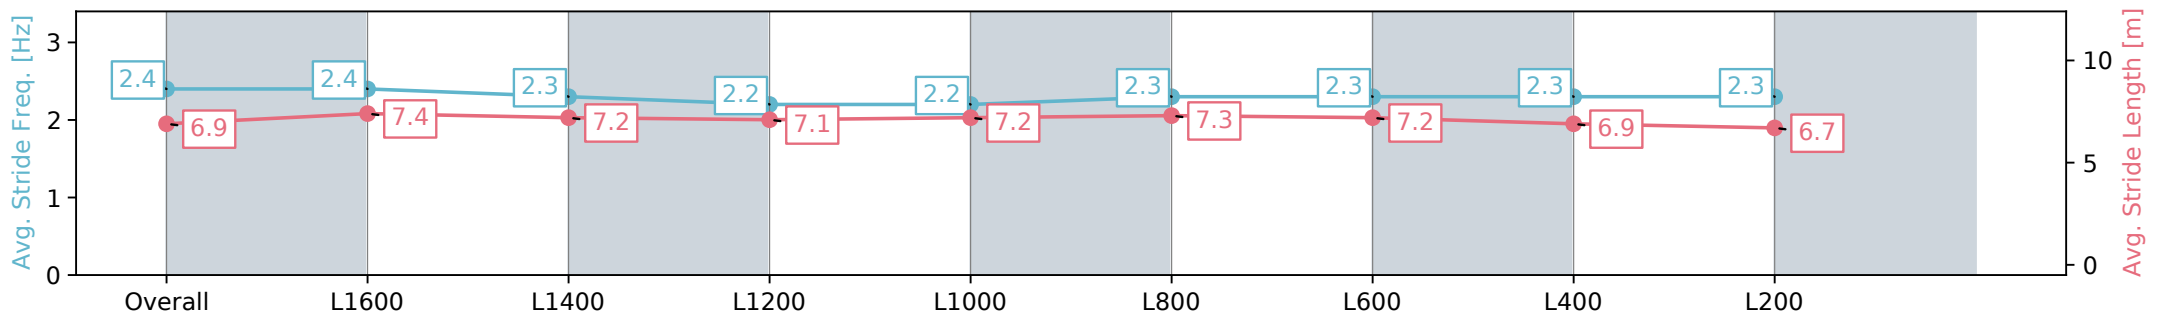

Section	Overall	L1600	L1400	L1200	L1000	L800	L600	L400	L200
Section Times	1:52.84 [11] (0:14.54)	1:38.30 [2] (0:11.11)	1:27.19 [1] (0:12.12)	1:15.07 [1] (0:12.69)	1:02.38 [1] (0:12.62)	0:49.76 [1] (0:12.36)	0:37.40 [1] (0:12.10)	0:25.30 [1] (0:12.27)	0:13.03 [6] (0:13.03)
Average Speed [km/h]	49.6	64.7	59.4	56.9	57.5	59.2	60.4	58.6	55.2
Top Speed [km/h]	64.8	66.2	62.0	58.3	58.5	60.2	61.9	59.7	56.8
Avg. Dist. to Rail [m]	2.7	1.3	0.1	0.7	1.7	3.2	3.7	4.3	2.8
Avg. Stride Freq. [Hz]	2.4	2.4	2.3	2.2	2.2	2.3	2.3	2.3	2.3
Avg. Stride Length [m]	6.9	7.4	7.2	7.1	7.2	7.3	7.2	6.9	6.7