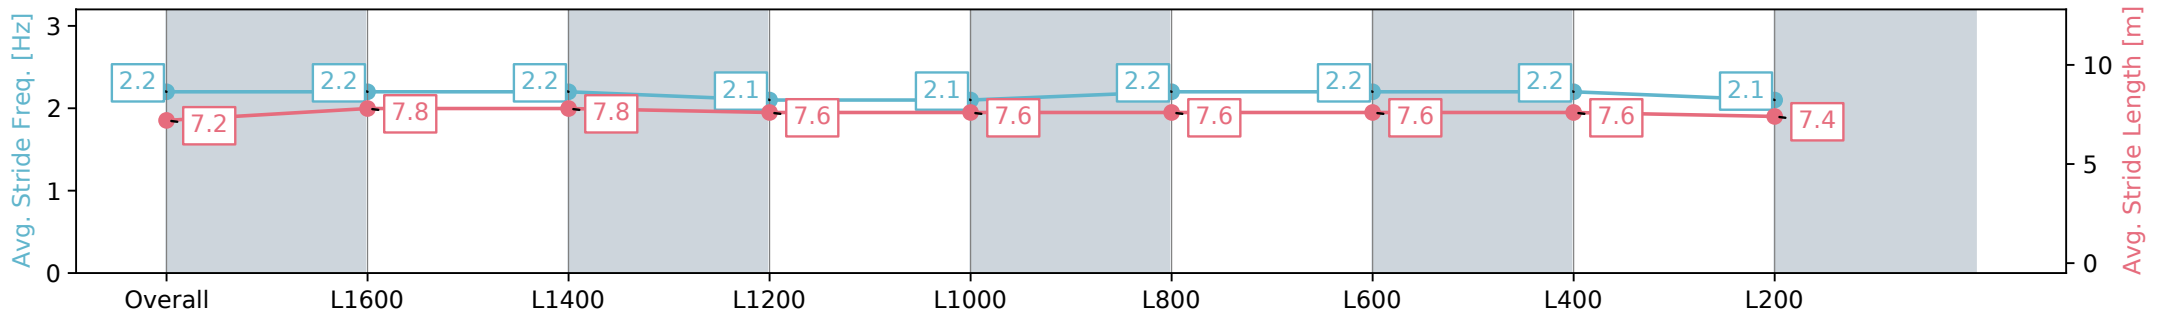

Horse/Jockey Name	SEA OF SECRETS/Zoe Lloyd
Finish Rank	14
Fastest Section Time (Section)	0:11.41 (L1600)
Top Speed [km/h] (Section)	63.8 (Overall)
Race State	Finished

Thomas Farms RC Murray Bridge SA - Professional

Race 8: Mannum & Terminus Hotel Balaklava Rating 0 - 56
Handicap - 1800m

14 August 2024 - 4:46PM

Track Rating: Good 4, Weather: Fine, Rail Position: +1.5m 1200m
Ch., +4.5m Remainder

Section	Overall	L1600	L1400	L1200	L1000	L800	L600	L400	L200
Section Times	1:53.17 [14] (0:15.19)	1:37.98 [10] (0:11.41)	1:26.57 [9] (0:11.86)	1:14.71 [9] (0:12.75)	1:01.96 [9] (0:12.77)	0:49.19 [10] (0:12.54)	0:36.65 [13] (0:12.24)	0:24.41 [15] (0:11.91)	0:12.50 [14] (0:12.50)
Average Speed [km/h]	47.4	63.1	60.7	56.6	57.4	58.8	60.2	60.4	57.7
Top Speed [km/h]	61.4	63.8	62.8	58.1	58.0	60.7	60.7	61.2	59.1
Avg. Dist. to Rail [m]	9.8	5.2	2.9	2.1	3.3	4.8	5.4	6.8	6.9
Avg. Stride Freq. [Hz]	2.2	2.2	2.2	2.1	2.1	2.2	2.2	2.2	2.1
Avg. Stride Length [m]	7.2	7.8	7.8	7.6	7.6	7.6	7.6	7.6	7.4

Report Created: Wed 14 August 2024 18:13:33 GMT+10 (Note: Timing is based on positional data)

- [ ] Ranking at each section and finish
- -:-:- No data available at this section
- NA No data available