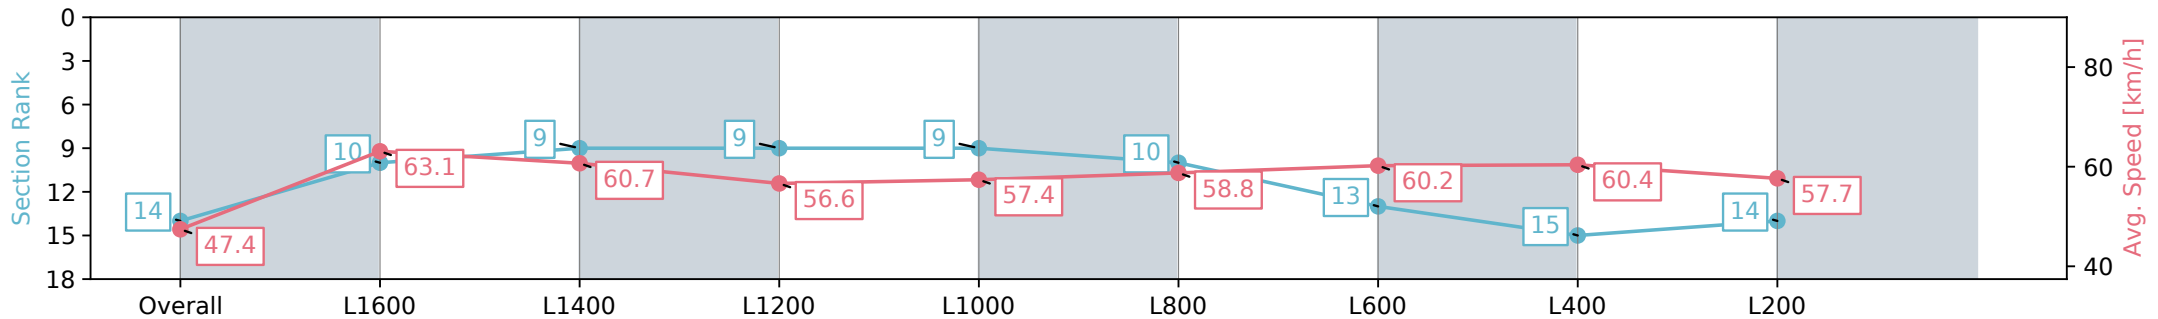

Horse/Jockey Name	SEA OF SECRETS/Zoe Lloyd
Finish Rank	14
Fastest Section Time (Section)	0:11.41 (L1600)
Top Speed [km/h] (Section)	63.8 (Overall)
Race State	Finished

Thomas Farms RC Murray Bridge SA - Professional

Race 8: Mannum & Terminus Hotel Balaklava Rating 0 - 56
Handicap - 1800m

14 August 2024 - 4:46PM

Track Rating: Good 4, Weather: Fine, Rail Position: +1.5m 1200m
Ch., +4.5m Remainder

Section	Overall	L1600	L1400	L1200	L1000	L800	L600	L400	L200
Section Times	1:53.17 [14] (0:15.19)	1:37.98 [10] (0:11.41)	1:26.57 [9] (0:11.86)	1:14.71 [9] (0:12.75)	1:01.96 [9] (0:12.77)	0:49.19 [10] (0:12.54)	0:36.65 [13] (0:12.24)	0:24.41 [15] (0:11.91)	0:12.50 [14] (0:12.50)
Average Speed [km/h]	47.4	63.1	60.7	56.6	57.4	58.8	60.2	60.4	57.7
Top Speed [km/h]	61.4	63.8	62.8	58.1	58.0	60.7	60.7	61.2	59.1
Avg. Dist. to Rail [m]	9.8	5.2	2.9	2.1	3.3	4.8	5.4	6.8	6.9
Avg. Stride Freq. [Hz]	2.2	2.2	2.2	2.1	2.1	2.2	2.2	2.2	2.1
Avg. Stride Length [m]	7.2	7.8	7.8	7.6	7.6	7.6	7.6	7.6	7.4

Report Created: Wed 14 August 2024 18:13:33 GMT+10 (Note: Timing is based on positional data)

- [ ] Ranking at each section and finish
- -:-:- No data available at this section
- NA No data available