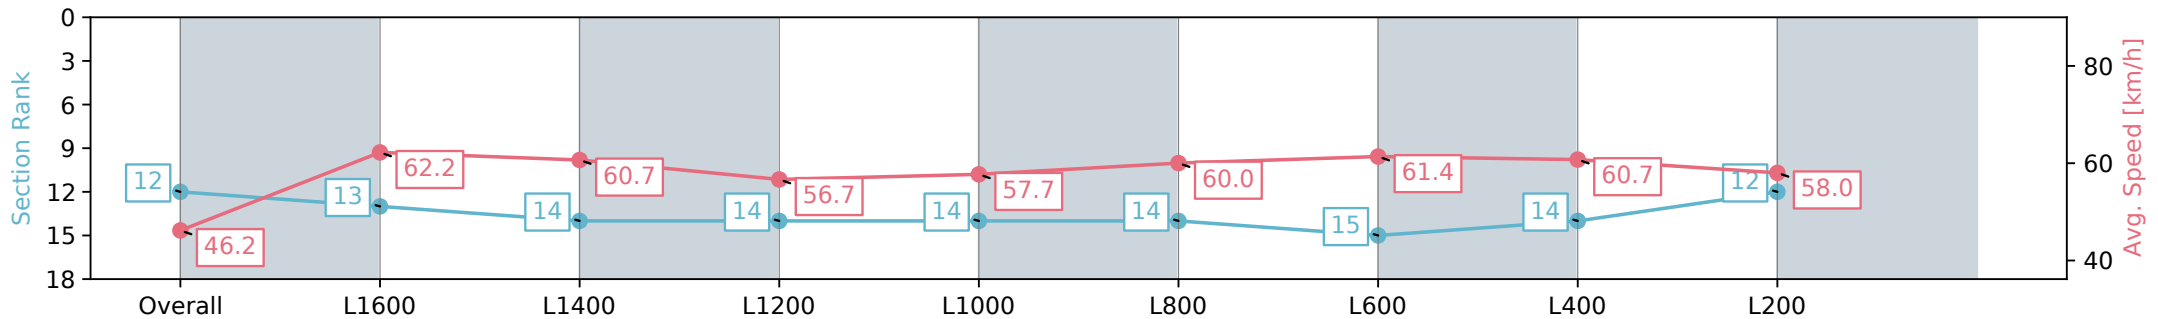

Section	Overall	L1600	L1400	L1200	L1000	L800	L600	L400	L200
Section Times	1:52.89 [12] (0:15.63)	1:37.26 [13] (0:11.56)	1:25.70 [14] (0:11.87)	1:13.83 [14] (0:12.73)	1:01.10 [14] (0:12.69)	0:48.41 [14] (0:12.24)	0:36.17 [15] (0:11.89)	0:24.28 [14] (0:11.86)	0:12.42 [12] (0:12.42)
Average Speed [km/h]	46.2	62.2	60.7	56.7	57.7	60.0	61.4	60.7	58.0
Top Speed [km/h]	59.8	63.4	62.3	59.2	59.1	61.9	62.7	61.5	59.9
Avg. Dist. to Rail [m]	2.6	2.2	1.6	1.7	3.4	3.7	3.6	6.7	7.2
Avg. Stride Freq. [Hz]	2.3	2.3	2.3	2.2	2.2	2.3	2.4	2.3	2.3
Avg. Stride Length [m]	6.7	7.4	7.3	7.2	7.2	7.2	7.2	7.2	7.1