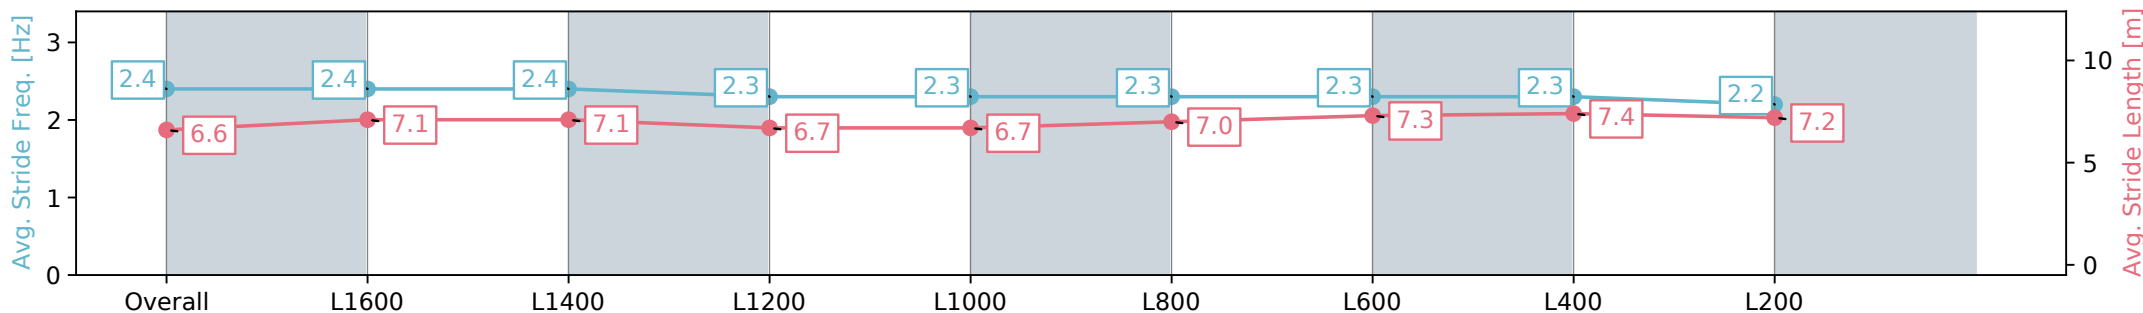

Race 8: Mannum & Terminus Hotel Balaklava Rating 0 - 56
Handicap - 1800m

14 August 2024 - 4:46PM

Track Rating: Good 4, Weather: Fine, Rail Position: +1.5m 1200m
Ch., +4.5m Remainder

Section	Overall	L1600	L1400	L1200	L1000	L800	L600	L400	L200
Section Times	1:52.11 [1] (0:15.06)	1:37.05 [7] (0:11.71)	1:25.34 [10] (0:11.78)	1:13.56 [10] (0:12.81)	1:00.75 [10] (0:12.59)	0:48.16 [9] (0:12.25)	0:35.91 [8] (0:11.88)	0:24.03 [9] (0:11.65)	0:12.38 [3] (0:12.38)
Average Speed [km/h]	47.8	61.6	61.1	56.4	58.2	60.2	62.2	61.8	58.3
Top Speed [km/h]	60.6	62.3	62.5	59.0	59.4	61.4	63.5	63.5	60.2
Avg. Dist. to Rail [m]	5.8	3.4	1.6	1.9	3.5	4.6	6.8	11.2	8.1
Avg. Stride Freq. [Hz]	2.4	2.4	2.4	2.3	2.3	2.3	2.3	2.3	2.2
Avg. Stride Length [m]	6.6	7.1	7.1	6.7	6.7	7.0	7.3	7.4	7.2