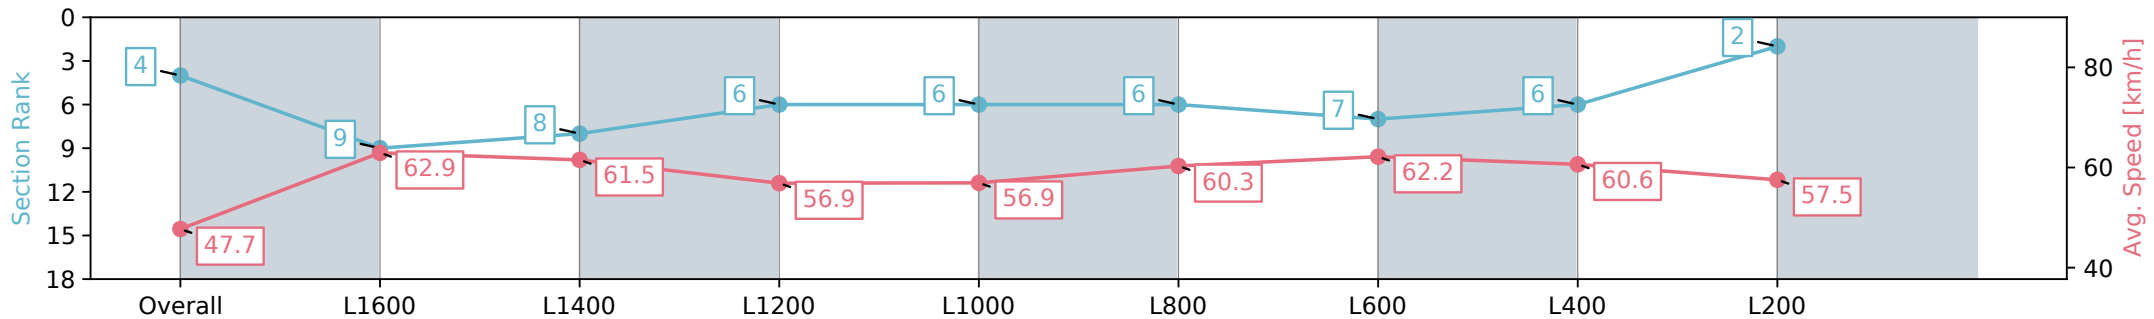

Section	Overall	L1600	L1400	L1200	L1000	L800	L600	L400	L200
Section Times	1:52.25 [4] (0:15.10)	1:37.15 [9] (0:11.45)	1:25.70 [8] (0:11.70)	1:14.00 [6] (0:12.68)	1:01.32 [6] (0:12.84)	0:48.48 [6] (0:12.24)	0:36.24 [7] (0:11.85)	0:24.39 [6] (0:11.86)	0:12.53 [2] (0:12.53)
Average Speed [km/h]	47.7	62.9	61.5	56.9	56.9	60.3	62.2	60.6	57.5
Top Speed [km/h]	61.6	63.8	63.3	58.2	58.0	63.0	63.0	62.0	59.7
Avg. Dist. to Rail [m]	4.6	2.7	1.7	1.8	2.9	4.6	5.8	10.5	7.7
Avg. Stride Freq. [Hz]	2.2	2.3	2.2	2.1	2.2	2.2	2.3	2.3	2.3
Avg. Stride Length [m]	7.0	7.6	7.7	7.3	7.3	7.4	7.5	7.3	7.1