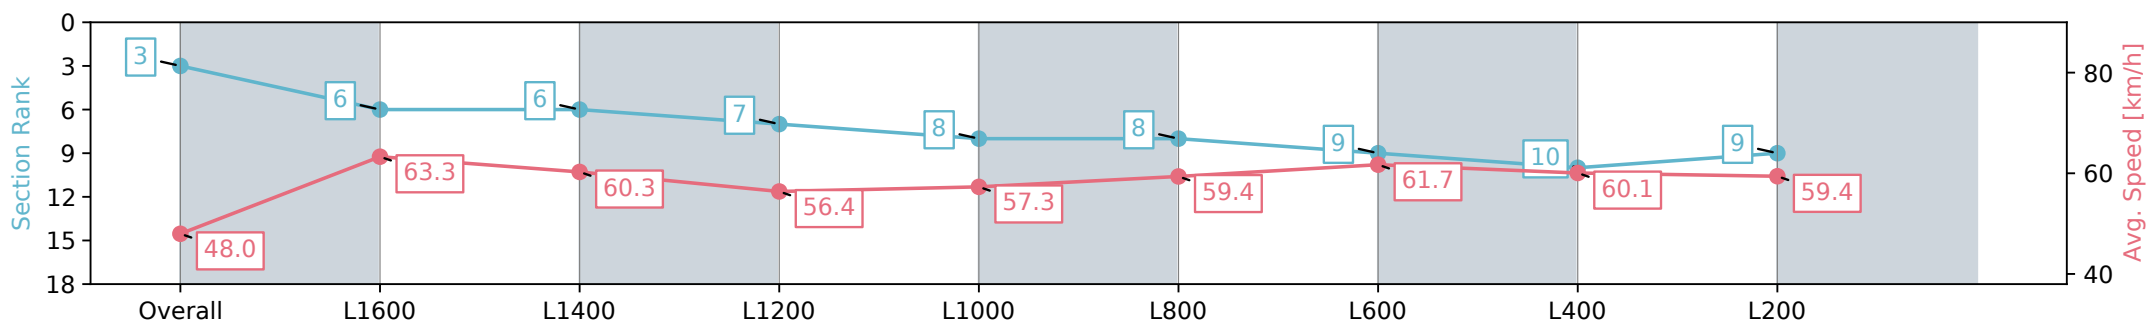

Section	Overall	L1600	L1400	L1200	L1000	L800	L600	L400	L200
Section Times	1:52.20 [3] (0:15.02)	1:37.18 [6] (0:11.37)	1:25.81 [6] (0:11.96)	1:13.85 [7] (0:12.78)	1:01.07 [8] (0:12.75)	0:48.32 [8] (0:12.34)	0:35.98 [9] (0:11.87)	0:24.11 [10] (0:11.97)	0:12.14 [9] (0:12.14)
Average Speed [km/h]	48.0	63.3	60.3	56.4	57.3	59.4	61.7	60.1	59.4
Top Speed [km/h]	62.2	64.5	62.8	57.6	59.3	60.8	62.1	61.8	60.1
Avg. Dist. to Rail [m]	0.7	1.4	1.2	1.6	2.8	3.4	4.5	10.1	9.0
Avg. Stride Freq. [Hz]	2.3	2.3	2.3	2.2	2.2	2.2	2.3	2.3	2.3
Avg. Stride Length [m]	7.0	7.6	7.3	7.2	7.2	7.3	7.5	7.2	7.2