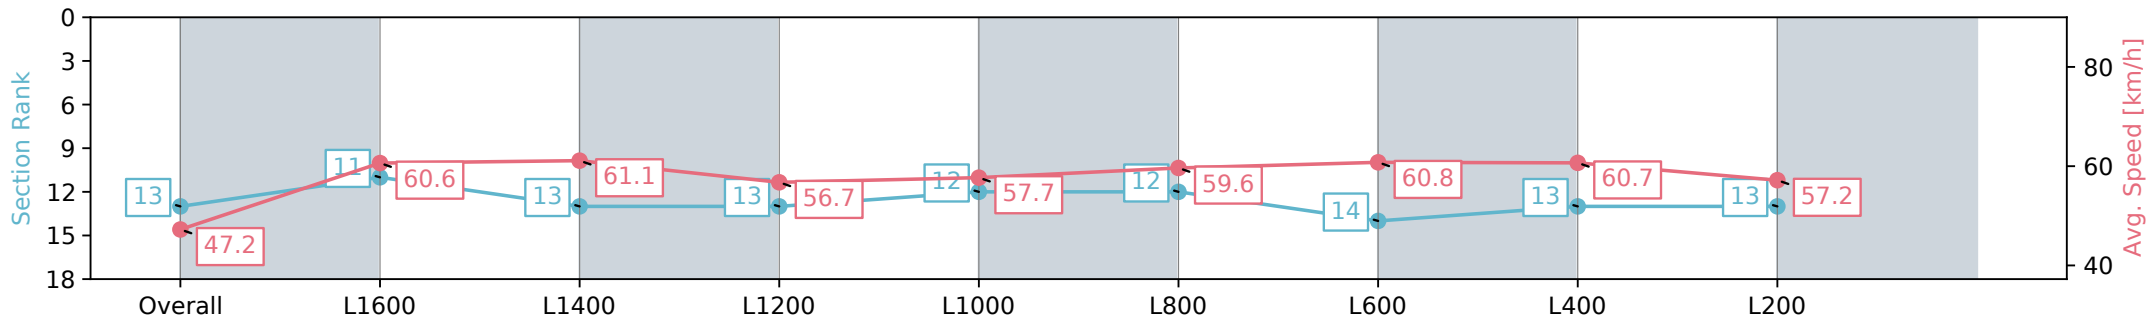

Section	Overall	L1600	L1400	L1200	L1000	L800	L600	L400	L200
Section Times	1:53.07 [13] (0:15.23)	1:37.84 [11] (0:11.86)	1:25.98 [13] (0:11.80)	1:14.18 [13] (0:12.72)	1:01.46 [12] (0:12.70)	0:48.76 [12] (0:12.26)	0:36.50 [14] (0:12.04)	0:24.46 [13] (0:11.89)	0:12.57 [13] (0:12.56)
Average Speed [km/h]	47.2	60.6	61.1	56.7	57.7	59.6	60.8	60.7	57.2
Top Speed [km/h]	59.9	61.9	62.1	58.9	59.0	61.8	61.7	61.8	59.2
Avg. Dist. to Rail [m]	7.6	3.7	2.3	2.7	3.4	3.2	4.0	7.5	7.9
Avg. Stride Freq. [Hz]	2.2	2.2	2.2	2.1	2.1	2.2	2.2	2.2	2.1
Avg. Stride Length [m]	7.2	7.8	7.7	7.5	7.6	7.6	7.4	7.5	7.4