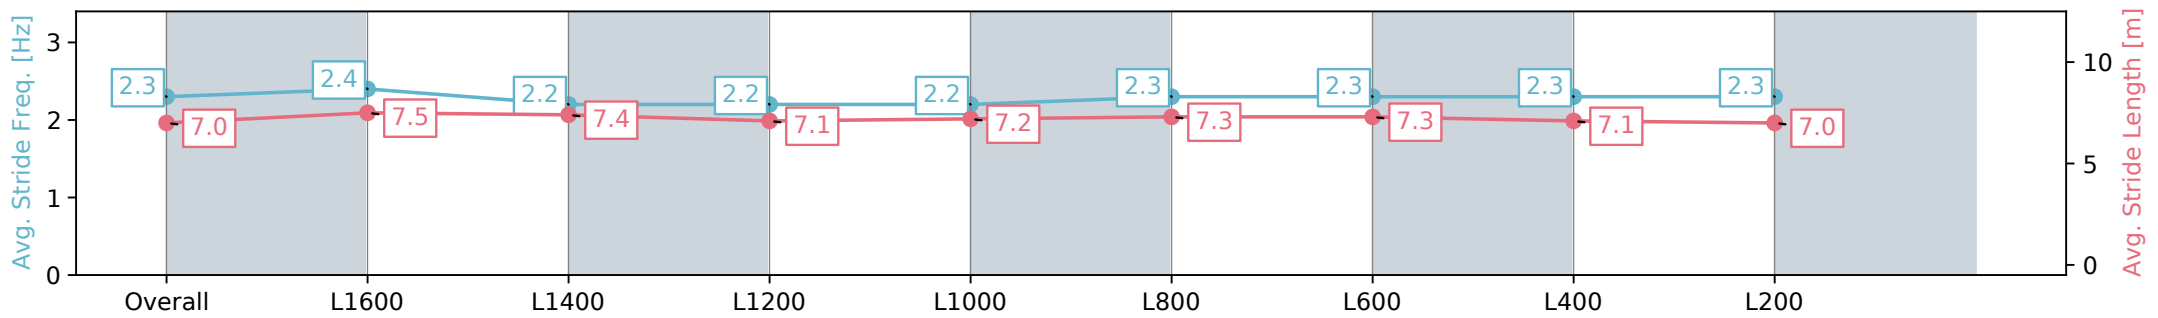

Section	Overall	L1600	L1400	L1200	L1000	L800	L600	L400	L200
Section Times	1:52.17 [2] (0:14.80)	1:37.37 [5] (0:11.18)	1:26.19 [5] (0:12.13)	1:14.06 [5] (0:12.69)	1:01.37 [5] (0:12.77)	0:48.60 [5] (0:12.21)	0:36.39 [4] (0:11.92)	0:24.47 [4] (0:11.90)	0:12.57 [1] (0:12.56)
Average Speed [km/h]	48.7	64.4	59.4	56.8	57.1	60.4	61.4	60.5	57.4
Top Speed [km/h]	63.2	65.2	63.4	58.1	59.1	62.5	62.2	62.4	58.3
Avg. Dist. to Rail [m]	6.4	1.2	0.8	0.8	2.4	4.6	4.2	4.8	3.9
Avg. Stride Freq. [Hz]	2.3	2.4	2.2	2.2	2.2	2.3	2.3	2.3	2.3
Avg. Stride Length [m]	7.0	7.5	7.4	7.1	7.2	7.3	7.3	7.1	7.0