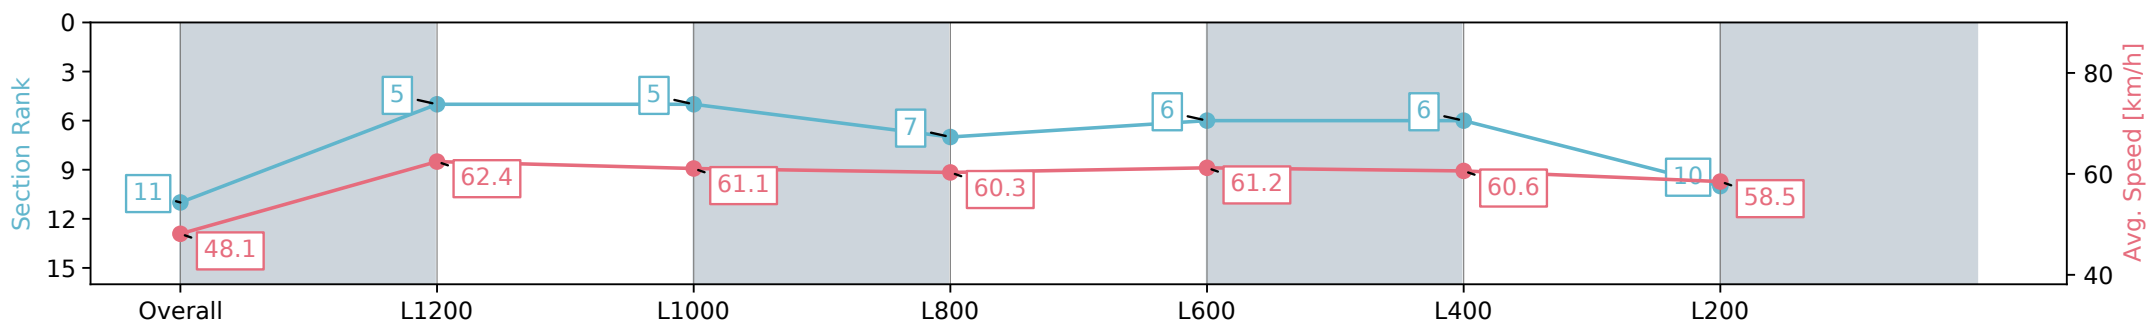

Horse/Jockey Name	WE'VE GOTTA DEEL/Polly Brewster
Finish Rank	11
Fastest Section Time (Section)	0:11.56 (L1200)
Top Speed [km/h] (Section)	63.5 (Overall)
Race State	Finished

Thomas Farms RC Murray Bridge SA - Professional
Race 7: Swan Reach Hotel Benchmark 56 Handicap - 1400m
14 August 2024 - 4:10PM
Track Rating: Good 4, Weather: Fine, Rail Position: +1.5m 1200m Ch., +4.5m Remainder

Section	Overall	L1200	L1000	L800	L600	L400	L200
Section Times	1:26.79 [11] (0:14.98)	1:11.81 [5] (0:11.56)	1:00.25 [5] (0:12.05)	0:48.20 [7] (0:12.10)	0:36.10 [6] (0:11.90)	0:24.20 [6] (0:11.90)	0:12.30 [10] (0:12.30)
Average Speed [km/h]	48.1	62.4	61.1	60.3	61.2	60.6	58.5
Top Speed [km/h]	63.2	63.5	62.6	61.1	62.2	62.3	59.3
Avg. Dist. to Rail [m]	4.1	2.7	4.1	2.6	3.1	4.8	4.6
Avg. Stride Freq. [Hz]	2.4	2.5	2.4	2.4	2.4	2.4	2.3
Avg. Stride Length [m]	5.5	7.0	7.1	7.1	7.2	7.2	7.1

Report Created: Wed 14 August 2024 18:13:27 GMT+10 (Note: Timing is based on positional data)

[ ] Ranking at each section and finish
-:-:- No data available at this section
NA No data available