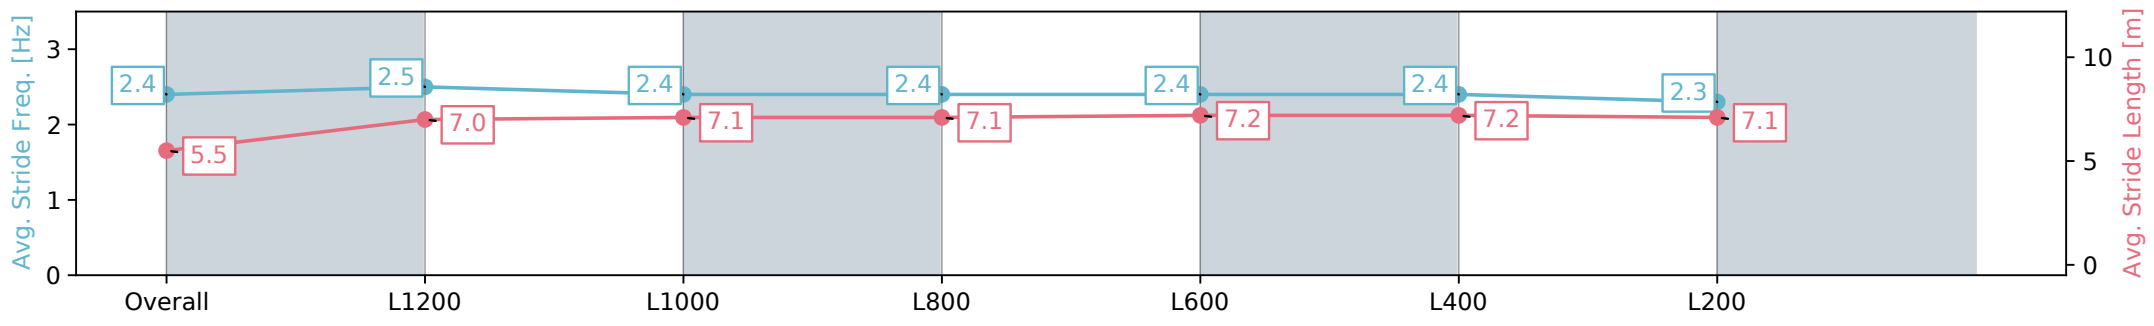

Horse/Jockey Name	WE'VE GOTTA DEEL/Polly Brewster
Finish Rank	11
Fastest Section Time (Section)	0:11.56 (L1200)
Top Speed [km/h] (Section)	63.5 (Overall)
Race State	Finished

Thomas Farms RC Murray Bridge SA - Professional
Race 7: Swan Reach Hotel Benchmark 56 Handicap - 1400m
14 August 2024 - 4:10PM
Track Rating: Good 4, Weather: Fine, Rail Position: +1.5m 1200m Ch., +4.5m Remainder

Section	Overall	L1200	L1000	L800	L600	L400	L200
Section Times	1:26.79 [11] (0:14.98)	1:11.81 [5] (0:11.56)	1:00.25 [5] (0:12.05)	0:48.20 [7] (0:12.10)	0:36.10 [6] (0:11.90)	0:24.20 [6] (0:11.90)	0:12.30 [10] (0:12.30)
Average Speed [km/h]	48.1	62.4	61.1	60.3	61.2	60.6	58.5
Top Speed [km/h]	63.2	63.5	62.6	61.1	62.2	62.3	59.3
Avg. Dist. to Rail [m]	4.1	2.7	4.1	2.6	3.1	4.8	4.6
Avg. Stride Freq. [Hz]	2.4	2.5	2.4	2.4	2.4	2.4	2.3
Avg. Stride Length [m]	5.5	7.0	7.1	7.1	7.2	7.2	7.1

Report Created: Wed 14 August 2024 18:13:27 GMT+10 (Note: Timing is based on positional data)

[ ] Ranking at each section and finish
-:-:- No data available at this section
NA No data available