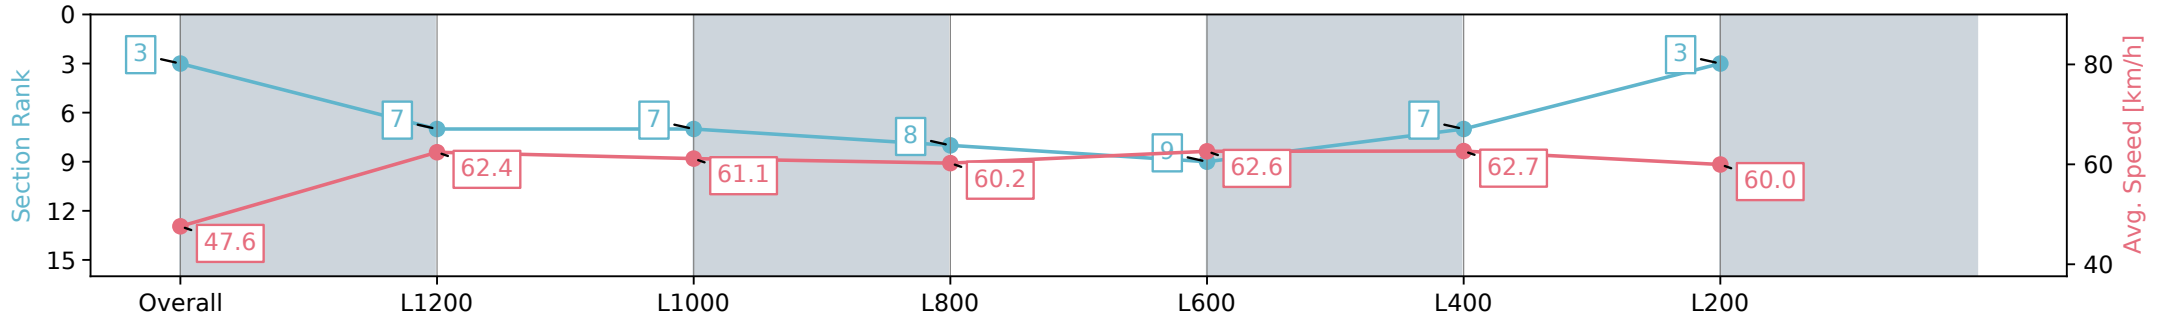

Section	Overall	L1200	L1000	L800	L600	L400	L200
Section Times	1:26.16 [3] (0:15.14)	1:11.02 [7] (0:11.56)	0:59.46 [7] (0:11.98)	0:47.48 [8] (0:12.24)	0:35.24 [9] (0:11.74)	0:23.50 [7] (0:11.49)	0:12.01 [3] (0:12.01)
Average Speed [km/h]	47.6	62.4	61.1	60.2	62.6	62.7	60.0
Top Speed [km/h]	62.5	64.1	62.0	60.9	64.2	64.0	61.6
Avg. Dist. to Rail [m]	5.4	2.1	3.7	4.4	5.1	9.7	8.6
Avg. Stride Freq. [Hz]	2.2	2.3	2.3	2.3	2.3	2.3	2.3
Avg. Stride Length [m]	5.9	7.5	7.5	7.4	7.6	7.4	7.2