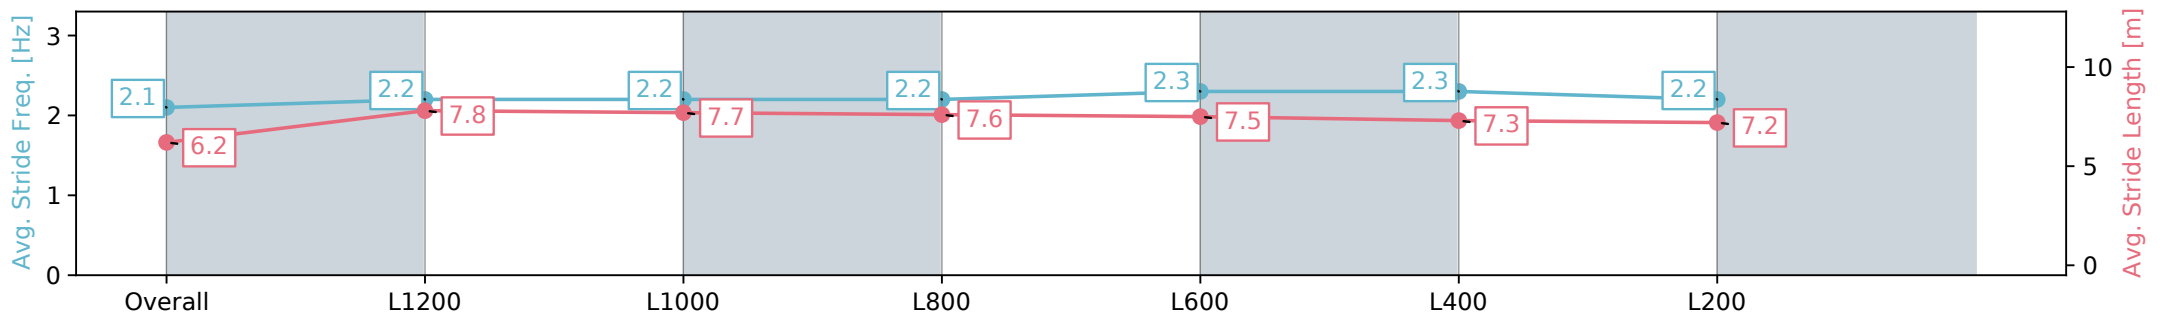

Section	Overall	L1200	L1000	L800	L600	L400	L200
Section Times	1:26.33 [5] (0:15.09)	1:11.24 [6] (0:11.56)	0:59.67 [6] (0:11.88)	0:47.79 [5] (0:12.17)	0:35.62 [7] (0:11.65)	0:23.97 [3] (0:11.69)	0:12.28 [2] (0:12.28)
Average Speed [km/h]	47.8	62.5	62.1	60.7	63.0	61.5	58.7
Top Speed [km/h]	63.0	63.0	63.0	61.7	63.9	63.7	60.3
Avg. Dist. to Rail [m]	7.1	4.2	5.0	4.9	4.8	7.6	6.3
Avg. Stride Freq. [Hz]	2.1	2.2	2.2	2.2	2.3	2.3	2.2
Avg. Stride Length [m]	6.2	7.8	7.7	7.6	7.5	7.3	7.2