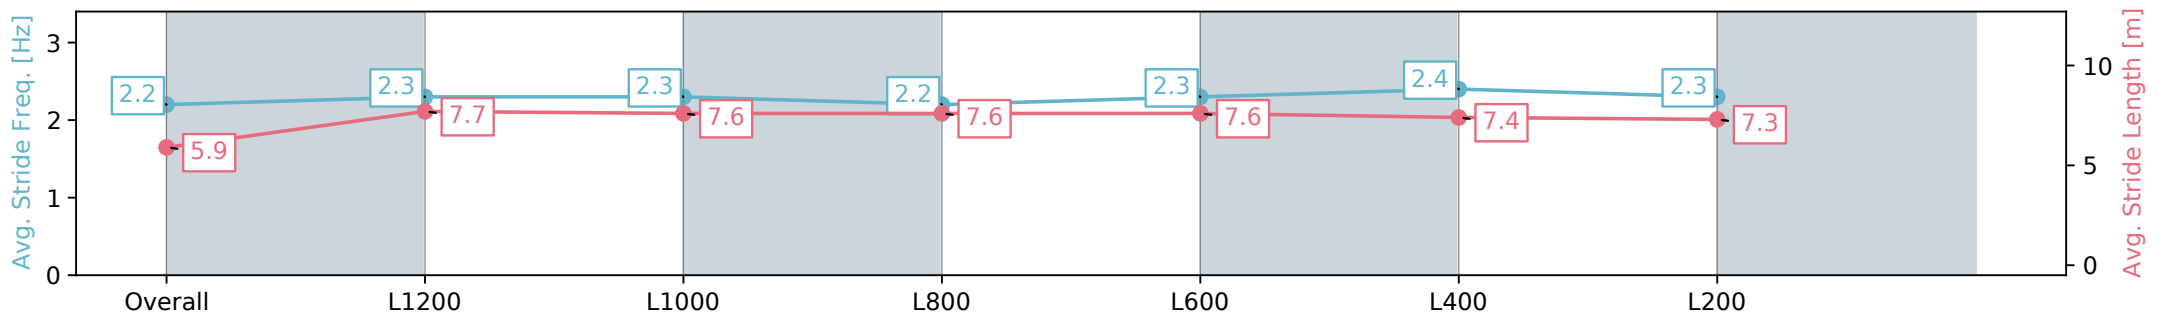

Section	Overall	L1200	L1000	L800	L600	L400	L200
Section Times	1:26.09 [2] (0:15.39)	1:10.70 [10] (0:11.59)	0:59.11 [10] (0:11.86)	0:47.25 [10] (0:12.11)	0:35.14 [10] (0:11.76)	0:23.38 [8] (0:11.44)	0:11.94 [3] (0:11.94)
Average Speed [km/h]	46.8	62.4	61.8	60.7	62.7	63.0	60.3
Top Speed [km/h]	63.6	63.3	62.8	62.1	65.4	63.8	62.2
Avg. Dist. to Rail [m]	5.9	2.6	3.6	4.1	5.7	10.9	9.9
Avg. Stride Freq. [Hz]	2.2	2.3	2.3	2.2	2.3	2.4	2.3
Avg. Stride Length [m]	5.9	7.7	7.6	7.6	7.6	7.4	7.3