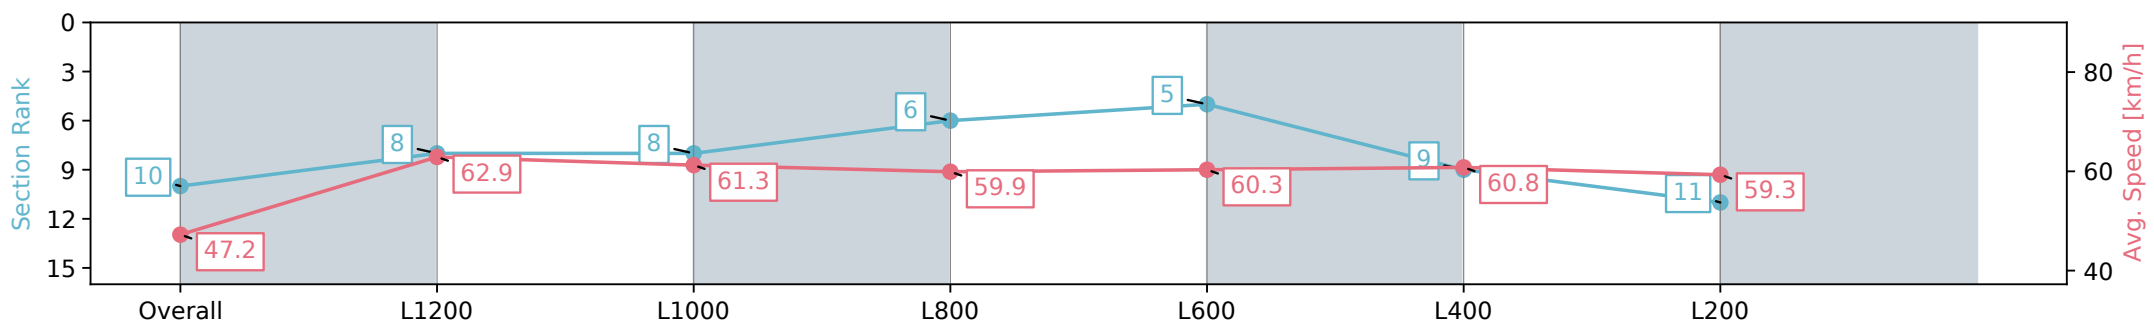

Horse/Jockey Name	WILD INFERENCE/Samuel Payne
Finish Rank	10
Fastest Section Time (Section)	0:11.47 (L1200)
Top Speed [km/h] (Section)	66.1 (Overall)
Race State	Finished

Thomas Farms RC Murray Bridge SA - Professional
Race 7: Swan Reach Hotel Benchmark 56 Handicap - 1400m
14 August 2024 - 4:10PM
Track Rating: Good 4, Weather: Fine, Rail Position: +1.5m 1200m Ch., +4.5m Remainder

Section	Overall	L1200	L1000	L800	L600	L400	L200
Section Times	1:26.71 [10] (0:15.25)	1:11.46 [8] (0:11.47)	0:59.99 [8] (0:11.83)	0:48.16 [6] (0:12.13)	0:36.03 [5] (0:12.06)	0:23.97 [9] (0:11.83)	0:12.14 [11] (0:12.14)
Average Speed [km/h]	47.2	62.9	61.3	59.9	60.3	60.8	59.3
Top Speed [km/h]	64.4	66.1	62.3	61.7	62.2	62.1	60.3
Avg. Dist. to Rail [m]	1.5	0.9	1.5	1.6	2.8	4.3	3.7
Avg. Stride Freq. [Hz]	2.2	2.3	2.3	2.2	2.2	2.3	2.3
Avg. Stride Length [m]	6.0	7.5	7.4	7.4	7.4	7.3	7.2

Report Created: Wed 14 August 2024 18:13:26 GMT+10 (Note: Timing is based on positional data)

[ ] Ranking at each section and finish
-:-:- No data available at this section
NA No data available