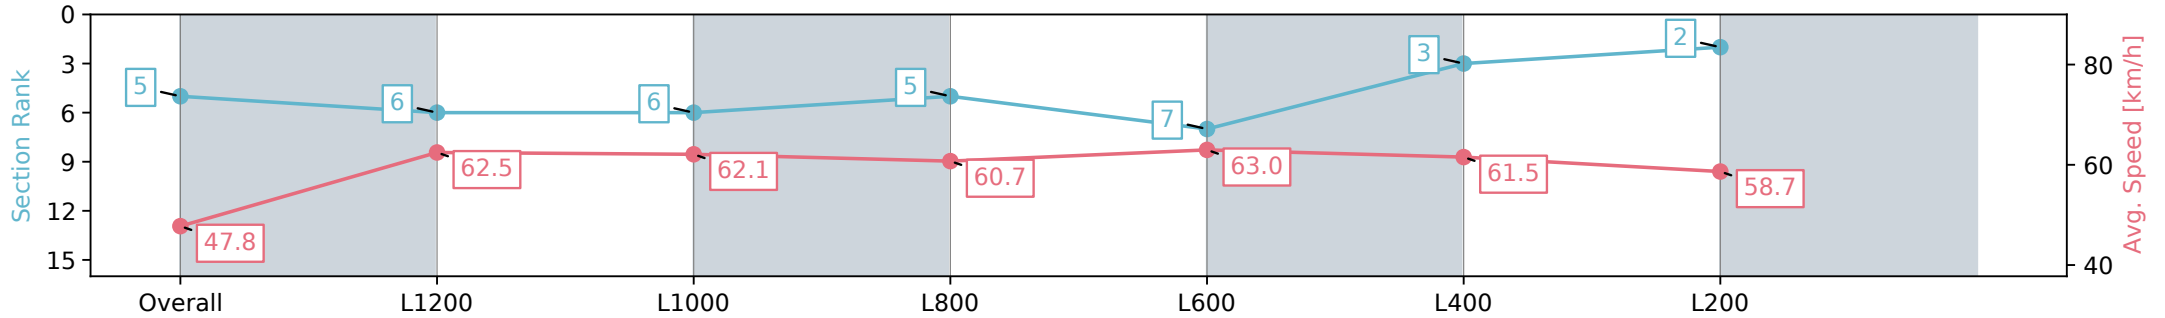

Section	Overall	L1200	L1000	L800	L600	L400	L200
Section Times	1:26.33 [5] (0:15.09)	1:11.24 [6] (0:11.56)	0:59.67 [6] (0:11.88)	0:47.79 [5] (0:12.17)	0:35.62 [7] (0:11.65)	0:23.97 [3] (0:11.69)	0:12.28 [2] (0:12.28)
Average Speed [km/h]	47.8	62.5	62.1	60.7	63.0	61.5	58.7
Top Speed [km/h]	63.0	63.0	63.0	61.7	63.9	63.7	60.3
Avg. Dist. to Rail [m]	7.1	4.2	5.0	4.9	4.8	7.6	6.3
Avg. Stride Freq. [Hz]	2.1	2.2	2.2	2.2	2.3	2.3	2.2
Avg. Stride Length [m]	6.2	7.8	7.7	7.6	7.5	7.3	7.2