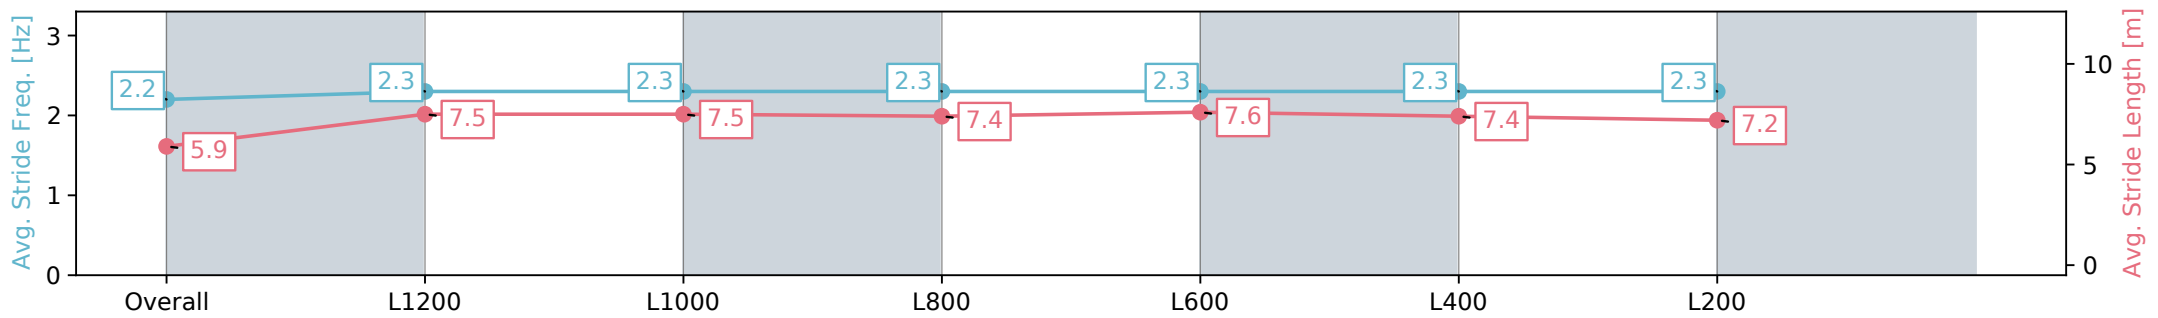

Section	Overall	L1200	L1000	L800	L600	L400	L200
Section Times	1:26.16 [3] (0:15.14)	1:11.02 [7] (0:11.56)	0:59.46 [7] (0:11.98)	0:47.48 [8] (0:12.24)	0:35.24 [9] (0:11.74)	0:23.50 [7] (0:11.49)	0:12.01 [3] (0:12.01)
Average Speed [km/h]	47.6	62.4	61.1	60.2	62.6	62.7	60.0
Top Speed [km/h]	62.5	64.1	62.0	60.9	64.2	64.0	61.6
Avg. Dist. to Rail [m]	5.4	2.1	3.7	4.4	5.1	9.7	8.6
Avg. Stride Freq. [Hz]	2.2	2.3	2.3	2.3	2.3	2.3	2.3
Avg. Stride Length [m]	5.9	7.5	7.5	7.4	7.6	7.4	7.2