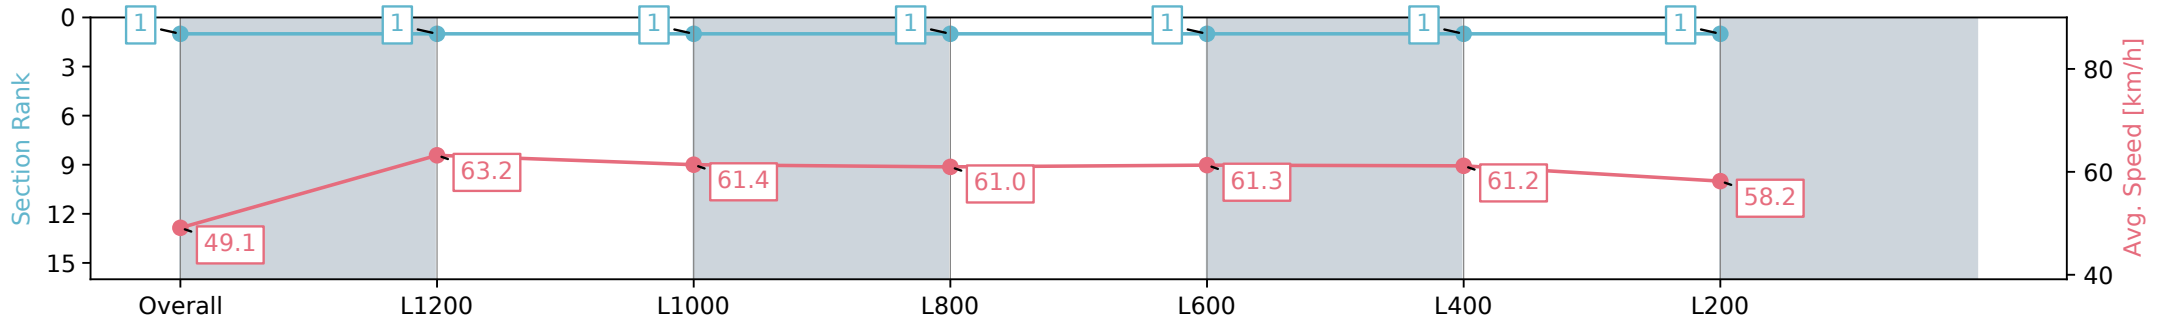

Race 7: Swan Reach Hotel Benchmark 56 Handicap - 1400m

14 August 2024 - 4:10PM

Track Rating: Good 4, Weather: Fine, Rail Position: +1.5m 1200m Ch., +4.5m Remainder

Section	Overall	L1200	L1000	L800	L600	L400	L200
Section Times	1:25.98 [1] (0:14.67)	1:11.31 [1] (0:11.43)	0:59.88 [1] (0:12.00)	0:47.88 [1] (0:11.93)	0:35.95 [1] (0:11.84)	0:24.11 [1] (0:11.76)	0:12.35 [1] (0:12.35)
Average Speed [km/h]	49.1	63.2	61.4	61.0	61.3	61.2	58.2
Top Speed [km/h]	64.6	65.1	61.9	62.4	62.6	63.3	59.9
Avg. Dist. to Rail [m]	5.5	4.2	4.4	1.9	2.1	4.2	4.0
Avg. Stride Freq. [Hz]	2.3	2.4	2.4	2.4	2.4	2.4	2.4
Avg. Stride Length [m]	5.8	7.1	7.1	6.9	6.9	6.8	6.9