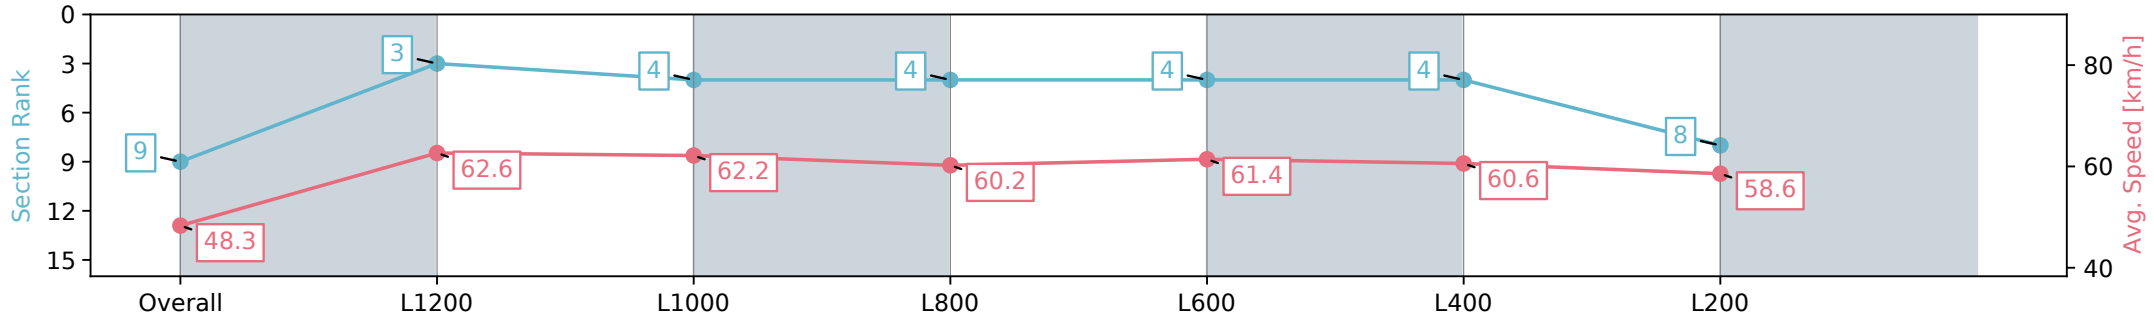

Horse/Jockey Name	CHELSEA CUBE/Nichola Yuen
Finish Rank	9
Fastest Section Time (Section)	0:11.54 (L1200)
Top Speed [km/h] (Section)	63.5 (Overall)
Race State	Finished

Thomas Farms RC Murray Bridge SA - Professional
Race 7: Swan Reach Hotel Benchmark 56 Handicap - 1400m
14 August 2024 - 4:10PM
Track Rating: Good 4, Weather: Fine, Rail Position: +1.5m 1200m Ch., +4.5m Remainder

Section	Overall	L1200	L1000	L800	L600	L400	L200
Section Times	1:26.58 [9] (0:14.92)	1:11.66 [3] (0:11.54)	1:00.12 [4] (0:11.83)	0:48.29 [4] (0:12.22)	0:36.07 [4] (0:11.89)	0:24.18 [4] (0:11.89)	0:12.29 [8] (0:12.28)
Average Speed [km/h]	48.3	62.6	62.2	60.2	61.4	60.6	58.6
Top Speed [km/h]	63.3	63.5	63.2	61.2	63.1	62.1	60.2
Avg. Dist. to Rail [m]	8.4	3.6	4.2	4.2	3.7	6.2	6.5
Avg. Stride Freq. [Hz]	2.3	2.4	2.4	2.3	2.3	2.3	2.3
Avg. Stride Length [m]	5.8	7.4	7.3	7.2	7.3	7.2	7.1

[ ] Ranking at each section and finish
-:-:- No data available at this section
NA No data available