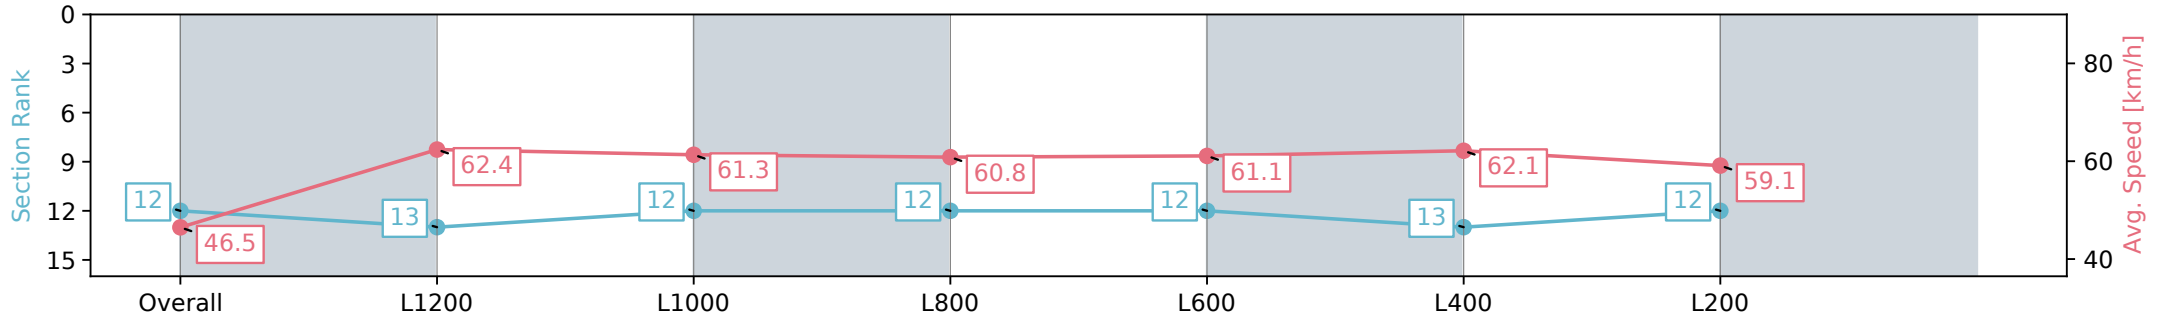

Horse/Jockey Name	STONEFIELD/Anna Jordso
Finish Rank	12
Fastest Section Time (Section)	0:11.54 (L1200)
Top Speed [km/h] (Section)	63.8 (Overall)
Race State	Finished

Thomas Farms RC Murray Bridge SA - Professional

Race 7: Swan Reach Hotel Benchmark 56 Handicap - 1400m

14 August 2024 - 4:10PM

Track Rating: Good 4, Weather: Fine, Rail Position: +1.5m 1200m Ch., +4.5m Remainder

Section	Overall	L1200	L1000	L800	L600	L400	L200
Section Times	1:26.85 [12] (0:15.51)	1:11.34 [13] (0:11.54)	0:59.80 [12] (0:11.88)	0:47.92 [12] (0:12.11)	0:35.81 [12] (0:12.05)	0:23.76 [13] (0:11.57)	0:12.18 [12] (0:12.18)
Average Speed [km/h]	46.5	62.4	61.3	60.8	61.1	62.1	59.1
Top Speed [km/h]	62.0	63.8	62.4	62.6	63.0	63.2	60.9
Avg. Dist. to Rail [m]	3.3	0.8	2.3	4.4	5.5	9.6	10.2
Avg. Stride Freq. [Hz]	2.2	2.3	2.2	2.2	2.2	2.3	2.3
Avg. Stride Length [m]	5.7	7.6	7.6	7.7	7.5	7.4	7.3

Report Created: Wed 14 August 2024 18:13:28 GMT+10 (Note: Timing is based on positional data)

- [ ] Ranking at each section and finish
- -:-:- No data available at this section
- NA No data available