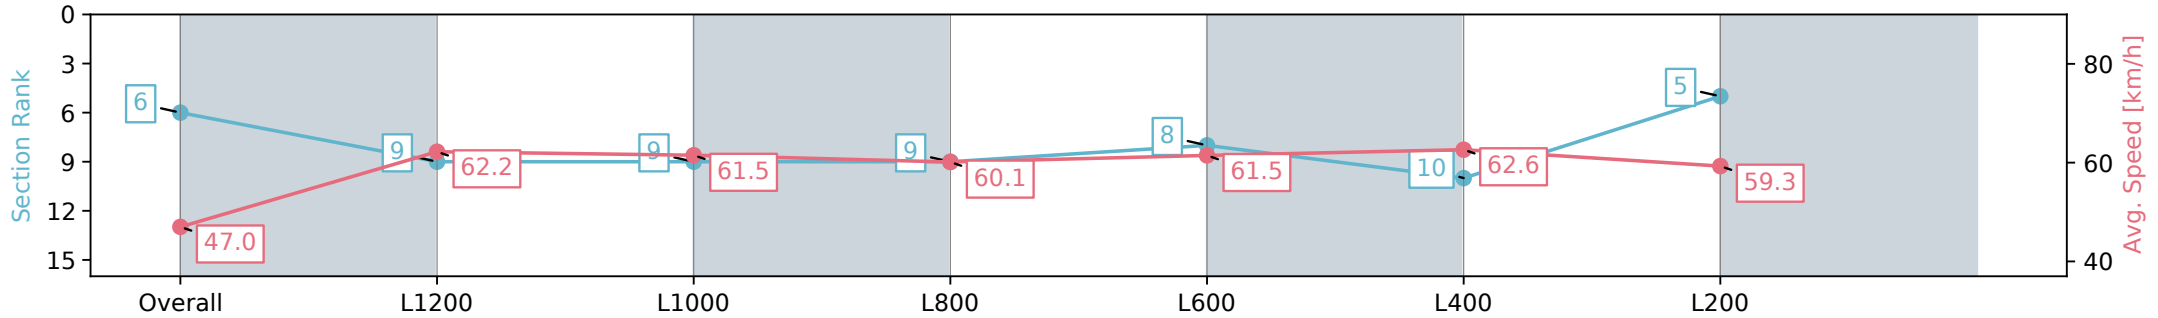

Section	Overall	L1200	L1000	L800	L600	L400	L200
Section Times	1:26.41 [6] (0:15.34)	1:11.07 [9] (0:11.60)	0:59.47 [9] (0:11.85)	0:47.62 [9] (0:12.10)	0:35.52 [8] (0:11.88)	0:23.64 [10] (0:11.50)	0:12.14 [5] (0:12.14)
Average Speed [km/h]	47.0	62.2	61.5	60.1	61.5	62.6	59.3
Top Speed [km/h]	64.1	64.7	62.2	61.9	64.0	64.1	61.6
Avg. Dist. to Rail [m]	2.5	1.7	2.4	2.3	3.5	8.6	8.7
Avg. Stride Freq. [Hz]	2.3	2.3	2.3	2.3	2.3	2.5	2.3
Avg. Stride Length [m]	5.7	7.4	7.4	7.4	7.4	7.3	7.1