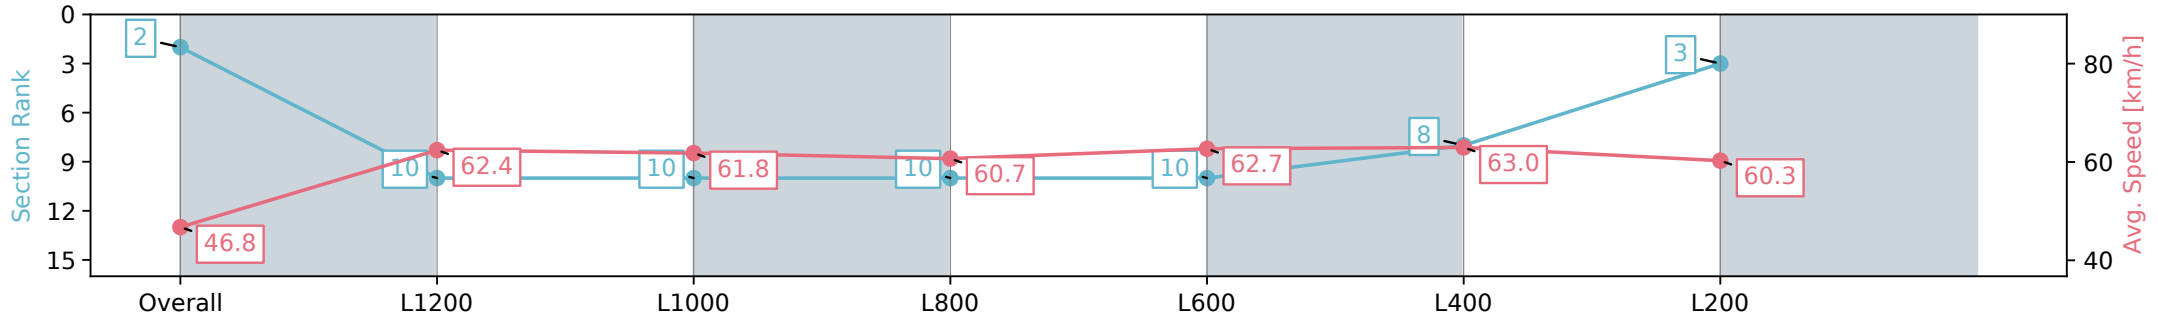

Section	Overall	L1200	L1000	L800	L600	L400	L200
Section Times	1:26.09 [2] (0:15.39)	1:10.70 [10] (0:11.59)	0:59.11 [10] (0:11.86)	0:47.25 [10] (0:12.11)	0:35.14 [10] (0:11.76)	0:23.38 [8] (0:11.44)	0:11.94 [3] (0:11.94)
Average Speed [km/h]	46.8	62.4	61.8	60.7	62.7	63.0	60.3
Top Speed [km/h]	63.6	63.3	62.8	62.1	65.4	63.8	62.2
Avg. Dist. to Rail [m]	5.9	2.6	3.6	4.1	5.7	10.9	9.9
Avg. Stride Freq. [Hz]	2.2	2.3	2.3	2.2	2.3	2.4	2.3
Avg. Stride Length [m]	5.9	7.7	7.6	7.6	7.6	7.4	7.3