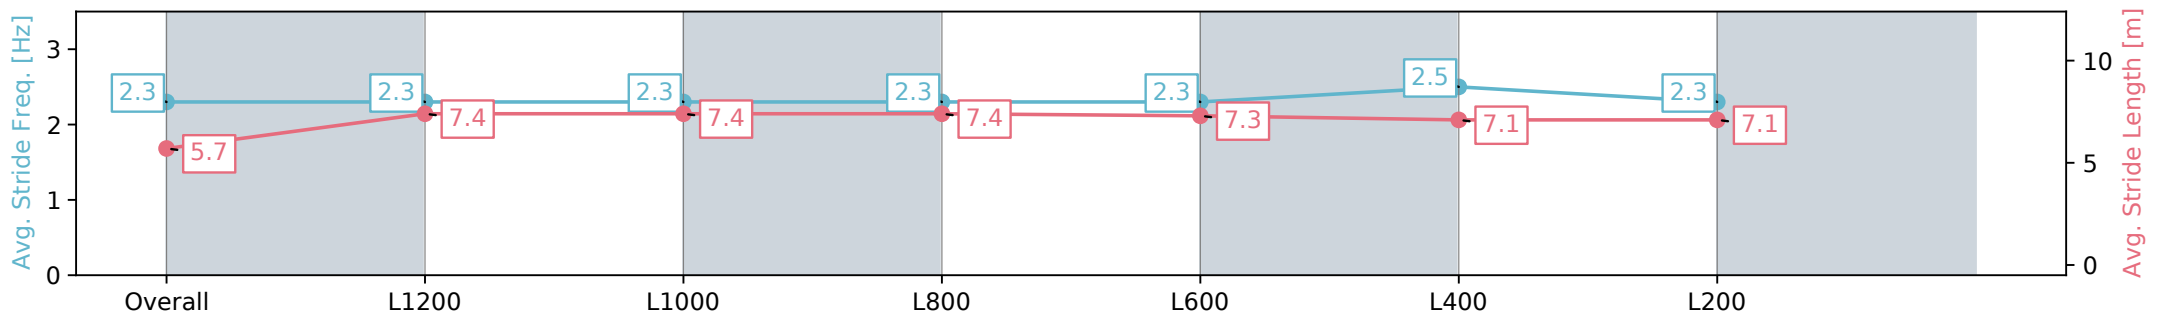

Section	Overall	L1200	L1000	L800	L600	L400	L200
Section Times	1:26.41 [6] (0:15.34)	1:11.07 [9] (0:11.60)	0:59.47 [9] (0:11.85)	0:47.62 [9] (0:12.10)	0:35.52 [8] (0:11.88)	0:23.64 [10] (0:11.50)	0:12.14 [5] (0:12.14)
Average Speed [km/h]	47.0	62.2	61.5	60.1	61.5	62.6	59.3
Top Speed [km/h]	64.1	64.7	62.2	61.9	64.0	64.1	61.6
Avg. Dist. to Rail [m]	2.5	1.7	2.4	2.3	3.5	8.6	8.7
Avg. Stride Freq. [Hz]	2.3	2.3	2.3	2.3	2.3	2.5	2.3
Avg. Stride Length [m]	5.7	7.4	7.4	7.4	7.4	7.3	7.1