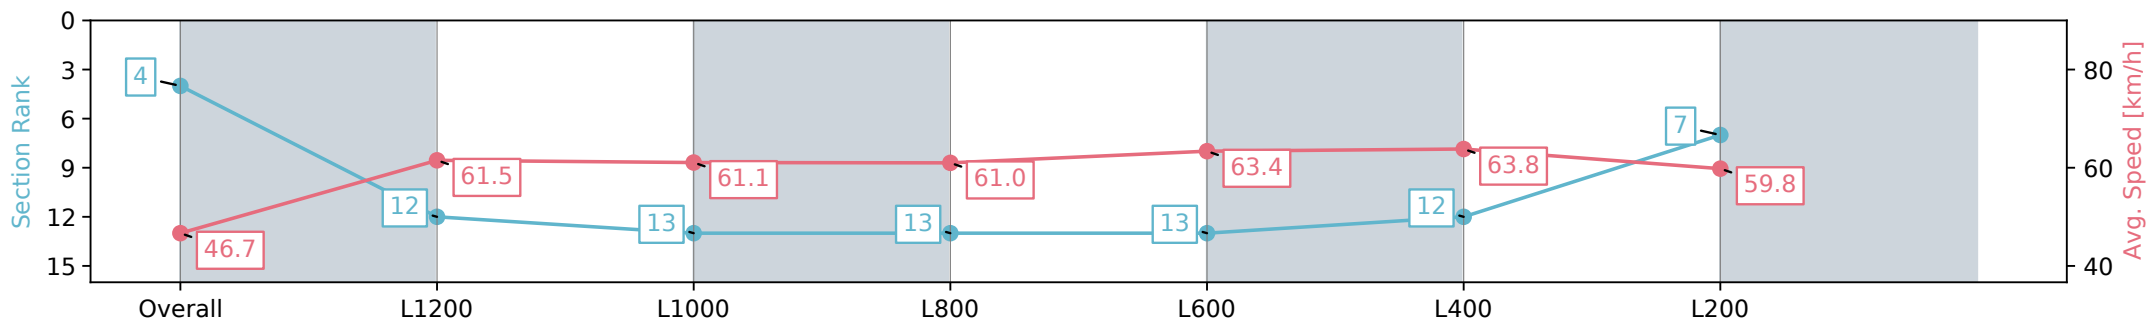

Horse/Jockey Name	LAST WAR/Ben Price
Finish Rank	4
Fastest Section Time (Section)	0:11.30 (L400)
Top Speed [km/h] (Section)	65.8 (L600)
Race State	Finished

Thomas Farms RC Murray Bridge SA - Professional
Race 7: Swan Reach Hotel Benchmark 56 Handicap - 1400m
14 August 2024 - 4:10PM
Track Rating: Good 4, Weather: Fine, Rail Position: +1.5m 1200m Ch., +4.5m Remainder

Section	Overall	L1200	L1000	L800	L600	L400	L200
Section Times	1:26.32 [4] (0:15.42)	1:10.90 [12] (0:11.76)	0:59.14 [13] (0:12.08)	0:47.06 [13] (0:12.15)	0:34.91 [13] (0:11.57)	0:23.33 [12] (0:11.30)	0:12.03 [7] (0:12.03)
Average Speed [km/h]	46.7	61.5	61.1	61.0	63.4	63.8	59.8
Top Speed [km/h]	62.7	62.7	61.8	62.0	64.8	65.8	61.8
Avg. Dist. to Rail [m]	8.5	4.1	4.9	5.5	5.1	13.2	14.7
Avg. Stride Freq. [Hz]	2.1	2.2	2.2	2.2	2.3	2.3	2.2
Avg. Stride Length [m]	6.1	7.8	7.9	7.7	7.7	7.7	7.6

- [ ] Ranking at each section and finish
- -:-:- No data available at this section
- NA No data available