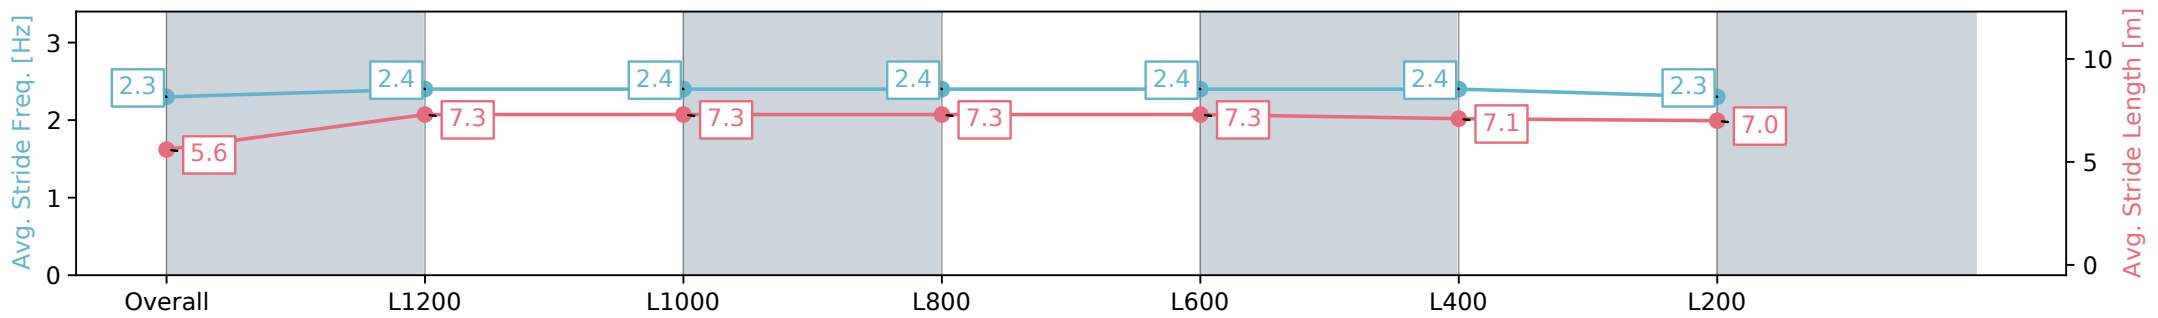

Section	Overall	L1200	L1000	L800	L600	L400	L200
Section Times	1:26.58 [8] (0:15.41)	1:11.17 [11] (0:11.56)	0:59.60 [11] (0:11.92)	0:47.68 [11] (0:12.08)	0:35.60 [11] (0:11.85)	0:23.75 [11] (0:11.55)	0:12.20 [9] (0:12.20)
Average Speed [km/h]	46.8	62.6	62.1	61.5	62.3	62.4	59.0
Top Speed [km/h]	63.6	64.0	63.6	63.1	63.3	63.8	60.9
Avg. Dist. to Rail [m]	7.2	4.1	5.5	6.3	6.3	11.6	11.2
Avg. Stride Freq. [Hz]	2.3	2.4	2.4	2.4	2.4	2.4	2.3
Avg. Stride Length [m]	5.6	7.3	7.3	7.3	7.3	7.1	7.0