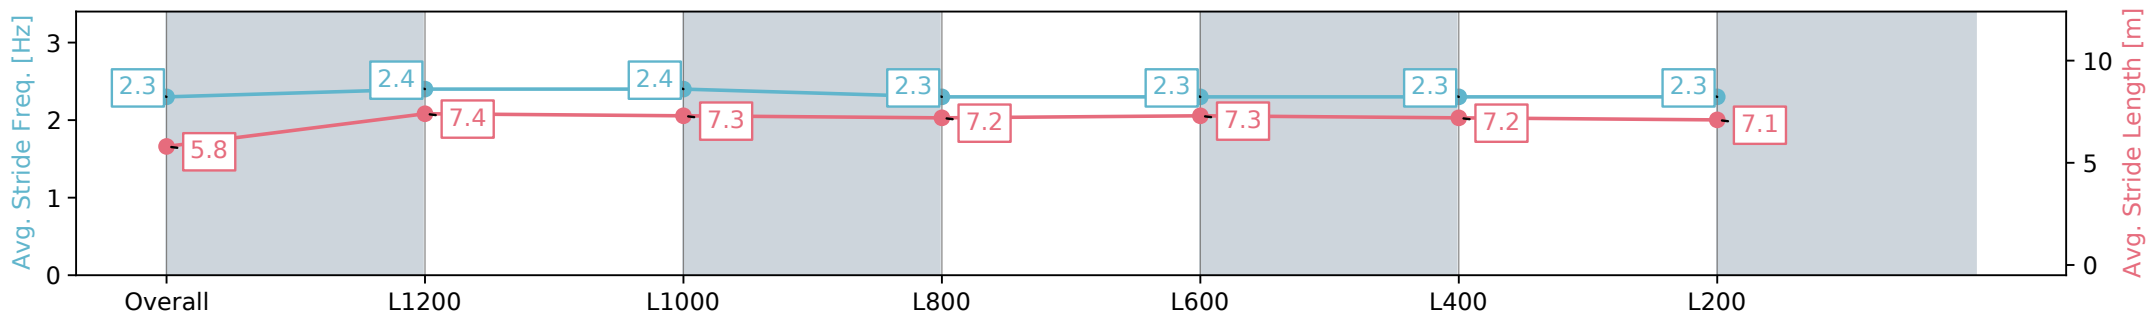

Horse/Jockey Name	CHELSEA CUBE/Nichola Yuen
Finish Rank	9
Fastest Section Time (Section)	0:11.54 (L1200)
Top Speed [km/h] (Section)	63.5 (Overall)
Race State	Finished

Thomas Farms RC Murray Bridge SA - Professional
Race 7: Swan Reach Hotel Benchmark 56 Handicap - 1400m
14 August 2024 - 4:10PM
Track Rating: Good 4, Weather: Fine, Rail Position: +1.5m 1200m Ch., +4.5m Remainder

Section	Overall	L1200	L1000	L800	L600	L400	L200
Section Times	1:26.58 [9] (0:14.92)	1:11.66 [3] (0:11.54)	1:00.12 [4] (0:11.83)	0:48.29 [4] (0:12.22)	0:36.07 [4] (0:11.89)	0:24.18 [4] (0:11.89)	0:12.29 [8] (0:12.28)
Average Speed [km/h]	48.3	62.6	62.2	60.2	61.4	60.6	58.6
Top Speed [km/h]	63.3	63.5	63.2	61.2	63.1	62.1	60.2
Avg. Dist. to Rail [m]	8.4	3.6	4.2	4.2	3.7	6.2	6.5
Avg. Stride Freq. [Hz]	2.3	2.4	2.4	2.3	2.3	2.3	2.3
Avg. Stride Length [m]	5.8	7.4	7.3	7.2	7.3	7.2	7.1

[ ] Ranking at each section and finish
-:-:- No data available at this section
NA No data available