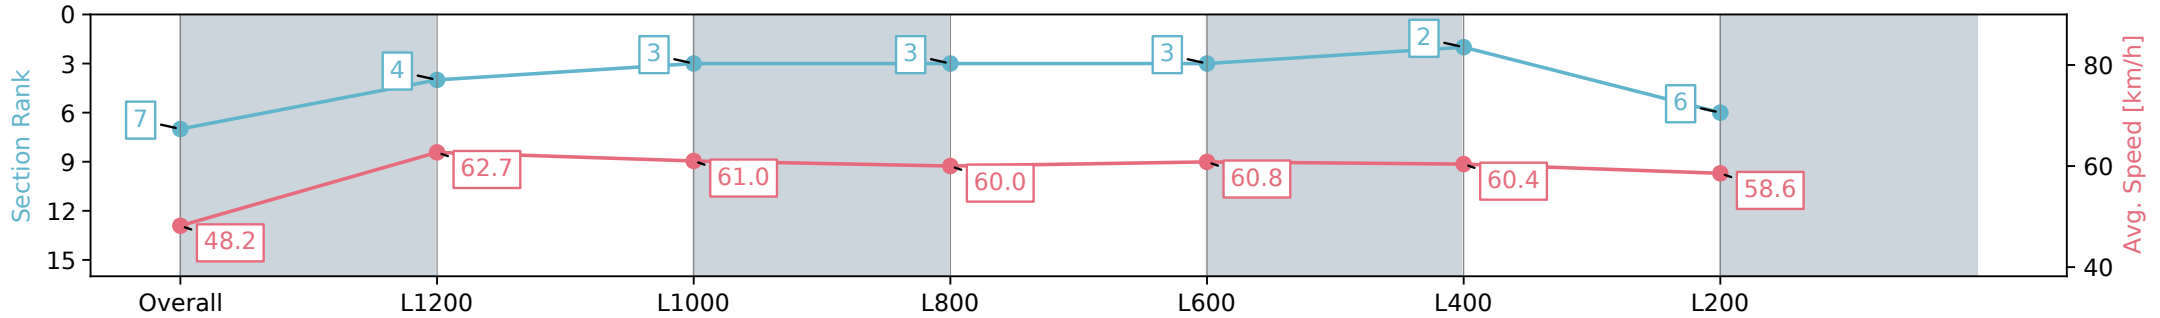

Horse/Jockey Name	BENE MAGIC/Callan Murray
Finish Rank	7
Fastest Section Time (Section)	0:11.49 (L1200)
Top Speed [km/h] (Section)	64.0 (Overall)
Race State	Finished

Thomas Farms RC Murray Bridge SA - Professional

Race 7: Swan Reach Hotel Benchmark 56 Handicap - 1400m

14 August 2024 - 4:10PM

Track Rating: Good 4, Weather: Fine, Rail Position: +1.5m 1200m Ch., +4.5m Remainder

Section	Overall	L1200	L1000	L800	L600	L400	L200
Section Times	1:26.56 [7] (0:14.94)	1:11.62 [4] (0:11.49)	1:00.13 [3] (0:11.86)	0:48.27 [3] (0:12.14)	0:36.13 [3] (0:11.92)	0:24.21 [2] (0:11.92)	0:12.29 [6] (0:12.28)
Average Speed [km/h]	48.2	62.7	61.0	60.0	60.8	60.4	58.6
Top Speed [km/h]	63.4	64.0	61.8	61.2	62.3	62.1	59.9
Avg. Dist. to Rail [m]	4.3	1.1	0.9	2.0	2.2	5.0	4.9
Avg. Stride Freq. [Hz]	2.4	2.4	2.3	2.4	2.4	2.3	2.3
Avg. Stride Length [m]	5.6	7.4	7.3	7.1	7.2	7.2	7.1

Report Created: Wed 14 August 2024 18:13:23 GMT+10 (Note: Timing is based on positional data)

- [ ] Ranking at each section and finish
- -:-:- No data available at this section
- NA No data available