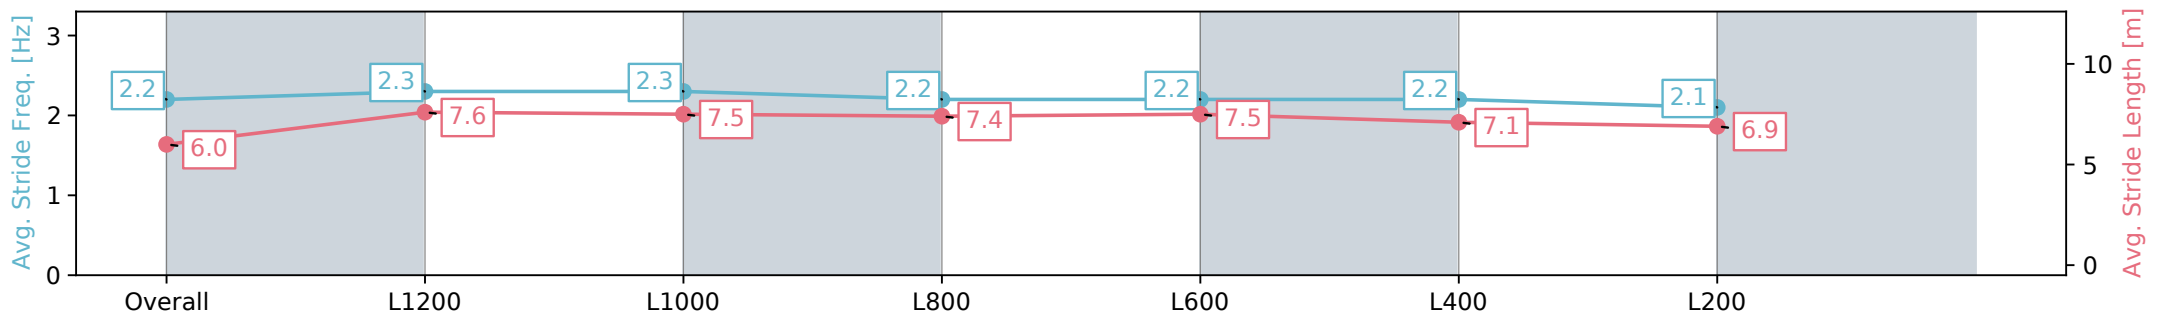

Horse/Jockey Name	HOBO BOB/Zoe Lloyd
Finish Rank	13
Fastest Section Time (Section)	0:11.53 (L1200)
Top Speed [km/h] (Section)	64.4 (Overall)
Race State	Finished

Thomas Farms RC Murray Bridge SA - Professional

Race 7: Swan Reach Hotel Benchmark 56 Handicap - 1400m

14 August 2024 - 4:10PM

Track Rating: Good 4, Weather: Fine, Rail Position: +1.5m 1200m Ch., +4.5m Remainder

Section	Overall	L1200	L1000	L800	L600	L400	L200
Section Times	1:27.72 [13] (0:14.88)	1:12.84 [2] (0:11.53)	1:01.31 [2] (0:11.83)	0:49.48 [2] (0:12.16)	0:37.32 [2] (0:12.07)	0:25.25 [5] (0:12.26)	0:12.99 [13] (0:12.99)
Average Speed [km/h]	48.5	62.5	61.4	59.9	60.1	58.7	55.5
Top Speed [km/h]	64.3	64.4	62.2	61.3	61.0	61.0	56.7
Avg. Dist. to Rail [m]	3.2	0.7	1.9	2.2	2.2	3.3	2.9
Avg. Stride Freq. [Hz]	2.2	2.3	2.3	2.2	2.2	2.2	2.1
Avg. Stride Length [m]	6.0	7.6	7.5	7.4	7.5	7.1	6.9

[ ] Ranking at each section and finish
-:-:- No data available at this section
NA No data available