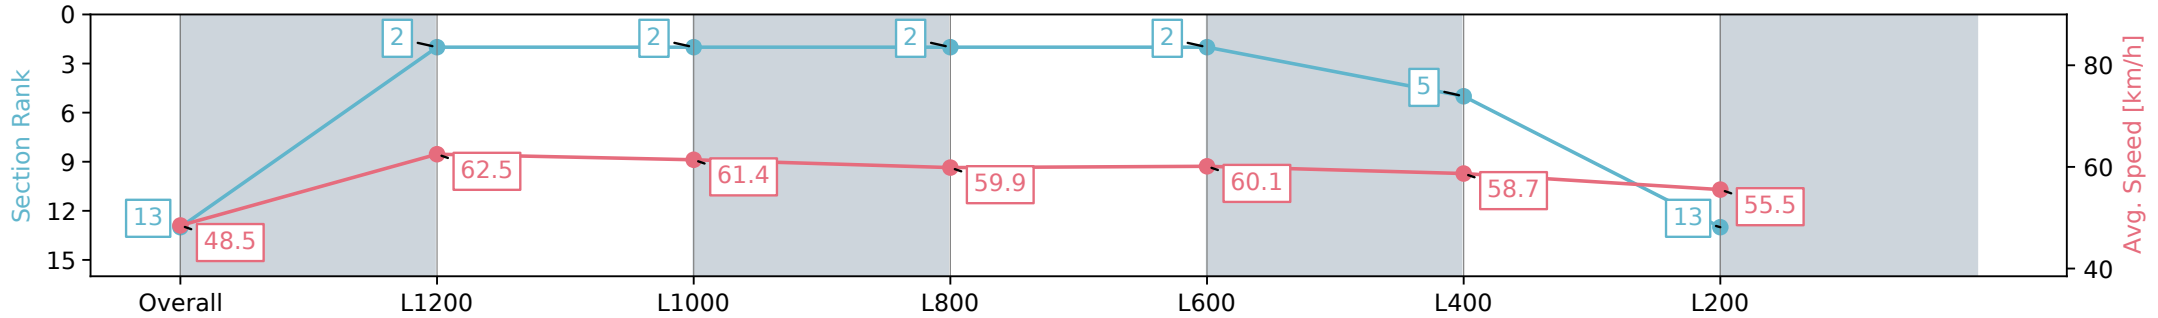

Horse/Jockey Name	HOBO BOB/Zoe Lloyd
Finish Rank	13
Fastest Section Time (Section)	0:11.53 (L1200)
Top Speed [km/h] (Section)	64.4 (Overall)
Race State	Finished

Thomas Farms RC Murray Bridge SA - Professional

Race 7: Swan Reach Hotel Benchmark 56 Handicap - 1400m

14 August 2024 - 4:10PM

Track Rating: Good 4, Weather: Fine, Rail Position: +1.5m 1200m Ch., +4.5m Remainder

Section	Overall	L1200	L1000	L800	L600	L400	L200
Section Times	1:27.72 [13] (0:14.88)	1:12.84 [2] (0:11.53)	1:01.31 [2] (0:11.83)	0:49.48 [2] (0:12.16)	0:37.32 [2] (0:12.07)	0:25.25 [5] (0:12.26)	0:12.99 [13] (0:12.99)
Average Speed [km/h]	48.5	62.5	61.4	59.9	60.1	58.7	55.5
Top Speed [km/h]	64.3	64.4	62.2	61.3	61.0	61.0	56.7
Avg. Dist. to Rail [m]	3.2	0.7	1.9	2.2	2.2	3.3	2.9
Avg. Stride Freq. [Hz]	2.2	2.3	2.3	2.2	2.2	2.2	2.1
Avg. Stride Length [m]	6.0	7.6	7.5	7.4	7.5	7.1	6.9

[ ] Ranking at each section and finish
-:-:- No data available at this section
NA No data available