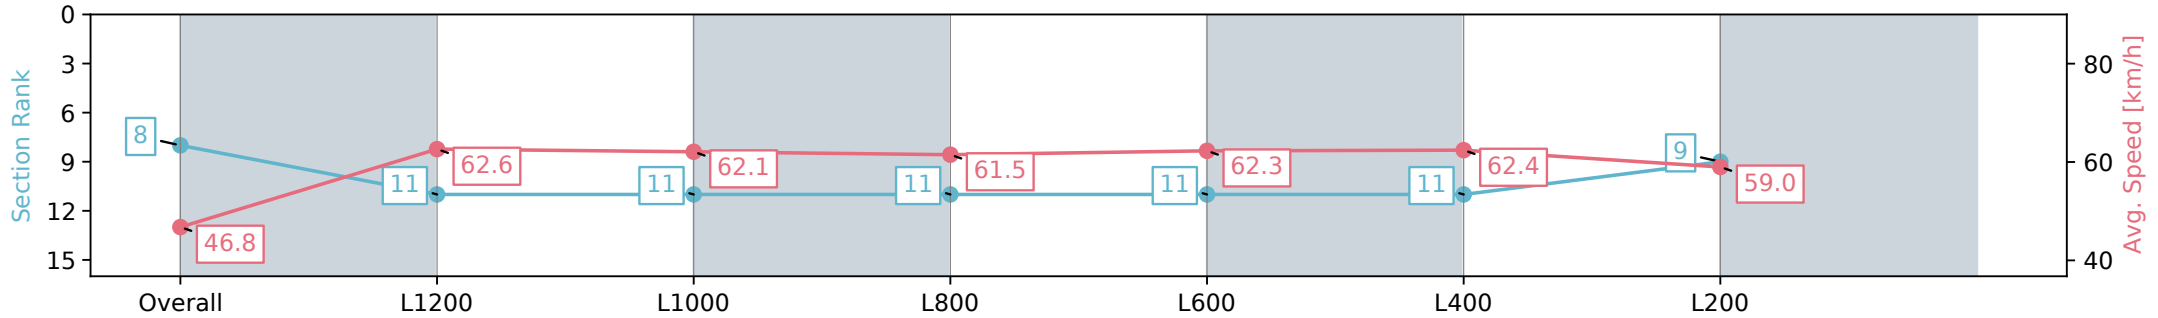

Horse/Jockey Name	OBI/Sairyn Fawke
Finish Rank	8
Fastest Section Time (Section)	0:11.55 (L400)
Top Speed [km/h] (Section)	64.0 (Overall)
Race State	Finished

Thomas Farms RC Murray Bridge SA - Professional

Race 7: Swan Reach Hotel Benchmark 56 Handicap - 1400m

14 August 2024 - 4:10PM

Track Rating: Good 4, Weather: Fine, Rail Position: +1.5m 1200m Ch., +4.5m Remainder

Section	Overall	L1200	L1000	L800	L600	L400	L200
Section Times	1:26.58 [8] (0:15.41)	1:11.17 [11] (0:11.56)	0:59.60 [11] (0:11.92)	0:47.68 [11] (0:12.08)	0:35.60 [11] (0:11.85)	0:23.75 [11] (0:11.55)	0:12.20 [9] (0:12.20)
Average Speed [km/h]	46.8	62.6	62.1	61.5	62.3	62.4	59.0
Top Speed [km/h]	63.6	64.0	63.6	63.1	63.3	63.8	60.9
Avg. Dist. to Rail [m]	7.2	4.1	5.5	6.3	6.3	11.6	11.2
Avg. Stride Freq. [Hz]	2.3	2.4	2.4	2.4	2.4	2.4	2.3
Avg. Stride Length [m]	5.6	7.3	7.3	7.3	7.3	7.1	7.0

Report Created: Wed 14 August 2024 18:13:24 GMT+10 (Note: Timing is based on positional data)

- [ ] Ranking at each section and finish
- -:-:- No data available at this section
- NA No data available