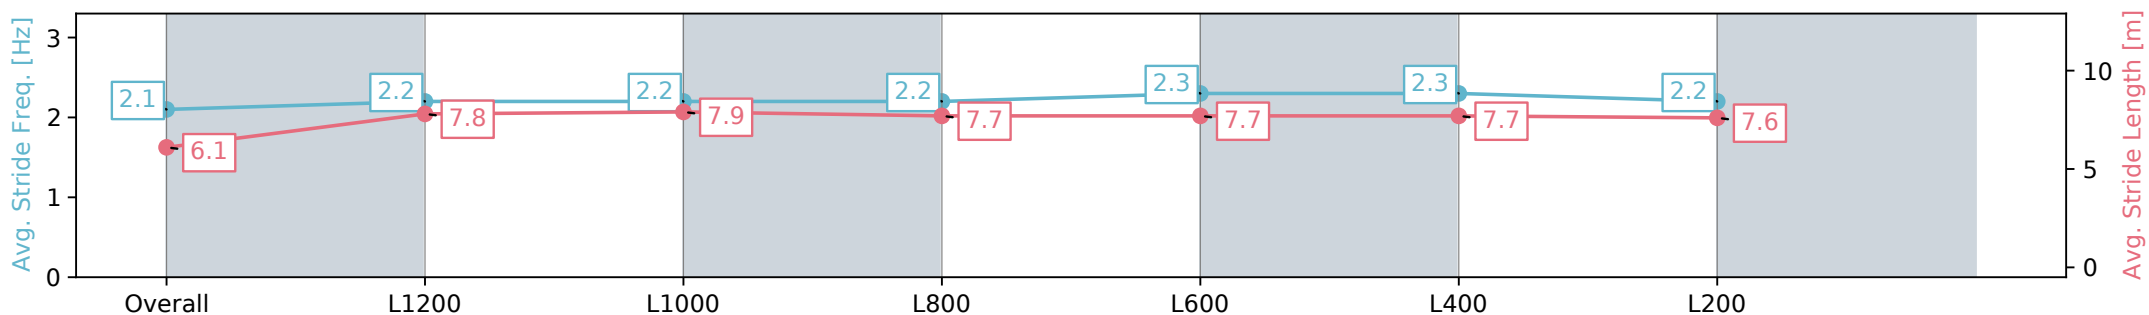

Horse/Jockey Name	LAST WAR/Ben Price
Finish Rank	4
Fastest Section Time (Section)	0:11.30 (L400)
Top Speed [km/h] (Section)	65.8 (L600)
Race State	Finished

Thomas Farms RC Murray Bridge SA - Professional
Race 7: Swan Reach Hotel Benchmark 56 Handicap - 1400m
14 August 2024 - 4:10PM
Track Rating: Good 4, Weather: Fine, Rail Position: +1.5m 1200m Ch., +4.5m Remainder

Section	Overall	L1200	L1000	L800	L600	L400	L200
Section Times	1:26.32 [4] (0:15.42)	1:10.90 [12] (0:11.76)	0:59.14 [13] (0:12.08)	0:47.06 [13] (0:12.15)	0:34.91 [13] (0:11.57)	0:23.33 [12] (0:11.30)	0:12.03 [7] (0:12.03)
Average Speed [km/h]	46.7	61.5	61.1	61.0	63.4	63.8	59.8
Top Speed [km/h]	62.7	62.7	61.8	62.0	64.8	65.8	61.8
Avg. Dist. to Rail [m]	8.5	4.1	4.9	5.5	5.1	13.2	14.7
Avg. Stride Freq. [Hz]	2.1	2.2	2.2	2.2	2.3	2.3	2.2
Avg. Stride Length [m]	6.1	7.8	7.9	7.7	7.7	7.7	7.6

- [ ] Ranking at each section and finish
- -:-:- No data available at this section
- NA No data available