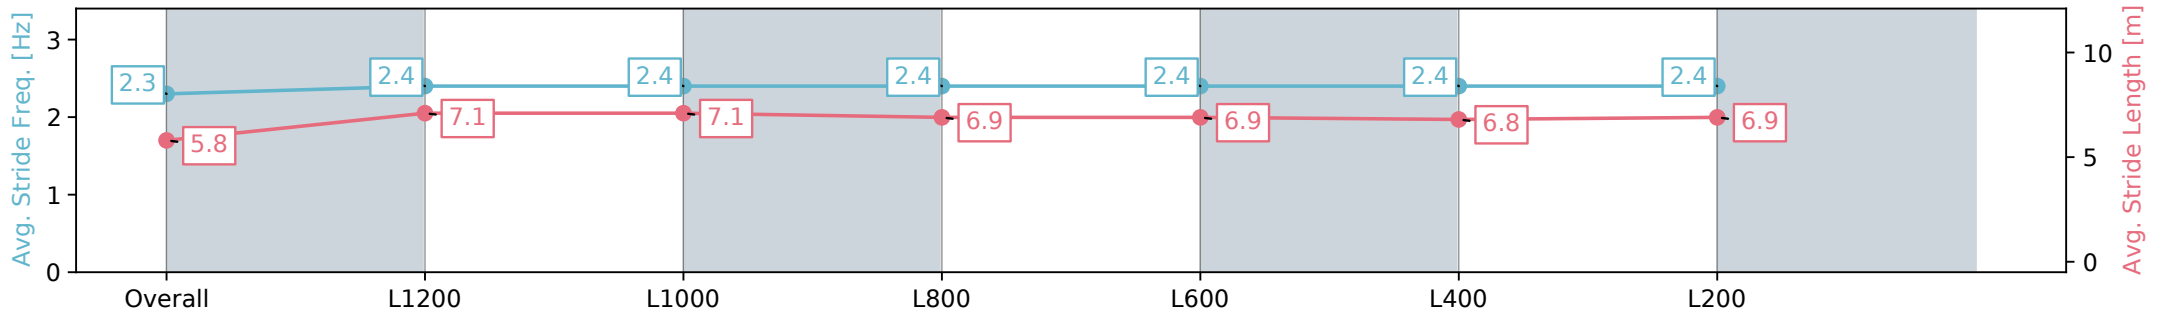

Race 7: Swan Reach Hotel Benchmark 56 Handicap - 1400m

14 August 2024 - 4:10PM

Track Rating: Good 4, Weather: Fine, Rail Position: +1.5m 1200m Ch., +4.5m Remainder

Section	Overall	L1200	L1000	L800	L600	L400	L200
Section Times	1:25.98 [1] (0:14.67)	1:11.31 [1] (0:11.43)	0:59.88 [1] (0:12.00)	0:47.88 [1] (0:11.93)	0:35.95 [1] (0:11.84)	0:24.11 [1] (0:11.76)	0:12.35 [1] (0:12.35)
Average Speed [km/h]	49.1	63.2	61.4	61.0	61.3	61.2	58.2
Top Speed [km/h]	64.6	65.1	61.9	62.4	62.6	63.3	59.9
Avg. Dist. to Rail [m]	5.5	4.2	4.4	1.9	2.1	4.2	4.0
Avg. Stride Freq. [Hz]	2.3	2.4	2.4	2.4	2.4	2.4	2.4
Avg. Stride Length [m]	5.8	7.1	7.1	6.9	6.9	6.8	6.9