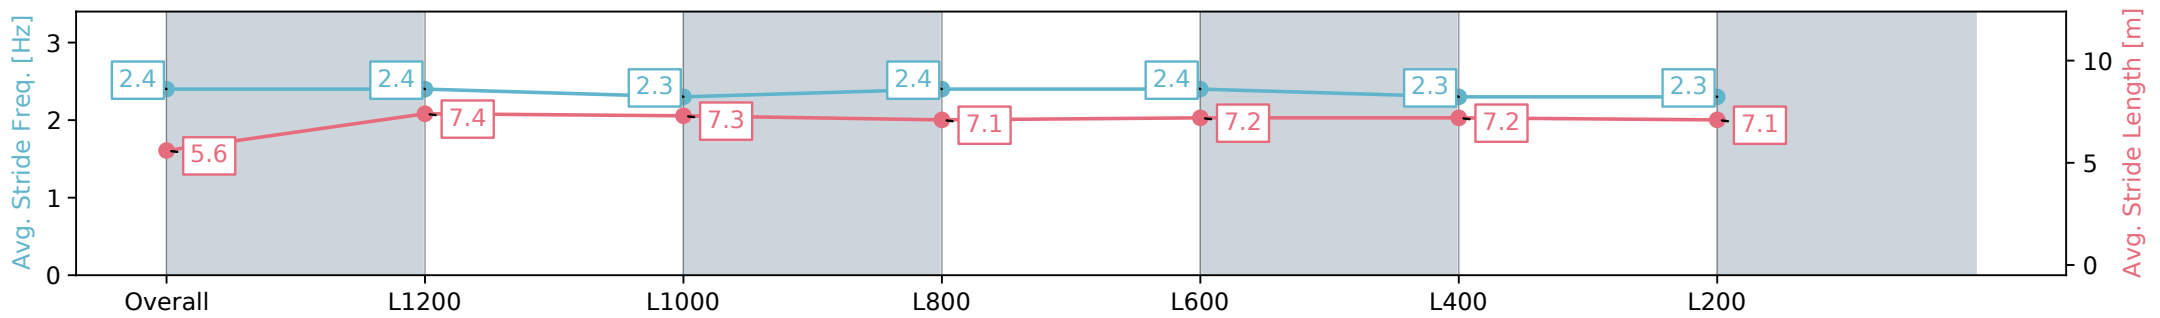

Section	Overall	L1200	L1000	L800	L600	L400	L200
Section Times	1:26.56 [7] (0:14.94)	1:11.62 [4] (0:11.49)	1:00.13 [3] (0:11.86)	0:48.27 [3] (0:12.14)	0:36.13 [3] (0:11.92)	0:24.21 [2] (0:11.92)	0:12.29 [6] (0:12.28)
Average Speed [km/h]	48.2	62.7	61.0	60.0	60.8	60.4	58.6
Top Speed [km/h]	63.4	64.0	61.8	61.2	62.3	62.1	59.9
Avg. Dist. to Rail [m]	4.3	1.1	0.9	2.0	2.2	5.0	4.9
Avg. Stride Freq. [Hz]	2.4	2.4	2.3	2.4	2.4	2.3	2.3
Avg. Stride Length [m]	5.6	7.4	7.3	7.1	7.2	7.2	7.1