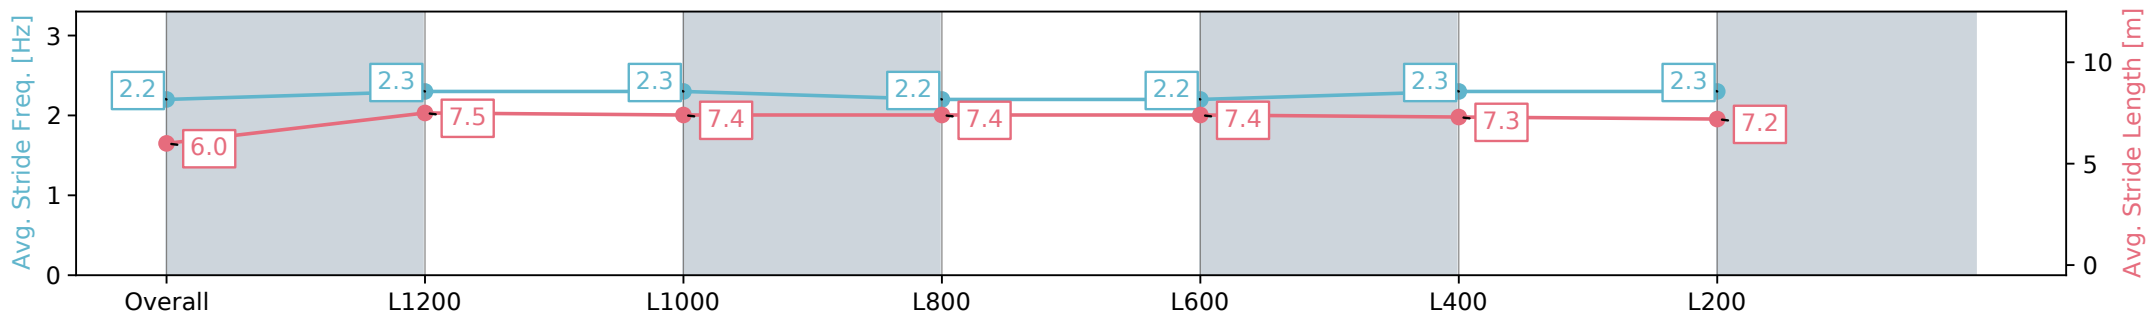

Horse/Jockey Name	WILD INFERENCE/Samuel Payne
Finish Rank	10
Fastest Section Time (Section)	0:11.47 (L1200)
Top Speed [km/h] (Section)	66.1 (Overall)
Race State	Finished

Thomas Farms RC Murray Bridge SA - Professional
Race 7: Swan Reach Hotel Benchmark 56 Handicap - 1400m
14 August 2024 - 4:10PM
Track Rating: Good 4, Weather: Fine, Rail Position: +1.5m 1200m Ch., +4.5m Remainder

Section	Overall	L1200	L1000	L800	L600	L400	L200
Section Times	1:26.71 [10] (0:15.25)	1:11.46 [8] (0:11.47)	0:59.99 [8] (0:11.83)	0:48.16 [6] (0:12.13)	0:36.03 [5] (0:12.06)	0:23.97 [9] (0:11.83)	0:12.14 [11] (0:12.14)
Average Speed [km/h]	47.2	62.9	61.3	59.9	60.3	60.8	59.3
Top Speed [km/h]	64.4	66.1	62.3	61.7	62.2	62.1	60.3
Avg. Dist. to Rail [m]	1.5	0.9	1.5	1.6	2.8	4.3	3.7
Avg. Stride Freq. [Hz]	2.2	2.3	2.3	2.2	2.2	2.3	2.3
Avg. Stride Length [m]	6.0	7.5	7.4	7.4	7.4	7.3	7.2

Report Created: Wed 14 August 2024 18:13:26 GMT+10 (Note: Timing is based on positional data)

[ ] Ranking at each section and finish
-:-:- No data available at this section
NA No data available