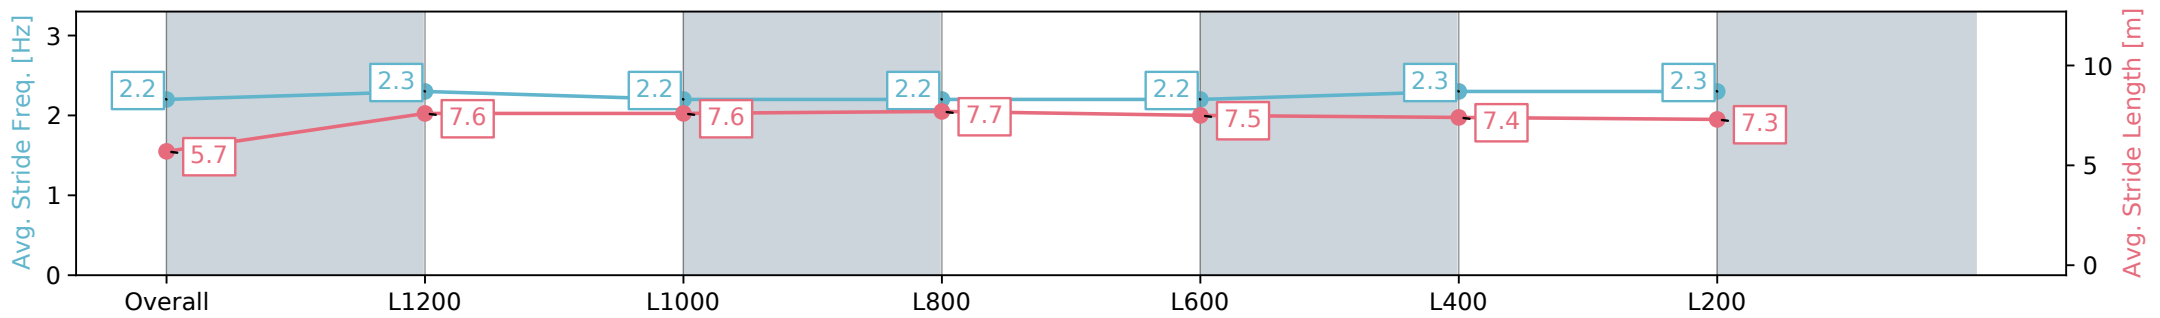

Horse/Jockey Name	STONEFIELD/Anna Jordso
Finish Rank	12
Fastest Section Time (Section)	0:11.54 (L1200)
Top Speed [km/h] (Section)	63.8 (Overall)
Race State	Finished

Thomas Farms RC Murray Bridge SA - Professional

Race 7: Swan Reach Hotel Benchmark 56 Handicap - 1400m

14 August 2024 - 4:10PM

Track Rating: Good 4, Weather: Fine, Rail Position: +1.5m 1200m Ch., +4.5m Remainder

Section	Overall	L1200	L1000	L800	L600	L400	L200
Section Times	1:26.85 [12] (0:15.51)	1:11.34 [13] (0:11.54)	0:59.80 [12] (0:11.88)	0:47.92 [12] (0:12.11)	0:35.81 [12] (0:12.05)	0:23.76 [13] (0:11.57)	0:12.18 [12] (0:12.18)
Average Speed [km/h]	46.5	62.4	61.3	60.8	61.1	62.1	59.1
Top Speed [km/h]	62.0	63.8	62.4	62.6	63.0	63.2	60.9
Avg. Dist. to Rail [m]	3.3	0.8	2.3	4.4	5.5	9.6	10.2
Avg. Stride Freq. [Hz]	2.2	2.3	2.2	2.2	2.2	2.3	2.3
Avg. Stride Length [m]	5.7	7.6	7.6	7.7	7.5	7.4	7.3

Report Created: Wed 14 August 2024 18:13:28 GMT+10 (Note: Timing is based on positional data)

- [ ] Ranking at each section and finish
- -:-:- No data available at this section
- NA No data available