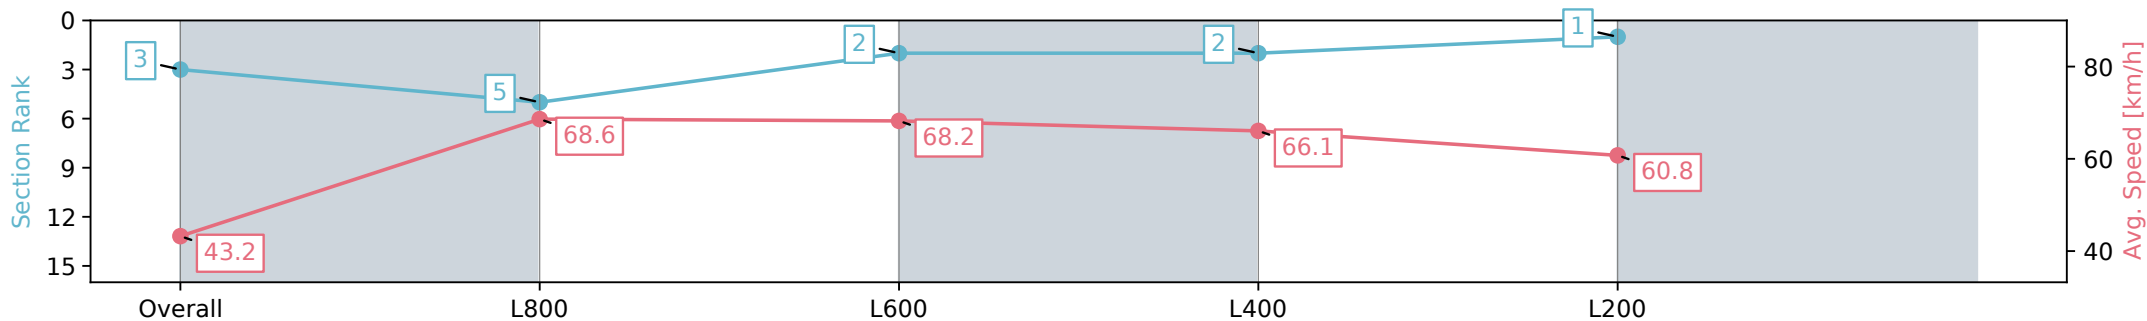

Section	Overall	L800	L600	L400	L200
Section Times	0:52.44 [3] (0:08.36)	0:44.08 [5] (0:10.62)	0:33.46 [2] (0:10.72)	0:22.74 [2] (0:10.89)	0:11.85 [1] (0:11.85)
Average Speed [km/h]	43.2	68.6	68.2	66.1	60.8
Top Speed [km/h]	65.2	70.1	70.2	68.2	64.3
Avg. Dist. to Rail [m]	3.9	3.9	3.7	4.4	2.8
Avg. Stride Freq. [Hz]	2.3	2.6	2.6	2.6	2.5
Avg. Stride Length [m]	5.1	7.2	7.2	7.1	6.8