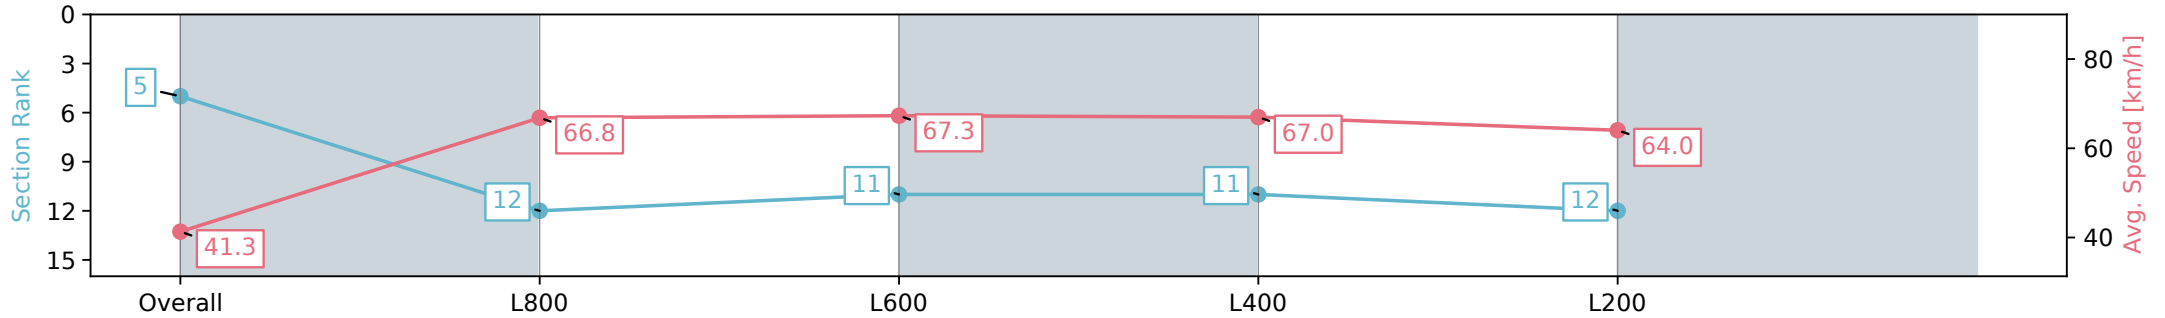

Section	Overall	L800	L600	L400	L200
Section Times	0:52.57 [5] (0:08.74)	0:43.83 [12] (0:10.95)	0:32.88 [11] (0:10.88)	0:22.00 [11] (0:10.76)	0:11.24 [12] (0:11.24)
Average Speed [km/h]	41.3	66.8	67.3	67.0	64.0
Top Speed [km/h]	62.1	68.7	68.3	68.9	65.9
Avg. Dist. to Rail [m]	7.7	5.2	4.7	8.7	10.6
Avg. Stride Freq. [Hz]	2.2	2.3	2.4	2.4	2.3
Avg. Stride Length [m]	5.3	7.9	7.9	7.8	7.6