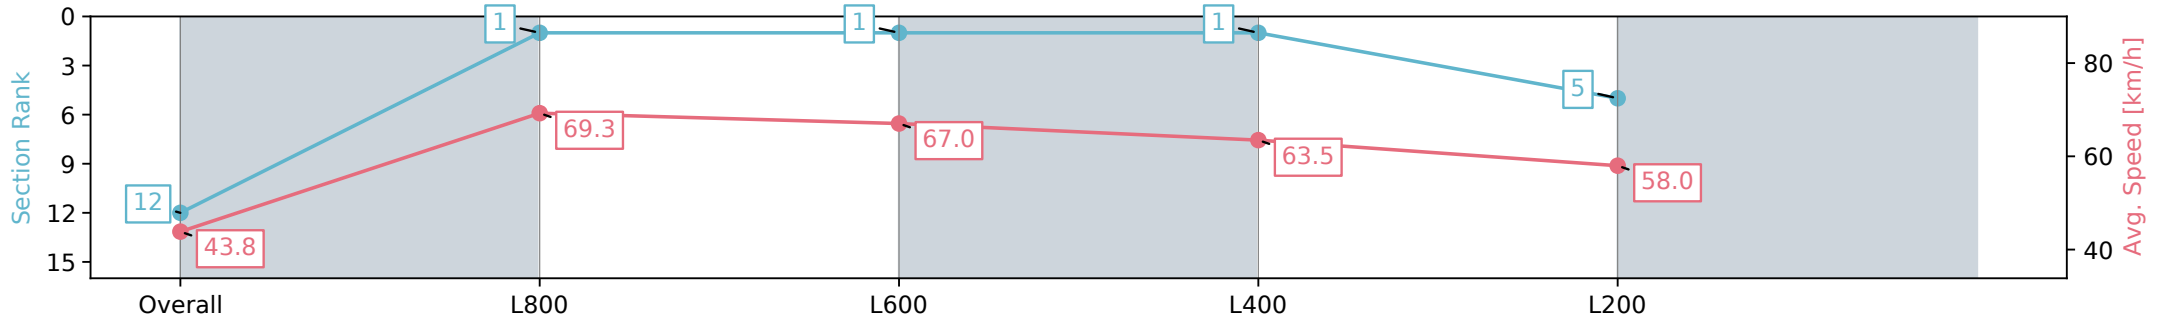

Section	Overall	L800	L600	L400	L200
Section Times	0:53.37 [12] (0:08.22)	0:45.15 [1] (0:10.54)	0:34.61 [1] (0:10.86)	0:23.75 [1] (0:11.33)	0:12.42 [5] (0:12.42)
Average Speed [km/h]	43.8	69.3	67.0	63.5	58.0
Top Speed [km/h]	65.4	70.7	68.7	65.5	60.7
Avg. Dist. to Rail [m]	4.8	4.4	2.8	3.7	3.7
Avg. Stride Freq. [Hz]	2.4	2.7	2.6	2.6	2.4
Avg. Stride Length [m]	5.1	7.1	7.0	6.9	6.6