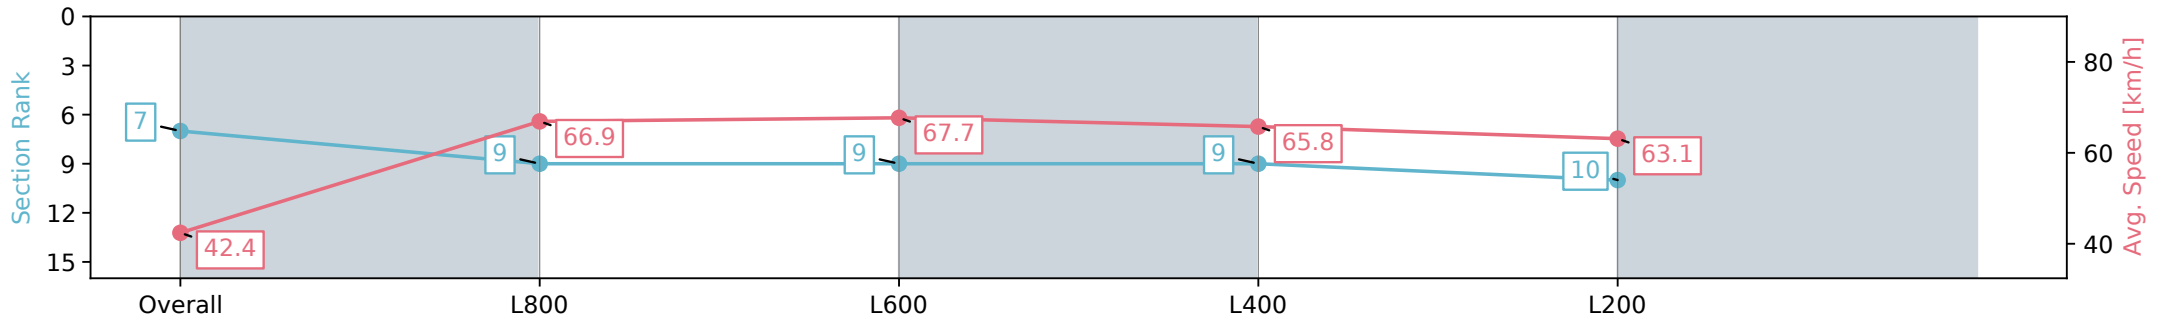

Section	Overall	L800	L600	L400	L200
Section Times	0:52.64 [7] (0:08.51)	0:44.13 [9] (0:10.92)	0:33.21 [9] (0:10.86)	0:22.35 [9] (0:10.95)	0:11.40 [10] (0:11.40)
Average Speed [km/h]	42.4	66.9	67.7	65.8	63.1
Top Speed [km/h]	62.3	70.0	68.7	67.5	63.9
Avg. Dist. to Rail [m]	5.5	4.9	5.0	8.1	11.1
Avg. Stride Freq. [Hz]	2.3	2.5	2.5	2.5	2.5
Avg. Stride Length [m]	5.2	7.3	7.3	7.4	7.0