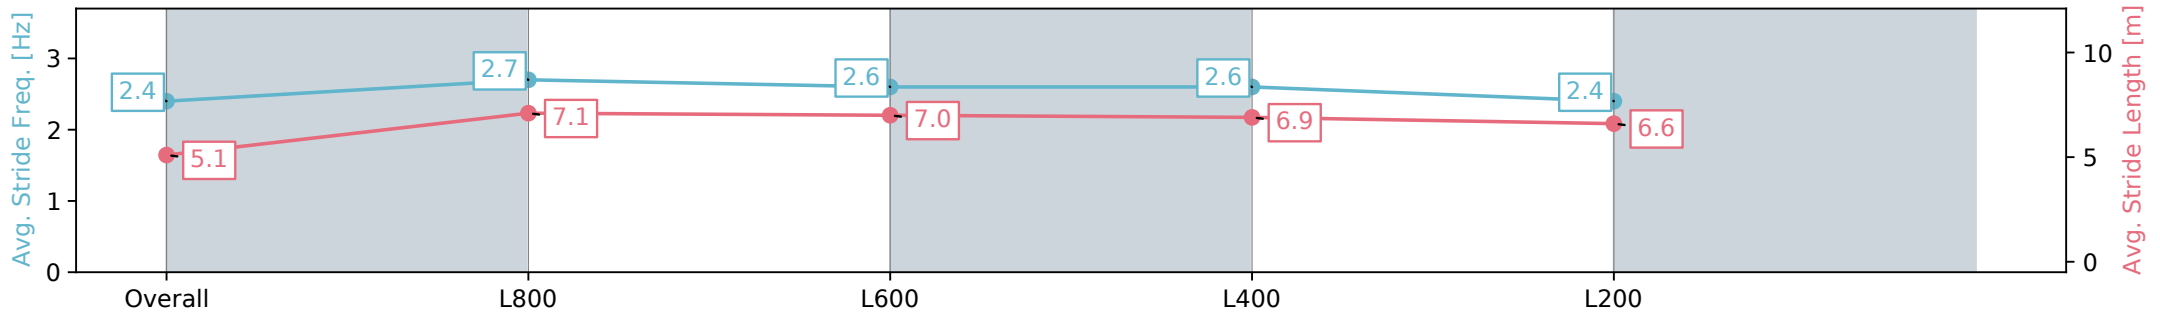

Section	Overall	L800	L600	L400	L200
Section Times	0:53.37 [12] (0:08.22)	0:45.15 [1] (0:10.54)	0:34.61 [1] (0:10.86)	0:23.75 [1] (0:11.33)	0:12.42 [5] (0:12.42)
Average Speed [km/h]	43.8	69.3	67.0	63.5	58.0
Top Speed [km/h]	65.4	70.7	68.7	65.5	60.7
Avg. Dist. to Rail [m]	4.8	4.4	2.8	3.7	3.7
Avg. Stride Freq. [Hz]	2.4	2.7	2.6	2.6	2.4
Avg. Stride Length [m]	5.1	7.1	7.0	6.9	6.6