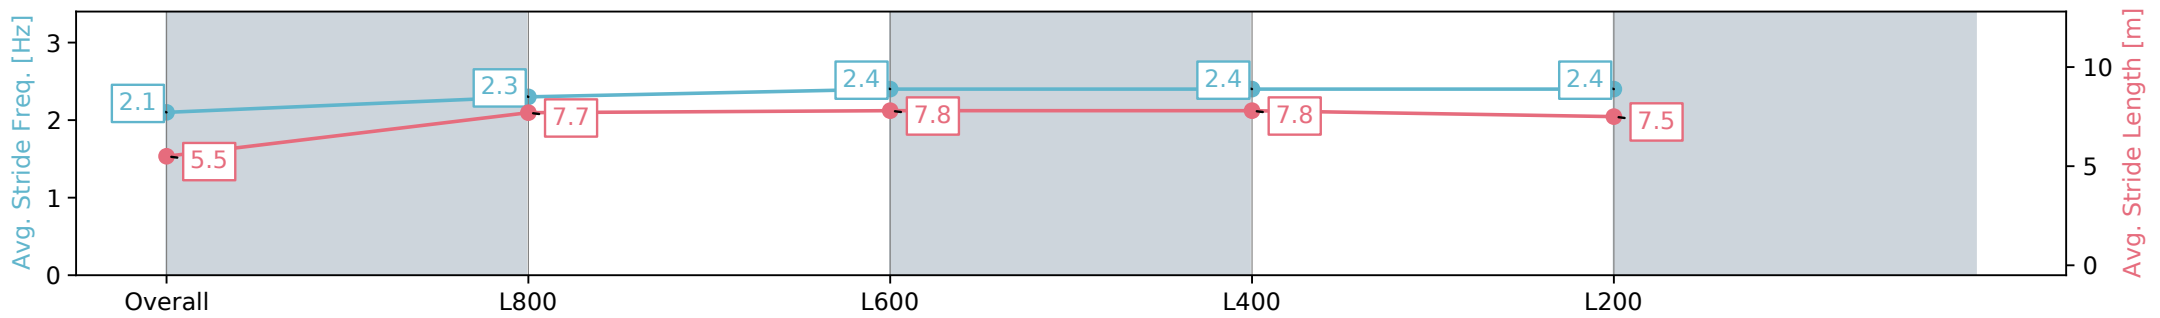

Section	Overall	L800	L600	L400	L200
Section Times	0:52.68 [8] (0:08.68)	0:44.00 [11] (0:11.13)	0:32.87 [12] (0:10.82)	0:22.05 [12] (0:10.67)	0:11.38 [11] (0:11.38)
Average Speed [km/h]	41.5	65.6	67.7	67.6	63.2
Top Speed [km/h]	61.7	67.2	68.5	68.3	66.4
Avg. Dist. to Rail [m]	2.4	4.1	4.5	7.2	10.3
Avg. Stride Freq. [Hz]	2.1	2.3	2.4	2.4	2.4
Avg. Stride Length [m]	5.5	7.7	7.8	7.8	7.5