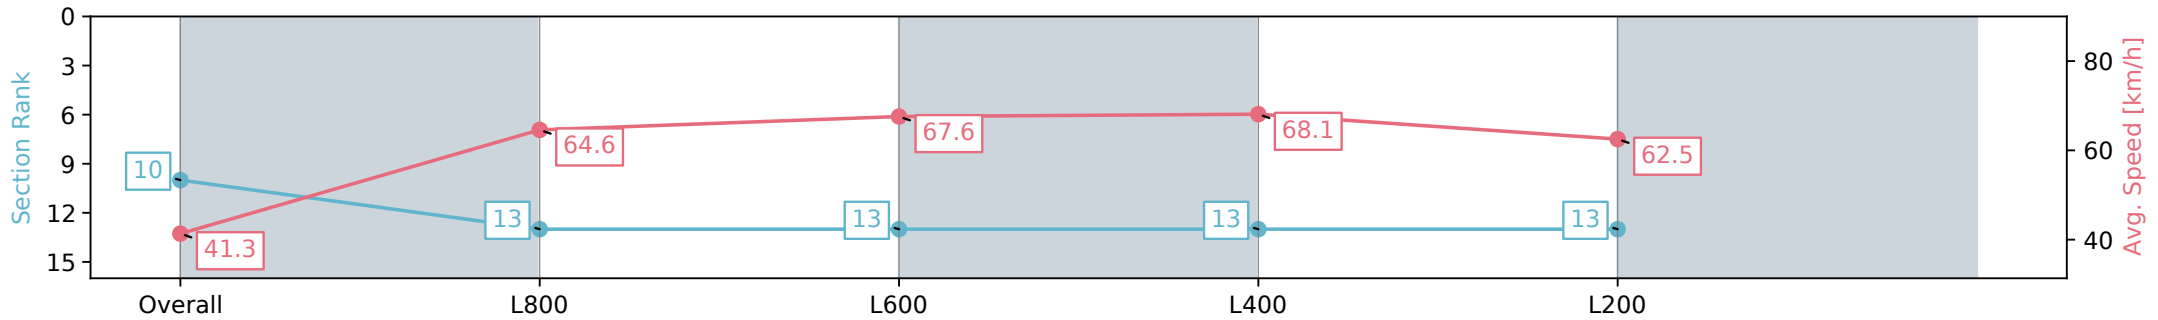

Section	Overall	L800	L600	L400	L200
Section Times	0:52.90 [10] (0:08.74)	0:44.16 [13] (0:11.31)	0:32.85 [13] (0:10.76)	0:22.09 [13] (0:10.57)	0:11.51 [13] (0:11.51)
Average Speed [km/h]	41.3	64.6	67.6	68.1	62.5
Top Speed [km/h]	61.7	67.1	69.5	69.4	66.5
Avg. Dist. to Rail [m]	7.6	5.1	2.4	3.2	5.5
Avg. Stride Freq. [Hz]	2.3	2.4	2.5	2.5	2.4
Avg. Stride Length [m]	4.9	7.4	7.6	7.5	7.4