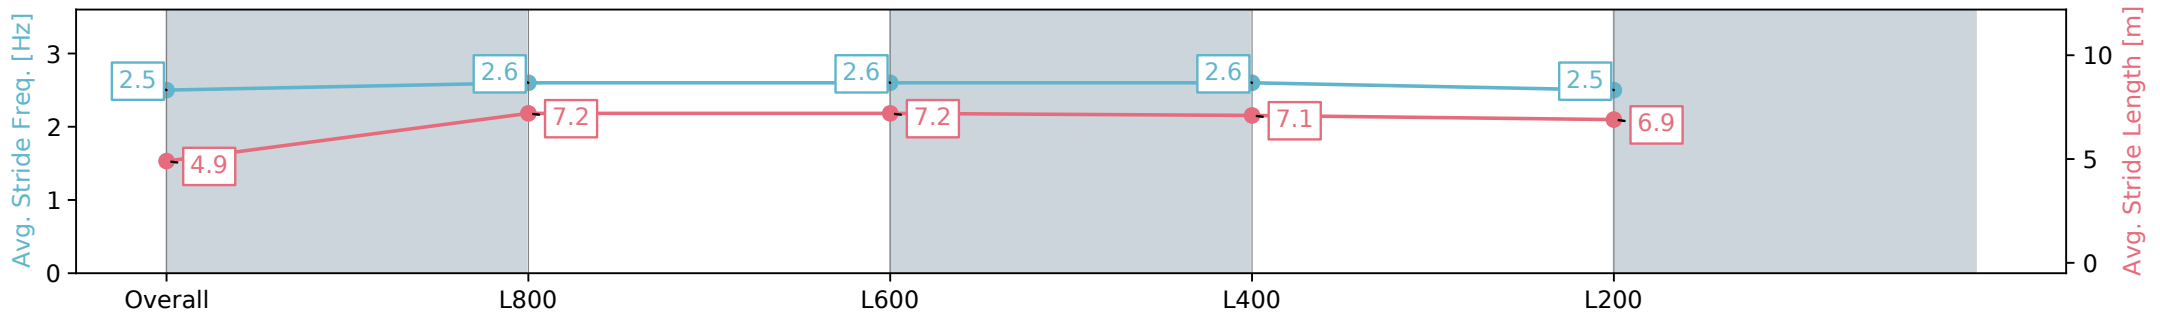

Section	Overall	L800	L600	L400	L200
Section Times	0:52.59 [6] (0:08.26)	0:44.33 [3] (0:10.85)	0:33.48 [6] (0:10.93)	0:22.55 [6] (0:10.89)	0:11.66 [3] (0:11.66)
Average Speed [km/h]	43.8	67.4	67.3	66.2	61.8
Top Speed [km/h]	63.0	69.7	69.2	68.0	63.2
Avg. Dist. to Rail [m]	6.7	5.3	5.1	6.3	7.9
Avg. Stride Freq. [Hz]	2.5	2.6	2.6	2.6	2.5
Avg. Stride Length [m]	4.9	7.2	7.2	7.1	6.9