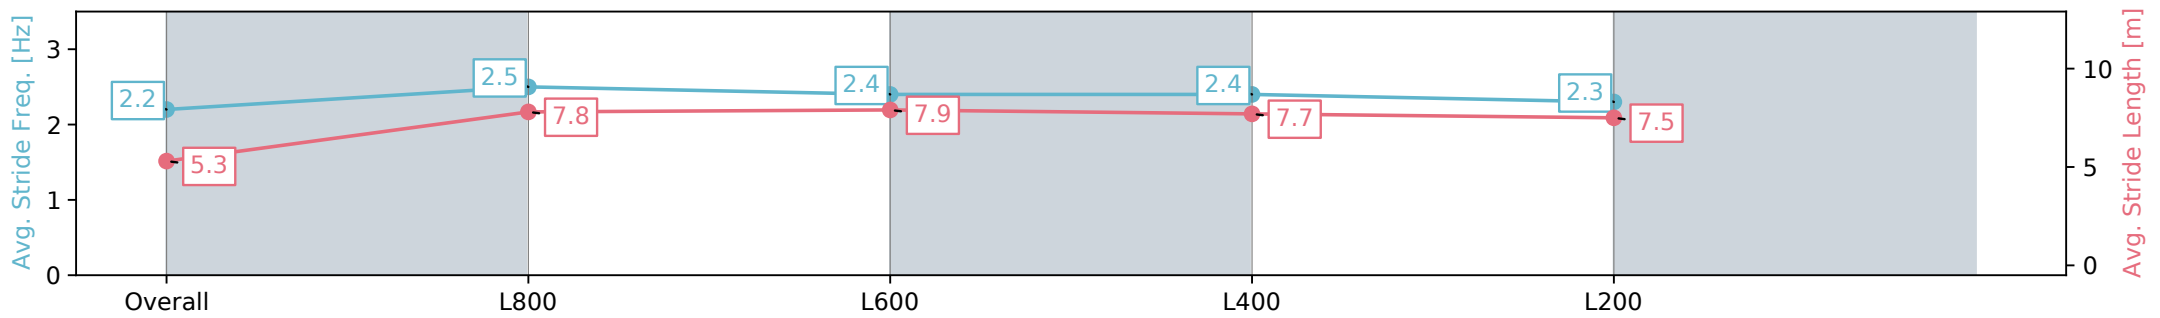

Section	Overall	L800	L600	L400	L200
Section Times	0:52.36 [2] (0:08.45)	0:43.91 [7] (0:10.57)	0:33.33 [3] (0:10.69)	0:22.64 [3] (0:10.97)	0:11.67 [2] (0:11.67)
Average Speed [km/h]	42.7	69.4	69.3	65.5	61.8
Top Speed [km/h]	65.7	70.6	70.5	67.5	63.7
Avg. Dist. to Rail [m]	10.7	6.3	6.7	7.3	4.9
Avg. Stride Freq. [Hz]	2.2	2.5	2.4	2.4	2.3
Avg. Stride Length [m]	5.3	7.8	7.9	7.7	7.5