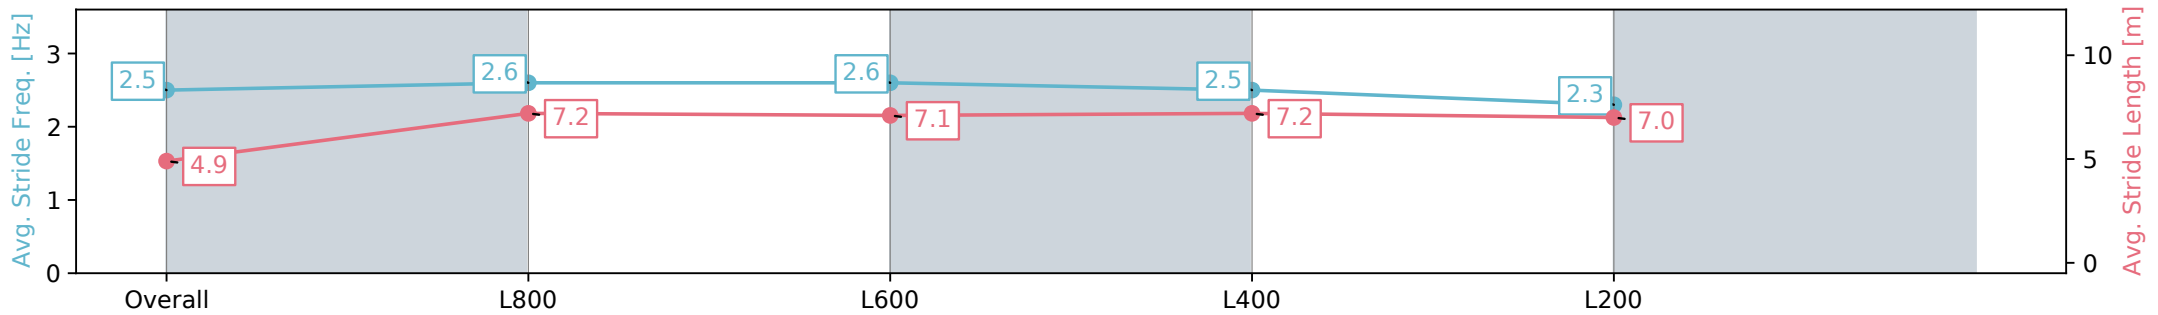

Section	Overall	L800	L600	L400	L200
Section Times	0:53.71 [13] (0:08.24)	0:45.47 [2] (0:10.80)	0:34.67 [4] (0:10.88)	0:23.79 [5] (0:11.28)	0:12.51 [8] (0:12.51)
Average Speed [km/h]	44.0	68.4	68.0	63.8	57.6
Top Speed [km/h]	65.5	70.5	69.4	67.0	60.2
Avg. Dist. to Rail [m]	9.6	8.0	6.6	6.2	8.9
Avg. Stride Freq. [Hz]	2.5	2.6	2.6	2.5	2.3
Avg. Stride Length [m]	4.9	7.2	7.1	7.2	7.0