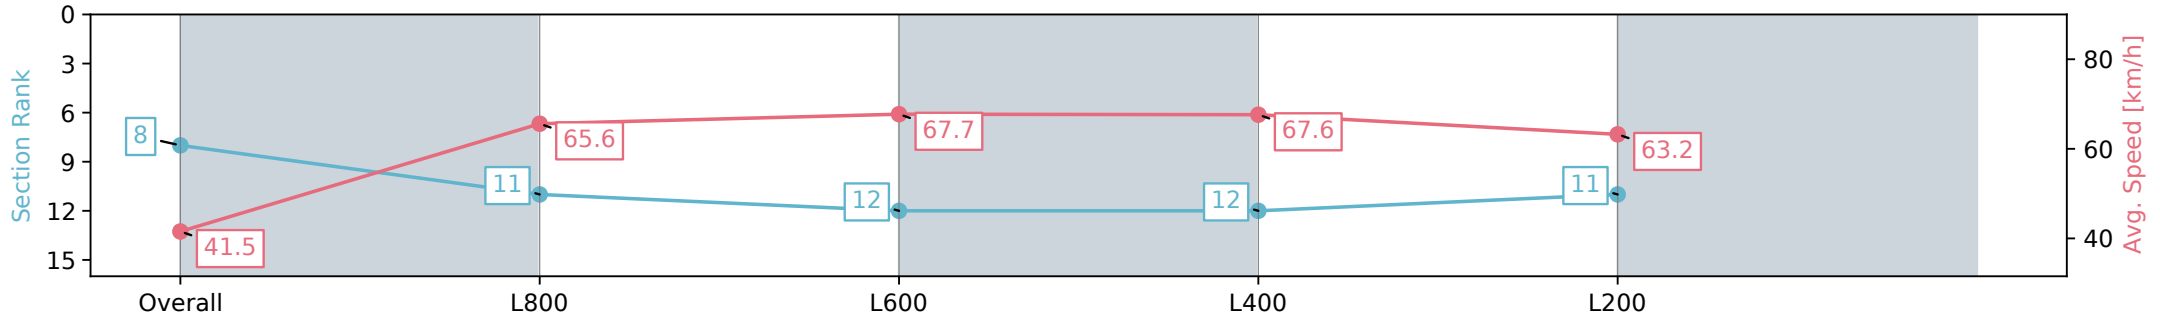

Section	Overall	L800	L600	L400	L200
Section Times	0:52.68 [8] (0:08.68)	0:44.00 [11] (0:11.13)	0:32.87 [12] (0:10.82)	0:22.05 [12] (0:10.67)	0:11.38 [11] (0:11.38)
Average Speed [km/h]	41.5	65.6	67.7	67.6	63.2
Top Speed [km/h]	61.7	67.2	68.5	68.3	66.4
Avg. Dist. to Rail [m]	2.4	4.1	4.5	7.2	10.3
Avg. Stride Freq. [Hz]	2.1	2.3	2.4	2.4	2.4
Avg. Stride Length [m]	5.5	7.7	7.8	7.8	7.5