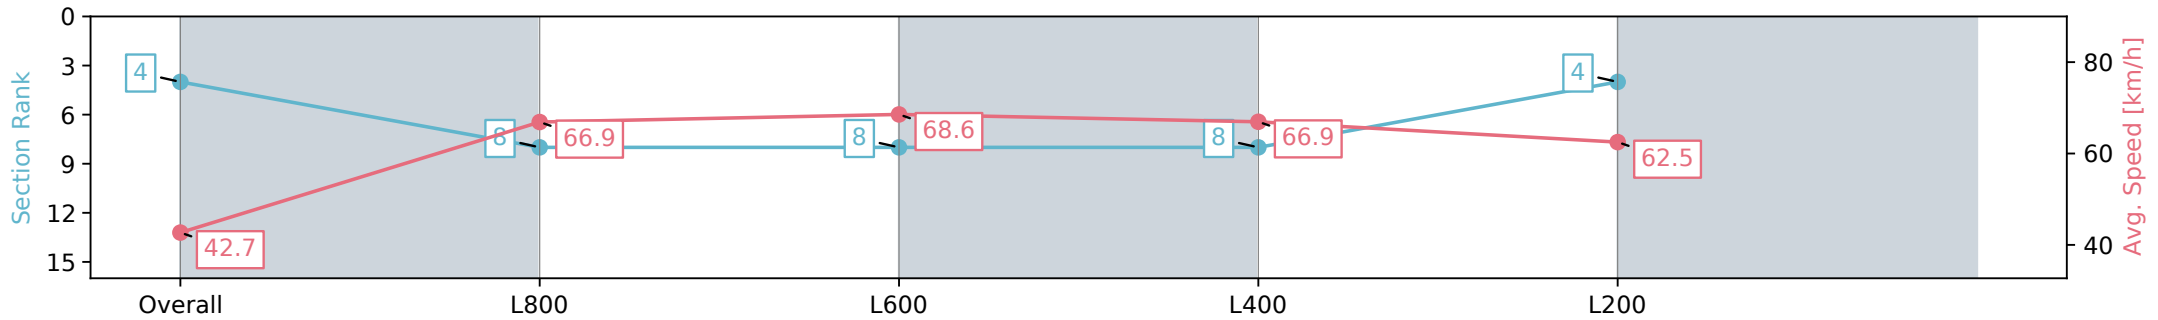

Section	Overall	L800	L600	L400	L200
Section Times	0:52.46 [4] (0:08.47)	0:43.99 [8] (0:10.96)	0:33.03 [8] (0:10.76)	0:22.27 [8] (0:10.75)	0:11.52 [4] (0:11.52)
Average Speed [km/h]	42.7	66.9	68.6	66.9	62.5
Top Speed [km/h]	63.1	69.0	69.7	68.9	64.5
Avg. Dist. to Rail [m]	8.7	5.5	6.2	7.7	8.5
Avg. Stride Freq. [Hz]	2.5	2.7	2.7	2.6	2.5
Avg. Stride Length [m]	4.8	6.9	6.9	7.0	6.9