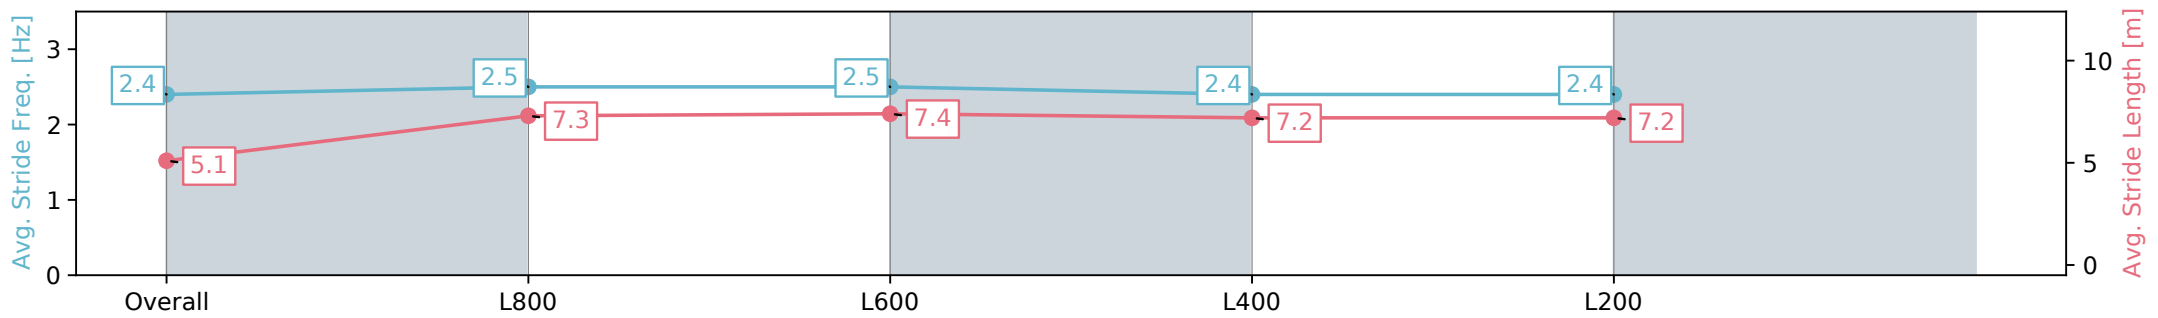

Section	Overall	L800	L600	L400	L200
Section Times	0:52.94 [11] (0:08.34)	0:44.60 [4] (0:10.73)	0:33.87 [5] (0:10.79)	0:23.08 [4] (0:11.17)	0:11.91 [7] (0:11.91)
Average Speed [km/h]	43.2	67.7	68.1	64.5	60.5
Top Speed [km/h]	64.1	69.0	68.9	67.0	62.5
Avg. Dist. to Rail [m]	0.5	2.6	5.1	8.9	7.7
Avg. Stride Freq. [Hz]	2.4	2.5	2.5	2.4	2.4
Avg. Stride Length [m]	5.1	7.3	7.4	7.2	7.2