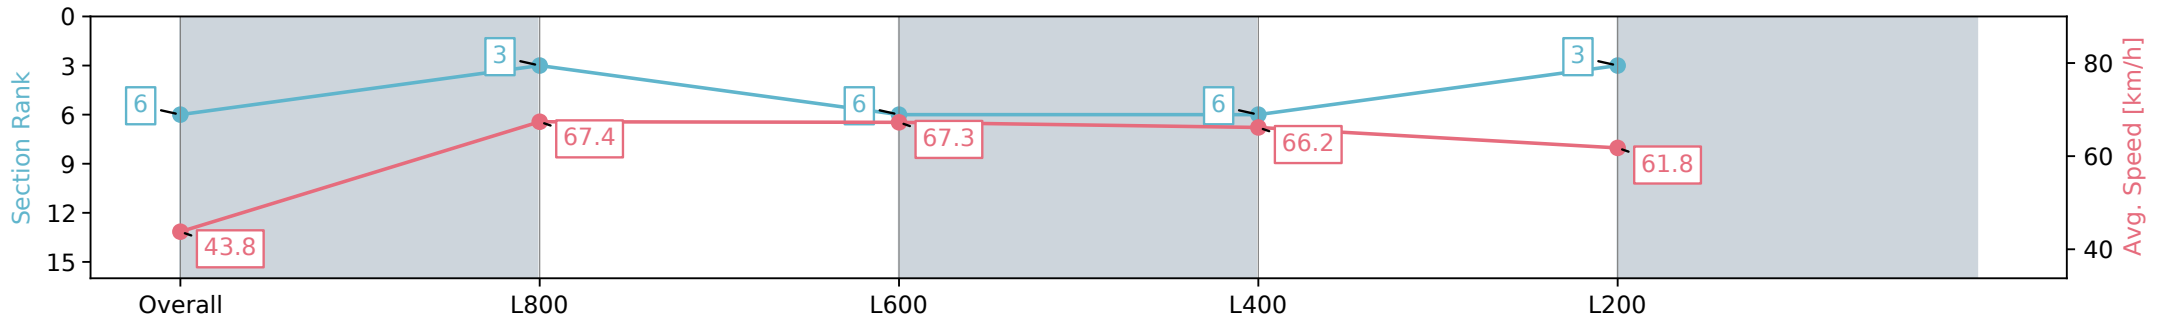

Section	Overall	L800	L600	L400	L200
Section Times	0:52.59 [6] (0:08.26)	0:44.33 [3] (0:10.85)	0:33.48 [6] (0:10.93)	0:22.55 [6] (0:10.89)	0:11.66 [3] (0:11.66)
Average Speed [km/h]	43.8	67.4	67.3	66.2	61.8
Top Speed [km/h]	63.0	69.7	69.2	68.0	63.2
Avg. Dist. to Rail [m]	6.7	5.3	5.1	6.3	7.9
Avg. Stride Freq. [Hz]	2.5	2.6	2.6	2.6	2.5
Avg. Stride Length [m]	4.9	7.2	7.2	7.1	6.9