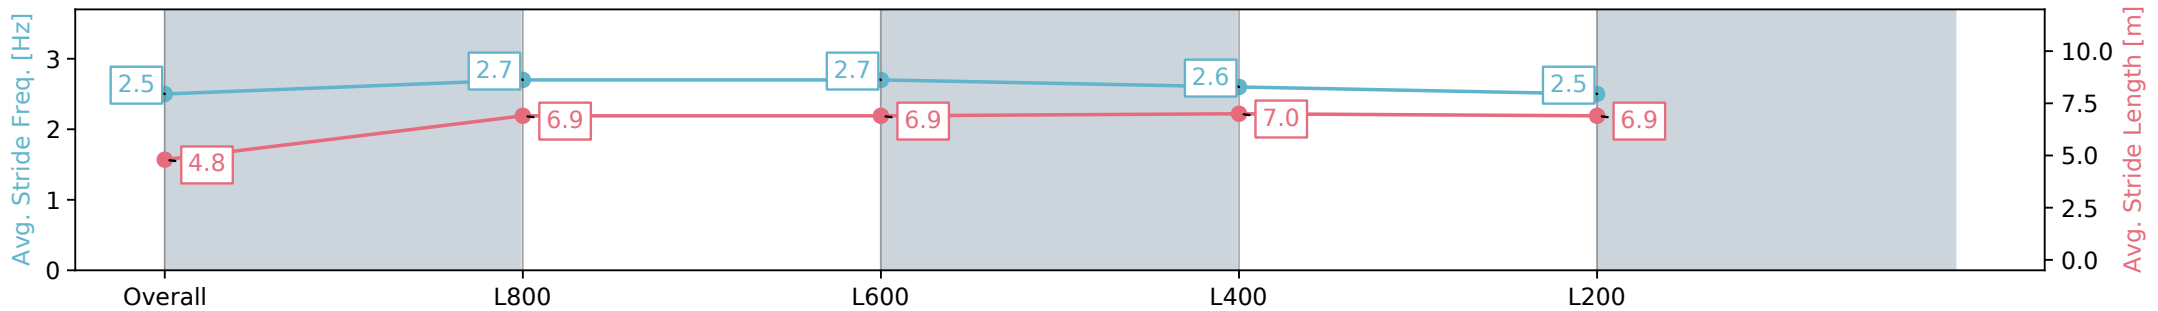

Section	Overall	L800	L600	L400	L200
Section Times	0:52.46 [4] (0:08.47)	0:43.99 [8] (0:10.96)	0:33.03 [8] (0:10.76)	0:22.27 [8] (0:10.75)	0:11.52 [4] (0:11.52)
Average Speed [km/h]	42.7	66.9	68.6	66.9	62.5
Top Speed [km/h]	63.1	69.0	69.7	68.9	64.5
Avg. Dist. to Rail [m]	8.7	5.5	6.2	7.7	8.5
Avg. Stride Freq. [Hz]	2.5	2.7	2.7	2.6	2.5
Avg. Stride Length [m]	4.8	6.9	6.9	7.0	6.9