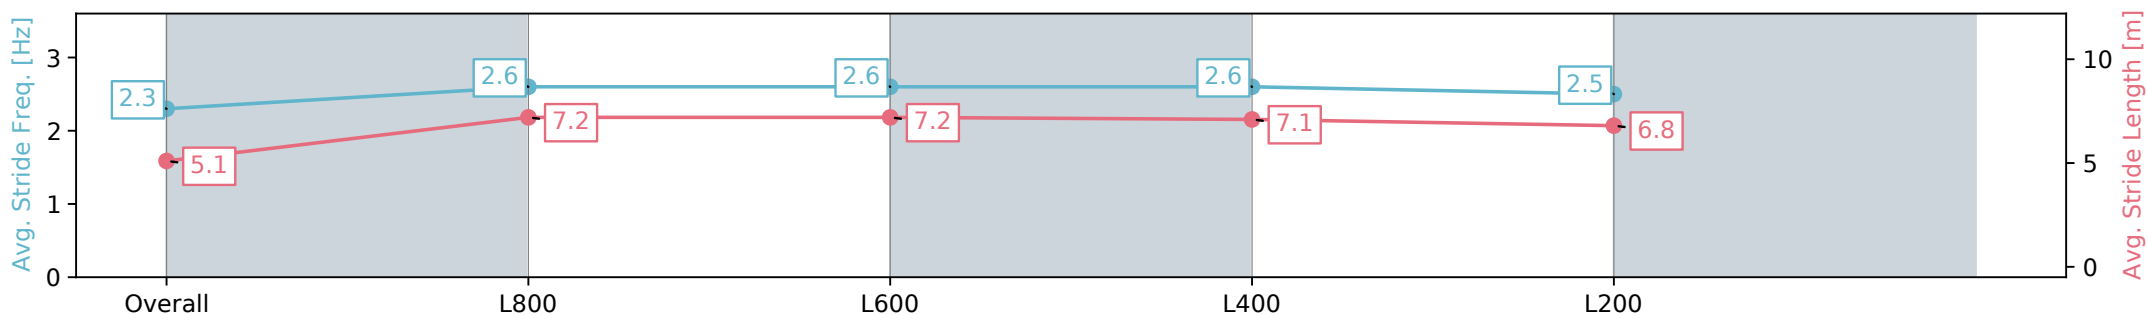

Section	Overall	L800	L600	L400	L200
Section Times	0:52.44 [3] (0:08.36)	0:44.08 [5] (0:10.62)	0:33.46 [2] (0:10.72)	0:22.74 [2] (0:10.89)	0:11.85 [1] (0:11.85)
Average Speed [km/h]	43.2	68.6	68.2	66.1	60.8
Top Speed [km/h]	65.2	70.1	70.2	68.2	64.3
Avg. Dist. to Rail [m]	3.9	3.9	3.7	4.4	2.8
Avg. Stride Freq. [Hz]	2.3	2.6	2.6	2.6	2.5
Avg. Stride Length [m]	5.1	7.2	7.2	7.1	6.8