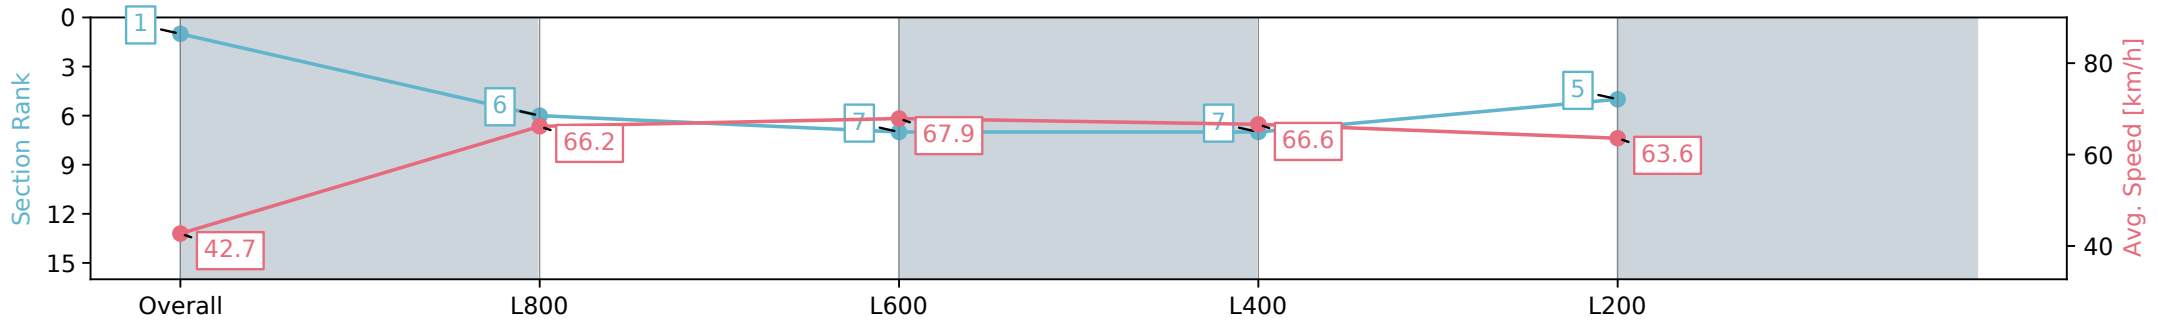

Race 5: Swanport Hotel Benchmark 56 Handicap - 900m

14 August 2024 - 3:03PM

Track Rating: Good 4, Weather: Fine, Rail Position: +1.5m 1200m Ch., +4.5m Remainder

Section	Overall	L800	L600	L400	L200
Section Times	0:52.29 [1] (0:08.44)	0:43.85 [6] (0:10.97)	0:32.88 [7] (0:10.74)	0:22.14 [7] (0:10.80)	0:11.34 [5] (0:11.34)
Average Speed [km/h]	42.7	66.2	67.9	66.6	63.6
Top Speed [km/h]	63.7	67.5	69.3	68.4	65.1
Avg. Dist. to Rail [m]	1.6	2.7	3.0	4.2	6.0
Avg. Stride Freq. [Hz]	2.4	2.5	2.6	2.5	2.5
Avg. Stride Length [m]	5.0	7.3	7.2	7.3	7.1