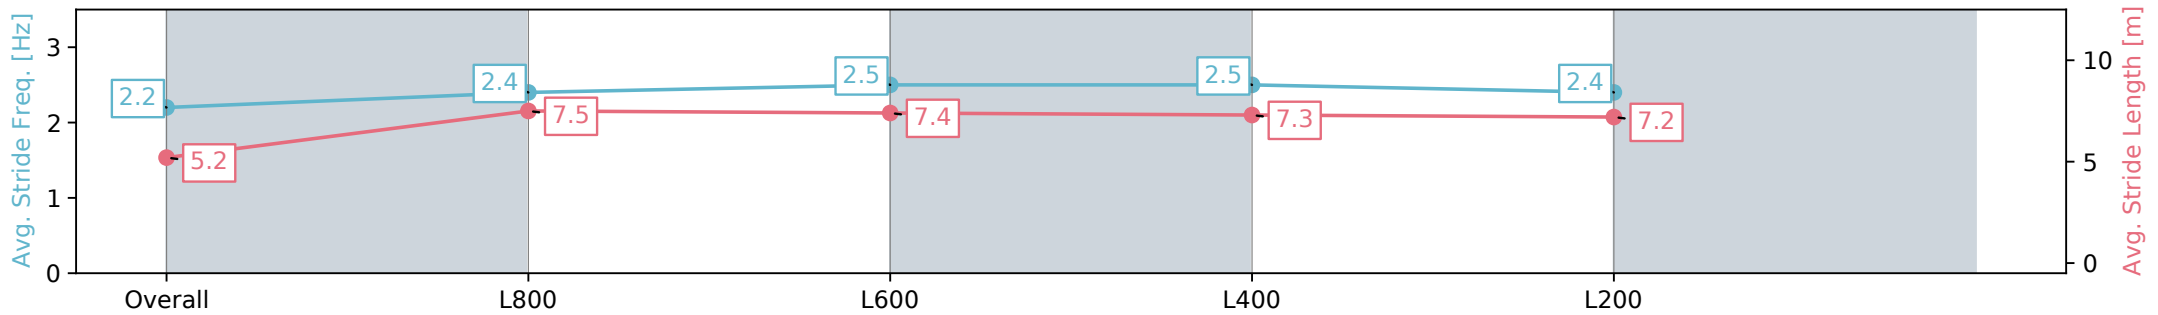

Section	Overall	L800	L600	L400	L200
Section Times	0:52.77 [9] (0:08.52)	0:44.25 [10] (0:11.07)	0:33.18 [10] (0:10.80)	0:22.38 [10] (0:10.84)	0:11.54 [9] (0:11.54)
Average Speed [km/h]	42.4	65.8	67.2	66.4	62.5
Top Speed [km/h]	62.1	67.9	68.1	67.7	64.6
Avg. Dist. to Rail [m]	2.4	3.9	2.0	4.5	7.1
Avg. Stride Freq. [Hz]	2.2	2.4	2.5	2.5	2.4
Avg. Stride Length [m]	5.2	7.5	7.4	7.3	7.2