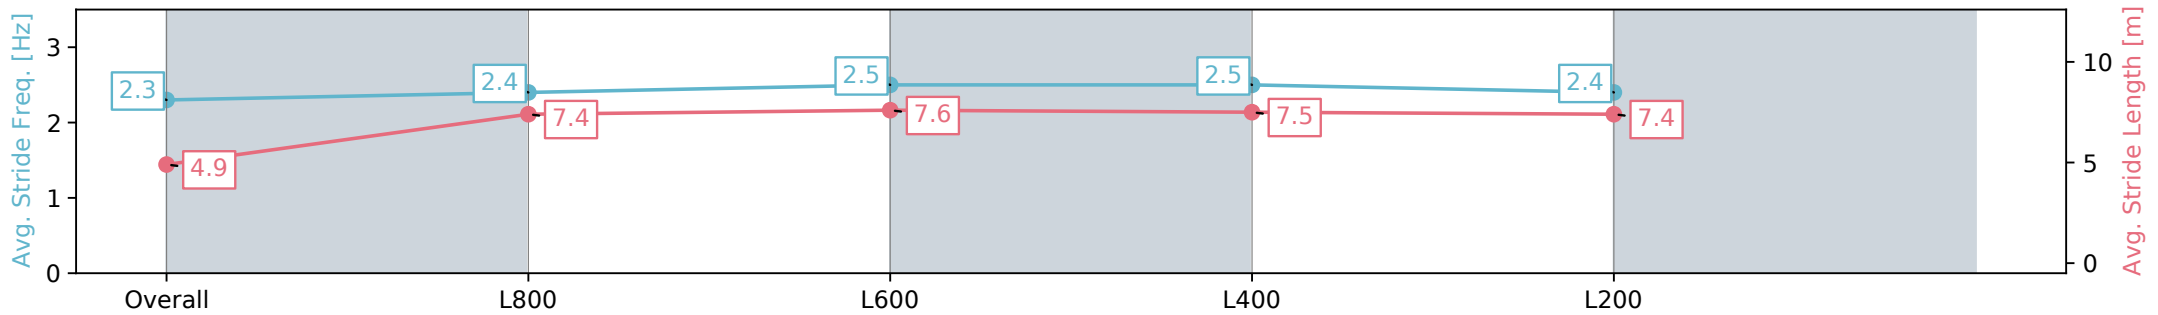

Section	Overall	L800	L600	L400	L200
Section Times	0:52.90 [10] (0:08.74)	0:44.16 [13] (0:11.31)	0:32.85 [13] (0:10.76)	0:22.09 [13] (0:10.57)	0:11.51 [13] (0:11.51)
Average Speed [km/h]	41.3	64.6	67.6	68.1	62.5
Top Speed [km/h]	61.7	67.1	69.5	69.4	66.5
Avg. Dist. to Rail [m]	7.6	5.1	2.4	3.2	5.5
Avg. Stride Freq. [Hz]	2.3	2.4	2.5	2.5	2.4
Avg. Stride Length [m]	4.9	7.4	7.6	7.5	7.4