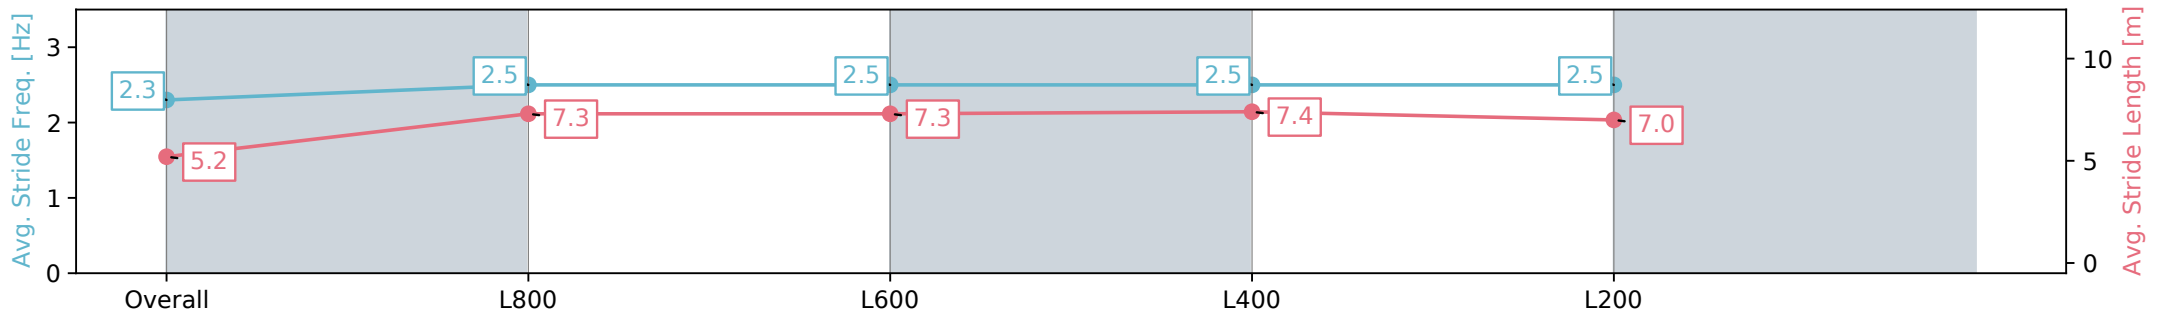

Section	Overall	L800	L600	L400	L200
Section Times	0:52.64 [7] (0:08.51)	0:44.13 [9] (0:10.92)	0:33.21 [9] (0:10.86)	0:22.35 [9] (0:10.95)	0:11.40 [10] (0:11.40)
Average Speed [km/h]	42.4	66.9	67.7	65.8	63.1
Top Speed [km/h]	62.3	70.0	68.7	67.5	63.9
Avg. Dist. to Rail [m]	5.5	4.9	5.0	8.1	11.1
Avg. Stride Freq. [Hz]	2.3	2.5	2.5	2.5	2.5
Avg. Stride Length [m]	5.2	7.3	7.3	7.4	7.0