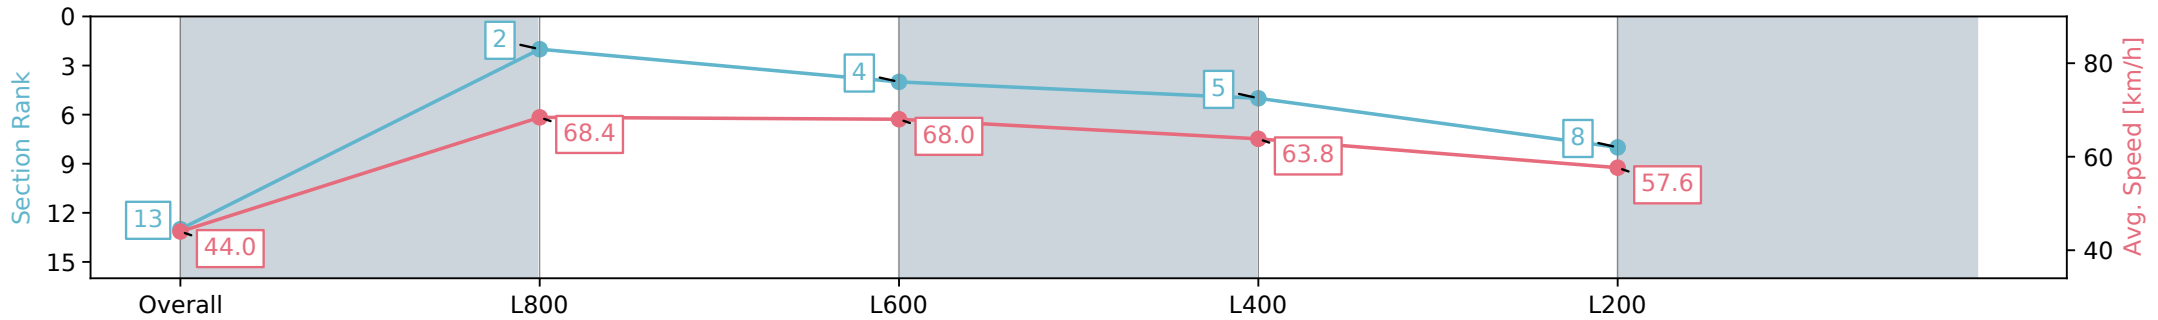

Section	Overall	L800	L600	L400	L200
Section Times	0:53.71 [13] (0:08.24)	0:45.47 [2] (0:10.80)	0:34.67 [4] (0:10.88)	0:23.79 [5] (0:11.28)	0:12.51 [8] (0:12.51)
Average Speed [km/h]	44.0	68.4	68.0	63.8	57.6
Top Speed [km/h]	65.5	70.5	69.4	67.0	60.2
Avg. Dist. to Rail [m]	9.6	8.0	6.6	6.2	8.9
Avg. Stride Freq. [Hz]	2.5	2.6	2.6	2.5	2.3
Avg. Stride Length [m]	4.9	7.2	7.1	7.2	7.0