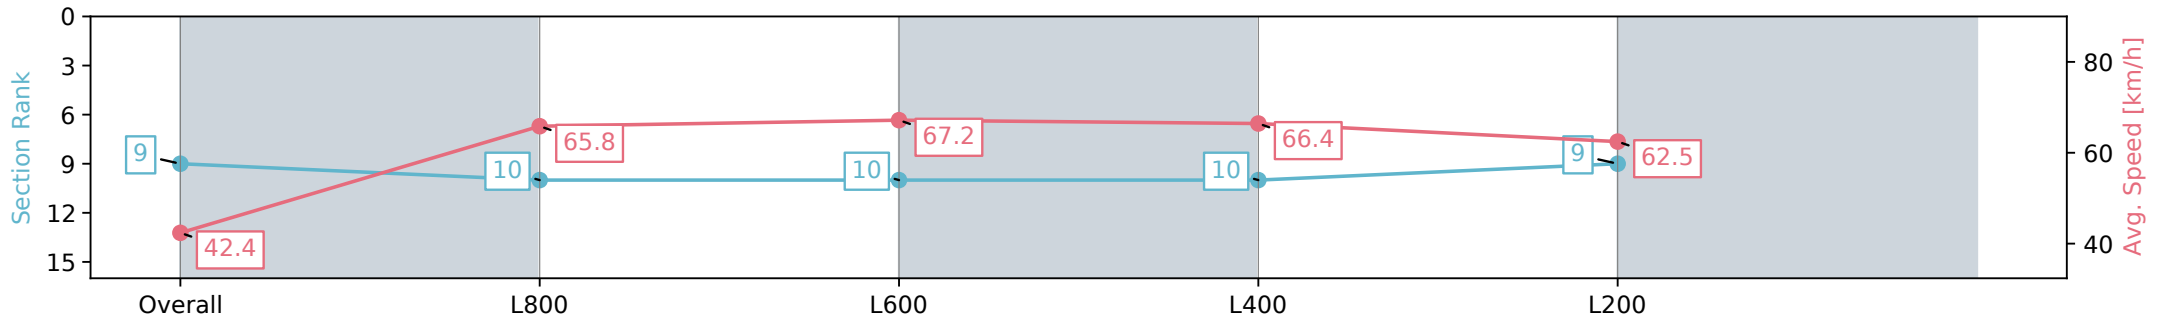

Section	Overall	L800	L600	L400	L200
Section Times	0:52.77 [9] (0:08.52)	0:44.25 [10] (0:11.07)	0:33.18 [10] (0:10.80)	0:22.38 [10] (0:10.84)	0:11.54 [9] (0:11.54)
Average Speed [km/h]	42.4	65.8	67.2	66.4	62.5
Top Speed [km/h]	62.1	67.9	68.1	67.7	64.6
Avg. Dist. to Rail [m]	2.4	3.9	2.0	4.5	7.1
Avg. Stride Freq. [Hz]	2.2	2.4	2.5	2.5	2.4
Avg. Stride Length [m]	5.2	7.5	7.4	7.3	7.2