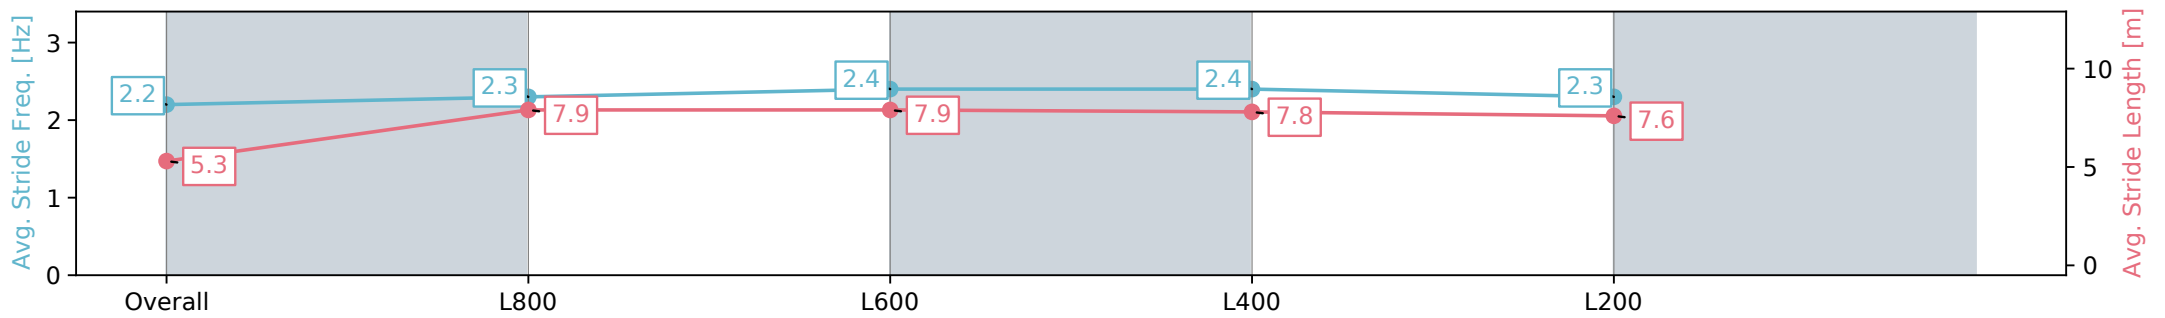

Section	Overall	L800	L600	L400	L200
Section Times	0:52.57 [5] (0:08.74)	0:43.83 [12] (0:10.95)	0:32.88 [11] (0:10.88)	0:22.00 [11] (0:10.76)	0:11.24 [12] (0:11.24)
Average Speed [km/h]	41.3	66.8	67.3	67.0	64.0
Top Speed [km/h]	62.1	68.7	68.3	68.9	65.9
Avg. Dist. to Rail [m]	7.7	5.2	4.7	8.7	10.6
Avg. Stride Freq. [Hz]	2.2	2.3	2.4	2.4	2.3
Avg. Stride Length [m]	5.3	7.9	7.9	7.8	7.6