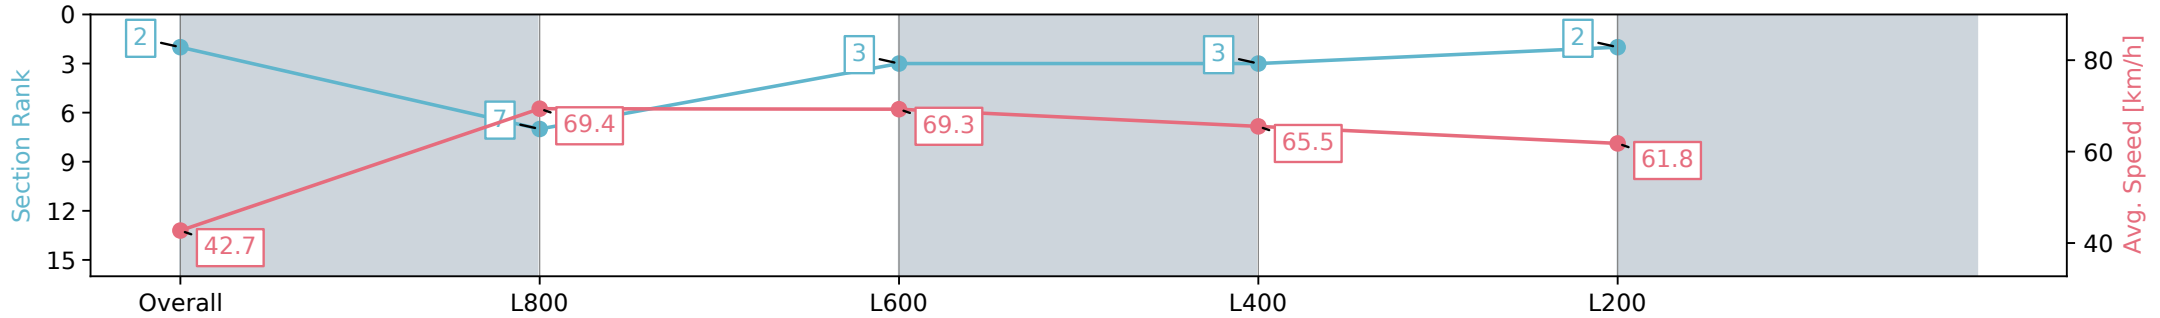

Section	Overall	L800	L600	L400	L200
Section Times	0:52.36 [2] (0:08.45)	0:43.91 [7] (0:10.57)	0:33.33 [3] (0:10.69)	0:22.64 [3] (0:10.97)	0:11.67 [2] (0:11.67)
Average Speed [km/h]	42.7	69.4	69.3	65.5	61.8
Top Speed [km/h]	65.7	70.6	70.5	67.5	63.7
Avg. Dist. to Rail [m]	10.7	6.3	6.7	7.3	4.9
Avg. Stride Freq. [Hz]	2.2	2.5	2.4	2.4	2.3
Avg. Stride Length [m]	5.3	7.8	7.9	7.7	7.5