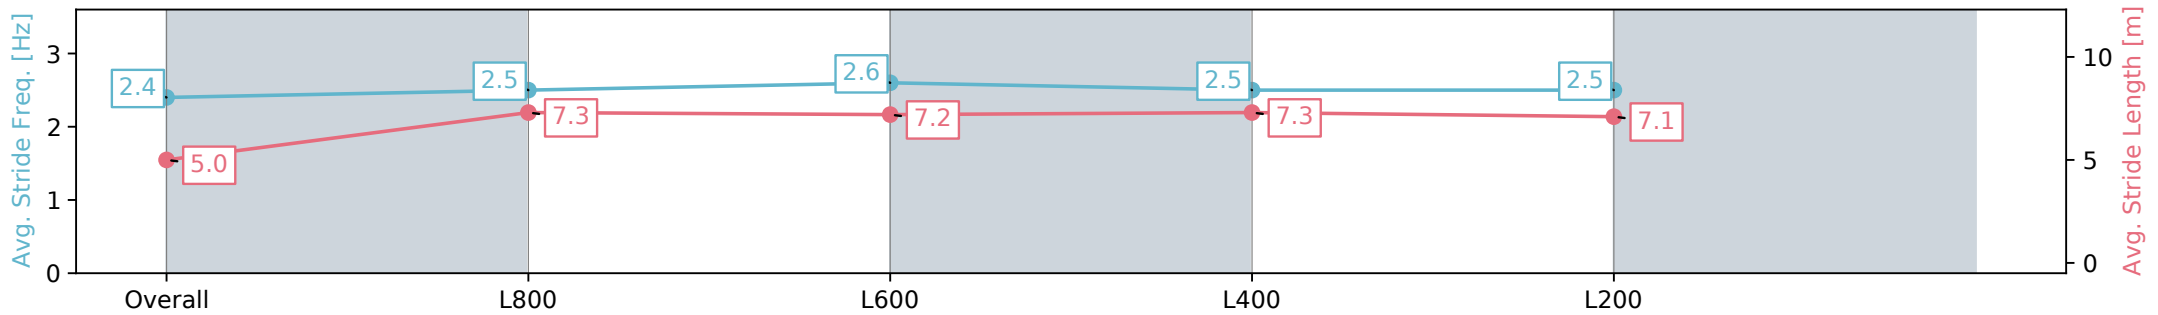

Race 5: Swanport Hotel Benchmark 56 Handicap - 900m

14 August 2024 - 3:03PM

Track Rating: Good 4, Weather: Fine, Rail Position: +1.5m 1200m Ch., +4.5m Remainder

Section	Overall	L800	L600	L400	L200
Section Times	0:52.29 [1] (0:08.44)	0:43.85 [6] (0:10.97)	0:32.88 [7] (0:10.74)	0:22.14 [7] (0:10.80)	0:11.34 [5] (0:11.34)
Average Speed [km/h]	42.7	66.2	67.9	66.6	63.6
Top Speed [km/h]	63.7	67.5	69.3	68.4	65.1
Avg. Dist. to Rail [m]	1.6	2.7	3.0	4.2	6.0
Avg. Stride Freq. [Hz]	2.4	2.5	2.6	2.5	2.5
Avg. Stride Length [m]	5.0	7.3	7.2	7.3	7.1