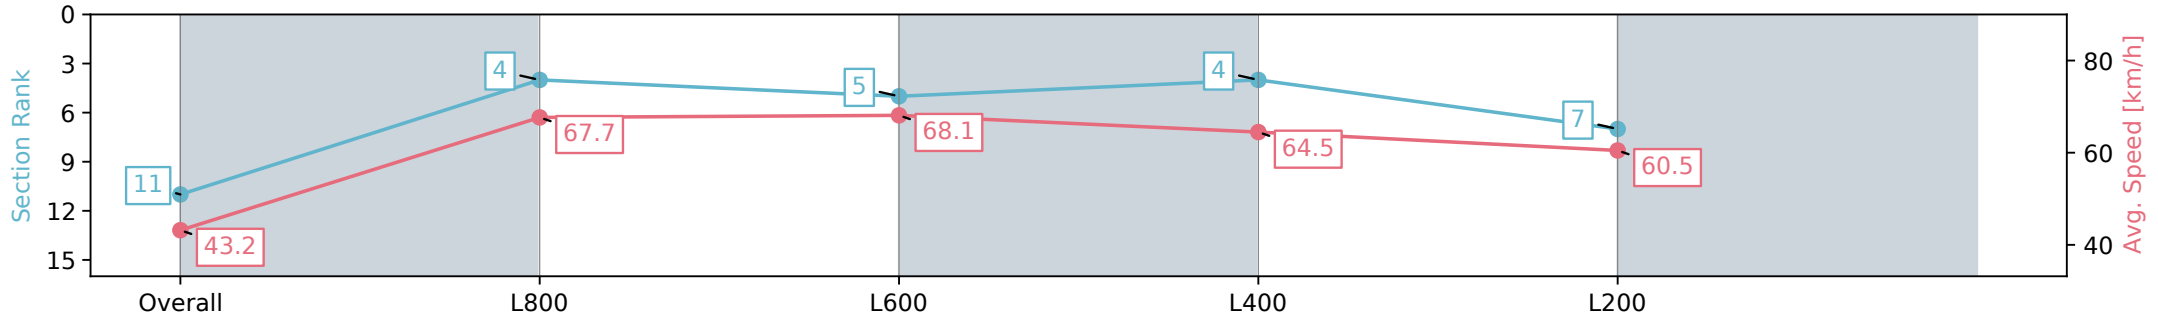

Section	Overall	L800	L600	L400	L200
Section Times	0:52.94 [11] (0:08.34)	0:44.60 [4] (0:10.73)	0:33.87 [5] (0:10.79)	0:23.08 [4] (0:11.17)	0:11.91 [7] (0:11.91)
Average Speed [km/h]	43.2	67.7	68.1	64.5	60.5
Top Speed [km/h]	64.1	69.0	68.9	67.0	62.5
Avg. Dist. to Rail [m]	0.5	2.6	5.1	8.9	7.7
Avg. Stride Freq. [Hz]	2.4	2.5	2.5	2.4	2.4
Avg. Stride Length [m]	5.1	7.3	7.4	7.2	7.2