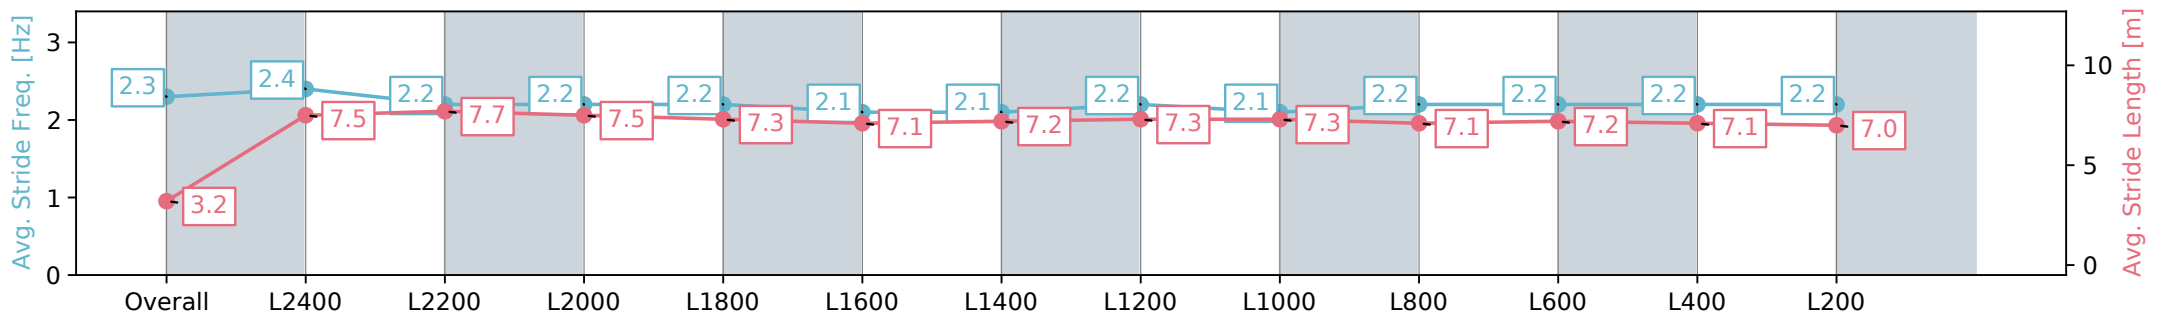

Section	Overall	L2400	L2200	L2000	L1800	L1600	L1400	L1200	L1000	L800	L600	L400	L200
Section Times	2:44.03 [2] (0:13.63)	2:30.40 [3] (0:11.17)	2:19.23 [4] (0:11.70)	2:07.53 [4] (0:12.21)	1:55.32 [4] (0:12.55)	1:42.77 [3] (0:13.20)	1:29.57 [4] (0:13.11)	1:16.46 [3] (0:12.25)	1:04.21 [1] (0:12.93)	0:51.28 [1] (0:13.17)	0:38.11 [1] (0:12.69)	0:25.42 [1] (0:12.51)	0:12.91 [2] (0:12.91)
Average Speed [km/h]	26.4	64.6	62.0	59.9	57.7	54.8	54.9	58.9	56.5	55.7	57.5	57.5	55.2
Top Speed [km/h]	64.3	65.7	63.6	61.5	59.1	56.2	58.6	59.8	57.9	56.9	58.1	58.6	56.2
Avg. Dist. to Rail [m]	9.0	3.3	2.6	3.3	1.5	2.1	2.8	2.5	2.4	3.9	3.4	4.8	3.3
Avg. Stride Freq. [Hz]	2.3	2.4	2.2	2.2	2.2	2.1	2.1	2.2	2.1	2.2	2.2	2.2	2.2
Avg. Stride Length [m]	3.2	7.5	7.7	7.5	7.3	7.1	7.2	7.3	7.3	7.1	7.2	7.1	7.0