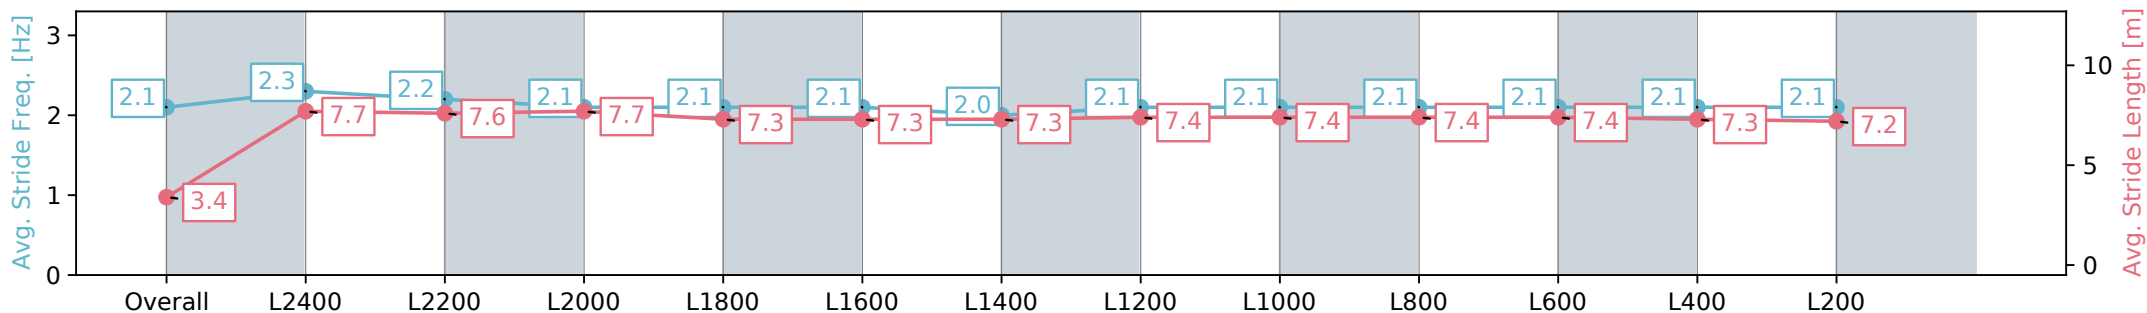

Section	Overall	L2400	L2200	L2000	L1800	L1600	L1400	L1200	L1000	L800	L600	L400	L200
Section Times	2:45.14 [9] (0:14.01)	2:31.13 [8] (0:11.38)	2:19.75 [8] (0:11.74)	2:08.01 [8] (0:12.26)	1:55.75 [8] (0:12.82)	1:42.93 [8] (0:13.06)	1:29.87 [9] (0:13.28)	1:16.59 [9] (0:12.99)	1:03.60 [9] (0:12.71)	0:50.89 [10] (0:12.56)	0:38.33 [10] (0:12.60)	0:25.73 [8] (0:12.69)	0:13.04 [8] (0:13.04)
Average Speed [km/h]	25.7	63.3	62.1	59.7	56.7	55.5	54.1	55.6	57.7	58.1	57.7	56.7	54.6
Top Speed [km/h]	62.4	63.6	63.7	61.8	57.1	56.9	56.9	56.7	58.7	58.7	58.4	58.4	54.8
Avg. Dist. to Rail [m]	14.0	4.7	3.6	3.4	2.0	2.1	1.9	2.6	3.5	2.6	2.6	3.4	3.2
Avg. Stride Freq. [Hz]	2.1	2.3	2.2	2.1	2.1	2.1	2.0	2.1	2.1	2.1	2.1	2.1	2.1
Avg. Stride Length [m]	3.4	7.7	7.6	7.7	7.3	7.3	7.3	7.4	7.4	7.4	7.4	7.3	7.2