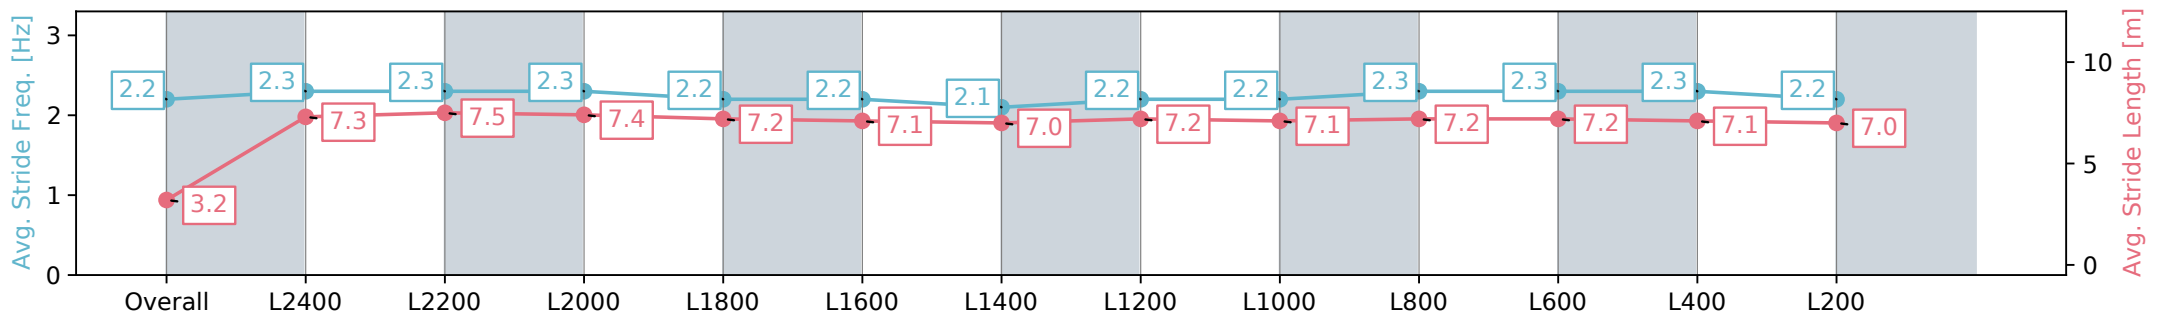

Section	Overall	L2400	L2200	L2000	L1800	L1600	L1400	L1200	L1000	L800	L600	L400	L200
Section Times	2:45.03 [8] (0:14.45)	2:30.58 [11] (0:11.69)	2:18.89 [11] (0:11.78)	2:07.11 [11] (0:12.08)	1:55.03 [11] (0:12.64)	1:42.39 [11] (0:12.88)	1:29.51 [11] (0:13.39)	1:16.12 [11] (0:12.92)	1:03.20 [11] (0:12.79)	0:50.41 [12] (0:12.48)	0:37.93 [11] (0:12.65)	0:25.28 [11] (0:12.52)	0:12.76 [9] (0:12.76)
Average Speed [km/h]	24.9	61.6	61.5	60.3	57.4	56.1	53.8	55.8	57.2	58.9	58.1	57.6	55.7
Top Speed [km/h]	60.6	62.4	62.1	61.3	58.3	57.4	55.9	56.6	59.0	59.5	59.3	58.4	57.0
Avg. Dist. to Rail [m]	9.8	2.9	2.1	2.5	1.5	2.3	2.3	3.0	3.1	3.7	5.7	8.5	6.7
Avg. Stride Freq. [Hz]	2.2	2.3	2.3	2.3	2.2	2.2	2.1	2.2	2.2	2.3	2.3	2.3	2.2
Avg. Stride Length [m]	3.2	7.3	7.5	7.4	7.2	7.1	7.0	7.2	7.1	7.2	7.2	7.1	7.0