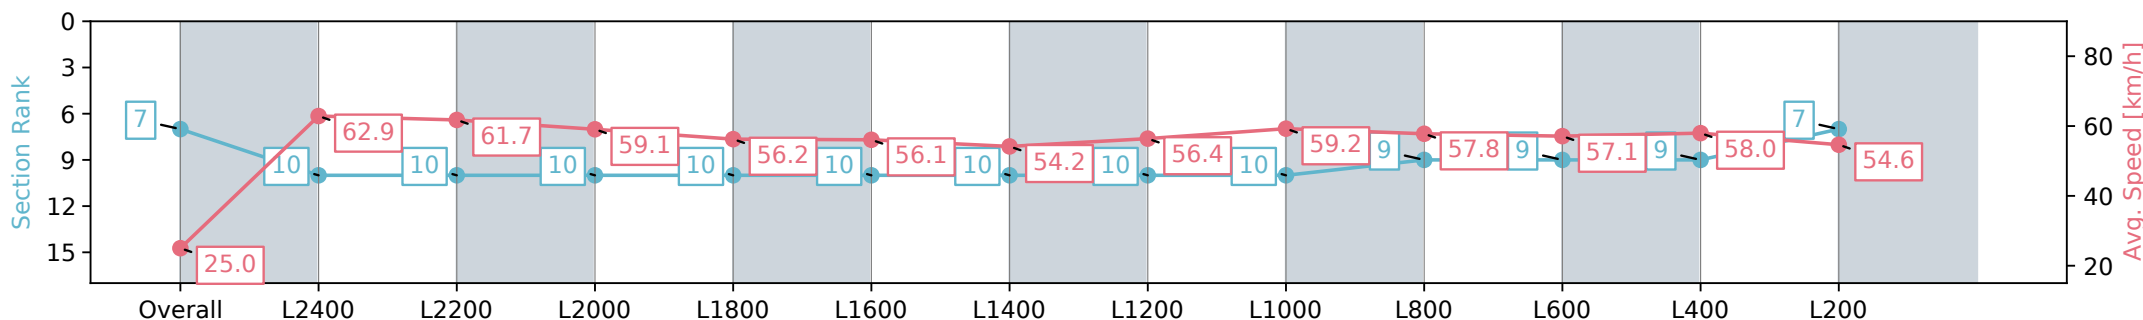

Section	Overall	L2400	L2200	L2000	L1800	L1600	L1400	L1200	L1000	L800	L600	L400	L200
Section Times	2:44.93 [7] (0:14.36)	2:30.57 [10] (0:11.45)	2:19.12 [10] (0:11.73)	2:07.39 [10] (0:12.26)	1:55.13 [10] (0:12.80)	1:42.33 [10] (0:12.85)	1:29.48 [10] (0:13.28)	1:16.19 [10] (0:12.80)	1:03.39 [10] (0:12.35)	0:51.04 [9] (0:12.71)	0:38.33 [9] (0:12.89)	0:25.44 [9] (0:12.43)	0:13.01 [7] (0:13.01)
Average Speed [km/h]	25.0	62.9	61.7	59.1	56.2	56.1	54.2	56.4	59.2	57.8	57.1	58.0	54.6
Top Speed [km/h]	61.8	64.3	62.5	61.2	57.3	57.3	56.1	57.6	60.5	59.7	59.0	59.1	56.1
Avg. Dist. to Rail [m]	8.5	2.4	1.7	1.4	0.5	0.8	1.0	1.5	3.1	4.2	5.4	7.2	7.7
Avg. Stride Freq. [Hz]	2.3	2.4	2.3	2.2	2.2	2.2	2.2	2.2	2.3	2.3	2.2	2.3	2.2
Avg. Stride Length [m]	3.1	7.4	7.5	7.3	7.1	7.1	6.9	6.8	6.9	6.8	6.9	7.0	6.9