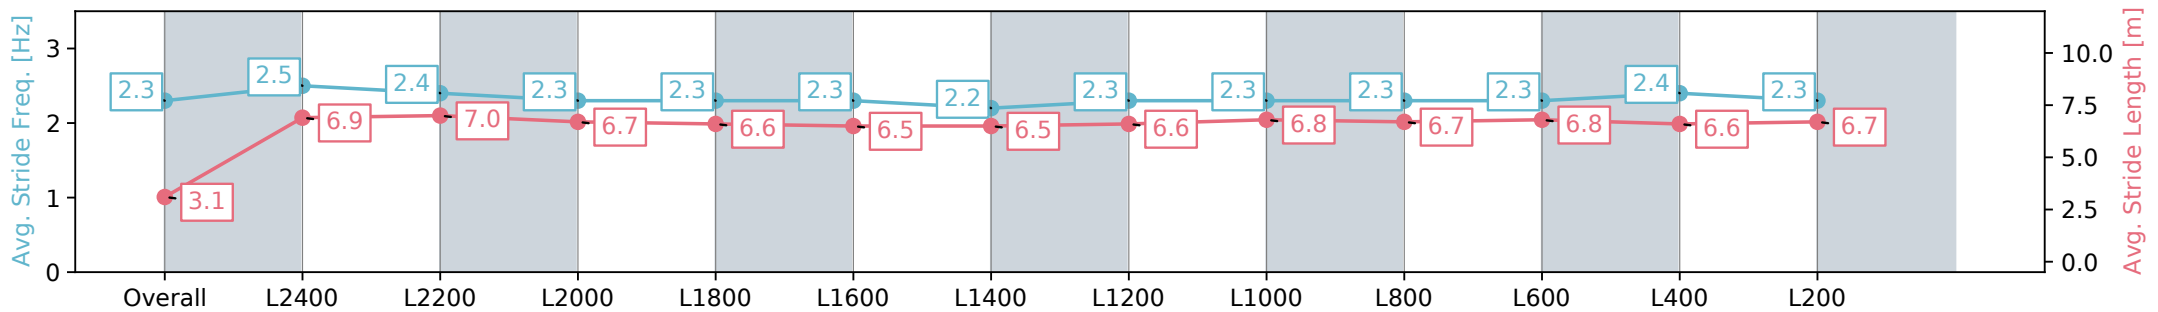

Section	Overall	L2400	L2200	L2000	L1800	L1600	L1400	L1200	L1000	L800	L600	L400	L200
Section Times	2:44.69 [6] (0:13.94)	2:30.75 [7] (0:11.16)	2:19.59 [6] (0:11.57)	2:08.01 [6] (0:12.45)	1:55.56 [7] (0:12.61)	1:42.95 [7] (0:13.18)	1:29.77 [7] (0:13.28)	1:16.49 [7] (0:12.92)	1:03.57 [7] (0:12.47)	0:51.10 [7] (0:12.89)	0:38.21 [7] (0:12.85)	0:25.36 [5] (0:12.48)	0:12.88 [5] (0:12.88)
Average Speed [km/h]	25.9	64.6	62.6	58.4	57.0	54.7	54.3	55.8	58.9	57.4	57.4	57.7	55.3
Top Speed [km/h]	63.0	65.5	64.7	61.6	57.5	56.1	55.5	57.6	59.7	57.8	58.4	58.4	56.5
Avg. Dist. to Rail [m]	10.1	3.3	2.4	2.0	0.4	1.2	1.8	2.5	3.6	5.2	6.5	7.9	7.7
Avg. Stride Freq. [Hz]	2.3	2.5	2.4	2.3	2.3	2.3	2.2	2.3	2.3	2.3	2.3	2.4	2.3
Avg. Stride Length [m]	3.1	6.9	7.0	6.7	6.6	6.5	6.5	6.6	6.8	6.7	6.8	6.6	6.7