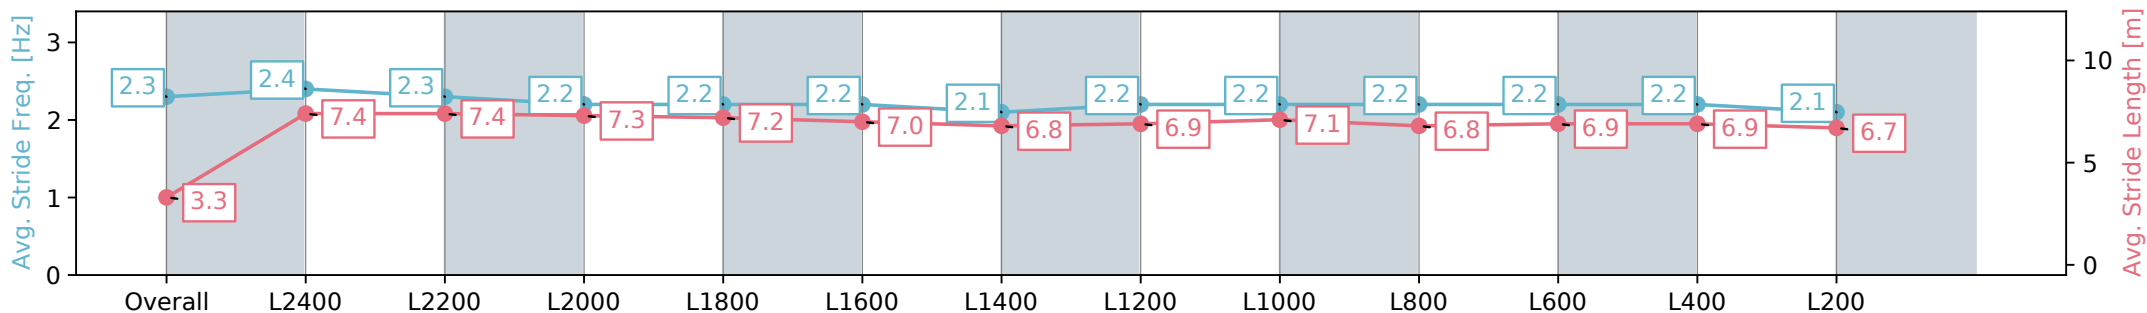

Section	Overall	L2400	L2200	L2000	L1800	L1600	L1400	L1200	L1000	L800	L600	L400	L200
Section Times	2:46.39 [13] (0:13.57)	2:32.81 [2] (0:11.16)	2:21.65 [3] (0:11.65)	2:10.00 [3] (0:12.43)	1:57.57 [5] (0:12.44)	1:45.13 [4] (0:13.15)	1:31.98 [3] (0:13.30)	1:18.68 [4] (0:12.74)	1:05.94 [4] (0:12.76)	0:53.18 [4] (0:13.06)	0:40.12 [4] (0:13.07)	0:27.05 [6] (0:13.19)	0:13.86 [11] (0:13.86)
Average Speed [km/h]	26.5	64.6	62.2	58.2	57.8	54.9	54.1	56.6	57.2	56.0	55.8	54.6	51.3
Top Speed [km/h]	64.4	65.0	64.5	59.9	58.5	56.3	55.8	57.2	58.0	56.5	56.4	56.4	53.9
Avg. Dist. to Rail [m]	8.4	2.9	2.3	1.2	0.5	0.6	0.6	0.9	2.4	3.0	3.0	4.7	5.7
Avg. Stride Freq. [Hz]	2.3	2.4	2.3	2.2	2.2	2.2	2.1	2.2	2.2	2.2	2.2	2.2	2.1
Avg. Stride Length [m]	3.3	7.4	7.4	7.3	7.2	7.0	6.8	6.9	7.1	6.8	6.9	6.9	6.7