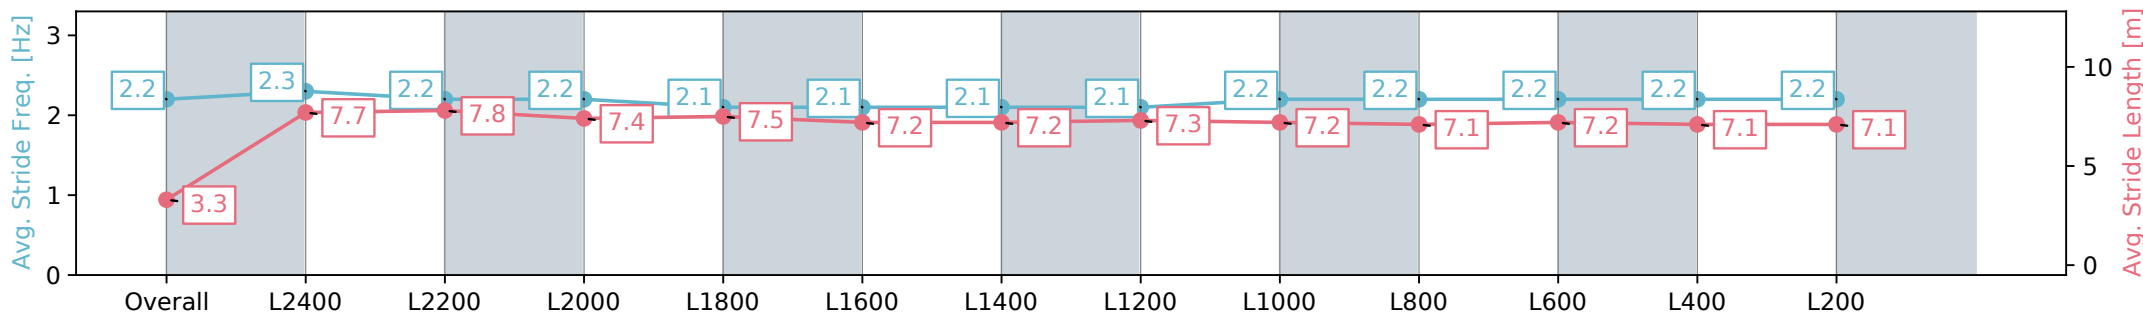

Section	Overall	L2400	L2200	L2000	L1800	L1600	L1400	L1200	L1000	L800	L600	L400	L200
Section Times	2:44.35 [3] (0:13.66)	2:30.69 [4] (0:11.04)	2:19.65 [2] (0:11.56)	2:08.09 [1] (0:12.35)	1:55.74 [2] (0:12.45)	1:43.29 [2] (0:13.08)	1:30.21 [1] (0:13.33)	1:16.88 [1] (0:12.70)	1:04.18 [2] (0:12.84)	0:51.34 [2] (0:13.06)	0:38.28 [2] (0:12.72)	0:25.56 [3] (0:12.79)	0:12.77 [3] (0:12.77)
Average Speed [km/h]	26.3	65.2	62.9	59.1	57.9	55.1	54.1	56.8	56.8	56.1	57.4	56.3	55.7
Top Speed [km/h]	63.5	66.9	65.2	61.6	59.3	56.5	55.3	57.6	57.4	56.5	58.0	57.6	56.2
Avg. Dist. to Rail [m]	9.6	4.1	3.2	2.6	0.5	0.7	0.9	1.3	2.6	3.5	3.7	5.7	6.5
Avg. Stride Freq. [Hz]	2.2	2.3	2.2	2.2	2.1	2.1	2.1	2.1	2.2	2.2	2.2	2.2	2.2
Avg. Stride Length [m]	3.3	7.7	7.8	7.4	7.5	7.2	7.2	7.3	7.2	7.1	7.2	7.1	7.1