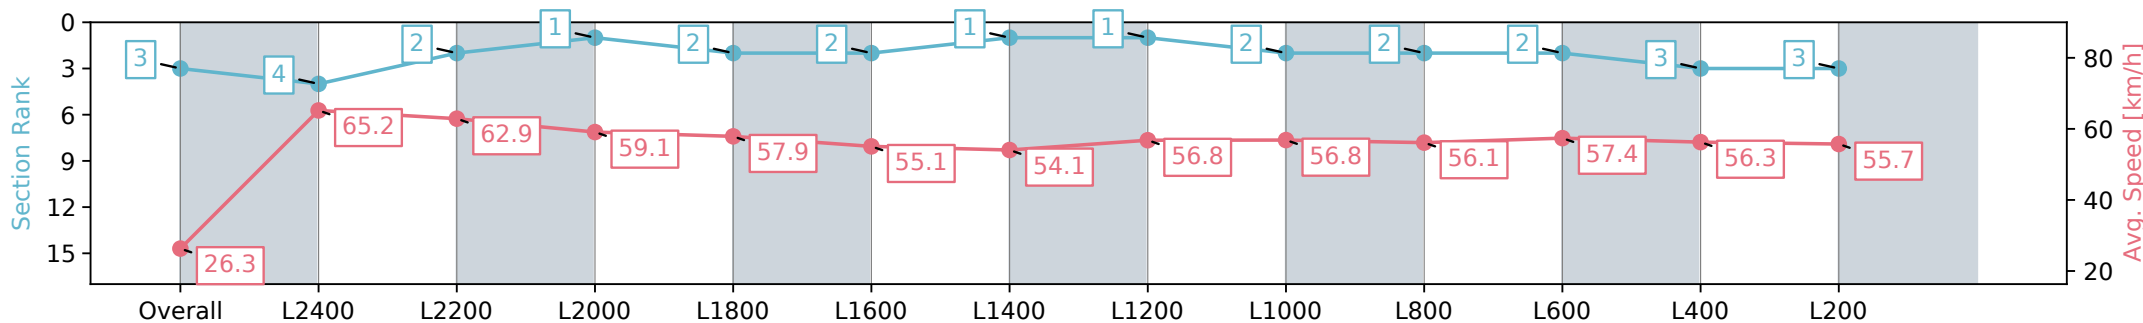

Section	Overall	L2400	L2200	L2000	L1800	L1600	L1400	L1200	L1000	L800	L600	L400	L200
Section Times	2:44.35 [3] (0:13.66)	2:30.69 [4] (0:11.04)	2:19.65 [2] (0:11.56)	2:08.09 [1] (0:12.35)	1:55.74 [2] (0:12.45)	1:43.29 [2] (0:13.08)	1:30.21 [1] (0:13.33)	1:16.88 [1] (0:12.70)	1:04.18 [2] (0:12.84)	0:51.34 [2] (0:13.06)	0:38.28 [2] (0:12.72)	0:25.56 [3] (0:12.79)	0:12.77 [3] (0:12.77)
Average Speed [km/h]	26.3	65.2	62.9	59.1	57.9	55.1	54.1	56.8	56.8	56.1	57.4	56.3	55.7
Top Speed [km/h]	63.5	66.9	65.2	61.6	59.3	56.5	55.3	57.6	57.4	56.5	58.0	57.6	56.2
Avg. Dist. to Rail [m]	9.6	4.1	3.2	2.6	0.5	0.7	0.9	1.3	2.6	3.5	3.7	5.7	6.5
Avg. Stride Freq. [Hz]	2.2	2.3	2.2	2.2	2.1	2.1	2.1	2.1	2.2	2.2	2.2	2.2	2.2
Avg. Stride Length [m]	3.3	7.7	7.8	7.4	7.5	7.2	7.2	7.3	7.2	7.1	7.2	7.1	7.1