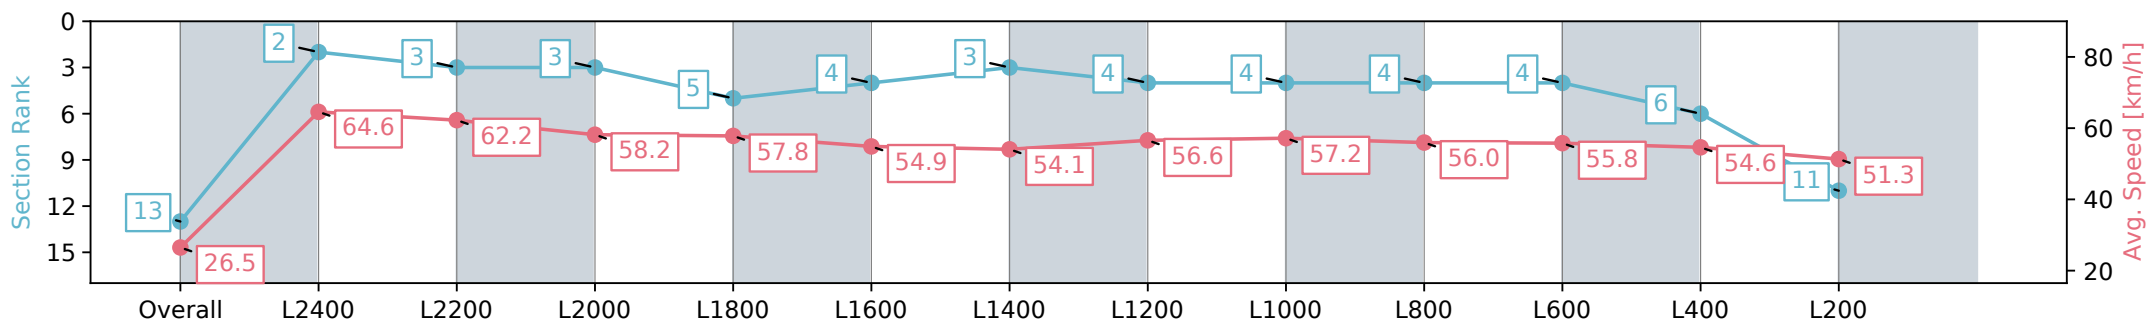

Section	Overall	L2400	L2200	L2000	L1800	L1600	L1400	L1200	L1000	L800	L600	L400	L200
Section Times	2:46.39 [13] (0:13.57)	2:32.81 [2] (0:11.16)	2:21.65 [3] (0:11.65)	2:10.00 [3] (0:12.43)	1:57.57 [5] (0:12.44)	1:45.13 [4] (0:13.15)	1:31.98 [3] (0:13.30)	1:18.68 [4] (0:12.74)	1:05.94 [4] (0:12.76)	0:53.18 [4] (0:13.06)	0:40.12 [4] (0:13.07)	0:27.05 [6] (0:13.19)	0:13.86 [11] (0:13.86)
Average Speed [km/h]	26.5	64.6	62.2	58.2	57.8	54.9	54.1	56.6	57.2	56.0	55.8	54.6	51.3
Top Speed [km/h]	64.4	65.0	64.5	59.9	58.5	56.3	55.8	57.2	58.0	56.5	56.4	56.4	53.9
Avg. Dist. to Rail [m]	8.4	2.9	2.3	1.2	0.5	0.6	0.6	0.9	2.4	3.0	3.0	4.7	5.7
Avg. Stride Freq. [Hz]	2.3	2.4	2.3	2.2	2.2	2.2	2.1	2.2	2.2	2.2	2.2	2.2	2.1
Avg. Stride Length [m]	3.3	7.4	7.4	7.3	7.2	7.0	6.8	6.9	7.1	6.8	6.9	6.9	6.7