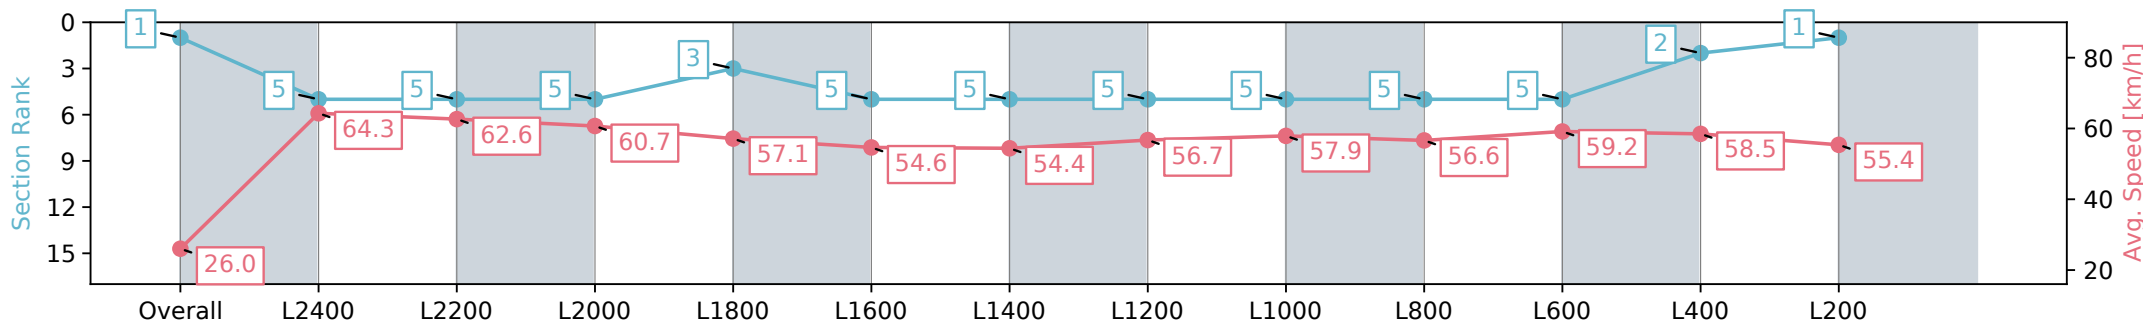

Horse/Jockey Name	SHEARMAN DYER/Jason Holder
Finish Rank	1
Fastest Section Time (Section)	0:11.19 (L2400)
Top Speed [km/h] (Section)	65.6 (Overall)
Race State	Finished

Thomas Farms RC Murray Bridge SA - Professional

Race 4: Sportsbet Photo Finish Refund Benchmark 56
Handicap - 2500m

14 August 2024 - 2:26PM

Track Rating: Good 4, Weather: Fine, Rail Position: +1.5m 1200m
Ch., +4.5m Remainder

Section	Overall	L2400	L2200	L2000	L1800	L1600	L1400	L1200	L1000	L800	L600	L400	L200
Section Times	2:43.89 [1] (0:13.85)	2:30.04 [5] (0:11.19)	2:18.85 [5] (0:11.63)	2:07.22 [5] (0:12.03)	1:55.19 [3] (0:12.66)	1:42.53 [5] (0:13.24)	1:29.29 [5] (0:13.23)	1:16.06 [5] (0:12.72)	1:03.34 [5] (0:12.68)	0:50.66 [5] (0:13.06)	0:37.60 [5] (0:12.42)	0:25.18 [2] (0:12.32)	0:12.86 [1] (0:12.86)
Average Speed [km/h]	26.0	64.3	62.6	60.7	57.1	54.6	54.4	56.7	57.9	56.6	59.2	58.5	55.4
Top Speed [km/h]	63.4	65.6	65.1	62.1	59.0	55.2	56.5	58.3	58.7	57.8	59.9	60.3	56.7
Avg. Dist. to Rail [m]	12.7	4.4	3.6	3.0	1.0	1.5	1.6	2.2	3.6	5.2	5.2	5.3	4.2
Avg. Stride Freq. [Hz]	2.2	2.4	2.3	2.2	2.2	2.1	2.1	2.1	2.1	2.1	2.2	2.2	2.1
Avg. Stride Length [m]	3.3	7.5	7.6	7.6	7.3	7.2	7.1	7.3	7.3	7.2	7.3	7.3	7.2

Report Created: Wed 14 August 2024 18:13:14 GMT+10 (Note: Timing is based on positional data)

- [ ] Ranking at each section and finish
- -:-:- No data available at this section
- NA No data available