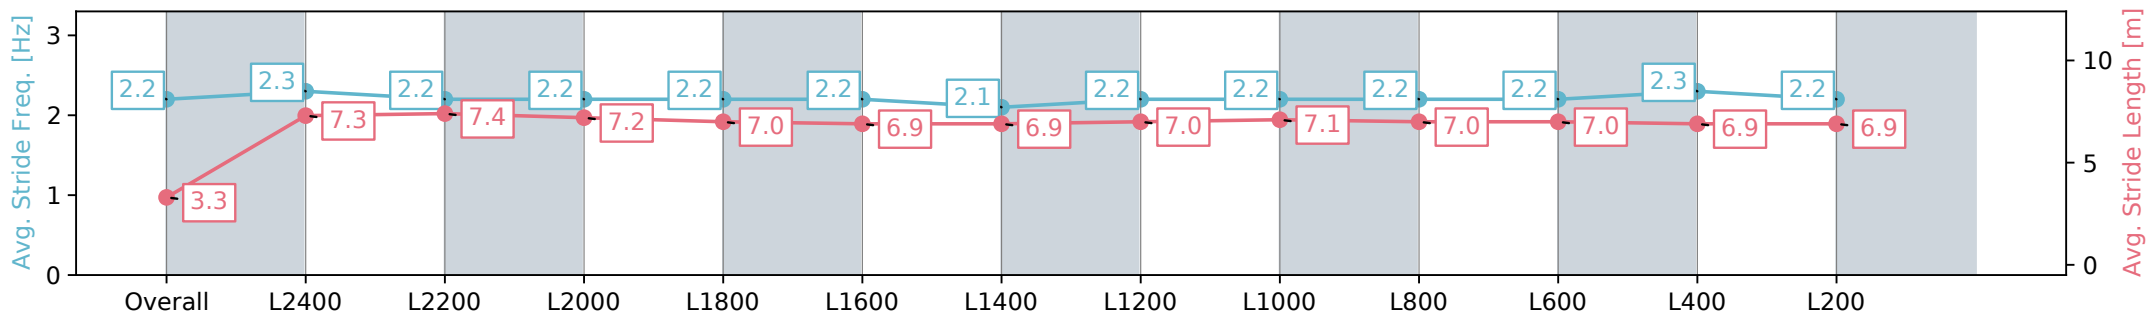

Section	Overall	L2400	L2200	L2000	L1800	L1600	L1400	L1200	L1000	L800	L600	L400	L200
Section Times	2:44.52 [4] (0:14.03)	2:30.49 [9] (0:11.45)	2:19.04 [9] (0:11.75)	2:07.29 [9] (0:12.31)	1:54.98 [9] (0:12.74)	1:42.24 [9] (0:12.90)	1:29.34 [8] (0:13.23)	1:16.11 [8] (0:12.85)	1:03.26 [8] (0:12.62)	0:50.64 [8] (0:12.64)	0:38.00 [8] (0:12.89)	0:25.11 [7] (0:12.44)	0:12.67 [6] (0:12.67)
Average Speed [km/h]	25.7	62.8	61.8	59.0	56.5	56.0	54.4	56.1	57.8	57.8	56.7	57.9	56.2
Top Speed [km/h]	61.4	63.5	63.3	61.6	57.4	56.6	55.6	56.8	59.2	59.2	58.4	58.7	57.0
Avg. Dist. to Rail [m]	11.0	3.9	2.4	2.0	0.5	0.8	0.9	1.5	2.4	3.0	3.8	5.5	4.7
Avg. Stride Freq. [Hz]	2.2	2.3	2.2	2.2	2.2	2.2	2.1	2.2	2.2	2.2	2.2	2.3	2.2
Avg. Stride Length [m]	3.3	7.3	7.4	7.2	7.0	6.9	6.9	7.0	7.1	7.0	7.0	6.9	6.9