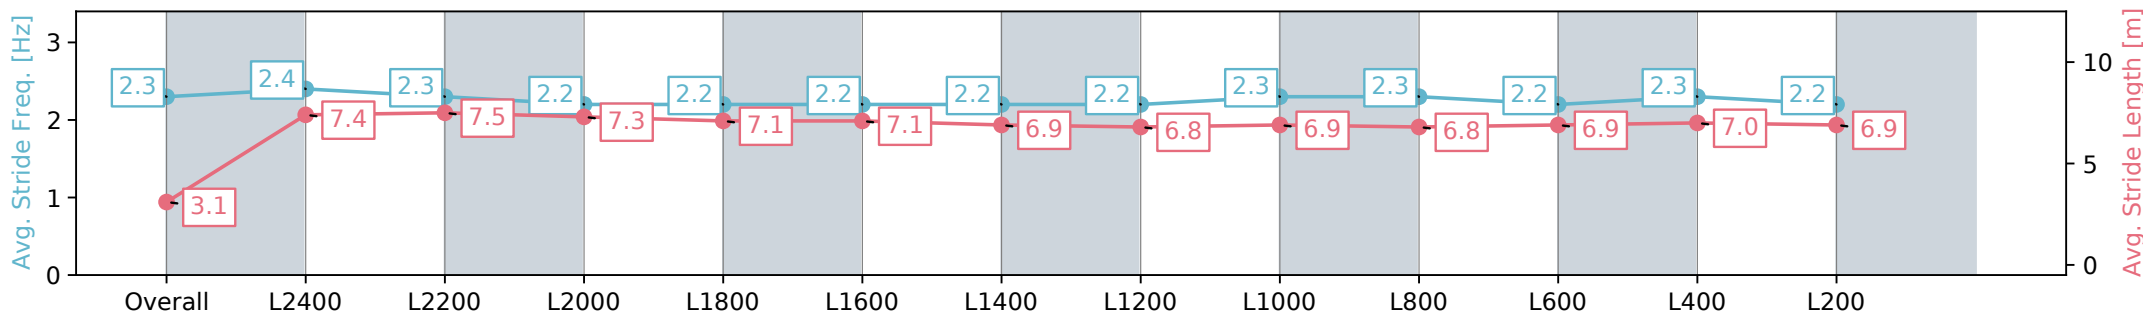

Section	Overall	L2400	L2200	L2000	L1800	L1600	L1400	L1200	L1000	L800	L600	L400	L200
Section Times	2:44.93 [7] (0:14.36)	2:30.57 [10] (0:11.45)	2:19.12 [10] (0:11.73)	2:07.39 [10] (0:12.26)	1:55.13 [10] (0:12.80)	1:42.33 [10] (0:12.85)	1:29.48 [10] (0:13.28)	1:16.19 [10] (0:12.80)	1:03.39 [10] (0:12.35)	0:51.04 [9] (0:12.71)	0:38.33 [9] (0:12.89)	0:25.44 [9] (0:12.43)	0:13.01 [7] (0:13.01)
Average Speed [km/h]	25.0	62.9	61.7	59.1	56.2	56.1	54.2	56.4	59.2	57.8	57.1	58.0	54.6
Top Speed [km/h]	61.8	64.3	62.5	61.2	57.3	57.3	56.1	57.6	60.5	59.7	59.0	59.1	56.1
Avg. Dist. to Rail [m]	8.5	2.4	1.7	1.4	0.5	0.8	1.0	1.5	3.1	4.2	5.4	7.2	7.7
Avg. Stride Freq. [Hz]	2.3	2.4	2.3	2.2	2.2	2.2	2.2	2.2	2.3	2.3	2.2	2.3	2.2
Avg. Stride Length [m]	3.1	7.4	7.5	7.3	7.1	7.1	6.9	6.8	6.9	6.8	6.9	7.0	6.9