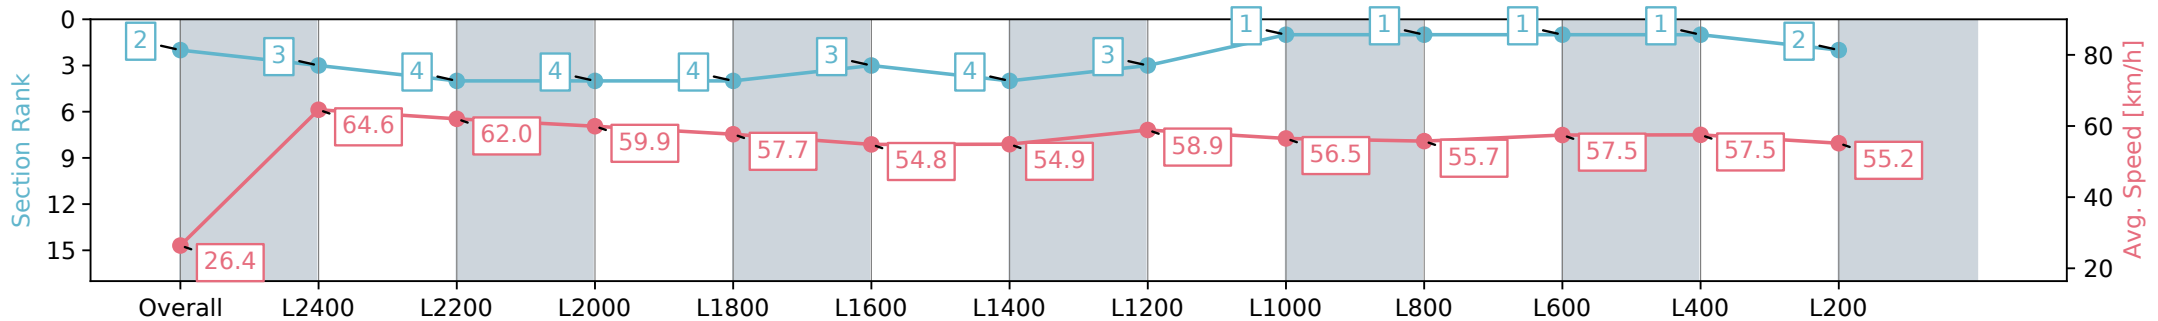

Section	Overall	L2400	L2200	L2000	L1800	L1600	L1400	L1200	L1000	L800	L600	L400	L200
Section Times	2:44.03 [2] (0:13.63)	2:30.40 [3] (0:11.17)	2:19.23 [4] (0:11.70)	2:07.53 [4] (0:12.21)	1:55.32 [4] (0:12.55)	1:42.77 [3] (0:13.20)	1:29.57 [4] (0:13.11)	1:16.46 [3] (0:12.25)	1:04.21 [1] (0:12.93)	0:51.28 [1] (0:13.17)	0:38.11 [1] (0:12.69)	0:25.42 [1] (0:12.51)	0:12.91 [2] (0:12.91)
Average Speed [km/h]	26.4	64.6	62.0	59.9	57.7	54.8	54.9	58.9	56.5	55.7	57.5	57.5	55.2
Top Speed [km/h]	64.3	65.7	63.6	61.5	59.1	56.2	58.6	59.8	57.9	56.9	58.1	58.6	56.2
Avg. Dist. to Rail [m]	9.0	3.3	2.6	3.3	1.5	2.1	2.8	2.5	2.4	3.9	3.4	4.8	3.3
Avg. Stride Freq. [Hz]	2.3	2.4	2.2	2.2	2.2	2.1	2.1	2.2	2.1	2.2	2.2	2.2	2.2
Avg. Stride Length [m]	3.2	7.5	7.7	7.5	7.3	7.1	7.2	7.3	7.3	7.1	7.2	7.1	7.0