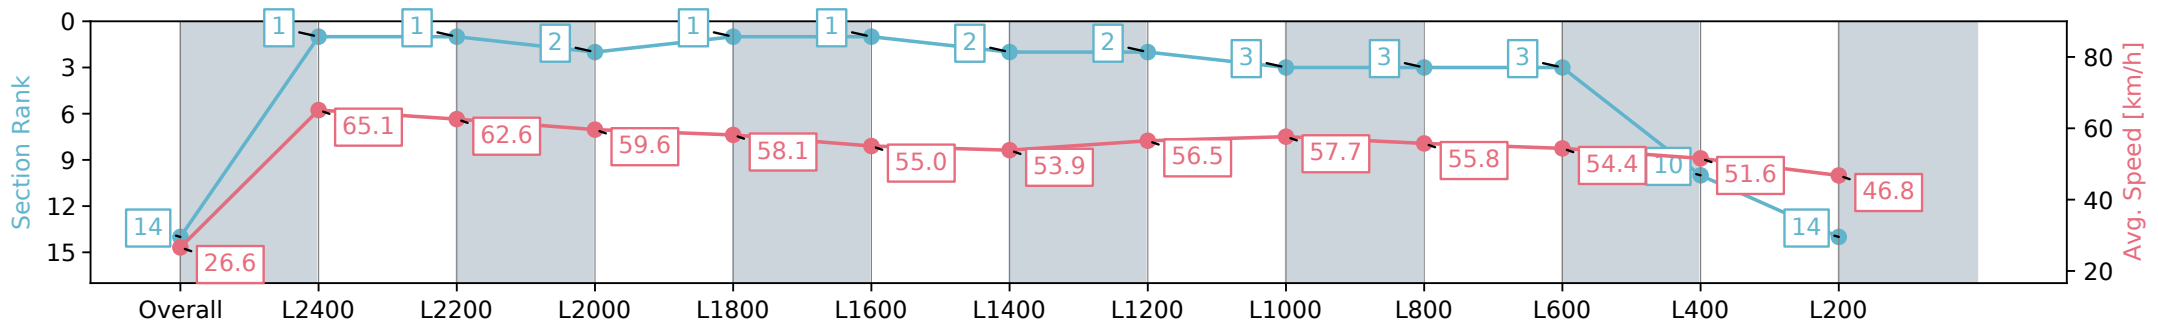

Horse/Jockey Name	STORMSARRIVED/Jacob Opperman
Finish Rank	14
Fastest Section Time (Section)	0:11.06 (L2400)
Top Speed [km/h] (Section)	65.8 (Overall)
Race State	Finished

Thomas Farms RC Murray Bridge SA - Professional

Race 4: Sportsbet Photo Finish Refund Benchmark 56
Handicap - 2500m

14 August 2024 - 2:26PM

Track Rating: Good 4, Weather: Fine, Rail Position: +1.5m 1200m
Ch., +4.5m Remainder

Section	Overall	L2400	L2200	L2000	L1800	L1600	L1400	L1200	L1000	L800	L600	L400	L200
Section Times	2:48.88 [14] (0:13.55)	2:35.33 [1] (0:11.06)	2:24.27 [1] (0:11.69)	2:12.58 [2] (0:12.28)	2:00.30 [1] (0:12.45)	1:47.85 [1] (0:13.14)	1:34.71 [2] (0:13.37)	1:21.34 [2] (0:12.78)	1:08.56 [3] (0:12.72)	0:55.84 [3] (0:13.20)	0:42.64 [3] (0:13.47)	0:29.17 [10] (0:13.97)	0:15.20 [14] (0:15.20)
Average Speed [km/h]	26.6	65.1	62.6	59.6	58.1	55.0	53.9	56.5	57.7	55.8	54.4	51.6	46.8
Top Speed [km/h]	64.3	65.8	63.5	61.9	59.4	56.5	55.5	58.2	58.4	56.6	54.9	53.7	48.8
Avg. Dist. to Rail [m]	12.9	6.7	5.1	3.5	1.3	2.1	2.0	2.5	3.5	4.3	4.6	6.3	5.1
Avg. Stride Freq. [Hz]	2.2	2.4	2.3	2.2	2.2	2.2	2.1	2.2	2.2	2.2	2.2	2.2	2.0
Avg. Stride Length [m]	3.4	7.3	7.5	7.4	7.3	7.1	7.0	7.3	7.1	7.0	6.8	6.6	6.3

Report Created: Wed 14 August 2024 18:13:33 GMT+10 (Note: Timing is based on positional data)

- [ ] Ranking at each section and finish
- -:-:- No data available at this section
- NA No data available