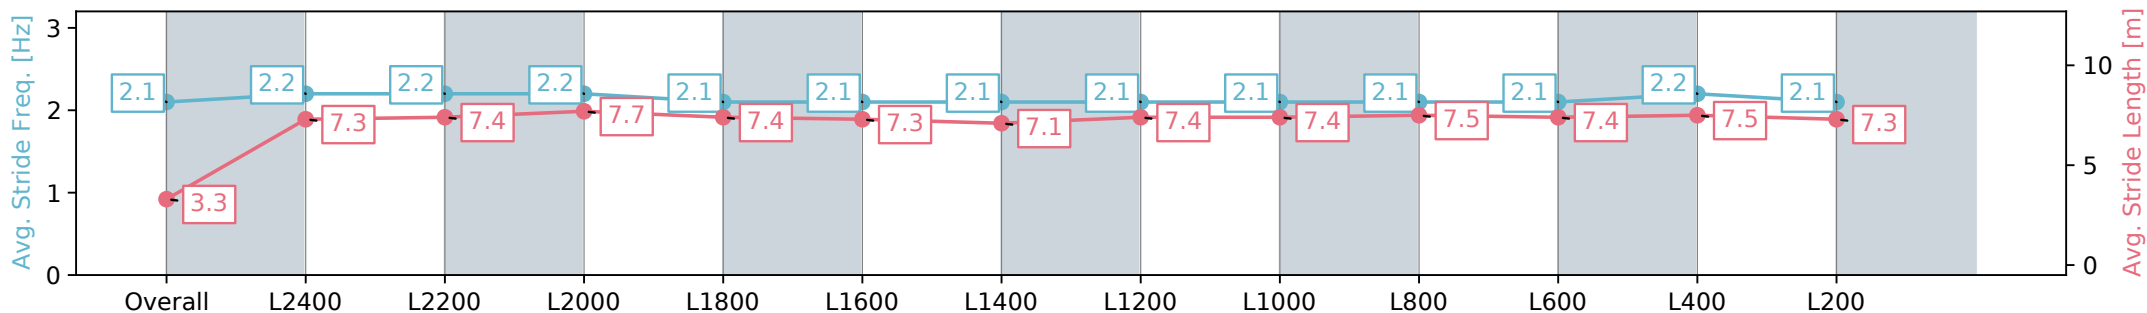

Section	Overall	L2400	L2200	L2000	L1800	L1600	L1400	L1200	L1000	L800	L600	L400	L200
Section Times	2:45.32 [10] (0:14.62)	2:30.70 [12] (0:11.79)	2:18.91 [12] (0:11.78)	2:07.13 [12] (0:12.10)	1:55.03 [14] (0:12.63)	1:42.40 [13] (0:12.90)	1:29.50 [14] (0:13.42)	1:16.08 [14] (0:12.96)	1:03.12 [14] (0:12.68)	0:50.44 [14] (0:12.62)	0:37.82 [14] (0:12.69)	0:25.13 [14] (0:12.35)	0:12.78 [12] (0:12.78)
Average Speed [km/h]	24.7	61.1	61.8	60.4	57.4	56.1	53.6	55.7	57.7	58.0	57.8	58.2	55.7
Top Speed [km/h]	59.4	62.3	62.4	62.0	58.4	57.2	55.9	56.9	58.3	58.6	58.3	59.2	56.8
Avg. Dist. to Rail [m]	12.7	4.5	3.7	3.3	1.4	2.1	2.4	3.4	3.0	3.5	3.9	3.2	3.2
Avg. Stride Freq. [Hz]	2.1	2.2	2.2	2.2	2.1	2.1	2.1	2.1	2.1	2.1	2.1	2.2	2.1
Avg. Stride Length [m]	3.3	7.3	7.4	7.7	7.4	7.3	7.1	7.4	7.4	7.5	7.4	7.5	7.3