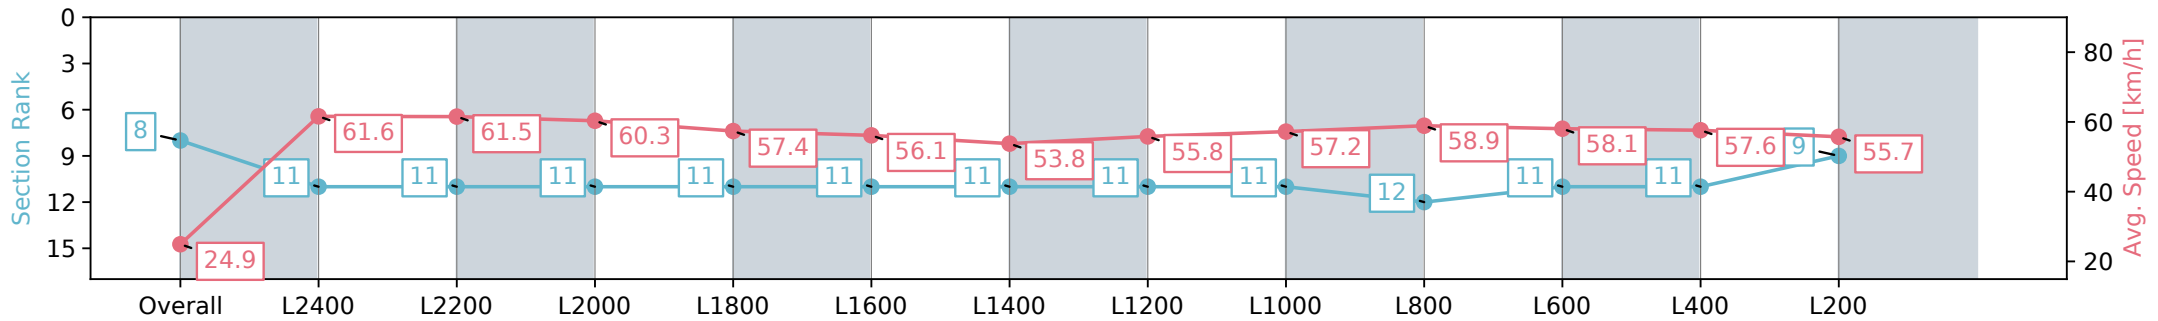

Section	Overall	L2400	L2200	L2000	L1800	L1600	L1400	L1200	L1000	L800	L600	L400	L200
Section Times	2:45.03 [8] (0:14.45)	2:30.58 [11] (0:11.69)	2:18.89 [11] (0:11.78)	2:07.11 [11] (0:12.08)	1:55.03 [11] (0:12.64)	1:42.39 [11] (0:12.88)	1:29.51 [11] (0:13.39)	1:16.12 [11] (0:12.92)	1:03.20 [11] (0:12.79)	0:50.41 [12] (0:12.48)	0:37.93 [11] (0:12.65)	0:25.28 [11] (0:12.52)	0:12.76 [9] (0:12.76)
Average Speed [km/h]	24.9	61.6	61.5	60.3	57.4	56.1	53.8	55.8	57.2	58.9	58.1	57.6	55.7
Top Speed [km/h]	60.6	62.4	62.1	61.3	58.3	57.4	55.9	56.6	59.0	59.5	59.3	58.4	57.0
Avg. Dist. to Rail [m]	9.8	2.9	2.1	2.5	1.5	2.3	2.3	3.0	3.1	3.7	5.7	8.5	6.7
Avg. Stride Freq. [Hz]	2.2	2.3	2.3	2.3	2.2	2.2	2.1	2.2	2.2	2.3	2.3	2.3	2.2
Avg. Stride Length [m]	3.2	7.3	7.5	7.4	7.2	7.1	7.0	7.2	7.1	7.2	7.2	7.1	7.0