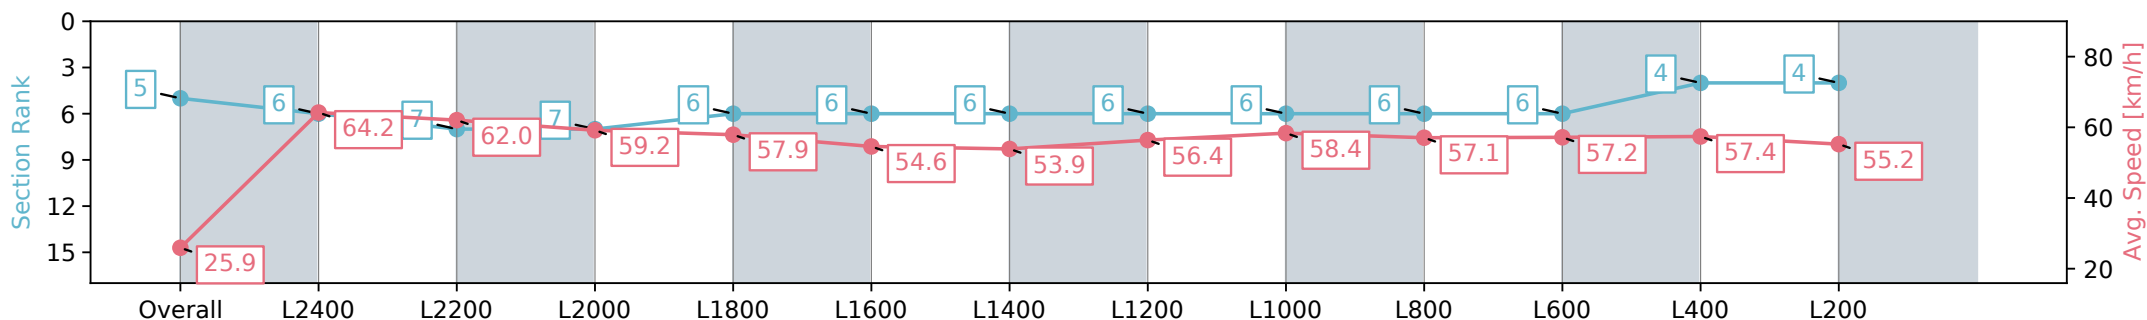

Section	Overall	L2400	L2200	L2000	L1800	L1600	L1400	L1200	L1000	L800	L600	L400	L200
Section Times	2:44.64 [5] (0:13.87)	2:30.77 [6] (0:11.23)	2:19.54 [7] (0:11.66)	2:07.88 [7] (0:12.27)	1:55.61 [6] (0:12.46)	1:43.15 [6] (0:13.21)	1:29.94 [6] (0:13.37)	1:16.57 [6] (0:12.80)	1:03.77 [6] (0:12.59)	0:51.18 [6] (0:12.89)	0:38.29 [6] (0:12.88)	0:25.41 [4] (0:12.54)	0:12.87 [4] (0:12.87)
Average Speed [km/h]	25.9	64.2	62.0	59.2	57.9	54.6	53.9	56.4	58.4	57.1	57.2	57.4	55.2
Top Speed [km/h]	62.3	65.4	64.6	62.0	59.0	55.5	55.7	57.6	59.9	58.2	58.4	58.5	56.3
Avg. Dist. to Rail [m]	9.8	2.1	1.3	2.0	0.6	1.0	1.2	2.5	3.5	4.4	5.6	6.5	6.8
Avg. Stride Freq. [Hz]	2.3	2.4	2.3	2.2	2.2	2.1	2.1	2.2	2.2	2.2	2.2	2.2	2.2
Avg. Stride Length [m]	3.1	7.5	7.5	7.4	7.3	7.1	7.1	7.3	7.3	7.2	7.2	7.1	7.0