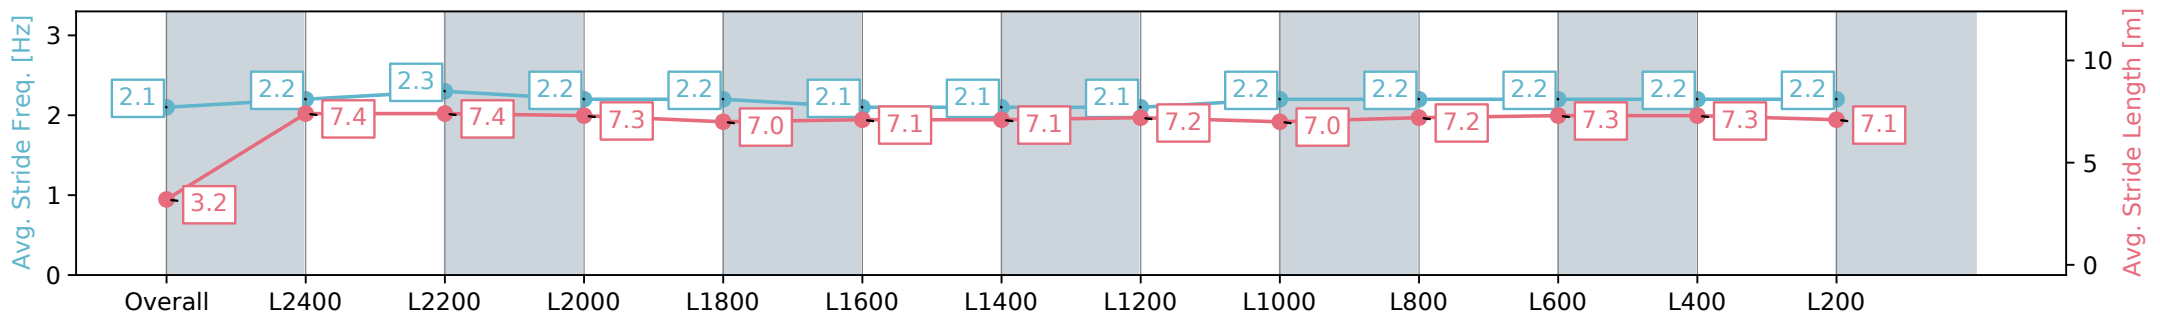

Horse/Jockey Name	ROAD TO BLUE SKY/Zoe Lloyd
Finish Rank	12
Fastest Section Time (Section)	0:11.72 (L2400)
Top Speed [km/h] (Section)	62.4 (L2400)
Race State	Finished

Thomas Farms RC Murray Bridge SA - Professional

Race 4: Sportsbet Photo Finish Refund Benchmark 56
Handicap - 2500m

14 August 2024 - 2:26PM

Track Rating: Good 4, Weather: Fine, Rail Position: +1.5m 1200m
Ch., +4.5m Remainder

Section	Overall	L2400	L2200	L2000	L1800	L1600	L1400	L1200	L1000	L800	L600	L400	L200
Section Times	2:45.42 [12] (0:14.74)	2:30.68 [14] (0:11.72)	2:18.96 [13] (0:11.79)	2:07.17 [14] (0:12.03)	1:55.14 [13] (0:12.59)	1:42.55 [12] (0:12.87)	1:29.68 [12] (0:13.20)	1:16.48 [12] (0:12.95)	1:03.53 [13] (0:12.91)	0:50.62 [13] (0:12.70)	0:37.92 [13] (0:12.57)	0:25.34 [13] (0:12.51)	0:12.83 [13] (0:12.83)
Average Speed [km/h]	24.5	61.4	61.9	61.1	57.8	56.4	54.5	55.8	57.2	58.1	58.4	57.5	55.5
Top Speed [km/h]	59.5	62.2	62.4	62.1	59.0	57.5	55.7	56.3	57.8	58.7	58.8	58.9	56.4
Avg. Dist. to Rail [m]	14.1	5.9	4.6	4.2	2.2	2.7	3.0	3.5	4.4	5.0	5.7	7.8	8.0
Avg. Stride Freq. [Hz]	2.1	2.2	2.3	2.2	2.2	2.1	2.1	2.1	2.2	2.2	2.2	2.2	2.2
Avg. Stride Length [m]	3.2	7.4	7.4	7.3	7.0	7.1	7.1	7.1	7.2	7.0	7.2	7.3	7.1

Report Created: Wed 14 August 2024 18:13:30 GMT+10 (Note: Timing is based on positional data)

- [ ] Ranking at each section and finish
- -:-:- No data available at this section
- NA No data available