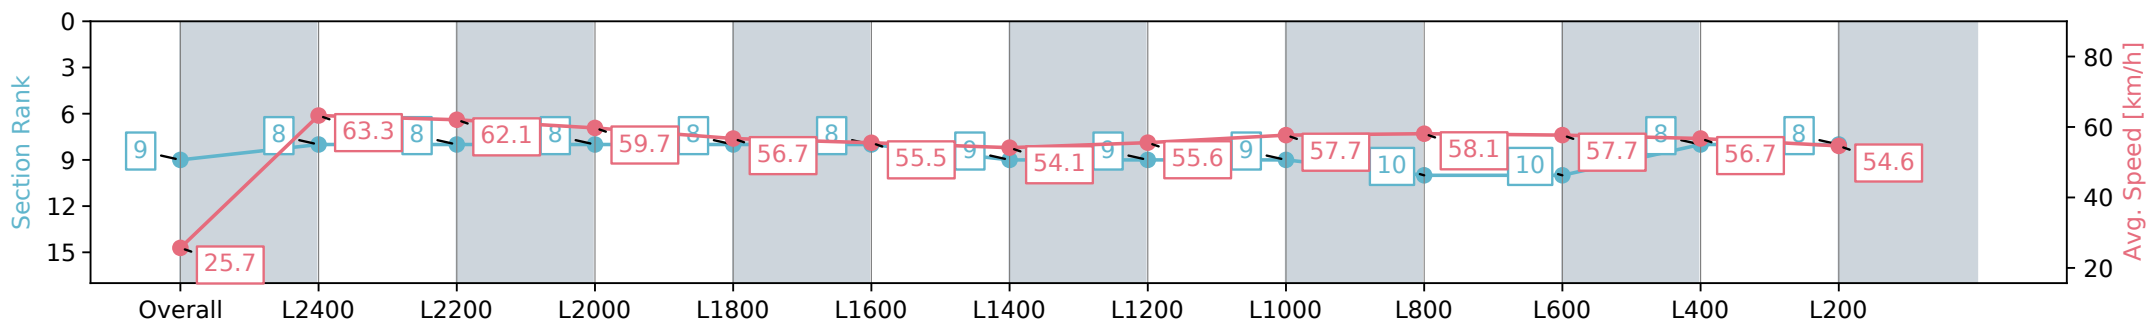

Section	Overall	L2400	L2200	L2000	L1800	L1600	L1400	L1200	L1000	L800	L600	L400	L200
Section Times	2:45.14 [9] (0:14.01)	2:31.13 [8] (0:11.38)	2:19.75 [8] (0:11.74)	2:08.01 [8] (0:12.26)	1:55.75 [8] (0:12.82)	1:42.93 [8] (0:13.06)	1:29.87 [9] (0:13.28)	1:16.59 [9] (0:12.99)	1:03.60 [9] (0:12.71)	0:50.89 [10] (0:12.56)	0:38.33 [10] (0:12.60)	0:25.73 [8] (0:12.69)	0:13.04 [8] (0:13.04)
Average Speed [km/h]	25.7	63.3	62.1	59.7	56.7	55.5	54.1	55.6	57.7	58.1	57.7	56.7	54.6
Top Speed [km/h]	62.4	63.6	63.7	61.8	57.1	56.9	56.9	56.7	58.7	58.7	58.4	58.4	54.8
Avg. Dist. to Rail [m]	14.0	4.7	3.6	3.4	2.0	2.1	1.9	2.6	3.5	2.6	2.6	3.4	3.2
Avg. Stride Freq. [Hz]	2.1	2.3	2.2	2.1	2.1	2.1	2.0	2.1	2.1	2.1	2.1	2.1	2.1
Avg. Stride Length [m]	3.4	7.7	7.6	7.7	7.3	7.3	7.3	7.4	7.4	7.4	7.4	7.3	7.2