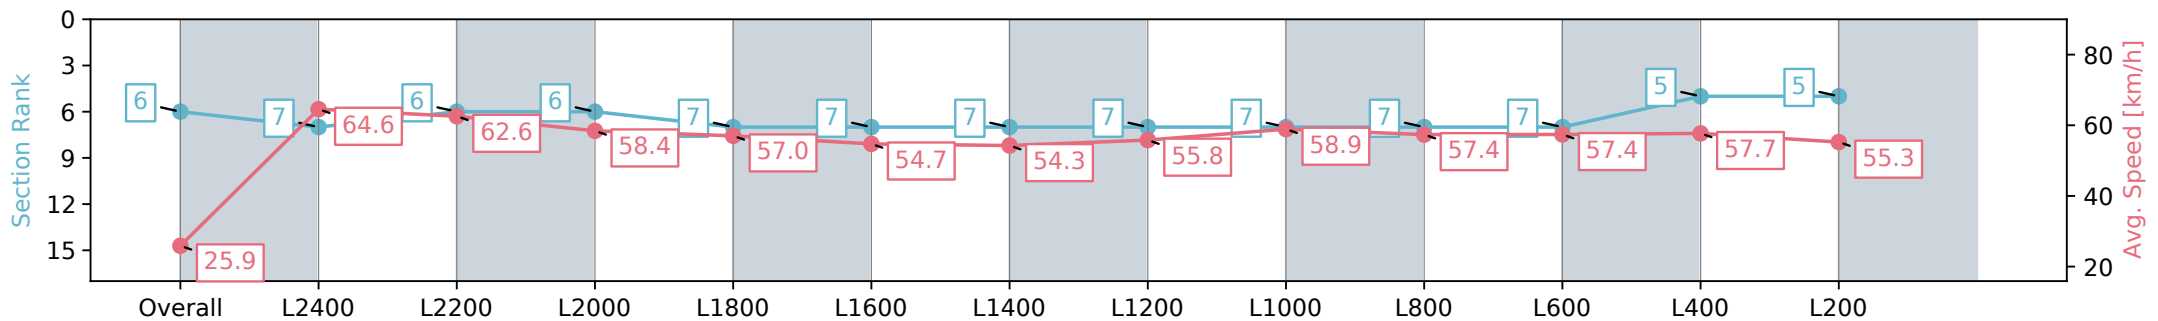

Section	Overall	L2400	L2200	L2000	L1800	L1600	L1400	L1200	L1000	L800	L600	L400	L200
Section Times	2:44.69 [6] (0:13.94)	2:30.75 [7] (0:11.16)	2:19.59 [6] (0:11.57)	2:08.01 [6] (0:12.45)	1:55.56 [7] (0:12.61)	1:42.95 [7] (0:13.18)	1:29.77 [7] (0:13.28)	1:16.49 [7] (0:12.92)	1:03.57 [7] (0:12.47)	0:51.10 [7] (0:12.89)	0:38.21 [7] (0:12.85)	0:25.36 [5] (0:12.48)	0:12.88 [5] (0:12.88)
Average Speed [km/h]	25.9	64.6	62.6	58.4	57.0	54.7	54.3	55.8	58.9	57.4	57.4	57.7	55.3
Top Speed [km/h]	63.0	65.5	64.7	61.6	57.5	56.1	55.5	57.6	59.7	57.8	58.4	58.4	56.5
Avg. Dist. to Rail [m]	10.1	3.3	2.4	2.0	0.4	1.2	1.8	2.5	3.6	5.2	6.5	7.9	7.7
Avg. Stride Freq. [Hz]	2.3	2.5	2.4	2.3	2.3	2.3	2.2	2.3	2.3	2.3	2.3	2.4	2.3
Avg. Stride Length [m]	3.1	6.9	7.0	6.7	6.6	6.5	6.5	6.6	6.8	6.7	6.8	6.6	6.7