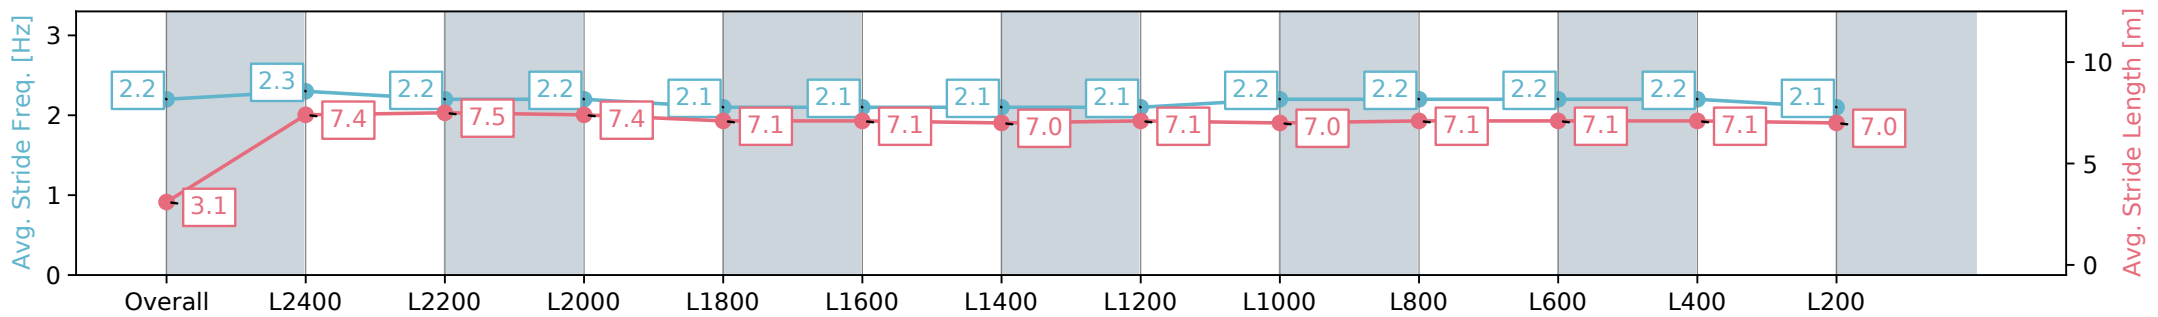

Horse/Jockey Name	WRISTBAND/Sophie Logan
Finish Rank	11
Fastest Section Time (Section)	0:11.74 (L2200)
Top Speed [km/h] (Section)	62.3 (L2400)
Race State	Finished

Thomas Farms RC Murray Bridge SA - Professional

Race 4: Sportsbet Photo Finish Refund Benchmark 56
Handicap - 2500m

14 August 2024 - 2:26PM

Track Rating: Good 4, Weather: Fine, Rail Position: +1.5m 1200m
Ch., +4.5m Remainder

Section	Overall	L2400	L2200	L2000	L1800	L1600	L1400	L1200	L1000	L800	L600	L400	L200
Section Times	2:45.38 [11] (0:14.67)	2:30.71 [13] (0:11.80)	2:18.91 [14] (0:11.74)	2:07.17 [13] (0:12.02)	1:55.15 [12] (0:12.69)	1:42.46 [14] (0:12.88)	1:29.58 [13] (0:13.18)	1:16.40 [13] (0:12.86)	1:03.54 [12] (0:12.74)	0:50.80 [11] (0:12.56)	0:38.24 [12] (0:12.68)	0:25.56 [12] (0:12.69)	0:12.87 [10] (0:12.87)
Average Speed [km/h]	24.5	61.0	61.9	60.3	56.7	55.9	54.6	56.0	57.3	58.5	57.7	56.7	55.3
Top Speed [km/h]	59.2	62.3	62.3	61.2	58.4	57.2	56.1	57.1	57.7	58.9	59.0	57.5	55.7
Avg. Dist. to Rail [m]	11.5	3.3	2.4	1.5	0.5	0.7	0.7	1.3	2.5	3.6	4.5	6.3	6.6
Avg. Stride Freq. [Hz]	2.2	2.3	2.2	2.2	2.1	2.1	2.1	2.1	2.2	2.2	2.2	2.2	2.1
Avg. Stride Length [m]	3.1	7.4	7.5	7.4	7.1	7.1	7.0	7.1	7.0	7.1	7.1	7.1	7.0

Report Created: Wed 14 August 2024 18:13:28 GMT+10 (Note: Timing is based on positional data)

- [ ] Ranking at each section and finish
- -:-:- No data available at this section
- NA No data available