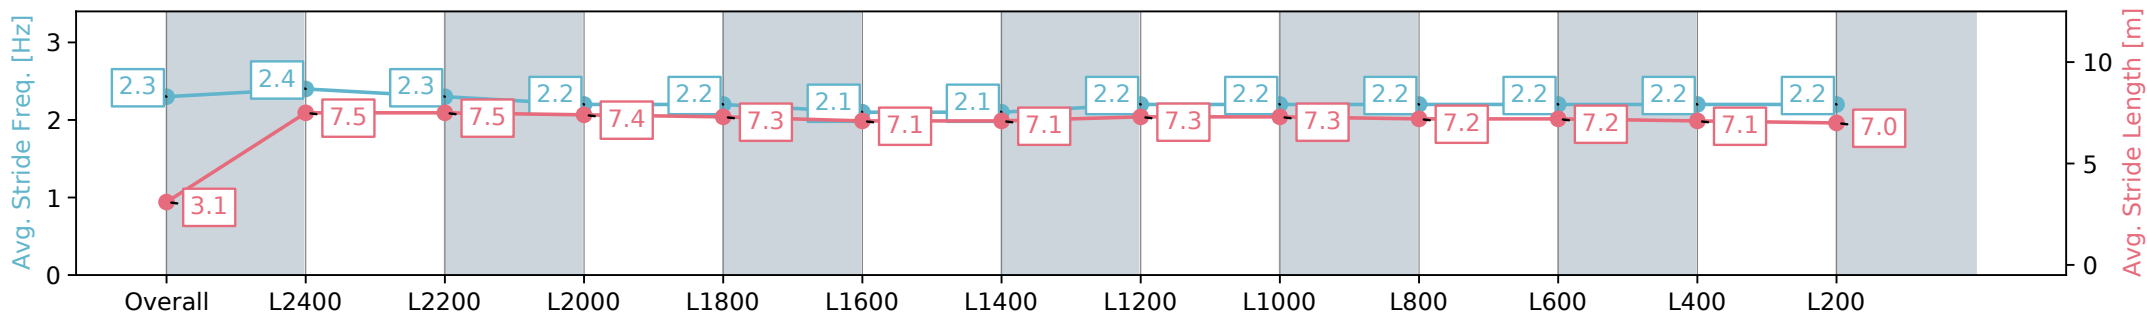

Section	Overall	L2400	L2200	L2000	L1800	L1600	L1400	L1200	L1000	L800	L600	L400	L200
Section Times	2:44.64 [5] (0:13.87)	2:30.77 [6] (0:11.23)	2:19.54 [7] (0:11.66)	2:07.88 [7] (0:12.27)	1:55.61 [6] (0:12.46)	1:43.15 [6] (0:13.21)	1:29.94 [6] (0:13.37)	1:16.57 [6] (0:12.80)	1:03.77 [6] (0:12.59)	0:51.18 [6] (0:12.89)	0:38.29 [6] (0:12.88)	0:25.41 [4] (0:12.54)	0:12.87 [4] (0:12.87)
Average Speed [km/h]	25.9	64.2	62.0	59.2	57.9	54.6	53.9	56.4	58.4	57.1	57.2	57.4	55.2
Top Speed [km/h]	62.3	65.4	64.6	62.0	59.0	55.5	55.7	57.6	59.9	58.2	58.4	58.5	56.3
Avg. Dist. to Rail [m]	9.8	2.1	1.3	2.0	0.6	1.0	1.2	2.5	3.5	4.4	5.6	6.5	6.8
Avg. Stride Freq. [Hz]	2.3	2.4	2.3	2.2	2.2	2.1	2.1	2.2	2.2	2.2	2.2	2.2	2.2
Avg. Stride Length [m]	3.1	7.5	7.5	7.4	7.3	7.1	7.1	7.3	7.3	7.2	7.2	7.1	7.0