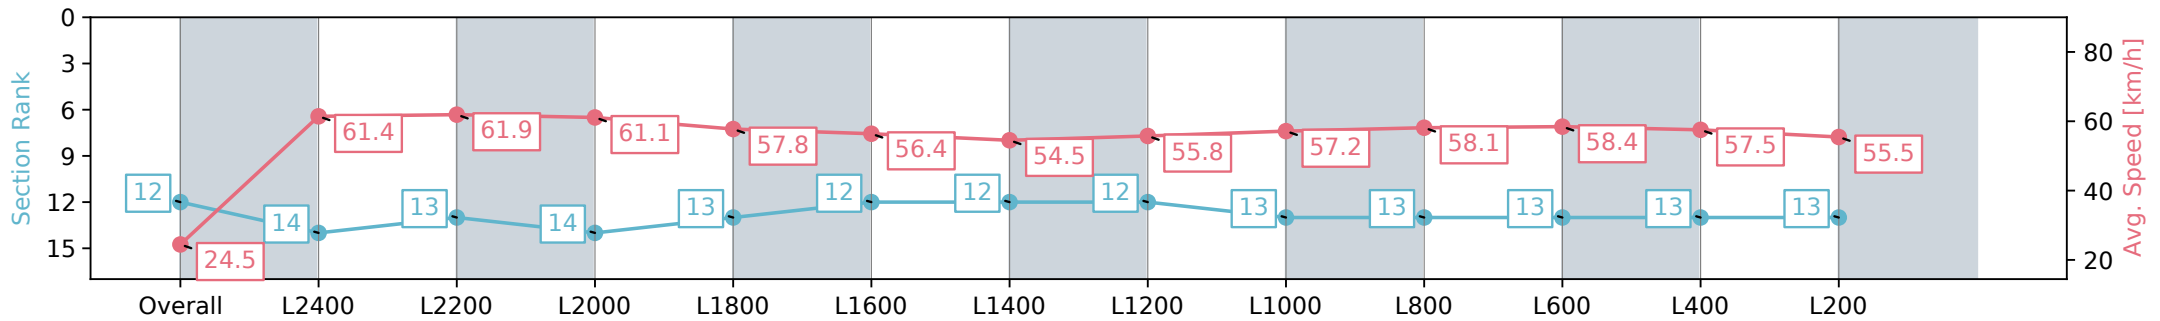

Horse/Jockey Name	ROAD TO BLUE SKY/Zoe Lloyd
Finish Rank	12
Fastest Section Time (Section)	0:11.72 (L2400)
Top Speed [km/h] (Section)	62.4 (L2400)
Race State	Finished

Thomas Farms RC Murray Bridge SA - Professional

Race 4: Sportsbet Photo Finish Refund Benchmark 56
Handicap - 2500m

14 August 2024 - 2:26PM

Track Rating: Good 4, Weather: Fine, Rail Position: +1.5m 1200m
Ch., +4.5m Remainder

Section	Overall	L2400	L2200	L2000	L1800	L1600	L1400	L1200	L1000	L800	L600	L400	L200
Section Times	2:45.42 [12] (0:14.74)	2:30.68 [14] (0:11.72)	2:18.96 [13] (0:11.79)	2:07.17 [14] (0:12.03)	1:55.14 [13] (0:12.59)	1:42.55 [12] (0:12.87)	1:29.68 [12] (0:13.20)	1:16.48 [12] (0:12.95)	1:03.53 [13] (0:12.91)	0:50.62 [13] (0:12.70)	0:37.92 [13] (0:12.57)	0:25.34 [13] (0:12.51)	0:12.83 [13] (0:12.83)
Average Speed [km/h]	24.5	61.4	61.9	61.1	57.8	56.4	54.5	55.8	57.2	58.1	58.4	57.5	55.5
Top Speed [km/h]	59.5	62.2	62.4	62.1	59.0	57.5	55.7	56.3	57.8	58.7	58.8	58.9	56.4
Avg. Dist. to Rail [m]	14.1	5.9	4.6	4.2	2.2	2.7	3.0	3.5	4.4	5.0	5.7	7.8	8.0
Avg. Stride Freq. [Hz]	2.1	2.2	2.3	2.2	2.2	2.1	2.1	2.1	2.2	2.2	2.2	2.2	2.2
Avg. Stride Length [m]	3.2	7.4	7.4	7.3	7.0	7.1	7.1	7.1	7.2	7.0	7.2	7.3	7.1

Report Created: Wed 14 August 2024 18:13:30 GMT+10 (Note: Timing is based on positional data)

- [ ] Ranking at each section and finish
- -:-:- No data available at this section
- NA No data available