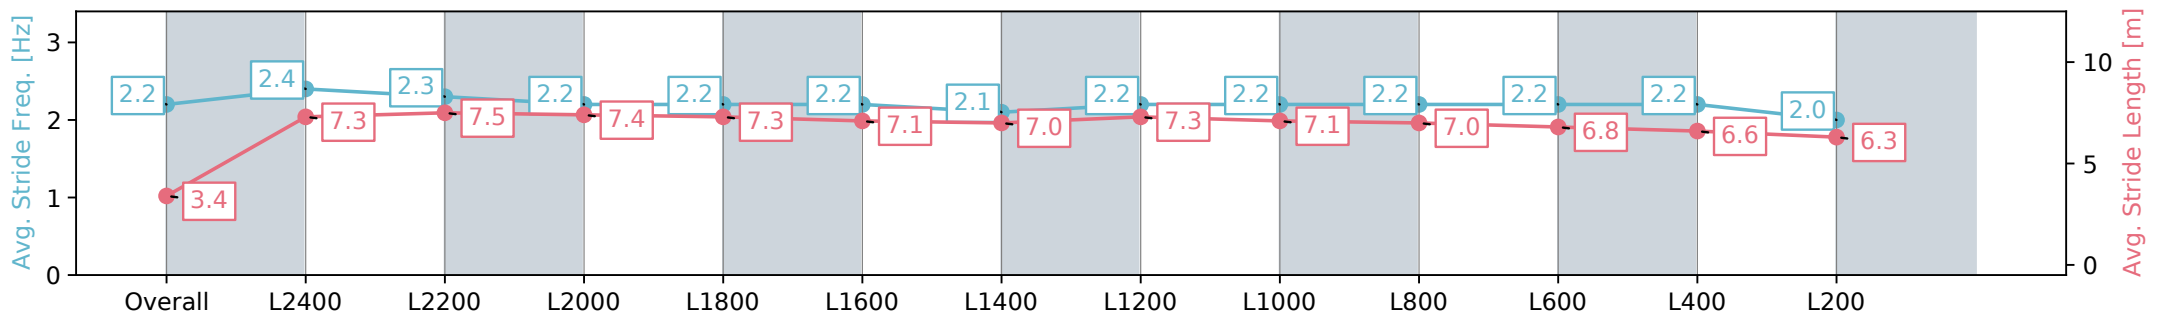

Horse/Jockey Name	STORMSARRIVED/Jacob Opperman
Finish Rank	14
Fastest Section Time (Section)	0:11.06 (L2400)
Top Speed [km/h] (Section)	65.8 (Overall)
Race State	Finished

Thomas Farms RC Murray Bridge SA - Professional

Race 4: Sportsbet Photo Finish Refund Benchmark 56
Handicap - 2500m

14 August 2024 - 2:26PM

Track Rating: Good 4, Weather: Fine, Rail Position: +1.5m 1200m
Ch., +4.5m Remainder

Section	Overall	L2400	L2200	L2000	L1800	L1600	L1400	L1200	L1000	L800	L600	L400	L200
Section Times	2:48.88 [14] (0:13.55)	2:35.33 [1] (0:11.06)	2:24.27 [1] (0:11.69)	2:12.58 [2] (0:12.28)	2:00.30 [1] (0:12.45)	1:47.85 [1] (0:13.14)	1:34.71 [2] (0:13.37)	1:21.34 [2] (0:12.78)	1:08.56 [3] (0:12.72)	0:55.84 [3] (0:13.20)	0:42.64 [3] (0:13.47)	0:29.17 [10] (0:13.97)	0:15.20 [14] (0:15.20)
Average Speed [km/h]	26.6	65.1	62.6	59.6	58.1	55.0	53.9	56.5	57.7	55.8	54.4	51.6	46.8
Top Speed [km/h]	64.3	65.8	63.5	61.9	59.4	56.5	55.5	58.2	58.4	56.6	54.9	53.7	48.8
Avg. Dist. to Rail [m]	12.9	6.7	5.1	3.5	1.3	2.1	2.0	2.5	3.5	4.3	4.6	6.3	5.1
Avg. Stride Freq. [Hz]	2.2	2.4	2.3	2.2	2.2	2.2	2.1	2.2	2.2	2.2	2.2	2.2	2.0
Avg. Stride Length [m]	3.4	7.3	7.5	7.4	7.3	7.1	7.0	7.3	7.1	7.0	6.8	6.6	6.3

Report Created: Wed 14 August 2024 18:13:33 GMT+10 (Note: Timing is based on positional data)

- [ ] Ranking at each section and finish
- -:-:- No data available at this section
- NA No data available