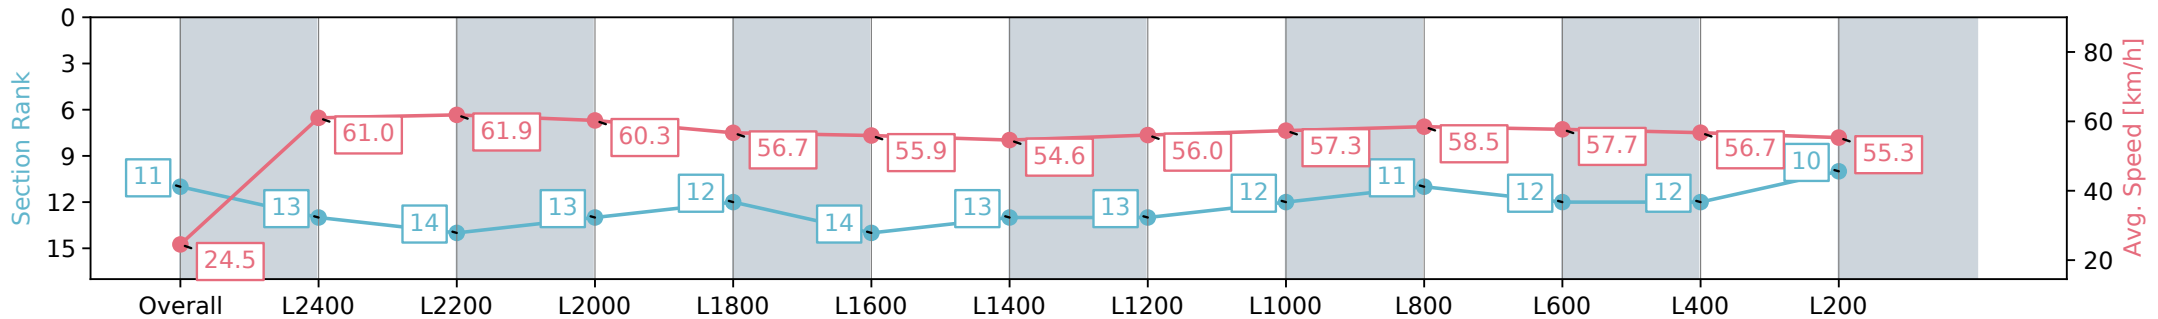

Horse/Jockey Name	WRISTBAND/Sophie Logan
Finish Rank	11
Fastest Section Time (Section)	0:11.74 (L2200)
Top Speed [km/h] (Section)	62.3 (L2400)
Race State	Finished

Thomas Farms RC Murray Bridge SA - Professional

Race 4: Sportsbet Photo Finish Refund Benchmark 56
Handicap - 2500m

14 August 2024 - 2:26PM

Track Rating: Good 4, Weather: Fine, Rail Position: +1.5m 1200m
Ch., +4.5m Remainder

Section	Overall	L2400	L2200	L2000	L1800	L1600	L1400	L1200	L1000	L800	L600	L400	L200
Section Times	2:45.38 [11] (0:14.67)	2:30.71 [13] (0:11.80)	2:18.91 [14] (0:11.74)	2:07.17 [13] (0:12.02)	1:55.15 [12] (0:12.69)	1:42.46 [14] (0:12.88)	1:29.58 [13] (0:13.18)	1:16.40 [13] (0:12.86)	1:03.54 [12] (0:12.74)	0:50.80 [11] (0:12.56)	0:38.24 [12] (0:12.68)	0:25.56 [12] (0:12.69)	0:12.87 [10] (0:12.87)
Average Speed [km/h]	24.5	61.0	61.9	60.3	56.7	55.9	54.6	56.0	57.3	58.5	57.7	56.7	55.3
Top Speed [km/h]	59.2	62.3	62.3	61.2	58.4	57.2	56.1	57.1	57.7	58.9	59.0	57.5	55.7
Avg. Dist. to Rail [m]	11.5	3.3	2.4	1.5	0.5	0.7	0.7	1.3	2.5	3.6	4.5	6.3	6.6
Avg. Stride Freq. [Hz]	2.2	2.3	2.2	2.2	2.1	2.1	2.1	2.1	2.2	2.2	2.2	2.2	2.1
Avg. Stride Length [m]	3.1	7.4	7.5	7.4	7.1	7.1	7.0	7.1	7.0	7.1	7.1	7.1	7.0

Report Created: Wed 14 August 2024 18:13:28 GMT+10 (Note: Timing is based on positional data)

- [ ] Ranking at each section and finish
- -:-:- No data available at this section
- NA No data available