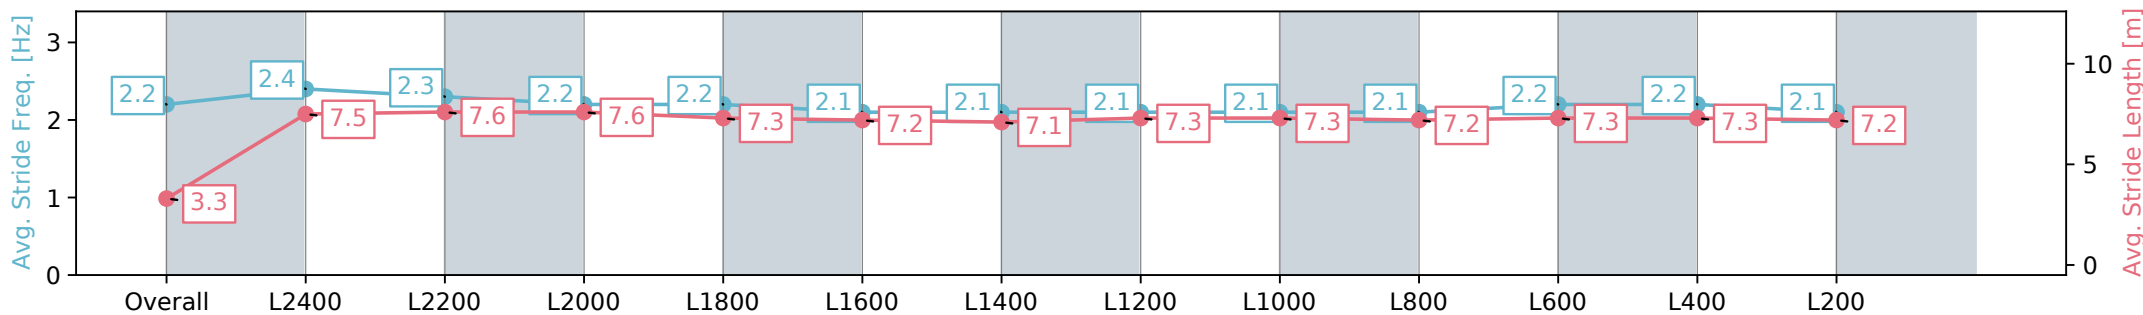

Race 4: Sportsbet Photo Finish Refund Benchmark 56
Handicap - 2500m

14 August 2024 - 2:26PM

Track Rating: Good 4, Weather: Fine, Rail Position: +1.5m 1200m
Ch., +4.5m Remainder

Section	Overall	L2400	L2200	L2000	L1800	L1600	L1400	L1200	L1000	L800	L600	L400	L200
Section Times	2:43.89 [1] (0:13.85)	2:30.04 [5] (0:11.19)	2:18.85 [5] (0:11.63)	2:07.22 [5] (0:12.03)	1:55.19 [3] (0:12.66)	1:42.53 [5] (0:13.24)	1:29.29 [5] (0:13.23)	1:16.06 [5] (0:12.72)	1:03.34 [5] (0:12.68)	0:50.66 [5] (0:13.06)	0:37.60 [5] (0:12.42)	0:25.18 [2] (0:12.32)	0:12.86 [1] (0:12.86)
Average Speed [km/h]	26.0	64.3	62.6	60.7	57.1	54.6	54.4	56.7	57.9	56.6	59.2	58.5	55.4
Top Speed [km/h]	63.4	65.6	65.1	62.1	59.0	55.2	56.5	58.3	58.7	57.8	59.9	60.3	56.7
Avg. Dist. to Rail [m]	12.7	4.4	3.6	3.0	1.0	1.5	1.6	2.2	3.6	5.2	5.2	5.3	4.2
Avg. Stride Freq. [Hz]	2.2	2.4	2.3	2.2	2.2	2.1	2.1	2.1	2.1	2.1	2.2	2.2	2.1
Avg. Stride Length [m]	3.3	7.5	7.6	7.6	7.3	7.2	7.1	7.3	7.3	7.2	7.3	7.3	7.2