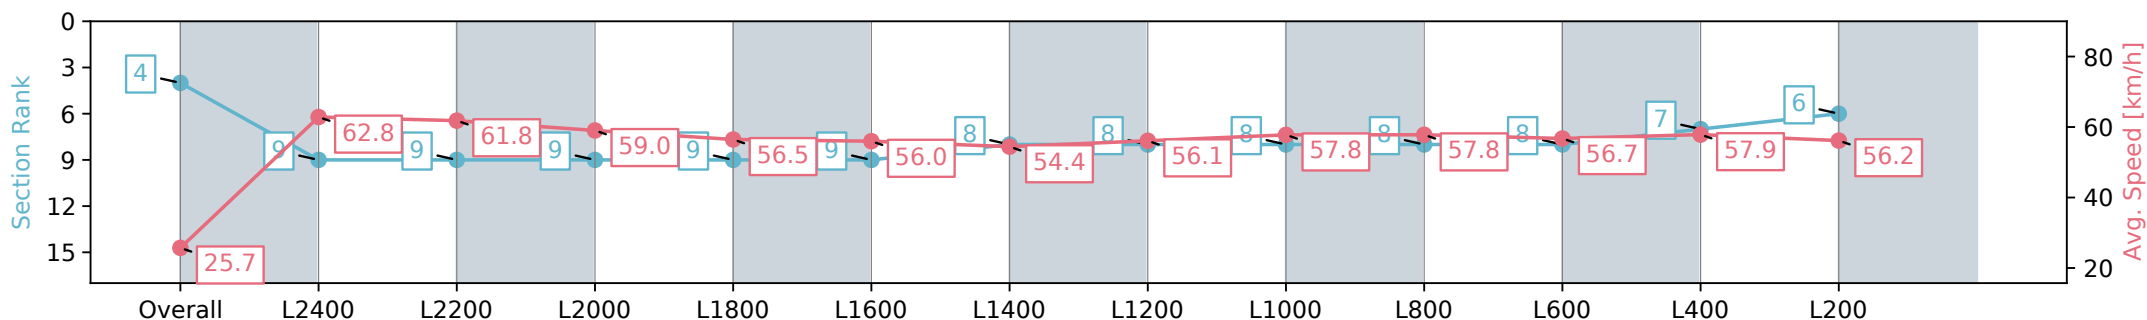

Section	Overall	L2400	L2200	L2000	L1800	L1600	L1400	L1200	L1000	L800	L600	L400	L200
Section Times	2:44.52 [4] (0:14.03)	2:30.49 [9] (0:11.45)	2:19.04 [9] (0:11.75)	2:07.29 [9] (0:12.31)	1:54.98 [9] (0:12.74)	1:42.24 [9] (0:12.90)	1:29.34 [8] (0:13.23)	1:16.11 [8] (0:12.85)	1:03.26 [8] (0:12.62)	0:50.64 [8] (0:12.64)	0:38.00 [8] (0:12.89)	0:25.11 [7] (0:12.44)	0:12.67 [6] (0:12.67)
Average Speed [km/h]	25.7	62.8	61.8	59.0	56.5	56.0	54.4	56.1	57.8	57.8	56.7	57.9	56.2
Top Speed [km/h]	61.4	63.5	63.3	61.6	57.4	56.6	55.6	56.8	59.2	59.2	58.4	58.7	57.0
Avg. Dist. to Rail [m]	11.0	3.9	2.4	2.0	0.5	0.8	0.9	1.5	2.4	3.0	3.8	5.5	4.7
Avg. Stride Freq. [Hz]	2.2	2.3	2.2	2.2	2.2	2.2	2.1	2.2	2.2	2.2	2.2	2.3	2.2
Avg. Stride Length [m]	3.3	7.3	7.4	7.2	7.0	6.9	6.9	7.0	7.1	7.0	7.0	6.9	6.9