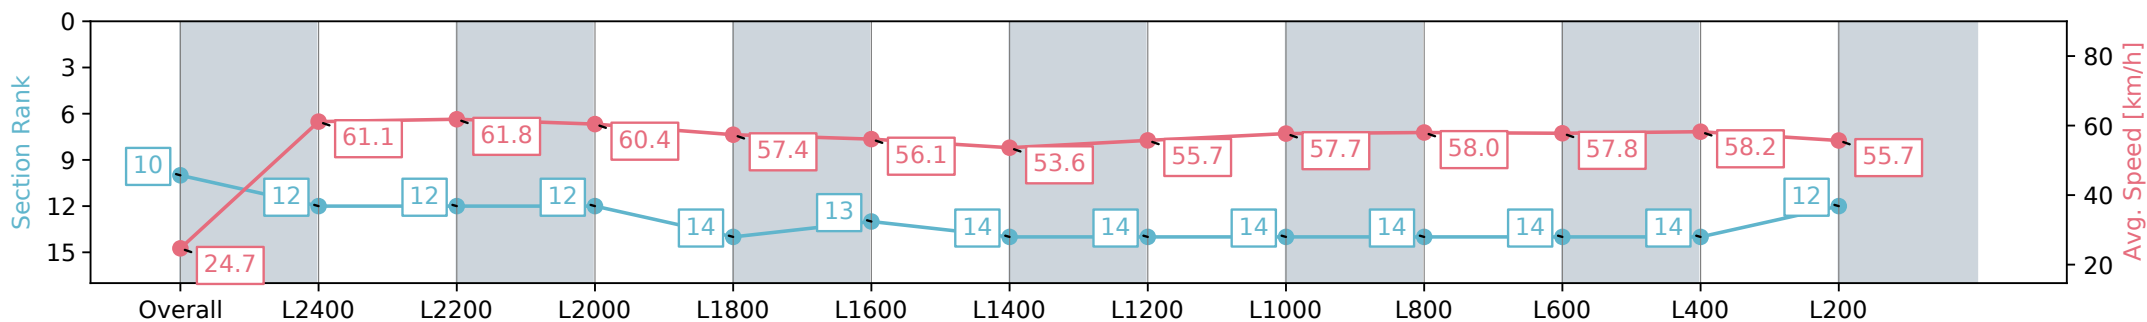

Section	Overall	L2400	L2200	L2000	L1800	L1600	L1400	L1200	L1000	L800	L600	L400	L200
Section Times	2:45.32 [10] (0:14.62)	2:30.70 [12] (0:11.79)	2:18.91 [12] (0:11.78)	2:07.13 [12] (0:12.10)	1:55.03 [14] (0:12.63)	1:42.40 [13] (0:12.90)	1:29.50 [14] (0:13.42)	1:16.08 [14] (0:12.96)	1:03.12 [14] (0:12.68)	0:50.44 [14] (0:12.62)	0:37.82 [14] (0:12.69)	0:25.13 [14] (0:12.35)	0:12.78 [12] (0:12.78)
Average Speed [km/h]	24.7	61.1	61.8	60.4	57.4	56.1	53.6	55.7	57.7	58.0	57.8	58.2	55.7
Top Speed [km/h]	59.4	62.3	62.4	62.0	58.4	57.2	55.9	56.9	58.3	58.6	58.3	59.2	56.8
Avg. Dist. to Rail [m]	12.7	4.5	3.7	3.3	1.4	2.1	2.4	3.4	3.0	3.5	3.9	3.2	3.2
Avg. Stride Freq. [Hz]	2.1	2.2	2.2	2.2	2.1	2.1	2.1	2.1	2.1	2.1	2.1	2.2	2.1
Avg. Stride Length [m]	3.3	7.3	7.4	7.7	7.4	7.3	7.1	7.4	7.4	7.5	7.4	7.5	7.3