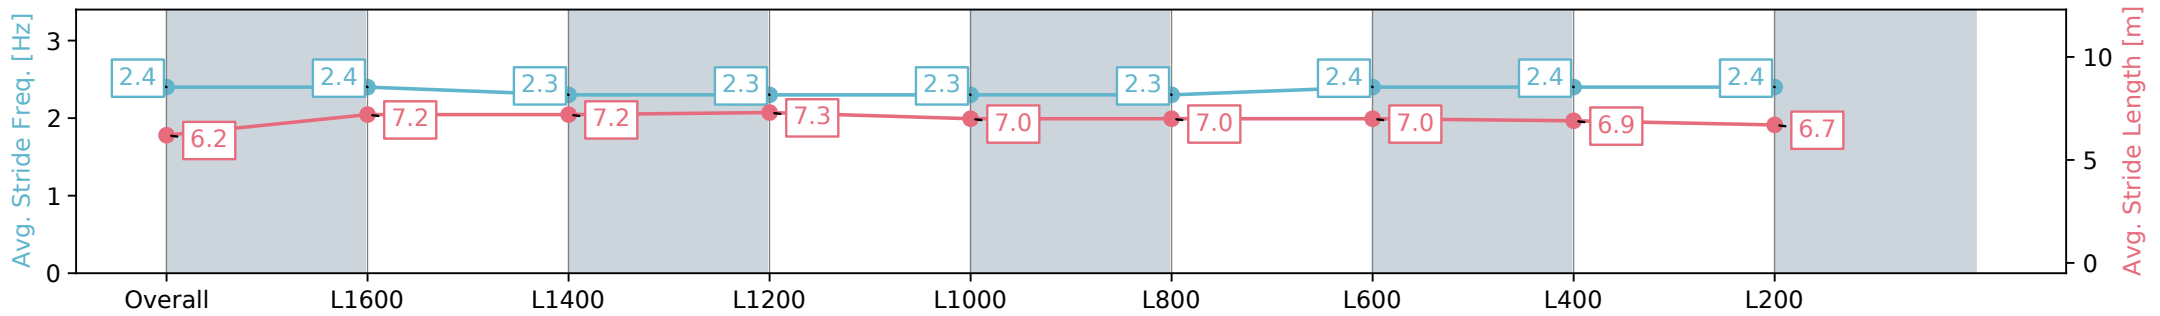

### Thomas Farms RC Murray Bridge SA - Professional

Race 3: Thomas Farms Maiden Plate - 1800m

14 August 2024 - 1:51PM

Track Rating: Good 4, Weather: Fine, Rail Position: +1.5m 1200m Ch., +4.5m Remainder

Section	Overall	L1600	L1400	L1200	L1000	L800	L600	L400	L200
Section Times	1:52.31 [4] (0:14.96)	1:37.35 [8] (0:11.70)	1:25.65 [9] (0:11.93)	1:13.72 [7] (0:11.81)	1:01.91 [5] (0:12.56)	0:49.35 [7] (0:12.45)	0:36.90 [7] (0:12.19)	0:24.71 [5] (0:12.05)	0:12.66 [4] (0:12.66)
Average Speed [km/h]	48.1	61.6	60.4	61.1	58.8	59.4	60.5	59.7	56.9
Top Speed [km/h]	61.7	62.2	61.4	61.9	59.5	59.9	62.0	61.7	59.0
Avg. Dist. to Rail [m]	9.0	4.2	2.0	2.6	4.8	4.8	6.3	9.5	7.5
Avg. Stride Freq. [Hz]	2.4	2.4	2.3	2.3	2.3	2.3	2.4	2.4	2.4
Avg. Stride Length [m]	6.2	7.2	7.2	7.3	7.0	7.0	7.0	6.9	6.7