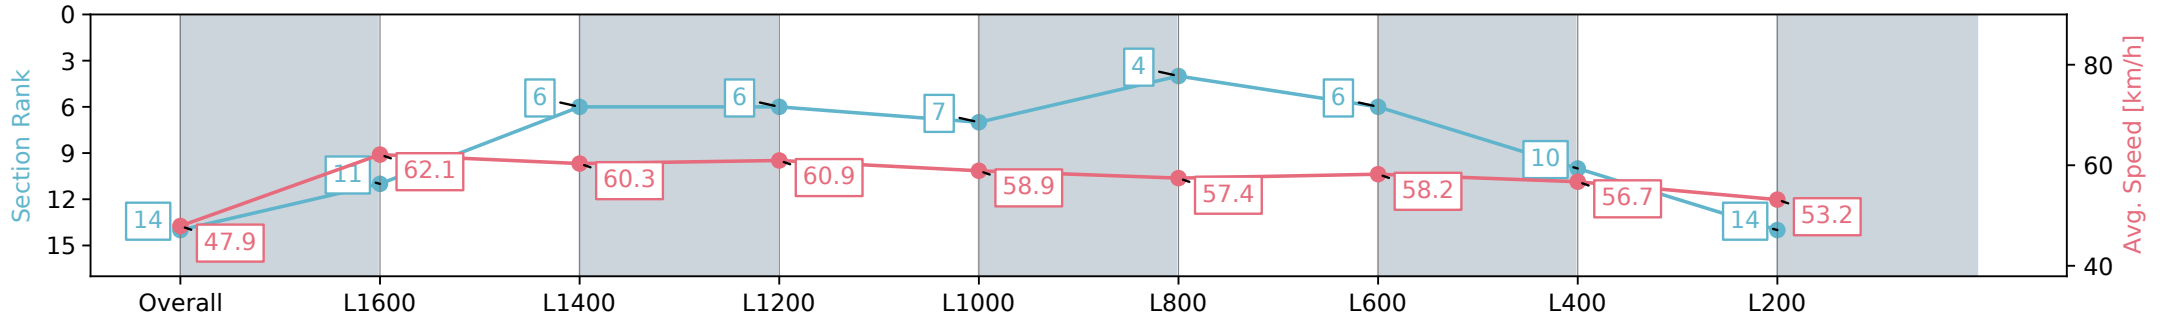

Horse/Jockey Name	IVA DREAM/Ivy Lam
Finish Rank	14
Fastest Section Time (Section)	0:11.57 (L1600)
Top Speed [km/h] (Section)	63.7 (Overall)
Race State	Finished

Thomas Farms RC Murray Bridge SA - Professional

Race 3: Thomas Farms Maiden Plate - 1800m

14 August 2024 - 1:51PM

Track Rating: Good 4, Weather: Fine, Rail Position: +1.5m 1200m Ch., +4.5m Remainder

Section	Overall	L1600	L1400	L1200	L1000	L800	L600	L400	L200
Section Times	1:54.16 [14] (0:15.02)	1:39.14 [11] (0:11.57)	1:27.56 [6] (0:11.94)	1:15.62 [6] (0:11.87)	1:03.75 [7] (0:12.33)	0:51.42 [4] (0:12.67)	0:38.75 [6] (0:12.51)	0:26.24 [10] (0:12.72)	0:13.52 [14] (0:13.52)
Average Speed [km/h]	47.9	62.1	60.3	60.9	58.9	57.4	58.2	56.7	53.2
Top Speed [km/h]	62.8	63.7	61.5	62.2	60.9	59.3	58.7	58.2	55.0
Avg. Dist. to Rail [m]	5.0	2.9	2.1	2.7	1.8	2.2	3.3	6.3	5.5
Avg. Stride Freq. [Hz]	2.4	2.4	2.3	2.3	2.3	2.3	2.3	2.3	2.2
Avg. Stride Length [m]	6.2	7.3	7.3	7.3	7.0	6.8	6.9	6.9	6.8

- [ ] Ranking at each section and finish
- -:-:- No data available at this section
- NA No data available