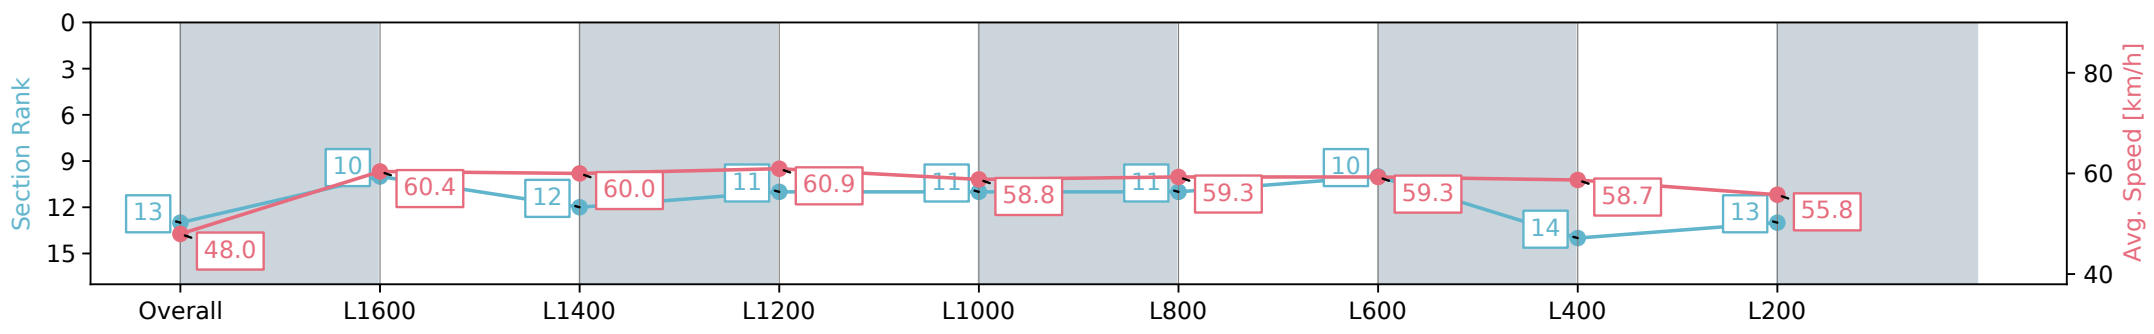

Report Created: Wed 14 August 2024 18:13:29 GMT+10 (Note: Timing is based on positional data)

[ ] Ranking at each section and finish  
 -:-:- No data available at this section  
 NA No data available

Horse/Jockey Name	IVA DREAM/Ivy Lam
Finish Rank	14
Fastest Section Time (Section)	0:11.57 (L1600)
Top Speed [km/h] (Section)	63.7 (Overall)
Race State	Finished