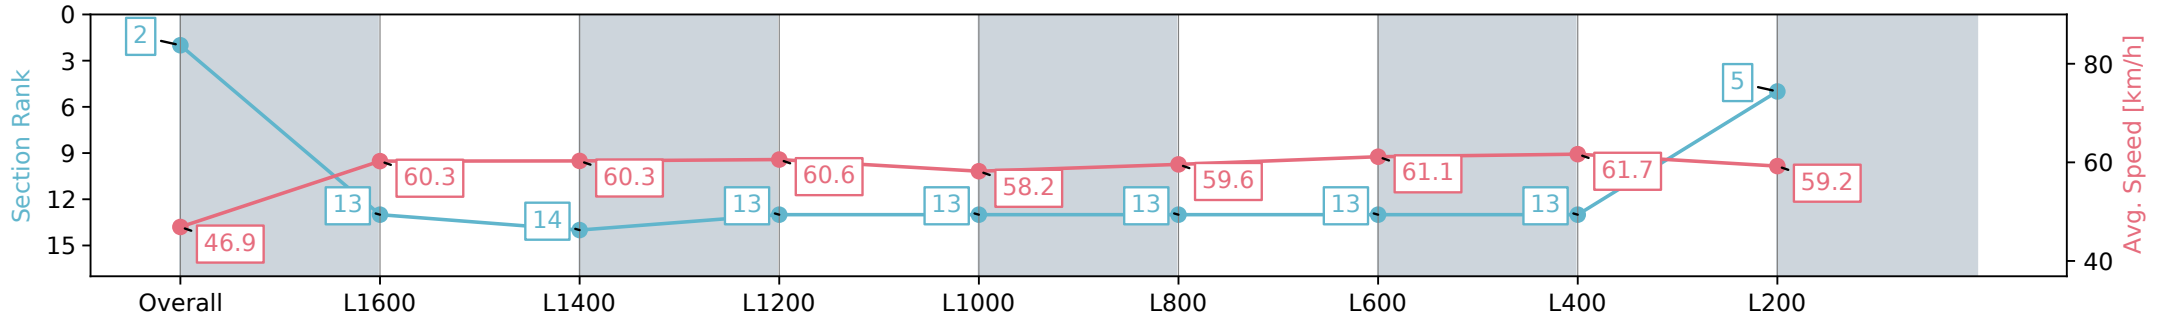

Section	Overall	L1600	L1400	L1200	L1000	L800	L600	L400	L200
Section Times	1:51.82 [2] (0:15.37)	1:36.45 [13] (0:11.94)	1:24.51 [14] (0:11.96)	1:12.55 [13] (0:11.91)	1:00.64 [13] (0:12.47)	0:48.17 [13] (0:12.31)	0:35.86 [13] (0:12.04)	0:23.82 [13] (0:11.68)	0:12.14 [5] (0:12.14)
Average Speed [km/h]	46.9	60.3	60.3	60.6	58.2	59.6	61.1	61.7	59.2
Top Speed [km/h]	60.0	61.5	61.7	61.9	60.0	60.3	62.5	62.6	60.4
Avg. Dist. to Rail [m]	5.1	1.7	1.7	1.5	1.9	3.4	5.3	7.9	7.1
Avg. Stride Freq. [Hz]	2.3	2.3	2.3	2.3	2.3	2.3	2.3	2.4	2.3
Avg. Stride Length [m]	6.2	7.2	7.2	7.2	7.0	7.2	7.2	7.1	7.1