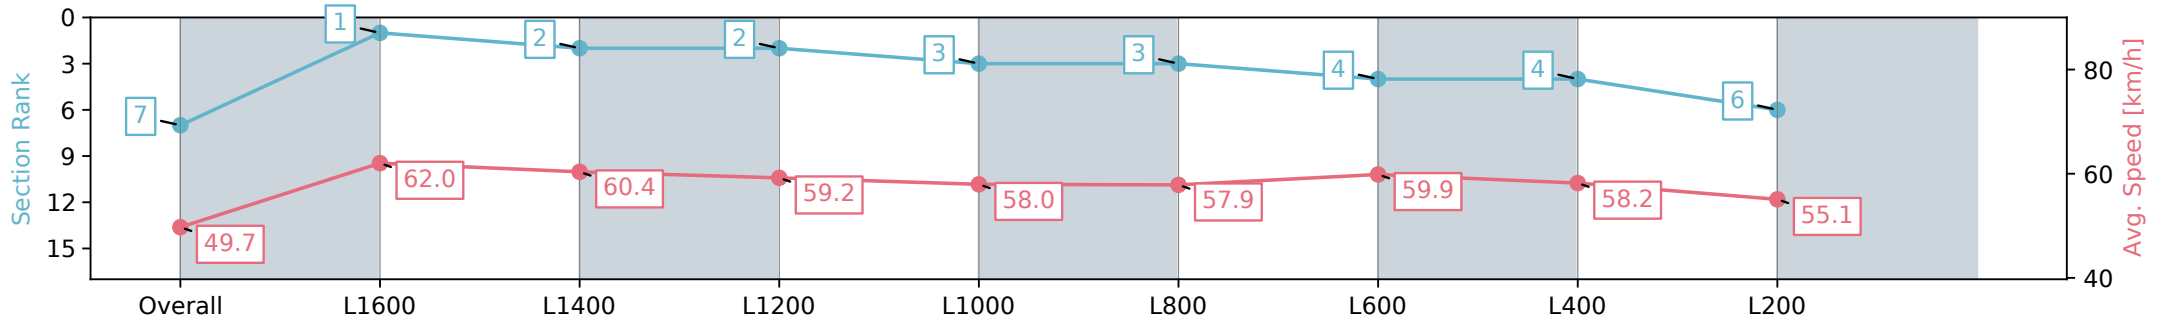

Horse/Jockey Name	ALWAYS BOLD/Sairyn Fawke
Finish Rank	7
Fastest Section Time (Section)	0:11.61 (L1600)
Top Speed [km/h] (Section)	62.8 (Overall)
Race State	Finished

Thomas Farms RC Murray Bridge SA - Professional

Race 3: Thomas Farms Maiden Plate - 1800m

14 August 2024 - 1:51PM

Track Rating: Good 4, Weather: Fine, Rail Position: +1.5m 1200m Ch., +4.5m Remainder

Section	Overall	L1600	L1400	L1200	L1000	L800	L600	L400	L200
Section Times	1:52.83 [7] (0:14.50)	1:38.33 [1] (0:11.61)	1:26.72 [2] (0:11.92)	1:14.80 [2] (0:12.18)	1:02.62 [3] (0:12.48)	0:50.14 [3] (0:12.55)	0:37.59 [4] (0:12.15)	0:25.44 [4] (0:12.37)	0:13.07 [6] (0:13.07)
Average Speed [km/h]	49.7	62.0	60.4	59.2	58.0	57.9	59.9	58.2	55.1
Top Speed [km/h]	61.6	62.8	61.3	61.0	58.7	59.9	60.1	59.8	56.6
Avg. Dist. to Rail [m]	7.0	1.3	0.6	0.4	1.2	1.5	2.6	3.7	4.8
Avg. Stride Freq. [Hz]	2.3	2.2	2.2	2.2	2.1	2.2	2.2	2.2	2.2
Avg. Stride Length [m]	6.8	7.7	7.7	7.7	7.5	7.4	7.5	7.3	7.1

Report Created: Wed 14 August 2024 18:13:22 GMT+10 (Note: Timing is based on positional data)

- [ ] Ranking at each section and finish
- -:-:- No data available at this section
- NA No data available