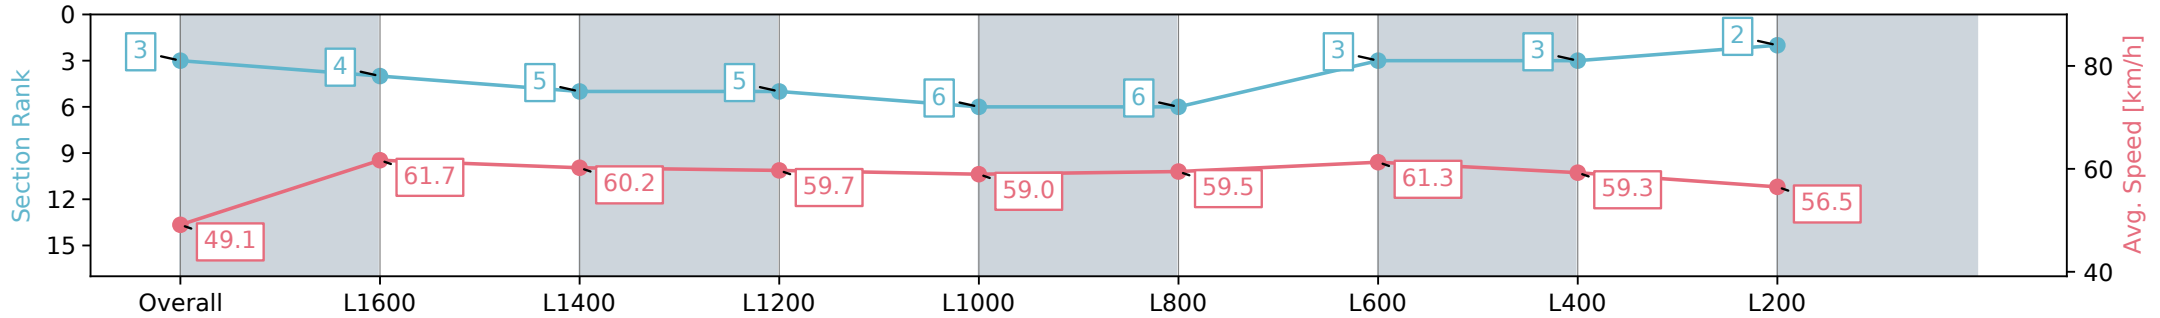

### Thomas Farms RC Murray Bridge SA - Professional

Race 3: Thomas Farms Maiden Plate - 1800m

14 August 2024 - 1:51PM

Track Rating: Good 4, Weather: Fine, Rail Position: +1.5m 1200m Ch., +4.5m Remainder

Section	Overall	L1600	L1400	L1200	L1000	L800	L600	L400	L200
Section Times	1:52.07 [3] (0:14.68)	1:37.39 [4] (0:11.66)	1:25.73 [5] (0:11.95)	1:13.78 [5] (0:12.12)	1:01.66 [6] (0:12.42)	0:49.24 [6] (0:12.38)	0:36.86 [3] (0:11.96)	0:24.90 [3] (0:12.14)	0:12.76 [2] (0:12.76)
Average Speed [km/h]	49.1	61.7	60.2	59.7	59.0	59.5	61.3	59.3	56.5
Top Speed [km/h]	60.3	63.1	60.9	60.6	59.6	60.6	62.1	61.2	57.3
Avg. Dist. to Rail [m]	5.3	2.5	1.4	2.0	3.7	4.1	4.7	5.6	4.3
Avg. Stride Freq. [Hz]	2.4	2.4	2.3	2.3	2.3	2.3	2.3	2.3	2.2
Avg. Stride Length [m]	6.4	7.3	7.3	7.3	7.2	7.2	7.3	7.2	7.0