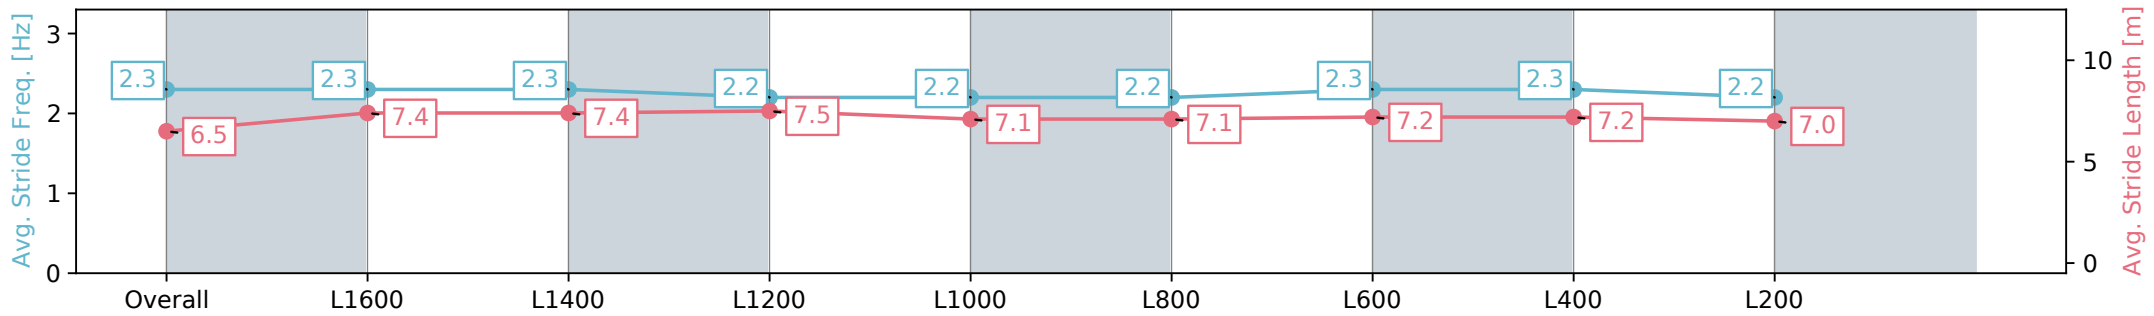

#### Race 3: Thomas Farms Maiden Plate - 1800m

14 August 2024 - 1:51PM

Track Rating: Good 4, Weather: Fine, Rail Position: +1.5m 1200m Ch., +4.5m Remainder

Section	Overall	L1600	L1400	L1200	L1000	L800	L600	L400	L200
Section Times	1:52.59 [5] (0:15.12)	1:37.47 [12] (0:11.81)	1:25.66 [11] (0:12.06)	1:13.60 [12] (0:11.99)	1:01.61 [12] (0:12.46)	0:49.15 [12] (0:12.44)	0:36.71 [12] (0:11.98)	0:24.73 [9] (0:11.96)	0:12.77 [7] (0:12.77)
Average Speed [km/h]	47.7	61.0	59.6	60.1	58.2	58.1	60.8	60.2	56.4
Top Speed [km/h]	61.1	62.8	60.4	60.7	59.0	59.1	61.7	61.1	58.4
Avg. Dist. to Rail [m]	0.7	0.4	0.6	1.0	1.3	0.8	3.1	6.3	7.1
Avg. Stride Freq. [Hz]	2.3	2.3	2.3	2.2	2.2	2.2	2.3	2.3	2.2
Avg. Stride Length [m]	6.5	7.4	7.4	7.5	7.1	7.1	7.2	7.2	7.0