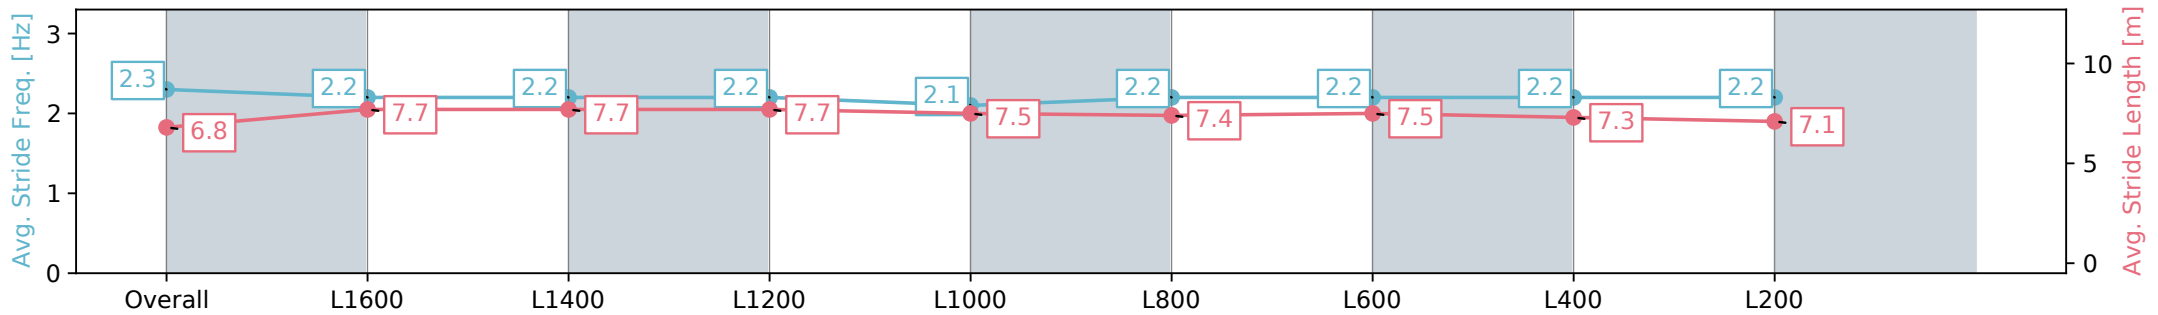

Horse/Jockey Name	ALWAYS BOLD/Sairyn Fawke
Finish Rank	7
Fastest Section Time (Section)	0:11.61 (L1600)
Top Speed [km/h] (Section)	62.8 (Overall)
Race State	Finished

Thomas Farms RC Murray Bridge SA - Professional

Race 3: Thomas Farms Maiden Plate - 1800m

14 August 2024 - 1:51PM

Track Rating: Good 4, Weather: Fine, Rail Position: +1.5m 1200m Ch., +4.5m Remainder

Section	Overall	L1600	L1400	L1200	L1000	L800	L600	L400	L200
Section Times	1:52.83 [7] (0:14.50)	1:38.33 [1] (0:11.61)	1:26.72 [2] (0:11.92)	1:14.80 [2] (0:12.18)	1:02.62 [3] (0:12.48)	0:50.14 [3] (0:12.55)	0:37.59 [4] (0:12.15)	0:25.44 [4] (0:12.37)	0:13.07 [6] (0:13.07)
Average Speed [km/h]	49.7	62.0	60.4	59.2	58.0	57.9	59.9	58.2	55.1
Top Speed [km/h]	61.6	62.8	61.3	61.0	58.7	59.9	60.1	59.8	56.6
Avg. Dist. to Rail [m]	7.0	1.3	0.6	0.4	1.2	1.5	2.6	3.7	4.8
Avg. Stride Freq. [Hz]	2.3	2.2	2.2	2.2	2.1	2.2	2.2	2.2	2.2
Avg. Stride Length [m]	6.8	7.7	7.7	7.7	7.5	7.4	7.5	7.3	7.1

Report Created: Wed 14 August 2024 18:13:22 GMT+10 (Note: Timing is based on positional data)

- [ ] Ranking at each section and finish
- -:-:- No data available at this section
- NA No data available