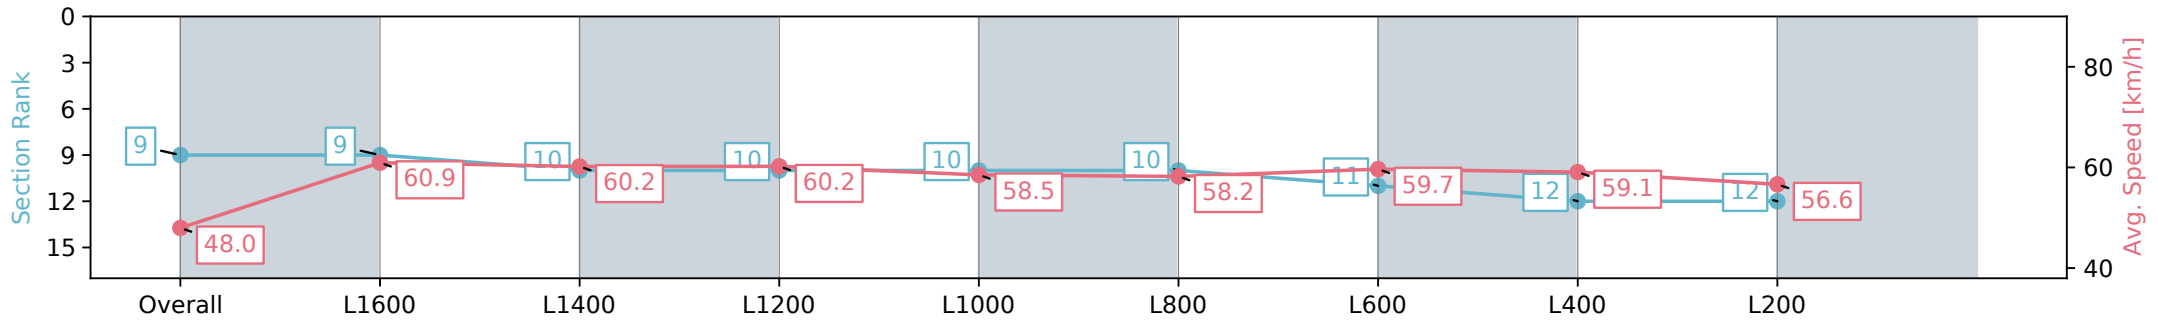

Section	Overall	L1600	L1400	L1200	L1000	L800	L600	L400	L200
Section Times	1:52.92 [9] (0:15.00)	1:37.92 [9] (0:11.81)	1:26.11 [10] (0:11.98)	1:14.13 [10] (0:11.98)	1:02.15 [10] (0:12.50)	0:49.65 [10] (0:12.53)	0:37.12 [11] (0:12.20)	0:24.92 [12] (0:12.20)	0:12.72 [12] (0:12.72)
Average Speed [km/h]	48.0	60.9	60.2	60.2	58.5	58.2	59.7	59.1	56.6
Top Speed [km/h]	60.5	61.6	60.6	61.4	59.8	59.6	60.7	60.6	58.7
Avg. Dist. to Rail [m]	2.6	1.8	1.5	1.8	3.0	2.6	2.8	4.5	7.1
Avg. Stride Freq. [Hz]	2.3	2.4	2.4	2.4	2.3	2.3	2.4	2.4	2.3
Avg. Stride Length [m]	6.3	7.1	7.0	7.0	7.0	6.9	6.9	6.8	6.7