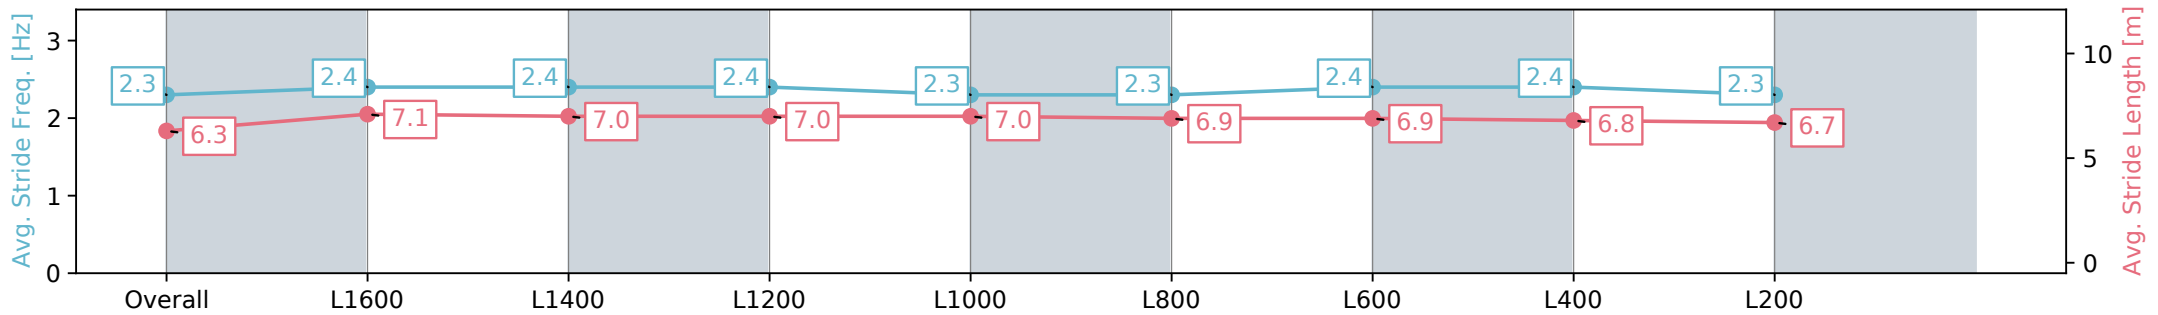

Section	Overall	L1600	L1400	L1200	L1000	L800	L600	L400	L200
Section Times	1:52.92 [9] (0:15.00)	1:37.92 [9] (0:11.81)	1:26.11 [10] (0:11.98)	1:14.13 [10] (0:11.98)	1:02.15 [10] (0:12.50)	0:49.65 [10] (0:12.53)	0:37.12 [11] (0:12.20)	0:24.92 [12] (0:12.20)	0:12.72 [12] (0:12.72)
Average Speed [km/h]	48.0	60.9	60.2	60.2	58.5	58.2	59.7	59.1	56.6
Top Speed [km/h]	60.5	61.6	60.6	61.4	59.8	59.6	60.7	60.6	58.7
Avg. Dist. to Rail [m]	2.6	1.8	1.5	1.8	3.0	2.6	2.8	4.5	7.1
Avg. Stride Freq. [Hz]	2.3	2.4	2.4	2.4	2.3	2.3	2.4	2.4	2.3
Avg. Stride Length [m]	6.3	7.1	7.0	7.0	7.0	6.9	6.9	6.8	6.7