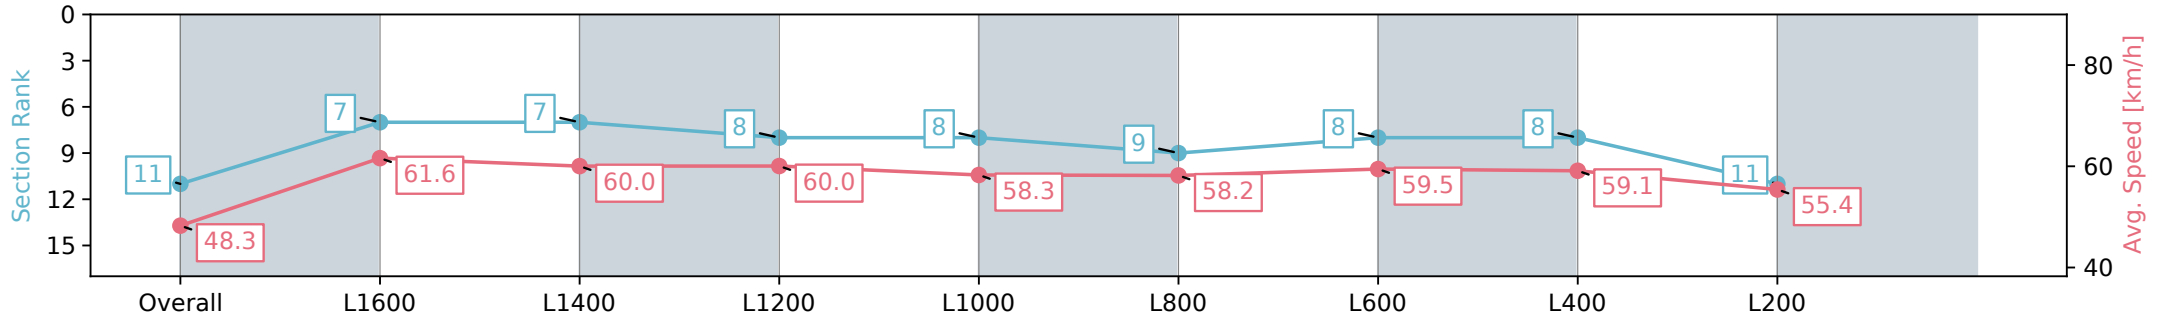

#### Race 3: Thomas Farms Maiden Plate - 1800m

14 August 2024 - 1:51PM

Track Rating: Good 4, Weather: Fine, Rail Position: +1.5m 1200m  
Ch., +4.5m Remainder

Section	Overall	L1600	L1400	L1200	L1000	L800	L600	L400	L200
Section Times	1:53.00 [11] (0:14.92)	1:38.08 [7] (0:11.69)	1:26.39 [7] (0:12.00)	1:14.39 [8] (0:11.98)	1:02.41 [8] (0:12.51)	0:49.90 [9] (0:12.48)	0:37.42 [8] (0:12.26)	0:25.16 [8] (0:12.17)	0:12.99 [11] (0:12.99)
Average Speed [km/h]	48.3	61.6	60.0	60.0	58.3	58.2	59.5	59.1	55.4
Top Speed [km/h]	60.8	63.6	60.5	61.3	59.0	59.5	60.5	60.7	57.3
Avg. Dist. to Rail [m]	2.1	0.6	0.3	0.8	2.0	1.9	2.7	3.4	3.1
Avg. Stride Freq. [Hz]	2.4	2.4	2.4	2.4	2.3	2.3	2.4	2.4	2.3
Avg. Stride Length [m]	6.1	7.1	7.1	7.1	7.0	7.0	7.0	7.0	6.8