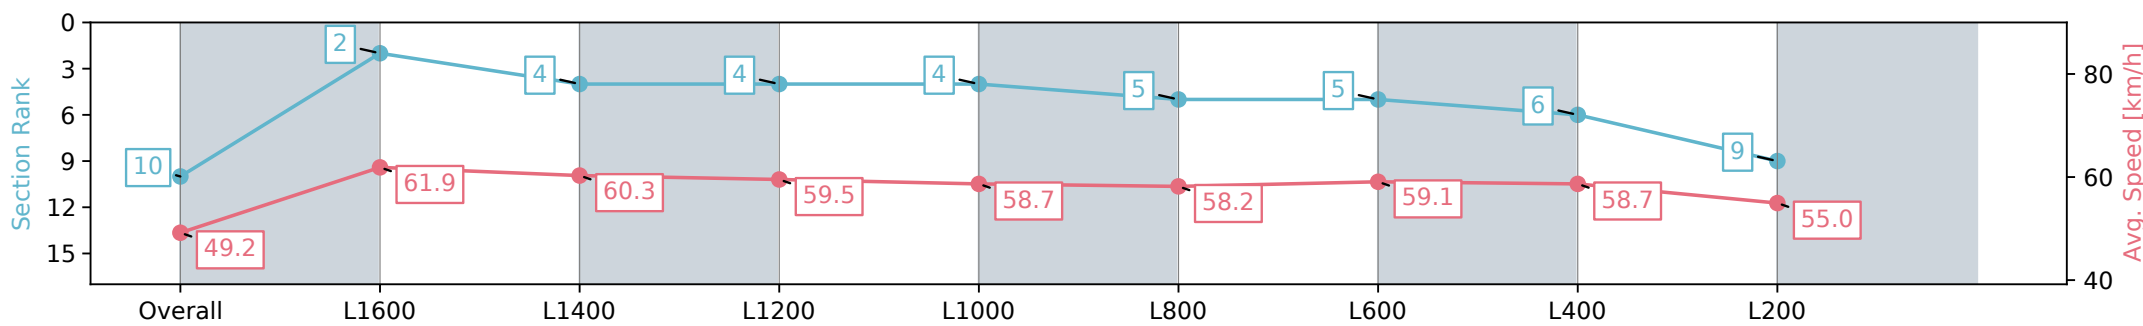

Thomas Farms RC Murray Bridge SA - Professional

Race 3: Thomas Farms Maiden Plate - 1800m

14 August 2024 - 1:51PM

Track Rating: Good 4, Weather: Fine, Rail Position: +1.5m 1200m Ch., +4.5m Remainder

Section	Overall	L1600	L1400	L1200	L1000	L800	L600	L400	L200
Section Times	1:52.99 [10] (0:14.63)	1:38.36 [2] (0:11.64)	1:26.72 [4] (0:11.94)	1:14.78 [4]	1:02.65 [4] (0:12.45)	0:50.20 [5] (0:12.50)	0:37.70 [5] (0:12.32)	0:25.38 [6] (0:12.28)	0:13.09 [9] (0:13.09)
Average Speed [km/h]	49.2	61.9	60.3	59.5	58.7	58.2	59.1	58.7	55.0
Top Speed [km/h]	62.5	63.3	61.0	61.0	59.3	59.5	60.6	60.6	56.6
Avg. Dist. to Rail [m]	1.9	1.2	0.7	1.5	2.8	2.2	2.7	3.6	5.5
Avg. Stride Freq. [Hz]	2.4	2.4	2.4	2.3	2.3	2.3	2.4	2.4	2.3
Avg. Stride Length [m]	6.3	7.2	7.1	7.1	7.0	7.0	6.8	6.8	6.7