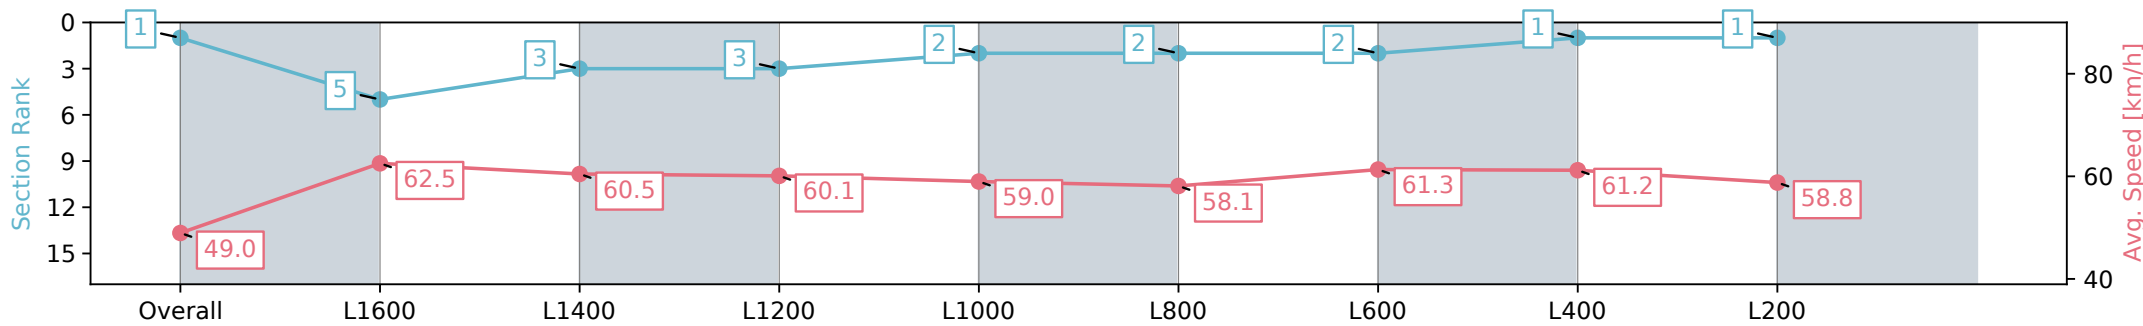

Race 3: Thomas Farms Maiden Plate - 1800m

14 August 2024 - 1:51PM

Track Rating: Good 4, Weather: Fine, Rail Position: +1.5m 1200m Ch., +4.5m Remainder

Section	Overall	L1600	L1400	L1200	L1000	L800	L600	L400	L200
Section Times	1:50.89 [1] (0:14.71)	1:36.18 [5] (0:11.52)	1:24.66 [3] (0:11.91)	1:12.75 [3] (0:12.01)	1:00.74 [2] (0:12.37)	0:48.37 [2] (0:12.50)	0:35.87 [2] (0:11.86)	0:24.01 [1] (0:11.76)	0:12.25 [1] (0:12.25)
Average Speed [km/h]	49.0	62.5	60.5	60.1	59.0	58.1	61.3	61.2	58.8
Top Speed [km/h]	62.0	63.9	61.2	61.0	60.0	59.9	63.7	62.4	60.5
Avg. Dist. to Rail [m]	9.6	4.1	2.8	2.6	2.4	2.0	2.3	3.7	2.8
Avg. Stride Freq. [Hz]	2.4	2.4	2.4	2.3	2.3	2.3	2.4	2.4	2.4
Avg. Stride Length [m]	6.3	7.1	7.2	7.2	7.1	7.0	7.1	7.0	6.9