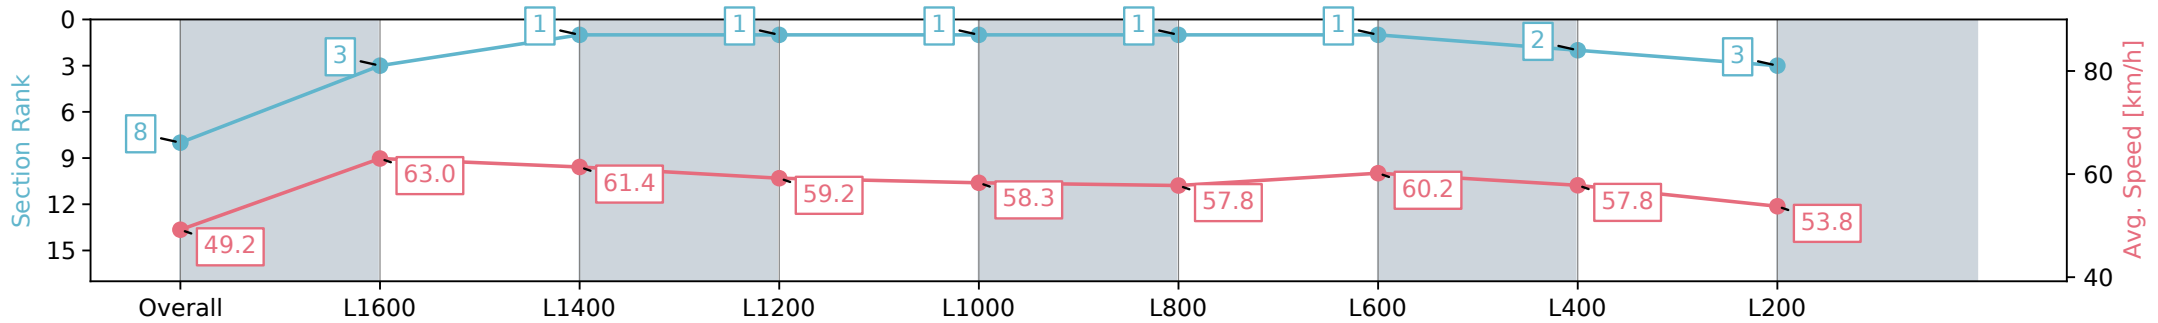

#### Race 3: Thomas Farms Maiden Plate - 1800m

14 August 2024 - 1:51PM

Track Rating: Good 4, Weather: Fine, Rail Position: +1.5m 1200m  
Ch., +4.5m Remainder

Section	Overall	L1600	L1400	L1200	L1000	L800	L600	L400	L200
Section Times	1:52.83 [8] (0:14.64)	1:38.19 [3] (0:11.44)	1:26.75 [1] (0:11.72)	1:15.03 [1] (0:12.18)	1:02.85 [1] (0:12.41)	0:50.44 [1] (0:12.55)	0:37.89 [1] (0:12.05)	0:25.84 [2] (0:12.46)	0:13.38 [3] (0:13.38)
Average Speed [km/h]	49.2	63.0	61.4	59.2	58.3	57.8	60.2	57.8	53.8
Top Speed [km/h]	63.1	64.6	62.0	62.0	58.8	59.4	61.4	59.8	55.8
Avg. Dist. to Rail [m]	1.2	1.0	0.4	0.4	1.0	1.5	2.0	3.4	3.7
Avg. Stride Freq. [Hz]	2.3	2.4	2.3	2.2	2.2	2.3	2.4	2.3	2.2
Avg. Stride Length [m]	6.5	7.4	7.5	7.5	7.3	7.1	7.1	7.0	6.8