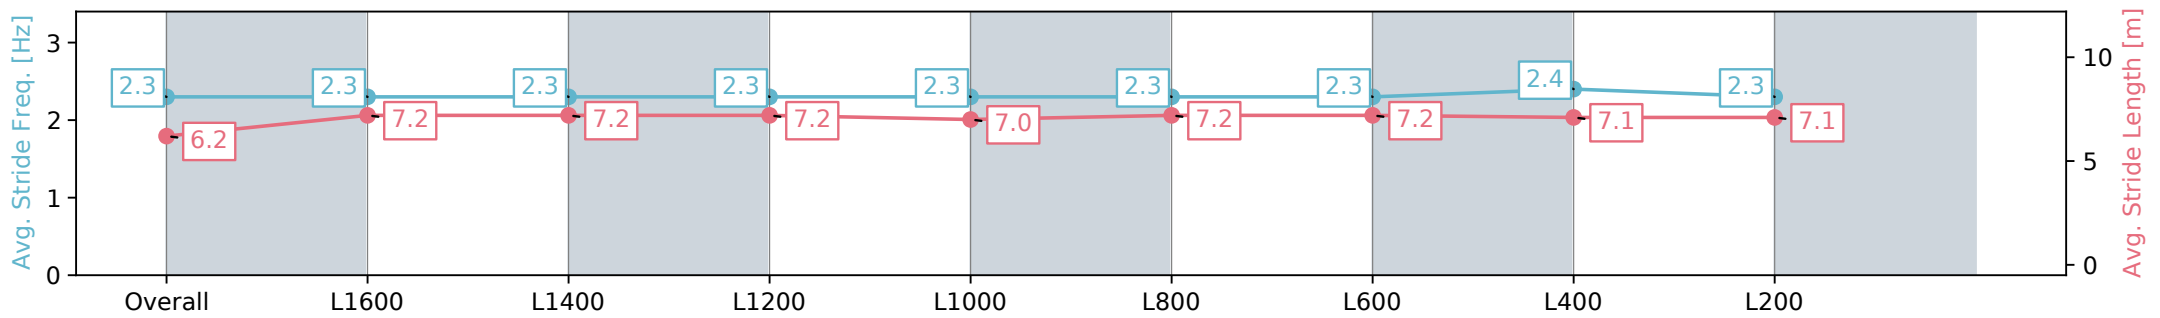

Section	Overall	L1600	L1400	L1200	L1000	L800	L600	L400	L200
Section Times	1:51.82 [2] (0:15.37)	1:36.45 [13] (0:11.94)	1:24.51 [14] (0:11.96)	1:12.55 [13] (0:11.91)	1:00.64 [13] (0:12.47)	0:48.17 [13] (0:12.31)	0:35.86 [13] (0:12.04)	0:23.82 [13] (0:11.68)	0:12.14 [5] (0:12.14)
Average Speed [km/h]	46.9	60.3	60.3	60.6	58.2	59.6	61.1	61.7	59.2
Top Speed [km/h]	60.0	61.5	61.7	61.9	60.0	60.3	62.5	62.6	60.4
Avg. Dist. to Rail [m]	5.1	1.7	1.7	1.5	1.9	3.4	5.3	7.9	7.1
Avg. Stride Freq. [Hz]	2.3	2.3	2.3	2.3	2.3	2.3	2.3	2.4	2.3
Avg. Stride Length [m]	6.2	7.2	7.2	7.2	7.0	7.2	7.2	7.1	7.1