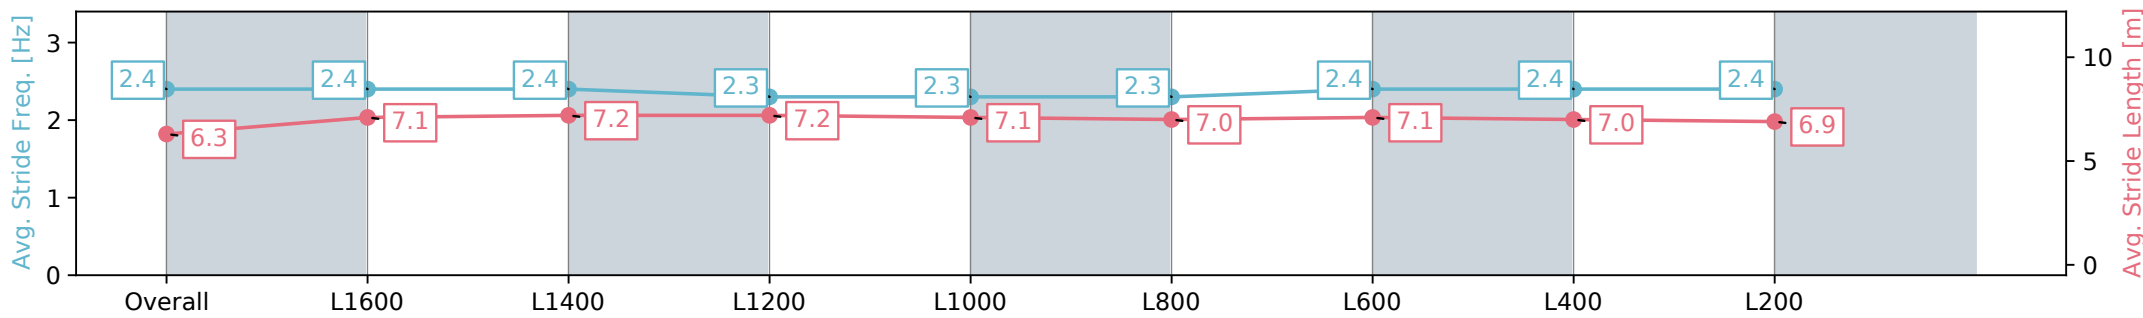

Race 3: Thomas Farms Maiden Plate - 1800m

14 August 2024 - 1:51PM

Track Rating: Good 4, Weather: Fine, Rail Position: +1.5m 1200m Ch., +4.5m Remainder

Section	Overall	L1600	L1400	L1200	L1000	L800	L600	L400	L200
Section Times	1:50.89 [1] (0:14.71)	1:36.18 [5] (0:11.52)	1:24.66 [3] (0:11.91)	1:12.75 [3] (0:12.01)	1:00.74 [2] (0:12.37)	0:48.37 [2] (0:12.50)	0:35.87 [2] (0:11.86)	0:24.01 [1] (0:11.76)	0:12.25 [1] (0:12.25)
Average Speed [km/h]	49.0	62.5	60.5	60.1	59.0	58.1	61.3	61.2	58.8
Top Speed [km/h]	62.0	63.9	61.2	61.0	60.0	59.9	63.7	62.4	60.5
Avg. Dist. to Rail [m]	9.6	4.1	2.8	2.6	2.4	2.0	2.3	3.7	2.8
Avg. Stride Freq. [Hz]	2.4	2.4	2.4	2.3	2.3	2.3	2.4	2.4	2.4
Avg. Stride Length [m]	6.3	7.1	7.2	7.2	7.1	7.0	7.1	7.0	6.9