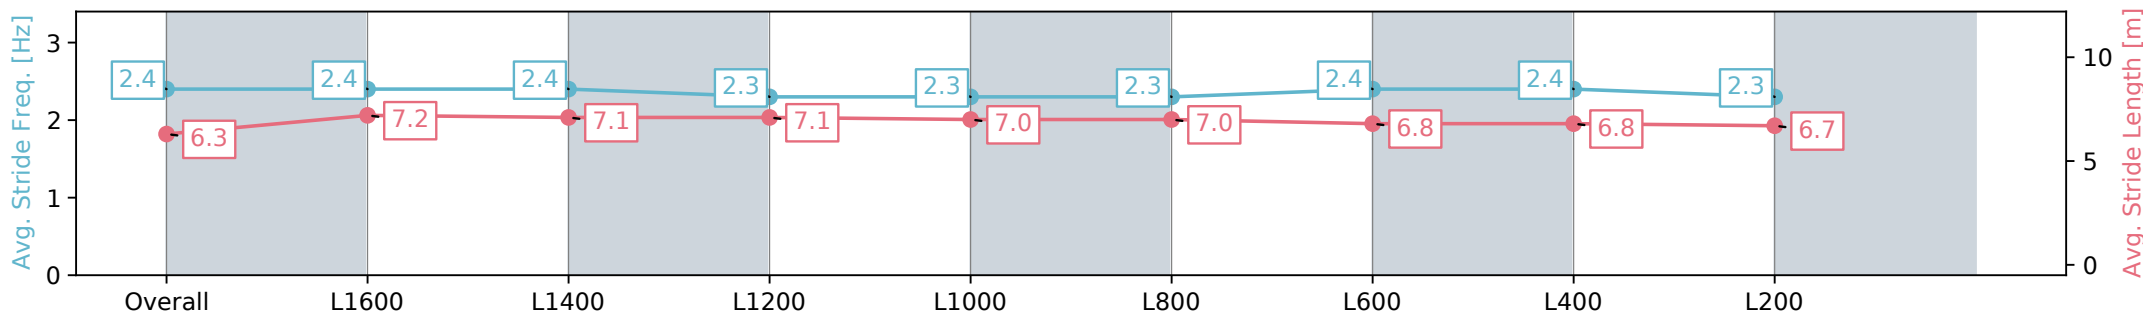

Thomas Farms RC Murray Bridge SA - Professional

Race 3: Thomas Farms Maiden Plate - 1800m

14 August 2024 - 1:51PM

Track Rating: Good 4, Weather: Fine, Rail Position: +1.5m 1200m Ch., +4.5m Remainder

Section	Overall	L1600	L1400	L1200	L1000	L800	L600	L400	L200
Section Times	1:52.99 [10] (0:14.63)	1:38.36 [2] (0:11.64)	1:26.72 [4] (0:11.94)	1:14.78 [4]	1:02.65 [4] (0:12.45)	0:50.20 [5] (0:12.50)	0:37.70 [5] (0:12.32)	0:25.38 [6] (0:12.28)	0:13.09 [9] (0:13.09)
Average Speed [km/h]	49.2	61.9	60.3	59.5	58.7	58.2	59.1	58.7	55.0
Top Speed [km/h]	62.5	63.3	61.0	61.0	59.3	59.5	60.6	60.6	56.6
Avg. Dist. to Rail [m]	1.9	1.2	0.7	1.5	2.8	2.2	2.7	3.6	5.5
Avg. Stride Freq. [Hz]	2.4	2.4	2.4	2.3	2.3	2.3	2.4	2.4	2.3
Avg. Stride Length [m]	6.3	7.2	7.1	7.1	7.0	7.0	6.8	6.8	6.7