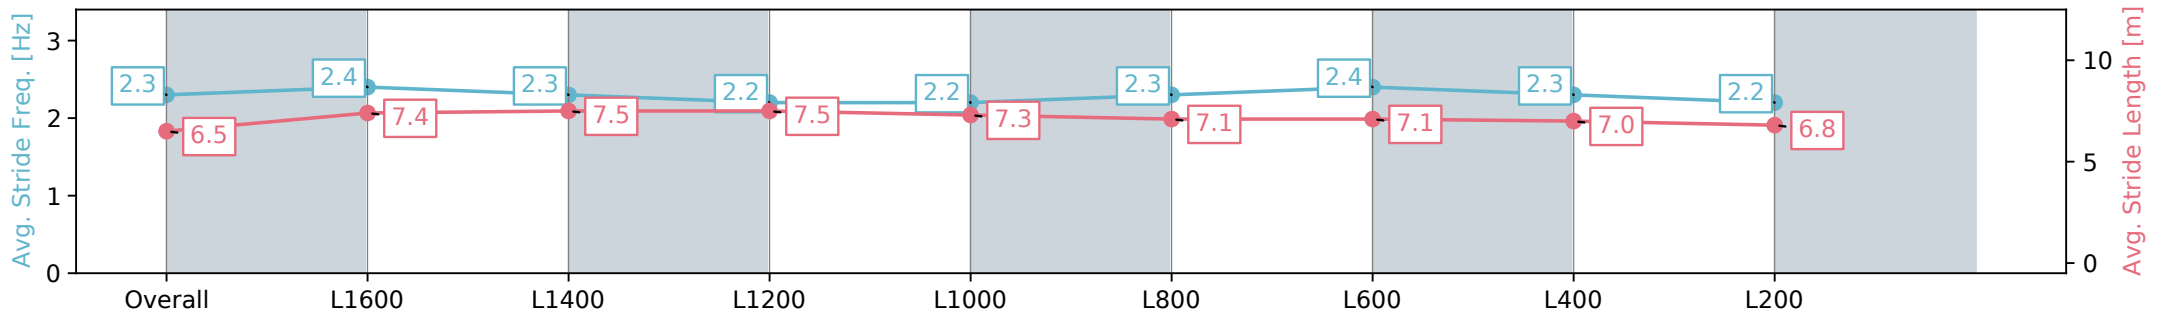

#### Race 3: Thomas Farms Maiden Plate - 1800m

14 August 2024 - 1:51PM

Track Rating: Good 4, Weather: Fine, Rail Position: +1.5m 1200m  
Ch., +4.5m Remainder

Section	Overall	L1600	L1400	L1200	L1000	L800	L600	L400	L200
Section Times	1:52.83 [8] (0:14.64)	1:38.19 [3] (0:11.44)	1:26.75 [1] (0:11.72)	1:15.03 [1] (0:12.18)	1:02.85 [1] (0:12.41)	0:50.44 [1] (0:12.55)	0:37.89 [1] (0:12.05)	0:25.84 [2] (0:12.46)	0:13.38 [3] (0:13.38)
Average Speed [km/h]	49.2	63.0	61.4	59.2	58.3	57.8	60.2	57.8	53.8
Top Speed [km/h]	63.1	64.6	62.0	62.0	58.8	59.4	61.4	59.8	55.8
Avg. Dist. to Rail [m]	1.2	1.0	0.4	0.4	1.0	1.5	2.0	3.4	3.7
Avg. Stride Freq. [Hz]	2.3	2.4	2.3	2.2	2.2	2.3	2.4	2.3	2.2
Avg. Stride Length [m]	6.5	7.4	7.5	7.5	7.3	7.1	7.1	7.0	6.8