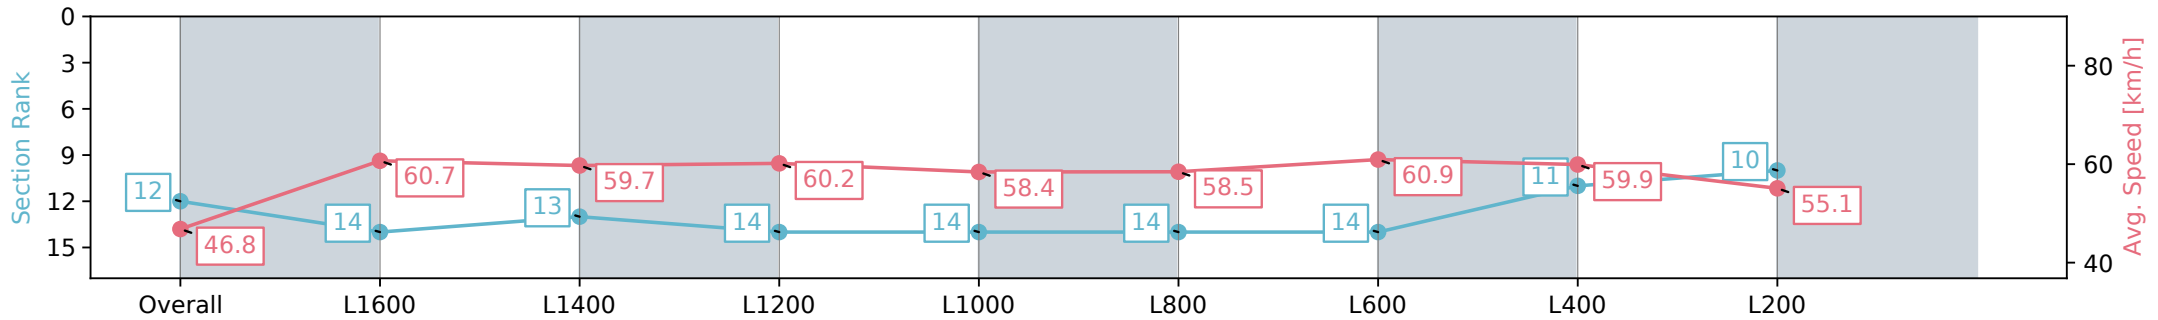

#### Race 3: Thomas Farms Maiden Plate - 1800m

14 August 2024 - 1:51PM

Track Rating: Good 4, Weather: Fine, Rail Position: +1.5m 1200m  
Ch., +4.5m Remainder

Section	Overall	L1600	L1400	L1200	L1000	L800	L600	L400	L200
Section Times	1:53.07 [12] (0:15.38)	1:37.69 [14] (0:11.86)	1:25.83 [13] (0:12.06)	1:13.77 [14] (0:12.01)	1:01.76 [14] (0:12.37)	0:49.39 [14] (0:12.41)	0:36.98 [14] (0:11.89)	0:25.09 [11] (0:12.02)	0:13.07 [10] (0:13.07)
Average Speed [km/h]	46.8	60.7	59.7	60.2	58.4	58.5	60.9	59.9	55.1
Top Speed [km/h]	59.6	61.8	60.4	60.6	59.9	59.6	62.4	61.3	56.6
Avg. Dist. to Rail [m]	3.9	0.3	0.4	0.9	1.3	1.3	1.8	4.0	3.9
Avg. Stride Freq. [Hz]	2.1	2.1	2.1	2.1	2.1	2.1	2.2	2.1	2.0
Avg. Stride Length [m]	6.9	8.0	7.8	7.8	7.6	7.7	7.6	7.6	7.4