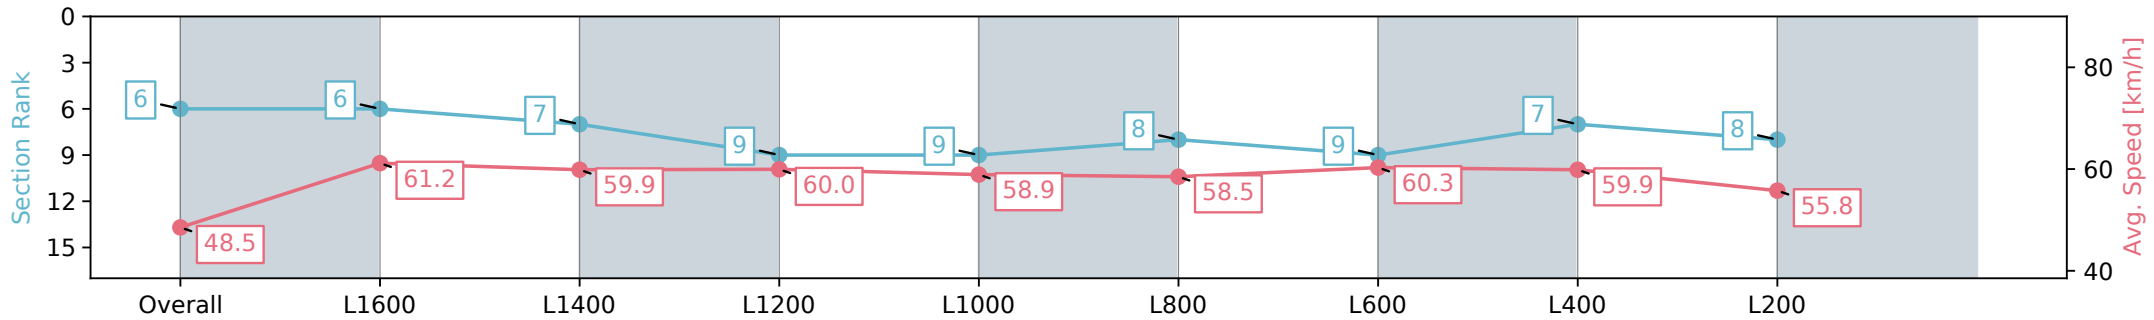

#### Race 3: Thomas Farms Maiden Plate - 1800m

14 August 2024 - 1:51PM

Track Rating: Good 4, Weather: Fine, Rail Position: +1.5m 1200m  
Ch., +4.5m Remainder

Section	Overall	L1600	L1400	L1200	L1000	L800	L600	L400	L200
Section Times	1:52.77 [6] (0:14.85)	1:37.92 [6] (0:11.76)	1:26.16 [7] (0:12.02)	1:14.14 [9] (0:12.05)	1:02.09 [9] (0:12.40)	0:49.69 [8] (0:12.51)	0:37.18 [9] (0:12.23)	0:24.95 [7] (0:12.04)	0:12.91 [8] (0:12.91)
Average Speed [km/h]	48.5	61.2	59.9	60.0	58.9	58.5	60.3	59.9	55.8
Top Speed [km/h]	61.1	62.3	61.0	61.1	59.8	59.6	61.8	61.8	57.7
Avg. Dist. to Rail [m]	4.2	2.1	1.6	1.7	2.8	3.4	6.1	10.2	9.2
Avg. Stride Freq. [Hz]	2.3	2.3	2.2	2.2	2.2	2.2	2.3	2.3	2.2
Avg. Stride Length [m]	6.6	7.4	7.5	7.4	7.4	7.4	7.3	7.2	7.0