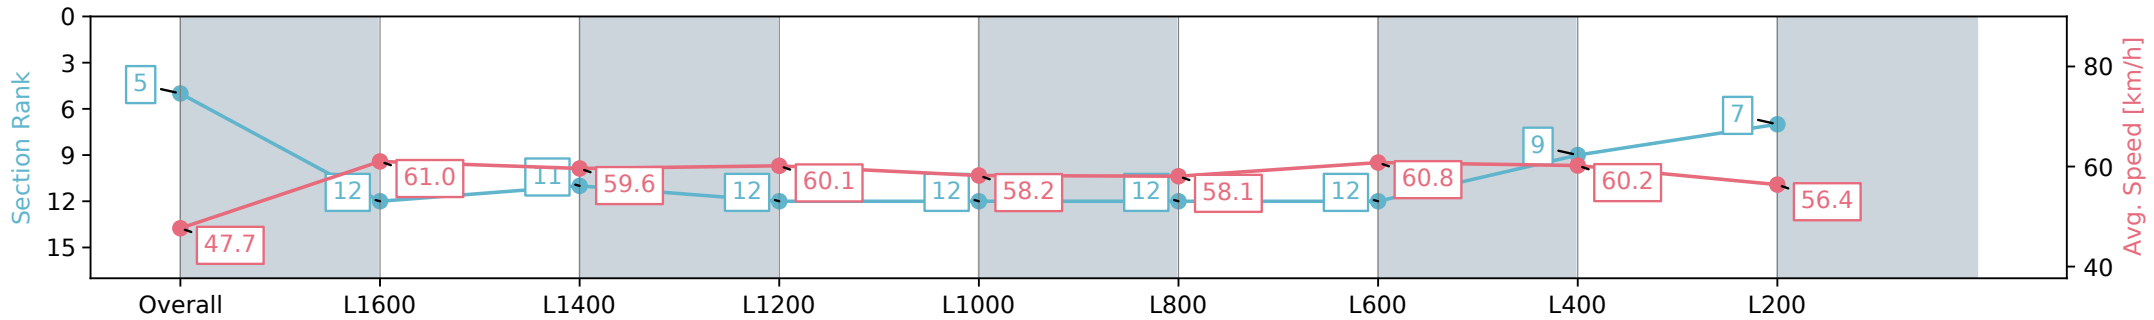

#### Race 3: Thomas Farms Maiden Plate - 1800m

14 August 2024 - 1:51PM

Track Rating: Good 4, Weather: Fine, Rail Position: +1.5m 1200m Ch., +4.5m Remainder

Section	Overall	L1600	L1400	L1200	L1000	L800	L600	L400	L200
Section Times	1:52.59 [5] (0:15.12)	1:37.47 [12] (0:11.81)	1:25.66 [11] (0:12.06)	1:13.60 [12] (0:11.99)	1:01.61 [12] (0:12.46)	0:49.15 [12] (0:12.44)	0:36.71 [12] (0:11.98)	0:24.73 [9] (0:11.96)	0:12.77 [7] (0:12.77)
Average Speed [km/h]	47.7	61.0	59.6	60.1	58.2	58.1	60.8	60.2	56.4
Top Speed [km/h]	61.1	62.8	60.4	60.7	59.0	59.1	61.7	61.1	58.4
Avg. Dist. to Rail [m]	0.7	0.4	0.6	1.0	1.3	0.8	3.1	6.3	7.1
Avg. Stride Freq. [Hz]	2.3	2.3	2.3	2.2	2.2	2.2	2.3	2.3	2.2
Avg. Stride Length [m]	6.5	7.4	7.4	7.5	7.1	7.1	7.2	7.2	7.0