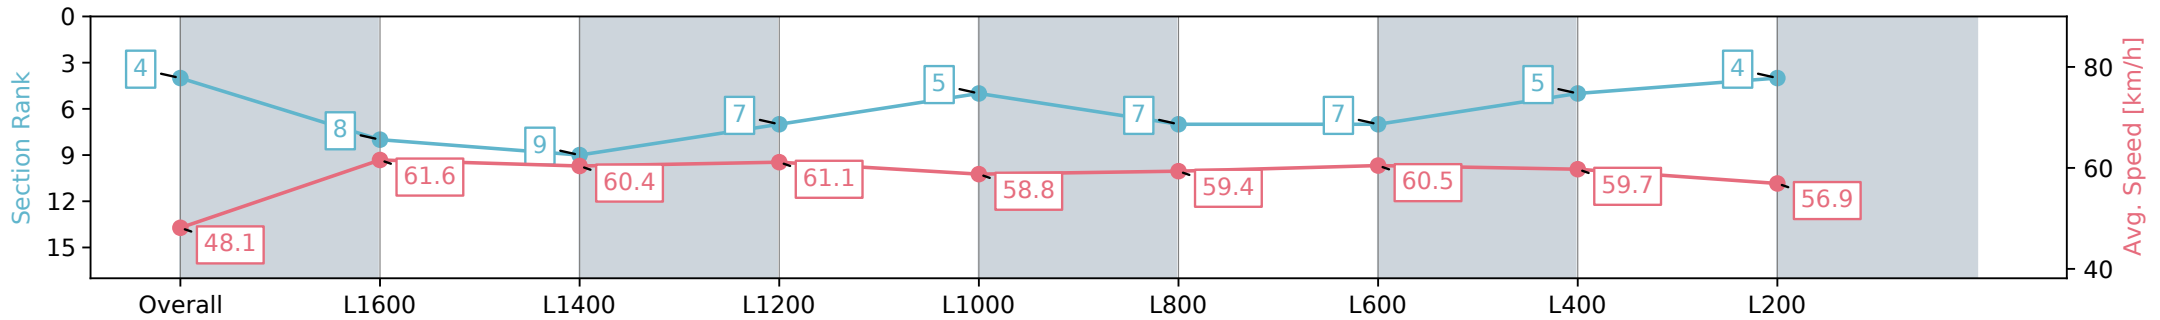

### Thomas Farms RC Murray Bridge SA - Professional

Race 3: Thomas Farms Maiden Plate - 1800m

14 August 2024 - 1:51PM

Track Rating: Good 4, Weather: Fine, Rail Position: +1.5m 1200m Ch., +4.5m Remainder

Section	Overall	L1600	L1400	L1200	L1000	L800	L600	L400	L200
Section Times	1:52.31 [4] (0:14.96)	1:37.35 [8] (0:11.70)	1:25.65 [9] (0:11.93)	1:13.72 [7] (0:11.81)	1:01.91 [5] (0:12.56)	0:49.35 [7] (0:12.45)	0:36.90 [7] (0:12.19)	0:24.71 [5] (0:12.05)	0:12.66 [4] (0:12.66)
Average Speed [km/h]	48.1	61.6	60.4	61.1	58.8	59.4	60.5	59.7	56.9
Top Speed [km/h]	61.7	62.2	61.4	61.9	59.5	59.9	62.0	61.7	59.0
Avg. Dist. to Rail [m]	9.0	4.2	2.0	2.6	4.8	4.8	6.3	9.5	7.5
Avg. Stride Freq. [Hz]	2.4	2.4	2.3	2.3	2.3	2.3	2.4	2.4	2.4
Avg. Stride Length [m]	6.2	7.2	7.2	7.3	7.0	7.0	7.0	6.9	6.7