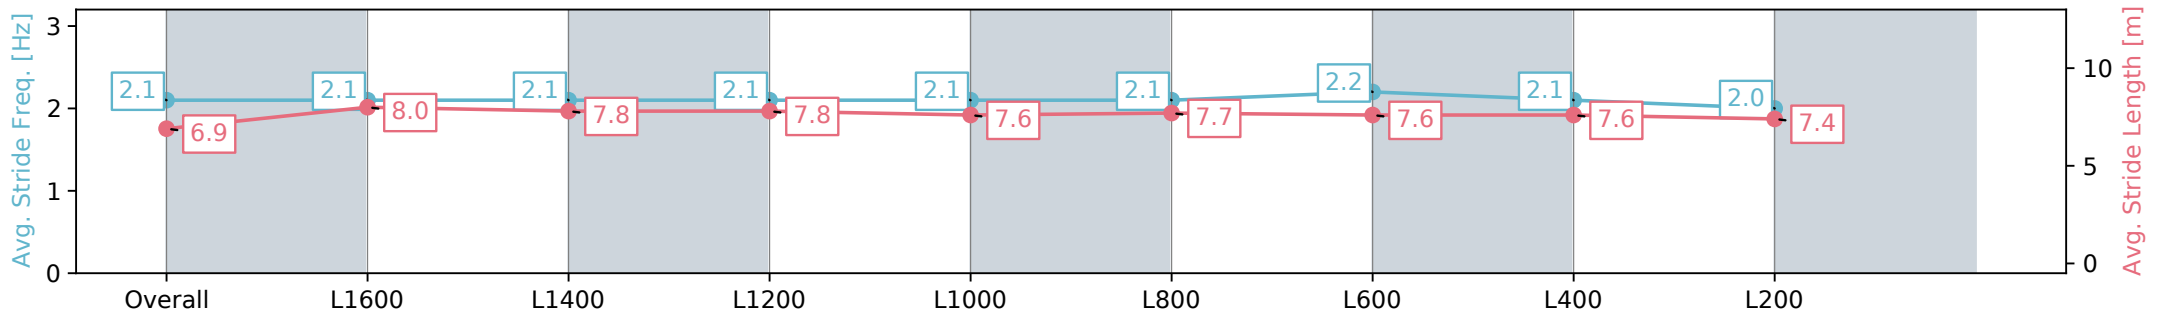

#### Race 3: Thomas Farms Maiden Plate - 1800m

14 August 2024 - 1:51PM

Track Rating: Good 4, Weather: Fine, Rail Position: +1.5m 1200m  
Ch., +4.5m Remainder

Section	Overall	L1600	L1400	L1200	L1000	L800	L600	L400	L200
Section Times	1:53.07 [12] (0:15.38)	1:37.69 [14] (0:11.86)	1:25.83 [13] (0:12.06)	1:13.77 [14] (0:12.01)	1:01.76 [14] (0:12.37)	0:49.39 [14] (0:12.41)	0:36.98 [14] (0:11.89)	0:25.09 [11] (0:12.02)	0:13.07 [10] (0:13.07)
Average Speed [km/h]	46.8	60.7	59.7	60.2	58.4	58.5	60.9	59.9	55.1
Top Speed [km/h]	59.6	61.8	60.4	60.6	59.9	59.6	62.4	61.3	56.6
Avg. Dist. to Rail [m]	3.9	0.3	0.4	0.9	1.3	1.3	1.8	4.0	3.9
Avg. Stride Freq. [Hz]	2.1	2.1	2.1	2.1	2.1	2.1	2.2	2.1	2.0
Avg. Stride Length [m]	6.9	8.0	7.8	7.8	7.6	7.7	7.6	7.6	7.4