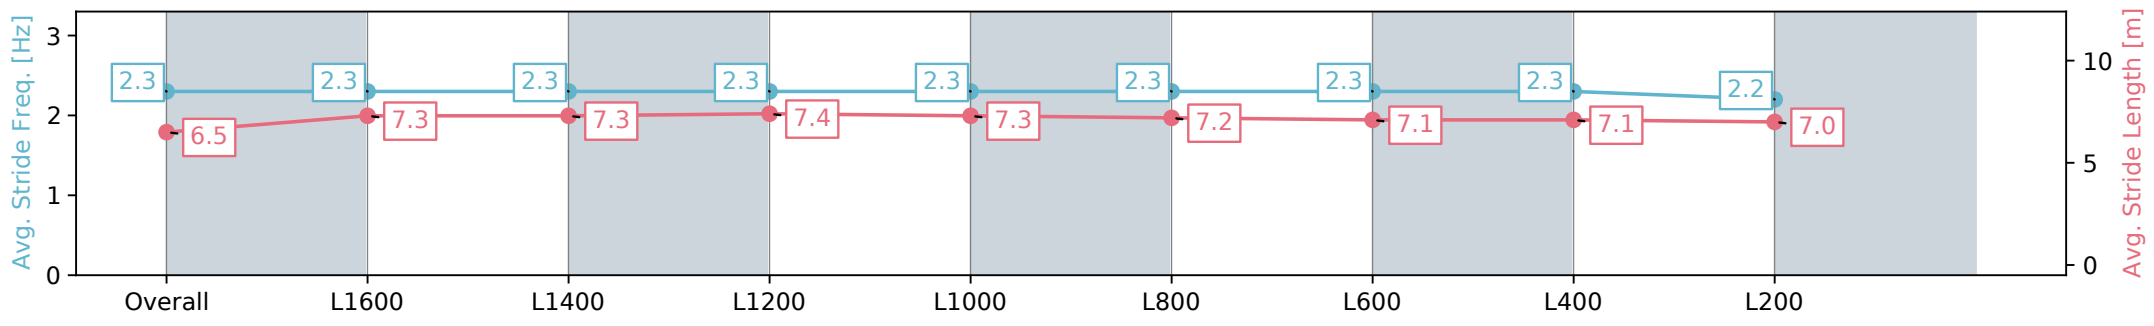

Report Created: Wed 14 August 2024 18:13:29 GMT+10 (Note: Timing is based on positional data)

[ ] Ranking at each section and finish  
 -:-:- No data available at this section  
 NA No data available

Horse/Jockey Name	IVA DREAM/Ivy Lam
Finish Rank	14
Fastest Section Time (Section)	0:11.57 (L1600)
Top Speed [km/h] (Section)	63.7 (Overall)
Race State	Finished