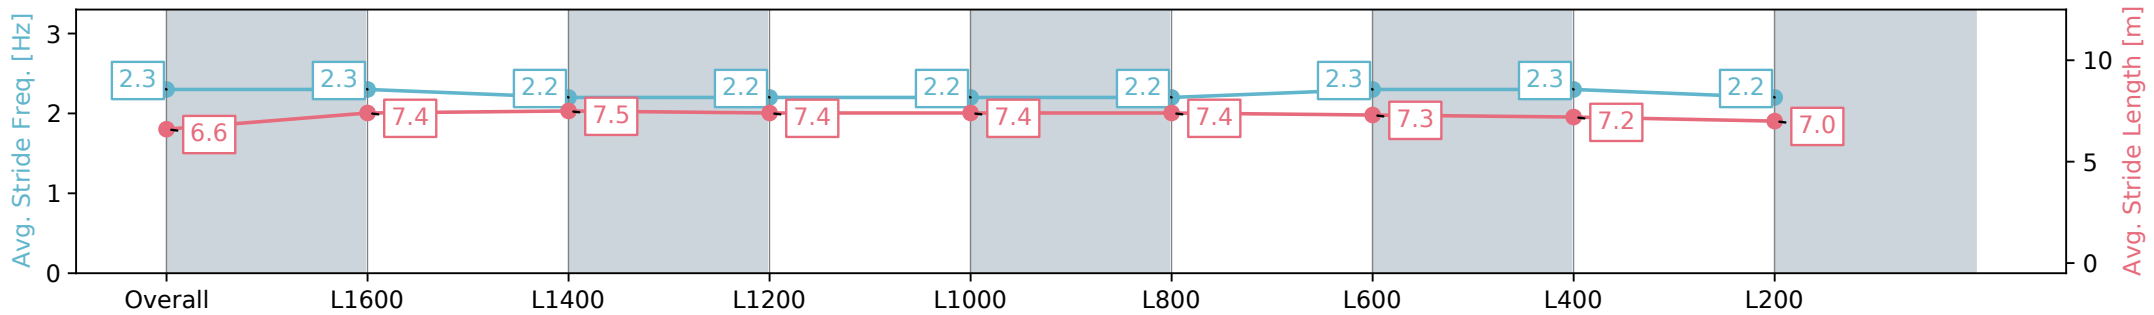

#### Race 3: Thomas Farms Maiden Plate - 1800m

14 August 2024 - 1:51PM

Track Rating: Good 4, Weather: Fine, Rail Position: +1.5m 1200m  
Ch., +4.5m Remainder

Section	Overall	L1600	L1400	L1200	L1000	L800	L600	L400	L200
Section Times	1:52.77 [6] (0:14.85)	1:37.92 [6] (0:11.76)	1:26.16 [7] (0:12.02)	1:14.14 [9] (0:12.05)	1:02.09 [9] (0:12.40)	0:49.69 [8] (0:12.51)	0:37.18 [9] (0:12.23)	0:24.95 [7] (0:12.04)	0:12.91 [8] (0:12.91)
Average Speed [km/h]	48.5	61.2	59.9	60.0	58.9	58.5	60.3	59.9	55.8
Top Speed [km/h]	61.1	62.3	61.0	61.1	59.8	59.6	61.8	61.8	57.7
Avg. Dist. to Rail [m]	4.2	2.1	1.6	1.7	2.8	3.4	6.1	10.2	9.2
Avg. Stride Freq. [Hz]	2.3	2.3	2.2	2.2	2.2	2.2	2.3	2.3	2.2
Avg. Stride Length [m]	6.6	7.4	7.5	7.4	7.4	7.4	7.3	7.2	7.0