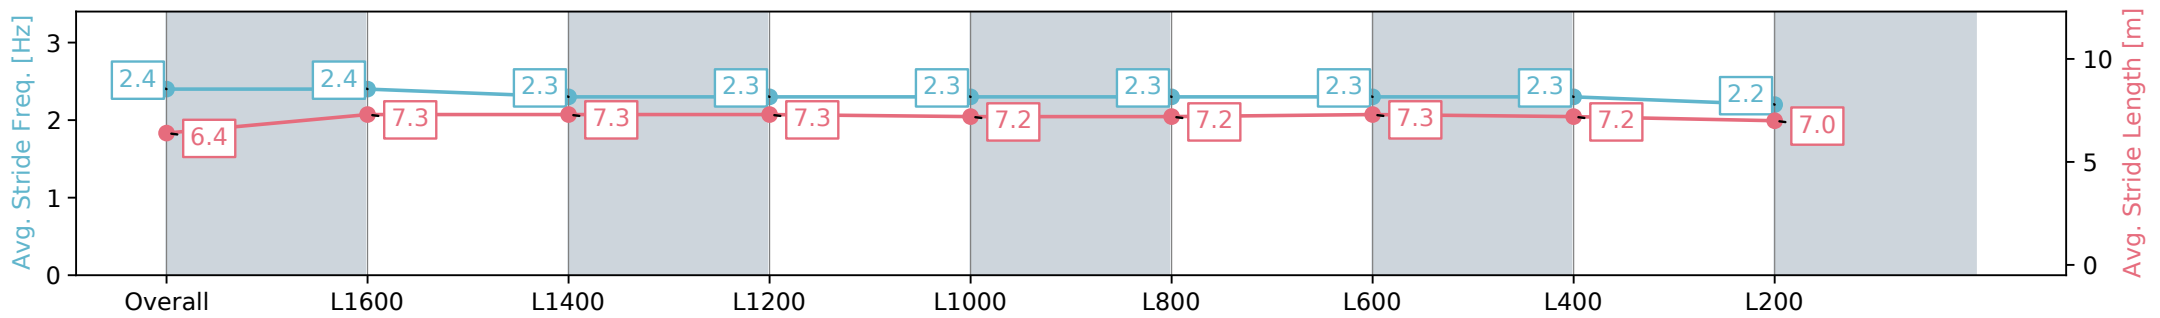

### Thomas Farms RC Murray Bridge SA - Professional

Race 3: Thomas Farms Maiden Plate - 1800m

14 August 2024 - 1:51PM

Track Rating: Good 4, Weather: Fine, Rail Position: +1.5m 1200m Ch., +4.5m Remainder

Section	Overall	L1600	L1400	L1200	L1000	L800	L600	L400	L200
Section Times	1:52.07 [3] (0:14.68)	1:37.39 [4] (0:11.66)	1:25.73 [5] (0:11.95)	1:13.78 [5] (0:12.12)	1:01.66 [6] (0:12.42)	0:49.24 [6] (0:12.38)	0:36.86 [3] (0:11.96)	0:24.90 [3] (0:12.14)	0:12.76 [2] (0:12.76)
Average Speed [km/h]	49.1	61.7	60.2	59.7	59.0	59.5	61.3	59.3	56.5
Top Speed [km/h]	60.3	63.1	60.9	60.6	59.6	60.6	62.1	61.2	57.3
Avg. Dist. to Rail [m]	5.3	2.5	1.4	2.0	3.7	4.1	4.7	5.6	4.3
Avg. Stride Freq. [Hz]	2.4	2.4	2.3	2.3	2.3	2.3	2.3	2.3	2.2
Avg. Stride Length [m]	6.4	7.3	7.3	7.3	7.2	7.2	7.3	7.2	7.0