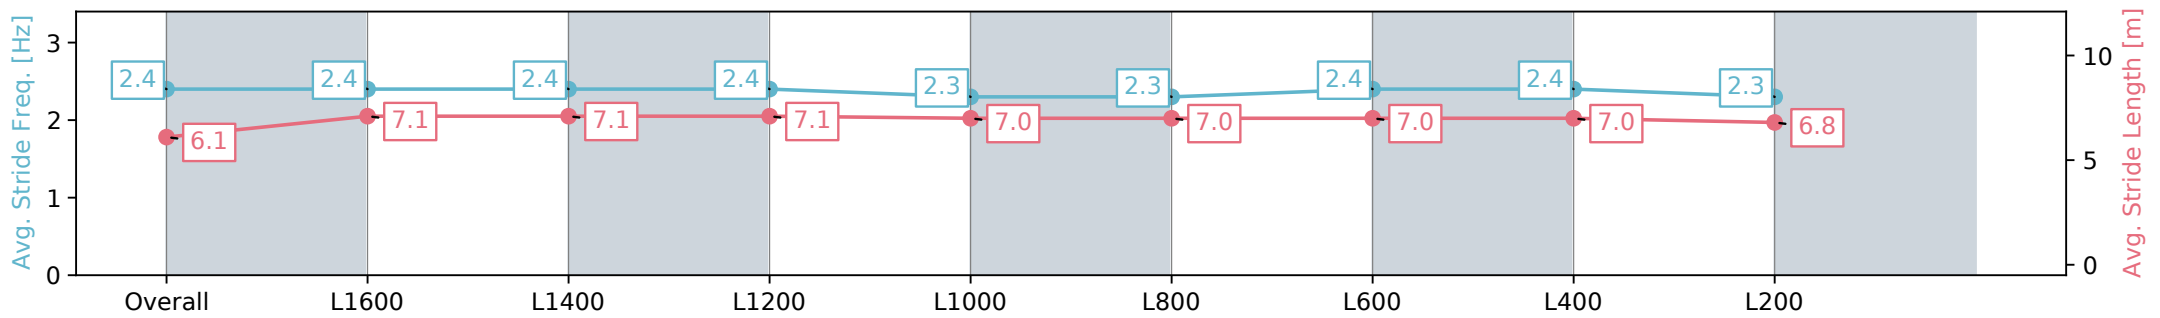

#### Race 3: Thomas Farms Maiden Plate - 1800m

14 August 2024 - 1:51PM

Track Rating: Good 4, Weather: Fine, Rail Position: +1.5m 1200m  
Ch., +4.5m Remainder

Section	Overall	L1600	L1400	L1200	L1000	L800	L600	L400	L200
Section Times	1:53.00 [11] (0:14.92)	1:38.08 [7] (0:11.69)	1:26.39 [7] (0:12.00)	1:14.39 [8] (0:11.98)	1:02.41 [8] (0:12.51)	0:49.90 [9] (0:12.48)	0:37.42 [8] (0:12.26)	0:25.16 [8] (0:12.17)	0:12.99 [11] (0:12.99)
Average Speed [km/h]	48.3	61.6	60.0	60.0	58.3	58.2	59.5	59.1	55.4
Top Speed [km/h]	60.8	63.6	60.5	61.3	59.0	59.5	60.5	60.7	57.3
Avg. Dist. to Rail [m]	2.1	0.6	0.3	0.8	2.0	1.9	2.7	3.4	3.1
Avg. Stride Freq. [Hz]	2.4	2.4	2.4	2.4	2.3	2.3	2.4	2.4	2.3
Avg. Stride Length [m]	6.1	7.1	7.1	7.1	7.0	7.0	7.0	7.0	6.8