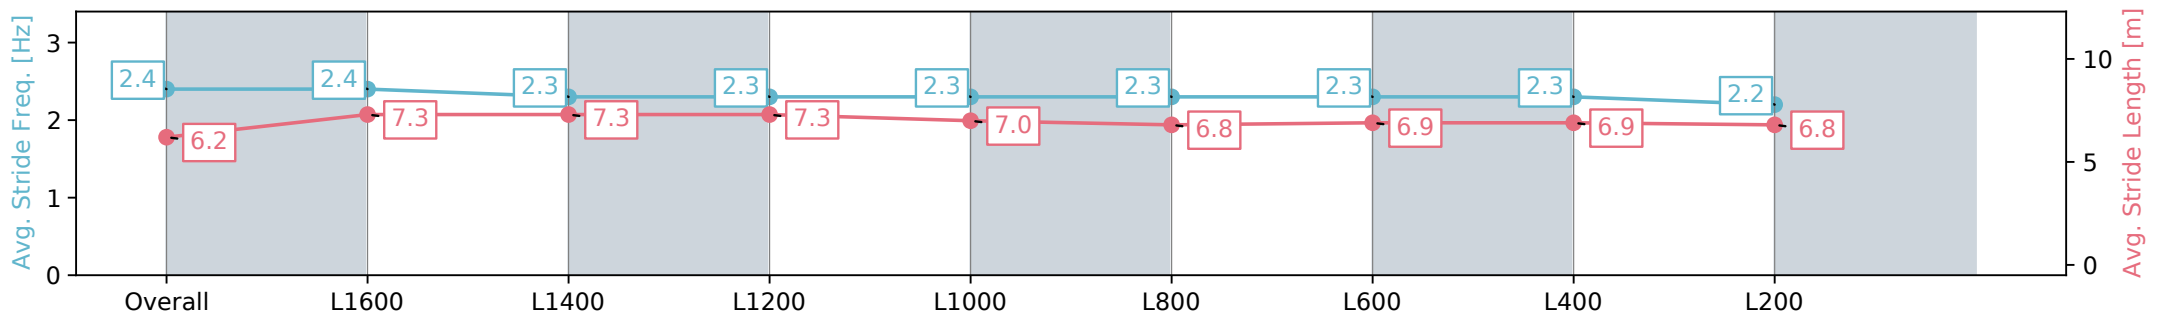

Horse/Jockey Name	IVA DREAM/Ivy Lam
Finish Rank	14
Fastest Section Time (Section)	0:11.57 (L1600)
Top Speed [km/h] (Section)	63.7 (Overall)
Race State	Finished

Thomas Farms RC Murray Bridge SA - Professional

Race 3: Thomas Farms Maiden Plate - 1800m

14 August 2024 - 1:51PM

Track Rating: Good 4, Weather: Fine, Rail Position: +1.5m 1200m Ch., +4.5m Remainder

Section	Overall	L1600	L1400	L1200	L1000	L800	L600	L400	L200
Section Times	1:54.16 [14] (0:15.02)	1:39.14 [11] (0:11.57)	1:27.56 [6] (0:11.94)	1:15.62 [6] (0:11.87)	1:03.75 [7] (0:12.33)	0:51.42 [4] (0:12.67)	0:38.75 [6] (0:12.51)	0:26.24 [10] (0:12.72)	0:13.52 [14] (0:13.52)
Average Speed [km/h]	47.9	62.1	60.3	60.9	58.9	57.4	58.2	56.7	53.2
Top Speed [km/h]	62.8	63.7	61.5	62.2	60.9	59.3	58.7	58.2	55.0
Avg. Dist. to Rail [m]	5.0	2.9	2.1	2.7	1.8	2.2	3.3	6.3	5.5
Avg. Stride Freq. [Hz]	2.4	2.4	2.3	2.3	2.3	2.3	2.3	2.3	2.2
Avg. Stride Length [m]	6.2	7.3	7.3	7.3	7.0	6.8	6.9	6.9	6.8

- [ ] Ranking at each section and finish
- -:-:- No data available at this section
- NA No data available