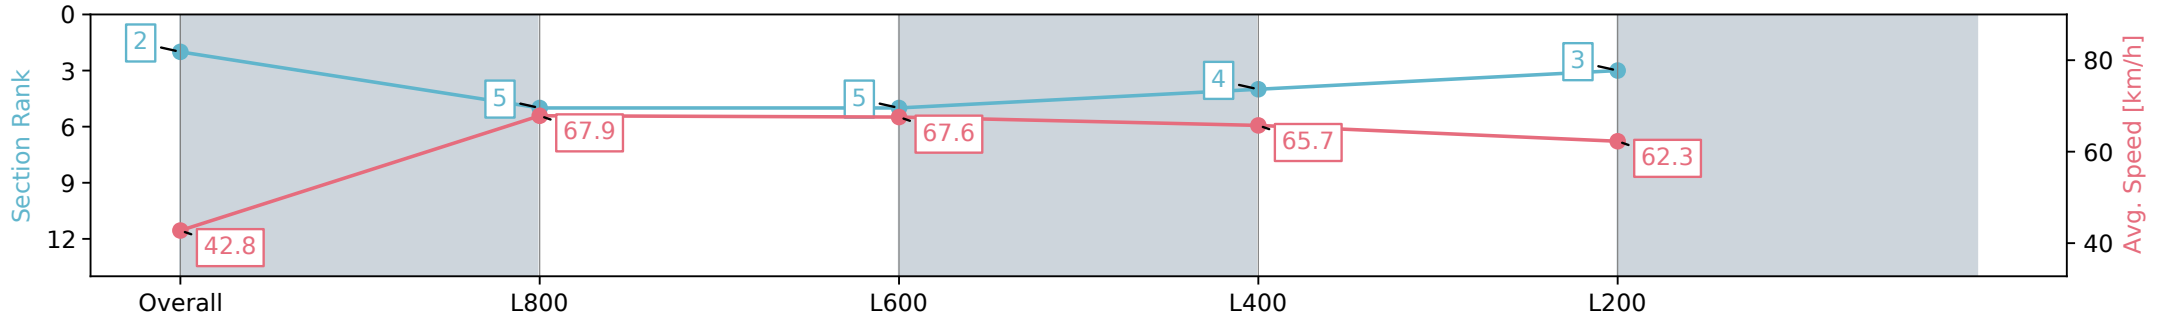

Thomas Farms RC Murray Bridge SA - Professional

Race 2: Thomas Farms Maiden Plate - 900m

14 August 2024 - 1:15PM

Track Rating: Good 4, Weather: Fine, Rail Position: +1.5m 1200m Chute, +4.5m Remainder

Section	Overall	L800	L600	L400	L200
Section Times	0:52.41 [2] (0:08.42)	0:43.99 [5] (0:10.73)	0:33.26 [5] (0:10.76)	0:22.50 [4] (0:10.96)	0:11.54 [3] (0:11.54)
Average Speed [km/h]	42.8	67.9	67.6	65.7	62.3
Top Speed [km/h]	63.4	69.5	69.1	67.5	63.7
Avg. Dist. to Rail [m]	2.0	3.3	2.6	4.6	7.2
Avg. Stride Freq. [Hz]	2.2	2.5	2.5	2.4	2.4
Avg. Stride Length [m]	5.3	7.4	7.6	7.3	7.2