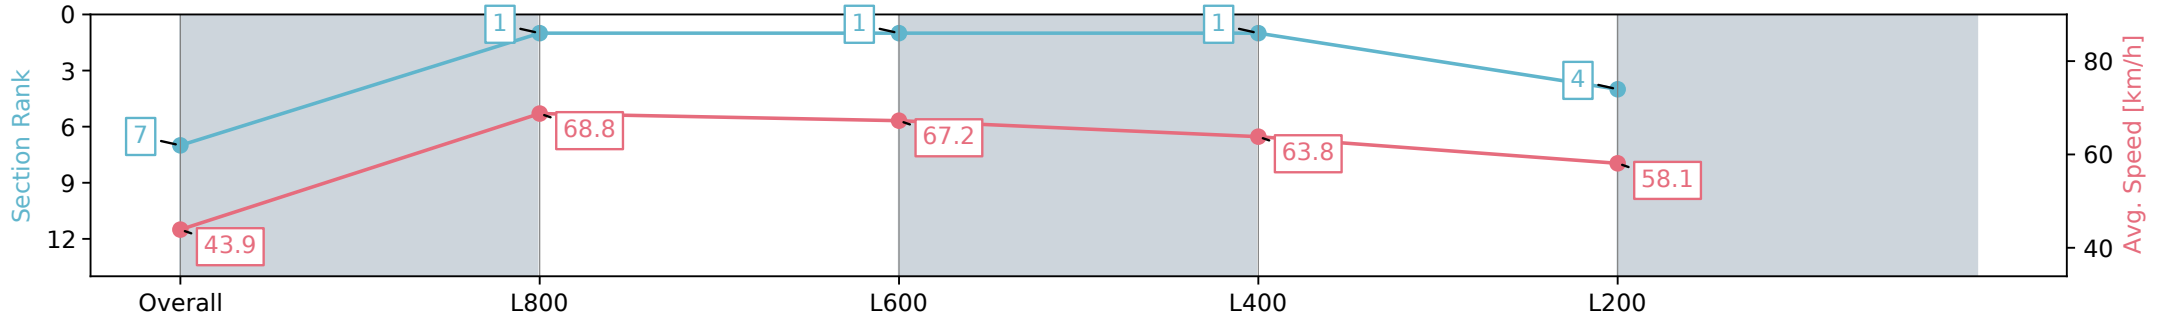

Thomas Farms RC Murray Bridge SA - Professional

Race 2: Thomas Farms Maiden Plate - 900m

14 August 2024 - 1:15PM

Track Rating: Good 4, Weather: Fine, Rail Position: +1.5m 1200m Chute, +4.5m Remainder

Section	Overall	L800	L600	L400	L200
Section Times	0:53.27 [7] (0:08.21)	0:45.06 [1] (0:10.56)	0:34.49 [1] (0:10.81)	0:23.68 [1] (0:11.28)	0:12.39 [4] (0:12.39)
Average Speed [km/h]	43.9	68.8	67.2	63.8	58.1
Top Speed [km/h]	66.4	70.2	68.3	66.4	60.9
Avg. Dist. to Rail [m]	1.6	2.8	2.6	3.1	4.6
Avg. Stride Freq. [Hz]	2.4	2.5	2.4	2.4	2.2
Avg. Stride Length [m]	5.1	7.5	7.7	7.5	7.0