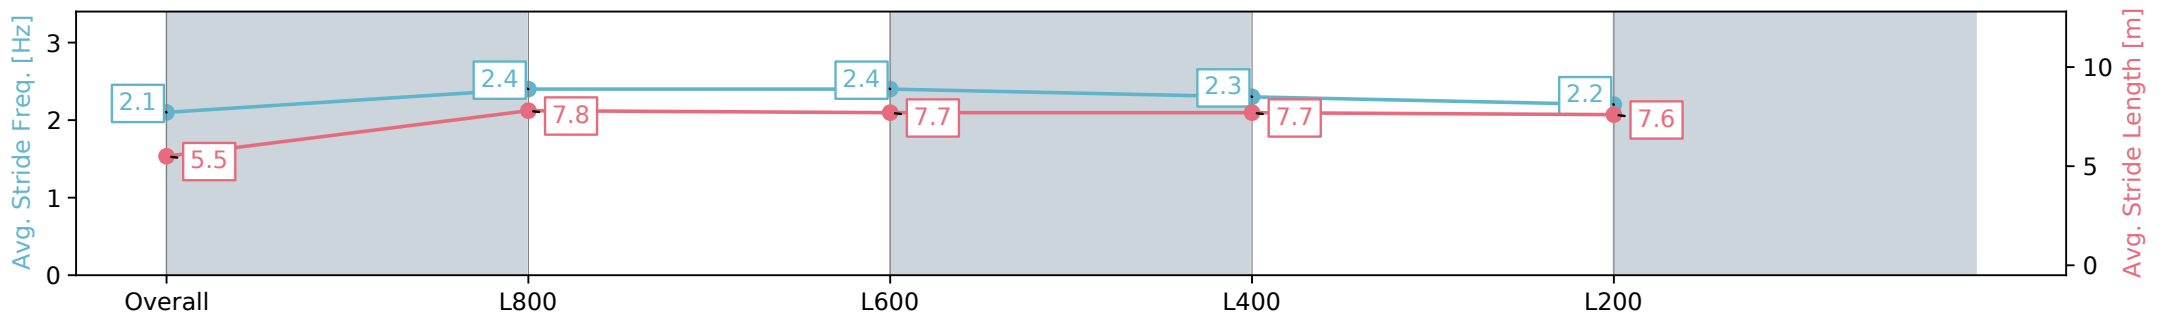

Thomas Farms RC Murray Bridge SA - Professional

Race 2: Thomas Farms Maiden Plate - 900m

14 August 2024 - 1:15PM

Track Rating: Good 4, Weather: Fine, Rail Position: +1.5m 1200m Chute, +4.5m Remainder

Section	Overall	L800	L600	L400	L200
Section Times	0:52.77 [6] (0:08.48)	0:44.29 [6] (0:10.61)	0:33.68 [4] (0:10.75)	0:22.93 [3] (0:11.06)	0:11.87 [5] (0:11.87)
Average Speed [km/h]	42.4	68.2	67.4	65.2	60.6
Top Speed [km/h]	63.5	70.0	68.5	67.6	63.0
Avg. Dist. to Rail [m]	1.7	1.6	1.4	1.3	2.6
Avg. Stride Freq. [Hz]	2.1	2.4	2.4	2.3	2.2
Avg. Stride Length [m]	5.5	7.8	7.7	7.7	7.6