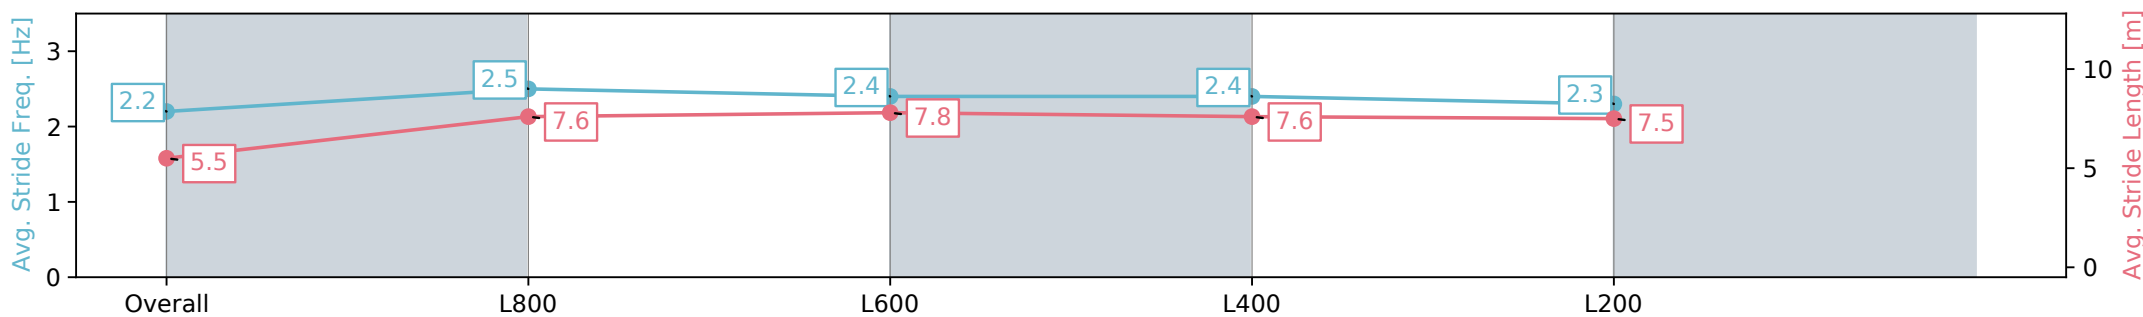

Horse/Jockey Name	TRULY ELSA/Alana Livesey
Finish Rank	1
Fastest Section Time (Section)	0:10.65 (L800)
Top Speed [km/h] (Section)	69.4 (Overall)
Race State	Finished

Thomas Farms RC Murray Bridge SA - Professional

Race 2: Thomas Farms Maiden Plate - 900m

14 August 2024 - 1:15PM

Track Rating: Good 4, Weather: Fine, Rail Position: +1.5m 1200m Chute, +4.5m Remainder

Section	Overall	L800	L600	L400	L200
Section Times	0:52.02 [1] (0:08.23)	0:43.79 [2] (0:10.65)	0:33.14 [2] (0:10.90)	0:22.24 [2] (0:10.77)	0:11.47 [1] (0:11.47)
Average Speed [km/h]	43.8	68.2	67.0	66.8	62.7
Top Speed [km/h]	66.1	69.4	68.0	68.4	65.2
Avg. Dist. to Rail [m]	3.5	3.0	3.3	5.1	5.9
Avg. Stride Freq. [Hz]	2.2	2.5	2.4	2.4	2.3
Avg. Stride Length [m]	5.5	7.6	7.8	7.6	7.5

- [ ] Ranking at each section and finish
- -:-:- No data available at this section
- NA No data available