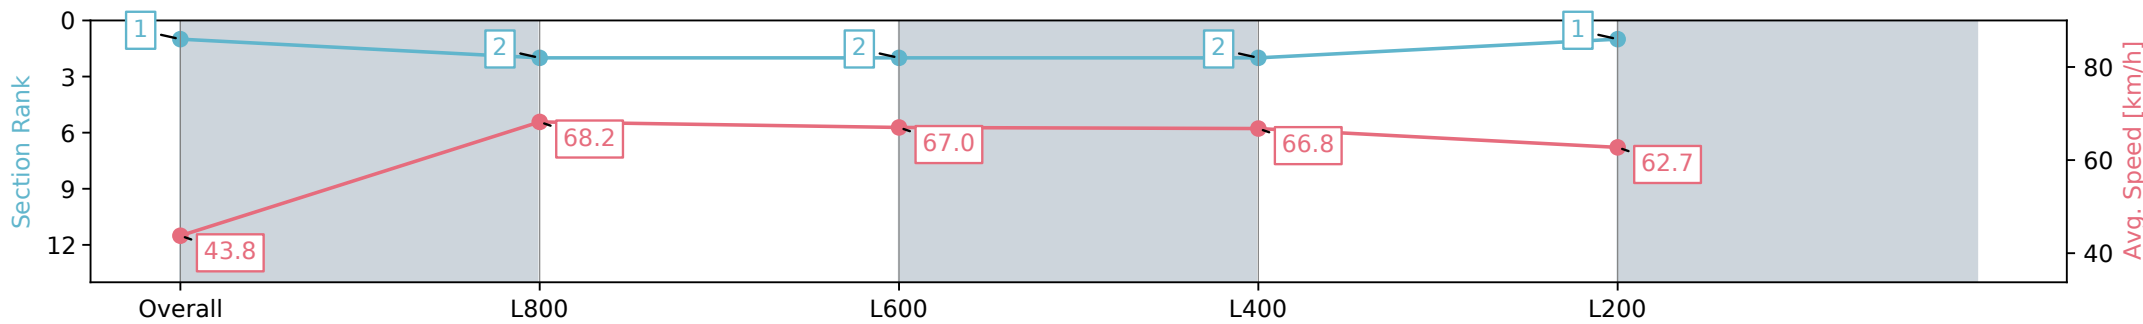

Horse/Jockey Name	TRULY ELSA/Alana Livesey
Finish Rank	1
Fastest Section Time (Section)	0:10.65 (L800)
Top Speed [km/h] (Section)	69.4 (Overall)
Race State	Finished

Thomas Farms RC Murray Bridge SA - Professional

Race 2: Thomas Farms Maiden Plate - 900m

14 August 2024 - 1:15PM

Track Rating: Good 4, Weather: Fine, Rail Position: +1.5m 1200m Chute, +4.5m Remainder

Section	Overall	L800	L600	L400	L200
Section Times	0:52.02 [1] (0:08.23)	0:43.79 [2] (0:10.65)	0:33.14 [2] (0:10.90)	0:22.24 [2] (0:10.77)	0:11.47 [1] (0:11.47)
Average Speed [km/h]	43.8	68.2	67.0	66.8	62.7
Top Speed [km/h]	66.1	69.4	68.0	68.4	65.2
Avg. Dist. to Rail [m]	3.5	3.0	3.3	5.1	5.9
Avg. Stride Freq. [Hz]	2.2	2.5	2.4	2.4	2.3
Avg. Stride Length [m]	5.5	7.6	7.8	7.6	7.5

- [ ] Ranking at each section and finish
- -:-:- No data available at this section
- NA No data available