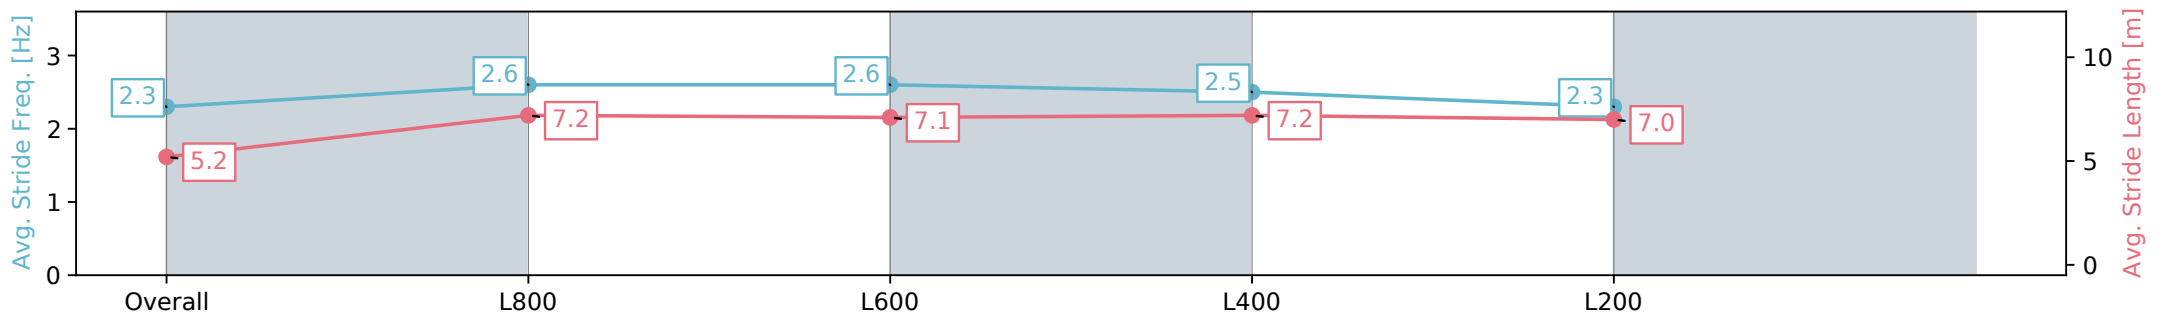

- [] Ranking at each section and finish
- :-:- No data available at this section
- NA No data available

Horse/Jockey Name	STEALTH INVADER/Callan Murray
Finish Rank	10
Fastest Section Time (Section)	0:10.95 (L600)
Top Speed [km/h] (Section)	67.9 (L800)
Race State	Finished