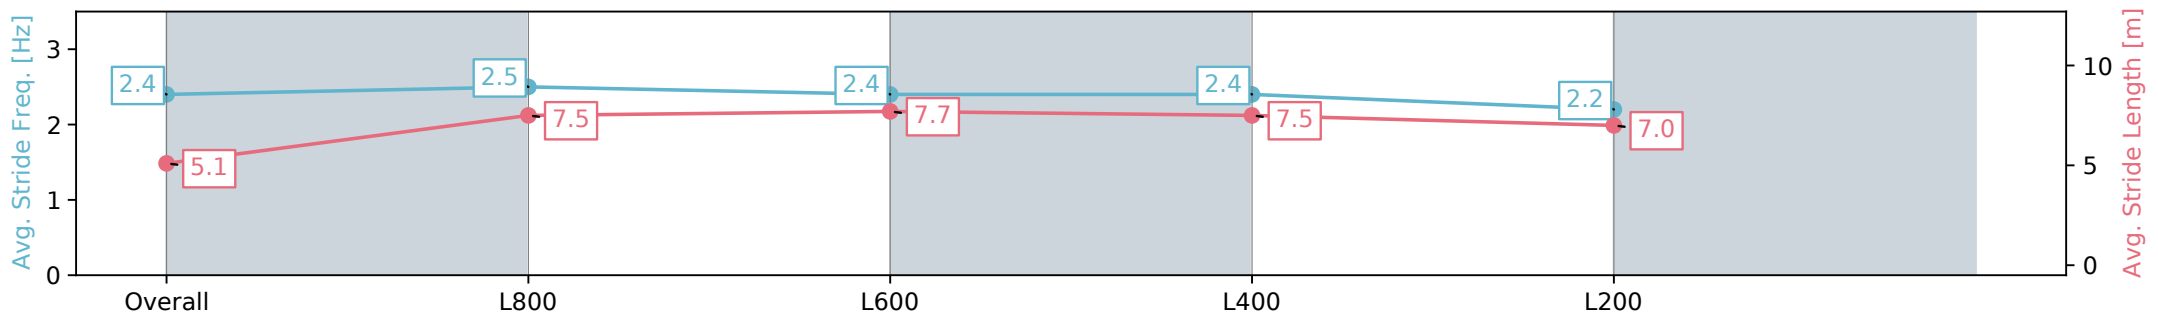

Thomas Farms RC Murray Bridge SA - Professional

Race 2: Thomas Farms Maiden Plate - 900m

14 August 2024 - 1:15PM

Track Rating: Good 4, Weather: Fine, Rail Position: +1.5m 1200m Chute, +4.5m Remainder

Section	Overall	L800	L600	L400	L200
Section Times	0:53.27 [7] (0:08.21)	0:45.06 [1] (0:10.56)	0:34.49 [1] (0:10.81)	0:23.68 [1] (0:11.28)	0:12.39 [4] (0:12.39)
Average Speed [km/h]	43.9	68.8	67.2	63.8	58.1
Top Speed [km/h]	66.4	70.2	68.3	66.4	60.9
Avg. Dist. to Rail [m]	1.6	2.8	2.6	3.1	4.6
Avg. Stride Freq. [Hz]	2.4	2.5	2.4	2.4	2.2
Avg. Stride Length [m]	5.1	7.5	7.7	7.5	7.0