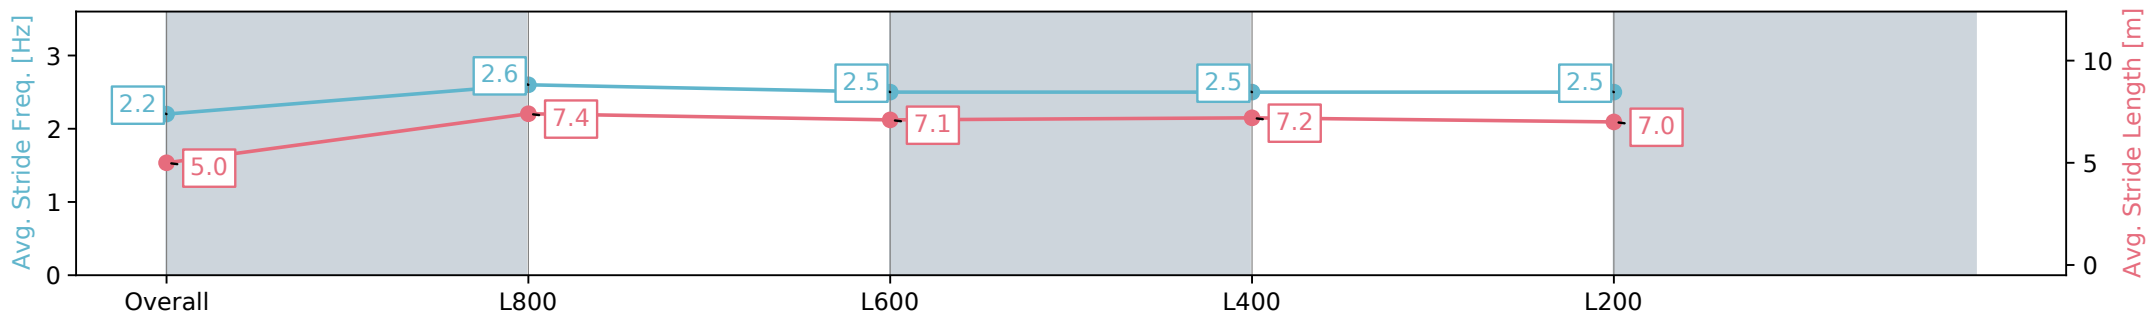

Thomas Farms RC Murray Bridge SA - Professional

Race 2: Thomas Farms Maiden Plate - 900m

14 August 2024 - 1:15PM

Track Rating: Good 4, Weather: Fine, Rail Position: +1.5m 1200m Chute, +4.5m Remainder

Section	Overall	L800	L600	L400	L200
Section Times	0:52.50 [4] (0:08.86)	0:43.64 [11] (0:10.59)	0:33.05 [7] (0:10.72)	0:22.33 [6] (0:10.87)	0:11.46 [6] (0:11.46)
Average Speed [km/h]	40.6	69.1	68.4	66.3	62.8
Top Speed [km/h]	64.3	71.5	69.6	69.5	63.9
Avg. Dist. to Rail [m]	3.0	4.1	4.6	7.9	8.9
Avg. Stride Freq. [Hz]	2.2	2.6	2.5	2.5	2.5
Avg. Stride Length [m]	5.0	7.4	7.1	7.2	7.0