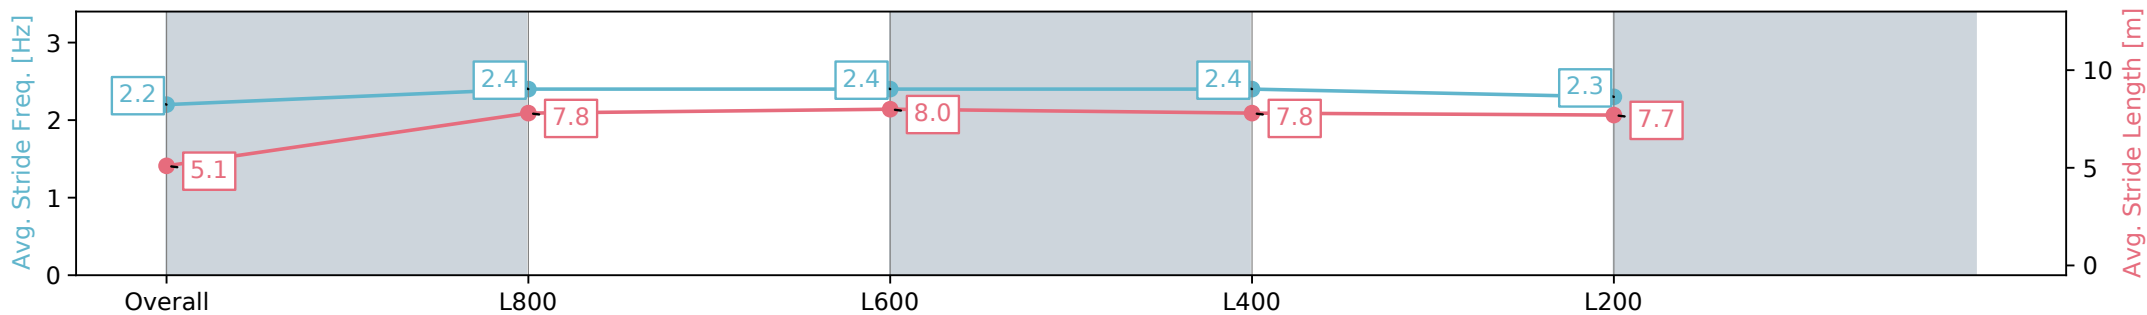

Thomas Farms RC Murray Bridge SA - Professional

Race 2: Thomas Farms Maiden Plate - 900m

14 August 2024 - 1:15PM

Track Rating: Good 4, Weather: Fine, Rail Position: +1.5m 1200m Chute, +4.5m Remainder

Section	Overall	L800	L600	L400	L200
Section Times	0:52.58 [5] (0:08.68)	0:43.90 [8] (0:10.98)	0:32.92 [8] (0:10.77)	0:22.15 [8] (0:10.76)	0:11.39 [7] (0:11.39)
Average Speed [km/h]	41.6	66.8	68.4	66.8	63.2
Top Speed [km/h]	63.5	68.5	69.2	68.2	65.0
Avg. Dist. to Rail [m]	6.9	5.8	5.8	11.1	10.9
Avg. Stride Freq. [Hz]	2.2	2.4	2.4	2.4	2.3
Avg. Stride Length [m]	5.1	7.8	8.0	7.8	7.7