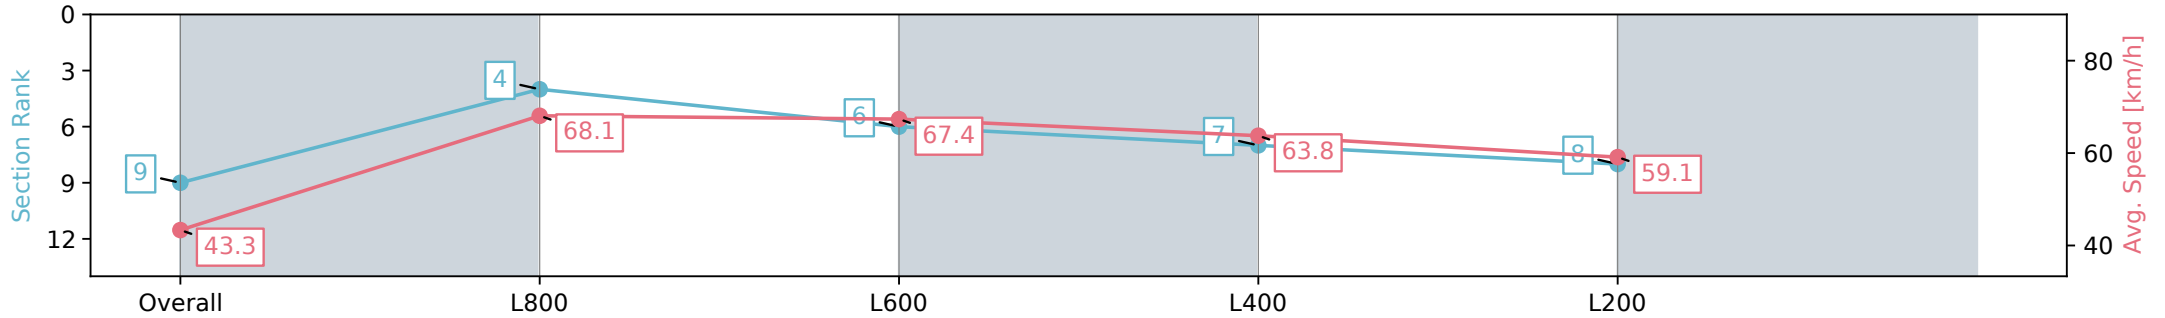

- [] Ranking at each section and finish
- :-:- No data available at this section
- NA No data available

Horse/Jockey Name	STEALTH INVADER/Callan Murray
Finish Rank	10
Fastest Section Time (Section)	0:10.95 (L600)
Top Speed [km/h] (Section)	67.9 (L800)
Race State	Finished