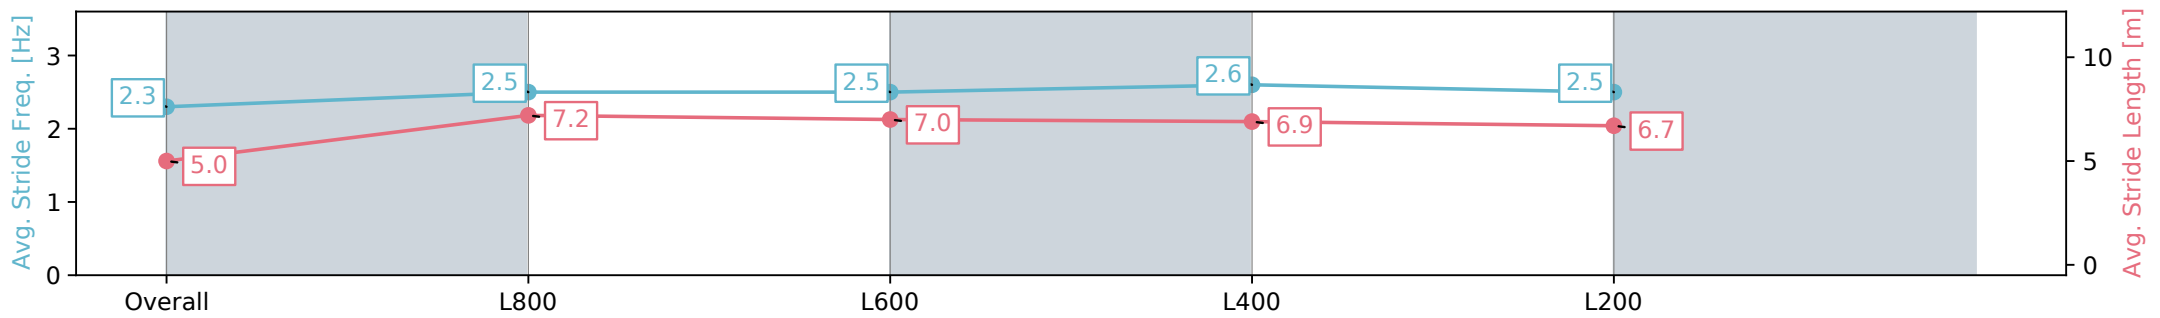

Thomas Farms RC Murray Bridge SA - Professional

Race 2: Thomas Farms Maiden Plate - 900m

14 August 2024 - 1:15PM

Track Rating: Good 4, Weather: Fine, Rail Position: +1.5m 1200m Chute, +4.5m Remainder

Section	Overall	L800	L600	L400	L200
Section Times	0:54.24 [11] (0:08.68)	0:45.56 [7] (0:11.16)	0:34.40 [10] (0:11.08)	0:23.32 [11] (0:11.20)	0:12.12 [11] (0:12.12)
Average Speed [km/h]	41.8	65.3	65.8	64.3	59.3
Top Speed [km/h]	62.2	66.6	66.0	66.2	61.4
Avg. Dist. to Rail [m]	8.4	4.7	2.9	3.1	2.9
Avg. Stride Freq. [Hz]	2.3	2.5	2.5	2.6	2.5
Avg. Stride Length [m]	5.0	7.2	7.0	6.9	6.7