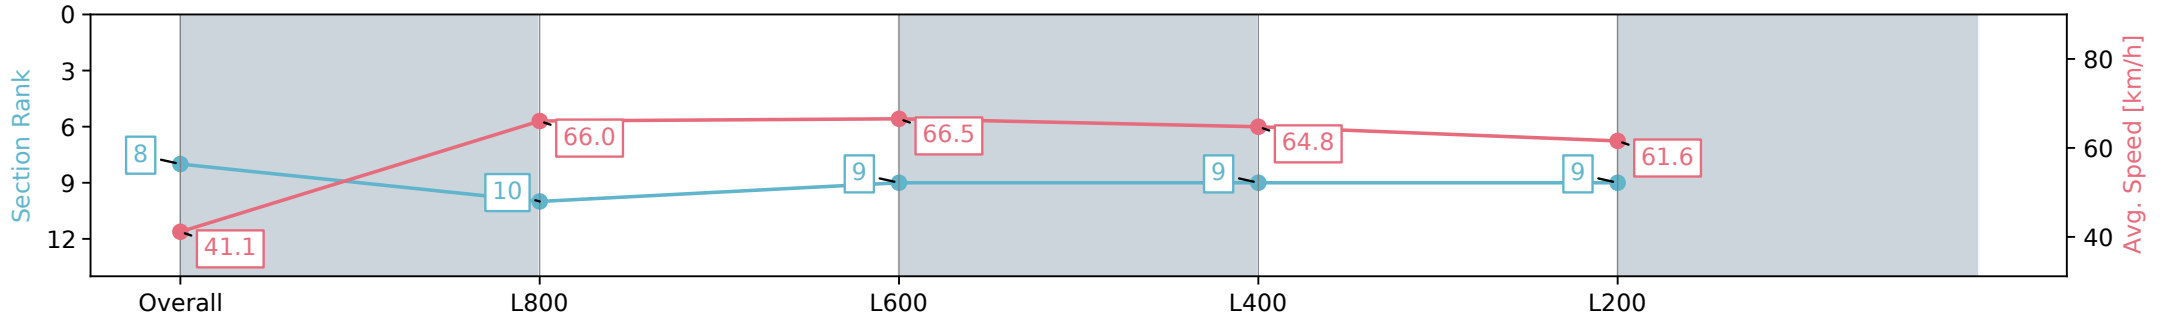

Thomas Farms RC Murray Bridge SA - Professional

Race 2: Thomas Farms Maiden Plate - 900m

14 August 2024 - 1:15PM

Track Rating: Good 4, Weather: Fine, Rail Position: +1.5m 1200m Chute, +4.5m Remainder

Section	Overall	L800	L600	L400	L200
Section Times	0:53.51 [8] (0:08.78)	0:44.73 [10] (0:11.00)	0:33.73 [9] (0:10.91)	0:22.82 [9] (0:11.13)	0:11.69 [9] (0:11.69)
Average Speed [km/h]	41.1	66.0	66.5	64.8	61.6
Top Speed [km/h]	63.3	67.4	67.4	66.7	62.3
Avg. Dist. to Rail [m]	4.6	3.3	2.3	4.9	4.9
Avg. Stride Freq. [Hz]	2.2	2.5	2.4	2.4	2.3
Avg. Stride Length [m]	5.1	7.5	7.5	7.5	7.4