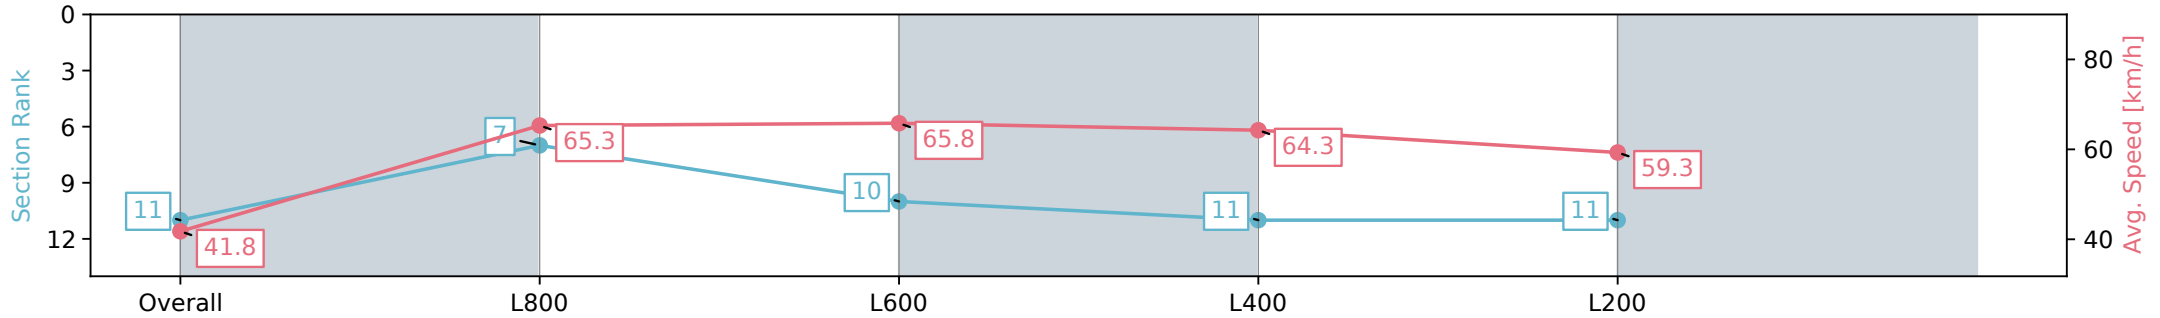

Thomas Farms RC Murray Bridge SA - Professional

Race 2: Thomas Farms Maiden Plate - 900m

14 August 2024 - 1:15PM

Track Rating: Good 4, Weather: Fine, Rail Position: +1.5m 1200m Chute, +4.5m Remainder

Section	Overall	L800	L600	L400	L200
Section Times	0:54.24 [11] (0:08.68)	0:45.56 [7] (0:11.16)	0:34.40 [10] (0:11.08)	0:23.32 [11] (0:11.20)	0:12.12 [11] (0:12.12)
Average Speed [km/h]	41.8	65.3	65.8	64.3	59.3
Top Speed [km/h]	62.2	66.6	66.0	66.2	61.4
Avg. Dist. to Rail [m]	8.4	4.7	2.9	3.1	2.9
Avg. Stride Freq. [Hz]	2.3	2.5	2.5	2.6	2.5
Avg. Stride Length [m]	5.0	7.2	7.0	6.9	6.7