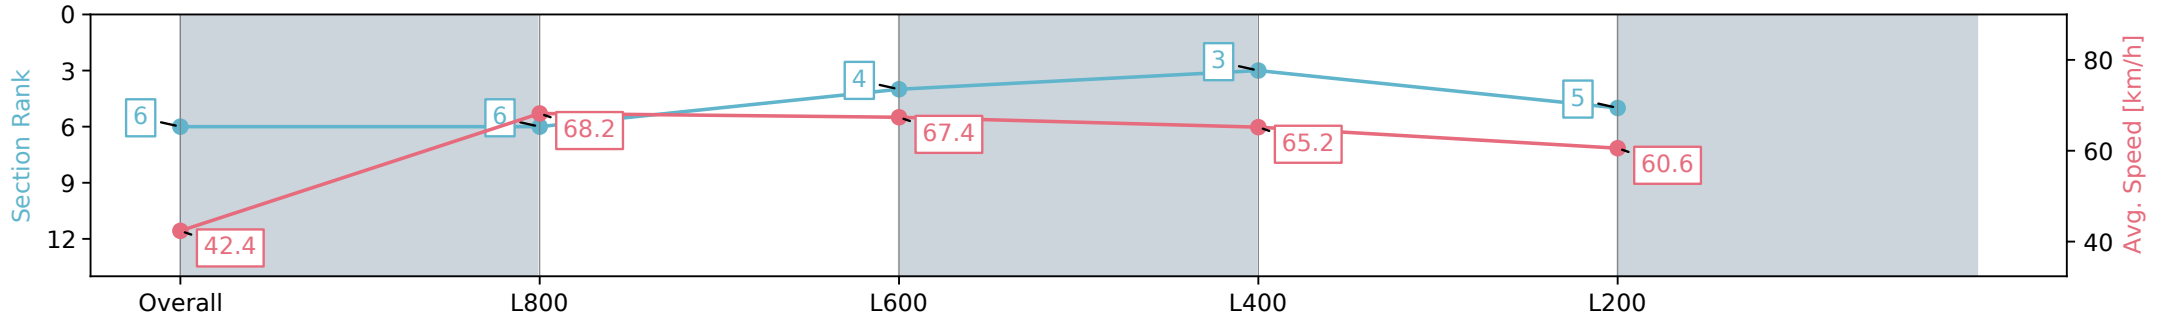

Thomas Farms RC Murray Bridge SA - Professional

Race 2: Thomas Farms Maiden Plate - 900m

14 August 2024 - 1:15PM

Track Rating: Good 4, Weather: Fine, Rail Position: +1.5m 1200m Chute, +4.5m Remainder

Section	Overall	L800	L600	L400	L200
Section Times	0:52.77 [6] (0:08.48)	0:44.29 [6] (0:10.61)	0:33.68 [4] (0:10.75)	0:22.93 [3] (0:11.06)	0:11.87 [5] (0:11.87)
Average Speed [km/h]	42.4	68.2	67.4	65.2	60.6
Top Speed [km/h]	63.5	70.0	68.5	67.6	63.0
Avg. Dist. to Rail [m]	1.7	1.6	1.4	1.3	2.6
Avg. Stride Freq. [Hz]	2.1	2.4	2.4	2.3	2.2
Avg. Stride Length [m]	5.5	7.8	7.7	7.7	7.6