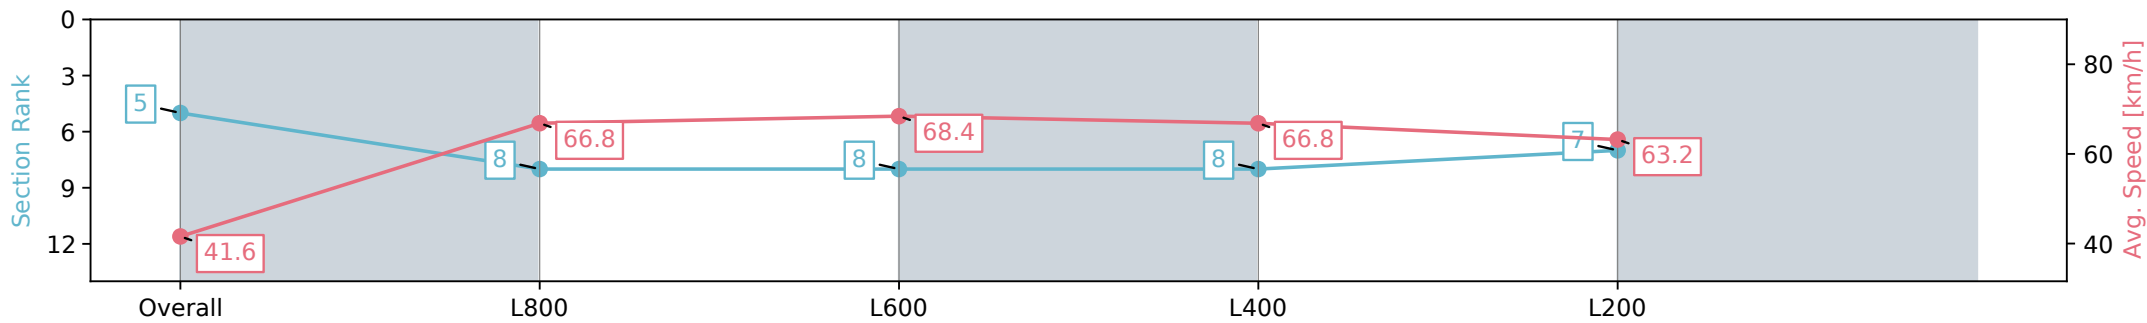

Thomas Farms RC Murray Bridge SA - Professional

Race 2: Thomas Farms Maiden Plate - 900m

14 August 2024 - 1:15PM

Track Rating: Good 4, Weather: Fine, Rail Position: +1.5m 1200m Chute, +4.5m Remainder

Section	Overall	L800	L600	L400	L200
Section Times	0:52.58 [5] (0:08.68)	0:43.90 [8] (0:10.98)	0:32.92 [8] (0:10.77)	0:22.15 [8] (0:10.76)	0:11.39 [7] (0:11.39)
Average Speed [km/h]	41.6	66.8	68.4	66.8	63.2
Top Speed [km/h]	63.5	68.5	69.2	68.2	65.0
Avg. Dist. to Rail [m]	6.9	5.8	5.8	11.1	10.9
Avg. Stride Freq. [Hz]	2.2	2.4	2.4	2.4	2.3
Avg. Stride Length [m]	5.1	7.8	8.0	7.8	7.7