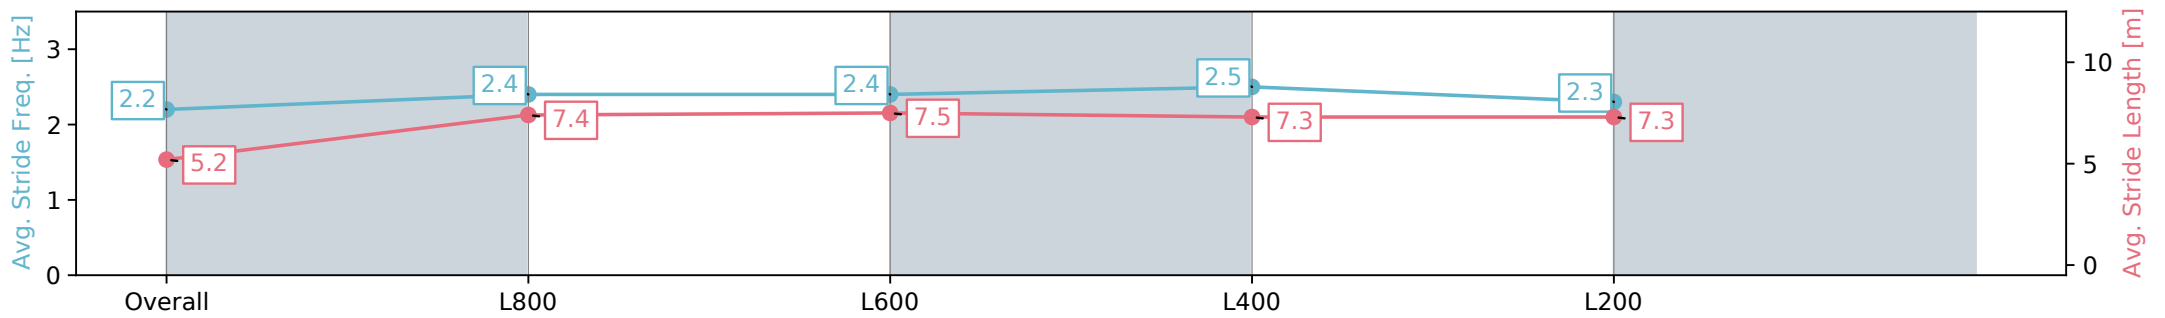

Horse/Jockey Name	STEALTH INVADER/Callan Murray
Finish Rank	10
Fastest Section Time (Section)	0:10.95 (L600)
Top Speed [km/h] (Section)	67.9 (L800)
Race State	Finished

Thomas Farms RC Murray Bridge SA - Professional

Race 2: Thomas Farms Maiden Plate - 900m

14 August 2024 - 1:15PM

Track Rating: Good 4, Weather: Fine, Rail Position: +1.5m 1200m Chute, +4.5m Remainder

Section	Overall	L800	L600	L400	L200
Section Times	0:53.79 [10] (0:08.77)	0:45.02 [9] (0:11.17)	0:33.85 [11] (0:10.95)	0:22.90 [10] (0:11.09)	0:11.81 [10] (0:11.81)
Average Speed [km/h]	41.2	65.7	66.8	65.0	60.9
Top Speed [km/h]	62.4	67.5	67.9	67.7	62.7
Avg. Dist. to Rail [m]	9.9	6.3	4.4	9.3	11.0
Avg. Stride Freq. [Hz]	2.2	2.4	2.4	2.5	2.3
Avg. Stride Length [m]	5.2	7.4	7.5	7.3	7.3

- [ ] Ranking at each section and finish
- -:-:- No data available at this section
- NA No data available