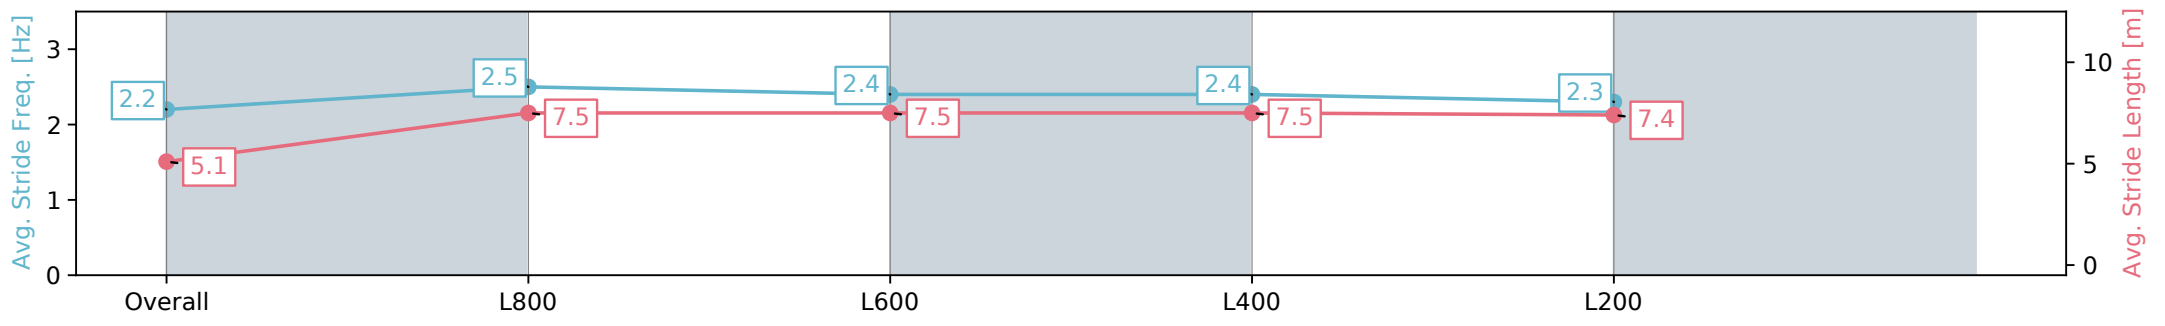

Thomas Farms RC Murray Bridge SA - Professional

Race 2: Thomas Farms Maiden Plate - 900m

14 August 2024 - 1:15PM

Track Rating: Good 4, Weather: Fine, Rail Position: +1.5m 1200m Chute, +4.5m Remainder

Section	Overall	L800	L600	L400	L200
Section Times	0:53.51 [8] (0:08.78)	0:44.73 [10] (0:11.00)	0:33.73 [9] (0:10.91)	0:22.82 [9] (0:11.13)	0:11.69 [9] (0:11.69)
Average Speed [km/h]	41.1	66.0	66.5	64.8	61.6
Top Speed [km/h]	63.3	67.4	67.4	66.7	62.3
Avg. Dist. to Rail [m]	4.6	3.3	2.3	4.9	4.9
Avg. Stride Freq. [Hz]	2.2	2.5	2.4	2.4	2.3
Avg. Stride Length [m]	5.1	7.5	7.5	7.5	7.4