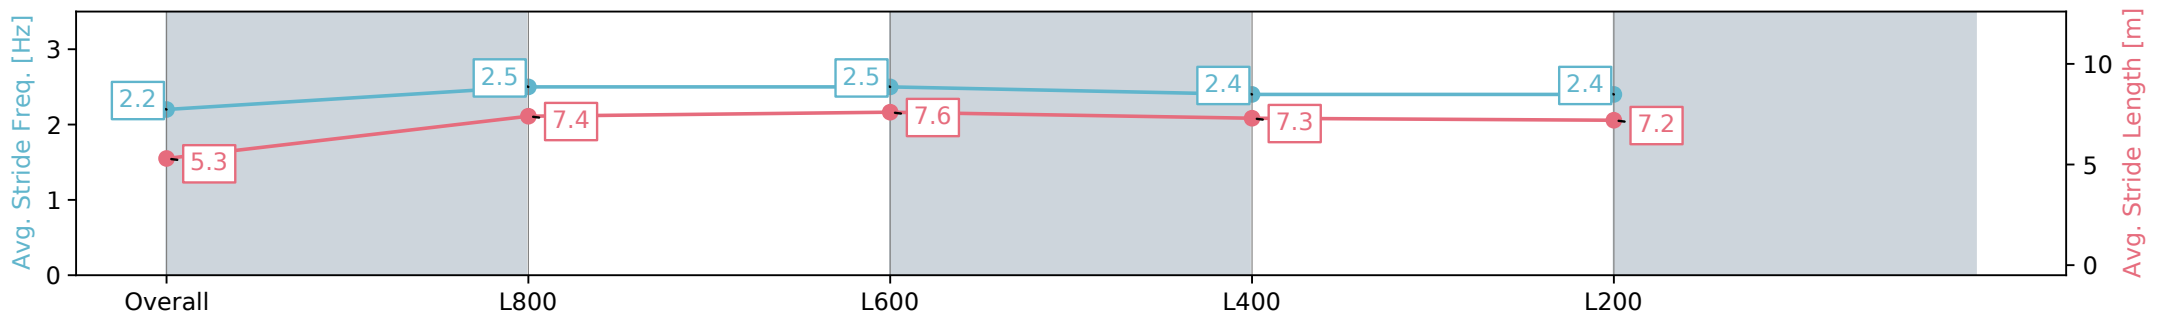

Thomas Farms RC Murray Bridge SA - Professional

Race 2: Thomas Farms Maiden Plate - 900m

14 August 2024 - 1:15PM

Track Rating: Good 4, Weather: Fine, Rail Position: +1.5m 1200m Chute, +4.5m Remainder

Section	Overall	L800	L600	L400	L200
Section Times	0:52.41 [2] (0:08.42)	0:43.99 [5] (0:10.73)	0:33.26 [5] (0:10.76)	0:22.50 [4] (0:10.96)	0:11.54 [3] (0:11.54)
Average Speed [km/h]	42.8	67.9	67.6	65.7	62.3
Top Speed [km/h]	63.4	69.5	69.1	67.5	63.7
Avg. Dist. to Rail [m]	2.0	3.3	2.6	4.6	7.2
Avg. Stride Freq. [Hz]	2.2	2.5	2.5	2.4	2.4
Avg. Stride Length [m]	5.3	7.4	7.6	7.3	7.2