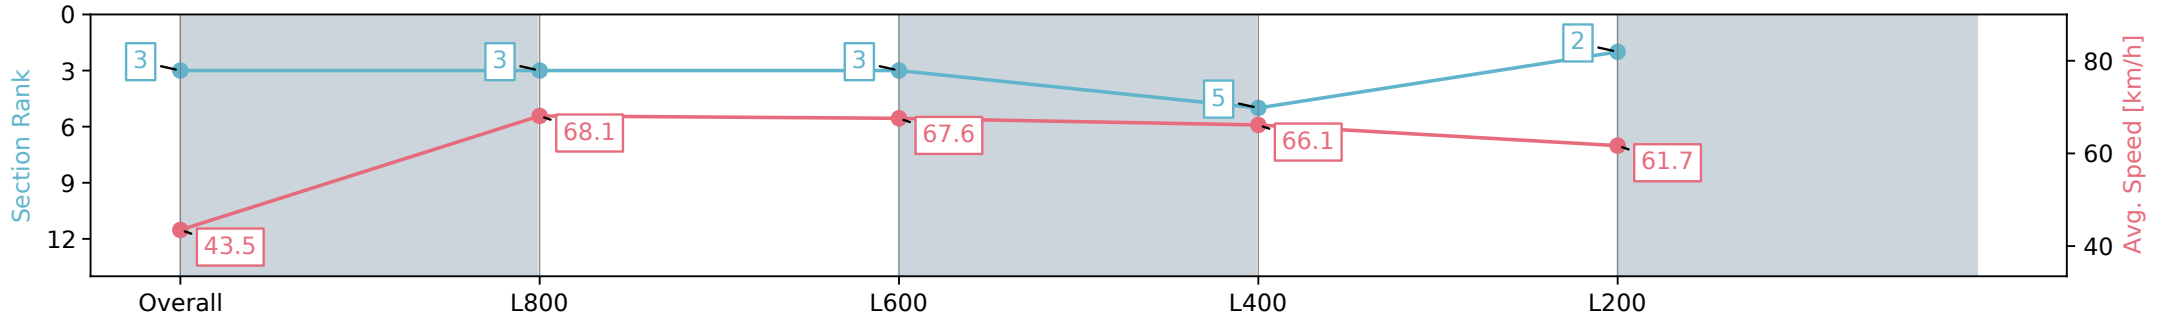

Thomas Farms RC Murray Bridge SA - Professional

Race 2: Thomas Farms Maiden Plate - 900m

14 August 2024 - 1:15PM

Track Rating: Good 4, Weather: Fine, Rail Position: +1.5m 1200m Chute, +4.5m Remainder

Section	Overall	L800	L600	L400	L200
Section Times	0:52.48 [3] (0:08.31)	0:44.17 [3] (0:10.75)	0:33.42 [3] (0:10.86)	0:22.56 [5] (0:10.91)	0:11.65 [2] (0:11.65)
Average Speed [km/h]	43.5	68.1	67.6	66.1	61.7
Top Speed [km/h]	66.2	68.9	68.6	68.3	63.5
Avg. Dist. to Rail [m]	6.3	4.8	5.3	6.9	7.4
Avg. Stride Freq. [Hz]	2.3	2.5	2.4	2.4	2.3
Avg. Stride Length [m]	5.1	7.4	7.6	7.5	7.4