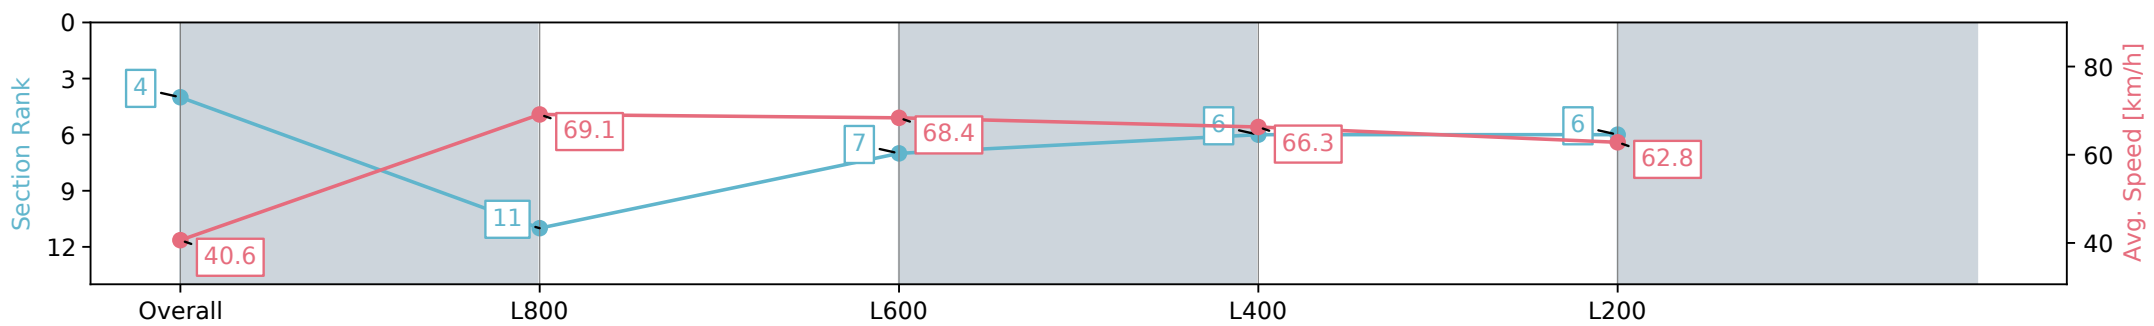

Thomas Farms RC Murray Bridge SA - Professional

Race 2: Thomas Farms Maiden Plate - 900m

14 August 2024 - 1:15PM

Track Rating: Good 4, Weather: Fine, Rail Position: +1.5m 1200m Chute, +4.5m Remainder

Section	Overall	L800	L600	L400	L200
Section Times	0:52.50 [4] (0:08.86)	0:43.64 [11] (0:10.59)	0:33.05 [7] (0:10.72)	0:22.33 [6] (0:10.87)	0:11.46 [6] (0:11.46)
Average Speed [km/h]	40.6	69.1	68.4	66.3	62.8
Top Speed [km/h]	64.3	71.5	69.6	69.5	63.9
Avg. Dist. to Rail [m]	3.0	4.1	4.6	7.9	8.9
Avg. Stride Freq. [Hz]	2.2	2.6	2.5	2.5	2.5
Avg. Stride Length [m]	5.0	7.4	7.1	7.2	7.0