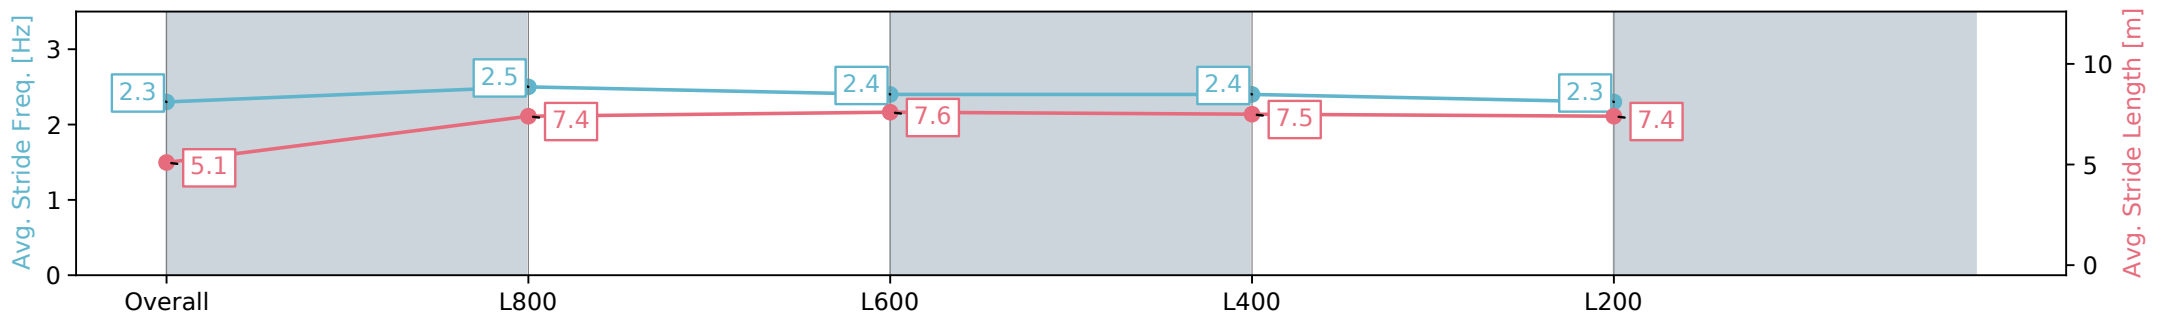

- [] Ranking at each section and finish
- :-:- No data available at this section
- NA No data available

Horse/Jockey Name	THE PLASTICS/Brooke King
Finish Rank	4
Fastest Section Time (Section)	0:10.59 (L800)
Top Speed [km/h] (Section)	71.5 (Overall)
Race State	Finished