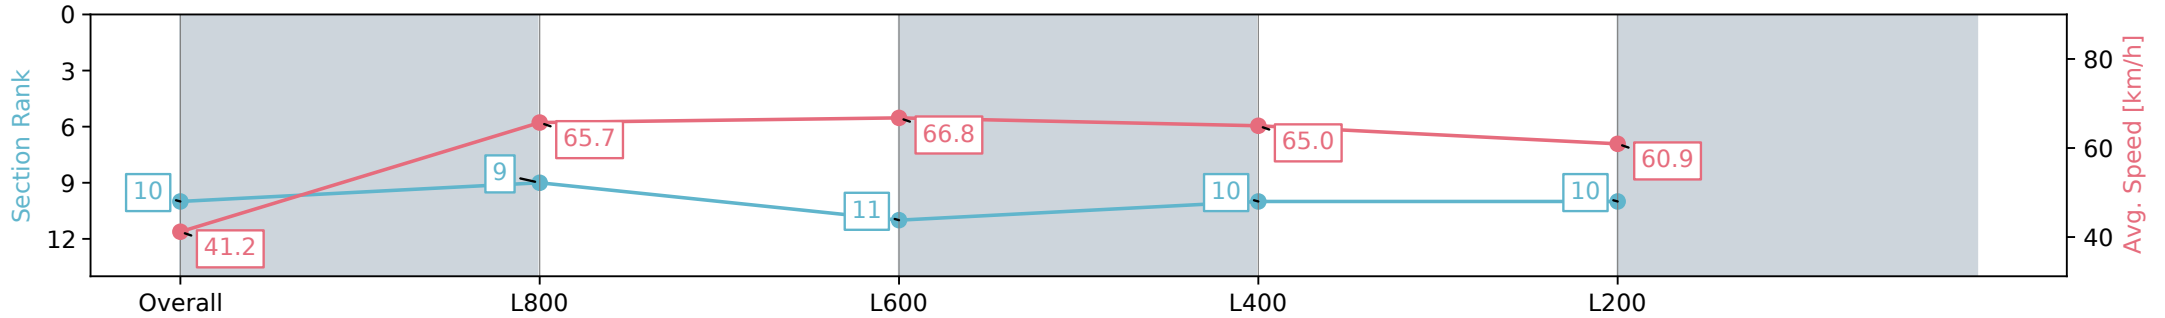

Horse/Jockey Name	STEALTH INVADER/Callan Murray
Finish Rank	10
Fastest Section Time (Section)	0:10.95 (L600)
Top Speed [km/h] (Section)	67.9 (L800)
Race State	Finished

Thomas Farms RC Murray Bridge SA - Professional

Race 2: Thomas Farms Maiden Plate - 900m

14 August 2024 - 1:15PM

Track Rating: Good 4, Weather: Fine, Rail Position: +1.5m 1200m Chute, +4.5m Remainder

Section	Overall	L800	L600	L400	L200
Section Times	0:53.79 [10] (0:08.77)	0:45.02 [9] (0:11.17)	0:33.85 [11] (0:10.95)	0:22.90 [10] (0:11.09)	0:11.81 [10] (0:11.81)
Average Speed [km/h]	41.2	65.7	66.8	65.0	60.9
Top Speed [km/h]	62.4	67.5	67.9	67.7	62.7
Avg. Dist. to Rail [m]	9.9	6.3	4.4	9.3	11.0
Avg. Stride Freq. [Hz]	2.2	2.4	2.4	2.5	2.3
Avg. Stride Length [m]	5.2	7.4	7.5	7.3	7.3

- [ ] Ranking at each section and finish
- -:-:- No data available at this section
- NA No data available