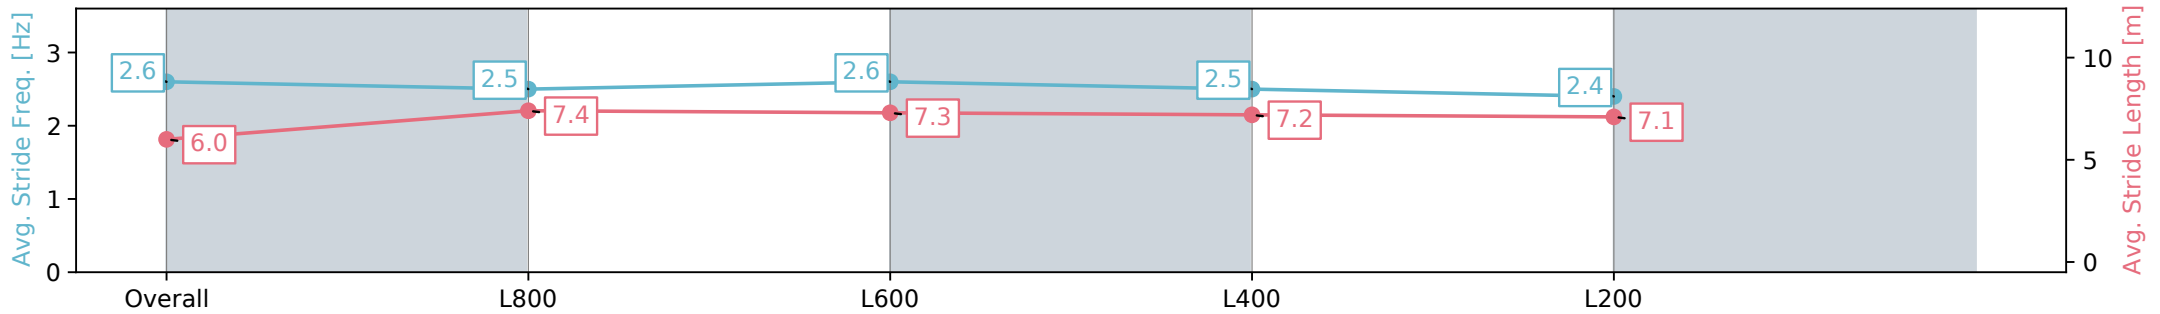

Horse/Jockey Name	IN LOVE/Anna Jordsjo
Finish Rank	1
Fastest Section Time (Section)	0:10.67 (L800)
Top Speed [km/h] (Section)	69.5 (Overall)
Race State	Finished

Thomas Farms RC Murray Bridge SA - Professional

Race 1: Sportsbet Jockey Watch Maiden Plate - 900m

14 August 2024 - 12:41PM

Track Rating: Good 4, Weather: Fine, Rail Position: +1.5m 1200m Chute, +4.5m Remainder

Section	Overall	L800	L600	L400	L200
Section Times	0:52.13 [1] (0:08.28)	0:43.85 [1] (0:10.67)	0:33.18 [1] (0:10.71)	0:22.47 [1] (0:10.80)	0:11.67 [1] (0:11.67)
Average Speed [km/h]	43.6	67.9	67.4	66.6	61.7
Top Speed [km/h]	64.5	69.5	68.1	69.0	63.9
Avg. Dist. to Rail [m]	7.0	2.8	0.8	2.1	2.4
Avg. Stride Freq. [Hz]	2.6	2.5	2.6	2.5	2.4
Avg. Stride Length [m]	6.0	7.4	7.3	7.2	7.1

- [ ] Ranking at each section and finish
- -:-:- No data available at this section
- NA No data available