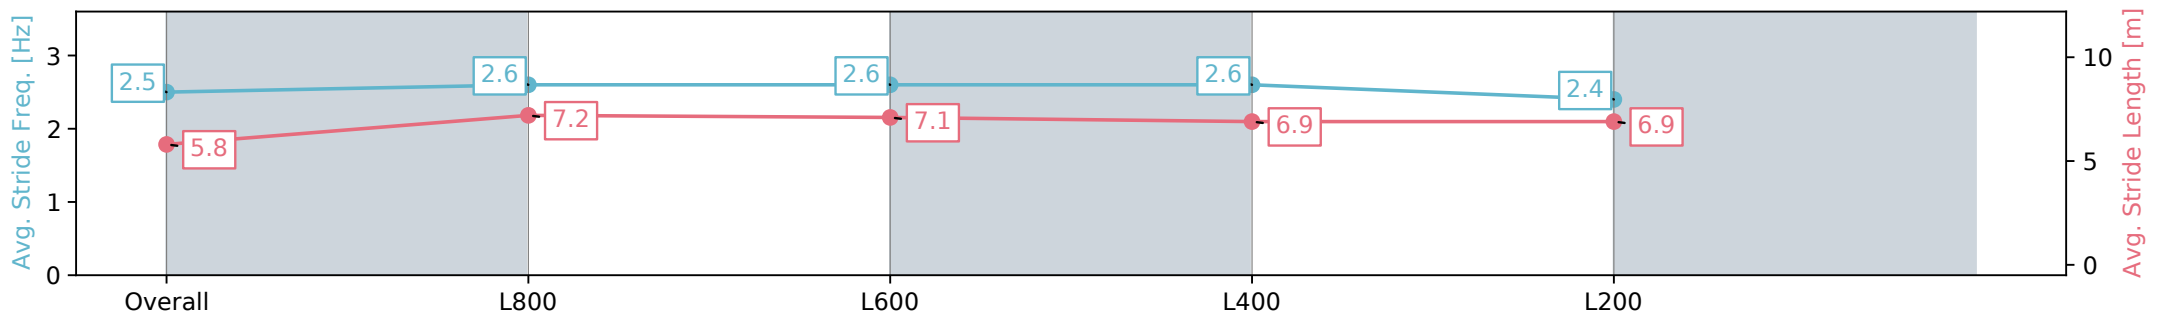

Section	Overall	L800	L600	L400	L200
Section Times	0:53.70 [9] (0:08.73)	0:44.97 [8] (0:11.11)	0:33.86 [11] (0:10.94)	0:22.92 [11] (0:10.99)	0:11.93 [10] (0:11.93)
Average Speed [km/h]	41.5	66.4	67.8	65.4	60.3
Top Speed [km/h]	63.7	67.8	69.0	68.3	63.3
Avg. Dist. to Rail [m]	10.7	8.3	7.3	12.2	11.6
Avg. Stride Freq. [Hz]	2.5	2.6	2.6	2.6	2.4
Avg. Stride Length [m]	5.8	7.2	7.1	6.9	6.9