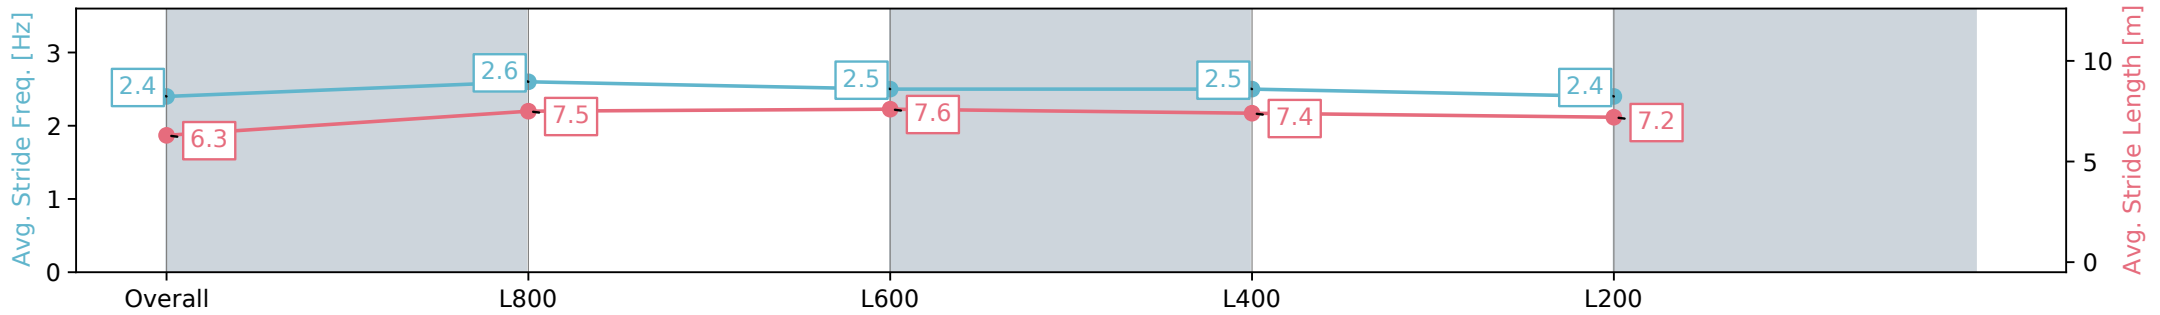

Section	Overall	L800	L600	L400	L200
Section Times	0:52.38 [2] (0:08.43)	0:43.95 [3] (0:10.56)	0:33.39 [2] (0:10.73)	0:22.66 [2] (0:10.89)	0:11.77 [2] (0:11.77)
Average Speed [km/h]	42.8	69.4	68.3	66.0	61.2
Top Speed [km/h]	65.9	71.2	68.9	68.3	63.9
Avg. Dist. to Rail [m]	4.3	5.8	3.9	5.7	5.4
Avg. Stride Freq. [Hz]	2.4	2.6	2.5	2.5	2.4
Avg. Stride Length [m]	6.3	7.5	7.6	7.4	7.2