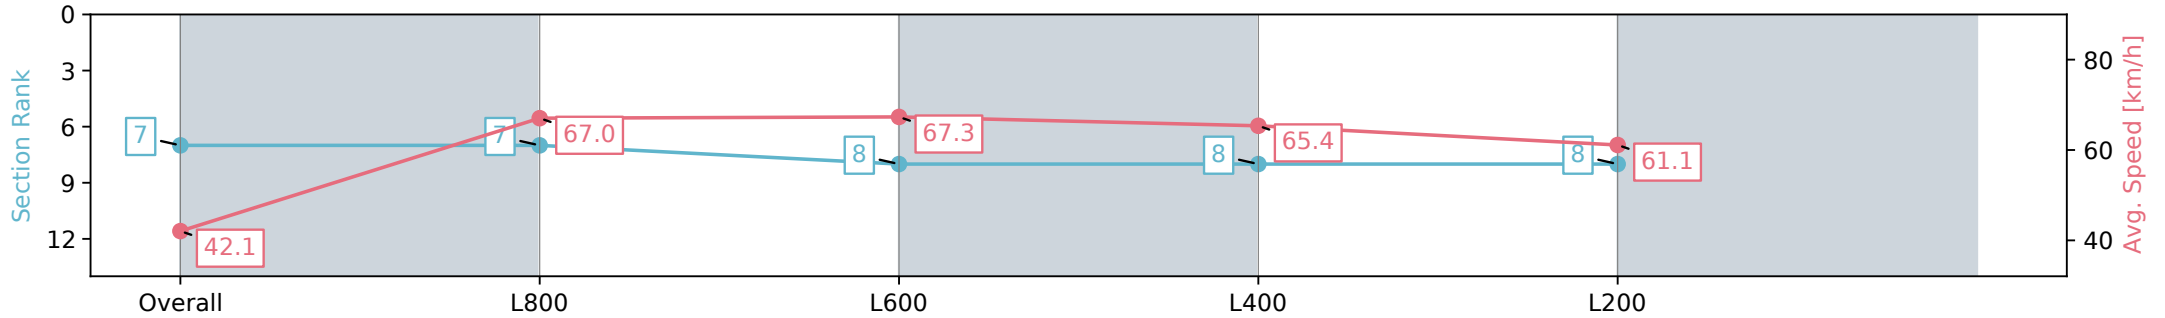

Section	Overall	L800	L600	L400	L200
Section Times	0:53.29 [7] (0:08.56)	0:44.72 [7] (0:10.98)	0:33.74 [8] (0:10.95)	0:22.79 [8] (0:11.02)	0:11.77 [8] (0:11.77)
Average Speed [km/h]	42.1	67.0	67.3	65.4	61.1
Top Speed [km/h]	64.2	69.0	69.6	66.9	64.6
Avg. Dist. to Rail [m]	6.9	7.0	5.9	8.4	8.5
Avg. Stride Freq. [Hz]	2.4	2.5	2.4	2.5	2.3
Avg. Stride Length [m]	6.1	7.5	7.5	7.4	7.3