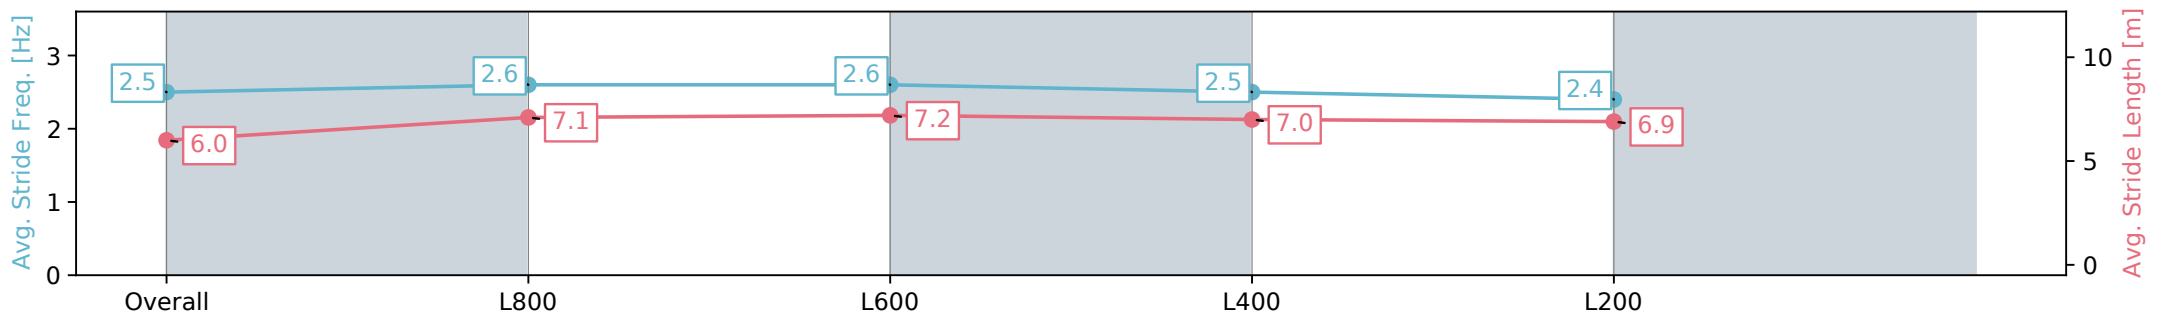

Section	Overall	L800	L600	L400	L200
Section Times	0:53.83 [10] (0:08.47)	0:45.36 [5] (0:11.01)	0:34.35 [5] (0:10.87)	0:23.48 [6] (0:11.32)	0:12.16 [9] (0:12.16)
Average Speed [km/h]	42.5	65.9	66.6	63.8	59.2
Top Speed [km/h]	62.0	67.7	67.5	65.5	61.6
Avg. Dist. to Rail [m]	1.3	2.4	2.0	3.2	3.7
Avg. Stride Freq. [Hz]	2.5	2.6	2.6	2.5	2.4
Avg. Stride Length [m]	6.0	7.1	7.2	7.0	6.9