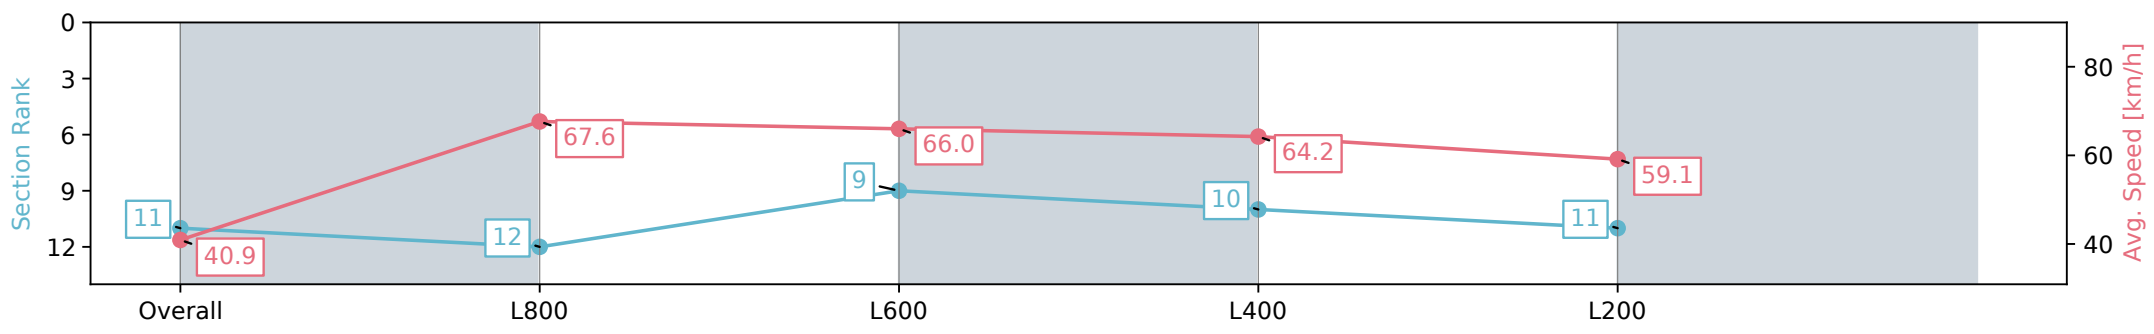

Section	Overall	L800	L600	L400	L200
Section Times	0:54.06 [11] (0:08.84)	0:45.22 [12] (0:10.78)	0:34.44 [9] (0:11.05)	0:23.39 [10] (0:11.20)	0:12.19 [11] (0:12.19)
Average Speed [km/h]	40.9	67.6	66.0	64.2	59.1
Top Speed [km/h]	63.7	69.1	66.8	66.0	61.6
Avg. Dist. to Rail [m]	3.1	3.9	3.6	7.3	7.0
Avg. Stride Freq. [Hz]	2.6	2.7	2.6	2.6	2.4
Avg. Stride Length [m]	5.5	6.8	6.9	6.9	6.7