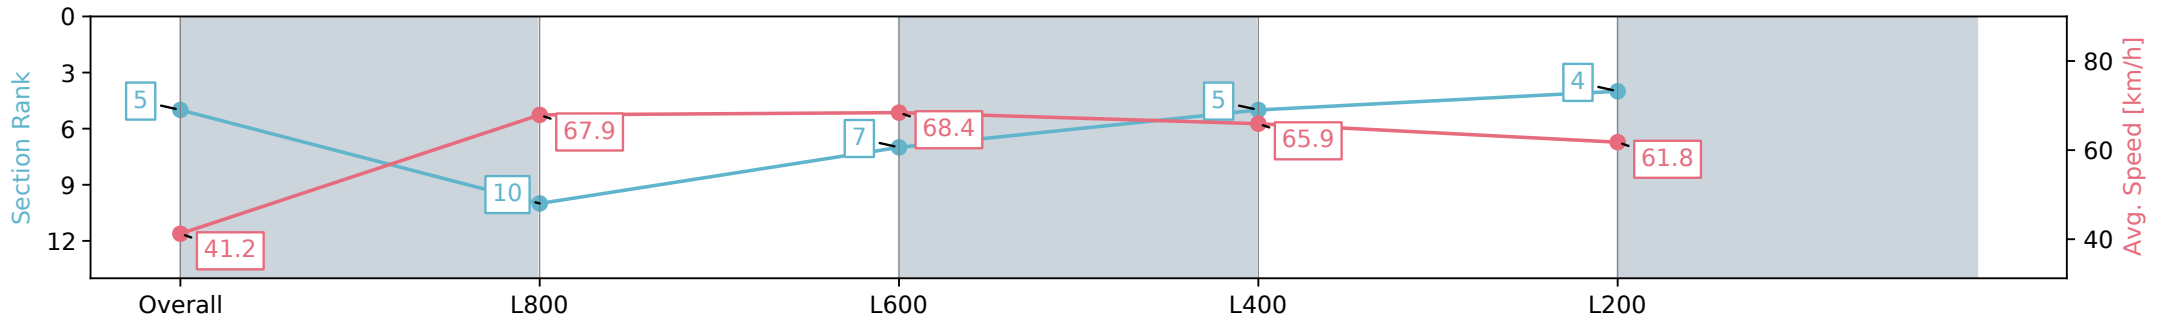

Section	Overall	L800	L600	L400	L200
Section Times	0:52.77 [5] (0:08.77)	0:44.00 [10] (0:10.76)	0:33.24 [7] (0:10.67)	0:22.57 [5] (0:10.93)	0:11.64 [4] (0:11.64)
Average Speed [km/h]	41.2	67.9	68.4	65.9	61.8
Top Speed [km/h]	62.2	70.2	70.2	68.0	63.1
Avg. Dist. to Rail [m]	6.9	5.3	3.8	7.6	6.6
Avg. Stride Freq. [Hz]	2.3	2.4	2.4	2.4	2.3
Avg. Stride Length [m]	6.2	7.7	7.8	7.6	7.4