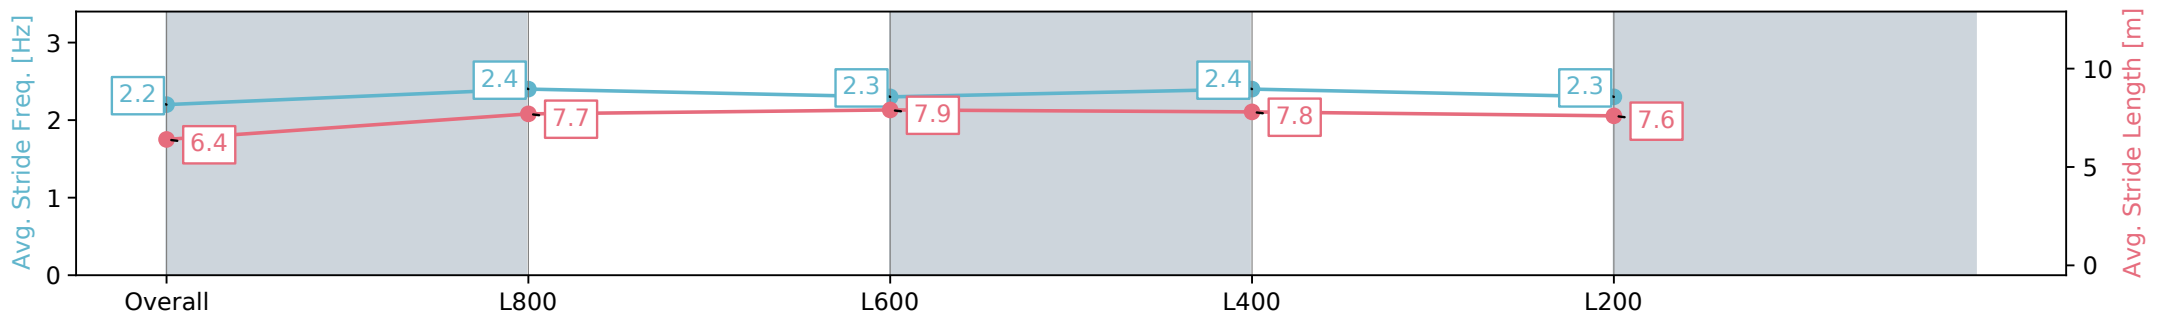

Section	Overall	L800	L600	L400	L200
Section Times	0:52.66 [4] (0:08.77)	0:43.89 [9] (0:11.00)	0:32.89 [10] (0:10.84)	0:22.05 [9] (0:10.76)	0:11.29 [7] (0:11.28)
Average Speed [km/h]	41.1	66.3	66.9	66.9	63.7
Top Speed [km/h]	62.1	67.7	69.3	68.5	65.6
Avg. Dist. to Rail [m]	1.6	3.1	2.5	5.8	6.0
Avg. Stride Freq. [Hz]	2.2	2.4	2.3	2.4	2.3
Avg. Stride Length [m]	6.4	7.7	7.9	7.8	7.6