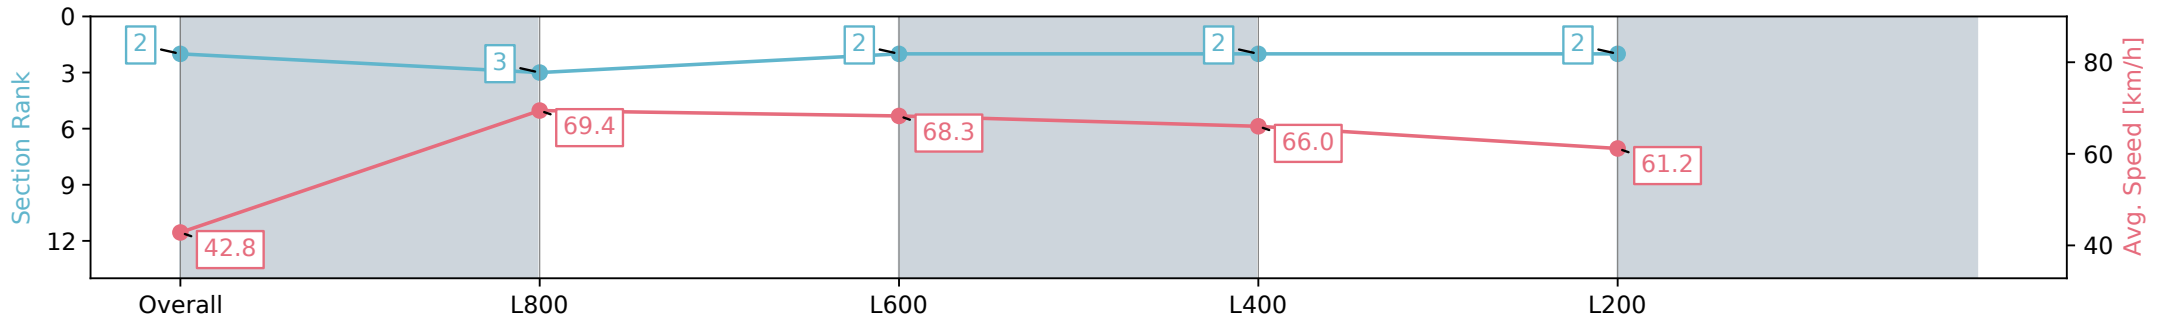

Section	Overall	L800	L600	L400	L200
Section Times	0:52.38 [2] (0:08.43)	0:43.95 [3] (0:10.56)	0:33.39 [2] (0:10.73)	0:22.66 [2] (0:10.89)	0:11.77 [2] (0:11.77)
Average Speed [km/h]	42.8	69.4	68.3	66.0	61.2
Top Speed [km/h]	65.9	71.2	68.9	68.3	63.9
Avg. Dist. to Rail [m]	4.3	5.8	3.9	5.7	5.4
Avg. Stride Freq. [Hz]	2.4	2.6	2.5	2.5	2.4
Avg. Stride Length [m]	6.3	7.5	7.6	7.4	7.2