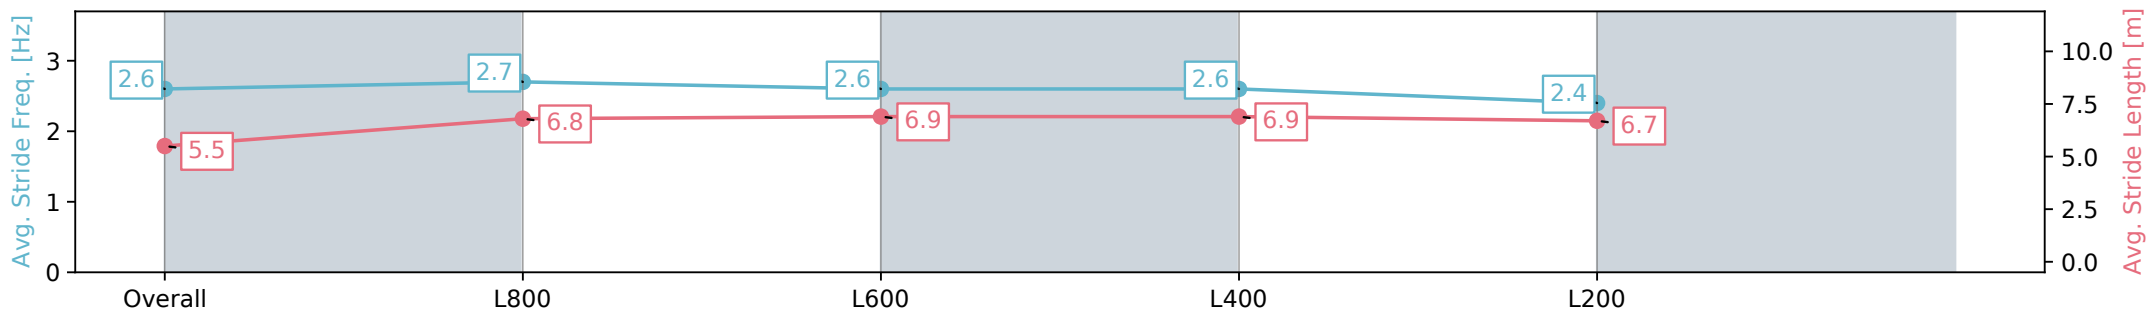

Section	Overall	L800	L600	L400	L200
Section Times	0:54.06 [11] (0:08.84)	0:45.22 [12] (0:10.78)	0:34.44 [9] (0:11.05)	0:23.39 [10] (0:11.20)	0:12.19 [11] (0:12.19)
Average Speed [km/h]	40.9	67.6	66.0	64.2	59.1
Top Speed [km/h]	63.7	69.1	66.8	66.0	61.6
Avg. Dist. to Rail [m]	3.1	3.9	3.6	7.3	7.0
Avg. Stride Freq. [Hz]	2.6	2.7	2.6	2.6	2.4
Avg. Stride Length [m]	5.5	6.8	6.9	6.9	6.7