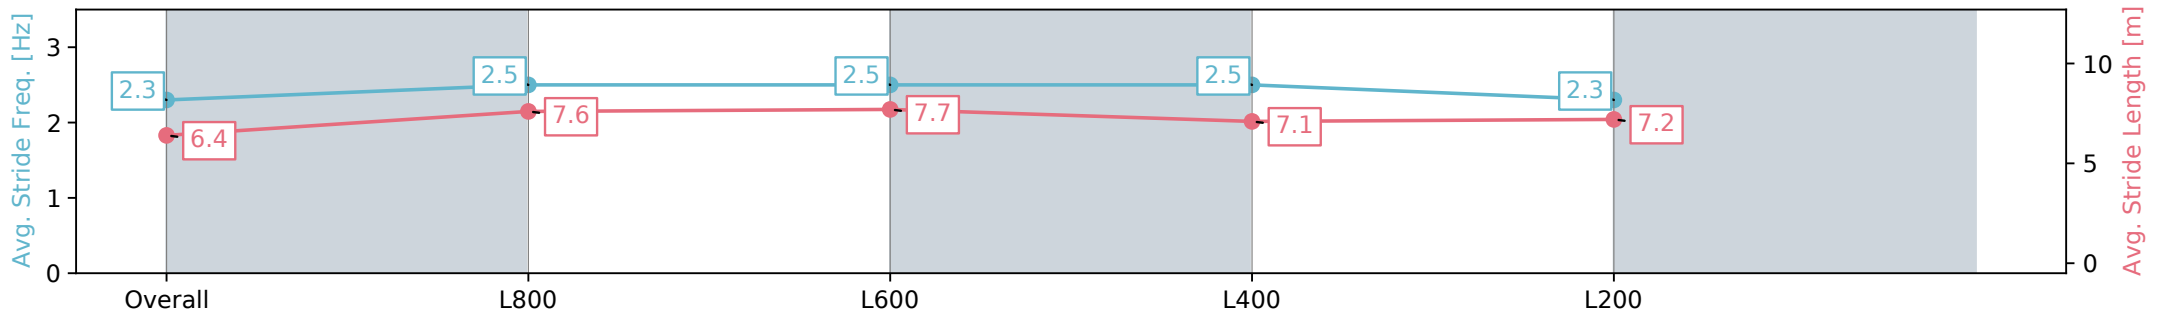

Section	Overall	L800	L600	L400	L200
Section Times	0:53.17 [6] (0:08.50)	0:44.67 [6] (0:11.01)	0:33.66 [6] (0:10.86)	0:22.80 [7] (0:10.99)	0:11.81 [6] (0:11.81)
Average Speed [km/h]	42.6	67.3	68.6	65.6	61.0
Top Speed [km/h]	62.8	68.5	69.4	67.2	63.3
Avg. Dist. to Rail [m]	7.4	8.8	8.7	12.0	11.0
Avg. Stride Freq. [Hz]	2.3	2.5	2.5	2.5	2.3
Avg. Stride Length [m]	6.4	7.6	7.7	7.1	7.2