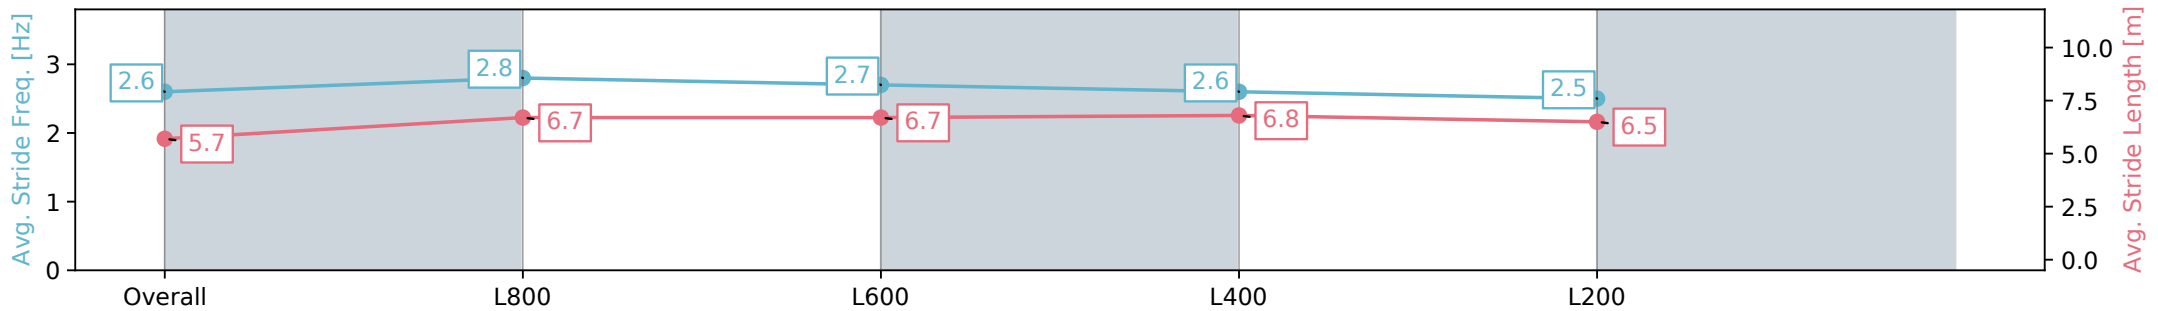

Section	Overall	L800	L600	L400	L200
Section Times	0:53.67 [8] (0:08.42)	0:45.25 [2] (0:10.70)	0:34.55 [4] (0:10.92)	0:23.63 [4] (0:11.20)	0:12.43 [5] (0:12.43)
Average Speed [km/h]	42.8	68.7	66.9	64.3	58.0
Top Speed [km/h]	65.8	69.9	68.0	66.3	61.7
Avg. Dist. to Rail [m]	6.0	6.2	4.1	7.3	5.6
Avg. Stride Freq. [Hz]	2.6	2.8	2.7	2.6	2.5
Avg. Stride Length [m]	5.7	6.7	6.7	6.8	6.5