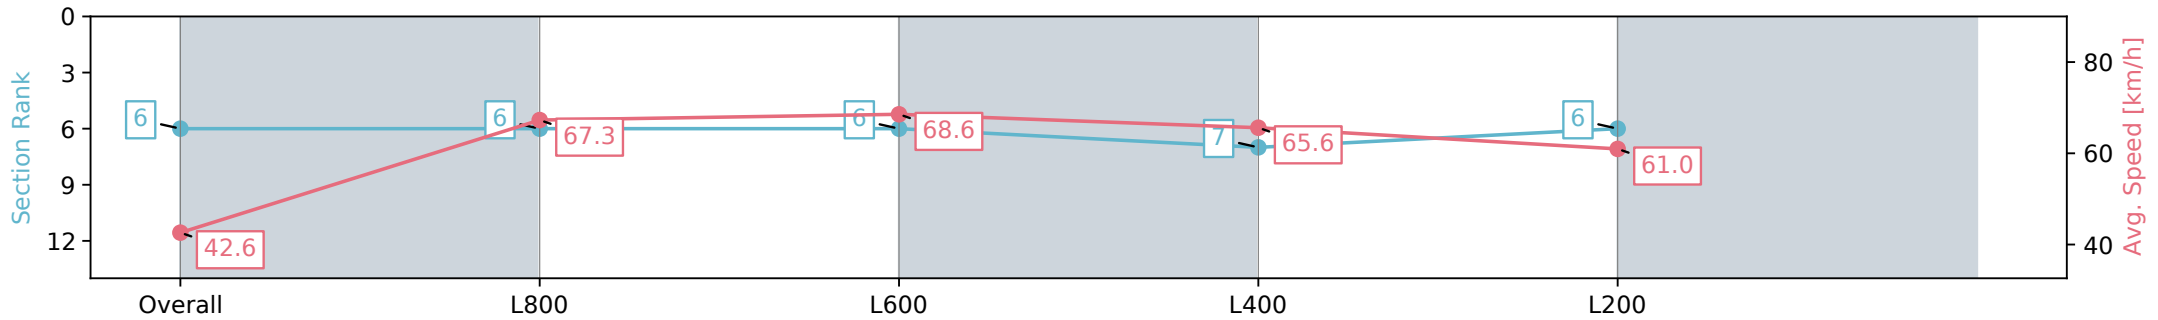

Section	Overall	L800	L600	L400	L200
Section Times	0:53.17 [6] (0:08.50)	0:44.67 [6] (0:11.01)	0:33.66 [6] (0:10.86)	0:22.80 [7] (0:10.99)	0:11.81 [6] (0:11.81)
Average Speed [km/h]	42.6	67.3	68.6	65.6	61.0
Top Speed [km/h]	62.8	68.5	69.4	67.2	63.3
Avg. Dist. to Rail [m]	7.4	8.8	8.7	12.0	11.0
Avg. Stride Freq. [Hz]	2.3	2.5	2.5	2.5	2.3
Avg. Stride Length [m]	6.4	7.6	7.7	7.1	7.2