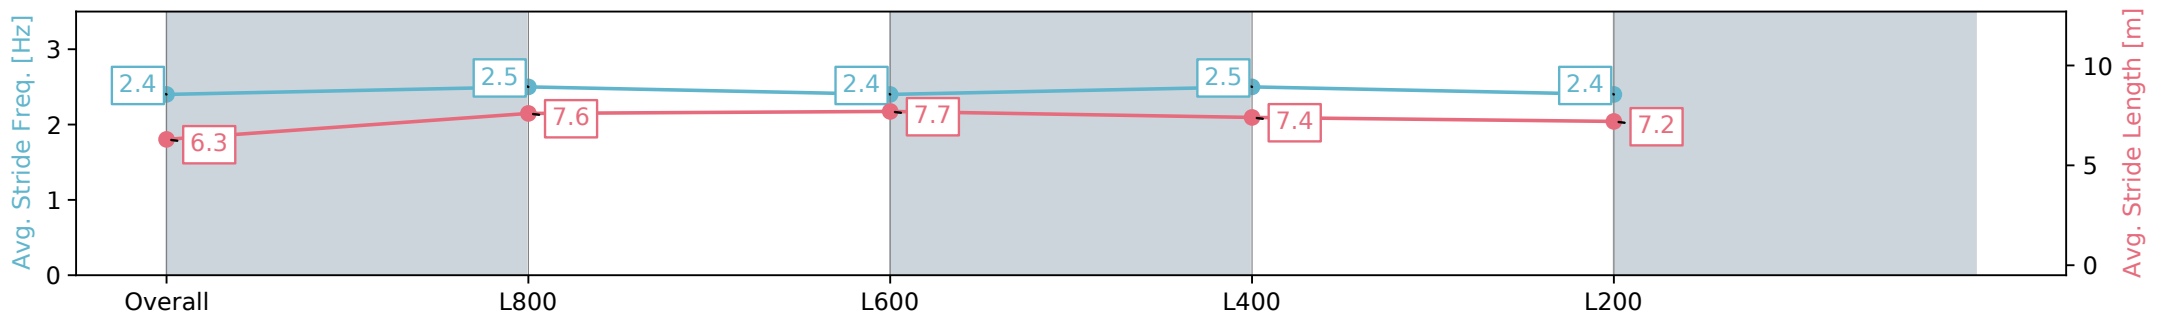

Section	Overall	L800	L600	L400	L200
Section Times	0:52.49 [3] (0:08.44)	0:44.05 [4] (0:10.61)	0:33.44 [3] (0:10.87)	0:22.57 [3] (0:10.93)	0:11.64 [3] (0:11.64)
Average Speed [km/h]	42.9	68.6	67.1	65.8	61.9
Top Speed [km/h]	64.2	69.8	68.3	67.1	63.5
Avg. Dist. to Rail [m]	2.9	3.8	3.3	6.6	6.9
Avg. Stride Freq. [Hz]	2.4	2.5	2.4	2.5	2.4
Avg. Stride Length [m]	6.3	7.6	7.7	7.4	7.2