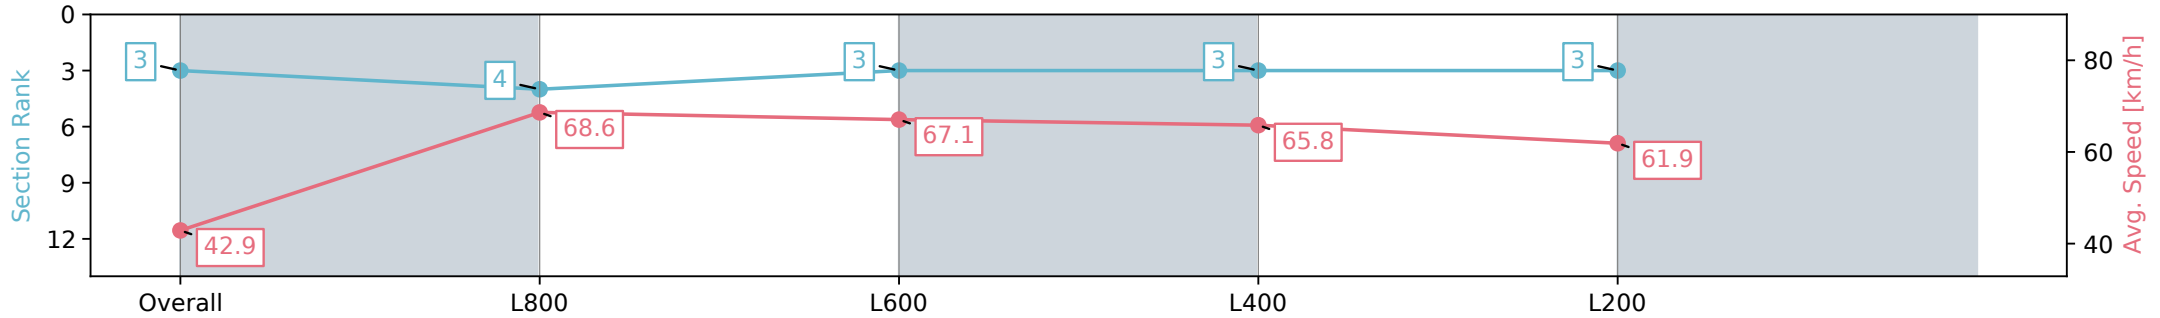

Section	Overall	L800	L600	L400	L200
Section Times	0:52.49 [3] (0:08.44)	0:44.05 [4] (0:10.61)	0:33.44 [3] (0:10.87)	0:22.57 [3] (0:10.93)	0:11.64 [3] (0:11.64)
Average Speed [km/h]	42.9	68.6	67.1	65.8	61.9
Top Speed [km/h]	64.2	69.8	68.3	67.1	63.5
Avg. Dist. to Rail [m]	2.9	3.8	3.3	6.6	6.9
Avg. Stride Freq. [Hz]	2.4	2.5	2.4	2.5	2.4
Avg. Stride Length [m]	6.3	7.6	7.7	7.4	7.2