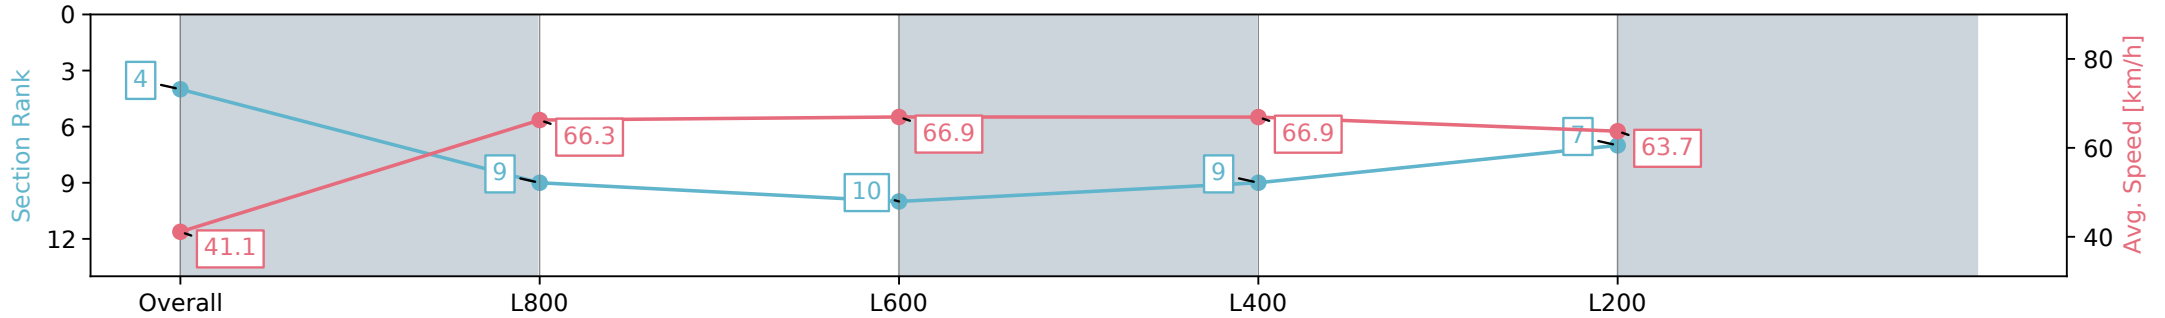

Section	Overall	L800	L600	L400	L200
Section Times	0:52.66 [4] (0:08.77)	0:43.89 [9] (0:11.00)	0:32.89 [10] (0:10.84)	0:22.05 [9] (0:10.76)	0:11.29 [7] (0:11.28)
Average Speed [km/h]	41.1	66.3	66.9	66.9	63.7
Top Speed [km/h]	62.1	67.7	69.3	68.5	65.6
Avg. Dist. to Rail [m]	1.6	3.1	2.5	5.8	6.0
Avg. Stride Freq. [Hz]	2.2	2.4	2.3	2.4	2.3
Avg. Stride Length [m]	6.4	7.7	7.9	7.8	7.6