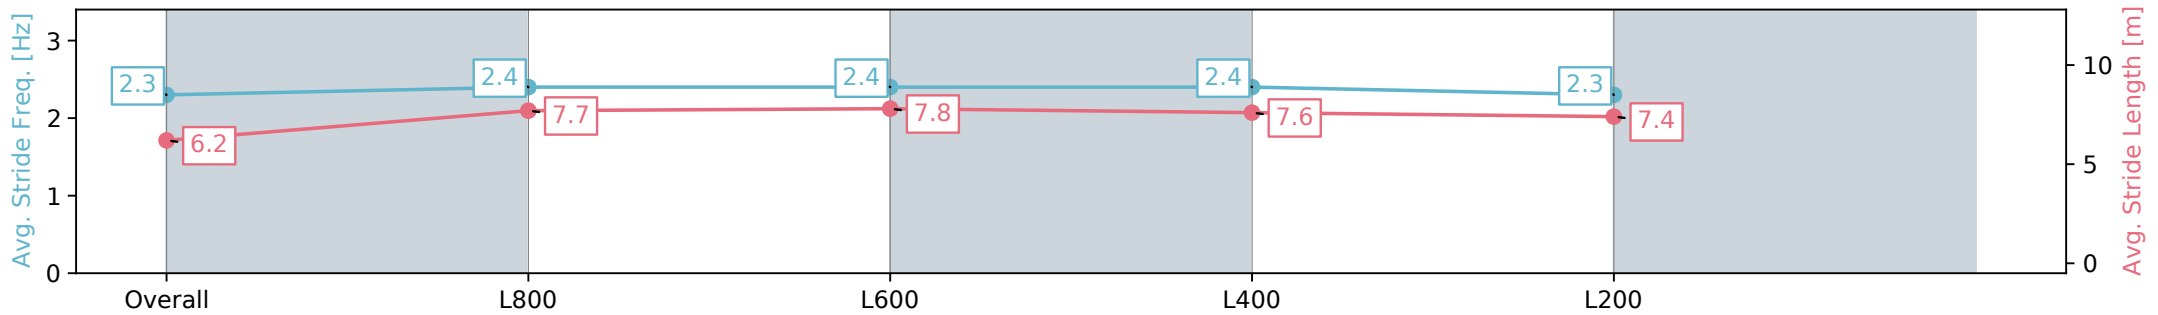

Section	Overall	L800	L600	L400	L200
Section Times	0:52.77 [5] (0:08.77)	0:44.00 [10] (0:10.76)	0:33.24 [7] (0:10.67)	0:22.57 [5] (0:10.93)	0:11.64 [4] (0:11.64)
Average Speed [km/h]	41.2	67.9	68.4	65.9	61.8
Top Speed [km/h]	62.2	70.2	70.2	68.0	63.1
Avg. Dist. to Rail [m]	6.9	5.3	3.8	7.6	6.6
Avg. Stride Freq. [Hz]	2.3	2.4	2.4	2.4	2.3
Avg. Stride Length [m]	6.2	7.7	7.8	7.6	7.4