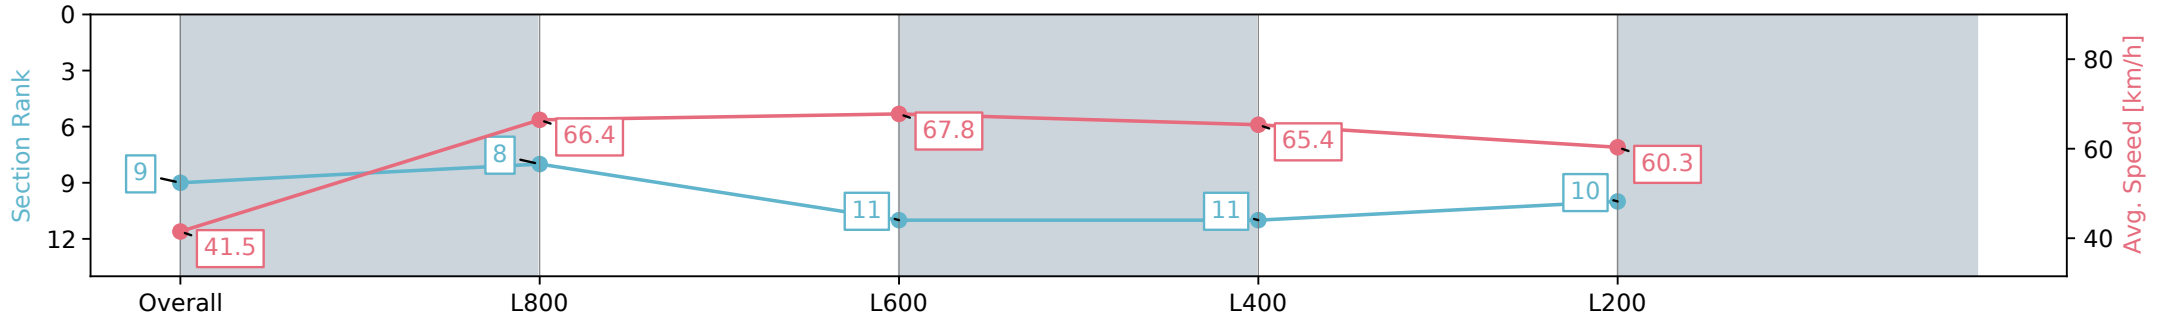

Section	Overall	L800	L600	L400	L200
Section Times	0:53.70 [9] (0:08.73)	0:44.97 [8] (0:11.11)	0:33.86 [11] (0:10.94)	0:22.92 [11] (0:10.99)	0:11.93 [10] (0:11.93)
Average Speed [km/h]	41.5	66.4	67.8	65.4	60.3
Top Speed [km/h]	63.7	67.8	69.0	68.3	63.3
Avg. Dist. to Rail [m]	10.7	8.3	7.3	12.2	11.6
Avg. Stride Freq. [Hz]	2.5	2.6	2.6	2.6	2.4
Avg. Stride Length [m]	5.8	7.2	7.1	6.9	6.9