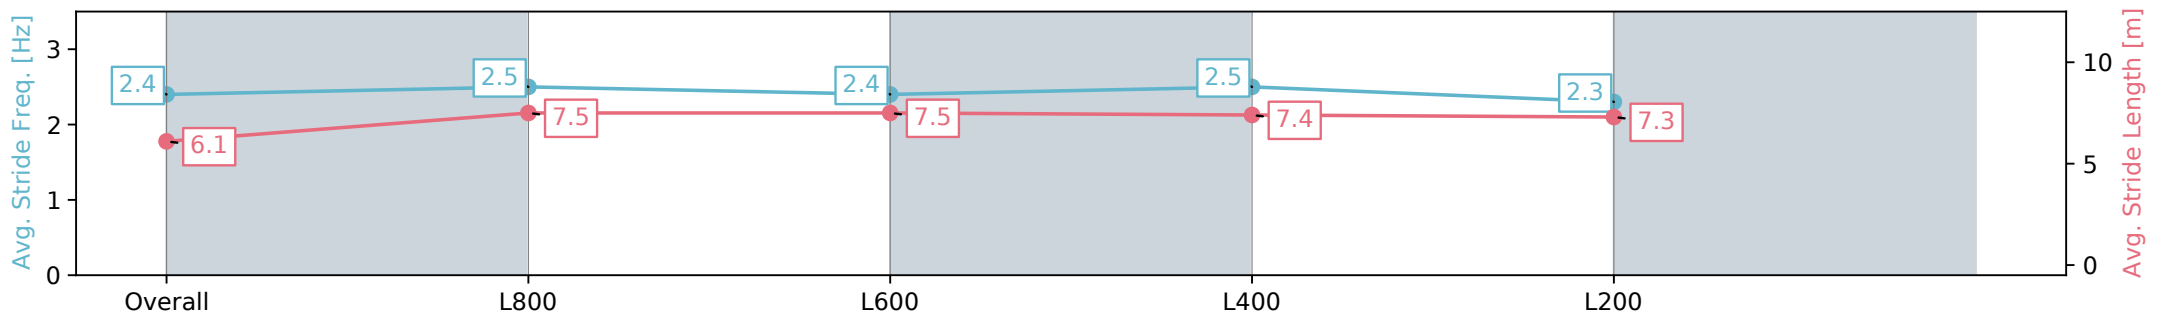

Section	Overall	L800	L600	L400	L200
Section Times	0:53.29 [7] (0:08.56)	0:44.72 [7] (0:10.98)	0:33.74 [8] (0:10.95)	0:22.79 [8] (0:11.02)	0:11.77 [8] (0:11.77)
Average Speed [km/h]	42.1	67.0	67.3	65.4	61.1
Top Speed [km/h]	64.2	69.0	69.6	66.9	64.6
Avg. Dist. to Rail [m]	6.9	7.0	5.9	8.4	8.5
Avg. Stride Freq. [Hz]	2.4	2.5	2.4	2.5	2.3
Avg. Stride Length [m]	6.1	7.5	7.5	7.4	7.3