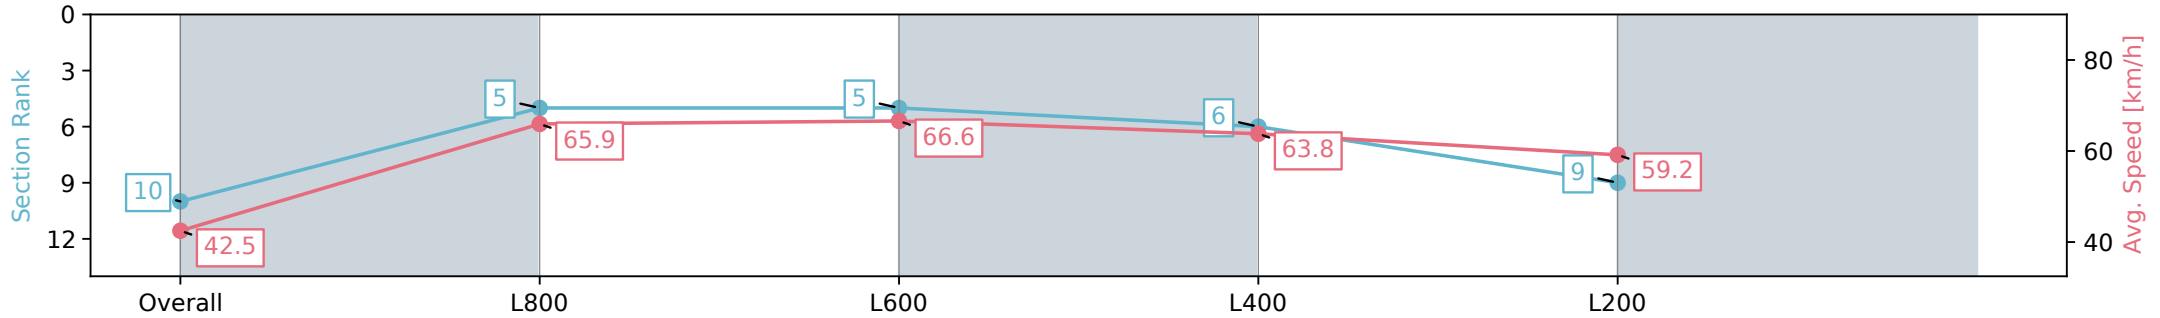

Section	Overall	L800	L600	L400	L200
Section Times	0:53.83 [10] (0:08.47)	0:45.36 [5] (0:11.01)	0:34.35 [5] (0:10.87)	0:23.48 [6] (0:11.32)	0:12.16 [9] (0:12.16)
Average Speed [km/h]	42.5	65.9	66.6	63.8	59.2
Top Speed [km/h]	62.0	67.7	67.5	65.5	61.6
Avg. Dist. to Rail [m]	1.3	2.4	2.0	3.2	3.7
Avg. Stride Freq. [Hz]	2.5	2.6	2.6	2.5	2.4
Avg. Stride Length [m]	6.0	7.1	7.2	7.0	6.9