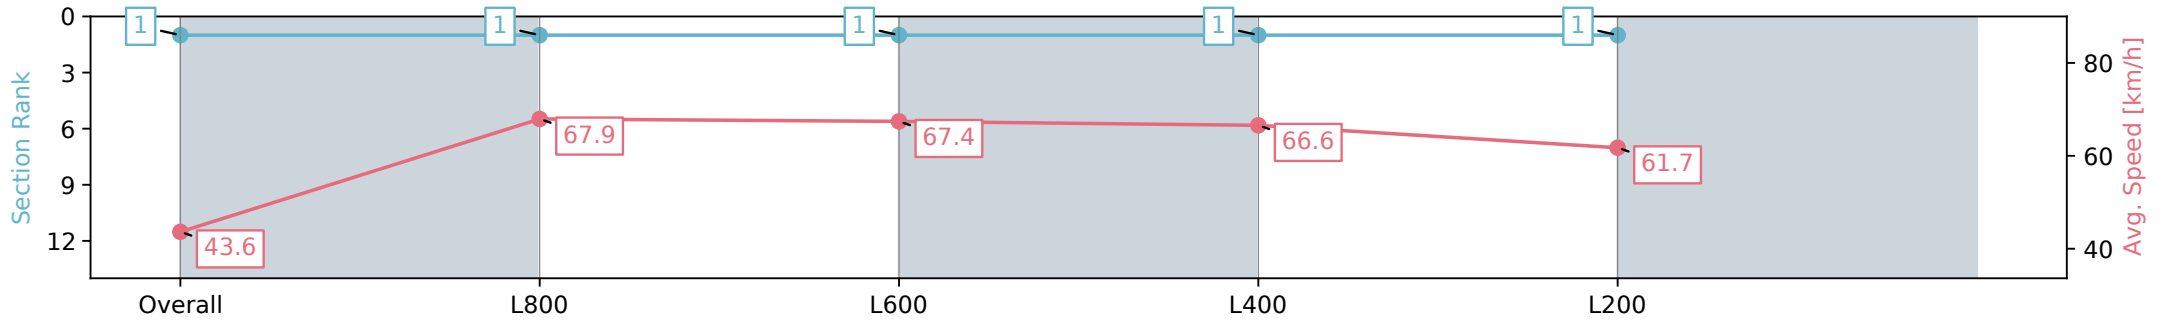

Horse/Jockey Name	IN LOVE/Anna Jordsjo
Finish Rank	1
Fastest Section Time (Section)	0:10.67 (L800)
Top Speed [km/h] (Section)	69.5 (Overall)
Race State	Finished

Thomas Farms RC Murray Bridge SA - Professional

Race 1: Sportsbet Jockey Watch Maiden Plate - 900m

14 August 2024 - 12:41PM

Track Rating: Good 4, Weather: Fine, Rail Position: +1.5m 1200m Chute, +4.5m Remainder

Section	Overall	L800	L600	L400	L200
Section Times	0:52.13 [1] (0:08.28)	0:43.85 [1] (0:10.67)	0:33.18 [1] (0:10.71)	0:22.47 [1] (0:10.80)	0:11.67 [1] (0:11.67)
Average Speed [km/h]	43.6	67.9	67.4	66.6	61.7
Top Speed [km/h]	64.5	69.5	68.1	69.0	63.9
Avg. Dist. to Rail [m]	7.0	2.8	0.8	2.1	2.4
Avg. Stride Freq. [Hz]	2.6	2.5	2.6	2.5	2.4
Avg. Stride Length [m]	6.0	7.4	7.3	7.2	7.1

- [ ] Ranking at each section and finish
- -:-:- No data available at this section
- NA No data available