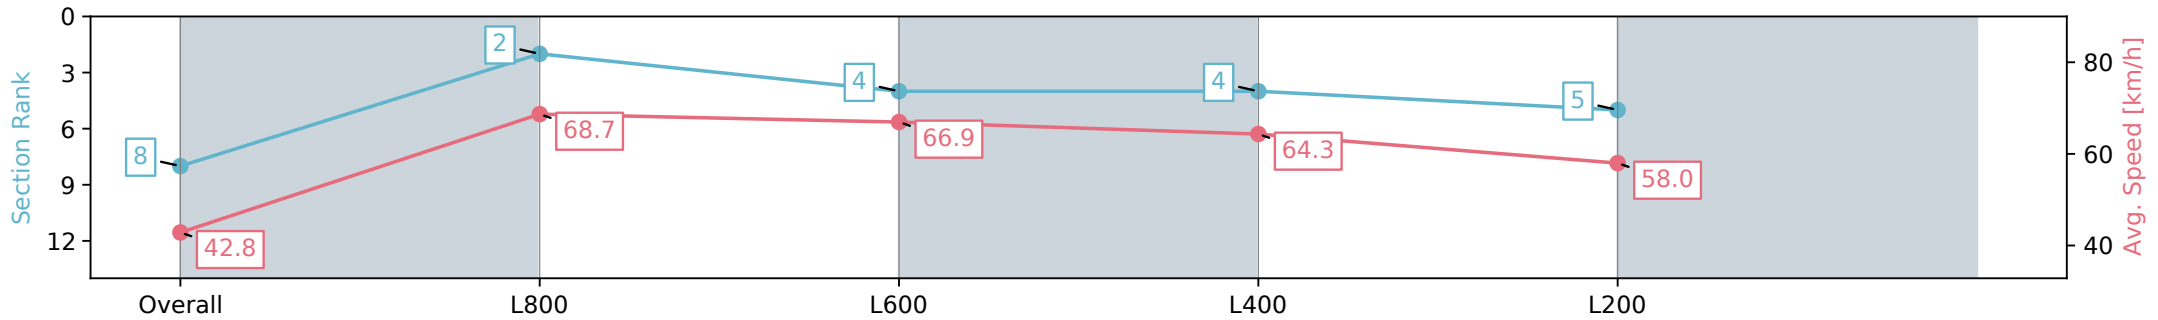

Section	Overall	L800	L600	L400	L200
Section Times	0:53.67 [8] (0:08.42)	0:45.25 [2] (0:10.70)	0:34.55 [4] (0:10.92)	0:23.63 [4] (0:11.20)	0:12.43 [5] (0:12.43)
Average Speed [km/h]	42.8	68.7	66.9	64.3	58.0
Top Speed [km/h]	65.8	69.9	68.0	66.3	61.7
Avg. Dist. to Rail [m]	6.0	6.2	4.1	7.3	5.6
Avg. Stride Freq. [Hz]	2.6	2.8	2.7	2.6	2.5
Avg. Stride Length [m]	5.7	6.7	6.7	6.8	6.5