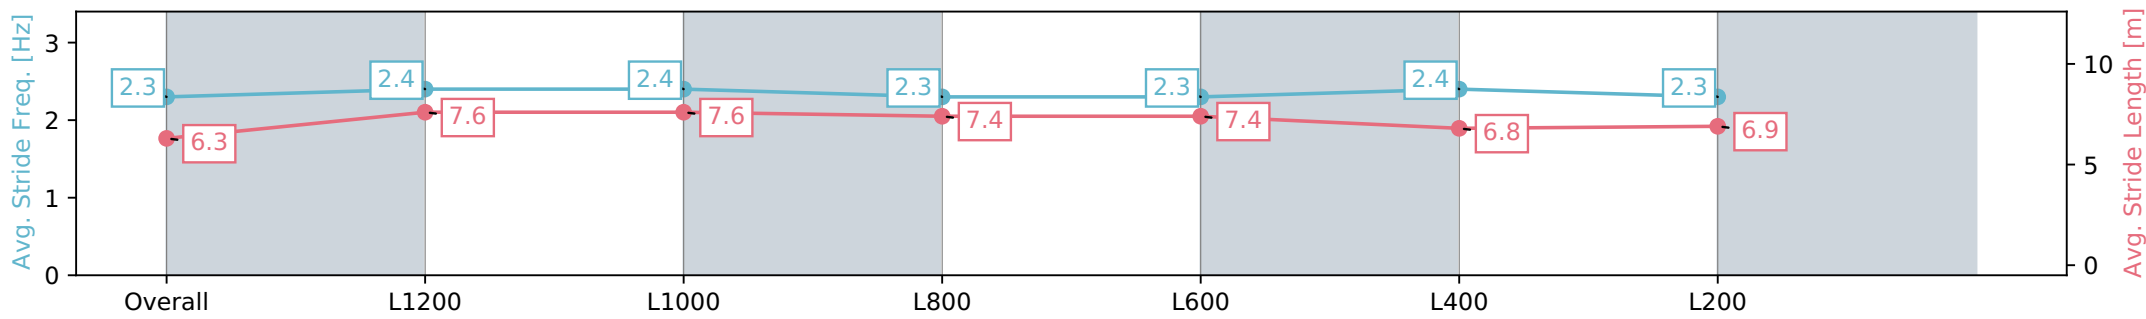

Horse/Jockey Name	WINE BARRON/Fred Kersley
Finish Rank	6
Fastest Section Time (Section)	0:10.79 (L1200)
Top Speed [km/h] (Section)	69.5 (Overall)
Race State	Finished

Thomas Farms RC Murray Bridge SA - Professional
Race 9: Cup Launch Luncheon – 20th September Handicap
- 1400m

03 August 2024 - 4:51PM

Track Rating: Soft 5, Weather: Fine, Rail Position: +3m 1200m
Chute, +2.5m Remainder

Section	Overall	L1200	L1000	L800	L600	L400	L200
Section Times	1:24.41 [6] (0:14.32)	1:10.09 [8] (0:10.79)	0:59.30 [6] (0:11.52)	0:47.78 [6] (0:11.81)	0:35.97 [6] (0:11.75)	0:24.22 [7] (0:11.78)	0:12.44 [7] (0:12.44)
Average Speed [km/h]	50.3	67.0	64.0	62.1	62.4	61.1	57.8
Top Speed [km/h]	65.2	69.5	66.7	63.2	63.7	63.3	60.0
Avg. Dist. to Rail [m]	6.3	3.4	4.5	3.7	4.8	10.3	11.4
Avg. Stride Freq. [Hz]	2.3	2.4	2.4	2.3	2.3	2.4	2.3
Avg. Stride Length [m]	6.3	7.6	7.6	7.4	7.4	6.8	6.9

Report Created: Sat 03 August 2024 17:43:43 GMT+10 (Note: Timing is based on positional data)

- [ ] Ranking at each section and finish
- -:-:- No data available at this section
- NA No data available