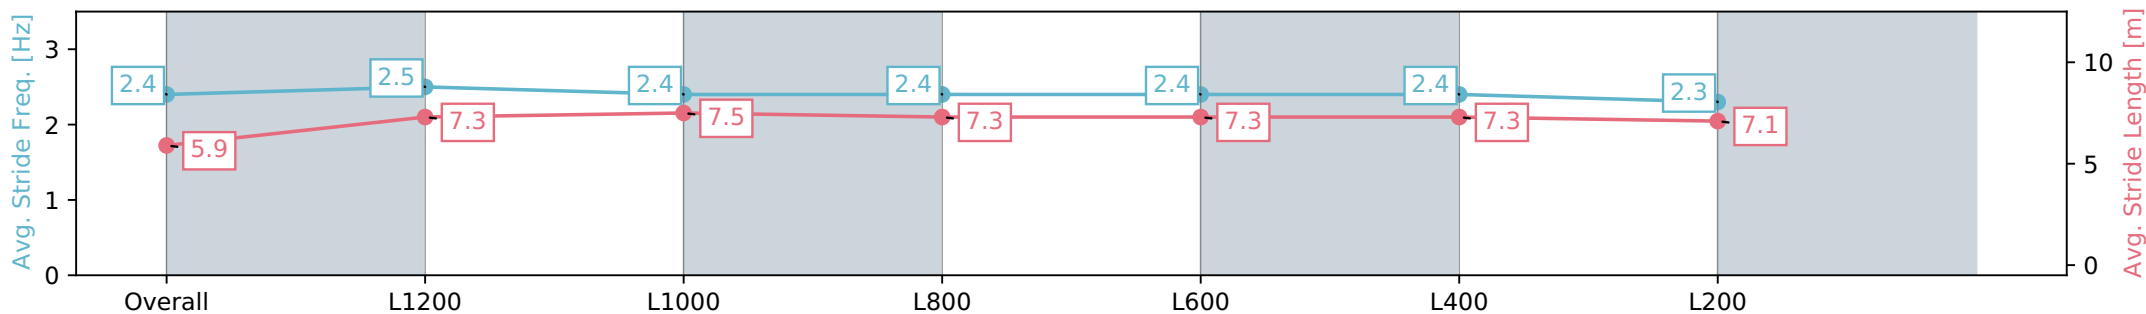

Horse/Jockey Name	WE'VE GOTTA DEEL/Caitlin Jones
Finish Rank	11
Fastest Section Time (Section)	0:11.13 (L1200)
Top Speed [km/h] (Section)	66.7 (L1200)
Race State	Finished

Thomas Farms RC Murray Bridge SA - Professional
Race 9: Cup Launch Luncheon – 20th September Handicap
- 1400m

03 August 2024 - 4:51PM

Track Rating: Soft 5, Weather: Fine, Rail Position: +3m 1200m
Chute, +2.5m Remainder

Section	Overall	L1200	L1000	L800	L600	L400	L200
Section Times	1:24.65 [11] (0:14.70)	1:09.95 [12] (0:11.13)	0:58.82 [13] (0:11.34)	0:47.48 [12] (0:11.91)	0:35.57 [13] (0:11.69)	0:23.88 [15] (0:11.64)	0:12.24 [14] (0:12.24)
Average Speed [km/h]	49.1	64.8	65.3	62.3	63.7	61.9	58.8
Top Speed [km/h]	64.1	66.4	66.7	63.8	65.0	63.2	60.6
Avg. Dist. to Rail [m]	11.3	3.3	4.9	6.0	8.3	13.4	13.7
Avg. Stride Freq. [Hz]	2.4	2.5	2.4	2.4	2.4	2.4	2.3
Avg. Stride Length [m]	5.9	7.3	7.5	7.3	7.3	7.3	7.1

Report Created: Sat 03 August 2024 17:44:03 GMT+10 (Note: Timing is based on positional data)

- [ ] Ranking at each section and finish
- -:-:- No data available at this section
- NA No data available