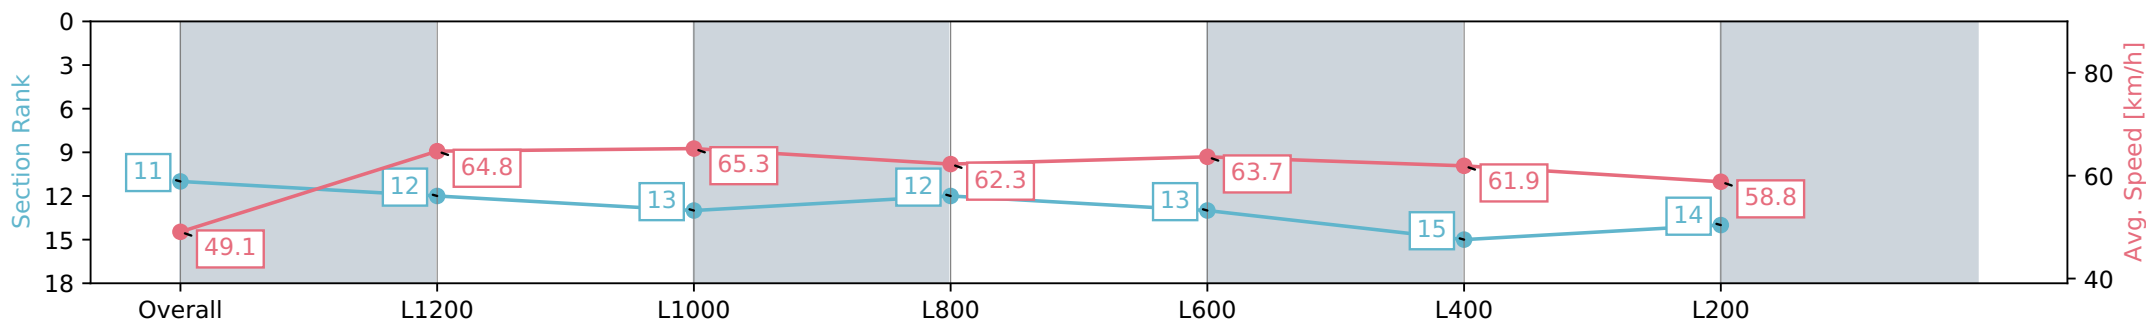

Horse/Jockey Name	COMMANDER MEROO/Rochelle Milnes
Finish Rank	11
Fastest Section Time (Section)	0:11.07 (L1200)
Top Speed [km/h] (Section)	67.9 (Overall)
Race State	Finished

Thomas Farms RC Murray Bridge SA - Professional
Race 9: Cup Launch Luncheon – 20th September Handicap
- 1400m

03 August 2024 - 4:51PM

Track Rating: Soft 5, Weather: Fine, Rail Position: +3m 1200m
Chute, +2.5m Remainder

Section	Overall	L1200	L1000	L800	L600	L400	L200
Section Times	1:24.65 [11] (0:14.76)	1:09.89 [13] (0:11.07)	0:58.82 [12] (0:11.36)	0:47.46 [13] (0:11.86)	0:35.60 [12] (0:11.56)	0:24.04 [12] (0:11.56)	0:12.48 [10] (0:12.48)
Average Speed [km/h]	48.9	65.2	64.7	62.0	63.7	62.3	57.7
Top Speed [km/h]	63.8	67.9	66.5	63.8	65.9	63.1	61.2
Avg. Dist. to Rail [m]	8.2	2.7	3.7	4.2	6.3	13.3	14.2
Avg. Stride Freq. [Hz]	2.2	2.4	2.4	2.4	2.4	2.5	2.4
Avg. Stride Length [m]	6.3	7.5	7.3	7.2	7.3	7.0	6.8

Report Created: Sat 03 August 2024 17:43:57 GMT+10 (Note: Timing is based on positional data)

- [ ] Ranking at each section and finish
- -:-:- No data available at this section
- NA No data available