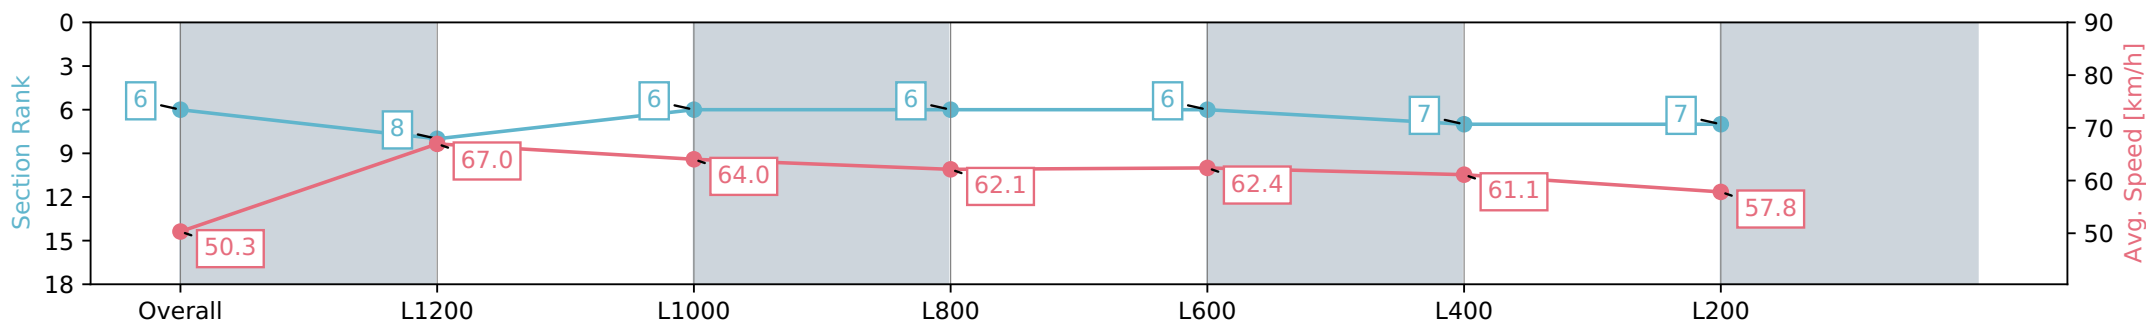

Horse/Jockey Name	WINE BARRON/Fred Kersley
Finish Rank	6
Fastest Section Time (Section)	0:10.79 (L1200)
Top Speed [km/h] (Section)	69.5 (Overall)
Race State	Finished

Thomas Farms RC Murray Bridge SA - Professional
Race 9: Cup Launch Luncheon – 20th September Handicap
- 1400m

03 August 2024 - 4:51PM

Track Rating: Soft 5, Weather: Fine, Rail Position: +3m 1200m
Chute, +2.5m Remainder

Section	Overall	L1200	L1000	L800	L600	L400	L200
Section Times	1:24.41 [6] (0:14.32)	1:10.09 [8] (0:10.79)	0:59.30 [6] (0:11.52)	0:47.78 [6] (0:11.81)	0:35.97 [6] (0:11.75)	0:24.22 [7] (0:11.78)	0:12.44 [7] (0:12.44)
Average Speed [km/h]	50.3	67.0	64.0	62.1	62.4	61.1	57.8
Top Speed [km/h]	65.2	69.5	66.7	63.2	63.7	63.3	60.0
Avg. Dist. to Rail [m]	6.3	3.4	4.5	3.7	4.8	10.3	11.4
Avg. Stride Freq. [Hz]	2.3	2.4	2.4	2.3	2.3	2.4	2.3
Avg. Stride Length [m]	6.3	7.6	7.6	7.4	7.4	6.8	6.9

Report Created: Sat 03 August 2024 17:43:43 GMT+10 (Note: Timing is based on positional data)

- [ ] Ranking at each section and finish
- -:-:- No data available at this section
- NA No data available