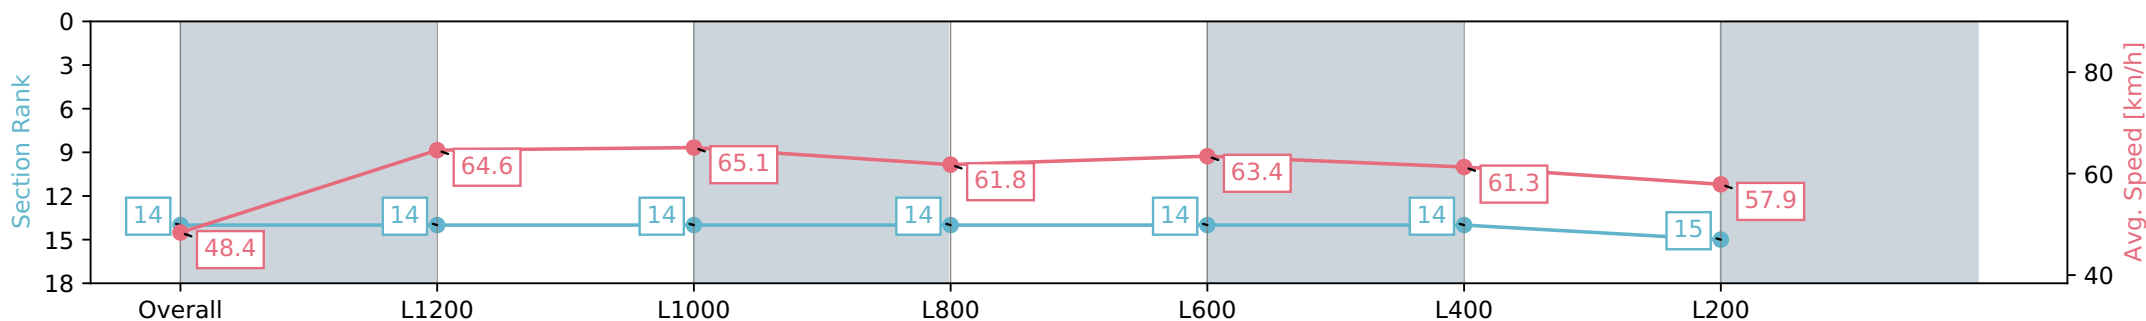

Horse/Jockey Name	YOU BETCHA WOO/Margaret Collett
Finish Rank	14
Fastest Section Time (Section)	0:11.16 (L1200)
Top Speed [km/h] (Section)	66.2 (L1200)
Race State	Finished

Thomas Farms RC Murray Bridge SA - Professional
Race 9: Cup Launch Luncheon – 20th September Handicap
- 1400m

03 August 2024 - 4:51PM

Track Rating: Soft 5, Weather: Fine, Rail Position: +3m 1200m
Chute, +2.5m Remainder

Section	Overall	L1200	L1000	L800	L600	L400	L200
Section Times	1:24.87 [14] (0:14.83)	1:10.04 [14] (0:11.16)	0:58.88 [14] (0:11.25)	0:47.63 [14] (0:11.87)	0:35.76 [14] (0:11.56)	0:24.19 [14] (0:11.75)	0:12.44 [15] (0:12.44)
Average Speed [km/h]	48.4	64.6	65.1	61.8	63.4	61.3	57.9
Top Speed [km/h]	63.8	65.6	66.2	63.2	64.5	64.1	59.5
Avg. Dist. to Rail [m]	7.1	2.1	3.1	3.8	4.8	9.4	10.8
Avg. Stride Freq. [Hz]	2.2	2.3	2.3	2.3	2.4	2.4	2.3
Avg. Stride Length [m]	6.2	7.3	7.6	7.5	7.4	7.1	6.9

Report Created: Sat 03 August 2024 17:44:06 GMT+10 (Note: Timing is based on positional data)

- [ ] Ranking at each section and finish
- -:-:- No data available at this section
- NA No data available