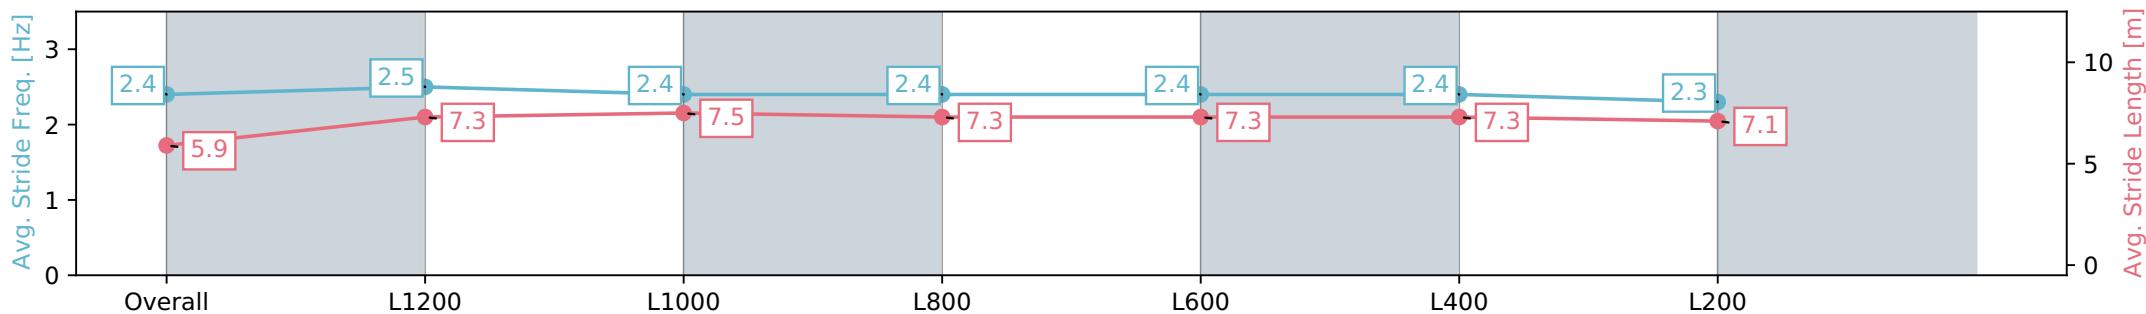

Horse/Jockey Name	COMMANDER MEROO/Rochelle Milnes
Finish Rank	11
Fastest Section Time (Section)	0:11.07 (L1200)
Top Speed [km/h] (Section)	67.9 (Overall)
Race State	Finished

Thomas Farms RC Murray Bridge SA - Professional
Race 9: Cup Launch Luncheon – 20th September Handicap
- 1400m

03 August 2024 - 4:51PM

Track Rating: Soft 5, Weather: Fine, Rail Position: +3m 1200m
Chute, +2.5m Remainder

Section	Overall	L1200	L1000	L800	L600	L400	L200
Section Times	1:24.65 [11] (0:14.76)	1:09.89 [13] (0:11.07)	0:58.82 [12] (0:11.36)	0:47.46 [13] (0:11.86)	0:35.60 [12] (0:11.56)	0:24.04 [12] (0:11.56)	0:12.48 [10] (0:12.48)
Average Speed [km/h]	48.9	65.2	64.7	62.0	63.7	62.3	57.7
Top Speed [km/h]	63.8	67.9	66.5	63.8	65.9	63.1	61.2
Avg. Dist. to Rail [m]	8.2	2.7	3.7	4.2	6.3	13.3	14.2
Avg. Stride Freq. [Hz]	2.2	2.4	2.4	2.4	2.4	2.5	2.4
Avg. Stride Length [m]	6.3	7.5	7.3	7.2	7.3	7.0	6.8

Report Created: Sat 03 August 2024 17:43:57 GMT+10 (Note: Timing is based on positional data)

- [ ] Ranking at each section and finish
- -:-:- No data available at this section
- NA No data available