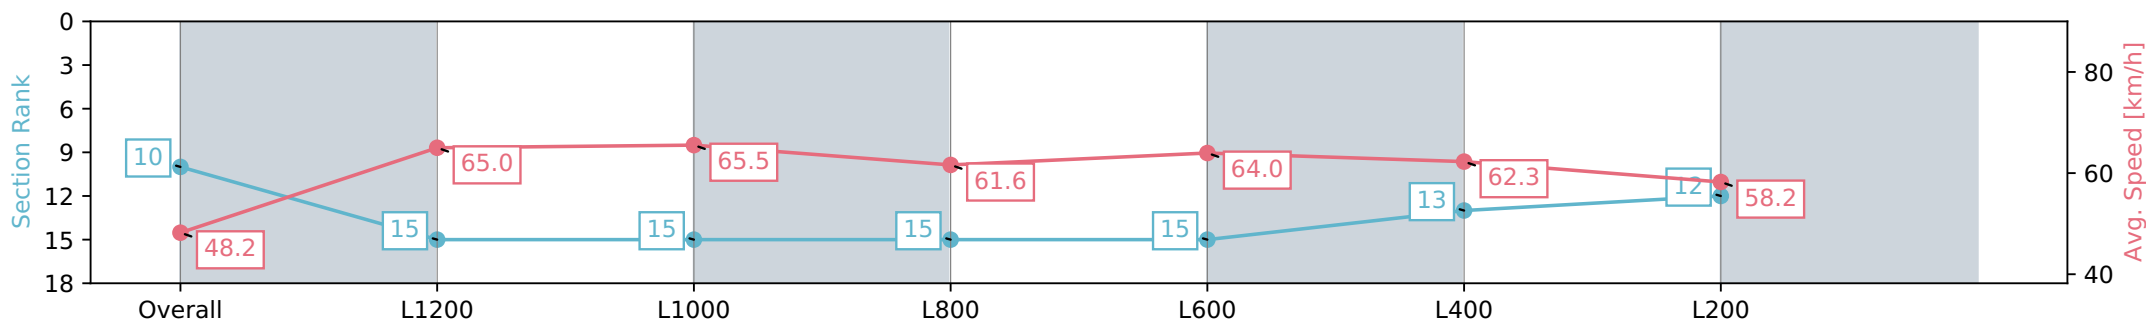

Horse/Jockey Name	ENLIST/Anna Jordsjo
Finish Rank	10
Fastest Section Time (Section)	0:11.09 (L1200)
Top Speed [km/h] (Section)	66.7 (Overall)
Race State	Finished

Thomas Farms RC Murray Bridge SA - Professional
Race 9: Cup Launch Luncheon – 20th September Handicap
- 1400m

03 August 2024 - 4:51PM

Track Rating: Soft 5, Weather: Fine, Rail Position: +3m 1200m
Chute, +2.5m Remainder

Section	Overall	L1200	L1000	L800	L600	L400	L200
Section Times	1:24.61 [10] (0:14.95)	1:09.66 [15] (0:11.09)	0:58.57 [15] (0:11.20)	0:47.37 [15] (0:11.94)	0:35.43 [15] (0:11.50)	0:23.93 [13] (0:11.56)	0:12.37 [12] (0:12.37)
Average Speed [km/h]	48.2	65.0	65.5	61.6	64.0	62.3	58.2
Top Speed [km/h]	64.2	66.7	66.5	63.3	65.1	63.8	61.5
Avg. Dist. to Rail [m]	9.8	2.7	3.6	4.3	5.3	10.5	9.8
Avg. Stride Freq. [Hz]	2.2	2.4	2.4	2.3	2.4	2.4	2.3
Avg. Stride Length [m]	6.2	7.6	7.6	7.3	7.3	7.1	6.9

Report Created: Sat 03 August 2024 17:43:54 GMT+10 (Note: Timing is based on positional data)

- [ ] Ranking at each section and finish
- -:-:- No data available at this section
- NA No data available