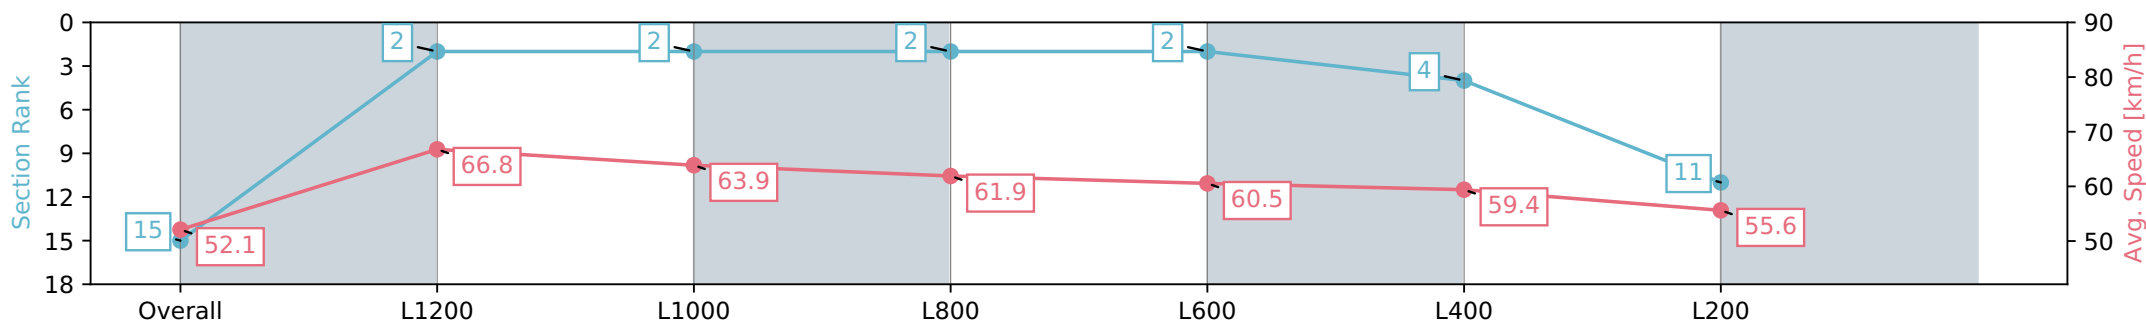

Horse/Jockey Name	EASY BEAST/Sophie Logan
Finish Rank	15
Fastest Section Time (Section)	0:10.79 (L1200)
Top Speed [km/h] (Section)	69.4 (Overall)
Race State	Finished

Thomas Farms RC Murray Bridge SA - Professional
Race 9: Cup Launch Luncheon – 20th September Handicap
- 1400m

03 August 2024 - 4:51PM

Track Rating: Soft 5, Weather: Fine, Rail Position: +3m 1200m
Chute, +2.5m Remainder

Section	Overall	L1200	L1000	L800	L600	L400	L200
Section Times	1:25.18 [15] (0:13.84)	1:11.34 [2] (0:10.79)	1:00.55 [2] (0:11.50)	0:49.05 [2] (0:11.86)	0:37.19 [2] (0:12.12)	0:25.07 [4] (0:12.13)	0:12.94 [11] (0:12.94)
Average Speed [km/h]	52.1	66.8	63.9	61.9	60.5	59.4	55.6
Top Speed [km/h]	69.4	68.2	64.6	63.1	61.4	60.5	58.2
Avg. Dist. to Rail [m]	9.1	3.6	3.6	4.0	4.8	7.8	8.9
Avg. Stride Freq. [Hz]	2.3	2.5	2.4	2.3	2.4	2.4	2.3
Avg. Stride Length [m]	6.4	7.3	7.2	7.1	7.2	7.0	6.8

Report Created: Sat 03 August 2024 17:44:09 GMT+10 (Note: Timing is based on positional data)

- [ ] Ranking at each section and finish
- -:-:- No data available at this section
- NA No data available