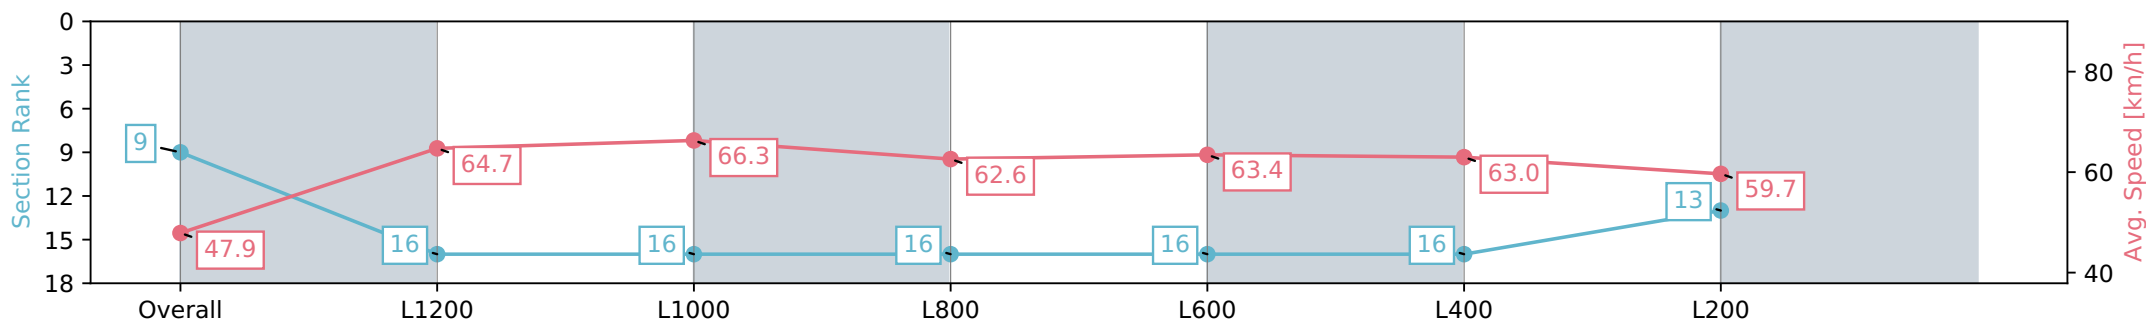

Horse/Jockey Name	ALPINE BEAU/Taylor Johnstone
Finish Rank	9
Fastest Section Time (Section)	0:11.14 (L1000)
Top Speed [km/h] (Section)	67.1 (L1200)
Race State	Finished

Thomas Farms RC Murray Bridge SA - Professional
Race 9: Cup Launch Luncheon – 20th September Handicap
- 1400m

03 August 2024 - 4:51PM

Track Rating: Soft 5, Weather: Fine, Rail Position: +3m 1200m
Chute, +2.5m Remainder

Section	Overall	L1200	L1000	L800	L600	L400	L200
Section Times	1:24.46 [9] (0:15.04)	1:09.42 [16] (0:11.17)	0:58.25 [16] (0:11.14)	0:47.11 [16] (0:11.90)	0:35.21 [16] (0:11.71)	0:23.50 [16] (0:11.44)	0:12.06 [13] (0:12.06)
Average Speed [km/h]	47.9	64.7	66.3	62.6	63.4	63.0	59.7
Top Speed [km/h]	63.0	66.4	67.1	65.2	64.5	64.3	61.2
Avg. Dist. to Rail [m]	8.1	3.4	5.0	6.8	7.7	13.9	15.1
Avg. Stride Freq. [Hz]	2.1	2.2	2.2	2.2	2.2	2.2	2.1
Avg. Stride Length [m]	6.5	7.7	8.0	7.8	7.9	7.9	7.8

Report Created: Sat 03 August 2024 17:43:52 GMT+10 (Note: Timing is based on positional data)

- [ ] Ranking at each section and finish
- -:-:- No data available at this section
- NA No data available