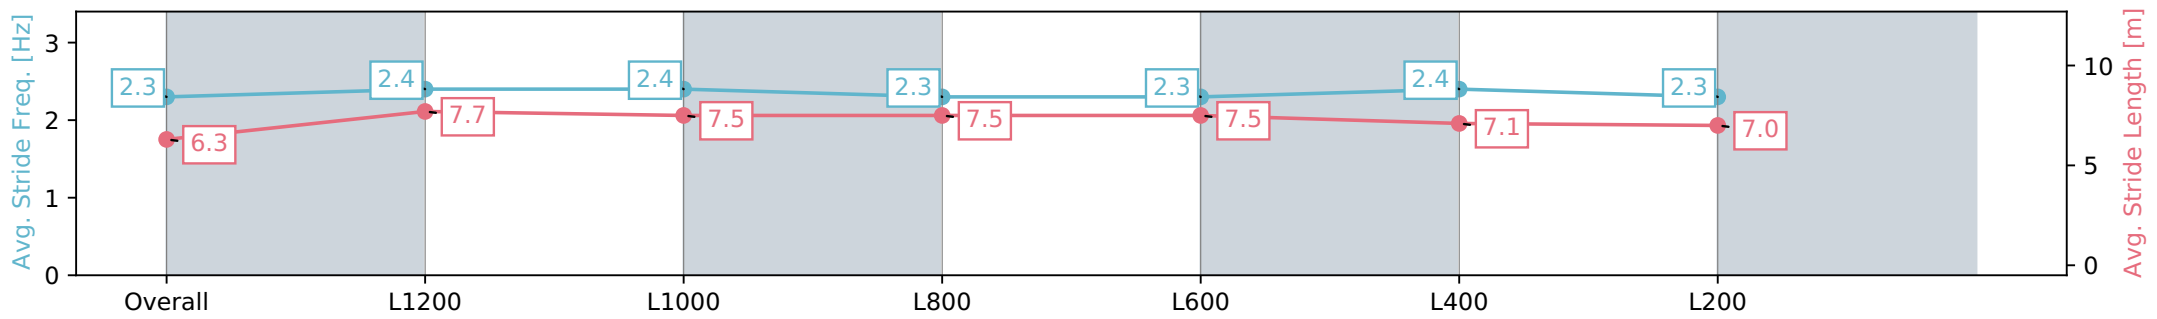

Horse/Jockey Name	MIDNIGHT RUSH/Samuel Payne
Finish Rank	7
Fastest Section Time (Section)	0:11.00 (L1200)
Top Speed [km/h] (Section)	67.1 (L1200)
Race State	Finished

Thomas Farms RC Murray Bridge SA - Professional
Race 9: Cup Launch Luncheon – 20th September Handicap
- 1400m

03 August 2024 - 4:51PM

Track Rating: Soft 5, Weather: Fine, Rail Position: +3m 1200m
Chute, +2.5m Remainder

Section	Overall	L1200	L1000	L800	L600	L400	L200
Section Times	1:24.41 [7] (0:14.48)	1:09.93 [9] (0:11.00)	0:58.93 [9] (0:11.34)	0:47.59 [9] (0:11.93)	0:35.66 [9] (0:11.52)	0:24.14 [9] (0:11.70)	0:12.44 [7] (0:12.44)
Average Speed [km/h]	49.7	65.6	64.7	62.1	63.6	61.6	57.8
Top Speed [km/h]	63.8	66.8	67.1	64.2	65.3	63.5	59.4
Avg. Dist. to Rail [m]	5.8	1.4	3.5	5.6	4.6	11.2	12.1
Avg. Stride Freq. [Hz]	2.3	2.4	2.4	2.3	2.3	2.4	2.3
Avg. Stride Length [m]	6.3	7.7	7.5	7.5	7.5	7.1	7.0

Report Created: Sat 03 August 2024 17:43:46 GMT+10 (Note: Timing is based on positional data)

- [ ] Ranking at each section and finish
- -:-:- No data available at this section
- NA No data available