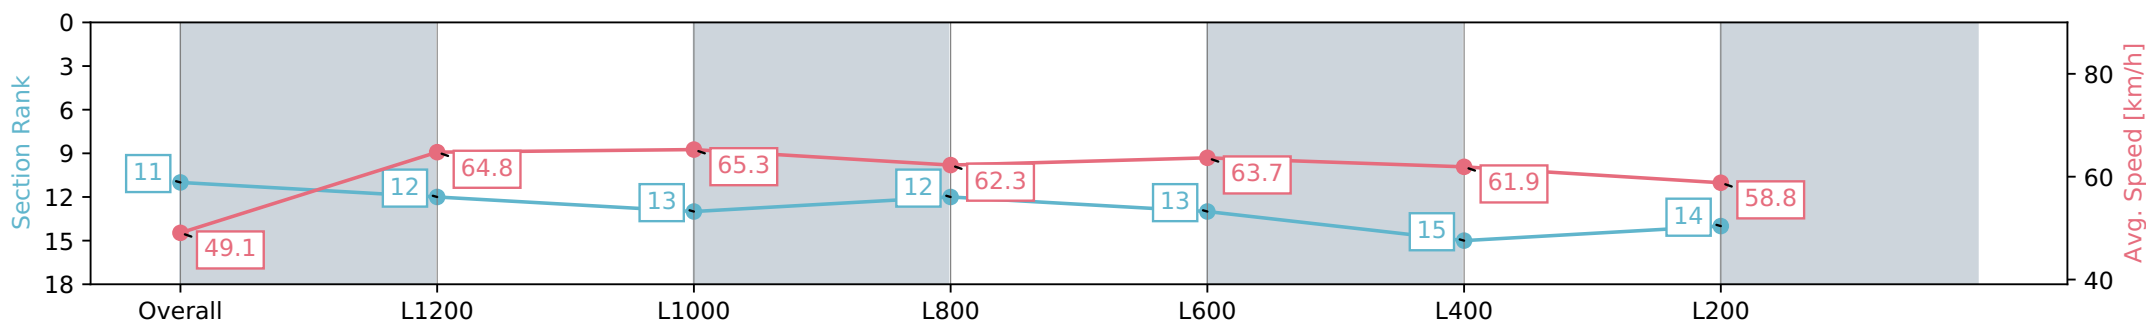

Horse/Jockey Name	BELMONT AVENUE/Jacob Opperman
Finish Rank	11
Fastest Section Time (Section)	0:11.02 (L1200)
Top Speed [km/h] (Section)	66.5 (Overall)
Race State	Finished

Thomas Farms RC Murray Bridge SA - Professional
Race 9: Cup Launch Luncheon – 20th September Handicap
- 1400m

03 August 2024 - 4:51PM

Track Rating: Soft 5, Weather: Fine, Rail Position: +3m 1200m
Chute, +2.5m Remainder

Section	Overall	L1200	L1000	L800	L600	L400	L200
Section Times	1:24.65 [11] (0:14.17)	1:10.48 [6] (0:11.02)	0:59.46 [8] (0:11.51)	0:47.95 [8] (0:11.91)	0:36.04 [8] (0:11.55)	0:24.49 [6] (0:11.78)	0:12.71 [6] (0:12.71)
Average Speed [km/h]	50.8	65.5	63.5	61.5	63.1	61.0	56.8
Top Speed [km/h]	65.8	66.5	65.6	63.6	64.7	63.0	59.1
Avg. Dist. to Rail [m]	1.4	1.4	3.1	3.6	2.7	5.6	7.0
Avg. Stride Freq. [Hz]	2.3	2.5	2.4	2.4	2.4	2.4	2.3
Avg. Stride Length [m]	6.3	7.4	7.3	7.1	7.3	7.0	6.9

Report Created: Sat 03 August 2024 17:44:00 GMT+10 (Note: Timing is based on positional data)

- [ ] Ranking at each section and finish
- -:-:- No data available at this section
- NA No data available