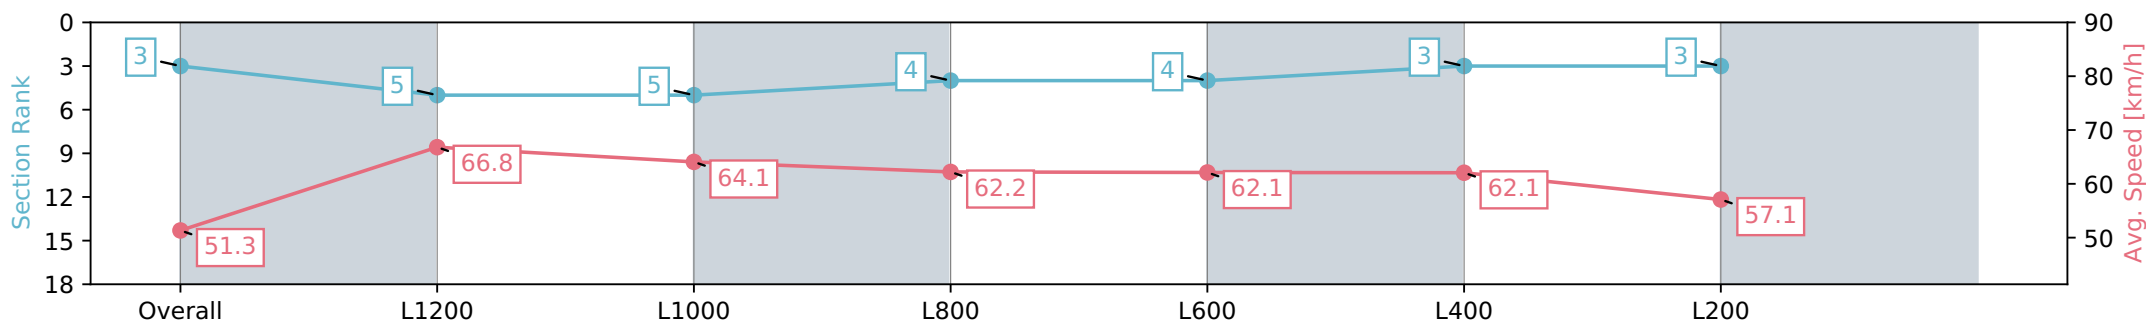

Horse/Jockey Name	KUSHAN KHANIVALE/Jessica Eaton
Finish Rank	3
Fastest Section Time (Section)	0:10.79 (L1200)
Top Speed [km/h] (Section)	68.1 (Overall)
Race State	Finished

Thomas Farms RC Murray Bridge SA - Professional
Race 9: Cup Launch Luncheon – 20th September Handicap
- 1400m

03 August 2024 - 4:51PM

Track Rating: Soft 5, Weather: Fine, Rail Position: +3m 1200m
Chute, +2.5m Remainder

Section	Overall	L1200	L1000	L800	L600	L400	L200
Section Times	1:24.25 [3] (0:14.07)	1:10.18 [5] (0:10.79)	0:59.39 [5] (0:11.44)	0:47.95 [4] (0:11.83)	0:36.12 [4] (0:11.90)	0:24.22 [3] (0:11.60)	0:12.62 [3] (0:12.62)
Average Speed [km/h]	51.3	66.8	64.1	62.2	62.1	62.1	57.1
Top Speed [km/h]	67.0	68.1	66.1	63.4	63.3	63.2	60.0
Avg. Dist. to Rail [m]	11.2	3.4	3.3	4.3	6.6	10.5	13.6
Avg. Stride Freq. [Hz]	2.2	2.3	2.3	2.2	2.3	2.3	2.2
Avg. Stride Length [m]	6.6	8.0	7.8	7.7	7.7	7.5	7.3

Report Created: Sat 03 August 2024 17:43:35 GMT+10 (Note: Timing is based on positional data)

- [ ] Ranking at each section and finish
- -:-:- No data available at this section
- NA No data available