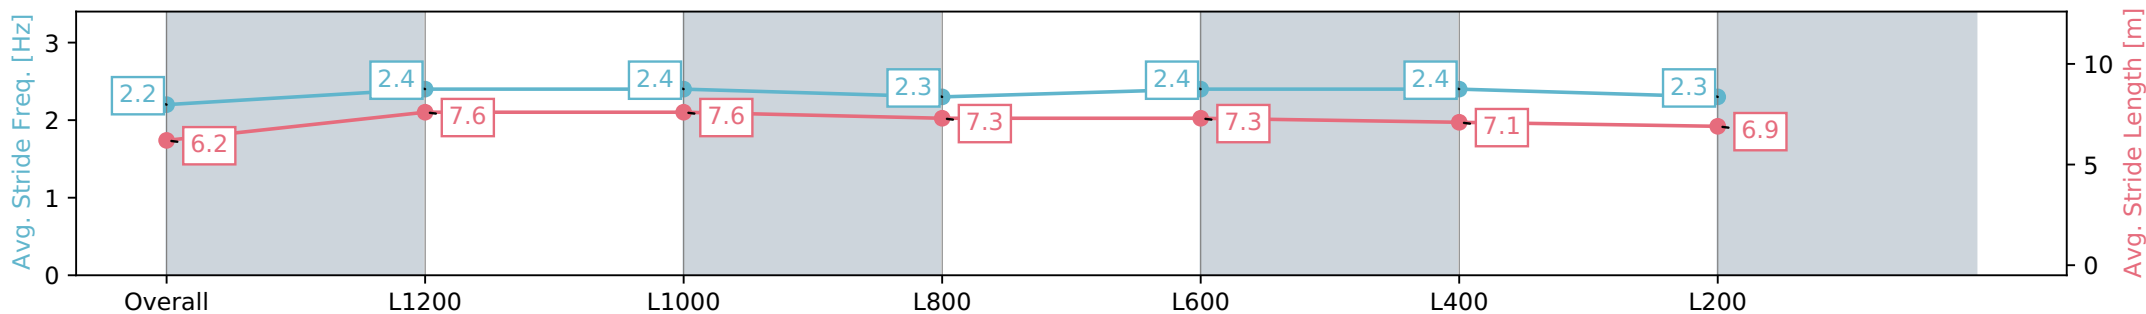

Horse/Jockey Name	ENLIST/Anna Jordsjo
Finish Rank	10
Fastest Section Time (Section)	0:11.09 (L1200)
Top Speed [km/h] (Section)	66.7 (Overall)
Race State	Finished

Thomas Farms RC Murray Bridge SA - Professional
Race 9: Cup Launch Luncheon – 20th September Handicap
- 1400m

03 August 2024 - 4:51PM

Track Rating: Soft 5, Weather: Fine, Rail Position: +3m 1200m
Chute, +2.5m Remainder

Section	Overall	L1200	L1000	L800	L600	L400	L200
Section Times	1:24.61 [10] (0:14.95)	1:09.66 [15] (0:11.09)	0:58.57 [15] (0:11.20)	0:47.37 [15] (0:11.94)	0:35.43 [15] (0:11.50)	0:23.93 [13] (0:11.56)	0:12.37 [12] (0:12.37)
Average Speed [km/h]	48.2	65.0	65.5	61.6	64.0	62.3	58.2
Top Speed [km/h]	64.2	66.7	66.5	63.3	65.1	63.8	61.5
Avg. Dist. to Rail [m]	9.8	2.7	3.6	4.3	5.3	10.5	9.8
Avg. Stride Freq. [Hz]	2.2	2.4	2.4	2.3	2.4	2.4	2.3
Avg. Stride Length [m]	6.2	7.6	7.6	7.3	7.3	7.1	6.9

Report Created: Sat 03 August 2024 17:43:54 GMT+10 (Note: Timing is based on positional data)

- [ ] Ranking at each section and finish
- -:-:- No data available at this section
- NA No data available