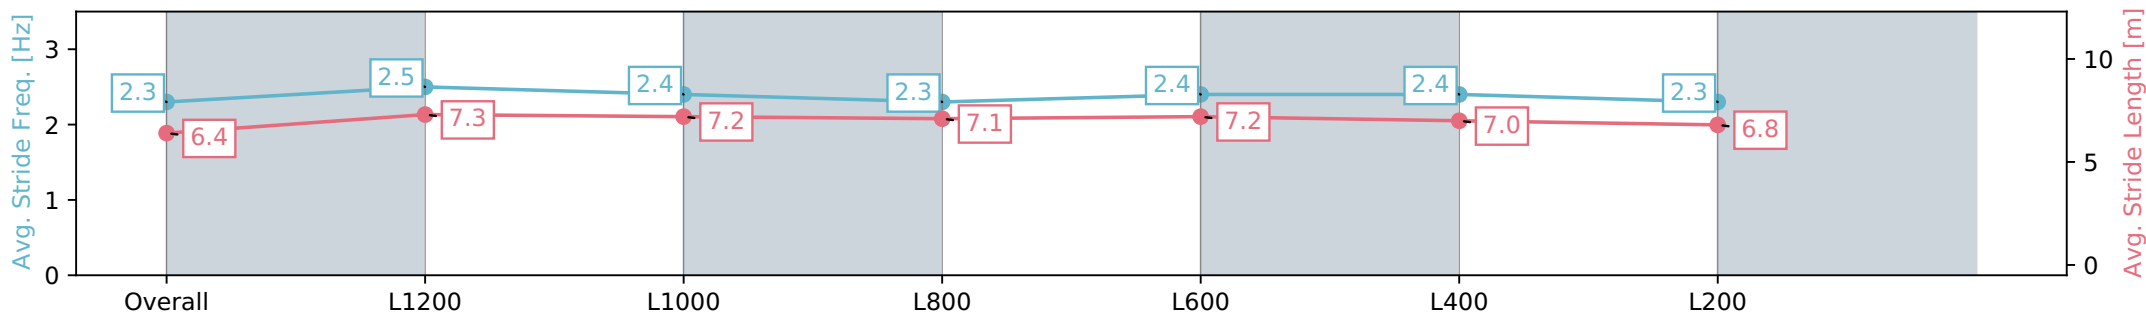

Horse/Jockey Name	EASY BEAST/Sophie Logan
Finish Rank	15
Fastest Section Time (Section)	0:10.79 (L1200)
Top Speed [km/h] (Section)	69.4 (Overall)
Race State	Finished

Thomas Farms RC Murray Bridge SA - Professional
Race 9: Cup Launch Luncheon – 20th September Handicap
- 1400m

03 August 2024 - 4:51PM

Track Rating: Soft 5, Weather: Fine, Rail Position: +3m 1200m
Chute, +2.5m Remainder

Section	Overall	L1200	L1000	L800	L600	L400	L200
Section Times	1:25.18 [15] (0:13.84)	1:11.34 [2] (0:10.79)	1:00.55 [2] (0:11.50)	0:49.05 [2] (0:11.86)	0:37.19 [2] (0:12.12)	0:25.07 [4] (0:12.13)	0:12.94 [11] (0:12.94)
Average Speed [km/h]	52.1	66.8	63.9	61.9	60.5	59.4	55.6
Top Speed [km/h]	69.4	68.2	64.6	63.1	61.4	60.5	58.2
Avg. Dist. to Rail [m]	9.1	3.6	3.6	4.0	4.8	7.8	8.9
Avg. Stride Freq. [Hz]	2.3	2.5	2.4	2.3	2.4	2.4	2.3
Avg. Stride Length [m]	6.4	7.3	7.2	7.1	7.2	7.0	6.8

Report Created: Sat 03 August 2024 17:44:09 GMT+10 (Note: Timing is based on positional data)

- [ ] Ranking at each section and finish
- -:-:- No data available at this section
- NA No data available