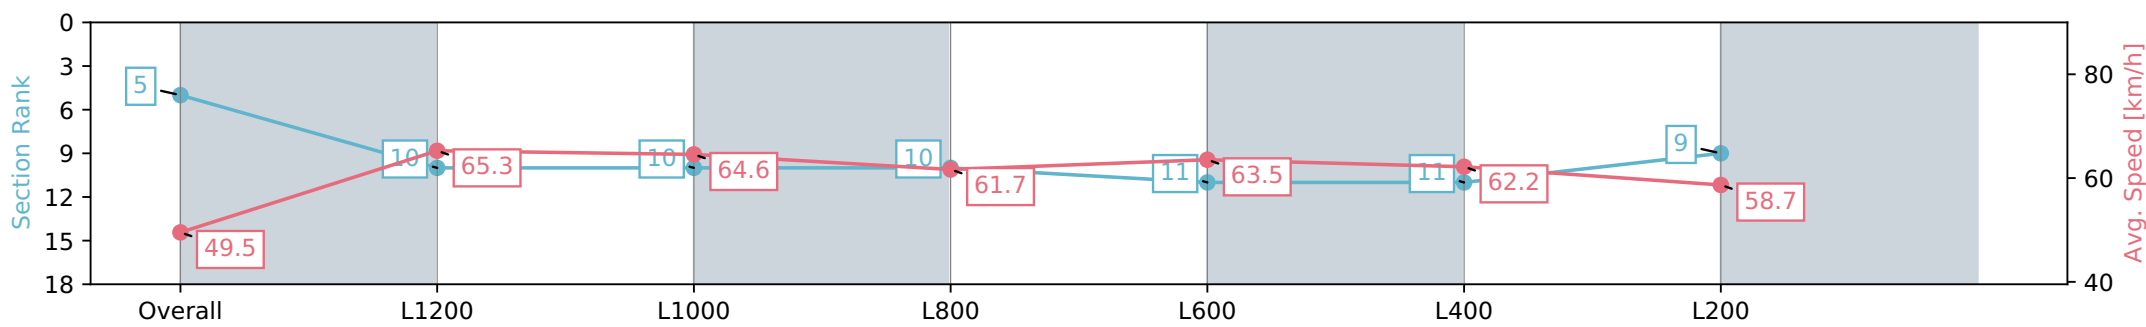

Horse/Jockey Name	CANIDAE/Manoel Nunes
Finish Rank	5
Fastest Section Time (Section)	0:11.04 (L1200)
Top Speed [km/h] (Section)	66.7 (L1200)
Race State	Finished

Thomas Farms RC Murray Bridge SA - Professional
Race 9: Cup Launch Luncheon – 20th September Handicap
- 1400m

03 August 2024 - 4:51PM

Track Rating: Soft 5, Weather: Fine, Rail Position: +3m 1200m
Chute, +2.5m Remainder

Section	Overall	L1200	L1000	L800	L600	L400	L200
Section Times	1:24.38 [5] (0:14.52)	1:09.86 [10] (0:11.04)	0:58.82 [10] (0:11.35)	0:47.47 [10] (0:12.06)	0:35.41 [11] (0:11.56)	0:23.85 [11] (0:11.56)	0:12.28 [9] (0:12.28)
Average Speed [km/h]	49.5	65.3	64.6	61.7	63.5	62.2	58.7
Top Speed [km/h]	65.4	65.7	66.7	62.7	65.5	63.2	60.8
Avg. Dist. to Rail [m]	2.2	1.5	3.4	6.1	4.8	7.7	9.3
Avg. Stride Freq. [Hz]	2.3	2.4	2.4	2.4	2.4	2.5	2.4
Avg. Stride Length [m]	6.0	7.1	7.4	7.2	7.2	6.9	6.7

Report Created: Sat 03 August 2024 17:43:40 GMT+10 (Note: Timing is based on positional data)

- [ ] Ranking at each section and finish
- -:-:- No data available at this section
- NA No data available