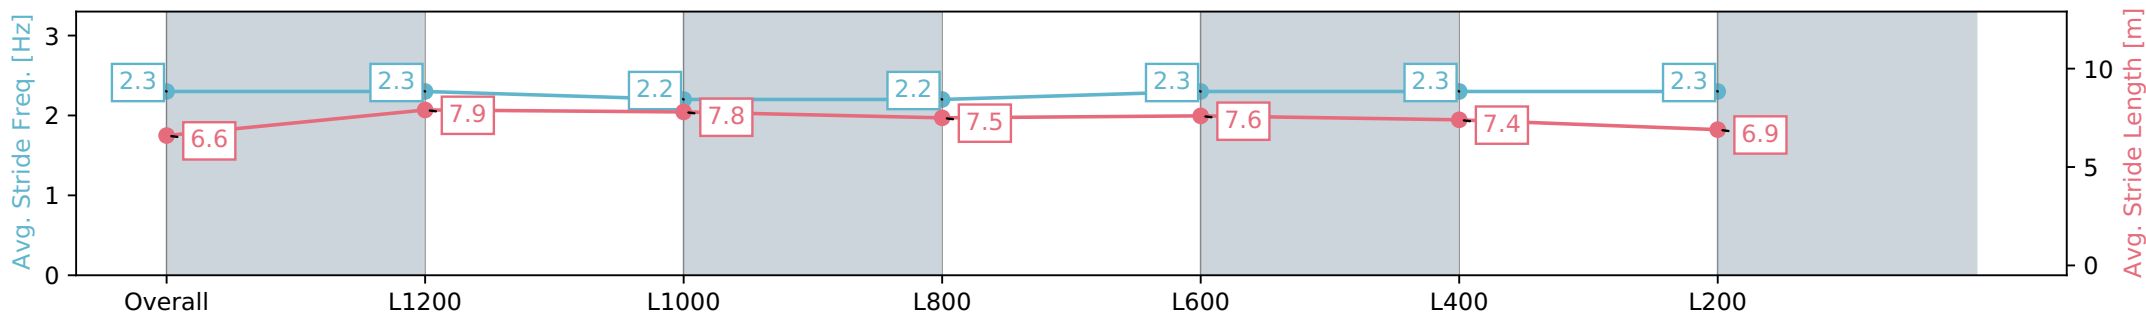

Horse/Jockey Name	BULLS ON PARADE/Callan Murray
Finish Rank	8
Fastest Section Time (Section)	0:10.93 (L1200)
Top Speed [km/h] (Section)	67.0 (Overall)
Race State	Finished

Thomas Farms RC Murray Bridge SA - Professional
Race 9: Cup Launch Luncheon – 20th September Handicap
- 1400m

03 August 2024 - 4:51PM

Track Rating: Soft 5, Weather: Fine, Rail Position: +3m 1200m
Chute, +2.5m Remainder

Section	Overall	L1200	L1000	L800	L600	L400	L200
Section Times	1:24.44 [8] (0:13.91)	1:10.53 [3] (0:10.93)	0:59.60 [3] (0:11.37)	0:48.23 [3] (0:11.88)	0:36.35 [3] (0:11.75)	0:24.60 [1] (0:11.84)	0:12.76 [4] (0:12.76)
Average Speed [km/h]	51.7	65.8	63.8	61.5	62.1	60.9	56.4
Top Speed [km/h]	66.0	67.0	65.6	62.5	63.0	62.7	59.0
Avg. Dist. to Rail [m]	1.9	0.3	1.5	2.8	3.8	7.5	9.2
Avg. Stride Freq. [Hz]	2.3	2.3	2.2	2.2	2.3	2.3	2.3
Avg. Stride Length [m]	6.6	7.9	7.8	7.5	7.6	7.4	6.9

Report Created: Sat 03 August 2024 17:43:49 GMT+10 (Note: Timing is based on positional data)

- [ ] Ranking at each section and finish
- -:-:- No data available at this section
- NA No data available