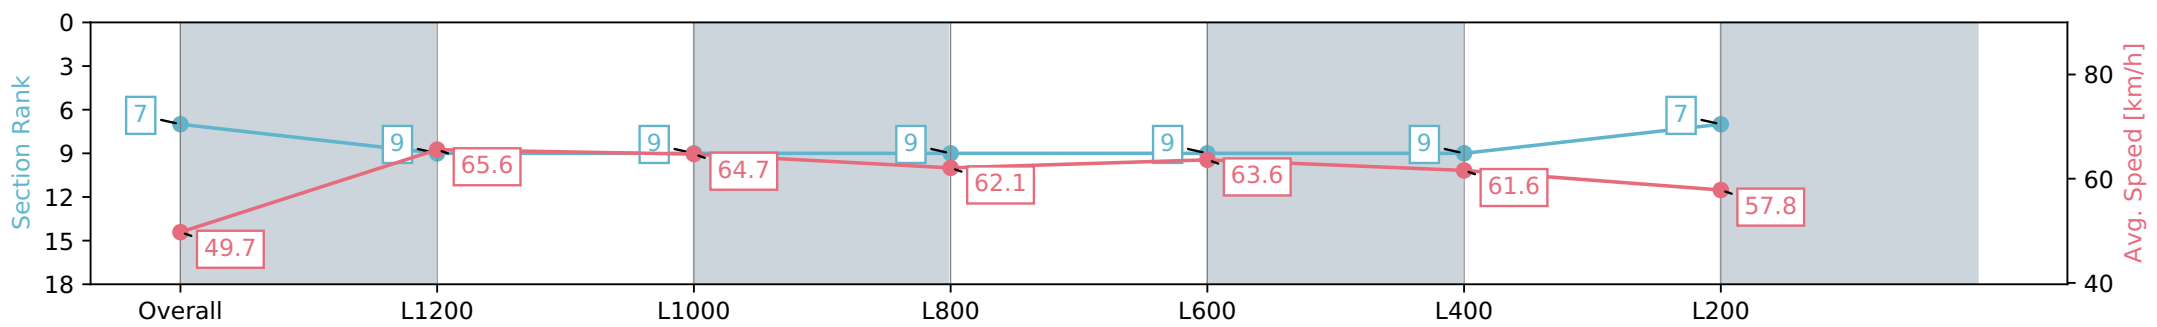

Horse/Jockey Name	MIDNIGHT RUSH/Samuel Payne
Finish Rank	7
Fastest Section Time (Section)	0:11.00 (L1200)
Top Speed [km/h] (Section)	67.1 (L1200)
Race State	Finished

Thomas Farms RC Murray Bridge SA - Professional
Race 9: Cup Launch Luncheon – 20th September Handicap
- 1400m

03 August 2024 - 4:51PM

Track Rating: Soft 5, Weather: Fine, Rail Position: +3m 1200m
Chute, +2.5m Remainder

Section	Overall	L1200	L1000	L800	L600	L400	L200
Section Times	1:24.41 [7] (0:14.48)	1:09.93 [9] (0:11.00)	0:58.93 [9] (0:11.34)	0:47.59 [9] (0:11.93)	0:35.66 [9] (0:11.52)	0:24.14 [9] (0:11.70)	0:12.44 [7] (0:12.44)
Average Speed [km/h]	49.7	65.6	64.7	62.1	63.6	61.6	57.8
Top Speed [km/h]	63.8	66.8	67.1	64.2	65.3	63.5	59.4
Avg. Dist. to Rail [m]	5.8	1.4	3.5	5.6	4.6	11.2	12.1
Avg. Stride Freq. [Hz]	2.3	2.4	2.4	2.3	2.3	2.4	2.3
Avg. Stride Length [m]	6.3	7.7	7.5	7.5	7.5	7.1	7.0

Report Created: Sat 03 August 2024 17:43:46 GMT+10 (Note: Timing is based on positional data)

- [ ] Ranking at each section and finish
- -:-:- No data available at this section
- NA No data available