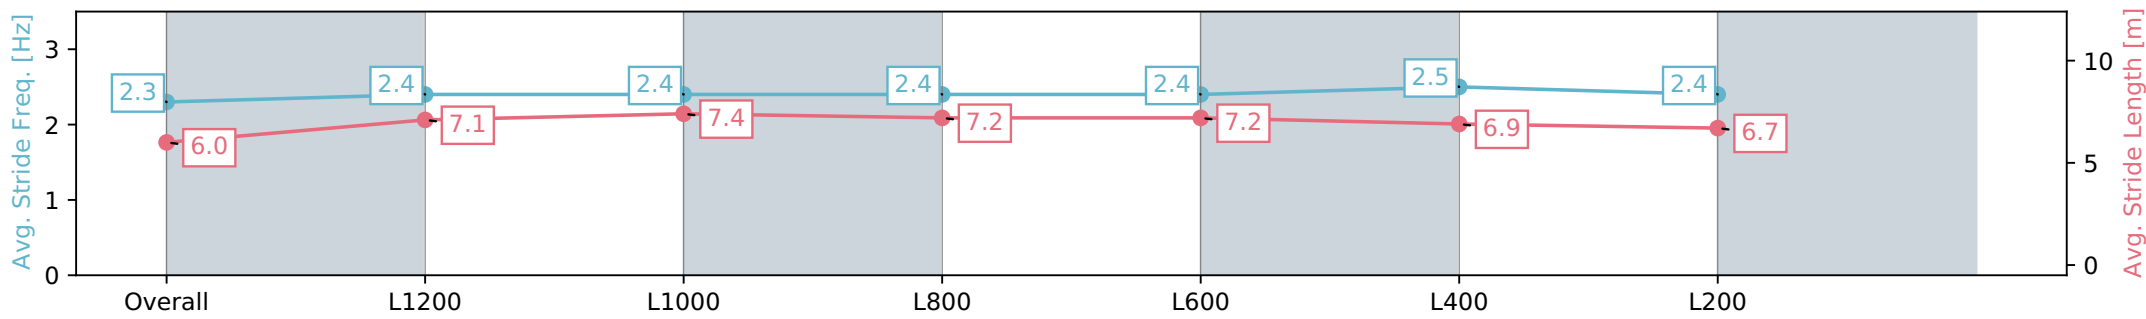

Horse/Jockey Name	CANIDAE/Manoel Nunes
Finish Rank	5
Fastest Section Time (Section)	0:11.04 (L1200)
Top Speed [km/h] (Section)	66.7 (L1200)
Race State	Finished

Thomas Farms RC Murray Bridge SA - Professional
Race 9: Cup Launch Luncheon – 20th September Handicap
- 1400m

03 August 2024 - 4:51PM

Track Rating: Soft 5, Weather: Fine, Rail Position: +3m 1200m
Chute, +2.5m Remainder

Section	Overall	L1200	L1000	L800	L600	L400	L200
Section Times	1:24.38 [5] (0:14.52)	1:09.86 [10] (0:11.04)	0:58.82 [10] (0:11.35)	0:47.47 [10] (0:12.06)	0:35.41 [11] (0:11.56)	0:23.85 [11] (0:11.56)	0:12.28 [9] (0:12.28)
Average Speed [km/h]	49.5	65.3	64.6	61.7	63.5	62.2	58.7
Top Speed [km/h]	65.4	65.7	66.7	62.7	65.5	63.2	60.8
Avg. Dist. to Rail [m]	2.2	1.5	3.4	6.1	4.8	7.7	9.3
Avg. Stride Freq. [Hz]	2.3	2.4	2.4	2.4	2.4	2.5	2.4
Avg. Stride Length [m]	6.0	7.1	7.4	7.2	7.2	6.9	6.7

Report Created: Sat 03 August 2024 17:43:40 GMT+10 (Note: Timing is based on positional data)

- [ ] Ranking at each section and finish
- -:-:- No data available at this section
- NA No data available