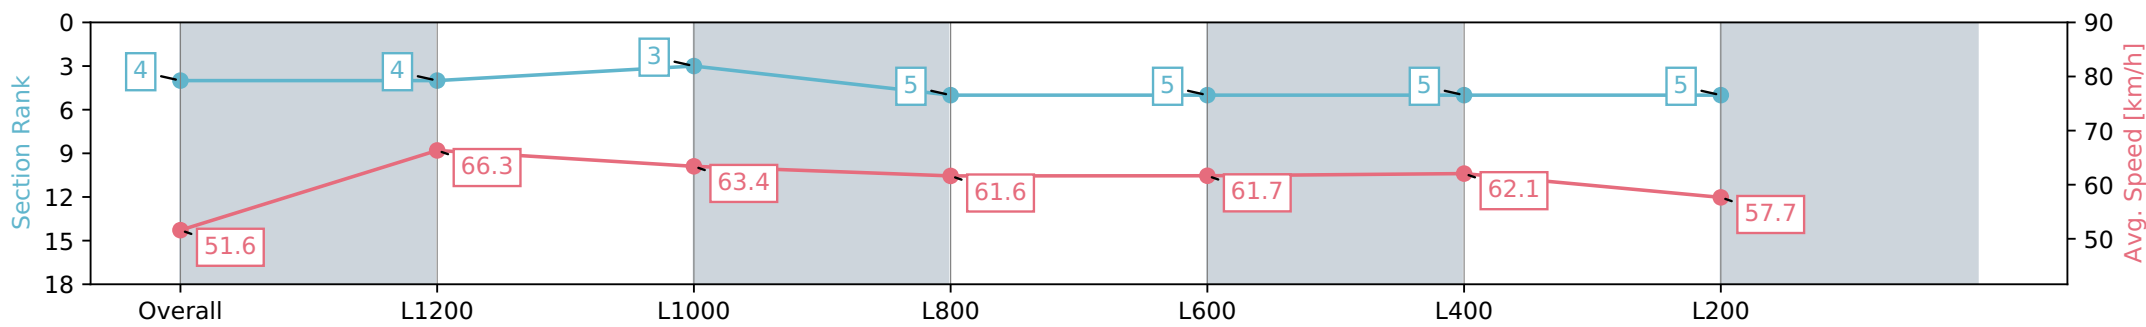

Horse/Jockey Name	BLUE SPECIAL/Stacey Metcalfe
Finish Rank	4
Fastest Section Time (Section)	0:10.86 (L1200)
Top Speed [km/h] (Section)	67.6 (Overall)
Race State	Finished

Thomas Farms RC Murray Bridge SA - Professional
Race 9: Cup Launch Luncheon – 20th September Handicap
- 1400m

03 August 2024 - 4:51PM

Track Rating: Soft 5, Weather: Fine, Rail Position: +3m 1200m
Chute, +2.5m Remainder

Section	Overall	L1200	L1000	L800	L600	L400	L200
Section Times	1:24.26 [4] (0:13.98)	1:10.28 [4] (0:10.86)	0:59.42 [3] (0:11.57)	0:47.84 [5] (0:11.93)	0:35.91 [5] (0:11.81)	0:24.10 [5] (0:11.59)	0:12.51 [5] (0:12.51)
Average Speed [km/h]	51.6	66.3	63.4	61.6	61.7	62.1	57.7
Top Speed [km/h]	67.2	67.6	64.8	62.4	62.9	63.5	60.7
Avg. Dist. to Rail [m]	5.4	2.6	3.7	3.9	2.8	5.4	7.5
Avg. Stride Freq. [Hz]	2.2	2.3	2.3	2.3	2.3	2.4	2.2
Avg. Stride Length [m]	6.7	7.7	7.7	7.6	7.4	7.3	7.1

Report Created: Sat 03 August 2024 17:43:38 GMT+10 (Note: Timing is based on positional data)

- [ ] Ranking at each section and finish
- -:-:- No data available at this section
- NA No data available