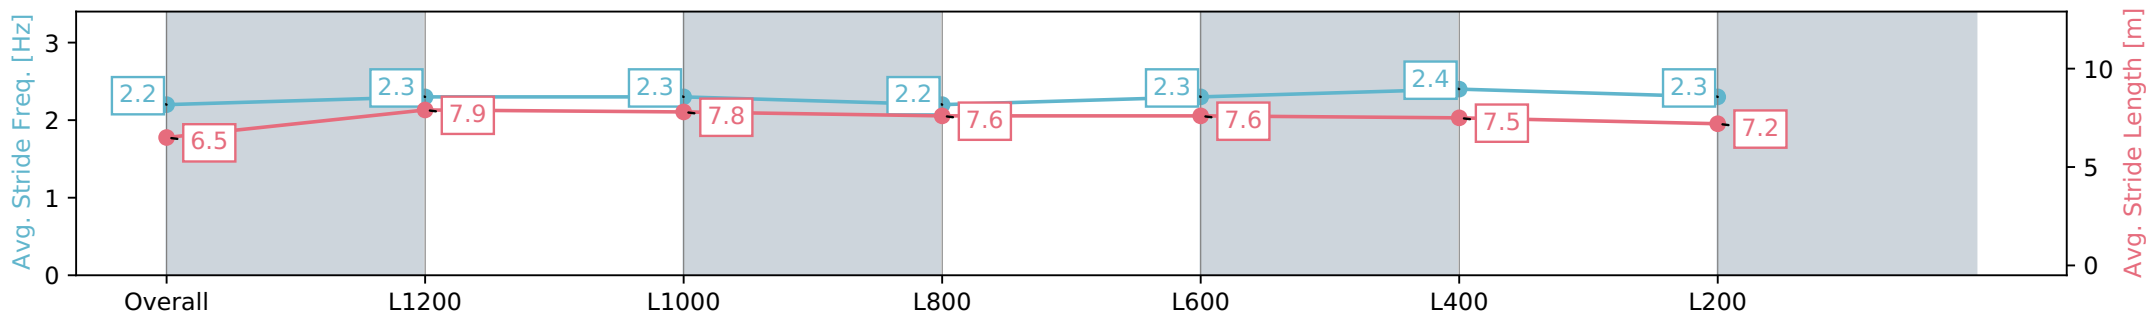

Horse/Jockey Name	MERCHANT BOSS/Ben Price
Finish Rank	2
Fastest Section Time (Section)	0:10.94 (L1200)
Top Speed [km/h] (Section)	67.0 (Overall)
Race State	Finished

Thomas Farms RC Murray Bridge SA - Professional
Race 9: Cup Launch Luncheon – 20th September Handicap
- 1400m

03 August 2024 - 4:51PM

Track Rating: Soft 5, Weather: Fine, Rail Position: +3m 1200m
Chute, +2.5m Remainder

Section	Overall	L1200	L1000	L800	L600	L400	L200
Section Times	1:23.68 [2] (0:14.24)	1:09.44 [7] (0:10.94)	0:58.50 [7] (0:11.47)	0:47.03 [7] (0:11.81)	0:35.22 [7] (0:11.77)	0:23.45 [8] (0:11.34)	0:12.11 [1] (0:12.11)
Average Speed [km/h]	50.6	65.9	63.7	62.1	62.3	63.5	59.4
Top Speed [km/h]	65.9	67.0	66.4	63.2	63.4	64.5	62.2
Avg. Dist. to Rail [m]	3.6	2.5	2.9	3.5	4.7	8.6	12.4
Avg. Stride Freq. [Hz]	2.2	2.3	2.3	2.2	2.3	2.4	2.3
Avg. Stride Length [m]	6.5	7.9	7.8	7.6	7.6	7.5	7.2

Report Created: Sat 03 August 2024 17:43:31 GMT+10 (Note: Timing is based on positional data)

- [ ] Ranking at each section and finish
- -:-:- No data available at this section
- NA No data available