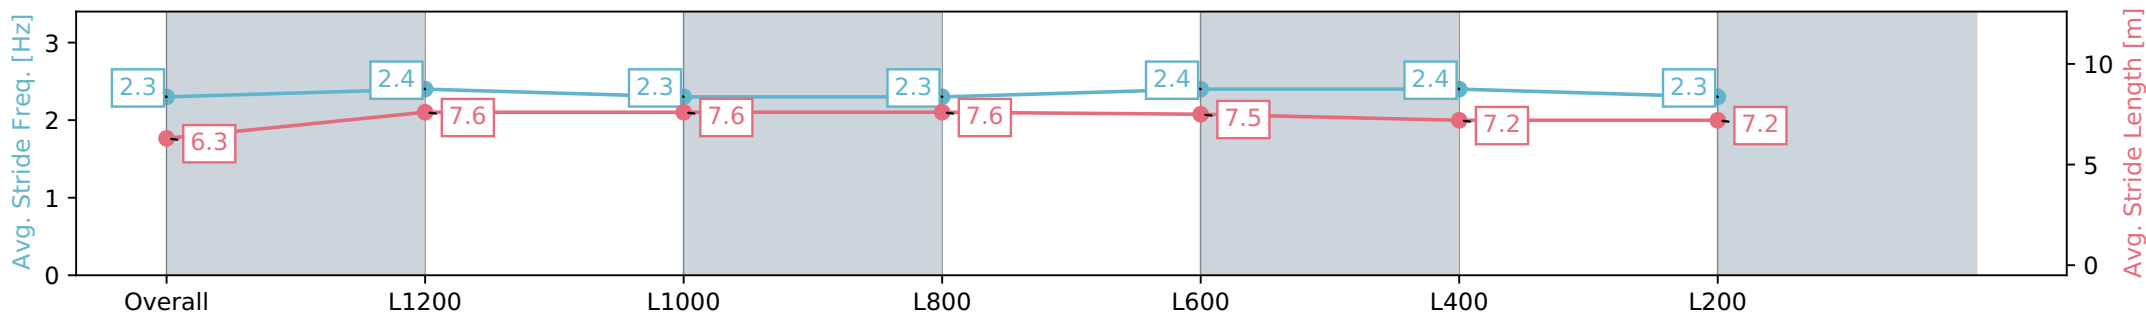

03 August 2024 - 4:51PM

Track Rating: Soft 5, Weather: Fine, Rail Position: +3m 1200m
 Chute, +2.5m Remainder

Section	Overall	L1200	L1000	L800	L600	L400	L200
Section Times	1:23.60 [1] (0:14.57)	1:09.02 [11] (0:10.98)	0:58.04 [11] (0:11.39)	0:46.65 [11] (0:11.86)	0:34.79 [10] (0:11.56)	0:23.23 [10] (0:11.24)	0:11.99 [2] (0:11.99)
Average Speed [km/h]	49.4	65.7	64.4	62.0	64.0	64.1	60.1
Top Speed [km/h]	64.8	66.8	66.6	63.2	65.2	65.8	62.7
Avg. Dist. to Rail [m]	3.6	2.0	3.6	4.0	7.4	13.7	15.1
Avg. Stride Freq. [Hz]	2.3	2.4	2.3	2.3	2.4	2.4	2.3
Avg. Stride Length [m]	6.3	7.6	7.6	7.6	7.5	7.2	7.2