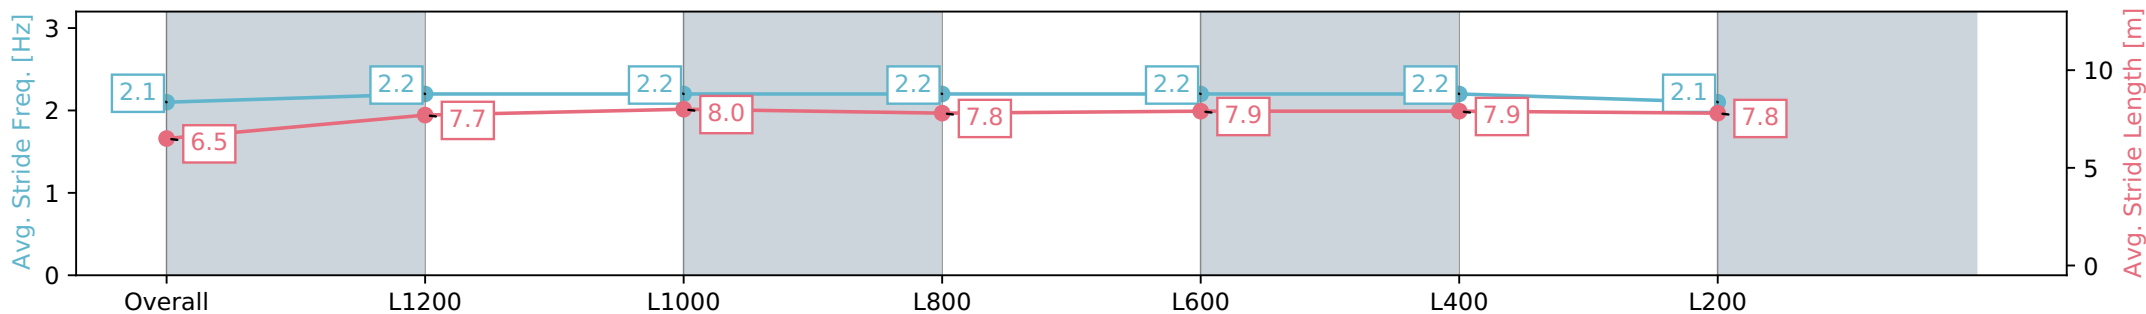

Horse/Jockey Name	ALPINE BEAU/Taylor Johnstone
Finish Rank	9
Fastest Section Time (Section)	0:11.14 (L1000)
Top Speed [km/h] (Section)	67.1 (L1200)
Race State	Finished

Thomas Farms RC Murray Bridge SA - Professional
Race 9: Cup Launch Luncheon – 20th September Handicap
- 1400m

03 August 2024 - 4:51PM

Track Rating: Soft 5, Weather: Fine, Rail Position: +3m 1200m
Chute, +2.5m Remainder

Section	Overall	L1200	L1000	L800	L600	L400	L200
Section Times	1:24.46 [9] (0:15.04)	1:09.42 [16] (0:11.17)	0:58.25 [16] (0:11.14)	0:47.11 [16] (0:11.90)	0:35.21 [16] (0:11.71)	0:23.50 [16] (0:11.44)	0:12.06 [13] (0:12.06)
Average Speed [km/h]	47.9	64.7	66.3	62.6	63.4	63.0	59.7
Top Speed [km/h]	63.0	66.4	67.1	65.2	64.5	64.3	61.2
Avg. Dist. to Rail [m]	8.1	3.4	5.0	6.8	7.7	13.9	15.1
Avg. Stride Freq. [Hz]	2.1	2.2	2.2	2.2	2.2	2.2	2.1
Avg. Stride Length [m]	6.5	7.7	8.0	7.8	7.9	7.9	7.8

Report Created: Sat 03 August 2024 17:43:52 GMT+10 (Note: Timing is based on positional data)

- [ ] Ranking at each section and finish
- -:-:- No data available at this section
- NA No data available