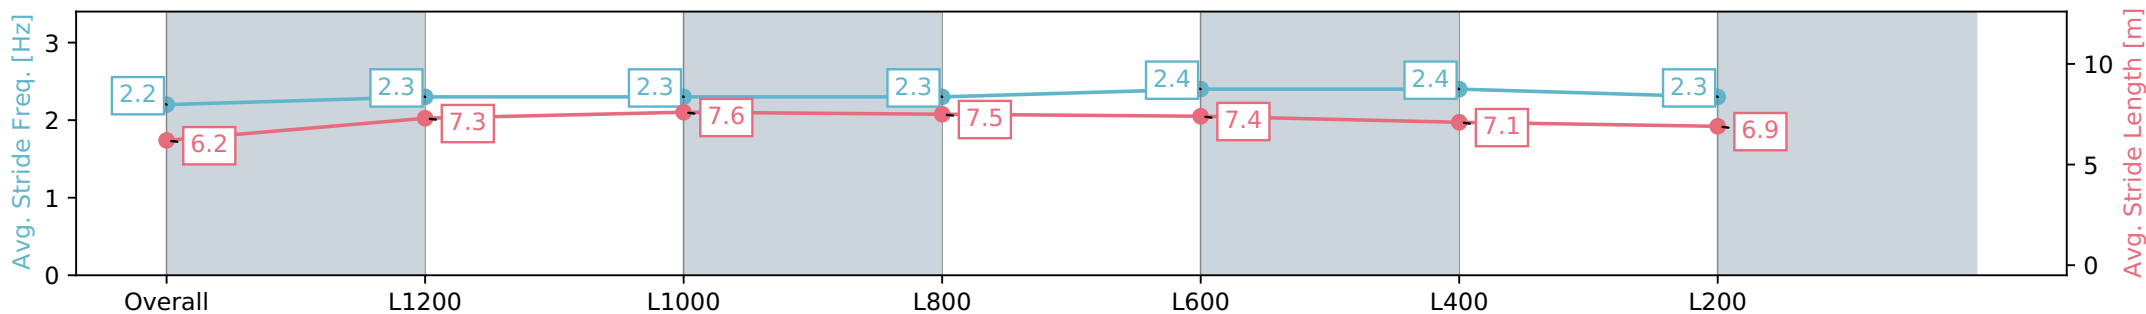

Horse/Jockey Name	YOU BETCHA WOO/Margaret Collett
Finish Rank	14
Fastest Section Time (Section)	0:11.16 (L1200)
Top Speed [km/h] (Section)	66.2 (L1200)
Race State	Finished

Thomas Farms RC Murray Bridge SA - Professional
Race 9: Cup Launch Luncheon – 20th September Handicap
- 1400m

03 August 2024 - 4:51PM

Track Rating: Soft 5, Weather: Fine, Rail Position: +3m 1200m
Chute, +2.5m Remainder

Section	Overall	L1200	L1000	L800	L600	L400	L200
Section Times	1:24.87 [14] (0:14.83)	1:10.04 [14] (0:11.16)	0:58.88 [14] (0:11.25)	0:47.63 [14] (0:11.87)	0:35.76 [14] (0:11.56)	0:24.19 [14] (0:11.75)	0:12.44 [15] (0:12.44)
Average Speed [km/h]	48.4	64.6	65.1	61.8	63.4	61.3	57.9
Top Speed [km/h]	63.8	65.6	66.2	63.2	64.5	64.1	59.5
Avg. Dist. to Rail [m]	7.1	2.1	3.1	3.8	4.8	9.4	10.8
Avg. Stride Freq. [Hz]	2.2	2.3	2.3	2.3	2.4	2.4	2.3
Avg. Stride Length [m]	6.2	7.3	7.6	7.5	7.4	7.1	6.9

Report Created: Sat 03 August 2024 17:44:06 GMT+10 (Note: Timing is based on positional data)

- [ ] Ranking at each section and finish
- -:-:- No data available at this section
- NA No data available