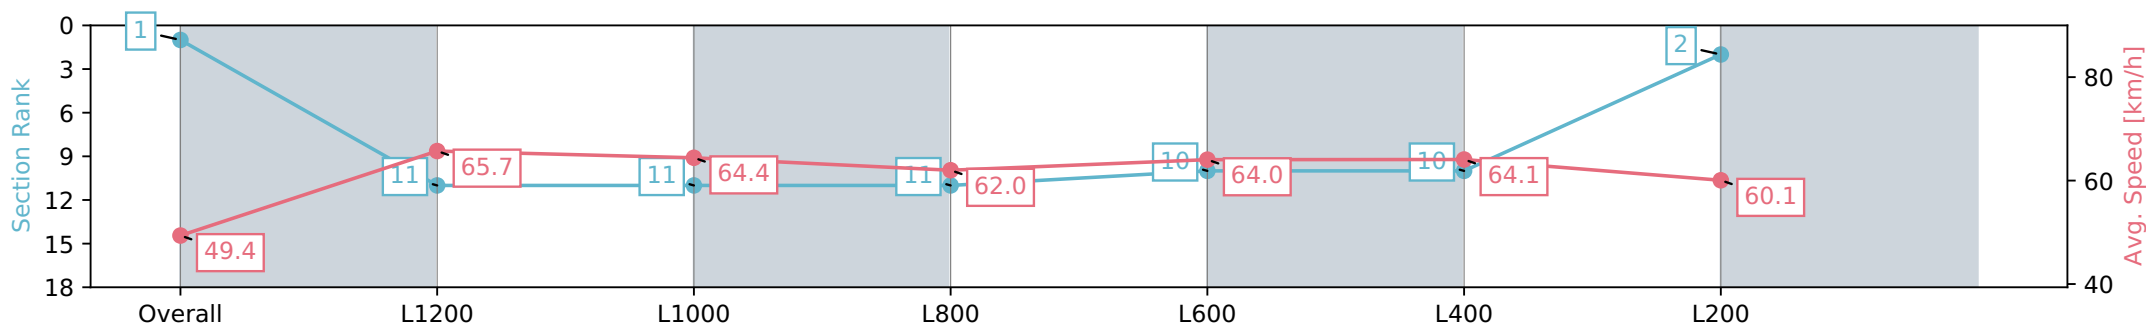

03 August 2024 - 4:51PM

Track Rating: Soft 5, Weather: Fine, Rail Position: +3m 1200m
 Chute, +2.5m Remainder

Section	Overall	L1200	L1000	L800	L600	L400	L200
Section Times	1:23.60 [1] (0:14.57)	1:09.02 [11] (0:10.98)	0:58.04 [11] (0:11.39)	0:46.65 [11] (0:11.86)	0:34.79 [10] (0:11.56)	0:23.23 [10] (0:11.24)	0:11.99 [2] (0:11.99)
Average Speed [km/h]	49.4	65.7	64.4	62.0	64.0	64.1	60.1
Top Speed [km/h]	64.8	66.8	66.6	63.2	65.2	65.8	62.7
Avg. Dist. to Rail [m]	3.6	2.0	3.6	4.0	7.4	13.7	15.1
Avg. Stride Freq. [Hz]	2.3	2.4	2.3	2.3	2.4	2.4	2.3
Avg. Stride Length [m]	6.3	7.6	7.6	7.6	7.5	7.2	7.2