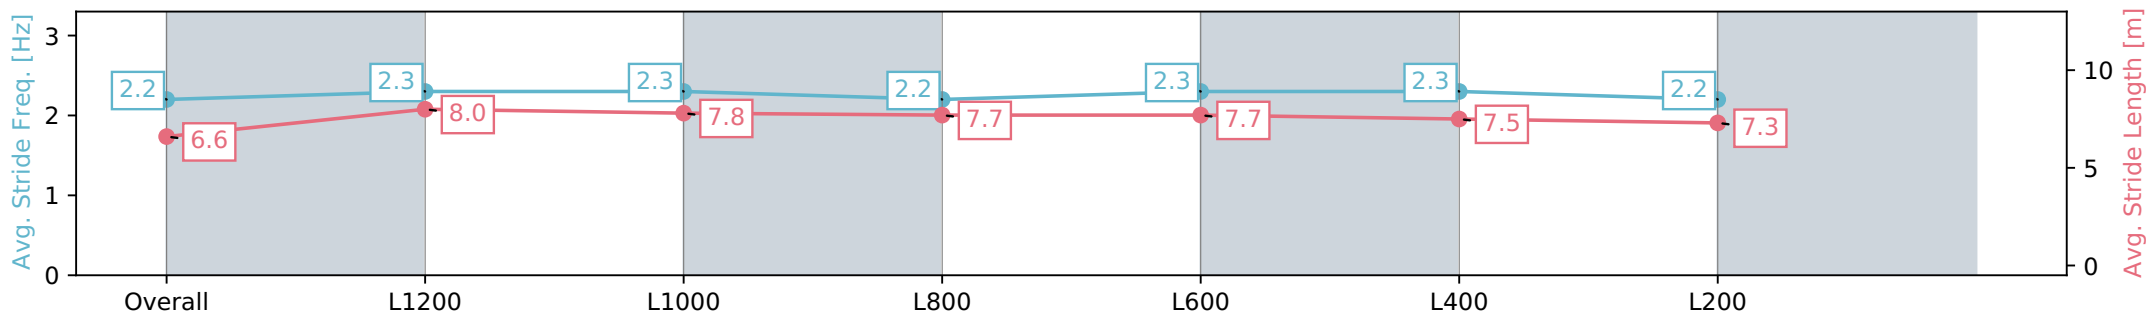

Horse/Jockey Name	KUSHAN KHANIVALE/Jessica Eaton
Finish Rank	3
Fastest Section Time (Section)	0:10.79 (L1200)
Top Speed [km/h] (Section)	68.1 (Overall)
Race State	Finished

Thomas Farms RC Murray Bridge SA - Professional
Race 9: Cup Launch Luncheon – 20th September Handicap
- 1400m

03 August 2024 - 4:51PM

Track Rating: Soft 5, Weather: Fine, Rail Position: +3m 1200m
Chute, +2.5m Remainder

Section	Overall	L1200	L1000	L800	L600	L400	L200
Section Times	1:24.25 [3] (0:14.07)	1:10.18 [5] (0:10.79)	0:59.39 [5] (0:11.44)	0:47.95 [4] (0:11.83)	0:36.12 [4] (0:11.90)	0:24.22 [3] (0:11.60)	0:12.62 [3] (0:12.62)
Average Speed [km/h]	51.3	66.8	64.1	62.2	62.1	62.1	57.1
Top Speed [km/h]	67.0	68.1	66.1	63.4	63.3	63.2	60.0
Avg. Dist. to Rail [m]	11.2	3.4	3.3	4.3	6.6	10.5	13.6
Avg. Stride Freq. [Hz]	2.2	2.3	2.3	2.2	2.3	2.3	2.2
Avg. Stride Length [m]	6.6	8.0	7.8	7.7	7.7	7.5	7.3

Report Created: Sat 03 August 2024 17:43:35 GMT+10 (Note: Timing is based on positional data)

- [ ] Ranking at each section and finish
- -:-:- No data available at this section
- NA No data available