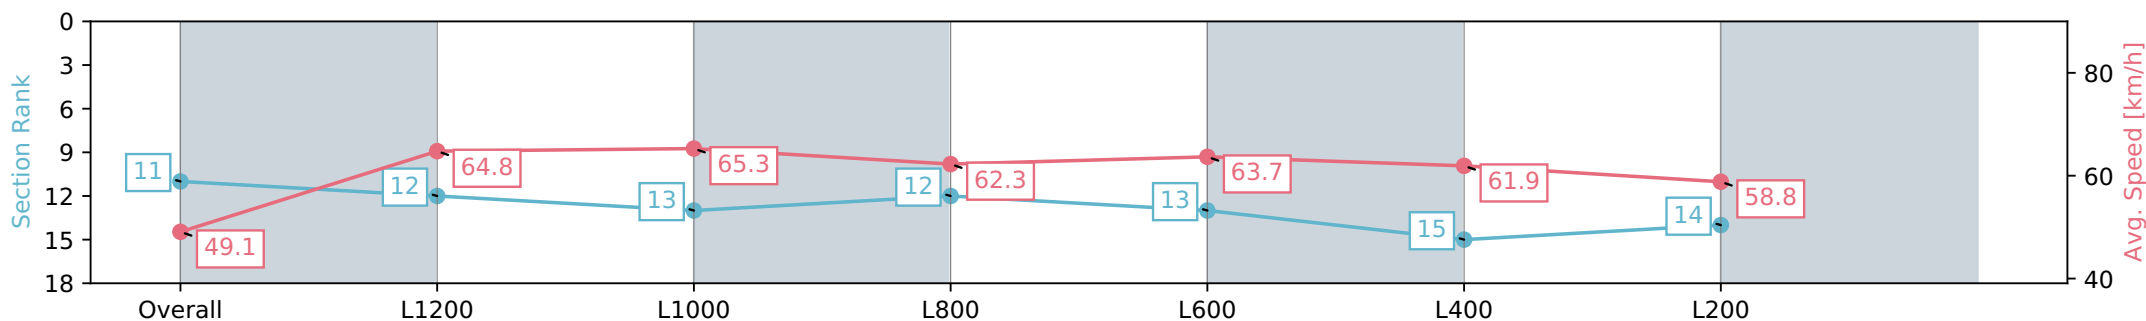

Horse/Jockey Name	WE'VE GOTTA DEEL/Caitlin Jones
Finish Rank	11
Fastest Section Time (Section)	0:11.13 (L1200)
Top Speed [km/h] (Section)	66.7 (L1200)
Race State	Finished

Thomas Farms RC Murray Bridge SA - Professional
Race 9: Cup Launch Luncheon – 20th September Handicap
- 1400m

03 August 2024 - 4:51PM

Track Rating: Soft 5, Weather: Fine, Rail Position: +3m 1200m
Chute, +2.5m Remainder

Section	Overall	L1200	L1000	L800	L600	L400	L200
Section Times	1:24.65 [11] (0:14.70)	1:09.95 [12] (0:11.13)	0:58.82 [13] (0:11.34)	0:47.48 [12] (0:11.91)	0:35.57 [13] (0:11.69)	0:23.88 [15] (0:11.64)	0:12.24 [14] (0:12.24)
Average Speed [km/h]	49.1	64.8	65.3	62.3	63.7	61.9	58.8
Top Speed [km/h]	64.1	66.4	66.7	63.8	65.0	63.2	60.6
Avg. Dist. to Rail [m]	11.3	3.3	4.9	6.0	8.3	13.4	13.7
Avg. Stride Freq. [Hz]	2.4	2.5	2.4	2.4	2.4	2.4	2.3
Avg. Stride Length [m]	5.9	7.3	7.5	7.3	7.3	7.3	7.1

Report Created: Sat 03 August 2024 17:44:03 GMT+10 (Note: Timing is based on positional data)

- [ ] Ranking at each section and finish
- -:-:- No data available at this section
- NA No data available