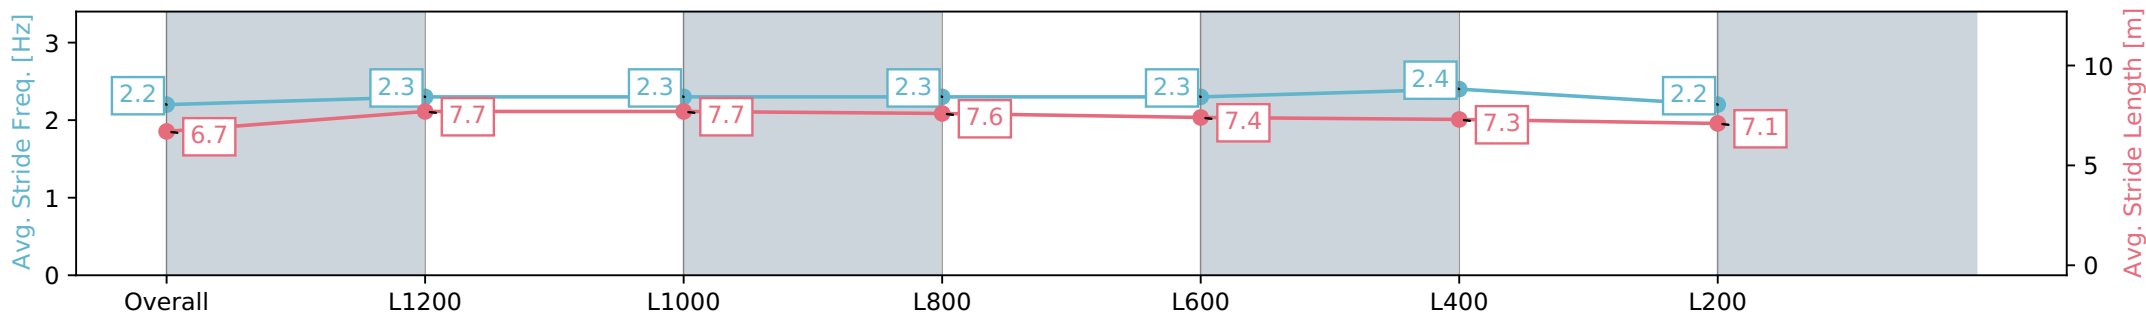

Horse/Jockey Name	BLUE SPECIAL/Stacey Metcalfe
Finish Rank	4
Fastest Section Time (Section)	0:10.86 (L1200)
Top Speed [km/h] (Section)	67.6 (Overall)
Race State	Finished

Thomas Farms RC Murray Bridge SA - Professional
Race 9: Cup Launch Luncheon – 20th September Handicap
- 1400m

03 August 2024 - 4:51PM

Track Rating: Soft 5, Weather: Fine, Rail Position: +3m 1200m
Chute, +2.5m Remainder

Section	Overall	L1200	L1000	L800	L600	L400	L200
Section Times	1:24.26 [4] (0:13.98)	1:10.28 [4] (0:10.86)	0:59.42 [3] (0:11.57)	0:47.84 [5] (0:11.93)	0:35.91 [5] (0:11.81)	0:24.10 [5] (0:11.59)	0:12.51 [5] (0:12.51)
Average Speed [km/h]	51.6	66.3	63.4	61.6	61.7	62.1	57.7
Top Speed [km/h]	67.2	67.6	64.8	62.4	62.9	63.5	60.7
Avg. Dist. to Rail [m]	5.4	2.6	3.7	3.9	2.8	5.4	7.5
Avg. Stride Freq. [Hz]	2.2	2.3	2.3	2.3	2.3	2.4	2.2
Avg. Stride Length [m]	6.7	7.7	7.7	7.6	7.4	7.3	7.1

Report Created: Sat 03 August 2024 17:43:38 GMT+10 (Note: Timing is based on positional data)

- [ ] Ranking at each section and finish
- -:-:- No data available at this section
- NA No data available