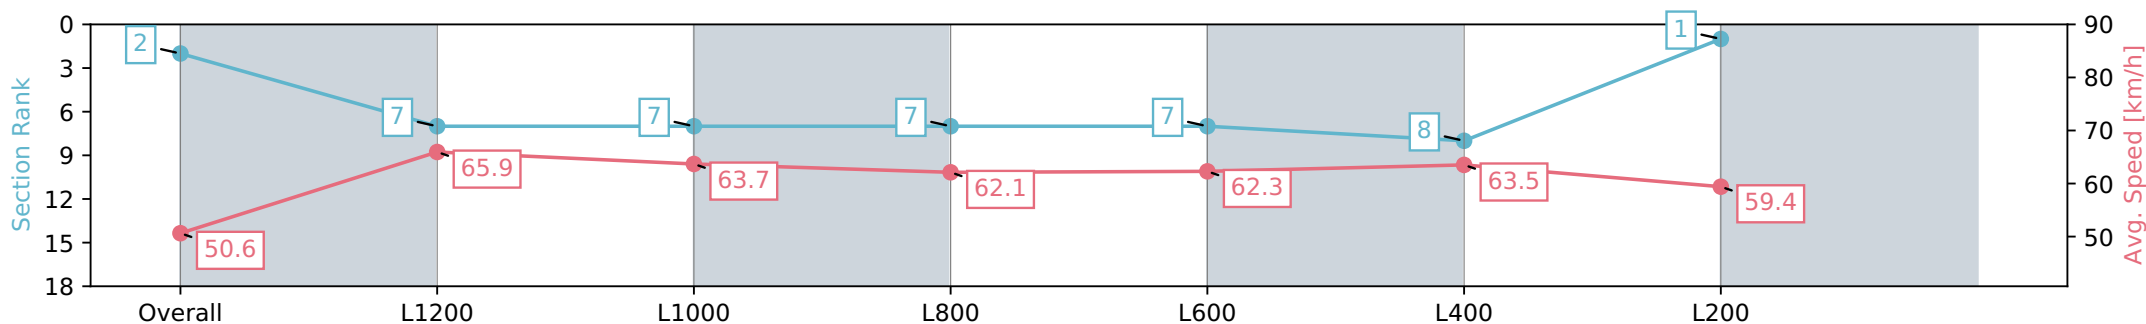

Horse/Jockey Name	MERCHANT BOSS/Ben Price
Finish Rank	2
Fastest Section Time (Section)	0:10.94 (L1200)
Top Speed [km/h] (Section)	67.0 (Overall)
Race State	Finished

Thomas Farms RC Murray Bridge SA - Professional
Race 9: Cup Launch Luncheon – 20th September Handicap
- 1400m

03 August 2024 - 4:51PM

Track Rating: Soft 5, Weather: Fine, Rail Position: +3m 1200m
Chute, +2.5m Remainder

Section	Overall	L1200	L1000	L800	L600	L400	L200
Section Times	1:23.68 [2] (0:14.24)	1:09.44 [7] (0:10.94)	0:58.50 [7] (0:11.47)	0:47.03 [7] (0:11.81)	0:35.22 [7] (0:11.77)	0:23.45 [8] (0:11.34)	0:12.11 [1] (0:12.11)
Average Speed [km/h]	50.6	65.9	63.7	62.1	62.3	63.5	59.4
Top Speed [km/h]	65.9	67.0	66.4	63.2	63.4	64.5	62.2
Avg. Dist. to Rail [m]	3.6	2.5	2.9	3.5	4.7	8.6	12.4
Avg. Stride Freq. [Hz]	2.2	2.3	2.3	2.2	2.3	2.4	2.3
Avg. Stride Length [m]	6.5	7.9	7.8	7.6	7.6	7.5	7.2

Report Created: Sat 03 August 2024 17:43:31 GMT+10 (Note: Timing is based on positional data)

- [ ] Ranking at each section and finish
- -:-:- No data available at this section
- NA No data available