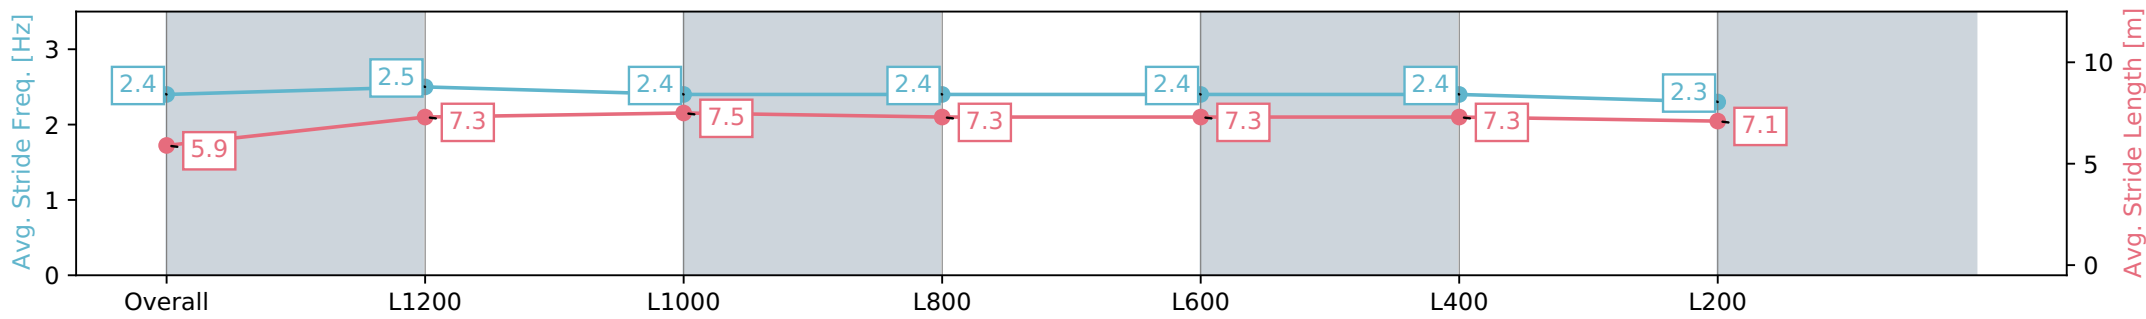

Horse/Jockey Name	BELMONT AVENUE/Jacob Opperman
Finish Rank	11
Fastest Section Time (Section)	0:11.02 (L1200)
Top Speed [km/h] (Section)	66.5 (Overall)
Race State	Finished

Thomas Farms RC Murray Bridge SA - Professional
Race 9: Cup Launch Luncheon – 20th September Handicap
- 1400m

03 August 2024 - 4:51PM

Track Rating: Soft 5, Weather: Fine, Rail Position: +3m 1200m
Chute, +2.5m Remainder

Section	Overall	L1200	L1000	L800	L600	L400	L200
Section Times	1:24.65 [11] (0:14.17)	1:10.48 [6] (0:11.02)	0:59.46 [8] (0:11.51)	0:47.95 [8] (0:11.91)	0:36.04 [8] (0:11.55)	0:24.49 [6] (0:11.78)	0:12.71 [6] (0:12.71)
Average Speed [km/h]	50.8	65.5	63.5	61.5	63.1	61.0	56.8
Top Speed [km/h]	65.8	66.5	65.6	63.6	64.7	63.0	59.1
Avg. Dist. to Rail [m]	1.4	1.4	3.1	3.6	2.7	5.6	7.0
Avg. Stride Freq. [Hz]	2.3	2.5	2.4	2.4	2.4	2.4	2.3
Avg. Stride Length [m]	6.3	7.4	7.3	7.1	7.3	7.0	6.9

Report Created: Sat 03 August 2024 17:44:00 GMT+10 (Note: Timing is based on positional data)

- [ ] Ranking at each section and finish
- -:-:- No data available at this section
- NA No data available