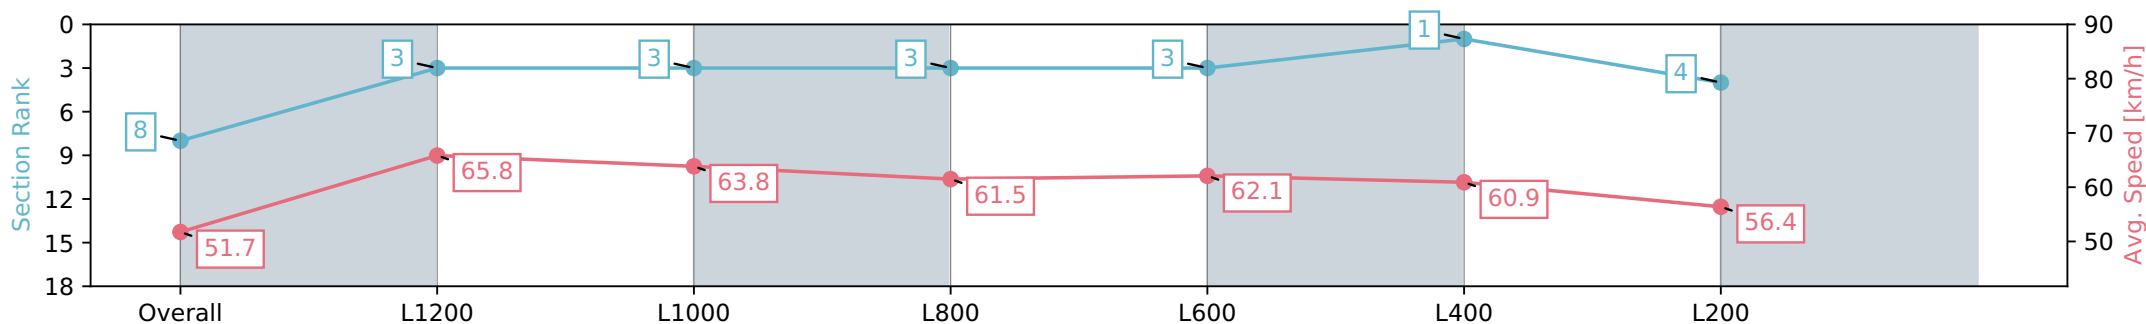

Horse/Jockey Name	BULLS ON PARADE/Callan Murray
Finish Rank	8
Fastest Section Time (Section)	0:10.93 (L1200)
Top Speed [km/h] (Section)	67.0 (Overall)
Race State	Finished

Thomas Farms RC Murray Bridge SA - Professional
Race 9: Cup Launch Luncheon – 20th September Handicap
- 1400m

03 August 2024 - 4:51PM

Track Rating: Soft 5, Weather: Fine, Rail Position: +3m 1200m
Chute, +2.5m Remainder

Section	Overall	L1200	L1000	L800	L600	L400	L200
Section Times	1:24.44 [8] (0:13.91)	1:10.53 [3] (0:10.93)	0:59.60 [3] (0:11.37)	0:48.23 [3] (0:11.88)	0:36.35 [3] (0:11.75)	0:24.60 [1] (0:11.84)	0:12.76 [4] (0:12.76)
Average Speed [km/h]	51.7	65.8	63.8	61.5	62.1	60.9	56.4
Top Speed [km/h]	66.0	67.0	65.6	62.5	63.0	62.7	59.0
Avg. Dist. to Rail [m]	1.9	0.3	1.5	2.8	3.8	7.5	9.2
Avg. Stride Freq. [Hz]	2.3	2.3	2.2	2.2	2.3	2.3	2.3
Avg. Stride Length [m]	6.6	7.9	7.8	7.5	7.6	7.4	6.9

Report Created: Sat 03 August 2024 17:43:49 GMT+10 (Note: Timing is based on positional data)

- [ ] Ranking at each section and finish
- -:-:- No data available at this section
- NA No data available