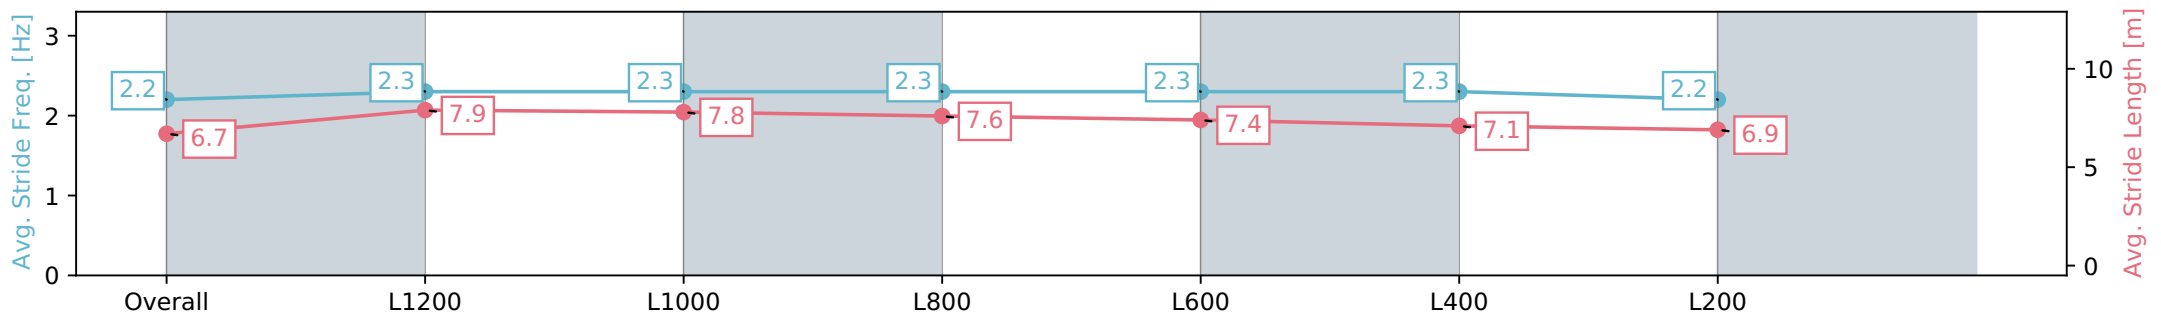

Thomas Farms RC Murray Bridge SA - Professional

Race 5: Carlton Draught Handicap - 1400m

03 August 2024 - 2:23PM

Track Rating: Soft 5, Weather: Fine, Rail Position: +3m 1200m  
Chute, +2.5m Remainder

Section	Overall	L1200	L1000	L800	L600	L400	L200
Section Times	1:25.64 [11] (0:14.15)	1:11.49 [2] (0:10.91)	1:00.58 [2] (0:11.35)	0:49.23 [1] (0:11.76)	0:37.47 [2] (0:11.85)	0:25.62 [2] (0:12.28)	0:13.33 [10] (0:13.33)
Average Speed [km/h]	50.9	66.1	64.1	62.2	61.6	58.6	53.9
Top Speed [km/h]	65.9	66.6	65.3	62.8	62.5	60.5	57.3
Avg. Dist. to Rail [m]	0.9	1.0	2.1	3.0	3.4	4.1	4.2
Avg. Stride Freq. [Hz]	2.2	2.3	2.3	2.3	2.3	2.3	2.2
Avg. Stride Length [m]	6.7	7.9	7.8	7.6	7.4	7.1	6.9