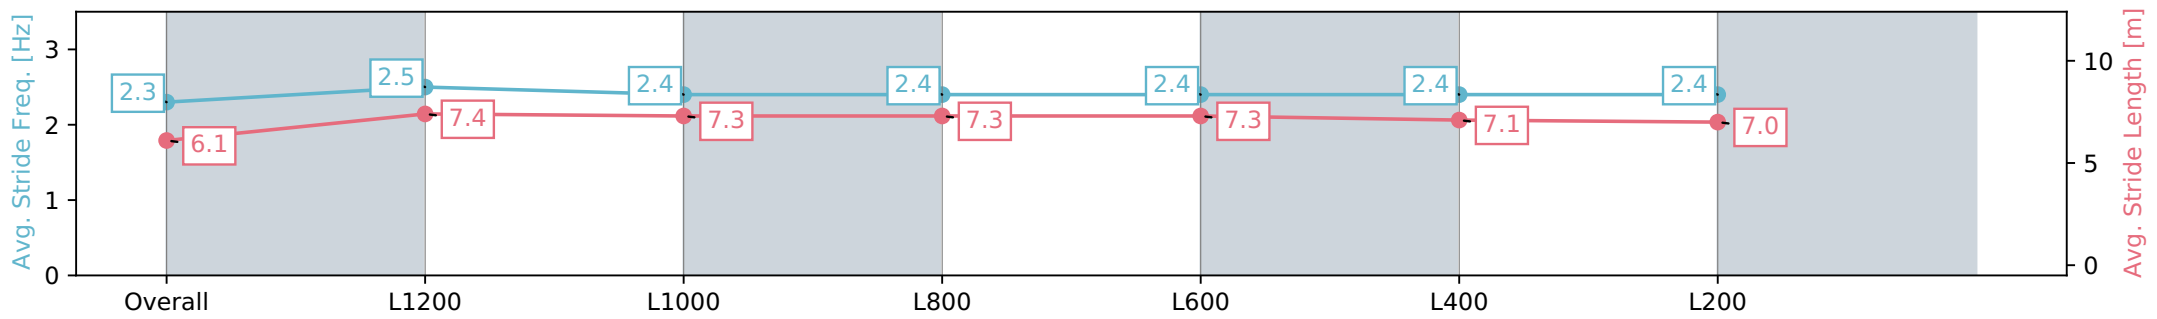

Thomas Farms RC Murray Bridge SA - Professional

Race 5: Carlton Draught Handicap - 1400m

03 August 2024 - 2:23PM

Track Rating: Soft 5, Weather: Fine, Rail Position: +3m 1200m Chute, +2.5m Remainder

Section	Overall	L1200	L1000	L800	L600	L400	L200
Section Times	1:24.13 [3] (0:14.64)	1:09.49 [7] (0:11.05)	0:58.44 [7] (0:11.42)	0:47.02 [7] (0:11.60)	0:35.42 [7] (0:11.61)	0:23.81 [7] (0:11.86)	0:11.95 [8] (0:11.95)
Average Speed [km/h]	49.2	65.2	64.2	63.3	63.3	60.7	60.2
Top Speed [km/h]	64.0	66.8	65.2	64.9	64.1	62.6	61.5
Avg. Dist. to Rail [m]	2.9	1.8	3.3	3.8	4.7	7.0	7.4
Avg. Stride Freq. [Hz]	2.3	2.5	2.4	2.4	2.4	2.4	2.4
Avg. Stride Length [m]	6.1	7.4	7.3	7.3	7.3	7.1	7.0