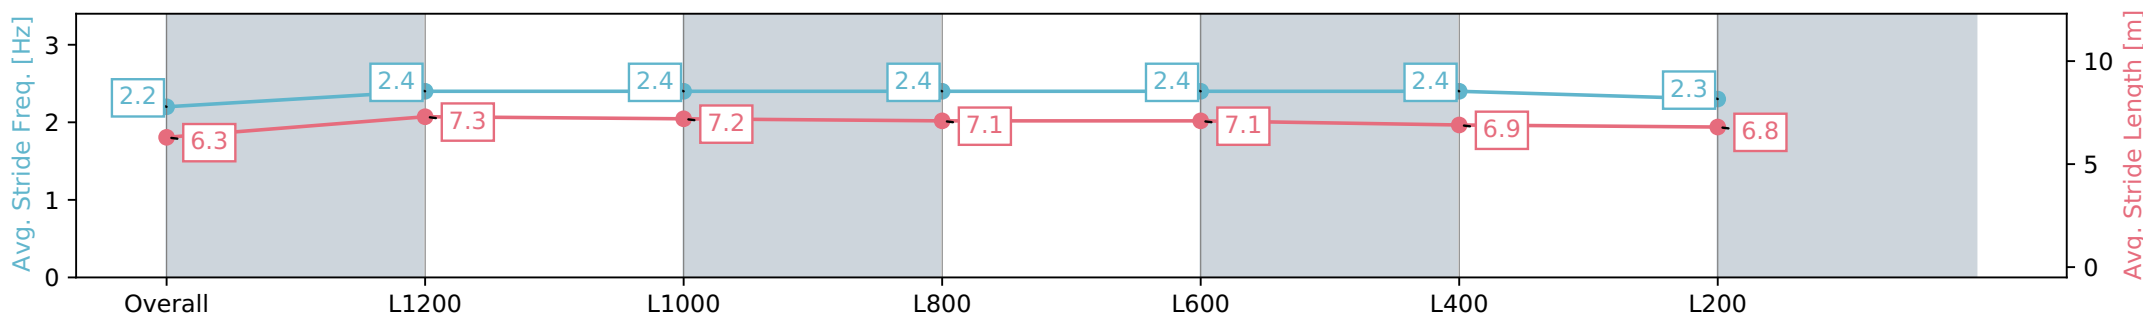

Section	Overall	L1200	L1000	L800	L600	L400	L200
Section Times	1:24.65 [7] (0:14.86)	1:09.79 [9] (0:11.08)	0:58.71 [9] (0:11.42)	0:47.29 [10] (0:11.59)	0:35.70 [11] (0:11.42)	0:24.28 [9] (0:11.93)	0:12.35 [9] (0:12.35)
Average Speed [km/h]	48.5	65.1	64.1	63.1	63.8	60.2	58.5
Top Speed [km/h]	67.0	66.5	65.1	64.3	64.2	63.3	59.3
Avg. Dist. to Rail [m]	5.4	2.1	2.9	3.3	2.7	4.3	4.6
Avg. Stride Freq. [Hz]	2.2	2.4	2.4	2.4	2.4	2.4	2.3
Avg. Stride Length [m]	6.3	7.3	7.2	7.1	7.1	6.9	6.8