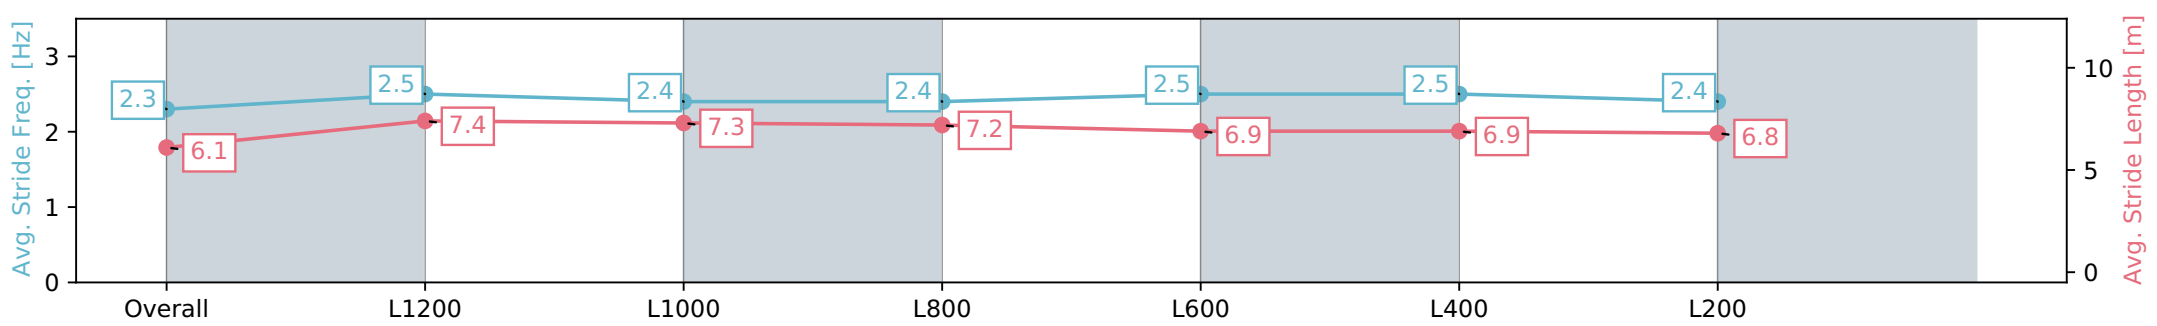

Thomas Farms RC Murray Bridge SA - Professional

Race 5: Carlton Draught Handicap - 1400m

03 August 2024 - 2:23PM

Track Rating: Soft 5, Weather: Fine, Rail Position: +3m 1200m Chute, +2.5m Remainder

Section	Overall	L1200	L1000	L800	L600	L400	L200
Section Times	1:24.26 [5] (0:14.61)	1:09.65 [6] (0:11.08)	0:58.57 [6] (0:11.41)	0:47.16 [6] (0:11.65)	0:35.51 [8] (0:11.57)	0:23.93 [8] (0:11.68)	0:12.25 [6] (0:12.25)
Average Speed [km/h]	49.3	65.1	64.4	63.2	63.6	61.7	58.8
Top Speed [km/h]	64.5	65.6	65.1	64.0	64.7	63.9	60.5
Avg. Dist. to Rail [m]	4.9	3.0	3.7	4.4	5.8	9.9	9.1
Avg. Stride Freq. [Hz]	2.3	2.5	2.4	2.4	2.5	2.5	2.4
Avg. Stride Length [m]	6.1	7.4	7.3	7.2	6.9	6.9	6.8