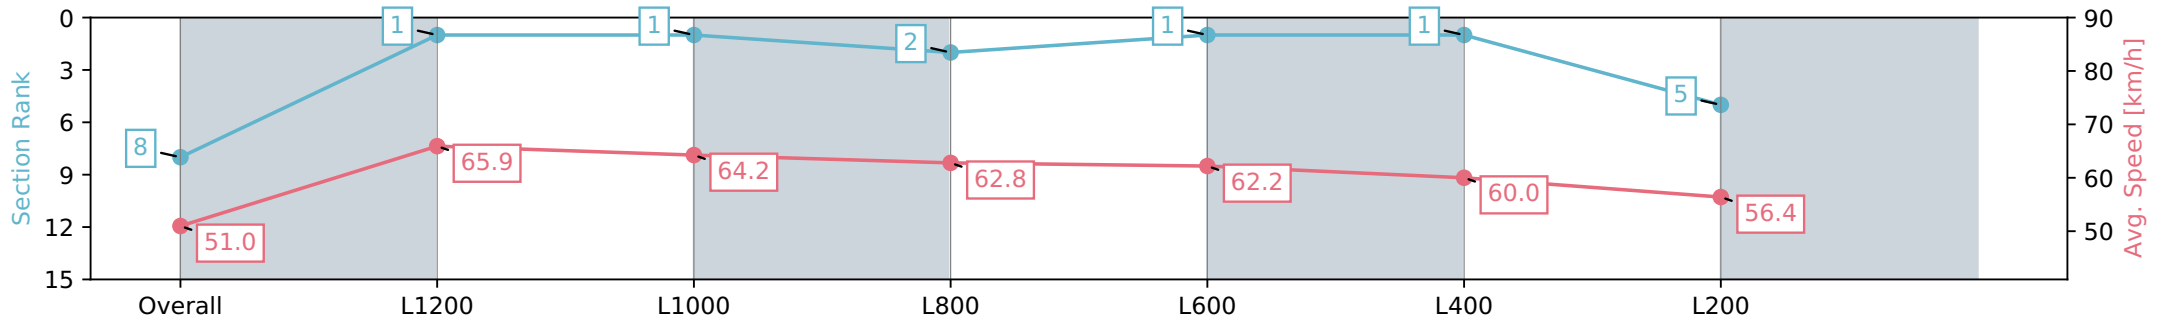

Thomas Farms RC Murray Bridge SA - Professional

Race 5: Carlton Draught Handicap - 1400m

03 August 2024 - 2:23PM

Track Rating: Soft 5, Weather: Fine, Rail Position: +3m 1200m  
Chute, +2.5m Remainder

Section	Overall	L1200	L1000	L800	L600	L400	L200
Section Times	1:24.70 [8] (0:14.12)	1:10.58 [1] (0:10.93)	0:59.65 [1] (0:11.41)	0:48.24 [2] (0:11.70)	0:36.54 [1] (0:11.79)	0:24.75 [1] (0:12.00)	0:12.75 [5] (0:12.75)
Average Speed [km/h]	51.0	65.9	64.2	62.8	62.2	60.0	56.4
Top Speed [km/h]	66.6	66.6	65.5	63.7	62.8	61.9	58.1
Avg. Dist. to Rail [m]	2.4	2.2	3.1	4.2	4.3	5.2	5.8
Avg. Stride Freq. [Hz]	2.2	2.3	2.3	2.3	2.3	2.3	2.2
Avg. Stride Length [m]	6.5	7.9	7.7	7.5	7.5	7.2	7.1