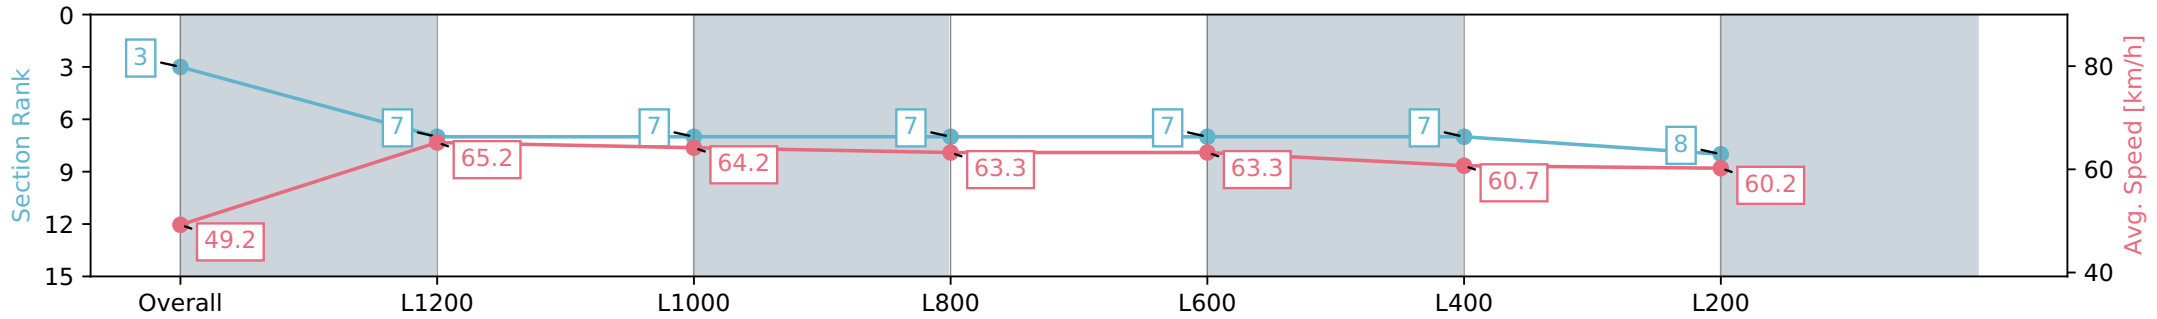

Thomas Farms RC Murray Bridge SA - Professional

Race 5: Carlton Draught Handicap - 1400m

03 August 2024 - 2:23PM

Track Rating: Soft 5, Weather: Fine, Rail Position: +3m 1200m Chute, +2.5m Remainder

Section	Overall	L1200	L1000	L800	L600	L400	L200
Section Times	1:24.13 [3] (0:14.64)	1:09.49 [7] (0:11.05)	0:58.44 [7] (0:11.42)	0:47.02 [7] (0:11.60)	0:35.42 [7] (0:11.61)	0:23.81 [7] (0:11.86)	0:11.95 [8] (0:11.95)
Average Speed [km/h]	49.2	65.2	64.2	63.3	63.3	60.7	60.2
Top Speed [km/h]	64.0	66.8	65.2	64.9	64.1	62.6	61.5
Avg. Dist. to Rail [m]	2.9	1.8	3.3	3.8	4.7	7.0	7.4
Avg. Stride Freq. [Hz]	2.3	2.5	2.4	2.4	2.4	2.4	2.4
Avg. Stride Length [m]	6.1	7.4	7.3	7.3	7.3	7.1	7.0