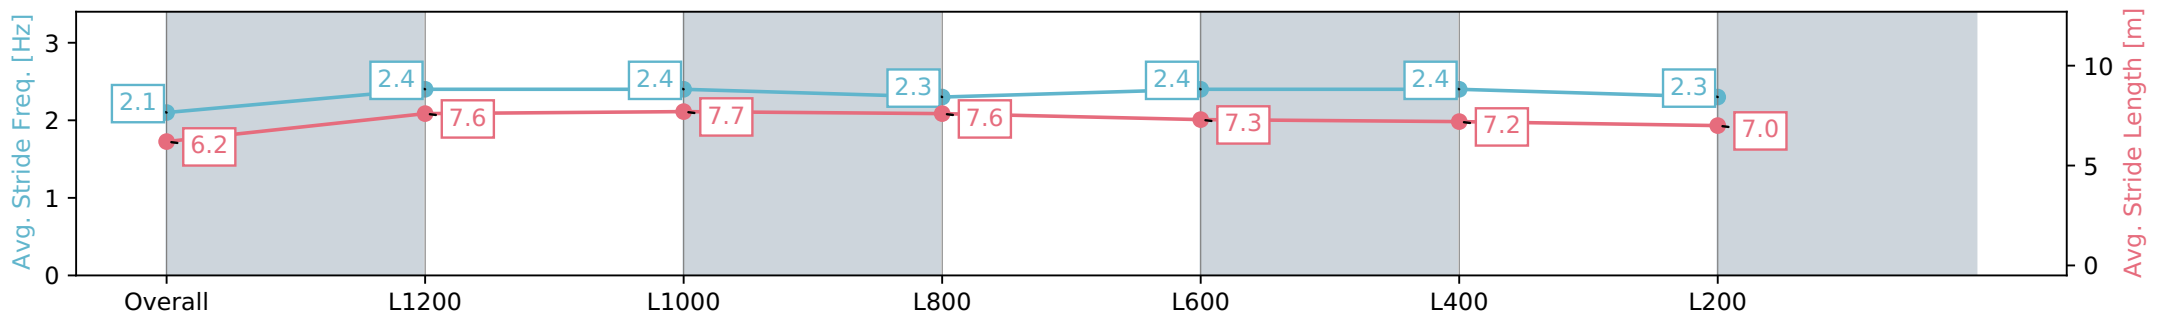

Thomas Farms RC Murray Bridge SA - Professional

Race 5: Carlton Draught Handicap - 1400m

03 August 2024 - 2:23PM

Track Rating: Soft 5, Weather: Fine, Rail Position: +3m 1200m  
Chute, +2.5m Remainder

Section	Overall	L1200	L1000	L800	L600	L400	L200
Section Times	1:24.80 [9] (0:15.33)	1:09.47 [12] (0:11.04)	0:58.43 [12] (0:11.11)	0:47.32 [11] (0:11.45)	0:35.87 [10] (0:11.68)	0:24.19 [11] (0:11.78)	0:12.41 [11] (0:12.41)
Average Speed [km/h]	47.0	65.4	66.4	64.6	63.2	61.2	58.0
Top Speed [km/h]	64.1	66.1	67.5	65.5	64.1	63.8	59.5
Avg. Dist. to Rail [m]	5.7	2.4	4.4	5.2	6.2	9.3	8.9
Avg. Stride Freq. [Hz]	2.1	2.4	2.4	2.3	2.4	2.4	2.3
Avg. Stride Length [m]	6.2	7.6	7.7	7.6	7.3	7.2	7.0