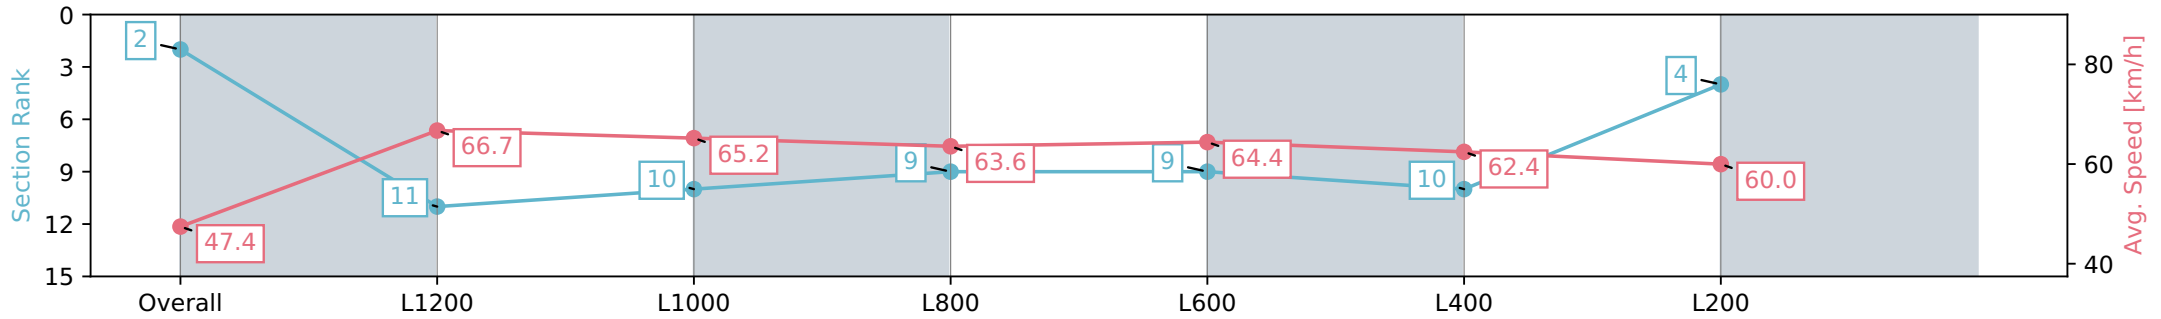

Thomas Farms RC Murray Bridge SA - Professional

Race 5: Carlton Draught Handicap - 1400m

03 August 2024 - 2:23PM

Track Rating: Soft 5, Weather: Fine, Rail Position: +3m 1200m Chute, +2.5m Remainder

Section	Overall	L1200	L1000	L800	L600	L400	L200
Section Times	1:23.92 [2] (0:15.20)	1:08.72 [11] (0:10.80)	0:57.92 [10] (0:11.26)	0:46.66 [9] (0:11.62)	0:35.04 [9] (0:11.51)	0:23.53 [10] (0:11.53)	0:12.00 [4] (0:12.00)
Average Speed [km/h]	47.4	66.7	65.2	63.6	64.4	62.4	60.0
Top Speed [km/h]	67.1	67.3	66.6	64.3	65.7	64.6	61.7
Avg. Dist. to Rail [m]	8.6	2.9	3.6	5.0	7.0	10.0	8.9
Avg. Stride Freq. [Hz]	2.3	2.5	2.4	2.4	2.4	2.4	2.4
Avg. Stride Length [m]	5.8	7.3	7.4	7.3	7.5	7.3	7.1