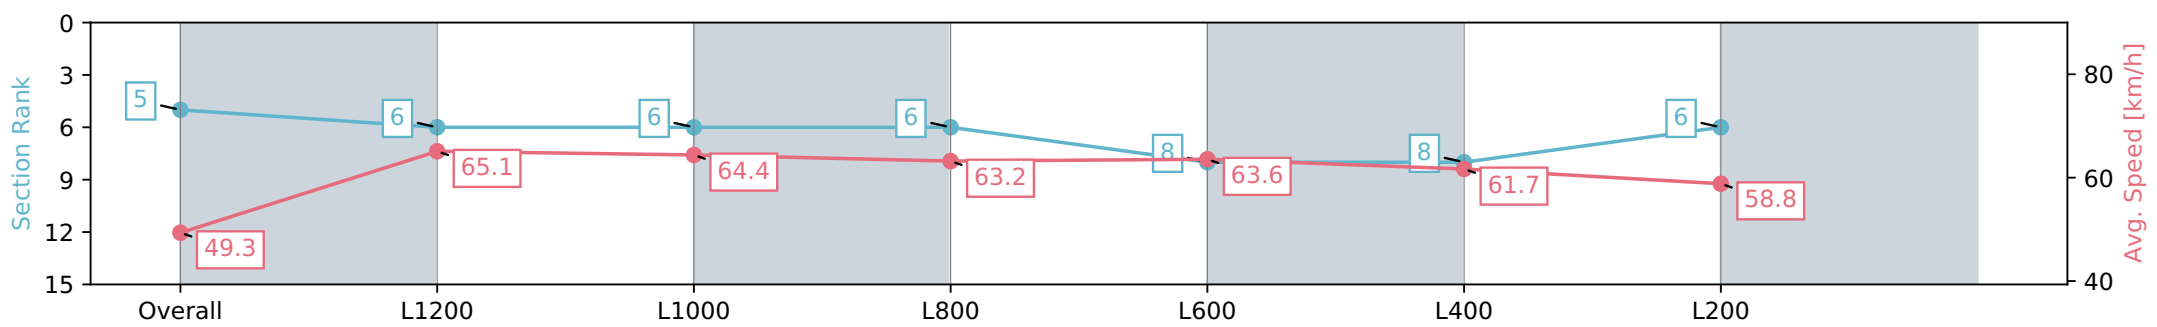

Thomas Farms RC Murray Bridge SA - Professional

Race 5: Carlton Draught Handicap - 1400m

03 August 2024 - 2:23PM

Track Rating: Soft 5, Weather: Fine, Rail Position: +3m 1200m Chute, +2.5m Remainder

Section	Overall	L1200	L1000	L800	L600	L400	L200
Section Times	1:24.26 [5] (0:14.61)	1:09.65 [6] (0:11.08)	0:58.57 [6] (0:11.41)	0:47.16 [6] (0:11.65)	0:35.51 [8] (0:11.57)	0:23.93 [8] (0:11.68)	0:12.25 [6] (0:12.25)
Average Speed [km/h]	49.3	65.1	64.4	63.2	63.6	61.7	58.8
Top Speed [km/h]	64.5	65.6	65.1	64.0	64.7	63.9	60.5
Avg. Dist. to Rail [m]	4.9	3.0	3.7	4.4	5.8	9.9	9.1
Avg. Stride Freq. [Hz]	2.3	2.5	2.4	2.4	2.5	2.5	2.4
Avg. Stride Length [m]	6.1	7.4	7.3	7.2	6.9	6.9	6.8