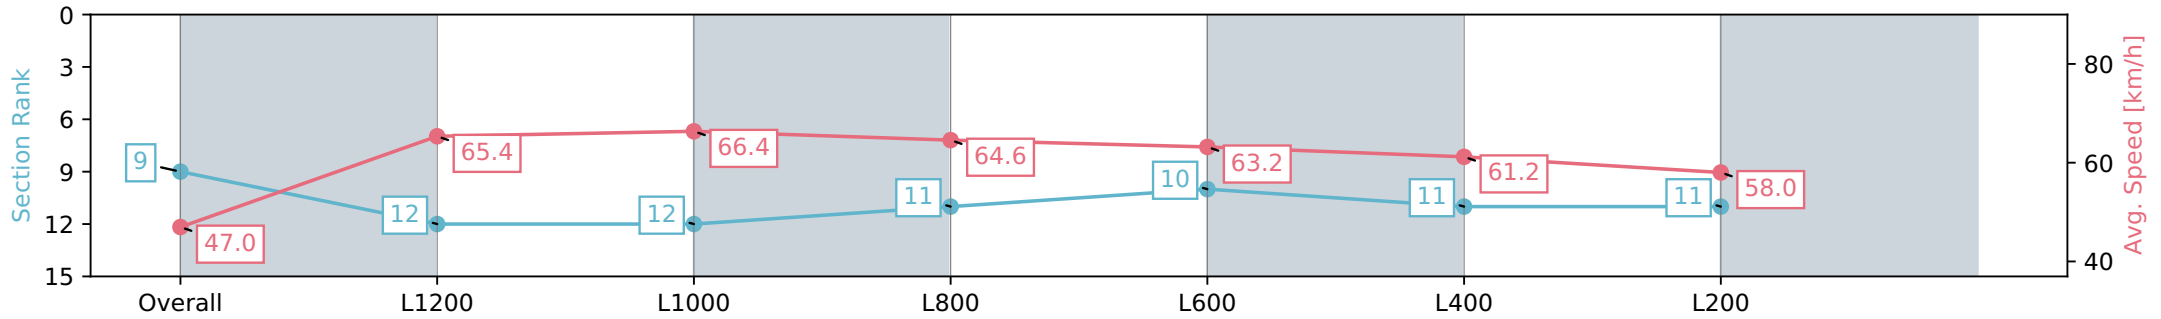

Thomas Farms RC Murray Bridge SA - Professional

Race 5: Carlton Draught Handicap - 1400m

03 August 2024 - 2:23PM

Track Rating: Soft 5, Weather: Fine, Rail Position: +3m 1200m  
Chute, +2.5m Remainder

Section	Overall	L1200	L1000	L800	L600	L400	L200
Section Times	1:24.80 [9] (0:15.33)	1:09.47 [12] (0:11.04)	0:58.43 [12] (0:11.11)	0:47.32 [11] (0:11.45)	0:35.87 [10] (0:11.68)	0:24.19 [11] (0:11.78)	0:12.41 [11] (0:12.41)
Average Speed [km/h]	47.0	65.4	66.4	64.6	63.2	61.2	58.0
Top Speed [km/h]	64.1	66.1	67.5	65.5	64.1	63.8	59.5
Avg. Dist. to Rail [m]	5.7	2.4	4.4	5.2	6.2	9.3	8.9
Avg. Stride Freq. [Hz]	2.1	2.4	2.4	2.3	2.4	2.4	2.3
Avg. Stride Length [m]	6.2	7.6	7.7	7.6	7.3	7.2	7.0