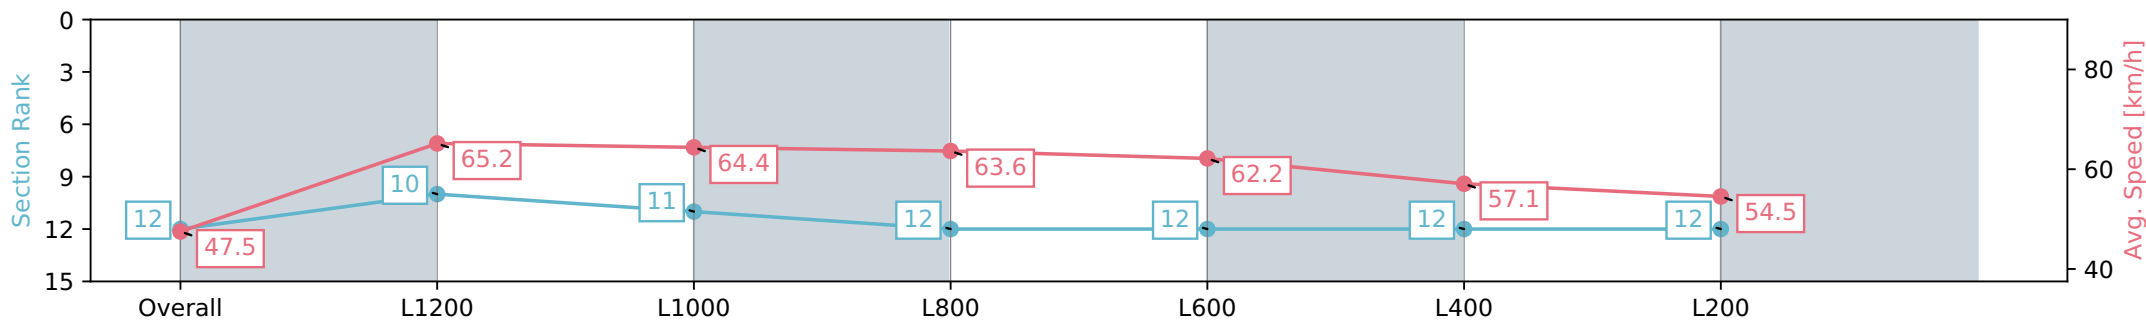

Thomas Farms RC Murray Bridge SA - Professional

Race 5: Carlton Draught Handicap - 1400m

03 August 2024 - 2:23PM

Track Rating: Soft 5, Weather: Fine, Rail Position: +3m 1200m Chute, +2.5m Remainder

Section	Overall	L1200	L1000	L800	L600	L400	L200
Section Times	1:26.83 [12] (0:15.18)	1:11.65 [10] (0:11.07)	1:00.58 [11] (0:11.43)	0:49.15 [12] (0:11.57)	0:37.57 [12] (0:11.75)	0:25.82 [12] (0:12.62)	0:13.20 [12] (0:13.20)
Average Speed [km/h]	47.5	65.2	64.4	63.6	62.2	57.1	54.5
Top Speed [km/h]	64.9	65.9	65.9	64.8	63.6	60.3	55.9
Avg. Dist. to Rail [m]	7.1	0.9	4.0	4.8	3.6	5.5	4.8
Avg. Stride Freq. [Hz]	2.3	2.5	2.5	2.4	2.4	2.3	2.3
Avg. Stride Length [m]	5.8	7.2	7.3	7.2	7.2	6.8	6.6