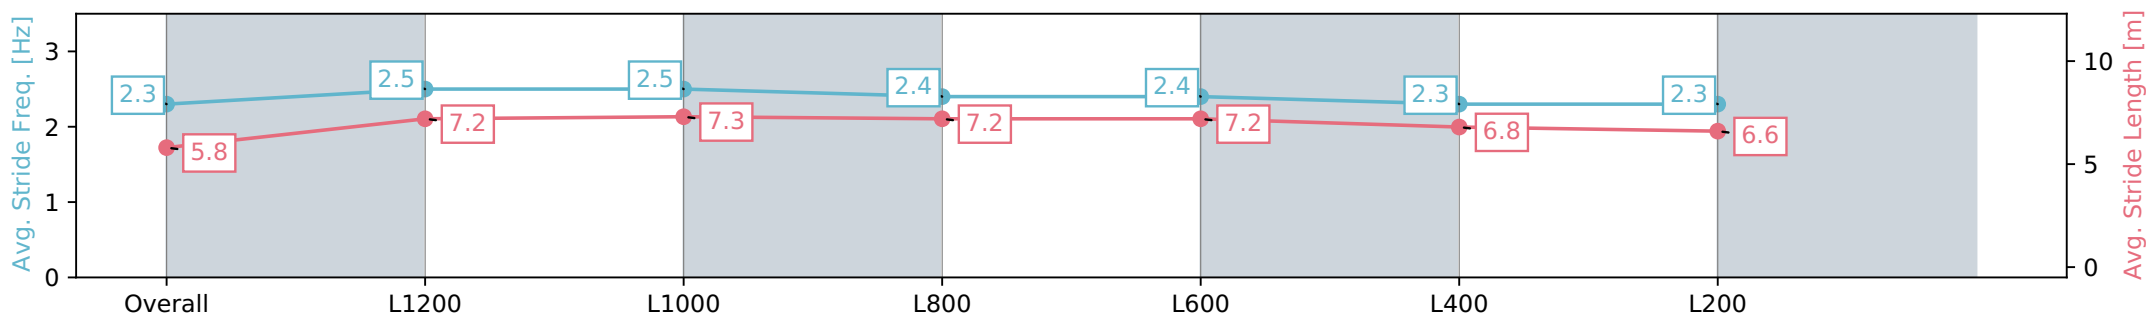

Thomas Farms RC Murray Bridge SA - Professional

Race 5: Carlton Draught Handicap - 1400m

03 August 2024 - 2:23PM

Track Rating: Soft 5, Weather: Fine, Rail Position: +3m 1200m Chute, +2.5m Remainder

Section	Overall	L1200	L1000	L800	L600	L400	L200
Section Times	1:26.83 [12] (0:15.18)	1:11.65 [10] (0:11.07)	1:00.58 [11] (0:11.43)	0:49.15 [12] (0:11.57)	0:37.57 [12] (0:11.75)	0:25.82 [12] (0:12.62)	0:13.20 [12] (0:13.20)
Average Speed [km/h]	47.5	65.2	64.4	63.6	62.2	57.1	54.5
Top Speed [km/h]	64.9	65.9	65.9	64.8	63.6	60.3	55.9
Avg. Dist. to Rail [m]	7.1	0.9	4.0	4.8	3.6	5.5	4.8
Avg. Stride Freq. [Hz]	2.3	2.5	2.5	2.4	2.4	2.3	2.3
Avg. Stride Length [m]	5.8	7.2	7.3	7.2	7.2	6.8	6.6