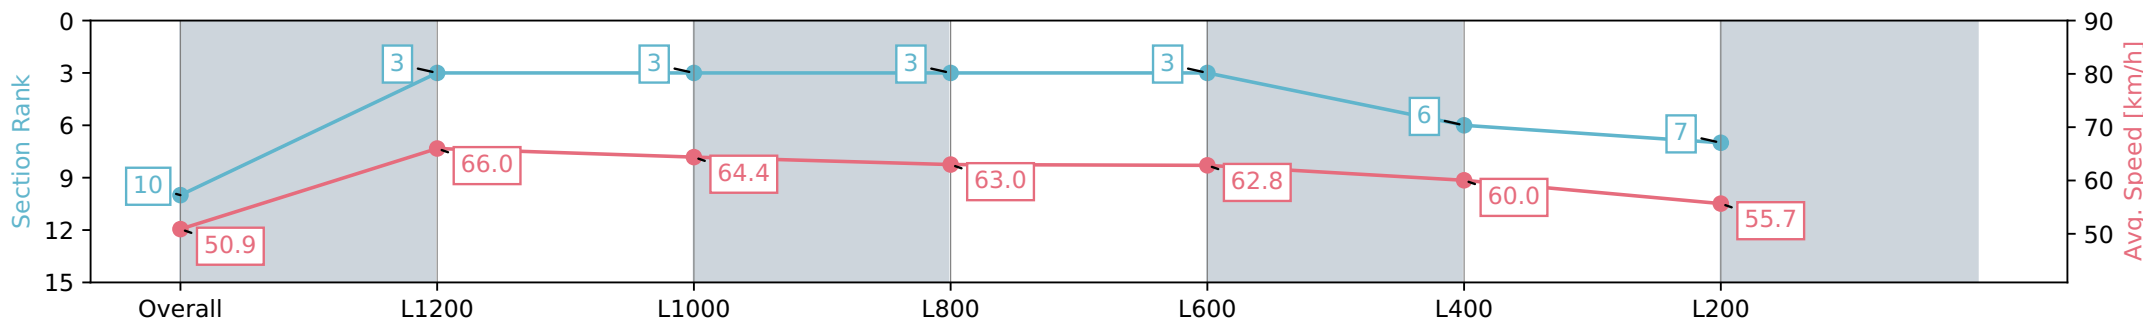

Thomas Farms RC Murray Bridge SA - Professional

Race 5: Carlton Draught Handicap - 1400m

03 August 2024 - 2:23PM

Track Rating: Soft 5, Weather: Fine, Rail Position: +3m 1200m Chute, +2.5m Remainder

Section	Overall	L1200	L1000	L800	L600	L400	L200
Section Times	1:25.10 [10] (0:14.15)	1:10.95 [3] (0:10.94)	1:00.01 [3] (0:11.45)	0:48.56 [3] (0:11.87)	0:36.69 [3] (0:11.76)	0:24.93 [6] (0:11.99)	0:12.94 [7] (0:12.94)
Average Speed [km/h]	50.9	66.0	64.4	63.0	62.8	60.0	55.7
Top Speed [km/h]	66.1	67.1	66.0	63.9	63.5	62.5	58.2
Avg. Dist. to Rail [m]	4.1	4.2	4.4	7.3	6.4	7.5	7.9
Avg. Stride Freq. [Hz]	2.4	2.5	2.4	2.4	2.5	2.5	2.4
Avg. Stride Length [m]	6.1	7.3	7.3	7.2	6.9	6.8	6.6