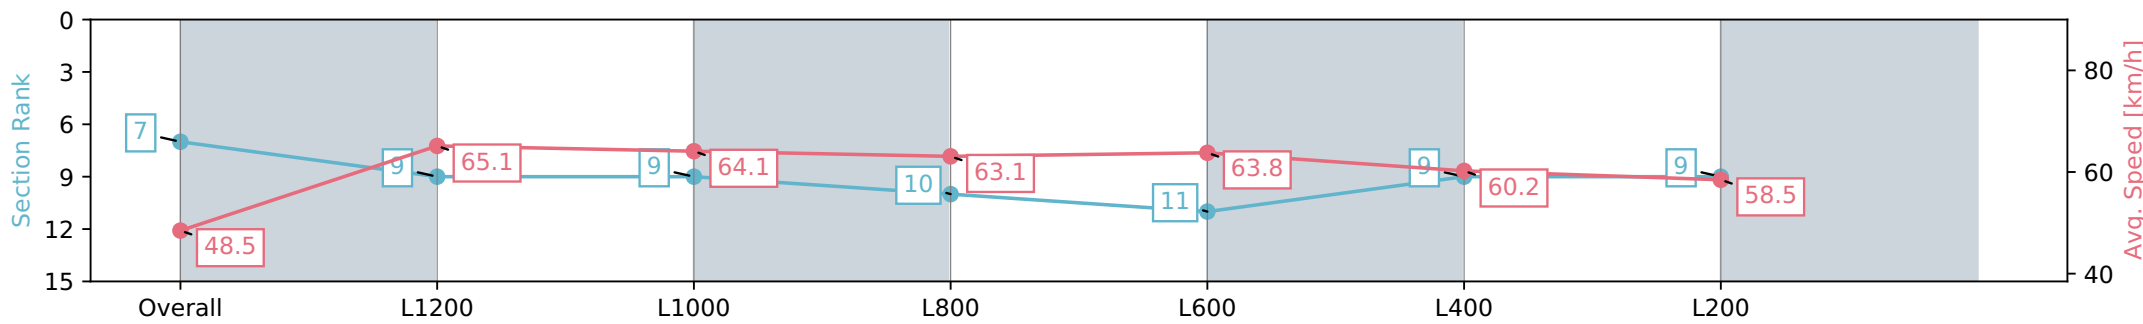

Section	Overall	L1200	L1000	L800	L600	L400	L200
Section Times	1:24.65 [7] (0:14.86)	1:09.79 [9] (0:11.08)	0:58.71 [9] (0:11.42)	0:47.29 [10] (0:11.59)	0:35.70 [11] (0:11.42)	0:24.28 [9] (0:11.93)	0:12.35 [9] (0:12.35)
Average Speed [km/h]	48.5	65.1	64.1	63.1	63.8	60.2	58.5
Top Speed [km/h]	67.0	66.5	65.1	64.3	64.2	63.3	59.3
Avg. Dist. to Rail [m]	5.4	2.1	2.9	3.3	2.7	4.3	4.6
Avg. Stride Freq. [Hz]	2.2	2.4	2.4	2.4	2.4	2.4	2.3
Avg. Stride Length [m]	6.3	7.3	7.2	7.1	7.1	6.9	6.8