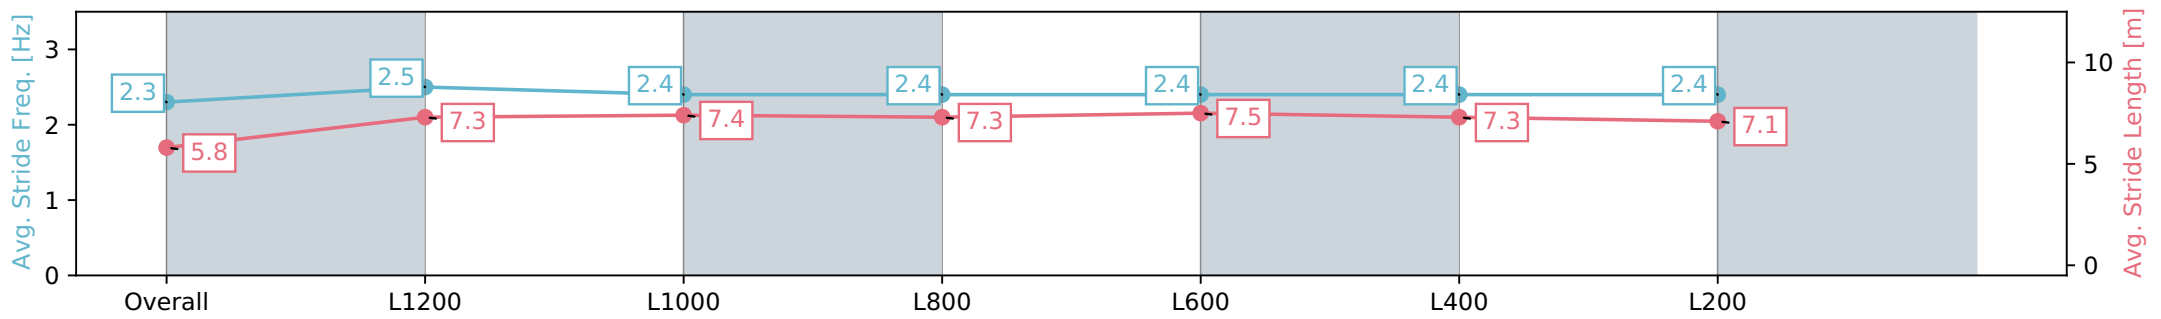

Thomas Farms RC Murray Bridge SA - Professional

Race 5: Carlton Draught Handicap - 1400m

03 August 2024 - 2:23PM

Track Rating: Soft 5, Weather: Fine, Rail Position: +3m 1200m Chute, +2.5m Remainder

Section	Overall	L1200	L1000	L800	L600	L400	L200
Section Times	1:23.92 [2] (0:15.20)	1:08.72 [11] (0:10.80)	0:57.92 [10] (0:11.26)	0:46.66 [9] (0:11.62)	0:35.04 [9] (0:11.51)	0:23.53 [10] (0:11.53)	0:12.00 [4] (0:12.00)
Average Speed [km/h]	47.4	66.7	65.2	63.6	64.4	62.4	60.0
Top Speed [km/h]	67.1	67.3	66.6	64.3	65.7	64.6	61.7
Avg. Dist. to Rail [m]	8.6	2.9	3.6	5.0	7.0	10.0	8.9
Avg. Stride Freq. [Hz]	2.3	2.5	2.4	2.4	2.4	2.4	2.4
Avg. Stride Length [m]	5.8	7.3	7.4	7.3	7.5	7.3	7.1