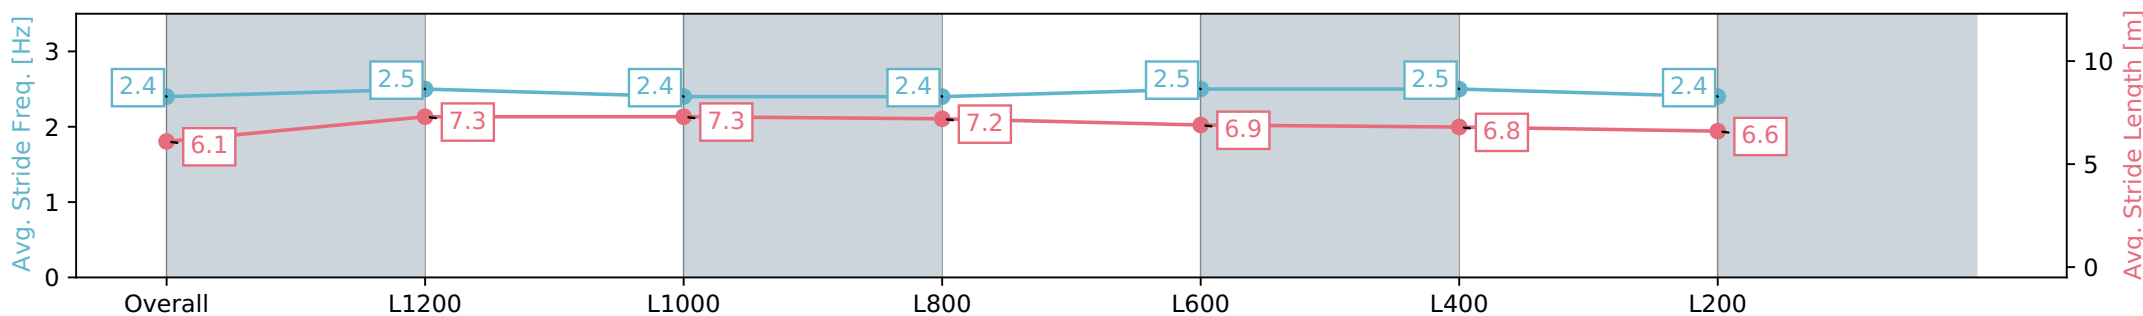

Thomas Farms RC Murray Bridge SA - Professional

Race 5: Carlton Draught Handicap - 1400m

03 August 2024 - 2:23PM

Track Rating: Soft 5, Weather: Fine, Rail Position: +3m 1200m Chute, +2.5m Remainder

Section	Overall	L1200	L1000	L800	L600	L400	L200
Section Times	1:25.10 [10] (0:14.15)	1:10.95 [3] (0:10.94)	1:00.01 [3] (0:11.45)	0:48.56 [3] (0:11.87)	0:36.69 [3] (0:11.76)	0:24.93 [6] (0:11.99)	0:12.94 [7] (0:12.94)
Average Speed [km/h]	50.9	66.0	64.4	63.0	62.8	60.0	55.7
Top Speed [km/h]	66.1	67.1	66.0	63.9	63.5	62.5	58.2
Avg. Dist. to Rail [m]	4.1	4.2	4.4	7.3	6.4	7.5	7.9
Avg. Stride Freq. [Hz]	2.4	2.5	2.4	2.4	2.5	2.5	2.4
Avg. Stride Length [m]	6.1	7.3	7.3	7.2	6.9	6.8	6.6