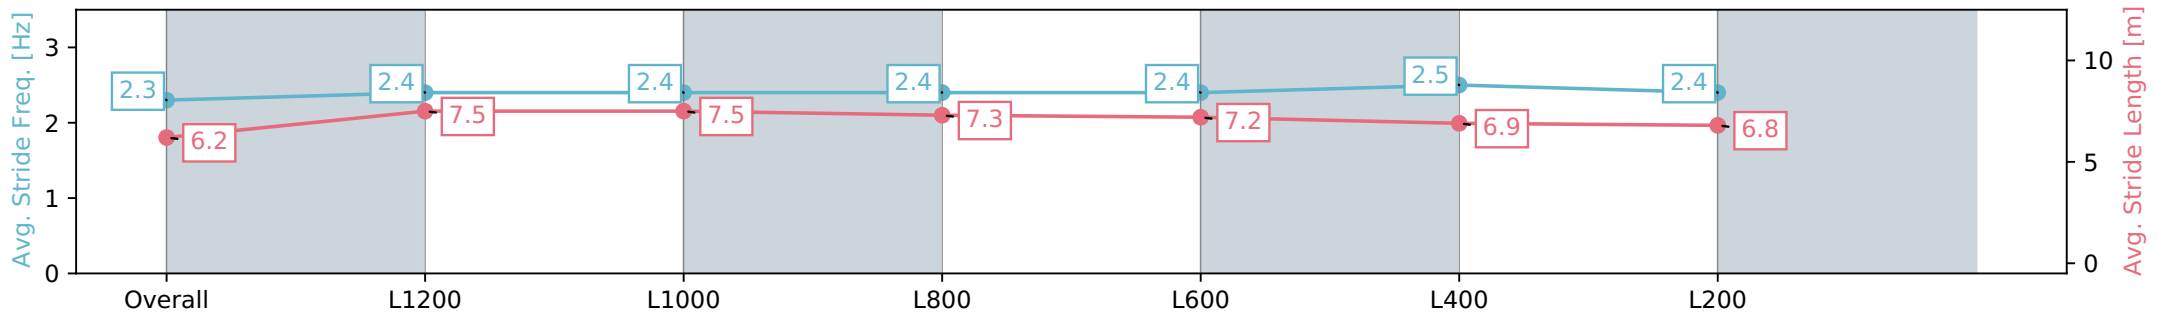

Section	Overall	L1200	L1000	L800	L600	L400	L200
Section Times	1:24.16 [4] (0:14.28)	1:09.87 [4] (0:11.02)	0:58.85 [4] (0:11.38)	0:47.47 [5] (0:11.79)	0:35.68 [4] (0:11.62)	0:24.06 [3] (0:11.68)	0:12.38 [2] (0:12.38)
Average Speed [km/h]	50.4	65.6	64.6	62.9	63.3	61.6	58.2
Top Speed [km/h]	65.8	66.6	66.8	64.4	64.1	63.6	59.6
Avg. Dist. to Rail [m]	6.1	4.1	4.0	5.8	5.3	7.4	6.9
Avg. Stride Freq. [Hz]	2.3	2.4	2.4	2.4	2.4	2.5	2.4
Avg. Stride Length [m]	6.2	7.5	7.5	7.3	7.2	6.9	6.8