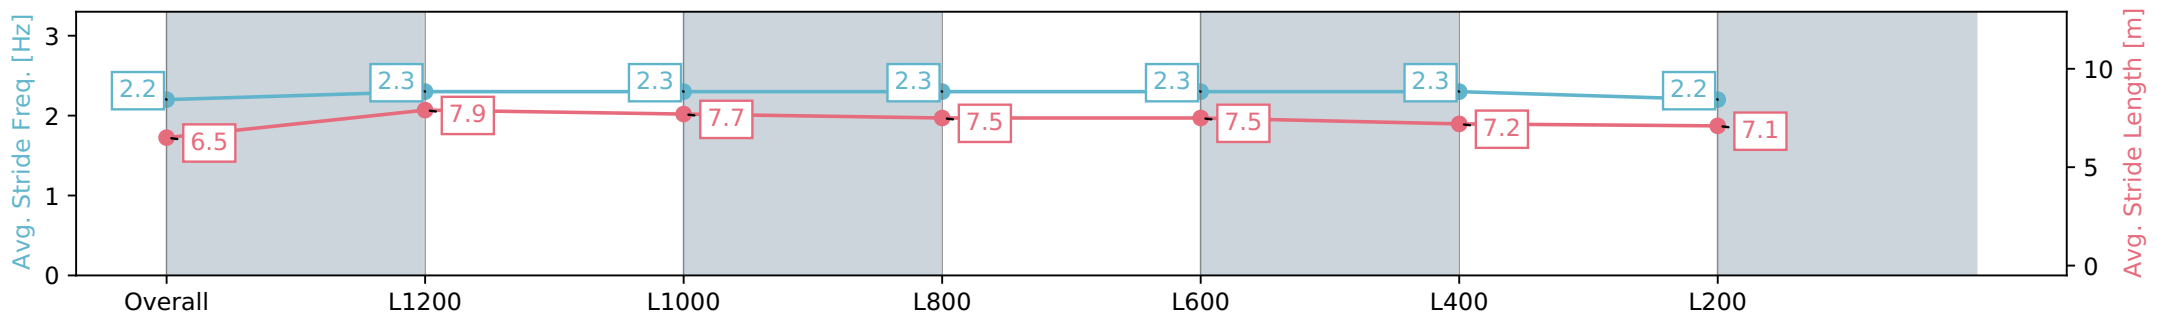

Thomas Farms RC Murray Bridge SA - Professional

Race 5: Carlton Draught Handicap - 1400m

03 August 2024 - 2:23PM

Track Rating: Soft 5, Weather: Fine, Rail Position: +3m 1200m  
Chute, +2.5m Remainder

Section	Overall	L1200	L1000	L800	L600	L400	L200
Section Times	1:24.70 [8] (0:14.12)	1:10.58 [1] (0:10.93)	0:59.65 [1] (0:11.41)	0:48.24 [2] (0:11.70)	0:36.54 [1] (0:11.79)	0:24.75 [1] (0:12.00)	0:12.75 [5] (0:12.75)
Average Speed [km/h]	51.0	65.9	64.2	62.8	62.2	60.0	56.4
Top Speed [km/h]	66.6	66.6	65.5	63.7	62.8	61.9	58.1
Avg. Dist. to Rail [m]	2.4	2.2	3.1	4.2	4.3	5.2	5.8
Avg. Stride Freq. [Hz]	2.2	2.3	2.3	2.3	2.3	2.3	2.2
Avg. Stride Length [m]	6.5	7.9	7.7	7.5	7.5	7.2	7.1