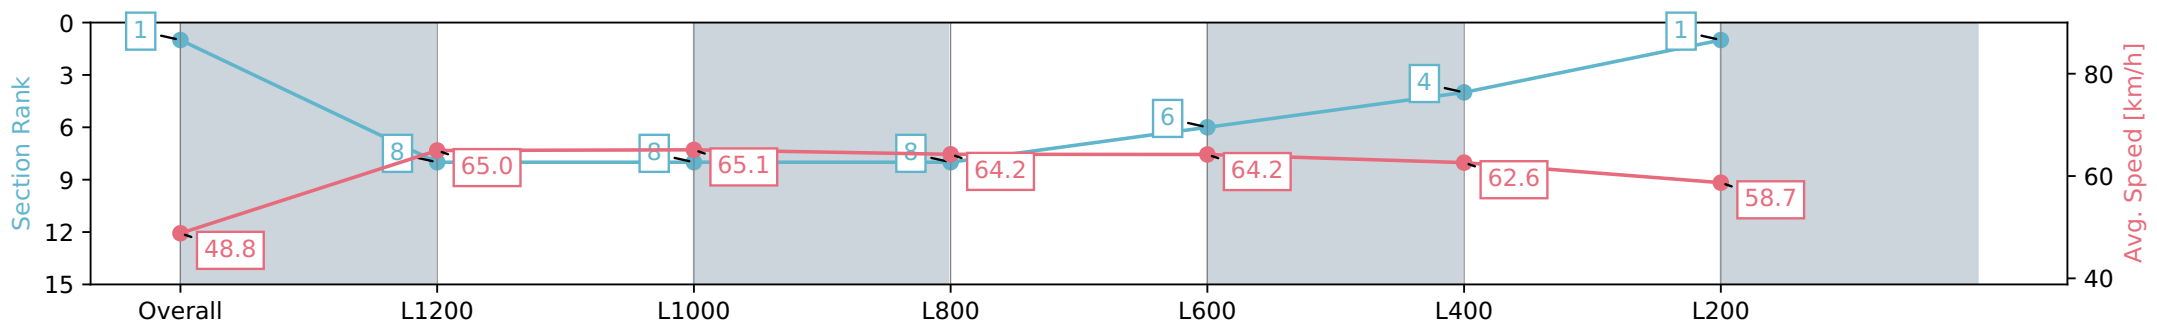

Race 5: Carlton Draught Handicap - 1400m

03 August 2024 - 2:23PM

Track Rating: Soft 5, Weather: Fine, Rail Position: +3m 1200m  
Chute, +2.5m Remainder

Section	Overall	L1200	L1000	L800	L600	L400	L200
Section Times	1:23.88 [1] (0:14.78)	1:09.10 [8] (0:11.12)	0:57.98 [8] (0:11.28)	0:46.70 [8] (0:11.45)	0:35.25 [6] (0:11.49)	0:23.76 [4] (0:11.49)	0:12.27 [1] (0:12.27)
Average Speed [km/h]	48.8	65.0	65.1	64.2	64.2	62.6	58.7
Top Speed [km/h]	64.7	66.1	65.8	64.8	65.1	64.8	60.7
Avg. Dist. to Rail [m]	7.6	3.6	3.9	4.4	6.0	7.7	5.5
Avg. Stride Freq. [Hz]	2.2	2.4	2.4	2.3	2.4	2.4	2.3
Avg. Stride Length [m]	6.2	7.6	7.7	7.6	7.4	7.2	7.1