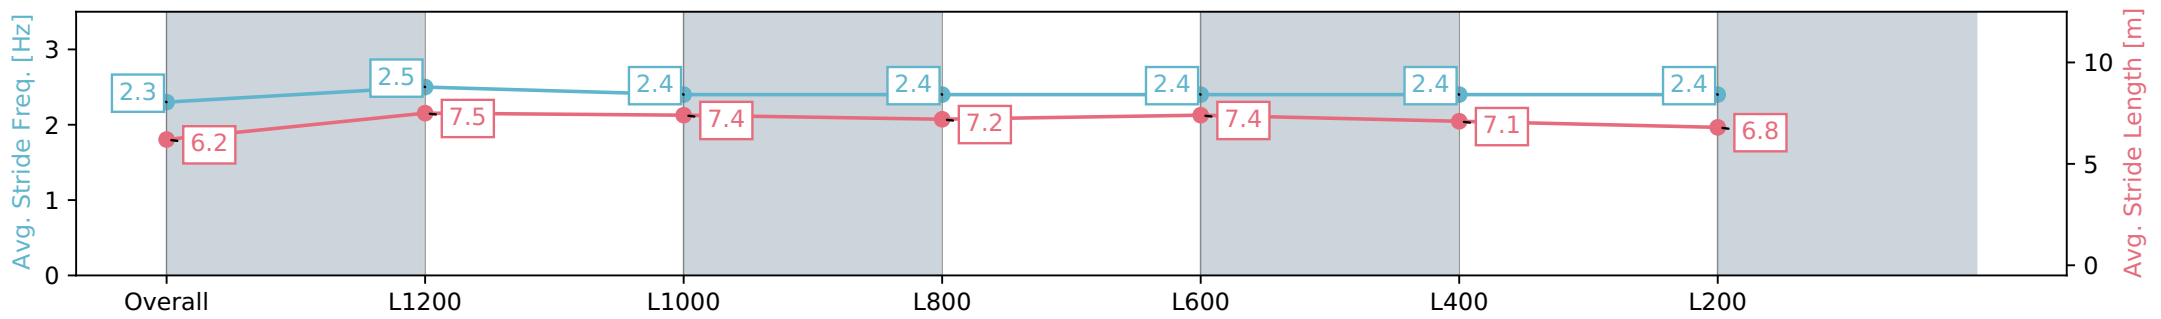

Section	Overall	L1200	L1000	L800	L600	L400	L200
Section Times	1:24.27 [6] (0:14.53)	1:09.74 [5] (0:10.82)	0:58.92 [5] (0:11.26)	0:47.66 [4] (0:11.99)	0:35.67 [5] (0:11.56)	0:24.11 [5] (0:11.75)	0:12.36 [3] (0:12.36)
Average Speed [km/h]	49.6	66.5	64.5	61.8	63.7	61.3	58.3
Top Speed [km/h]	66.5	67.8	65.8	63.9	65.5	62.5	59.8
Avg. Dist. to Rail [m]	5.9	0.6	1.7	5.5	5.3	5.1	3.8
Avg. Stride Freq. [Hz]	2.3	2.5	2.4	2.4	2.4	2.4	2.4
Avg. Stride Length [m]	6.2	7.5	7.4	7.2	7.4	7.1	6.8