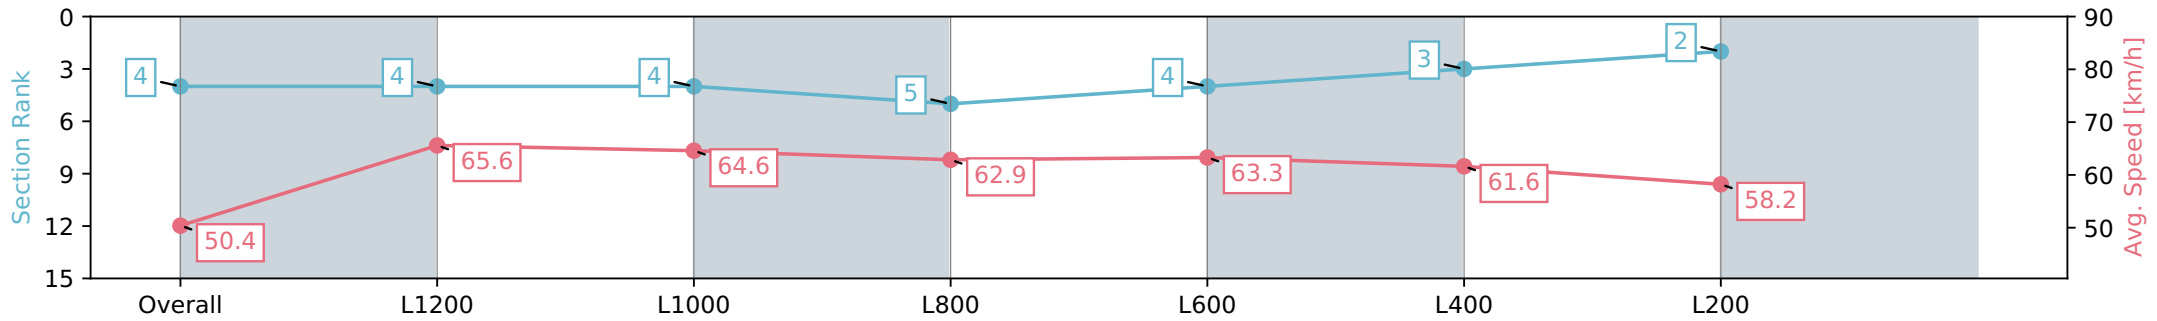

Section	Overall	L1200	L1000	L800	L600	L400	L200
Section Times	1:24.16 [4] (0:14.28)	1:09.87 [4] (0:11.02)	0:58.85 [4] (0:11.38)	0:47.47 [5] (0:11.79)	0:35.68 [4] (0:11.62)	0:24.06 [3] (0:11.68)	0:12.38 [2] (0:12.38)
Average Speed [km/h]	50.4	65.6	64.6	62.9	63.3	61.6	58.2
Top Speed [km/h]	65.8	66.6	66.8	64.4	64.1	63.6	59.6
Avg. Dist. to Rail [m]	6.1	4.1	4.0	5.8	5.3	7.4	6.9
Avg. Stride Freq. [Hz]	2.3	2.4	2.4	2.4	2.4	2.5	2.4
Avg. Stride Length [m]	6.2	7.5	7.5	7.3	7.2	6.9	6.8