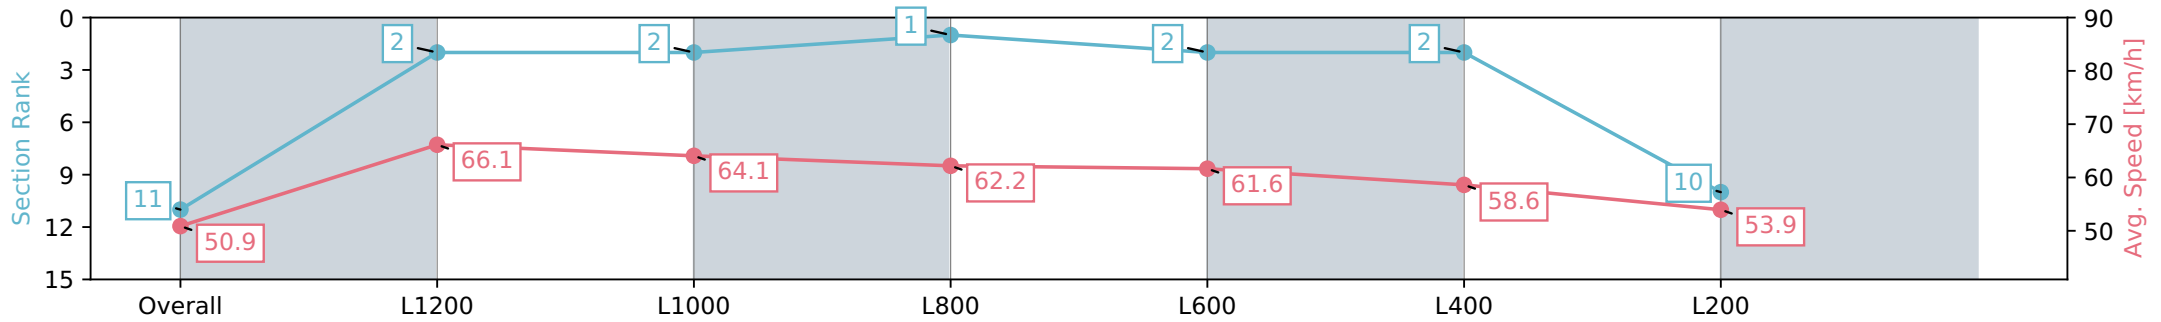

Thomas Farms RC Murray Bridge SA - Professional

Race 5: Carlton Draught Handicap - 1400m

03 August 2024 - 2:23PM

Track Rating: Soft 5, Weather: Fine, Rail Position: +3m 1200m  
Chute, +2.5m Remainder

Section	Overall	L1200	L1000	L800	L600	L400	L200
Section Times	1:25.64 [11] (0:14.15)	1:11.49 [2] (0:10.91)	1:00.58 [2] (0:11.35)	0:49.23 [1] (0:11.76)	0:37.47 [2] (0:11.85)	0:25.62 [2] (0:12.28)	0:13.33 [10] (0:13.33)
Average Speed [km/h]	50.9	66.1	64.1	62.2	61.6	58.6	53.9
Top Speed [km/h]	65.9	66.6	65.3	62.8	62.5	60.5	57.3
Avg. Dist. to Rail [m]	0.9	1.0	2.1	3.0	3.4	4.1	4.2
Avg. Stride Freq. [Hz]	2.2	2.3	2.3	2.3	2.3	2.3	2.2
Avg. Stride Length [m]	6.7	7.9	7.8	7.6	7.4	7.1	6.9