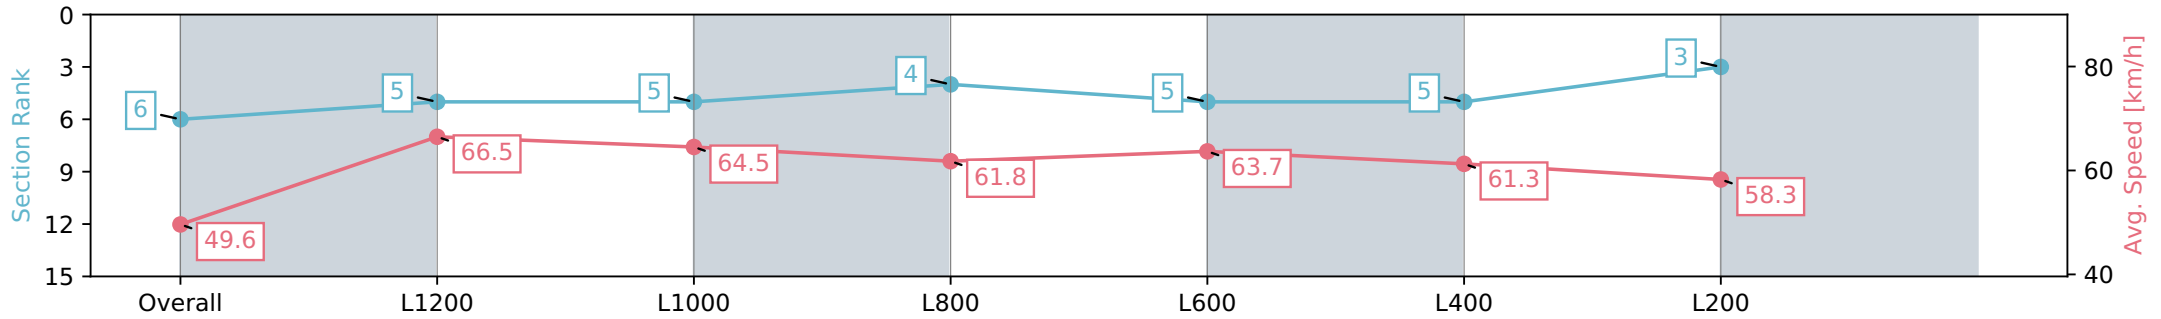

Section	Overall	L1200	L1000	L800	L600	L400	L200
Section Times	1:24.27 [6] (0:14.53)	1:09.74 [5] (0:10.82)	0:58.92 [5] (0:11.26)	0:47.66 [4] (0:11.99)	0:35.67 [5] (0:11.56)	0:24.11 [5] (0:11.75)	0:12.36 [3] (0:12.36)
Average Speed [km/h]	49.6	66.5	64.5	61.8	63.7	61.3	58.3
Top Speed [km/h]	66.5	67.8	65.8	63.9	65.5	62.5	59.8
Avg. Dist. to Rail [m]	5.9	0.6	1.7	5.5	5.3	5.1	3.8
Avg. Stride Freq. [Hz]	2.3	2.5	2.4	2.4	2.4	2.4	2.4
Avg. Stride Length [m]	6.2	7.5	7.4	7.2	7.4	7.1	6.8