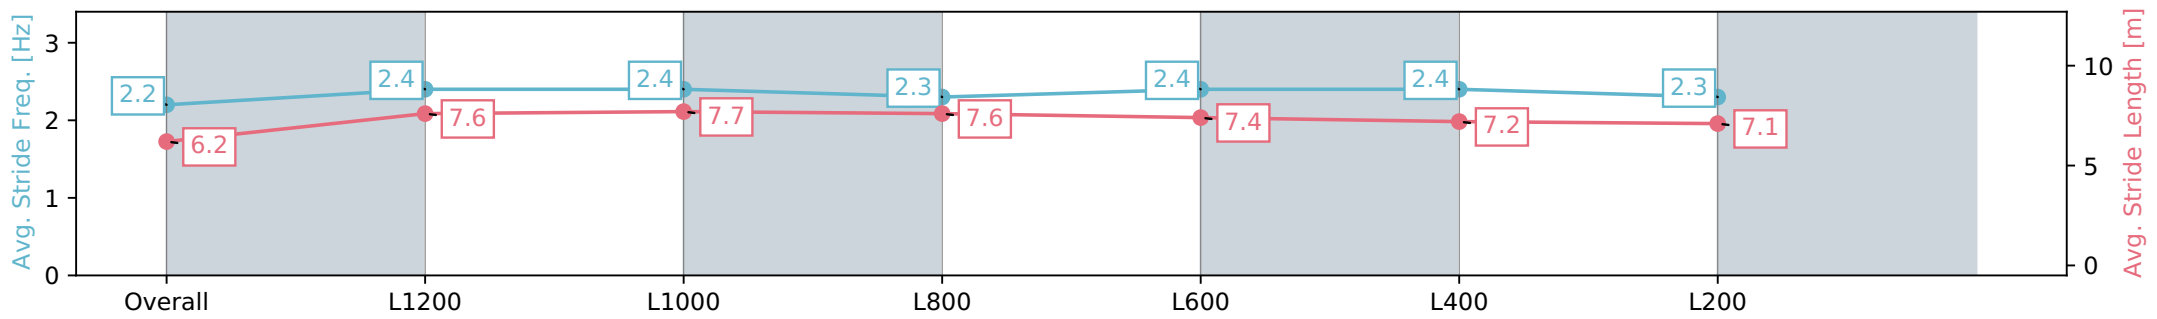

Race 5: Carlton Draught Handicap - 1400m

03 August 2024 - 2:23PM

Track Rating: Soft 5, Weather: Fine, Rail Position: +3m 1200m  
Chute, +2.5m Remainder

Section	Overall	L1200	L1000	L800	L600	L400	L200
Section Times	1:23.88 [1] (0:14.78)	1:09.10 [8] (0:11.12)	0:57.98 [8] (0:11.28)	0:46.70 [8] (0:11.45)	0:35.25 [6] (0:11.49)	0:23.76 [4] (0:11.49)	0:12.27 [1] (0:12.27)
Average Speed [km/h]	48.8	65.0	65.1	64.2	64.2	62.6	58.7
Top Speed [km/h]	64.7	66.1	65.8	64.8	65.1	64.8	60.7
Avg. Dist. to Rail [m]	7.6	3.6	3.9	4.4	6.0	7.7	5.5
Avg. Stride Freq. [Hz]	2.2	2.4	2.4	2.3	2.4	2.4	2.3
Avg. Stride Length [m]	6.2	7.6	7.7	7.6	7.4	7.2	7.1