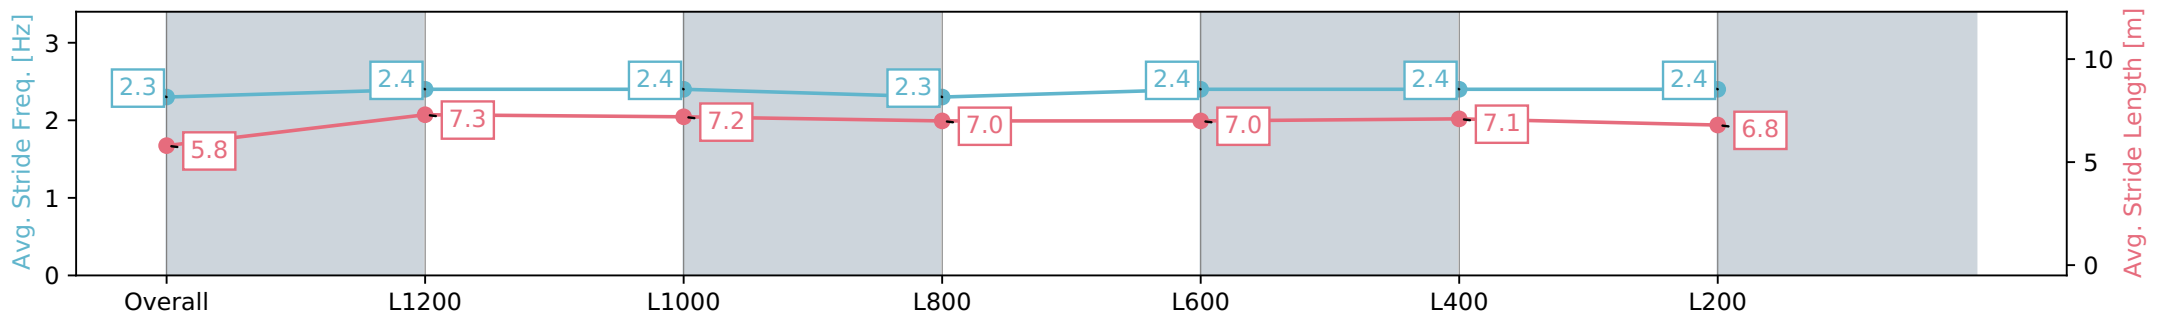

#### Race 7: Carlton Draught Handicap - 1400m

13 July 2024 - 2:44PM

Track Rating: Soft 5, Weather: Fine, Rail Position: +2m 1200m Chute, +5m Remainder

Section	Overall	L1200	L1000	L800	L600	L400	L200
Section Times	1:26.50 [2] (0:15.03)	1:11.47 [6] (0:11.27)	1:00.20 [5] (0:11.73)	0:48.47 [4] (0:12.28)	0:36.18 [4] (0:12.22)	0:23.96 [4] (0:11.86)	0:12.10 [3] (0:12.10)
Average Speed [km/h]	48.0	63.8	61.5	58.8	59.5	60.8	59.5
Top Speed [km/h]	64.0	64.6	63.3	60.0	60.6	61.9	60.5
Avg. Dist. to Rail [m]	1.6	0.2	0.3	1.0	2.7	5.8	5.8
Avg. Stride Freq. [Hz]	2.3	2.4	2.4	2.3	2.4	2.4	2.4
Avg. Stride Length [m]	5.8	7.3	7.2	7.0	7.0	7.1	6.8