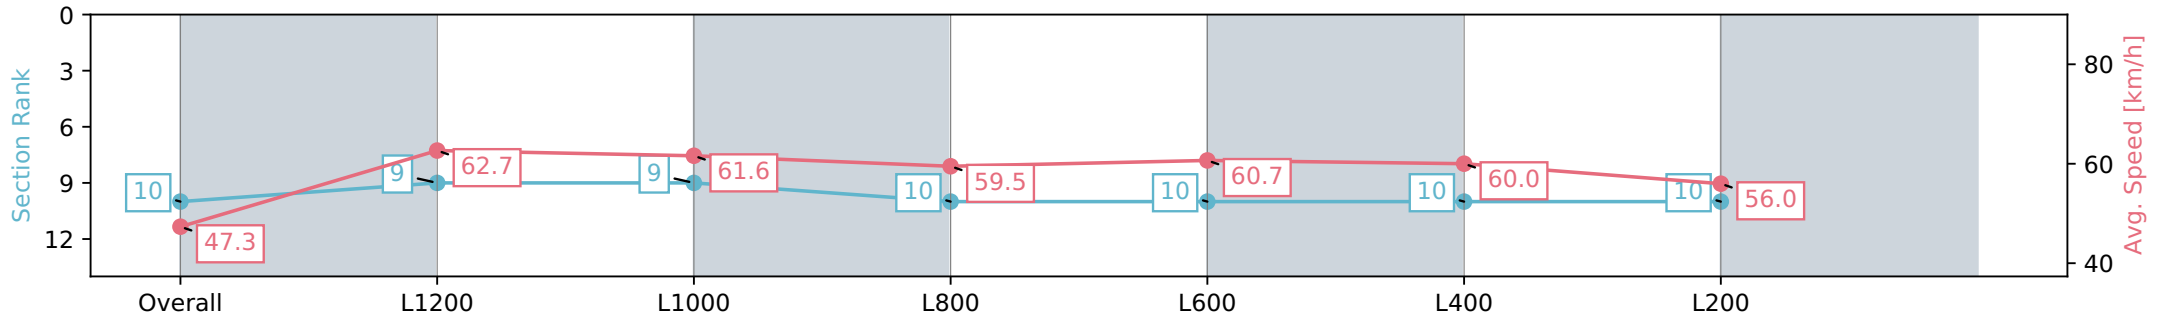

Thomas Farms RC Murray Bridge SA - Professional

Race 7: Carlton Draught Handicap - 1400m

13 July 2024 - 2:44PM

Track Rating: Soft 5, Weather: Fine, Rail Position: +2m 1200m Chute, +5m Remainder

Section	Overall	L1200	L1000	L800	L600	L400	L200
Section Times	1:27.89 [10] (0:15.22)	1:12.67 [9] (0:11.50)	1:01.17 [9] (0:11.88)	0:49.29 [10] (0:12.32)	0:36.97 [10] (0:12.10)	0:24.87 [10] (0:12.00)	0:12.87 [10] (0:12.87)
Average Speed [km/h]	47.3	62.7	61.6	59.5	60.7	60.0	56.0
Top Speed [km/h]	61.3	63.6	62.5	60.7	62.7	62.2	58.8
Avg. Dist. to Rail [m]	4.1	1.7	2.9	3.6	5.3	8.9	9.3
Avg. Stride Freq. [Hz]	2.3	2.4	2.3	2.3	2.4	2.4	2.3
Avg. Stride Length [m]	5.8	7.3	7.3	7.2	7.1	6.9	6.7