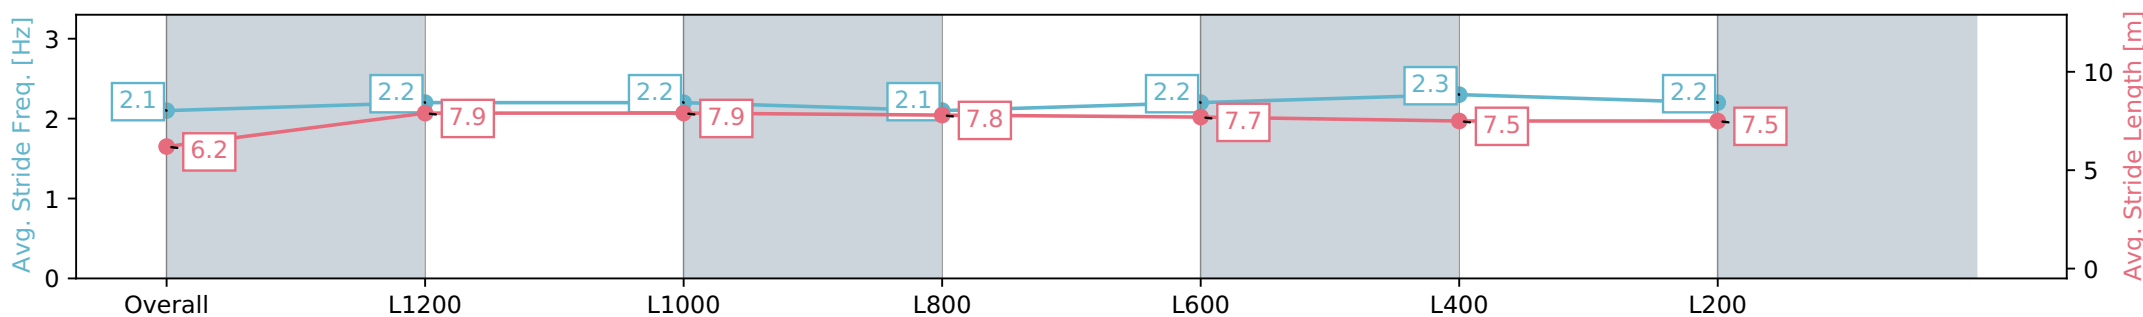

Thomas Farms RC Murray Bridge SA - Professional

Race 7: Carlton Draught Handicap - 1400m

13 July 2024 - 2:44PM

Track Rating: Soft 5, Weather: Fine, Rail Position: +2m 1200m Chute, +5m Remainder

Section	Overall	L1200	L1000	L800	L600	L400	L200
Section Times	1:26.61 [4] (0:15.03)	1:11.58 [4] (0:11.47)	1:00.11 [8] (0:11.89)	0:48.22 [8] (0:12.35)	0:35.87 [8] (0:12.14)	0:23.73 [8] (0:11.62)	0:12.11 [6] (0:12.11)
Average Speed [km/h]	47.9	62.9	61.4	59.2	60.3	61.8	59.6
Top Speed [km/h]	62.0	63.7	62.5	59.9	62.6	62.4	61.0
Avg. Dist. to Rail [m]	2.8	2.0	2.5	3.1	3.9	7.5	8.0
Avg. Stride Freq. [Hz]	2.1	2.2	2.2	2.1	2.2	2.3	2.2
Avg. Stride Length [m]	6.2	7.9	7.9	7.8	7.7	7.5	7.5