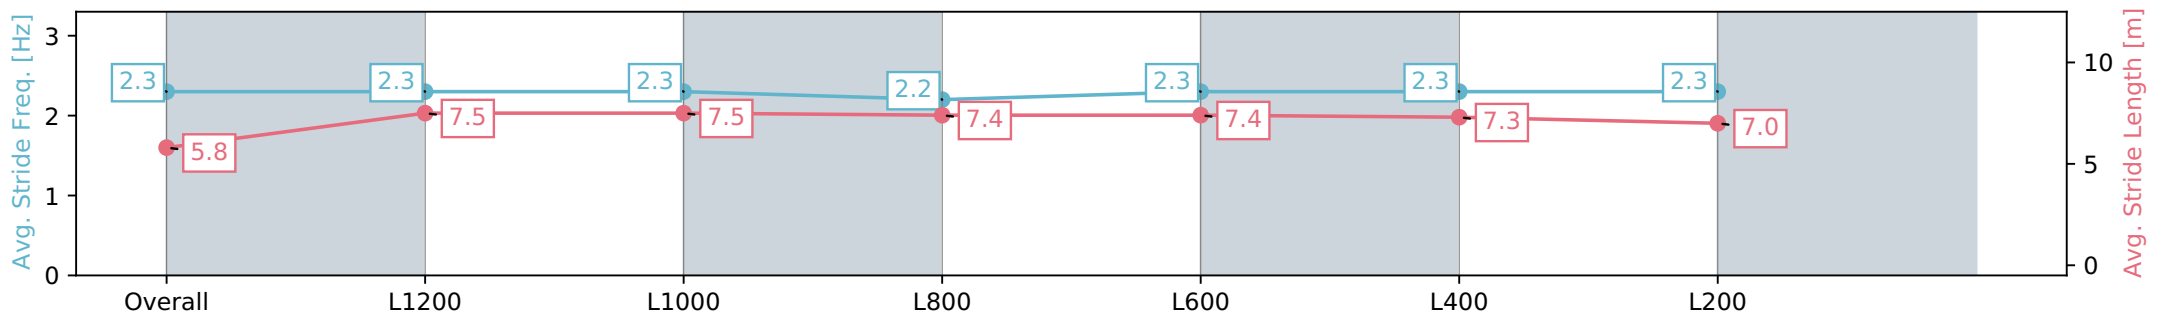

Thomas Farms RC Murray Bridge SA - Professional

Race 7: Carlton Draught Handicap - 1400m

13 July 2024 - 2:44PM

Track Rating: Soft 5, Weather: Fine, Rail Position: +2m 1200m Chute, +5m Remainder

Section	Overall	L1200	L1000	L800	L600	L400	L200
Section Times	1:27.50 [9] (0:15.26)	1:12.24 [10] (0:11.49)	1:00.75 [10] (0:11.80)	0:48.95 [9] (0:12.28)	0:36.67 [9] (0:12.17)	0:24.50 [9] (0:11.95)	0:12.55 [9] (0:12.55)
Average Speed [km/h]	47.3	62.8	61.8	59.3	59.9	60.3	57.3
Top Speed [km/h]	63.7	63.6	62.4	61.2	60.8	61.3	59.7
Avg. Dist. to Rail [m]	4.8	0.9	2.6	2.6	2.8	5.2	7.2
Avg. Stride Freq. [Hz]	2.3	2.3	2.3	2.2	2.3	2.3	2.3
Avg. Stride Length [m]	5.8	7.5	7.5	7.4	7.4	7.3	7.0