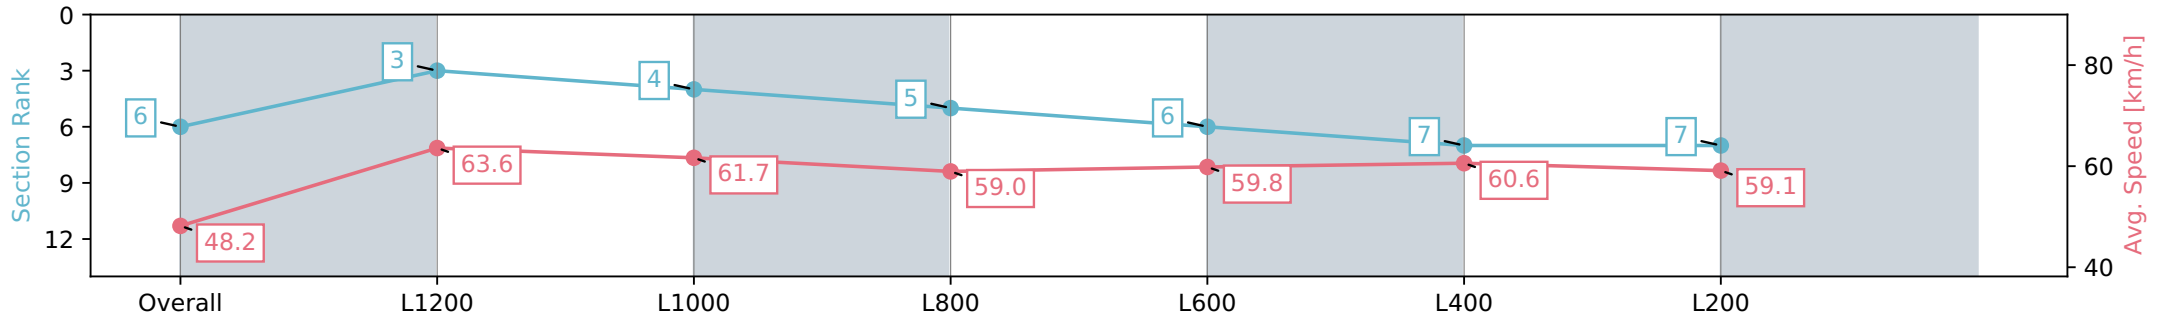

Thomas Farms RC Murray Bridge SA - Professional

Race 7: Carlton Draught Handicap - 1400m

13 July 2024 - 2:44PM

Track Rating: Soft 5, Weather: Fine, Rail Position: +2m 1200m Chute, +5m Remainder

Section	Overall	L1200	L1000	L800	L600	L400	L200
Section Times	1:26.80 [6] (0:14.93)	1:11.87 [3] (0:11.35)	1:00.52 [4] (0:11.84)	0:48.68 [5] (0:12.43)	0:36.25 [6] (0:12.20)	0:24.05 [7] (0:11.88)	0:12.17 [7] (0:12.17)
Average Speed [km/h]	48.2	63.6	61.7	59.0	59.8	60.6	59.1
Top Speed [km/h]	64.8	64.8	62.4	59.5	61.3	61.5	61.2
Avg. Dist. to Rail [m]	2.1	2.0	2.6	3.2	3.7	6.7	7.7
Avg. Stride Freq. [Hz]	2.3	2.3	2.3	2.2	2.3	2.3	2.3
Avg. Stride Length [m]	5.9	7.6	7.5	7.3	7.3	7.3	7.2