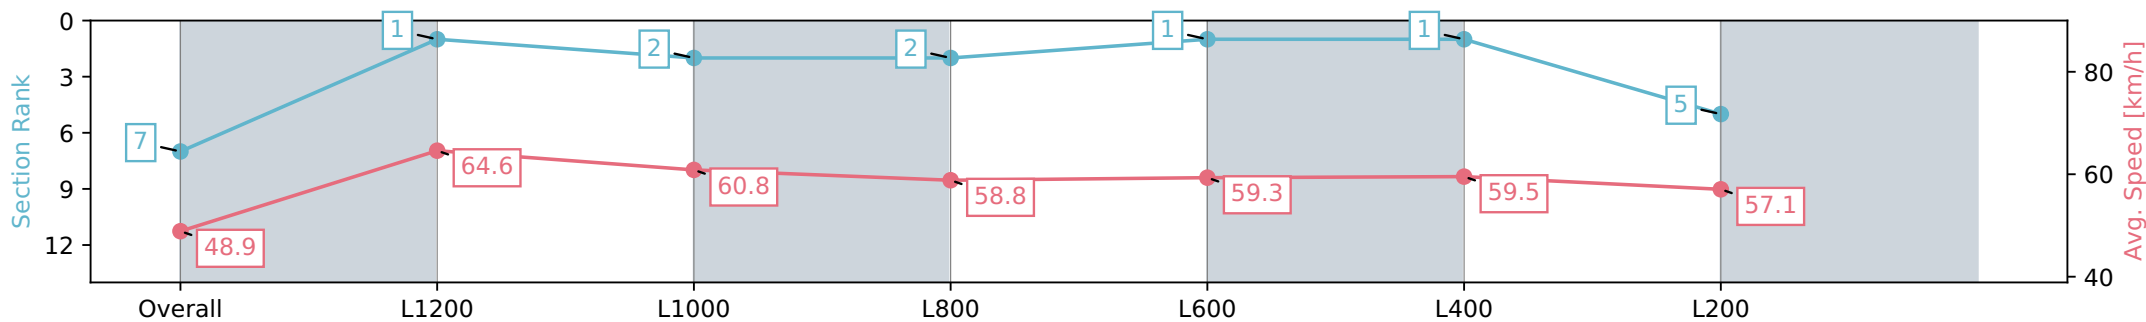

#### Race 7: Carlton Draught Handicap - 1400m

13 July 2024 - 2:44PM

Track Rating: Soft 5, Weather: Fine, Rail Position: +2m 1200m Chute, +5m Remainder

Section	Overall	L1200	L1000	L800	L600	L400	L200
Section Times	1:27.09 [7] (0:14.73)	1:12.36 [1] (0:11.16)	1:01.20 [2] (0:11.88)	0:49.32 [2] (0:12.33)	0:36.99 [1] (0:12.26)	0:24.73 [1] (0:12.10)	0:12.63 [5] (0:12.63)
Average Speed [km/h]	48.9	64.6	60.8	58.8	59.3	59.5	57.1
Top Speed [km/h]	63.6	65.6	64.0	59.4	60.1	60.1	59.5
Avg. Dist. to Rail [m]	5.2	2.1	1.0	1.5	2.4	3.7	5.2
Avg. Stride Freq. [Hz]	2.3	2.3	2.3	2.2	2.2	2.3	2.2
Avg. Stride Length [m]	5.8	7.6	7.4	7.3	7.3	7.2	7.1