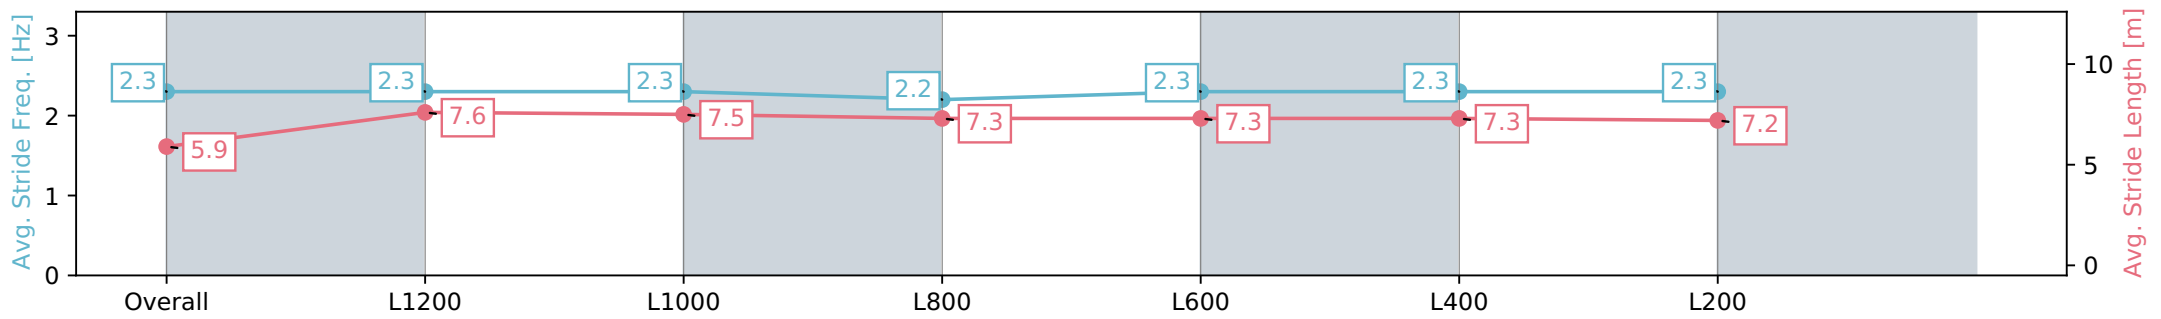

Thomas Farms RC Murray Bridge SA - Professional

Race 7: Carlton Draught Handicap - 1400m

13 July 2024 - 2:44PM

Track Rating: Soft 5, Weather: Fine, Rail Position: +2m 1200m Chute, +5m Remainder

Section	Overall	L1200	L1000	L800	L600	L400	L200
Section Times	1:26.80 [6] (0:14.93)	1:11.87 [3] (0:11.35)	1:00.52 [4] (0:11.84)	0:48.68 [5] (0:12.43)	0:36.25 [6] (0:12.20)	0:24.05 [7] (0:11.88)	0:12.17 [7] (0:12.17)
Average Speed [km/h]	48.2	63.6	61.7	59.0	59.8	60.6	59.1
Top Speed [km/h]	64.8	64.8	62.4	59.5	61.3	61.5	61.2
Avg. Dist. to Rail [m]	2.1	2.0	2.6	3.2	3.7	6.7	7.7
Avg. Stride Freq. [Hz]	2.3	2.3	2.3	2.2	2.3	2.3	2.3
Avg. Stride Length [m]	5.9	7.6	7.5	7.3	7.3	7.3	7.2