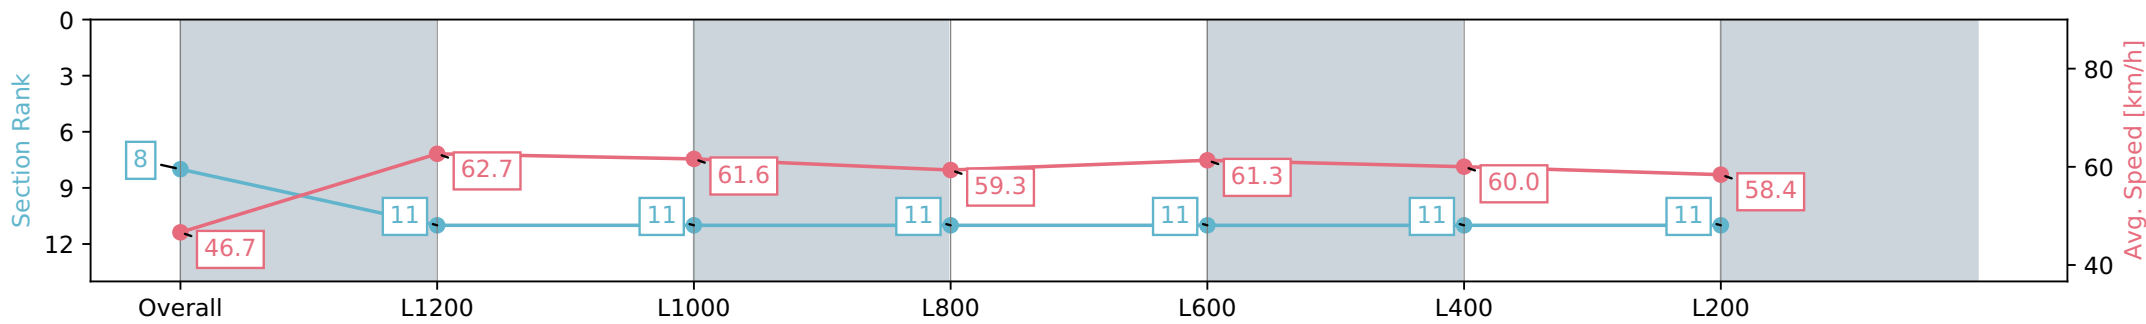

Thomas Farms RC Murray Bridge SA - Professional

Race 7: Carlton Draught Handicap - 1400m

13 July 2024 - 2:44PM

Track Rating: Soft 5, Weather: Fine, Rail Position: +2m 1200m Chute, +5m Remainder

Section	Overall	L1200	L1000	L800	L600	L400	L200
Section Times	1:27.49 [8] (0:15.46)	1:12.03 [11] (0:11.52)	1:00.51 [11] (0:11.80)	0:48.71 [11] (0:12.33)	0:36.38 [11] (0:12.04)	0:24.34 [11] (0:11.99)	0:12.35 [11] (0:12.35)
Average Speed [km/h]	46.7	62.7	61.6	59.3	61.3	60.0	58.4
Top Speed [km/h]	63.0	63.6	62.7	61.7	62.8	61.8	59.3
Avg. Dist. to Rail [m]	5.9	1.0	2.1	3.2	6.2	10.3	11.1
Avg. Stride Freq. [Hz]	2.3	2.4	2.3	2.3	2.4	2.4	2.3
Avg. Stride Length [m]	5.6	7.3	7.4	7.2	7.2	6.8	6.7