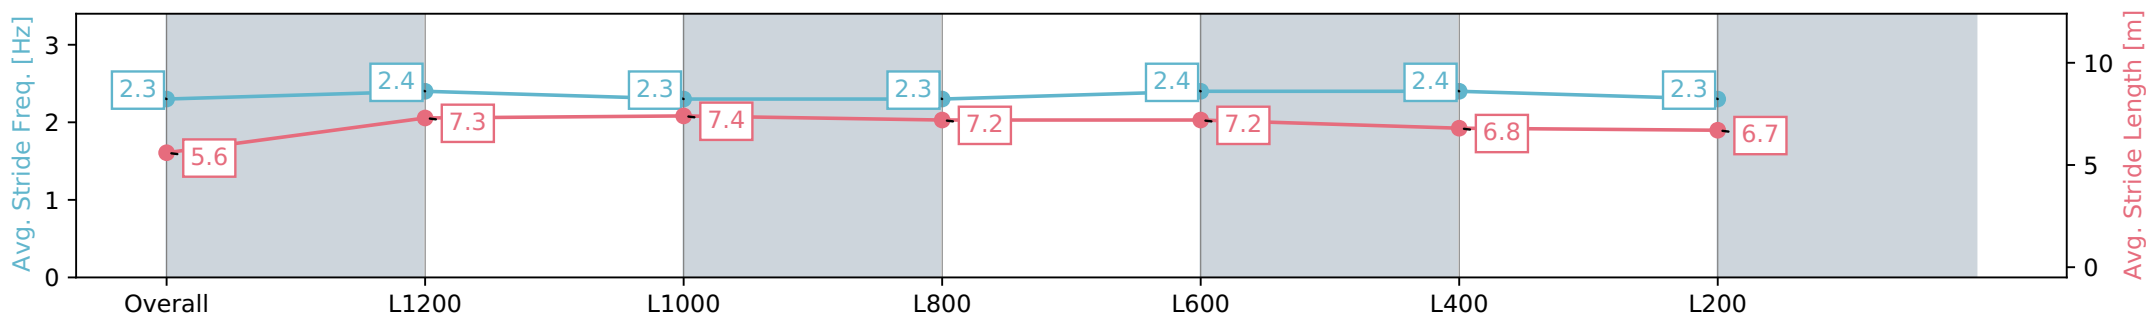

Thomas Farms RC Murray Bridge SA - Professional

Race 7: Carlton Draught Handicap - 1400m

13 July 2024 - 2:44PM

Track Rating: Soft 5, Weather: Fine, Rail Position: +2m 1200m Chute, +5m Remainder

Section	Overall	L1200	L1000	L800	L600	L400	L200
Section Times	1:27.49 [8] (0:15.46)	1:12.03 [11] (0:11.52)	1:00.51 [11] (0:11.80)	0:48.71 [11] (0:12.33)	0:36.38 [11] (0:12.04)	0:24.34 [11] (0:11.99)	0:12.35 [11] (0:12.35)
Average Speed [km/h]	46.7	62.7	61.6	59.3	61.3	60.0	58.4
Top Speed [km/h]	63.0	63.6	62.7	61.7	62.8	61.8	59.3
Avg. Dist. to Rail [m]	5.9	1.0	2.1	3.2	6.2	10.3	11.1
Avg. Stride Freq. [Hz]	2.3	2.4	2.3	2.3	2.4	2.4	2.3
Avg. Stride Length [m]	5.6	7.3	7.4	7.2	7.2	6.8	6.7