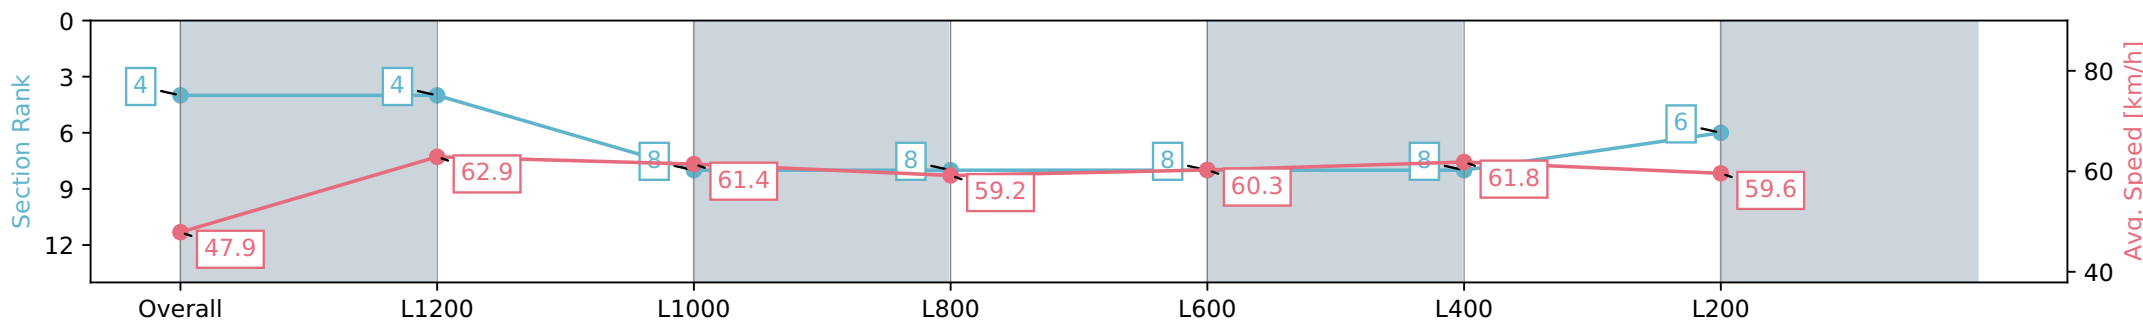

Thomas Farms RC Murray Bridge SA - Professional

Race 7: Carlton Draught Handicap - 1400m

13 July 2024 - 2:44PM

Track Rating: Soft 5, Weather: Fine, Rail Position: +2m 1200m Chute, +5m Remainder

Section	Overall	L1200	L1000	L800	L600	L400	L200
Section Times	1:26.61 [4] (0:15.03)	1:11.58 [4] (0:11.47)	1:00.11 [8] (0:11.89)	0:48.22 [8] (0:12.35)	0:35.87 [8] (0:12.14)	0:23.73 [8] (0:11.62)	0:12.11 [6] (0:12.11)
Average Speed [km/h]	47.9	62.9	61.4	59.2	60.3	61.8	59.6
Top Speed [km/h]	62.0	63.7	62.5	59.9	62.6	62.4	61.0
Avg. Dist. to Rail [m]	2.8	2.0	2.5	3.1	3.9	7.5	8.0
Avg. Stride Freq. [Hz]	2.1	2.2	2.2	2.1	2.2	2.3	2.2
Avg. Stride Length [m]	6.2	7.9	7.9	7.8	7.7	7.5	7.5