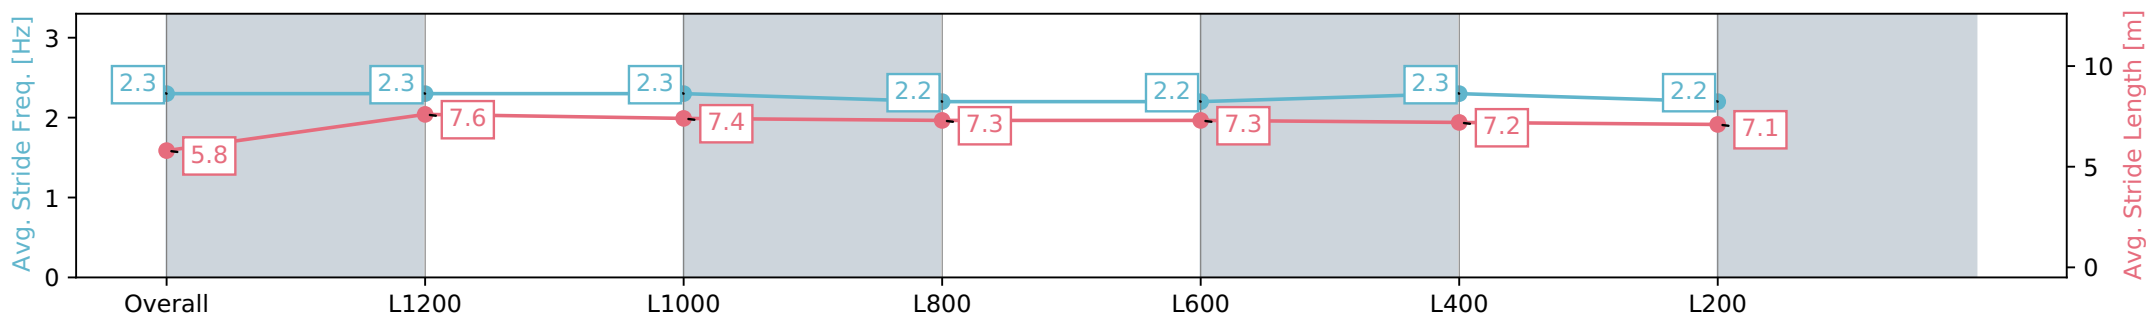

#### Race 7: Carlton Draught Handicap - 1400m

13 July 2024 - 2:44PM

Track Rating: Soft 5, Weather: Fine, Rail Position: +2m 1200m Chute, +5m Remainder

Section	Overall	L1200	L1000	L800	L600	L400	L200
Section Times	1:27.09 [7] (0:14.73)	1:12.36 [1] (0:11.16)	1:01.20 [2] (0:11.88)	0:49.32 [2] (0:12.33)	0:36.99 [1] (0:12.26)	0:24.73 [1] (0:12.10)	0:12.63 [5] (0:12.63)
Average Speed [km/h]	48.9	64.6	60.8	58.8	59.3	59.5	57.1
Top Speed [km/h]	63.6	65.6	64.0	59.4	60.1	60.1	59.5
Avg. Dist. to Rail [m]	5.2	2.1	1.0	1.5	2.4	3.7	5.2
Avg. Stride Freq. [Hz]	2.3	2.3	2.3	2.2	2.2	2.3	2.2
Avg. Stride Length [m]	5.8	7.6	7.4	7.3	7.3	7.2	7.1