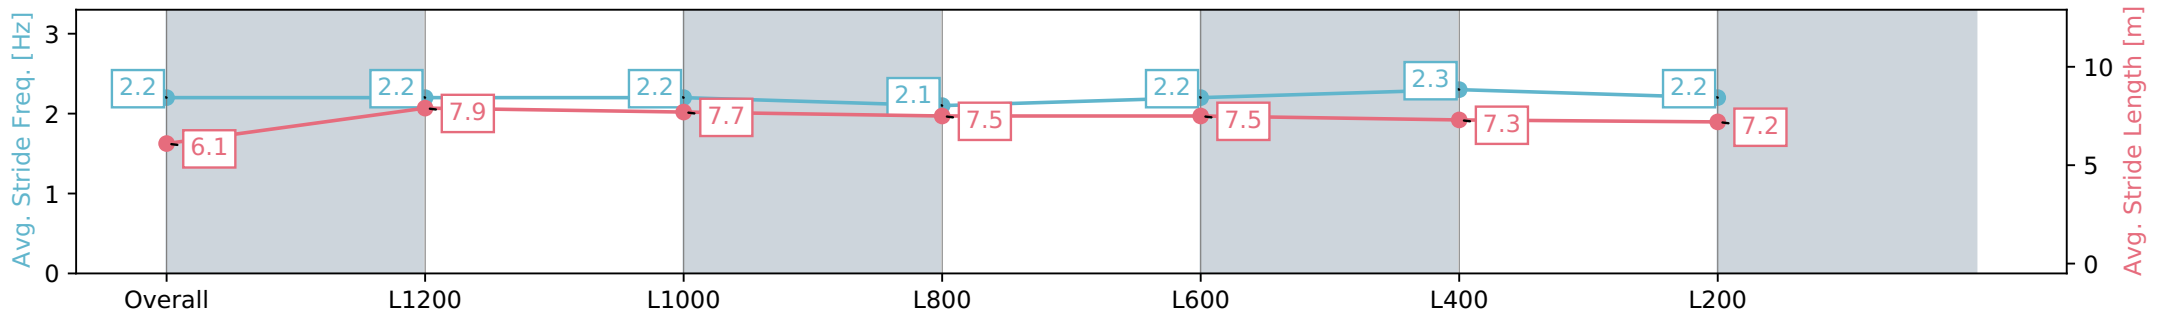

Thomas Farms RC Murray Bridge SA - Professional

Race 7: Carlton Draught Handicap - 1400m

13 July 2024 - 2:44PM

Track Rating: Soft 5, Weather: Fine, Rail Position: +2m 1200m Chute, +5m Remainder

Section	Overall	L1200	L1000	L800	L600	L400	L200
Section Times	1:26.70 [5] (0:14.75)	1:11.95 [2] (0:11.26)	1:00.69 [3] (0:11.90)	0:48.79 [3] (0:12.37)	0:36.42 [3] (0:12.19)	0:24.23 [2] (0:11.81)	0:12.42 [1] (0:12.42)
Average Speed [km/h]	48.8	64.1	61.5	59.4	59.9	61.1	58.0
Top Speed [km/h]	64.1	65.3	62.5	59.7	61.6	62.1	60.2
Avg. Dist. to Rail [m]	6.7	3.5	3.3	3.6	4.1	5.9	6.5
Avg. Stride Freq. [Hz]	2.2	2.2	2.2	2.1	2.2	2.3	2.2
Avg. Stride Length [m]	6.1	7.9	7.7	7.5	7.5	7.3	7.2