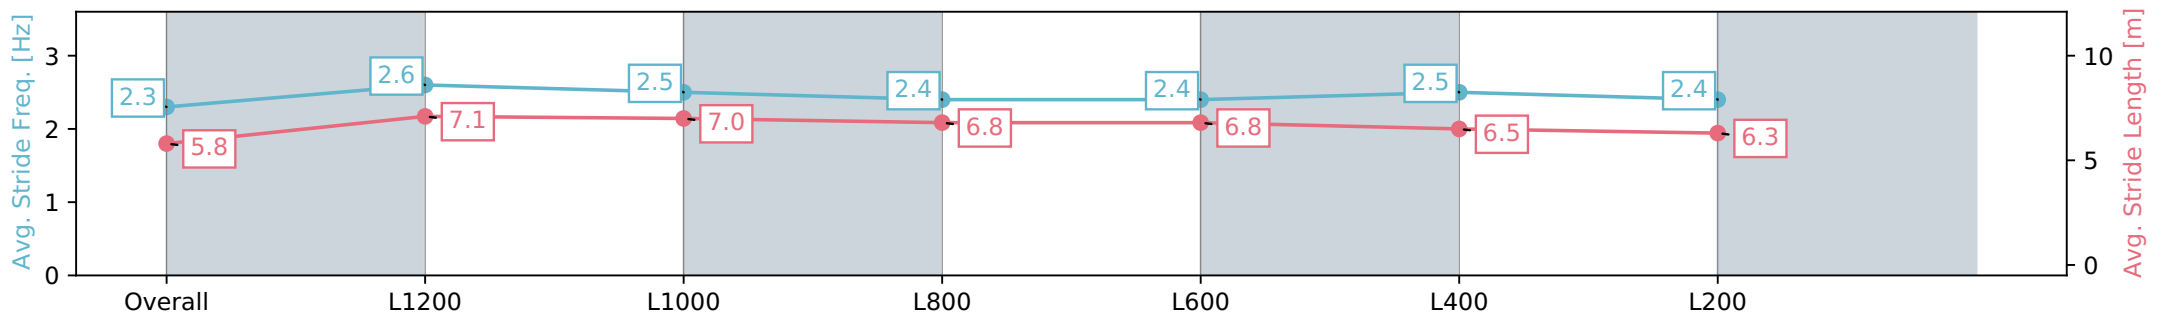

Thomas Farms RC Murray Bridge SA - Professional

Race 7: Carlton Draught Handicap - 1400m

13 July 2024 - 2:44PM

Track Rating: Soft 5, Weather: Fine, Rail Position: +2m 1200m Chute, +5m Remainder

Section	Overall	L1200	L1000	L800	L600	L400	L200
Section Times	1:28.12 [11] (0:15.03)	1:13.09 [5] (0:10.81)	1:02.28 [1] (0:11.87)	0:50.41 [1] (0:12.46)	0:37.95 [2] (0:12.31)	0:25.64 [3] (0:12.44)	0:13.20 [8] (0:13.20)
Average Speed [km/h]	48.0	66.9	61.8	58.9	59.3	57.9	54.5
Top Speed [km/h]	67.0	68.7	64.0	60.2	60.1	59.7	56.6
Avg. Dist. to Rail [m]	9.6	5.4	3.7	4.0	3.1	4.4	5.1
Avg. Stride Freq. [Hz]	2.3	2.6	2.5	2.4	2.4	2.5	2.4
Avg. Stride Length [m]	5.8	7.1	7.0	6.8	6.8	6.5	6.3