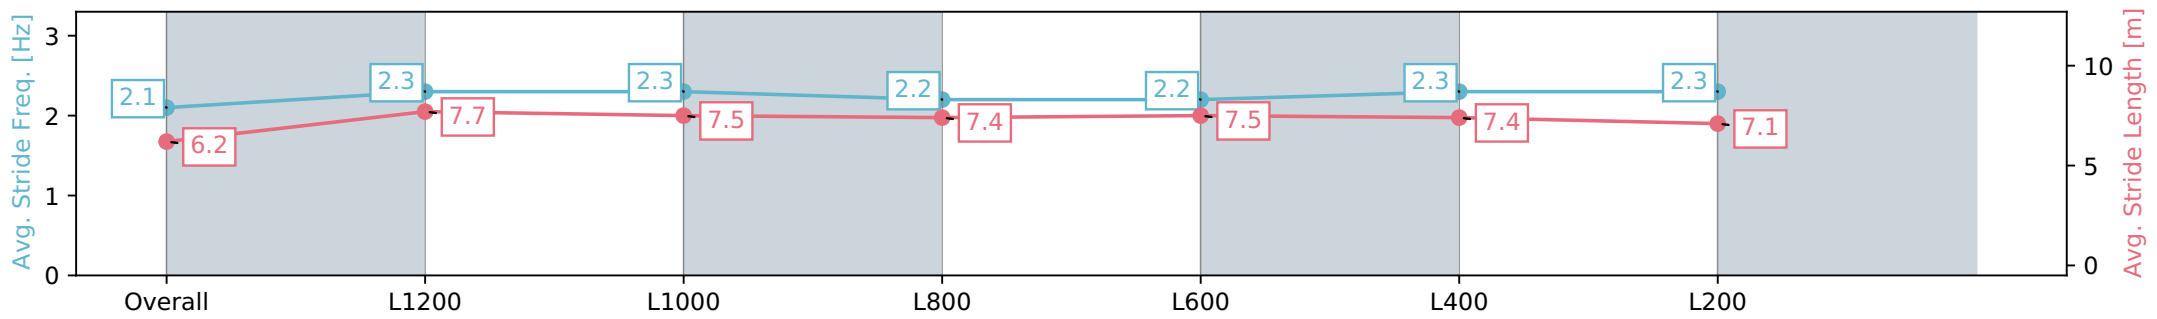

Thomas Farms RC Murray Bridge SA - Professional

Race 7: Carlton Draught Handicap - 1400m

13 July 2024 - 2:44PM

Track Rating: Soft 5, Weather: Fine, Rail Position: +2m 1200m Chute, +5m Remainder

Section	Overall	L1200	L1000	L800	L600	L400	L200
Section Times	1:26.53 [3] (0:15.12)	1:11.41 [8] (0:11.31)	1:00.10 [7] (0:11.80)	0:48.30 [7] (0:12.37)	0:35.93 [7] (0:12.13)	0:23.80 [6] (0:11.71)	0:12.09 [4] (0:12.09)
Average Speed [km/h]	47.6	63.8	61.5	59.0	60.1	61.4	59.6
Top Speed [km/h]	65.3	65.3	62.1	59.7	61.1	62.2	61.2
Avg. Dist. to Rail [m]	5.2	0.7	1.7	2.6	3.3	3.9	4.6
Avg. Stride Freq. [Hz]	2.1	2.3	2.3	2.2	2.2	2.3	2.3
Avg. Stride Length [m]	6.2	7.7	7.5	7.4	7.5	7.4	7.1