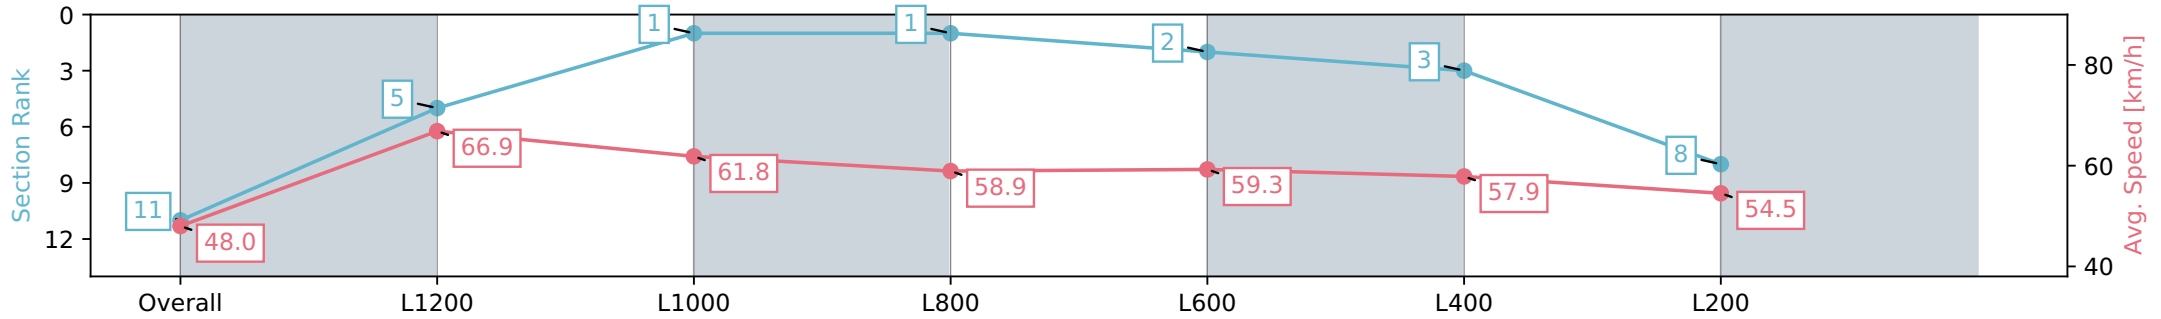

Thomas Farms RC Murray Bridge SA - Professional

Race 7: Carlton Draught Handicap - 1400m

13 July 2024 - 2:44PM

Track Rating: Soft 5, Weather: Fine, Rail Position: +2m 1200m Chute, +5m Remainder

Section	Overall	L1200	L1000	L800	L600	L400	L200
Section Times	1:28.12 [11] (0:15.03)	1:13.09 [5] (0:10.81)	1:02.28 [1] (0:11.87)	0:50.41 [1] (0:12.46)	0:37.95 [2] (0:12.31)	0:25.64 [3] (0:12.44)	0:13.20 [8] (0:13.20)
Average Speed [km/h]	48.0	66.9	61.8	58.9	59.3	57.9	54.5
Top Speed [km/h]	67.0	68.7	64.0	60.2	60.1	59.7	56.6
Avg. Dist. to Rail [m]	9.6	5.4	3.7	4.0	3.1	4.4	5.1
Avg. Stride Freq. [Hz]	2.3	2.6	2.5	2.4	2.4	2.5	2.4
Avg. Stride Length [m]	5.8	7.1	7.0	6.8	6.8	6.5	6.3