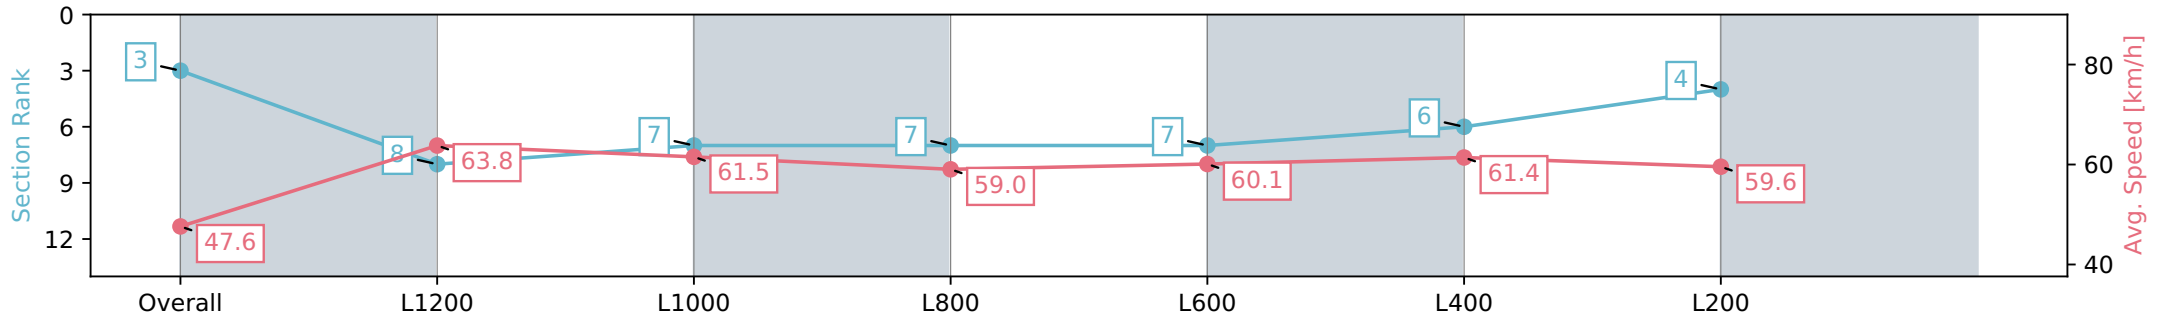

Thomas Farms RC Murray Bridge SA - Professional

Race 7: Carlton Draught Handicap - 1400m

13 July 2024 - 2:44PM

Track Rating: Soft 5, Weather: Fine, Rail Position: +2m 1200m Chute, +5m Remainder

Section	Overall	L1200	L1000	L800	L600	L400	L200
Section Times	1:26.53 [3] (0:15.12)	1:11.41 [8] (0:11.31)	1:00.10 [7] (0:11.80)	0:48.30 [7] (0:12.37)	0:35.93 [7] (0:12.13)	0:23.80 [6] (0:11.71)	0:12.09 [4] (0:12.09)
Average Speed [km/h]	47.6	63.8	61.5	59.0	60.1	61.4	59.6
Top Speed [km/h]	65.3	65.3	62.1	59.7	61.1	62.2	61.2
Avg. Dist. to Rail [m]	5.2	0.7	1.7	2.6	3.3	3.9	4.6
Avg. Stride Freq. [Hz]	2.1	2.3	2.3	2.2	2.2	2.3	2.3
Avg. Stride Length [m]	6.2	7.7	7.5	7.4	7.5	7.4	7.1