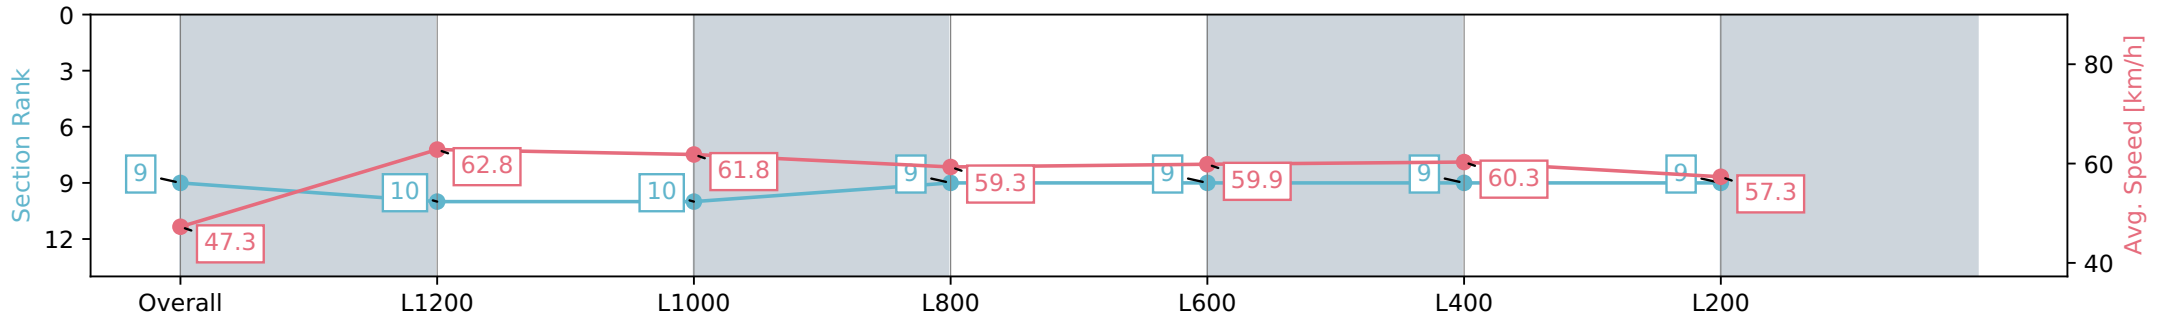

Thomas Farms RC Murray Bridge SA - Professional

Race 7: Carlton Draught Handicap - 1400m

13 July 2024 - 2:44PM

Track Rating: Soft 5, Weather: Fine, Rail Position: +2m 1200m Chute, +5m Remainder

Section	Overall	L1200	L1000	L800	L600	L400	L200
Section Times	1:27.50 [9] (0:15.26)	1:12.24 [10] (0:11.49)	1:00.75 [10] (0:11.80)	0:48.95 [9] (0:12.28)	0:36.67 [9] (0:12.17)	0:24.50 [9] (0:11.95)	0:12.55 [9] (0:12.55)
Average Speed [km/h]	47.3	62.8	61.8	59.3	59.9	60.3	57.3
Top Speed [km/h]	63.7	63.6	62.4	61.2	60.8	61.3	59.7
Avg. Dist. to Rail [m]	4.8	0.9	2.6	2.6	2.8	5.2	7.2
Avg. Stride Freq. [Hz]	2.3	2.3	2.3	2.2	2.3	2.3	2.3
Avg. Stride Length [m]	5.8	7.5	7.5	7.4	7.4	7.3	7.0