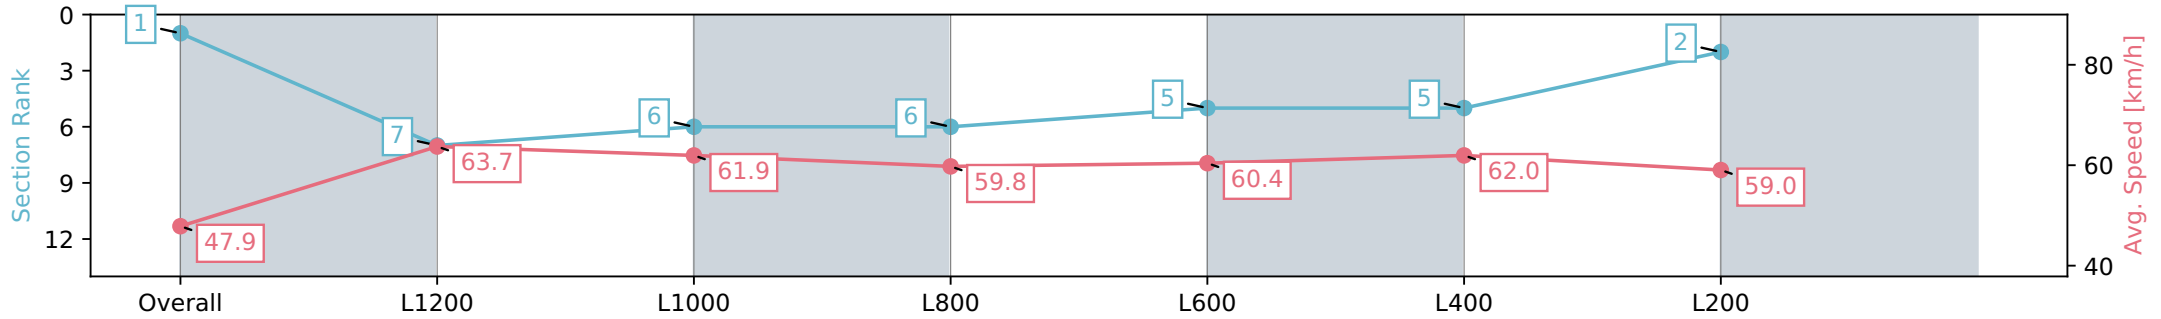

Race 7: Carlton Draught Handicap - 1400m

13 July 2024 - 2:44PM

Track Rating: Soft 5, Weather: Fine, Rail Position: +2m 1200m Chute, +5m Remainder

Section	Overall	L1200	L1000	L800	L600	L400	L200
Section Times	1:26.48 [1] (0:15.05)	1:11.43 [7] (0:11.35)	1:00.08 [6] (0:11.83)	0:48.25 [6] (0:12.30)	0:35.95 [5] (0:12.13)	0:23.82 [5] (0:11.64)	0:12.18 [2] (0:12.18)
Average Speed [km/h]	47.9	63.7	61.9	59.8	60.4	62.0	59.0
Top Speed [km/h]	61.8	65.1	63.6	60.4	62.0	62.7	61.9
Avg. Dist. to Rail [m]	3.3	2.9	3.6	4.2	4.4	7.2	7.5
Avg. Stride Freq. [Hz]	2.3	2.4	2.4	2.3	2.4	2.5	2.4
Avg. Stride Length [m]	5.9	7.4	7.3	7.2	7.1	7.0	6.8