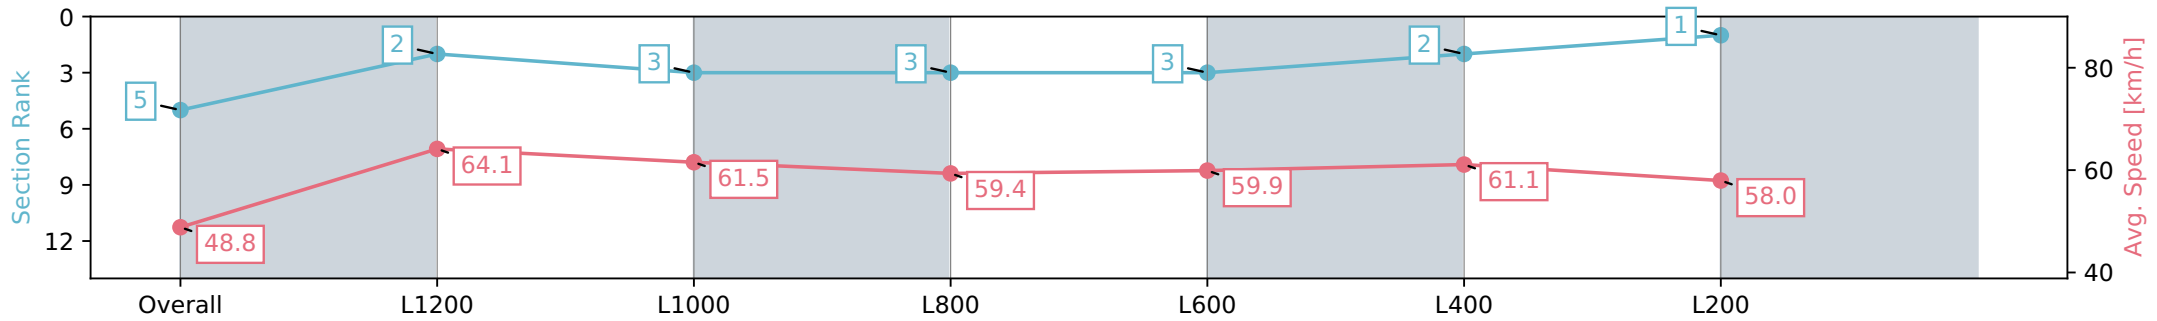

Thomas Farms RC Murray Bridge SA - Professional

Race 7: Carlton Draught Handicap - 1400m

13 July 2024 - 2:44PM

Track Rating: Soft 5, Weather: Fine, Rail Position: +2m 1200m Chute, +5m Remainder

Section	Overall	L1200	L1000	L800	L600	L400	L200
Section Times	1:26.70 [5] (0:14.75)	1:11.95 [2] (0:11.26)	1:00.69 [3] (0:11.90)	0:48.79 [3] (0:12.37)	0:36.42 [3] (0:12.19)	0:24.23 [2] (0:11.81)	0:12.42 [1] (0:12.42)
Average Speed [km/h]	48.8	64.1	61.5	59.4	59.9	61.1	58.0
Top Speed [km/h]	64.1	65.3	62.5	59.7	61.6	62.1	60.2
Avg. Dist. to Rail [m]	6.7	3.5	3.3	3.6	4.1	5.9	6.5
Avg. Stride Freq. [Hz]	2.2	2.2	2.2	2.1	2.2	2.3	2.2
Avg. Stride Length [m]	6.1	7.9	7.7	7.5	7.5	7.3	7.2