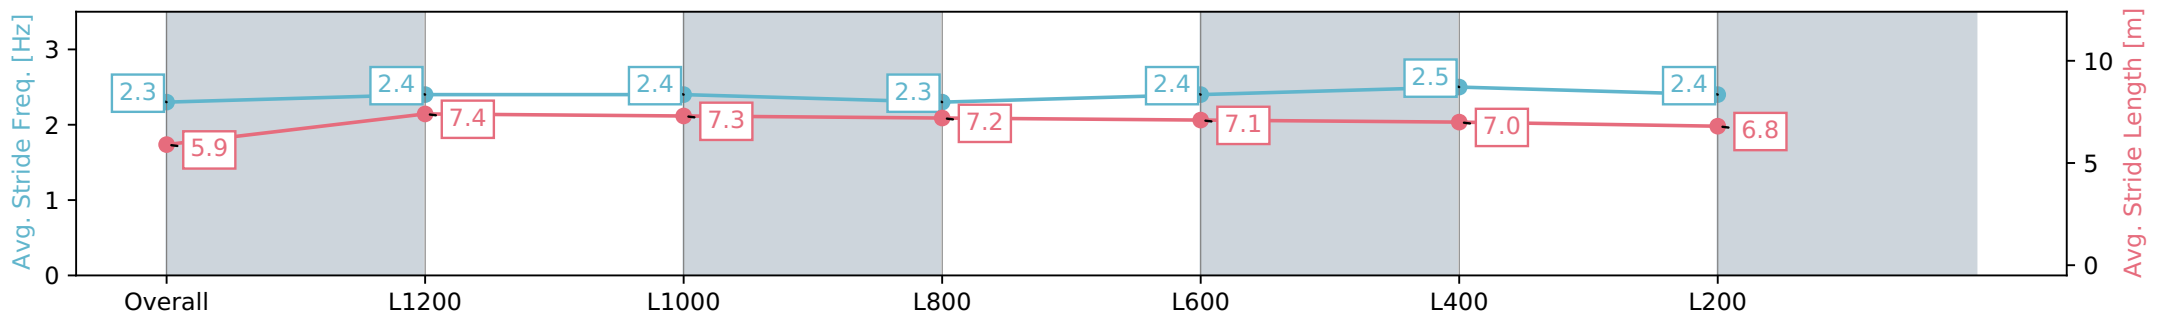

Race 7: Carlton Draught Handicap - 1400m

13 July 2024 - 2:44PM

Track Rating: Soft 5, Weather: Fine, Rail Position: +2m 1200m Chute, +5m Remainder

Section	Overall	L1200	L1000	L800	L600	L400	L200
Section Times	1:26.48 [1] (0:15.05)	1:11.43 [7] (0:11.35)	1:00.08 [6] (0:11.83)	0:48.25 [6] (0:12.30)	0:35.95 [5] (0:12.13)	0:23.82 [5] (0:11.64)	0:12.18 [2] (0:12.18)
Average Speed [km/h]	47.9	63.7	61.9	59.8	60.4	62.0	59.0
Top Speed [km/h]	61.8	65.1	63.6	60.4	62.0	62.7	61.9
Avg. Dist. to Rail [m]	3.3	2.9	3.6	4.2	4.4	7.2	7.5
Avg. Stride Freq. [Hz]	2.3	2.4	2.4	2.3	2.4	2.5	2.4
Avg. Stride Length [m]	5.9	7.4	7.3	7.2	7.1	7.0	6.8