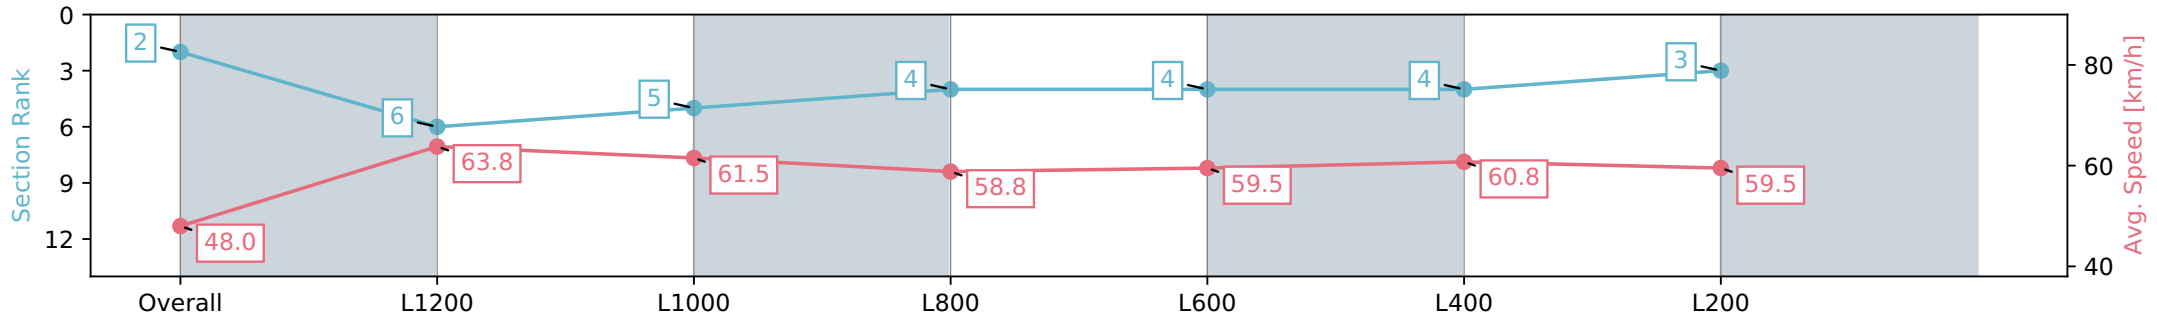

#### Race 7: Carlton Draught Handicap - 1400m

13 July 2024 - 2:44PM

Track Rating: Soft 5, Weather: Fine, Rail Position: +2m 1200m Chute, +5m Remainder

Section	Overall	L1200	L1000	L800	L600	L400	L200
Section Times	1:26.50 [2] (0:15.03)	1:11.47 [6] (0:11.27)	1:00.20 [5] (0:11.73)	0:48.47 [4] (0:12.28)	0:36.18 [4] (0:12.22)	0:23.96 [4] (0:11.86)	0:12.10 [3] (0:12.10)
Average Speed [km/h]	48.0	63.8	61.5	58.8	59.5	60.8	59.5
Top Speed [km/h]	64.0	64.6	63.3	60.0	60.6	61.9	60.5
Avg. Dist. to Rail [m]	1.6	0.2	0.3	1.0	2.7	5.8	5.8
Avg. Stride Freq. [Hz]	2.3	2.4	2.4	2.3	2.4	2.4	2.4
Avg. Stride Length [m]	5.8	7.3	7.2	7.0	7.0	7.1	6.8