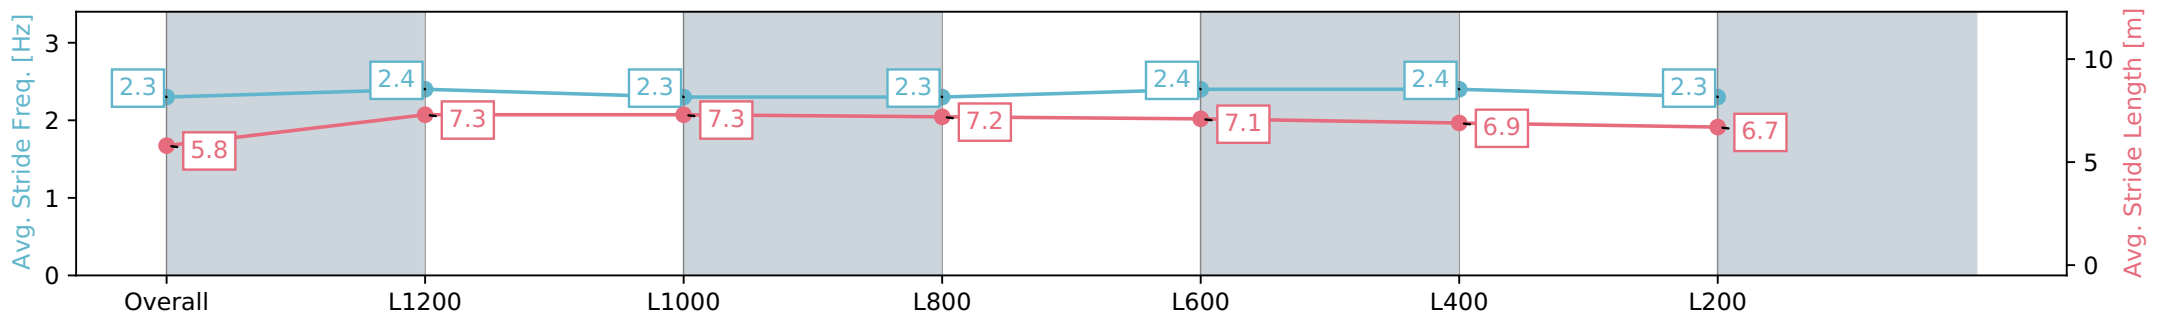

Thomas Farms RC Murray Bridge SA - Professional

Race 7: Carlton Draught Handicap - 1400m

13 July 2024 - 2:44PM

Track Rating: Soft 5, Weather: Fine, Rail Position: +2m 1200m Chute, +5m Remainder

Section	Overall	L1200	L1000	L800	L600	L400	L200
Section Times	1:27.89 [10] (0:15.22)	1:12.67 [9] (0:11.50)	1:01.17 [9] (0:11.88)	0:49.29 [10] (0:12.32)	0:36.97 [10] (0:12.10)	0:24.87 [10] (0:12.00)	0:12.87 [10] (0:12.87)
Average Speed [km/h]	47.3	62.7	61.6	59.5	60.7	60.0	56.0
Top Speed [km/h]	61.3	63.6	62.5	60.7	62.7	62.2	58.8
Avg. Dist. to Rail [m]	4.1	1.7	2.9	3.6	5.3	8.9	9.3
Avg. Stride Freq. [Hz]	2.3	2.4	2.3	2.3	2.4	2.4	2.3
Avg. Stride Length [m]	5.8	7.3	7.3	7.2	7.1	6.9	6.7