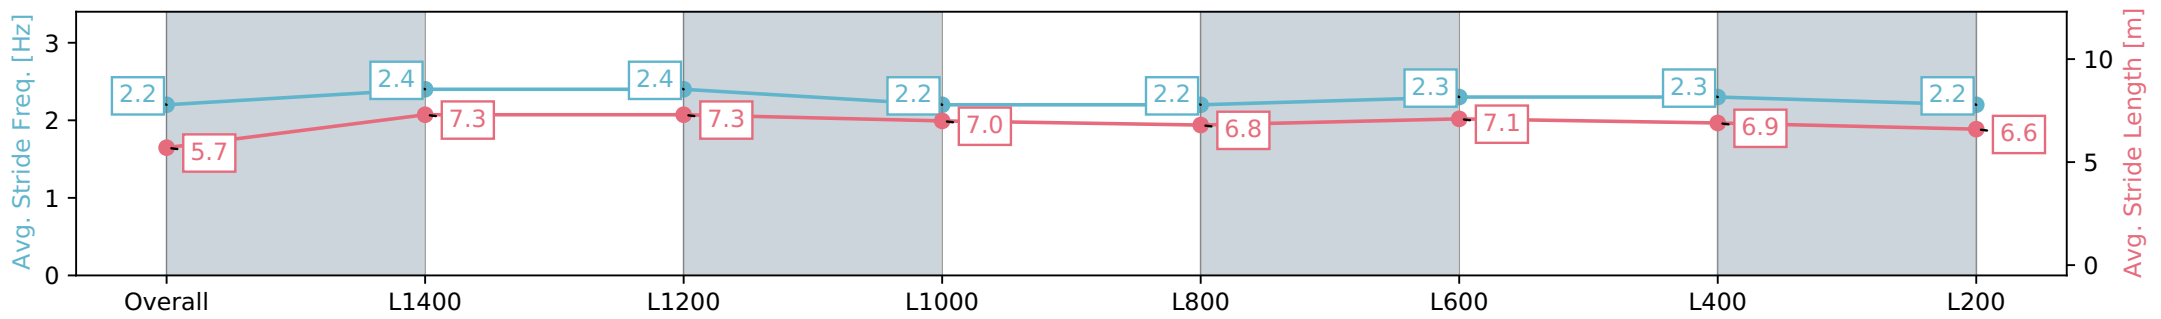

Thomas Farms RC Murray Bridge SA - Professional

Race 6: Terminix Murray Bridge Handicap - 1600m

13 July 2024 - 2:02PM

Track Rating: Soft 5, Weather: Fine, Rail Position: +2m 1200m Chute, +5m Remainder

Section	Overall	L1400	L1200	L1000	L800	L600	L400	L200
Section Times	1:39.94 [8] (0:15.05)	1:24.89 [10] (0:11.15)	1:13.74 [9] (0:11.34)	1:02.40 [8] (0:12.26)	0:50.14 [9] (0:12.85)	0:37.29 [10] (0:12.14)	0:25.15 [8] (0:12.06)	0:13.09 [8] (0:13.09)
Average Speed [km/h]	47.9	64.5	63.6	59.4	57.0	60.2	59.7	55.0
Top Speed [km/h]	64.1	64.9	64.9	61.7	59.0	61.1	61.4	57.7
Avg. Dist. to Rail [m]	4.4	1.0	1.1	2.5	3.5	3.3	3.8	3.8
Avg. Stride Freq. [Hz]	2.2	2.4	2.4	2.2	2.2	2.3	2.3	2.2
Avg. Stride Length [m]	5.7	7.3	7.3	7.0	6.8	7.1	6.9	6.6

Report Created: Sat 13 July 2024 14:52:21 GMT+10 (Note: Timing is based on positional data)

- [] Ranking at each section and finish
- :-:- No data available at this section
- NA No data available

Horse/Jockey Name	WORSFOLD/Kayla Crowther
Finish Rank	9
Fastest Section Time (Section)	0:10.90 (L1400)
Top Speed [km/h] (Section)	66.8 (Overall)
Race State	Finished