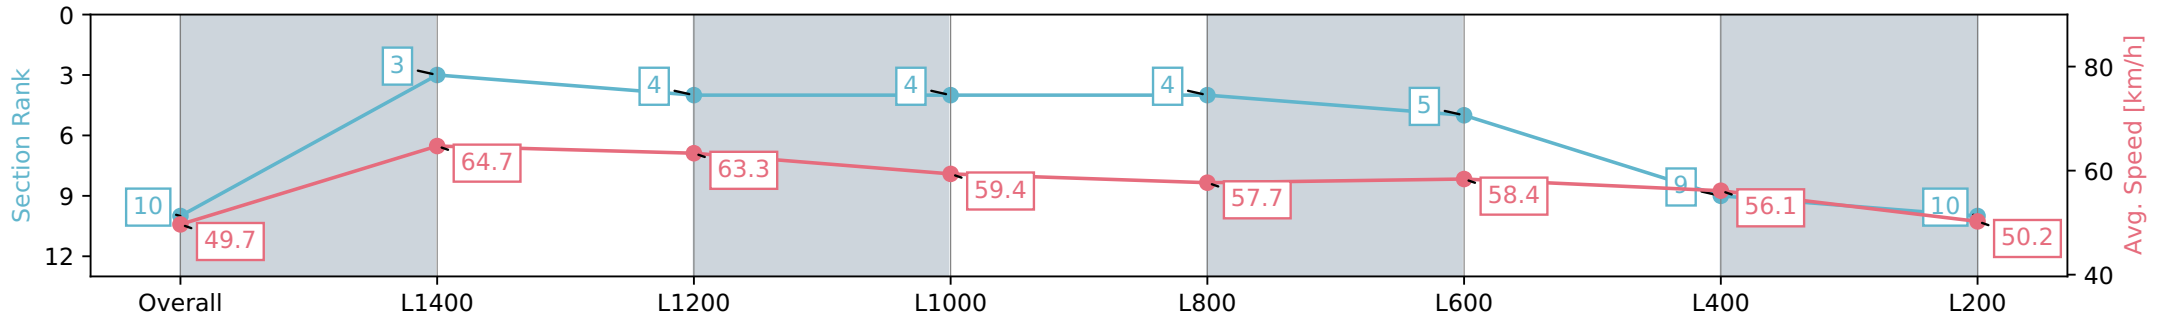

Thomas Farms RC Murray Bridge SA - Professional

Race 6: Terminix Murray Bridge Handicap - 1600m

13 July 2024 - 2:02PM

Track Rating: Soft 5, Weather: Fine, Rail Position: +2m 1200m Chute, +5m Remainder

Section	Overall	L1400	L1200	L1000	L800	L600	L400	L200
Section Times	1:42.00 [10] (0:14.49)	1:27.51 [3] (0:11.13)	1:16.38 [4] (0:11.40)	1:04.98 [4] (0:12.40)	0:52.58 [4] (0:12.80)	0:39.78 [5] (0:12.61)	0:27.17 [9] (0:12.83)	0:14.34 [10] (0:14.34)
Average Speed [km/h]	49.7	64.7	63.3	59.4	57.7	58.4	56.1	50.2
Top Speed [km/h]	64.5	65.9	65.5	61.2	58.2	59.0	58.0	53.0
Avg. Dist. to Rail [m]	6.6	3.6	3.1	4.4	4.9	5.8	8.2	7.6
Avg. Stride Freq. [Hz]	2.3	2.4	2.3	2.3	2.2	2.3	2.3	2.1
Avg. Stride Length [m]	5.8	7.3	7.2	7.0	6.9	6.9	6.7	6.3