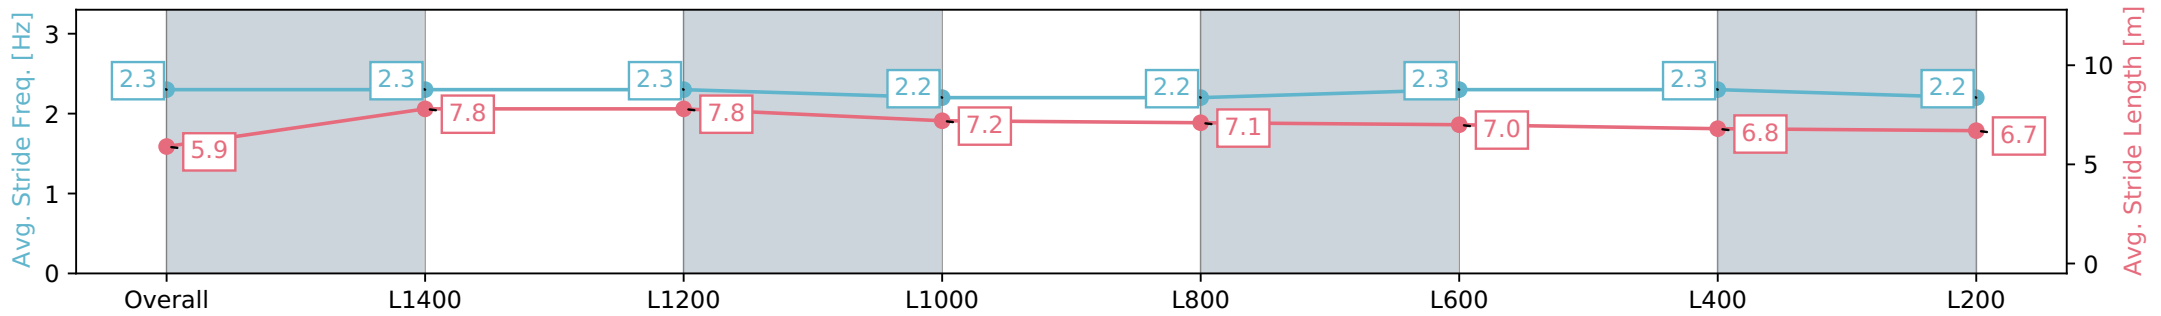

Thomas Farms RC Murray Bridge SA - Professional

Race 6: Terminix Murray Bridge Handicap - 1600m

13 July 2024 - 2:02PM

Track Rating: Soft 5, Weather: Fine, Rail Position: +2m 1200m Chute, +5m Remainder

Section	Overall	L1400	L1200	L1000	L800	L600	L400	L200
Section Times	1:39.42 [7] (0:14.39)	1:25.03 [1] (0:10.99)	1:14.04 [2] (0:11.21)	1:02.83 [2] (0:12.50)	0:50.33 [2] (0:12.59)	0:37.74 [1] (0:12.28)	0:25.45 [1] (0:12.28)	0:13.16 [4] (0:13.16)
Average Speed [km/h]	50.1	65.5	64.3	58.2	57.8	59.0	58.6	54.7
Top Speed [km/h]	64.3	66.8	66.5	61.7	59.6	60.2	60.0	57.1
Avg. Dist. to Rail [m]	2.3	0.3	0.6	1.8	2.0	2.2	3.1	2.7
Avg. Stride Freq. [Hz]	2.3	2.3	2.3	2.2	2.2	2.3	2.3	2.2
Avg. Stride Length [m]	5.9	7.8	7.8	7.2	7.1	7.0	6.8	6.7