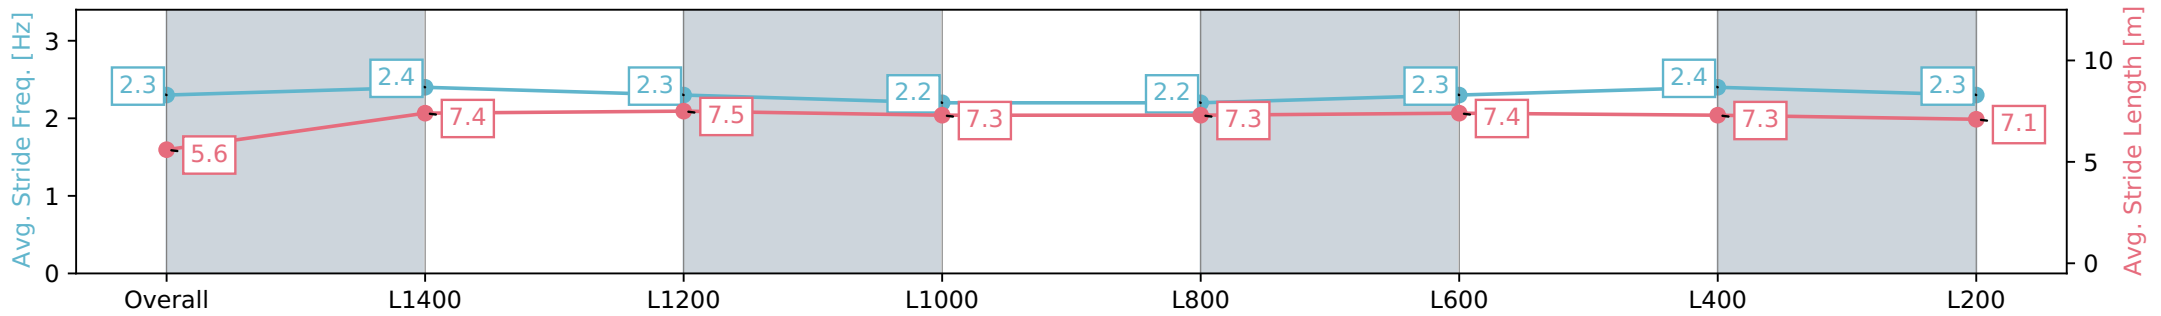

Race 6: Terminix Murray Bridge Handicap - 1600m

13 July 2024 - 2:02PM

Track Rating: Soft 5, Weather: Fine, Rail Position: +2m 1200m Chute, +5m Remainder

Section	Overall	L1400	L1200	L1000	L800	L600	L400	L200
Section Times	1:37.91 [1] (0:14.56)	1:23.34 [4] (0:11.06)	1:12.28 [5] (0:11.43)	1:00.85 [5] (0:12.43)	0:48.42 [6] (0:12.82)	0:35.60 [6] (0:12.02)	0:23.58 [5] (0:11.52)	0:12.06 [1] (0:12.06)
Average Speed [km/h]	49.5	65.1	63.1	59.2	57.0	60.6	62.5	59.7
Top Speed [km/h]	65.7	66.8	64.6	61.6	59.7	61.8	63.5	61.8
Avg. Dist. to Rail [m]	2.2	1.0	2.1	4.2	2.9	3.3	7.1	5.5
Avg. Stride Freq. [Hz]	2.3	2.4	2.3	2.2	2.2	2.3	2.4	2.3
Avg. Stride Length [m]	5.6	7.4	7.5	7.3	7.3	7.4	7.3	7.1