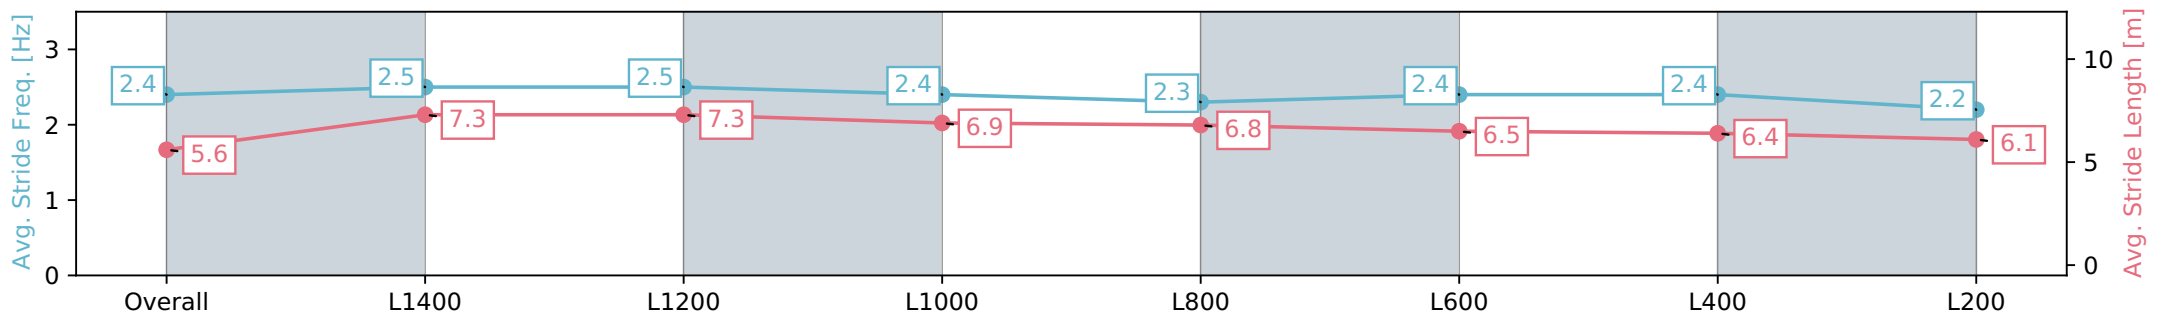

Report Created: Sat 13 July 2024 14:52:21 GMT+10 (Note: Timing is based on positional data)

- [] Ranking at each section and finish
- :-:- No data available at this section
- NA No data available

Horse/Jockey Name	WORSFOLD/Kayla Crowther
Finish Rank	9
Fastest Section Time (Section)	0:10.90 (L1400)
Top Speed [km/h] (Section)	66.8 (Overall)
Race State	Finished

Thomas Farms RC Murray Bridge SA - Professional

Race 6: Terminix Murray Bridge Handicap - 1600m

13 July 2024 - 2:02PM

Track Rating: Soft 5, Weather: Fine, Rail Position: +2m 1200m Chute, +5m Remainder

Section	Overall	L1400	L1200	L1000	L800	L600	L400	L200
Section Times	1:41.71 [9] (0:14.42)	1:27.29 [2] (0:10.90)	1:16.39 [1] (0:11.27)	1:05.12 [1] (0:12.35)	0:52.77 [1] (0:12.81)	0:39.96 [2] (0:12.54)	0:27.42 [4] (0:12.93)	0:14.49 [9] (0:14.49)
Average Speed [km/h]	50.0	66.0	64.0	59.3	57.0	58.3	55.7	49.6
Top Speed [km/h]	66.1	66.8	66.2	61.8	58.4	59.3	57.9	53.2
Avg. Dist. to Rail [m]	7.1	3.5	2.8	3.2	3.1	3.7	5.3	5.8
Avg. Stride Freq. [Hz]	2.4	2.5	2.5	2.4	2.3	2.4	2.4	2.2
Avg. Stride Length [m]	5.6	7.3	7.3	6.9	6.8	6.5	6.4	6.1