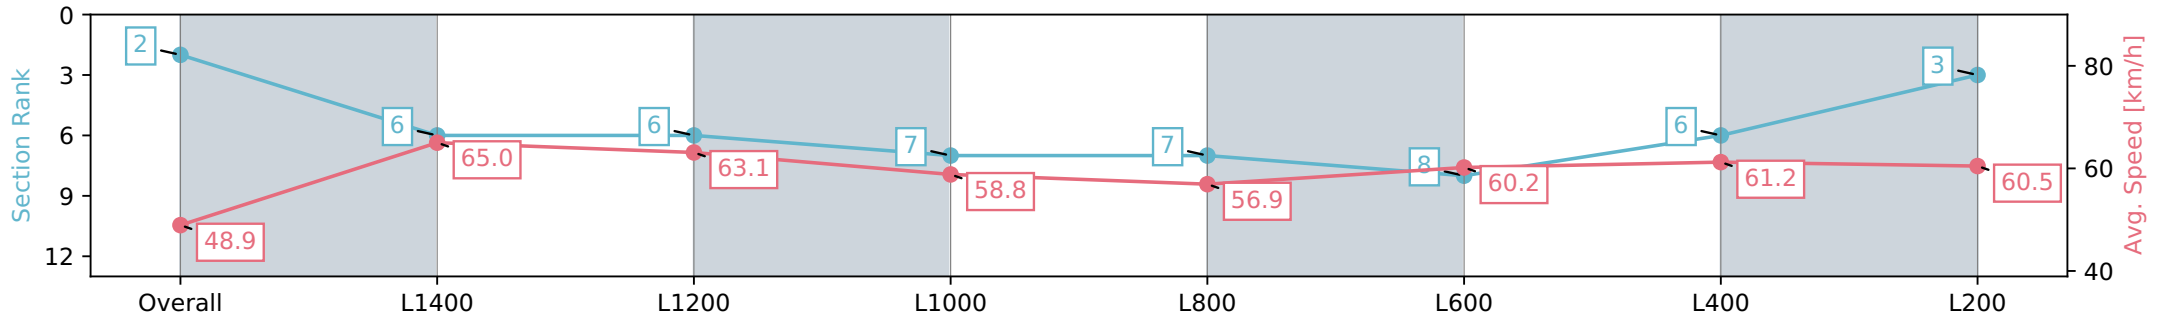

Thomas Farms RC Murray Bridge SA - Professional

Race 6: Terminix Murray Bridge Handicap - 1600m

13 July 2024 - 2:02PM

Track Rating: Soft 5, Weather: Fine, Rail Position: +2m 1200m Chute, +5m Remainder

Section	Overall	L1400	L1200	L1000	L800	L600	L400	L200
Section Times	1:38.17 [2] (0:14.73)	1:23.44 [6] (0:11.06)	1:12.38 [6] (0:11.44)	1:00.94 [7] (0:12.37)	0:48.57 [7] (0:12.80)	0:35.77 [8] (0:12.10)	0:23.67 [6] (0:11.75)	0:11.92 [3] (0:11.92)
Average Speed [km/h]	48.9	65.0	63.1	58.8	56.9	60.2	61.2	60.5
Top Speed [km/h]	64.3	65.9	65.8	61.1	59.0	60.9	61.9	61.4
Avg. Dist. to Rail [m]	3.1	1.6	1.2	2.1	2.4	3.1	6.2	6.6
Avg. Stride Freq. [Hz]	2.2	2.3	2.2	2.2	2.1	2.2	2.2	2.3
Avg. Stride Length [m]	5.9	7.7	7.8	7.4	7.3	7.6	7.6	7.4