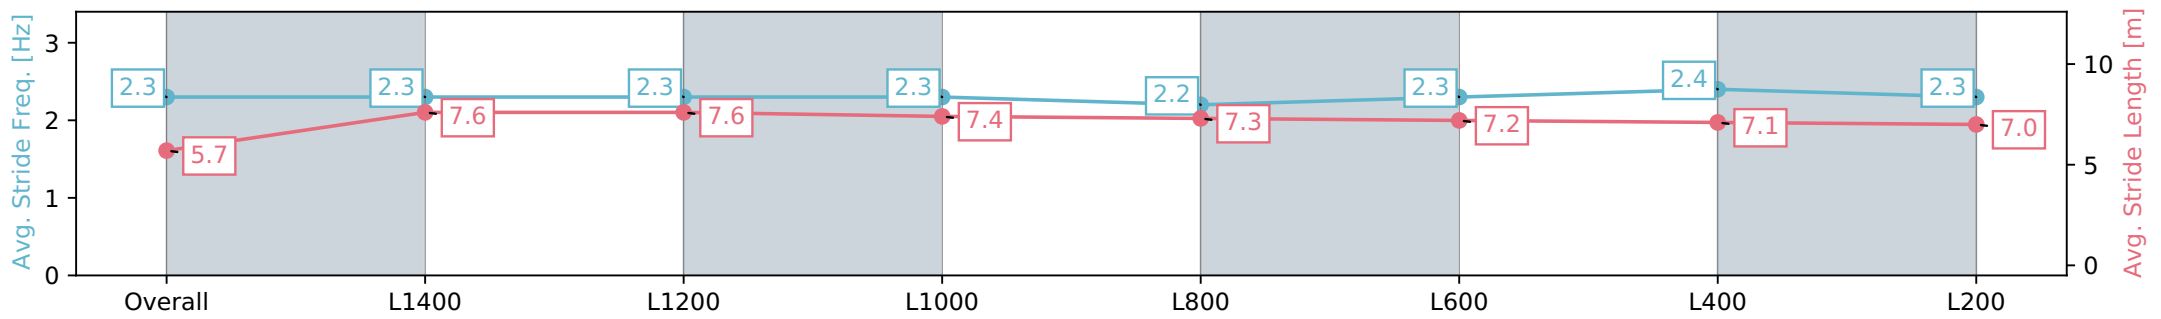

Thomas Farms RC Murray Bridge SA - Professional

Race 6: Terminix Murray Bridge Handicap - 1600m

13 July 2024 - 2:02PM

Track Rating: Soft 5, Weather: Fine, Rail Position: +2m 1200m Chute, +5m Remainder

Section	Overall	L1400	L1200	L1000	L800	L600	L400	L200
Section Times	1:38.58 [4] (0:14.85)	1:23.73 [8] (0:11.27)	1:12.46 [8] (0:11.44)	1:01.02 [9] (0:12.05)	0:48.97 [8] (0:12.74)	0:36.23 [7] (0:12.16)	0:24.07 [7] (0:11.79)	0:12.28 [6] (0:12.28)
Average Speed [km/h]	48.5	63.9	63.0	60.5	57.4	60.3	61.0	58.6
Top Speed [km/h]	63.4	64.8	64.6	62.2	58.3	62.4	62.2	61.1
Avg. Dist. to Rail [m]	7.2	2.2	1.7	2.4	3.1	4.5	7.3	7.3
Avg. Stride Freq. [Hz]	2.3	2.3	2.3	2.3	2.2	2.3	2.4	2.3
Avg. Stride Length [m]	5.7	7.6	7.6	7.4	7.3	7.2	7.1	7.0