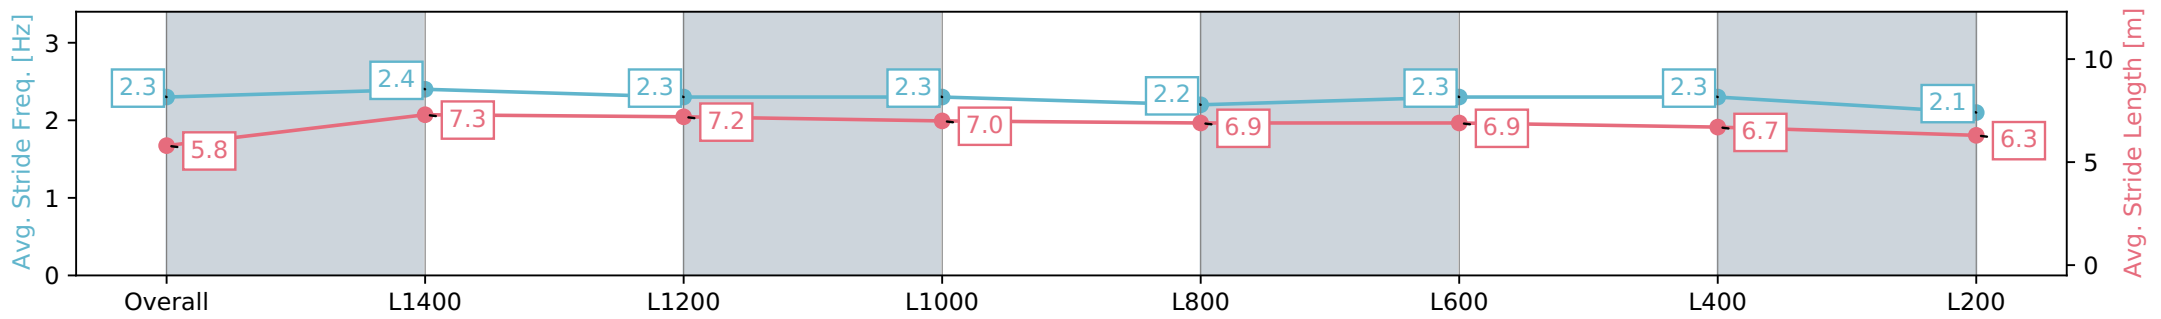

Thomas Farms RC Murray Bridge SA - Professional

Race 6: Terminix Murray Bridge Handicap - 1600m

13 July 2024 - 2:02PM

Track Rating: Soft 5, Weather: Fine, Rail Position: +2m 1200m Chute, +5m Remainder

Section	Overall	L1400	L1200	L1000	L800	L600	L400	L200
Section Times	1:42.00 [10] (0:14.49)	1:27.51 [3] (0:11.13)	1:16.38 [4] (0:11.40)	1:04.98 [4] (0:12.40)	0:52.58 [4] (0:12.80)	0:39.78 [5] (0:12.61)	0:27.17 [9] (0:12.83)	0:14.34 [10] (0:14.34)
Average Speed [km/h]	49.7	64.7	63.3	59.4	57.7	58.4	56.1	50.2
Top Speed [km/h]	64.5	65.9	65.5	61.2	58.2	59.0	58.0	53.0
Avg. Dist. to Rail [m]	6.6	3.6	3.1	4.4	4.9	5.8	8.2	7.6
Avg. Stride Freq. [Hz]	2.3	2.4	2.3	2.3	2.2	2.3	2.3	2.1
Avg. Stride Length [m]	5.8	7.3	7.2	7.0	6.9	6.9	6.7	6.3