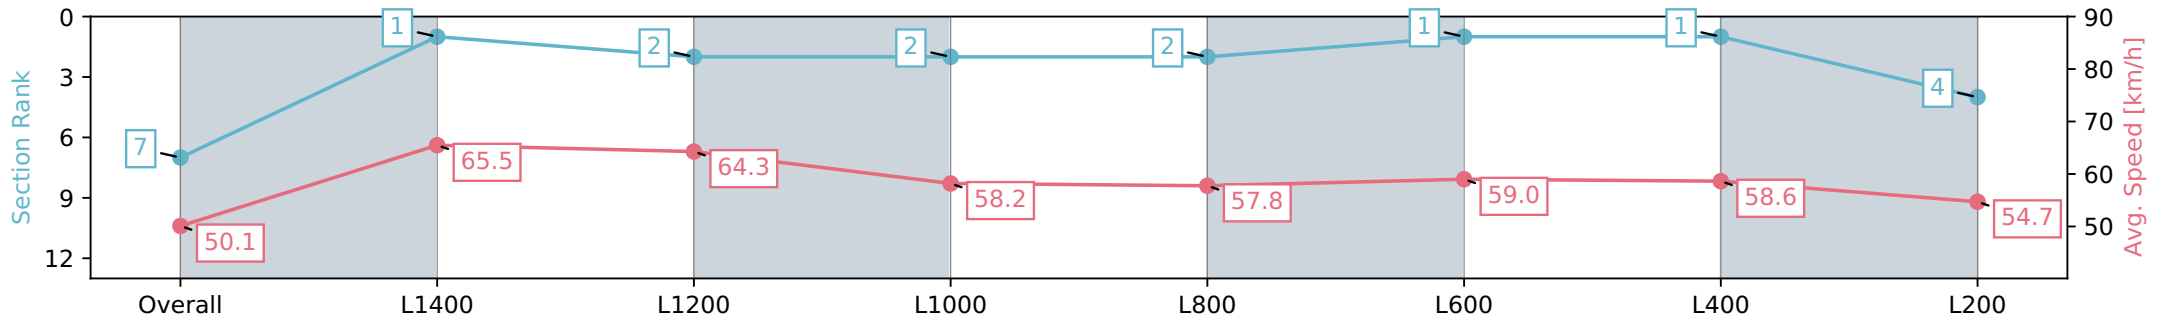

Thomas Farms RC Murray Bridge SA - Professional

Race 6: Terminix Murray Bridge Handicap - 1600m

13 July 2024 - 2:02PM

Track Rating: Soft 5, Weather: Fine, Rail Position: +2m 1200m Chute, +5m Remainder

Section	Overall	L1400	L1200	L1000	L800	L600	L400	L200
Section Times	1:39.42 [7] (0:14.39)	1:25.03 [1] (0:10.99)	1:14.04 [2] (0:11.21)	1:02.83 [2] (0:12.50)	0:50.33 [2] (0:12.59)	0:37.74 [1] (0:12.28)	0:25.45 [1] (0:12.28)	0:13.16 [4] (0:13.16)
Average Speed [km/h]	50.1	65.5	64.3	58.2	57.8	59.0	58.6	54.7
Top Speed [km/h]	64.3	66.8	66.5	61.7	59.6	60.2	60.0	57.1
Avg. Dist. to Rail [m]	2.3	0.3	0.6	1.8	2.0	2.2	3.1	2.7
Avg. Stride Freq. [Hz]	2.3	2.3	2.3	2.2	2.2	2.3	2.3	2.2
Avg. Stride Length [m]	5.9	7.8	7.8	7.2	7.1	7.0	6.8	6.7