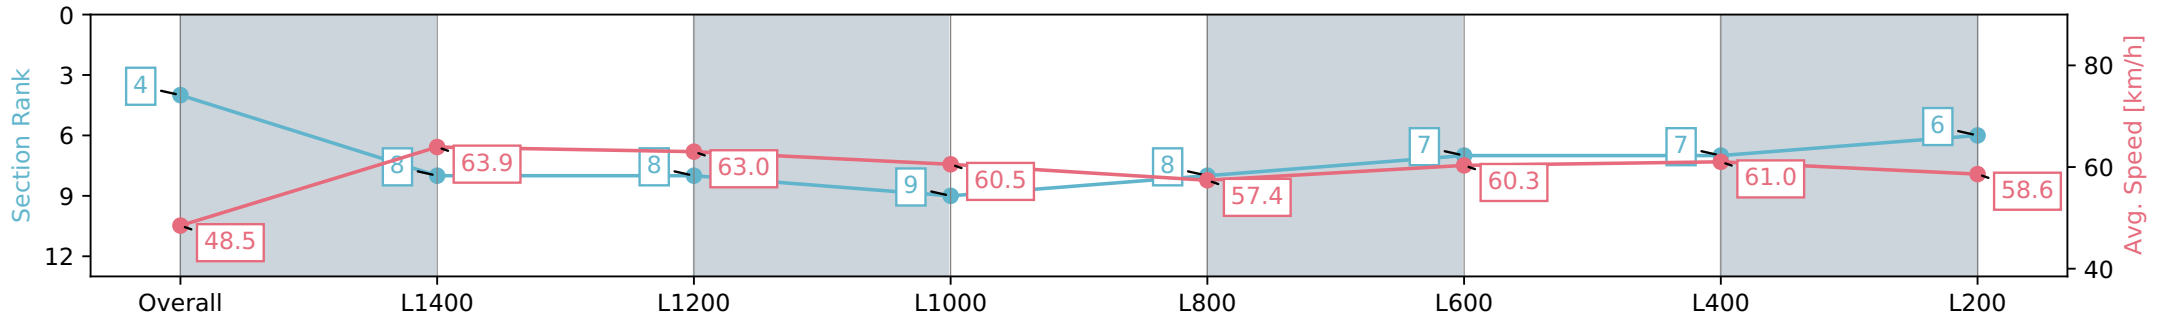

Thomas Farms RC Murray Bridge SA - Professional

Race 6: Terminix Murray Bridge Handicap - 1600m

13 July 2024 - 2:02PM

Track Rating: Soft 5, Weather: Fine, Rail Position: +2m 1200m Chute, +5m Remainder

Section	Overall	L1400	L1200	L1000	L800	L600	L400	L200
Section Times	1:38.58 [4] (0:14.85)	1:23.73 [8] (0:11.27)	1:12.46 [8] (0:11.44)	1:01.02 [9] (0:12.05)	0:48.97 [8] (0:12.74)	0:36.23 [7] (0:12.16)	0:24.07 [7] (0:11.79)	0:12.28 [6] (0:12.28)
Average Speed [km/h]	48.5	63.9	63.0	60.5	57.4	60.3	61.0	58.6
Top Speed [km/h]	63.4	64.8	64.6	62.2	58.3	62.4	62.2	61.1
Avg. Dist. to Rail [m]	7.2	2.2	1.7	2.4	3.1	4.5	7.3	7.3
Avg. Stride Freq. [Hz]	2.3	2.3	2.3	2.3	2.2	2.3	2.4	2.3
Avg. Stride Length [m]	5.7	7.6	7.6	7.4	7.3	7.2	7.1	7.0