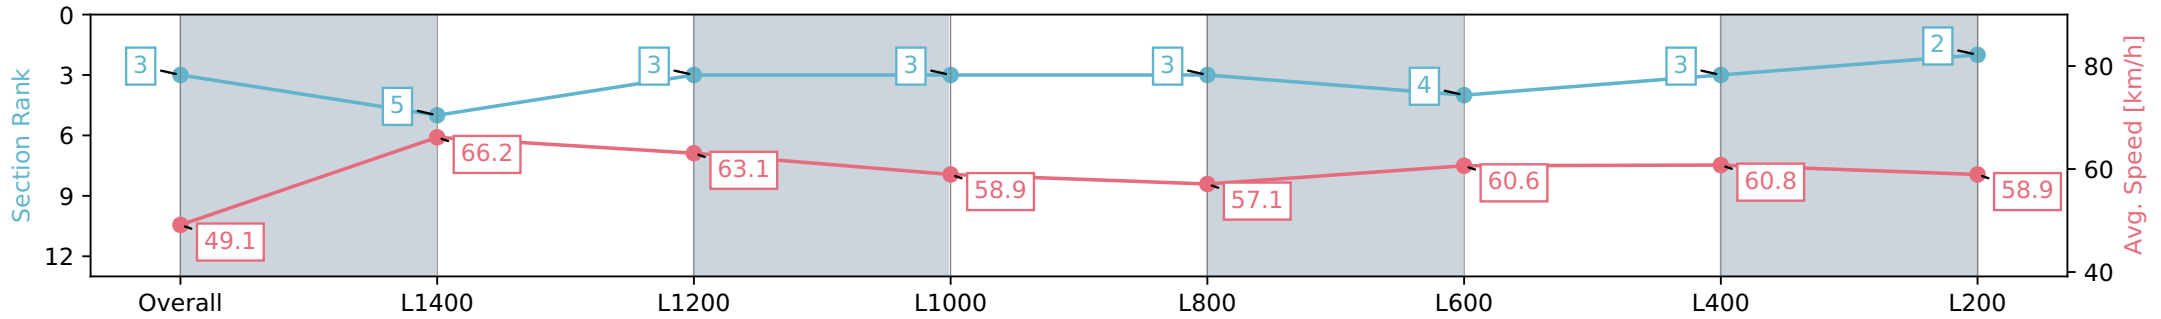

Thomas Farms RC Murray Bridge SA - Professional

Race 6: Terminix Murray Bridge Handicap - 1600m

13 July 2024 - 2:02PM

Track Rating: Soft 5, Weather: Fine, Rail Position: +2m 1200m Chute, +5m Remainder

Section	Overall	L1400	L1200	L1000	L800	L600	L400	L200
Section Times	1:38.26 [3] (0:14.65)	1:23.61 [5] (0:10.89)	1:12.72 [3] (0:11.44)	1:01.28 [3] (0:12.36)	0:48.92 [3] (0:12.80)	0:36.12 [4] (0:12.06)	0:24.06 [3] (0:11.86)	0:12.20 [2] (0:12.20)
Average Speed [km/h]	49.1	66.2	63.1	58.9	57.1	60.6	60.8	58.9
Top Speed [km/h]	64.5	68.2	65.3	61.6	59.1	62.0	62.5	60.2
Avg. Dist. to Rail [m]	4.4	1.7	1.4	2.3	2.8	4.3	5.7	5.0
Avg. Stride Freq. [Hz]	2.2	2.4	2.3	2.2	2.2	2.3	2.3	2.2
Avg. Stride Length [m]	6.1	7.8	7.8	7.5	7.4	7.4	7.3	7.2