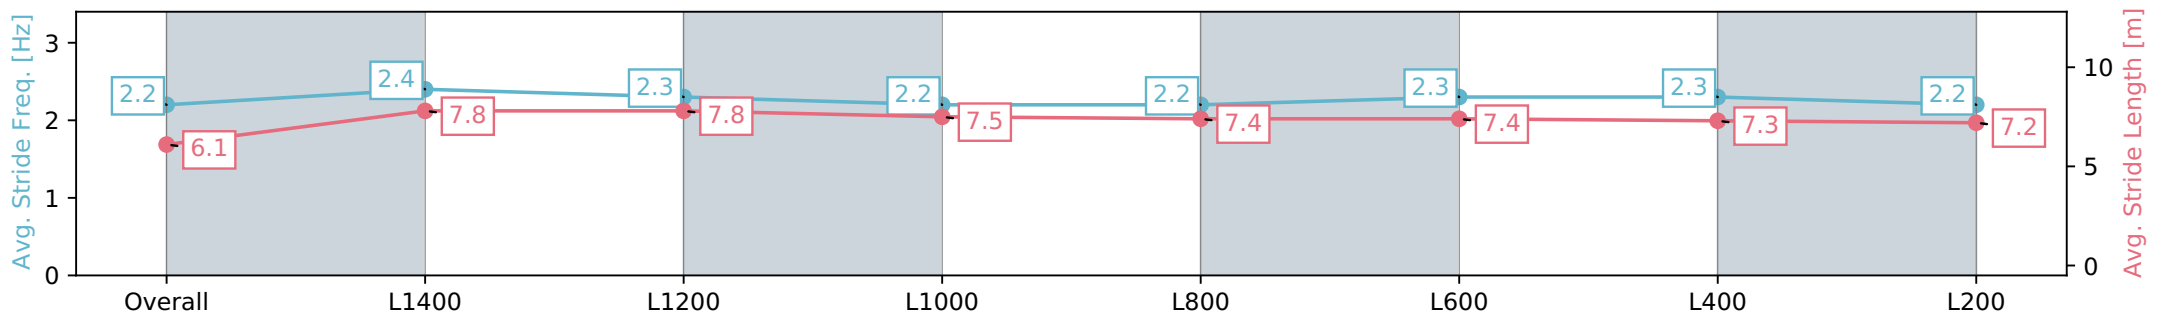

Thomas Farms RC Murray Bridge SA - Professional

Race 6: Terminix Murray Bridge Handicap - 1600m

13 July 2024 - 2:02PM

Track Rating: Soft 5, Weather: Fine, Rail Position: +2m 1200m Chute, +5m Remainder

Section	Overall	L1400	L1200	L1000	L800	L600	L400	L200
Section Times	1:38.26 [3] (0:14.65)	1:23.61 [5] (0:10.89)	1:12.72 [3] (0:11.44)	1:01.28 [3] (0:12.36)	0:48.92 [3] (0:12.80)	0:36.12 [4] (0:12.06)	0:24.06 [3] (0:11.86)	0:12.20 [2] (0:12.20)
Average Speed [km/h]	49.1	66.2	63.1	58.9	57.1	60.6	60.8	58.9
Top Speed [km/h]	64.5	68.2	65.3	61.6	59.1	62.0	62.5	60.2
Avg. Dist. to Rail [m]	4.4	1.7	1.4	2.3	2.8	4.3	5.7	5.0
Avg. Stride Freq. [Hz]	2.2	2.4	2.3	2.2	2.2	2.3	2.3	2.2
Avg. Stride Length [m]	6.1	7.8	7.8	7.5	7.4	7.4	7.3	7.2