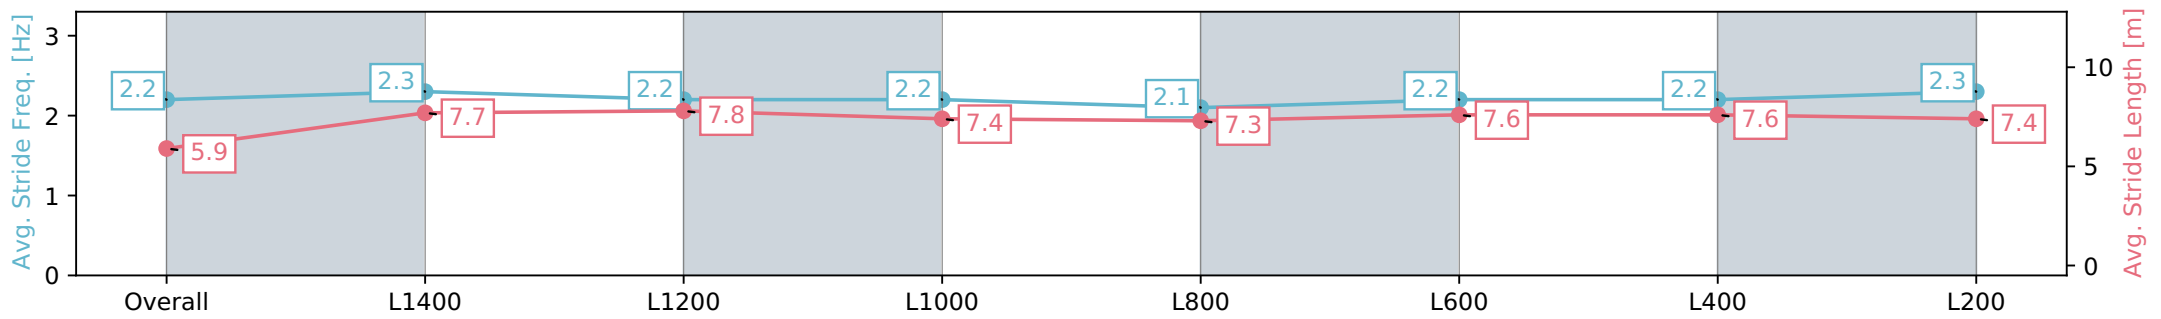

Thomas Farms RC Murray Bridge SA - Professional

Race 6: Terminix Murray Bridge Handicap - 1600m

13 July 2024 - 2:02PM

Track Rating: Soft 5, Weather: Fine, Rail Position: +2m 1200m Chute, +5m Remainder

Section	Overall	L1400	L1200	L1000	L800	L600	L400	L200
Section Times	1:38.17 [2] (0:14.73)	1:23.44 [6] (0:11.06)	1:12.38 [6] (0:11.44)	1:00.94 [7] (0:12.37)	0:48.57 [7] (0:12.80)	0:35.77 [8] (0:12.10)	0:23.67 [6] (0:11.75)	0:11.92 [3] (0:11.92)
Average Speed [km/h]	48.9	65.0	63.1	58.8	56.9	60.2	61.2	60.5
Top Speed [km/h]	64.3	65.9	65.8	61.1	59.0	60.9	61.9	61.4
Avg. Dist. to Rail [m]	3.1	1.6	1.2	2.1	2.4	3.1	6.2	6.6
Avg. Stride Freq. [Hz]	2.2	2.3	2.2	2.2	2.1	2.2	2.2	2.3
Avg. Stride Length [m]	5.9	7.7	7.8	7.4	7.3	7.6	7.6	7.4