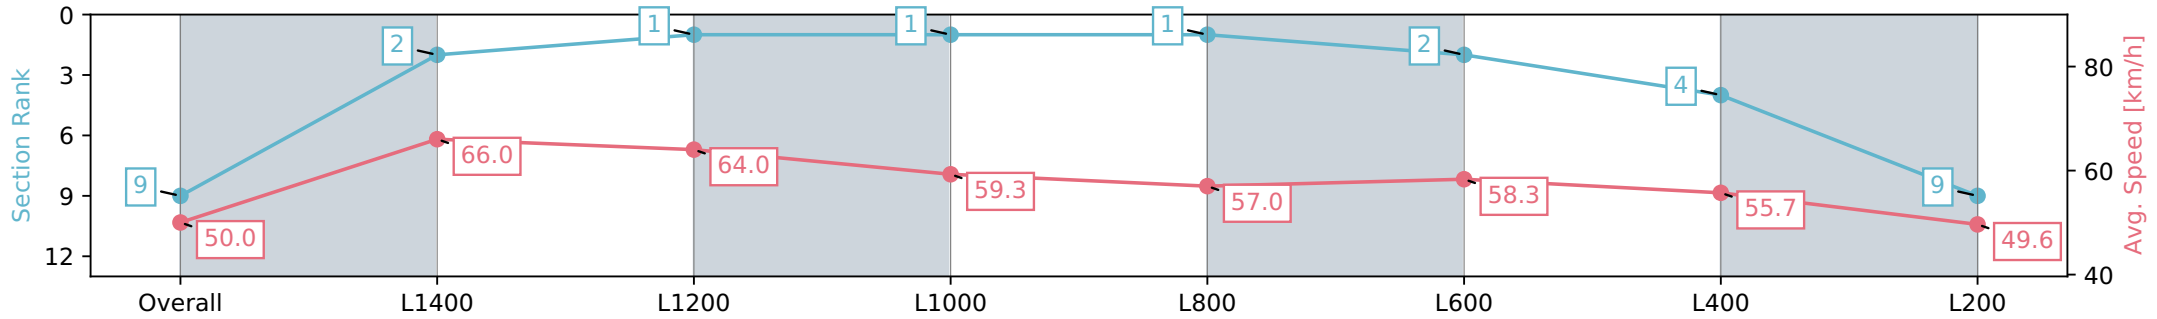

Report Created: Sat 13 July 2024 14:52:21 GMT+10 (Note: Timing is based on positional data)

- [] Ranking at each section and finish
- :-:- No data available at this section
- NA No data available

Horse/Jockey Name	WORSFOLD/Kayla Crowther
Finish Rank	9
Fastest Section Time (Section)	0:10.90 (L1400)
Top Speed [km/h] (Section)	66.8 (Overall)
Race State	Finished

Thomas Farms RC Murray Bridge SA - Professional

Race 6: Terminix Murray Bridge Handicap - 1600m

13 July 2024 - 2:02PM

Track Rating: Soft 5, Weather: Fine, Rail Position: +2m 1200m Chute, +5m Remainder

Section	Overall	L1400	L1200	L1000	L800	L600	L400	L200
Section Times	1:41.71 [9] (0:14.42)	1:27.29 [2] (0:10.90)	1:16.39 [1] (0:11.27)	1:05.12 [1] (0:12.35)	0:52.77 [1] (0:12.81)	0:39.96 [2] (0:12.54)	0:27.42 [4] (0:12.93)	0:14.49 [9] (0:14.49)
Average Speed [km/h]	50.0	66.0	64.0	59.3	57.0	58.3	55.7	49.6
Top Speed [km/h]	66.1	66.8	66.2	61.8	58.4	59.3	57.9	53.2
Avg. Dist. to Rail [m]	7.1	3.5	2.8	3.2	3.1	3.7	5.3	5.8
Avg. Stride Freq. [Hz]	2.4	2.5	2.5	2.4	2.3	2.4	2.4	2.2
Avg. Stride Length [m]	5.6	7.3	7.3	6.9	6.8	6.5	6.4	6.1