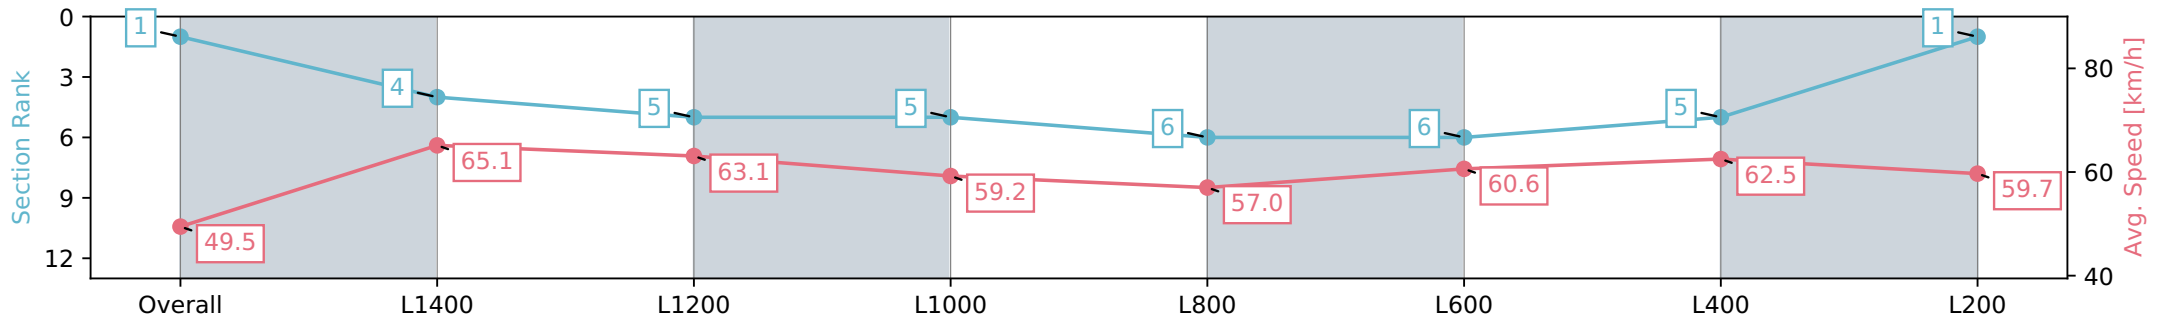

Race 6: Terminix Murray Bridge Handicap - 1600m

13 July 2024 - 2:02PM

Track Rating: Soft 5, Weather: Fine, Rail Position: +2m 1200m Chute, +5m Remainder

Section	Overall	L1400	L1200	L1000	L800	L600	L400	L200
Section Times	1:37.91 [1] (0:14.56)	1:23.34 [4] (0:11.06)	1:12.28 [5] (0:11.43)	1:00.85 [5] (0:12.43)	0:48.42 [6] (0:12.82)	0:35.60 [6] (0:12.02)	0:23.58 [5] (0:11.52)	0:12.06 [1] (0:12.06)
Average Speed [km/h]	49.5	65.1	63.1	59.2	57.0	60.6	62.5	59.7
Top Speed [km/h]	65.7	66.8	64.6	61.6	59.7	61.8	63.5	61.8
Avg. Dist. to Rail [m]	2.2	1.0	2.1	4.2	2.9	3.3	7.1	5.5
Avg. Stride Freq. [Hz]	2.3	2.4	2.3	2.2	2.2	2.3	2.4	2.3
Avg. Stride Length [m]	5.6	7.4	7.5	7.3	7.3	7.4	7.3	7.1