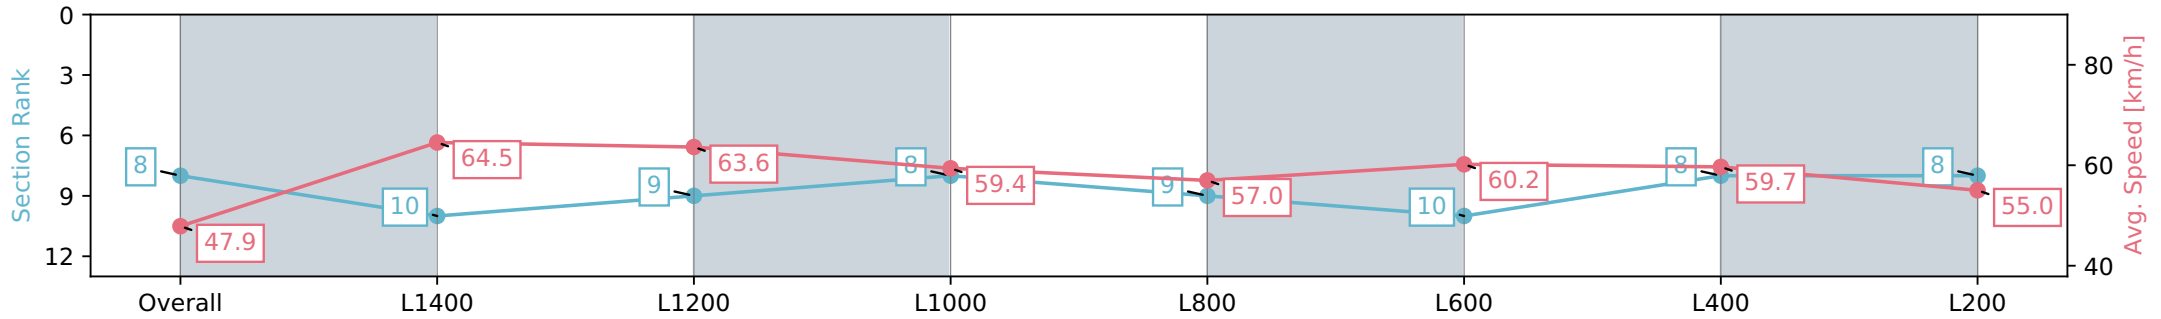

Thomas Farms RC Murray Bridge SA - Professional

Race 6: Terminix Murray Bridge Handicap - 1600m

13 July 2024 - 2:02PM

Track Rating: Soft 5, Weather: Fine, Rail Position: +2m 1200m Chute, +5m Remainder

Section	Overall	L1400	L1200	L1000	L800	L600	L400	L200
Section Times	1:39.94 [8] (0:15.05)	1:24.89 [10] (0:11.15)	1:13.74 [9] (0:11.34)	1:02.40 [8] (0:12.26)	0:50.14 [9] (0:12.85)	0:37.29 [10] (0:12.14)	0:25.15 [8] (0:12.06)	0:13.09 [8] (0:13.09)
Average Speed [km/h]	47.9	64.5	63.6	59.4	57.0	60.2	59.7	55.0
Top Speed [km/h]	64.1	64.9	64.9	61.7	59.0	61.1	61.4	57.7
Avg. Dist. to Rail [m]	4.4	1.0	1.1	2.5	3.5	3.3	3.8	3.8
Avg. Stride Freq. [Hz]	2.2	2.4	2.4	2.2	2.2	2.3	2.3	2.2
Avg. Stride Length [m]	5.7	7.3	7.3	7.0	6.8	7.1	6.9	6.6

Report Created: Sat 13 July 2024 14:52:21 GMT+10 (Note: Timing is based on positional data)

- [] Ranking at each section and finish
- :-:- No data available at this section
- NA No data available

Horse/Jockey Name	WORSFOLD/Kayla Crowther
Finish Rank	9
Fastest Section Time (Section)	0:10.90 (L1400)
Top Speed [km/h] (Section)	66.8 (Overall)
Race State	Finished