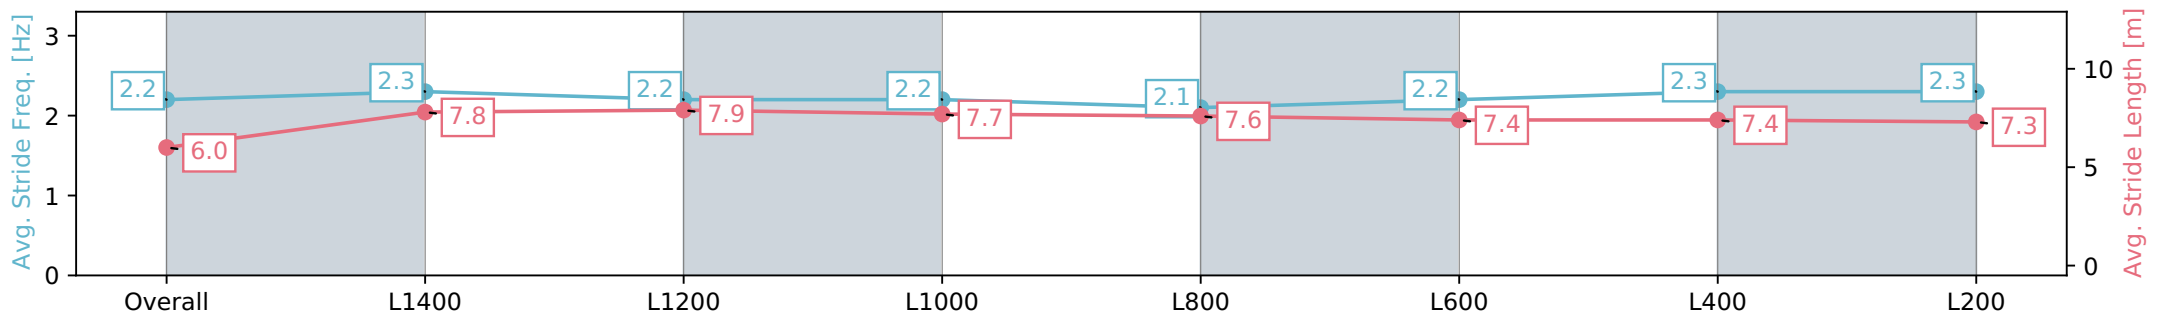

Thomas Farms RC Murray Bridge SA - Professional

Race 6: Terminix Murray Bridge Handicap - 1600m

13 July 2024 - 2:02PM

Track Rating: Soft 5, Weather: Fine, Rail Position: +2m 1200m Chute, +5m Remainder

Section	Overall	L1400	L1200	L1000	L800	L600	L400	L200
Section Times	1:38.68 [5] (0:15.00)	1:23.68 [9] (0:11.28)	1:12.40 [10] (0:11.44)	1:00.96 [10] (0:12.10)	0:48.86 [10] (0:12.63)	0:36.23 [9] (0:12.44)	0:23.79 [10] (0:11.65)	0:12.14 [7] (0:12.14)
Average Speed [km/h]	48.0	63.8	63.1	60.5	58.5	59.4	61.7	59.3
Top Speed [km/h]	62.9	64.6	64.6	61.6	59.7	61.5	62.4	61.3
Avg. Dist. to Rail [m]	3.7	1.8	1.7	3.5	4.9	6.3	9.3	8.6
Avg. Stride Freq. [Hz]	2.2	2.3	2.2	2.2	2.1	2.2	2.3	2.3
Avg. Stride Length [m]	6.0	7.8	7.9	7.7	7.6	7.4	7.4	7.3

[] Ranking at each section and finish
 -:-:- No data available at this section
 NA No data available

Horse/Jockey Name	SOARING EAGLE/Jacob Opperman
Finish Rank	6
Fastest Section Time (Section)	0:11.09 (L1400)
Top Speed [km/h] (Section)	65.8 (L1400)
Race State	Finished