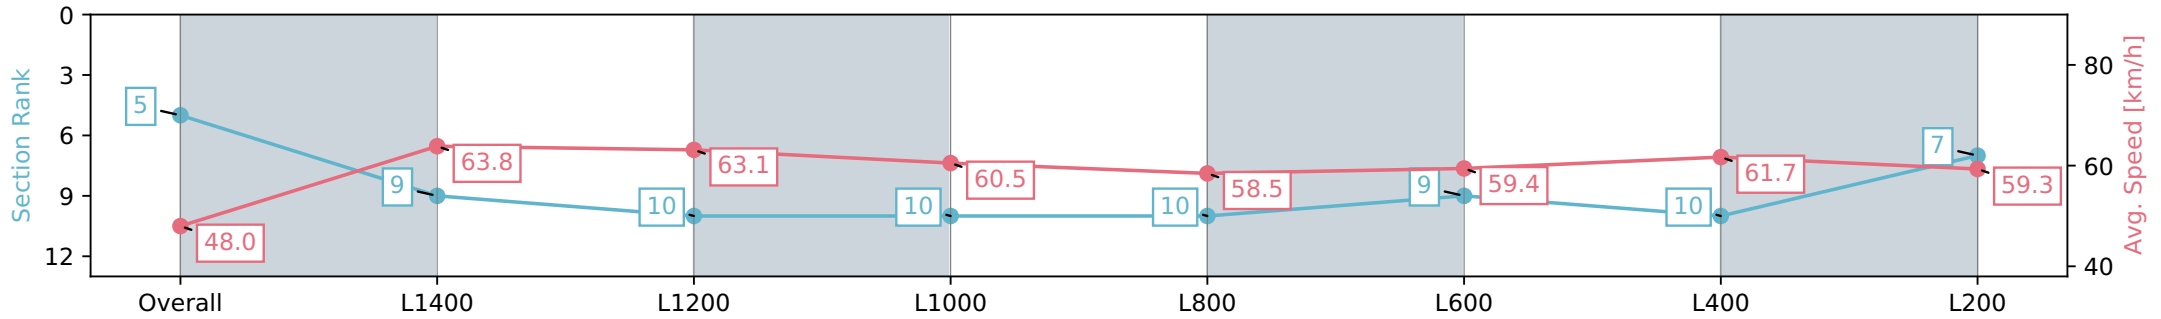

Thomas Farms RC Murray Bridge SA - Professional

Race 6: Terminix Murray Bridge Handicap - 1600m

13 July 2024 - 2:02PM

Track Rating: Soft 5, Weather: Fine, Rail Position: +2m 1200m Chute, +5m Remainder

Section	Overall	L1400	L1200	L1000	L800	L600	L400	L200
Section Times	1:38.68 [5] (0:15.00)	1:23.68 [9] (0:11.28)	1:12.40 [10] (0:11.44)	1:00.96 [10] (0:12.10)	0:48.86 [10] (0:12.63)	0:36.23 [9] (0:12.44)	0:23.79 [10] (0:11.65)	0:12.14 [7] (0:12.14)
Average Speed [km/h]	48.0	63.8	63.1	60.5	58.5	59.4	61.7	59.3
Top Speed [km/h]	62.9	64.6	64.6	61.6	59.7	61.5	62.4	61.3
Avg. Dist. to Rail [m]	3.7	1.8	1.7	3.5	4.9	6.3	9.3	8.6
Avg. Stride Freq. [Hz]	2.2	2.3	2.2	2.2	2.1	2.2	2.3	2.3
Avg. Stride Length [m]	6.0	7.8	7.9	7.7	7.6	7.4	7.4	7.3