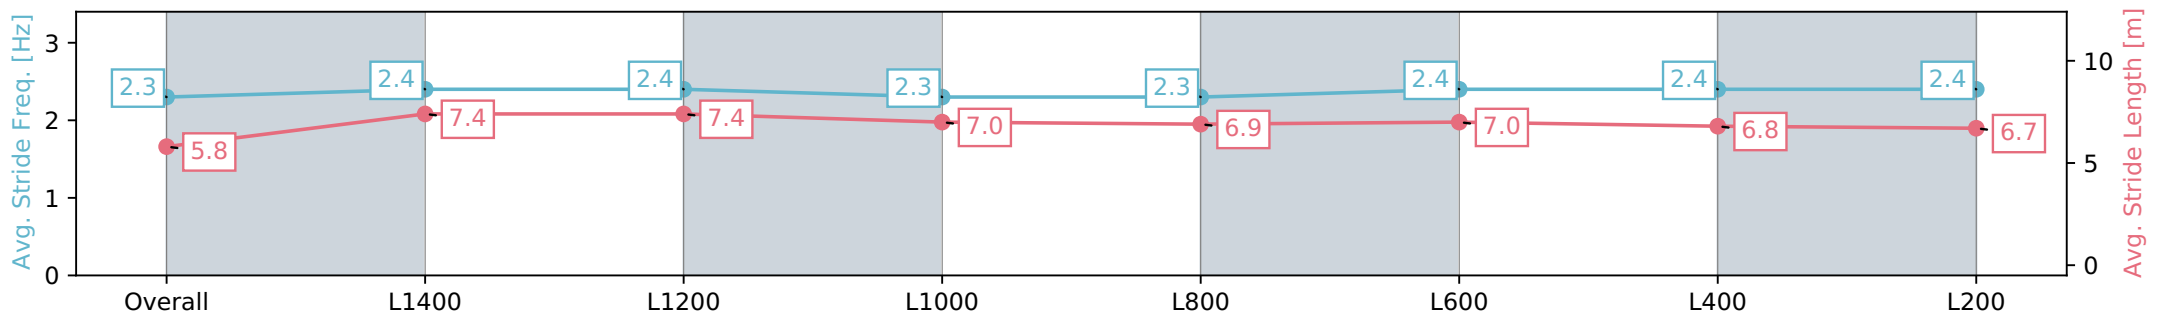

Thomas Farms RC Murray Bridge SA - Professional

Race 6: Terminix Murray Bridge Handicap - 1600m

13 July 2024 - 2:02PM

Track Rating: Soft 5, Weather: Fine, Rail Position: +2m 1200m Chute, +5m Remainder

Section	Overall	L1400	L1200	L1000	L800	L600	L400	L200
Section Times	1:38.94 [6] (0:14.74)	1:24.20 [7] (0:11.09)	1:13.11 [7] (0:11.35)	1:01.76 [6] (0:12.27)	0:49.49 [5] (0:12.55)	0:36.94 [3] (0:12.19)	0:24.75 [2] (0:12.08)	0:12.67 [5] (0:12.67)
Average Speed [km/h]	48.9	65.0	63.4	59.1	57.1	59.5	59.6	56.9
Top Speed [km/h]	64.9	65.5	65.8	61.1	58.6	60.4	60.6	58.9
Avg. Dist. to Rail [m]	0.9	0.2	0.8	1.2	0.8	1.7	3.3	3.9
Avg. Stride Freq. [Hz]	2.3	2.4	2.4	2.3	2.3	2.4	2.4	2.4
Avg. Stride Length [m]	5.8	7.4	7.4	7.0	6.9	7.0	6.8	6.7