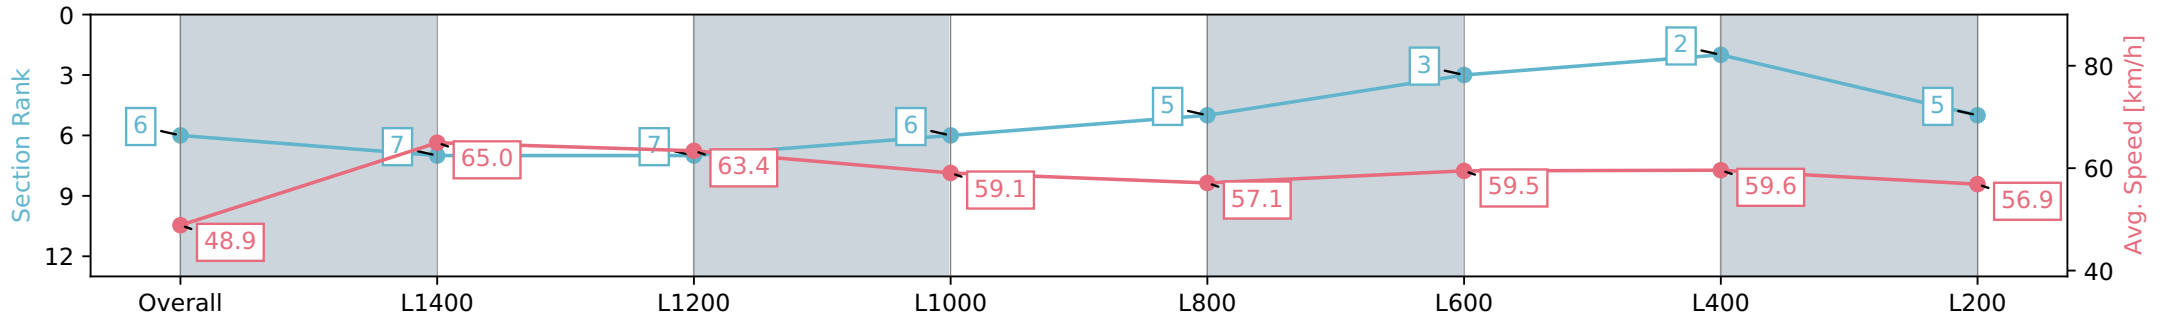

Thomas Farms RC Murray Bridge SA - Professional

Race 6: Terminix Murray Bridge Handicap - 1600m

13 July 2024 - 2:02PM

Track Rating: Soft 5, Weather: Fine, Rail Position: +2m 1200m Chute, +5m Remainder

Section	Overall	L1400	L1200	L1000	L800	L600	L400	L200
Section Times	1:38.94 [6] (0:14.74)	1:24.20 [7] (0:11.09)	1:13.11 [7] (0:11.35)	1:01.76 [6] (0:12.27)	0:49.49 [5] (0:12.55)	0:36.94 [3] (0:12.19)	0:24.75 [2] (0:12.08)	0:12.67 [5] (0:12.67)
Average Speed [km/h]	48.9	65.0	63.4	59.1	57.1	59.5	59.6	56.9
Top Speed [km/h]	64.9	65.5	65.8	61.1	58.6	60.4	60.6	58.9
Avg. Dist. to Rail [m]	0.9	0.2	0.8	1.2	0.8	1.7	3.3	3.9
Avg. Stride Freq. [Hz]	2.3	2.4	2.4	2.3	2.3	2.4	2.4	2.4
Avg. Stride Length [m]	5.8	7.4	7.4	7.0	6.9	7.0	6.8	6.7