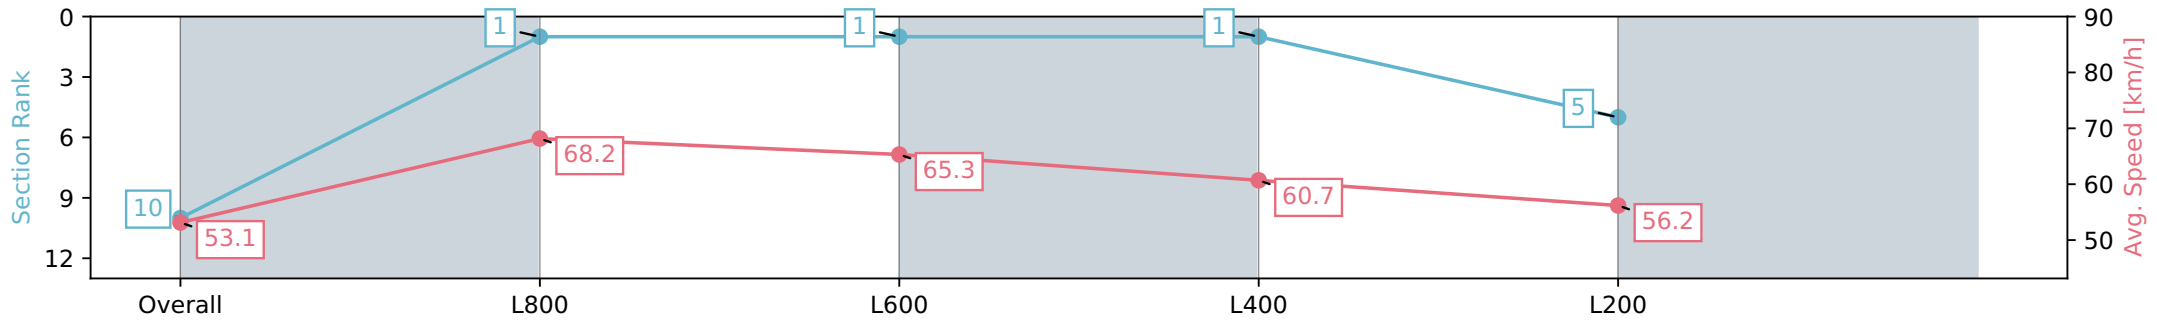

Thomas Farms RC Murray Bridge SA - Professional

Race 4: Beyond Ink Handicap - 1000m

13 July 2024 - 12:52PM

Track Rating: Soft 5, Weather: Fine, Rail Position: +2m 1200m  
Chute, +5m Remainder

Section	Overall	L800	L600	L400	L200
Section Times	1:00.01 [10] (0:13.54)	0:46.47 [1] (0:10.67)	0:35.80 [1] (0:11.12)	0:24.68 [1] (0:11.85)	0:12.83 [5] (0:12.83)
Average Speed [km/h]	53.1	68.2	65.3	60.7	56.2
Top Speed [km/h]	68.4	69.1	67.3	63.0	58.2
Avg. Dist. to Rail [m]	1.7	2.3	2.3	2.4	2.5
Avg. Stride Freq. [Hz]	2.4	2.6	2.6	2.5	2.4
Avg. Stride Length [m]	5.9	7.3	7.1	6.8	6.5