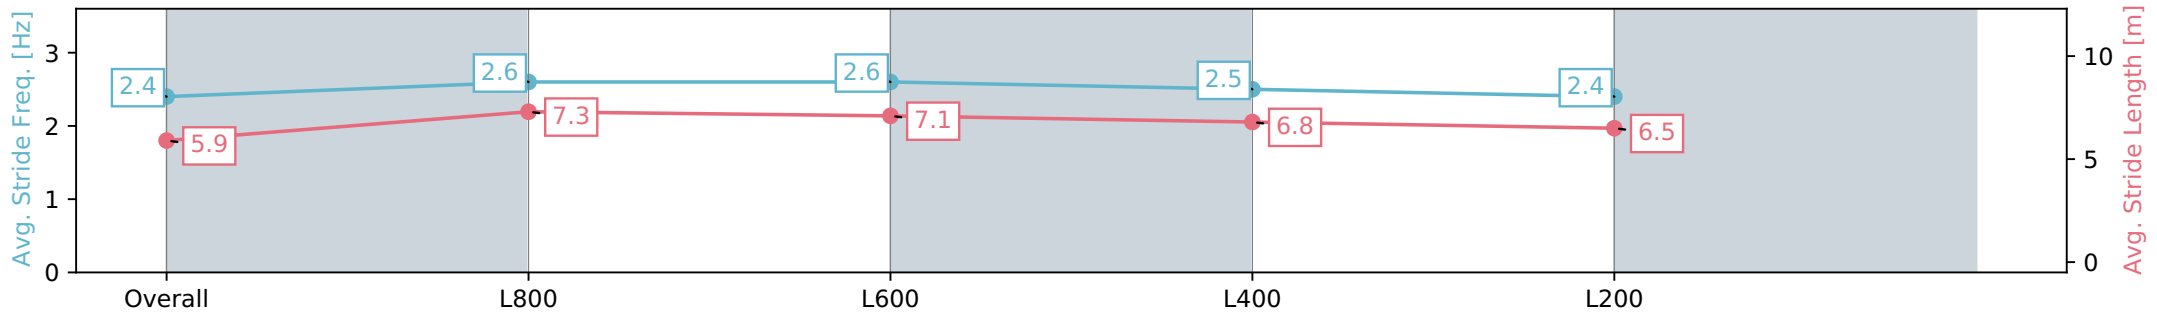

Thomas Farms RC Murray Bridge SA - Professional

Race 4: Beyond Ink Handicap - 1000m

13 July 2024 - 12:52PM

Track Rating: Soft 5, Weather: Fine, Rail Position: +2m 1200m  
Chute, +5m Remainder

Section	Overall	L800	L600	L400	L200
Section Times	1:00.01 [10] (0:13.54)	0:46.47 [1] (0:10.67)	0:35.80 [1] (0:11.12)	0:24.68 [1] (0:11.85)	0:12.83 [5] (0:12.83)
Average Speed [km/h]	53.1	68.2	65.3	60.7	56.2
Top Speed [km/h]	68.4	69.1	67.3	63.0	58.2
Avg. Dist. to Rail [m]	1.7	2.3	2.3	2.4	2.5
Avg. Stride Freq. [Hz]	2.4	2.6	2.6	2.5	2.4
Avg. Stride Length [m]	5.9	7.3	7.1	6.8	6.5

- [ ] Ranking at each section and finish
- :-:- No data available at this section
- NA No data available