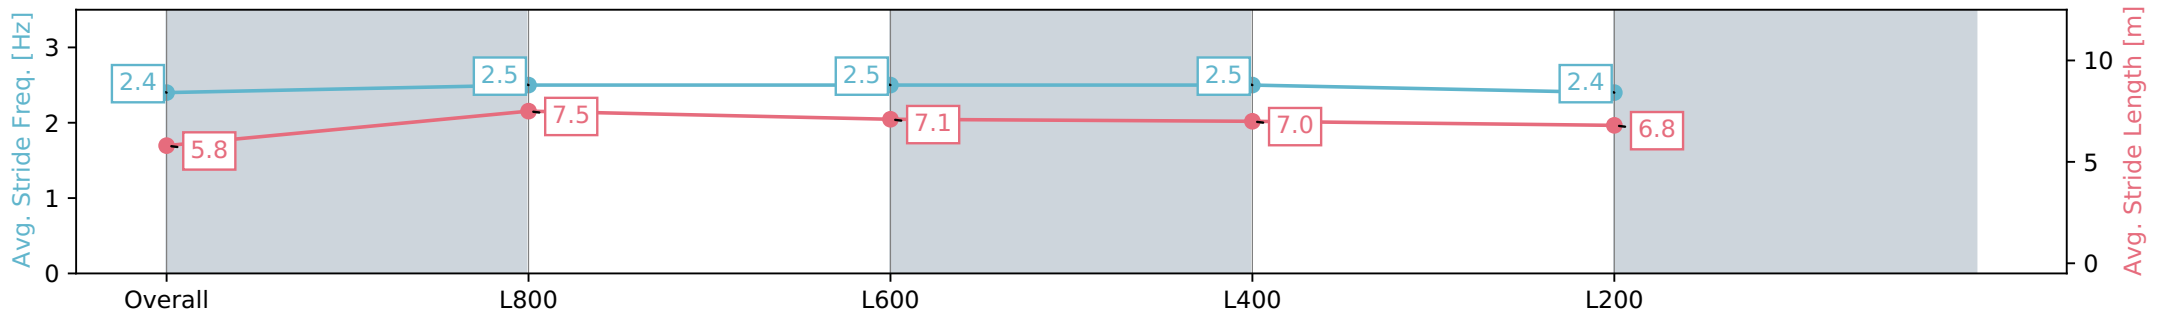

Thomas Farms RC Murray Bridge SA - Professional

Race 4: Beyond Ink Handicap - 1000m

13 July 2024 - 12:52PM

Track Rating: Soft 5, Weather: Fine, Rail Position: +2m 1200m  
Chute, +5m Remainder

Section	Overall	L800	L600	L400	L200
Section Times	0:59.22 [2] (0:13.87)	0:45.35 [4] (0:10.66)	0:34.69 [3] (0:10.95)	0:23.74 [3] (0:11.51)	0:12.23 [2] (0:12.23)
Average Speed [km/h]	51.9	68.2	66.8	62.6	58.8
Top Speed [km/h]	68.2	69.1	67.9	63.7	61.3
Avg. Dist. to Rail [m]	1.5	2.4	4.2	7.4	6.7
Avg. Stride Freq. [Hz]	2.4	2.5	2.5	2.5	2.4
Avg. Stride Length [m]	5.8	7.5	7.1	7.0	6.8