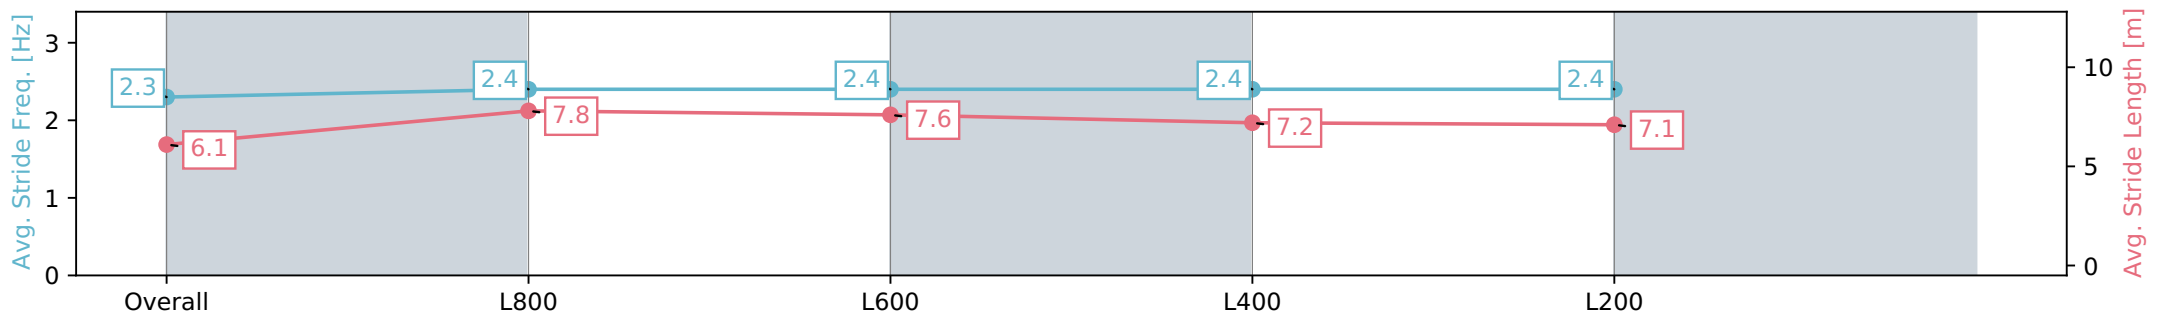

Thomas Farms RC Murray Bridge SA - Professional

Race 4: Beyond Ink Handicap - 1000m

13 July 2024 - 12:52PM

Track Rating: Soft 5, Weather: Fine, Rail Position: +2m 1200m Chute, +5m Remainder

Section	Overall	L800	L600	L400	L200
Section Times	0:59.29 [3] (0:14.06)	0:45.23 [6] (0:10.78)	0:34.45 [7] (0:11.07)	0:23.38 [7] (0:11.28)	0:12.09 [6] (0:12.09)
Average Speed [km/h]	51.2	68.0	66.3	63.7	59.5
Top Speed [km/h]	66.8	68.6	67.3	65.1	61.7
Avg. Dist. to Rail [m]	4.4	5.0	4.9	8.9	10.2
Avg. Stride Freq. [Hz]	2.3	2.4	2.4	2.4	2.4
Avg. Stride Length [m]	6.1	7.8	7.6	7.2	7.1