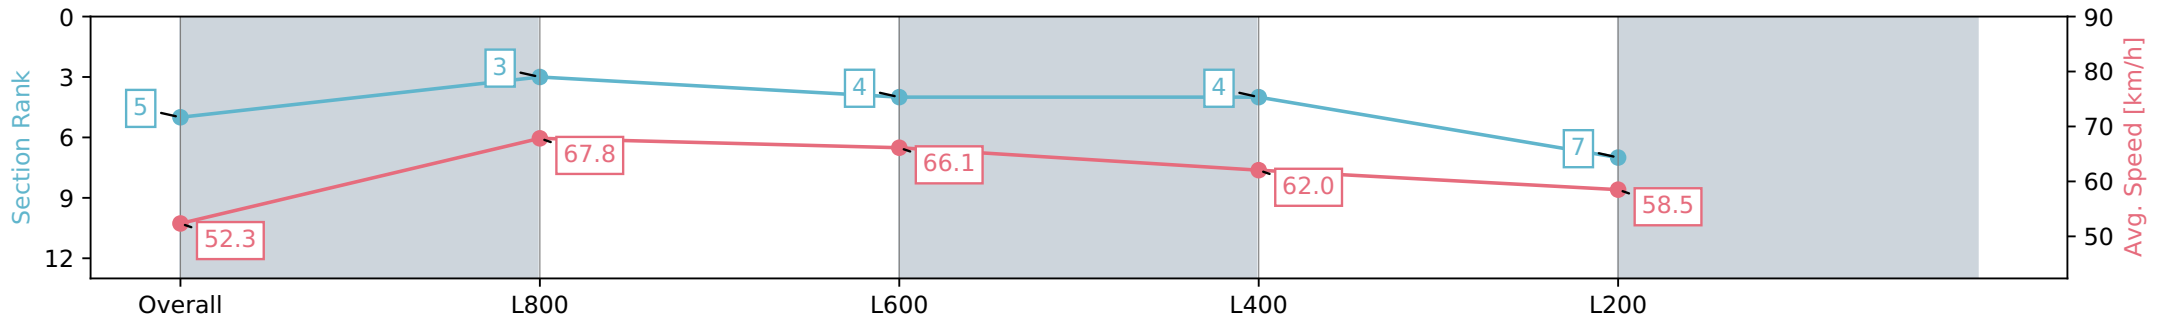

Thomas Farms RC Murray Bridge SA - Professional

Race 4: Beyond Ink Handicap - 1000m

13 July 2024 - 12:52PM

Track Rating: Soft 5, Weather: Fine, Rail Position: +2m 1200m Chute, +5m Remainder

Section	Overall	L800	L600	L400	L200
Section Times	0:59.52 [5] (0:13.77)	0:45.75 [3] (0:10.78)	0:34.97 [4] (0:11.06)	0:23.91 [4] (0:11.61)	0:12.30 [7] (0:12.30)
Average Speed [km/h]	52.3	67.8	66.1	62.0	58.5
Top Speed [km/h]	69.1	69.0	67.2	64.7	59.6
Avg. Dist. to Rail [m]	5.6	4.2	4.0	5.5	6.7
Avg. Stride Freq. [Hz]	2.3	2.4	2.4	2.3	2.3
Avg. Stride Length [m]	6.2	7.8	7.7	7.3	7.2