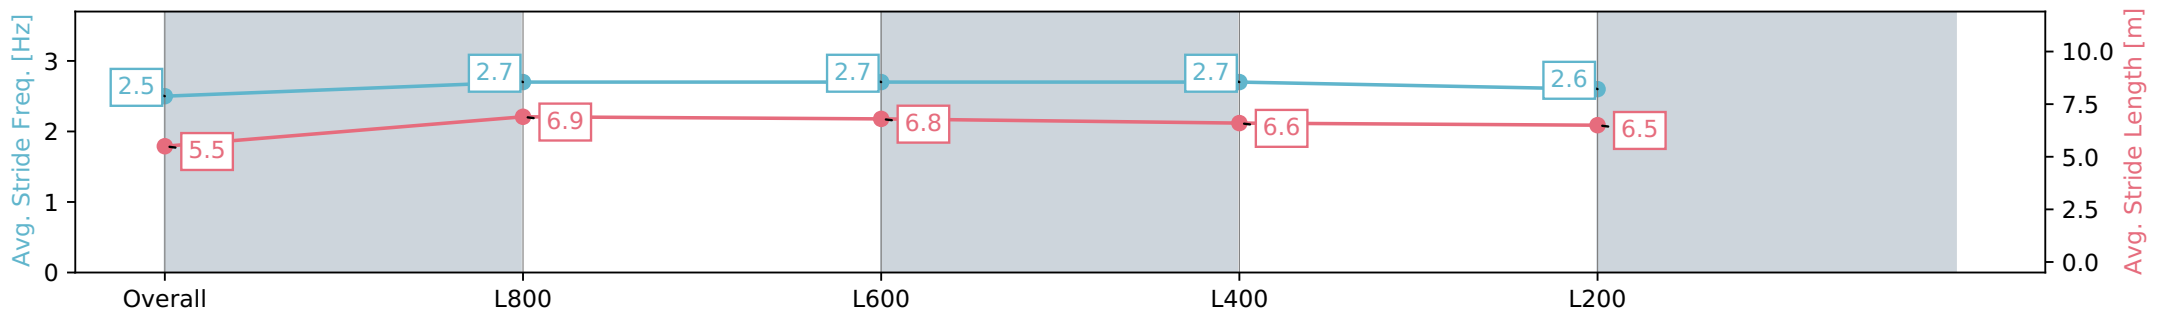

Thomas Farms RC Murray Bridge SA - Professional

Race 4: Beyond Ink Handicap - 1000m

13 July 2024 - 12:52PM

Track Rating: Soft 5, Weather: Fine, Rail Position: +2m 1200m  
Chute, +5m Remainder

Section	Overall	L800	L600	L400	L200
Section Times	0:59.88 [9] (0:14.23)	0:45.65 [9] (0:11.09)	0:34.56 [10] (0:11.28)	0:23.27 [10] (0:11.28)	0:11.99 [10] (0:11.99)
Average Speed [km/h]	50.7	66.1	65.1	63.9	60.0
Top Speed [km/h]	65.7	66.8	65.7	65.2	62.5
Avg. Dist. to Rail [m]	4.3	5.0	5.2	6.3	5.7
Avg. Stride Freq. [Hz]	2.5	2.7	2.7	2.7	2.6
Avg. Stride Length [m]	5.5	6.9	6.8	6.6	6.5