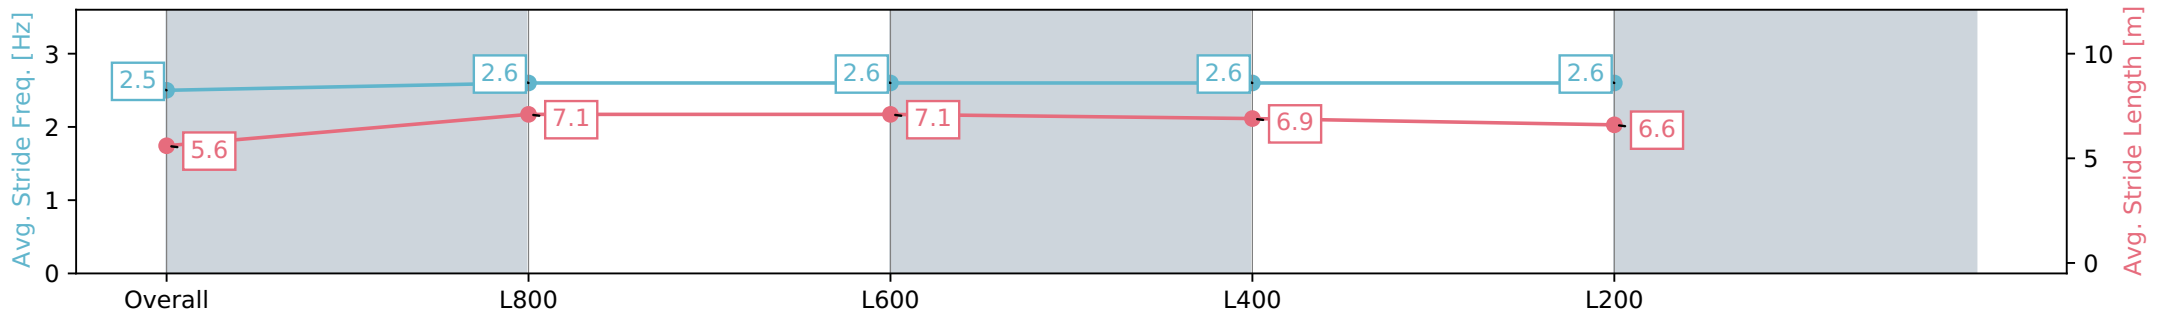

Race 4: Beyond Ink Handicap - 1000m

13 July 2024 - 12:52PM

Track Rating: Soft 5, Weather: Fine, Rail Position: +2m 1200m Chute, +5m Remainder

Section	Overall	L800	L600	L400	L200
Section Times	0:58.90 [1] (0:13.92)	0:44.98 [5] (0:10.68)	0:34.30 [5] (0:11.08)	0:23.22 [5] (0:11.39)	0:11.83 [3] (0:11.83)
Average Speed [km/h]	51.7	68.1	65.6	63.3	60.9
Top Speed [km/h]	68.2	69.3	67.6	64.8	62.5
Avg. Dist. to Rail [m]	1.0	2.8	2.4	4.3	6.2
Avg. Stride Freq. [Hz]	2.5	2.6	2.6	2.6	2.6
Avg. Stride Length [m]	5.6	7.1	7.1	6.9	6.6