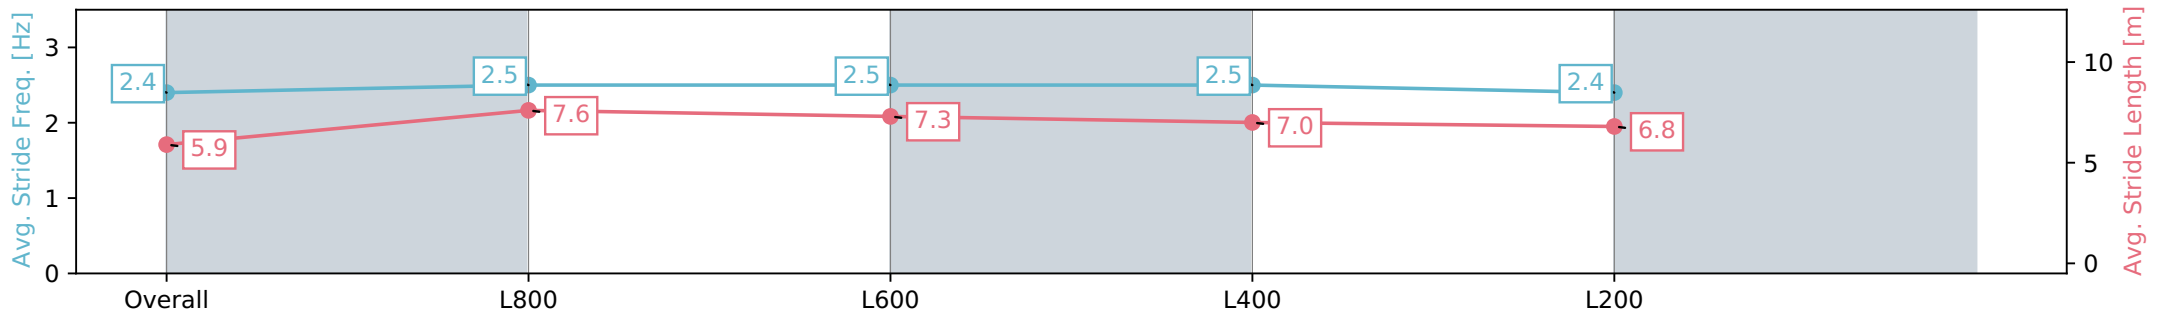

Thomas Farms RC Murray Bridge SA - Professional

Race 4: Beyond Ink Handicap - 1000m

13 July 2024 - 12:52PM

Track Rating: Soft 5, Weather: Fine, Rail Position: +2m 1200m  
Chute, +5m Remainder

Section	Overall	L800	L600	L400	L200
Section Times	0:59.47 [4] (0:14.07)	0:45.40 [7] (0:10.64)	0:34.76 [6] (0:11.10)	0:23.66 [6] (0:11.36)	0:12.30 [4] (0:12.30)
Average Speed [km/h]	51.2	68.7	66.5	63.4	58.6
Top Speed [km/h]	67.5	69.1	67.5	64.9	60.2
Avg. Dist. to Rail [m]	1.6	4.0	6.3	9.6	10.6
Avg. Stride Freq. [Hz]	2.4	2.5	2.5	2.5	2.4
Avg. Stride Length [m]	5.9	7.6	7.3	7.0	6.8