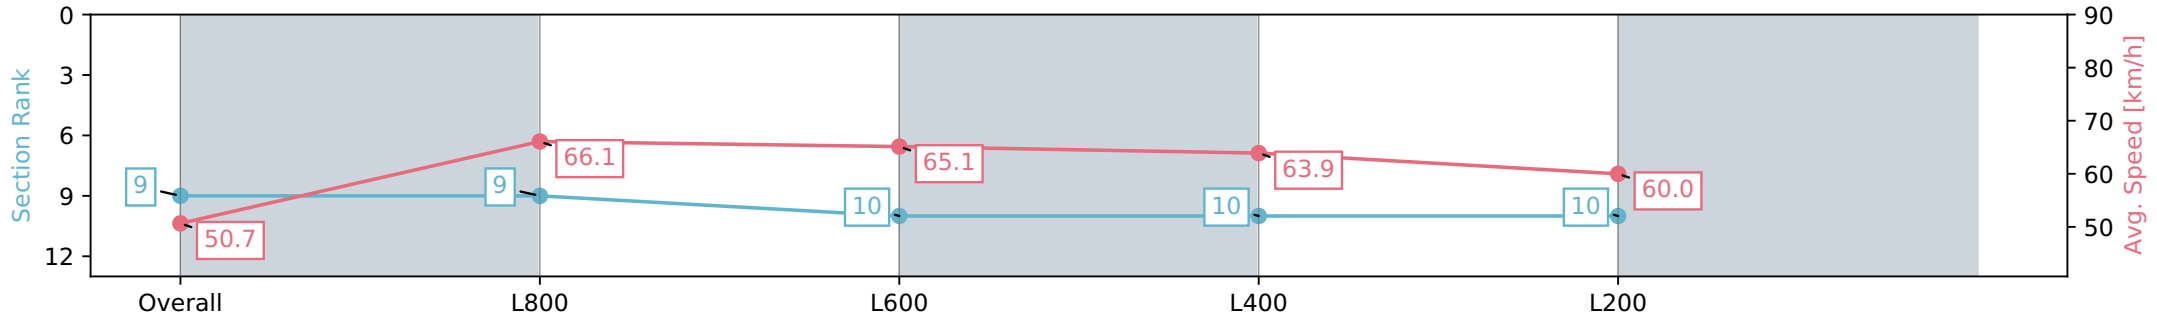

Thomas Farms RC Murray Bridge SA - Professional

Race 4: Beyond Ink Handicap - 1000m

13 July 2024 - 12:52PM

Track Rating: Soft 5, Weather: Fine, Rail Position: +2m 1200m  
Chute, +5m Remainder

Section	Overall	L800	L600	L400	L200
Section Times	0:59.88 [9] (0:14.23)	0:45.65 [9] (0:11.09)	0:34.56 [10] (0:11.28)	0:23.27 [10] (0:11.28)	0:11.99 [10] (0:11.99)
Average Speed [km/h]	50.7	66.1	65.1	63.9	60.0
Top Speed [km/h]	65.7	66.8	65.7	65.2	62.5
Avg. Dist. to Rail [m]	4.3	5.0	5.2	6.3	5.7
Avg. Stride Freq. [Hz]	2.5	2.7	2.7	2.7	2.6
Avg. Stride Length [m]	5.5	6.9	6.8	6.6	6.5