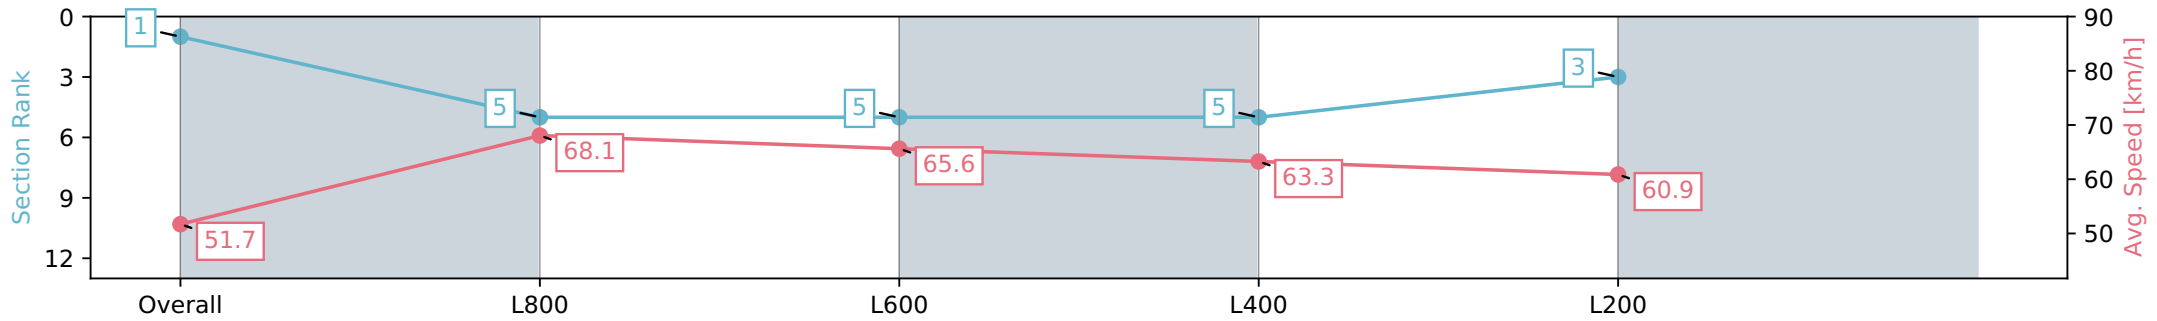

Race 4: Beyond Ink Handicap - 1000m

13 July 2024 - 12:52PM

Track Rating: Soft 5, Weather: Fine, Rail Position: +2m 1200m Chute, +5m Remainder

Section	Overall	L800	L600	L400	L200
Section Times	0:58.90 [1] (0:13.92)	0:44.98 [5] (0:10.68)	0:34.30 [5] (0:11.08)	0:23.22 [5] (0:11.39)	0:11.83 [3] (0:11.83)
Average Speed [km/h]	51.7	68.1	65.6	63.3	60.9
Top Speed [km/h]	68.2	69.3	67.6	64.8	62.5
Avg. Dist. to Rail [m]	1.0	2.8	2.4	4.3	6.2
Avg. Stride Freq. [Hz]	2.5	2.6	2.6	2.6	2.6
Avg. Stride Length [m]	5.6	7.1	7.1	6.9	6.6