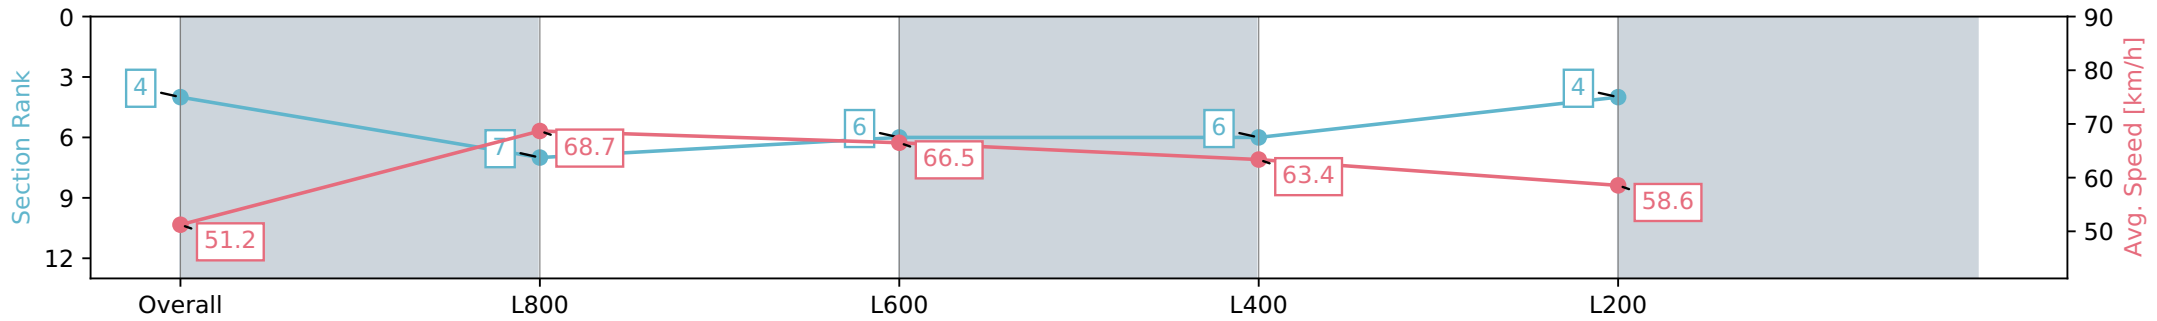

Thomas Farms RC Murray Bridge SA - Professional

Race 4: Beyond Ink Handicap - 1000m

13 July 2024 - 12:52PM

Track Rating: Soft 5, Weather: Fine, Rail Position: +2m 1200m  
Chute, +5m Remainder

Section	Overall	L800	L600	L400	L200
Section Times	0:59.47 [4] (0:14.07)	0:45.40 [7] (0:10.64)	0:34.76 [6] (0:11.10)	0:23.66 [6] (0:11.36)	0:12.30 [4] (0:12.30)
Average Speed [km/h]	51.2	68.7	66.5	63.4	58.6
Top Speed [km/h]	67.5	69.1	67.5	64.9	60.2
Avg. Dist. to Rail [m]	1.6	4.0	6.3	9.6	10.6
Avg. Stride Freq. [Hz]	2.4	2.5	2.5	2.5	2.4
Avg. Stride Length [m]	5.9	7.6	7.3	7.0	6.8