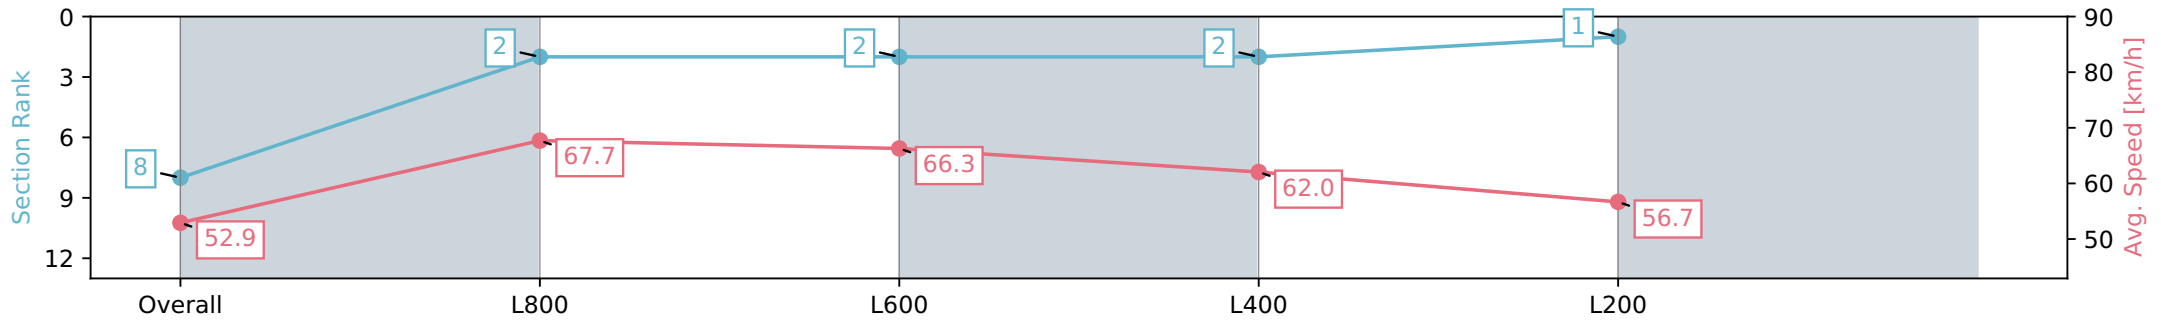

Thomas Farms RC Murray Bridge SA - Professional

Race 4: Beyond Ink Handicap - 1000m

13 July 2024 - 12:52PM

Track Rating: Soft 5, Weather: Fine, Rail Position: +2m 1200m  
Chute, +5m Remainder

Section	Overall	L800	L600	L400	L200
Section Times	0:59.71 [8] (0:13.60)	0:46.11 [2] (0:10.77)	0:35.34 [2] (0:11.02)	0:24.32 [2] (0:11.60)	0:12.72 [1] (0:12.72)
Average Speed [km/h]	52.9	67.7	66.3	62.0	56.7
Top Speed [km/h]	70.1	69.5	67.3	65.4	59.1
Avg. Dist. to Rail [m]	3.1	3.0	4.1	6.6	6.8
Avg. Stride Freq. [Hz]	2.5	2.5	2.5	2.5	2.3
Avg. Stride Length [m]	5.8	7.3	7.2	7.0	6.7