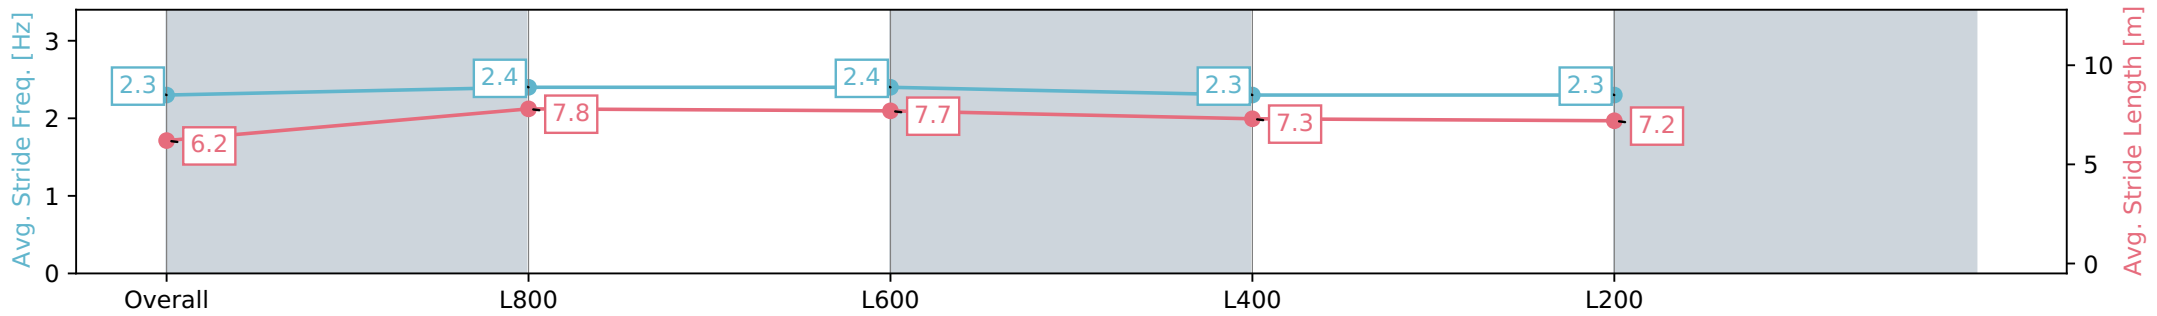

Thomas Farms RC Murray Bridge SA - Professional

Race 4: Beyond Ink Handicap - 1000m

13 July 2024 - 12:52PM

Track Rating: Soft 5, Weather: Fine, Rail Position: +2m 1200m Chute, +5m Remainder

Section	Overall	L800	L600	L400	L200
Section Times	0:59.52 [5] (0:13.77)	0:45.75 [3] (0:10.78)	0:34.97 [4] (0:11.06)	0:23.91 [4] (0:11.61)	0:12.30 [7] (0:12.30)
Average Speed [km/h]	52.3	67.8	66.1	62.0	58.5
Top Speed [km/h]	69.1	69.0	67.2	64.7	59.6
Avg. Dist. to Rail [m]	5.6	4.2	4.0	5.5	6.7
Avg. Stride Freq. [Hz]	2.3	2.4	2.4	2.3	2.3
Avg. Stride Length [m]	6.2	7.8	7.7	7.3	7.2