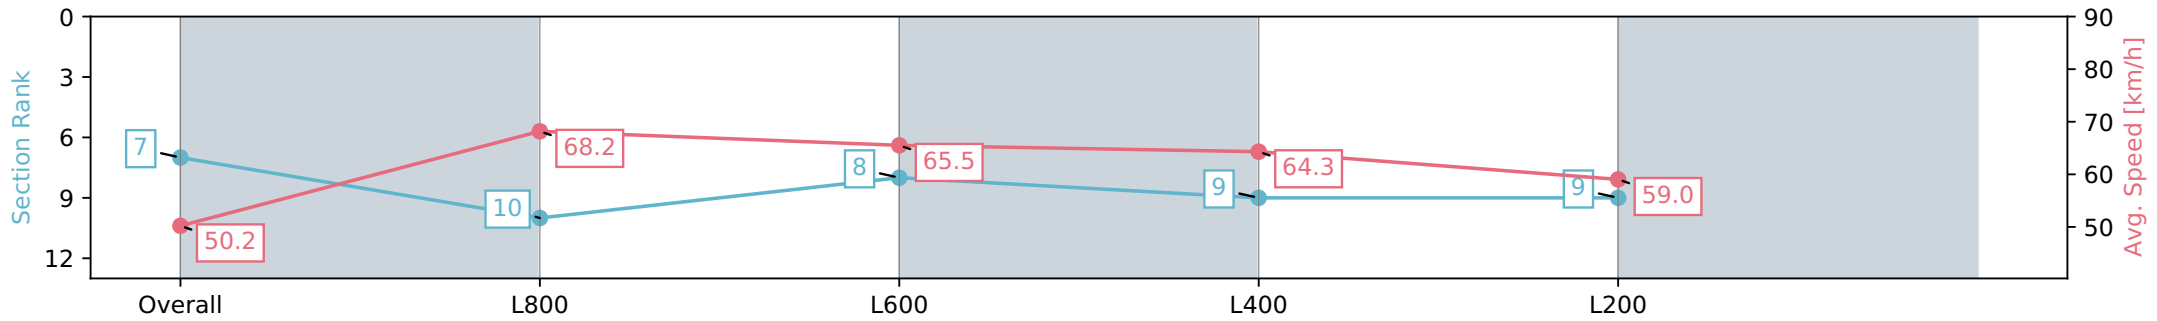

Thomas Farms RC Murray Bridge SA - Professional

Race 4: Beyond Ink Handicap - 1000m

13 July 2024 - 12:52PM

Track Rating: Soft 5, Weather: Fine, Rail Position: +2m 1200m Chute, +5m Remainder

Section	Overall	L800	L600	L400	L200
Section Times	0:59.67 [7] (0:14.38)	0:45.29 [10] (0:10.66)	0:34.63 [8] (0:11.23)	0:23.40 [9] (0:11.20)	0:12.20 [9] (0:12.20)
Average Speed [km/h]	50.2	68.2	65.5	64.3	59.0
Top Speed [km/h]	67.5	69.0	68.1	66.8	61.9
Avg. Dist. to Rail [m]	4.1	3.0	5.3	8.9	10.6
Avg. Stride Freq. [Hz]	2.3	2.5	2.4	2.5	2.4
Avg. Stride Length [m]	5.8	7.6	7.3	7.1	7.0