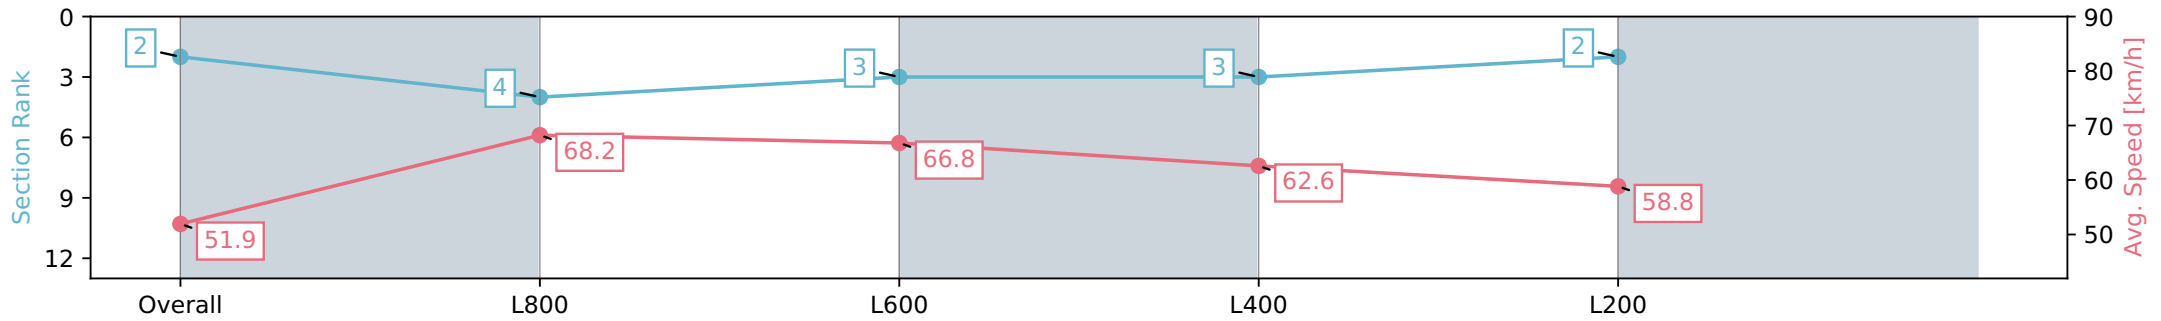

Thomas Farms RC Murray Bridge SA - Professional

Race 4: Beyond Ink Handicap - 1000m

13 July 2024 - 12:52PM

Track Rating: Soft 5, Weather: Fine, Rail Position: +2m 1200m  
Chute, +5m Remainder

Section	Overall	L800	L600	L400	L200
Section Times	0:59.22 [2] (0:13.87)	0:45.35 [4] (0:10.66)	0:34.69 [3] (0:10.95)	0:23.74 [3] (0:11.51)	0:12.23 [2] (0:12.23)
Average Speed [km/h]	51.9	68.2	66.8	62.6	58.8
Top Speed [km/h]	68.2	69.1	67.9	63.7	61.3
Avg. Dist. to Rail [m]	1.5	2.4	4.2	7.4	6.7
Avg. Stride Freq. [Hz]	2.4	2.5	2.5	2.5	2.4
Avg. Stride Length [m]	5.8	7.5	7.1	7.0	6.8