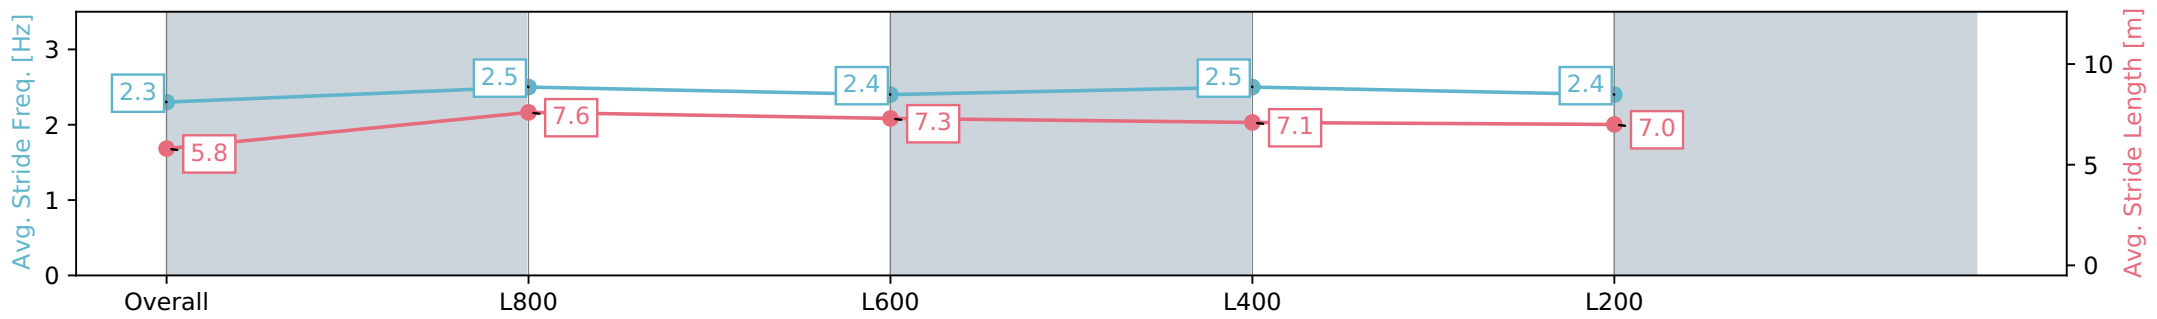

Thomas Farms RC Murray Bridge SA - Professional

Race 4: Beyond Ink Handicap - 1000m

13 July 2024 - 12:52PM

Track Rating: Soft 5, Weather: Fine, Rail Position: +2m 1200m Chute, +5m Remainder

Section	Overall	L800	L600	L400	L200
Section Times	0:59.67 [7] (0:14.38)	0:45.29 [10] (0:10.66)	0:34.63 [8] (0:11.23)	0:23.40 [9] (0:11.20)	0:12.20 [9] (0:12.20)
Average Speed [km/h]	50.2	68.2	65.5	64.3	59.0
Top Speed [km/h]	67.5	69.0	68.1	66.8	61.9
Avg. Dist. to Rail [m]	4.1	3.0	5.3	8.9	10.6
Avg. Stride Freq. [Hz]	2.3	2.5	2.4	2.5	2.4
Avg. Stride Length [m]	5.8	7.6	7.3	7.1	7.0