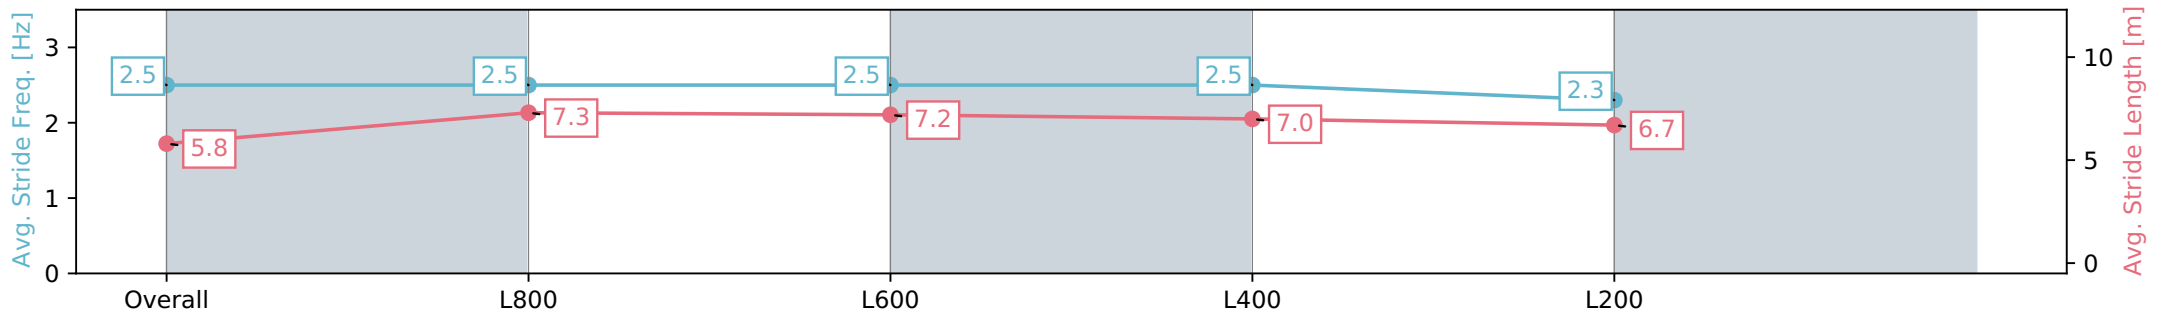

Thomas Farms RC Murray Bridge SA - Professional

Race 4: Beyond Ink Handicap - 1000m

13 July 2024 - 12:52PM

Track Rating: Soft 5, Weather: Fine, Rail Position: +2m 1200m  
Chute, +5m Remainder

Section	Overall	L800	L600	L400	L200
Section Times	0:59.71 [8] (0:13.60)	0:46.11 [2] (0:10.77)	0:35.34 [2] (0:11.02)	0:24.32 [2] (0:11.60)	0:12.72 [1] (0:12.72)
Average Speed [km/h]	52.9	67.7	66.3	62.0	56.7
Top Speed [km/h]	70.1	69.5	67.3	65.4	59.1
Avg. Dist. to Rail [m]	3.1	3.0	4.1	6.6	6.8
Avg. Stride Freq. [Hz]	2.5	2.5	2.5	2.5	2.3
Avg. Stride Length [m]	5.8	7.3	7.2	7.0	6.7