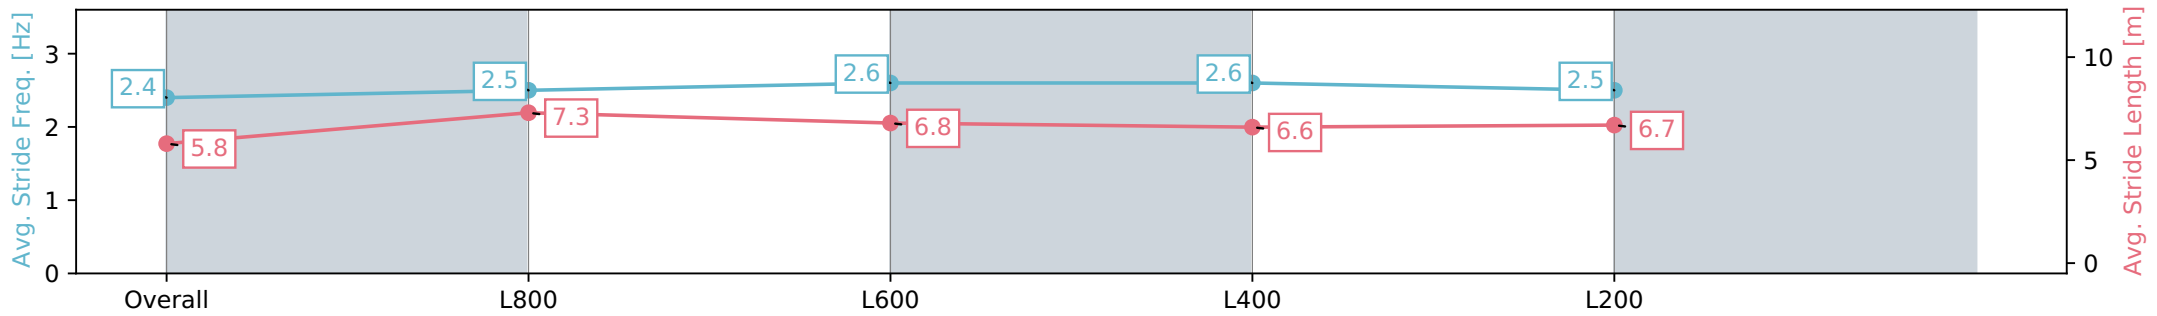

Thomas Farms RC Murray Bridge SA - Professional

Race 4: Beyond Ink Handicap - 1000m

13 July 2024 - 12:52PM

Track Rating: Soft 5, Weather: Fine, Rail Position: +2m 1200m Chute, +5m Remainder

Section	Overall	L800	L600	L400	L200
Section Times	0:59.66 [6] (0:14.21)	0:45.45 [8] (0:10.86)	0:34.59 [9] (0:11.15)	0:23.44 [8] (0:11.24)	0:12.20 [8] (0:12.20)
Average Speed [km/h]	50.7	67.4	66.6	64.0	59.0
Top Speed [km/h]	65.1	68.6	67.8	67.4	61.7
Avg. Dist. to Rail [m]	2.6	4.4	7.8	12.3	13.4
Avg. Stride Freq. [Hz]	2.4	2.5	2.6	2.6	2.5
Avg. Stride Length [m]	5.8	7.3	6.8	6.6	6.7