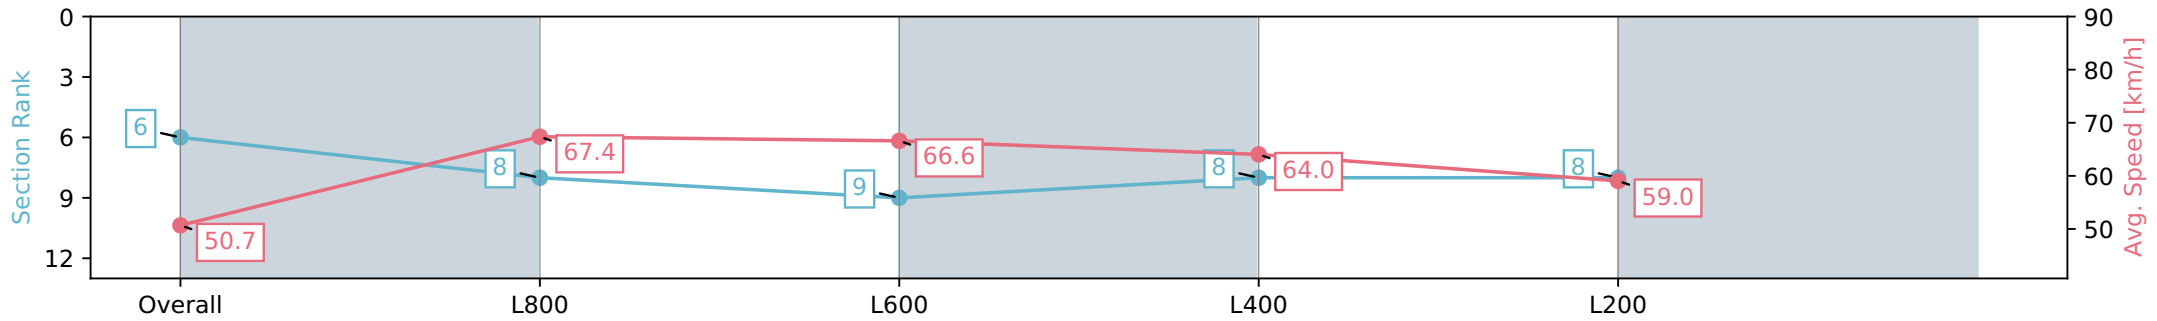

Thomas Farms RC Murray Bridge SA - Professional

Race 4: Beyond Ink Handicap - 1000m

13 July 2024 - 12:52PM

Track Rating: Soft 5, Weather: Fine, Rail Position: +2m 1200m Chute, +5m Remainder

Section	Overall	L800	L600	L400	L200
Section Times	0:59.66 [6] (0:14.21)	0:45.45 [8] (0:10.86)	0:34.59 [9] (0:11.15)	0:23.44 [8] (0:11.24)	0:12.20 [8] (0:12.20)
Average Speed [km/h]	50.7	67.4	66.6	64.0	59.0
Top Speed [km/h]	65.1	68.6	67.8	67.4	61.7
Avg. Dist. to Rail [m]	2.6	4.4	7.8	12.3	13.4
Avg. Stride Freq. [Hz]	2.4	2.5	2.6	2.6	2.5
Avg. Stride Length [m]	5.8	7.3	6.8	6.6	6.7