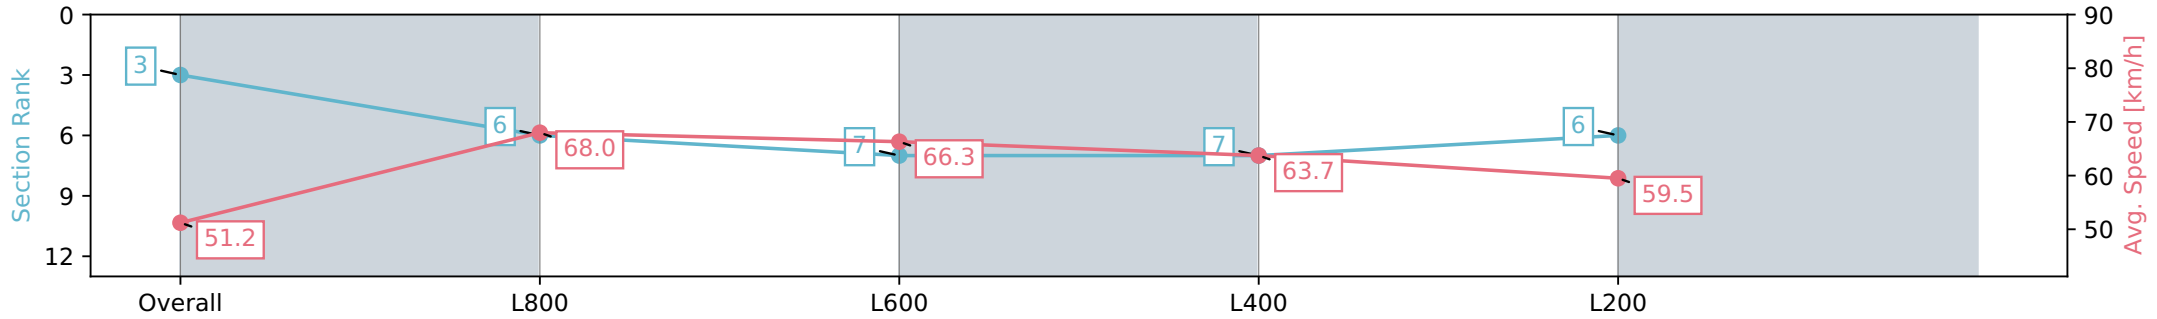

Report Created: Sat 13 July 2024 13:33:49 GMT+10 (Note: Timing is based on positional data)

- [ ] Ranking at each section and finish
- :-:- No data available at this section
- NA No data available

Horse/Jockey Name	LIMBERING/Jessica Eaton
Finish Rank	4
Fastest Section Time (Section)	0:10.64 (L800)
Top Speed [km/h] (Section)	69.1 (Overall)
Race State	Finished