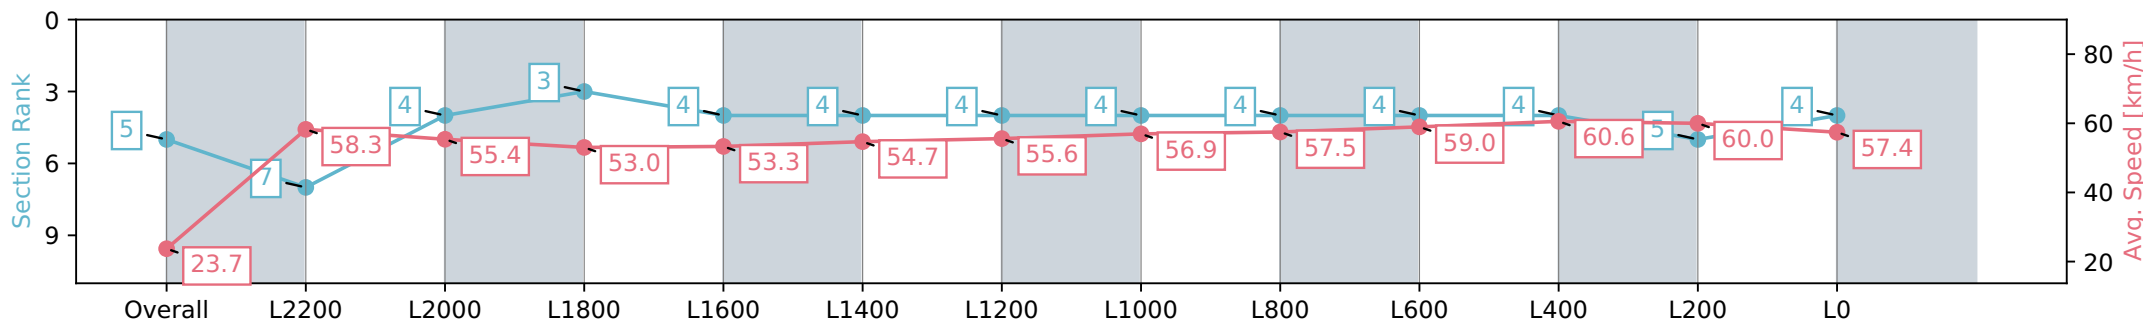

Section	Overall	L2200	L2000	L1800	L1600	L1400	L1200	L1000	L800	L600	L400	L200	L0
Section Times	2:48.72 [5] (0:15.17)	2:33.55 [7] (0:12.36)	2:21.19 [4] (0:13.18)	2:08.01 [3] (0:13.79)	1:54.22 [4] (0:13.67)	1:40.55 [4] (0:13.22)	1:27.33 [4] (0:12.96)	1:14.37 [4] (0:12.68)	1:01.69 [4] (0:12.75)	0:48.94 [4] (0:12.43)	0:36.51 [4] (0:12.10)	0:24.41 [5] (0:11.99)	0:12.42 [4] (0:12.42)
Average Speed [km/h]	23.7	58.3	55.4	53.0	53.3	54.7	55.6	56.9	57.5	59.0	60.6	60.0	57.4
Top Speed [km/h]	58.6	60.2	58.0	53.6	54.0	55.2	56.5	57.7	59.0	59.8	62.2	61.7	59.0
Avg. Dist. to Rail [m]	10.1	5.3	4.1	3.7	1.9	2.2	2.2	2.3	3.4	3.6	4.6	7.7	7.4
Avg. Stride Freq. [Hz]	2.1	2.3	2.2	2.1	2.2	2.2	2.2	2.2	2.2	2.2	2.3	2.4	2.3
Avg. Stride Length [m]	3.0	7.1	7.0	6.8	6.8	6.9	7.1	7.2	7.2	7.3	7.2	7.0	6.9