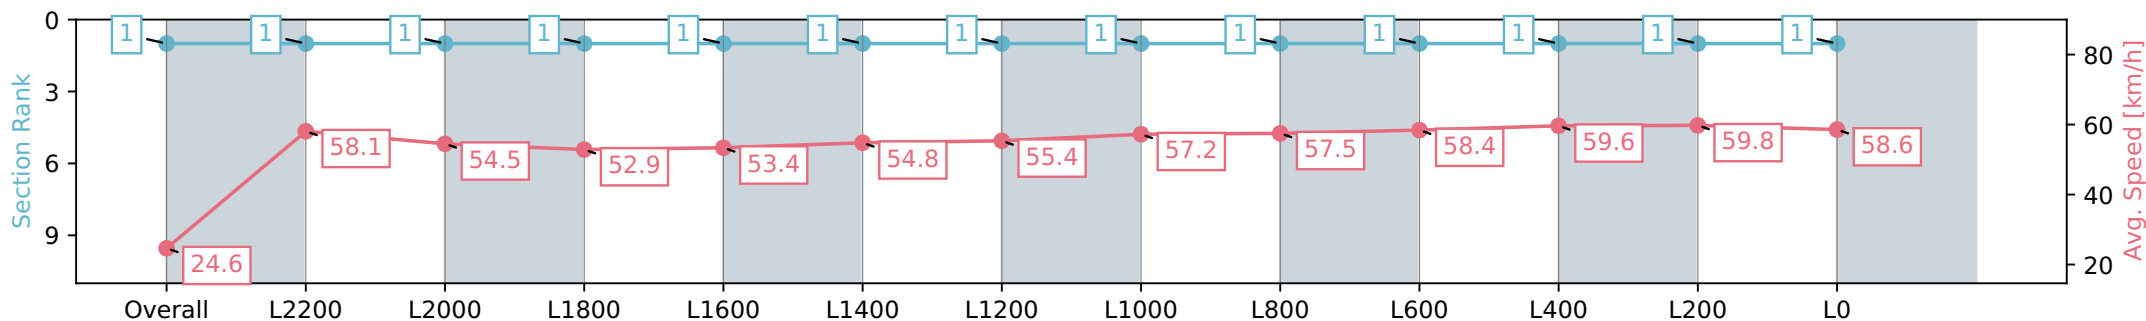

Section	Overall	L2200	L2000	L1800	L1600	L1400	L1200	L1000	L800	L600	L400	L200	L0
Section Times	2:48.04 [1] (0:14.64)	2:33.40 [1] (0:12.38)	2:21.02 [1] (0:13.31)	2:07.71 [1] (0:13.76)	1:53.95 [1] (0:13.53)	1:40.42 [1] (0:13.17)	1:27.25 [1] (0:12.99)	1:14.26 [1] (0:12.60)	1:01.66 [1] (0:12.72)	0:48.94 [1] (0:12.53)	0:36.41 [1] (0:12.22)	0:24.19 [1] (0:12.05)	0:12.14 [1] (0:12.14)
Average Speed [km/h]	24.6	58.1	54.5	52.9	53.4	54.8	55.4	57.2	57.5	58.4	59.6	59.8	58.6
Top Speed [km/h]	58.2	59.0	56.8	53.5	54.4	55.7	56.3	57.9	58.5	59.2	61.4	61.4	60.1
Avg. Dist. to Rail [m]	8.4	3.1	2.3	2.2	0.5	1.0	1.1	1.4	2.8	3.3	3.3	4.3	4.8
Avg. Stride Freq. [Hz]	2.2	2.3	2.3	2.2	2.2	2.2	2.2	2.3	2.3	2.3	2.4	2.4	2.4
Avg. Stride Length [m]	3.0	6.9	6.8	6.6	6.4	6.8	6.7	6.8	6.8	6.9	7.0	6.9	6.8