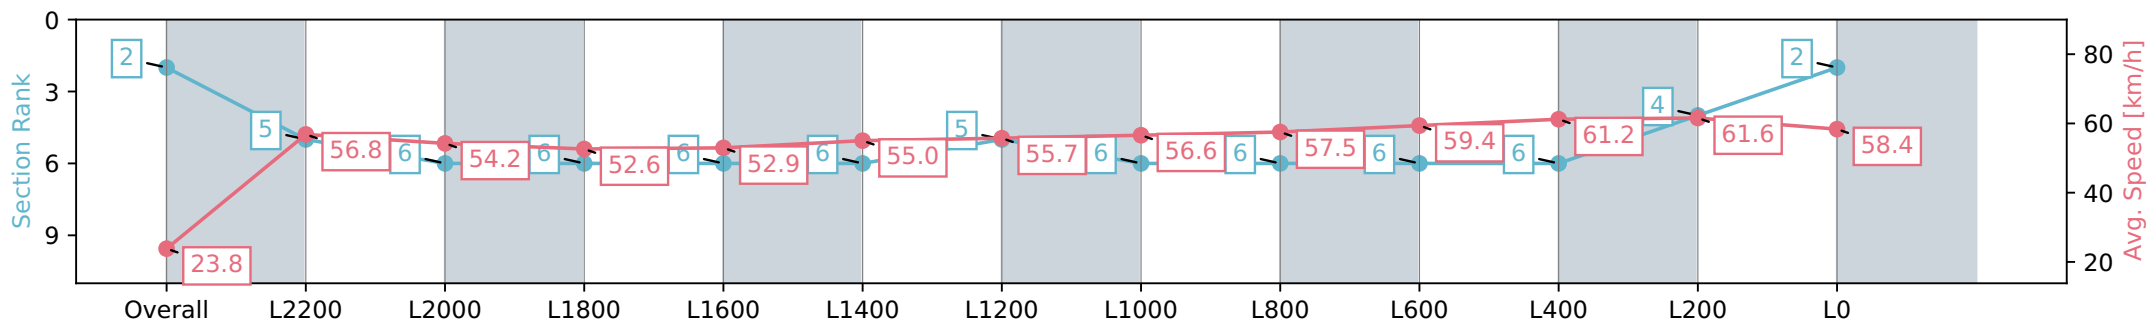

Section	Overall	L2200	L2000	L1800	L1600	L1400	L1200	L1000	L800	L600	L400	L200	L0
Section Times	2:48.18 [2] (0:15.09)	2:33.09 [5] (0:12.68)	2:20.41 [6] (0:13.36)	2:07.05 [6] (0:13.81)	1:53.24 [6] (0:13.62)	1:39.62 [6] (0:13.12)	1:26.50 [5] (0:12.91)	1:13.59 [6] (0:12.75)	1:00.84 [6] (0:12.69)	0:48.15 [6] (0:12.34)	0:35.81 [6] (0:11.91)	0:23.90 [4] (0:11.72)	0:12.18 [2] (0:12.18)
Average Speed [km/h]	23.8	56.8	54.2	52.6	52.9	55.0	55.7	56.6	57.5	59.4	61.2	61.6	58.4
Top Speed [km/h]	57.8	58.1	56.0	53.2	54.0	55.7	56.3	57.7	58.3	60.3	62.3	62.1	60.2
Avg. Dist. to Rail [m]	8.0	2.6	2.2	2.1	0.5	1.2	1.2	1.4	2.8	3.2	3.9	7.0	6.2
Avg. Stride Freq. [Hz]	2.2	2.2	2.1	2.0	2.0	2.1	2.1	2.1	2.1	2.1	2.2	2.3	2.2
Avg. Stride Length [m]	3.0	7.3	7.3	7.1	7.0	7.1	7.3	7.3	7.3	7.3	7.3	7.2	7.1