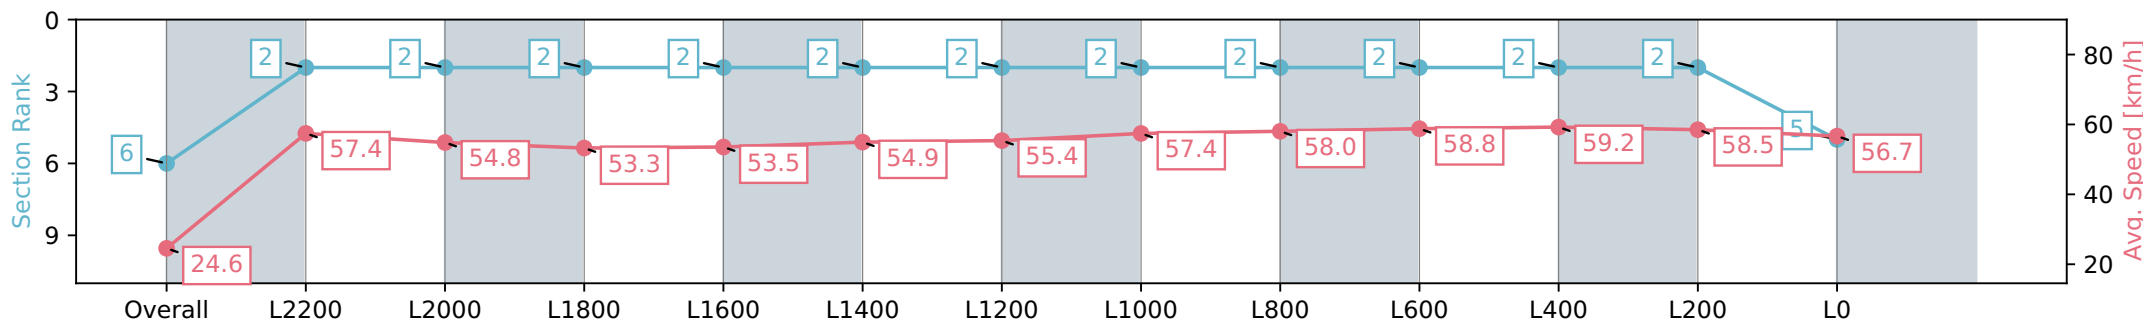

Section	Overall	L2200	L2000	L1800	L1600	L1400	L1200	L1000	L800	L600	L400	L200	L0
Section Times	2:48.93 [6] (0:14.66)	2:34.27 [2] (0:12.52)	2:21.75 [2] (0:13.30)	2:08.45 [2] (0:13.72)	1:54.73 [2] (0:13.57)	1:41.15 [2] (0:13.19)	1:27.96 [2] (0:12.99)	1:14.97 [2] (0:12.57)	1:02.39 [2] (0:12.65)	0:49.74 [2] (0:12.51)	0:37.23 [2] (0:12.36)	0:24.87 [2] (0:12.32)	0:12.55 [5] (0:12.55)
Average Speed [km/h]	24.6	57.4	54.8	53.3	53.5	54.9	55.4	57.4	58.0	58.8	59.2	58.5	56.7
Top Speed [km/h]	58.6	58.7	56.4	53.8	54.6	55.7	56.6	57.9	59.1	59.3	60.0	59.4	58.1
Avg. Dist. to Rail [m]	11.8	5.4	3.4	3.2	2.0	2.7	2.6	2.9	3.8	4.3	4.2	5.5	6.6
Avg. Stride Freq. [Hz]	2.2	2.3	2.2	2.2	2.2	2.2	2.2	2.2	2.2	2.3	2.3	2.3	2.3
Avg. Stride Length [m]	3.1	7.0	6.8	6.6	6.7	6.9	7.0	7.1	7.2	7.2	7.2	7.0	6.9