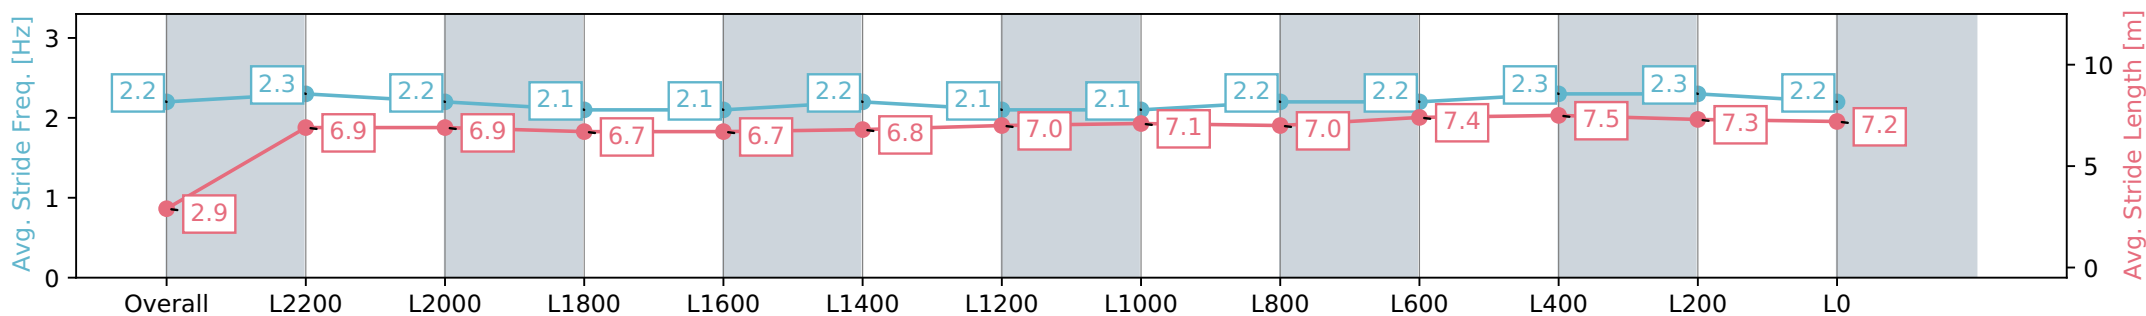

Section	Overall	L2200	L2000	L1800	L1600	L1400	L1200	L1000	L800	L600	L400	L200	L0
Section Times	2:48.49 [4] (0:15.17)	2:33.32 [6] (0:12.82)	2:20.50 [8] (0:13.55)	2:06.95 [8] (0:13.73)	1:53.22 [8] (0:13.57)	1:39.64 [8] (0:13.11)	1:26.53 [8] (0:12.85)	1:13.68 [7] (0:12.72)	1:00.96 [7] (0:12.71)	0:48.25 [7] (0:12.30)	0:35.95 [8] (0:11.92)	0:24.03 [6] (0:11.96)	0:12.07 [6] (0:12.07)
Average Speed [km/h]	23.7	56.2	53.9	52.8	53.1	55.0	56.1	56.6	57.5	59.6	61.1	60.3	59.0
Top Speed [km/h]	56.6	57.0	56.2	54.0	53.6	56.7	57.5	57.6	58.6	60.5	62.2	61.5	59.5
Avg. Dist. to Rail [m]	9.4	4.7	3.8	2.1	0.4	0.9	0.8	1.0	3.0	3.3	3.4	4.1	4.6
Avg. Stride Freq. [Hz]	2.2	2.3	2.2	2.1	2.1	2.2	2.1	2.1	2.2	2.2	2.3	2.3	2.2
Avg. Stride Length [m]	2.9	6.9	6.9	6.7	6.7	6.8	7.0	7.1	7.0	7.4	7.5	7.3	7.2