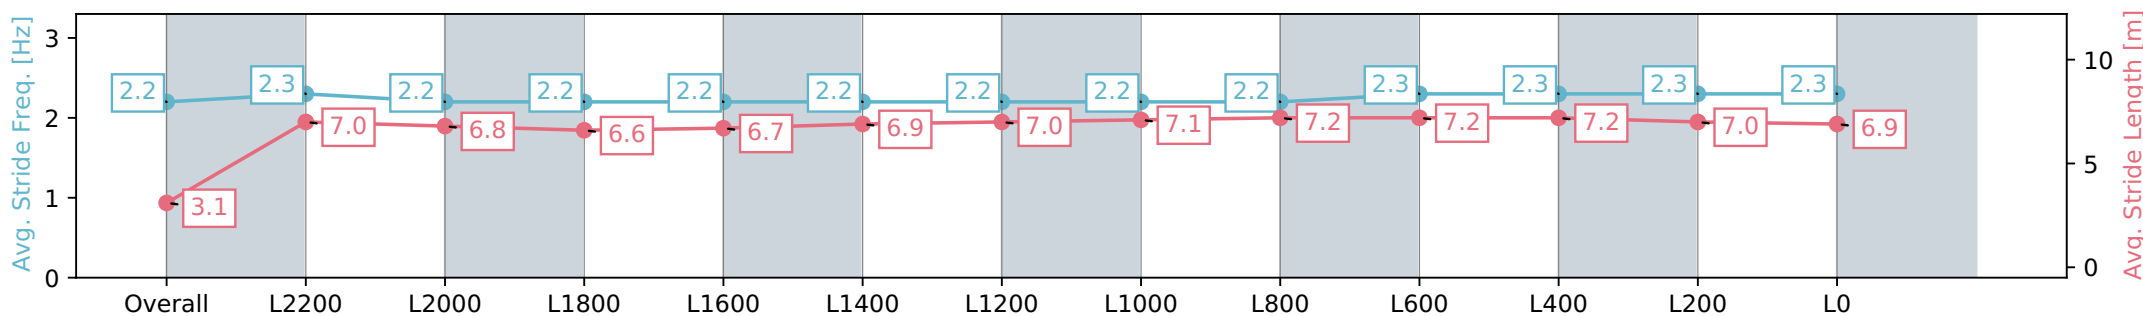

### Thomas Farms RC Murray Bridge SA - Professional

Race 3: Golden Grove Tavern Dave Menzies Memorial Handicap - 2500m

13 July 2024 - 12:19PM

Track Rating: Soft 5, Weather: Fine, Rail Position: +2m 1200m Chute, +5m Remainder

Section	Overall	L2200	L2000	L1800	L1600	L1400	L1200	L1000	L800	L600	L400	L200	L0
Section Times	2:48.93 [6] (0:14.66)	2:34.27 [2] (0:12.52)	2:21.75 [2] (0:13.30)	2:08.45 [2] (0:13.72)	1:54.73 [2] (0:13.57)	1:41.15 [2] (0:13.19)	1:27.96 [2] (0:12.99)	1:14.97 [2] (0:12.57)	1:02.39 [2] (0:12.65)	0:49.74 [2] (0:12.51)	0:37.23 [2] (0:12.36)	0:24.87 [2] (0:12.32)	0:12.55 [5] (0:12.55)
Average Speed [km/h]	24.6	57.4	54.8	53.3	53.5	54.9	55.4	57.4	58.0	58.8	59.2	58.5	56.7
Top Speed [km/h]	58.6	58.7	56.4	53.8	54.6	55.7	56.6	57.9	59.1	59.3	60.0	59.4	58.1
Avg. Dist. to Rail [m]	11.8	5.4	3.4	3.2	2.0	2.7	2.6	2.9	3.8	4.3	4.2	5.5	6.6
Avg. Stride Freq. [Hz]	2.2	2.3	2.2	2.2	2.2	2.2	2.2	2.2	2.2	2.3	2.3	2.3	2.3
Avg. Stride Length [m]	3.1	7.0	6.8	6.6	6.7	6.9	7.0	7.1	7.2	7.2	7.2	7.0	6.9