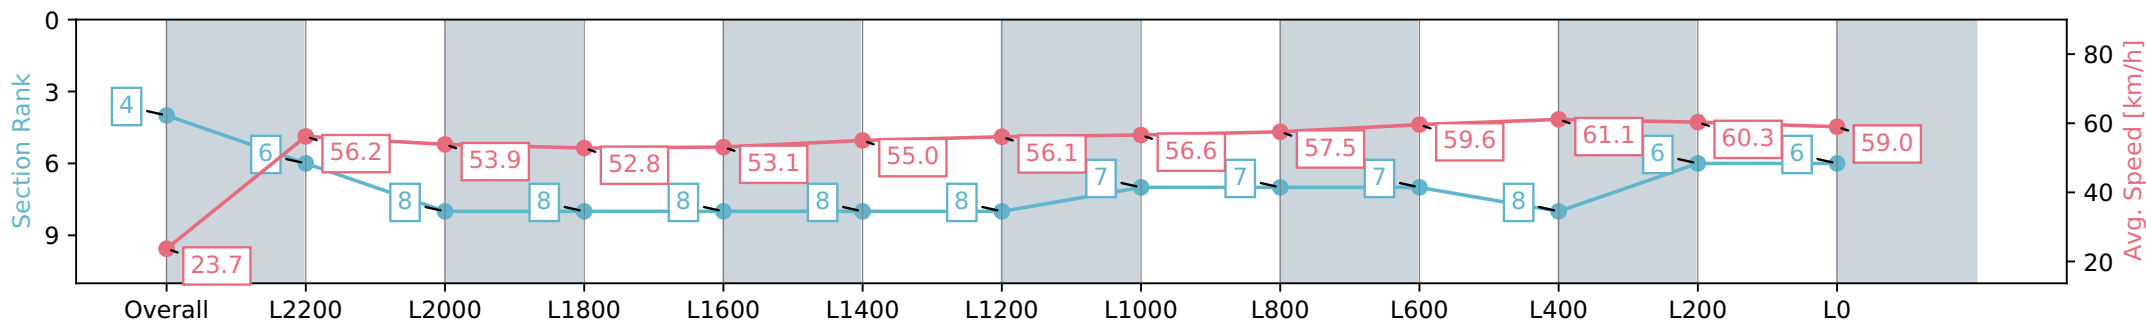

Section	Overall	L2200	L2000	L1800	L1600	L1400	L1200	L1000	L800	L600	L400	L200	L0
Section Times	2:48.49 [4] (0:15.17)	2:33.32 [6] (0:12.82)	2:20.50 [8] (0:13.55)	2:06.95 [8] (0:13.73)	1:53.22 [8] (0:13.57)	1:39.64 [8] (0:13.11)	1:26.53 [8] (0:12.85)	1:13.68 [7] (0:12.72)	1:00.96 [7] (0:12.71)	0:48.25 [7] (0:12.30)	0:35.95 [8] (0:11.92)	0:24.03 [6] (0:11.96)	0:12.07 [6] (0:12.07)
Average Speed [km/h]	23.7	56.2	53.9	52.8	53.1	55.0	56.1	56.6	57.5	59.6	61.1	60.3	59.0
Top Speed [km/h]	56.6	57.0	56.2	54.0	53.6	56.7	57.5	57.6	58.6	60.5	62.2	61.5	59.5
Avg. Dist. to Rail [m]	9.4	4.7	3.8	2.1	0.4	0.9	0.8	1.0	3.0	3.3	3.4	4.1	4.6
Avg. Stride Freq. [Hz]	2.2	2.3	2.2	2.1	2.1	2.2	2.1	2.1	2.2	2.2	2.3	2.3	2.2
Avg. Stride Length [m]	2.9	6.9	6.9	6.7	6.7	6.8	7.0	7.1	7.0	7.4	7.5	7.3	7.2