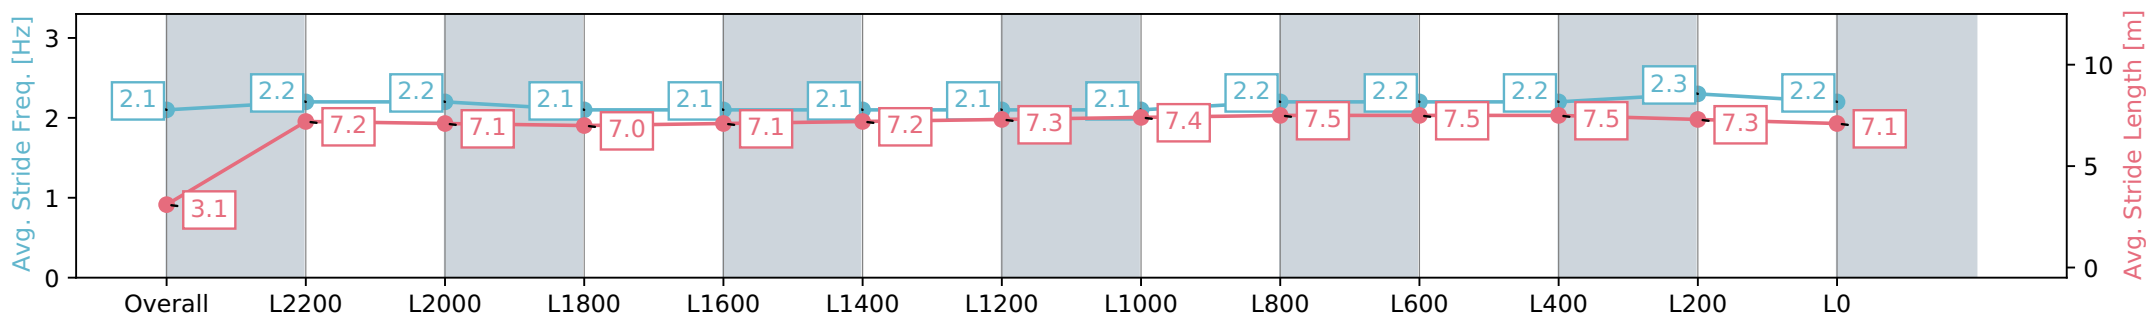

Section	Overall	L2200	L2000	L1800	L1600	L1400	L1200	L1000	L800	L600	L400	L200	L0
Section Times	2:48.43 [3] (0:14.81)	2:33.62 [3] (0:12.65)	2:20.97 [3] (0:13.26)	2:07.71 [4] (0:13.72)	1:53.99 [3] (0:13.64)	1:40.35 [3] (0:13.26)	1:27.09 [3] (0:12.97)	1:14.12 [3] (0:12.66)	1:01.46 [3] (0:12.61)	0:48.85 [3] (0:12.42)	0:36.43 [3] (0:12.19)	0:24.24 [3] (0:11.92)	0:12.32 [3] (0:12.32)
Average Speed [km/h]	24.3	56.9	54.5	52.9	52.9	54.4	55.5	56.9	57.8	58.8	59.8	60.4	57.8
Top Speed [km/h]	58.5	58.0	56.3	53.6	53.7	55.6	56.2	57.7	58.8	59.9	60.4	60.9	59.6
Avg. Dist. to Rail [m]	10.1	3.1	1.9	1.7	0.5	1.0	0.9	1.2	2.3	2.6	3.5	4.8	4.4
Avg. Stride Freq. [Hz]	2.1	2.2	2.2	2.1	2.1	2.1	2.1	2.1	2.2	2.2	2.2	2.3	2.2
Avg. Stride Length [m]	3.1	7.2	7.1	7.0	7.1	7.2	7.3	7.4	7.5	7.5	7.5	7.3	7.1