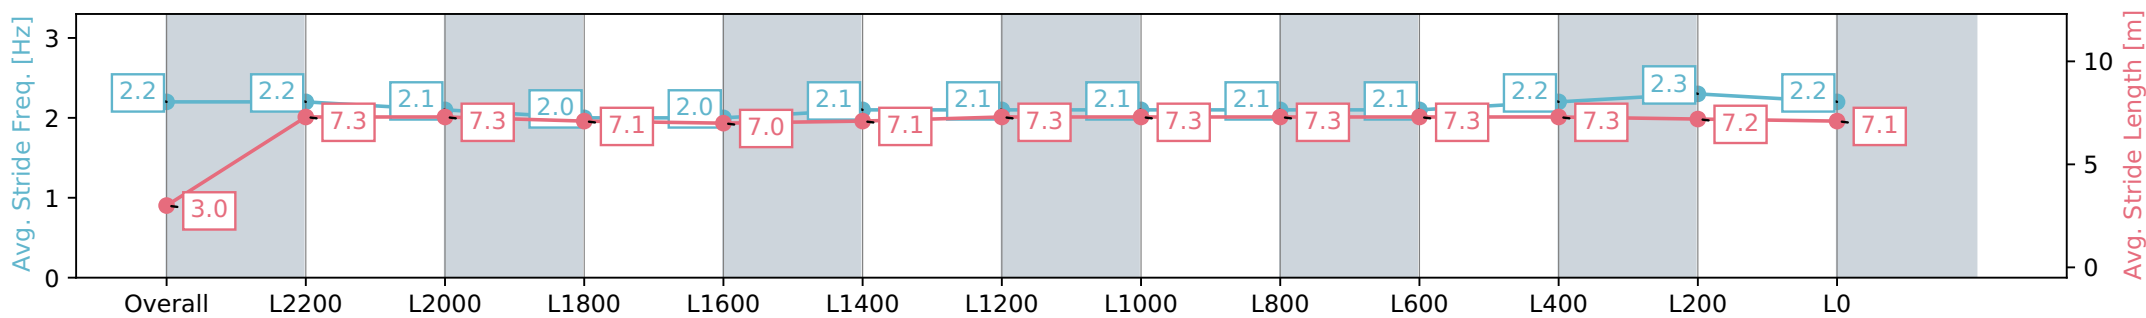

Section	Overall	L2200	L2000	L1800	L1600	L1400	L1200	L1000	L800	L600	L400	L200	L0
Section Times	2:48.18 [2] (0:15.09)	2:33.09 [5] (0:12.68)	2:20.41 [6] (0:13.36)	2:07.05 [6] (0:13.81)	1:53.24 [6] (0:13.62)	1:39.62 [6] (0:13.12)	1:26.50 [5] (0:12.91)	1:13.59 [6] (0:12.75)	1:00.84 [6] (0:12.69)	0:48.15 [6] (0:12.34)	0:35.81 [6] (0:11.91)	0:23.90 [4] (0:11.72)	0:12.18 [2] (0:12.18)
Average Speed [km/h]	23.8	56.8	54.2	52.6	52.9	55.0	55.7	56.6	57.5	59.4	61.2	61.6	58.4
Top Speed [km/h]	57.8	58.1	56.0	53.2	54.0	55.7	56.3	57.7	58.3	60.3	62.3	62.1	60.2
Avg. Dist. to Rail [m]	8.0	2.6	2.2	2.1	0.5	1.2	1.2	1.4	2.8	3.2	3.9	7.0	6.2
Avg. Stride Freq. [Hz]	2.2	2.2	2.1	2.0	2.0	2.1	2.1	2.1	2.1	2.1	2.2	2.3	2.2
Avg. Stride Length [m]	3.0	7.3	7.3	7.1	7.0	7.1	7.3	7.3	7.3	7.3	7.3	7.2	7.1