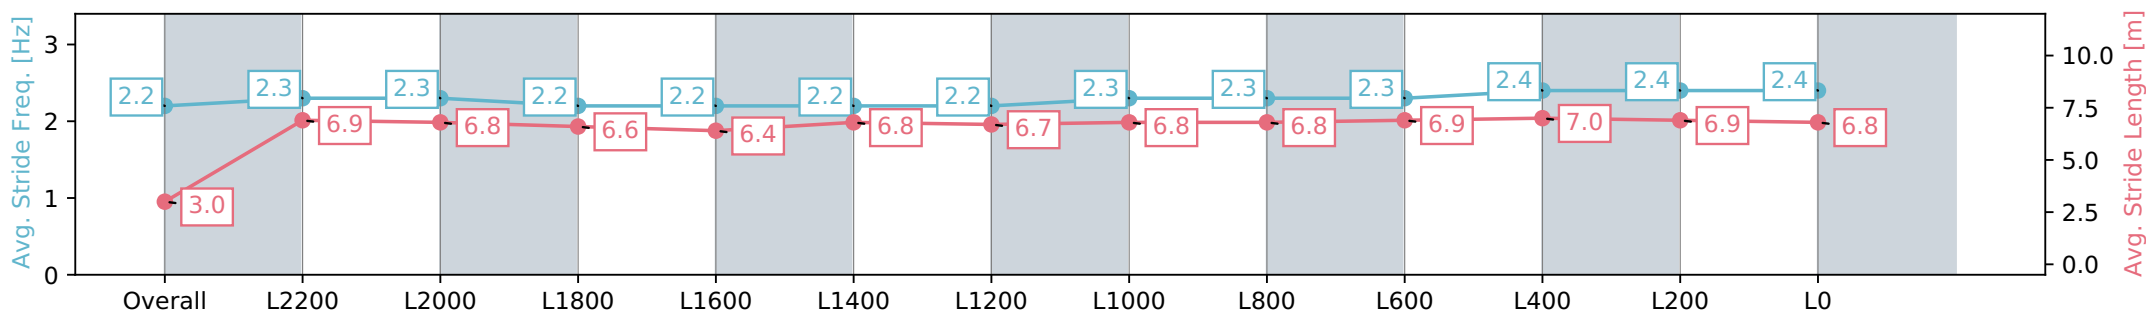

Section	Overall	L2200	L2000	L1800	L1600	L1400	L1200	L1000	L800	L600	L400	L200	L0
Section Times	2:48.04 [1] (0:14.64)	2:33.40 [1] (0:12.38)	2:21.02 [1] (0:13.31)	2:07.71 [1] (0:13.76)	1:53.95 [1] (0:13.53)	1:40.42 [1] (0:13.17)	1:27.25 [1] (0:12.99)	1:14.26 [1] (0:12.60)	1:01.66 [1] (0:12.72)	0:48.94 [1] (0:12.53)	0:36.41 [1] (0:12.22)	0:24.19 [1] (0:12.05)	0:12.14 [1] (0:12.14)
Average Speed [km/h]	24.6	58.1	54.5	52.9	53.4	54.8	55.4	57.2	57.5	58.4	59.6	59.8	58.6
Top Speed [km/h]	58.2	59.0	56.8	53.5	54.4	55.7	56.3	57.9	58.5	59.2	61.4	61.4	60.1
Avg. Dist. to Rail [m]	8.4	3.1	2.3	2.2	0.5	1.0	1.1	1.4	2.8	3.3	3.3	4.3	4.8
Avg. Stride Freq. [Hz]	2.2	2.3	2.3	2.2	2.2	2.2	2.2	2.3	2.3	2.3	2.4	2.4	2.4
Avg. Stride Length [m]	3.0	6.9	6.8	6.6	6.4	6.8	6.7	6.8	6.8	6.9	7.0	6.9	6.8