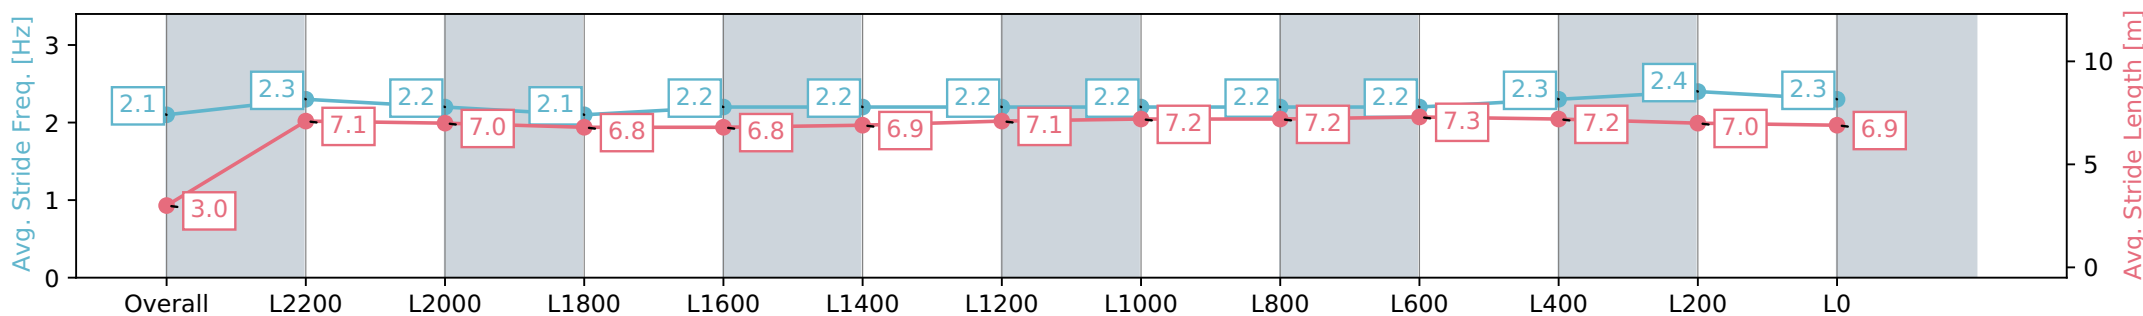

Section	Overall	L2200	L2000	L1800	L1600	L1400	L1200	L1000	L800	L600	L400	L200	L0
Section Times	2:48.72 [5] (0:15.17)	2:33.55 [7] (0:12.36)	2:21.19 [4] (0:13.18)	2:08.01 [3] (0:13.79)	1:54.22 [4] (0:13.67)	1:40.55 [4] (0:13.22)	1:27.33 [4] (0:12.96)	1:14.37 [4] (0:12.68)	1:01.69 [4] (0:12.75)	0:48.94 [4] (0:12.43)	0:36.51 [4] (0:12.10)	0:24.41 [5] (0:11.99)	0:12.42 [4] (0:12.42)
Average Speed [km/h]	23.7	58.3	55.4	53.0	53.3	54.7	55.6	56.9	57.5	59.0	60.6	60.0	57.4
Top Speed [km/h]	58.6	60.2	58.0	53.6	54.0	55.2	56.5	57.7	59.0	59.8	62.2	61.7	59.0
Avg. Dist. to Rail [m]	10.1	5.3	4.1	3.7	1.9	2.2	2.2	2.3	3.4	3.6	4.6	7.7	7.4
Avg. Stride Freq. [Hz]	2.1	2.3	2.2	2.1	2.2	2.2	2.2	2.2	2.2	2.2	2.3	2.4	2.3
Avg. Stride Length [m]	3.0	7.1	7.0	6.8	6.8	6.9	7.1	7.2	7.2	7.3	7.2	7.0	6.9