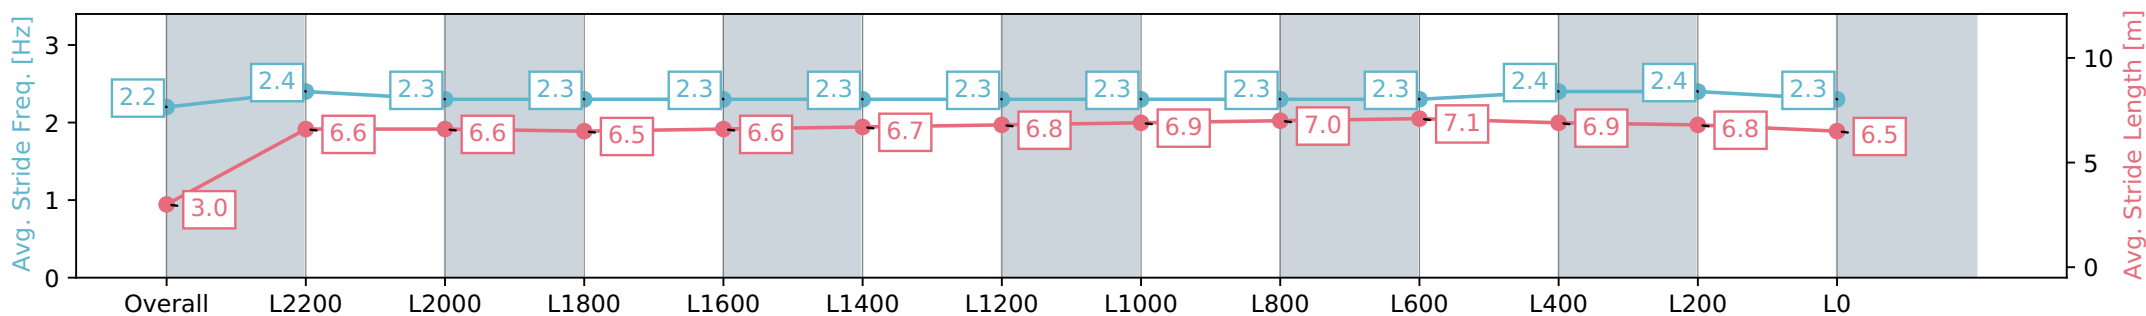

Horse/Jockey Name	DINGABLEDINGA/Dylan Caboche
Finish Rank	8
Fastest Section Time (Section)	0:12.34 (L600)
Top Speed [km/h] (Section)	60.9 (L1000)
Race State	Finished

Thomas Farms RC Murray Bridge SA - Professional

Race 3: Golden Grove Tavern Dave Menzies Memorial Handicap - 2500m

13 July 2024 - 12:19PM

Track Rating: Soft 5, Weather: Fine, Rail Position: +2m 1200m Chute, +5m Remainder

Section	Overall	L2200	L2000	L1800	L1600	L1400	L1200	L1000	L800	L600	L400	L200	L0
Section Times	2:50.08 [8] (0:14.94)	2:35.14 [4] (0:12.72)	2:22.42 [5] (0:13.35)	2:09.07 [5] (0:13.87)	1:55.20 [5] (0:13.66)	1:41.54 [5] (0:13.17)	1:28.37 [6] (0:12.88)	1:15.49 [5] (0:12.65)	1:02.84 [5] (0:12.66)	0:50.18 [5] (0:12.45)	0:37.73 [5] (0:12.34)	0:25.39 [8] (0:12.49)	0:12.90 [8] (0:12.90)
Average Speed [km/h]	24.1	56.6	54.6	52.8	53.3	55.1	55.9	57.0	57.8	59.3	60.0	57.6	55.2
Top Speed [km/h]	57.7	57.6	56.0	53.7	54.1	55.9	57.1	57.7	58.5	60.9	60.6	59.7	56.1
Avg. Dist. to Rail [m]	8.5	3.7	3.6	3.8	2.4	3.1	2.4	2.3	3.0	4.8	7.1	8.4	7.5
Avg. Stride Freq. [Hz]	2.2	2.4	2.3	2.3	2.3	2.3	2.3	2.3	2.3	2.3	2.4	2.4	2.3
Avg. Stride Length [m]	3.0	6.6	6.6	6.5	6.6	6.7	6.8	6.9	7.0	7.1	6.9	6.8	6.5

Report Created: Sat 13 July 2024 13:18:26 GMT+10 (Note: Timing is based on positional data)

- [ ] Ranking at each section and finish
- -:-:- No data available at this section
- NA No data available