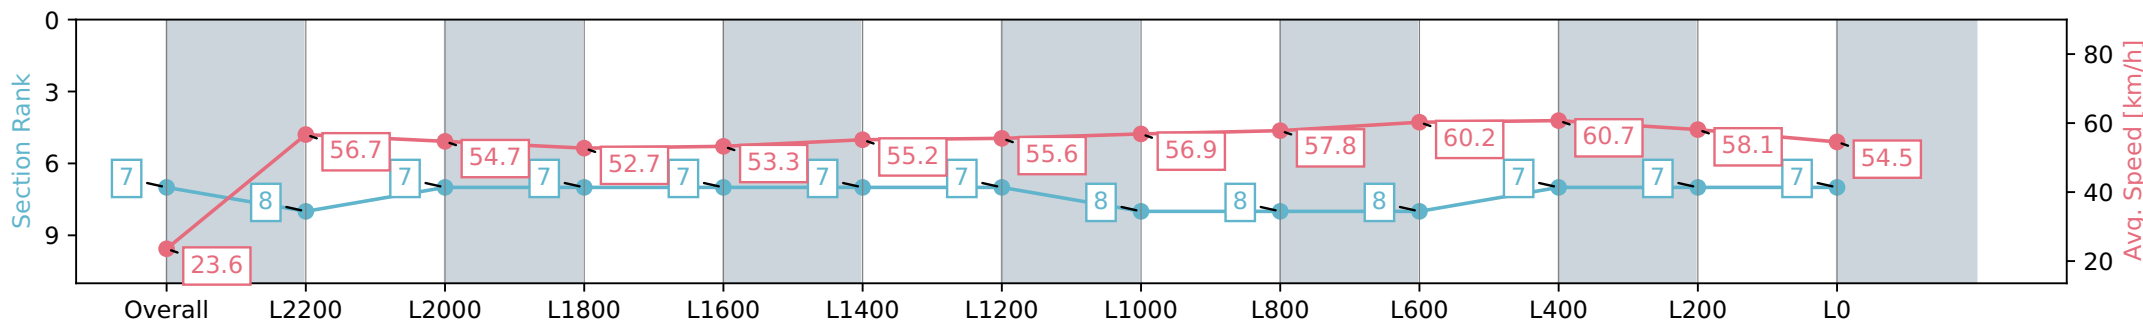

Horse/Jockey Name	MASTER OF ILLUSION/Sophie Logan
Finish Rank	7
Fastest Section Time (Section)	0:12.14 (L600)
Top Speed [km/h] (Section)	61.3 (L800)
Race State	Finished

Thomas Farms RC Murray Bridge SA - Professional

Race 3: Golden Grove Tavern Dave Menzies Memorial Handicap - 2500m

13 July 2024 - 12:19PM

Track Rating: Soft 5, Weather: Fine, Rail Position: +2m 1200m Chute, +5m Remainder

Section	Overall	L2200	L2000	L1800	L1600	L1400	L1200	L1000	L800	L600	L400	L200	L0
Section Times	2:50.06 [7] (0:15.26)	2:34.80 [8] (0:12.69)	2:22.11 [7] (0:13.37)	2:08.74 [7] (0:13.87)	1:54.87 [7] (0:13.64)	1:41.23 [7] (0:13.12)	1:28.11 [7] (0:12.95)	1:15.16 [8] (0:12.70)	1:02.46 [8] (0:12.68)	0:49.78 [8] (0:12.20)	0:37.58 [7] (0:12.14)	0:25.44 [7] (0:12.37)	0:13.07 [7] (0:13.07)
Average Speed [km/h]	23.6	56.7	54.7	52.7	53.3	55.2	55.6	56.9	57.8	60.2	60.7	58.1	54.5
Top Speed [km/h]	57.5	57.8	56.6	53.6	54.4	56.7	57.0	57.6	58.5	61.2	61.3	60.5	55.9
Avg. Dist. to Rail [m]	8.8	3.6	3.7	3.6	1.9	2.3	2.3	2.3	3.4	4.1	6.0	8.3	7.7
Avg. Stride Freq. [Hz]	2.1	2.2	2.1	2.1	2.1	2.1	2.1	2.1	2.1	2.2	2.2	2.2	2.1
Avg. Stride Length [m]	3.1	7.2	7.1	7.1	7.2	7.3	7.4	7.5	7.6	7.8	7.7	7.4	7.2

- [ ] Ranking at each section and finish
- -:-:- No data available at this section
- NA No data available