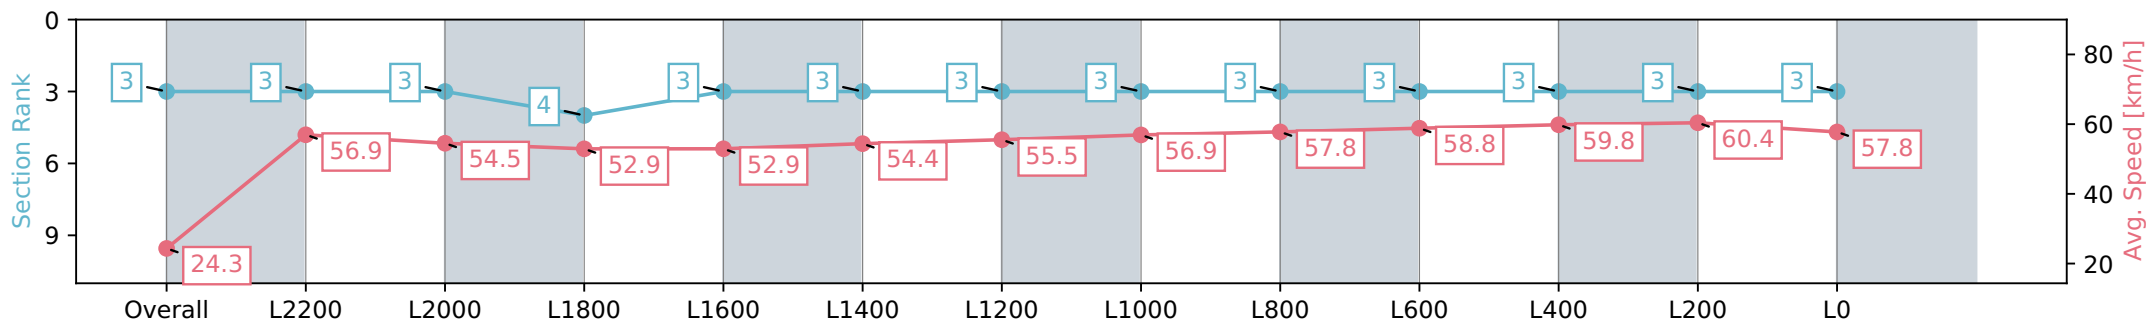

Section	Overall	L2200	L2000	L1800	L1600	L1400	L1200	L1000	L800	L600	L400	L200	L0
Section Times	2:48.43 [3] (0:14.81)	2:33.62 [3] (0:12.65)	2:20.97 [3] (0:13.26)	2:07.71 [4] (0:13.72)	1:53.99 [3] (0:13.64)	1:40.35 [3] (0:13.26)	1:27.09 [3] (0:12.97)	1:14.12 [3] (0:12.66)	1:01.46 [3] (0:12.61)	0:48.85 [3] (0:12.42)	0:36.43 [3] (0:12.19)	0:24.24 [3] (0:11.92)	0:12.32 [3] (0:12.32)
Average Speed [km/h]	24.3	56.9	54.5	52.9	52.9	54.4	55.5	56.9	57.8	58.8	59.8	60.4	57.8
Top Speed [km/h]	58.5	58.0	56.3	53.6	53.7	55.6	56.2	57.7	58.8	59.9	60.4	60.9	59.6
Avg. Dist. to Rail [m]	10.1	3.1	1.9	1.7	0.5	1.0	0.9	1.2	2.3	2.6	3.5	4.8	4.4
Avg. Stride Freq. [Hz]	2.1	2.2	2.2	2.1	2.1	2.1	2.1	2.1	2.2	2.2	2.2	2.3	2.2
Avg. Stride Length [m]	3.1	7.2	7.1	7.0	7.1	7.2	7.3	7.4	7.5	7.5	7.5	7.3	7.1