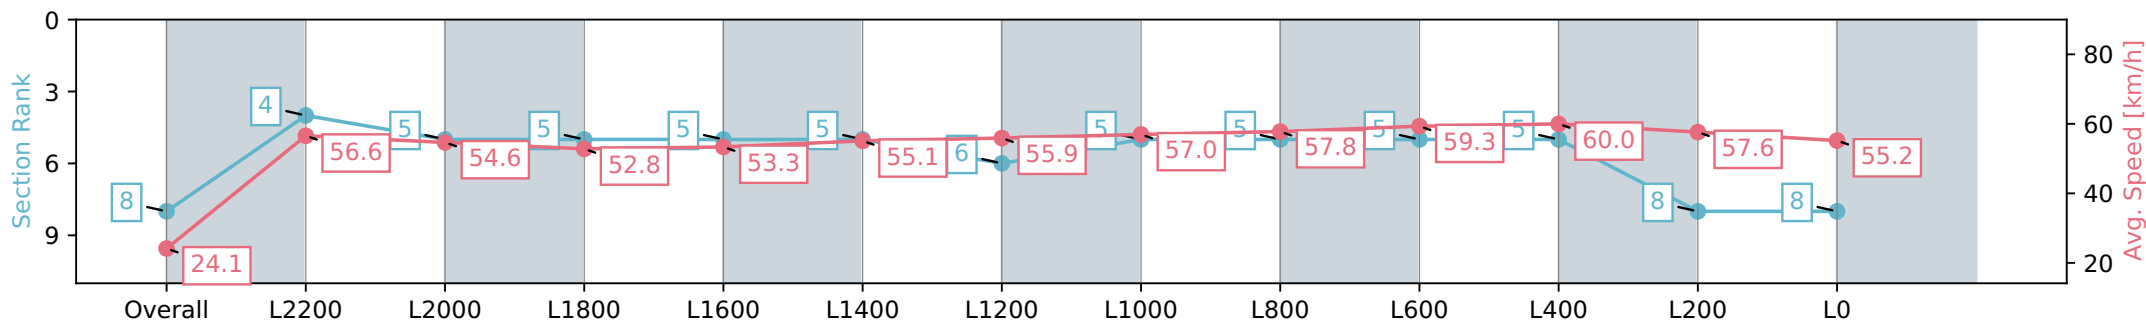

Horse/Jockey Name	DINGABLEDINGA/Dylan Caboche
Finish Rank	8
Fastest Section Time (Section)	0:12.34 (L600)
Top Speed [km/h] (Section)	60.9 (L1000)
Race State	Finished

Thomas Farms RC Murray Bridge SA - Professional

Race 3: Golden Grove Tavern Dave Menzies Memorial Handicap - 2500m

13 July 2024 - 12:19PM

Track Rating: Soft 5, Weather: Fine, Rail Position: +2m 1200m Chute, +5m Remainder

Section	Overall	L2200	L2000	L1800	L1600	L1400	L1200	L1000	L800	L600	L400	L200	L0
Section Times	2:50.08 [8] (0:14.94)	2:35.14 [4] (0:12.72)	2:22.42 [5] (0:13.35)	2:09.07 [5] (0:13.87)	1:55.20 [5] (0:13.66)	1:41.54 [5] (0:13.17)	1:28.37 [6] (0:12.88)	1:15.49 [5] (0:12.65)	1:02.84 [5] (0:12.66)	0:50.18 [5] (0:12.45)	0:37.73 [5] (0:12.34)	0:25.39 [8] (0:12.49)	0:12.90 [8] (0:12.90)
Average Speed [km/h]	24.1	56.6	54.6	52.8	53.3	55.1	55.9	57.0	57.8	59.3	60.0	57.6	55.2
Top Speed [km/h]	57.7	57.6	56.0	53.7	54.1	55.9	57.1	57.7	58.5	60.9	60.6	59.7	56.1
Avg. Dist. to Rail [m]	8.5	3.7	3.6	3.8	2.4	3.1	2.4	2.3	3.0	4.8	7.1	8.4	7.5
Avg. Stride Freq. [Hz]	2.2	2.4	2.3	2.3	2.3	2.3	2.3	2.3	2.3	2.3	2.4	2.4	2.3
Avg. Stride Length [m]	3.0	6.6	6.6	6.5	6.6	6.7	6.8	6.9	7.0	7.1	6.9	6.8	6.5

Report Created: Sat 13 July 2024 13:18:26 GMT+10 (Note: Timing is based on positional data)

- [ ] Ranking at each section and finish
- -:-:- No data available at this section
- NA No data available