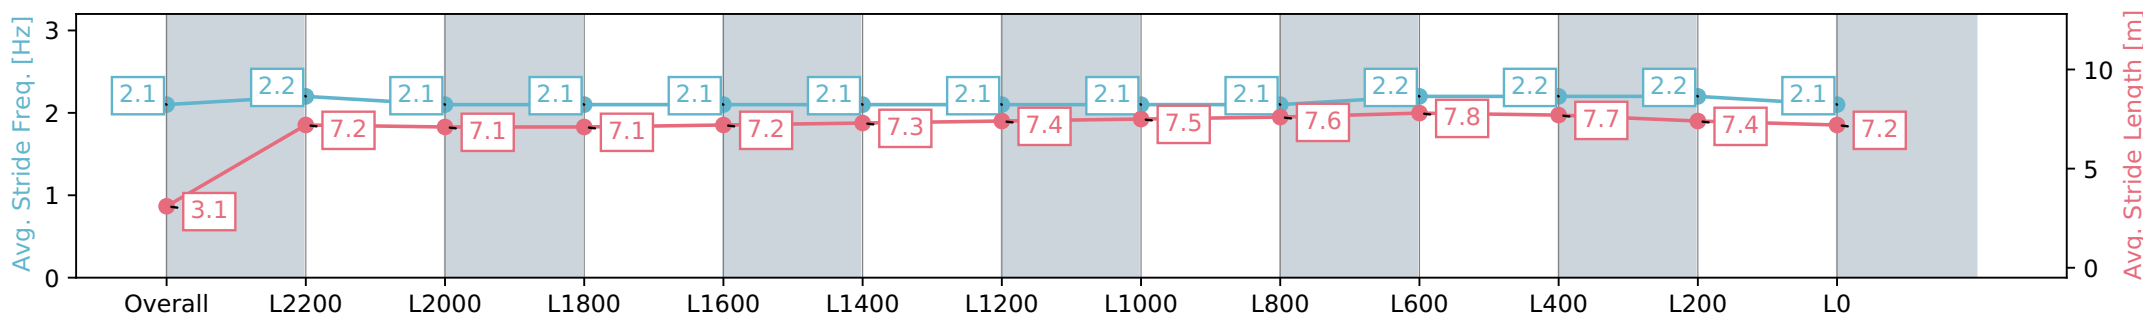

Report Created: Sat 13 July 2024 13:18:17 GMT+10 (Note: Timing is based on positional data)

- [ ] Ranking at each section and finish
- :-:- No data available at this section
- NA No data available

Horse/Jockey Name	MASTER OF ILLUSION/Sophie Logan
Finish Rank	7
Fastest Section Time (Section)	0:12.14 (L600)
Top Speed [km/h] (Section)	61.3 (L800)
Race State	Finished

Thomas Farms RC Murray Bridge SA - Professional

Race 3: Golden Grove Tavern Dave Menzies Memorial Handicap - 2500m

13 July 2024 - 12:19PM

Track Rating: Soft 5, Weather: Fine, Rail Position: +2m 1200m Chute, +5m Remainder

Section	Overall	L2200	L2000	L1800	L1600	L1400	L1200	L1000	L800	L600	L400	L200	L0
Section Times	2:50.06 [7] (0:15.26)	2:34.80 [8] (0:12.69)	2:22.11 [7] (0:13.37)	2:08.74 [7] (0:13.87)	1:54.87 [7] (0:13.64)	1:41.23 [7] (0:13.12)	1:28.11 [7] (0:12.95)	1:15.16 [8] (0:12.70)	1:02.46 [8] (0:12.68)	0:49.78 [8] (0:12.20)	0:37.58 [7] (0:12.14)	0:25.44 [7] (0:12.37)	0:13.07 [7] (0:13.07)
Average Speed [km/h]	23.6	56.7	54.7	52.7	53.3	55.2	55.6	56.9	57.8	60.2	60.7	58.1	54.5
Top Speed [km/h]	57.5	57.8	56.6	53.6	54.4	56.7	57.0	57.6	58.5	61.2	61.3	60.5	55.9
Avg. Dist. to Rail [m]	8.8	3.6	3.7	3.6	1.9	2.3	2.3	2.3	3.4	4.1	6.0	8.3	7.7
Avg. Stride Freq. [Hz]	2.1	2.2	2.1	2.1	2.1	2.1	2.1	2.1	2.1	2.2	2.2	2.2	2.1
Avg. Stride Length [m]	3.1	7.2	7.1	7.1	7.2	7.3	7.4	7.5	7.6	7.8	7.7	7.4	7.2