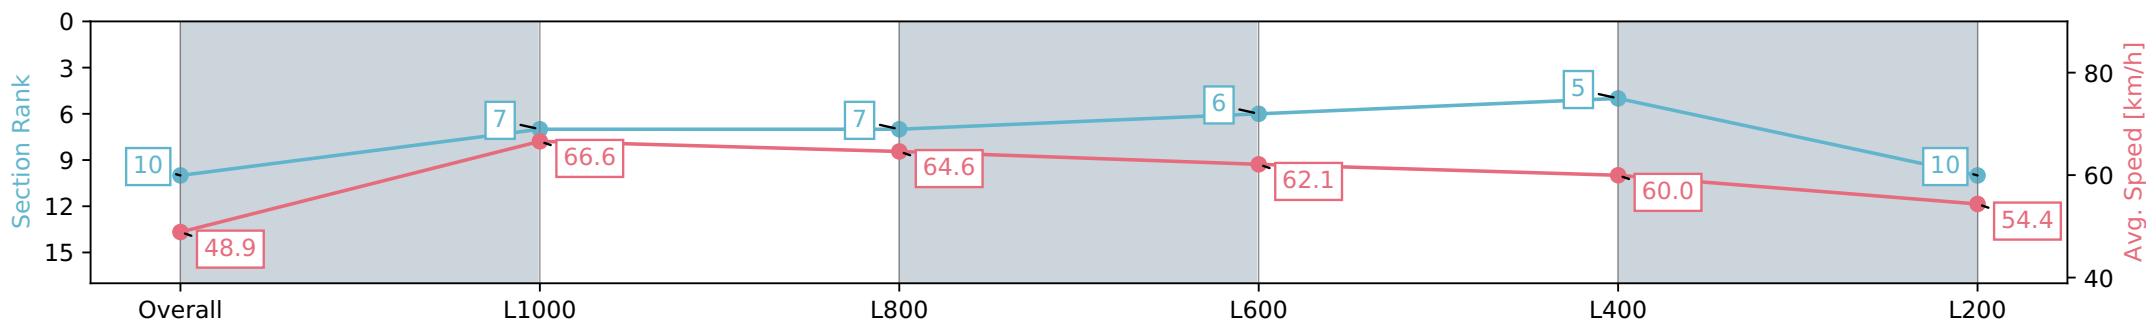

Section	Overall	L1000	L800	L600	L400	L200
Section Times	1:13.96 [10] (0:14.73)	0:59.23 [7] (0:10.83)	0:48.40 [7] (0:11.33)	0:37.07 [6] (0:11.82)	0:25.25 [5] (0:12.03)	0:13.22 [10] (0:13.22)
Average Speed [km/h]	48.9	66.6	64.6	62.1	60.0	54.4
Top Speed [km/h]	65.9	67.5	66.3	63.8	62.2	57.7
Avg. Dist. to Rail [m]	5.5	1.6	4.8	5.1	8.0	9.5
Avg. Stride Freq. [Hz]	2.4	2.4	2.4	2.3	2.3	2.2
Avg. Stride Length [m]	6.4	7.6	7.5	7.4	7.2	6.9