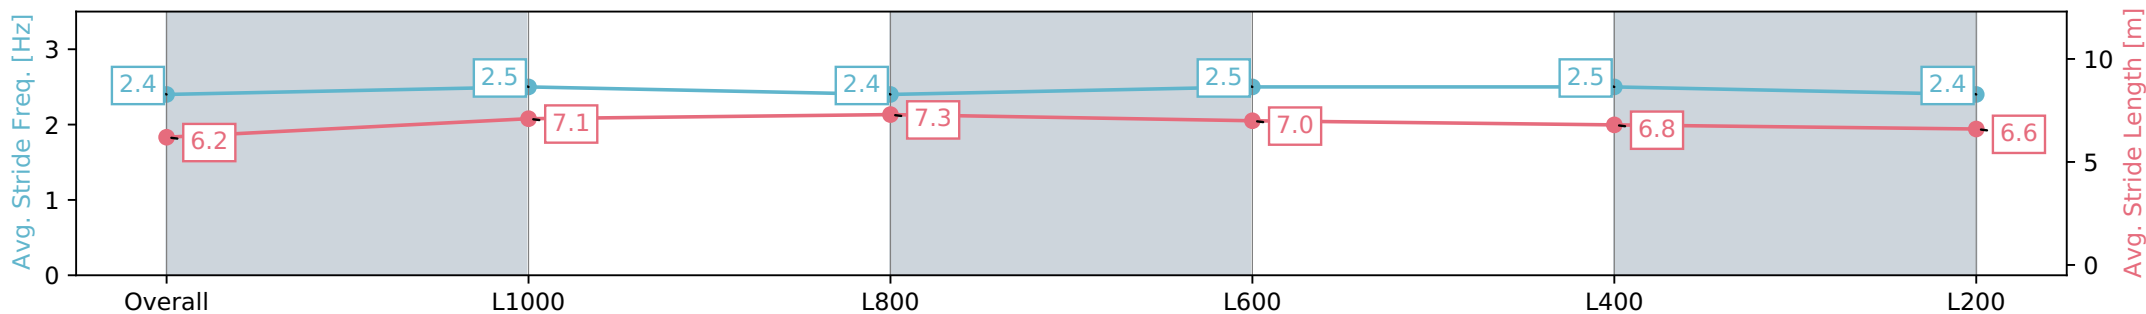

Section	Overall	L1000	L800	L600	L400	L200
Section Times	1:13.52 [6] (0:15.01)	0:58.51 [11] (0:10.63)	0:47.88 [9] (0:11.36)	0:36.52 [8] (0:11.79)	0:24.73 [8] (0:11.85)	0:12.88 [6] (0:12.88)
Average Speed [km/h]	47.9	67.9	64.8	62.8	60.7	55.9
Top Speed [km/h]	66.4	68.2	68.2	63.5	63.6	59.8
Avg. Dist. to Rail [m]	10.1	4.0	6.9	7.0	10.1	10.5
Avg. Stride Freq. [Hz]	2.4	2.5	2.4	2.5	2.5	2.4
Avg. Stride Length [m]	6.2	7.1	7.3	7.0	6.8	6.6