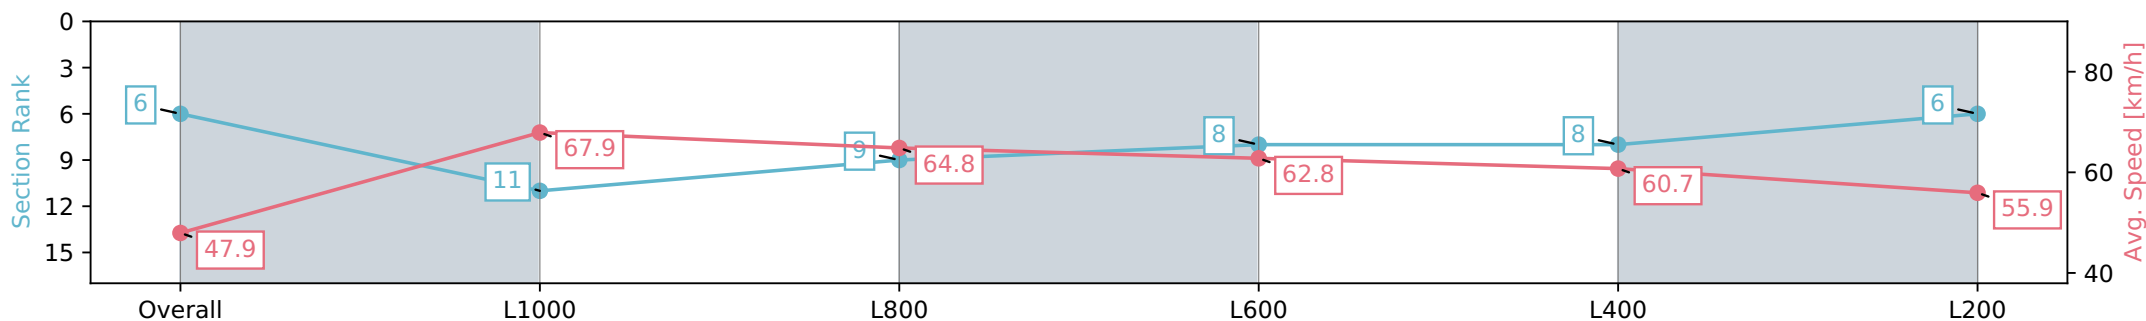

Section	Overall	L1000	L800	L600	L400	L200
Section Times	1:13.52 [6] (0:15.01)	0:58.51 [11] (0:10.63)	0:47.88 [9] (0:11.36)	0:36.52 [8] (0:11.79)	0:24.73 [8] (0:11.85)	0:12.88 [6] (0:12.88)
Average Speed [km/h]	47.9	67.9	64.8	62.8	60.7	55.9
Top Speed [km/h]	66.4	68.2	68.2	63.5	63.6	59.8
Avg. Dist. to Rail [m]	10.1	4.0	6.9	7.0	10.1	10.5
Avg. Stride Freq. [Hz]	2.4	2.5	2.4	2.5	2.5	2.4
Avg. Stride Length [m]	6.2	7.1	7.3	7.0	6.8	6.6