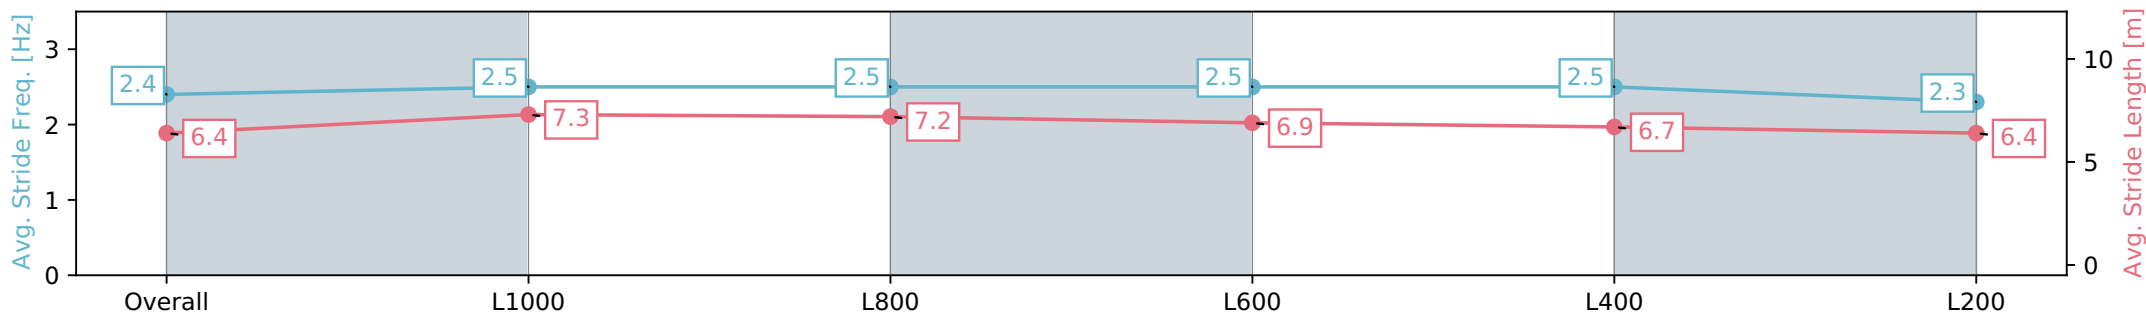

Section	Overall	L1000	L800	L600	L400	L200
Section Times	1:13.75 [9] (0:14.67)	0:59.08 [6] (0:10.79)	0:48.29 [4] (0:11.25)	0:37.04 [4] (0:11.73)	0:25.31 [3] (0:12.11)	0:13.20 [4] (0:13.20)
Average Speed [km/h]	49.0	66.9	65.4	62.4	59.5	54.6
Top Speed [km/h]	65.5	67.6	67.2	63.2	62.1	58.4
Avg. Dist. to Rail [m]	7.9	5.1	7.0	4.5	6.9	8.7
Avg. Stride Freq. [Hz]	2.4	2.5	2.5	2.5	2.5	2.3
Avg. Stride Length [m]	6.4	7.3	7.2	6.9	6.7	6.4