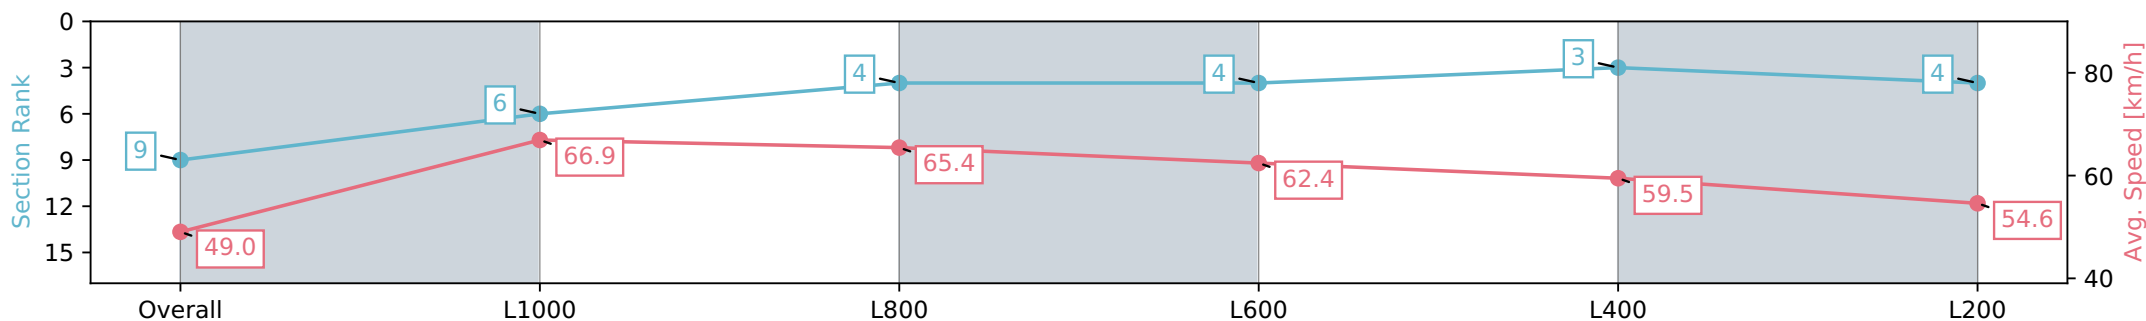

Section	Overall	L1000	L800	L600	L400	L200
Section Times	1:13.75 [9] (0:14.67)	0:59.08 [6] (0:10.79)	0:48.29 [4] (0:11.25)	0:37.04 [4] (0:11.73)	0:25.31 [3] (0:12.11)	0:13.20 [4] (0:13.20)
Average Speed [km/h]	49.0	66.9	65.4	62.4	59.5	54.6
Top Speed [km/h]	65.5	67.6	67.2	63.2	62.1	58.4
Avg. Dist. to Rail [m]	7.9	5.1	7.0	4.5	6.9	8.7
Avg. Stride Freq. [Hz]	2.4	2.5	2.5	2.5	2.5	2.3
Avg. Stride Length [m]	6.4	7.3	7.2	6.9	6.7	6.4