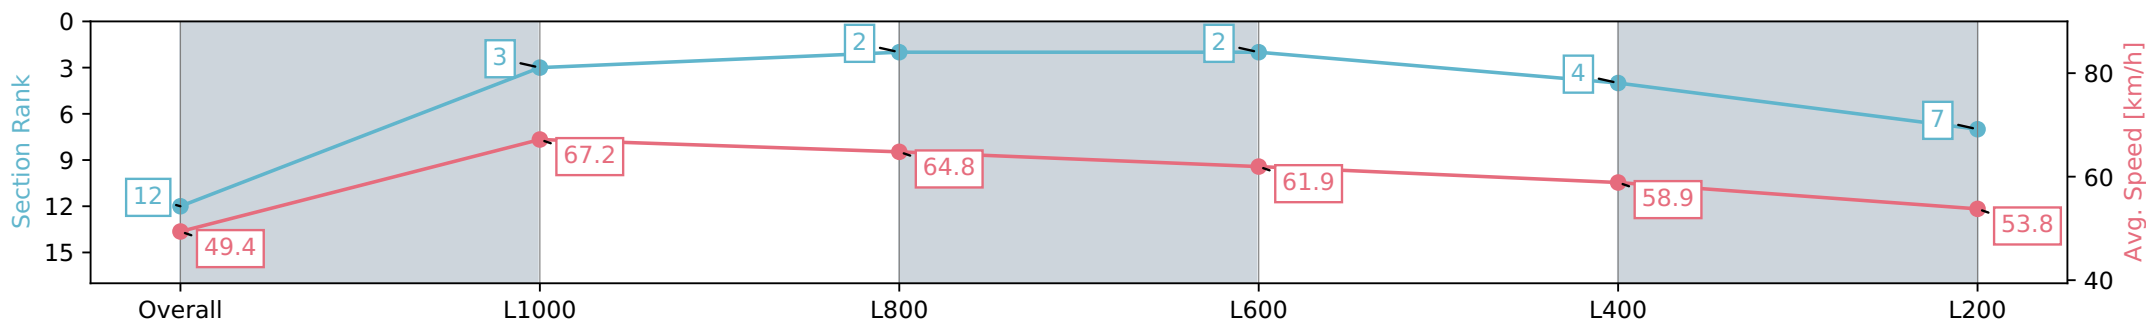

Horse/Jockey Name	OBI/Polly Brewster
Finish Rank	12
Fastest Section Time (Section)	0:10.72 (L1000)
Top Speed [km/h] (Section)	67.9 (Overall)
Race State	Finished

Thomas Farms RC Murray Bridge SA - Professional

Race 8: Sportsbet Set A Deposit Limit Benchmark 56
Handicap - 1200m

03 July 2024 - 3:44PM

Track Rating: Soft 5, Weather: Overcast, Rail Position: +7m 1200m
Chute, +10m Remainder

Section	Overall	L1000	L800	L600	L400	L200
Section Times	1:14.09 [12] (0:14.56)	0:59.53 [3] (0:10.72)	0:48.81 [2] (0:11.35)	0:37.46 [2] (0:11.83)	0:25.63 [4] (0:12.22)	0:13.41 [7] (0:13.41)
Average Speed [km/h]	49.4	67.2	64.8	61.9	58.9	53.8
Top Speed [km/h]	67.9	67.8	66.7	63.6	61.5	55.7
Avg. Dist. to Rail [m]	3.8	0.9	5.5	4.7	7.1	7.5
Avg. Stride Freq. [Hz]	2.4	2.5	2.5	2.4	2.4	2.3
Avg. Stride Length [m]	6.2	7.2	7.3	7.0	6.9	6.4

- [ ] Ranking at each section and finish
- -:-:- No data available at this section
- NA No data available