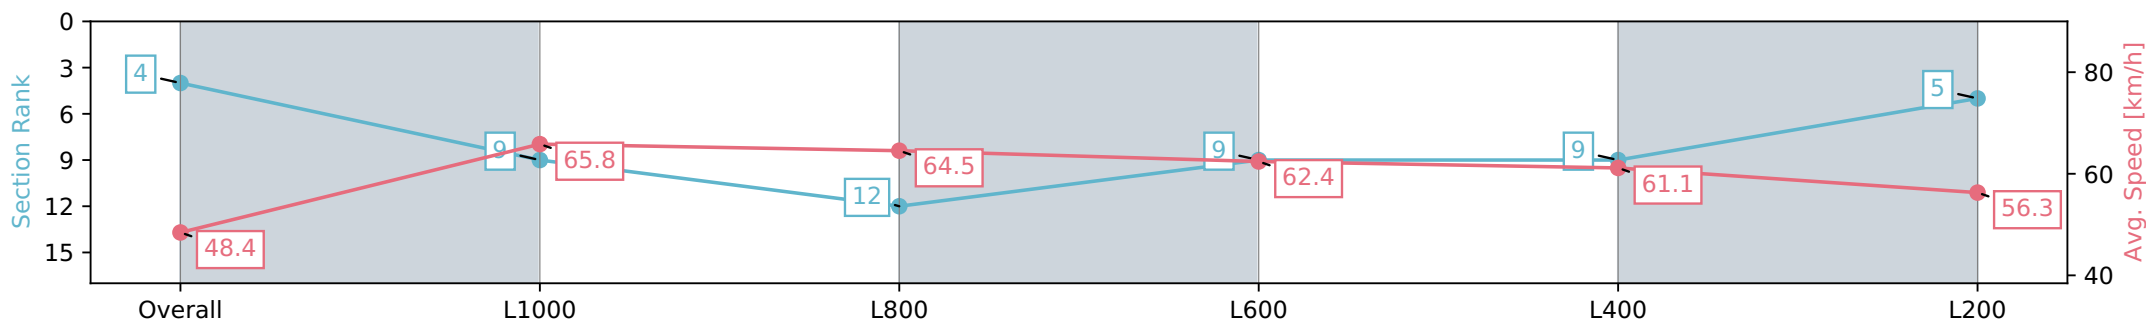

Section	Overall	L1000	L800	L600	L400	L200
Section Times	1:13.37 [4] (0:14.86)	0:58.51 [9] (0:10.94)	0:47.57 [12] (0:11.31)	0:36.26 [9] (0:11.70)	0:24.56 [9] (0:11.78)	0:12.78 [5] (0:12.78)
Average Speed [km/h]	48.4	65.8	64.5	62.4	61.1	56.3
Top Speed [km/h]	65.5	66.5	66.2	63.6	62.6	61.3
Avg. Dist. to Rail [m]	2.3	0.4	3.9	3.5	5.4	7.6
Avg. Stride Freq. [Hz]	2.4	2.5	2.5	2.5	2.5	2.4
Avg. Stride Length [m]	6.3	7.3	7.2	7.0	6.8	6.3