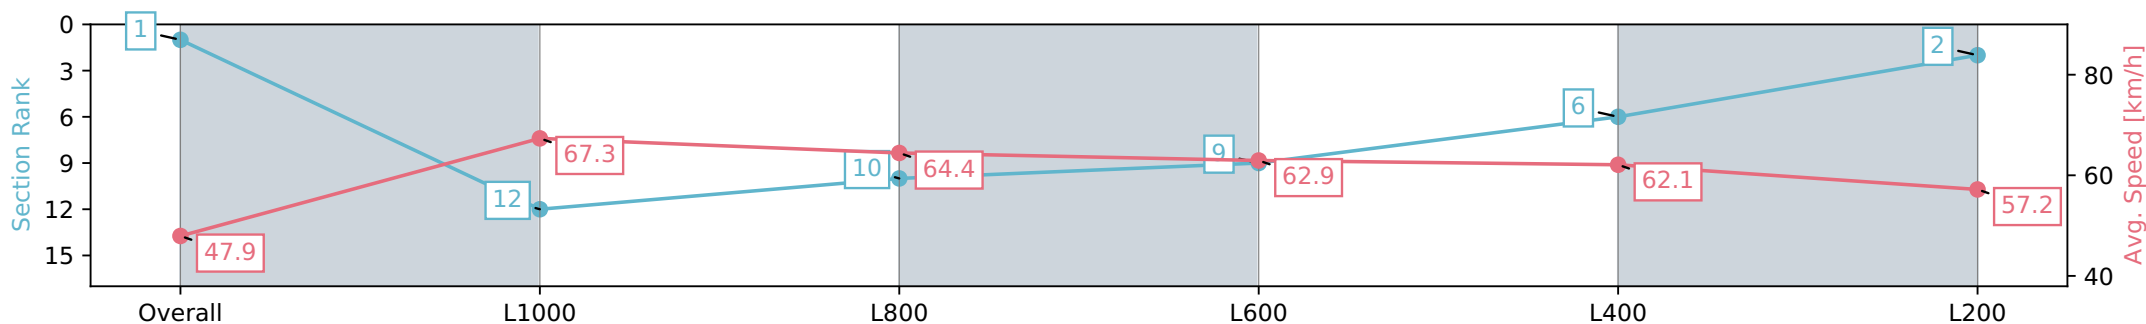

Race 8: Sportsbet Set A Deposit Limit Benchmark 56
Handicap - 1200m

03 July 2024 - 3:44PM

Track Rating: Soft 5, Weather: Overcast, Rail Position: +7m 1200m
Chute, +10m Remainder

Section	Overall	L1000	L800	L600	L400	L200
Section Times	1:12.93 [1] (0:15.02)	0:57.91 [12] (0:10.70)	0:47.21 [10] (0:11.39)	0:35.82 [9] (0:11.65)	0:24.17 [6] (0:11.59)	0:12.58 [2] (0:12.57)
Average Speed [km/h]	47.9	67.3	64.4	62.9	62.1	57.2
Top Speed [km/h]	66.8	68.0	67.1	63.9	63.8	59.9
Avg. Dist. to Rail [m]	8.2	3.1	5.6	4.7	7.9	7.0
Avg. Stride Freq. [Hz]	2.4	2.4	2.3	2.3	2.4	2.3
Avg. Stride Length [m]	6.3	7.7	7.7	7.4	7.1	6.9