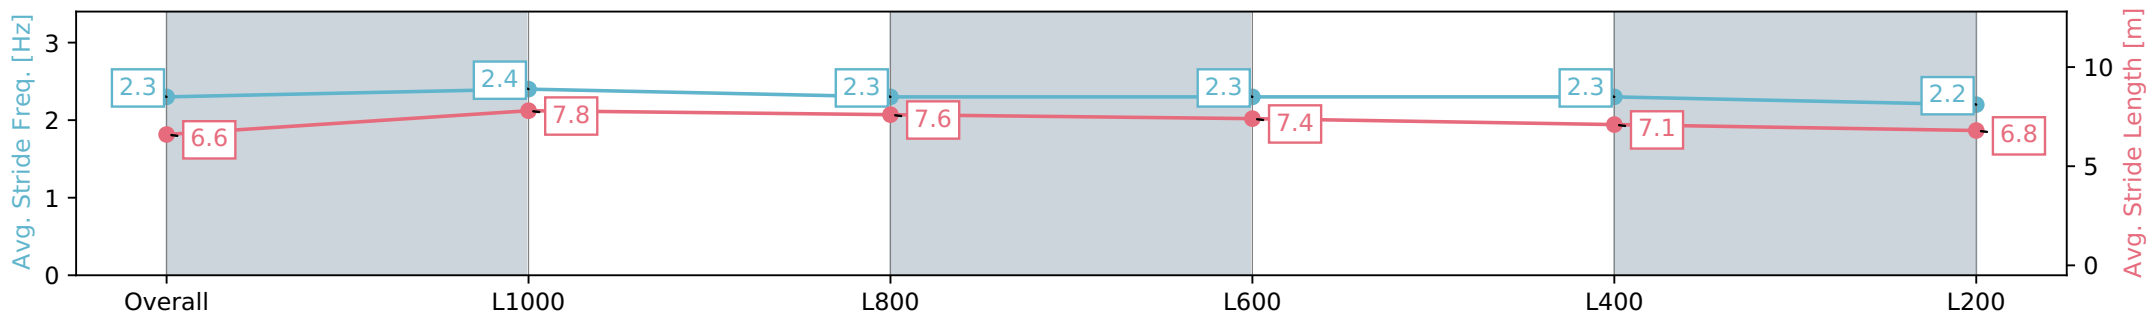

Horse/Jockey Name	SELLIX/Brooke King
Finish Rank	13
Fastest Section Time (Section)	0:10.85 (L1000)
Top Speed [km/h] (Section)	67.0 (Overall)
Race State	Finished

Thomas Farms RC Murray Bridge SA - Professional

Race 8: Sportsbet Set A Deposit Limit Benchmark 56
Handicap - 1200m

03 July 2024 - 3:44PM

Track Rating: Soft 5, Weather: Overcast, Rail Position: +7m 1200m
Chute, +10m Remainder

Section	Overall	L1000	L800	L600	L400	L200
Section Times	1:14.46 [13] (0:14.64)	0:59.82 [5] (0:10.85)	0:48.97 [5] (0:11.37)	0:37.60 [5] (0:11.92)	0:25.68 [7] (0:12.25)	0:13.43 [13] (0:13.43)
Average Speed [km/h]	49.2	66.4	64.1	61.3	58.7	53.6
Top Speed [km/h]	66.5	67.0	66.4	62.1	62.5	56.5
Avg. Dist. to Rail [m]	2.4	1.3	3.4	3.7	5.9	5.7
Avg. Stride Freq. [Hz]	2.3	2.4	2.3	2.3	2.3	2.2
Avg. Stride Length [m]	6.6	7.8	7.6	7.4	7.1	6.8

- [ ] Ranking at each section and finish
- -:-:- No data available at this section
- NA No data available