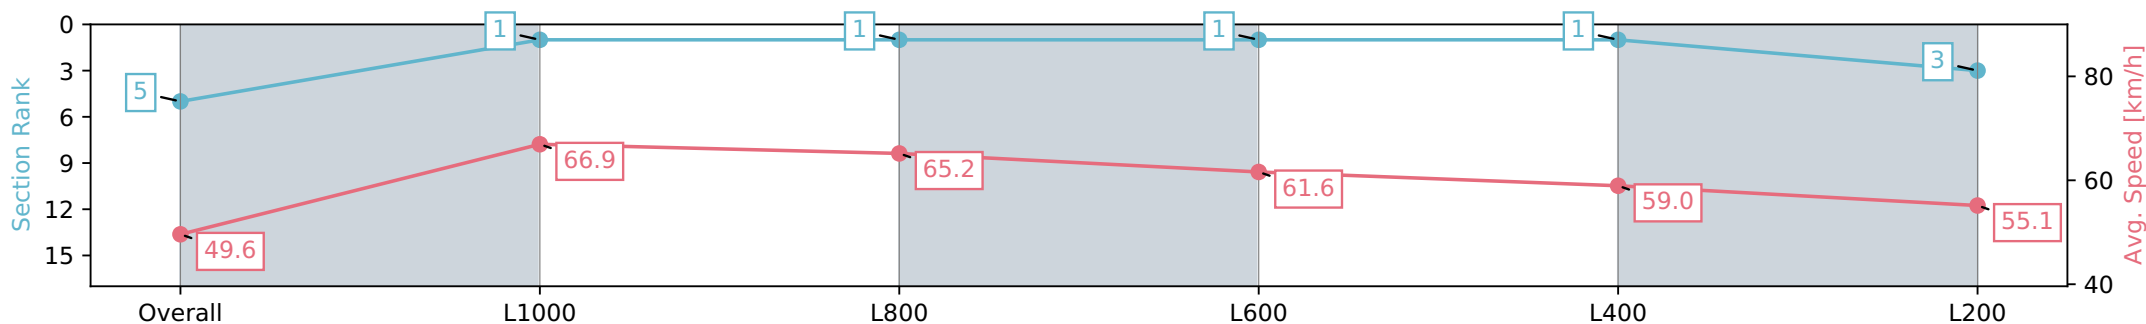

Section	Overall	L1000	L800	L600	L400	L200
Section Times	1:13.45 [5] (0:14.51)	0:58.94 [1] (0:10.76)	0:48.18 [1] (0:11.16)	0:37.02 [1] (0:11.76)	0:25.26 [1] (0:12.21)	0:13.05 [3] (0:13.05)
Average Speed [km/h]	49.6	66.9	65.2	61.6	59.0	55.1
Top Speed [km/h]	67.0	67.5	66.6	63.4	61.6	57.1
Avg. Dist. to Rail [m]	1.4	0.8	3.1	1.9	3.5	4.7
Avg. Stride Freq. [Hz]	2.5	2.4	2.3	2.4	2.4	2.3
Avg. Stride Length [m]	6.3	7.8	7.7	7.2	7.0	6.7