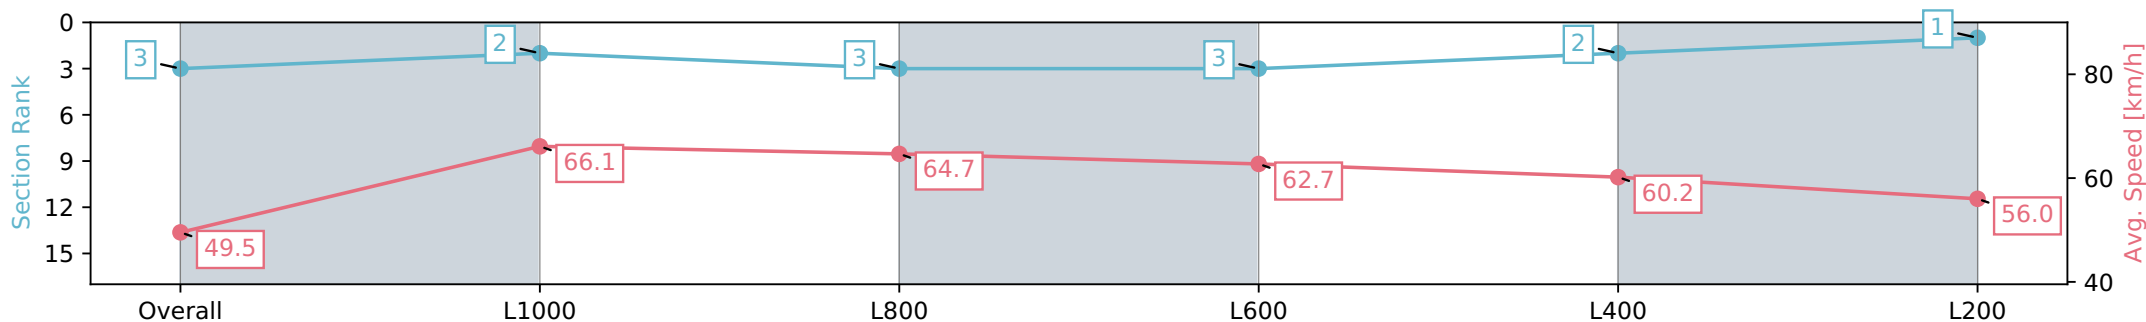

Section	Overall	L1000	L800	L600	L400	L200
Section Times	1:13.09 [3] (0:14.55)	0:58.54 [2] (0:10.88)	0:47.66 [3] (0:11.20)	0:36.46 [3] (0:11.64)	0:24.82 [2] (0:11.95)	0:12.87 [1] (0:12.87)
Average Speed [km/h]	49.5	66.1	64.7	62.7	60.2	56.0
Top Speed [km/h]	66.1	67.3	67.2	64.5	64.0	57.8
Avg. Dist. to Rail [m]	1.8	2.9	1.6	3.4	5.8	5.9
Avg. Stride Freq. [Hz]	2.5	2.5	2.4	2.4	2.4	2.3
Avg. Stride Length [m]	6.2	7.5	7.5	7.3	7.0	6.8