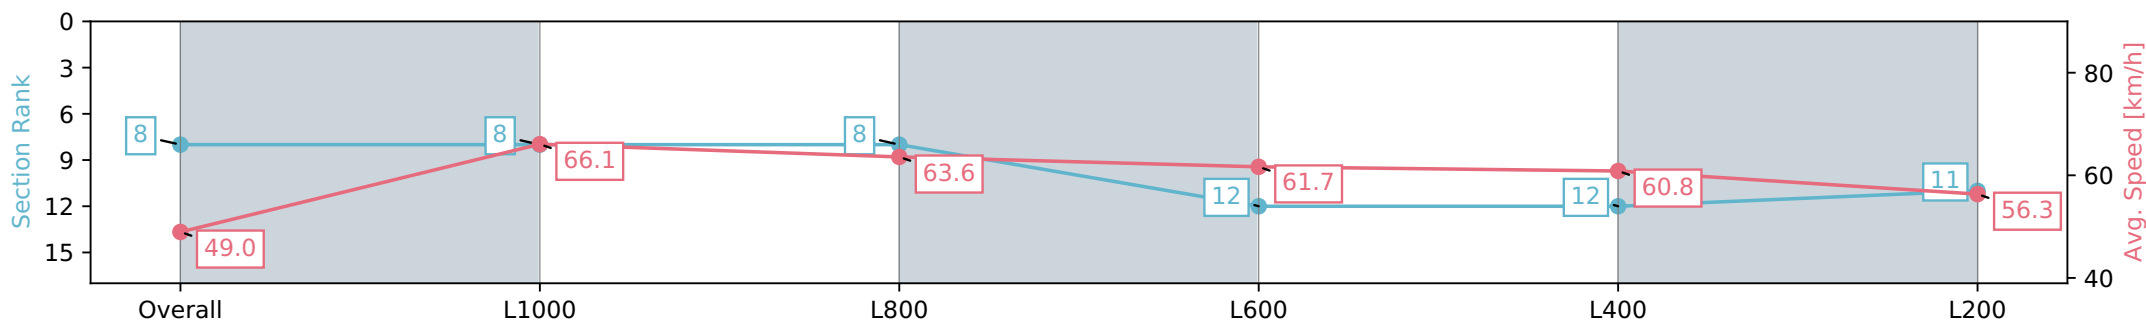

Section	Overall	L1000	L800	L600	L400	L200
Section Times	1:13.69 [8] (0:14.73)	0:58.96 [8] (0:10.91)	0:48.05 [8] (0:11.51)	0:36.54 [12] (0:11.93)	0:24.61 [12] (0:11.82)	0:12.79 [11] (0:12.79)
Average Speed [km/h]	49.0	66.1	63.6	61.7	60.8	56.3
Top Speed [km/h]	66.7	66.7	66.3	62.5	62.1	59.3
Avg. Dist. to Rail [m]	5.1	2.6	5.3	5.2	8.7	11.9
Avg. Stride Freq. [Hz]	2.5	2.6	2.5	2.5	2.5	2.4
Avg. Stride Length [m]	6.2	7.2	7.2	7.0	6.9	6.4