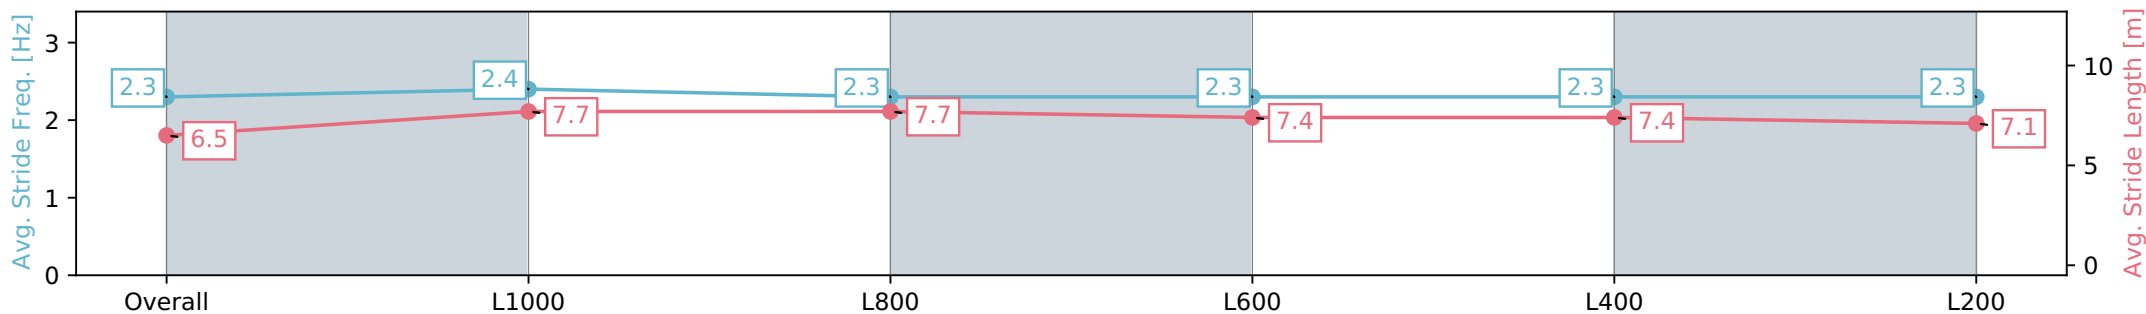

Section	Overall	L1000	L800	L600	L400	L200
Section Times	1:12.98 [2] (0:15.09)	0:57.89 [13] (0:10.78)	0:47.11 [13] (0:11.47)	0:35.64 [13] (0:11.82)	0:23.82 [13] (0:11.55)	0:12.27 [8] (0:12.27)
Average Speed [km/h]	47.7	66.9	63.7	62.6	62.4	58.5
Top Speed [km/h]	66.9	67.9	67.2	63.7	63.3	61.5
Avg. Dist. to Rail [m]	7.0	2.1	4.6	6.8	12.1	12.5
Avg. Stride Freq. [Hz]	2.3	2.4	2.3	2.3	2.3	2.3
Avg. Stride Length [m]	6.5	7.7	7.7	7.4	7.4	7.1