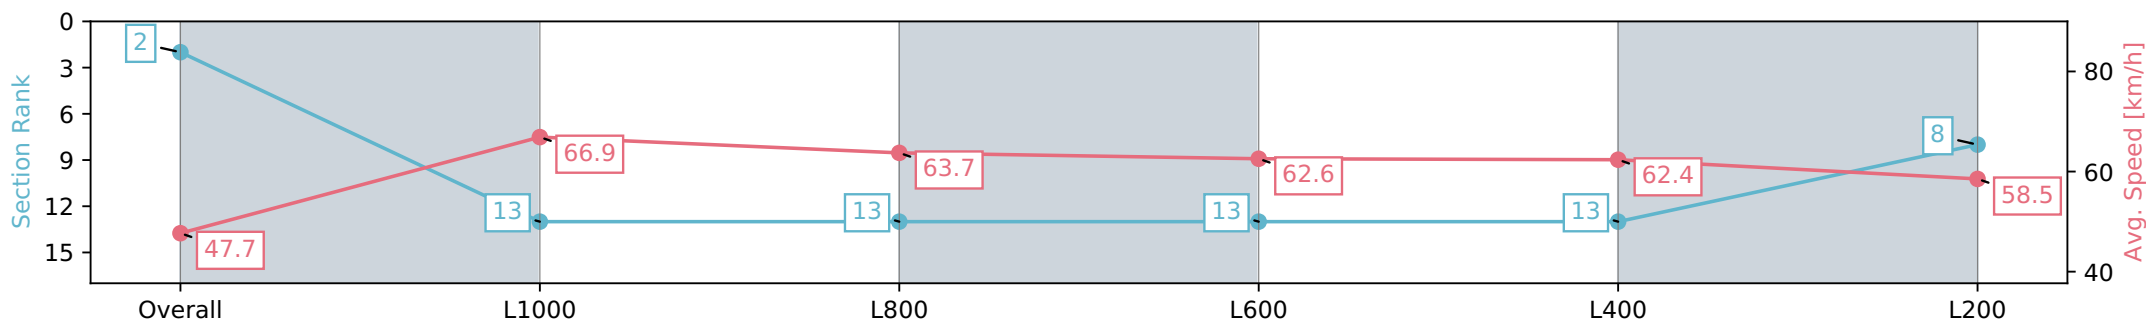

Section	Overall	L1000	L800	L600	L400	L200
Section Times	1:12.98 [2] (0:15.09)	0:57.89 [13] (0:10.78)	0:47.11 [13] (0:11.47)	0:35.64 [13] (0:11.82)	0:23.82 [13] (0:11.55)	0:12.27 [8] (0:12.27)
Average Speed [km/h]	47.7	66.9	63.7	62.6	62.4	58.5
Top Speed [km/h]	66.9	67.9	67.2	63.7	63.3	61.5
Avg. Dist. to Rail [m]	7.0	2.1	4.6	6.8	12.1	12.5
Avg. Stride Freq. [Hz]	2.3	2.4	2.3	2.3	2.3	2.3
Avg. Stride Length [m]	6.5	7.7	7.7	7.4	7.4	7.1