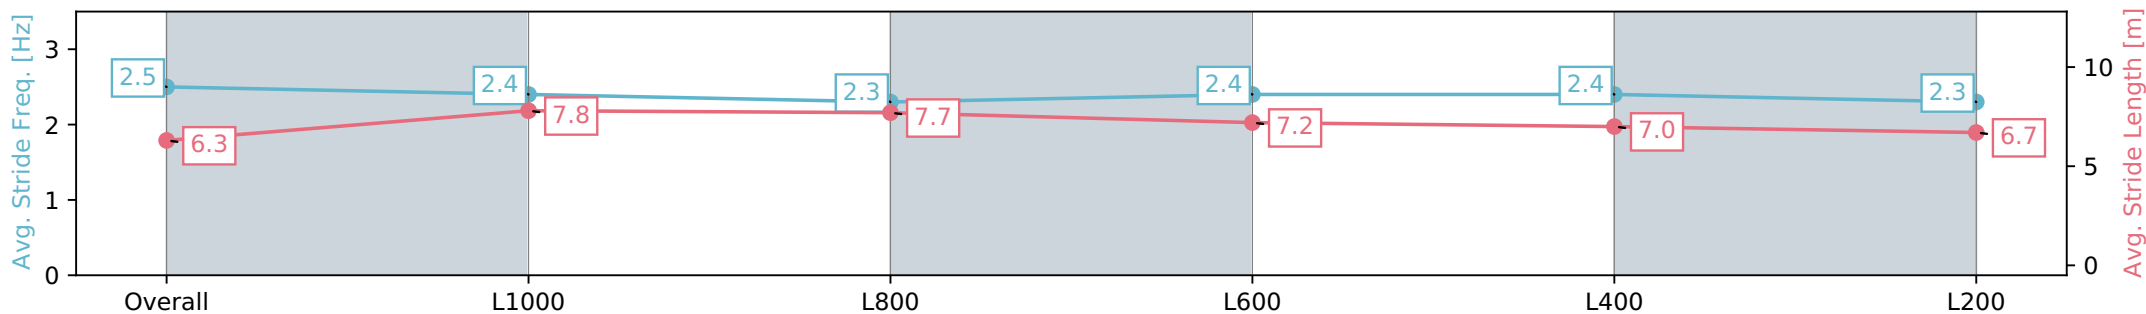

Section	Overall	L1000	L800	L600	L400	L200
Section Times	1:13.45 [5] (0:14.51)	0:58.94 [1] (0:10.76)	0:48.18 [1] (0:11.16)	0:37.02 [1] (0:11.76)	0:25.26 [1] (0:12.21)	0:13.05 [3] (0:13.05)
Average Speed [km/h]	49.6	66.9	65.2	61.6	59.0	55.1
Top Speed [km/h]	67.0	67.5	66.6	63.4	61.6	57.1
Avg. Dist. to Rail [m]	1.4	0.8	3.1	1.9	3.5	4.7
Avg. Stride Freq. [Hz]	2.5	2.4	2.3	2.4	2.4	2.3
Avg. Stride Length [m]	6.3	7.8	7.7	7.2	7.0	6.7