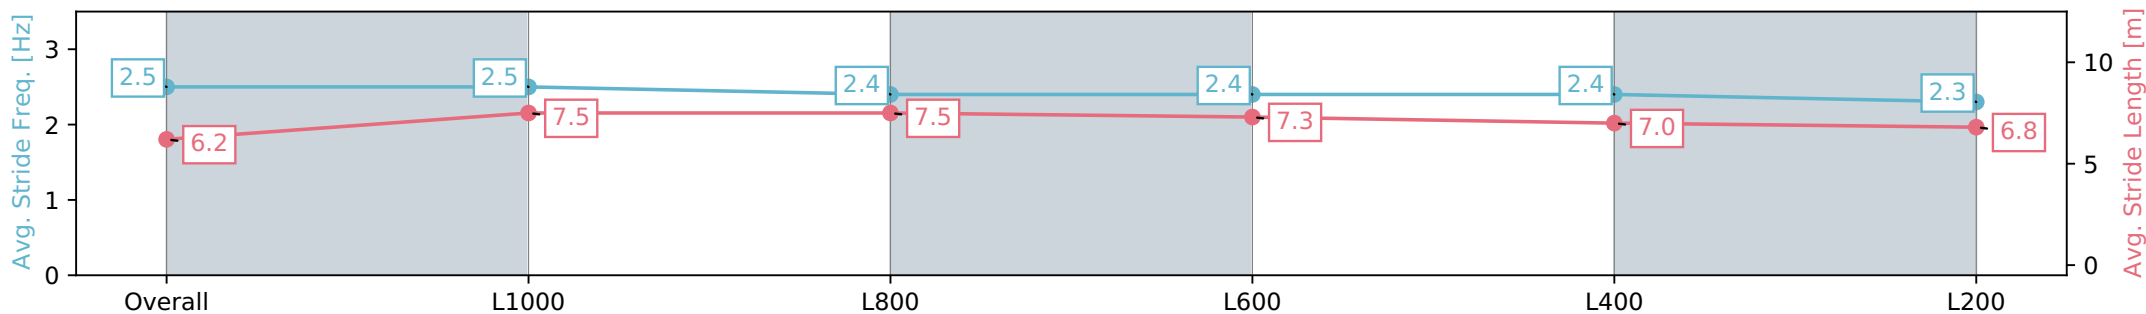

Section	Overall	L1000	L800	L600	L400	L200
Section Times	1:13.09 [3] (0:14.55)	0:58.54 [2] (0:10.88)	0:47.66 [3] (0:11.20)	0:36.46 [3] (0:11.64)	0:24.82 [2] (0:11.95)	0:12.87 [1] (0:12.87)
Average Speed [km/h]	49.5	66.1	64.7	62.7	60.2	56.0
Top Speed [km/h]	66.1	67.3	67.2	64.5	64.0	57.8
Avg. Dist. to Rail [m]	1.8	2.9	1.6	3.4	5.8	5.9
Avg. Stride Freq. [Hz]	2.5	2.5	2.4	2.4	2.4	2.3
Avg. Stride Length [m]	6.2	7.5	7.5	7.3	7.0	6.8