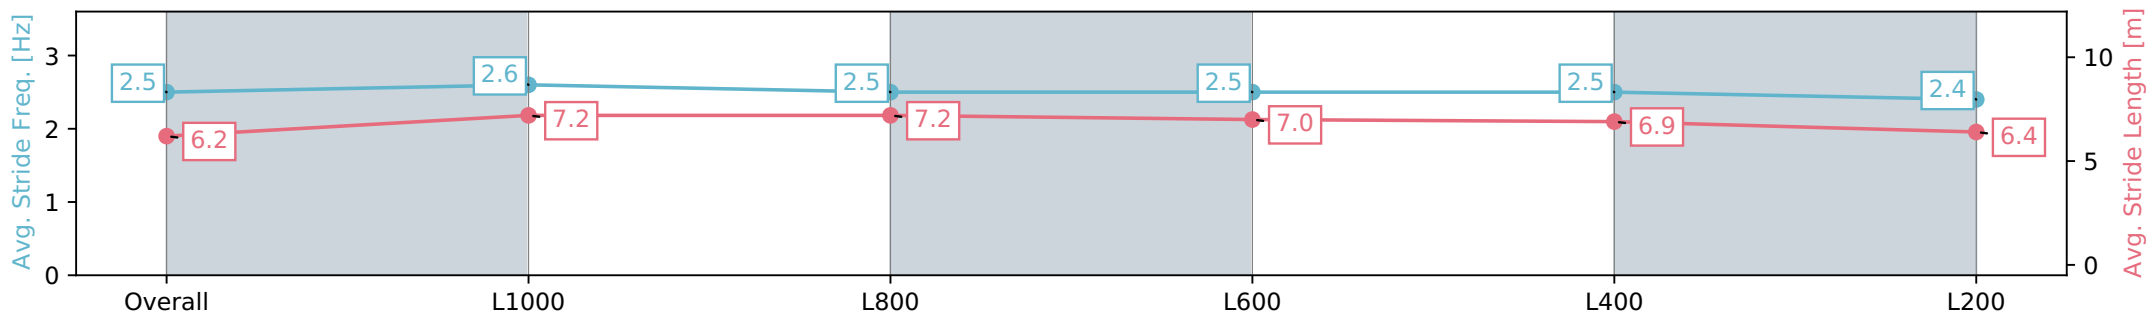

Section	Overall	L1000	L800	L600	L400	L200
Section Times	1:13.69 [8] (0:14.73)	0:58.96 [8] (0:10.91)	0:48.05 [8] (0:11.51)	0:36.54 [12] (0:11.93)	0:24.61 [12] (0:11.82)	0:12.79 [11] (0:12.79)
Average Speed [km/h]	49.0	66.1	63.6	61.7	60.8	56.3
Top Speed [km/h]	66.7	66.7	66.3	62.5	62.1	59.3
Avg. Dist. to Rail [m]	5.1	2.6	5.3	5.2	8.7	11.9
Avg. Stride Freq. [Hz]	2.5	2.6	2.5	2.5	2.5	2.4
Avg. Stride Length [m]	6.2	7.2	7.2	7.0	6.9	6.4