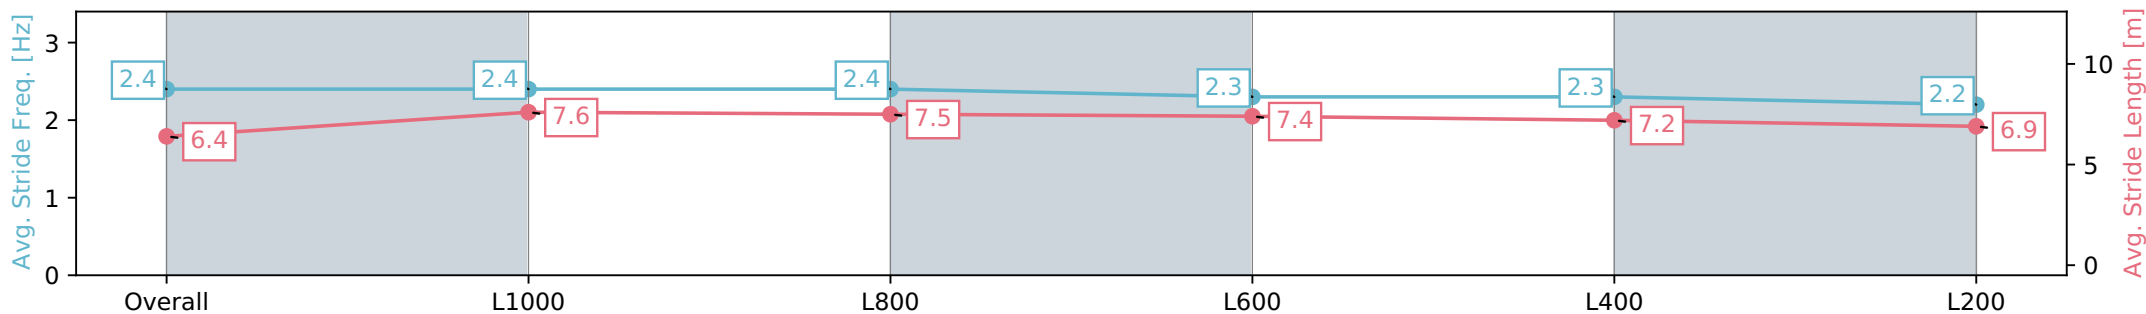

Section	Overall	L1000	L800	L600	L400	L200
Section Times	1:13.96 [10] (0:14.73)	0:59.23 [7] (0:10.83)	0:48.40 [7] (0:11.33)	0:37.07 [6] (0:11.82)	0:25.25 [5] (0:12.03)	0:13.22 [10] (0:13.22)
Average Speed [km/h]	48.9	66.6	64.6	62.1	60.0	54.4
Top Speed [km/h]	65.9	67.5	66.3	63.8	62.2	57.7
Avg. Dist. to Rail [m]	5.5	1.6	4.8	5.1	8.0	9.5
Avg. Stride Freq. [Hz]	2.4	2.4	2.4	2.3	2.3	2.2
Avg. Stride Length [m]	6.4	7.6	7.5	7.4	7.2	6.9