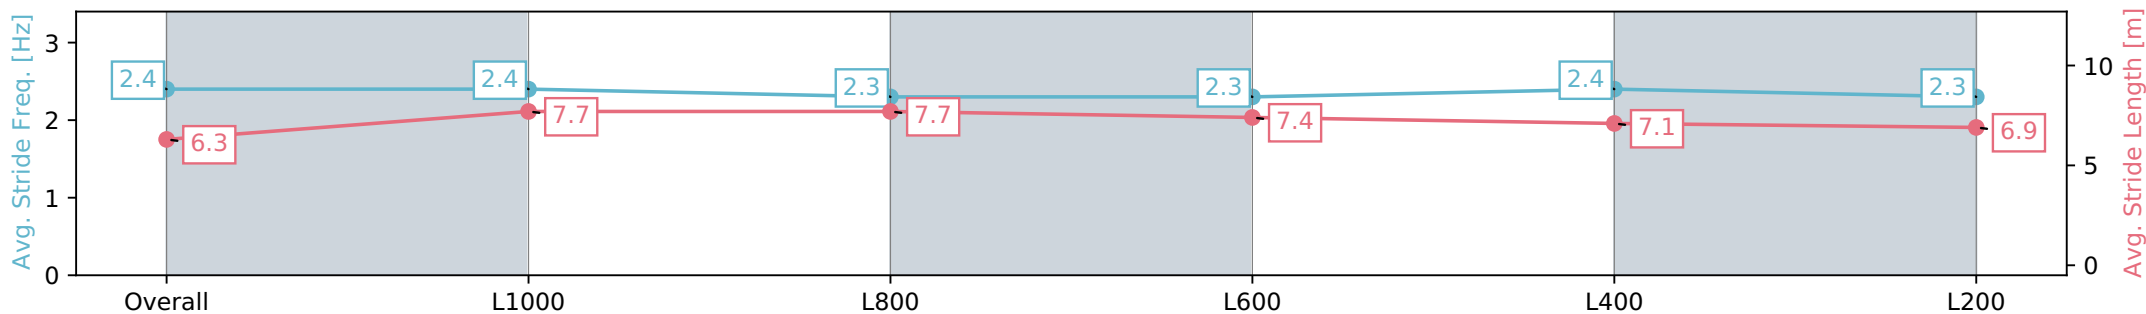

Race 8: Sportsbet Set A Deposit Limit Benchmark 56
Handicap - 1200m

03 July 2024 - 3:44PM

Track Rating: Soft 5, Weather: Overcast, Rail Position: +7m 1200m
Chute, +10m Remainder

Section	Overall	L1000	L800	L600	L400	L200
Section Times	1:12.93 [1] (0:15.02)	0:57.91 [12] (0:10.70)	0:47.21 [10] (0:11.39)	0:35.82 [9] (0:11.65)	0:24.17 [6] (0:11.59)	0:12.58 [2] (0:12.57)
Average Speed [km/h]	47.9	67.3	64.4	62.9	62.1	57.2
Top Speed [km/h]	66.8	68.0	67.1	63.9	63.8	59.9
Avg. Dist. to Rail [m]	8.2	3.1	5.6	4.7	7.9	7.0
Avg. Stride Freq. [Hz]	2.4	2.4	2.3	2.3	2.4	2.3
Avg. Stride Length [m]	6.3	7.7	7.7	7.4	7.1	6.9