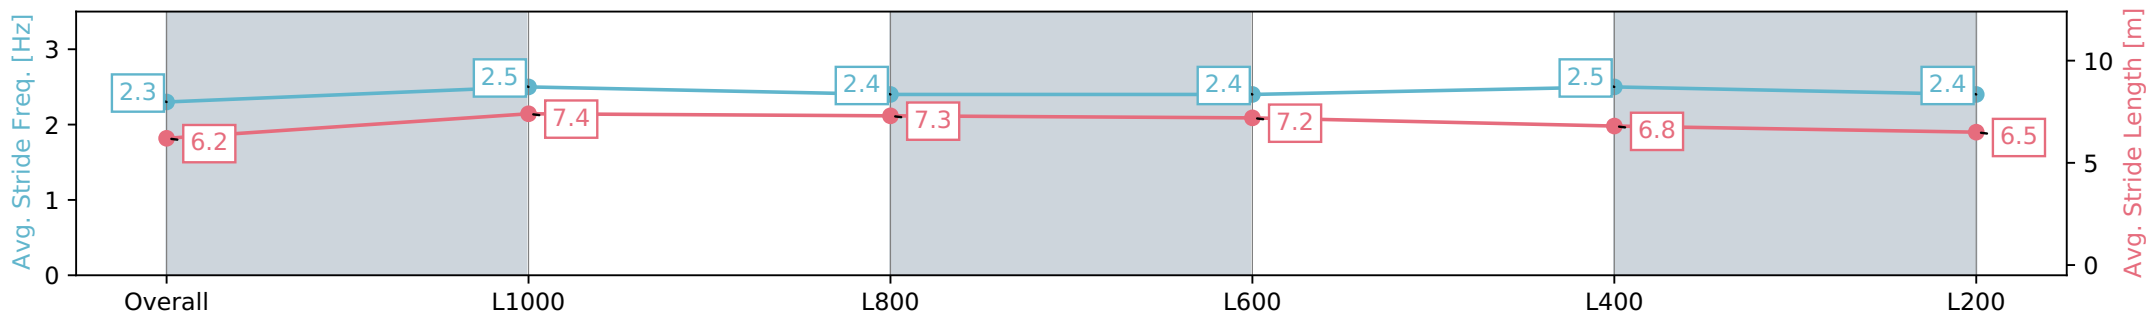

Section	Overall	L1000	L800	L600	L400	L200
Section Times	1:13.56 [7] (0:15.30)	0:58.26 [14] (0:10.76)	0:47.50 [14] (0:11.28)	0:36.22 [14] (0:11.57)	0:24.64 [11] (0:11.80)	0:12.84 [9] (0:12.84)
Average Speed [km/h]	47.1	67.0	64.7	62.7	61.0	56.0
Top Speed [km/h]	66.3	67.9	66.6	65.9	62.6	58.9
Avg. Dist. to Rail [m]	8.8	1.4	3.9	2.3	3.7	3.8
Avg. Stride Freq. [Hz]	2.3	2.5	2.4	2.4	2.5	2.4
Avg. Stride Length [m]	6.2	7.4	7.3	7.2	6.8	6.5