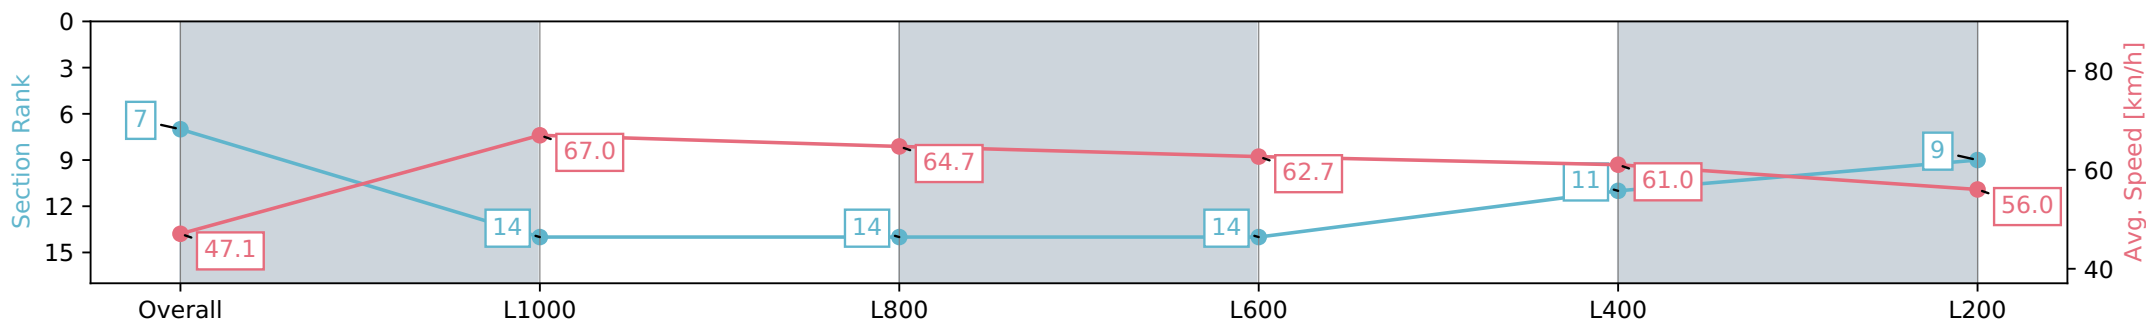

Section	Overall	L1000	L800	L600	L400	L200
Section Times	1:13.56 [7] (0:15.30)	0:58.26 [14] (0:10.76)	0:47.50 [14] (0:11.28)	0:36.22 [14] (0:11.57)	0:24.64 [11] (0:11.80)	0:12.84 [9] (0:12.84)
Average Speed [km/h]	47.1	67.0	64.7	62.7	61.0	56.0
Top Speed [km/h]	66.3	67.9	66.6	65.9	62.6	58.9
Avg. Dist. to Rail [m]	8.8	1.4	3.9	2.3	3.7	3.8
Avg. Stride Freq. [Hz]	2.3	2.5	2.4	2.4	2.5	2.4
Avg. Stride Length [m]	6.2	7.4	7.3	7.2	6.8	6.5