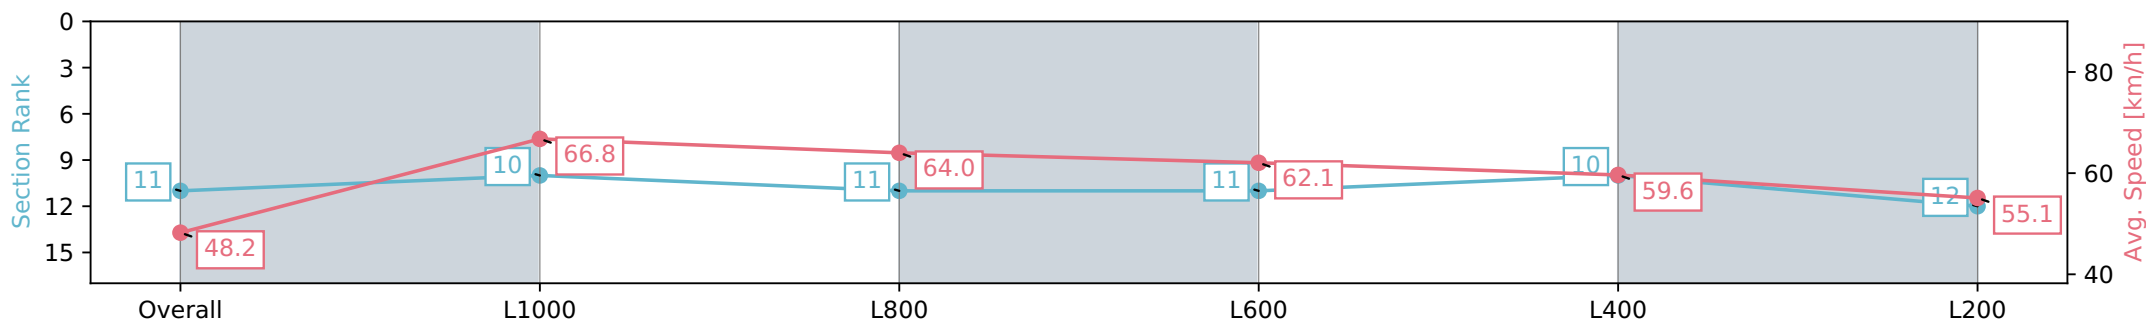

Section	Overall	L1000	L800	L600	L400	L200
Section Times	1:14.04 [11] (0:14.95)	0:59.09 [10] (0:10.78)	0:48.31 [11] (0:11.39)	0:36.92 [11] (0:11.79)	0:25.13 [10] (0:12.07)	0:13.06 [12] (0:13.06)
Average Speed [km/h]	48.2	66.8	64.0	62.1	59.6	55.1
Top Speed [km/h]	66.6	67.3	66.3	63.6	61.5	57.8
Avg. Dist. to Rail [m]	5.1	0.7	3.9	3.8	7.6	11.1
Avg. Stride Freq. [Hz]	2.3	2.4	2.3	2.3	2.3	2.2
Avg. Stride Length [m]	6.5	7.7	7.7	7.5	7.3	7.0