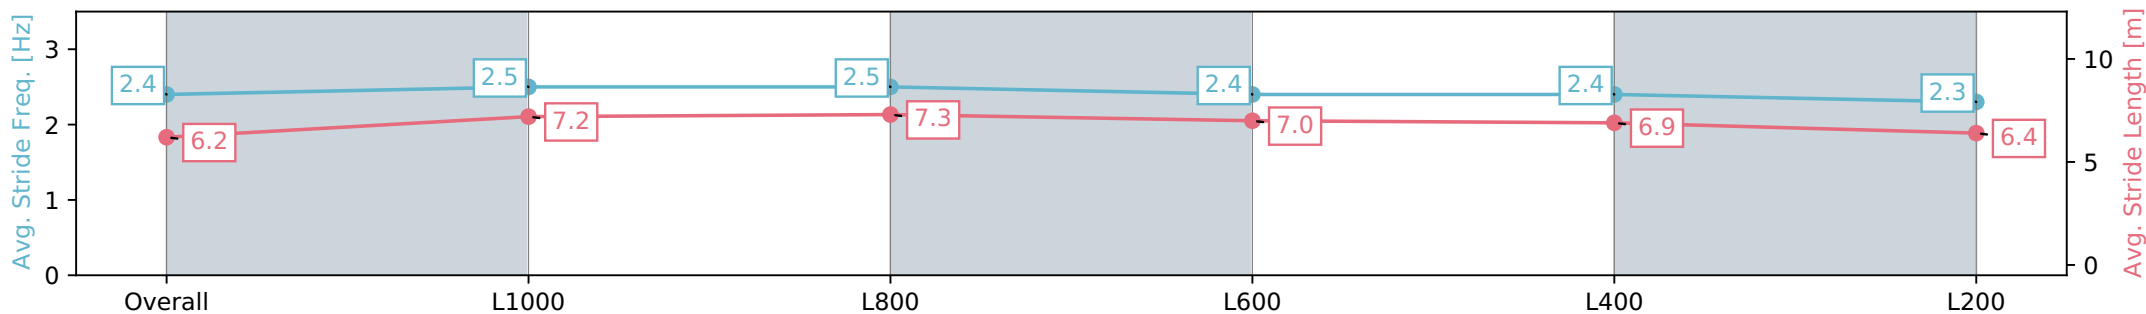

Horse/Jockey Name	OBI/Polly Brewster
Finish Rank	12
Fastest Section Time (Section)	0:10.72 (L1000)
Top Speed [km/h] (Section)	67.9 (Overall)
Race State	Finished

Thomas Farms RC Murray Bridge SA - Professional

Race 8: Sportsbet Set A Deposit Limit Benchmark 56
Handicap - 1200m

03 July 2024 - 3:44PM

Track Rating: Soft 5, Weather: Overcast, Rail Position: +7m 1200m
Chute, +10m Remainder

Section	Overall	L1000	L800	L600	L400	L200
Section Times	1:14.09 [12] (0:14.56)	0:59.53 [3] (0:10.72)	0:48.81 [2] (0:11.35)	0:37.46 [2] (0:11.83)	0:25.63 [4] (0:12.22)	0:13.41 [7] (0:13.41)
Average Speed [km/h]	49.4	67.2	64.8	61.9	58.9	53.8
Top Speed [km/h]	67.9	67.8	66.7	63.6	61.5	55.7
Avg. Dist. to Rail [m]	3.8	0.9	5.5	4.7	7.1	7.5
Avg. Stride Freq. [Hz]	2.4	2.5	2.5	2.4	2.4	2.3
Avg. Stride Length [m]	6.2	7.2	7.3	7.0	6.9	6.4

- [ ] Ranking at each section and finish
- -:-:- No data available at this section
- NA No data available