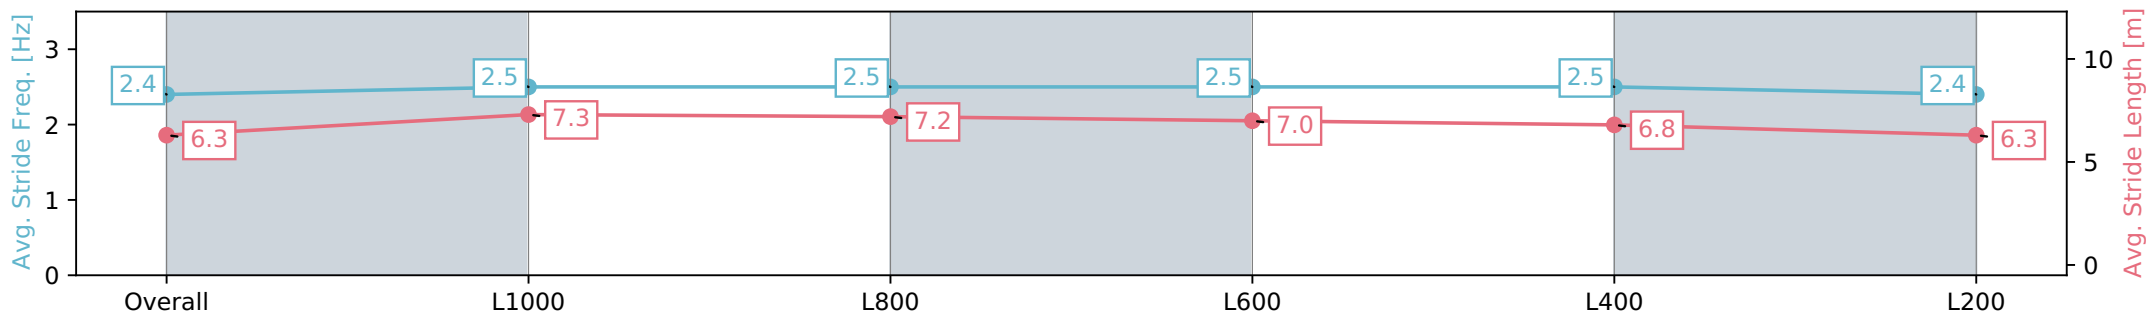

Section	Overall	L1000	L800	L600	L400	L200
Section Times	1:13.37 [4] (0:14.86)	0:58.51 [9] (0:10.94)	0:47.57 [12] (0:11.31)	0:36.26 [9] (0:11.70)	0:24.56 [9] (0:11.78)	0:12.78 [5] (0:12.78)
Average Speed [km/h]	48.4	65.8	64.5	62.4	61.1	56.3
Top Speed [km/h]	65.5	66.5	66.2	63.6	62.6	61.3
Avg. Dist. to Rail [m]	2.3	0.4	3.9	3.5	5.4	7.6
Avg. Stride Freq. [Hz]	2.4	2.5	2.5	2.5	2.5	2.4
Avg. Stride Length [m]	6.3	7.3	7.2	7.0	6.8	6.3