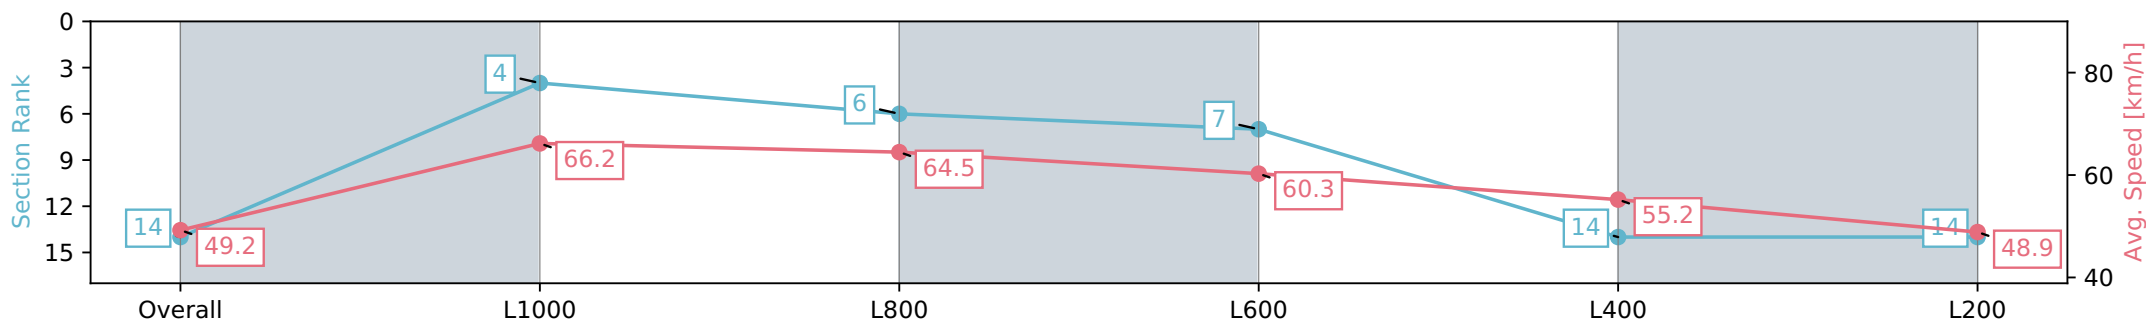

Horse/Jockey Name	ROCK HARD/Todd Pannell
Finish Rank	14
Fastest Section Time (Section)	0:10.90 (L1000)
Top Speed [km/h] (Section)	67.1 (Overall)
Race State	Finished

Thomas Farms RC Murray Bridge SA - Professional

Race 8: Sportsbet Set A Deposit Limit Benchmark 56
Handicap - 1200m

03 July 2024 - 3:44PM

Track Rating: Soft 5, Weather: Overcast, Rail Position: +7m 1200m
Chute, +10m Remainder

Section	Overall	L1000	L800	L600	L400	L200
Section Times	1:17.01 [14] (0:14.63)	1:02.38 [4] (0:10.90)	0:51.48 [6] (0:11.45)	0:40.03 [7] (0:12.26)	0:27.77 [14] (0:13.04)	0:14.73 [14] (0:14.73)
Average Speed [km/h]	49.2	66.2	64.5	60.3	55.2	48.9
Top Speed [km/h]	66.6	67.1	65.9	62.5	59.4	51.1
Avg. Dist. to Rail [m]	6.9	5.0	7.5	6.5	8.5	7.7
Avg. Stride Freq. [Hz]	2.5	2.6	2.5	2.5	2.4	2.2
Avg. Stride Length [m]	6.2	7.0	7.1	6.7	6.5	6.1

- [ ] Ranking at each section and finish
- -:-:- No data available at this section
- NA No data available