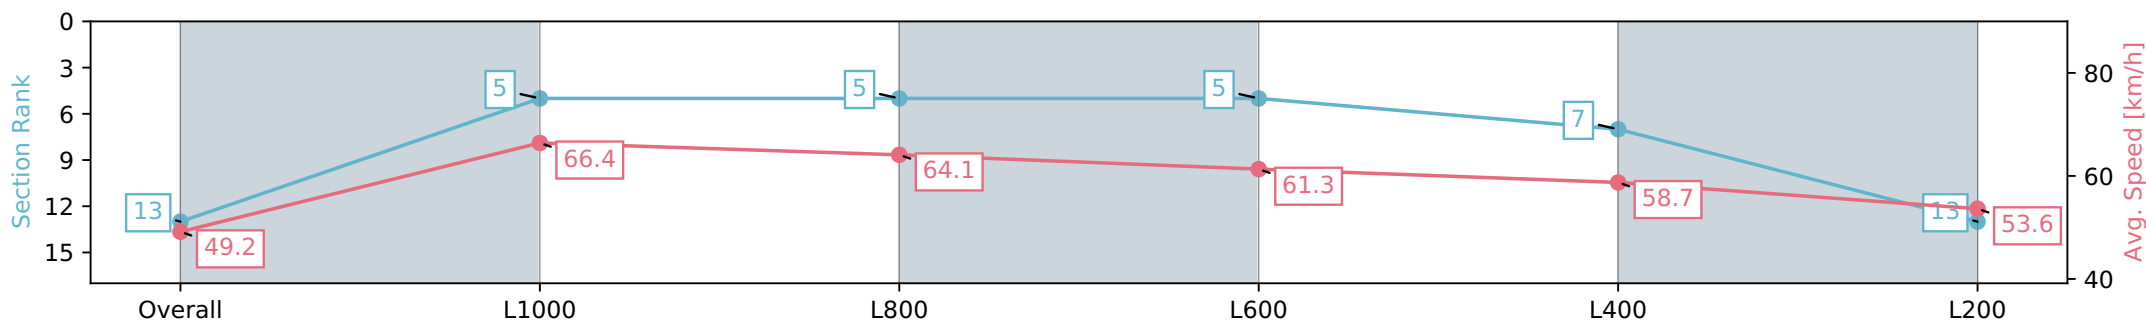

Horse/Jockey Name	SELLIX/Brooke King
Finish Rank	13
Fastest Section Time (Section)	0:10.85 (L1000)
Top Speed [km/h] (Section)	67.0 (Overall)
Race State	Finished

Thomas Farms RC Murray Bridge SA - Professional

Race 8: Sportsbet Set A Deposit Limit Benchmark 56
Handicap - 1200m

03 July 2024 - 3:44PM

Track Rating: Soft 5, Weather: Overcast, Rail Position: +7m 1200m
Chute, +10m Remainder

Section	Overall	L1000	L800	L600	L400	L200
Section Times	1:14.46 [13] (0:14.64)	0:59.82 [5] (0:10.85)	0:48.97 [5] (0:11.37)	0:37.60 [5] (0:11.92)	0:25.68 [7] (0:12.25)	0:13.43 [13] (0:13.43)
Average Speed [km/h]	49.2	66.4	64.1	61.3	58.7	53.6
Top Speed [km/h]	66.5	67.0	66.4	62.1	62.5	56.5
Avg. Dist. to Rail [m]	2.4	1.3	3.4	3.7	5.9	5.7
Avg. Stride Freq. [Hz]	2.3	2.4	2.3	2.3	2.3	2.2
Avg. Stride Length [m]	6.6	7.8	7.6	7.4	7.1	6.8

- [ ] Ranking at each section and finish
- -:-:- No data available at this section
- NA No data available