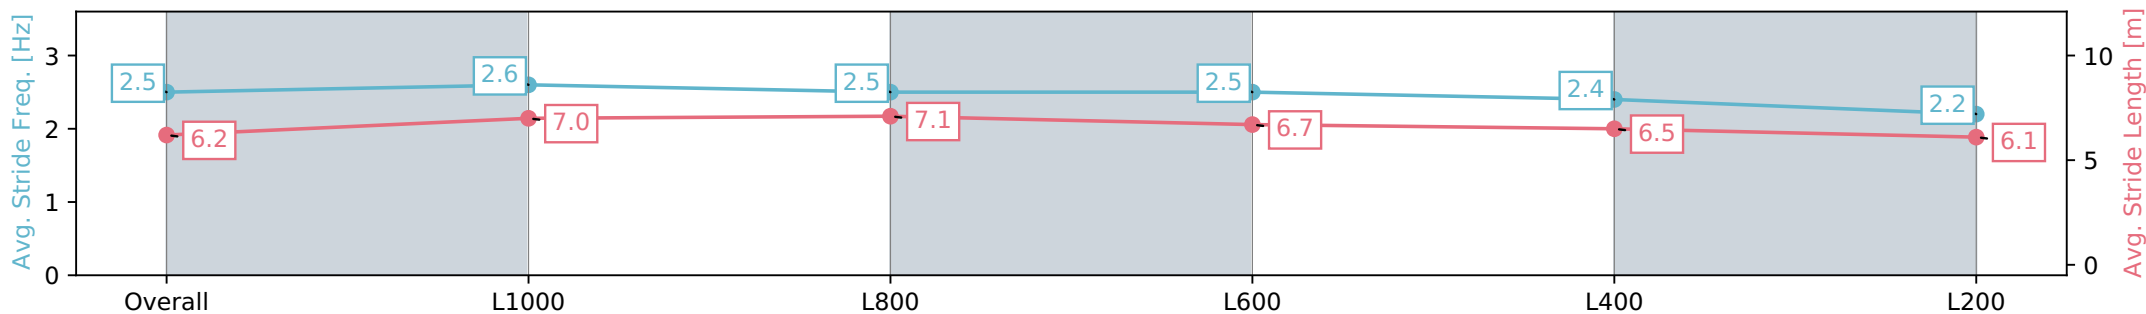

Section	Overall	L1000	L800	L600	L400	L200
Section Times	1:17.01 [14] (0:14.63)	1:02.38 [4] (0:10.90)	0:51.48 [6] (0:11.45)	0:40.03 [7] (0:12.26)	0:27.77 [14] (0:13.04)	0:14.73 [14] (0:14.73)
Average Speed [km/h]	49.2	66.2	64.5	60.3	55.2	48.9
Top Speed [km/h]	66.6	67.1	65.9	62.5	59.4	51.1
Avg. Dist. to Rail [m]	6.9	5.0	7.5	6.5	8.5	7.7
Avg. Stride Freq. [Hz]	2.5	2.6	2.5	2.5	2.4	2.2
Avg. Stride Length [m]	6.2	7.0	7.1	6.7	6.5	6.1