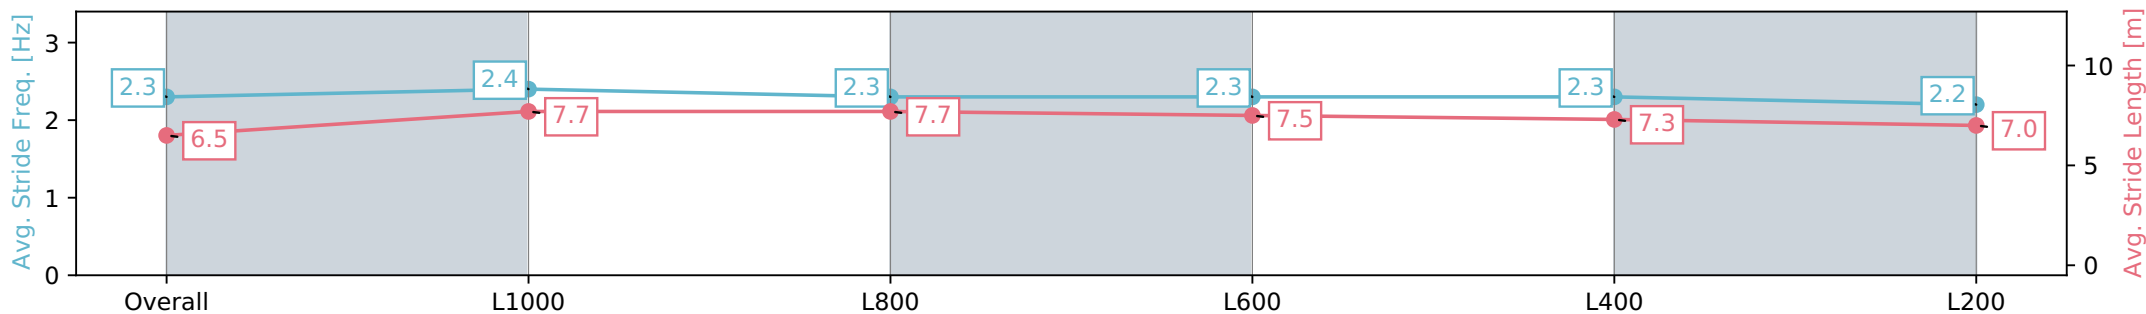

Section	Overall	L1000	L800	L600	L400	L200
Section Times	1:14.04 [11] (0:14.95)	0:59.09 [10] (0:10.78)	0:48.31 [11] (0:11.39)	0:36.92 [11] (0:11.79)	0:25.13 [10] (0:12.07)	0:13.06 [12] (0:13.06)
Average Speed [km/h]	48.2	66.8	64.0	62.1	59.6	55.1
Top Speed [km/h]	66.6	67.3	66.3	63.6	61.5	57.8
Avg. Dist. to Rail [m]	5.1	0.7	3.9	3.8	7.6	11.1
Avg. Stride Freq. [Hz]	2.3	2.4	2.3	2.3	2.3	2.2
Avg. Stride Length [m]	6.5	7.7	7.7	7.5	7.3	7.0