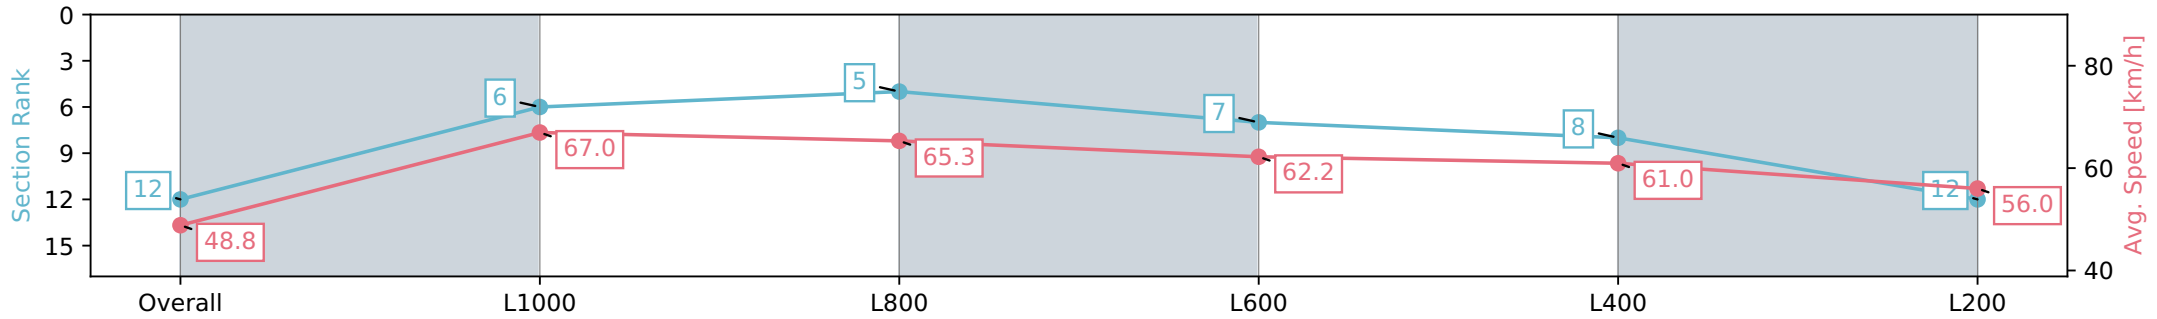

Section	Overall	L1000	L800	L600	L400	L200
Section Times	1:13.15 [12] (0:14.75)	0:58.40 [6] (0:10.75)	0:47.65 [5] (0:11.19)	0:36.46 [7] (0:11.78)	0:24.68 [8] (0:11.81)	0:12.87 [12] (0:12.87)
Average Speed [km/h]	48.8	67.0	65.3	62.2	61.0	56.0
Top Speed [km/h]	66.6	67.7	67.0	63.4	62.7	58.0
Avg. Dist. to Rail [m]	3.0	0.8	4.0	4.4	7.0	8.9
Avg. Stride Freq. [Hz]	2.3	2.4	2.4	2.4	2.4	2.3
Avg. Stride Length [m]	5.9	7.6	7.6	7.3	7.0	6.8