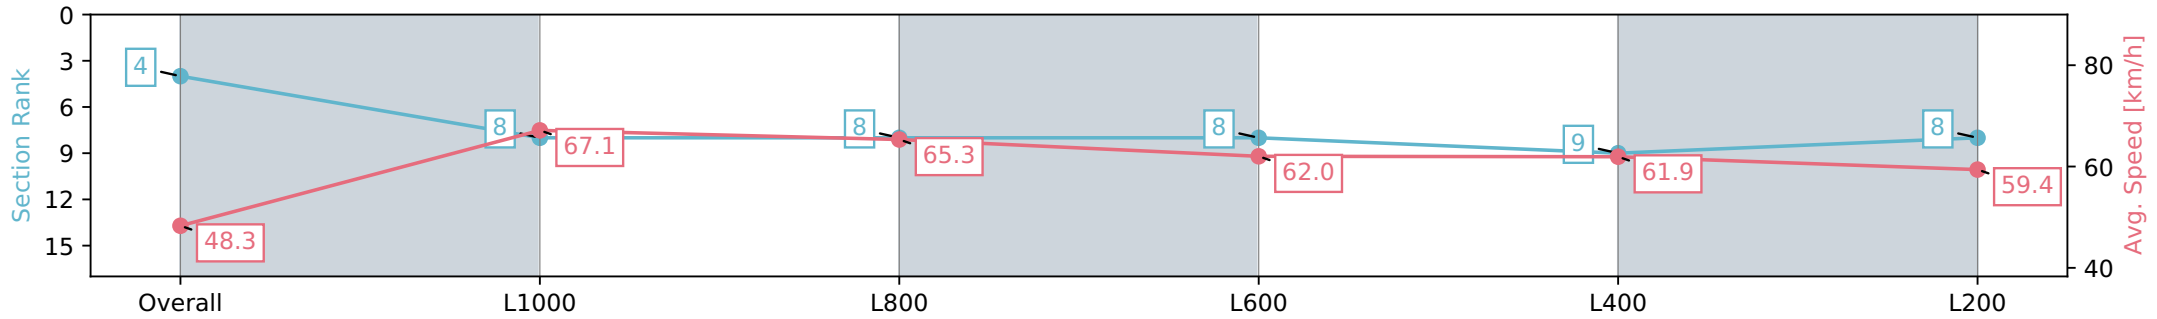

Section	Overall	L1000	L800	L600	L400	L200
Section Times	1:12.24 [4] (0:14.90)	0:57.34 [8] (0:10.73)	0:46.61 [8] (0:11.15)	0:35.46 [8] (0:11.72)	0:23.74 [9] (0:11.63)	0:12.11 [8] (0:12.11)
Average Speed [km/h]	48.3	67.1	65.3	62.0	61.9	59.4
Top Speed [km/h]	67.1	68.2	67.0	63.9	63.8	61.0
Avg. Dist. to Rail [m]	2.1	1.5	2.8	2.7	4.2	5.8
Avg. Stride Freq. [Hz]	2.2	2.4	2.3	2.3	2.3	2.3
Avg. Stride Length [m]	6.2	7.8	7.8	7.6	7.3	7.1