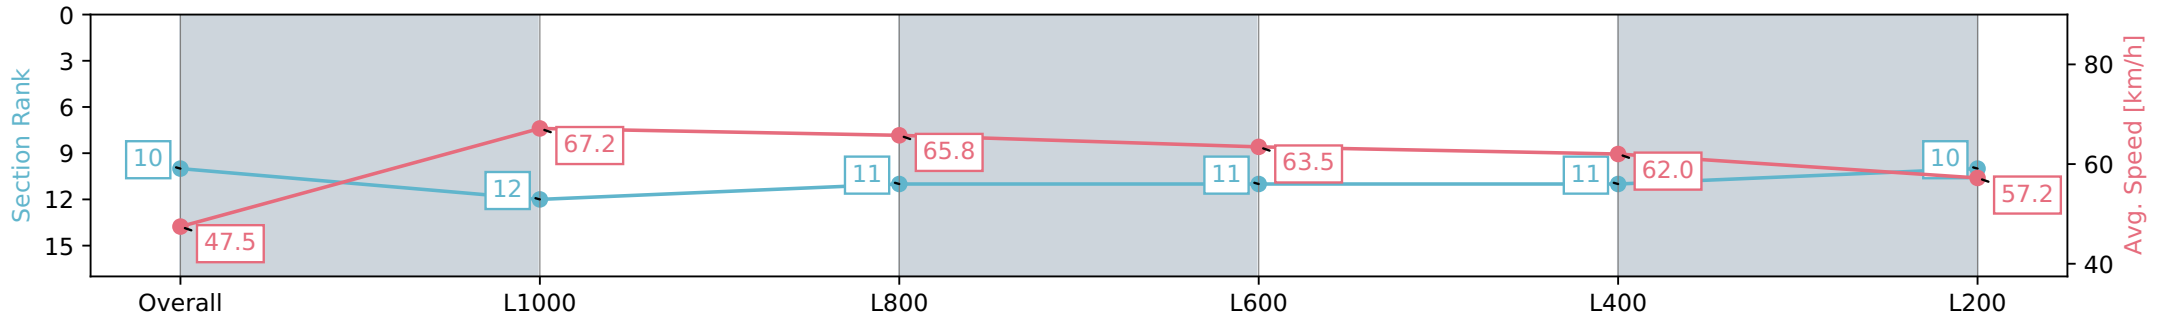

Section	Overall	L1000	L800	L600	L400	L200
Section Times	1:12.76 [10] (0:15.18)	0:57.58 [12] (0:10.73)	0:46.85 [11] (0:11.10)	0:35.75 [11] (0:11.55)	0:24.20 [11] (0:11.62)	0:12.58 [10] (0:12.57)
Average Speed [km/h]	47.5	67.2	65.8	63.5	62.0	57.2
Top Speed [km/h]	65.7	68.2	67.8	64.2	64.3	59.7
Avg. Dist. to Rail [m]	4.8	1.2	4.0	4.7	7.9	9.7
Avg. Stride Freq. [Hz]	2.2	2.4	2.3	2.3	2.3	2.2
Avg. Stride Length [m]	6.2	7.9	7.8	7.7	7.4	7.1