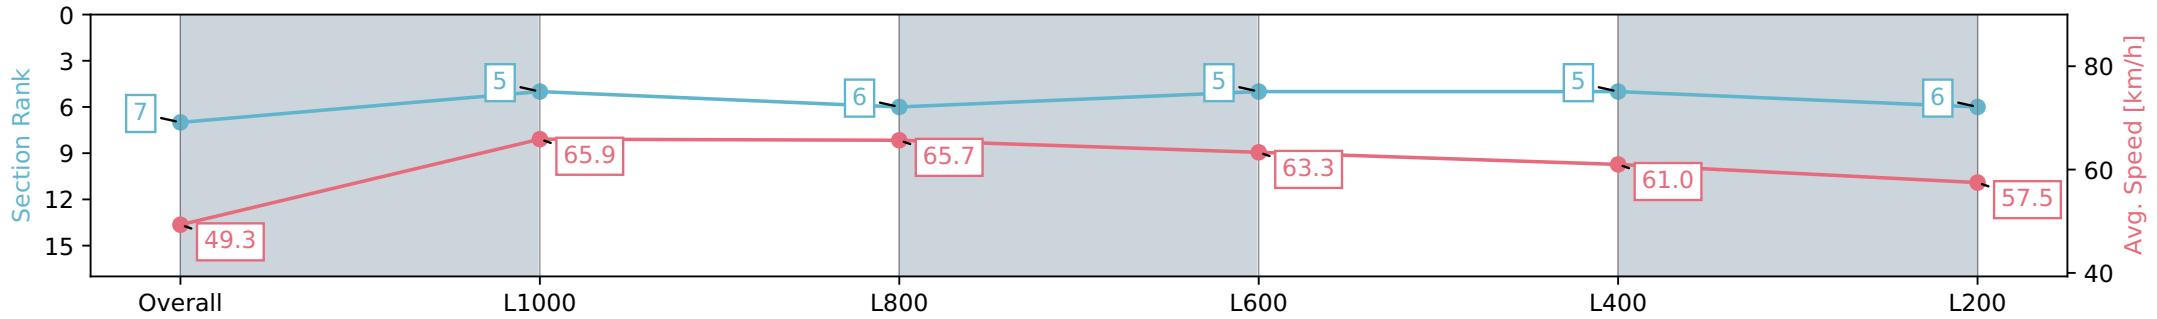

Section	Overall	L1000	L800	L600	L400	L200
Section Times	1:12.58 [7] (0:14.59)	0:57.99 [5] (0:10.94)	0:47.05 [6] (0:11.14)	0:35.91 [5] (0:11.57)	0:24.33 [5] (0:11.80)	0:12.53 [6] (0:12.53)
Average Speed [km/h]	49.3	65.9	65.7	63.3	61.0	57.5
Top Speed [km/h]	65.0	66.9	67.4	64.9	63.0	59.4
Avg. Dist. to Rail [m]	7.0	1.6	4.8	4.5	8.2	9.5
Avg. Stride Freq. [Hz]	2.3	2.3	2.3	2.3	2.3	2.2
Avg. Stride Length [m]	6.0	7.8	7.9	7.5	7.3	7.1