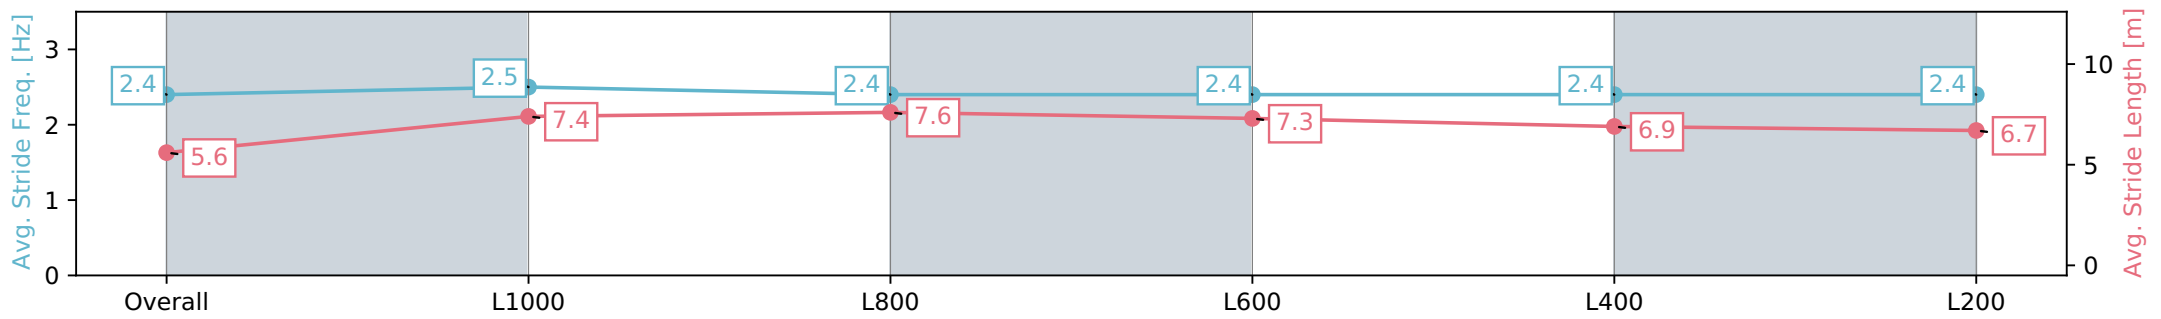

Section	Overall	L1000	L800	L600	L400	L200
Section Times	1:12.68 [9] (0:15.09)	0:57.59 [10] (0:10.80)	0:46.79 [10] (0:11.14)	0:35.65 [12] (0:11.68)	0:23.97 [13] (0:11.69)	0:12.28 [13] (0:12.28)
Average Speed [km/h]	47.7	66.7	65.7	62.9	61.6	58.6
Top Speed [km/h]	64.8	67.6	67.5	63.9	62.9	60.0
Avg. Dist. to Rail [m]	5.7	0.7	4.7	5.4	9.6	13.1
Avg. Stride Freq. [Hz]	2.4	2.5	2.4	2.4	2.4	2.4
Avg. Stride Length [m]	5.6	7.4	7.6	7.3	6.9	6.7