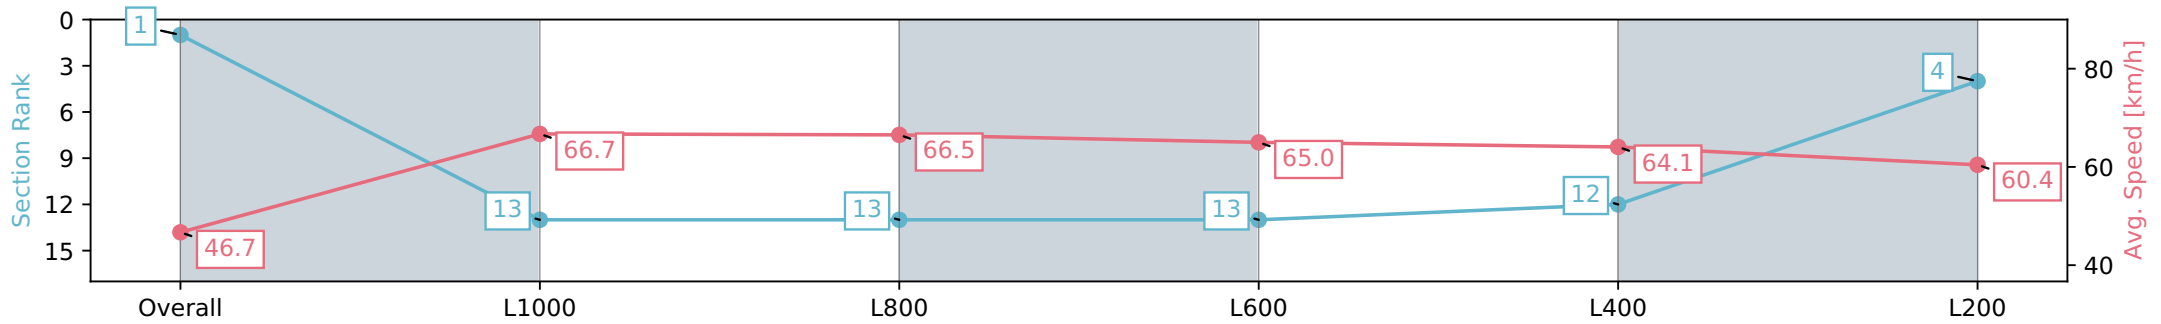

Race 7: Beyond Ink Benchmark 56 Handicap - 1200m

03 July 2024 - 3:06PM

Track Rating: Soft 5, Weather: Overcast, Rail Position: +7m 1200m
Chute, +10m Remainder

Section	Overall	L1000	L800	L600	L400	L200
Section Times	1:11.78 [1] (0:15.45)	0:56.33 [13] (0:10.79)	0:45.54 [13] (0:11.02)	0:34.52 [13] (0:11.39)	0:23.13 [12] (0:11.24)	0:11.89 [4] (0:11.89)
Average Speed [km/h]	46.7	66.7	66.5	65.0	64.1	60.4
Top Speed [km/h]	64.6	67.5	67.6	66.0	65.2	63.0
Avg. Dist. to Rail [m]	7.7	1.0	5.1	6.8	11.9	13.4
Avg. Stride Freq. [Hz]	2.1	2.2	2.2	2.2	2.3	2.2
Avg. Stride Length [m]	6.3	8.3	8.2	8.0	7.9	7.7