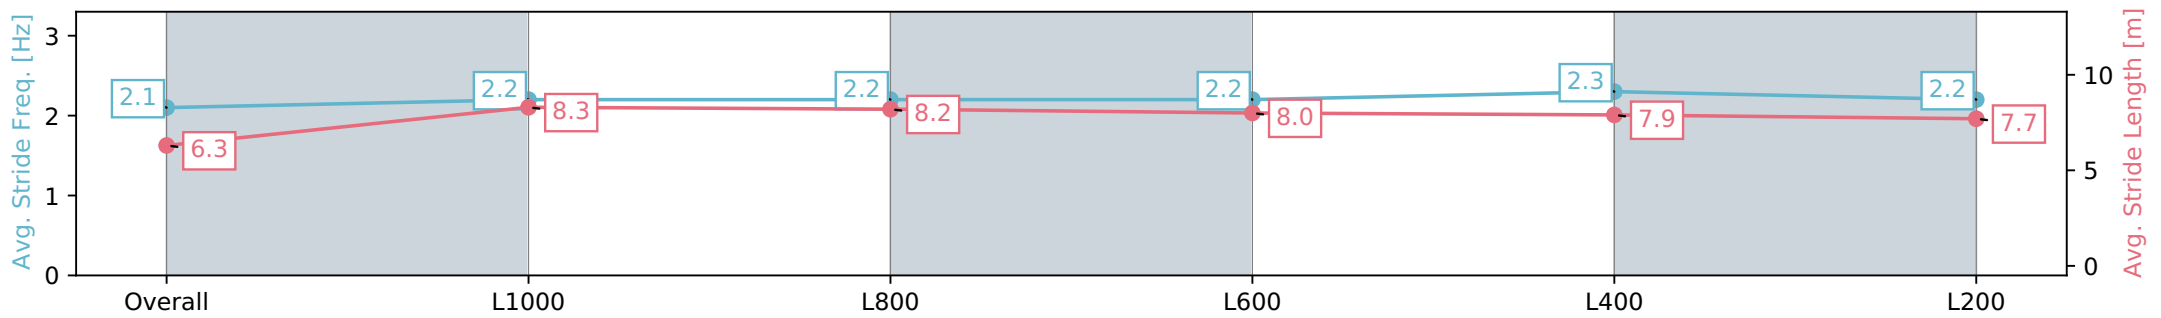

Race 7: Beyond Ink Benchmark 56 Handicap - 1200m

03 July 2024 - 3:06PM

Track Rating: Soft 5, Weather: Overcast, Rail Position: +7m 1200m
Chute, +10m Remainder

Section	Overall	L1000	L800	L600	L400	L200
Section Times	1:11.78 [1] (0:15.45)	0:56.33 [13] (0:10.79)	0:45.54 [13] (0:11.02)	0:34.52 [13] (0:11.39)	0:23.13 [12] (0:11.24)	0:11.89 [4] (0:11.89)
Average Speed [km/h]	46.7	66.7	66.5	65.0	64.1	60.4
Top Speed [km/h]	64.6	67.5	67.6	66.0	65.2	63.0
Avg. Dist. to Rail [m]	7.7	1.0	5.1	6.8	11.9	13.4
Avg. Stride Freq. [Hz]	2.1	2.2	2.2	2.2	2.3	2.2
Avg. Stride Length [m]	6.3	8.3	8.2	8.0	7.9	7.7