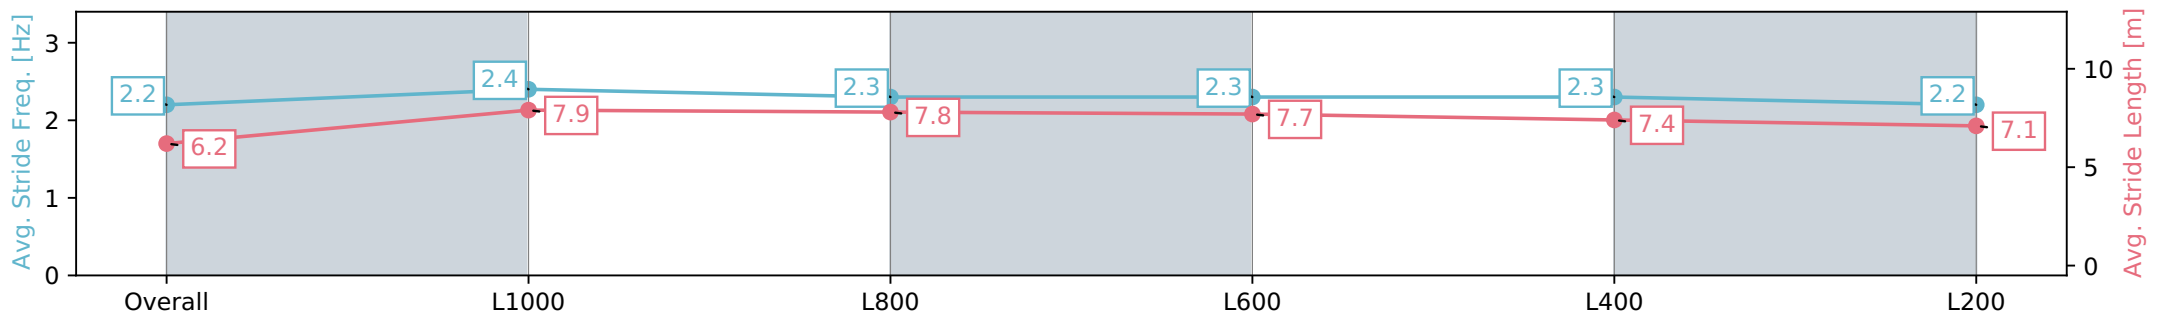

Section	Overall	L1000	L800	L600	L400	L200
Section Times	1:12.76 [10] (0:15.18)	0:57.58 [12] (0:10.73)	0:46.85 [11] (0:11.10)	0:35.75 [11] (0:11.55)	0:24.20 [11] (0:11.62)	0:12.58 [10] (0:12.57)
Average Speed [km/h]	47.5	67.2	65.8	63.5	62.0	57.2
Top Speed [km/h]	65.7	68.2	67.8	64.2	64.3	59.7
Avg. Dist. to Rail [m]	4.8	1.2	4.0	4.7	7.9	9.7
Avg. Stride Freq. [Hz]	2.2	2.4	2.3	2.3	2.3	2.2
Avg. Stride Length [m]	6.2	7.9	7.8	7.7	7.4	7.1