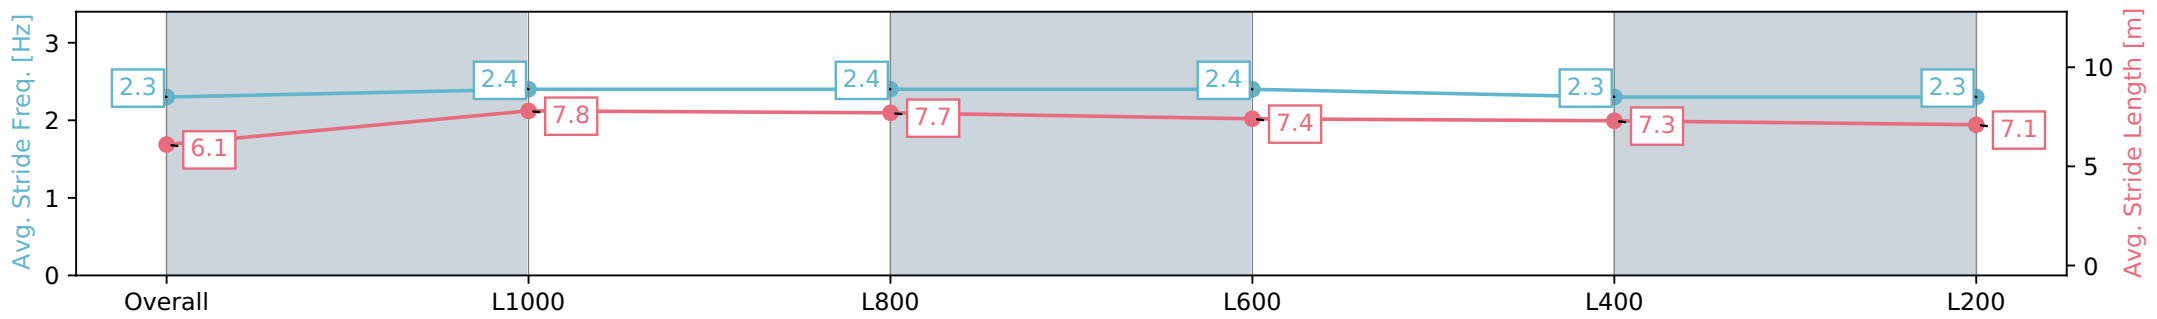

Section	Overall	L1000	L800	L600	L400	L200
Section Times	1:12.35 [5] (0:14.47)	0:57.88 [3] (0:10.78)	0:47.10 [2] (0:11.18)	0:35.92 [2] (0:11.63)	0:24.29 [1] (0:11.81)	0:12.48 [3] (0:12.48)
Average Speed [km/h]	49.8	66.9	65.7	63.3	61.0	57.7
Top Speed [km/h]	67.0	67.6	67.4	64.9	63.3	59.2
Avg. Dist. to Rail [m]	6.7	2.2	5.9	5.7	8.1	9.7
Avg. Stride Freq. [Hz]	2.3	2.4	2.4	2.4	2.3	2.3
Avg. Stride Length [m]	6.1	7.8	7.7	7.4	7.3	7.1