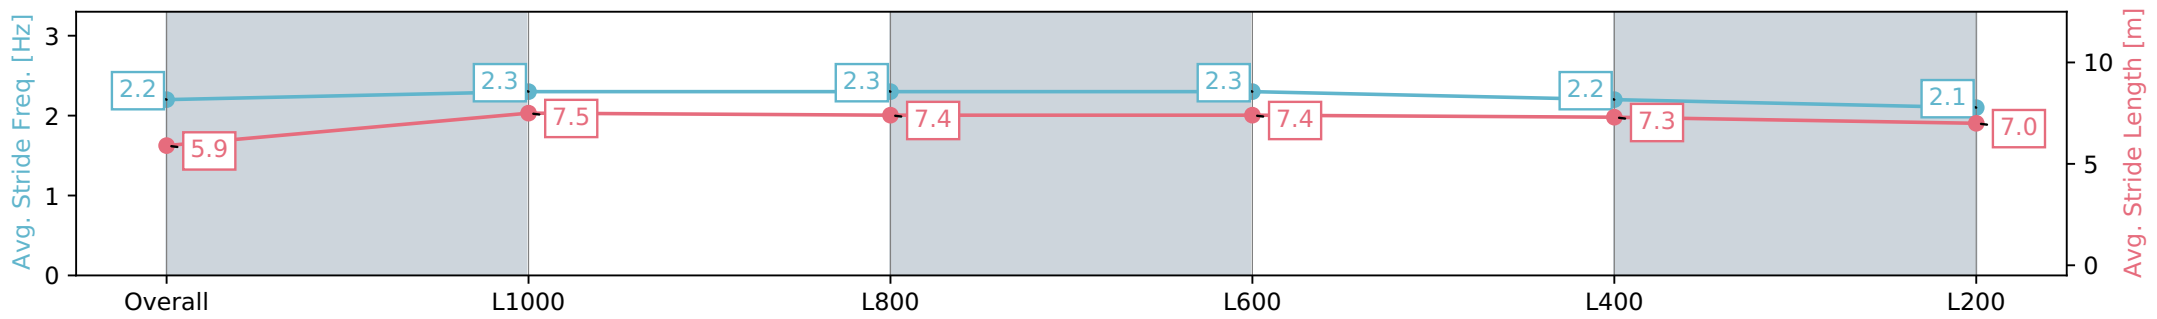

Section	Overall	L1000	L800	L600	L400	L200
Section Times	1:15.87 [14] (0:15.61)	1:00.26 [14] (0:11.07)	0:49.19 [14] (0:11.40)	0:37.79 [14] (0:12.18)	0:25.61 [14] (0:12.28)	0:13.32 [14] (0:13.32)
Average Speed [km/h]	46.2	65.1	64.0	60.2	58.7	54.1
Top Speed [km/h]	62.5	67.5	65.7	62.1	61.4	55.5
Avg. Dist. to Rail [m]	9.3	0.8	3.9	5.0	7.6	7.5
Avg. Stride Freq. [Hz]	2.2	2.3	2.3	2.3	2.2	2.1
Avg. Stride Length [m]	5.9	7.5	7.4	7.4	7.3	7.0