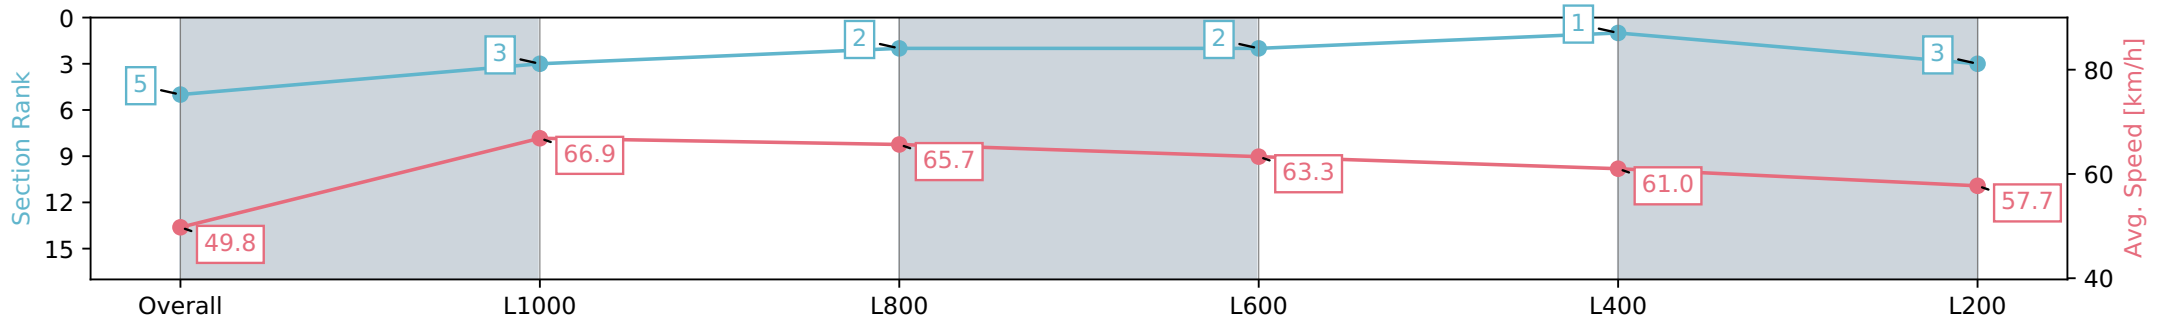

Section	Overall	L1000	L800	L600	L400	L200
Section Times	1:12.35 [5] (0:14.47)	0:57.88 [3] (0:10.78)	0:47.10 [2] (0:11.18)	0:35.92 [2] (0:11.63)	0:24.29 [1] (0:11.81)	0:12.48 [3] (0:12.48)
Average Speed [km/h]	49.8	66.9	65.7	63.3	61.0	57.7
Top Speed [km/h]	67.0	67.6	67.4	64.9	63.3	59.2
Avg. Dist. to Rail [m]	6.7	2.2	5.9	5.7	8.1	9.7
Avg. Stride Freq. [Hz]	2.3	2.4	2.4	2.4	2.3	2.3
Avg. Stride Length [m]	6.1	7.8	7.7	7.4	7.3	7.1