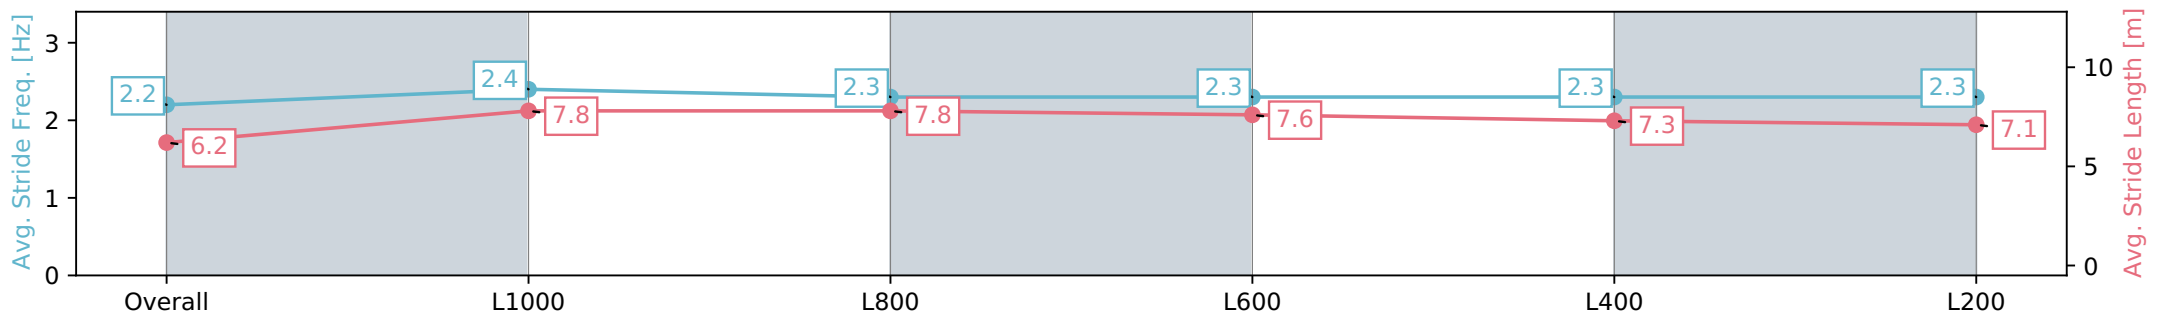

Section	Overall	L1000	L800	L600	L400	L200
Section Times	1:12.24 [4] (0:14.90)	0:57.34 [8] (0:10.73)	0:46.61 [8] (0:11.15)	0:35.46 [8] (0:11.72)	0:23.74 [9] (0:11.63)	0:12.11 [8] (0:12.11)
Average Speed [km/h]	48.3	67.1	65.3	62.0	61.9	59.4
Top Speed [km/h]	67.1	68.2	67.0	63.9	63.8	61.0
Avg. Dist. to Rail [m]	2.1	1.5	2.8	2.7	4.2	5.8
Avg. Stride Freq. [Hz]	2.2	2.4	2.3	2.3	2.3	2.3
Avg. Stride Length [m]	6.2	7.8	7.8	7.6	7.3	7.1