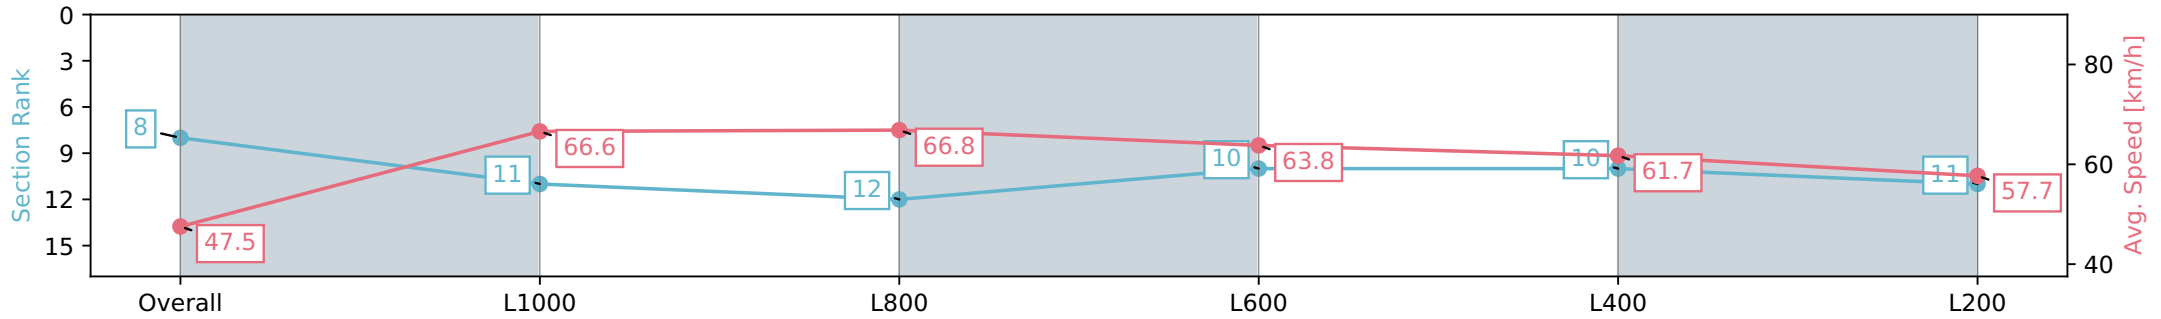

Section	Overall	L1000	L800	L600	L400	L200
Section Times	1:12.65 [8] (0:15.16)	0:57.49 [11] (0:10.80)	0:46.69 [12] (0:10.98)	0:35.71 [10] (0:11.56)	0:24.14 [10] (0:11.67)	0:12.47 [11] (0:12.47)
Average Speed [km/h]	47.5	66.6	66.8	63.8	61.7	57.7
Top Speed [km/h]	65.6	68.0	67.8	65.4	62.8	59.9
Avg. Dist. to Rail [m]	7.1	1.5	5.3	6.2	10.7	13.0
Avg. Stride Freq. [Hz]	2.2	2.4	2.4	2.4	2.4	2.3
Avg. Stride Length [m]	6.0	7.7	7.8	7.4	7.3	7.0