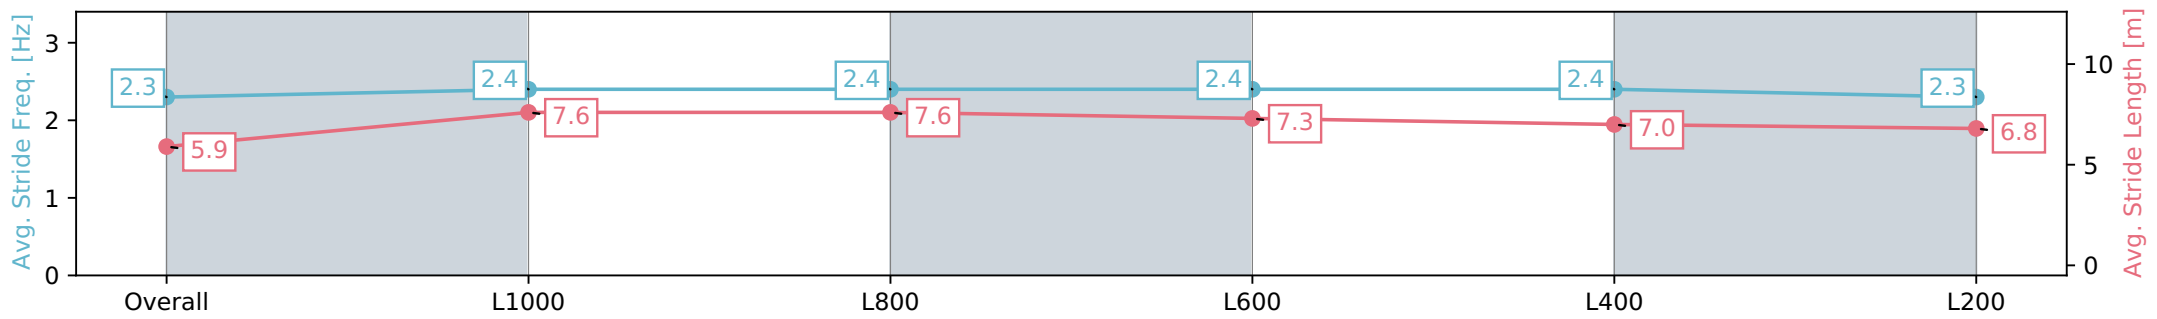

Section	Overall	L1000	L800	L600	L400	L200
Section Times	1:13.15 [12] (0:14.75)	0:58.40 [6] (0:10.75)	0:47.65 [5] (0:11.19)	0:36.46 [7] (0:11.78)	0:24.68 [8] (0:11.81)	0:12.87 [12] (0:12.87)
Average Speed [km/h]	48.8	67.0	65.3	62.2	61.0	56.0
Top Speed [km/h]	66.6	67.7	67.0	63.4	62.7	58.0
Avg. Dist. to Rail [m]	3.0	0.8	4.0	4.4	7.0	8.9
Avg. Stride Freq. [Hz]	2.3	2.4	2.4	2.4	2.4	2.3
Avg. Stride Length [m]	5.9	7.6	7.6	7.3	7.0	6.8