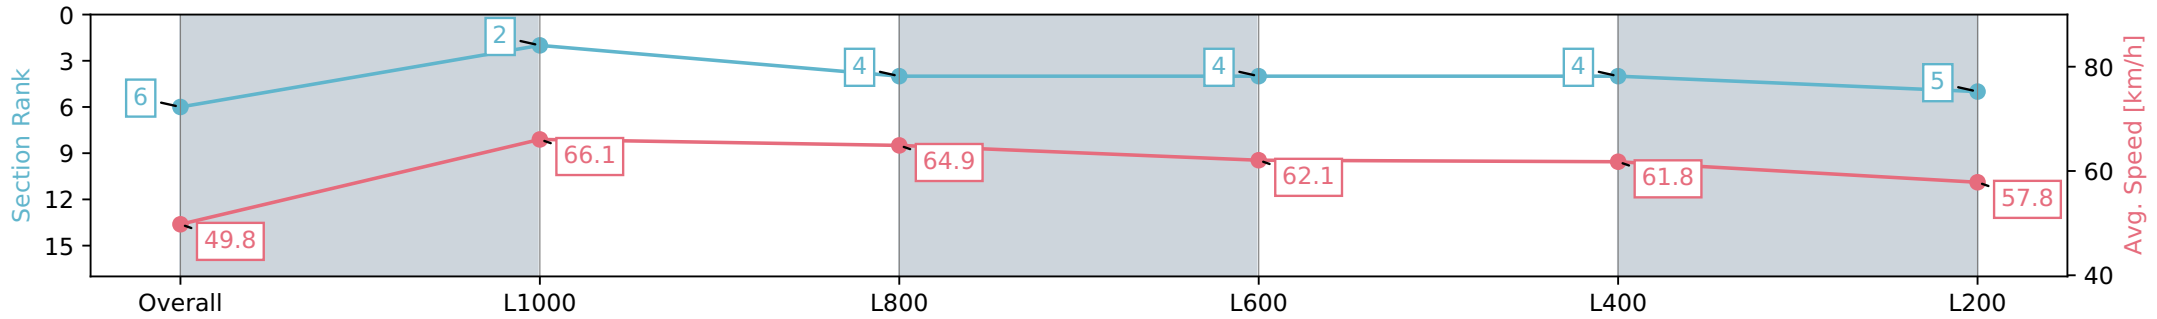

Section	Overall	L1000	L800	L600	L400	L200
Section Times	1:12.37 [6] (0:14.47)	0:57.90 [2] (0:10.90)	0:47.00 [4] (0:11.17)	0:35.83 [4] (0:11.71)	0:24.12 [4] (0:11.68)	0:12.44 [5] (0:12.44)
Average Speed [km/h]	49.8	66.1	64.9	62.1	61.8	57.8
Top Speed [km/h]	67.2	67.7	67.1	63.3	63.3	59.4
Avg. Dist. to Rail [m]	2.1	2.0	2.1	2.5	4.7	7.0
Avg. Stride Freq. [Hz]	2.3	2.4	2.3	2.3	2.4	2.3
Avg. Stride Length [m]	6.0	7.7	7.7	7.5	7.3	7.0