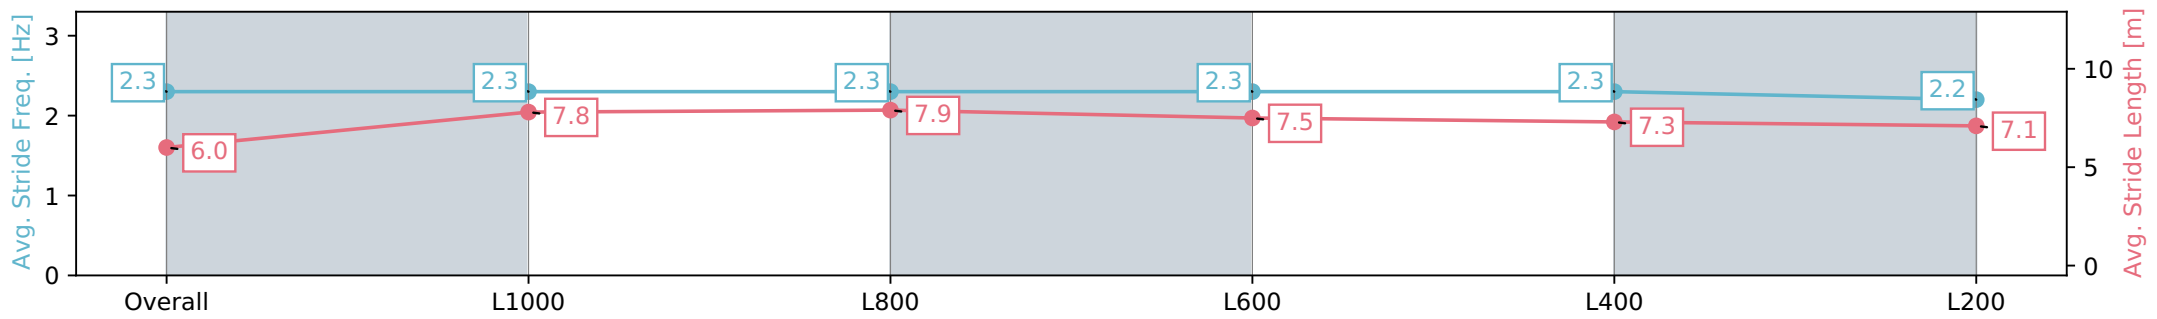

Section	Overall	L1000	L800	L600	L400	L200
Section Times	1:12.58 [7] (0:14.59)	0:57.99 [5] (0:10.94)	0:47.05 [6] (0:11.14)	0:35.91 [5] (0:11.57)	0:24.33 [5] (0:11.80)	0:12.53 [6] (0:12.53)
Average Speed [km/h]	49.3	65.9	65.7	63.3	61.0	57.5
Top Speed [km/h]	65.0	66.9	67.4	64.9	63.0	59.4
Avg. Dist. to Rail [m]	7.0	1.6	4.8	4.5	8.2	9.5
Avg. Stride Freq. [Hz]	2.3	2.3	2.3	2.3	2.3	2.2
Avg. Stride Length [m]	6.0	7.8	7.9	7.5	7.3	7.1