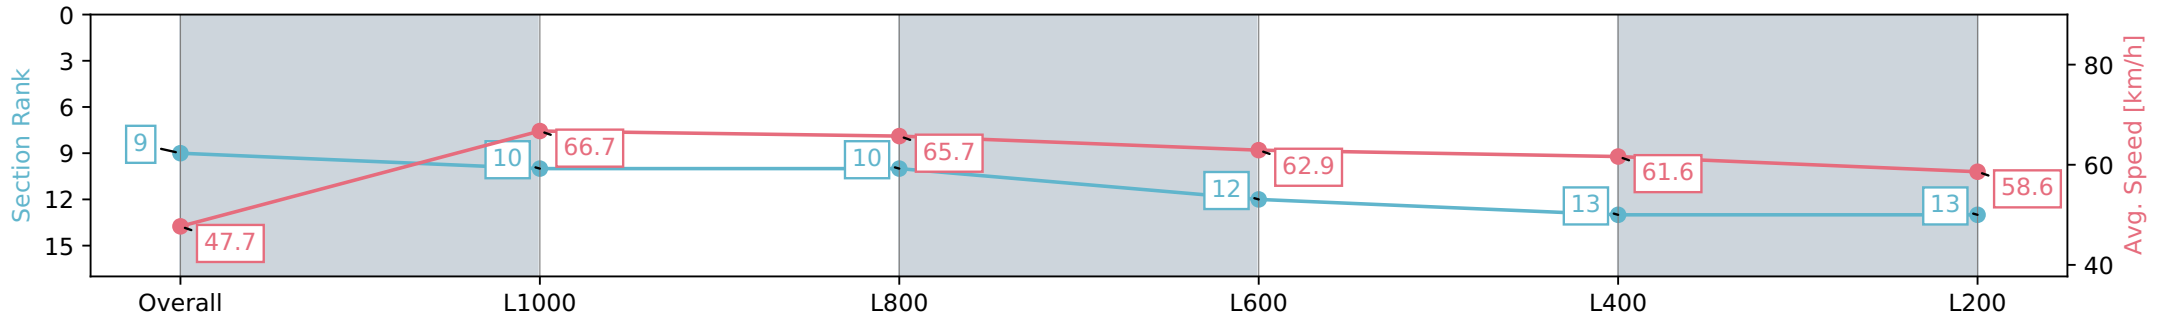

Section	Overall	L1000	L800	L600	L400	L200
Section Times	1:12.68 [9] (0:15.09)	0:57.59 [10] (0:10.80)	0:46.79 [10] (0:11.14)	0:35.65 [12] (0:11.68)	0:23.97 [13] (0:11.69)	0:12.28 [13] (0:12.28)
Average Speed [km/h]	47.7	66.7	65.7	62.9	61.6	58.6
Top Speed [km/h]	64.8	67.6	67.5	63.9	62.9	60.0
Avg. Dist. to Rail [m]	5.7	0.7	4.7	5.4	9.6	13.1
Avg. Stride Freq. [Hz]	2.4	2.5	2.4	2.4	2.4	2.4
Avg. Stride Length [m]	5.6	7.4	7.6	7.3	6.9	6.7