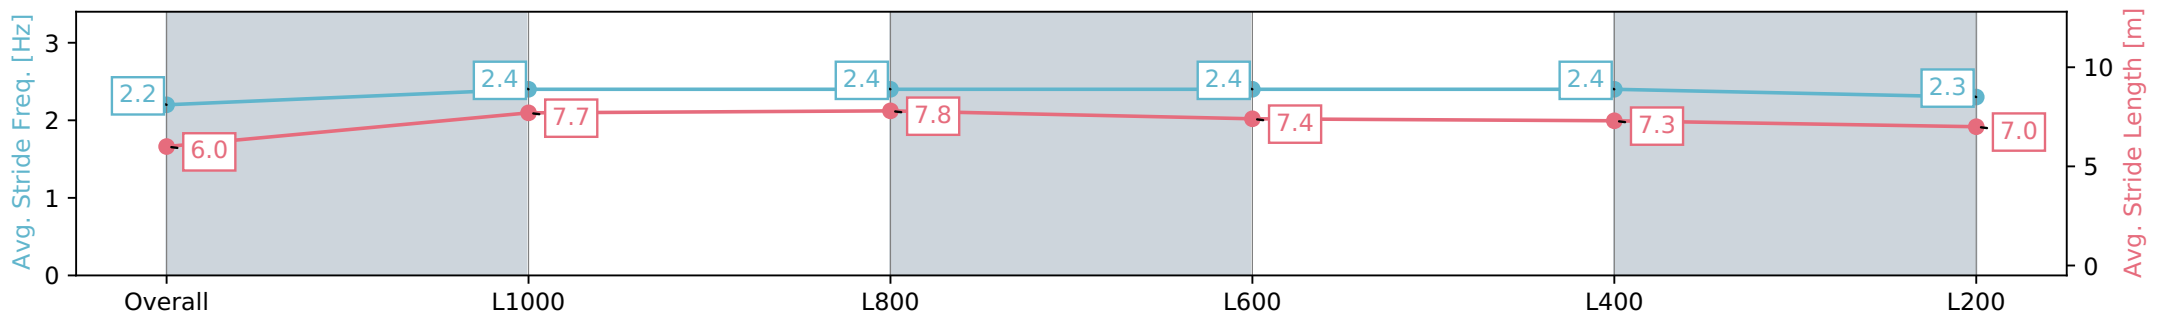

[] Ranking at each section and finish
 -:-:- No data available at this section
 NA No data available

Horse/Jockey Name	HIT THE SLOPES/Ben Price
Finish Rank	8
Fastest Section Time (Section)	0:10.80 (L1000)
Top Speed [km/h] (Section)	68.0 (Overall)
Race State	Finished

Section	Overall	L1000	L800	L600	L400	L200
Section Times	1:12.65 [8] (0:15.16)	0:57.49 [11] (0:10.80)	0:46.69 [12] (0:10.98)	0:35.71 [10] (0:11.56)	0:24.14 [10] (0:11.67)	0:12.47 [11] (0:12.47)
Average Speed [km/h]	47.5	66.6	66.8	63.8	61.7	57.7
Top Speed [km/h]	65.6	68.0	67.8	65.4	62.8	59.9
Avg. Dist. to Rail [m]	7.1	1.5	5.3	6.2	10.7	13.0
Avg. Stride Freq. [Hz]	2.2	2.4	2.4	2.4	2.4	2.3
Avg. Stride Length [m]	6.0	7.7	7.8	7.4	7.3	7.0