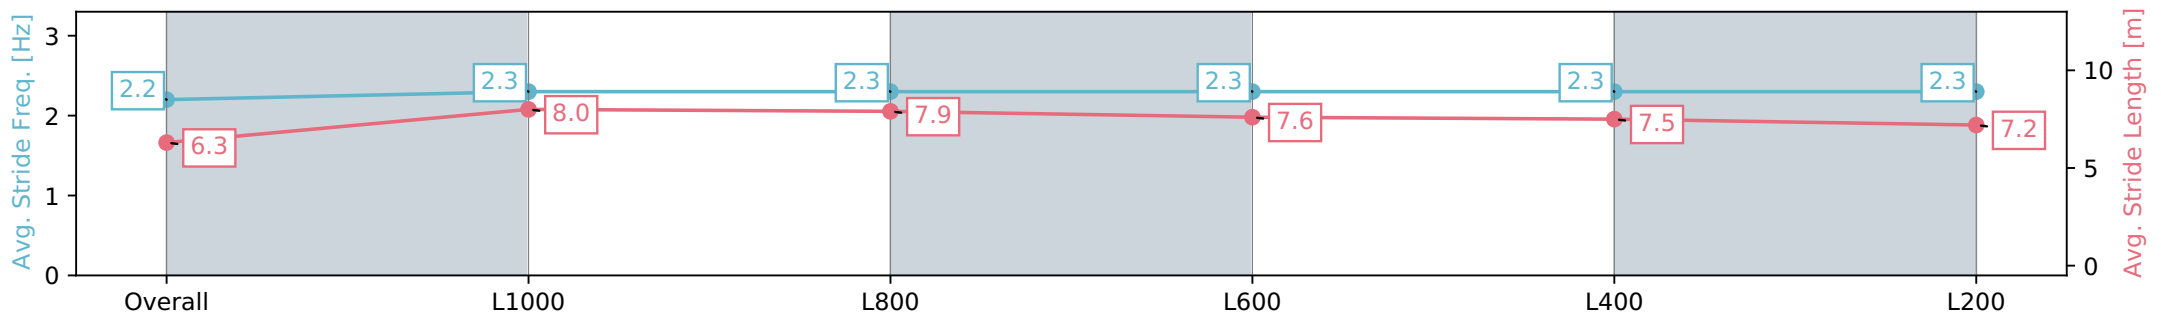

Section	Overall	L1000	L800	L600	L400	L200
Section Times	1:11.81 [2] (0:14.90)	0:56.91 [9] (0:10.95)	0:45.96 [9] (0:11.03)	0:34.93 [9] (0:11.53)	0:23.40 [7] (0:11.38)	0:12.02 [2] (0:12.02)
Average Speed [km/h]	48.4	65.7	66.2	63.5	63.3	59.9
Top Speed [km/h]	65.9	67.1	67.4	65.0	64.5	62.7
Avg. Dist. to Rail [m]	8.4	1.3	4.3	4.1	8.6	10.8
Avg. Stride Freq. [Hz]	2.2	2.3	2.3	2.3	2.3	2.3
Avg. Stride Length [m]	6.3	8.0	7.9	7.6	7.5	7.2