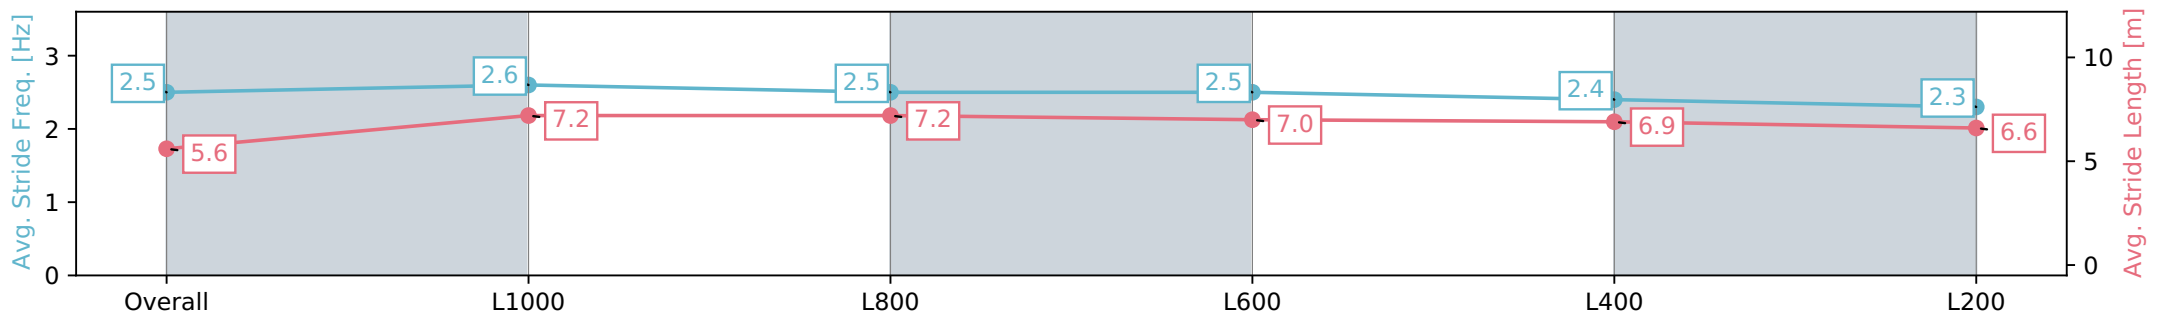

Section	Overall	L1000	L800	L600	L400	L200
Section Times	1:13.31 [13] (0:14.50)	0:58.81 [4] (0:10.75)	0:48.06 [3] (0:11.25)	0:36.81 [3] (0:11.71)	0:25.10 [3] (0:11.95)	0:13.15 [9] (0:13.15)
Average Speed [km/h]	49.6	67.0	64.8	62.3	60.1	54.8
Top Speed [km/h]	67.7	68.6	67.2	63.9	62.5	57.9
Avg. Dist. to Rail [m]	3.1	0.9	3.5	3.5	7.2	8.4
Avg. Stride Freq. [Hz]	2.5	2.6	2.5	2.5	2.4	2.3
Avg. Stride Length [m]	5.6	7.2	7.2	7.0	6.9	6.6