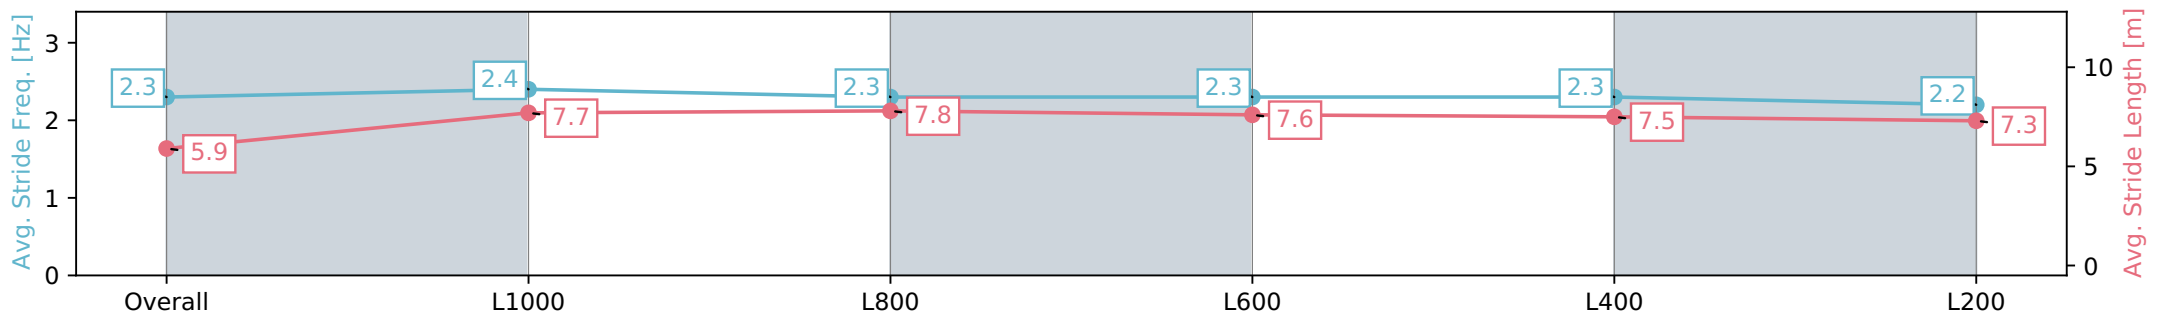

Section	Overall	L1000	L800	L600	L400	L200
Section Times	1:11.99 [3] (0:14.86)	0:57.13 [7] (0:10.72)	0:46.41 [7] (0:11.10)	0:35.31 [6] (0:11.56)	0:23.74 [5] (0:11.54)	0:12.20 [1] (0:12.20)
Average Speed [km/h]	48.4	67.3	65.9	63.6	62.4	59.0
Top Speed [km/h]	66.2	68.1	67.9	65.2	64.0	61.4
Avg. Dist. to Rail [m]	4.6	0.7	5.0	5.5	9.1	11.0
Avg. Stride Freq. [Hz]	2.3	2.4	2.3	2.3	2.3	2.2
Avg. Stride Length [m]	5.9	7.7	7.8	7.6	7.5	7.3