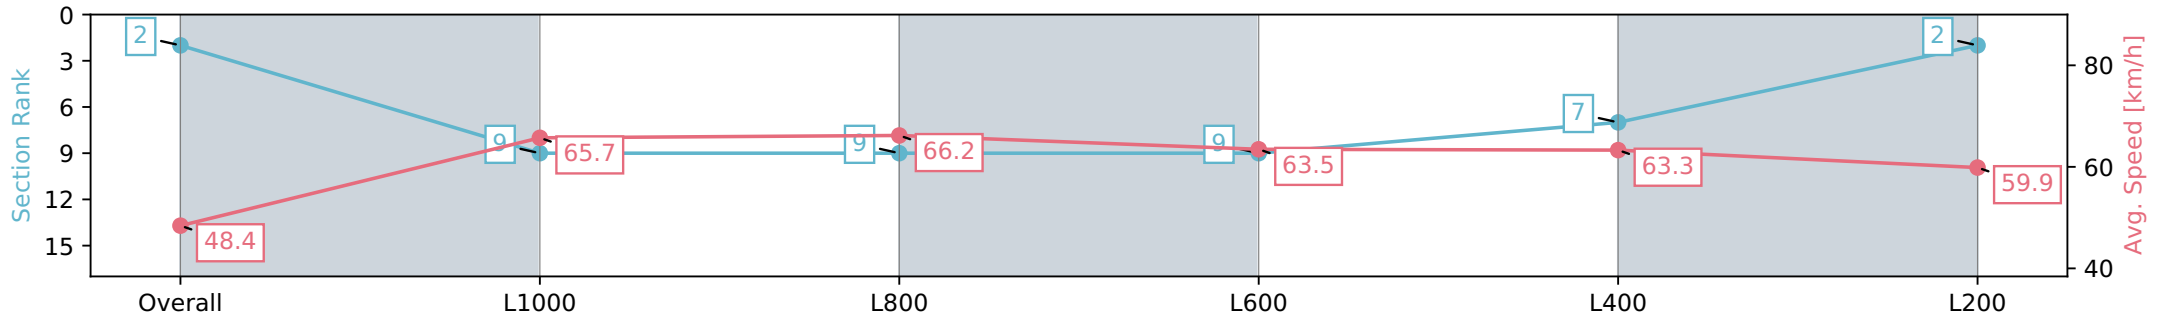

Section	Overall	L1000	L800	L600	L400	L200
Section Times	1:11.81 [2] (0:14.90)	0:56.91 [9] (0:10.95)	0:45.96 [9] (0:11.03)	0:34.93 [9] (0:11.53)	0:23.40 [7] (0:11.38)	0:12.02 [2] (0:12.02)
Average Speed [km/h]	48.4	65.7	66.2	63.5	63.3	59.9
Top Speed [km/h]	65.9	67.1	67.4	65.0	64.5	62.7
Avg. Dist. to Rail [m]	8.4	1.3	4.3	4.1	8.6	10.8
Avg. Stride Freq. [Hz]	2.2	2.3	2.3	2.3	2.3	2.3
Avg. Stride Length [m]	6.3	8.0	7.9	7.6	7.5	7.2