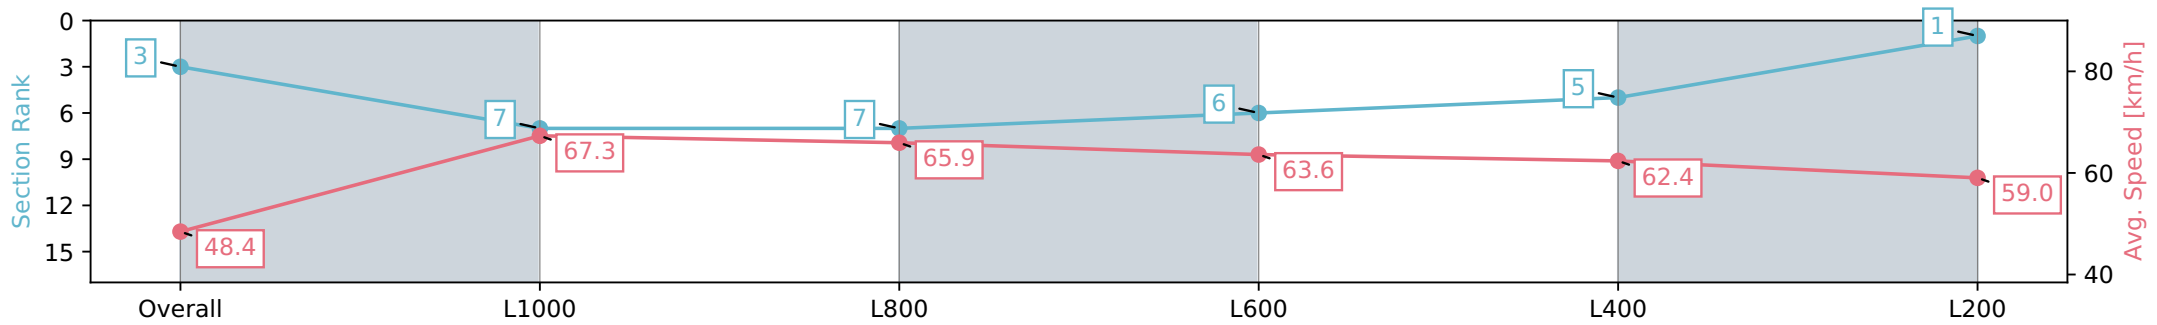

Section	Overall	L1000	L800	L600	L400	L200
Section Times	1:11.99 [3] (0:14.86)	0:57.13 [7] (0:10.72)	0:46.41 [7] (0:11.10)	0:35.31 [6] (0:11.56)	0:23.74 [5] (0:11.54)	0:12.20 [1] (0:12.20)
Average Speed [km/h]	48.4	67.3	65.9	63.6	62.4	59.0
Top Speed [km/h]	66.2	68.1	67.9	65.2	64.0	61.4
Avg. Dist. to Rail [m]	4.6	0.7	5.0	5.5	9.1	11.0
Avg. Stride Freq. [Hz]	2.3	2.4	2.3	2.3	2.3	2.2
Avg. Stride Length [m]	5.9	7.7	7.8	7.6	7.5	7.3