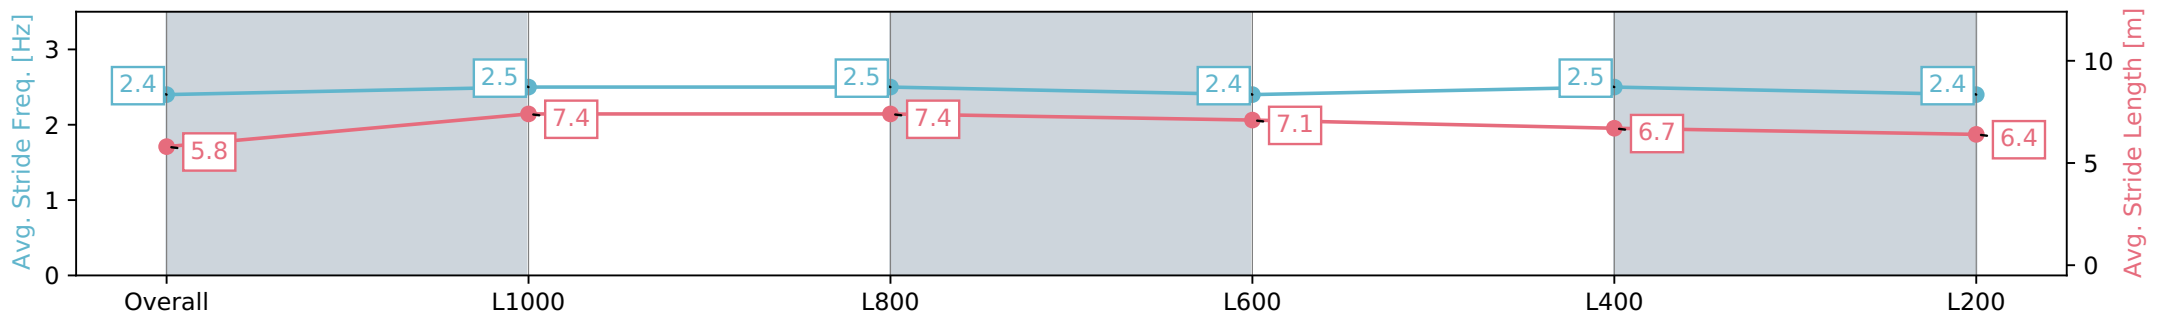

Section	Overall	L1000	L800	L600	L400	L200
Section Times	1:13.01 [11] (0:14.33)	0:58.68 [1] (0:10.77)	0:47.91 [1] (0:11.24)	0:36.67 [1] (0:11.72)	0:24.95 [2] (0:11.99)	0:12.96 [7] (0:12.96)
Average Speed [km/h]	50.3	66.8	65.0	62.2	60.1	55.6
Top Speed [km/h]	67.3	68.2	66.3	63.1	62.1	57.9
Avg. Dist. to Rail [m]	4.5	1.2	3.9	2.9	3.2	3.9
Avg. Stride Freq. [Hz]	2.4	2.5	2.5	2.4	2.5	2.4
Avg. Stride Length [m]	5.8	7.4	7.4	7.1	6.7	6.4