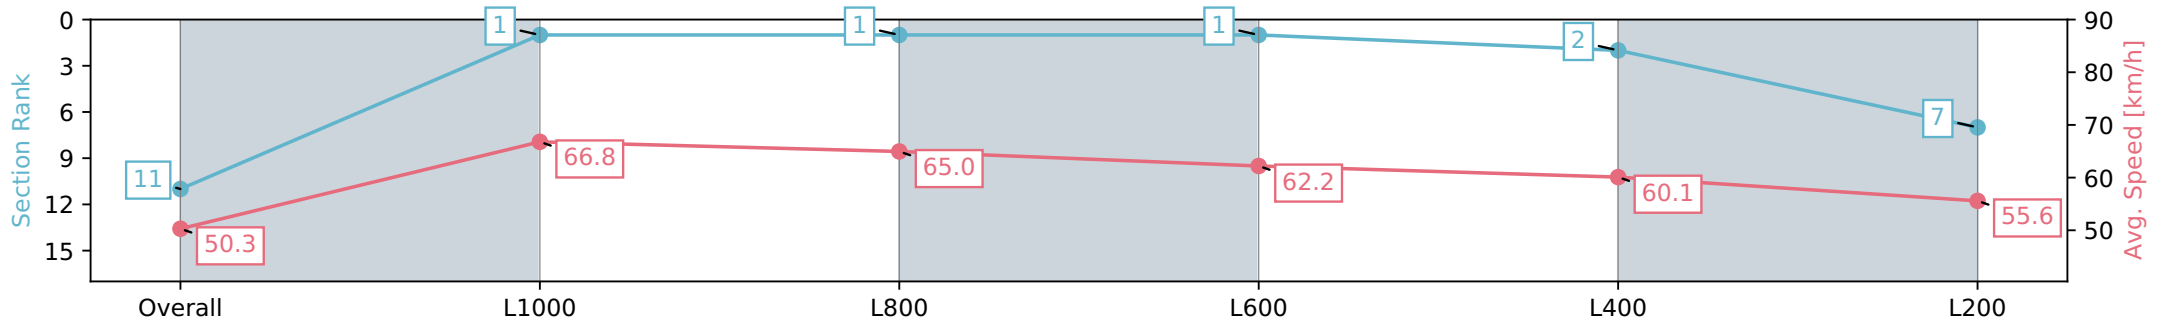

Section	Overall	L1000	L800	L600	L400	L200
Section Times	1:13.01 [11] (0:14.33)	0:58.68 [1] (0:10.77)	0:47.91 [1] (0:11.24)	0:36.67 [1] (0:11.72)	0:24.95 [2] (0:11.99)	0:12.96 [7] (0:12.96)
Average Speed [km/h]	50.3	66.8	65.0	62.2	60.1	55.6
Top Speed [km/h]	67.3	68.2	66.3	63.1	62.1	57.9
Avg. Dist. to Rail [m]	4.5	1.2	3.9	2.9	3.2	3.9
Avg. Stride Freq. [Hz]	2.4	2.5	2.5	2.4	2.5	2.4
Avg. Stride Length [m]	5.8	7.4	7.4	7.1	6.7	6.4