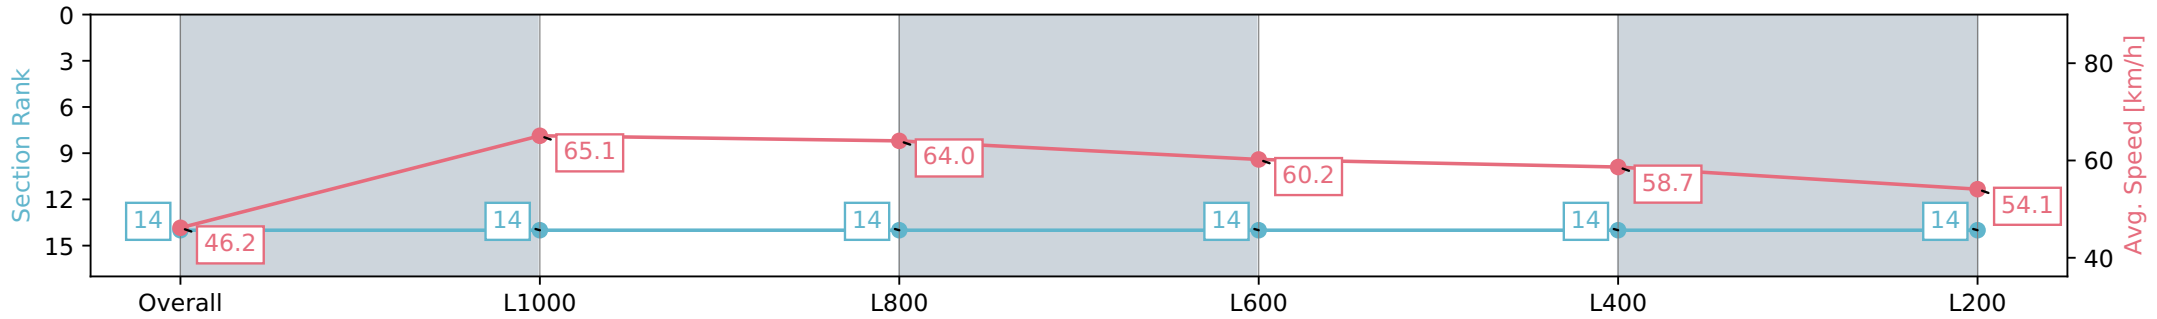

Section	Overall	L1000	L800	L600	L400	L200
Section Times	1:15.87 [14] (0:15.61)	1:00.26 [14] (0:11.07)	0:49.19 [14] (0:11.40)	0:37.79 [14] (0:12.18)	0:25.61 [14] (0:12.28)	0:13.32 [14] (0:13.32)
Average Speed [km/h]	46.2	65.1	64.0	60.2	58.7	54.1
Top Speed [km/h]	62.5	67.5	65.7	62.1	61.4	55.5
Avg. Dist. to Rail [m]	9.3	0.8	3.9	5.0	7.6	7.5
Avg. Stride Freq. [Hz]	2.2	2.3	2.3	2.3	2.2	2.1
Avg. Stride Length [m]	5.9	7.5	7.4	7.4	7.3	7.0