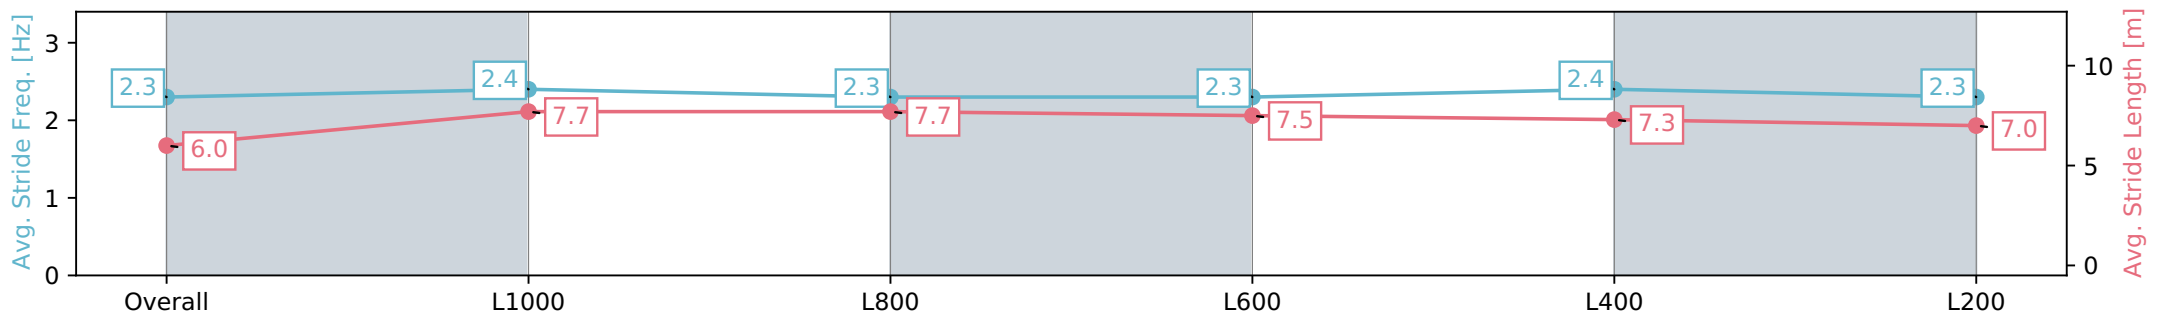

Section	Overall	L1000	L800	L600	L400	L200
Section Times	1:12.37 [6] (0:14.47)	0:57.90 [2] (0:10.90)	0:47.00 [4] (0:11.17)	0:35.83 [4] (0:11.71)	0:24.12 [4] (0:11.68)	0:12.44 [5] (0:12.44)
Average Speed [km/h]	49.8	66.1	64.9	62.1	61.8	57.8
Top Speed [km/h]	67.2	67.7	67.1	63.3	63.3	59.4
Avg. Dist. to Rail [m]	2.1	2.0	2.1	2.5	4.7	7.0
Avg. Stride Freq. [Hz]	2.3	2.4	2.3	2.3	2.4	2.3
Avg. Stride Length [m]	6.0	7.7	7.7	7.5	7.3	7.0