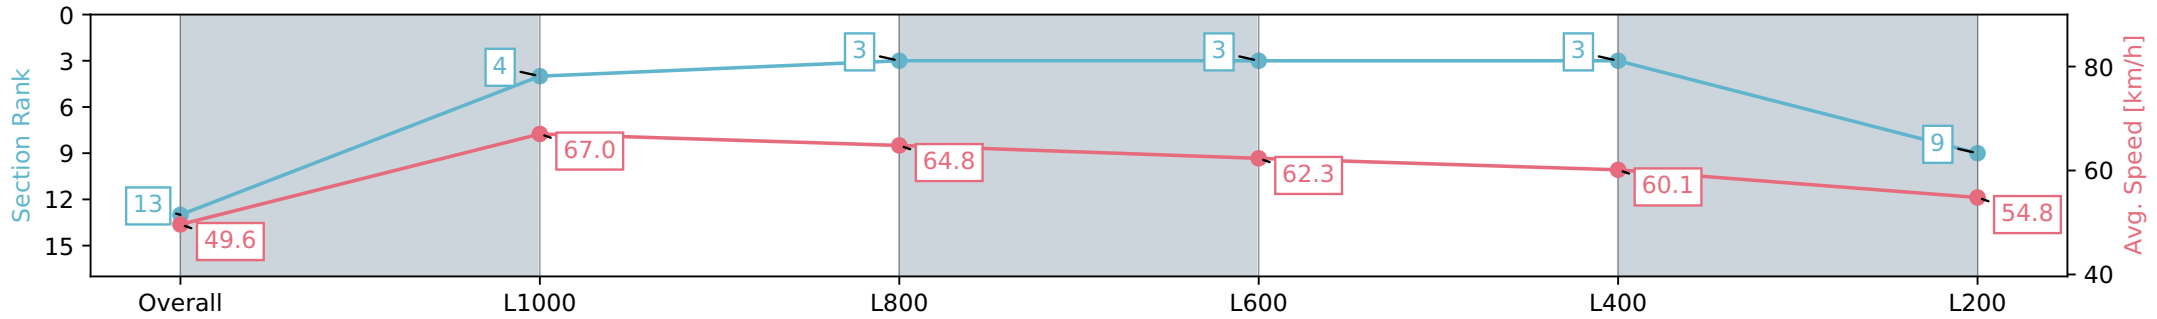

Section	Overall	L1000	L800	L600	L400	L200
Section Times	1:13.31 [13] (0:14.50)	0:58.81 [4] (0:10.75)	0:48.06 [3] (0:11.25)	0:36.81 [3] (0:11.71)	0:25.10 [3] (0:11.95)	0:13.15 [9] (0:13.15)
Average Speed [km/h]	49.6	67.0	64.8	62.3	60.1	54.8
Top Speed [km/h]	67.7	68.6	67.2	63.9	62.5	57.9
Avg. Dist. to Rail [m]	3.1	0.9	3.5	3.5	7.2	8.4
Avg. Stride Freq. [Hz]	2.5	2.6	2.5	2.5	2.4	2.3
Avg. Stride Length [m]	5.6	7.2	7.2	7.0	6.9	6.6