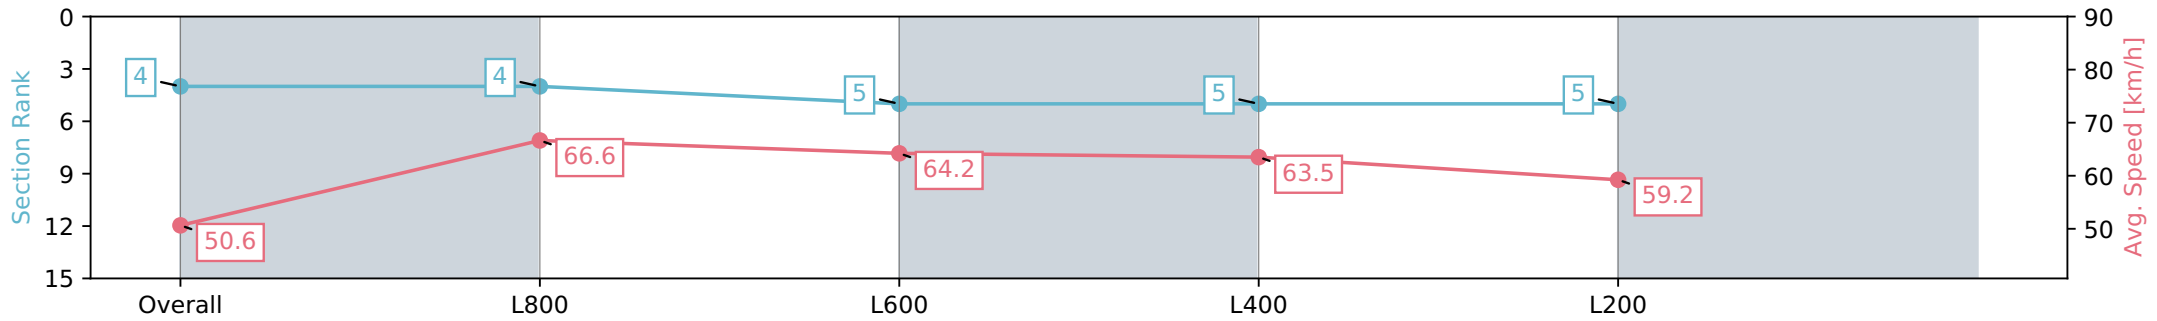

Horse/Jockey Name	BONNY IMPACT/Alana Livesey
Finish Rank	4
Fastest Section Time (Section)	0:10.89 (L800)
Top Speed [km/h] (Section)	68.5 (Overall)
Race State	Finished

Thomas Farms RC Murray Bridge SA - Professional
Race 4: Sportsbet Same Race Multi Maiden Plate - 1000m
03 July 2024 - 1:22PM
Track Rating: Soft 5, Weather: Overcast, Rail Position: +7m 1200m
Chute, +10m Remainder

Section	Overall	L800	L600	L400	L200
Section Times	0:59.98 [4] (0:14.23)	0:45.75 [4] (0:10.89)	0:34.86 [5] (0:11.36)	0:23.50 [5] (0:11.35)	0:12.15 [5] (0:12.15)
Average Speed [km/h]	50.6	66.6	64.2	63.5	59.2
Top Speed [km/h]	67.9	68.5	65.7	64.7	63.3
Avg. Dist. to Rail [m]	2.0	3.0	3.2	7.1	8.2
Avg. Stride Freq. [Hz]	2.4	2.5	2.5	2.5	2.4
Avg. Stride Length [m]	6.0	7.5	7.3	7.1	7.0

[ ] Ranking at each section and finish
-:-:- No data available at this section
NA No data available