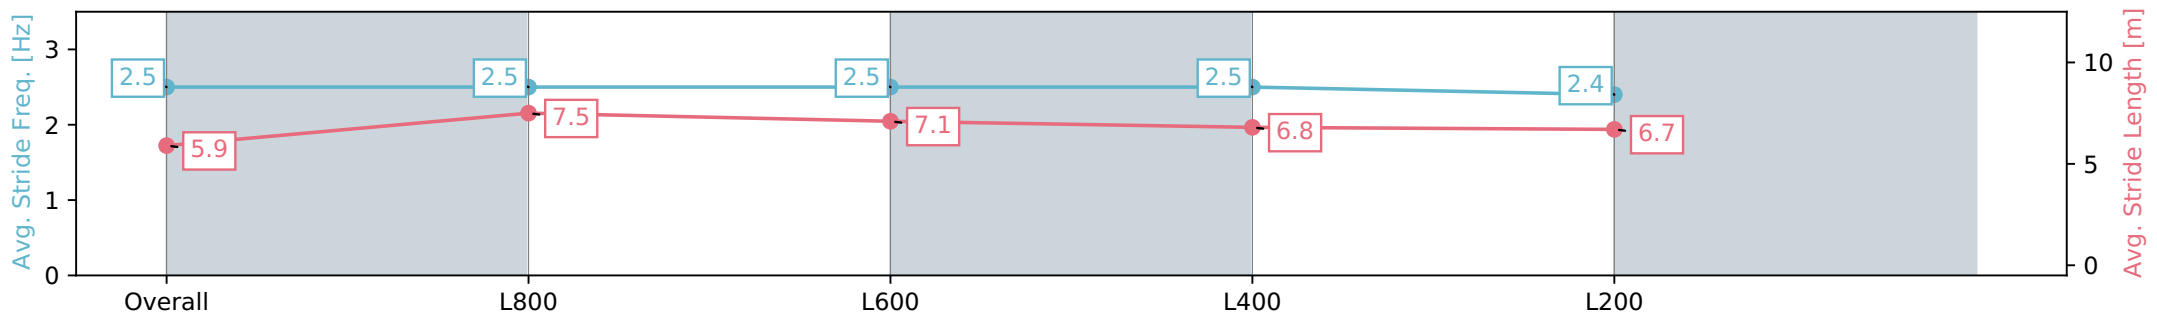

Section	Overall	L800	L600	L400	L200
Section Times	1:00.13 [6] (0:13.96)	0:46.17 [2] (0:10.79)	0:35.38 [1] (0:11.40)	0:23.98 [1] (0:11.61)	0:12.37 [4] (0:12.37)
Average Speed [km/h]	51.5	67.2	63.8	62.1	58.2
Top Speed [km/h]	69.0	68.5	64.5	63.2	61.4
Avg. Dist. to Rail [m]	4.4	2.2	2.6	3.6	2.4
Avg. Stride Freq. [Hz]	2.5	2.5	2.5	2.5	2.4
Avg. Stride Length [m]	5.9	7.5	7.1	6.8	6.7