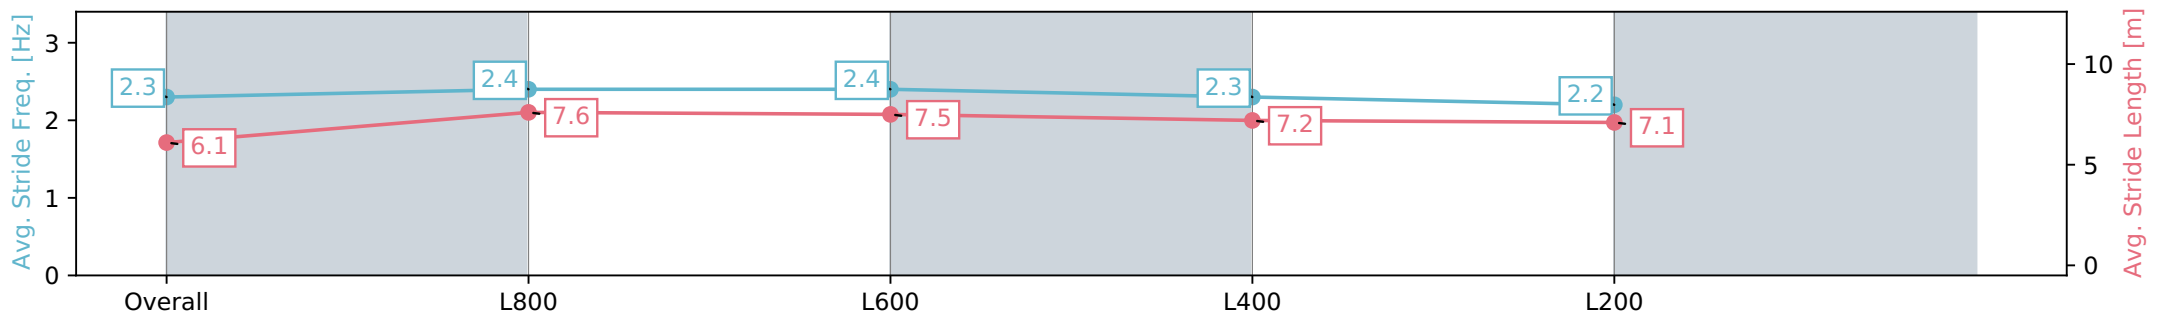

Horse/Jockey Name	TIPPERARY TESS/Zoe Lloyd
Finish Rank	11
Fastest Section Time (Section)	0:11.14 (L800)
Top Speed [km/h] (Section)	68.0 (Overall)
Race State	Finished

Thomas Farms RC Murray Bridge SA - Professional

Race 4: Sportsbet Same Race Multi Maiden Plate - 1000m

03 July 2024 - 1:22PM

Track Rating: Soft 5, Weather: Overcast, Rail Position: +7m 1200m Chute, +10m Remainder

Section	Overall	L800	L600	L400	L200
Section Times	1:01.91 [11] (0:14.44)	0:47.47 [8] (0:11.14)	0:36.33 [10] (0:11.40)	0:24.93 [11] (0:11.78)	0:13.15 [11] (0:13.15)
Average Speed [km/h]	49.9	65.2	63.7	61.2	54.8
Top Speed [km/h]	66.9	68.0	65.2	63.8	57.4
Avg. Dist. to Rail [m]	1.7	2.6	2.5	4.2	4.2
Avg. Stride Freq. [Hz]	2.3	2.4	2.4	2.3	2.2
Avg. Stride Length [m]	6.1	7.6	7.5	7.2	7.1

[ ] Ranking at each section and finish
-:-:- No data available at this section
NA No data available