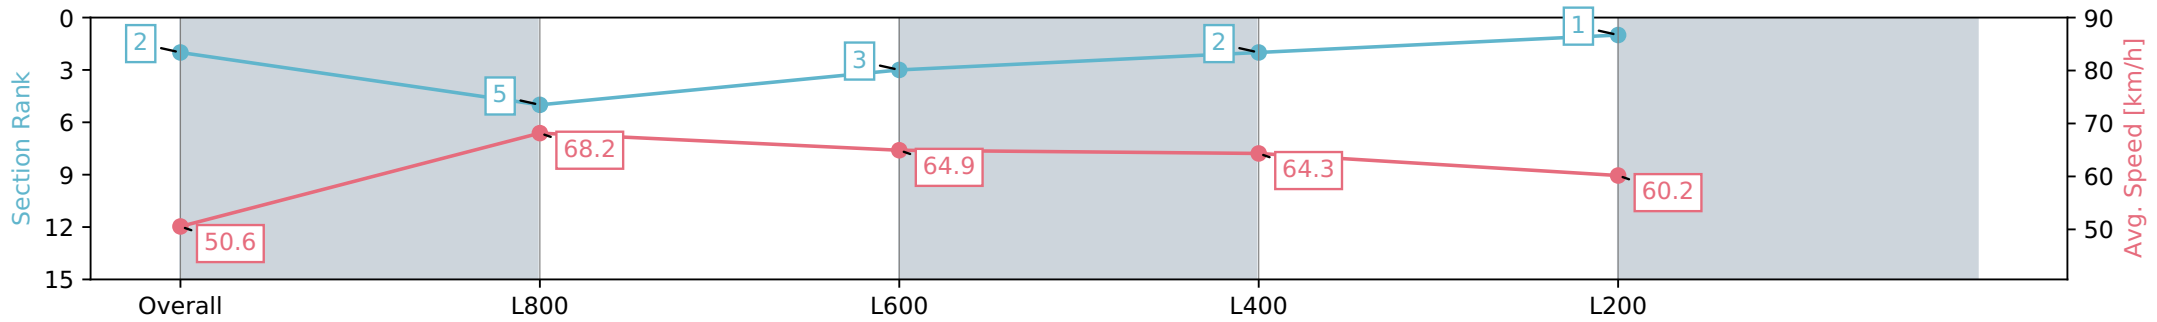

Section	Overall	L800	L600	L400	L200
Section Times	0:59.54 [2] (0:14.27)	0:45.27 [5] (0:10.78)	0:34.49 [3] (0:11.33)	0:23.16 [2] (0:11.21)	0:11.95 [1] (0:11.95)
Average Speed [km/h]	50.6	68.2	64.9	64.3	60.2
Top Speed [km/h]	68.6	69.9	65.7	65.9	62.3
Avg. Dist. to Rail [m]	4.5	6.4	5.5	6.2	2.9
Avg. Stride Freq. [Hz]	2.3	2.4	2.4	2.4	2.4
Avg. Stride Length [m]	6.1	7.7	7.5	7.4	7.1