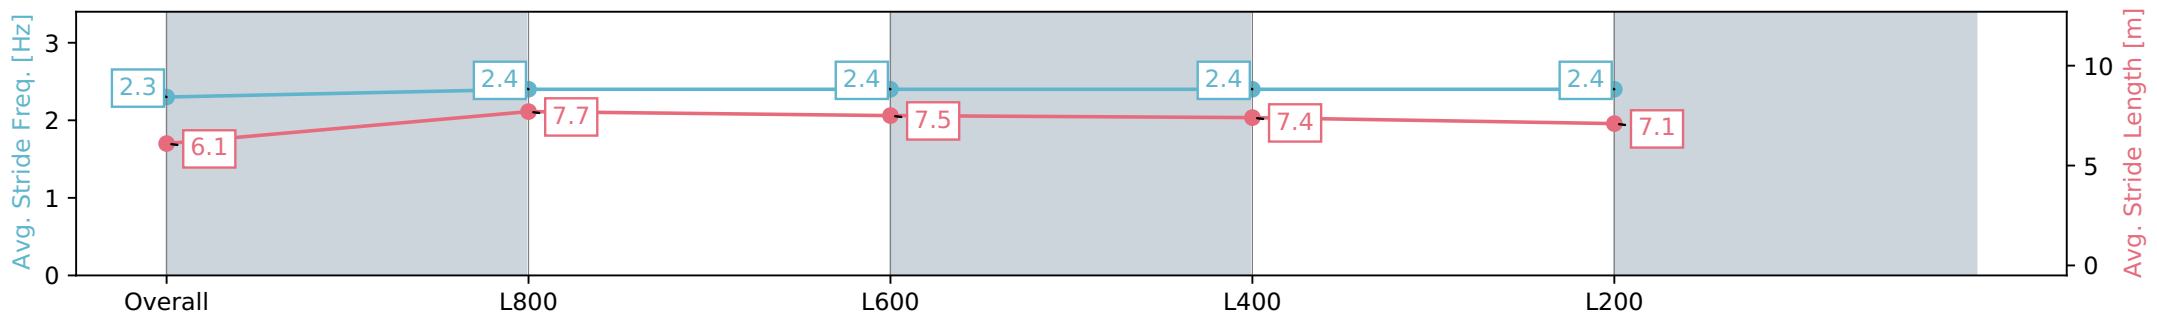

Section	Overall	L800	L600	L400	L200
Section Times	0:59.54 [2] (0:14.27)	0:45.27 [5] (0:10.78)	0:34.49 [3] (0:11.33)	0:23.16 [2] (0:11.21)	0:11.95 [1] (0:11.95)
Average Speed [km/h]	50.6	68.2	64.9	64.3	60.2
Top Speed [km/h]	68.6	69.9	65.7	65.9	62.3
Avg. Dist. to Rail [m]	4.5	6.4	5.5	6.2	2.9
Avg. Stride Freq. [Hz]	2.3	2.4	2.4	2.4	2.4
Avg. Stride Length [m]	6.1	7.7	7.5	7.4	7.1