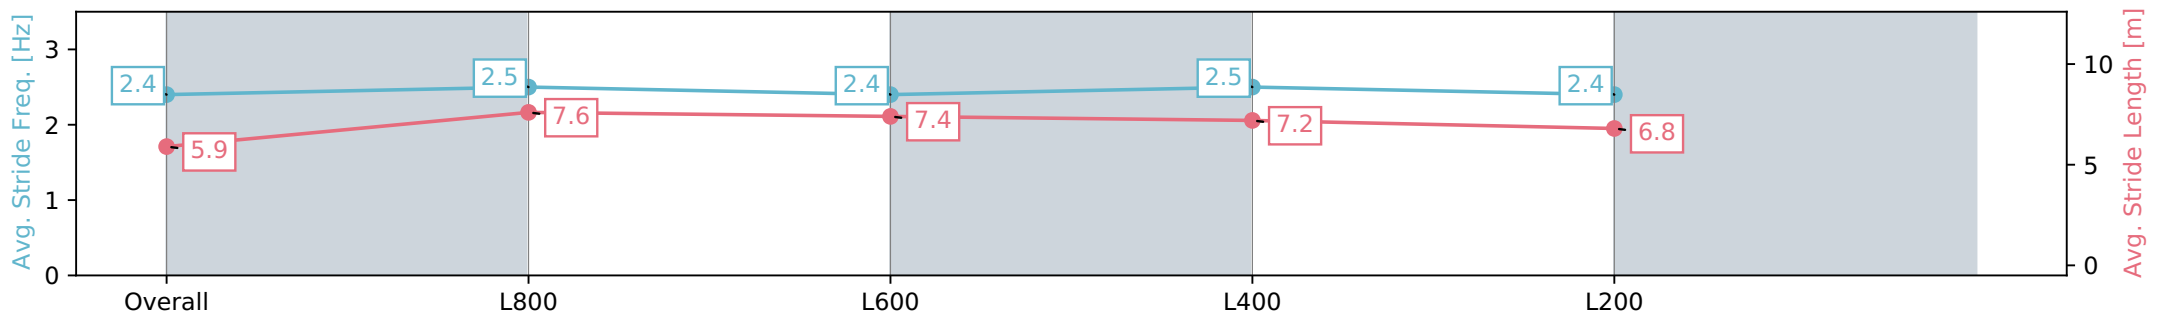

Section	Overall	L800	L600	L400	L200
Section Times	1:00.12 [5] (0:14.46)	0:45.66 [9] (0:10.76)	0:34.90 [7] (0:11.41)	0:23.49 [8] (0:11.27)	0:12.22 [6] (0:12.22)
Average Speed [km/h]	49.8	68.3	64.7	63.9	58.9
Top Speed [km/h]	68.6	69.6	65.3	64.6	63.0
Avg. Dist. to Rail [m]	3.1	5.6	6.4	10.2	9.7
Avg. Stride Freq. [Hz]	2.4	2.5	2.4	2.5	2.4
Avg. Stride Length [m]	5.9	7.6	7.4	7.2	6.8