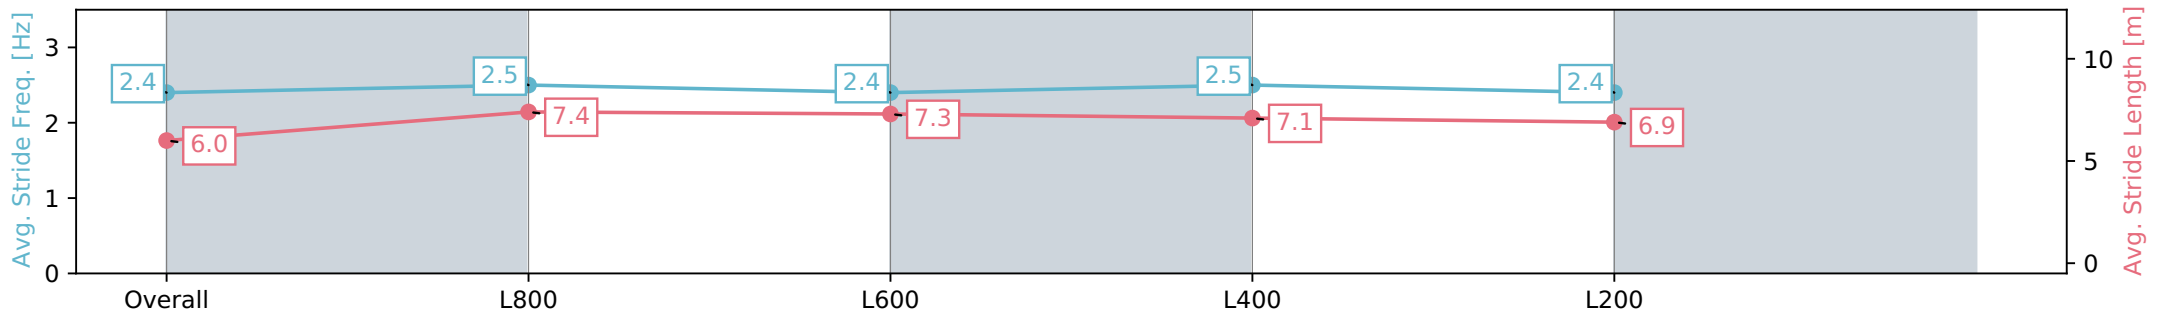

Section	Overall	L800	L600	L400	L200
Section Times	1:00.57 [8] (0:14.36)	0:46.21 [6] (0:11.04)	0:35.17 [8] (0:11.45)	0:23.72 [10] (0:11.47)	0:12.25 [10] (0:12.25)
Average Speed [km/h]	50.1	66.1	63.6	62.7	58.8
Top Speed [km/h]	67.7	67.8	64.6	64.3	60.8
Avg. Dist. to Rail [m]	1.5	3.2	3.5	7.1	7.2
Avg. Stride Freq. [Hz]	2.4	2.5	2.4	2.5	2.4
Avg. Stride Length [m]	6.0	7.4	7.3	7.1	6.9