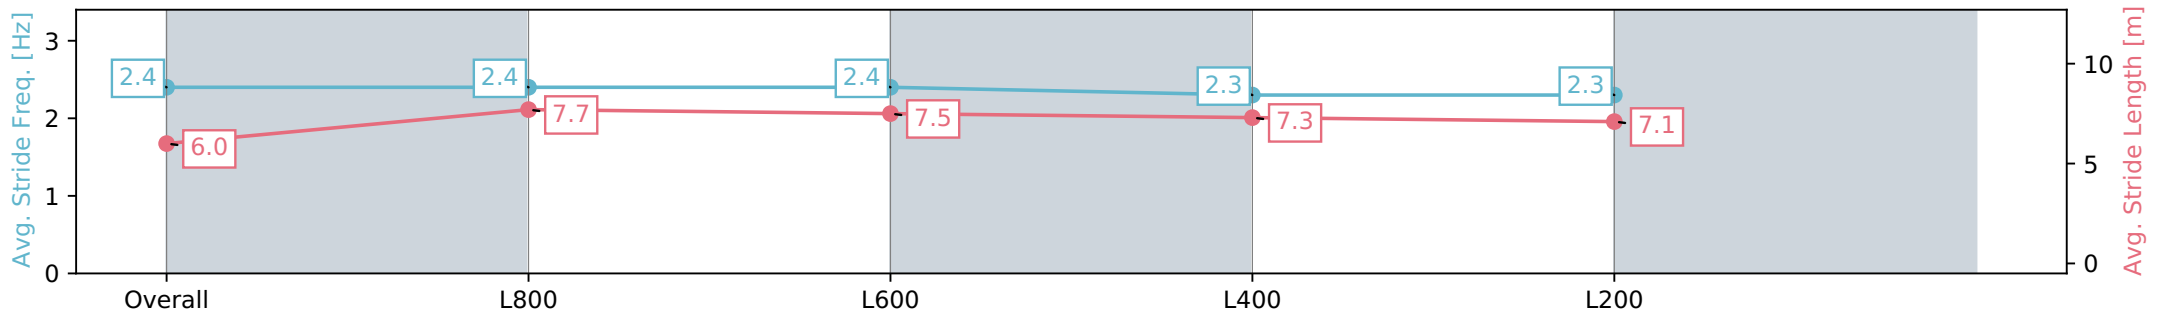

Section	Overall	L800	L600	L400	L200
Section Times	1:00.67 [10] (0:14.20)	0:46.47 [3] (0:10.91)	0:35.56 [4] (0:11.49)	0:24.07 [7] (0:11.71)	0:12.36 [9] (0:12.36)
Average Speed [km/h]	50.8	66.8	63.6	61.5	58.3
Top Speed [km/h]	67.2	68.6	65.1	62.7	60.1
Avg. Dist. to Rail [m]	2.8	3.9	4.0	7.0	6.0
Avg. Stride Freq. [Hz]	2.4	2.4	2.4	2.3	2.3
Avg. Stride Length [m]	6.0	7.7	7.5	7.3	7.1