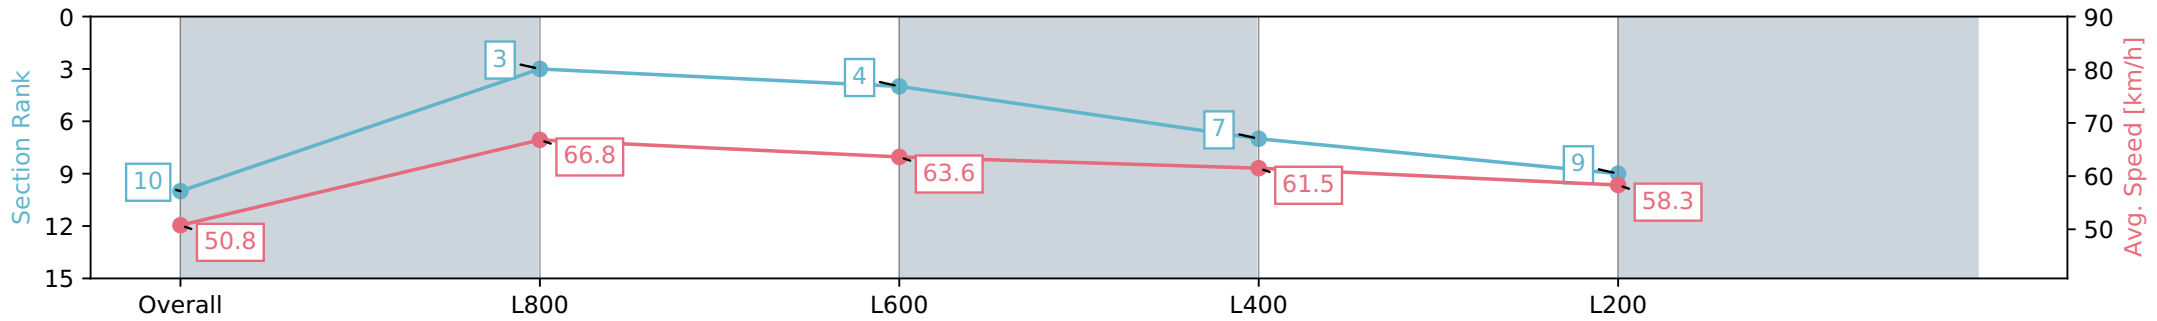

Section	Overall	L800	L600	L400	L200
Section Times	1:00.67 [10] (0:14.20)	0:46.47 [3] (0:10.91)	0:35.56 [4] (0:11.49)	0:24.07 [7] (0:11.71)	0:12.36 [9] (0:12.36)
Average Speed [km/h]	50.8	66.8	63.6	61.5	58.3
Top Speed [km/h]	67.2	68.6	65.1	62.7	60.1
Avg. Dist. to Rail [m]	2.8	3.9	4.0	7.0	6.0
Avg. Stride Freq. [Hz]	2.4	2.4	2.4	2.3	2.3
Avg. Stride Length [m]	6.0	7.7	7.5	7.3	7.1