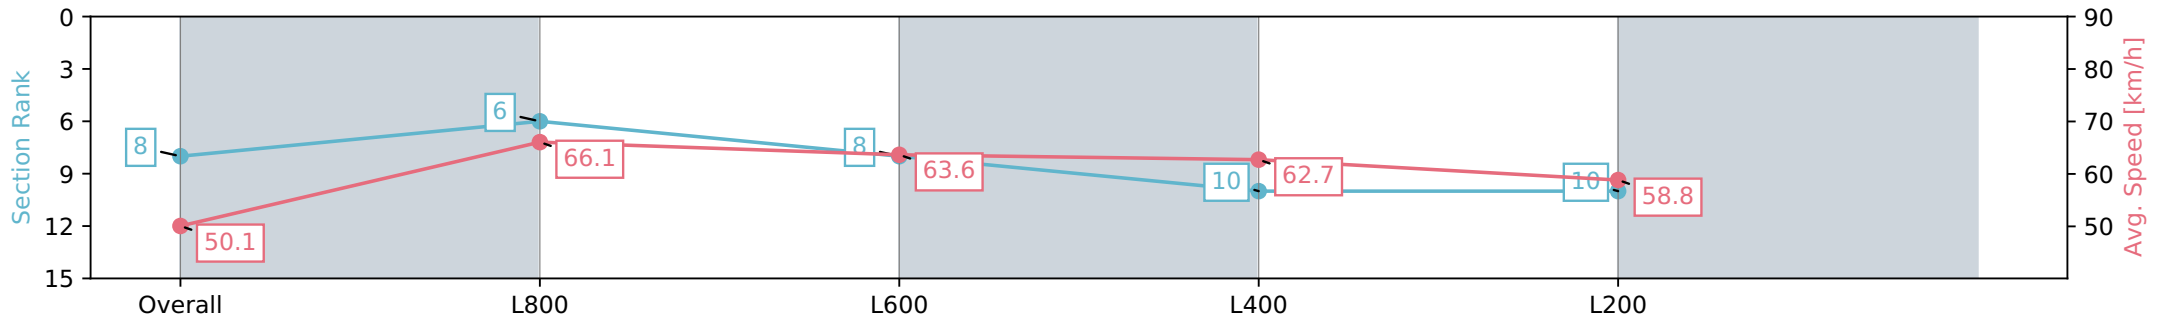

Section	Overall	L800	L600	L400	L200
Section Times	1:00.57 [8] (0:14.36)	0:46.21 [6] (0:11.04)	0:35.17 [8] (0:11.45)	0:23.72 [10] (0:11.47)	0:12.25 [10] (0:12.25)
Average Speed [km/h]	50.1	66.1	63.6	62.7	58.8
Top Speed [km/h]	67.7	67.8	64.6	64.3	60.8
Avg. Dist. to Rail [m]	1.5	3.2	3.5	7.1	7.2
Avg. Stride Freq. [Hz]	2.4	2.5	2.4	2.5	2.4
Avg. Stride Length [m]	6.0	7.4	7.3	7.1	6.9