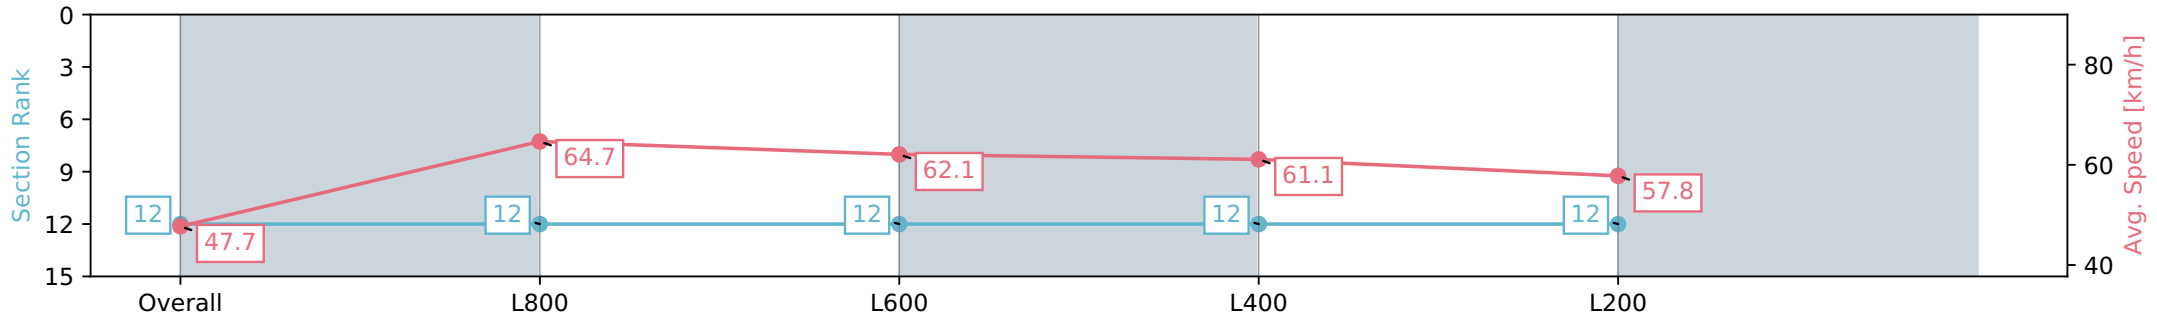

Section	Overall	L800	L600	L400	L200
Section Times	1:02.17 [12] (0:15.10)	0:47.07 [12] (0:11.21)	0:35.86 [12] (0:11.62)	0:24.24 [12] (0:11.79)	0:12.45 [12] (0:12.45)
Average Speed [km/h]	47.7	64.7	62.1	61.1	57.8
Top Speed [km/h]	65.8	66.5	62.9	62.3	59.4
Avg. Dist. to Rail [m]	2.8	2.4	0.8	1.5	2.8
Avg. Stride Freq. [Hz]	2.4	2.5	2.5	2.5	2.5
Avg. Stride Length [m]	5.5	7.1	6.9	6.8	6.5