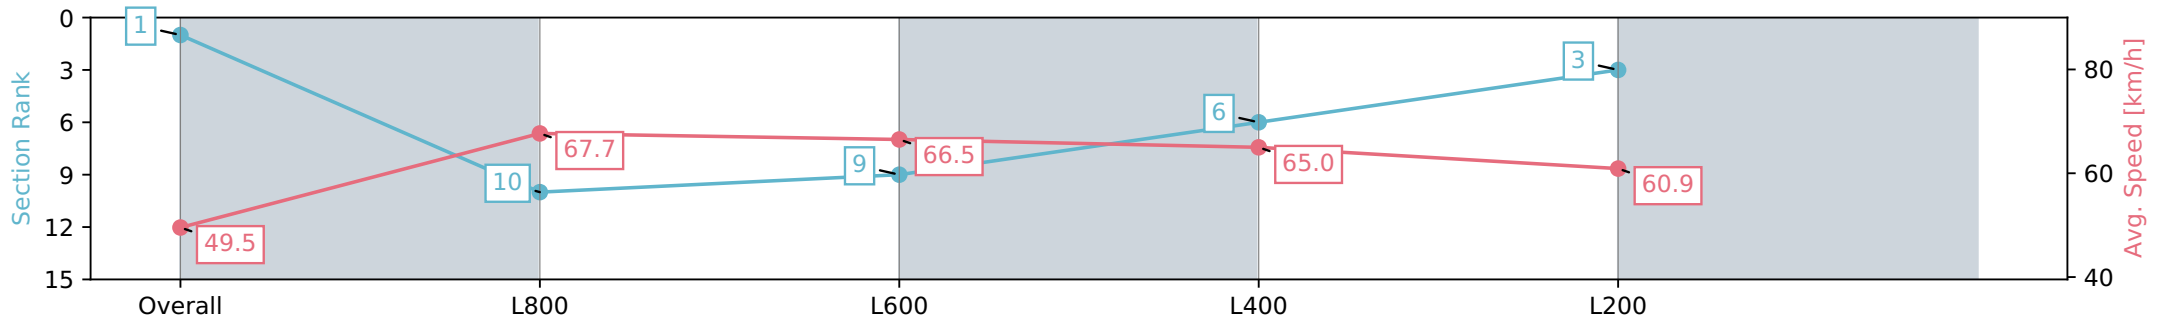

Race 4: Sportsbet Same Race Multi Maiden Plate - 1000m

03 July 2024 - 1:22PM

Track Rating: Soft 5, Weather: Overcast, Rail Position: +7m 1200m Chute, +10m Remainder

Section	Overall	L800	L600	L400	L200
Section Times	0:59.45 [1] (0:14.57)	0:44.87 [10] (0:10.83)	0:34.04 [9] (0:11.15)	0:22.89 [6] (0:11.08)	0:11.81 [3] (0:11.81)
Average Speed [km/h]	49.5	67.7	66.5	65.0	60.9
Top Speed [km/h]	67.4	68.9	67.5	67.3	63.0
Avg. Dist. to Rail [m]	5.1	5.5	7.3	9.7	6.2
Avg. Stride Freq. [Hz]	2.4	2.4	2.4	2.4	2.3
Avg. Stride Length [m]	5.9	7.8	7.7	7.5	7.3