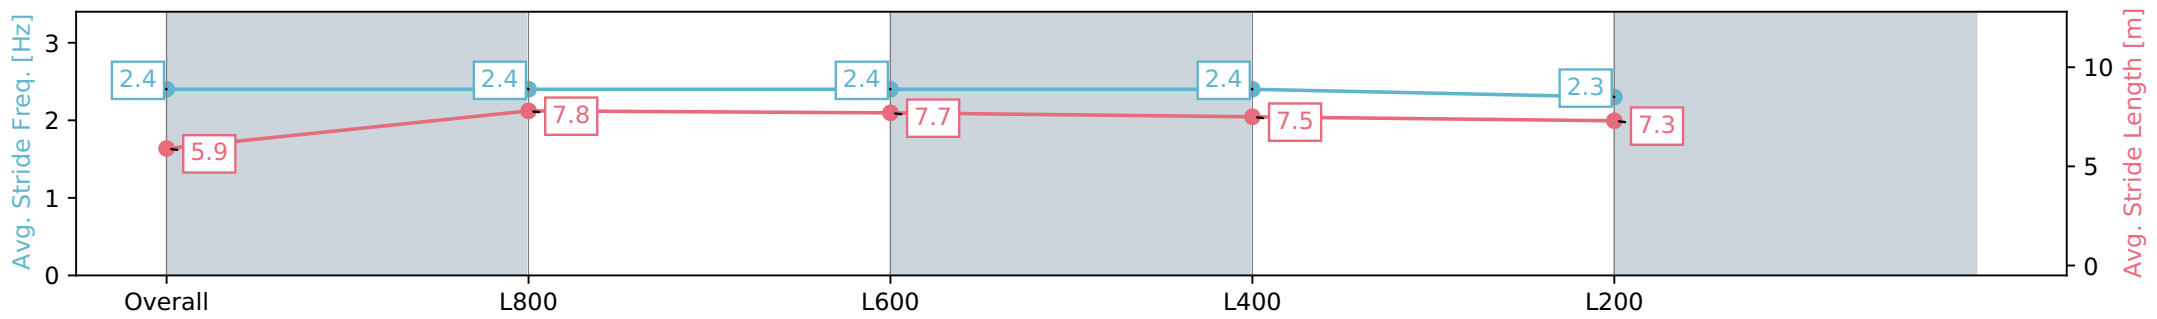

Race 4: Sportsbet Same Race Multi Maiden Plate - 1000m

03 July 2024 - 1:22PM

Track Rating: Soft 5, Weather: Overcast, Rail Position: +7m 1200m Chute, +10m Remainder

Section	Overall	L800	L600	L400	L200
Section Times	0:59.45 [1] (0:14.57)	0:44.87 [10] (0:10.83)	0:34.04 [9] (0:11.15)	0:22.89 [6] (0:11.08)	0:11.81 [3] (0:11.81)
Average Speed [km/h]	49.5	67.7	66.5	65.0	60.9
Top Speed [km/h]	67.4	68.9	67.5	67.3	63.0
Avg. Dist. to Rail [m]	5.1	5.5	7.3	9.7	6.2
Avg. Stride Freq. [Hz]	2.4	2.4	2.4	2.4	2.3
Avg. Stride Length [m]	5.9	7.8	7.7	7.5	7.3