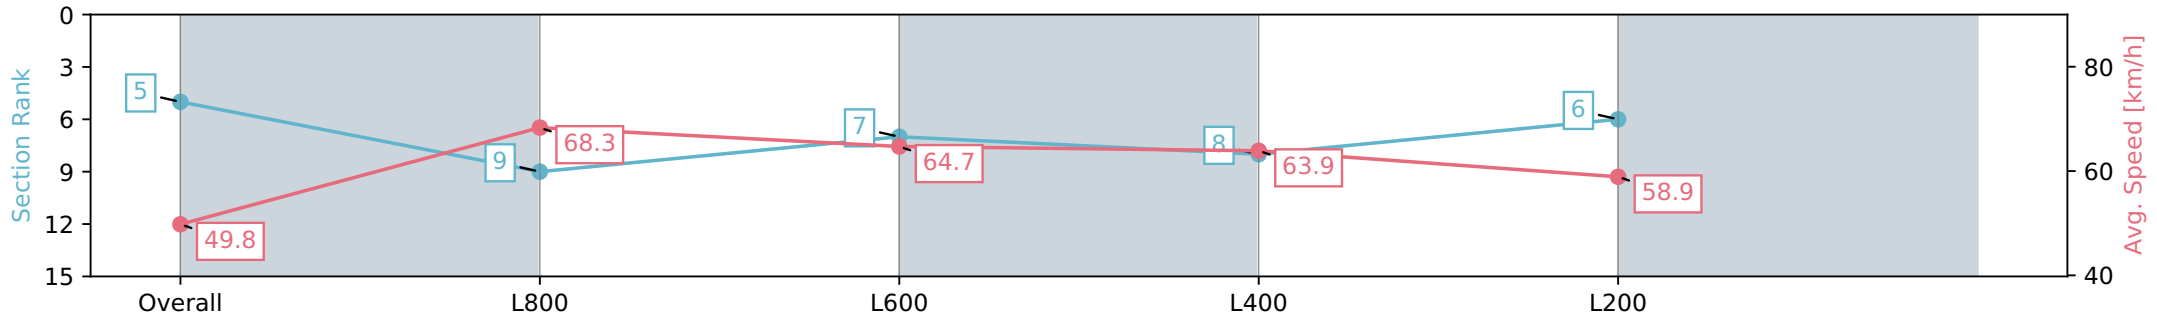

Section	Overall	L800	L600	L400	L200
Section Times	1:00.12 [5] (0:14.46)	0:45.66 [9] (0:10.76)	0:34.90 [7] (0:11.41)	0:23.49 [8] (0:11.27)	0:12.22 [6] (0:12.22)
Average Speed [km/h]	49.8	68.3	64.7	63.9	58.9
Top Speed [km/h]	68.6	69.6	65.3	64.6	63.0
Avg. Dist. to Rail [m]	3.1	5.6	6.4	10.2	9.7
Avg. Stride Freq. [Hz]	2.4	2.5	2.4	2.5	2.4
Avg. Stride Length [m]	5.9	7.6	7.4	7.2	6.8