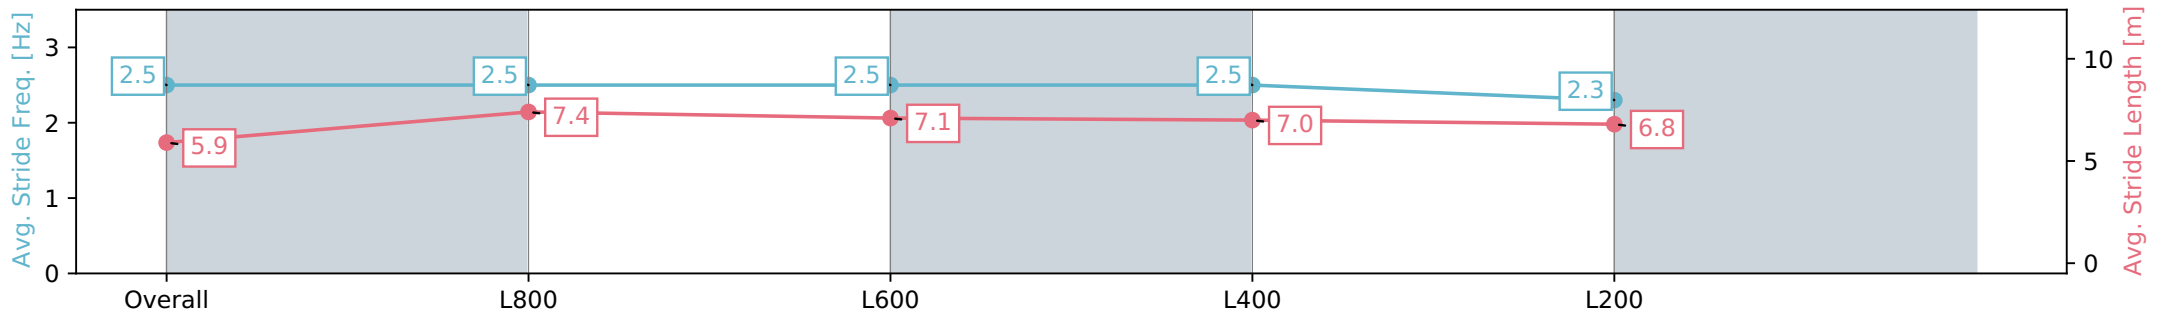

Section	Overall	L800	L600	L400	L200
Section Times	1:00.65 [9] (0:13.96)	0:46.69 [1] (0:11.00)	0:35.69 [2] (0:11.45)	0:24.24 [3] (0:11.66)	0:12.58 [8] (0:12.57)
Average Speed [km/h]	51.6	66.1	63.8	61.7	57.2
Top Speed [km/h]	69.3	69.3	65.1	63.2	59.6
Avg. Dist. to Rail [m]	4.2	3.3	3.4	3.9	4.2
Avg. Stride Freq. [Hz]	2.5	2.5	2.5	2.5	2.3
Avg. Stride Length [m]	5.9	7.4	7.1	7.0	6.8