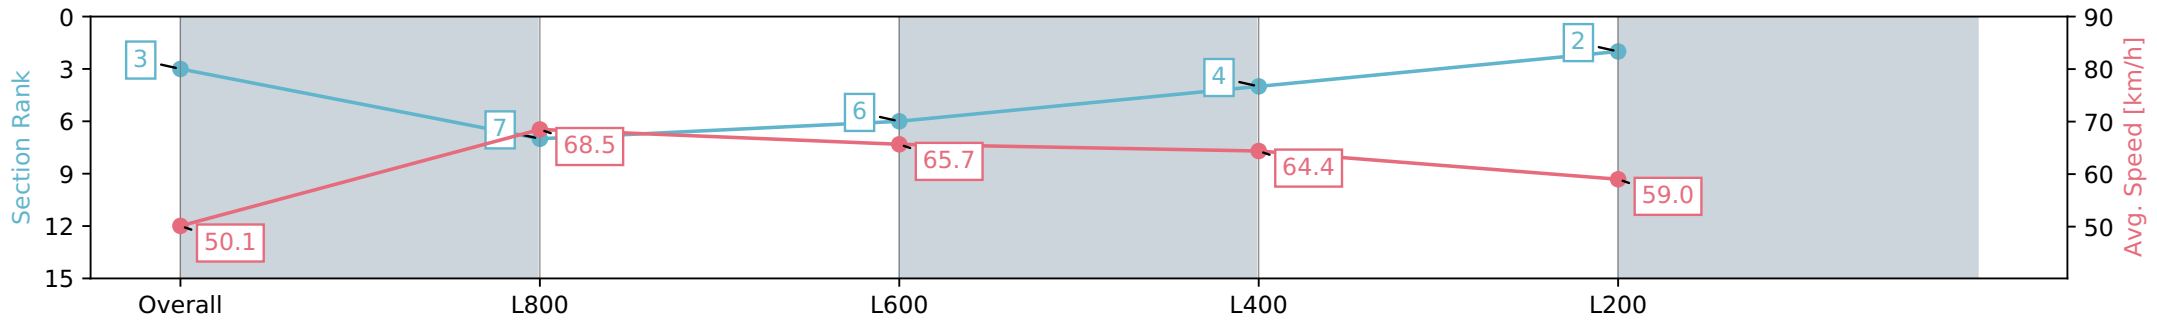

Section	Overall	L800	L600	L400	L200
Section Times	0:59.80 [3] (0:14.38)	0:45.42 [7] (0:10.74)	0:34.68 [6] (0:11.30)	0:23.38 [4] (0:11.18)	0:12.20 [2] (0:12.20)
Average Speed [km/h]	50.1	68.5	65.7	64.4	59.0
Top Speed [km/h]	68.0	69.4	67.1	65.6	62.3
Avg. Dist. to Rail [m]	6.5	6.7	7.0	7.3	4.2
Avg. Stride Freq. [Hz]	2.4	2.5	2.5	2.5	2.4
Avg. Stride Length [m]	5.8	7.6	7.4	7.2	6.8