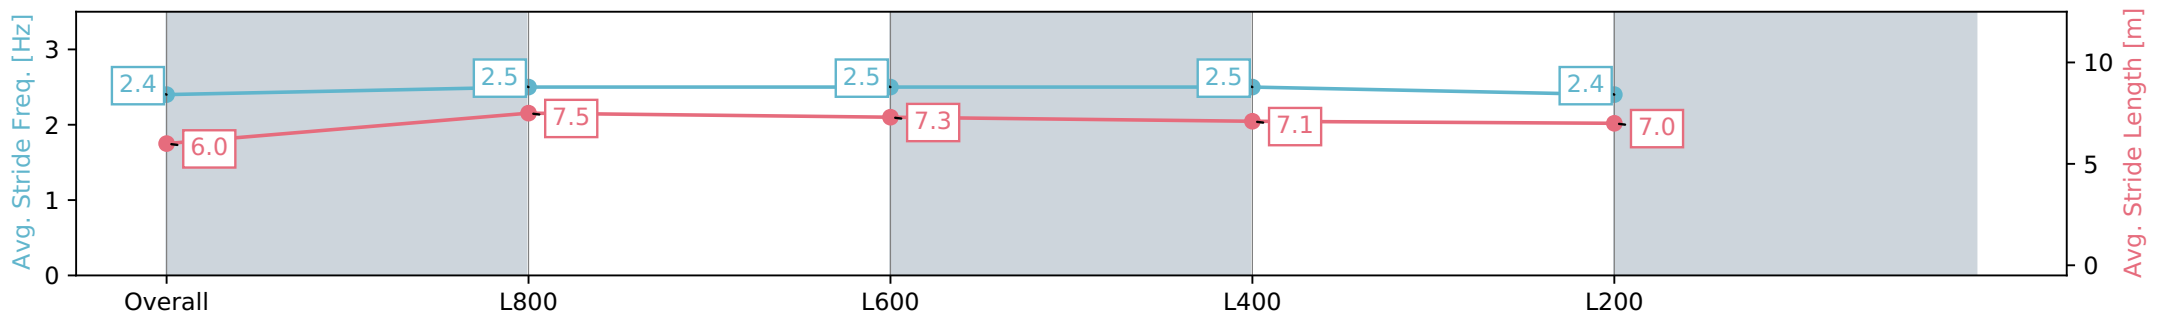

Horse/Jockey Name	BONNY IMPACT/Alana Livesey
Finish Rank	4
Fastest Section Time (Section)	0:10.89 (L800)
Top Speed [km/h] (Section)	68.5 (Overall)
Race State	Finished

Thomas Farms RC Murray Bridge SA - Professional
Race 4: Sportsbet Same Race Multi Maiden Plate - 1000m
03 July 2024 - 1:22PM
Track Rating: Soft 5, Weather: Overcast, Rail Position: +7m 1200m
Chute, +10m Remainder

Section	Overall	L800	L600	L400	L200
Section Times	0:59.98 [4] (0:14.23)	0:45.75 [4] (0:10.89)	0:34.86 [5] (0:11.36)	0:23.50 [5] (0:11.35)	0:12.15 [5] (0:12.15)
Average Speed [km/h]	50.6	66.6	64.2	63.5	59.2
Top Speed [km/h]	67.9	68.5	65.7	64.7	63.3
Avg. Dist. to Rail [m]	2.0	3.0	3.2	7.1	8.2
Avg. Stride Freq. [Hz]	2.4	2.5	2.5	2.5	2.4
Avg. Stride Length [m]	6.0	7.5	7.3	7.1	7.0

[ ] Ranking at each section and finish
-:-:- No data available at this section
NA No data available