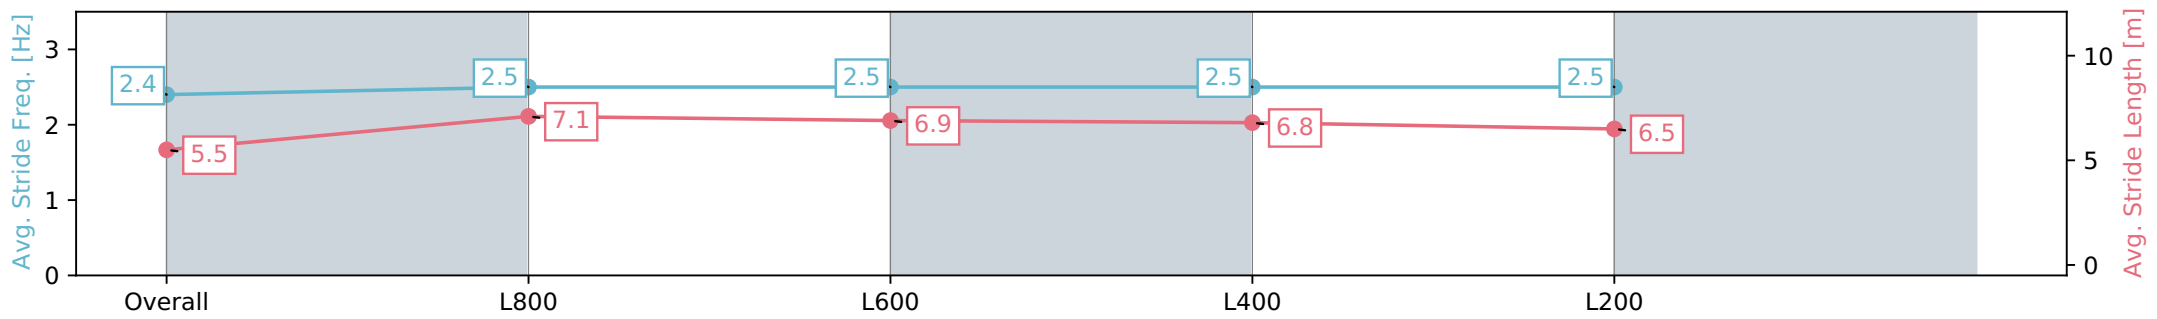

Section	Overall	L800	L600	L400	L200
Section Times	1:02.17 [12] (0:15.10)	0:47.07 [12] (0:11.21)	0:35.86 [12] (0:11.62)	0:24.24 [12] (0:11.79)	0:12.45 [12] (0:12.45)
Average Speed [km/h]	47.7	64.7	62.1	61.1	57.8
Top Speed [km/h]	65.8	66.5	62.9	62.3	59.4
Avg. Dist. to Rail [m]	2.8	2.4	0.8	1.5	2.8
Avg. Stride Freq. [Hz]	2.4	2.5	2.5	2.5	2.5
Avg. Stride Length [m]	5.5	7.1	6.9	6.8	6.5