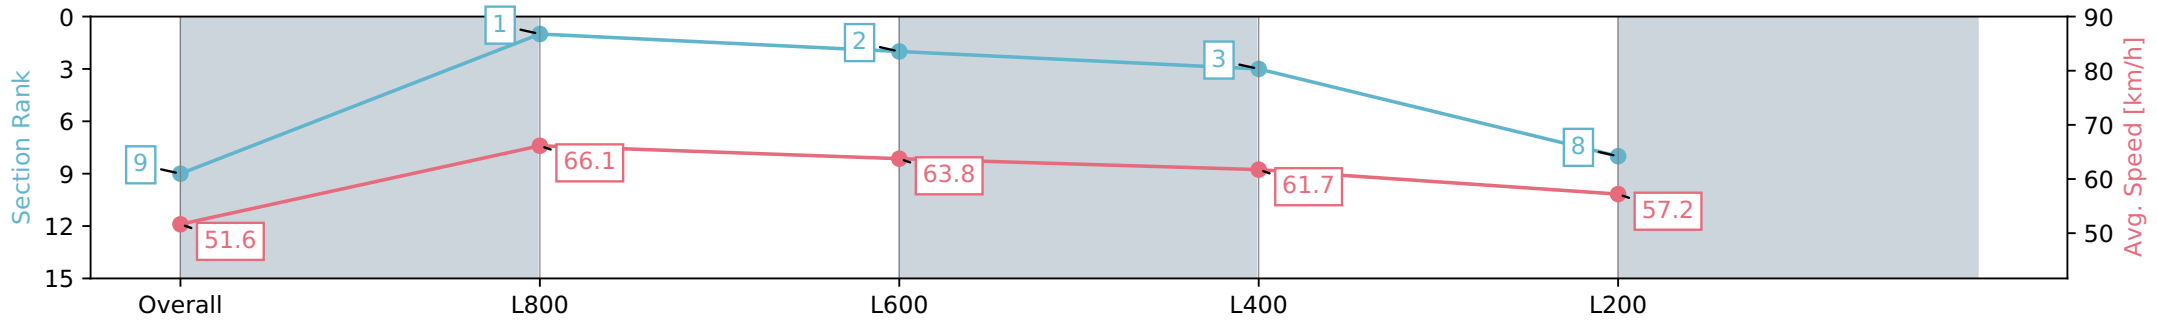

Section	Overall	L800	L600	L400	L200
Section Times	1:00.65 [9] (0:13.96)	0:46.69 [1] (0:11.00)	0:35.69 [2] (0:11.45)	0:24.24 [3] (0:11.66)	0:12.58 [8] (0:12.57)
Average Speed [km/h]	51.6	66.1	63.8	61.7	57.2
Top Speed [km/h]	69.3	69.3	65.1	63.2	59.6
Avg. Dist. to Rail [m]	4.2	3.3	3.4	3.9	4.2
Avg. Stride Freq. [Hz]	2.5	2.5	2.5	2.5	2.3
Avg. Stride Length [m]	5.9	7.4	7.1	7.0	6.8