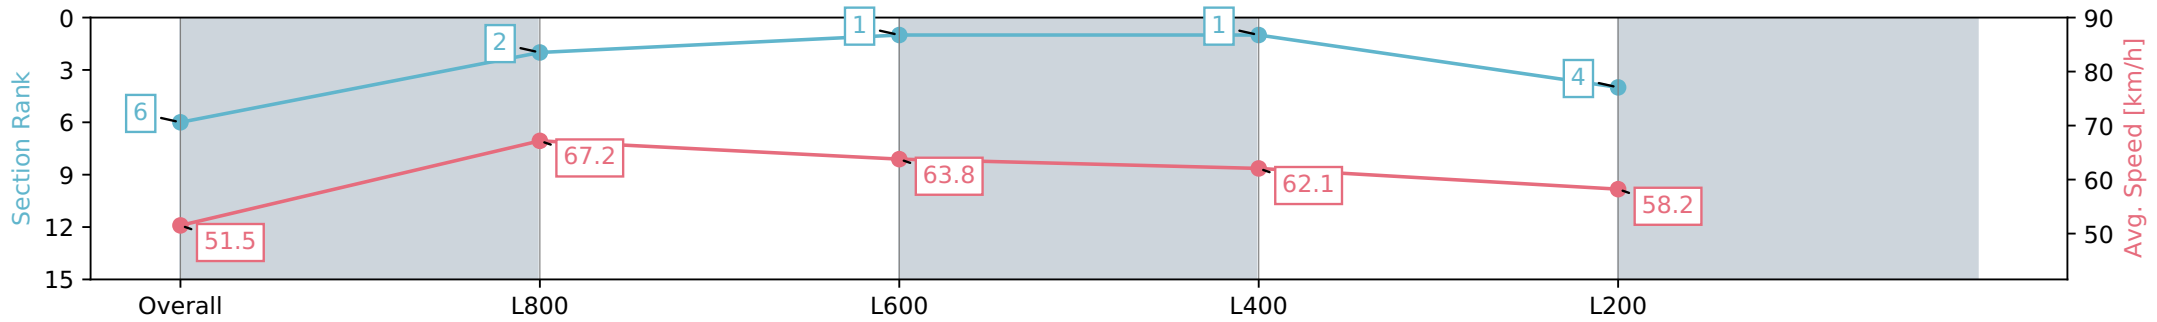

Section	Overall	L800	L600	L400	L200
Section Times	1:00.13 [6] (0:13.96)	0:46.17 [2] (0:10.79)	0:35.38 [1] (0:11.40)	0:23.98 [1] (0:11.61)	0:12.37 [4] (0:12.37)
Average Speed [km/h]	51.5	67.2	63.8	62.1	58.2
Top Speed [km/h]	69.0	68.5	64.5	63.2	61.4
Avg. Dist. to Rail [m]	4.4	2.2	2.6	3.6	2.4
Avg. Stride Freq. [Hz]	2.5	2.5	2.5	2.5	2.4
Avg. Stride Length [m]	5.9	7.5	7.1	6.8	6.7