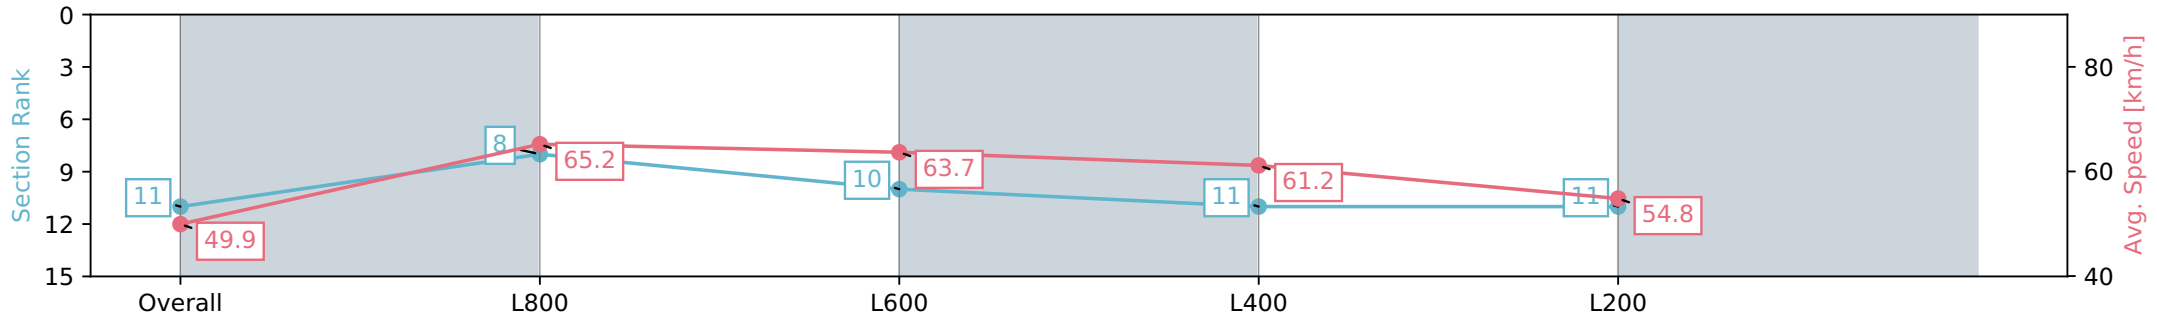

Horse/Jockey Name	TIPPERARY TESS/Zoe Lloyd
Finish Rank	11
Fastest Section Time (Section)	0:11.14 (L800)
Top Speed [km/h] (Section)	68.0 (Overall)
Race State	Finished

Thomas Farms RC Murray Bridge SA - Professional

Race 4: Sportsbet Same Race Multi Maiden Plate - 1000m

03 July 2024 - 1:22PM

Track Rating: Soft 5, Weather: Overcast, Rail Position: +7m 1200m Chute, +10m Remainder

Section	Overall	L800	L600	L400	L200
Section Times	1:01.91 [11] (0:14.44)	0:47.47 [8] (0:11.14)	0:36.33 [10] (0:11.40)	0:24.93 [11] (0:11.78)	0:13.15 [11] (0:13.15)
Average Speed [km/h]	49.9	65.2	63.7	61.2	54.8
Top Speed [km/h]	66.9	68.0	65.2	63.8	57.4
Avg. Dist. to Rail [m]	1.7	2.6	2.5	4.2	4.2
Avg. Stride Freq. [Hz]	2.3	2.4	2.4	2.3	2.2
Avg. Stride Length [m]	6.1	7.6	7.5	7.2	7.1

[ ] Ranking at each section and finish
-:-:- No data available at this section
NA No data available