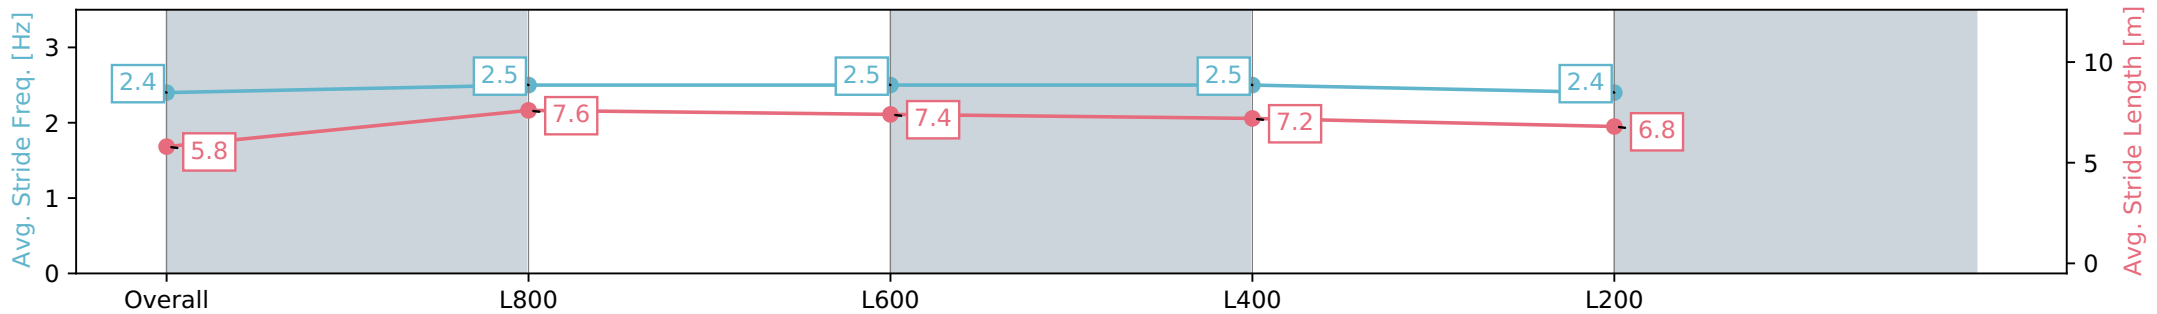

Section	Overall	L800	L600	L400	L200
Section Times	0:59.80 [3] (0:14.38)	0:45.42 [7] (0:10.74)	0:34.68 [6] (0:11.30)	0:23.38 [4] (0:11.18)	0:12.20 [2] (0:12.20)
Average Speed [km/h]	50.1	68.5	65.7	64.4	59.0
Top Speed [km/h]	68.0	69.4	67.1	65.6	62.3
Avg. Dist. to Rail [m]	6.5	6.7	7.0	7.3	4.2
Avg. Stride Freq. [Hz]	2.4	2.5	2.5	2.5	2.4
Avg. Stride Length [m]	5.8	7.6	7.4	7.2	6.8