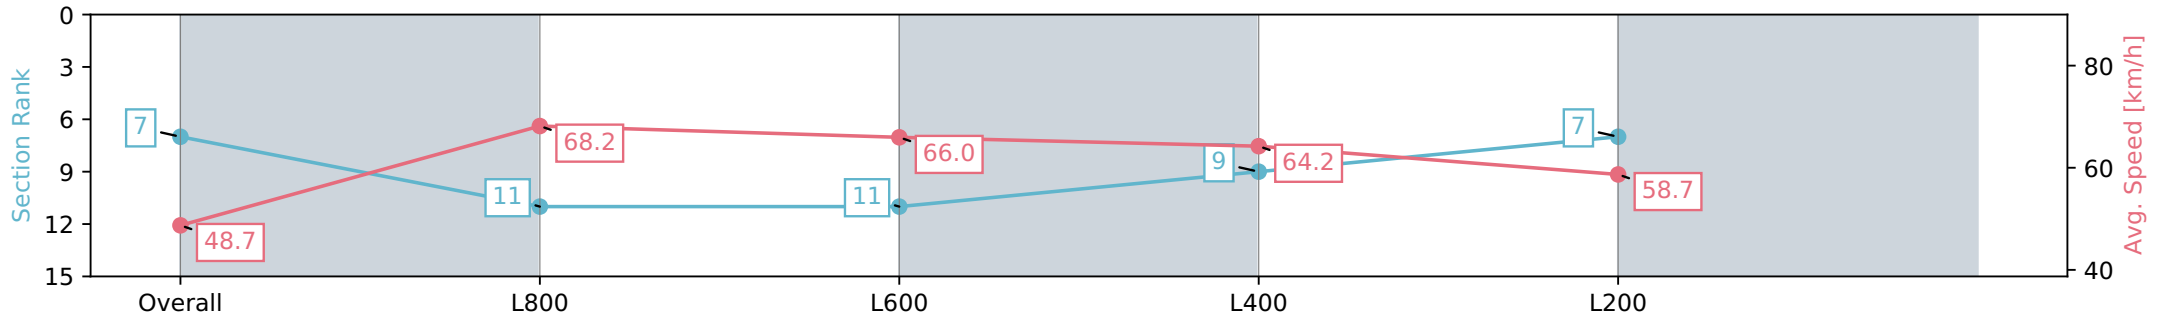

Section	Overall	L800	L600	L400	L200
Section Times	1:00.26 [7] (0:14.83)	0:45.43 [11] (0:10.79)	0:34.64 [11] (0:11.16)	0:23.48 [9] (0:11.22)	0:12.26 [7] (0:12.26)
Average Speed [km/h]	48.7	68.2	66.0	64.2	58.7
Top Speed [km/h]	68.8	69.4	67.5	66.2	61.9
Avg. Dist. to Rail [m]	6.5	6.6	5.7	8.2	8.3
Avg. Stride Freq. [Hz]	2.2	2.4	2.4	2.4	2.3
Avg. Stride Length [m]	6.1	7.9	7.7	7.6	7.2