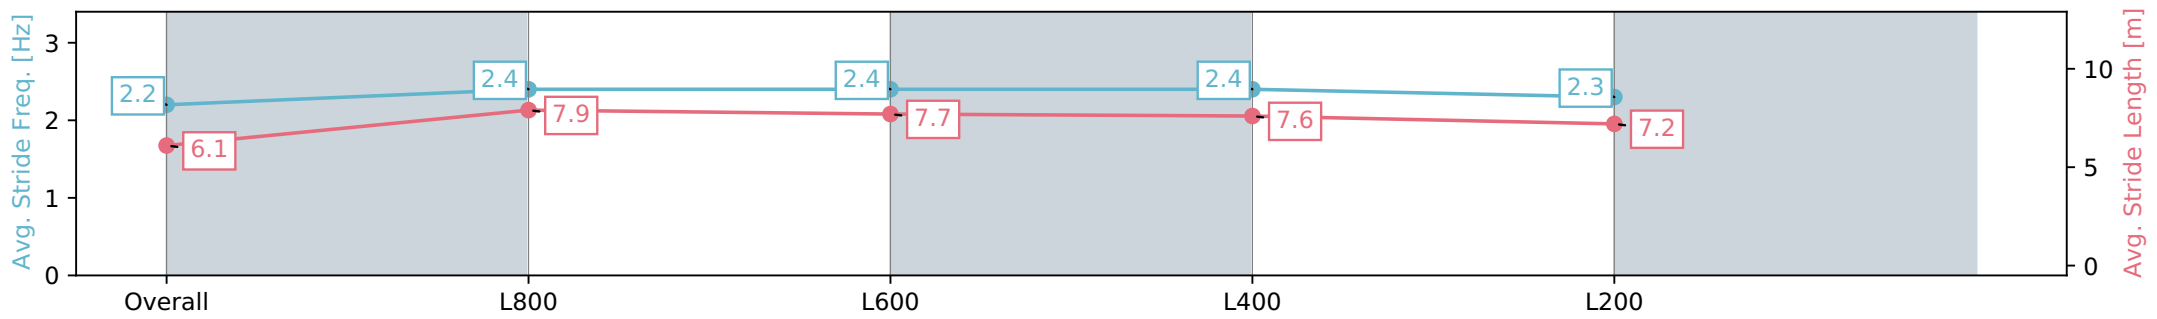

Section	Overall	L800	L600	L400	L200
Section Times	1:00.26 [7] (0:14.83)	0:45.43 [11] (0:10.79)	0:34.64 [11] (0:11.16)	0:23.48 [9] (0:11.22)	0:12.26 [7] (0:12.26)
Average Speed [km/h]	48.7	68.2	66.0	64.2	58.7
Top Speed [km/h]	68.8	69.4	67.5	66.2	61.9
Avg. Dist. to Rail [m]	6.5	6.6	5.7	8.2	8.3
Avg. Stride Freq. [Hz]	2.2	2.4	2.4	2.4	2.3
Avg. Stride Length [m]	6.1	7.9	7.7	7.6	7.2