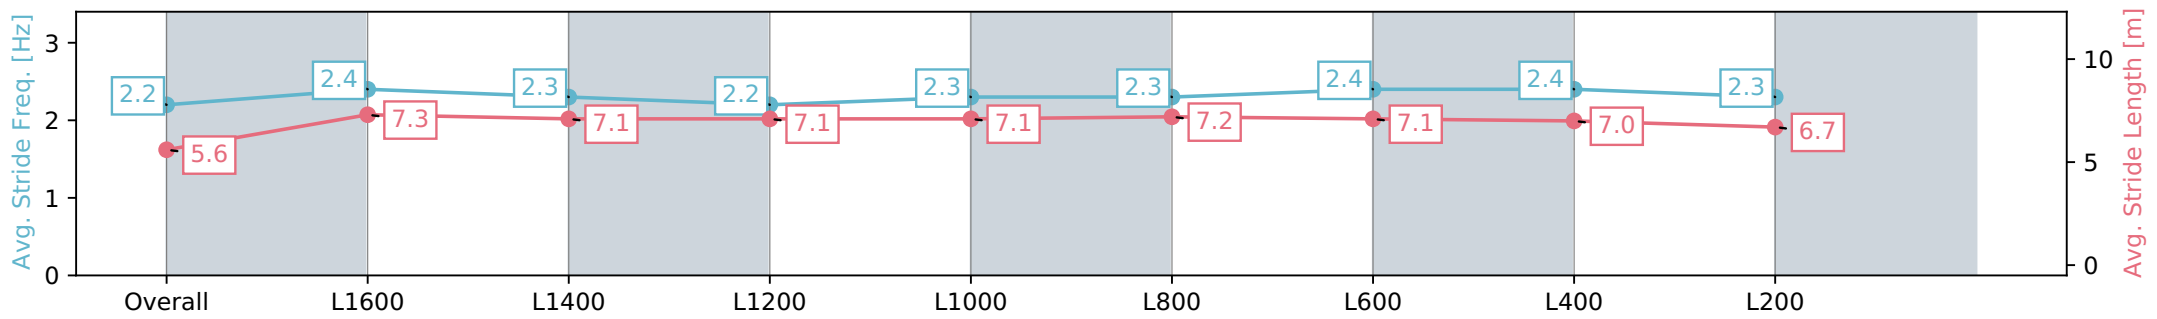

Horse/Jockey Name	SUPER INTELLIGENT/Jason Holder
Finish Rank	2
Fastest Section Time (Section)	0:11.45 (L1600)
Top Speed [km/h] (Section)	64.2 (Overall)
Race State	Finished

Thomas Farms RC Murray Bridge SA - Professional
Race 3: Sportsbet Make it Look Easy Maiden Plate - 1800m
03 July 2024 - 12:48PM
Track Rating: Soft 5, Weather: Overcast, Rail Position: +7m 1200m
Chute, +10m Remainder

Section	Overall	L1600	L1400	L1200	L1000	L800	L600	L400	L200
Section Times	1:54.76 [2] (0:16.04)	1:38.72 [6] (0:11.45)	1:27.27 [5] (0:12.34)	1:14.93 [6] (0:12.85)	1:02.08 [7] (0:12.78)	0:49.30 [8] (0:12.26)	0:37.04 [8] (0:12.14)	0:24.90 [3] (0:12.15)	0:12.75 [2] (0:12.75)
Average Speed [km/h]	44.9	62.8	58.5	56.2	57.4	59.9	60.4	59.2	56.6
Top Speed [km/h]	62.4	64.2	60.8	58.3	58.5	60.8	61.0	61.1	58.4
Avg. Dist. to Rail [m]	7.5	3.2	3.0	3.4	3.5	3.8	4.9	6.9	5.5
Avg. Stride Freq. [Hz]	2.2	2.4	2.3	2.2	2.3	2.3	2.4	2.4	2.3
Avg. Stride Length [m]	5.6	7.3	7.1	7.1	7.1	7.2	7.1	7.0	6.7

Report Created: Wed 03 July 2024 16:15:14 GMT+10 (Note: Timing is based on positional data)

- [ ] Ranking at each section and finish
- -:-:- No data available at this section
- NA No data available