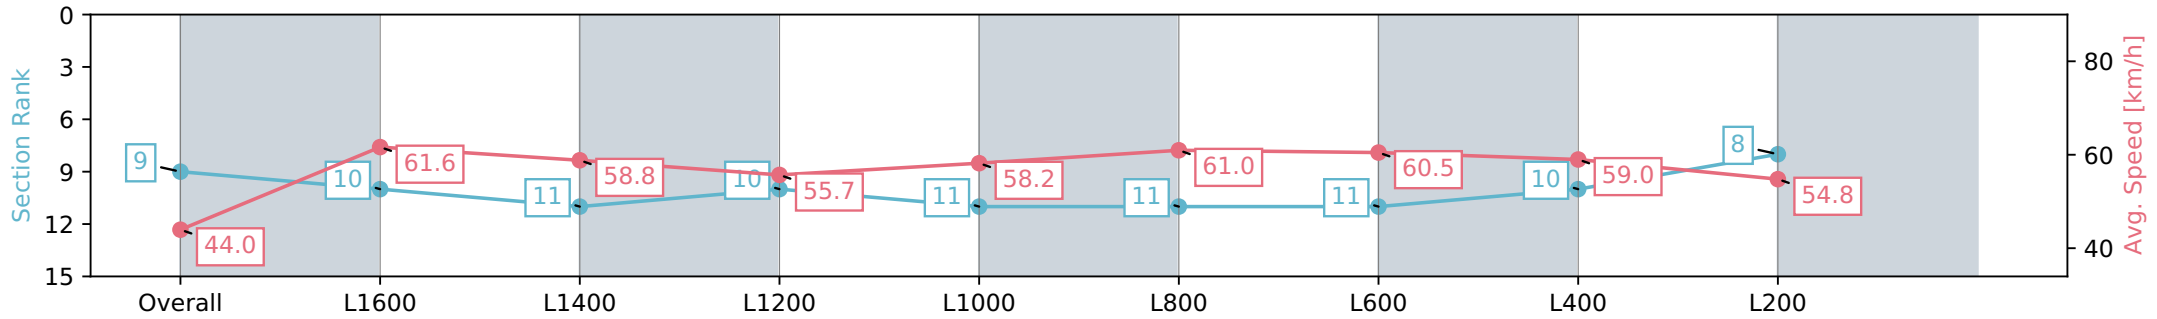

Horse/Jockey Name	BUSH INFLUENCE/Ben Price
Finish Rank	9
Fastest Section Time (Section)	0:11.68 (L1600)
Top Speed [km/h] (Section)	62.6 (Overall)
Race State	Finished

Thomas Farms RC Murray Bridge SA - Professional
Race 3: Sportsbet Make it Look Easy Maiden Plate - 1800m
03 July 2024 - 12:48PM
Track Rating: Soft 5, Weather: Overcast, Rail Position: +7m 1200m
Chute, +10m Remainder

Section	Overall	L1600	L1400	L1200	L1000	L800	L600	L400	L200
Section Times	1:55.56 [9] (0:16.37)	1:39.19 [10] (0:11.68)	1:27.51 [11] (0:12.24)	1:15.27 [10] (0:12.97)	1:02.30 [11] (0:12.60)	0:49.70 [11] (0:12.11)	0:37.59 [11] (0:12.24)	0:25.35 [10] (0:12.20)	0:13.15 [8] (0:13.15)
Average Speed [km/h]	44.0	61.6	58.8	55.7	58.2	61.0	60.5	59.0	54.8
Top Speed [km/h]	60.6	62.6	60.8	57.3	60.0	61.8	61.2	60.6	57.2
Avg. Dist. to Rail [m]	6.7	2.5	2.1	3.0	3.6	4.8	7.1	10.3	9.3
Avg. Stride Freq. [Hz]	2.1	2.1	2.0	2.0	2.0	2.1	2.1	2.1	2.1
Avg. Stride Length [m]	5.9	8.0	7.8	7.5	7.7	7.9	7.8	7.7	7.4

[ ] Ranking at each section and finish
-:-:- No data available at this section
NA No data available