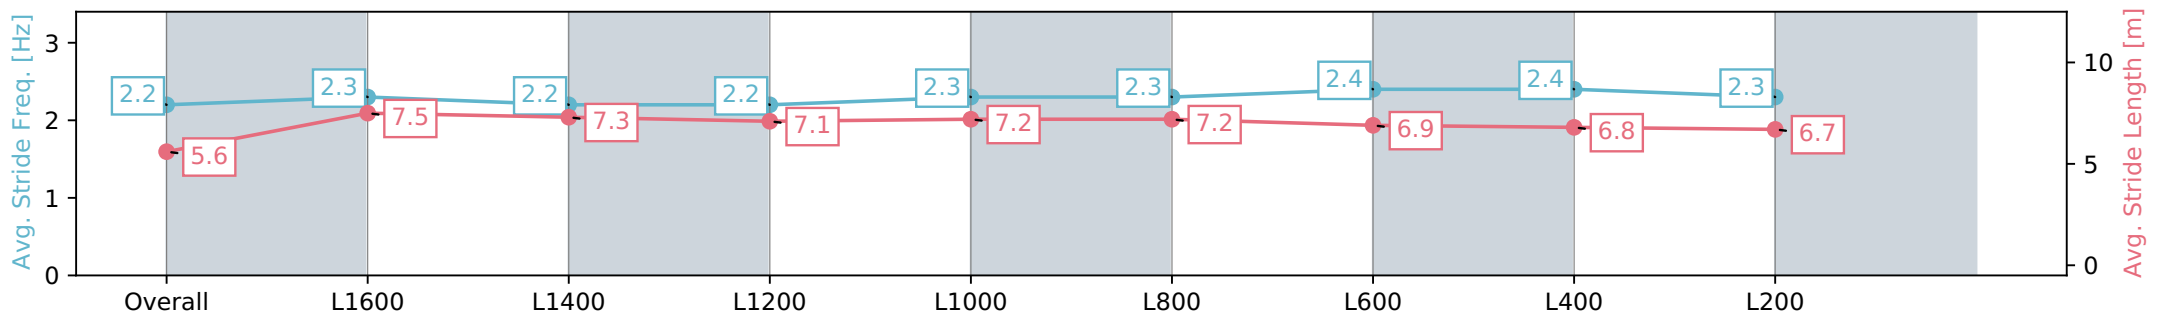

Horse/Jockey Name	IVA DREAM/Teagan Voorham
Finish Rank	5
Fastest Section Time (Section)	0:11.60 (L1600)
Top Speed [km/h] (Section)	63.3 (Overall)
Race State	Finished

Thomas Farms RC Murray Bridge SA - Professional
Race 3: Sportsbet Make it Look Easy Maiden Plate - 1800m
03 July 2024 - 12:48PM
Track Rating: Soft 5, Weather: Overcast, Rail Position: +7m 1200m
Chute, +10m Remainder

Section	Overall	L1600	L1400	L1200	L1000	L800	L600	L400	L200
Section Times	1:55.27 [5] (0:16.27)	1:39.00 [9] (0:11.60)	1:27.40 [9] (0:12.28)	1:15.12 [9] (0:12.78)	1:02.34 [9] (0:12.36)	0:49.98 [6] (0:12.17)	0:37.81 [4] (0:12.26)	0:25.55 [2] (0:12.42)	0:13.13 [3] (0:13.13)
Average Speed [km/h]	44.3	62.1	58.6	56.5	59.1	60.3	60.0	58.0	54.8
Top Speed [km/h]	61.1	63.3	60.9	57.9	60.0	61.0	61.4	59.5	56.4
Avg. Dist. to Rail [m]	4.7	1.2	0.9	1.4	2.8	4.0	5.2	5.8	3.9
Avg. Stride Freq. [Hz]	2.2	2.3	2.2	2.2	2.3	2.3	2.4	2.4	2.3
Avg. Stride Length [m]	5.6	7.5	7.3	7.1	7.2	7.2	6.9	6.8	6.7

- [ ] Ranking at each section and finish
- -:-:- No data available at this section
- NA No data available