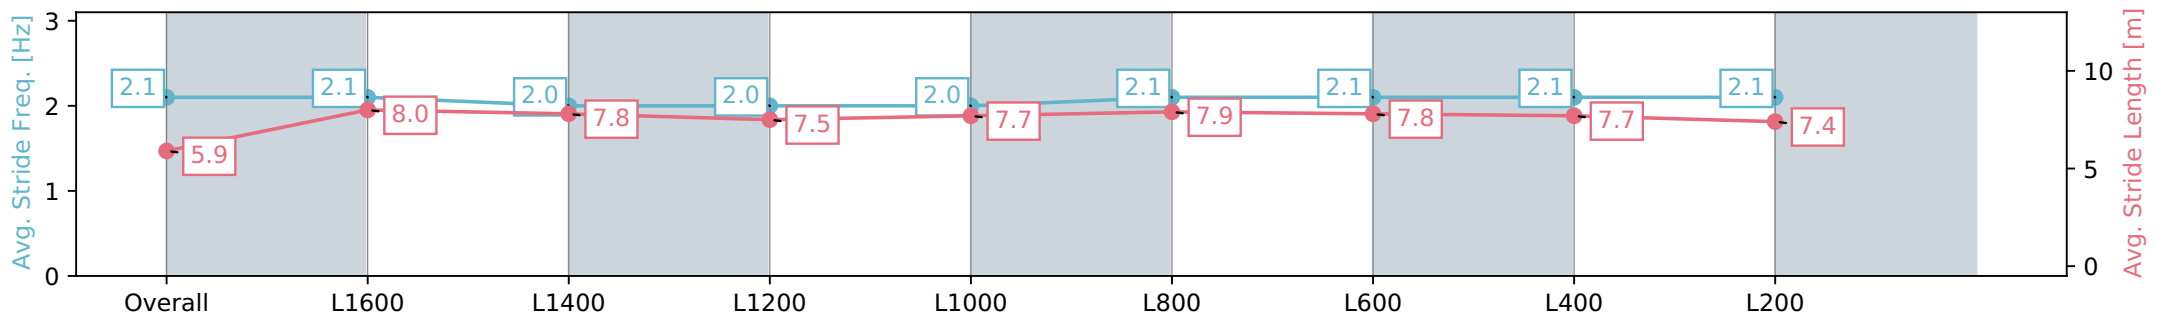

Horse/Jockey Name	BUSH INFLUENCE/Ben Price
Finish Rank	9
Fastest Section Time (Section)	0:11.68 (L1600)
Top Speed [km/h] (Section)	62.6 (Overall)
Race State	Finished

Thomas Farms RC Murray Bridge SA - Professional
Race 3: Sportsbet Make it Look Easy Maiden Plate - 1800m
03 July 2024 - 12:48PM
Track Rating: Soft 5, Weather: Overcast, Rail Position: +7m 1200m
Chute, +10m Remainder

Section	Overall	L1600	L1400	L1200	L1000	L800	L600	L400	L200
Section Times	1:55.56 [9] (0:16.37)	1:39.19 [10] (0:11.68)	1:27.51 [11] (0:12.24)	1:15.27 [10] (0:12.97)	1:02.30 [11] (0:12.60)	0:49.70 [11] (0:12.11)	0:37.59 [11] (0:12.24)	0:25.35 [10] (0:12.20)	0:13.15 [8] (0:13.15)
Average Speed [km/h]	44.0	61.6	58.8	55.7	58.2	61.0	60.5	59.0	54.8
Top Speed [km/h]	60.6	62.6	60.8	57.3	60.0	61.8	61.2	60.6	57.2
Avg. Dist. to Rail [m]	6.7	2.5	2.1	3.0	3.6	4.8	7.1	10.3	9.3
Avg. Stride Freq. [Hz]	2.1	2.1	2.0	2.0	2.0	2.1	2.1	2.1	2.1
Avg. Stride Length [m]	5.9	8.0	7.8	7.5	7.7	7.9	7.8	7.7	7.4

[ ] Ranking at each section and finish
-:-:- No data available at this section
NA No data available