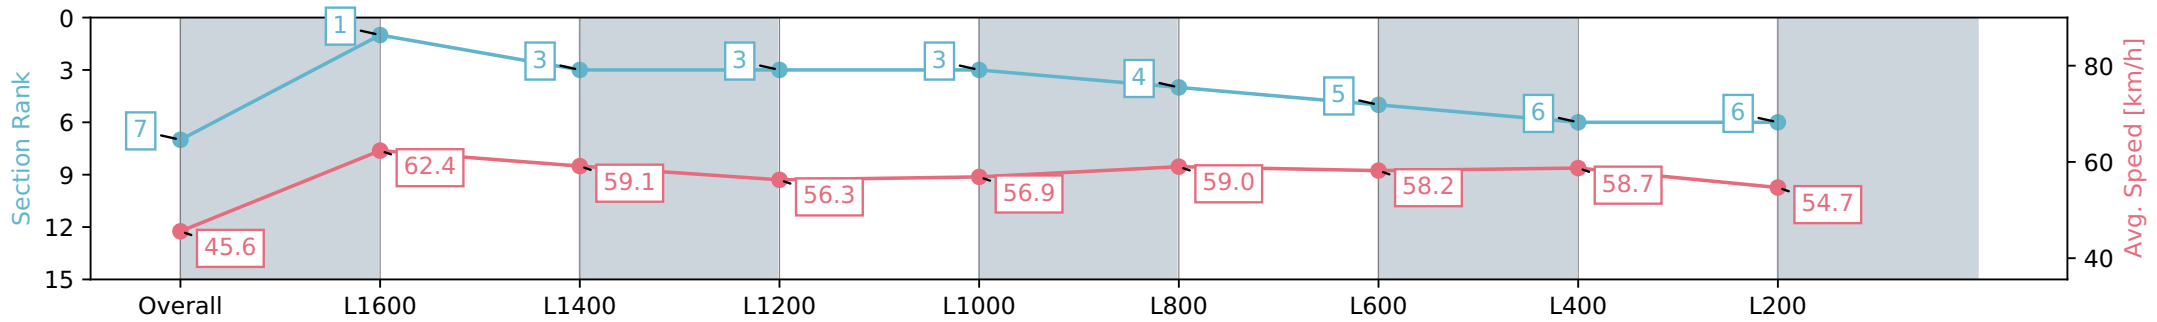

Horse/Jockey Name	SAVSONIC/Taylor Johnstone
Finish Rank	7
Fastest Section Time (Section)	0:11.56 (L1600)
Top Speed [km/h] (Section)	64.0 (Overall)
Race State	Finished

Thomas Farms RC Murray Bridge SA - Professional
Race 3: Sportsbet Make it Look Easy Maiden Plate - 1800m
03 July 2024 - 12:48PM
Track Rating: Soft 5, Weather: Overcast, Rail Position: +7m 1200m
Chute, +10m Remainder

Section	Overall	L1600	L1400	L1200	L1000	L800	L600	L400	L200
Section Times	1:55.51 [7] (0:15.79)	1:39.72 [1] (0:11.56)	1:28.15 [3] (0:12.16)	1:15.99 [3] (0:12.80)	1:03.19 [3] (0:12.84)	0:50.35 [4] (0:12.39)	0:37.96 [5] (0:12.51)	0:25.45 [6] (0:12.28)	0:13.16 [6] (0:13.16)
Average Speed [km/h]	45.6	62.4	59.1	56.3	56.9	59.0	58.2	58.7	54.7
Top Speed [km/h]	61.3	64.0	62.2	57.0	57.8	59.7	59.9	60.4	56.7
Avg. Dist. to Rail [m]	4.8	1.0	0.9	1.2	2.7	3.0	3.3	4.5	3.9
Avg. Stride Freq. [Hz]	2.3	2.4	2.2	2.2	2.2	2.3	2.2	2.3	2.2
Avg. Stride Length [m]	5.5	7.3	7.0	6.8	6.8	7.0	6.9	6.9	6.7

[ ] Ranking at each section and finish
-:-:- No data available at this section
NA No data available