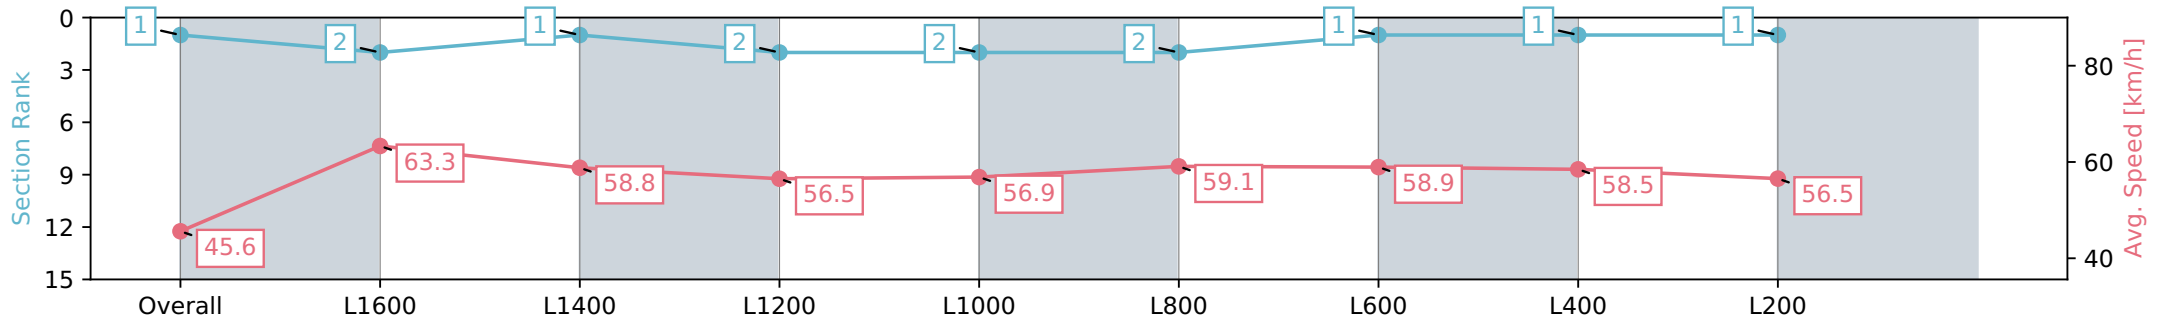

Horse/Jockey Name	MASTER OF CEREMONY/Samuel Payne
Finish Rank	1
Fastest Section Time (Section)	0:11.38 (L1600)
Top Speed [km/h] (Section)	64.1 (Overall)
Race State	Finished

Thomas Farms RC Murray Bridge SA - Professional
Race 3: Sportsbet Make it Look Easy Maiden Plate - 1800m
03 July 2024 - 12:48PM
Track Rating: Soft 5, Weather: Overcast, Rail Position: +7m 1200m
Chute, +10m Remainder

Section	Overall	L1600	L1400	L1200	L1000	L800	L600	L400	L200
Section Times	1:54.62 [1] (0:15.79)	1:38.83 [2] (0:11.38)	1:27.45 [1] (0:12.24)	1:15.21 [2] (0:12.76)	1:02.45 [2] (0:12.76)	0:49.69 [2] (0:12.30)	0:37.39 [1] (0:12.35)	0:25.04 [1] (0:12.31)	0:12.73 [1] (0:12.73)
Average Speed [km/h]	45.6	63.3	58.8	56.5	56.9	59.1	58.9	58.5	56.5
Top Speed [km/h]	63.6	64.1	61.9	56.9	58.3	59.7	59.2	59.3	57.5
Avg. Dist. to Rail [m]	10.8	3.7	1.1	1.0	1.5	2.1	2.6	3.5	3.4
Avg. Stride Freq. [Hz]	2.2	2.3	2.3	2.2	2.2	2.3	2.3	2.3	2.2
Avg. Stride Length [m]	5.8	7.5	7.1	6.9	7.1	7.3	7.2	7.1	7.0

Report Created: Wed 03 July 2024 16:15:11 GMT+10 (Note: Timing is based on positional data)

- [ ] Ranking at each section and finish
- -:-:- No data available at this section
- NA No data available