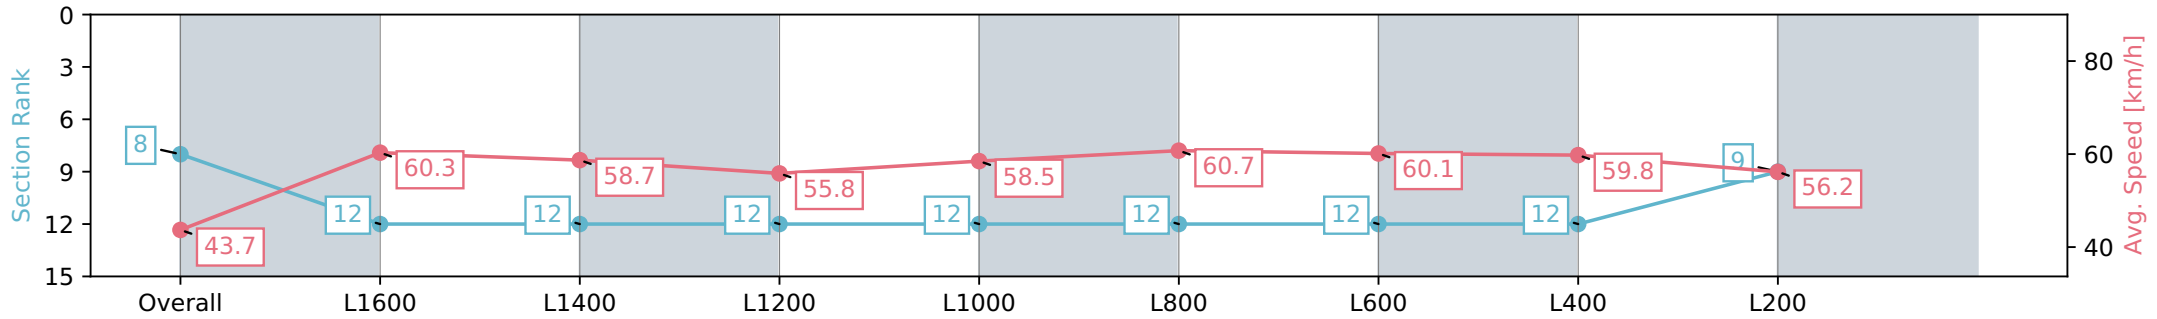

Horse/Jockey Name	NO NAME NIGEL/Polly Brewster
Finish Rank	8
Fastest Section Time (Section)	0:11.94 (L1600)
Top Speed [km/h] (Section)	62.2 (L1000)
Race State	Finished

Thomas Farms RC Murray Bridge SA - Professional
Race 3: Sportsbet Make it Look Easy Maiden Plate - 1800m
03 July 2024 - 12:48PM
Track Rating: Soft 5, Weather: Overcast, Rail Position: +7m 1200m
Chute, +10m Remainder

Section	Overall	L1600	L1400	L1200	L1000	L800	L600	L400	L200
Section Times	1:55.55 [8] (0:16.48)	1:39.07 [12] (0:11.94)	1:27.13 [12] (0:12.28)	1:14.85 [12] (0:12.92)	1:01.93 [12] (0:12.59)	0:49.34 [12] (0:12.18)	0:37.16 [12] (0:12.28)	0:24.87 [12] (0:12.06)	0:12.81 [9] (0:12.81)
Average Speed [km/h]	43.7	60.3	58.7	55.8	58.5	60.7	60.1	59.8	56.2
Top Speed [km/h]	60.4	61.6	61.2	57.7	59.8	62.2	61.3	60.4	58.6
Avg. Dist. to Rail [m]	5.7	2.1	1.9	3.1	4.6	5.3	6.7	10.4	9.7
Avg. Stride Freq. [Hz]	2.1	2.3	2.2	2.2	2.2	2.2	2.2	2.2	2.2
Avg. Stride Length [m]	5.6	7.4	7.2	6.9	7.1	7.5	7.4	7.4	7.1

[ ] Ranking at each section and finish
-:-:- No data available at this section
NA No data available