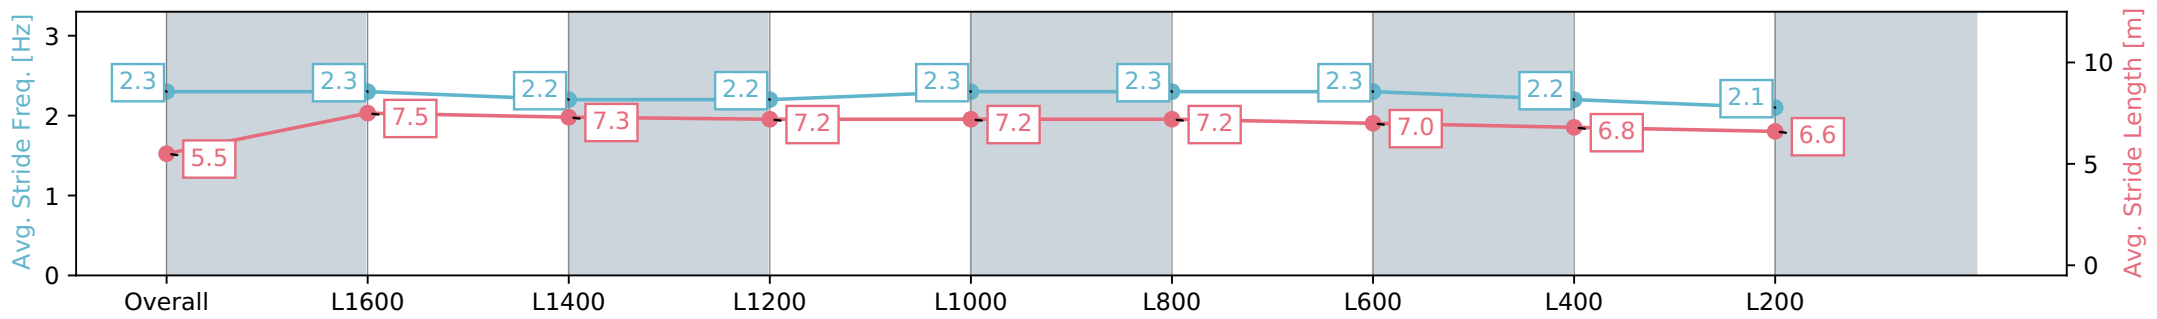

Horse/Jockey Name	TINKLER REPO/Anna Jordsjo
Finish Rank	12
Fastest Section Time (Section)	0:11.53 (L1600)
Top Speed [km/h] (Section)	64.2 (Overall)
Race State	Finished

Thomas Farms RC Murray Bridge SA - Professional
Race 3: Sportsbet Make it Look Easy Maiden Plate - 1800m
03 July 2024 - 12:48PM
Track Rating: Soft 5, Weather: Overcast, Rail Position: +7m 1200m
Chute, +10m Remainder

Section	Overall	L1600	L1400	L1200	L1000	L800	L600	L400	L200
Section Times	1:57.30 [12] (0:16.06)	1:41.24 [7] (0:11.53)	1:29.71 [7] (0:12.21)	1:17.50 [5] (0:12.66)	1:04.84 [5] (0:12.59)	0:52.25 [3] (0:12.37)	0:39.88 [3] (0:12.56)	0:27.31 [5] (0:13.07)	0:14.24 [12] (0:14.24)
Average Speed [km/h]	44.9	62.5	58.9	57.2	58.5	59.7	58.2	55.2	50.5
Top Speed [km/h]	63.1	64.2	60.9	59.6	59.7	60.4	59.3	57.0	53.1
Avg. Dist. to Rail [m]	4.9	2.0	2.1	2.9	4.7	4.8	4.3	5.6	6.7
Avg. Stride Freq. [Hz]	2.3	2.3	2.2	2.2	2.3	2.3	2.3	2.2	2.1
Avg. Stride Length [m]	5.5	7.5	7.3	7.2	7.2	7.2	7.0	6.8	6.6

[ ] Ranking at each section and finish
-:-:- No data available at this section
NA No data available