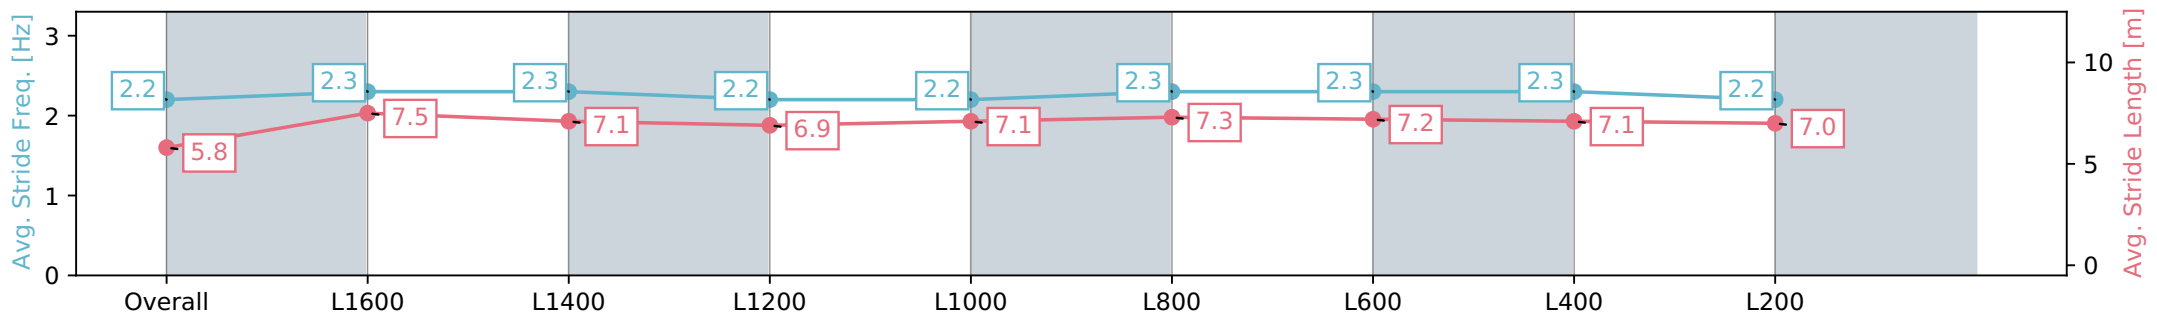

Horse/Jockey Name	MASTER OF CEREMONY/Samuel Payne
Finish Rank	1
Fastest Section Time (Section)	0:11.38 (L1600)
Top Speed [km/h] (Section)	64.1 (Overall)
Race State	Finished

Thomas Farms RC Murray Bridge SA - Professional
Race 3: Sportsbet Make it Look Easy Maiden Plate - 1800m
03 July 2024 - 12:48PM
Track Rating: Soft 5, Weather: Overcast, Rail Position: +7m 1200m
Chute, +10m Remainder

Section	Overall	L1600	L1400	L1200	L1000	L800	L600	L400	L200
Section Times	1:54.62 [1] (0:15.79)	1:38.83 [2] (0:11.38)	1:27.45 [1] (0:12.24)	1:15.21 [2] (0:12.76)	1:02.45 [2] (0:12.76)	0:49.69 [2] (0:12.30)	0:37.39 [1] (0:12.35)	0:25.04 [1] (0:12.31)	0:12.73 [1] (0:12.73)
Average Speed [km/h]	45.6	63.3	58.8	56.5	56.9	59.1	58.9	58.5	56.5
Top Speed [km/h]	63.6	64.1	61.9	56.9	58.3	59.7	59.2	59.3	57.5
Avg. Dist. to Rail [m]	10.8	3.7	1.1	1.0	1.5	2.1	2.6	3.5	3.4
Avg. Stride Freq. [Hz]	2.2	2.3	2.3	2.2	2.2	2.3	2.3	2.3	2.2
Avg. Stride Length [m]	5.8	7.5	7.1	6.9	7.1	7.3	7.2	7.1	7.0

Report Created: Wed 03 July 2024 16:15:11 GMT+10 (Note: Timing is based on positional data)

- [ ] Ranking at each section and finish
- -:-:- No data available at this section
- NA No data available