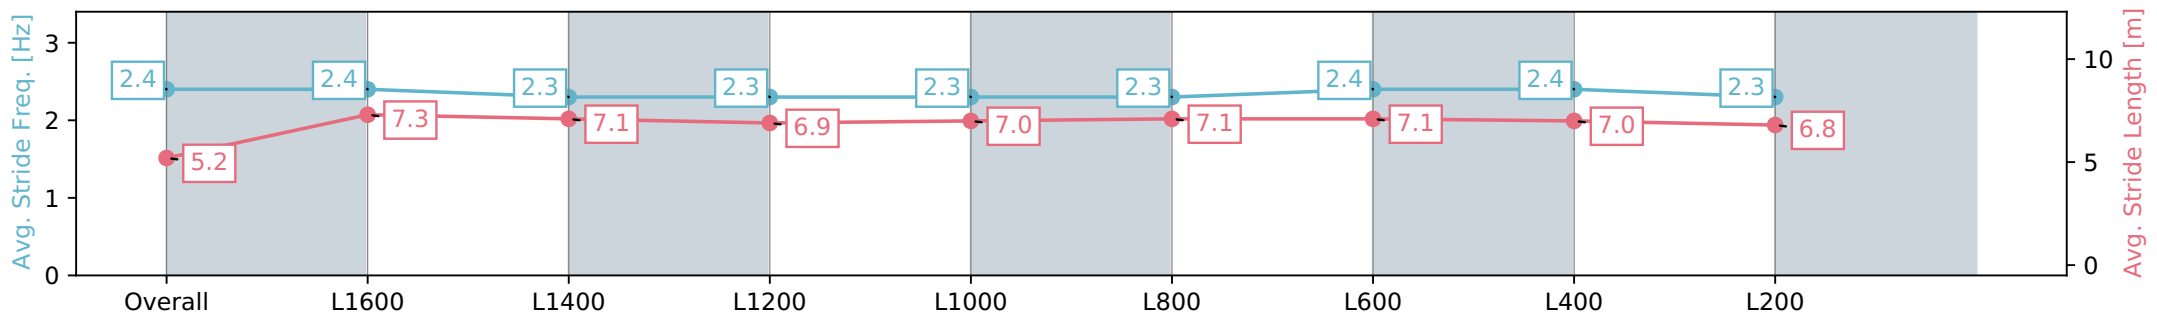

Horse/Jockey Name	GLACIES HEART/Alice Lindsay
Finish Rank	6
Fastest Section Time (Section)	0:11.56 (L1600)
Top Speed [km/h] (Section)	63.1 (Overall)
Race State	Finished

Thomas Farms RC Murray Bridge SA - Professional
Race 3: Sportsbet Make it Look Easy Maiden Plate - 1800m
03 July 2024 - 12:48PM
Track Rating: Soft 5, Weather: Overcast, Rail Position: +7m 1200m
Chute, +10m Remainder

Section	Overall	L1600	L1400	L1200	L1000	L800	L600	L400	L200
Section Times	1:55.34 [6] (0:16.44)	1:38.90 [11] (0:11.56)	1:27.33 [10] (0:12.28)	1:15.04 [11] (0:12.73)	1:02.31 [10] (0:12.68)	0:49.63 [10] (0:12.26)	0:37.37 [10] (0:12.25)	0:25.12 [11] (0:12.14)	0:12.98 [7] (0:12.98)
Average Speed [km/h]	43.8	62.2	58.7	56.6	57.1	59.7	60.1	59.3	55.4
Top Speed [km/h]	62.4	63.1	61.6	58.1	58.1	61.6	61.6	61.4	57.9
Avg. Dist. to Rail [m]	4.2	0.4	0.4	0.8	1.4	2.8	6.1	9.0	7.9
Avg. Stride Freq. [Hz]	2.4	2.4	2.3	2.3	2.3	2.3	2.4	2.4	2.3
Avg. Stride Length [m]	5.2	7.3	7.1	6.9	7.0	7.1	7.1	7.0	6.8

[ ] Ranking at each section and finish
-:-:- No data available at this section
NA No data available