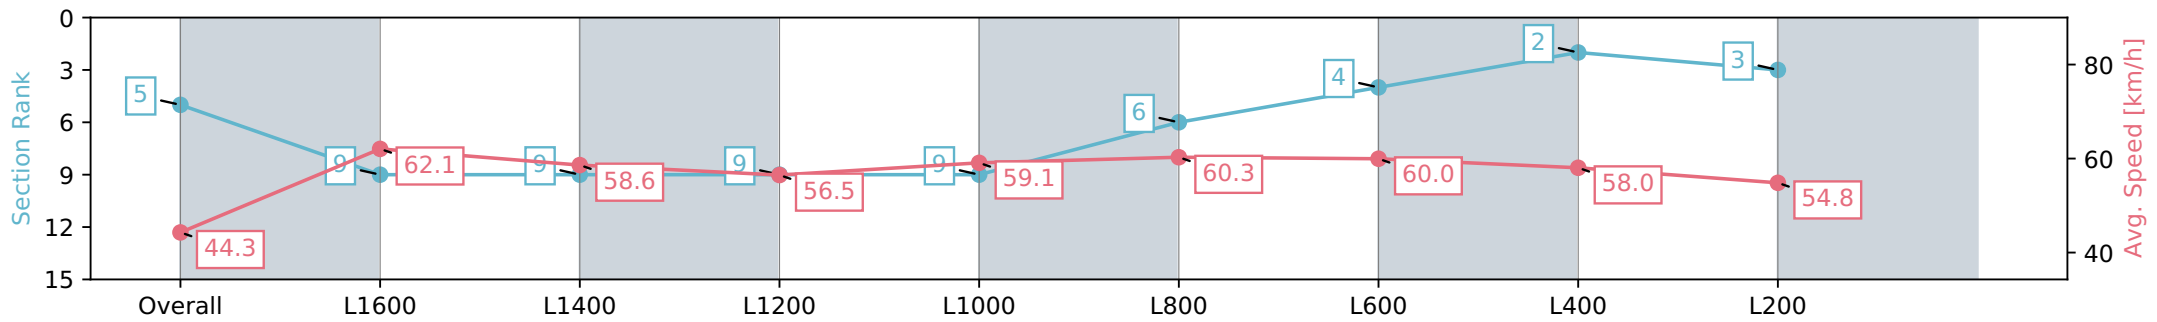

Horse/Jockey Name	IVA DREAM/Teagan Voorham
Finish Rank	5
Fastest Section Time (Section)	0:11.60 (L1600)
Top Speed [km/h] (Section)	63.3 (Overall)
Race State	Finished

Thomas Farms RC Murray Bridge SA - Professional
Race 3: Sportsbet Make it Look Easy Maiden Plate - 1800m
03 July 2024 - 12:48PM
Track Rating: Soft 5, Weather: Overcast, Rail Position: +7m 1200m
Chute, +10m Remainder

Section	Overall	L1600	L1400	L1200	L1000	L800	L600	L400	L200
Section Times	1:55.27 [5] (0:16.27)	1:39.00 [9] (0:11.60)	1:27.40 [9] (0:12.28)	1:15.12 [9] (0:12.78)	1:02.34 [9] (0:12.36)	0:49.98 [6] (0:12.17)	0:37.81 [4] (0:12.26)	0:25.55 [2] (0:12.42)	0:13.13 [3] (0:13.13)
Average Speed [km/h]	44.3	62.1	58.6	56.5	59.1	60.3	60.0	58.0	54.8
Top Speed [km/h]	61.1	63.3	60.9	57.9	60.0	61.0	61.4	59.5	56.4
Avg. Dist. to Rail [m]	4.7	1.2	0.9	1.4	2.8	4.0	5.2	5.8	3.9
Avg. Stride Freq. [Hz]	2.2	2.3	2.2	2.2	2.3	2.3	2.4	2.4	2.3
Avg. Stride Length [m]	5.6	7.5	7.3	7.1	7.2	7.2	6.9	6.8	6.7

- [ ] Ranking at each section and finish
- -:-:- No data available at this section
- NA No data available