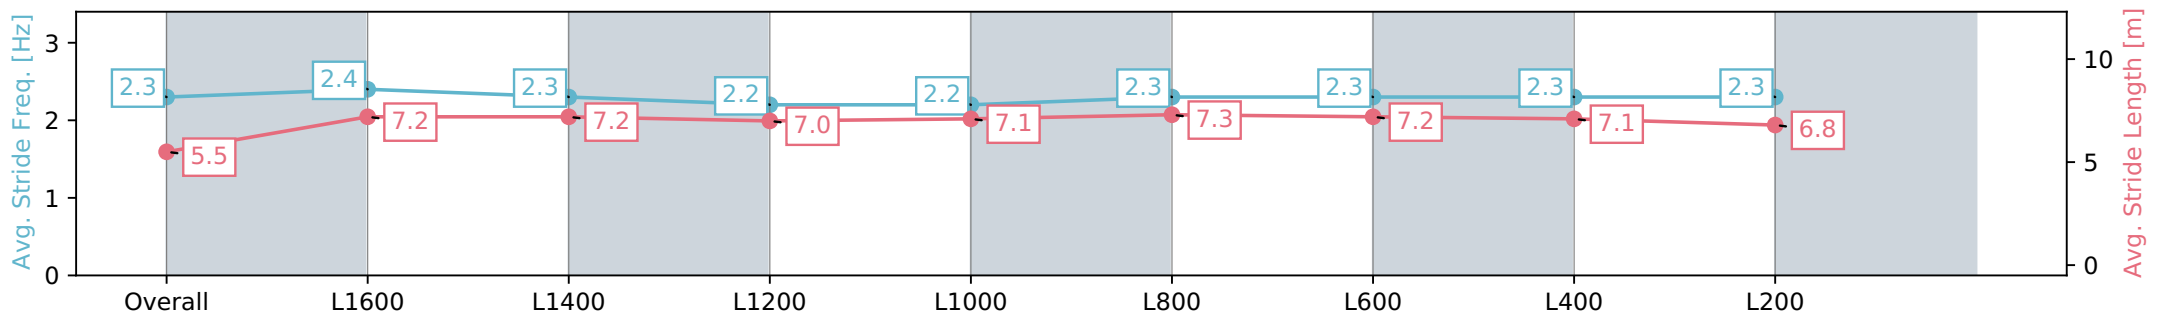

Horse/Jockey Name	LUDO/Alana Livesey
Finish Rank	3
Fastest Section Time (Section)	0:11.55 (L1600)
Top Speed [km/h] (Section)	63.3 (Overall)
Race State	Finished

Thomas Farms RC Murray Bridge SA - Professional
Race 3: Sportsbet Make it Look Easy Maiden Plate - 1800m
03 July 2024 - 12:48PM
Track Rating: Soft 5, Weather: Overcast, Rail Position: +7m 1200m
Chute, +10m Remainder

Section	Overall	L1600	L1400	L1200	L1000	L800	L600	L400	L200
Section Times	1:55.10 [3] (0:15.98)	1:39.12 [5] (0:11.55)	1:27.57 [6] (0:12.33)	1:15.24 [7] (0:12.76)	1:02.48 [6] (0:12.82)	0:49.66 [7] (0:12.25)	0:37.41 [7] (0:12.41)	0:25.00 [8] (0:12.10)	0:12.90 [5] (0:12.90)
Average Speed [km/h]	45.1	62.3	58.5	56.5	56.8	59.5	59.3	59.4	55.8
Top Speed [km/h]	62.1	63.3	60.9	58.0	58.5	61.2	60.5	61.2	57.1
Avg. Dist. to Rail [m]	3.2	0.2	0.2	0.5	1.9	2.8	5.0	6.3	5.2
Avg. Stride Freq. [Hz]	2.3	2.4	2.3	2.2	2.2	2.3	2.3	2.3	2.3
Avg. Stride Length [m]	5.5	7.2	7.2	7.0	7.1	7.3	7.2	7.1	6.8

Report Created: Wed 03 July 2024 16:15:18 GMT+10 (Note: Timing is based on positional data)

- [ ] Ranking at each section and finish
- -:-:- No data available at this section
- NA No data available