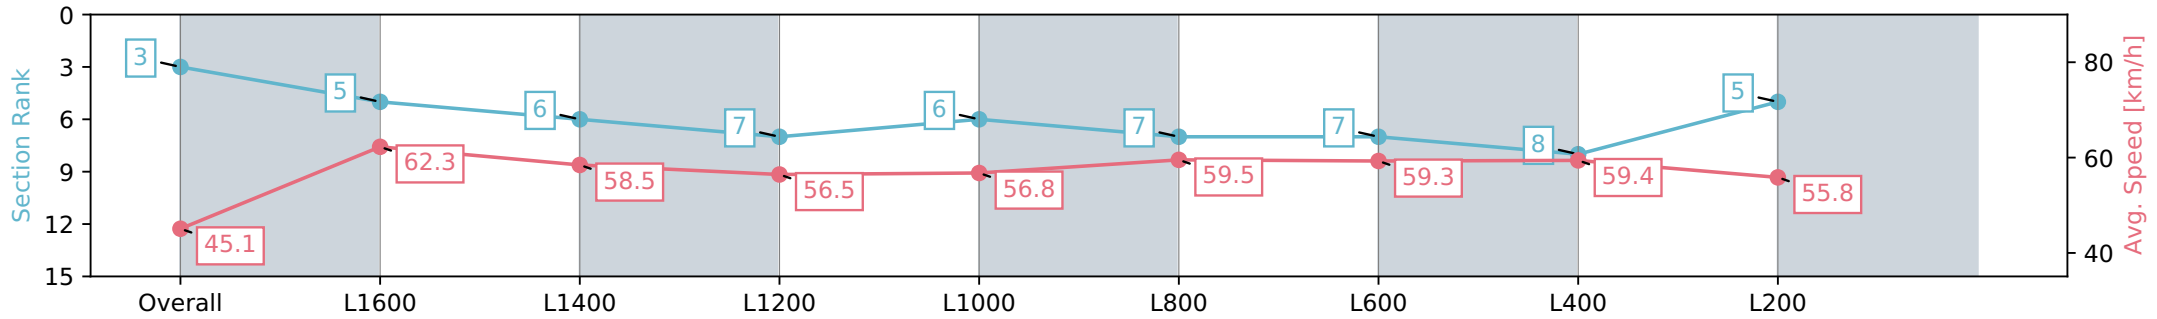

Horse/Jockey Name	LUDO/Alana Livesey
Finish Rank	3
Fastest Section Time (Section)	0:11.55 (L1600)
Top Speed [km/h] (Section)	63.3 (Overall)
Race State	Finished

Thomas Farms RC Murray Bridge SA - Professional
Race 3: Sportsbet Make it Look Easy Maiden Plate - 1800m
03 July 2024 - 12:48PM
Track Rating: Soft 5, Weather: Overcast, Rail Position: +7m 1200m
Chute, +10m Remainder

Section	Overall	L1600	L1400	L1200	L1000	L800	L600	L400	L200
Section Times	1:55.10 [3] (0:15.98)	1:39.12 [5] (0:11.55)	1:27.57 [6] (0:12.33)	1:15.24 [7] (0:12.76)	1:02.48 [6] (0:12.82)	0:49.66 [7] (0:12.25)	0:37.41 [7] (0:12.41)	0:25.00 [8] (0:12.10)	0:12.90 [5] (0:12.90)
Average Speed [km/h]	45.1	62.3	58.5	56.5	56.8	59.5	59.3	59.4	55.8
Top Speed [km/h]	62.1	63.3	60.9	58.0	58.5	61.2	60.5	61.2	57.1
Avg. Dist. to Rail [m]	3.2	0.2	0.2	0.5	1.9	2.8	5.0	6.3	5.2
Avg. Stride Freq. [Hz]	2.3	2.4	2.3	2.2	2.2	2.3	2.3	2.3	2.3
Avg. Stride Length [m]	5.5	7.2	7.2	7.0	7.1	7.3	7.2	7.1	6.8

Report Created: Wed 03 July 2024 16:15:18 GMT+10 (Note: Timing is based on positional data)

- [ ] Ranking at each section and finish
- -:-:- No data available at this section
- NA No data available