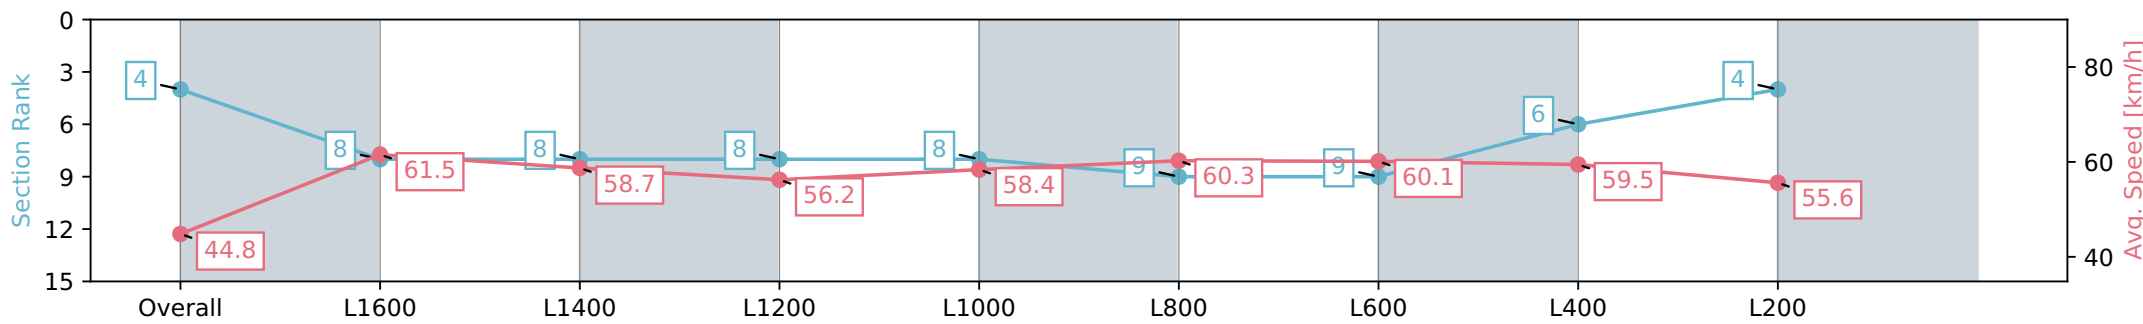

Section	Overall	L1600	L1400	L1200	L1000	L800	L600	L400	L200
Section Times	1:55.12 [4] (0:16.08)	1:39.04 [8] (0:11.70)	1:27.34 [8] (0:12.26)	1:15.08 [8] (0:12.86)	1:02.22 [8] (0:12.59)	0:49.63 [9] (0:12.28)	0:37.35 [9] (0:12.28)	0:25.06 [6] (0:12.12)	0:12.94 [4] (0:12.94)
Average Speed [km/h]	44.8	61.5	58.7	56.2	58.4	60.3	60.1	59.5	55.6
Top Speed [km/h]	61.4	62.5	61.2	57.6	59.2	60.8	61.2	61.3	57.9
Avg. Dist. to Rail [m]	9.1	3.1	2.5	3.3	4.2	5.3	6.6	7.9	6.4
Avg. Stride Freq. [Hz]	2.2	2.3	2.3	2.2	2.2	2.3	2.3	2.4	2.3
Avg. Stride Length [m]	5.6	7.3	7.1	7.0	7.3	7.4	7.2	7.0	6.7