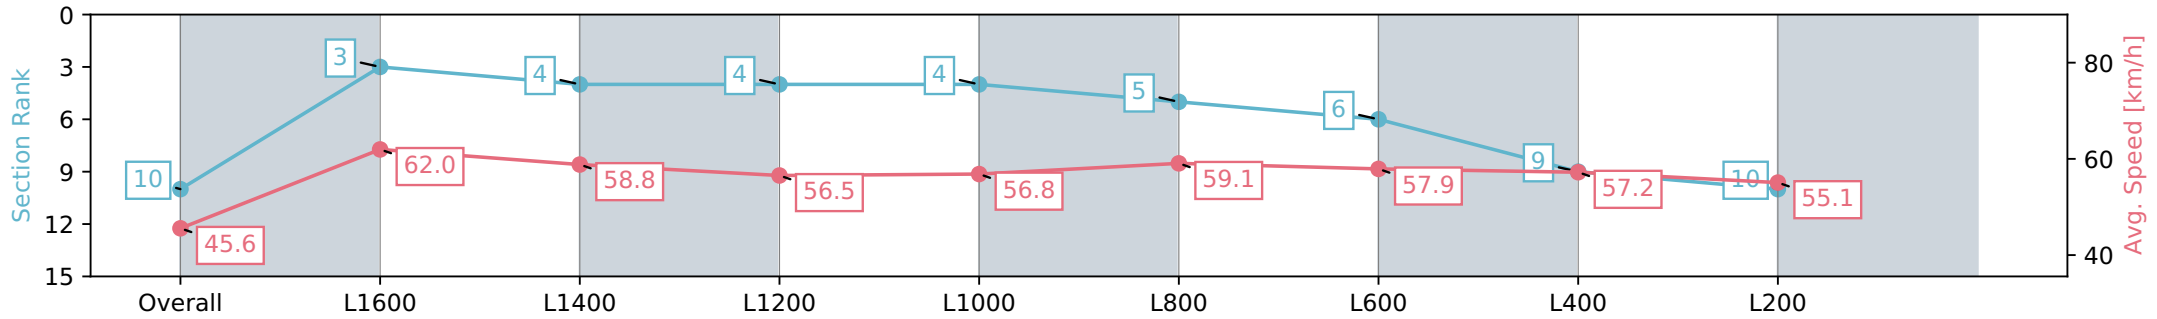

Horse/Jockey Name	CHOPPA DE GRASS/Callan Murray
Finish Rank	10
Fastest Section Time (Section)	0:11.61 (L1600)
Top Speed [km/h] (Section)	63.5 (Overall)
Race State	Finished

Thomas Farms RC Murray Bridge SA - Professional
Race 3: Sportsbet Make it Look Easy Maiden Plate - 1800m
03 July 2024 - 12:48PM
Track Rating: Soft 5, Weather: Overcast, Rail Position: +7m 1200m
Chute, +10m Remainder

Section	Overall	L1600	L1400	L1200	L1000	L800	L600	L400	L200
Section Times	1:55.83 [10] (0:15.81)	1:40.02 [3] (0:11.61)	1:28.41 [4] (0:12.25)	1:16.16 [4] (0:12.76)	1:03.40 [4] (0:12.80)	0:50.60 [5] (0:12.37)	0:38.23 [6] (0:12.56)	0:25.66 [9] (0:12.59)	0:13.07 [10] (0:13.07)
Average Speed [km/h]	45.6	62.0	58.8	56.5	56.8	59.1	57.9	57.2	55.1
Top Speed [km/h]	61.6	63.5	61.3	57.3	58.2	59.7	59.3	58.2	56.7
Avg. Dist. to Rail [m]	5.2	0.8	1.8	2.5	2.1	3.0	2.7	5.1	4.8
Avg. Stride Freq. [Hz]	2.3	2.3	2.2	2.2	2.2	2.2	2.2	2.2	2.2
Avg. Stride Length [m]	5.6	7.4	7.3	7.2	7.2	7.4	7.2	7.2	7.0

[ ] Ranking at each section and finish
-:-:- No data available at this section
NA No data available