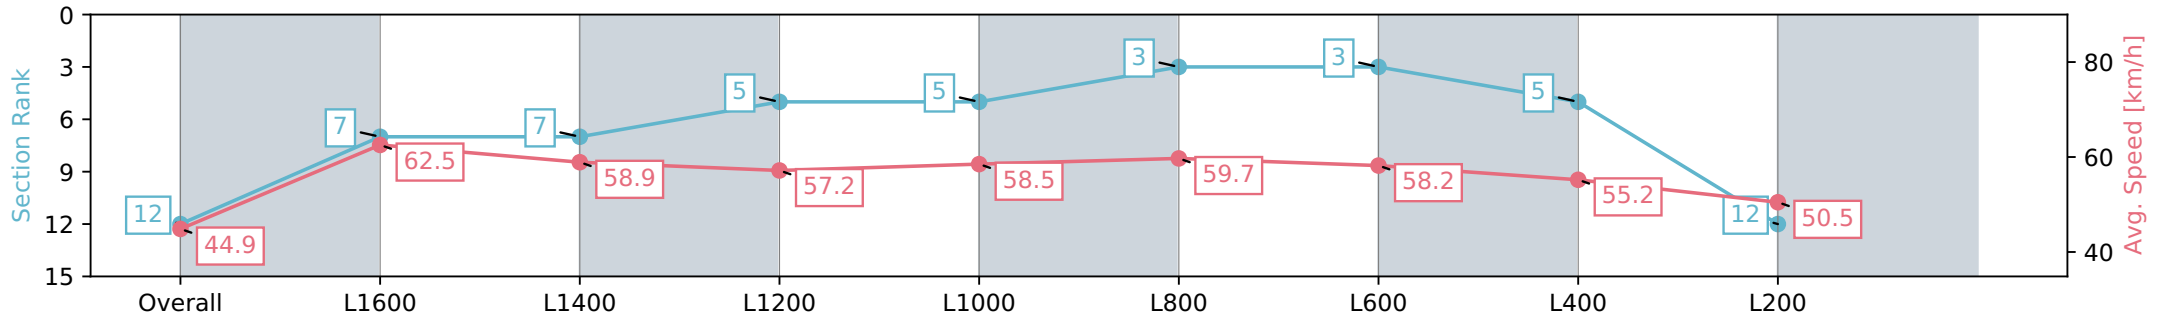

Horse/Jockey Name	TINKLER REPO/Anna Jordsjo
Finish Rank	12
Fastest Section Time (Section)	0:11.53 (L1600)
Top Speed [km/h] (Section)	64.2 (Overall)
Race State	Finished

Thomas Farms RC Murray Bridge SA - Professional
Race 3: Sportsbet Make it Look Easy Maiden Plate - 1800m
03 July 2024 - 12:48PM
Track Rating: Soft 5, Weather: Overcast, Rail Position: +7m 1200m
Chute, +10m Remainder

Section	Overall	L1600	L1400	L1200	L1000	L800	L600	L400	L200
Section Times	1:57.30 [12] (0:16.06)	1:41.24 [7] (0:11.53)	1:29.71 [7] (0:12.21)	1:17.50 [5] (0:12.66)	1:04.84 [5] (0:12.59)	0:52.25 [3] (0:12.37)	0:39.88 [3] (0:12.56)	0:27.31 [5] (0:13.07)	0:14.24 [12] (0:14.24)
Average Speed [km/h]	44.9	62.5	58.9	57.2	58.5	59.7	58.2	55.2	50.5
Top Speed [km/h]	63.1	64.2	60.9	59.6	59.7	60.4	59.3	57.0	53.1
Avg. Dist. to Rail [m]	4.9	2.0	2.1	2.9	4.7	4.8	4.3	5.6	6.7
Avg. Stride Freq. [Hz]	2.3	2.3	2.2	2.2	2.3	2.3	2.3	2.2	2.1
Avg. Stride Length [m]	5.5	7.5	7.3	7.2	7.2	7.2	7.0	6.8	6.6

[ ] Ranking at each section and finish
-:-:- No data available at this section
NA No data available