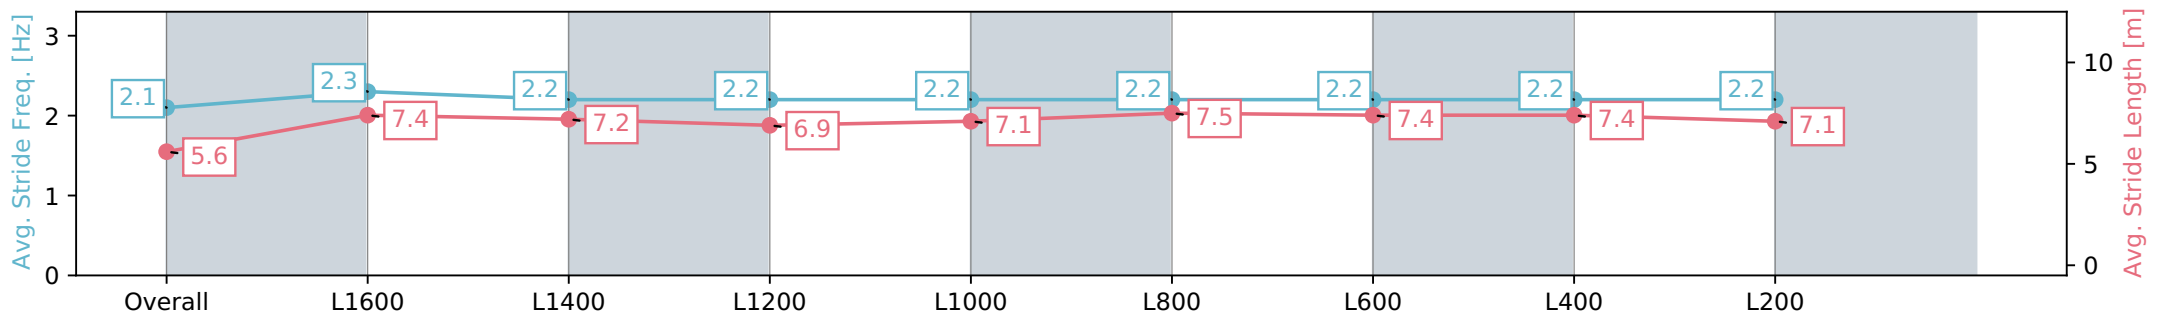

Horse/Jockey Name	NO NAME NIGEL/Polly Brewster
Finish Rank	8
Fastest Section Time (Section)	0:11.94 (L1600)
Top Speed [km/h] (Section)	62.2 (L1000)
Race State	Finished

Thomas Farms RC Murray Bridge SA - Professional
Race 3: Sportsbet Make it Look Easy Maiden Plate - 1800m
03 July 2024 - 12:48PM
Track Rating: Soft 5, Weather: Overcast, Rail Position: +7m 1200m
Chute, +10m Remainder

Section	Overall	L1600	L1400	L1200	L1000	L800	L600	L400	L200
Section Times	1:55.55 [8] (0:16.48)	1:39.07 [12] (0:11.94)	1:27.13 [12] (0:12.28)	1:14.85 [12] (0:12.92)	1:01.93 [12] (0:12.59)	0:49.34 [12] (0:12.18)	0:37.16 [12] (0:12.28)	0:24.87 [12] (0:12.06)	0:12.81 [9] (0:12.81)
Average Speed [km/h]	43.7	60.3	58.7	55.8	58.5	60.7	60.1	59.8	56.2
Top Speed [km/h]	60.4	61.6	61.2	57.7	59.8	62.2	61.3	60.4	58.6
Avg. Dist. to Rail [m]	5.7	2.1	1.9	3.1	4.6	5.3	6.7	10.4	9.7
Avg. Stride Freq. [Hz]	2.1	2.3	2.2	2.2	2.2	2.2	2.2	2.2	2.2
Avg. Stride Length [m]	5.6	7.4	7.2	6.9	7.1	7.5	7.4	7.4	7.1

[ ] Ranking at each section and finish
-:-:- No data available at this section
NA No data available