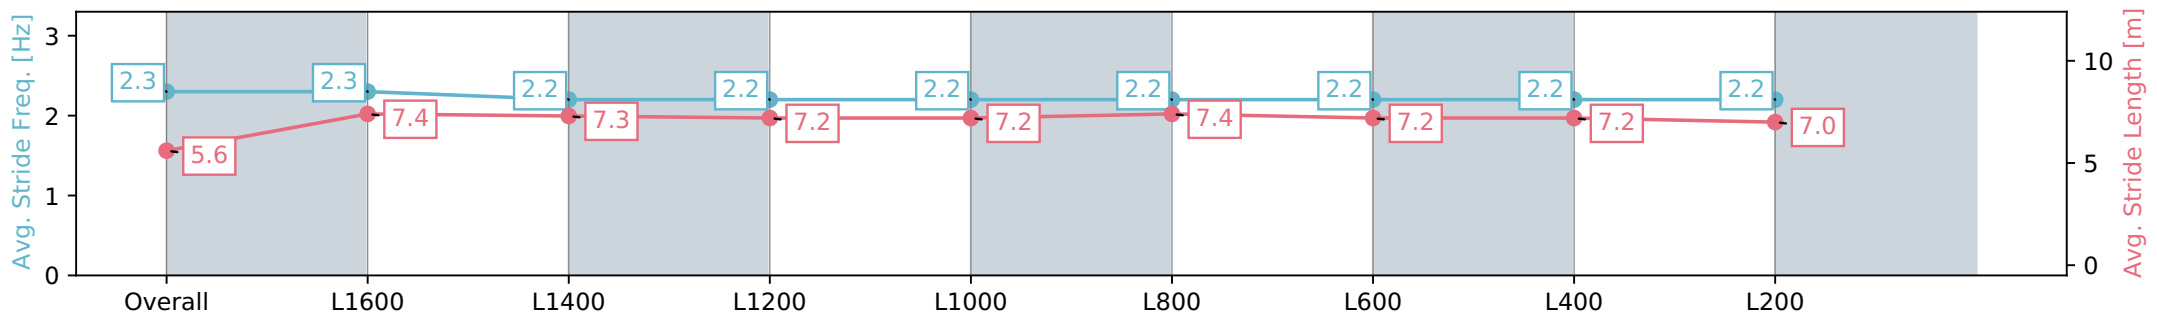

Horse/Jockey Name	CHOPPA DE GRASS/Callan Murray
Finish Rank	10
Fastest Section Time (Section)	0:11.61 (L1600)
Top Speed [km/h] (Section)	63.5 (Overall)
Race State	Finished

Thomas Farms RC Murray Bridge SA - Professional
Race 3: Sportsbet Make it Look Easy Maiden Plate - 1800m
03 July 2024 - 12:48PM
Track Rating: Soft 5, Weather: Overcast, Rail Position: +7m 1200m
Chute, +10m Remainder

Section	Overall	L1600	L1400	L1200	L1000	L800	L600	L400	L200
Section Times	1:55.83 [10] (0:15.81)	1:40.02 [3] (0:11.61)	1:28.41 [4] (0:12.25)	1:16.16 [4] (0:12.76)	1:03.40 [4] (0:12.80)	0:50.60 [5] (0:12.37)	0:38.23 [6] (0:12.56)	0:25.66 [9] (0:12.59)	0:13.07 [10] (0:13.07)
Average Speed [km/h]	45.6	62.0	58.8	56.5	56.8	59.1	57.9	57.2	55.1
Top Speed [km/h]	61.6	63.5	61.3	57.3	58.2	59.7	59.3	58.2	56.7
Avg. Dist. to Rail [m]	5.2	0.8	1.8	2.5	2.1	3.0	2.7	5.1	4.8
Avg. Stride Freq. [Hz]	2.3	2.3	2.2	2.2	2.2	2.2	2.2	2.2	2.2
Avg. Stride Length [m]	5.6	7.4	7.3	7.2	7.2	7.4	7.2	7.2	7.0

[ ] Ranking at each section and finish
-:-:- No data available at this section
NA No data available