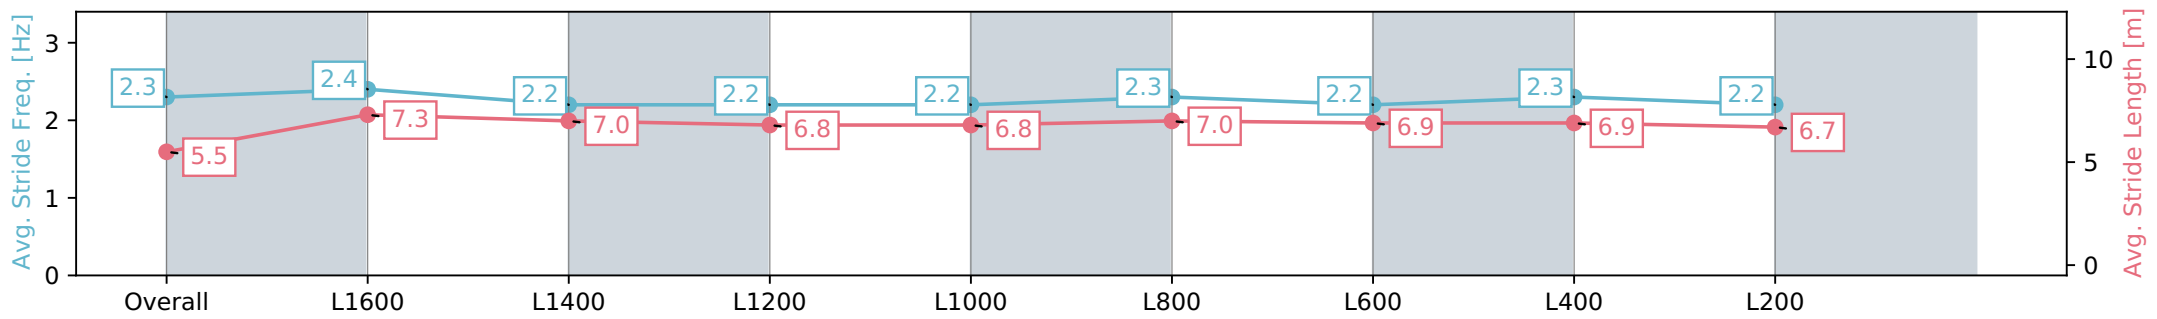

Horse/Jockey Name	SAVSONIC/Taylor Johnstone
Finish Rank	7
Fastest Section Time (Section)	0:11.56 (L1600)
Top Speed [km/h] (Section)	64.0 (Overall)
Race State	Finished

Thomas Farms RC Murray Bridge SA - Professional
Race 3: Sportsbet Make it Look Easy Maiden Plate - 1800m
03 July 2024 - 12:48PM
Track Rating: Soft 5, Weather: Overcast, Rail Position: +7m 1200m
Chute, +10m Remainder

Section	Overall	L1600	L1400	L1200	L1000	L800	L600	L400	L200
Section Times	1:55.51 [7] (0:15.79)	1:39.72 [1] (0:11.56)	1:28.15 [3] (0:12.16)	1:15.99 [3] (0:12.80)	1:03.19 [3] (0:12.84)	0:50.35 [4] (0:12.39)	0:37.96 [5] (0:12.51)	0:25.45 [6] (0:12.28)	0:13.16 [6] (0:13.16)
Average Speed [km/h]	45.6	62.4	59.1	56.3	56.9	59.0	58.2	58.7	54.7
Top Speed [km/h]	61.3	64.0	62.2	57.0	57.8	59.7	59.9	60.4	56.7
Avg. Dist. to Rail [m]	4.8	1.0	0.9	1.2	2.7	3.0	3.3	4.5	3.9
Avg. Stride Freq. [Hz]	2.3	2.4	2.2	2.2	2.2	2.3	2.2	2.3	2.2
Avg. Stride Length [m]	5.5	7.3	7.0	6.8	6.8	7.0	6.9	6.9	6.7

[ ] Ranking at each section and finish
-:-:- No data available at this section
NA No data available