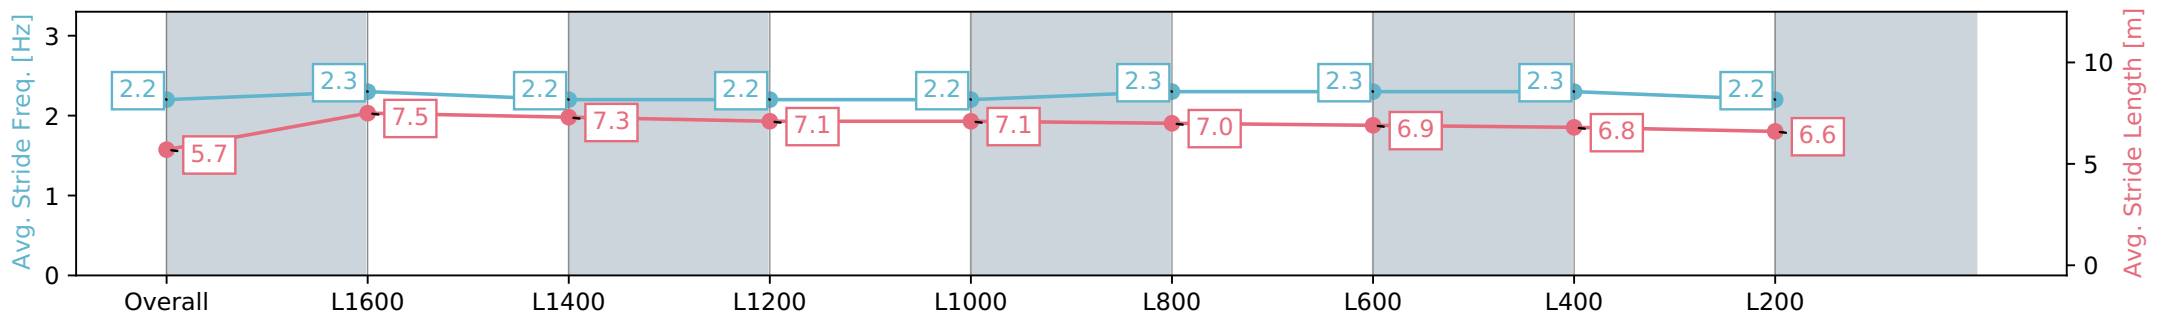

Horse/Jockey Name	SHADOWIST/Rochelle Milnes
Finish Rank	11
Fastest Section Time (Section)	0:11.34 (L1600)
Top Speed [km/h] (Section)	64.6 (Overall)
Race State	Finished

Thomas Farms RC Murray Bridge SA - Professional
Race 3: Sportsbet Make it Look Easy Maiden Plate - 1800m
03 July 2024 - 12:48PM
Track Rating: Soft 5, Weather: Overcast, Rail Position: +7m 1200m
Chute, +10m Remainder

Section	Overall	L1600	L1400	L1200	L1000	L800	L600	L400	L200
Section Times	1:56.55 [11] (0:15.83)	1:40.72 [4] (0:11.34)	1:29.38 [2] (0:12.17)	1:17.21 [1] (0:12.77)	1:04.44 [1] (0:12.79)	0:51.65 [1] (0:12.47)	0:39.18 [2] (0:12.55)	0:26.63 [4] (0:12.93)	0:13.70 [11] (0:13.70)
Average Speed [km/h]	45.5	63.4	59.2	56.4	56.5	58.2	57.5	55.5	52.7
Top Speed [km/h]	63.1	64.6	62.3	57.5	57.3	59.2	58.3	57.3	53.6
Avg. Dist. to Rail [m]	7.9	2.4	0.5	0.6	0.8	1.2	0.6	1.3	1.3
Avg. Stride Freq. [Hz]	2.2	2.3	2.2	2.2	2.2	2.3	2.3	2.3	2.2
Avg. Stride Length [m]	5.7	7.5	7.3	7.1	7.1	7.0	6.9	6.8	6.6

[ ] Ranking at each section and finish
-:-:- No data available at this section
NA No data available