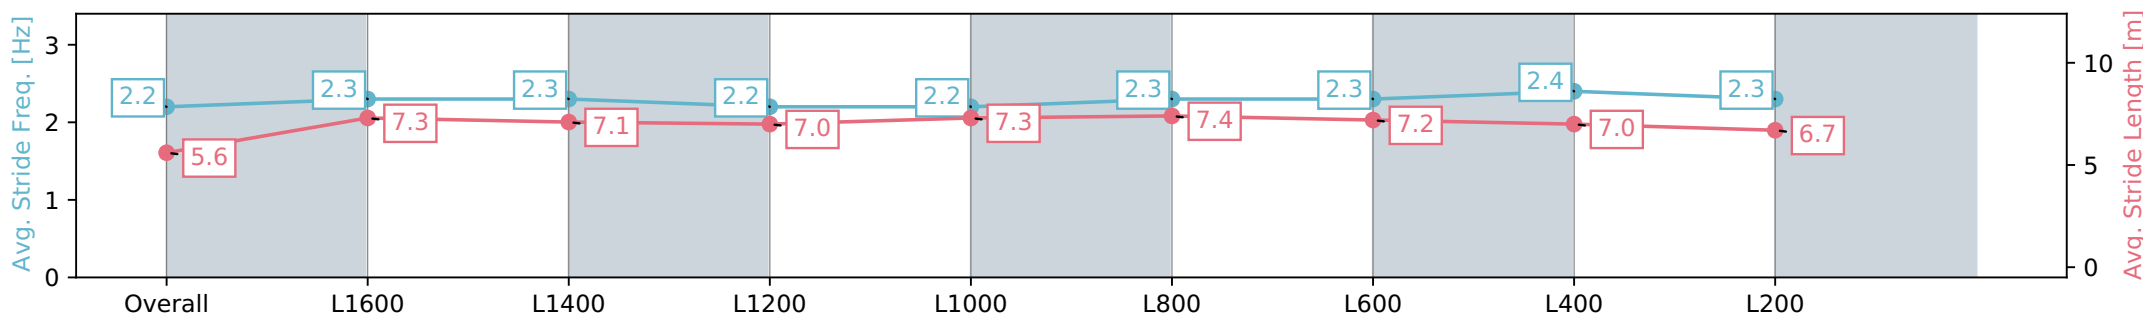

Section	Overall	L1600	L1400	L1200	L1000	L800	L600	L400	L200
Section Times	1:55.12 [4] (0:16.08)	1:39.04 [8] (0:11.70)	1:27.34 [8] (0:12.26)	1:15.08 [8] (0:12.86)	1:02.22 [8] (0:12.59)	0:49.63 [9] (0:12.28)	0:37.35 [9] (0:12.28)	0:25.06 [6] (0:12.12)	0:12.94 [4] (0:12.94)
Average Speed [km/h]	44.8	61.5	58.7	56.2	58.4	60.3	60.1	59.5	55.6
Top Speed [km/h]	61.4	62.5	61.2	57.6	59.2	60.8	61.2	61.3	57.9
Avg. Dist. to Rail [m]	9.1	3.1	2.5	3.3	4.2	5.3	6.6	7.9	6.4
Avg. Stride Freq. [Hz]	2.2	2.3	2.3	2.2	2.2	2.3	2.3	2.4	2.3
Avg. Stride Length [m]	5.6	7.3	7.1	7.0	7.3	7.4	7.2	7.0	6.7