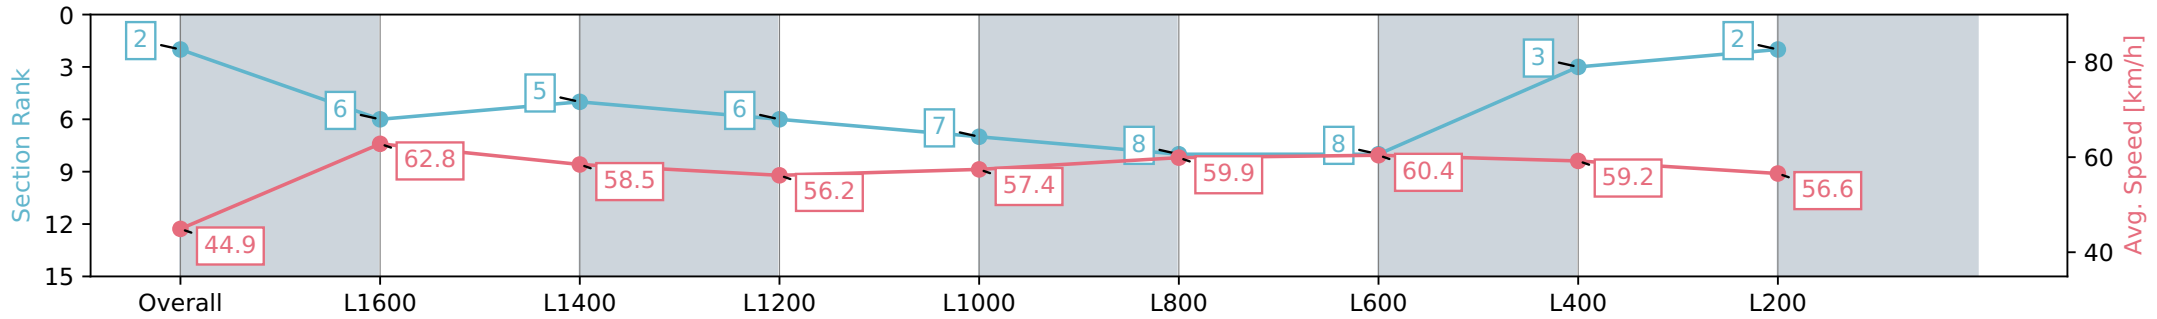

Horse/Jockey Name	SUPER INTELLIGENT/Jason Holder
Finish Rank	2
Fastest Section Time (Section)	0:11.45 (L1600)
Top Speed [km/h] (Section)	64.2 (Overall)
Race State	Finished

Thomas Farms RC Murray Bridge SA - Professional
Race 3: Sportsbet Make it Look Easy Maiden Plate - 1800m
03 July 2024 - 12:48PM
Track Rating: Soft 5, Weather: Overcast, Rail Position: +7m 1200m
Chute, +10m Remainder

Section	Overall	L1600	L1400	L1200	L1000	L800	L600	L400	L200
Section Times	1:54.76 [2] (0:16.04)	1:38.72 [6] (0:11.45)	1:27.27 [5] (0:12.34)	1:14.93 [6] (0:12.85)	1:02.08 [7] (0:12.78)	0:49.30 [8] (0:12.26)	0:37.04 [8] (0:12.14)	0:24.90 [3] (0:12.15)	0:12.75 [2] (0:12.75)
Average Speed [km/h]	44.9	62.8	58.5	56.2	57.4	59.9	60.4	59.2	56.6
Top Speed [km/h]	62.4	64.2	60.8	58.3	58.5	60.8	61.0	61.1	58.4
Avg. Dist. to Rail [m]	7.5	3.2	3.0	3.4	3.5	3.8	4.9	6.9	5.5
Avg. Stride Freq. [Hz]	2.2	2.4	2.3	2.2	2.3	2.3	2.4	2.4	2.3
Avg. Stride Length [m]	5.6	7.3	7.1	7.1	7.1	7.2	7.1	7.0	6.7

Report Created: Wed 03 July 2024 16:15:14 GMT+10 (Note: Timing is based on positional data)

- [ ] Ranking at each section and finish
- -:-:- No data available at this section
- NA No data available