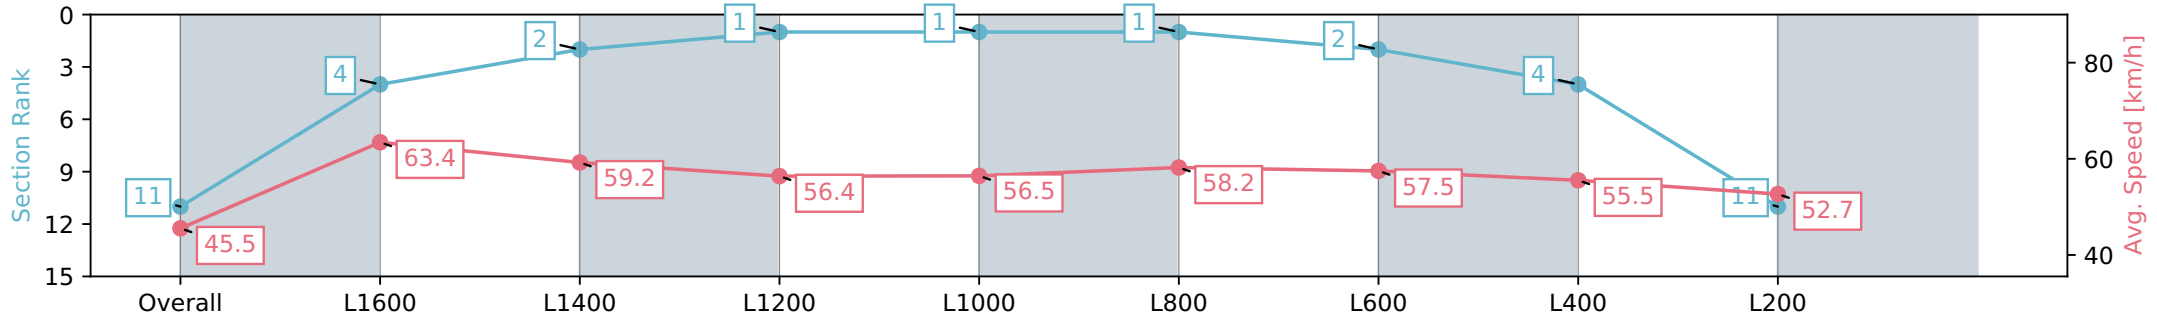

Horse/Jockey Name	SHADOWIST/Rochelle Milnes
Finish Rank	11
Fastest Section Time (Section)	0:11.34 (L1600)
Top Speed [km/h] (Section)	64.6 (Overall)
Race State	Finished

Thomas Farms RC Murray Bridge SA - Professional
Race 3: Sportsbet Make it Look Easy Maiden Plate - 1800m
03 July 2024 - 12:48PM
Track Rating: Soft 5, Weather: Overcast, Rail Position: +7m 1200m
Chute, +10m Remainder

Section	Overall	L1600	L1400	L1200	L1000	L800	L600	L400	L200
Section Times	1:56.55 [11] (0:15.83)	1:40.72 [4] (0:11.34)	1:29.38 [2] (0:12.17)	1:17.21 [1] (0:12.77)	1:04.44 [1] (0:12.79)	0:51.65 [1] (0:12.47)	0:39.18 [2] (0:12.55)	0:26.63 [4] (0:12.93)	0:13.70 [11] (0:13.70)
Average Speed [km/h]	45.5	63.4	59.2	56.4	56.5	58.2	57.5	55.5	52.7
Top Speed [km/h]	63.1	64.6	62.3	57.5	57.3	59.2	58.3	57.3	53.6
Avg. Dist. to Rail [m]	7.9	2.4	0.5	0.6	0.8	1.2	0.6	1.3	1.3
Avg. Stride Freq. [Hz]	2.2	2.3	2.2	2.2	2.2	2.3	2.3	2.3	2.2
Avg. Stride Length [m]	5.7	7.5	7.3	7.1	7.1	7.0	6.9	6.8	6.6

[ ] Ranking at each section and finish
-:-:- No data available at this section
NA No data available