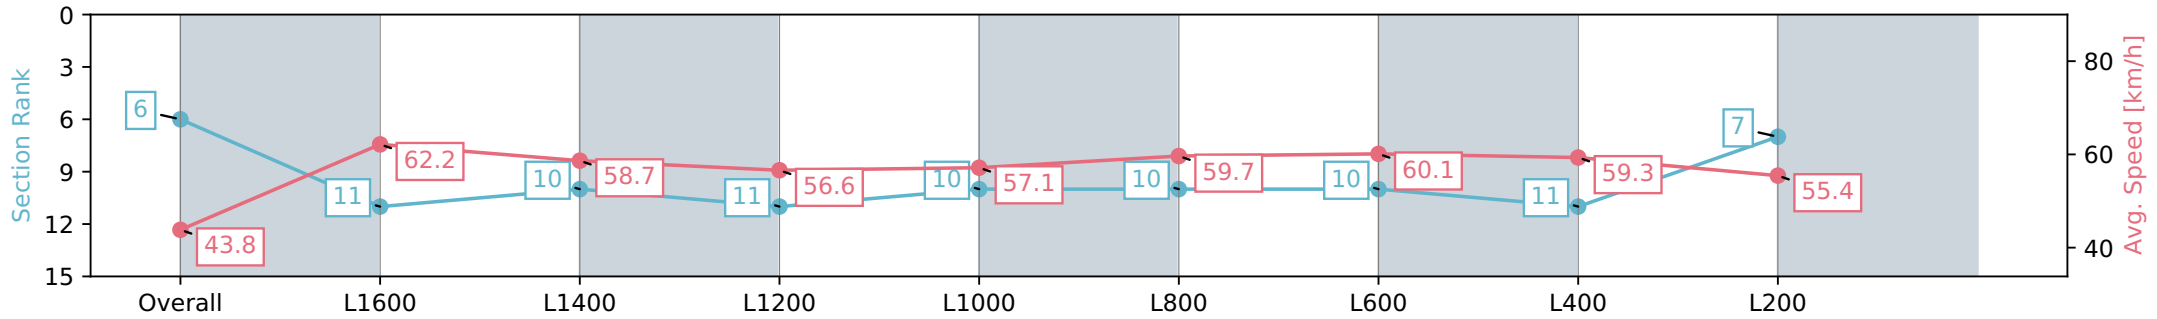

Horse/Jockey Name	GLACIES HEART/Alice Lindsay
Finish Rank	6
Fastest Section Time (Section)	0:11.56 (L1600)
Top Speed [km/h] (Section)	63.1 (Overall)
Race State	Finished

Thomas Farms RC Murray Bridge SA - Professional
Race 3: Sportsbet Make it Look Easy Maiden Plate - 1800m
03 July 2024 - 12:48PM
Track Rating: Soft 5, Weather: Overcast, Rail Position: +7m 1200m
Chute, +10m Remainder

Section	Overall	L1600	L1400	L1200	L1000	L800	L600	L400	L200
Section Times	1:55.34 [6] (0:16.44)	1:38.90 [11] (0:11.56)	1:27.33 [10] (0:12.28)	1:15.04 [11] (0:12.73)	1:02.31 [10] (0:12.68)	0:49.63 [10] (0:12.26)	0:37.37 [10] (0:12.25)	0:25.12 [11] (0:12.14)	0:12.98 [7] (0:12.98)
Average Speed [km/h]	43.8	62.2	58.7	56.6	57.1	59.7	60.1	59.3	55.4
Top Speed [km/h]	62.4	63.1	61.6	58.1	58.1	61.6	61.6	61.4	57.9
Avg. Dist. to Rail [m]	4.2	0.4	0.4	0.8	1.4	2.8	6.1	9.0	7.9
Avg. Stride Freq. [Hz]	2.4	2.4	2.3	2.3	2.3	2.3	2.4	2.4	2.3
Avg. Stride Length [m]	5.2	7.3	7.1	6.9	7.0	7.1	7.1	7.0	6.8

[ ] Ranking at each section and finish
-:-:- No data available at this section
NA No data available