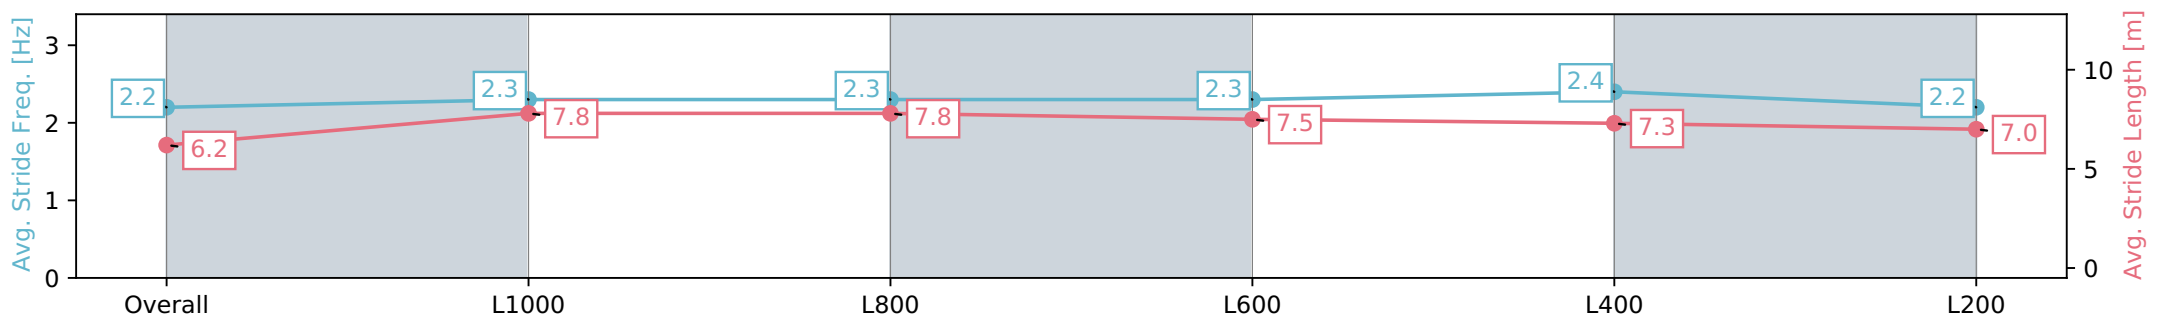

Section	Overall	L1000	L800	L600	L400	L200
Section Times	1:12.79 [6] (0:14.24)	0:58.55 [11] (0:11.25)	0:47.30 [12] (0:11.30)	0:36.00 [11] (0:11.57)	0:24.42 [10] (0:11.61)	0:12.81 [5] (0:12.81)
Average Speed [km/h]	50.7	64.0	64.3	63.0	62.1	56.2
Top Speed [km/h]	62.4	65.4	65.2	63.9	63.3	59.6
Avg. Dist. to Rail [m]	1.8	2.8	3.9	3.3	8.7	9.2
Avg. Stride Freq. [Hz]	2.2	2.3	2.3	2.3	2.4	2.2
Avg. Stride Length [m]	6.2	7.8	7.8	7.5	7.3	7.0