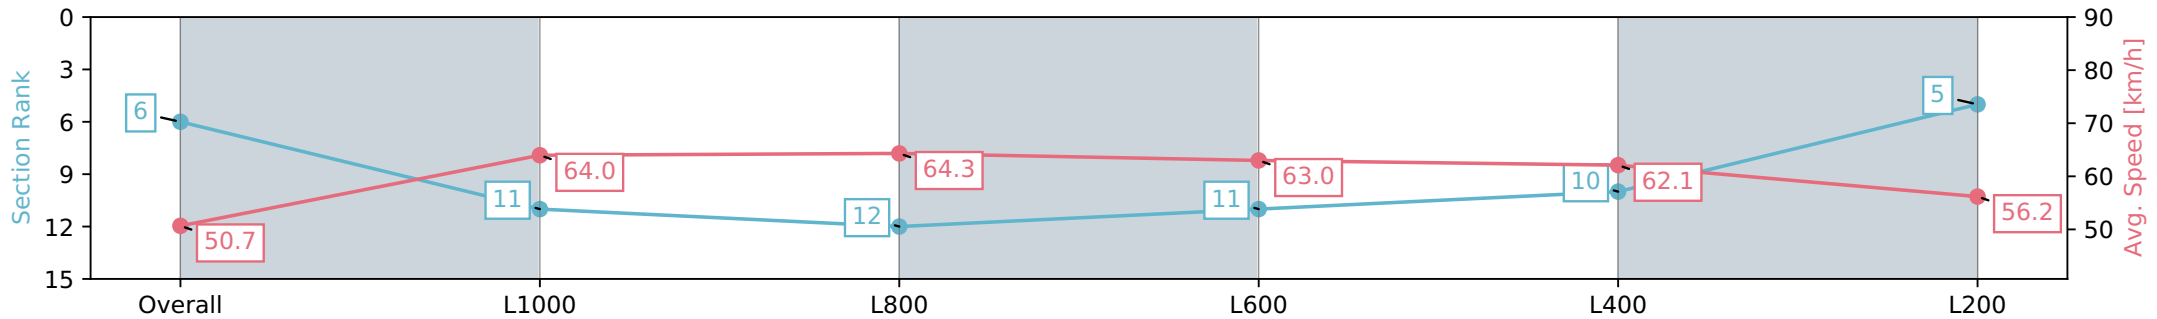

Section	Overall	L1000	L800	L600	L400	L200
Section Times	1:12.79 [6] (0:14.24)	0:58.55 [11] (0:11.25)	0:47.30 [12] (0:11.30)	0:36.00 [11] (0:11.57)	0:24.42 [10] (0:11.61)	0:12.81 [5] (0:12.81)
Average Speed [km/h]	50.7	64.0	64.3	63.0	62.1	56.2
Top Speed [km/h]	62.4	65.4	65.2	63.9	63.3	59.6
Avg. Dist. to Rail [m]	1.8	2.8	3.9	3.3	8.7	9.2
Avg. Stride Freq. [Hz]	2.2	2.3	2.3	2.3	2.4	2.2
Avg. Stride Length [m]	6.2	7.8	7.8	7.5	7.3	7.0