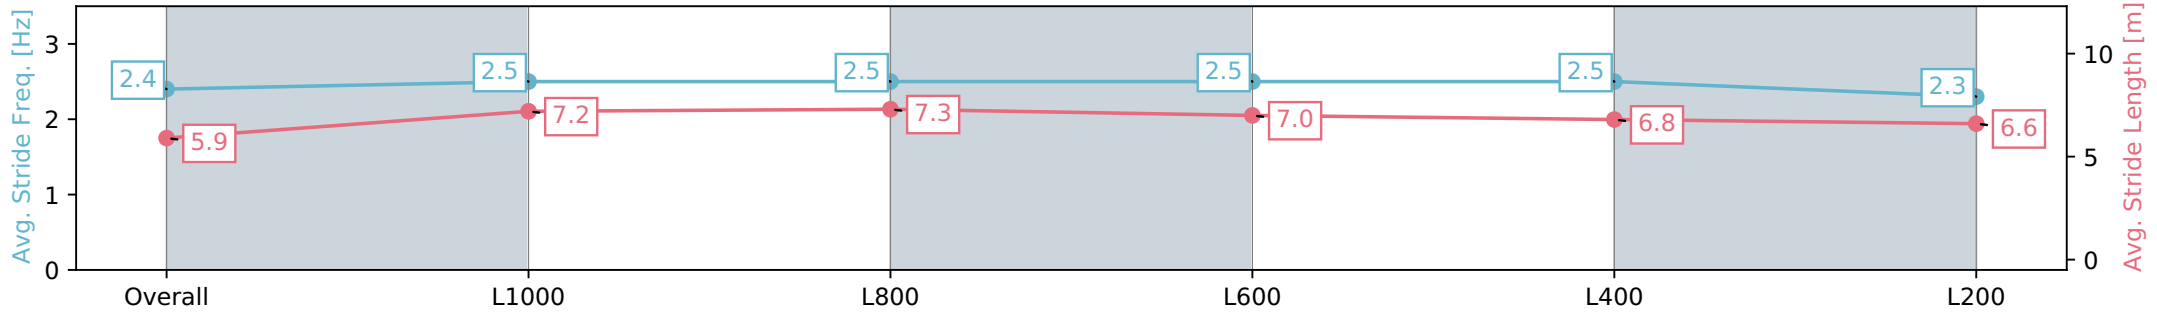

Section	Overall	L1000	L800	L600	L400	L200
Section Times	1:13.12 [8] (0:13.93)	0:59.19 [2] (0:11.09)	0:48.10 [3] (0:11.32)	0:36.78 [3] (0:11.94)	0:24.84 [8] (0:11.91)	0:12.93 [11] (0:12.93)
Average Speed [km/h]	51.7	65.0	64.6	61.8	60.4	55.7
Top Speed [km/h]	63.9	66.6	65.3	62.6	62.0	56.8
Avg. Dist. to Rail [m]	7.8	4.9	5.5	6.0	10.6	13.3
Avg. Stride Freq. [Hz]	2.4	2.5	2.5	2.5	2.5	2.3
Avg. Stride Length [m]	5.9	7.2	7.3	7.0	6.8	6.6