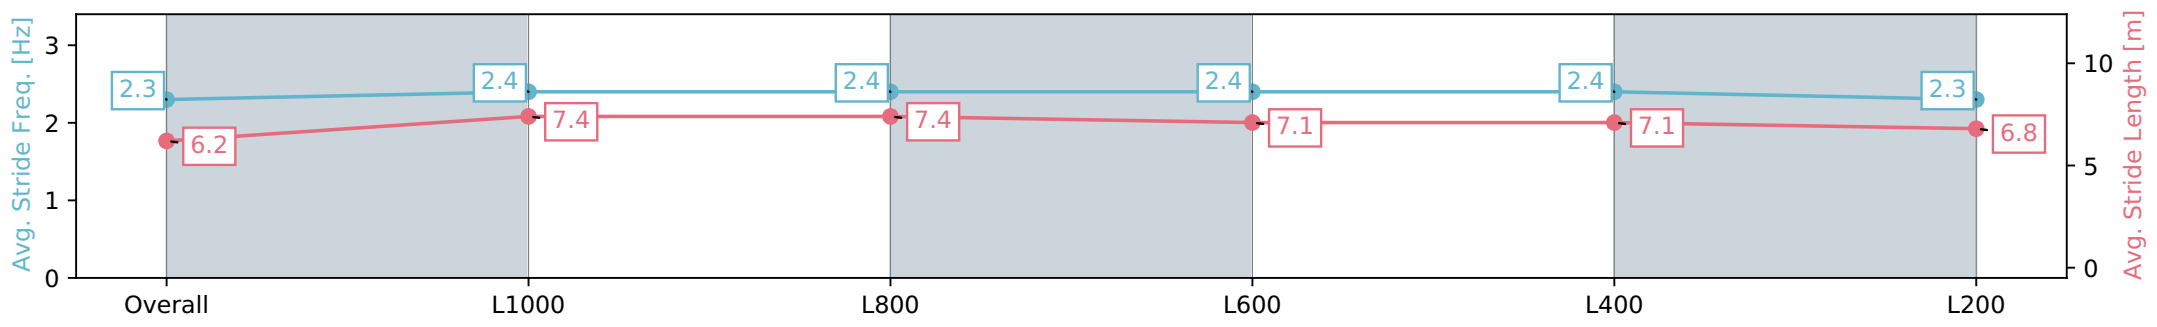

Section	Overall	L1000	L800	L600	L400	L200
Section Times	1:12.38 [3] (0:14.13)	0:58.25 [8] (0:11.26)	0:46.99 [10] (0:11.35)	0:35.64 [10] (0:11.54)	0:24.10 [9] (0:11.55)	0:12.55 [3] (0:12.55)
Average Speed [km/h]	51.0	64.1	64.4	64.4	62.4	57.3
Top Speed [km/h]	62.3	66.0	66.2	65.5	65.2	59.5
Avg. Dist. to Rail [m]	4.4	5.0	6.5	7.5	15.2	12.8
Avg. Stride Freq. [Hz]	2.3	2.4	2.4	2.4	2.4	2.3
Avg. Stride Length [m]	6.2	7.4	7.4	7.1	7.1	6.8