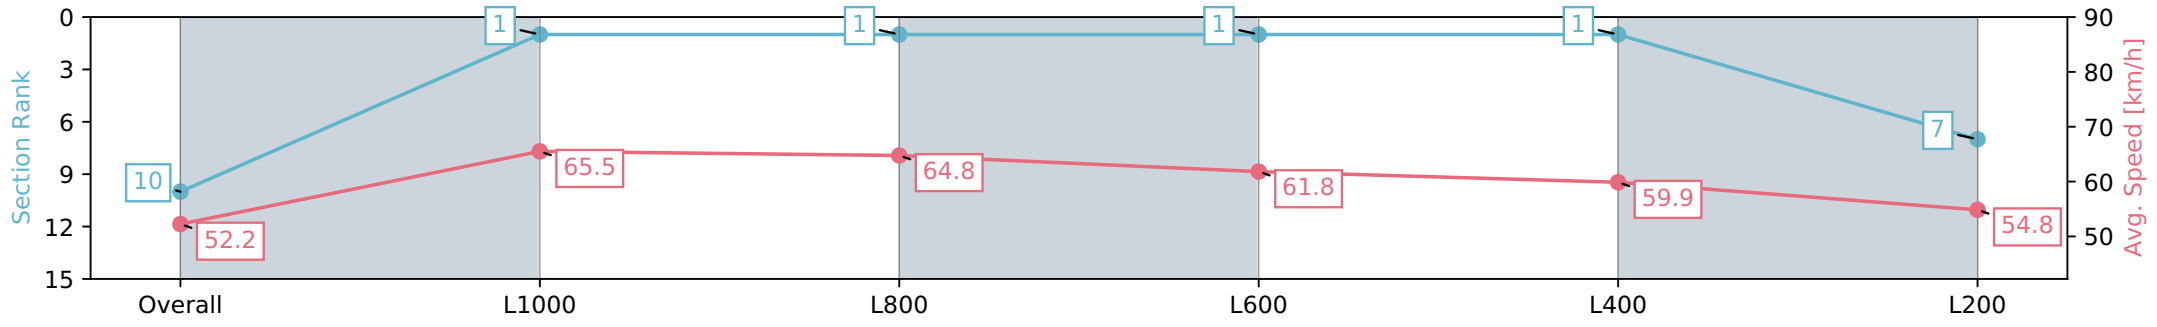

Section	Overall	L1000	L800	L600	L400	L200
Section Times	1:13.18 [10] (0:13.78)	0:59.40 [1] (0:11.02)	0:48.38 [1] (0:11.26)	0:37.12 [1] (0:11.95)	0:25.17 [1] (0:12.05)	0:13.12 [7] (0:13.12)
Average Speed [km/h]	52.2	65.5	64.8	61.8	59.9	54.8
Top Speed [km/h]	63.6	67.0	66.6	62.8	61.8	57.4
Avg. Dist. to Rail [m]	6.7	3.7	4.9	6.0	10.5	12.3
Avg. Stride Freq. [Hz]	2.3	2.4	2.4	2.4	2.4	2.3
Avg. Stride Length [m]	6.3	7.7	7.5	7.1	7.0	6.8