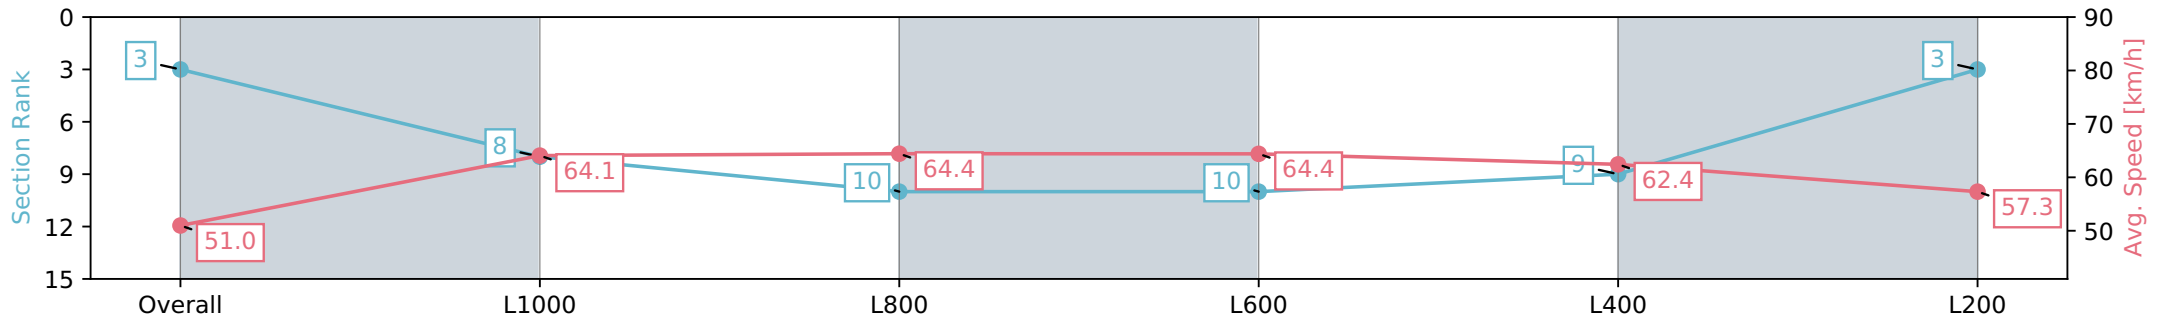

Section	Overall	L1000	L800	L600	L400	L200
Section Times	1:12.38 [3] (0:14.13)	0:58.25 [8] (0:11.26)	0:46.99 [10] (0:11.35)	0:35.64 [10] (0:11.54)	0:24.10 [9] (0:11.55)	0:12.55 [3] (0:12.55)
Average Speed [km/h]	51.0	64.1	64.4	64.4	62.4	57.3
Top Speed [km/h]	62.3	66.0	66.2	65.5	65.2	59.5
Avg. Dist. to Rail [m]	4.4	5.0	6.5	7.5	15.2	12.8
Avg. Stride Freq. [Hz]	2.3	2.4	2.4	2.4	2.4	2.3
Avg. Stride Length [m]	6.2	7.4	7.4	7.1	7.1	6.8