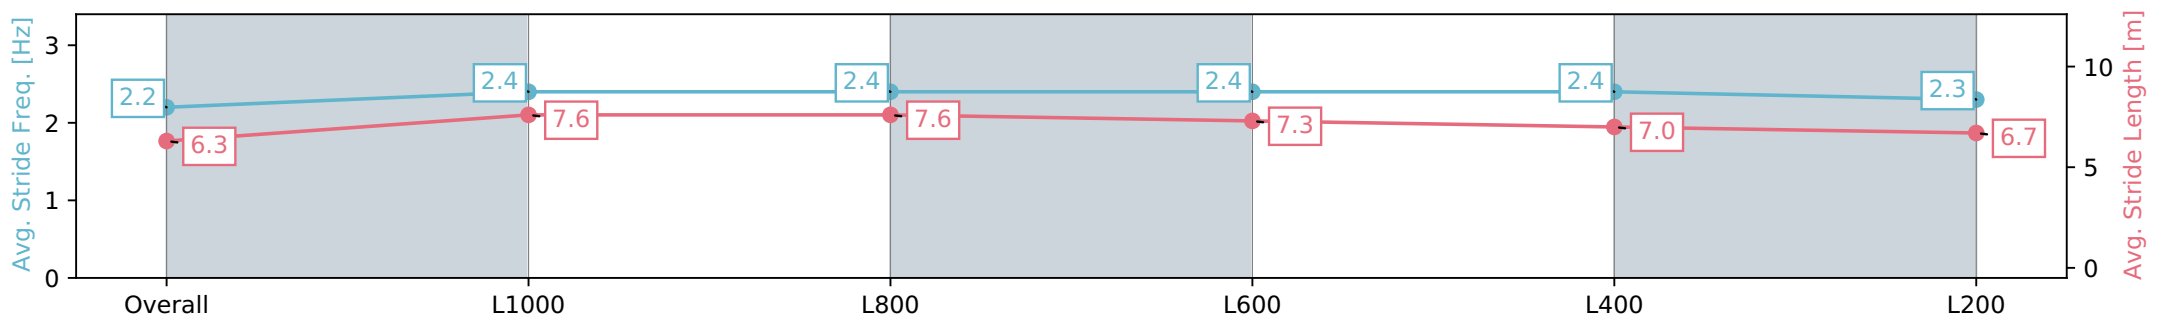

Section	Overall	L1000	L800	L600	L400	L200
Section Times	1:13.39 [12] (0:14.04)	0:59.35 [4] (0:11.07)	0:48.28 [4] (0:11.30)	0:36.98 [4] (0:11.73)	0:25.25 [3] (0:12.06)	0:13.19 [12] (0:13.19)
Average Speed [km/h]	51.3	65.1	65.0	63.4	59.6	54.6
Top Speed [km/h]	63.3	66.4	65.7	64.5	63.2	57.0
Avg. Dist. to Rail [m]	10.2	7.2	7.6	7.4	13.4	16.2
Avg. Stride Freq. [Hz]	2.2	2.4	2.4	2.4	2.4	2.3
Avg. Stride Length [m]	6.3	7.6	7.6	7.3	7.0	6.7