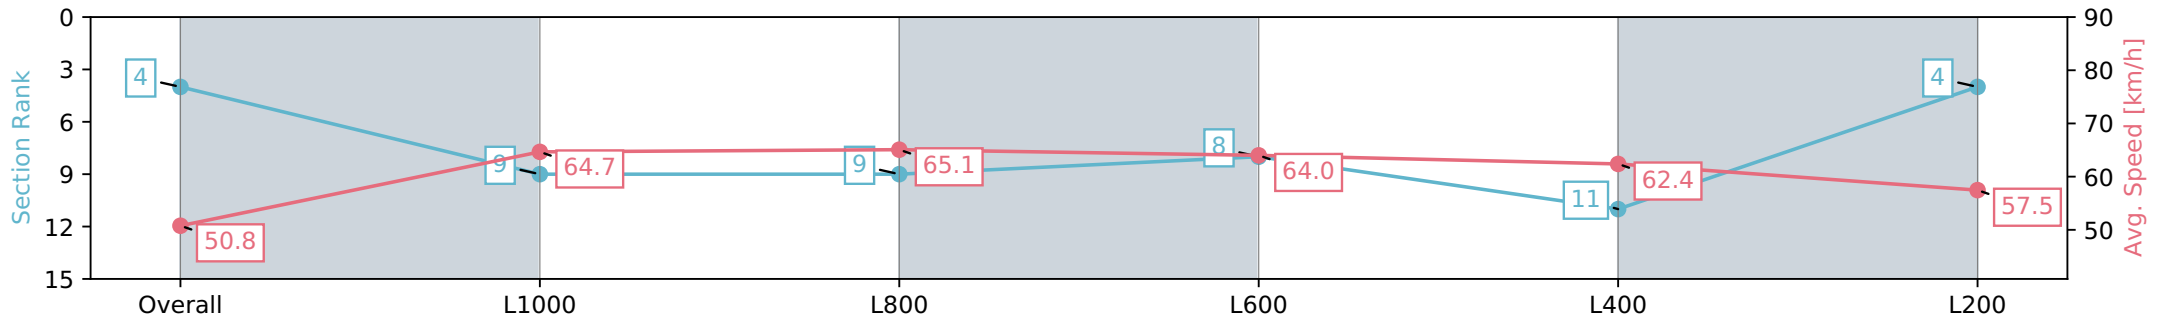

Section	Overall	L1000	L800	L600	L400	L200
Section Times	1:12.46 [4] (0:14.19)	0:58.27 [9] (0:11.16)	0:47.11 [9] (0:11.28)	0:35.83 [8] (0:11.75)	0:24.08 [11] (0:11.54)	0:12.54 [4] (0:12.54)
Average Speed [km/h]	50.8	64.7	65.1	64.0	62.4	57.5
Top Speed [km/h]	63.6	66.1	65.5	64.7	64.4	60.2
Avg. Dist. to Rail [m]	9.8	6.3	7.7	10.1	17.8	18.3
Avg. Stride Freq. [Hz]	2.2	2.3	2.3	2.4	2.3	2.2
Avg. Stride Length [m]	6.4	7.8	7.8	7.5	7.4	7.1