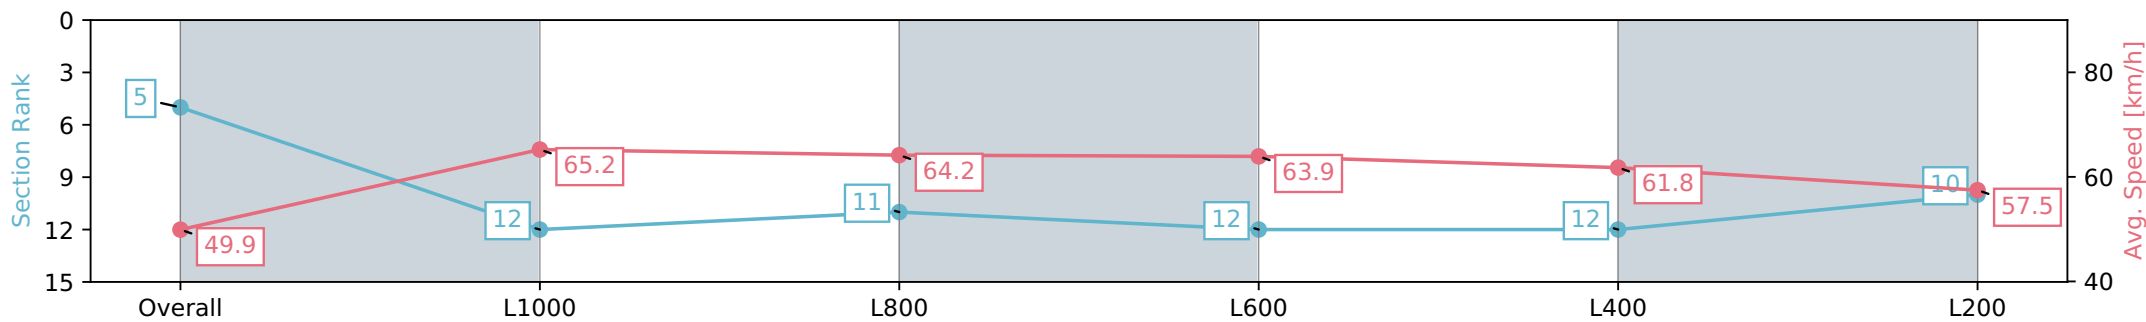

Section	Overall	L1000	L800	L600	L400	L200
Section Times	1:12.69 [5] (0:14.42)	0:58.27 [12] (0:11.06)	0:47.21 [11] (0:11.40)	0:35.81 [12] (0:11.63)	0:24.18 [12] (0:11.65)	0:12.53 [10] (0:12.53)
Average Speed [km/h]	49.9	65.2	64.2	63.9	61.8	57.5
Top Speed [km/h]	64.8	66.5	66.2	65.4	63.9	59.7
Avg. Dist. to Rail [m]	5.5	5.2	6.6	7.3	14.5	14.7
Avg. Stride Freq. [Hz]	2.2	2.3	2.3	2.3	2.3	2.2
Avg. Stride Length [m]	6.1	7.7	7.7	7.6	7.3	7.1