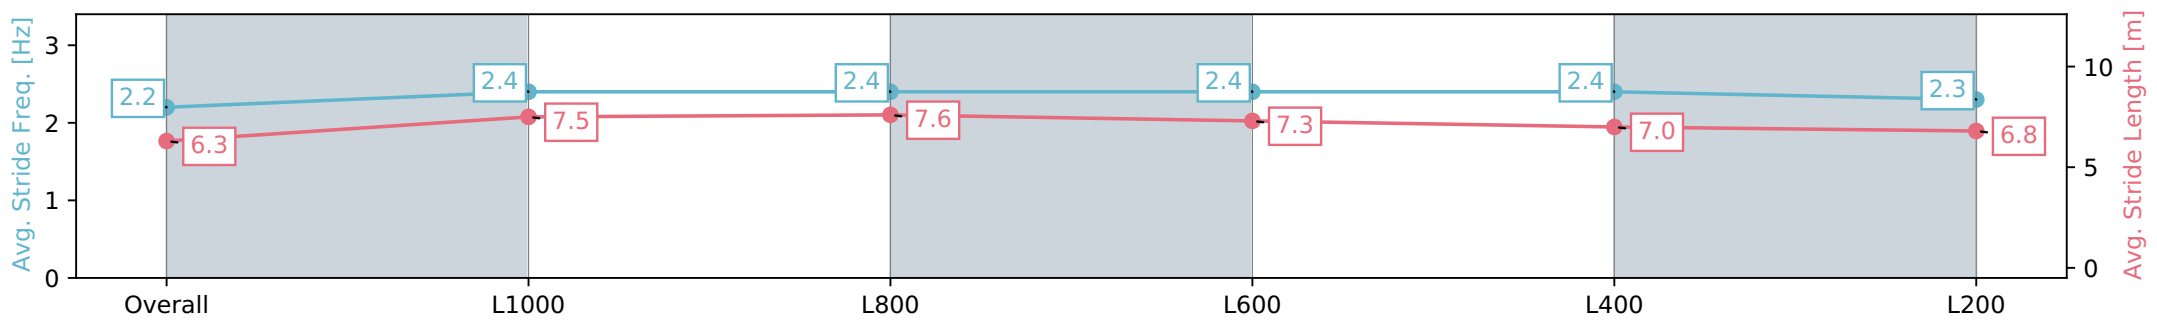

Section	Overall	L1000	L800	L600	L400	L200
Section Times	1:12.89 [7] (0:14.03)	0:58.86 [3] (0:11.23)	0:47.63 [7] (0:11.25)	0:36.38 [5] (0:11.71)	0:24.67 [6] (0:11.86)	0:12.81 [8] (0:12.81)
Average Speed [km/h]	51.4	64.1	64.4	62.6	60.7	56.2
Top Speed [km/h]	63.1	65.4	65.9	64.0	62.5	58.3
Avg. Dist. to Rail [m]	2.0	1.7	3.0	4.2	6.9	6.4
Avg. Stride Freq. [Hz]	2.2	2.4	2.4	2.4	2.4	2.3
Avg. Stride Length [m]	6.3	7.5	7.6	7.3	7.0	6.8