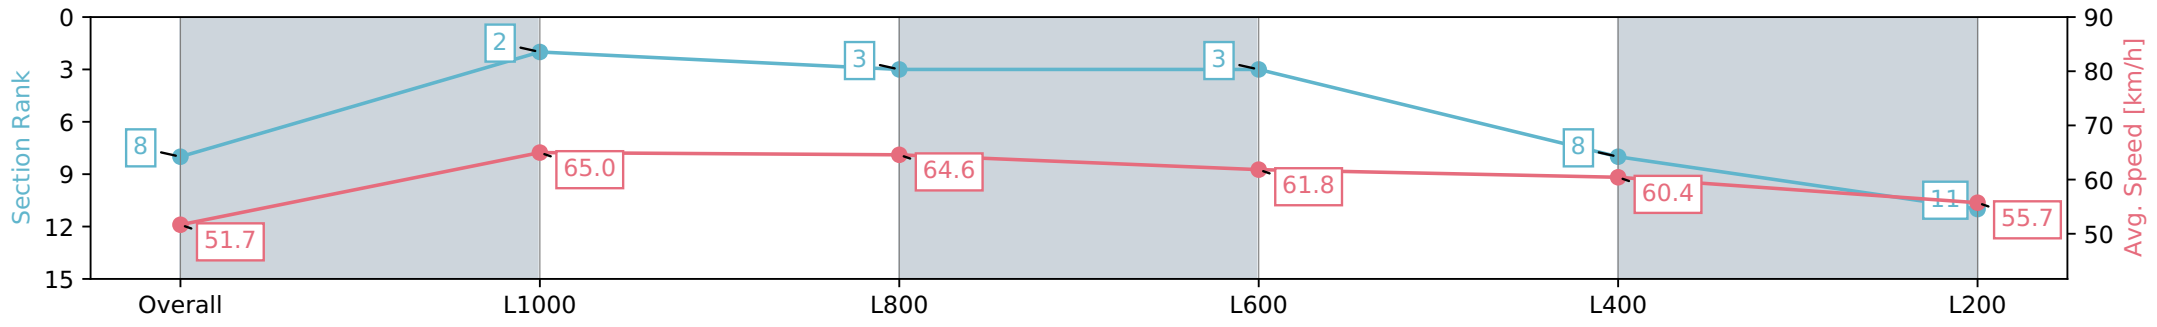

Section	Overall	L1000	L800	L600	L400	L200
Section Times	1:13.12 [8] (0:13.93)	0:59.19 [2] (0:11.09)	0:48.10 [3] (0:11.32)	0:36.78 [3] (0:11.94)	0:24.84 [8] (0:11.91)	0:12.93 [11] (0:12.93)
Average Speed [km/h]	51.7	65.0	64.6	61.8	60.4	55.7
Top Speed [km/h]	63.9	66.6	65.3	62.6	62.0	56.8
Avg. Dist. to Rail [m]	7.8	4.9	5.5	6.0	10.6	13.3
Avg. Stride Freq. [Hz]	2.4	2.5	2.5	2.5	2.5	2.3
Avg. Stride Length [m]	5.9	7.2	7.3	7.0	6.8	6.6