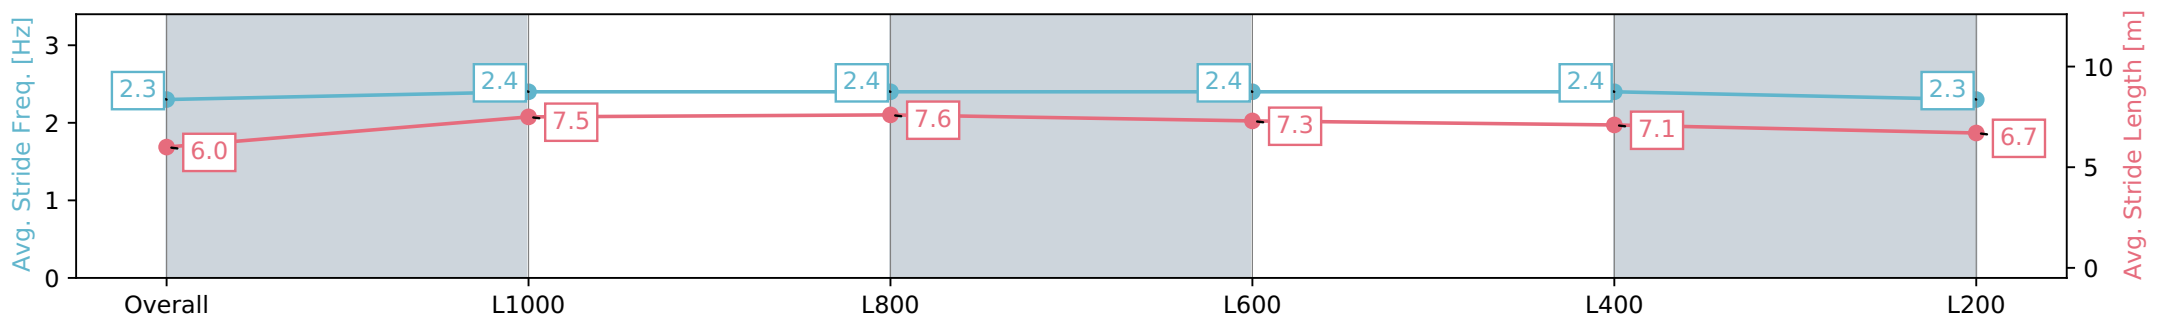

Section	Overall	L1000	L800	L600	L400	L200
Section Times	1:13.16 [9] (0:14.09)	0:59.07 [6] (0:10.84)	0:48.23 [2] (0:11.28)	0:36.95 [2] (0:11.88)	0:25.07 [2] (0:11.94)	0:13.13 [6] (0:13.13)
Average Speed [km/h]	51.1	66.5	64.8	62.0	60.3	54.8
Top Speed [km/h]	64.0	67.3	66.5	62.5	62.4	56.5
Avg. Dist. to Rail [m]	8.7	6.6	6.2	5.3	11.6	13.2
Avg. Stride Freq. [Hz]	2.3	2.4	2.4	2.4	2.4	2.3
Avg. Stride Length [m]	6.0	7.5	7.6	7.3	7.1	6.7