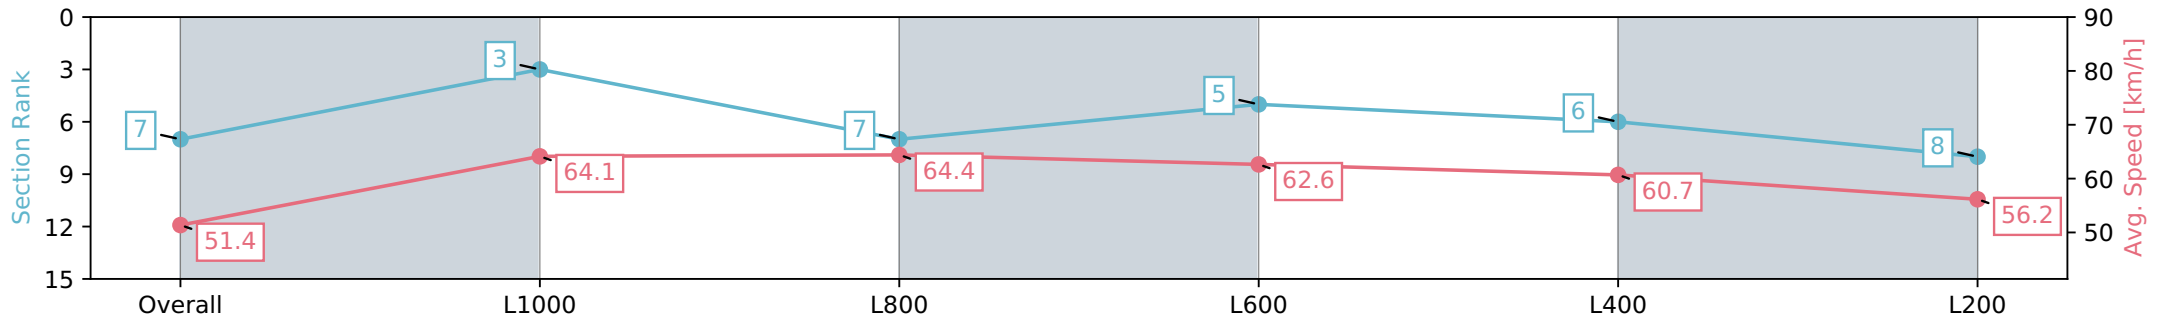

Section	Overall	L1000	L800	L600	L400	L200
Section Times	1:12.89 [7] (0:14.03)	0:58.86 [3] (0:11.23)	0:47.63 [7] (0:11.25)	0:36.38 [5] (0:11.71)	0:24.67 [6] (0:11.86)	0:12.81 [8] (0:12.81)
Average Speed [km/h]	51.4	64.1	64.4	62.6	60.7	56.2
Top Speed [km/h]	63.1	65.4	65.9	64.0	62.5	58.3
Avg. Dist. to Rail [m]	2.0	1.7	3.0	4.2	6.9	6.4
Avg. Stride Freq. [Hz]	2.2	2.4	2.4	2.4	2.4	2.3
Avg. Stride Length [m]	6.3	7.5	7.6	7.3	7.0	6.8