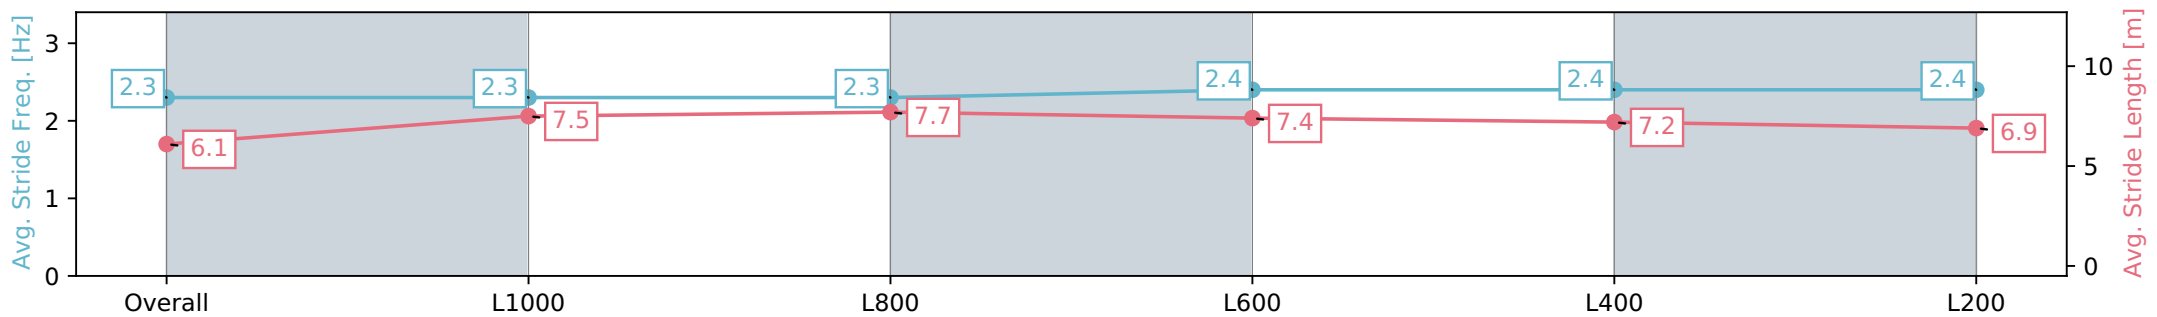

Race 8: Happy 70th Birthday Deane Pannell Racing Rewards SA Three-Year-Old Plate - 1200m

15 June 2024 - 3:08PM

Track Rating: Soft 6, Weather: Overcast, Rail Position: True

Section	Overall	L1000	L800	L600	L400	L200
Section Times	1:11.99 [1] (0:14.22)	0:57.77 [10] (0:10.99)	0:46.78 [5] (0:11.41)	0:35.37 [7] (0:11.55)	0:23.82 [5] (0:11.48)	0:12.34 [1] (0:12.34)
Average Speed [km/h]	50.7	65.6	64.3	64.3	62.7	58.4
Top Speed [km/h]	64.5	68.0	65.2	64.9	64.8	60.6
Avg. Dist. to Rail [m]	5.1	5.2	6.5	7.5	11.9	11.9
Avg. Stride Freq. [Hz]	2.3	2.3	2.3	2.4	2.4	2.4
Avg. Stride Length [m]	6.1	7.5	7.7	7.4	7.2	6.9