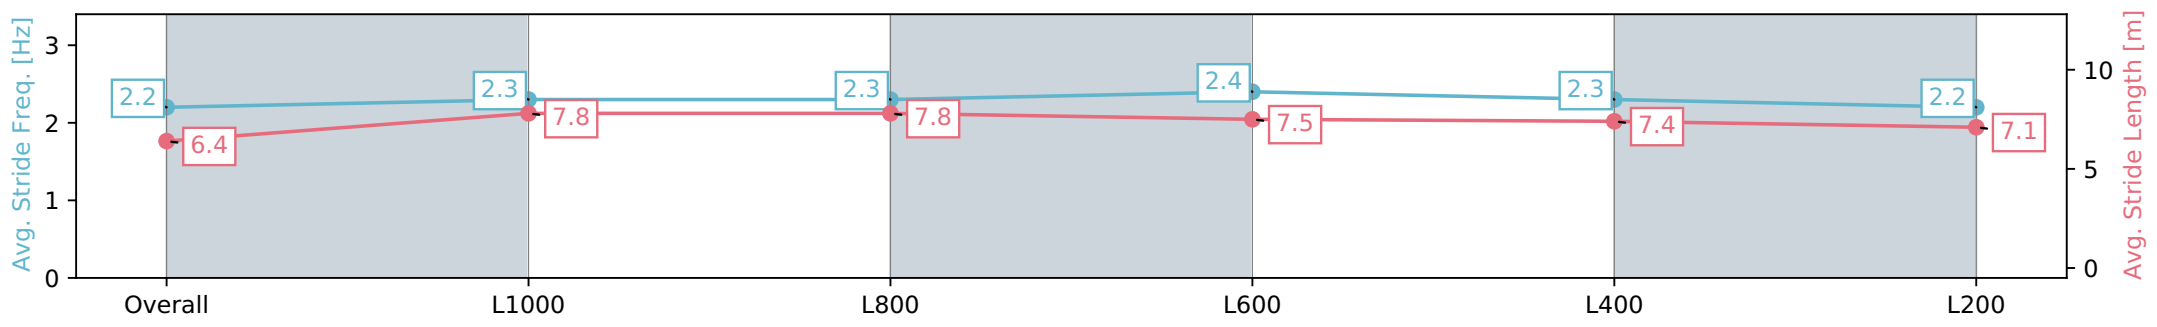

Section	Overall	L1000	L800	L600	L400	L200
Section Times	1:12.46 [4] (0:14.19)	0:58.27 [9] (0:11.16)	0:47.11 [9] (0:11.28)	0:35.83 [8] (0:11.75)	0:24.08 [11] (0:11.54)	0:12.54 [4] (0:12.54)
Average Speed [km/h]	50.8	64.7	65.1	64.0	62.4	57.5
Top Speed [km/h]	63.6	66.1	65.5	64.7	64.4	60.2
Avg. Dist. to Rail [m]	9.8	6.3	7.7	10.1	17.8	18.3
Avg. Stride Freq. [Hz]	2.2	2.3	2.3	2.4	2.3	2.2
Avg. Stride Length [m]	6.4	7.8	7.8	7.5	7.4	7.1