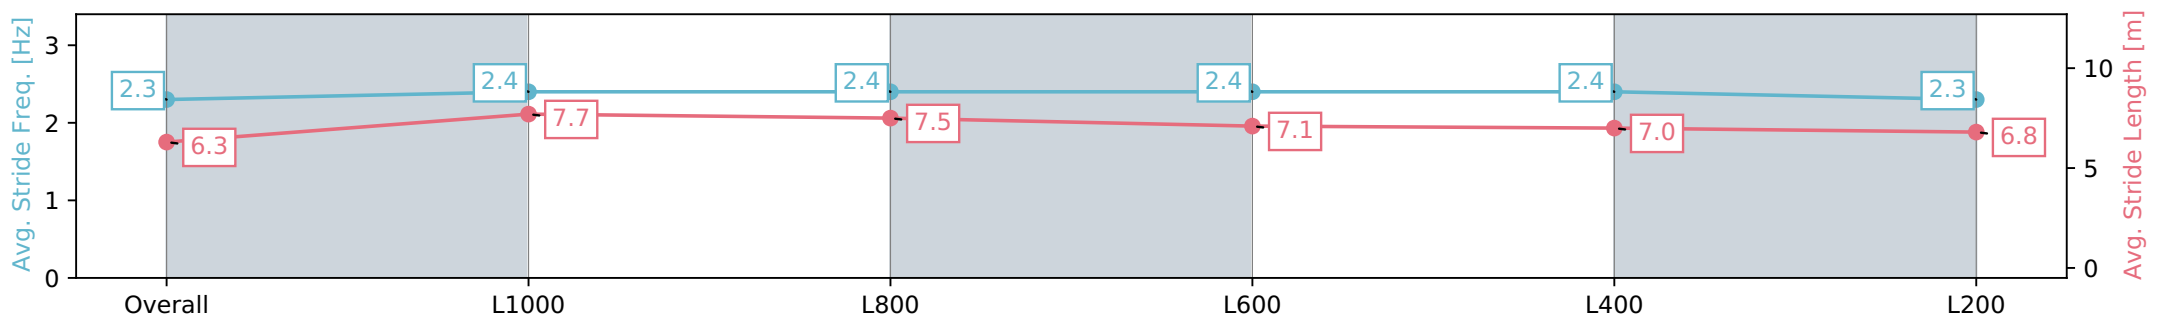

Section	Overall	L1000	L800	L600	L400	L200
Section Times	1:13.18 [10] (0:13.78)	0:59.40 [1] (0:11.02)	0:48.38 [1] (0:11.26)	0:37.12 [1] (0:11.95)	0:25.17 [1] (0:12.05)	0:13.12 [7] (0:13.12)
Average Speed [km/h]	52.2	65.5	64.8	61.8	59.9	54.8
Top Speed [km/h]	63.6	67.0	66.6	62.8	61.8	57.4
Avg. Dist. to Rail [m]	6.7	3.7	4.9	6.0	10.5	12.3
Avg. Stride Freq. [Hz]	2.3	2.4	2.4	2.4	2.4	2.3
Avg. Stride Length [m]	6.3	7.7	7.5	7.1	7.0	6.8