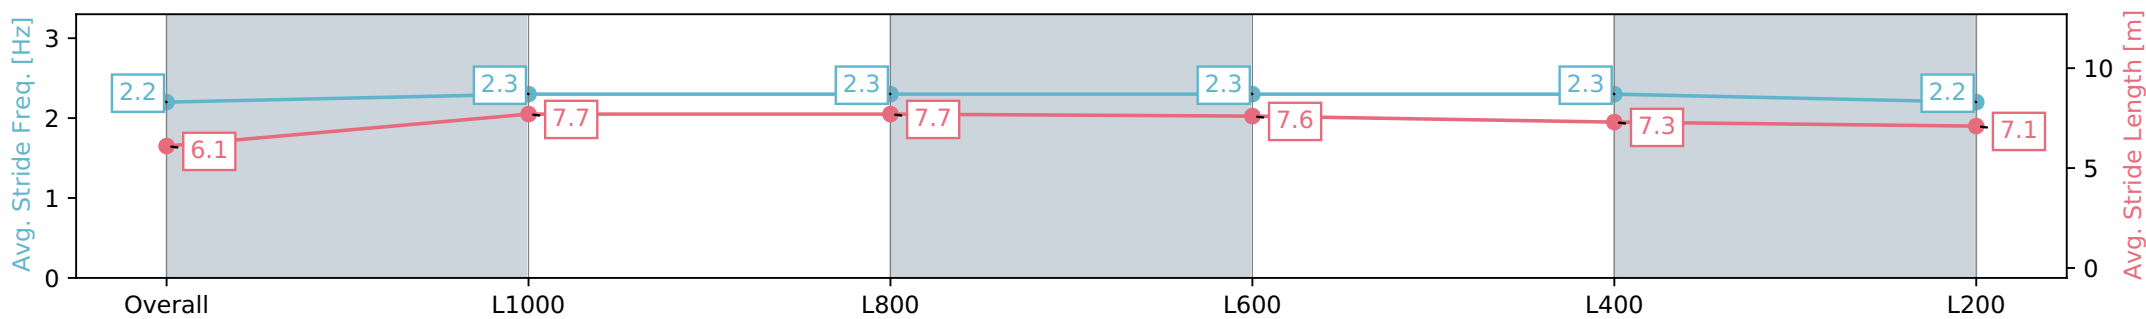

Section	Overall	L1000	L800	L600	L400	L200
Section Times	1:12.69 [5] (0:14.42)	0:58.27 [12] (0:11.06)	0:47.21 [11] (0:11.40)	0:35.81 [12] (0:11.63)	0:24.18 [12] (0:11.65)	0:12.53 [10] (0:12.53)
Average Speed [km/h]	49.9	65.2	64.2	63.9	61.8	57.5
Top Speed [km/h]	64.8	66.5	66.2	65.4	63.9	59.7
Avg. Dist. to Rail [m]	5.5	5.2	6.6	7.3	14.5	14.7
Avg. Stride Freq. [Hz]	2.2	2.3	2.3	2.3	2.3	2.2
Avg. Stride Length [m]	6.1	7.7	7.7	7.6	7.3	7.1