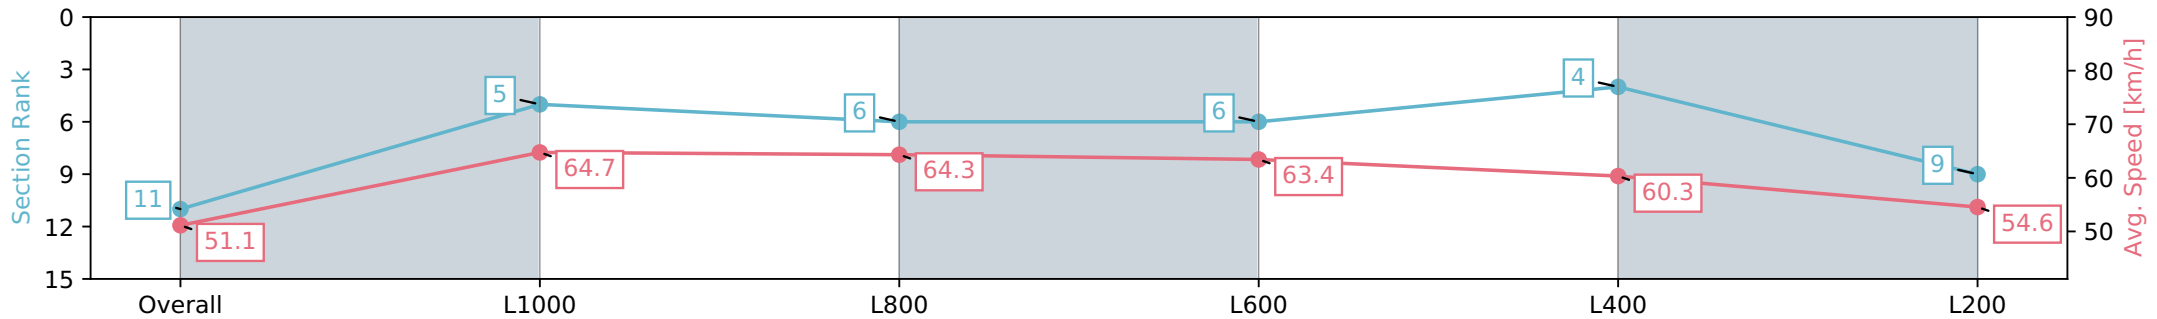

Section	Overall	L1000	L800	L600	L400	L200
Section Times	1:13.29 [11] (0:14.08)	0:59.21 [5] (0:11.14)	0:48.07 [6] (0:11.33)	0:36.74 [6] (0:11.61)	0:25.13 [4] (0:11.93)	0:13.20 [9] (0:13.20)
Average Speed [km/h]	51.1	64.7	64.3	63.4	60.3	54.6
Top Speed [km/h]	63.1	66.3	65.9	64.2	62.0	57.9
Avg. Dist. to Rail [m]	3.9	2.9	4.8	5.4	8.9	9.4
Avg. Stride Freq. [Hz]	2.3	2.4	2.4	2.4	2.4	2.3
Avg. Stride Length [m]	6.0	7.5	7.5	7.2	6.9	6.7