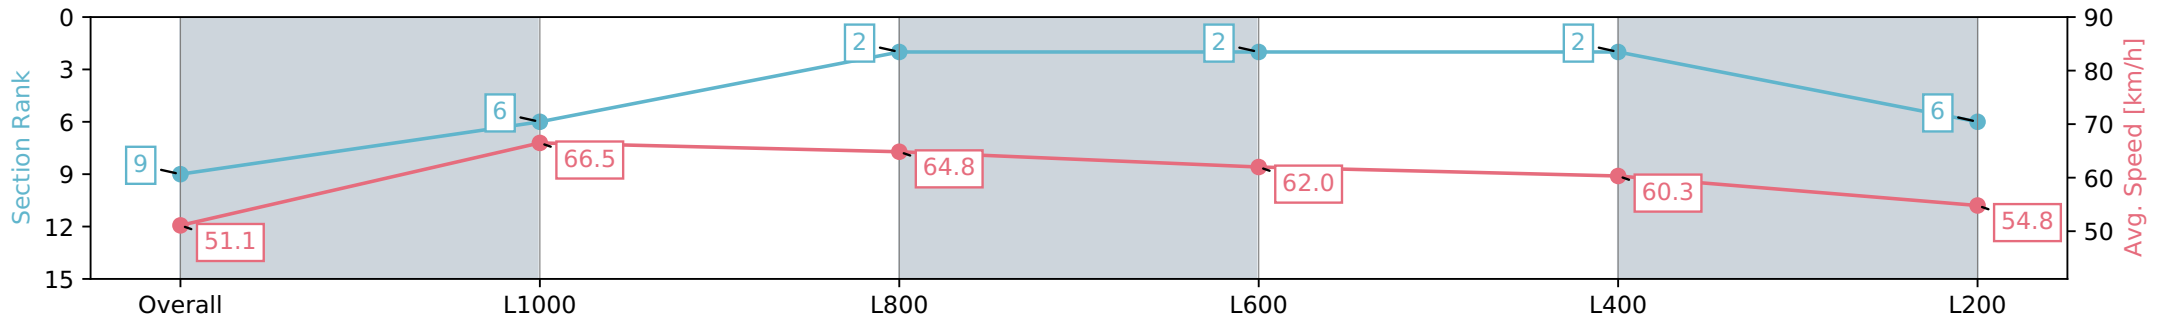

Section	Overall	L1000	L800	L600	L400	L200
Section Times	1:13.16 [9] (0:14.09)	0:59.07 [6] (0:10.84)	0:48.23 [2] (0:11.28)	0:36.95 [2] (0:11.88)	0:25.07 [2] (0:11.94)	0:13.13 [6] (0:13.13)
Average Speed [km/h]	51.1	66.5	64.8	62.0	60.3	54.8
Top Speed [km/h]	64.0	67.3	66.5	62.5	62.4	56.5
Avg. Dist. to Rail [m]	8.7	6.6	6.2	5.3	11.6	13.2
Avg. Stride Freq. [Hz]	2.3	2.4	2.4	2.4	2.4	2.3
Avg. Stride Length [m]	6.0	7.5	7.6	7.3	7.1	6.7