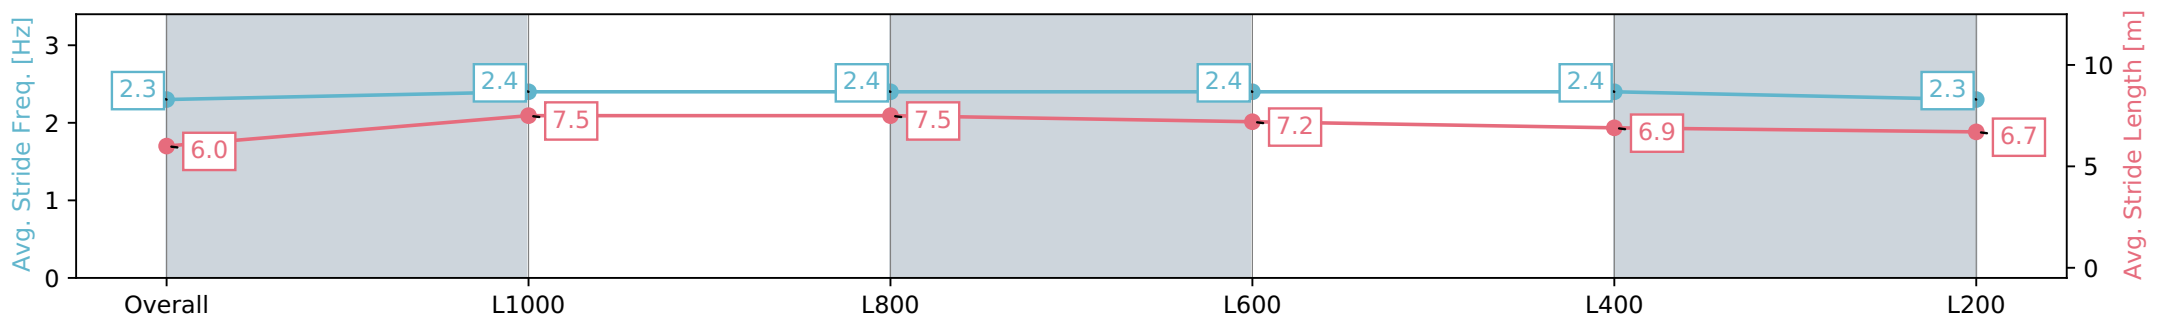

Section	Overall	L1000	L800	L600	L400	L200
Section Times	1:13.29 [11] (0:14.08)	0:59.21 [5] (0:11.14)	0:48.07 [6] (0:11.33)	0:36.74 [6] (0:11.61)	0:25.13 [4] (0:11.93)	0:13.20 [9] (0:13.20)
Average Speed [km/h]	51.1	64.7	64.3	63.4	60.3	54.6
Top Speed [km/h]	63.1	66.3	65.9	64.2	62.0	57.9
Avg. Dist. to Rail [m]	3.9	2.9	4.8	5.4	8.9	9.4
Avg. Stride Freq. [Hz]	2.3	2.4	2.4	2.4	2.4	2.3
Avg. Stride Length [m]	6.0	7.5	7.5	7.2	6.9	6.7