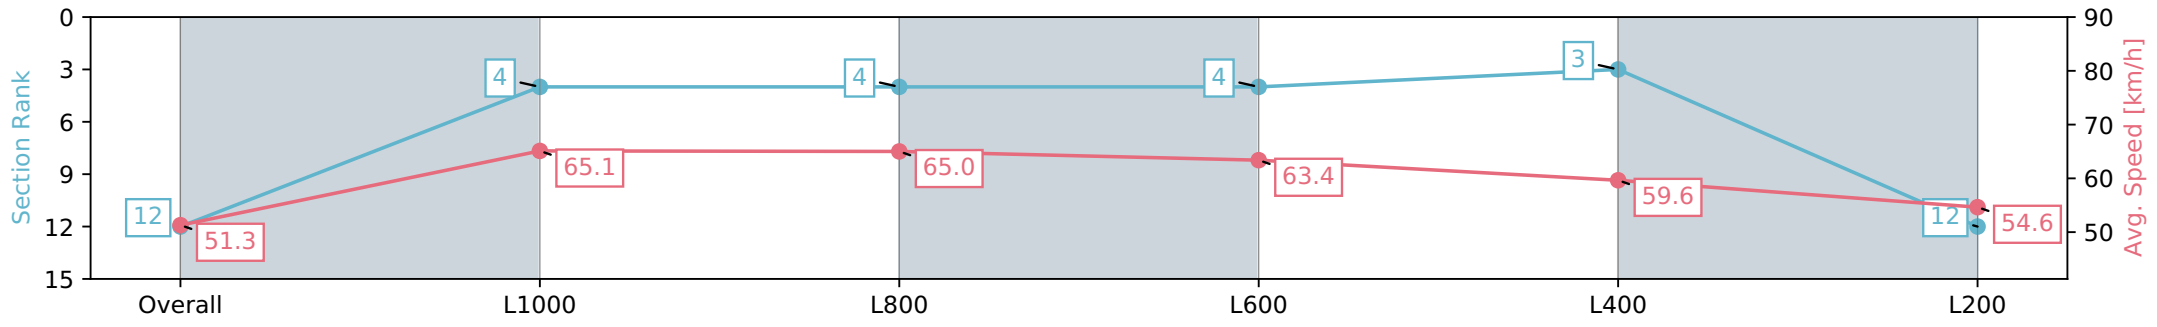

Horse/Jockey Name	KINETIC JEWEL/Todd Pannell
Finish Rank	12
Fastest Section Time (Section)	0:11.07 (L1000)
Top Speed [km/h] (Section)	66.4 (Overall)
Race State	Finished

Thomas Farms RC Murray Bridge SA - Professional

Race 8: Happy 70th Birthday Deane Pannell Racing Rewards SA Three-Year-Old Plate - 1200m

15 June 2024 - 3:08PM

Track Rating: Soft 6, Weather: Overcast, Rail Position: True

Section	Overall	L1000	L800	L600	L400	L200
Section Times	1:13.39 [12] (0:14.04)	0:59.35 [4] (0:11.07)	0:48.28 [4] (0:11.30)	0:36.98 [4] (0:11.73)	0:25.25 [3] (0:12.06)	0:13.19 [12] (0:13.19)
Average Speed [km/h]	51.3	65.1	65.0	63.4	59.6	54.6
Top Speed [km/h]	63.3	66.4	65.7	64.5	63.2	57.0
Avg. Dist. to Rail [m]	10.2	7.2	7.6	7.4	13.4	16.2
Avg. Stride Freq. [Hz]	2.2	2.4	2.4	2.4	2.4	2.3
Avg. Stride Length [m]	6.3	7.6	7.6	7.3	7.0	6.7

- [ ] Ranking at each section and finish
- -:-:- No data available at this section
- NA No data available