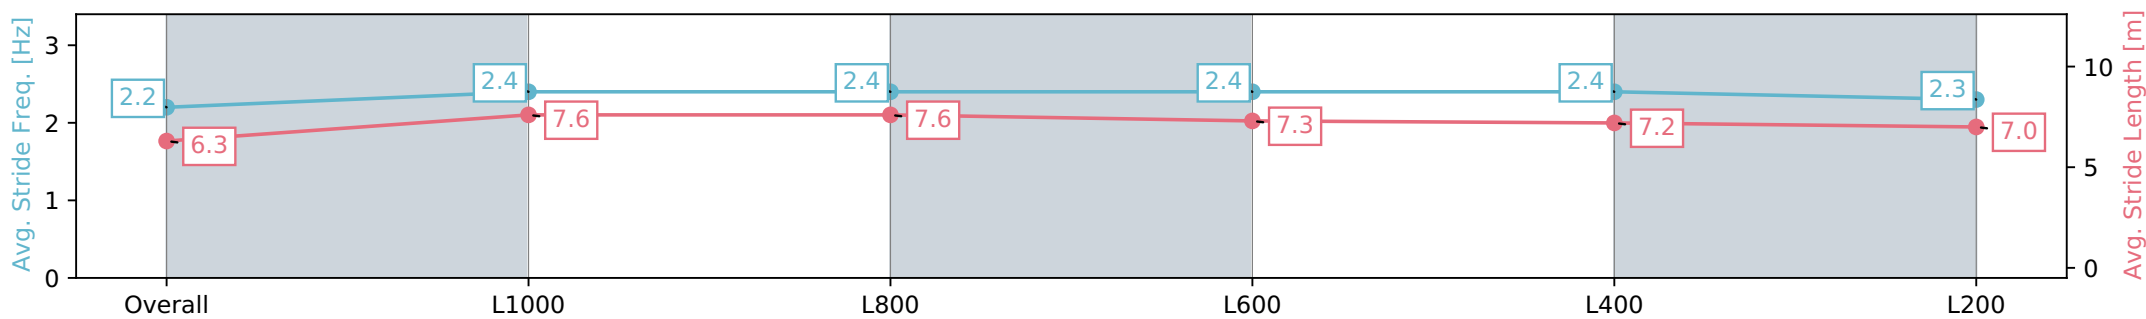

Section	Overall	L1000	L800	L600	L400	L200
Section Times	1:12.23 [2] (0:14.10)	0:58.13 [7] (0:11.22)	0:46.91 [8] (0:11.32)	0:35.59 [9] (0:11.60)	0:23.99 [7] (0:11.55)	0:12.44 [2] (0:12.44)
Average Speed [km/h]	51.0	64.3	64.8	64.3	62.3	57.9
Top Speed [km/h]	63.4	66.3	66.1	65.6	65.2	60.5
Avg. Dist. to Rail [m]	6.1	5.2	7.0	8.3	14.2	14.1
Avg. Stride Freq. [Hz]	2.2	2.4	2.4	2.4	2.4	2.3
Avg. Stride Length [m]	6.3	7.6	7.6	7.3	7.2	7.0