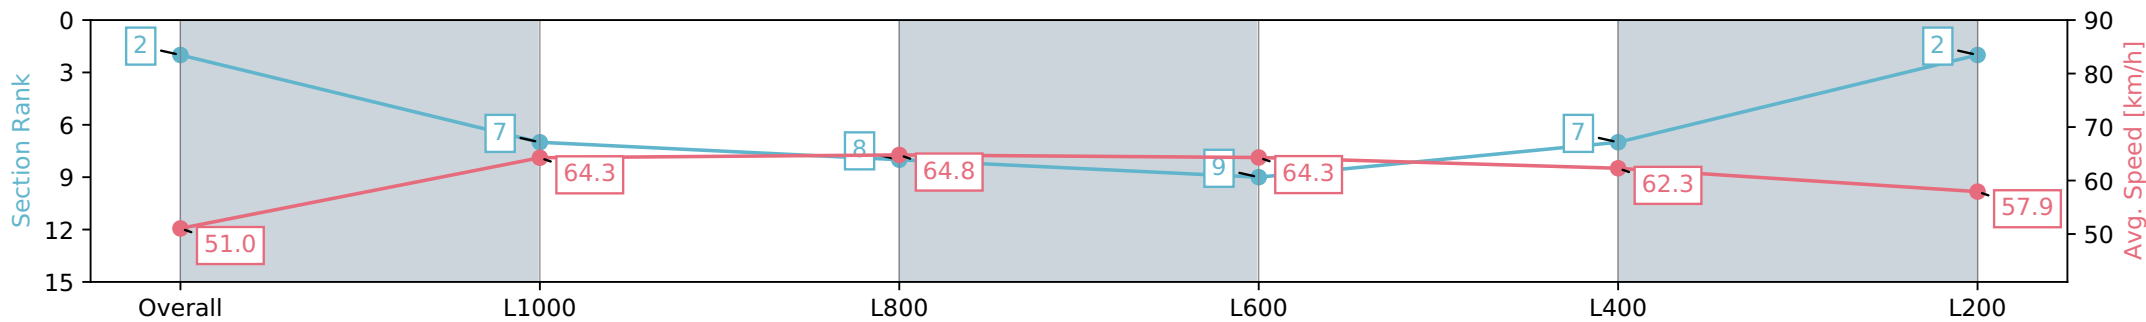

Section	Overall	L1000	L800	L600	L400	L200
Section Times	1:12.23 [2] (0:14.10)	0:58.13 [7] (0:11.22)	0:46.91 [8] (0:11.32)	0:35.59 [9] (0:11.60)	0:23.99 [7] (0:11.55)	0:12.44 [2] (0:12.44)
Average Speed [km/h]	51.0	64.3	64.8	64.3	62.3	57.9
Top Speed [km/h]	63.4	66.3	66.1	65.6	65.2	60.5
Avg. Dist. to Rail [m]	6.1	5.2	7.0	8.3	14.2	14.1
Avg. Stride Freq. [Hz]	2.2	2.4	2.4	2.4	2.4	2.3
Avg. Stride Length [m]	6.3	7.6	7.6	7.3	7.2	7.0