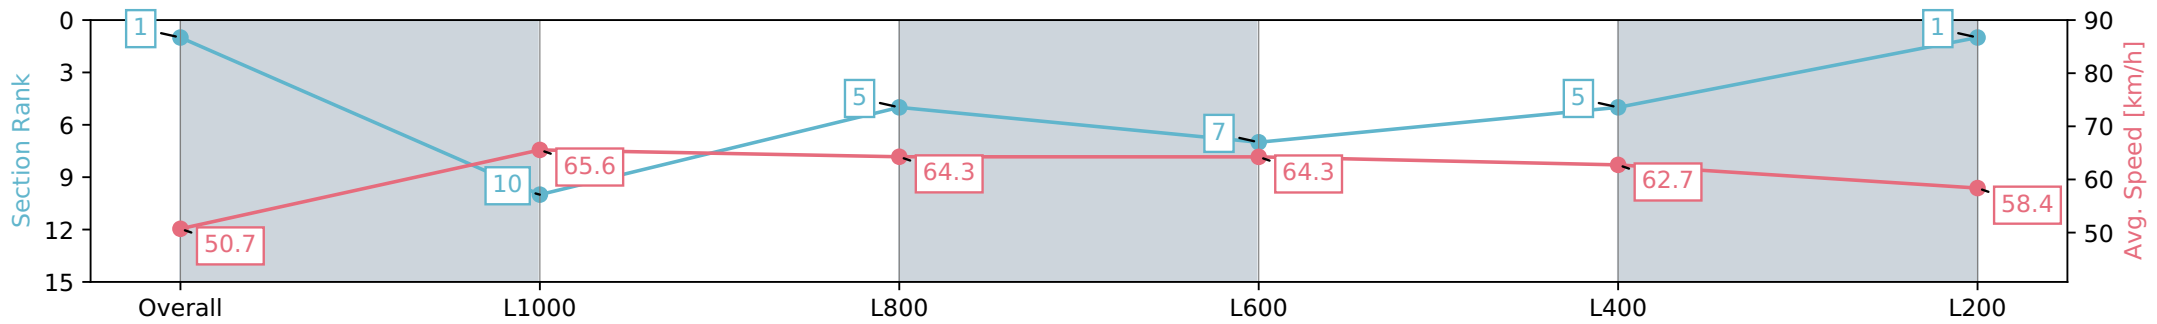

Race 8: Happy 70th Birthday Deane Pannell Racing Rewards SA Three-Year-Old Plate - 1200m

15 June 2024 - 3:08PM

Track Rating: Soft 6, Weather: Overcast, Rail Position: True

Section	Overall	L1000	L800	L600	L400	L200
Section Times	1:11.99 [1] (0:14.22)	0:57.77 [10] (0:10.99)	0:46.78 [5] (0:11.41)	0:35.37 [7] (0:11.55)	0:23.82 [5] (0:11.48)	0:12.34 [1] (0:12.34)
Average Speed [km/h]	50.7	65.6	64.3	64.3	62.7	58.4
Top Speed [km/h]	64.5	68.0	65.2	64.9	64.8	60.6
Avg. Dist. to Rail [m]	5.1	5.2	6.5	7.5	11.9	11.9
Avg. Stride Freq. [Hz]	2.3	2.3	2.3	2.4	2.4	2.4
Avg. Stride Length [m]	6.1	7.5	7.7	7.4	7.2	6.9