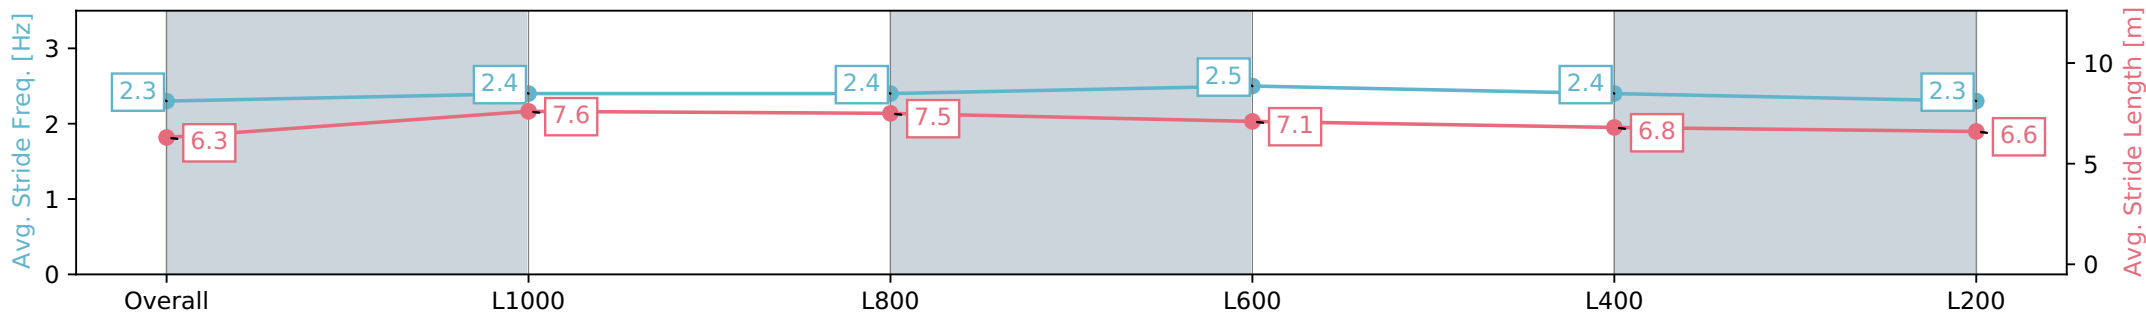

Thomas Farms RC Murray Bridge SA - Professional

Race 5: Sportsbet Fast Form Handicap - 1200m

15 June 2024 - 1:17PM

Track Rating: Soft 6, Weather: Overcast, Rail Position: True

Section	Overall	L1000	L800	L600	L400	L200
Section Times	1:13.15 [9] (0:13.87)	0:59.28 [2] (0:11.17)	0:48.11 [1] (0:11.31)	0:36.80 [2] (0:11.57)	0:25.22 [3] (0:12.18)	0:13.04 [8] (0:13.04)
Average Speed [km/h]	51.9	64.4	64.4	63.1	59.2	55.2
Top Speed [km/h]	64.3	65.7	65.1	64.2	61.1	56.9
Avg. Dist. to Rail [m]	6.5	2.4	4.0	3.4	5.1	6.2
Avg. Stride Freq. [Hz]	2.3	2.4	2.4	2.5	2.4	2.3
Avg. Stride Length [m]	6.3	7.6	7.5	7.1	6.8	6.6

- [] Ranking at each section and finish
- :-:- No data available at this section
- NA No data available

Horse/Jockey Name	TWO KAY KLICK/Jessica Eaton
Finish Rank	10
Fastest Section Time (Section)	0:11.08 (L1000)
Top Speed [km/h] (Section)	66.0 (Overall)
Race State	Finished