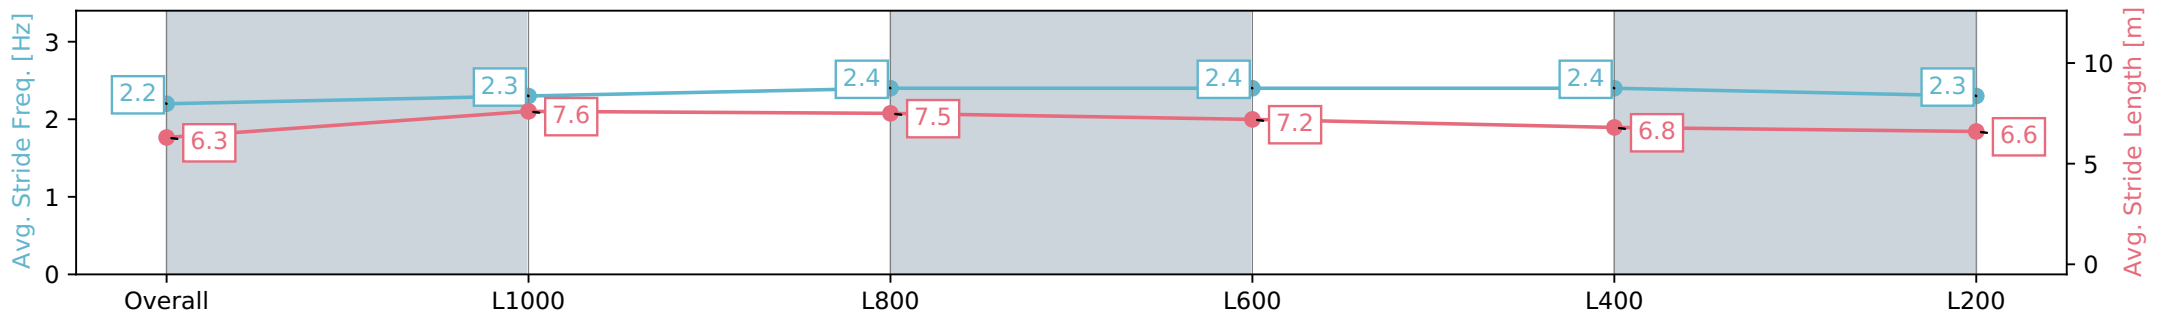

Thomas Farms RC Murray Bridge SA - Professional

Race 5: Sportsbet Fast Form Handicap - 1200m

15 June 2024 - 1:17PM

Track Rating: Soft 6, Weather: Overcast, Rail Position: True

Section	Overall	L1000	L800	L600	L400	L200
Section Times	1:14.05 [11] (0:14.30)	0:59.75 [10] (0:11.45)	0:48.30 [11] (0:11.39)	0:36.91 [11] (0:11.57)	0:25.33 [11] (0:12.24)	0:13.09 [11] (0:13.09)
Average Speed [km/h]	50.3	63.0	63.9	62.9	58.8	54.9
Top Speed [km/h]	63.7	65.6	65.3	64.7	61.0	55.8
Avg. Dist. to Rail [m]	3.7	1.7	3.4	2.8	2.6	5.0
Avg. Stride Freq. [Hz]	2.2	2.3	2.4	2.4	2.4	2.3
Avg. Stride Length [m]	6.3	7.6	7.5	7.2	6.8	6.6

- [] Ranking at each section and finish
- :-:- No data available at this section
- NA No data available