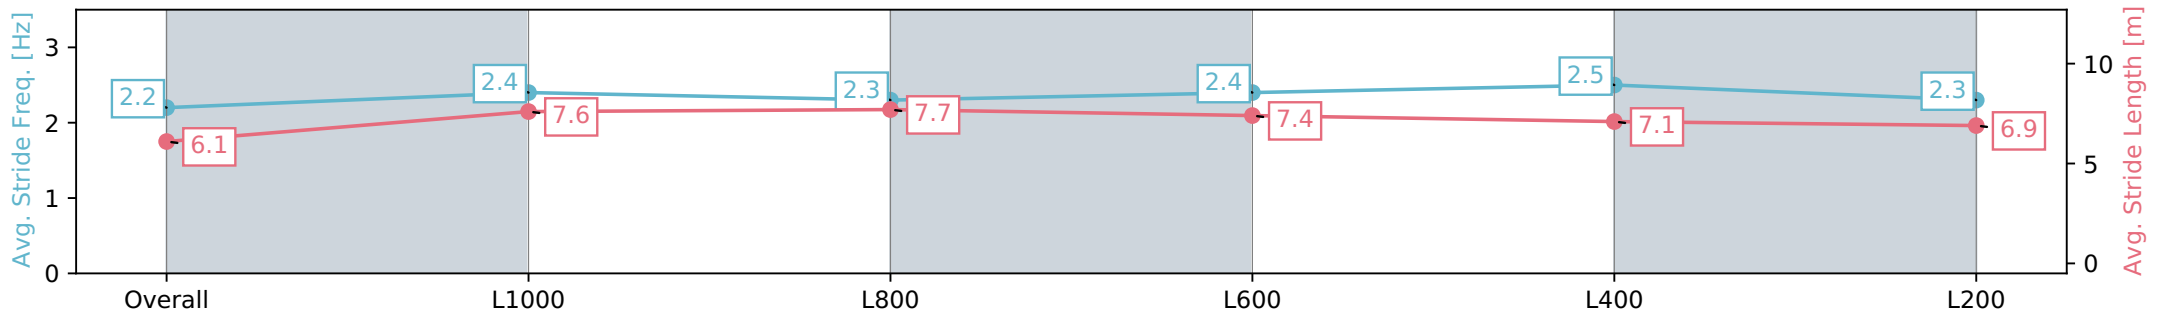

Race 5: Sportsbet Fast Form Handicap - 1200m

15 June 2024 - 1:17PM

Track Rating: Soft 6, Weather: Overcast, Rail Position: True

Section	Overall	L1000	L800	L600	L400	L200
Section Times	1:11.97 [1] (0:14.37)	0:57.60 [11] (0:11.08)	0:46.52 [9] (0:11.39)	0:35.13 [9] (0:11.50)	0:23.63 [9] (0:11.44)	0:12.19 [3] (0:12.19)
Average Speed [km/h]	50.1	65.0	64.3	64.2	63.0	59.0
Top Speed [km/h]	66.2	67.6	65.8	66.4	64.4	61.8
Avg. Dist. to Rail [m]	7.9	3.5	5.6	6.3	11.6	13.1
Avg. Stride Freq. [Hz]	2.2	2.4	2.3	2.4	2.5	2.3
Avg. Stride Length [m]	6.1	7.6	7.7	7.4	7.1	6.9