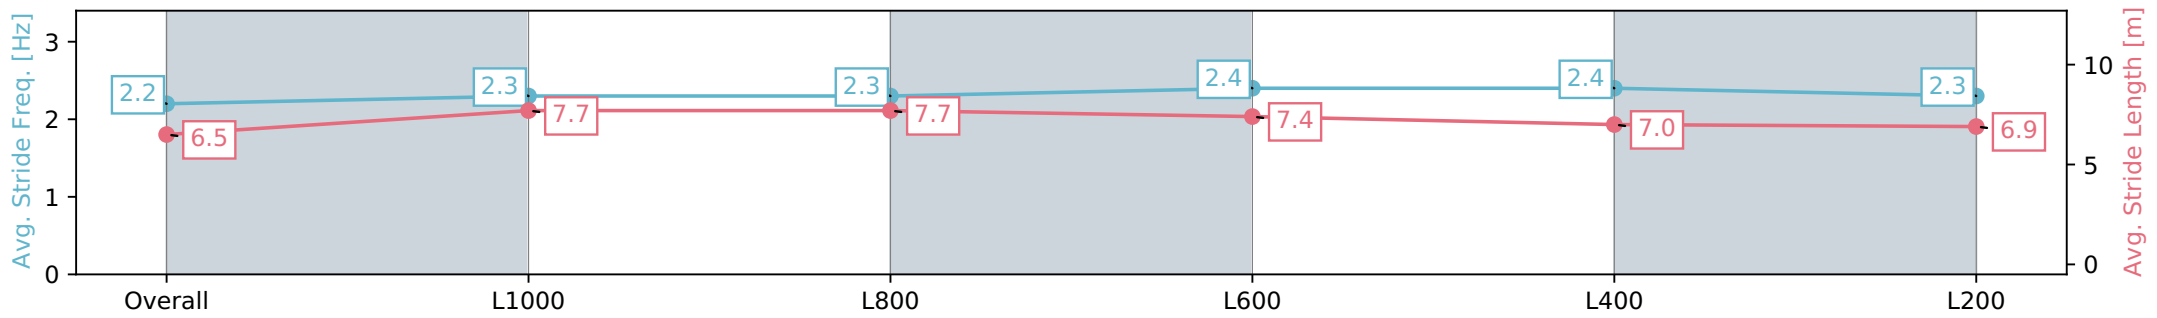

Thomas Farms RC Murray Bridge SA - Professional

Race 5: Sportsbet Fast Form Handicap - 1200m

15 June 2024 - 1:17PM

Track Rating: Soft 6, Weather: Overcast, Rail Position: True

Section	Overall	L1000	L800	L600	L400	L200
Section Times	1:12.32 [4] (0:13.84)	0:58.48 [1] (0:11.21)	0:47.27 [2] (0:11.30)	0:35.97 [1] (0:11.47)	0:24.50 [1] (0:11.87)	0:12.63 [2] (0:12.63)
Average Speed [km/h]	52.0	64.3	64.2	63.3	60.7	57.0
Top Speed [km/h]	64.2	65.0	64.9	64.5	62.9	59.2
Avg. Dist. to Rail [m]	6.8	2.6	3.1	2.1	4.4	6.4
Avg. Stride Freq. [Hz]	2.2	2.3	2.3	2.4	2.4	2.3
Avg. Stride Length [m]	6.5	7.7	7.7	7.4	7.0	6.9