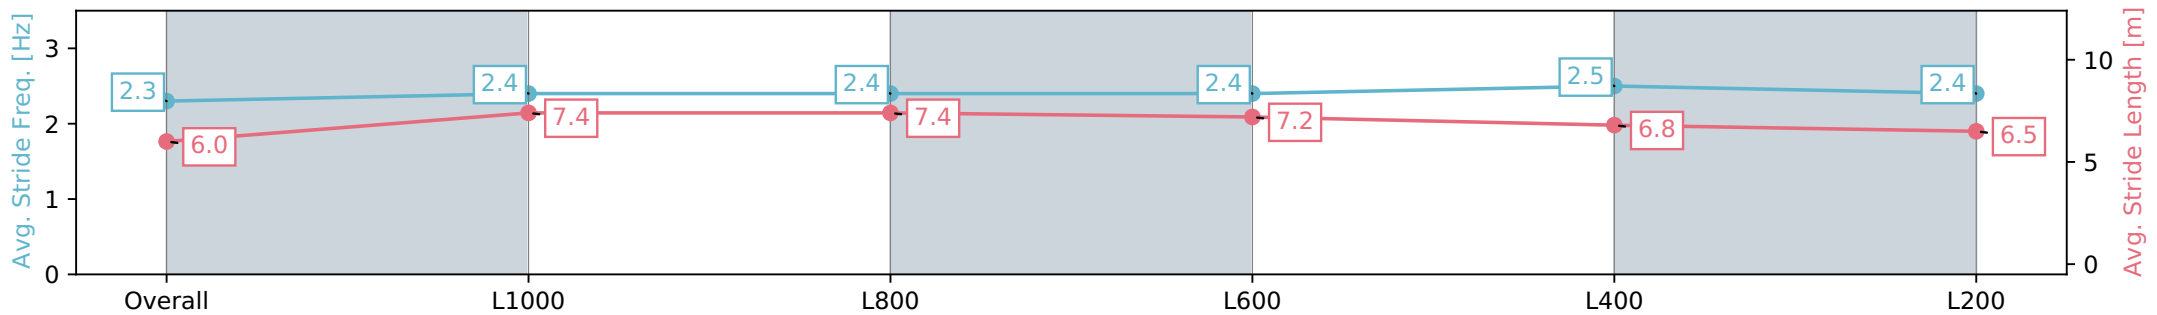

Thomas Farms RC Murray Bridge SA - Professional

Race 5: Sportsbet Fast Form Handicap - 1200m

15 June 2024 - 1:17PM

Track Rating: Soft 6, Weather: Overcast, Rail Position: True

Section	Overall	L1000	L800	L600	L400	L200
Section Times	1:12.68 [7] (0:14.08)	0:58.60 [4] (0:11.19)	0:47.41 [5] (0:11.36)	0:36.05 [7] (0:11.53)	0:24.52 [5] (0:11.73)	0:12.79 [5] (0:12.79)
Average Speed [km/h]	51.2	64.5	64.4	63.6	61.4	56.3
Top Speed [km/h]	64.9	65.5	64.6	65.9	63.8	58.8
Avg. Dist. to Rail [m]	6.6	4.2	6.0	4.2	7.5	9.2
Avg. Stride Freq. [Hz]	2.3	2.4	2.4	2.4	2.5	2.4
Avg. Stride Length [m]	6.0	7.4	7.4	7.2	6.8	6.5