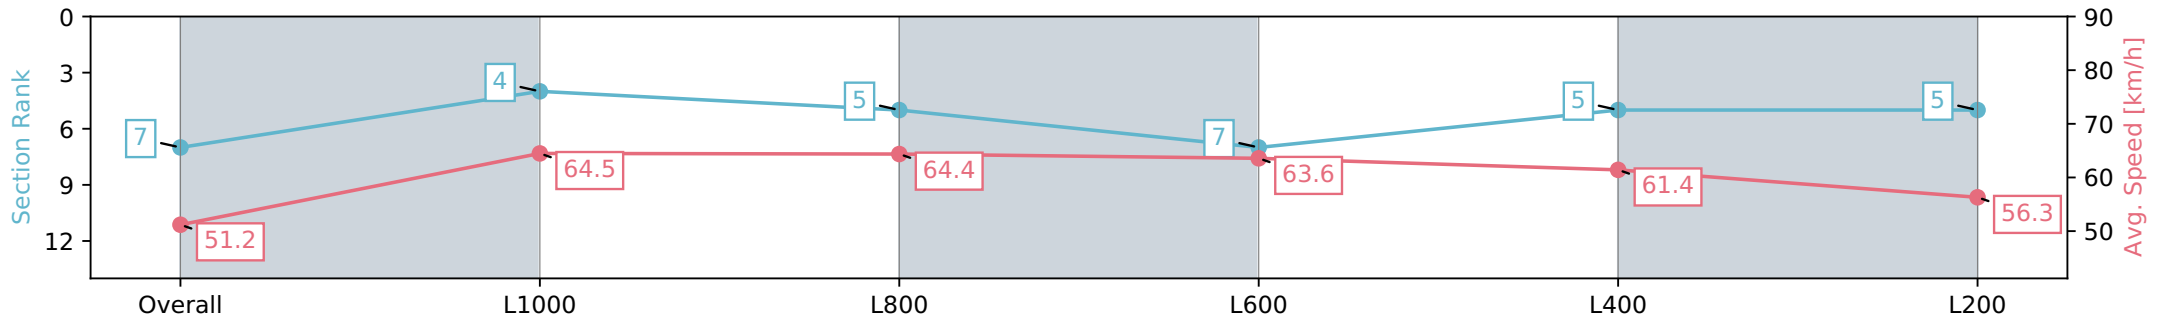

Thomas Farms RC Murray Bridge SA - Professional

Race 5: Sportsbet Fast Form Handicap - 1200m

15 June 2024 - 1:17PM

Track Rating: Soft 6, Weather: Overcast, Rail Position: True

Section	Overall	L1000	L800	L600	L400	L200
Section Times	1:12.68 [7] (0:14.08)	0:58.60 [4] (0:11.19)	0:47.41 [5] (0:11.36)	0:36.05 [7] (0:11.53)	0:24.52 [5] (0:11.73)	0:12.79 [5] (0:12.79)
Average Speed [km/h]	51.2	64.5	64.4	63.6	61.4	56.3
Top Speed [km/h]	64.9	65.5	64.6	65.9	63.8	58.8
Avg. Dist. to Rail [m]	6.6	4.2	6.0	4.2	7.5	9.2
Avg. Stride Freq. [Hz]	2.3	2.4	2.4	2.4	2.5	2.4
Avg. Stride Length [m]	6.0	7.4	7.4	7.2	6.8	6.5