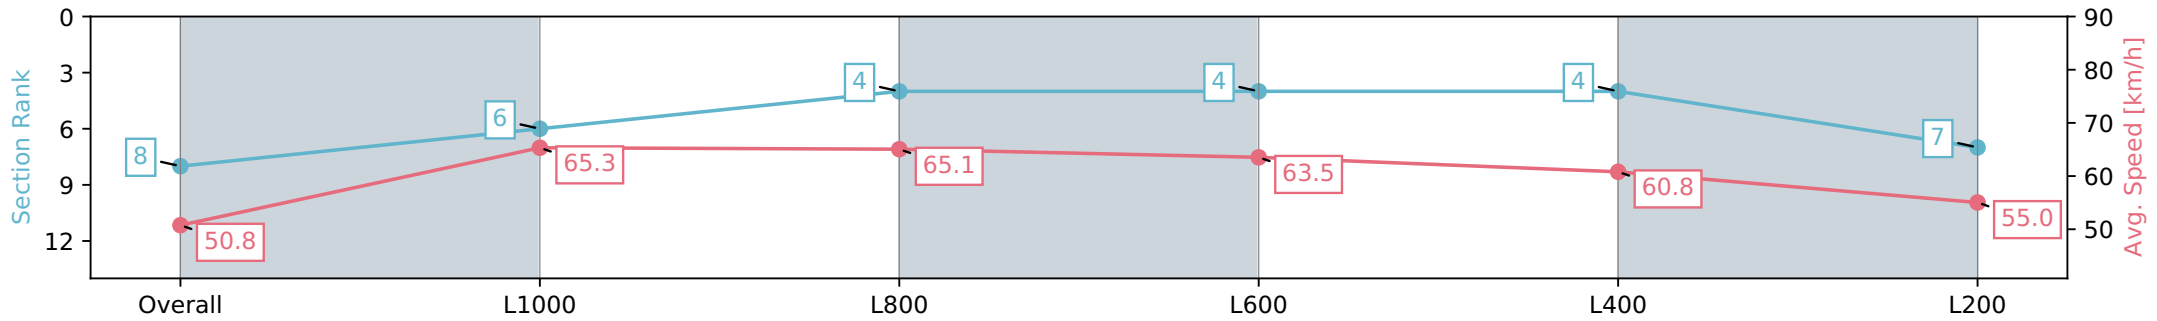

Thomas Farms RC Murray Bridge SA - Professional

Race 5: Sportsbet Fast Form Handicap - 1200m

15 June 2024 - 1:17PM

Track Rating: Soft 6, Weather: Overcast, Rail Position: True

Section	Overall	L1000	L800	L600	L400	L200
Section Times	1:13.06 [8] (0:14.19)	0:58.87 [6] (0:11.05)	0:47.82 [4] (0:11.26)	0:36.56 [4] (0:11.63)	0:24.93 [4] (0:11.84)	0:13.09 [7] (0:13.09)
Average Speed [km/h]	50.8	65.3	65.1	63.5	60.8	55.0
Top Speed [km/h]	64.3	66.3	66.2	65.5	63.2	58.0
Avg. Dist. to Rail [m]	8.7	5.1	6.2	6.1	10.7	11.7
Avg. Stride Freq. [Hz]	2.3	2.4	2.5	2.5	2.4	2.3
Avg. Stride Length [m]	6.1	7.5	7.4	7.0	6.9	6.6