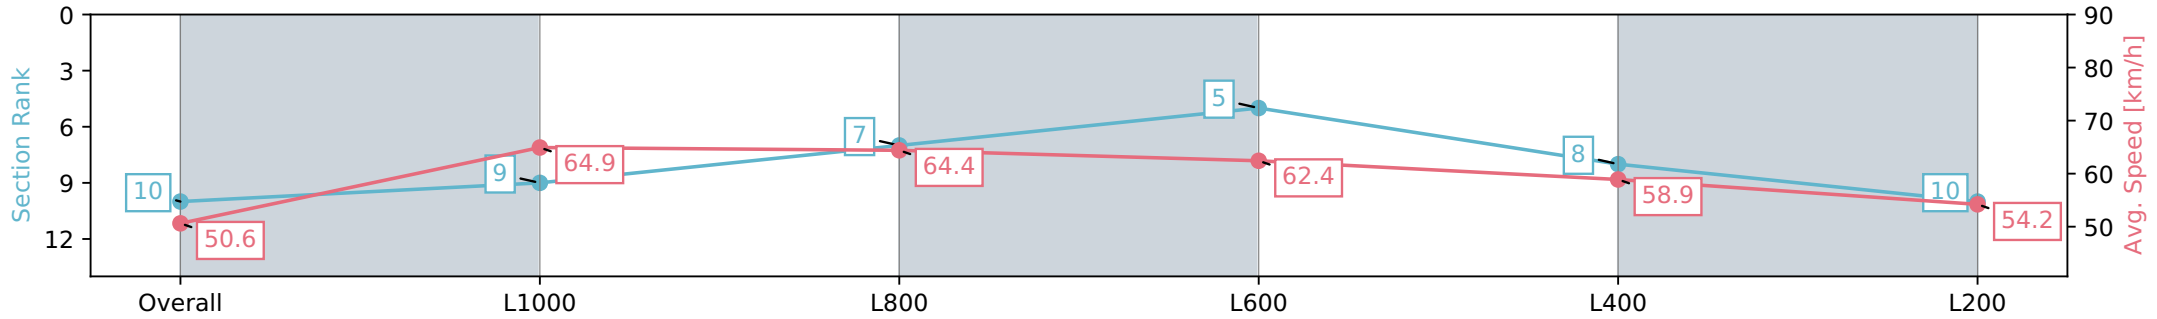

Thomas Farms RC Murray Bridge SA - Professional

Race 5: Sportsbet Fast Form Handicap - 1200m

15 June 2024 - 1:17PM

Track Rating: Soft 6, Weather: Overcast, Rail Position: True

Section	Overall	L1000	L800	L600	L400	L200
Section Times	1:13.80 [10] (0:14.24)	0:59.56 [9] (0:11.08)	0:48.48 [7] (0:11.28)	0:37.19 [5] (0:11.67)	0:25.52 [8] (0:12.25)	0:13.27 [10] (0:13.27)
Average Speed [km/h]	50.6	64.9	64.4	62.4	58.9	54.2
Top Speed [km/h]	65.5	66.0	65.7	63.0	61.2	56.3
Avg. Dist. to Rail [m]	2.4	1.6	3.2	3.1	5.5	8.0
Avg. Stride Freq. [Hz]	2.2	2.4	2.4	2.4	2.4	2.3
Avg. Stride Length [m]	6.3	7.5	7.5	7.2	6.8	6.6