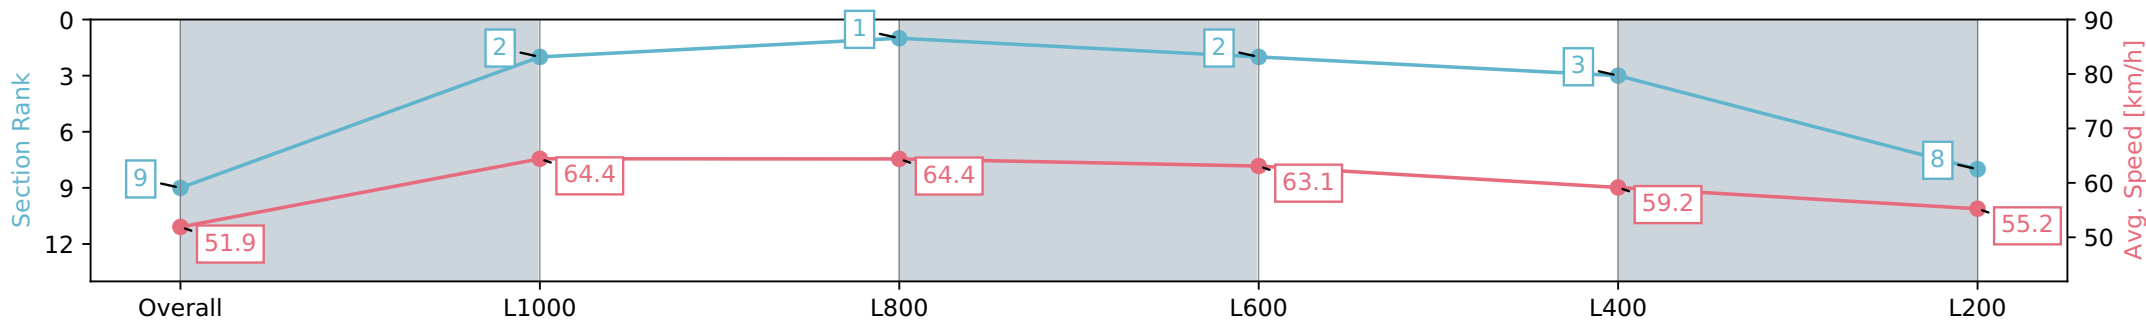

Thomas Farms RC Murray Bridge SA - Professional

Race 5: Sportsbet Fast Form Handicap - 1200m

15 June 2024 - 1:17PM

Track Rating: Soft 6, Weather: Overcast, Rail Position: True

Section	Overall	L1000	L800	L600	L400	L200
Section Times	1:13.15 [9] (0:13.87)	0:59.28 [2] (0:11.17)	0:48.11 [1] (0:11.31)	0:36.80 [2] (0:11.57)	0:25.22 [3] (0:12.18)	0:13.04 [8] (0:13.04)
Average Speed [km/h]	51.9	64.4	64.4	63.1	59.2	55.2
Top Speed [km/h]	64.3	65.7	65.1	64.2	61.1	56.9
Avg. Dist. to Rail [m]	6.5	2.4	4.0	3.4	5.1	6.2
Avg. Stride Freq. [Hz]	2.3	2.4	2.4	2.5	2.4	2.3
Avg. Stride Length [m]	6.3	7.6	7.5	7.1	6.8	6.6