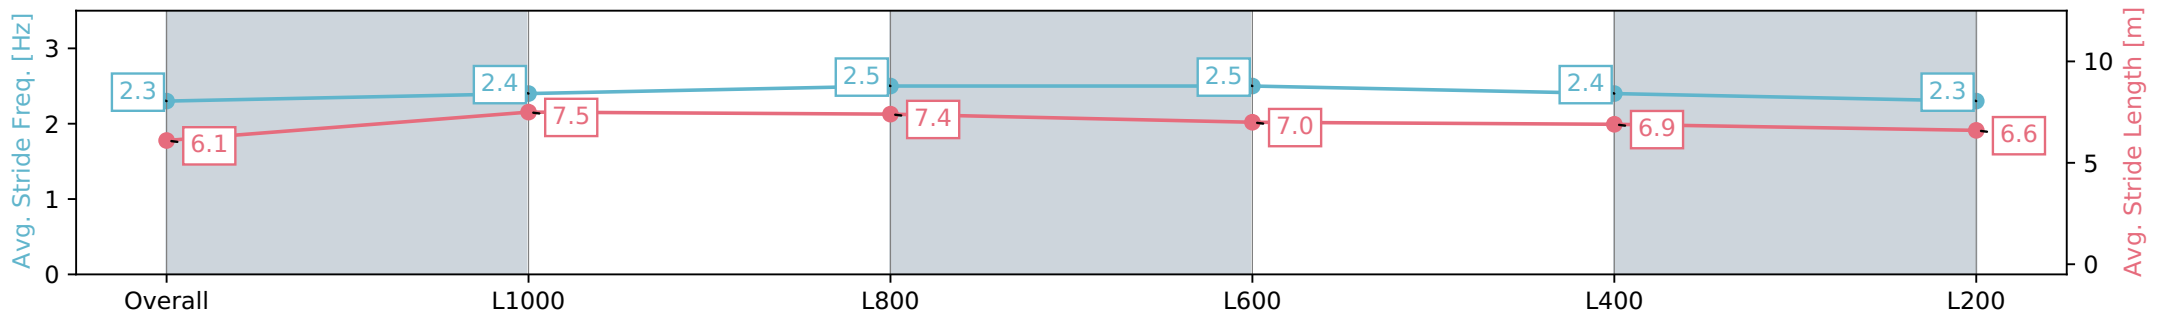

Thomas Farms RC Murray Bridge SA - Professional

Race 5: Sportsbet Fast Form Handicap - 1200m

15 June 2024 - 1:17PM

Track Rating: Soft 6, Weather: Overcast, Rail Position: True

Section	Overall	L1000	L800	L600	L400	L200
Section Times	1:13.06 [8] (0:14.19)	0:58.87 [6] (0:11.05)	0:47.82 [4] (0:11.26)	0:36.56 [4] (0:11.63)	0:24.93 [4] (0:11.84)	0:13.09 [7] (0:13.09)
Average Speed [km/h]	50.8	65.3	65.1	63.5	60.8	55.0
Top Speed [km/h]	64.3	66.3	66.2	65.5	63.2	58.0
Avg. Dist. to Rail [m]	8.7	5.1	6.2	6.1	10.7	11.7
Avg. Stride Freq. [Hz]	2.3	2.4	2.5	2.5	2.4	2.3
Avg. Stride Length [m]	6.1	7.5	7.4	7.0	6.9	6.6