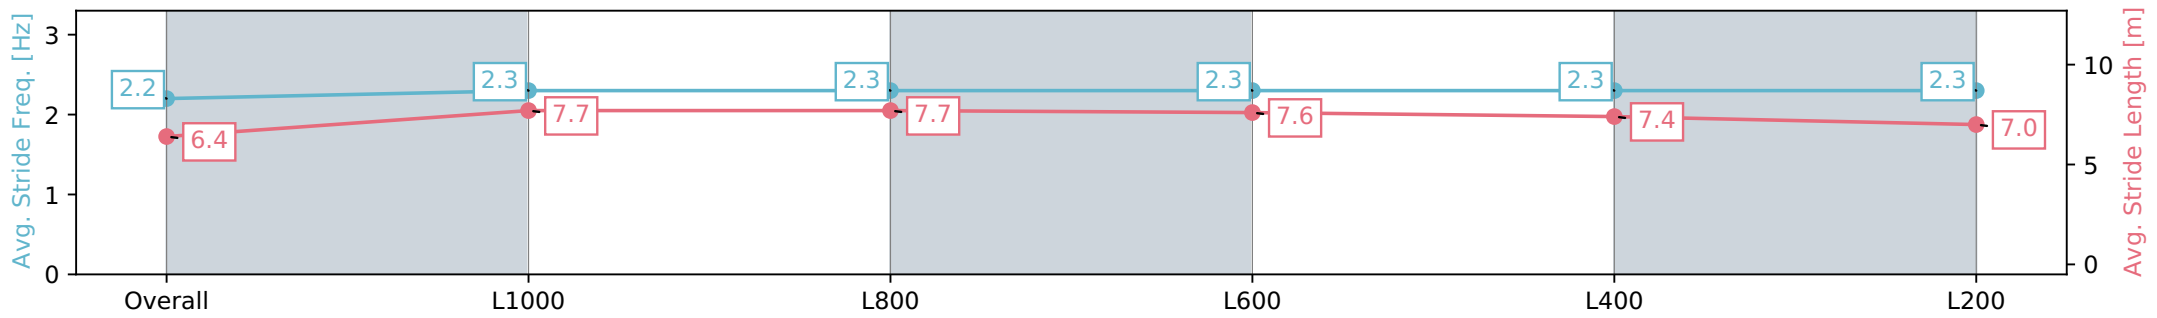

Thomas Farms RC Murray Bridge SA - Professional

Race 5: Sportsbet Fast Form Handicap - 1200m

15 June 2024 - 1:17PM

Track Rating: Soft 6, Weather: Overcast, Rail Position: True

Section	Overall	L1000	L800	L600	L400	L200
Section Times	1:12.22 [3] (0:14.22)	0:58.00 [8] (0:11.30)	0:46.70 [10] (0:11.40)	0:35.30 [10] (0:11.70)	0:23.60 [10] (0:11.54)	0:12.06 [9] (0:12.06)
Average Speed [km/h]	50.7	63.8	64.3	63.2	62.4	59.7
Top Speed [km/h]	64.7	65.2	65.0	64.2	63.4	62.4
Avg. Dist. to Rail [m]	7.9	4.4	6.8	6.1	13.3	14.7
Avg. Stride Freq. [Hz]	2.2	2.3	2.3	2.3	2.3	2.3
Avg. Stride Length [m]	6.4	7.7	7.7	7.6	7.4	7.0