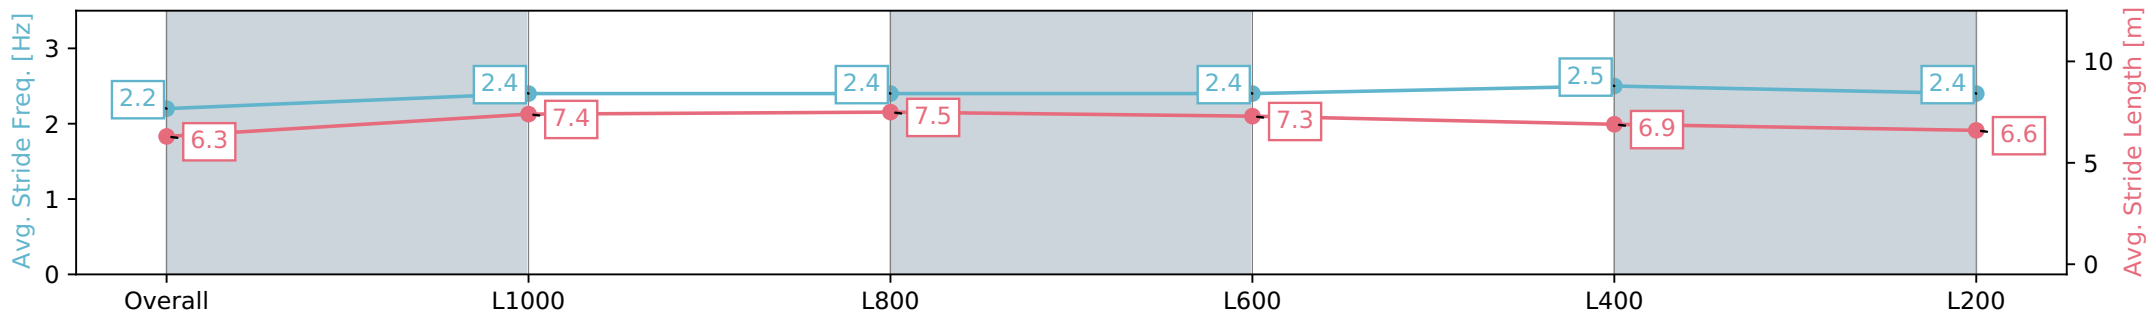

Thomas Farms RC Murray Bridge SA - Professional

Race 5: Sportsbet Fast Form Handicap - 1200m

15 June 2024 - 1:17PM

Track Rating: Soft 6, Weather: Overcast, Rail Position: True

Section	Overall	L1000	L800	L600	L400	L200
Section Times	1:12.62 [6] (0:14.09)	0:58.53 [5] (0:11.21)	0:47.32 [6] (0:11.31)	0:36.01 [5] (0:11.61)	0:24.40 [6] (0:11.72)	0:12.68 [6] (0:12.68)
Average Speed [km/h]	51.2	64.3	64.4	63.3	61.5	56.7
Top Speed [km/h]	63.0	65.2	65.6	64.4	62.5	60.1
Avg. Dist. to Rail [m]	4.3	2.0	4.3	5.0	7.2	8.4
Avg. Stride Freq. [Hz]	2.2	2.4	2.4	2.4	2.5	2.4
Avg. Stride Length [m]	6.3	7.4	7.5	7.3	6.9	6.6