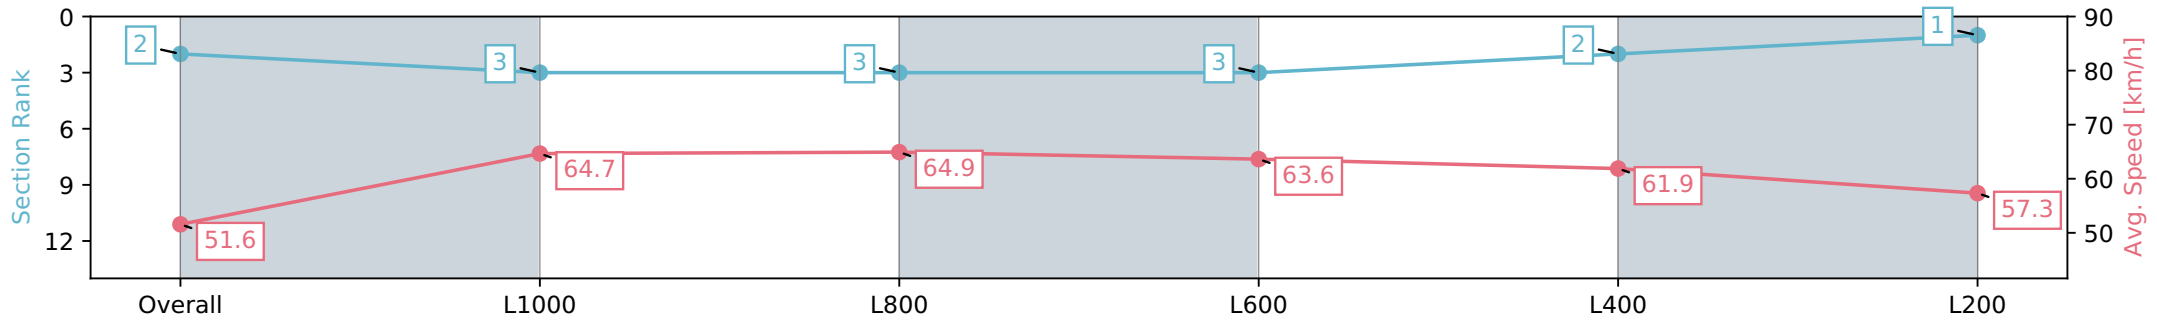

Thomas Farms RC Murray Bridge SA - Professional

Race 5: Sportsbet Fast Form Handicap - 1200m

15 June 2024 - 1:17PM

Track Rating: Soft 6, Weather: Overcast, Rail Position: True

Section	Overall	L1000	L800	L600	L400	L200
Section Times	1:12.07 [2] (0:13.97)	0:58.10 [3] (0:11.15)	0:46.95 [3] (0:11.26)	0:35.69 [3] (0:11.49)	0:24.20 [2] (0:11.62)	0:12.58 [1] (0:12.57)
Average Speed [km/h]	51.6	64.7	64.9	63.6	61.9	57.3
Top Speed [km/h]	63.5	65.9	66.0	66.4	64.4	60.2
Avg. Dist. to Rail [m]	9.8	4.6	5.4	3.9	8.4	11.3
Avg. Stride Freq. [Hz]	2.3	2.4	2.4	2.4	2.4	2.3
Avg. Stride Length [m]	6.3	7.6	7.6	7.3	7.2	7.0