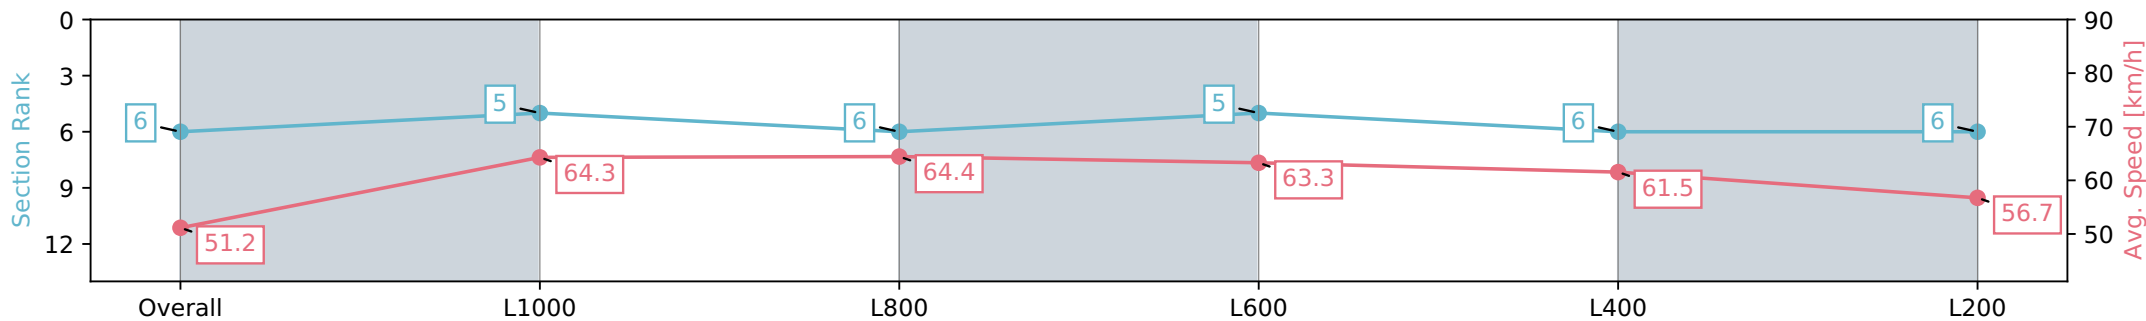

Thomas Farms RC Murray Bridge SA - Professional

Race 5: Sportsbet Fast Form Handicap - 1200m

15 June 2024 - 1:17PM

Track Rating: Soft 6, Weather: Overcast, Rail Position: True

Section	Overall	L1000	L800	L600	L400	L200
Section Times	1:12.62 [6] (0:14.09)	0:58.53 [5] (0:11.21)	0:47.32 [6] (0:11.31)	0:36.01 [5] (0:11.61)	0:24.40 [6] (0:11.72)	0:12.68 [6] (0:12.68)
Average Speed [km/h]	51.2	64.3	64.4	63.3	61.5	56.7
Top Speed [km/h]	63.0	65.2	65.6	64.4	62.5	60.1
Avg. Dist. to Rail [m]	4.3	2.0	4.3	5.0	7.2	8.4
Avg. Stride Freq. [Hz]	2.2	2.4	2.4	2.4	2.5	2.4
Avg. Stride Length [m]	6.3	7.4	7.5	7.3	6.9	6.6