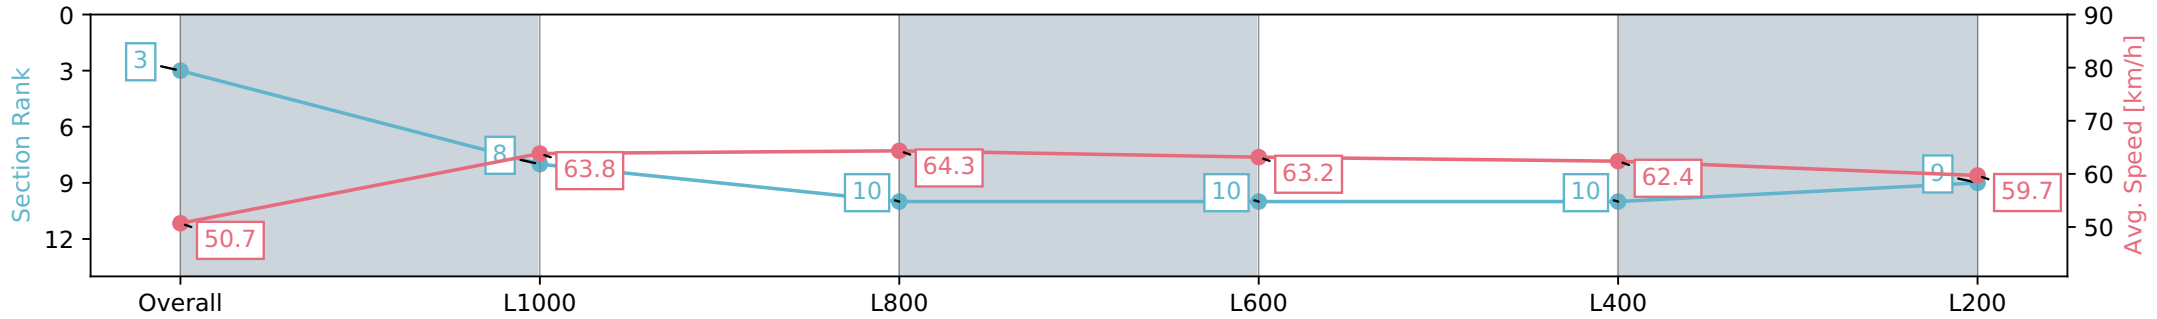

Thomas Farms RC Murray Bridge SA - Professional

Race 5: Sportsbet Fast Form Handicap - 1200m

15 June 2024 - 1:17PM

Track Rating: Soft 6, Weather: Overcast, Rail Position: True

Section	Overall	L1000	L800	L600	L400	L200
Section Times	1:12.22 [3] (0:14.22)	0:58.00 [8] (0:11.30)	0:46.70 [10] (0:11.40)	0:35.30 [10] (0:11.70)	0:23.60 [10] (0:11.54)	0:12.06 [9] (0:12.06)
Average Speed [km/h]	50.7	63.8	64.3	63.2	62.4	59.7
Top Speed [km/h]	64.7	65.2	65.0	64.2	63.4	62.4
Avg. Dist. to Rail [m]	7.9	4.4	6.8	6.1	13.3	14.7
Avg. Stride Freq. [Hz]	2.2	2.3	2.3	2.3	2.3	2.3
Avg. Stride Length [m]	6.4	7.7	7.7	7.6	7.4	7.0