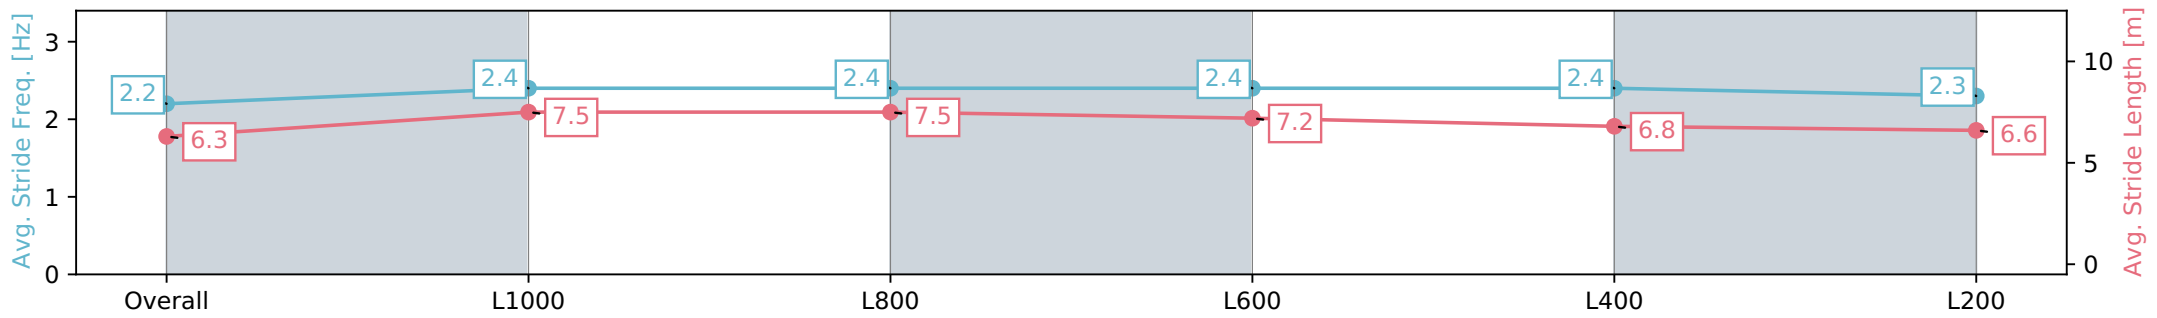

Thomas Farms RC Murray Bridge SA - Professional

Race 5: Sportsbet Fast Form Handicap - 1200m

15 June 2024 - 1:17PM

Track Rating: Soft 6, Weather: Overcast, Rail Position: True

Section	Overall	L1000	L800	L600	L400	L200
Section Times	1:13.80 [10] (0:14.24)	0:59.56 [9] (0:11.08)	0:48.48 [7] (0:11.28)	0:37.19 [5] (0:11.67)	0:25.52 [8] (0:12.25)	0:13.27 [10] (0:13.27)
Average Speed [km/h]	50.6	64.9	64.4	62.4	58.9	54.2
Top Speed [km/h]	65.5	66.0	65.7	63.0	61.2	56.3
Avg. Dist. to Rail [m]	2.4	1.6	3.2	3.1	5.5	8.0
Avg. Stride Freq. [Hz]	2.2	2.4	2.4	2.4	2.4	2.3
Avg. Stride Length [m]	6.3	7.5	7.5	7.2	6.8	6.6