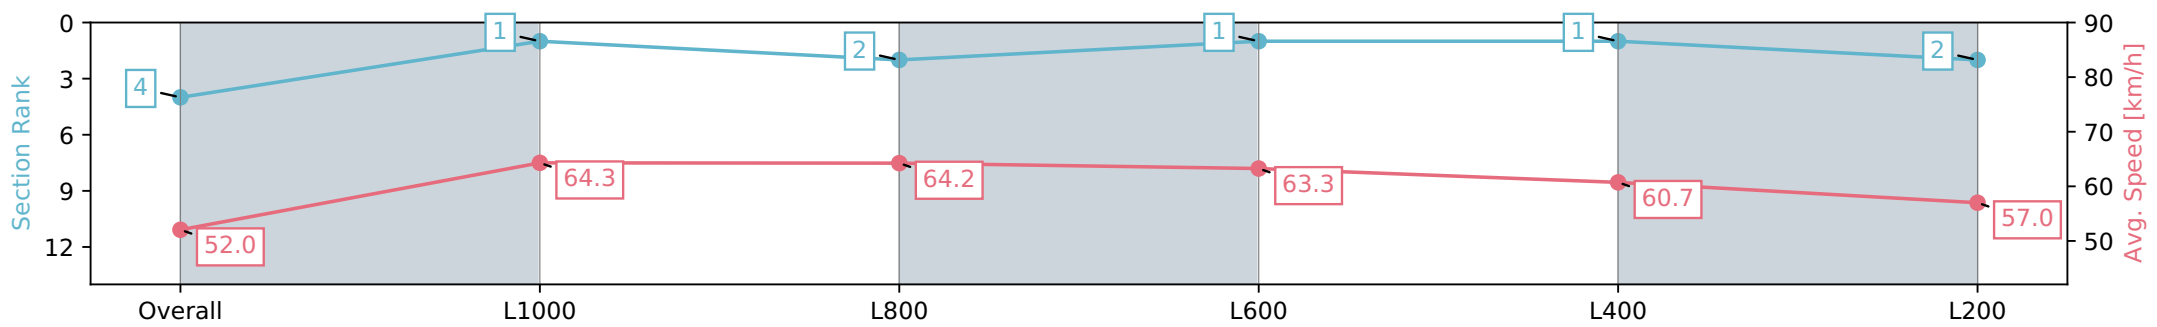

Thomas Farms RC Murray Bridge SA - Professional

Race 5: Sportsbet Fast Form Handicap - 1200m

15 June 2024 - 1:17PM

Track Rating: Soft 6, Weather: Overcast, Rail Position: True

Section	Overall	L1000	L800	L600	L400	L200
Section Times	1:12.32 [4] (0:13.84)	0:58.48 [1] (0:11.21)	0:47.27 [2] (0:11.30)	0:35.97 [1] (0:11.47)	0:24.50 [1] (0:11.87)	0:12.63 [2] (0:12.63)
Average Speed [km/h]	52.0	64.3	64.2	63.3	60.7	57.0
Top Speed [km/h]	64.2	65.0	64.9	64.5	62.9	59.2
Avg. Dist. to Rail [m]	6.8	2.6	3.1	2.1	4.4	6.4
Avg. Stride Freq. [Hz]	2.2	2.3	2.3	2.4	2.4	2.3
Avg. Stride Length [m]	6.5	7.7	7.7	7.4	7.0	6.9