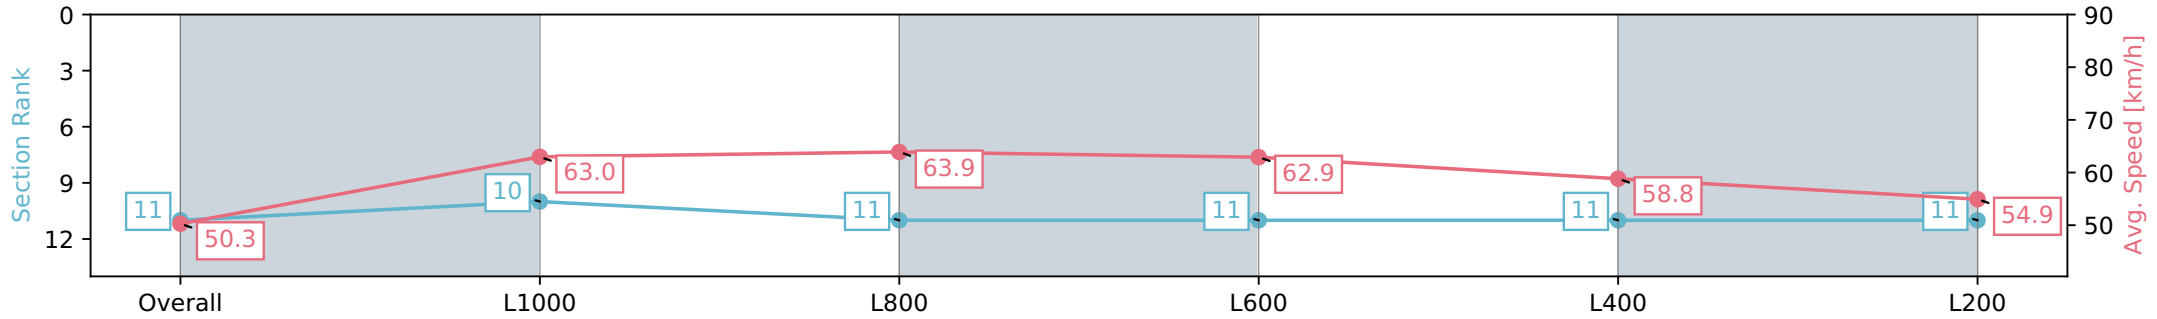

Thomas Farms RC Murray Bridge SA - Professional

Race 5: Sportsbet Fast Form Handicap - 1200m

15 June 2024 - 1:17PM

Track Rating: Soft 6, Weather: Overcast, Rail Position: True

Section	Overall	L1000	L800	L600	L400	L200
Section Times	1:14.05 [11] (0:14.30)	0:59.75 [10] (0:11.45)	0:48.30 [11] (0:11.39)	0:36.91 [11] (0:11.57)	0:25.33 [11] (0:12.24)	0:13.09 [11] (0:13.09)
Average Speed [km/h]	50.3	63.0	63.9	62.9	58.8	54.9
Top Speed [km/h]	63.7	65.6	65.3	64.7	61.0	55.8
Avg. Dist. to Rail [m]	3.7	1.7	3.4	2.8	2.6	5.0
Avg. Stride Freq. [Hz]	2.2	2.3	2.4	2.4	2.4	2.3
Avg. Stride Length [m]	6.3	7.6	7.5	7.2	6.8	6.6

- [] Ranking at each section and finish
- :-:- No data available at this section
- NA No data available