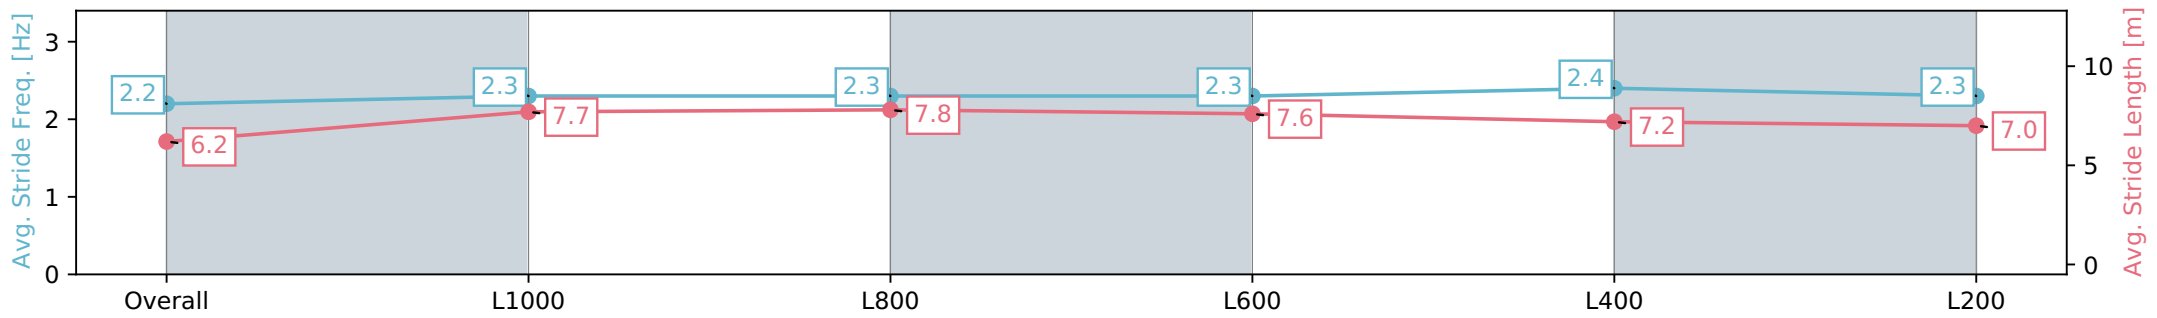

Thomas Farms RC Murray Bridge SA - Professional

Race 5: Sportsbet Fast Form Handicap - 1200m

15 June 2024 - 1:17PM

Track Rating: Soft 6, Weather: Overcast, Rail Position: True

Section	Overall	L1000	L800	L600	L400	L200
Section Times	1:12.42 [5] (0:14.21)	0:58.21 [7] (0:11.23)	0:46.98 [8] (0:11.31)	0:35.67 [8] (0:11.49)	0:24.18 [7] (0:11.61)	0:12.57 [4] (0:12.56)
Average Speed [km/h]	50.7	64.2	64.4	64.1	62.0	57.2
Top Speed [km/h]	64.1	65.2	65.1	64.8	63.5	60.3
Avg. Dist. to Rail [m]	3.4	2.9	4.8	5.0	8.7	9.9
Avg. Stride Freq. [Hz]	2.2	2.3	2.3	2.3	2.4	2.3
Avg. Stride Length [m]	6.2	7.7	7.8	7.6	7.2	7.0