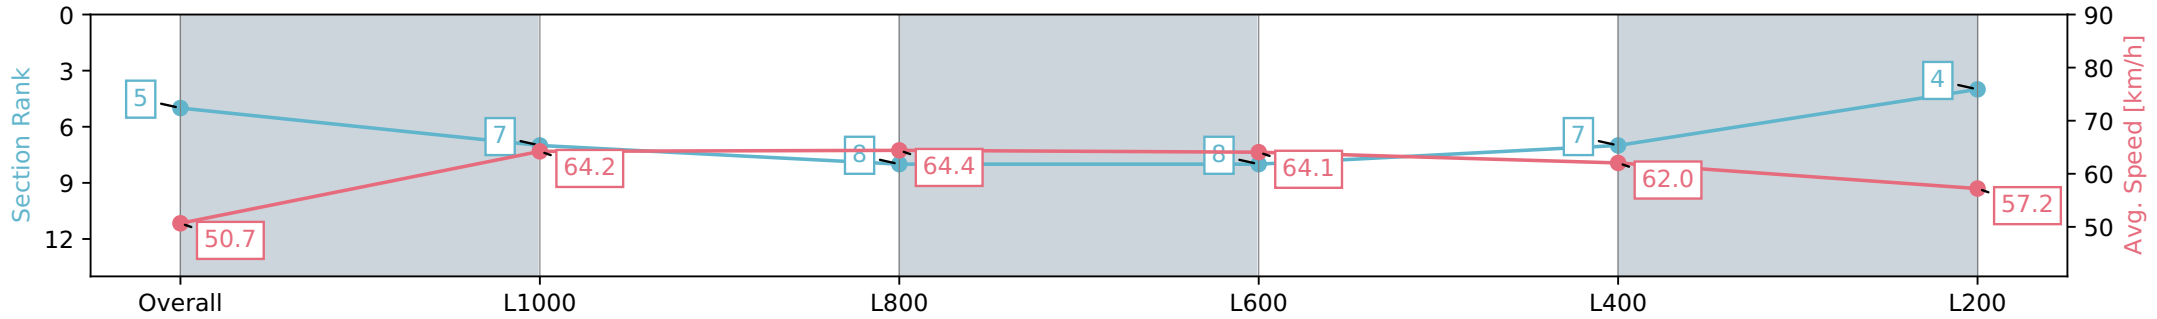

Thomas Farms RC Murray Bridge SA - Professional

Race 5: Sportsbet Fast Form Handicap - 1200m

15 June 2024 - 1:17PM

Track Rating: Soft 6, Weather: Overcast, Rail Position: True

Section	Overall	L1000	L800	L600	L400	L200
Section Times	1:12.42 [5] (0:14.21)	0:58.21 [7] (0:11.23)	0:46.98 [8] (0:11.31)	0:35.67 [8] (0:11.49)	0:24.18 [7] (0:11.61)	0:12.57 [4] (0:12.56)
Average Speed [km/h]	50.7	64.2	64.4	64.1	62.0	57.2
Top Speed [km/h]	64.1	65.2	65.1	64.8	63.5	60.3
Avg. Dist. to Rail [m]	3.4	2.9	4.8	5.0	8.7	9.9
Avg. Stride Freq. [Hz]	2.2	2.3	2.3	2.3	2.4	2.3
Avg. Stride Length [m]	6.2	7.7	7.8	7.6	7.2	7.0