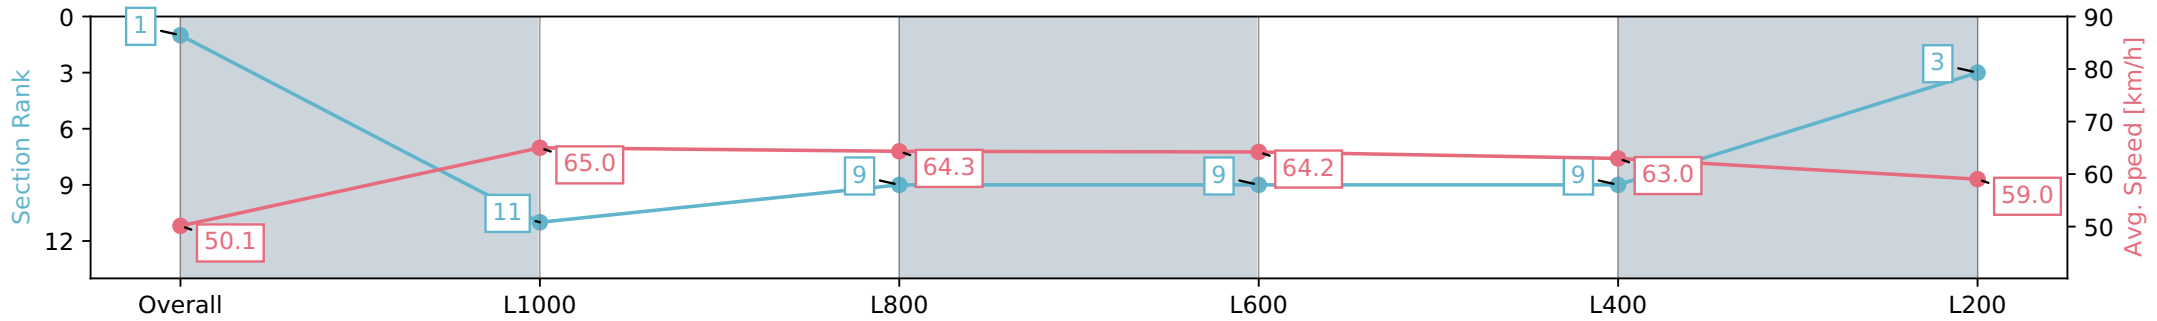

Race 5: Sportsbet Fast Form Handicap - 1200m

15 June 2024 - 1:17PM

Track Rating: Soft 6, Weather: Overcast, Rail Position: True

Section	Overall	L1000	L800	L600	L400	L200
Section Times	1:11.97 [1] (0:14.37)	0:57.60 [11] (0:11.08)	0:46.52 [9] (0:11.39)	0:35.13 [9] (0:11.50)	0:23.63 [9] (0:11.44)	0:12.19 [3] (0:12.19)
Average Speed [km/h]	50.1	65.0	64.3	64.2	63.0	59.0
Top Speed [km/h]	66.2	67.6	65.8	66.4	64.4	61.8
Avg. Dist. to Rail [m]	7.9	3.5	5.6	6.3	11.6	13.1
Avg. Stride Freq. [Hz]	2.2	2.4	2.3	2.4	2.5	2.3
Avg. Stride Length [m]	6.1	7.6	7.7	7.4	7.1	6.9