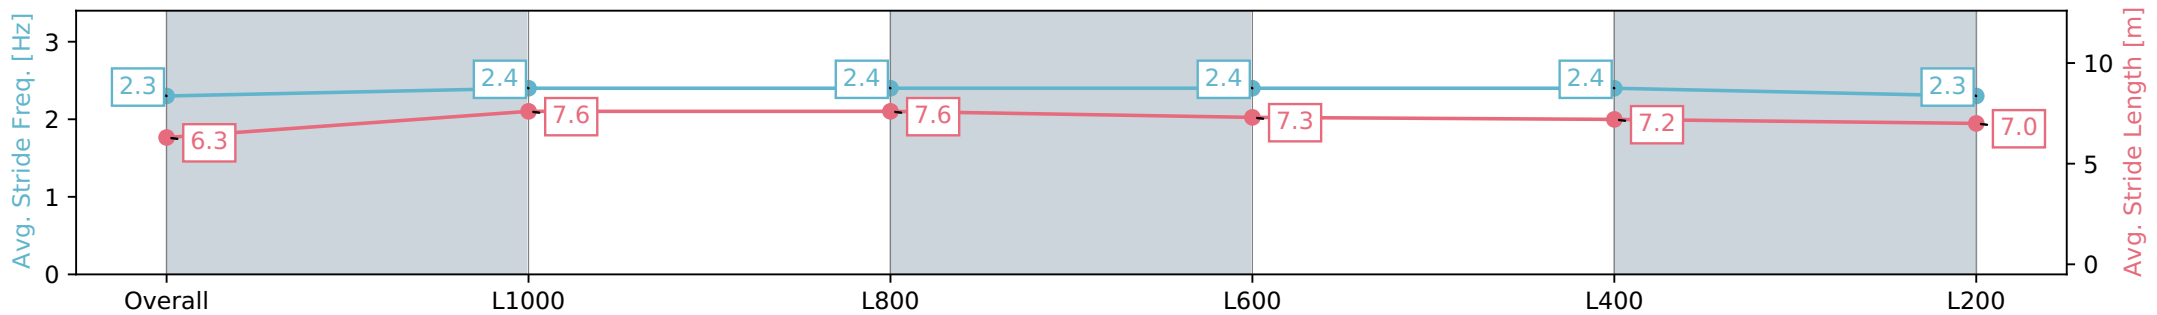

Thomas Farms RC Murray Bridge SA - Professional

Race 5: Sportsbet Fast Form Handicap - 1200m

15 June 2024 - 1:17PM

Track Rating: Soft 6, Weather: Overcast, Rail Position: True

Section	Overall	L1000	L800	L600	L400	L200
Section Times	1:12.07 [2] (0:13.97)	0:58.10 [3] (0:11.15)	0:46.95 [3] (0:11.26)	0:35.69 [3] (0:11.49)	0:24.20 [2] (0:11.62)	0:12.58 [1] (0:12.57)
Average Speed [km/h]	51.6	64.7	64.9	63.6	61.9	57.3
Top Speed [km/h]	63.5	65.9	66.0	66.4	64.4	60.2
Avg. Dist. to Rail [m]	9.8	4.6	5.4	3.9	8.4	11.3
Avg. Stride Freq. [Hz]	2.3	2.4	2.4	2.4	2.4	2.3
Avg. Stride Length [m]	6.3	7.6	7.6	7.3	7.2	7.0