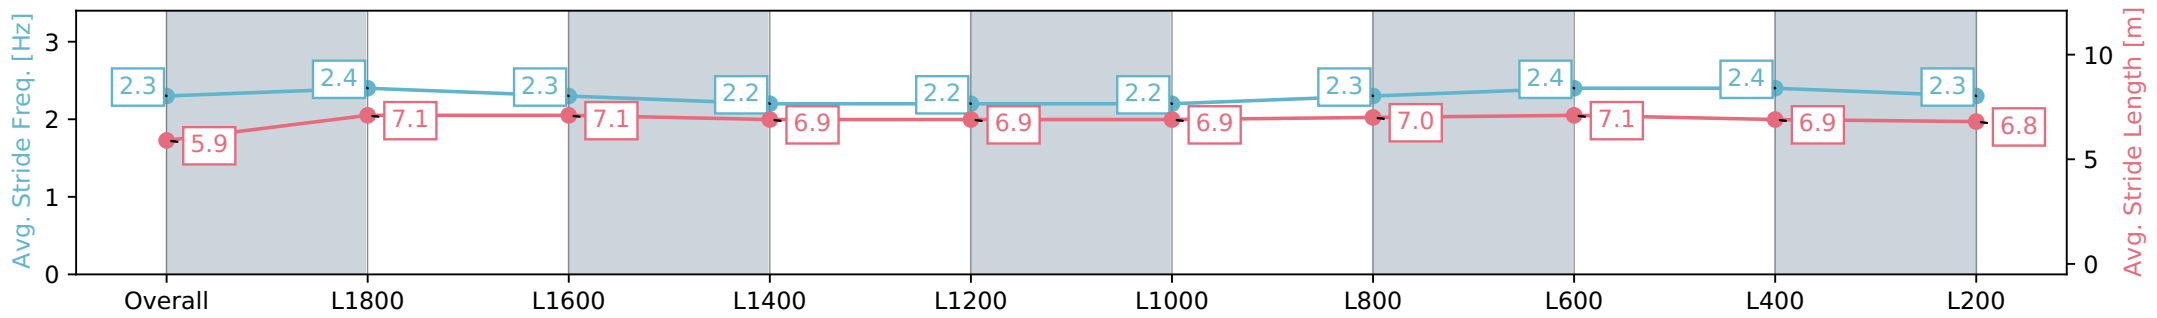

Thomas Farms RC Murray Bridge SA - Professional

Race 4: Thomas Farms Handicap - 2000m

15 June 2024 - 12:44PM

Track Rating: Soft 6, Weather: Overcast, Rail Position: True

Section	Overall	L1800	L1600	L1400	L1200	L1000	L800	L600	L400	L200
Section Times	2:06.71 [5] (0:14.43)	1:52.28 [3] (0:12.15)	1:40.13 [3] (0:12.47)	1:27.66 [3] (0:12.43)	1:15.23 [4] (0:12.51)	1:02.72 [4] (0:12.85)	0:49.87 [4] (0:12.65)	0:37.22 [4] (0:12.31)	0:24.91 [5] (0:12.18)	0:12.73 [5] (0:12.73)
Average Speed [km/h]	49.9	60.1	58.1	57.9	57.6	57.3	58.1	60.3	59.2	56.5
Top Speed [km/h]	61.6	61.4	58.7	58.5	59.1	57.7	59.3	61.7	60.6	59.0
Avg. Dist. to Rail [m]	7.8	3.0	2.9	3.1	2.9	4.0	4.5	7.1	10.9	9.4
Avg. Stride Freq. [Hz]	2.3	2.4	2.3	2.2	2.2	2.2	2.3	2.4	2.4	2.3
Avg. Stride Length [m]	5.9	7.1	7.1	6.9	6.9	6.9	7.0	7.1	6.9	6.8