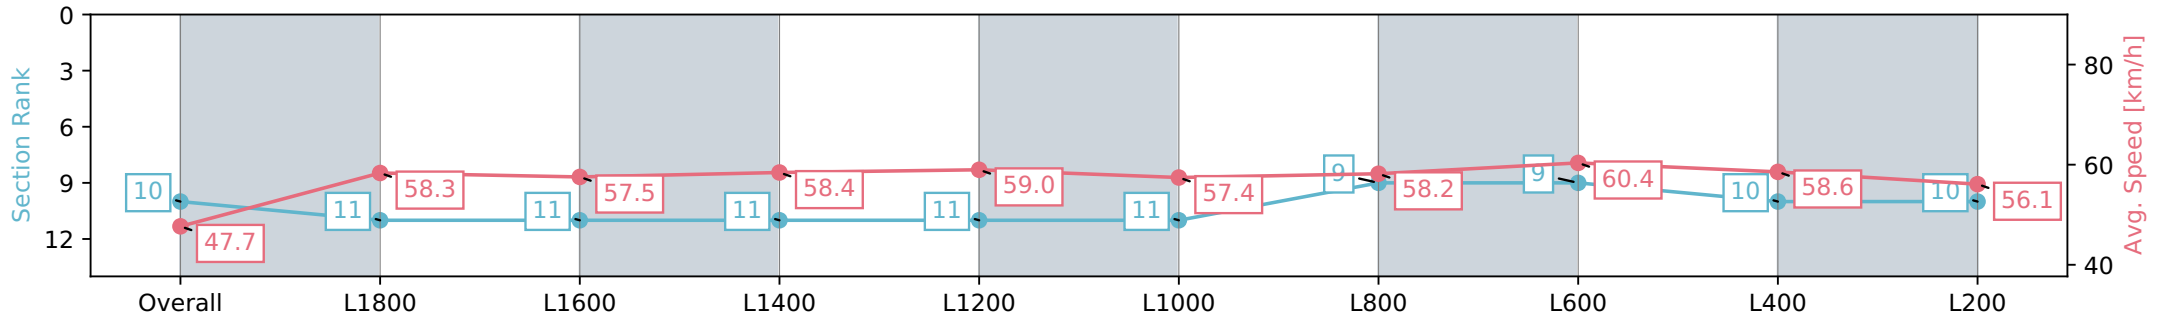

- [] Ranking at each section and finish
- :-:- No data available at this section
- NA No data available

Horse/Jockey Name	BELLAVARDO/Teagan Voorham
Finish Rank	10
Fastest Section Time (Section)	0:12.20 (L600)
Top Speed [km/h] (Section)	61.6 (L800)
Race State	Finished

Thomas Farms RC Murray Bridge SA - Professional

Race 4: Thomas Farms Handicap - 2000m

15 June 2024 - 12:44PM

Track Rating: Soft 6, Weather: Overcast, Rail Position: True

Section	Overall	L1800	L1600	L1400	L1200	L1000	L800	L600	L400	L200
Section Times	2:07.14 [10] (0:15.13)	1:52.01 [11] (0:12.38)	1:39.63 [11] (0:12.53)	1:27.10 [11] (0:12.31)	1:14.79 [11] (0:12.24)	1:02.55 [11] (0:12.70)	0:49.85 [9] (0:12.54)	0:37.31 [9] (0:12.20)	0:25.11 [10] (0:12.28)	0:12.82 [10] (0:12.82)
Average Speed [km/h]	47.7	58.3	57.5	58.4	59.0	57.4	58.2	60.4	58.6	56.1
Top Speed [km/h]	59.6	60.0	58.6	59.3	59.8	58.2	61.1	61.6	59.5	57.4
Avg. Dist. to Rail [m]	6.1	1.0	0.6	1.7	2.1	2.7	2.8	5.3	10.4	11.6
Avg. Stride Freq. [Hz]	2.3	2.3	2.3	2.2	2.2	2.3	2.3	2.4	2.3	2.3
Avg. Stride Length [m]	5.8	7.1	7.1	7.1	7.0	6.9	7.0	7.1	7.0	6.8