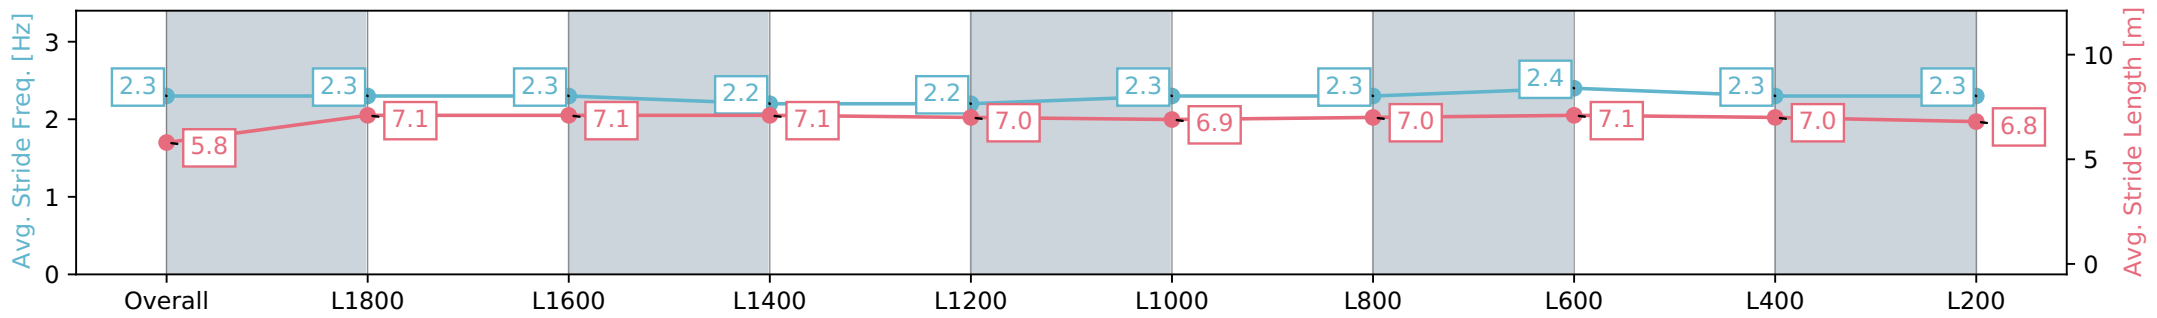

- [] Ranking at each section and finish
- :-:- No data available at this section
- NA No data available

Horse/Jockey Name	BELLAVARDO/Teagan Voorham
Finish Rank	10
Fastest Section Time (Section)	0:12.20 (L600)
Top Speed [km/h] (Section)	61.6 (L800)
Race State	Finished

Thomas Farms RC Murray Bridge SA - Professional

Race 4: Thomas Farms Handicap - 2000m

15 June 2024 - 12:44PM

Track Rating: Soft 6, Weather: Overcast, Rail Position: True

Section	Overall	L1800	L1600	L1400	L1200	L1000	L800	L600	L400	L200
Section Times	2:07.14 [10] (0:15.13)	1:52.01 [11] (0:12.38)	1:39.63 [11] (0:12.53)	1:27.10 [11] (0:12.31)	1:14.79 [11] (0:12.24)	1:02.55 [11] (0:12.70)	0:49.85 [9] (0:12.54)	0:37.31 [9] (0:12.20)	0:25.11 [10] (0:12.28)	0:12.82 [10] (0:12.82)
Average Speed [km/h]	47.7	58.3	57.5	58.4	59.0	57.4	58.2	60.4	58.6	56.1
Top Speed [km/h]	59.6	60.0	58.6	59.3	59.8	58.2	61.1	61.6	59.5	57.4
Avg. Dist. to Rail [m]	6.1	1.0	0.6	1.7	2.1	2.7	2.8	5.3	10.4	11.6
Avg. Stride Freq. [Hz]	2.3	2.3	2.3	2.2	2.2	2.3	2.3	2.4	2.3	2.3
Avg. Stride Length [m]	5.8	7.1	7.1	7.1	7.0	6.9	7.0	7.1	7.0	6.8