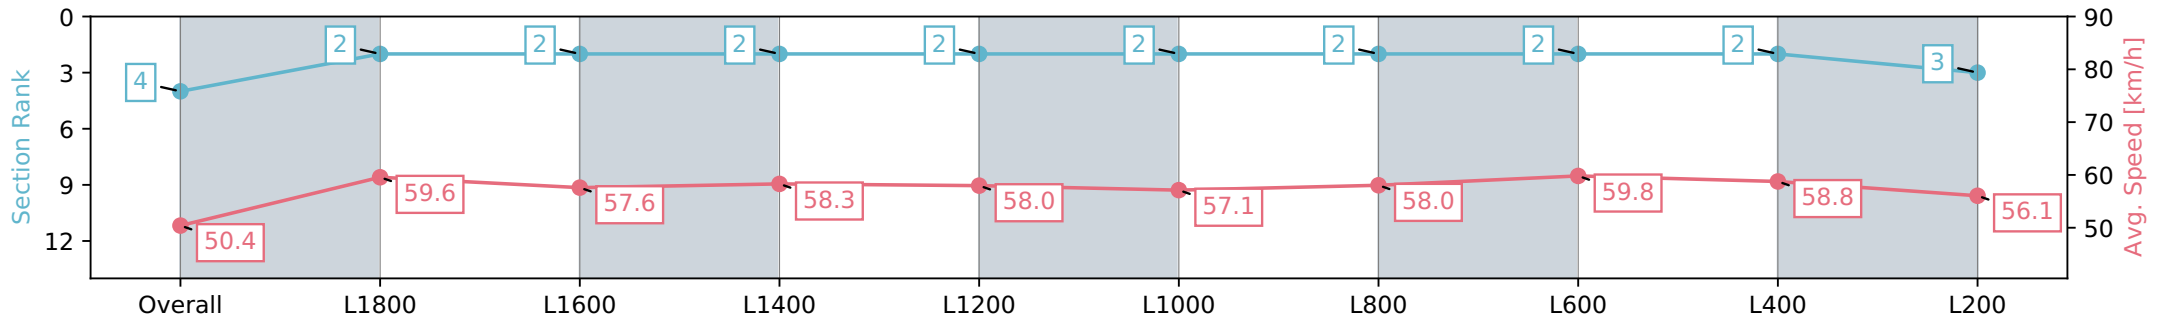

Thomas Farms RC Murray Bridge SA - Professional

Race 4: Thomas Farms Handicap - 2000m

15 June 2024 - 12:44PM

Track Rating: Soft 6, Weather: Overcast, Rail Position: True

Section	Overall	L1800	L1600	L1400	L1200	L1000	L800	L600	L400	L200
Section Times	2:06.70 [4] (0:14.28)	1:52.42 [2] (0:12.11)	1:40.31 [2] (0:12.54)	1:27.77 [2] (0:12.34)	1:15.43 [2] (0:12.45)	1:02.98 [2] (0:12.87)	0:50.11 [2] (0:12.69)	0:37.42 [2] (0:12.32)	0:25.10 [2] (0:12.27)	0:12.83 [3] (0:12.83)
Average Speed [km/h]	50.4	59.6	57.6	58.3	58.0	57.1	58.0	59.8	58.8	56.1
Top Speed [km/h]	60.8	60.8	58.2	58.8	58.6	57.5	59.2	61.6	60.3	57.1
Avg. Dist. to Rail [m]	6.2	0.8	1.6	2.4	2.5	4.0	4.6	5.6	9.2	8.3
Avg. Stride Freq. [Hz]	2.2	2.3	2.2	2.2	2.2	2.2	2.2	2.3	2.4	2.3
Avg. Stride Length [m]	6.3	7.3	7.0	7.1	7.0	6.9	7.0	7.1	6.9	6.8