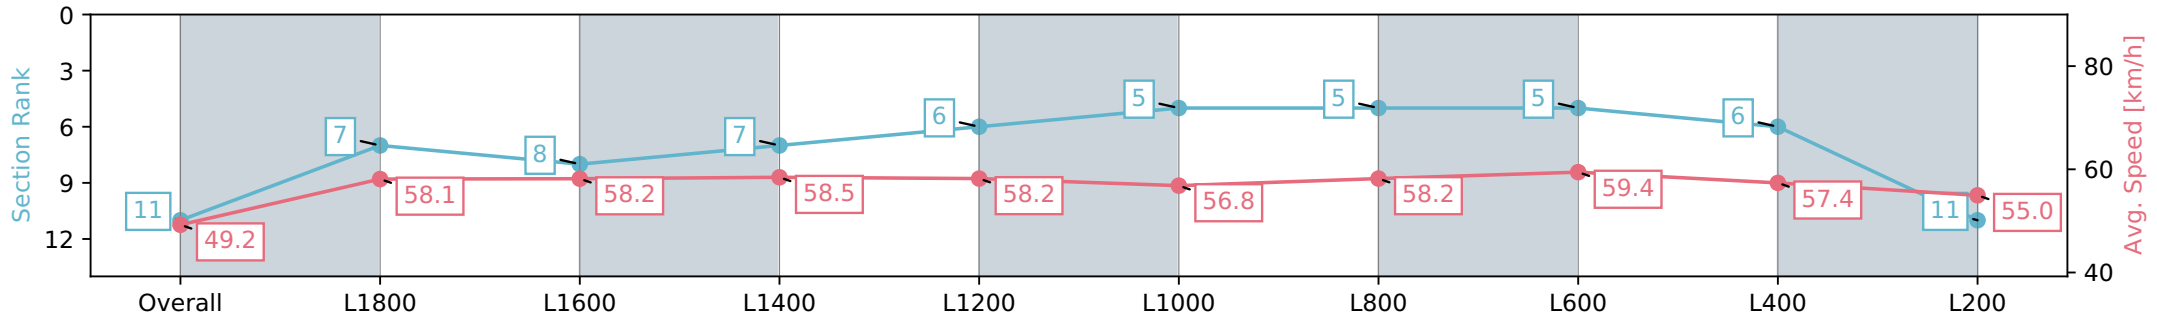

Thomas Farms RC Murray Bridge SA - Professional

Race 4: Thomas Farms Handicap - 2000m

15 June 2024 - 12:44PM

Track Rating: Soft 6, Weather: Overcast, Rail Position: True

Section	Overall	L1800	L1600	L1400	L1200	L1000	L800	L600	L400	L200
Section Times	2:07.46 [11] (0:14.64)	1:52.82 [7] (0:12.36)	1:40.46 [8] (0:12.41)	1:28.05 [7] (0:12.28)	1:15.76 [6] (0:12.39)	1:03.37 [5] (0:12.84)	0:50.53 [5] (0:12.57)	0:37.95 [5] (0:12.28)	0:25.66 [6] (0:12.56)	0:13.10 [11] (0:13.10)
Average Speed [km/h]	49.2	58.1	58.2	58.5	58.2	56.8	58.2	59.4	57.4	55.0
Top Speed [km/h]	61.6	61.1	58.5	59.1	59.5	57.8	60.1	60.1	58.5	56.1
Avg. Dist. to Rail [m]	0.6	0.5	0.8	1.1	1.2	2.6	3.1	3.6	5.2	6.2
Avg. Stride Freq. [Hz]	2.1	2.1	2.1	2.1	2.1	2.1	2.1	2.2	2.2	2.1
Avg. Stride Length [m]	6.5	7.2	7.2	7.4	7.3	7.3	7.2	7.3	7.1	7.1

[] Ranking at each section and finish
 -:-:- No data available at this section
 NA No data available