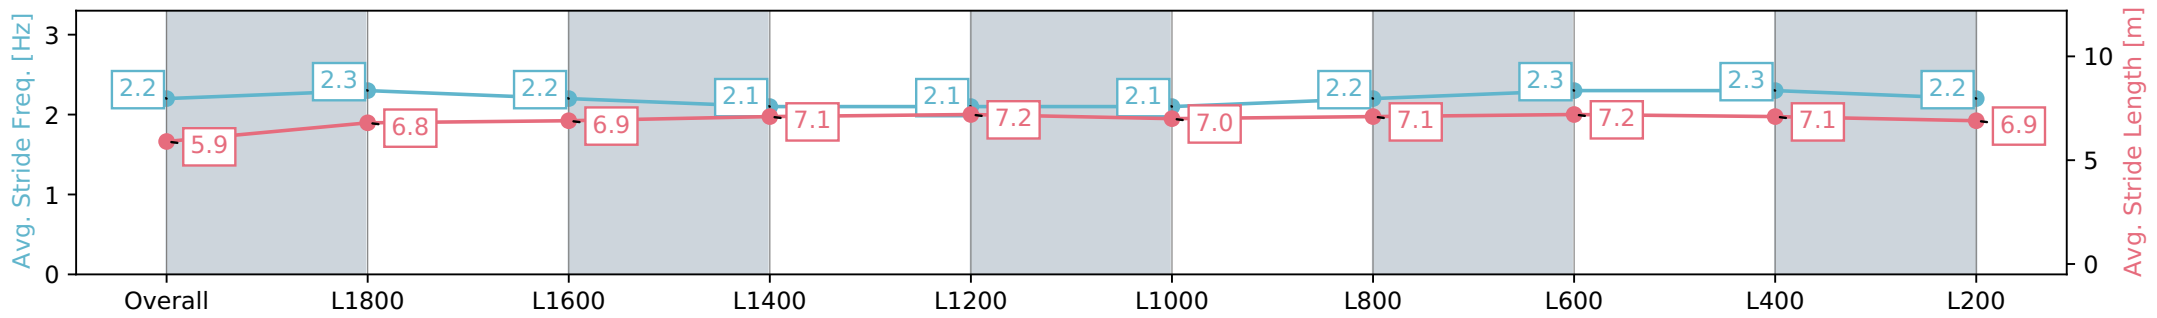

Thomas Farms RC Murray Bridge SA - Professional

Race 4: Thomas Farms Handicap - 2000m

15 June 2024 - 12:44PM

Track Rating: Soft 6, Weather: Overcast, Rail Position: True

Section	Overall	L1800	L1600	L1400	L1200	L1000	L800	L600	L400	L200
Section Times	2:06.48 [3] (0:14.65)	1:51.83 [8] (0:12.33)	1:39.50 [7] (0:12.55)	1:26.95 [8] (0:12.45)	1:14.50 [8] (0:12.48)	1:02.02 [9] (0:12.88)	0:49.14 [10] (0:12.62)	0:36.52 [11] (0:12.15)	0:24.37 [11] (0:11.84)	0:12.53 [4] (0:12.53)
Average Speed [km/h]	49.1	58.8	57.6	57.8	57.9	56.9	58.1	61.1	60.8	57.4
Top Speed [km/h]	61.6	61.3	58.3	58.6	58.5	58.3	60.4	61.5	61.4	59.6
Avg. Dist. to Rail [m]	3.7	1.5	1.9	1.9	2.0	3.6	4.0	7.2	11.1	8.8
Avg. Stride Freq. [Hz]	2.2	2.3	2.2	2.1	2.1	2.1	2.2	2.3	2.3	2.2
Avg. Stride Length [m]	5.9	6.8	6.9	7.1	7.2	7.0	7.1	7.2	7.1	6.9