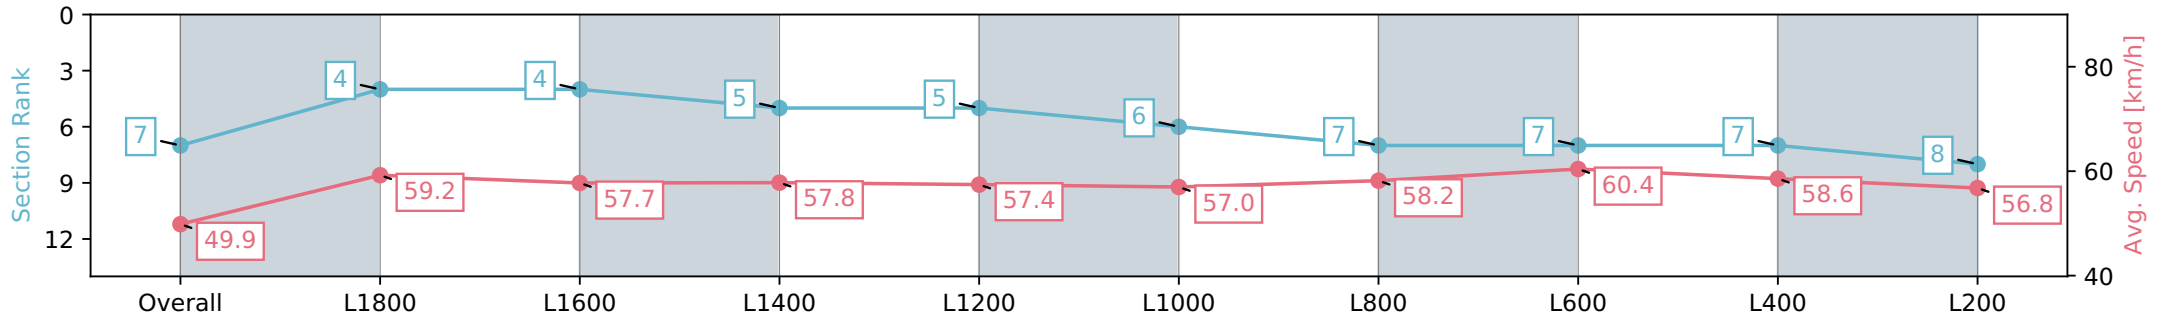

Thomas Farms RC Murray Bridge SA - Professional

Race 4: Thomas Farms Handicap - 2000m

15 June 2024 - 12:44PM

Track Rating: Soft 6, Weather: Overcast, Rail Position: True

Section	Overall	L1800	L1600	L1400	L1200	L1000	L800	L600	L400	L200
Section Times	2:06.94 [7] (0:14.46)	1:52.48 [4] (0:12.19)	1:40.29 [4] (0:12.55)	1:27.74 [5] (0:12.45)	1:15.29 [5] (0:12.54)	1:02.75 [6] (0:12.89)	0:49.86 [7] (0:12.65)	0:37.21 [7] (0:12.21)	0:25.00 [7] (0:12.28)	0:12.71 [8] (0:12.71)
Average Speed [km/h]	49.9	59.2	57.7	57.8	57.4	57.0	58.2	60.4	58.6	56.8
Top Speed [km/h]	62.1	62.4	58.8	58.4	59.3	57.9	60.4	61.3	59.4	58.5
Avg. Dist. to Rail [m]	2.5	1.1	2.2	2.5	2.3	3.9	4.2	5.8	9.9	10.8
Avg. Stride Freq. [Hz]	2.2	2.2	2.2	2.1	2.1	2.1	2.2	2.3	2.3	2.2
Avg. Stride Length [m]	6.2	7.2	7.3	7.2	7.3	7.2	7.4	7.4	7.2	7.1