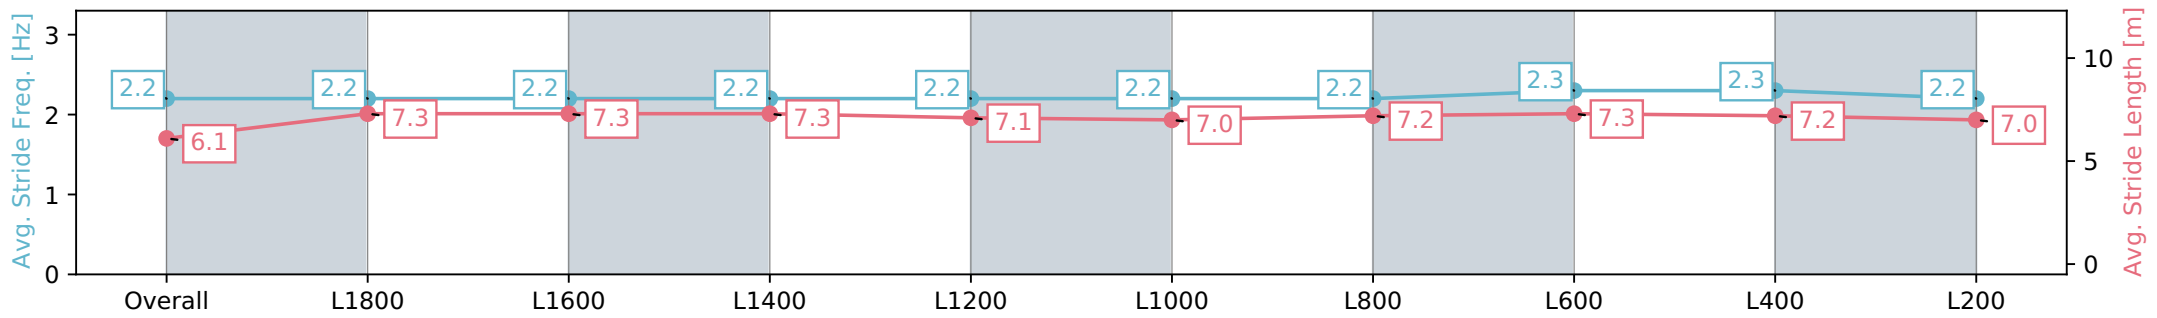

Thomas Farms RC Murray Bridge SA - Professional

Race 4: Thomas Farms Handicap - 2000m

15 June 2024 - 12:44PM

Track Rating: Soft 6, Weather: Overcast, Rail Position: True

Section	Overall	L1800	L1600	L1400	L1200	L1000	L800	L600	L400	L200
Section Times	2:06.90 [6] (0:14.96)	1:51.94 [10] (0:12.28)	1:39.66 [10] (0:12.45)	1:27.21 [9] (0:12.41)	1:14.80 [9] (0:12.32)	1:02.48 [8] (0:12.76)	0:49.72 [8] (0:12.66)	0:37.06 [10] (0:12.18)	0:24.88 [9] (0:12.14)	0:12.74 [6] (0:12.74)
Average Speed [km/h]	48.1	58.6	57.9	58.1	58.5	57.1	57.8	60.0	59.3	56.5
Top Speed [km/h]	60.6	60.4	58.2	59.2	59.1	57.5	58.9	60.9	60.1	58.8
Avg. Dist. to Rail [m]	2.5	0.6	0.3	0.5	1.0	2.7	3.0	3.7	7.8	7.5
Avg. Stride Freq. [Hz]	2.2	2.2	2.2	2.2	2.2	2.2	2.2	2.2	2.3	2.2
Avg. Stride Length [m]	6.1	7.3	7.3	7.3	7.1	7.0	7.2	7.3	7.2	7.0