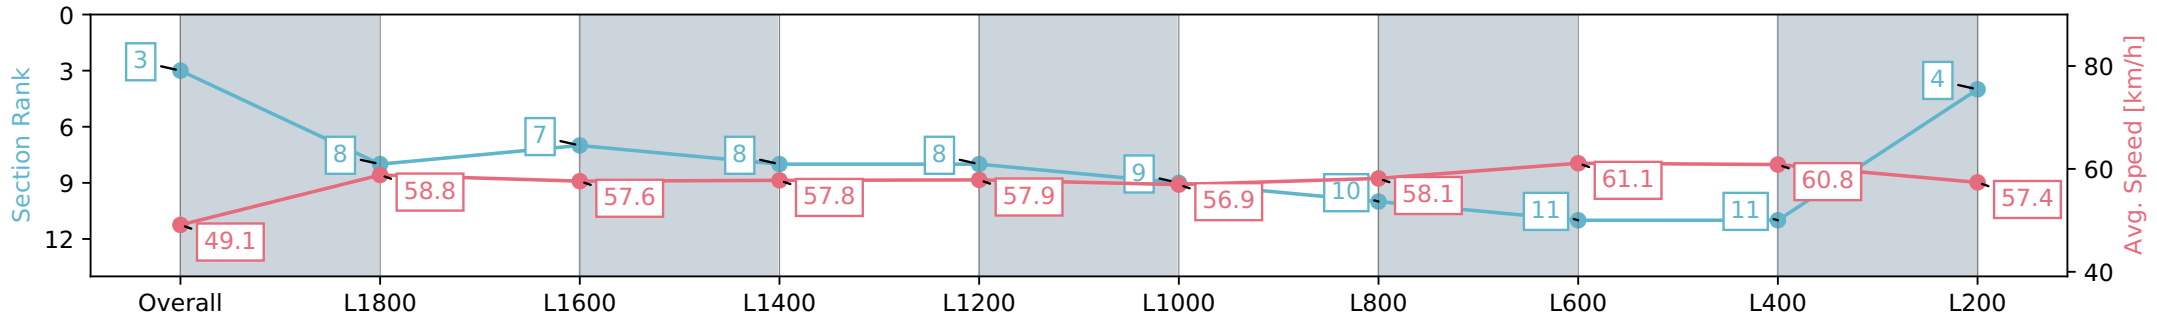

Thomas Farms RC Murray Bridge SA - Professional

Race 4: Thomas Farms Handicap - 2000m

15 June 2024 - 12:44PM

Track Rating: Soft 6, Weather: Overcast, Rail Position: True

Section	Overall	L1800	L1600	L1400	L1200	L1000	L800	L600	L400	L200
Section Times	2:06.48 [3] (0:14.65)	1:51.83 [8] (0:12.33)	1:39.50 [7] (0:12.55)	1:26.95 [8] (0:12.45)	1:14.50 [8] (0:12.48)	1:02.02 [9] (0:12.88)	0:49.14 [10] (0:12.62)	0:36.52 [11] (0:12.15)	0:24.37 [11] (0:11.84)	0:12.53 [4] (0:12.53)
Average Speed [km/h]	49.1	58.8	57.6	57.8	57.9	56.9	58.1	61.1	60.8	57.4
Top Speed [km/h]	61.6	61.3	58.3	58.6	58.5	58.3	60.4	61.5	61.4	59.6
Avg. Dist. to Rail [m]	3.7	1.5	1.9	1.9	2.0	3.6	4.0	7.2	11.1	8.8
Avg. Stride Freq. [Hz]	2.2	2.3	2.2	2.1	2.1	2.1	2.2	2.3	2.3	2.2
Avg. Stride Length [m]	5.9	6.8	6.9	7.1	7.2	7.0	7.1	7.2	7.1	6.9