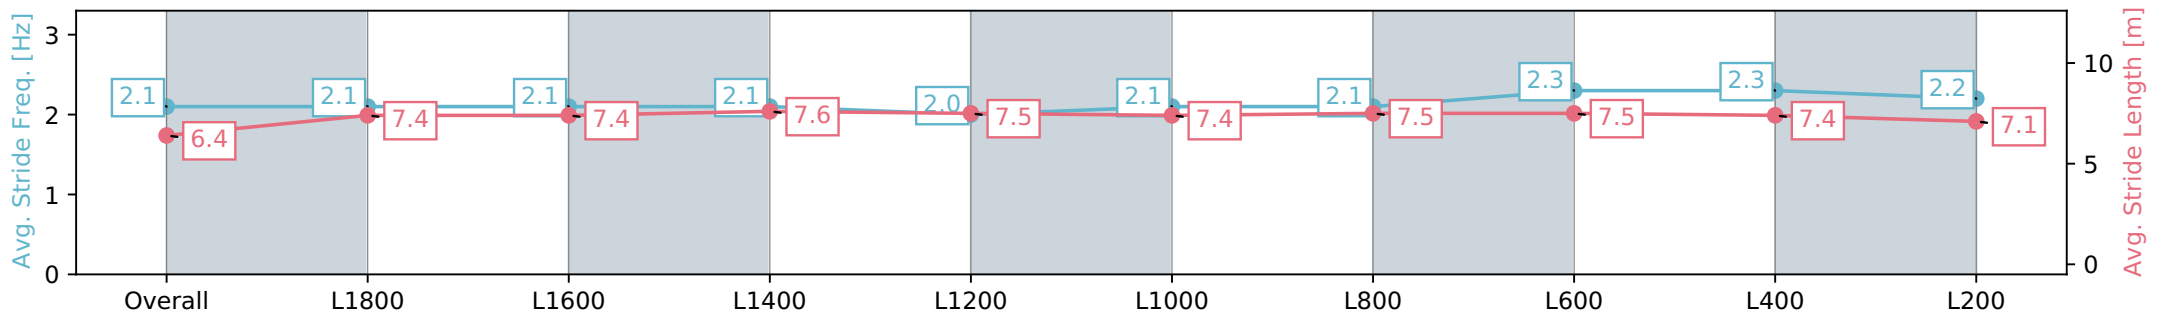

Thomas Farms RC Murray Bridge SA - Professional

Race 4: Thomas Farms Handicap - 2000m

15 June 2024 - 12:44PM

Track Rating: Soft 6, Weather: Overcast, Rail Position: True

Section	Overall	L1800	L1600	L1400	L1200	L1000	L800	L600	L400	L200
Section Times	2:06.42 [2] (0:14.82)	1:51.60 [9] (0:12.41)	1:39.19 [9] (0:12.56)	1:26.62 [10] (0:12.41)	1:14.21 [10] (0:12.38)	1:01.83 [10] (0:12.77)	0:49.06 [11] (0:12.38)	0:36.68 [8] (0:12.04)	0:24.64 [4] (0:11.85)	0:12.79 [2] (0:12.79)
Average Speed [km/h]	48.5	58.5	57.5	58.1	58.2	57.7	59.6	61.8	60.8	56.3
Top Speed [km/h]	59.7	59.8	58.6	59.0	59.3	59.7	61.7	62.7	62.9	58.4
Avg. Dist. to Rail [m]	5.4	1.9	2.0	2.4	2.8	4.3	5.1	7.5	11.7	12.6
Avg. Stride Freq. [Hz]	2.1	2.1	2.1	2.1	2.0	2.1	2.1	2.1	2.3	2.2
Avg. Stride Length [m]	6.4	7.4	7.4	7.6	7.5	7.4	7.5	7.5	7.4	7.1