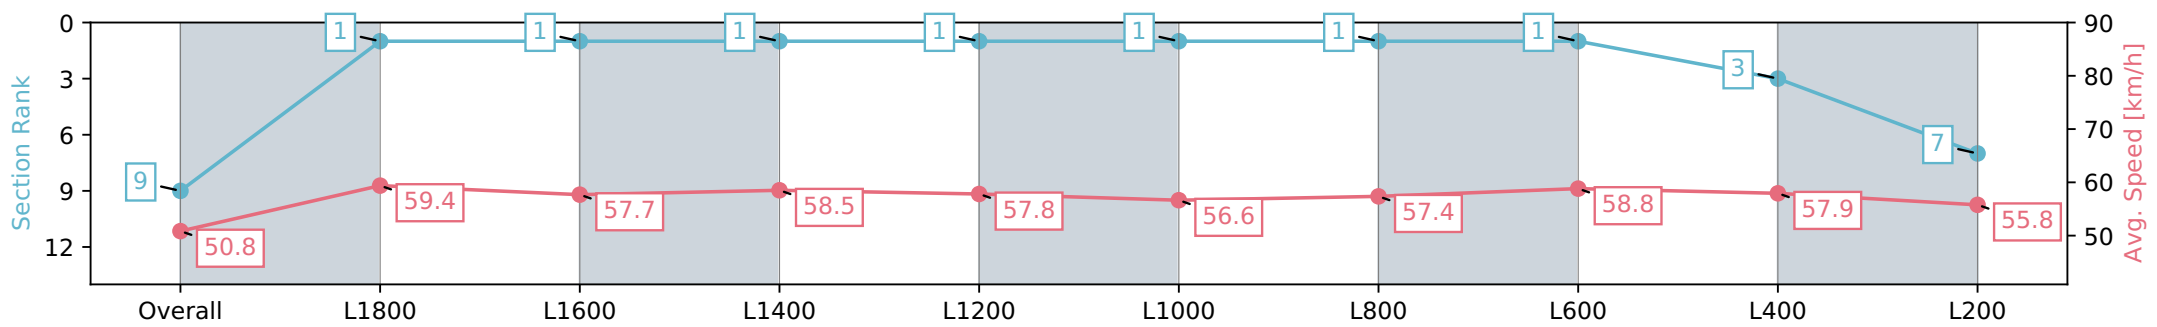

Thomas Farms RC Murray Bridge SA - Professional

Race 4: Thomas Farms Handicap - 2000m

15 June 2024 - 12:44PM

Track Rating: Soft 6, Weather: Overcast, Rail Position: True

Section	Overall	L1800	L1600	L1400	L1200	L1000	L800	L600	L400	L200
Section Times	2:07.08 [9] (0:14.15)	1:52.93 [1] (0:12.12)	1:40.81 [1] (0:12.50)	1:28.31 [1] (0:12.32)	1:15.99 [1] (0:12.47)	1:03.52 [1] (0:12.90)	0:50.62 [1] (0:12.80)	0:37.82 [1] (0:12.49)	0:25.33 [3] (0:12.43)	0:12.90 [7] (0:12.90)
Average Speed [km/h]	50.8	59.4	57.7	58.5	57.8	56.6	57.4	58.8	57.9	55.8
Top Speed [km/h]	60.6	60.3	58.4	58.8	58.3	57.3	58.1	59.5	59.1	56.8
Avg. Dist. to Rail [m]	5.2	0.8	0.9	1.5	1.7	3.1	3.8	4.7	8.8	9.1
Avg. Stride Freq. [Hz]	2.3	2.3	2.3	2.2	2.2	2.2	2.3	2.4	2.3	2.3
Avg. Stride Length [m]	6.2	7.2	6.9	7.0	6.9	6.8	7.0	7.0	6.9	6.8

- [] Ranking at each section and finish
- :-:- No data available at this section
- NA No data available

Horse/Jockey Name	BELLAVARDO/Teagan Voorham
Finish Rank	10
Fastest Section Time (Section)	0:12.20 (L600)
Top Speed [km/h] (Section)	61.6 (L800)
Race State	Finished