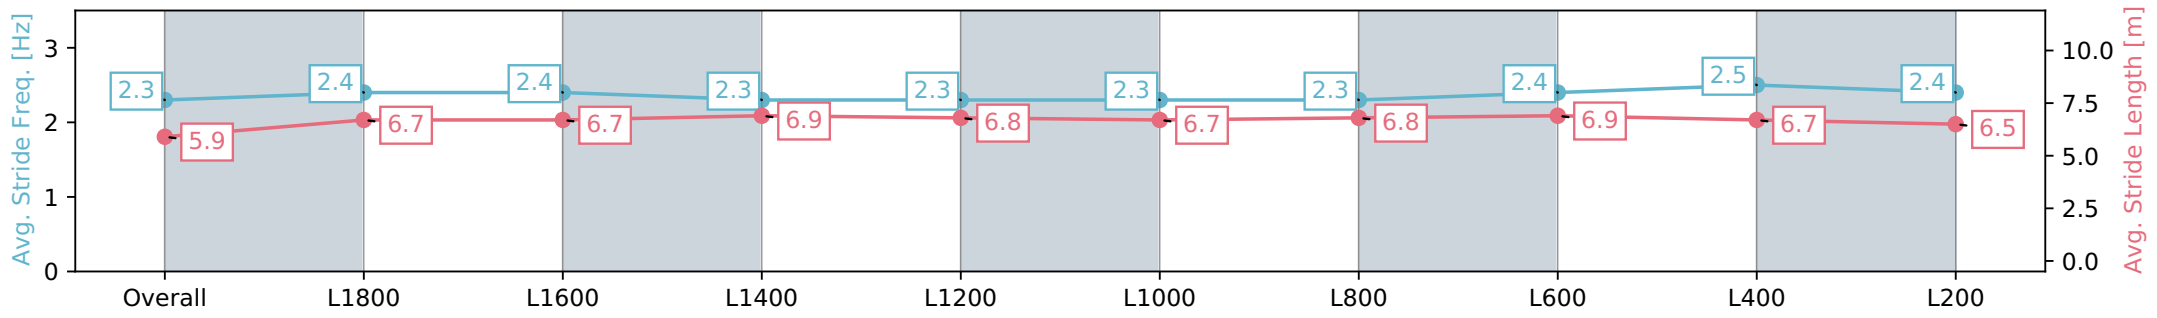

Horse/Jockey Name	TEST THE LAW/Jacob Opperman
Finish Rank	1
Fastest Section Time (Section)	0:12.06 (L400)
Top Speed [km/h] (Section)	61.8 (Overall)
Race State	Finished

Thomas Farms RC Murray Bridge SA - Professional

Race 4: Thomas Farms Handicap - 2000m

15 June 2024 - 12:44PM

Track Rating: Soft 6, Weather: Overcast, Rail Position: True

Section	Overall	L1800	L1600	L1400	L1200	L1000	L800	L600	L400	L200
Section Times	2:06.38 [1] (0:14.54)	1:51.84 [6] (0:12.16)	1:39.68 [5] (0:12.37)	1:27.31 [4] (0:12.33)	1:14.98 [3] (0:12.47)	1:02.51 [3] (0:12.87)	0:49.64 [3] (0:12.63)	0:37.01 [3] (0:12.12)	0:24.89 [1] (0:12.06)	0:12.83 [1] (0:12.83)
Average Speed [km/h]	49.5	59.2	58.4	58.3	57.9	56.8	58.0	60.3	59.7	56.1
Top Speed [km/h]	61.8	60.6	59.3	59.4	59.4	57.6	59.7	61.3	61.2	58.3
Avg. Dist. to Rail [m]	1.6	0.6	1.0	1.4	1.6	3.0	3.3	3.7	6.9	9.6
Avg. Stride Freq. [Hz]	2.3	2.4	2.4	2.3	2.3	2.3	2.3	2.4	2.5	2.4
Avg. Stride Length [m]	5.9	6.7	6.7	6.9	6.8	6.7	6.8	6.9	6.7	6.5

- [ ] Ranking at each section and finish
- -:-:- No data available at this section
- NA No data available