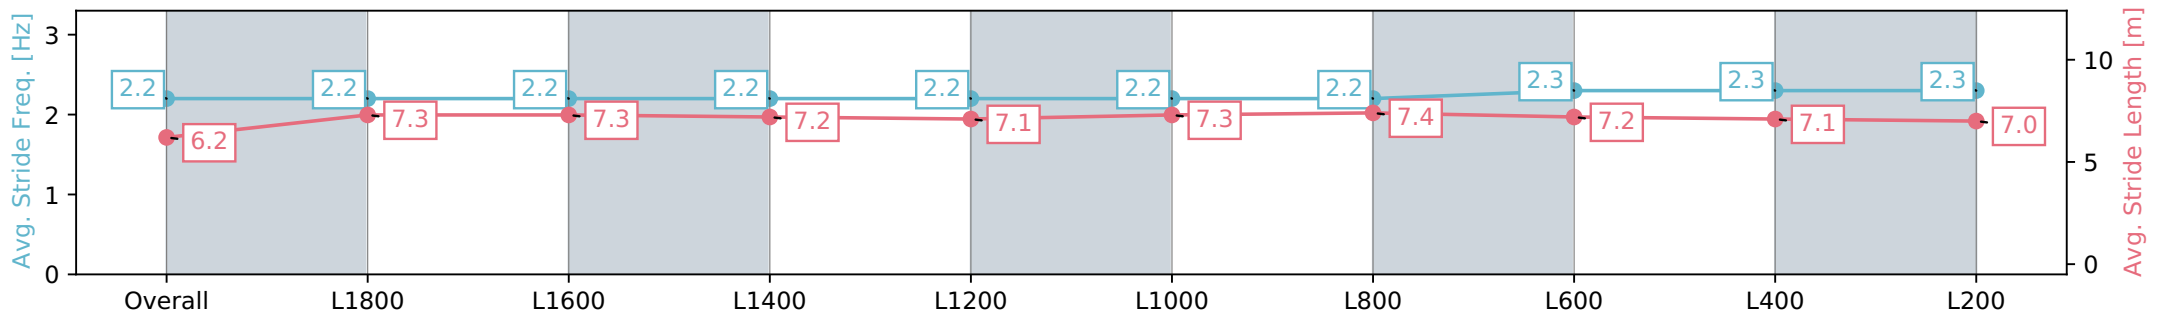

Thomas Farms RC Murray Bridge SA - Professional

Race 4: Thomas Farms Handicap - 2000m

15 June 2024 - 12:44PM

Track Rating: Soft 6, Weather: Overcast, Rail Position: True

Section	Overall	L1800	L1600	L1400	L1200	L1000	L800	L600	L400	L200
Section Times	2:06.97 [8] (0:14.49)	1:52.48 [5] (0:12.30)	1:40.18 [6] (0:12.57)	1:27.60 [6] (0:12.44)	1:15.16 [7] (0:12.51)	1:02.65 [7] (0:12.76)	0:49.89 [6] (0:12.49)	0:37.40 [6] (0:12.44)	0:24.96 [8] (0:12.22)	0:12.74 [9] (0:12.74)
Average Speed [km/h]	49.8	58.9	57.5	57.9	57.7	57.8	59.0	59.5	58.9	56.6
Top Speed [km/h]	61.4	61.1	58.0	58.5	58.9	59.1	59.8	60.2	59.9	58.3
Avg. Dist. to Rail [m]	4.6	1.8	2.5	3.2	3.0	4.6	4.8	6.6	11.8	12.6
Avg. Stride Freq. [Hz]	2.2	2.2	2.2	2.2	2.2	2.2	2.2	2.3	2.3	2.3
Avg. Stride Length [m]	6.2	7.3	7.3	7.2	7.1	7.3	7.4	7.2	7.1	7.0

- [] Ranking at each section and finish
- :-:- No data available at this section
- NA No data available

Horse/Jockey Name	SILENT COMMAND/Alana Livesey
Finish Rank	9
Fastest Section Time (Section)	0:12.12 (L1800)
Top Speed [km/h] (Section)	60.6 (Overall)
Race State	Finished