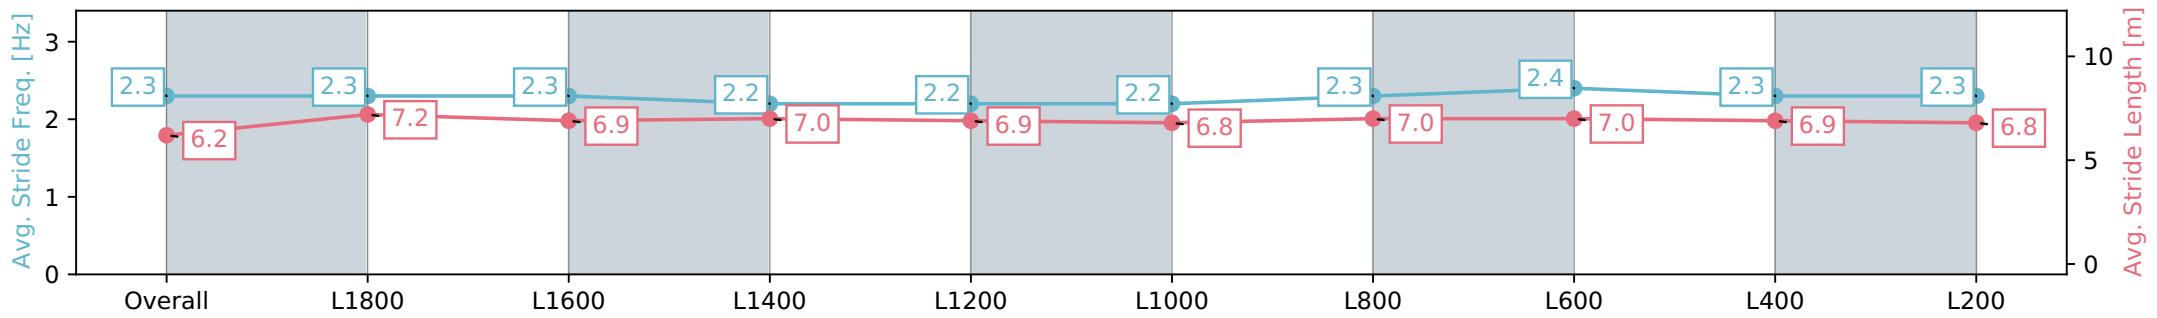

- [] Ranking at each section and finish
- :-:- No data available at this section
- NA No data available

Horse/Jockey Name	SILENT COMMAND/Alana Livesey
Finish Rank	9
Fastest Section Time (Section)	0:12.12 (L1800)
Top Speed [km/h] (Section)	60.6 (Overall)
Race State	Finished

Thomas Farms RC Murray Bridge SA - Professional

Race 4: Thomas Farms Handicap - 2000m

15 June 2024 - 12:44PM

Track Rating: Soft 6, Weather: Overcast, Rail Position: True

Section	Overall	L1800	L1600	L1400	L1200	L1000	L800	L600	L400	L200
Section Times	2:07.08 [9] (0:14.15)	1:52.93 [1] (0:12.12)	1:40.81 [1] (0:12.50)	1:28.31 [1] (0:12.32)	1:15.99 [1] (0:12.47)	1:03.52 [1] (0:12.90)	0:50.62 [1] (0:12.80)	0:37.82 [1] (0:12.49)	0:25.33 [3] (0:12.43)	0:12.90 [7] (0:12.90)
Average Speed [km/h]	50.8	59.4	57.7	58.5	57.8	56.6	57.4	58.8	57.9	55.8
Top Speed [km/h]	60.6	60.3	58.4	58.8	58.3	57.3	58.1	59.5	59.1	56.8
Avg. Dist. to Rail [m]	5.2	0.8	0.9	1.5	1.7	3.1	3.8	4.7	8.8	9.1
Avg. Stride Freq. [Hz]	2.3	2.3	2.3	2.2	2.2	2.2	2.3	2.4	2.3	2.3
Avg. Stride Length [m]	6.2	7.2	6.9	7.0	6.9	6.8	7.0	7.0	6.9	6.8

- [] Ranking at each section and finish
- :-:- No data available at this section
- NA No data available

Horse/Jockey Name	BELLAVARDO/Teagan Voorham
Finish Rank	10
Fastest Section Time (Section)	0:12.20 (L600)
Top Speed [km/h] (Section)	61.6 (L800)
Race State	Finished