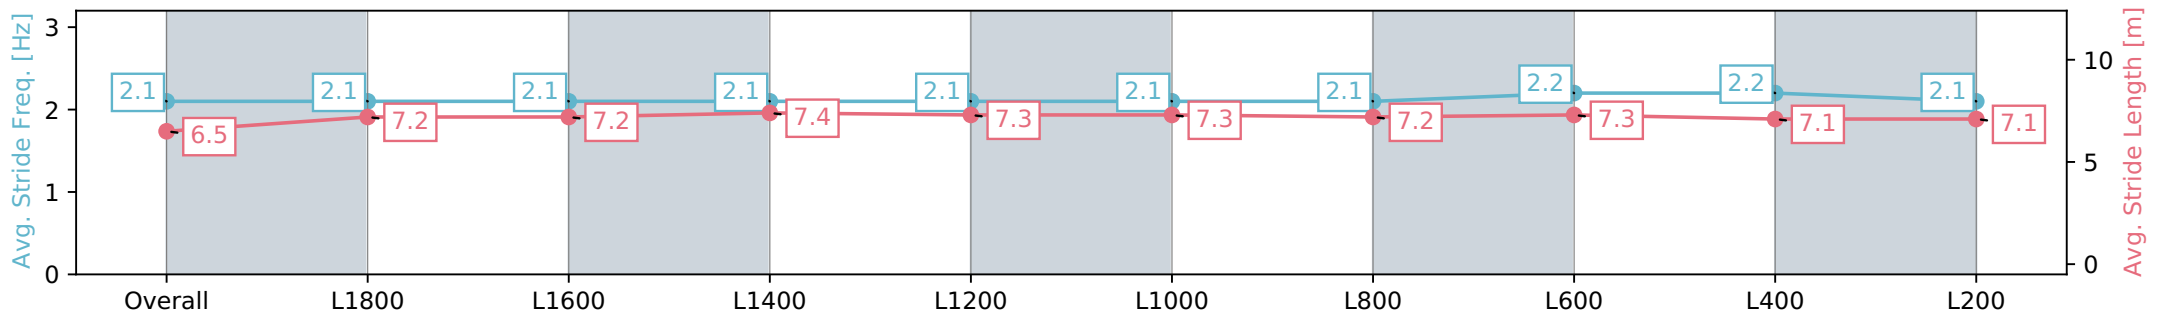

Thomas Farms RC Murray Bridge SA - Professional

Race 4: Thomas Farms Handicap - 2000m

15 June 2024 - 12:44PM

Track Rating: Soft 6, Weather: Overcast, Rail Position: True

Section	Overall	L1800	L1600	L1400	L1200	L1000	L800	L600	L400	L200
Section Times	2:07.46 [11] (0:14.64)	1:52.82 [7] (0:12.36)	1:40.46 [8] (0:12.41)	1:28.05 [7] (0:12.28)	1:15.76 [6] (0:12.39)	1:03.37 [5] (0:12.84)	0:50.53 [5] (0:12.57)	0:37.95 [5] (0:12.28)	0:25.66 [6] (0:12.56)	0:13.10 [11] (0:13.10)
Average Speed [km/h]	49.2	58.1	58.2	58.5	58.2	56.8	58.2	59.4	57.4	55.0
Top Speed [km/h]	61.6	61.1	58.5	59.1	59.5	57.8	60.1	60.1	58.5	56.1
Avg. Dist. to Rail [m]	0.6	0.5	0.8	1.1	1.2	2.6	3.1	3.6	5.2	6.2
Avg. Stride Freq. [Hz]	2.1	2.1	2.1	2.1	2.1	2.1	2.1	2.2	2.2	2.1
Avg. Stride Length [m]	6.5	7.2	7.2	7.4	7.3	7.3	7.2	7.3	7.1	7.1

[] Ranking at each section and finish
 -:-:- No data available at this section
 NA No data available