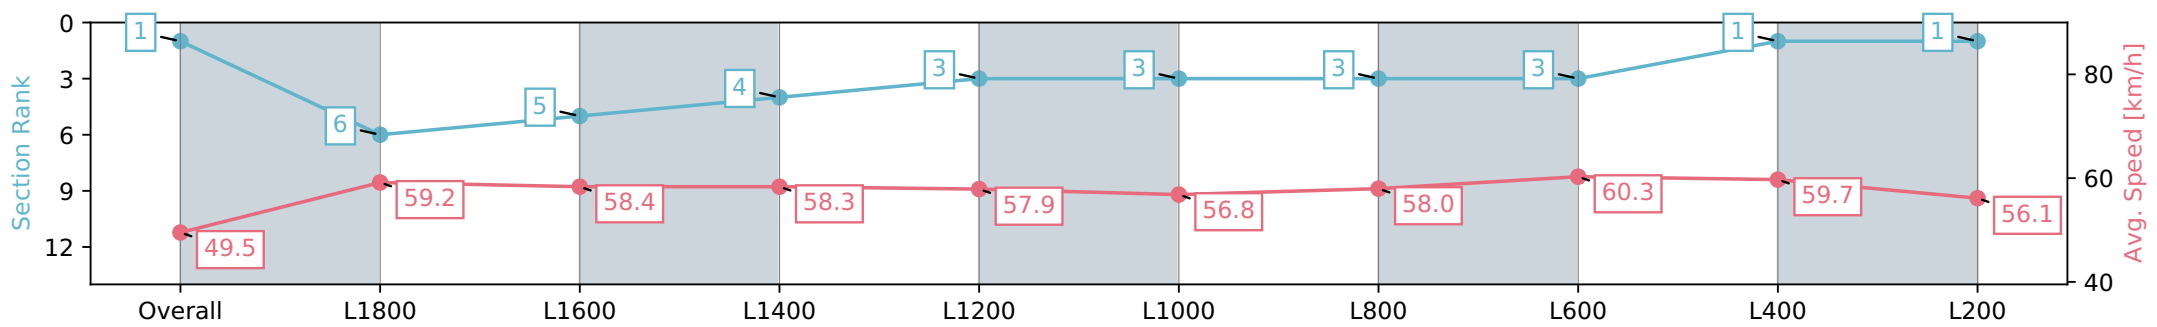

Horse/Jockey Name	TEST THE LAW/Jacob Opperman
Finish Rank	1
Fastest Section Time (Section)	0:12.06 (L400)
Top Speed [km/h] (Section)	61.8 (Overall)
Race State	Finished

Thomas Farms RC Murray Bridge SA - Professional

Race 4: Thomas Farms Handicap - 2000m

15 June 2024 - 12:44PM

Track Rating: Soft 6, Weather: Overcast, Rail Position: True

Section	Overall	L1800	L1600	L1400	L1200	L1000	L800	L600	L400	L200
Section Times	2:06.38 [1] (0:14.54)	1:51.84 [6] (0:12.16)	1:39.68 [5] (0:12.37)	1:27.31 [4] (0:12.33)	1:14.98 [3] (0:12.47)	1:02.51 [3] (0:12.87)	0:49.64 [3] (0:12.63)	0:37.01 [3] (0:12.12)	0:24.89 [1] (0:12.06)	0:12.83 [1] (0:12.83)
Average Speed [km/h]	49.5	59.2	58.4	58.3	57.9	56.8	58.0	60.3	59.7	56.1
Top Speed [km/h]	61.8	60.6	59.3	59.4	59.4	57.6	59.7	61.3	61.2	58.3
Avg. Dist. to Rail [m]	1.6	0.6	1.0	1.4	1.6	3.0	3.3	3.7	6.9	9.6
Avg. Stride Freq. [Hz]	2.3	2.4	2.4	2.3	2.3	2.3	2.3	2.4	2.5	2.4
Avg. Stride Length [m]	5.9	6.7	6.7	6.9	6.8	6.7	6.8	6.9	6.7	6.5

- [ ] Ranking at each section and finish
- -:-:- No data available at this section
- NA No data available