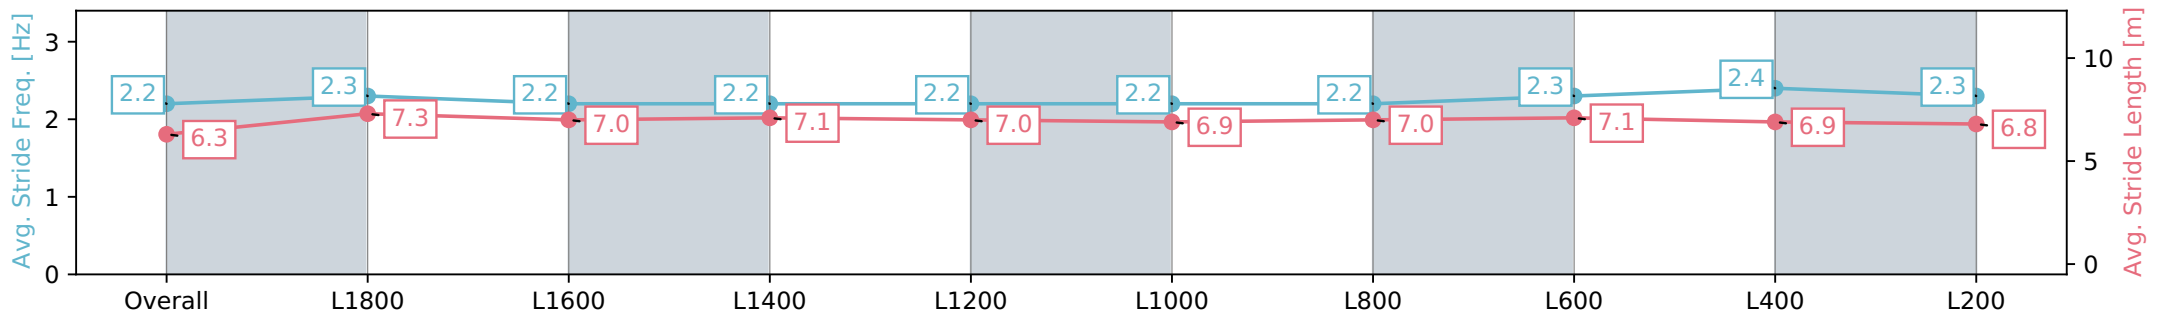

Thomas Farms RC Murray Bridge SA - Professional

Race 4: Thomas Farms Handicap - 2000m

15 June 2024 - 12:44PM

Track Rating: Soft 6, Weather: Overcast, Rail Position: True

Section	Overall	L1800	L1600	L1400	L1200	L1000	L800	L600	L400	L200
Section Times	2:06.70 [4] (0:14.28)	1:52.42 [2] (0:12.11)	1:40.31 [2] (0:12.54)	1:27.77 [2] (0:12.34)	1:15.43 [2] (0:12.45)	1:02.98 [2] (0:12.87)	0:50.11 [2] (0:12.69)	0:37.42 [2] (0:12.32)	0:25.10 [2] (0:12.27)	0:12.83 [3] (0:12.83)
Average Speed [km/h]	50.4	59.6	57.6	58.3	58.0	57.1	58.0	59.8	58.8	56.1
Top Speed [km/h]	60.8	60.8	58.2	58.8	58.6	57.5	59.2	61.6	60.3	57.1
Avg. Dist. to Rail [m]	6.2	0.8	1.6	2.4	2.5	4.0	4.6	5.6	9.2	8.3
Avg. Stride Freq. [Hz]	2.2	2.3	2.2	2.2	2.2	2.2	2.2	2.3	2.4	2.3
Avg. Stride Length [m]	6.3	7.3	7.0	7.1	7.0	6.9	7.0	7.1	6.9	6.8