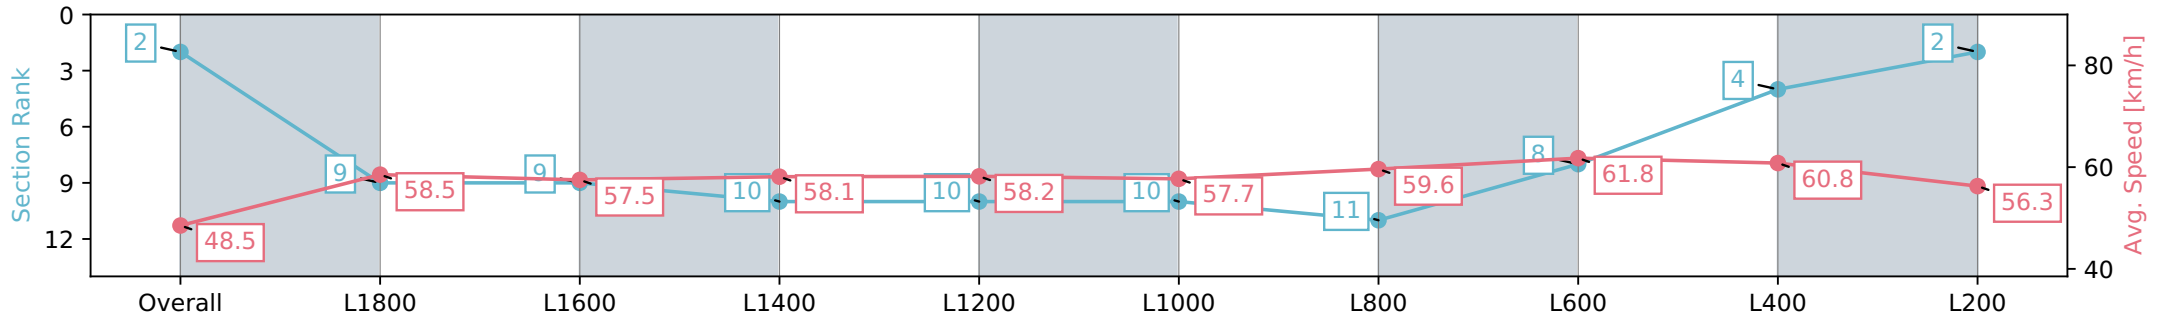

Thomas Farms RC Murray Bridge SA - Professional

Race 4: Thomas Farms Handicap - 2000m

15 June 2024 - 12:44PM

Track Rating: Soft 6, Weather: Overcast, Rail Position: True

Section	Overall	L1800	L1600	L1400	L1200	L1000	L800	L600	L400	L200
Section Times	2:06.42 [2] (0:14.82)	1:51.60 [9] (0:12.41)	1:39.19 [9] (0:12.56)	1:26.62 [10] (0:12.41)	1:14.21 [10] (0:12.38)	1:01.83 [10] (0:12.77)	0:49.06 [11] (0:12.38)	0:36.68 [8] (0:12.04)	0:24.64 [4] (0:11.85)	0:12.79 [2] (0:12.79)
Average Speed [km/h]	48.5	58.5	57.5	58.1	58.2	57.7	59.6	61.8	60.8	56.3
Top Speed [km/h]	59.7	59.8	58.6	59.0	59.3	59.7	61.7	62.7	62.9	58.4
Avg. Dist. to Rail [m]	5.4	1.9	2.0	2.4	2.8	4.3	5.1	7.5	11.7	12.6
Avg. Stride Freq. [Hz]	2.1	2.1	2.1	2.1	2.0	2.1	2.1	2.1	2.3	2.2
Avg. Stride Length [m]	6.4	7.4	7.4	7.6	7.5	7.4	7.5	7.5	7.4	7.1