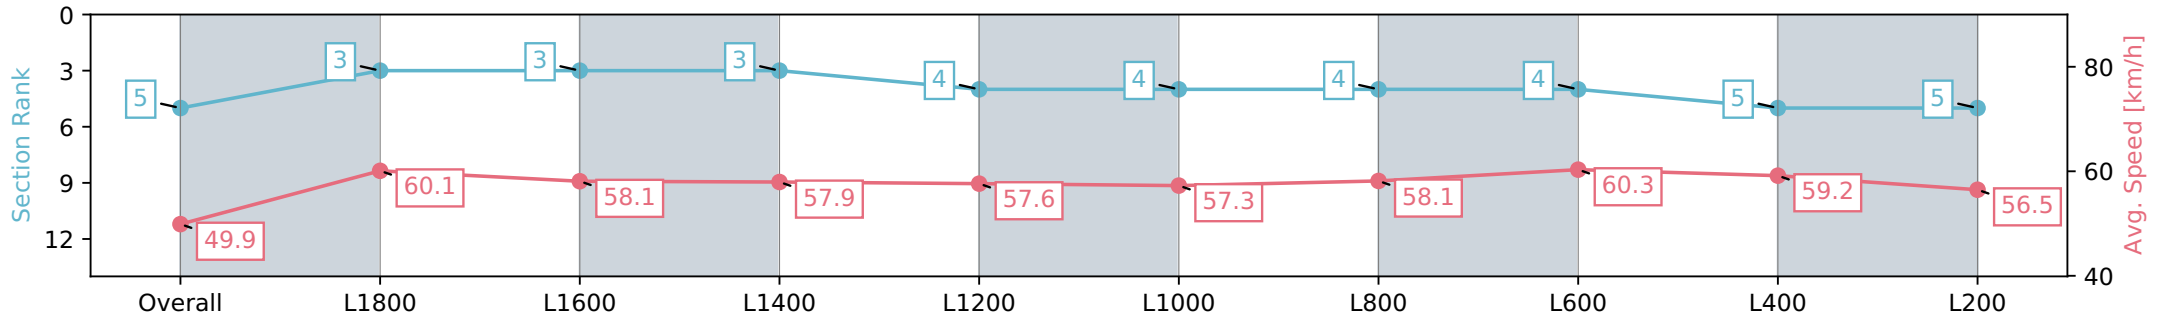

Thomas Farms RC Murray Bridge SA - Professional

Race 4: Thomas Farms Handicap - 2000m

15 June 2024 - 12:44PM

Track Rating: Soft 6, Weather: Overcast, Rail Position: True

Section	Overall	L1800	L1600	L1400	L1200	L1000	L800	L600	L400	L200
Section Times	2:06.71 [5] (0:14.43)	1:52.28 [3] (0:12.15)	1:40.13 [3] (0:12.47)	1:27.66 [3] (0:12.43)	1:15.23 [4] (0:12.51)	1:02.72 [4] (0:12.85)	0:49.87 [4] (0:12.65)	0:37.22 [4] (0:12.31)	0:24.91 [5] (0:12.18)	0:12.73 [5] (0:12.73)
Average Speed [km/h]	49.9	60.1	58.1	57.9	57.6	57.3	58.1	60.3	59.2	56.5
Top Speed [km/h]	61.6	61.4	58.7	58.5	59.1	57.7	59.3	61.7	60.6	59.0
Avg. Dist. to Rail [m]	7.8	3.0	2.9	3.1	2.9	4.0	4.5	7.1	10.9	9.4
Avg. Stride Freq. [Hz]	2.3	2.4	2.3	2.2	2.2	2.2	2.3	2.4	2.4	2.3
Avg. Stride Length [m]	5.9	7.1	7.1	6.9	6.9	6.9	7.0	7.1	6.9	6.8