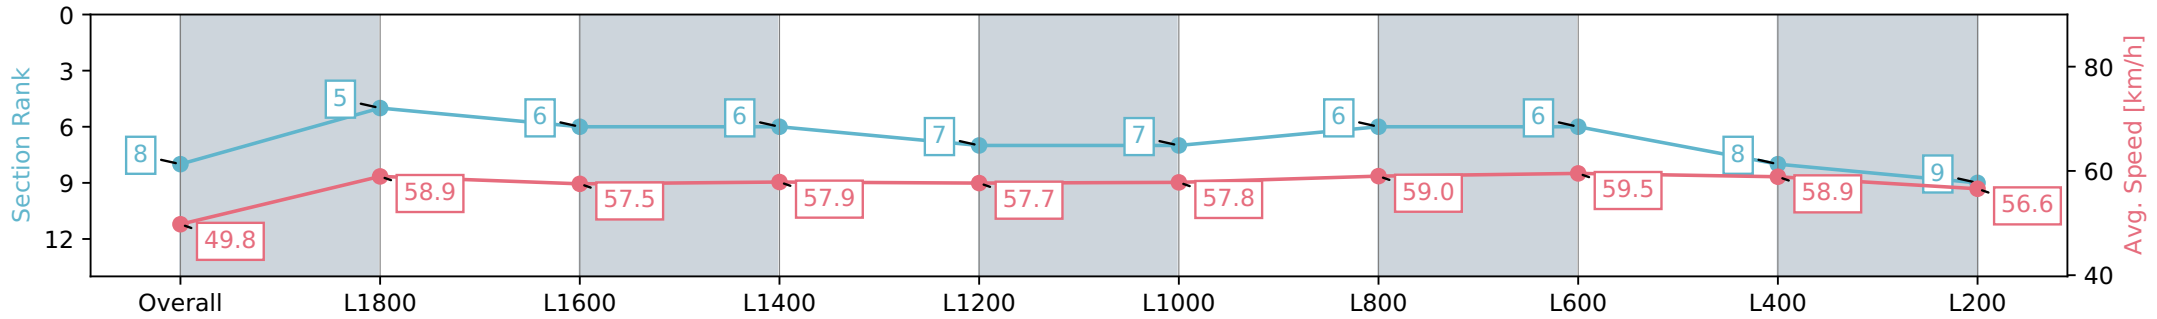

Thomas Farms RC Murray Bridge SA - Professional

Race 4: Thomas Farms Handicap - 2000m

15 June 2024 - 12:44PM

Track Rating: Soft 6, Weather: Overcast, Rail Position: True

Section	Overall	L1800	L1600	L1400	L1200	L1000	L800	L600	L400	L200
Section Times	2:06.97 [8] (0:14.49)	1:52.48 [5] (0:12.30)	1:40.18 [6] (0:12.57)	1:27.60 [6] (0:12.44)	1:15.16 [7] (0:12.51)	1:02.65 [7] (0:12.76)	0:49.89 [6] (0:12.49)	0:37.40 [6] (0:12.44)	0:24.96 [8] (0:12.22)	0:12.74 [9] (0:12.74)
Average Speed [km/h]	49.8	58.9	57.5	57.9	57.7	57.8	59.0	59.5	58.9	56.6
Top Speed [km/h]	61.4	61.1	58.0	58.5	58.9	59.1	59.8	60.2	59.9	58.3
Avg. Dist. to Rail [m]	4.6	1.8	2.5	3.2	3.0	4.6	4.8	6.6	11.8	12.6
Avg. Stride Freq. [Hz]	2.2	2.2	2.2	2.2	2.2	2.2	2.2	2.3	2.3	2.3
Avg. Stride Length [m]	6.2	7.3	7.3	7.2	7.1	7.3	7.4	7.2	7.1	7.0

- [] Ranking at each section and finish
- :-:- No data available at this section
- NA No data available

Horse/Jockey Name	SILENT COMMAND/Alana Livesey
Finish Rank	9
Fastest Section Time (Section)	0:12.12 (L1800)
Top Speed [km/h] (Section)	60.6 (Overall)
Race State	Finished