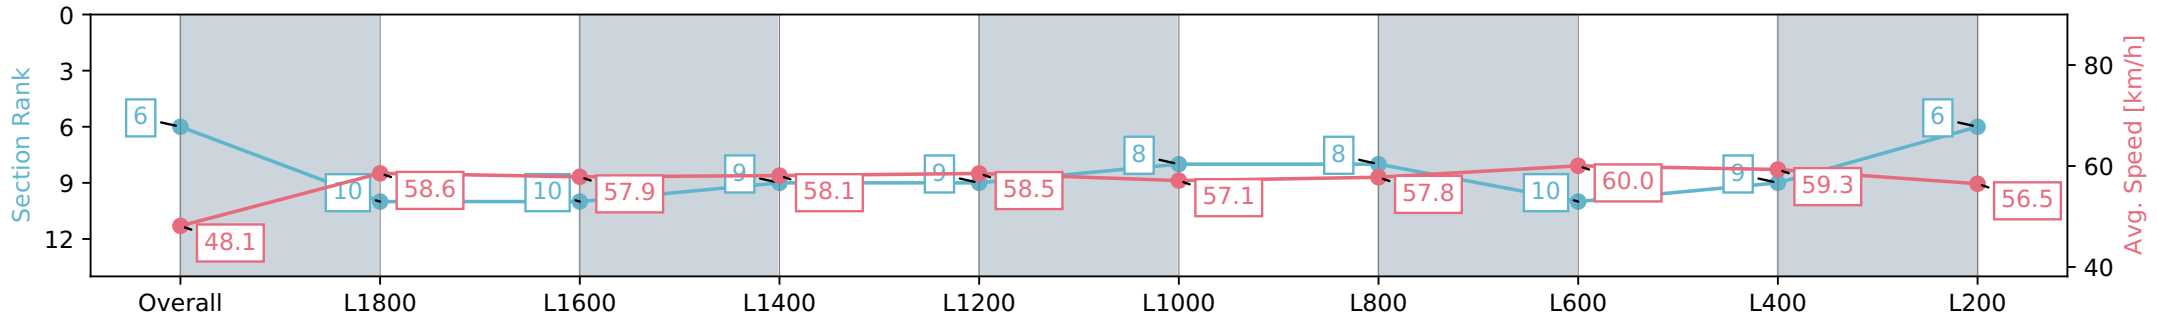

Thomas Farms RC Murray Bridge SA - Professional

Race 4: Thomas Farms Handicap - 2000m

15 June 2024 - 12:44PM

Track Rating: Soft 6, Weather: Overcast, Rail Position: True

Section	Overall	L1800	L1600	L1400	L1200	L1000	L800	L600	L400	L200
Section Times	2:06.90 [6] (0:14.96)	1:51.94 [10] (0:12.28)	1:39.66 [10] (0:12.45)	1:27.21 [9] (0:12.41)	1:14.80 [9] (0:12.32)	1:02.48 [8] (0:12.76)	0:49.72 [8] (0:12.66)	0:37.06 [10] (0:12.18)	0:24.88 [9] (0:12.14)	0:12.74 [6] (0:12.74)
Average Speed [km/h]	48.1	58.6	57.9	58.1	58.5	57.1	57.8	60.0	59.3	56.5
Top Speed [km/h]	60.6	60.4	58.2	59.2	59.1	57.5	58.9	60.9	60.1	58.8
Avg. Dist. to Rail [m]	2.5	0.6	0.3	0.5	1.0	2.7	3.0	3.7	7.8	7.5
Avg. Stride Freq. [Hz]	2.2	2.2	2.2	2.2	2.2	2.2	2.2	2.2	2.3	2.2
Avg. Stride Length [m]	6.1	7.3	7.3	7.3	7.1	7.0	7.2	7.3	7.2	7.0