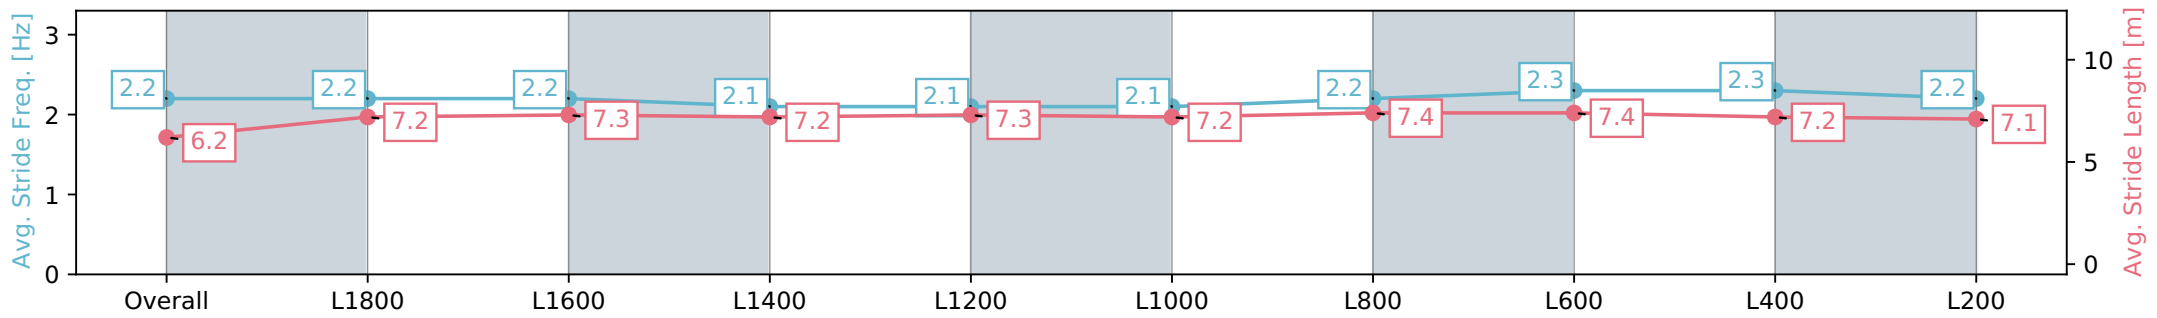

Thomas Farms RC Murray Bridge SA - Professional

Race 4: Thomas Farms Handicap - 2000m

15 June 2024 - 12:44PM

Track Rating: Soft 6, Weather: Overcast, Rail Position: True

Section	Overall	L1800	L1600	L1400	L1200	L1000	L800	L600	L400	L200
Section Times	2:06.94 [7] (0:14.46)	1:52.48 [4] (0:12.19)	1:40.29 [4] (0:12.55)	1:27.74 [5] (0:12.45)	1:15.29 [5] (0:12.54)	1:02.75 [6] (0:12.89)	0:49.86 [7] (0:12.65)	0:37.21 [7] (0:12.21)	0:25.00 [7] (0:12.28)	0:12.71 [8] (0:12.71)
Average Speed [km/h]	49.9	59.2	57.7	57.8	57.4	57.0	58.2	60.4	58.6	56.8
Top Speed [km/h]	62.1	62.4	58.8	58.4	59.3	57.9	60.4	61.3	59.4	58.5
Avg. Dist. to Rail [m]	2.5	1.1	2.2	2.5	2.3	3.9	4.2	5.8	9.9	10.8
Avg. Stride Freq. [Hz]	2.2	2.2	2.2	2.1	2.1	2.1	2.2	2.3	2.3	2.2
Avg. Stride Length [m]	6.2	7.2	7.3	7.2	7.3	7.2	7.4	7.4	7.2	7.1