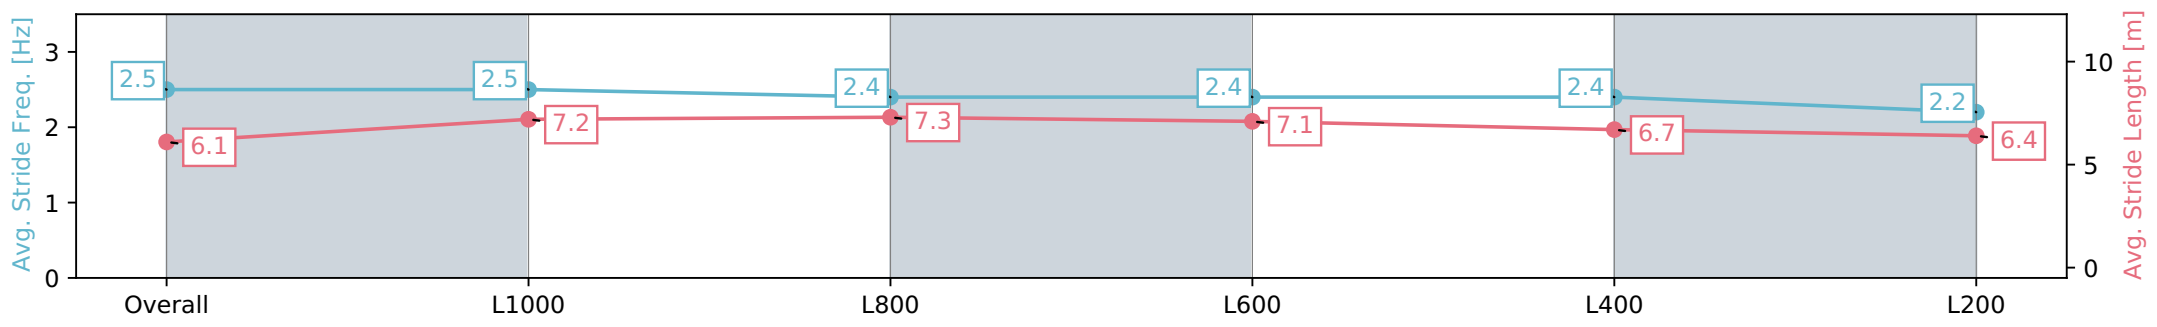

- [ ] Ranking at each section and finish
- :-:- No data available at this section
- NA No data available

Horse/Jockey Name	SECOND TRY/Alana Livesey
Finish Rank	9
Fastest Section Time (Section)	0:11.04 (L1000)
Top Speed [km/h] (Section)	66.9 (L1000)
Race State	Finished

Section	Overall	L1000	L800	L600	L400	L200
Section Times	1:14.99 [9] (0:13.85)	1:01.14 [6] (0:11.04)	0:50.10 [8] (0:11.43)	0:38.67 [9] (0:12.06)	0:26.61 [9] (0:12.39)	0:14.22 [8] (0:14.22)
Average Speed [km/h]	52.0	65.3	64.5	61.6	58.0	50.6
Top Speed [km/h]	65.6	66.1	66.9	62.4	61.6	55.0
Avg. Dist. to Rail [m]	1.1	3.1	8.0	6.5	13.0	16.5
Avg. Stride Freq. [Hz]	2.5	2.5	2.4	2.4	2.4	2.2
Avg. Stride Length [m]	6.1	7.2	7.3	7.1	6.7	6.4