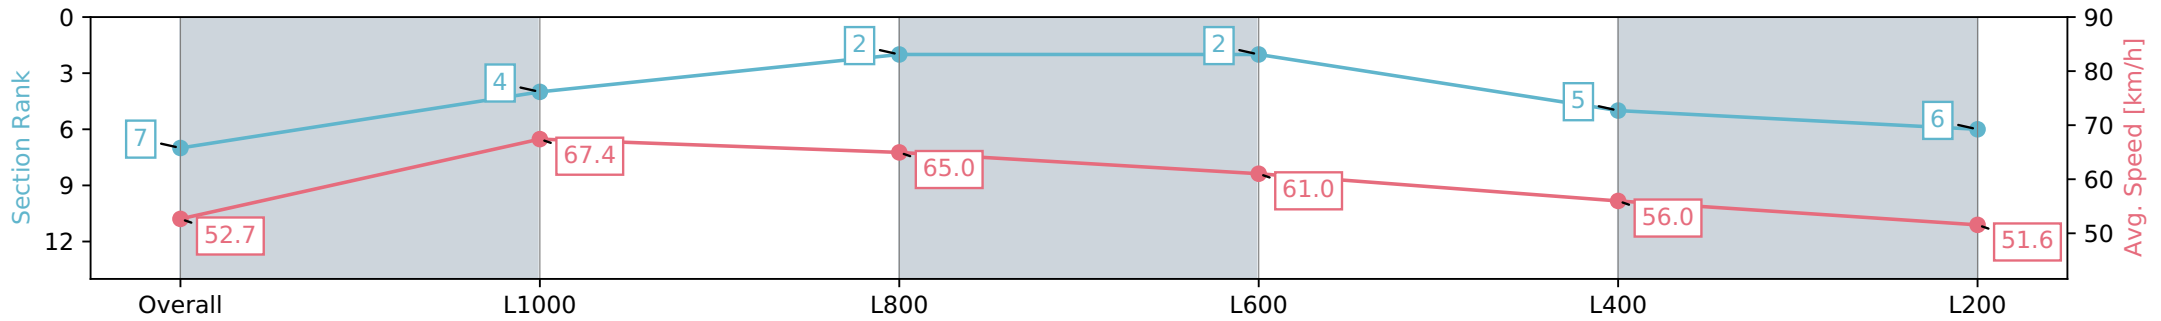

Section	Overall	L1000	L800	L600	L400	L200
Section Times	1:14.35 [7] (0:13.67)	1:00.68 [4] (0:10.69)	0:49.99 [2] (0:11.20)	0:38.79 [2] (0:11.97)	0:26.82 [5] (0:12.87)	0:13.95 [6] (0:13.95)
Average Speed [km/h]	52.7	67.4	65.0	61.0	56.0	51.6
Top Speed [km/h]	68.3	68.2	67.0	63.6	58.0	54.0
Avg. Dist. to Rail [m]	1.3	2.0	3.8	3.3	6.5	8.6
Avg. Stride Freq. [Hz]	2.3	2.3	2.4	2.4	2.3	2.2
Avg. Stride Length [m]	6.7	6.8	7.4	6.9	6.9	6.7