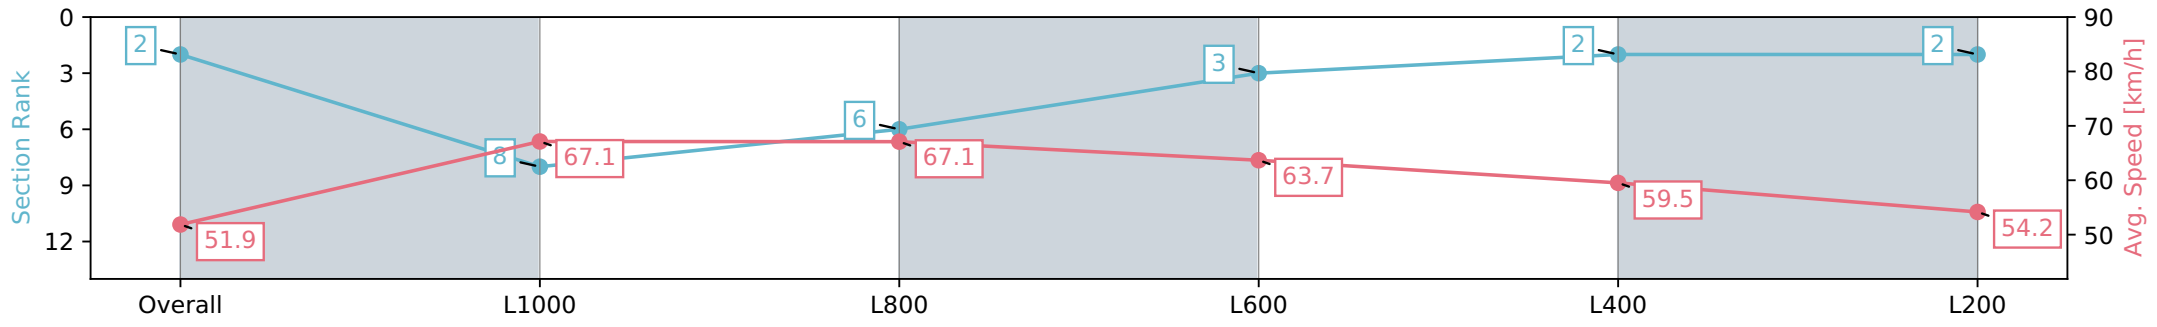

Section	Overall	L1000	L800	L600	L400	L200
Section Times	1:12.85 [2] (0:13.88)	0:58.97 [8] (0:10.75)	0:48.22 [6] (0:11.01)	0:37.21 [3] (0:11.80)	0:25.41 [2] (0:12.11)	0:13.30 [2] (0:13.30)
Average Speed [km/h]	51.9	67.1	67.1	63.7	59.5	54.2
Top Speed [km/h]	66.7	68.3	68.4	65.3	63.0	56.4
Avg. Dist. to Rail [m]	10.7	7.2	9.2	9.9	12.4	14.1
Avg. Stride Freq. [Hz]	2.3	2.4	2.3	2.4	2.3	2.3
Avg. Stride Length [m]	6.7	7.8	7.9	7.4	7.1	6.7