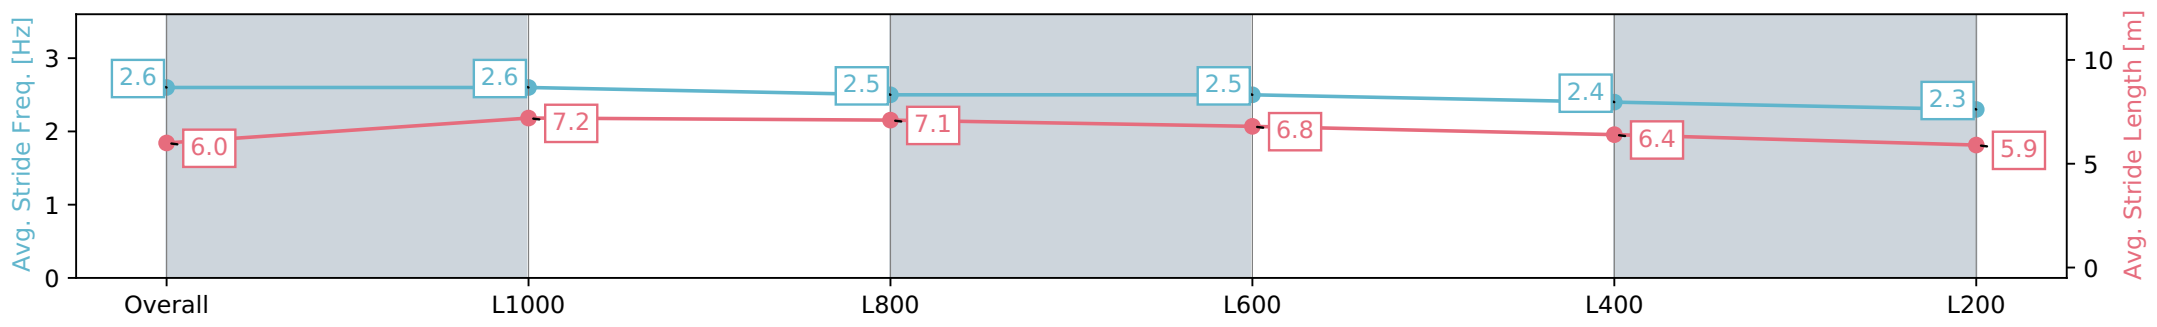

Section	Overall	L1000	L800	L600	L400	L200
Section Times	1:16.54 [10] (0:13.57)	1:02.96 [2] (0:10.93)	0:52.03 [5] (0:11.63)	0:40.40 [7] (0:12.35)	0:28.05 [10] (0:13.13)	0:14.92 [10] (0:14.92)
Average Speed [km/h]	53.0	66.0	63.1	60.0	54.8	48.3
Top Speed [km/h]	67.0	67.0	65.4	61.4	57.8	51.8
Avg. Dist. to Rail [m]	4.7	4.0	6.7	6.5	9.4	11.9
Avg. Stride Freq. [Hz]	2.6	2.6	2.5	2.5	2.4	2.3
Avg. Stride Length [m]	6.0	7.2	7.1	6.8	6.4	5.9