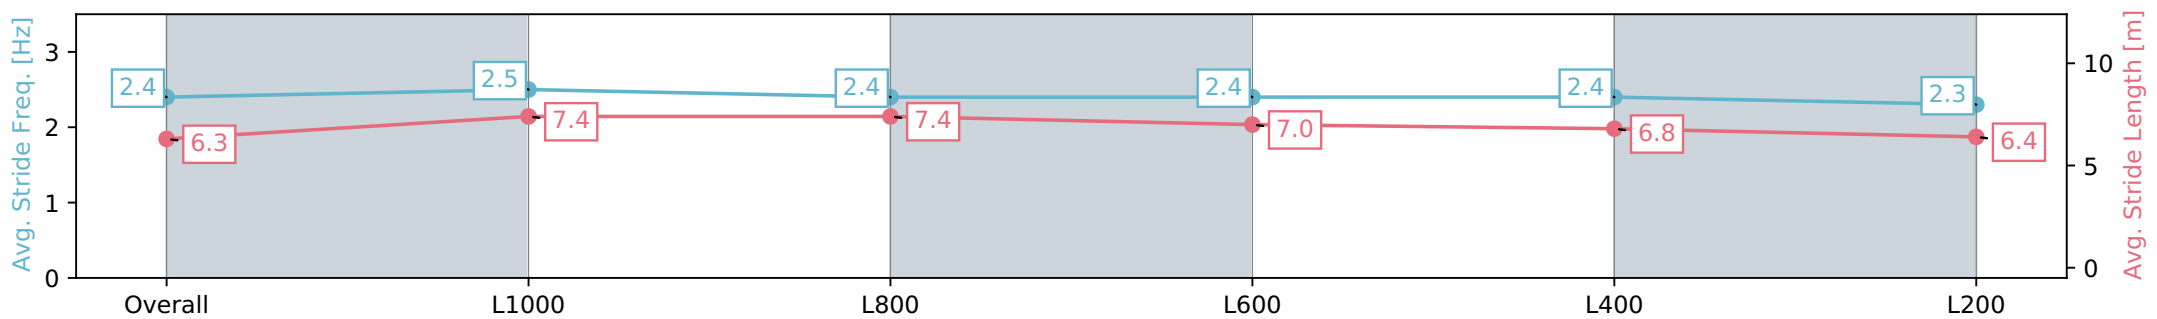

Section	Overall	L1000	L800	L600	L400	L200
Section Times	1:14.70 [8] (0:14.04)	1:00.66 [10] (0:10.95)	0:49.71 [10] (0:11.21)	0:38.50 [8] (0:12.12)	0:26.38 [8] (0:12.53)	0:13.85 [9] (0:13.85)
Average Speed [km/h]	51.2	65.8	65.0	60.6	57.4	52.0
Top Speed [km/h]	66.5	66.5	66.1	63.4	60.0	55.4
Avg. Dist. to Rail [m]	5.3	3.9	4.9	4.7	8.3	13.3
Avg. Stride Freq. [Hz]	2.4	2.5	2.4	2.4	2.4	2.3
Avg. Stride Length [m]	6.3	7.4	7.4	7.0	6.8	6.4