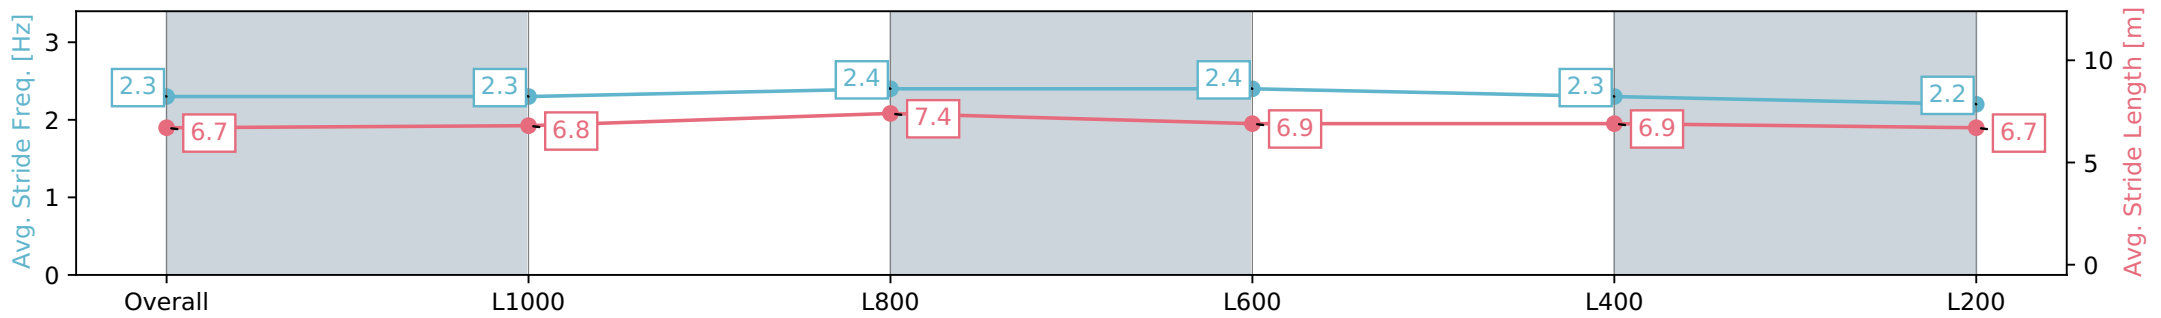

Section	Overall	L1000	L800	L600	L400	L200
Section Times	1:14.35 [7] (0:13.67)	1:00.68 [4] (0:10.69)	0:49.99 [2] (0:11.20)	0:38.79 [2] (0:11.97)	0:26.82 [5] (0:12.87)	0:13.95 [6] (0:13.95)
Average Speed [km/h]	52.7	67.4	65.0	61.0	56.0	51.6
Top Speed [km/h]	68.3	68.2	67.0	63.6	58.0	54.0
Avg. Dist. to Rail [m]	1.3	2.0	3.8	3.3	6.5	8.6
Avg. Stride Freq. [Hz]	2.3	2.3	2.4	2.4	2.3	2.2
Avg. Stride Length [m]	6.7	6.8	7.4	6.9	6.9	6.7