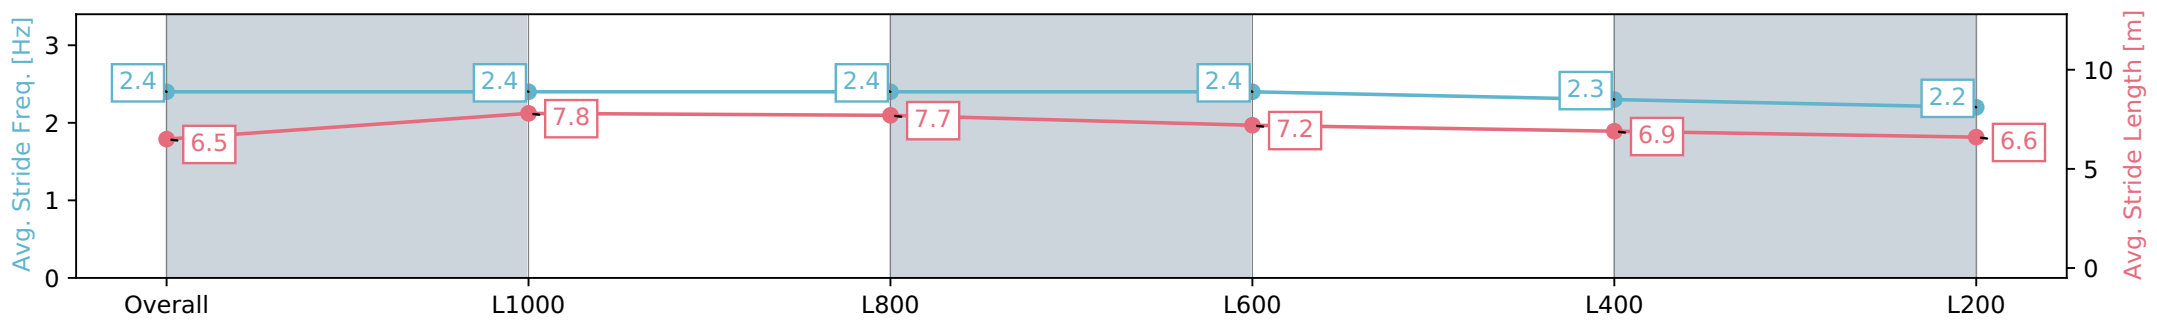

Section	Overall	L1000	L800	L600	L400	L200
Section Times	1:13.82 [5] (0:13.67)	1:00.15 [4] (0:10.75)	0:49.40 [3] (0:11.26)	0:38.14 [4] (0:11.83)	0:26.31 [4] (0:12.56)	0:13.75 [4] (0:13.75)
Average Speed [km/h]	52.7	67.1	65.1	62.4	57.3	52.4
Top Speed [km/h]	66.9	68.0	66.5	64.6	60.0	54.3
Avg. Dist. to Rail [m]	6.7	4.9	6.4	5.7	6.2	8.8
Avg. Stride Freq. [Hz]	2.4	2.4	2.4	2.4	2.3	2.2
Avg. Stride Length [m]	6.5	7.8	7.7	7.2	6.9	6.6