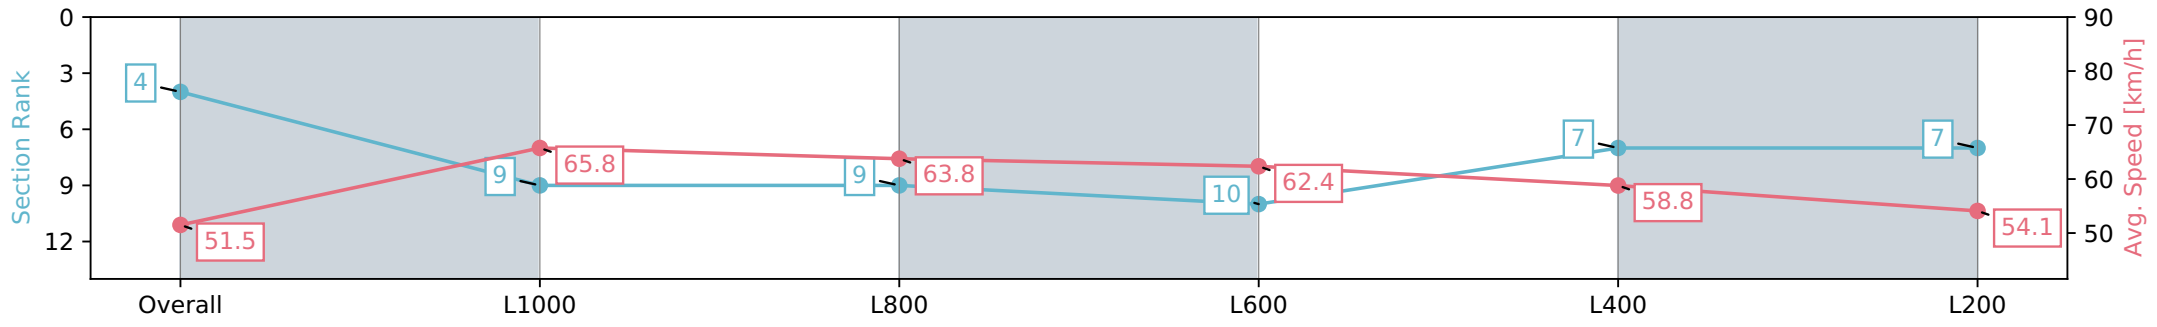

Section	Overall	L1000	L800	L600	L400	L200
Section Times	1:13.77 [4] (0:13.98)	0:59.79 [9] (0:10.97)	0:48.82 [9] (0:11.55)	0:37.27 [10] (0:11.69)	0:25.58 [7] (0:12.25)	0:13.33 [7] (0:13.33)
Average Speed [km/h]	51.5	65.8	63.8	62.4	58.8	54.1
Top Speed [km/h]	66.7	66.1	65.7	63.2	60.9	56.2
Avg. Dist. to Rail [m]	8.0	6.1	7.6	3.3	3.9	4.2
Avg. Stride Freq. [Hz]	2.5	2.5	2.4	2.5	2.4	2.4
Avg. Stride Length [m]	6.1	7.3	7.3	6.7	6.6	6.4