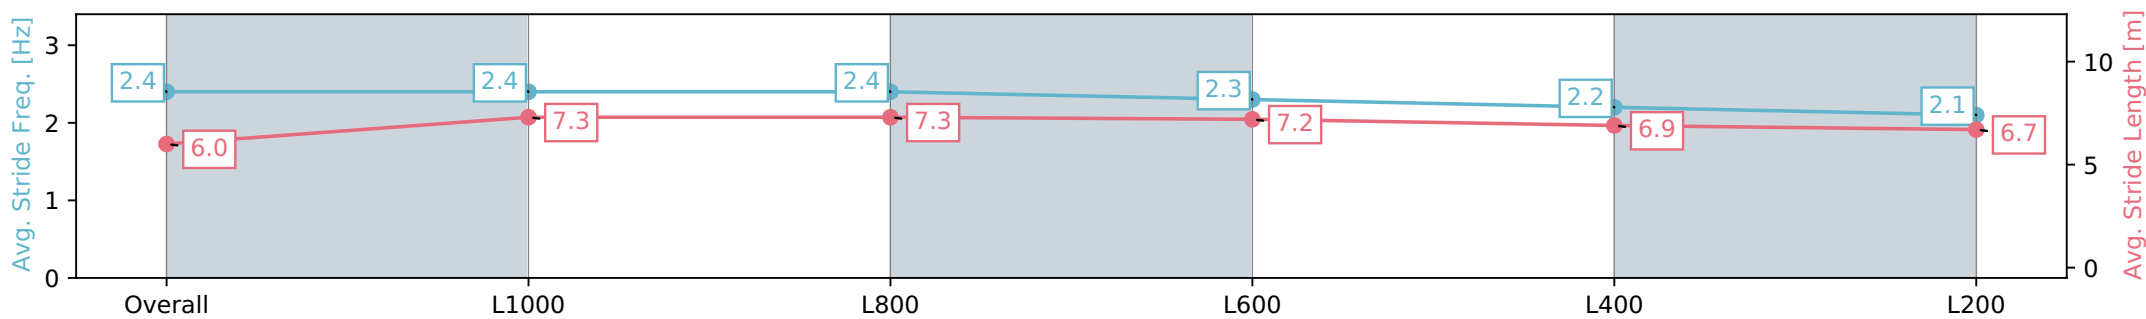

Section	Overall	L1000	L800	L600	L400	L200
Section Times	1:16.99 [11] (0:14.68)	1:02.31 [11] (0:11.31)	0:51.00 [11] (0:11.67)	0:39.33 [11] (0:12.38)	0:26.95 [11] (0:12.86)	0:14.09 [11] (0:14.09)
Average Speed [km/h]	49.1	63.7	62.7	59.4	55.9	51.1
Top Speed [km/h]	64.0	64.3	65.4	61.1	57.1	53.6
Avg. Dist. to Rail [m]	2.0	2.7	5.8	4.9	5.5	6.4
Avg. Stride Freq. [Hz]	2.4	2.4	2.4	2.3	2.2	2.1
Avg. Stride Length [m]	6.0	7.3	7.3	7.2	6.9	6.7