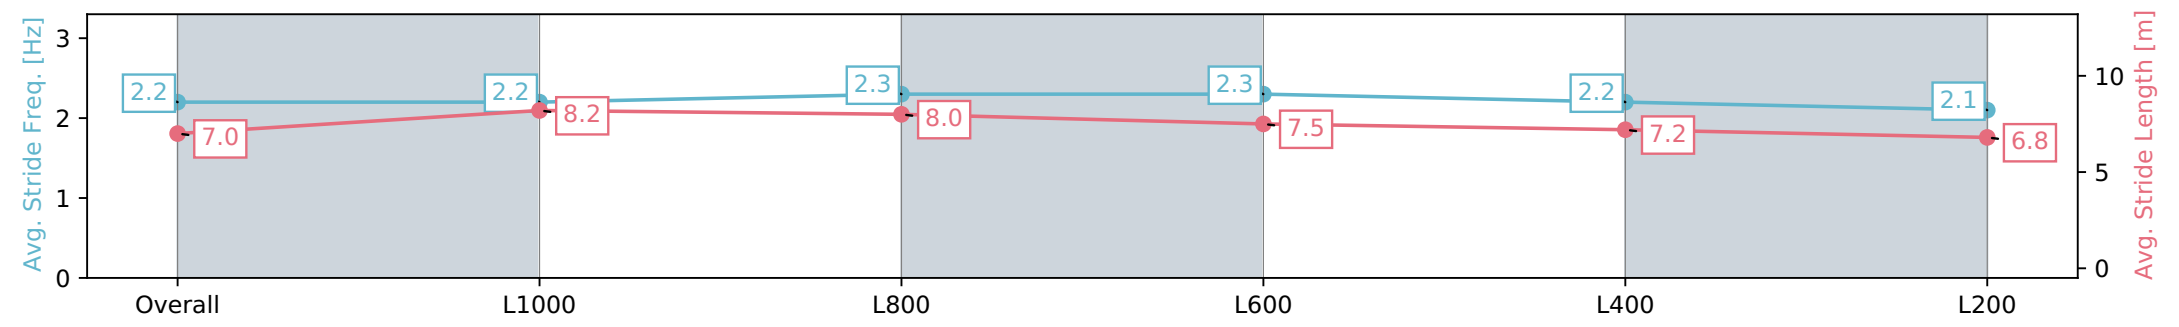

Section	Overall	L1000	L800	L600	L400	L200
Section Times	1:13.51 [3] (0:13.87)	0:59.64 [7] (0:10.90)	0:48.74 [7] (0:11.08)	0:37.66 [6] (0:11.77)	0:25.89 [6] (0:12.20)	0:13.69 [3] (0:13.69)
Average Speed [km/h]	52.0	66.2	66.6	63.3	59.0	52.6
Top Speed [km/h]	65.2	67.9	68.3	66.3	60.9	56.9
Avg. Dist. to Rail [m]	7.0	5.7	8.6	8.3	11.1	12.2
Avg. Stride Freq. [Hz]	2.2	2.2	2.3	2.3	2.2	2.1
Avg. Stride Length [m]	7.0	8.2	8.0	7.5	7.2	6.8