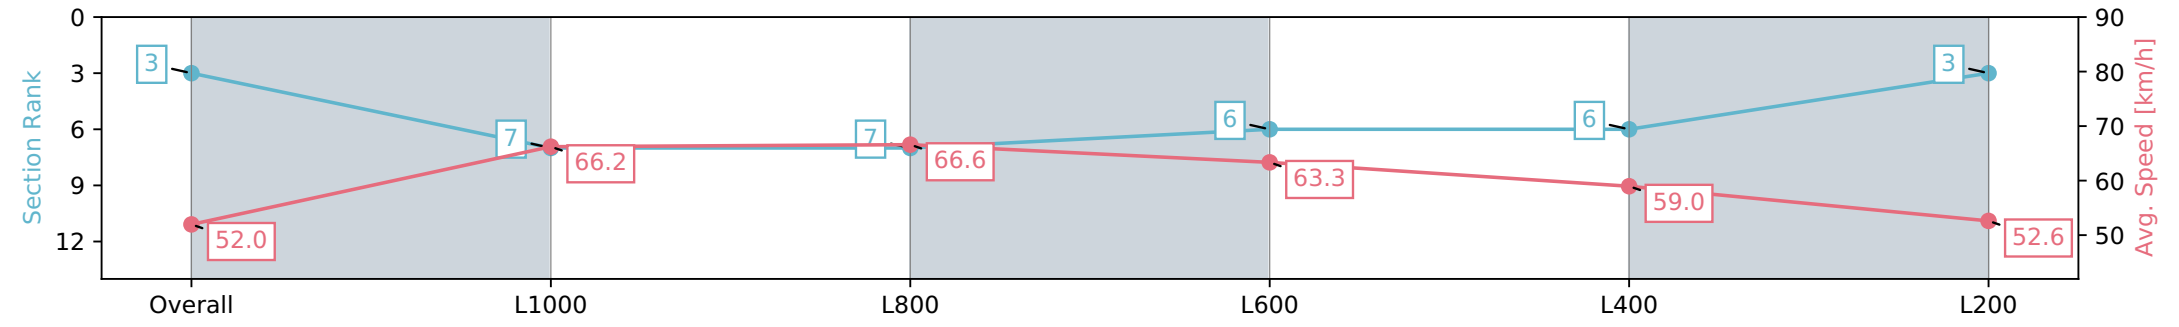

Section	Overall	L1000	L800	L600	L400	L200
Section Times	1:13.51 [3] (0:13.87)	0:59.64 [7] (0:10.90)	0:48.74 [7] (0:11.08)	0:37.66 [6] (0:11.77)	0:25.89 [6] (0:12.20)	0:13.69 [3] (0:13.69)
Average Speed [km/h]	52.0	66.2	66.6	63.3	59.0	52.6
Top Speed [km/h]	65.2	67.9	68.3	66.3	60.9	56.9
Avg. Dist. to Rail [m]	7.0	5.7	8.6	8.3	11.1	12.2
Avg. Stride Freq. [Hz]	2.2	2.2	2.3	2.3	2.2	2.1
Avg. Stride Length [m]	7.0	8.2	8.0	7.5	7.2	6.8