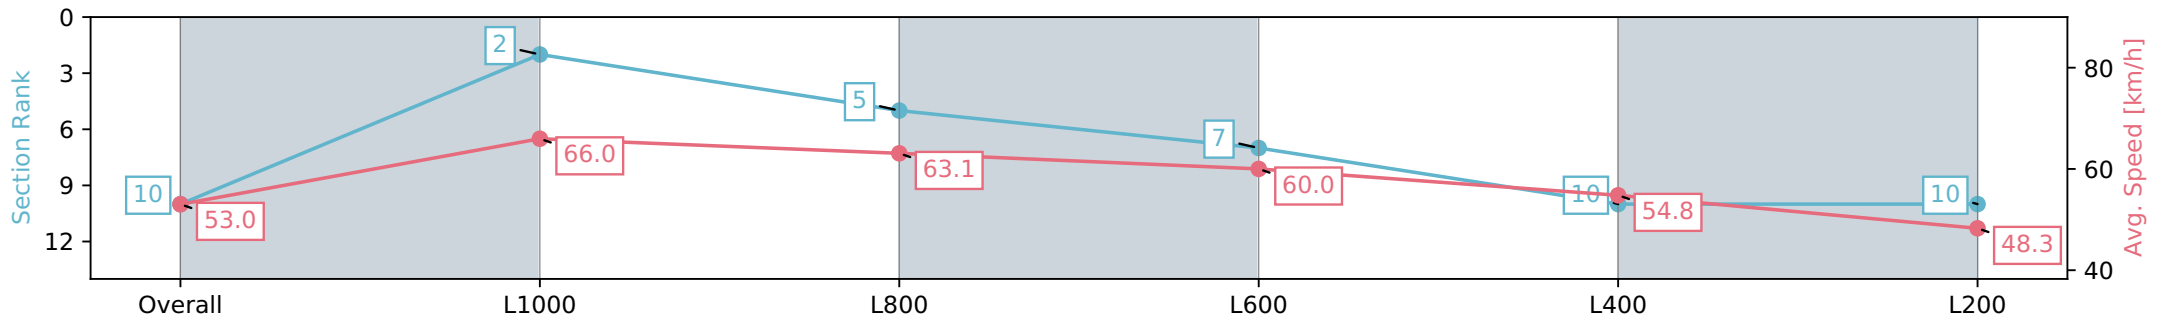

Section	Overall	L1000	L800	L600	L400	L200
Section Times	1:16.54 [10] (0:13.57)	1:02.96 [2] (0:10.93)	0:52.03 [5] (0:11.63)	0:40.40 [7] (0:12.35)	0:28.05 [10] (0:13.13)	0:14.92 [10] (0:14.92)
Average Speed [km/h]	53.0	66.0	63.1	60.0	54.8	48.3
Top Speed [km/h]	67.0	67.0	65.4	61.4	57.8	51.8
Avg. Dist. to Rail [m]	4.7	4.0	6.7	6.5	9.4	11.9
Avg. Stride Freq. [Hz]	2.6	2.6	2.5	2.5	2.4	2.3
Avg. Stride Length [m]	6.0	7.2	7.1	6.8	6.4	5.9