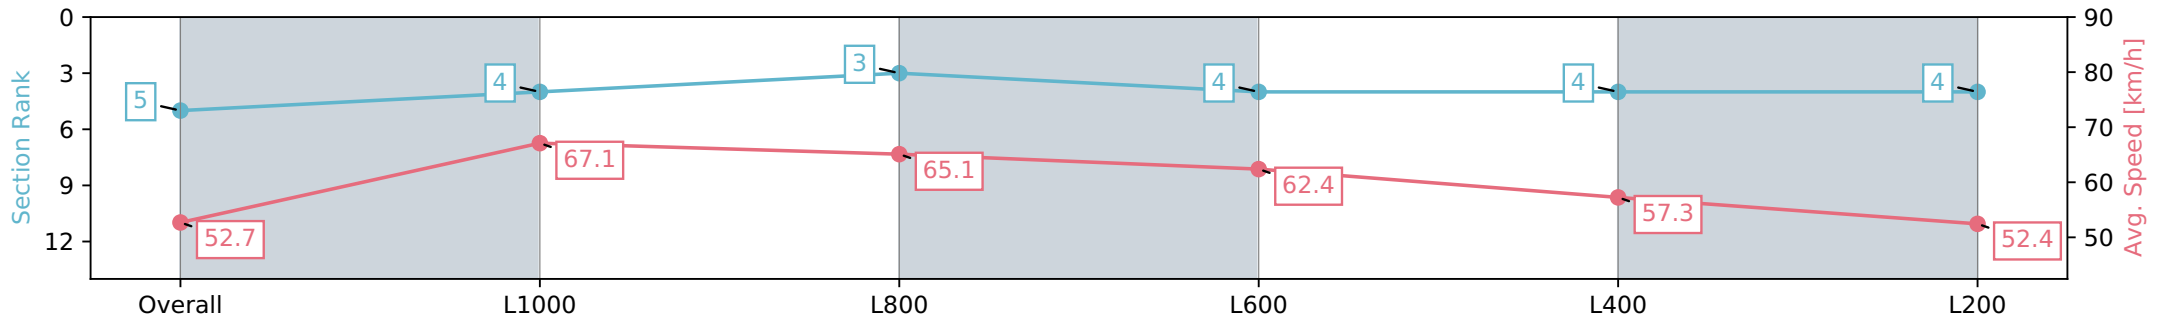

Section	Overall	L1000	L800	L600	L400	L200
Section Times	1:13.82 [5] (0:13.67)	1:00.15 [4] (0:10.75)	0:49.40 [3] (0:11.26)	0:38.14 [4] (0:11.83)	0:26.31 [4] (0:12.56)	0:13.75 [4] (0:13.75)
Average Speed [km/h]	52.7	67.1	65.1	62.4	57.3	52.4
Top Speed [km/h]	66.9	68.0	66.5	64.6	60.0	54.3
Avg. Dist. to Rail [m]	6.7	4.9	6.4	5.7	6.2	8.8
Avg. Stride Freq. [Hz]	2.4	2.4	2.4	2.4	2.3	2.2
Avg. Stride Length [m]	6.5	7.8	7.7	7.2	6.9	6.6