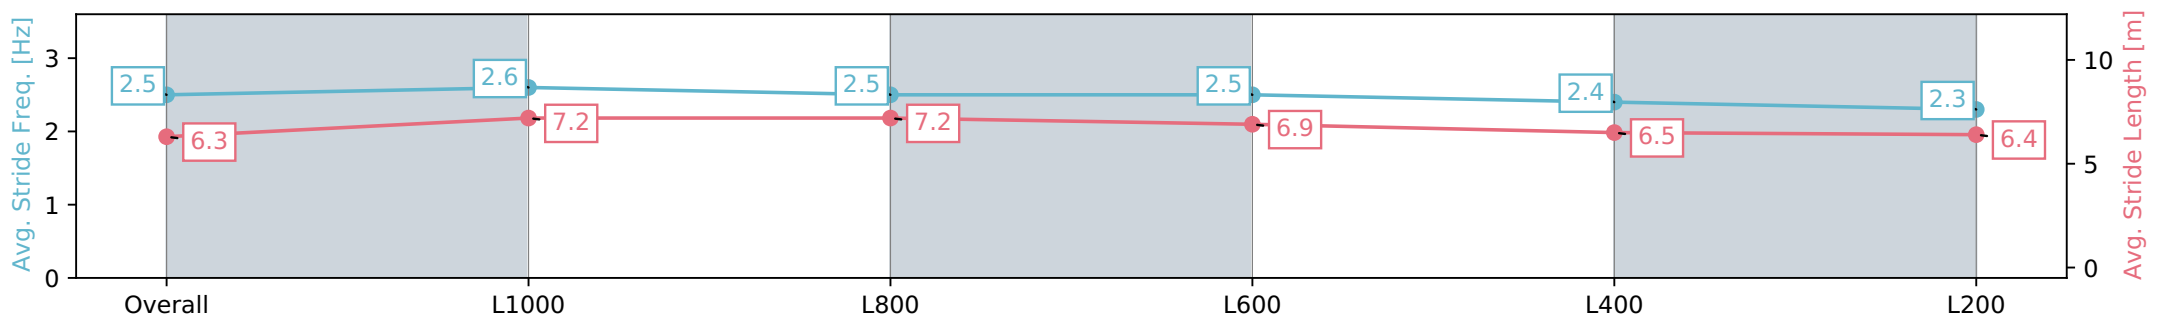

Section	Overall	L1000	L800	L600	L400	L200
Section Times	1:13.87 [6] (0:13.60)	1:00.27 [3] (0:10.88)	0:49.39 [4] (0:11.23)	0:38.16 [5] (0:11.76)	0:26.40 [3] (0:12.85)	0:13.55 [5] (0:13.55)
Average Speed [km/h]	53.0	66.2	65.2	62.6	56.0	53.1
Top Speed [km/h]	66.7	66.9	66.2	63.9	59.8	54.4
Avg. Dist. to Rail [m]	4.3	3.8	5.5	5.0	5.7	7.2
Avg. Stride Freq. [Hz]	2.5	2.6	2.5	2.5	2.4	2.3
Avg. Stride Length [m]	6.3	7.2	7.2	6.9	6.5	6.4