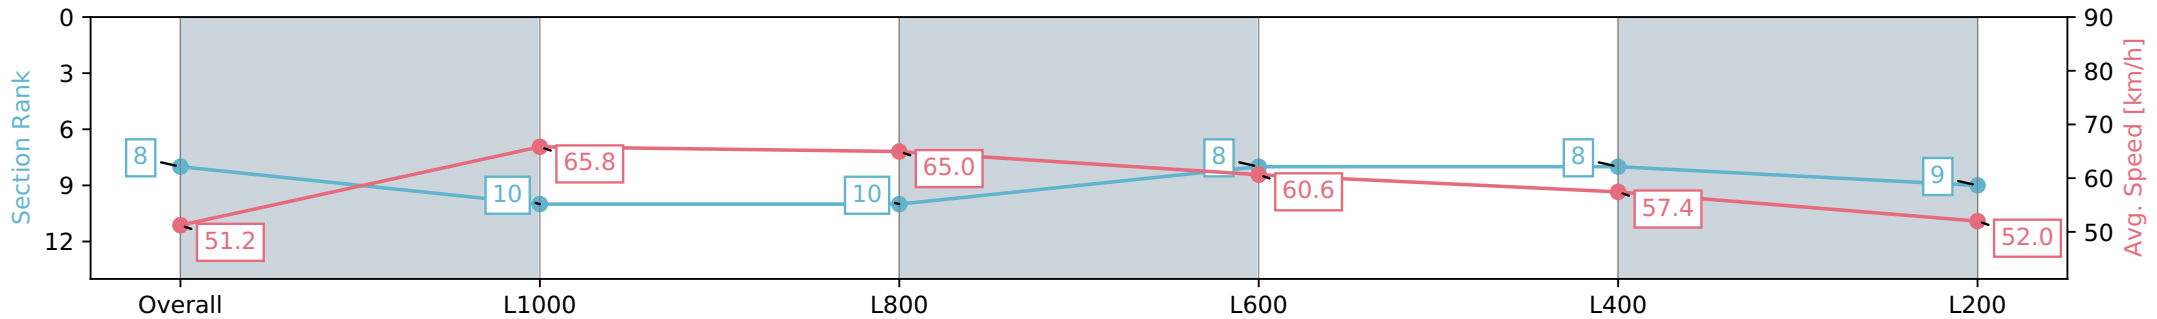

Section	Overall	L1000	L800	L600	L400	L200
Section Times	1:14.70 [8] (0:14.04)	1:00.66 [10] (0:10.95)	0:49.71 [10] (0:11.21)	0:38.50 [8] (0:12.12)	0:26.38 [8] (0:12.53)	0:13.85 [9] (0:13.85)
Average Speed [km/h]	51.2	65.8	65.0	60.6	57.4	52.0
Top Speed [km/h]	66.5	66.5	66.1	63.4	60.0	55.4
Avg. Dist. to Rail [m]	5.3	3.9	4.9	4.7	8.3	13.3
Avg. Stride Freq. [Hz]	2.4	2.5	2.4	2.4	2.4	2.3
Avg. Stride Length [m]	6.3	7.4	7.4	7.0	6.8	6.4