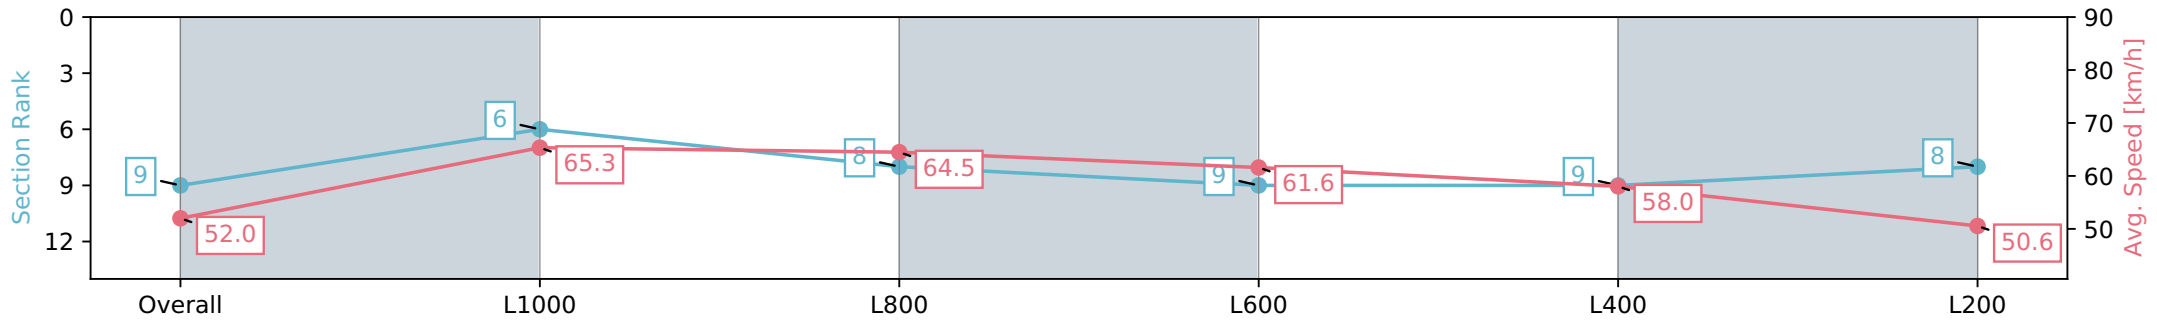

Section	Overall	L1000	L800	L600	L400	L200
Section Times	1:14.99 [9] (0:13.85)	1:01.14 [6] (0:11.04)	0:50.10 [8] (0:11.43)	0:38.67 [9] (0:12.06)	0:26.61 [9] (0:12.39)	0:14.22 [8] (0:14.22)
Average Speed [km/h]	52.0	65.3	64.5	61.6	58.0	50.6
Top Speed [km/h]	65.6	66.1	66.9	62.4	61.6	55.0
Avg. Dist. to Rail [m]	1.1	3.1	8.0	6.5	13.0	16.5
Avg. Stride Freq. [Hz]	2.5	2.5	2.4	2.4	2.4	2.2
Avg. Stride Length [m]	6.1	7.2	7.3	7.1	6.7	6.4