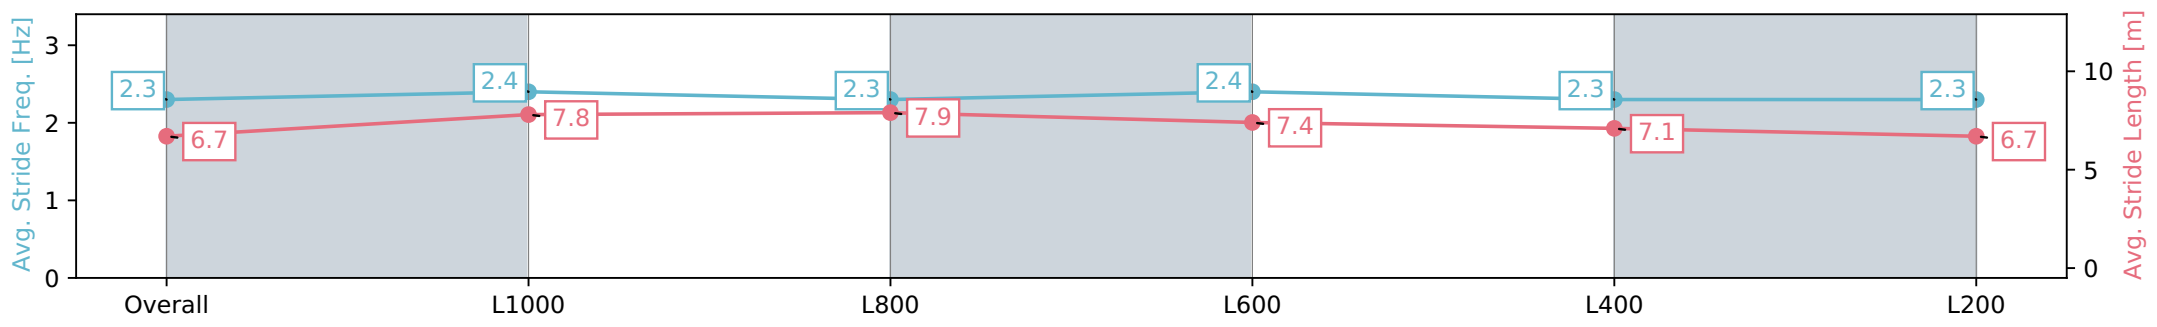

Section	Overall	L1000	L800	L600	L400	L200
Section Times	1:12.85 [2] (0:13.88)	0:58.97 [8] (0:10.75)	0:48.22 [6] (0:11.01)	0:37.21 [3] (0:11.80)	0:25.41 [2] (0:12.11)	0:13.30 [2] (0:13.30)
Average Speed [km/h]	51.9	67.1	67.1	63.7	59.5	54.2
Top Speed [km/h]	66.7	68.3	68.4	65.3	63.0	56.4
Avg. Dist. to Rail [m]	10.7	7.2	9.2	9.9	12.4	14.1
Avg. Stride Freq. [Hz]	2.3	2.4	2.3	2.4	2.3	2.3
Avg. Stride Length [m]	6.7	7.8	7.9	7.4	7.1	6.7