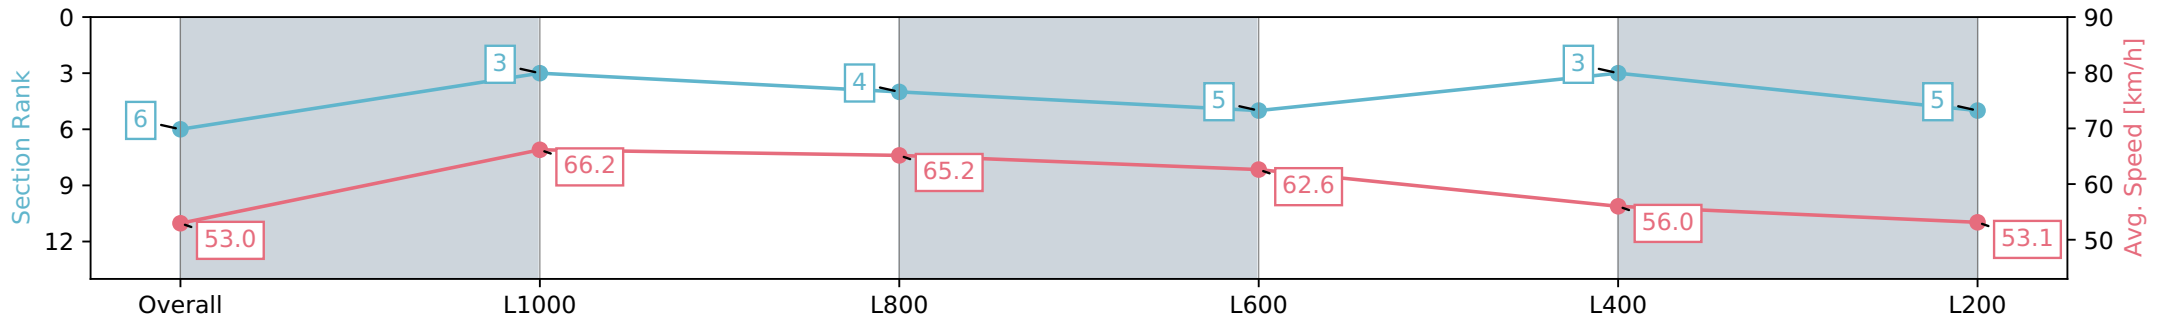

Section	Overall	L1000	L800	L600	L400	L200
Section Times	1:13.87 [6] (0:13.60)	1:00.27 [3] (0:10.88)	0:49.39 [4] (0:11.23)	0:38.16 [5] (0:11.76)	0:26.40 [3] (0:12.85)	0:13.55 [5] (0:13.55)
Average Speed [km/h]	53.0	66.2	65.2	62.6	56.0	53.1
Top Speed [km/h]	66.7	66.9	66.2	63.9	59.8	54.4
Avg. Dist. to Rail [m]	4.3	3.8	5.5	5.0	5.7	7.2
Avg. Stride Freq. [Hz]	2.5	2.6	2.5	2.5	2.4	2.3
Avg. Stride Length [m]	6.3	7.2	7.2	6.9	6.5	6.4