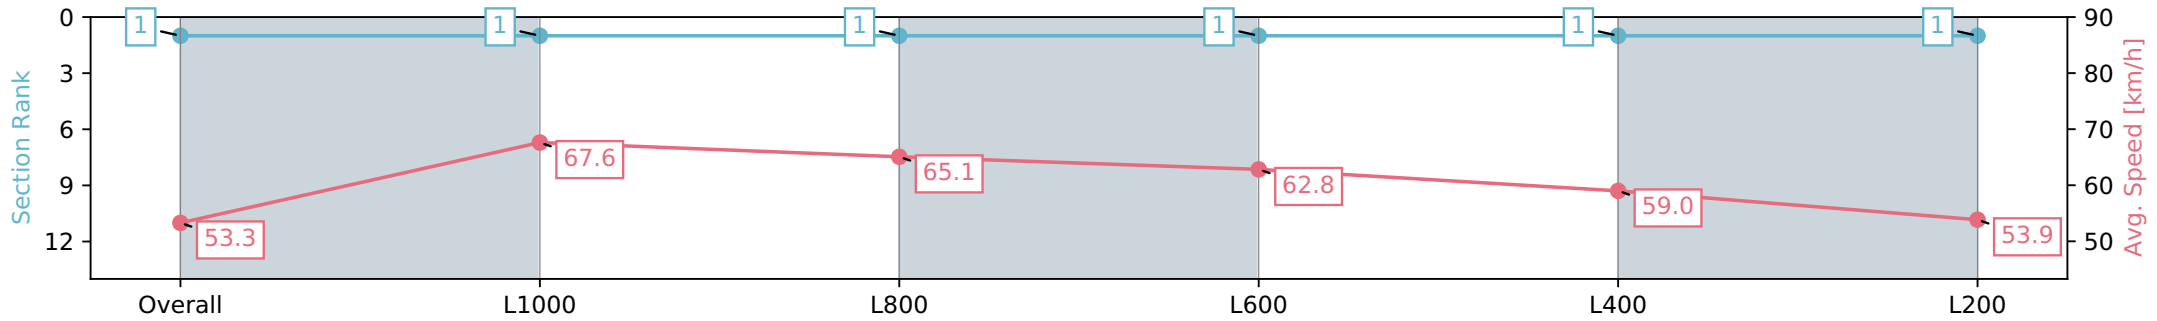

Horse/Jockey Name	COLMAR/Samuel Payne
Finish Rank	1
Fastest Section Time (Section)	0:10.64 (L1000)
Top Speed [km/h] (Section)	68.8 (Overall)
Race State	Finished

Thomas Farms RC Murray Bridge SA - Professional

Race 3: Congrats Hazel Fertier Australian Horsemanship Award Racing Rewards SA Two-Year-Old Plate - 1200m

15 June 2024 - 12:08PM

Track Rating: Soft 6, Weather: Overcast, Rail Position: True

Section	Overall	L1000	L800	L600	L400	L200
Section Times	1:12.60 [1] (0:13.52)	0:59.08 [1] (0:10.64)	0:48.44 [1] (0:11.19)	0:37.25 [1] (0:11.66)	0:25.59 [1] (0:12.21)	0:13.38 [1] (0:13.38)
Average Speed [km/h]	53.3	67.6	65.1	62.8	59.0	53.9
Top Speed [km/h]	68.2	68.8	66.5	64.8	61.2	56.4
Avg. Dist. to Rail [m]	5.7	3.4	4.3	3.9	8.7	11.1
Avg. Stride Freq. [Hz]	2.3	2.3	2.3	2.3	2.3	2.2
Avg. Stride Length [m]	6.8	8.0	7.9	7.4	7.1	6.8

[ ] Ranking at each section and finish
-:-:- No data available at this section
NA No data available