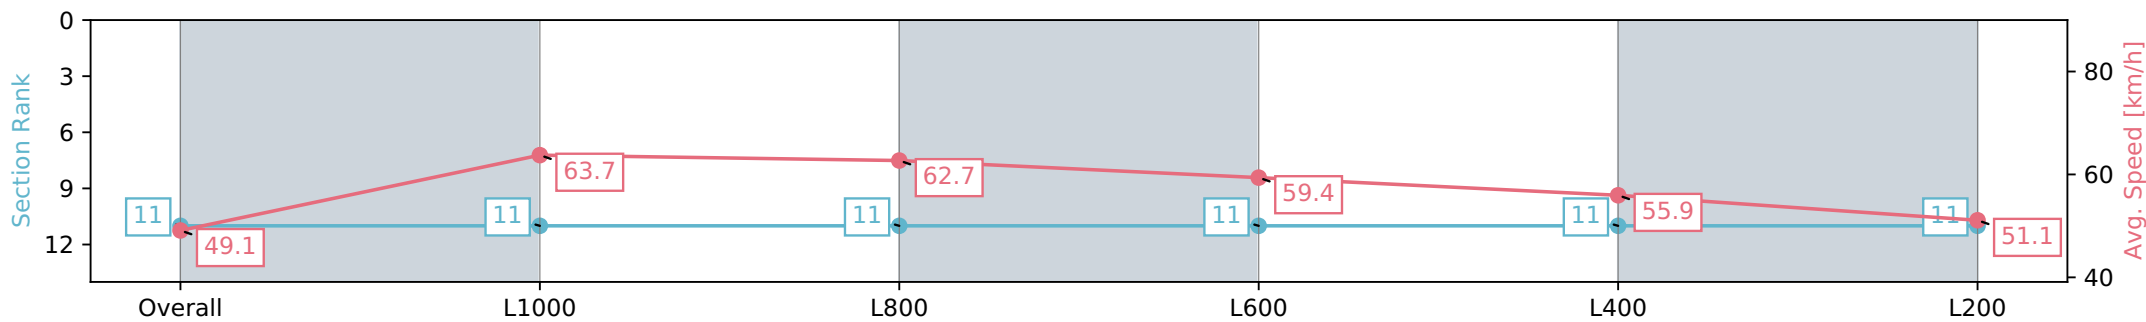

Section	Overall	L1000	L800	L600	L400	L200
Section Times	1:16.99 [11] (0:14.68)	1:02.31 [11] (0:11.31)	0:51.00 [11] (0:11.67)	0:39.33 [11] (0:12.38)	0:26.95 [11] (0:12.86)	0:14.09 [11] (0:14.09)
Average Speed [km/h]	49.1	63.7	62.7	59.4	55.9	51.1
Top Speed [km/h]	64.0	64.3	65.4	61.1	57.1	53.6
Avg. Dist. to Rail [m]	2.0	2.7	5.8	4.9	5.5	6.4
Avg. Stride Freq. [Hz]	2.4	2.4	2.4	2.3	2.2	2.1
Avg. Stride Length [m]	6.0	7.3	7.3	7.2	6.9	6.7