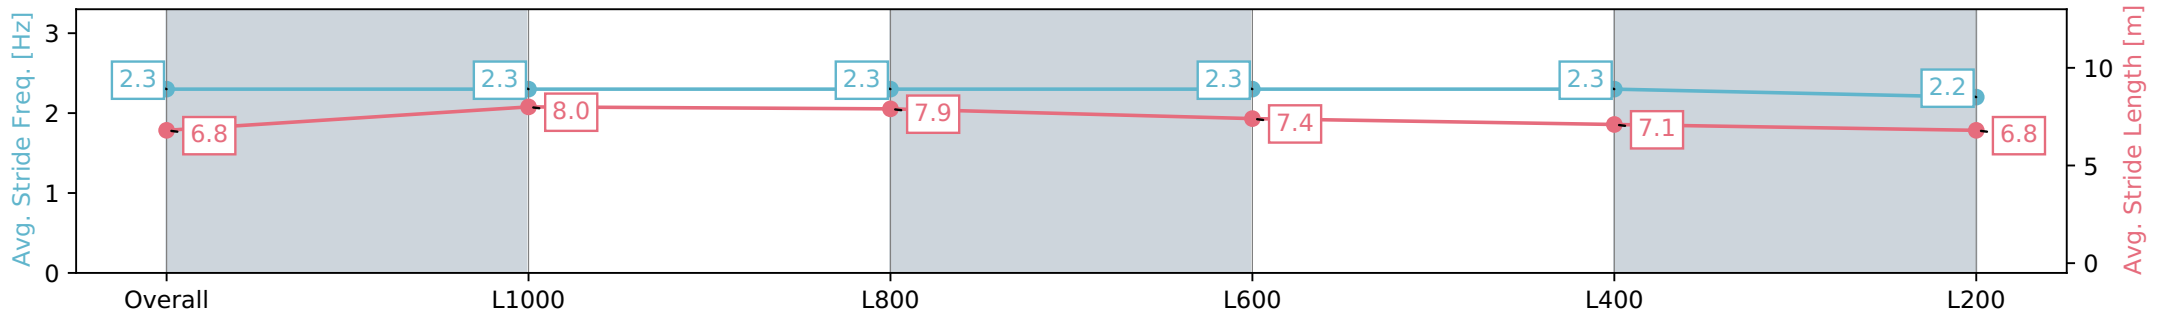

Horse/Jockey Name	COLMAR/Samuel Payne
Finish Rank	1
Fastest Section Time (Section)	0:10.64 (L1000)
Top Speed [km/h] (Section)	68.8 (Overall)
Race State	Finished

Thomas Farms RC Murray Bridge SA - Professional

Race 3: Congrats Hazel Fertier Australian Horsemanship Award Racing Rewards SA Two-Year-Old Plate - 1200m

15 June 2024 - 12:08PM

Track Rating: Soft 6, Weather: Overcast, Rail Position: True

Section	Overall	L1000	L800	L600	L400	L200
Section Times	1:12.60 [1] (0:13.52)	0:59.08 [1] (0:10.64)	0:48.44 [1] (0:11.19)	0:37.25 [1] (0:11.66)	0:25.59 [1] (0:12.21)	0:13.38 [1] (0:13.38)
Average Speed [km/h]	53.3	67.6	65.1	62.8	59.0	53.9
Top Speed [km/h]	68.2	68.8	66.5	64.8	61.2	56.4
Avg. Dist. to Rail [m]	5.7	3.4	4.3	3.9	8.7	11.1
Avg. Stride Freq. [Hz]	2.3	2.3	2.3	2.3	2.3	2.2
Avg. Stride Length [m]	6.8	8.0	7.9	7.4	7.1	6.8

[ ] Ranking at each section and finish
-:-:- No data available at this section
NA No data available