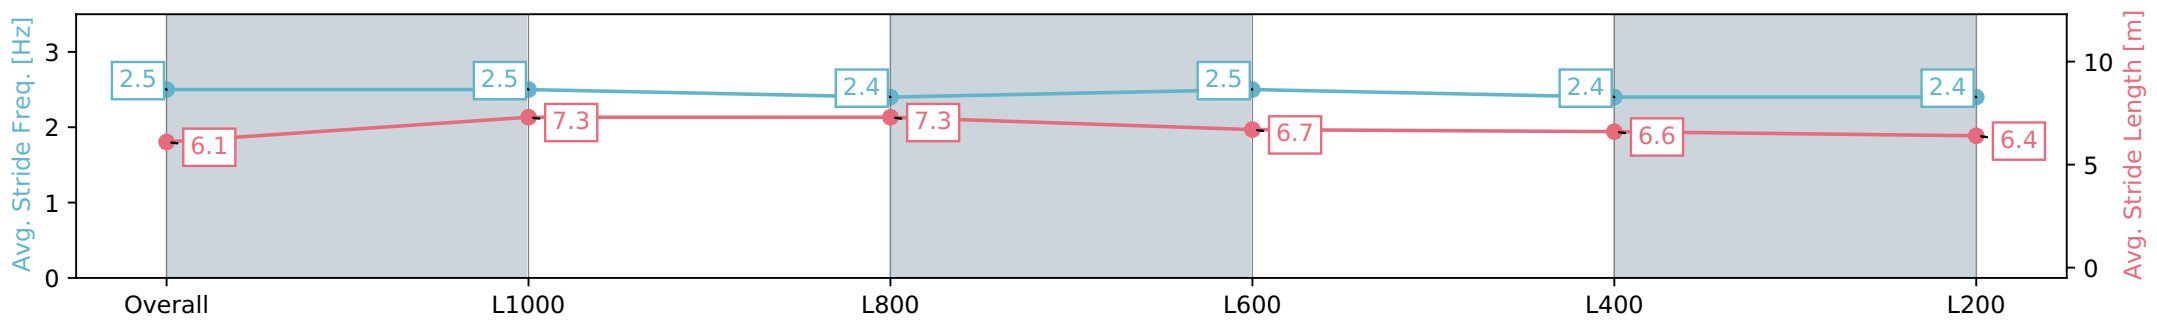

Section	Overall	L1000	L800	L600	L400	L200
Section Times	1:13.77 [4] (0:13.98)	0:59.79 [9] (0:10.97)	0:48.82 [9] (0:11.55)	0:37.27 [10] (0:11.69)	0:25.58 [7] (0:12.25)	0:13.33 [7] (0:13.33)
Average Speed [km/h]	51.5	65.8	63.8	62.4	58.8	54.1
Top Speed [km/h]	66.7	66.1	65.7	63.2	60.9	56.2
Avg. Dist. to Rail [m]	8.0	6.1	7.6	3.3	3.9	4.2
Avg. Stride Freq. [Hz]	2.5	2.5	2.4	2.5	2.4	2.4
Avg. Stride Length [m]	6.1	7.3	7.3	6.7	6.6	6.4