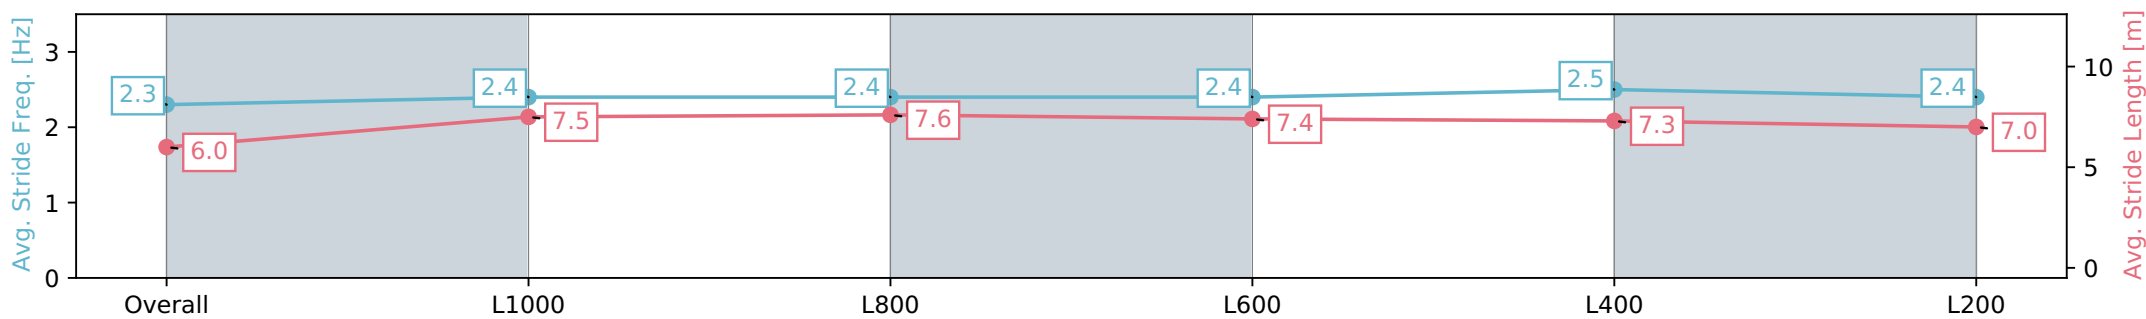

Race 6: Drakes Supermarkets Rating 0 - 62 Handicap - 1200m

15 May 2024 - 3:41PM

Track Rating: Soft 5, Weather: Overcast, Rail Position: +7m Entire

Section	Overall	L1000	L800	L600	L400	L200
Section Times	1:11.44 [1] (0:14.78)	0:56.66 [5] (0:11.26)	0:45.40 [6] (0:11.12)	0:34.28 [5] (0:11.36)	0:22.92 [5] (0:11.01)	0:11.91 [1] (0:11.91)
Average Speed [km/h]	48.7	64.0	65.8	65.0	65.3	60.5
Top Speed [km/h]	64.1	65.9	66.3	65.5	66.3	63.7
Avg. Dist. to Rail [m]	3.8	0.9	4.6	6.2	11.2	9.7
Avg. Stride Freq. [Hz]	2.3	2.4	2.4	2.4	2.5	2.4
Avg. Stride Length [m]	6.0	7.5	7.6	7.4	7.3	7.0