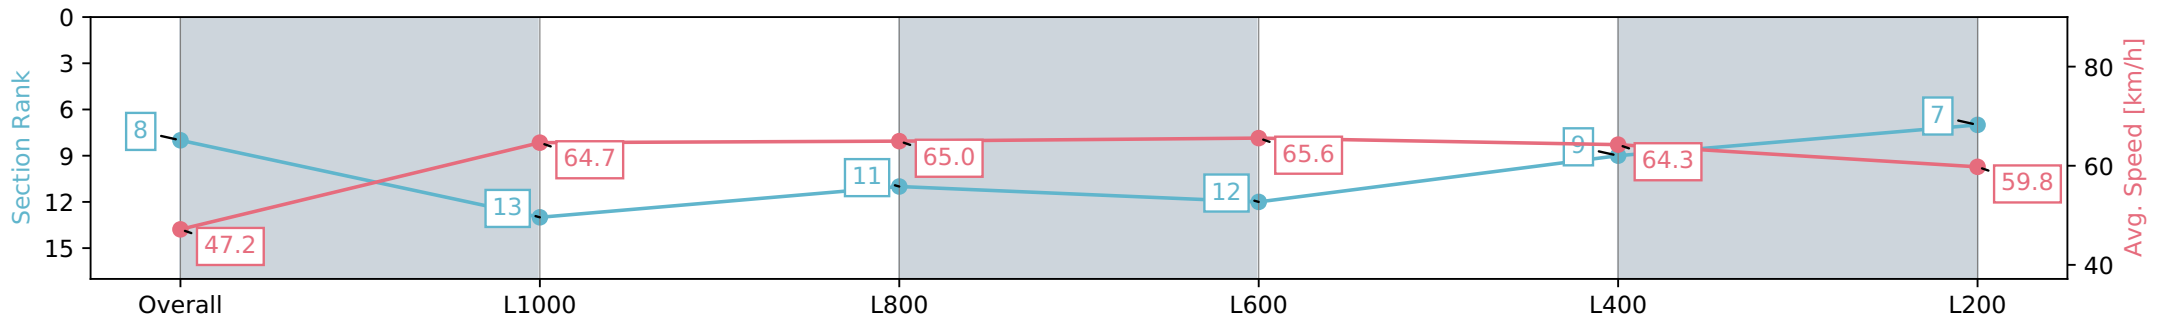

Thomas Farms RC Murray Bridge SA - Professional

Race 6: Drakes Supermarkets Rating 0 - 62 Handicap - 1200m

15 May 2024 - 3:41PM

Track Rating: Soft 5, Weather: Overcast, Rail Position: +7m Entire

Section	Overall	L1000	L800	L600	L400	L200
Section Times	1:12.05 [8] (0:15.26)	0:56.79 [13] (0:11.15)	0:45.64 [11] (0:11.26)	0:34.38 [12] (0:11.14)	0:23.24 [9] (0:11.20)	0:12.04 [7] (0:12.04)
Average Speed [km/h]	47.2	64.7	65.0	65.6	64.3	59.8
Top Speed [km/h]	62.2	65.9	66.0	66.9	65.2	63.0
Avg. Dist. to Rail [m]	5.3	1.0	4.6	3.3	3.5	4.0
Avg. Stride Freq. [Hz]	2.3	2.4	2.5	2.5	2.5	2.4
Avg. Stride Length [m]	5.7	7.4	7.3	7.2	7.1	6.9