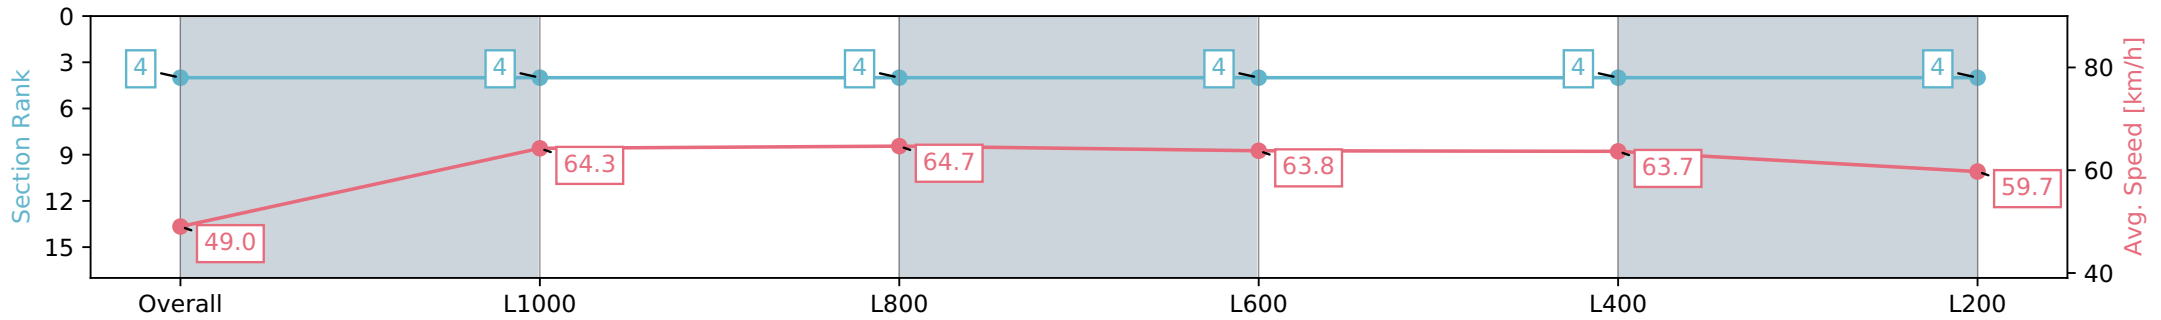

Thomas Farms RC Murray Bridge SA - Professional

Race 6: Drakes Supermarkets Rating 0 - 62 Handicap - 1200m

15 May 2024 - 3:41PM

Track Rating: Soft 5, Weather: Overcast, Rail Position: +7m Entire

Section	Overall	L1000	L800	L600	L400	L200
Section Times	1:11.77 [4] (0:14.67)	0:57.10 [4] (0:11.22)	0:45.88 [4] (0:11.19)	0:34.69 [4] (0:11.32)	0:23.37 [4] (0:11.31)	0:12.06 [4] (0:12.06)
Average Speed [km/h]	49.0	64.3	64.7	63.8	63.7	59.7
Top Speed [km/h]	63.8	64.8	65.7	64.8	64.7	62.5
Avg. Dist. to Rail [m]	1.0	0.8	2.0	0.9	3.7	4.9
Avg. Stride Freq. [Hz]	2.3	2.4	2.4	2.4	2.5	2.4
Avg. Stride Length [m]	6.0	7.5	7.5	7.4	7.2	7.0