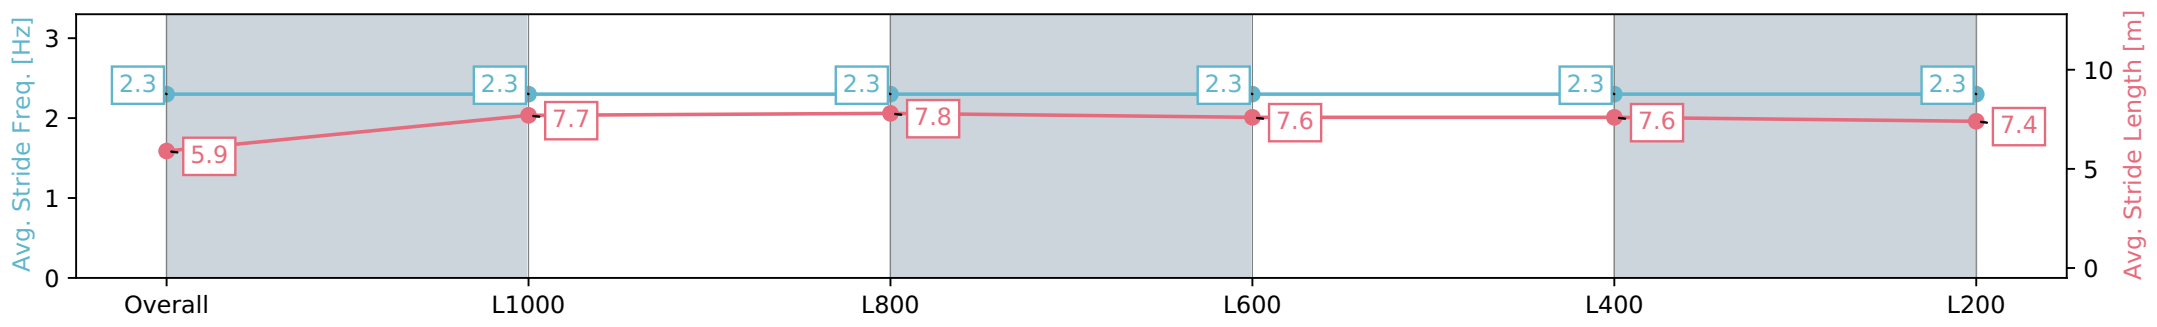

Thomas Farms RC Murray Bridge SA - Professional

Race 6: Drakes Supermarkets Rating 0 - 62 Handicap - 1200m

15 May 2024 - 3:41PM

Track Rating: Soft 5, Weather: Overcast, Rail Position: +7m Entire

Section	Overall	L1000	L800	L600	L400	L200
Section Times	1:11.48 [2] (0:14.55)	0:56.93 [3] (0:11.17)	0:45.76 [3] (0:11.17)	0:34.59 [3] (0:11.45)	0:23.14 [3] (0:11.22)	0:11.92 [2] (0:11.92)
Average Speed [km/h]	49.6	64.4	65.6	64.4	64.1	60.5
Top Speed [km/h]	65.4	65.5	66.6	66.1	66.3	62.3
Avg. Dist. to Rail [m]	5.9	2.1	5.3	5.5	8.9	8.0
Avg. Stride Freq. [Hz]	2.3	2.3	2.3	2.3	2.3	2.3
Avg. Stride Length [m]	5.9	7.7	7.8	7.6	7.6	7.4