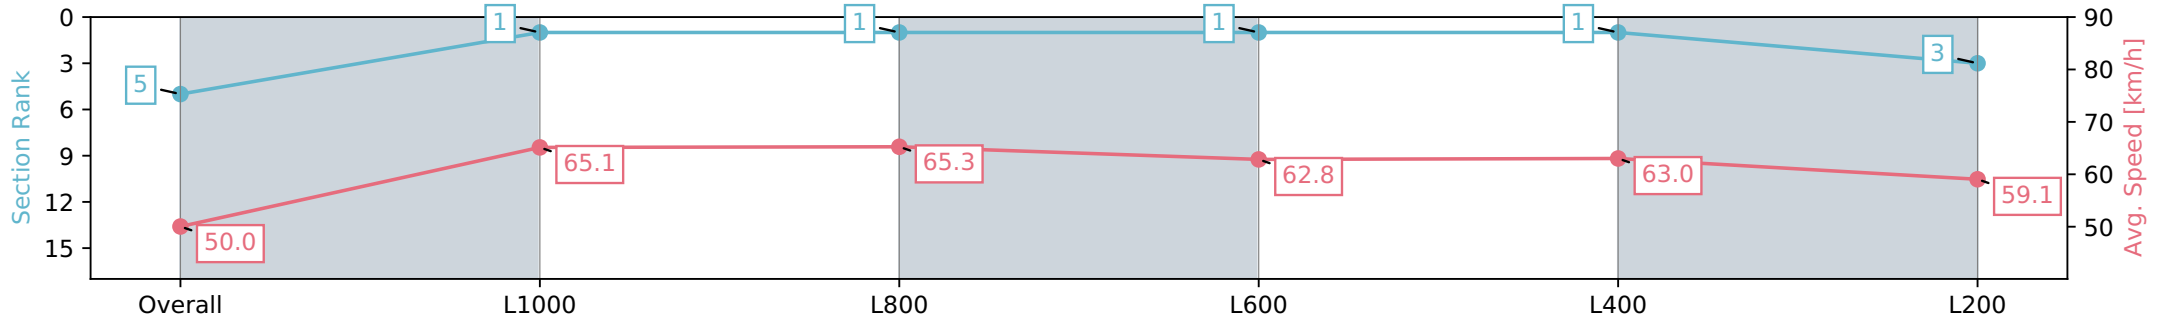

- [ ] Ranking at each section and finish
- :-:- No data available at this section
- NA No data available

Horse/Jockey Name	VALENTINA CHARM/Ben Price
Finish Rank	6
Fastest Section Time (Section)	0:11.08 (L400)
Top Speed [km/h] (Section)	66.7 (L800)
Race State	Finished