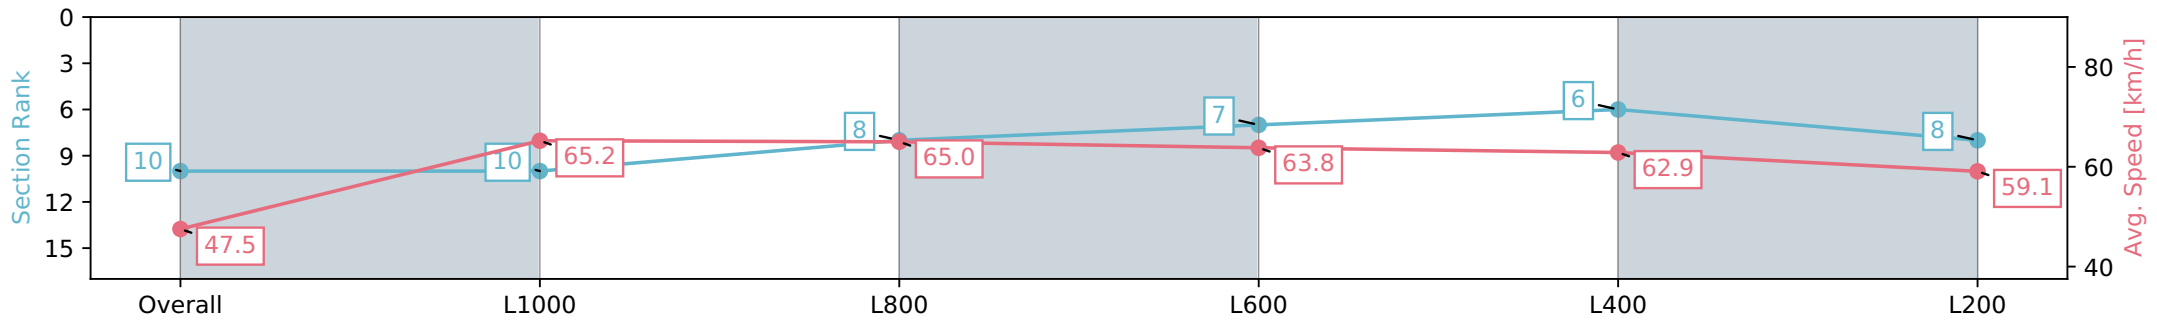

Thomas Farms RC Murray Bridge SA - Professional

Race 6: Drakes Supermarkets Rating 0 - 62 Handicap - 1200m

15 May 2024 - 3:41PM

Track Rating: Soft 5, Weather: Overcast, Rail Position: +7m Entire

Section	Overall	L1000	L800	L600	L400	L200
Section Times	1:12.28 [10] (0:15.14)	0:57.14 [10] (0:11.05)	0:46.09 [8] (0:11.14)	0:34.95 [7] (0:11.32)	0:23.63 [6] (0:11.45)	0:12.18 [8] (0:12.18)
Average Speed [km/h]	47.5	65.2	65.0	63.8	62.9	59.1
Top Speed [km/h]	63.4	66.0	65.4	64.9	64.1	61.4
Avg. Dist. to Rail [m]	2.4	1.0	1.8	1.3	4.8	6.2
Avg. Stride Freq. [Hz]	2.3	2.5	2.5	2.5	2.5	2.4
Avg. Stride Length [m]	5.8	7.3	7.4	7.1	6.9	6.9