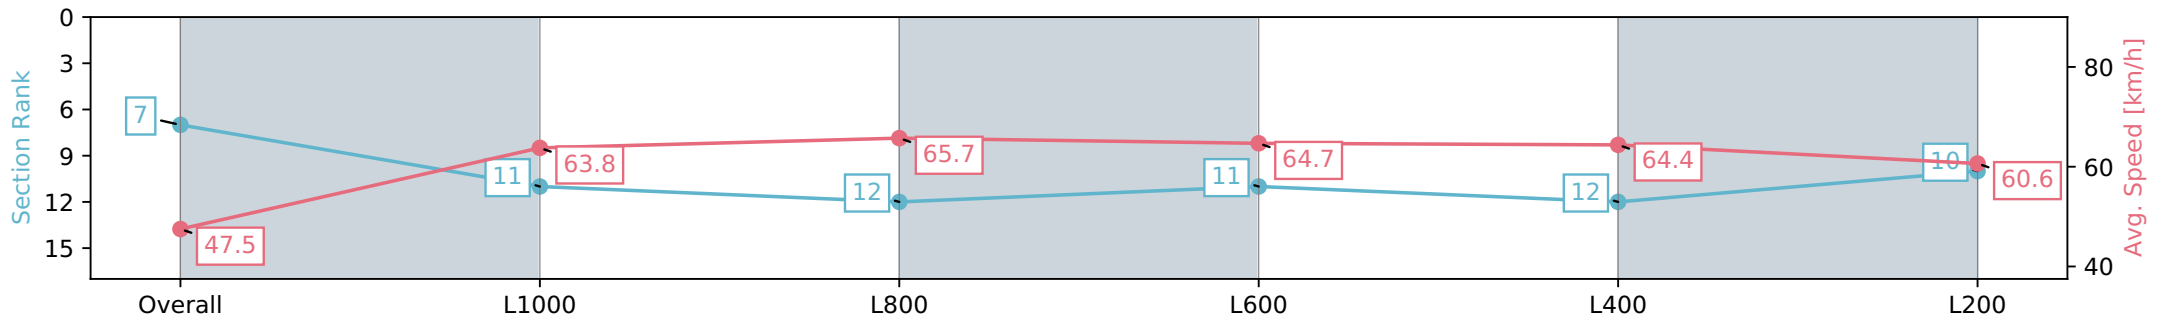

Thomas Farms RC Murray Bridge SA - Professional

Race 6: Drakes Supermarkets Rating 0 - 62 Handicap - 1200m

15 May 2024 - 3:41PM

Track Rating: Soft 5, Weather: Overcast, Rail Position: +7m Entire

Section	Overall	L1000	L800	L600	L400	L200
Section Times	1:12.04 [7] (0:15.18)	0:56.86 [11] (0:11.30)	0:45.56 [12] (0:11.13)	0:34.43 [11] (0:11.38)	0:23.05 [12] (0:11.19)	0:11.86 [10] (0:11.86)
Average Speed [km/h]	47.5	63.8	65.7	64.7	64.4	60.6
Top Speed [km/h]	61.8	65.0	66.9	66.9	65.7	63.0
Avg. Dist. to Rail [m]	6.7	2.6	4.7	6.2	12.2	10.4
Avg. Stride Freq. [Hz]	2.3	2.3	2.3	2.3	2.4	2.3
Avg. Stride Length [m]	5.7	7.6	7.8	7.6	7.4	7.4