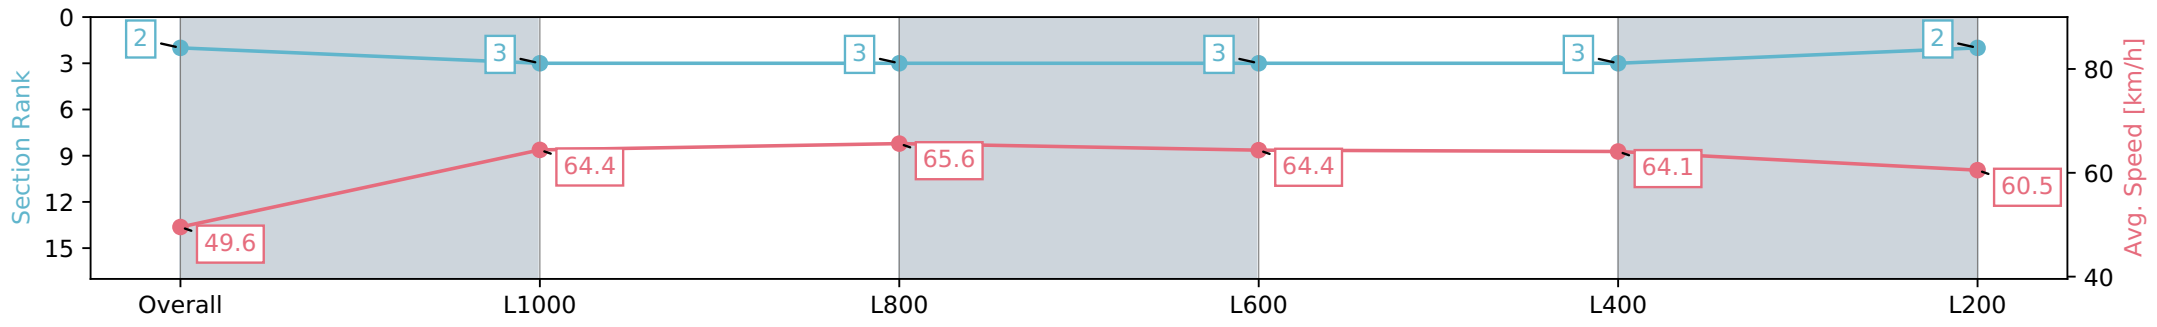

Thomas Farms RC Murray Bridge SA - Professional

Race 6: Drakes Supermarkets Rating 0 - 62 Handicap - 1200m

15 May 2024 - 3:41PM

Track Rating: Soft 5, Weather: Overcast, Rail Position: +7m Entire

Section	Overall	L1000	L800	L600	L400	L200
Section Times	1:11.48 [2] (0:14.55)	0:56.93 [3] (0:11.17)	0:45.76 [3] (0:11.17)	0:34.59 [3] (0:11.45)	0:23.14 [3] (0:11.22)	0:11.92 [2] (0:11.92)
Average Speed [km/h]	49.6	64.4	65.6	64.4	64.1	60.5
Top Speed [km/h]	65.4	65.5	66.6	66.1	66.3	62.3
Avg. Dist. to Rail [m]	5.9	2.1	5.3	5.5	8.9	8.0
Avg. Stride Freq. [Hz]	2.3	2.3	2.3	2.3	2.3	2.3
Avg. Stride Length [m]	5.9	7.7	7.8	7.6	7.6	7.4