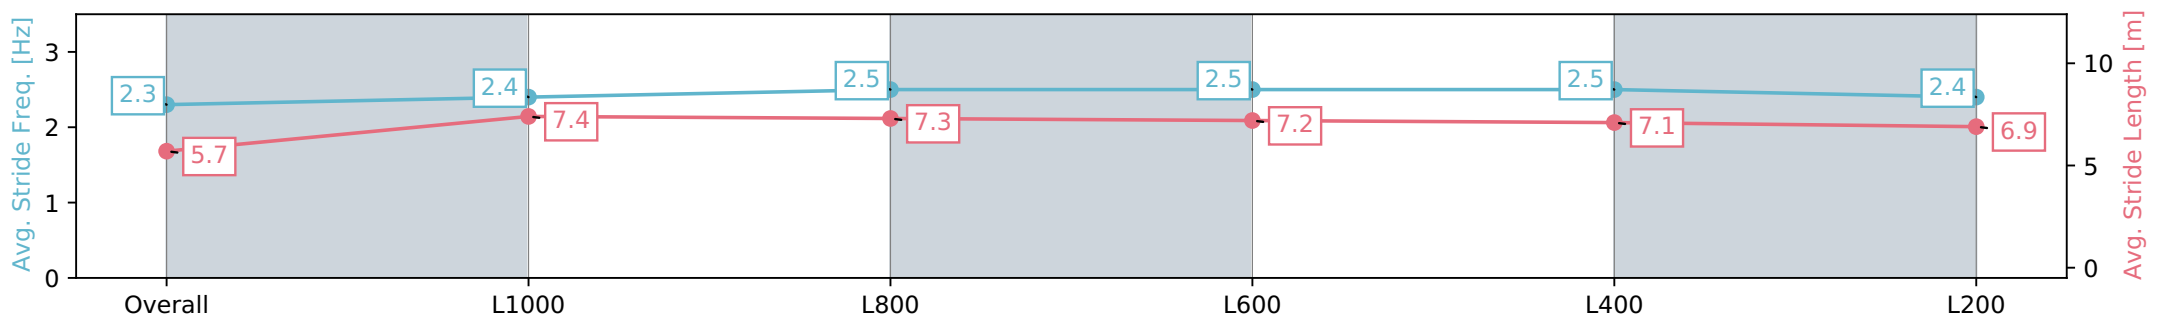

Thomas Farms RC Murray Bridge SA - Professional

Race 6: Drakes Supermarkets Rating 0 - 62 Handicap - 1200m

15 May 2024 - 3:41PM

Track Rating: Soft 5, Weather: Overcast, Rail Position: +7m Entire

Section	Overall	L1000	L800	L600	L400	L200
Section Times	1:12.05 [8] (0:15.26)	0:56.79 [13] (0:11.15)	0:45.64 [11] (0:11.26)	0:34.38 [12] (0:11.14)	0:23.24 [9] (0:11.20)	0:12.04 [7] (0:12.04)
Average Speed [km/h]	47.2	64.7	65.0	65.6	64.3	59.8
Top Speed [km/h]	62.2	65.9	66.0	66.9	65.2	63.0
Avg. Dist. to Rail [m]	5.3	1.0	4.6	3.3	3.5	4.0
Avg. Stride Freq. [Hz]	2.3	2.4	2.5	2.5	2.5	2.4
Avg. Stride Length [m]	5.7	7.4	7.3	7.2	7.1	6.9