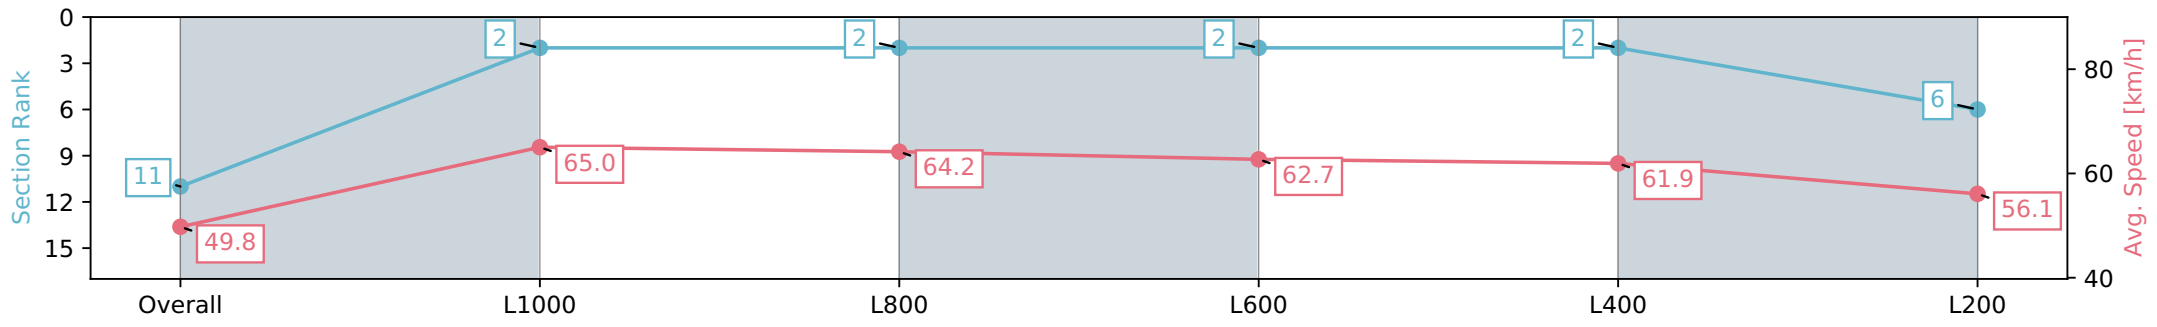

Thomas Farms RC Murray Bridge SA - Professional

Race 6: Drakes Supermarkets Rating 0 - 62 Handicap - 1200m

15 May 2024 - 3:41PM

Track Rating: Soft 5, Weather: Overcast, Rail Position: +7m Entire

Section	Overall	L1000	L800	L600	L400	L200
Section Times	1:12.76 [11] (0:14.45)	0:58.31 [2] (0:11.06)	0:47.25 [2] (0:11.32)	0:35.93 [2] (0:11.47)	0:24.46 [2] (0:11.62)	0:12.84 [6] (0:12.84)
Average Speed [km/h]	49.8	65.0	64.2	62.7	61.9	56.1
Top Speed [km/h]	64.0	65.9	65.0	63.9	64.2	59.1
Avg. Dist. to Rail [m]	1.6	0.8	2.3	0.8	2.0	2.3
Avg. Stride Freq. [Hz]	2.4	2.5	2.5	2.5	2.5	2.4
Avg. Stride Length [m]	5.8	7.1	6.9	6.9	6.7	6.4