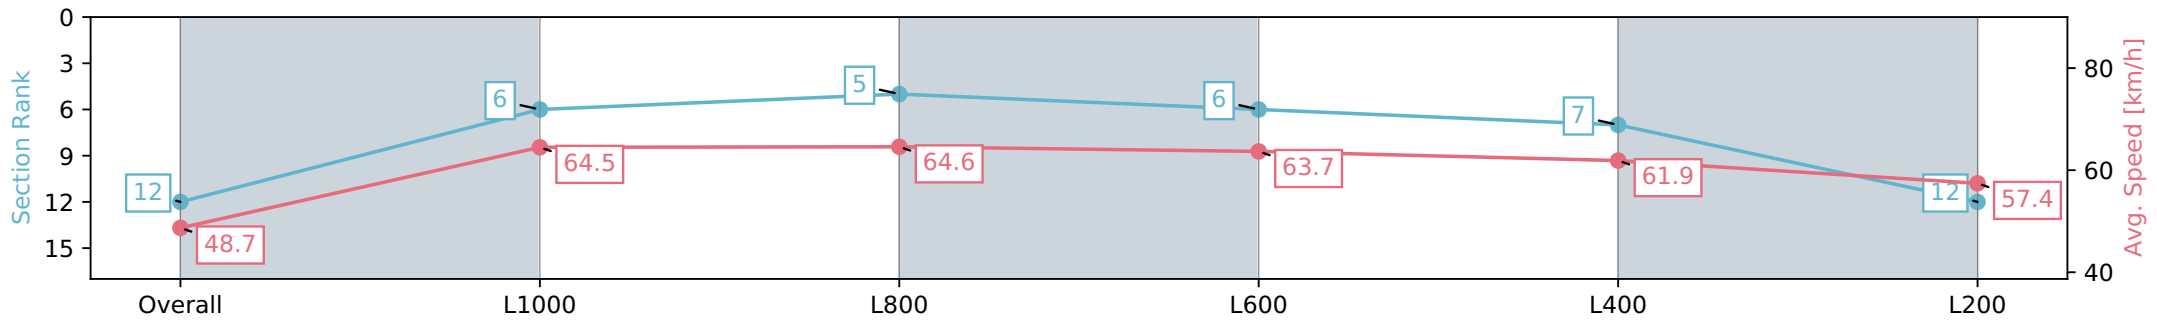

Thomas Farms RC Murray Bridge SA - Professional

Race 6: Drakes Supermarkets Rating 0 - 62 Handicap - 1200m

15 May 2024 - 3:41PM

Track Rating: Soft 5, Weather: Overcast, Rail Position: +7m Entire

Section	Overall	L1000	L800	L600	L400	L200
Section Times	1:12.82 [12] (0:14.80)	0:58.02 [6] (0:11.17)	0:46.85 [5] (0:11.25)	0:35.60 [6] (0:11.43)	0:24.17 [7] (0:11.64)	0:12.53 [12] (0:12.53)
Average Speed [km/h]	48.7	64.5	64.6	63.7	61.9	57.4
Top Speed [km/h]	63.9	65.7	66.1	64.3	63.2	60.2
Avg. Dist. to Rail [m]	1.6	0.5	3.1	2.8	5.8	6.1
Avg. Stride Freq. [Hz]	2.3	2.4	2.4	2.4	2.4	2.2
Avg. Stride Length [m]	5.9	7.5	7.5	7.3	7.2	7.1