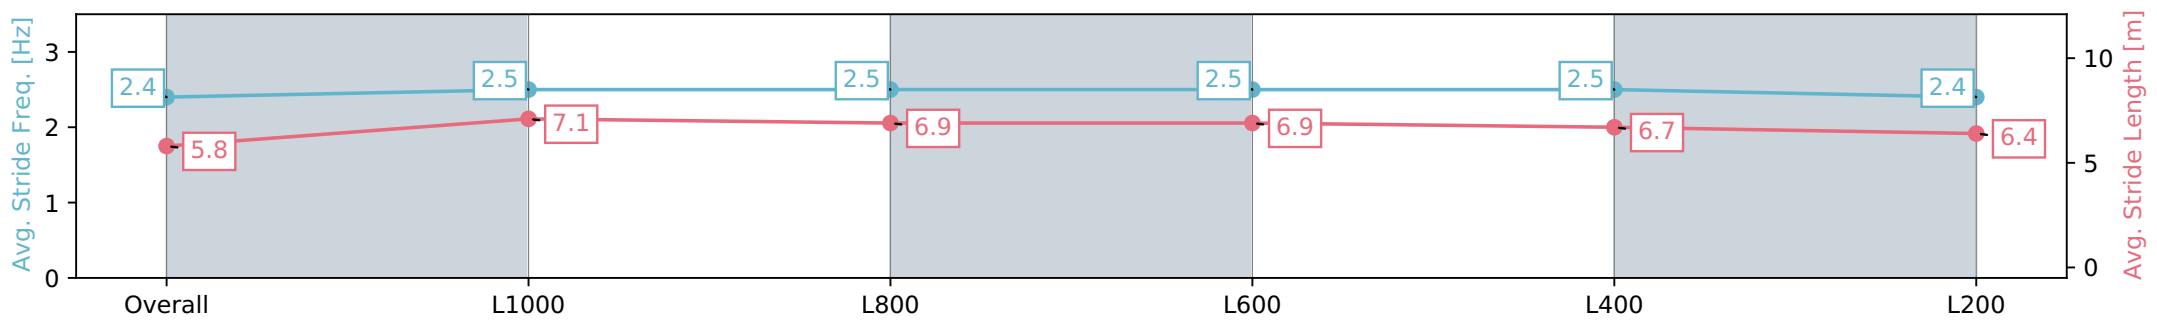

Thomas Farms RC Murray Bridge SA - Professional

Race 6: Drakes Supermarkets Rating 0 - 62 Handicap - 1200m

15 May 2024 - 3:41PM

Track Rating: Soft 5, Weather: Overcast, Rail Position: +7m Entire

Section	Overall	L1000	L800	L600	L400	L200
Section Times	1:12.76 [11] (0:14.45)	0:58.31 [2] (0:11.06)	0:47.25 [2] (0:11.32)	0:35.93 [2] (0:11.47)	0:24.46 [2] (0:11.62)	0:12.84 [6] (0:12.84)
Average Speed [km/h]	49.8	65.0	64.2	62.7	61.9	56.1
Top Speed [km/h]	64.0	65.9	65.0	63.9	64.2	59.1
Avg. Dist. to Rail [m]	1.6	0.8	2.3	0.8	2.0	2.3
Avg. Stride Freq. [Hz]	2.4	2.5	2.5	2.5	2.5	2.4
Avg. Stride Length [m]	5.8	7.1	6.9	6.9	6.7	6.4