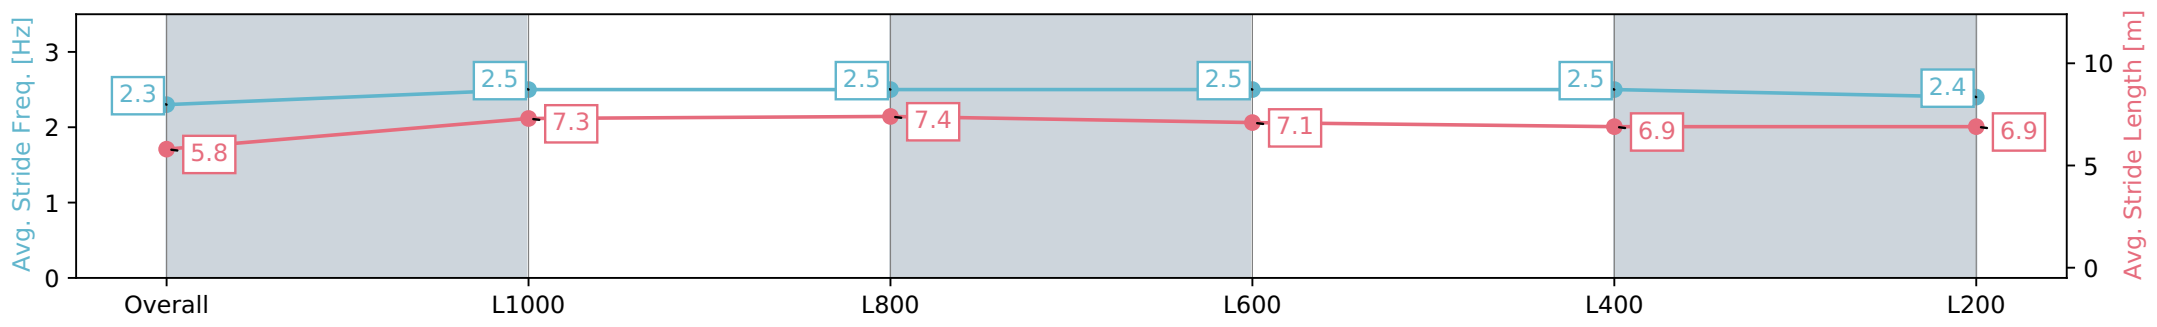

Thomas Farms RC Murray Bridge SA - Professional

Race 6: Drakes Supermarkets Rating 0 - 62 Handicap - 1200m

15 May 2024 - 3:41PM

Track Rating: Soft 5, Weather: Overcast, Rail Position: +7m Entire

Section	Overall	L1000	L800	L600	L400	L200
Section Times	1:12.28 [10] (0:15.14)	0:57.14 [10] (0:11.05)	0:46.09 [8] (0:11.14)	0:34.95 [7] (0:11.32)	0:23.63 [6] (0:11.45)	0:12.18 [8] (0:12.18)
Average Speed [km/h]	47.5	65.2	65.0	63.8	62.9	59.1
Top Speed [km/h]	63.4	66.0	65.4	64.9	64.1	61.4
Avg. Dist. to Rail [m]	2.4	1.0	1.8	1.3	4.8	6.2
Avg. Stride Freq. [Hz]	2.3	2.5	2.5	2.5	2.5	2.4
Avg. Stride Length [m]	5.8	7.3	7.4	7.1	6.9	6.9