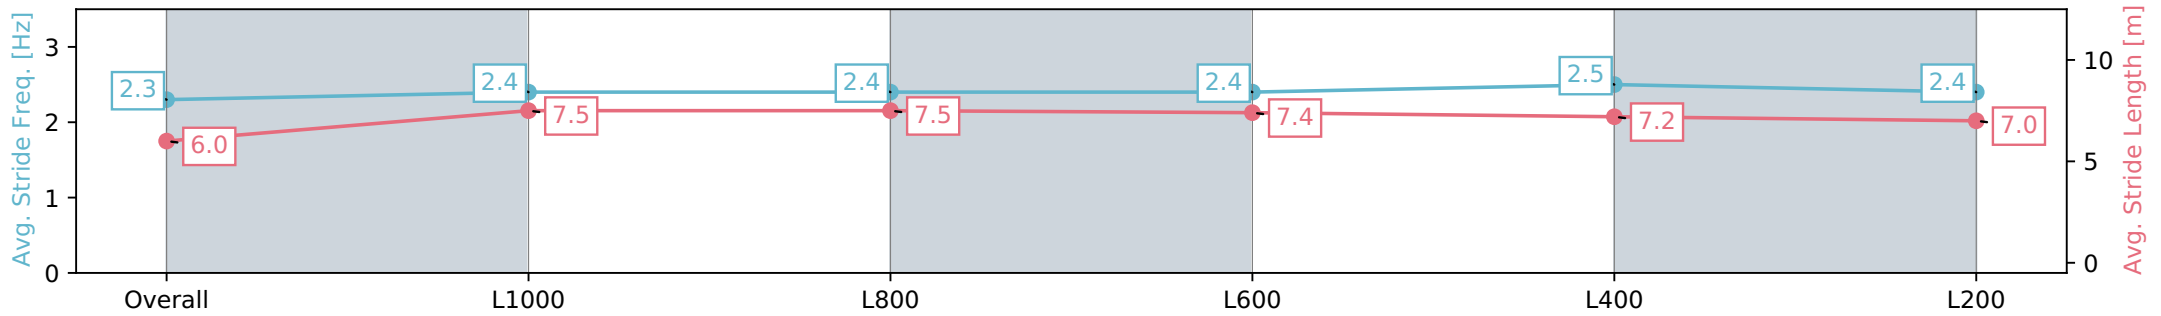

Thomas Farms RC Murray Bridge SA - Professional

Race 6: Drakes Supermarkets Rating 0 - 62 Handicap - 1200m

15 May 2024 - 3:41PM

Track Rating: Soft 5, Weather: Overcast, Rail Position: +7m Entire

Section	Overall	L1000	L800	L600	L400	L200
Section Times	1:11.77 [4] (0:14.67)	0:57.10 [4] (0:11.22)	0:45.88 [4] (0:11.19)	0:34.69 [4] (0:11.32)	0:23.37 [4] (0:11.31)	0:12.06 [4] (0:12.06)
Average Speed [km/h]	49.0	64.3	64.7	63.8	63.7	59.7
Top Speed [km/h]	63.8	64.8	65.7	64.8	64.7	62.5
Avg. Dist. to Rail [m]	1.0	0.8	2.0	0.9	3.7	4.9
Avg. Stride Freq. [Hz]	2.3	2.4	2.4	2.4	2.5	2.4
Avg. Stride Length [m]	6.0	7.5	7.5	7.4	7.2	7.0