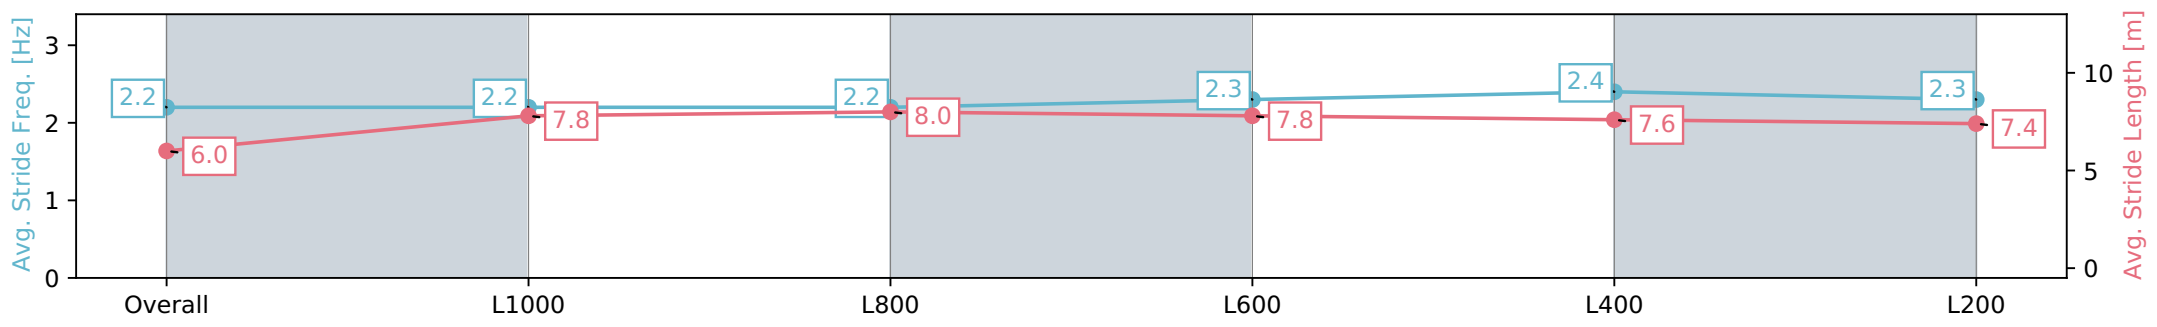

Thomas Farms RC Murray Bridge SA - Professional

Race 6: Drakes Supermarkets Rating 0 - 62 Handicap - 1200m

15 May 2024 - 3:41PM

Track Rating: Soft 5, Weather: Overcast, Rail Position: +7m Entire

Section	Overall	L1000	L800	L600	L400	L200
Section Times	1:11.99 [6] (0:15.26)	0:56.73 [12] (0:11.37)	0:45.36 [13] (0:11.20)	0:34.16 [13] (0:11.30)	0:22.86 [13] (0:11.08)	0:11.78 [11] (0:11.78)
Average Speed [km/h]	47.2	63.4	65.5	65.3	65.0	61.1
Top Speed [km/h]	62.0	65.0	66.2	66.7	65.9	63.8
Avg. Dist. to Rail [m]	8.6	3.5	5.3	6.9	12.5	10.6
Avg. Stride Freq. [Hz]	2.2	2.2	2.2	2.3	2.4	2.3
Avg. Stride Length [m]	6.0	7.8	8.0	7.8	7.6	7.4