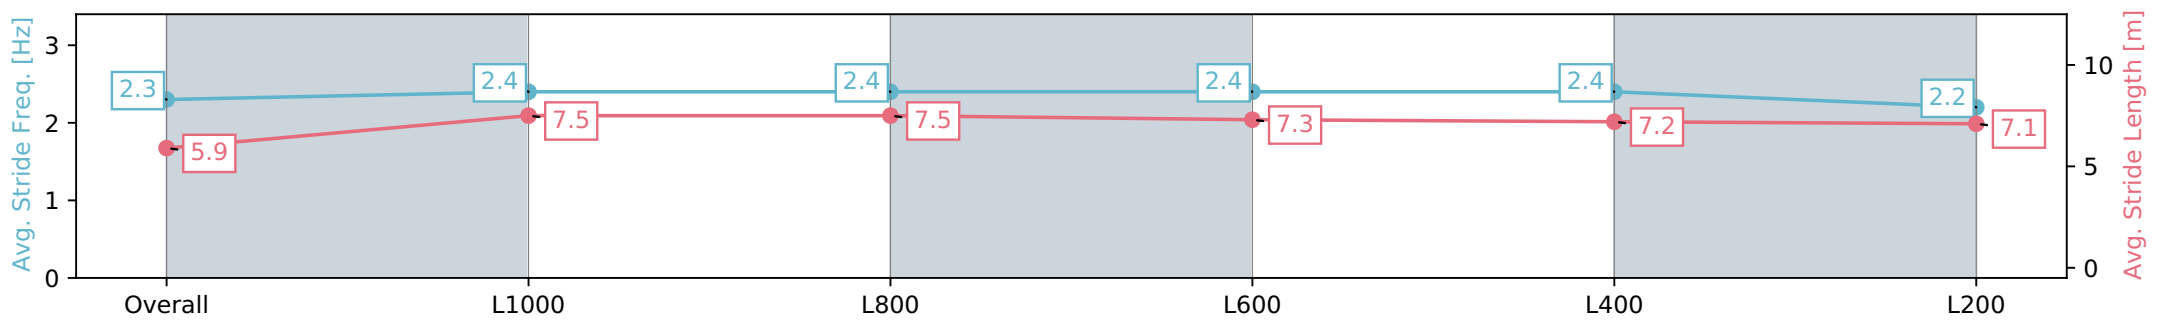

Thomas Farms RC Murray Bridge SA - Professional

Race 6: Drakes Supermarkets Rating 0 - 62 Handicap - 1200m

15 May 2024 - 3:41PM

Track Rating: Soft 5, Weather: Overcast, Rail Position: +7m Entire

Section	Overall	L1000	L800	L600	L400	L200
Section Times	1:12.82 [12] (0:14.80)	0:58.02 [6] (0:11.17)	0:46.85 [5] (0:11.25)	0:35.60 [6] (0:11.43)	0:24.17 [7] (0:11.64)	0:12.53 [12] (0:12.53)
Average Speed [km/h]	48.7	64.5	64.6	63.7	61.9	57.4
Top Speed [km/h]	63.9	65.7	66.1	64.3	63.2	60.2
Avg. Dist. to Rail [m]	1.6	0.5	3.1	2.8	5.8	6.1
Avg. Stride Freq. [Hz]	2.3	2.4	2.4	2.4	2.4	2.2
Avg. Stride Length [m]	5.9	7.5	7.5	7.3	7.2	7.1