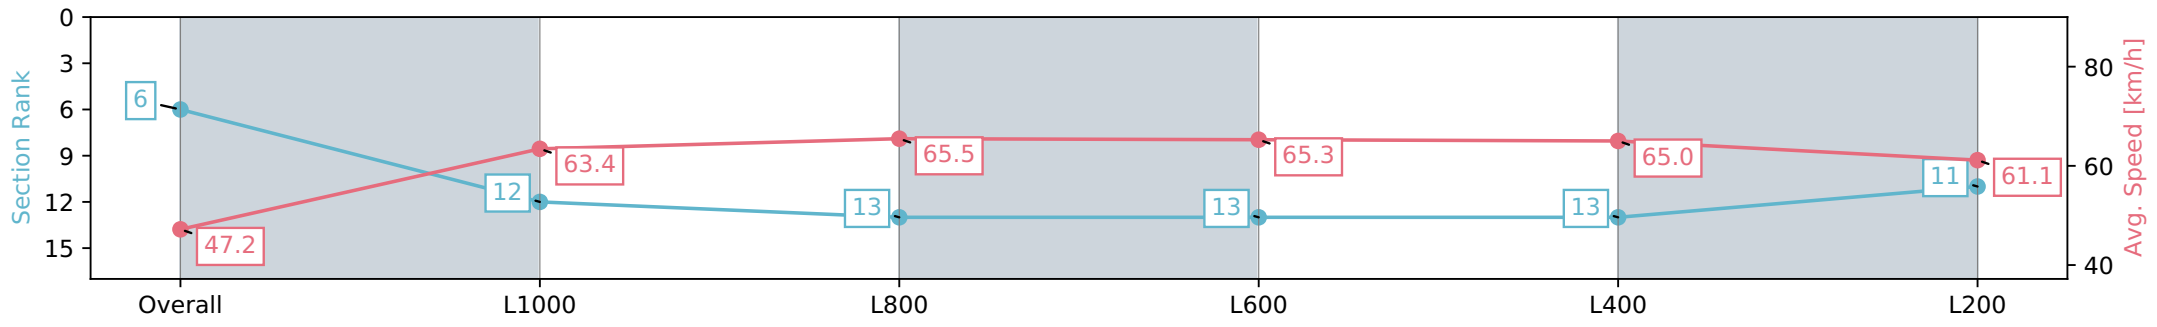

Thomas Farms RC Murray Bridge SA - Professional

Race 6: Drakes Supermarkets Rating 0 - 62 Handicap - 1200m

15 May 2024 - 3:41PM

Track Rating: Soft 5, Weather: Overcast, Rail Position: +7m Entire

Section	Overall	L1000	L800	L600	L400	L200
Section Times	1:11.99 [6] (0:15.26)	0:56.73 [12] (0:11.37)	0:45.36 [13] (0:11.20)	0:34.16 [13] (0:11.30)	0:22.86 [13] (0:11.08)	0:11.78 [11] (0:11.78)
Average Speed [km/h]	47.2	63.4	65.5	65.3	65.0	61.1
Top Speed [km/h]	62.0	65.0	66.2	66.7	65.9	63.8
Avg. Dist. to Rail [m]	8.6	3.5	5.3	6.9	12.5	10.6
Avg. Stride Freq. [Hz]	2.2	2.2	2.2	2.3	2.4	2.3
Avg. Stride Length [m]	6.0	7.8	8.0	7.8	7.6	7.4