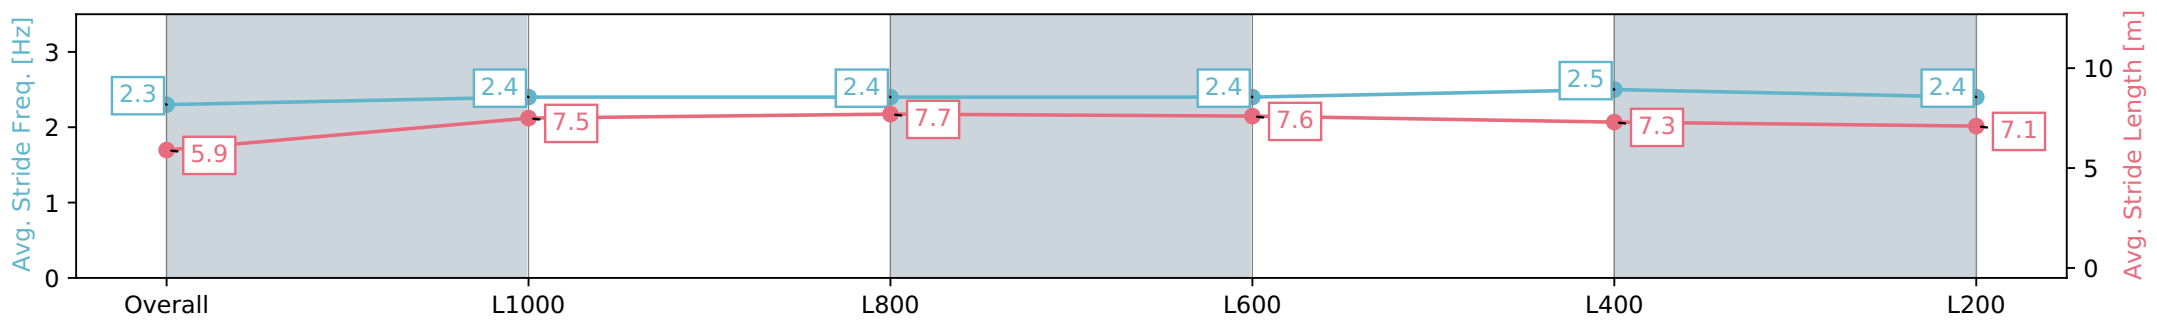

Thomas Farms RC Murray Bridge SA - Professional

Race 6: Drakes Supermarkets Rating 0 - 62 Handicap - 1200m

15 May 2024 - 3:41PM

Track Rating: Soft 5, Weather: Overcast, Rail Position: +7m Entire

Section	Overall	L1000	L800	L600	L400	L200
Section Times	1:11.60 [3] (0:14.94)	0:56.66 [7] (0:11.26)	0:45.40 [9] (0:11.14)	0:34.26 [8] (0:11.32)	0:22.94 [8] (0:11.06)	0:11.88 [5] (0:11.88)
Average Speed [km/h]	48.2	64.0	65.4	64.9	65.0	60.6
Top Speed [km/h]	62.5	65.0	66.0	66.1	66.6	63.3
Avg. Dist. to Rail [m]	1.6	0.5	3.2	4.9	8.1	6.6
Avg. Stride Freq. [Hz]	2.3	2.4	2.4	2.4	2.5	2.4
Avg. Stride Length [m]	5.9	7.5	7.7	7.6	7.3	7.1