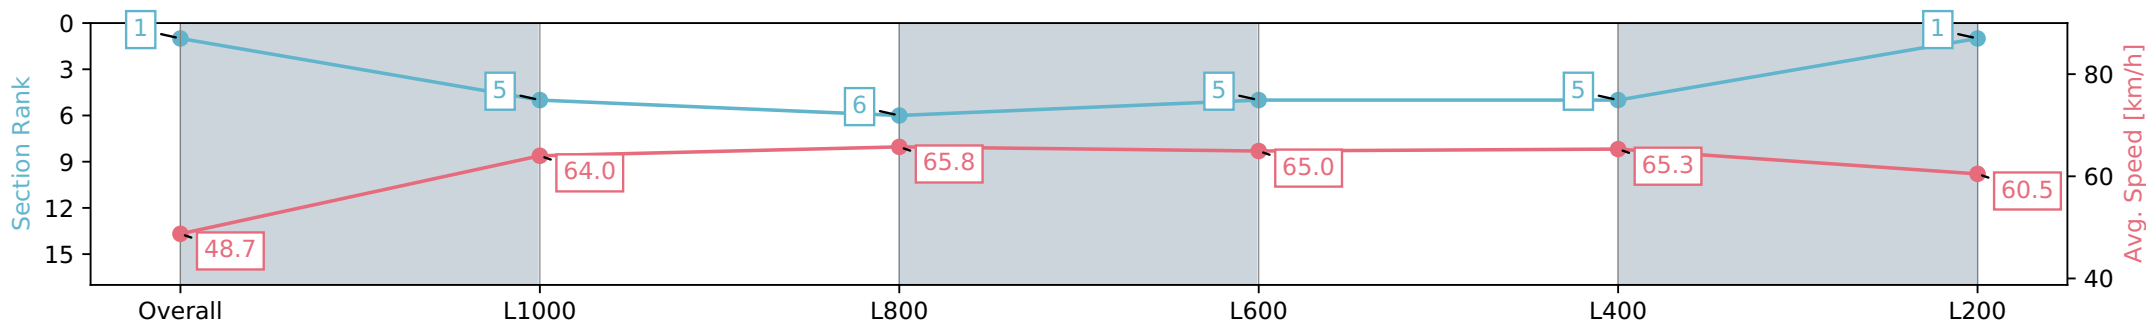

Horse/Jockey Name	COMMANDER MEROO/Jake Toeroek
Finish Rank	1
Fastest Section Time (Section)	0:11.01 (L400)
Top Speed [km/h] (Section)	66.3 (L1000)
Race State	Finished

Thomas Farms RC Murray Bridge SA - Professional

Race 6: Drakes Supermarkets Rating 0 - 62 Handicap - 1200m

15 May 2024 - 3:41PM

Track Rating: Soft 5, Weather: Overcast, Rail Position: +7m Entire

Section	Overall	L1000	L800	L600	L400	L200
Section Times	1:11.44 [1] (0:14.78)	0:56.66 [5] (0:11.26)	0:45.40 [6] (0:11.12)	0:34.28 [5] (0:11.36)	0:22.92 [5] (0:11.01)	0:11.91 [1] (0:11.91)
Average Speed [km/h]	48.7	64.0	65.8	65.0	65.3	60.5
Top Speed [km/h]	64.1	65.9	66.3	65.5	66.3	63.7
Avg. Dist. to Rail [m]	3.8	0.9	4.6	6.2	11.2	9.7
Avg. Stride Freq. [Hz]	2.3	2.4	2.4	2.4	2.5	2.4
Avg. Stride Length [m]	6.0	7.5	7.6	7.4	7.3	7.0

- [ ] Ranking at each section and finish
- -:-:- No data available at this section
- NA No data available