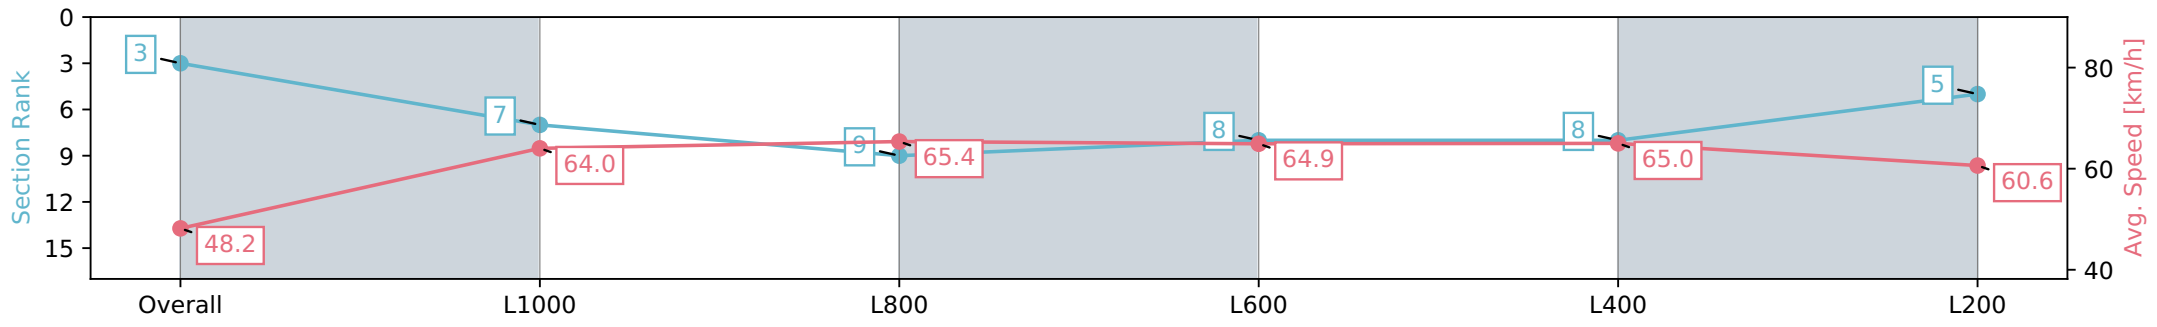

Thomas Farms RC Murray Bridge SA - Professional

Race 6: Drakes Supermarkets Rating 0 - 62 Handicap - 1200m

15 May 2024 - 3:41PM

Track Rating: Soft 5, Weather: Overcast, Rail Position: +7m Entire

Section	Overall	L1000	L800	L600	L400	L200
Section Times	1:11.60 [3] (0:14.94)	0:56.66 [7] (0:11.26)	0:45.40 [9] (0:11.14)	0:34.26 [8] (0:11.32)	0:22.94 [8] (0:11.06)	0:11.88 [5] (0:11.88)
Average Speed [km/h]	48.2	64.0	65.4	64.9	65.0	60.6
Top Speed [km/h]	62.5	65.0	66.0	66.1	66.6	63.3
Avg. Dist. to Rail [m]	1.6	0.5	3.2	4.9	8.1	6.6
Avg. Stride Freq. [Hz]	2.3	2.4	2.4	2.4	2.5	2.4
Avg. Stride Length [m]	5.9	7.5	7.7	7.6	7.3	7.1