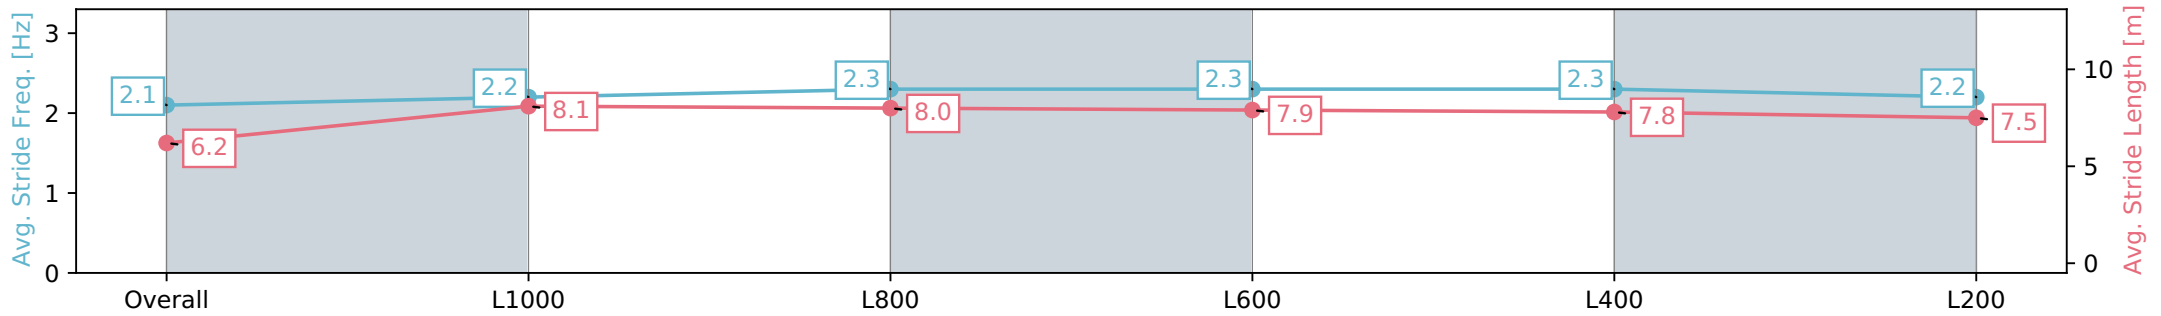

Thomas Farms RC Murray Bridge SA - Professional

Race 6: Drakes Supermarkets Rating 0 - 62 Handicap - 1200m

15 May 2024 - 3:41PM

Track Rating: Soft 5, Weather: Overcast, Rail Position: +7m Entire

Section	Overall	L1000	L800	L600	L400	L200
Section Times	1:12.23 [9] (0:15.13)	0:57.10 [9] (0:11.16)	0:45.94 [10] (0:11.20)	0:34.74 [10] (0:11.37)	0:23.37 [10] (0:11.30)	0:12.07 [9] (0:12.07)
Average Speed [km/h]	47.6	64.6	65.4	64.8	63.7	59.6
Top Speed [km/h]	63.2	65.2	66.1	65.9	65.5	61.7
Avg. Dist. to Rail [m]	3.5	2.1	5.8	5.5	10.7	9.8
Avg. Stride Freq. [Hz]	2.1	2.2	2.3	2.3	2.3	2.2
Avg. Stride Length [m]	6.2	8.1	8.0	7.9	7.8	7.5