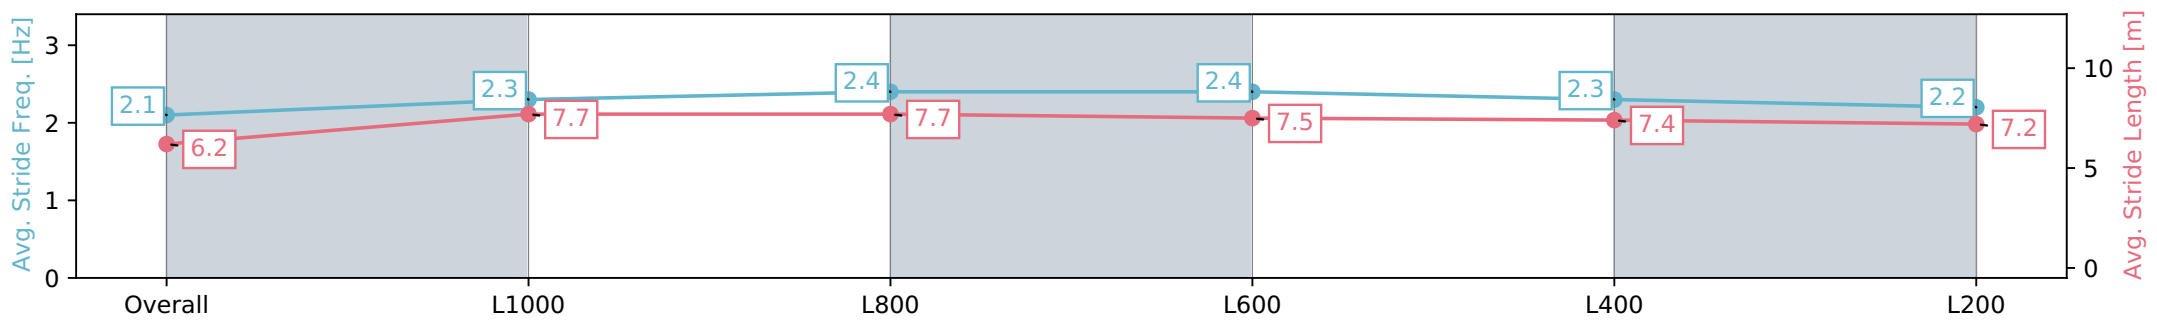

Thomas Farms RC Murray Bridge SA - Professional

Race 6: Drakes Supermarkets Rating 0 - 62 Handicap - 1200m

15 May 2024 - 3:41PM

Track Rating: Soft 5, Weather: Overcast, Rail Position: +7m Entire

Section	Overall	L1000	L800	L600	L400	L200
Section Times	1:13.23 [14] (0:15.05)	0:58.18 [8] (0:11.11)	0:47.07 [7] (0:11.18)	0:35.89 [9] (0:11.56)	0:24.32 [11] (0:11.73)	0:12.59 [13] (0:12.59)
Average Speed [km/h]	47.9	64.9	65.8	64.1	61.4	57.2
Top Speed [km/h]	63.0	65.9	66.7	65.3	63.6	59.6
Avg. Dist. to Rail [m]	4.5	2.5	6.4	7.6	11.8	10.6
Avg. Stride Freq. [Hz]	2.1	2.3	2.4	2.4	2.3	2.2
Avg. Stride Length [m]	6.2	7.7	7.7	7.5	7.4	7.2

- [ ] Ranking at each section and finish
- :-:- No data available at this section
- NA No data available