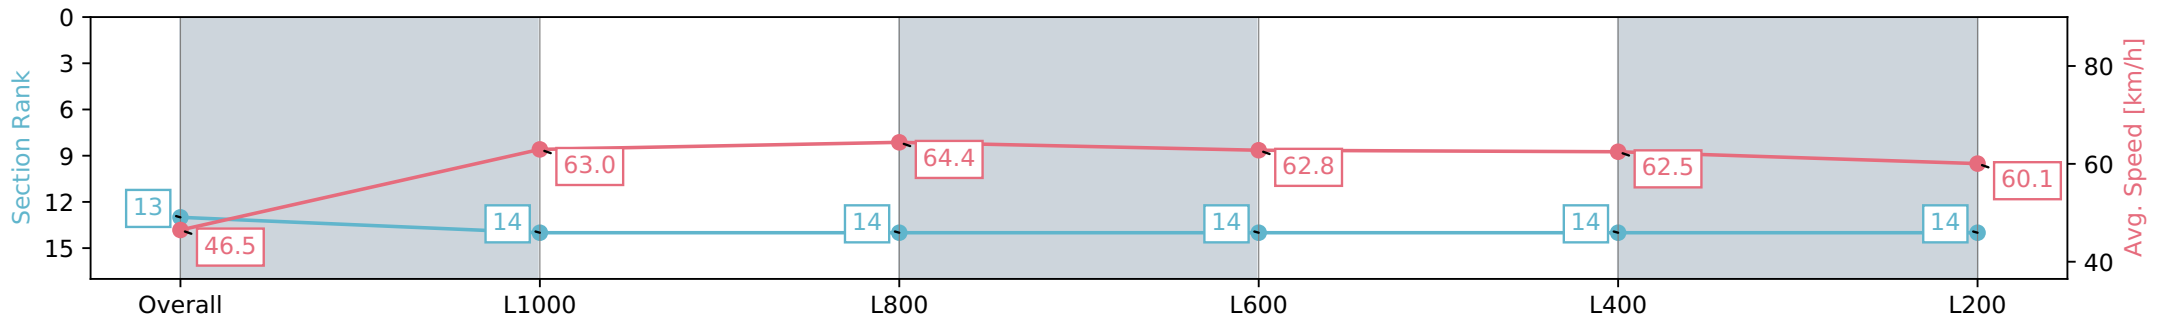

- [ ] Ranking at each section and finish
- :-:- No data available at this section
- NA No data available

Horse/Jockey Name	UNDERSTATEMENT/Todd Pannell
Finish Rank	14
Fastest Section Time (Section)	0:11.11 (L1000)
Top Speed [km/h] (Section)	66.7 (L1000)
Race State	Finished