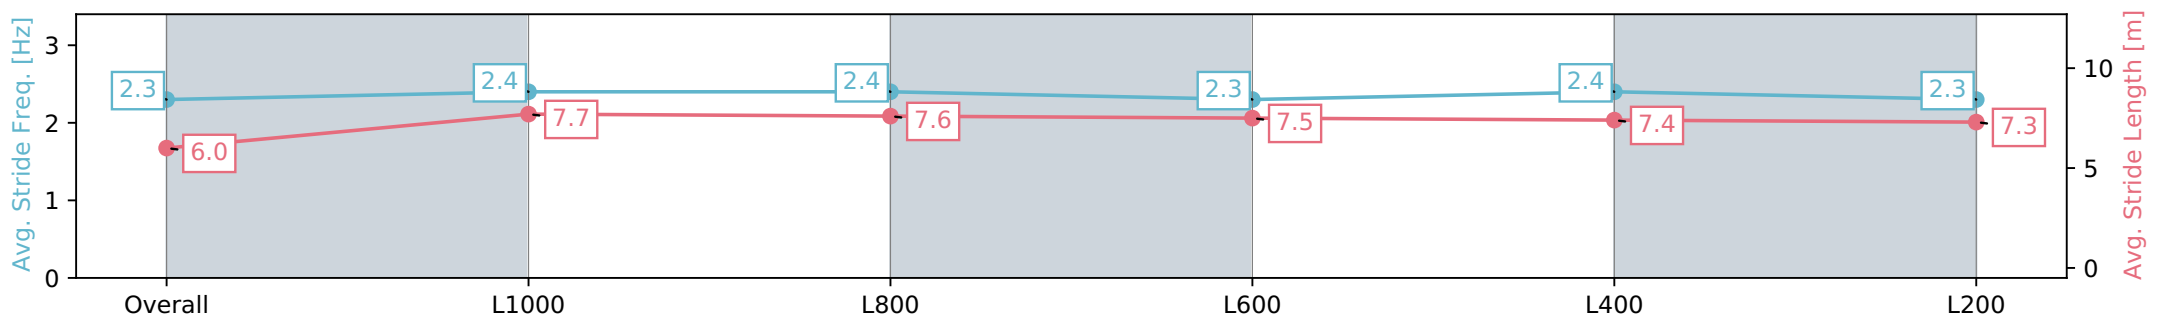

Thomas Farms RC Murray Bridge SA - Professional

Race 6: Drakes Supermarkets Rating 0 - 62 Handicap - 1200m

15 May 2024 - 3:41PM

Track Rating: Soft 5, Weather: Overcast, Rail Position: +7m Entire

Section	Overall	L1000	L800	L600	L400	L200
Section Times	1:11.86 [5] (0:14.41)	0:57.45 [1] (0:11.04)	0:46.41 [1] (0:11.19)	0:35.22 [1] (0:11.60)	0:23.62 [1] (0:11.43)	0:12.19 [3] (0:12.19)
Average Speed [km/h]	50.0	65.1	65.3	62.8	63.0	59.1
Top Speed [km/h]	65.1	66.1	66.3	63.7	63.5	61.8
Avg. Dist. to Rail [m]	2.2	0.3	3.6	3.8	7.4	7.3
Avg. Stride Freq. [Hz]	2.3	2.4	2.4	2.3	2.4	2.3
Avg. Stride Length [m]	6.0	7.7	7.6	7.5	7.4	7.3