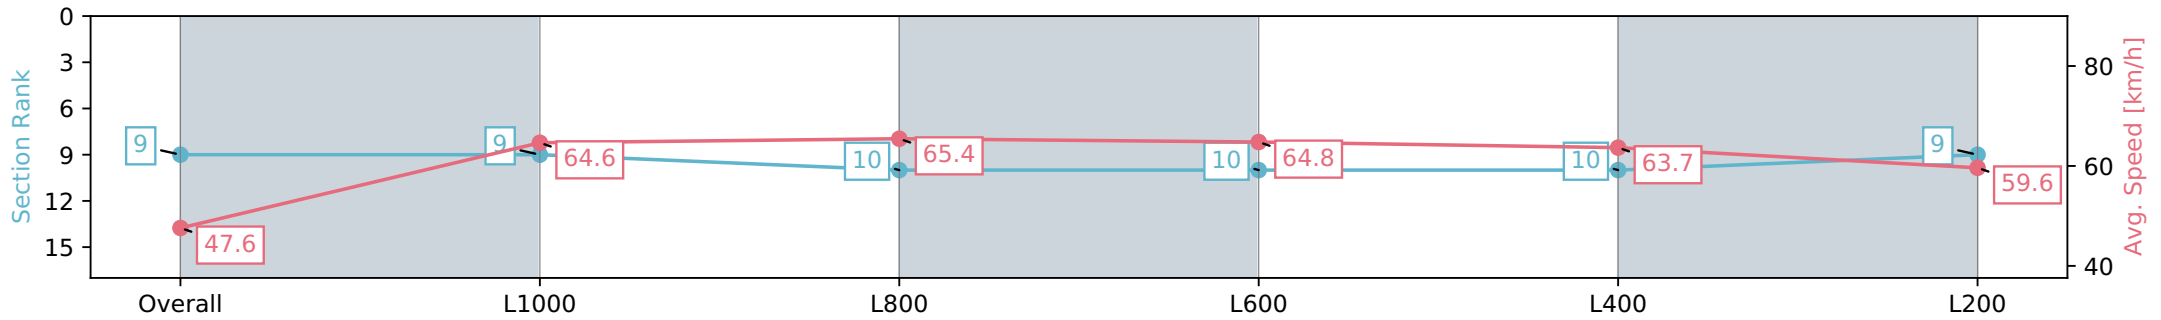

Thomas Farms RC Murray Bridge SA - Professional

Race 6: Drakes Supermarkets Rating 0 - 62 Handicap - 1200m

15 May 2024 - 3:41PM

Track Rating: Soft 5, Weather: Overcast, Rail Position: +7m Entire

Section	Overall	L1000	L800	L600	L400	L200
Section Times	1:12.23 [9] (0:15.13)	0:57.10 [9] (0:11.16)	0:45.94 [10] (0:11.20)	0:34.74 [10] (0:11.37)	0:23.37 [10] (0:11.30)	0:12.07 [9] (0:12.07)
Average Speed [km/h]	47.6	64.6	65.4	64.8	63.7	59.6
Top Speed [km/h]	63.2	65.2	66.1	65.9	65.5	61.7
Avg. Dist. to Rail [m]	3.5	2.1	5.8	5.5	10.7	9.8
Avg. Stride Freq. [Hz]	2.1	2.2	2.3	2.3	2.3	2.2
Avg. Stride Length [m]	6.2	8.1	8.0	7.9	7.8	7.5