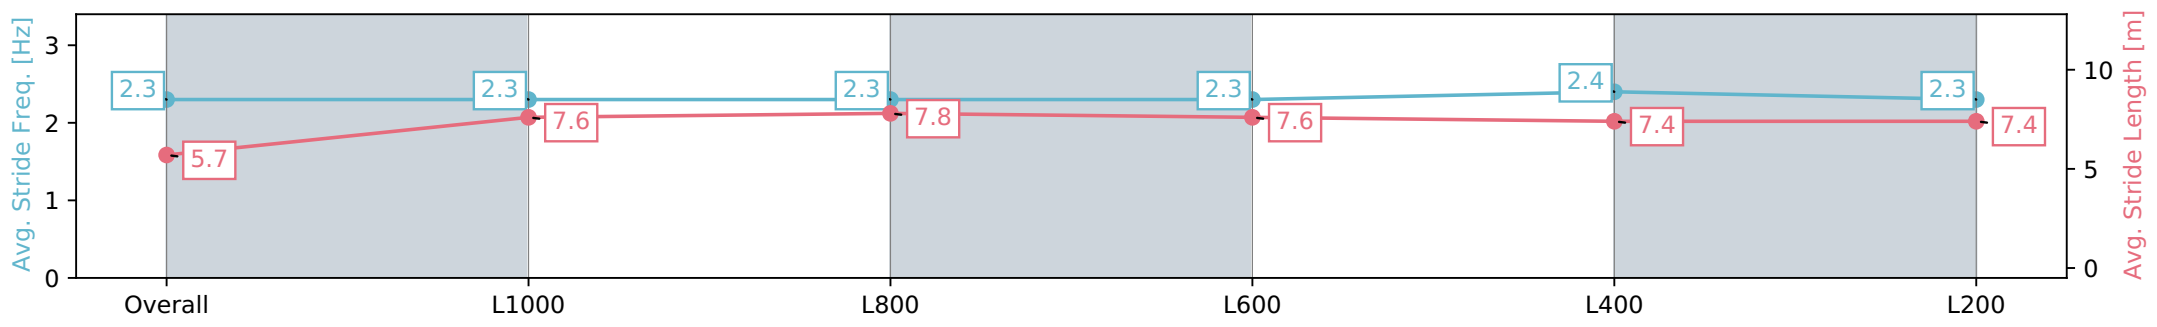

Thomas Farms RC Murray Bridge SA - Professional

Race 6: Drakes Supermarkets Rating 0 - 62 Handicap - 1200m

15 May 2024 - 3:41PM

Track Rating: Soft 5, Weather: Overcast, Rail Position: +7m Entire

Section	Overall	L1000	L800	L600	L400	L200
Section Times	1:12.04 [7] (0:15.18)	0:56.86 [11] (0:11.30)	0:45.56 [12] (0:11.13)	0:34.43 [11] (0:11.38)	0:23.05 [12] (0:11.19)	0:11.86 [10] (0:11.86)
Average Speed [km/h]	47.5	63.8	65.7	64.7	64.4	60.6
Top Speed [km/h]	61.8	65.0	66.9	66.9	65.7	63.0
Avg. Dist. to Rail [m]	6.7	2.6	4.7	6.2	12.2	10.4
Avg. Stride Freq. [Hz]	2.3	2.3	2.3	2.3	2.4	2.3
Avg. Stride Length [m]	5.7	7.6	7.8	7.6	7.4	7.4