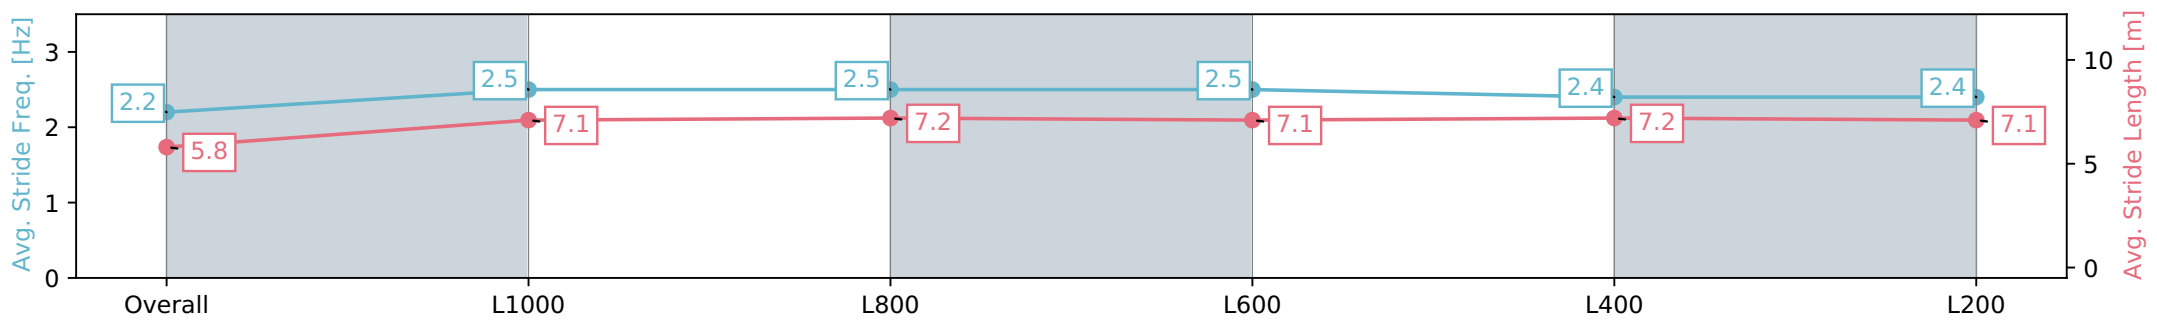

- [ ] Ranking at each section and finish
- :-:- No data available at this section
- NA No data available

Horse/Jockey Name	UNDERSTATEMENT/Todd Pannell
Finish Rank	14
Fastest Section Time (Section)	0:11.11 (L1000)
Top Speed [km/h] (Section)	66.7 (L1000)
Race State	Finished