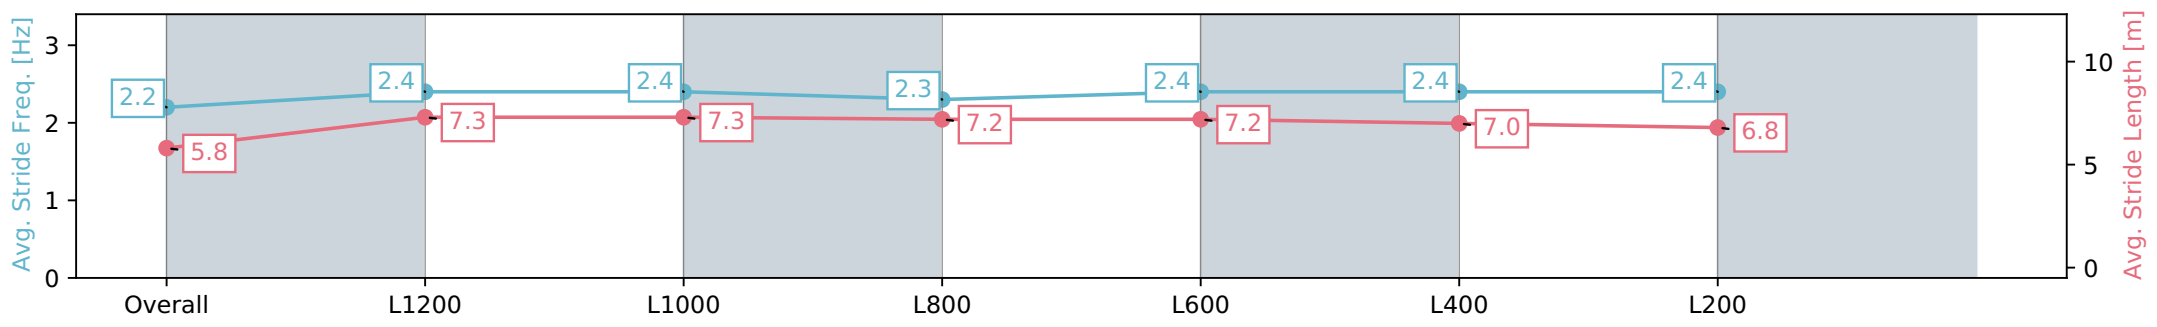

Thomas Farms RC Murray Bridge SA - Professional

Race 4: Sportsbet Same Race Multi Class One Handicap - 1400m

15 May 2024 - 2:31PM

Track Rating: Soft 5, Weather: Overcast, Rail Position: +7m Entire

Section	Overall	L1200	L1000	L800	L600	L400	L200
Section Times	1:26.72 [12] (0:15.67)	1:11.05 [13] (0:11.25)	0:59.80 [13] (0:11.57)	0:48.22 [13] (0:12.05)	0:36.17 [13] (0:11.89)	0:24.28 [12] (0:11.77)	0:12.51 [13] (0:12.51)
Average Speed [km/h]	45.9	64.2	62.7	60.8	62.0	61.2	57.6
Top Speed [km/h]	63.0	64.9	64.0	61.4	64.0	63.5	60.9
Avg. Dist. to Rail [m]	4.2	1.2	1.7	3.3	6.3	9.7	10.3
Avg. Stride Freq. [Hz]	2.2	2.4	2.4	2.3	2.4	2.4	2.4
Avg. Stride Length [m]	5.8	7.3	7.3	7.2	7.2	7.0	6.8