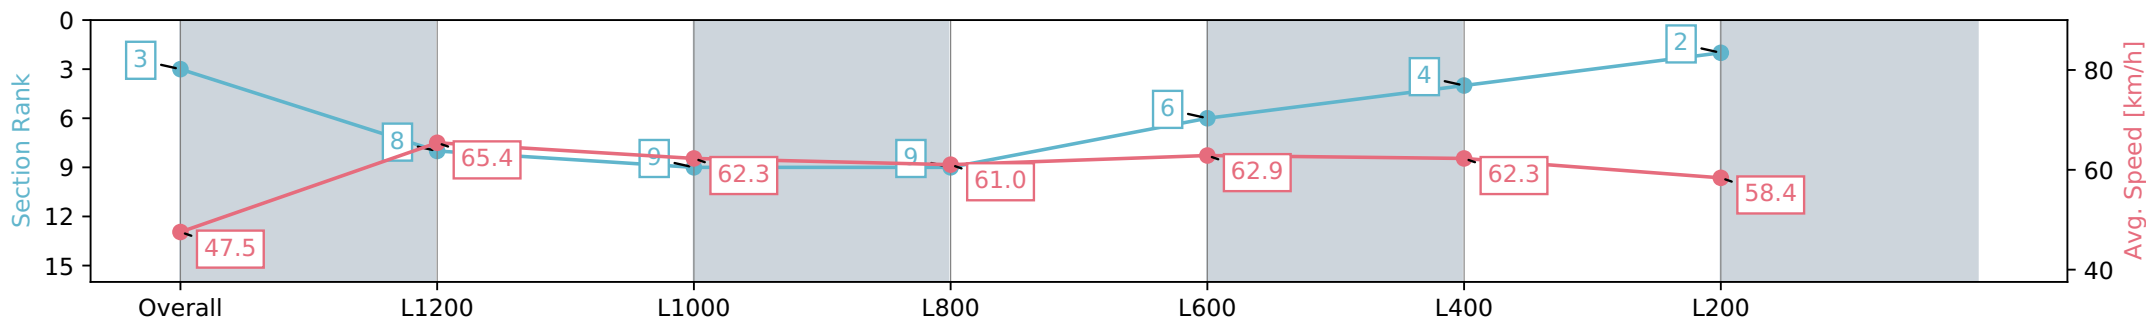

Thomas Farms RC Murray Bridge SA - Professional

Race 4: Sportsbet Same Race Multi Class One Handicap - 1400m

15 May 2024 - 2:31PM

Track Rating: Soft 5, Weather: Overcast, Rail Position: +7m Entire

Section	Overall	L1200	L1000	L800	L600	L400	L200
Section Times	1:25.68 [3] (0:15.15)	1:10.53 [8] (0:11.05)	0:59.48 [9] (0:11.74)	0:47.74 [9] (0:12.10)	0:35.64 [6] (0:11.74)	0:23.90 [4] (0:11.56)	0:12.34 [2] (0:12.34)
Average Speed [km/h]	47.5	65.4	62.3	61.0	62.9	62.3	58.4
Top Speed [km/h]	66.1	66.1	65.1	62.1	63.8	63.8	60.2
Avg. Dist. to Rail [m]	8.0	2.4	3.1	5.1	6.4	8.9	9.6
Avg. Stride Freq. [Hz]	2.3	2.4	2.3	2.3	2.4	2.4	2.3
Avg. Stride Length [m]	5.9	7.7	7.5	7.4	7.3	7.3	7.0