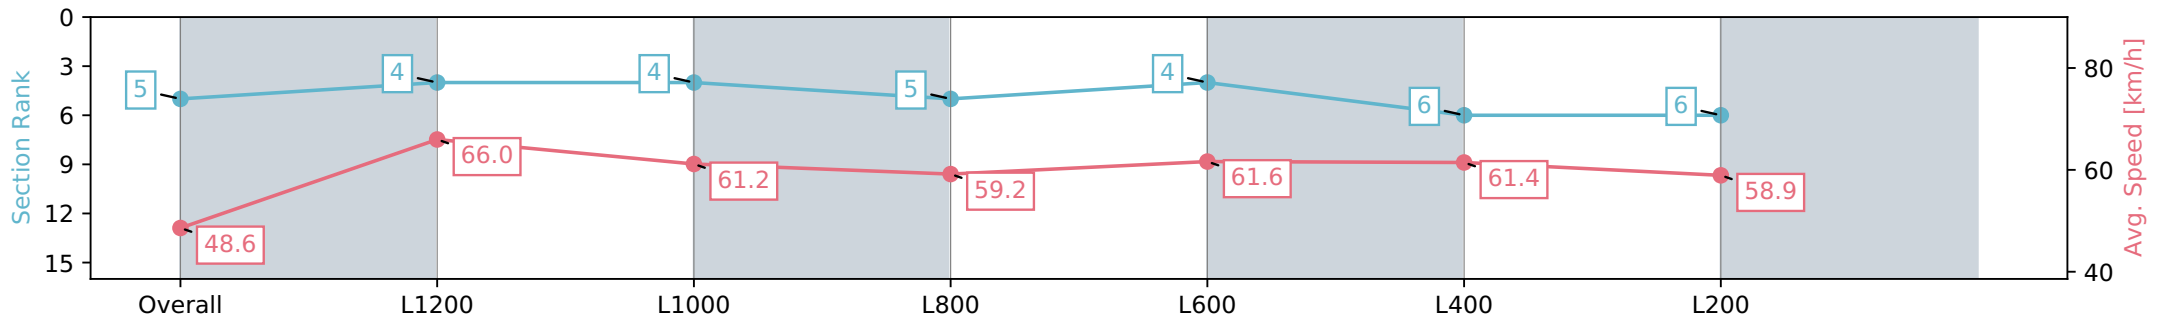

Thomas Farms RC Murray Bridge SA - Professional

Race 4: Sportsbet Same Race Multi Class One Handicap - 1400m

15 May 2024 - 2:31PM

Track Rating: Soft 5, Weather: Overcast, Rail Position: +7m Entire

Section	Overall	L1200	L1000	L800	L600	L400	L200
Section Times	1:25.81 [5] (0:14.82)	1:10.99 [4] (0:10.92)	1:00.07 [4] (0:11.88)	0:48.19 [5] (0:12.38)	0:35.81 [4] (0:11.87)	0:23.94 [6] (0:11.72)	0:12.22 [6] (0:12.22)
Average Speed [km/h]	48.6	66.0	61.2	59.2	61.6	61.4	58.9
Top Speed [km/h]	66.7	67.4	64.2	60.4	63.7	63.6	60.6
Avg. Dist. to Rail [m]	6.6	1.2	1.9	3.2	4.1	6.1	5.3
Avg. Stride Freq. [Hz]	2.2	2.4	2.3	2.2	2.3	2.3	2.3
Avg. Stride Length [m]	6.1	7.7	7.4	7.4	7.5	7.4	7.2