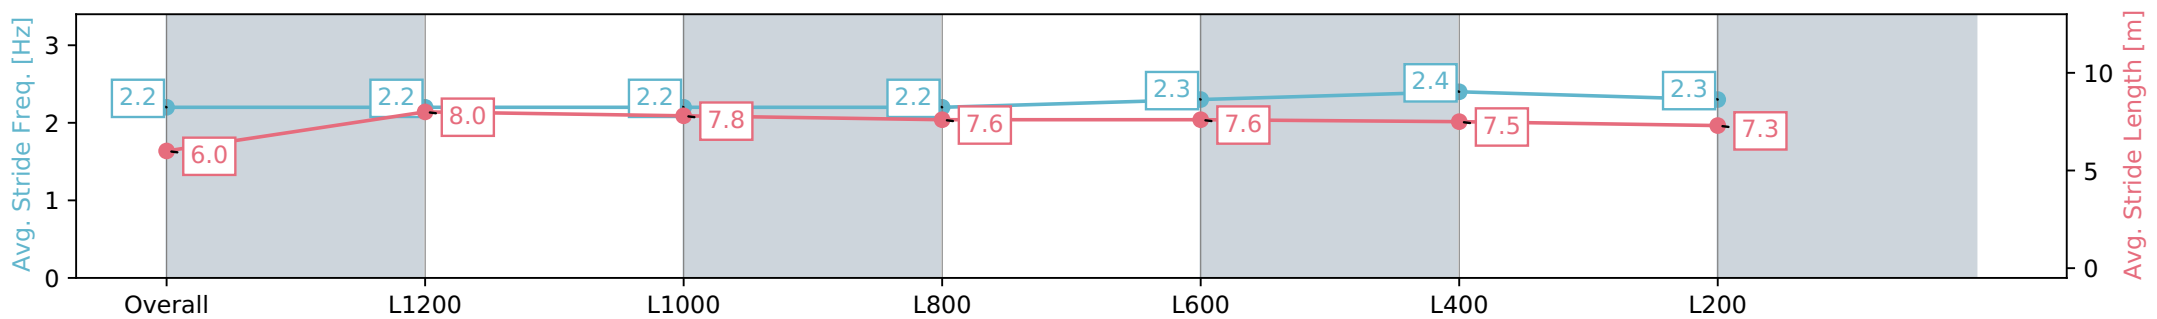

Race 4: Sportsbet Same Race Multi Class One Handicap - 1400m

15 May 2024 - 2:31PM

Track Rating: Soft 5, Weather: Overcast, Rail Position: +7m Entire

Section	Overall	L1200	L1000	L800	L600	L400	L200
Section Times	1:25.46 [1] (0:15.48)	1:09.98 [11] (0:10.99)	0:58.99 [11] (0:11.68)	0:47.31 [11] (0:12.21)	0:35.10 [11] (0:11.70)	0:23.40 [9] (0:11.28)	0:12.11 [3] (0:12.11)
Average Speed [km/h]	46.6	65.5	62.2	60.1	63.1	63.8	59.5
Top Speed [km/h]	64.2	66.3	65.7	61.0	65.4	65.7	62.1
Avg. Dist. to Rail [m]	5.4	1.4	1.7	3.6	6.5	11.9	14.9
Avg. Stride Freq. [Hz]	2.2	2.2	2.2	2.2	2.3	2.4	2.3
Avg. Stride Length [m]	6.0	8.0	7.8	7.6	7.6	7.5	7.3