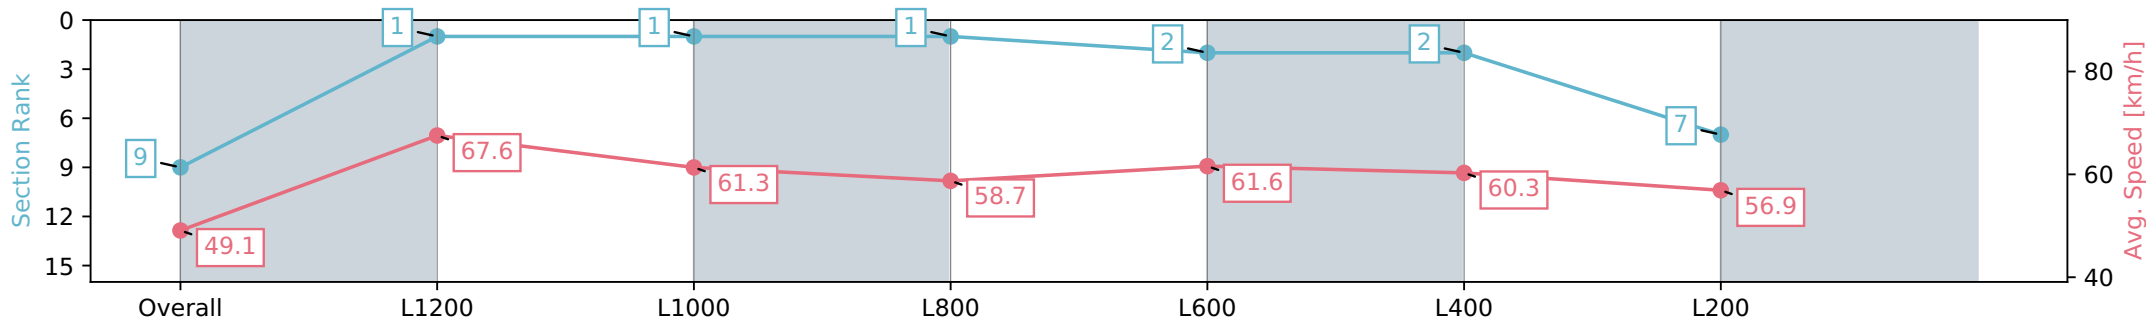

Thomas Farms RC Murray Bridge SA - Professional

Race 4: Sportsbet Same Race Multi Class One Handicap - 1400m

15 May 2024 - 2:31PM

Track Rating: Soft 5, Weather: Overcast, Rail Position: +7m Entire

Section	Overall	L1200	L1000	L800	L600	L400	L200
Section Times	1:26.34 [9] (0:14.68)	1:11.66 [1] (0:10.68)	1:00.98 [1] (0:11.95)	0:49.03 [1] (0:12.55)	0:36.48 [2] (0:11.88)	0:24.60 [2] (0:11.94)	0:12.66 [7] (0:12.66)
Average Speed [km/h]	49.1	67.6	61.3	58.7	61.6	60.3	56.9
Top Speed [km/h]	69.5	69.9	64.6	60.0	62.7	62.1	58.2
Avg. Dist. to Rail [m]	8.2	3.4	3.5	4.9	3.8	5.3	5.8
Avg. Stride Freq. [Hz]	2.4	2.5	2.4	2.3	2.4	2.4	2.3
Avg. Stride Length [m]	5.7	7.4	7.2	7.0	7.1	7.0	6.8