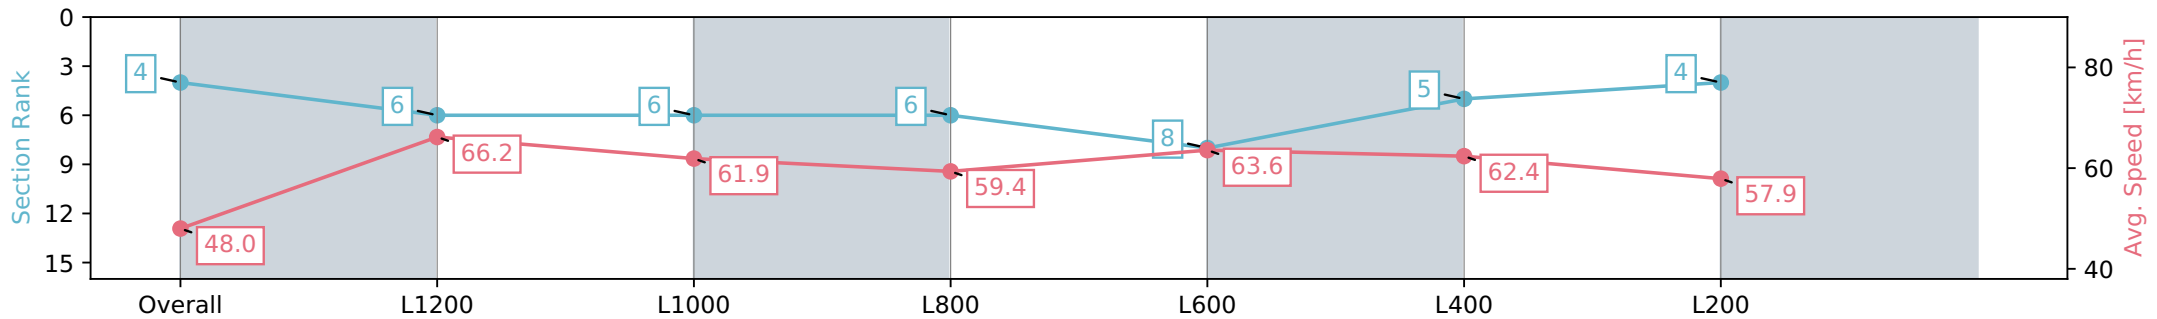

Thomas Farms RC Murray Bridge SA - Professional

Race 4: Sportsbet Same Race Multi Class One Handicap - 1400m

15 May 2024 - 2:31PM

Track Rating: Soft 5, Weather: Overcast, Rail Position: +7m Entire

Section	Overall	L1200	L1000	L800	L600	L400	L200
Section Times	1:25.80 [4] (0:15.02)	1:10.78 [6] (0:10.91)	0:59.87 [6] (0:11.83)	0:48.04 [6] (0:12.44)	0:35.60 [8] (0:11.63)	0:23.97 [5] (0:11.53)	0:12.44 [4] (0:12.44)
Average Speed [km/h]	48.0	66.2	61.9	59.4	63.6	62.4	57.9
Top Speed [km/h]	65.0	67.1	64.8	60.7	65.7	64.3	60.3
Avg. Dist. to Rail [m]	4.7	2.6	3.4	4.9	6.6	9.8	11.5
Avg. Stride Freq. [Hz]	2.3	2.4	2.3	2.3	2.4	2.4	2.3
Avg. Stride Length [m]	5.8	7.8	7.5	7.3	7.3	7.2	7.0