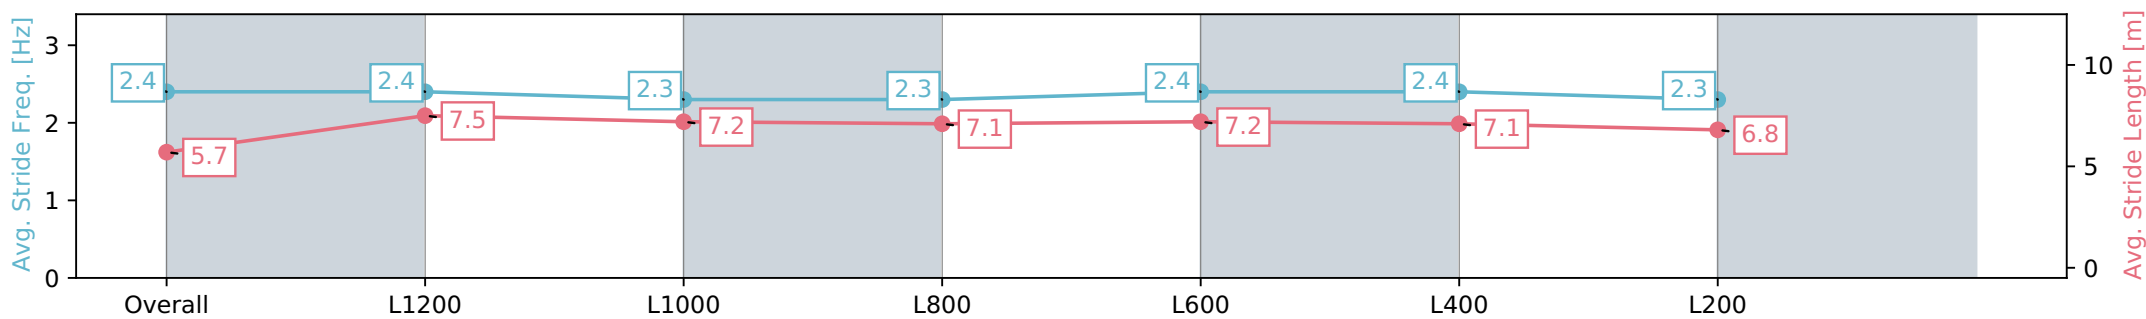

- [ ] Ranking at each section and finish
- :-:- No data available at this section
- NA No data available

Horse/Jockey Name	CRY CRY BABY/Jessica Eaton
Finish Rank	11
Fastest Section Time (Section)	0:11.11 (L1200)
Top Speed [km/h] (Section)	65.7 (Overall)
Race State	Finished