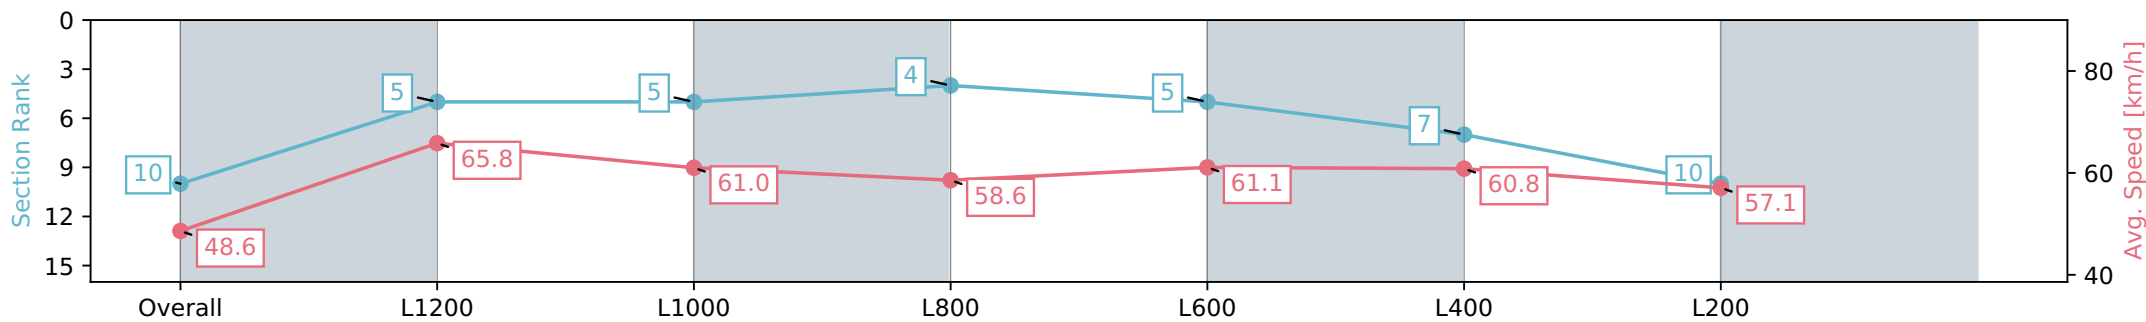

- [ ] Ranking at each section and finish
- :-:- No data available at this section
- NA No data available

Horse/Jockey Name	CRY CRY BABY/Jessica Eaton
Finish Rank	11
Fastest Section Time (Section)	0:11.11 (L1200)
Top Speed [km/h] (Section)	65.7 (Overall)
Race State	Finished