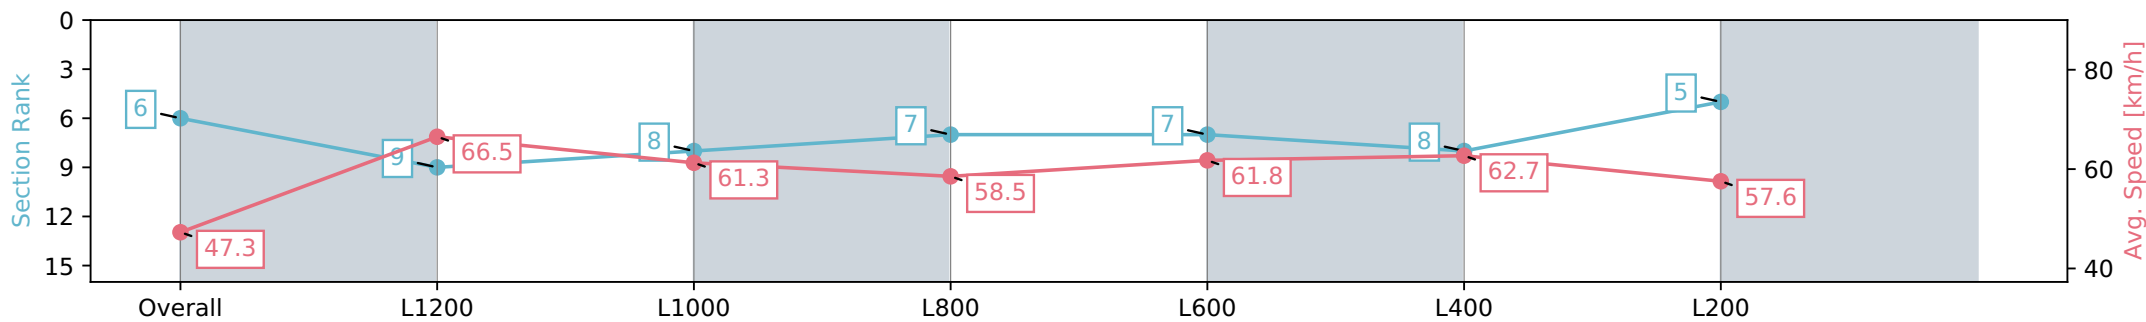

Thomas Farms RC Murray Bridge SA - Professional

Race 4: Sportsbet Same Race Multi Class One Handicap - 1400m

15 May 2024 - 2:31PM

Track Rating: Soft 5, Weather: Overcast, Rail Position: +7m Entire

Section	Overall	L1200	L1000	L800	L600	L400	L200
Section Times	1:25.99 [6] (0:15.22)	1:10.77 [9] (0:10.82)	0:59.95 [8] (0:11.74)	0:48.21 [7] (0:12.38)	0:35.83 [7] (0:11.83)	0:24.00 [8] (0:11.47)	0:12.53 [5] (0:12.53)
Average Speed [km/h]	47.3	66.5	61.3	58.5	61.8	62.7	57.6
Top Speed [km/h]	65.5	67.3	65.3	60.7	63.6	65.0	59.4
Avg. Dist. to Rail [m]	3.4	0.8	0.3	1.3	3.9	9.5	9.2
Avg. Stride Freq. [Hz]	2.2	2.4	2.3	2.3	2.3	2.4	2.3
Avg. Stride Length [m]	5.9	7.7	7.3	7.1	7.3	7.2	6.9