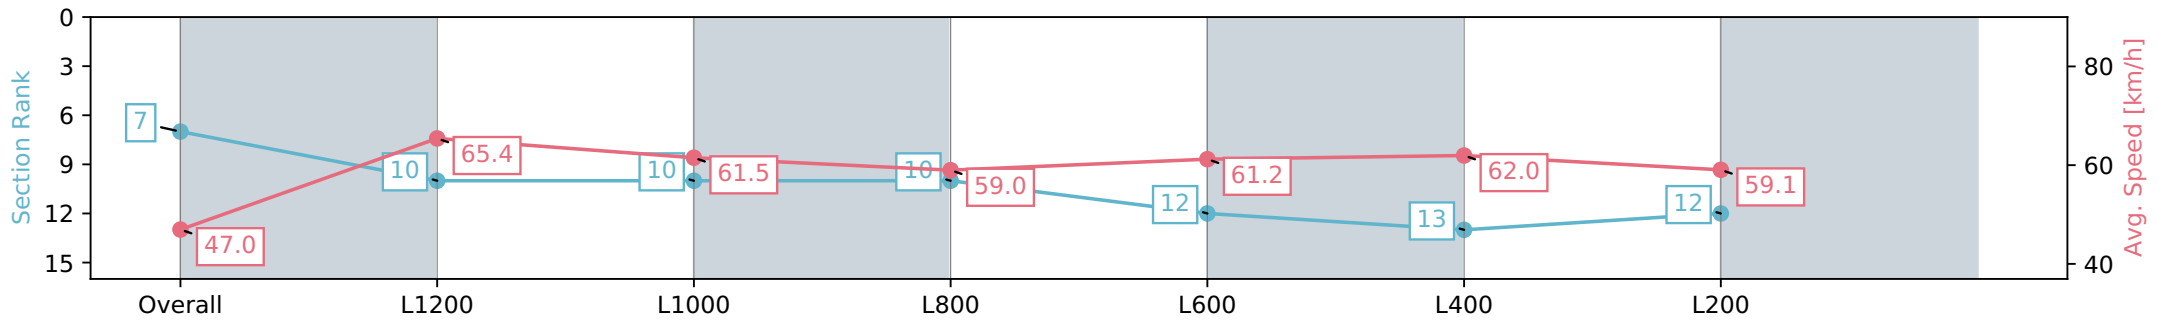

- [ ] Ranking at each section and finish
- :-:- No data available at this section
- NA No data available

Horse/Jockey Name	BRIDIE JEAN/Alana Livesey
Finish Rank	8
Fastest Section Time (Section)	0:10.88 (L1200)
Top Speed [km/h] (Section)	68.8 (Overall)
Race State	Finished