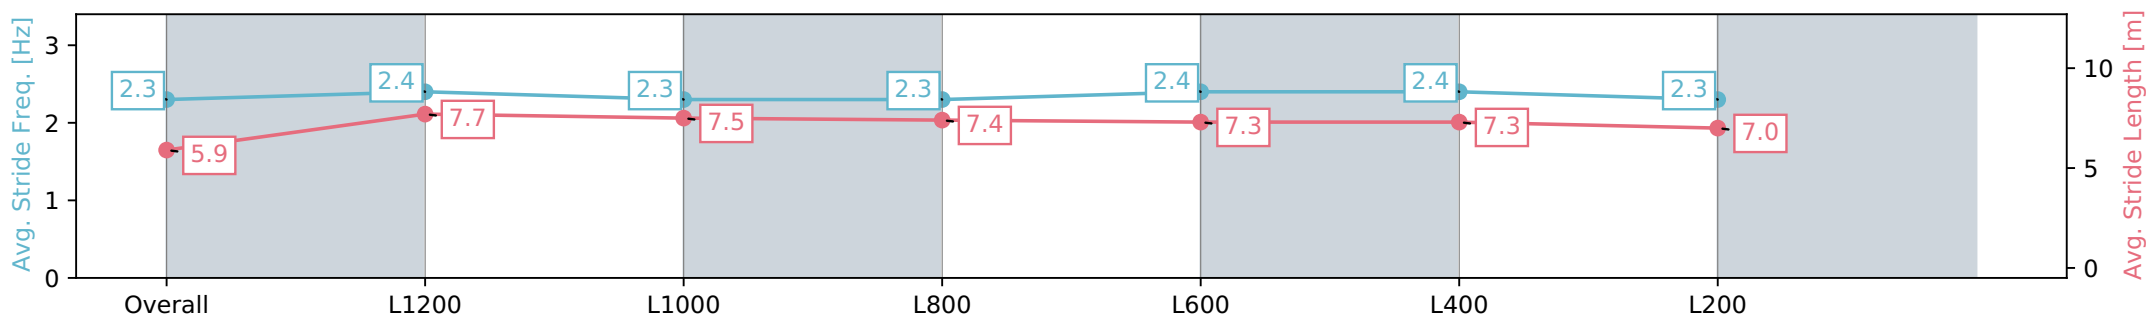

Thomas Farms RC Murray Bridge SA - Professional

Race 4: Sportsbet Same Race Multi Class One Handicap - 1400m

15 May 2024 - 2:31PM

Track Rating: Soft 5, Weather: Overcast, Rail Position: +7m Entire

Section	Overall	L1200	L1000	L800	L600	L400	L200
Section Times	1:25.68 [3] (0:15.15)	1:10.53 [8] (0:11.05)	0:59.48 [9] (0:11.74)	0:47.74 [9] (0:12.10)	0:35.64 [6] (0:11.74)	0:23.90 [4] (0:11.56)	0:12.34 [2] (0:12.34)
Average Speed [km/h]	47.5	65.4	62.3	61.0	62.9	62.3	58.4
Top Speed [km/h]	66.1	66.1	65.1	62.1	63.8	63.8	60.2
Avg. Dist. to Rail [m]	8.0	2.4	3.1	5.1	6.4	8.9	9.6
Avg. Stride Freq. [Hz]	2.3	2.4	2.3	2.3	2.4	2.4	2.3
Avg. Stride Length [m]	5.9	7.7	7.5	7.4	7.3	7.3	7.0