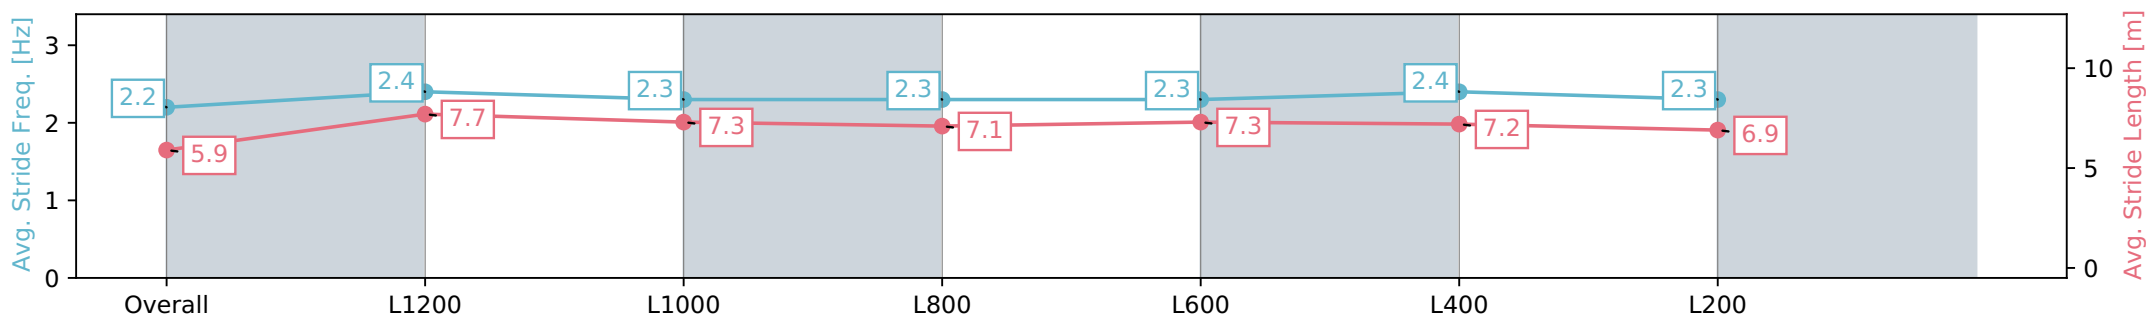

Thomas Farms RC Murray Bridge SA - Professional

Race 4: Sportsbet Same Race Multi Class One Handicap - 1400m

15 May 2024 - 2:31PM

Track Rating: Soft 5, Weather: Overcast, Rail Position: +7m Entire

Section	Overall	L1200	L1000	L800	L600	L400	L200
Section Times	1:25.99 [6] (0:15.22)	1:10.77 [9] (0:10.82)	0:59.95 [8] (0:11.74)	0:48.21 [7] (0:12.38)	0:35.83 [7] (0:11.83)	0:24.00 [8] (0:11.47)	0:12.53 [5] (0:12.53)
Average Speed [km/h]	47.3	66.5	61.3	58.5	61.8	62.7	57.6
Top Speed [km/h]	65.5	67.3	65.3	60.7	63.6	65.0	59.4
Avg. Dist. to Rail [m]	3.4	0.8	0.3	1.3	3.9	9.5	9.2
Avg. Stride Freq. [Hz]	2.2	2.4	2.3	2.3	2.3	2.4	2.3
Avg. Stride Length [m]	5.9	7.7	7.3	7.1	7.3	7.2	6.9