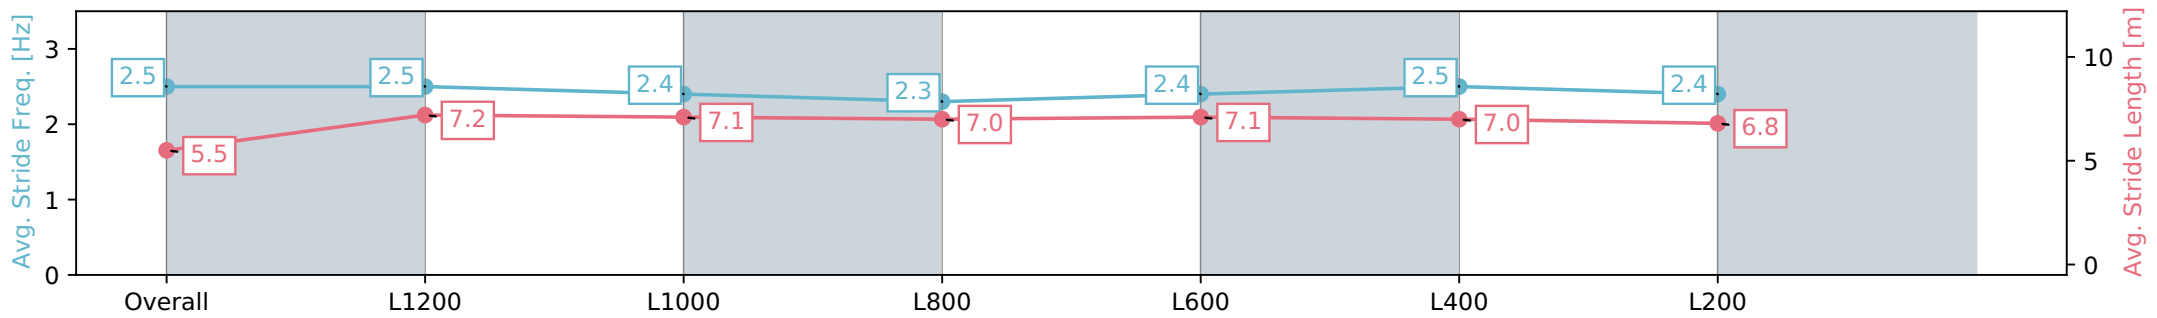

Thomas Farms RC Murray Bridge SA - Professional

Race 4: Sportsbet Same Race Multi Class One Handicap - 1400m

15 May 2024 - 2:31PM

Track Rating: Soft 5, Weather: Overcast, Rail Position: +7m Entire

Section	Overall	L1200	L1000	L800	L600	L400	L200
Section Times	1:25.66 [2] (0:14.76)	1:10.90 [2] (0:10.97)	0:59.93 [3] (0:11.84)	0:48.09 [3] (0:12.41)	0:35.68 [3] (0:11.77)	0:23.91 [3] (0:11.56)	0:12.34 [1] (0:12.34)
Average Speed [km/h]	48.8	65.8	61.6	59.2	62.6	62.2	58.4
Top Speed [km/h]	66.3	66.7	64.8	62.5	64.4	64.0	60.3
Avg. Dist. to Rail [m]	7.7	2.6	2.7	4.1	5.5	7.2	7.7
Avg. Stride Freq. [Hz]	2.5	2.5	2.4	2.3	2.4	2.5	2.4
Avg. Stride Length [m]	5.5	7.2	7.1	7.0	7.1	7.0	6.8