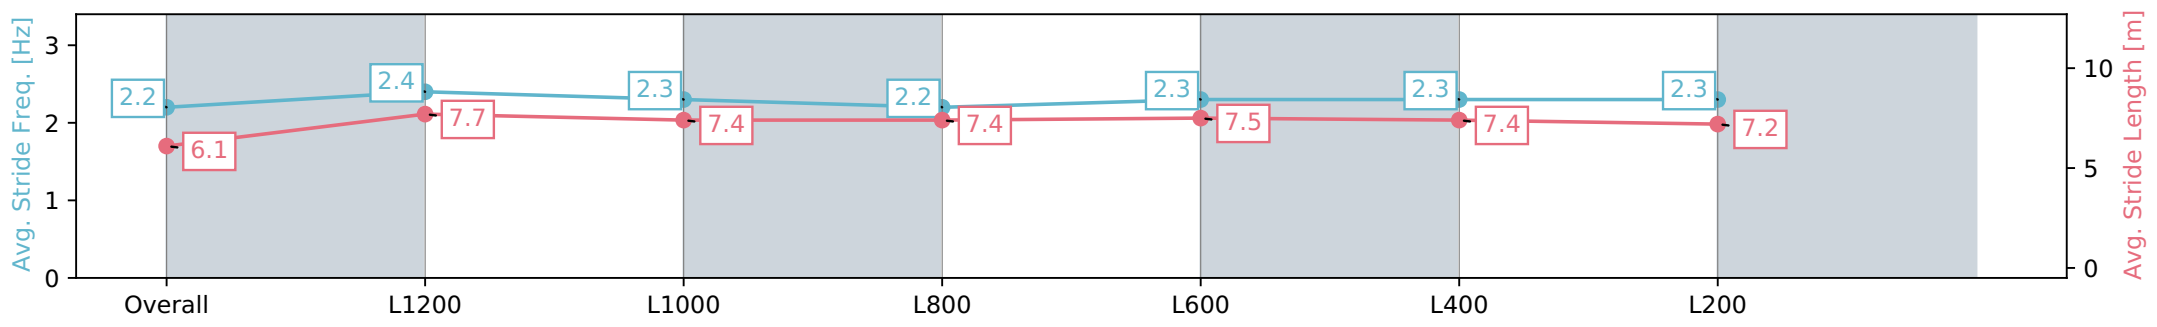

Thomas Farms RC Murray Bridge SA - Professional

Race 4: Sportsbet Same Race Multi Class One Handicap - 1400m

15 May 2024 - 2:31PM

Track Rating: Soft 5, Weather: Overcast, Rail Position: +7m Entire

Section	Overall	L1200	L1000	L800	L600	L400	L200
Section Times	1:25.81 [5] (0:14.82)	1:10.99 [4] (0:10.92)	1:00.07 [4] (0:11.88)	0:48.19 [5] (0:12.38)	0:35.81 [4] (0:11.87)	0:23.94 [6] (0:11.72)	0:12.22 [6] (0:12.22)
Average Speed [km/h]	48.6	66.0	61.2	59.2	61.6	61.4	58.9
Top Speed [km/h]	66.7	67.4	64.2	60.4	63.7	63.6	60.6
Avg. Dist. to Rail [m]	6.6	1.2	1.9	3.2	4.1	6.1	5.3
Avg. Stride Freq. [Hz]	2.2	2.4	2.3	2.2	2.3	2.3	2.3
Avg. Stride Length [m]	6.1	7.7	7.4	7.4	7.5	7.4	7.2