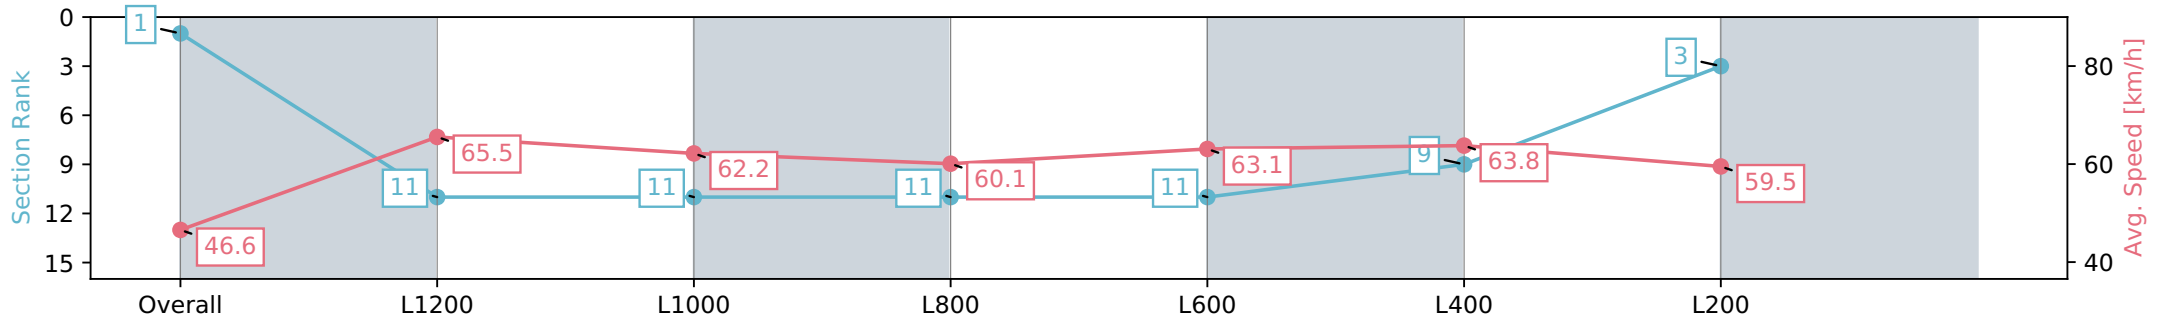

Race 4: Sportsbet Same Race Multi Class One Handicap - 1400m

15 May 2024 - 2:31PM

Track Rating: Soft 5, Weather: Overcast, Rail Position: +7m Entire

Section	Overall	L1200	L1000	L800	L600	L400	L200
Section Times	1:25.46 [1] (0:15.48)	1:09.98 [11] (0:10.99)	0:58.99 [11] (0:11.68)	0:47.31 [11] (0:12.21)	0:35.10 [11] (0:11.70)	0:23.40 [9] (0:11.28)	0:12.11 [3] (0:12.11)
Average Speed [km/h]	46.6	65.5	62.2	60.1	63.1	63.8	59.5
Top Speed [km/h]	64.2	66.3	65.7	61.0	65.4	65.7	62.1
Avg. Dist. to Rail [m]	5.4	1.4	1.7	3.6	6.5	11.9	14.9
Avg. Stride Freq. [Hz]	2.2	2.2	2.2	2.2	2.3	2.4	2.3
Avg. Stride Length [m]	6.0	8.0	7.8	7.6	7.6	7.5	7.3