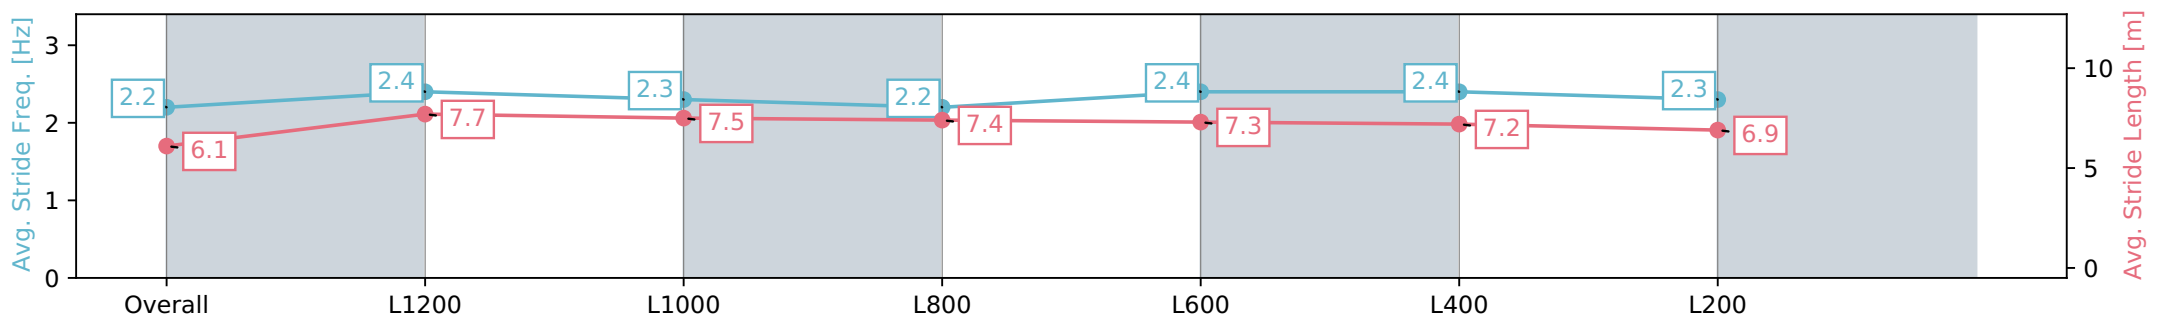

Horse/Jockey Name	BRIDIE JEAN/Alana Livesey
Finish Rank	8
Fastest Section Time (Section)	0:10.88 (L1200)
Top Speed [km/h] (Section)	68.8 (Overall)
Race State	Finished

Thomas Farms RC Murray Bridge SA - Professional

Race 4: Sportsbet Same Race Multi Class One Handicap - 1400m

15 May 2024 - 2:31PM

Track Rating: Soft 5, Weather: Overcast, Rail Position: +7m Entire

Section	Overall	L1200	L1000	L800	L600	L400	L200
Section Times	1:26.32 [8] (0:15.11)	1:11.21 [7] (0:10.88)	1:00.33 [7] (0:11.86)	0:48.47 [8] (0:12.46)	0:36.01 [9] (0:11.82)	0:24.19 [10] (0:11.64)	0:12.55 [8] (0:12.55)
Average Speed [km/h]	47.7	66.3	61.5	59.2	62.4	61.8	57.5
Top Speed [km/h]	65.2	68.8	63.7	60.7	63.9	63.8	60.0
Avg. Dist. to Rail [m]	2.9	1.1	2.5	4.7	6.0	9.5	11.4
Avg. Stride Freq. [Hz]	2.2	2.4	2.3	2.2	2.4	2.4	2.3
Avg. Stride Length [m]	6.1	7.7	7.5	7.4	7.3	7.2	6.9

[ ] Ranking at each section and finish
-:-:- No data available at this section
NA No data available