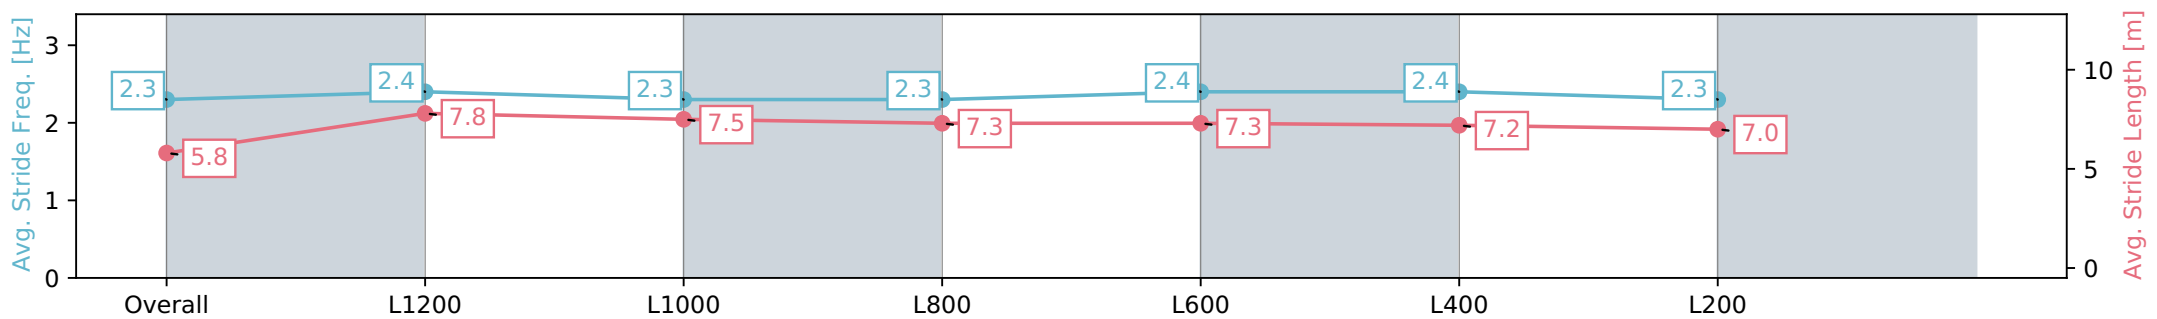

Thomas Farms RC Murray Bridge SA - Professional

Race 4: Sportsbet Same Race Multi Class One Handicap - 1400m

15 May 2024 - 2:31PM

Track Rating: Soft 5, Weather: Overcast, Rail Position: +7m Entire

Section	Overall	L1200	L1000	L800	L600	L400	L200
Section Times	1:25.80 [4] (0:15.02)	1:10.78 [6] (0:10.91)	0:59.87 [6] (0:11.83)	0:48.04 [6] (0:12.44)	0:35.60 [8] (0:11.63)	0:23.97 [5] (0:11.53)	0:12.44 [4] (0:12.44)
Average Speed [km/h]	48.0	66.2	61.9	59.4	63.6	62.4	57.9
Top Speed [km/h]	65.0	67.1	64.8	60.7	65.7	64.3	60.3
Avg. Dist. to Rail [m]	4.7	2.6	3.4	4.9	6.6	9.8	11.5
Avg. Stride Freq. [Hz]	2.3	2.4	2.3	2.3	2.4	2.4	2.3
Avg. Stride Length [m]	5.8	7.8	7.5	7.3	7.3	7.2	7.0