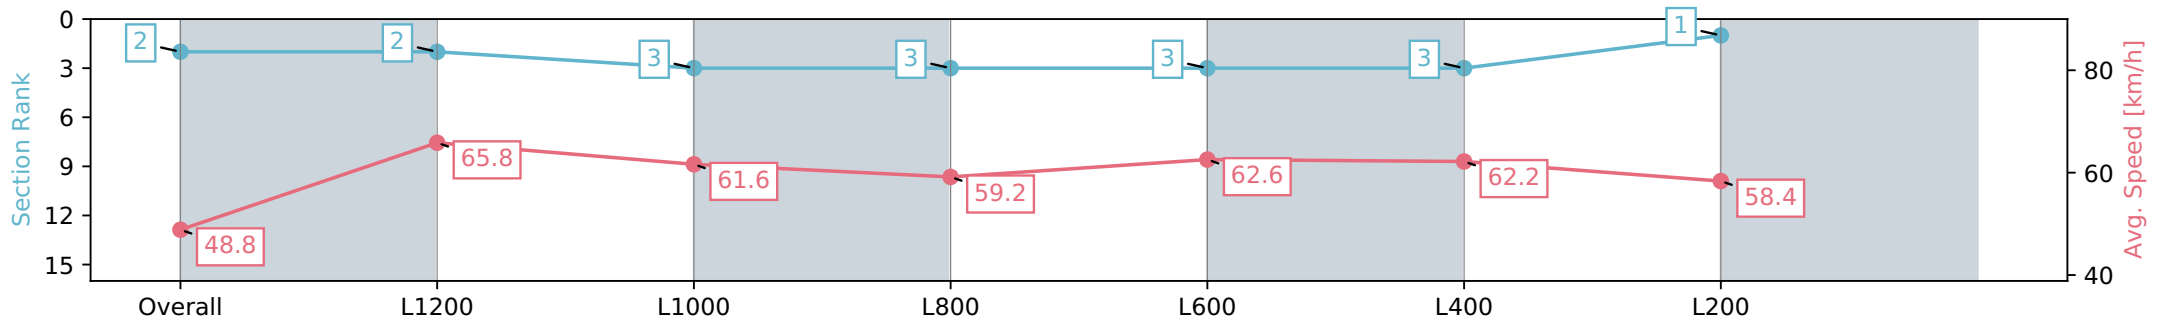

Thomas Farms RC Murray Bridge SA - Professional

Race 4: Sportsbet Same Race Multi Class One Handicap - 1400m

15 May 2024 - 2:31PM

Track Rating: Soft 5, Weather: Overcast, Rail Position: +7m Entire

Section	Overall	L1200	L1000	L800	L600	L400	L200
Section Times	1:25.66 [2] (0:14.76)	1:10.90 [2] (0:10.97)	0:59.93 [3] (0:11.84)	0:48.09 [3] (0:12.41)	0:35.68 [3] (0:11.77)	0:23.91 [3] (0:11.56)	0:12.34 [1] (0:12.34)
Average Speed [km/h]	48.8	65.8	61.6	59.2	62.6	62.2	58.4
Top Speed [km/h]	66.3	66.7	64.8	62.5	64.4	64.0	60.3
Avg. Dist. to Rail [m]	7.7	2.6	2.7	4.1	5.5	7.2	7.7
Avg. Stride Freq. [Hz]	2.5	2.5	2.4	2.3	2.4	2.5	2.4
Avg. Stride Length [m]	5.5	7.2	7.1	7.0	7.1	7.0	6.8