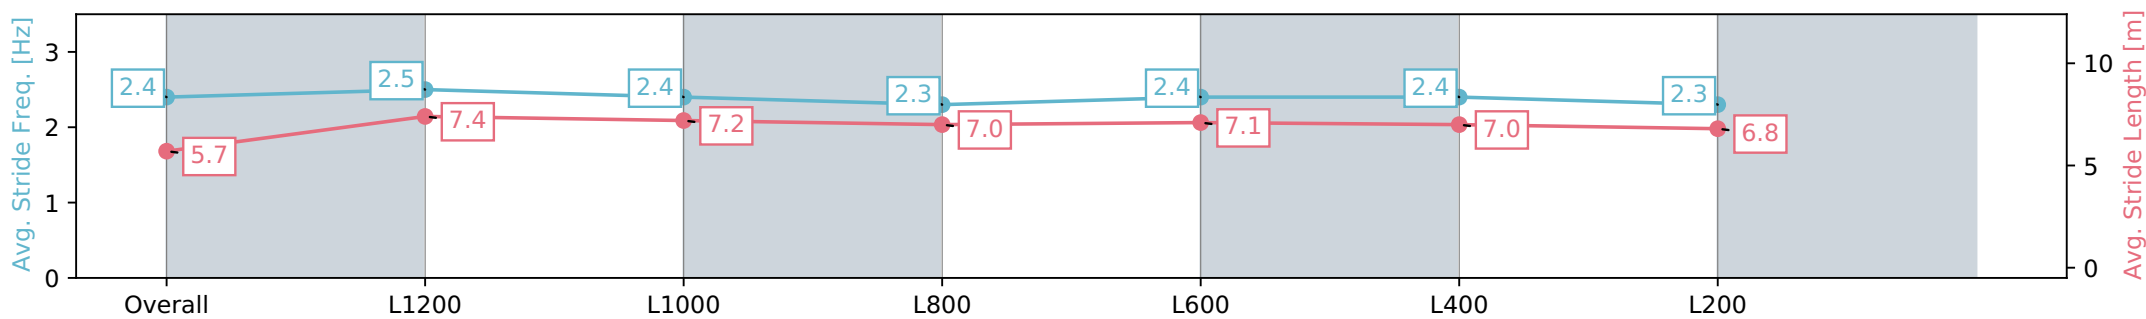

Thomas Farms RC Murray Bridge SA - Professional

Race 4: Sportsbet Same Race Multi Class One Handicap - 1400m

15 May 2024 - 2:31PM

Track Rating: Soft 5, Weather: Overcast, Rail Position: +7m Entire

Section	Overall	L1200	L1000	L800	L600	L400	L200
Section Times	1:26.34 [9] (0:14.68)	1:11.66 [1] (0:10.68)	1:00.98 [1] (0:11.95)	0:49.03 [1] (0:12.55)	0:36.48 [2] (0:11.88)	0:24.60 [2] (0:11.94)	0:12.66 [7] (0:12.66)
Average Speed [km/h]	49.1	67.6	61.3	58.7	61.6	60.3	56.9
Top Speed [km/h]	69.5	69.9	64.6	60.0	62.7	62.1	58.2
Avg. Dist. to Rail [m]	8.2	3.4	3.5	4.9	3.8	5.3	5.8
Avg. Stride Freq. [Hz]	2.4	2.5	2.4	2.3	2.4	2.4	2.3
Avg. Stride Length [m]	5.7	7.4	7.2	7.0	7.1	7.0	6.8