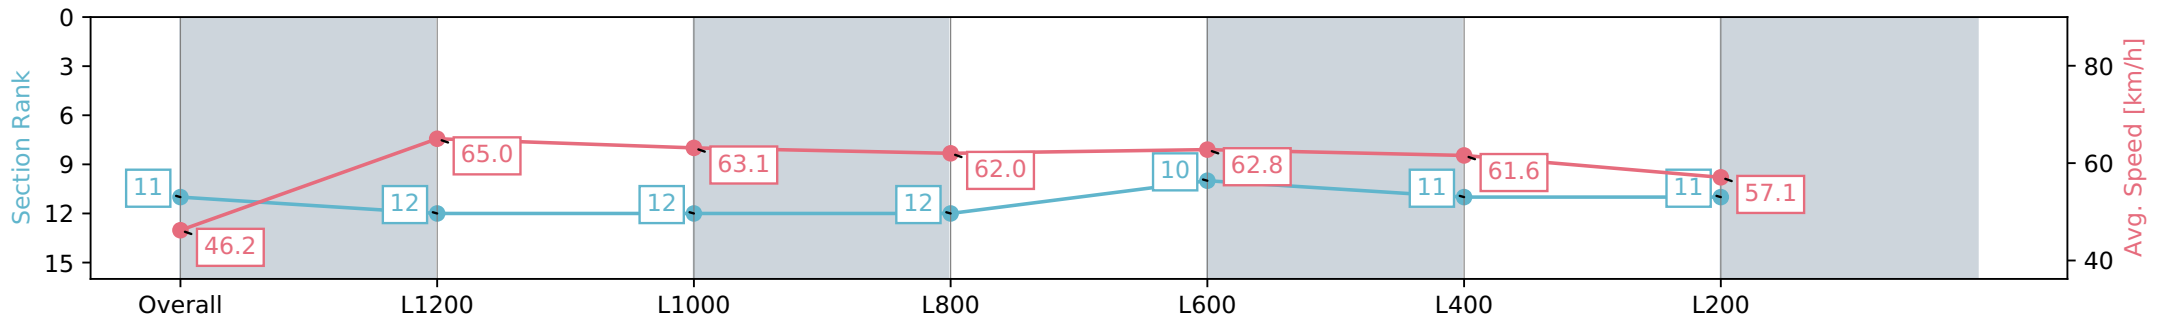

Thomas Farms RC Murray Bridge SA - Professional

Race 4: Sportsbet Same Race Multi Class One Handicap - 1400m

15 May 2024 - 2:31PM

Track Rating: Soft 5, Weather: Overcast, Rail Position: +7m Entire

Section	Overall	L1200	L1000	L800	L600	L400	L200
Section Times	1:26.47 [11] (0:15.57)	1:10.89 [12] (0:11.11)	0:59.78 [12] (0:11.66)	0:48.12 [12] (0:11.99)	0:36.13 [10] (0:11.81)	0:24.32 [11] (0:11.70)	0:12.62 [11] (0:12.62)
Average Speed [km/h]	46.2	65.0	63.1	62.0	62.8	61.6	57.1
Top Speed [km/h]	63.2	65.7	64.5	63.3	64.4	64.3	59.3
Avg. Dist. to Rail [m]	6.5	2.5	4.5	6.2	7.6	11.8	13.0
Avg. Stride Freq. [Hz]	2.4	2.5	2.4	2.4	2.5	2.4	2.4
Avg. Stride Length [m]	5.5	7.3	7.2	7.2	7.1	7.0	6.7