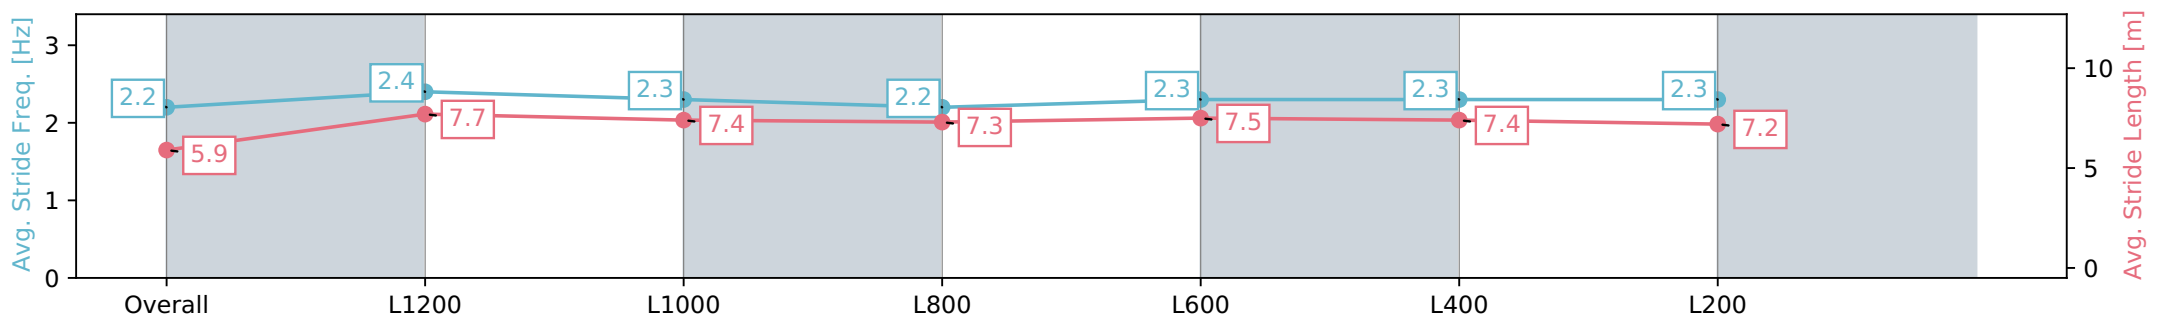

- [ ] Ranking at each section and finish
- :-:- No data available at this section
- NA No data available

Horse/Jockey Name	BRIDIE JEAN/Alana Livesey
Finish Rank	8
Fastest Section Time (Section)	0:10.88 (L1200)
Top Speed [km/h] (Section)	68.8 (Overall)
Race State	Finished