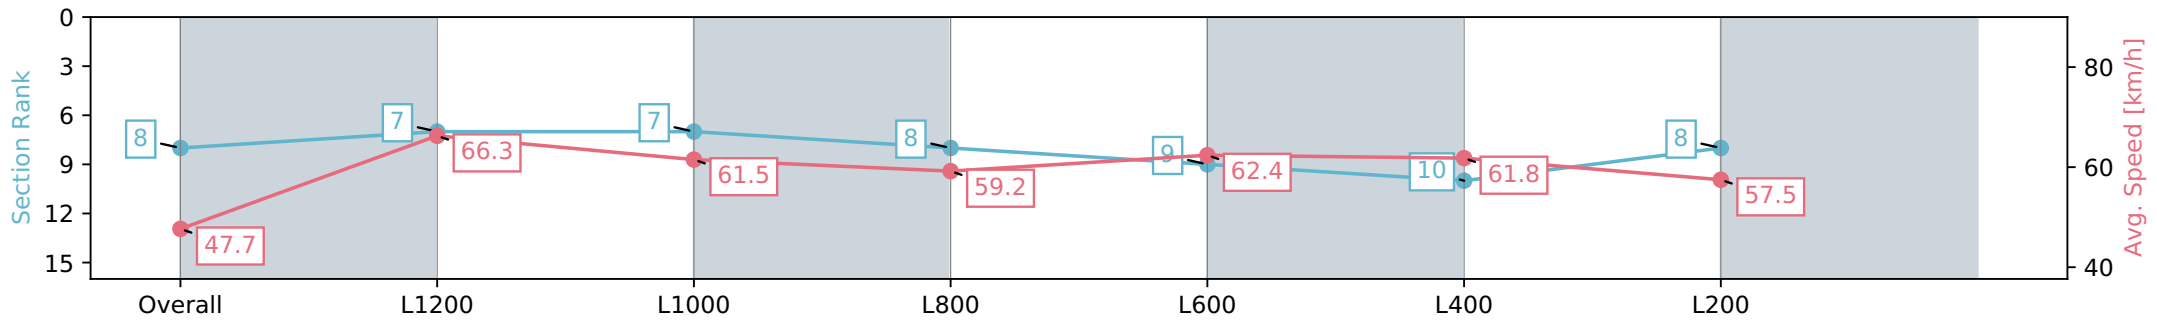

Horse/Jockey Name	BRIDIE JEAN/Alana Livesey
Finish Rank	8
Fastest Section Time (Section)	0:10.88 (L1200)
Top Speed [km/h] (Section)	68.8 (Overall)
Race State	Finished

Thomas Farms RC Murray Bridge SA - Professional

Race 4: Sportsbet Same Race Multi Class One Handicap - 1400m

15 May 2024 - 2:31PM

Track Rating: Soft 5, Weather: Overcast, Rail Position: +7m Entire

Section	Overall	L1200	L1000	L800	L600	L400	L200
Section Times	1:26.32 [8] (0:15.11)	1:11.21 [7] (0:10.88)	1:00.33 [7] (0:11.86)	0:48.47 [8] (0:12.46)	0:36.01 [9] (0:11.82)	0:24.19 [10] (0:11.64)	0:12.55 [8] (0:12.55)
Average Speed [km/h]	47.7	66.3	61.5	59.2	62.4	61.8	57.5
Top Speed [km/h]	65.2	68.8	63.7	60.7	63.9	63.8	60.0
Avg. Dist. to Rail [m]	2.9	1.1	2.5	4.7	6.0	9.5	11.4
Avg. Stride Freq. [Hz]	2.2	2.4	2.3	2.2	2.4	2.4	2.3
Avg. Stride Length [m]	6.1	7.7	7.5	7.4	7.3	7.2	6.9

[ ] Ranking at each section and finish
-:-:- No data available at this section
NA No data available