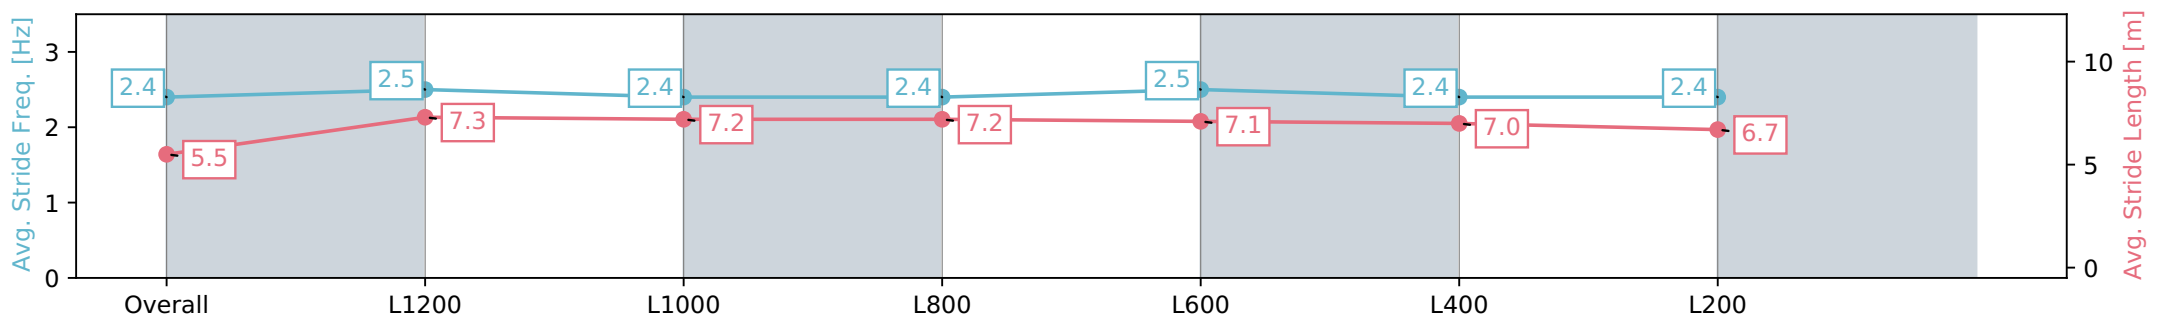

Thomas Farms RC Murray Bridge SA - Professional

Race 4: Sportsbet Same Race Multi Class One Handicap - 1400m

15 May 2024 - 2:31PM

Track Rating: Soft 5, Weather: Overcast, Rail Position: +7m Entire

Section	Overall	L1200	L1000	L800	L600	L400	L200
Section Times	1:26.47 [11] (0:15.57)	1:10.89 [12] (0:11.11)	0:59.78 [12] (0:11.66)	0:48.12 [12] (0:11.99)	0:36.13 [10] (0:11.81)	0:24.32 [11] (0:11.70)	0:12.62 [11] (0:12.62)
Average Speed [km/h]	46.2	65.0	63.1	62.0	62.8	61.6	57.1
Top Speed [km/h]	63.2	65.7	64.5	63.3	64.4	64.3	59.3
Avg. Dist. to Rail [m]	6.5	2.5	4.5	6.2	7.6	11.8	13.0
Avg. Stride Freq. [Hz]	2.4	2.5	2.4	2.4	2.5	2.4	2.4
Avg. Stride Length [m]	5.5	7.3	7.2	7.2	7.1	7.0	6.7