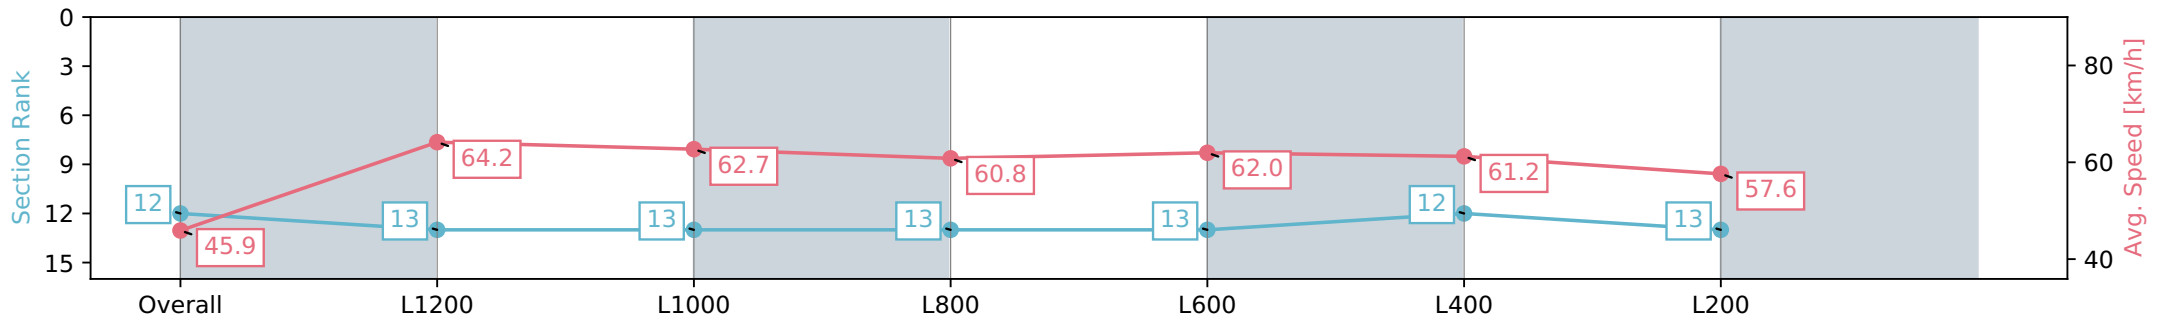

Thomas Farms RC Murray Bridge SA - Professional

Race 4: Sportsbet Same Race Multi Class One Handicap - 1400m

15 May 2024 - 2:31PM

Track Rating: Soft 5, Weather: Overcast, Rail Position: +7m Entire

Section	Overall	L1200	L1000	L800	L600	L400	L200
Section Times	1:26.72 [12] (0:15.67)	1:11.05 [13] (0:11.25)	0:59.80 [13] (0:11.57)	0:48.22 [13] (0:12.05)	0:36.17 [13] (0:11.89)	0:24.28 [12] (0:11.77)	0:12.51 [13] (0:12.51)
Average Speed [km/h]	45.9	64.2	62.7	60.8	62.0	61.2	57.6
Top Speed [km/h]	63.0	64.9	64.0	61.4	64.0	63.5	60.9
Avg. Dist. to Rail [m]	4.2	1.2	1.7	3.3	6.3	9.7	10.3
Avg. Stride Freq. [Hz]	2.2	2.4	2.4	2.3	2.4	2.4	2.4
Avg. Stride Length [m]	5.8	7.3	7.3	7.2	7.2	7.0	6.8