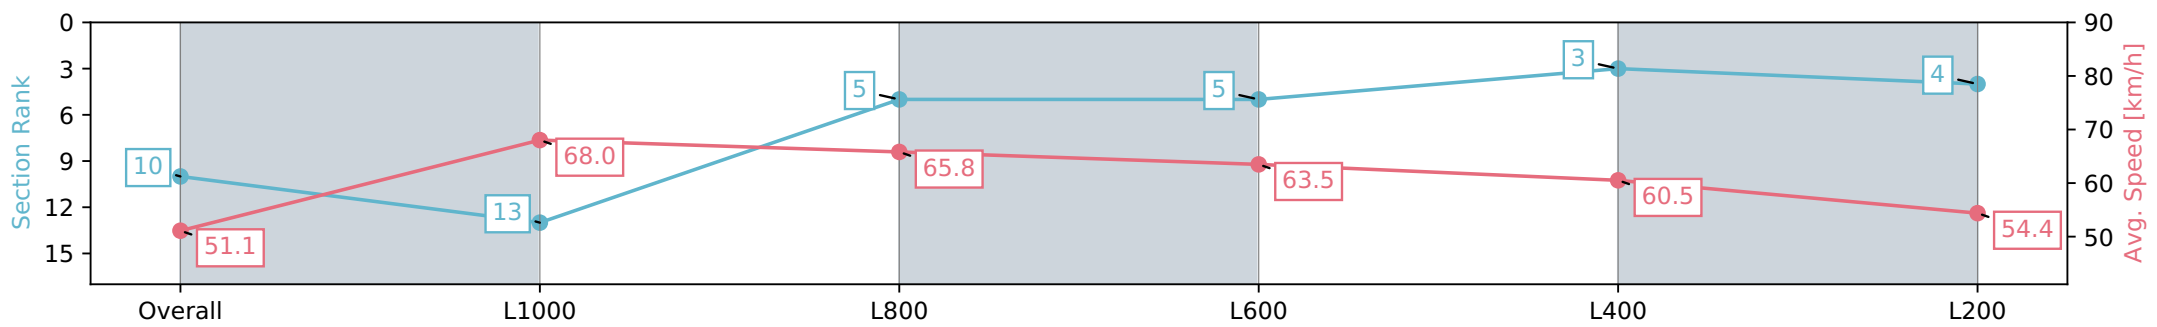

Section	Overall	L1000	L800	L600	L400	L200
Section Times	1:12.99 [10] (0:14.11)	0:58.88 [13] (0:10.59)	0:48.29 [5] (0:11.26)	0:37.03 [5] (0:11.87)	0:25.16 [3] (0:11.90)	0:13.26 [4] (0:13.26)
Average Speed [km/h]	51.1	68.0	65.8	63.5	60.5	54.4
Top Speed [km/h]	67.8	68.7	68.2	65.0	62.6	57.0
Avg. Dist. to Rail [m]	9.9	4.6	8.8	10.6	12.2	12.3
Avg. Stride Freq. [Hz]	2.3	2.5	2.5	2.5	2.5	2.3
Avg. Stride Length [m]	6.1	7.5	7.3	7.1	6.9	6.5