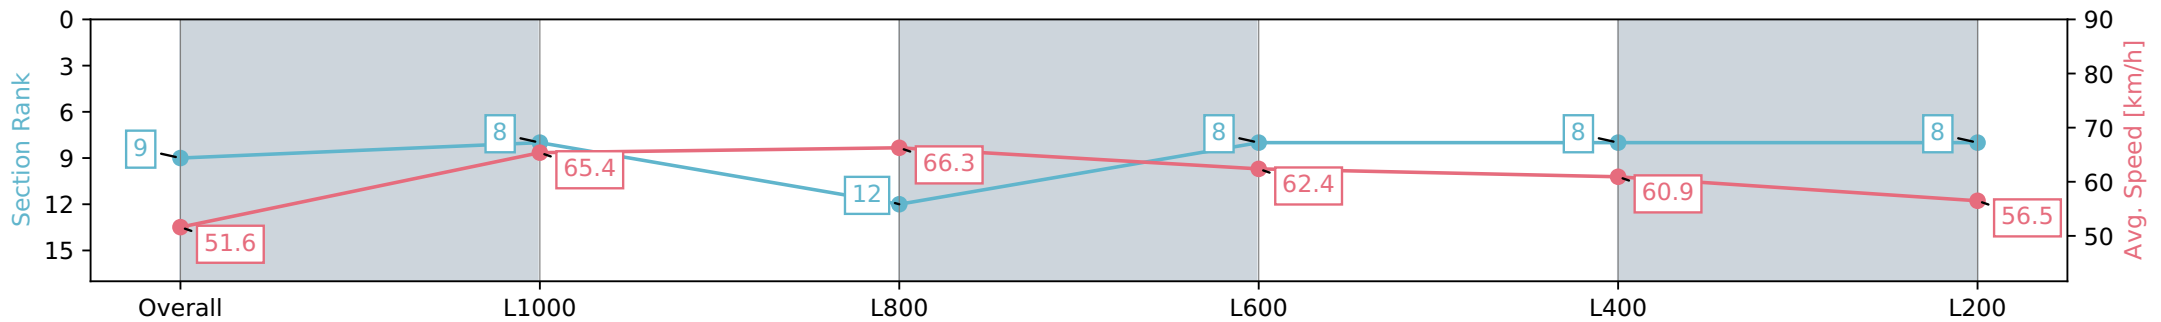

Section	Overall	L1000	L800	L600	L400	L200
Section Times	1:12.96 [9] (0:13.94)	0:59.02 [8] (0:11.03)	0:47.99 [12] (0:11.22)	0:36.77 [8] (0:12.19)	0:24.58 [8] (0:11.82)	0:12.76 [8] (0:12.76)
Average Speed [km/h]	51.6	65.4	66.3	62.4	60.9	56.5
Top Speed [km/h]	65.7	66.4	68.8	62.9	63.4	59.4
Avg. Dist. to Rail [m]	9.0	6.1	10.3	12.6	19.5	18.2
Avg. Stride Freq. [Hz]	2.3	2.5	2.5	2.5	2.4	2.4
Avg. Stride Length [m]	6.1	7.1	7.1	6.9	6.9	6.7