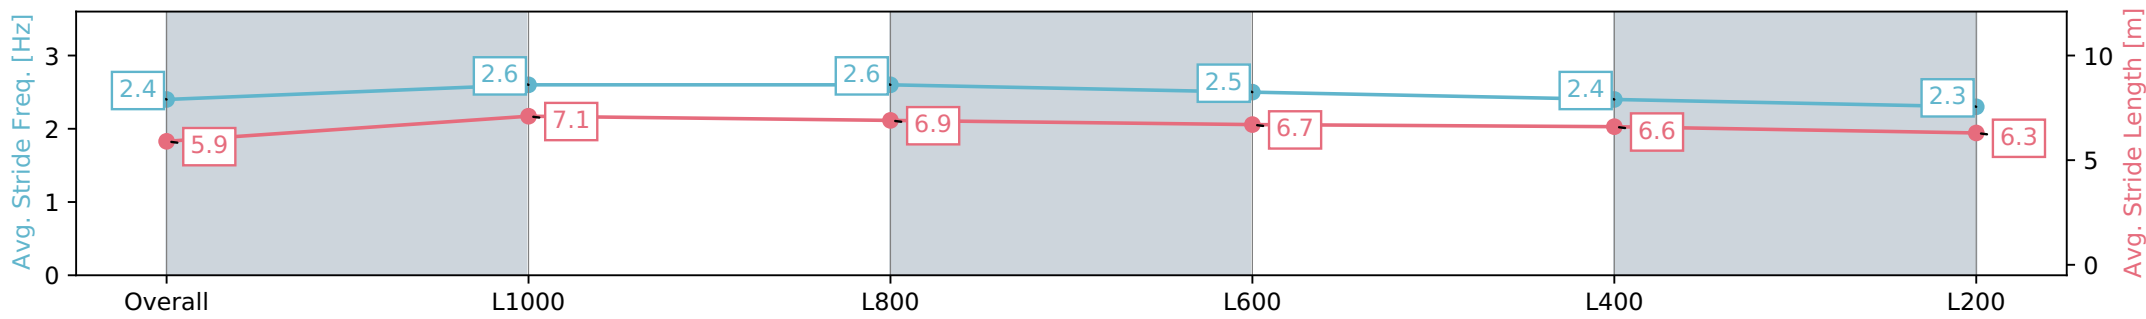

Section	Overall	L1000	L800	L600	L400	L200
Section Times	1:14.57 [14] (0:14.02)	1:00.55 [11] (0:10.75)	0:49.80 [8] (0:11.33)	0:38.47 [6] (0:12.38)	0:26.09 [9] (0:12.48)	0:13.61 [14] (0:13.61)
Average Speed [km/h]	51.4	67.1	65.8	61.2	57.8	52.9
Top Speed [km/h]	66.7	68.0	68.4	62.9	60.3	55.4
Avg. Dist. to Rail [m]	10.3	7.2	11.2	12.0	17.6	16.6
Avg. Stride Freq. [Hz]	2.4	2.6	2.6	2.5	2.4	2.3
Avg. Stride Length [m]	5.9	7.1	6.9	6.7	6.6	6.3