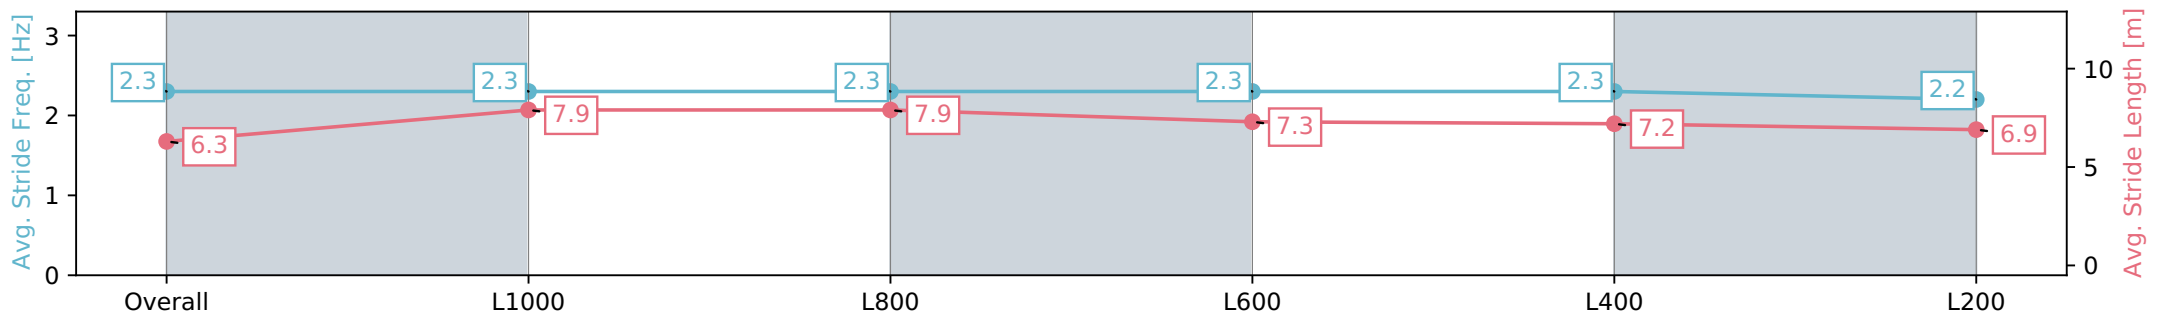

[ ] Ranking at each section and finish  
 -:-:- No data available at this section  
 NA No data available

Horse/Jockey Name	SELLIX/Alana Livesey
Finish Rank	12
Fastest Section Time (Section)	0:10.81 (L1000)
Top Speed [km/h] (Section)	67.3 (Overall)
Race State	Finished

Section	Overall	L1000	L800	L600	L400	L200
Section Times	1:13.54 [12] (0:13.51)	1:00.03 [1] (0:10.81)	0:49.22 [1] (0:11.48)	0:37.74 [2] (0:12.13)	0:25.61 [4] (0:12.28)	0:13.32 [9] (0:13.32)
Average Speed [km/h]	53.3	66.7	64.9	62.4	58.6	54.0
Top Speed [km/h]	67.3	67.3	66.8	63.8	61.7	55.7
Avg. Dist. to Rail [m]	8.5	7.3	10.9	11.2	13.8	13.0
Avg. Stride Freq. [Hz]	2.3	2.3	2.3	2.3	2.3	2.2
Avg. Stride Length [m]	6.3	7.9	7.9	7.3	7.2	6.9