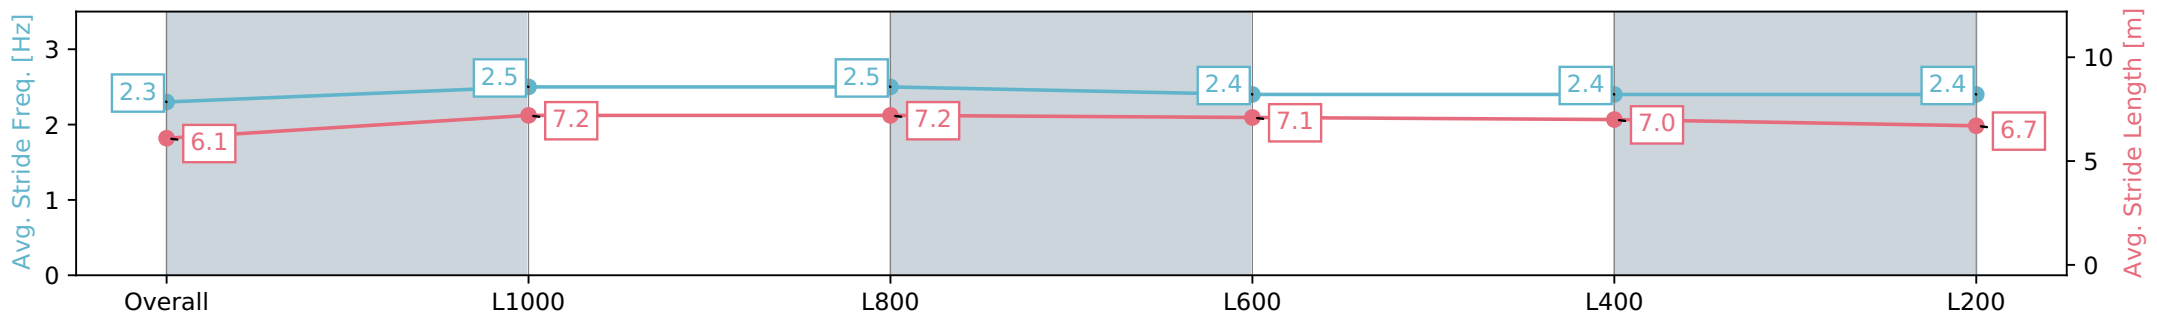

Section	Overall	L1000	L800	L600	L400	L200
Section Times	1:13.26 [11] (0:14.05)	0:59.21 [12] (0:10.98)	0:48.23 [13] (0:11.52)	0:36.71 [13] (0:12.19)	0:24.52 [13] (0:11.75)	0:12.77 [12] (0:12.77)
Average Speed [km/h]	51.3	65.7	65.0	62.4	61.3	56.4
Top Speed [km/h]	64.6	66.9	67.0	64.1	62.5	59.0
Avg. Dist. to Rail [m]	13.9	9.3	12.9	12.8	19.8	20.1
Avg. Stride Freq. [Hz]	2.3	2.5	2.5	2.4	2.4	2.4
Avg. Stride Length [m]	6.1	7.2	7.2	7.1	7.0	6.7