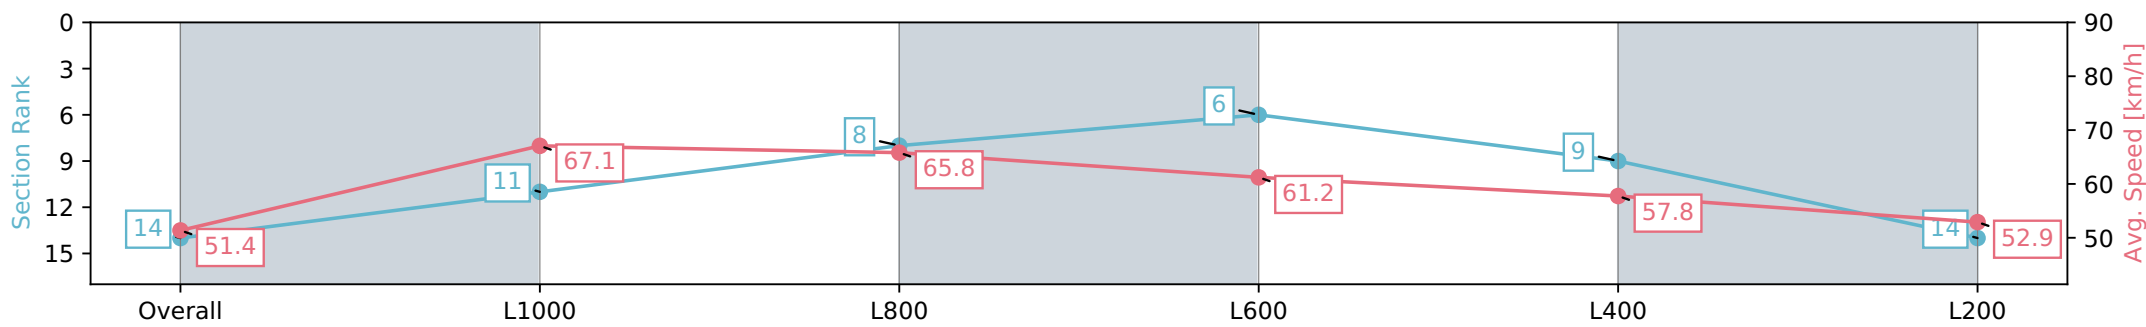

Section	Overall	L1000	L800	L600	L400	L200
Section Times	1:14.57 [14] (0:14.02)	1:00.55 [11] (0:10.75)	0:49.80 [8] (0:11.33)	0:38.47 [6] (0:12.38)	0:26.09 [9] (0:12.48)	0:13.61 [14] (0:13.61)
Average Speed [km/h]	51.4	67.1	65.8	61.2	57.8	52.9
Top Speed [km/h]	66.7	68.0	68.4	62.9	60.3	55.4
Avg. Dist. to Rail [m]	10.3	7.2	11.2	12.0	17.6	16.6
Avg. Stride Freq. [Hz]	2.4	2.6	2.6	2.5	2.4	2.3
Avg. Stride Length [m]	5.9	7.1	6.9	6.7	6.6	6.3