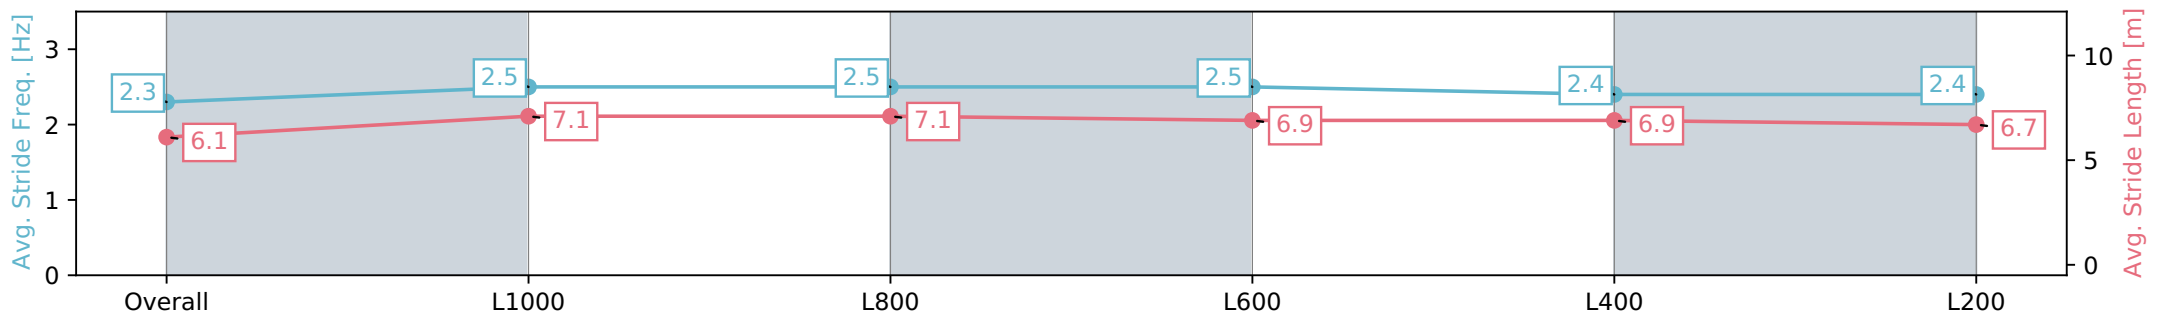

Section	Overall	L1000	L800	L600	L400	L200
Section Times	1:12.96 [9] (0:13.94)	0:59.02 [8] (0:11.03)	0:47.99 [12] (0:11.22)	0:36.77 [8] (0:12.19)	0:24.58 [8] (0:11.82)	0:12.76 [8] (0:12.76)
Average Speed [km/h]	51.6	65.4	66.3	62.4	60.9	56.5
Top Speed [km/h]	65.7	66.4	68.8	62.9	63.4	59.4
Avg. Dist. to Rail [m]	9.0	6.1	10.3	12.6	19.5	18.2
Avg. Stride Freq. [Hz]	2.3	2.5	2.5	2.5	2.4	2.4
Avg. Stride Length [m]	6.1	7.1	7.1	6.9	6.9	6.7