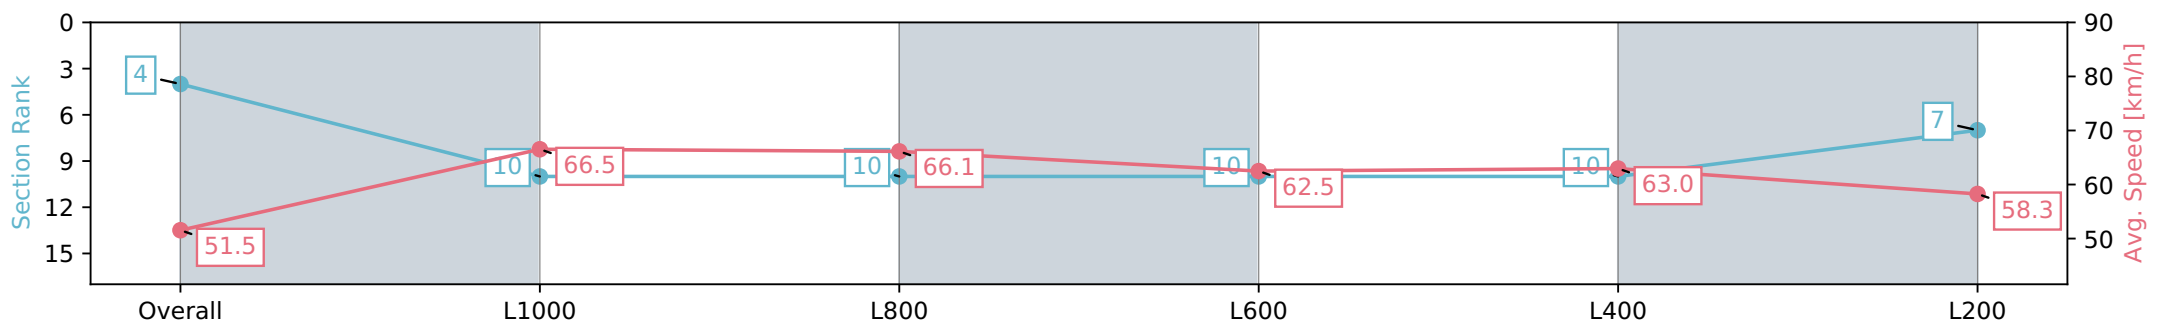

Section	Overall	L1000	L800	L600	L400	L200
Section Times	1:12.31 [4] (0:13.99)	0:58.32 [10] (0:10.86)	0:47.46 [10] (0:11.36)	0:36.10 [10] (0:12.33)	0:23.77 [10] (0:11.43)	0:12.34 [7] (0:12.34)
Average Speed [km/h]	51.5	66.5	66.1	62.5	63.0	58.3
Top Speed [km/h]	65.5	67.7	68.0	64.3	64.9	61.6
Avg. Dist. to Rail [m]	12.2	8.2	13.9	15.1	17.7	17.7
Avg. Stride Freq. [Hz]	2.3	2.5	2.5	2.4	2.5	2.4
Avg. Stride Length [m]	6.2	7.4	7.4	7.2	7.1	6.8