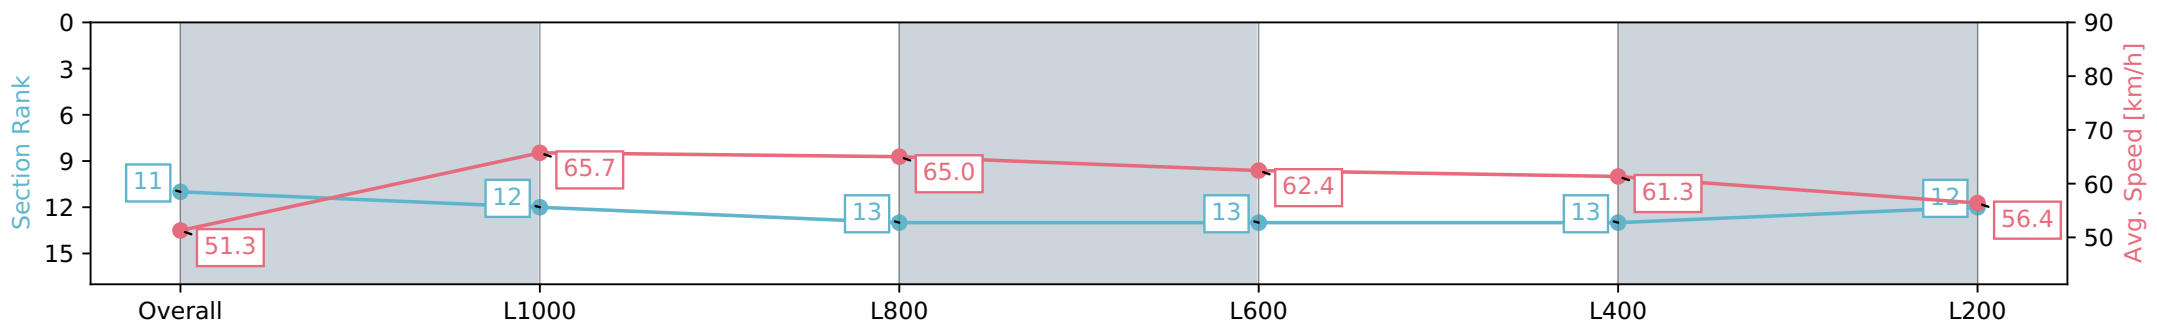

Section	Overall	L1000	L800	L600	L400	L200
Section Times	1:13.26 [11] (0:14.05)	0:59.21 [12] (0:10.98)	0:48.23 [13] (0:11.52)	0:36.71 [13] (0:12.19)	0:24.52 [13] (0:11.75)	0:12.77 [12] (0:12.77)
Average Speed [km/h]	51.3	65.7	65.0	62.4	61.3	56.4
Top Speed [km/h]	64.6	66.9	67.0	64.1	62.5	59.0
Avg. Dist. to Rail [m]	13.9	9.3	12.9	12.8	19.8	20.1
Avg. Stride Freq. [Hz]	2.3	2.5	2.5	2.4	2.4	2.4
Avg. Stride Length [m]	6.1	7.2	7.2	7.1	7.0	6.7