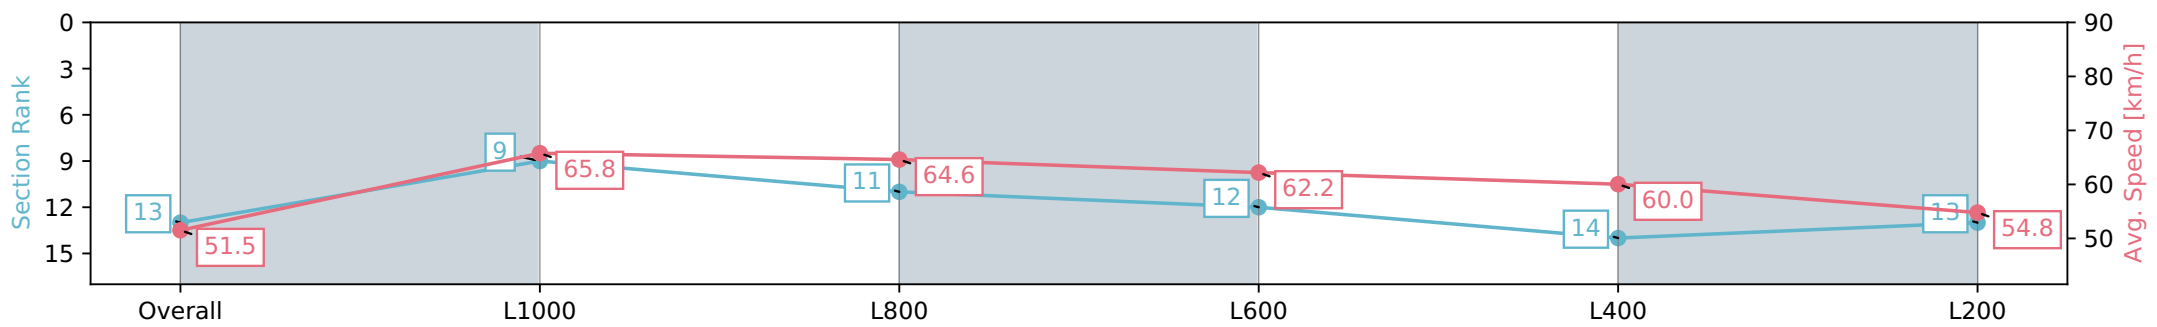

Section	Overall	L1000	L800	L600	L400	L200
Section Times	1:13.96 [13] (0:13.98)	0:59.98 [9] (0:10.98)	0:49.00 [11] (0:11.59)	0:37.41 [12] (0:12.28)	0:25.12 [14] (0:11.98)	0:13.14 [13] (0:13.14)
Average Speed [km/h]	51.5	65.8	64.6	62.2	60.0	54.8
Top Speed [km/h]	66.5	66.5	66.0	62.6	63.0	58.1
Avg. Dist. to Rail [m]	16.3	10.6	13.3	13.5	20.3	19.9
Avg. Stride Freq. [Hz]	2.3	2.5	2.5	2.5	2.5	2.3
Avg. Stride Length [m]	6.2	7.2	7.0	6.9	6.8	6.5