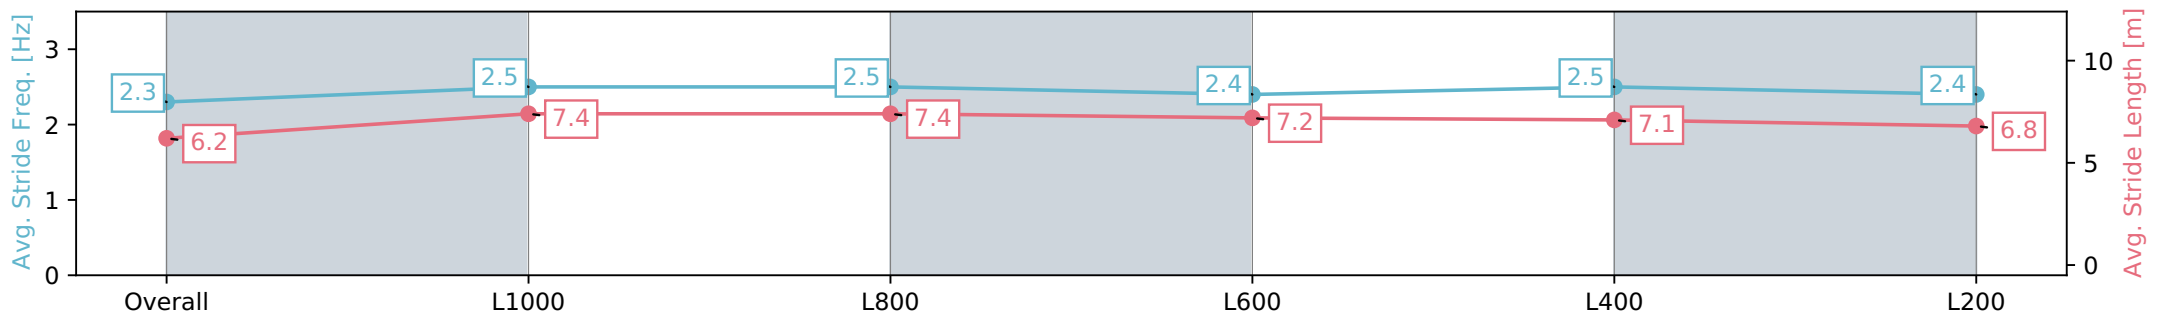

Section	Overall	L1000	L800	L600	L400	L200
Section Times	1:12.31 [4] (0:13.99)	0:58.32 [10] (0:10.86)	0:47.46 [10] (0:11.36)	0:36.10 [10] (0:12.33)	0:23.77 [10] (0:11.43)	0:12.34 [7] (0:12.34)
Average Speed [km/h]	51.5	66.5	66.1	62.5	63.0	58.3
Top Speed [km/h]	65.5	67.7	68.0	64.3	64.9	61.6
Avg. Dist. to Rail [m]	12.2	8.2	13.9	15.1	17.7	17.7
Avg. Stride Freq. [Hz]	2.3	2.5	2.5	2.4	2.5	2.4
Avg. Stride Length [m]	6.2	7.4	7.4	7.2	7.1	6.8