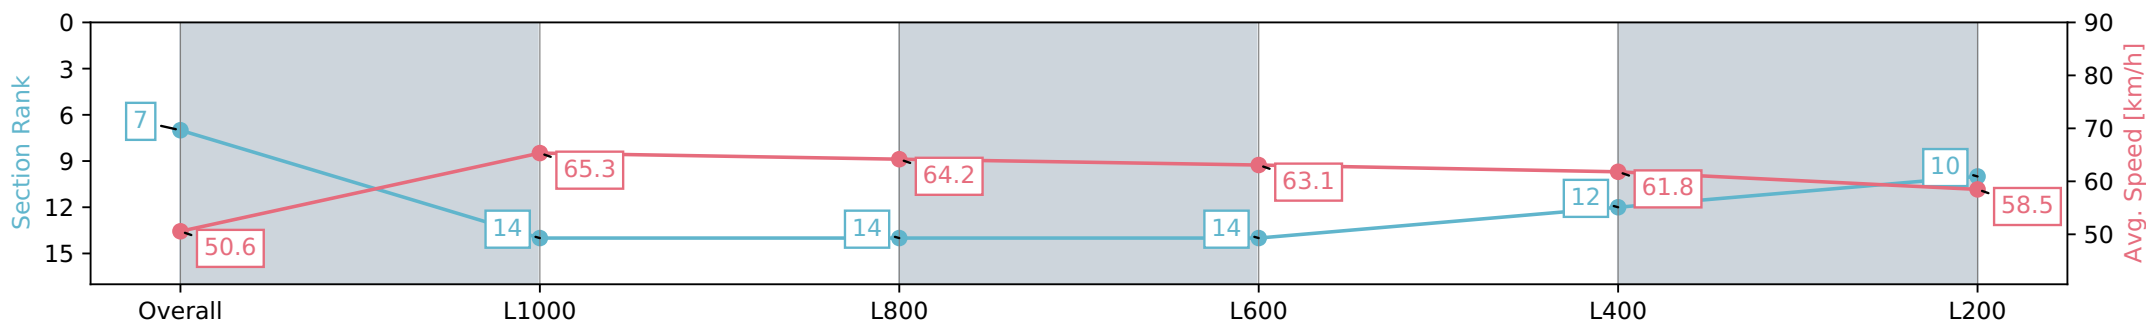

Section	Overall	L1000	L800	L600	L400	L200
Section Times	1:12.59 [7] (0:14.24)	0:58.35 [14] (0:11.05)	0:47.30 [14] (0:11.51)	0:35.79 [14] (0:11.83)	0:23.96 [12] (0:11.65)	0:12.31 [10] (0:12.31)
Average Speed [km/h]	50.6	65.3	64.2	63.1	61.8	58.5
Top Speed [km/h]	65.4	65.9	65.5	63.9	64.0	59.2
Avg. Dist. to Rail [m]	11.5	7.2	8.4	8.2	10.5	10.2
Avg. Stride Freq. [Hz]	2.3	2.4	2.4	2.4	2.4	2.3
Avg. Stride Length [m]	6.2	7.5	7.5	7.4	7.3	7.1