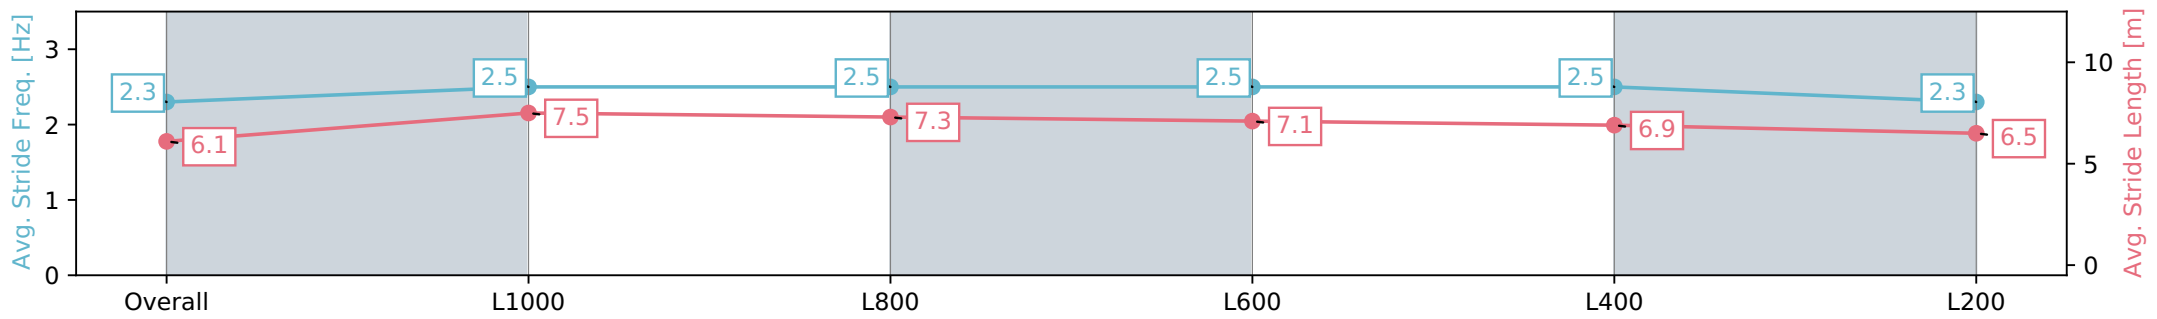

Section	Overall	L1000	L800	L600	L400	L200
Section Times	1:12.99 [10] (0:14.11)	0:58.88 [13] (0:10.59)	0:48.29 [5] (0:11.26)	0:37.03 [5] (0:11.87)	0:25.16 [3] (0:11.90)	0:13.26 [4] (0:13.26)
Average Speed [km/h]	51.1	68.0	65.8	63.5	60.5	54.4
Top Speed [km/h]	67.8	68.7	68.2	65.0	62.6	57.0
Avg. Dist. to Rail [m]	9.9	4.6	8.8	10.6	12.2	12.3
Avg. Stride Freq. [Hz]	2.3	2.5	2.5	2.5	2.5	2.3
Avg. Stride Length [m]	6.1	7.5	7.3	7.1	6.9	6.5