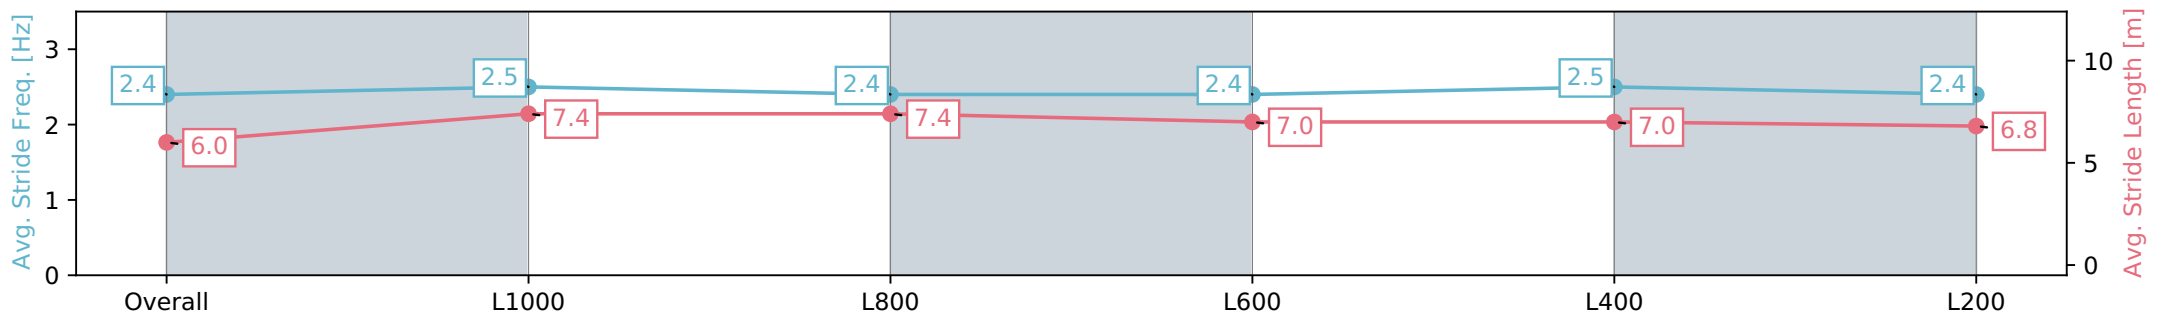

Race 7: Sportsbet Fast Form Fillies & Mares Benchmark 58 Handicap - 1200m

01 May 2024 - 3:46PM

Track Rating: Good 4, Weather: Fine, Rail Position: +7m Entire, +4m 1200m Chute

Section	Overall	L1000	L800	L600	L400	L200
Section Times	1:11.95 [1] (0:13.67)	0:58.28 [3] (0:10.83)	0:47.45 [3] (0:11.35)	0:36.10 [3] (0:12.17)	0:23.93 [5] (0:11.52)	0:12.41 [3] (0:12.41)
Average Speed [km/h]	52.7	66.6	65.5	62.5	62.5	58.0
Top Speed [km/h]	66.3	67.3	66.9	64.0	64.0	60.4
Avg. Dist. to Rail [m]	6.6	5.7	10.6	12.2	15.2	14.3
Avg. Stride Freq. [Hz]	2.4	2.5	2.4	2.4	2.5	2.4
Avg. Stride Length [m]	6.0	7.4	7.4	7.0	7.0	6.8