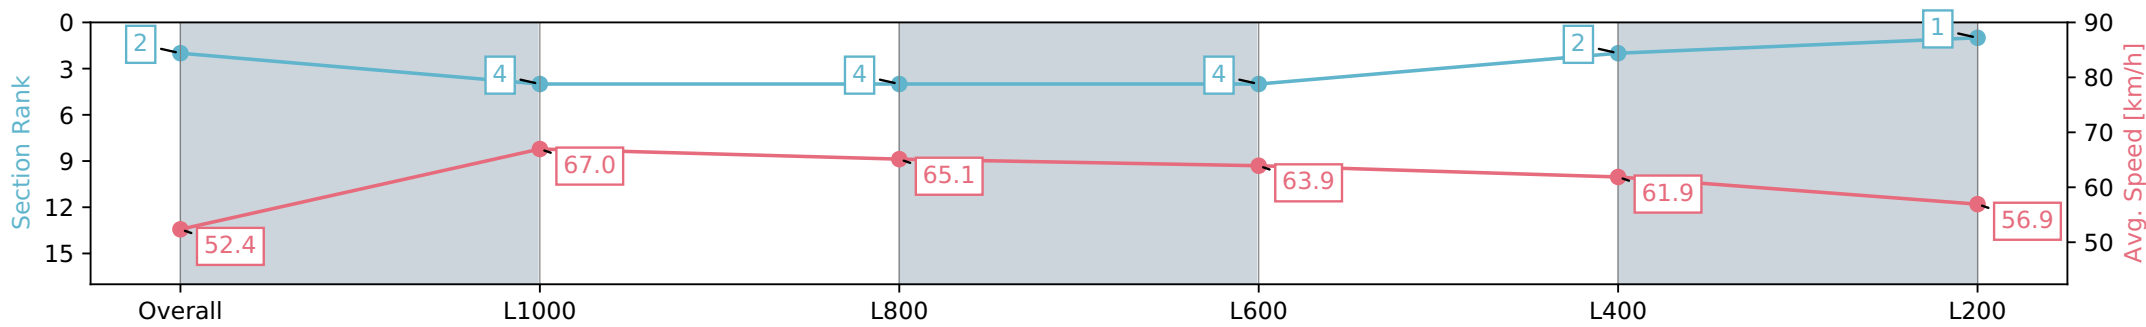

Section	Overall	L1000	L800	L600	L400	L200
Section Times	1:11.96 [2] (0:13.76)	0:58.20 [4] (0:10.77)	0:47.43 [4] (0:11.38)	0:36.05 [4] (0:11.75)	0:24.30 [2] (0:11.64)	0:12.66 [1] (0:12.66)
Average Speed [km/h]	52.4	67.0	65.1	63.9	61.9	56.9
Top Speed [km/h]	66.0	69.1	68.1	65.8	63.8	59.2
Avg. Dist. to Rail [m]	4.7	5.9	9.9	9.3	14.3	13.5
Avg. Stride Freq. [Hz]	2.3	2.5	2.4	2.4	2.4	2.4
Avg. Stride Length [m]	6.2	7.4	7.5	7.4	7.1	6.7