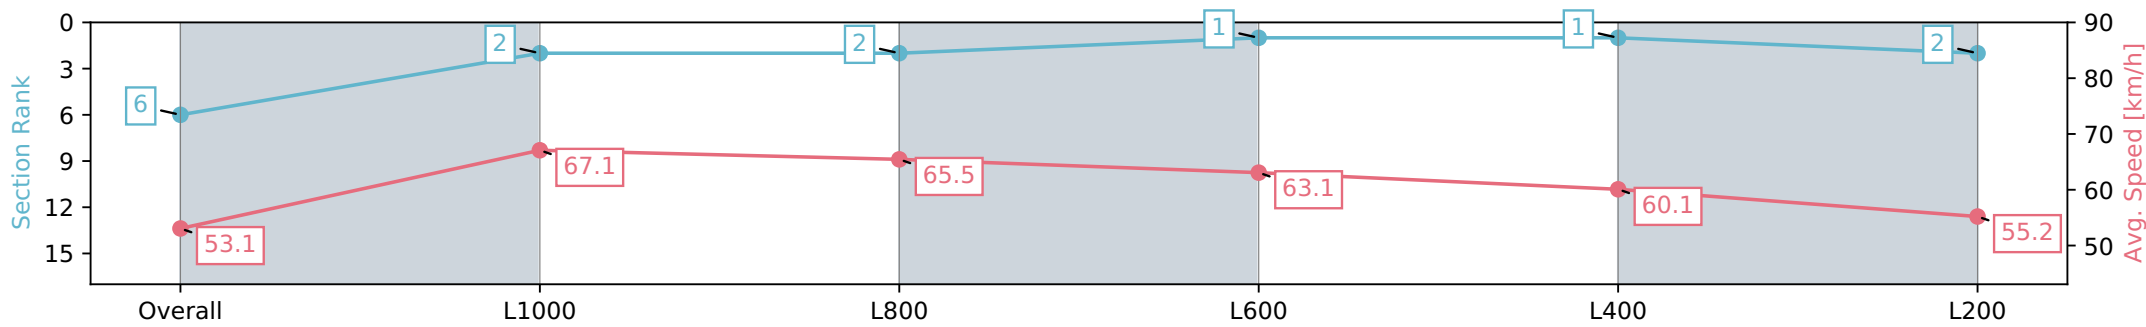

Section	Overall	L1000	L800	L600	L400	L200
Section Times	1:12.48 [6] (0:13.56)	0:58.91 [2] (0:10.75)	0:48.16 [2] (0:11.28)	0:36.88 [1] (0:11.87)	0:25.01 [1] (0:11.98)	0:13.03 [2] (0:13.03)
Average Speed [km/h]	53.1	67.1	65.5	63.1	60.1	55.2
Top Speed [km/h]	66.6	67.6	67.4	64.9	62.7	57.6
Avg. Dist. to Rail [m]	6.9	5.0	8.5	9.0	12.7	13.6
Avg. Stride Freq. [Hz]	2.4	2.5	2.5	2.5	2.5	2.4
Avg. Stride Length [m]	6.0	7.4	7.3	7.0	6.8	6.5