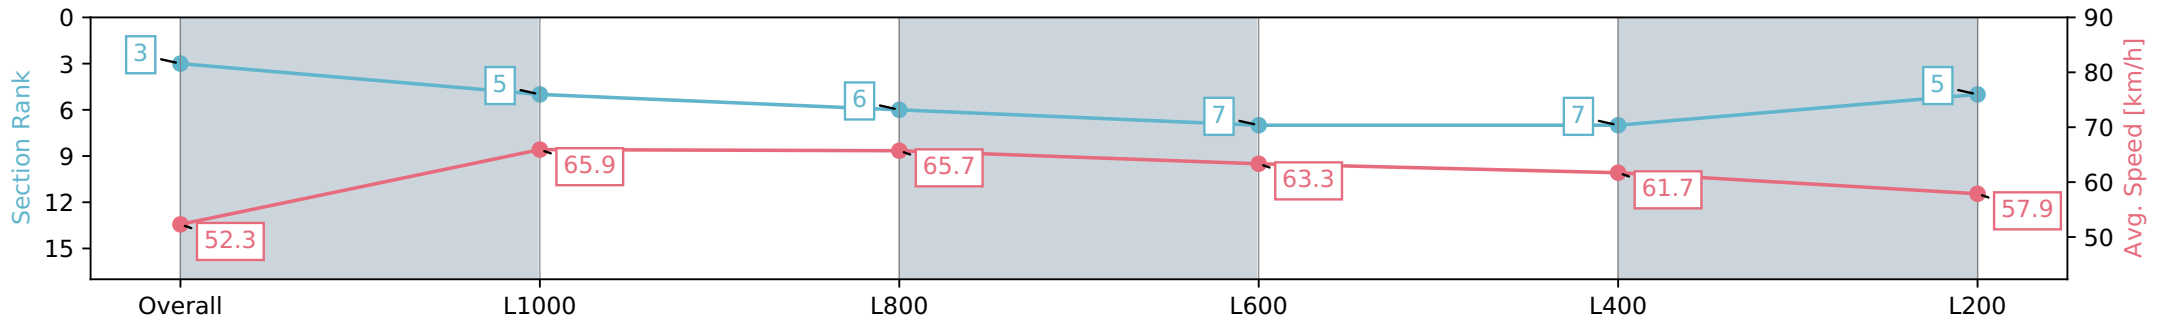

Section	Overall	L1000	L800	L600	L400	L200
Section Times	1:12.30 [3] (0:13.78)	0:58.52 [5] (0:10.95)	0:47.57 [6] (0:11.43)	0:36.14 [7] (0:12.03)	0:24.11 [7] (0:11.67)	0:12.44 [5] (0:12.44)
Average Speed [km/h]	52.3	65.9	65.7	63.3	61.7	57.9
Top Speed [km/h]	64.9	66.6	68.6	64.7	63.4	60.0
Avg. Dist. to Rail [m]	9.9	7.7	14.0	12.8	16.4	15.9
Avg. Stride Freq. [Hz]	2.4	2.5	2.5	2.4	2.5	2.4
Avg. Stride Length [m]	6.1	7.4	7.0	7.0	7.0	6.7