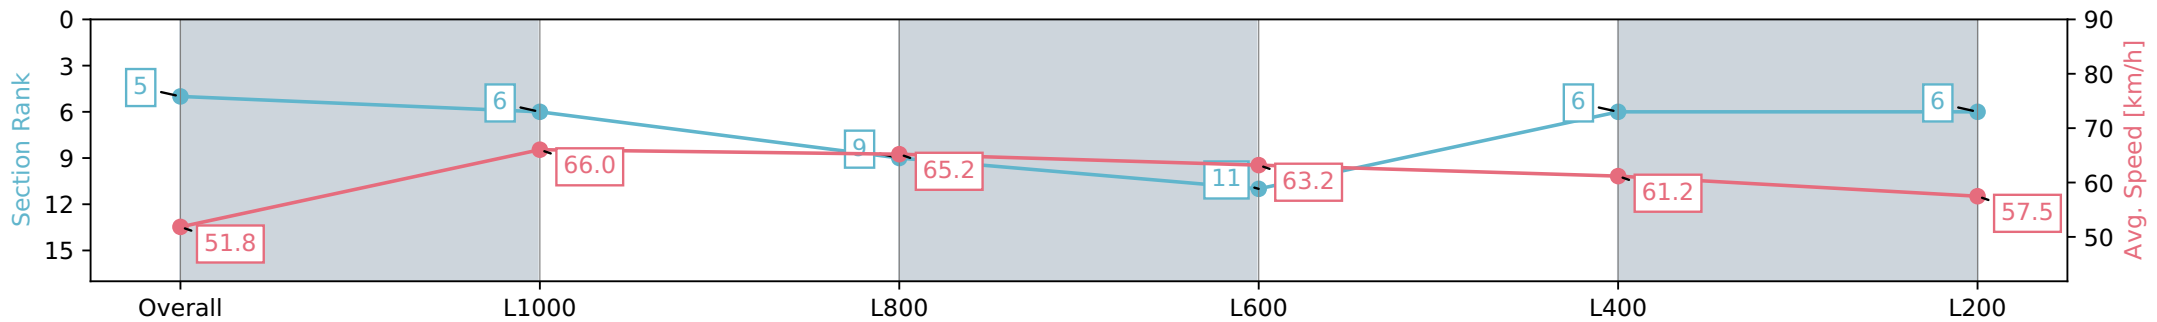

Section	Overall	L1000	L800	L600	L400	L200
Section Times	1:12.43 [5] (0:13.90)	0:58.53 [6] (0:10.93)	0:47.60 [9] (0:11.40)	0:36.20 [11] (0:11.89)	0:24.31 [6] (0:11.79)	0:12.52 [6] (0:12.52)
Average Speed [km/h]	51.8	66.0	65.2	63.2	61.2	57.5
Top Speed [km/h]	65.2	67.3	67.8	65.6	63.0	60.1
Avg. Dist. to Rail [m]	5.6	6.6	11.1	9.6	12.0	13.4
Avg. Stride Freq. [Hz]	2.3	2.5	2.5	2.4	2.4	2.4
Avg. Stride Length [m]	6.1	7.2	7.1	7.1	7.0	6.8