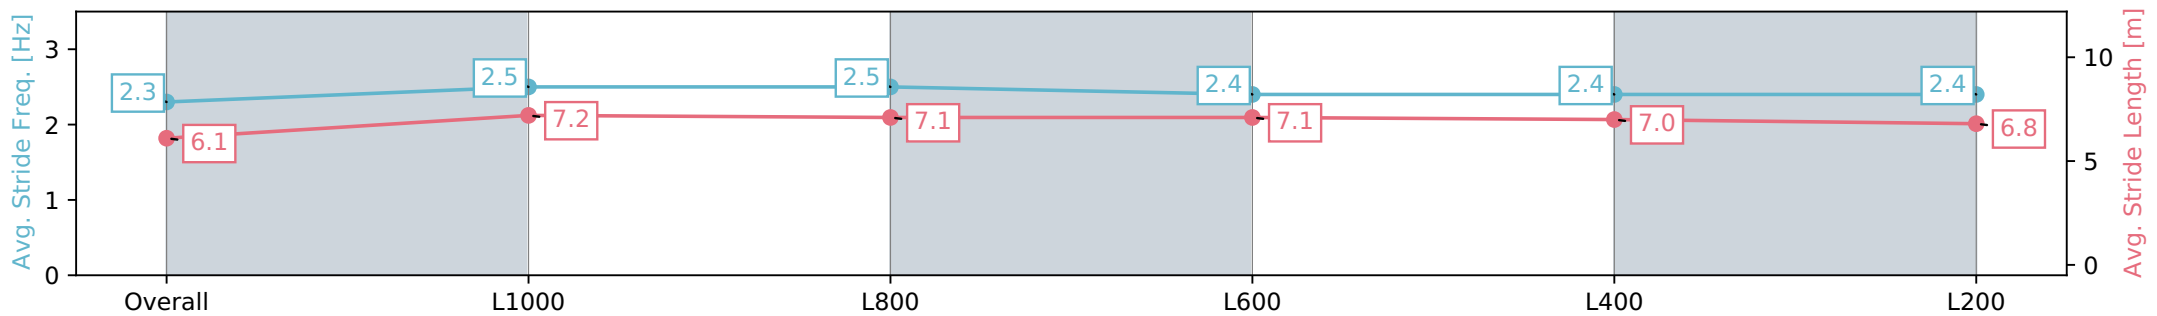

Section	Overall	L1000	L800	L600	L400	L200
Section Times	1:12.43 [5] (0:13.90)	0:58.53 [6] (0:10.93)	0:47.60 [9] (0:11.40)	0:36.20 [11] (0:11.89)	0:24.31 [6] (0:11.79)	0:12.52 [6] (0:12.52)
Average Speed [km/h]	51.8	66.0	65.2	63.2	61.2	57.5
Top Speed [km/h]	65.2	67.3	67.8	65.6	63.0	60.1
Avg. Dist. to Rail [m]	5.6	6.6	11.1	9.6	12.0	13.4
Avg. Stride Freq. [Hz]	2.3	2.5	2.5	2.4	2.4	2.4
Avg. Stride Length [m]	6.1	7.2	7.1	7.1	7.0	6.8