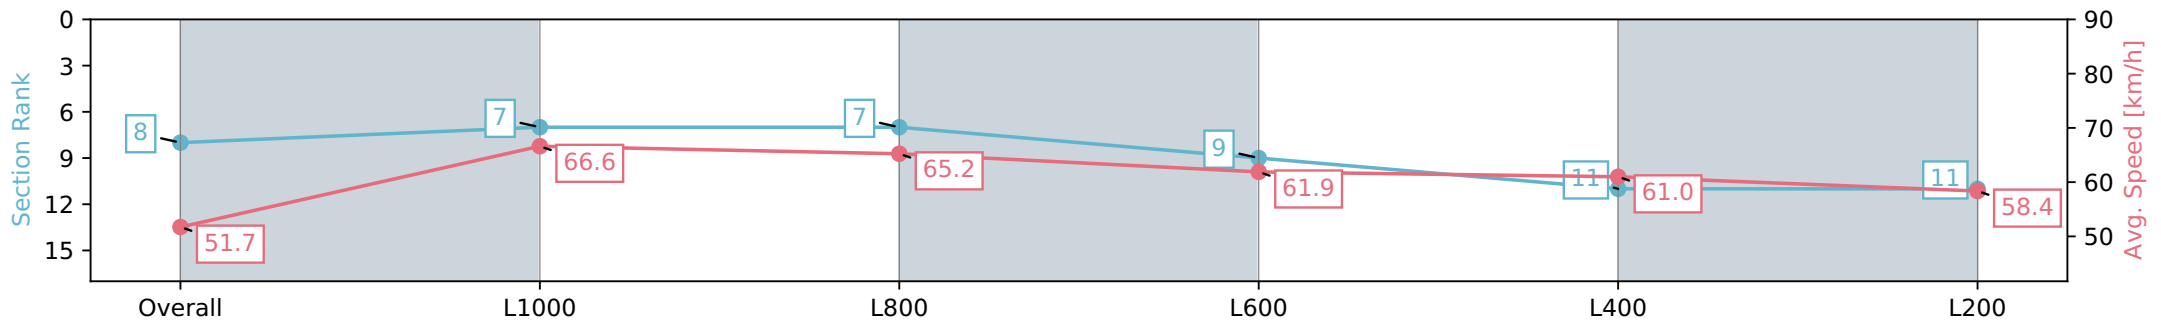

Section	Overall	L1000	L800	L600	L400	L200
Section Times	1:12.70 [8] (0:13.93)	0:58.77 [7] (0:10.82)	0:47.95 [7] (0:11.45)	0:36.50 [9] (0:12.35)	0:24.15 [11] (0:11.81)	0:12.34 [11] (0:12.34)
Average Speed [km/h]	51.7	66.6	65.2	61.9	61.0	58.4
Top Speed [km/h]	66.4	67.2	66.8	63.3	62.3	60.1
Avg. Dist. to Rail [m]	12.2	8.0	12.0	13.6	19.8	19.4
Avg. Stride Freq. [Hz]	2.3	2.5	2.4	2.4	2.4	2.4
Avg. Stride Length [m]	6.2	7.6	7.5	7.0	7.0	6.8