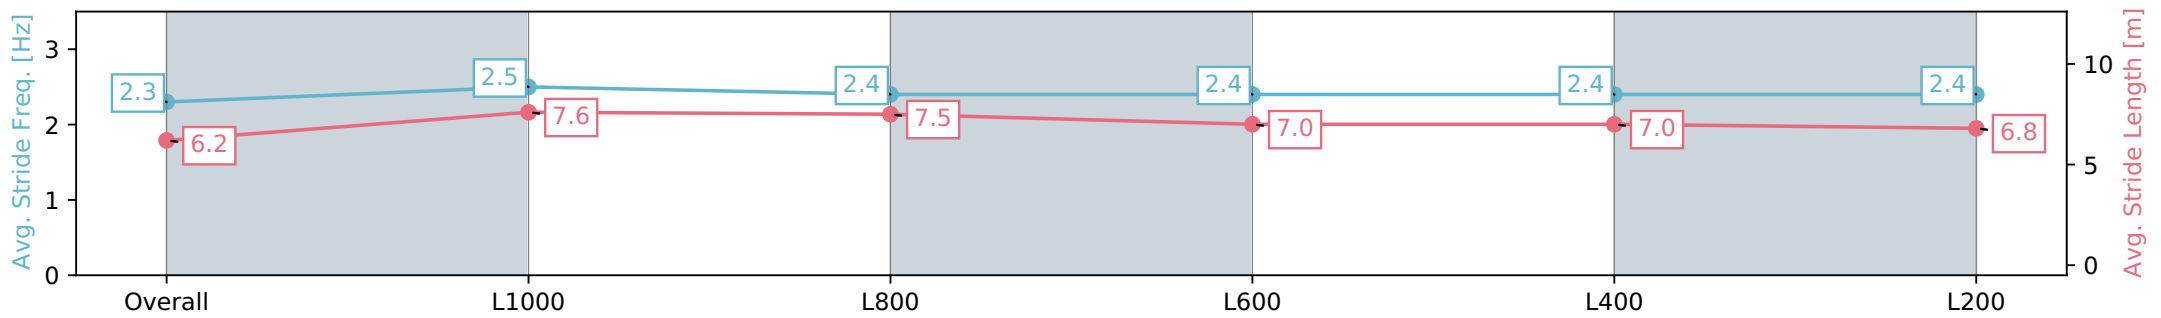

Section	Overall	L1000	L800	L600	L400	L200
Section Times	1:12.70 [8] (0:13.93)	0:58.77 [7] (0:10.82)	0:47.95 [7] (0:11.45)	0:36.50 [9] (0:12.35)	0:24.15 [11] (0:11.81)	0:12.34 [11] (0:12.34)
Average Speed [km/h]	51.7	66.6	65.2	61.9	61.0	58.4
Top Speed [km/h]	66.4	67.2	66.8	63.3	62.3	60.1
Avg. Dist. to Rail [m]	12.2	8.0	12.0	13.6	19.8	19.4
Avg. Stride Freq. [Hz]	2.3	2.5	2.4	2.4	2.4	2.4
Avg. Stride Length [m]	6.2	7.6	7.5	7.0	7.0	6.8