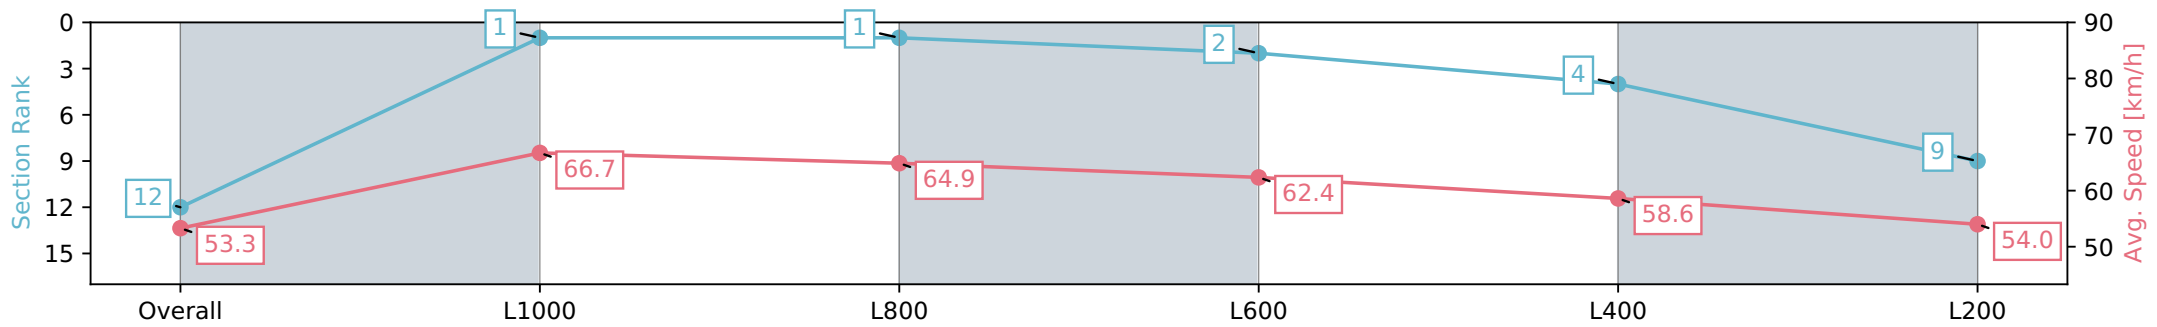

Horse/Jockey Name	SELLIX/Alana Livesey
Finish Rank	12
Fastest Section Time (Section)	0:10.81 (L1000)
Top Speed [km/h] (Section)	67.3 (Overall)
Race State	Finished

Thomas Farms RC Murray Bridge SA - Professional

Race 7: Sportsbet Fast Form Fillies & Mares Benchmark 58 Handicap - 1200m

01 May 2024 - 3:46PM

Track Rating: Good 4, Weather: Fine, Rail Position: +7m Entire, +4m 1200m Chute

Section	Overall	L1000	L800	L600	L400	L200
Section Times	1:13.54 [12] (0:13.51)	1:00.03 [1] (0:10.81)	0:49.22 [1] (0:11.48)	0:37.74 [2] (0:12.13)	0:25.61 [4] (0:12.28)	0:13.32 [9] (0:13.32)
Average Speed [km/h]	53.3	66.7	64.9	62.4	58.6	54.0
Top Speed [km/h]	67.3	67.3	66.8	63.8	61.7	55.7
Avg. Dist. to Rail [m]	8.5	7.3	10.9	11.2	13.8	13.0
Avg. Stride Freq. [Hz]	2.3	2.3	2.3	2.3	2.3	2.2
Avg. Stride Length [m]	6.3	7.9	7.9	7.3	7.2	6.9

[ ] Ranking at each section and finish
-:-:- No data available at this section
NA No data available