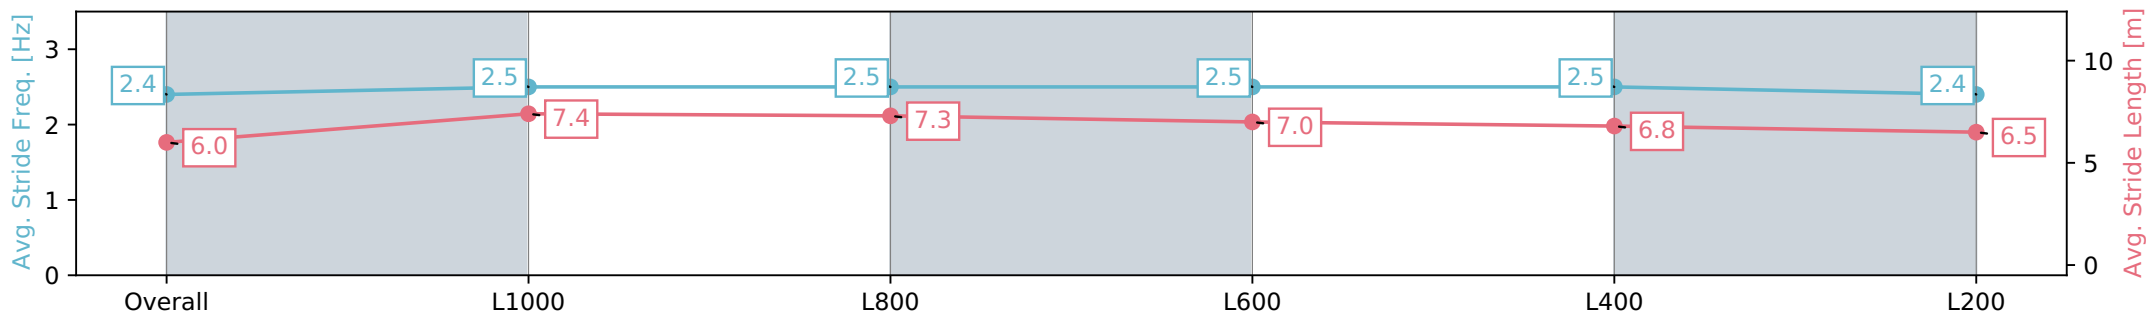

Section	Overall	L1000	L800	L600	L400	L200
Section Times	1:12.48 [6] (0:13.56)	0:58.91 [2] (0:10.75)	0:48.16 [2] (0:11.28)	0:36.88 [1] (0:11.87)	0:25.01 [1] (0:11.98)	0:13.03 [2] (0:13.03)
Average Speed [km/h]	53.1	67.1	65.5	63.1	60.1	55.2
Top Speed [km/h]	66.6	67.6	67.4	64.9	62.7	57.6
Avg. Dist. to Rail [m]	6.9	5.0	8.5	9.0	12.7	13.6
Avg. Stride Freq. [Hz]	2.4	2.5	2.5	2.5	2.5	2.4
Avg. Stride Length [m]	6.0	7.4	7.3	7.0	6.8	6.5