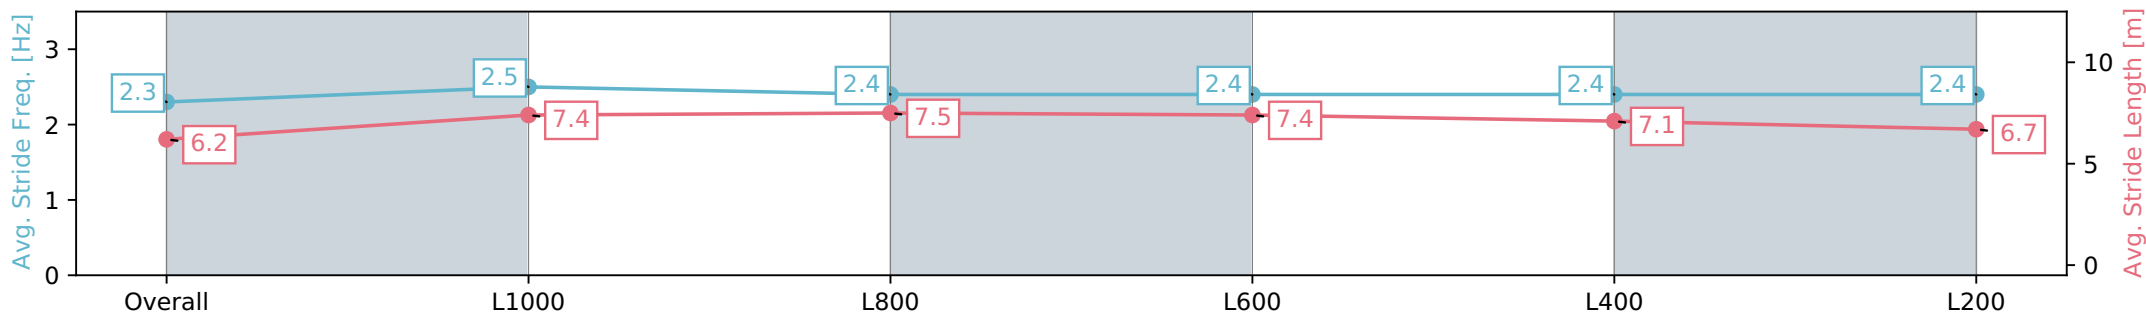

Section	Overall	L1000	L800	L600	L400	L200
Section Times	1:11.96 [2] (0:13.76)	0:58.20 [4] (0:10.77)	0:47.43 [4] (0:11.38)	0:36.05 [4] (0:11.75)	0:24.30 [2] (0:11.64)	0:12.66 [1] (0:12.66)
Average Speed [km/h]	52.4	67.0	65.1	63.9	61.9	56.9
Top Speed [km/h]	66.0	69.1	68.1	65.8	63.8	59.2
Avg. Dist. to Rail [m]	4.7	5.9	9.9	9.3	14.3	13.5
Avg. Stride Freq. [Hz]	2.3	2.5	2.4	2.4	2.4	2.4
Avg. Stride Length [m]	6.2	7.4	7.5	7.4	7.1	6.7