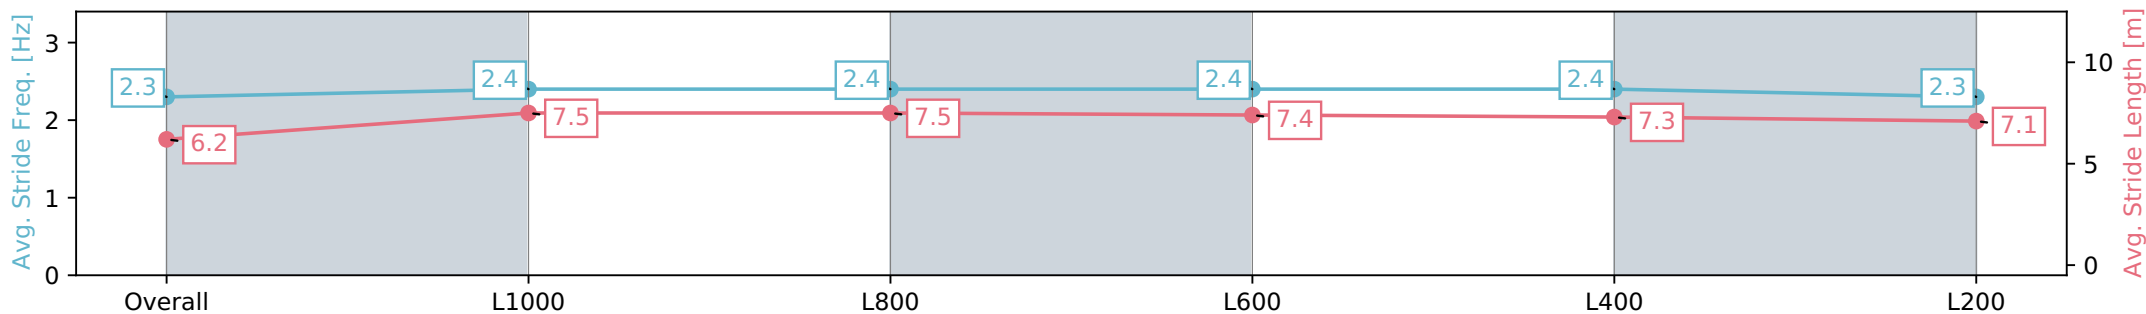

Section	Overall	L1000	L800	L600	L400	L200
Section Times	1:12.59 [7] (0:14.24)	0:58.35 [14] (0:11.05)	0:47.30 [14] (0:11.51)	0:35.79 [14] (0:11.83)	0:23.96 [12] (0:11.65)	0:12.31 [10] (0:12.31)
Average Speed [km/h]	50.6	65.3	64.2	63.1	61.8	58.5
Top Speed [km/h]	65.4	65.9	65.5	63.9	64.0	59.2
Avg. Dist. to Rail [m]	11.5	7.2	8.4	8.2	10.5	10.2
Avg. Stride Freq. [Hz]	2.3	2.4	2.4	2.4	2.4	2.3
Avg. Stride Length [m]	6.2	7.5	7.5	7.4	7.3	7.1