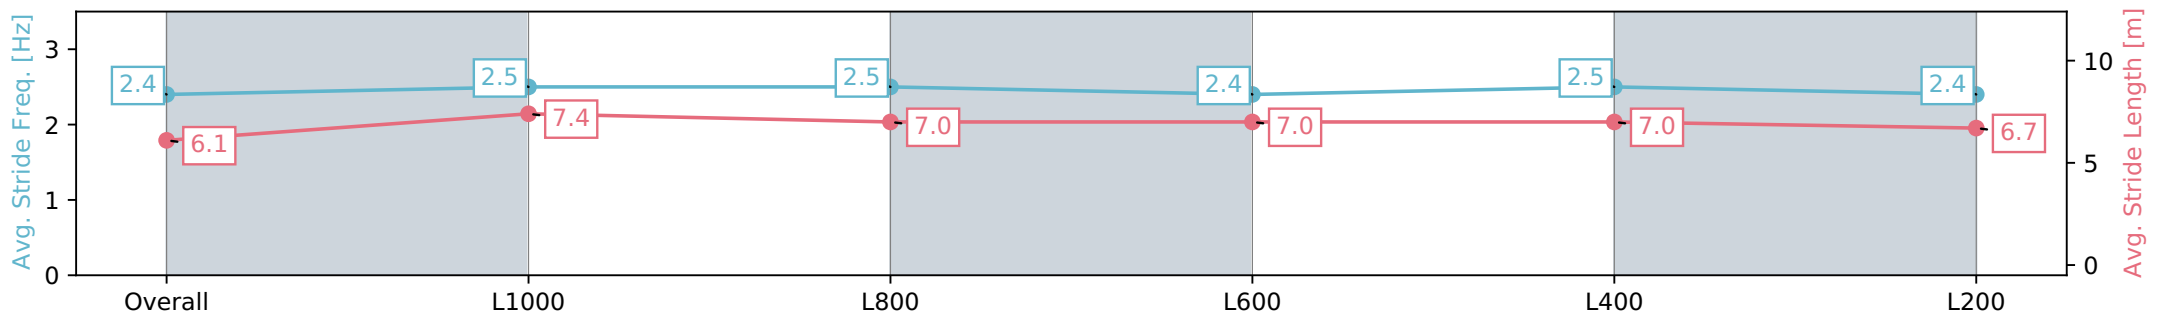

Section	Overall	L1000	L800	L600	L400	L200
Section Times	1:12.30 [3] (0:13.78)	0:58.52 [5] (0:10.95)	0:47.57 [6] (0:11.43)	0:36.14 [7] (0:12.03)	0:24.11 [7] (0:11.67)	0:12.44 [5] (0:12.44)
Average Speed [km/h]	52.3	65.9	65.7	63.3	61.7	57.9
Top Speed [km/h]	64.9	66.6	68.6	64.7	63.4	60.0
Avg. Dist. to Rail [m]	9.9	7.7	14.0	12.8	16.4	15.9
Avg. Stride Freq. [Hz]	2.4	2.5	2.5	2.4	2.5	2.4
Avg. Stride Length [m]	6.1	7.4	7.0	7.0	7.0	6.7