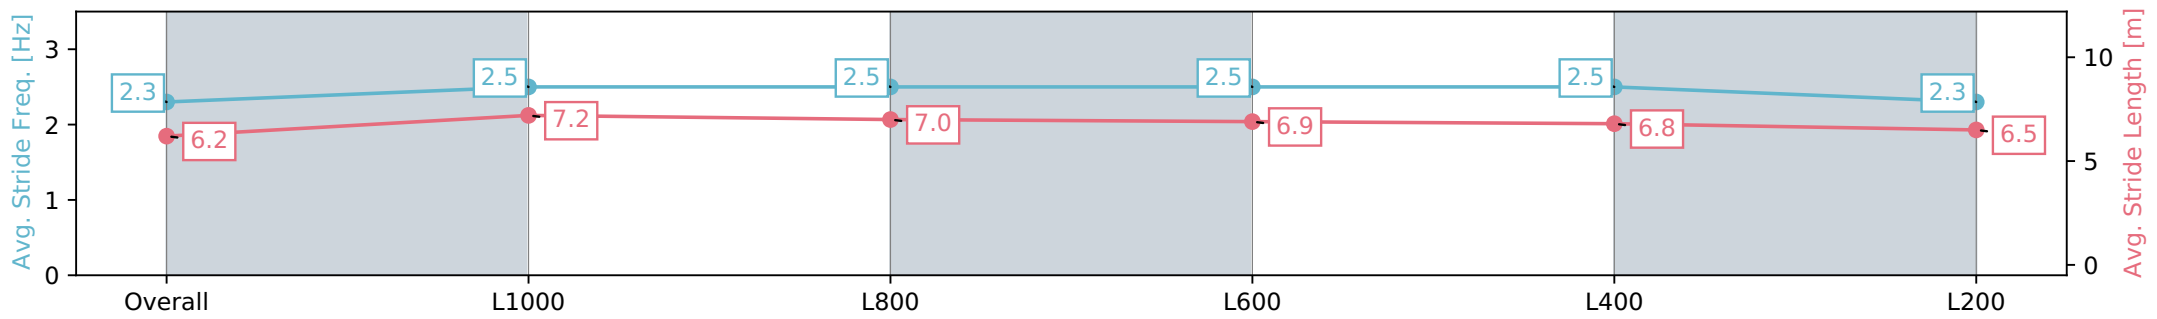

Section	Overall	L1000	L800	L600	L400	L200
Section Times	1:13.96 [13] (0:13.98)	0:59.98 [9] (0:10.98)	0:49.00 [11] (0:11.59)	0:37.41 [12] (0:12.28)	0:25.12 [14] (0:11.98)	0:13.14 [13] (0:13.14)
Average Speed [km/h]	51.5	65.8	64.6	62.2	60.0	54.8
Top Speed [km/h]	66.5	66.5	66.0	62.6	63.0	58.1
Avg. Dist. to Rail [m]	16.3	10.6	13.3	13.5	20.3	19.9
Avg. Stride Freq. [Hz]	2.3	2.5	2.5	2.5	2.5	2.3
Avg. Stride Length [m]	6.2	7.2	7.0	6.9	6.8	6.5