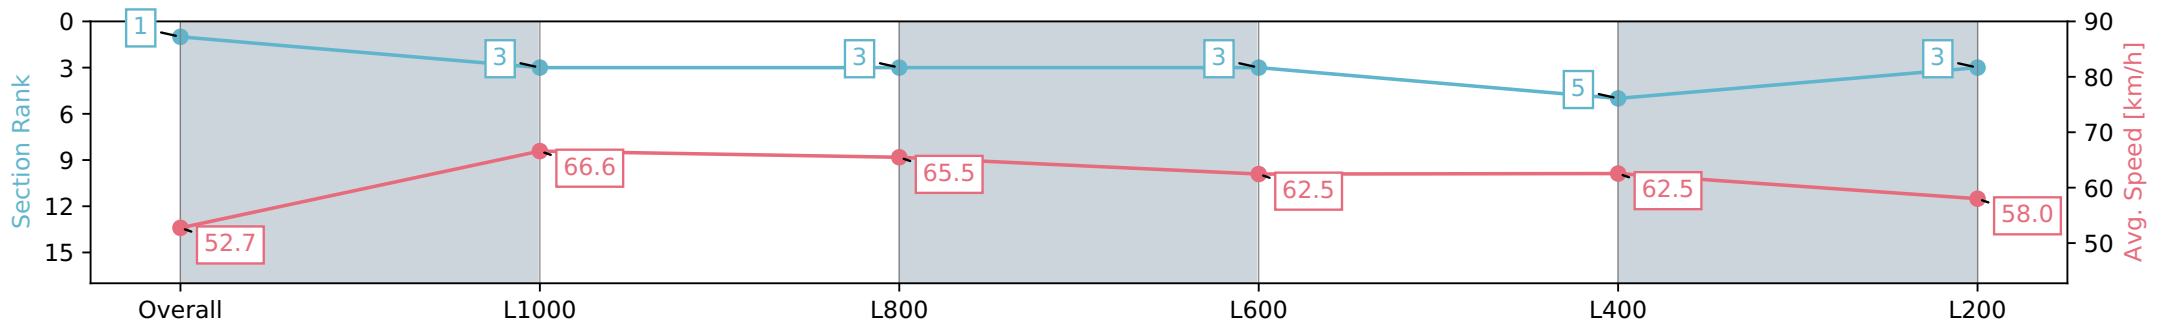

Race 7: Sportsbet Fast Form Fillies & Mares Benchmark 58 Handicap - 1200m

01 May 2024 - 3:46PM

Track Rating: Good 4, Weather: Fine, Rail Position: +7m Entire, +4m 1200m Chute

Section	Overall	L1000	L800	L600	L400	L200
Section Times	1:11.95 [1] (0:13.67)	0:58.28 [3] (0:10.83)	0:47.45 [3] (0:11.35)	0:36.10 [3] (0:12.17)	0:23.93 [5] (0:11.52)	0:12.41 [3] (0:12.41)
Average Speed [km/h]	52.7	66.6	65.5	62.5	62.5	58.0
Top Speed [km/h]	66.3	67.3	66.9	64.0	64.0	60.4
Avg. Dist. to Rail [m]	6.6	5.7	10.6	12.2	15.2	14.3
Avg. Stride Freq. [Hz]	2.4	2.5	2.4	2.4	2.5	2.4
Avg. Stride Length [m]	6.0	7.4	7.4	7.0	7.0	6.8