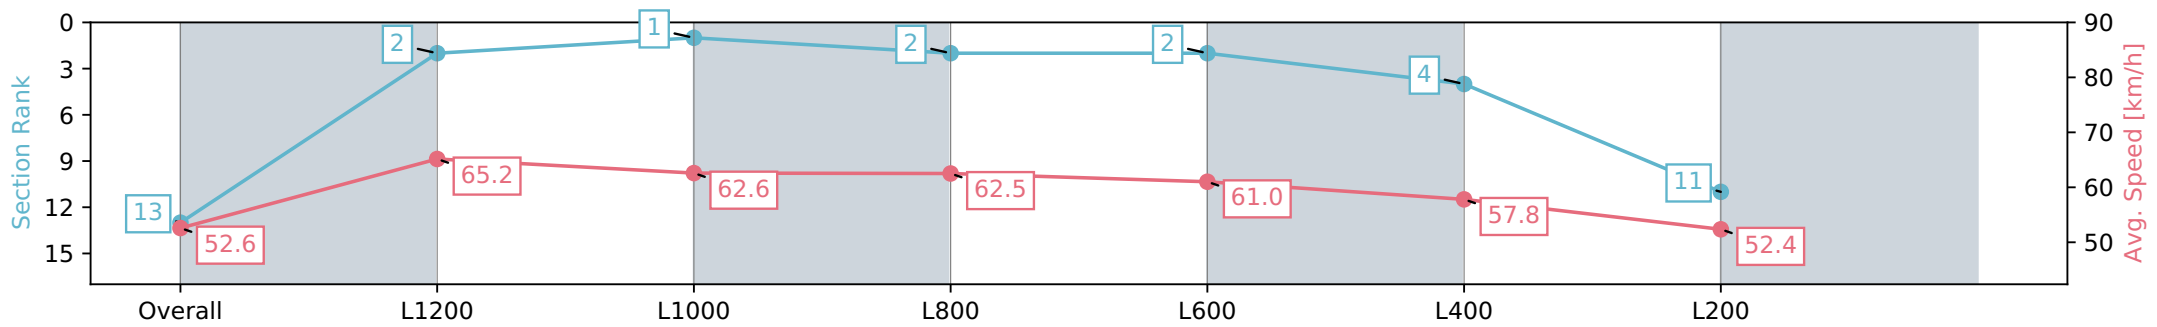

Horse/Jockey Name	CAMBERWOOD/Alice Lindsay
Finish Rank	13
Fastest Section Time (Section)	0:11.10 (L1200)
Top Speed [km/h] (Section)	67.4 (Overall)
Race State	Finished

Thomas Farms RC Murray Bridge SA - Professional

Race 4: Sportsbet Bet With Mates Class Two Handicap - 1400m

01 May 2024 - 1:51PM

Track Rating: Good 4, Weather: Fine, Rail Position: +7m Entire, +4m 1200m Chute

Section	Overall	L1200	L1000	L800	L600	L400	L200
Section Times	1:27.20 [13] (0:13.70)	1:13.50 [2] (0:11.10)	1:02.40 [1] (0:11.96)	0:50.44 [2] (0:11.97)	0:38.47 [2] (0:12.26)	0:26.21 [4] (0:12.46)	0:13.75 [11] (0:13.75)
Average Speed [km/h]	52.6	65.2	62.6	62.5	61.0	57.8	52.4
Top Speed [km/h]	65.8	67.4	64.6	63.8	63.4	60.1	55.6
Avg. Dist. to Rail [m]	11.9	8.9	7.6	7.6	8.7	10.2	10.6
Avg. Stride Freq. [Hz]	2.3	2.4	2.3	2.4	2.4	2.3	2.1
Avg. Stride Length [m]	6.2	7.6	7.4	7.3	7.2	7.0	6.8

- [ ] Ranking at each section and finish
- -:-:- No data available at this section
- NA No data available