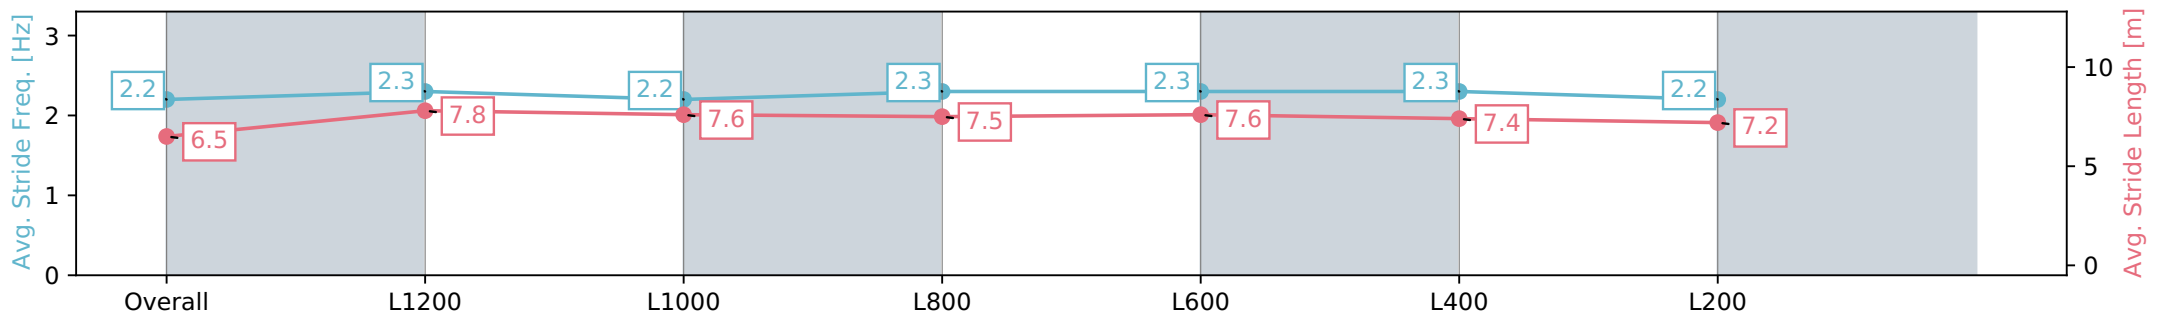

Section	Overall	L1200	L1000	L800	L600	L400	L200
Section Times	1:25.43 [3] (0:14.06)	1:11.37 [9] (0:11.28)	1:00.09 [9] (0:12.12)	0:47.97 [11] (0:12.06)	0:35.91 [11] (0:11.77)	0:24.14 [7] (0:11.75)	0:12.39 [7] (0:12.39)
Average Speed [km/h]	51.2	64.2	61.8	62.2	63.4	61.4	58.1
Top Speed [km/h]	63.8	65.1	62.6	63.7	64.7	63.5	59.7
Avg. Dist. to Rail [m]	6.6	6.5	7.5	8.3	8.3	10.1	9.0
Avg. Stride Freq. [Hz]	2.2	2.3	2.2	2.3	2.3	2.3	2.2
Avg. Stride Length [m]	6.5	7.8	7.6	7.5	7.6	7.4	7.2