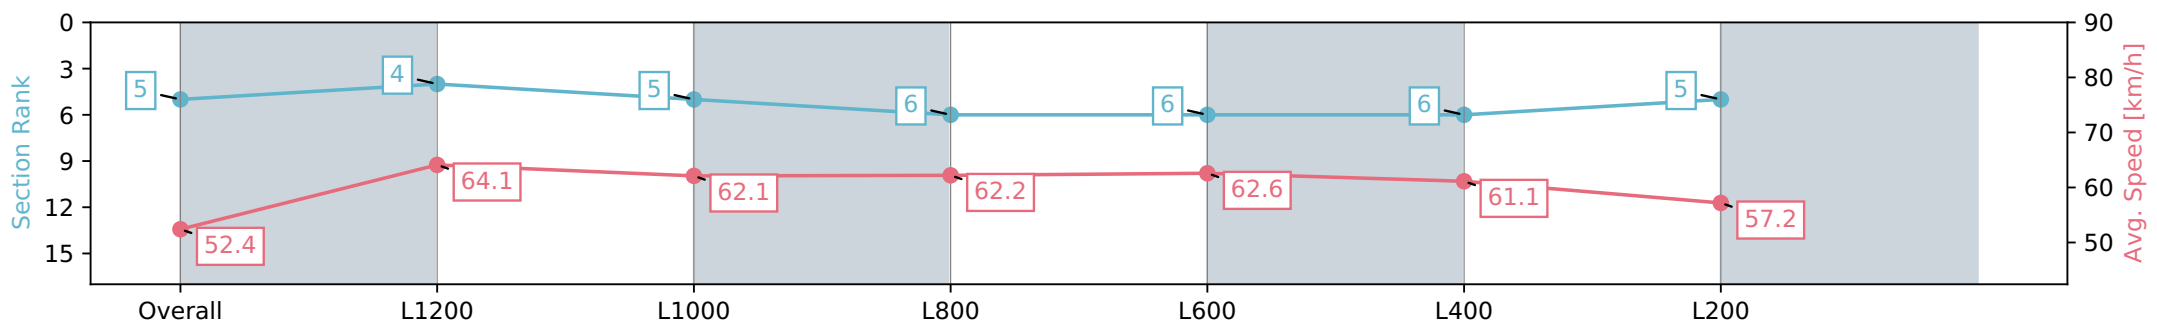

Section	Overall	L1200	L1000	L800	L600	L400	L200
Section Times	1:25.55 [5] (0:13.75)	1:11.80 [4] (0:11.28)	1:00.51 [5] (0:12.09)	0:48.42 [6] (0:12.08)	0:36.34 [6] (0:11.97)	0:24.37 [6] (0:11.80)	0:12.57 [5] (0:12.56)
Average Speed [km/h]	52.4	64.1	62.1	62.2	62.6	61.1	57.2
Top Speed [km/h]	63.9	64.9	63.3	63.3	63.9	62.9	60.2
Avg. Dist. to Rail [m]	7.7	7.3	8.4	8.8	9.1	11.8	12.1
Avg. Stride Freq. [Hz]	2.3	2.4	2.4	2.4	2.4	2.4	2.3
Avg. Stride Length [m]	6.3	7.2	7.2	7.3	7.3	7.1	6.8