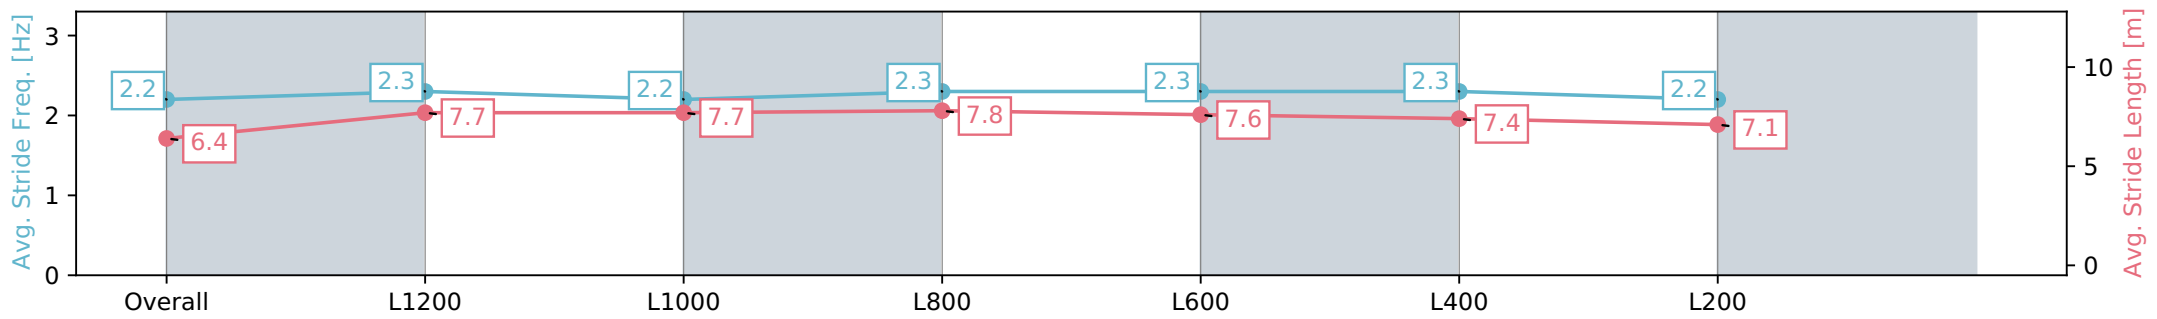

Section	Overall	L1200	L1000	L800	L600	L400	L200
Section Times	1:26.15 [10] (0:13.92)	1:12.23 [6] (0:11.34)	1:00.89 [8] (0:12.06)	0:48.83 [8] (0:12.08)	0:36.75 [7] (0:12.05)	0:24.70 [10] (0:11.94)	0:12.76 [9] (0:12.76)
Average Speed [km/h]	51.7	63.9	62.9	62.6	62.9	60.3	56.5
Top Speed [km/h]	62.8	65.3	63.6	63.3	64.1	61.4	59.1
Avg. Dist. to Rail [m]	9.8	8.6	10.2	10.3	11.5	14.2	11.3
Avg. Stride Freq. [Hz]	2.2	2.3	2.2	2.3	2.3	2.3	2.2
Avg. Stride Length [m]	6.4	7.7	7.7	7.8	7.6	7.4	7.1