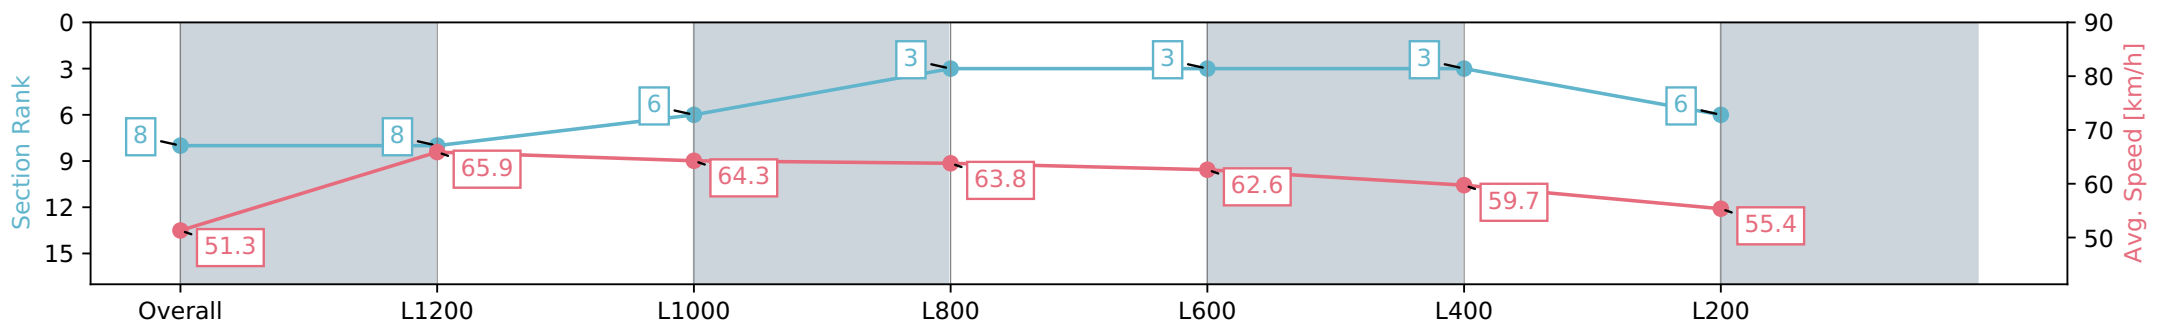

Section	Overall	L1200	L1000	L800	L600	L400	L200
Section Times	1:26.02 [8] (0:14.05)	1:11.97 [8] (0:11.02)	1:00.95 [6] (0:11.85)	0:49.10 [3] (0:11.94)	0:37.16 [3] (0:12.10)	0:25.06 [3] (0:12.07)	0:12.99 [6] (0:12.99)
Average Speed [km/h]	51.3	65.9	64.3	63.8	62.6	59.7	55.4
Top Speed [km/h]	63.5	67.4	65.7	64.6	63.8	63.4	58.1
Avg. Dist. to Rail [m]	14.1	10.4	11.3	11.4	11.7	13.9	14.2
Avg. Stride Freq. [Hz]	2.2	2.3	2.3	2.3	2.4	2.3	2.3
Avg. Stride Length [m]	6.4	7.8	7.6	7.7	7.3	7.0	6.8