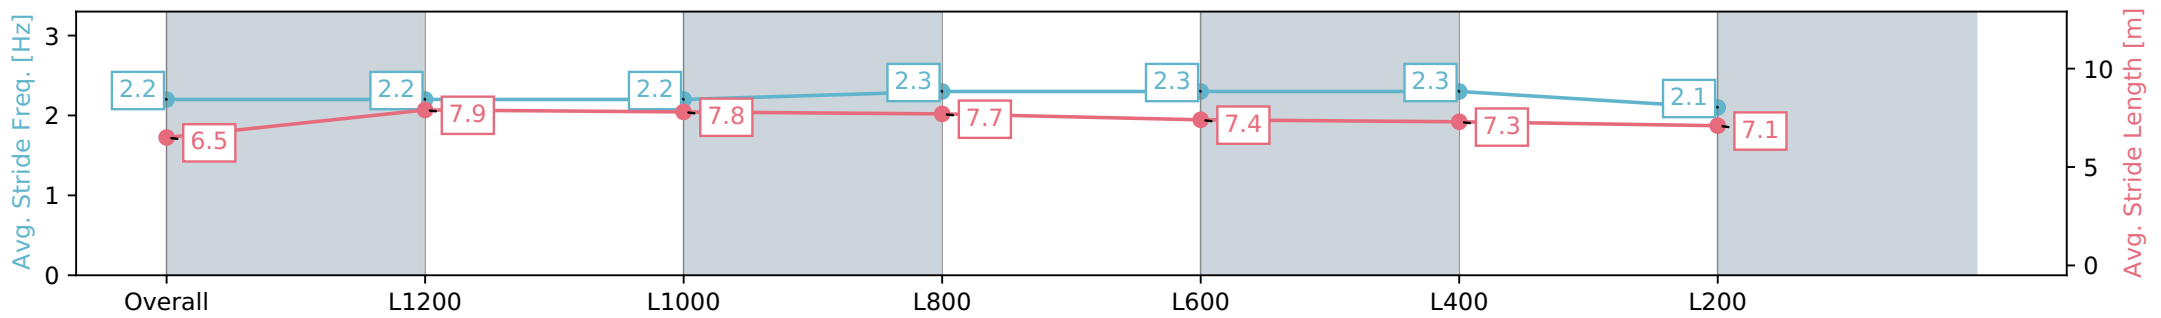

Section	Overall	L1200	L1000	L800	L600	L400	L200
Section Times	1:27.30 [14] (0:14.23)	1:13.07 [12] (0:11.34)	1:01.73 [13] (0:12.01)	0:49.72 [13] (0:11.98)	0:37.74 [12] (0:12.44)	0:25.30 [14] (0:12.17)	0:13.13 [14] (0:13.13)
Average Speed [km/h]	50.6	64.1	63.5	63.8	61.9	59.2	54.9
Top Speed [km/h]	63.7	64.9	64.1	64.4	63.5	61.7	57.6
Avg. Dist. to Rail [m]	12.9	10.4	11.4	12.2	16.0	22.6	19.0
Avg. Stride Freq. [Hz]	2.2	2.2	2.2	2.3	2.3	2.3	2.1
Avg. Stride Length [m]	6.5	7.9	7.8	7.7	7.4	7.3	7.1