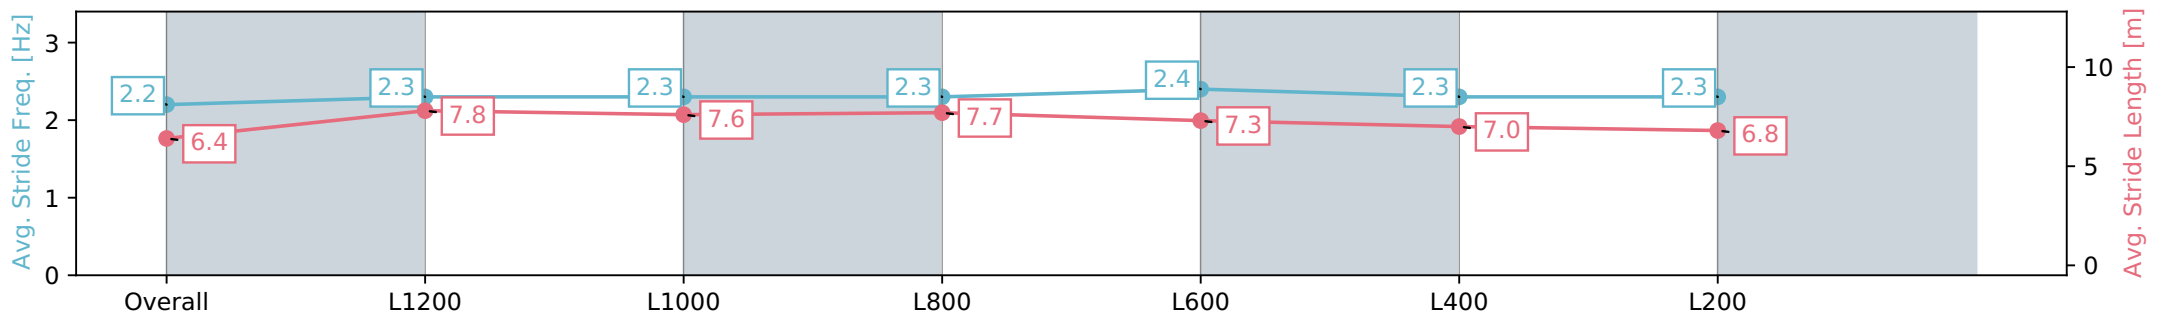

Section	Overall	L1200	L1000	L800	L600	L400	L200
Section Times	1:26.02 [8] (0:14.05)	1:11.97 [8] (0:11.02)	1:00.95 [6] (0:11.85)	0:49.10 [3] (0:11.94)	0:37.16 [3] (0:12.10)	0:25.06 [3] (0:12.07)	0:12.99 [6] (0:12.99)
Average Speed [km/h]	51.3	65.9	64.3	63.8	62.6	59.7	55.4
Top Speed [km/h]	63.5	67.4	65.7	64.6	63.8	63.4	58.1
Avg. Dist. to Rail [m]	14.1	10.4	11.3	11.4	11.7	13.9	14.2
Avg. Stride Freq. [Hz]	2.2	2.3	2.3	2.3	2.4	2.3	2.3
Avg. Stride Length [m]	6.4	7.8	7.6	7.7	7.3	7.0	6.8