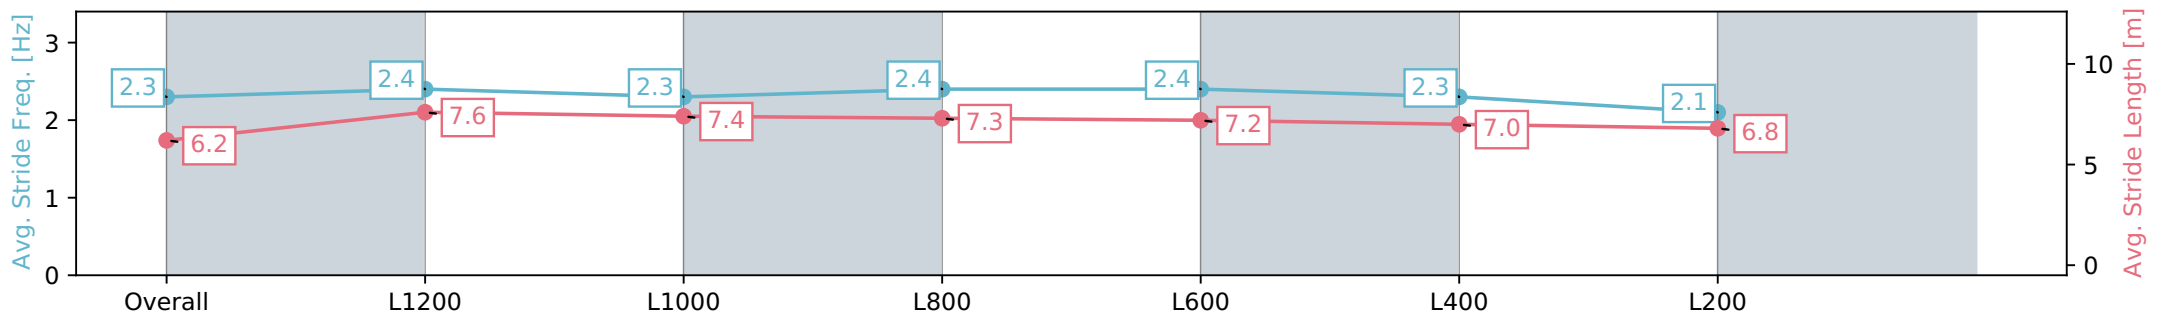

Section	Overall	L1200	L1000	L800	L600	L400	L200
Section Times	1:27.20 [13] (0:13.70)	1:13.50 [2] (0:11.10)	1:02.40 [1] (0:11.96)	0:50.44 [2] (0:11.97)	0:38.47 [2] (0:12.26)	0:26.21 [4] (0:12.46)	0:13.75 [11] (0:13.75)
Average Speed [km/h]	52.6	65.2	62.6	62.5	61.0	57.8	52.4
Top Speed [km/h]	65.8	67.4	64.6	63.8	63.4	60.1	55.6
Avg. Dist. to Rail [m]	11.9	8.9	7.6	7.6	8.7	10.2	10.6
Avg. Stride Freq. [Hz]	2.3	2.4	2.3	2.4	2.4	2.3	2.1
Avg. Stride Length [m]	6.2	7.6	7.4	7.3	7.2	7.0	6.8