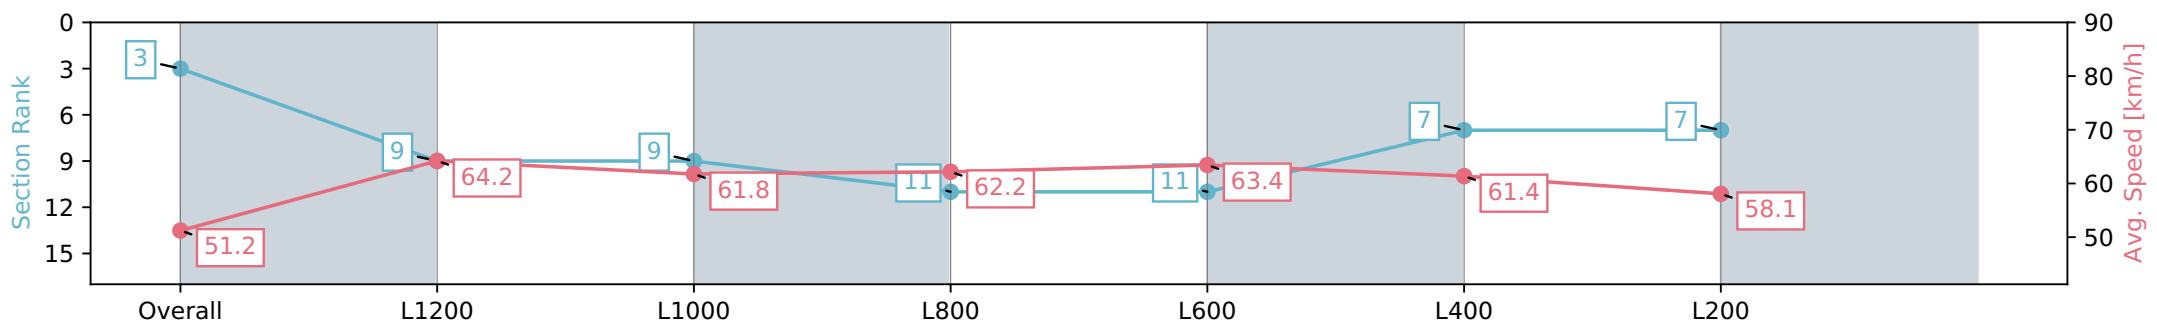

Section	Overall	L1200	L1000	L800	L600	L400	L200
Section Times	1:25.43 [3] (0:14.06)	1:11.37 [9] (0:11.28)	1:00.09 [9] (0:12.12)	0:47.97 [11] (0:12.06)	0:35.91 [11] (0:11.77)	0:24.14 [7] (0:11.75)	0:12.39 [7] (0:12.39)
Average Speed [km/h]	51.2	64.2	61.8	62.2	63.4	61.4	58.1
Top Speed [km/h]	63.8	65.1	62.6	63.7	64.7	63.5	59.7
Avg. Dist. to Rail [m]	6.6	6.5	7.5	8.3	8.3	10.1	9.0
Avg. Stride Freq. [Hz]	2.2	2.3	2.2	2.3	2.3	2.3	2.2
Avg. Stride Length [m]	6.5	7.8	7.6	7.5	7.6	7.4	7.2