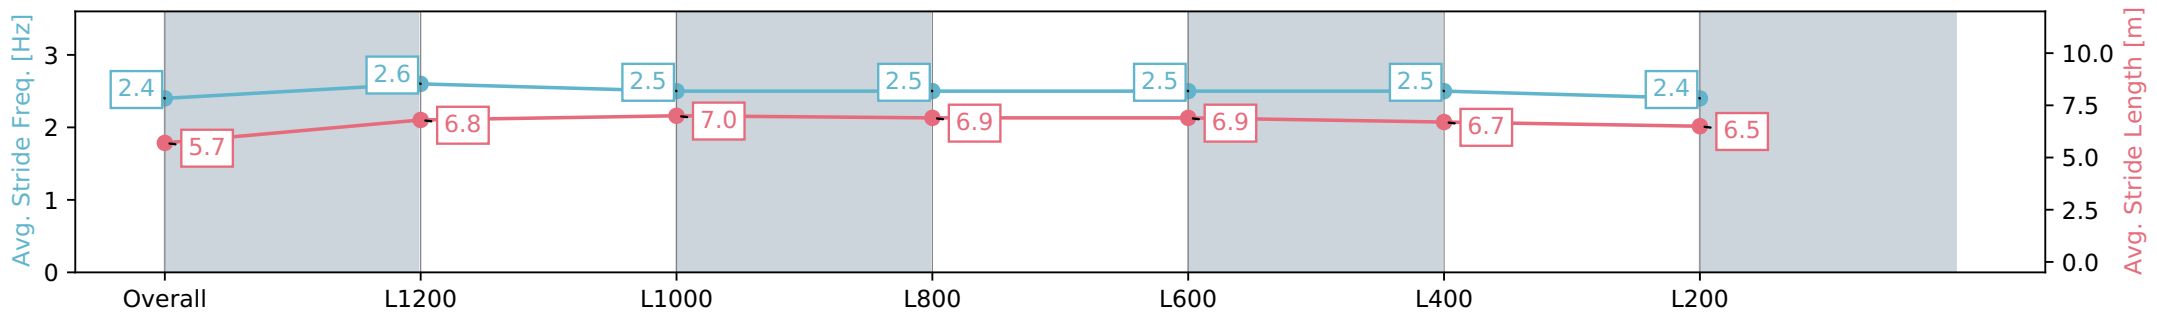

Horse/Jockey Name	CHIARO/Stacey Metcalfe
Finish Rank	12
Fastest Section Time (Section)	0:11.36 (L1200)
Top Speed [km/h] (Section)	65.6 (Overall)
Race State	Finished

Thomas Farms RC Murray Bridge SA - Professional

Race 4: Sportsbet Bet With Mates Class Two Handicap - 1400m

01 May 2024 - 1:51PM

Track Rating: Good 4, Weather: Fine, Rail Position: +7m Entire, +4m 1200m Chute

Section	Overall	L1200	L1000	L800	L600	L400	L200
Section Times	1:26.83 [12] (0:14.57)	1:12.25 [14] (0:11.36)	1:00.89 [14] (0:12.00)	0:48.89 [14] (0:12.03)	0:36.86 [14] (0:11.91)	0:24.95 [13] (0:11.98)	0:12.97 [13] (0:12.97)
Average Speed [km/h]	49.4	64.0	63.0	62.6	63.2	60.1	55.5
Top Speed [km/h]	62.4	65.6	65.1	63.3	64.4	63.1	58.5
Avg. Dist. to Rail [m]	15.8	10.4	9.5	9.4	10.0	12.3	13.0
Avg. Stride Freq. [Hz]	2.4	2.6	2.5	2.5	2.5	2.5	2.4
Avg. Stride Length [m]	5.7	6.8	7.0	6.9	6.9	6.7	6.5

[ ] Ranking at each section and finish
-:-:- No data available at this section
NA No data available