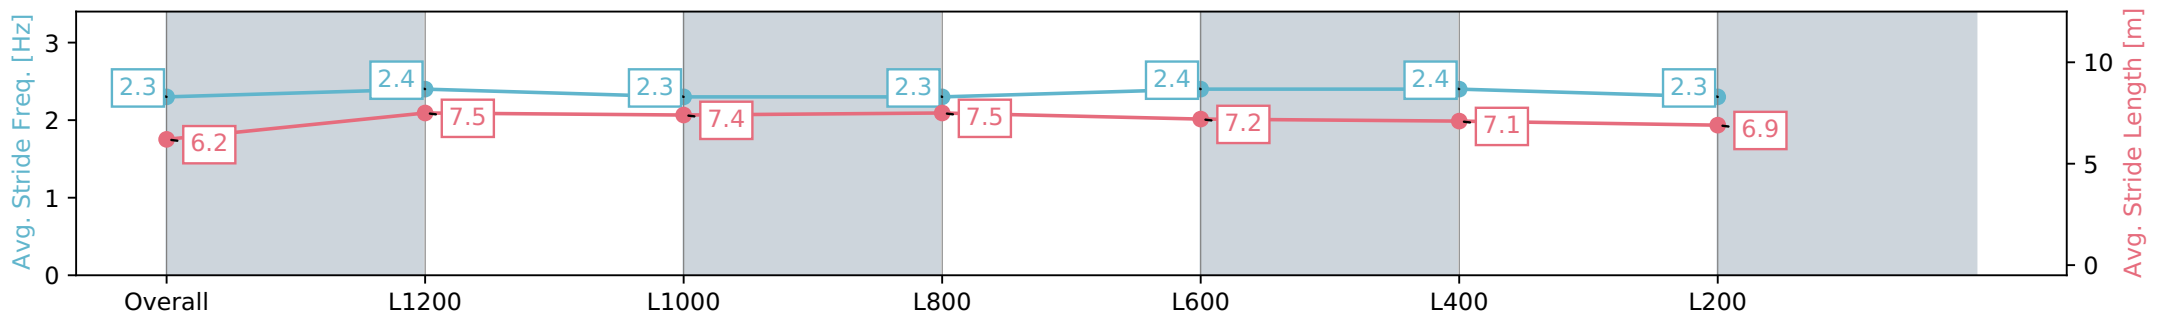

Section	Overall	L1200	L1000	L800	L600	L400	L200
Section Times	1:25.46 [4] (0:14.08)	1:11.38 [10] (0:11.33)	1:00.05 [11] (0:12.01)	0:48.04 [10] (0:12.01)	0:36.03 [8] (0:11.90)	0:24.13 [8] (0:11.64)	0:12.49 [4] (0:12.49)
Average Speed [km/h]	51.1	64.1	63.0	63.1	63.9	61.8	57.7
Top Speed [km/h]	64.4	65.6	63.3	63.9	65.5	64.4	59.8
Avg. Dist. to Rail [m]	11.5	9.4	9.7	10.4	12.6	14.8	14.2
Avg. Stride Freq. [Hz]	2.3	2.4	2.3	2.3	2.4	2.4	2.3
Avg. Stride Length [m]	6.2	7.5	7.4	7.5	7.2	7.1	6.9