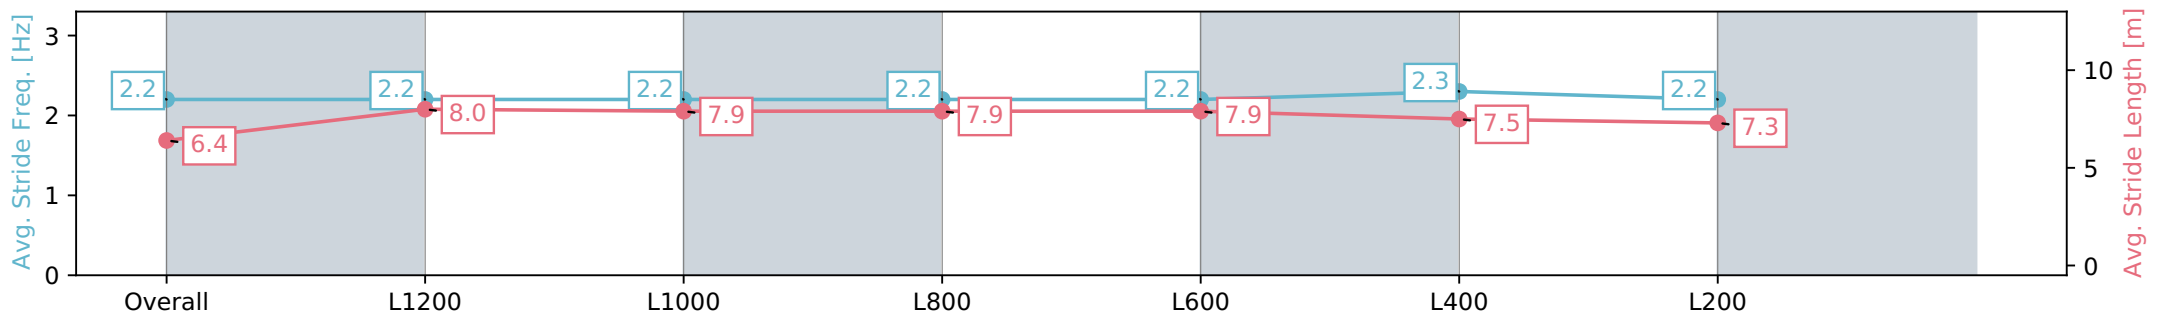

Race 4: Sportsbet Bet With Mates Class Two Handicap - 1400m

01 May 2024 - 1:51PM

Track Rating: Good 4, Weather: Fine, Rail Position: +7m Entire, +4m 1200m Chute

Section	Overall	L1200	L1000	L800	L600	L400	L200
Section Times	1:25.38 [1] (0:13.81)	1:11.57 [5] (0:11.19)	1:00.38 [4] (0:12.09)	0:48.29 [5] (0:12.07)	0:36.22 [5] (0:12.00)	0:24.22 [5] (0:11.76)	0:12.46 [3] (0:12.46)
Average Speed [km/h]	52.1	64.9	62.6	62.7	62.8	61.3	57.7
Top Speed [km/h]	64.0	66.0	64.6	63.2	63.4	63.0	59.9
Avg. Dist. to Rail [m]	10.7	9.1	10.0	10.0	10.5	13.6	12.9
Avg. Stride Freq. [Hz]	2.2	2.2	2.2	2.2	2.2	2.3	2.2
Avg. Stride Length [m]	6.4	8.0	7.9	7.9	7.9	7.5	7.3