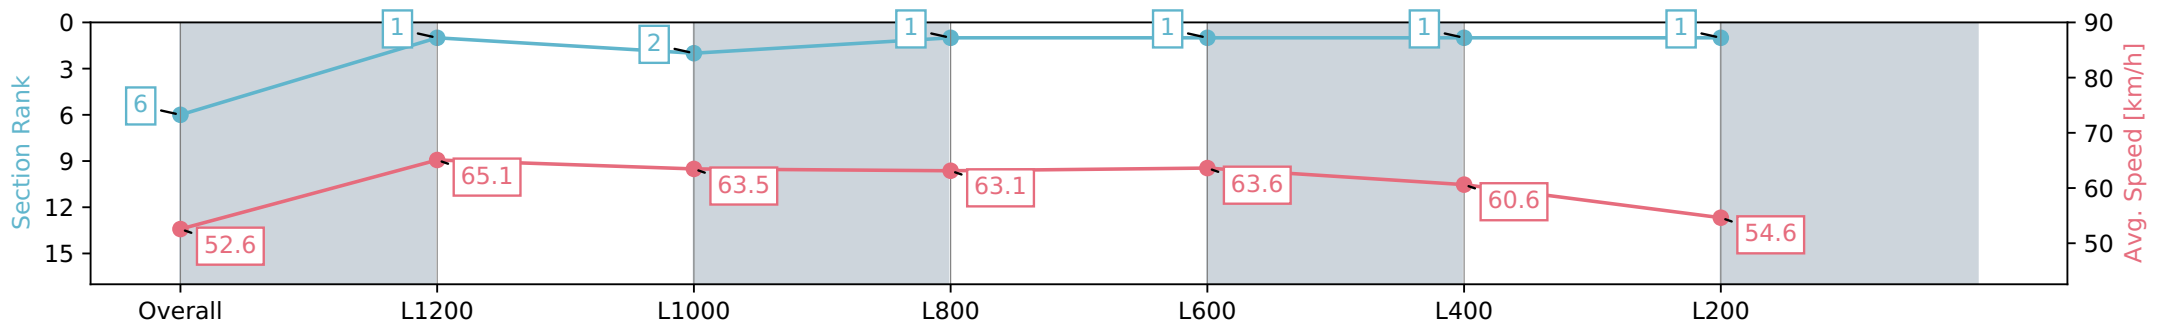

Section	Overall	L1200	L1000	L800	L600	L400	L200
Section Times	1:25.55 [6] (0:13.70)	1:11.85 [1] (0:11.14)	1:00.71 [2] (0:11.91)	0:48.80 [1] (0:11.98)	0:36.82 [1] (0:11.77)	0:25.05 [1] (0:11.87)	0:13.18 [1] (0:13.18)
Average Speed [km/h]	52.6	65.1	63.5	63.1	63.6	60.6	54.6
Top Speed [km/h]	65.9	66.0	64.4	63.7	64.8	63.8	58.3
Avg. Dist. to Rail [m]	13.7	9.9	9.4	10.3	8.4	8.7	8.6
Avg. Stride Freq. [Hz]	2.4	2.4	2.4	2.4	2.4	2.4	2.3
Avg. Stride Length [m]	6.0	7.4	7.4	7.4	7.3	7.1	6.7