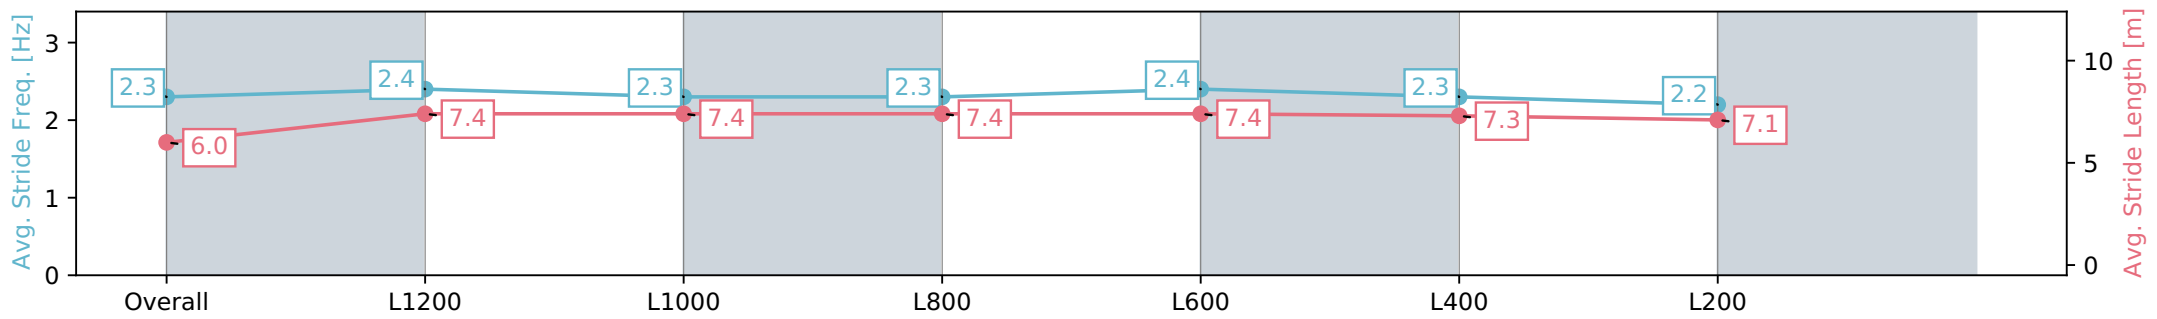

Section	Overall	L1200	L1000	L800	L600	L400	L200
Section Times	1:25.71 [7] (0:14.02)	1:11.69 [7] (0:11.22)	1:00.47 [7] (0:12.07)	0:48.40 [7] (0:12.14)	0:36.26 [9] (0:11.91)	0:24.35 [9] (0:11.80)	0:12.55 [8] (0:12.55)
Average Speed [km/h]	51.4	64.6	62.6	62.4	63.3	61.1	57.3
Top Speed [km/h]	63.2	66.4	63.4	63.7	64.5	62.8	59.1
Avg. Dist. to Rail [m]	8.4	8.2	9.3	10.5	10.6	13.8	14.5
Avg. Stride Freq. [Hz]	2.3	2.4	2.3	2.3	2.4	2.3	2.2
Avg. Stride Length [m]	6.0	7.4	7.4	7.4	7.4	7.3	7.1