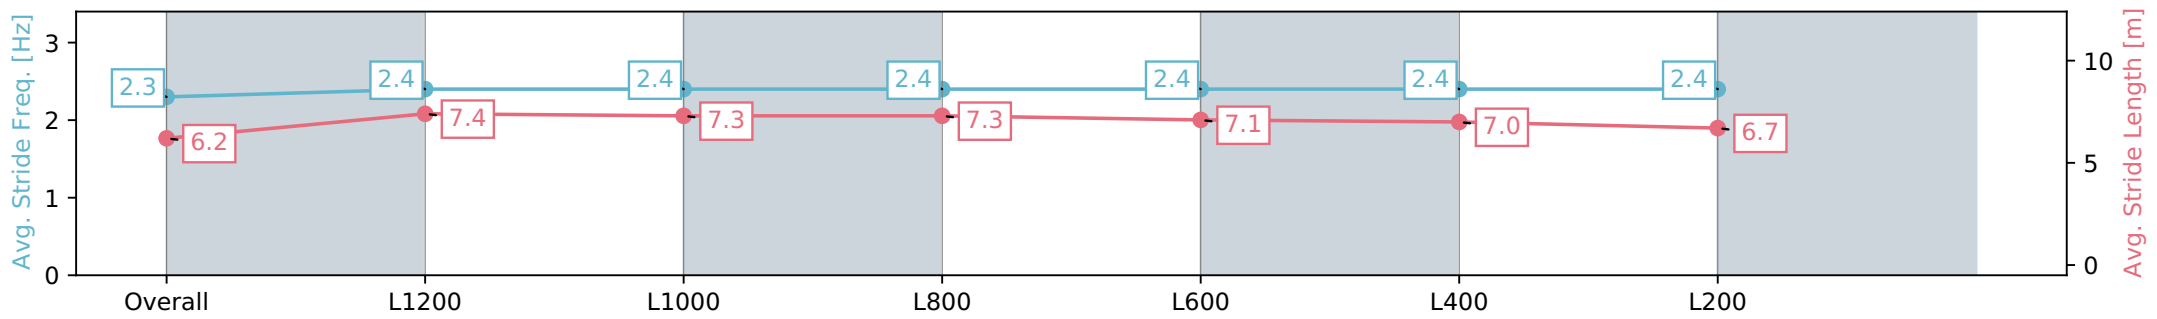

Section	Overall	L1200	L1000	L800	L600	L400	L200
Section Times	1:25.41 [2] (0:13.74)	1:11.67 [3] (0:11.25)	1:00.42 [3] (0:12.00)	0:48.42 [4] (0:12.05)	0:36.37 [4] (0:11.84)	0:24.53 [2] (0:11.90)	0:12.63 [2] (0:12.63)
Average Speed [km/h]	52.4	64.5	62.7	62.4	62.8	60.5	57.0
Top Speed [km/h]	64.7	65.9	63.5	63.2	63.9	62.0	59.5
Avg. Dist. to Rail [m]	9.5	8.9	8.9	8.3	7.6	9.3	9.8
Avg. Stride Freq. [Hz]	2.3	2.4	2.4	2.4	2.4	2.4	2.4
Avg. Stride Length [m]	6.2	7.4	7.3	7.3	7.1	7.0	6.7