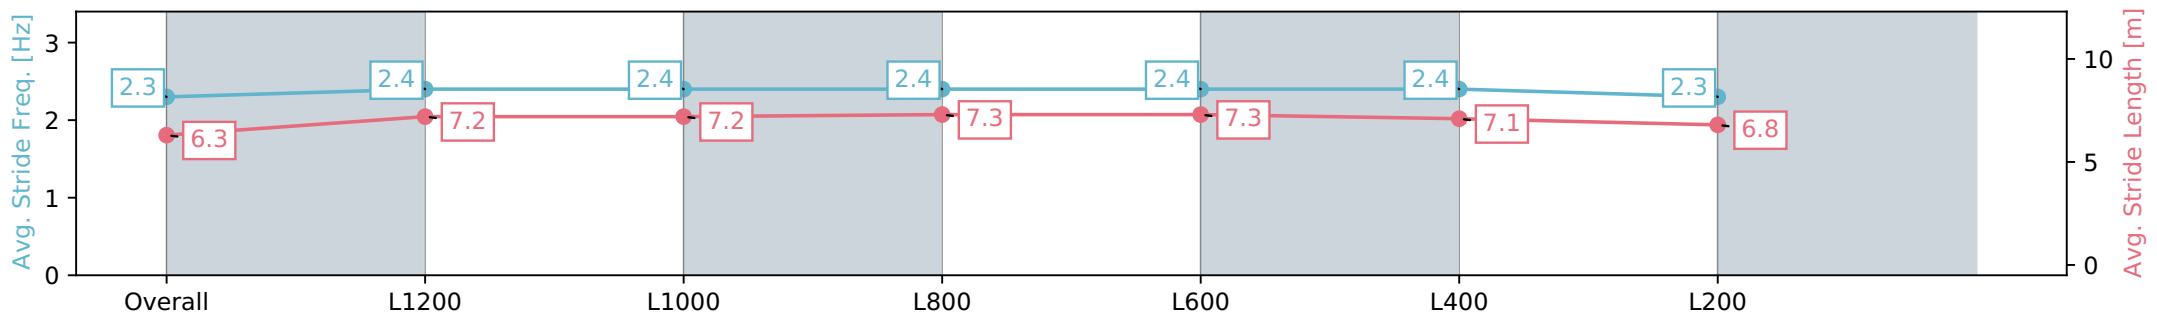

Section	Overall	L1200	L1000	L800	L600	L400	L200
Section Times	1:25.55 [5] (0:13.75)	1:11.80 [4] (0:11.28)	1:00.51 [5] (0:12.09)	0:48.42 [6] (0:12.08)	0:36.34 [6] (0:11.97)	0:24.37 [6] (0:11.80)	0:12.57 [5] (0:12.56)
Average Speed [km/h]	52.4	64.1	62.1	62.2	62.6	61.1	57.2
Top Speed [km/h]	63.9	64.9	63.3	63.3	63.9	62.9	60.2
Avg. Dist. to Rail [m]	7.7	7.3	8.4	8.8	9.1	11.8	12.1
Avg. Stride Freq. [Hz]	2.3	2.4	2.4	2.4	2.4	2.4	2.3
Avg. Stride Length [m]	6.3	7.2	7.2	7.3	7.3	7.1	6.8