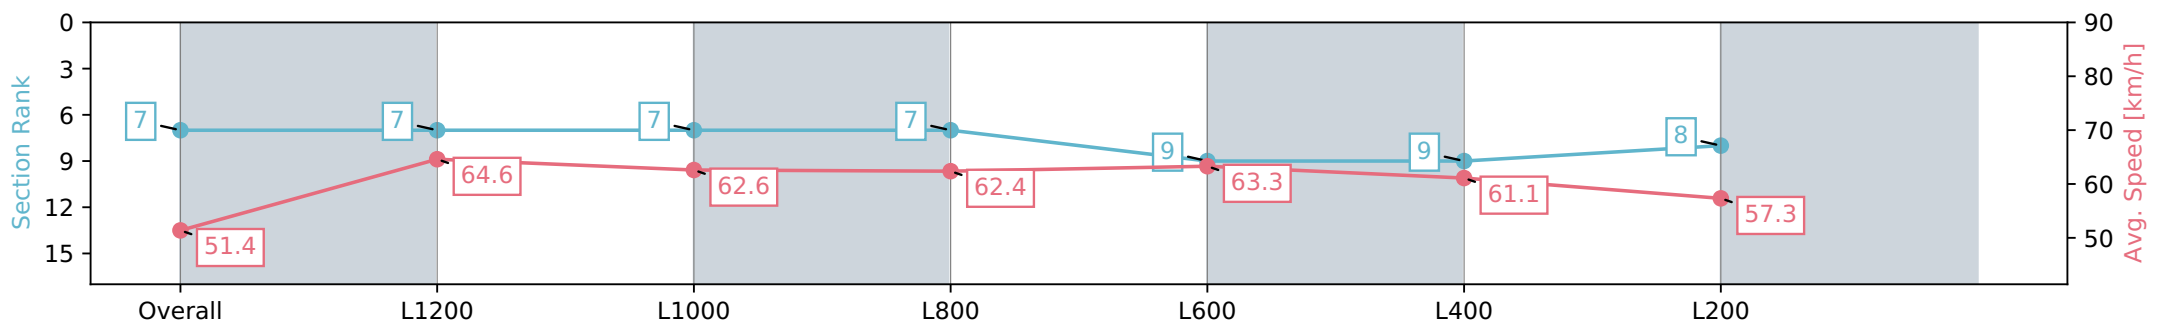

Section	Overall	L1200	L1000	L800	L600	L400	L200
Section Times	1:25.71 [7] (0:14.02)	1:11.69 [7] (0:11.22)	1:00.47 [7] (0:12.07)	0:48.40 [7] (0:12.14)	0:36.26 [9] (0:11.91)	0:24.35 [9] (0:11.80)	0:12.55 [8] (0:12.55)
Average Speed [km/h]	51.4	64.6	62.6	62.4	63.3	61.1	57.3
Top Speed [km/h]	63.2	66.4	63.4	63.7	64.5	62.8	59.1
Avg. Dist. to Rail [m]	8.4	8.2	9.3	10.5	10.6	13.8	14.5
Avg. Stride Freq. [Hz]	2.3	2.4	2.3	2.3	2.4	2.3	2.2
Avg. Stride Length [m]	6.0	7.4	7.4	7.4	7.4	7.3	7.1