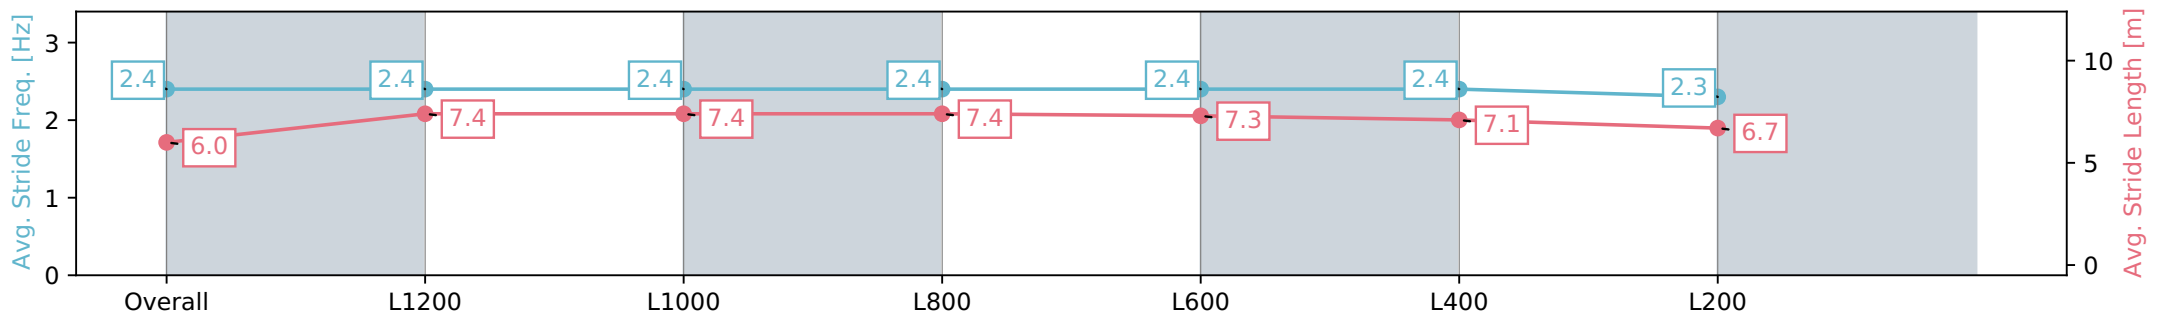

Section	Overall	L1200	L1000	L800	L600	L400	L200
Section Times	1:25.55 [6] (0:13.70)	1:11.85 [1] (0:11.14)	1:00.71 [2] (0:11.91)	0:48.80 [1] (0:11.98)	0:36.82 [1] (0:11.77)	0:25.05 [1] (0:11.87)	0:13.18 [1] (0:13.18)
Average Speed [km/h]	52.6	65.1	63.5	63.1	63.6	60.6	54.6
Top Speed [km/h]	65.9	66.0	64.4	63.7	64.8	63.8	58.3
Avg. Dist. to Rail [m]	13.7	9.9	9.4	10.3	8.4	8.7	8.6
Avg. Stride Freq. [Hz]	2.4	2.4	2.4	2.4	2.4	2.4	2.3
Avg. Stride Length [m]	6.0	7.4	7.4	7.4	7.3	7.1	6.7