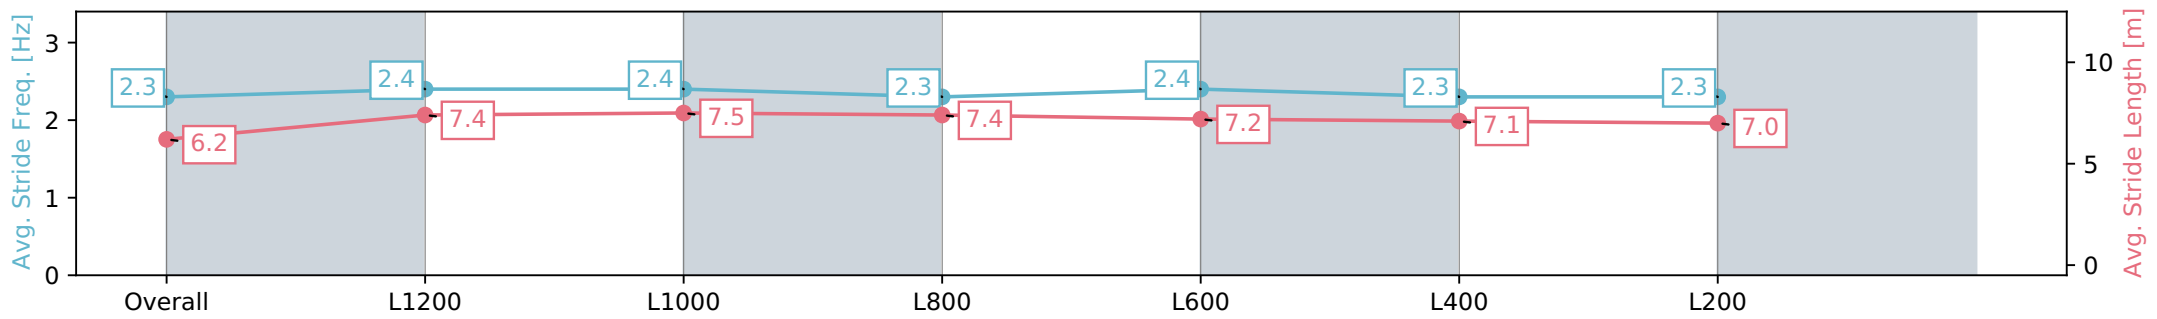

Section	Overall	L1200	L1000	L800	L600	L400	L200
Section Times	1:26.07 [9] (0:14.15)	1:11.92 [11] (0:11.25)	1:00.67 [10] (0:11.92)	0:48.75 [9] (0:12.14)	0:36.61 [10] (0:12.15)	0:24.46 [11] (0:11.81)	0:12.65 [10] (0:12.65)
Average Speed [km/h]	50.9	64.6	64.1	63.1	62.9	61.0	56.9
Top Speed [km/h]	65.7	66.0	66.7	64.3	64.6	62.7	59.4
Avg. Dist. to Rail [m]	15.4	11.4	11.6	12.6	13.8	16.7	16.6
Avg. Stride Freq. [Hz]	2.3	2.4	2.4	2.3	2.4	2.3	2.3
Avg. Stride Length [m]	6.2	7.4	7.5	7.4	7.2	7.1	7.0