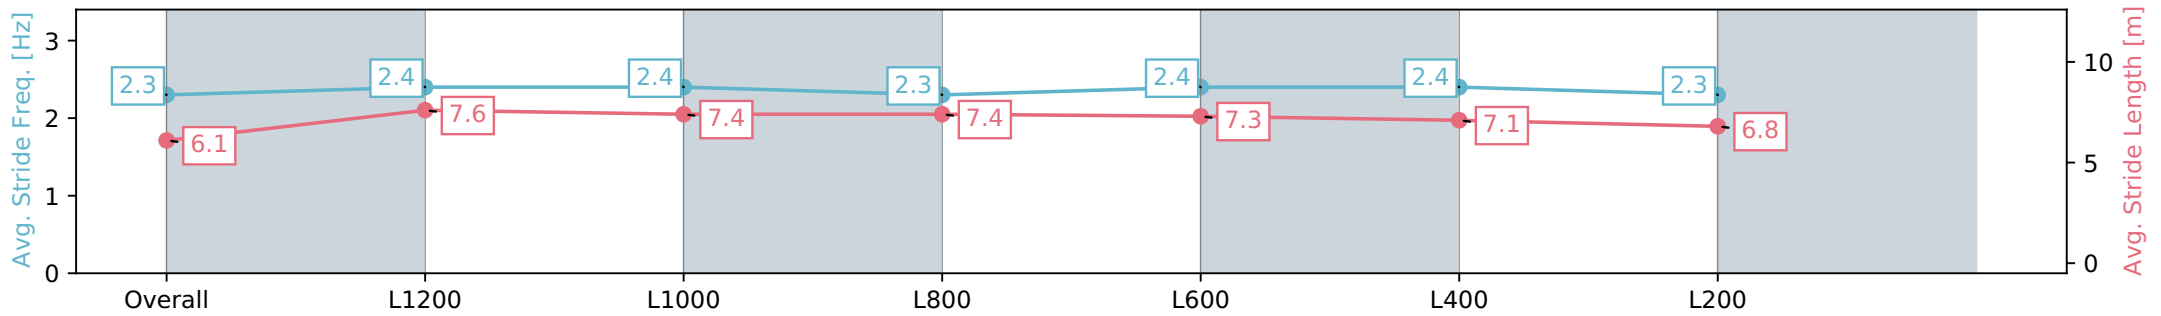

Horse/Jockey Name	STELLA NOTATION/Alana Livesey
Finish Rank	11
Fastest Section Time (Section)	0:11.19 (L1200)
Top Speed [km/h] (Section)	67.1 (Overall)
Race State	Finished

Thomas Farms RC Murray Bridge SA - Professional

Race 4: Sportsbet Bet With Mates Class Two Handicap - 1400m

01 May 2024 - 1:51PM

Track Rating: Good 4, Weather: Fine, Rail Position: +7m Entire, +4m 1200m Chute

Section	Overall	L1200	L1000	L800	L600	L400	L200
Section Times	1:26.64 [11] (0:14.35)	1:12.29 [13] (0:11.19)	1:01.10 [12] (0:11.96)	0:49.14 [12] (0:12.06)	0:37.08 [12] (0:12.15)	0:24.93 [12] (0:11.90)	0:13.03 [12] (0:13.03)
Average Speed [km/h]	50.3	64.8	63.1	63.0	62.6	60.6	55.3
Top Speed [km/h]	64.9	67.1	65.0	64.7	65.0	62.8	58.1
Avg. Dist. to Rail [m]	12.8	8.4	9.6	10.7	12.9	16.9	15.4
Avg. Stride Freq. [Hz]	2.3	2.4	2.4	2.3	2.4	2.4	2.3
Avg. Stride Length [m]	6.1	7.6	7.4	7.4	7.3	7.1	6.8

- [ ] Ranking at each section and finish
- -:-:- No data available at this section
- NA No data available