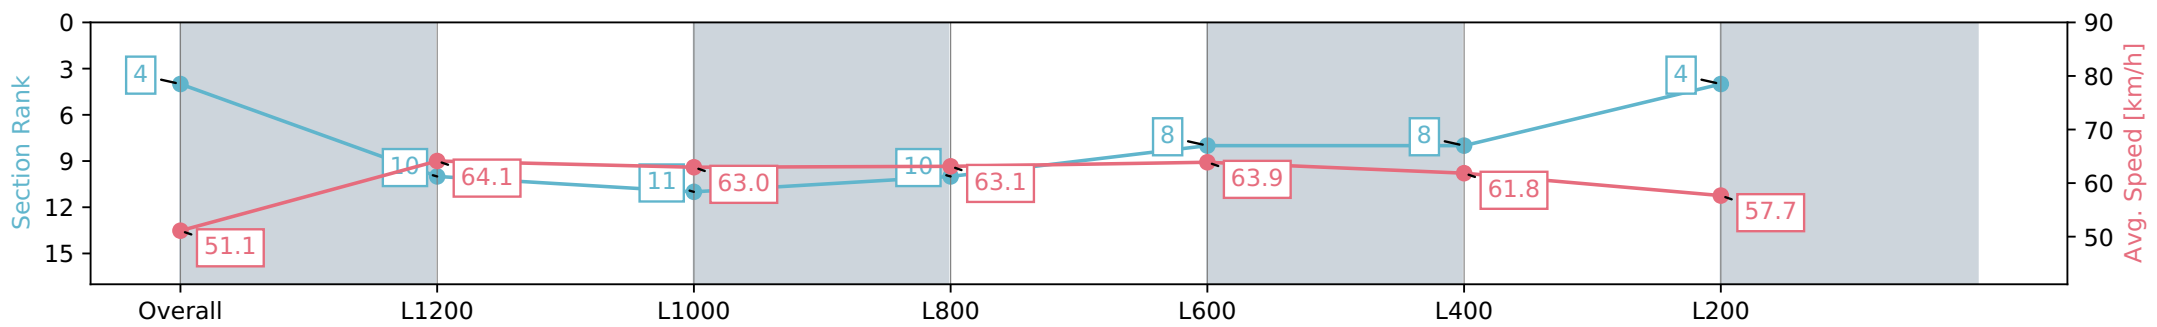

Section	Overall	L1200	L1000	L800	L600	L400	L200
Section Times	1:25.46 [4] (0:14.08)	1:11.38 [10] (0:11.33)	1:00.05 [11] (0:12.01)	0:48.04 [10] (0:12.01)	0:36.03 [8] (0:11.90)	0:24.13 [8] (0:11.64)	0:12.49 [4] (0:12.49)
Average Speed [km/h]	51.1	64.1	63.0	63.1	63.9	61.8	57.7
Top Speed [km/h]	64.4	65.6	63.3	63.9	65.5	64.4	59.8
Avg. Dist. to Rail [m]	11.5	9.4	9.7	10.4	12.6	14.8	14.2
Avg. Stride Freq. [Hz]	2.3	2.4	2.3	2.3	2.4	2.4	2.3
Avg. Stride Length [m]	6.2	7.5	7.4	7.5	7.2	7.1	6.9