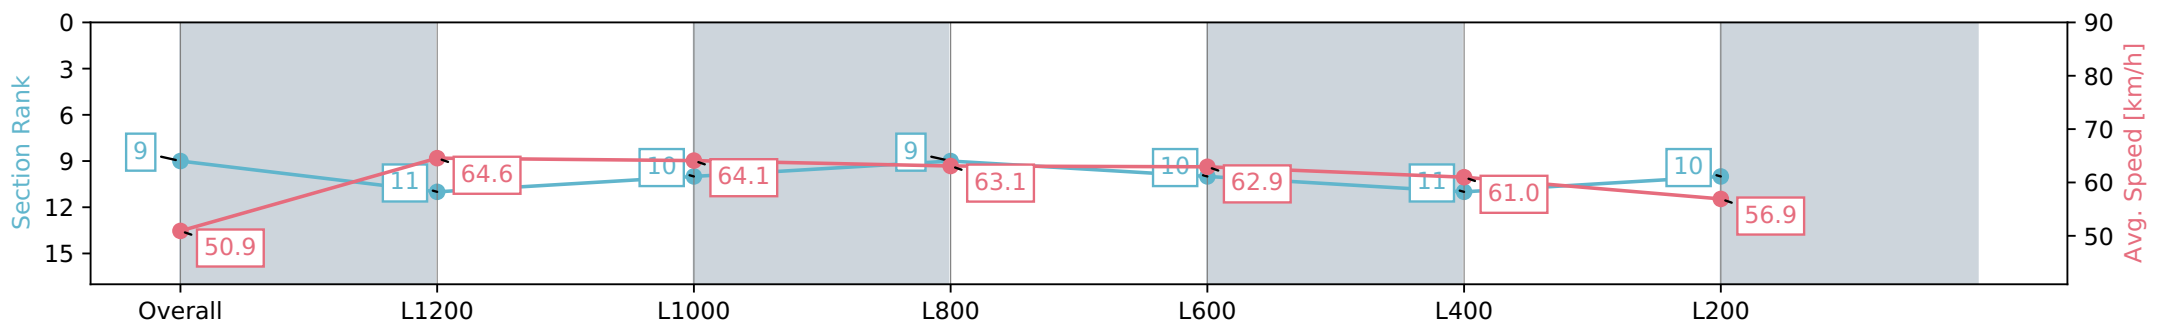

Section	Overall	L1200	L1000	L800	L600	L400	L200
Section Times	1:26.07 [9] (0:14.15)	1:11.92 [11] (0:11.25)	1:00.67 [10] (0:11.92)	0:48.75 [9] (0:12.14)	0:36.61 [10] (0:12.15)	0:24.46 [11] (0:11.81)	0:12.65 [10] (0:12.65)
Average Speed [km/h]	50.9	64.6	64.1	63.1	62.9	61.0	56.9
Top Speed [km/h]	65.7	66.0	66.7	64.3	64.6	62.7	59.4
Avg. Dist. to Rail [m]	15.4	11.4	11.6	12.6	13.8	16.7	16.6
Avg. Stride Freq. [Hz]	2.3	2.4	2.4	2.3	2.4	2.3	2.3
Avg. Stride Length [m]	6.2	7.4	7.5	7.4	7.2	7.1	7.0