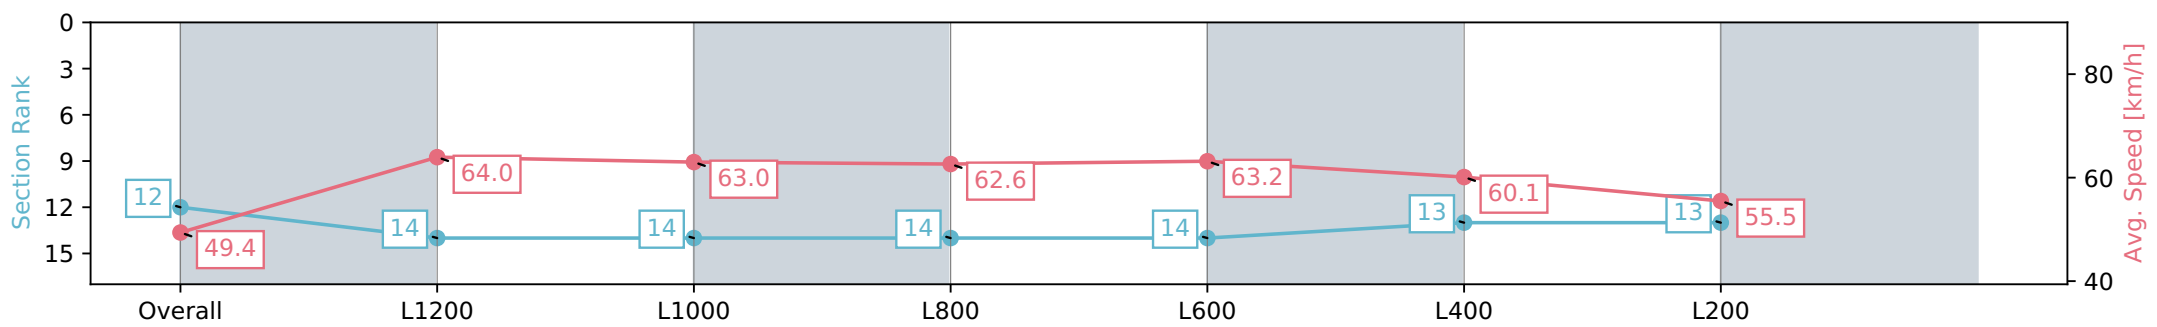

Horse/Jockey Name	CHIARO/Stacey Metcalfe
Finish Rank	12
Fastest Section Time (Section)	0:11.36 (L1200)
Top Speed [km/h] (Section)	65.6 (Overall)
Race State	Finished

Thomas Farms RC Murray Bridge SA - Professional

Race 4: Sportsbet Bet With Mates Class Two Handicap - 1400m

01 May 2024 - 1:51PM

Track Rating: Good 4, Weather: Fine, Rail Position: +7m Entire, +4m 1200m Chute

Section	Overall	L1200	L1000	L800	L600	L400	L200
Section Times	1:26.83 [12] (0:14.57)	1:12.25 [14] (0:11.36)	1:00.89 [14] (0:12.00)	0:48.89 [14] (0:12.03)	0:36.86 [14] (0:11.91)	0:24.95 [13] (0:11.98)	0:12.97 [13] (0:12.97)
Average Speed [km/h]	49.4	64.0	63.0	62.6	63.2	60.1	55.5
Top Speed [km/h]	62.4	65.6	65.1	63.3	64.4	63.1	58.5
Avg. Dist. to Rail [m]	15.8	10.4	9.5	9.4	10.0	12.3	13.0
Avg. Stride Freq. [Hz]	2.4	2.6	2.5	2.5	2.5	2.5	2.4
Avg. Stride Length [m]	5.7	6.8	7.0	6.9	6.9	6.7	6.5

[ ] Ranking at each section and finish
-:-:- No data available at this section
NA No data available