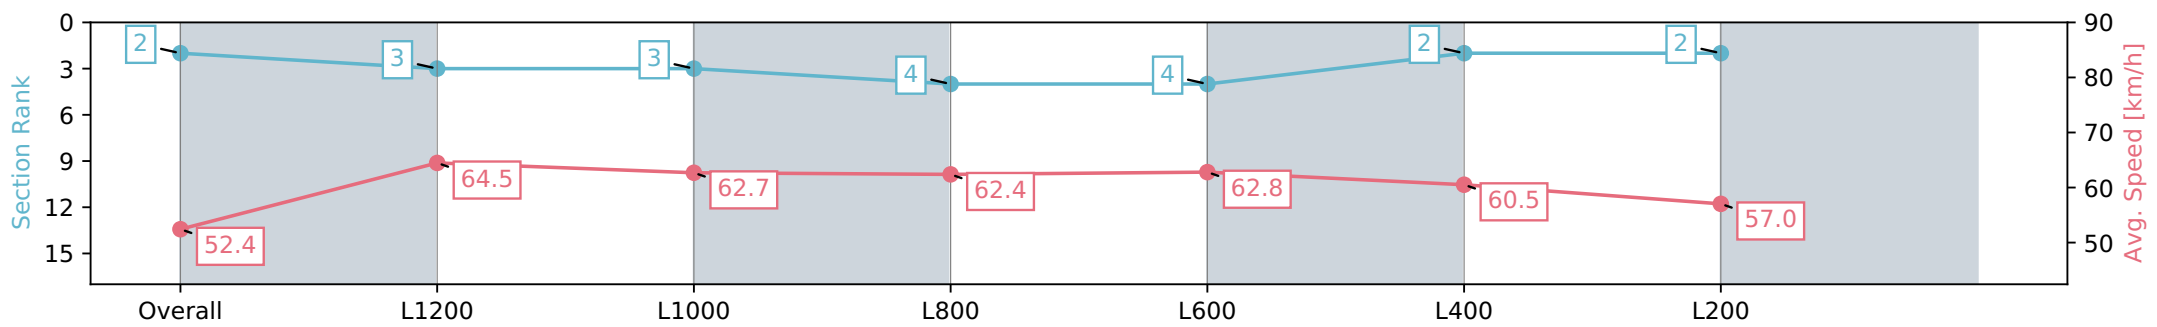

Section	Overall	L1200	L1000	L800	L600	L400	L200
Section Times	1:25.41 [2] (0:13.74)	1:11.67 [3] (0:11.25)	1:00.42 [3] (0:12.00)	0:48.42 [4] (0:12.05)	0:36.37 [4] (0:11.84)	0:24.53 [2] (0:11.90)	0:12.63 [2] (0:12.63)
Average Speed [km/h]	52.4	64.5	62.7	62.4	62.8	60.5	57.0
Top Speed [km/h]	64.7	65.9	63.5	63.2	63.9	62.0	59.5
Avg. Dist. to Rail [m]	9.5	8.9	8.9	8.3	7.6	9.3	9.8
Avg. Stride Freq. [Hz]	2.3	2.4	2.4	2.4	2.4	2.4	2.4
Avg. Stride Length [m]	6.2	7.4	7.3	7.3	7.1	7.0	6.7