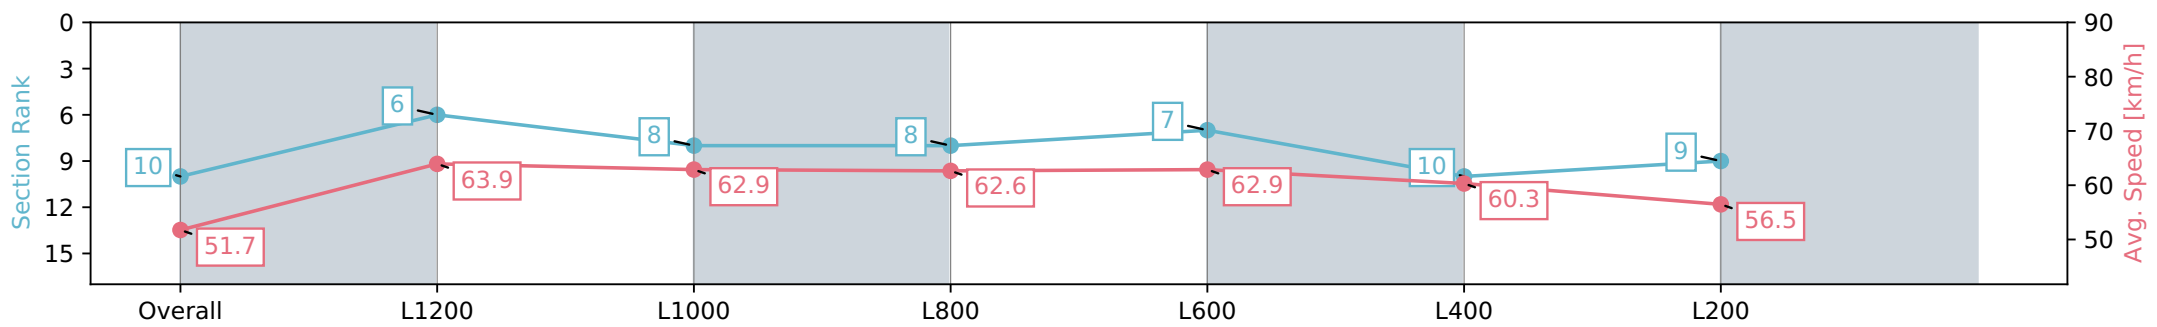

Section	Overall	L1200	L1000	L800	L600	L400	L200
Section Times	1:26.15 [10] (0:13.92)	1:12.23 [6] (0:11.34)	1:00.89 [8] (0:12.06)	0:48.83 [8] (0:12.08)	0:36.75 [7] (0:12.05)	0:24.70 [10] (0:11.94)	0:12.76 [9] (0:12.76)
Average Speed [km/h]	51.7	63.9	62.9	62.6	62.9	60.3	56.5
Top Speed [km/h]	62.8	65.3	63.6	63.3	64.1	61.4	59.1
Avg. Dist. to Rail [m]	9.8	8.6	10.2	10.3	11.5	14.2	11.3
Avg. Stride Freq. [Hz]	2.2	2.3	2.2	2.3	2.3	2.3	2.2
Avg. Stride Length [m]	6.4	7.7	7.7	7.8	7.6	7.4	7.1