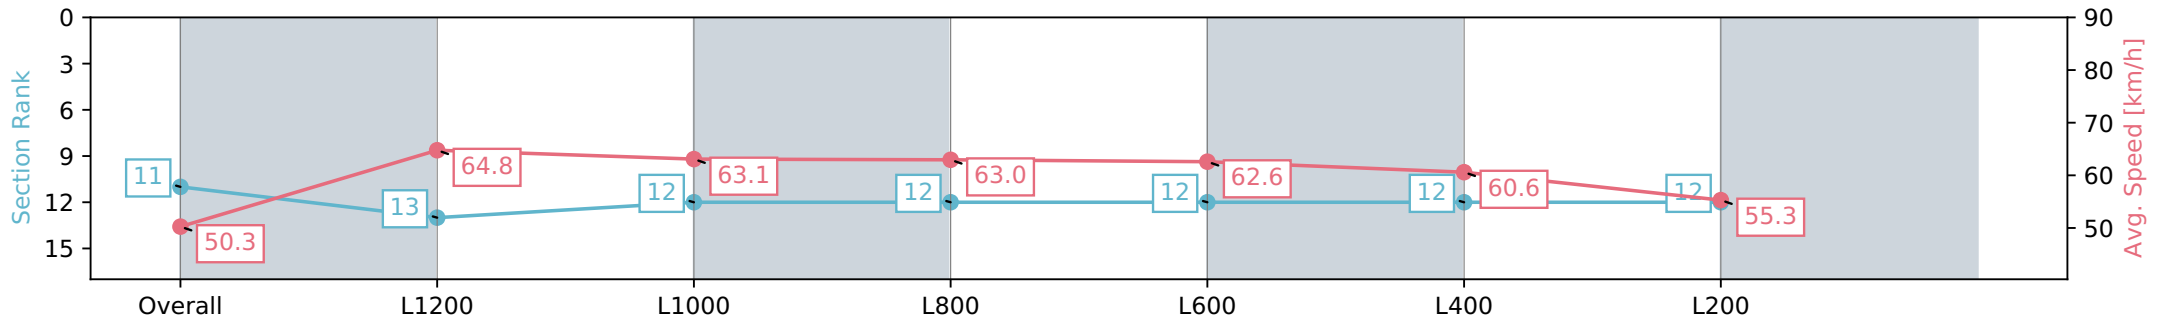

Horse/Jockey Name	STELLA NOTATION/Alana Livesey
Finish Rank	11
Fastest Section Time (Section)	0:11.19 (L1200)
Top Speed [km/h] (Section)	67.1 (Overall)
Race State	Finished

Thomas Farms RC Murray Bridge SA - Professional

Race 4: Sportsbet Bet With Mates Class Two Handicap - 1400m

01 May 2024 - 1:51PM

Track Rating: Good 4, Weather: Fine, Rail Position: +7m Entire, +4m 1200m Chute

Section	Overall	L1200	L1000	L800	L600	L400	L200
Section Times	1:26.64 [11] (0:14.35)	1:12.29 [13] (0:11.19)	1:01.10 [12] (0:11.96)	0:49.14 [12] (0:12.06)	0:37.08 [12] (0:12.15)	0:24.93 [12] (0:11.90)	0:13.03 [12] (0:13.03)
Average Speed [km/h]	50.3	64.8	63.1	63.0	62.6	60.6	55.3
Top Speed [km/h]	64.9	67.1	65.0	64.7	65.0	62.8	58.1
Avg. Dist. to Rail [m]	12.8	8.4	9.6	10.7	12.9	16.9	15.4
Avg. Stride Freq. [Hz]	2.3	2.4	2.4	2.3	2.4	2.4	2.3
Avg. Stride Length [m]	6.1	7.6	7.4	7.4	7.3	7.1	6.8

- [ ] Ranking at each section and finish
- -:-:- No data available at this section
- NA No data available