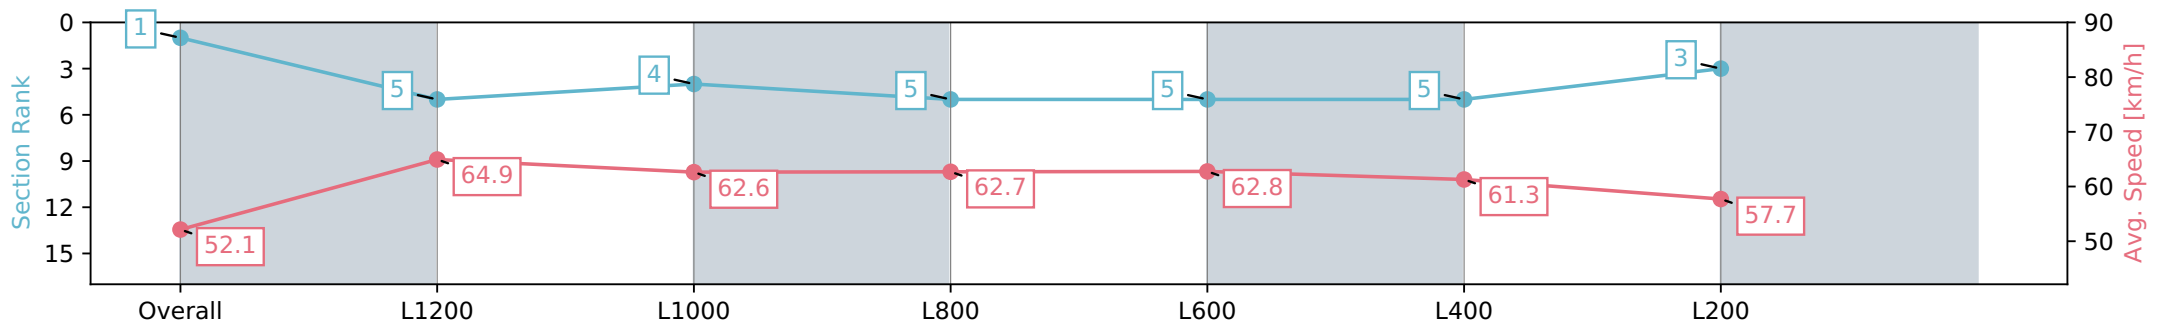

Race 4: Sportsbet Bet With Mates Class Two Handicap - 1400m

01 May 2024 - 1:51PM

Track Rating: Good 4, Weather: Fine, Rail Position: +7m Entire, +4m 1200m Chute

Section	Overall	L1200	L1000	L800	L600	L400	L200
Section Times	1:25.38 [1] (0:13.81)	1:11.57 [5] (0:11.19)	1:00.38 [4] (0:12.09)	0:48.29 [5] (0:12.07)	0:36.22 [5] (0:12.00)	0:24.22 [5] (0:11.76)	0:12.46 [3] (0:12.46)
Average Speed [km/h]	52.1	64.9	62.6	62.7	62.8	61.3	57.7
Top Speed [km/h]	64.0	66.0	64.6	63.2	63.4	63.0	59.9
Avg. Dist. to Rail [m]	10.7	9.1	10.0	10.0	10.5	13.6	12.9
Avg. Stride Freq. [Hz]	2.2	2.2	2.2	2.2	2.2	2.3	2.2
Avg. Stride Length [m]	6.4	8.0	7.9	7.9	7.9	7.5	7.3