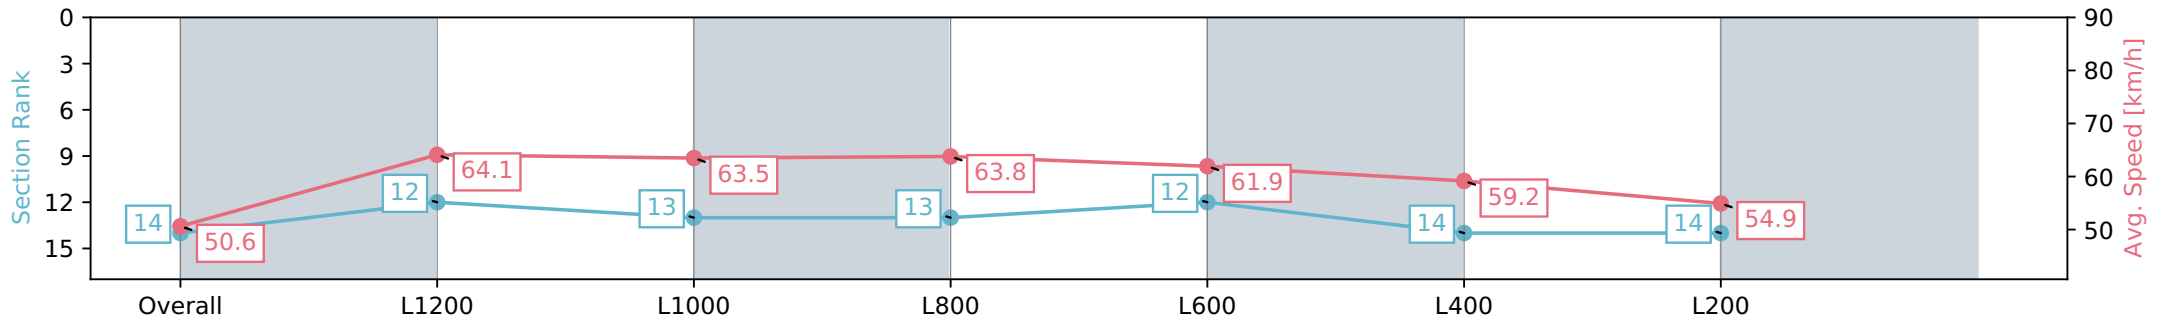

Horse/Jockey Name	OCEAN BLAST/Sophie Logan
Finish Rank	14
Fastest Section Time (Section)	0:11.34 (L1200)
Top Speed [km/h] (Section)	64.9 (Overall)
Race State	Finished

Thomas Farms RC Murray Bridge SA - Professional

Race 4: Sportsbet Bet With Mates Class Two Handicap - 1400m

01 May 2024 - 1:51PM

Track Rating: Good 4, Weather: Fine, Rail Position: +7m Entire, +4m 1200m Chute

Section	Overall	L1200	L1000	L800	L600	L400	L200
Section Times	1:27.30 [14] (0:14.23)	1:13.07 [12] (0:11.34)	1:01.73 [13] (0:12.01)	0:49.72 [13] (0:11.98)	0:37.74 [12] (0:12.44)	0:25.30 [14] (0:12.17)	0:13.13 [14] (0:13.13)
Average Speed [km/h]	50.6	64.1	63.5	63.8	61.9	59.2	54.9
Top Speed [km/h]	63.7	64.9	64.1	64.4	63.5	61.7	57.6
Avg. Dist. to Rail [m]	12.9	10.4	11.4	12.2	16.0	22.6	19.0
Avg. Stride Freq. [Hz]	2.2	2.2	2.2	2.3	2.3	2.3	2.1
Avg. Stride Length [m]	6.5	7.9	7.8	7.7	7.4	7.3	7.1

- [ ] Ranking at each section and finish
- -:-:- No data available at this section
- NA No data available