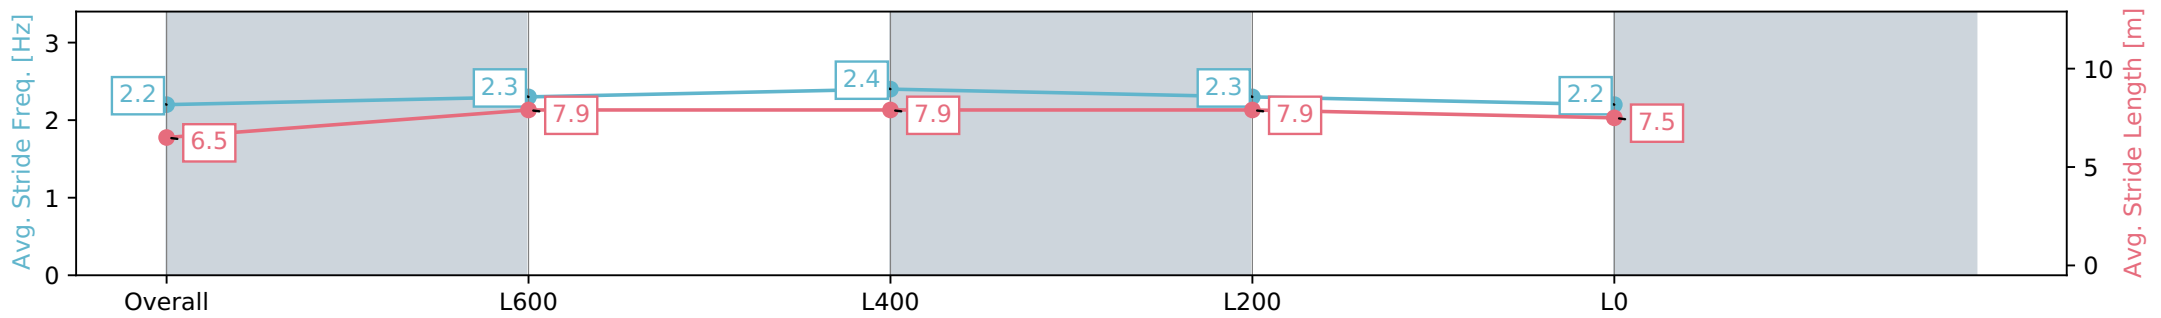

Section	Overall	L600	L400	L200	L0
Section Times	0:52.74 [4] (0:07.92)	0:44.82 [9] (0:10.98)	0:33.84 [9] (0:10.91)	0:22.93 [7] (0:10.88)	0:12.05 [5] (0:12.05)
Average Speed [km/h]	45.6	67.5	69.4	66.2	59.7
Top Speed [km/h]	63.7	70.0	71.7	70.3	62.9
Avg. Dist. to Rail [m]	9.5	9.7	11.3	15.0	16.3
Avg. Stride Freq. [Hz]	2.2	2.3	2.4	2.3	2.2
Avg. Stride Length [m]	6.5	7.9	7.9	7.9	7.5