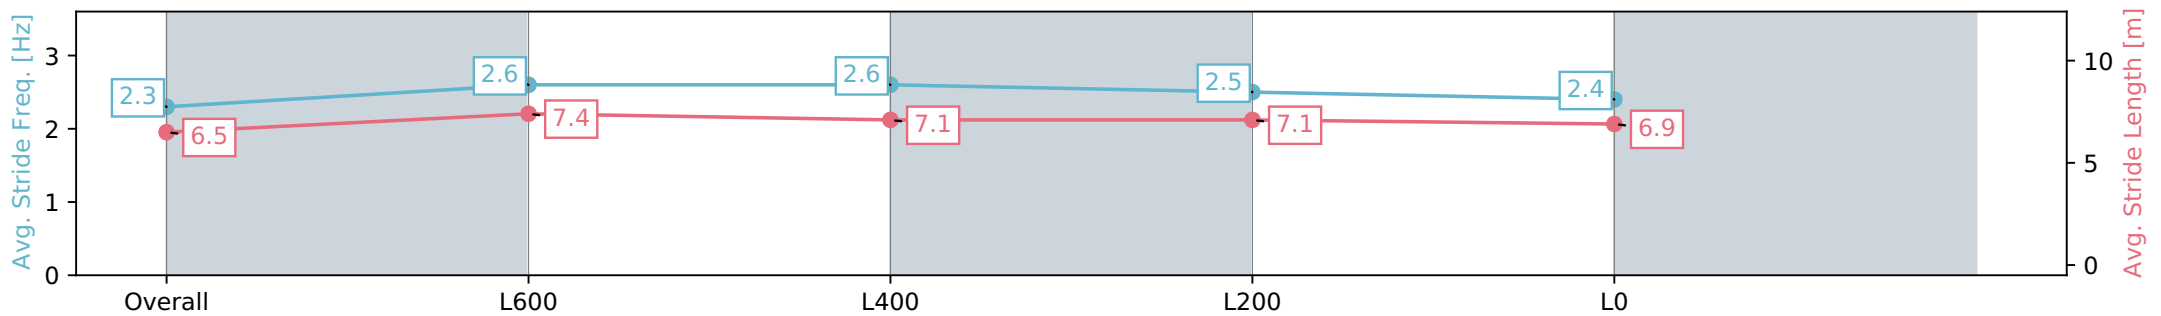

Section	Overall	L600	L400	L200	L0
Section Times	0:52.73 [3] (0:07.44)	0:45.29 [2] (0:10.73)	0:34.56 [2] (0:11.04)	0:23.52 [1] (0:11.22)	0:12.30 [2] (0:12.30)
Average Speed [km/h]	48.5	69.0	68.0	64.1	58.5
Top Speed [km/h]	65.5	70.6	69.9	67.7	61.8
Avg. Dist. to Rail [m]	5.7	9.0	9.4	10.4	12.9
Avg. Stride Freq. [Hz]	2.3	2.6	2.6	2.5	2.4
Avg. Stride Length [m]	6.5	7.4	7.1	7.1	6.9