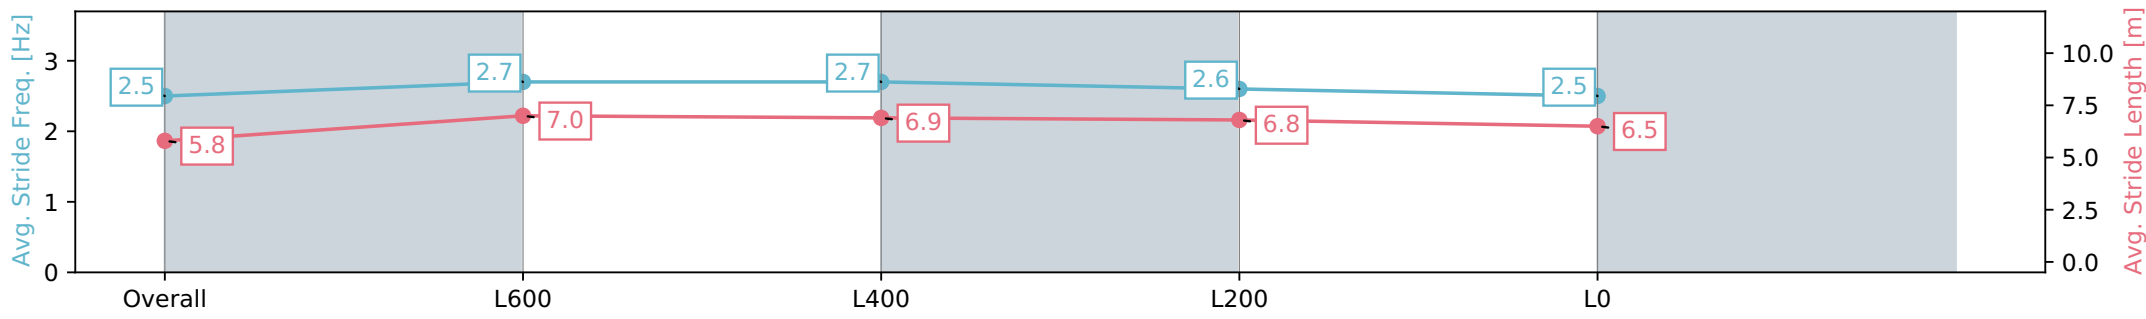

Section	Overall	L600	L400	L200	L0
Section Times	0:53.22 [7] (0:07.83)	0:45.39 [8] (0:10.98)	0:34.41 [8] (0:11.07)	0:23.34 [8] (0:11.21)	0:12.13 [8] (0:12.13)
Average Speed [km/h]	46.2	67.7	68.1	64.2	59.4
Top Speed [km/h]	63.2	69.2	69.2	67.8	61.5
Avg. Dist. to Rail [m]	11.8	10.7	10.6	12.3	11.3
Avg. Stride Freq. [Hz]	2.5	2.7	2.7	2.6	2.5
Avg. Stride Length [m]	5.8	7.0	6.9	6.8	6.5