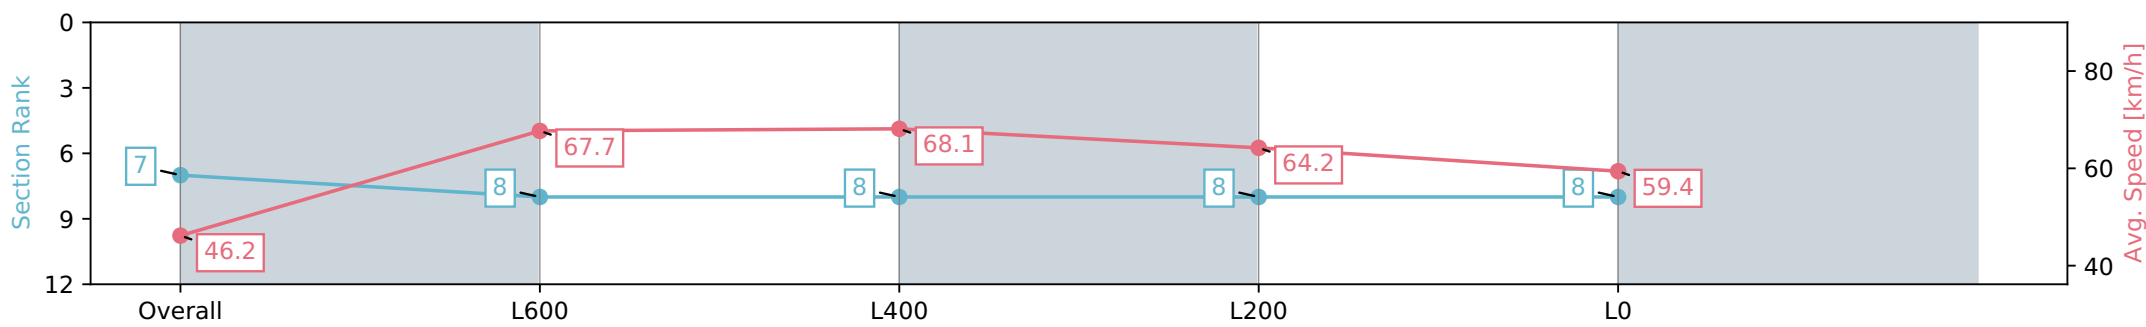

Section	Overall	L600	L400	L200	L0
Section Times	0:53.22 [7] (0:07.83)	0:45.39 [8] (0:10.98)	0:34.41 [8] (0:11.07)	0:23.34 [8] (0:11.21)	0:12.13 [8] (0:12.13)
Average Speed [km/h]	46.2	67.7	68.1	64.2	59.4
Top Speed [km/h]	63.2	69.2	69.2	67.8	61.5
Avg. Dist. to Rail [m]	11.8	10.7	10.6	12.3	11.3
Avg. Stride Freq. [Hz]	2.5	2.7	2.7	2.6	2.5
Avg. Stride Length [m]	5.8	7.0	6.9	6.8	6.5