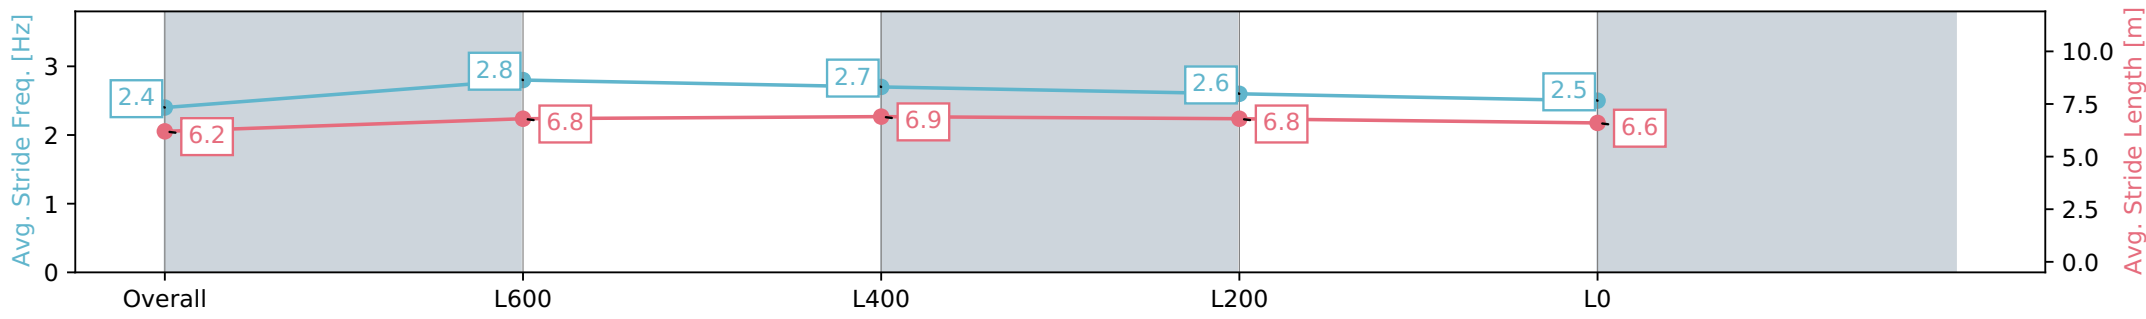

Section	Overall	L600	L400	L200	L0
Section Times	0:53.25 [8] (0:07.49)	0:45.76 [3] (0:10.83)	0:34.93 [5] (0:11.44)	0:23.49 [6] (0:11.18)	0:12.31 [7] (0:12.31)
Average Speed [km/h]	48.3	69.2	66.8	64.4	58.5
Top Speed [km/h]	64.7	70.3	69.0	67.3	60.6
Avg. Dist. to Rail [m]	13.8	13.8	13.3	15.2	13.8
Avg. Stride Freq. [Hz]	2.4	2.8	2.7	2.6	2.5
Avg. Stride Length [m]	6.2	6.8	6.9	6.8	6.6