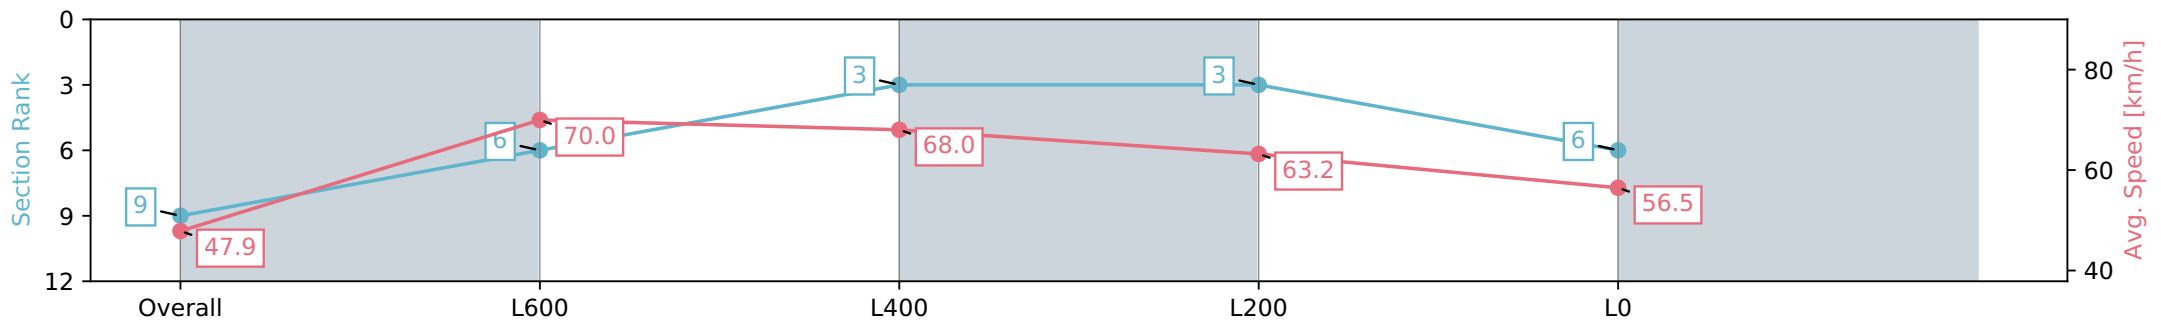

Section	Overall	L600	L400	L200	L0
Section Times	0:53.47 [9] (0:07.56)	0:45.91 [6] (0:10.62)	0:35.29 [3] (0:11.15)	0:24.14 [3] (0:11.39)	0:12.75 [6] (0:12.75)
Average Speed [km/h]	47.9	70.0	68.0	63.2	56.5
Top Speed [km/h]	65.6	71.4	69.9	66.2	60.5
Avg. Dist. to Rail [m]	7.9	10.0	12.1	14.7	13.2
Avg. Stride Freq. [Hz]	2.4	2.6	2.5	2.4	2.3
Avg. Stride Length [m]	6.2	7.4	7.2	7.3	6.9