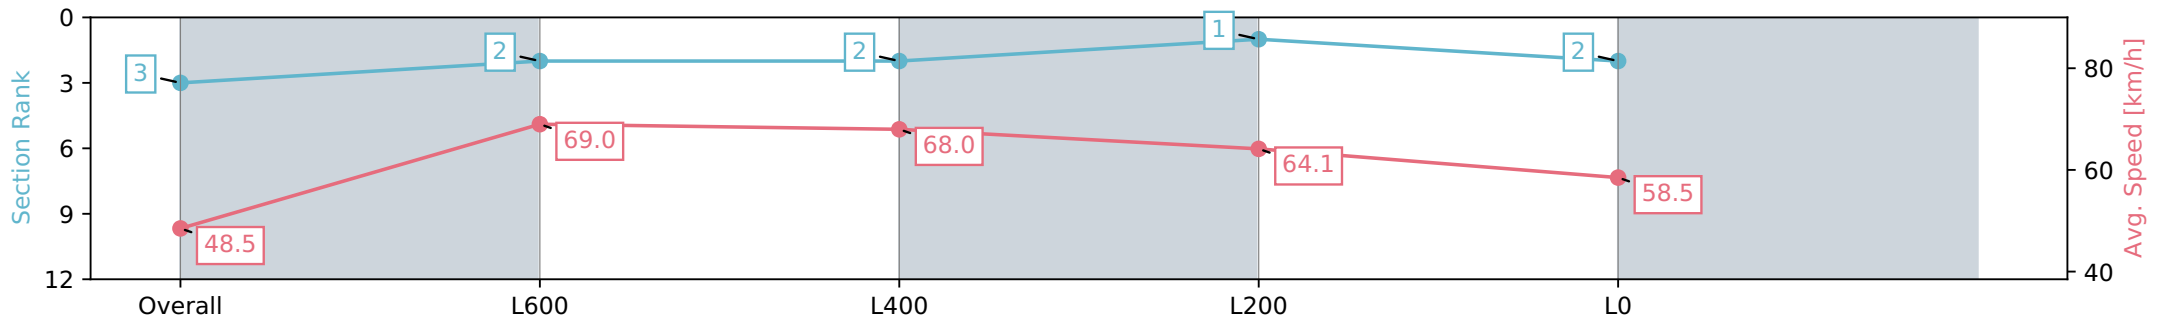

Section	Overall	L600	L400	L200	L0
Section Times	0:52.73 [3] (0:07.44)	0:45.29 [2] (0:10.73)	0:34.56 [2] (0:11.04)	0:23.52 [1] (0:11.22)	0:12.30 [2] (0:12.30)
Average Speed [km/h]	48.5	69.0	68.0	64.1	58.5
Top Speed [km/h]	65.5	70.6	69.9	67.7	61.8
Avg. Dist. to Rail [m]	5.7	9.0	9.4	10.4	12.9
Avg. Stride Freq. [Hz]	2.3	2.6	2.6	2.5	2.4
Avg. Stride Length [m]	6.5	7.4	7.1	7.1	6.9