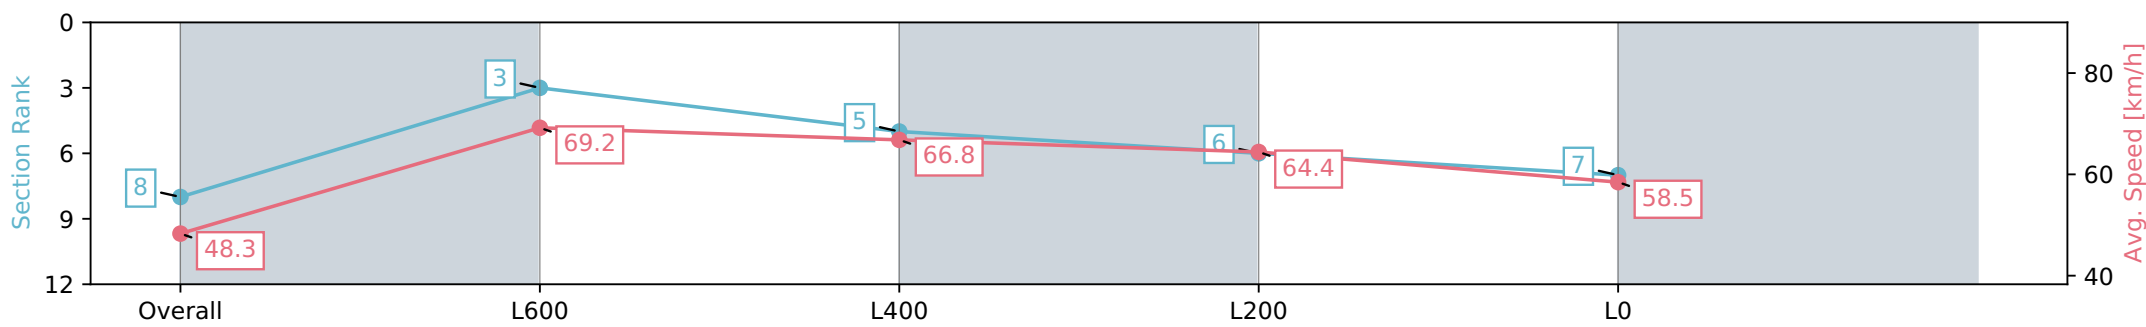

Section	Overall	L600	L400	L200	L0
Section Times	0:53.25 [8] (0:07.49)	0:45.76 [3] (0:10.83)	0:34.93 [5] (0:11.44)	0:23.49 [6] (0:11.18)	0:12.31 [7] (0:12.31)
Average Speed [km/h]	48.3	69.2	66.8	64.4	58.5
Top Speed [km/h]	64.7	70.3	69.0	67.3	60.6
Avg. Dist. to Rail [m]	13.8	13.8	13.3	15.2	13.8
Avg. Stride Freq. [Hz]	2.4	2.8	2.7	2.6	2.5
Avg. Stride Length [m]	6.2	6.8	6.9	6.8	6.6