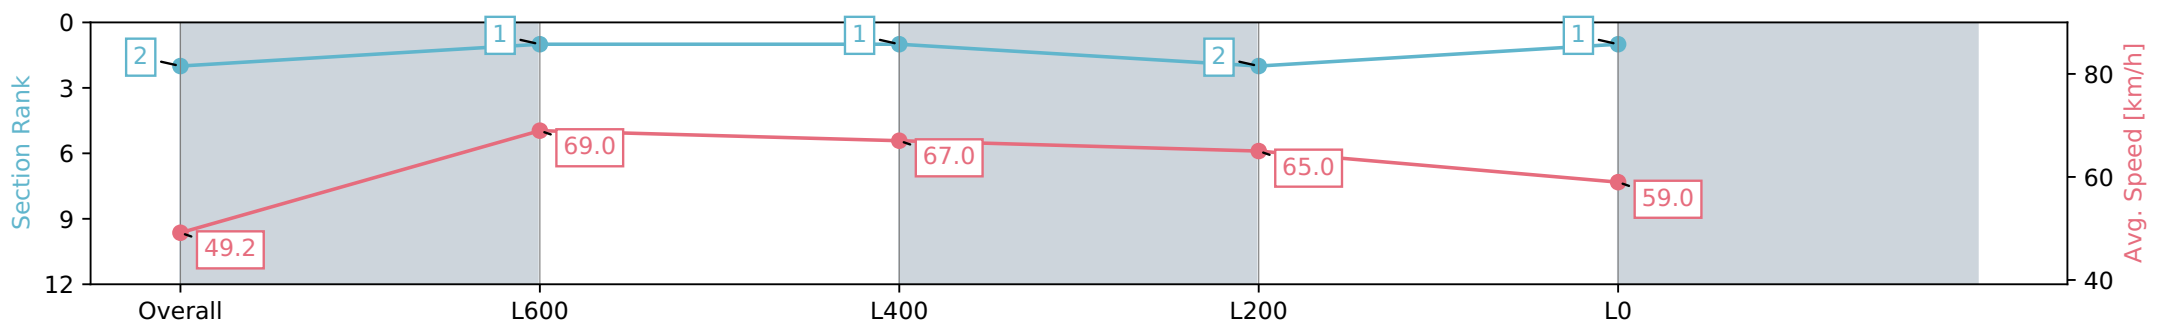

Section	Overall	L600	L400	L200	L0
Section Times	0:52.51 [2] (0:07.34)	0:45.17 [1] (0:10.70)	0:34.47 [1] (0:11.17)	0:23.30 [2] (0:11.08)	0:12.22 [1] (0:12.22)
Average Speed [km/h]	49.2	69.0	67.0	65.0	59.0
Top Speed [km/h]	65.8	70.4	68.2	66.9	62.4
Avg. Dist. to Rail [m]	6.8	8.0	9.2	9.9	8.6
Avg. Stride Freq. [Hz]	2.6	2.7	2.7	2.7	2.5
Avg. Stride Length [m]	5.9	7.0	6.7	6.8	6.5