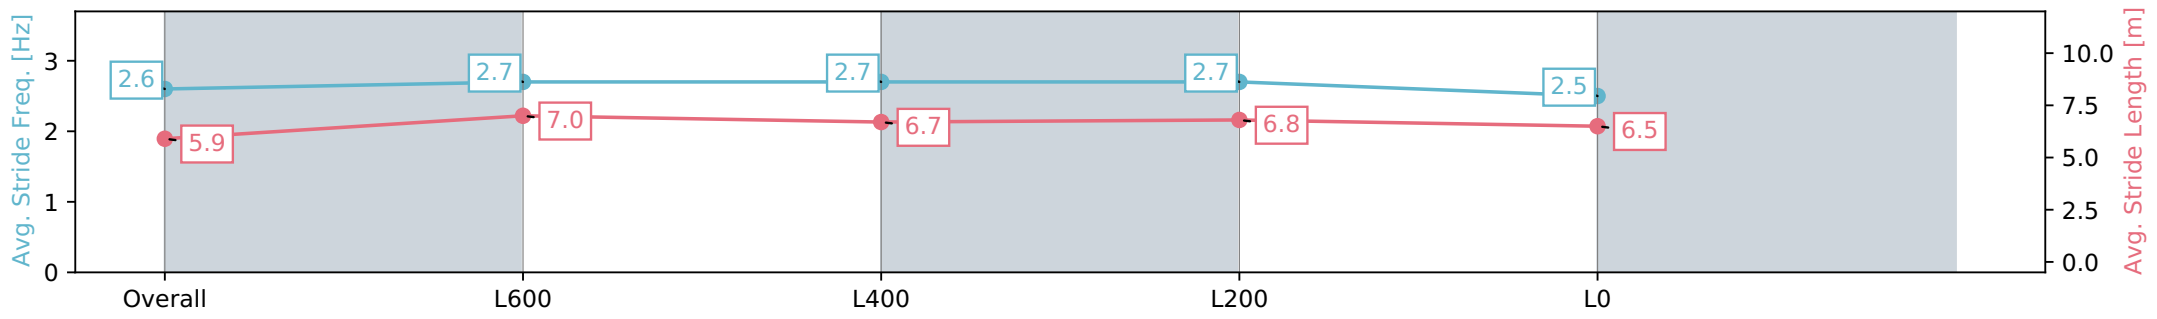

Section	Overall	L600	L400	L200	L0
Section Times	0:52.51 [2] (0:07.34)	0:45.17 [1] (0:10.70)	0:34.47 [1] (0:11.17)	0:23.30 [2] (0:11.08)	0:12.22 [1] (0:12.22)
Average Speed [km/h]	49.2	69.0	67.0	65.0	59.0
Top Speed [km/h]	65.8	70.4	68.2	66.9	62.4
Avg. Dist. to Rail [m]	6.8	8.0	9.2	9.9	8.6
Avg. Stride Freq. [Hz]	2.6	2.7	2.7	2.7	2.5
Avg. Stride Length [m]	5.9	7.0	6.7	6.8	6.5