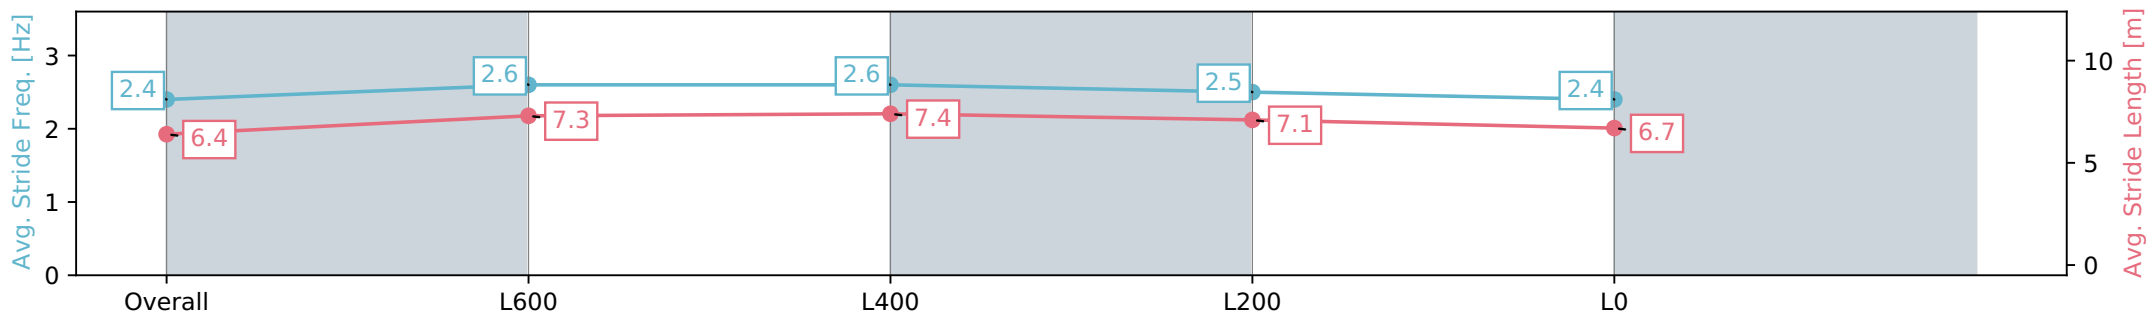

Section	Overall	L600	L400	L200	L0
Section Times	0:52.90 [5] (0:07.56)	0:45.34 [5] (0:10.70)	0:34.64 [4] (0:11.18)	0:23.46 [4] (0:11.02)	0:12.44 [3] (0:12.44)
Average Speed [km/h]	47.9	69.6	67.8	65.4	57.8
Top Speed [km/h]	64.1	71.4	69.9	67.8	61.8
Avg. Dist. to Rail [m]	11.0	11.3	12.1	15.3	16.0
Avg. Stride Freq. [Hz]	2.4	2.6	2.6	2.5	2.4
Avg. Stride Length [m]	6.4	7.3	7.4	7.1	6.7