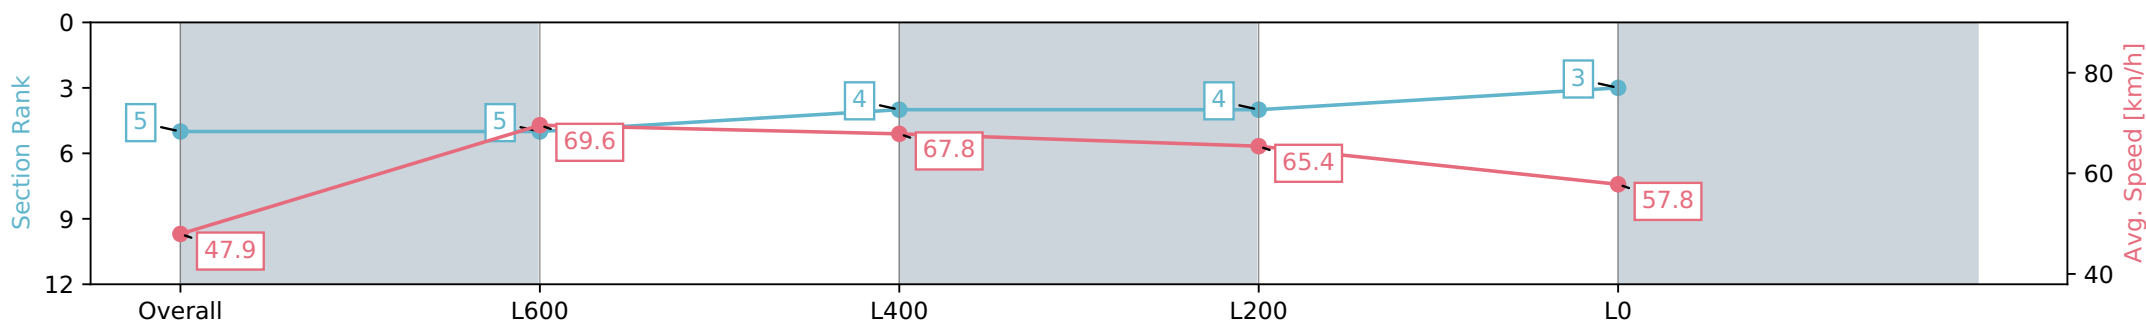

Section	Overall	L600	L400	L200	L0
Section Times	0:52.90 [5] (0:07.56)	0:45.34 [5] (0:10.70)	0:34.64 [4] (0:11.18)	0:23.46 [4] (0:11.02)	0:12.44 [3] (0:12.44)
Average Speed [km/h]	47.9	69.6	67.8	65.4	57.8
Top Speed [km/h]	64.1	71.4	69.9	67.8	61.8
Avg. Dist. to Rail [m]	11.0	11.3	12.1	15.3	16.0
Avg. Stride Freq. [Hz]	2.4	2.6	2.6	2.5	2.4
Avg. Stride Length [m]	6.4	7.3	7.4	7.1	6.7