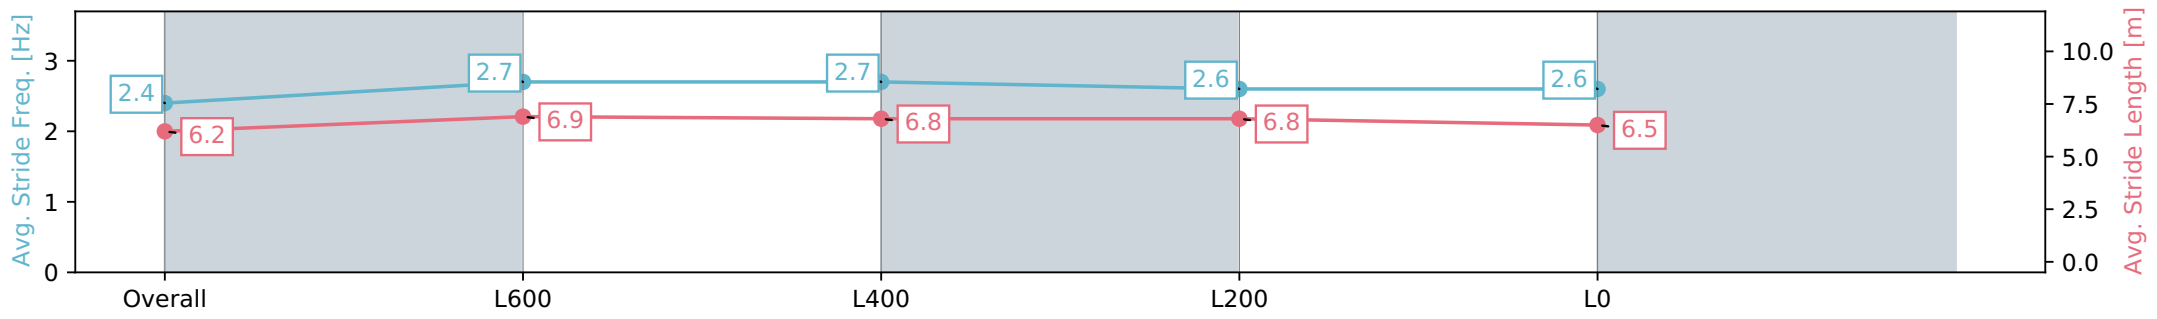

Section	Overall	L600	L400	L200	L0
Section Times	0:53.12 [6] (0:07.55)	0:45.57 [4] (0:11.12)	0:34.45 [6] (0:11.27)	0:23.18 [9] (0:11.27)	0:11.91 [9] (0:11.91)
Average Speed [km/h]	47.9	66.5	66.5	64.0	60.4
Top Speed [km/h]	63.2	68.1	68.2	65.7	62.2
Avg. Dist. to Rail [m]	7.1	9.3	8.9	9.9	10.4
Avg. Stride Freq. [Hz]	2.4	2.7	2.7	2.6	2.6
Avg. Stride Length [m]	6.2	6.9	6.8	6.8	6.5