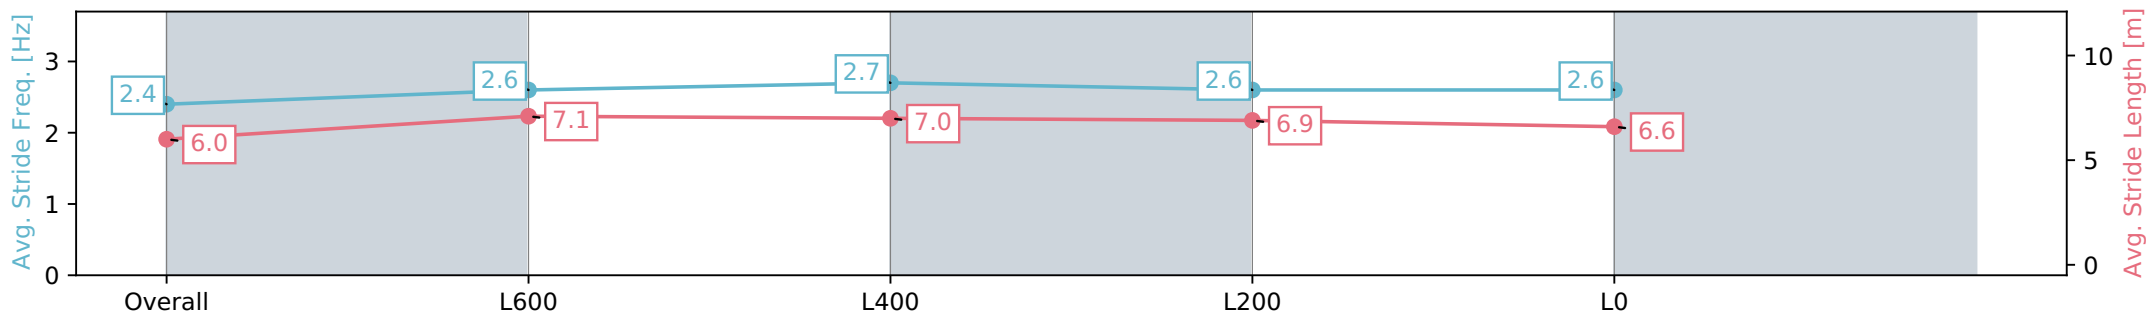

Race 1: 2024 Gold Cup – Book Now Three-Year-Old Maiden Plate - 900m

01 May 2024 - 12:05PM

Track Rating: Good 4, Weather: Fine, Rail Position: +7m Entire, +4m 1200m Chute

Section	Overall	L600	L400	L200	L0
Section Times	0:52.27 [1] (0:07.79)	0:44.48 [7] (0:10.92)	0:33.56 [7] (0:10.95)	0:22.61 [5] (0:10.86)	0:11.75 [4] (0:11.75)
Average Speed [km/h]	46.4	67.8	68.5	66.4	61.2
Top Speed [km/h]	62.9	69.3	69.5	68.8	64.9
Avg. Dist. to Rail [m]	10.1	9.6	9.5	12.4	13.6
Avg. Stride Freq. [Hz]	2.4	2.6	2.7	2.6	2.6
Avg. Stride Length [m]	6.0	7.1	7.0	6.9	6.6