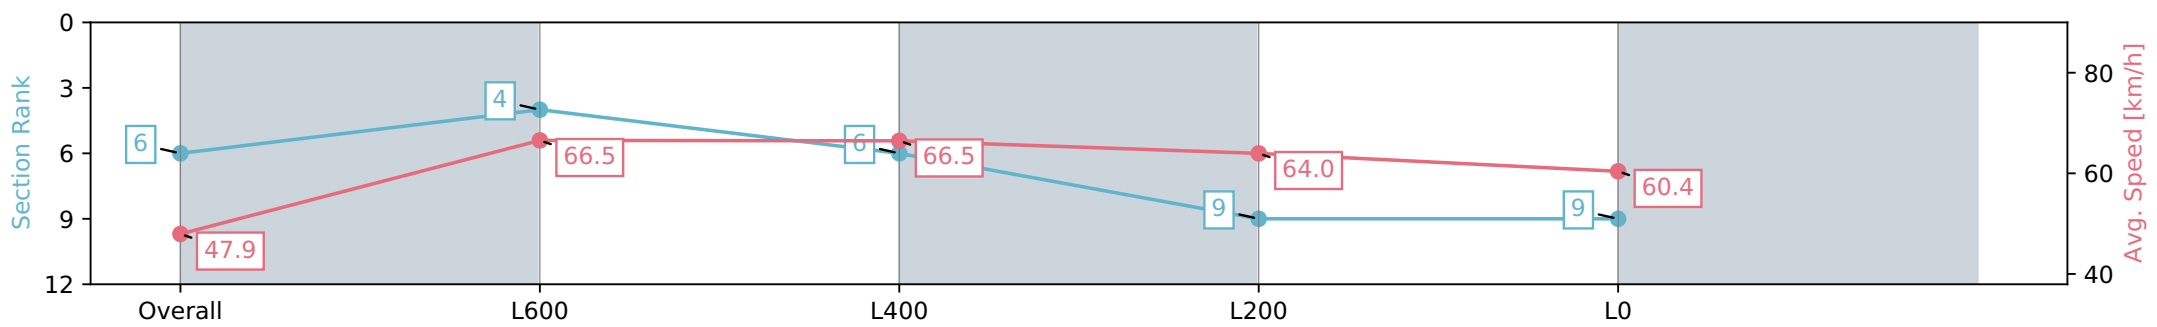

Section	Overall	L600	L400	L200	L0
Section Times	0:53.12 [6] (0:07.55)	0:45.57 [4] (0:11.12)	0:34.45 [6] (0:11.27)	0:23.18 [9] (0:11.27)	0:11.91 [9] (0:11.91)
Average Speed [km/h]	47.9	66.5	66.5	64.0	60.4
Top Speed [km/h]	63.2	68.1	68.2	65.7	62.2
Avg. Dist. to Rail [m]	7.1	9.3	8.9	9.9	10.4
Avg. Stride Freq. [Hz]	2.4	2.7	2.7	2.6	2.6
Avg. Stride Length [m]	6.2	6.9	6.8	6.8	6.5