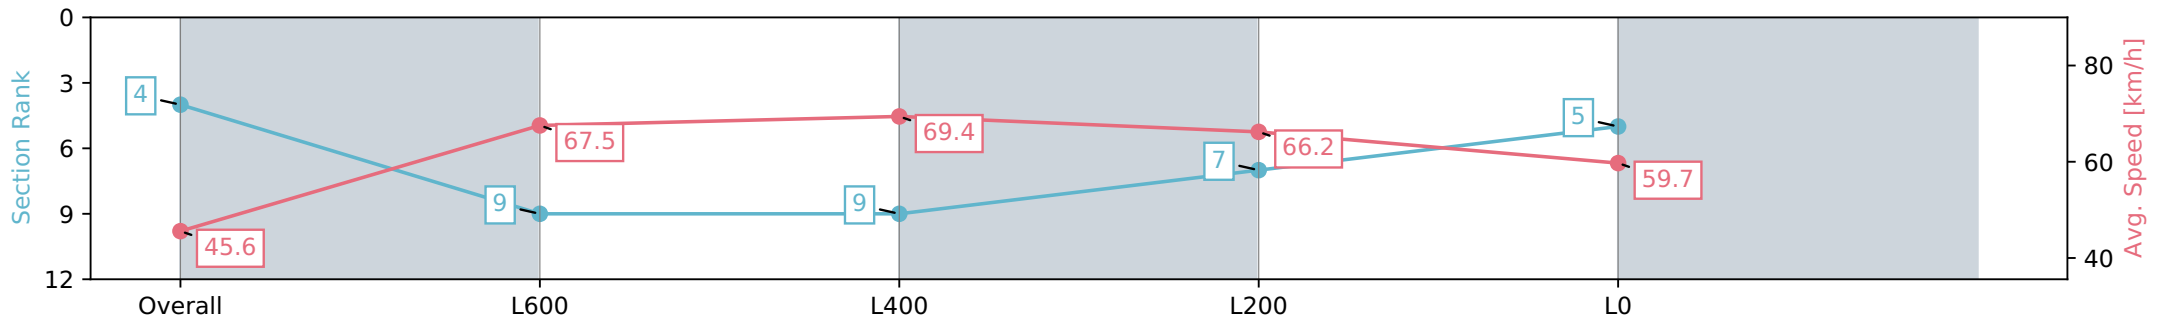

Section	Overall	L600	L400	L200	L0
Section Times	0:52.74 [4] (0:07.92)	0:44.82 [9] (0:10.98)	0:33.84 [9] (0:10.91)	0:22.93 [7] (0:10.88)	0:12.05 [5] (0:12.05)
Average Speed [km/h]	45.6	67.5	69.4	66.2	59.7
Top Speed [km/h]	63.7	70.0	71.7	70.3	62.9
Avg. Dist. to Rail [m]	9.5	9.7	11.3	15.0	16.3
Avg. Stride Freq. [Hz]	2.2	2.3	2.4	2.3	2.2
Avg. Stride Length [m]	6.5	7.9	7.9	7.9	7.5