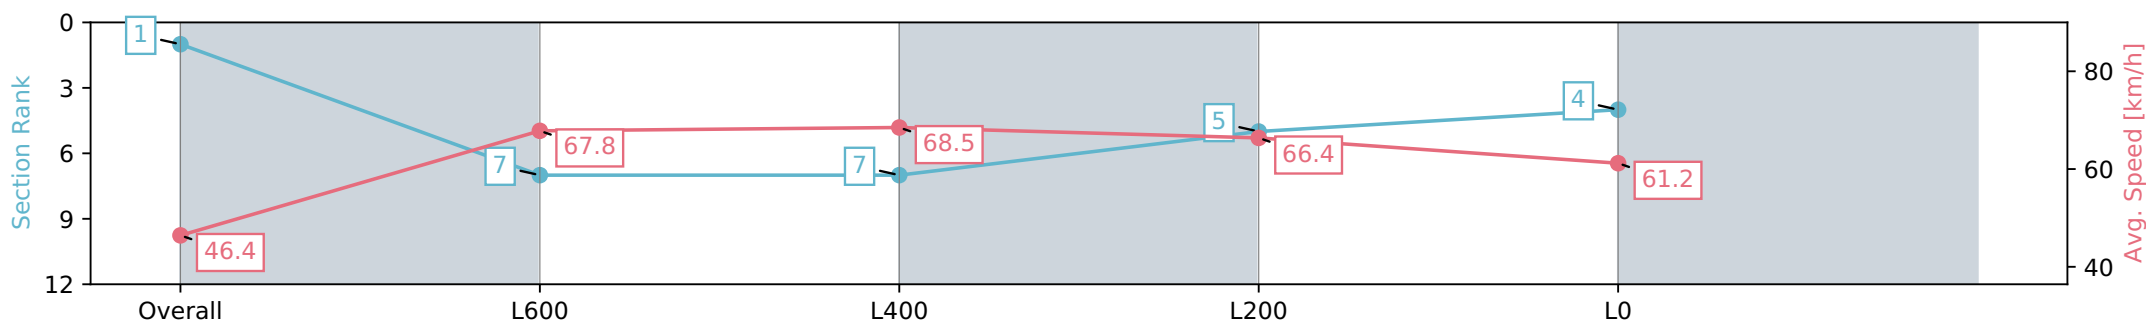

Race 1: 2024 Gold Cup – Book Now Three-Year-Old Maiden Plate - 900m

01 May 2024 - 12:05PM

Track Rating: Good 4, Weather: Fine, Rail Position: +7m Entire, +4m 1200m Chute

Section	Overall	L600	L400	L200	L0
Section Times	0:52.27 [1] (0:07.79)	0:44.48 [7] (0:10.92)	0:33.56 [7] (0:10.95)	0:22.61 [5] (0:10.86)	0:11.75 [4] (0:11.75)
Average Speed [km/h]	46.4	67.8	68.5	66.4	61.2
Top Speed [km/h]	62.9	69.3	69.5	68.8	64.9
Avg. Dist. to Rail [m]	10.1	9.6	9.5	12.4	13.6
Avg. Stride Freq. [Hz]	2.4	2.6	2.7	2.6	2.6
Avg. Stride Length [m]	6.0	7.1	7.0	6.9	6.6