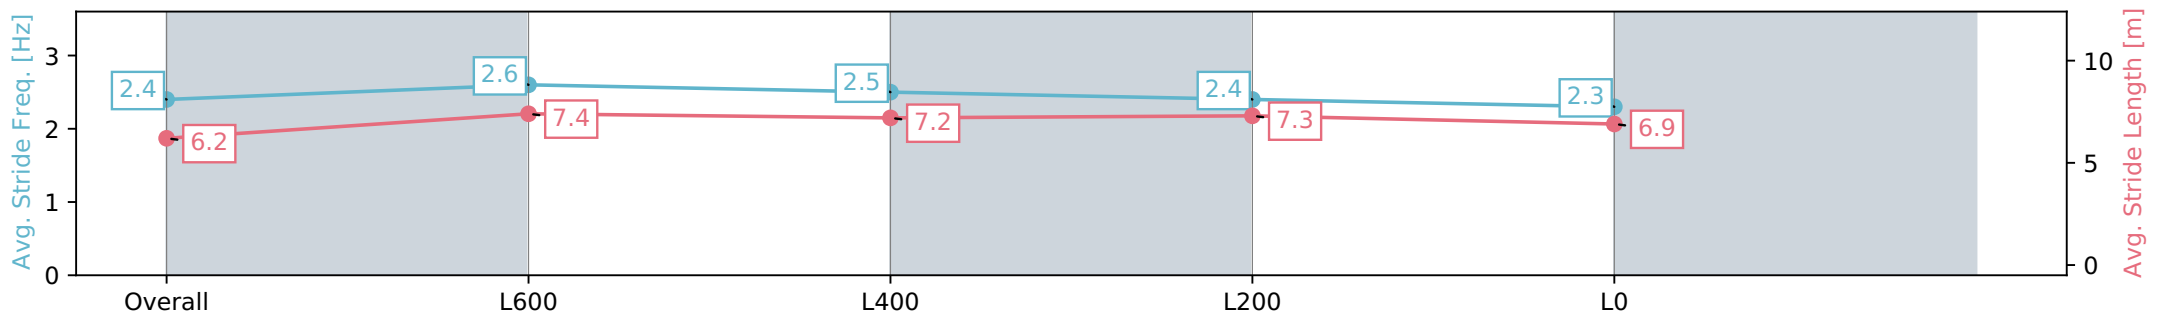

Section	Overall	L600	L400	L200	L0
Section Times	0:53.47 [9] (0:07.56)	0:45.91 [6] (0:10.62)	0:35.29 [3] (0:11.15)	0:24.14 [3] (0:11.39)	0:12.75 [6] (0:12.75)
Average Speed [km/h]	47.9	70.0	68.0	63.2	56.5
Top Speed [km/h]	65.6	71.4	69.9	66.2	60.5
Avg. Dist. to Rail [m]	7.9	10.0	12.1	14.7	13.2
Avg. Stride Freq. [Hz]	2.4	2.6	2.5	2.4	2.3
Avg. Stride Length [m]	6.2	7.4	7.2	7.3	6.9