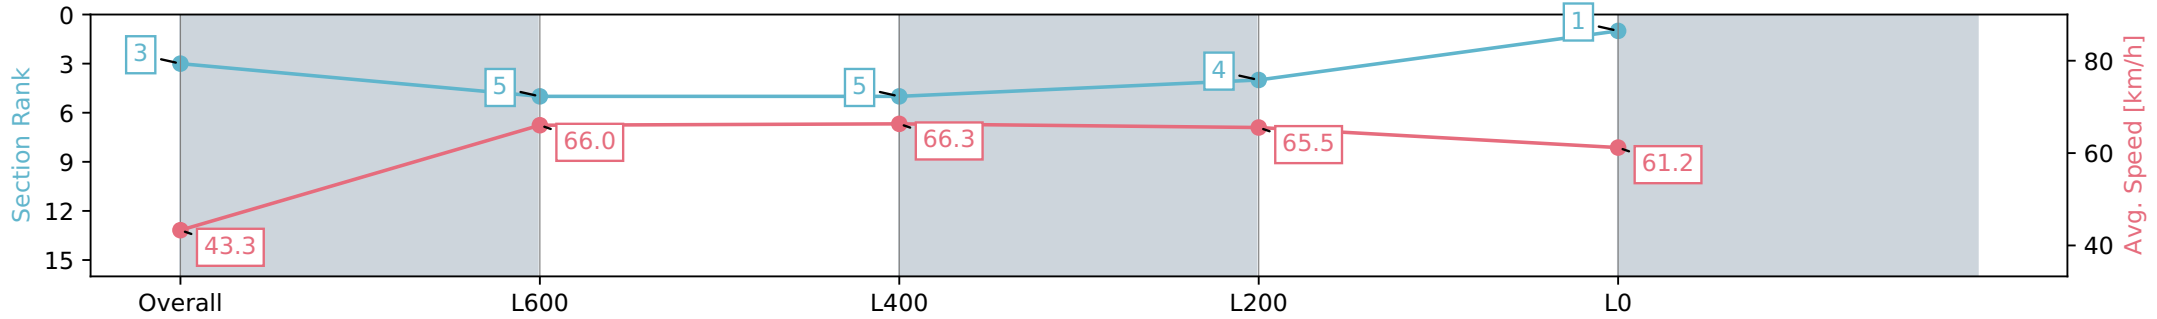

Thomas Farms RC Murray Bridge SA - Professional

Race 3: Carlton Draught Maiden Plate - 900m

03 April 2024 - 2:52PM

Track Rating: Good 4, Weather: Fine, Rail Position: +3m

Section	Overall	L800	L600	L400	L200
Section Times	0:53.45 [3] (0:08.36)	0:45.09 [5] (0:11.16)	0:33.93 [5] (0:11.17)	0:22.76 [4] (0:10.98)	0:11.78 [1] (0:11.78)
Average Speed [km/h]	43.3	66.0	66.3	65.5	61.2
Top Speed [km/h]	61.9	67.2	67.2	67.1	62.8
Avg. Dist. to Rail [m]	9.3	8.5	6.9	7.4	4.8
Avg. Stride Freq. [Hz]	2.3	2.6	2.6	2.6	2.5
Avg. Stride Length [m]	5.0	7.0	7.0	7.0	6.7