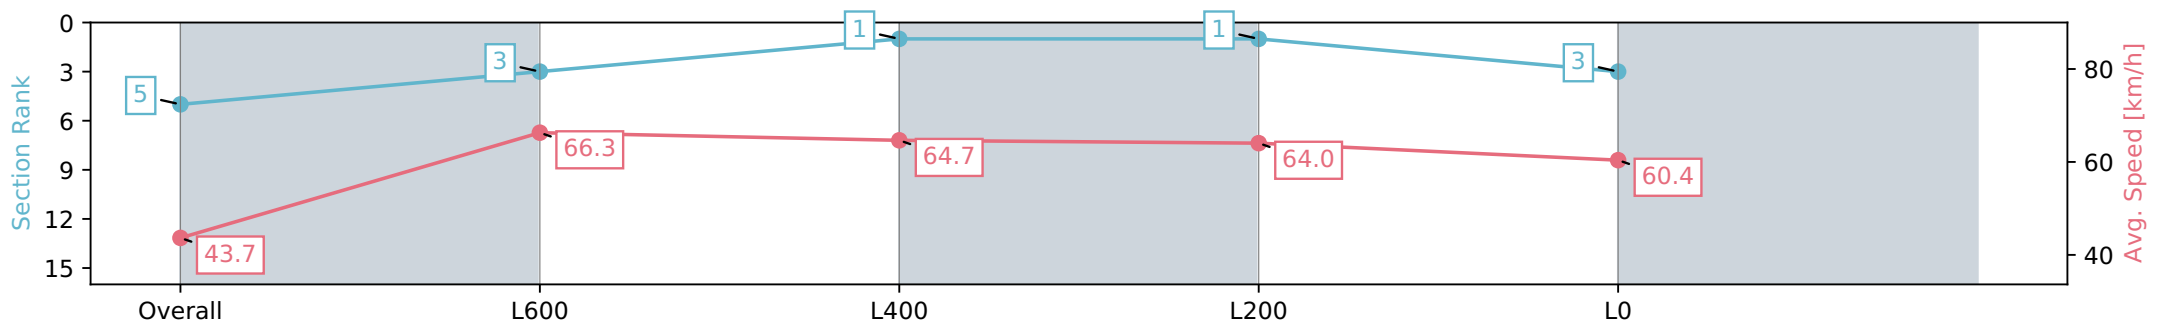

Thomas Farms RC Murray Bridge SA - Professional

Race 3: Carlton Draught Maiden Plate - 900m

03 April 2024 - 2:52PM

Track Rating: Good 4, Weather: Fine, Rail Position: +3m

Section	Overall	L800	L600	L400	L200
Section Times	0:53.66 [5] (0:08.30)	0:45.36 [3] (0:10.99)	0:34.37 [1] (0:11.19)	0:23.18 [1] (0:11.25)	0:11.93 [3] (0:11.93)
Average Speed [km/h]	43.7	66.3	64.7	64.0	60.4
Top Speed [km/h]	63.4	68.6	65.6	65.9	63.6
Avg. Dist. to Rail [m]	5.4	5.1	1.3	4.2	5.6
Avg. Stride Freq. [Hz]	2.3	2.5	2.5	2.6	2.4
Avg. Stride Length [m]	5.2	7.2	7.1	6.7	6.7