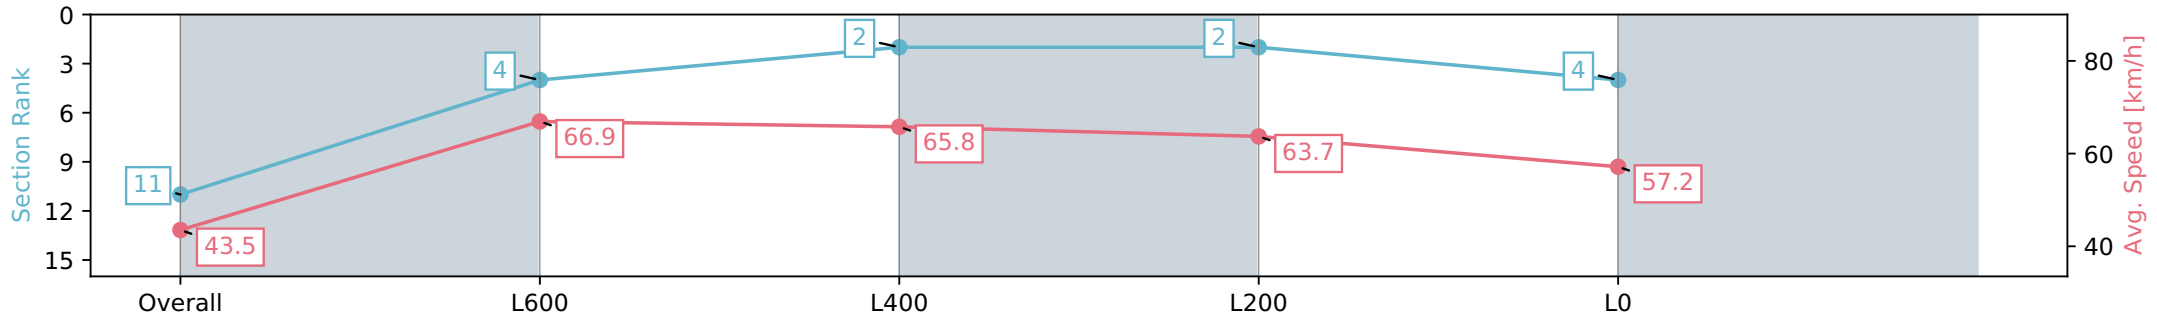

- [ ] Ranking at each section and finish
- :-:- No data available at this section
- NA No data available

Horse/Jockey Name	CHERRY STEM
Finish Rank	12
Fastest Section Time (Section)	0:08.59 (Overall)
Top Speed [km/h] (Section)	66.8 (L600)
Race State	Finished