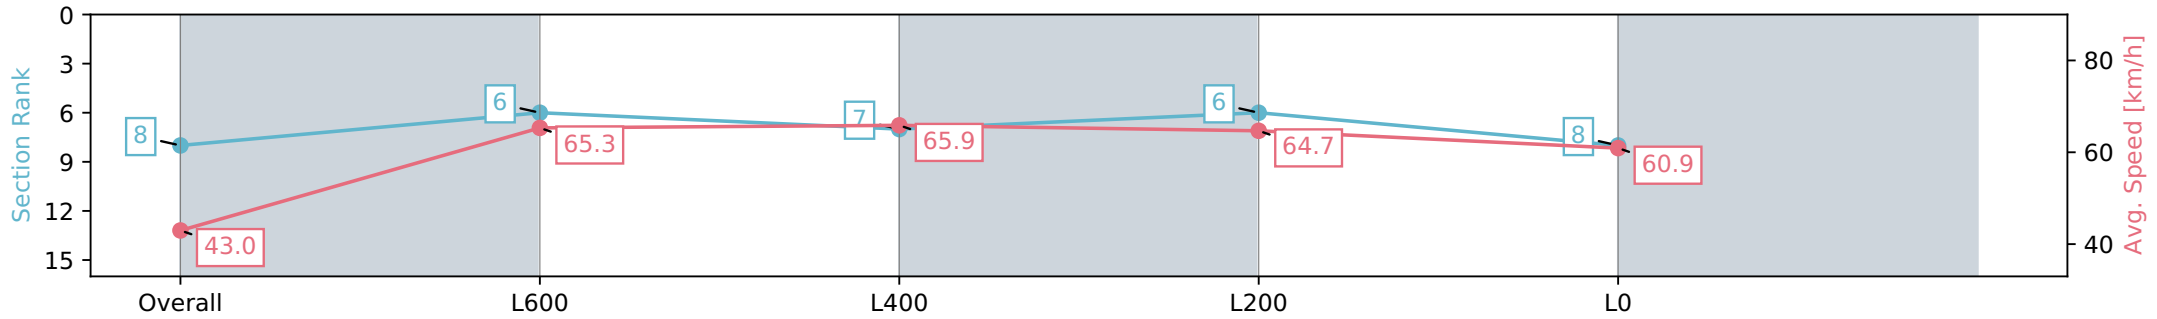

Thomas Farms RC Murray Bridge SA - Professional

Race 3: Carlton Draught Maiden Plate - 900m

03 April 2024 - 2:52PM

Track Rating: Good 4, Weather: Fine, Rail Position: +3m

Section	Overall	L800	L600	L400	L200
Section Times	0:53.82 [8] (0:08.42)	0:45.40 [6] (0:11.26)	0:34.14 [7] (0:11.17)	0:22.97 [6] (0:11.13)	0:11.84 [8] (0:11.84)
Average Speed [km/h]	43.0	65.3	65.9	64.7	60.9
Top Speed [km/h]	62.5	66.3	67.0	66.7	62.9
Avg. Dist. to Rail [m]	8.6	7.5	5.5	8.4	8.6
Avg. Stride Freq. [Hz]	2.2	2.4	2.4	2.4	2.4
Avg. Stride Length [m]	5.2	7.5	7.5	7.5	7.2