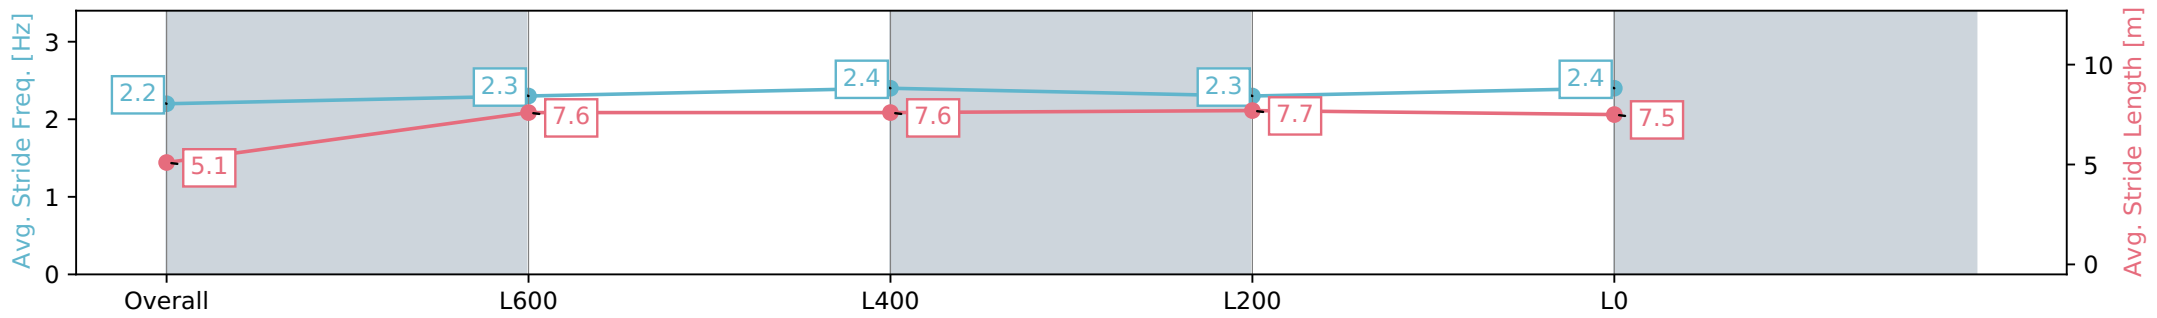

Thomas Farms RC Murray Bridge SA - Professional

Race 3: Carlton Draught Maiden Plate - 900m

03 April 2024 - 2:52PM

Track Rating: Good 4, Weather: Fine, Rail Position: +3m

Section	Overall	L800	L600	L400	L200
Section Times	0:53.29 [1] (0:08.56)	0:44.73 [10] (0:11.11)	0:33.62 [6] (0:11.09)	0:22.53 [5] (0:11.14)	0:11.39 [6] (0:11.39)
Average Speed [km/h]	42.0	65.8	66.1	64.6	63.2
Top Speed [km/h]	64.6	67.0	67.2	66.4	64.5
Avg. Dist. to Rail [m]	0.9	4.3	4.2	5.9	6.1
Avg. Stride Freq. [Hz]	2.2	2.3	2.4	2.3	2.4
Avg. Stride Length [m]	5.1	7.6	7.6	7.7	7.5