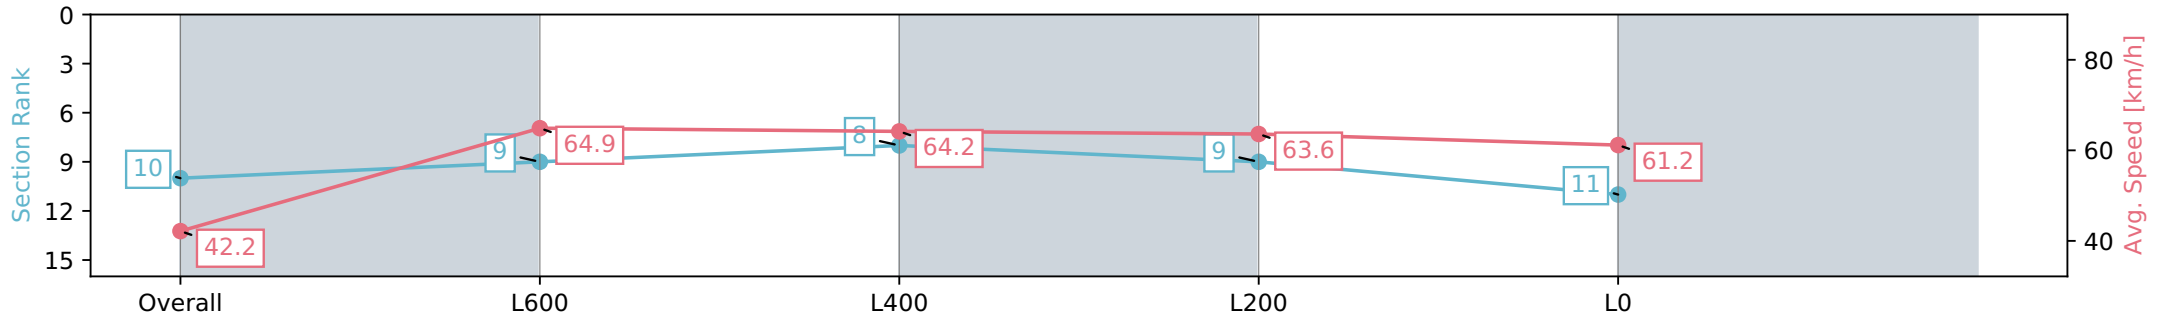

Thomas Farms RC Murray Bridge SA - Professional

Race 3: Carlton Draught Maiden Plate - 900m

03 April 2024 - 2:52PM

Track Rating: Good 4, Weather: Fine, Rail Position: +3m

Section	Overall	L800	L600	L400	L200
Section Times	0:54.10 [10] (0:08.55)	0:45.55 [9] (0:11.17)	0:34.38 [8] (0:11.28)	0:23.09 [9] (0:11.32)	0:11.77 [11] (0:11.77)
Average Speed [km/h]	42.2	64.9	64.2	63.6	61.2
Top Speed [km/h]	61.7	66.3	65.4	65.9	62.2
Avg. Dist. to Rail [m]	1.8	2.1	1.7	2.3	4.4
Avg. Stride Freq. [Hz]	2.2	2.5	2.5	2.5	2.5
Avg. Stride Length [m]	5.2	6.9	7.2	7.1	6.9