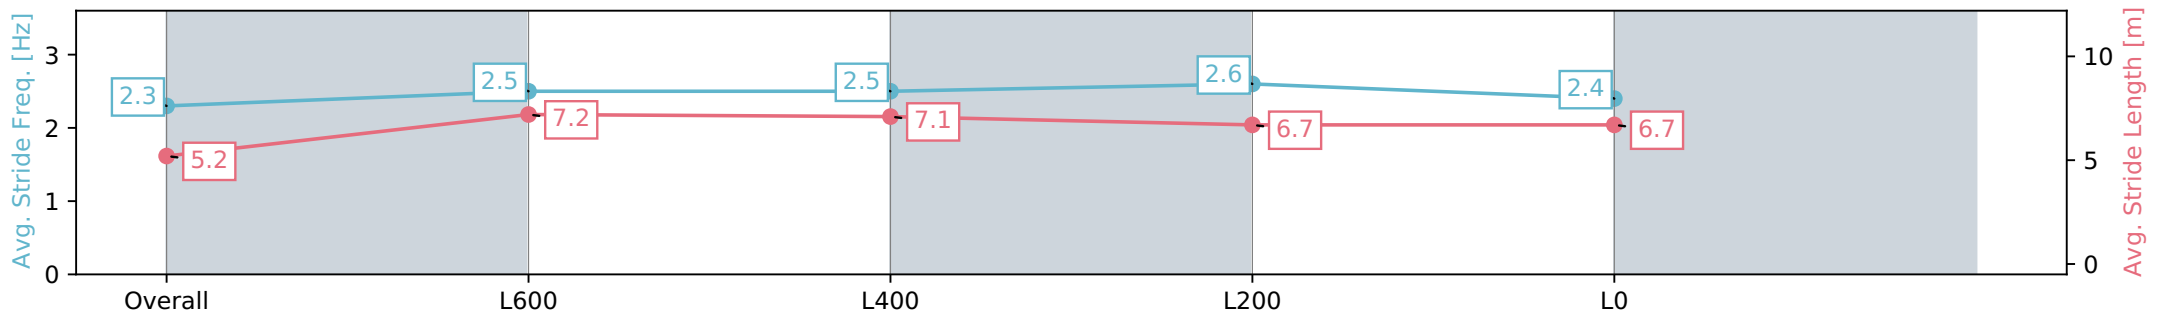

Thomas Farms RC Murray Bridge SA - Professional

Race 3: Carlton Draught Maiden Plate - 900m

03 April 2024 - 2:52PM

Track Rating: Good 4, Weather: Fine, Rail Position: +3m

Section	Overall	L800	L600	L400	L200
Section Times	0:53.66 [5] (0:08.30)	0:45.36 [3] (0:10.99)	0:34.37 [1] (0:11.19)	0:23.18 [1] (0:11.25)	0:11.93 [3] (0:11.93)
Average Speed [km/h]	43.7	66.3	64.7	64.0	60.4
Top Speed [km/h]	63.4	68.6	65.6	65.9	63.6
Avg. Dist. to Rail [m]	5.4	5.1	1.3	4.2	5.6
Avg. Stride Freq. [Hz]	2.3	2.5	2.5	2.6	2.4
Avg. Stride Length [m]	5.2	7.2	7.1	6.7	6.7