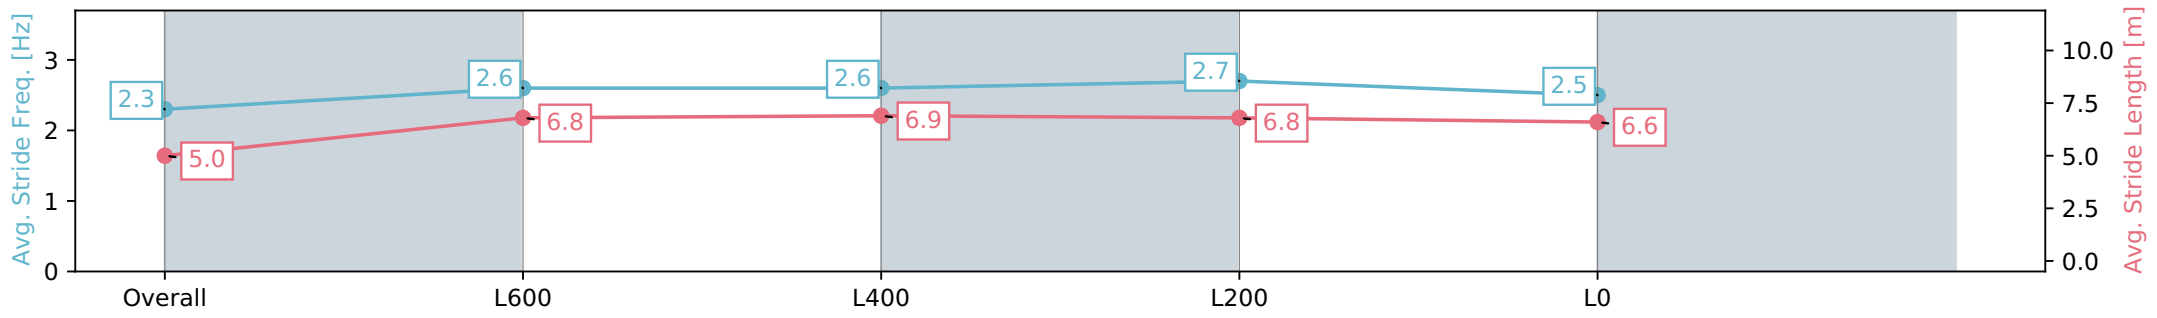

Thomas Farms RC Murray Bridge SA - Professional

Race 3: Carlton Draught Maiden Plate - 900m

03 April 2024 - 2:52PM

Track Rating: Good 4, Weather: Fine, Rail Position: +3m

Section	Overall	L800	L600	L400	L200
Section Times	0:53.59 [4] (0:08.25)	0:45.34 [2] (0:11.15)	0:34.19 [3] (0:11.28)	0:22.90 [3] (0:11.03)	0:11.87 [2] (0:11.87)
Average Speed [km/h]	43.7	65.2	64.7	65.3	60.6
Top Speed [km/h]	63.7	66.0	66.3	66.8	62.8
Avg. Dist. to Rail [m]	1.1	2.7	3.6	4.1	3.2
Avg. Stride Freq. [Hz]	2.3	2.6	2.6	2.7	2.5
Avg. Stride Length [m]	5.0	6.8	6.9	6.8	6.6