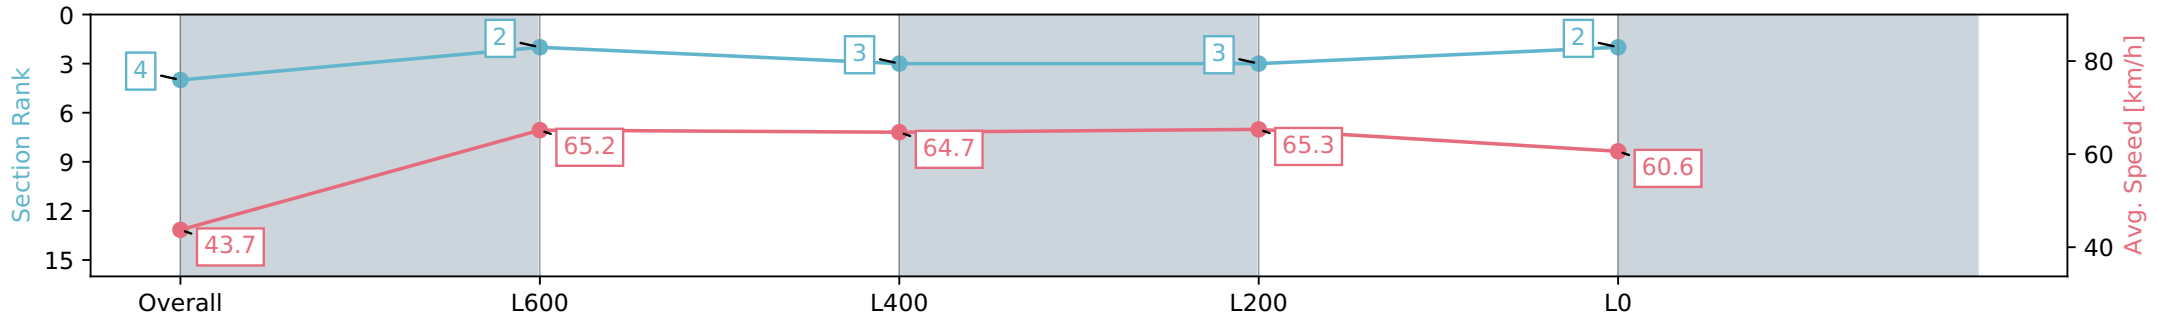

Thomas Farms RC Murray Bridge SA - Professional

Race 3: Carlton Draught Maiden Plate - 900m

03 April 2024 - 2:52PM

Track Rating: Good 4, Weather: Fine, Rail Position: +3m

Section	Overall	L800	L600	L400	L200
Section Times	0:53.59 [4] (0:08.25)	0:45.34 [2] (0:11.15)	0:34.19 [3] (0:11.28)	0:22.90 [3] (0:11.03)	0:11.87 [2] (0:11.87)
Average Speed [km/h]	43.7	65.2	64.7	65.3	60.6
Top Speed [km/h]	63.7	66.0	66.3	66.8	62.8
Avg. Dist. to Rail [m]	1.1	2.7	3.6	4.1	3.2
Avg. Stride Freq. [Hz]	2.3	2.6	2.6	2.7	2.5
Avg. Stride Length [m]	5.0	6.8	6.9	6.8	6.6