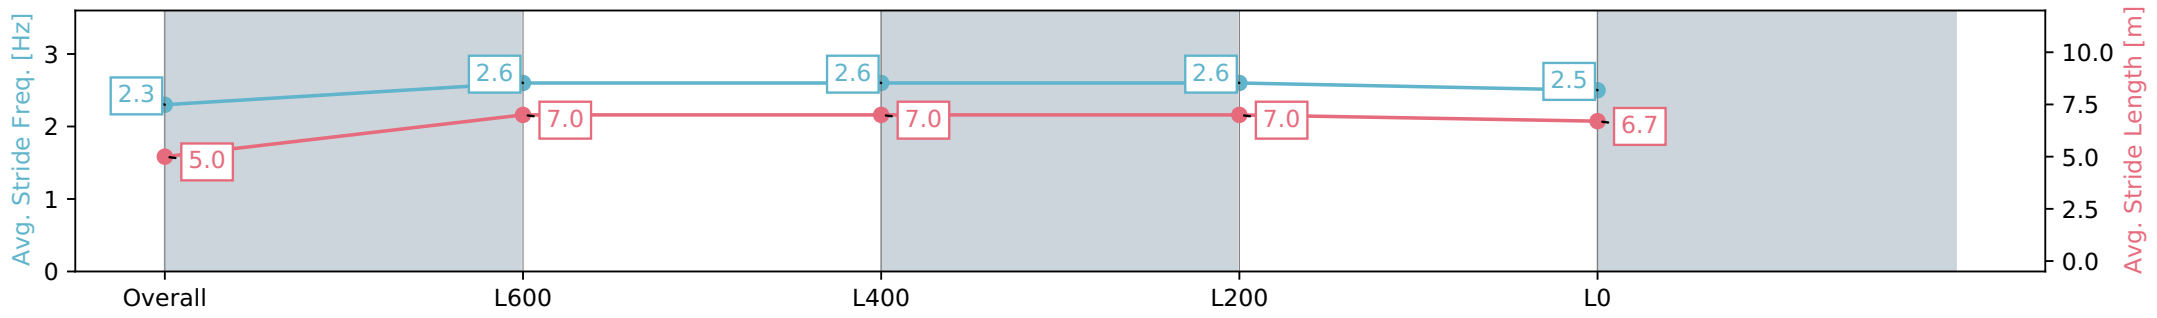

Thomas Farms RC Murray Bridge SA - Professional

Race 3: Carlton Draught Maiden Plate - 900m

03 April 2024 - 2:52PM

Track Rating: Good 4, Weather: Fine, Rail Position: +3m

Section	Overall	L800	L600	L400	L200
Section Times	0:53.45 [3] (0:08.36)	0:45.09 [5] (0:11.16)	0:33.93 [5] (0:11.17)	0:22.76 [4] (0:10.98)	0:11.78 [1] (0:11.78)
Average Speed [km/h]	43.3	66.0	66.3	65.5	61.2
Top Speed [km/h]	61.9	67.2	67.2	67.1	62.8
Avg. Dist. to Rail [m]	9.3	8.5	6.9	7.4	4.8
Avg. Stride Freq. [Hz]	2.3	2.6	2.6	2.6	2.5
Avg. Stride Length [m]	5.0	7.0	7.0	7.0	6.7