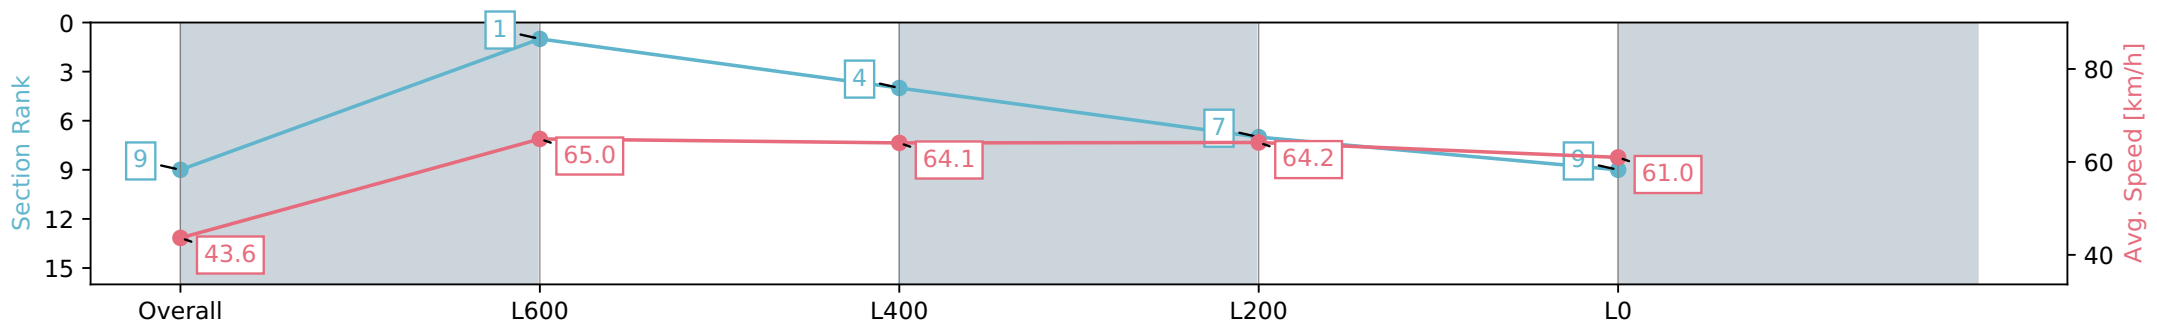

Thomas Farms RC Murray Bridge SA - Professional

Race 3: Carlton Draught Maiden Plate - 900m

03 April 2024 - 2:52PM

Track Rating: Good 4, Weather: Fine, Rail Position: +3m

Section	Overall	L800	L600	L400	L200
Section Times	0:53.92 [9] (0:08.25)	0:45.67 [1] (0:11.24)	0:34.43 [4] (0:11.39)	0:23.04 [7] (0:11.22)	0:11.82 [9] (0:11.82)
Average Speed [km/h]	43.6	65.0	64.1	64.2	61.0
Top Speed [km/h]	61.6	65.9	64.9	64.9	62.2
Avg. Dist. to Rail [m]	0.6	3.7	3.9	4.1	2.7
Avg. Stride Freq. [Hz]	2.4	2.6	2.5	2.5	2.4
Avg. Stride Length [m]	4.8	6.9	7.1	7.1	6.9