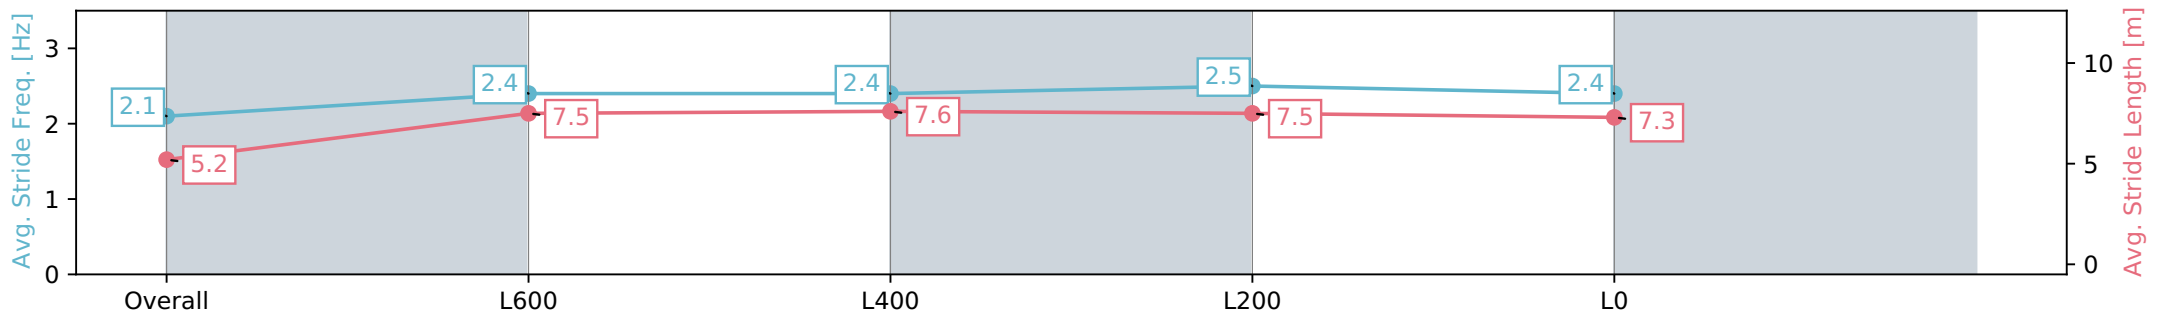

Thomas Farms RC Murray Bridge SA - Professional

Race 3: Carlton Draught Maiden Plate - 900m

03 April 2024 - 2:52PM

Track Rating: Good 4, Weather: Fine, Rail Position: +3m

Section	Overall	L800	L600	L400	L200
Section Times	0:53.43 [2] (0:08.64)	0:44.79 [12] (0:11.28)	0:33.50 [11] (0:11.11)	0:22.39 [10] (0:10.83)	0:11.56 [5] (0:11.56)
Average Speed [km/h]	41.7	64.9	65.7	66.6	62.2
Top Speed [km/h]	60.8	66.2	67.9	68.1	64.1
Avg. Dist. to Rail [m]	2.0	4.8	4.0	6.0	4.5
Avg. Stride Freq. [Hz]	2.1	2.4	2.4	2.5	2.4
Avg. Stride Length [m]	5.2	7.5	7.6	7.5	7.3