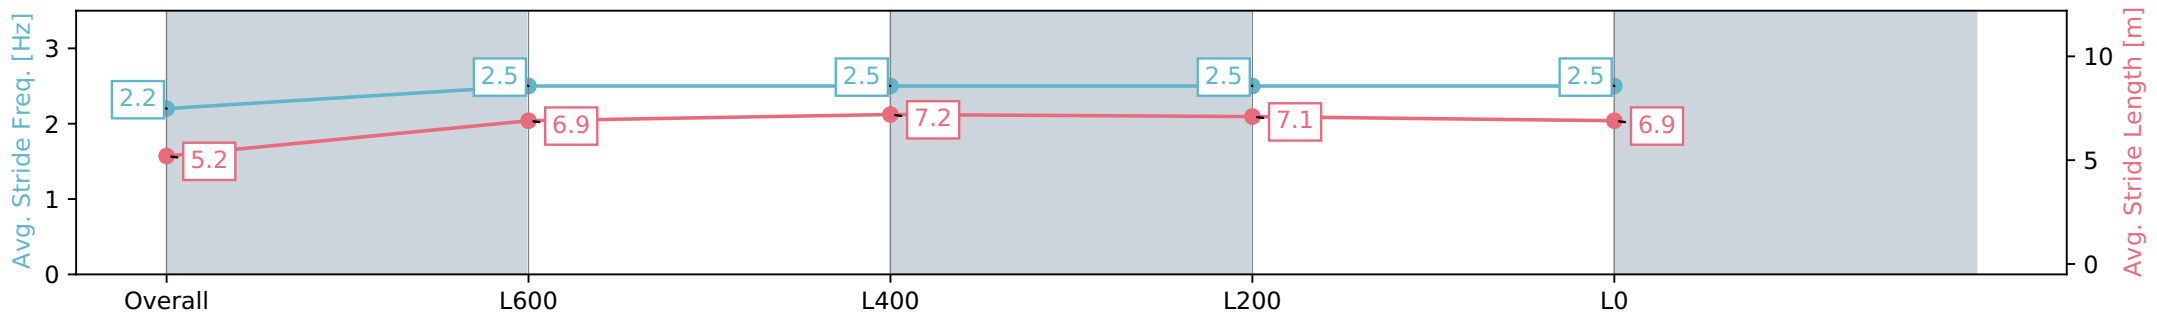

Thomas Farms RC Murray Bridge SA - Professional

Race 3: Carlton Draught Maiden Plate - 900m

03 April 2024 - 2:52PM

Track Rating: Good 4, Weather: Fine, Rail Position: +3m

Section	Overall	L800	L600	L400	L200
Section Times	0:54.10 [10] (0:08.55)	0:45.55 [9] (0:11.17)	0:34.38 [8] (0:11.28)	0:23.09 [9] (0:11.32)	0:11.77 [11] (0:11.77)
Average Speed [km/h]	42.2	64.9	64.2	63.6	61.2
Top Speed [km/h]	61.7	66.3	65.4	65.9	62.2
Avg. Dist. to Rail [m]	1.8	2.1	1.7	2.3	4.4
Avg. Stride Freq. [Hz]	2.2	2.5	2.5	2.5	2.5
Avg. Stride Length [m]	5.2	6.9	7.2	7.1	6.9