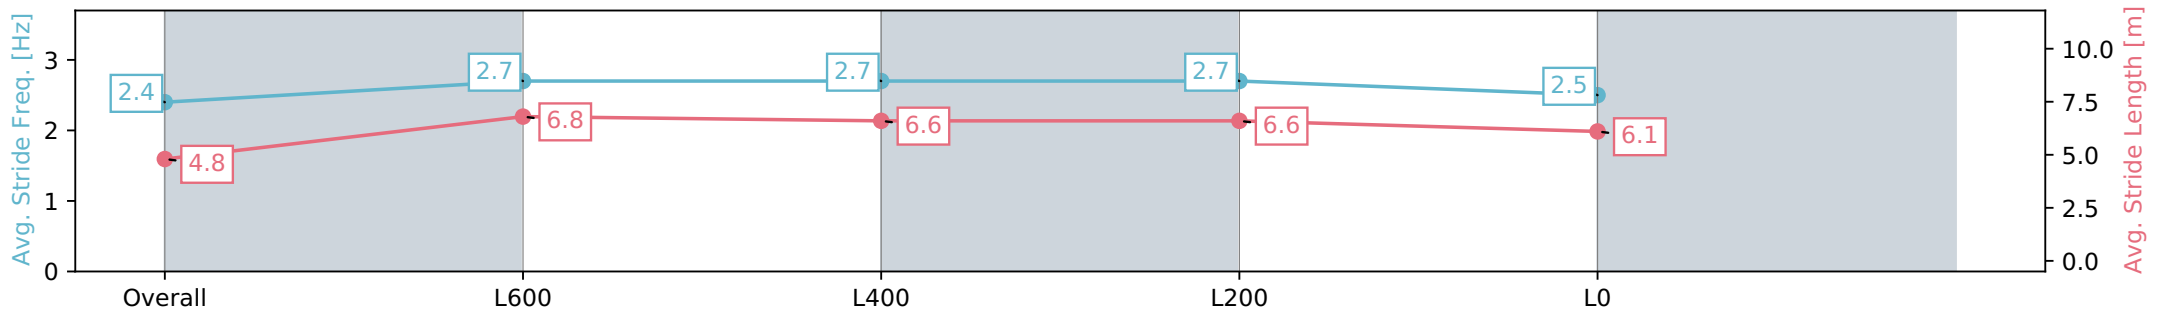

Thomas Farms RC Murray Bridge SA - Professional

Race 3: Carlton Draught Maiden Plate - 900m

03 April 2024 - 2:52PM

Track Rating: Good 4, Weather: Fine, Rail Position: +3m

Section	Overall	L800	L600	L400	L200
Section Times	0:54.41 [11] (0:08.32)	0:46.09 [4] (0:10.99)	0:35.10 [2] (0:11.20)	0:23.90 [2] (0:11.30)	0:12.60 [4] (0:12.60)
Average Speed [km/h]	43.5	66.9	65.8	63.7	57.2
Top Speed [km/h]	62.2	67.8	66.9	65.3	59.7
Avg. Dist. to Rail [m]	7.2	7.5	5.6	6.6	7.0
Avg. Stride Freq. [Hz]	2.4	2.7	2.7	2.7	2.5
Avg. Stride Length [m]	4.8	6.8	6.6	6.6	6.1