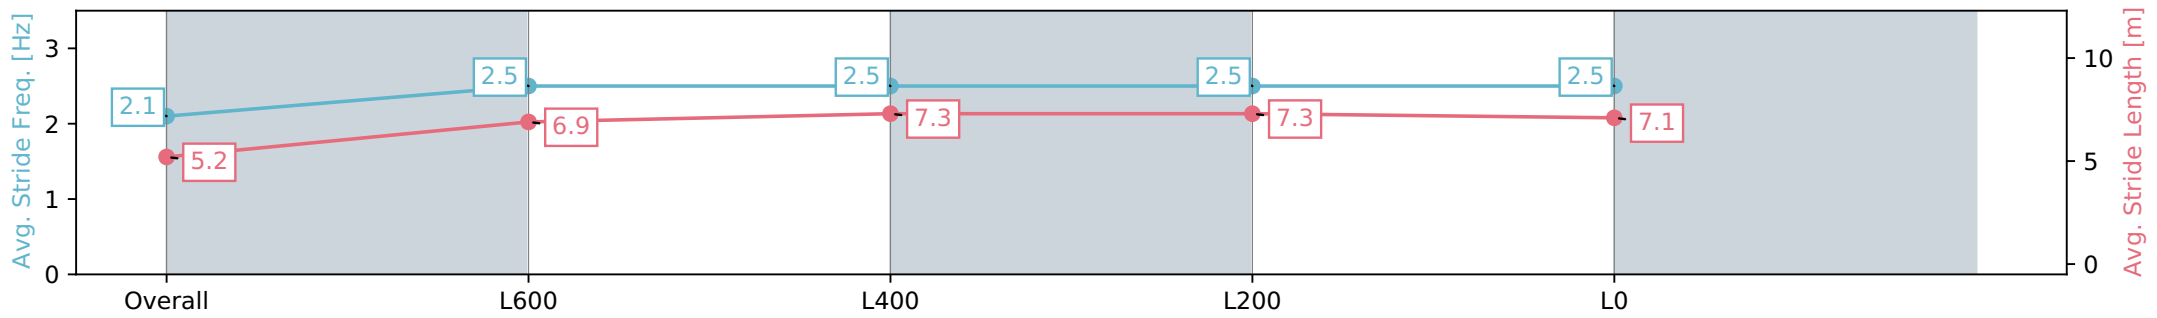

Thomas Farms RC Murray Bridge SA - Professional

Race 3: Carlton Draught Maiden Plate - 900m

03 April 2024 - 2:52PM

Track Rating: Good 4, Weather: Fine, Rail Position: +3m

Section	Overall	L800	L600	L400	L200
Section Times	0:53.70 [6] (0:08.88)	0:44.82 [13] (0:11.32)	0:33.50 [13] (0:11.08)	0:22.42 [12] (0:10.91)	0:11.51 [10] (0:11.51)
Average Speed [km/h]	40.9	64.5	66.4	66.1	62.5
Top Speed [km/h]	58.7	66.7	67.4	67.4	64.2
Avg. Dist. to Rail [m]	6.9	5.2	5.6	11.9	13.0
Avg. Stride Freq. [Hz]	2.1	2.5	2.5	2.5	2.5
Avg. Stride Length [m]	5.2	6.9	7.3	7.3	7.1