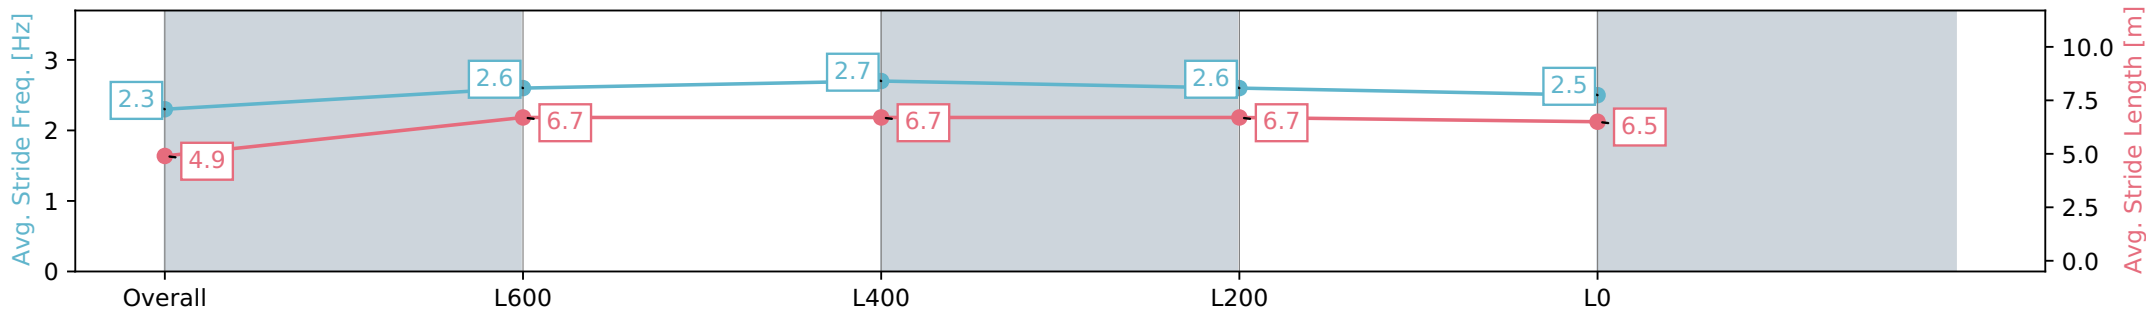

Thomas Farms RC Murray Bridge SA - Professional

Race 3: Carlton Draught Maiden Plate - 900m

03 April 2024 - 2:52PM

Track Rating: Good 4, Weather: Fine, Rail Position: +3m

Section	Overall	L800	L600	L400	L200
Section Times	0:54.75 [12] (0:08.59)	0:46.16 [11] (0:11.48)	0:34.68 [12] (0:11.16)	0:23.52 [11] (0:11.43)	0:12.09 [12] (0:12.09)
Average Speed [km/h]	42.2	63.7	65.6	63.0	59.5
Top Speed [km/h]	60.7	64.6	66.8	65.6	61.9
Avg. Dist. to Rail [m]	7.4	5.8	4.7	10.7	10.6
Avg. Stride Freq. [Hz]	2.3	2.6	2.7	2.6	2.5
Avg. Stride Length [m]	4.9	6.7	6.7	6.7	6.5