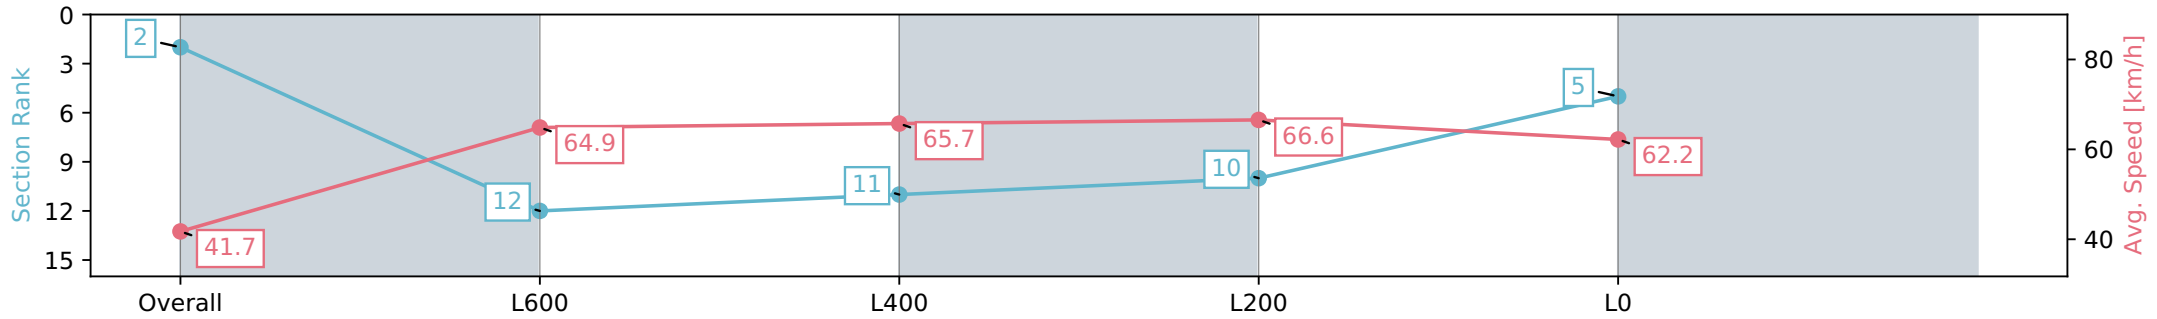

Thomas Farms RC Murray Bridge SA - Professional

Race 3: Carlton Draught Maiden Plate - 900m

03 April 2024 - 2:52PM

Track Rating: Good 4, Weather: Fine, Rail Position: +3m

Section	Overall	L800	L600	L400	L200
Section Times	0:53.43 [2] (0:08.64)	0:44.79 [12] (0:11.28)	0:33.50 [11] (0:11.11)	0:22.39 [10] (0:10.83)	0:11.56 [5] (0:11.56)
Average Speed [km/h]	41.7	64.9	65.7	66.6	62.2
Top Speed [km/h]	60.8	66.2	67.9	68.1	64.1
Avg. Dist. to Rail [m]	2.0	4.8	4.0	6.0	4.5
Avg. Stride Freq. [Hz]	2.1	2.4	2.4	2.5	2.4
Avg. Stride Length [m]	5.2	7.5	7.6	7.5	7.3