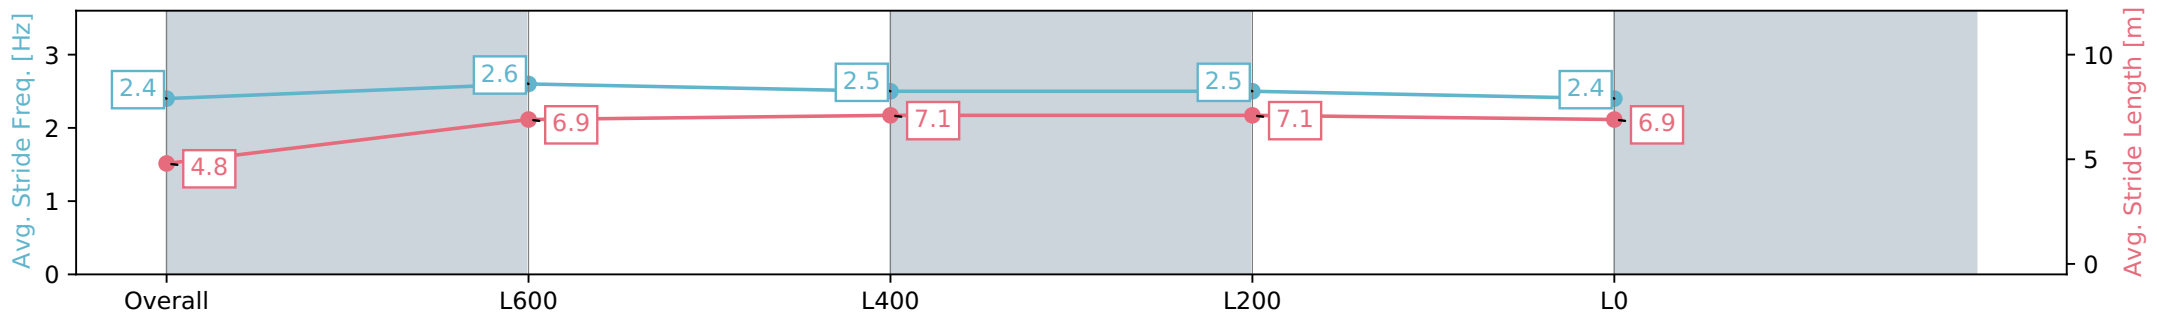

Thomas Farms RC Murray Bridge SA - Professional

Race 3: Carlton Draught Maiden Plate - 900m

03 April 2024 - 2:52PM

Track Rating: Good 4, Weather: Fine, Rail Position: +3m

Section	Overall	L800	L600	L400	L200
Section Times	0:53.92 [9] (0:08.25)	0:45.67 [1] (0:11.24)	0:34.43 [4] (0:11.39)	0:23.04 [7] (0:11.22)	0:11.82 [9] (0:11.82)
Average Speed [km/h]	43.6	65.0	64.1	64.2	61.0
Top Speed [km/h]	61.6	65.9	64.9	64.9	62.2
Avg. Dist. to Rail [m]	0.6	3.7	3.9	4.1	2.7
Avg. Stride Freq. [Hz]	2.4	2.6	2.5	2.5	2.4
Avg. Stride Length [m]	4.8	6.9	7.1	7.1	6.9