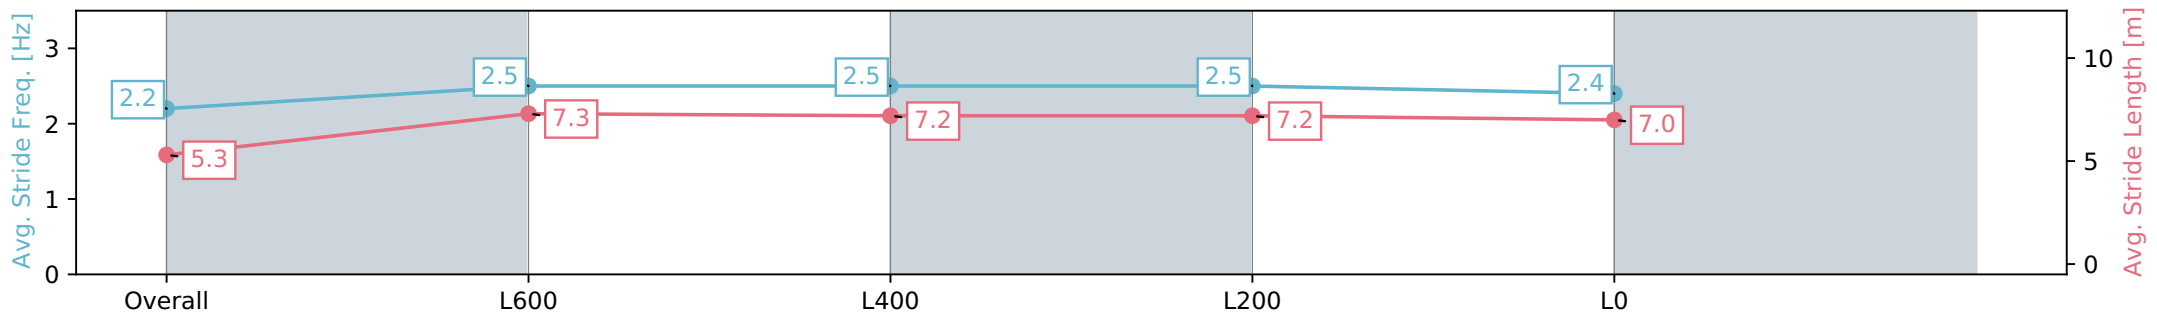

Thomas Farms RC Murray Bridge SA - Professional

Race 3: Carlton Draught Maiden Plate - 900m

03 April 2024 - 2:52PM

Track Rating: Good 4, Weather: Fine, Rail Position: +3m

Section	Overall	L800	L600	L400	L200
Section Times	0:53.72 [7] (0:08.48)	0:45.24 [8] (0:11.26)	0:33.98 [9] (0:11.16)	0:22.82 [8] (0:11.05)	0:11.77 [7] (0:11.77)
Average Speed [km/h]	42.7	65.7	67.1	65.1	61.3
Top Speed [km/h]	61.1	68.1	68.4	66.8	62.6
Avg. Dist. to Rail [m]	11.0	10.0	9.4	12.2	11.2
Avg. Stride Freq. [Hz]	2.2	2.5	2.5	2.5	2.4
Avg. Stride Length [m]	5.3	7.3	7.2	7.2	7.0