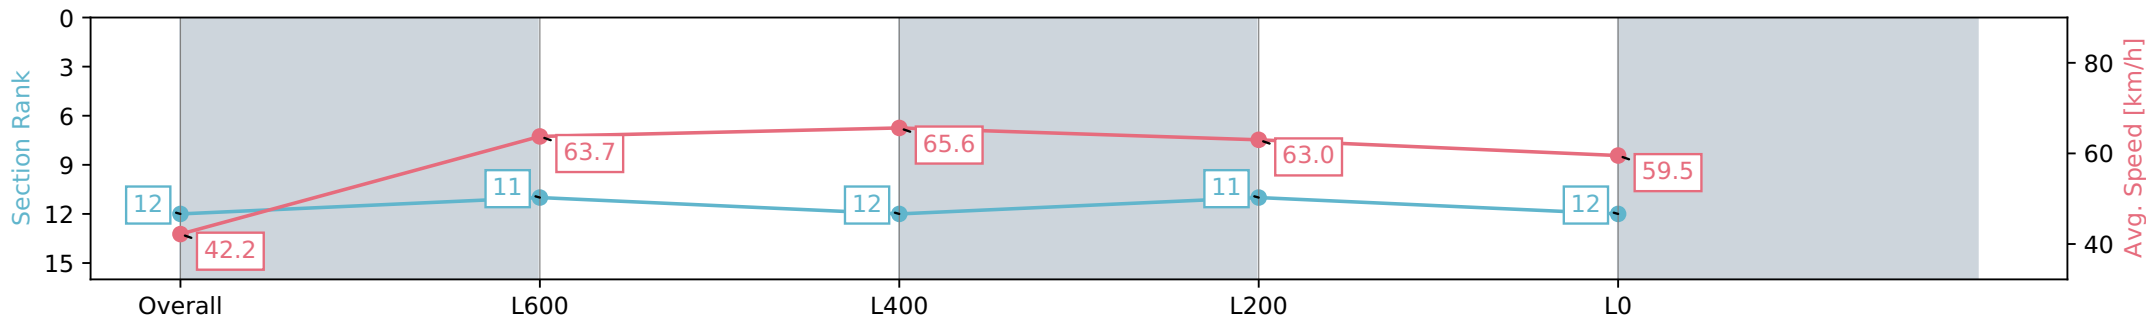

Horse/Jockey Name	CHERRY STEM
Finish Rank	12
Fastest Section Time (Section)	0:08.59 (Overall)
Top Speed [km/h] (Section)	66.8 (L600)
Race State	Finished

Thomas Farms RC Murray Bridge SA - Professional

Race 3: Carlton Draught Maiden Plate - 900m

03 April 2024 - 2:52PM

Track Rating: Good 4, Weather: Fine, Rail Position: +3m

Section	Overall	L800	L600	L400	L200
Section Times	0:54.75 [12] (0:08.59)	0:46.16 [11] (0:11.48)	0:34.68 [12] (0:11.16)	0:23.52 [11] (0:11.43)	0:12.09 [12] (0:12.09)
Average Speed [km/h]	42.2	63.7	65.6	63.0	59.5
Top Speed [km/h]	60.7	64.6	66.8	65.6	61.9
Avg. Dist. to Rail [m]	7.4	5.8	4.7	10.7	10.6
Avg. Stride Freq. [Hz]	2.3	2.6	2.7	2.6	2.5
Avg. Stride Length [m]	4.9	6.7	6.7	6.7	6.5

- [ ] Ranking at each section and finish
- -:-:- No data available at this section
- NA No data available