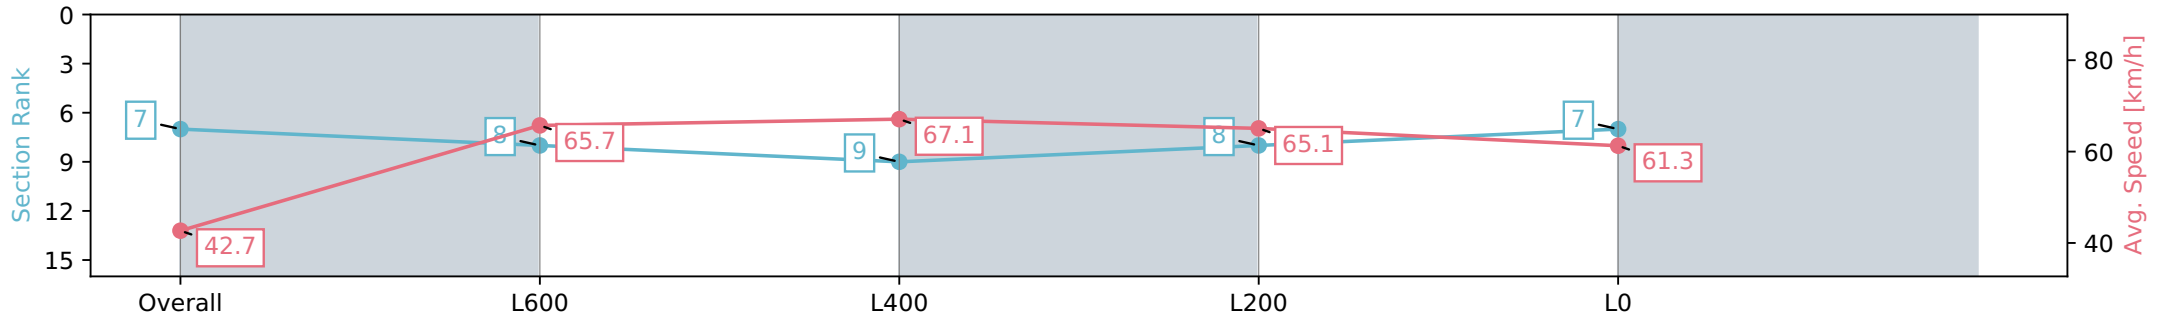

Thomas Farms RC Murray Bridge SA - Professional

Race 3: Carlton Draught Maiden Plate - 900m

03 April 2024 - 2:52PM

Track Rating: Good 4, Weather: Fine, Rail Position: +3m

Section	Overall	L800	L600	L400	L200
Section Times	0:53.72 [7] (0:08.48)	0:45.24 [8] (0:11.26)	0:33.98 [9] (0:11.16)	0:22.82 [8] (0:11.05)	0:11.77 [7] (0:11.77)
Average Speed [km/h]	42.7	65.7	67.1	65.1	61.3
Top Speed [km/h]	61.1	68.1	68.4	66.8	62.6
Avg. Dist. to Rail [m]	11.0	10.0	9.4	12.2	11.2
Avg. Stride Freq. [Hz]	2.2	2.5	2.5	2.5	2.4
Avg. Stride Length [m]	5.3	7.3	7.2	7.2	7.0