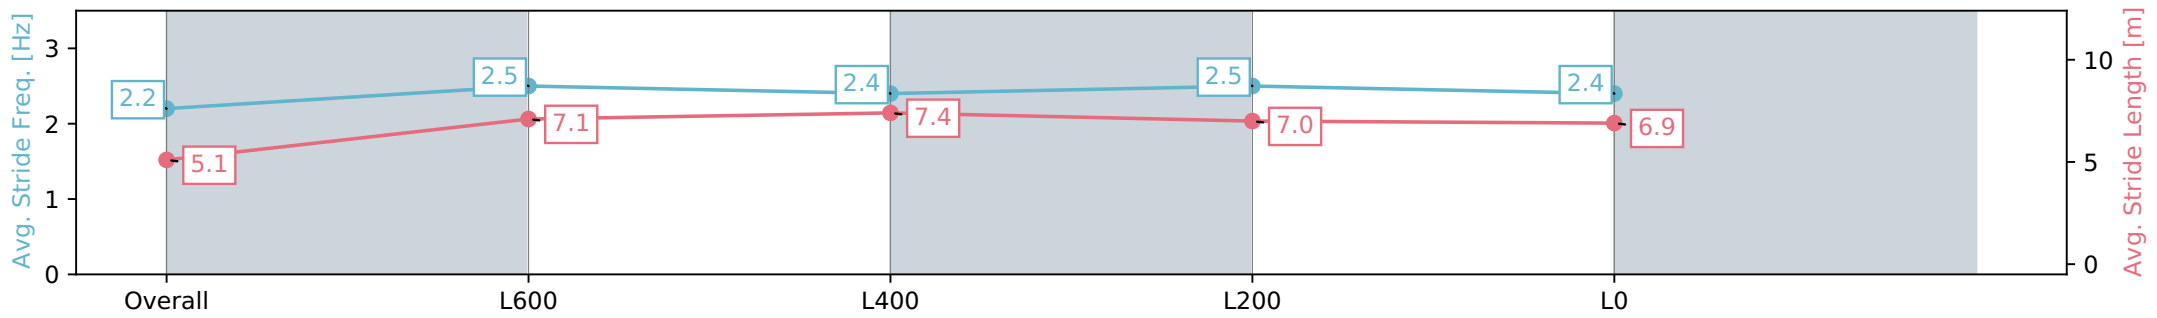

Thomas Farms RC Murray Bridge SA - Professional

Race 3: Carlton Draught Maiden Plate - 900m

03 April 2024 - 2:52PM

Track Rating: Good 4, Weather: Fine, Rail Position: +3m

Section	Overall	L800	L600	L400	L200
Section Times	0:55.03 [13] (0:08.44)	0:46.59 [7] (0:11.47)	0:35.12 [10] (0:11.47)	0:23.65 [13] (0:11.37)	0:12.28 [13] (0:12.28)
Average Speed [km/h]	42.8	64.1	64.2	63.3	58.6
Top Speed [km/h]	60.4	66.2	65.9	65.1	62.4
Avg. Dist. to Rail [m]	4.1	6.2	6.0	11.1	11.8
Avg. Stride Freq. [Hz]	2.2	2.5	2.4	2.5	2.4
Avg. Stride Length [m]	5.1	7.1	7.4	7.0	6.9