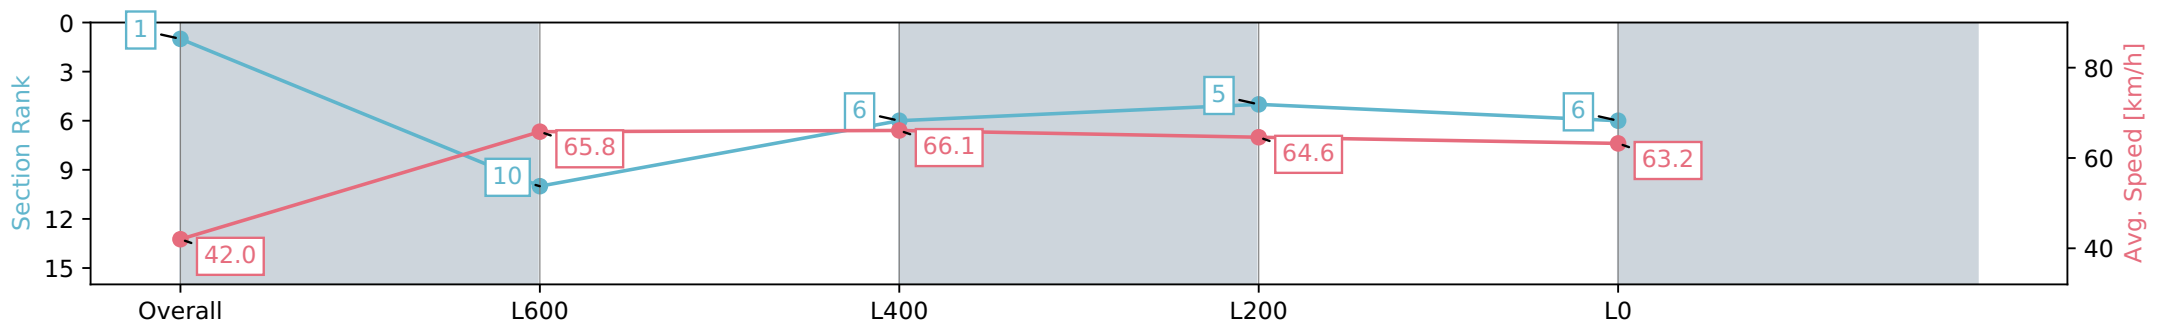

Thomas Farms RC Murray Bridge SA - Professional

Race 3: Carlton Draught Maiden Plate - 900m

03 April 2024 - 2:52PM

Track Rating: Good 4, Weather: Fine, Rail Position: +3m

Section	Overall	L800	L600	L400	L200
Section Times	0:53.29 [1] (0:08.56)	0:44.73 [10] (0:11.11)	0:33.62 [6] (0:11.09)	0:22.53 [5] (0:11.14)	0:11.39 [6] (0:11.39)
Average Speed [km/h]	42.0	65.8	66.1	64.6	63.2
Top Speed [km/h]	64.6	67.0	67.2	66.4	64.5
Avg. Dist. to Rail [m]	0.9	4.3	4.2	5.9	6.1
Avg. Stride Freq. [Hz]	2.2	2.3	2.4	2.3	2.4
Avg. Stride Length [m]	5.1	7.6	7.6	7.7	7.5