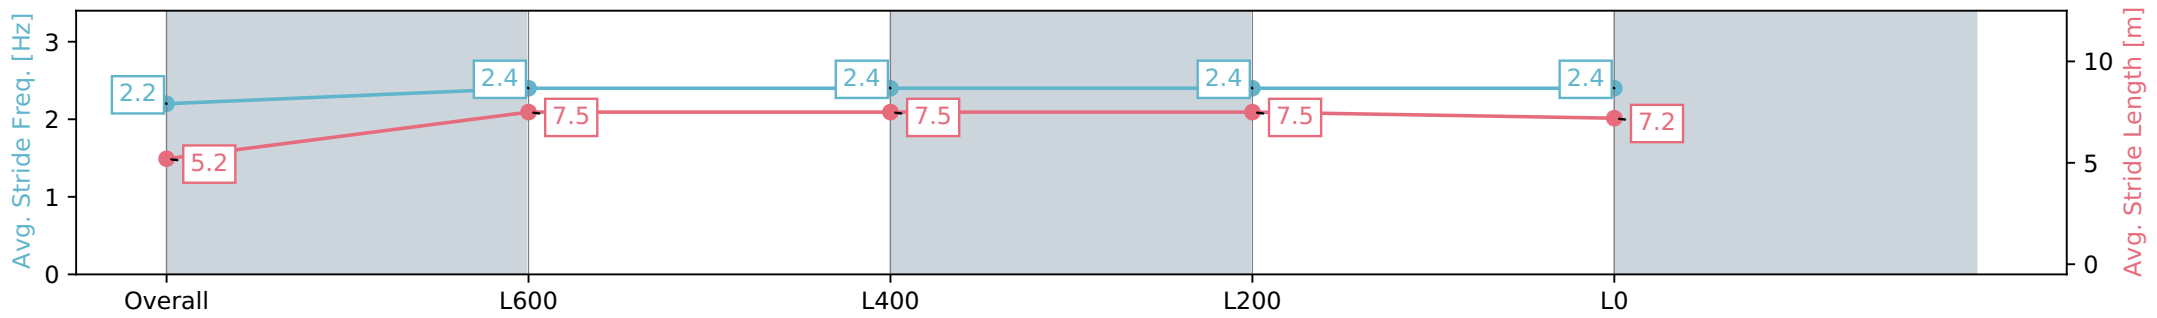

Thomas Farms RC Murray Bridge SA - Professional

Race 3: Carlton Draught Maiden Plate - 900m

03 April 2024 - 2:52PM

Track Rating: Good 4, Weather: Fine, Rail Position: +3m

Section	Overall	L800	L600	L400	L200
Section Times	0:53.82 [8] (0:08.42)	0:45.40 [6] (0:11.26)	0:34.14 [7] (0:11.17)	0:22.97 [6] (0:11.13)	0:11.84 [8] (0:11.84)
Average Speed [km/h]	43.0	65.3	65.9	64.7	60.9
Top Speed [km/h]	62.5	66.3	67.0	66.7	62.9
Avg. Dist. to Rail [m]	8.6	7.5	5.5	8.4	8.6
Avg. Stride Freq. [Hz]	2.2	2.4	2.4	2.4	2.4
Avg. Stride Length [m]	5.2	7.5	7.5	7.5	7.2