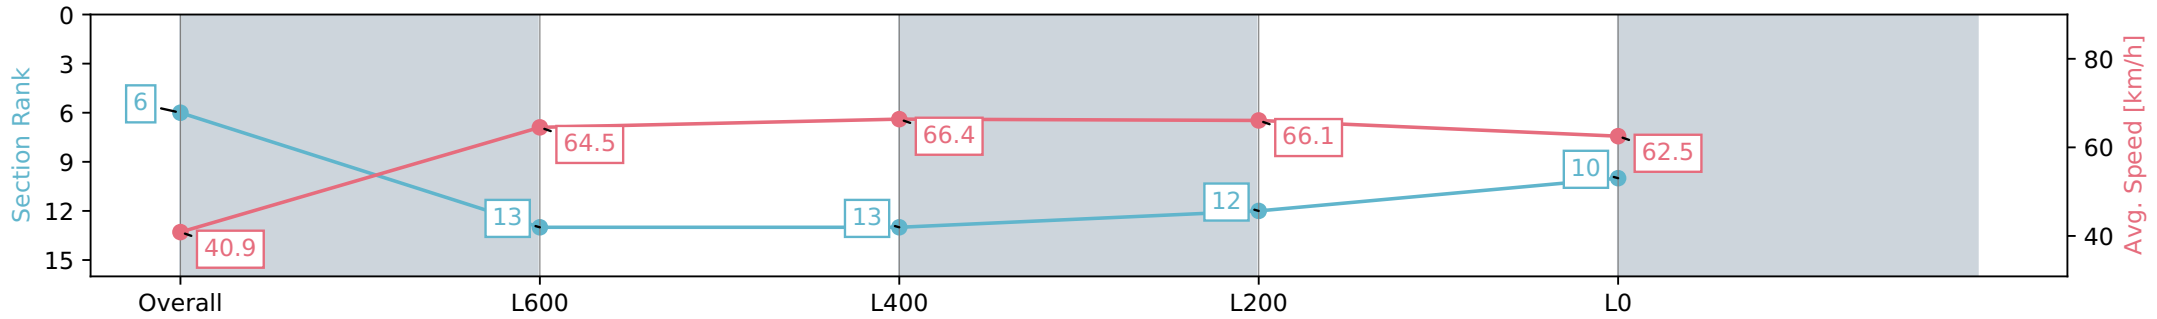

Thomas Farms RC Murray Bridge SA - Professional

Race 3: Carlton Draught Maiden Plate - 900m

03 April 2024 - 2:52PM

Track Rating: Good 4, Weather: Fine, Rail Position: +3m

Section	Overall	L800	L600	L400	L200
Section Times	0:53.70 [6] (0:08.88)	0:44.82 [13] (0:11.32)	0:33.50 [13] (0:11.08)	0:22.42 [12] (0:10.91)	0:11.51 [10] (0:11.51)
Average Speed [km/h]	40.9	64.5	66.4	66.1	62.5
Top Speed [km/h]	58.7	66.7	67.4	67.4	64.2
Avg. Dist. to Rail [m]	6.9	5.2	5.6	11.9	13.0
Avg. Stride Freq. [Hz]	2.1	2.5	2.5	2.5	2.5
Avg. Stride Length [m]	5.2	6.9	7.3	7.3	7.1