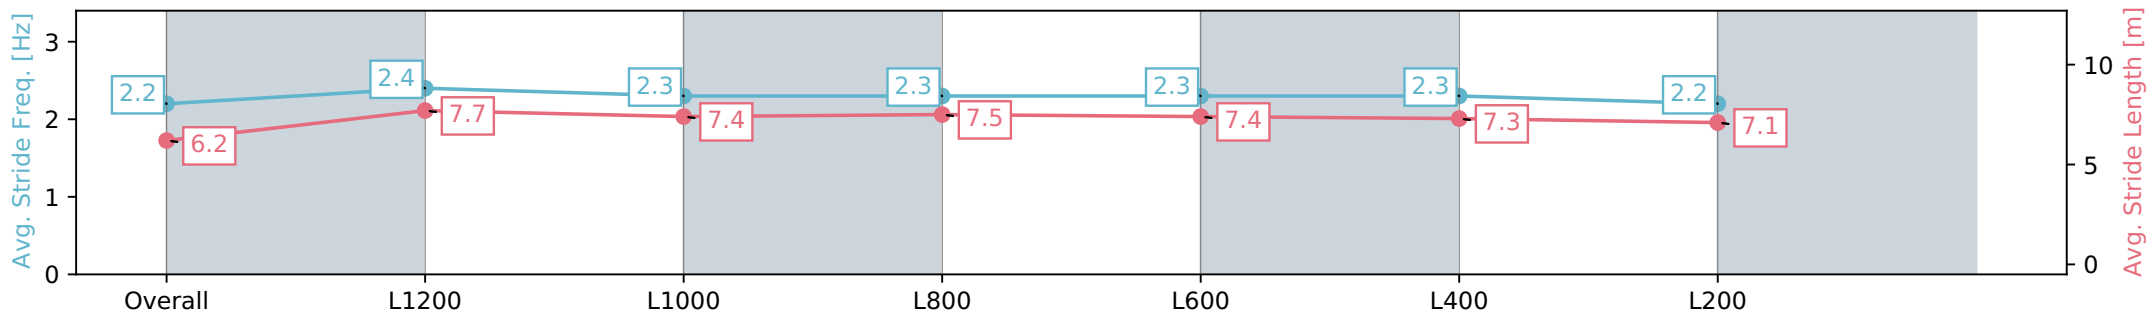

- [] Ranking at each section and finish
- :-:- No data available at this section
- NA No data available

Horse/Jockey Name	ZION'S GATE
Finish Rank	9
Fastest Section Time (Section)	0:10.79 (L1200)
Top Speed [km/h] (Section)	68.6 (L1200)
Race State	Finished