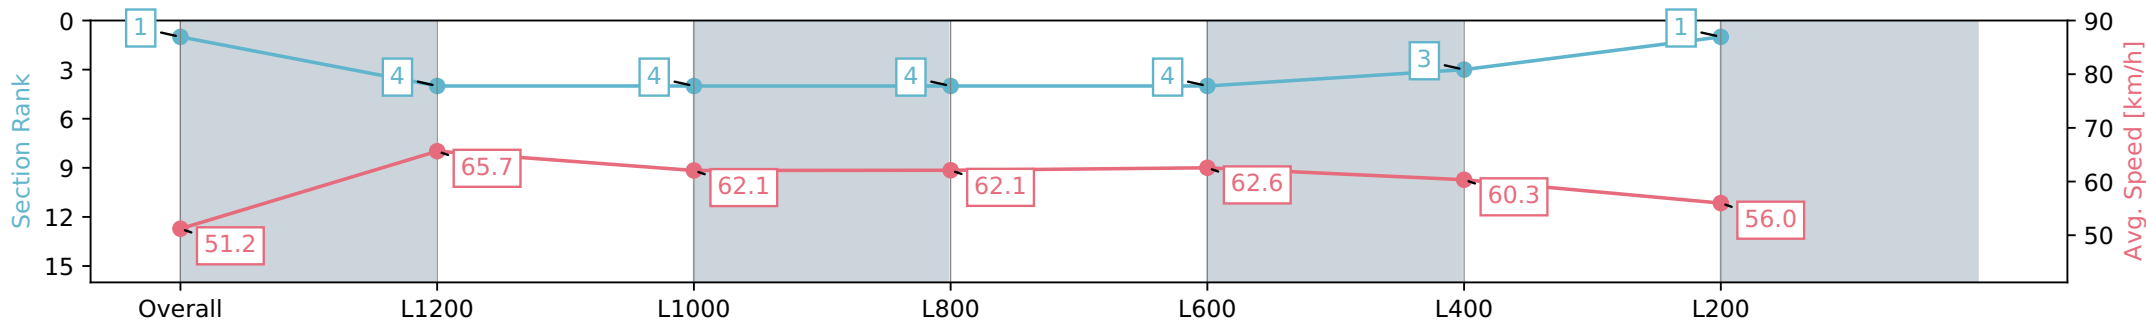

Horse/Jockey Name	THE LAST DANCE
Finish Rank	1
Fastest Section Time (Section)	0:10.98 (L1200)
Top Speed [km/h] (Section)	67.2 (Overall)
Race State	Finished

Thomas Farms RC Murray Bridge SA - Professional

Race 2: Magic Millions Maiden Plate - 1400m

03 April 2024 - 2:17PM

Track Rating: Good 4, Weather: Fine, Rail Position: +3m

Section	Overall	L1200	L1000	L800	L600	L400	L200
Section Times	1:25.04 [1] (0:14.07)	1:10.97 [4] (0:10.98)	0:59.99 [4] (0:11.69)	0:48.30 [4] (0:11.77)	0:36.53 [4] (0:11.73)	0:24.80 [3] (0:11.94)	0:12.86 [1] (0:12.86)
Average Speed [km/h]	51.2	65.7	62.1	62.1	62.6	60.3	56.0
Top Speed [km/h]	67.2	66.7	63.9	63.5	63.5	62.7	58.3
Avg. Dist. to Rail [m]	2.4	1.3	1.7	2.9	4.7	7.5	8.2
Avg. Stride Freq. [Hz]	2.4	2.4	2.3	2.3	2.4	2.3	2.2
Avg. Stride Length [m]	5.8	7.4	7.4	7.5	7.3	7.2	6.8

- [ ] Ranking at each section and finish
- -:-:- No data available at this section
- NA No data available