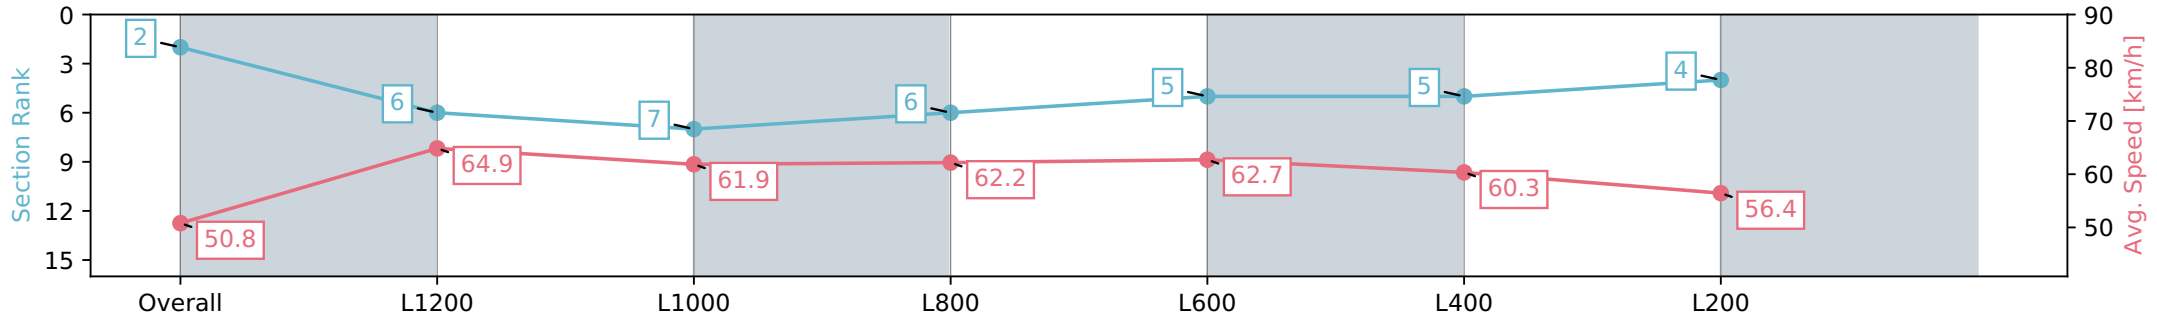

Thomas Farms RC Murray Bridge SA - Professional

Race 2: Magic Millions Maiden Plate - 1400m

03 April 2024 - 2:17PM

Track Rating: Good 4, Weather: Fine, Rail Position: +3m

Section	Overall	L1200	L1000	L800	L600	L400	L200
Section Times	1:25.27 [2] (0:14.19)	1:11.08 [6] (0:11.09)	0:59.99 [7] (0:11.77)	0:48.22 [6] (0:11.79)	0:36.43 [5] (0:11.73)	0:24.70 [5] (0:11.94)	0:12.76 [4] (0:12.76)
Average Speed [km/h]	50.8	64.9	61.9	62.2	62.7	60.3	56.4
Top Speed [km/h]	66.7	66.7	63.8	64.1	64.4	62.0	58.7
Avg. Dist. to Rail [m]	4.1	1.0	1.9	3.7	5.5	8.6	8.0
Avg. Stride Freq. [Hz]	2.3	2.5	2.4	2.4	2.4	2.4	2.4
Avg. Stride Length [m]	6.0	7.3	7.1	7.2	7.2	6.9	6.7