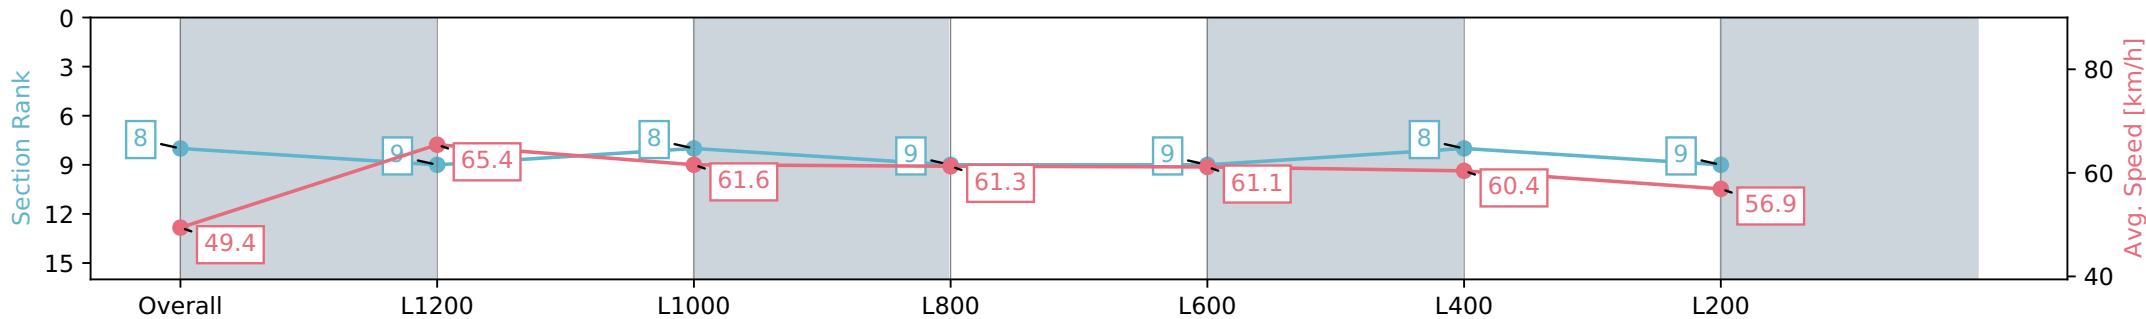

- [] Ranking at each section and finish
- :-:- No data available at this section
- NA No data available

Horse/Jockey Name	ZION'S GATE
Finish Rank	9
Fastest Section Time (Section)	0:10.79 (L1200)
Top Speed [km/h] (Section)	68.6 (L1200)
Race State	Finished