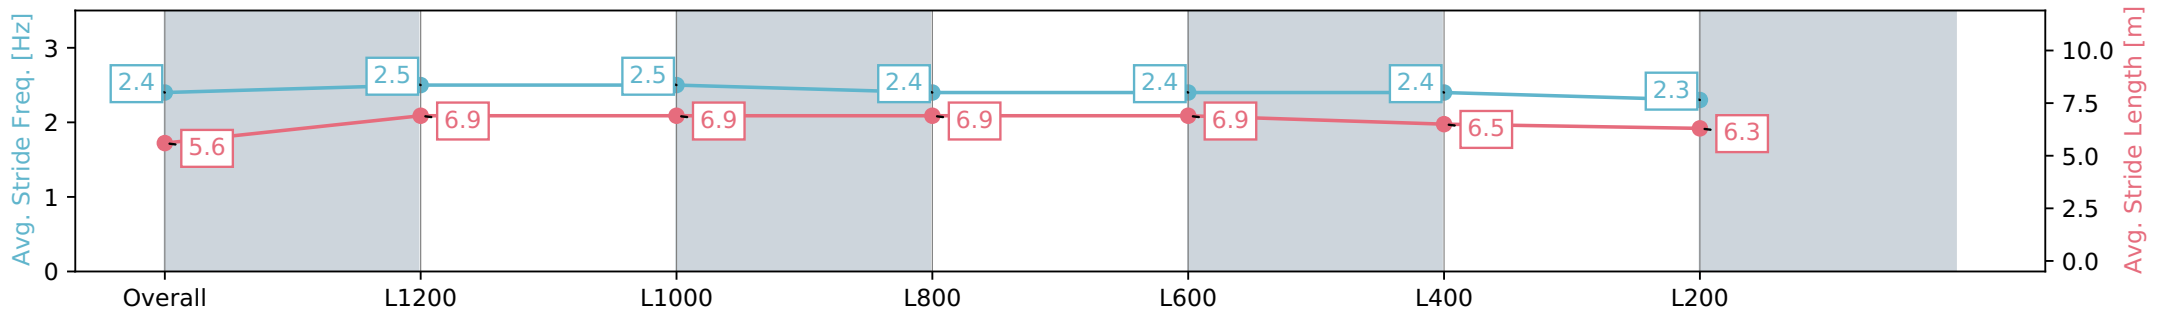

- [] Ranking at each section and finish
- :-:- No data available at this section
- NA No data available

Horse/Jockey Name	SHE'S TRACEY
Finish Rank	13
Fastest Section Time (Section)	0:11.07 (L1200)
Top Speed [km/h] (Section)	66.2 (L1200)
Race State	Finished

Thomas Farms RC Murray Bridge SA - Professional

Race 2: Magic Millions Maiden Plate - 1400m

03 April 2024 - 2:17PM

Track Rating: Good 4, Weather: Fine, Rail Position: +3m

Section	Overall	L1200	L1000	L800	L600	L400	L200
Section Times	1:28.17 [13] (0:14.56)	1:13.60 [8] (0:11.07)	1:02.53 [9] (0:11.92)	0:50.61 [10] (0:12.10)	0:38.51 [11] (0:12.16)	0:26.35 [13] (0:12.68)	0:13.67 [13] (0:13.67)
Average Speed [km/h]	49.6	65.2	61.9	61.0	60.5	56.7	52.7
Top Speed [km/h]	64.8	66.2	63.4	61.6	61.6	58.6	56.0
Avg. Dist. to Rail [m]	9.6	3.2	4.6	4.9	5.2	7.3	5.4
Avg. Stride Freq. [Hz]	2.4	2.5	2.5	2.4	2.4	2.4	2.3
Avg. Stride Length [m]	5.6	6.9	6.9	6.9	6.9	6.5	6.3

- [] Ranking at each section and finish
- :-:- No data available at this section
- NA No data available