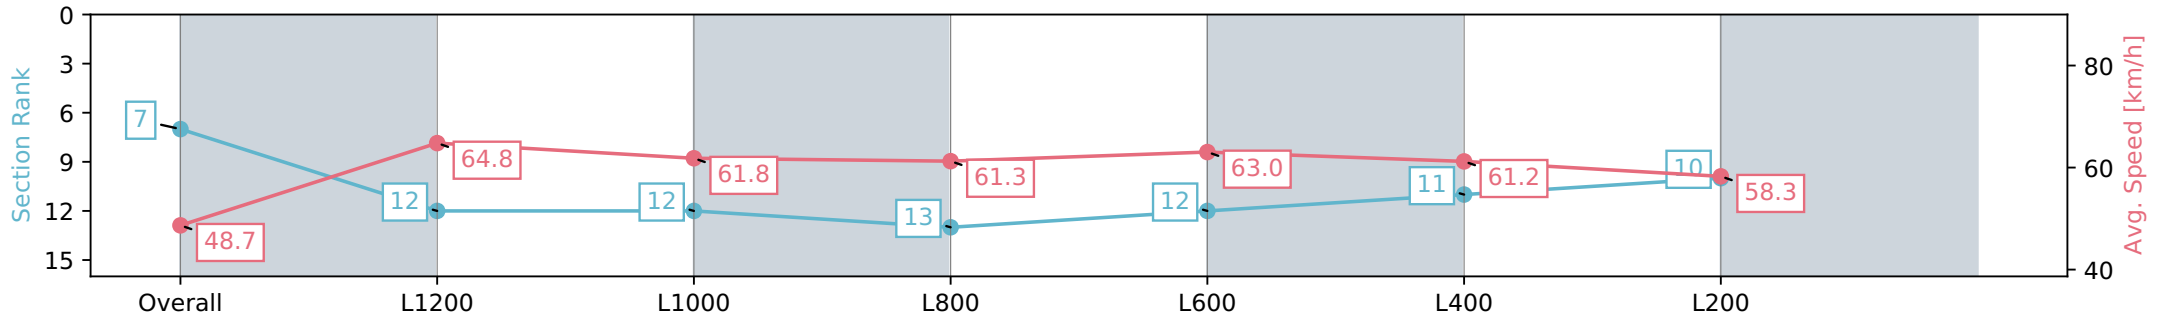

[] Ranking at each section and finish
 -:-:- No data available at this section
 NA No data available

Horse/Jockey Name	LITTLE CHICAGO
Finish Rank	8
Fastest Section Time (Section)	0:11.02 (L1200)
Top Speed [km/h] (Section)	66.6 (L1200)
Race State	Finished