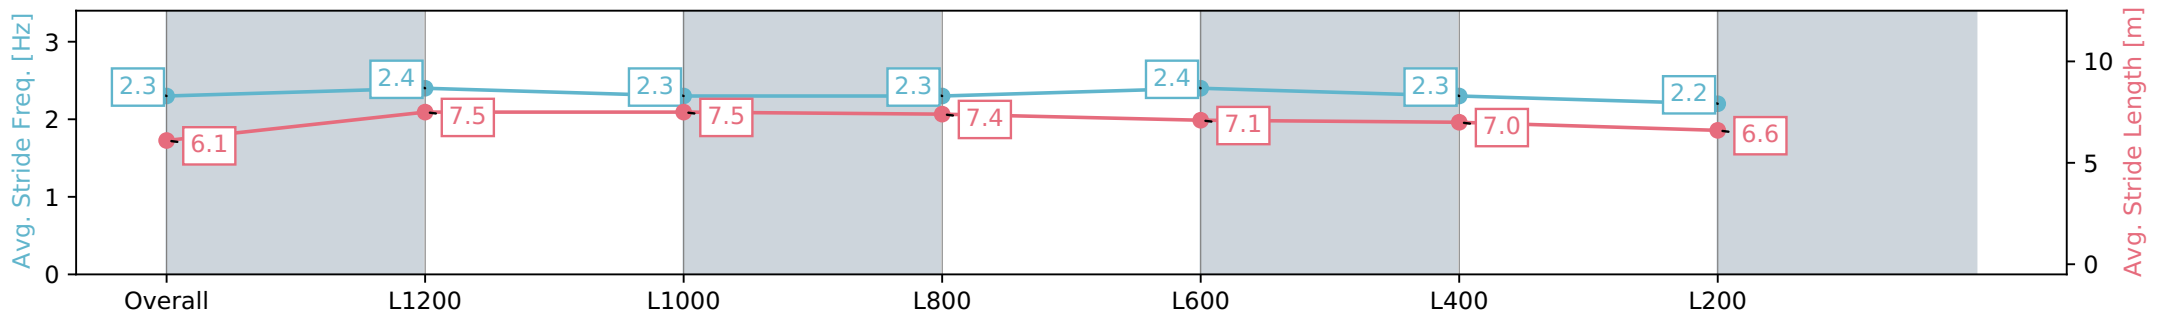

Thomas Farms RC Murray Bridge SA - Professional

Race 2: Magic Millions Maiden Plate - 1400m

03 April 2024 - 2:17PM

Track Rating: Good 4, Weather: Fine, Rail Position: +3m

Section	Overall	L1200	L1000	L800	L600	L400	L200
Section Times	1:25.95 [10] (0:13.75)	1:12.20 [1] (0:10.87)	1:01.33 [1] (0:11.78)	0:49.55 [3] (0:11.98)	0:37.57 [3] (0:11.84)	0:25.73 [2] (0:12.28)	0:13.44 [3] (0:13.44)
Average Speed [km/h]	52.2	66.4	61.7	60.7	61.7	58.7	53.5
Top Speed [km/h]	68.0	68.0	63.1	61.4	61.9	60.5	55.9
Avg. Dist. to Rail [m]	1.3	1.1	2.1	2.1	3.7	6.1	4.7
Avg. Stride Freq. [Hz]	2.3	2.4	2.3	2.3	2.4	2.3	2.2
Avg. Stride Length [m]	6.1	7.5	7.5	7.4	7.1	7.0	6.6