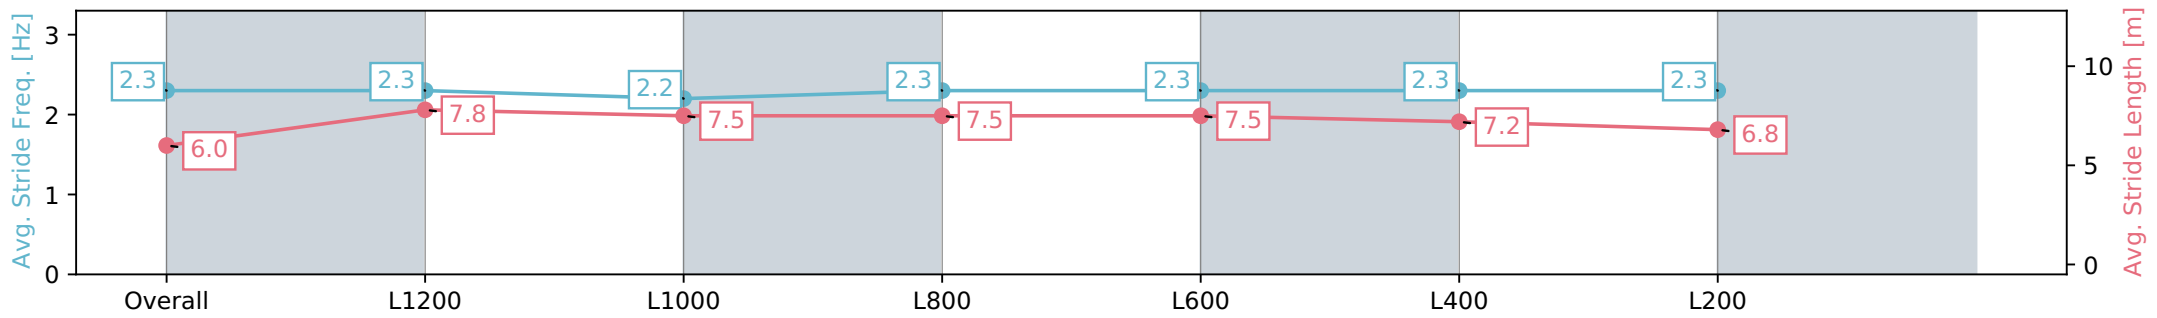

Thomas Farms RC Murray Bridge SA - Professional

Race 2: Magic Millions Maiden Plate - 1400m

03 April 2024 - 2:17PM

Track Rating: Good 4, Weather: Fine, Rail Position: +3m

Section	Overall	L1200	L1000	L800	L600	L400	L200
Section Times	1:25.29 [4] (0:14.28)	1:11.00 [7] (0:10.98)	1:00.02 [6] (0:11.84)	0:48.18 [7] (0:11.99)	0:36.19 [6] (0:11.74)	0:24.45 [6] (0:11.84)	0:12.61 [5] (0:12.61)
Average Speed [km/h]	50.4	65.3	62.3	61.4	62.6	60.8	57.0
Top Speed [km/h]	65.6	67.7	67.6	62.7	63.3	62.5	59.1
Avg. Dist. to Rail [m]	6.3	3.3	3.1	4.9	4.8	8.1	9.4
Avg. Stride Freq. [Hz]	2.3	2.3	2.2	2.3	2.3	2.3	2.3
Avg. Stride Length [m]	6.0	7.8	7.5	7.5	7.5	7.2	6.8