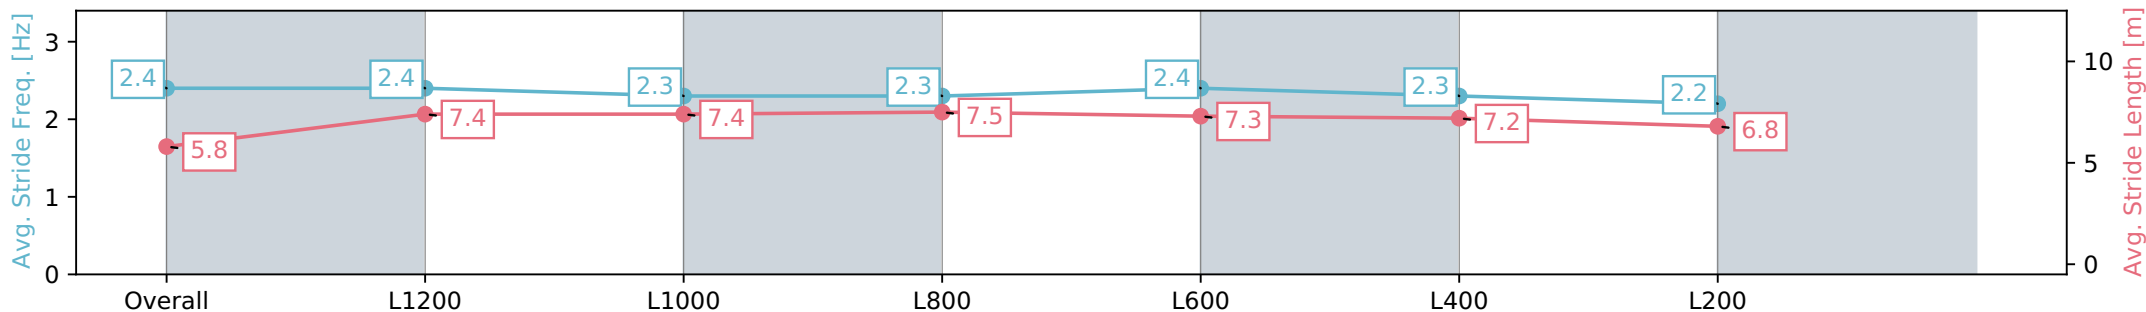

Race 2: Magic Millions Maiden Plate - 1400m

03 April 2024 - 2:17PM

Track Rating: Good 4, Weather: Fine, Rail Position: +3m

Section	Overall	L1200	L1000	L800	L600	L400	L200
Section Times	1:25.04 [1] (0:14.07)	1:10.97 [4] (0:10.98)	0:59.99 [4] (0:11.69)	0:48.30 [4] (0:11.77)	0:36.53 [4] (0:11.73)	0:24.80 [3] (0:11.94)	0:12.86 [1] (0:12.86)
Average Speed [km/h]	51.2	65.7	62.1	62.1	62.6	60.3	56.0
Top Speed [km/h]	67.2	66.7	63.9	63.5	63.5	62.7	58.3
Avg. Dist. to Rail [m]	2.4	1.3	1.7	2.9	4.7	7.5	8.2
Avg. Stride Freq. [Hz]	2.4	2.4	2.3	2.3	2.4	2.3	2.2
Avg. Stride Length [m]	5.8	7.4	7.4	7.5	7.3	7.2	6.8