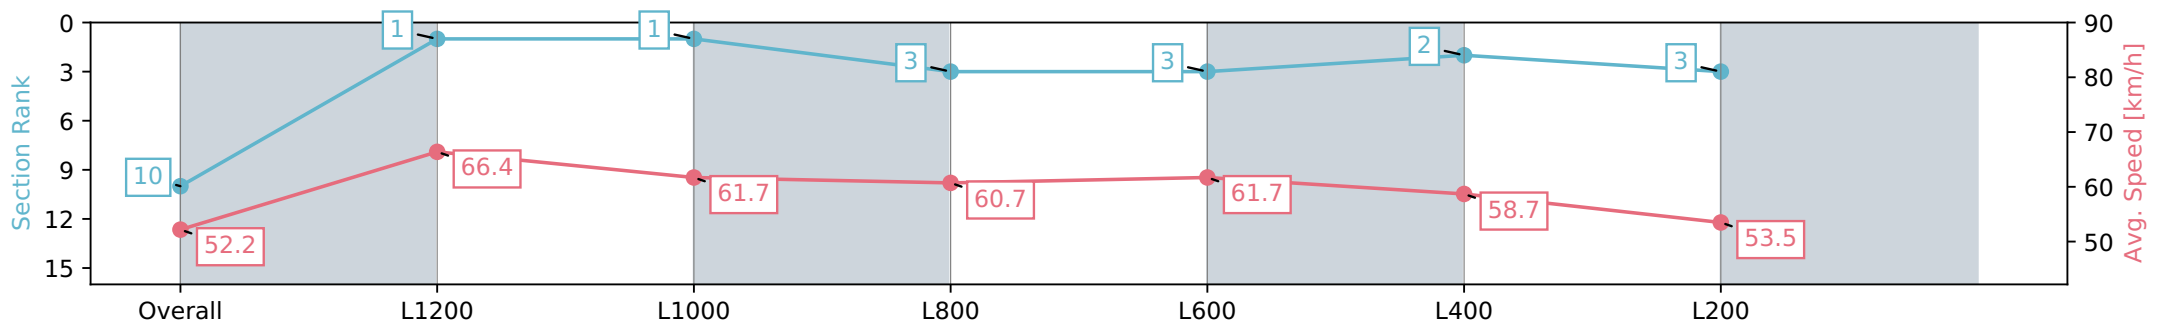

Thomas Farms RC Murray Bridge SA - Professional

Race 2: Magic Millions Maiden Plate - 1400m

03 April 2024 - 2:17PM

Track Rating: Good 4, Weather: Fine, Rail Position: +3m

Section	Overall	L1200	L1000	L800	L600	L400	L200
Section Times	1:25.95 [10] (0:13.75)	1:12.20 [1] (0:10.87)	1:01.33 [1] (0:11.78)	0:49.55 [3] (0:11.98)	0:37.57 [3] (0:11.84)	0:25.73 [2] (0:12.28)	0:13.44 [3] (0:13.44)
Average Speed [km/h]	52.2	66.4	61.7	60.7	61.7	58.7	53.5
Top Speed [km/h]	68.0	68.0	63.1	61.4	61.9	60.5	55.9
Avg. Dist. to Rail [m]	1.3	1.1	2.1	2.1	3.7	6.1	4.7
Avg. Stride Freq. [Hz]	2.3	2.4	2.3	2.3	2.4	2.3	2.2
Avg. Stride Length [m]	6.1	7.5	7.5	7.4	7.1	7.0	6.6