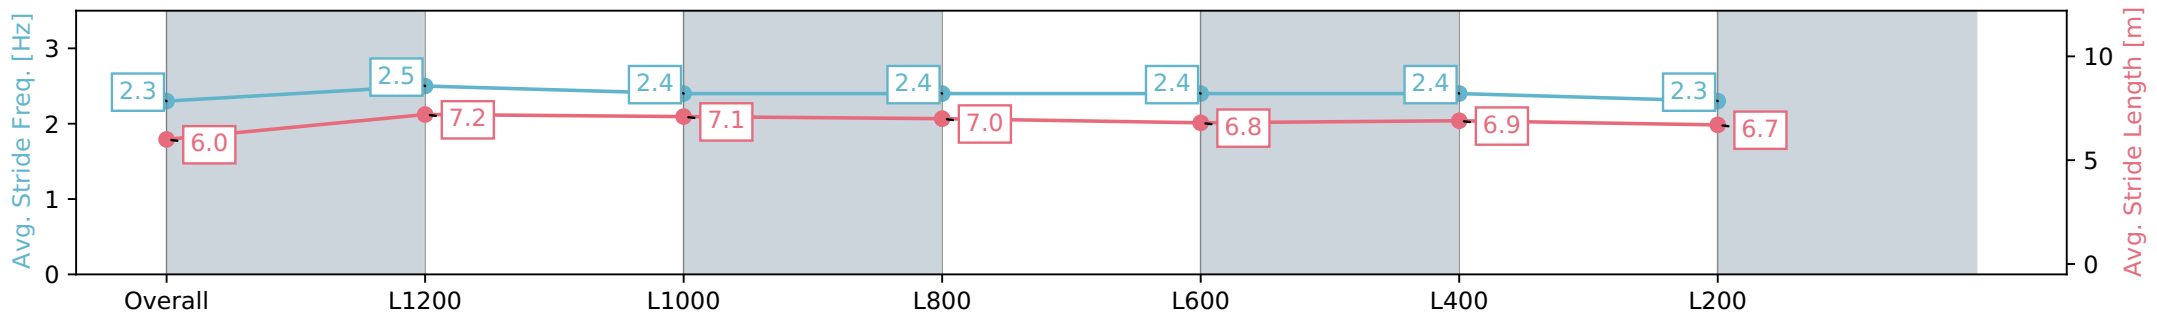

- [] Ranking at each section and finish
- :-:- No data available at this section
- NA No data available

Horse/Jockey Name	SHE'S TRACEY
Finish Rank	13
Fastest Section Time (Section)	0:11.07 (L1200)
Top Speed [km/h] (Section)	66.2 (L1200)
Race State	Finished