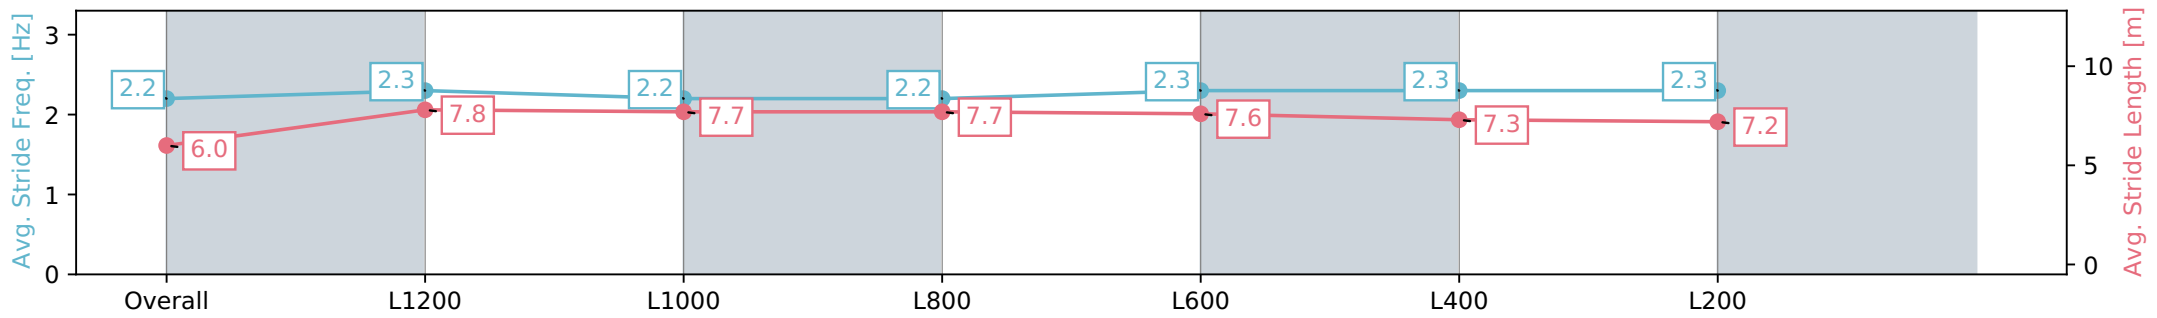

Thomas Farms RC Murray Bridge SA - Professional

Race 2: Magic Millions Maiden Plate - 1400m

03 April 2024 - 2:17PM

Track Rating: Good 4, Weather: Fine, Rail Position: +3m

Section	Overall	L1200	L1000	L800	L600	L400	L200
Section Times	1:25.56 [7] (0:14.81)	1:10.75 [12] (0:11.12)	0:59.63 [12] (0:11.86)	0:47.77 [13] (0:11.95)	0:35.82 [12] (0:11.69)	0:24.13 [11] (0:11.76)	0:12.37 [10] (0:12.37)
Average Speed [km/h]	48.7	64.8	61.8	61.3	63.0	61.2	58.3
Top Speed [km/h]	65.5	67.1	63.1	62.3	64.3	62.4	60.2
Avg. Dist. to Rail [m]	7.6	2.8	3.3	3.6	5.8	10.6	8.5
Avg. Stride Freq. [Hz]	2.2	2.3	2.2	2.2	2.3	2.3	2.3
Avg. Stride Length [m]	6.0	7.8	7.7	7.7	7.6	7.3	7.2