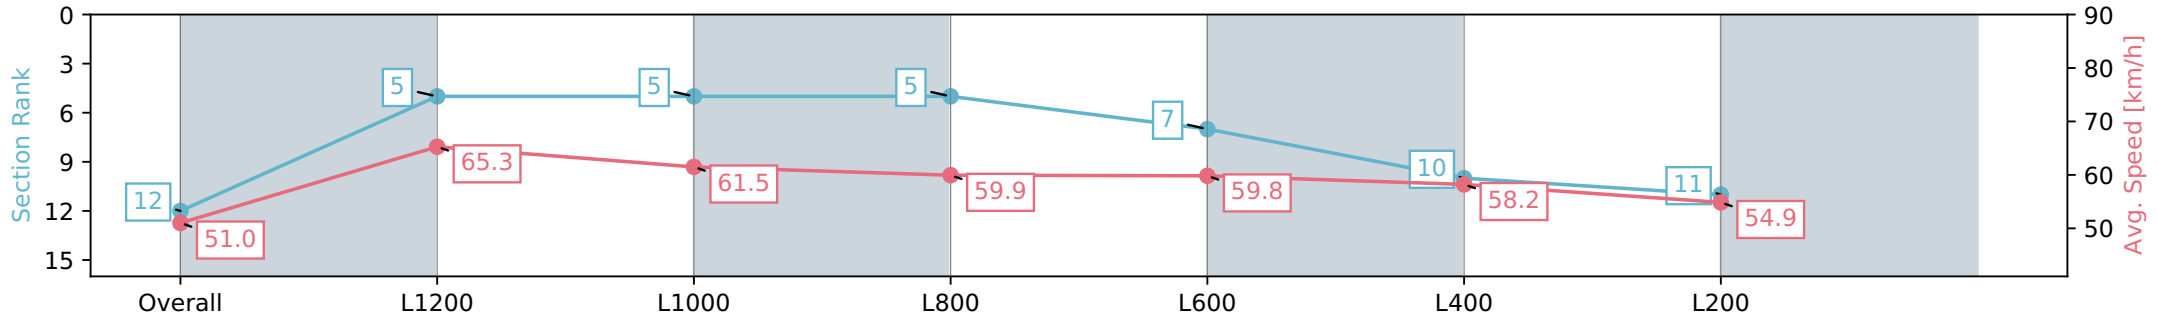

- [] Ranking at each section and finish
- :-:- No data available at this section
- NA No data available

Horse/Jockey Name	SHE'S TRACEY
Finish Rank	13
Fastest Section Time (Section)	0:11.07 (L1200)
Top Speed [km/h] (Section)	66.2 (L1200)
Race State	Finished