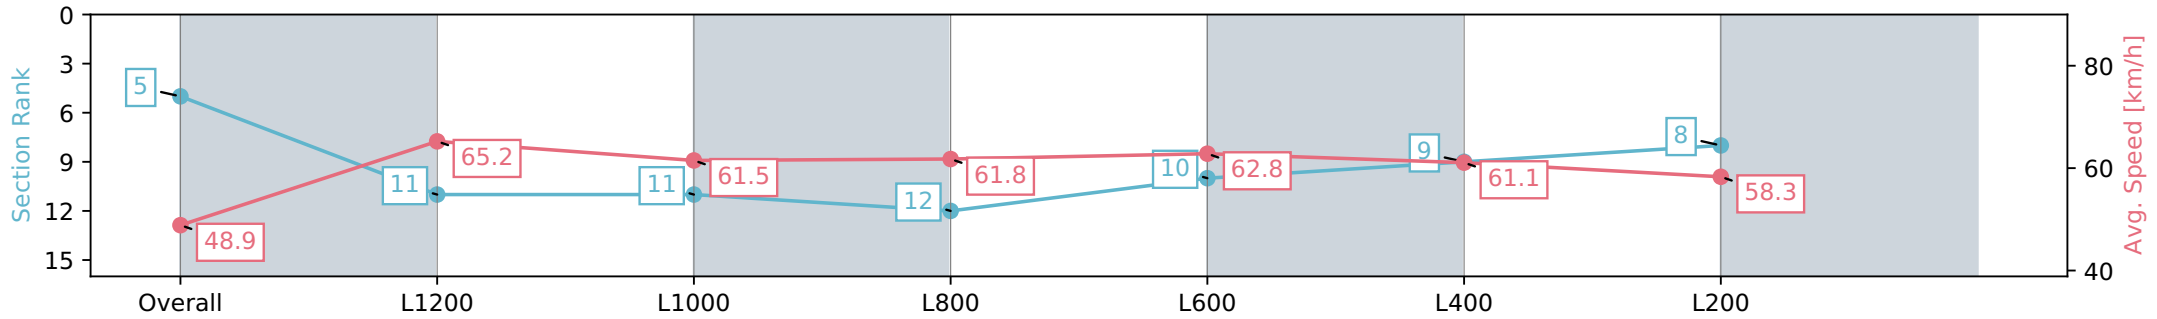

Thomas Farms RC Murray Bridge SA - Professional

Race 2: Magic Millions Maiden Plate - 1400m

03 April 2024 - 2:17PM

Track Rating: Good 4, Weather: Fine, Rail Position: +3m

Section	Overall	L1200	L1000	L800	L600	L400	L200
Section Times	1:25.32 [5] (0:14.74)	1:10.58 [11] (0:11.08)	0:59.50 [11] (0:11.87)	0:47.63 [12] (0:11.86)	0:35.77 [10] (0:11.63)	0:24.14 [9] (0:11.80)	0:12.34 [8] (0:12.34)
Average Speed [km/h]	48.9	65.2	61.5	61.8	62.8	61.1	58.3
Top Speed [km/h]	65.4	66.7	64.1	63.0	63.5	63.2	59.6
Avg. Dist. to Rail [m]	4.7	1.7	3.1	3.1	4.1	9.6	10.7
Avg. Stride Freq. [Hz]	2.1	2.4	2.3	2.3	2.3	2.3	2.3
Avg. Stride Length [m]	6.3	7.6	7.5	7.6	7.6	7.4	7.2