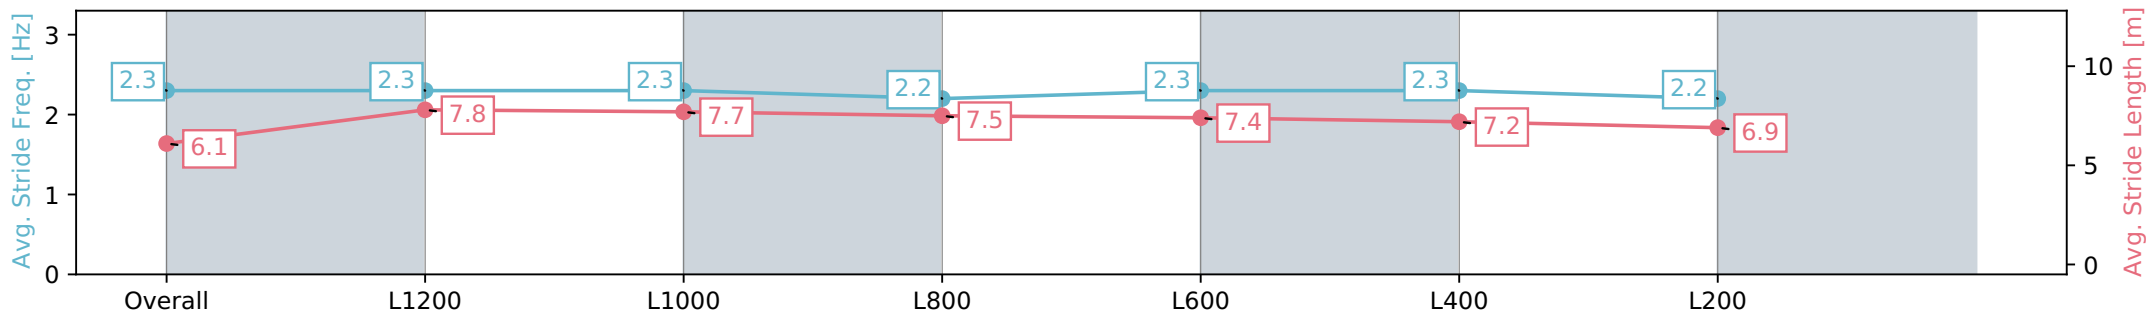

Thomas Farms RC Murray Bridge SA - Professional

Race 2: Magic Millions Maiden Plate - 1400m

03 April 2024 - 2:17PM

Track Rating: Good 4, Weather: Fine, Rail Position: +3m

Section	Overall	L1200	L1000	L800	L600	L400	L200
Section Times	1:25.27 [3] (0:13.98)	1:11.29 [3] (0:10.88)	1:00.41 [3] (0:11.52)	0:48.89 [2] (0:11.94)	0:36.95 [2] (0:11.75)	0:25.20 [1] (0:12.17)	0:13.03 [2] (0:13.03)
Average Speed [km/h]	51.4	66.3	63.1	60.7	61.9	59.3	55.2
Top Speed [km/h]	67.8	67.8	64.0	61.3	62.8	60.9	57.3
Avg. Dist. to Rail [m]	2.9	1.4	1.6	1.7	2.7	5.4	6.4
Avg. Stride Freq. [Hz]	2.3	2.3	2.3	2.2	2.3	2.3	2.2
Avg. Stride Length [m]	6.1	7.8	7.7	7.5	7.4	7.2	6.9