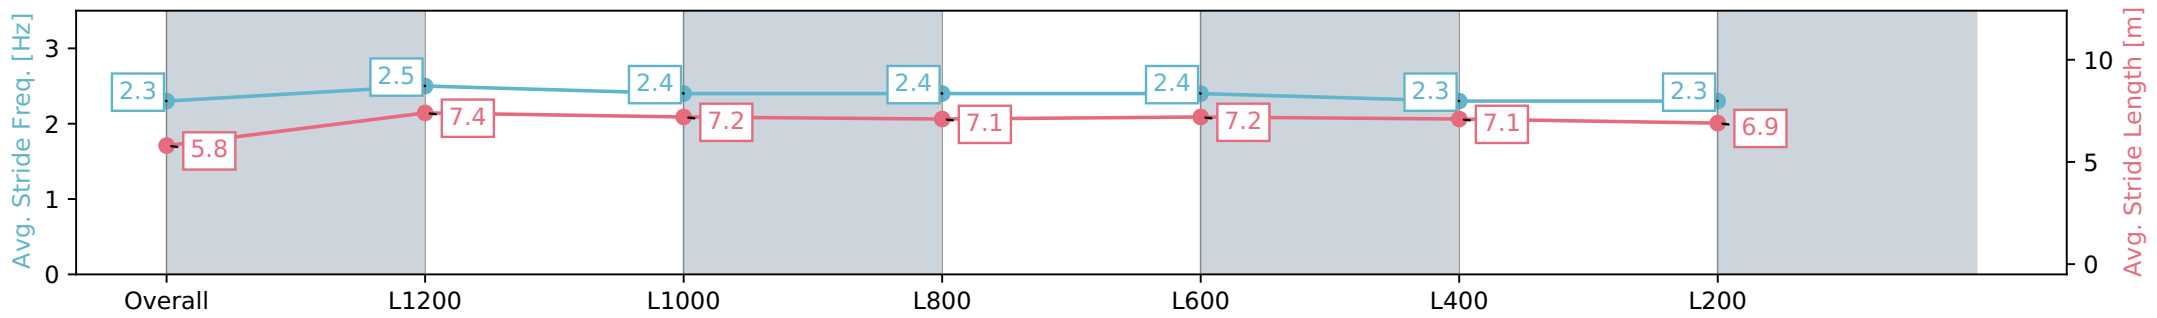

Thomas Farms RC Murray Bridge SA - Professional

Race 2: Magic Millions Maiden Plate - 1400m

03 April 2024 - 2:17PM

Track Rating: Good 4, Weather: Fine, Rail Position: +3m

Section	Overall	L1200	L1000	L800	L600	L400	L200
Section Times	1:26.62 [11] (0:15.04)	1:11.58 [13] (0:10.89)	1:00.69 [13] (0:11.73)	0:48.96 [11] (0:12.09)	0:36.87 [13] (0:11.94)	0:24.93 [12] (0:12.23)	0:12.70 [12] (0:12.70)
Average Speed [km/h]	48.0	65.9	61.3	60.3	60.9	58.8	56.7
Top Speed [km/h]	65.6	67.6	62.4	61.3	61.8	60.2	57.6
Avg. Dist. to Rail [m]	4.7	1.8	1.0	2.3	3.1	5.5	3.1
Avg. Stride Freq. [Hz]	2.3	2.5	2.4	2.4	2.4	2.3	2.3
Avg. Stride Length [m]	5.8	7.4	7.2	7.1	7.2	7.1	6.9