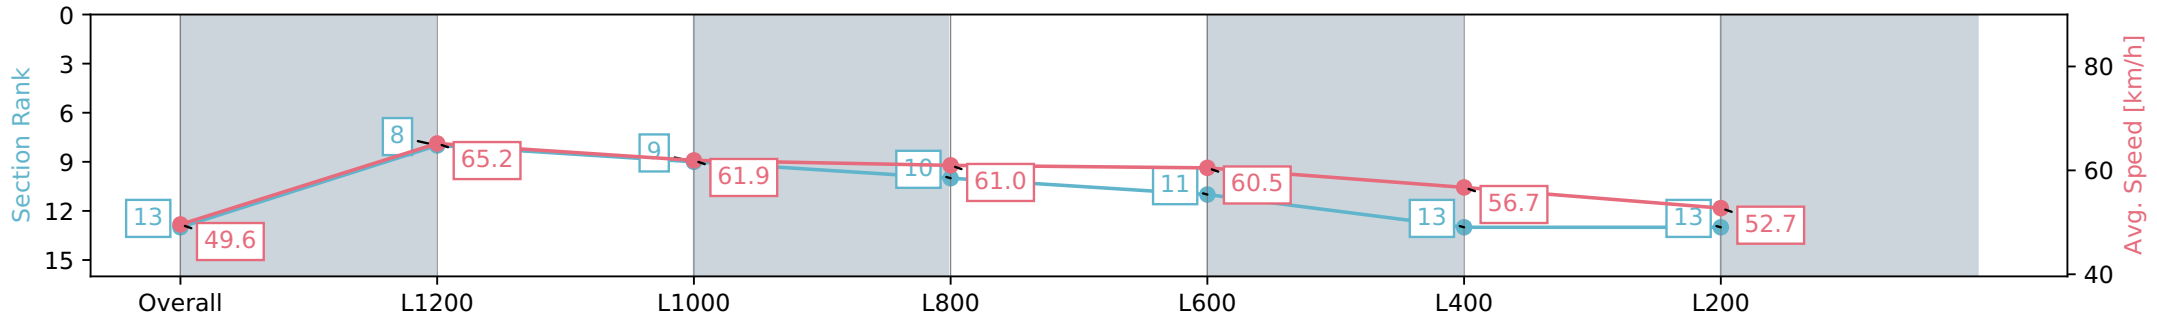

Horse/Jockey Name	SHE'S TRACEY
Finish Rank	13
Fastest Section Time (Section)	0:11.07 (L1200)
Top Speed [km/h] (Section)	66.2 (L1200)
Race State	Finished

Thomas Farms RC Murray Bridge SA - Professional

Race 2: Magic Millions Maiden Plate - 1400m

03 April 2024 - 2:17PM

Track Rating: Good 4, Weather: Fine, Rail Position: +3m

Section	Overall	L1200	L1000	L800	L600	L400	L200
Section Times	1:28.17 [13] (0:14.56)	1:13.60 [8] (0:11.07)	1:02.53 [9] (0:11.92)	0:50.61 [10] (0:12.10)	0:38.51 [11] (0:12.16)	0:26.35 [13] (0:12.68)	0:13.67 [13] (0:13.67)
Average Speed [km/h]	49.6	65.2	61.9	61.0	60.5	56.7	52.7
Top Speed [km/h]	64.8	66.2	63.4	61.6	61.6	58.6	56.0
Avg. Dist. to Rail [m]	9.6	3.2	4.6	4.9	5.2	7.3	5.4
Avg. Stride Freq. [Hz]	2.4	2.5	2.5	2.4	2.4	2.4	2.3
Avg. Stride Length [m]	5.6	6.9	6.9	6.9	6.9	6.5	6.3

- [ ] Ranking at each section and finish
- -:-:- No data available at this section
- NA No data available