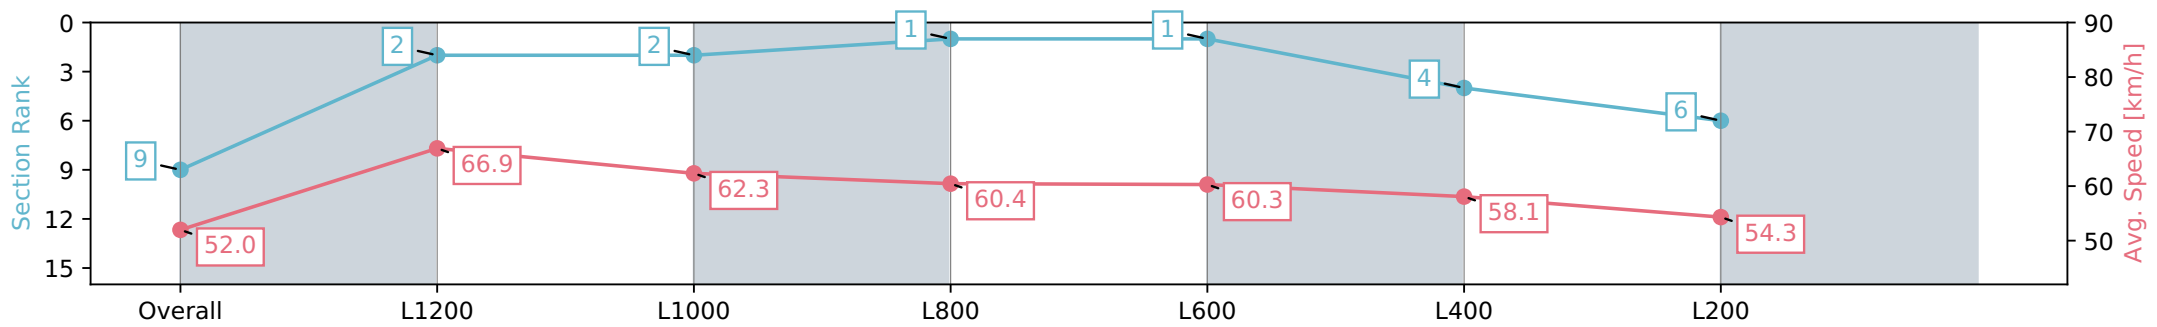

Thomas Farms RC Murray Bridge SA - Professional

Race 2: Magic Millions Maiden Plate - 1400m

03 April 2024 - 2:17PM

Track Rating: Good 4, Weather: Fine, Rail Position: +3m

Section	Overall	L1200	L1000	L800	L600	L400	L200
Section Times	1:25.94 [9] (0:13.86)	1:12.08 [2] (0:10.79)	1:01.29 [2] (0:11.63)	0:49.66 [1] (0:11.98)	0:37.68 [1] (0:12.03)	0:25.65 [4] (0:12.39)	0:13.26 [6] (0:13.26)
Average Speed [km/h]	52.0	66.9	62.3	60.4	60.3	58.1	54.3
Top Speed [km/h]	68.4	68.6	64.6	61.7	60.9	59.8	56.3
Avg. Dist. to Rail [m]	6.5	2.4	1.7	1.1	1.8	3.4	3.5
Avg. Stride Freq. [Hz]	2.2	2.3	2.2	2.2	2.2	2.2	2.1
Avg. Stride Length [m]	6.5	8.1	7.8	7.7	7.5	7.3	7.0