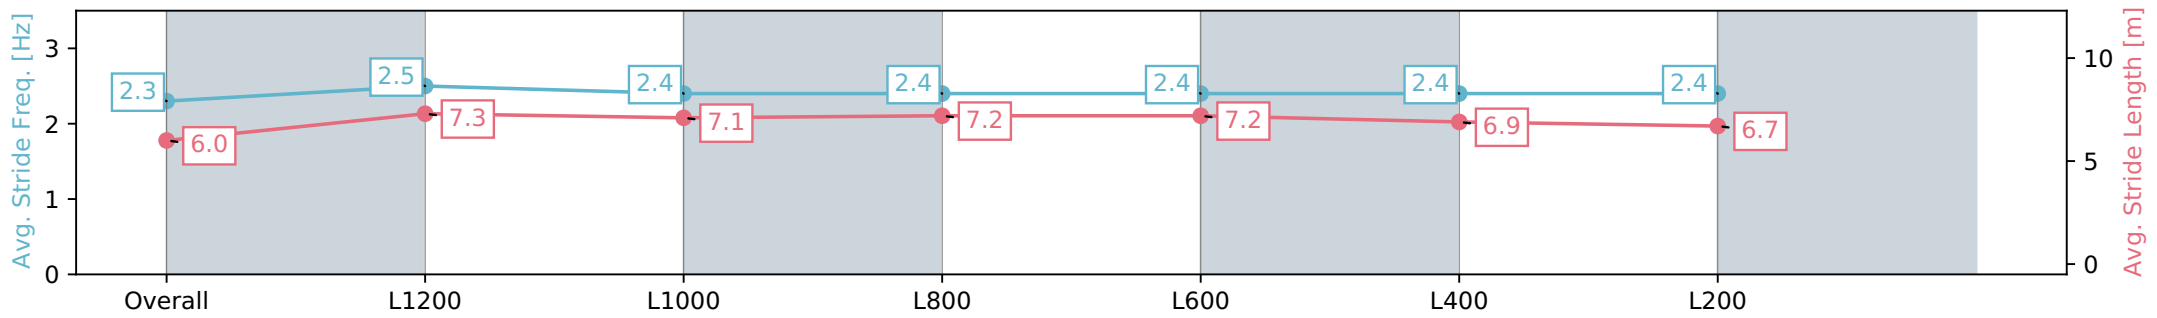

Thomas Farms RC Murray Bridge SA - Professional

Race 2: Magic Millions Maiden Plate - 1400m

03 April 2024 - 2:17PM

Track Rating: Good 4, Weather: Fine, Rail Position: +3m

Section	Overall	L1200	L1000	L800	L600	L400	L200
Section Times	1:25.27 [2] (0:14.19)	1:11.08 [6] (0:11.09)	0:59.99 [7] (0:11.77)	0:48.22 [6] (0:11.79)	0:36.43 [5] (0:11.73)	0:24.70 [5] (0:11.94)	0:12.76 [4] (0:12.76)
Average Speed [km/h]	50.8	64.9	61.9	62.2	62.7	60.3	56.4
Top Speed [km/h]	66.7	66.7	63.8	64.1	64.4	62.0	58.7
Avg. Dist. to Rail [m]	4.1	1.0	1.9	3.7	5.5	8.6	8.0
Avg. Stride Freq. [Hz]	2.3	2.5	2.4	2.4	2.4	2.4	2.4
Avg. Stride Length [m]	6.0	7.3	7.1	7.2	7.2	6.9	6.7