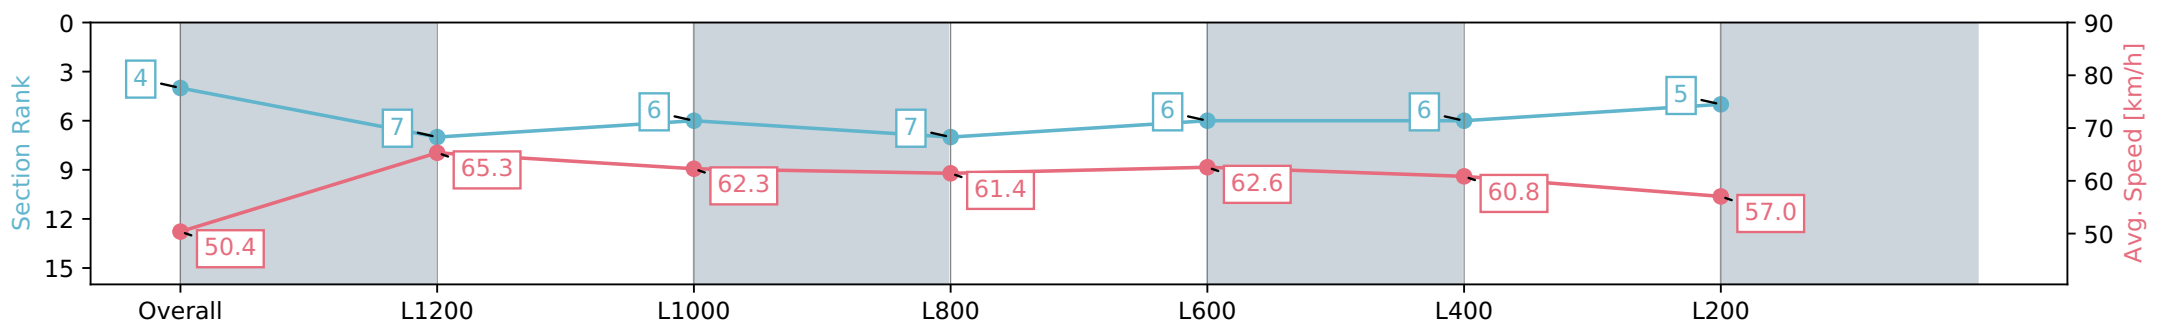

Thomas Farms RC Murray Bridge SA - Professional

Race 2: Magic Millions Maiden Plate - 1400m

03 April 2024 - 2:17PM

Track Rating: Good 4, Weather: Fine, Rail Position: +3m

Section	Overall	L1200	L1000	L800	L600	L400	L200
Section Times	1:25.29 [4] (0:14.28)	1:11.00 [7] (0:10.98)	1:00.02 [6] (0:11.84)	0:48.18 [7] (0:11.99)	0:36.19 [6] (0:11.74)	0:24.45 [6] (0:11.84)	0:12.61 [5] (0:12.61)
Average Speed [km/h]	50.4	65.3	62.3	61.4	62.6	60.8	57.0
Top Speed [km/h]	65.6	67.7	67.6	62.7	63.3	62.5	59.1
Avg. Dist. to Rail [m]	6.3	3.3	3.1	4.9	4.8	8.1	9.4
Avg. Stride Freq. [Hz]	2.3	2.3	2.2	2.3	2.3	2.3	2.3
Avg. Stride Length [m]	6.0	7.8	7.5	7.5	7.5	7.2	6.8