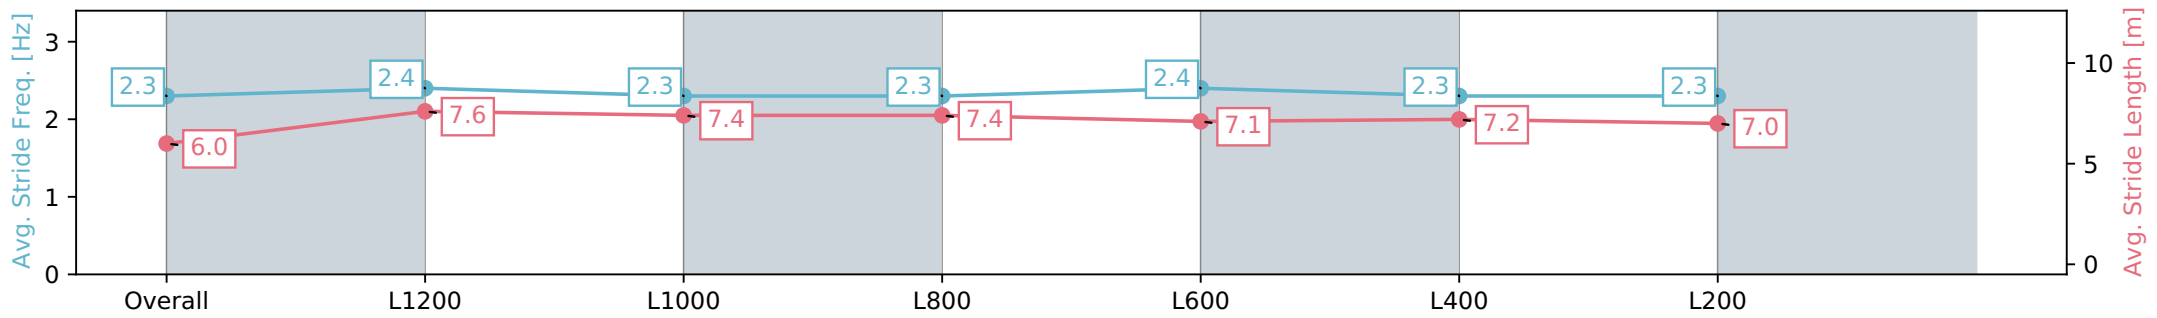

Thomas Farms RC Murray Bridge SA - Professional

Race 2: Magic Millions Maiden Plate - 1400m

03 April 2024 - 2:17PM

Track Rating: Good 4, Weather: Fine, Rail Position: +3m

Section	Overall	L1200	L1000	L800	L600	L400	L200
Section Times	1:25.48 [6] (0:14.61)	1:10.87 [10] (0:11.03)	0:59.84 [10] (0:11.74)	0:48.10 [8] (0:11.84)	0:36.26 [8] (0:11.76)	0:24.50 [7] (0:11.98)	0:12.52 [7] (0:12.52)
Average Speed [km/h]	49.3	65.2	61.3	61.0	61.4	60.1	57.5
Top Speed [km/h]	65.6	67.8	62.2	62.2	62.8	61.1	58.9
Avg. Dist. to Rail [m]	1.9	0.6	0.3	0.4	1.0	2.8	5.0
Avg. Stride Freq. [Hz]	2.3	2.4	2.3	2.3	2.4	2.3	2.3
Avg. Stride Length [m]	6.0	7.6	7.4	7.4	7.1	7.2	7.0