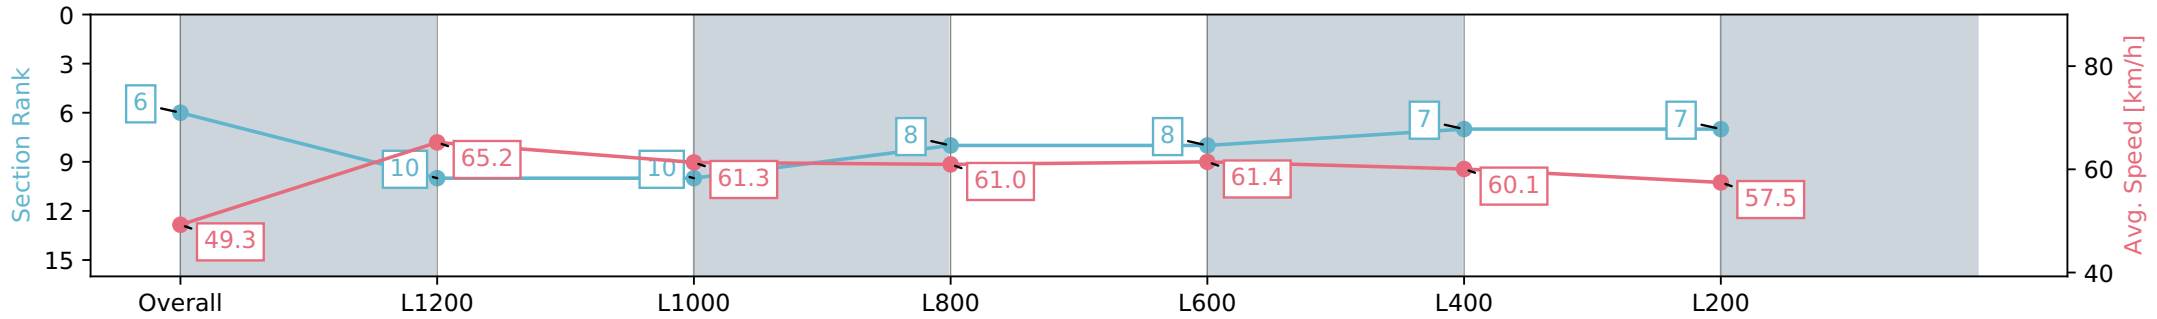

Thomas Farms RC Murray Bridge SA - Professional

Race 2: Magic Millions Maiden Plate - 1400m

03 April 2024 - 2:17PM

Track Rating: Good 4, Weather: Fine, Rail Position: +3m

Section	Overall	L1200	L1000	L800	L600	L400	L200
Section Times	1:25.48 [6] (0:14.61)	1:10.87 [10] (0:11.03)	0:59.84 [10] (0:11.74)	0:48.10 [8] (0:11.84)	0:36.26 [8] (0:11.76)	0:24.50 [7] (0:11.98)	0:12.52 [7] (0:12.52)
Average Speed [km/h]	49.3	65.2	61.3	61.0	61.4	60.1	57.5
Top Speed [km/h]	65.6	67.8	62.2	62.2	62.8	61.1	58.9
Avg. Dist. to Rail [m]	1.9	0.6	0.3	0.4	1.0	2.8	5.0
Avg. Stride Freq. [Hz]	2.3	2.4	2.3	2.3	2.4	2.3	2.3
Avg. Stride Length [m]	6.0	7.6	7.4	7.4	7.1	7.2	7.0