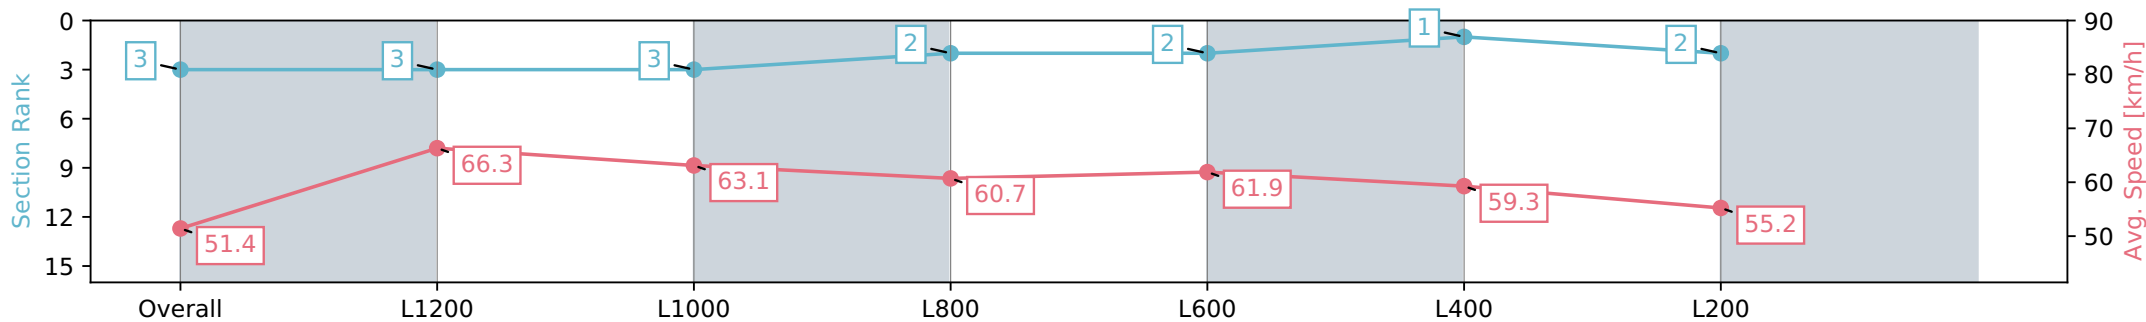

- [] Ranking at each section and finish
- :-:- No data available at this section
- NA No data available

Horse/Jockey Name	ABSOLUTE STUNNER
Finish Rank	4
Fastest Section Time (Section)	0:10.98 (L1200)
Top Speed [km/h] (Section)	67.7 (L1200)
Race State	Finished