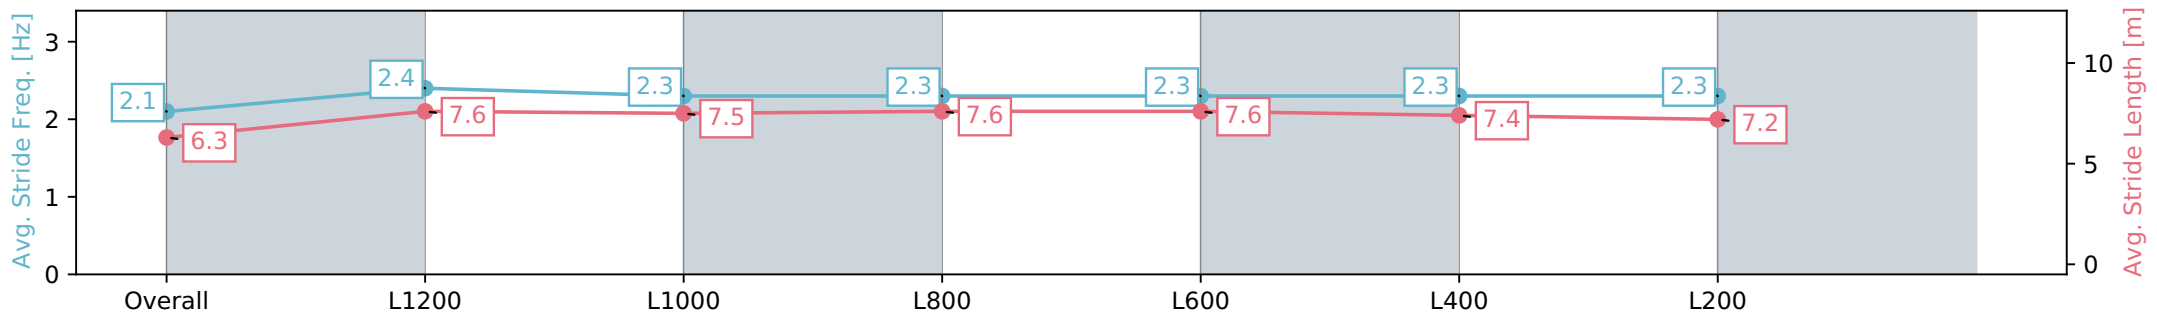

Thomas Farms RC Murray Bridge SA - Professional

Race 2: Magic Millions Maiden Plate - 1400m

03 April 2024 - 2:17PM

Track Rating: Good 4, Weather: Fine, Rail Position: +3m

Section	Overall	L1200	L1000	L800	L600	L400	L200
Section Times	1:25.32 [5] (0:14.74)	1:10.58 [11] (0:11.08)	0:59.50 [11] (0:11.87)	0:47.63 [12] (0:11.86)	0:35.77 [10] (0:11.63)	0:24.14 [9] (0:11.80)	0:12.34 [8] (0:12.34)
Average Speed [km/h]	48.9	65.2	61.5	61.8	62.8	61.1	58.3
Top Speed [km/h]	65.4	66.7	64.1	63.0	63.5	63.2	59.6
Avg. Dist. to Rail [m]	4.7	1.7	3.1	3.1	4.1	9.6	10.7
Avg. Stride Freq. [Hz]	2.1	2.4	2.3	2.3	2.3	2.3	2.3
Avg. Stride Length [m]	6.3	7.6	7.5	7.6	7.6	7.4	7.2