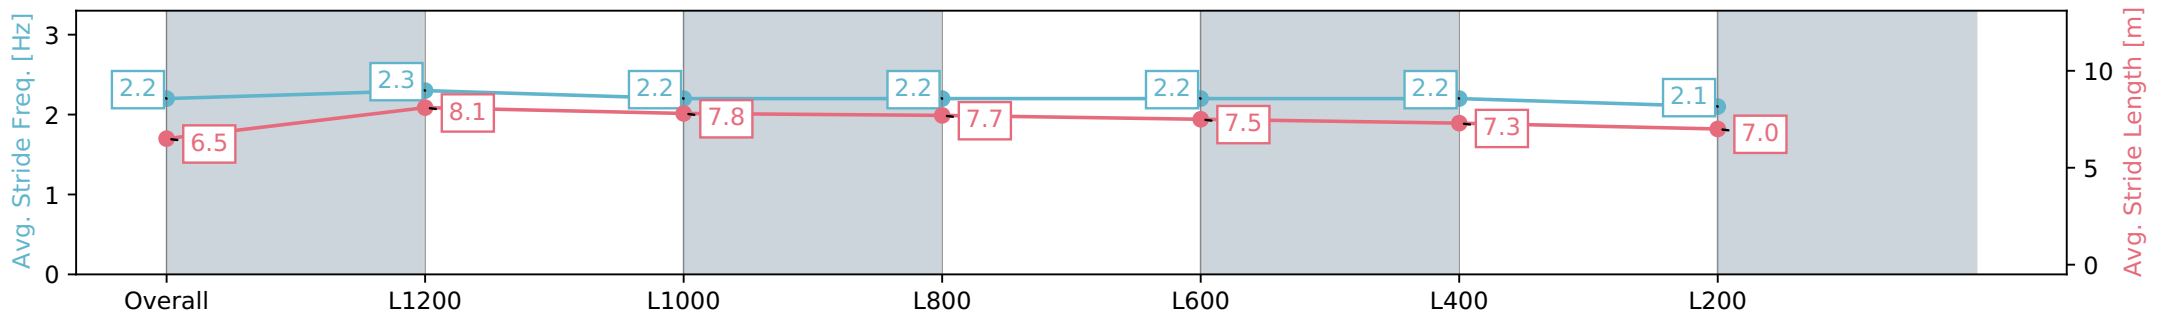

Thomas Farms RC Murray Bridge SA - Professional

Race 2: Magic Millions Maiden Plate - 1400m

03 April 2024 - 2:17PM

Track Rating: Good 4, Weather: Fine, Rail Position: +3m

Section	Overall	L1200	L1000	L800	L600	L400	L200
Section Times	1:25.94 [9] (0:13.86)	1:12.08 [2] (0:10.79)	1:01.29 [2] (0:11.63)	0:49.66 [1] (0:11.98)	0:37.68 [1] (0:12.03)	0:25.65 [4] (0:12.39)	0:13.26 [6] (0:13.26)
Average Speed [km/h]	52.0	66.9	62.3	60.4	60.3	58.1	54.3
Top Speed [km/h]	68.4	68.6	64.6	61.7	60.9	59.8	56.3
Avg. Dist. to Rail [m]	6.5	2.4	1.7	1.1	1.8	3.4	3.5
Avg. Stride Freq. [Hz]	2.2	2.3	2.2	2.2	2.2	2.2	2.1
Avg. Stride Length [m]	6.5	8.1	7.8	7.7	7.5	7.3	7.0