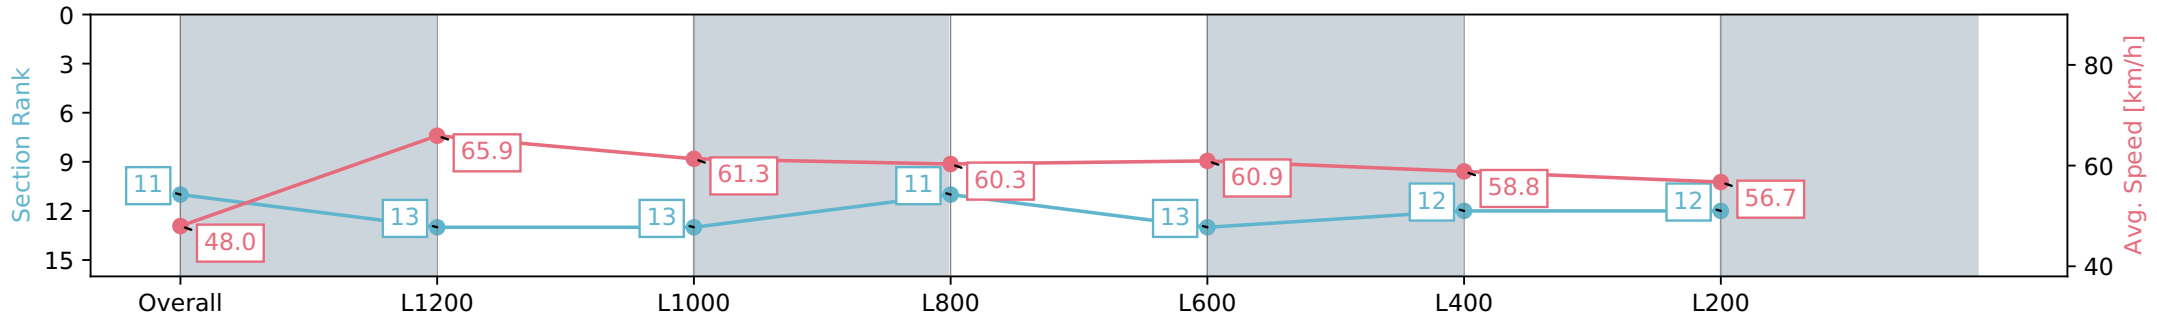

Thomas Farms RC Murray Bridge SA - Professional

Race 2: Magic Millions Maiden Plate - 1400m

03 April 2024 - 2:17PM

Track Rating: Good 4, Weather: Fine, Rail Position: +3m

Section	Overall	L1200	L1000	L800	L600	L400	L200
Section Times	1:26.62 [11] (0:15.04)	1:11.58 [13] (0:10.89)	1:00.69 [13] (0:11.73)	0:48.96 [11] (0:12.09)	0:36.87 [13] (0:11.94)	0:24.93 [12] (0:12.23)	0:12.70 [12] (0:12.70)
Average Speed [km/h]	48.0	65.9	61.3	60.3	60.9	58.8	56.7
Top Speed [km/h]	65.6	67.6	62.4	61.3	61.8	60.2	57.6
Avg. Dist. to Rail [m]	4.7	1.8	1.0	2.3	3.1	5.5	3.1
Avg. Stride Freq. [Hz]	2.3	2.5	2.4	2.4	2.4	2.3	2.3
Avg. Stride Length [m]	5.8	7.4	7.2	7.1	7.2	7.1	6.9