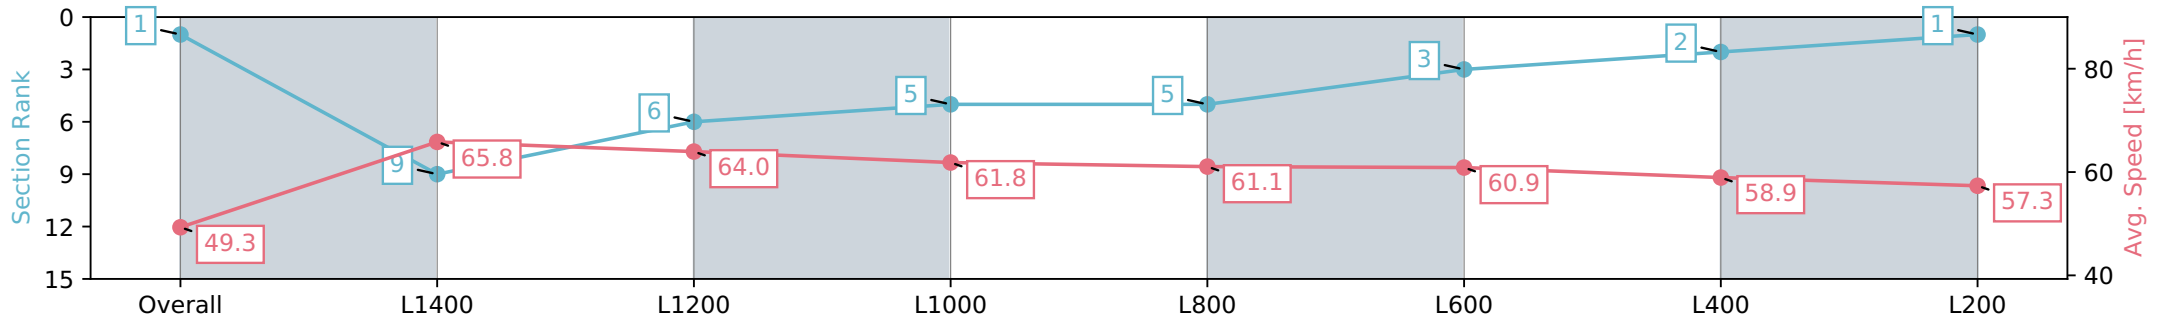

03 April 2024 - 1:41PM

Track Rating: Good 4, Weather: Fine, Rail Position: +3m

Section	Overall	L1400	L1200	L1000	L800	L600	L400	L200
Section Times	1:37.37 [1] (0:14.62)	1:22.75 [9] (0:10.93)	1:11.82 [6] (0:11.27)	1:00.55 [5] (0:11.78)	0:48.77 [5] (0:11.99)	0:36.78 [3] (0:11.99)	0:24.79 [2] (0:12.23)	0:12.56 [1] (0:12.56)
Average Speed [km/h]	49.3	65.8	64.0	61.8	61.1	60.9	58.9	57.3
Top Speed [km/h]	65.6	72.2	64.6	63.1	62.1	62.5	61.7	58.7
Avg. Dist. to Rail [m]	3.3	0.9	0.6	2.0	3.1	3.9	4.7	6.3
Avg. Stride Freq. [Hz]	2.2	2.4	2.3	2.3	2.3	2.3	2.3	2.3
Avg. Stride Length [m]	6.3	7.5	7.5	7.3	7.1	7.2	7.1	7.0