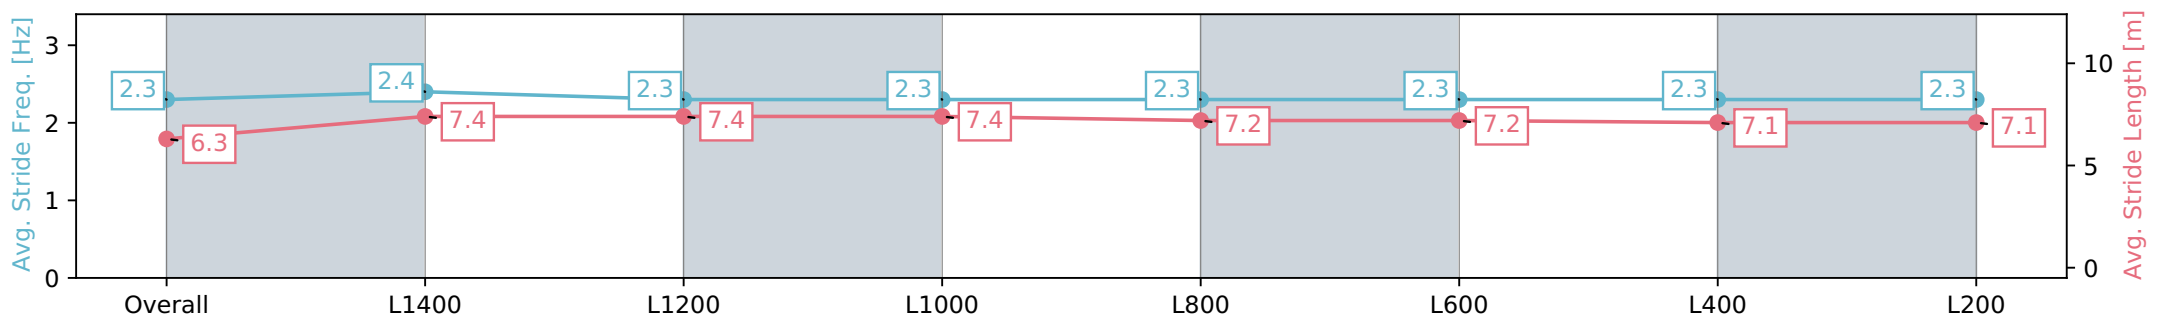

Thomas Farms RC Murray Bridge SA - Professional

Race 1: Duttons Easy To Do Business With!! Maiden Plate - 1600m

03 April 2024 - 1:41PM

Track Rating: Good 4, Weather: Fine, Rail Position: +3m

Section	Overall	L1400	L1200	L1000	L800	L600	L400	L200
Section Times	1:37.44 [2] (0:14.38)	1:23.06 [5] (0:11.19)	1:11.87 [7] (0:11.33)	1:00.54 [7] (0:11.80)	0:48.74 [7] (0:12.15)	0:36.59 [7] (0:12.07)	0:24.52 [5] (0:12.22)	0:12.30 [5] (0:12.30)
Average Speed [km/h]	50.1	64.3	63.7	61.9	60.4	60.3	58.9	58.5
Top Speed [km/h]	64.8	64.9	65.5	63.0	61.2	61.8	59.5	59.9
Avg. Dist. to Rail [m]	2.4	1.3	1.4	2.9	3.6	2.9	4.8	6.7
Avg. Stride Freq. [Hz]	2.3	2.4	2.3	2.3	2.3	2.3	2.3	2.3
Avg. Stride Length [m]	6.3	7.4	7.4	7.4	7.2	7.2	7.1	7.1