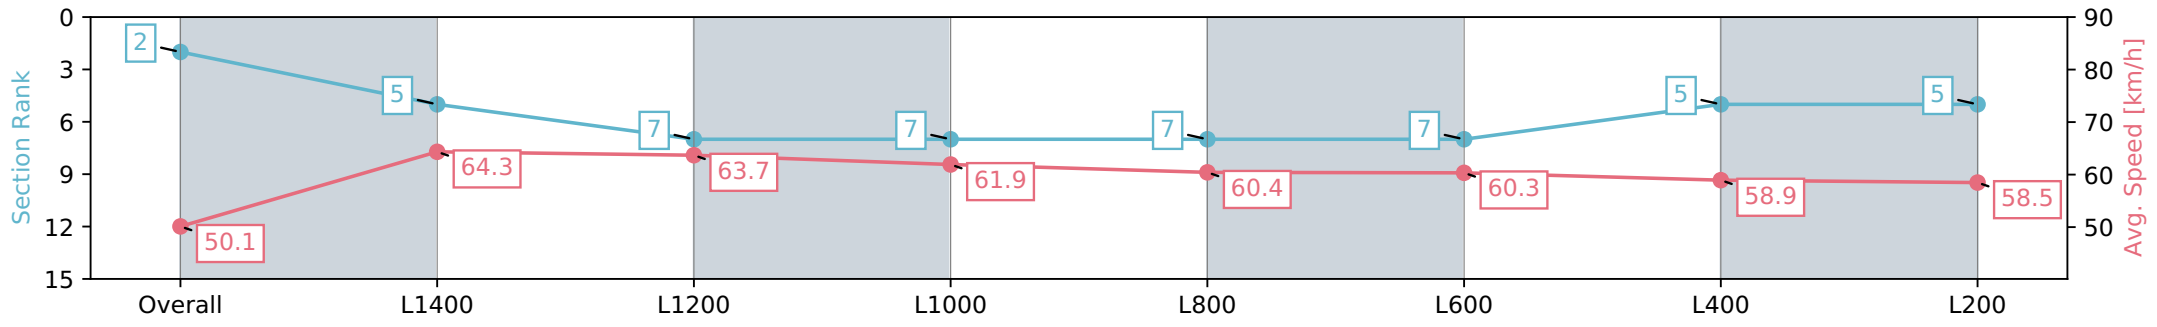

Thomas Farms RC Murray Bridge SA - Professional

Race 1: Duttons Easy To Do Business With!! Maiden Plate - 1600m

03 April 2024 - 1:41PM

Track Rating: Good 4, Weather: Fine, Rail Position: +3m

Section	Overall	L1400	L1200	L1000	L800	L600	L400	L200
Section Times	1:37.44 [2] (0:14.38)	1:23.06 [5] (0:11.19)	1:11.87 [7] (0:11.33)	1:00.54 [7] (0:11.80)	0:48.74 [7] (0:12.15)	0:36.59 [7] (0:12.07)	0:24.52 [5] (0:12.22)	0:12.30 [5] (0:12.30)
Average Speed [km/h]	50.1	64.3	63.7	61.9	60.4	60.3	58.9	58.5
Top Speed [km/h]	64.8	64.9	65.5	63.0	61.2	61.8	59.5	59.9
Avg. Dist. to Rail [m]	2.4	1.3	1.4	2.9	3.6	2.9	4.8	6.7
Avg. Stride Freq. [Hz]	2.3	2.4	2.3	2.3	2.3	2.3	2.3	2.3
Avg. Stride Length [m]	6.3	7.4	7.4	7.4	7.2	7.2	7.1	7.1