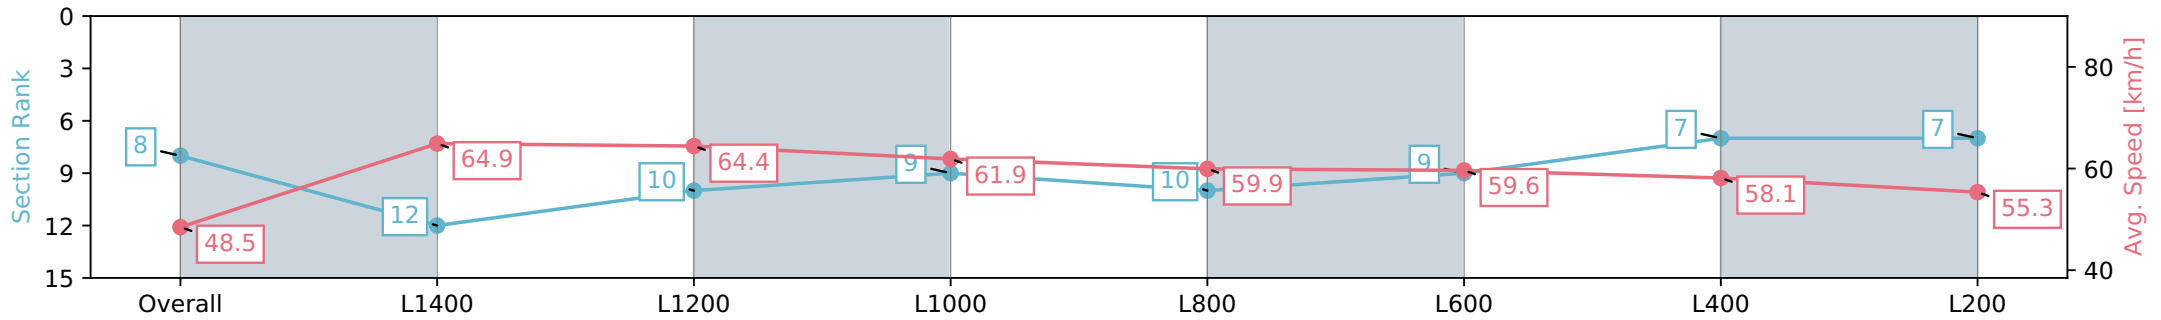

Thomas Farms RC Murray Bridge SA - Professional

Race 1: Duttons Easy To Do Business With!! Maiden Plate - 1600m

03 April 2024 - 1:41PM

Track Rating: Good 4, Weather: Fine, Rail Position: +3m

Section	Overall	L1400	L1200	L1000	L800	L600	L400	L200
Section Times	1:38.79 [8] (0:14.86)	1:23.93 [12] (0:11.09)	1:12.84 [10] (0:11.21)	1:01.63 [9] (0:11.81)	0:49.82 [10] (0:12.21)	0:37.61 [9] (0:12.24)	0:25.37 [7] (0:12.39)	0:12.98 [7] (0:12.98)
Average Speed [km/h]	48.5	64.9	64.4	61.9	59.9	59.6	58.1	55.3
Top Speed [km/h]	66.0	66.2	67.7	62.9	60.5	61.1	60.2	56.7
Avg. Dist. to Rail [m]	1.4	0.7	1.4	3.0	3.5	3.1	4.8	5.6
Avg. Stride Freq. [Hz]	2.3	2.5	2.4	2.4	2.4	2.4	2.4	2.4
Avg. Stride Length [m]	5.9	7.3	7.2	7.0	7.0	6.9	6.6	6.3