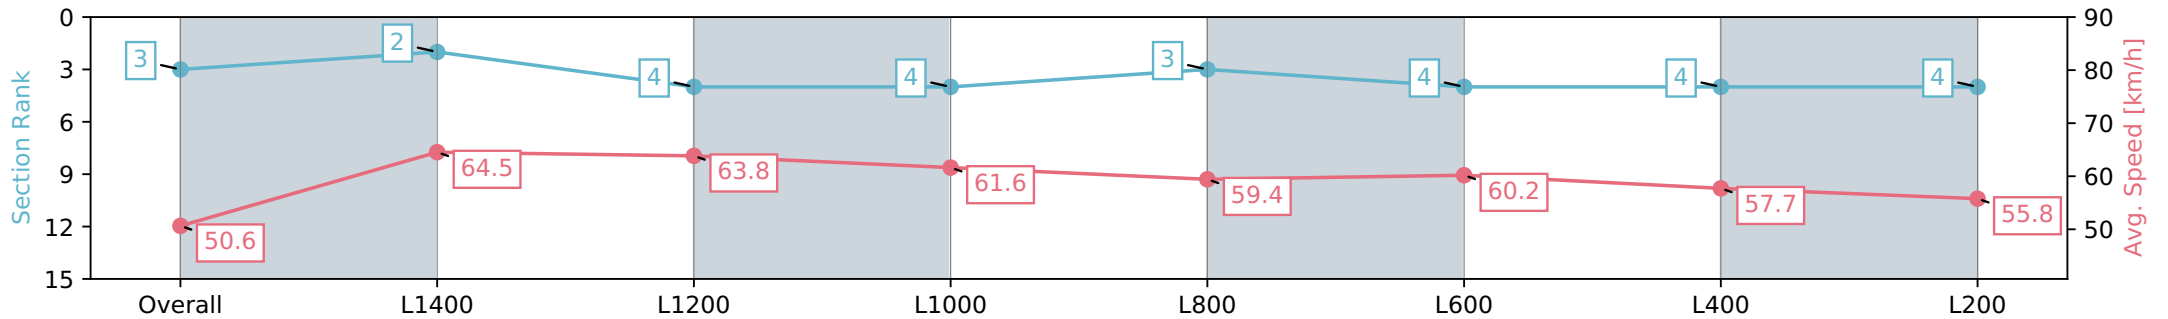

Thomas Farms RC Murray Bridge SA - Professional

Race 1: Duttons Easy To Do Business With!! Maiden Plate - 1600m

03 April 2024 - 1:41PM

Track Rating: Good 4, Weather: Fine, Rail Position: +3m

Section	Overall	L1400	L1200	L1000	L800	L600	L400	L200
Section Times	1:38.00 [3] (0:14.23)	1:23.77 [2] (0:11.16)	1:12.61 [4] (0:11.26)	1:01.35 [4] (0:11.71)	0:49.64 [3] (0:12.27)	0:37.37 [4] (0:12.00)	0:25.37 [4] (0:12.48)	0:12.89 [4] (0:12.89)
Average Speed [km/h]	50.6	64.5	63.8	61.6	59.4	60.2	57.7	55.8
Top Speed [km/h]	64.9	65.7	65.3	62.5	60.6	60.6	60.0	56.5
Avg. Dist. to Rail [m]	3.8	0.1	0.8	0.6	2.3	1.0	2.4	4.5
Avg. Stride Freq. [Hz]	2.2	2.3	2.2	2.2	2.2	2.3	2.2	2.2
Avg. Stride Length [m]	6.4	7.9	7.9	7.8	7.5	7.5	7.2	7.1