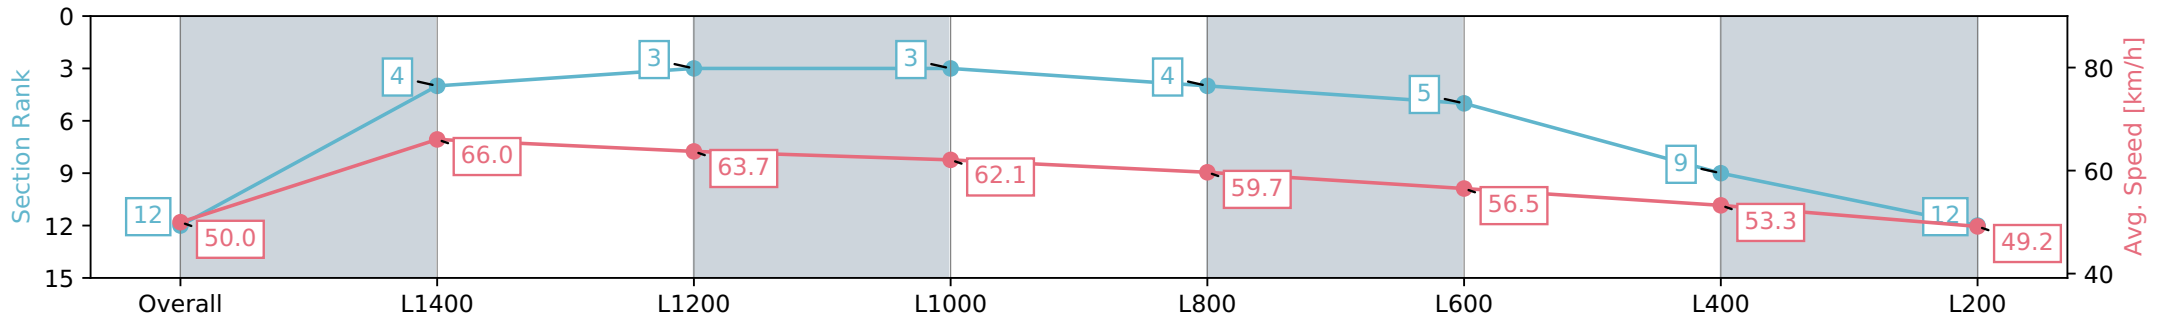

Thomas Farms RC Murray Bridge SA - Professional

Race 1: Duttons Easy To Do Business With!! Maiden Plate - 1600m

03 April 2024 - 1:41PM

Track Rating: Good 4, Weather: Fine, Rail Position: +3m

Section	Overall	L1400	L1200	L1000	L800	L600	L400	L200
Section Times	1:41.82 [12] (0:14.37)	1:27.45 [4] (0:10.90)	1:16.55 [3] (0:11.31)	1:05.24 [3] (0:11.79)	0:53.45 [4] (0:12.33)	0:41.12 [5] (0:12.95)	0:28.17 [9] (0:13.53)	0:14.64 [12] (0:14.64)
Average Speed [km/h]	50.0	66.0	63.7	62.1	59.7	56.5	53.3	49.2
Top Speed [km/h]	66.1	67.1	64.4	62.9	60.9	57.6	55.8	52.8
Avg. Dist. to Rail [m]	4.3	2.7	1.8	3.2	4.1	4.2	6.2	8.0
Avg. Stride Freq. [Hz]	2.2	2.3	2.2	2.2	2.2	2.2	2.1	2.0
Avg. Stride Length [m]	6.5	7.6	7.7	7.7	7.4	7.1	6.9	6.6