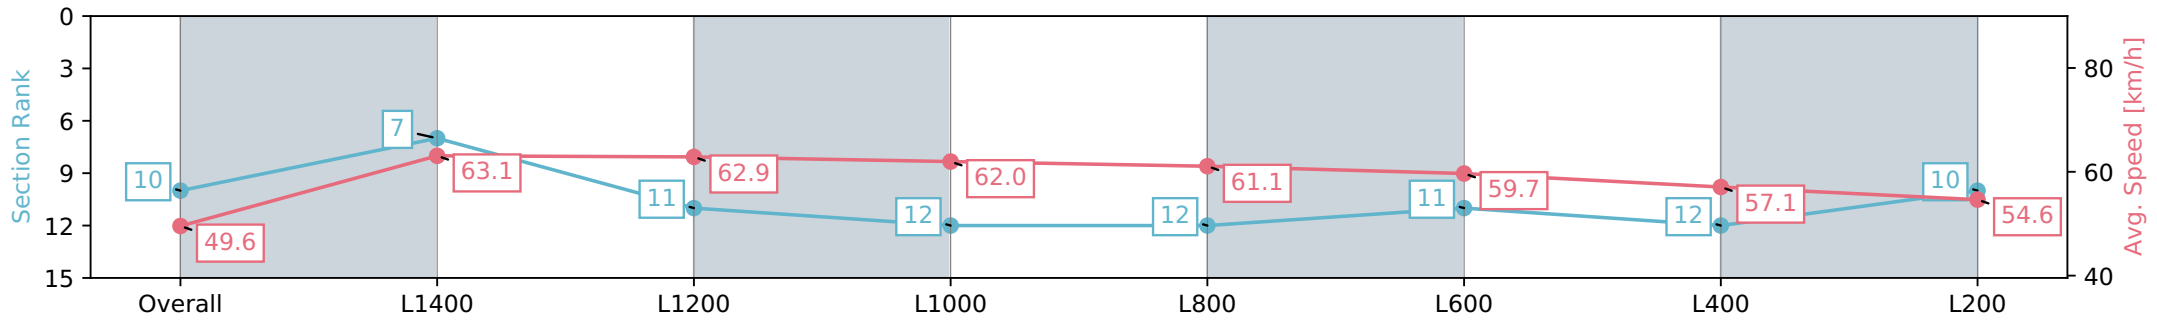

Thomas Farms RC Murray Bridge SA - Professional

Race 1: Duttons Easy To Do Business With!! Maiden Plate - 1600m

03 April 2024 - 1:41PM

Track Rating: Good 4, Weather: Fine, Rail Position: +3m

Section	Overall	L1400	L1200	L1000	L800	L600	L400	L200
Section Times	1:39.58 [10] (0:14.55)	1:25.03 [7] (0:11.41)	1:13.62 [11] (0:11.50)	1:02.12 [12] (0:11.86)	0:50.26 [12] (0:12.09)	0:38.17 [11] (0:12.39)	0:25.78 [12] (0:12.62)	0:13.16 [10] (0:13.16)
Average Speed [km/h]	49.6	63.1	62.9	62.0	61.1	59.7	57.1	54.6
Top Speed [km/h]	63.7	65.9	63.6	63.4	61.6	60.7	58.4	55.9
Avg. Dist. to Rail [m]	6.1	3.9	2.9	4.2	5.1	6.5	8.3	6.8
Avg. Stride Freq. [Hz]	2.3	2.4	2.4	2.4	2.4	2.4	2.4	2.3
Avg. Stride Length [m]	6.2	7.1	7.0	7.0	6.8	6.6	6.5	6.4

- [] Ranking at each section and finish
- :-:- No data available at this section
- NA No data available

Horse/Jockey Name	CROSS MY LINE
Finish Rank	11
Fastest Section Time (Section)	0:11.09 (L1400)
Top Speed [km/h] (Section)	65.8 (L1400)
Race State	Finished