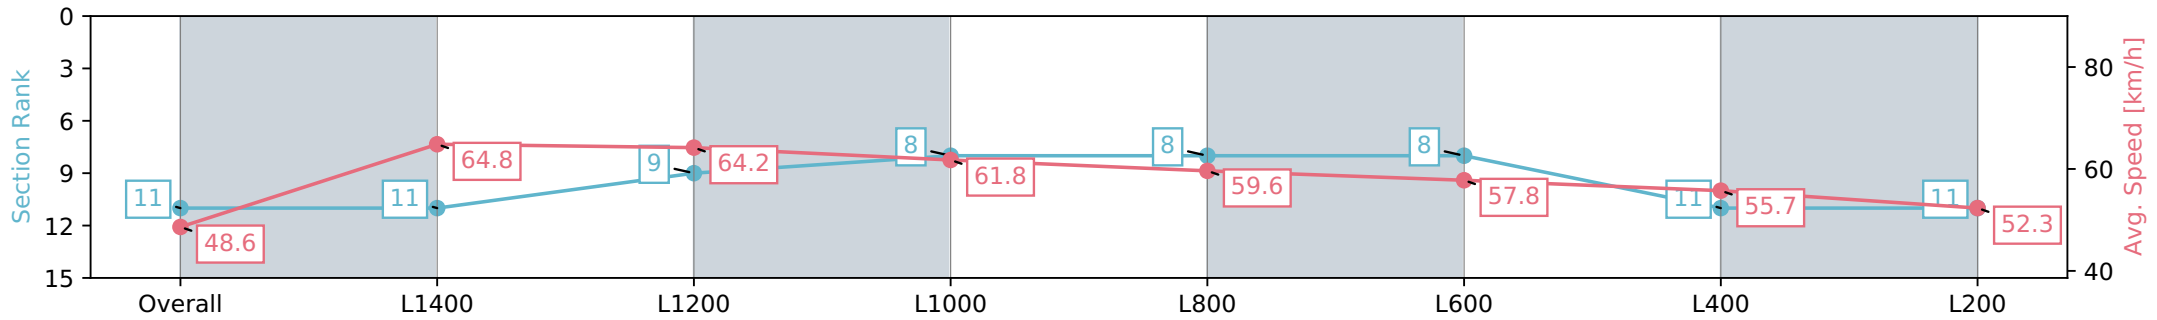

Thomas Farms RC Murray Bridge SA - Professional

Race 1: Duttons Easy To Do Business With!! Maiden Plate - 1600m

03 April 2024 - 1:41PM

Track Rating: Good 4, Weather: Fine, Rail Position: +3m

Section	Overall	L1400	L1200	L1000	L800	L600	L400	L200
Section Times	1:40.36 [11] (0:14.82)	1:25.54 [11] (0:11.09)	1:14.45 [9] (0:11.23)	1:03.22 [8] (0:11.78)	0:51.44 [8] (0:12.21)	0:39.23 [8] (0:12.56)	0:26.67 [11] (0:12.89)	0:13.78 [11] (0:13.78)
Average Speed [km/h]	48.6	64.8	64.2	61.8	59.6	57.8	55.7	52.3
Top Speed [km/h]	65.3	65.8	65.0	64.2	60.6	58.2	57.1	54.1
Avg. Dist. to Rail [m]	0.3	0.1	0.2	1.9	2.3	1.9	2.8	3.0
Avg. Stride Freq. [Hz]	2.1	2.3	2.2	2.2	2.2	2.2	2.1	2.1
Avg. Stride Length [m]	6.5	7.9	7.9	7.4	7.3	7.0	7.1	6.8