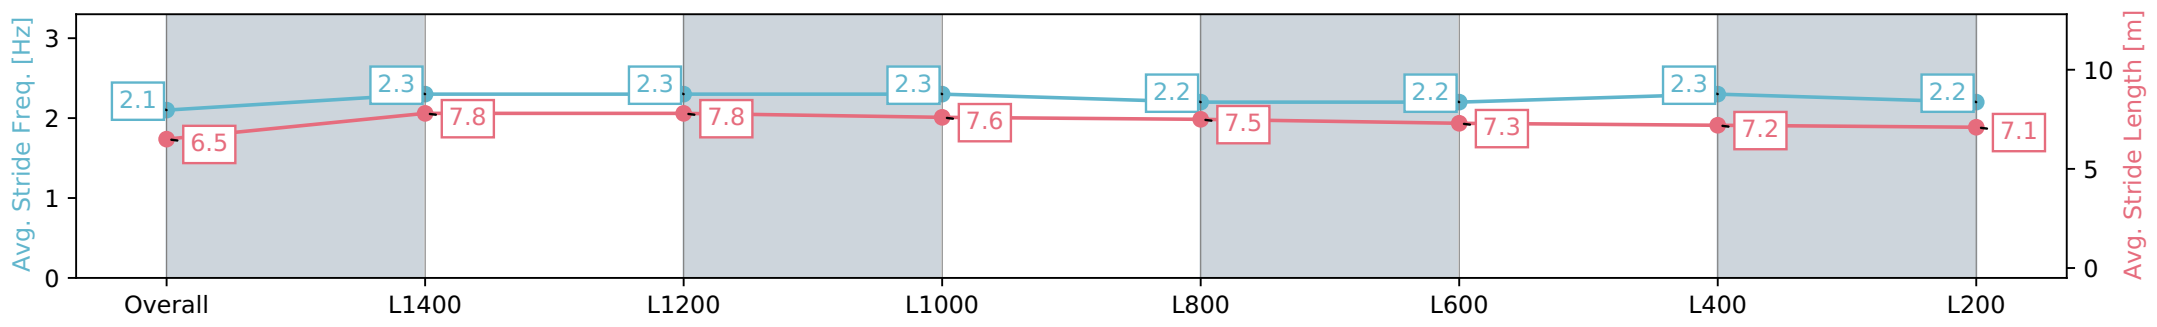

Thomas Farms RC Murray Bridge SA - Professional

Race 1: Duttons Easy To Do Business With!! Maiden Plate - 1600m

03 April 2024 - 1:41PM

Track Rating: Good 4, Weather: Fine, Rail Position: +3m

Section	Overall	L1400	L1200	L1000	L800	L600	L400	L200
Section Times	1:38.66 [7] (0:14.59)	1:24.07 [8] (0:11.30)	1:12.77 [8] (0:11.31)	1:01.46 [10] (0:11.76)	0:49.70 [9]	0:37.46 [10] (0:12.46)	0:25.00 [10] (0:12.36)	0:12.64 [8] (0:12.64)
Average Speed [km/h]	49.3	63.8	63.8	62.1	60.0	58.5	58.4	56.9
Top Speed [km/h]	64.8	64.8	64.1	63.7	61.5	59.8	59.3	57.8
Avg. Dist. to Rail [m]	5.1	3.0	2.3	2.9	4.0	3.5	5.5	6.7
Avg. Stride Freq. [Hz]	2.1	2.3	2.3	2.3	2.2	2.2	2.3	2.2
Avg. Stride Length [m]	6.5	7.8	7.8	7.6	7.5	7.3	7.2	7.1