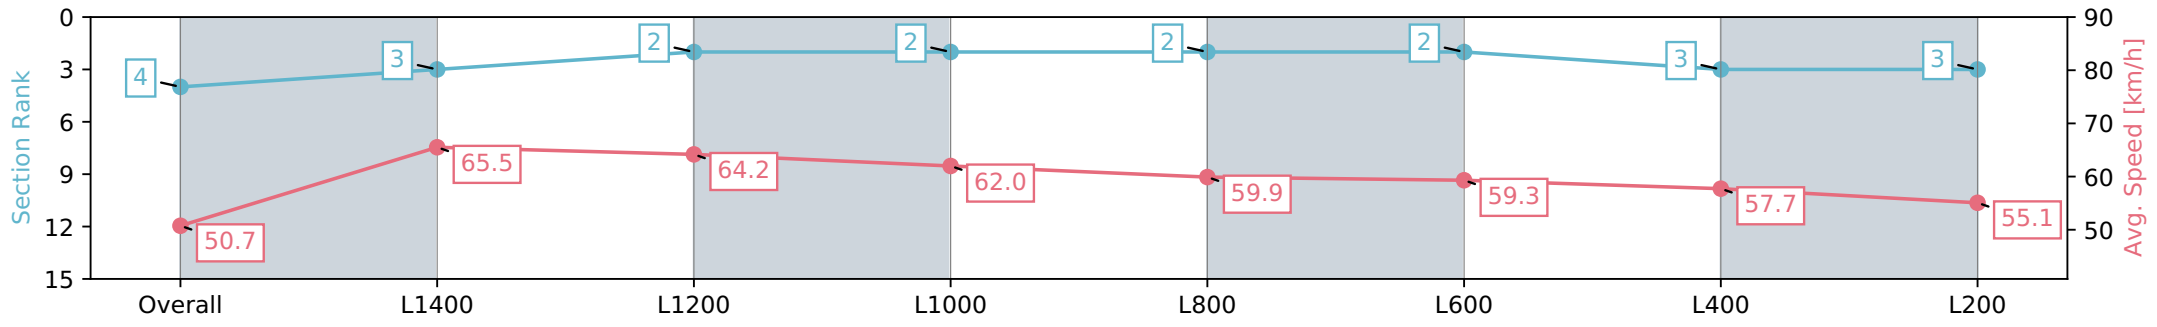

Thomas Farms RC Murray Bridge SA - Professional

Race 1: Duttons Easy To Do Business With!! Maiden Plate - 1600m

03 April 2024 - 1:41PM

Track Rating: Good 4, Weather: Fine, Rail Position: +3m

Section	Overall	L1400	L1200	L1000	L800	L600	L400	L200
Section Times	1:38.18 [4] (0:14.23)	1:23.95 [3] (0:10.98)	1:12.97 [2] (0:11.25)	1:01.72 [2] (0:11.70)	0:50.02 [2] (0:12.17)	0:37.85 [2] (0:12.28)	0:25.57 [3] (0:12.49)	0:13.08 [3] (0:13.08)
Average Speed [km/h]	50.7	65.5	64.2	62.0	59.9	59.3	57.7	55.1
Top Speed [km/h]	66.3	66.4	64.9	63.5	60.4	60.7	58.4	56.0
Avg. Dist. to Rail [m]	7.7	1.3	1.1	1.7	2.5	2.9	3.7	5.9
Avg. Stride Freq. [Hz]	2.3	2.3	2.3	2.2	2.2	2.3	2.3	2.2
Avg. Stride Length [m]	6.1	7.7	7.8	7.6	7.4	7.2	7.1	7.0