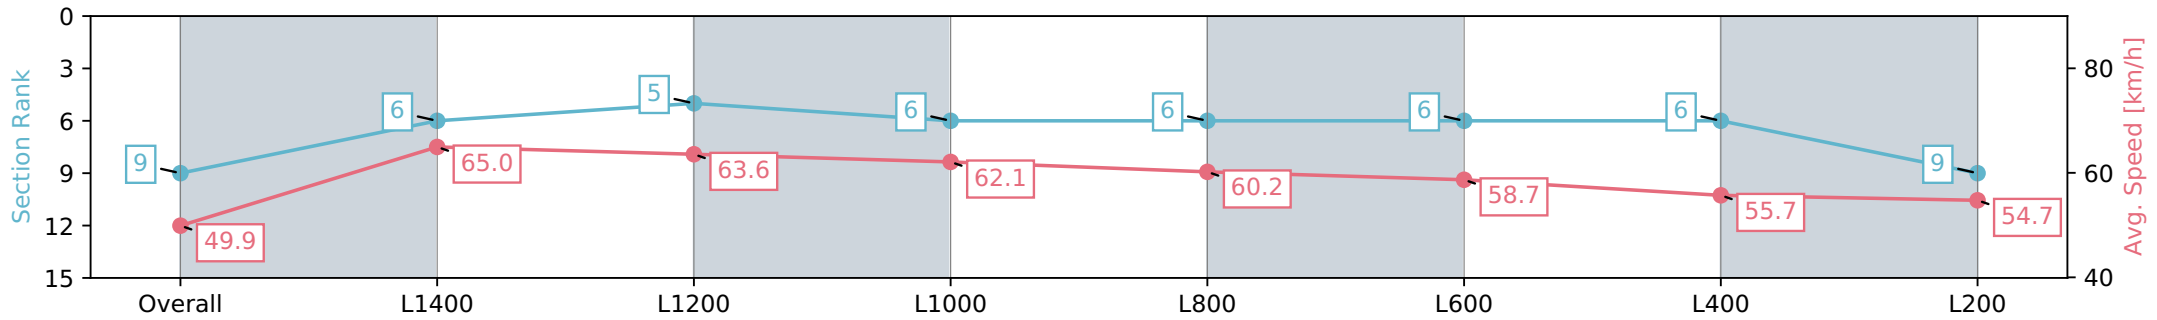

Thomas Farms RC Murray Bridge SA - Professional

Race 1: Duttons Easy To Do Business With!! Maiden Plate - 1600m

03 April 2024 - 1:41PM

Track Rating: Good 4, Weather: Fine, Rail Position: +3m

Section	Overall	L1400	L1200	L1000	L800	L600	L400	L200
Section Times	1:39.42 [9] (0:14.44)	1:24.98 [6] (0:11.08)	1:13.90 [5] (0:11.36)	1:02.54 [6] (0:11.76)	0:50.78 [6] (0:12.17)	0:38.61 [6] (0:12.54)	0:26.07 [6] (0:12.92)	0:13.15 [9] (0:13.15)
Average Speed [km/h]	49.9	65.0	63.6	62.1	60.2	58.7	55.7	54.7
Top Speed [km/h]	65.9	66.2	64.2	63.5	61.7	60.3	57.6	55.5
Avg. Dist. to Rail [m]	7.9	3.9	2.5	2.7	3.5	4.9	4.9	4.3
Avg. Stride Freq. [Hz]	2.4	2.5	2.4	2.4	2.4	2.4	2.3	2.3
Avg. Stride Length [m]	5.9	7.3	7.3	7.3	7.1	6.9	6.5	6.4