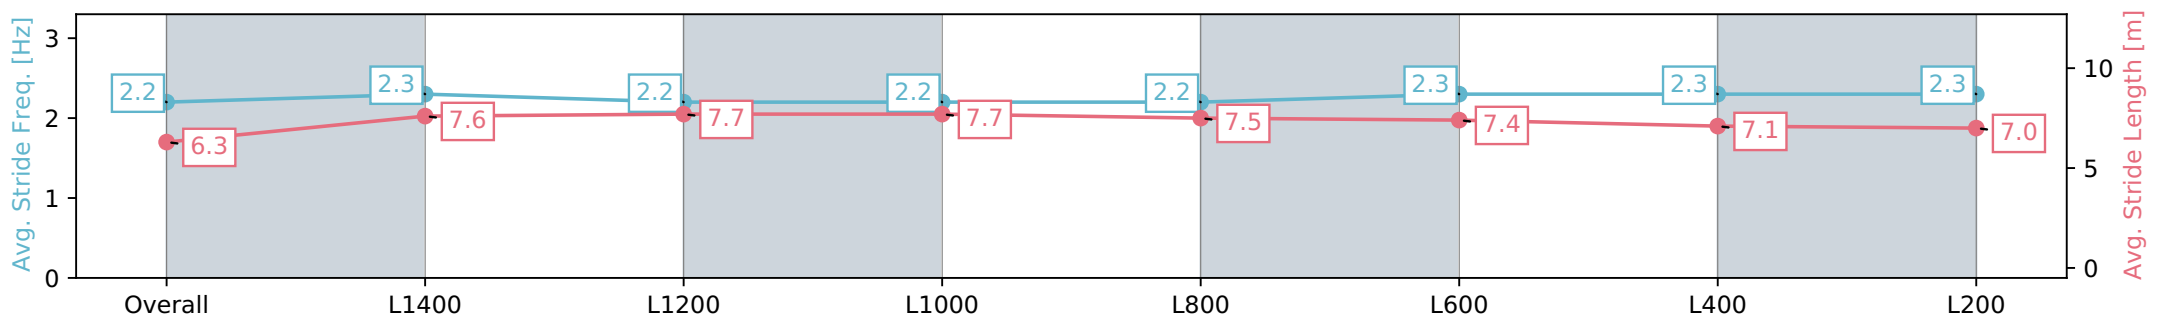

Thomas Farms RC Murray Bridge SA - Professional

Race 1: Duttons Easy To Do Business With!! Maiden Plate - 1600m

03 April 2024 - 1:41PM

Track Rating: Good 4, Weather: Fine, Rail Position: +3m

Section	Overall	L1400	L1200	L1000	L800	L600	L400	L200
Section Times	1:38.22 [5] (0:14.73)	1:23.49 [10] (0:11.34)	1:12.15 [12] (0:11.38)	1:00.77 [11] (0:11.84)	0:48.93 [11] (0:12.13)	0:36.80 [12] (0:12.21)	0:24.59 [8] (0:12.10)	0:12.49 [6] (0:12.49)
Average Speed [km/h]	48.9	63.5	63.4	61.9	60.7	60.2	59.5	57.7
Top Speed [km/h]	63.8	64.3	63.7	63.4	61.5	61.3	60.3	58.8
Avg. Dist. to Rail [m]	7.0	2.7	1.7	3.7	4.4	5.3	7.8	9.1
Avg. Stride Freq. [Hz]	2.2	2.3	2.2	2.2	2.2	2.3	2.3	2.3
Avg. Stride Length [m]	6.3	7.6	7.7	7.7	7.5	7.4	7.1	7.0