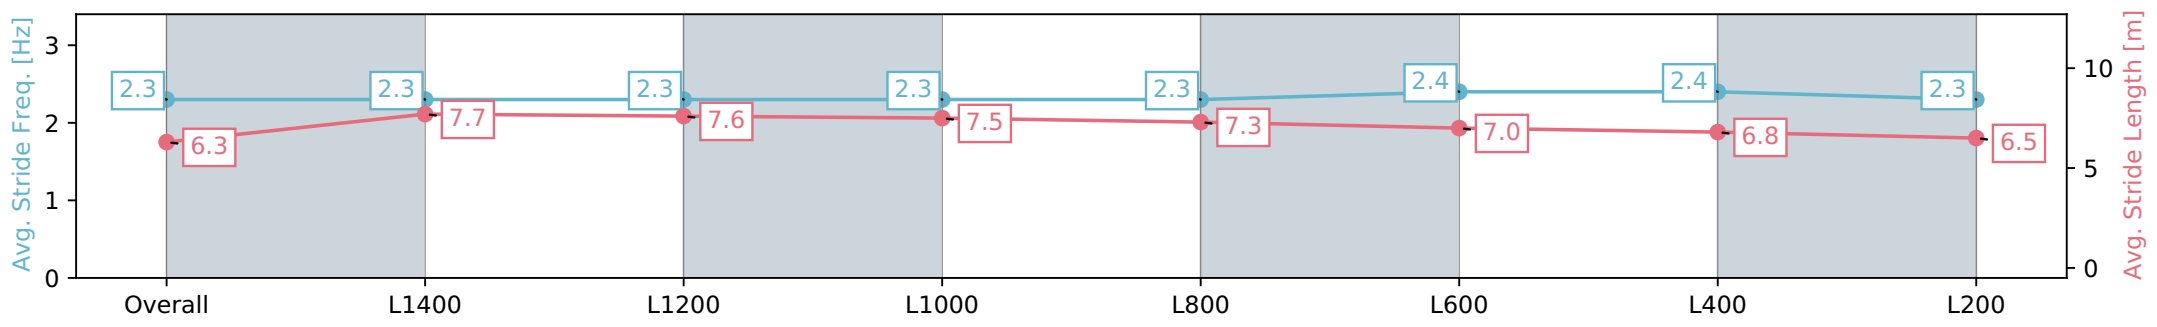

Thomas Farms RC Murray Bridge SA - Professional

Race 1: Duttons Easy To Do Business With!! Maiden Plate - 1600m

03 April 2024 - 1:41PM

Track Rating: Good 4, Weather: Fine, Rail Position: +3m

Section	Overall	L1400	L1200	L1000	L800	L600	L400	L200
Section Times	1:38.51 [6] (0:13.98)	1:24.53 [1] (0:11.09)	1:13.44 [1] (0:11.24)	1:02.20 [1] (0:11.73)	0:50.47 [1] (0:12.24)	0:38.23 [1] (0:12.09)	0:26.14 [1] (0:12.50)	0:13.64 [2] (0:13.64)
Average Speed [km/h]	51.5	65.0	64.2	62.1	60.0	60.3	57.6	52.8
Top Speed [km/h]	63.6	65.5	66.0	63.3	60.6	61.6	60.2	55.2
Avg. Dist. to Rail [m]	2.9	0.5	0.6	2.3	4.0	2.7	3.7	3.6
Avg. Stride Freq. [Hz]	2.3	2.3	2.3	2.3	2.3	2.4	2.4	2.3
Avg. Stride Length [m]	6.3	7.7	7.6	7.5	7.3	7.0	6.8	6.5