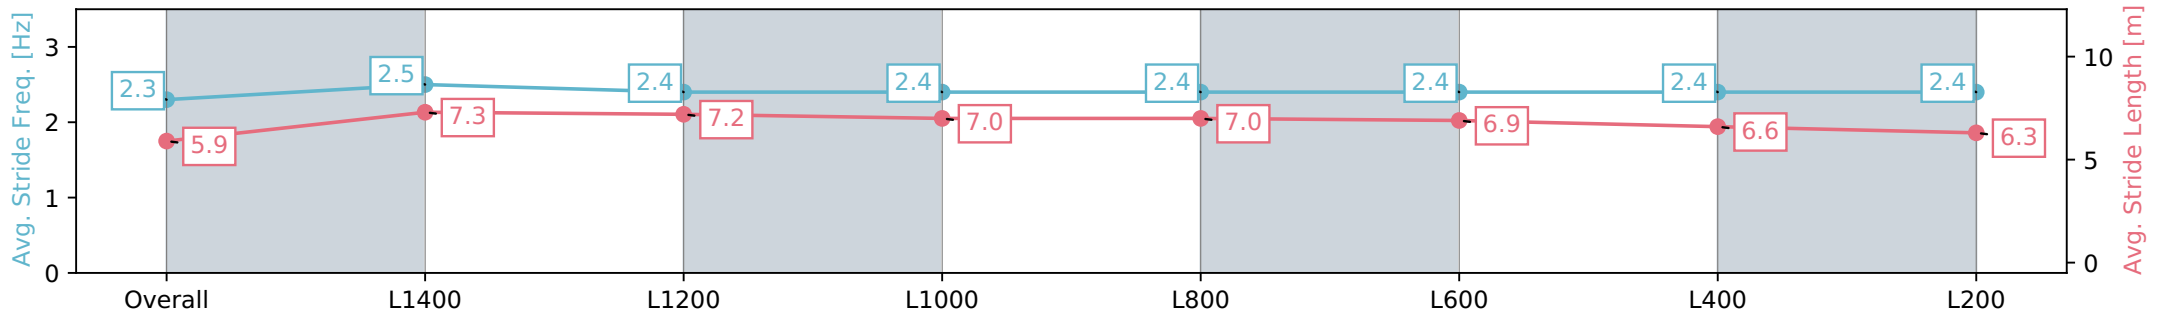

Thomas Farms RC Murray Bridge SA - Professional

Race 1: Duttons Easy To Do Business With!! Maiden Plate - 1600m

03 April 2024 - 1:41PM

Track Rating: Good 4, Weather: Fine, Rail Position: +3m

Section	Overall	L1400	L1200	L1000	L800	L600	L400	L200
Section Times	1:38.79 [8] (0:14.86)	1:23.93 [12] (0:11.09)	1:12.84 [10] (0:11.21)	1:01.63 [9] (0:11.81)	0:49.82 [10] (0:12.21)	0:37.61 [9] (0:12.24)	0:25.37 [7] (0:12.39)	0:12.98 [7] (0:12.98)
Average Speed [km/h]	48.5	64.9	64.4	61.9	59.9	59.6	58.1	55.3
Top Speed [km/h]	66.0	66.2	67.7	62.9	60.5	61.1	60.2	56.7
Avg. Dist. to Rail [m]	1.4	0.7	1.4	3.0	3.5	3.1	4.8	5.6
Avg. Stride Freq. [Hz]	2.3	2.5	2.4	2.4	2.4	2.4	2.4	2.4
Avg. Stride Length [m]	5.9	7.3	7.2	7.0	7.0	6.9	6.6	6.3