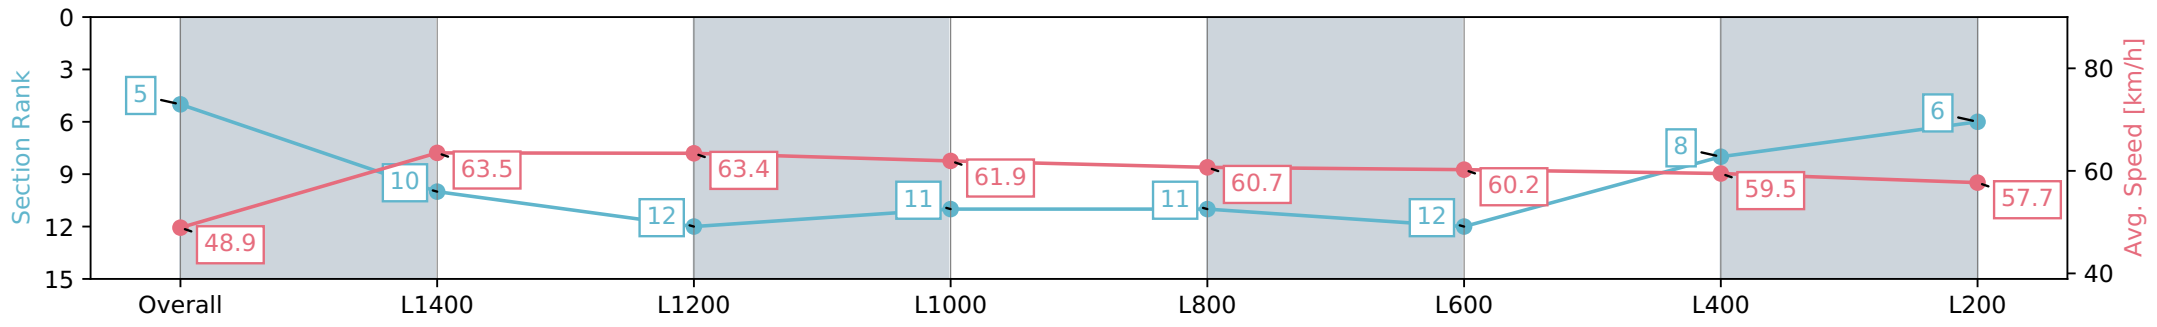

Thomas Farms RC Murray Bridge SA - Professional

Race 1: Duttons Easy To Do Business With!! Maiden Plate - 1600m

03 April 2024 - 1:41PM

Track Rating: Good 4, Weather: Fine, Rail Position: +3m

Section	Overall	L1400	L1200	L1000	L800	L600	L400	L200
Section Times	1:38.22 [5] (0:14.73)	1:23.49 [10] (0:11.34)	1:12.15 [12] (0:11.38)	1:00.77 [11] (0:11.84)	0:48.93 [11] (0:12.13)	0:36.80 [12] (0:12.21)	0:24.59 [8] (0:12.10)	0:12.49 [6] (0:12.49)
Average Speed [km/h]	48.9	63.5	63.4	61.9	60.7	60.2	59.5	57.7
Top Speed [km/h]	63.8	64.3	63.7	63.4	61.5	61.3	60.3	58.8
Avg. Dist. to Rail [m]	7.0	2.7	1.7	3.7	4.4	5.3	7.8	9.1
Avg. Stride Freq. [Hz]	2.2	2.3	2.2	2.2	2.2	2.3	2.3	2.3
Avg. Stride Length [m]	6.3	7.6	7.7	7.7	7.5	7.4	7.1	7.0