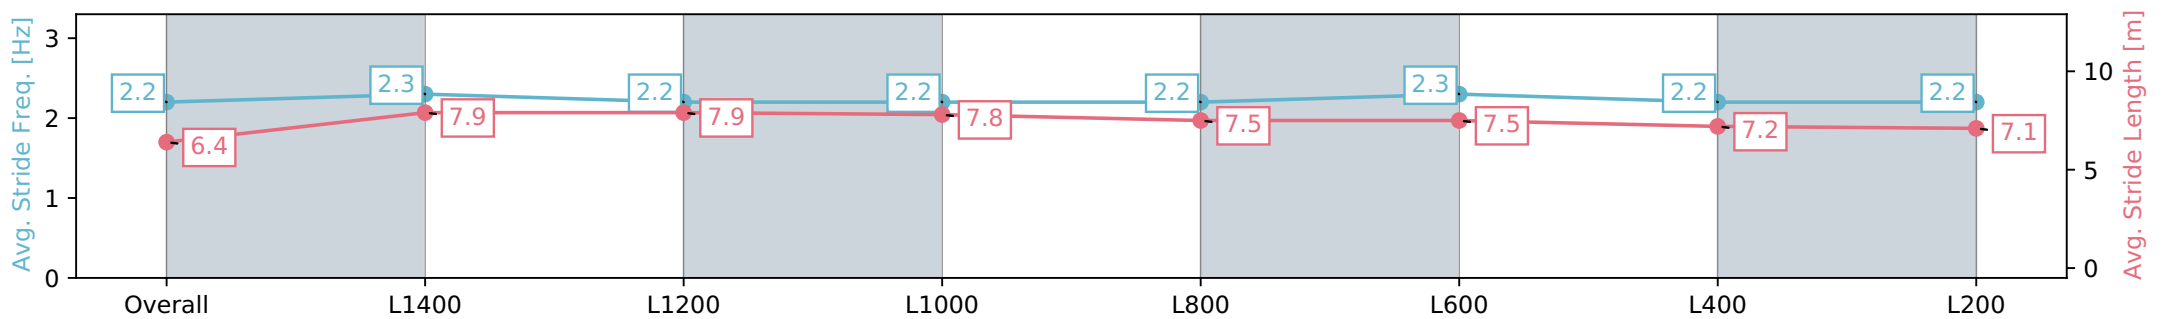

Thomas Farms RC Murray Bridge SA - Professional

Race 1: Duttons Easy To Do Business With!! Maiden Plate - 1600m

03 April 2024 - 1:41PM

Track Rating: Good 4, Weather: Fine, Rail Position: +3m

Section	Overall	L1400	L1200	L1000	L800	L600	L400	L200
Section Times	1:38.00 [3] (0:14.23)	1:23.77 [2] (0:11.16)	1:12.61 [4] (0:11.26)	1:01.35 [4] (0:11.71)	0:49.64 [3] (0:12.27)	0:37.37 [4] (0:12.00)	0:25.37 [4] (0:12.48)	0:12.89 [4] (0:12.89)
Average Speed [km/h]	50.6	64.5	63.8	61.6	59.4	60.2	57.7	55.8
Top Speed [km/h]	64.9	65.7	65.3	62.5	60.6	60.6	60.0	56.5
Avg. Dist. to Rail [m]	3.8	0.1	0.8	0.6	2.3	1.0	2.4	4.5
Avg. Stride Freq. [Hz]	2.2	2.3	2.2	2.2	2.2	2.3	2.2	2.2
Avg. Stride Length [m]	6.4	7.9	7.9	7.8	7.5	7.5	7.2	7.1