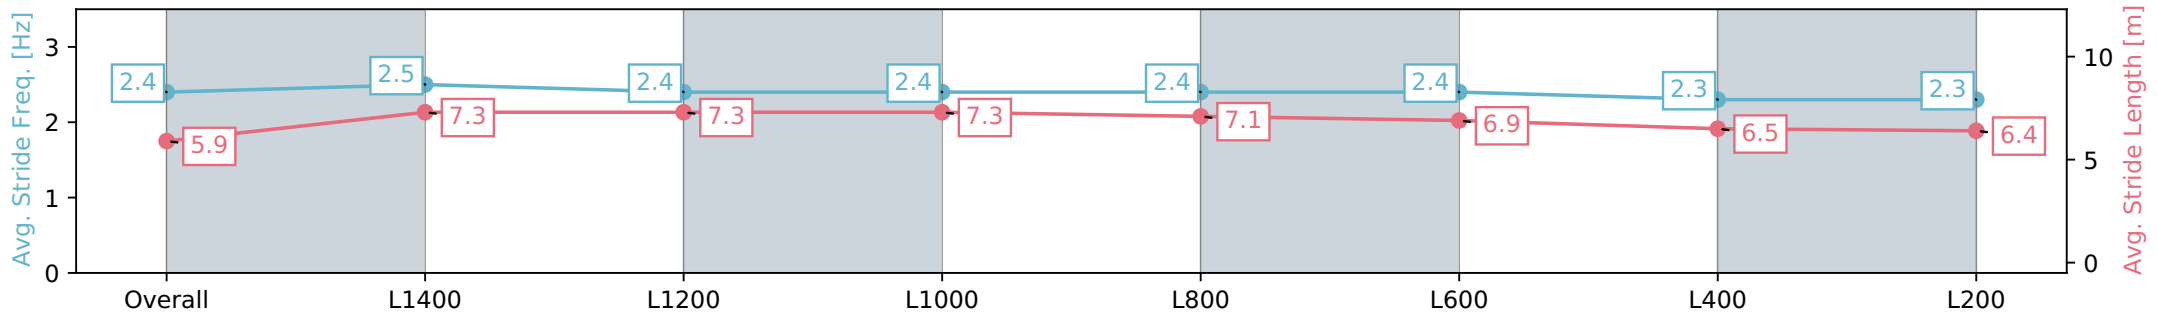

Thomas Farms RC Murray Bridge SA - Professional

Race 1: Duttons Easy To Do Business With!! Maiden Plate - 1600m

03 April 2024 - 1:41PM

Track Rating: Good 4, Weather: Fine, Rail Position: +3m

Section	Overall	L1400	L1200	L1000	L800	L600	L400	L200
Section Times	1:39.42 [9] (0:14.44)	1:24.98 [6] (0:11.08)	1:13.90 [5] (0:11.36)	1:02.54 [6] (0:11.76)	0:50.78 [6] (0:12.17)	0:38.61 [6] (0:12.54)	0:26.07 [6] (0:12.92)	0:13.15 [9] (0:13.15)
Average Speed [km/h]	49.9	65.0	63.6	62.1	60.2	58.7	55.7	54.7
Top Speed [km/h]	65.9	66.2	64.2	63.5	61.7	60.3	57.6	55.5
Avg. Dist. to Rail [m]	7.9	3.9	2.5	2.7	3.5	4.9	4.9	4.3
Avg. Stride Freq. [Hz]	2.4	2.5	2.4	2.4	2.4	2.4	2.3	2.3
Avg. Stride Length [m]	5.9	7.3	7.3	7.3	7.1	6.9	6.5	6.4