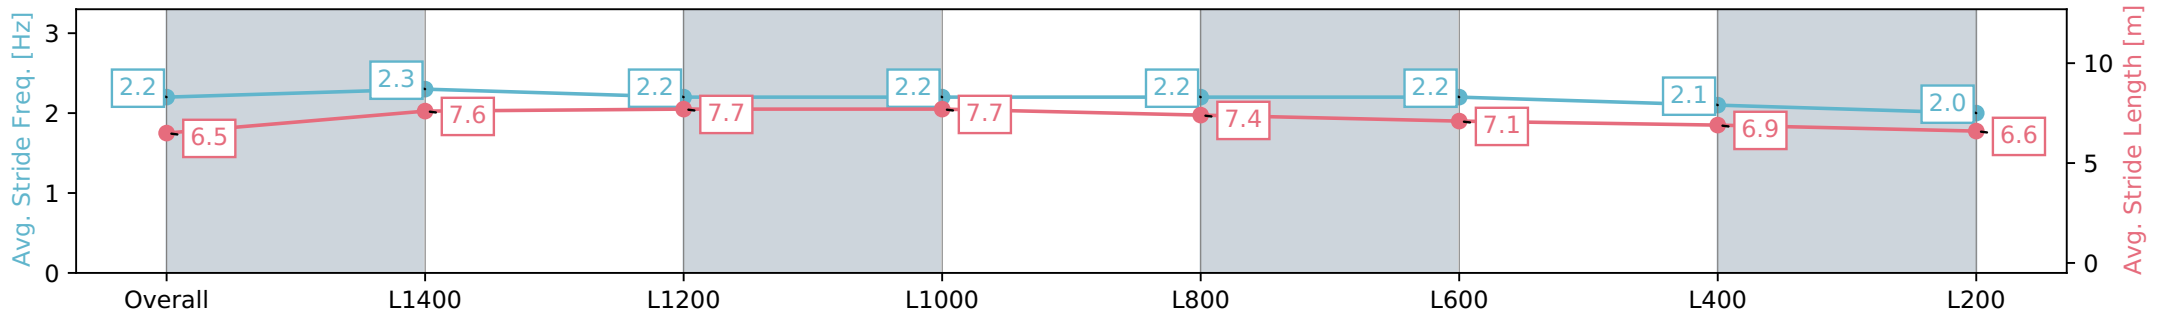

Thomas Farms RC Murray Bridge SA - Professional

Race 1: Duttons Easy To Do Business With!! Maiden Plate - 1600m

03 April 2024 - 1:41PM

Track Rating: Good 4, Weather: Fine, Rail Position: +3m

Section	Overall	L1400	L1200	L1000	L800	L600	L400	L200
Section Times	1:41.82 [12] (0:14.37)	1:27.45 [4] (0:10.90)	1:16.55 [3] (0:11.31)	1:05.24 [3] (0:11.79)	0:53.45 [4] (0:12.33)	0:41.12 [5] (0:12.95)	0:28.17 [9] (0:13.53)	0:14.64 [12] (0:14.64)
Average Speed [km/h]	50.0	66.0	63.7	62.1	59.7	56.5	53.3	49.2
Top Speed [km/h]	66.1	67.1	64.4	62.9	60.9	57.6	55.8	52.8
Avg. Dist. to Rail [m]	4.3	2.7	1.8	3.2	4.1	4.2	6.2	8.0
Avg. Stride Freq. [Hz]	2.2	2.3	2.2	2.2	2.2	2.2	2.1	2.0
Avg. Stride Length [m]	6.5	7.6	7.7	7.7	7.4	7.1	6.9	6.6

- [] Ranking at each section and finish
- :-:- No data available at this section
- NA No data available