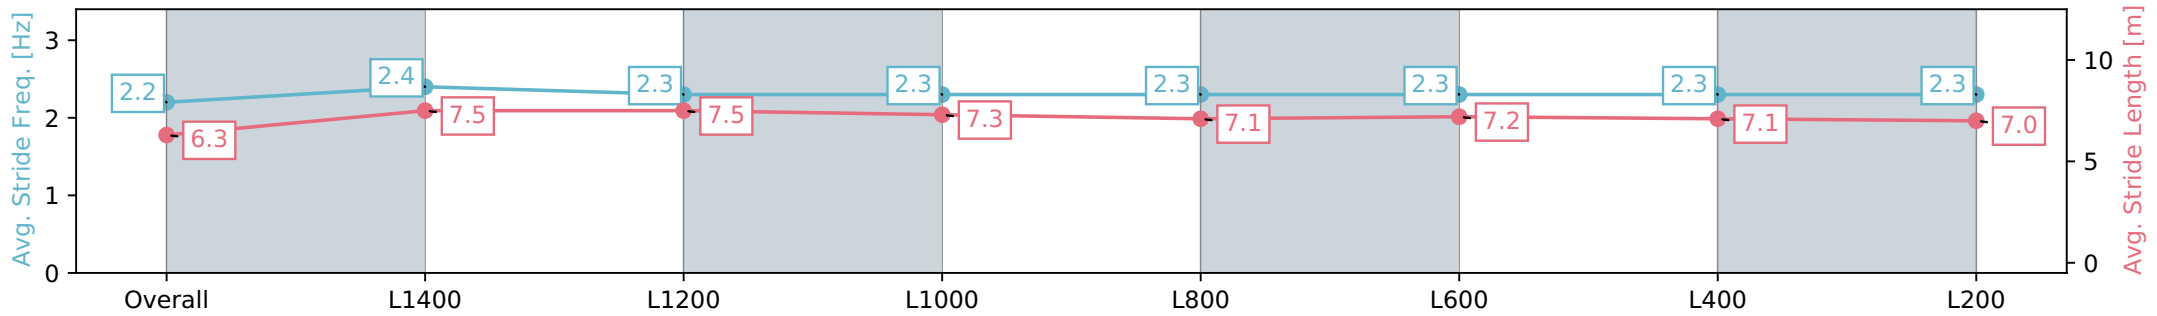

03 April 2024 - 1:41PM

Track Rating: Good 4, Weather: Fine, Rail Position: +3m

Section	Overall	L1400	L1200	L1000	L800	L600	L400	L200
Section Times	1:37.37 [1] (0:14.62)	1:22.75 [9] (0:10.93)	1:11.82 [6] (0:11.27)	1:00.55 [5] (0:11.78)	0:48.77 [5] (0:11.99)	0:36.78 [3] (0:11.99)	0:24.79 [2] (0:12.23)	0:12.56 [1] (0:12.56)
Average Speed [km/h]	49.3	65.8	64.0	61.8	61.1	60.9	58.9	57.3
Top Speed [km/h]	65.6	72.2	64.6	63.1	62.1	62.5	61.7	58.7
Avg. Dist. to Rail [m]	3.3	0.9	0.6	2.0	3.1	3.9	4.7	6.3
Avg. Stride Freq. [Hz]	2.2	2.4	2.3	2.3	2.3	2.3	2.3	2.3
Avg. Stride Length [m]	6.3	7.5	7.5	7.3	7.1	7.2	7.1	7.0