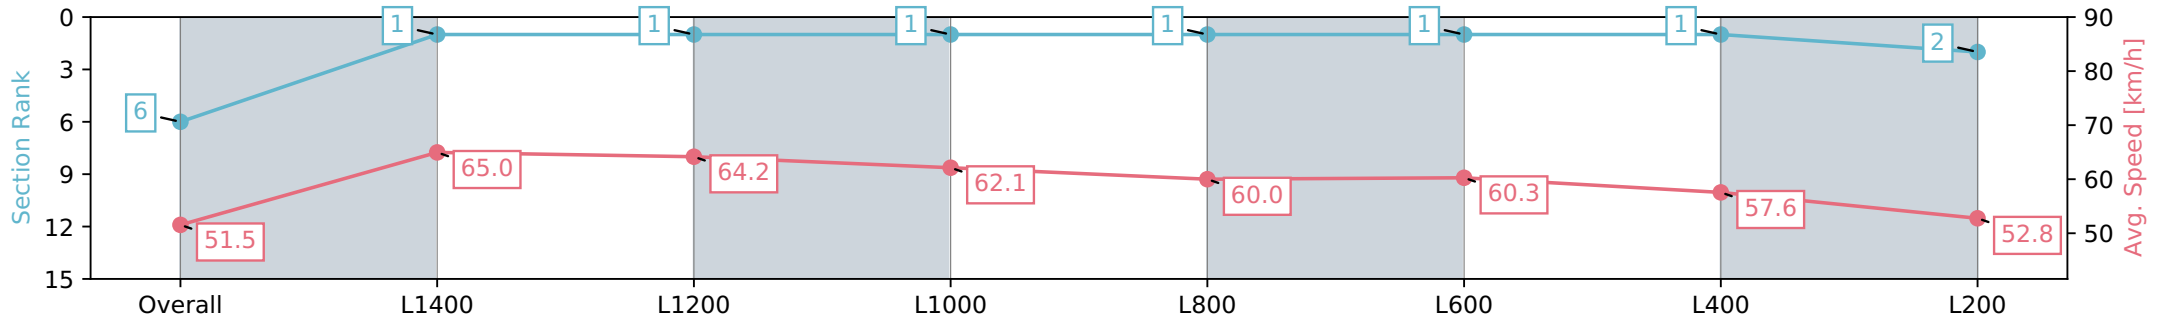

Thomas Farms RC Murray Bridge SA - Professional

Race 1: Duttons Easy To Do Business With!! Maiden Plate - 1600m

03 April 2024 - 1:41PM

Track Rating: Good 4, Weather: Fine, Rail Position: +3m

Section	Overall	L1400	L1200	L1000	L800	L600	L400	L200
Section Times	1:38.51 [6] (0:13.98)	1:24.53 [1] (0:11.09)	1:13.44 [1] (0:11.24)	1:02.20 [1] (0:11.73)	0:50.47 [1] (0:12.24)	0:38.23 [1] (0:12.09)	0:26.14 [1] (0:12.50)	0:13.64 [2] (0:13.64)
Average Speed [km/h]	51.5	65.0	64.2	62.1	60.0	60.3	57.6	52.8
Top Speed [km/h]	63.6	65.5	66.0	63.3	60.6	61.6	60.2	55.2
Avg. Dist. to Rail [m]	2.9	0.5	0.6	2.3	4.0	2.7	3.7	3.6
Avg. Stride Freq. [Hz]	2.3	2.3	2.3	2.3	2.3	2.4	2.4	2.3
Avg. Stride Length [m]	6.3	7.7	7.6	7.5	7.3	7.0	6.8	6.5