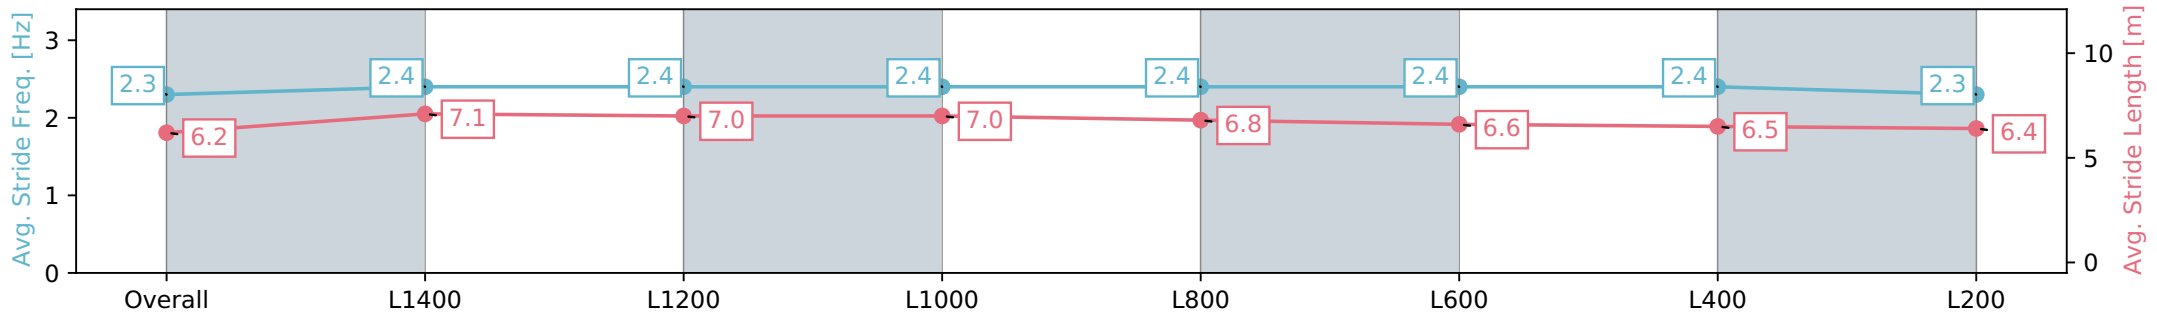

Thomas Farms RC Murray Bridge SA - Professional

Race 1: Duttons Easy To Do Business With!! Maiden Plate - 1600m

03 April 2024 - 1:41PM

Track Rating: Good 4, Weather: Fine, Rail Position: +3m

Section	Overall	L1400	L1200	L1000	L800	L600	L400	L200
Section Times	1:39.58 [10] (0:14.55)	1:25.03 [7] (0:11.41)	1:13.62 [11] (0:11.50)	1:02.12 [12] (0:11.86)	0:50.26 [12] (0:12.09)	0:38.17 [11] (0:12.39)	0:25.78 [12] (0:12.62)	0:13.16 [10] (0:13.16)
Average Speed [km/h]	49.6	63.1	62.9	62.0	61.1	59.7	57.1	54.6
Top Speed [km/h]	63.7	65.9	63.6	63.4	61.6	60.7	58.4	55.9
Avg. Dist. to Rail [m]	6.1	3.9	2.9	4.2	5.1	6.5	8.3	6.8
Avg. Stride Freq. [Hz]	2.3	2.4	2.4	2.4	2.4	2.4	2.4	2.3
Avg. Stride Length [m]	6.2	7.1	7.0	7.0	6.8	6.6	6.5	6.4

- [] Ranking at each section and finish
- :-:- No data available at this section
- NA No data available

Horse/Jockey Name	CROSS MY LINE
Finish Rank	11
Fastest Section Time (Section)	0:11.09 (L1400)
Top Speed [km/h] (Section)	65.8 (L1400)
Race State	Finished