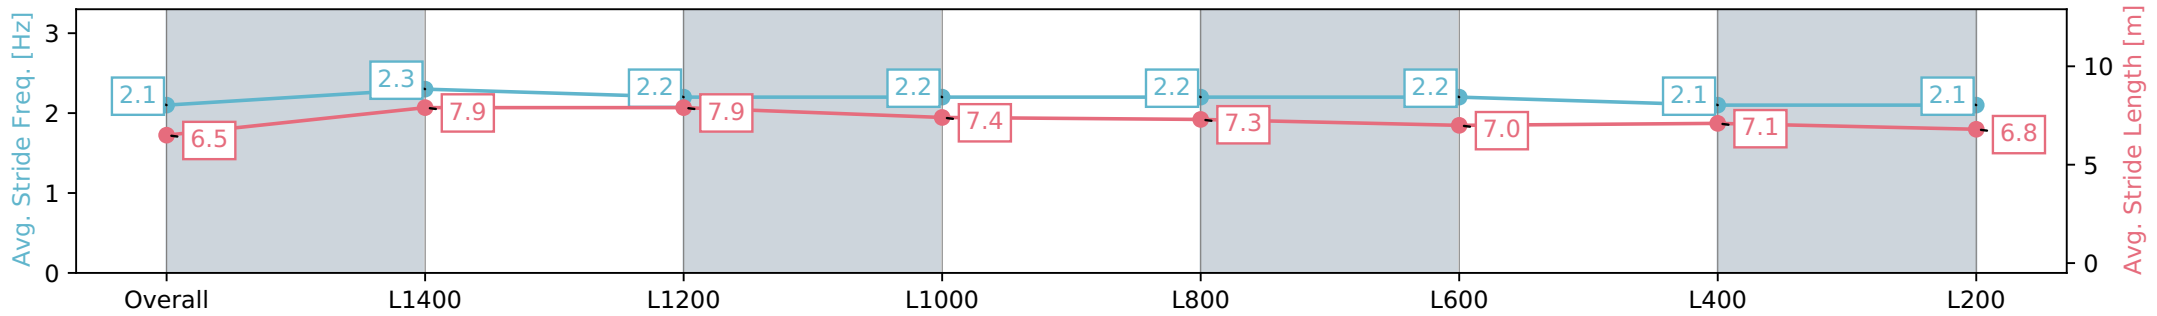

Thomas Farms RC Murray Bridge SA - Professional

Race 1: Duttons Easy To Do Business With!! Maiden Plate - 1600m

03 April 2024 - 1:41PM

Track Rating: Good 4, Weather: Fine, Rail Position: +3m

Section	Overall	L1400	L1200	L1000	L800	L600	L400	L200
Section Times	1:40.36 [11] (0:14.82)	1:25.54 [11] (0:11.09)	1:14.45 [9] (0:11.23)	1:03.22 [8] (0:11.78)	0:51.44 [8] (0:12.21)	0:39.23 [8] (0:12.56)	0:26.67 [11] (0:12.89)	0:13.78 [11] (0:13.78)
Average Speed [km/h]	48.6	64.8	64.2	61.8	59.6	57.8	55.7	52.3
Top Speed [km/h]	65.3	65.8	65.0	64.2	60.6	58.2	57.1	54.1
Avg. Dist. to Rail [m]	0.3	0.1	0.2	1.9	2.3	1.9	2.8	3.0
Avg. Stride Freq. [Hz]	2.1	2.3	2.2	2.2	2.2	2.2	2.1	2.1
Avg. Stride Length [m]	6.5	7.9	7.9	7.4	7.3	7.0	7.1	6.8