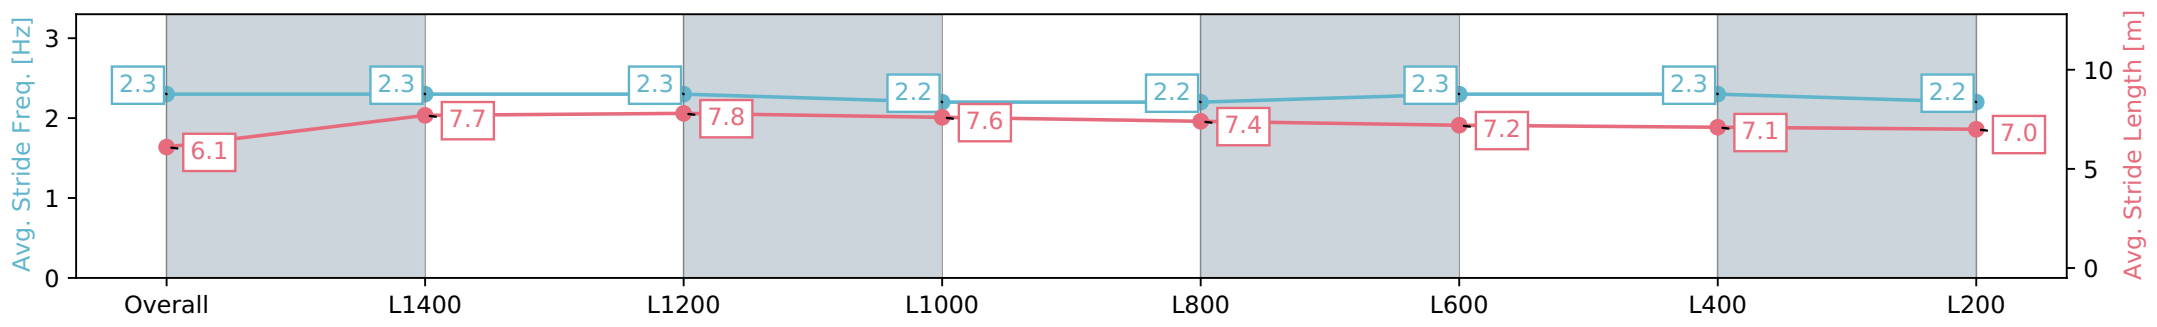

Thomas Farms RC Murray Bridge SA - Professional

Race 1: Duttons Easy To Do Business With!! Maiden Plate - 1600m

03 April 2024 - 1:41PM

Track Rating: Good 4, Weather: Fine, Rail Position: +3m

Section	Overall	L1400	L1200	L1000	L800	L600	L400	L200
Section Times	1:38.18 [4] (0:14.23)	1:23.95 [3] (0:10.98)	1:12.97 [2] (0:11.25)	1:01.72 [2] (0:11.70)	0:50.02 [2] (0:12.17)	0:37.85 [2] (0:12.28)	0:25.57 [3] (0:12.49)	0:13.08 [3] (0:13.08)
Average Speed [km/h]	50.7	65.5	64.2	62.0	59.9	59.3	57.7	55.1
Top Speed [km/h]	66.3	66.4	64.9	63.5	60.4	60.7	58.4	56.0
Avg. Dist. to Rail [m]	7.7	1.3	1.1	1.7	2.5	2.9	3.7	5.9
Avg. Stride Freq. [Hz]	2.3	2.3	2.3	2.2	2.2	2.3	2.3	2.2
Avg. Stride Length [m]	6.1	7.7	7.8	7.6	7.4	7.2	7.1	7.0