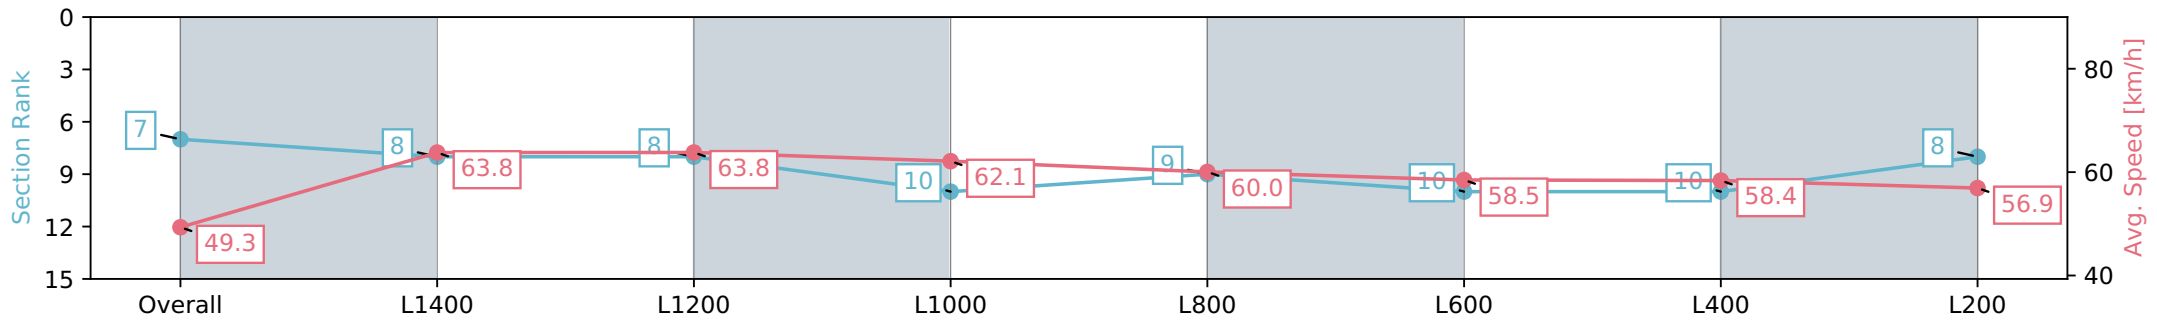

Thomas Farms RC Murray Bridge SA - Professional

Race 1: Duttons Easy To Do Business With!! Maiden Plate - 1600m

03 April 2024 - 1:41PM

Track Rating: Good 4, Weather: Fine, Rail Position: +3m

Section	Overall	L1400	L1200	L1000	L800	L600	L400	L200
Section Times	1:38.66 [7] (0:14.59)	1:24.07 [8] (0:11.30)	1:12.77 [8] (0:11.31)	1:01.46 [10] (0:11.76)	0:49.70 [9]	0:37.46 [10] (0:12.46)	0:25.00 [10] (0:12.36)	0:12.64 [8] (0:12.64)
Average Speed [km/h]	49.3	63.8	63.8	62.1	60.0	58.5	58.4	56.9
Top Speed [km/h]	64.8	64.8	64.1	63.7	61.5	59.8	59.3	57.8
Avg. Dist. to Rail [m]	5.1	3.0	2.3	2.9	4.0	3.5	5.5	6.7
Avg. Stride Freq. [Hz]	2.1	2.3	2.3	2.3	2.2	2.2	2.3	2.2
Avg. Stride Length [m]	6.5	7.8	7.8	7.6	7.5	7.3	7.2	7.1