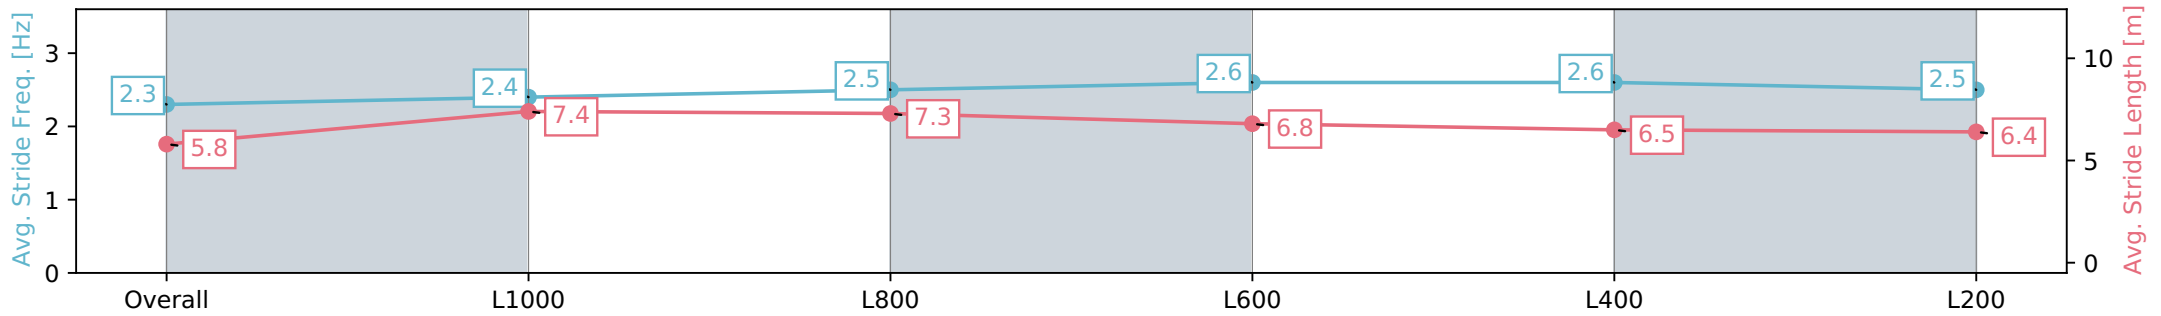

Section	Overall	L1000	L800	L600	L400	L200
Section Times	1:12.57 [3] (0:14.90)	0:57.67 [13] (0:11.08)	0:46.59 [13] (0:11.03)	0:35.56 [11] (0:11.33)	0:24.23 [9] (0:11.60)	0:12.63 [5] (0:12.63)
Average Speed [km/h]	48.4	65.0	66.3	64.9	62.1	57.0
Top Speed [km/h]	61.5	67.1	67.5	67.5	64.5	59.9
Avg. Dist. to Rail [m]	5.9	1.1	4.7	5.8	10.5	10.7
Avg. Stride Freq. [Hz]	2.3	2.4	2.5	2.6	2.6	2.5
Avg. Stride Length [m]	5.8	7.4	7.3	6.8	6.5	6.4