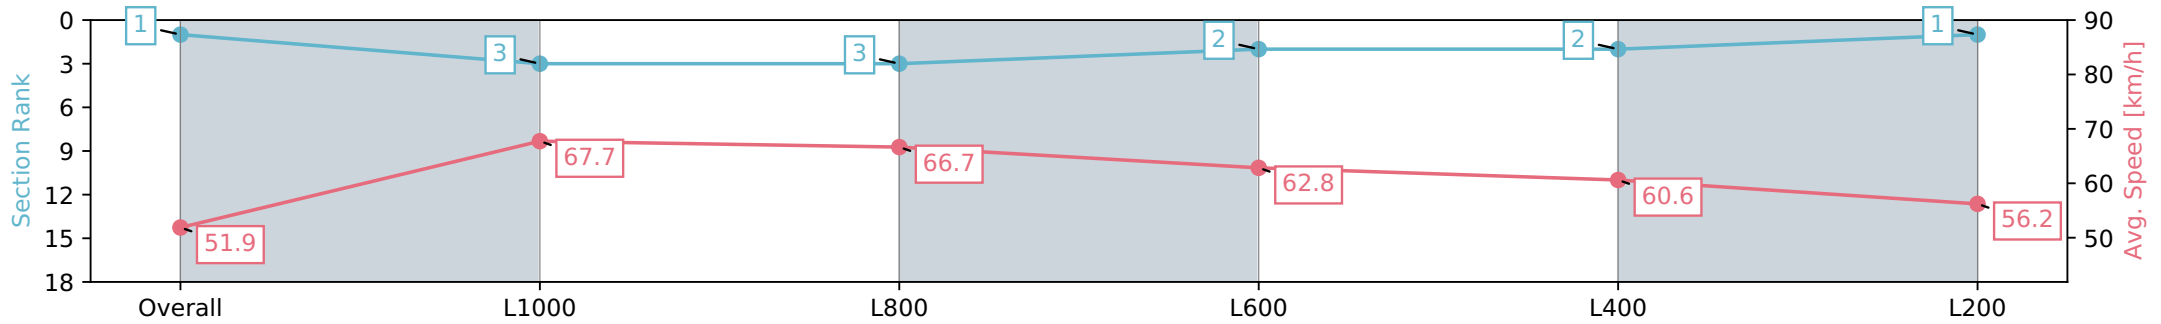

Horse/Jockey Name	ZERO INN
Finish Rank	1
Fastest Section Time (Section)	0:10.64 (L1000)
Top Speed [km/h] (Section)	68.7 (L1000)
Race State	Finished

Thomas Farms RC Murray Bridge SA - Professional

Race 6: SA Heat – National Apprentice Race Series - Leg 2
(Apprentice Riders Only) - 1200m

20 March 2024 - 4:44PM

Track Rating: Soft 5, Weather: Fine, Rail Position: +3m

Section	Overall	L1000	L800	L600	L400	L200
Section Times	1:11.83 [1] (0:13.89)	0:57.94 [3] (0:10.64)	0:47.30 [3] (0:10.97)	0:36.33 [2] (0:11.60)	0:24.73 [2] (0:11.91)	0:12.82 [1] (0:12.82)
Average Speed [km/h]	51.9	67.7	66.7	62.8	60.6	56.2
Top Speed [km/h]	67.3	68.7	68.0	64.5	62.4	58.1
Avg. Dist. to Rail [m]	4.7	1.6	4.8	3.8	8.0	12.0
Avg. Stride Freq. [Hz]	2.3	2.4	2.4	2.3	2.3	2.2
Avg. Stride Length [m]	6.2	7.9	7.8	7.6	7.3	7.0

- [ ] Ranking at each section and finish
- -:-:- No data available at this section
- NA No data available