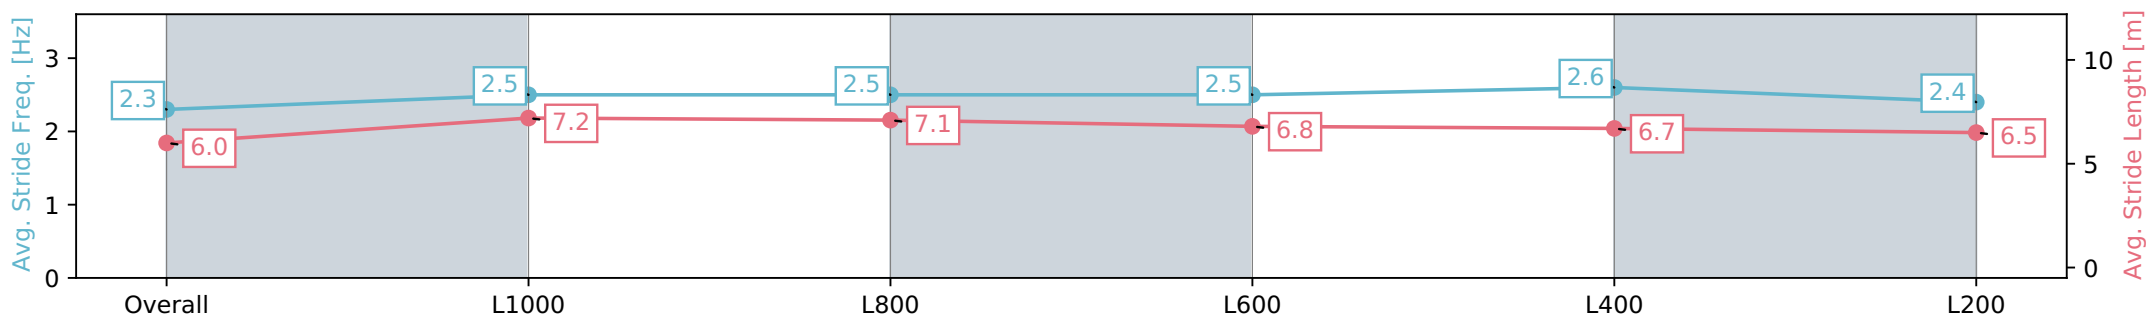

Section	Overall	L1000	L800	L600	L400	L200
Section Times	1:12.71 [5] (0:14.55)	0:58.16 [10] (0:11.06)	0:47.10 [11] (0:11.42)	0:35.68 [12] (0:11.53)	0:24.15 [12] (0:11.57)	0:12.57 [7] (0:12.56)
Average Speed [km/h]	49.4	65.2	63.8	62.8	62.2	57.3
Top Speed [km/h]	62.8	67.2	65.5	64.4	64.5	60.0
Avg. Dist. to Rail [m]	1.4	1.3	3.3	1.4	1.9	3.9
Avg. Stride Freq. [Hz]	2.3	2.5	2.5	2.5	2.6	2.4
Avg. Stride Length [m]	6.0	7.2	7.1	6.8	6.7	6.5