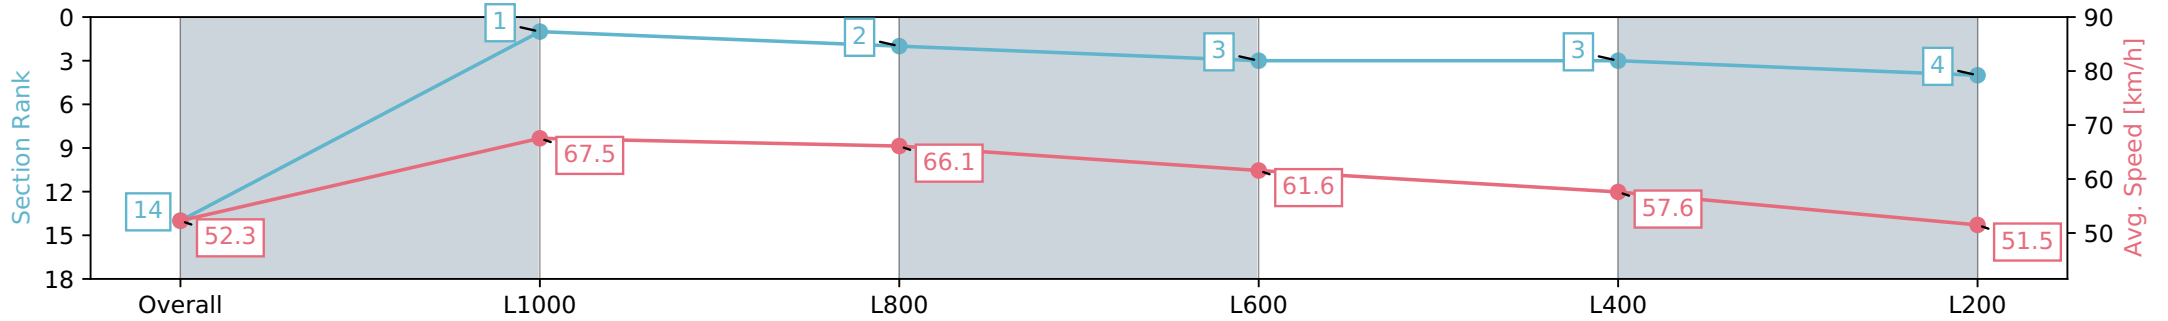

Horse/Jockey Name	FAMOUS PRINCE
Finish Rank	14
Fastest Section Time (Section)	0:10.68 (L1000)
Top Speed [km/h] (Section)	68.7 (L800)
Race State	Finished

Thomas Farms RC Murray Bridge SA - Professional

Race 6: SA Heat – National Apprentice Race Series - Leg 2
(Apprentice Riders Only) - 1200m

20 March 2024 - 4:44PM

Track Rating: Soft 5, Weather: Fine, Rail Position: +3m

Section	Overall	L1000	L800	L600	L400	L200
Section Times	1:13.89 [14] (0:13.78)	1:00.11 [1] (0:10.68)	0:49.43 [2] (0:11.07)	0:38.36 [3] (0:11.90)	0:26.46 [3] (0:12.48)	0:13.98 [4] (0:13.98)
Average Speed [km/h]	52.3	67.5	66.1	61.6	57.6	51.5
Top Speed [km/h]	67.5	68.1	68.7	63.8	59.2	55.2
Avg. Dist. to Rail [m]	8.4	2.4	5.7	3.8	5.0	5.6
Avg. Stride Freq. [Hz]	2.3	2.4	2.3	2.3	2.2	2.1
Avg. Stride Length [m]	6.3	7.9	7.8	7.5	7.3	6.8

- [ ] Ranking at each section and finish
- -:-:- No data available at this section
- NA No data available