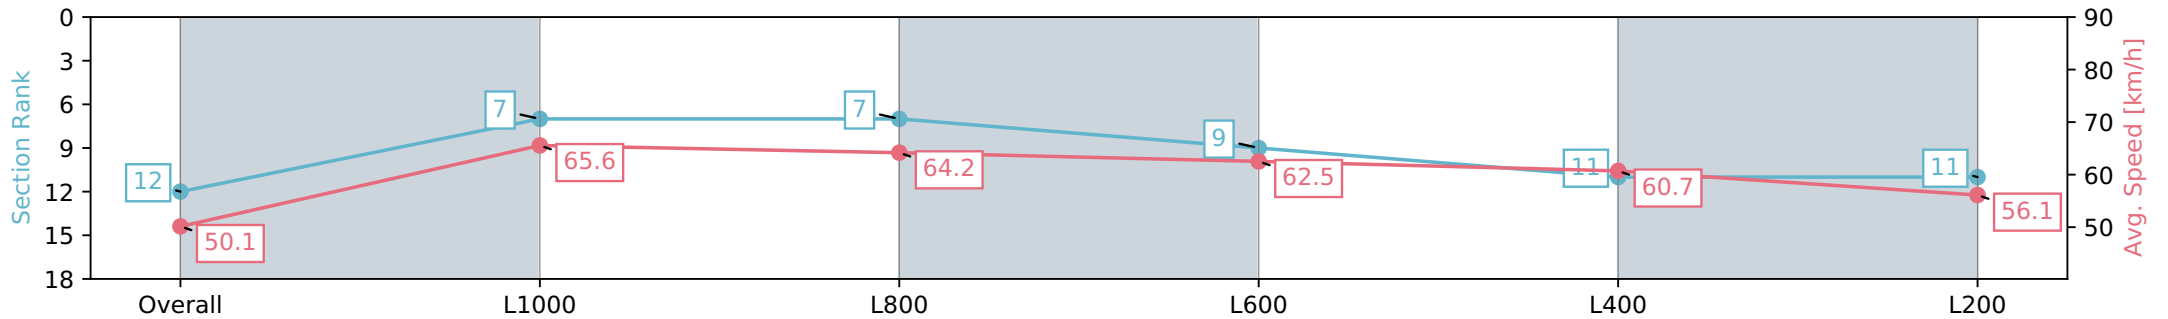

Section	Overall	L1000	L800	L600	L400	L200
Section Times	1:13.18 [12] (0:14.37)	0:58.81 [7] (0:11.00)	0:47.81 [7] (0:11.42)	0:36.39 [9] (0:11.70)	0:24.69 [11] (0:11.86)	0:12.83 [11] (0:12.83)
Average Speed [km/h]	50.1	65.6	64.2	62.5	60.7	56.1
Top Speed [km/h]	64.2	66.7	66.3	63.4	62.3	57.2
Avg. Dist. to Rail [m]	0.7	0.6	5.3	4.1	5.0	4.4
Avg. Stride Freq. [Hz]	2.4	2.5	2.5	2.5	2.5	2.4
Avg. Stride Length [m]	5.8	7.2	7.1	6.9	6.7	6.5