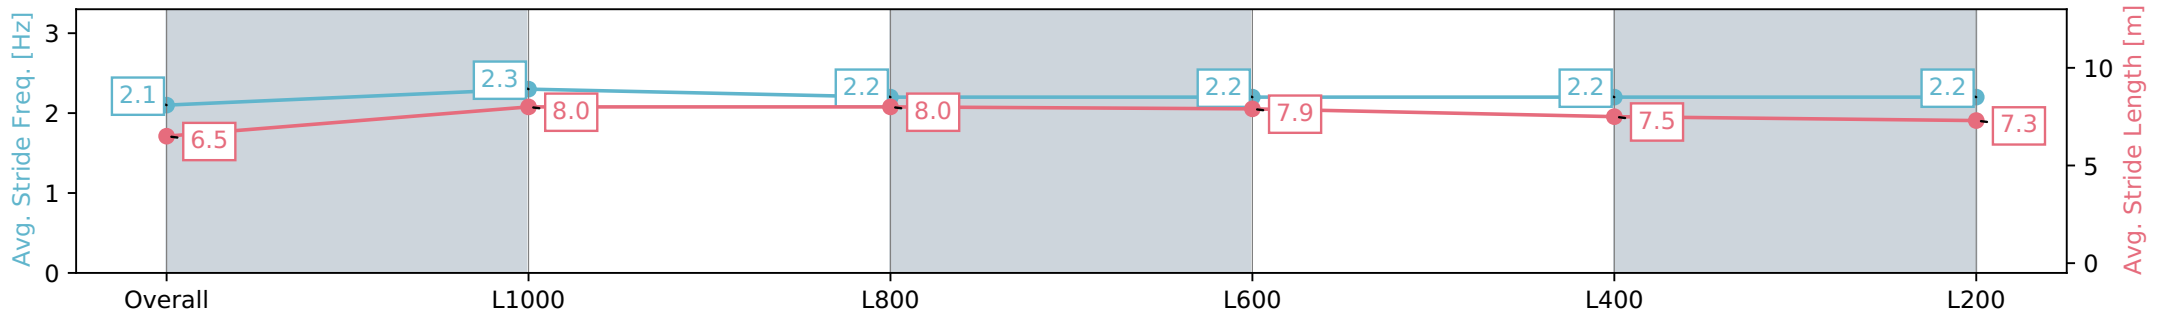

Section	Overall	L1000	L800	L600	L400	L200
Section Times	1:12.99 [8] (0:14.52)	0:58.47 [9] (0:11.04)	0:47.43 [10] (0:11.36)	0:36.07 [10] (0:11.52)	0:24.55 [10] (0:11.95)	0:12.60 [12] (0:12.60)
Average Speed [km/h]	49.6	65.3	64.4	63.8	60.2	57.2
Top Speed [km/h]	64.0	66.6	66.0	64.8	62.7	59.0
Avg. Dist. to Rail [m]	1.9	0.7	4.9	5.2	8.4	10.2
Avg. Stride Freq. [Hz]	2.1	2.3	2.2	2.2	2.2	2.2
Avg. Stride Length [m]	6.5	8.0	8.0	7.9	7.5	7.3