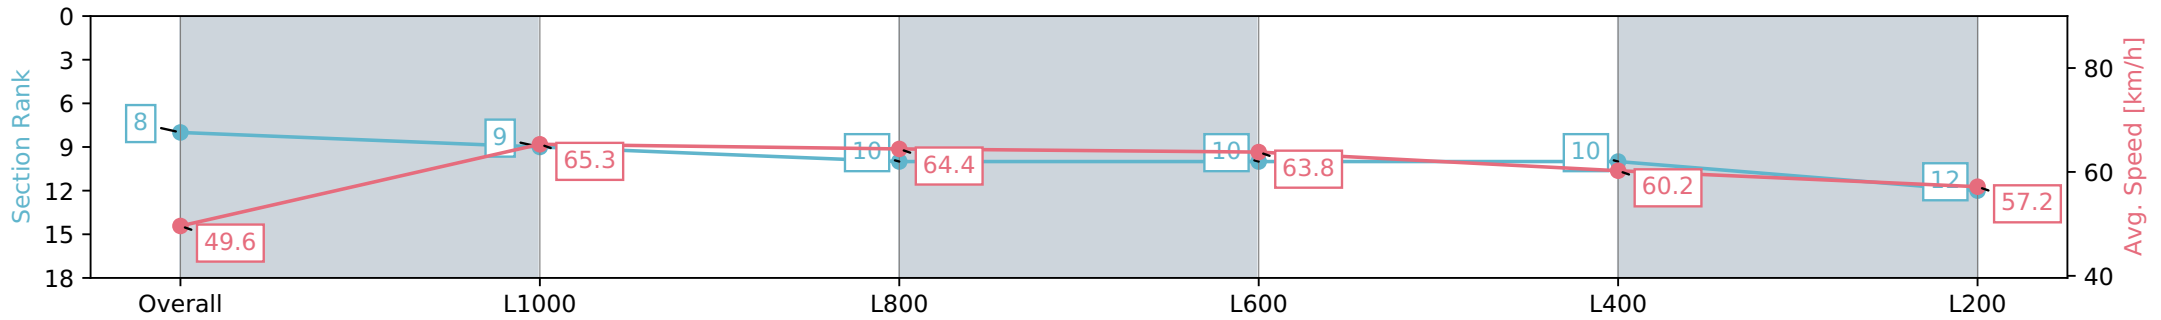

Section	Overall	L1000	L800	L600	L400	L200
Section Times	1:12.99 [8] (0:14.52)	0:58.47 [9] (0:11.04)	0:47.43 [10] (0:11.36)	0:36.07 [10] (0:11.52)	0:24.55 [10] (0:11.95)	0:12.60 [12] (0:12.60)
Average Speed [km/h]	49.6	65.3	64.4	63.8	60.2	57.2
Top Speed [km/h]	64.0	66.6	66.0	64.8	62.7	59.0
Avg. Dist. to Rail [m]	1.9	0.7	4.9	5.2	8.4	10.2
Avg. Stride Freq. [Hz]	2.1	2.3	2.2	2.2	2.2	2.2
Avg. Stride Length [m]	6.5	8.0	8.0	7.9	7.5	7.3