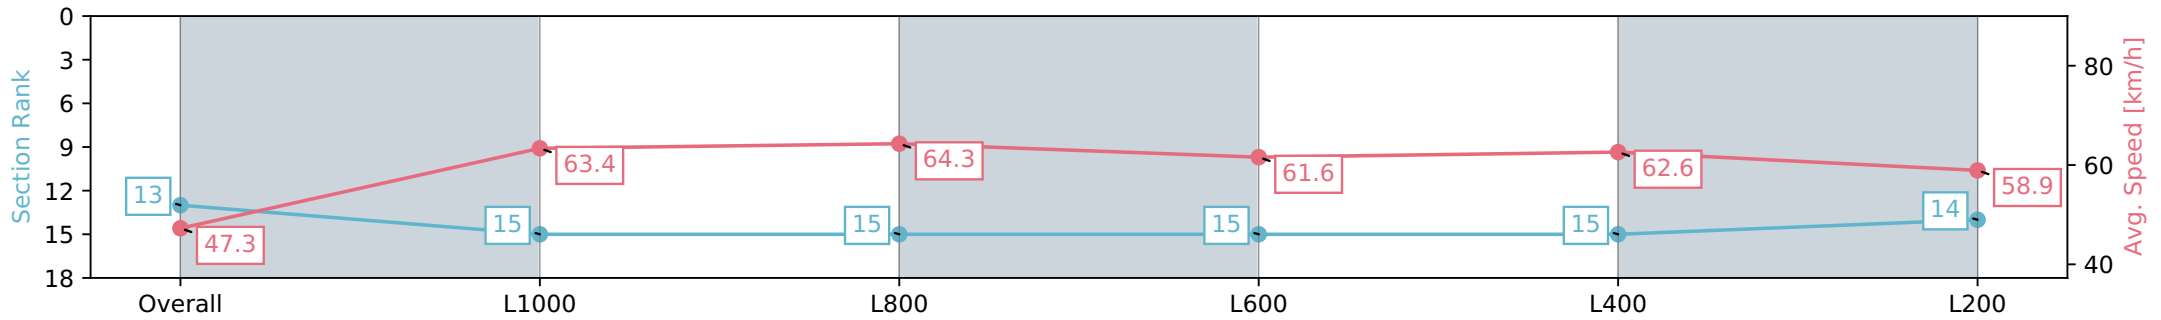

Section	Overall	L1000	L800	L600	L400	L200
Section Times	1:13.42 [13] (0:15.25)	0:58.17 [15] (0:11.36)	0:46.81 [15] (0:11.32)	0:35.49 [15] (0:11.77)	0:23.72 [15] (0:11.48)	0:12.24 [14] (0:12.24)
Average Speed [km/h]	47.3	63.4	64.3	61.6	62.6	58.9
Top Speed [km/h]	61.2	65.2	66.1	62.7	64.0	60.6
Avg. Dist. to Rail [m]	3.3	0.6	3.6	1.3	2.4	6.3
Avg. Stride Freq. [Hz]	2.2	2.4	2.4	2.3	2.3	2.2
Avg. Stride Length [m]	5.9	7.5	7.6	7.4	7.5	7.2