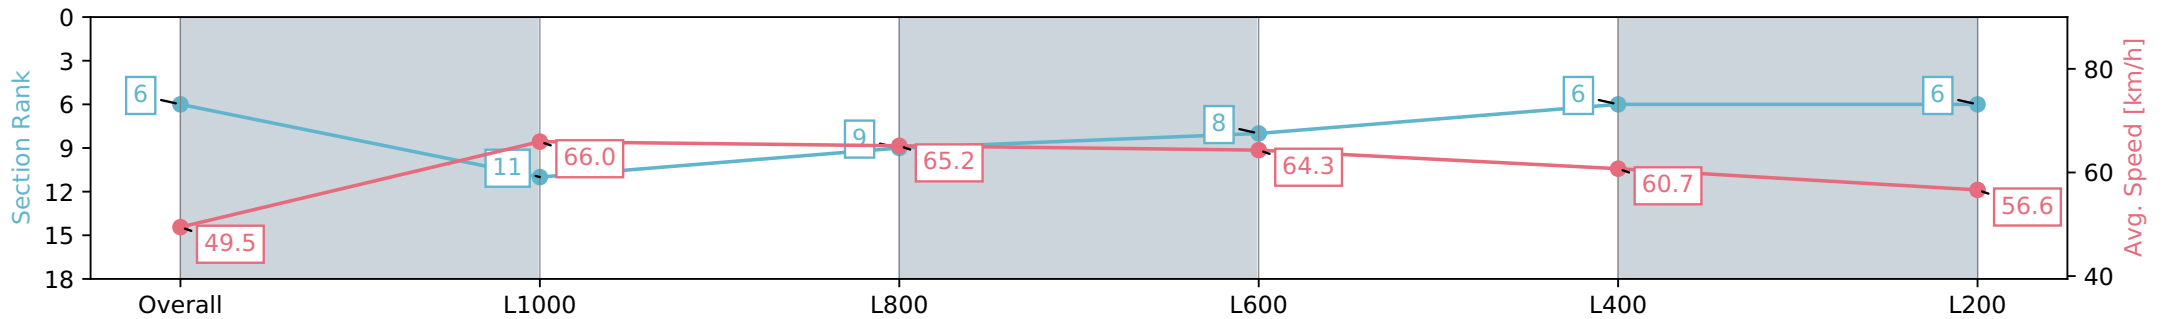

Section	Overall	L1000	L800	L600	L400	L200
Section Times	1:12.77 [6] (0:14.57)	0:58.19 [11] (0:10.92)	0:47.27 [9] (0:11.27)	0:36.00 [8] (0:11.42)	0:24.58 [6] (0:11.86)	0:12.72 [6] (0:12.72)
Average Speed [km/h]	49.5	66.0	65.2	64.3	60.7	56.6
Top Speed [km/h]	64.3	67.2	66.2	66.1	62.9	58.7
Avg. Dist. to Rail [m]	7.9	2.4	5.9	5.2	8.2	7.8
Avg. Stride Freq. [Hz]	2.2	2.4	2.4	2.5	2.4	2.3
Avg. Stride Length [m]	6.1	7.7	7.6	7.2	6.9	6.8