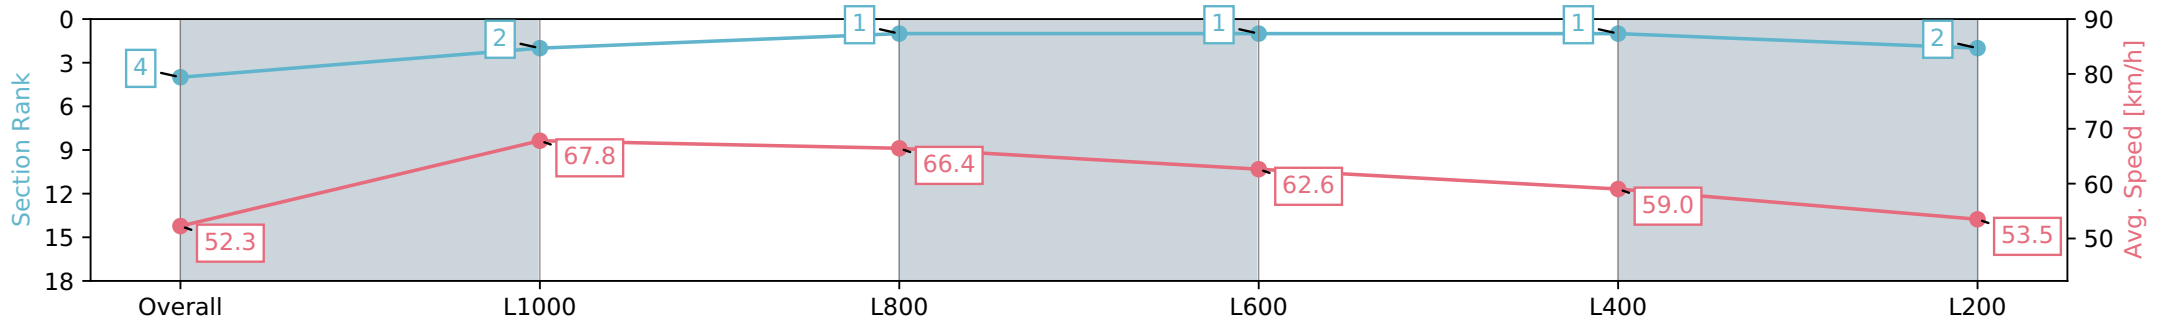

Section	Overall	L1000	L800	L600	L400	L200
Section Times	1:12.71 [4] (0:13.80)	0:58.91 [2] (0:10.62)	0:48.29 [1] (0:11.02)	0:37.27 [1] (0:11.59)	0:25.68 [1] (0:12.22)	0:13.46 [2] (0:13.46)
Average Speed [km/h]	52.3	67.8	66.4	62.6	59.0	53.5
Top Speed [km/h]	66.7	68.5	68.1	64.9	60.9	57.3
Avg. Dist. to Rail [m]	3.3	1.7	5.6	1.8	2.3	9.2
Avg. Stride Freq. [Hz]	2.3	2.5	2.5	2.5	2.4	2.3
Avg. Stride Length [m]	6.2	7.5	7.5	7.1	6.8	6.5