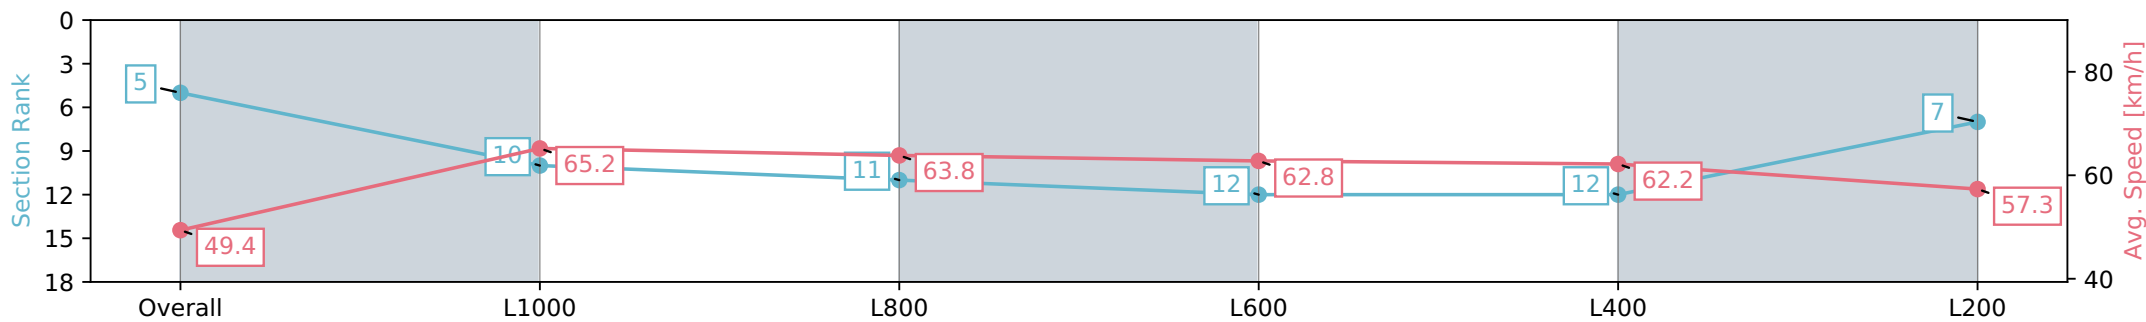

Section	Overall	L1000	L800	L600	L400	L200
Section Times	1:12.71 [5] (0:14.55)	0:58.16 [10] (0:11.06)	0:47.10 [11] (0:11.42)	0:35.68 [12] (0:11.53)	0:24.15 [12] (0:11.57)	0:12.57 [7] (0:12.56)
Average Speed [km/h]	49.4	65.2	63.8	62.8	62.2	57.3
Top Speed [km/h]	62.8	67.2	65.5	64.4	64.5	60.0
Avg. Dist. to Rail [m]	1.4	1.3	3.3	1.4	1.9	3.9
Avg. Stride Freq. [Hz]	2.3	2.5	2.5	2.5	2.6	2.4
Avg. Stride Length [m]	6.0	7.2	7.1	6.8	6.7	6.5