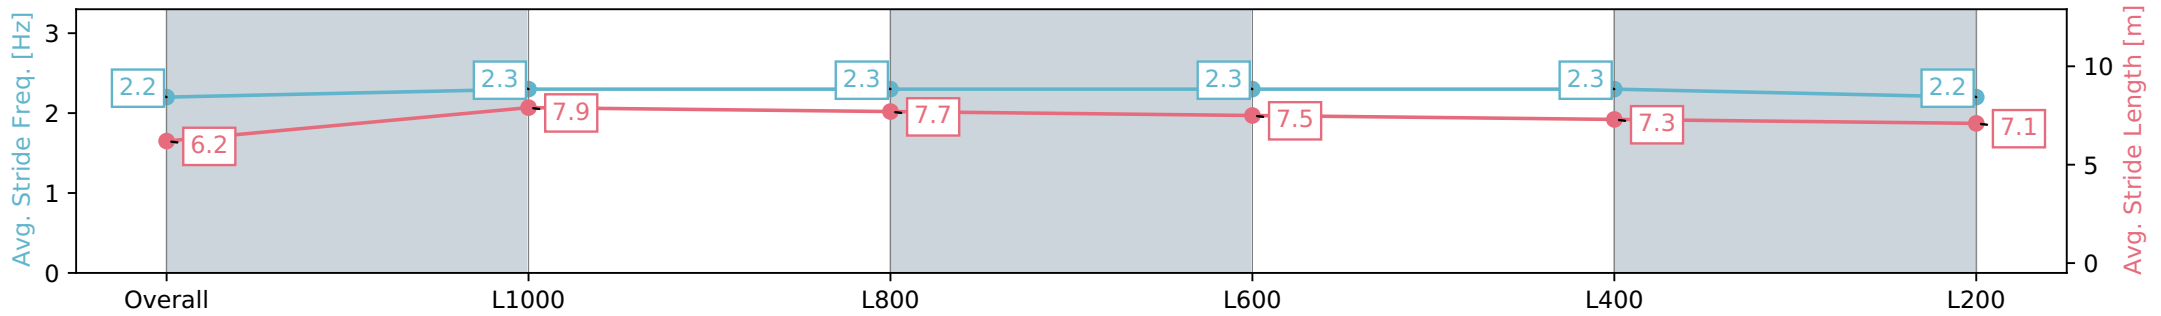

Section	Overall	L1000	L800	L600	L400	L200
Section Times	1:13.18 [11] (0:14.45)	0:58.73 [8] (0:10.97)	0:47.76 [8] (0:11.27)	0:36.49 [6] (0:11.51)	0:24.98 [7] (0:12.11)	0:12.87 [10] (0:12.87)
Average Speed [km/h]	49.8	65.6	65.0	63.6	59.5	55.9
Top Speed [km/h]	64.3	67.1	66.9	64.4	61.7	58.7
Avg. Dist. to Rail [m]	1.9	0.6	4.7	4.2	6.6	4.4
Avg. Stride Freq. [Hz]	2.2	2.3	2.3	2.3	2.3	2.2
Avg. Stride Length [m]	6.2	7.9	7.7	7.5	7.3	7.1