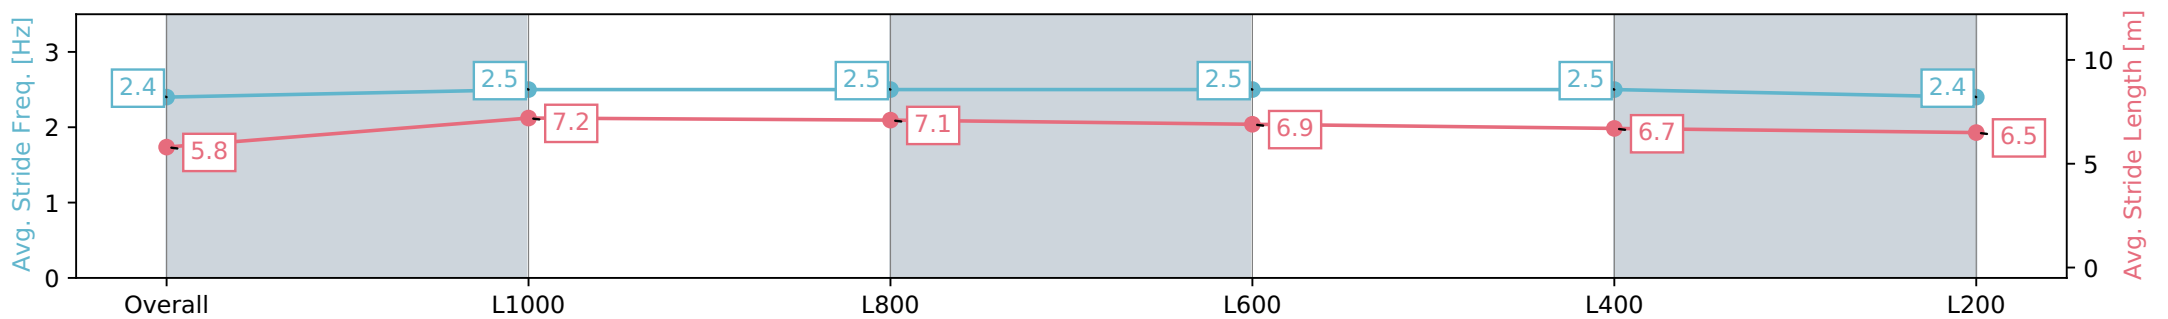

Section	Overall	L1000	L800	L600	L400	L200
Section Times	1:13.18 [12] (0:14.37)	0:58.81 [7] (0:11.00)	0:47.81 [7] (0:11.42)	0:36.39 [9] (0:11.70)	0:24.69 [11] (0:11.86)	0:12.83 [11] (0:12.83)
Average Speed [km/h]	50.1	65.6	64.2	62.5	60.7	56.1
Top Speed [km/h]	64.2	66.7	66.3	63.4	62.3	57.2
Avg. Dist. to Rail [m]	0.7	0.6	5.3	4.1	5.0	4.4
Avg. Stride Freq. [Hz]	2.4	2.5	2.5	2.5	2.5	2.4
Avg. Stride Length [m]	5.8	7.2	7.1	6.9	6.7	6.5