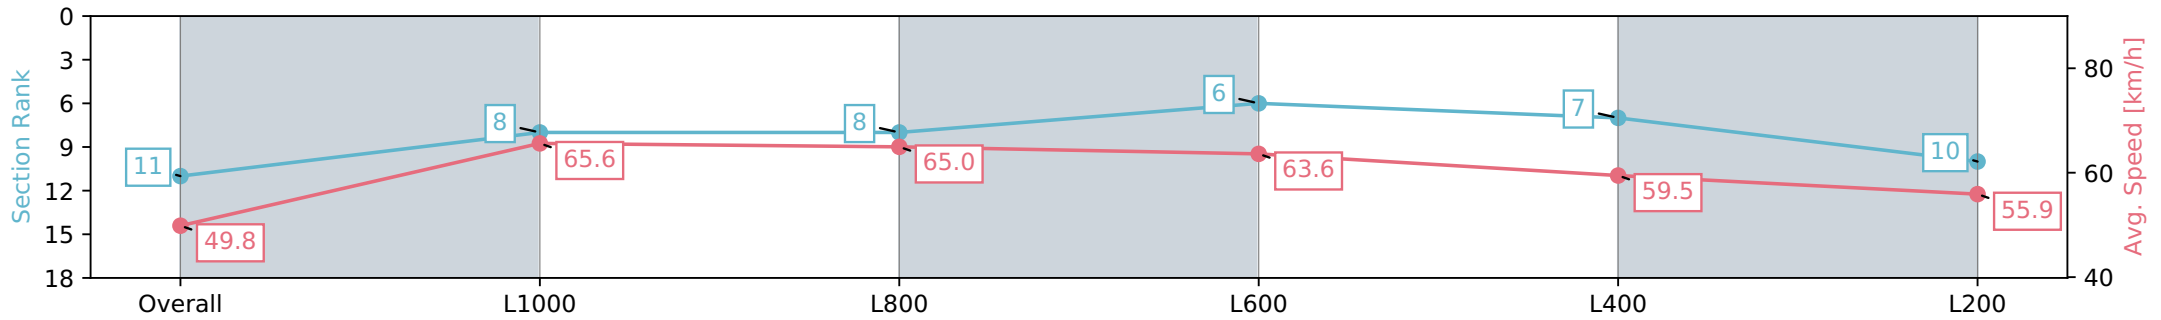

Section	Overall	L1000	L800	L600	L400	L200
Section Times	1:13.18 [11] (0:14.45)	0:58.73 [8] (0:10.97)	0:47.76 [8] (0:11.27)	0:36.49 [6] (0:11.51)	0:24.98 [7] (0:12.11)	0:12.87 [10] (0:12.87)
Average Speed [km/h]	49.8	65.6	65.0	63.6	59.5	55.9
Top Speed [km/h]	64.3	67.1	66.9	64.4	61.7	58.7
Avg. Dist. to Rail [m]	1.9	0.6	4.7	4.2	6.6	4.4
Avg. Stride Freq. [Hz]	2.2	2.3	2.3	2.3	2.3	2.2
Avg. Stride Length [m]	6.2	7.9	7.7	7.5	7.3	7.1