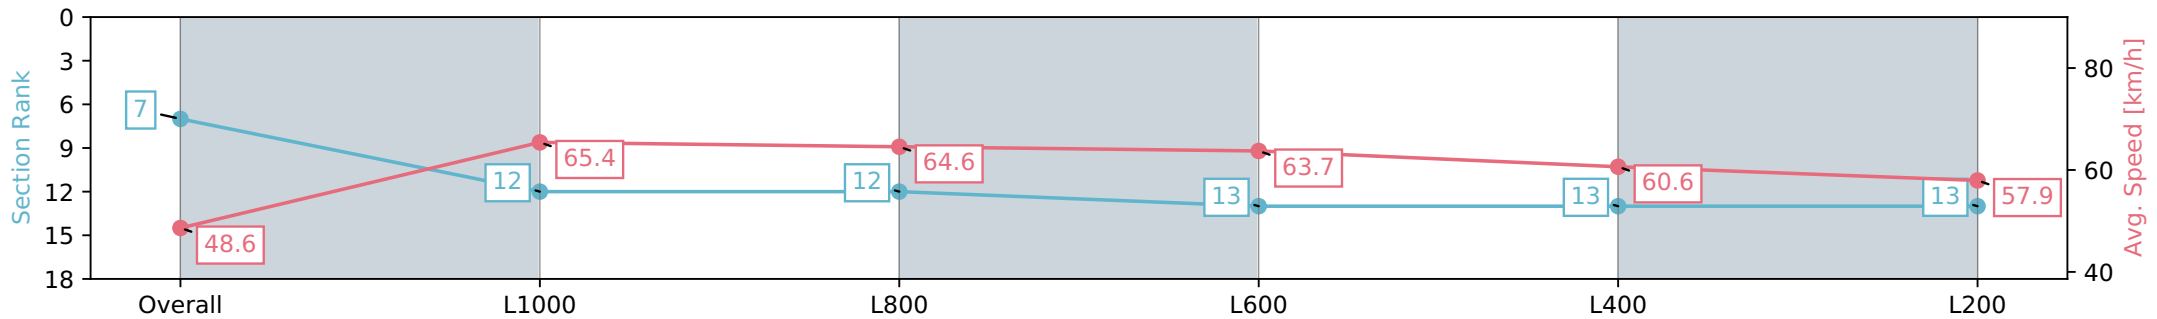

Section	Overall	L1000	L800	L600	L400	L200
Section Times	1:12.90 [7] (0:14.86)	0:58.04 [12] (0:11.01)	0:47.03 [12] (0:11.27)	0:35.76 [13] (0:11.46)	0:24.30 [13] (0:11.90)	0:12.40 [13] (0:12.40)
Average Speed [km/h]	48.6	65.4	64.6	63.7	60.6	57.9
Top Speed [km/h]	62.6	66.7	66.8	65.7	64.6	58.6
Avg. Dist. to Rail [m]	4.3	0.9	3.5	3.8	4.6	2.4
Avg. Stride Freq. [Hz]	2.2	2.3	2.3	2.3	2.3	2.3
Avg. Stride Length [m]	6.2	7.9	7.8	7.6	7.3	7.1