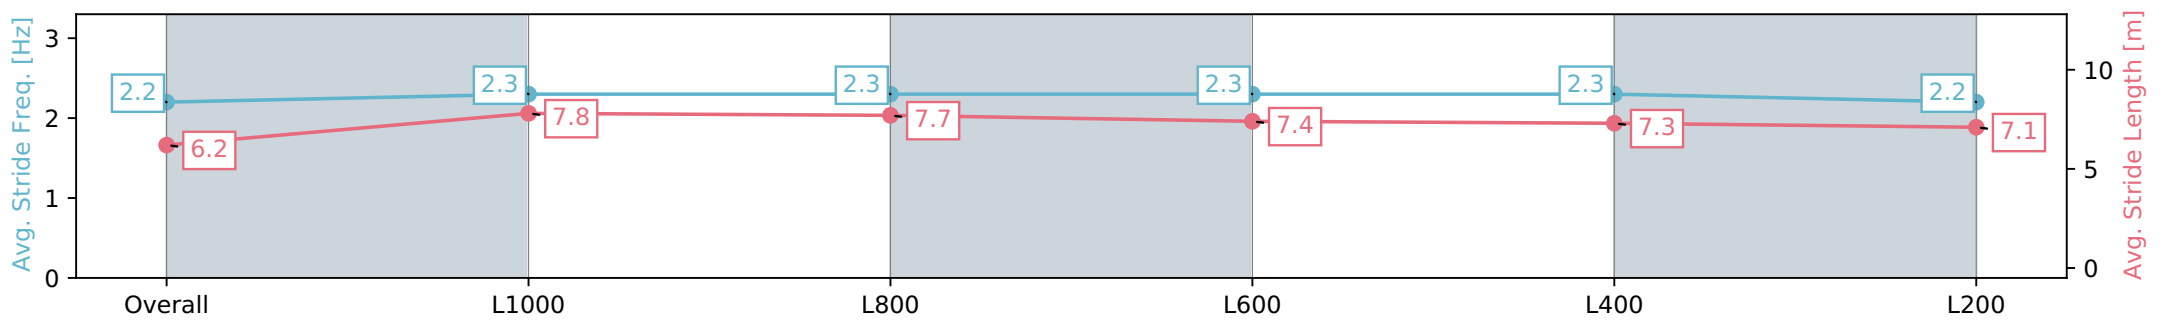

Section	Overall	L1000	L800	L600	L400	L200
Section Times	1:13.06 [10] (0:14.23)	0:58.83 [5] (0:10.92)	0:47.91 [5] (0:11.26)	0:36.65 [5] (0:11.70)	0:24.95 [5] (0:12.09)	0:12.86 [8] (0:12.86)
Average Speed [km/h]	50.7	65.9	64.8	62.0	59.6	56.1
Top Speed [km/h]	65.3	66.8	66.4	62.9	61.1	57.2
Avg. Dist. to Rail [m]	2.9	0.7	4.1	2.2	5.3	6.7
Avg. Stride Freq. [Hz]	2.2	2.3	2.3	2.3	2.3	2.2
Avg. Stride Length [m]	6.2	7.8	7.7	7.4	7.3	7.1