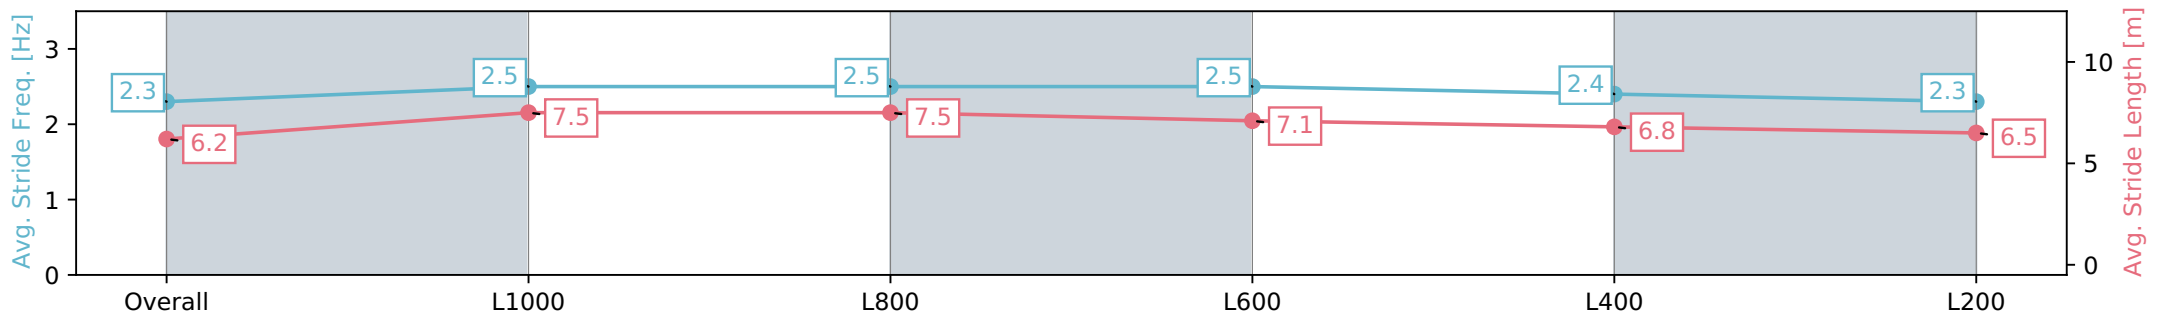

Section	Overall	L1000	L800	L600	L400	L200
Section Times	1:12.71 [4] (0:13.80)	0:58.91 [2] (0:10.62)	0:48.29 [1] (0:11.02)	0:37.27 [1] (0:11.59)	0:25.68 [1] (0:12.22)	0:13.46 [2] (0:13.46)
Average Speed [km/h]	52.3	67.8	66.4	62.6	59.0	53.5
Top Speed [km/h]	66.7	68.5	68.1	64.9	60.9	57.3
Avg. Dist. to Rail [m]	3.3	1.7	5.6	1.8	2.3	9.2
Avg. Stride Freq. [Hz]	2.3	2.5	2.5	2.5	2.4	2.3
Avg. Stride Length [m]	6.2	7.5	7.5	7.1	6.8	6.5