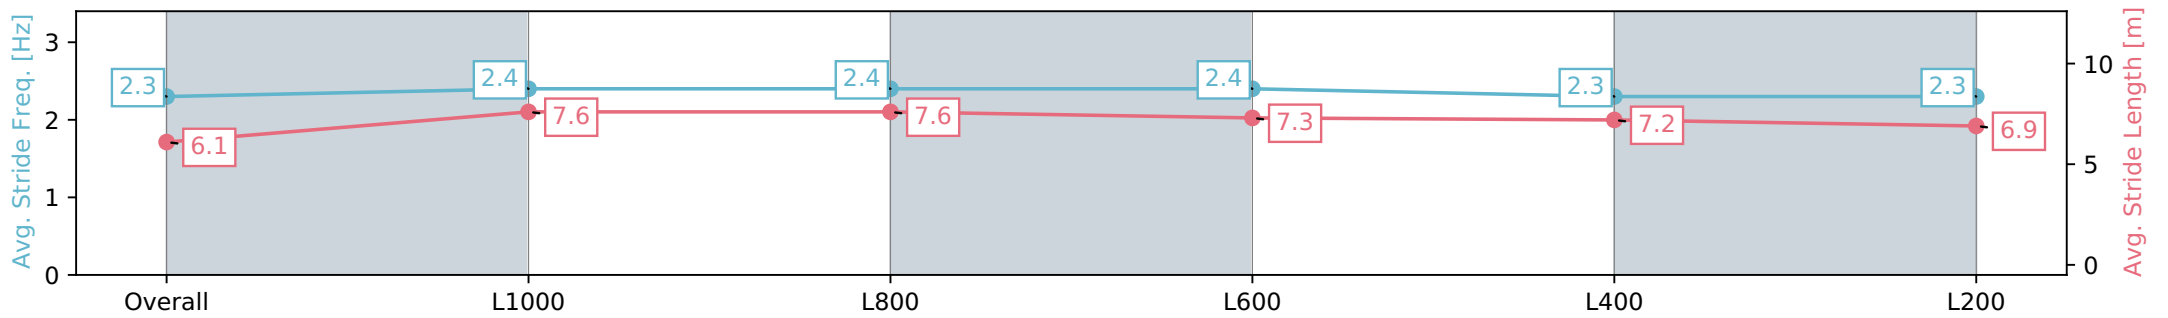

Section	Overall	L1000	L800	L600	L400	L200
Section Times	1:13.01 [9] (0:14.27)	0:58.74 [6] (0:11.08)	0:47.66 [6] (0:11.36)	0:36.30 [7] (0:11.50)	0:24.80 [8] (0:12.07)	0:12.73 [9] (0:12.73)
Average Speed [km/h]	50.6	65.0	64.3	63.4	59.7	56.6
Top Speed [km/h]	63.8	66.6	66.2	65.3	62.4	57.5
Avg. Dist. to Rail [m]	5.2	1.2	4.7	3.8	6.1	7.3
Avg. Stride Freq. [Hz]	2.3	2.4	2.4	2.4	2.3	2.3
Avg. Stride Length [m]	6.1	7.6	7.6	7.3	7.2	6.9