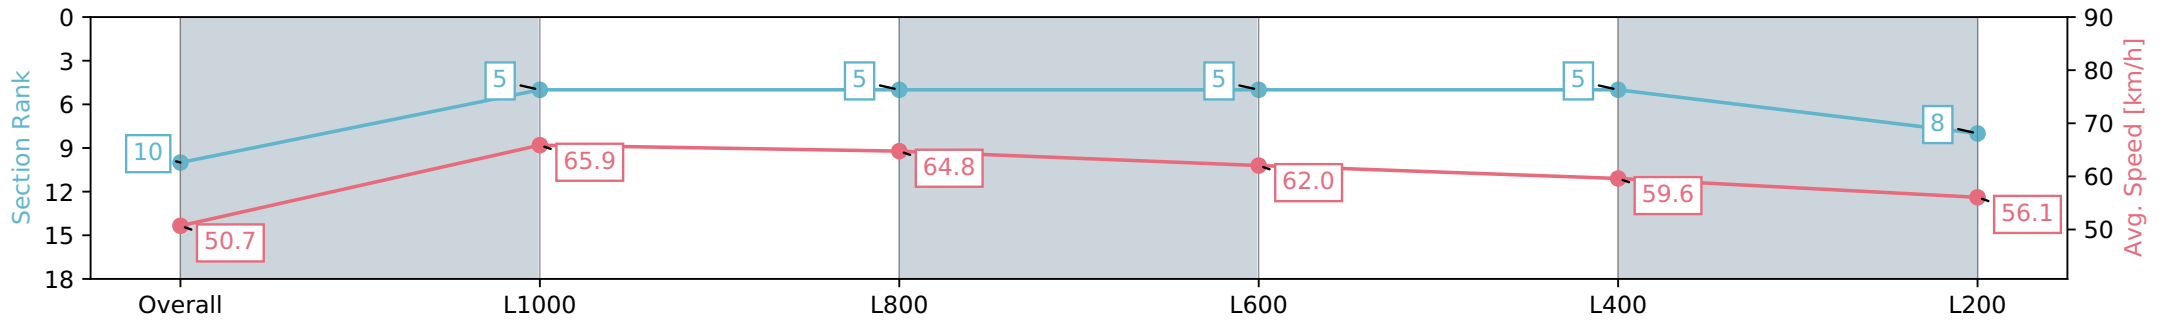

Section	Overall	L1000	L800	L600	L400	L200
Section Times	1:13.06 [10] (0:14.23)	0:58.83 [5] (0:10.92)	0:47.91 [5] (0:11.26)	0:36.65 [5] (0:11.70)	0:24.95 [5] (0:12.09)	0:12.86 [8] (0:12.86)
Average Speed [km/h]	50.7	65.9	64.8	62.0	59.6	56.1
Top Speed [km/h]	65.3	66.8	66.4	62.9	61.1	57.2
Avg. Dist. to Rail [m]	2.9	0.7	4.1	2.2	5.3	6.7
Avg. Stride Freq. [Hz]	2.2	2.3	2.3	2.3	2.3	2.2
Avg. Stride Length [m]	6.2	7.8	7.7	7.4	7.3	7.1