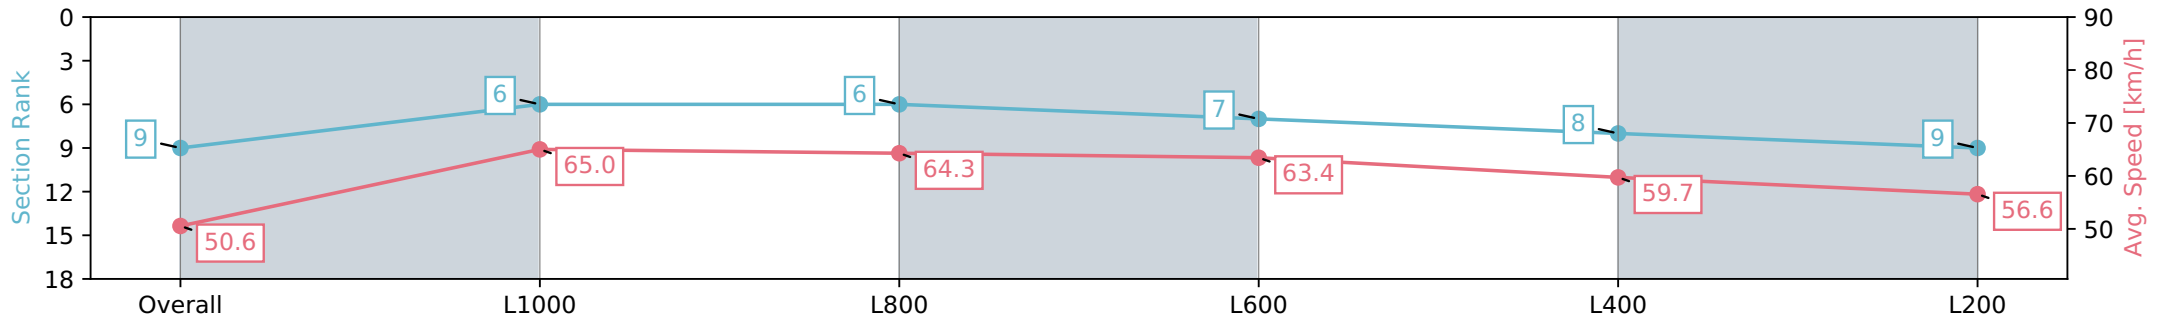

Section	Overall	L1000	L800	L600	L400	L200
Section Times	1:13.01 [9] (0:14.27)	0:58.74 [6] (0:11.08)	0:47.66 [6] (0:11.36)	0:36.30 [7] (0:11.50)	0:24.80 [8] (0:12.07)	0:12.73 [9] (0:12.73)
Average Speed [km/h]	50.6	65.0	64.3	63.4	59.7	56.6
Top Speed [km/h]	63.8	66.6	66.2	65.3	62.4	57.5
Avg. Dist. to Rail [m]	5.2	1.2	4.7	3.8	6.1	7.3
Avg. Stride Freq. [Hz]	2.3	2.4	2.4	2.4	2.3	2.3
Avg. Stride Length [m]	6.1	7.6	7.6	7.3	7.2	6.9