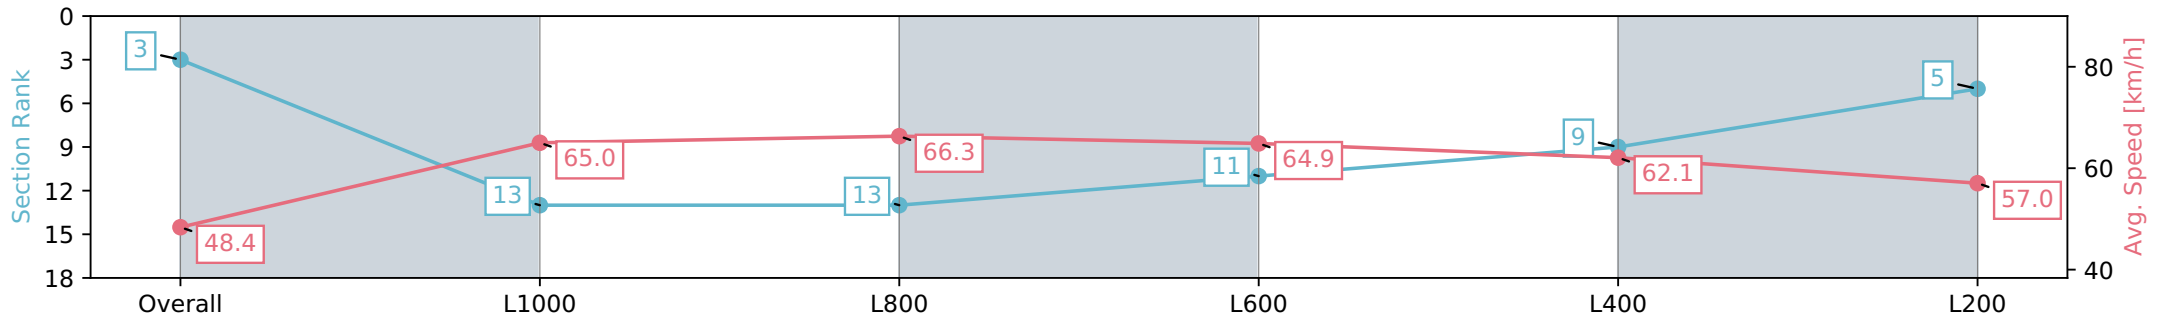

Section	Overall	L1000	L800	L600	L400	L200
Section Times	1:12.57 [3] (0:14.90)	0:57.67 [13] (0:11.08)	0:46.59 [13] (0:11.03)	0:35.56 [11] (0:11.33)	0:24.23 [9] (0:11.60)	0:12.63 [5] (0:12.63)
Average Speed [km/h]	48.4	65.0	66.3	64.9	62.1	57.0
Top Speed [km/h]	61.5	67.1	67.5	67.5	64.5	59.9
Avg. Dist. to Rail [m]	5.9	1.1	4.7	5.8	10.5	10.7
Avg. Stride Freq. [Hz]	2.3	2.4	2.5	2.6	2.6	2.5
Avg. Stride Length [m]	5.8	7.4	7.3	6.8	6.5	6.4