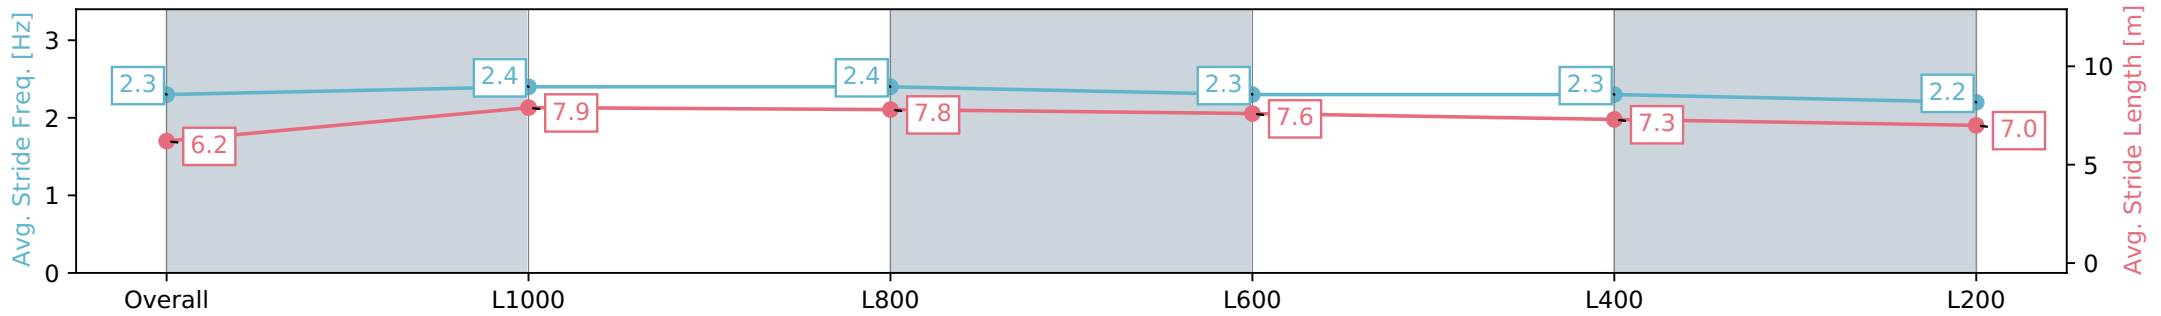

Horse/Jockey Name	ZERO INN
Finish Rank	1
Fastest Section Time (Section)	0:10.64 (L1000)
Top Speed [km/h] (Section)	68.7 (L1000)
Race State	Finished

Thomas Farms RC Murray Bridge SA - Professional

Race 6: SA Heat – National Apprentice Race Series - Leg 2
(Apprentice Riders Only) - 1200m

20 March 2024 - 4:44PM

Track Rating: Soft 5, Weather: Fine, Rail Position: +3m

Section	Overall	L1000	L800	L600	L400	L200
Section Times	1:11.83 [1] (0:13.89)	0:57.94 [3] (0:10.64)	0:47.30 [3] (0:10.97)	0:36.33 [2] (0:11.60)	0:24.73 [2] (0:11.91)	0:12.82 [1] (0:12.82)
Average Speed [km/h]	51.9	67.7	66.7	62.8	60.6	56.2
Top Speed [km/h]	67.3	68.7	68.0	64.5	62.4	58.1
Avg. Dist. to Rail [m]	4.7	1.6	4.8	3.8	8.0	12.0
Avg. Stride Freq. [Hz]	2.3	2.4	2.4	2.3	2.3	2.2
Avg. Stride Length [m]	6.2	7.9	7.8	7.6	7.3	7.0

- [ ] Ranking at each section and finish
- -:-:- No data available at this section
- NA No data available