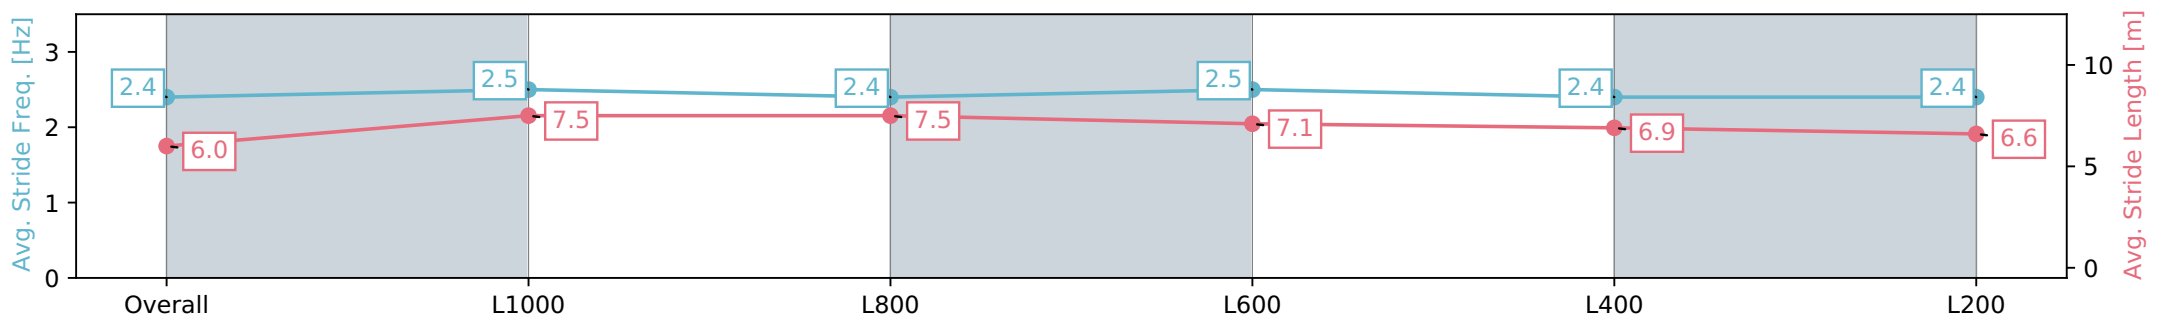

Section	Overall	L1000	L800	L600	L400	L200
Section Times	1:12.27 [2] (0:14.05)	0:58.22 [4] (0:10.84)	0:47.38 [4] (0:11.14)	0:36.24 [4] (0:11.52)	0:24.72 [4] (0:11.93)	0:12.79 [3] (0:12.79)
Average Speed [km/h]	51.3	66.4	65.2	62.8	60.3	56.4
Top Speed [km/h]	65.6	67.3	67.3	64.0	61.2	58.5
Avg. Dist. to Rail [m]	0.4	0.6	2.7	1.1	1.8	2.7
Avg. Stride Freq. [Hz]	2.4	2.5	2.4	2.5	2.4	2.4
Avg. Stride Length [m]	6.0	7.5	7.5	7.1	6.9	6.6