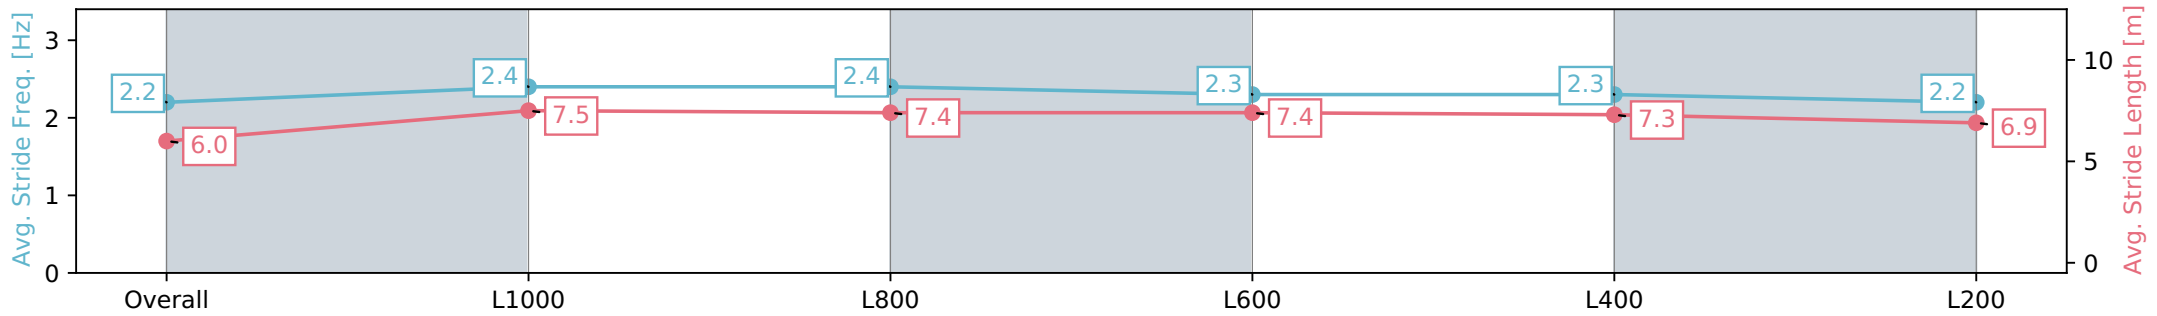

Section	Overall	L1000	L800	L600	L400	L200
Section Times	1:14.71 [15] (0:15.07)	0:59.64 [14] (0:11.37)	0:48.27 [14] (0:11.36)	0:36.91 [14] (0:11.73)	0:25.18 [14] (0:11.88)	0:13.30 [15] (0:13.30)
Average Speed [km/h]	47.7	63.3	64.0	61.5	60.7	54.2
Top Speed [km/h]	60.2	65.7	67.0	63.0	62.0	57.8
Avg. Dist. to Rail [m]	3.0	2.7	2.6	1.1	1.0	0.7
Avg. Stride Freq. [Hz]	2.2	2.4	2.4	2.3	2.3	2.2
Avg. Stride Length [m]	6.0	7.5	7.4	7.4	7.3	6.9