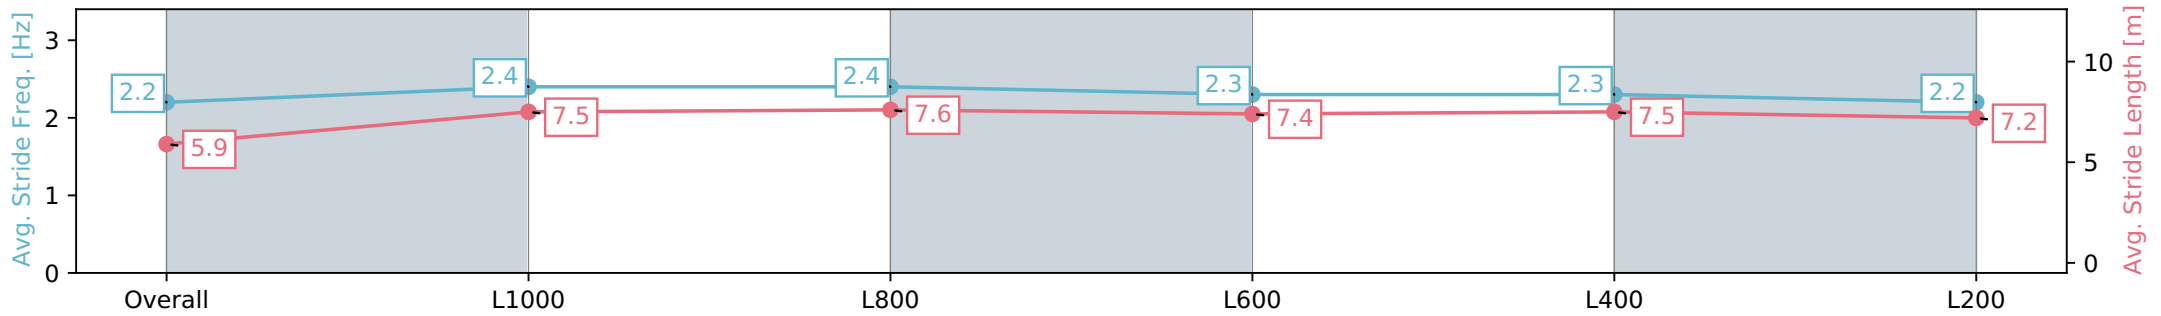

Section	Overall	L1000	L800	L600	L400	L200
Section Times	1:13.42 [13] (0:15.25)	0:58.17 [15] (0:11.36)	0:46.81 [15] (0:11.32)	0:35.49 [15] (0:11.77)	0:23.72 [15] (0:11.48)	0:12.24 [14] (0:12.24)
Average Speed [km/h]	47.3	63.4	64.3	61.6	62.6	58.9
Top Speed [km/h]	61.2	65.2	66.1	62.7	64.0	60.6
Avg. Dist. to Rail [m]	3.3	0.6	3.6	1.3	2.4	6.3
Avg. Stride Freq. [Hz]	2.2	2.4	2.4	2.3	2.3	2.2
Avg. Stride Length [m]	5.9	7.5	7.6	7.4	7.5	7.2