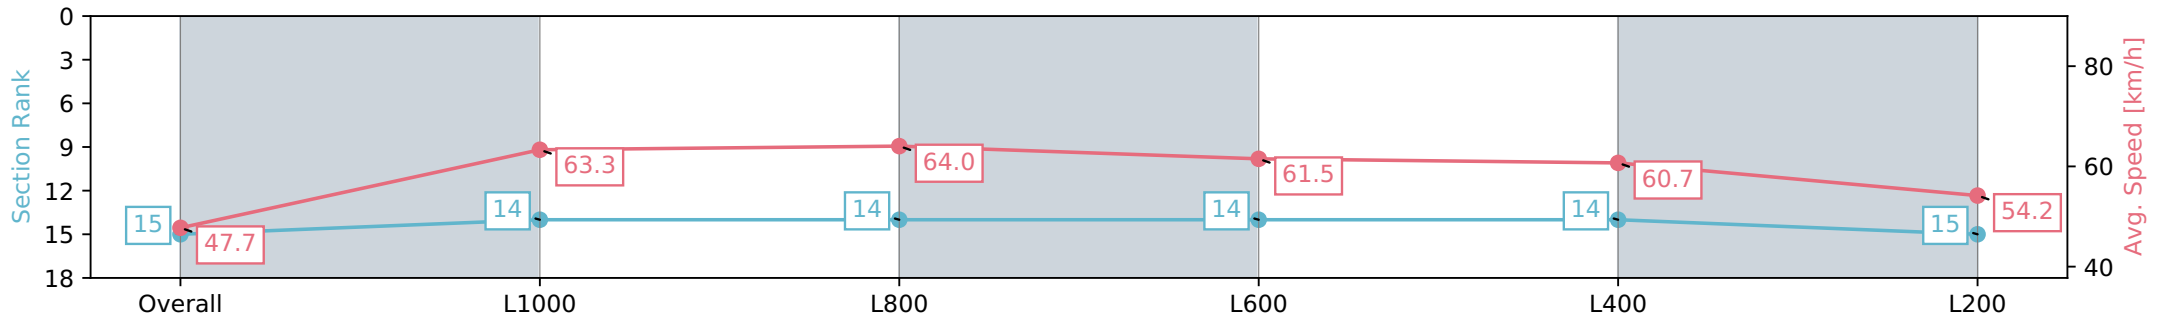

Section	Overall	L1000	L800	L600	L400	L200
Section Times	1:14.71 [15] (0:15.07)	0:59.64 [14] (0:11.37)	0:48.27 [14] (0:11.36)	0:36.91 [14] (0:11.73)	0:25.18 [14] (0:11.88)	0:13.30 [15] (0:13.30)
Average Speed [km/h]	47.7	63.3	64.0	61.5	60.7	54.2
Top Speed [km/h]	60.2	65.7	67.0	63.0	62.0	57.8
Avg. Dist. to Rail [m]	3.0	2.7	2.6	1.1	1.0	0.7
Avg. Stride Freq. [Hz]	2.2	2.4	2.4	2.3	2.3	2.2
Avg. Stride Length [m]	6.0	7.5	7.4	7.4	7.3	6.9