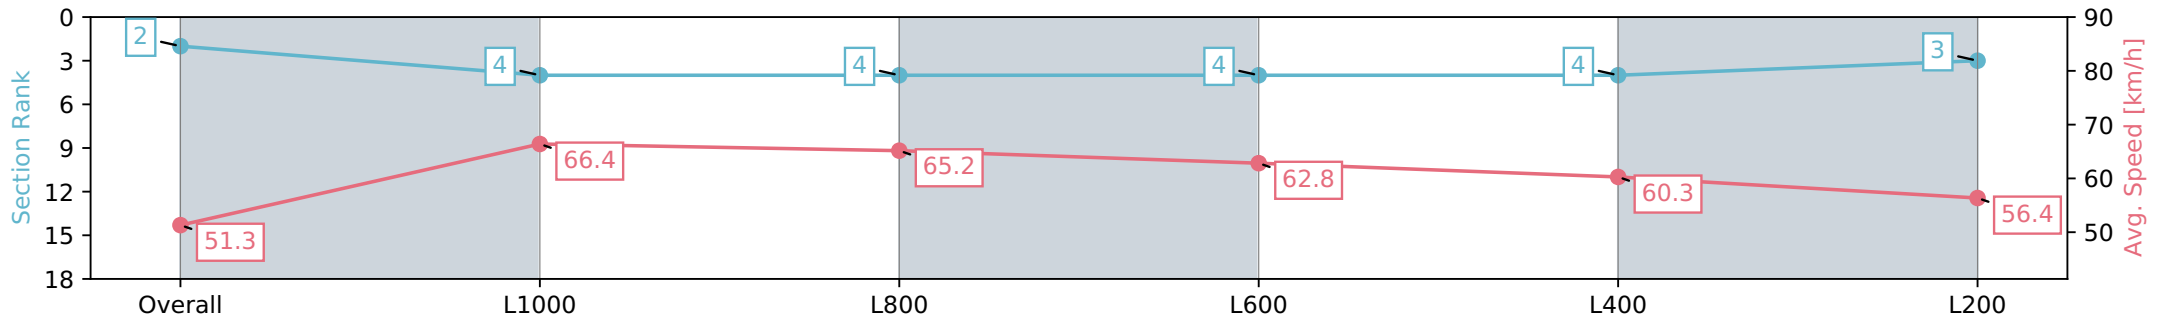

Section	Overall	L1000	L800	L600	L400	L200
Section Times	1:12.27 [2] (0:14.05)	0:58.22 [4] (0:10.84)	0:47.38 [4] (0:11.14)	0:36.24 [4] (0:11.52)	0:24.72 [4] (0:11.93)	0:12.79 [3] (0:12.79)
Average Speed [km/h]	51.3	66.4	65.2	62.8	60.3	56.4
Top Speed [km/h]	65.6	67.3	67.3	64.0	61.2	58.5
Avg. Dist. to Rail [m]	0.4	0.6	2.7	1.1	1.8	2.7
Avg. Stride Freq. [Hz]	2.4	2.5	2.4	2.5	2.4	2.4
Avg. Stride Length [m]	6.0	7.5	7.5	7.1	6.9	6.6