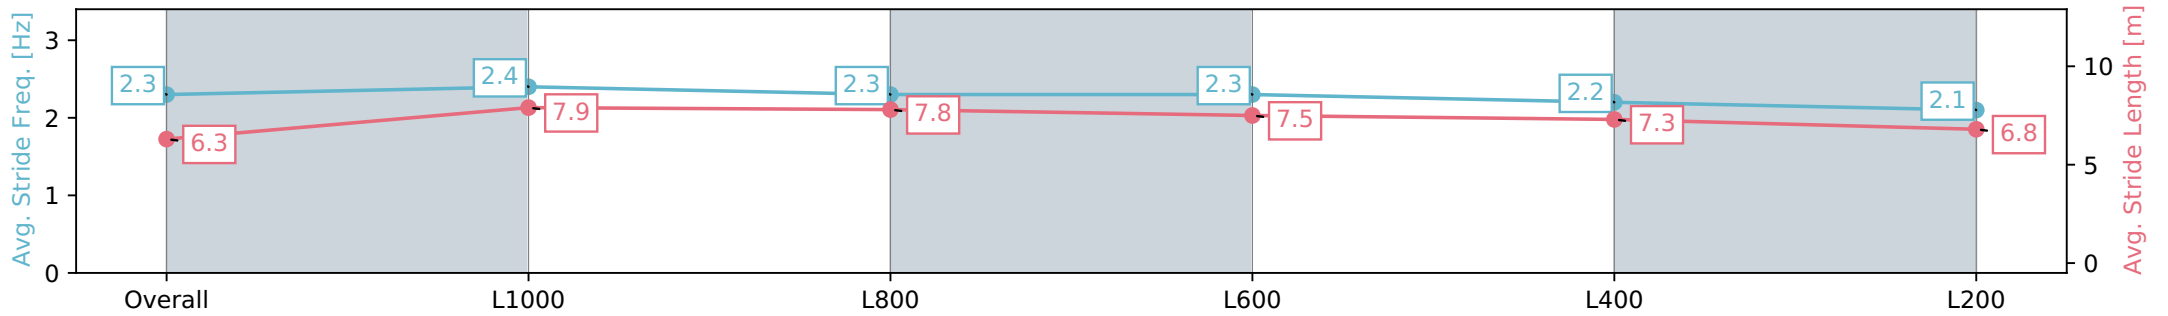

Section	Overall	L1000	L800	L600	L400	L200
Section Times	1:13.89 [14] (0:13.78)	1:00.11 [1] (0:10.68)	0:49.43 [2] (0:11.07)	0:38.36 [3] (0:11.90)	0:26.46 [3] (0:12.48)	0:13.98 [4] (0:13.98)
Average Speed [km/h]	52.3	67.5	66.1	61.6	57.6	51.5
Top Speed [km/h]	67.5	68.1	68.7	63.8	59.2	55.2
Avg. Dist. to Rail [m]	8.4	2.4	5.7	3.8	5.0	5.6
Avg. Stride Freq. [Hz]	2.3	2.4	2.3	2.3	2.2	2.1
Avg. Stride Length [m]	6.3	7.9	7.8	7.5	7.3	6.8