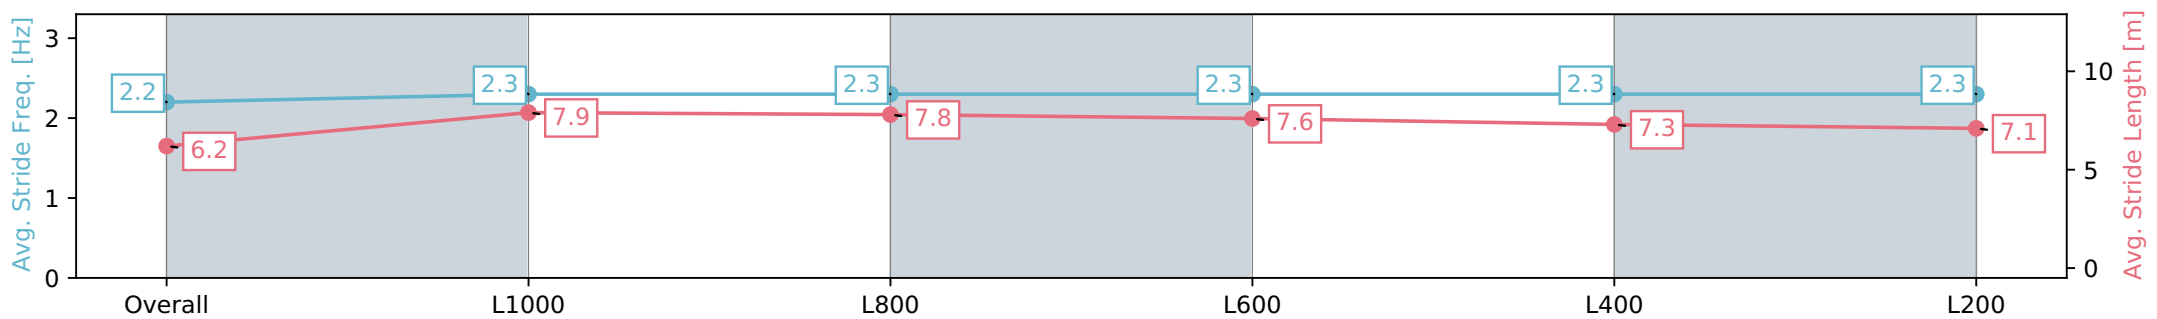

Section	Overall	L1000	L800	L600	L400	L200
Section Times	1:12.90 [7] (0:14.86)	0:58.04 [12] (0:11.01)	0:47.03 [12] (0:11.27)	0:35.76 [13] (0:11.46)	0:24.30 [13] (0:11.90)	0:12.40 [13] (0:12.40)
Average Speed [km/h]	48.6	65.4	64.6	63.7	60.6	57.9
Top Speed [km/h]	62.6	66.7	66.8	65.7	64.6	58.6
Avg. Dist. to Rail [m]	4.3	0.9	3.5	3.8	4.6	2.4
Avg. Stride Freq. [Hz]	2.2	2.3	2.3	2.3	2.3	2.3
Avg. Stride Length [m]	6.2	7.9	7.8	7.6	7.3	7.1