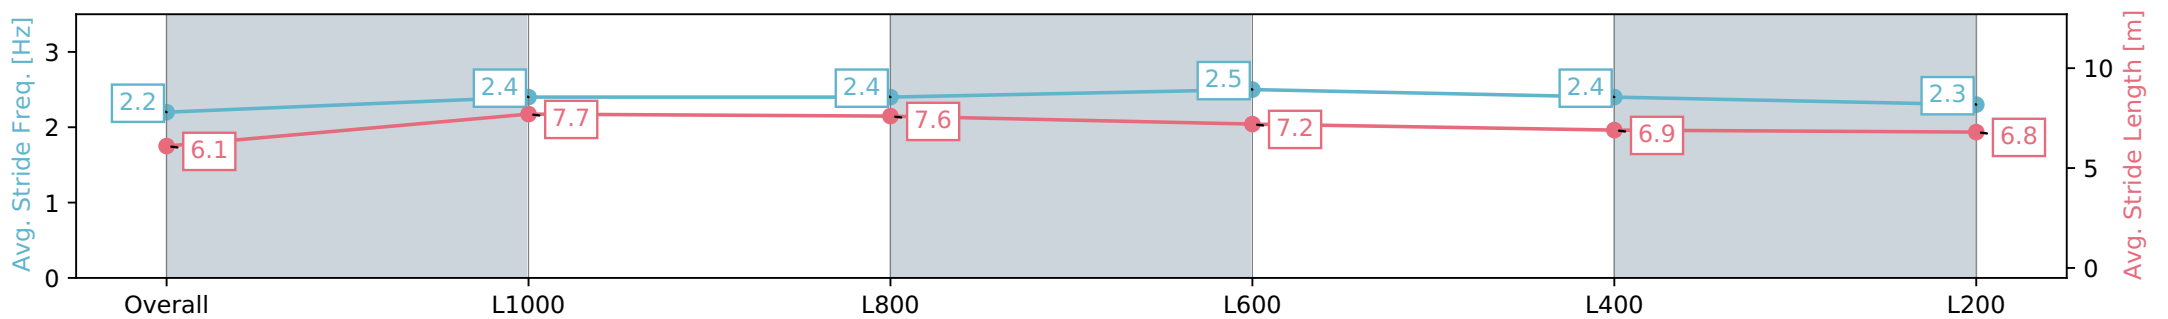

Section	Overall	L1000	L800	L600	L400	L200
Section Times	1:12.77 [6] (0:14.57)	0:58.19 [11] (0:10.92)	0:47.27 [9] (0:11.27)	0:36.00 [8] (0:11.42)	0:24.58 [6] (0:11.86)	0:12.72 [6] (0:12.72)
Average Speed [km/h]	49.5	66.0	65.2	64.3	60.7	56.6
Top Speed [km/h]	64.3	67.2	66.2	66.1	62.9	58.7
Avg. Dist. to Rail [m]	7.9	2.4	5.9	5.2	8.2	7.8
Avg. Stride Freq. [Hz]	2.2	2.4	2.4	2.5	2.4	2.3
Avg. Stride Length [m]	6.1	7.7	7.6	7.2	6.9	6.8