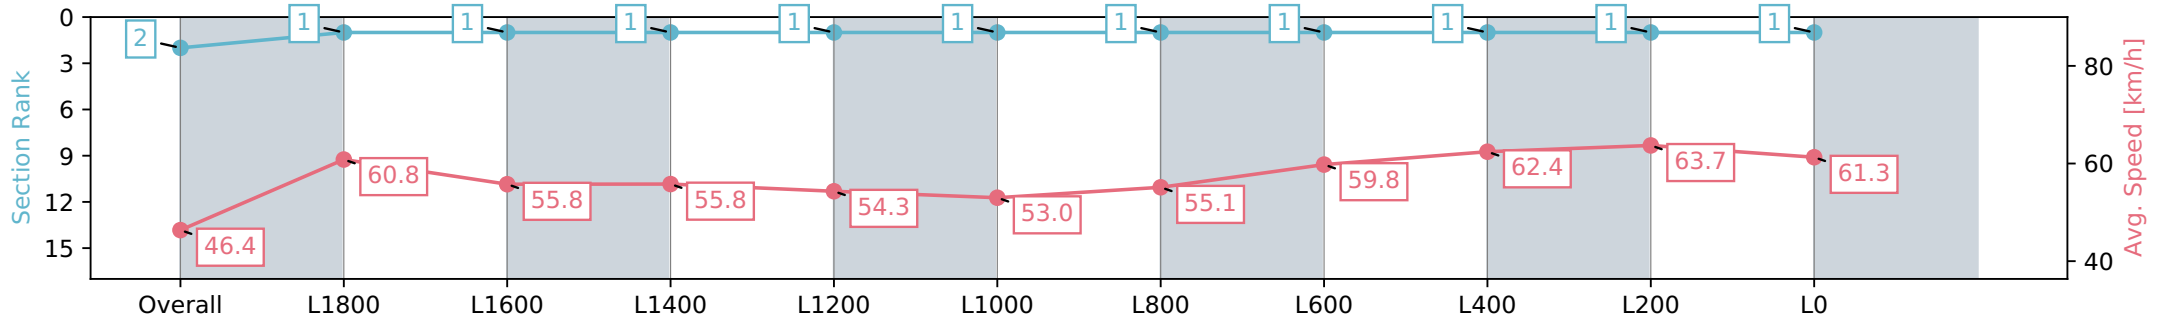

Thomas Farms RC Murray Bridge SA - Professional

Race 6: Magic Millions SA 3 & 4YO Classic (Qualified Horses) - 1200m

09 March 2024 - 11:56AM

Track Rating: Good 4, Weather: Fine, Rail Position: Unknown

Section	Overall	L1000	L800	L600	L400	L200
Section Times	1:08.37 [2] (0:13.85)	0:54.52 [2] (0:10.89)	0:43.63 [2] (0:10.77)	0:32.86 [2] (0:10.76)	0:22.10 [2] (0:10.63)	0:11.47 [2] (0:11.47)
Average Speed [km/h]	52.0	66.1	67.7	68.6	67.8	62.8
Top Speed [km/h]	65.8	67.3	68.3	69.4	68.8	66.4
Avg. Dist. to Rail [m]	4.9	1.4	3.9	6.1	8.1	8.0
Avg. Stride Freq. [Hz]	2.3	2.4	2.5	2.5	2.5	2.4
Avg. Stride Length [m]	6.2	7.5	7.6	7.6	7.4	7.3