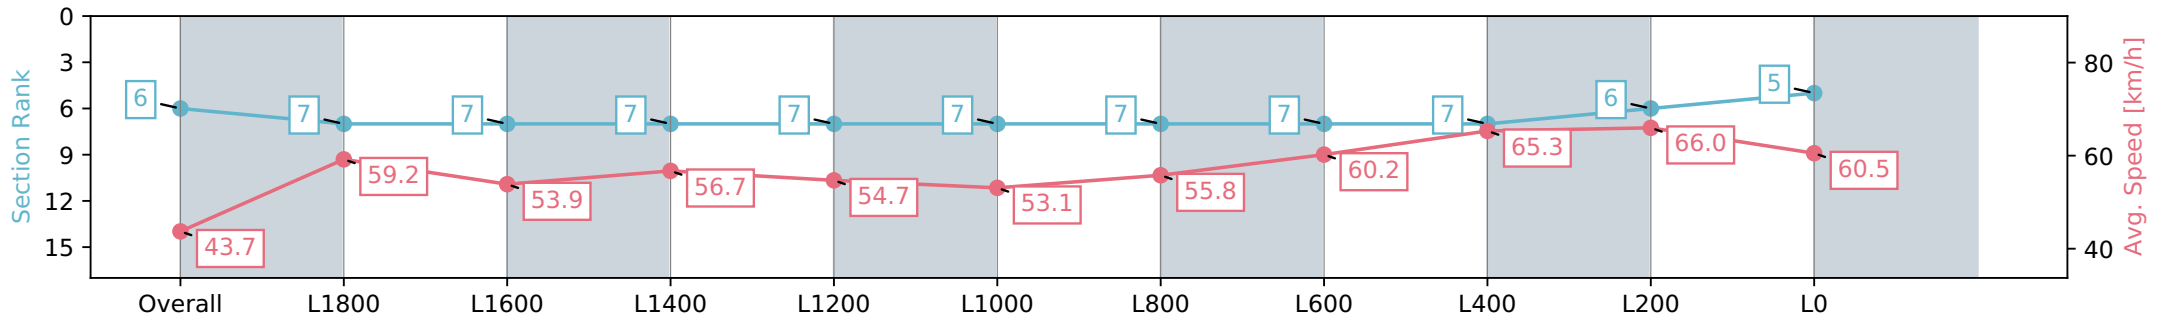

Thomas Farms RC Murray Bridge SA - Professional

Race 6: Magic Millions SA 3 & 4YO Classic (Qualified Horses) - 1200m

09 March 2024 - 11:56AM

Track Rating: Good 4, Weather: Fine, Rail Position: Unknown

Section	Overall	L1000	L800	L600	L400	L200
Section Times	1:09.08 [6] (0:14.12)	0:54.96 [7] (0:11.03)	0:43.93 [6] (0:10.94)	0:32.99 [6] (0:10.76)	0:22.23 [6] (0:10.75)	0:11.48 [6] (0:11.48)
Average Speed [km/h]	51.1	65.3	66.4	68.1	66.9	62.8
Top Speed [km/h]	64.7	66.8	68.5	69.4	67.9	65.6
Avg. Dist. to Rail [m]	1.6	1.3	3.6	3.9	7.2	6.8
Avg. Stride Freq. [Hz]	2.3	2.4	2.4	2.5	2.5	2.4
Avg. Stride Length [m]	6.2	7.5	7.5	7.5	7.3	7.3