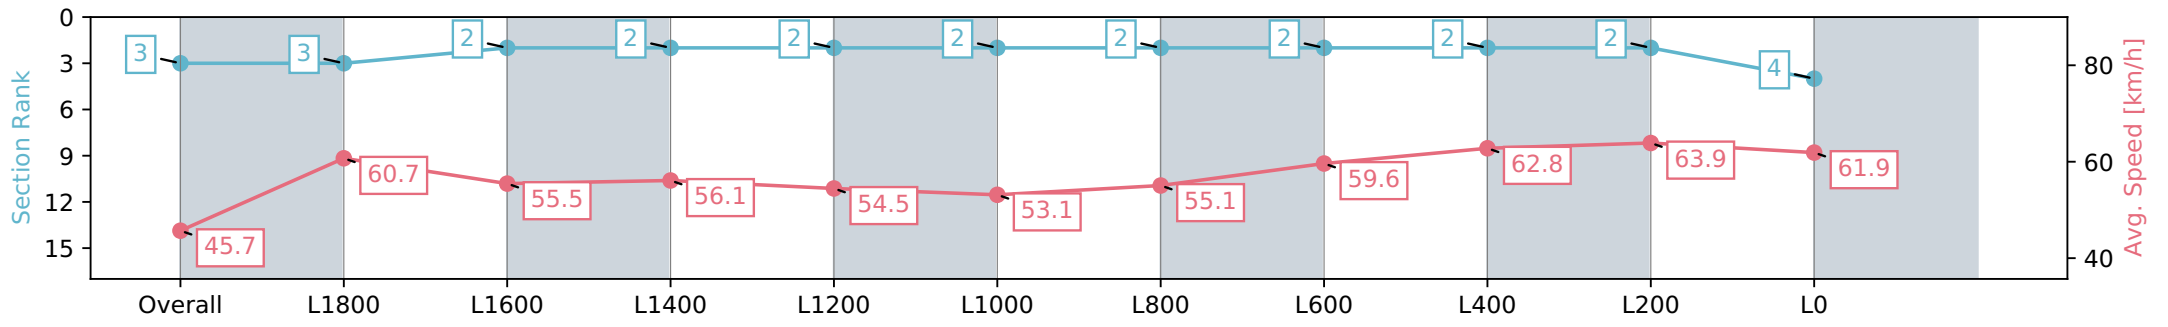

Thomas Farms RC Murray Bridge SA - Professional

Race 6: Magic Millions SA 3 & 4YO Classic (Qualified Horses) - 1200m

09 March 2024 - 11:56AM

Track Rating: Good 4, Weather: Fine, Rail Position: Unknown

Section	Overall	L1000	L800	L600	L400	L200
Section Times	1:08.72 [3] (0:13.90)	0:54.82 [3] (0:11.03)	0:43.79 [4] (0:10.89)	0:32.90 [5] (0:10.82)	0:22.08 [5] (0:10.61)	0:11.47 [4] (0:11.47)
Average Speed [km/h]	51.9	65.2	67.1	68.0	67.9	62.7
Top Speed [km/h]	65.4	66.1	68.8	68.9	69.1	66.9
Avg. Dist. to Rail [m]	3.2	2.1	4.8	5.1	9.8	11.6
Avg. Stride Freq. [Hz]	2.4	2.5	2.4	2.5	2.5	2.4
Avg. Stride Length [m]	6.0	7.4	7.7	7.6	7.5	7.3