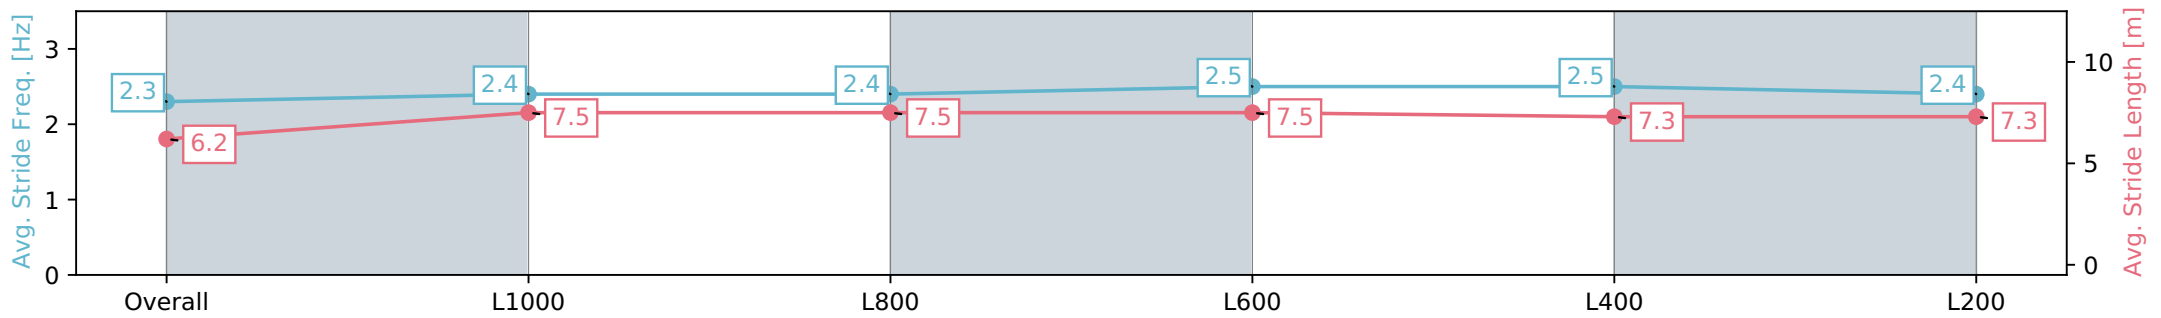

Thomas Farms RC Murray Bridge SA - Professional

Race 6: Magic Millions SA 3 & 4YO Classic (Qualified Horses) - 1200m

09 March 2024 - 11:56AM

Track Rating: Good 4, Weather: Fine, Rail Position: Unknown

Section	Overall	L1000	L800	L600	L400	L200
Section Times	1:09.08 [6] (0:14.12)	0:54.96 [7] (0:11.03)	0:43.93 [6] (0:10.94)	0:32.99 [6] (0:10.76)	0:22.23 [6] (0:10.75)	0:11.48 [6] (0:11.48)
Average Speed [km/h]	51.1	65.3	66.4	68.1	66.9	62.8
Top Speed [km/h]	64.7	66.8	68.5	69.4	67.9	65.6
Avg. Dist. to Rail [m]	1.6	1.3	3.6	3.9	7.2	6.8
Avg. Stride Freq. [Hz]	2.3	2.4	2.4	2.5	2.5	2.4
Avg. Stride Length [m]	6.2	7.5	7.5	7.5	7.3	7.3