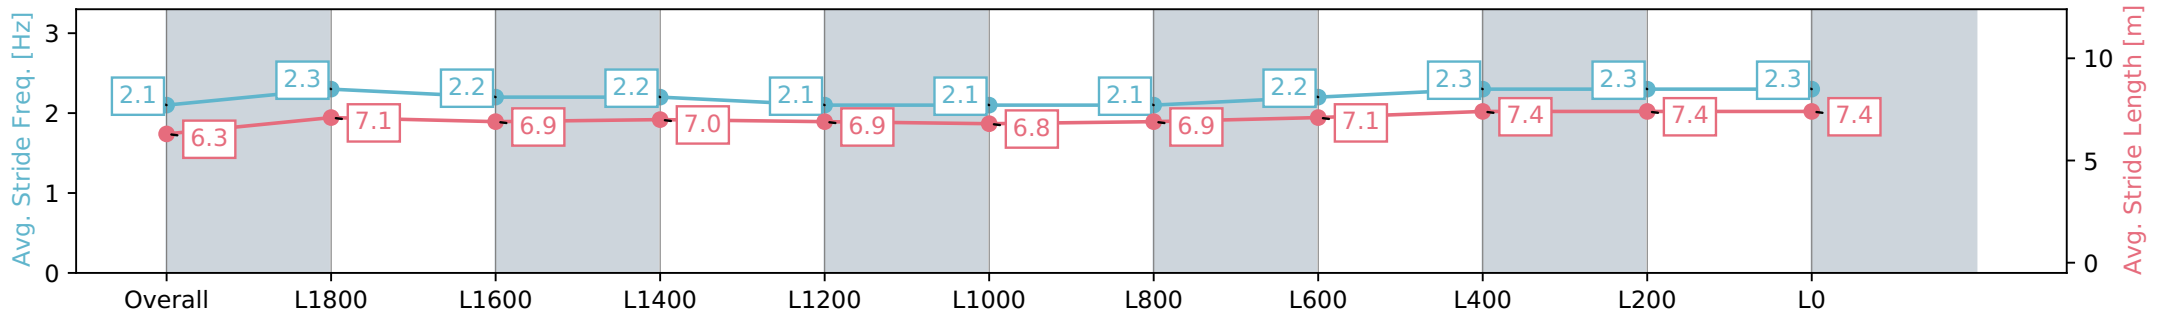

Thomas Farms RC Murray Bridge SA - Professional

Race 6: Magic Millions SA 3 & 4YO Classic (Qualified Horses) - 1200m

09 March 2024 - 11:56AM

Track Rating: Good 4, Weather: Fine, Rail Position: Unknown

Section	Overall	L1000	L800	L600	L400	L200
Section Times	1:08.37 [2] (0:13.85)	0:54.52 [2] (0:10.89)	0:43.63 [2] (0:10.77)	0:32.86 [2] (0:10.76)	0:22.10 [2] (0:10.63)	0:11.47 [2] (0:11.47)
Average Speed [km/h]	52.0	66.1	67.7	68.6	67.8	62.8
Top Speed [km/h]	65.8	67.3	68.3	69.4	68.8	66.4
Avg. Dist. to Rail [m]	4.9	1.4	3.9	6.1	8.1	8.0
Avg. Stride Freq. [Hz]	2.3	2.4	2.5	2.5	2.5	2.4
Avg. Stride Length [m]	6.2	7.5	7.6	7.6	7.4	7.3