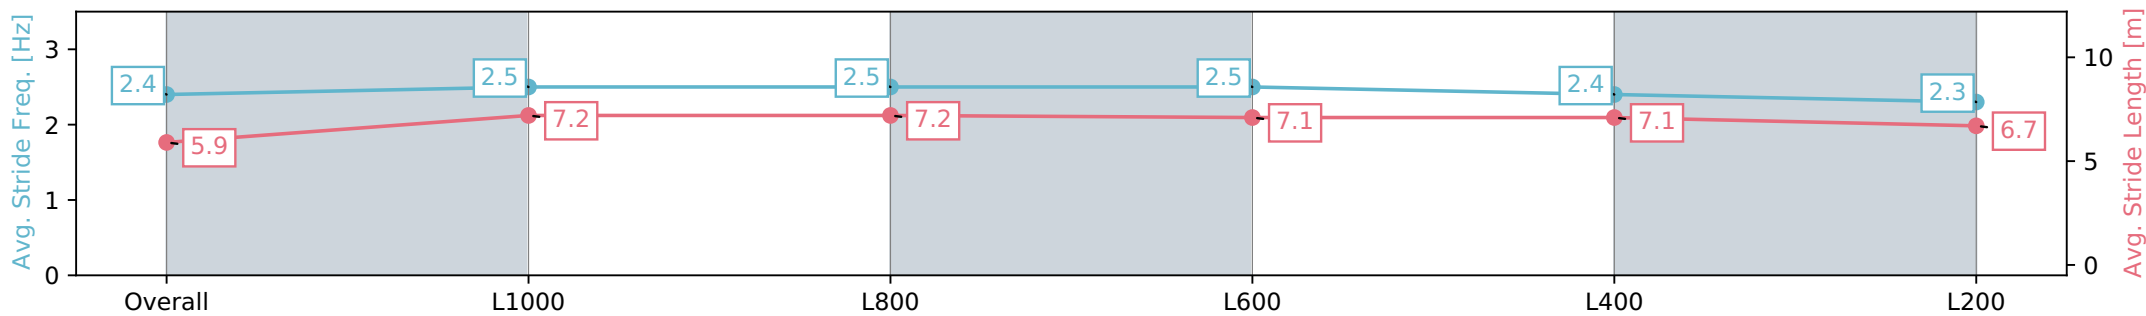

Thomas Farms RC Murray Bridge SA - Professional

Race 6: Magic Millions SA 3 & 4YO Classic (Qualified Horses) - 1200m

09 March 2024 - 11:56AM

Track Rating: Good 4, Weather: Fine, Rail Position: Unknown

Section	Overall	L1000	L800	L600	L400	L200
Section Times	1:12.51 [8] (0:14.09)	0:58.42 [6] (0:11.14)	0:47.28 [7] (0:11.24)	0:36.04 [7] (0:11.36)	0:24.68 [8] (0:11.72)	0:12.96 [8] (0:12.96)
Average Speed [km/h]	51.1	64.7	64.8	65.0	61.5	55.5
Top Speed [km/h]	64.9	66.1	65.8	66.4	64.4	59.2
Avg. Dist. to Rail [m]	3.6	2.5	4.3	6.0	6.2	5.9
Avg. Stride Freq. [Hz]	2.4	2.5	2.5	2.5	2.4	2.3
Avg. Stride Length [m]	5.9	7.2	7.2	7.1	7.1	6.7

- [] Ranking at each section and finish
- :-:- No data available at this section
- NA No data available