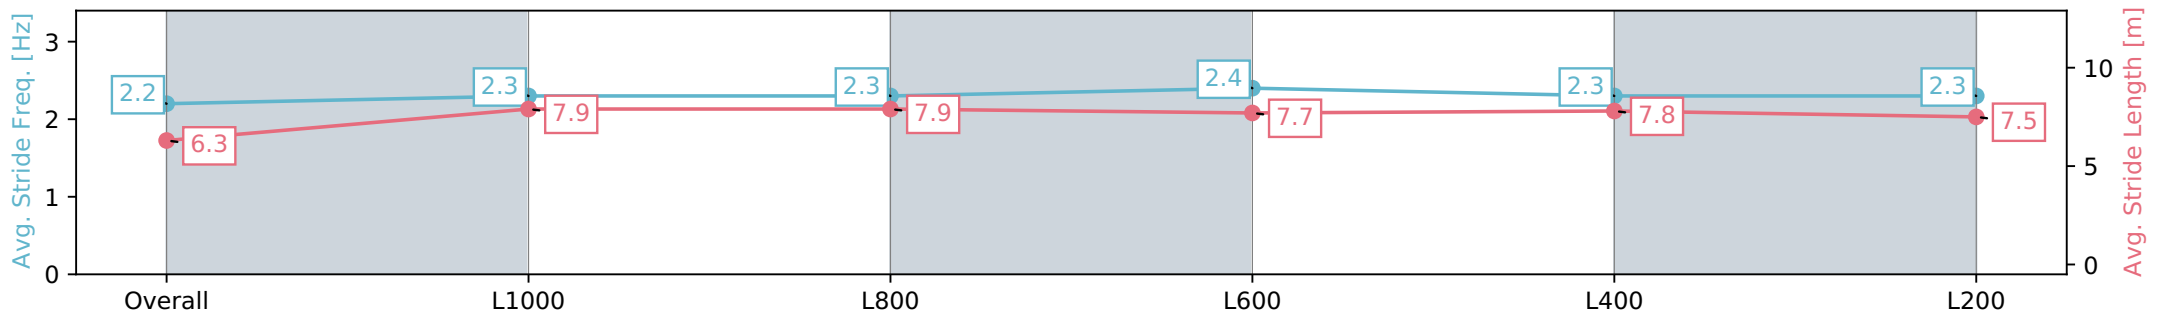

Thomas Farms RC Murray Bridge SA - Professional

Race 6: Magic Millions SA 3 & 4YO Classic (Qualified Horses) - 1200m

09 March 2024 - 11:56AM

Track Rating: Good 4, Weather: Fine, Rail Position: Unknown

Section	Overall	L1000	L800	L600	L400	L200
Section Times	1:09.97 [7] (0:14.42)	0:55.55 [8] (0:11.21)	0:44.34 [8] (0:10.96)	0:33.38 [8] (0:10.82)	0:22.56 [7] (0:10.92)	0:11.64 [7] (0:11.64)
Average Speed [km/h]	50.0	64.4	66.3	67.4	66.0	61.8
Top Speed [km/h]	63.5	66.1	67.4	68.6	67.2	65.0
Avg. Dist. to Rail [m]	7.1	2.0	3.8	3.5	5.7	4.7
Avg. Stride Freq. [Hz]	2.2	2.3	2.3	2.4	2.3	2.3
Avg. Stride Length [m]	6.3	7.9	7.9	7.7	7.8	7.5

- [] Ranking at each section and finish
- :-:- No data available at this section
- NA No data available

Horse/Jockey Name	FIRST RANK
Finish Rank	8
Fastest Section Time (Section)	0:11.14 (L1000)
Top Speed [km/h] (Section)	66.4 (L600)
Race State	Finished