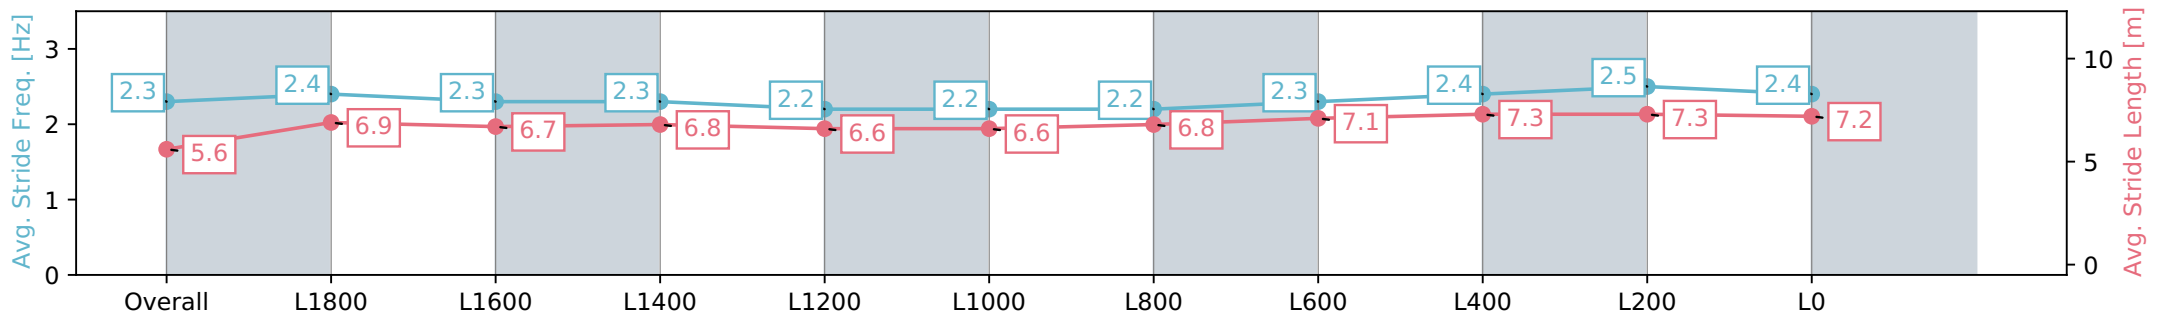

Thomas Farms RC Murray Bridge SA - Professional

Race 6: Magic Millions SA 3 & 4YO Classic (Qualified Horses) - 1200m

09 March 2024 - 11:56AM

Track Rating: Good 4, Weather: Fine, Rail Position: Unknown

Section	Overall	L1000	L800	L600	L400	L200
Section Times	1:08.74 [4] (0:14.01)	0:54.73 [5] (0:10.79)	0:43.94 [3] (0:10.85)	0:33.09 [3] (0:10.73)	0:22.36 [3] (0:10.81)	0:11.55 [3] (0:11.55)
Average Speed [km/h]	51.3	66.8	67.3	68.5	66.6	62.4
Top Speed [km/h]	65.5	67.6	68.4	69.7	69.2	65.0
Avg. Dist. to Rail [m]	6.6	3.4	4.6	4.9	8.2	9.7
Avg. Stride Freq. [Hz]	2.2	2.4	2.4	2.5	2.4	2.3
Avg. Stride Length [m]	6.4	7.6	7.8	7.7	7.6	7.3