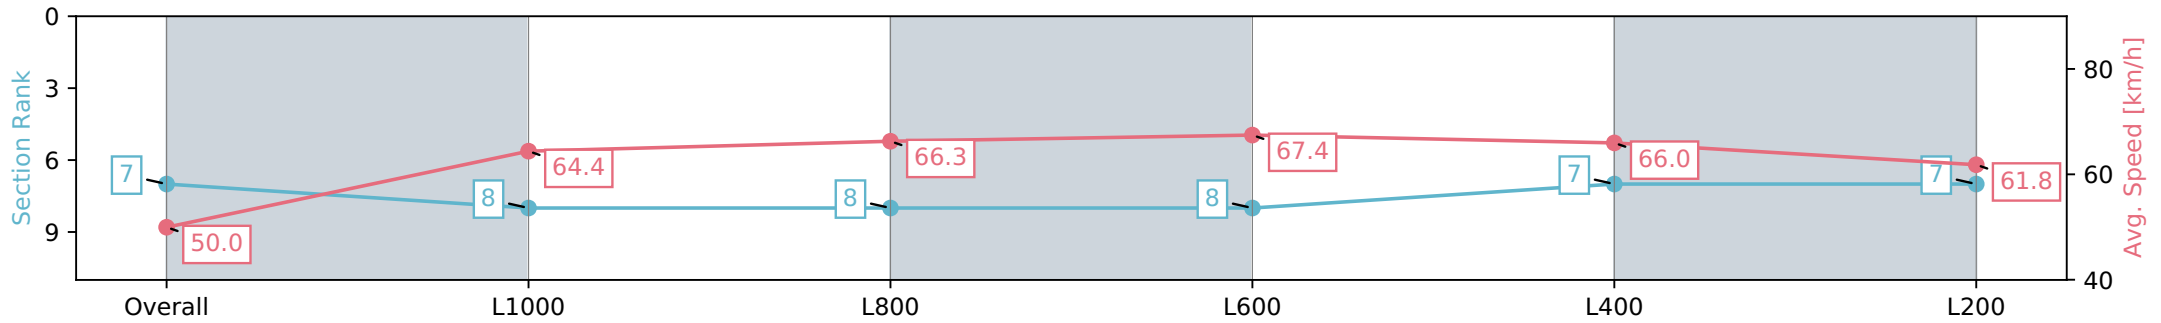

- [] Ranking at each section and finish
- :-:- No data available at this section
- NA No data available

Horse/Jockey Name	FIRST RANK
Finish Rank	8
Fastest Section Time (Section)	0:11.14 (L1000)
Top Speed [km/h] (Section)	66.4 (L600)
Race State	Finished