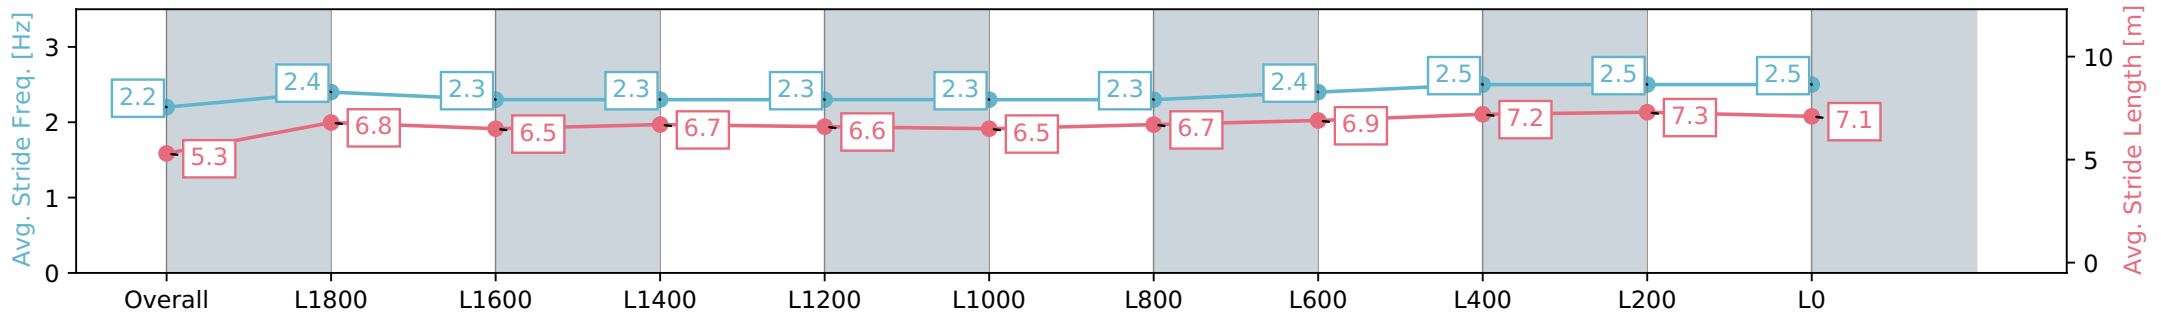

Thomas Farms RC Murray Bridge SA - Professional

Race 6: Magic Millions SA 3 & 4YO Classic (Qualified Horses) - 1200m

09 March 2024 - 11:56AM

Track Rating: Good 4, Weather: Fine, Rail Position: Unknown

Section	Overall	L1000	L800	L600	L400	L200
Section Times	1:08.81 [5] (0:13.99)	0:54.82 [4] (0:10.96)	0:43.86 [5] (0:10.87)	0:32.99 [4] (0:10.72)	0:22.27 [4] (0:10.78)	0:11.49 [5] (0:11.49)
Average Speed [km/h]	51.5	65.8	66.8	68.2	66.8	62.6
Top Speed [km/h]	66.0	66.1	68.1	68.6	67.9	65.3
Avg. Dist. to Rail [m]	1.5	1.1	3.1	3.8	6.7	7.0
Avg. Stride Freq. [Hz]	2.3	2.4	2.4	2.5	2.5	2.4
Avg. Stride Length [m]	6.2	7.6	7.7	7.6	7.5	7.2