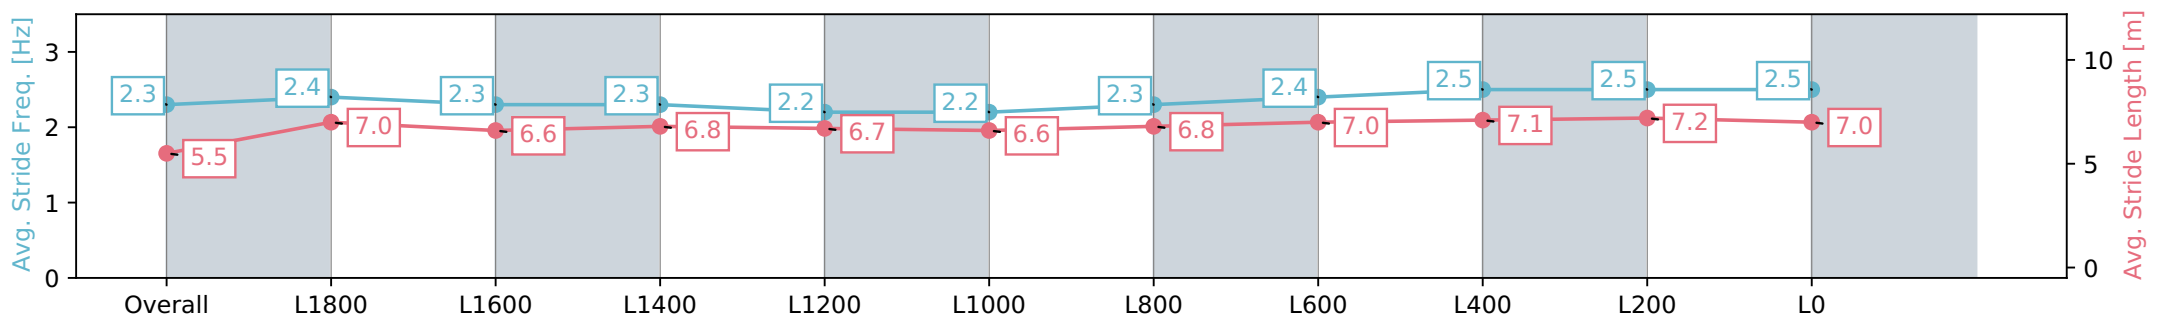

Thomas Farms RC Murray Bridge SA - Professional

Race 6: Magic Millions SA 3 & 4YO Classic (Qualified Horses) - 1200m

09 March 2024 - 11:56AM

Track Rating: Good 4, Weather: Fine, Rail Position: Unknown

Section	Overall	L1000	L800	L600	L400	L200
Section Times	1:08.72 [3] (0:13.90)	0:54.82 [3] (0:11.03)	0:43.79 [4] (0:10.89)	0:32.90 [5] (0:10.82)	0:22.08 [5] (0:10.61)	0:11.47 [4] (0:11.47)
Average Speed [km/h]	51.9	65.2	67.1	68.0	67.9	62.7
Top Speed [km/h]	65.4	66.1	68.8	68.9	69.1	66.9
Avg. Dist. to Rail [m]	3.2	2.1	4.8	5.1	9.8	11.6
Avg. Stride Freq. [Hz]	2.4	2.5	2.4	2.5	2.5	2.4
Avg. Stride Length [m]	6.0	7.4	7.7	7.6	7.5	7.3