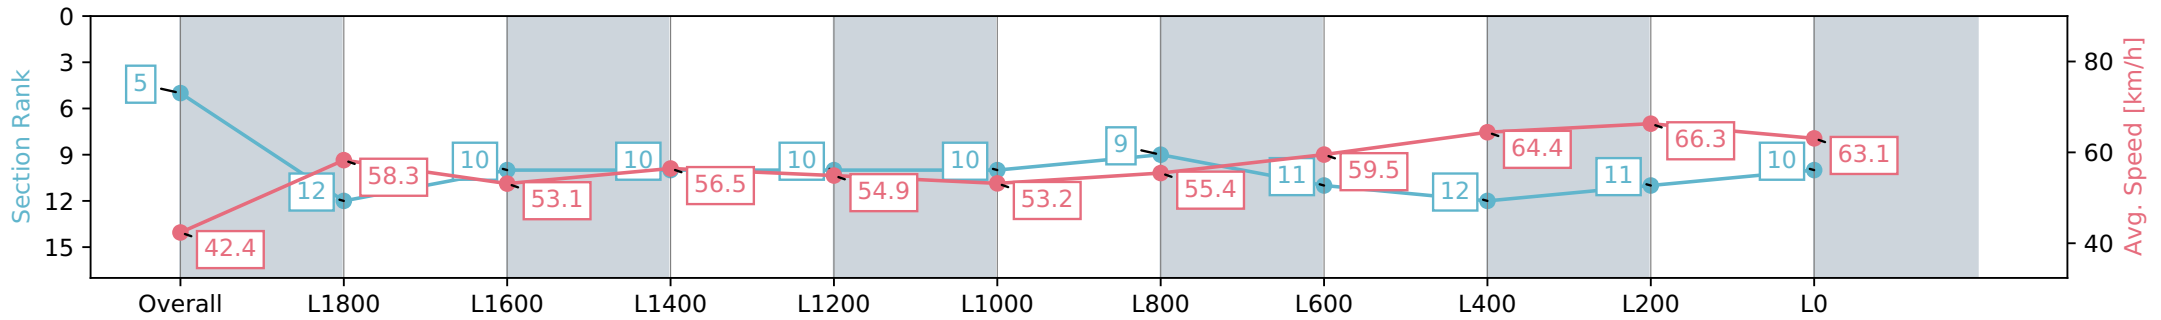

Thomas Farms RC Murray Bridge SA - Professional

Race 6: Magic Millions SA 3 & 4YO Classic (Qualified Horses) - 1200m

09 March 2024 - 11:56AM

Track Rating: Good 4, Weather: Fine, Rail Position: Unknown

Section	Overall	L1000	L800	L600	L400	L200
Section Times	1:08.81 [5] (0:13.99)	0:54.82 [4] (0:10.96)	0:43.86 [5] (0:10.87)	0:32.99 [4] (0:10.72)	0:22.27 [4] (0:10.78)	0:11.49 [5] (0:11.49)
Average Speed [km/h]	51.5	65.8	66.8	68.2	66.8	62.6
Top Speed [km/h]	66.0	66.1	68.1	68.6	67.9	65.3
Avg. Dist. to Rail [m]	1.5	1.1	3.1	3.8	6.7	7.0
Avg. Stride Freq. [Hz]	2.3	2.4	2.4	2.5	2.5	2.4
Avg. Stride Length [m]	6.2	7.6	7.7	7.6	7.5	7.2