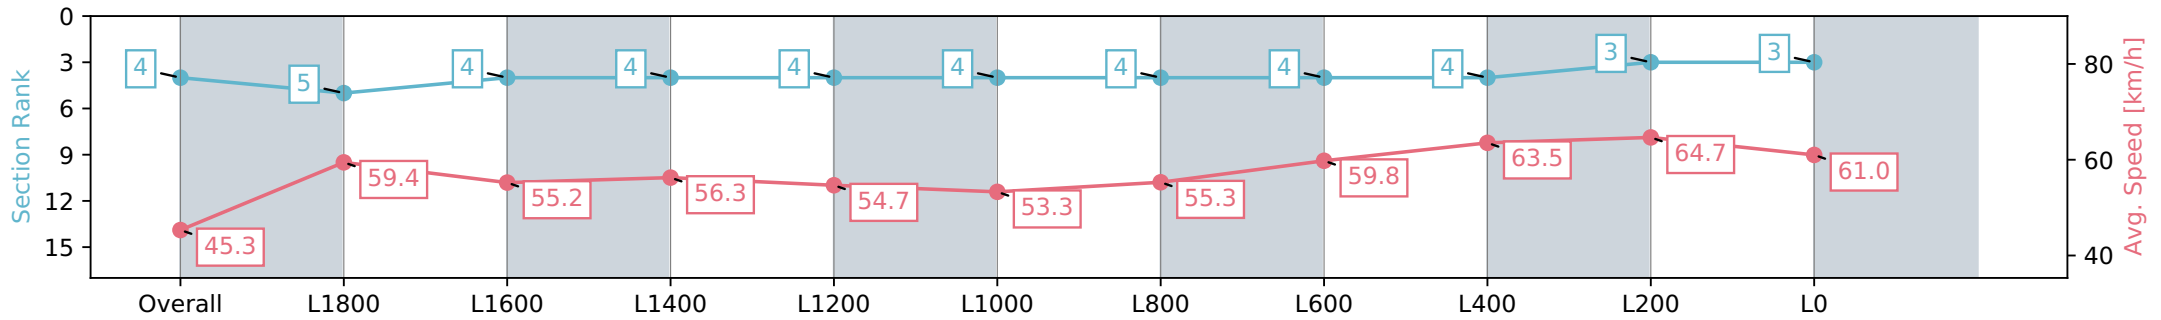

Thomas Farms RC Murray Bridge SA - Professional

Race 6: Magic Millions SA 3 & 4YO Classic (Qualified Horses) - 1200m

09 March 2024 - 11:56AM

Track Rating: Good 4, Weather: Fine, Rail Position: Unknown

Section	Overall	L1000	L800	L600	L400	L200
Section Times	1:08.74 [4] (0:14.01)	0:54.73 [5] (0:10.79)	0:43.94 [3] (0:10.85)	0:33.09 [3] (0:10.73)	0:22.36 [3] (0:10.81)	0:11.55 [3] (0:11.55)
Average Speed [km/h]	51.3	66.8	67.3	68.5	66.6	62.4
Top Speed [km/h]	65.5	67.6	68.4	69.7	69.2	65.0
Avg. Dist. to Rail [m]	6.6	3.4	4.6	4.9	8.2	9.7
Avg. Stride Freq. [Hz]	2.2	2.4	2.4	2.5	2.4	2.3
Avg. Stride Length [m]	6.4	7.6	7.8	7.7	7.6	7.3