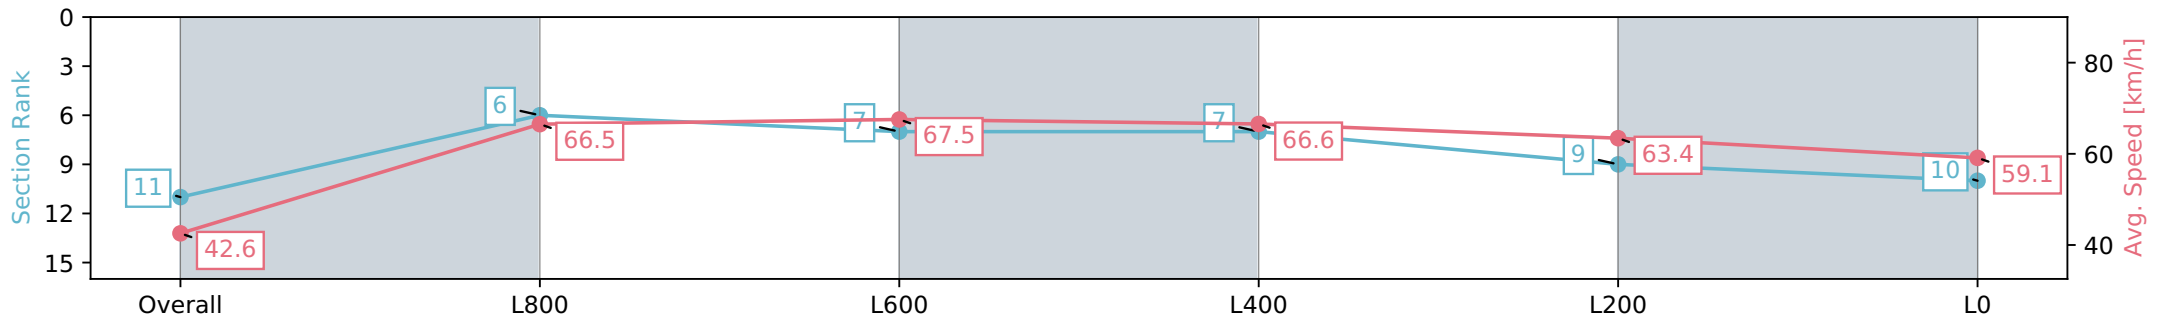

- [ ] Ranking at each section and finish
- :-:- No data available at this section
- NA No data available

Horse/Jockey Name	DUBAI FOCUS
Finish Rank	12
Fastest Section Time (Section)	0:08.69 (Overall)
Top Speed [km/h] (Section)	69.1 (L800)
Race State	Finished