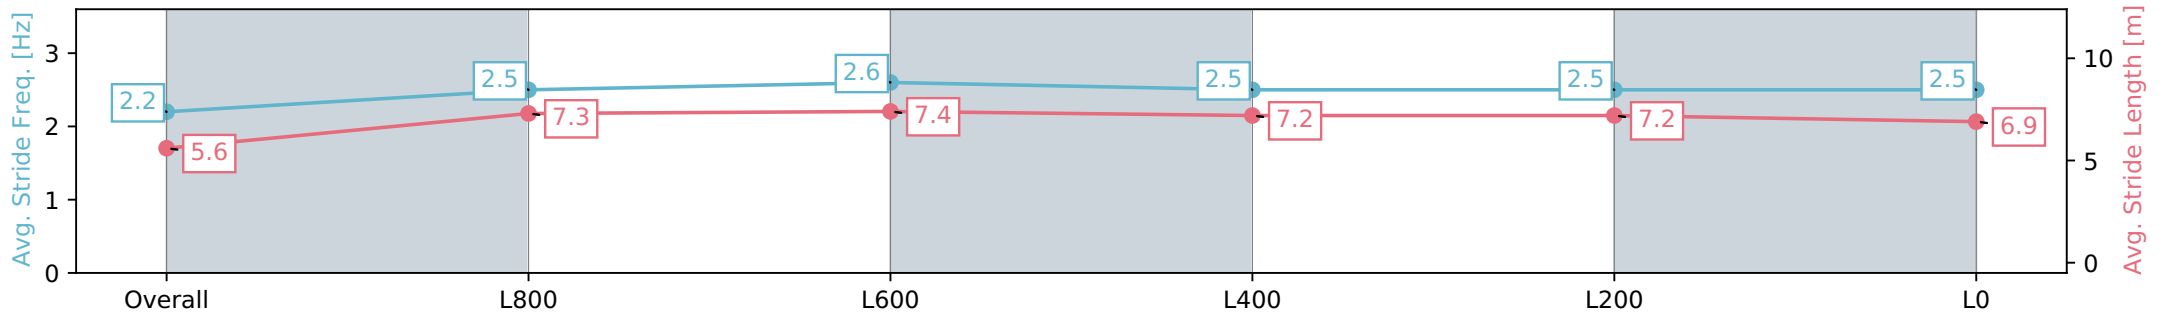

Thomas Farms RC Murray Bridge SA - Professional

Race 4: Magic Millions SA 2YO Classic (Qualified Horses) - 1100m

09 March 2024 - 10:57AM

Track Rating: Soft 5, Weather: Fine, Rail Position: True

Section	Overall	L1000	L800	L600	L400	L200	L0
Section Times	1:03.81 [6] (0:08.34)	0:55.47 [5] (0:10.84)	0:44.63 [5] (0:10.69)	0:33.94 [3] (0:11.11)	0:22.83 [5] (0:10.97)	0:11.86 [4]	0:11.86 [4]
Average Speed [km/h]	43.2	66.5	68.0	66.1	65.7	60.8	60.8
Top Speed [km/h]	62.7	69.0	70.0	67.5	67.5	63.6	63.6
Avg. Dist. to Rail [m]	6.0	1.1	3.3	5.2	9.1	8.9	8.9
Avg. Stride Freq. [Hz]	2.2	2.5	2.6	2.5	2.5	2.5	2.5
Avg. Stride Length [m]	5.6	7.3	7.4	7.2	7.2	6.9	6.9