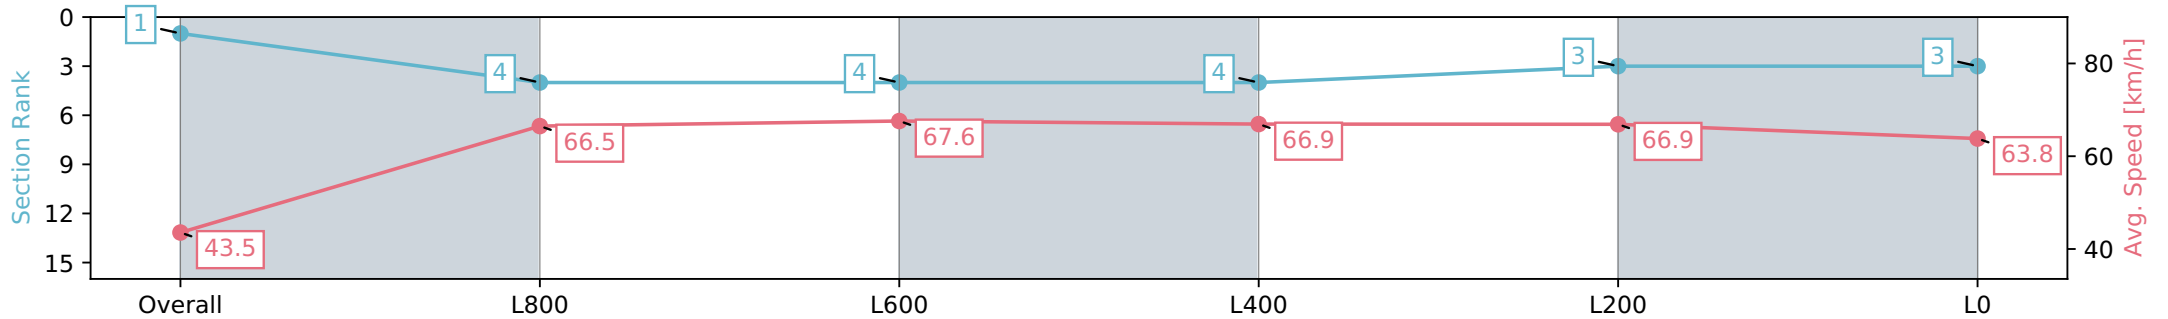

Horse/Jockey Name	DANCING STORM
Finish Rank	1
Fastest Section Time (Section)	0:08.26 (Overall)
Top Speed [km/h] (Section)	69.4 (L400)
Race State	Finished

Thomas Farms RC Murray Bridge SA - Professional

Race 4: Magic Millions SA 2YO Classic (Qualified Horses) - 1100m

09 March 2024 - 10:57AM

Track Rating: Soft 5, Weather: Fine, Rail Position: True

Section	Overall	L1000	L800	L600	L400	L200	L0
Section Times	1:02.93 [1] (0:08.26)	0:54.67 [4] (0:10.83)	0:43.84 [4] (0:10.81)	0:33.03 [4] (0:10.97)	0:22.06 [3] (0:10.79)	0:11.27 [3]	0:11.27 [3]
Average Speed [km/h]	43.5	66.5	67.6	66.9	66.9	66.9	63.8
Top Speed [km/h]	64.2	67.7	68.4	68.2	69.4	69.4	66.4
Avg. Dist. to Rail [m]	4.6	1.9	4.3	5.0	9.1	9.1	11.5
Avg. Stride Freq. [Hz]	2.2	2.4	2.3	2.4	2.4	2.4	2.3
Avg. Stride Length [m]	5.5	7.8	8.0	7.8	7.8	7.8	7.6

- [ ] Ranking at each section and finish
- -:-:- No data available at this section
- NA No data available