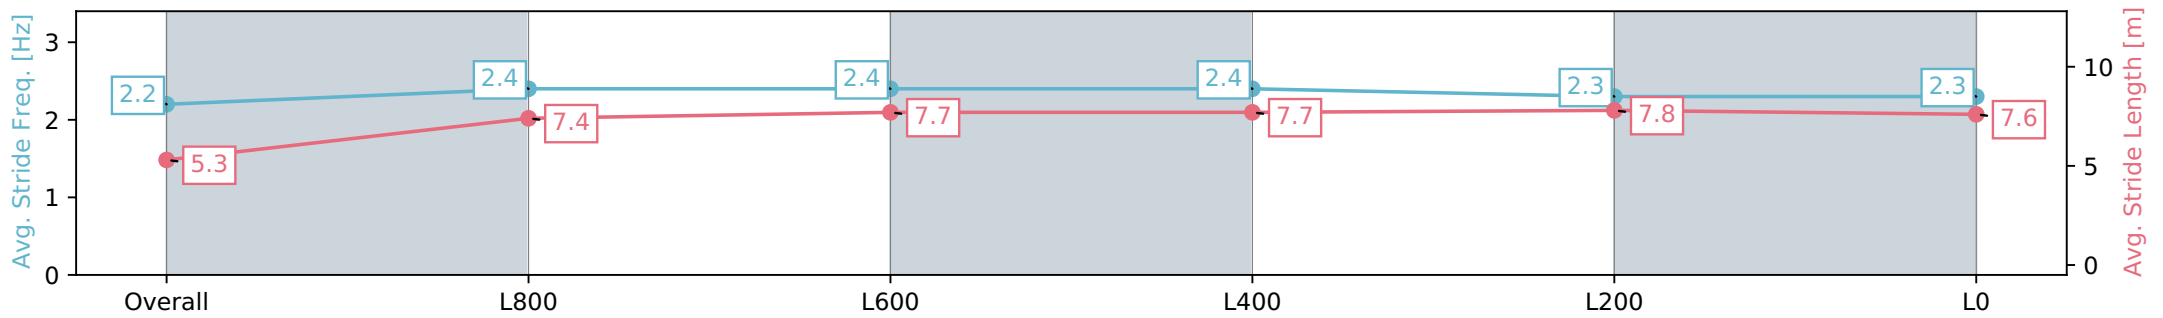

- [ ] Ranking at each section and finish
- :-:- No data available at this section
- NA No data available

Horse/Jockey Name	IT'S A SOLID DEEL
Finish Rank	11
Fastest Section Time (Section)	0:08.47 (Overall)
Top Speed [km/h] (Section)	69.0 (L1000)
Race State	Finished