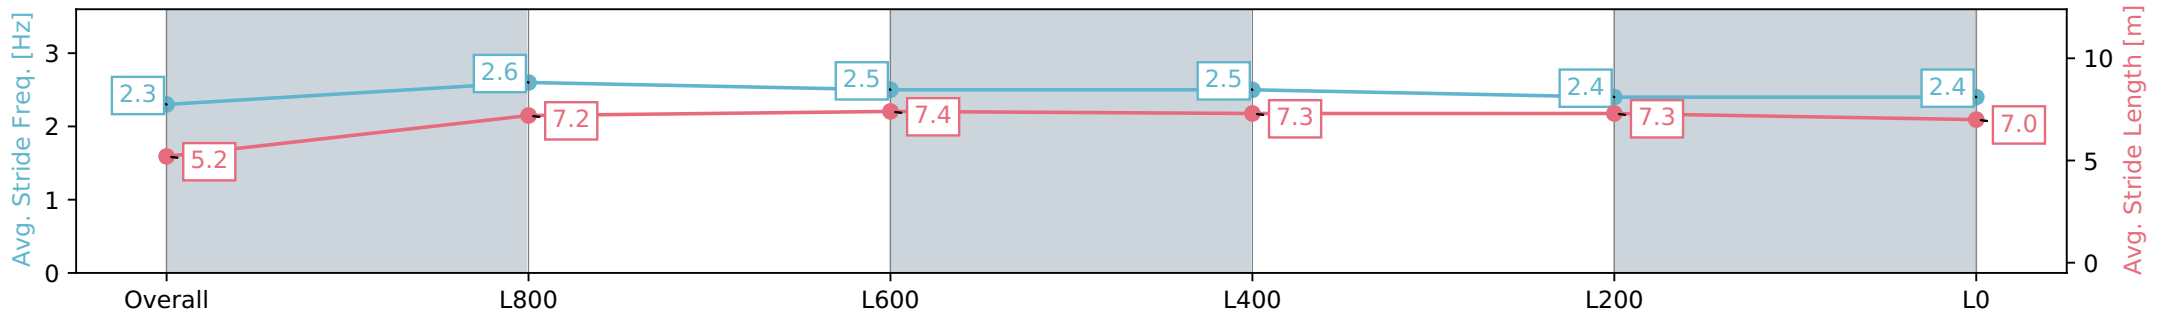

Thomas Farms RC Murray Bridge SA - Professional

Race 4: Magic Millions SA 2YO Classic (Qualified Horses) - 1100m

09 March 2024 - 10:57AM

Track Rating: Soft 5, Weather: Fine, Rail Position: True

Section	Overall	L1000	L800	L600	L400	L200	L0
Section Times	1:04.27 [8] (0:08.56)	0:55.71 [11] (0:10.82)	0:44.89 [8] (0:10.88)	0:34.01 [8] (0:11.00)	0:23.01 [8] (0:11.24)	0:11.77 [8] (0:11.77)	
Average Speed [km/h]	42.1	66.7	66.7	66.6	64.1	61.2	
Top Speed [km/h]	64.5	68.6	69.1	67.3	66.5	62.7	
Avg. Dist. to Rail [m]	2.7	1.4	3.2	4.4	7.8	9.7	
Avg. Stride Freq. [Hz]	2.3	2.6	2.5	2.5	2.4	2.4	
Avg. Stride Length [m]	5.2	7.2	7.4	7.3	7.3	7.0	