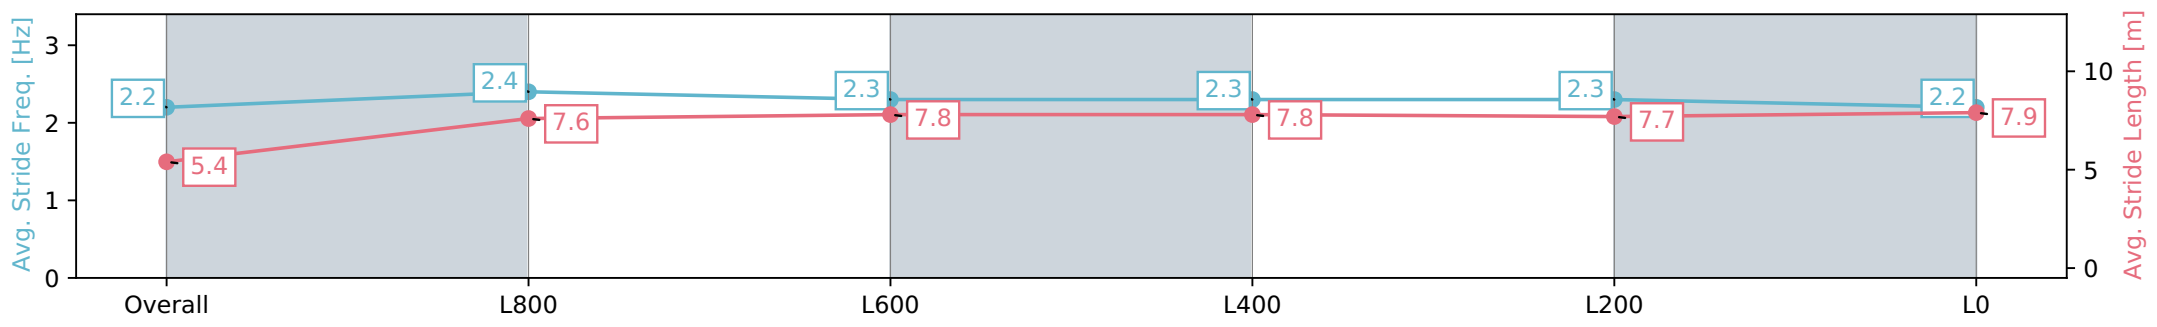

Thomas Farms RC Murray Bridge SA - Professional

Race 4: Magic Millions SA 2YO Classic (Qualified Horses) - 1100m

09 March 2024 - 10:57AM

Track Rating: Soft 5, Weather: Fine, Rail Position: True

Section	Overall	L1000	L800	L600	L400	L200	L0
Section Times	1:03.37 [4] (0:08.54)	0:54.83 [8] (0:10.95)	0:43.88 [10] (0:10.79)	0:33.09 [9] (0:10.97)	0:22.12 [7] (0:10.75)	0:11.37 [6]	0:11.37 [6] (0:11.37)
Average Speed [km/h]	42.2	65.8	67.4	66.6	66.9	66.9	63.3
Top Speed [km/h]	63.9	68.1	68.6	67.6	67.7	67.7	65.8
Avg. Dist. to Rail [m]	3.8	2.2	3.8	3.5	9.4	10.3	10.3
Avg. Stride Freq. [Hz]	2.2	2.4	2.3	2.3	2.3	2.3	2.2
Avg. Stride Length [m]	5.4	7.6	7.8	7.8	7.8	7.7	7.9