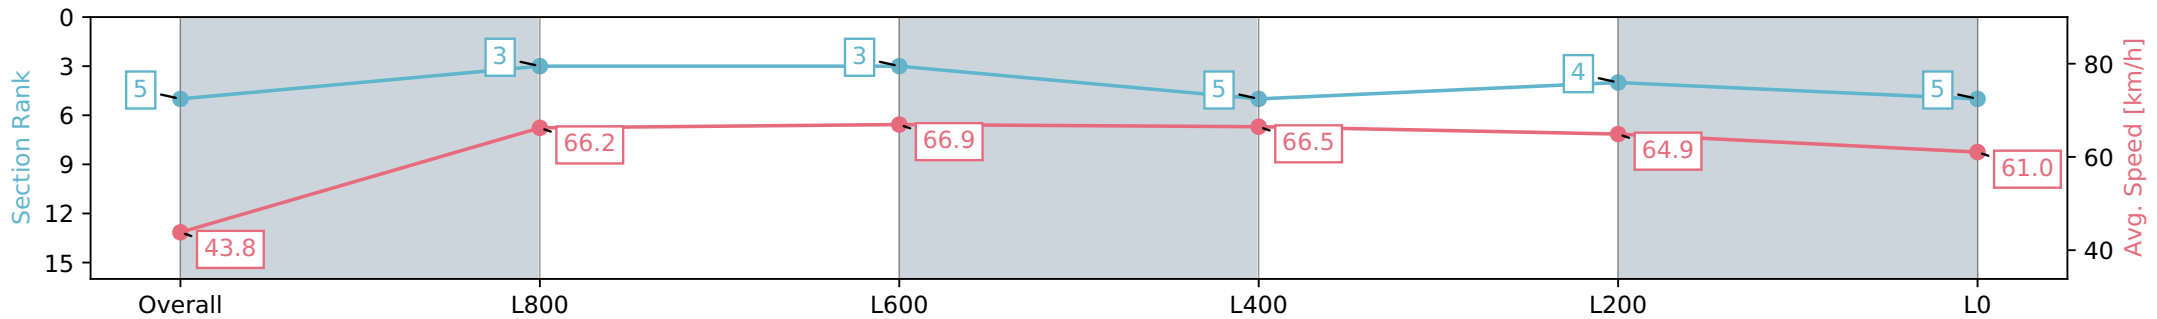

Thomas Farms RC Murray Bridge SA - Professional

Race 4: Magic Millions SA 2YO Classic (Qualified Horses) - 1100m

09 March 2024 - 10:57AM

Track Rating: Soft 5, Weather: Fine, Rail Position: True

Section	Overall	L1000	L800	L600	L400	L200	L0
Section Times	1:03.80 [5] (0:08.22)	0:55.58 [3] (0:10.87)	0:44.71 [3] (0:10.84)	0:33.87 [5] (0:10.98)	0:22.89 [4] (0:11.08)	0:11.81 [5] (0:11.81)	
Average Speed [km/h]	43.8	66.2	66.9	66.5	64.9	61.0	
Top Speed [km/h]	64.2	67.2	68.0	67.9	66.1	63.7	
Avg. Dist. to Rail [m]	3.4	0.5	2.8	3.0	5.0	6.8	
Avg. Stride Freq. [Hz]	2.3	2.4	2.3	2.3	2.3	2.2	
Avg. Stride Length [m]	5.5	7.8	8.0	7.8	7.8	7.6	