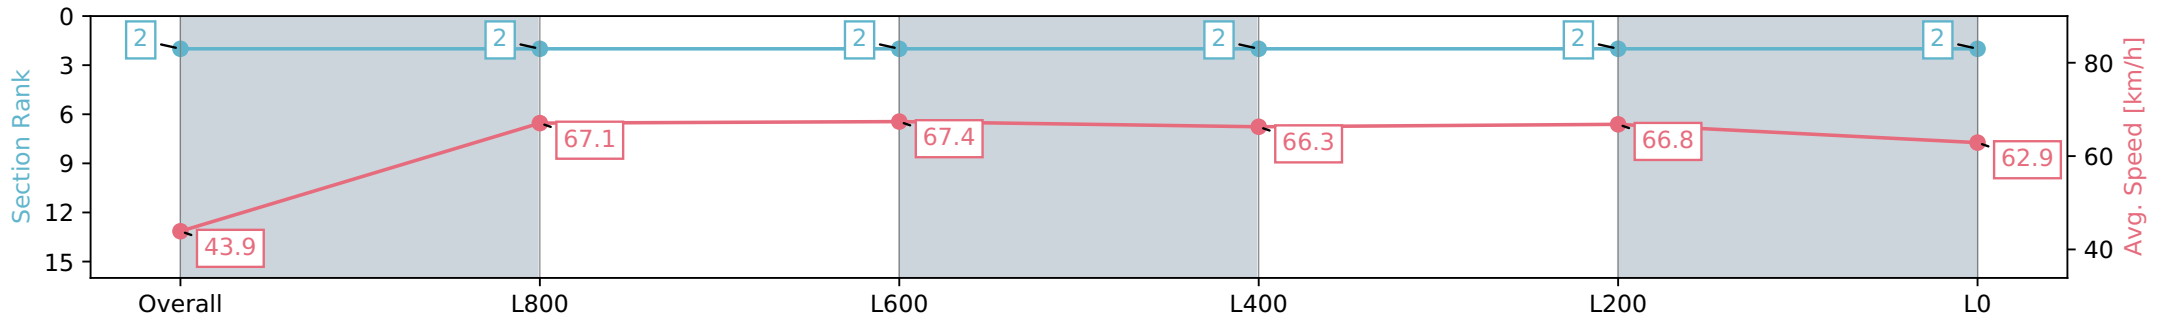

Thomas Farms RC Murray Bridge SA - Professional

Race 4: Magic Millions SA 2YO Classic (Qualified Horses) - 1100m

09 March 2024 - 10:57AM

Track Rating: Soft 5, Weather: Fine, Rail Position: True

Section	Overall	L1000	L800	L600	L400	L200	L0
Section Times	1:02.99 [2] (0:08.20)	0:54.79 [2] (0:10.76)	0:44.03 [2] (0:10.78)	0:33.25 [2] (0:11.00)	0:22.25 [2] (0:10.79)	0:11.46 [2]	0:11.46 [2]
Average Speed [km/h]	43.9	67.1	67.4	66.3	66.8	62.9	
Top Speed [km/h]	64.2	68.6	68.3	67.5	68.0	65.3	
Avg. Dist. to Rail [m]	8.4	2.9	3.7	3.3	5.7	8.1	
Avg. Stride Freq. [Hz]	2.3	2.4	2.3	2.3	2.4	2.3	
Avg. Stride Length [m]	5.4	7.8	7.9	7.8	7.8	7.5	