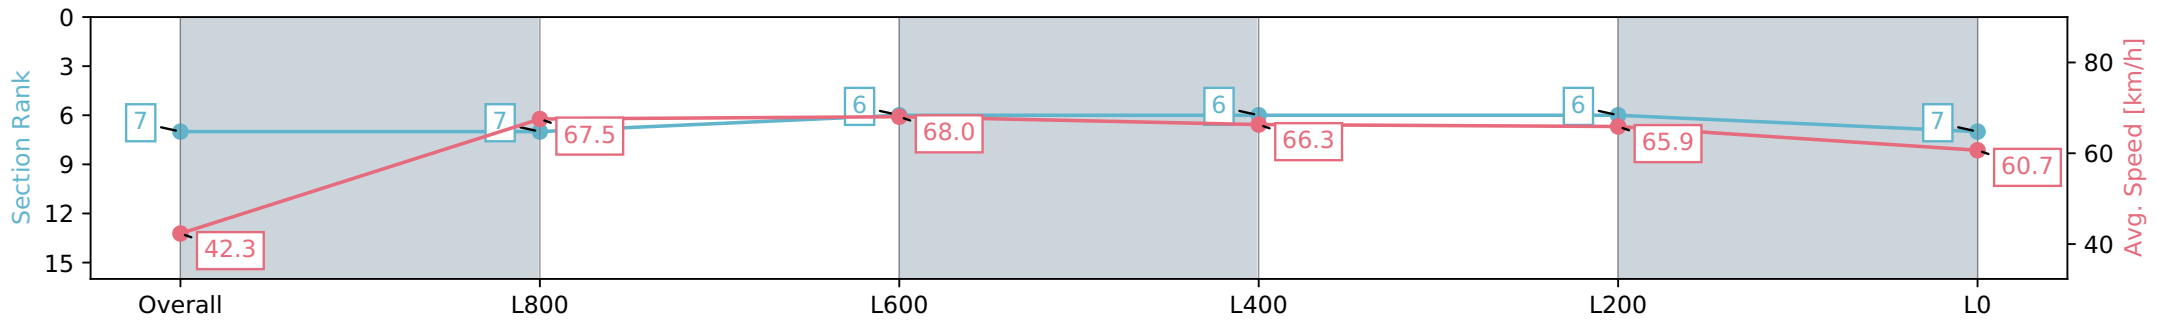

Thomas Farms RC Murray Bridge SA - Professional

Race 4: Magic Millions SA 2YO Classic (Qualified Horses) - 1100m

09 March 2024 - 10:57AM

Track Rating: Soft 5, Weather: Fine, Rail Position: True

Section	Overall	L1000	L800	L600	L400	L200	L0
Section Times	1:03.93 [7] (0:08.53)	0:55.40 [7] (0:10.69)	0:44.71 [6] (0:10.75)	0:33.96 [6] (0:11.17)	0:22.79 [6] (0:10.93)	0:11.86 [7] (0:11.86)	
Average Speed [km/h]	42.3	67.5	68.0	66.3	65.9	60.7	
Top Speed [km/h]	63.4	69.7	70.3	67.6	67.9	64.6	
Avg. Dist. to Rail [m]	12.6	5.9	6.1	6.4	10.7	11.2	
Avg. Stride Freq. [Hz]	2.2	2.5	2.4	2.4	2.5	2.4	
Avg. Stride Length [m]	5.4	7.6	7.7	7.5	7.4	7.2	