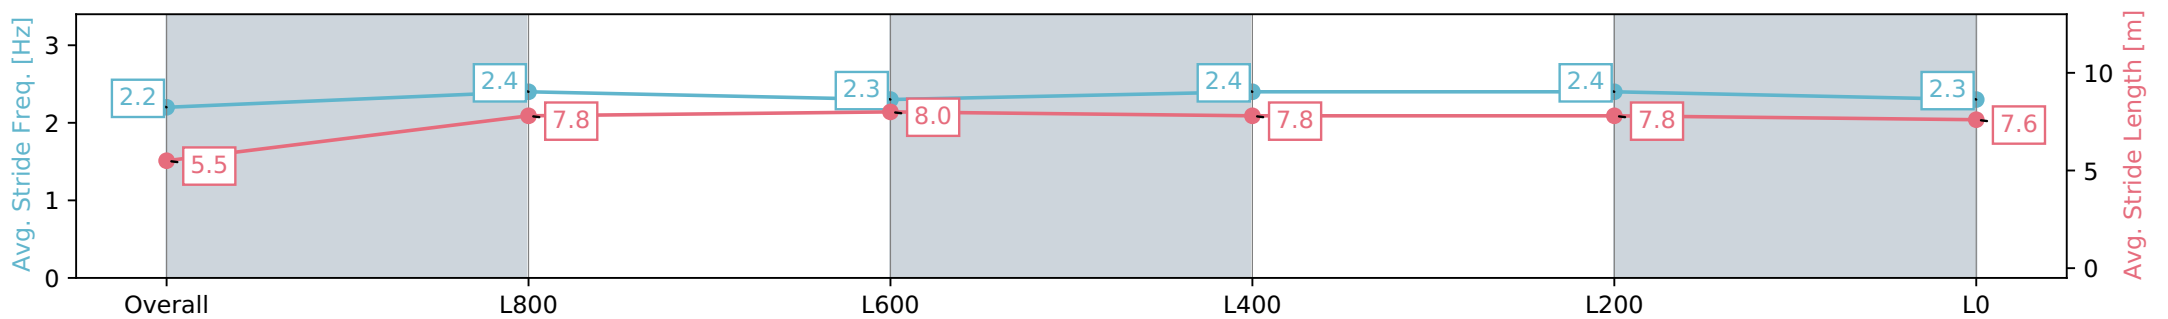

Horse/Jockey Name	DANCING STORM
Finish Rank	1
Fastest Section Time (Section)	0:08.26 (Overall)
Top Speed [km/h] (Section)	69.4 (L400)
Race State	Finished

Thomas Farms RC Murray Bridge SA - Professional

Race 4: Magic Millions SA 2YO Classic (Qualified Horses) - 1100m

09 March 2024 - 10:57AM

Track Rating: Soft 5, Weather: Fine, Rail Position: True

Section	Overall	L1000	L800	L600	L400	L200	L0
Section Times	1:02.93 [1] (0:08.26)	0:54.67 [4] (0:10.83)	0:43.84 [4] (0:10.81)	0:33.03 [4] (0:10.97)	0:22.06 [3] (0:10.79)	0:11.27 [3]	0:11.27 [3]
Average Speed [km/h]	43.5	66.5	67.6	66.9	66.9	66.9	63.8
Top Speed [km/h]	64.2	67.7	68.4	68.2	69.4	69.4	66.4
Avg. Dist. to Rail [m]	4.6	1.9	4.3	5.0	9.1	9.1	11.5
Avg. Stride Freq. [Hz]	2.2	2.4	2.3	2.4	2.4	2.4	2.3
Avg. Stride Length [m]	5.5	7.8	8.0	7.8	7.8	7.8	7.6

- [ ] Ranking at each section and finish
- -:-:- No data available at this section
- NA No data available