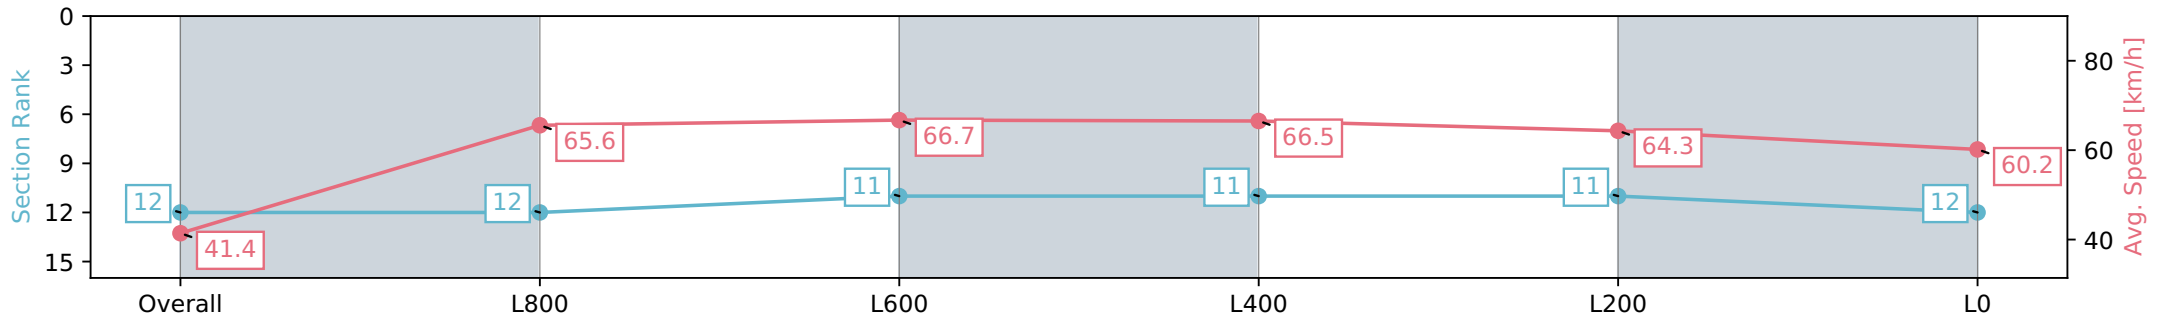

Horse/Jockey Name	DUBAI FOCUS
Finish Rank	12
Fastest Section Time (Section)	0:08.69 (Overall)
Top Speed [km/h] (Section)	69.1 (L800)
Race State	Finished

Thomas Farms RC Murray Bridge SA - Professional

Race 4: Magic Millions SA 2YO Classic (Qualified Horses) - 1100m

09 March 2024 - 10:57AM

Track Rating: Soft 5, Weather: Fine, Rail Position: True

Section	Overall	L1000	L800	L600	L400	L200	L0
Section Times	1:04.86 [12] (0:08.69)	0:56.17 [12] (0:11.00)	0:45.17 [11] (0:10.93)	0:34.24 [11] (0:11.08)	0:23.16 [11] (0:11.18)	0:11.98 [12] (0:11.98)	
Average Speed [km/h]	41.4	65.6	66.7	66.5	64.3	60.2	
Top Speed [km/h]	60.9	69.0	69.1	68.8	66.8	62.5	
Avg. Dist. to Rail [m]	2.0	1.0	4.7	5.3	8.1	7.5	
Avg. Stride Freq. [Hz]	2.3	2.3	2.4	2.4	2.4	2.3	
Avg. Stride Length [m]	5.2	7.7	7.8	7.7	7.4	7.2	

- [ ] Ranking at each section and finish
- -:-:- No data available at this section
- NA No data available