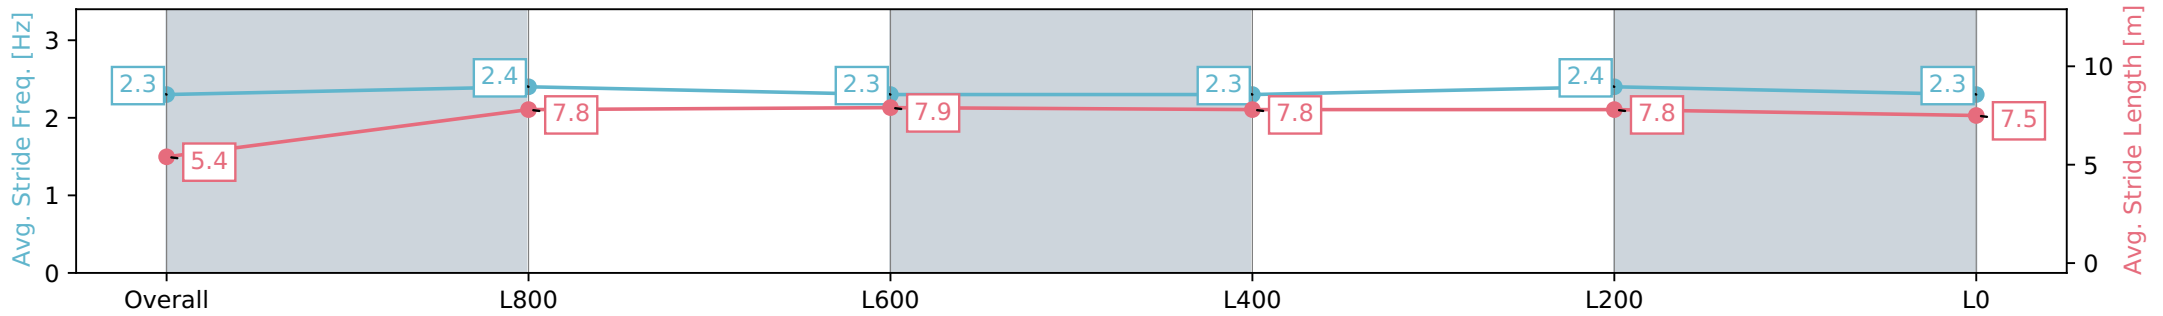

Thomas Farms RC Murray Bridge SA - Professional

Race 4: Magic Millions SA 2YO Classic (Qualified Horses) - 1100m

09 March 2024 - 10:57AM

Track Rating: Soft 5, Weather: Fine, Rail Position: True

Section	Overall	L1000	L800	L600	L400	L200	L0
Section Times	1:02.99 [2] (0:08.20)	0:54.79 [2] (0:10.76)	0:44.03 [2] (0:10.78)	0:33.25 [2] (0:11.00)	0:22.25 [2] (0:10.79)	0:11.46 [2]	0:11.46 [2]
Average Speed [km/h]	43.9	67.1	67.4	66.3	66.8	62.9	
Top Speed [km/h]	64.2	68.6	68.3	67.5	68.0	65.3	
Avg. Dist. to Rail [m]	8.4	2.9	3.7	3.3	5.7	8.1	
Avg. Stride Freq. [Hz]	2.3	2.4	2.3	2.3	2.4	2.3	
Avg. Stride Length [m]	5.4	7.8	7.9	7.8	7.8	7.5	