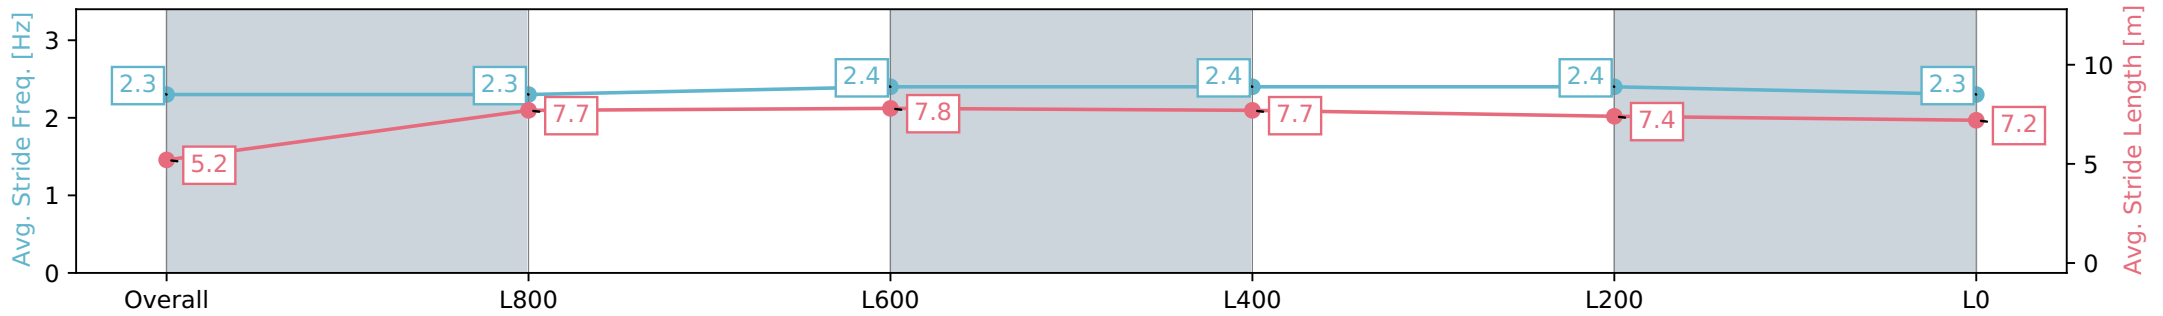

Thomas Farms RC Murray Bridge SA - Professional

Race 4: Magic Millions SA 2YO Classic (Qualified Horses) - 1100m

09 March 2024 - 10:57AM

Track Rating: Soft 5, Weather: Fine, Rail Position: True

Section	Overall	L1000	L800	L600	L400	L200	L0
Section Times	1:04.86 [12] (0:08.69)	0:56.17 [12] (0:11.00)	0:45.17 [11] (0:10.93)	0:34.24 [11] (0:11.08)	0:23.16 [11] (0:11.18)	0:11.98 [12] (0:11.98)	
Average Speed [km/h]	41.4	65.6	66.7	66.5	64.3	60.2	
Top Speed [km/h]	60.9	69.0	69.1	68.8	66.8	62.5	
Avg. Dist. to Rail [m]	2.0	1.0	4.7	5.3	8.1	7.5	
Avg. Stride Freq. [Hz]	2.3	2.3	2.4	2.4	2.4	2.3	
Avg. Stride Length [m]	5.2	7.7	7.8	7.7	7.4	7.2	