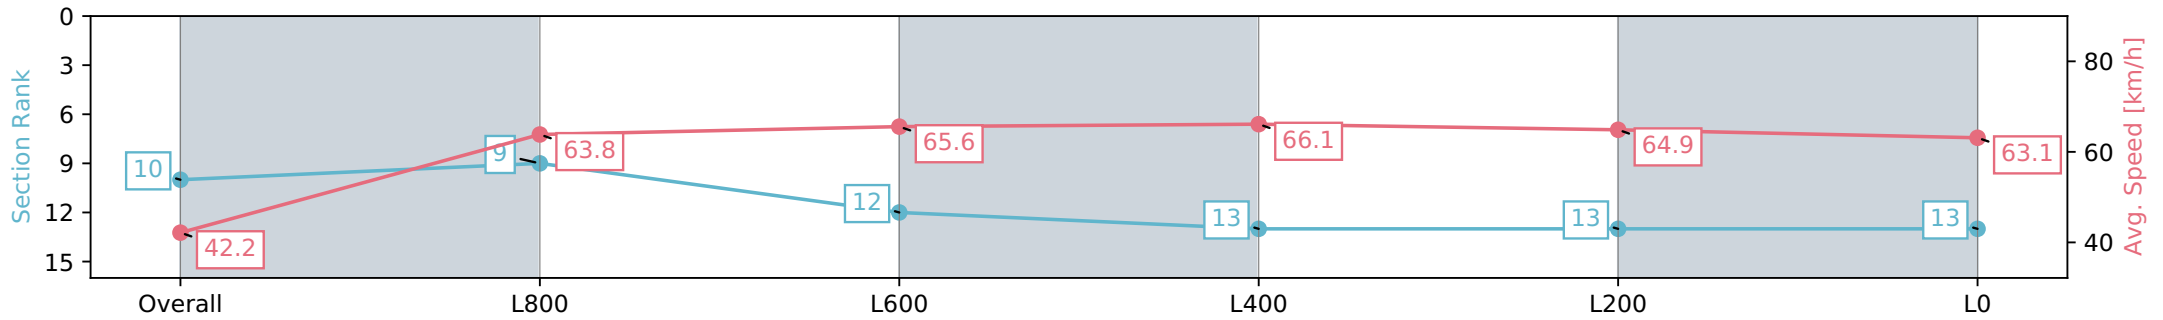

- [ ] Ranking at each section and finish
- :-:- No data available at this section
- NA No data available

Horse/Jockey Name	IT'S A SOLID DEEL
Finish Rank	11
Fastest Section Time (Section)	0:08.47 (Overall)
Top Speed [km/h] (Section)	69.0 (L1000)
Race State	Finished