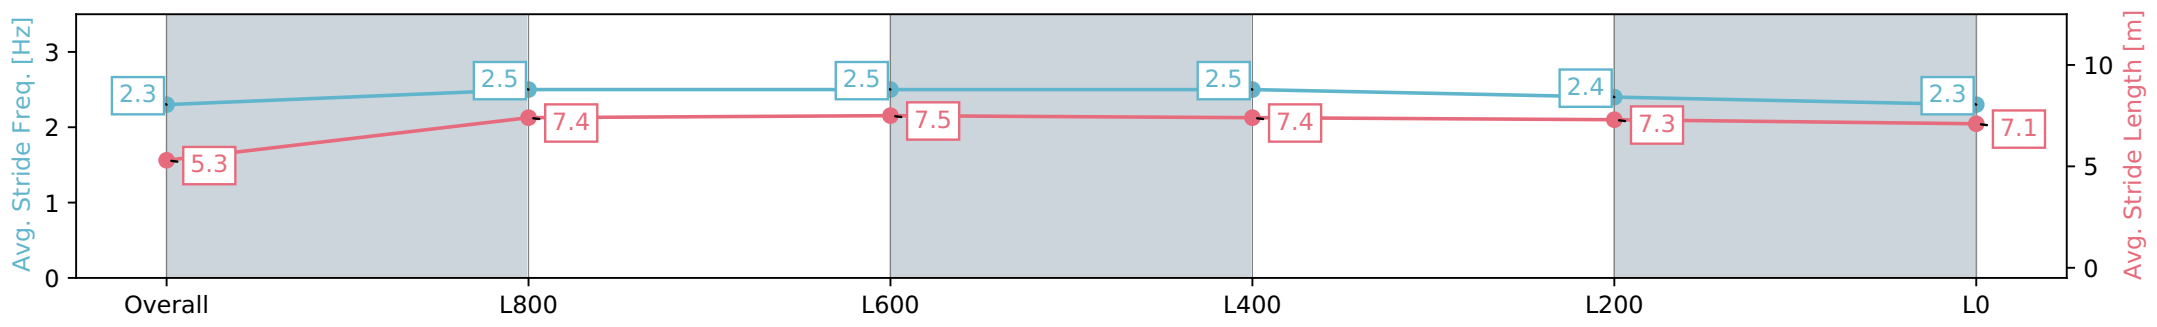

- [ ] Ranking at each section and finish
- :-:- No data available at this section
- NA No data available

Horse/Jockey Name	DUBAI FOCUS
Finish Rank	12
Fastest Section Time (Section)	0:08.69 (Overall)
Top Speed [km/h] (Section)	69.1 (L800)
Race State	Finished