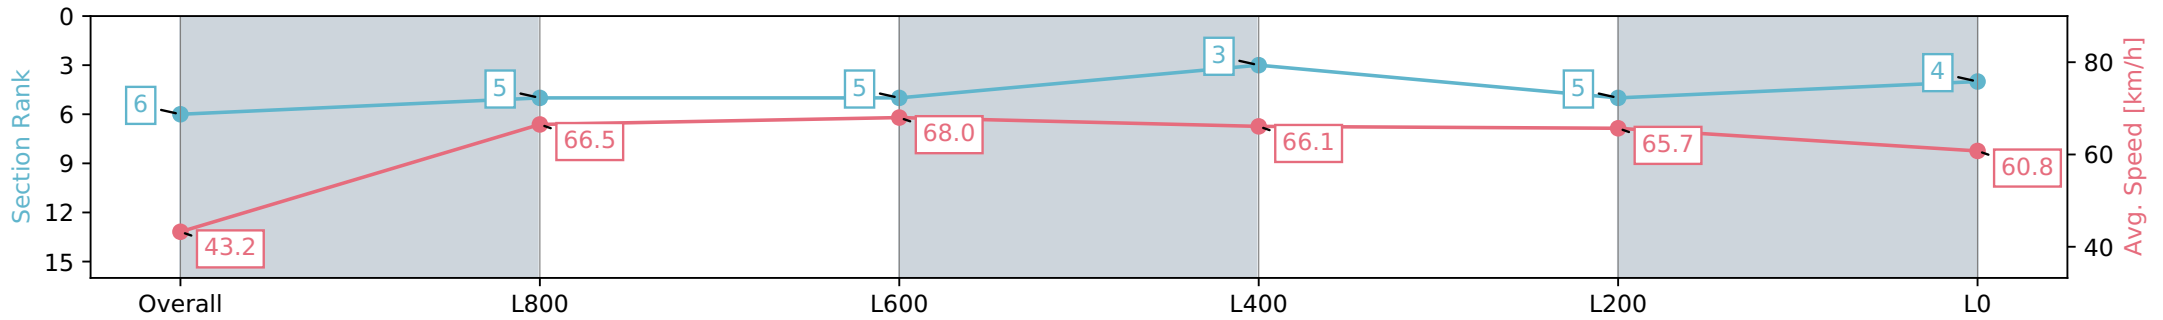

Thomas Farms RC Murray Bridge SA - Professional

Race 4: Magic Millions SA 2YO Classic (Qualified Horses) - 1100m

09 March 2024 - 10:57AM

Track Rating: Soft 5, Weather: Fine, Rail Position: True

Section	Overall	L1000	L800	L600	L400	L200	L0
Section Times	1:03.81 [6] (0:08.34)	0:55.47 [5] (0:10.84)	0:44.63 [5] (0:10.69)	0:33.94 [3] (0:11.11)	0:22.83 [5] (0:10.97)	0:11.86 [4]	0:11.86 [4]
Average Speed [km/h]	43.2	66.5	68.0	66.1	65.7	60.8	60.8
Top Speed [km/h]	62.7	69.0	70.0	67.5	67.5	63.6	63.6
Avg. Dist. to Rail [m]	6.0	1.1	3.3	5.2	9.1	8.9	8.9
Avg. Stride Freq. [Hz]	2.2	2.5	2.6	2.5	2.5	2.5	2.5
Avg. Stride Length [m]	5.6	7.3	7.4	7.2	7.2	6.9	6.9