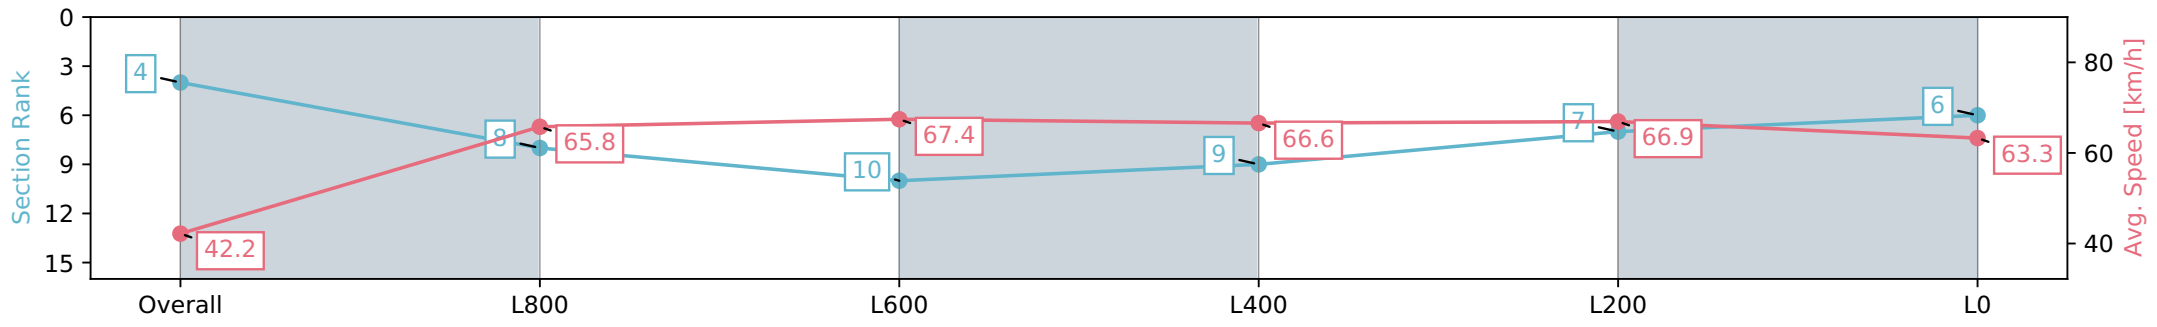

Thomas Farms RC Murray Bridge SA - Professional

Race 4: Magic Millions SA 2YO Classic (Qualified Horses) - 1100m

09 March 2024 - 10:57AM

Track Rating: Soft 5, Weather: Fine, Rail Position: True

Section	Overall	L1000	L800	L600	L400	L200	L0
Section Times	1:03.37 [4] (0:08.54)	0:54.83 [8] (0:10.95)	0:43.88 [10] (0:10.79)	0:33.09 [9] (0:10.97)	0:22.12 [7] (0:10.75)	0:11.37 [6]	0:11.37 [6] (0:11.37)
Average Speed [km/h]	42.2	65.8	67.4	66.6	66.9	66.9	63.3
Top Speed [km/h]	63.9	68.1	68.6	67.6	67.7	67.7	65.8
Avg. Dist. to Rail [m]	3.8	2.2	3.8	3.5	9.4	10.3	10.3
Avg. Stride Freq. [Hz]	2.2	2.4	2.3	2.3	2.3	2.3	2.2
Avg. Stride Length [m]	5.4	7.6	7.8	7.8	7.8	7.7	7.9