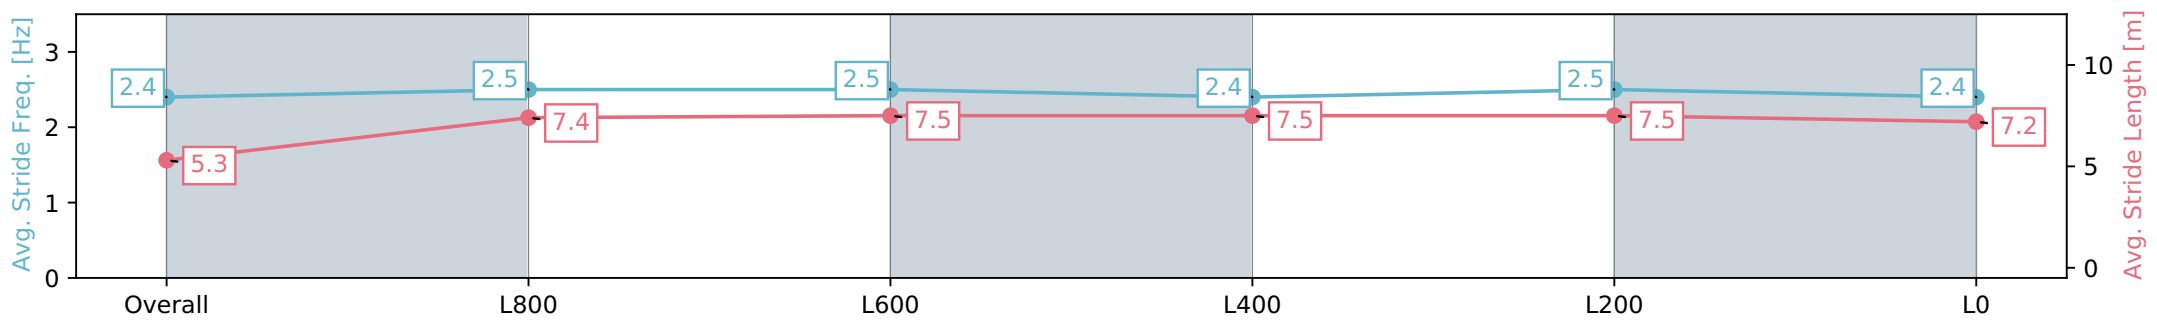

- [ ] Ranking at each section and finish
- :-:- No data available at this section
- NA No data available

Horse/Jockey Name	WARPARTY
Finish Rank	4
Fastest Section Time (Section)	0:08.54 (Overall)
Top Speed [km/h] (Section)	68.6 (L800)
Race State	Finished