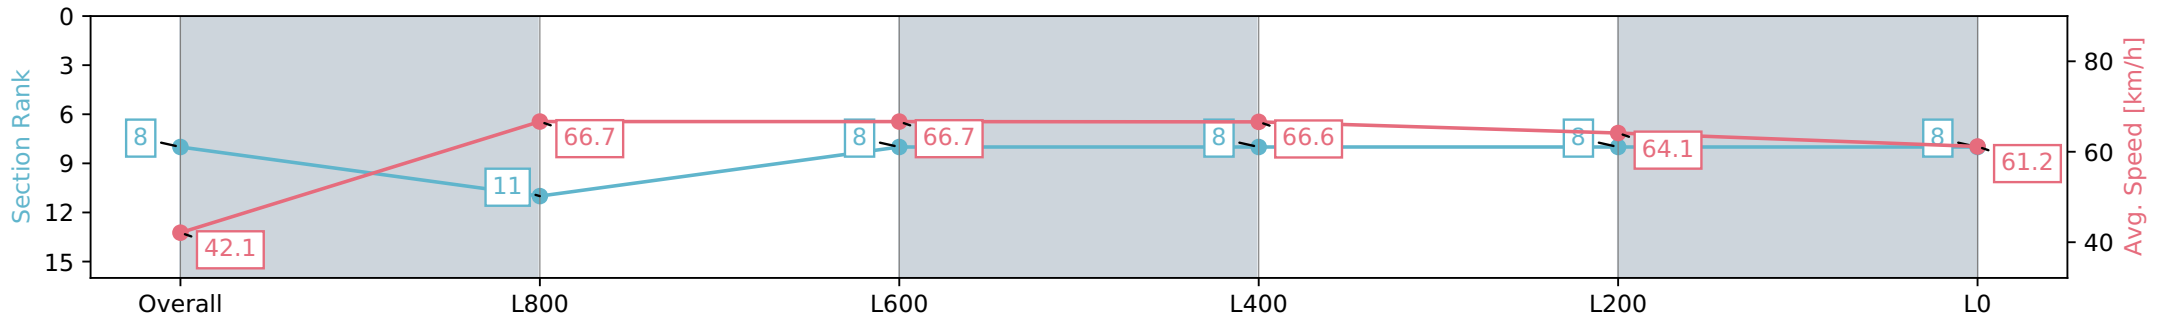

- [ ] Ranking at each section and finish
- :-:- No data available at this section
- NA No data available

Horse/Jockey Name	LOCA BELLA
Finish Rank	9
Fastest Section Time (Section)	0:08.87 (Overall)
Top Speed [km/h] (Section)	68.6 (L600)
Race State	Finished