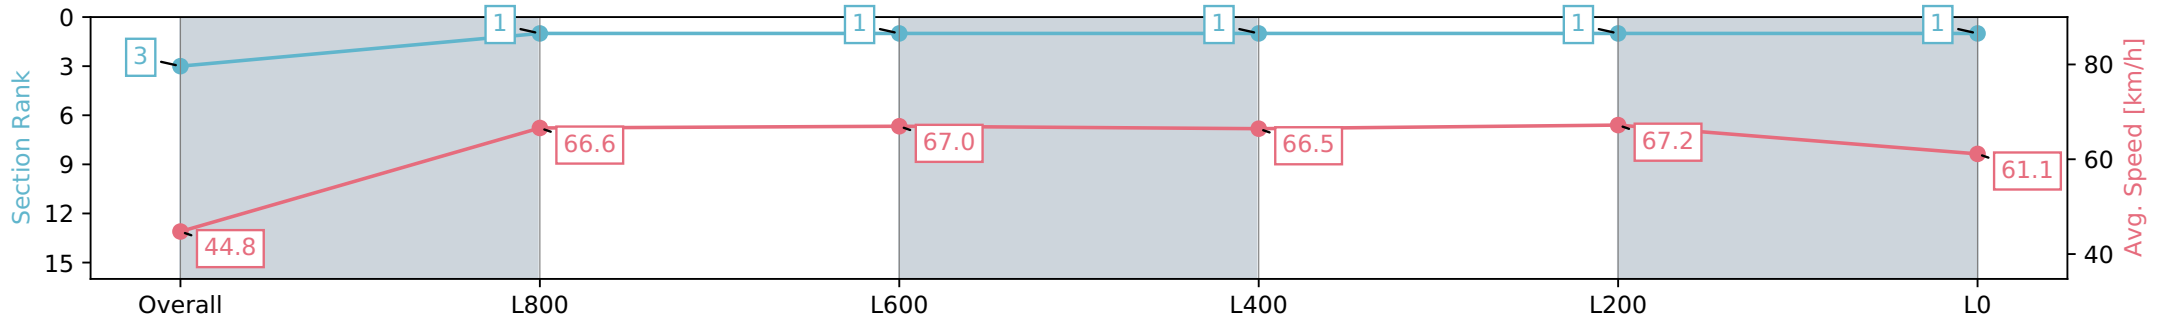

- [ ] Ranking at each section and finish
- :-:- No data available at this section
- NA No data available

Horse/Jockey Name	WARPARTY
Finish Rank	4
Fastest Section Time (Section)	0:08.54 (Overall)
Top Speed [km/h] (Section)	68.6 (L800)
Race State	Finished