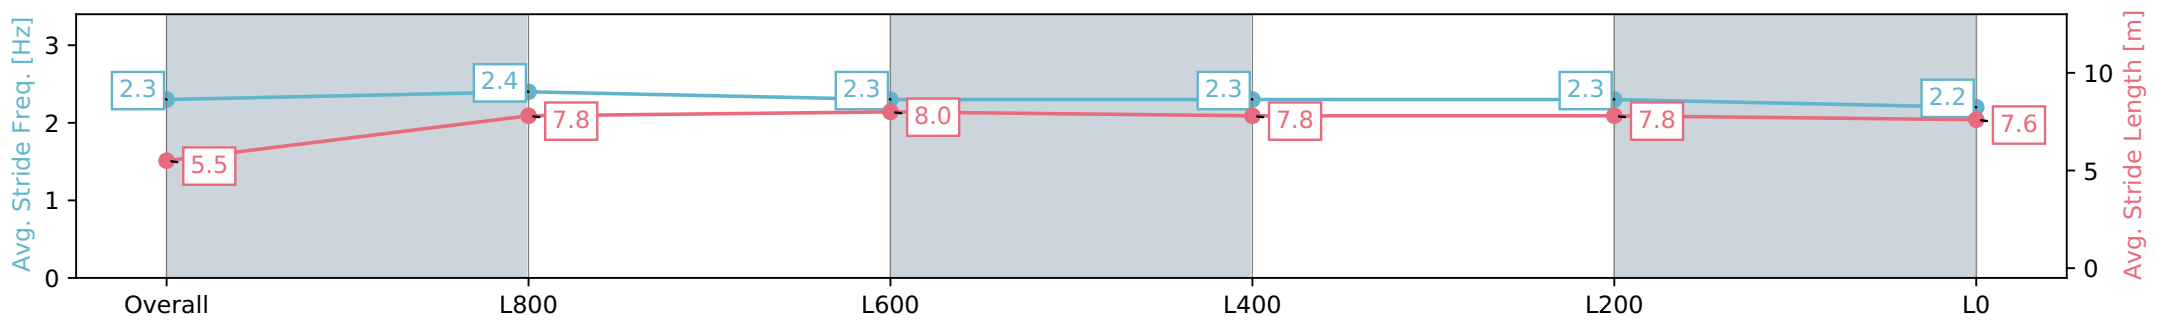

Thomas Farms RC Murray Bridge SA - Professional

Race 4: Magic Millions SA 2YO Classic (Qualified Horses) - 1100m

09 March 2024 - 10:57AM

Track Rating: Soft 5, Weather: Fine, Rail Position: True

Section	Overall	L1000	L800	L600	L400	L200	L0
Section Times	1:03.80 [5] (0:08.22)	0:55.58 [3] (0:10.87)	0:44.71 [3] (0:10.84)	0:33.87 [5] (0:10.98)	0:22.89 [4] (0:11.08)	0:11.81 [5] (0:11.81)	
Average Speed [km/h]	43.8	66.2	66.9	66.5	64.9	61.0	
Top Speed [km/h]	64.2	67.2	68.0	67.9	66.1	63.7	
Avg. Dist. to Rail [m]	3.4	0.5	2.8	3.0	5.0	6.8	
Avg. Stride Freq. [Hz]	2.3	2.4	2.3	2.3	2.3	2.2	
Avg. Stride Length [m]	5.5	7.8	8.0	7.8	7.8	7.6	