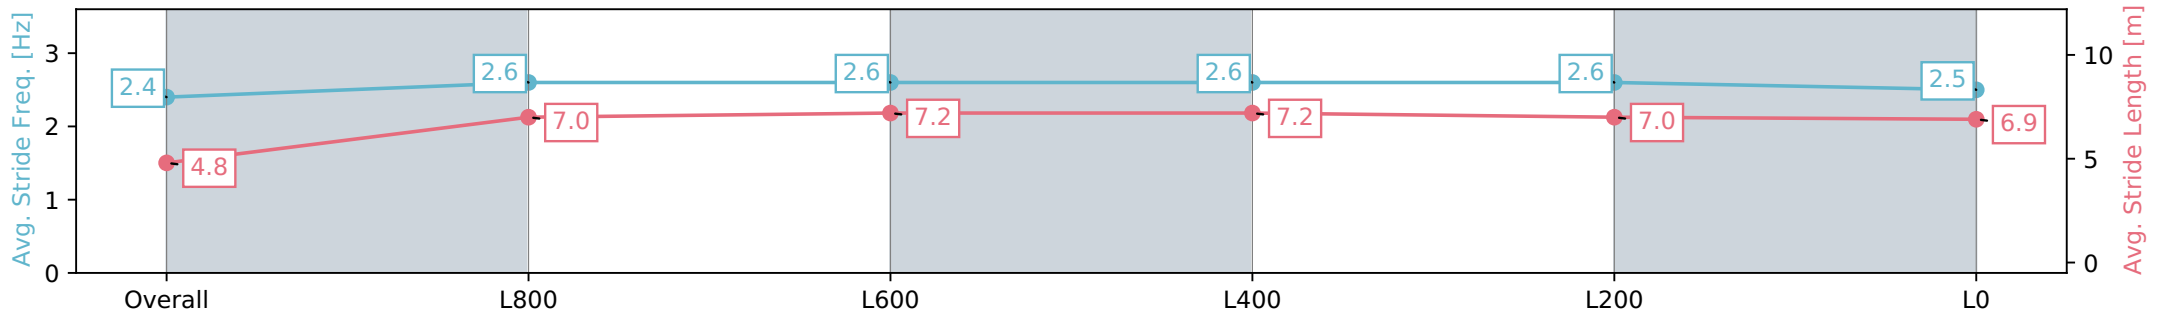

Thomas Farms RC Murray Bridge SA - Professional

Race 4: Magic Millions SA 2YO Classic (Qualified Horses) - 1100m

09 March 2024 - 10:57AM

Track Rating: Soft 5, Weather: Fine, Rail Position: True

Section	Overall	L1000	L800	L600	L400	L200	L0
Section Times	1:04.28 [9] (0:08.87)	0:55.41 [13] (0:11.18)	0:44.23 [13] (0:10.78)	0:33.45 [12] (0:10.90)	0:22.55 [12] (0:10.94)	0:11.61 [9] (0:11.61)	
Average Speed [km/h]	40.6	64.5	67.4	67.1	65.8	61.9	
Top Speed [km/h]	61.0	66.0	68.5	68.6	68.2	63.1	
Avg. Dist. to Rail [m]	1.9	2.5	3.7	3.9	6.7	6.1	
Avg. Stride Freq. [Hz]	2.4	2.6	2.6	2.6	2.6	2.5	
Avg. Stride Length [m]	4.8	7.0	7.2	7.2	7.0	6.9	