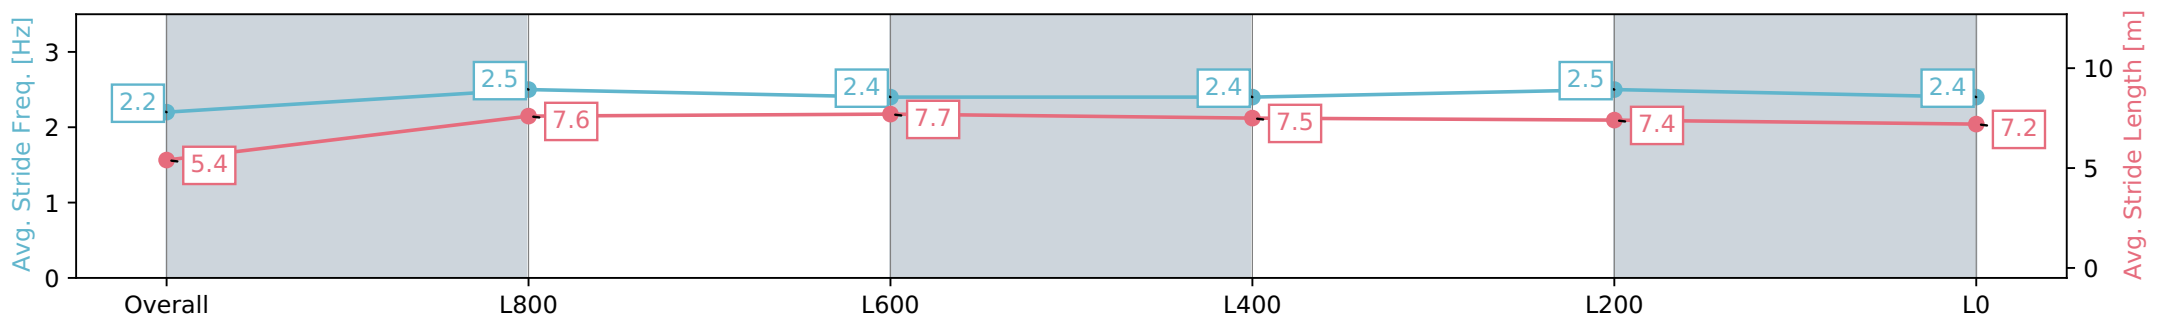

Thomas Farms RC Murray Bridge SA - Professional

Race 4: Magic Millions SA 2YO Classic (Qualified Horses) - 1100m

09 March 2024 - 10:57AM

Track Rating: Soft 5, Weather: Fine, Rail Position: True

Section	Overall	L1000	L800	L600	L400	L200	L0
Section Times	1:03.93 [7] (0:08.53)	0:55.40 [7] (0:10.69)	0:44.71 [6] (0:10.75)	0:33.96 [6] (0:11.17)	0:22.79 [6] (0:10.93)	0:11.86 [7] (0:11.86)	
Average Speed [km/h]	42.3	67.5	68.0	66.3	65.9	60.7	
Top Speed [km/h]	63.4	69.7	70.3	67.6	67.9	64.6	
Avg. Dist. to Rail [m]	12.6	5.9	6.1	6.4	10.7	11.2	
Avg. Stride Freq. [Hz]	2.2	2.5	2.4	2.4	2.5	2.4	
Avg. Stride Length [m]	5.4	7.6	7.7	7.5	7.4	7.2	