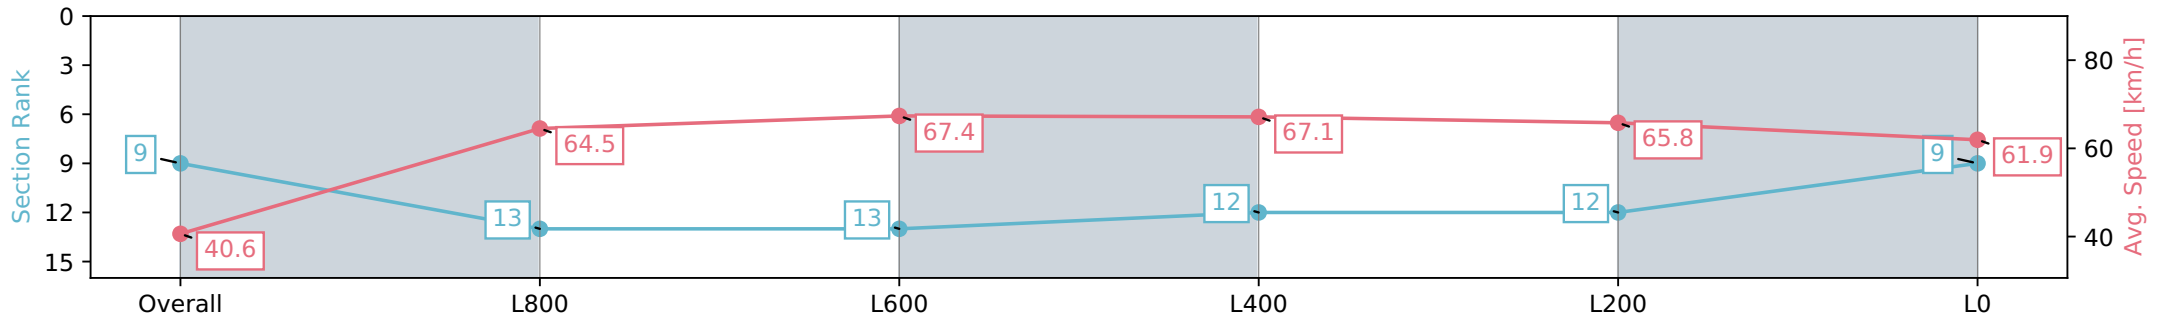

Thomas Farms RC Murray Bridge SA - Professional

Race 4: Magic Millions SA 2YO Classic (Qualified Horses) - 1100m

09 March 2024 - 10:57AM

Track Rating: Soft 5, Weather: Fine, Rail Position: True

Section	Overall	L1000	L800	L600	L400	L200	L0
Section Times	1:04.28 [9] (0:08.87)	0:55.41 [13] (0:11.18)	0:44.23 [13] (0:10.78)	0:33.45 [12] (0:10.90)	0:22.55 [12] (0:10.94)	0:11.61 [9] (0:11.61)	
Average Speed [km/h]	40.6	64.5	67.4	67.1	65.8	61.9	
Top Speed [km/h]	61.0	66.0	68.5	68.6	68.2	63.1	
Avg. Dist. to Rail [m]	1.9	2.5	3.7	3.9	6.7	6.1	
Avg. Stride Freq. [Hz]	2.4	2.6	2.6	2.6	2.6	2.5	
Avg. Stride Length [m]	4.8	7.0	7.2	7.2	7.0	6.9	