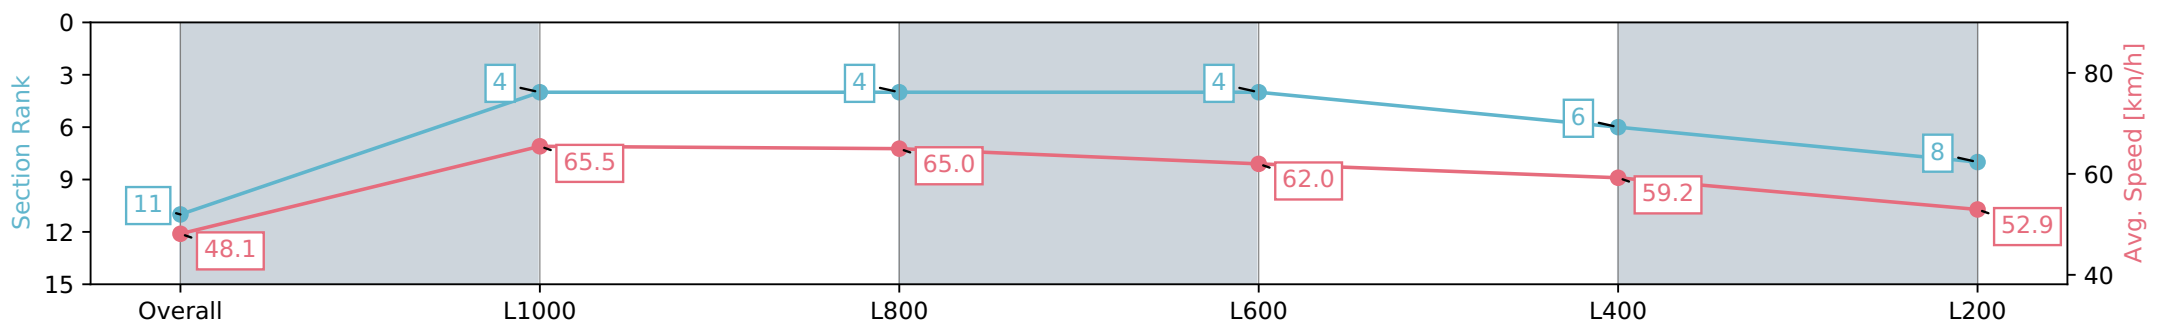

Section	Overall	L1000	L800	L600	L400	L200
Section Times	1:14.71 [11] (0:14.96)	0:59.75 [4] (0:11.00)	0:48.75 [4] (0:11.21)	0:37.54 [4] (0:11.78)	0:25.76 [6] (0:12.16)	0:13.60 [8] (0:13.60)
Average Speed [km/h]	48.1	65.5	65.0	62.0	59.2	52.9
Top Speed [km/h]	66.3	66.7	66.7	63.1	63.1	55.8
Avg. Dist. to Rail [m]	2.5	0.7	3.5	3.6	6.5	7.3
Avg. Stride Freq. [Hz]	2.4	2.5	2.5	2.4	2.4	2.3
Avg. Stride Length [m]	6.2	7.4	7.3	7.0	6.8	6.5