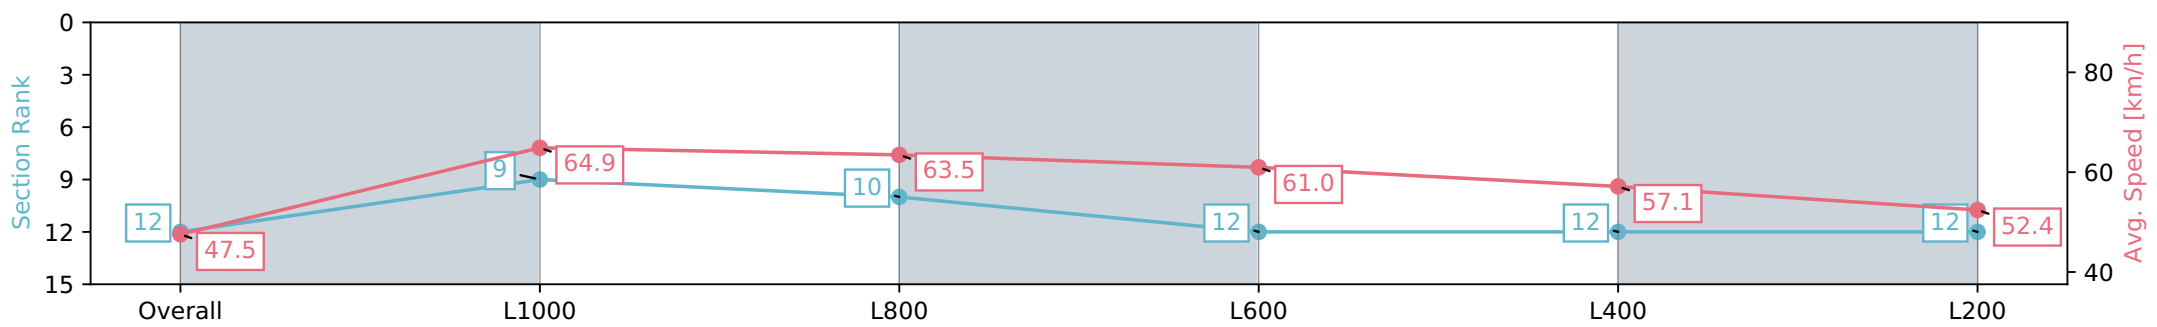

Section	Overall	L1000	L800	L600	L400	L200
Section Times	1:15.93 [12] (0:15.16)	1:00.77 [9] (0:11.09)	0:49.68 [10] (0:11.41)	0:38.27 [12] (0:11.87)	0:26.40 [12] (0:12.60)	0:13.80 [12] (0:13.80)
Average Speed [km/h]	47.5	64.9	63.5	61.0	57.1	52.4
Top Speed [km/h]	65.9	66.0	65.9	62.6	59.6	54.9
Avg. Dist. to Rail [m]	2.1	2.2	1.4	1.4	6.7	6.7
Avg. Stride Freq. [Hz]	2.3	2.3	2.3	2.3	2.2	2.1
Avg. Stride Length [m]	6.3	7.7	7.5	7.4	7.2	6.8