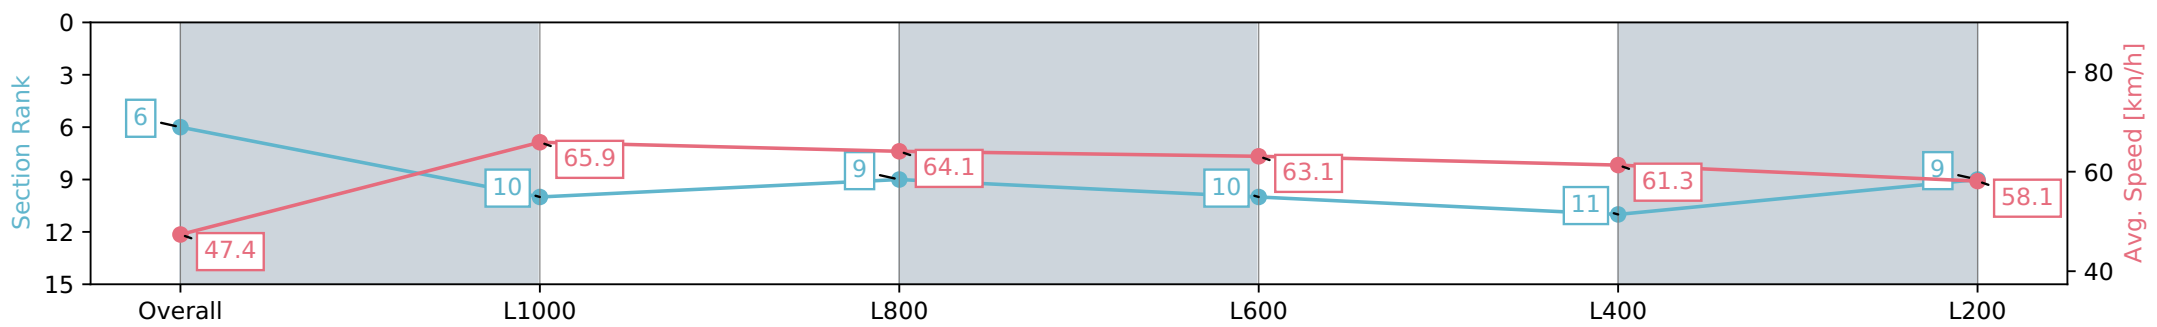

Section	Overall	L1000	L800	L600	L400	L200
Section Times	1:13.58 [6] (0:15.22)	0:58.36 [10] (0:10.93)	0:47.43 [9] (0:11.46)	0:35.97 [10] (0:11.82)	0:24.15 [11] (0:11.74)	0:12.41 [9] (0:12.41)
Average Speed [km/h]	47.4	65.9	64.1	63.1	61.3	58.1
Top Speed [km/h]	64.4	66.9	65.9	63.9	62.0	60.4
Avg. Dist. to Rail [m]	8.2	2.2	5.3	9.2	14.9	14.1
Avg. Stride Freq. [Hz]	2.3	2.4	2.3	2.3	2.3	2.2
Avg. Stride Length [m]	6.3	7.6	7.7	7.7	7.4	7.3