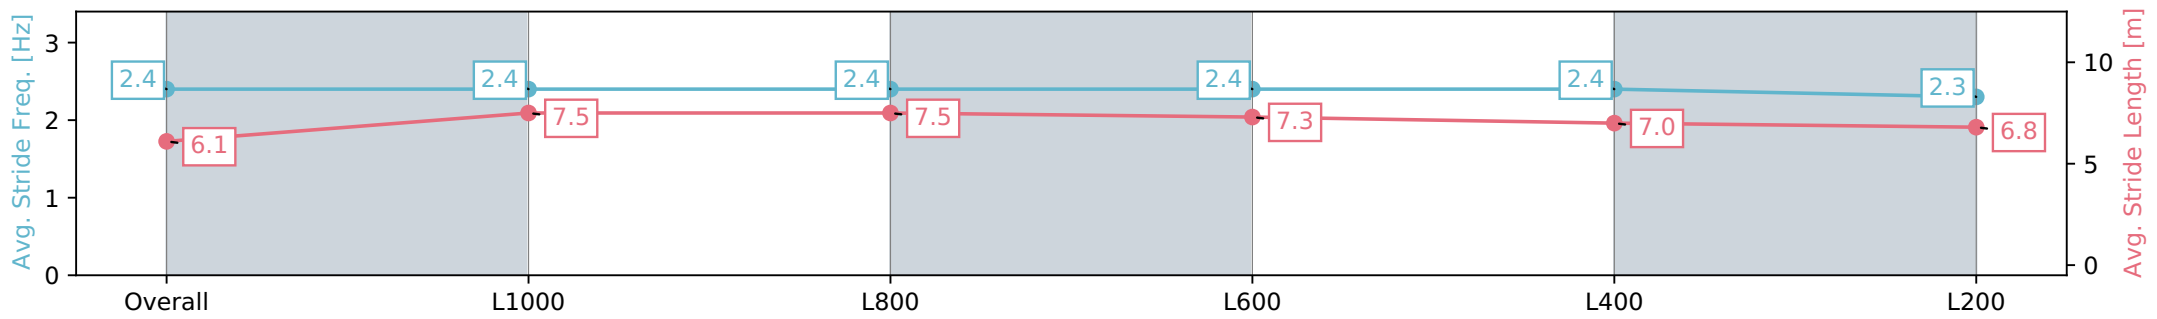

Section	Overall	L1000	L800	L600	L400	L200
Section Times	1:14.38 [10] (0:15.24)	0:59.14 [11] (0:11.12)	0:48.02 [12] (0:11.25)	0:36.77 [10] (0:11.74)	0:25.03 [10] (0:12.07)	0:12.96 [11] (0:12.96)
Average Speed [km/h]	47.3	64.8	65.0	63.0	59.5	55.6
Top Speed [km/h]	64.4	65.5	66.9	64.0	62.2	57.8
Avg. Dist. to Rail [m]	5.4	0.9	4.9	6.2	10.3	9.9
Avg. Stride Freq. [Hz]	2.4	2.4	2.4	2.4	2.4	2.3
Avg. Stride Length [m]	6.1	7.5	7.5	7.3	7.0	6.8