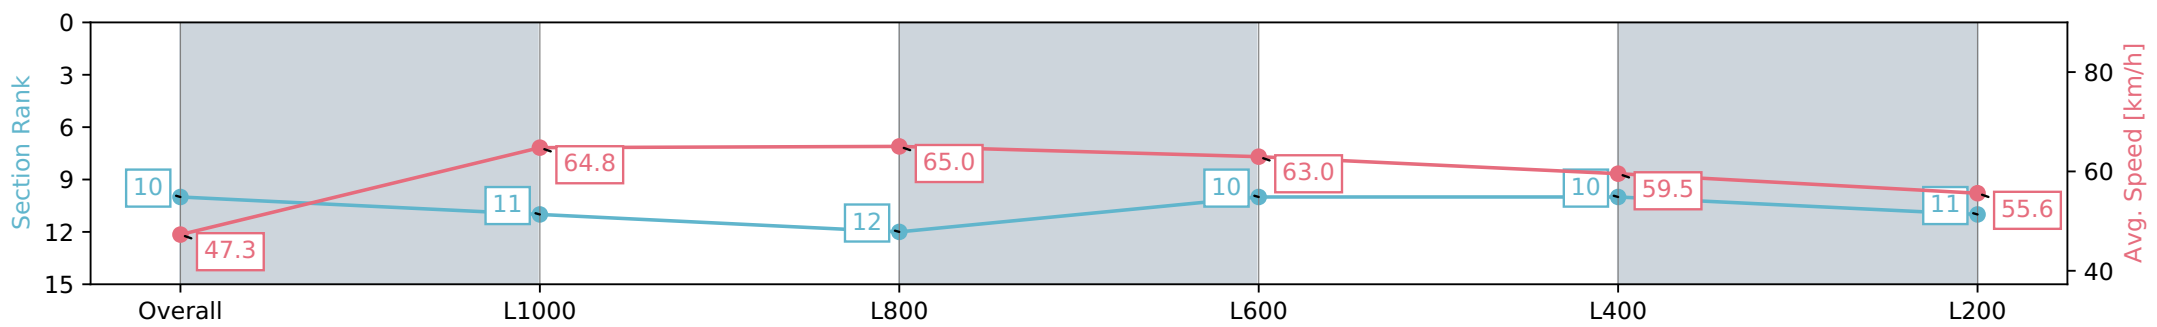

Section	Overall	L1000	L800	L600	L400	L200
Section Times	1:14.38 [10] (0:15.24)	0:59.14 [11] (0:11.12)	0:48.02 [12] (0:11.25)	0:36.77 [10] (0:11.74)	0:25.03 [10] (0:12.07)	0:12.96 [11] (0:12.96)
Average Speed [km/h]	47.3	64.8	65.0	63.0	59.5	55.6
Top Speed [km/h]	64.4	65.5	66.9	64.0	62.2	57.8
Avg. Dist. to Rail [m]	5.4	0.9	4.9	6.2	10.3	9.9
Avg. Stride Freq. [Hz]	2.4	2.4	2.4	2.4	2.4	2.3
Avg. Stride Length [m]	6.1	7.5	7.5	7.3	7.0	6.8