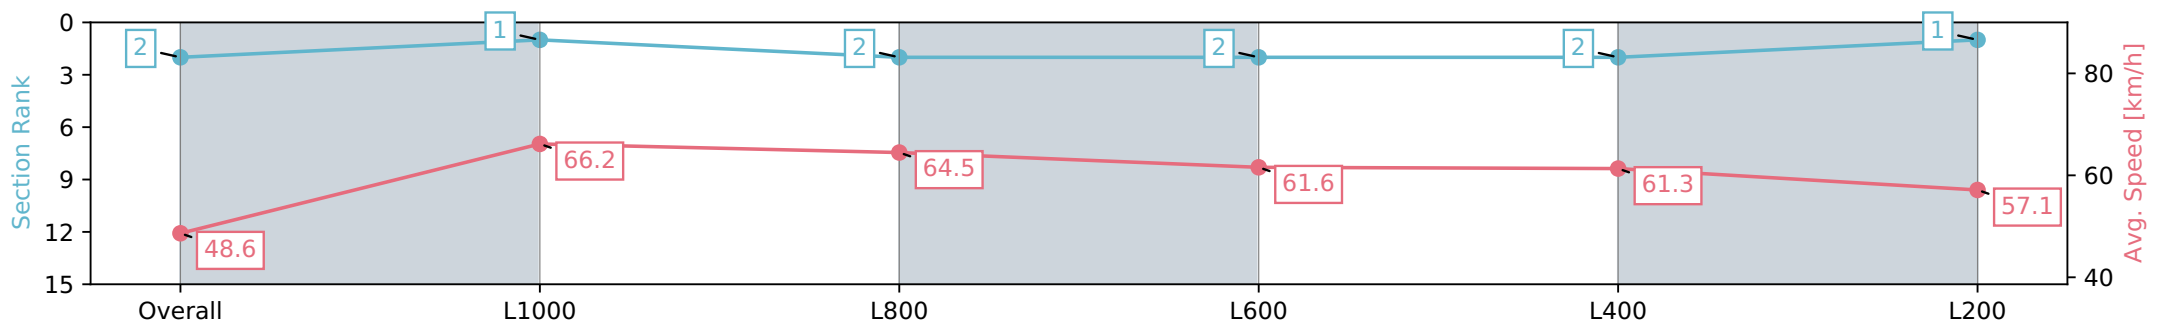

Section	Overall	L1000	L800	L600	L400	L200
Section Times	1:13.08 [2] (0:14.81)	0:58.27 [1] (0:10.89)	0:47.38 [2] (0:11.28)	0:36.09 [2] (0:11.72)	0:24.37 [2] (0:11.75)	0:12.62 [1] (0:12.62)
Average Speed [km/h]	48.6	66.2	64.5	61.6	61.3	57.1
Top Speed [km/h]	65.4	67.2	65.9	62.8	62.6	59.9
Avg. Dist. to Rail [m]	5.7	0.6	2.8	1.5	3.7	3.5
Avg. Stride Freq. [Hz]	2.2	2.4	2.3	2.3	2.3	2.2
Avg. Stride Length [m]	6.6	7.6	7.7	7.4	7.4	7.0