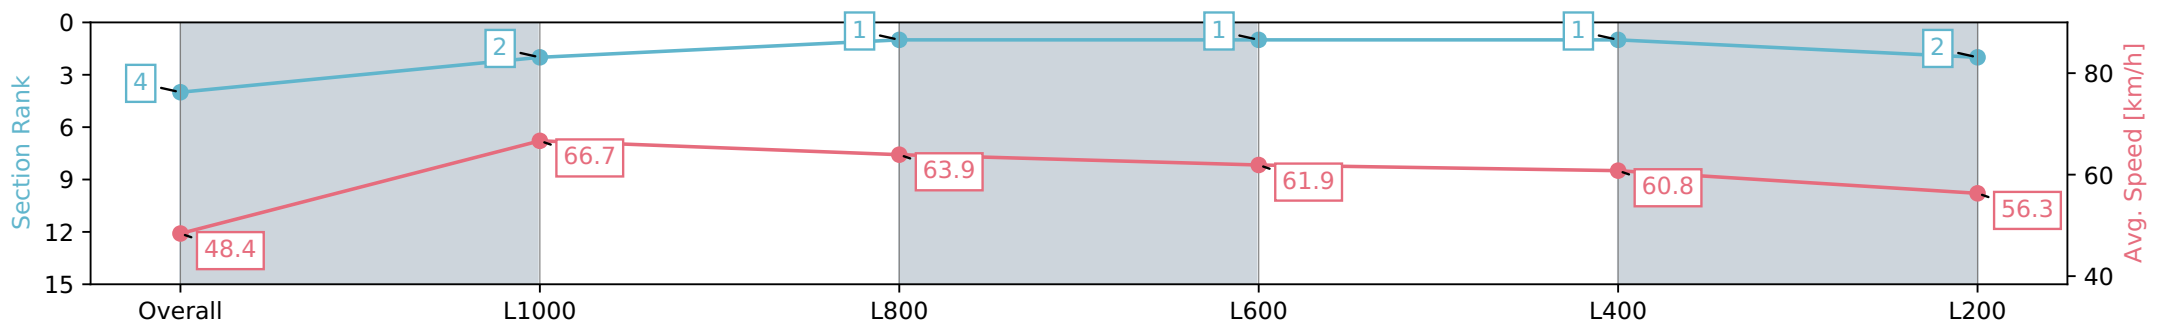

Section	Overall	L1000	L800	L600	L400	L200
Section Times	1:13.25 [4] (0:14.87)	0:58.38 [2] (0:10.80)	0:47.58 [1] (0:11.28)	0:36.30 [1] (0:11.67)	0:24.63 [1] (0:11.84)	0:12.79 [2] (0:12.79)
Average Speed [km/h]	48.4	66.7	63.9	61.9	60.8	56.3
Top Speed [km/h]	65.1	67.6	67.3	62.9	62.0	59.0
Avg. Dist. to Rail [m]	1.9	3.0	0.7	0.8	1.8	1.7
Avg. Stride Freq. [Hz]	2.3	2.5	2.4	2.4	2.4	2.3
Avg. Stride Length [m]	6.3	7.4	7.4	7.2	7.0	6.7