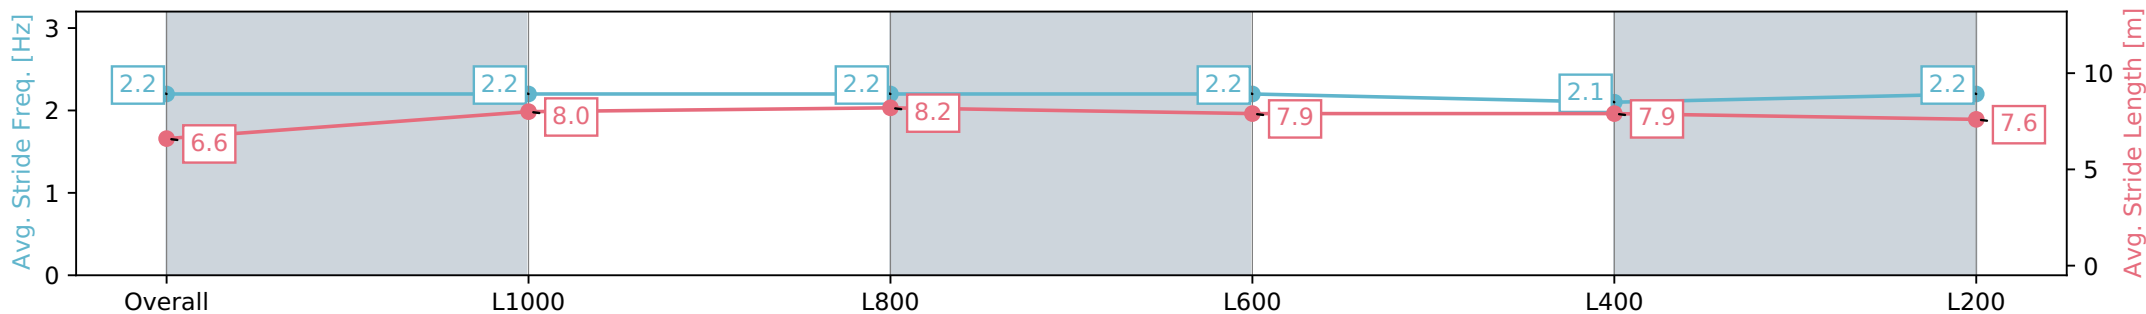

Section	Overall	L1000	L800	L600	L400	L200
Section Times	1:13.05 [1] (0:15.30)	0:57.75 [12] (0:10.96)	0:46.79 [11] (0:11.26)	0:35.53 [9] (0:11.63)	0:23.90 [8] (0:11.78)	0:12.12 [7] (0:12.12)
Average Speed [km/h]	47.1	65.7	64.7	63.2	61.1	59.5
Top Speed [km/h]	65.8	66.5	65.6	64.2	62.8	60.8
Avg. Dist. to Rail [m]	3.7	1.5	3.1	5.3	9.4	8.2
Avg. Stride Freq. [Hz]	2.2	2.2	2.2	2.2	2.1	2.2
Avg. Stride Length [m]	6.6	8.0	8.2	7.9	7.9	7.6