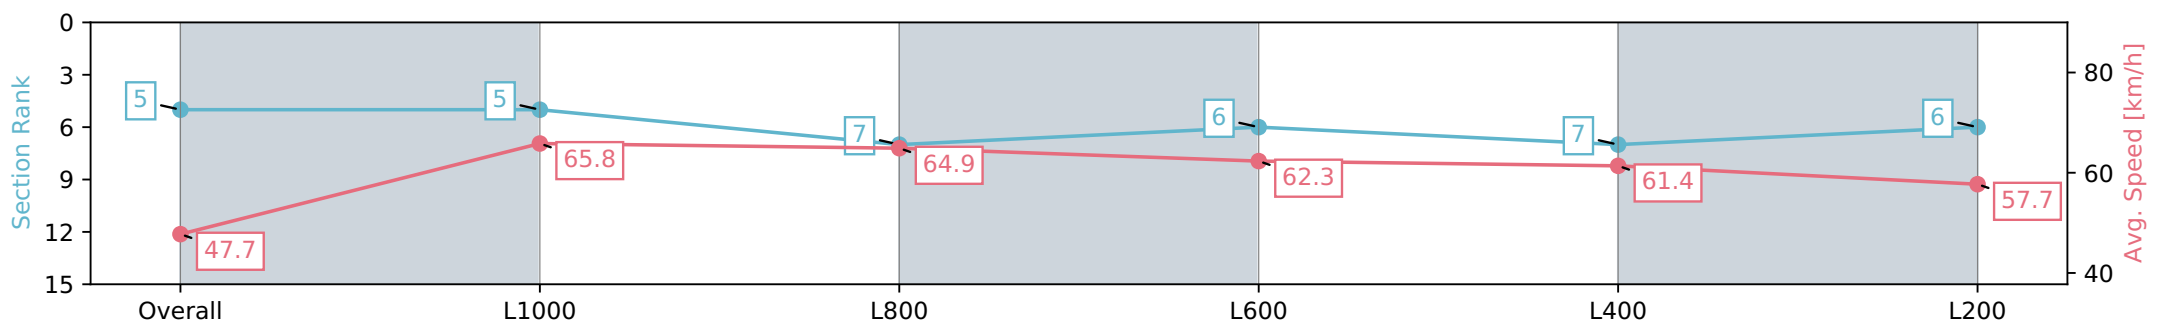

Section	Overall	L1000	L800	L600	L400	L200
Section Times	1:13.34 [5] (0:15.07)	0:58.27 [5] (0:10.96)	0:47.31 [7] (0:11.25)	0:36.06 [6] (0:11.84)	0:24.22 [7] (0:11.73)	0:12.49 [6] (0:12.49)
Average Speed [km/h]	47.7	65.8	64.9	62.3	61.4	57.7
Top Speed [km/h]	65.2	66.5	66.5	63.9	63.4	60.5
Avg. Dist. to Rail [m]	3.7	0.5	3.7	6.5	10.1	10.6
Avg. Stride Freq. [Hz]	2.3	2.4	2.4	2.4	2.4	2.3
Avg. Stride Length [m]	6.4	7.5	7.6	7.3	7.2	6.9