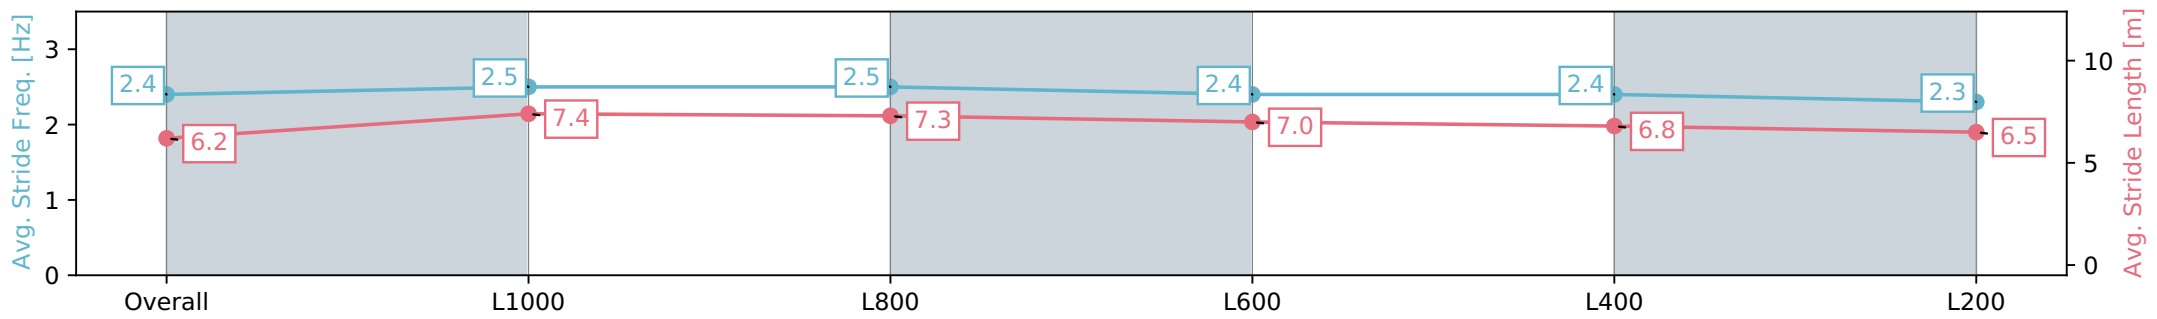

Section	Overall	L1000	L800	L600	L400	L200
Section Times	1:14.71 [11] (0:14.96)	0:59.75 [4] (0:11.00)	0:48.75 [4] (0:11.21)	0:37.54 [4] (0:11.78)	0:25.76 [6] (0:12.16)	0:13.60 [8] (0:13.60)
Average Speed [km/h]	48.1	65.5	65.0	62.0	59.2	52.9
Top Speed [km/h]	66.3	66.7	66.7	63.1	63.1	55.8
Avg. Dist. to Rail [m]	2.5	0.7	3.5	3.6	6.5	7.3
Avg. Stride Freq. [Hz]	2.4	2.5	2.5	2.4	2.4	2.3
Avg. Stride Length [m]	6.2	7.4	7.3	7.0	6.8	6.5