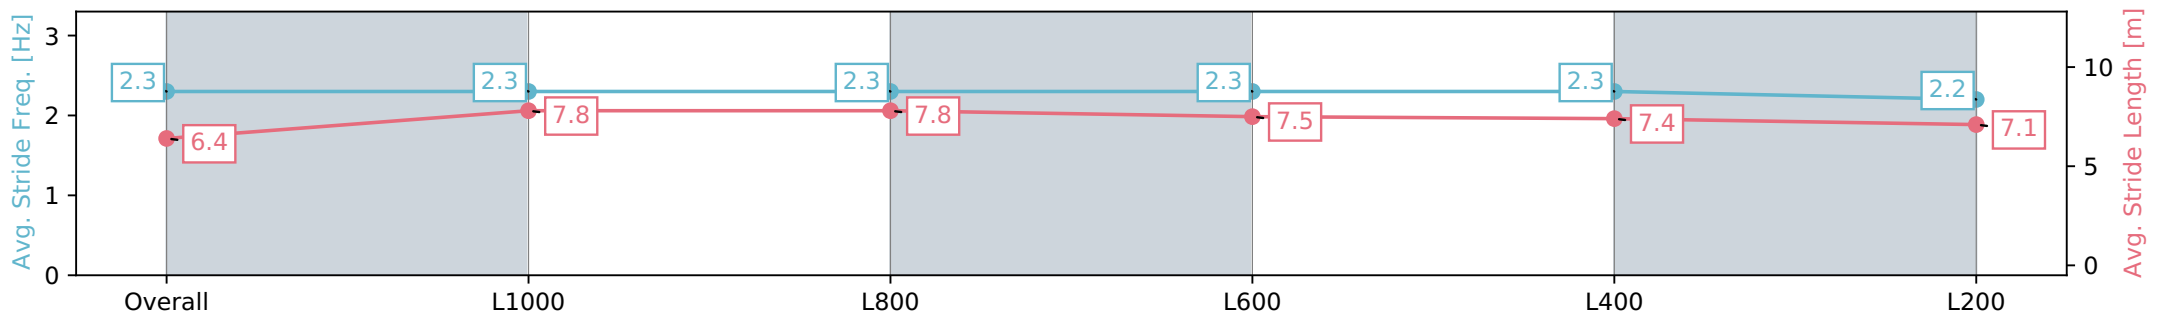

Section	Overall	L1000	L800	L600	L400	L200
Section Times	1:13.11 [3] (0:14.89)	0:58.22 [3] (0:10.95)	0:47.27 [3] (0:11.28)	0:35.99 [3] (0:11.69)	0:24.30 [3] (0:11.72)	0:12.58 [3] (0:12.57)
Average Speed [km/h]	48.4	65.7	64.9	62.7	61.4	57.3
Top Speed [km/h]	65.6	66.2	66.1	63.7	62.3	59.1
Avg. Dist. to Rail [m]	8.0	1.7	4.5	4.8	7.5	7.6
Avg. Stride Freq. [Hz]	2.3	2.3	2.3	2.3	2.3	2.2
Avg. Stride Length [m]	6.4	7.8	7.8	7.5	7.4	7.1