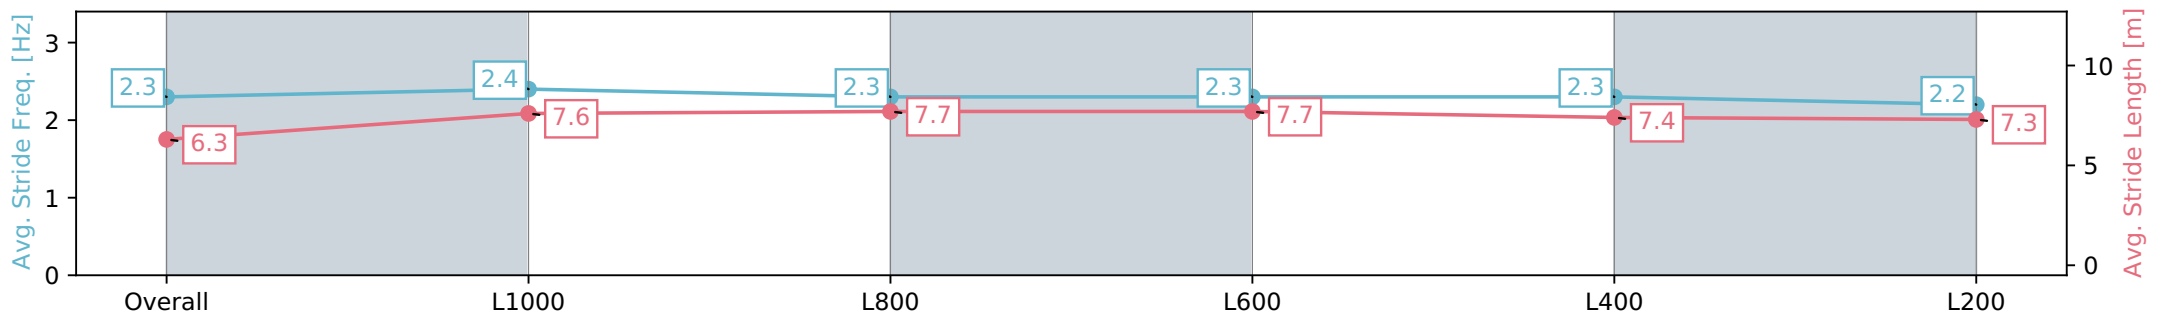

Section	Overall	L1000	L800	L600	L400	L200
Section Times	1:13.58 [6] (0:15.22)	0:58.36 [10] (0:10.93)	0:47.43 [9] (0:11.46)	0:35.97 [10] (0:11.82)	0:24.15 [11] (0:11.74)	0:12.41 [9] (0:12.41)
Average Speed [km/h]	47.4	65.9	64.1	63.1	61.3	58.1
Top Speed [km/h]	64.4	66.9	65.9	63.9	62.0	60.4
Avg. Dist. to Rail [m]	8.2	2.2	5.3	9.2	14.9	14.1
Avg. Stride Freq. [Hz]	2.3	2.4	2.3	2.3	2.3	2.2
Avg. Stride Length [m]	6.3	7.6	7.7	7.7	7.4	7.3