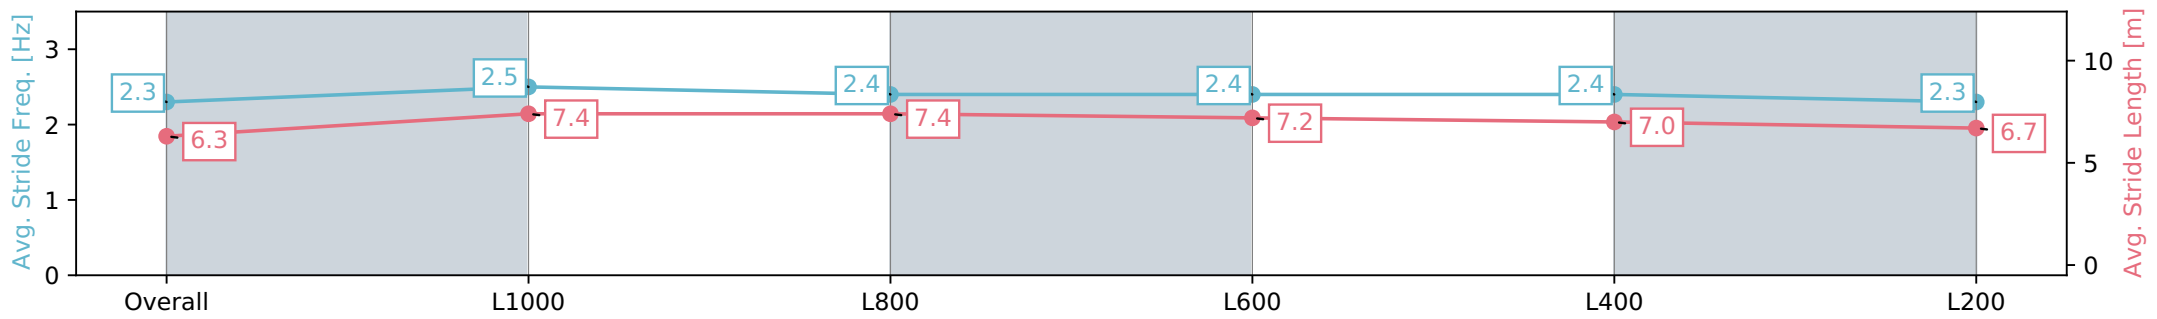

Section	Overall	L1000	L800	L600	L400	L200
Section Times	1:13.25 [4] (0:14.87)	0:58.38 [2] (0:10.80)	0:47.58 [1] (0:11.28)	0:36.30 [1] (0:11.67)	0:24.63 [1] (0:11.84)	0:12.79 [2] (0:12.79)
Average Speed [km/h]	48.4	66.7	63.9	61.9	60.8	56.3
Top Speed [km/h]	65.1	67.6	67.3	62.9	62.0	59.0
Avg. Dist. to Rail [m]	1.9	3.0	0.7	0.8	1.8	1.7
Avg. Stride Freq. [Hz]	2.3	2.5	2.4	2.4	2.4	2.3
Avg. Stride Length [m]	6.3	7.4	7.4	7.2	7.0	6.7