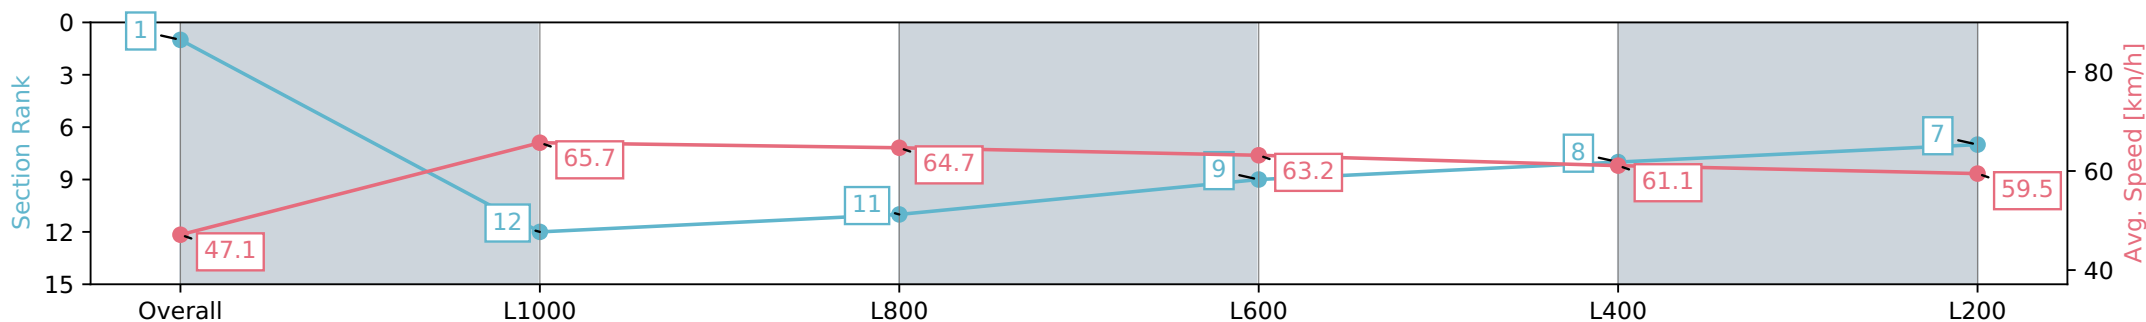

Section	Overall	L1000	L800	L600	L400	L200
Section Times	1:13.05 [1] (0:15.30)	0:57.75 [12] (0:10.96)	0:46.79 [11] (0:11.26)	0:35.53 [9] (0:11.63)	0:23.90 [8] (0:11.78)	0:12.12 [7] (0:12.12)
Average Speed [km/h]	47.1	65.7	64.7	63.2	61.1	59.5
Top Speed [km/h]	65.8	66.5	65.6	64.2	62.8	60.8
Avg. Dist. to Rail [m]	3.7	1.5	3.1	5.3	9.4	8.2
Avg. Stride Freq. [Hz]	2.2	2.2	2.2	2.2	2.1	2.2
Avg. Stride Length [m]	6.6	8.0	8.2	7.9	7.9	7.6