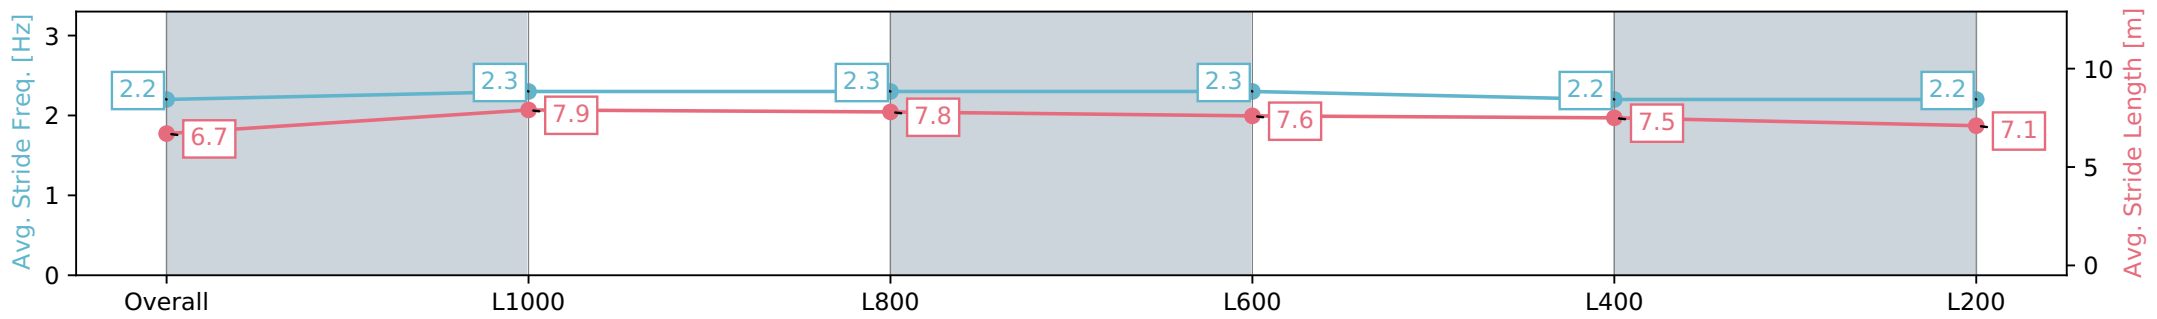

Section	Overall	L1000	L800	L600	L400	L200
Section Times	1:13.62 [8] (0:15.08)	0:58.54 [7] (0:10.89)	0:47.65 [5] (0:11.33)	0:36.32 [7] (0:11.59)	0:24.73 [5] (0:11.85)	0:12.88 [4] (0:12.88)
Average Speed [km/h]	47.8	66.0	64.1	62.6	60.7	55.9
Top Speed [km/h]	65.8	66.8	66.8	63.7	62.5	58.8
Avg. Dist. to Rail [m]	1.8	3.3	1.8	2.0	3.8	3.6
Avg. Stride Freq. [Hz]	2.2	2.3	2.3	2.3	2.2	2.2
Avg. Stride Length [m]	6.7	7.9	7.8	7.6	7.5	7.1