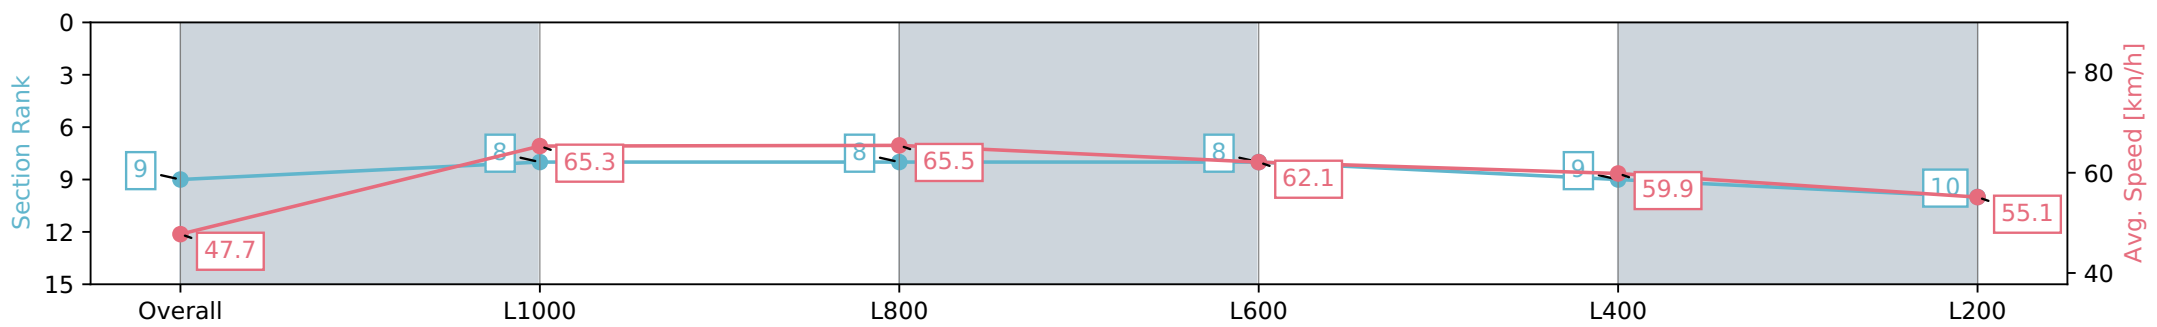

Section	Overall	L1000	L800	L600	L400	L200
Section Times	1:14.32 [9] (0:15.10)	0:59.22 [8] (0:11.04)	0:48.18 [8] (0:11.18)	0:37.00 [8] (0:11.92)	0:25.08 [9] (0:12.02)	0:13.06 [10] (0:13.06)
Average Speed [km/h]	47.7	65.3	65.5	62.1	59.9	55.1
Top Speed [km/h]	63.6	66.4	66.6	63.1	61.5	57.7
Avg. Dist. to Rail [m]	6.7	1.4	4.5	7.3	11.5	10.9
Avg. Stride Freq. [Hz]	2.3	2.3	2.3	2.3	2.3	2.2
Avg. Stride Length [m]	6.3	7.7	7.9	7.4	7.3	7.0