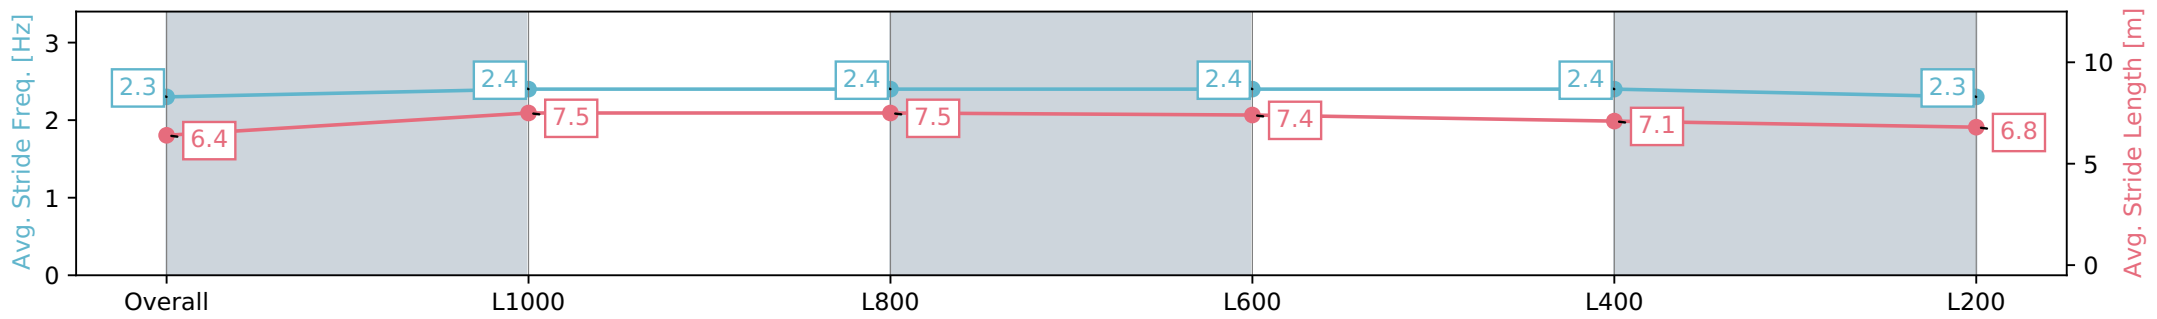

Section	Overall	L1000	L800	L600	L400	L200
Section Times	1:13.60 [7] (0:15.07)	0:58.53 [5] (0:10.91)	0:47.62 [6] (0:11.28)	0:36.34 [5] (0:11.63)	0:24.71 [4] (0:11.88)	0:12.83 [5] (0:12.83)
Average Speed [km/h]	47.8	66.0	64.3	62.3	60.6	56.2
Top Speed [km/h]	66.5	66.9	66.7	63.3	61.9	58.6
Avg. Dist. to Rail [m]	2.0	1.5	2.3	2.1	4.9	4.2
Avg. Stride Freq. [Hz]	2.3	2.4	2.4	2.4	2.4	2.3
Avg. Stride Length [m]	6.4	7.5	7.5	7.4	7.1	6.8