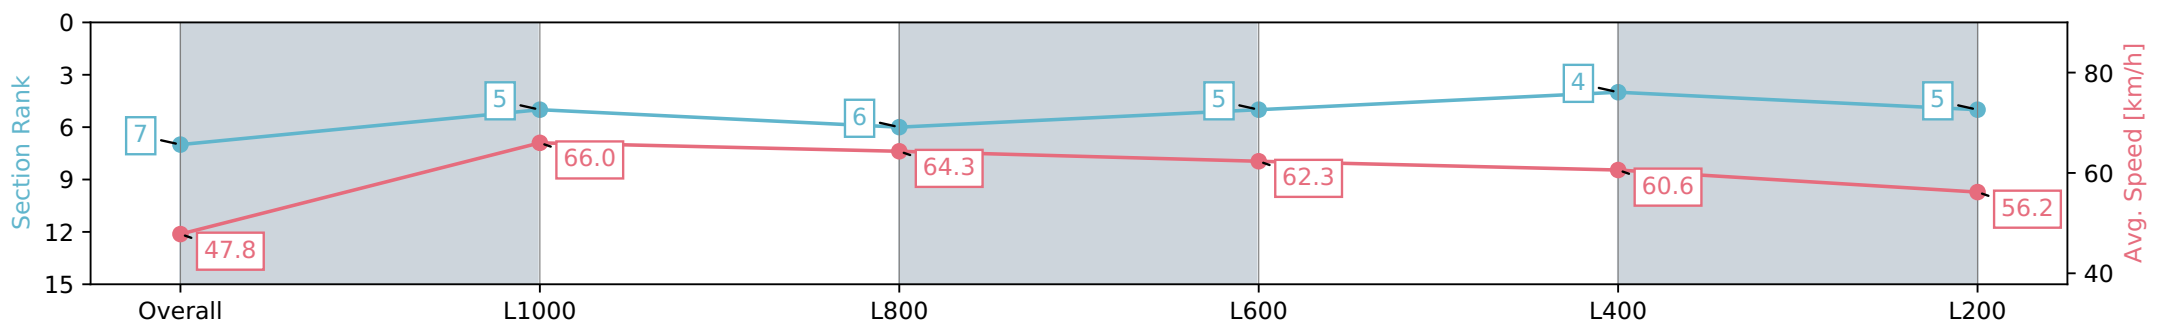

Section	Overall	L1000	L800	L600	L400	L200
Section Times	1:13.60 [7] (0:15.07)	0:58.53 [5] (0:10.91)	0:47.62 [6] (0:11.28)	0:36.34 [5] (0:11.63)	0:24.71 [4] (0:11.88)	0:12.83 [5] (0:12.83)
Average Speed [km/h]	47.8	66.0	64.3	62.3	60.6	56.2
Top Speed [km/h]	66.5	66.9	66.7	63.3	61.9	58.6
Avg. Dist. to Rail [m]	2.0	1.5	2.3	2.1	4.9	4.2
Avg. Stride Freq. [Hz]	2.3	2.4	2.4	2.4	2.4	2.3
Avg. Stride Length [m]	6.4	7.5	7.5	7.4	7.1	6.8