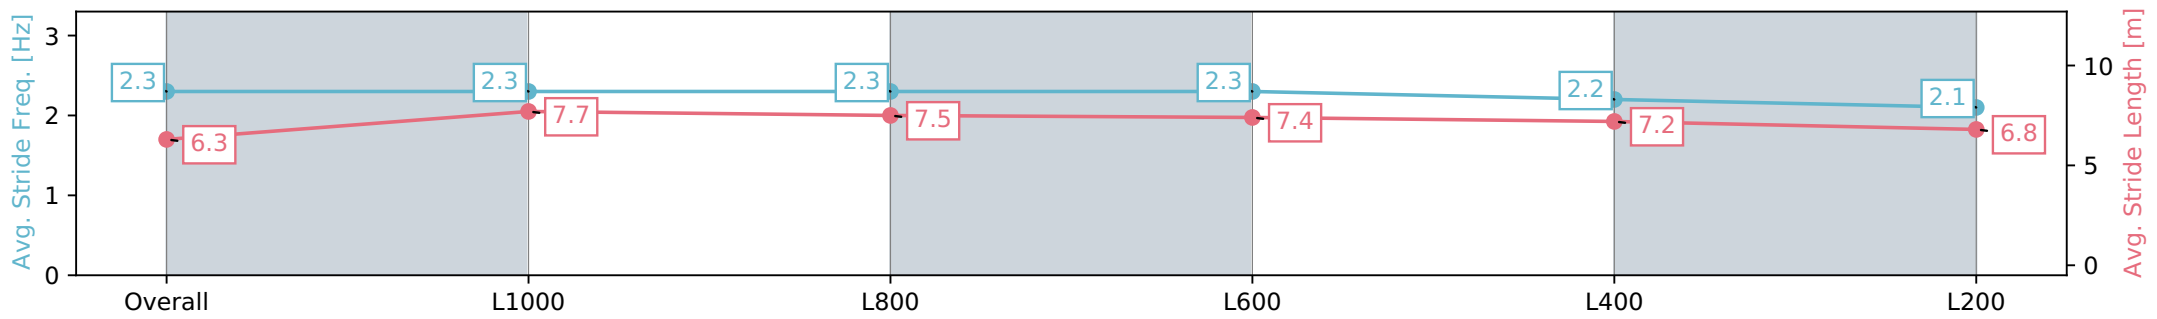

Section	Overall	L1000	L800	L600	L400	L200
Section Times	1:15.93 [12] (0:15.16)	1:00.77 [9] (0:11.09)	0:49.68 [10] (0:11.41)	0:38.27 [12] (0:11.87)	0:26.40 [12] (0:12.60)	0:13.80 [12] (0:13.80)
Average Speed [km/h]	47.5	64.9	63.5	61.0	57.1	52.4
Top Speed [km/h]	65.9	66.0	65.9	62.6	59.6	54.9
Avg. Dist. to Rail [m]	2.1	2.2	1.4	1.4	6.7	6.7
Avg. Stride Freq. [Hz]	2.3	2.3	2.3	2.3	2.2	2.1
Avg. Stride Length [m]	6.3	7.7	7.5	7.4	7.2	6.8