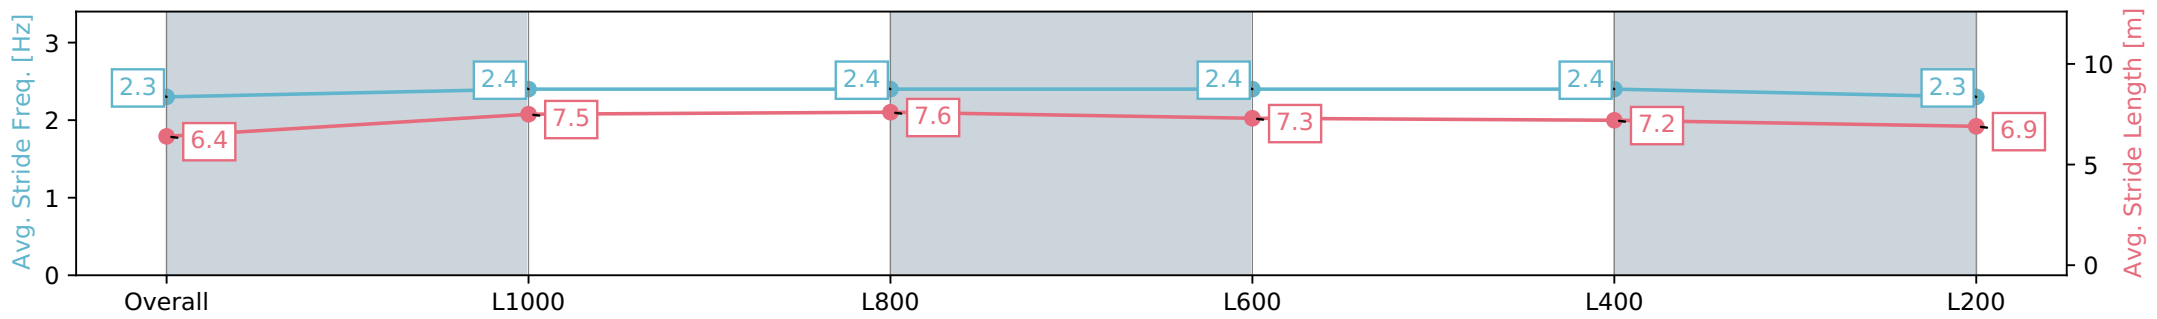

Section	Overall	L1000	L800	L600	L400	L200
Section Times	1:13.34 [5] (0:15.07)	0:58.27 [5] (0:10.96)	0:47.31 [7] (0:11.25)	0:36.06 [6] (0:11.84)	0:24.22 [7] (0:11.73)	0:12.49 [6] (0:12.49)
Average Speed [km/h]	47.7	65.8	64.9	62.3	61.4	57.7
Top Speed [km/h]	65.2	66.5	66.5	63.9	63.4	60.5
Avg. Dist. to Rail [m]	3.7	0.5	3.7	6.5	10.1	10.6
Avg. Stride Freq. [Hz]	2.3	2.4	2.4	2.4	2.4	2.3
Avg. Stride Length [m]	6.4	7.5	7.6	7.3	7.2	6.9