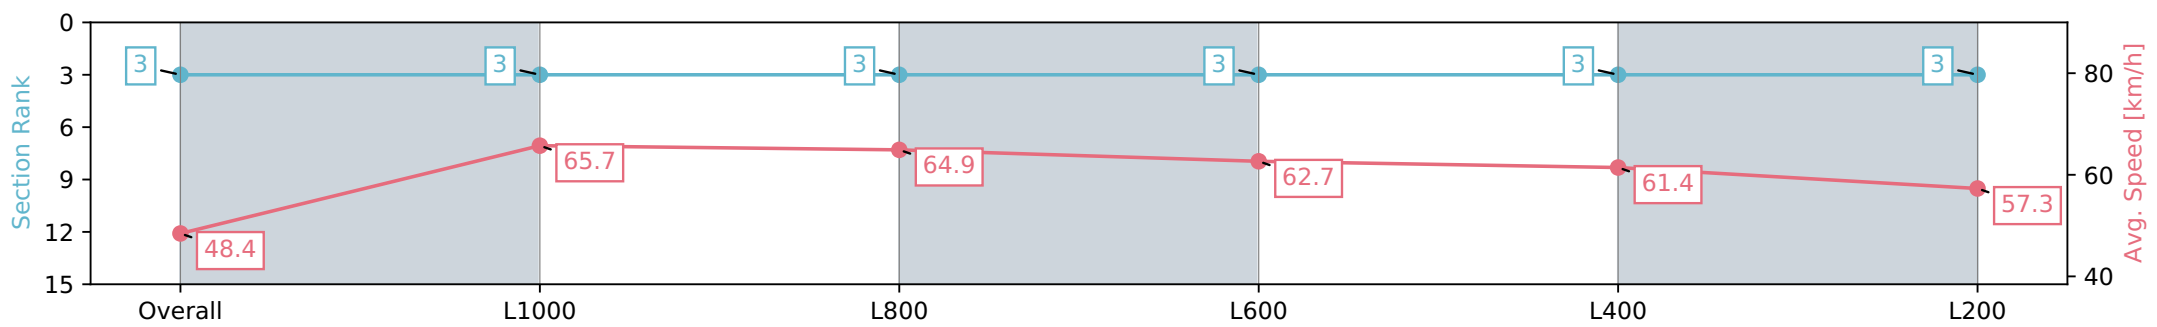

Section	Overall	L1000	L800	L600	L400	L200
Section Times	1:13.11 [3] (0:14.89)	0:58.22 [3] (0:10.95)	0:47.27 [3] (0:11.28)	0:35.99 [3] (0:11.69)	0:24.30 [3] (0:11.72)	0:12.58 [3] (0:12.57)
Average Speed [km/h]	48.4	65.7	64.9	62.7	61.4	57.3
Top Speed [km/h]	65.6	66.2	66.1	63.7	62.3	59.1
Avg. Dist. to Rail [m]	8.0	1.7	4.5	4.8	7.5	7.6
Avg. Stride Freq. [Hz]	2.3	2.3	2.3	2.3	2.3	2.2
Avg. Stride Length [m]	6.4	7.8	7.8	7.5	7.4	7.1