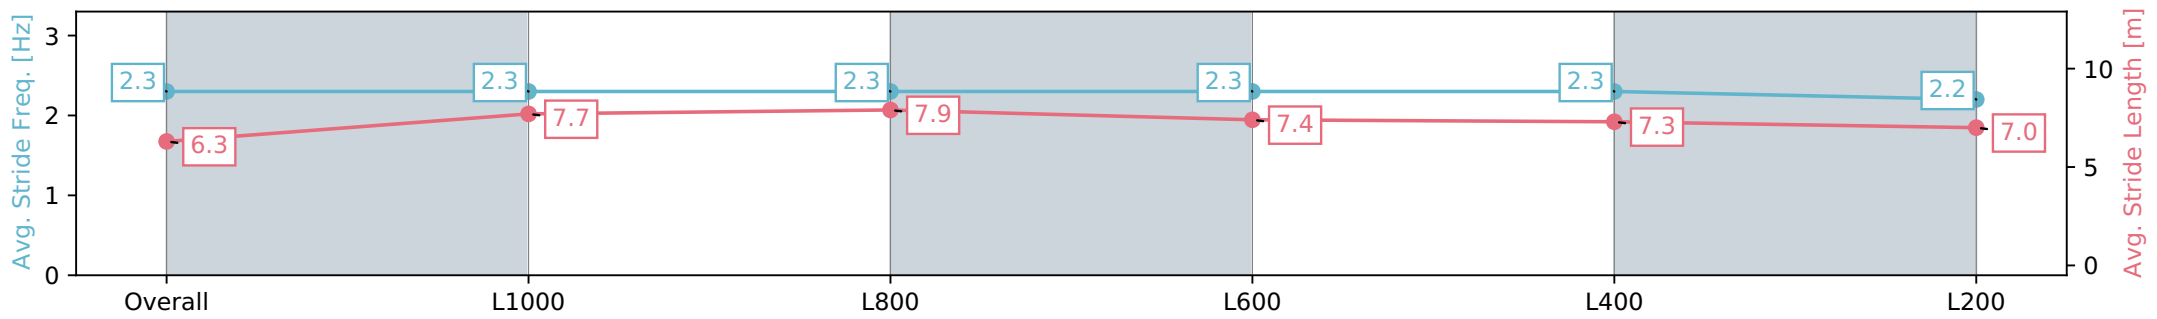

Section	Overall	L1000	L800	L600	L400	L200
Section Times	1:14.32 [9] (0:15.10)	0:59.22 [8] (0:11.04)	0:48.18 [8] (0:11.18)	0:37.00 [8] (0:11.92)	0:25.08 [9] (0:12.02)	0:13.06 [10] (0:13.06)
Average Speed [km/h]	47.7	65.3	65.5	62.1	59.9	55.1
Top Speed [km/h]	63.6	66.4	66.6	63.1	61.5	57.7
Avg. Dist. to Rail [m]	6.7	1.4	4.5	7.3	11.5	10.9
Avg. Stride Freq. [Hz]	2.3	2.3	2.3	2.3	2.3	2.2
Avg. Stride Length [m]	6.3	7.7	7.9	7.4	7.3	7.0