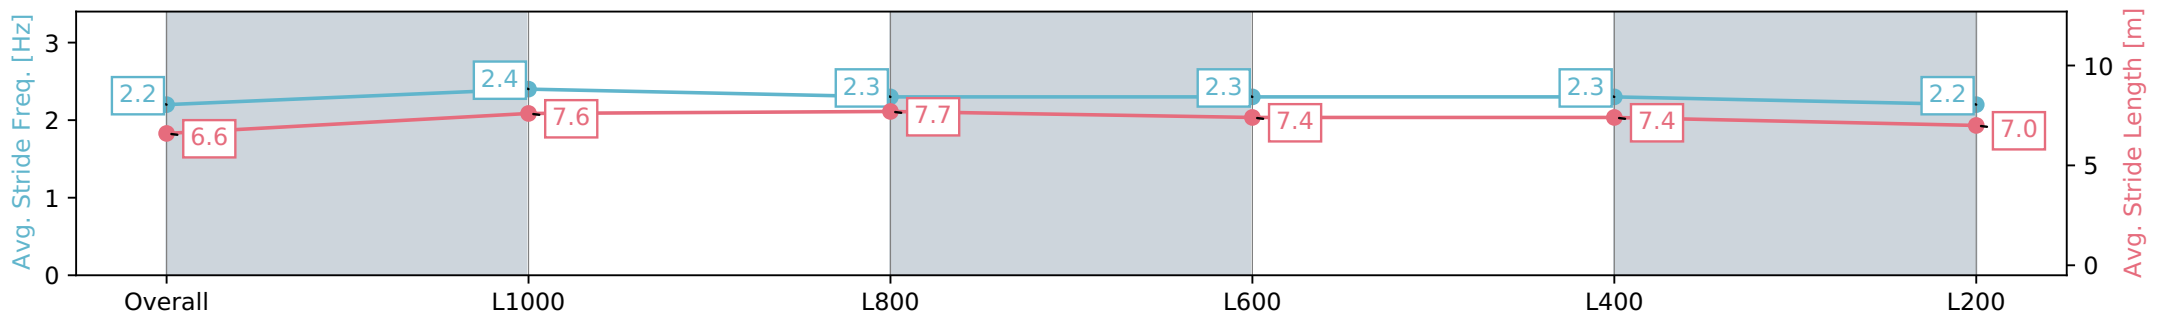

Section	Overall	L1000	L800	L600	L400	L200
Section Times	1:13.08 [2] (0:14.81)	0:58.27 [1] (0:10.89)	0:47.38 [2] (0:11.28)	0:36.09 [2] (0:11.72)	0:24.37 [2] (0:11.75)	0:12.62 [1] (0:12.62)
Average Speed [km/h]	48.6	66.2	64.5	61.6	61.3	57.1
Top Speed [km/h]	65.4	67.2	65.9	62.8	62.6	59.9
Avg. Dist. to Rail [m]	5.7	0.6	2.8	1.5	3.7	3.5
Avg. Stride Freq. [Hz]	2.2	2.4	2.3	2.3	2.3	2.2
Avg. Stride Length [m]	6.6	7.6	7.7	7.4	7.4	7.0