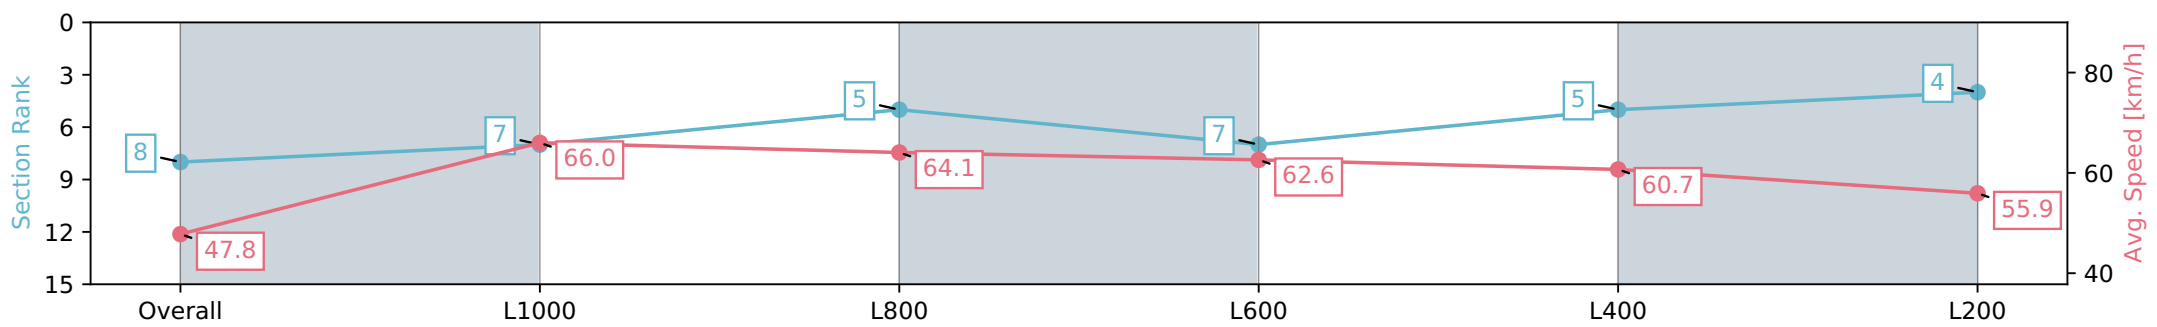

Section	Overall	L1000	L800	L600	L400	L200
Section Times	1:13.62 [8] (0:15.08)	0:58.54 [7] (0:10.89)	0:47.65 [5] (0:11.33)	0:36.32 [7] (0:11.59)	0:24.73 [5] (0:11.85)	0:12.88 [4] (0:12.88)
Average Speed [km/h]	47.8	66.0	64.1	62.6	60.7	55.9
Top Speed [km/h]	65.8	66.8	66.8	63.7	62.5	58.8
Avg. Dist. to Rail [m]	1.8	3.3	1.8	2.0	3.8	3.6
Avg. Stride Freq. [Hz]	2.2	2.3	2.3	2.3	2.2	2.2
Avg. Stride Length [m]	6.7	7.9	7.8	7.6	7.5	7.1